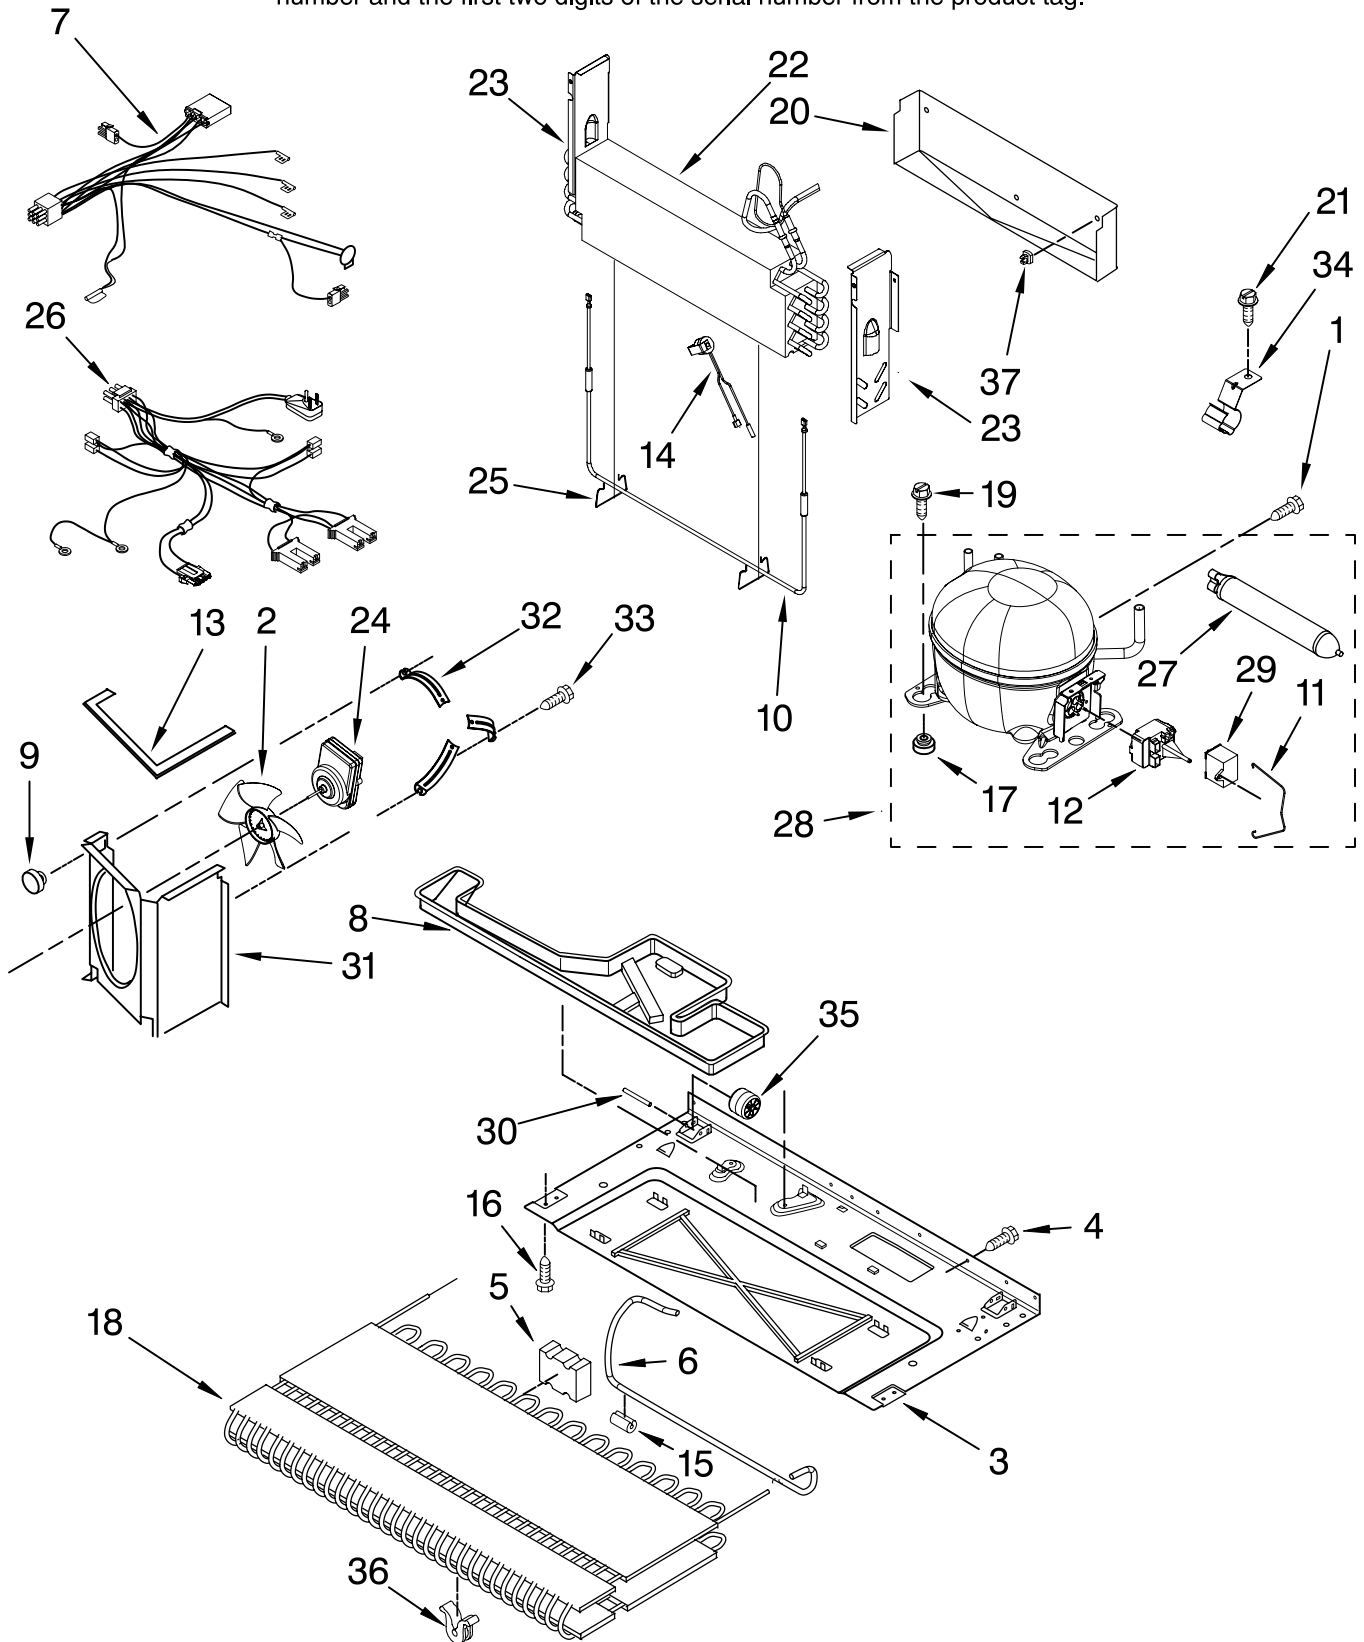

UNIT PARTS

For Models: MBF2254HEB14, MBF2254HEQ14, MBF2254HEW14

(Black)

(Bisque)

(White)

The model(s) number shown may be different than what is printed on the model/serial tag of your product. The number(s) shown combine the model number and the first two digits of the serial number from the product tag.

FOR ORDERING INFORMATION REFER TO PARTS PRICE LIST