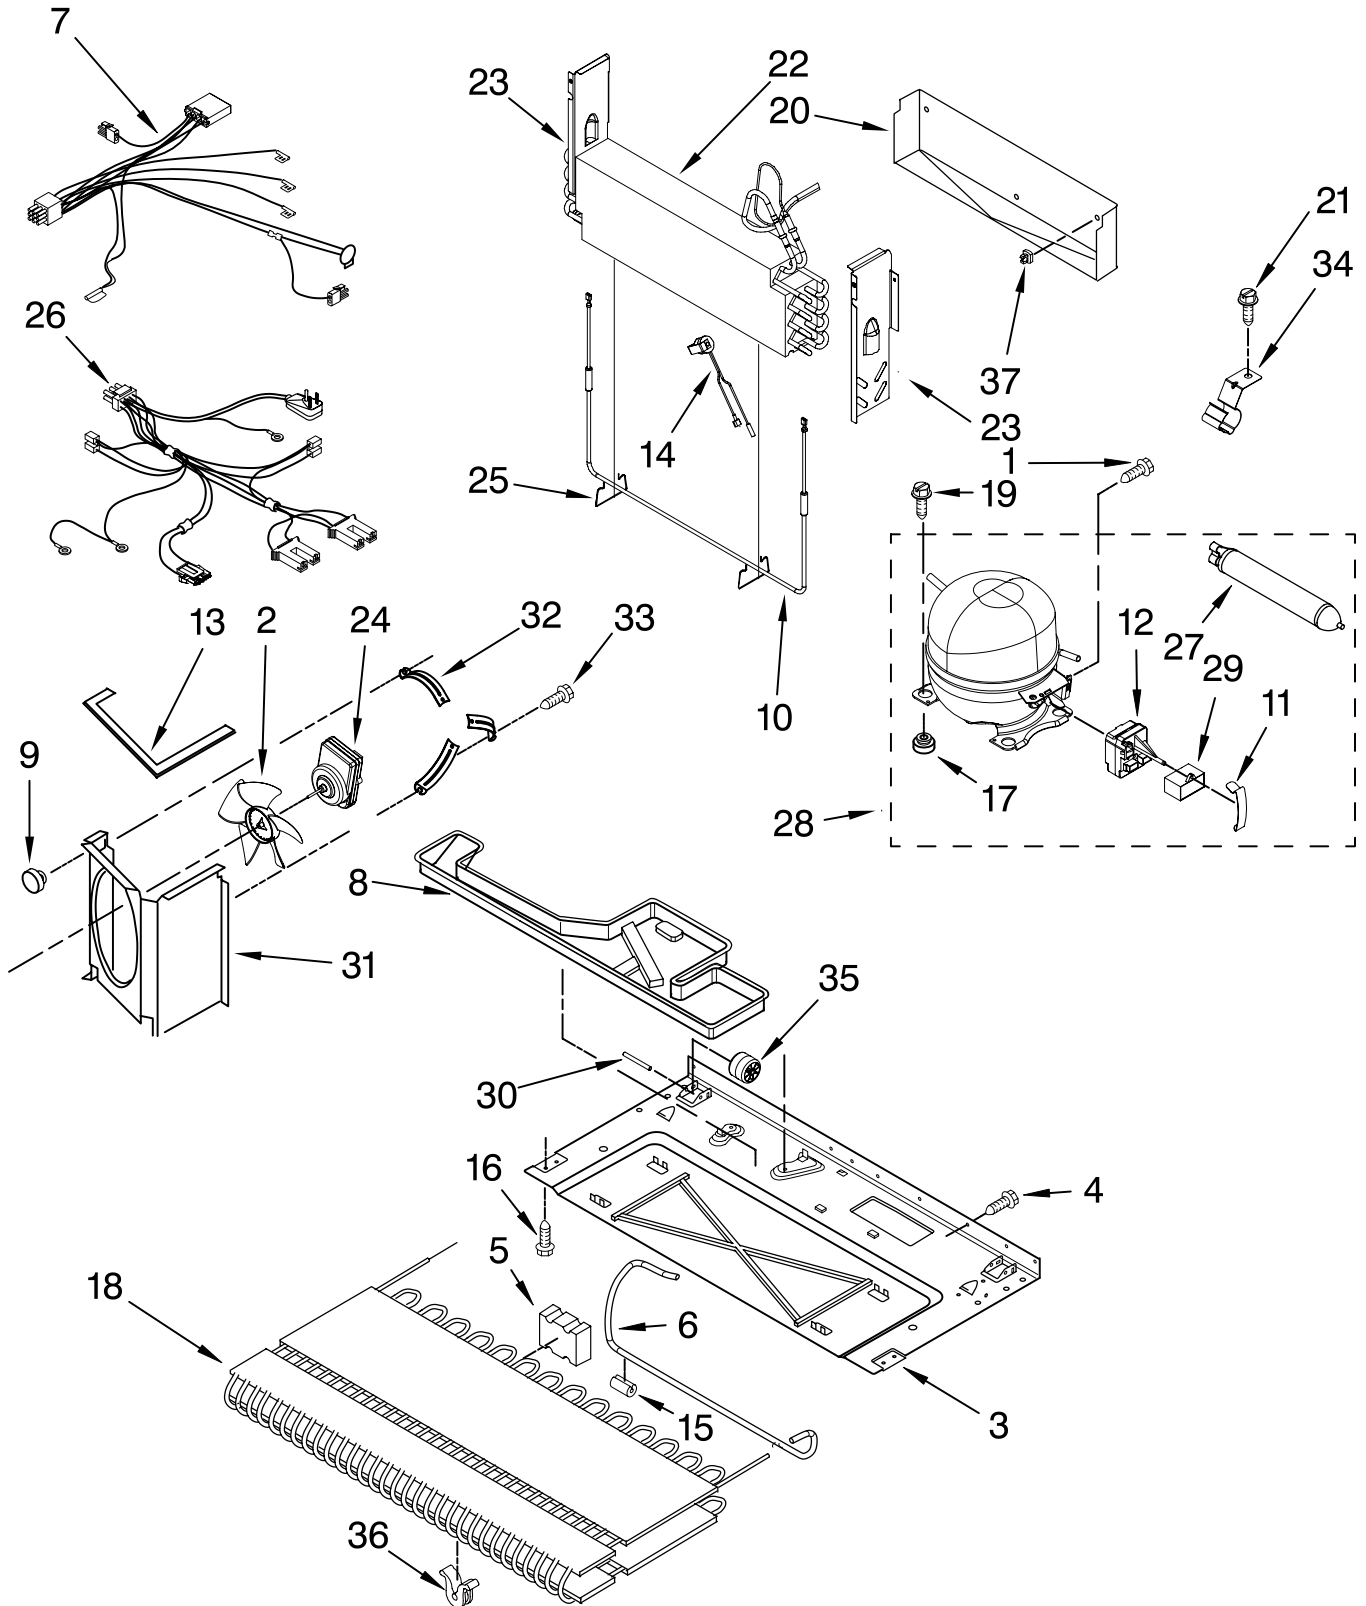

UNIT PARTS

For Model: MBB1952HEW14

(White)

The model(s) number shown may be different than what is printed on the model/serial tag of your product. The number(s) shown combine the model number and the first two digits of the serial number from the product tag.

FOR ORDERING INFORMATION REFER TO PARTS PRICE LIST