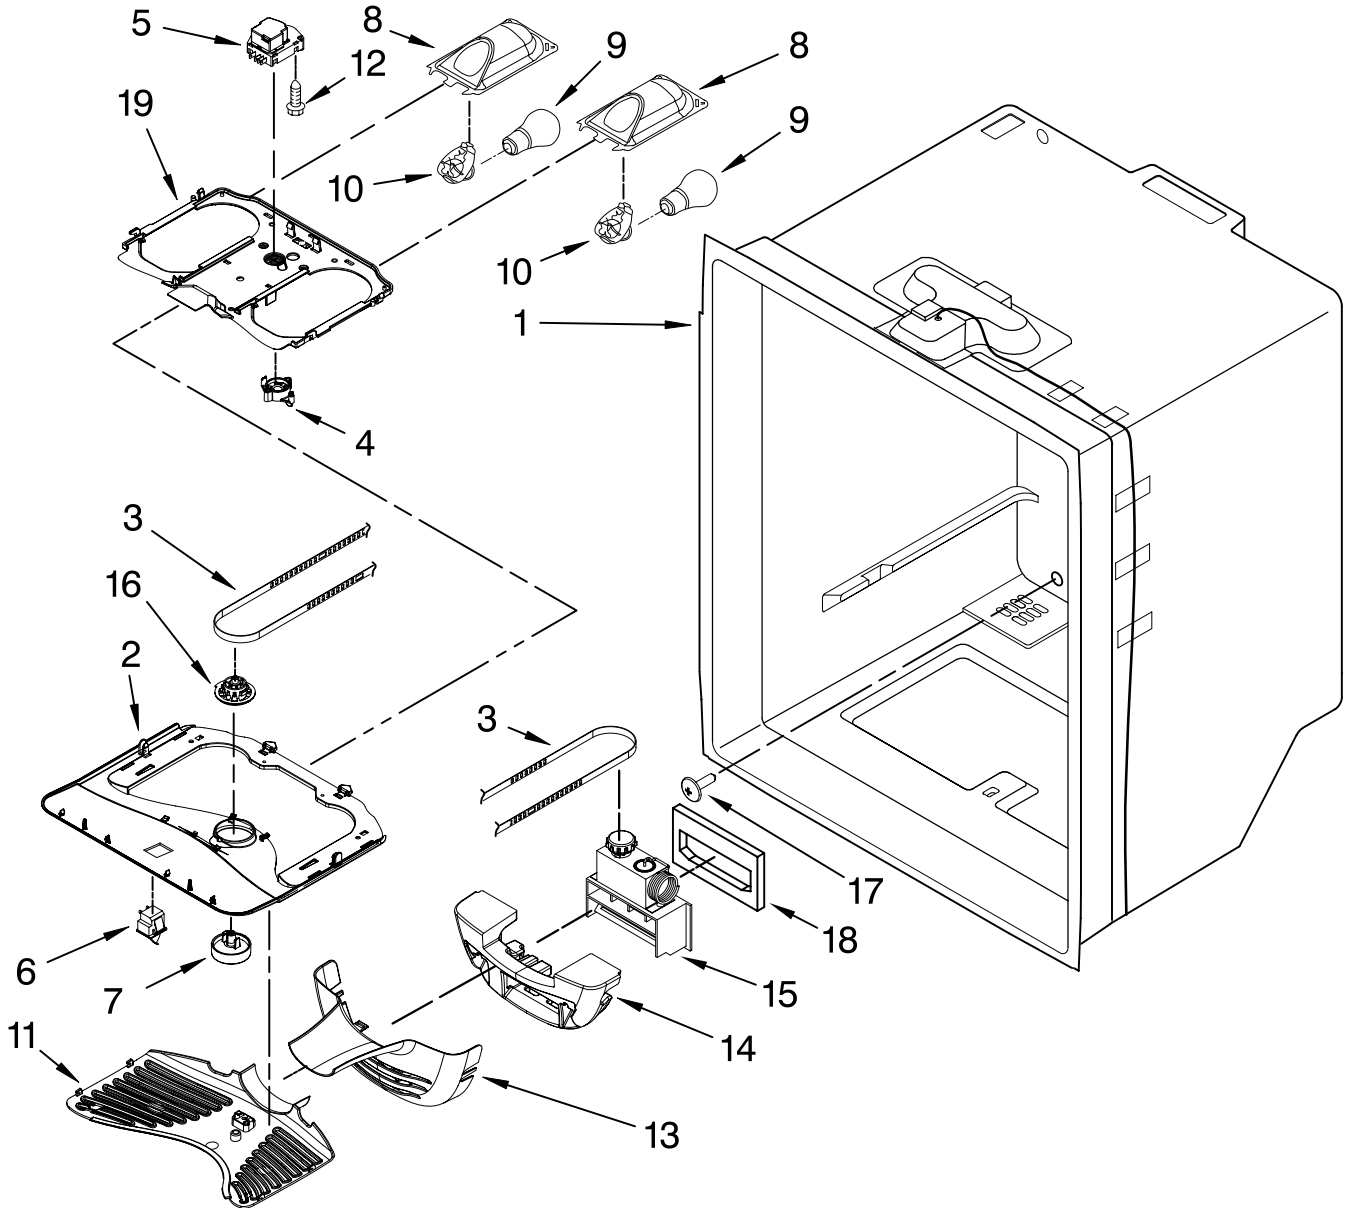

REFRIGERATOR LINER PARTS

For Model: MBB1952HEW14

(White)

The model(s) number shown may be different than what is printed on the model/serial tag of your product. The number(s) shown combine the model number and the first two digits of the serial number from the product tag.

FOR ORDERING INFORMATION REFER TO PARTS PRICE LIST