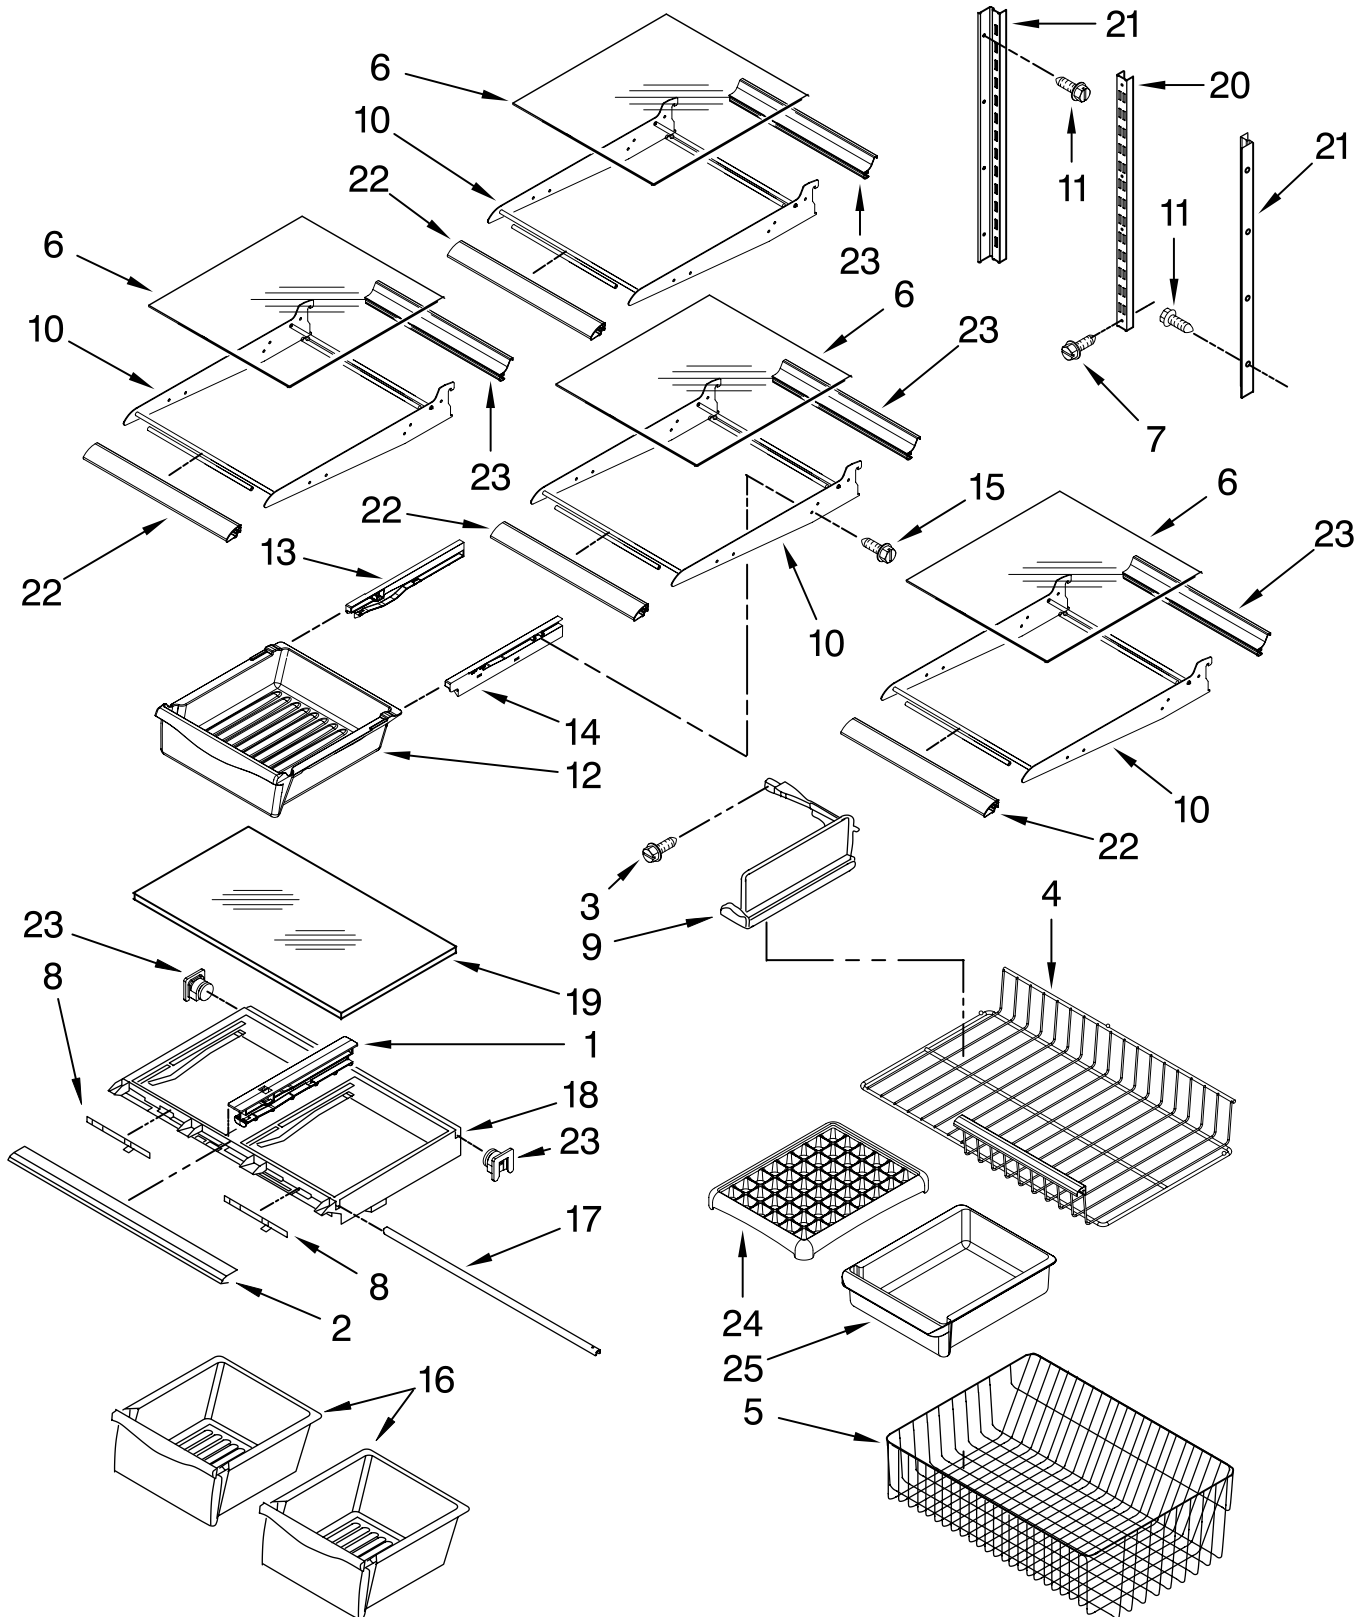

SHELF PARTS

For Model: MBB1952HEW14

(White)

The model(s) number shown may be different than what is printed on the model/serial tag of your product. The number(s) shown combine the model number and the first two digits of the serial number from the product tag.

FOR ORDERING INFORMATION REFER TO PARTS PRICE LIST