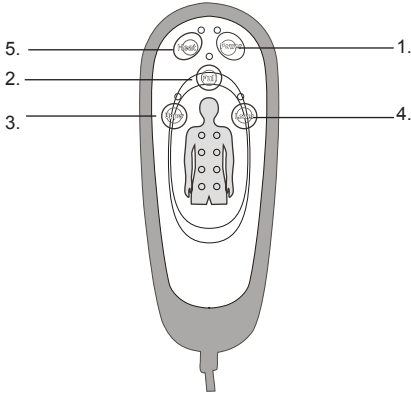

REMOTE CONTROL

1. **POWER BUTTON:**
  To operate the massager press the **POWER** button. The LED indicator light will illuminate to confirm your selection. To turn the massage functions off simply press the **POWER** button again. The LED indicator will blink while the stepping massage mechanism returns to its lowest position and then it will turn off.
2. 2,3.&4. **MASSAGE SETTINGS:**
   To select a target area for your massage, simply push button and corresponding LED light will illuminate. To deselect, push the button again. The massage system targets the following areas:
   - **FULL BACK**
     massagers cycle up and then down your back.
   - **UPPER BACK**
     massagers target mid to upper back.
   - **LOWER BACK**
     Massagers target mid to lower back.
5. **HEAT BUTTON:**
  For soothing heat simply press the **HEAT** button and the corresponding LED light will illuminate. To deselect, press **HEAT** button again.
  NOTE For your safety, heat cannot be turned on if massage is not selected.

GETTING STARTED

Thank you for purchasing this Thai Massage Seat. The product uses an advanced Thai style massage technique. It is suitable for use on most chair types, but it not designed for use in a car.

STRAPPING SYSTEM

The massaging seat cover incorporation a convenient strapping system. Simply attach and adjust elastic straps behind the chair.

MAINTENANCE

STORING

Place massager in its box or in a safe, dry cool place. Avoid contact with sharp objects which may cut or puncture the fabric surface. to avoid breakage, do not wrap the power cord around the unit. Do not hang or carry unit by the hand control cord.

CLEANING

Unplug the unit and allow it to cool down before cleaning. Use only a soft, slightly damp sponge. Never allow water or any other liquid to come into contact with the unit.

- Do not immerse in any liquid to clean.
- Never use abrasive cleaners, brushes, gasoline, kerosene, glass / furniture polish or paint thinner to clean.
- Do not attempt to repair the massaging seat cover. There are no user serviceable parts.

CONTROLLER STORAGE POCKET

Always store multi-function controller in convenient storage pocket when ont in use.

HOME ADAPTER

The Thai Massage Seat includes an AC/DC wall adapter for home or office use. To turn the multi-function controller on , insert the end of the wall adaptor cord into the buttom of the controller