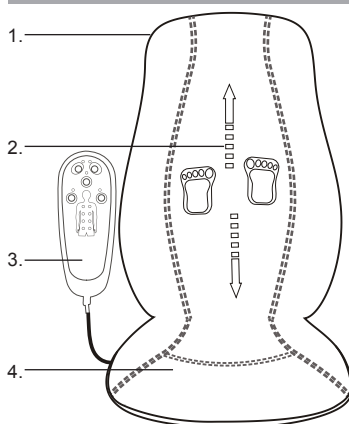

CAUTION Please read all instructions carefully before operating.

1. Consult your doctor prior to using this product, if you are pregnant, if you have a pacemaker

2. or any concerns regarding your health.
2. Never leave this appliance unattended, especially if children are present.
3. Never leave the appliance unattended when it is turned on.
4. DO NOT use this product for more than 15 minutes at a time.
5. Excessive use could lead to the product overheating. Should this occur, discontinue use and allow the unit to cool before using again. The product will break if it over-heats.
6. Never use this product directly on swollen or inflame areas or skin eruptions.
7. This product is a non-professional appliance designed to provide soothing massage for back and legs.
8. DO NOT use this product as a substitute for medical attention.
9. DO NOT use this product before bed. The massage has a stimulating effect and may delay sleep.
10. Never use this product while in bed
11. This product should NEVER be used by any individual who is suffering from any physical condition that could limit their ability to operate the controls, or by any person who has sensory deficiencies in the lower half of their body.
12. This product is not for use in automobiles.

OVERVIEW

MASSAGER

1. **SEAT COVER:** Use as cushion to lower massage intensity
2. **STEPPING:** Full, upper & lower back massage
3. **REMOTE CONTROL:** Multi-function controller
4. **SEAT CUSHION**