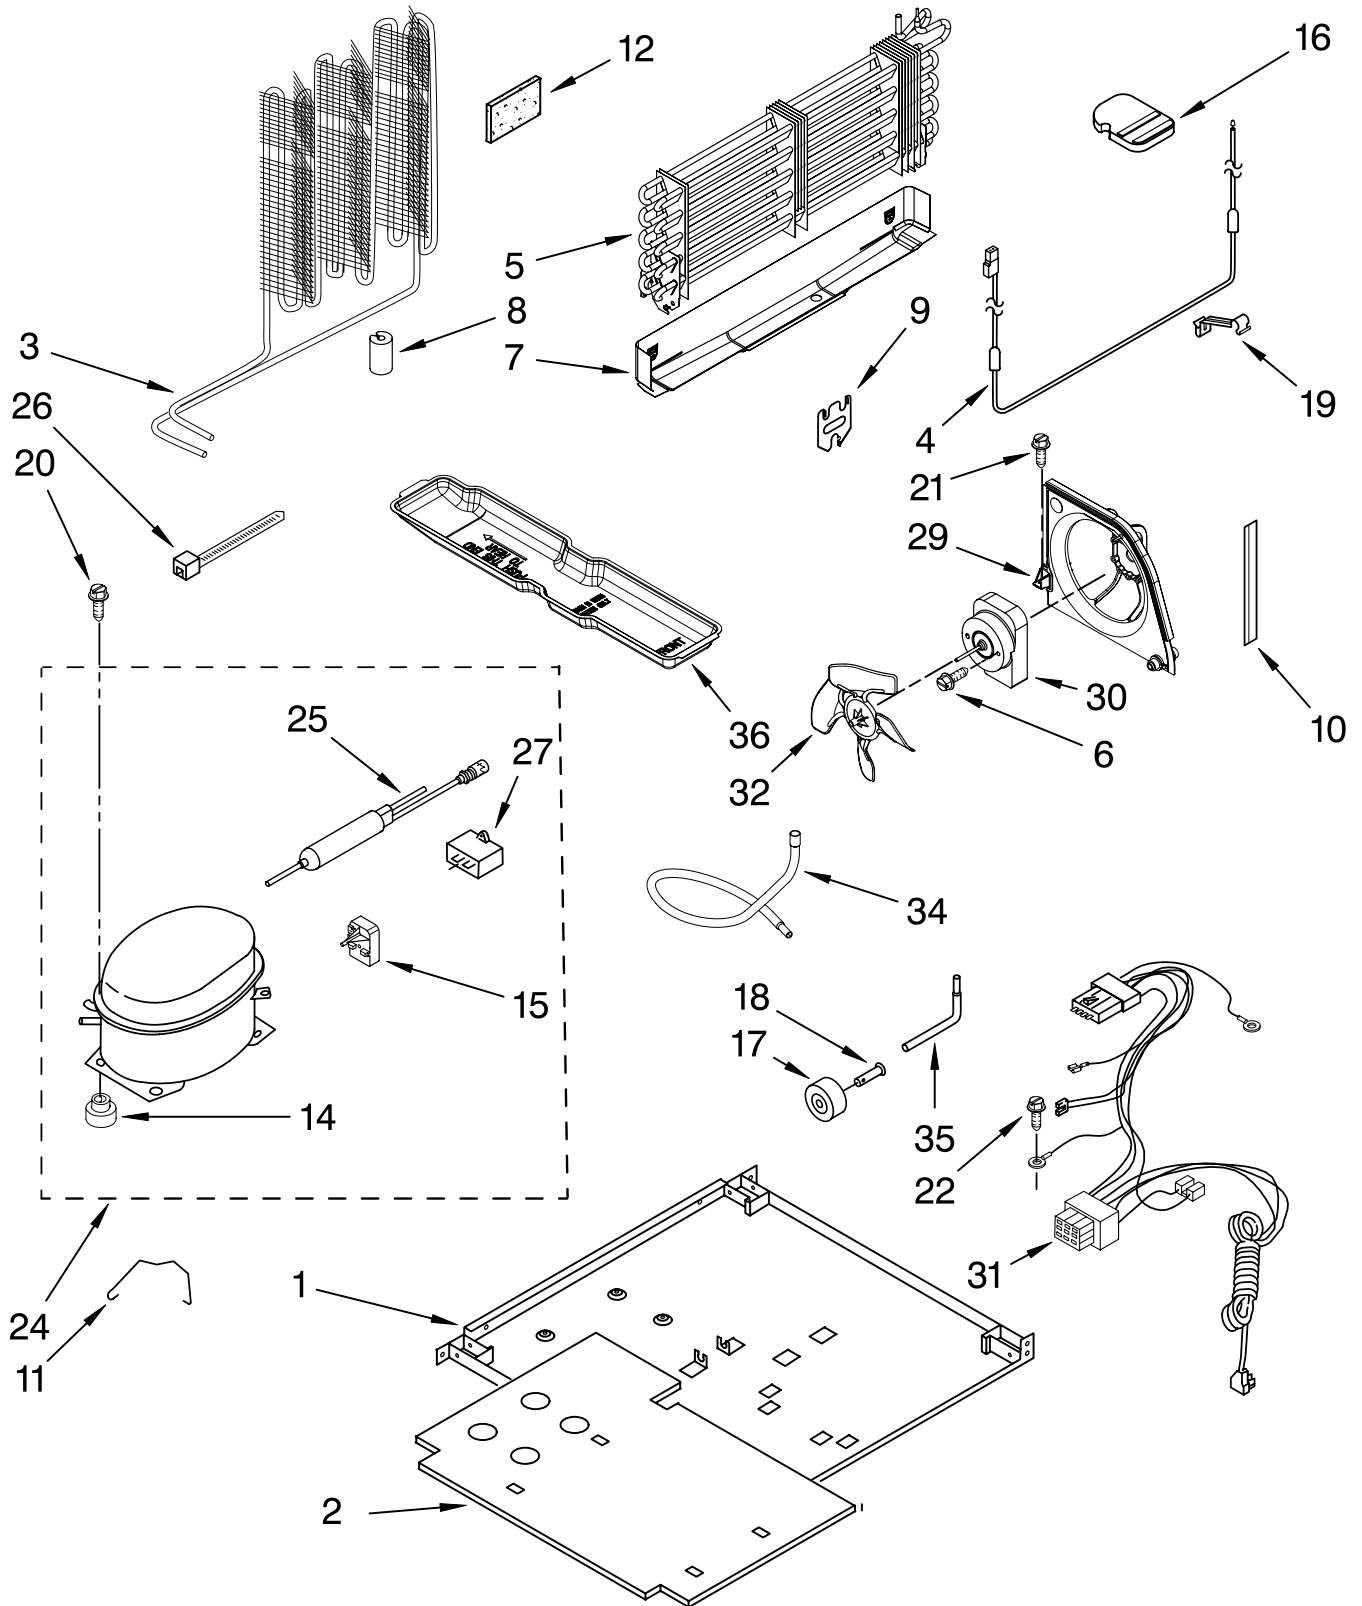

UNIT PARTS

For Models: M1TXEMMW02, M1TXEMMWB02, M1TXEMMWS02, M1TXEMMWQ02
(White) (Black) (Stainless Steel) (Biscuit)

FOR ORDERING INFORMATION REFER TO PARTS PRICE LIST

UNIT PARTS

For Models: M1TXEMMW02, M1TXEMMWB02, M1TXEMMWS02, M1TXEMMWQ02
(White) (Black) (Stainless Steel) (Biscuit)

Illus. No.	Part No.	DESCRIPTION	Illus. No.	Part No.	DESCRIPTION	Illus. No.	Part No.	DESCRIPTION
1	2320187	Plate, Unit Mounting	18	2221797	Rivet	Following Parts Not Illustrated and Optional Parts Not Included		
2	2214857	Insulation	19	2182338	Clip, Heater			
3	W10268878	Condenser	20	489373	Screw			
4	W10140847	Heater, Defrost	21	3400518	Screw			
5	2254249	Evaporator Assy.	22	488500	Screw			
6	8533961	Screw	24	W10164016	Compressor (Includes Illus. 14,25,27)			
7	2254295	Drain Pan			(Also Order 482801 Installation Kit & 876765 Tube Kit)			
8	2319835	Grommet-Cond-(4)	25		Drier			
9	2176301	Bracket, Heater			W10177049 Service			
10	2300638	Extension, Air Baffle	26	2155774	Clamp			
11	W10174384	Strap	27		Capacitor			
12	2169104	Insulation		2264017	Production			
14		Grommet (4)		1118576	Service			
	1100826	Production	29	2315541	Air Baffle			
	4387558	Service	30	2188874	Motor, Condenser			
15	W10194431	Start-Device Combination (Start Relay and Overload for Production Compressor Only)	31	2187382	Wire Assembly, Unit			
			32	2225834	Fan Blade			
16	2201185	Support Block	34	W10189806	Tube, Suction			
17	2150304	Roller (2)	35	W10274306	Tube, Process			
			36	2254574	Tray, Evaporator			
						REFRIGERANT CHARGE		
						4.00 Ozs. (R134A)