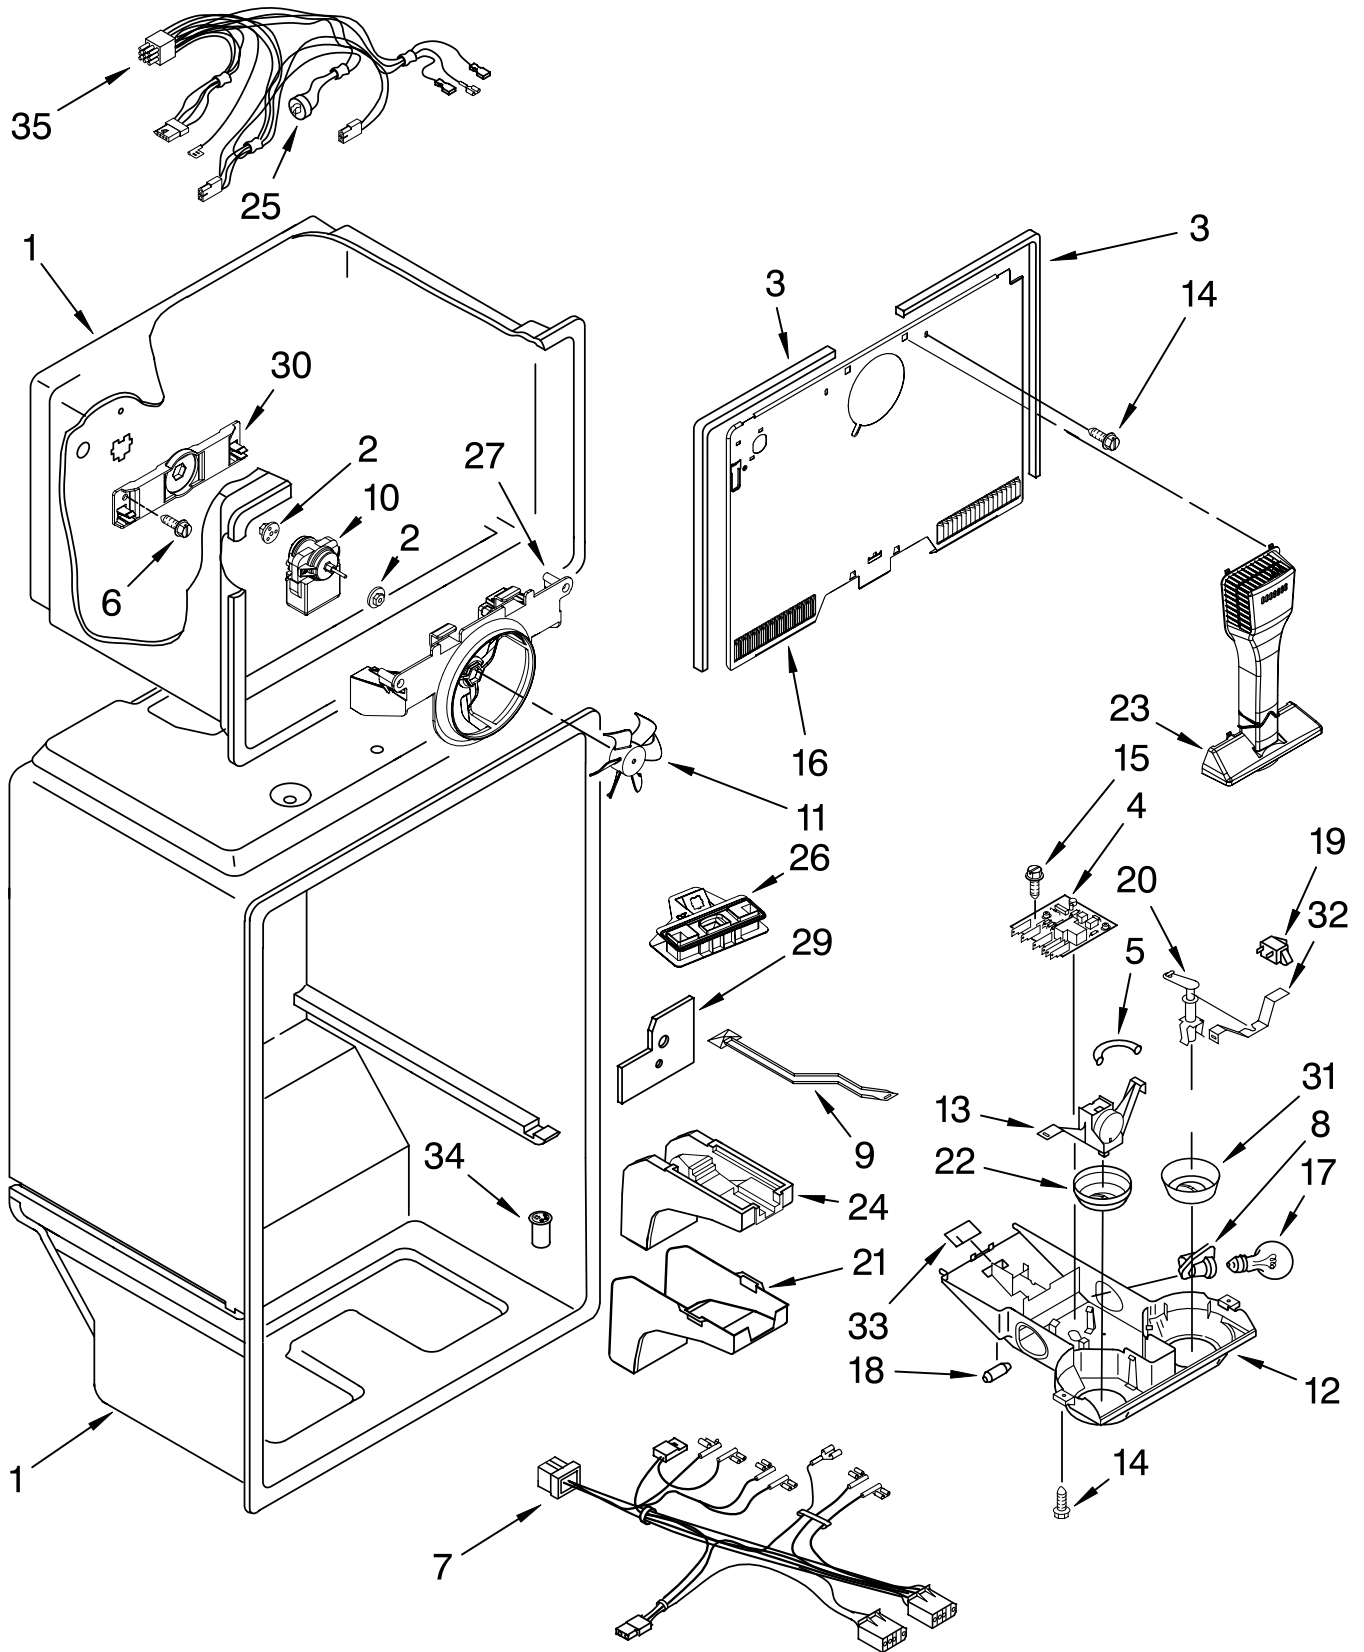

LINER PARTS

For Models: M1TXEMMW02, M1TXEMMWB02, M1TXEMMWS02, M1TXEMMWQ02
(White) (Black) (Stainless Steel) (Biscuit)

FOR ORDERING INFORMATION REFER TO PARTS PRICE LIST

LINER PARTS

For Models: M1TXEMMW02, M1TXEMMB02, M1TXEMMWS02, M1TXEMMWQ02
(White) (Black) (Stainless Steel) (Biscuit)

Illus. No.	Part No.	DESCRIPTION
1		Liner (Not A Serviceable Part)
2	2197380	Grommet (2)
3	2254360	Gasket, Evaporator Cover (2)
4	2304099	Defrost Timer
5	2212485	Thermostat Tube Barrier
6	488208	Screw
7	2310057	Wire Assembly, Control Box
8	2162085	Socket, Light
9	2179858	Damper, Air
10	W10208121	Fan Motor
11	2163777	Fan Blade
12	2212982	Control Box
13	W10225856	Thermostat Assy. (Includes Illus. 5 & 18)
14	8534009	Screw
15	2304099	Screw
16	2320194	Cover, Evaporator
17	527949	Light Bulb (2)
18	2200831	Weight, Thermal
19	1118894	Switch, Rocker Arm
20	2179859	Post, Damper
21	2176281	Cover, Air Diffuser
22	2200863	Knob, Thermostat
23	2254354	Air Tower
24	2189452	Air Diffuser, Bottom
25	2321800	Defrost, BI-Metal
26	2204690	Air Separator Assembly
27	2254453	Bracket, Fan Motor
29	2204639	Shield, Heat
30	2254454	Bracket Evap. Fan, Rear
31	2302536	Knob, Damper
32	2163810	Bracket, Damper Knob
33	2205079	Seal, Rear Thermostat
34	2171931	Valve-Tube, Body
35	W10129803	Wire Assembly, Freezer Compartment (Includes Illus. 25)