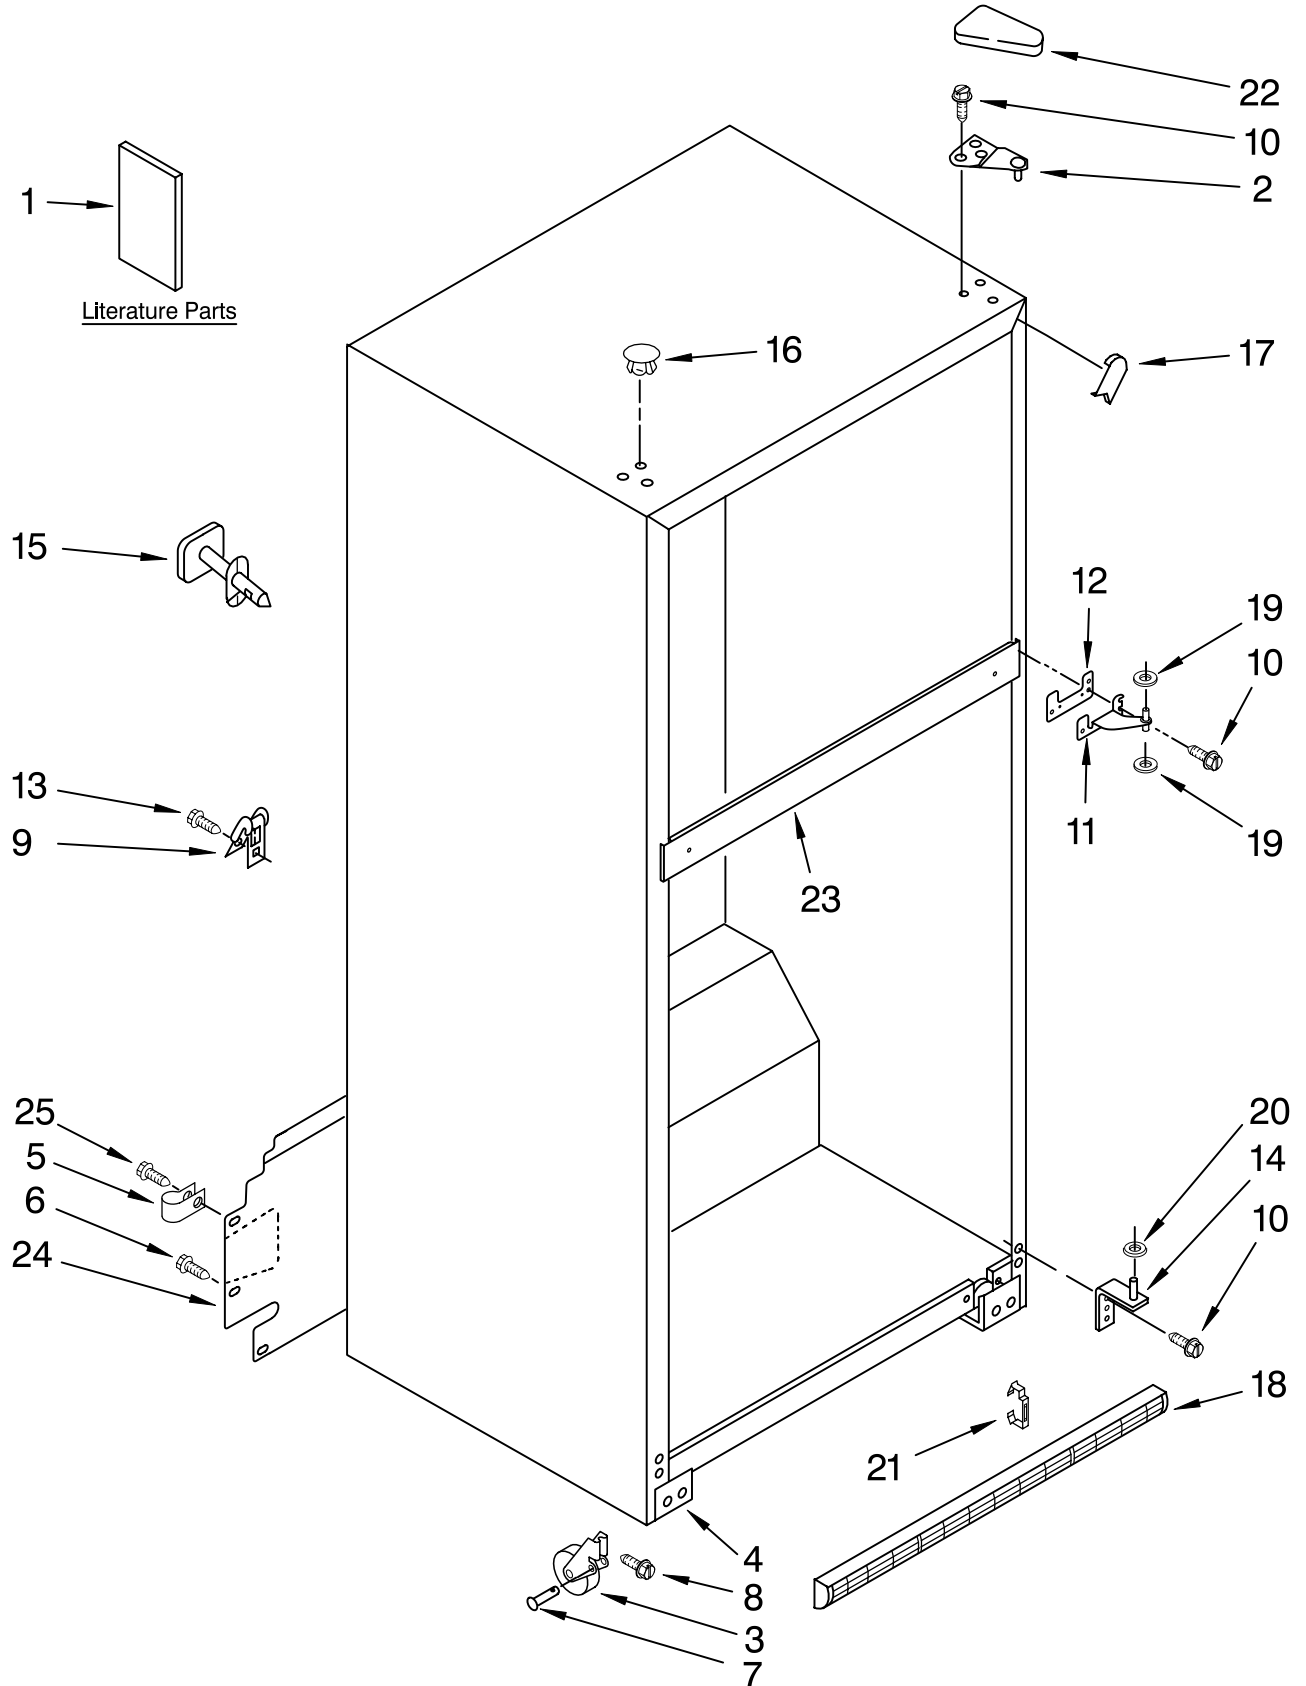

For Models: M1TXEMMW02, M1TXEMMW02, M1TXEMMWS02, M1TXEMMWQ02
(White) (Black) (Stainless Steel) (Biscuit)

FOR ORDERING INFORMATION REFER TO PARTS PRICE LIST

CABINET PARTS

For Models: M1TXEMMW02, M1TXEMMB02, M1TXEMMWS02, M1TXEMMWQ02
 (White) (Black) (Stainless Steel) (Biscuit)

Illus. No.	Part No.	DESCRIPTION	Illus. No.	Part No.	DESCRIPTION	Illus. No.	Part No.	DESCRIPTION
1		Literature Parts	4		Cabinet (Not a Serviceable Part)	17		Corner Filler (2)
	W10142143	Service & Wiring Sheet	5	489385	Clamp, Tube (Water Supply Line)		W10283959	White
	W10251542	Energy Label	6	489442	Screw		W10283960	Black
	W10249206	Bilingual Use & Care Guide	7	2179826	Rivet		2200926	Biscuit
	W10249207	Trilingual	8	3400504	Screw	18		Grille (Includes Illus. 21)
	2225623	Modular Icemaker Service Sheet	9	549193	Clamp, Cord		2254313	White
			10	489497	Screw		2254315	Black
			11	2254618	Hinge, Center		2254316	Biscuit
			12	2183852	Shim, Hinge Center	19	489341	Washer
			13	8281265	Screw	20	487576	Washer
			14	2254473	Hinge Butt	21	2189356	Clip, Grille (2)
			15		Fitting, Water Tube (Not Serviced)	22		Cover, Hinge
			16		Hole Plug (6)		2213360	White
				2201012	White		2213363	Black
				2183998	Black	23		Rail, Center (Not Serviced)
				2200924	Biscuit	24	2254576	Cover, Unit
						25	489427	Screw