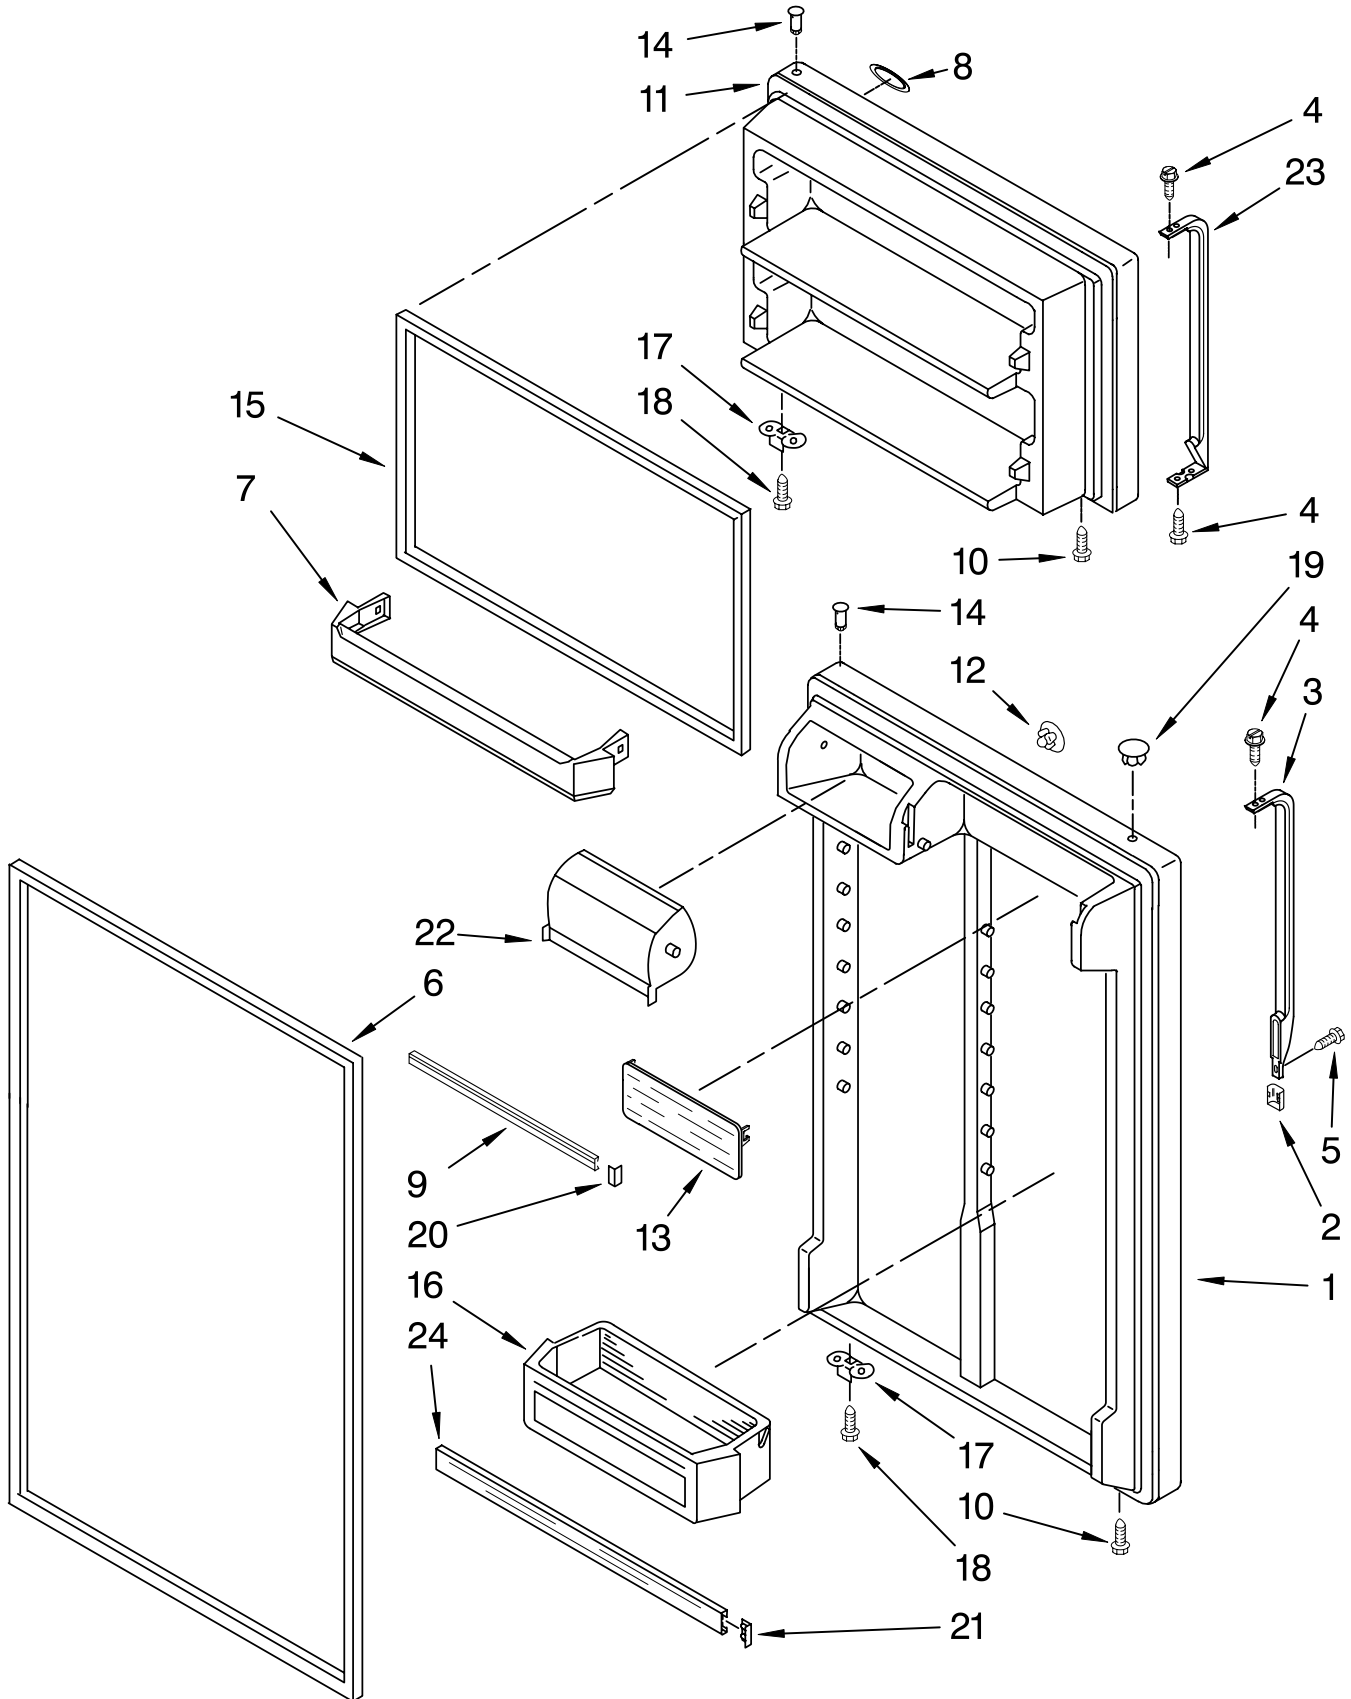

DOOR PARTS

For Models: M1TXEMMW02, M1TXEMMB02, M1TXEMMW02, M1TXEMMWQ02
(White) (Black) (Stainless Steel) (Biscuit)

FOR ORDERING INFORMATION REFER TO PARTS PRICE LIST