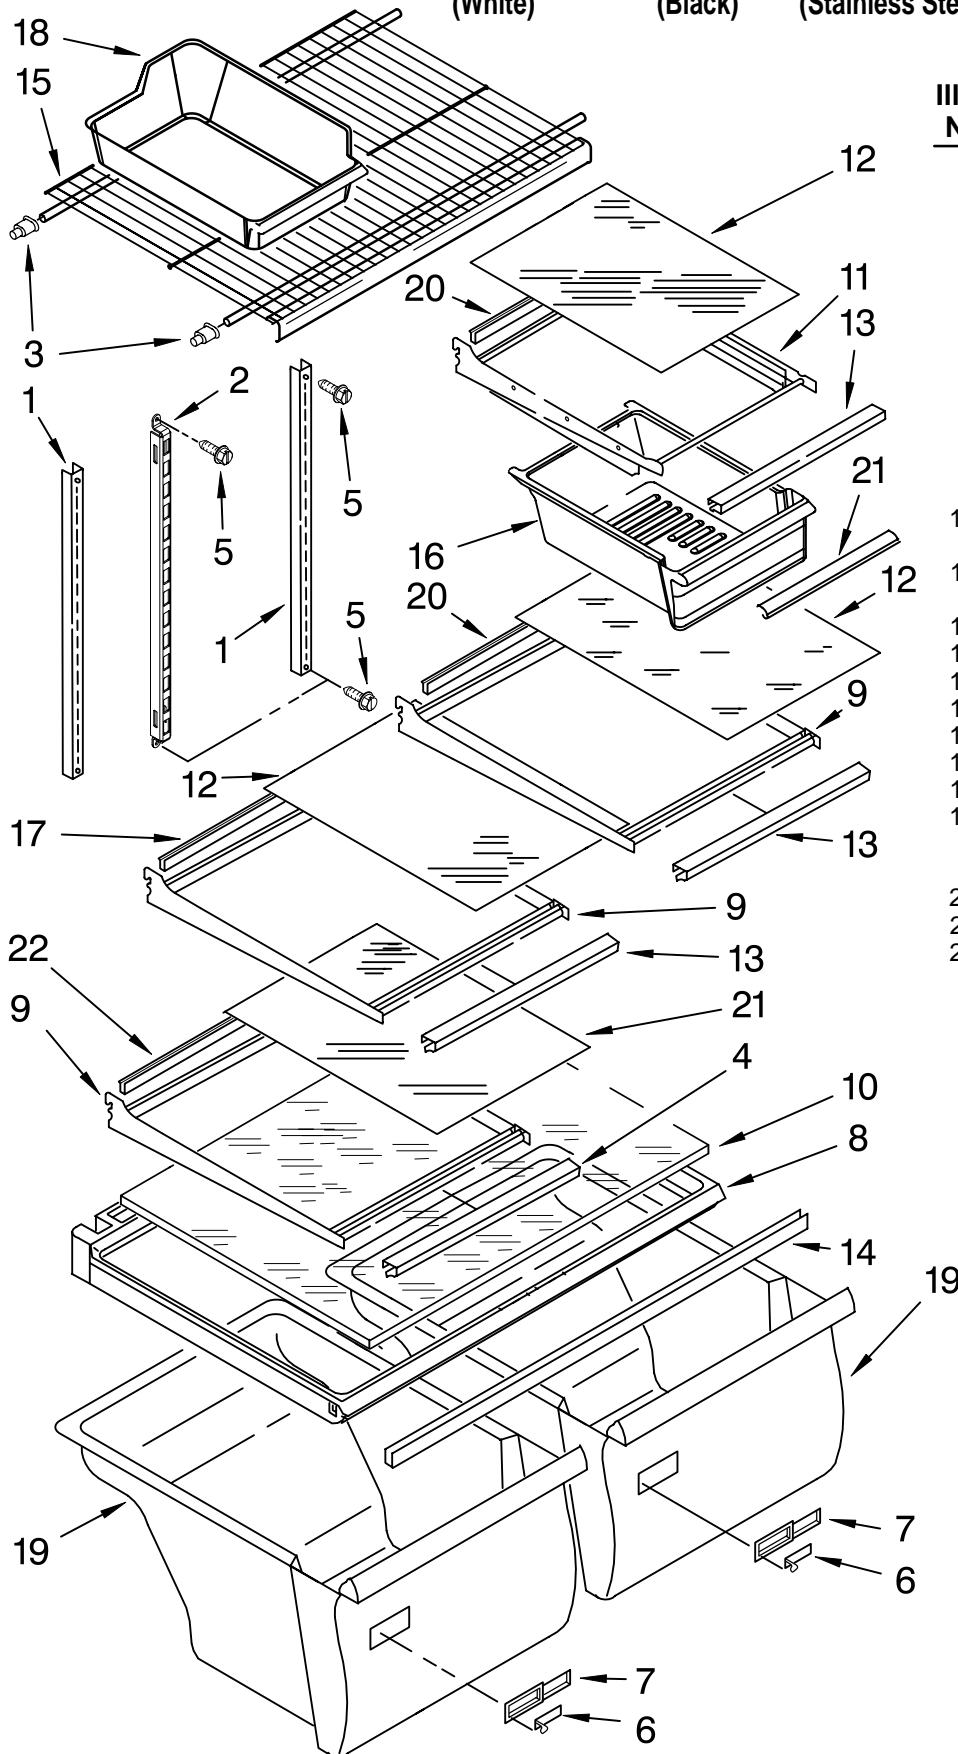

SHELF PARTS

For Models: M1TXEMMW02, M1TXEMMWB02, M1TXEMMWS02, M1TXEMMWQ02
(White) (Black) (Stainless Steel) (Biscuit)

Illus. No.	Part No.	DESCRIPTION
1	2210522	Shelf, Ladder (2)
2	2300520	Shelf, Ladder Center
3	2163762	Cup, Shelf Mtg.
4	2188691	Trim, Shelf Front
5	489478	Screw
6	2176222	Slide, Humidity Control
7	2212446	Body, Humidity Control
8	2314502	Crisper Cover
9	2201102E	Shelf, Cantilever
10	2210573	Insert, Crisper Cover
11	2201106	Pan, Shelf Cantilever
12	2174694	Glass, Shelf
13	2188685	Trim, Shelf Front
14	2314478	Crisper Support
15	2189454	Shelf, Freezer
16	2218132K	Pan, Meat
17	2188689	Trim, Shelf Rear
18	2254352	Bucket, Ice
19	2218130	Crisper Pan (Includes Illus. 6 & 7)
20	2188687	Trim, Shelf Rear
21	2174693	Glass, Shelf Full
22	2201104E	Frame Assy

FOR ORDERING INFORMATION REFER TO PARTS PRICE LIST