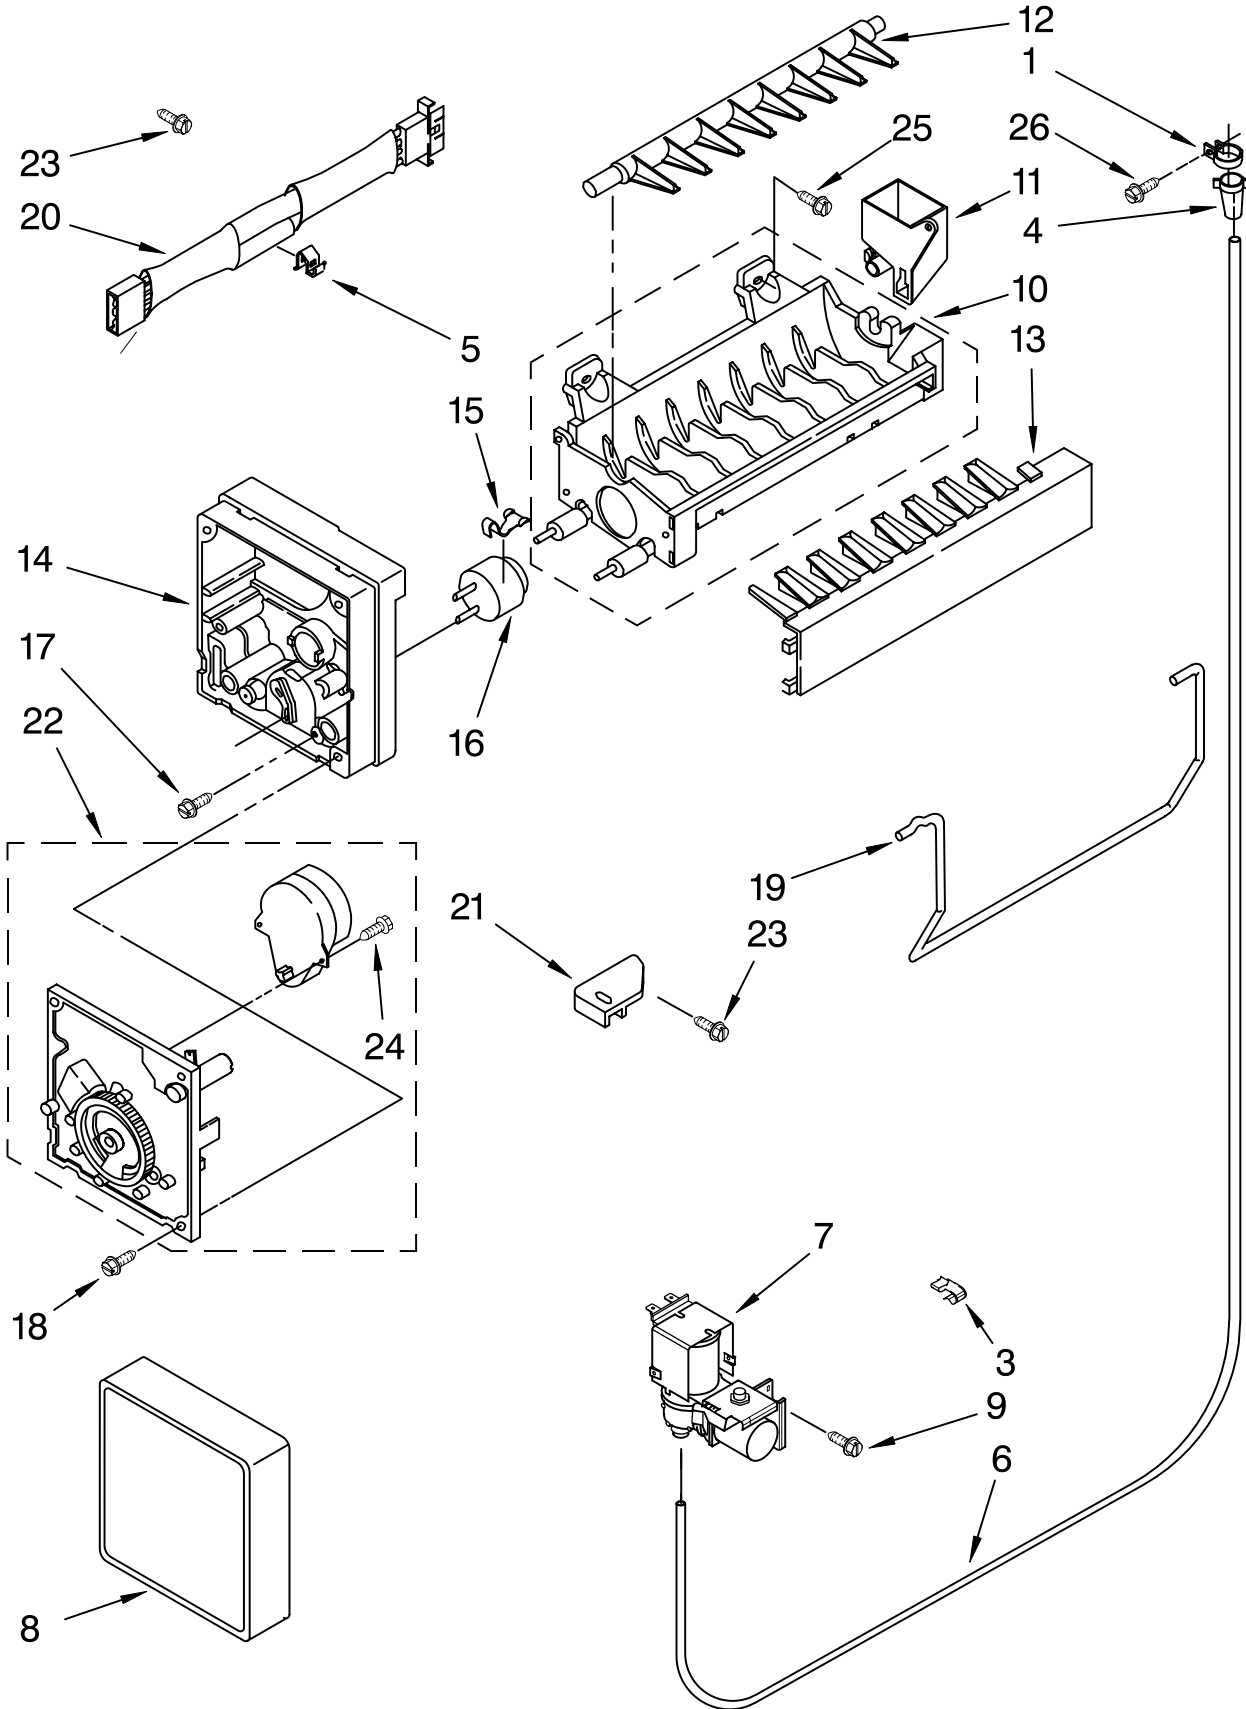

ICEMAKER PARTS

For Models: M1TXEMMW02, M1TXEMMWB02, M1TXEMMWS02, M1TXEMMWQ02
(White) (Black) (Stainless Steel) (Biscuit)

FOR ORDERING INFORMATION REFER TO PARTS PRICE LIST

ICEMAKER PARTS

For Models: M1TXEMMW02, M1TXEMMB02, M1TXEMMWS02, M1TXEMMWQ02
(White) (Black) (Stainless Steel) (Biscuit)

Illus. No.	Part No.	DESCRIPTION
1	488878	Clamp, Tube
3	2210495	Clip, Water Valve
4	2181939	Insert, Tube
5	628379	Clip, Fuse
6	2181943	Tube Water
7	2315576	Valve Solenoid
8	79191001	Cover
9	8281265	Screw
10	W10122527	Mold & Heater Assembly (Also Order 542638 Silicone Grease)
11	628515	Cup, Water Fill
12	627843	Ejector
13	W10122563	Ice Striper
14	2194712	Support
15	2315522	Retainer Thermostat
16	628397	Thermostat (Also Order 542369 Cement Alumilastic)
17	8533917	Screw
18	489276	Screw
19	627792	Shut Off Arm
20	2187464	Harness, Wiring
21	628320	Bracket
22	W10223929	Module Assembly (Includes Item 24)
23	489478	Screw
24	489136	Screw, 3-24 x 23/64
25	488208	Screw
26	488886	Screw, 8-18 x 1/2
100	W10190952	Icemaker, Complete Assembly