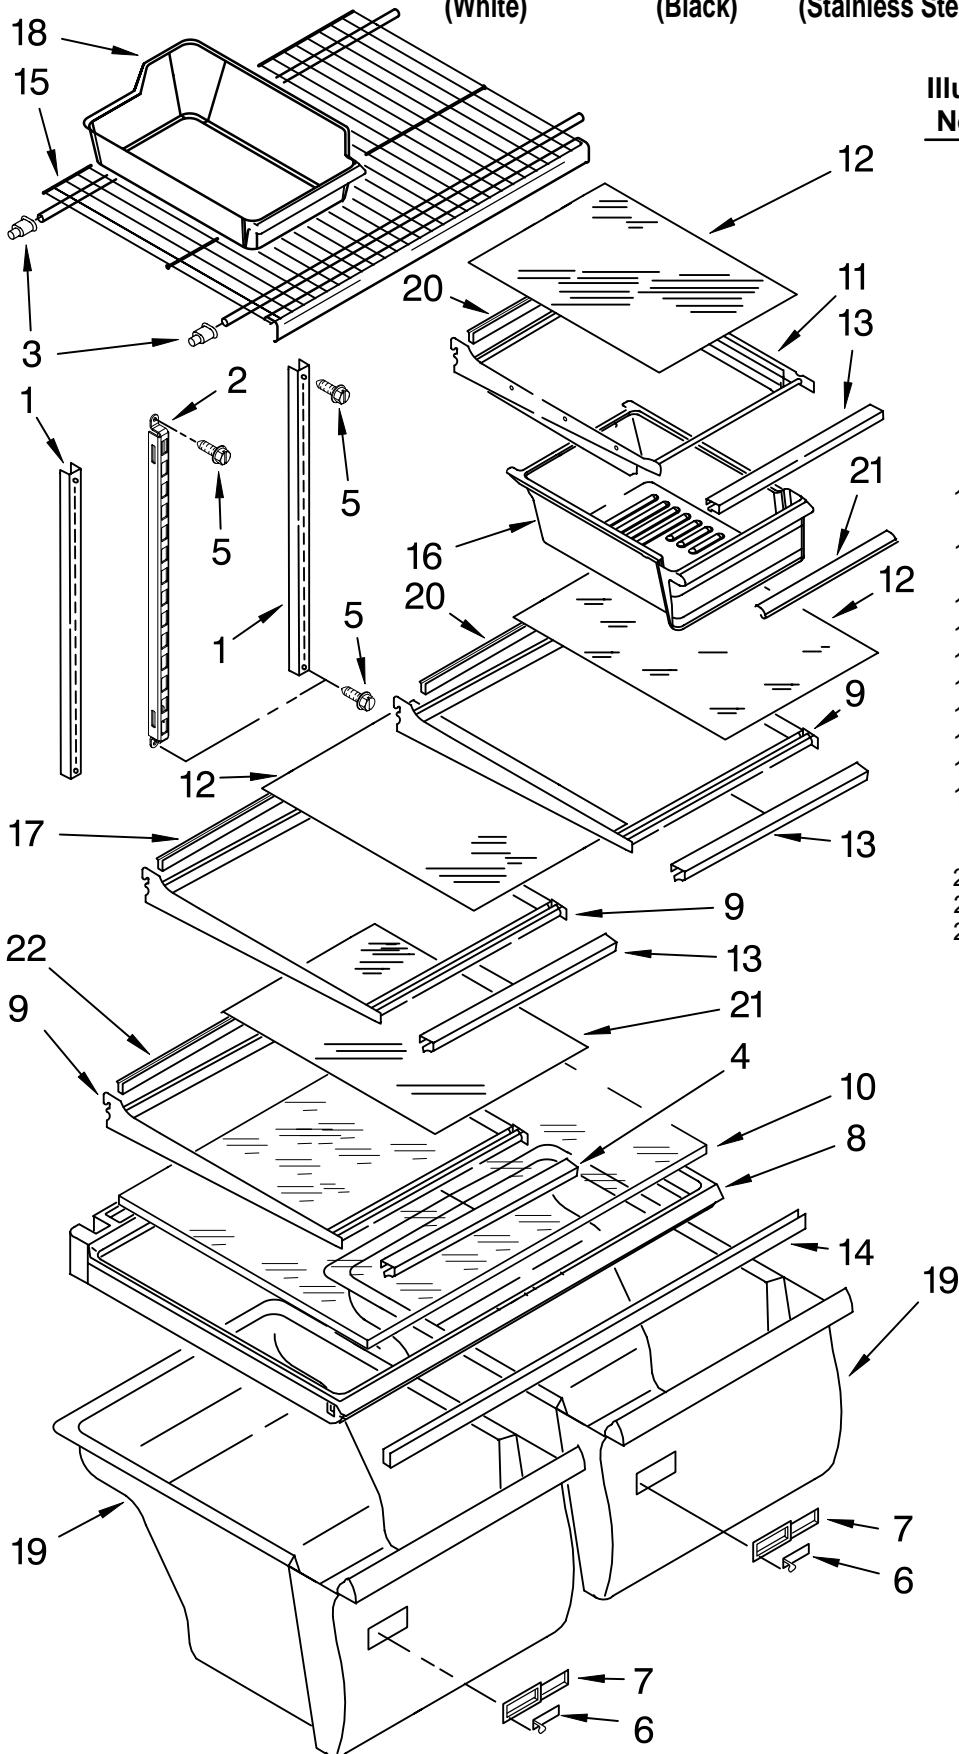

SHELF PARTS

For Models: M1TXEMMW00, M1TXEMMWB00, M1TXEMMWQ00, M1TXEMMWS00
(White) (Black) (Stainless Steel) (Biscuit)

Illus. No.	Part No.	DESCRIPTION
1	2210522	Shelf, Ladder (2)
2	2300520	Shelf, Ladder Center
3	2163762	Cup, Shelf Mtg.
4	2188691	Trim, Shelf Front
5	489478	Screw
6	2176222	Slide, Humidity Control
7	2212446	Body, Humidity Control
8	2314502	Crisper Cover
9	2201102E	Shelf, Cantilever
10	2210573	Insert, Crisper Cover
11	2201106	Pan, Shelf Cantilever
12	2174694	Glass, Shelf
13	2188685	Trim, Shelf Front
14	2314478	Crisper Support
15	2189454	Shelf, Freezer
16	2218132K	Pan, Meat
17	2188689	Trim, Shelf Rear
18	2254352	Bucket, Ice
19	2218130	Crisper Pan (Includes illus. 6 & 7)
20	2188687	Trim, Shelf Rear
21	2174693	Glass, Shelf Full
22	2201104E	Frame Assy

FOR ORDERING INFORMATION REFER TO PARTS PRICE LIST