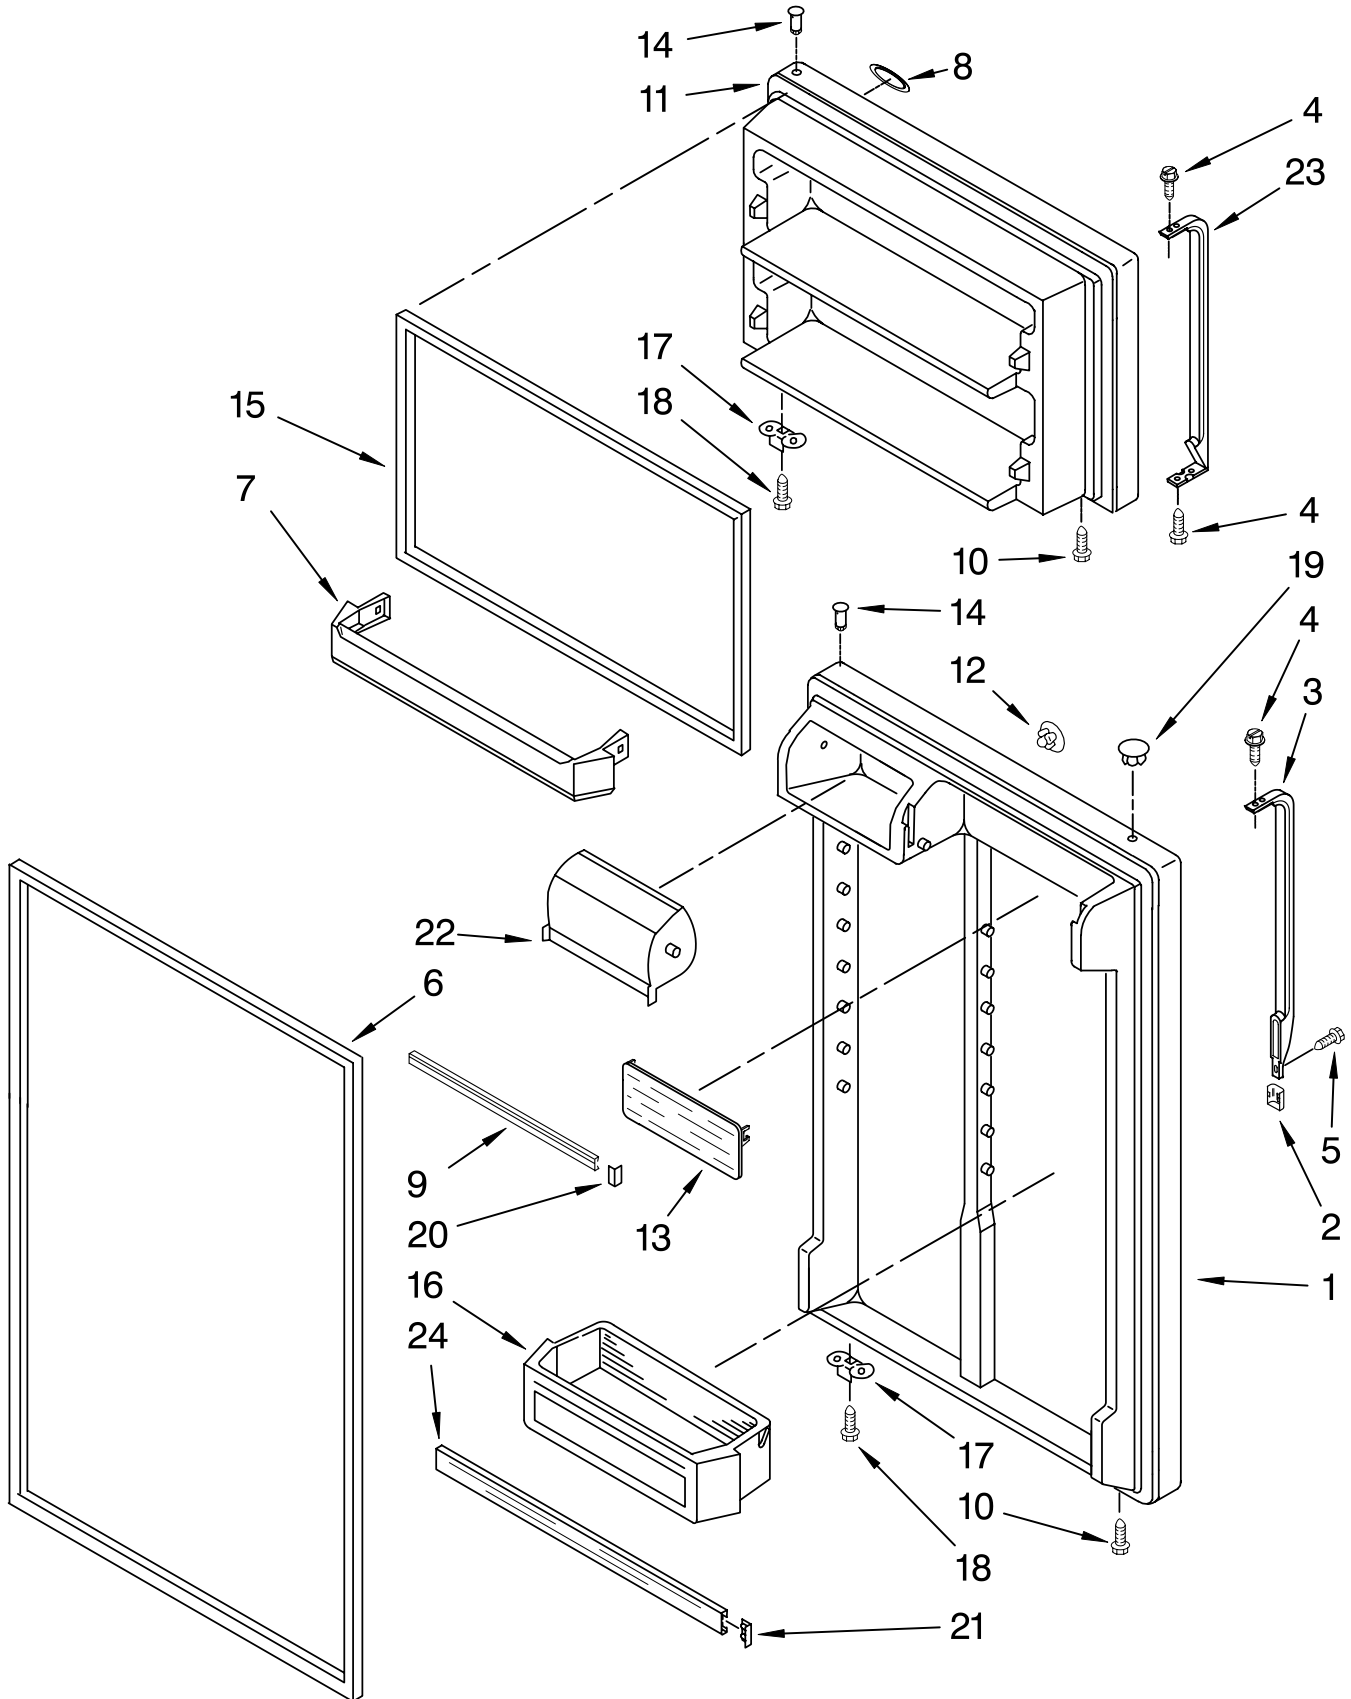

DOOR PARTS

For Models: M1TXEMMW00, M1TXEMMWB00, M1TXEMMWQ00, M1TXEMMWS00
(White) (Black) (Stainless Steel) (Biscuit)

FOR ORDERING INFORMATION REFER TO PARTS PRICE LIST