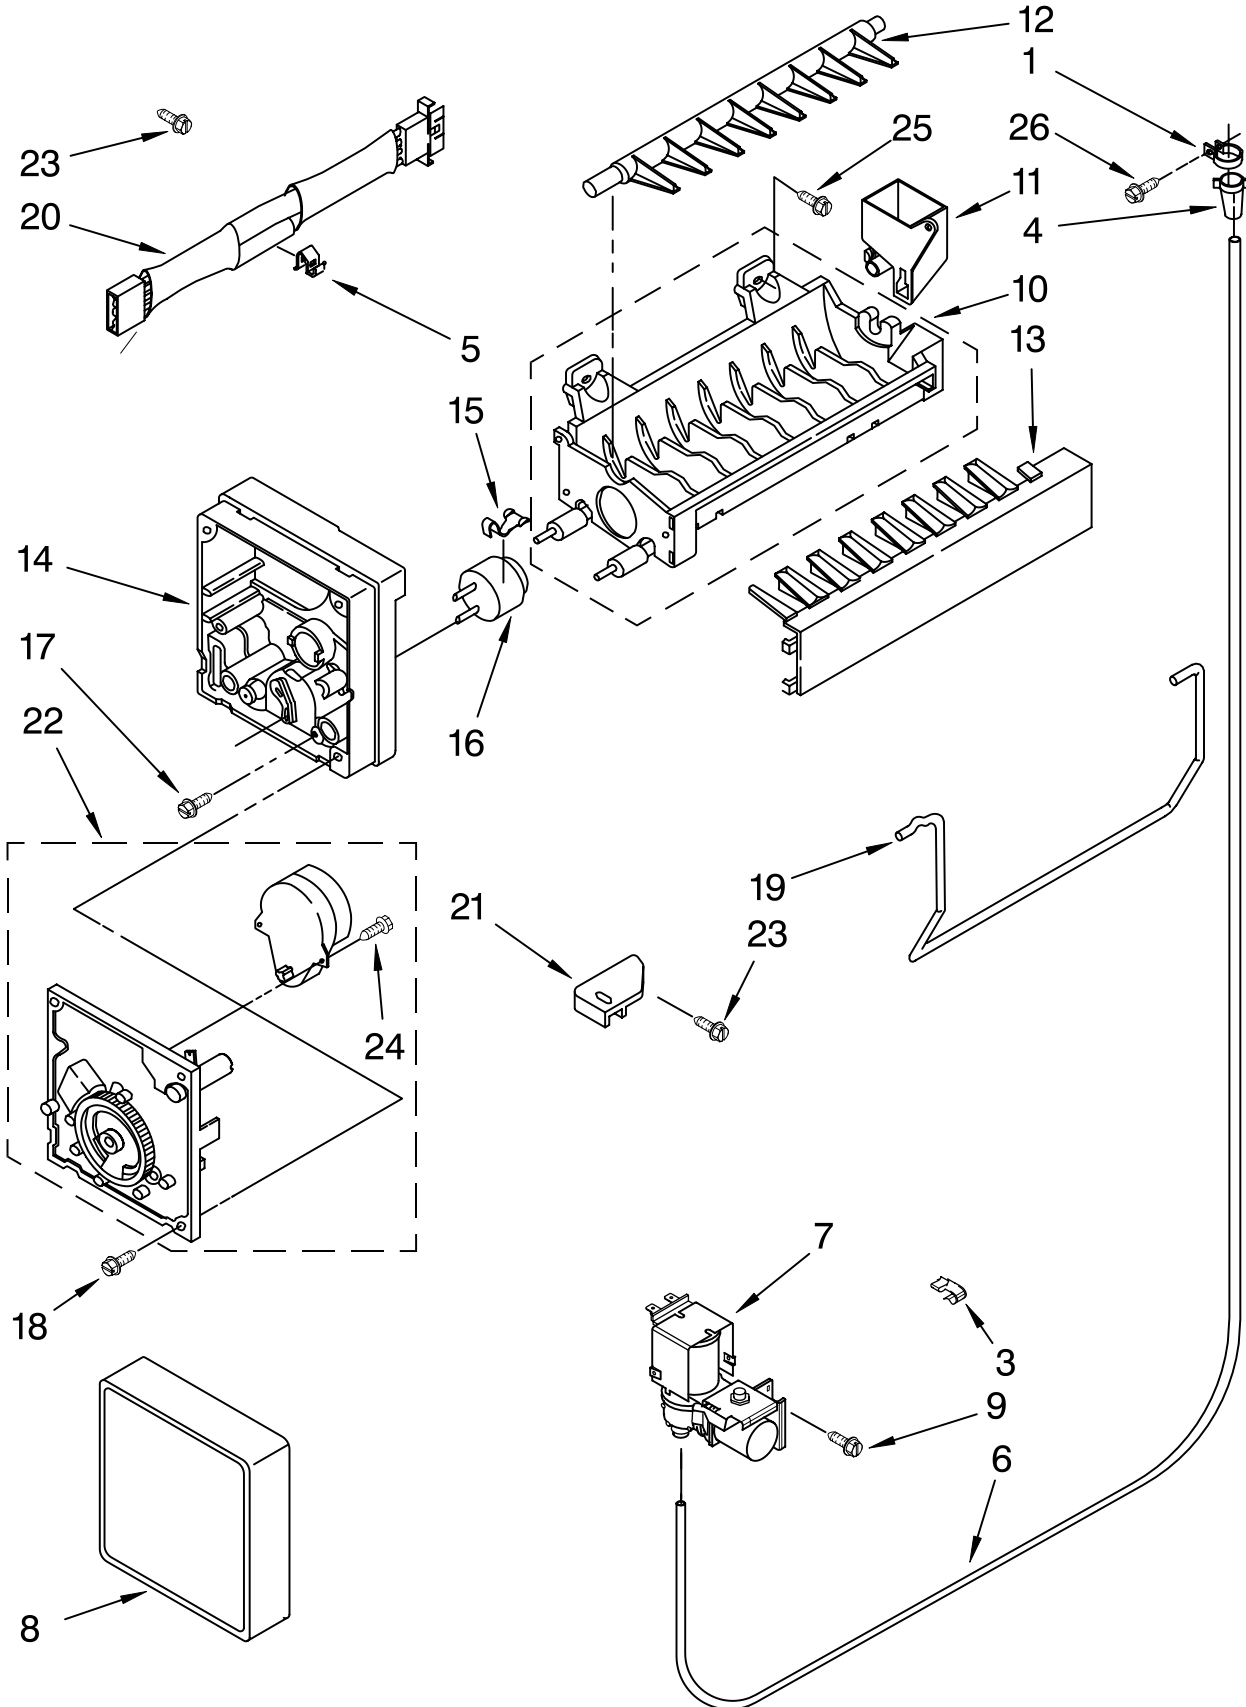

ICEMAKER PARTS

For Models: M1TXEMMW00, M1TXEMWB00, M1TXEMMWQ00, M1TXEMMWS00
(White) (Black) (Stainless Steel) (Biscuit)

FOR ORDERING INFORMATION REFER TO PARTS PRICE LIST

ICEMAKER PARTS

For Models: M1TXEMMWW00, M1TXEMMWB00, M1TXEMMWQ00, M1TXEMMWS00
(White) (Black) (Stainless Steel) (Biscuit)

Illus. No.	Part No.	DESCRIPTION
1	488878	Clamp, Tube
3	2210495	Clip, Water Valve
4	2181939	Insert, Tube
5	628379	Clip, Fuse
6	2181943	Tube Water
7	2315576	Valve Solenoid
8	79191001	Cover
9	8281265	Screw
10	W10122527	Mold & Heater Assembly (Also Order 542638 Silicone Grease)
11	628515	Cup, Water Fill
12	627843	Ejector
13	W10122563	Ice Striper
14	2194712	Support
15	2315522	Retainer
16	628397	Thermostat (Also Order 542369 Cement Alumilastic)
17	8533917	Screw
18	489276	Screw
19	627792	Shut Off Arm
20	2187464	Harness, Wiring
21	628320	Bracket
22	W10223929	Module Assembly (Includes Item 24)
23	489478	Screw
24	489136	Screw, 3-24 x 23/64
25	488208	Screw
26	488886	Screw, 8-18 x 1/2
100	W10190952	Icemaker, Complete Assembly

FOR ORDERING INFORMATION REFER TO PARTS PRICE LIST