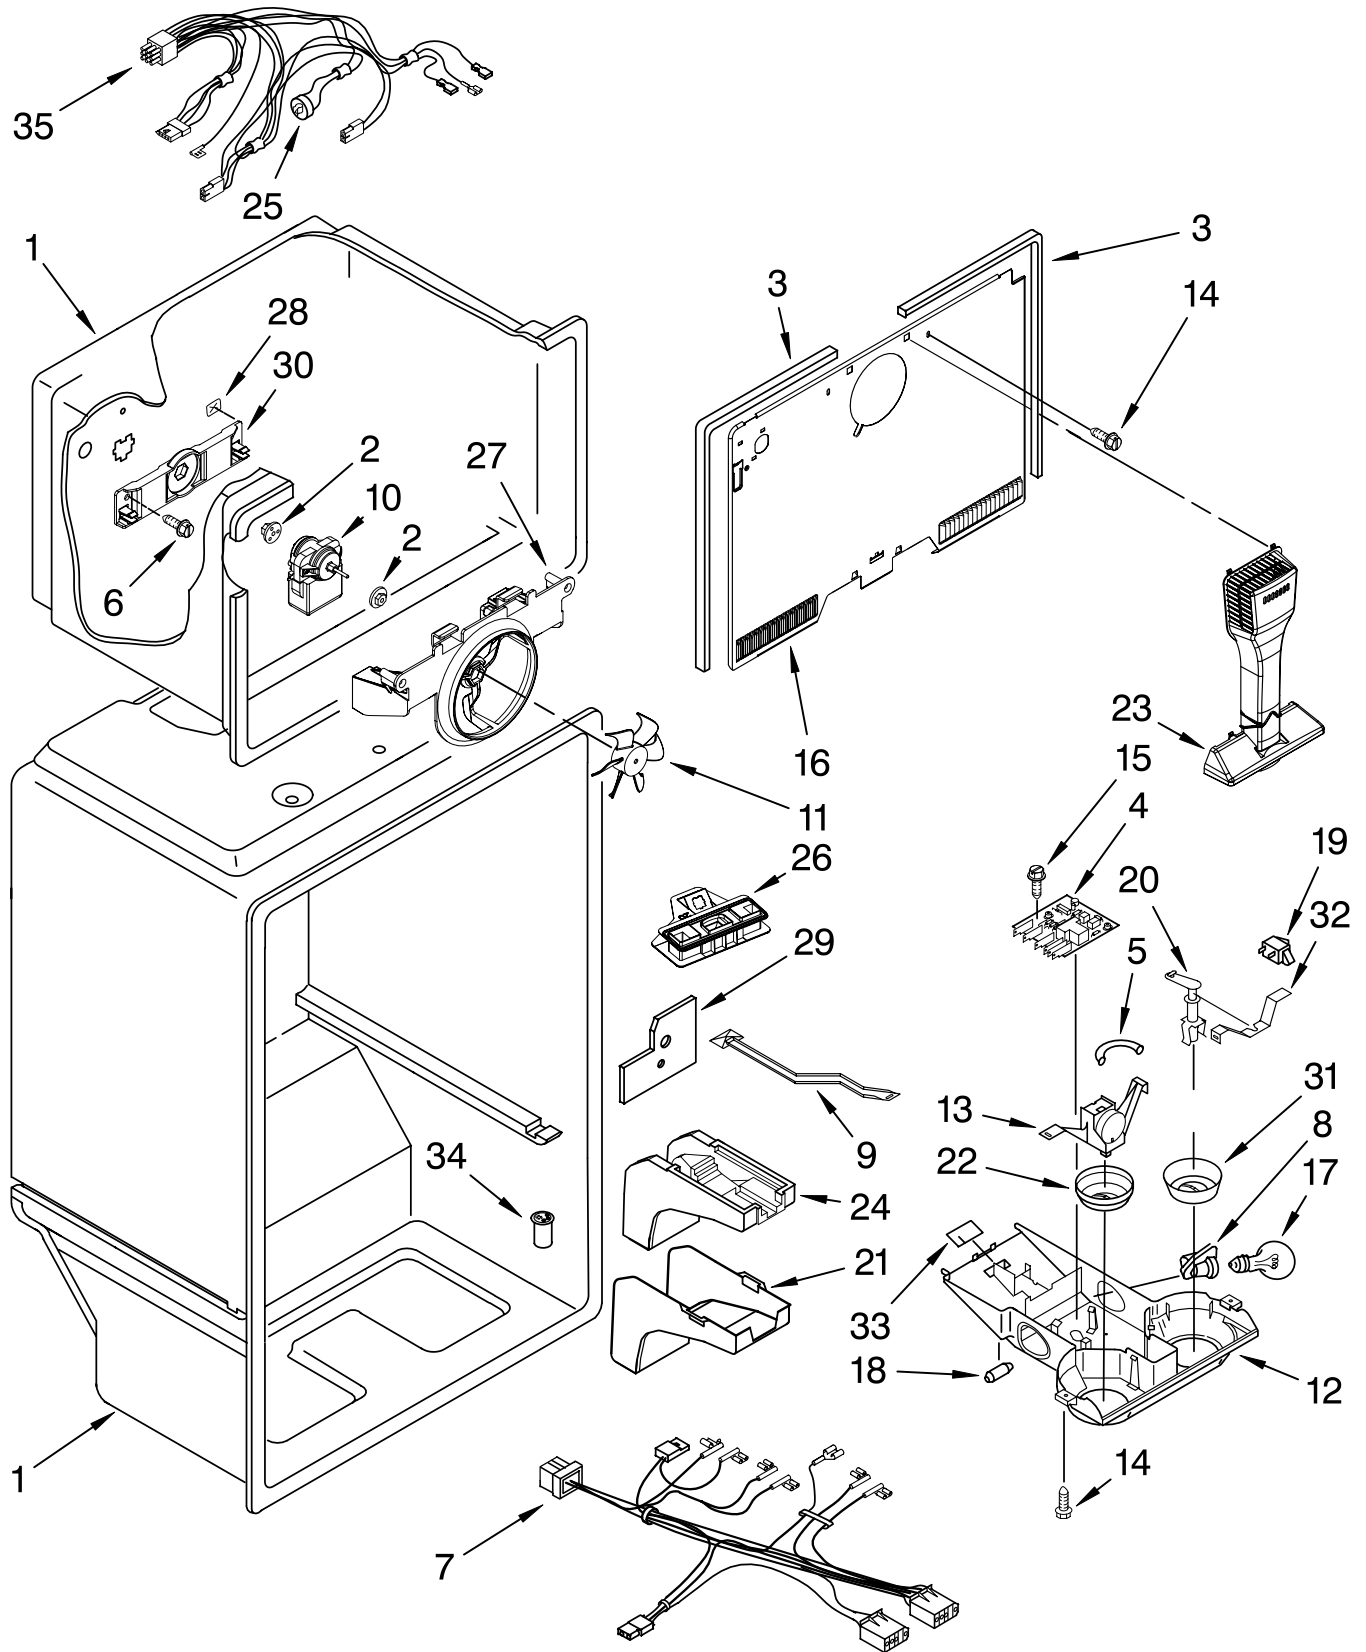

LINER PARTS

For Models: M1TXEMMW00, M1TXEMMWB00, M1TXEMMWQ00, M1TXEMMWS00
(White) (Black) (Stainless Steel) (Biscuit)

FOR ORDERING INFORMATION REFER TO PARTS PRICE LIST

LINER PARTS

For Models: M1TXEMMW00, M1TXEMWB00, M1TXEMMWQ00, M1TXEMMWS00
(White) (Black) (Stainless Steel) (Biscuit)

Illus. No.	Part No.	DESCRIPTION
1		Liner (Not A Serviceable Part)
2	2197380	Grommet (2)
3	2254360	Gasket, Evaporator Cover (2)
4	2304099	Defrost Timer
5	2212485	Thermostat Tube Barrier
6	488208	Screw
7	2310057	Wire Assembly, Control Box
8	2162085	Socket, Light
9	2179858	Damper, Air
10	2315539	Fan Motor
11	2163777	Fan Blade
12	2212982	Control Box
13	2200859	Thermostat Assy. (Includes Illus. 5 & 18)
14	8534009	Screw
15	2304099	Screw
16	2320194	Cover, Evaporator
17	527949	Light Bulb (2)
18	2200831	Weight, Thermal
19	1118894	Switch, Rocker Arm
20	2179859	Post, Damper
21	2176281	Cover, Air Diffuser
22	2200863	Knob, Thermostat
23	2254354	Air Tower
24	2189452	Air Diffuser, Bottom
25	2321800	Defrost, BI-Metal
26	2212439	Air Separator Assembly
27	2254453	Bracket, Fan Motor
28	2320183	Retainer-Screw
29	2204639	Shield, Heat
30	2254454	Bracket, Evap. Fan, Rear
31	2302536	Knob, Damper
32	2163810	Bracket, Damper Knob
33	2205079	Seal, Rear Thermostat
34	2210509	Valve-Tube, Body
35	W10129795	Wire Assembly, Freezer Compartment (Includes Illus. 25)

FOR ORDERING INFORMATION REFER TO PARTS PRICE LIST