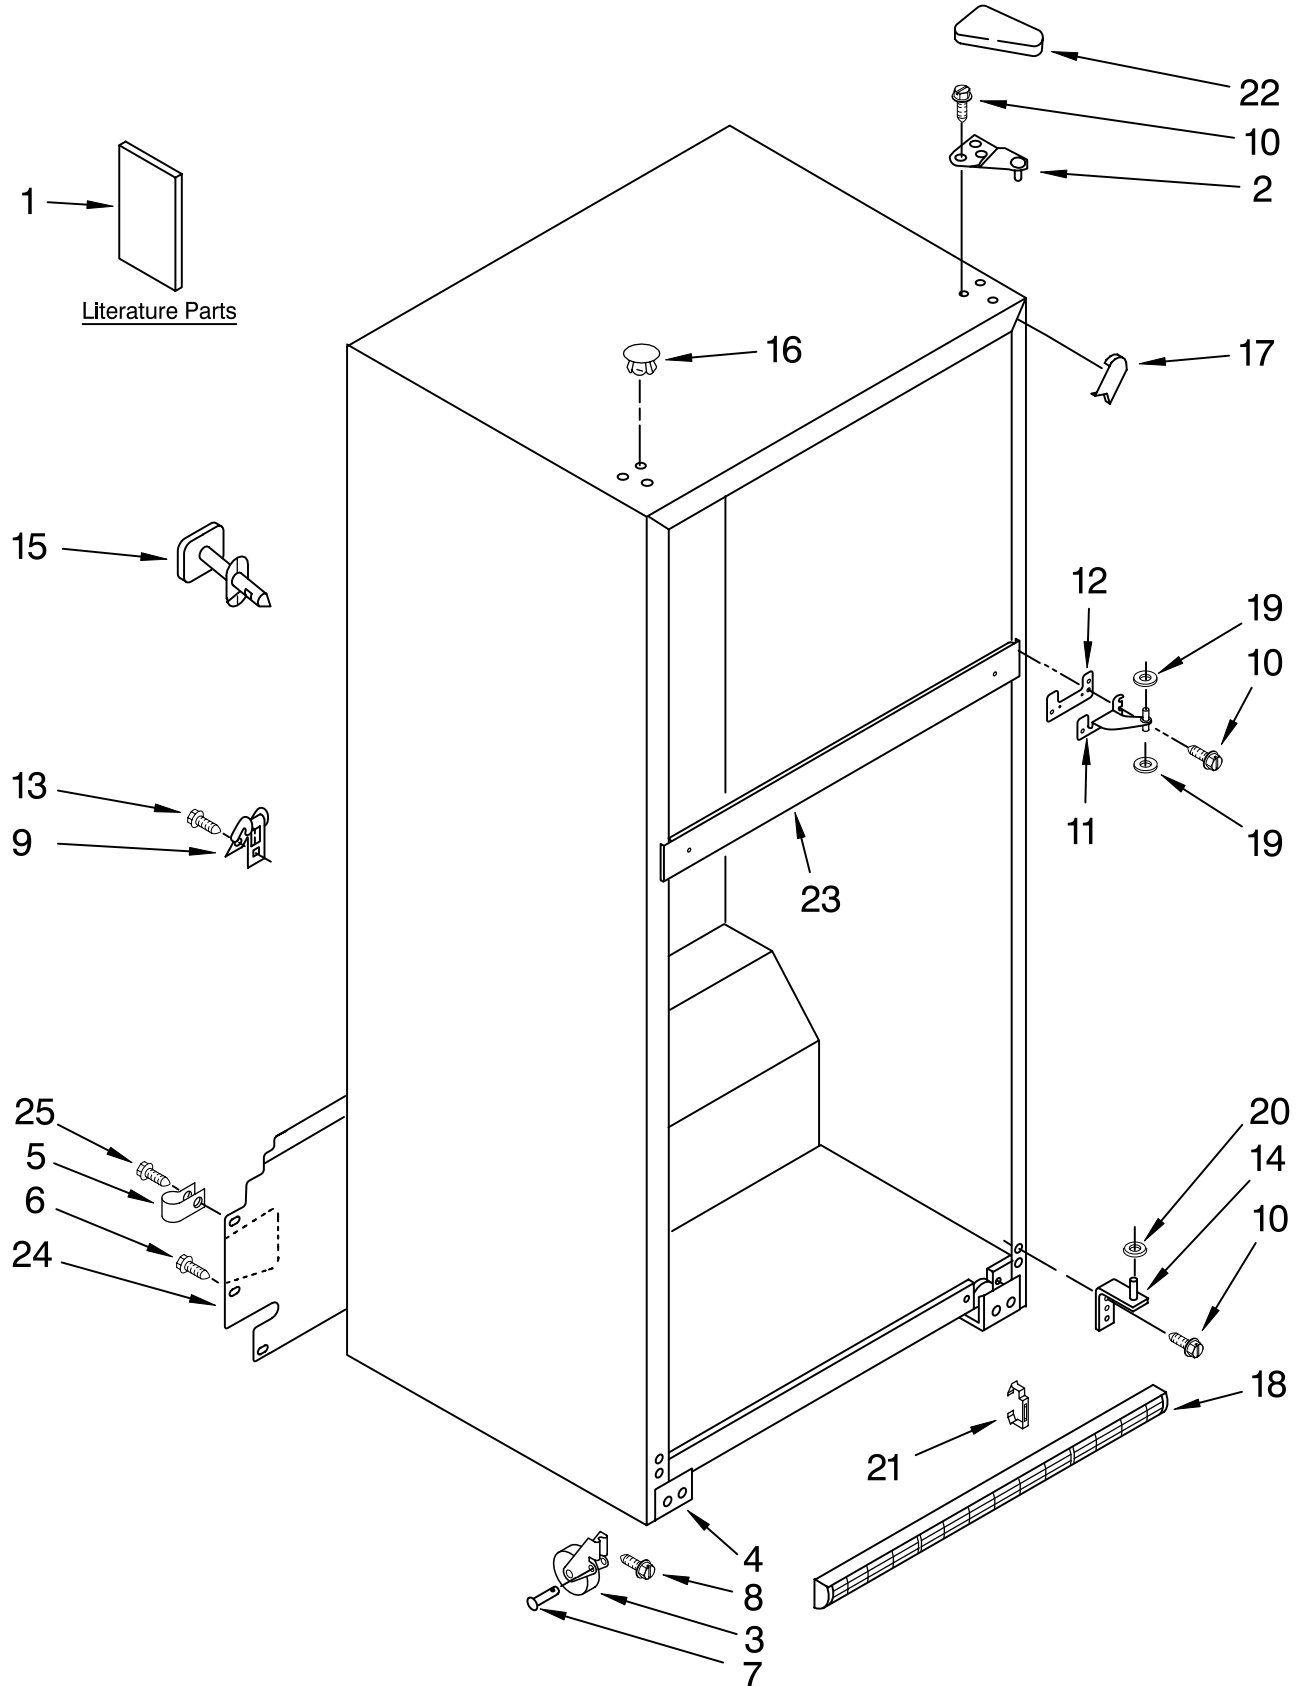

For Models: M1TXEMMW00, M1TXEMMB00, M1TXEMMWQ00, M1TXEMMWS00
(White) (Black) (Stainless Steel) (Biscuit)

FOR ORDERING INFORMATION REFER TO PARTS PRICE LIST