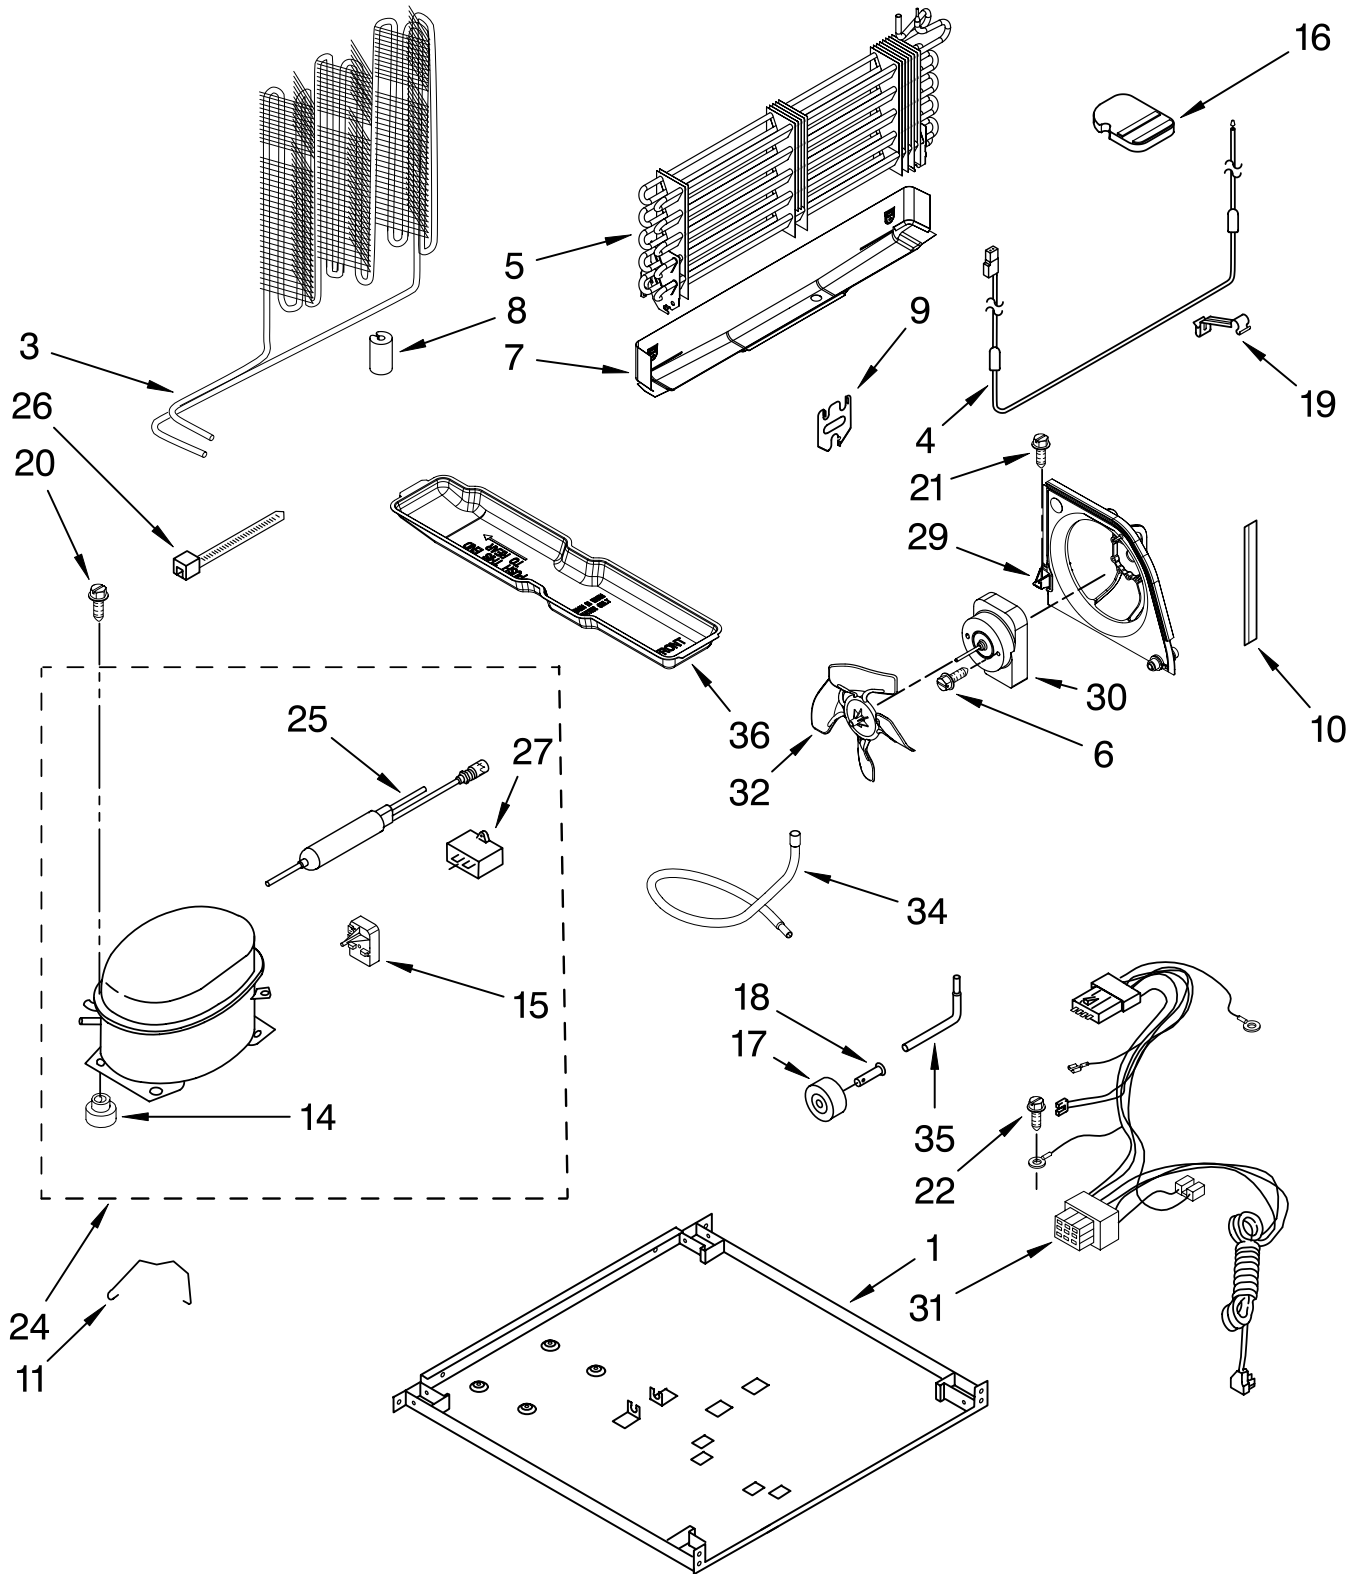

UNIT PARTS

For Models: M1TXEMMW00, M1TXEMMWB00, M1TXEMMWQ00, M1TXEMMWS00
(White) (Black) (Stainless Steel) (Biscuit)

FOR ORDERING INFORMATION REFER TO PARTS PRICE LIST

UNIT PARTS

For Models: M1TXEMMW00, M1TXEMMWB00, M1TXEMMWQ00, M1TXEMMWS00
(White) (Black) (Stainless Steel) (Biscuit)

Illus. No.	Part No.	DESCRIPTION	Illus. No.	Part No.	DESCRIPTION	Illus. No.	Part No.	DESCRIPTION
1	2320187	Plate, Unit Mounting	19	2182338	Clip, Heater	Following Parts Not Illustrated and Optional Parts Not Included		
3	W10159808	Condenser	20	489373	Screw			
4	2314157	Heater, Defrost	21	3400518	Screw			
5	2254249	Evaporator Assy.	22	488500	Screw			
6	8533961	Screw	24	W10164016	Compressor			
7	2254295	Drain Pan			(Includes Illus. 14,25,27)			
8	2319835	Grommet-Cond-(4)			(Also Order 482801)			
9	2176301	Bracket, Heater			Installation Kit			
10	2300638	Extension, Air Baffle			& 876765 Tube Kit)			
11	W10174384	Strap	25		Drier			
14		Grommet (4)		W10177049	Service	978025		Valve, Access (1/4")
	1100826	Production	26	2155774	Clamp	978026		Valve, Access (5/16")
	4387558	Service	27		Capacitor	978027		Valve, Access (3/8")
15	W10194431	Start-Device Combination (Start Relay and Overload for Production Compressor Only)		2264017	Production	978028		Valve, Access (1/2")
				1118576	Service	978029		Valve, Access (5/8")
16	2201185	Support Block	29	2315541	Air Baffle	978030		Valve, Access (3/4")
17	2150304	Roller (2)	30	2188874	Motor, Condenser	876764		Valve, Access (3/16")
18	2221797	Rivet	31	2187382	Wire Assembly, Unit	REFRIGERANT CHARGE 4.00 Ozs. (R134A)		
			32	2225834	Fan Blade			
			34	W10189806	Tube, Suction			
			35	W10171238	Tube, Process			
			36	2254574	Tray, Evaporator			

FOR ORDERING INFORMATION REFER TO PARTS PRICE LIST