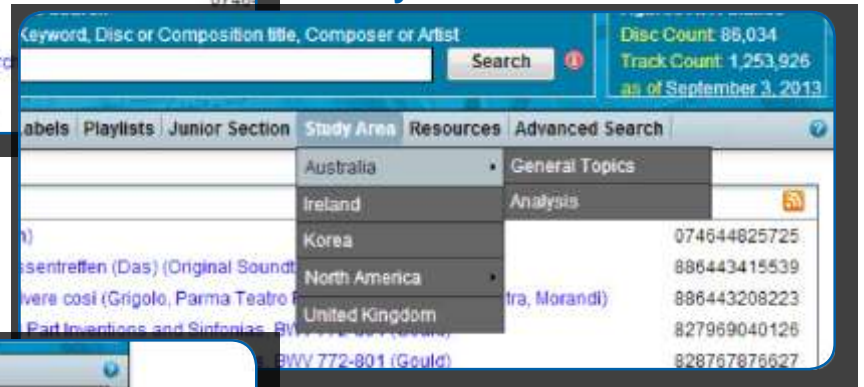

Figures At a Glance: Over 100,000 Titles, 86,834 Tracks, 1,253,908 Artists (as of September 3, 2010)

Home | New Releases | Recent Additions | Composers | Artists | Labels | Playlists | Junior Section | Study Area | Resources | Advanced Search

Classical Music > Ballet

100 Best Ballets

AB - ABCDEFGHIJKLMNOPQRSTUVWXYZ

Page 1 of 79

Label/opus Name	Catalogue No.
100 Best 21st Century Ballets	800024812057
100 Best 20th Century Ballets	800000474007
100 Best 19th Century Ballets	800000720007
100 Best American Ballets	800024877766
100 Best Ballet	800021622006
100 Best Ballets Philharmonie	8000000753754
100 Best Children's Classics	8000004830004
100 Best Children's Classics	8000001762006
100 Best Classical Compositions	8000007282008
100 Best Classics	8000000001008
100 Best Classics	8000000004007
100 Best Classics, Vol. 2	8000000007007

Junior Section

Study Area

Resources

Keyword Search, Catalogue Search and Advance Search

Keyword Search: To enter a query, type in a few descriptive words and press “**Search**” (or click the Search button).

Catalogue Search: To enter a query, type in the catalogue number and press **“Search”** (or click the Search button).

Advanced Search: You can enter as many or as few fields as you wish.
Click  to browse and select recommended criteria and tips of searching respectively.