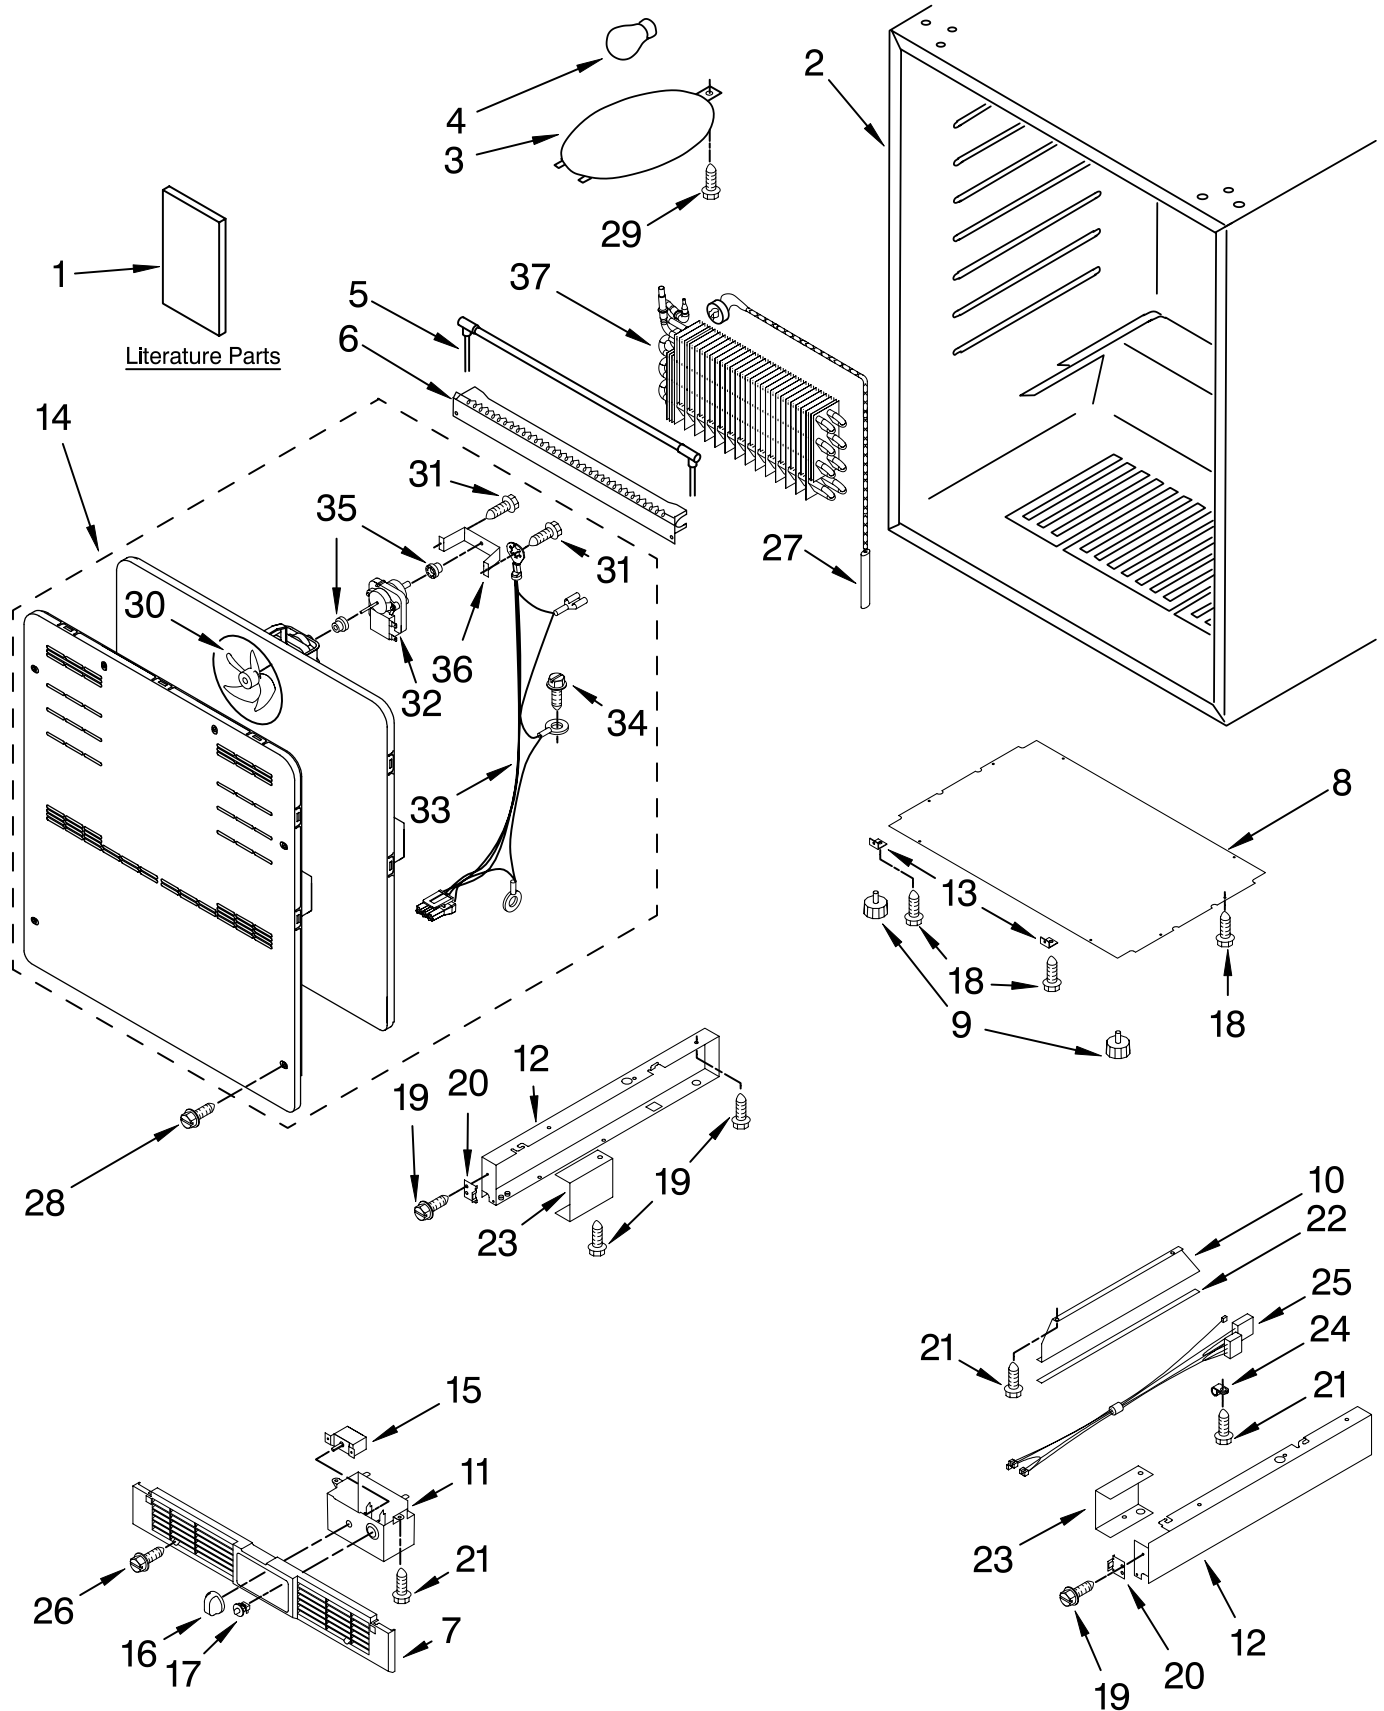

For Models: KURS24RSBS01, KURS24RSS01
(Black Cabinet) (SS Cabinet)

FOR ORDERING INFORMATION REFER TO PARTS PRICE LIST

CABINET PARTS

For Models: KURS24RSBS01, KURS24RSSH01
(Black Cabinet) (SS Cabinet)

Illus. No.	Part No.	DESCRIPTION	Illus. No.	Part No.	DESCRIPTION	Illus. No.	Part No.	DESCRIPTION
1		Literature Parts	12		Frame, Side	25	4344822	Harness, Wire
	4344903	Energy Guide		4344769	Left Side	26	4344827	Screw
	2300274	Use & Care Guide		4344770	Right Side	27	4344792	Thermal Fuse
	4344902	Wiring Diagram	13	4344771	Bracket, Grille	28	4344793	Screw
2		Cabinet (Not A Service Part)	14	4344876	Evaporator Fan Assembly	29	4344791	Screw
3	4344739	Lens, Light	15	4344766	Thermostat	30	4344783	Fan Blade
4	4344740	Bulb, Light	16	4344768	Knob, Thermostat	31	4344878	Screw
5	4344746	Heater, Defrost	17	4344767	Switch, Plunger	32	4344865	Evaporator Fan Motor
6	4344747	Heat Shield	18	4344826	Screw	33	4344877	Harness, Wire
7	4344761	Grille	19	4344797	Screw	34	4344832	Screw, Ground
8	4344762	Plate, Bottom	20	4344819	Clip, Grille	35	4344778	Grommet, Fan Motor
9	4344763	Foot, Leveling	21	4344825	Screw	36	4344899	Bracket, Motor
10	4344764	Brace, Support	22	4344823	Seal	37		Evaporator (Not Serviced)
11	4344765	Control Box	23		Frame, Support			
				4344821	Right			
				4344820	Left			
			24	4344824	Clip, Harness			

FOR ORDERING INFORMATION REFER TO PARTS PRICE LIST

SHELF PARTS

For Models: KURS24RSBS01, KURS24RSSH01
(Black Cabinet) (SS Cabinet)

Illus. No.	Part No.	DESCRIPTION
1	4344741	Wire Shelf
2	4344742	Bracket, Shelf Right Side
	4344743	Left Side
3	4344744	Basket, Crisper
4	4344745	Shelf, Crisper
5	4344748	Ladder, Shelf Left Side
	4344749	Right Side
6	4344794	Screw
7	4344795	Washer
8	W10162986	Screw-W/Washer

Illus. No.	Part No.	DESCRIPTION
21	4344808	Screw
22	4344813	Nameplate
23	W10162992	Washer/Bottom
24	W10163191	Gasket-Push Plate
OPTIONAL PARTS NOT ILLUSTRATED		
	8171420	Cleaner, Stainless Steel (12 oz)