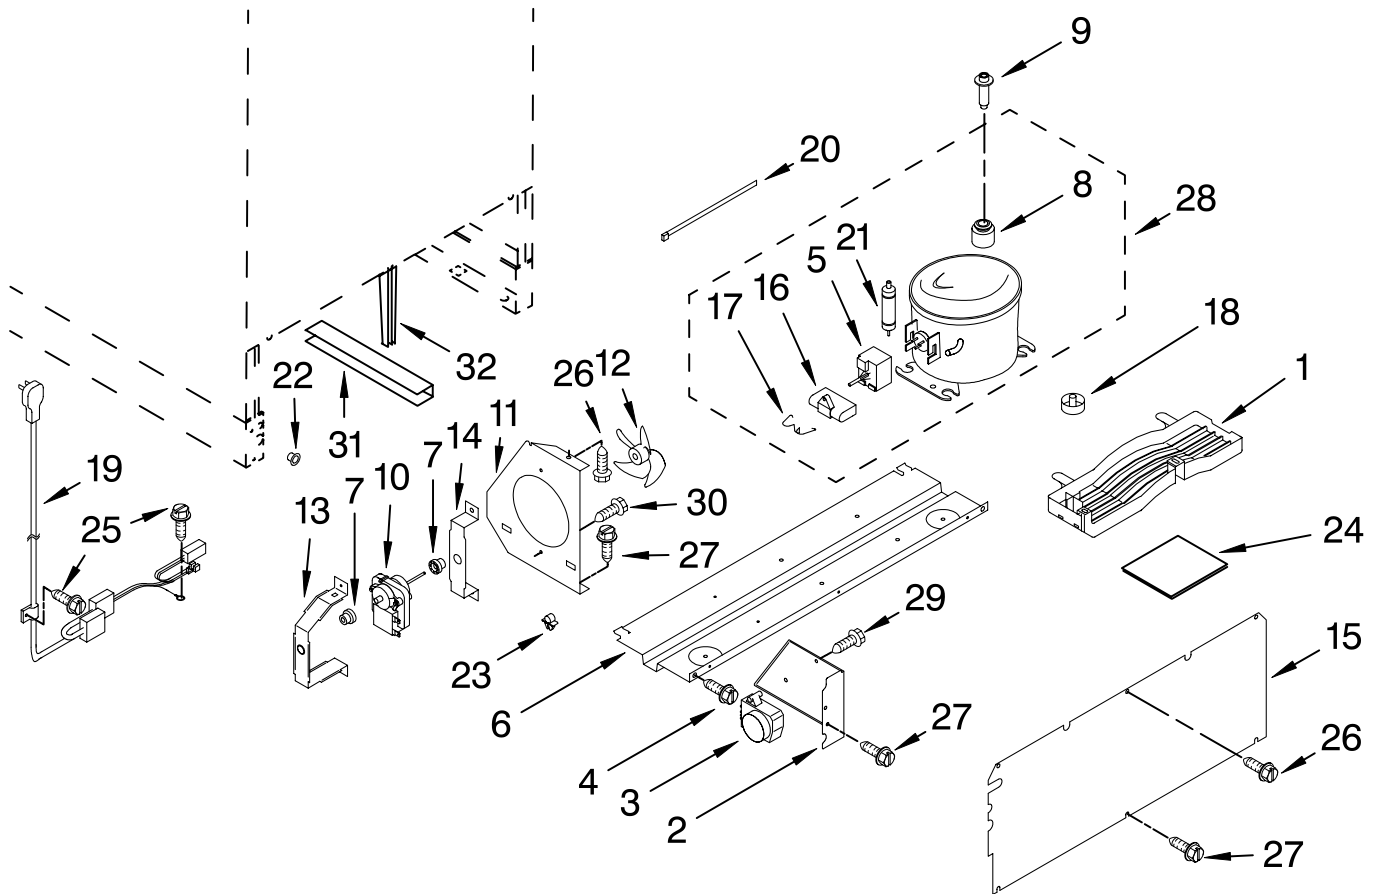

UNIT PARTS

For Models: KURS24RSBS01, KURS24RSSH01
(Black Cabinet) (SS Cabinet)

Illus. No.	Part No.	DESCRIPTION
1	W10163193	Drain Pan
2	4344773	Bracket, Defrost Timer
3	4344774	Defrost Timer
4	4344797	Screw
5	4344776	Start Device
6	W10175971	Mounting Plate, Compressor
7	4344778	Grommet, Fan Motor
8	4344779	Grommet, Compressor
9	4344780	Bolt, Compressor
10	4344781	Fan Motor, Condenser
11	4344782	Baffle, Air

Illus. No.	Part No.	DESCRIPTION
12	4344783	Fan Blade
13	4344784	Bracket, Motor
14	4344785	Bracket, Motor
15	4344786	Cover, Rear
16	4344837	Capacitor
17	4344836	Clip
18	W10163276	Trap, Drain
19	4344830	Power Cord
20	4344829	Cable Tie
21	W10163273	Drier
22	4344838	Bushing
23	4344831	Clip, Bushing
24	W10163274	Pad-Rubber
25	4344826	Screw
26	4344825	Screw

Illus. No.	Part No.	DESCRIPTION
27	4344832	Screw
28	4344775	Compressor (Includes Items 5, 8, 16, 17 & 21)
29	4344834	Screw
30	4344833	Screw
31	4344907	Trim, Edge
32	4344908	Support, Drain

REFRIGERANT CHARGE

3.5 Ounces (R-134A)

FOR ORDERING INFORMATION REFER TO PARTS PRICE LIST