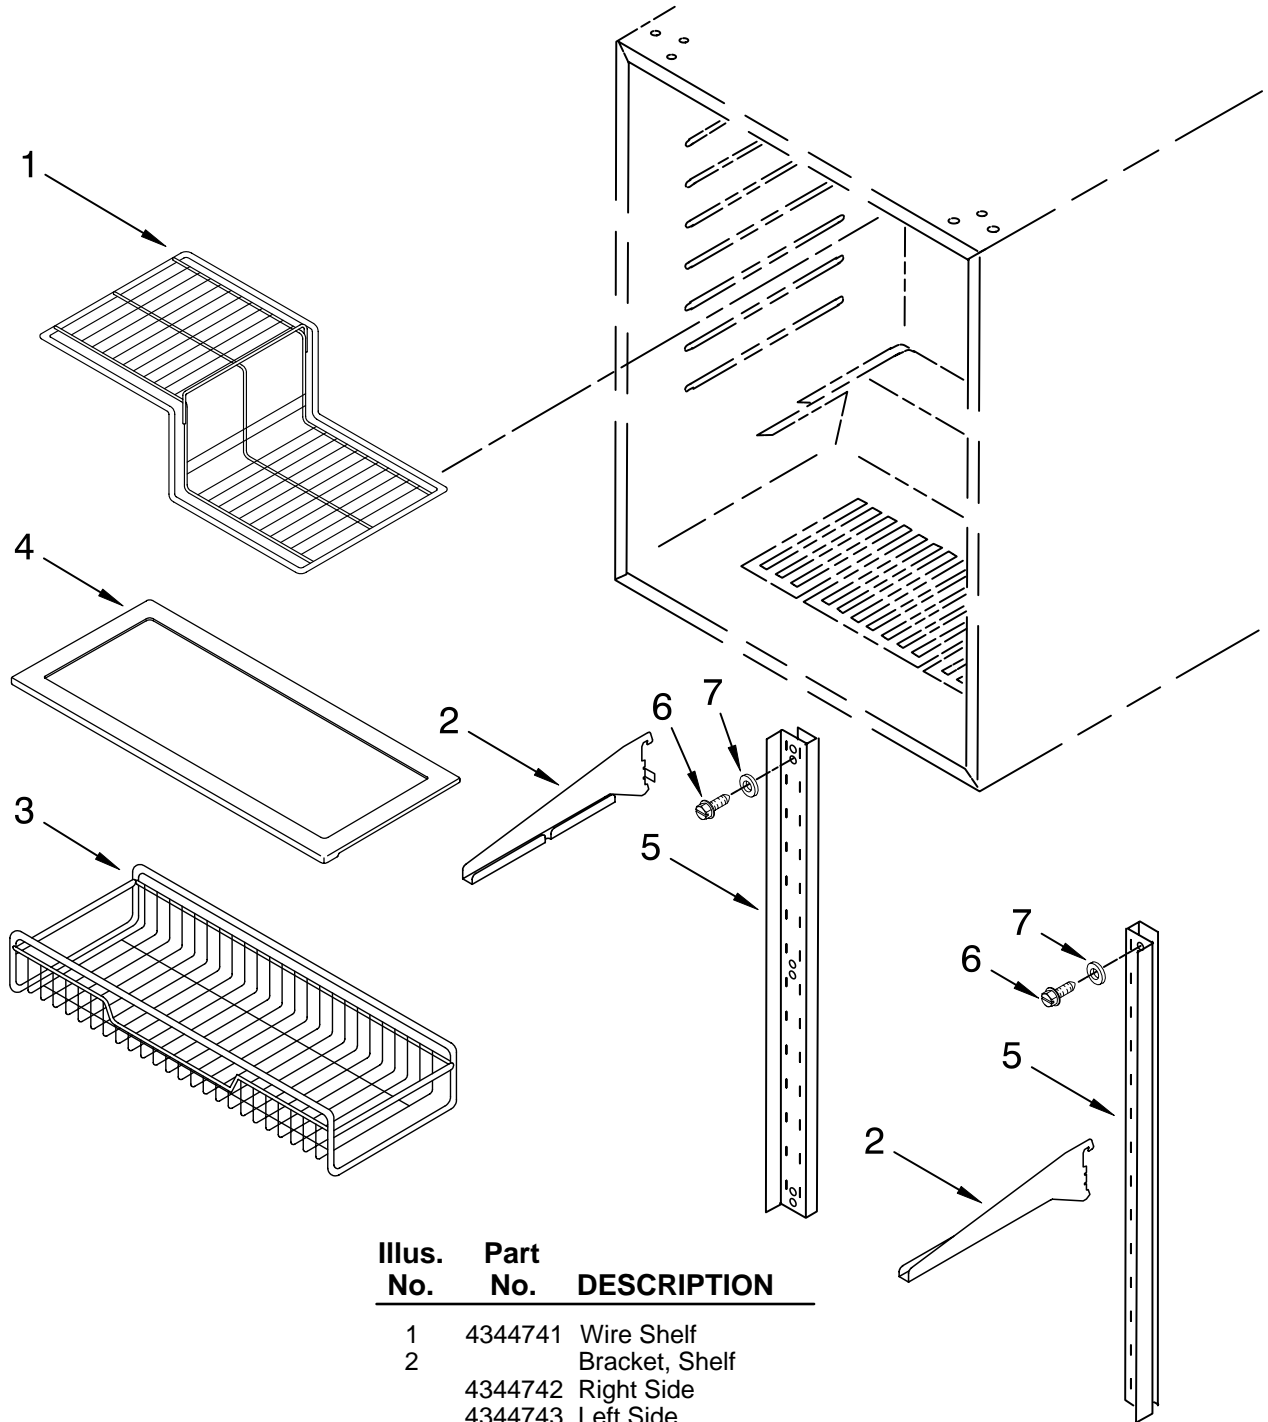

For Models: KURS24RSBS00, KURS24RSSH00
(Black Cabinet) (SS Cabinet)

FOR ORDERING INFORMATION REFER TO PARTS PRICE LIST

CABINET PARTS

For Models: KURS24RSBS00, KURS24RSSH00
(Black Cabinet) (SS Cabinet)

Illus. No.	Part No.	DESCRIPTION	Illus. No.	Part No.	DESCRIPTION	Illus. No.	Part No.	DESCRIPTION
1		Literature Parts	13	4344771	Bracket, Grille	25	4344822	Harness, Wire
	4344903	Energy Guide	14	4344876	Evaporator Fan Assembly	26	4344827	Screw
	2300274	Use & Care Guide				27	4344792	Thermal Fuse
	4344902	Wiring Diagram	15	4344766	Thermostat	28	4344793	Screw
2		Cabinet (Not A Service Part)	16	4344768	Knob, Thermostat	29	4344791	Screw
3	4344739	Lens, Light	17	4344767	Switch, Plunger	30	4344783	Fan Blade
4	4344740	Bulb, Light	18	4344826	Screw	31	4344878	Screw
5	4344746	Heater, Defrost	19	4344797	Screw	32	4344865	Evaporator Fan Motor
6	4344747	Heat Shield	20	4344819	Clip, Grille	33	4344877	Harness, Wire
7	4344761	Grille	21	4344825	Screw	34	4344832	Screw, Ground
8	4344762	Plate, Bottom	22	4344823	Seal	35	4344778	Grommet, Fan Motor
9	4344763	Foot, Leveling	23		Frame, Support	36	4344899	Bracket, Motor
10	4344764	Brace, Support		4344821	Right	37		Evaporator (Not Serviced)
11	4344765	Control Box		4344820	Left			
12		Frame, Side	24	4344824	Clip, Harness			
	4344769	Left Side						
	4344770	Right Side						

FOR ORDERING INFORMATION REFER TO PARTS PRICE LIST

SHELF PARTS

For Models: KURS24RSBS00, KURS24RSSS00
(Black Cabinet) (SS Cabinet)

Illus. No.	Part No.	DESCRIPTION
1	4344741	Wire Shelf
2	4344742	Bracket, Shelf
	4344743	Right Side
	4344743	Left Side
3	4344744	Basket, Crisper
4	4344745	Shelf, Crisper
5	4344748	Ladder, Shelf
	4344748	Left Side
	4344749	Right Side
6	4344794	Screw
7	4344795	Washer