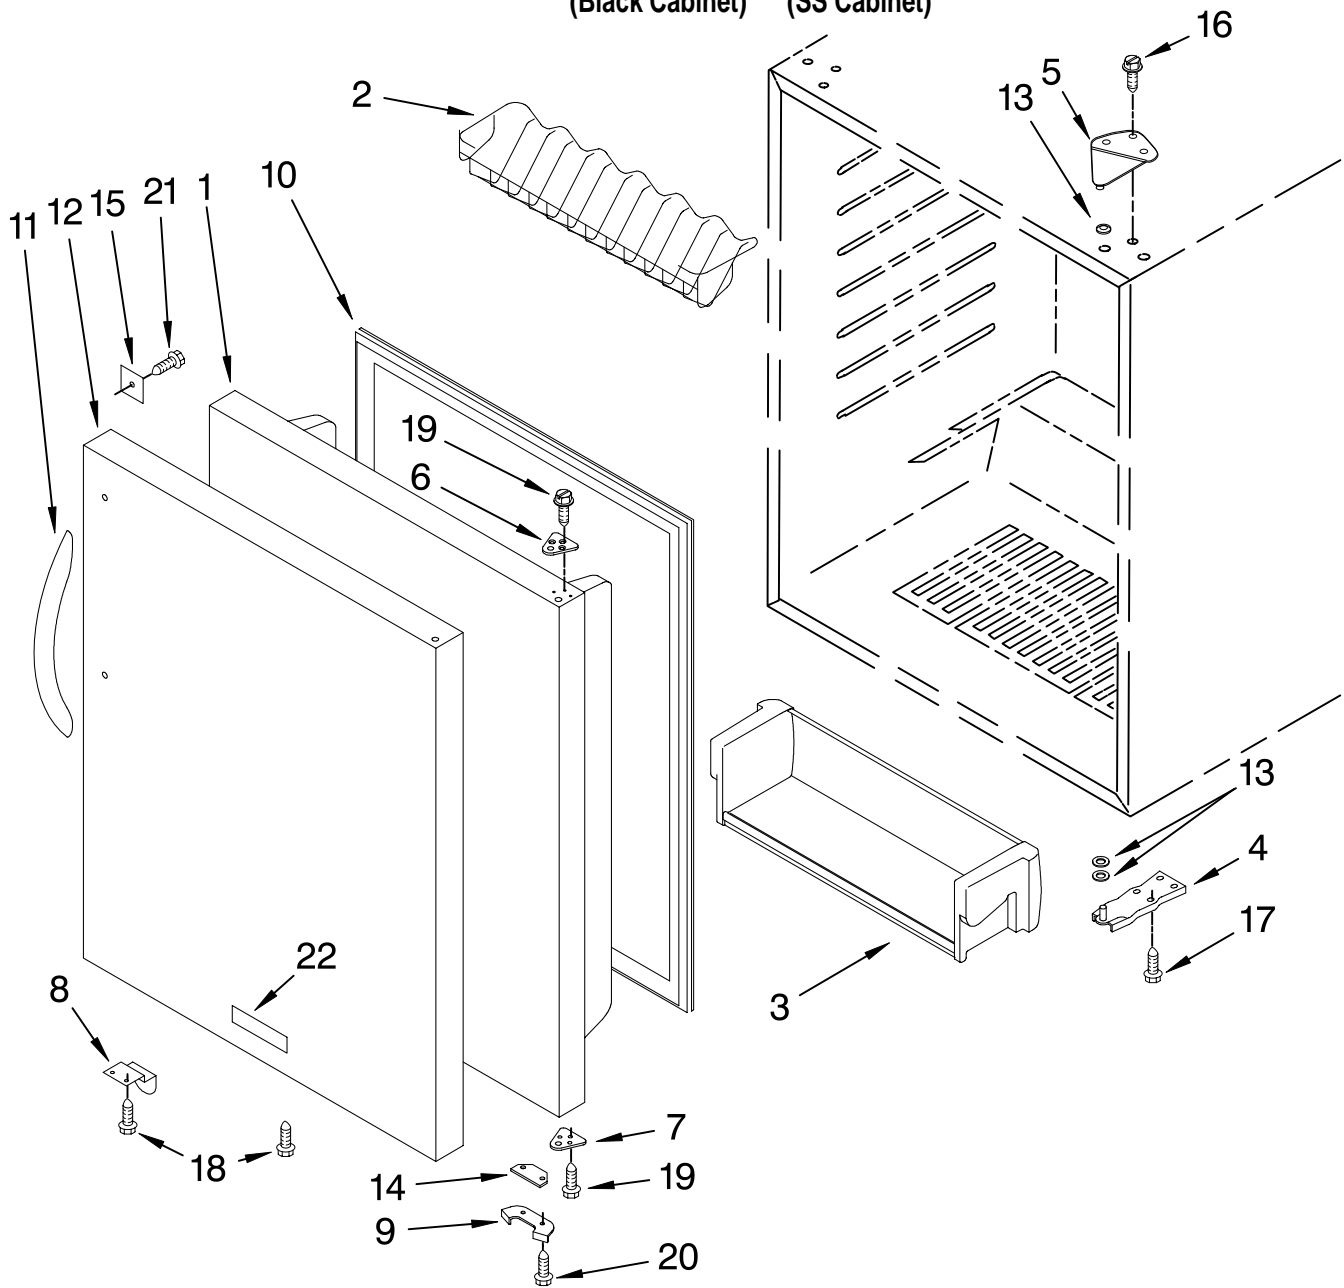

FOR ORDERING INFORMATION REFER TO PARTS PRICE LIST

SHELF PARTS

For Models: KURS24RSBS00, KURS24RSSS00
(Black Cabinet) (SS Cabinet)

Illus. No.	Part No.	DESCRIPTION
1	4344741	Wire Shelf
2	4344742	Bracket, Shelf
	4344743	Right Side
	4344743	Left Side
3	4344744	Basket, Crisper
4	4344745	Shelf, Crisper
5	4344748	Ladder, Shelf
	4344748	Left Side
	4344749	Right Side
6	4344794	Screw
7	4344795	Washer

FOR ORDERING INFORMATION REFER TO PARTS PRICE LIST

DOOR PARTS

For Models: KURS24RSBS00, KURS24RSSH00
(Black Cabinet) (SS Cabinet)

Illus. No.	Part No.	DESCRIPTION
1	4344750	Door Assembly (Includes Gasket)
2	4344751	Beverage Holder
3	4344752	Door Bin
4	4344753	Hinge, Bottom
5	4344754	Hinge, Top
6	4344755	Spacer, Top Hinge
7	4344756	Spacer, Bottom Hinge
8	4344757	Actuator, Switch
9	4344758	Door Stop
10	4344759	Door Gasket