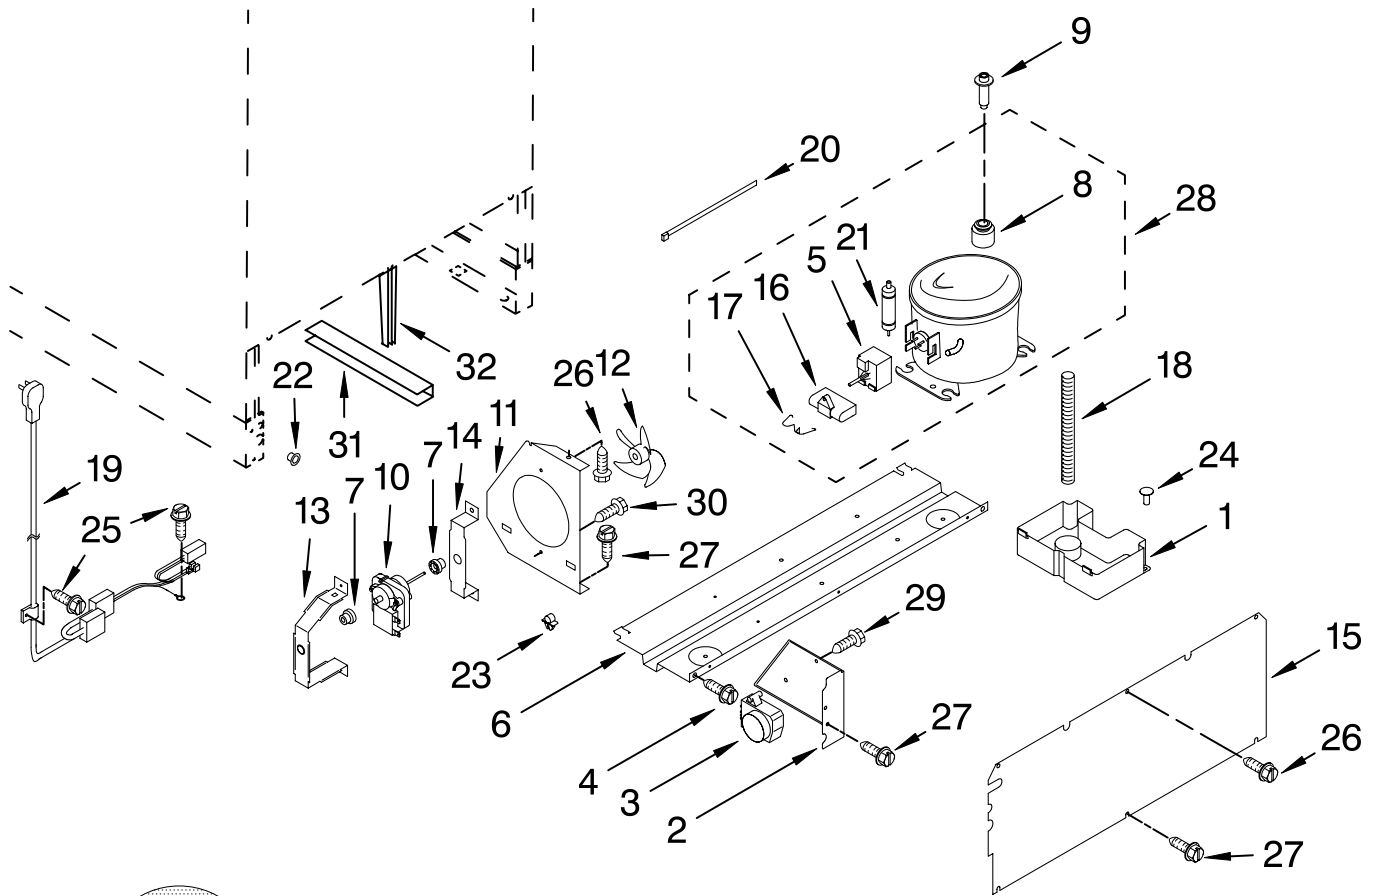

UNIT PARTS

For Models: KURS24RSBS00, KURS24RSS00
(Black Cabinet) (SS Cabinet)

Illus. No.	Part No.	DESCRIPTION
1	4344772	Drain Pan
2	4344773	Bracket, Defrost Timer
3	4344774	Defrost Timer
4	4344797	Screw
5	4344776	Start Device
6	4344777	Mounting Plate, Compressor
7	4344778	Grommet, Fan Motor
8	4344779	Grommet, Compressor
9	4344780	Bolt, Compressor
10	4344781	Fan Motor, Condenser

Illus. No.	Part No.	DESCRIPTION
11	4344782	Baffle, Air
12	4344783	Fan Blade
13	4344784	Bracket, Motor
14	4344785	Bracket, Motor
15	4344786	Cover, Rear
16	4344837	Capacitor
17	4344836	Clip
18	4344839	Tube, Drain
19	4344830	Power Cord
20	4344829	Cable Tie
21	4344828	Drier
22	4344838	Bushing
23	4344831	Clip, Bushing
24	4344835	Bushing

Illus. No.	Part No.	DESCRIPTION
25	4344826	Screw
26	4344825	Screw
27	4344832	Screw
28	4344775	Compressor (Includes Items 5, 8, 16, 17 & 21)
29	4344834	Screw
30	4344833	Screw
31	4344907	Trim, Edge
32	4344908	Support, Drain
		REFRIGERANT CHARGE
		3.5 Ounces (R-134A)

FOR ORDERING INFORMATION REFER TO PARTS PRICE LIST