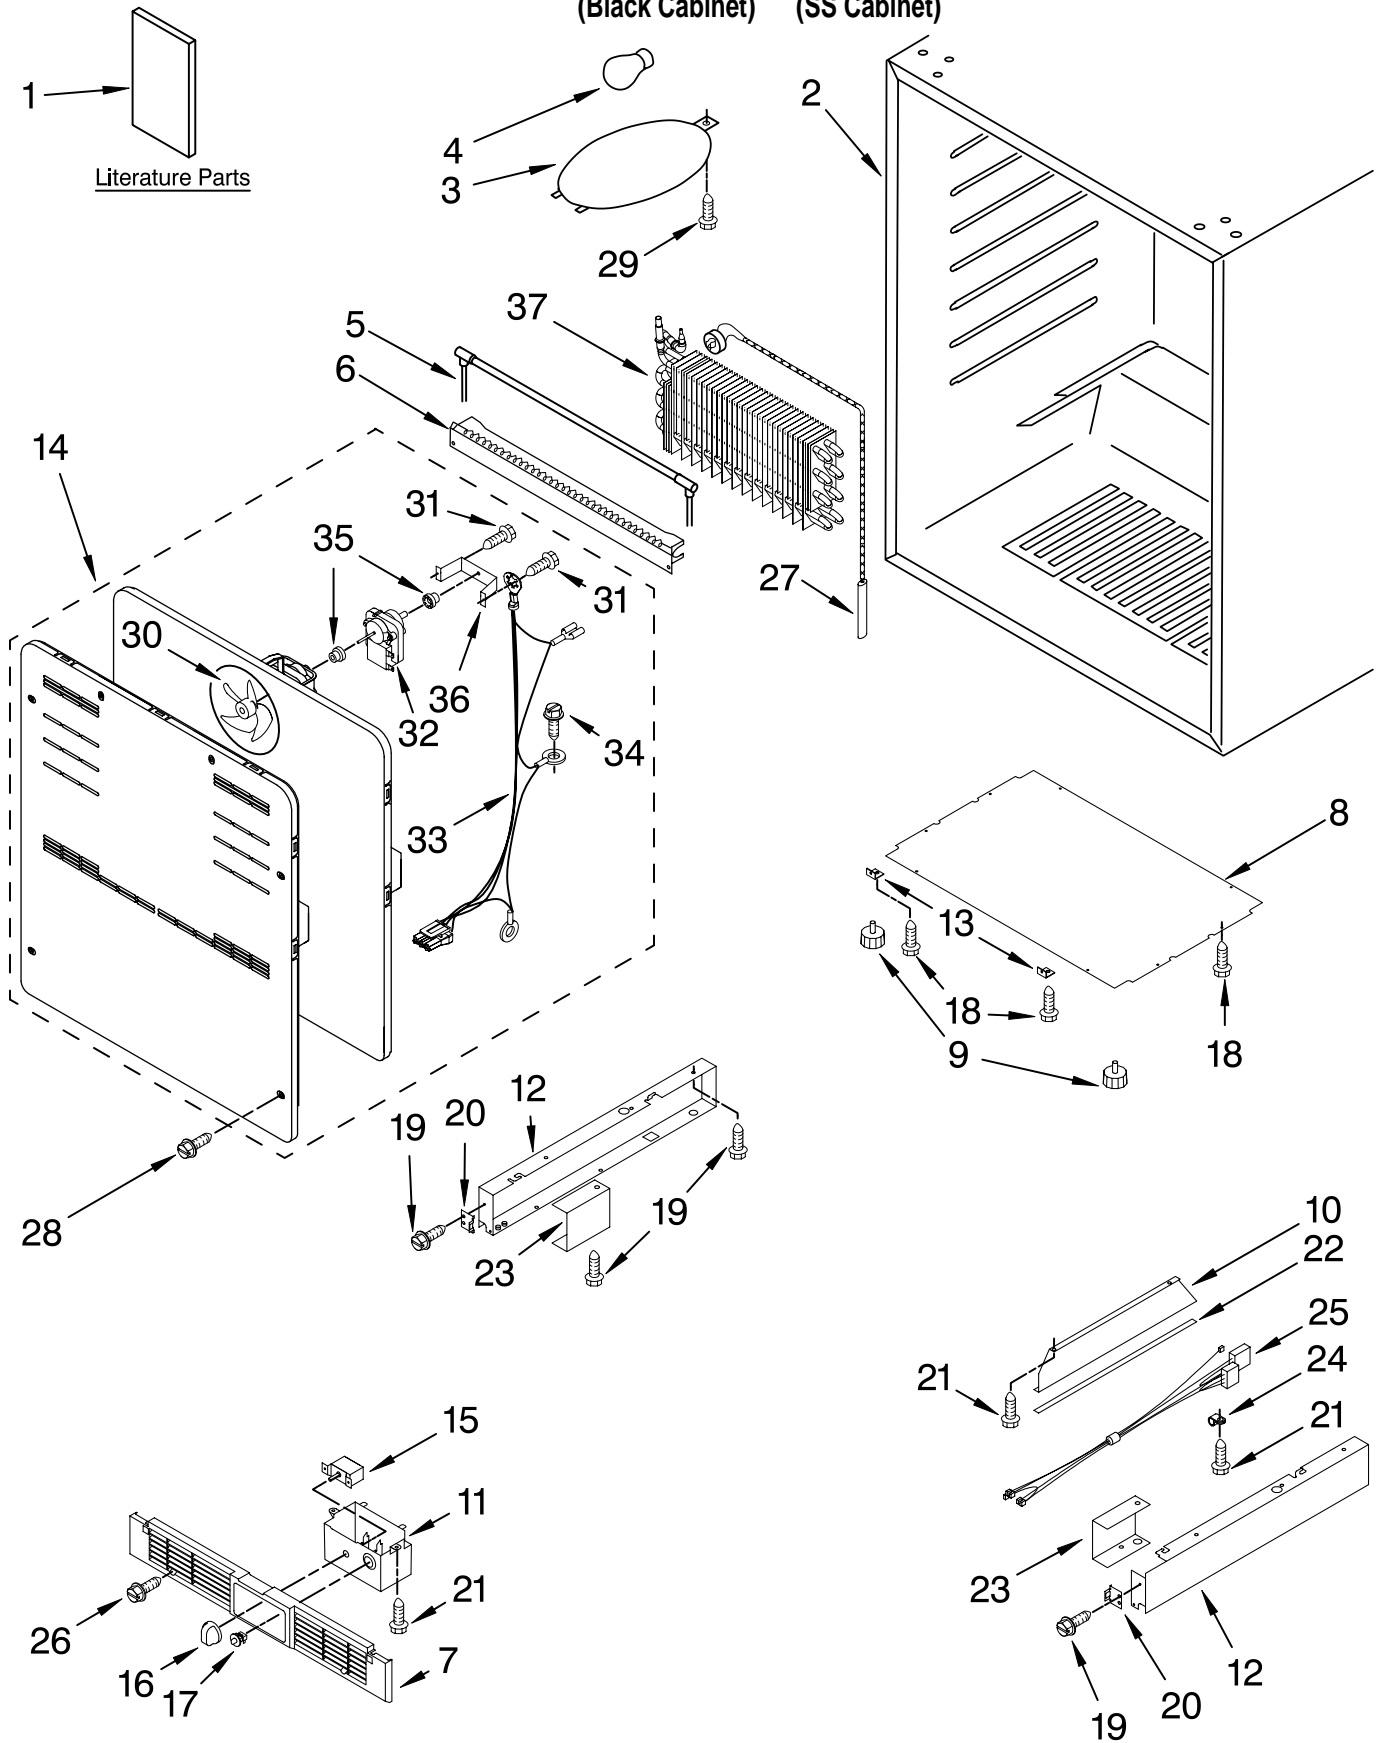

For Models: KURS24RSBS00, KURS24RSSH00
(Black Cabinet) (SS Cabinet)

FOR ORDERING INFORMATION REFER TO PARTS PRICE LIST

CABINET PARTS

For Models: KURS24RSBS00, KURS24RSSH00
(Black Cabinet) (SS Cabinet)

Illus. No.	Part No.	DESCRIPTION	Illus. No.	Part No.	DESCRIPTION	Illus. No.	Part No.	DESCRIPTION
1		Literature Parts	13	4344771	Bracket, Grille	25	4344822	Harness, Wire
	4344903	Energy Guide	14	4344876	Evaporator Fan Assembly	26	4344827	Screw
	2300274	Use & Care Guide				27	4344792	Thermal Fuse
	4344902	Wiring Diagram	15	4344766	Thermostat	28	4344793	Screw
2		Cabinet (Not A Service Part)	16	4344768	Knob, Thermostat	29	4344791	Screw
3	4344739	Lens, Light	17	4344767	Switch, Plunger	30	4344783	Fan Blade
4	4344740	Bulb, Light	18	4344826	Screw	31	4344878	Screw
5	4344746	Heater, Defrost	19	4344797	Screw	32	4344865	Evaporator Fan Motor
6	4344747	Heat Shield	20	4344819	Clip, Grille	33	4344877	Harness, Wire
7	4344761	Grille	21	4344825	Screw	34	4344832	Screw, Ground
8	4344762	Plate, Bottom	22	4344823	Seal	35	4344778	Grommet, Fan Motor
9	4344763	Foot, Leveling	23		Frame, Support	36	4344899	Bracket, Motor
10	4344764	Brace, Support		4344821	Right	37		Evaporator (Not Serviced)
11	4344765	Control Box		4344820	Left			
12		Frame, Side	24	4344824	Clip, Harness			
	4344769	Left Side						
	4344770	Right Side						

FOR ORDERING INFORMATION REFER TO PARTS PRICE LIST

SHELF PARTS

For Models: KURS24RSBS00, KURS24RSSS00
(Black Cabinet) (SS Cabinet)

Illus. No.	Part No.	DESCRIPTION
1	4344741	Wire Shelf
2	4344742	Bracket, Shelf
	4344743	Right Side
	4344743	Left Side
3	4344744	Basket, Crisper
4	4344745	Shelf, Crisper
5	4344748	Ladder, Shelf
	4344748	Left Side
	4344749	Right Side
6	4344794	Screw
7	4344795	Washer