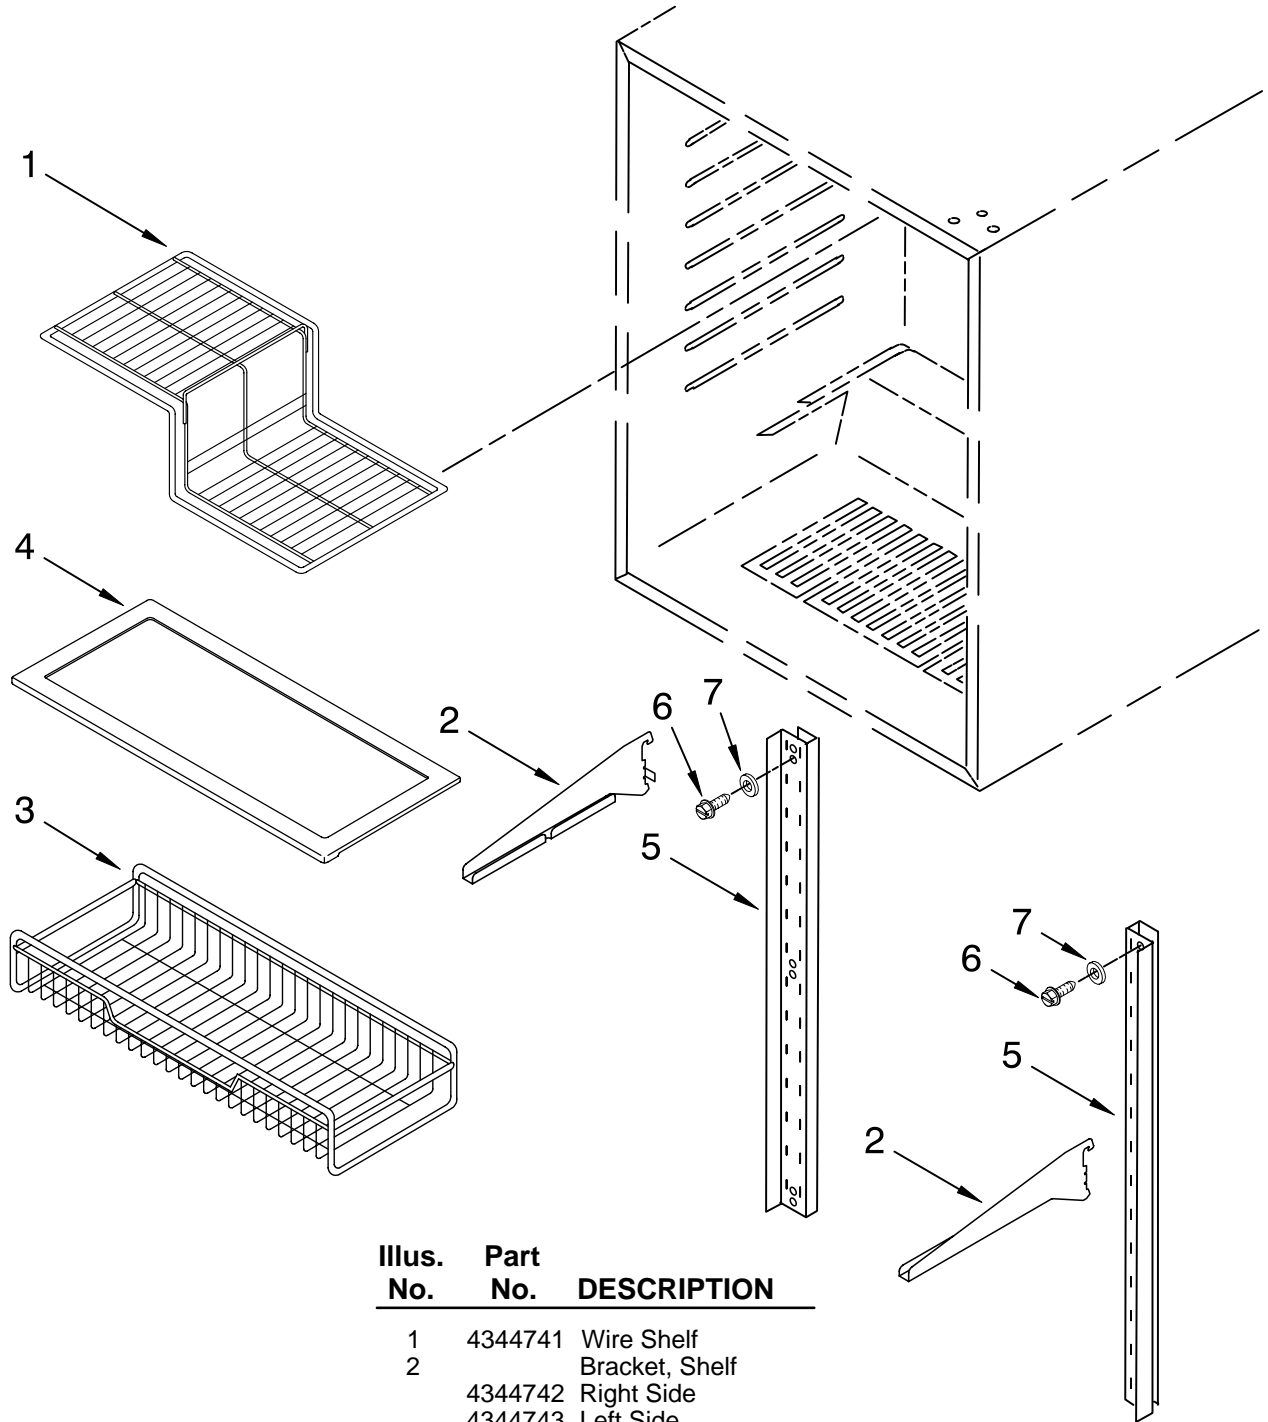

For Models: KURO24RSBX00
(Black)

FOR ORDERING INFORMATION REFER TO PARTS PRICE LIST

CABINET PARTS

For Models: KURO24RSBX00
(Black)

Illus. No.	Part No.	DESCRIPTION	Illus. No.	Part No.	DESCRIPTION	Illus. No.	Part No.	DESCRIPTION
1		Literature Parts	12		Frame, Side	24	4344824	Clip, Harness
	4344903	Energy Guide		4344769	Left Side	25	4344822	Harness, Wire
	2300275	Use & Care Guide		4344770	Right Side	26	4344827	Screw
	4344902	Wiring Diagram	13	4344771	Bracket, Grille	27	4344792	Thermal Fuse
2		Cabinet (Not A Service Part)	14	4344876	Evaporator Fan Assembly	28	4344793	Screw
3	4344739	Lens, Light	15	4344766	Thermostat	29	4344791	Screw
4	4344740	Bulb, Light	16	4344768	Knob, Thermostat	30	4344783	Fan Blade
5	4344746	Heater, Defrost	17	4344767	Switch, Plunger	31	4344878	Screw
6	4344747	Heat Shield	18	4344826	Screw	32	4344865	Evaporator Fan Motor
7	4344761	Grille	19	4344797	Screw	33	4344877	Harness, Wire
8	4344762	Plate, Bottom	20	4344819	Clip, Grille	34	4344832	Screw, Ground
9	4344763	Foot, Leveling	21	4344825	Screw	35	4344778	Grommet, Fan Motor
10	4344764	Brace, Support	22	4344823	Seal	36	4344899	Bracket, Motor
11	4344765	Control Box	23		Frame, Support	37		Evaporator (Not Serviced)
				4344821	Right			
				4344820	Left			

FOR ORDERING INFORMATION REFER TO PARTS PRICE LIST

SHELF PARTS

For Models: KURO24RSBX00
(Black)

Illus. No.	Part No.	DESCRIPTION
1	4344741	Wire Shelf
2	4344742	Bracket, Shelf
	4344743	Right Side
	4344743	Left Side
3	4344744	Basket, Crisper
4	4344745	Shelf, Crisper
5	4344748	Ladder, Shelf
	4344748	Left Side
	4344749	Right Side
6	4344794	Screw
7	4344795	Washer

FOR ORDERING INFORMATION REFER TO PARTS PRICE LIST

DOOR PARTS

For Models: KURO24RSBX00
(Black)

Illus. No.	Part No.	DESCRIPTION
1	4344805	Door Assembly (Includes Gasket)
2	4344751	Beverage Holder
3	4344752	Door Bin
4	4344753	Hinge, Bottom
5	4344754	Hinge, Top
6	4344804	Spacer, Top Hinge
7	4344798	Spacer, Bottom Hinge