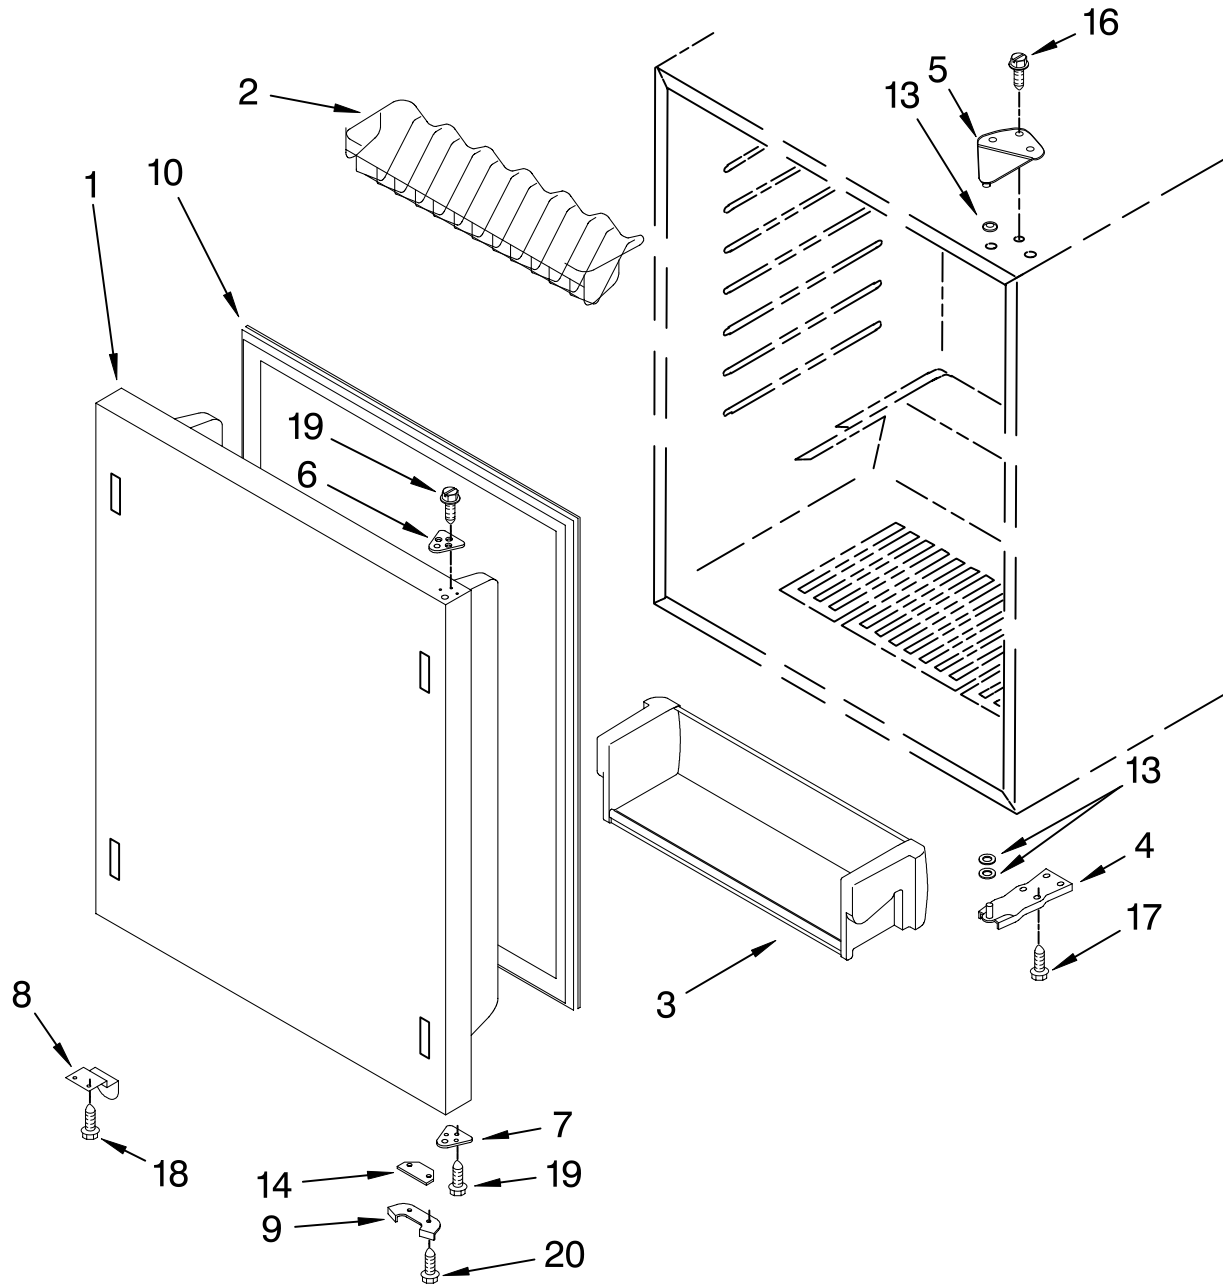

For Models: KURO24RSBX00
(Black)

FOR ORDERING INFORMATION REFER TO PARTS PRICE LIST

CABINET PARTS

For Models: KURO24RSBX00
(Black)

Illus. No.	Part No.	DESCRIPTION	Illus. No.	Part No.	DESCRIPTION	Illus. No.	Part No.	DESCRIPTION
1		Literature Parts	12		Frame, Side	24	4344824	Clip, Harness
	4344903	Energy Guide		4344769	Left Side	25	4344822	Harness, Wire
	2300275	Use & Care Guide		4344770	Right Side	26	4344827	Screw
	4344902	Wiring Diagram	13	4344771	Bracket, Grille	27	4344792	Thermal Fuse
2		Cabinet (Not A Service Part)	14	4344876	Evaporator Fan Assembly	28	4344793	Screw
3	4344739	Lens, Light	15	4344766	Thermostat	29	4344791	Screw
4	4344740	Bulb, Light	16	4344768	Knob, Thermostat	30	4344783	Fan Blade
5	4344746	Heater, Defrost	17	4344767	Switch, Plunger	31	4344878	Screw
6	4344747	Heat Shield	18	4344826	Screw	32	4344865	Evaporator Fan Motor
7	4344761	Grille	19	4344797	Screw	33	4344877	Harness, Wire
8	4344762	Plate, Bottom	20	4344819	Clip, Grille	34	4344832	Screw, Ground
9	4344763	Foot, Leveling	21	4344825	Screw	35	4344778	Grommet, Fan Motor
10	4344764	Brace, Support	22	4344823	Seal	36	4344899	Bracket, Motor
11	4344765	Control Box	23		Frame, Support	37		Evaporator (Not Serviced)
				4344821	Right			
				4344820	Left			

FOR ORDERING INFORMATION REFER TO PARTS PRICE LIST

SHELF PARTS

For Models: KURO24RSBX00
(Black)

Illus. No.	Part No.	DESCRIPTION
1	4344741	Wire Shelf
2	4344742	Bracket, Shelf
	4344743	Right Side
	4344743	Left Side
3	4344744	Basket, Crisper
4	4344745	Shelf, Crisper
5	4344748	Ladder, Shelf
	4344748	Left Side
	4344749	Right Side
6	4344794	Screw
7	4344795	Washer

FOR ORDERING INFORMATION REFER TO PARTS PRICE LIST

DOOR PARTS

For Models: KURO24RSBX00
(Black)

Illus. No.	Part No.	DESCRIPTION
1	4344805	Door Assembly (Includes Gasket)
2	4344751	Beverage Holder
3	4344752	Door Bin
4	4344753	Hinge, Bottom
5	4344754	Hinge, Top
6	4344804	Spacer, Top Hinge
7	4344798	Spacer, Bottom Hinge