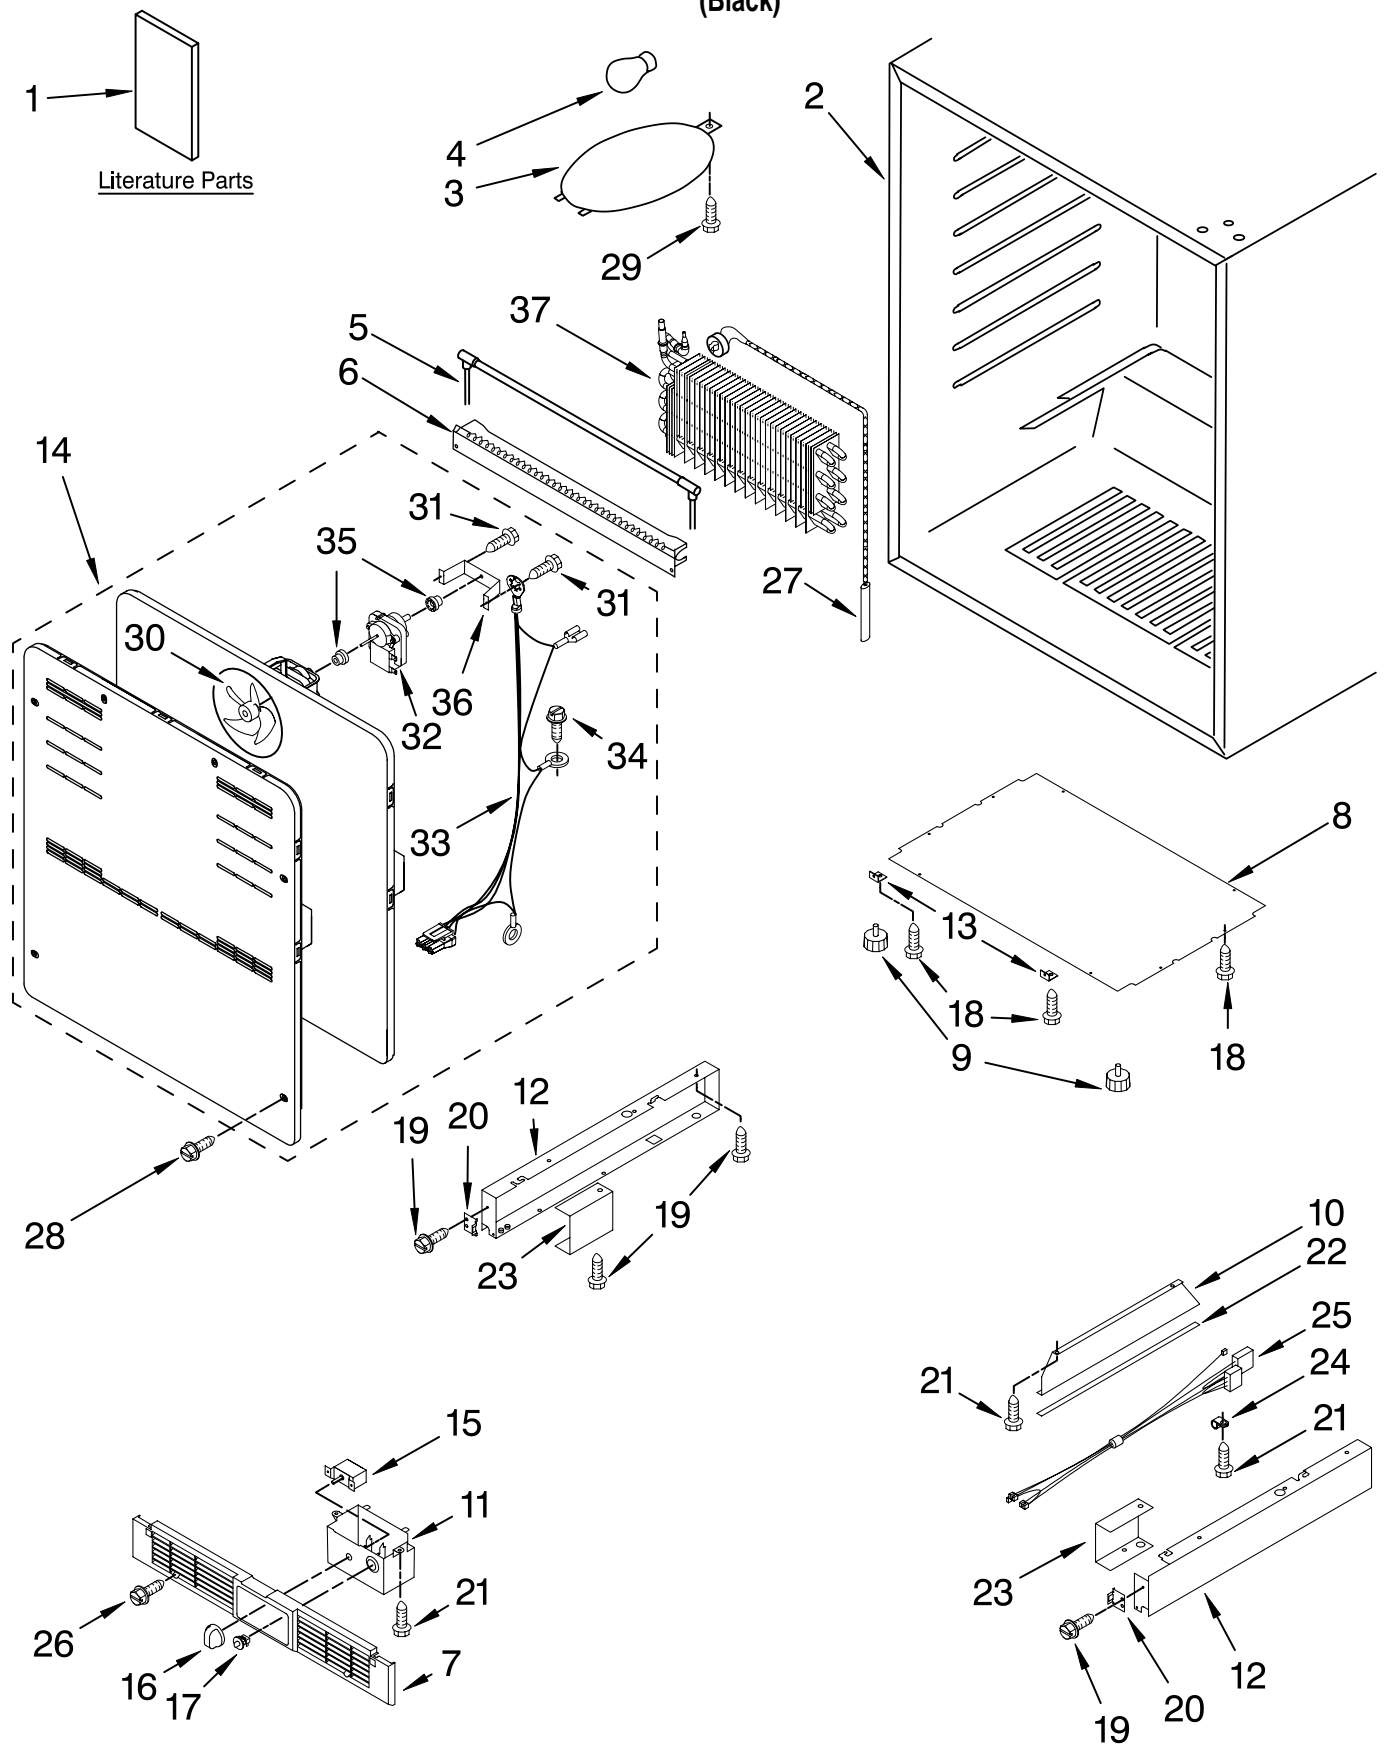

For Models: KURO24RSBX00
(Black)

FOR ORDERING INFORMATION REFER TO PARTS PRICE LIST

CABINET PARTS

For Models: KURO24RSBX00
(Black)

Illus. No.	Part No.	DESCRIPTION	Illus. No.	Part No.	DESCRIPTION	Illus. No.	Part No.	DESCRIPTION
1		Literature Parts	12		Frame, Side	24	4344824	Clip, Harness
	4344903	Energy Guide		4344769	Left Side	25	4344822	Harness, Wire
	2300275	Use & Care Guide		4344770	Right Side	26	4344827	Screw
	4344902	Wiring Diagram	13	4344771	Bracket, Grille	27	4344792	Thermal Fuse
2		Cabinet (Not A Service Part)	14	4344876	Evaporator Fan Assembly	28	4344793	Screw
3	4344739	Lens, Light	15	4344766	Thermostat	29	4344791	Screw
4	4344740	Bulb, Light	16	4344768	Knob, Thermostat	30	4344783	Fan Blade
5	4344746	Heater, Defrost	17	4344767	Switch, Plunger	31	4344878	Screw
6	4344747	Heat Shield	18	4344826	Screw	32	4344865	Evaporator Fan Motor
7	4344761	Grille	19	4344797	Screw	33	4344877	Harness, Wire
8	4344762	Plate, Bottom	20	4344819	Clip, Grille	34	4344832	Screw, Ground
9	4344763	Foot, Leveling	21	4344825	Screw	35	4344778	Grommet, Fan Motor
10	4344764	Brace, Support	22	4344823	Seal	36	4344899	Bracket, Motor
11	4344765	Control Box	23		Frame, Support	37		Evaporator (Not Serviced)
				4344821	Right			
				4344820	Left			

FOR ORDERING INFORMATION REFER TO PARTS PRICE LIST

SHELF PARTS

For Models: KURO24RSBX00
(Black)

Illus. No.	Part No.	DESCRIPTION
1	4344741	Wire Shelf
2	4344742	Bracket, Shelf
	4344743	Right Side
	4344743	Left Side
3	4344744	Basket, Crisper
4	4344745	Shelf, Crisper
5	4344748	Ladder, Shelf
	4344748	Left Side
	4344749	Right Side
6	4344794	Screw
7	4344795	Washer

FOR ORDERING INFORMATION REFER TO PARTS PRICE LIST

DOOR PARTS

For Models: KURO24RSBX00
(Black)

Illus. No.	Part No.	DESCRIPTION
1	4344805	Door Assembly (Includes Gasket)
2	4344751	Beverage Holder
3	4344752	Door Bin
4	4344753	Hinge, Bottom
5	4344754	Hinge, Top
6	4344804	Spacer, Top Hinge
7	4344798	Spacer, Bottom Hinge