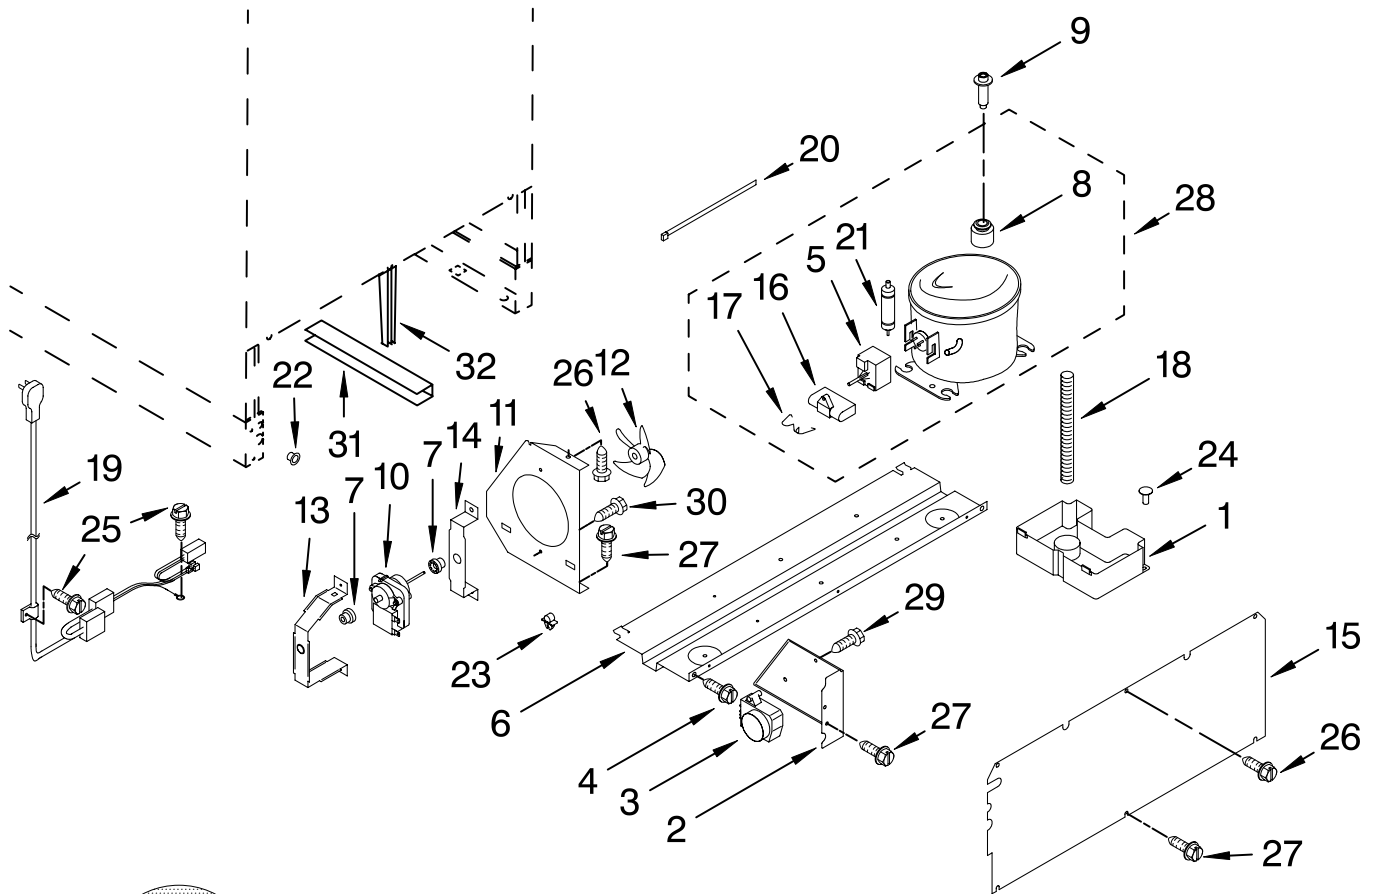

UNIT PARTS

For Models: KURO24RSBX00
(Black)

Illus. No.	Part No.	DESCRIPTION
1	4344772	Drain Pan
2	4344773	Bracket, Defrost Timer
3	4344774	Defrost Timer
4	4344797	Screw
5	4344776	Start Device
6	4344777	Mounting Plate, Compressor
7	4344778	Grommet, Fan Motor
8	4344779	Grommet, Compressor
9	4344780	Bolt, Compressor
10	4344781	Fan Motor, Condenser

Illus. No.	Part No.	DESCRIPTION
11	4344782	Baffle, Air
12	4344783	Fan Blade
13	4344784	Bracket, Motor
14	4344785	Bracket, Motor
15	4344786	Cover, Rear
16	4344837	Capacitor
17	4344836	Clip
18	4344839	Tube, Drain
19	4344830	Power Cord
20	4344829	Cable Tie
21	4344828	Drier
22	4344838	Bushing
23	4344831	Clip, Bushing
24	4344835	Bushing
25	4344826	Screw

Illus. No.	Part No.	DESCRIPTION
26	4344825	Screw
27	4344832	Screw
28	4344775	Compressor (Includes Items 5, 8, 16, 17 & 21)
29	4344834	Screw
30	4344833	Screw
31	4344907	Trim, Edge
32	4344908	Support, Drain

REFRIGERANT CHARGE

3.5 Ounces
(R-134A)

FOR ORDERING INFORMATION REFER TO PARTS PRICE LIST