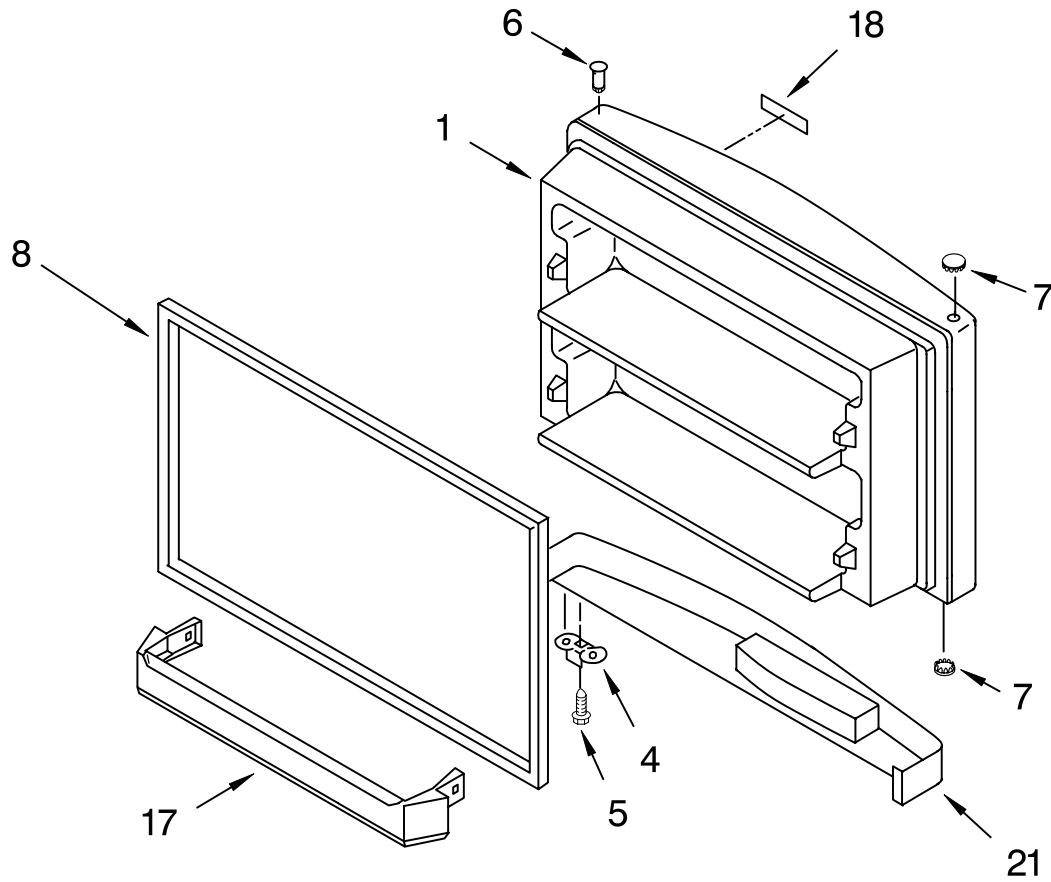

FREEZER DOOR PARTS

For Models: KTRC22MMWH01, KTRC22MMBT01, KTRC22MML01, KTRC22MMSS01
(White) (Biscuit) (Black) (Stainless Steel)

Illus. No.	Part No.	DESCRIPTION	Illus. No.	Part No.	DESCRIPTION	Illus. No.	Part No.	DESCRIPTION
1		Freezer Door (Includes Illus. 6 & 8)	6	2183003	Thimble	17	2159292	Trim, Door
	2202520	White	7		Hole Plug	18		Nameplate
	2204854	Biscuit		2212648	White		2212760	White
	2204856	Black		2212649	Biscuit		2212761	Biscuit
	2212419	Stainless Steel		2212651	Black		2212762	Black
4	2189202	Bracket, Door Stop	8		Door Gasket, Magnetic	21		Endcap, Handle
5	489276	Screw		2214967	Mist Beige		2213328	White
				2214969	Black		2213329	Biscuit
							2221624	Black

FOR ORDERING INFORMATION REFER TO PARTS PRICE LIST