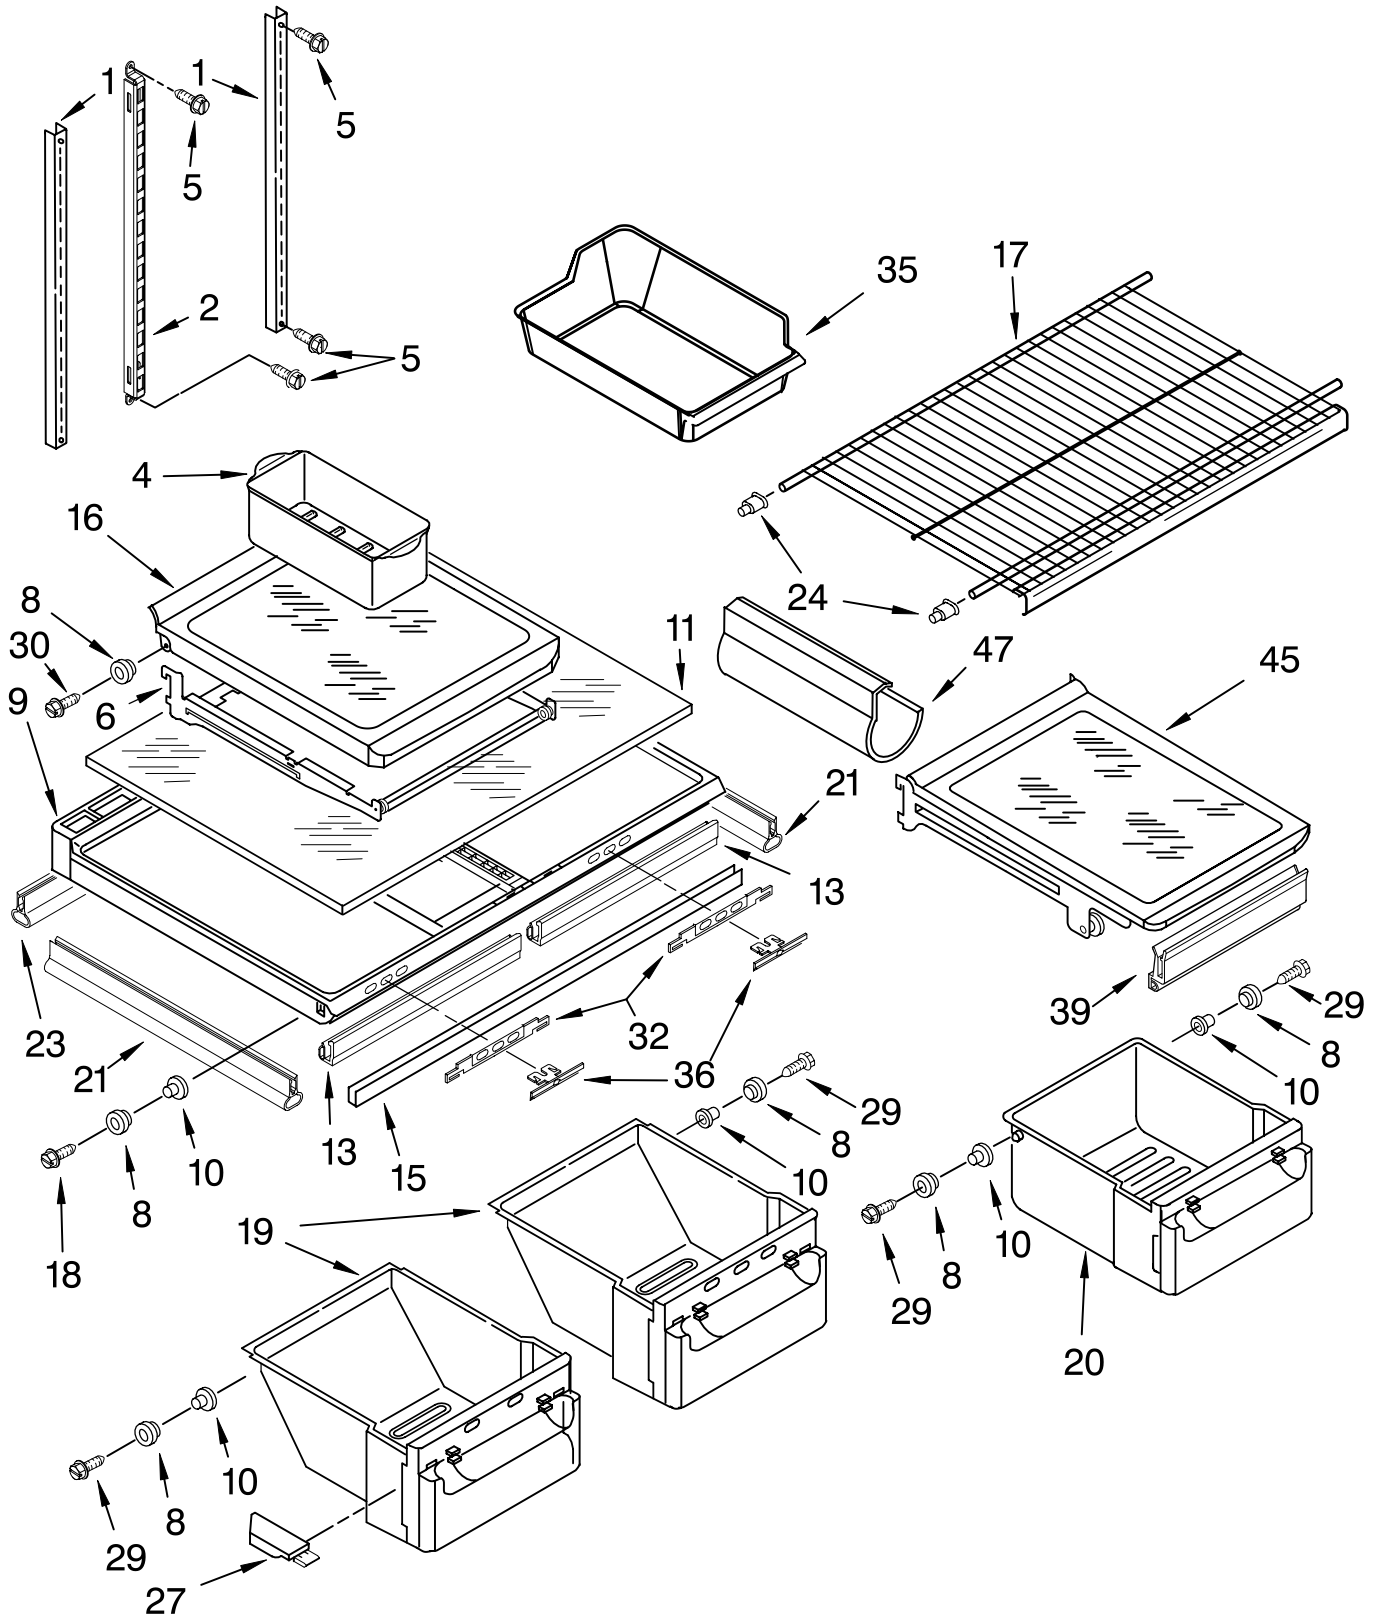

SHELF PARTS

For Models: KTRC22MMWH01, KTRC22MMBT01, KTRC22MMBL01, KTRC22MMSS01
(White) (Biscuit) (Black) (Stainless Steel)

FOR ORDERING INFORMATION REFER TO PARTS PRICE LIST

SHELF PARTS

For Models: KTRC22MMWH01, KTRC22MMBT01, KTRC22MMBL01, KTRC22MMSS01
(White) (Biscuit) (Black) (Stainless Steel)

Illus. No.	Part No.	DESCRIPTION	Illus. No.	Part No.	DESCRIPTION	Illus. No.	Part No.	DESCRIPTION
1	2210522	Shelf, Ladder (2)	15	2163832	Crisper Support	24	2163762	Cup, Shelf Mtg.
2	2300520	Shelf, Ladder Center	16	2174012	Shelf Assembly, Spillguard (3) (Includes Items 8 & 30)	27		Cap, Crisper
4	2216624	Egg Bin					2174258	Left Side
5	489478	Screw					2174259	Right Side
6	2174014	Frame Assembly, Cantilever (Includes Illus. 8 & 10)	17	2184667	Shelf, Freezer	29	489261	Screw
8	2188212	Roller & Tread Assembly	18	489211	Screw	30	489439	Screw
9	2210583	Crisper Cover (Includes Items 8,10,13,18,21,23 & 32 & 36)	19	2188816	Pan, Crisper (Includes Items 8,10,27 & 29)	32	2174257	Slide, Humidity
10	2174478	Eyelet, Roller	20	2188818	Pan, Meat (Includes Items 8,10 & 29)	35	2254352	Ice Bucket
11	2210571	Glass, Crisper Cover	21	2179214	Gasket, Crisper Cover (Side) (4)	36	2174253	Button, Humidity Control
13	2179213	Gasket, Crisper Cover (Front) (2)	23	2179216	Gasket, Crisper Cover (Rear) (2)	39	2174396	Gasket, Front
						45	2190504	Shelf Assembly, Spillguard (Includes Illus. 39)
						47	2179404K	Wine & Egg Rack

FOR ORDERING INFORMATION REFER TO PARTS PRICE LIST