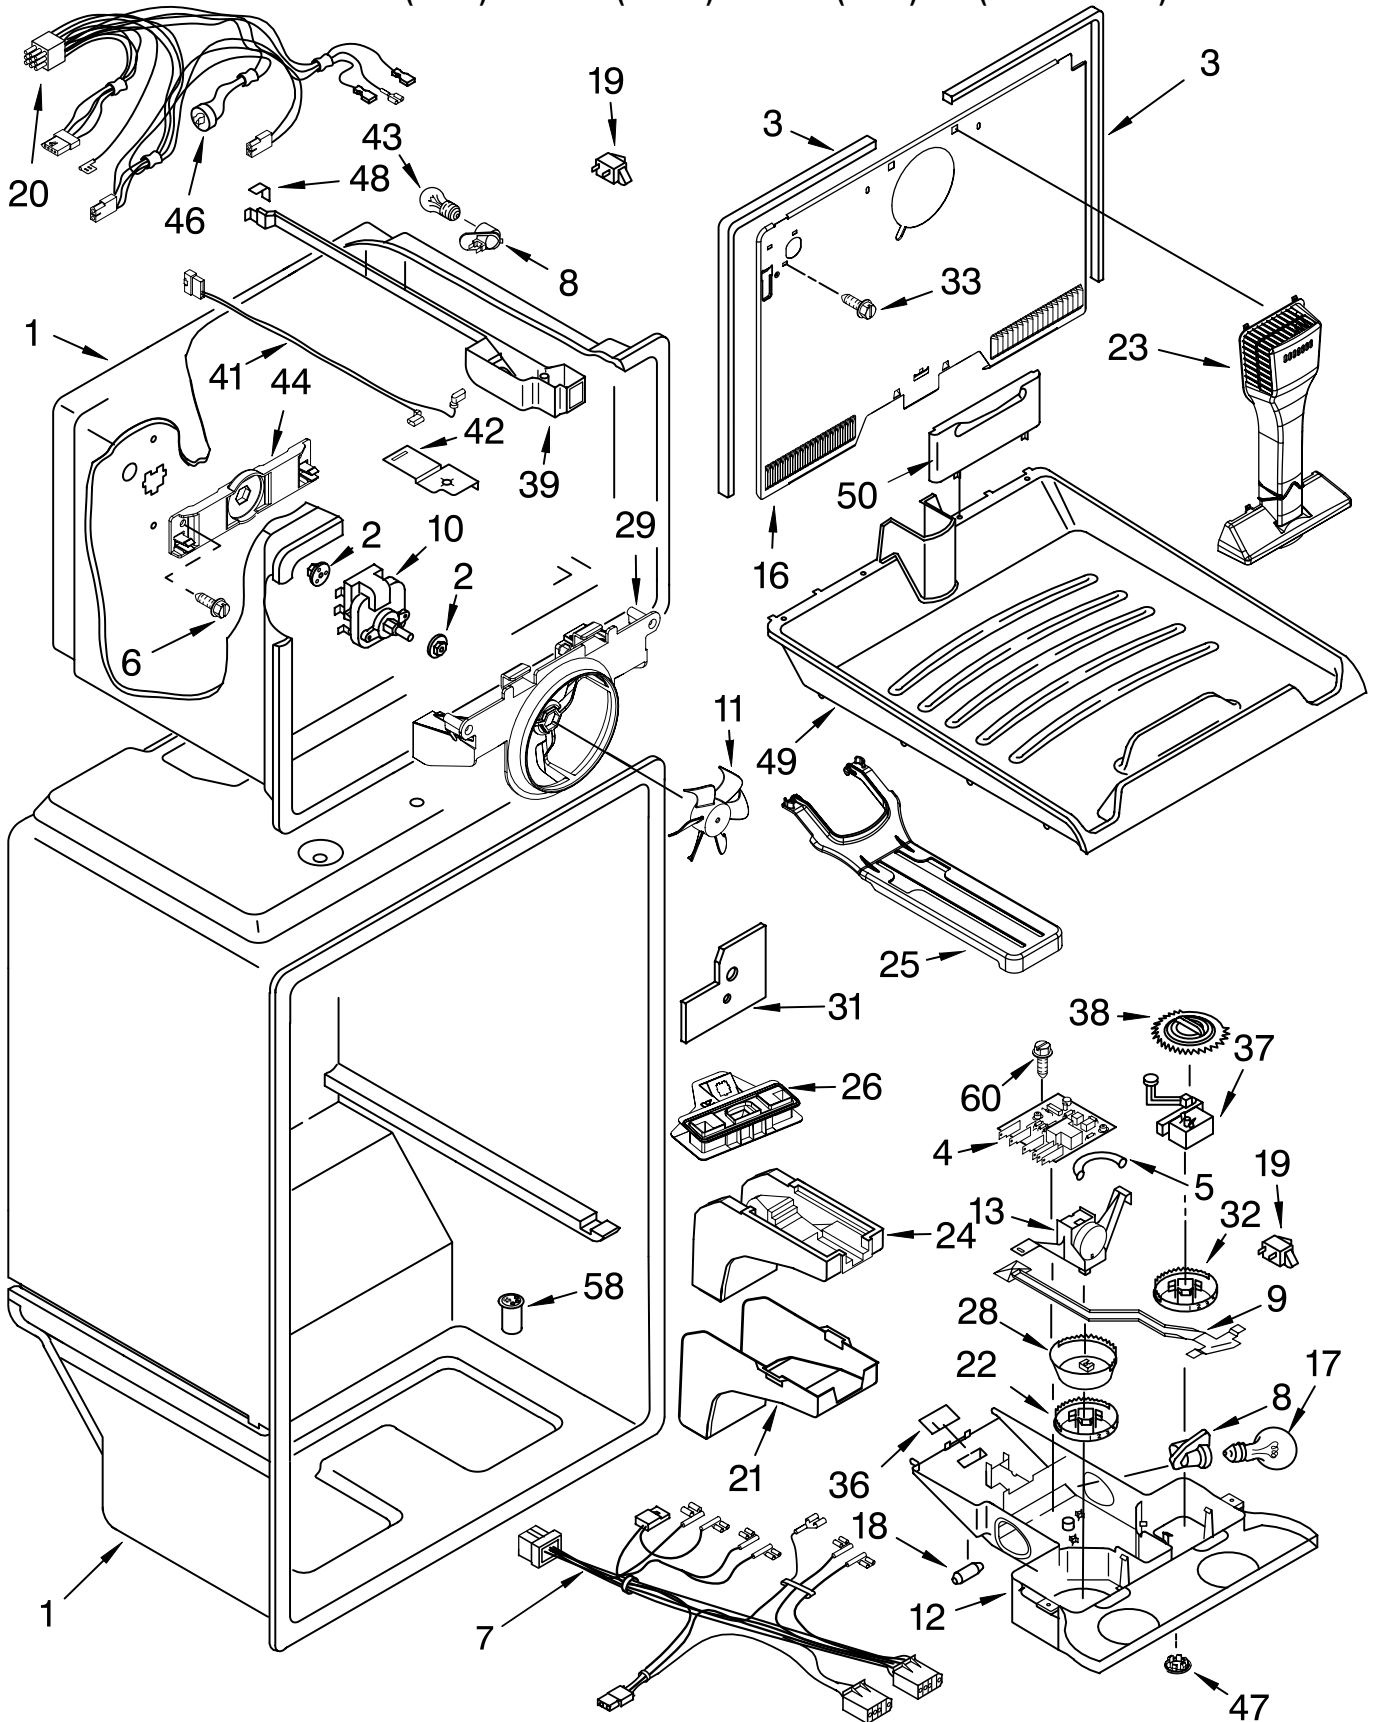

LINER PARTS

For Models: KTRC22MMWH01, KTRC22MMBT01, KTRC22MMBL01, KTRC22MMSS01
(White) (Biscuit) (Black) (Stainless Steel)

FOR ORDERING INFORMATION REFER TO PARTS PRICE LIST

LINER PARTS

For Models: KTRC22MMWH01, KTRC22MMBT01, KTRC22MML01, KTRC22MMSS01
(White) (Biscuit) (Black) (Stainless Steel)

Illus. No.	Part No.	DESCRIPTION	Illus. No.	Part No.	DESCRIPTION	Illus. No.	Part No.	DESCRIPTION
1		Liner (Not A Serviceable Part)	20	2187992	Wire Assembly, Freezer Compartment (Includes Illus. 46)	37	2204991	Control, Freezer
2	2197380	Grommet (2)				38	2204992	Gear Wheel, Freezer Control
3	2254360	Gasket, Evaporator Cover (2)	21	2176281	Cover, Air Diffuser	39	2300418	Housing Base
4	2303826	Adaptive Defrost Control	22	2205094	Knob, Thermostat	41	2187601	Wiring Harness, Freezer Light
5		Thermostat Tube Barrier	23	2254354	Air Tower	42	2193491	Electrical Shield, Freezer Light
	549512	Refrigerator Control	24	2189452	Air Diffuser, Bottom	43	2260802	Light Bulb
	2212485	Freezer Control	25	2225473	Retainer, Freezer Floor	44	2254454	Bracket
6	488208	Screw	26	2212439	Air Separator Assembly	46	2221677	Defrost, BI-Metal
7	2187882	Wire Assembly Control Box	28	2184574	Gear Wheel, Thermostat	47	940014	Hole Plug, Control Box
8	2162085	Socket, Light	29	2254453	Bracket, Fan Motor	48	2166284	Gasket, Rear
9	2212413	Damper, Air (Slide)	31	2204639	Shield, Heat	49	2225476	Pullout, Freezer Floor
10	2214986	Fan Motor	32	2204951	Knob, Damper	50	2198768	Rear Fence, Pull-Out Freezer Floor
11	2163777	Fan Blade	33	489478	Screw	58	2210509	Valve
12	2213193	Control Box	36	2205079	Seal, Rear Thermostat	60	8534009	Screw
13	2302286	Thermostat Assembly						
16	2302561	Cover, Evaporator						
17	2255743	Light Bulb (2)						
18	2200831	Weight, Thermal						
19	1118894	Rocker Arm Switch						

FOR ORDERING INFORMATION REFER TO PARTS PRICE LIST