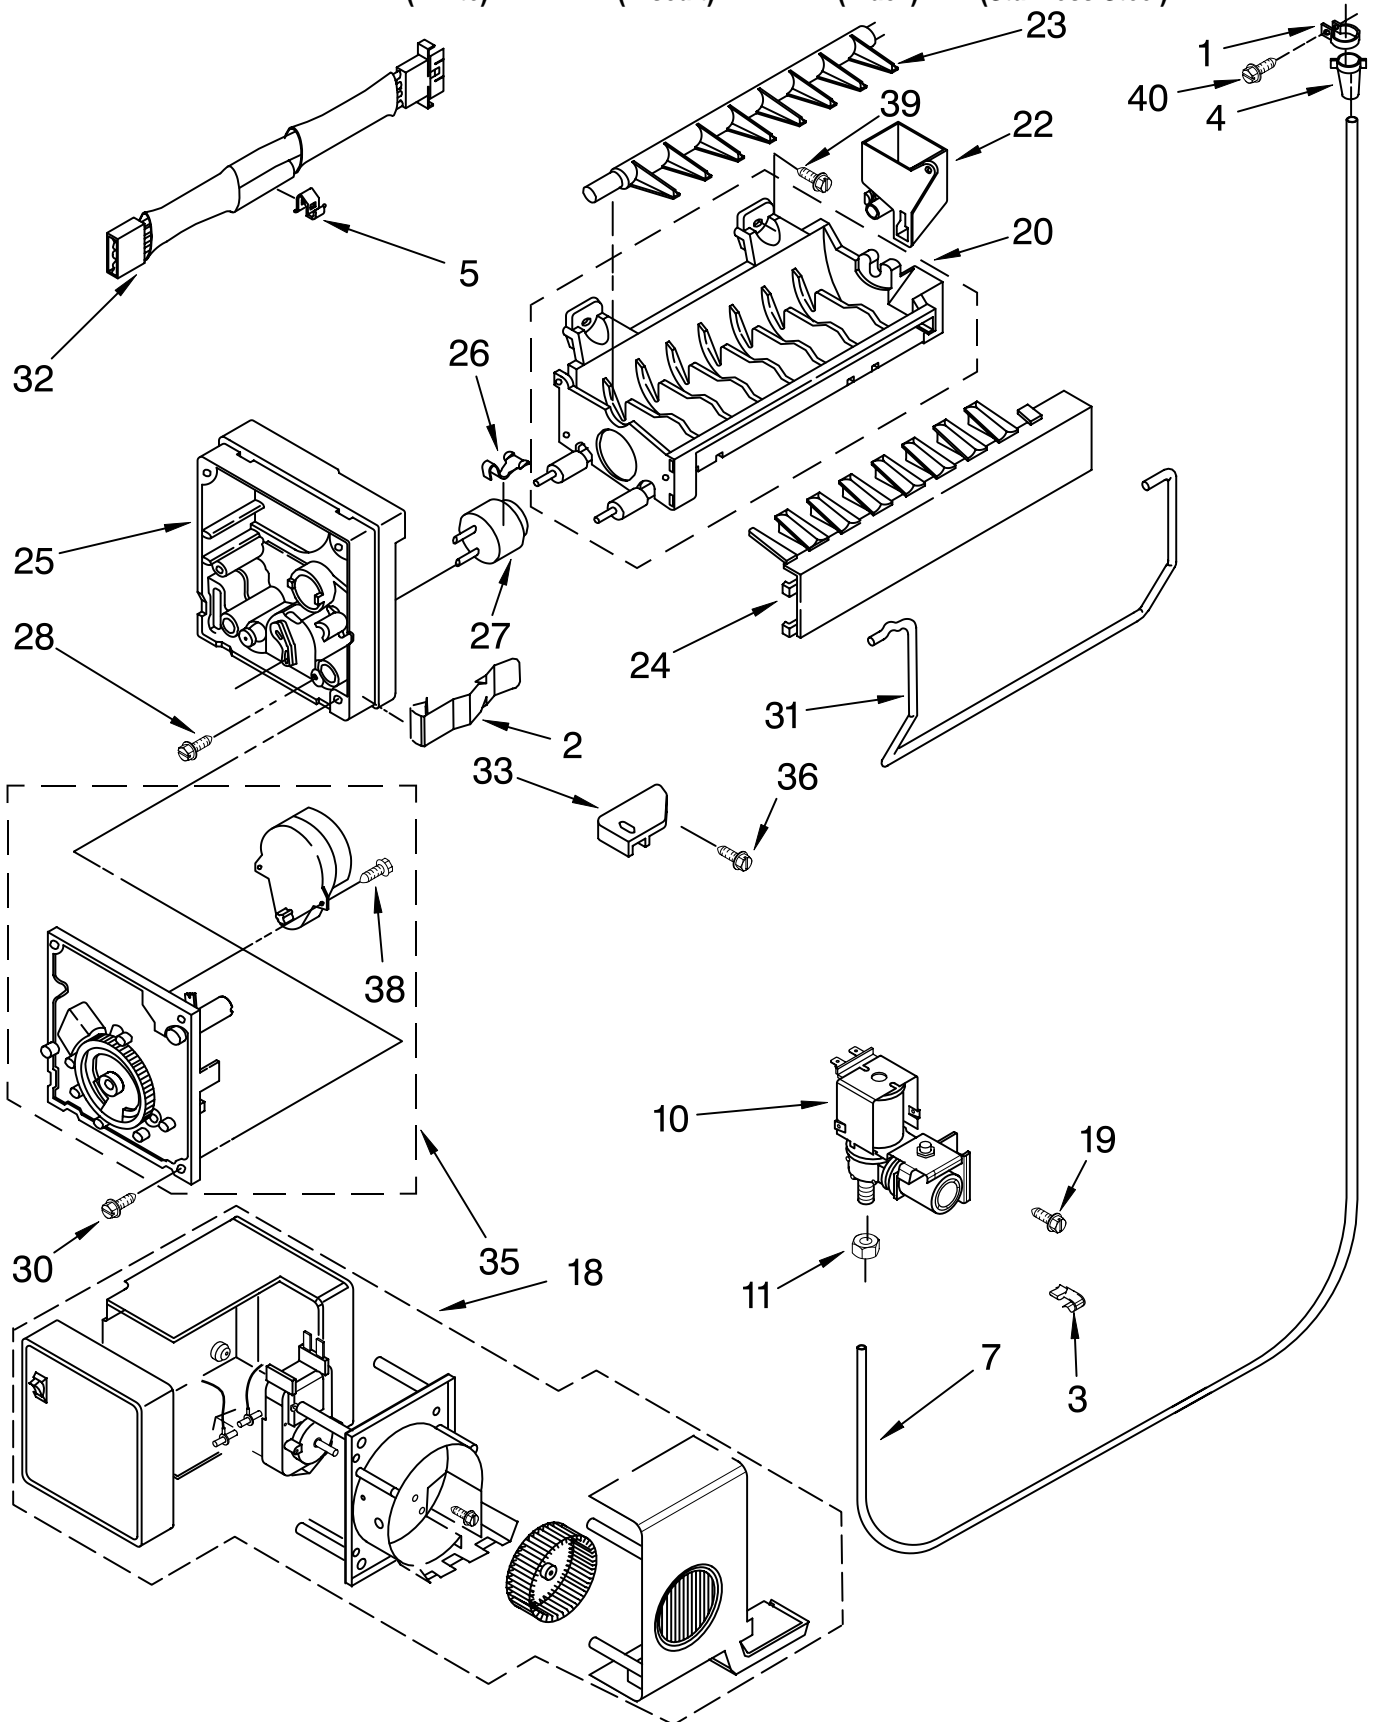

ICEMAKER PARTS

For Models: KTRC22MMWH01, KTRC22MMBT01, KTRC22MML01, KTRC22MMS01

(White)

(Biscuit)

(Black)

(Stainless Steel)

FOR ORDERING INFORMATION REFER TO PARTS PRICE LIST

ICEMAKER PARTS

For Models: KTRC22MMWH01, KTRC22MMBT01, KTRC22MMBL01, KTRC22MMSS01
(White) (Biscuit) (Black) (Stainless Steel)

Illus. No.	Part No.	DESCRIPTION
1	488878	Clamp, Tube
2	2204881	Clip, Ice maker
3	2210495	Clip, Water Valve
4	2181939	Insert, Tube
5	628379	Clip, Fuse
7	2181943	Tube, Water
10	2188782	Valve Solenoid
11	627018	Nut Compression
18	2301810	Max-Ice Assembly
19	489464	Screw
20	628228	Mold & Heater Assembly (Also Order 542638 Silicone Grease)
22	628356	Cup, Water Fill
23	2194711	Ejector
24	2182124	Ice Stripper
25	2194712	Support
26	627796	Retainer Thermostat
27	627985	Thermostat (Also Order 542369 Cement Alumilastic)
28	8533917	Screw
30	489276	Screw
31	627792	Shut Off Arm
32	2187464	Harness, Wiring
33	628320	Bracket
35	628399	Module Assembly (Includes Item 38)
36	489478	Screw
38	489136	Screw, 3-24 x 23/64
39	488208	Screw
40	488886	Screw, 8-18 x 1/2
100	4317943	Icemaker, Complete Assembly

FOR ORDERING INFORMATION REFER TO PARTS PRICE LIST