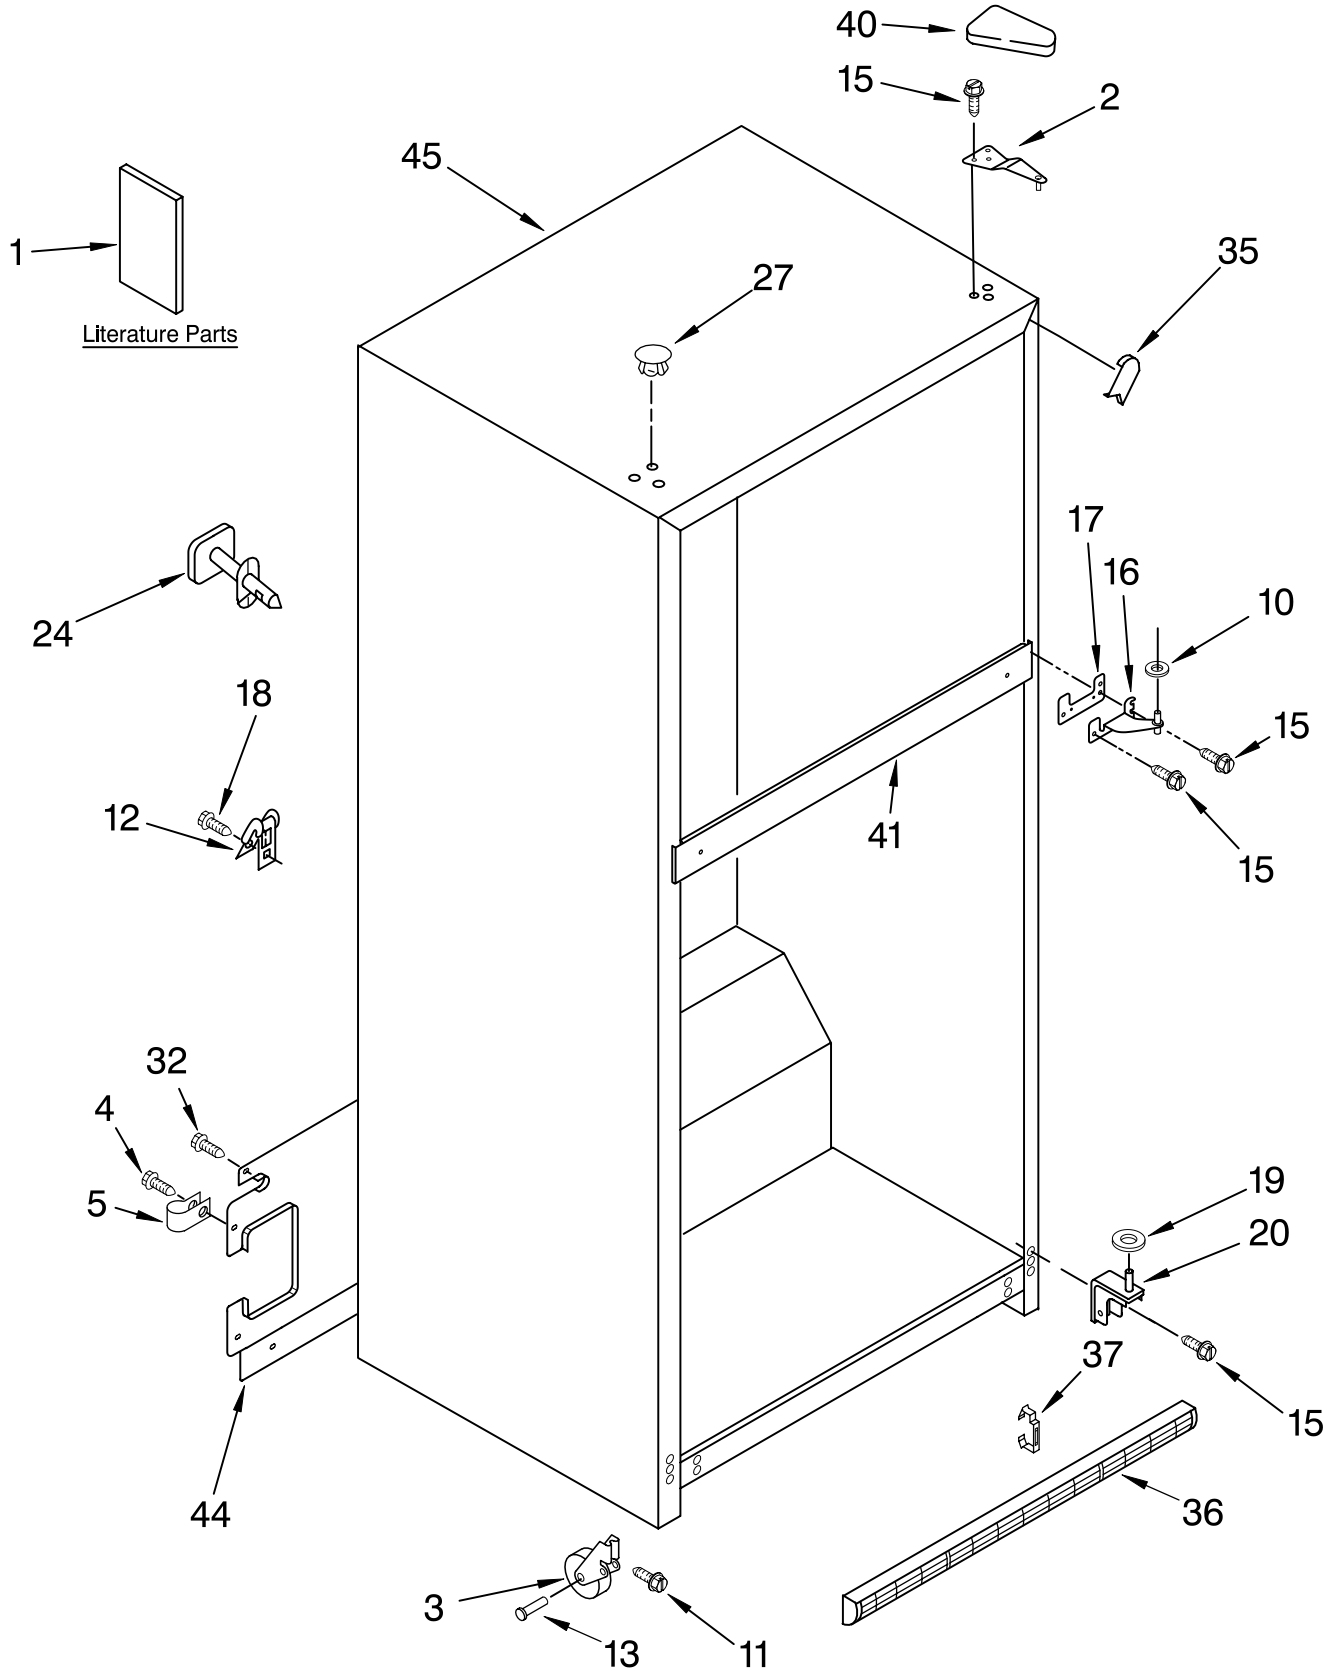

For Models: KTRC22MMWH01, KTRC22MMBT01, KTRC22MMBL01, KTRC22MMSS01

(White)

(Biscuit)

(Black)

(Stainless Steel)

FOR ORDERING INFORMATION REFER TO PARTS PRICE LIST

CABINET PARTS

For Models: KTRC22MMWH01, KTRC22MMBT01, KTRC22MML01, KTRC22MMSS01

(White)   (Biscuit)   (Black)   (Stainless Steel)

Illus. No.	Part No.	DESCRIPTION	Illus. No.	Part No.	DESCRIPTION	Illus. No.	Part No.	DESCRIPTION
1		Literature Parts	15	489497	Screw	36		Grille
	2225762	Service & Wiring Sheet	16	2183972	Hinge, Center			(Includes Illus. 37)
	2302430	Energy Label	17	2183854	Shim, Hinge Center		2254313	White
	2301879	Use & Care Guide	18	489464	Screw		2254316	Biscuit
	2225415	Customer Instructions	19	487576	Washer		2254315	Black
	2225623	Modular Ice maker Sheet	20	2254473	Hinge Butt	37	2189356	Clip, Grille (2)
			24		Fitting, Water Tube (NOT SERVICED)	40		Cover, Hinge
			27		Hole Plug (6)		2213360	White
2	2189410	Hinge (Top)		2201012	White		2213364	Biscuit
3	2166108	Roller, Front (2)		2200924	Biscuit		2213363	Black
4	8281265	Screw		2183998	Black	41		Rail, Center (NOT SERVICED)
5	489385	Clamp, Tube (Water Supply Line)	32	489427	Screw	44	2302358	Cover, Unit
10	489341	Washer	35		Corner Filler (2)	45		Cabinet (Not a Serviceable Part)
11	3400504	Screw		2201014	White			
12	549193	Clamp, Cord		2200926	Biscuit			
13	2179826	Rivet		2201017	Black			

FOR ORDERING INFORMATION REFER TO PARTS PRICE LIST