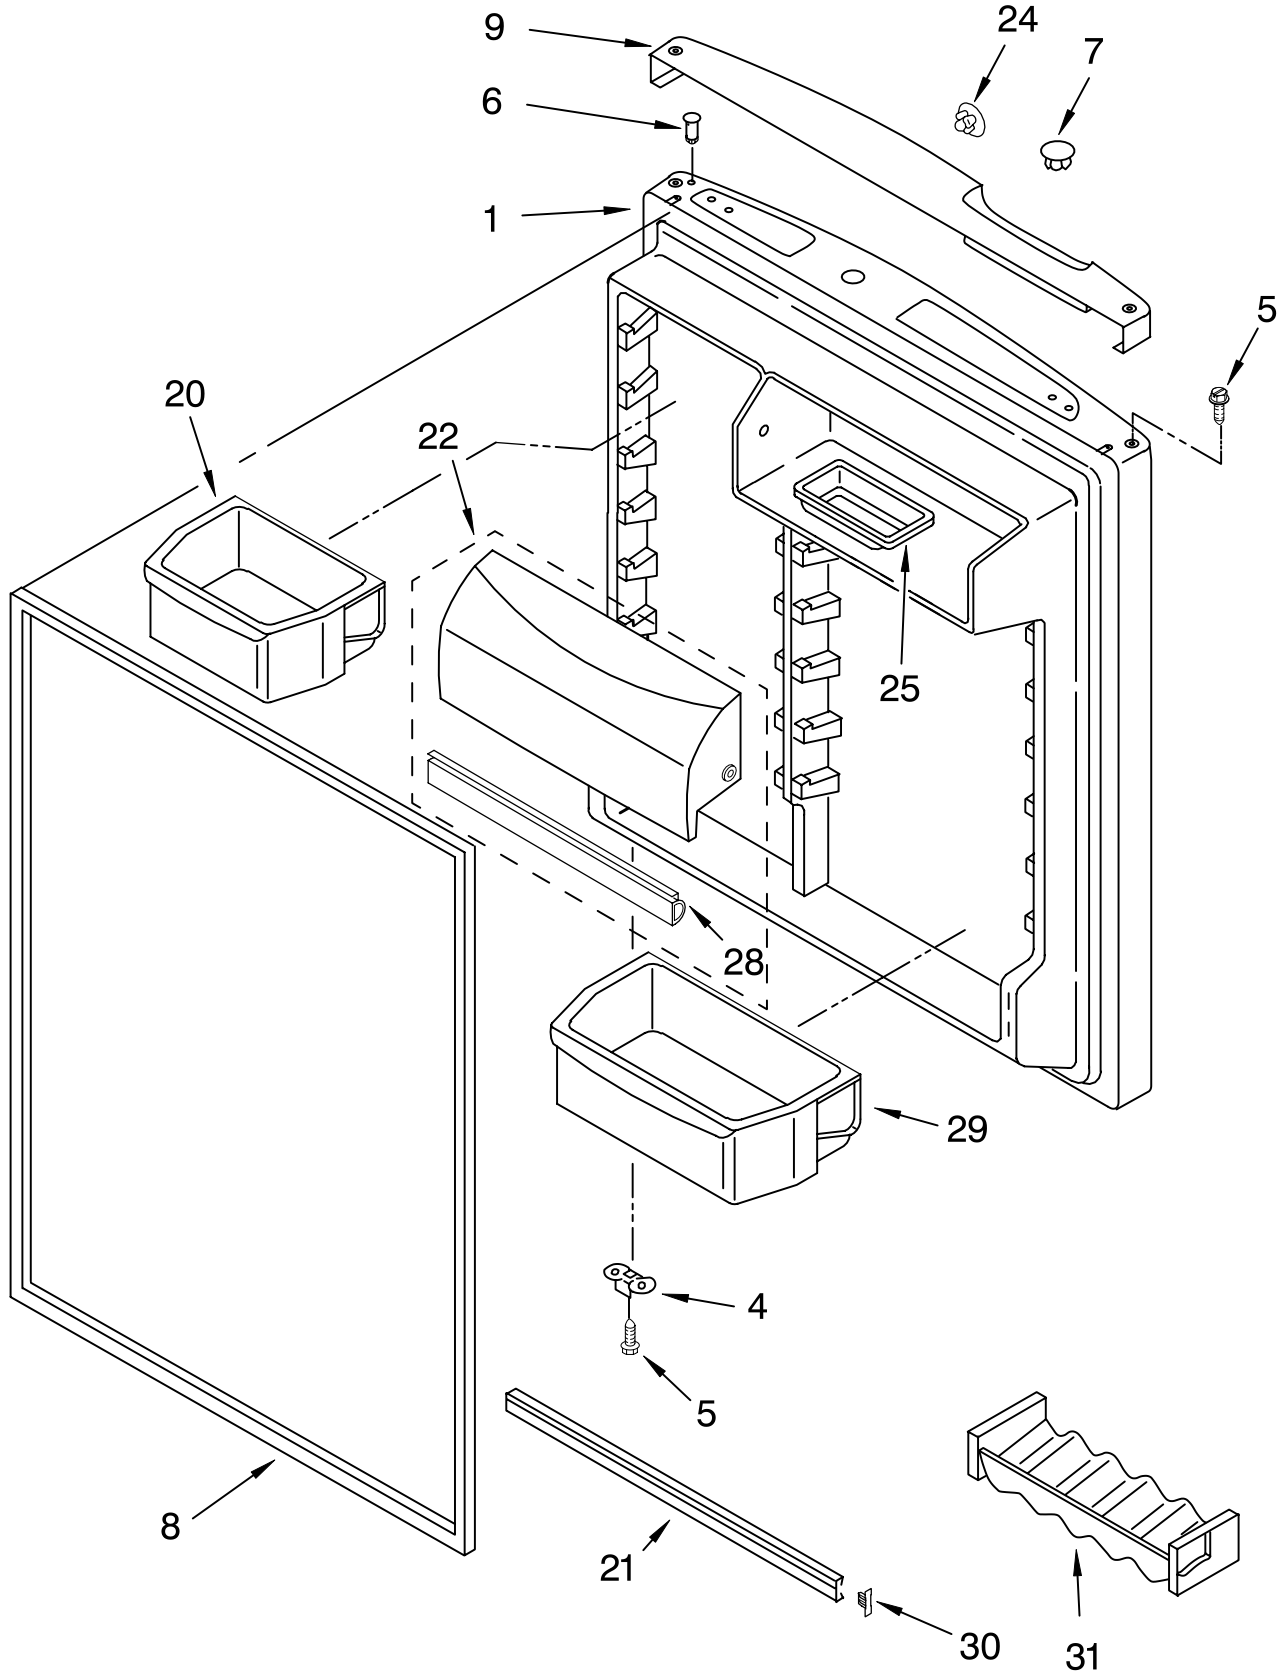

REFRIGERATOR DOOR PARTS

For Models: KTRC22MMWH01, KTRC22MMBT01, KTRC22MML01, KTRC22MMSS01

(White)

(Biscuit)

(Black)

(Stainless Steel)

FOR ORDERING INFORMATION REFER TO PARTS PRICE LIST

REFRIGERATOR DOOR PARTS

For Models: KTRC22MMWH01, KTRC22MMBT01, KTRC22MMBL01, KTRC22MMSS01
(White) (Biscuit) (Black) (Stainless Steel)

Illus. No.	Part No.	DESCRIPTION
1		Refrigerator Door (Includes Illus. 6 & 8)
	2205214	White
	2205215	Biscuit
	2205217	Black
	2212418	Stainless Steel
4	2189202	Bracket, Door Stop
5	489276	Screw
6	2183003	Thimble
7		Hole Plug
	2212648	White
	2212649	Biscuit
	2212651	Black
8		Door Gasket, Magnetic
	2202875	Mist Beige
	2202882	Black
9		Endcap, Handle
	2213333	White
	2213334	Biscuit
	2221628	Black
20	2171064	Bin, Door Shelf (2)
21	2195948	Shelf, Trim
22	2218119	Door Compartment
24		Hole Plug, Handle
	2204837	White
	2204838	Biscuit
	2204840	Black
25	2165792	Butter Dish
28	2159124	Gasket, Door Compartment
29	2171062	Bin, Door Shelf (1)
30	2156006	Plug, Trim
31	2193409	Beverage Holder