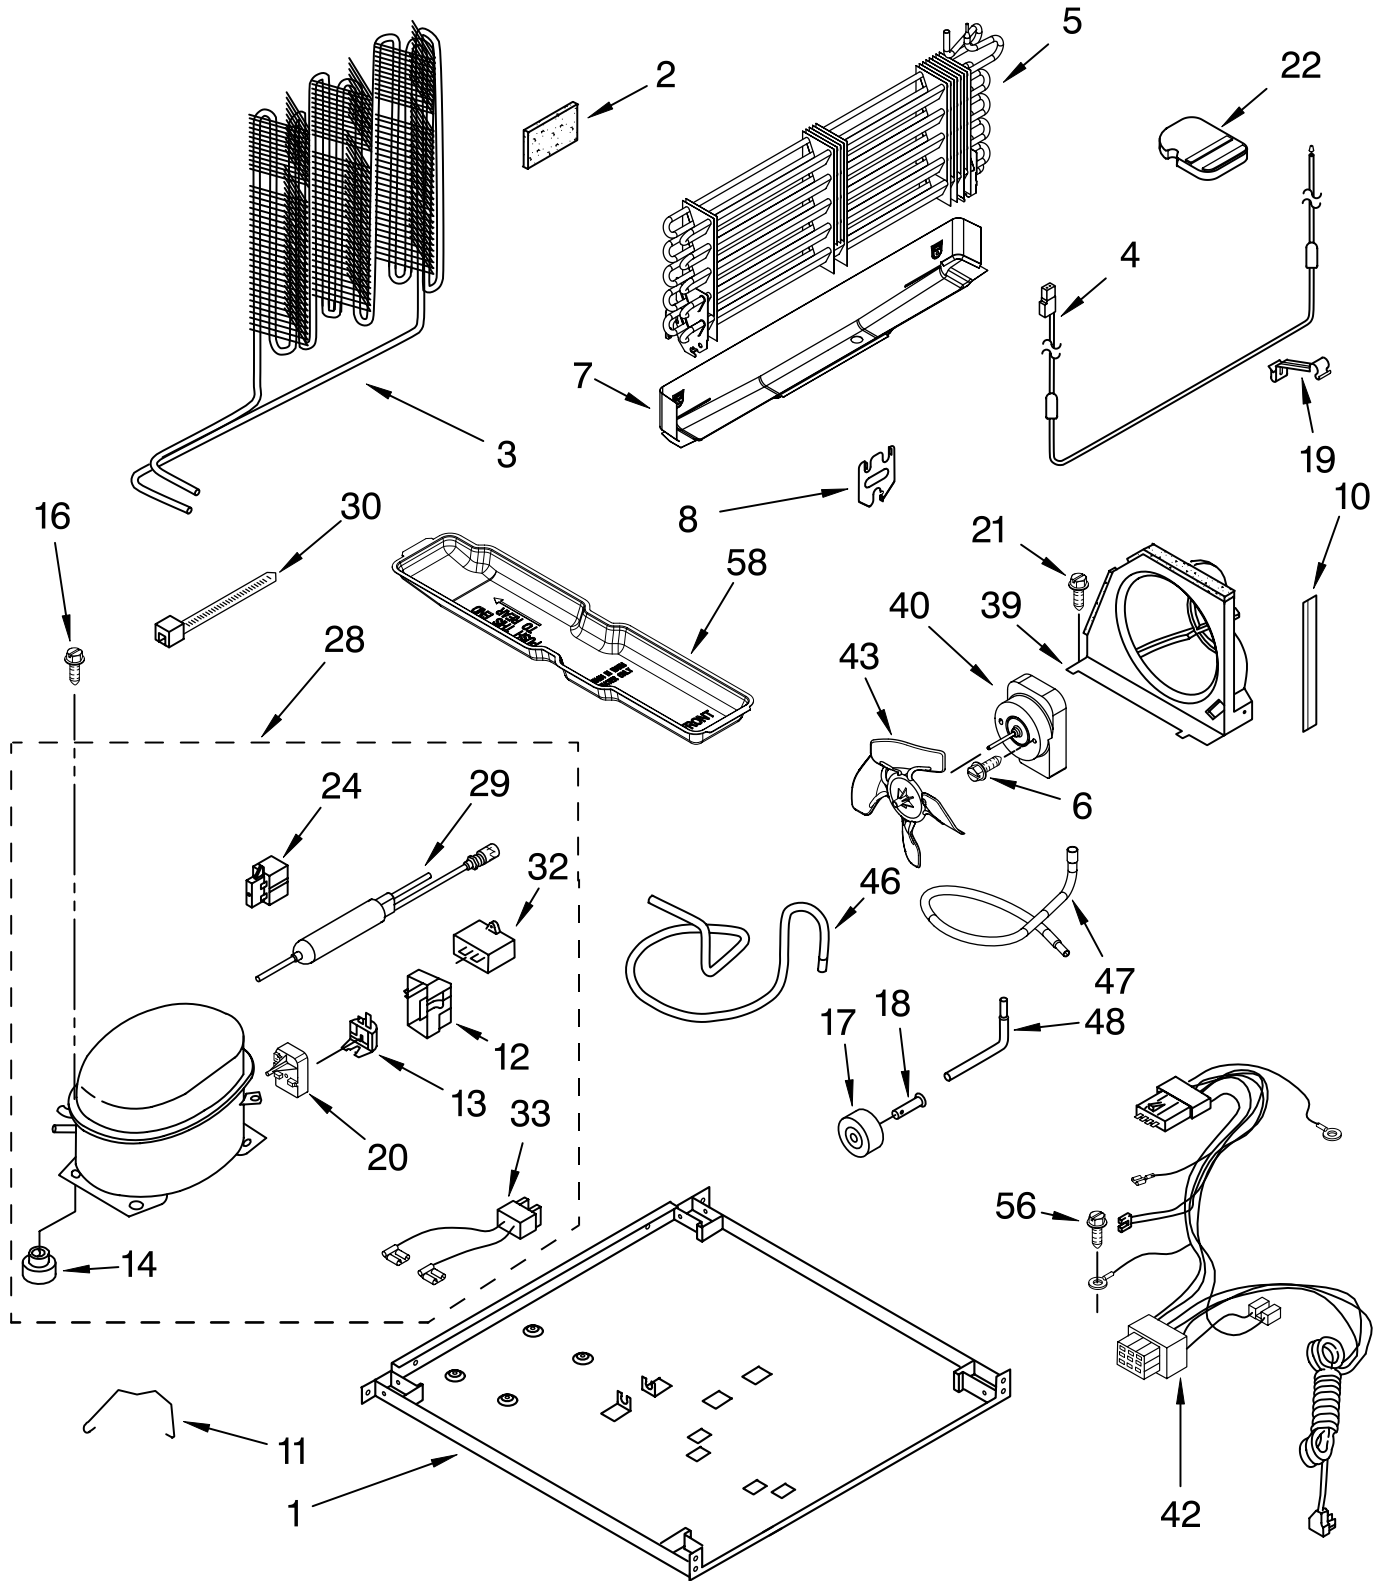

UNIT PARTS

For Models: KTRC22MMWH01, KTRC22MMBT01, KTRC22MMBL01, KTRC22MMSS01
(White) (Biscuit) (Black) (Stainless Steel)

FOR ORDERING INFORMATION REFER TO PARTS PRICE LIST

UNIT PARTS

For Models: KTRC22MMWH01, KTRC22MMBT01, KTRC22MMBL01, KTRC22MMSS01

(White)

(Biscuit)

(Black)

(Stainless Steel)

Illus. No.	Part No.	DESCRIPTION	Illus. No.	Part No.	DESCRIPTION	Illus. No.	Part No.	DESCRIPTION
1	2225596	Plate, Unit Mounting	21	3400518	Screw	Following Parts Not Illustrated and Optional Parts Not Included		
2	2169104	Insulation, Sound Dampening	22	2201185	Support			
3	2214960	Condenser	24	2183454	Relay (Service Only)	978025		Valve, Access (1/4")
4	2166124	Heater, Defrost	28	2218968	Compressor (Includes Items 12,13,14,24, 29,32 & 33)	978026		Valve, Access (5/16")
5	2221761	Evaporator Assy.	29		Drier	978027		Valve, Access (3/8")
6	8533859	Screw		2199167	Production	978028		Valve, Access (1/2")
7	2254295	Drain Pan	30	4387019	Service	978029		Valve, Access (5/8")
8	2176301	Bracket, Heater	32	2155774	Clamp	978030		Valve, Access (3/4")
10	2300638	Extension, Air Baffle	32		Capacitor	876764		Valve, Access (3/16")
11	2255113	Strap		2169373	Production	REFRIGERANT CHARGE		
12	4387731	Cover (Service Only)		1118576	Service	4.0 Ozs. (R134A)		
13	4390624	Overload (Service Only)	33	4387765	Wire Assembly (Service Only)			
14		Grommet (4)	39	2302249	Air Baffle			
	1100826	Production	40	2188874	Motor, Condenser			
	4387558	Service	42	2187382	Wire Assembly Unit			
16	489373	Screw	43	2225834	Fan Blade			
17	2150304	Roller (2)	46	2205384	Tube, Discharge			
18	2221797	Rivet	47	2225237	Tube, Suction			
19	2182338	Clip, Heater	48	2154109	Tube, Process			
20	2225929	Start-Device Combination (Start Relay and Overload for Production Compressor Only)	56	488500	Screw			
			58	2300635	Evaporator Tray			

FOR ORDERING INFORMATION REFER TO PARTS PRICE LIST