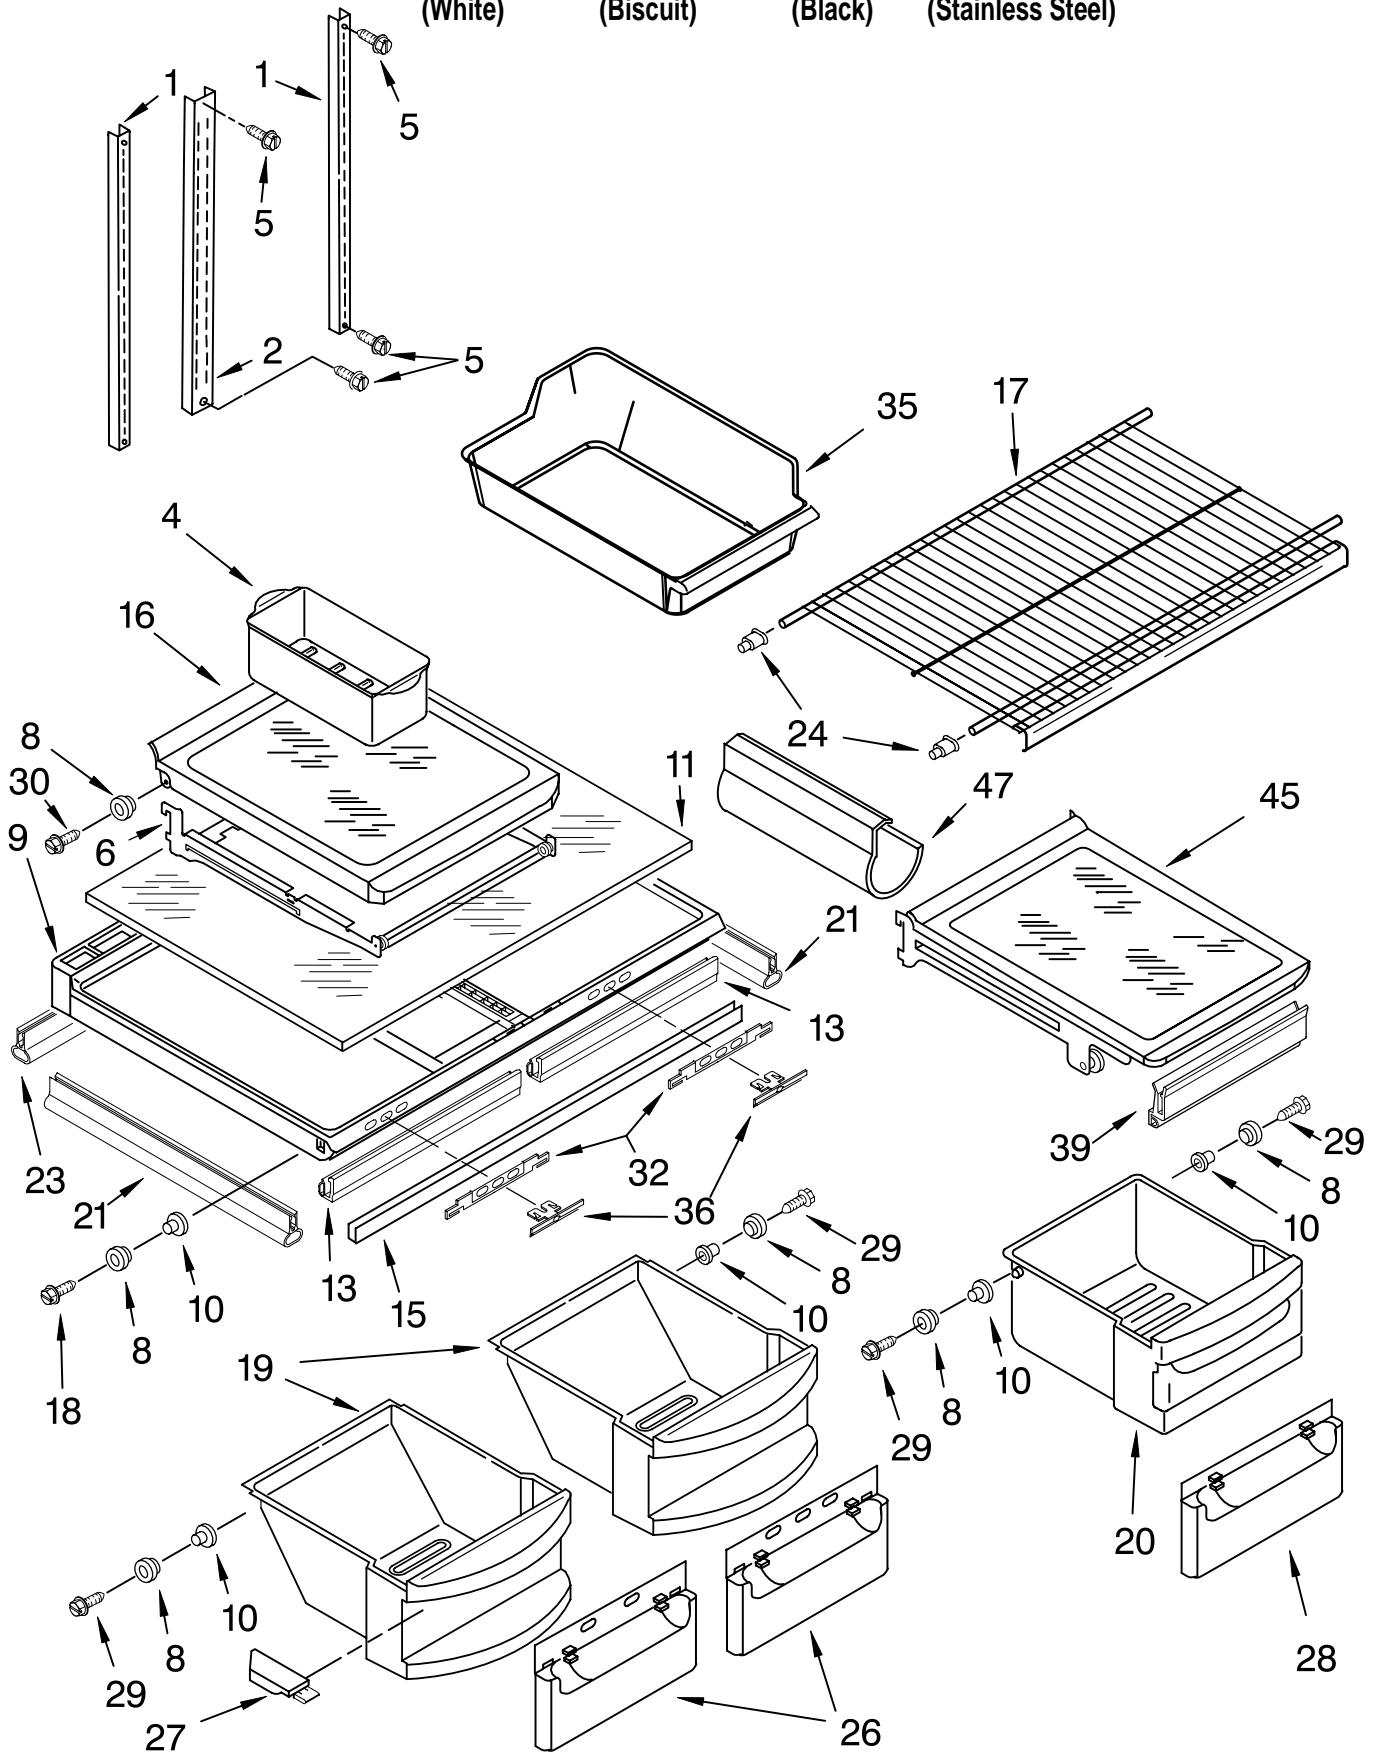

SHELF PARTS

For Models: KTRC22MJWH01, KTRC22MJBT01, KTRC22MJBL01, KTRC22MJSS01
(White) (Biscuit) (Black) (Stainless Steel)

FOR ORDERING INFORMATION REFER TO PARTS PRICE LIST

SHELF PARTS

For Models: KTRC22MJWH01, KTRC22MJBT01, KTRC22MJBL01, KTRC22MJSS01
(White) (Biscuit) (Black) (Stainless Steel)

Illus. No.	Part No.	DESCRIPTION
1	2210522	Shelf, Ladder (2)
2	2202821	Shelf, Ladder Center
4	2182730	Egg Bin
5	489478	Screw
6	2174014	Frame Assembly, Cantilever
8	2188212	Roller & Tread Assembly
9	2198761	Crisper Cover (Includes Rollers)
10	2174478	Eyelet, Roller
11	2174141	Glass, Crisper Cover
13	2179213	Gasket, Crisper Cover (Front) (2)
15	2163832	Crisper, Support
16	2174012	Shelf Assembly, Spillguard (3) (Includes Rollers)
17	2184667	Shelf, Freezer
18	489211	Screw
19	2188283	Pan, Crisper (Includes Rollers)
20	2188289	Pan, Meat (Includes Rollers)
21	2179214	Gasket, Crisper Cover (Side) (4)
23	2179216	Gasket, Crisper Cover (Rear) (2)
24	2163762	Cup, Shelf Mtg.
26	2188276	Window, Crisper
27	2174258	Cap, Crisper Left Side
	2174259	Right Side
28	2188278	Window, Meat Pan
29	489261	Screw
30	489439	Screw
32	2174257	Slide, Humidity
35	2176219	Ice Bucket
36	2174253	Button, Humidity Control
39	2174396	Gasket, Front
45	2190504	Shelf Assembly, Spillguard
47	2179404K	Wine & Egg Rack

FOR ORDERING INFORMATION REFER TO PARTS PRICE LIST