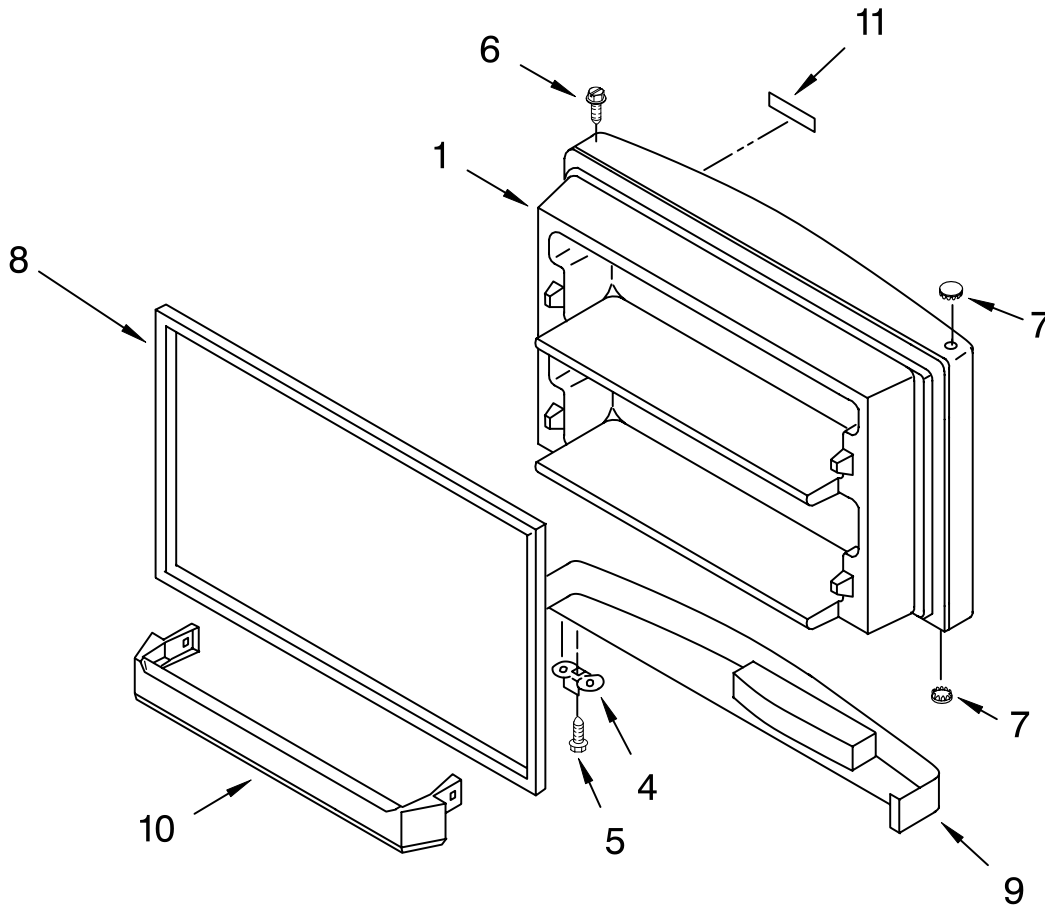

FREEZER DOOR PARTS

For Models: KTRC22MJWH01, KTRC22MJBT01, KTRC22MJBL01, KTRC22MJSS01
(White) (Biscuit) (Black) (Stainless Steel)

Illus. No.	Part No.	DESCRIPTION
1		Freezer Door (Includes #6 & #8)
	2202520	White
	2204854	Biscuit
	2204856	Black
	2212419	Stainless Steel
4	2189202	Bracket, Door Stop
5	489276	Screw

Illus. No.	Part No.	DESCRIPTION
6	2183003	Thimble
7		Hole Plug
	844478	White
	2200934	Biscuit
	2160808	Black
8		Door Gasket, Magnetic
	2159060	Mist Beige
	2177310	Black

Illus. No.	Part No.	DESCRIPTION
9		End Cap
	2205184	White
	2205185	Biscuit
	2205187	Black
10	2159292	Trim, Door
11		Nameplate
	2212760	White
	2212761	Biscuit
	2212762	Black

FOR ORDERING INFORMATION REFER TO PARTS PRICE LIST