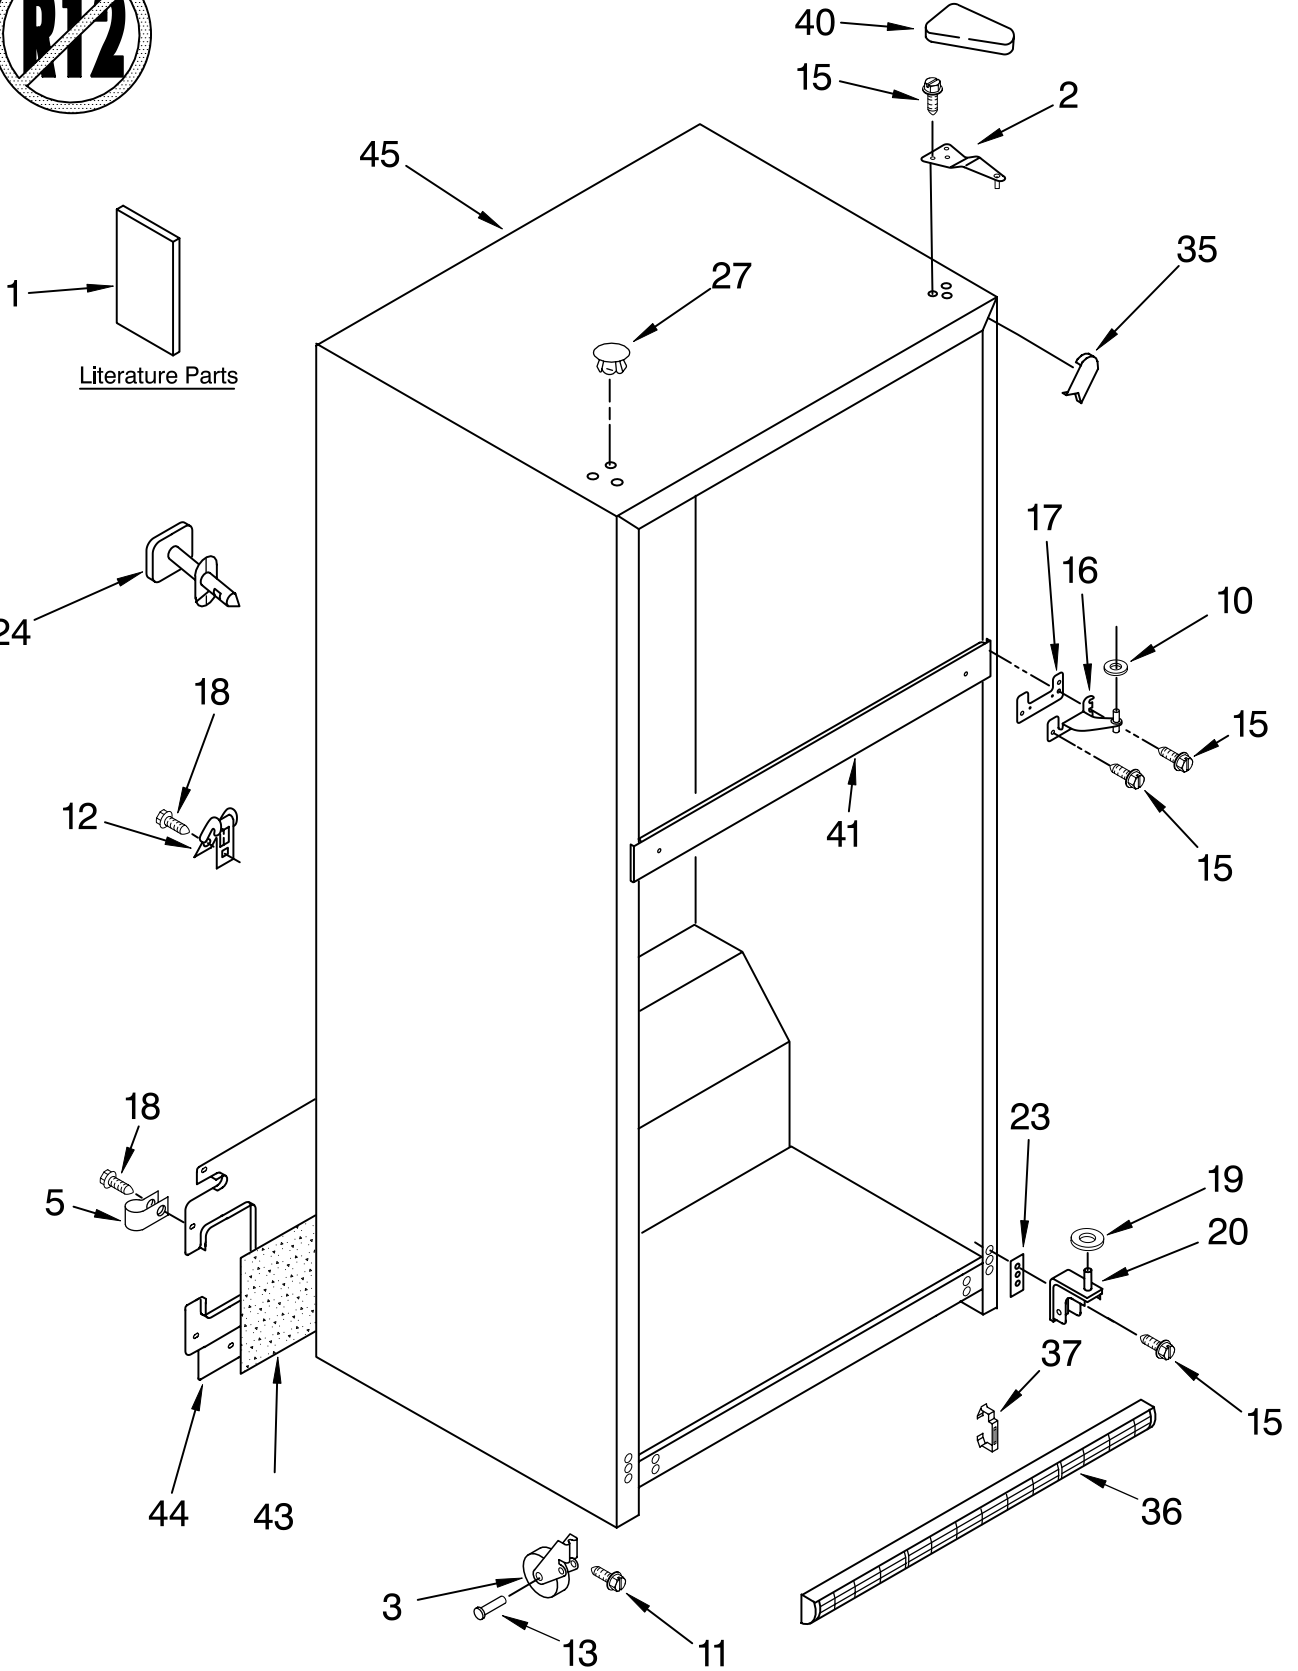

For Models: KTRC22MJWH01, KTRC22MJBT01, KTRC22MJBL01, KTRC22MJSS01
(White) (Biscuit) (Black) (Stainless Steel)

FOR ORDERING INFORMATION REFER TO PARTS PRICE LIST

CABINET PARTS

For Models: KTRC22MJWH01, KTRC22MJBT01, KTRC22MJBL01, KTRC22MJSS01
 (White) (Biscuit) (Black) (Stainless Steel)

Illus. No.	Part No.	DESCRIPTION
1		Literature Parts
	LIT2201079	Service & Wiring Sheet
	LIT2212802	Energy Label
	LIT2212447	Use & Care Guide
	LIT627370	Modular Icemaker Service Sheet
2	2189410	Hinge (Top)
3	2166108	Roller-Front (2)
5	489385	Clamp, Tube (Water Supply Line)
10	489341	Washer
11	3400504	Screw
12	549193	Clamp-Cord
13	2179826	Rivet
15	489497	Screw
16	2183972	Hinge, Center
17	2183854	Shim, Hinge Center
18	489464	Screw
19	487576	Washer
20	2189194	Hinge Butt
23	2172743	Shim, Bottom Hinge
24		Fitting, Water Tube (NOT SERVICED)
27		Hole Plug (6)
	2201012	White
	2200924	Biscuit
	2183998	Black
35		Corner Filler (2)
	2201014	White
	2200926	Biscuit
	2201017	Black
36		Grille
	2201006	White
	2201020	Biscuit
	2201008	Black
37	2189356	Clip-Grille
40		Cover-Hinge
	2160403	White
	2200937	Biscuit
	2160406	Black
41		Rail, Center (NOT SERVICED)
43	2200778	Insulation
44	2210542	Cover, Unit
45		Cabinet (Not a Serviceable Part)