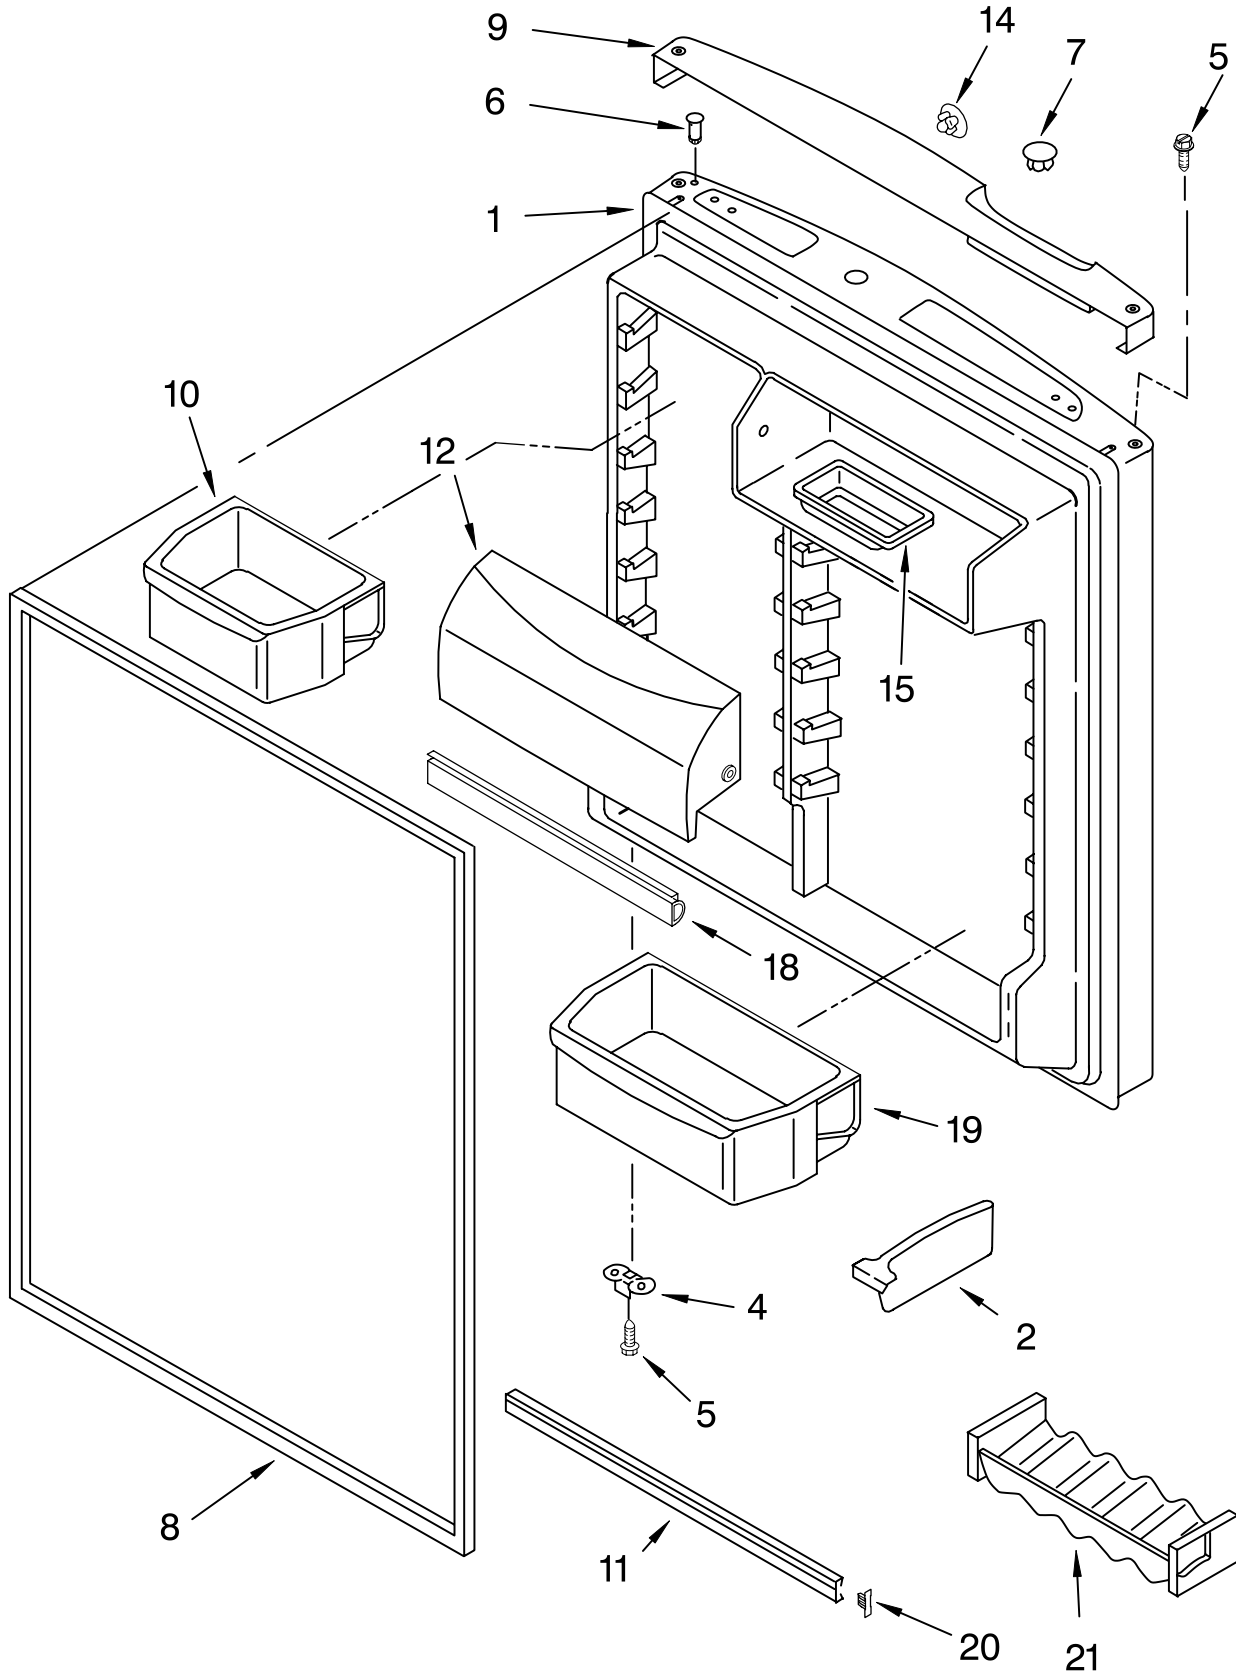

REFRIGERATOR DOOR PARTS

For Models: KTRC22MJWH01, KTRC22MJBT01, KTRC22MJBL01, KTRC22MJSS01
(White) (Biscuit) (Black) (Stainless Steel)

FOR ORDERING INFORMATION REFER TO PARTS PRICE LIST

REFRIGERATOR DOOR PARTS

For Models: KTRC22MJWH01, KTRC22MJBT01, KTRC22MJBL01, KTRC22MJSS01
(White) (Biscuit) (Black) (Stainless Steel)

Illus. No.	Part No.	DESCRIPTION
1		Refrigerator Door (Includes #6 & #8)
	2205214	White
	2205215	Biscuit
	2205217	Black
	2212418	Stainless Steel
2	1123293	Divider, Door Bin
4	2189202	Bracket, Door Stop
5	489276	Screw
6	2183003	Thimble
7		Hole Plug
	844478	White
	2200934	Biscuit
	2160808	Black
8		Door Gasket, Magnetic
	2159061	Mist Beige
	2177311	Black
9		End Cap
	2205188	White
	2205189	Biscuit
	2205191	Black
10	2171064	Bin, Door Shelf (2)
11	2195948	Shelf, Trim
12	2182399	Door Compartment
14		Hole Plug, Handle
	2204837	White
	2204838	Biscuit
	2204840	Black
15	2165792	Butter Dish
18	2159124	Gasket, Door Compartment
19	2171062	Bin, Door Shelf (1)
20	2156006	Plug-Trim
21	2193409	Beverage Holder