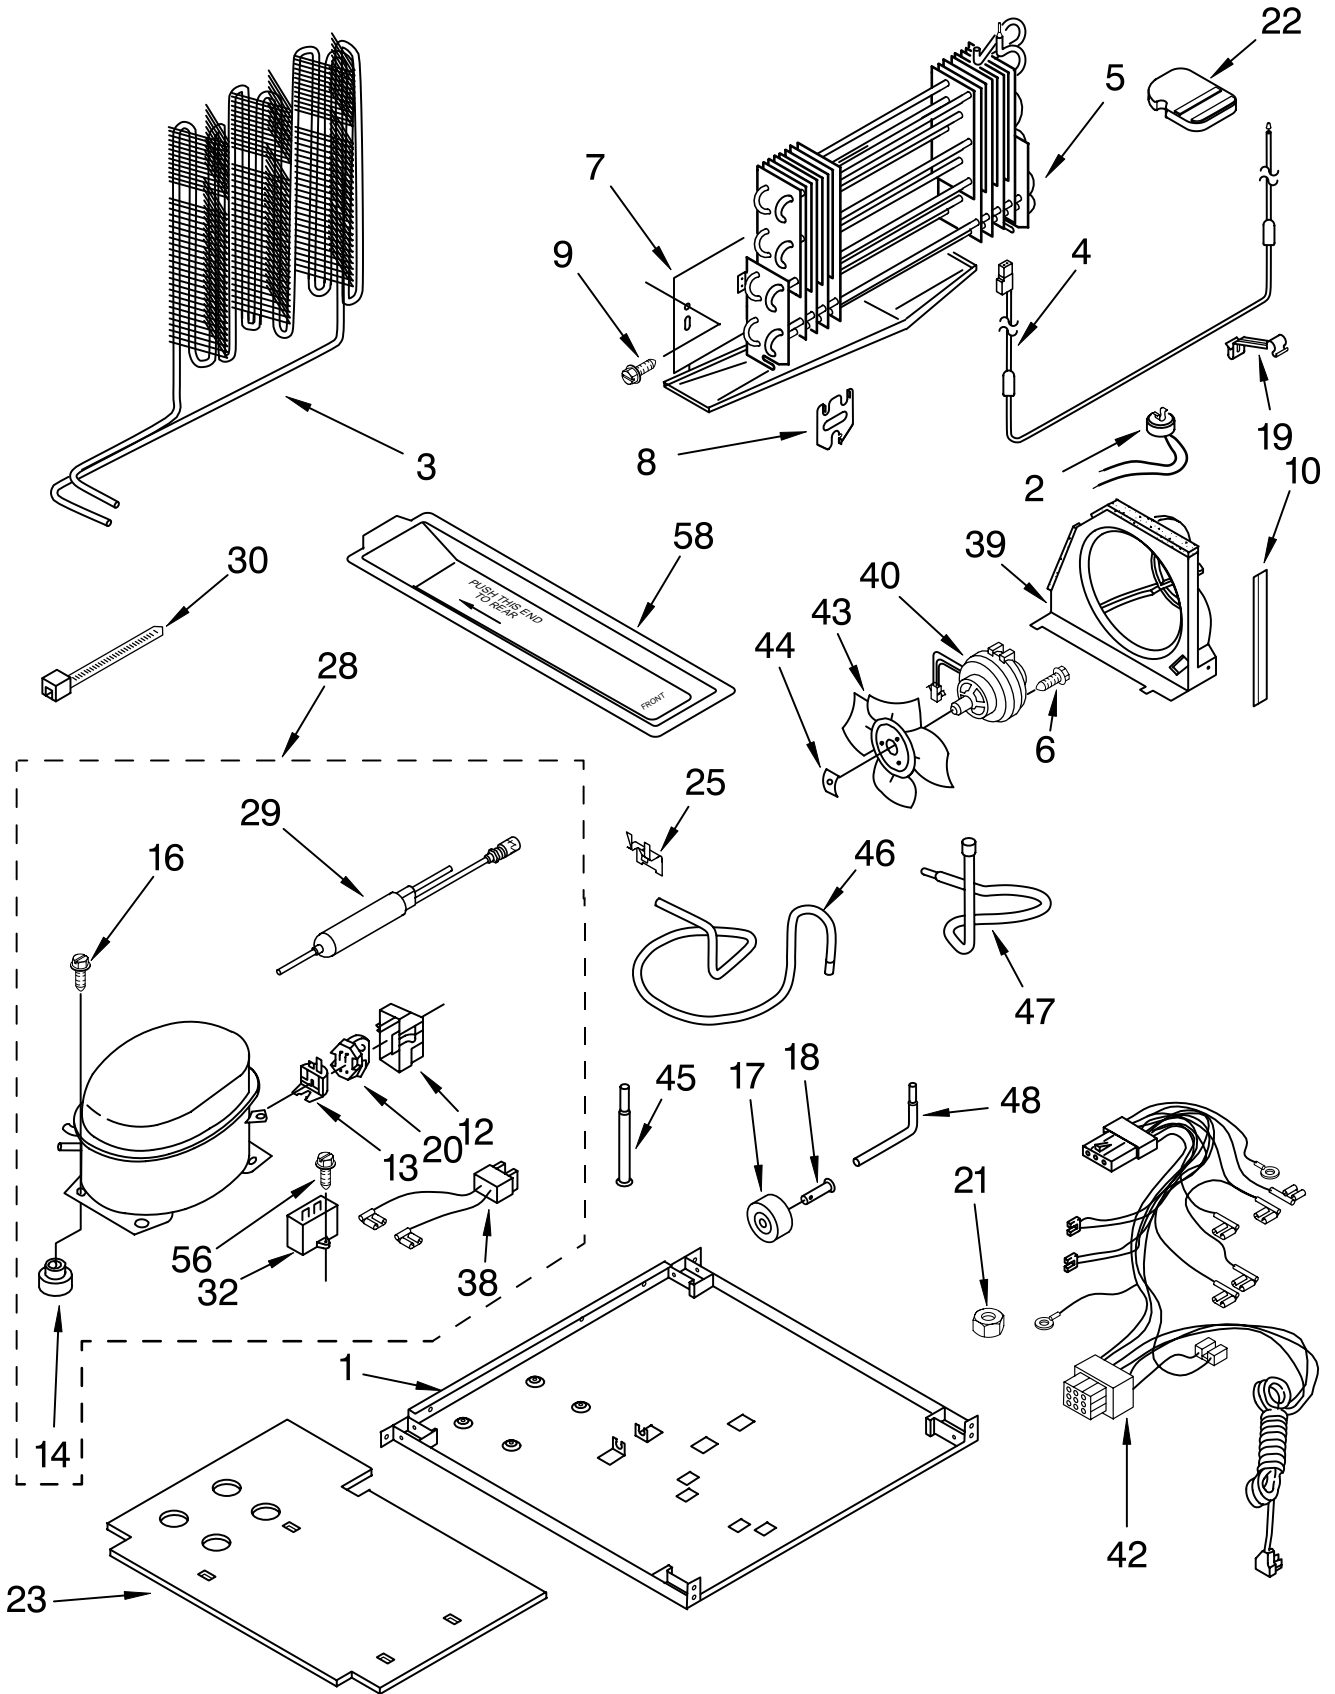

UNIT PARTS

For Models: KTRC22MJWH01, KTRC22MJBT01, KTRC22MJBL01, KTRC22MJSS01
(White) (Biscuit) (Black) (Stainless Steel)

FOR ORDERING INFORMATION REFER TO PARTS PRICE LIST

UNIT PARTS

For Models: KTRC22MJWH01, KTRC22MJBT01, KTRC22MJBL01, KTRC22MJSS01

(White)

(Biscuit)

(Black)

(Stainless Steel)

Illus. No.	Part No.	DESCRIPTION
1	2205340	Plate, Unit Mounting
2	2182380	Defrost Bimetal
3	2212599	Condenser
4	2166124	Heater, Defrost
5	2195390	Evaporator Assy.
6	489494	Screw
7	2172620	Drain Pan
8	2176301	Bracket, Heater
9	489478	Screw
10	2163780	Extension, Air Baffle
12	4387731	Cover (Service Only)
13		Overload
	4387766	Service (Includes Relay)
14		Grommet (4)
	1100826	Production
	4387558	Service
16	489373	Screw
17	2150304	Roller (2)
18	981126	Rivet
19	2182338	Clip, Heater
20	2188391	Start-Device Combination (Start Relay and Overload for Production Compressor Only)

Illus. No.	Part No.	DESCRIPTION
21		Nut (Not Serviced)
22	2201185	Support
23	2214857	Cover, Unit
25	2166683	Clip
28	2204851	Compressor (Includes Items 12, 13, 14, 16, 29, 32, 38 & 56) (Also Order 482801 Installation Kit & 876765 Tube Kit)
29	2199167	Drier
30	2155774	Clamp
32		Capacitor
	2169373	Production
38	2172890	Wire Assembly
39	2198921	Air Baffle
40	2183437	Motor, Condenser
42	2187341	Wire Assy. Unit
43	2190685	Fan Blade
44	486692	Nut
45	2212603	Tube, Transition
46	2205384	Tube, Discharge
47	2205385	Tube, Suction
48	2154109	Tube, Process

Illus. No.	Part No.	DESCRIPTION
56	488500	Screw
58	2200946	Evap. Tray
Following Parts Not Illustrated and Optional Parts Not Included		
	978025	Valve, Access (1/4")
	978026	Valve, Access (5/16")
	978027	Valve, Access (3/8")
	978028	Valve, Access (1/2")
	978029	Valve, Access (5/8")
	978030	Valve, Access (3/4")
	876764	Valve, Access (3/16")
	482278	Start Kit
REFRIGERANT CHARGE		
4.0 Ozs. (R134A)		

FOR ORDERING INFORMATION REFER TO PARTS PRICE LIST