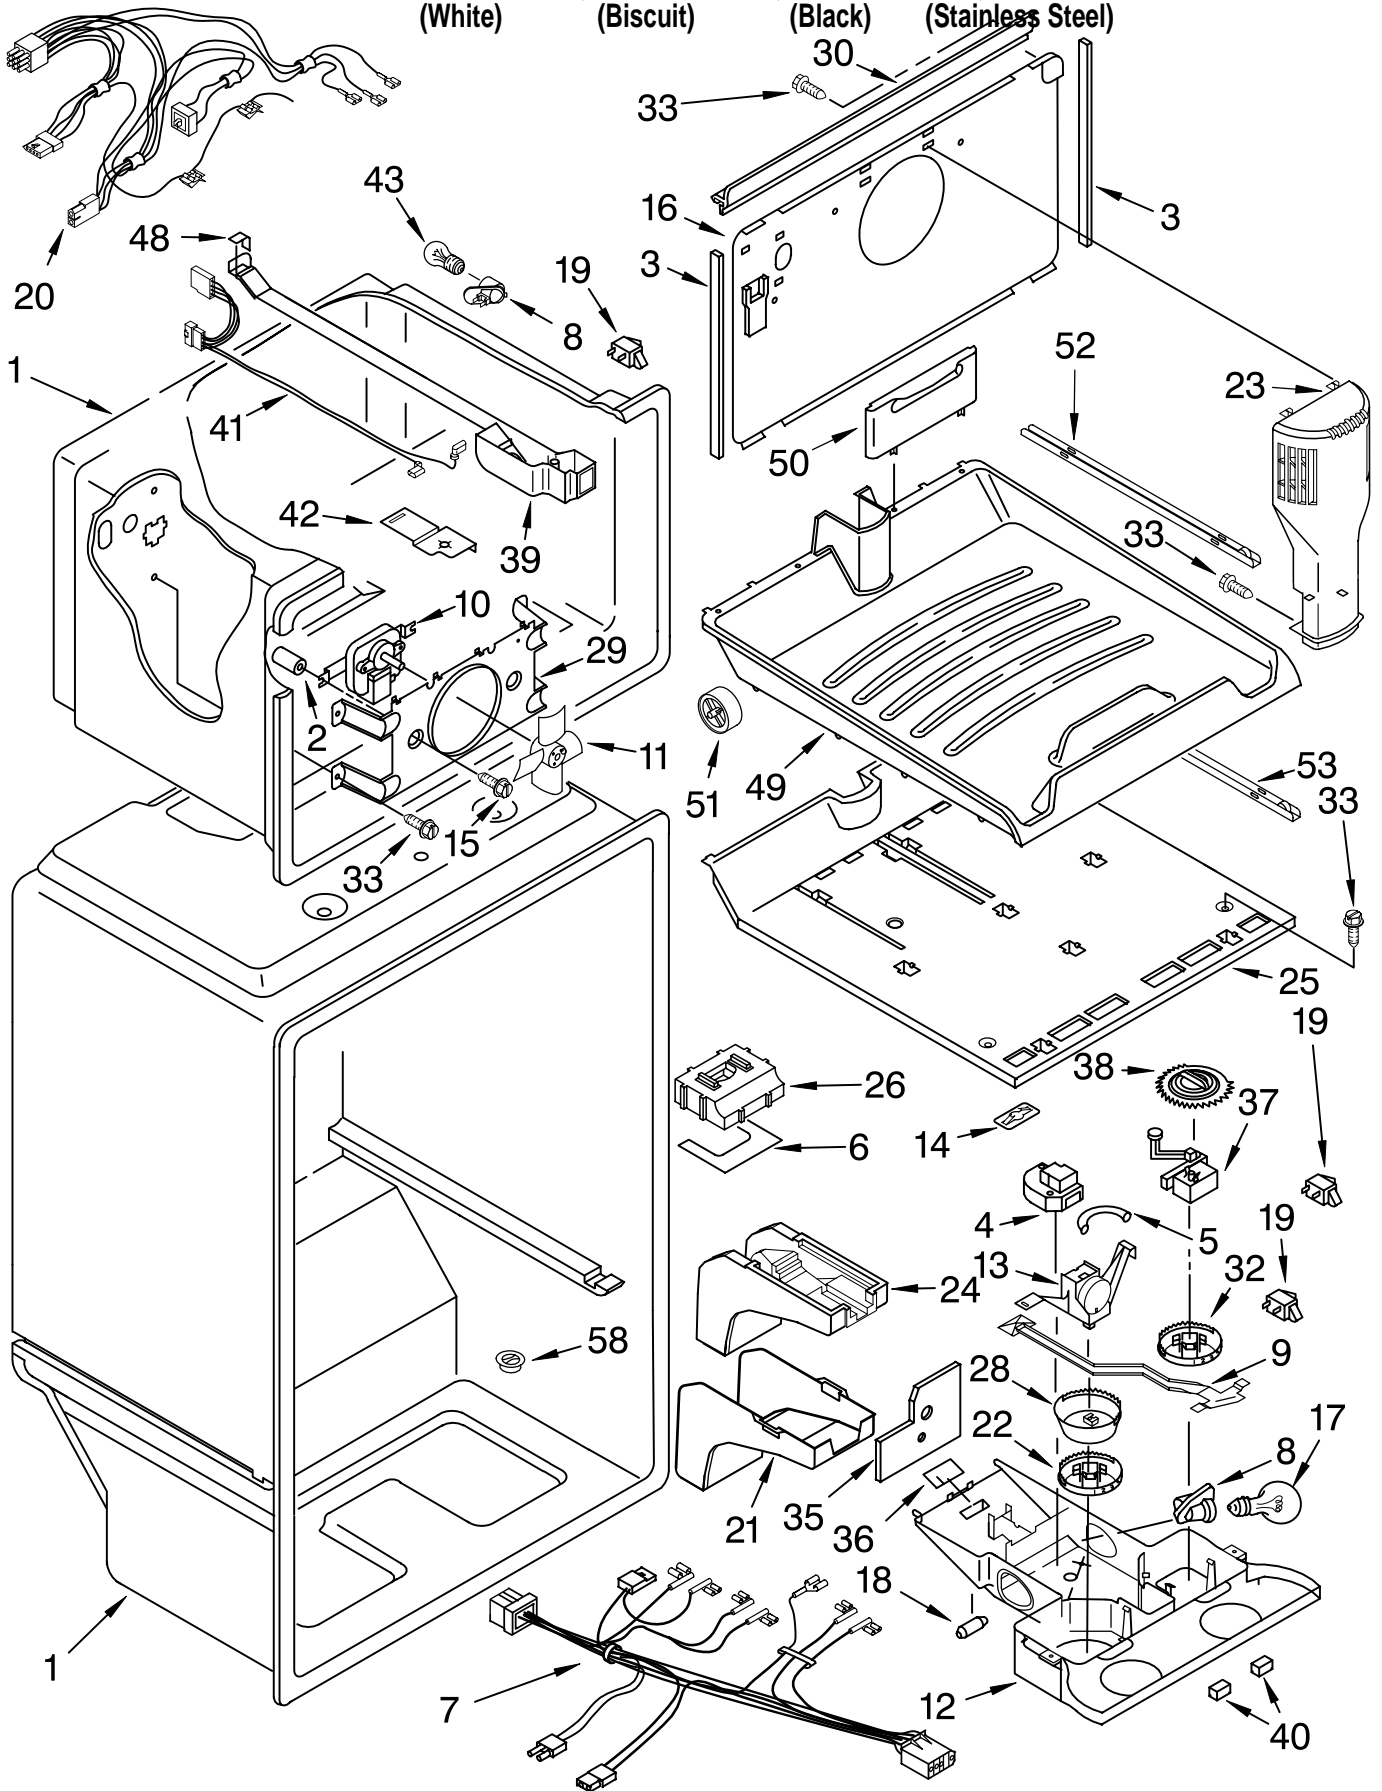

For Models: KTRC22MJWH01, KTRC22MJBT01, KTRC22MJBL01, KTRC22MJSS01
(White) (Biscuit) (Black) (Stainless Steel)

FOR ORDERING INFORMATION REFER TO PARTS PRICE LIST

CABINET PARTS

For Models: KTRC22MJWH01, KTRC22MJBT01, KTRC22MJBL01, KTRC22MJSS01
 (White) (Biscuit) (Black) (Stainless Steel)

Illus. No.	Part No.	DESCRIPTION
1		Literature Parts
	LIT2201079	Service & Wiring Sheet
	LIT2212802	Energy Label
	LIT2212447	Use & Care Guide
	LIT627370	Modular Icemaker Service Sheet
2	2189410	Hinge (Top)
3	2166108	Roller-Front (2)
5	489385	Clamp, Tube (Water Supply Line)
10	489341	Washer
11	3400504	Screw
12	549193	Clamp-Cord
13	2179826	Rivet
15	489497	Screw
16	2183972	Hinge, Center
17	2183854	Shim, Hinge Center
18	489464	Screw
19	487576	Washer
20	2189194	Hinge Butt
23	2172743	Shim, Bottom Hinge
24		Fitting, Water Tube (NOT SERVICED)
27		Hole Plug (6)
	2201012	White
	2200924	Biscuit
	2183998	Black
35		Corner Filler (2)
	2201014	White
	2200926	Biscuit
	2201017	Black
36		Grille
	2201006	White
	2201020	Biscuit
	2201008	Black
37	2189356	Clip-Grille
40		Cover-Hinge
	2160403	White
	2200937	Biscuit
	2160406	Black
41		Rail, Center (NOT SERVICED)
43	2200778	Insulation
44	2210542	Cover, Unit
45		Cabinet (Not a Serviceable Part)

FOR ORDERING INFORMATION REFER TO PARTS PRICE LIST

LINER PARTS

For Models: KTRC22MJWH01, KTRC22MJBT01, KTRC22MJBL01, KTRC22MJSS01
(White) (Biscuit) (Black) (Stainless Steel)

FOR ORDERING INFORMATION REFER TO PARTS PRICE LIST