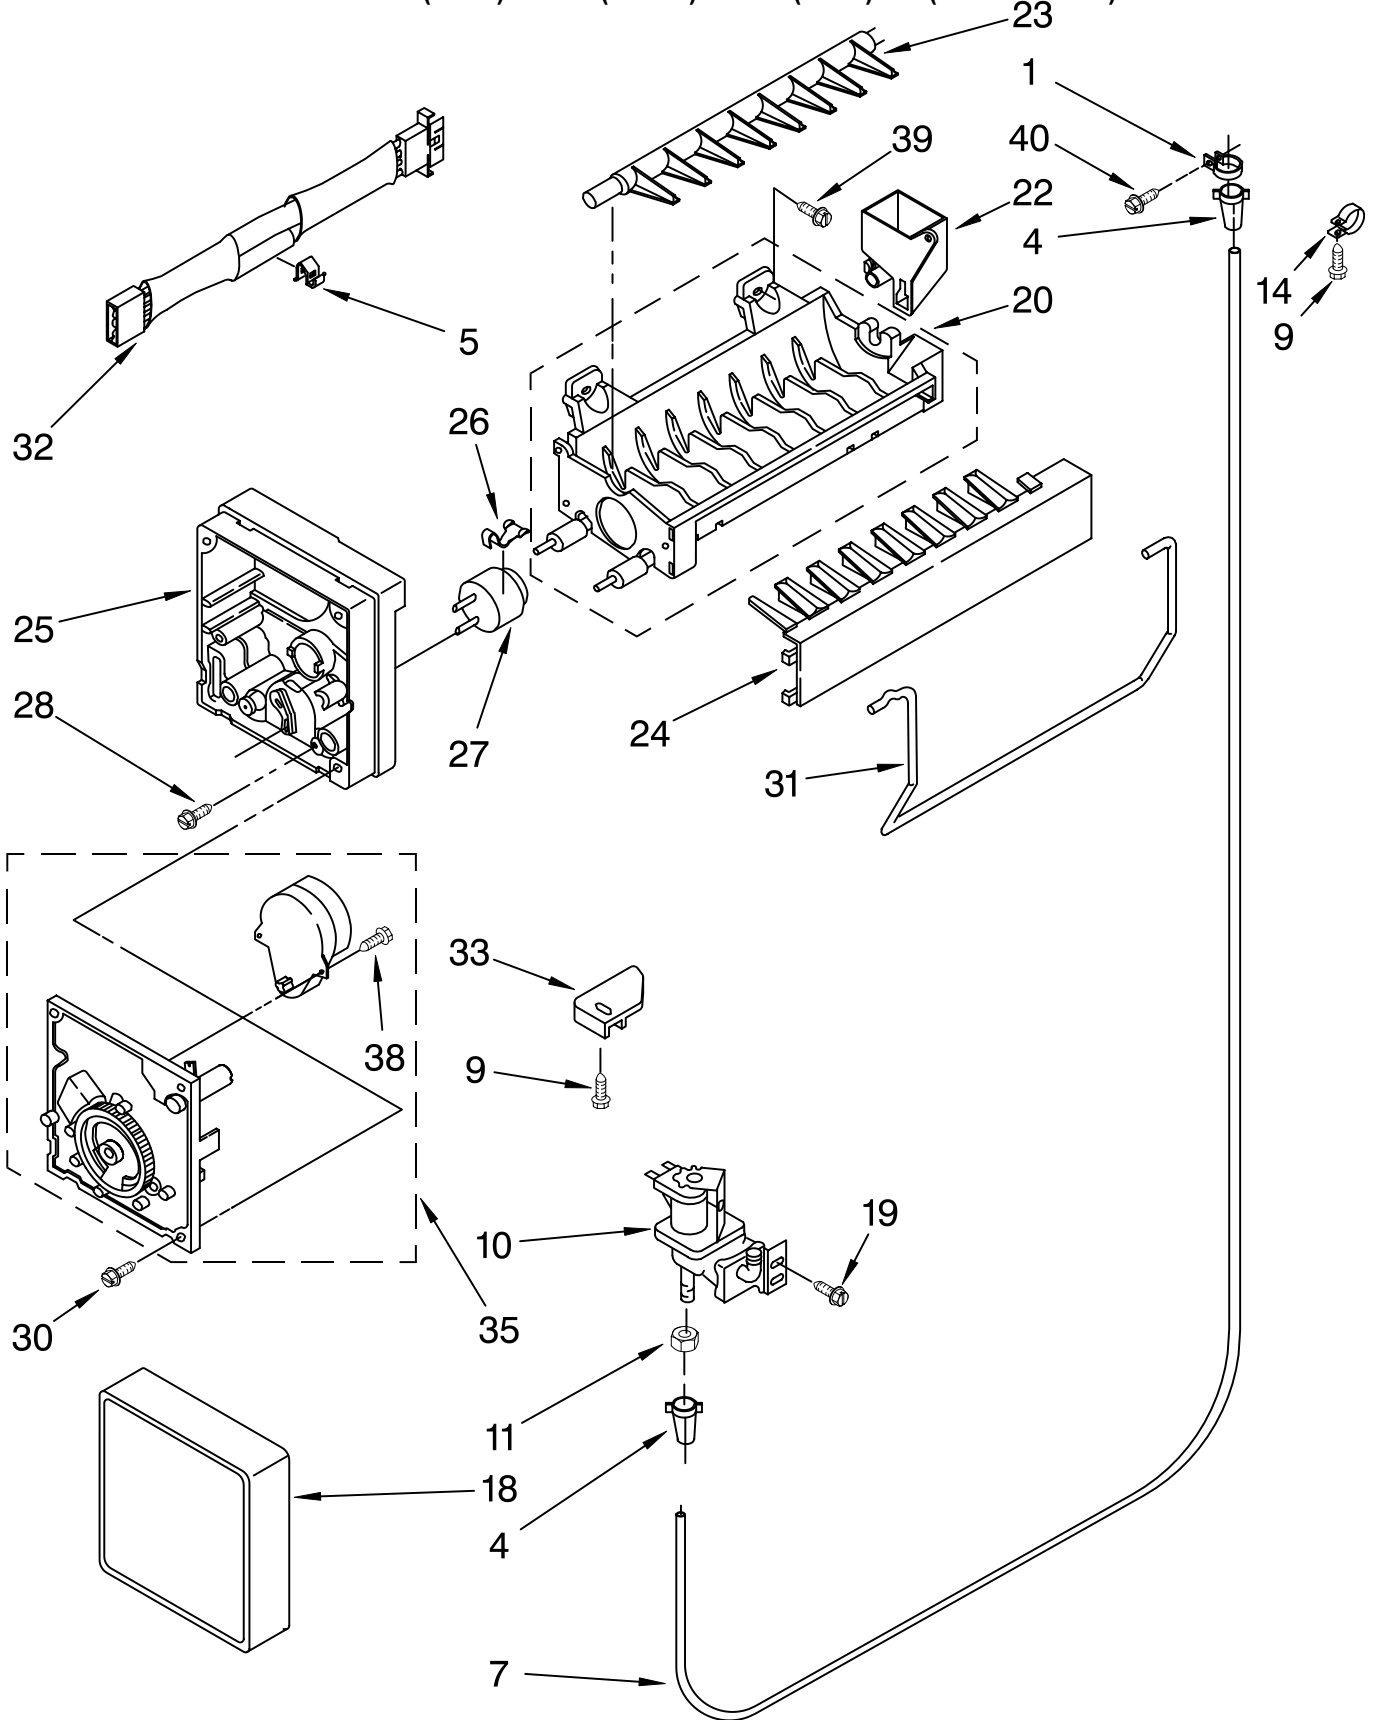

ICEMAKER PARTS

For Models: KTRC22MJWH01, KTRC22MJBT01, KTRC22MJBL01, KTRC22MJSS01
(White) (Biscuit) (Black) (Stainless Steel)

FOR ORDERING INFORMATION REFER TO PARTS PRICE LIST

ICEMAKER PARTS

For Models: KTRC22MJWH01, KTRC22MJBT01, KTRC22MJBL01, KTRC22MJSS01
(White) (Biscuit) (Black) (Stainless Steel)

Illus. No.	Part No.	DESCRIPTION
1	488878	Clamp, Tube
4	2181939	Insert, Tube
5	628379	Clip, Fuse
7	2181943	Tube Water
9	489478	Screw
10	2182104	Valve Solenoid
11	627018	Nut Compression
14	489385	Clamp, Tube
18	2174157	Cover
19	489464	Screw
20	628228	Mold & Heater Assembly (Also Order 542638 Silicone Grease)
22	628356	Cup, Water Fill
23	2194711	Ejector
24	2182124	Ice Striper
25	2194712	Support
26	627796	Retainer Thermostat
27	628397	Thermostat (Also Order 542369 Cement Alumilastic)
28	489322	Screw
30	489276	Screw
31	627792	Shut Off Arm
32	628256	Harness, Wiring
33	628320	Bracket
35	628399	Module Assembly (Includes Item 38)
38	489136	Screw, 3-24 x 23/64
39	488208	Screw
40	488886	Screw, 8-18 x 1/2
100	4317943	Icemaker, Complete Assembly

FOR ORDERING INFORMATION REFER TO PARTS PRICE LIST