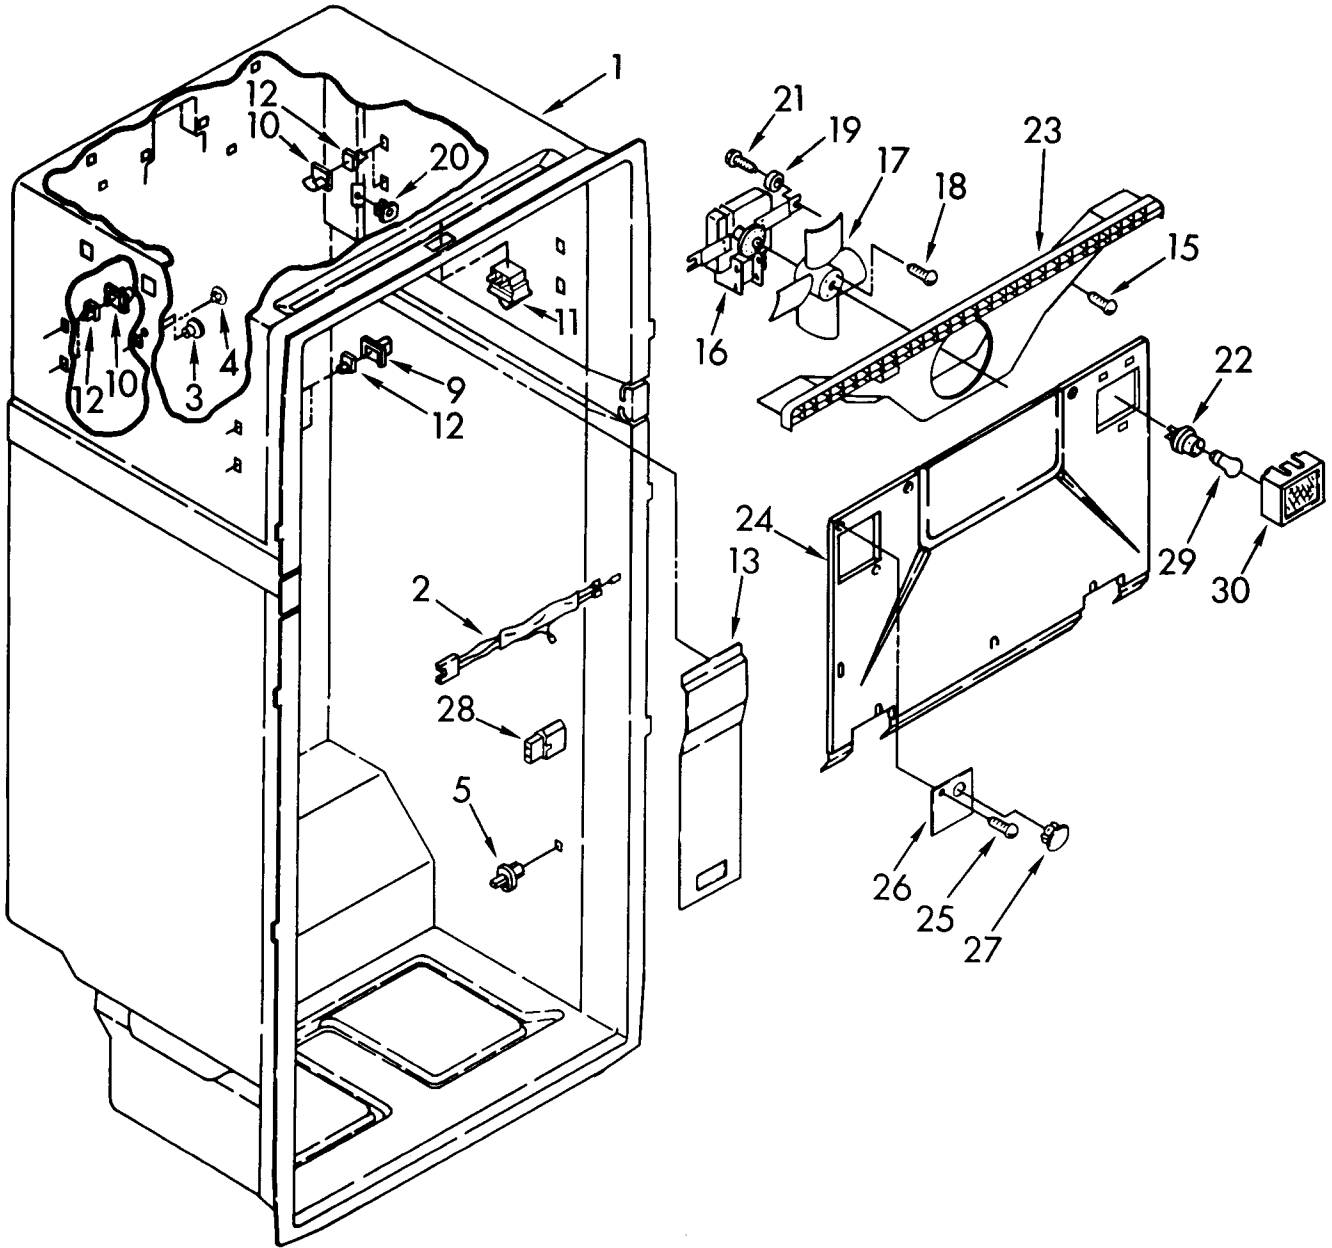

68

549193

Clamp

LINER PARTS

For Model: KTRC22KXWH20, KTRC22KXAL20
(White) (Almond)

1		Liner (Not A Serviceable Part)
2	1127626	Wiring, Fan Motor
3	1110779	Grommet (4)
4	941839	Hole Plug (3)
5	1118066	Stud (2)
9	946356	Stud (3)
10	946357	Saddle Stud, R.S.
	946358	Saddle Stud, L.S.
11	1108112	Rocker Arm Switch
12	946355	Support, Stud (6)
13	2157410	Cover, Air Duct
15	489242	Screw
16	2154977	Motor, Fan
17	1127752	Blade, Fan
18	487887	Screw, 3-48 x 1/4 (2)
19	531933	Grommet (2)
20	848445	Grommet (2)
21	489168	Screw
22	2155597	Socket, Light
23	1127100	Scroll, Fan
24	2157427	Evaporator Cover
25	489355	Screw (5)
26	1125567	Hole Cover, Evaporator
27	1103725	Hole Plug
28	934326	Housing Plug
29	946059	Light Bulb
30	981365	Light Lens

COMPARTMENT SEPARATOR PARTS

For Model: KTRC22KXWH20, KTRC22KXAL20
(White) (Almond)

1		Liner (Not A Serviceable Part)
2	1127626	Wiring, Fan Motor
3	1110779	Grommet (4)
4	941839	Hole Plug (3)
5	1118066	Stud (2)
9	946356	Stud (3)
10	946357	Saddle Stud, R.S.
	946358	Saddle Stud, L.S.
11	1108112	Rocker Arm Switch
12	946355	Support, Stud (6)
13	2157410	Cover, Air Duct
15	489242	Screw
16	2154977	Motor, Fan
17	1127752	Blade, Fan
18	487887	Screw, 3-48 x 1/4 (2)
19	531933	Grommet (2)
20	848445	Grommet (2)
21	489168	Screw
22	2155597	Socket, Light
23	1127100	Scroll, Fan
24	2157427	Evaporator Cover
25	489355	Screw (5)
26	1125567	Hole Cover, Evaporator
27	1103725	Hole Plug
28	934326	Housing Plug
29	946059	Light Bulb
30	981365	Light Lens