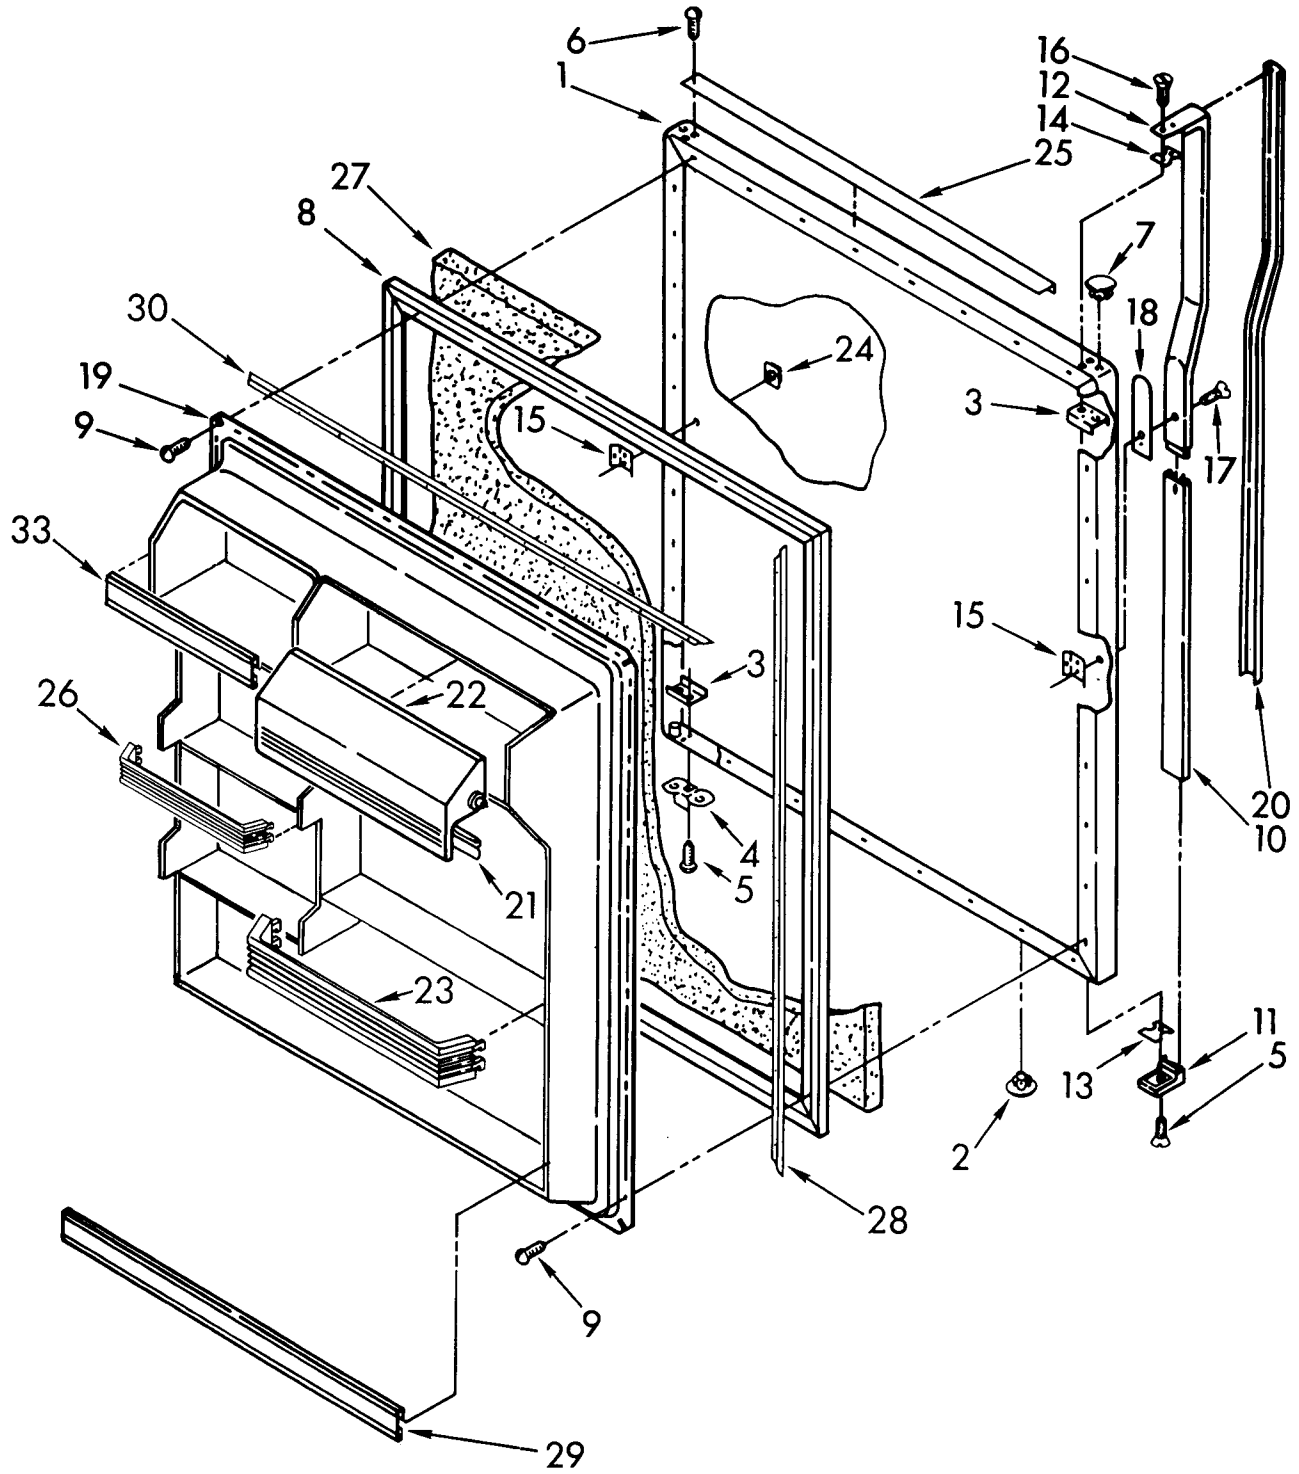

REFRIGERATOR DOOR PARTS

For Model: KTRC22KXWH20, KTRC22KXAL20
(White) (Almond)