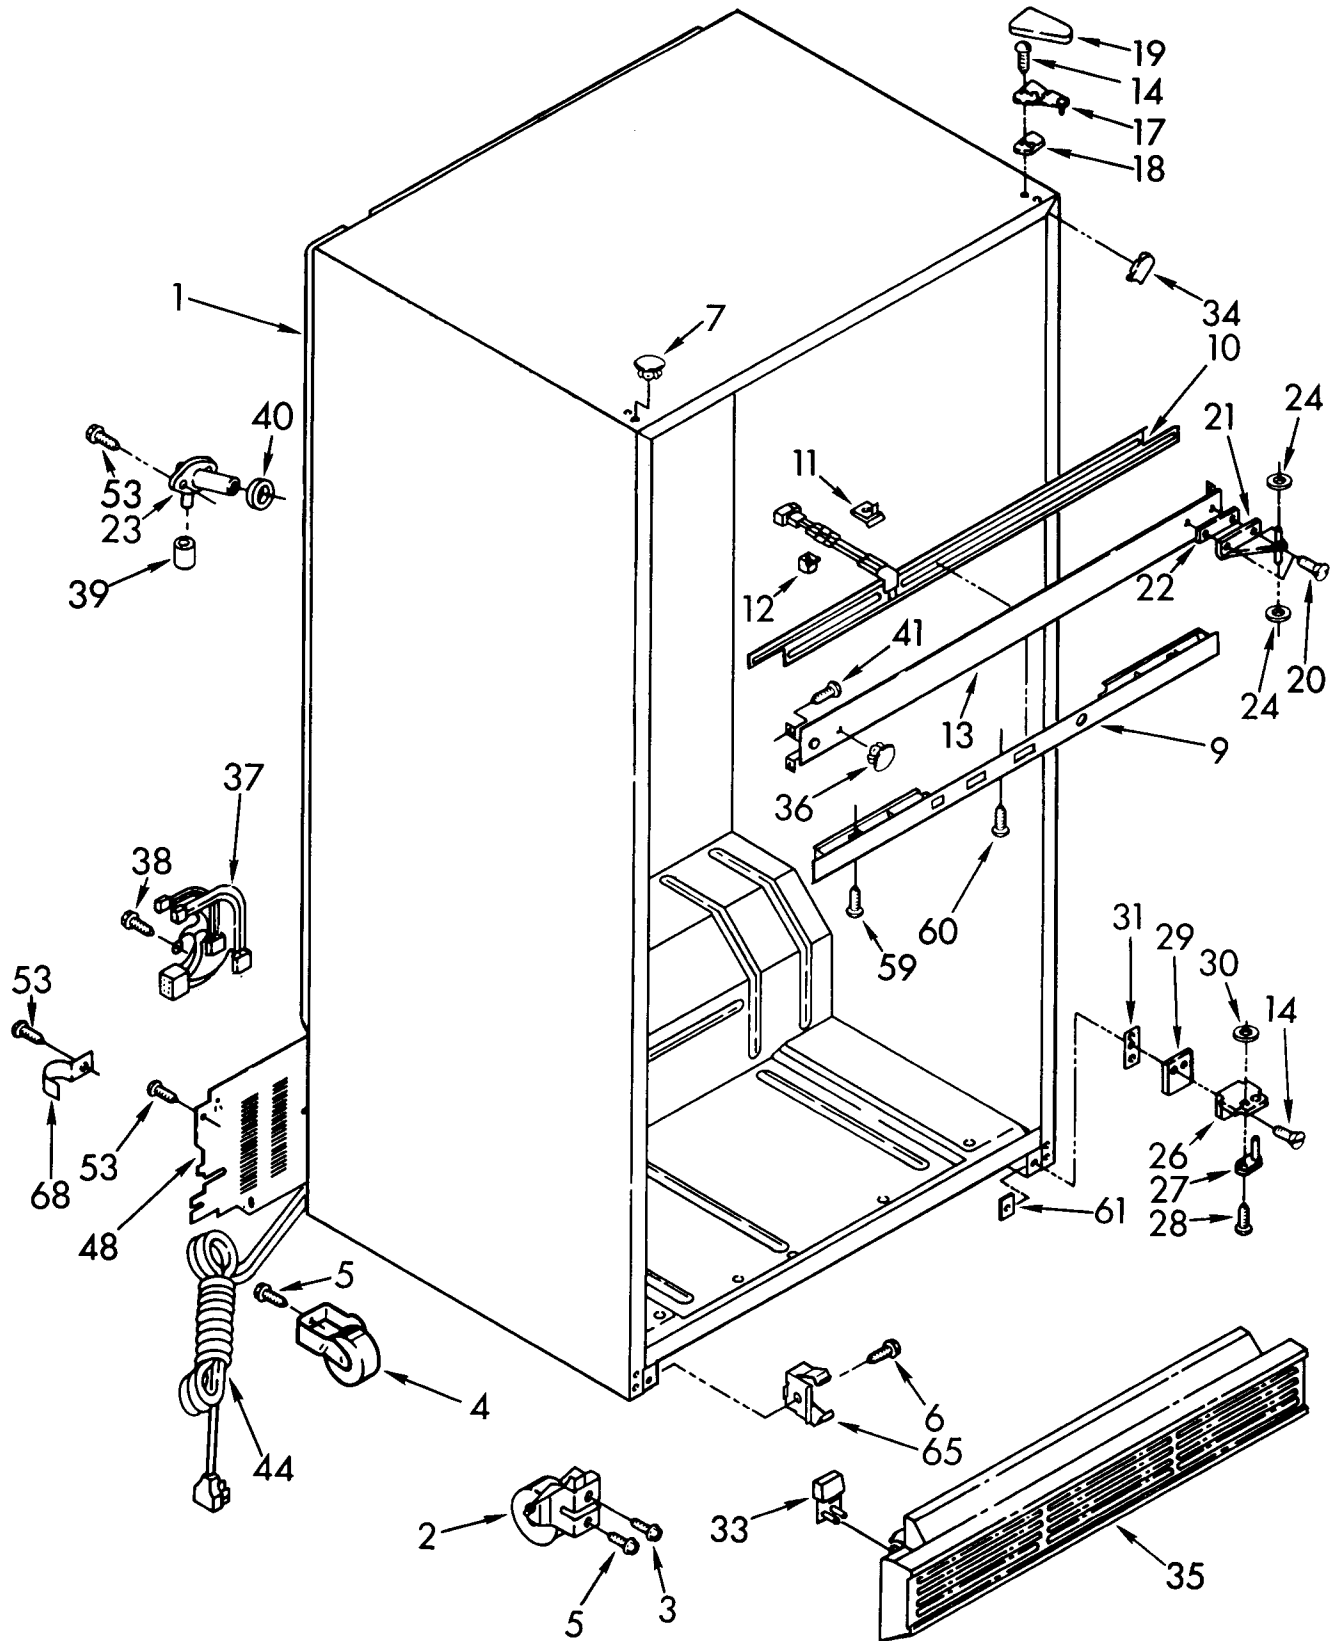

CABINET PARTS

For Model: KTRC22KXWH20, KTRC22KXAL20
(White) (Almond)