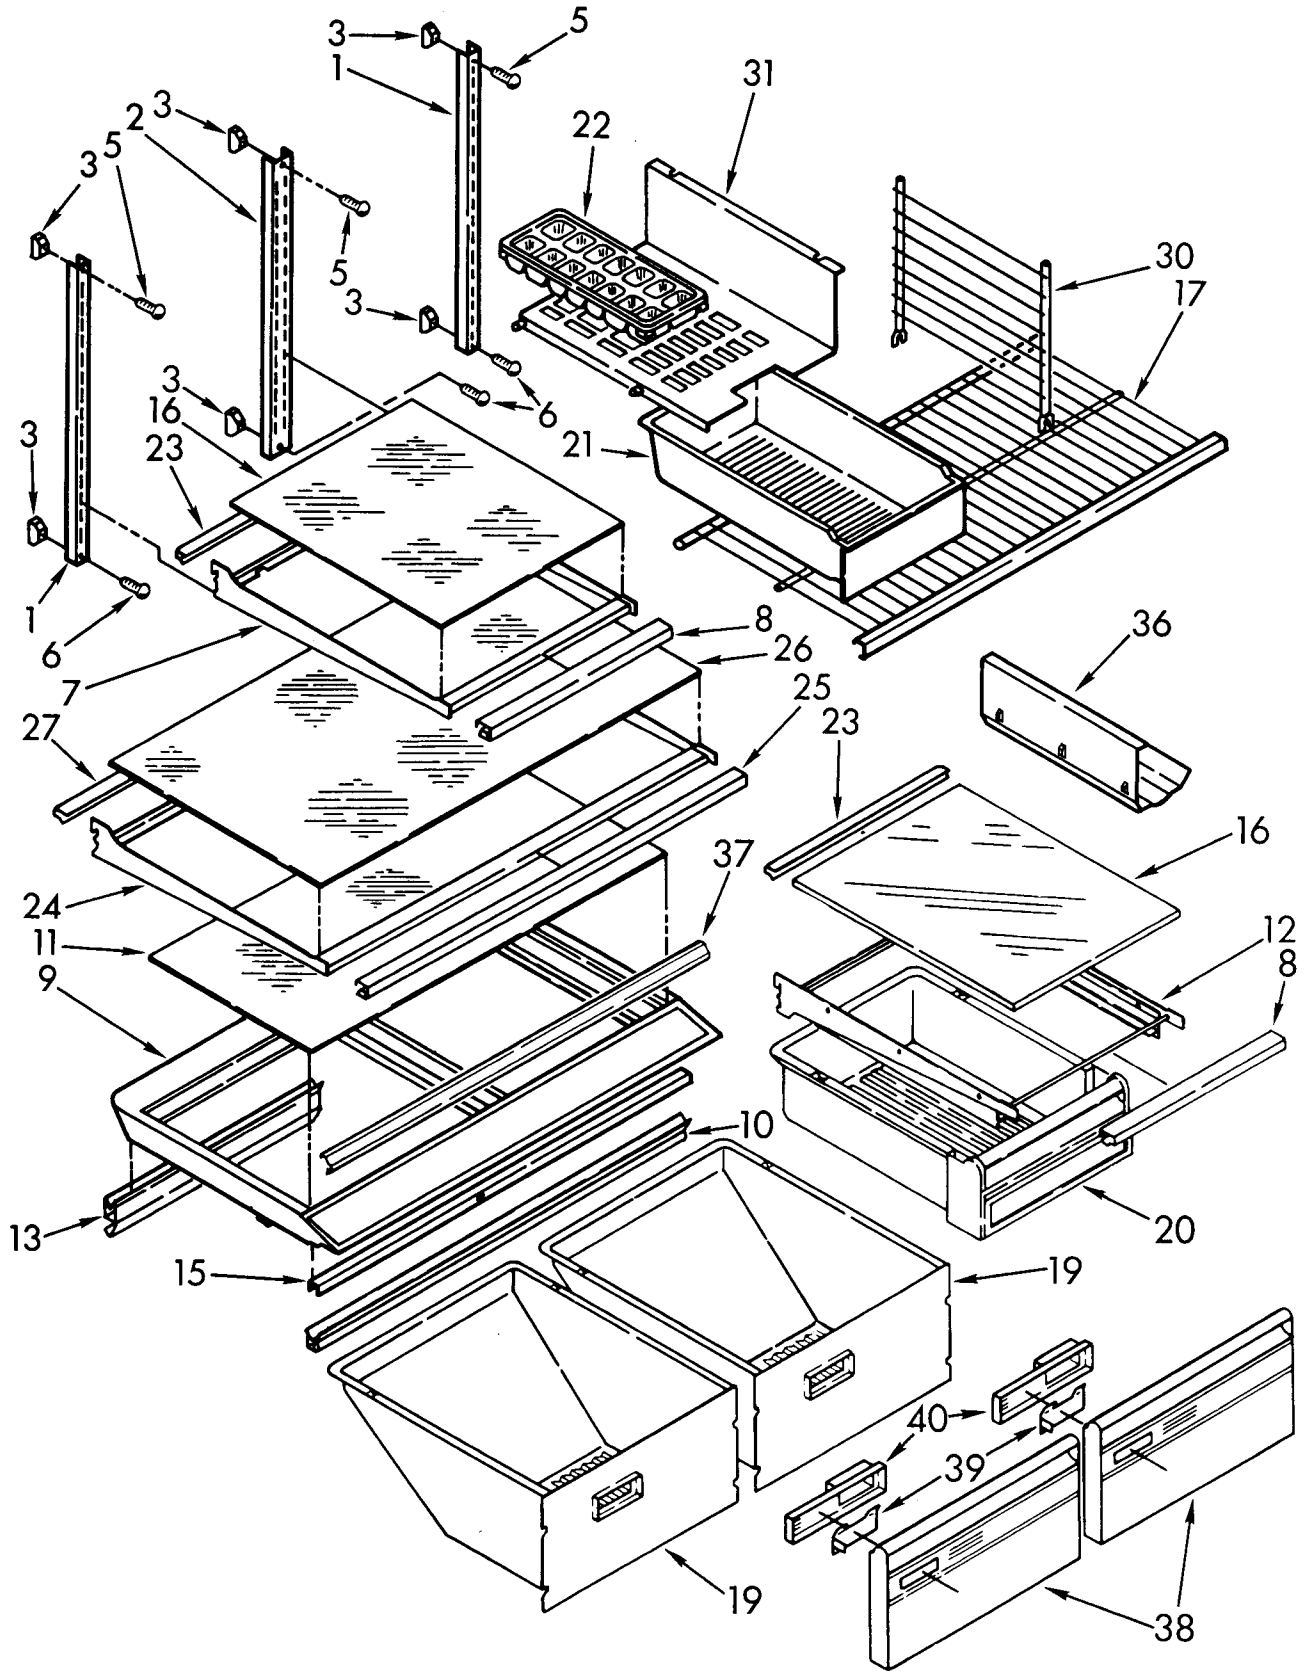

COMPARTMENT SEPARATOR PARTS

For Model: KTRC22KXWH20, KTRC22KXAL20
(White) (Almond)

1		Liner (Not A Serviceable Part)
2	1127626	Wiring, Fan Motor
3	1110779	Grommet (4)
4	941839	Hole Plug (3)
5	1118066	Stud (2)
9	946356	Stud (3)
10	946357	Saddle Stud, R.S.
	946358	Saddle Stud, L.S.
11	1108112	Rocker Arm Switch
12	946355	Support, Stud (6)
13	2157410	Cover, Air Duct
15	489242	Screw
16	2154977	Motor, Fan
17	1127752	Blade, Fan
18	487887	Screw, 3-48 x 1/4 (2)
19	531933	Grommet (2)
20	848445	Grommet (2)
21	489168	Screw
22	2155597	Socket, Light
23	1127100	Scroll, Fan
24	2157427	Evaporator Cover
25	489355	Screw (5)
26	1125567	Hole Cover, Evaporator
27	1103725	Hole Plug
28	934326	Housing Plug
29	946059	Light Bulb
30	981365	Light Lens

SHELF PARTS

For Model: KTRC22KXWH20, KTRC22KXAL20
(White) (Almond)

1	1125507	Bottom, Compartment Separator
2	1125510	Box, Control
3	1116849	Switch, Light
4	1127570	Timer, Defrost (10 Hour)
5	488693	Screw
6	1125964	Switch, Toggle
7	851067	Socket (2)
8	946059	Bulb, Light (2)
9	940014	Hole Plug
10	1125768	Thermostat Assembly
11	489214	Screw (2)
12	1125511	Light Pipe (R.S.)
14	1125512	Light Pipe (L.S.)
15	1125515	Connecting Rod, Short
16	1125514	Rod, Connecting
17	1126124	Air Diffuser Assembly
18	1114325	Gasket, Air Diffuser
19	1125941	Cover, Air Diffuser
20	1125581	Pivot Arm
22	2153995	Wiring Assembly, Control Box
23	1114382	Gasket, Bottom Separator
24	489048	Screw, 8-32 x 1/2 (2)
25	488540	Screw
26	1108196	Insulation, Filler
27	1105464	Insulation, Compartment Separator
28	1125513	Slide, Thermostat
29	1125578	Slide, Air Control
30	1125579	Window, Air Control
31	1125580	Window, Thermostat
33	2151663	Separator, Compartment (Top)
34	937065	Cup, Drain
36	489242	Screw