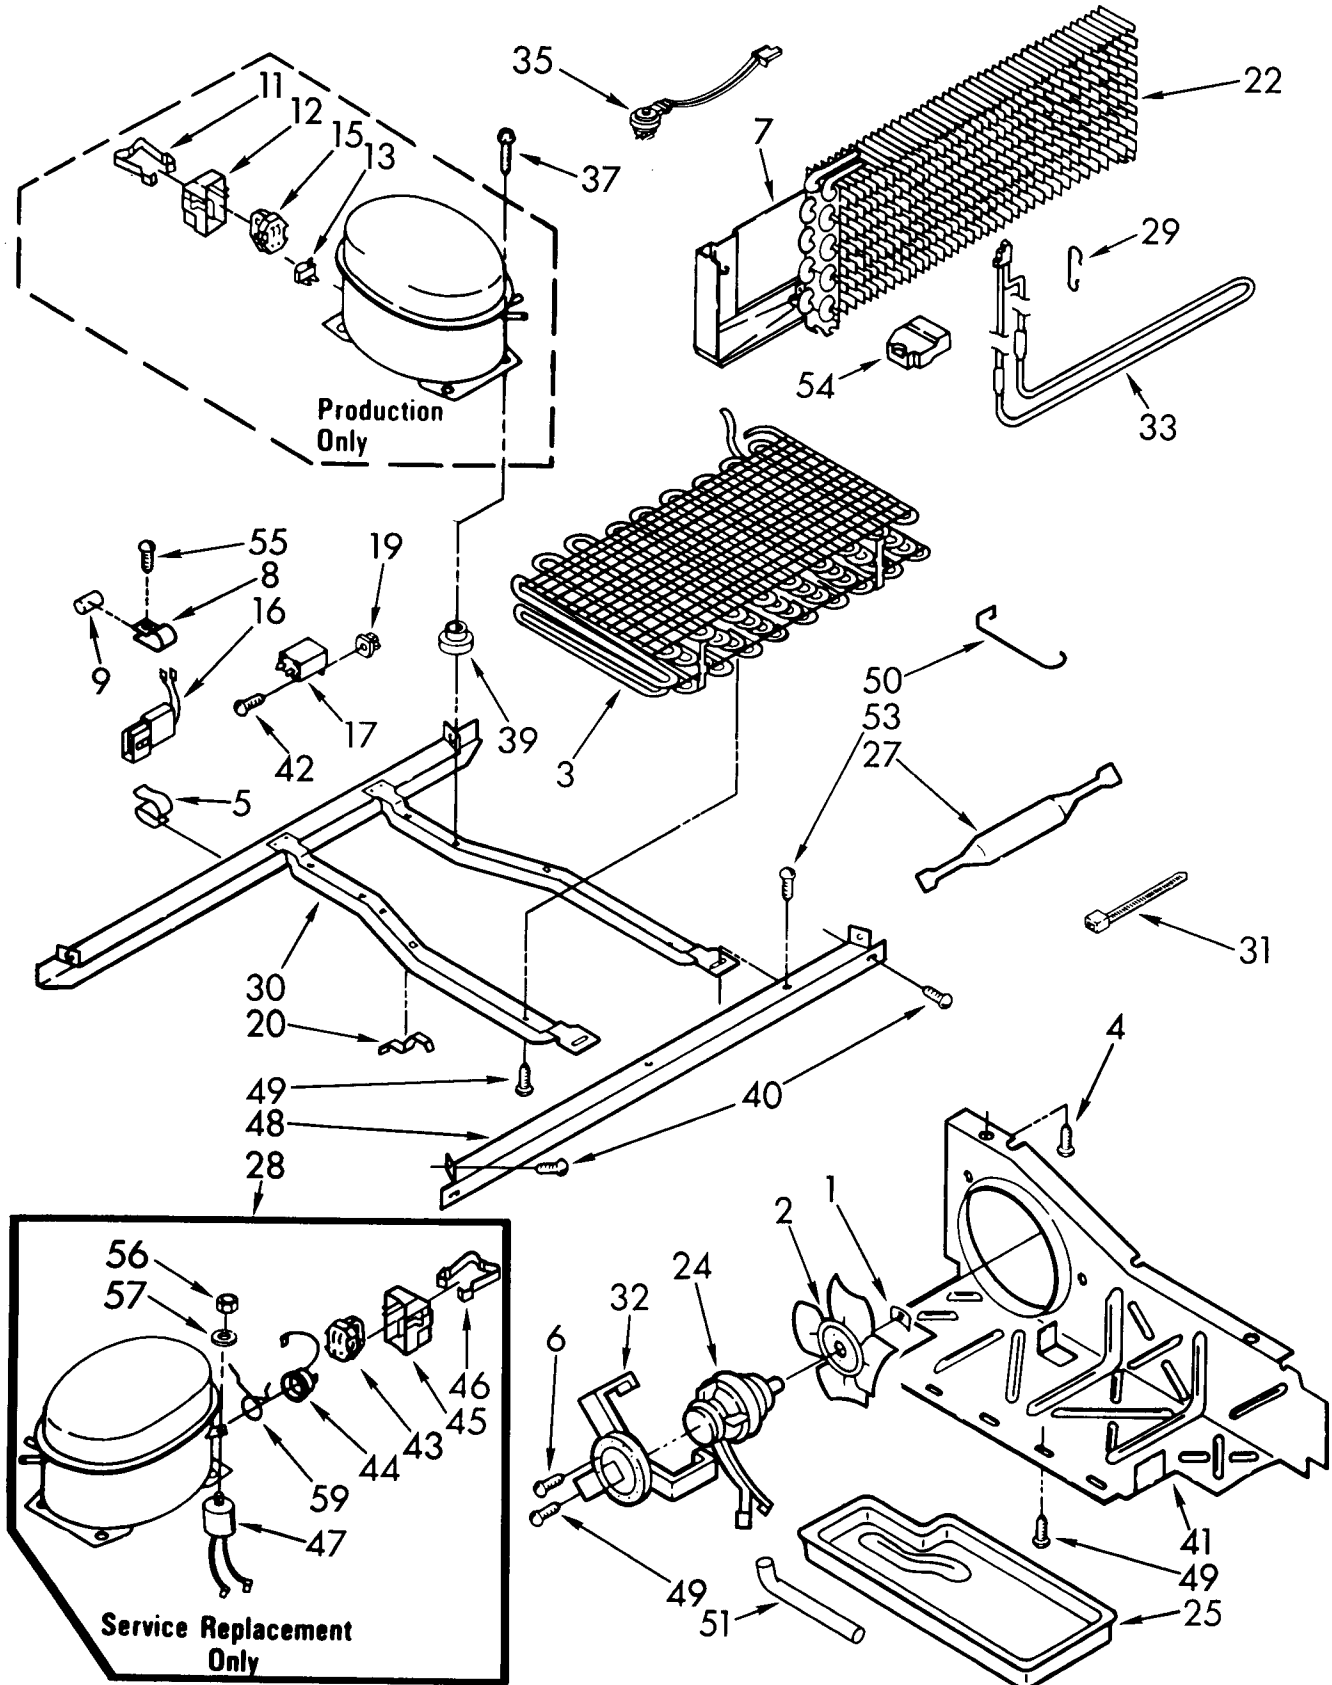

UNIT PARTS

For Model: KTRC22KXWH20, KTRC22KXAL20
(White) (Almond)