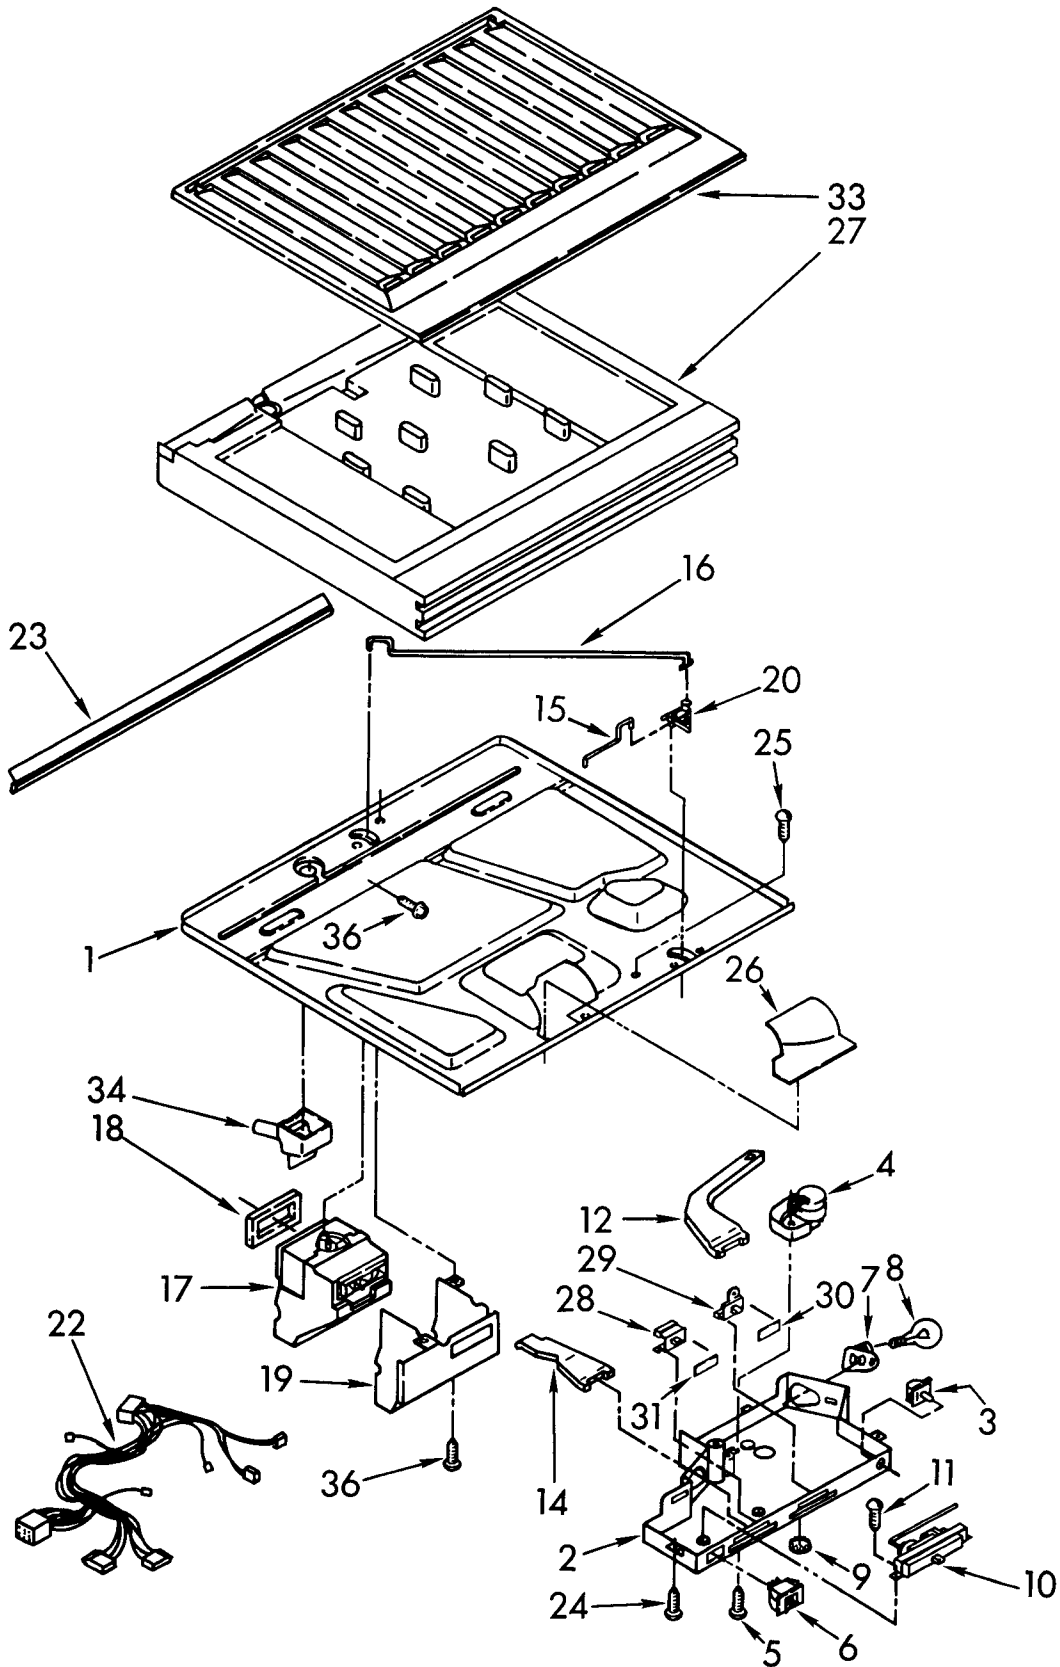

68

549193

Clamp

LINER PARTS

For Model: KTRC22KXWH20, KTRC22KXAL20
(White) (Almond)

1		Liner (Not A Serviceable Part)
2	1127626	Wiring, Fan Motor
3	1110779	Grommet (4)
4	941839	Hole Plug (3)
5	1118066	Stud (2)
9	946356	Stud (3)
10	946357	Saddle Stud, R.S.
	946358	Saddle Stud, L.S.
11	1108112	Rocker Arm Switch
12	946355	Support, Stud (6)
13	2157410	Cover, Air Duct
15	489242	Screw
16	2154977	Motor, Fan
17	1127752	Blade, Fan
18	487887	Screw, 3-48 x 1/4 (2)
19	531933	Grommet (2)
20	848445	Grommet (2)
21	489168	Screw
22	2155597	Socket, Light
23	1127100	Scroll, Fan
24	2157427	Evaporator Cover
25	489355	Screw (5)
26	1125567	Hole Cover, Evaporator
27	1103725	Hole Plug
28	934326	Housing Plug
29	946059	Light Bulb
30	981365	Light Lens

COMPARTMENT SEPARATOR PARTS

For Model: KTRC22KXWH20, KTRC22KXAL20
(White) (Almond)

1		Liner (Not A Serviceable Part)
2	1127626	Wiring, Fan Motor
3	1110779	Grommet (4)
4	941839	Hole Plug (3)
5	1118066	Stud (2)
9	946356	Stud (3)
10	946357	Saddle Stud, R.S.
	946358	Saddle Stud, L.S.
11	1108112	Rocker Arm Switch
12	946355	Support, Stud (6)
13	2157410	Cover, Air Duct
15	489242	Screw
16	2154977	Motor, Fan
17	1127752	Blade, Fan
18	487887	Screw, 3-48 x 1/4 (2)
19	531933	Grommet (2)
20	848445	Grommet (2)
21	489168	Screw
22	2155597	Socket, Light
23	1127100	Scroll, Fan
24	2157427	Evaporator Cover
25	489355	Screw (5)
26	1125567	Hole Cover, Evaporator
27	1103725	Hole Plug
28	934326	Housing Plug
29	946059	Light Bulb
30	981365	Light Lens