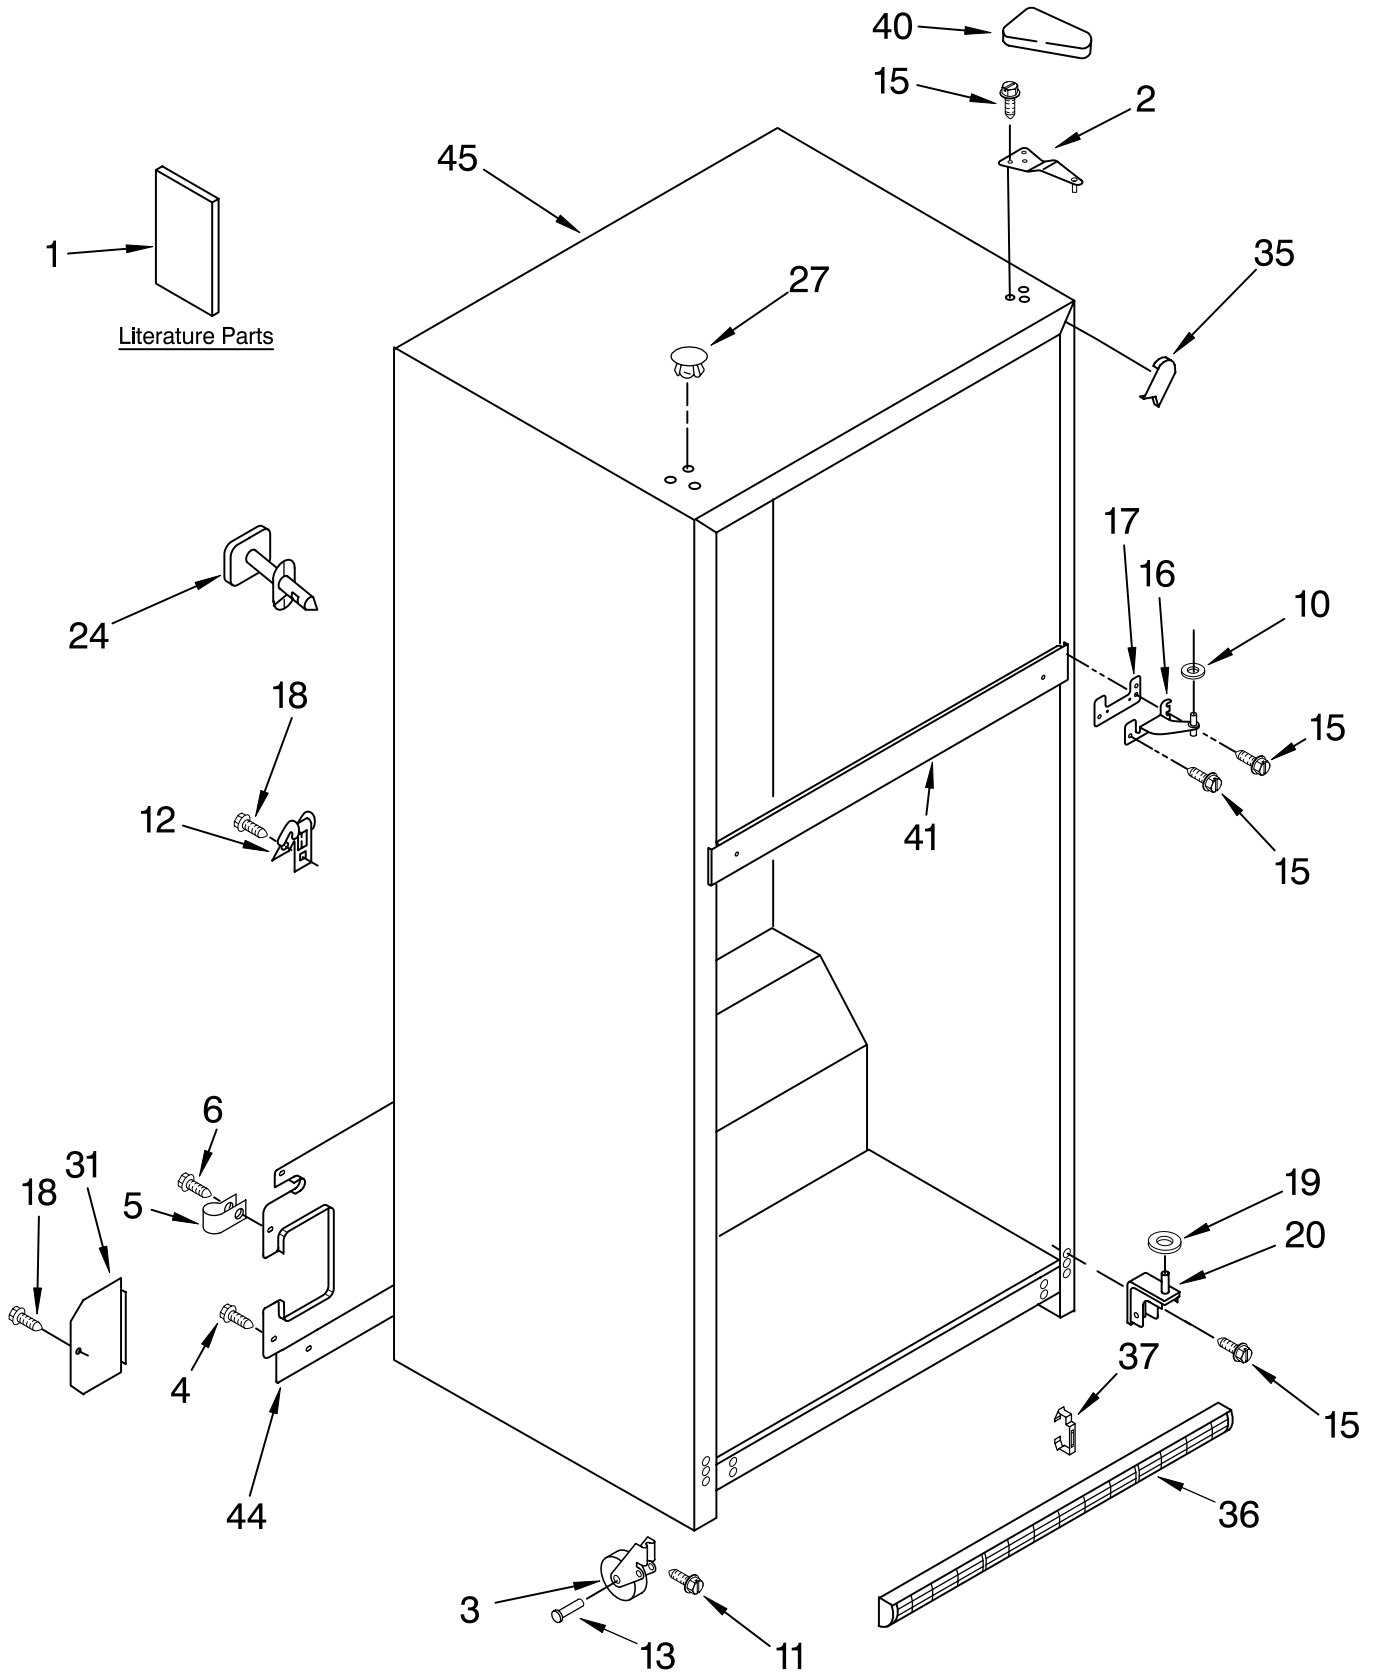

For Models: KTRC22KMWH03, KTRC22KMBT03, KTRC22KMBL03, KTRC22KMSS03

(White)

(Biscuit)

(Black)

(Stainless Steel)

Literature Parts

FOR ORDERING INFORMATION REFER TO PARTS PRICE LIST

CABINET PARTS

For Models: KTRC22KMWH03, KTRC22KMBT03, KTRC22KMBL03, KTRC22KMSS03
 (White) (Biscuit) (Black) (Stainless Steel)

Illus. No.	Part No.	DESCRIPTION
1		Literature Parts
	2225762	Service & Wiring Sheet
	2302199	Energy Label
	2225409	Use & Care Guide
	2225415	Customer Instructions
2	2189410	Hinge (Top)
3	2166108	Roller, Front (2)
4	489427	Screw
5	489385	Clamp, Tube (Water Supply Line)
6	8281265	Screw
10	489341	Washer
11	3400504	Screw
12	549193	Clamp, Cord
13	2179826	Rivet
15	489497	Screw
16	2183972	Hinge, Center
17	2183854	Shim, Hinge Center
18	489464	Screw
19	487576	Washer
20	2254473	Hinge Butt
24		Fitting, Water Tube (NOT SERVICED)
27		Hole Plug (6)
	2201012	White
	2200924	Biscuit
	2183998	Black
31	2166251	Cover, Valve
35		Corner Filler (2)
	2201014	White
	2200926	Biscuit
	2201017	Black
36		Grille (Includes Illus. 37)
	2254313	White
	2254316	Biscuit
	2254315	Black
37	2189356	Clip, Grille (2)
40		Cover, Hinge
	2213360	White
	2213364	Biscuit
	2213363	Black
41		Rail, Center (NOT SERVICED)
44	2302358	Cover, Unit
45		Cabinet (Not a Serviceable Part)

FOR ORDERING INFORMATION REFER TO PARTS PRICE LIST

LINER PARTS

For Models: KTRC22KMWH03, KTRC22KMBT03, KTRC22KMBL03, KTRC22KMSS03

(White)

(Biscuit)

(Black)

(Stainless Steel)

FOR ORDERING INFORMATION REFER TO PARTS PRICE LIST