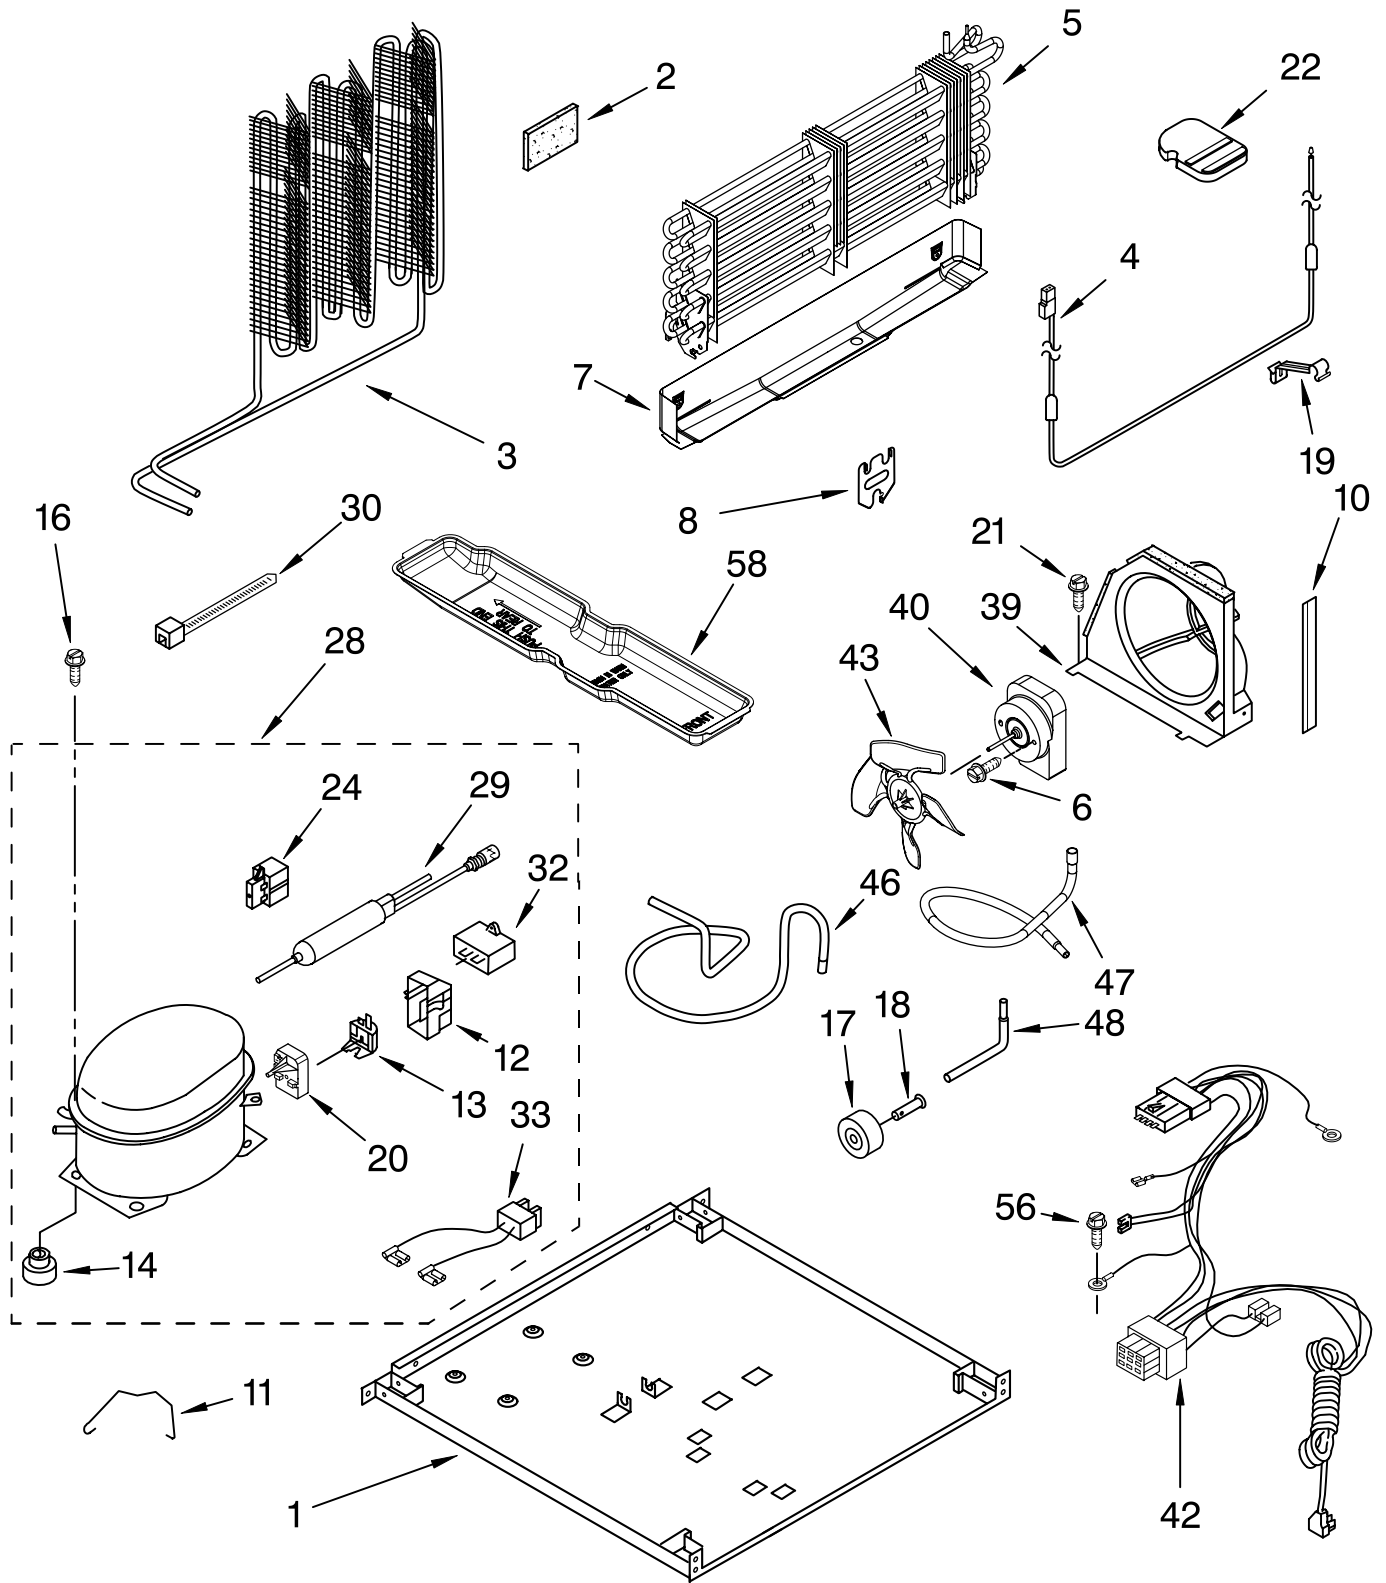

UNIT PARTS

For Models: KTRC22KMWH03, KTRC22KMBT03, KTRC22KMBL03, KTRC22KMSS03
(White) (Biscuit) (Black) (Stainless Steel)

FOR ORDERING INFORMATION REFER TO PARTS PRICE LIST

UNIT PARTS

For Models: KTRC22KMWH03, KTRC22KMBT03, KTRC22KMBL03, KTRC22KMSS03

(White)

(Biscuit)

(Black)

(Stainless Steel)

Illus. No.	Part No.	DESCRIPTION
1	2225596	Plate, Unit Mounting
2	2169104	Insulation, Sound Dampening
3	2214960	Condenser
4	2166124	Heater, Defrost
5	2221761	Evaporator Assy.
6	8533859	Screw
7	2254295	Drain Pan
8	2176301	Bracket, Heater
10	2300638	Extension, Air Baffle
11	2255113	Strap
12	4387731	Cover (Service Only)
13	4390624	Overload (Service Only)
14		Grommet (4)
	1100826	Production
	4387558	Service
16	489373	Screw
17	2150304	Roller (2)
18	2221797	Rivet
19	2182338	Clip, Heater
20	2225929	Start-Device Combination (Start Relay and Overload for Production Compressor Only)

Illus. No.	Part No.	DESCRIPTION
21	3400518	Screw
22	2201185	Support
24	2183454	Relay (Service Only)
28	2218968	Compressor (Includes Items 12,13,14,24 29,32 & 33)
29		Drier
	2199167	Production
	4387019	Service
30	2155774	Clamp
32		Capacitor
	2169373	Production
	1118576	Service
33	4387765	Wire Assembly (Service Only)
39	2302249	Air Baffle
40	2188874	Motor, Condenser
42	2187382	Wire Assembly Unit
43	2225834	Fan Blade
46	2205384	Tube, Discharge
47	2225237	Tube, Suction
48	2154109	Tube, Process
56	488500	Screw
58	2300635	Evaporator Tray

Illus. No.	Part No.	DESCRIPTION
Following Parts Not Illustrated and Optional Parts Not Included		
	978025	Valve, Access (1/4")
	978026	Valve, Access (5/16")
	978027	Valve, Access (3/8")
	978028	Valve, Access (1/2")
	978029	Valve, Access (5/8")
	978030	Valve, Access (3/4")
	876764	Valve, Access (3/16")

REFRIGERANT CHARGE

4.0 Ozs.
(R134A)

FOR ORDERING INFORMATION REFER TO PARTS PRICE LIST