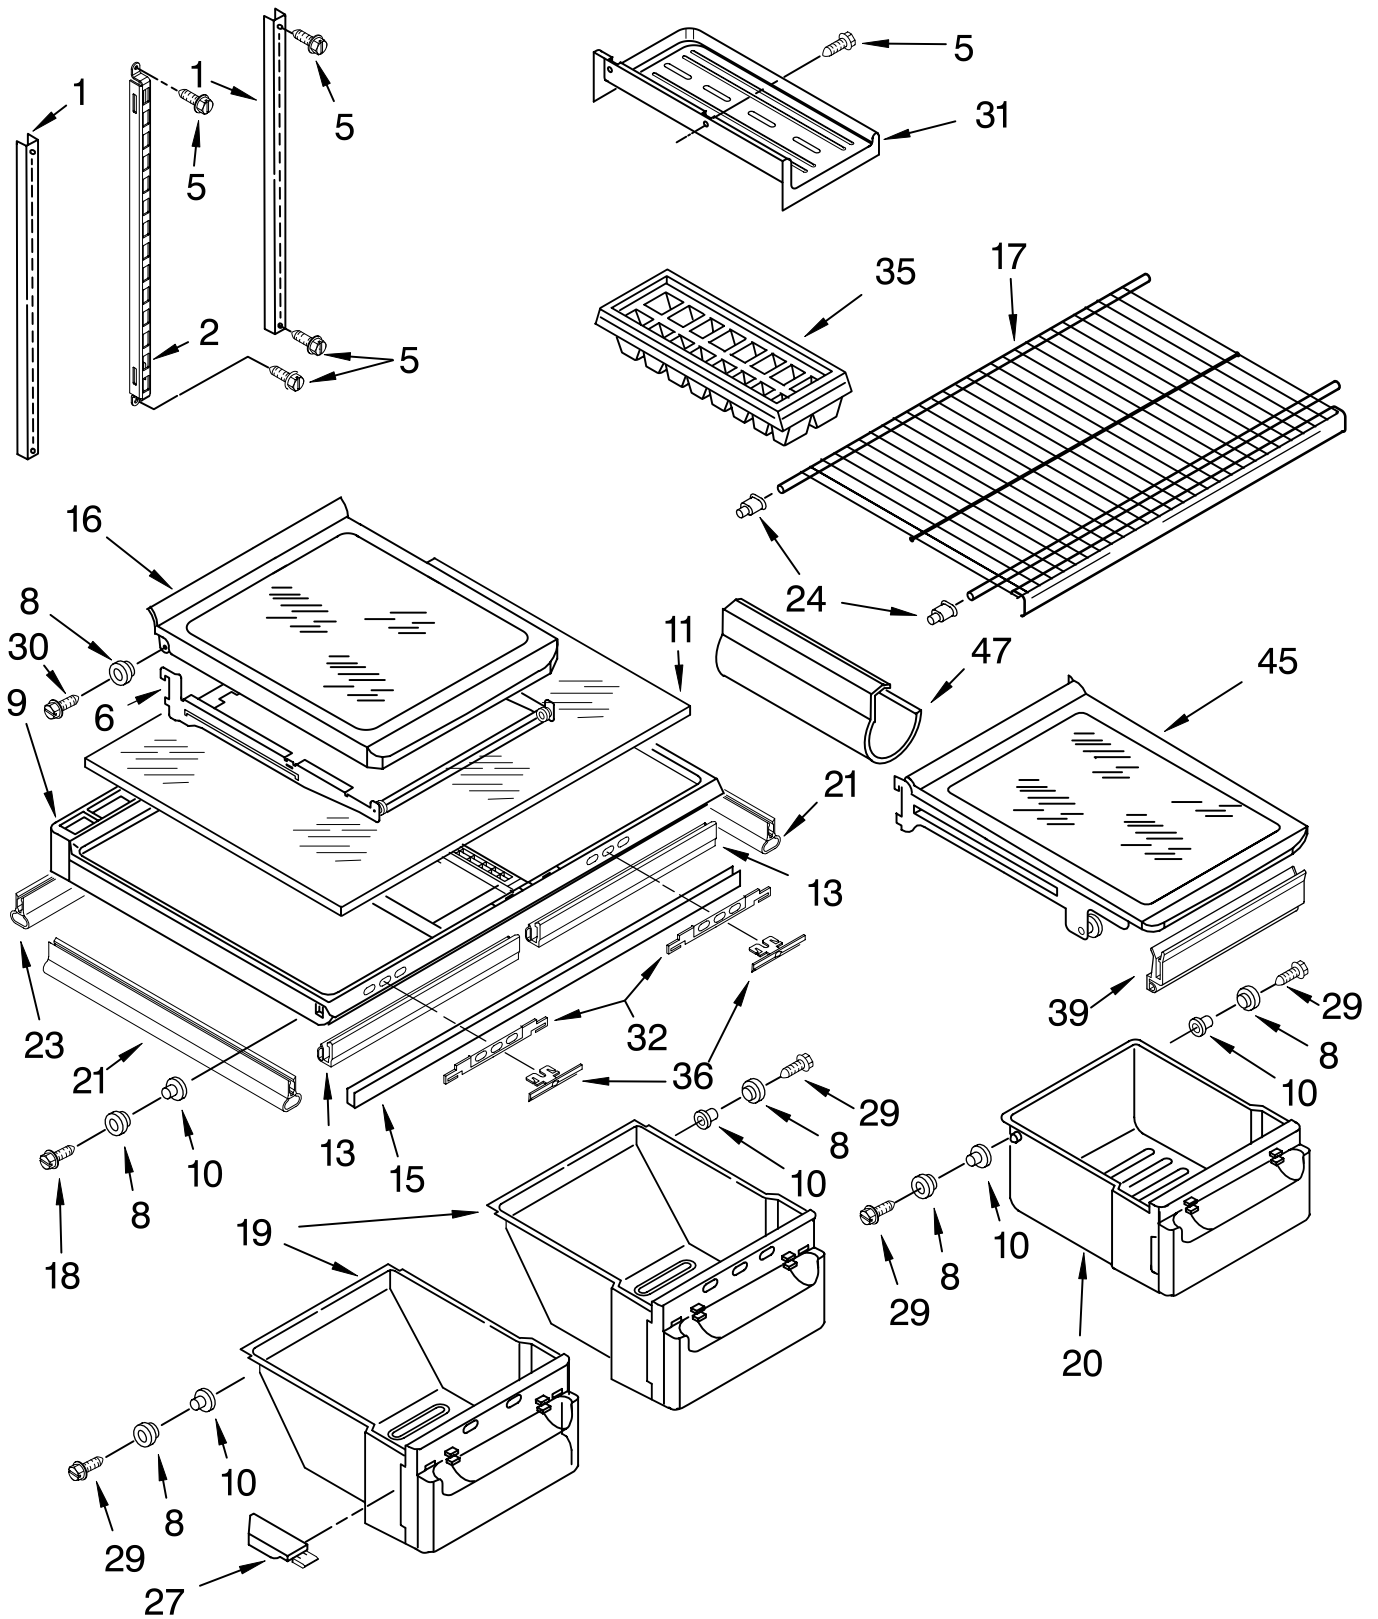

SHELF PARTS

For Models: KTRC22KMWH03, KTRC22KMBT03, KTRC22KMBL03, KTRC22KMSS03
(White) (Biscuit) (Black) (Stainless Steel)

FOR ORDERING INFORMATION REFER TO PARTS PRICE LIST

SHELF PARTS

For Models: KTRC22KMWH03, KTRC22KMBT03, KTRC22KMBL03, KTRC22KMSS03
(White) (Biscuit) (Black) (Stainless Steel)

Illus. No.	Part No.	DESCRIPTION
1	2210522	Shelf, Ladder (2)
2	2300520	Shelf, Ladder Center
5	489478	Screw
6	2174014	Frame Assembly, Cantilever (Includes Illus. 8 & 10)
8	2188212	Roller & Tread Assembly
9	2210583	Crisper Cover (Includes Items 8,10,13,18,21,23 32 & 36)
10	2174478	Eyelet, Roller
11	2210571	Glass, Crisper Cover
13	2179213	Gasket, Crisper Cover (Front) (2)
15	2163832	Crisper Support
16	2174012	Shelf Assembly, Spillguard (Includes Items 8 & 30)
17	2184667	Shelf, Freezer
18	489211	Screw
19	2188816	Pan, Crisper (Includes Items 8,10,27 & 29)
20	2188818	Pan, Meat (Includes Items 8,10 & 29)
21	2179214	Gasket, Crisper Cover (Side) (4)
23	2179216	Gasket, Crisper Cover (Rear) (2)
24	2163762	Cup, Shelf Mtg.
27	2174258	Left Side
	2174259	Right Side
29	489261	Screw
30	489439	Screw
31	2212770	Shelf, Ice Tray
32	2174257	Slide, Humidity
35	841180	Ice Tray (2)
36	2174253	Button, Humidity Control
39	2174396	Gasket, Front
45	2190504	Shelf Assembly, Spillguard
47	2179404K	Wine & Egg Rack

FOR ORDERING INFORMATION REFER TO PARTS PRICE LIST