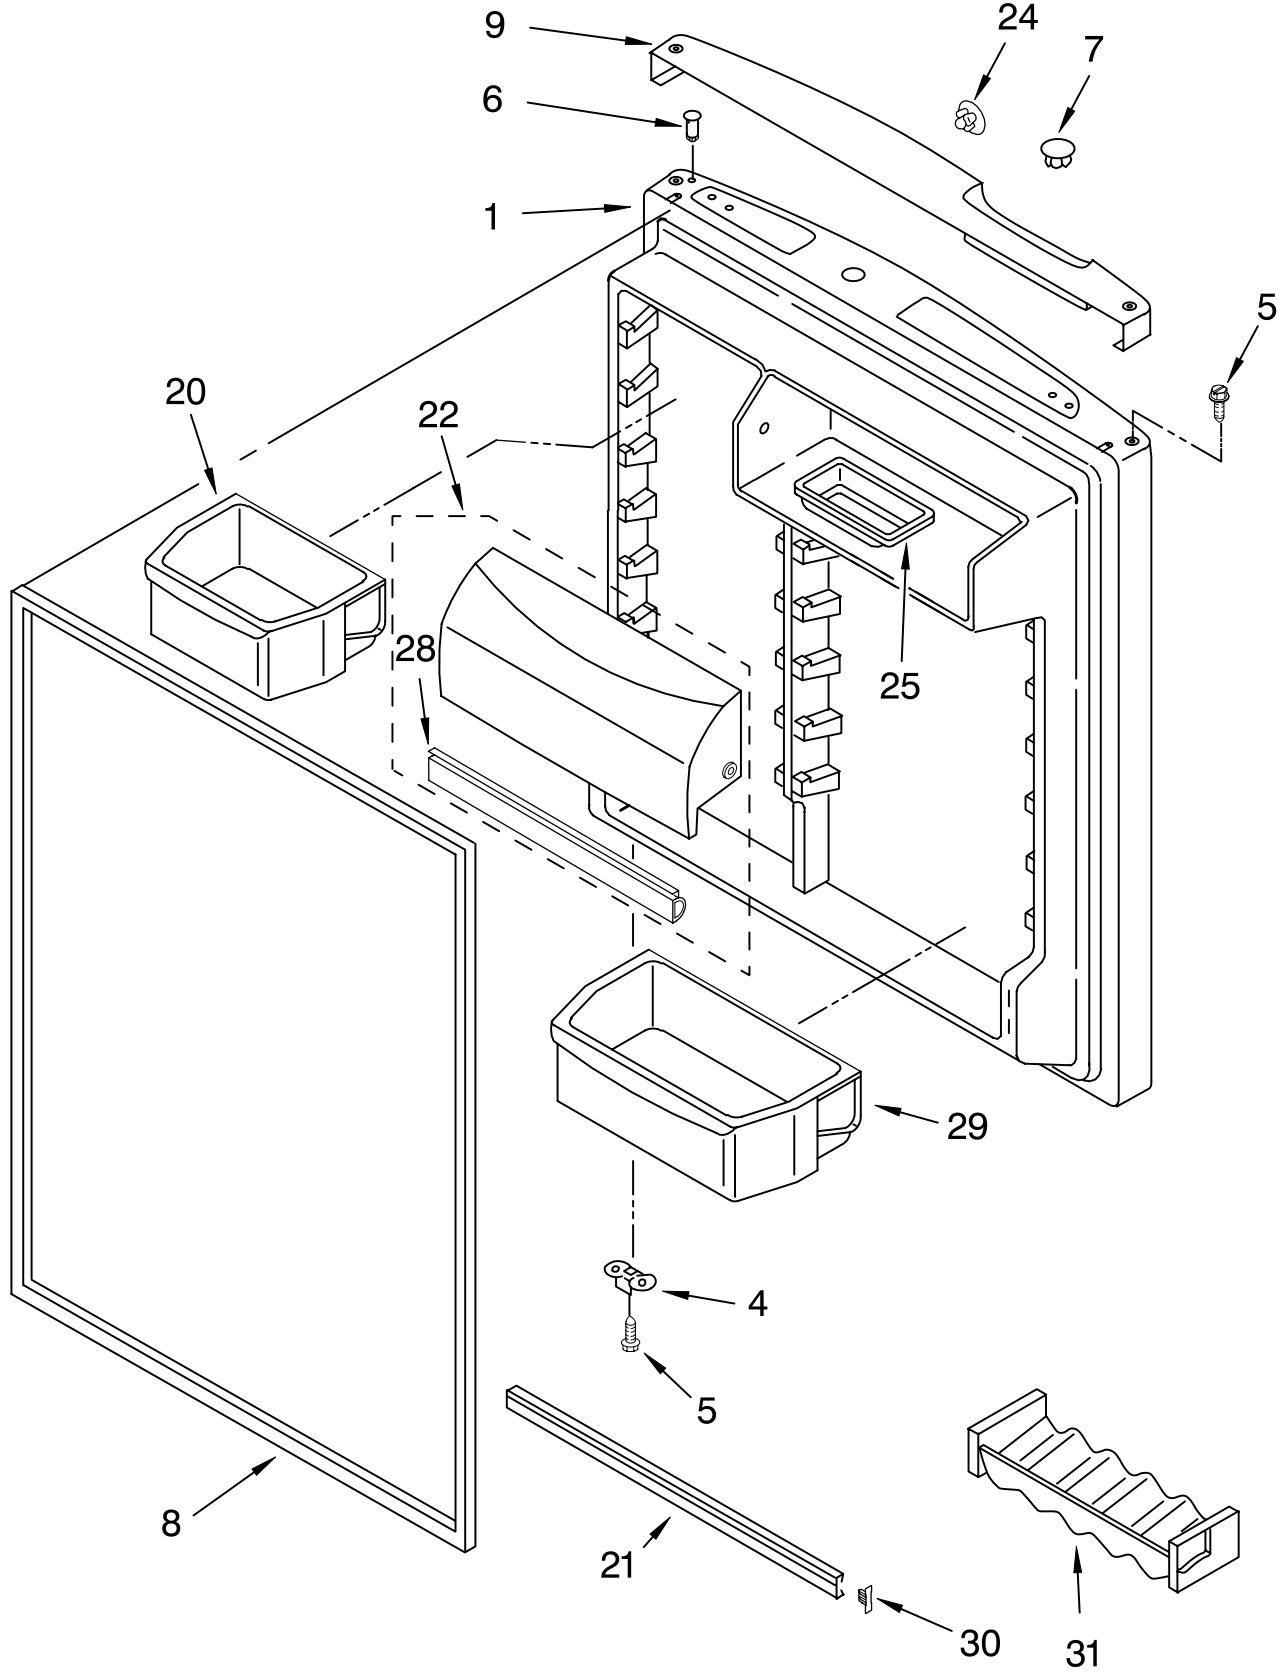

REFRIGERATOR DOOR PARTS

For Models: KTRC22KMWH03, KTRC22KMBT03, KTRC22KMBL03, KTRC22KMSS03
(White) (Biscuit) (Black) (Stainless Steel)

FOR ORDERING INFORMATION REFER TO PARTS PRICE LIST

REFRIGERATOR DOOR PARTS

For Models: KTRC22KMWH03, KTRC22KMBT03, KTRC22KMBL03, KTRC22KMSS03
(White) (Biscuit) (Black) (Stainless Steel)

Illus. No.	Part No.	DESCRIPTION
1		Refrigerator Door (Includes Illus. 6 & 8)
	2205214	White
	2205215	Biscuit
	2205217	Black
	2212418	Stainless Steel
4	2189202	Bracket, Door Stop
5	489276	Screw
6	2183003	Thimble
7		Hole Plug
	2212648	White
	2212649	Biscuit
	2212651	Black
8		Door Gasket, Magnetic
	2202875	Mist Beige
	2202882	Black
9		Endcap, Handle
	2213333	White
	2213334	Biscuit
	2221628	Black
20	2171064	Bin, Door Shelf (2)
21	2195948	Shelf, Trim
22	2218119	Door Compartment
24		Hole Plug, Handle
	2204837	White
	2204838	Biscuit
	2204840	Black
25	2165792	Butter Dish
28	2159124	Gasket, Door Compartment
29	2171062	Bin, Door Shelf (1)
30	2156006	Plug, Trim
31	2193409	Beverage Holder