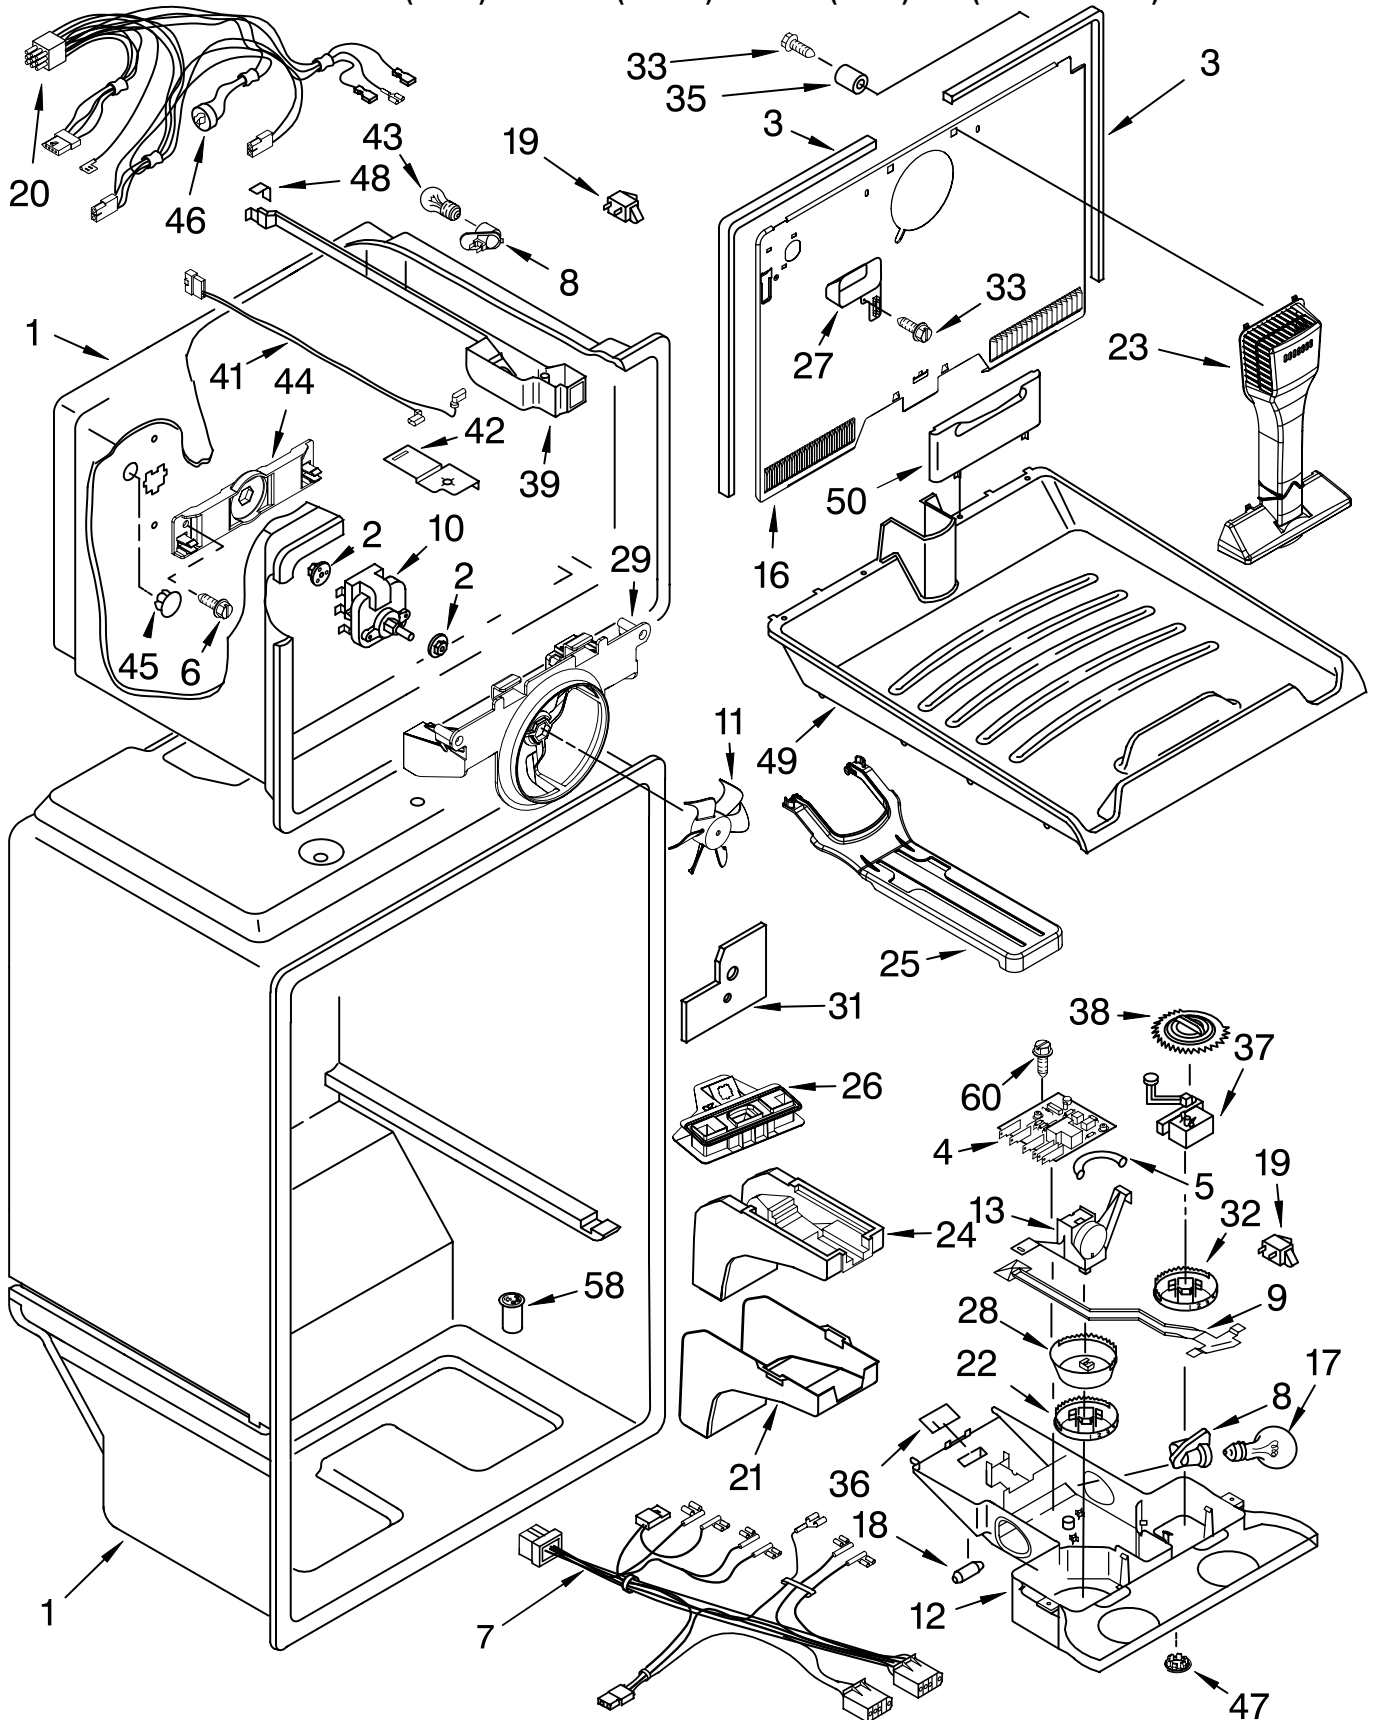

LINER PARTS

For Models: KTRC22KMWH03, KTRC22KMBT03, KTRC22KMBL03, KTRC22KMSS03

(White)

(Biscuit)

(Black)

(Stainless Steel)

FOR ORDERING INFORMATION REFER TO PARTS PRICE LIST

LINER PARTS

For Models: KTRC22KMWH03, KTRC22KMBT03, KTRC22KMBL03, KTRC22KMSS03

(White)

(Biscuit)

(Black)

(Stainless Steel)

Illus. No.	Part No.	DESCRIPTION	Illus. No.	Part No.	DESCRIPTION	Illus. No.	Part No.	DESCRIPTION
1		Liner (Not A Serviceable Part)	20	2187992	Wire Assembly, Freezer Compartment (Includes Illus. 46)	37	2204991	Control, Freezer
2	2197380	Grommet (2)				38	2204992	Gear Wheel, Freezer Control
3	2254360	Gasket, Evaporator Cover (2)	21	2176281	Cover, Air Diffuser	39	2300418	Housing Base
4	2303826	Adaptive Defrost Control	22	2205094	Knob, Thermostat	41	2187601	Wiring Harness, Freezer Light
5		Thermostat Tube Barrier	23	2254354	Air Tower	42	2193491	Electrical Shield, Freezer Light
	549512	Refrigerator Control	24	2189452	Air Diffuser, Bottom	43	2260802	Light Bulb
	2212485	Freezer Control	25	2225473	Retainer, Freezer Floor	44	2254454	Bracket, Evap. Fan, Rear
6	488208	Screw	26	2212439	Air Separator Assembly	45	941839	Hole Plug
7	2187882	Wire Assembly Control Box	27	2205003	Cover, Hole	46	2221677	Defrost, BI-Metal
8	2162085	Socket, Light	28	2184574	Gear Wheel, Thermostat	47	940014	Hole Plug, Control Box
9	2212413	Damper, Air (Slide)	29	2254453	Bracket, Fan Motor	48	2166284	Gasket, Rear
10	2214986	Fan Motor	31	2204639	Shield, Heat	49	2225476	Pullout, Freezer Floor
11	2163777	Fan Blade	32	2204951	Knob, Damper	50	2198768	Rear Fence, Pull-Out Freezer Floor
12	2213193	Control Box	33	489478	Screw	58	2210509	Valve
13	2302286	Thermostat Assembly	35	487996	Cap	60	8534009	Screw
16	2302561	Cover, Evaporator	36	2205079	Seal, Rear Thermostat			
17	2255743	Light Bulb (2)						
18	2200831	Weight, Thermal						
19	1118894	Rocker Arm Switch						

FOR ORDERING INFORMATION REFER TO PARTS PRICE LIST