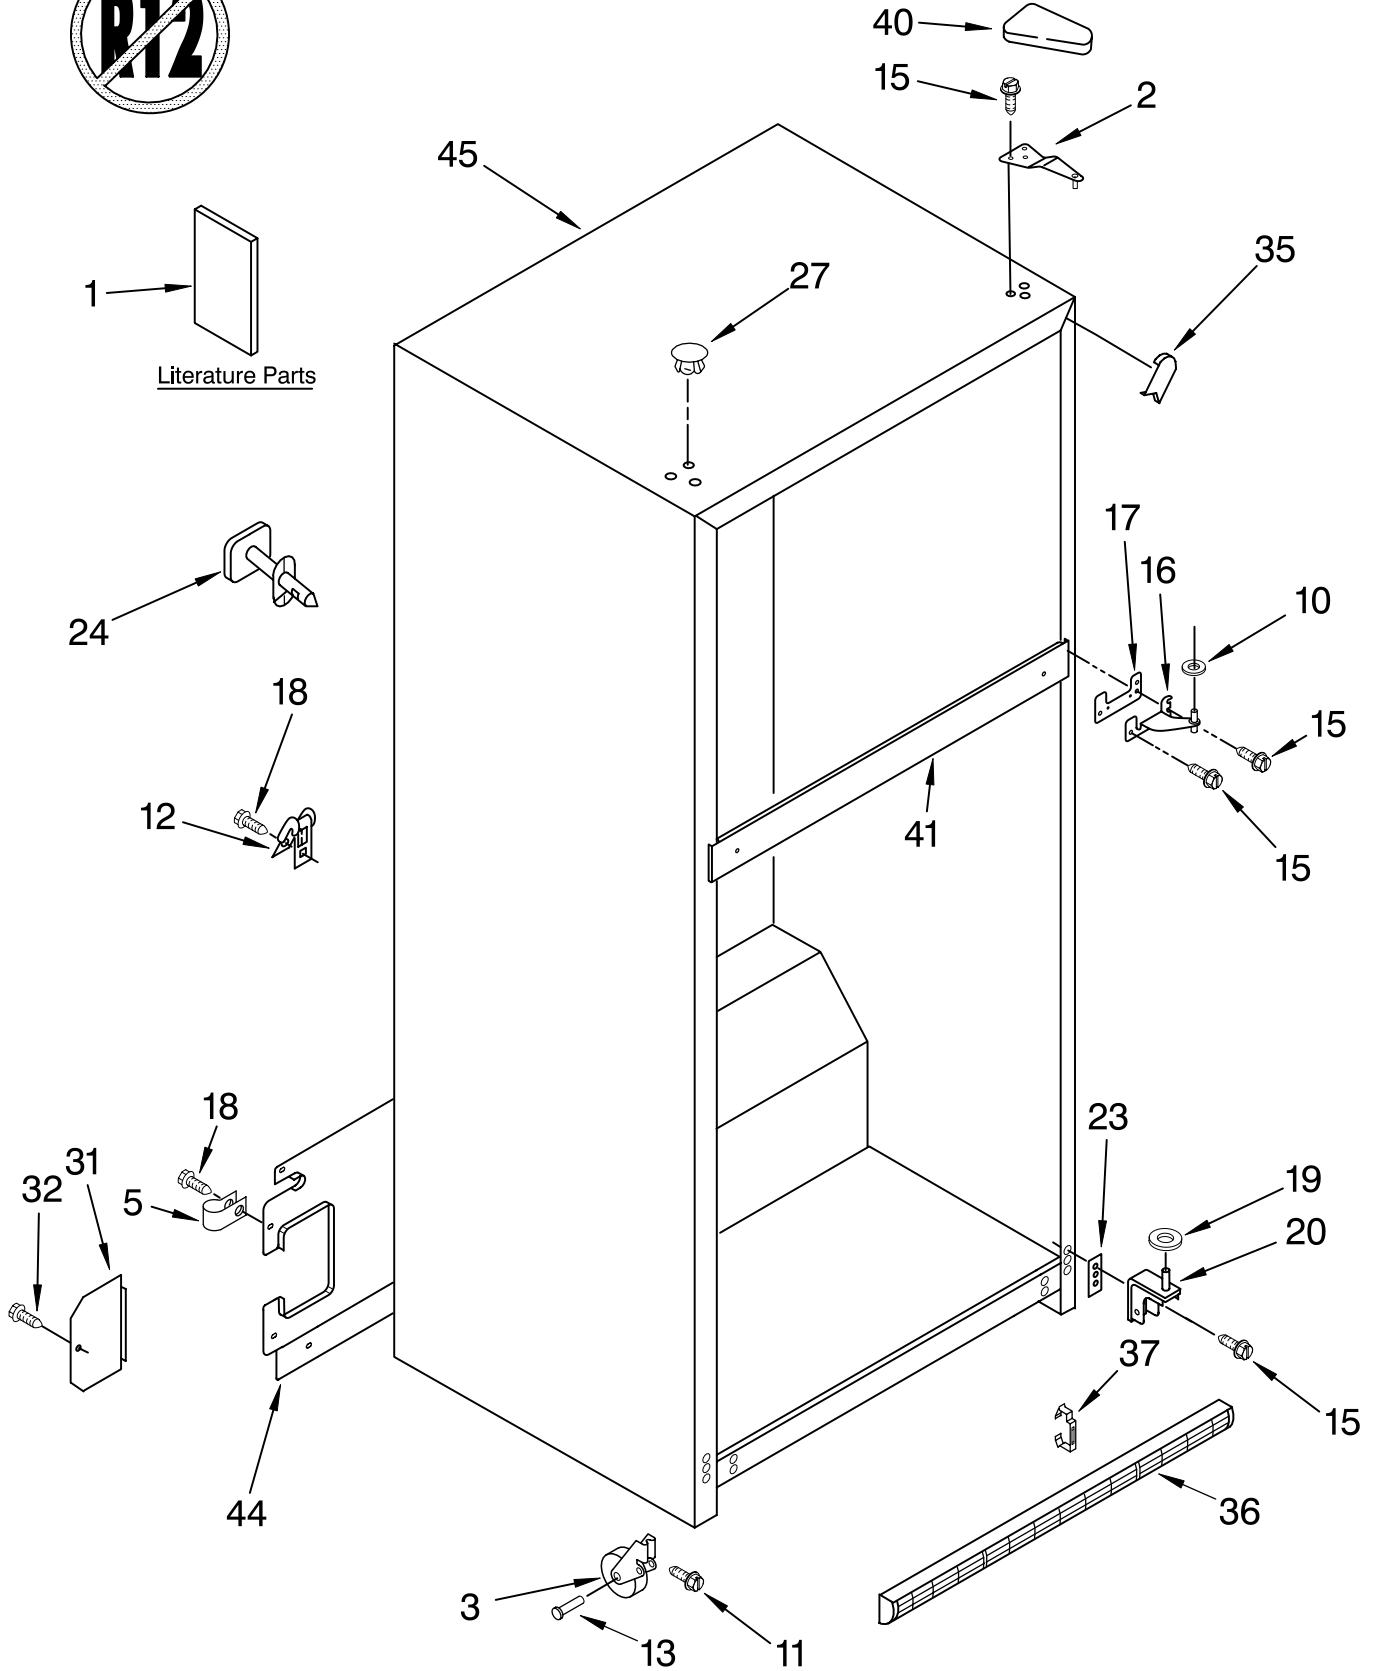

For Models: KTRC22KKWH00, KTRC22KKBT00, KTRC22KKBL00, KTRC22KKSS00

(White)

(Biscuit)

(Black)

(Stainless Steel)

FOR ORDERING INFORMATION REFER TO PARTS PRICE LIST

CABINET PARTS

For Models: KTRC22KKWH00, KTRC22KKBT00, KTRC22KKBL00, KTRC22KKSS00
(White) (Biscuit) (Black) (Stainless Steel)

Illus. No.	Part No.	DESCRIPTION
1		Literature Parts
	LIT2213196	Service & Wiring Sheet
	LIT2218072	Energy Label
	LIT2205264	Use & Care Guide
	LIT2218345	Quick Tips
	LIT627370	Modular Icemaker Service Sheet
2	2189410	Hinge (Top)
3	2166108	Roller-Front (2)
5	489385	Clamp, Tube (Water Supply Line)
10	489341	Washer
11	3400504	Screw
12	549193	Clamp-Cord
13	2179826	Rivet
15	489497	Screw
16	2183972	Hinge, Center
17	2183854	Shim, Hinge Center
18	489464	Screw
19	487576	Washer
20	2189194	Hinge Butt
23	2172743	Shim, Bottom Hinge
24		Fitting, Water Tube (NOT SERVICED)
27		Hole Plug (6)
	2201012	White
	2200924	Biscuit
	2183998	Black
31	2166251	Cover, Valve
32	489442	Screw
35		Corner Filler (2)
	2201014	White
	2200926	Biscuit
	2201017	Black
36		Grille
	2201006	White
	2201020	Biscuit
	2201008	Black
37	2189356	Clip-Grille
40		Cover-Hinge
	2213360	White
	2213364	Biscuit
	2213363	Black
41		Rail, Center (NOT SERVICED)
44	2210542	Cover, Unit
45		Cabinet (Not a Serviceable Part)

FOR ORDERING INFORMATION REFER TO PARTS PRICE LIST