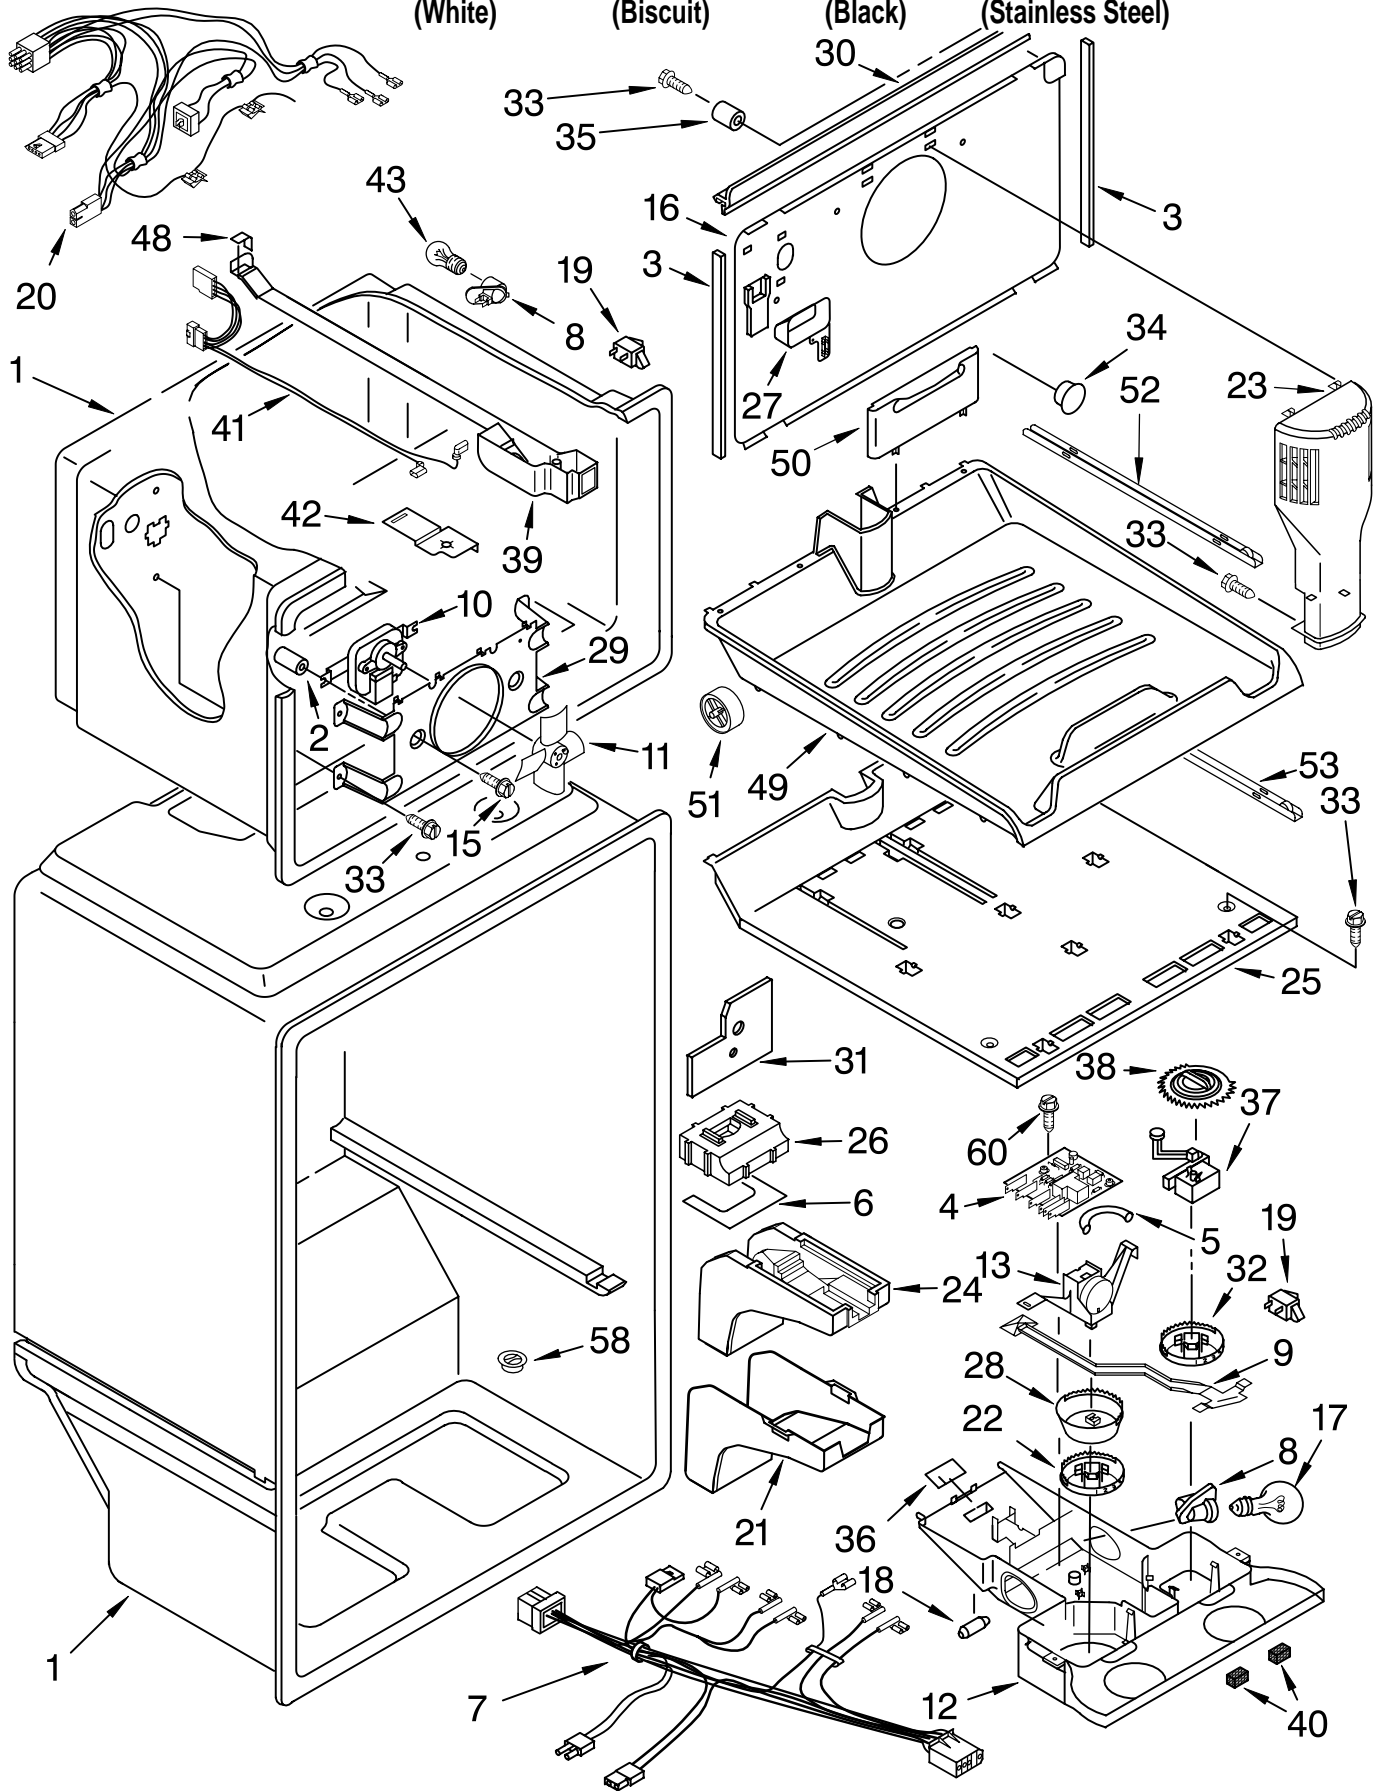

# CABINET PARTS

For Models: KTRC22KKWH00, KTRC22KKBT00, KTRC22KKBL00, KTRC22KKSS00  
 (White) (Biscuit) (Black) (Stainless Steel)

Illus. No.	Part No.	DESCRIPTION
1		Literature Parts
	LIT2213196	Service & Wiring Sheet
	LIT2218072	Energy Label
	LIT2205264	Use & Care Guide
	LIT2218345	Quick Tips
	LIT627370	Modular Icemaker Service Sheet
2	2189410	Hinge (Top)
3	2166108	Roller-Front (2)
5	489385	Clamp, Tube (Water Supply Line)
10	489341	Washer
11	3400504	Screw
12	549193	Clamp-Cord
13	2179826	Rivet
15	489497	Screw
16	2183972	Hinge, Center
17	2183854	Shim, Hinge Center
18	489464	Screw
19	487576	Washer
20	2189194	Hinge Butt
23	2172743	Shim, Bottom Hinge
24		Fitting, Water Tube (NOT SERVICED)
27		Hole Plug (6)
	2201012	White
	2200924	Biscuit
	2183998	Black
31	2166251	Cover, Valve
32	489442	Screw
35		Corner Filler (2)
	2201014	White
	2200926	Biscuit
	2201017	Black
36		Grille
	2201006	White
	2201020	Biscuit
	2201008	Black
37	2189356	Clip-Grille
40		Cover-Hinge
	2213360	White
	2213364	Biscuit
	2213363	Black
41		Rail, Center (NOT SERVICED)
44	2210542	Cover, Unit
45		Cabinet (Not a Serviceable Part)

# LINER PARTS

For Models: KTRC22KKWH00, KTRC22KKBT00, KTRC22KKBL00, KTRC22KKSS00  
 (White) (Biscuit) (Black) (Stainless Steel)

FOR ORDERING INFORMATION REFER TO PARTS PRICE LIST