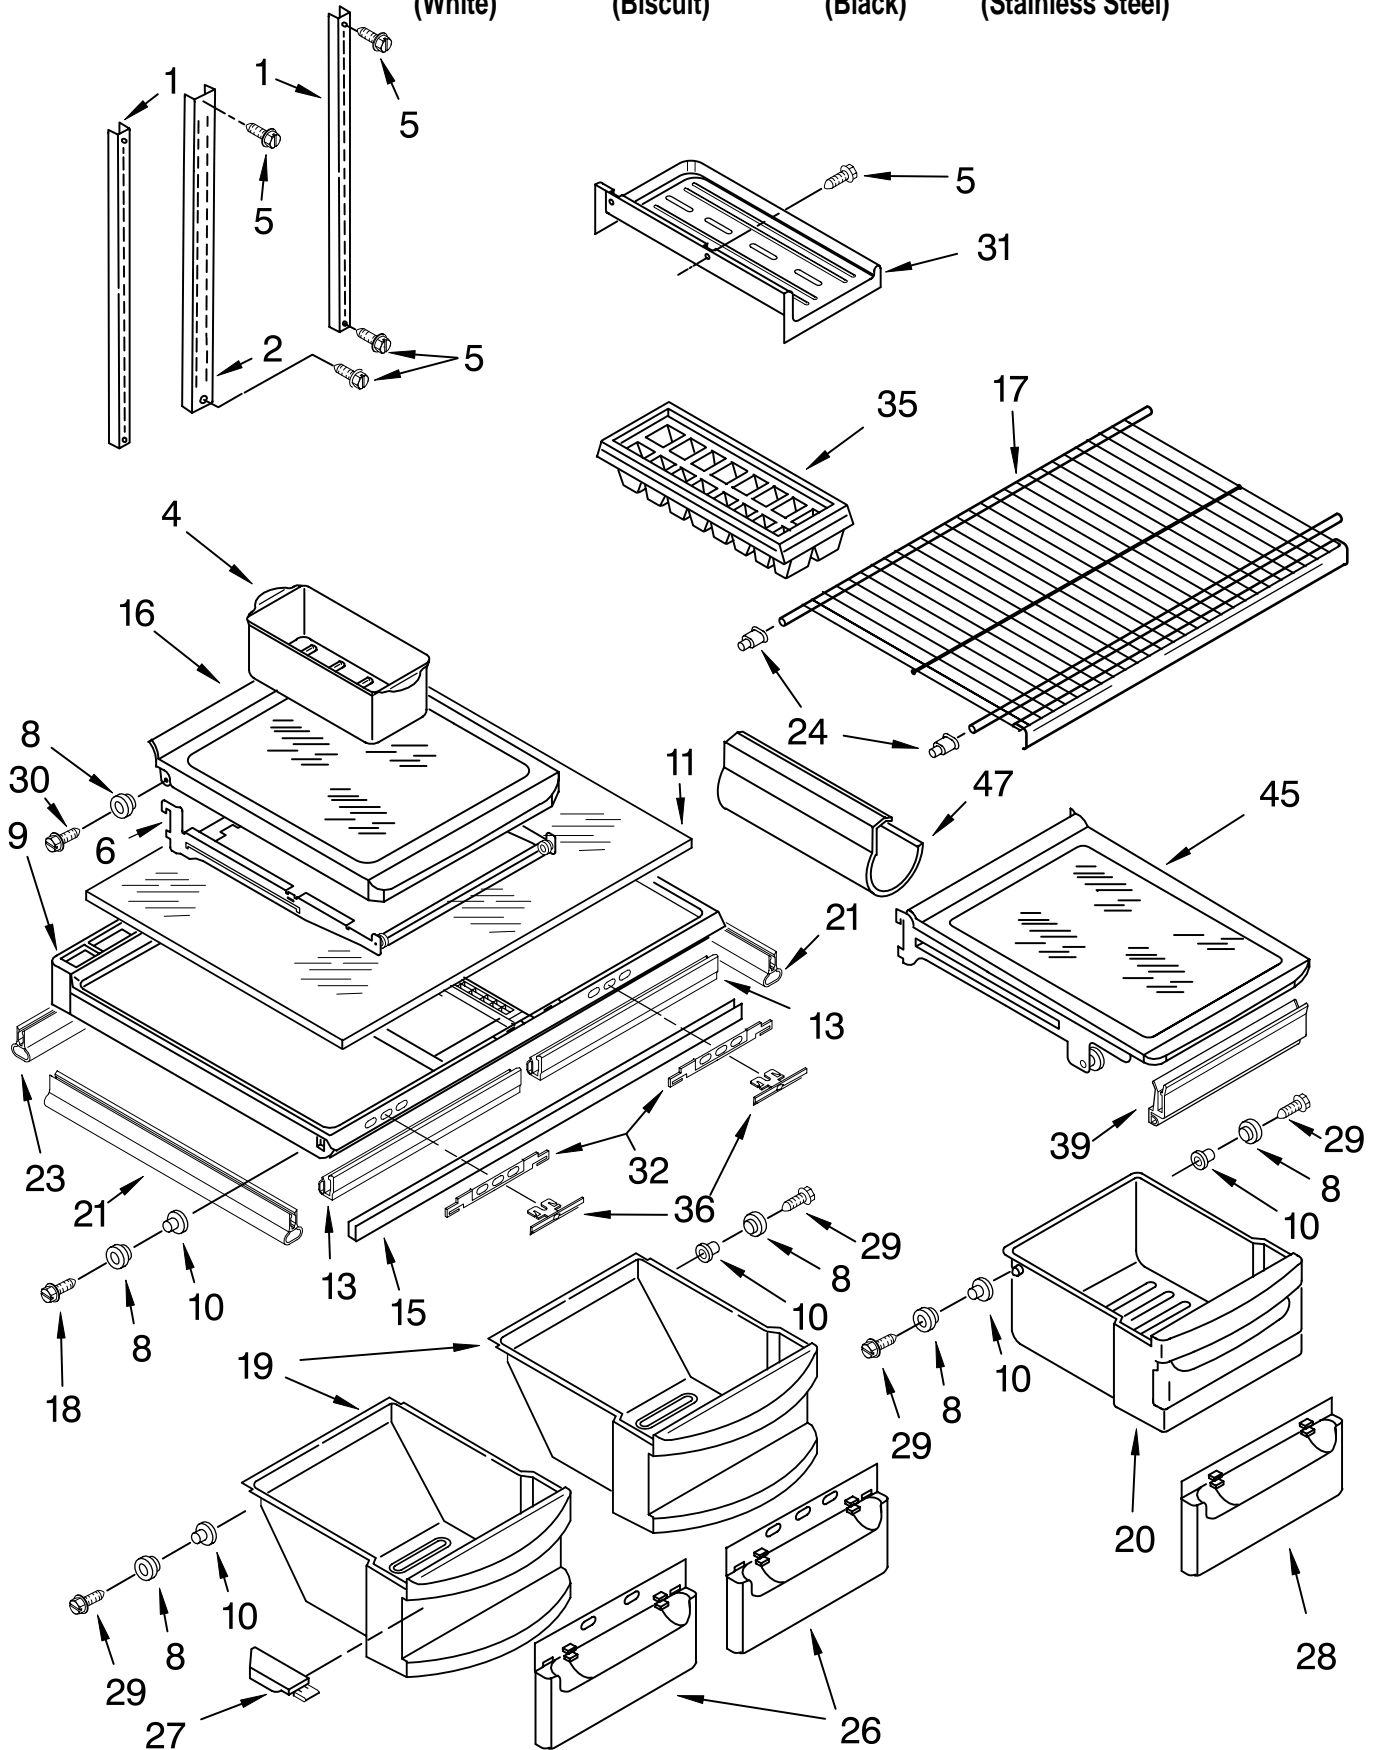

SHELF PARTS

For Models: KTRC22KKWH00, KTRC22KKBT00, KTRC22KKBL00, KTRC22KKSS00

(White)

(Biscuit)

(Black)

(Stainless Steel)

FOR ORDERING INFORMATION REFER TO PARTS PRICE LIST

SHELF PARTS

For Models: KTRC22KKWH00, KTRC22KKBT00, KTRC22KKBL00, KTRC22KKSS00
(White) (Biscuit) (Black) (Stainless Steel)

Illus. No.	Part No.	DESCRIPTION
1	2210522	Shelf, Ladder (2)
2	2202821	Shelf, Ladder Center
4	2216624	Egg Bin
5	489478	Screw
6	2174014	Frame Assembly, Cantilever
8	2188212	Roller & Tread Assembly
9	2210583	Crisper Cover (Includes Rollers)
10	2174478	Eyelet, Roller
11	2174141	Glass, Crisper Cover
13	2179213	Gasket, Crisper Cover (Front) (2)
15	2163832	Crisper, Support
16	2174012	Shelf Assembly, Spillguard (3) (Includes Rollers)
17	2184667	Shelf, Freezer
18	489211	Screw
19	2188283	Pan, Crisper (Includes Rollers)
20	2188289	Pan, Meat (Includes Rollers)
21	2179214	Gasket, Crisper Cover (Side) (4)
23	2179216	Gasket, Crisper Cover (Rear) (2)
24	2163762	Cup, Shelf Mtg.
26	2188276	Window, Crisper
27	2174258	Cap, Crisper Left Side
	2174259	Right Side
28	2188278	Window, Meat Pan
29	489261	Screw
30	489439	Screw
31	2212770	Shelf, Ice Tray
32	2174257	Slide, Humidity
35	841180	Ice Tray (2)
36	2174253	Button, Humidity Control
39	2174396	Gasket, Front
45	2190504	Shelf Assembly, Spillguard
47	2179404K	Wine & Egg Rack

FOR ORDERING INFORMATION REFER TO PARTS PRICE LIST