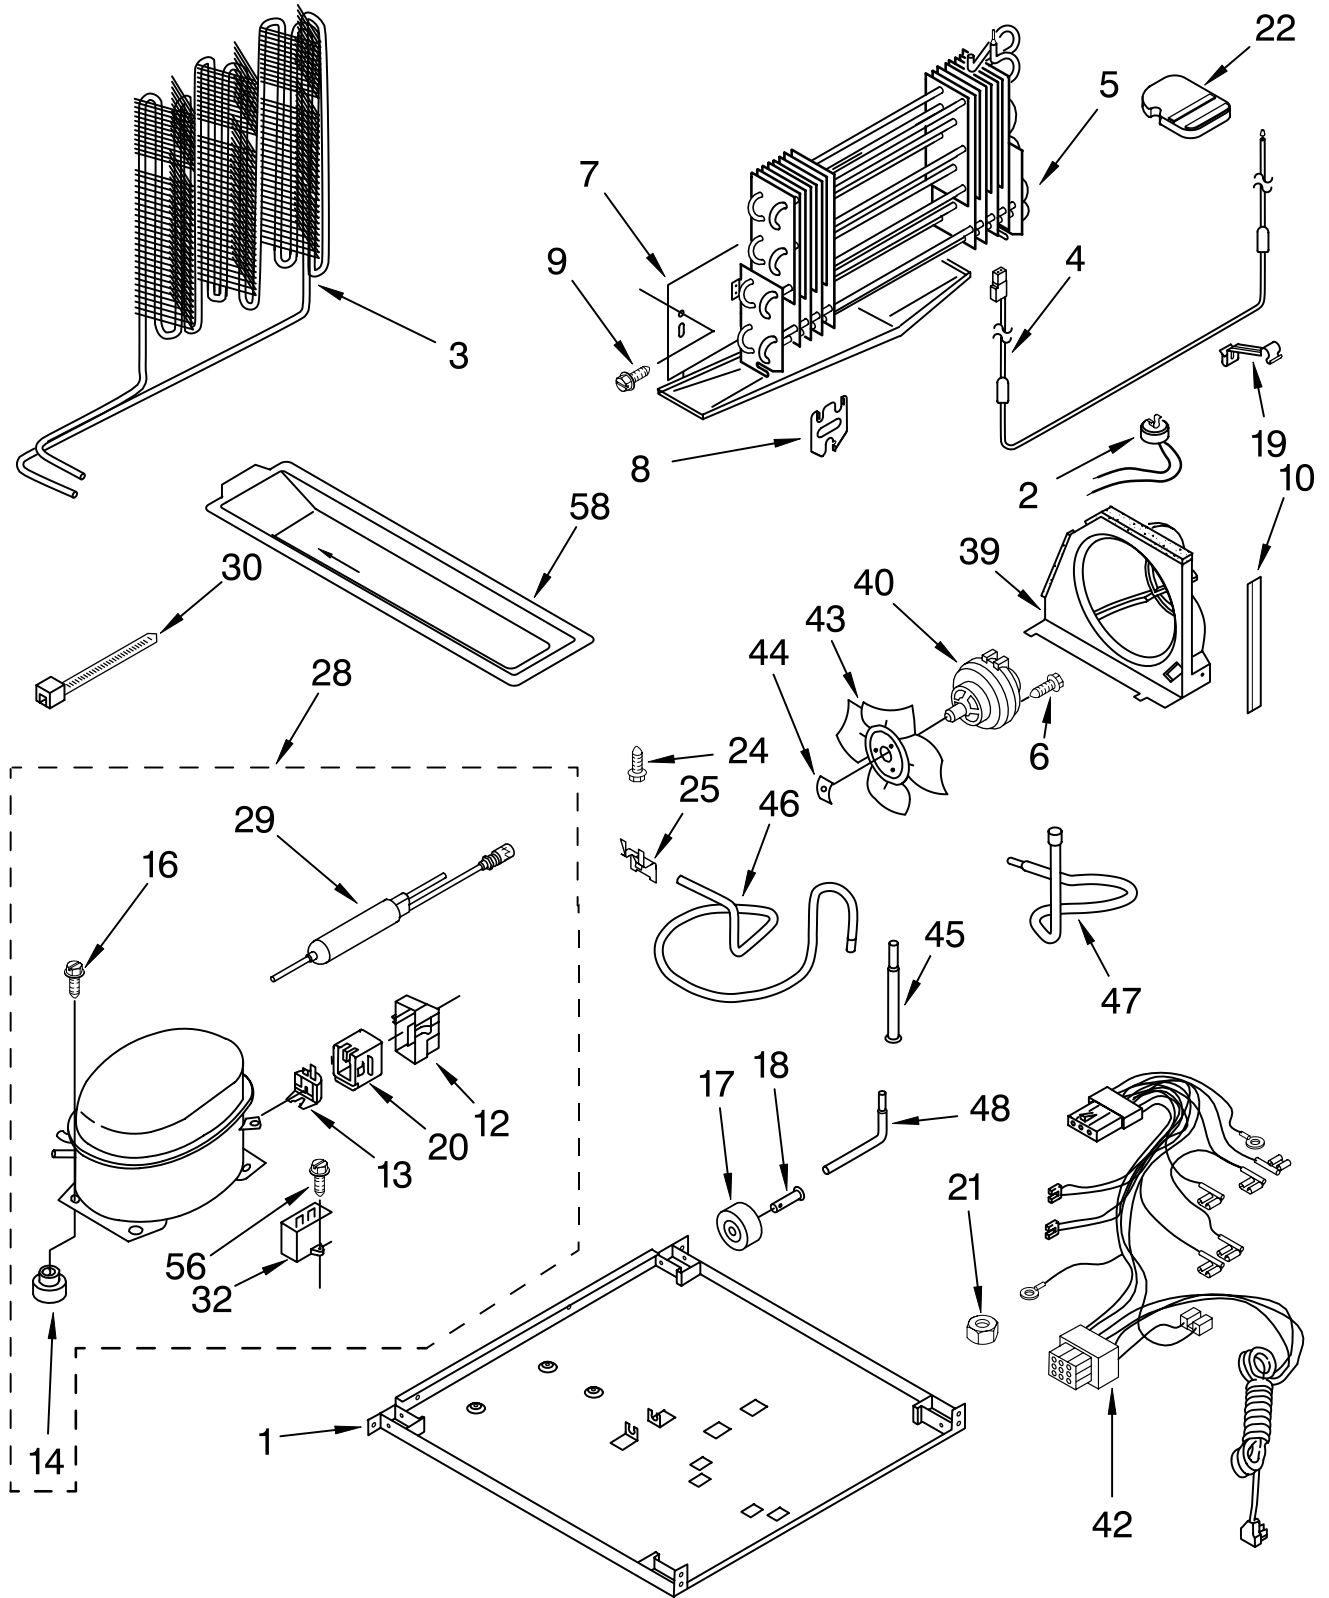

UNIT PARTS

For Models: KTRC22KKWH00, KTRC22KKBT00, KTRC22KKBL00, KTRC22KKSS00
(White) (Biscuit) (Black) (Stainless Steel)

FOR ORDERING INFORMATION REFER TO PARTS PRICE LIST

UNIT PARTS

For Models: KTRC22KKWH00, KTRC22KKBT00, KTRC22KKBL00, KTRC22KKSS00
(White) (Biscuit) (Black) (Stainless Steel)

Illus. No.	Part No.	DESCRIPTION	Illus. No.	Part No.	DESCRIPTION	Illus. No.	Part No.	DESCRIPTION
1	2205340	Plate, Unit Mounting	21		Nut (Not Serviced)			
2	2182380	Defrost Bimetal	22	2201185	Support			
3	2212599	Condenser	24	489427	Screw (4)			
4	2166124	Heater, Defrost	25	2166683	Clip, Capacitor			
5	2195390	Evaporator Assy.	28	2216049	Compressor			
6	489494	Screw			(Includes Items 12, 13, 14, 16, 20, 29, 32 & 56)			
7	2172620	Drain Pan	29		Drier			
8	2176301	Bracket, Heater		2199167	Production			
9	489478	Screw		4387019	Service			
10	2163780	Extension, Air Baffle	30	2155774	Clamp			
12	4387731	Cover (Service Only)	32		Capacitor			
13		Overload		2169373	Production			
	4387766	Service (Includes Relay)		4387764	Service			
14		Grommet (4)	39	2198921	Air Baffle			
	1100826	Production	40	2188537	Motor, Condenser			
	4387558	Service	42	2187358	Wire Assy. Unit			
16	489373	Screw	43	2190685	Fan Blade			
17	2150304	Roller (2)	44	486692	Nut			
18	981126	Rivet	45	2212603	Tube, Transition			
19	2182338	Clip, Heater	46	2205533	Tube, Discharge			
20	2213105	Start-Device Combination (Start Relay and Overload for Production Compressor Only)	47	2219514	Tube, Suction			
			48	2154109	Tube, Process			
			56	3400518	Screw			
			58	2210451	Evap. Tray			

Following Parts Not Illustrated and Optional Parts Not Included

- 978025 Valve, Access (1/4")
- 978026 Valve, Access (5/16")
- 978027 Valve, Access (3/8")
- 978028 Valve, Access (1/2")
- 978029 Valve, Access (5/8")
- 978030 Valve, Access (3/4")
- 876764 Valve, Access (3/16")

REFRIGERANT CHARGE

4.0 Ozs.
(R134A)

FOR ORDERING INFORMATION REFER TO PARTS PRICE LIST