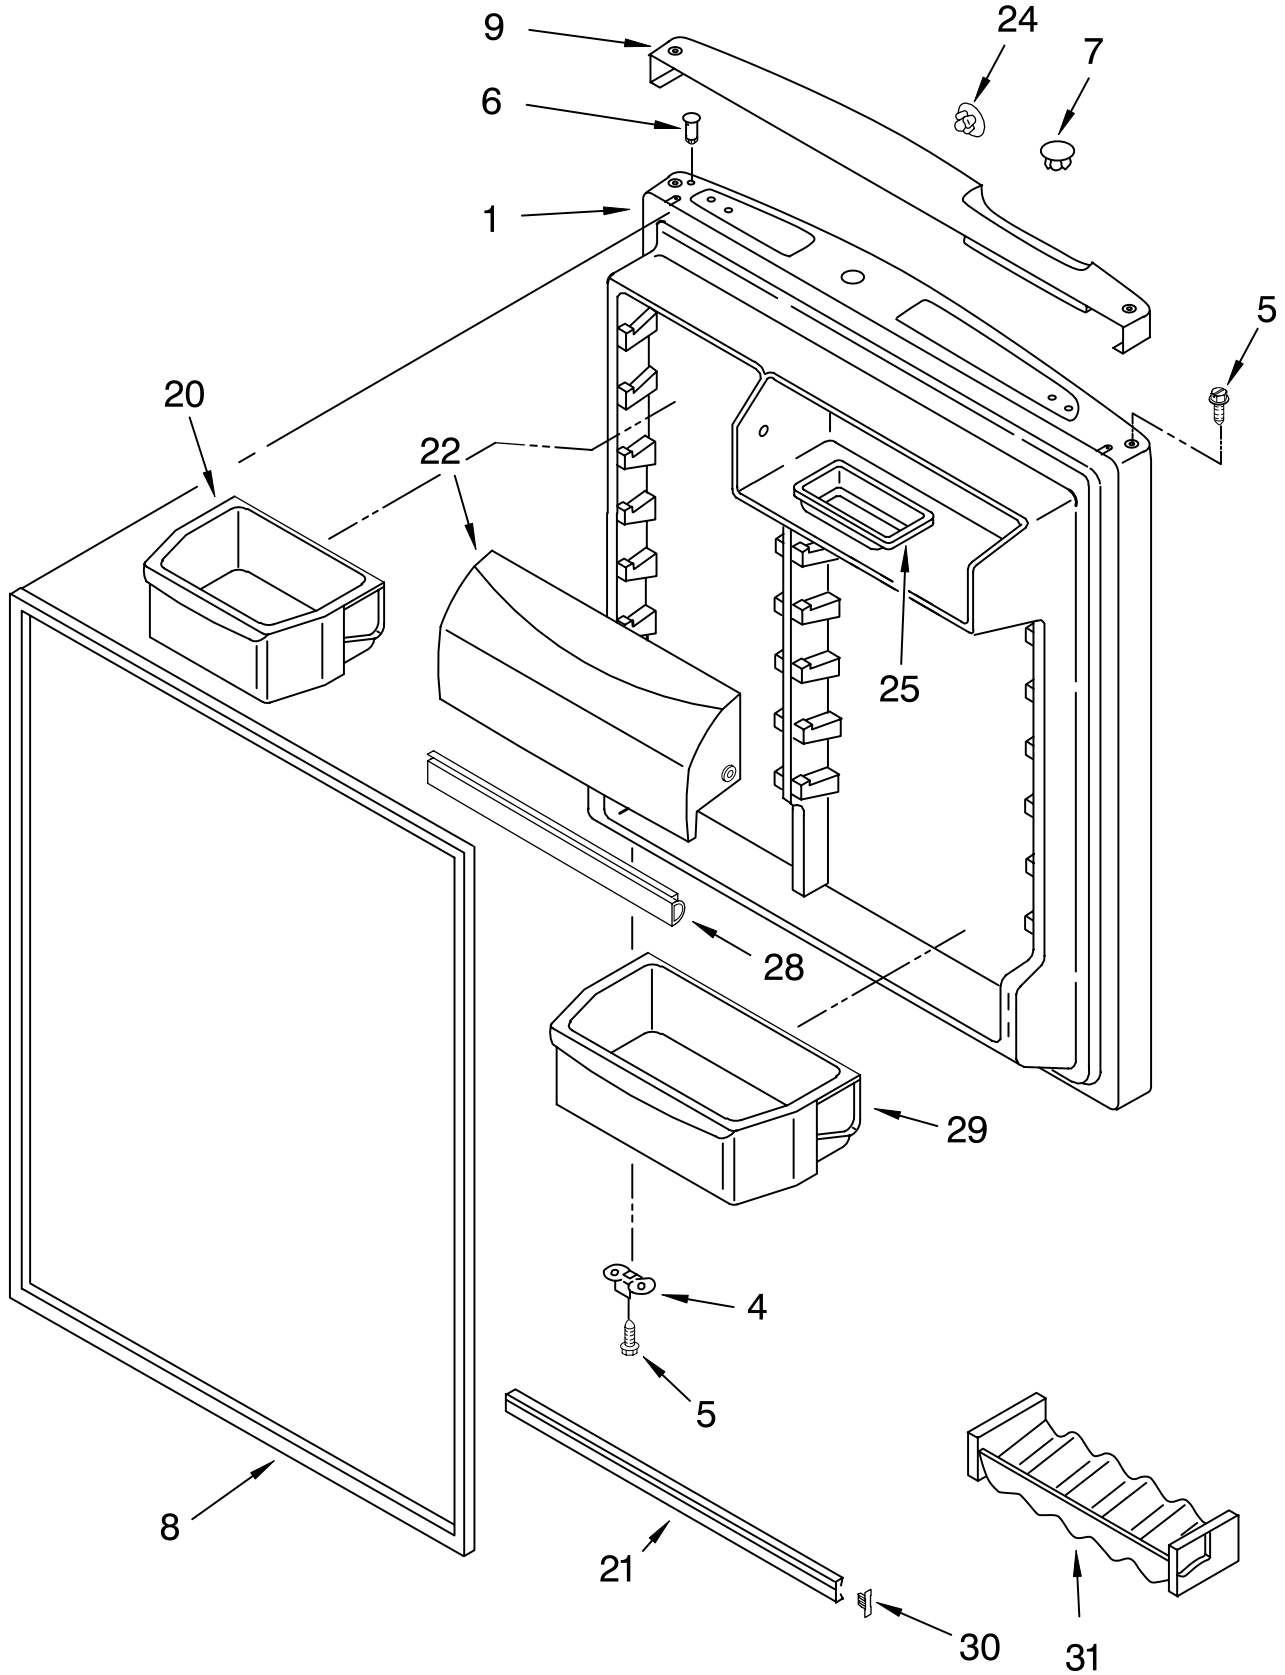

REFRIGERATOR DOOR PARTS

For Models: KTRC22KKWH00, KTRC22KKBT00, KTRC22KKBL00, KTRC22KKSS00
(White) (Biscuit) (Black) (Stainless Steel)

FOR ORDERING INFORMATION REFER TO PARTS PRICE LIST

REFRIGERATOR DOOR PARTS

For Models: KTRC22KKWH00, KTRC22KKBT00, KTRC22KKBL00, KTRC22KKSS00
(White) (Biscuit) (Black) (Stainless Steel)

Illus. No.	Part No.	DESCRIPTION
1		Refrigerator Door (Includes #6 & #8)
	2205214	White
	2205215	Biscuit
	2205217	Black
	2212418	Stainless Steel
4	2189202	Bracket, Door Stop
5	488500	Screw
6	2183003	Thimble
7		Hole Plug
	844478	White
	2200934	Biscuit
	2160808	Black
8		Door Gasket, Magnetic
	2159061	Mist Beige
	2177311	Black
9		Endcap
	2213333	White
	2213334	Biscuit
	2213336	Black
20	2171064	Bin, Door Shelf (2)
21	2195948	Shelf, Trim
22	2182399	Door Compartment
24		Hole Plug, Handle
	2204837	White
	2204838	Biscuit
	2204840	Black
25	2165792	Butter Dish
28	2159124	Gasket, Door Compartment
29	2171062	Bin, Door Shelf (1)
30	2156006	Plug-Trim
31	2193409	Beverage Holder