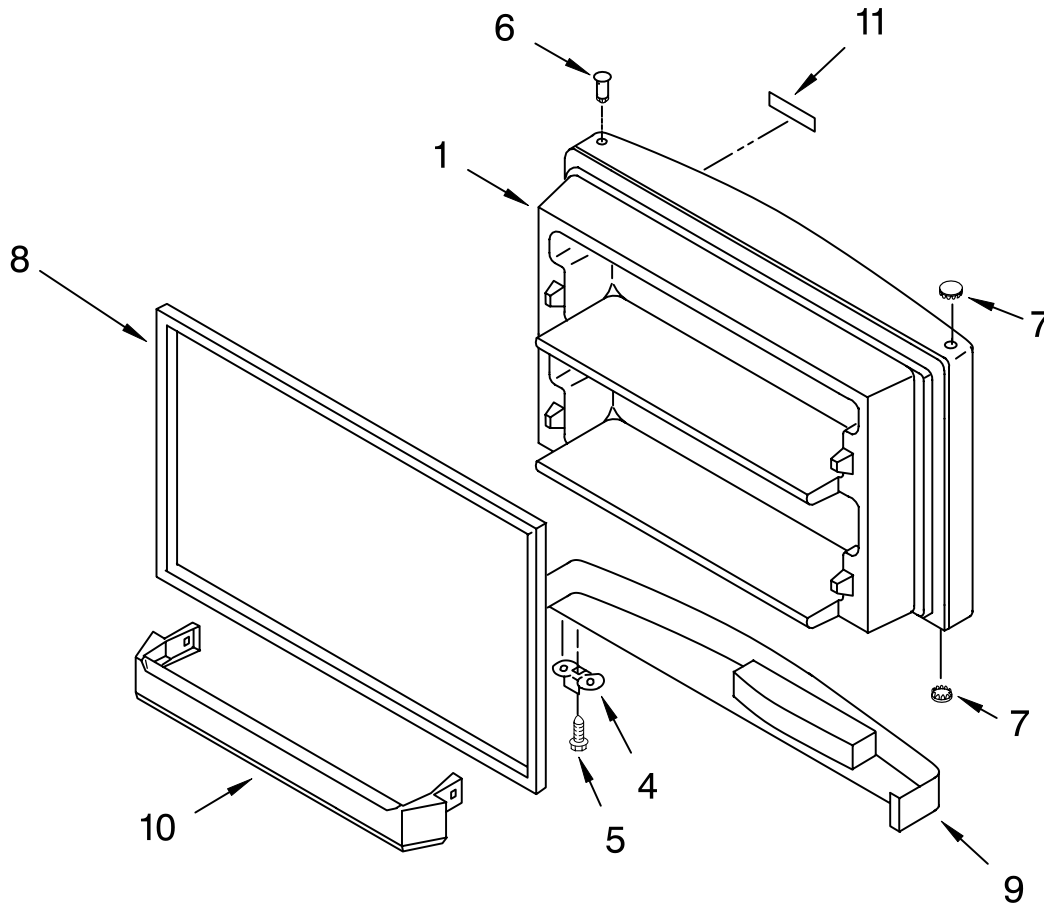

FREEZER DOOR PARTS

For Models: KTRC22EMWH03, KTRC22EMBT03, KTRC22EMBL03, KTRC22EMSS03
(White)   (Biscuit)   (Black)   (Stainless Steel)

Illus. No.	Part No.	DESCRIPTION
1		Freezer Door (Includes Illus. 6 & 8)
	2202520	White
	2204854	Biscuit
	2204856	Black
	2212419	Stainless Steel
4	2189202	Bracket, Door Stop
5	489276	Screw

Illus. No.	Part No.	DESCRIPTION
6	2183003	Thimble
7		Hole Plug
	2212648	White
	2212649	Biscuit
	2212651	Black
8		Door Gasket, Magnetic
	2214967	Mist Beige
	2214969	Black

Illus. No.	Part No.	DESCRIPTION
9		Handle
	2213328	White
	2213329	Biscuit
	2221624	Black
10	2159292	Trim, Door
11		Nameplate
	2212760	White
	2212761	Biscuit
	2212762	Black

FOR ORDERING INFORMATION REFER TO PARTS PRICE LIST