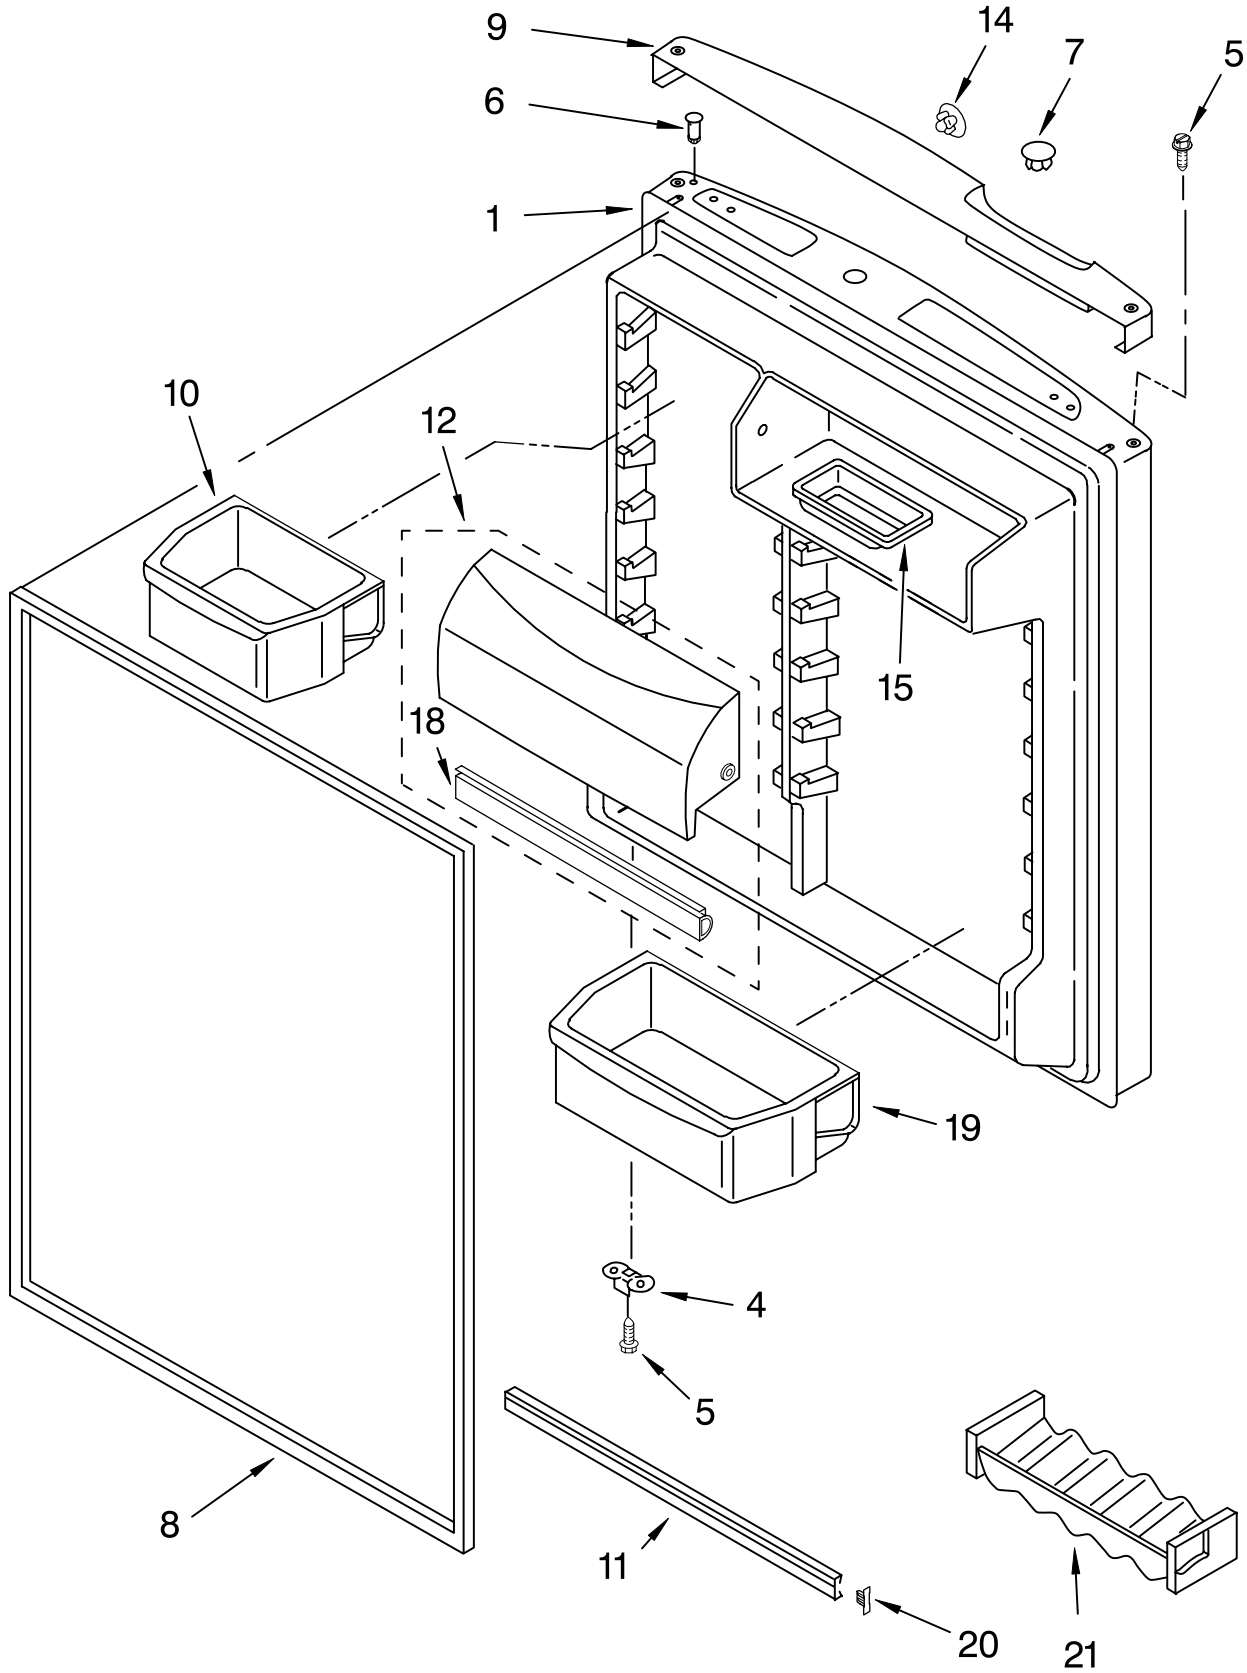

REFRIGERATOR DOOR PARTS

For Models: KTRC22EMWH03, KTRC22EMBT03, KTRC22EMBL03, KTRC22EMSS03

(White)

(Biscuit)

(Black)

(Stainless Steel)

FOR ORDERING INFORMATION REFER TO PARTS PRICE LIST

REFRIGERATOR DOOR PARTS

For Models: KTRC22EMWH03, KTRC22EMBT03, KTRC22EMBL03, KTRC22EMSS03

(White)

(Biscuit)

(Black)

(Stainless Steel)

Illus. No.	Part No.	DESCRIPTION
1		Refrigerator Door (Includes Illus. 6 & 8)
	2205214	White
	2205215	Biscuit
	2205217	Black
	2212418	Stainless Steel
4	2189202	Bracket, Door Stop
5	489276	Screw
6	2183003	Thimble
7		Hole Plug
	2212648	White
	2212649	Biscuit
	2212651	Black
8		Door Gasket, Magnetic
	2202875	Mist Beige
	2202882	Black
9		Handle
	2213333	White
	2213334	Biscuit
	2221628	Black
10	2171064	Bin, Door Shelf (2)
11	2195948	Shelf, Trim
12	2218119	Door Compartment
14		Hole Plug, Handle
	2204837	White
	2204838	Biscuit
	2204840	Black
15	2165792	Butter Dish
18	2159124	Gasket, Door Compartment
19	2171062	Bin, Door Shelf (1)
20	2156006	Plug, Trim
21	2193409	Beverage Holder