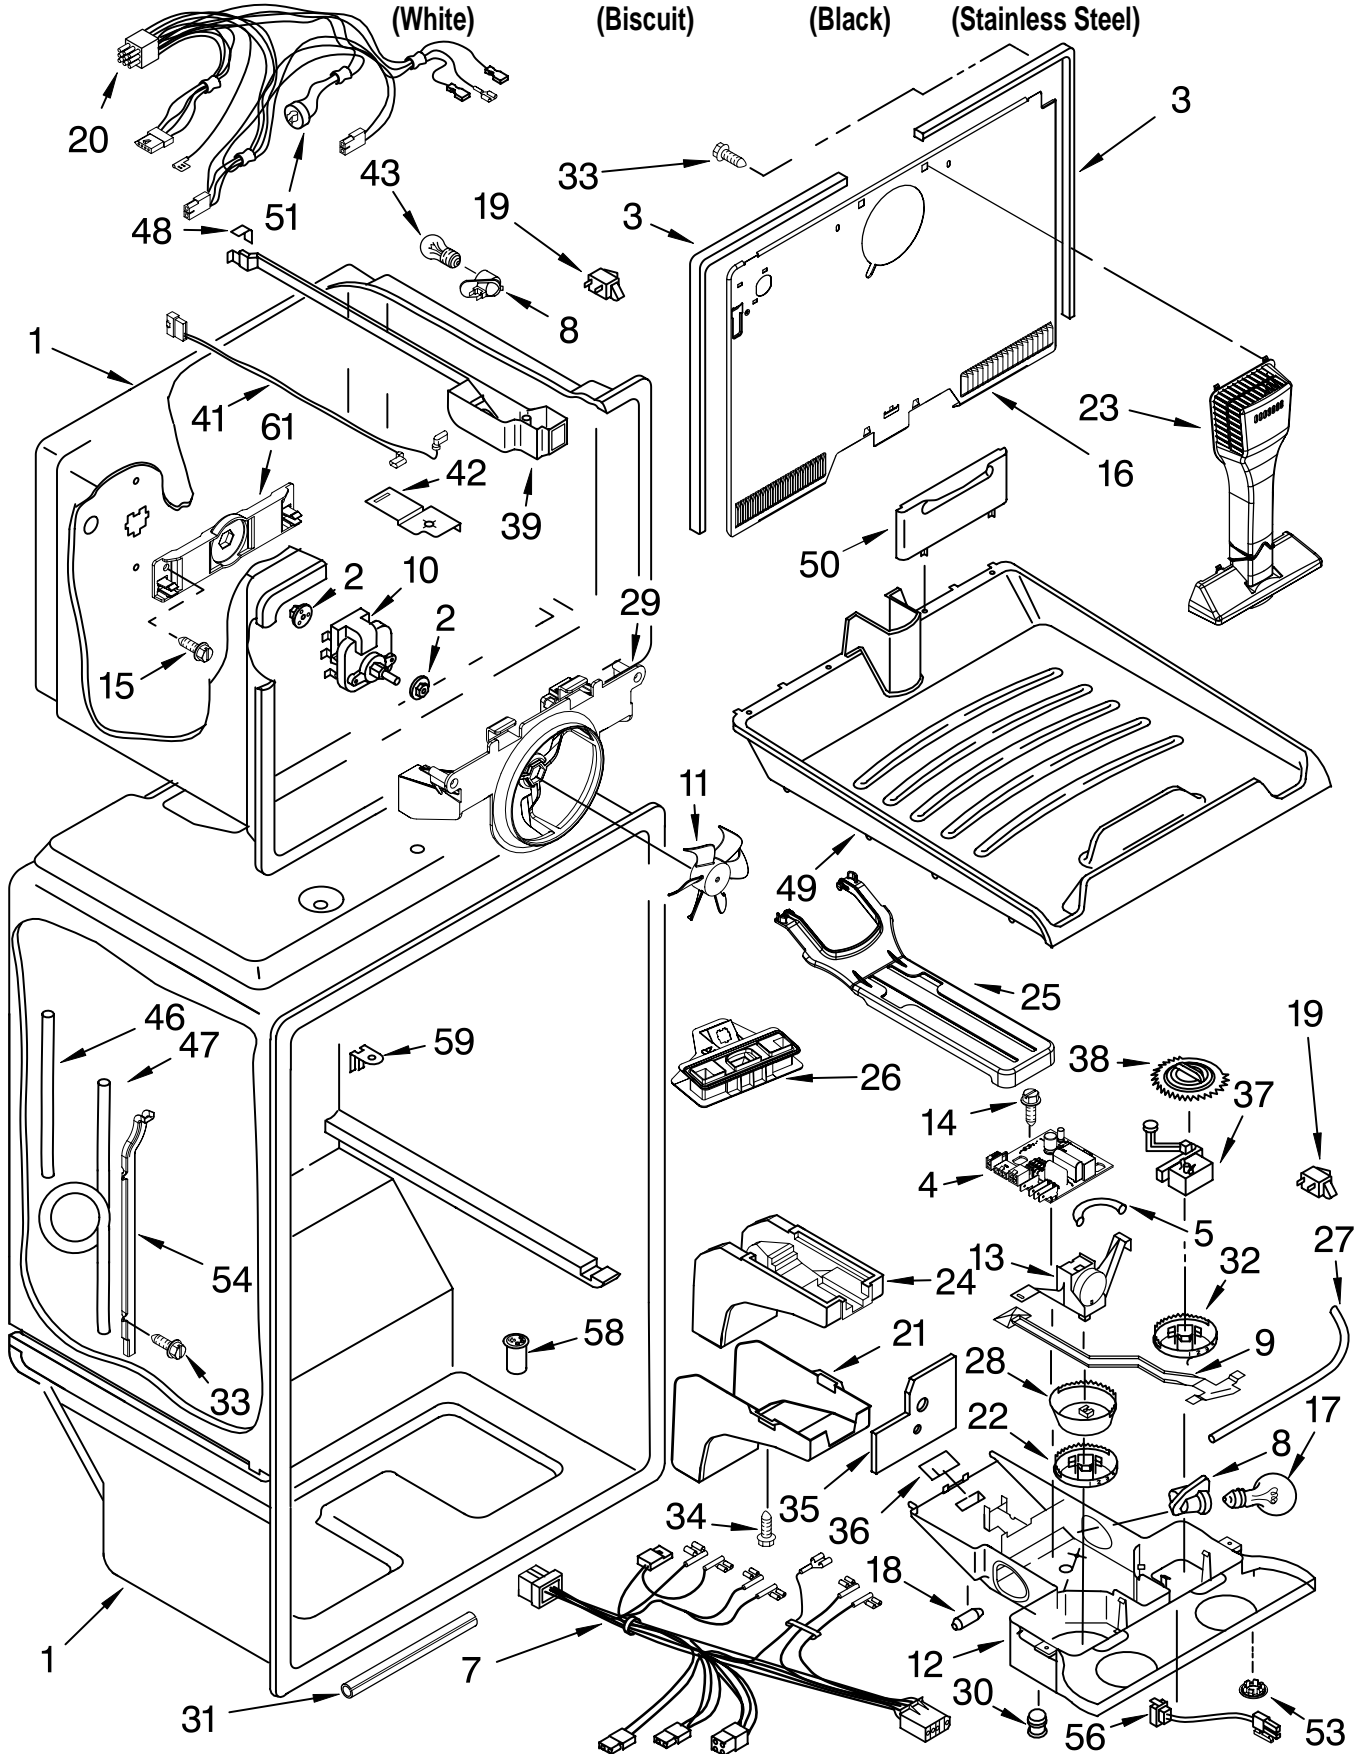

LINER PARTS

For Models: KTRC22EMWH03, KTRC22EMBT03, KTRC22EMBL03, KTRC22EMSS03

(White)

(Biscuit)

(Black)

(Stainless Steel)

FOR ORDERING INFORMATION REFER TO PARTS PRICE LIST

LINER PARTS

For Models: KTRC22EMWH03, KTRC22EMBT03, KTRC22EMBL03, KTRC22EMSS03

(White)

(Biscuit)

(Black)

(Stainless Steel)

Illus. No.	Part No.	DESCRIPTION	Illus. No.	Part No.	DESCRIPTION	Illus. No.	Part No.	DESCRIPTION
1		Liner (Not A Serviceable Part)	21	2176281	Cover, Air Diffuser	38	2204992	Gear Wheel, Freezer Control
2	2197380	Grommet (2)	22	2205094	Knob, Thermostat	39	2300418	Housing Base
3	2254360	Gasket, Evaporator Cover (2)	23	2254354	Air Tower	41	2187601	Wiring Harness, Freezer Light
4	2303823	Adaptive Defrost Control/WFI	24	2189452	Air Diffuser, Bottom	42	2193491	Electrical Shield, Freezer Light
5	549512	Thermostat Tube Barrier	25	2225473	Retainer, Freezer Floor	43	2260802	Light Bulb
7	2187883	Wire Assembly, Control Box	26	2212439	Air Separator Assembly	46	2301621	Tube, Water
8	2162085	Socket, Light	27	2212485	Thermostat Tube Barrier	47	2305536	Tube, Filter Inlet
9	2212413	Damper, Air (Slide)	28	2184574	Gear Wheel, Thermostat	48	2166284	Gasket, Rear
10	2214986	Fan Motor	29	2254453	Bracket, Fan Motor	49	2225476	Pullout, Freezer Floor
11	2163777	Fan Blade	30	2213495	Cover, Light Lens	50	2198768	Rear Fence, Pull-Out Freezer Floor
12	2218670	Control Box	31	2301622	Insulation, Water Tube	51	2221677	Defrost, BI-Metal
13	2302286	Thermostat	32	2204951	Knob, Damper	53	940014	Hole Plug, Control Box
14	8534009	Screw	33	489478	Screw	54	2225531	Cover, Tubing
15	488208	Screw	34	489442	Screw	56	2213462	Harness, Indicator Light
16	2302561	Cover, Evaporator	35	2204639	Shield, Heat	58	2210509	Valve
17	2255743	Light Bulb (2)	36	2205079	Seal, Rear Thermostat	59	2210563	Clip, Retainer
18	2200831	Weight, Thermal	37	2204991	Control, Freezer	61	2254454	Bracket Evap. Fan, Rear
19	1118894	Rocker Arm Switch (2)						
20	2187992	Wire Assembly, Freezer Compartment (Includes Illus. 51)						

FOR ORDERING INFORMATION REFER TO PARTS PRICE LIST