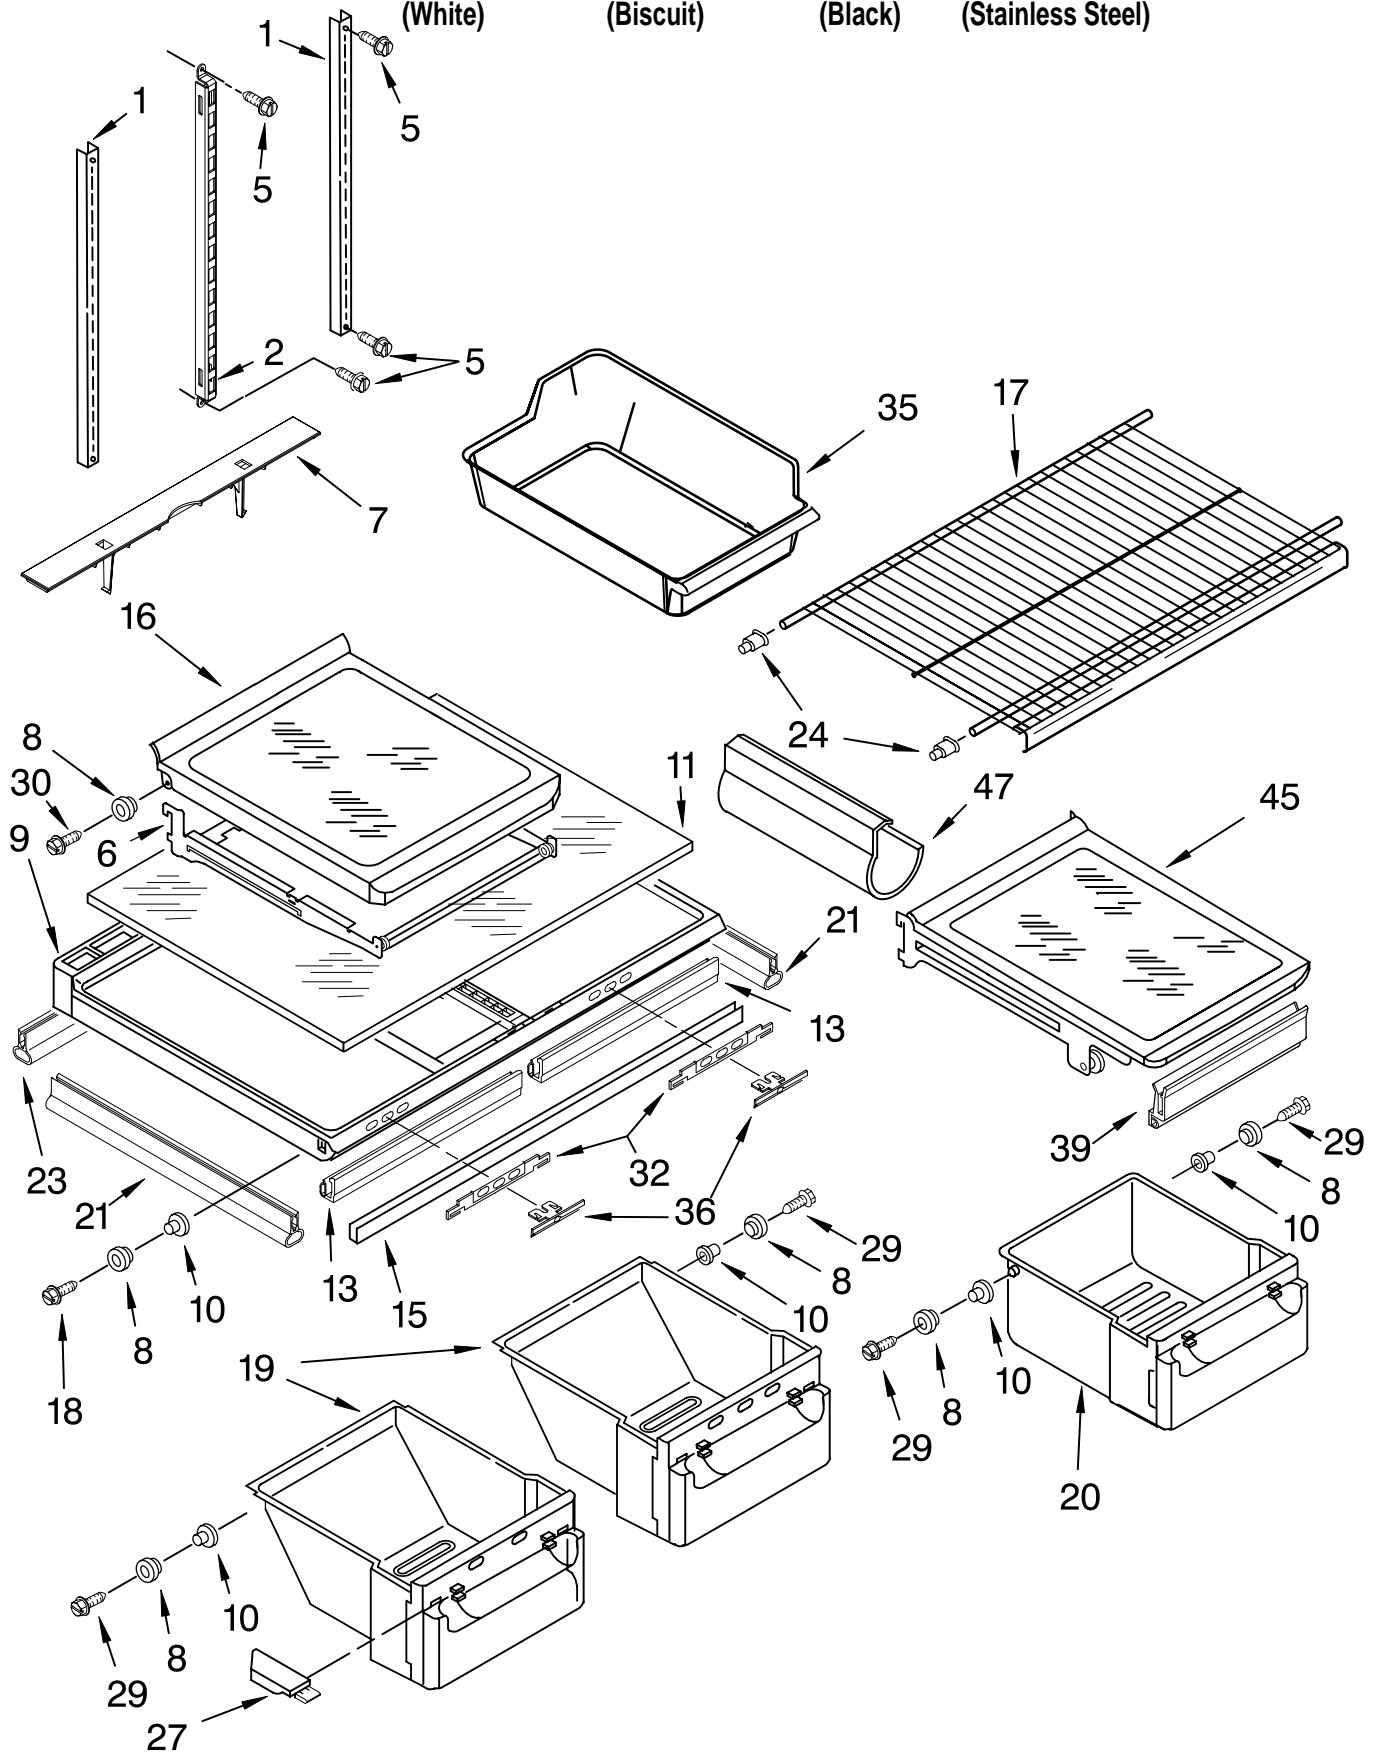

FOR ORDERING INFORMATION REFER TO PARTS PRICE LIST

SHELF PARTS

For Models: KTRC22EMWH03, KTRC22EMBT03, KTRC22EMBL03, KTRC22EMSS03

(White)

(Biscuit)

(Black)

(Stainless Steel)

FOR ORDERING INFORMATION REFER TO PARTS PRICE LIST

SHELF PARTS

For Models: KTRC22EMWH03, KTRC22EMBT03, KTRC22EMBL03, KTRC22EMSS03
 (White) (Biscuit) (Black) (Stainless Steel)

Illus. No.	Part No.	DESCRIPTION
1	2210522	Shelf, Ladder (2)
2	2300520	Shelf, Ladder Center
5	489478	Screw
6	2174014	Frame Assembly, Cantilever (Includes Illus. 8 & 10)
7	2254458	Deflector, Air (Crisper Pan)
8	2188212	Roller & Tread Assembly
9	2210583	Crisper Cover (Includes Items 8,10,13,18,21,23 32 & 36)
10	2174478	Eyelet, Roller
11	2210571	Glass, Crisper Cover
13	2179213	Gasket, Crisper Cover (Front) (2)
15	2163832	Crisper Support
16	2174012	Shelf Assembly, Spillguard (3) (Includes Items 8 & 30)
17	2184667	Shelf, Freezer
18	489211	Screw
19	2188816	Pan, Crisper (Includes Items 8, 10, 27 & 29)
20	2188818	Pan, Meat (Includes Items 8, 10 & 29)
21	2179214	Gasket, Crisper Cover (Side) (4)
23	2179216	Gasket, Crisper Cover (Rear) (2)
24	2163762	Cup, Shelf Mtg.
27	2174258	Cap, Crisper Left Side
	2174259	Right Side
29	489261	Screw
30	489439	Screw
32	2174257	Slide, Humidity
35	2254352	Ice Bucket
36	2174253	Button, Humidity Control
39	2174396	Gasket, Front
45	2190504	Shelf Assembly, Spillguard
47	2179404K	Wine & Egg Rack