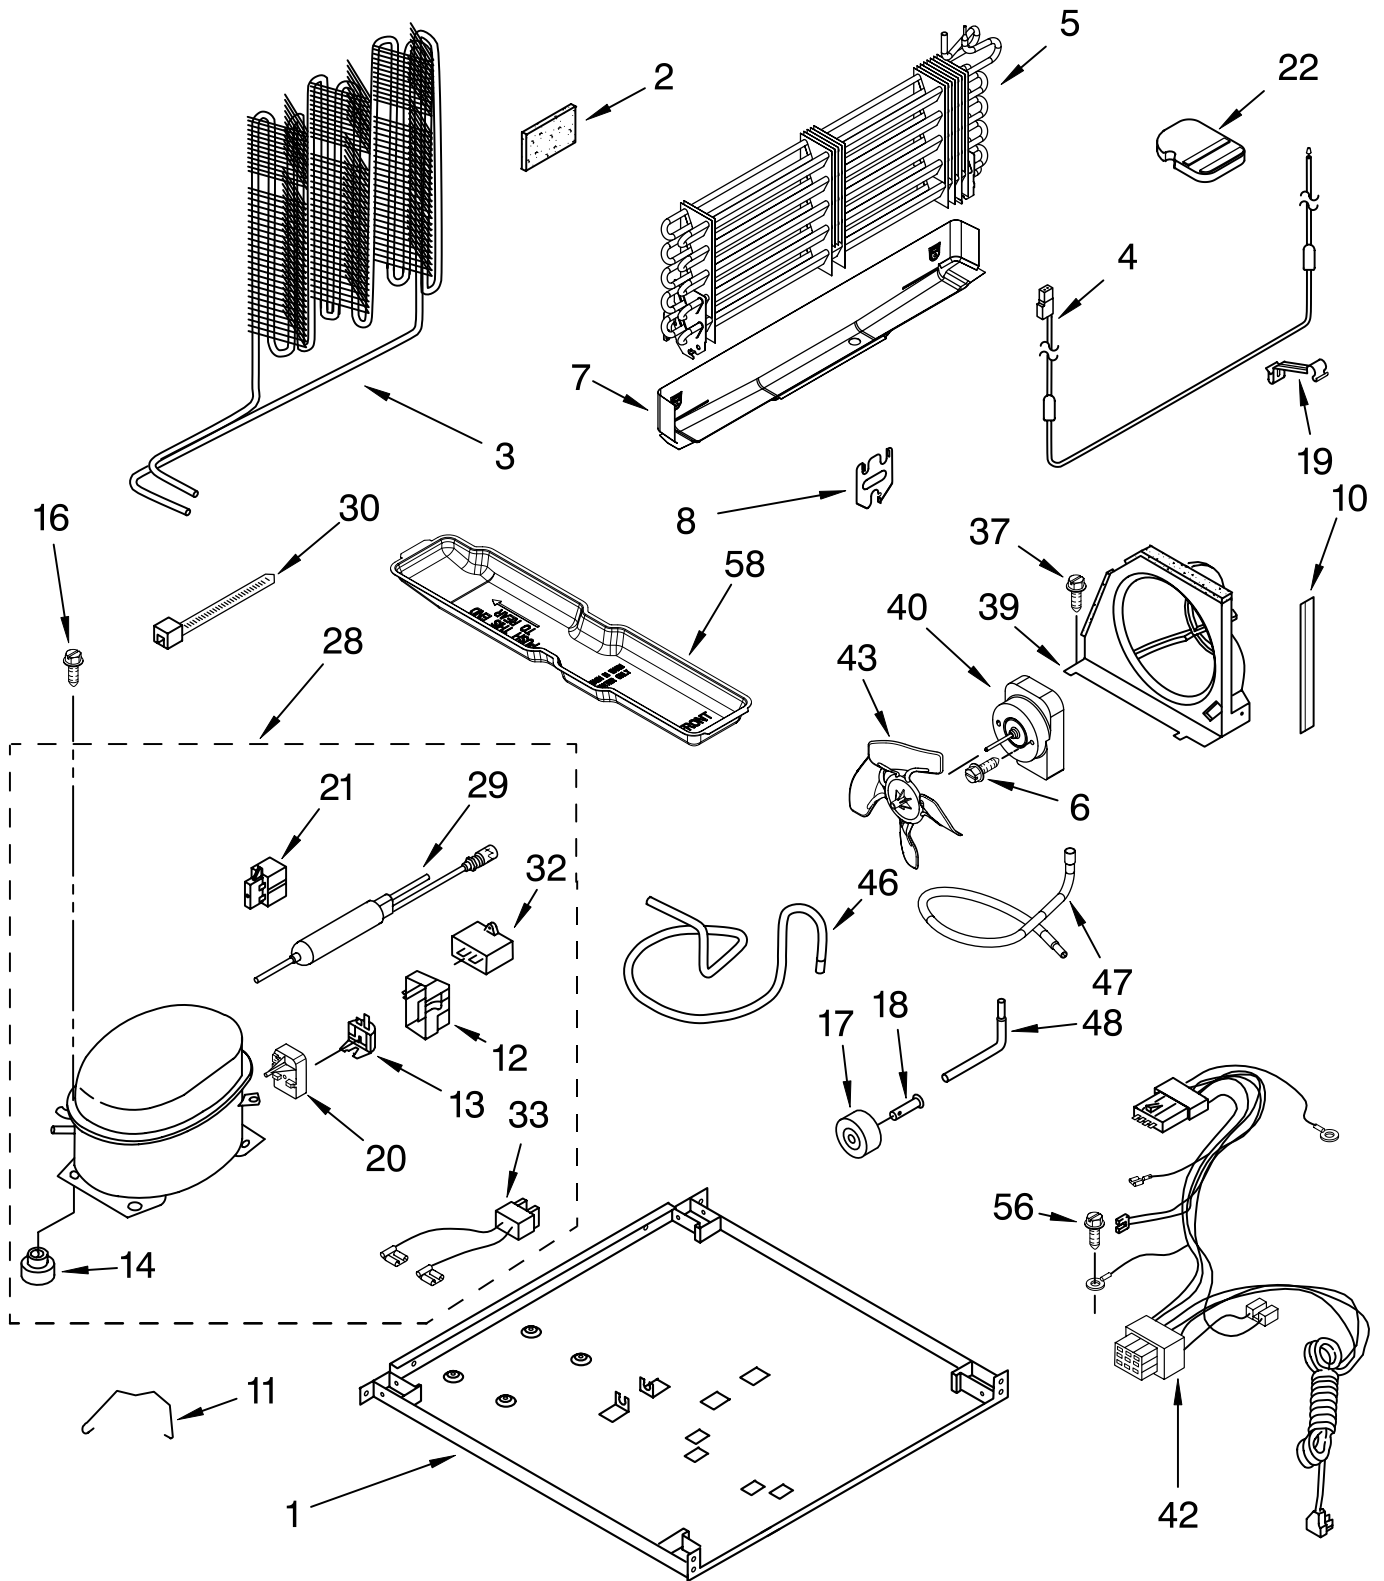

UNIT PARTS

For Models: KTRC22EMWH03, KTRC22EMBT03, KTRC22EMBL03, KTRC22EMSS03
(White) (Biscuit) (Black) (Stainless Steel)

FOR ORDERING INFORMATION REFER TO PARTS PRICE LIST

UNIT PARTS

For Models: KTRC22EMWH03, KTRC22EMBT03, KTRC22EMBL03, KTRC22EMSS03

(White)

(Biscuit)

(Black)

(Stainless Steel)

Illus. No.	Part No.	DESCRIPTION
1	2225596	Plate, Unit Mounting
2	2169104	Insulation, Sound Dampening
3	2214960	Condenser
4	2166124	Heater, Defrost
5	2221761	Evaporator Assy.
6	8533859	Screw
7	2254295	Drain Pan
8	2176301	Bracket, Heater
10	2300638	Extension, Air Baffle
11	2255113	Strap
12	4387731	Cover (Service Only)
13	4390624	Overload (Service Only)
14		Grommet (4)
	1100826	Production
	4387558	Service
16	489373	Screw
17	2150304	Roller (2)
18	2221797	Rivet
19	2182338	Clip, Heater
20	2225929	Start-Device Combination (Start Relay and Overload for Production Compressor Only)

Illus. No.	Part No.	DESCRIPTION
21	2183454	Relay (Service Only)
22	2201185	Support
28	2218968	Compressor (Includes Items 12,13,14,21,29,32 & 33)
29		Drier
	2199167	Production
	4387019	Service
30	2155774	Clamp
32		Capacitor
	2169373	Production
	1118576	Service
33	4387765	Wire Assembly (Service Only)
37	3400518	Screw
39	2302249	Air Baffle
40	2188874	Motor, Condenser
42	2187916	Wire Assembly Unit
43	2225834	Fan Blade
46	2205384	Tube, Discharge
47	2225237	Tube, Suction
48	2154109	Tube, Process
56	488500	Screw
58	2300635	Tray, Evaporator

Illus. No.	Part No.	DESCRIPTION
Following Parts Not Illustrated and Optional Parts Not Included		
	978025	Valve, Access (1/4")
	978026	Valve, Access (5/16")
	978027	Valve, Access (3/8")
	978028	Valve, Access (1/2")
	978029	Valve, Access (5/8")
	978030	Valve, Access (3/4")
	876764	Valve, Access (3/16")

REFRIGERANT CHARGE

4.0 Ozs.
(R134A)

FOR ORDERING INFORMATION REFER TO PARTS PRICE LIST