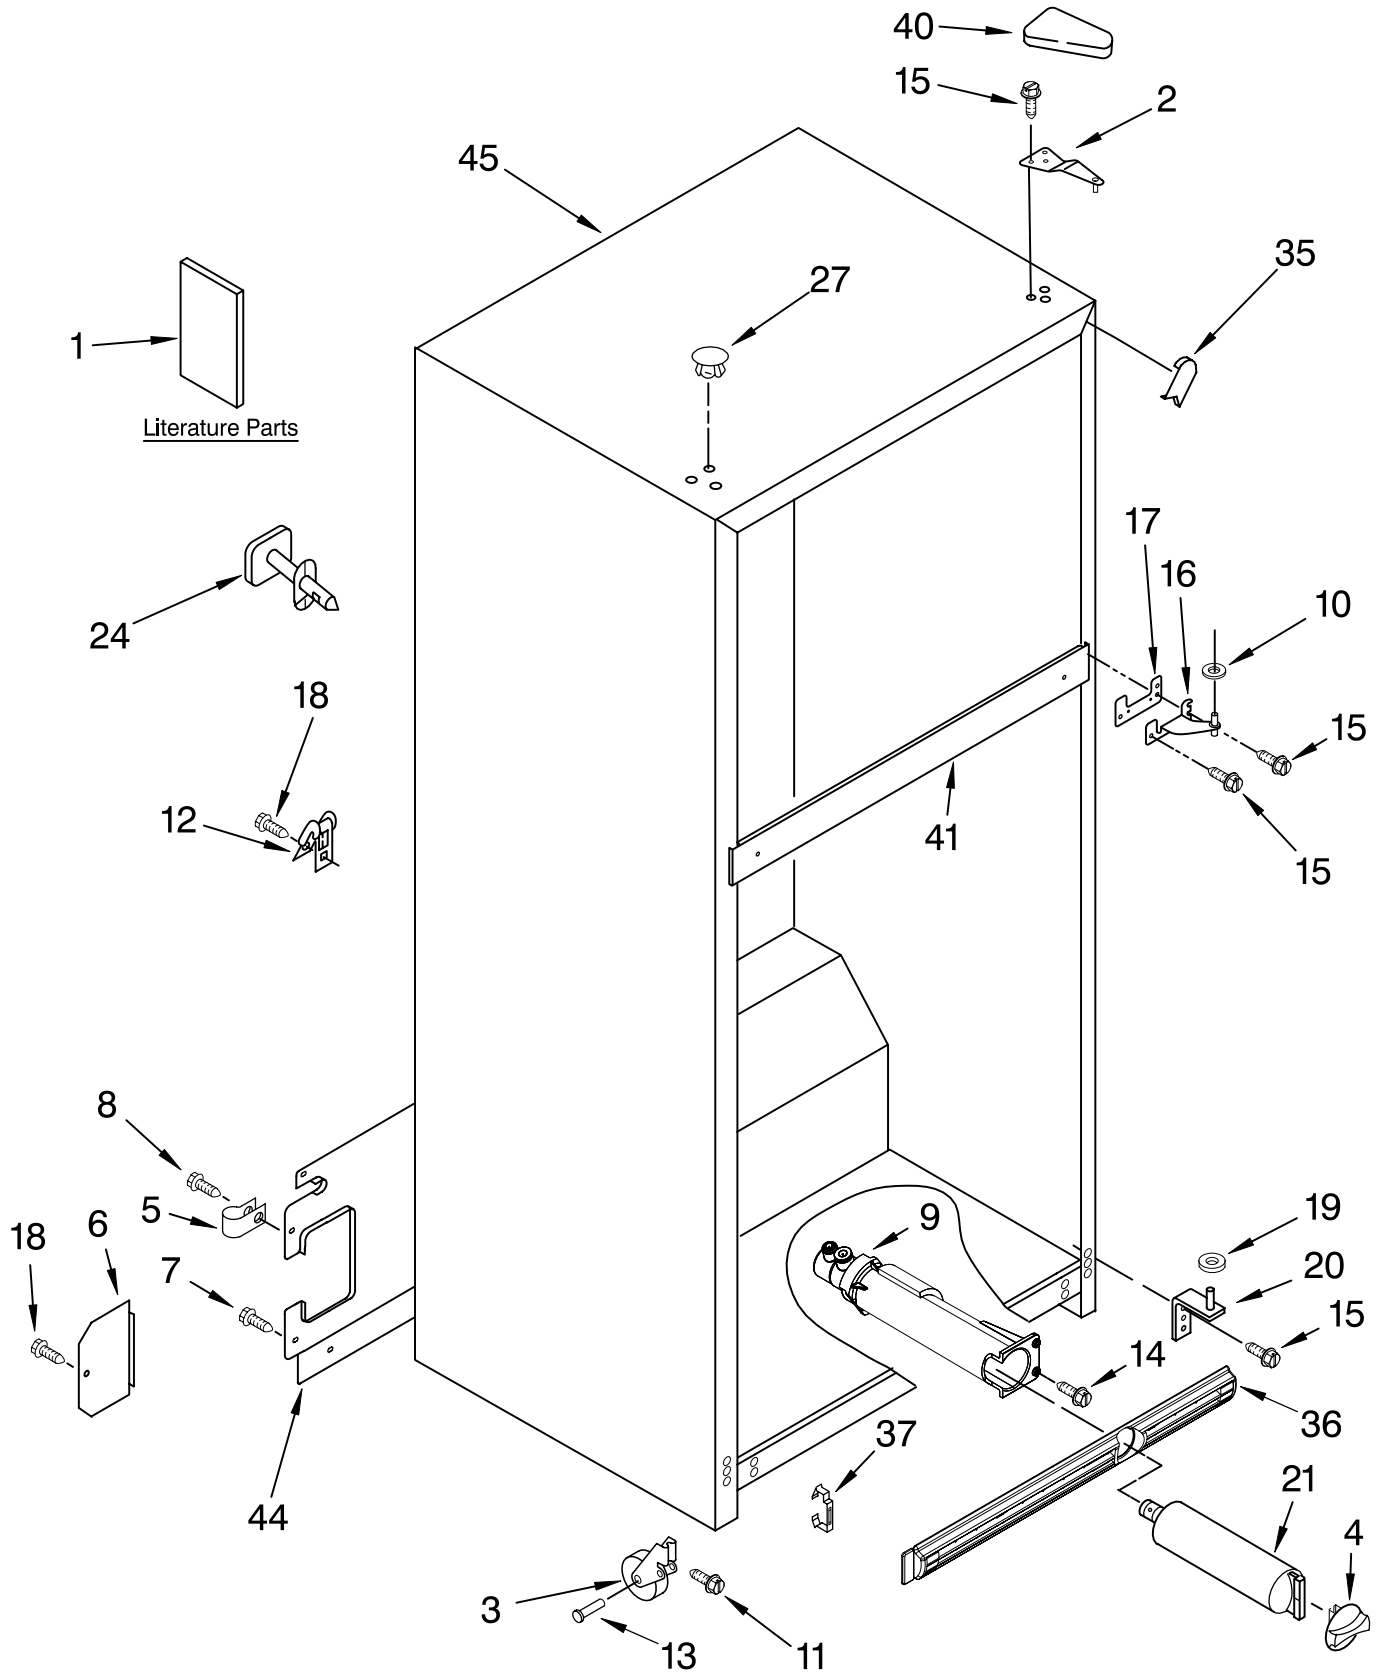

For Models: KTRC22EMWH03, KTRC22EMBT03, KTRC22EMBL03, KTRC22EMSS03

(White)

(Biscuit)

(Black)

(Stainless Steel)

FOR ORDERING INFORMATION REFER TO PARTS PRICE LIST

CABINET PARTS

For Models: KTRC22EMWH03, KTRC22EMBT03, KTRC22EMBL03, KTRC22EMSS03

(White)

(Biscuit)

(Black)

(Stainless Steel)

Illus. No.	Part No.	DESCRIPTION	Illus. No.	Part No.	DESCRIPTION	Illus. No.	Part No.	DESCRIPTION
1		Literature Parts	9	2225521	Housing, Water Filter	35		Corner Filler (2)
	2301816	Service & Wiring Sheet	10	489341	Washer		2201014	White
	2302195	Energy Label	11	3400504	Screw		2200926	Biscuit
	2301879	Use & Care Guide	12	549193	Clamp, Cord	36	2201017	Black
	2225623	Modular Icemaker Service Sheet	13	2179826	Rivet			Grille (Includes Illus. 37)
	2225415	Customer Instructions	14	3196178	Screw		2301618W	White
	2302485	Instrucion Sheet, Water Filter	15	489497	Screw		2301618T	Biscuit
			16	2183972	Hinge, Center		2301618B	Black
2	2189410	Hinge (Top)	17	2183854	Shim, Hinge Center	37	2189356	Clip, Grille (2)
3	2166108	Roller, Front (2)	18	489464	Screw	40		Cover, Hinge
4		Cap, Water Filter	19	487576	Washer		2213360	White
	2186494W	White	20	2254473	Hinge Butt		2213364	Biscuit
	2186494T	Biscuit	21	2301705	Water Filter		2213363	Black
	2186494B	Black	24		Fitting, Water Tube (NOT SERVICED)	41		Rail, Center (NOT SERVICED)
5	2208136	Clamp, Tube (Water Supply Line)	27		Hole Plug (6)	44	2302358	Cover, Unit
				2201012	White	45		Cabinet (Not a Serviceable Part)
6	2166251	Cover, Water Valve		2200924	Biscuit			
7	489427	Screw		2183998	Black			
8	488886	Screw						

FOR ORDERING INFORMATION REFER TO PARTS PRICE LIST

LINER PARTS

For Models: KTRC22EMWH03, KTRC22EMBT03, KTRC22EMBL03, KTRC22EMSS03

(White)

(Biscuit)

(Black)

(Stainless Steel)

FOR ORDERING INFORMATION REFER TO PARTS PRICE LIST