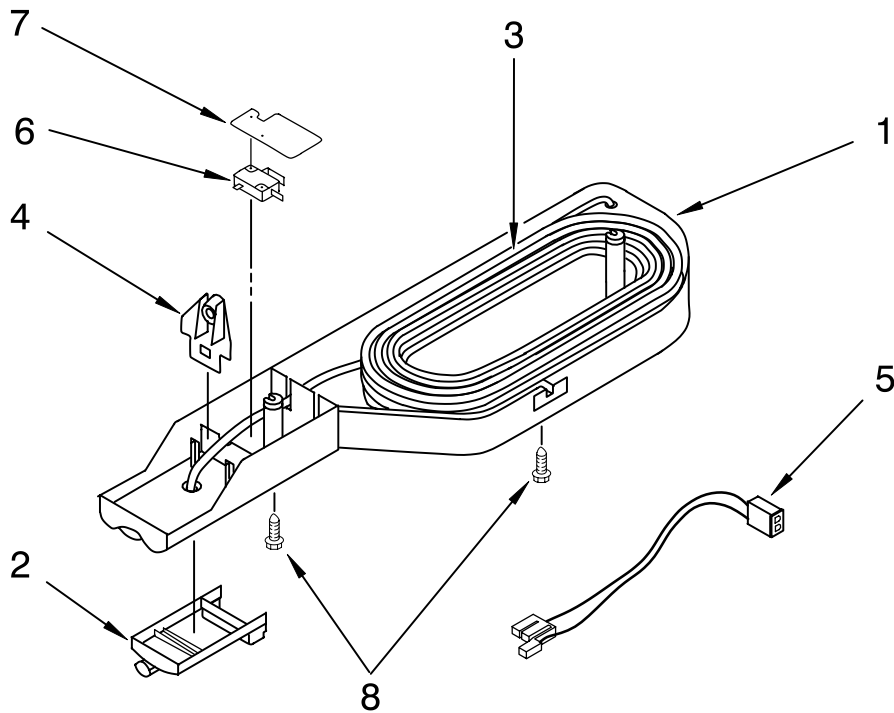

WATER DISPENSER PARTS

For Models: KTRC22EMWH03, KTRC22EMBT03, KTRC22EMBL03, KTRC22EMSS03
(White) (Biscuit) (Black) (Stainless Steel)

Illus. No.	Part No.	DESCRIPTION
1	2210500	Housing, Dispenser
2	2210567	Button, Dispenser
3	2210513	Reservoir, Tube
4	2210523	Flange, Tube
5	2187291	Wire Assembly
6	2162361	Switch
7	2210547	Shield, Switch
8	489415	Screw

FOR ORDERING INFORMATION REFER TO PARTS PRICE LIST