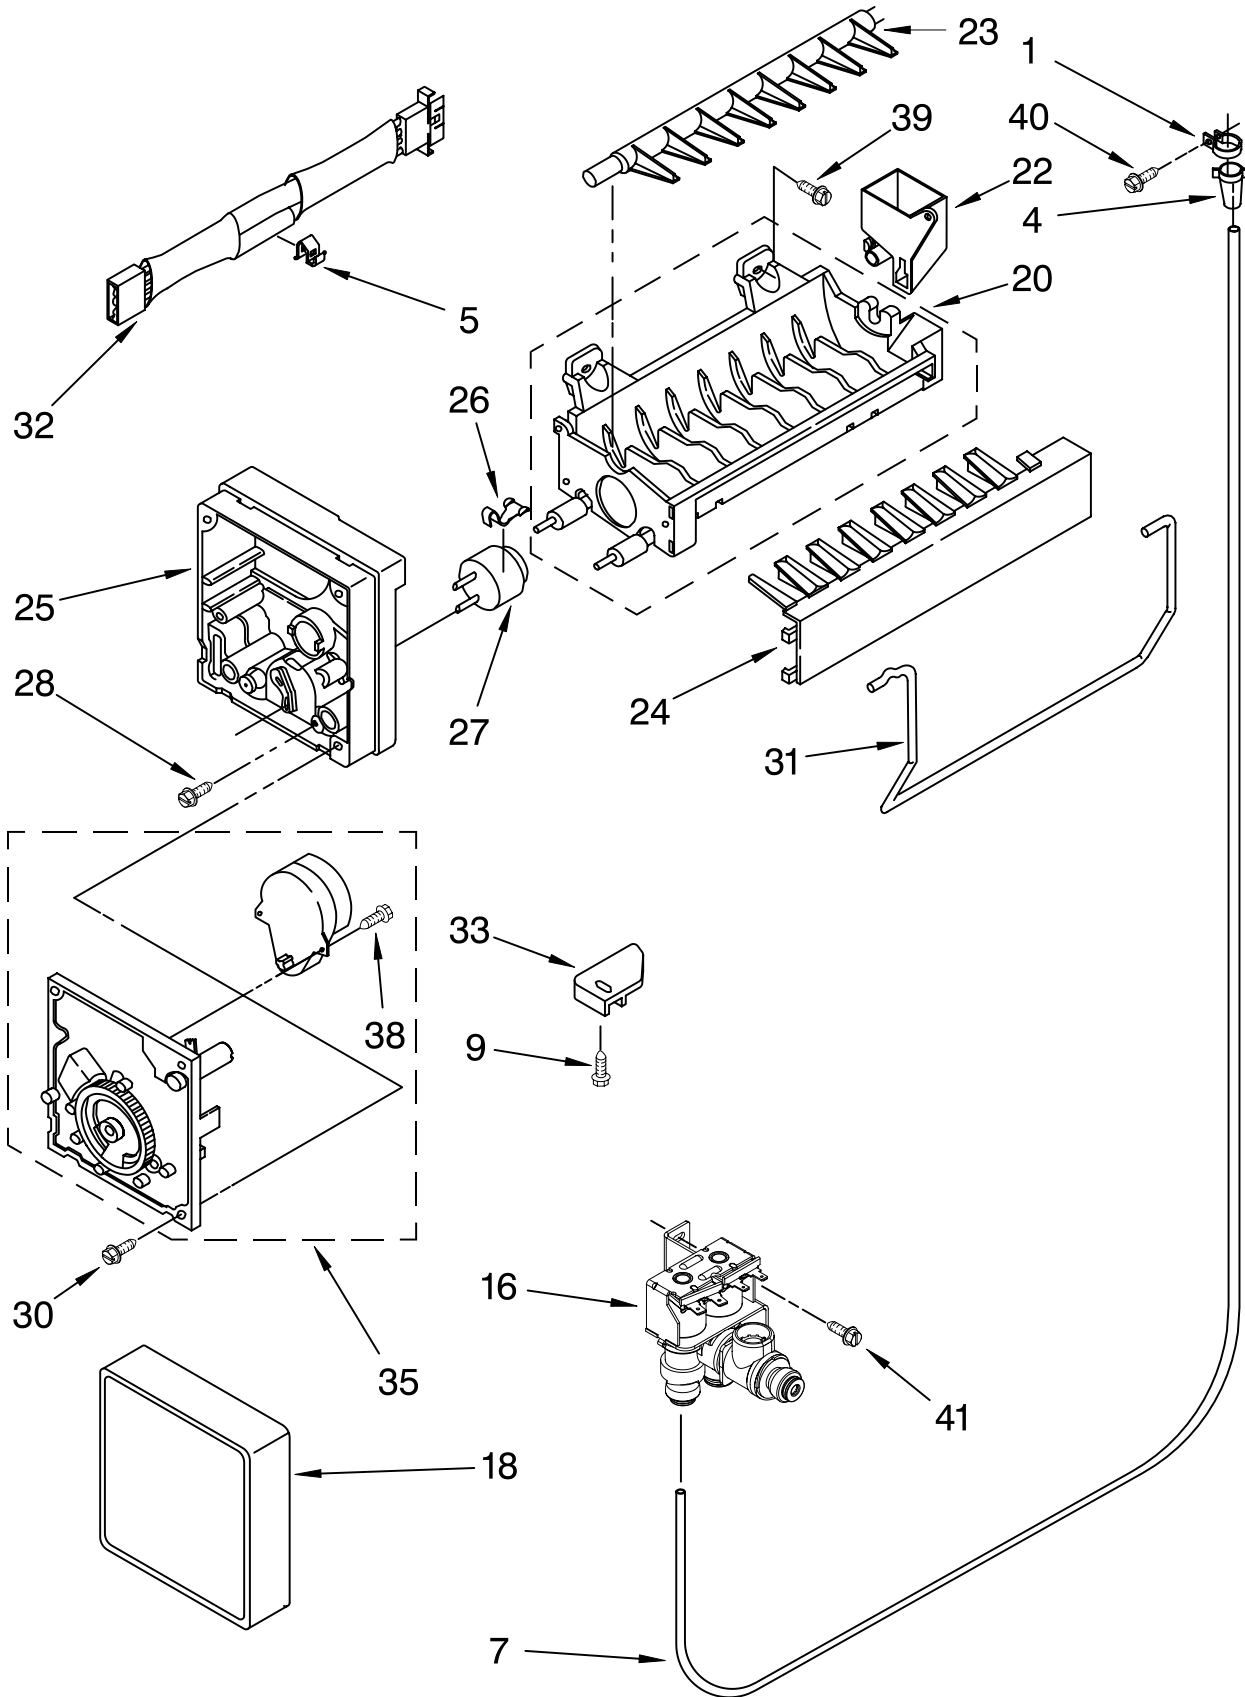

FOR ORDERING INFORMATION REFER TO PARTS PRICE LIST

ICEMAKER PARTS

For Models: KTRC22EMWH03, KTRC22EMBT03, KTRC22EMBL03, KTRC22EMSS03
 (White) (Biscuit) (Black) (Stainless Steel)

Illus. No.	Part No.	DESCRIPTION
1	488878	Clamp, Tube
4	2181939	Insert, Tube
5	628379	Clip, Fuse
7	2210514	Tube Water
9	489478	Screw
16	2188808	Valve (Double) Solenoid
18	2210484	Cover
20	628228	Mold & Heater Assembly (Also Order 542638 Silicone Grease)
22	628356	Cup, Water Fill
23	2194711	Ejector
24	2182124	Ice Striper
25	2194712	Support
26	627796	Retainer
27	627985	Thermostat Thermostat (Also Order 542369 Cement Alumilastic)
28	8533917	Screw
30	489276	Screw
31	627792	Shut Off Arm
32	2187464	Harness, Wiring
33	628320	Bracket
35	628399	Module Assembly (Includes Item 38)
38	489136	Screw, 3-24 x 23/64
39	488208	Screw
40	488886	Screw, 8-18 x 1/2
41	489442	Screw
100	4317943	Icemaker, Complete Assembly