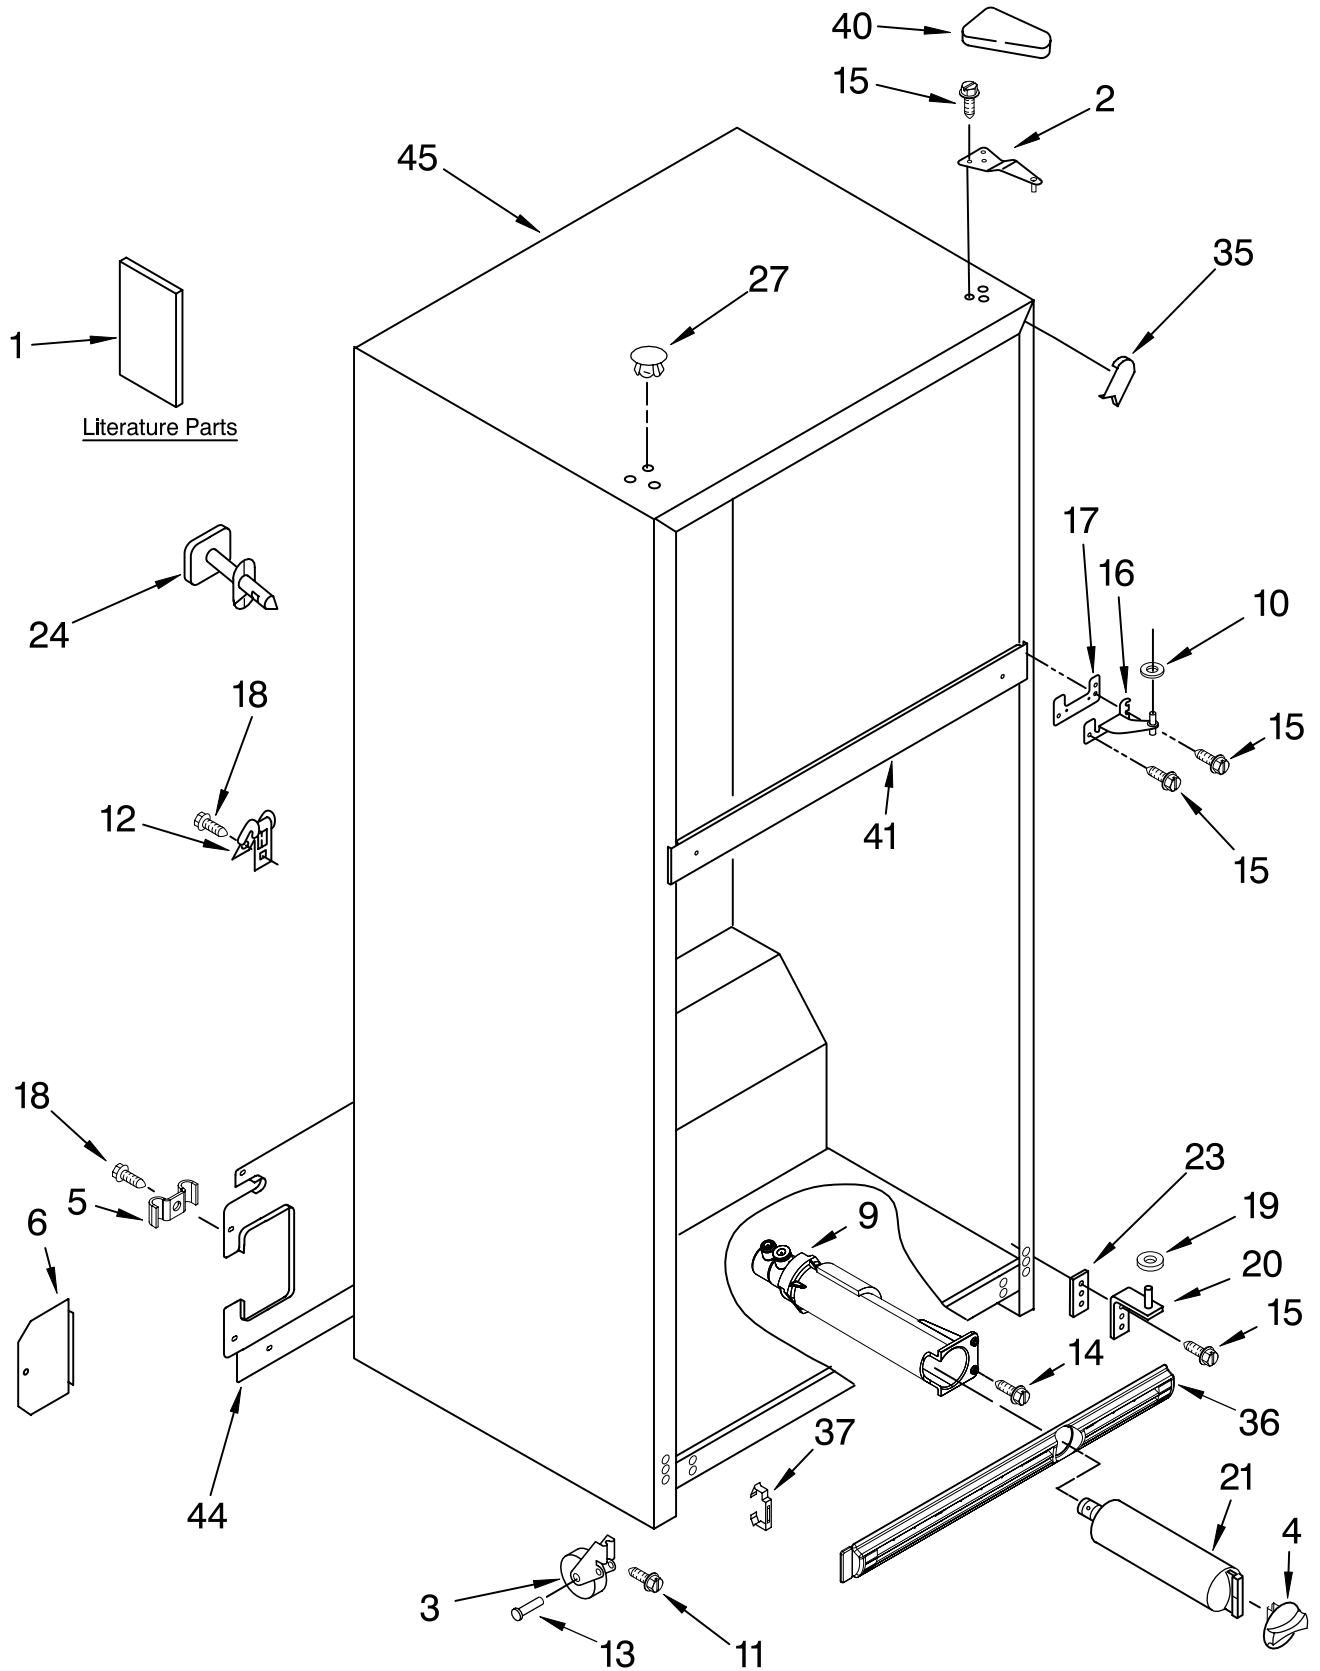

For Models: KTRC22EMWH01, KTRC22EMBT01, KTRC22EMBL01, KTRC22EMSS01
(White) (Biscuit) (Black) (Stainless Steel)

FOR ORDERING INFORMATION REFER TO PARTS PRICE LIST

CABINET PARTS

For Models: KTRC22EMWH01, KTRC22EMBT01, KTRC22EMBL01, KTRC22EMSS01
 (White) (Biscuit) (Black) (Stainless Steel)

Illus. No.	Part No.	DESCRIPTION	Illus. No.	Part No.	DESCRIPTION	Illus. No.	Part No.	DESCRIPTION
1		Literature Parts	6	2166251	Cover, Water Valve	27		Hole Plug, Endcap
	LIT2301816	Service & Wiring Sheet	9	2225521	Housing, Water Filter		2201012	White
	LIT2302042	Energy Label	10	489341	Washer		2200924	Biscuit
	LIT2225951	Use & Care Guide	11	3400504	Screw		2183998	Black
	LIT2225623	Modular Icemaker Service Sheet	12	549193	Clamp, Cord	35		Corner Filler (2)
	LIT2225415	Customer Instructions	13	2179826	Rivet		2201014	White
	LIT2301632	Instrucion Sheet, Water Filter	14	3196178	Screw		2200926	Biscuit
2	2189410	Hinge (Top)	15	489497	Screw		2201017	Black
3	2166108	Roller, Front (2)	16	2183972	Hinge, Center	36		Grille
4		Cap, Water Filter	17	2183854	Shim, Hinge Center		2301618W	White
	2186494W	White	18	489464	Screw		2301618T	Biscuit
	2186494T	Biscuit	19	487576	Washer		2301618B	Black
	2186494B	Black	20	2189194	Hinge Butt	37	2189356	Clip, Grille
5	2301624	Clamp, Tube (Water Supply Line)	21	4396702	Water Filter	40		Cover, Hinge
			23	2172743	Shim, Bottom Hinge		2213360	White
			24		Fitting, Water Tube (NOT SERVICED)		2213364	Biscuit
							2213363	Black
						41		Rail, Center (NOT SERVICED)
						44	2253196	Cover, Unit
						45		Cabinet (Not a Serviceable Part)