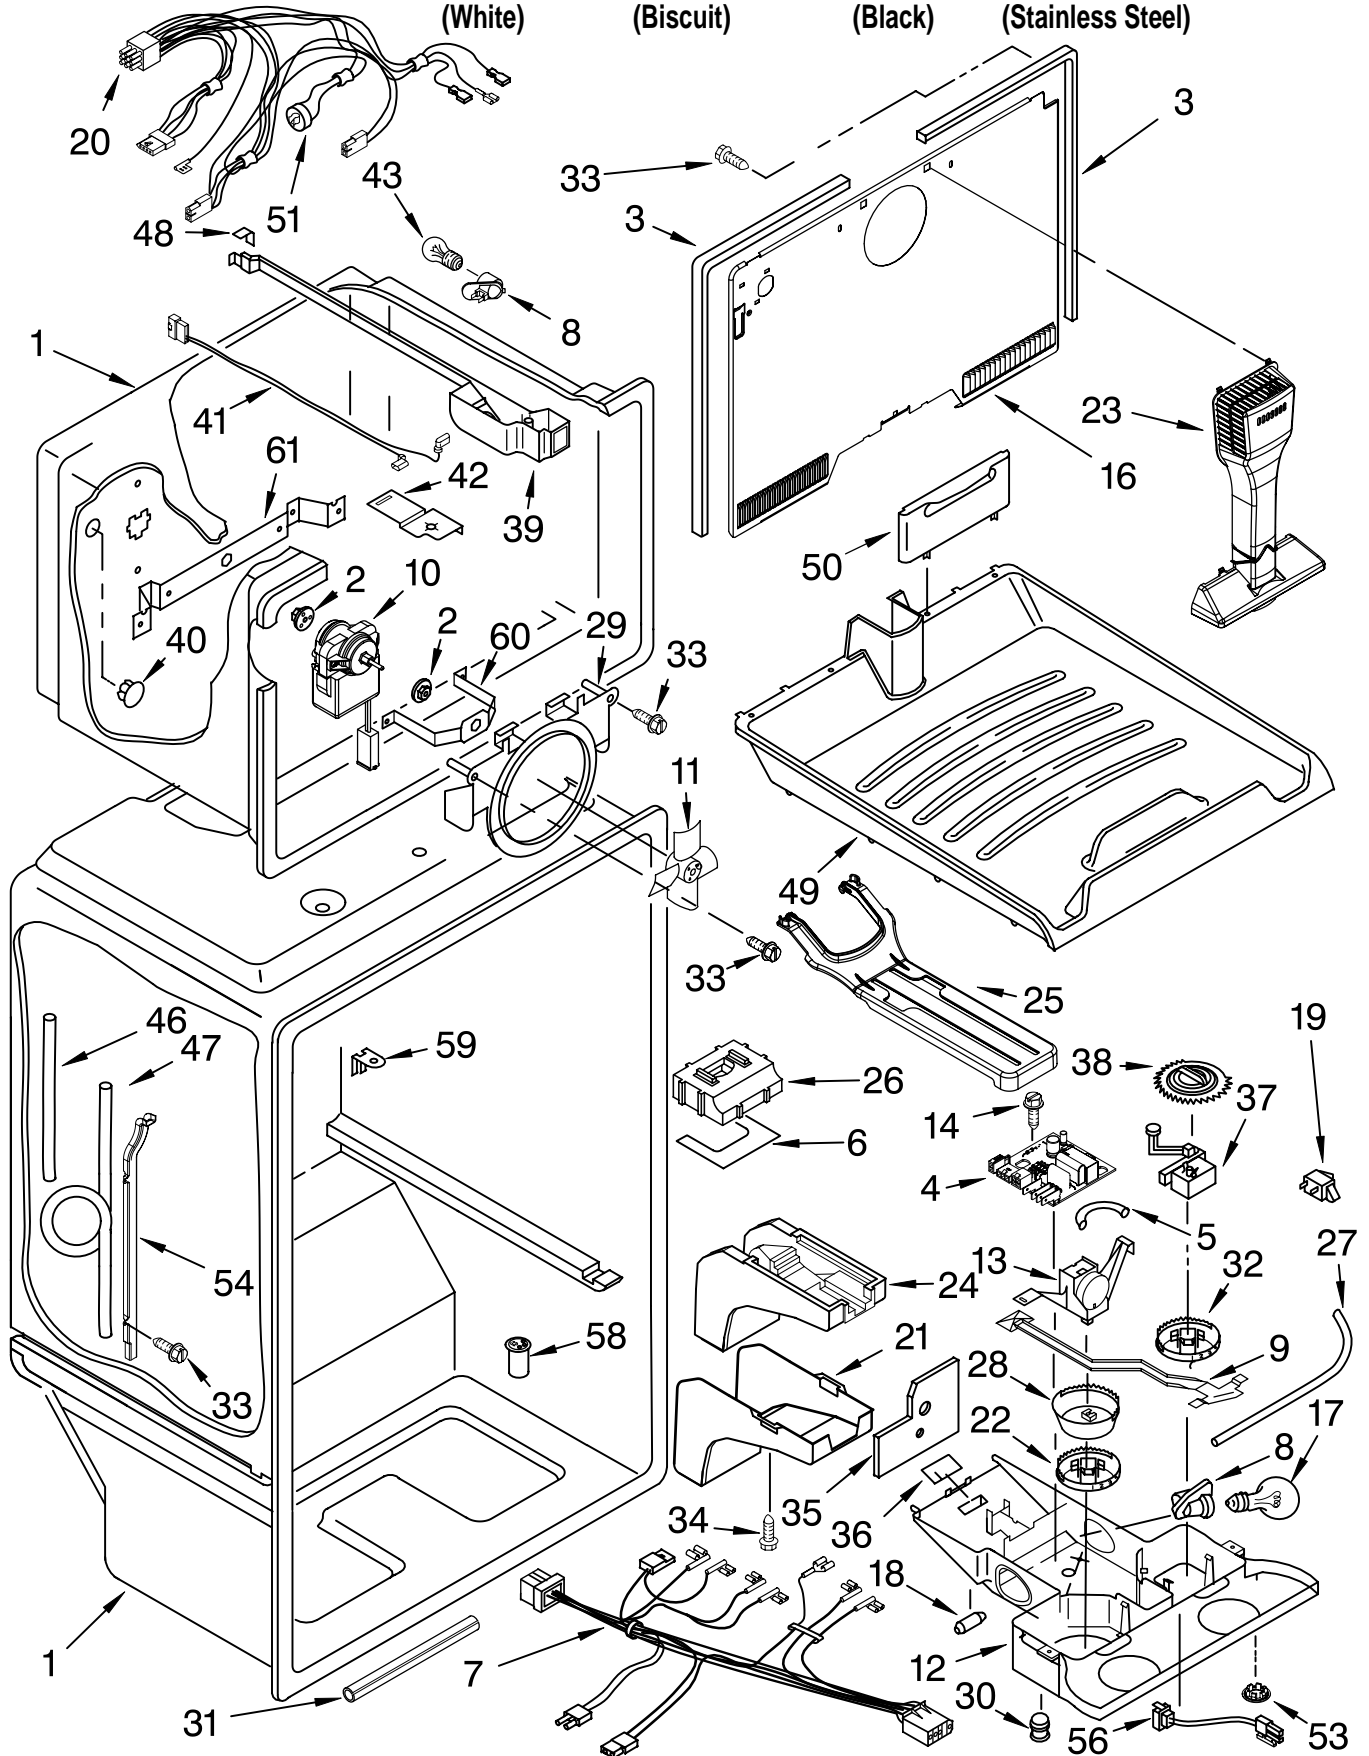

LINER PARTS

For Models: KTRC22EMWH01, KTRC22EMBT01, KTRC22EMBL01, KTRC22EMSS01

(White)

(Biscuit)

(Black)

(Stainless Steel)

FOR ORDERING INFORMATION REFER TO PARTS PRICE LIST

LINER PARTS

For Models: KTRC22EMWH01, KTRC22EMBT01, KTRC22EMBL01, KTRC22EMSS01
(White) (Biscuit) (Black) (Stainless Steel)

Illus. No.	Part No.	DESCRIPTION	Illus. No.	Part No.	DESCRIPTION	Illus. No.	Part No.	DESCRIPTION
1		Liner (Not A Serviceable Part)	21	2176281	Cover, Air Diffuser	39	2201153	Housing Base
2	2197380	Grommet (2)	22	2205094	Knob, Thermostat	40	941839	Hole Plug
3	2254360	Gasket, Evaporator Cover (2)	23	2254354	Air Tower	41	2187601	Wiring Harness, Freezer Light
4	2252152	Adaptive Defrost Control/WFI	24	2189452	Air Diffuser, Bottom	42	2193491	Electrical Shield, Freezer Light
5	549512	Thermostat Tube Barrier	25	2225473	Retainer, Freezer Floor	43	2260802	Light Bulb
6	2179834	Seal, Air Diffuser	26	2204690	Air Diffuser, Top	46	2301621	Tube, Water
7	2187448	Wire Assembly, Control Box	27	2212485	Thermostat Tube Barrier	47	2305536	Tube, Filter Inlet
8	2162085	Socket, Light (2)	28	2184574	Gear Wheel, Thermostat	48	2166284	Gasket, Rear
9	2212413	Damper, Air (Slide)	29	2218696	Bracket, Fan Motor	49	2225476	Pullout, Freezer Floor
10	2219689	Fan Motor	30	2213495	Cover, Light Lens	50	2198768	Rear Fence, Pull-Out Freezer Floor
11	2163777	Fan Blade	31	2301622	Insulation, Water Tube	51	2221677	Defrost, BI-Metal
12	2218670	Control Box	32	2204951	Knob, Damper	53	940014	Hole Plug, Control Box
13	2204984	Thermostat Assembly (Includes Item 5)	33	489478	Screw	54	2225531	Cover, Tubing
14	98129	Screw	34	489442	Screw	56	2213462	Harness, Indicator Light
16	2254262	Cover, Evaporator	35	2204639	Shield, Heat	58	2210509	Valve
17	2255743	Light Bulb (2)	36	2205079	Seal, Rear Thermostat	59	2210563	Clip, Retainer
18	2200831	Weight, Thermal	37	2204991	Control, Freezer	60	2214979	Bracket Evap. Fan, Front
19	1118894	Rocker Arm Switch	38	2204992	Gear Wheel, Freezer Control	61	2214976	Bracket Evap. Fan, Rear
20	2187609	Wire Assembly, Freezer Compartment						

FOR ORDERING INFORMATION REFER TO PARTS PRICE LIST