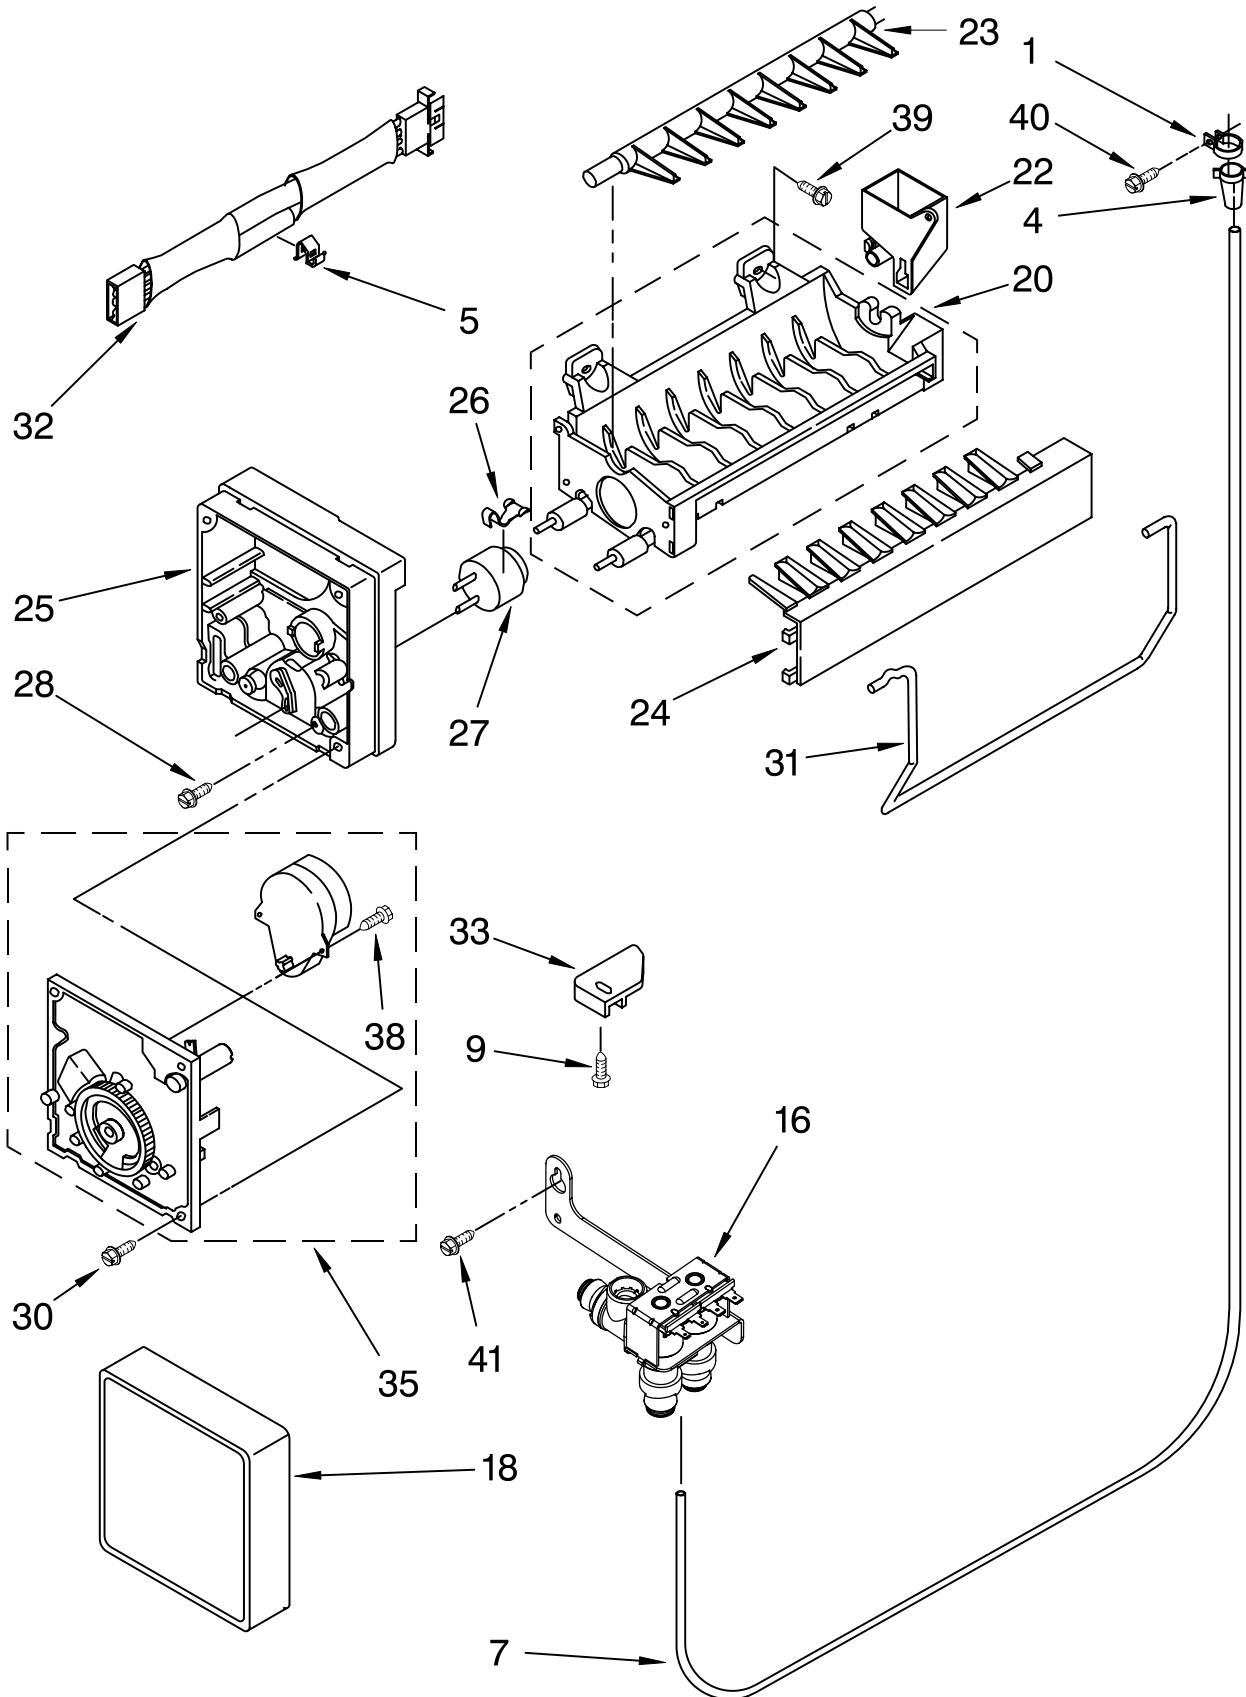

FOR ORDERING INFORMATION REFER TO PARTS PRICE LIST

ICEMAKER PARTS

For Models: KTRC22EMWH01, KTRC22EMBT01, KTRC22EMBL01, KTRC22EMSS01
 (White) (Biscuit) (Black) (Stainless Steel)

Illus. No.	Part No.	DESCRIPTION
1	488878	Clamp, Tube
4	2181939	Insert, Tube
5	628379	Clip, Fuse
7	2210514	Tube Water
9	489478	Screw
16	2301623	Valve (Double) Solenoid
18	2210484	Cover
20	628228	Mold & Heater Assembly (Also Order 542638 Silicone Grease)
22	628356	Cup, Water Fill
23	2194711	Ejector
24	2182124	Ice Striper
25	2194712	Support
26	627796	Retainer Thermostat
27	627985	Thermostat (Also Order 542369 Cement Alumilastic)
28	8533917	Screw
30	489276	Screw
31	627792	Shut Off Arm
32	2187464	Harness, Wiring
33	628320	Bracket
35	628399	Module Assembly (Includes Item 38)
38	489136	Screw, 3-24 x 23/64
39	488208	Screw
40	488886	Screw, 8-18 x 1/2
41	489442	Screw
100	4317943	Icemaker, Complete Assembly