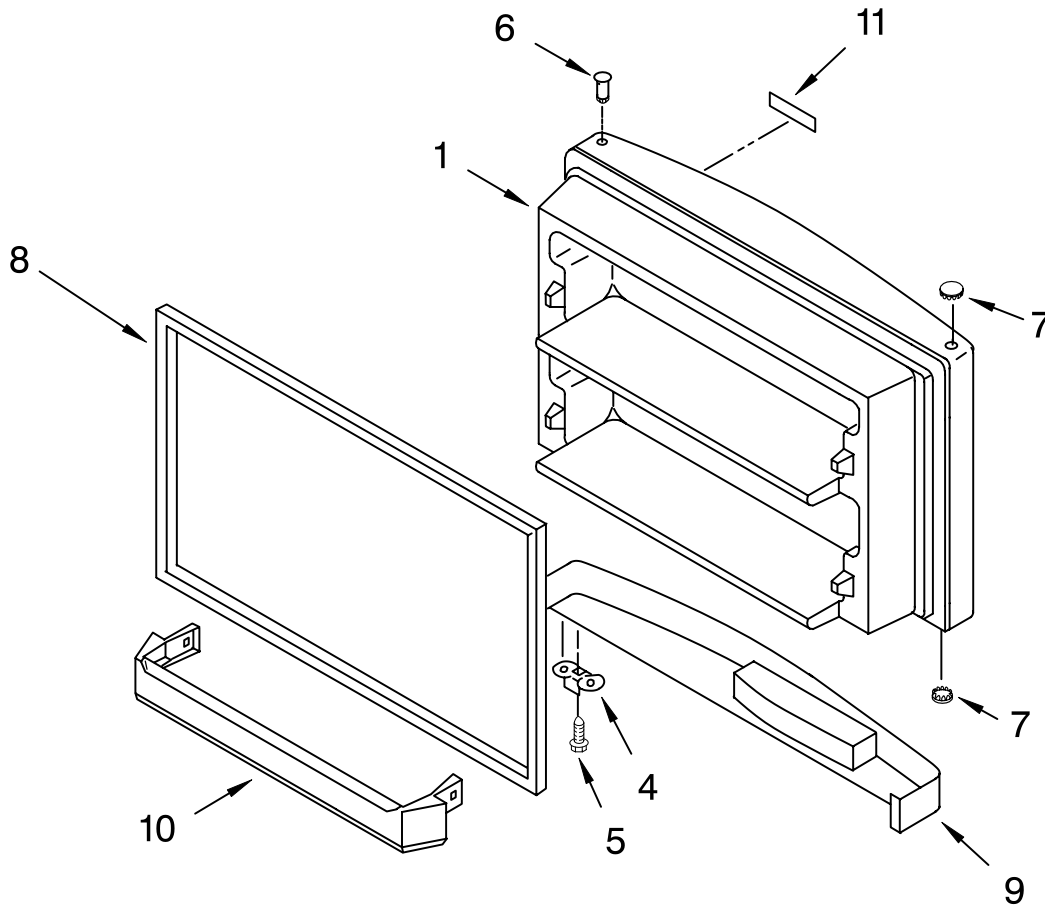

FREEZER DOOR PARTS

For Models: KTRC22EMWH01, KTRC22EMBT01, KTRC22EMBL01, KTRC22EMSS01
(White) (Biscuit) (Black) (Stainless Steel)

Illus. No.	Part No.	DESCRIPTION
1		Freezer Door (Includes #6 & #8)
	2202520	White
	2204854	Biscuit
	2204856	Black
	2212419	Stainless Steel
4	2189202	Bracket, Door Stop

Illus. No.	Part No.	DESCRIPTION
5	489276	Screw
6	2183003	Thimble
7		Hole Plug
	2212648	White
	2212649	Biscuit
	2212651	Black
8		Door Gasket, Magnetic
	2214967	Mist Beige
	2214969	Black

Illus. No.	Part No.	DESCRIPTION
9		Handle
	2213328	White
	2213329	Biscuit
	2221624	Black
10	2159292	Trim, Door
11		Nameplate
	2212760	White
	2212761	Biscuit
	2212762	Black

FOR ORDERING INFORMATION REFER TO PARTS PRICE LIST