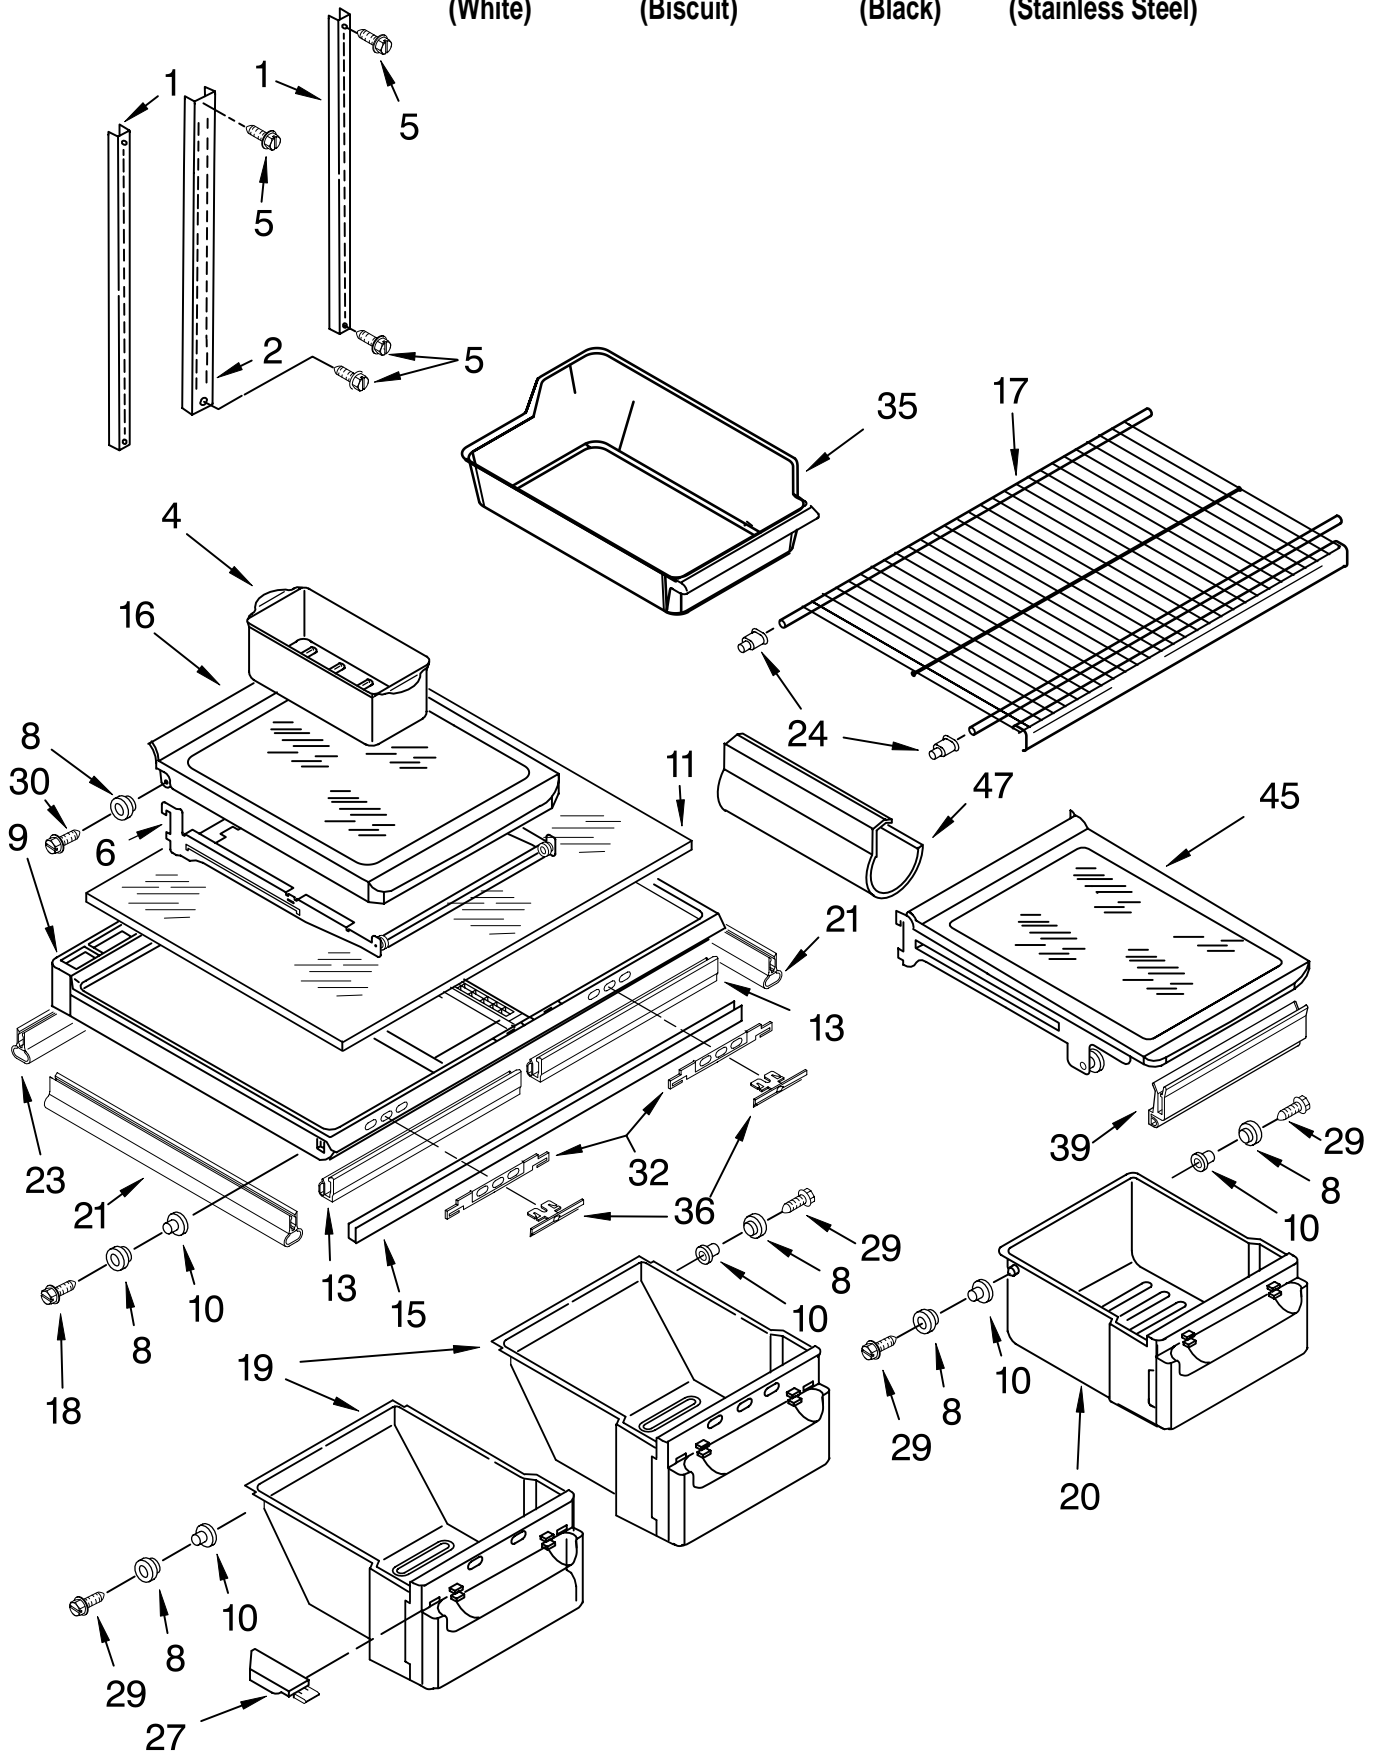

SHELF PARTS

For Models: KTRC22EMWH01, KTRC22EMBT01, KTRC22EMBL01, KTRC22EMSS01
(White) (Biscuit) (Black) (Stainless Steel)

FOR ORDERING INFORMATION REFER TO PARTS PRICE LIST

SHELF PARTS

For Models: KTRC22EMWH01, KTRC22EMBT01, KTRC22EMBL01, KTRC22EMSS01
(White) (Biscuit) (Black) (Stainless Steel)

<u>Illus. No.</u>	<u>Part No.</u>	<u>DESCRIPTION</u>
1	2210522	Shelf, Ladder (2)
2	2202821	Shelf, Ladder Center
4	2216624	Egg Bin
5	489478	Screw
6	2174014	Frame Assembly, Cantilever
8	2188212	Roller & Tread Assembly
9	2210583	Crisper Cover (Includes Items 8, 10, 13, 18, 21, 23 32 & 36)
10	2174478	Eyelet, Roller
11	2210571	Glass, Crisper Cover
13	2179213	Gasket, Crisper Cover (Front) (2)
15	2163832	Crisper, Support
16	2174012	Shelf Assembly, Spillguard (3) (Includes Items 8 & 30)
17	2184667	Shelf, Freezer
18	489211	Screw
19	2188816	Pan, Crisper (Includes Items 8, 10, 27 & 29)
20	2188818	Pan, Meat (Includes Items 8, 10 & 29)
21	2179214	Gasket, Crisper Cover (Side) (4)
23	2179216	Gasket, Crisper Cover (Rear) (2)
24	2163762	Cup, Shelf Mtg.
27		Cap, Crisper
	2174258	Left Side
	2174259	Right Side
29	489261	Screw
30	489439	Screw
32	2174257	Slide, Humidity
35	2254352	Ice Bucket
36	2174253	Button, Humidity Control
39	2174396	Gasket, Front
45	2190504	Shelf Assembly, Spillguard
47	2179404K	Wine & Egg Rack

FOR ORDERING INFORMATION REFER TO PARTS PRICE LIST