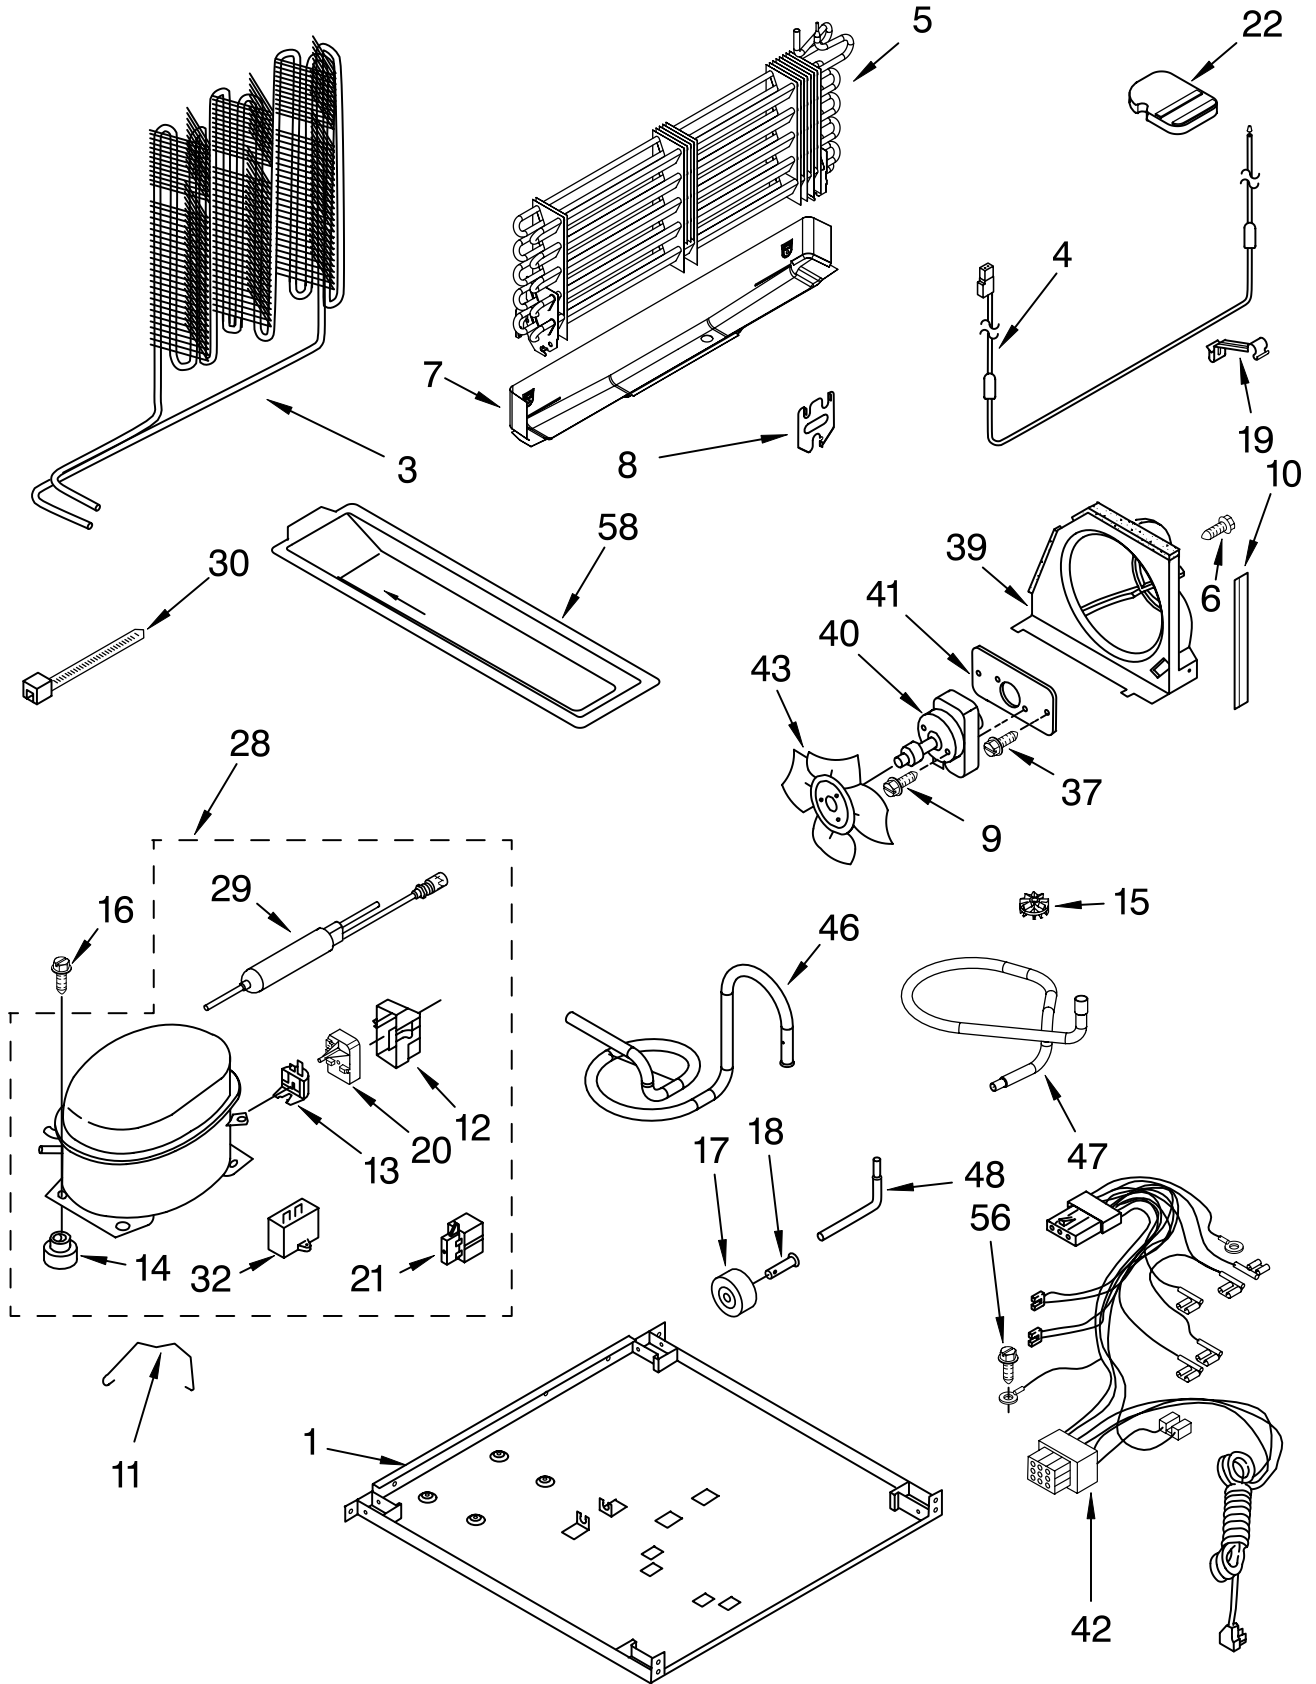

UNIT PARTS

For Models: KTRC22EMWH01, KTRC22EMBT01, KTRC22EMBL01, KTRC22EMSS01
(White) (Biscuit) (Black) (Stainless Steel)

FOR ORDERING INFORMATION REFER TO PARTS PRICE LIST

UNIT PARTS

For Models: KTRC22EMWH01, KTRC22EMBT01, KTRC22EMBL01, KTRC22EMSS01
(White) (Biscuit) (Black) (Stainless Steel)

Illus. No.	Part No.	DESCRIPTION
1	2225596	Plate, Unit Mounting
3	2214960	Condenser
4	2166124	Heater, Defrost
5	2254249	Evaporator Assy.
6	3400518	Screw
7	2254295	Drain Pan
8	2176301	Bracket, Heater
9	8281197	Screw
10	2163780	Extension, Air Baffle
11	2255113	Strap
12	4387731	Cover (Service Only)
13	4390624	Overload Service
14	1100826	Grommet (4) Production
	4387558	Service
15	531933	Grommet
16	489373	Screw
17	2150304	Roller (2)
18	2221797	Rivet
19	2182338	Clip, Heater

Illus. No.	Part No.	DESCRIPTION
20	2225929	Start-Device Combination (Start Relay and Overload for Production Compressor Only)
21	2183454	Relay
22	2201185	Support
28	2218994	Compressor (Includes Items 12, 13, 14, 21 & 32)
29	2199167	Drier Production
	4387019	Service
30	2155774	Clamp
32	2169373	Capacitor Production
	1118576	Service
37	489494	Screw
39	2198921	Air Baffle
40	2188729	Motor, Condenser
41	2301979	Plate
42	2187756	Wire Assembly Unit
43	2225834	Fan Blade
46	2205384	Tube, Discharge
47	2225237	Tube, Suction
48	2154109	Tube, Process
56	488500	Screw
58	2225517	Tray, Evaporator

Following Parts Not Illustrated and Optional Parts Not Included

978025	Valve, Access (1/4")
978026	Valve, Access (5/16")
978027	Valve, Access (3/8")
978028	Valve, Access (1/2")
978029	Valve, Access (5/8")
978030	Valve, Access (3/4")
876764	Valve, Access (3/16")

REFRIGERANT CHARGE

4.0 Ozs.
(R134A)

FOR ORDERING INFORMATION REFER TO PARTS PRICE LIST