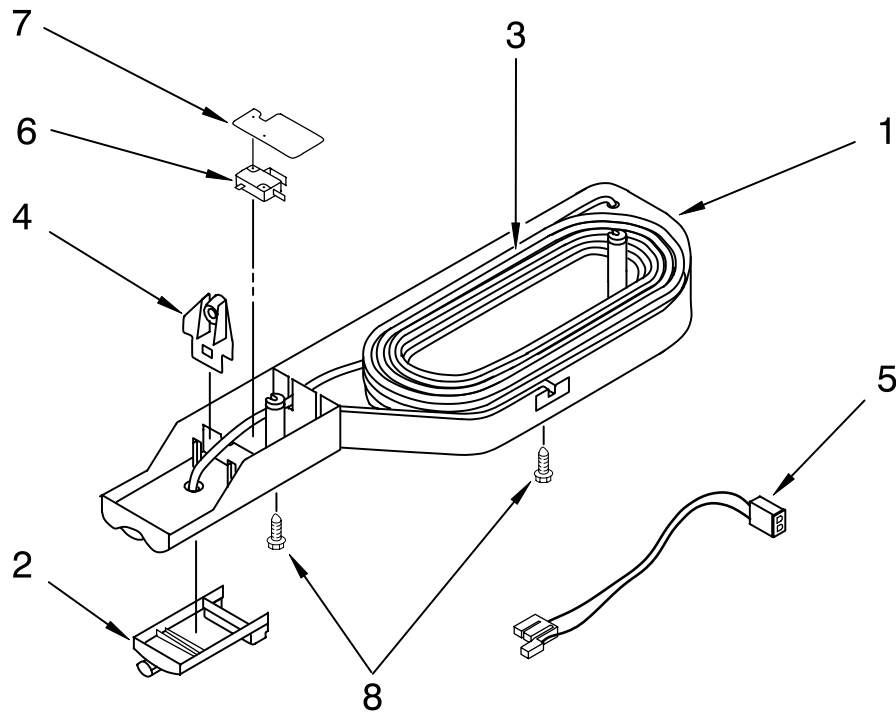

WATER DISPENSER PARTS

For Models: KTRC22EMWH01, KTRC22EMBT01, KTRC22EMBL01, KTRC22EMSS01
(White) (Biscuit) (Black) (Stainless Steel)

Illus. No.	Part No.	DESCRIPTION
1	2210500	Housing, Dispenser
2	2210567	Button, Dispenser
3	2210513	Reservoir, Tube
4	2210523	Flange, Tube
5	2187291	Wire Assembly
6	2162361	Switch
7	2210547	Shield, Switch
8	489415	Screw 8-18 x 1 1/4 (2)

FOR ORDERING INFORMATION REFER TO PARTS PRICE LIST