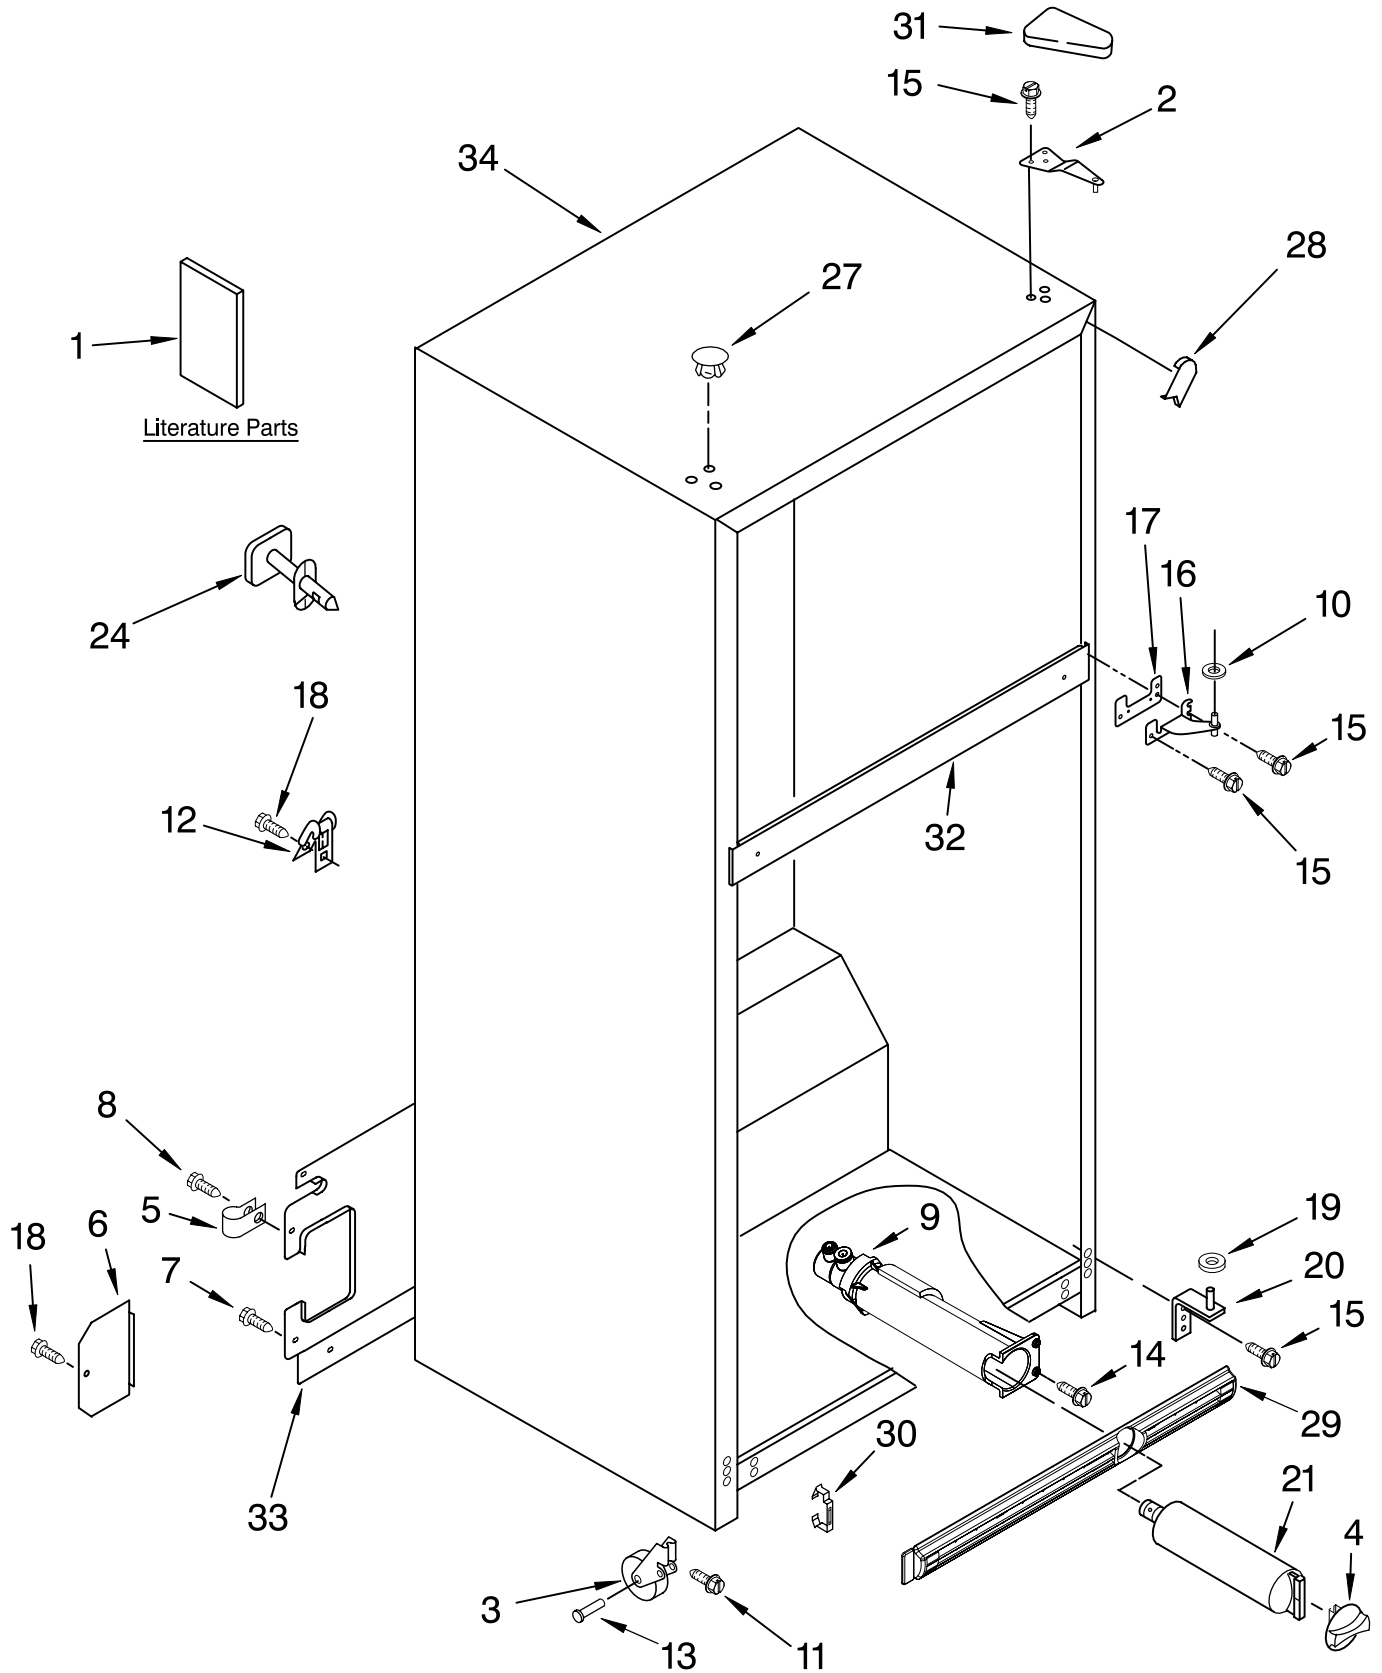

For Models: KTRC22EMWH04, KTRC22EMBT04, KTRC22EMBL04, KTRC22EMSS04
(White) (Biscuit) (Black) (Stainless Steel)

FOR ORDERING INFORMATION REFER TO PARTS PRICE LIST