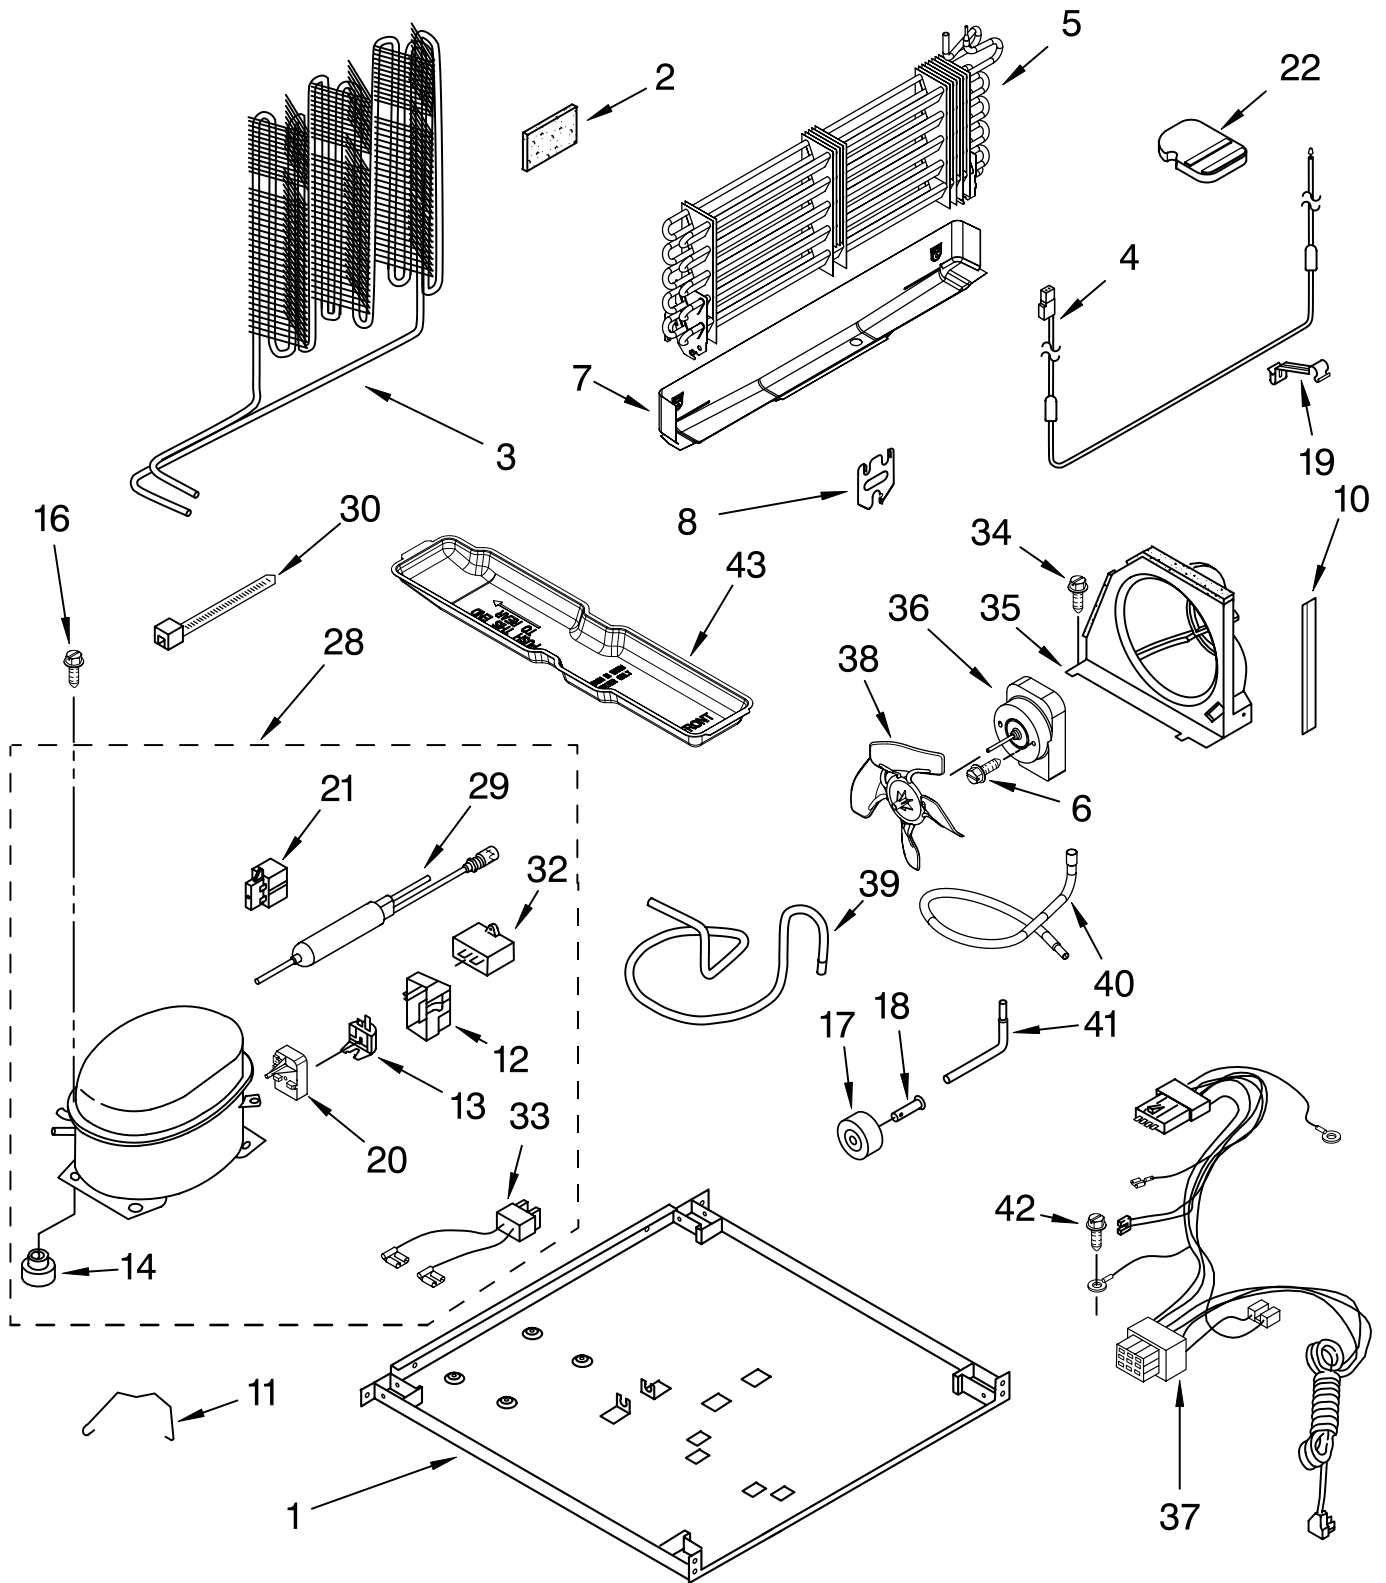

UNIT PARTS

For Models: KTRC22EMWH04, KTRC22EMBT04, KTRC22EMBL04, KTRC22EMSS04
(White) (Biscuit) (Black) (Stainless Steel)

FOR ORDERING INFORMATION REFER TO PARTS PRICE LIST

UNIT PARTS

For Models: KTRC22EMWH04, KTRC22EMBT04, KTRC22EMBL04, KTRC22EMSS04
(White) (Biscuit) (Black) (Stainless Steel)

Illus. No.	Part No.	DESCRIPTION	Illus. No.	Part No.	DESCRIPTION	Illus. No.	Part No.	DESCRIPTION
1	2225596	Plate, Unit Mounting	20	2225929	Start-Device Combination (Start Relay and Overload for Production Compressor Only)	Following Parts Not Illustrated and Optional Parts Not Included		
2	2169104	Insulation, Sound Dampening					978025	Valve, Access (1/4")
3	2214960	Condenser	21	2183454	Relay (Service Only)		978026	Valve, Access (5/16")
4	2314157	Heater, Defrost	22	2201185	Support		978027	Valve, Access (3/8")
5	2221761	Evaporator Assy.	28	2218968	Compressor (Includes Items 12,13,14,21 29,32 & 33)		978028	Valve, Access (1/2")
6	8533859	Screw	29		Drier		978029	Valve, Access (5/8")
7	2254295	Drain Pan		2199167	Production		978030	Valve, Access (3/4")
8	2176301	Bracket, Heater		4387019	Service		876764	Valve, Access (3/16")
10	2300638	Extension, Air Baffle	30	2155774	Clamp	REFRIGERANT CHARGE		
11	2255113	Strap	32		Capacitor			
12	4387731	Cover (Service Only)		2169373	Production			
13	4390624	Overload (Service Only)	33	4387765	Wire Assembly (Service Only)			
14		Grommet (4)		1118576	Service			
	1100826	Production		3400518	Screw			
	4387558	Service		2302249	Air Baffle			
16	489373	Screw		2188874	Motor, Condenser			
17	2150304	Roller (2)		2187916	Wire Assembly Unit			
18	2221797	Rivet		2225834	Fan Blade			
19	2182338	Clip, Heater		2205384	Tube, Discharge			
				2225237	Tube, Suction			
				2154109	Tube, Process			
				488500	Screw			
				2300635	Tray, Evaporator			

FOR ORDERING INFORMATION REFER TO PARTS PRICE LIST