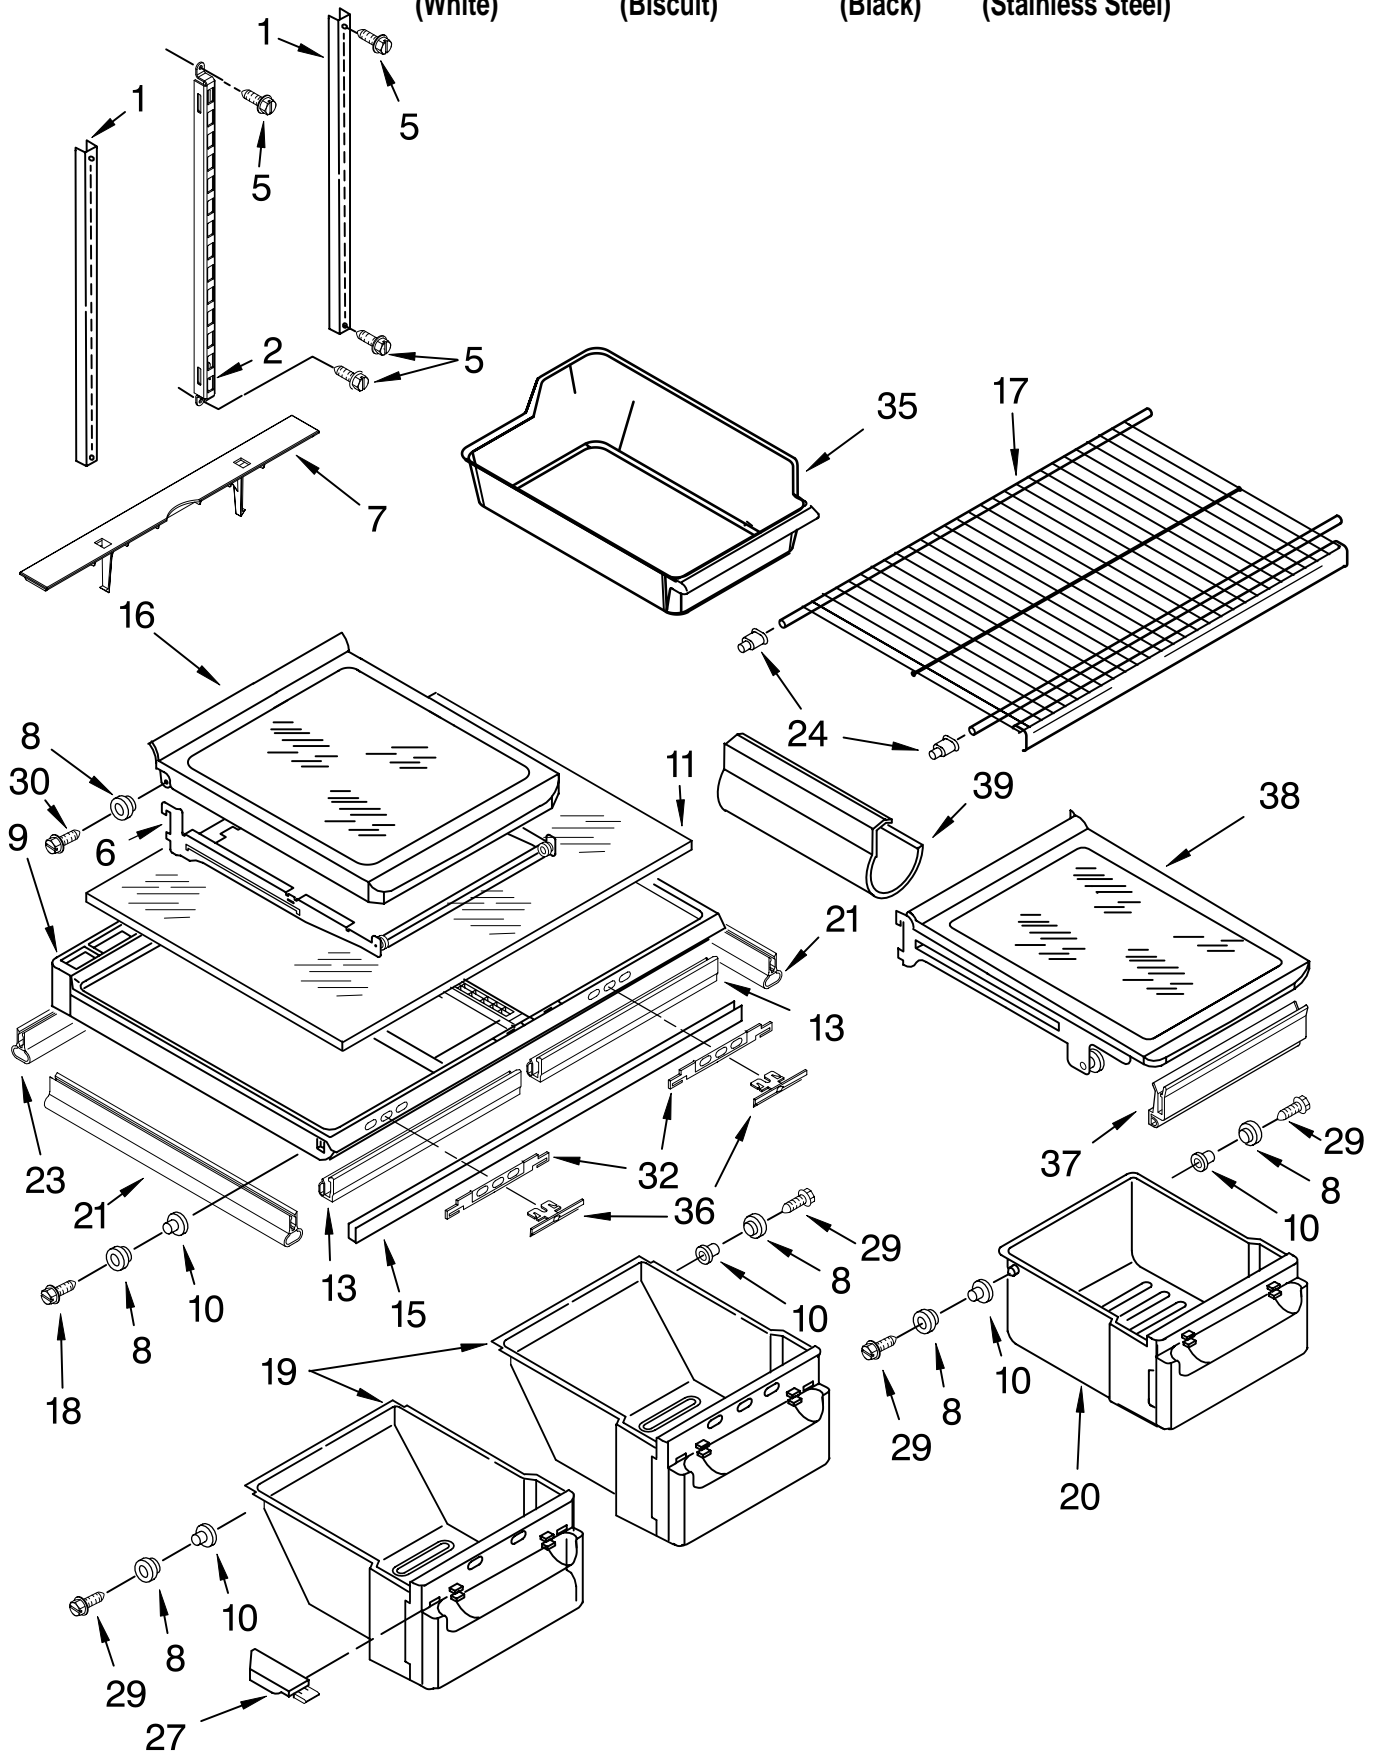

SHELF PARTS

For Models: KTRC22EMWH04, KTRC22EMBT04, KTRC22EMBL04, KTRC22EMSS04
(White) (Biscuit) (Black) (Stainless Steel)

FOR ORDERING INFORMATION REFER TO PARTS PRICE LIST

SHELF PARTS

For Models: KTRC22EMWH04, KTRC22EMBT04, KTRC22EMBL04, KTRC22EMSS04
(White) (Biscuit) (Black) (Stainless Steel)

Illus. No.	Part No.	DESCRIPTION
1	2210522	Shelf, Ladder (2)
2	2300520	Shelf, Ladder Center
5	489478	Screw
6	2174014	Frame Assembly, Cantilever (Includes Illus. 8 & 10)
7	2254458	Deflector, Air (Crisper Pan)
8	2188212	Roller & Tread Assembly
9	2210583	Crisper Cover (Includes Items 8,10,13,18,21,23 32 & 36)
10	2174478	Eyelet, Roller
11	2210571	Glass, Crisper Cover
13	2179213	Gasket, Crisper Cover (Front) (2)
15	2163832	Crisper Support
16	2174012	Shelf Assembly, Spillguard (3) (Includes Items 8 & 30)
17	2184667	Shelf, Freezer
18	489211	Screw
19	2188816	Pan, Crisper (Includes Items 8, 10, 27 & 29)
20	2188818	Pan, Meat (Includes Items 8, 10 & 29)
21	2179214	Gasket, Crisper Cover (Side) (4)
23	2179216	Gasket, Crisper Cover (Rear) (2)
24	2163762	Cup, Shelf Mtg.
27	2174258	Cap, Crisper Left Side
	2174259	Right Side
29	489261	Screw
30	489439	Screw
32	2174257	Slide, Humidity
35	2254352	Ice Bucket
36	2174253	Button, Humidity Control
37	2174396	Gasket, Front
38	2190504	Shelf Assembly, Spillguard
39	2179404K	Wine & Egg Rack

FOR ORDERING INFORMATION REFER TO PARTS PRICE LIST