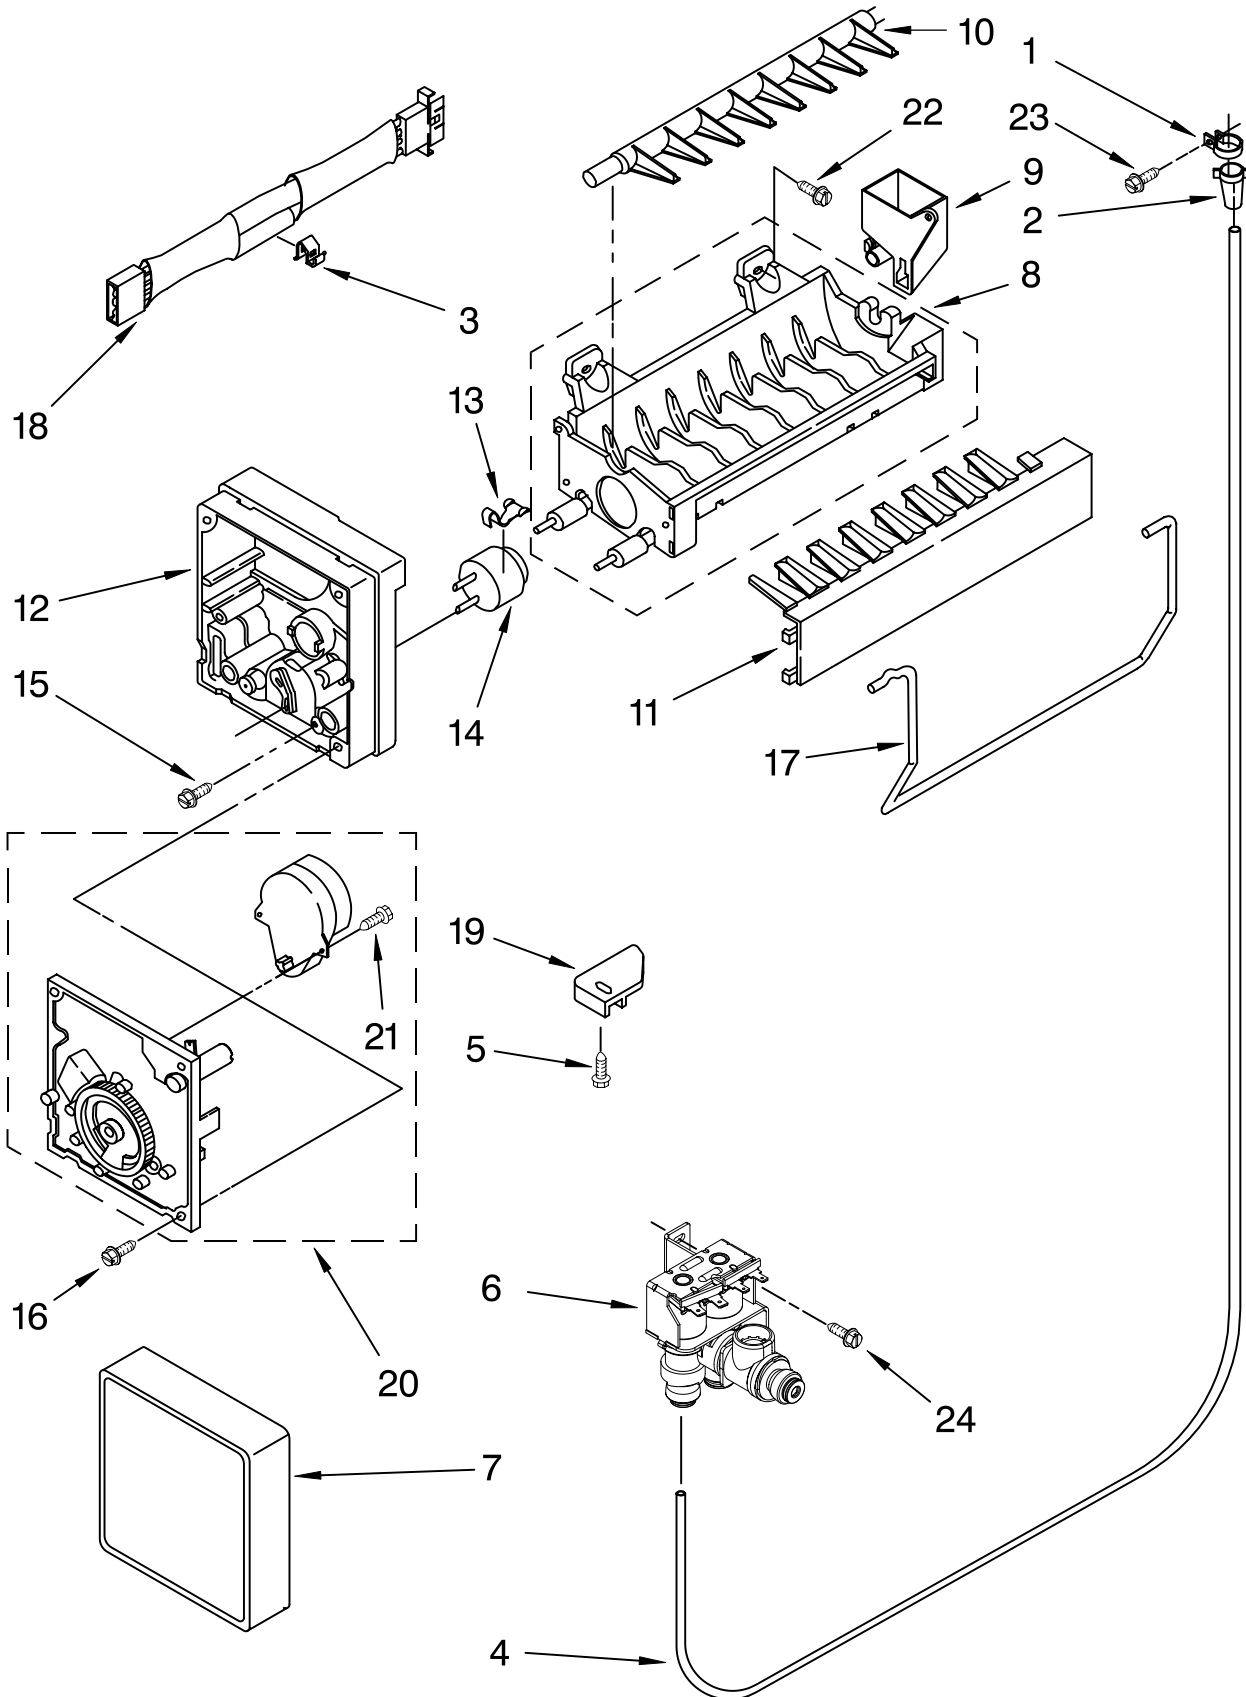

ICEMAKER PARTS

For Models: KTRC22EMWH04, KTRC22EMBT04, KTRC22EMBL04, KTRC22EMSS04
(White) (Biscuit) (Black) (Stainless Steel)

FOR ORDERING INFORMATION REFER TO PARTS PRICE LIST

ICEMAKER PARTS

For Models: KTRC22EMWH04, KTRC22EMBT04, KTRC22EMBL04, KTRC22EMSS04
(White) (Biscuit) (Black) (Stainless Steel)

Illus. No.	Part No.	DESCRIPTION
1	488878	Clamp, Tube
2	2181939	Insert, Tube
3	628379	Clip, Fuse
4	2210514	Tube Water
5	489478	Screw
6	2188808	Valve (Double) Solenoid
7	2210484	Cover
8	628228	Mold & Heater Assembly (Also Order 542638 Silicone Grease)
9	628356	Cup, Water Fill
10	2194711	Ejector
11	2182124	Ice Striper
12	2194712	Support
13	627796	Retainer Thermostat
14	627985	Thermostat (Also Order 542369 Cement Alumilastic)
15	8533917	Screw
16	489276	Screw
17	627792	Shut Off Arm
18	2187464	Harness, Wiring
19	628320	Bracket
20	628399	Module Assembly (Includes Item 21)
21	489136	Screw, 3-24 x 23/64
22	488208	Screw
23	488886	Screw, 8-18 x 1/2
24	489442	Screw
100	4317943	Icemaker, Complete Assembly