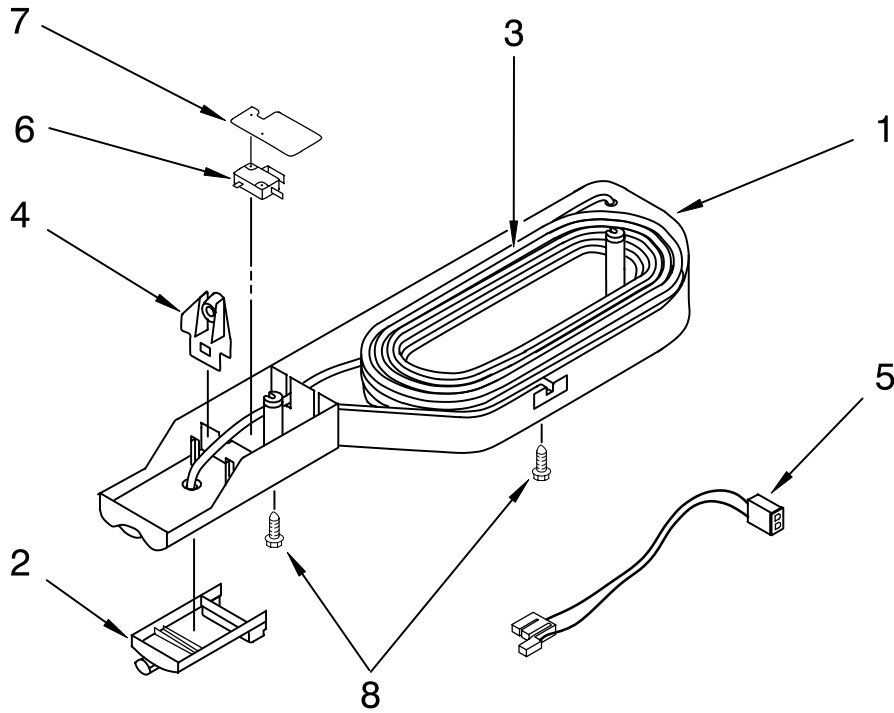

WATER DISPENSER PARTS

For Models: KTRC22EMWH04, KTRC22EMBT04, KTRC22EMBL04, KTRC22EMSS04
(White) (Biscuit) (Black) (Stainless Steel)

Illus. No.	Part No.	DESCRIPTION
1	2210500	Housing, Dispenser
2	2210567	Button, Dispenser
3	2210513	Reservoir, Tube
4	2210523	Flange, Tube
5	2187291	Wire Assembly
6	2162361	Switch
7	2210547	Shield, Switch
8	489415	Screw

FOR ORDERING INFORMATION REFER TO PARTS PRICE LIST