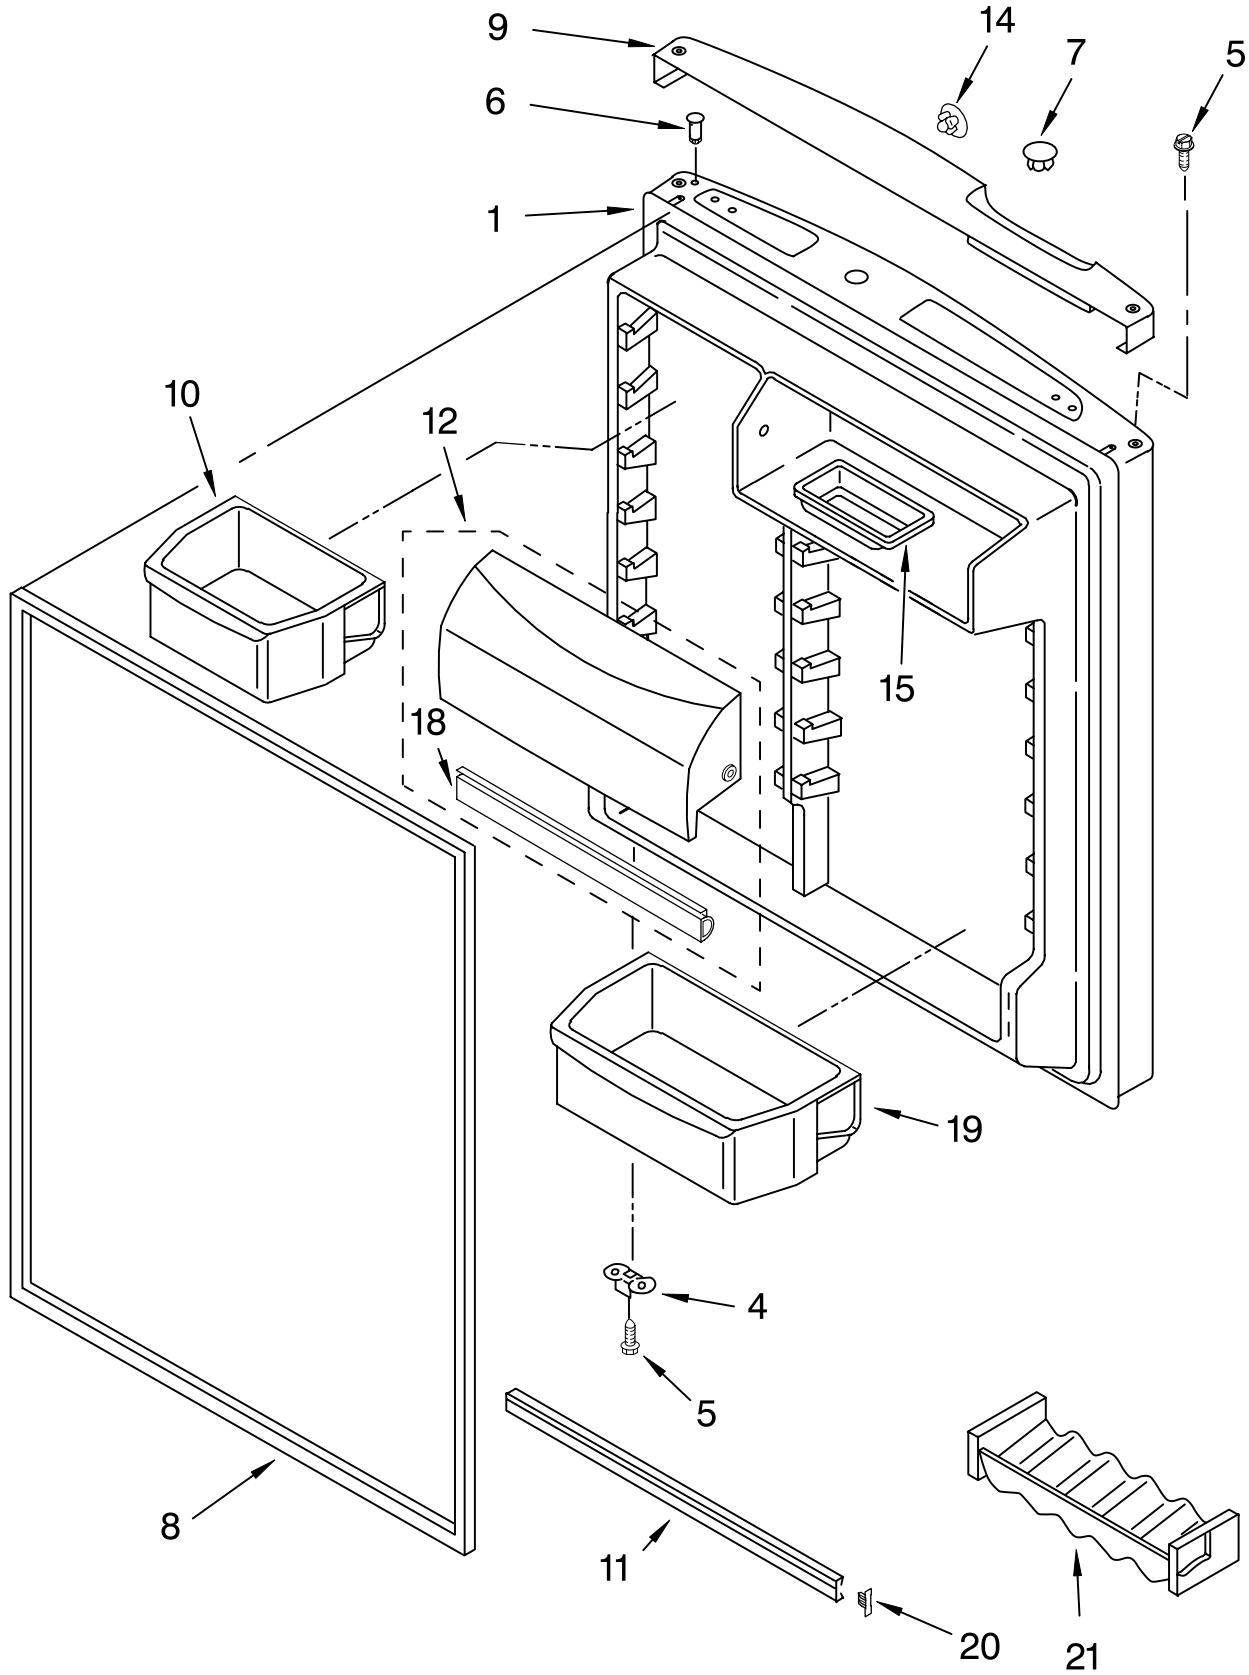

REFRIGERATOR DOOR PARTS

For Models: KTRC22EMWH04, KTRC22EMBT04, KTRC22EMBL04, KTRC22EMSS04
(White) (Biscuit) (Black) (Stainless Steel)

FOR ORDERING INFORMATION REFER TO PARTS PRICE LIST

REFRIGERATOR DOOR PARTS

For Models: KTRC22EMWH04, KTRC22EMBT04, KTRC22EMBL04, KTRC22EMSS04
(White) (Biscuit) (Black) (Stainless Steel)

<u>Illus. No.</u>	<u>Part No.</u>	<u>DESCRIPTION</u>
1		Refrigerator Door (Includes Illus. 6 & 8)
	2205214	White
	2205215	Biscuit
	2205217	Black
	2212418	Stainless Steel
4	2189202	Bracket, Door Stop
5	489276	Screw
6	2183003	Thimble
7		Hole Plug
	2212648	White
	2212649	Biscuit
	2212651	Black
8		Door Gasket, Magnetic
	2202875	Mist Beige
	2202882	Black
9		Handle
	2213333	White
	2213334	Biscuit
	2221628	Black
10	2171064	Bin, Door Shelf (2)
11	2195948	Shelf, Trim
12	2218119	Door Compartment
14		Hole Plug, Handle
	2204837	White
	2204838	Biscuit
	2204840	Black
15	2165792	Butter Dish
18	2159124	Gasket, Door Compartment
19	2171062	Bin, Door Shelf (1)
20	2156006	Plug, Trim
21	2193409	Beverage Holder