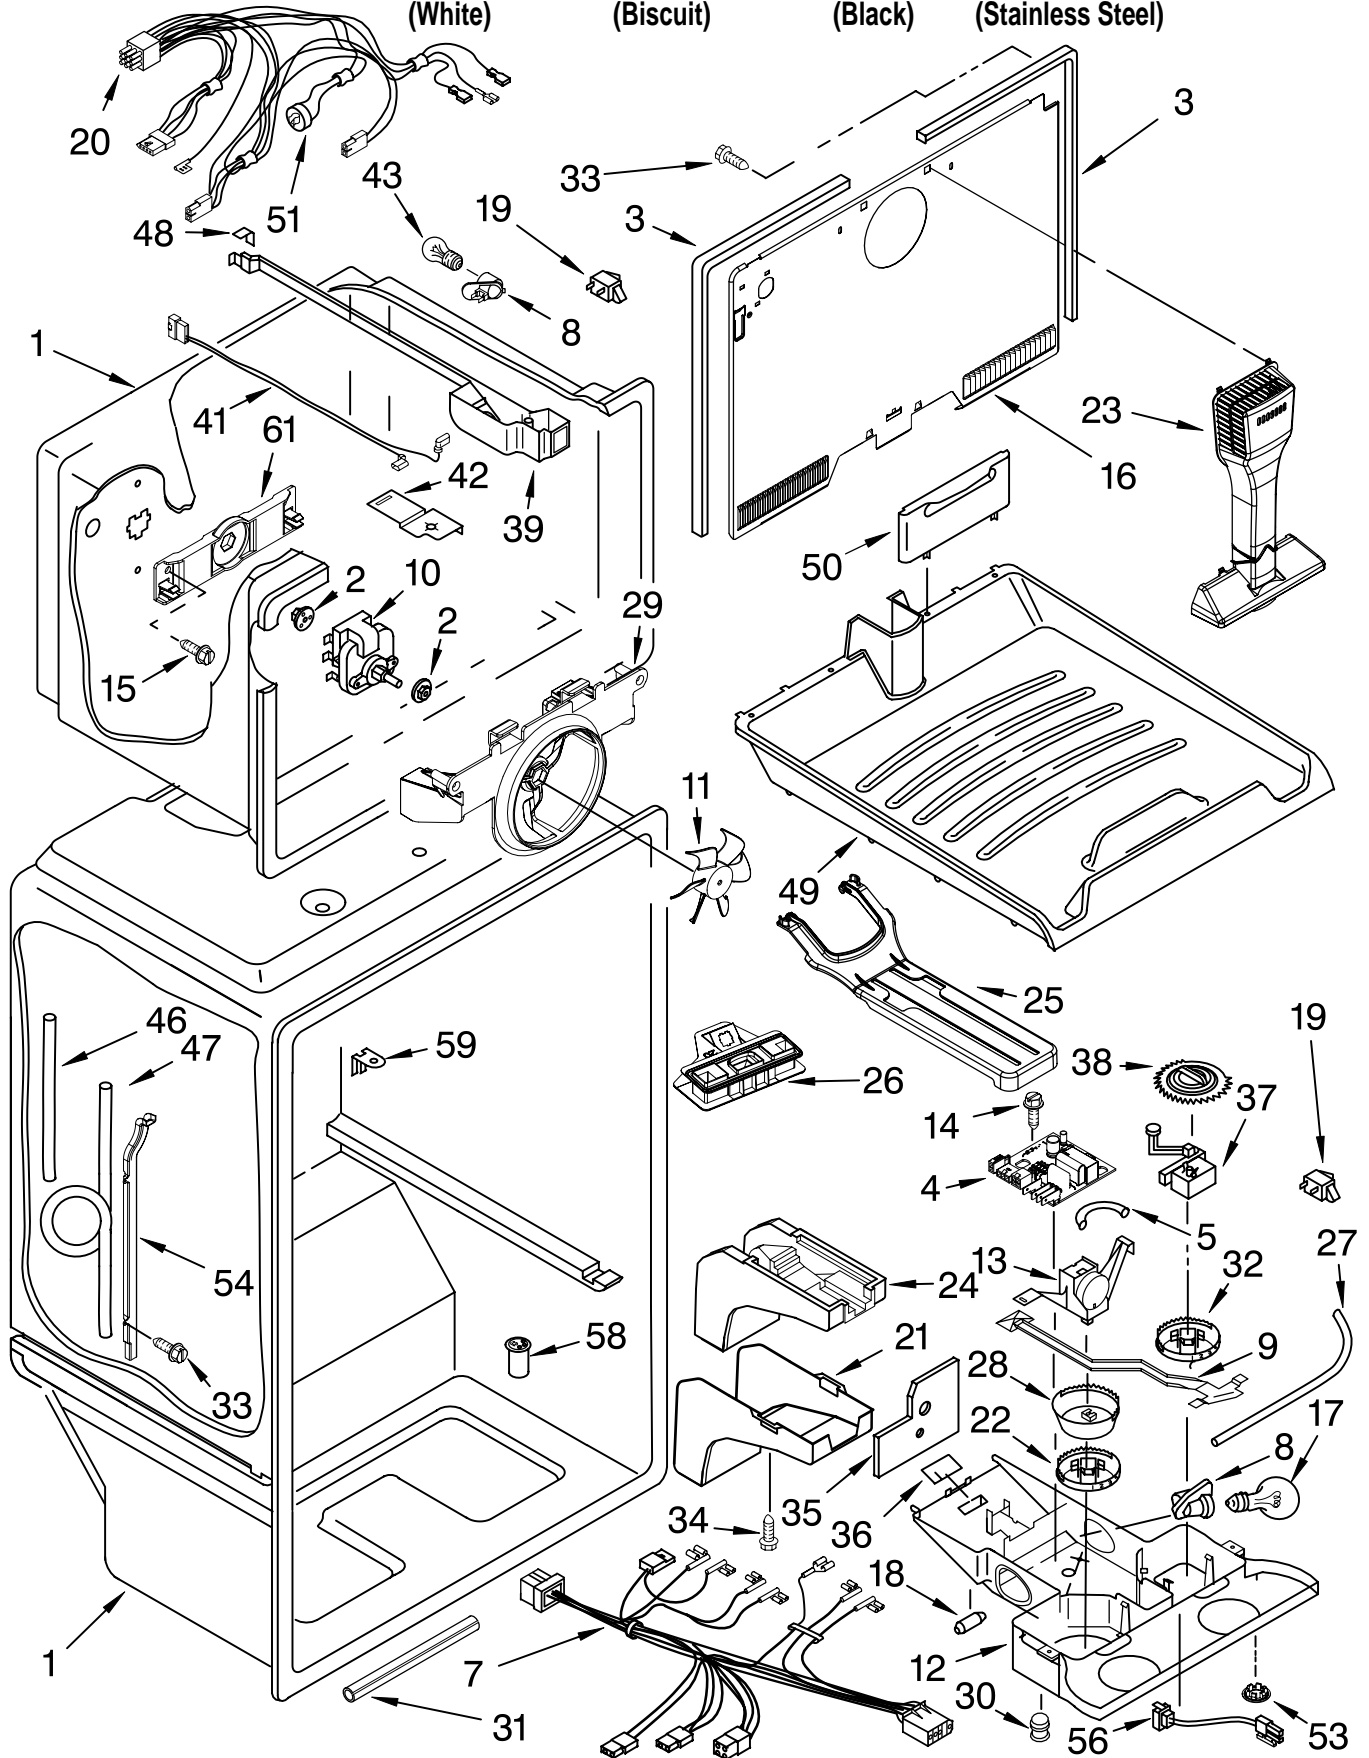

LINER PARTS

For Models: KTRC22EMWH04, KTRC22EMBT04, KTRC22EMBL04, KTRC22EMSS04
(White) (Biscuit) (Black) (Stainless Steel)

FOR ORDERING INFORMATION REFER TO PARTS PRICE LIST

LINER PARTS

For Models: KTRC22EMWH04, KTRC22EMBT04, KTRC22EMBL04, KTRC22EMSS04
(White) (Biscuit) (Black) (Stainless Steel)

Illus. No.	Part No.	DESCRIPTION	Illus. No.	Part No.	DESCRIPTION	Illus. No.	Part No.	DESCRIPTION
1		Liner (Not A Serviceable Part)	21	2176281	Cover, Air Diffuser	38	2204992	Gear Wheel, Freezer Control
2	2197380	Grommet (2)	22	2205094	Knob, Thermostat	39	2300418	Housing Base
3	2254360	Gasket, Evaporator Cover (2)	23	2254354	Air Tower	41	2187601	Wiring Harness, Freezer Light
4	2303823	Adaptive Defrost Control/WFI	24	2189452	Air Diffuser, Bottom	42	2193491	Electrical Shield, Freezer Light
5	549512	Thermostat Tube Barrier	25	2225473	Retainer, Freezer Floor	43	2260802	Light Bulb
7	2187883	Wire Assembly, Control Box	26	2212439	Air Separator Assembly	46	2301621	Tube, Water
8	2162085	Socket, Light	27	2212485	Thermostat Tube Barrier	47	2305536	Tube, Filter Inlet
9	2212413	Damper, Air (Slide)	28	2184574	Gear Wheel, Thermostat	48	2166284	Gasket, Rear
10	2214986	Fan Motor	29	2254453	Bracket, Fan Motor	49	2225476	Pullout, Freezer Floor
11	2163777	Fan Blade	30	2213495	Cover, Light Lens	50	2198768	Rear Fence, Pull-Out Freezer Floor
12	2218670	Control Box	31	2301622	Insulation, Water Tube	51	2314158	Defrost, BI-Metal
13	2302286	Thermostat	32	2204951	Knob, Damper	53	940014	Hole Plug, Control Box
14	8534009	Screw	33	489478	Screw	54	2225531	Cover, Tubing
15	488208	Screw	34	489442	Screw	56	2213462	Harness, Indicator Light
16	2254262	Cover, Evaporator	35	2204639	Shield, Heat	58	2210509	Valve
17	2255743	Light Bulb (2)	36	2205079	Seal, Rear Thermostat	59	2210563	Clip, Retainer
18	2200831	Weight, Thermal	37	2204991	Control, Freezer	61	2254454	Bracket Evap. Fan, Rear
19	1118894	Rocker Arm Switch						
20	2310043	Wire Assembly, Freezer Compartment (Includes Illus. 51)						

FOR ORDERING INFORMATION REFER TO PARTS PRICE LIST