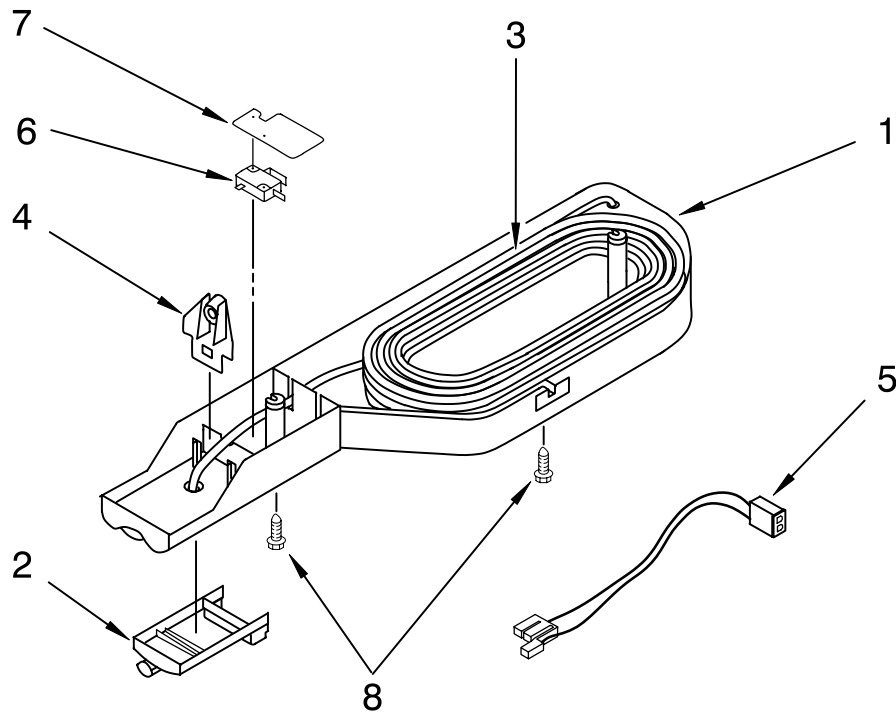

WATER DISPENSER PARTS

For Models: KTRC22EKWH00, KTRC22EKBT00, KTRC22EKBL00, KTRC22EKSS00
(White) (Biscuit) (Black) (Stainless Steel)

Illus. No.	Part No.	DESCRIPTION
1	2210500	Housing, Dispenser
2	2210567	Button, Dispenser
3	2210513	Reservoir, Tube
4	2210523	Flange, Tube
5	2187291	Wire Assembly
6	2162361	Switch
7	2210547	Shield, Switch
8	489415	Screw 8-18 x 1 1/4 (2)

FOR ORDERING INFORMATION REFER TO PARTS PRICE LIST