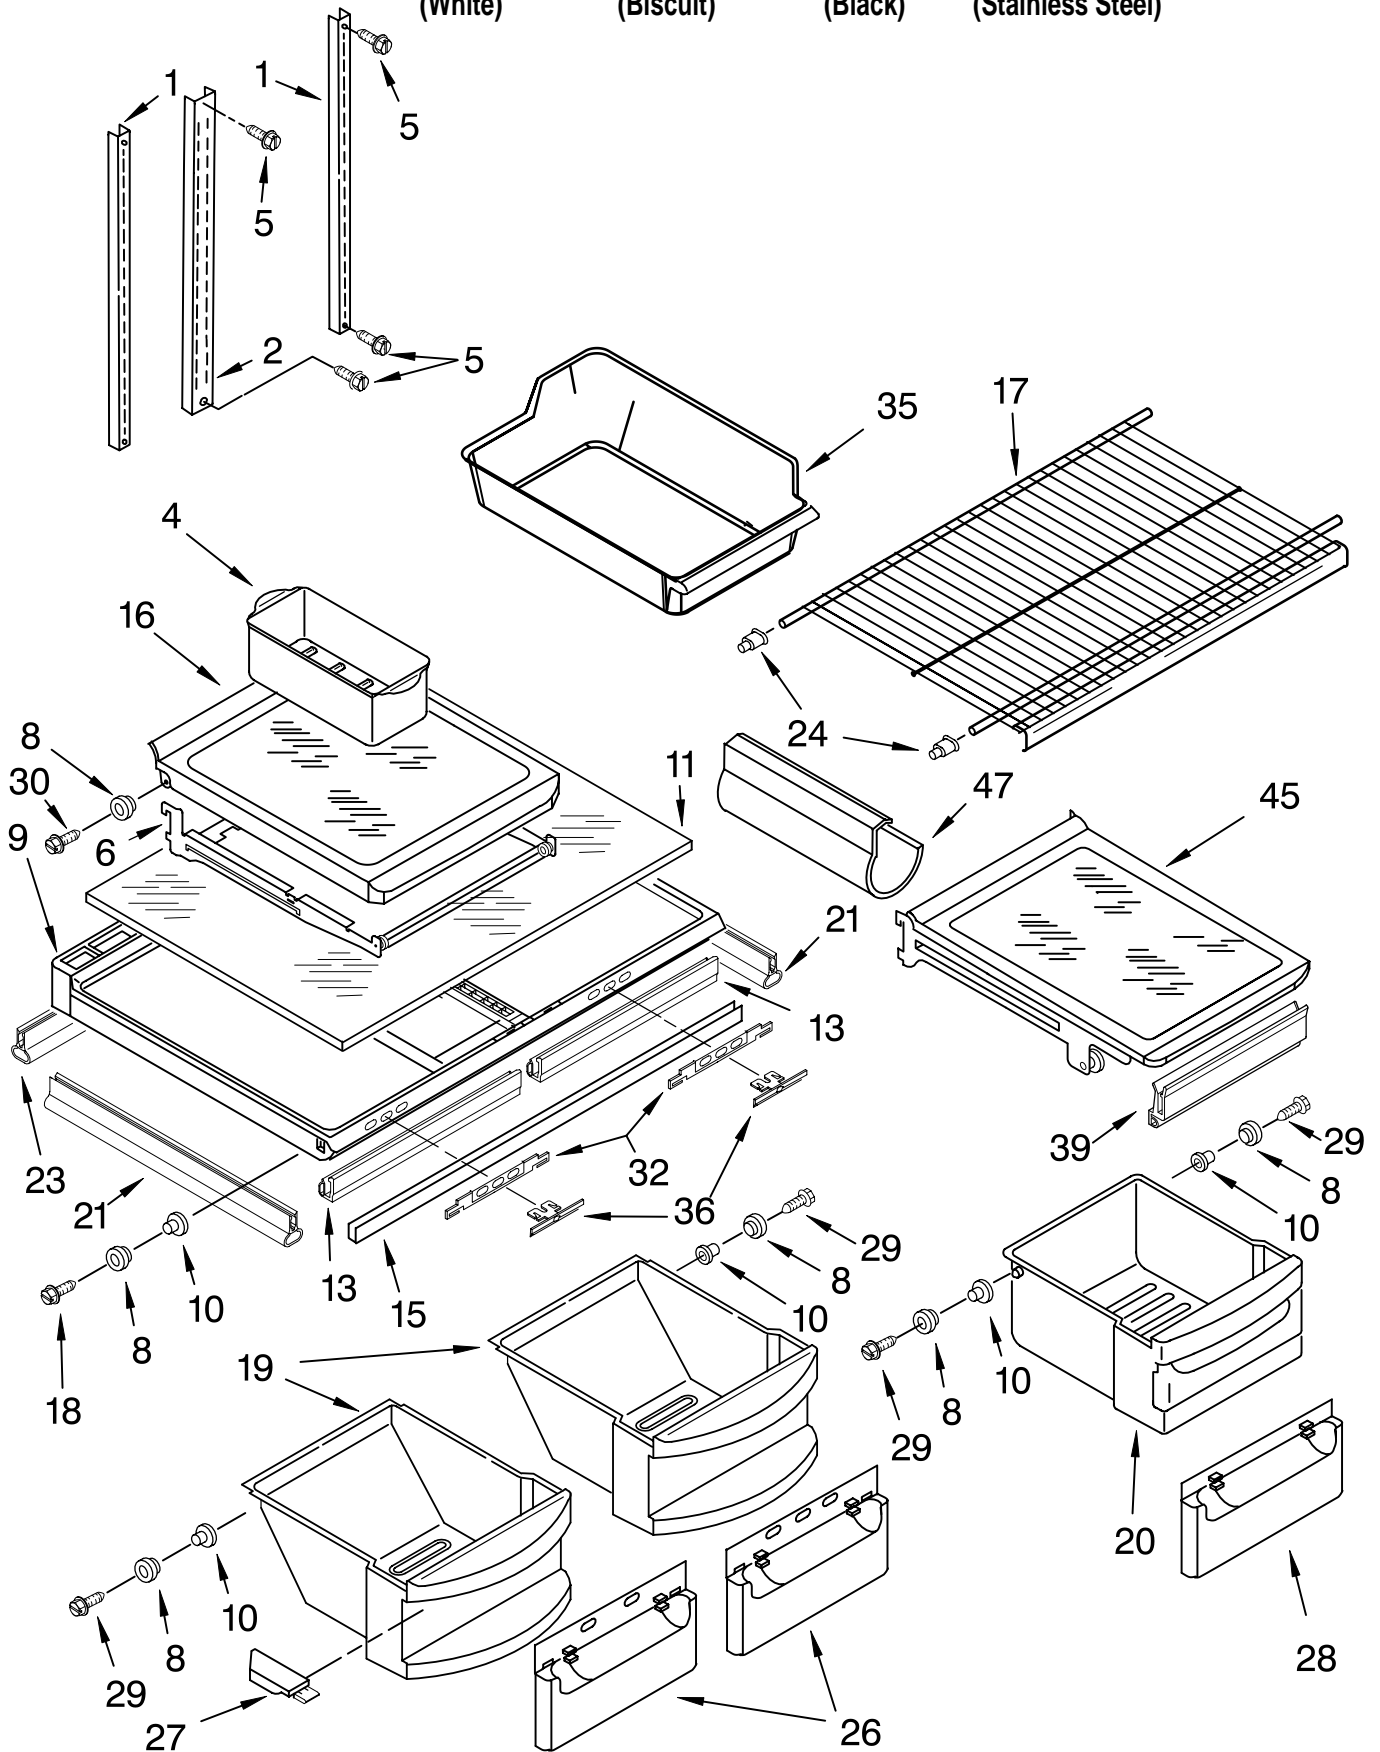

SHELF PARTS

For Models: KTRC22EKWH00, KTRC22EKBT00, KTRC22EKBL00, KTRC22EKSS00
(White) (Biscuit) (Black) (Stainless Steel)

FOR ORDERING INFORMATION REFER TO PARTS PRICE LIST

SHELF PARTS

For Models: KTRC22EKWH00, KTRC22EKBT00, KTRC22EKBL00, KTRC22EKSS00
(White) (Biscuit) (Black) (Stainless Steel)

Illus. No.	Part No.	DESCRIPTION
1	2210522	Shelf, Ladder (2)
2	2202821	Shelf, Ladder Center
4	2216624	Egg Bin
5	489478	Screw
6	2174014	Frame Assembly, Cantilever
8	2188212	Roller & Tread Assembly
9	2210583	Crisper Cover (Includes Rollers)
10	2174478	Eyelet, Roller
11	2210571	Glass, Crisper Cover
13	2179213	Gasket, Crisper Cover (Front) (2)
15	2163832	Crisper, Support
16	2174012	Shelf Assembly, Spillguard (3) (Includes Rollers)
17	2184667	Shelf, Freezer
18	489211	Screw
19	2188283	Pan, Crisper (Includes Rollers)
20	2188289	Pan, Meat (Includes Rollers)
21	2179214	Gasket, Crisper Cover (Side) (4)
23	2179216	Gasket, Crisper Cover (Rear) (2)
24	2163762	Cup, Shelf Mtg.
26	2188276	Window, Crisper
27	2174258	Cap, Crisper Left Side
	2174259	Right Side
28	2188278	Window, Meat Pan
29	489261	Screw
30	489439	Screw
32	2174257	Slide, Humidity
35	2176219	Ice Bucket
36	2174253	Button, Humidity Control
39	2174396	Gasket, Front
45	2190504	Shelf Assembly, Spillguard
47	2179404K	Wine & Egg Rack

FOR ORDERING INFORMATION REFER TO PARTS PRICE LIST