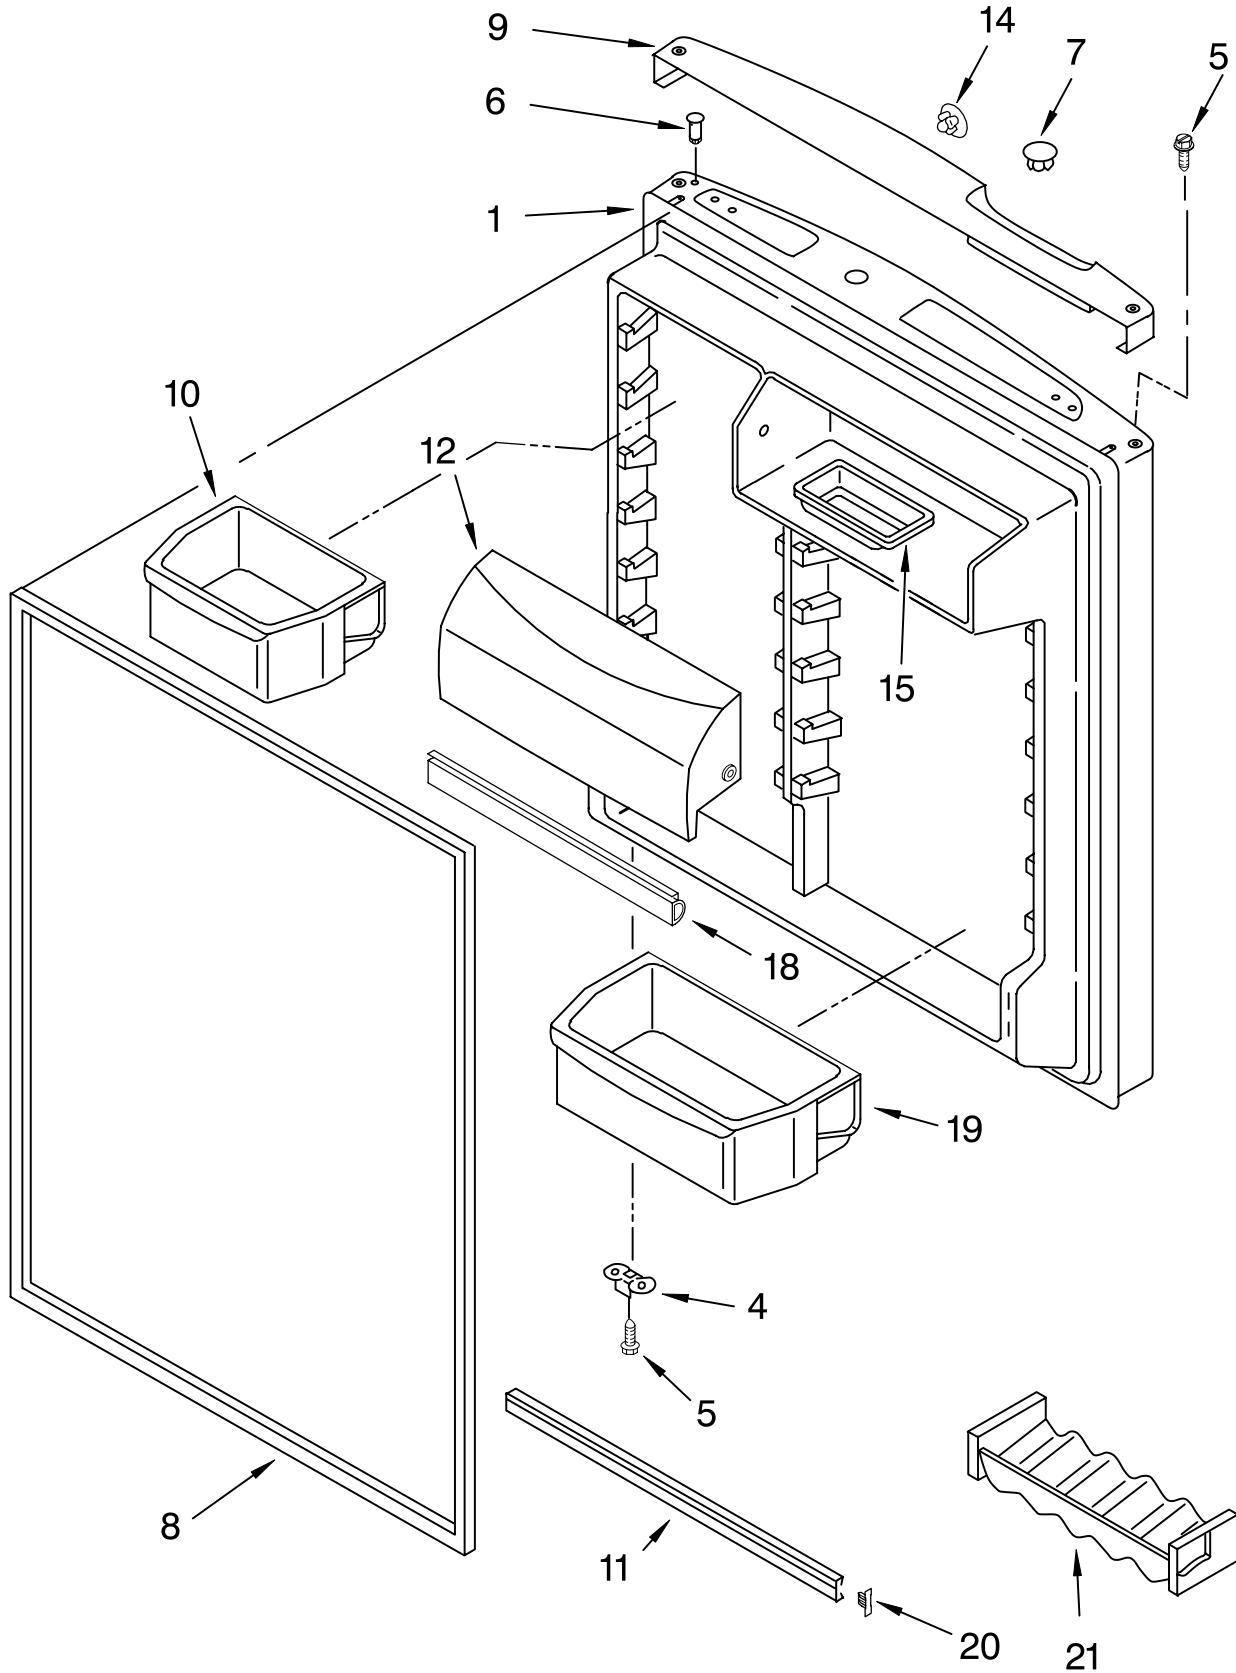

REFRIGERATOR DOOR PARTS

For Models: KTRC22EKWH00, KTRC22EKBT00, KTRC22EKBL00, KTRC22EKSS00
(White) (Biscuit) (Black) (Stainless Steel)

FOR ORDERING INFORMATION REFER TO PARTS PRICE LIST

REFRIGERATOR DOOR PARTS

For Models: KTRC22EKWH00, KTRC22EKBT00, KTRC22EKBL00, KTRC22EKSS00
(White) (Biscuit) (Black) (Stainless Steel)

Illus. No.	Part No.	DESCRIPTION
1		Refrigerator Door (Includes #6 & #8)
	2205214	White
	2205215	Biscuit
	2205217	Black
	2212418	Stainless Steel
4	2189202	Bracket, Door Stop
5	489276	Screw
6	2183003	Thimble
7		Hole Plug
	844478	White
	2200934	Biscuit
	2160808	Black
8		Door Gasket, Magnetic
	2159061	Mist Beige
	2177311	Black
9		End Cap, Handle
	2213333	White
	2213334	Biscuit
	2213336	Black
10	2171064	Bin, Door Shelf (2)
11	2195948	Shelf, Trim
12	2182399	Door Compartment
14		Hole Plug, Handle
	2204837	White
	2204838	Biscuit
	2204840	Black
15	2165792	Butter Dish
18	2159124	Gasket, Door Compartment
19	2171062	Bin, Door Shelf (1)
20	2156006	Plug-Trim
21	2193409	Beverage Holder