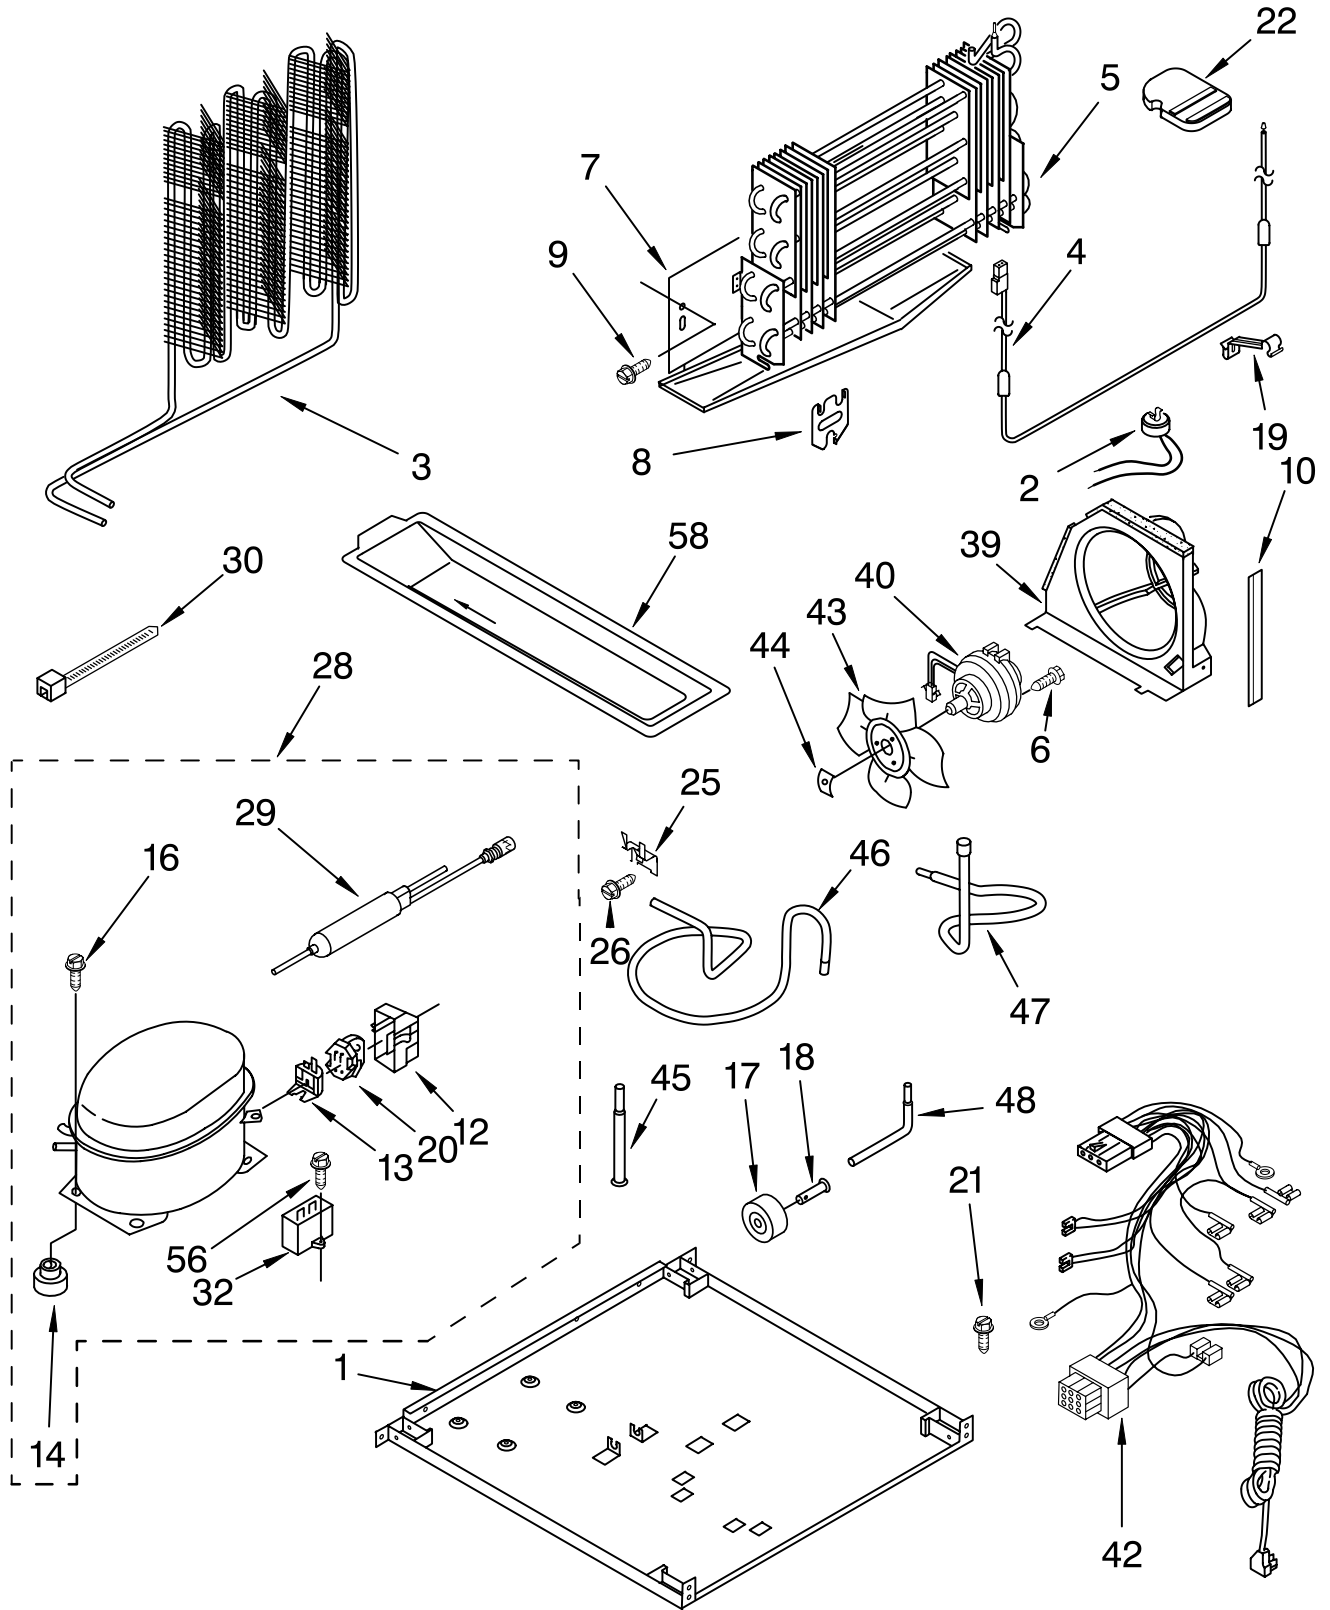

UNIT PARTS

For Models: KTRC22EKWH00, KTRC22EKBT00, KTRC22EKBL00, KTRC22EKSS00
(White) (Biscuit) (Black) (Stainless Steel)

FOR ORDERING INFORMATION REFER TO PARTS PRICE LIST

UNIT PARTS

For Models: KTRC22EKWH00, KTRC22EKBT00, KTRC22EKBL00, KTRC22EKSS00
(White) (Biscuit) (Black) (Stainless Steel)

Illus. No.	Part No.	DESCRIPTION
1	2205340	Plate, Unit Mounting
2	2182380	Defrost Bimetal
3	2212599	Condenser
4	2166124	Heater, Defrost
5	2195390	Evaporator Assy.
6	3400518	Screw
7	2172620	Drain Pan
8	2176301	Bracket, Heater
9	489478	Screw
10	2163780	Extension, Air Baffle
12	4387731	Cover (Service Only)
13	4387766	Overload Service (Includes Relay)
14	1100826	Grommet (4) Production
	4387558	Service
16	489373	Screw
17	2150304	Roller (2)
18	981126	Rivet
19	2182338	Clip, Heater

Illus. No.	Part No.	DESCRIPTION
20	2213105	Start-Device Combination (Start Relay and Overload for Production Compressor Only)
21	488500	Screw
22	2201185	Support
25	2166683	Clip, Capacitor
26	488687	Screw
28	2216049	Compressor (Includes Items 12, 13, 14, 16, 29, 32, & 56)
29	4387019	Drier
30	2155774	Clamp
32		Capacitor
	2169373	Production
	4387764	Service
39	2198921	Air Baffle
40	2188537	Motor, Condenser
42	2187359	Wire Assy. Unit
43	2190685	Fan Blade
44	486692	Nut
45	2212603	Tube, Transition
46	2205533	Tube, Discharge
47	2214990	Tube, Suction
48	2154109	Tube, Process

Illus. No.	Part No.	DESCRIPTION
56	488500	Screw
58	2210451	Tray, Evaporator

Following Parts Not Illustrated and Optional Parts Not Included

978025	Valve, Access (1/4")
978026	Valve, Access (5/16")
978027	Valve, Access (3/8")
978028	Valve, Access (1/2")
978029	Valve, Access (5/8")
978030	Valve, Access (3/4")
876764	Valve, Access (3/16")

REFRIGERANT CHARGE

4.0 Ozs.
(R134A)

FOR ORDERING INFORMATION REFER TO PARTS PRICE LIST