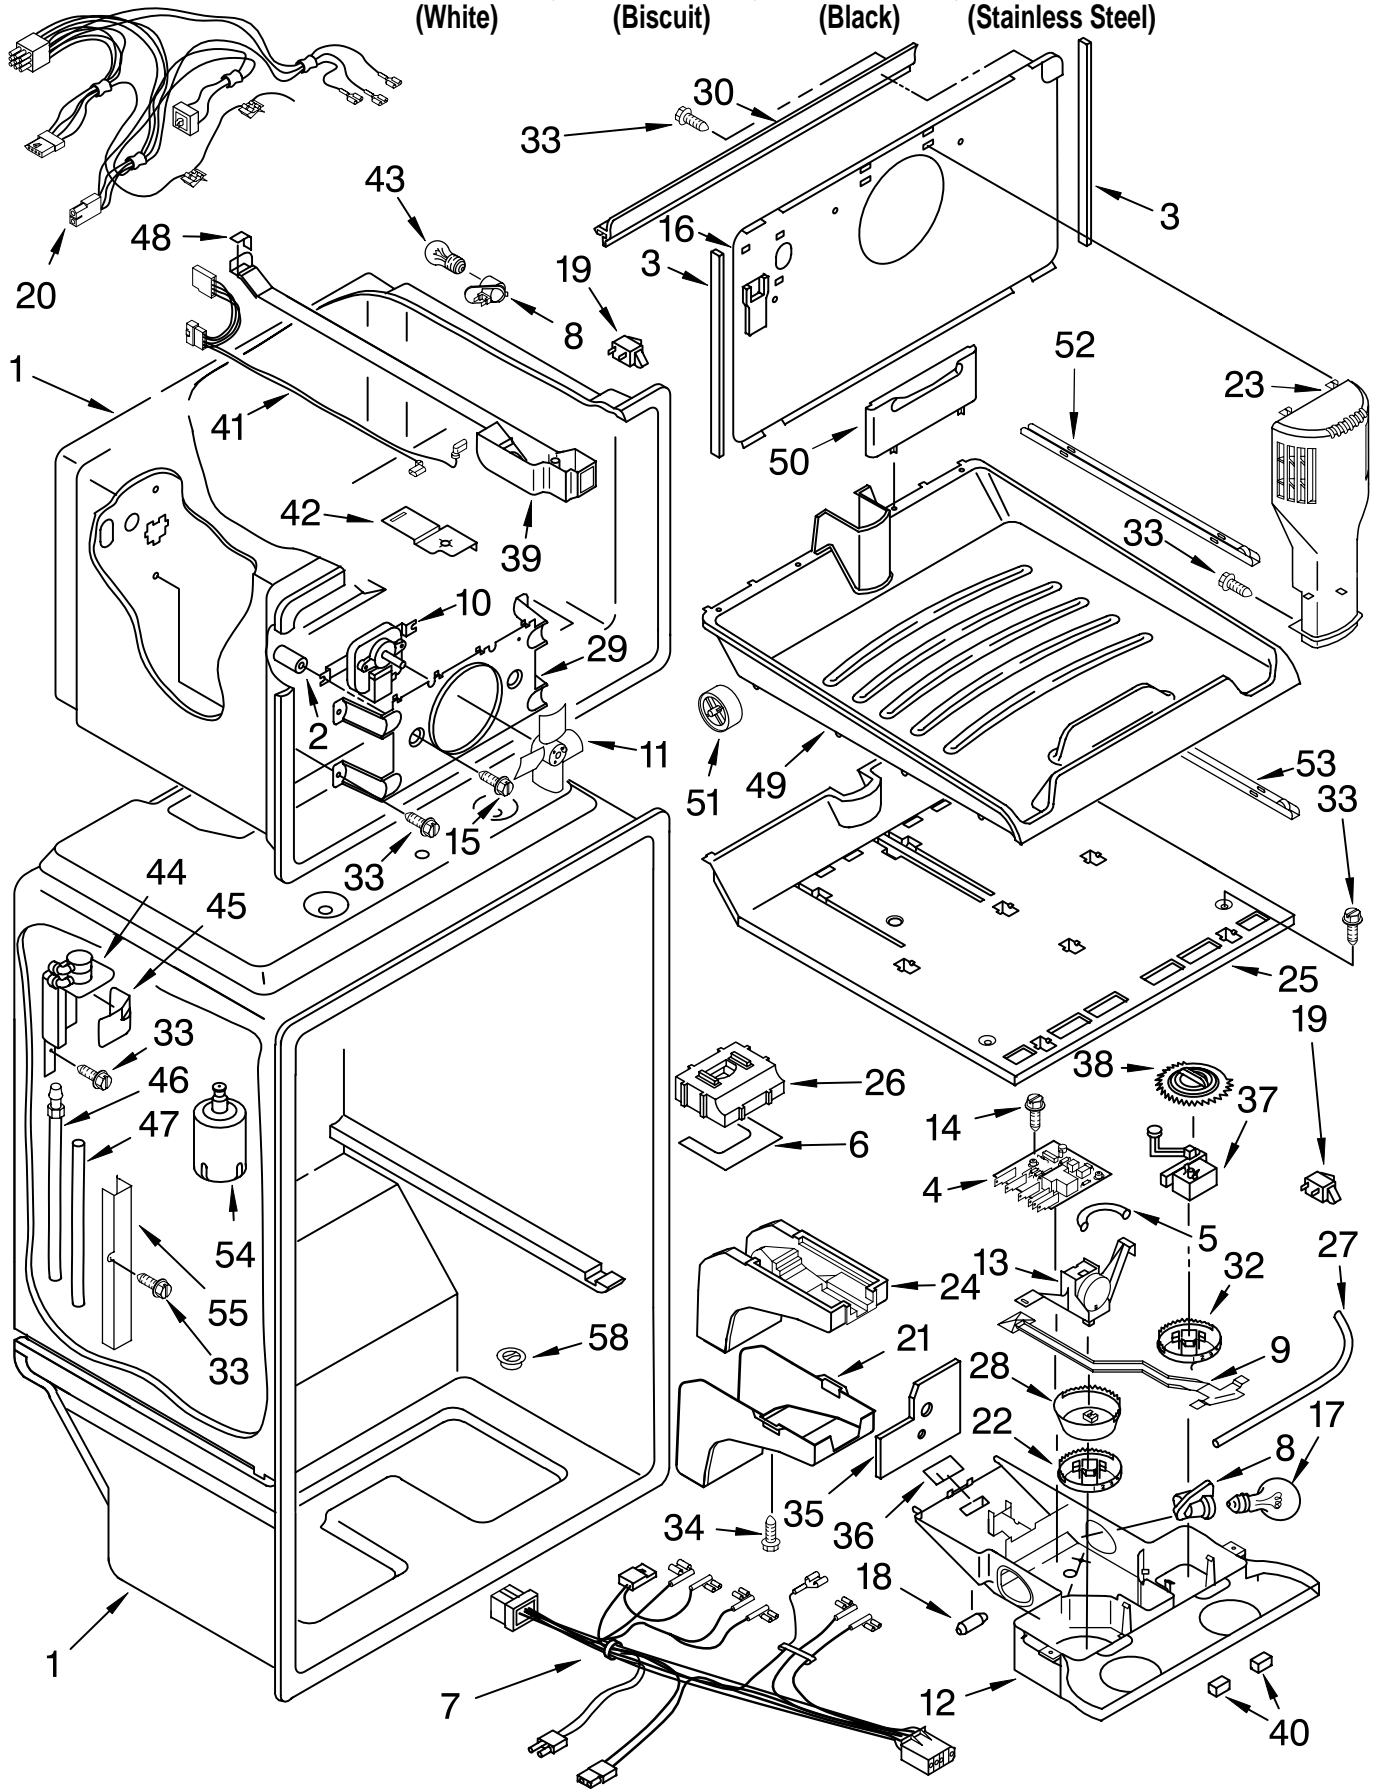

For Models: KTRC22EKWH00, KTRC22EKBT00, KTRC22EKBL00, KTRC22EKSS00

(White)

(Biscuit)

(Black)

(Stainless Steel)

FOR ORDERING INFORMATION REFER TO PARTS PRICE LIST

CABINET PARTS

For Models: KTRC22EKWH00, KTRC22EKBT00, KTRC22EKBL00, KTRC22EKSS00
 (White) (Biscuit) (Black) (Stainless Steel)

Illus. No.	Part No.	DESCRIPTION
1		Literature Parts
	LIT2213207	Service & Wiring Sheet
	LIT2212851	Energy Label
	LIT2212849	Use & Care Guide
	LIT627370	Modular Icemaker Service Sheet
2	2189410	Hinge (Top)
3	2166108	Roller-Front (2)
5	489385	Clamp, Tube (Water Supply Line)
10	489341	Washer
11	3400504	Screw
12	549193	Clamp-Cord
13	2179826	Rivet
15	489497	Screw
16	2183972	Hinge, Center
17	2183854	Shim, Hinge Center
18	489464	Screw
19	487576	Washer
20	2189194	Hinge Butt
23	2172743	Shim, Bottom Hinge
24		Fitting, Water Tube (NOT SERVICED)
27		Hole Plug (6)
	2201012	White
	2200924	Biscuit
	2183998	Black
35		Corner Filler (2)
	2201014	White
	2200926	Biscuit
	2201017	Black
36		Grille
	2201006	White
	2201020	Biscuit
	2201008	Black
37	2189356	Clip-Grille
40		Cover-Hinge
	2213360	White
	2200937	Biscuit
	2160406	Black
41		Rail, Center (NOT SERVICED)
43	2200778	Insulation
44	2210542	Cover, Unit
45		Cabinet (Not a Serviceable Part)

LINER PARTS

For Models: KTRC22EKWH00, KTRC22EKBT00, KTRC22EKBL00, KTRC22EKSS00
 (White) (Biscuit) (Black) (Stainless Steel)

FOR ORDERING INFORMATION REFER TO PARTS PRICE LIST

LINER PARTS

For Models: KTRC22EKWH00, KTRC22EKBT00, KTRC22EKBL00, KTRC22EKSS00
 (White) (Biscuit) (Black) (Stainless Steel)