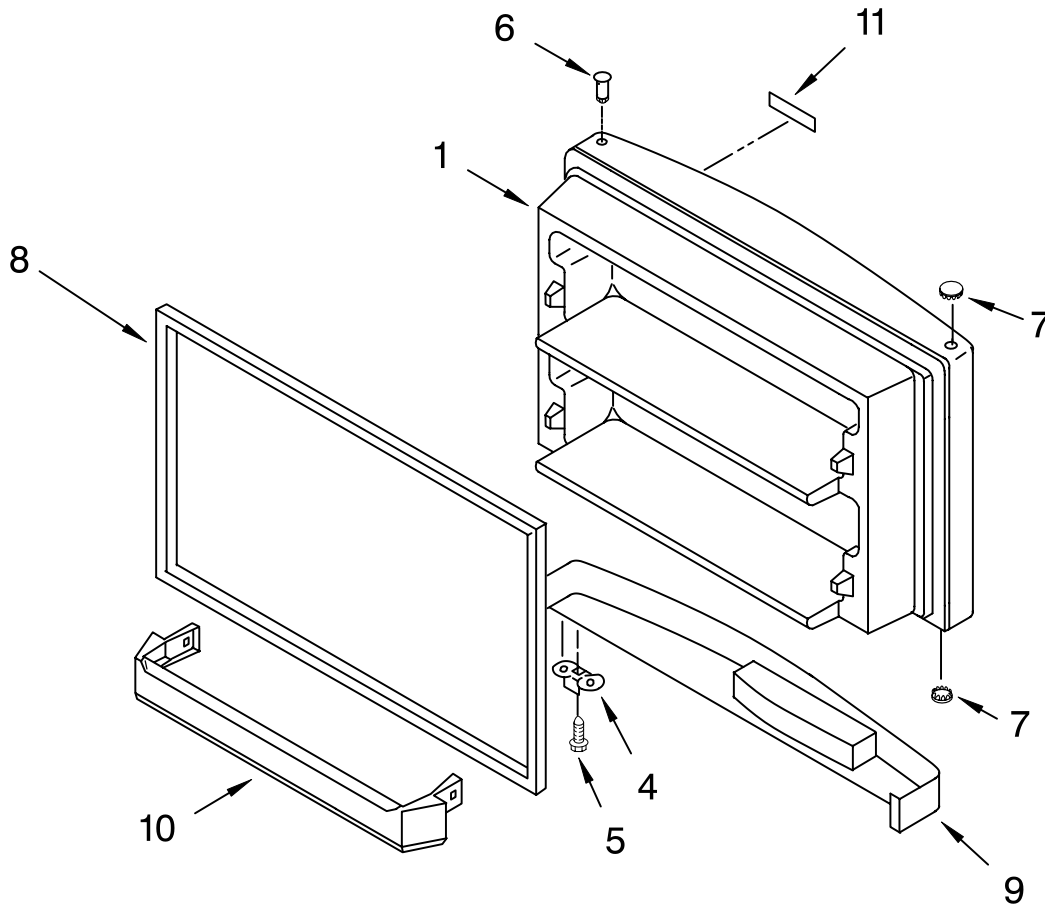

FREEZER DOOR PARTS

For Models: KTRC22EKWH00, KTRC22EKBT00, KTRC22EKBL00, KTRC22EKSS00
(White) (Biscuit) (Black) (Stainless Steel)

Illus. No.	Part No.	DESCRIPTION
1		Freezer Door (Includes #6 & #8)
	2202520	White
	2204854	Biscuit
	2204856	Black
	2212419	Stainless Steel
4	2189202	Bracket, Door Stop

Illus. No.	Part No.	DESCRIPTION
5	489276	Screw
6	2183003	Thimble
7		Hole Plug
	844478	White
	2200934	Biscuit
	2160808	Black
8		Door Gasket, Magnetic
	2159060	Mist Beige
	2177310	Black

Illus. No.	Part No.	DESCRIPTION
9		End Cap
	2213328	White
	2213329	Biscuit
	2213331	Black
10	2159292	Trim, Door
11		Nameplate
	2212760	White
	2212761	Biscuit
	2212762	Black

FOR ORDERING INFORMATION REFER TO PARTS PRICE LIST