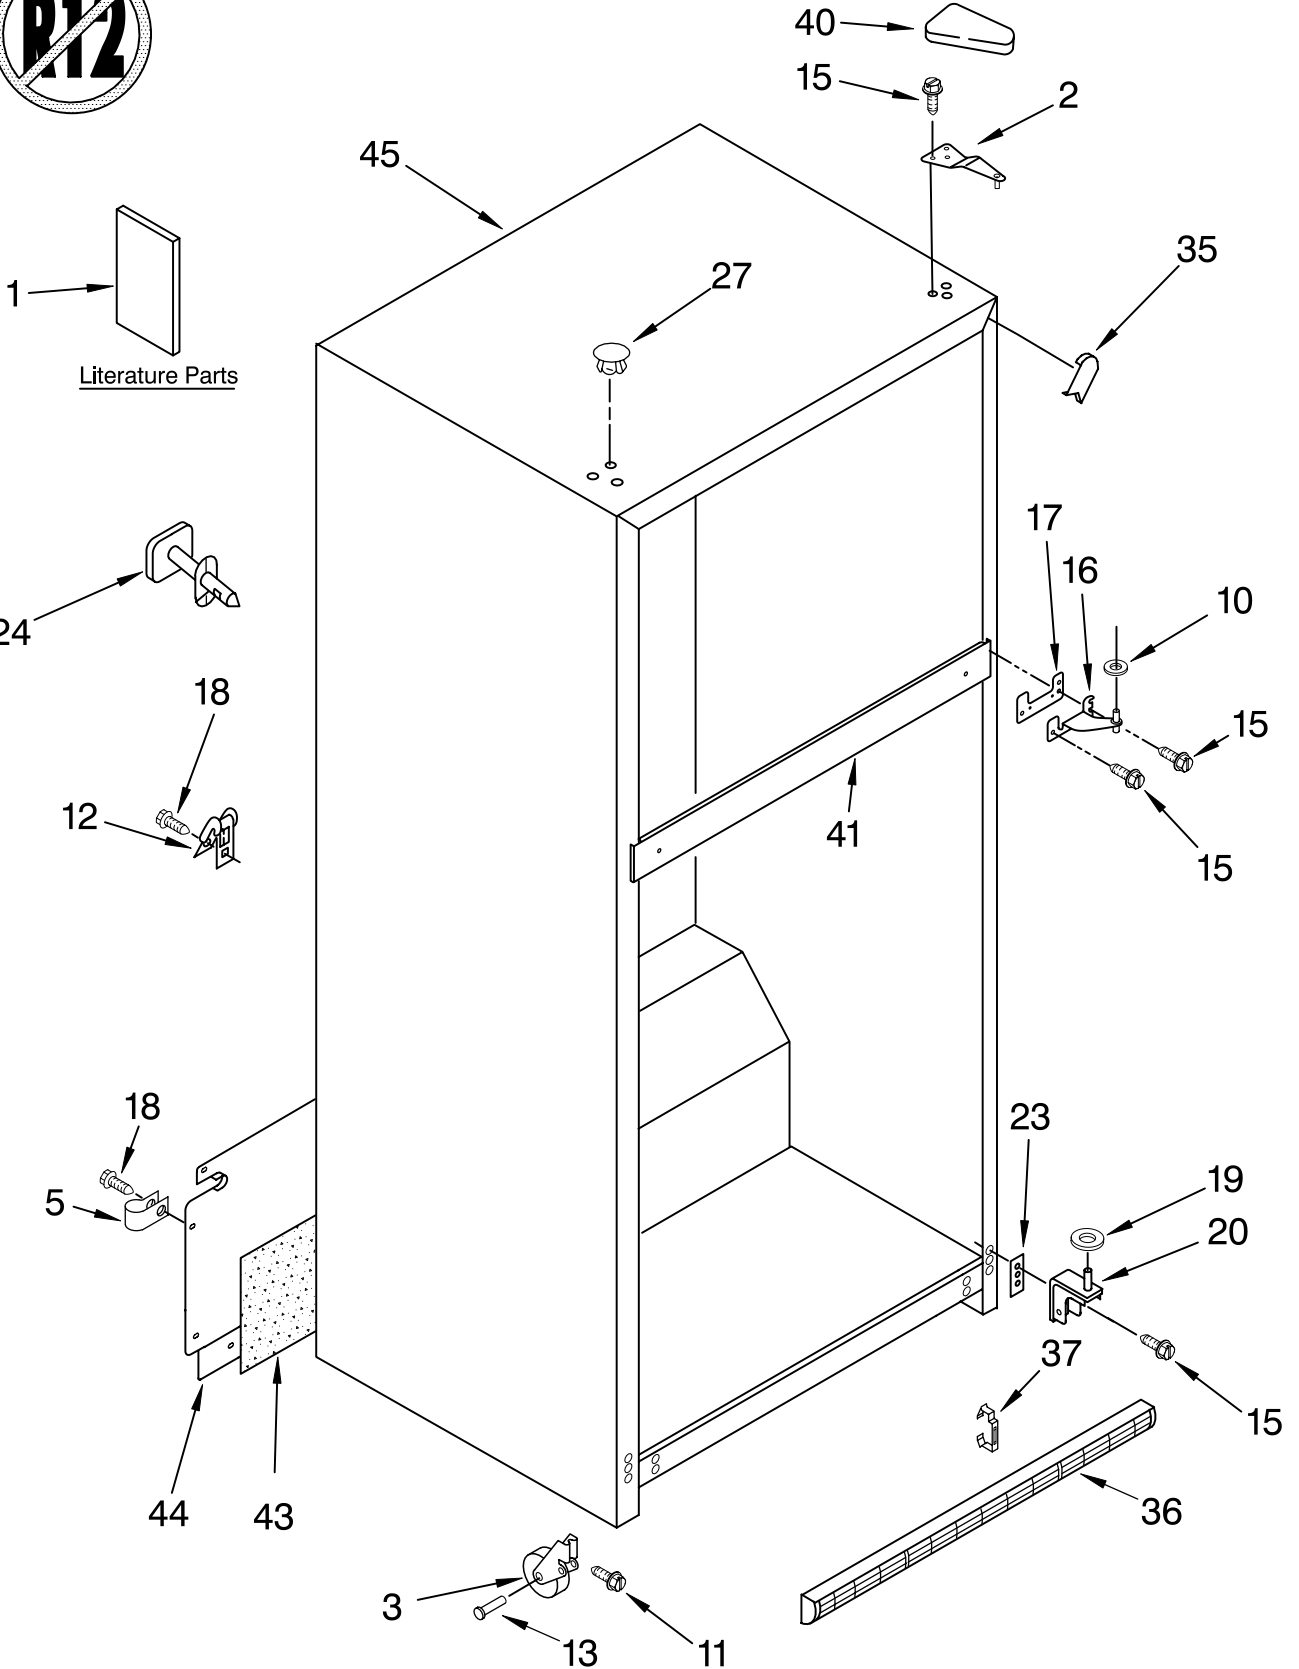

For Models: KTRC22EKWH00, KTRC22EKBT00, KTRC22EKBL00, KTRC22EKSS00

(White)

(Biscuit)

(Black)

(Stainless Steel)

FOR ORDERING INFORMATION REFER TO PARTS PRICE LIST

CABINET PARTS

For Models: KTRC22EKWH00, KTRC22EKBT00, KTRC22EKBL00, KTRC22EKSS00
 (White) (Biscuit) (Black) (Stainless Steel)

Illus. No.	Part No.	DESCRIPTION
1		Literature Parts
	LIT2213207	Service & Wiring Sheet
	LIT2212851	Energy Label
	LIT2212849	Use & Care Guide
	LIT627370	Modular Icemaker Service Sheet
2	2189410	Hinge (Top)
3	2166108	Roller-Front (2)
5	489385	Clamp, Tube (Water Supply Line)
10	489341	Washer
11	3400504	Screw
12	549193	Clamp-Cord
13	2179826	Rivet
15	489497	Screw
16	2183972	Hinge, Center
17	2183854	Shim, Hinge Center
18	489464	Screw
19	487576	Washer
20	2189194	Hinge Butt
23	2172743	Shim, Bottom Hinge
24		Fitting, Water Tube (NOT SERVICED)
27		Hole Plug (6)
	2201012	White
	2200924	Biscuit
	2183998	Black
35		Corner Filler (2)
	2201014	White
	2200926	Biscuit
	2201017	Black
36		Grille
	2201006	White
	2201020	Biscuit
	2201008	Black
37	2189356	Clip-Grille
40		Cover-Hinge
	2213360	White
	2200937	Biscuit
	2160406	Black
41		Rail, Center (NOT SERVICED)
43	2200778	Insulation
44	2210542	Cover, Unit
45		Cabinet (Not a Serviceable Part)

LINER PARTS

For Models: KTRC22EKWH00, KTRC22EKBT00, KTRC22EKBL00, KTRC22EKSS00
 (White) (Biscuit) (Black) (Stainless Steel)

FOR ORDERING INFORMATION REFER TO PARTS PRICE LIST

LINER PARTS

For Models: KTRC22EKWH00, KTRC22EKBT00, KTRC22EKBL00, KTRC22EKSS00
 (White) (Biscuit) (Black) (Stainless Steel)