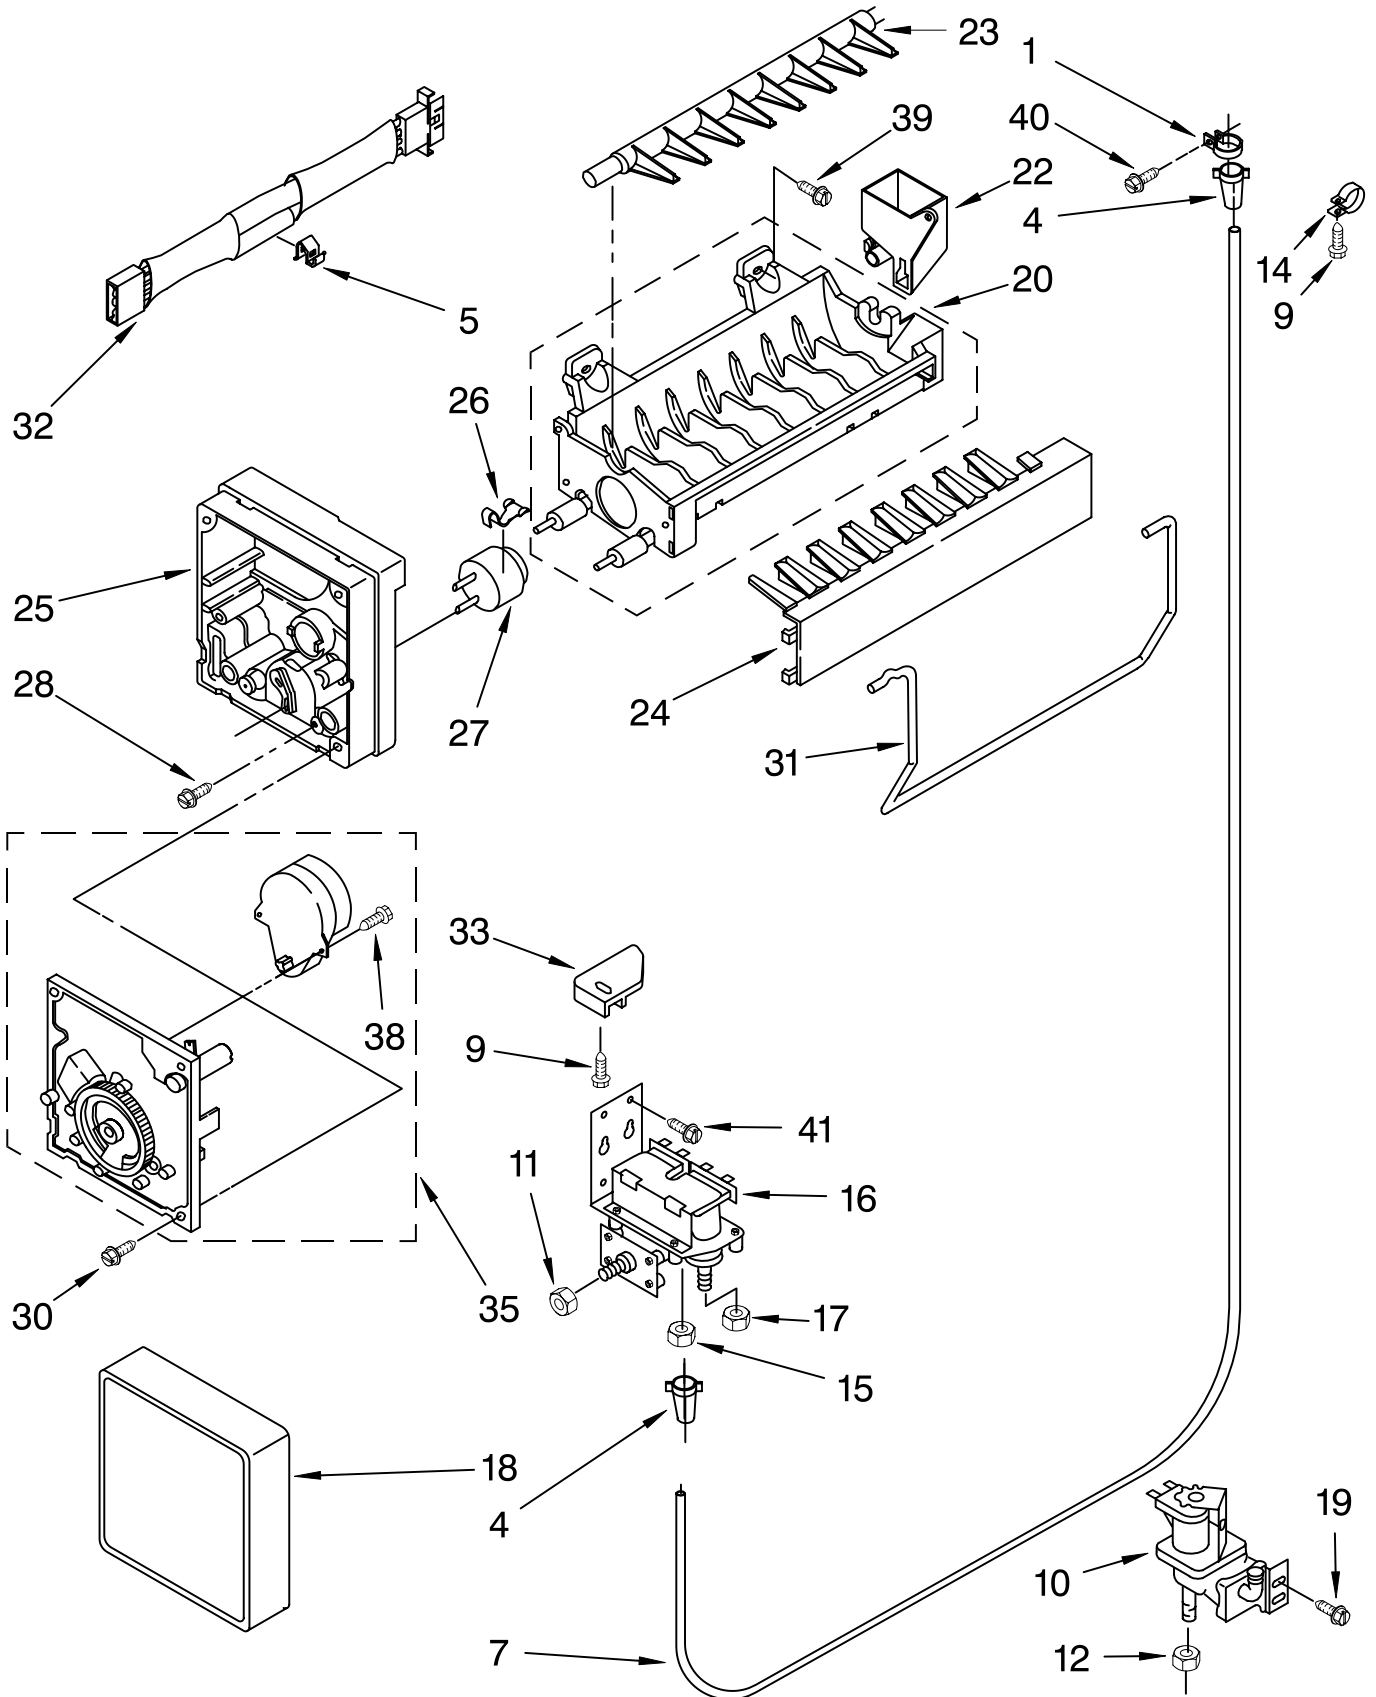

Illus. No.	Part No.	DESCRIPTION
56	488500	Screw
58	2210451	Tray, Evaporator

Following Parts Not Illustrated and Optional Parts Not Included

978025	Valve, Access (1/4")
978026	Valve, Access (5/16")
978027	Valve, Access (3/8")
978028	Valve, Access (1/2")
978029	Valve, Access (5/8")
978030	Valve, Access (3/4")
876764	Valve, Access (3/16")

FOR ORDERING INFORMATION REFER TO PARTS PRICE LIST

ICEMAKER PARTS

For Models: KTRC22EKWH00, KTRC22EKBT00, KTRC22EKBL00, KTRC22EKSS00
 (White) (Biscuit) (Black) (Stainless Steel)

Illus. No.	Part No.	DESCRIPTION
1	488878	Clamp, Tube
4	2181939	Insert, Tube
5	628379	Clip, Fuse
7	2210514	Tube Water
9	489478	Screw
10	2210515	Valve Solenoid
11	2204357	Nut Compression
12	2200083	Nut, Compression
14	489385	Clamp, Tube
15	627018	Nut, Compression
16	2210516	Valve (Double) Solenoid
17	1129179	Nut, Compression
18	2210484	Cover
19	489464	Screw
20	628228	Mold & Heater Assembly (Also Order 542638 Silicone Grease)
22	628356	Cup, Water Fill
23	2194711	Ejector
24	2182124	Ice Striper
25	2194712	Support
26	627796	Retainer Thermostat
27	628397	Thermostat (Also Order 542369 Cement Alumilastic)
28	489322	Screw
30	489276	Screw
31	627792	Shut Off Arm
32	628256	Harness, Wiring
33	628320	Bracket
35	628399	Module Assembly (Includes Item 38)
38	489136	Screw, 3-24 x 23/64
39	488208	Screw
40	488886	Screw, 8-18 x 1/2
41	489442	Screw
100	4317943	Icemaker, Complete Assembly