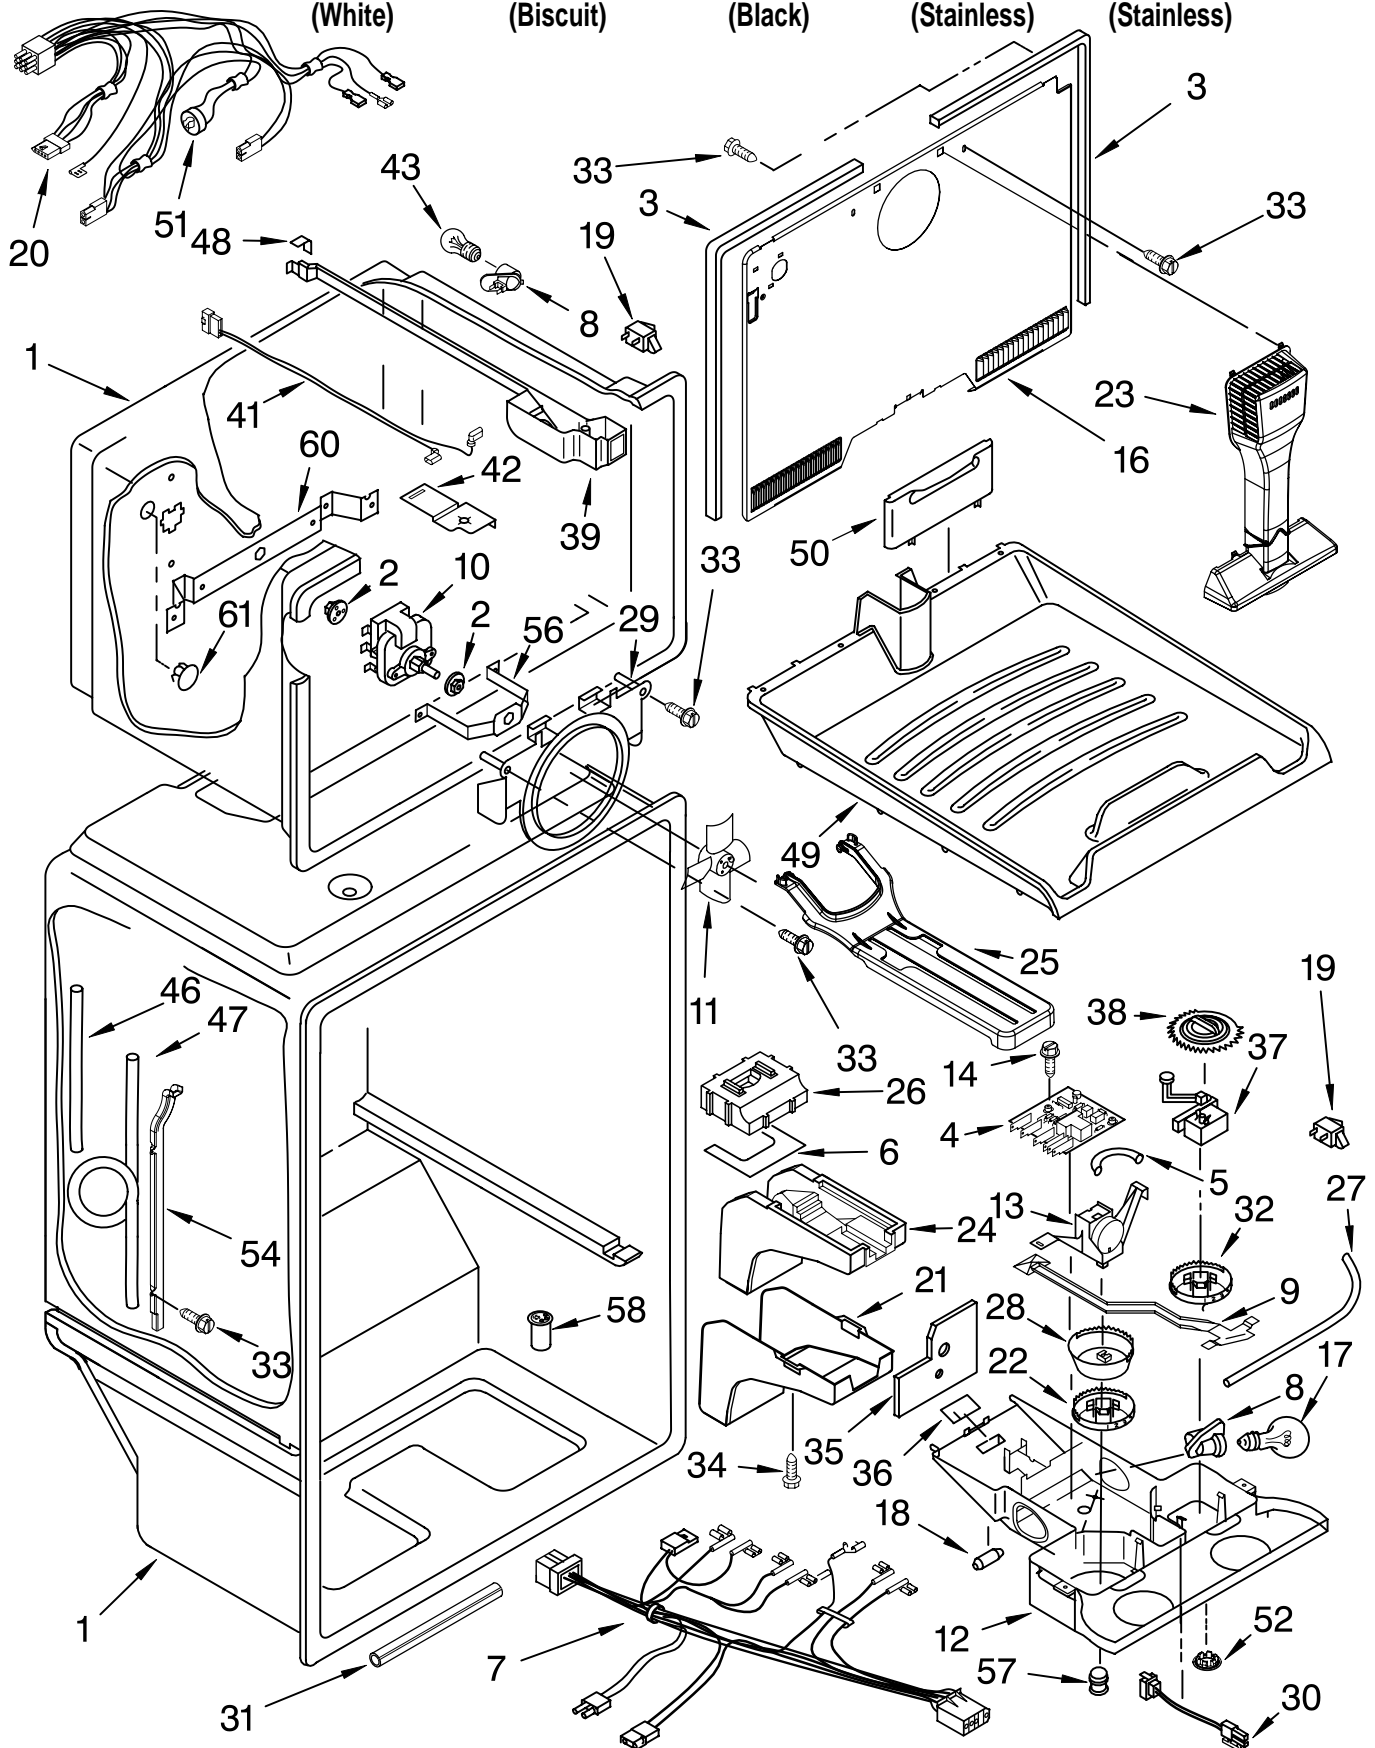

For Models: KTRA22EMWH00, KTRA22EMBT00, KTRA22EMBL00, KTRA22EMSS00, KTLA22EMSS00

(White)

(Biscuit)

(Black)

(Stainless)

(Stainless)

Illus. No.	Part No.	DESCRIPTION
1		Literature Parts
	LIT2301816	Service & Wiring Sheet
	LIT2301730	Energy Label
	LIT2225951	Use & Care Guide
	LIT2225415	Customer Instructions
	LIT2225623	Modular Icemaker Service Sheet
	LIT2301632	Instruction Sheet, Water Filter
2	2189410	Hinge (Top)
3	2166108	Roller, Front (2)
5	2301624	Clamp, Tube
6	2166251	Cover, Water Valve
7		Cap, Water Filter
	2186494W	White
	2186494T	Biscuit
	2186494B	Black
9	2225521	Housing, Water Filter
10	489341	Washer
11	3400504	Screw
12	549193	Clamp, Cord
13	2179826	Rivet
14	3196178	Screw
15	489497	Screw
16	2183972	Hinge, Center
17	2183854	Shim, Hinge Center
18	489464	Screw
19	487576	Washer
20	2189194	Hinge Butt
21	4396702	Water Filter
23	2172743	Shim, Bottom Hinge
24		Fitting, Water Tube (NOT SERVICED)
27		Hole Plug, Endcap
	2201012	White
	2200924	Biscuit
	2183998	Black
35		Corner Filler (2)
	2201014	White
	2200926	Biscuit
	2201017	Black
36		Grille
	2301618W	White
	2301618T	Biscuit
	2301618B	Black
37	2189356	Clip, Grille
40		Cover, Hinge
	2213360	White
	2213364	Biscuit
	2213363	Black
41		Rail, Center (NOT SERVICED)
44	2253196	Cover, Unit
45		Cabinet (Not a Serviceable Part)

FOR ORDERING INFORMATION REFER TO PARTS PRICE LIST

LINER PARTS

For Models: KTRA22EMWH00, KTRA22EMBT00, KTRA22EMBL00, KTRA22EMSS00, KTLA22EMSS00

(White)

(Biscuit)

(Black)

(Stainless)

(Stainless)