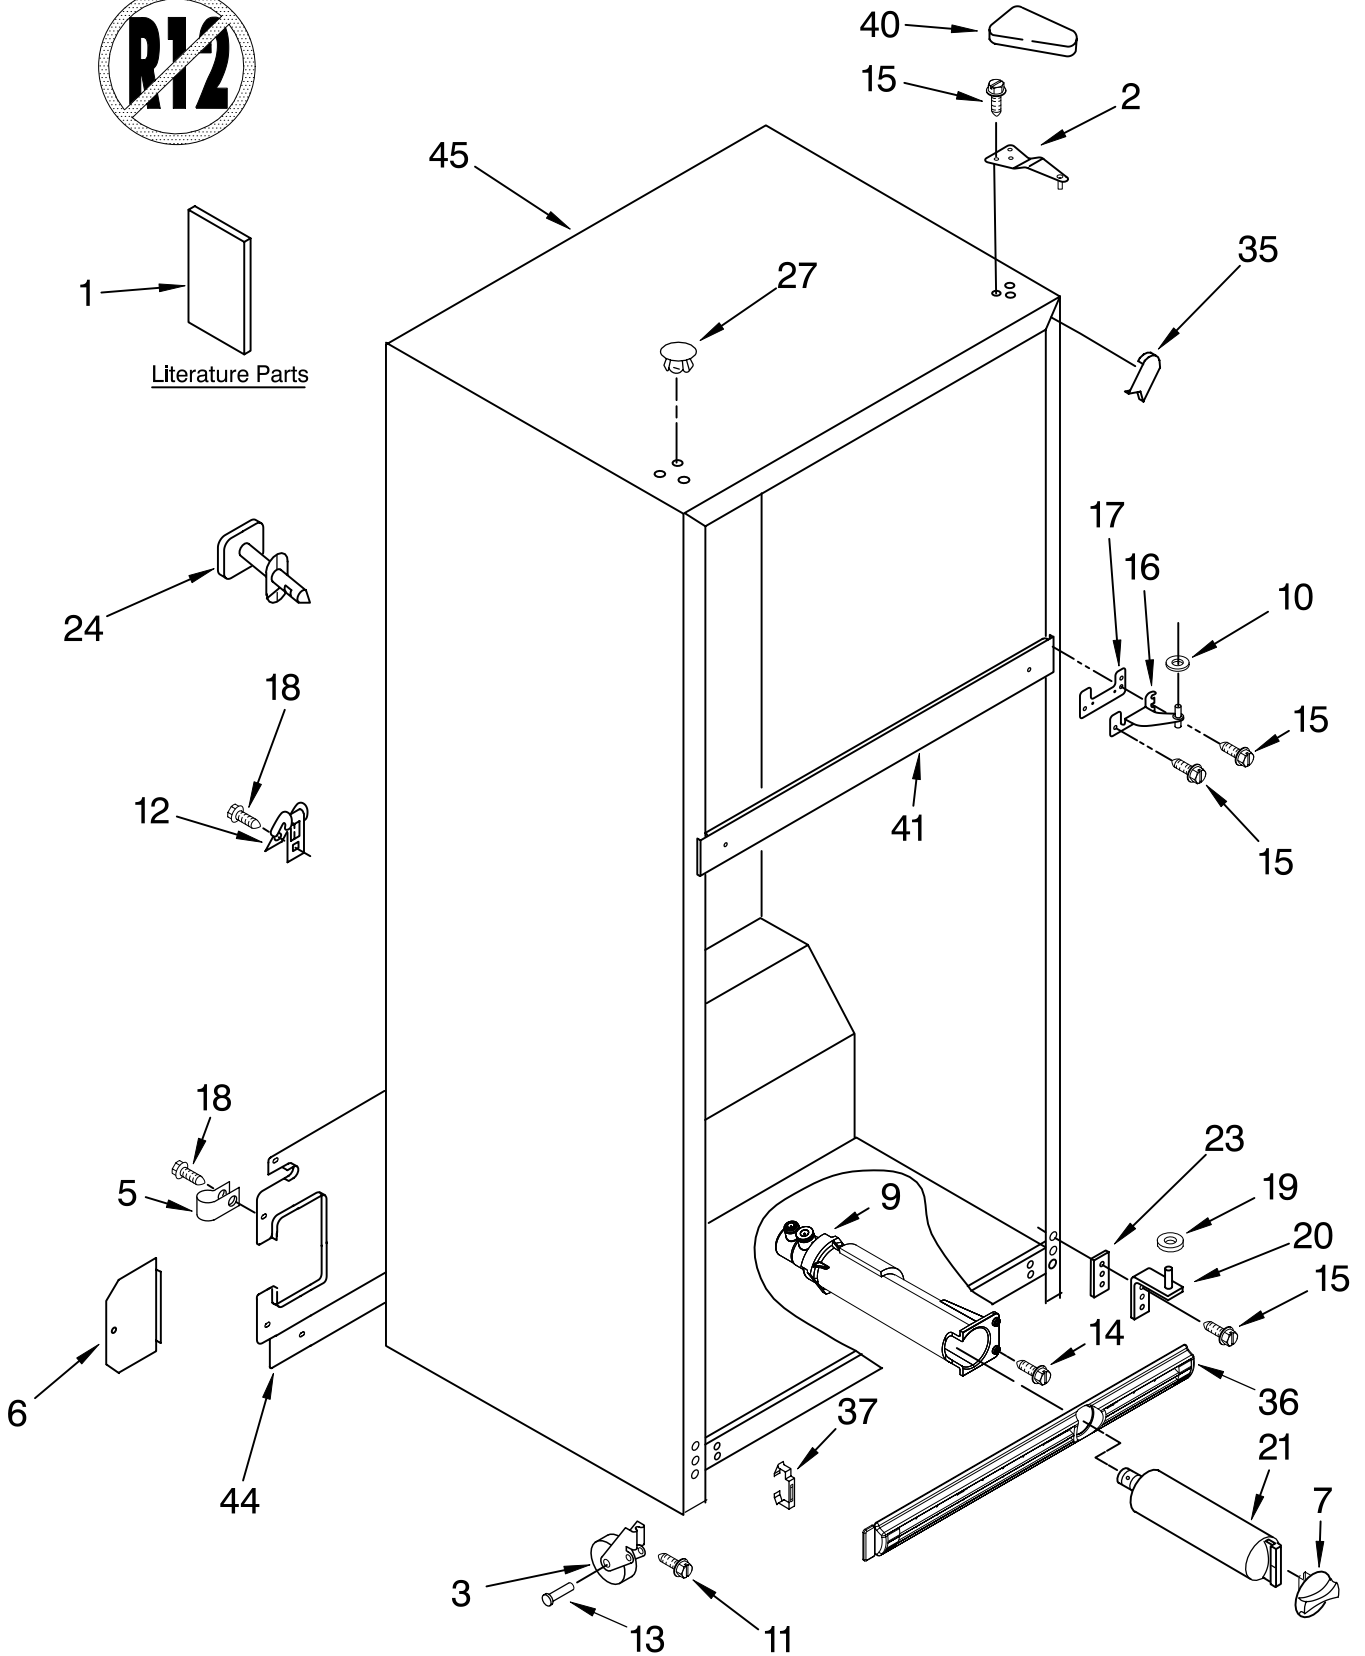

For Models: KTRA22EMWH00, KTRA22EMBT00, KTRA22EMBL00, KTRA22EMSS00, KTLA22EMSS00

(White)

(Biscuit)

(Black)

(Stainless)

(Stainless)

FOR ORDERING INFORMATION REFER TO PARTS PRICE LIST

CABINET PARTS

For Models: KTRA22EMWH00, KTRA22EMBT00, KTRA22EMBL00, KTRA22EMSS00, KTLA22EMSS00

(White)

(Biscuit)

(Black)

(Stainless)

(Stainless)

Illus. No.	Part No.	DESCRIPTION
1		Literature Parts
	LIT2301816	Service & Wiring Sheet
	LIT2301730	Energy Label
	LIT2225951	Use & Care Guide
	LIT2225415	Customer Instructions
	LIT2225623	Modular Icemaker Service Sheet
	LIT2301632	Instruction Sheet, Water Filter
2	2189410	Hinge (Top)
3	2166108	Roller, Front (2)
5	2301624	Clamp, Tube
6	2166251	Cover, Water Valve
7		Cap, Water Filter
	2186494W	White
	2186494T	Biscuit
	2186494B	Black
9	2225521	Housing, Water Filter
10	489341	Washer
11	3400504	Screw
12	549193	Clamp, Cord
13	2179826	Rivet
14	3196178	Screw
15	489497	Screw
16	2183972	Hinge, Center
17	2183854	Shim, Hinge Center
18	489464	Screw
19	487576	Washer
20	2189194	Hinge Butt
21	4396702	Water Filter
23	2172743	Shim, Bottom Hinge
24		Fitting, Water Tube (NOT SERVICED)
27		Hole Plug, Endcap
	2201012	White
	2200924	Biscuit
	2183998	Black
35		Corner Filler (2)
	2201014	White
	2200926	Biscuit
	2201017	Black
36		Grille
	2301618W	White
	2301618T	Biscuit
	2301618B	Black
37	2189356	Clip, Grille
40		Cover, Hinge
	2213360	White
	2213364	Biscuit
	2213363	Black
41		Rail, Center (NOT SERVICED)
44	2253196	Cover, Unit
45		Cabinet (Not a Serviceable Part)

FOR ORDERING INFORMATION REFER TO PARTS PRICE LIST