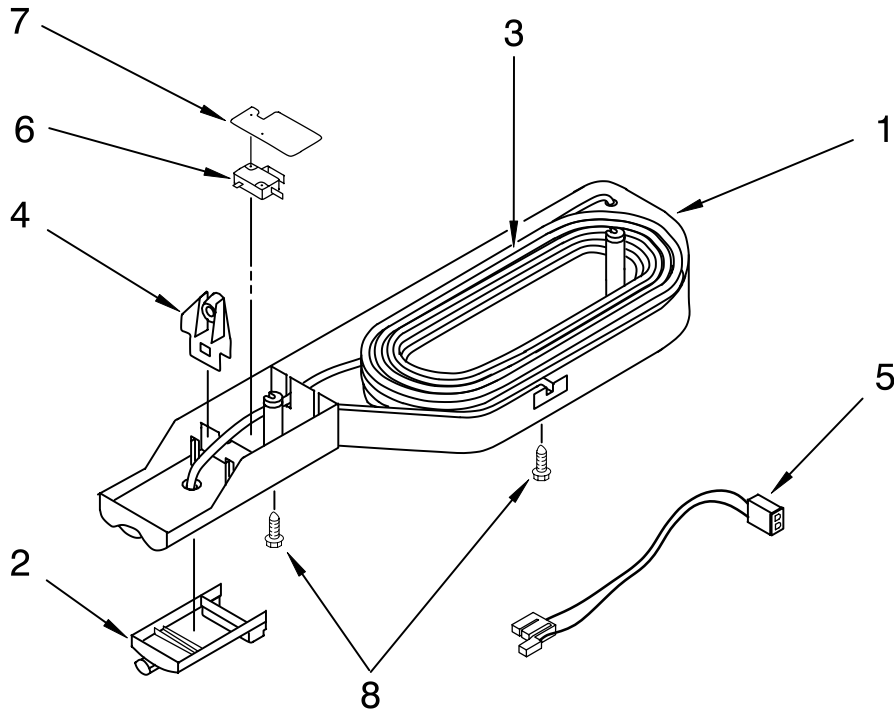

WATER DISPENSER PARTS

For Models: KTRA22EMWH00, KTRA22EMBT00, KTRA22EMBL00, KTRA22EMSS00, KTLA22EMSS00
(White) (Biscuit) (Black) (Stainless) (Stainless)

Illus. No.	Part No.	DESCRIPTION
1	2210500	Housing, Dispenser
2	2210567	Button, Dispenser
3	2210513	Reservoir, Tube
4	2210523	Flange, Tube
5	2187291	Wire Assembly
6	2162361	Switch
7	2210547	Shield, Switch
8	489415	Screw 8-18 x 1 1/4 (2)

FOR ORDERING INFORMATION REFER TO PARTS PRICE LIST