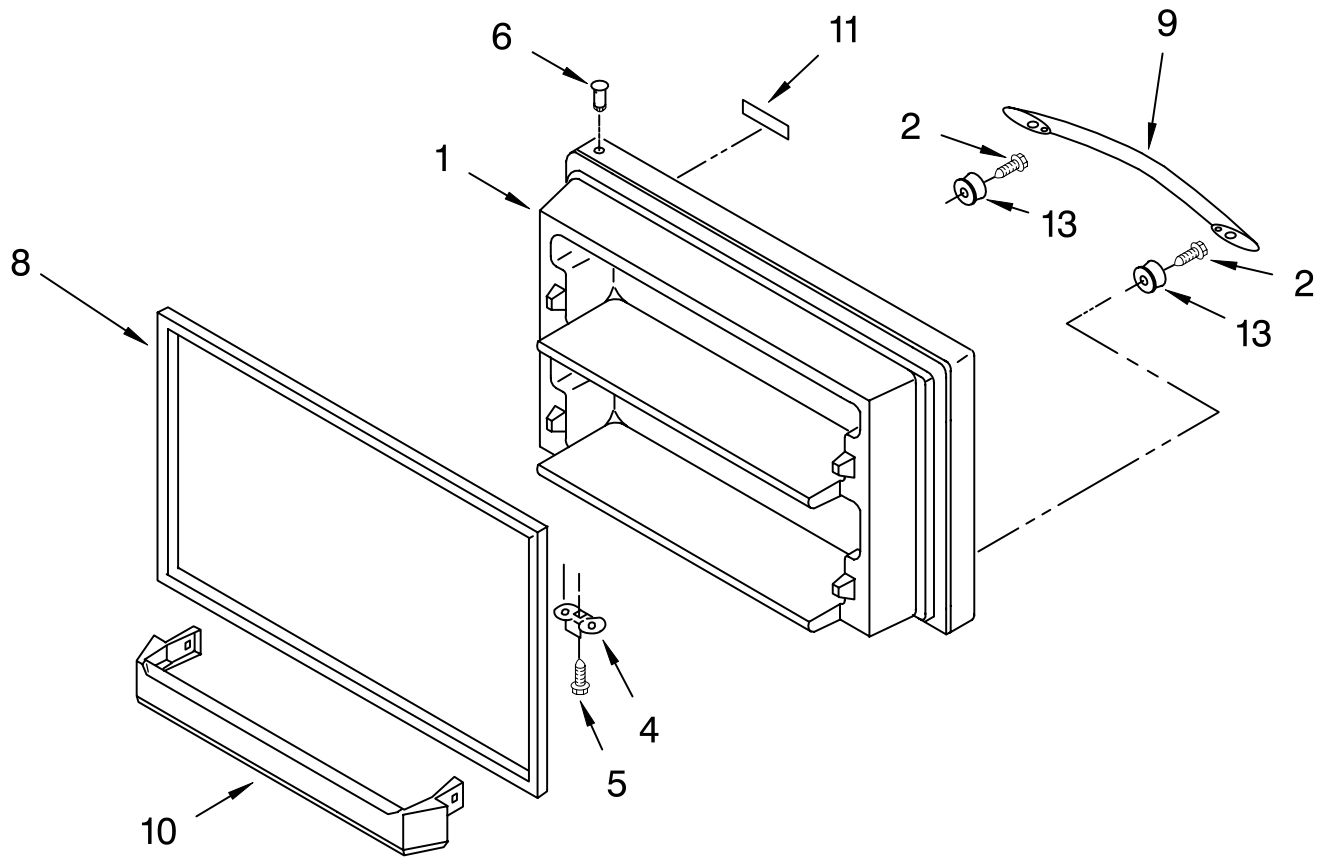

FREEZER DOOR PARTS

For Models: KTRA22EMWH00, KTRA22EMBT00, KTRA22EMBL00, KTRA22EMSS00, KTLA22EMSS00
(White) (Biscuit) (Black) (Stainless) (Stainless)

Illus. No.	Part No.	DESCRIPTION
1		Freezer Door (Includes #6 & #8)
	2221726	White
	2221728	Biscuit
	2221727	Black
	2221746	Stainless (Right Hand)
	2221747	Stainless (Left Hand)
2	488208	Screw
4	2189202	Bracket, Door Stop
5	488921	Screw
6	2183003	Thimble

Illus. No.	Part No.	DESCRIPTION
8		Door Gasket, Magnetic
	2214967	Mist Beige
	2214969	Black
9		Handle
	2221771	White
	2221773	Biscuit
	2221772	Black
	2221770	Stainless
10	2159292	Trim, Door
11		Nameplate
	2212760	White
	2212761	Biscuit
	2212762	Black

Illus. No.	Part No.	DESCRIPTION
13	2219698	Stud, Handle
Following Parts Not Illustrated (Optional Parts Only)		
LEFT HAND DOOR SWING FREEZER DOOR		
	2221729	White
	2221730	Biscuit
	2221731	Black

FOR ORDERING INFORMATION REFER TO PARTS PRICE LIST