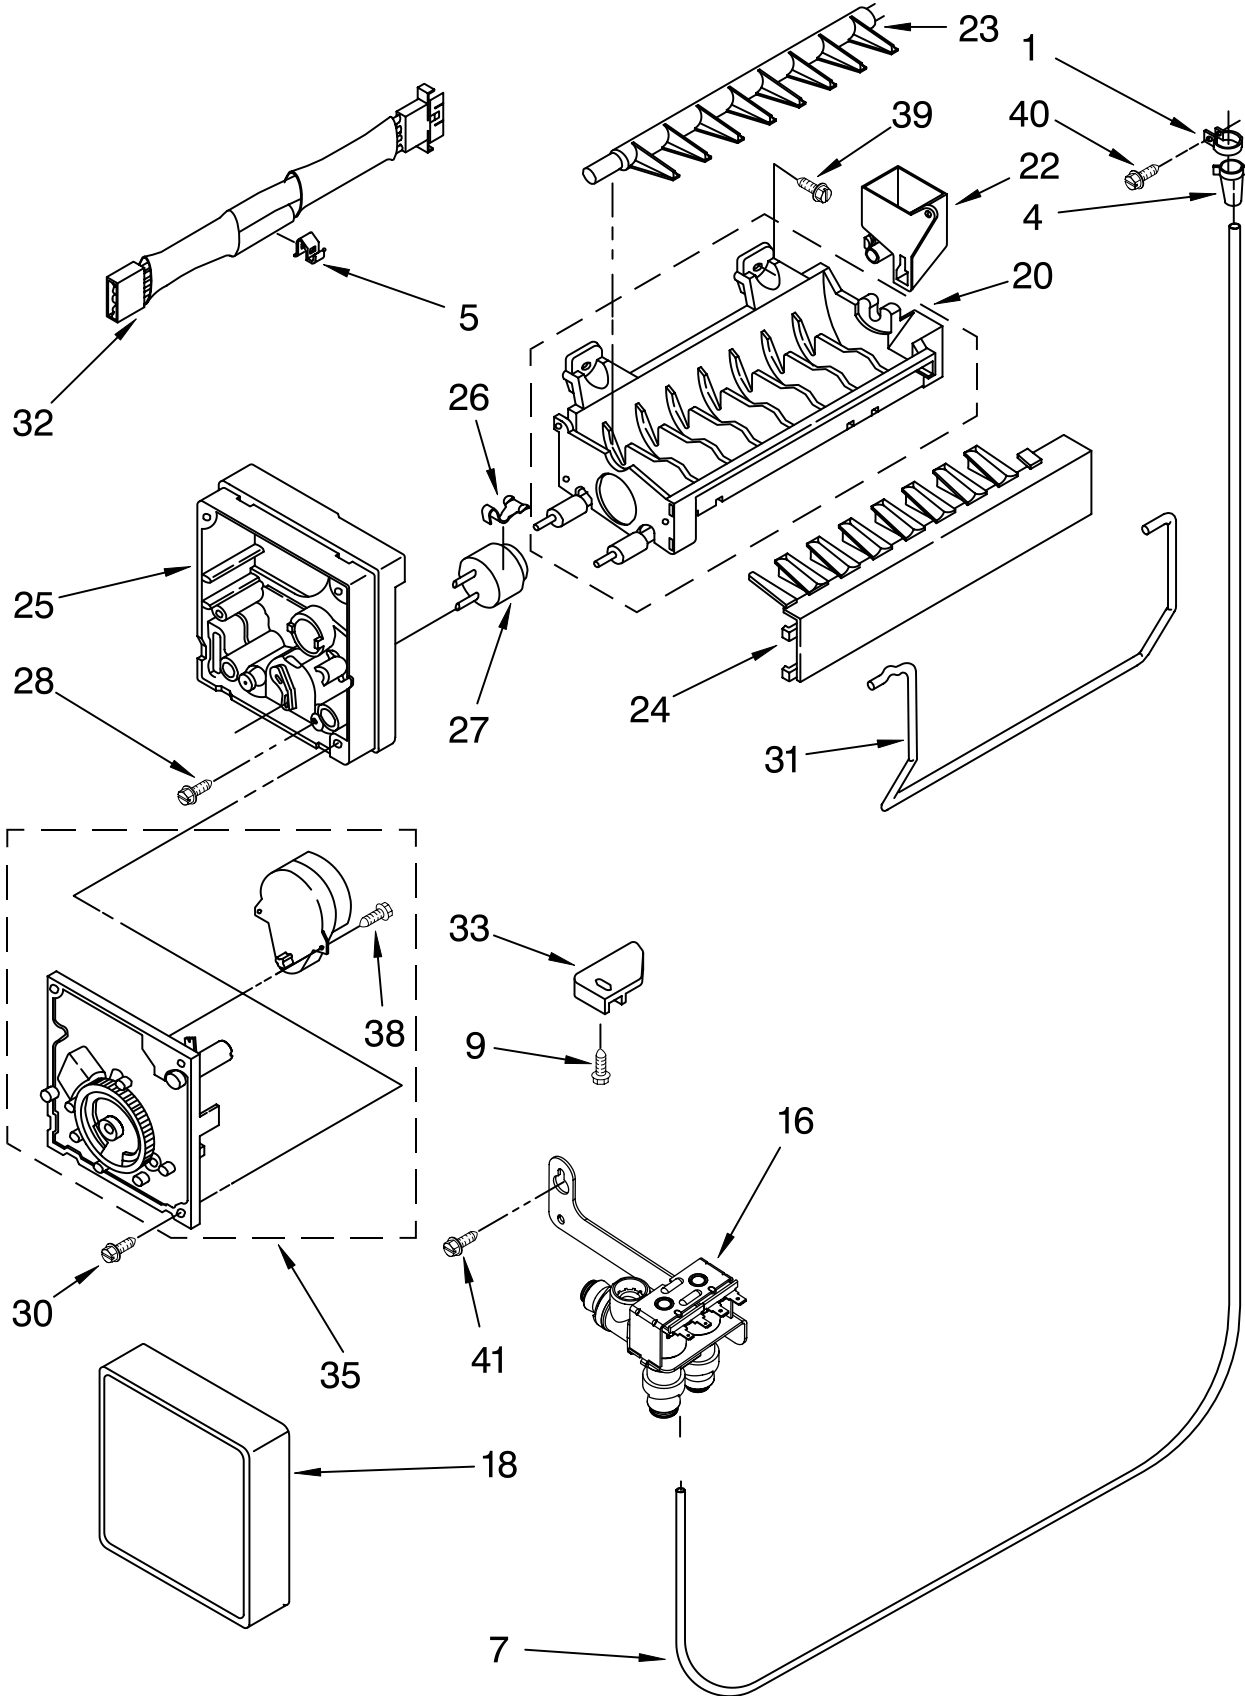

ICEMAKER PARTS

For Models: KTRA22EMWH00, KTRA22EMBT00, KTRA22EMBL00, KTRA22EMSS00, KTLA22EMSS00

(White)

(Biscuit)

(Black)

(Stainless)

(Stainless)

FOR ORDERING INFORMATION REFER TO PARTS PRICE LIST

ICEMAKER PARTS

For Models: KTRA22EMWH00, KTRA22EMBT00, KTRA22EMBL00, KTRA22EMSS00, KTLA22EMSS00

(White)

(Biscuit)

(Black)

(Stainless)

(Stainless)

Illus. No.	Part No.	DESCRIPTION
1	488878	Clamp, Tube
4	2181939	Insert, Tube
5	628379	Clip, Fuse
7	2210514	Tube Water
9	489478	Screw
16	2301623	Valve (Double) Solenoid
18	2210484	Cover
20	628228	Mold & Heater Assembly (Also Order 542638 Silicone Grease)
22	628356	Cup, Water Fill
23	2194711	Ejector
24	2182124	Ice Striper
25	2194712	Support
26	627796	Retainer Thermostat
27	628397	Thermostat (Also Order 542369 Cement Alumilastic)
28	8533917	Screw
30	489276	Screw
31	627792	Shut Off Arm
32	2187464	Harness, Wiring
33	628320	Bracket
35	628399	Module Assembly (Includes Item 38)
38	489136	Screw, 3-24 x 23/64
39	488208	Screw
40	488886	Screw, 8-18 x 1/2
41	489442	Screw
100	4317943	Icemaker, Complete Assembly