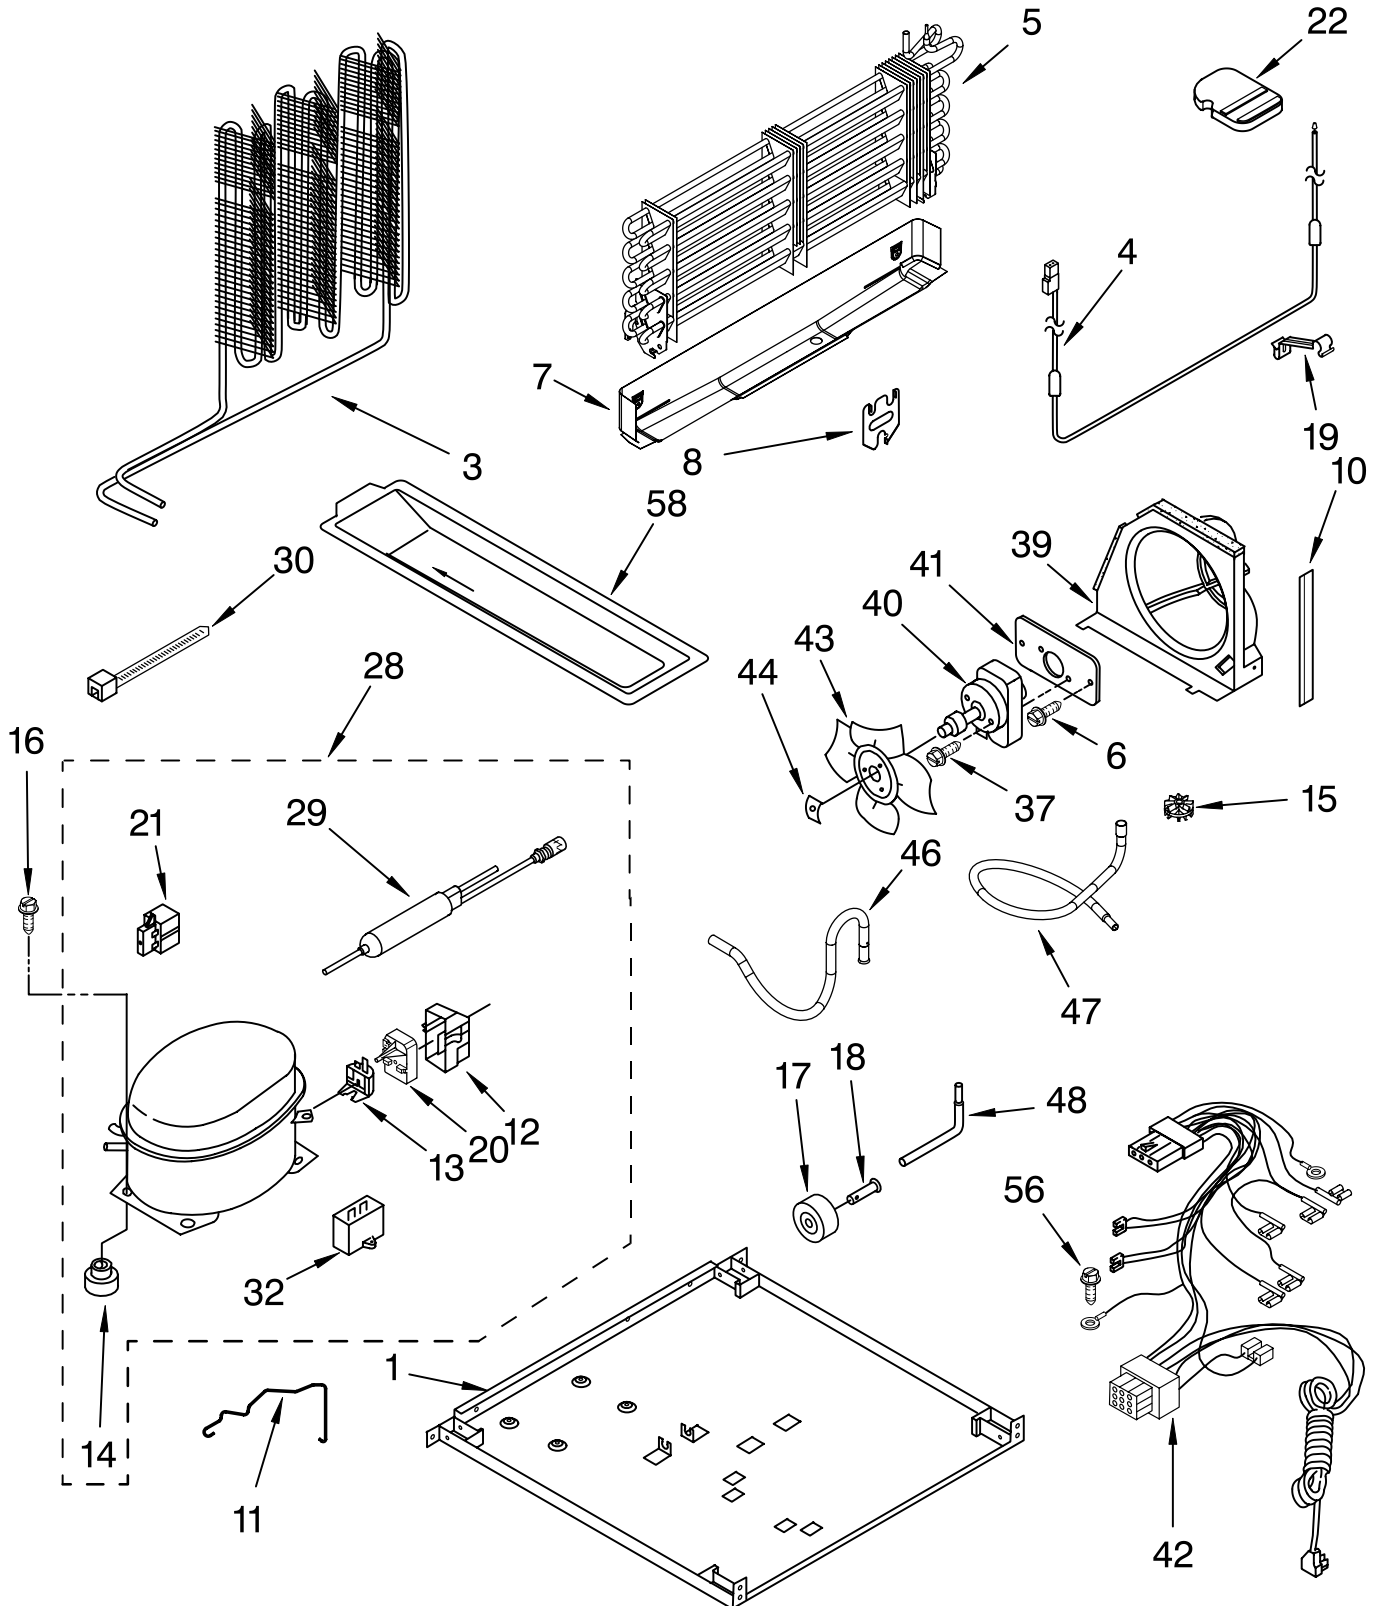

REFRIGERATOR DOOR PARTS

For Models: KTRA22EMWH00, KTRA22EMBT00, KTRA22EMBL00, KTRA22EMSS00, KTLA22EMSS00

(White)

(Biscuit)

(Black)

(Stainless)

(Stainless)

Illus. No.	Part No.	DESCRIPTION
1		Refrigerator Door (Includes #6 & #8)
	2221720	White
	2221722	Biscuit
	2221721	Black
	2221742	Stainless (Right Hand)
	2221743	Stainless (Left Hand)
2	488208	Screw
4	2189202	Bracket, Door Stop
5	488921	Screw
6	2183003	Thimble
8		Door Gasket, Magnetic
	2202875	Mist Beige
	2202882	Black
9		Handle
	2221771	White
	2221773	Biscuit
	2221772	Black
	2221770	Stainless
10	2171064	Bin, Door Shelf (2)
11	2195948	Shelf, Trim
12	2218122	Door Compartment
13	2219698	Stud, Handle
15	2165792	Butter Dish
18	2159124	Gasket, Door Compartment
19	2171062	Bin, Door Shelf (1)
20	2156006	Plug, Trim
21	2193409	Beverage Holder

Following Parts Not Illustrated
(Optional Parts Only)

LEFT HAND DOOR SWING
REFRIGERATOR DOOR

2221723 White
2221725 Biscuit
2221724 Black

UNIT PARTS

For Models: KTRA22EMWH00, KTRA22EMBT00, KTRA22EMBL00, KTRA22EMSS00, KTLA22EMSS00

(White)

(Biscuit)

(Black)

(Stainless)

(Stainless)

FOR ORDERING INFORMATION REFER TO PARTS PRICE LIST