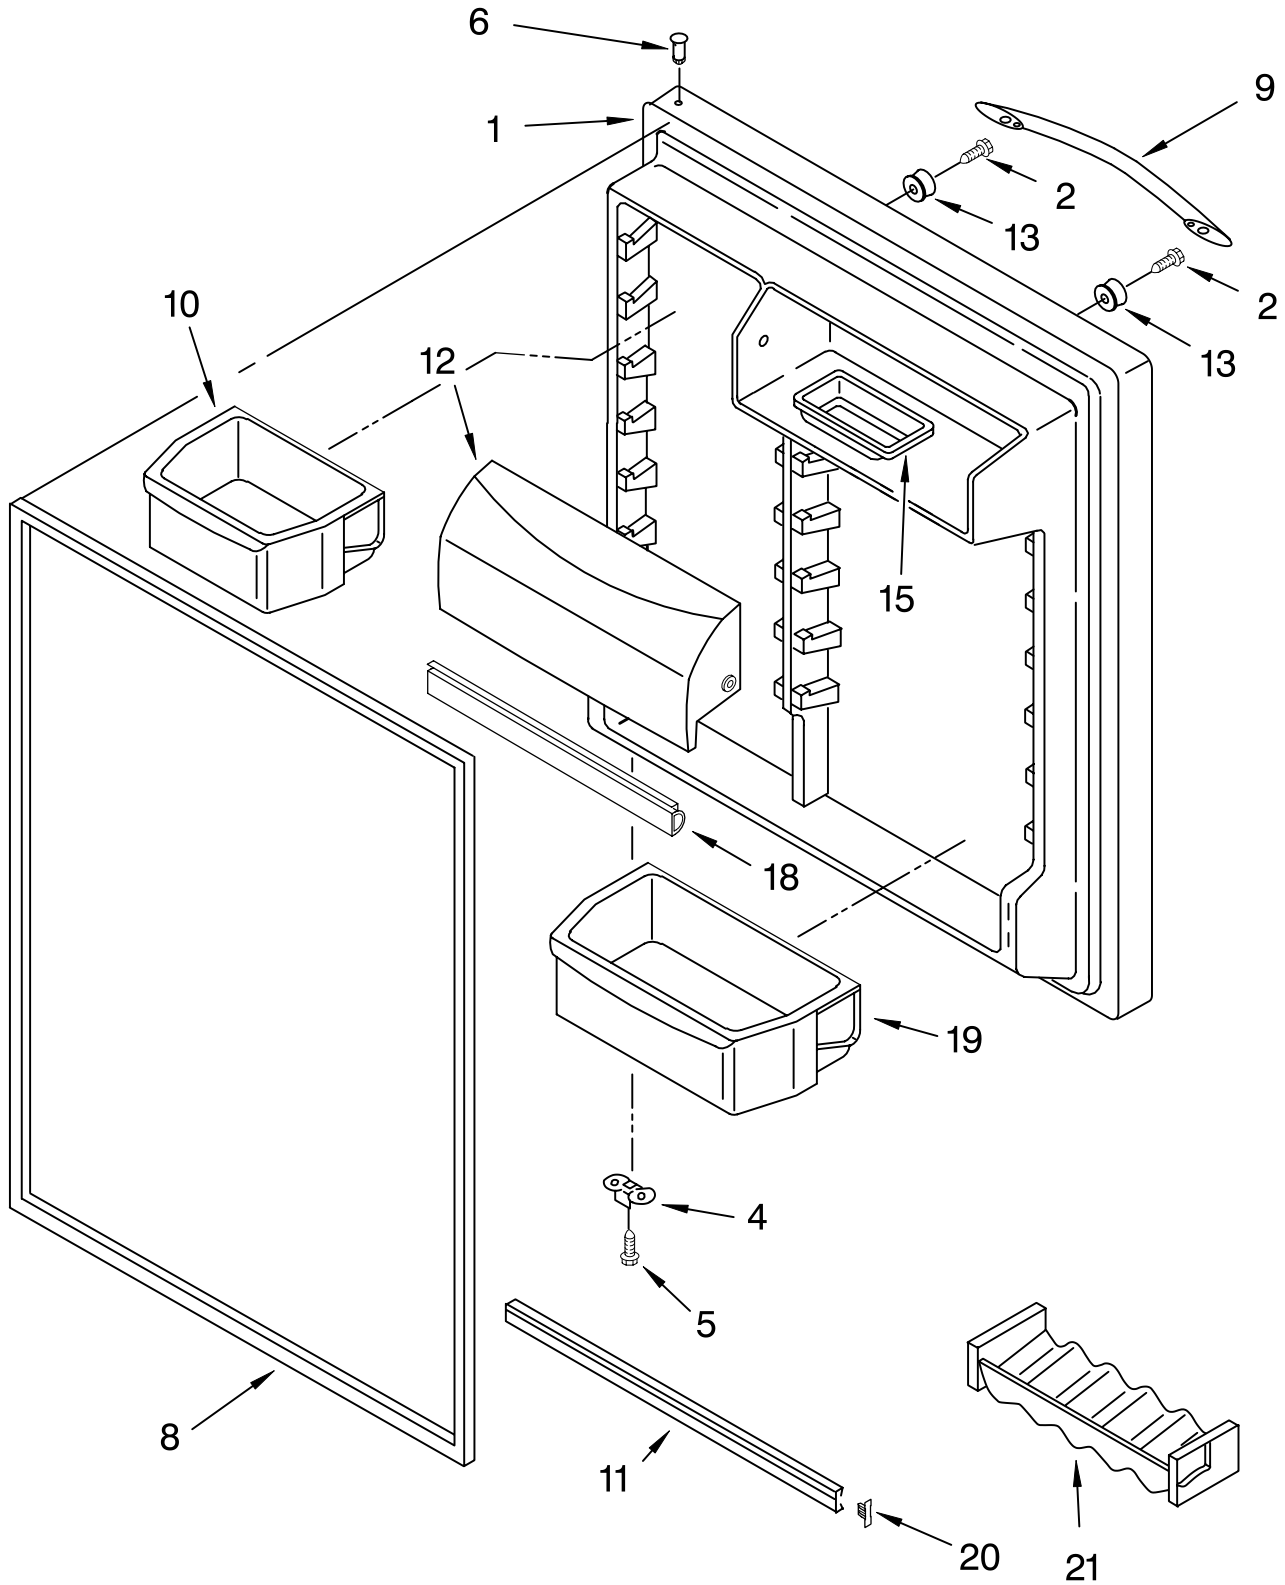

REFRIGERATOR DOOR PARTS

For Models: KTRA22EMWH00, KTRA22EMBT00, KTRA22EMBL00, KTRA22EMSS00, KTLA22EMSS00
(White) (Biscuit) (Black) (Stainless) (Stainless)

FOR ORDERING INFORMATION REFER TO PARTS PRICE LIST

REFRIGERATOR DOOR PARTS

For Models: KTRA22EMWH00, KTRA22EMBT00, KTRA22EMBL00, KTRA22EMSS00, KTLA22EMSS00

(White)

(Biscuit)

(Black)

(Stainless)

(Stainless)

Illus. No.	Part No.	DESCRIPTION
1		Refrigerator Door (Includes #6 & #8)
	2221720	White
	2221722	Biscuit
	2221721	Black
	2221742	Stainless (Right Hand)
	2221743	Stainless (Left Hand)
2	488208	Screw
4	2189202	Bracket, Door Stop
5	488921	Screw
6	2183003	Thimble
8		Door Gasket, Magnetic
	2202875	Mist Beige
	2202882	Black
9		Handle
	2221771	White
	2221773	Biscuit
	2221772	Black
	2221770	Stainless
10	2171064	Bin, Door Shelf (2)
11	2195948	Shelf, Trim
12	2218122	Door Compartment
13	2219698	Stud, Handle
15	2165792	Butter Dish
18	2159124	Gasket, Door Compartment
19	2171062	Bin, Door Shelf (1)
20	2156006	Plug, Trim
21	2193409	Beverage Holder

Following Parts Not Illustrated
(Optional Parts Only)

LEFT HAND DOOR SWING
REFRIGERATOR DOOR

2221723 White
2221725 Biscuit
2221724 Black