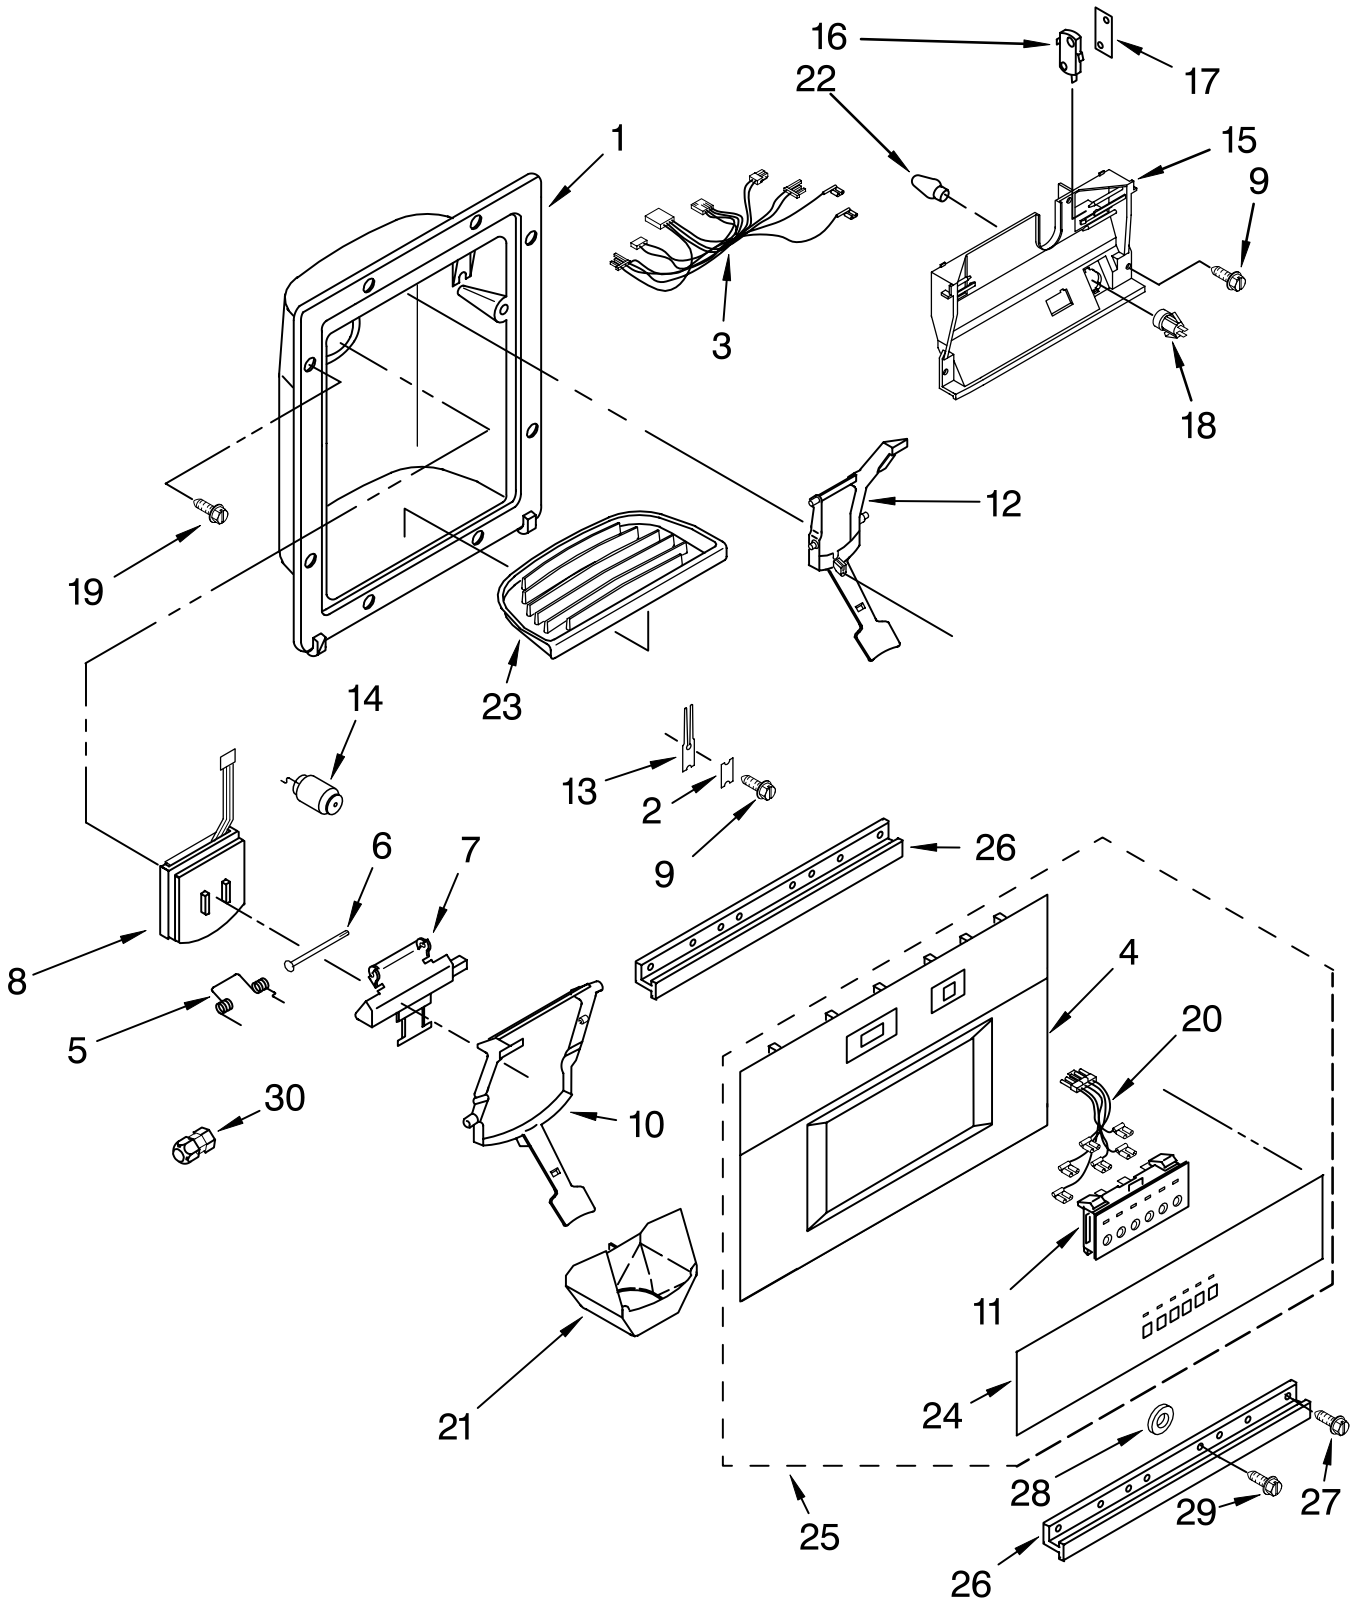

DISPENSER FRONT PARTS

For Models: KSSS48QKB00, KSSS48QKT00, KSSS48QKW00, KSSS48QKX00
(Black) (Biscuit) (White) (Etched Aluminum)

FOR ORDERING INFORMATION REFER TO PARTS PRICE LIST

DISPENSER AND FRONT PARTS

For Models: KSSS48QKB00, KSSS48QKT00, KSSS48QKW00, KSSS48QKX00
(Black) (Biscuit) (White) (Etched Aluminum)

Illus. No.	Part No.	DESCRIPTION	Illus. No.	Part No.	DESCRIPTION	Illus. No.	Part No.	DESCRIPTION
1		Housing, Dispenser (Not Serviced)	12		Lever, Water Dispenser	25		Front Cover Assembly (Includes Items 4, 11, 20 & 24)
2	2195051	Strain Relief		2180268	White		2220988W	White
3	2202585	Wire Assembly		2180270	Black		2220988B	Black
4		Cover, Dispenser (Not Serviced)		2186852	Biscuit		2220988T	Biscuit
5	2180209	Spring, Torsion	13	2194719	Spring, Lever			
6	2196195	Pin	14	2205686	Delay Mechanism	26		Trim, Front (2)
7	2206423	Ice Door Mechanism	15	2183771	Bracket, Control		2208919	White
8	2180352	Door, Ice	16	2162361	Switch (2)		2208928	Black
9	489000	Screw	17	625834	Insulation, Switch		2208925	Biscuit
10		Lever, Ice Dispenser	18	2180200	Lamp Holder	27		Screw 8-15 x 1/2
	2180259	White	19	488500	Screw		8281251	White
	2180261	Black	20	2196199	Wire Assembly		8281252	Black
	2186850	Biscuit	21	2180224	Guide, Ice		8281253	Biscuit
11	2180236	Switch Assembly	22	3406124	Light Bulb		8281250	Stainless Steel
			23		Grille, Overflow	28	487944	Washer
				2180323	White	29	488568	Screw 8-15 x 3/4
				2180325	Black	30	2150347	Union
				2186860	Biscuit			
			24		Overlay, Cover (Not Serviced)			

FOR ORDERING INFORMATION REFER TO PARTS PRICE LIST