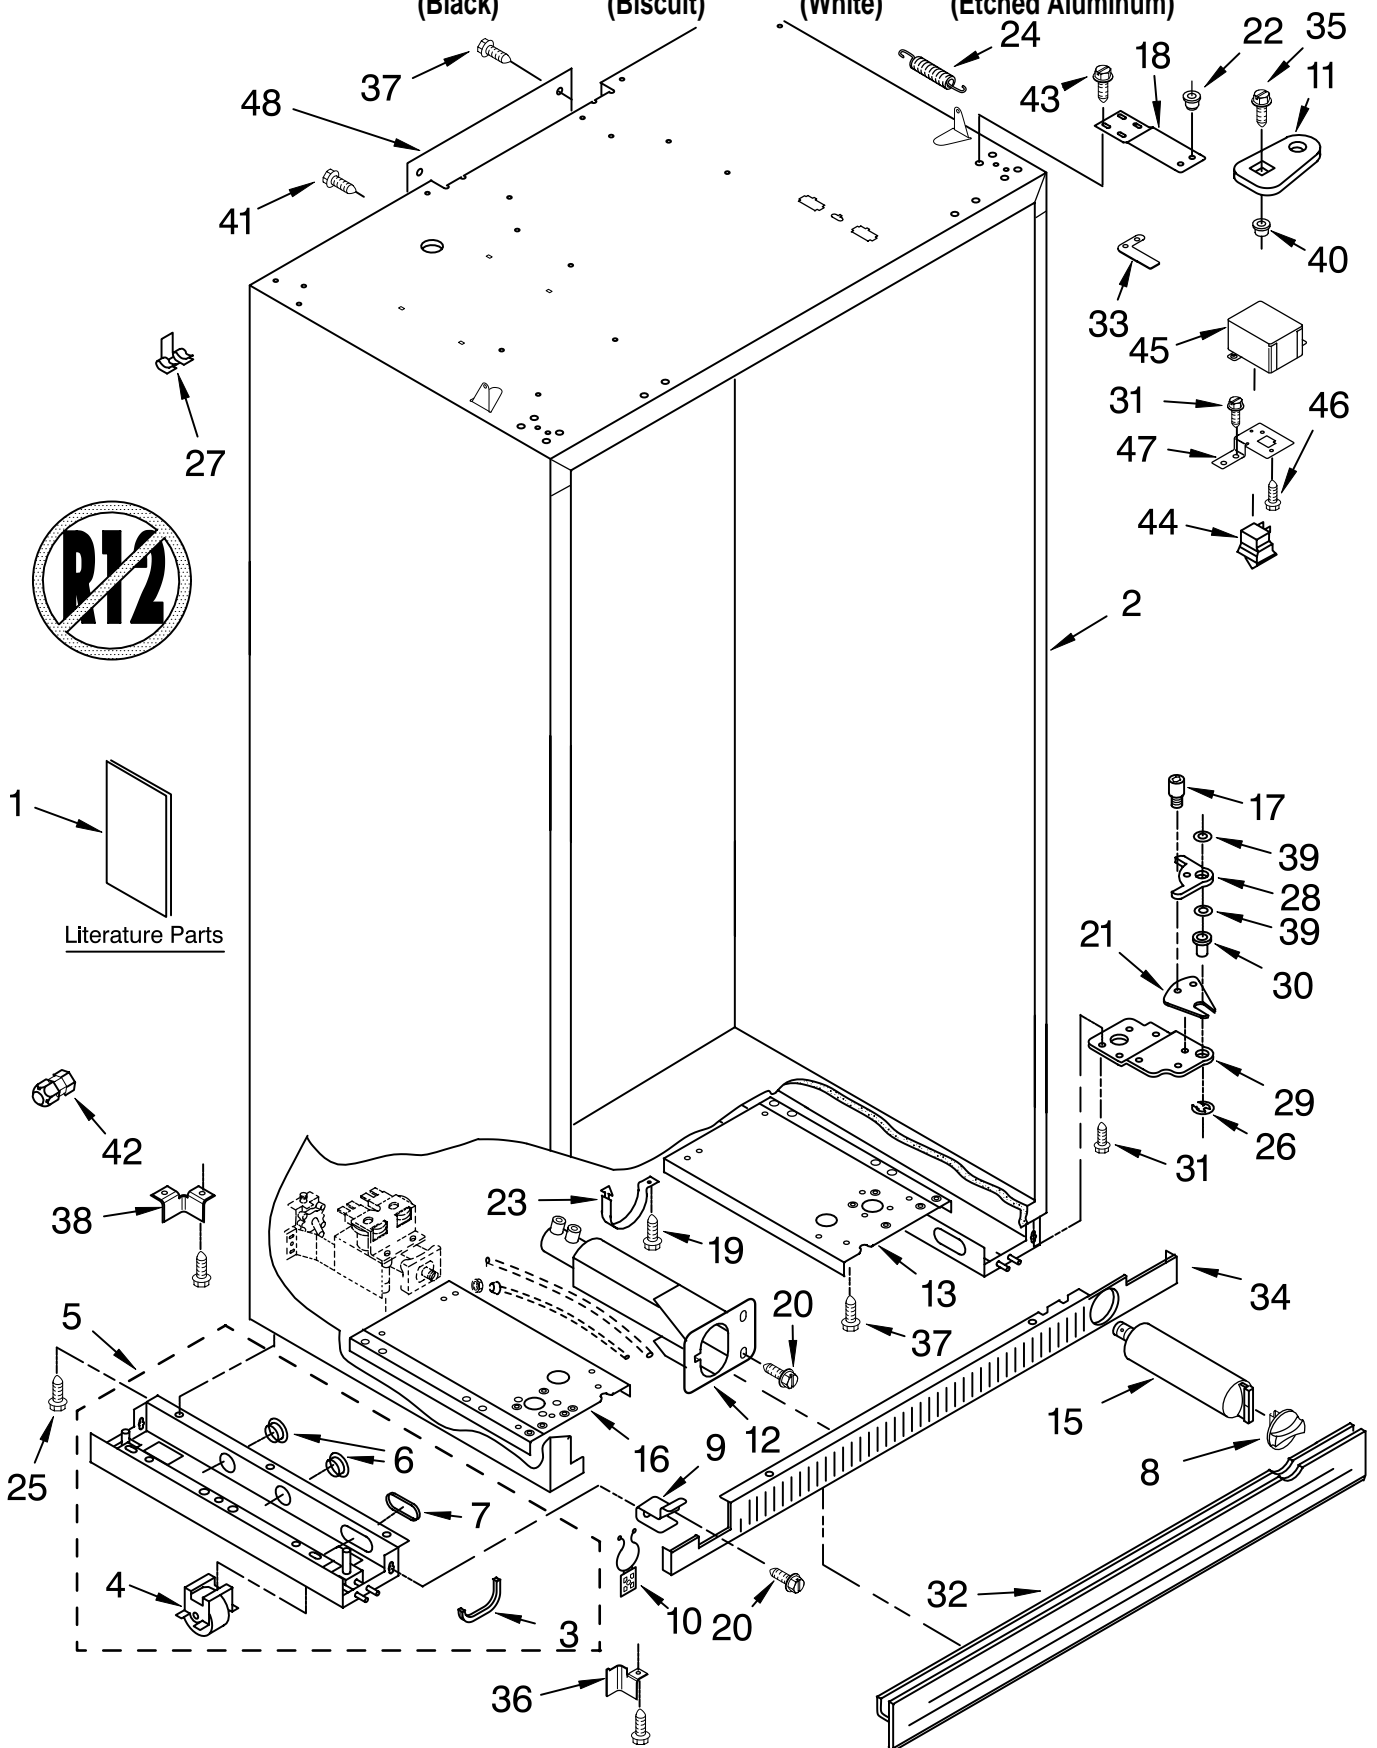

KitchenAid® CABINET PARTS

For Models: KSSS48QKB00, KSSS48QKT00, KSSS48QKW00, KSSS48QKX00

(Black)

(Biscuit)

(White)

(Etched Aluminum)

48" BUILT IN
REFRIGERATOR

FOR ORDERING INFORMATION REFER TO PARTS PRICE LIST