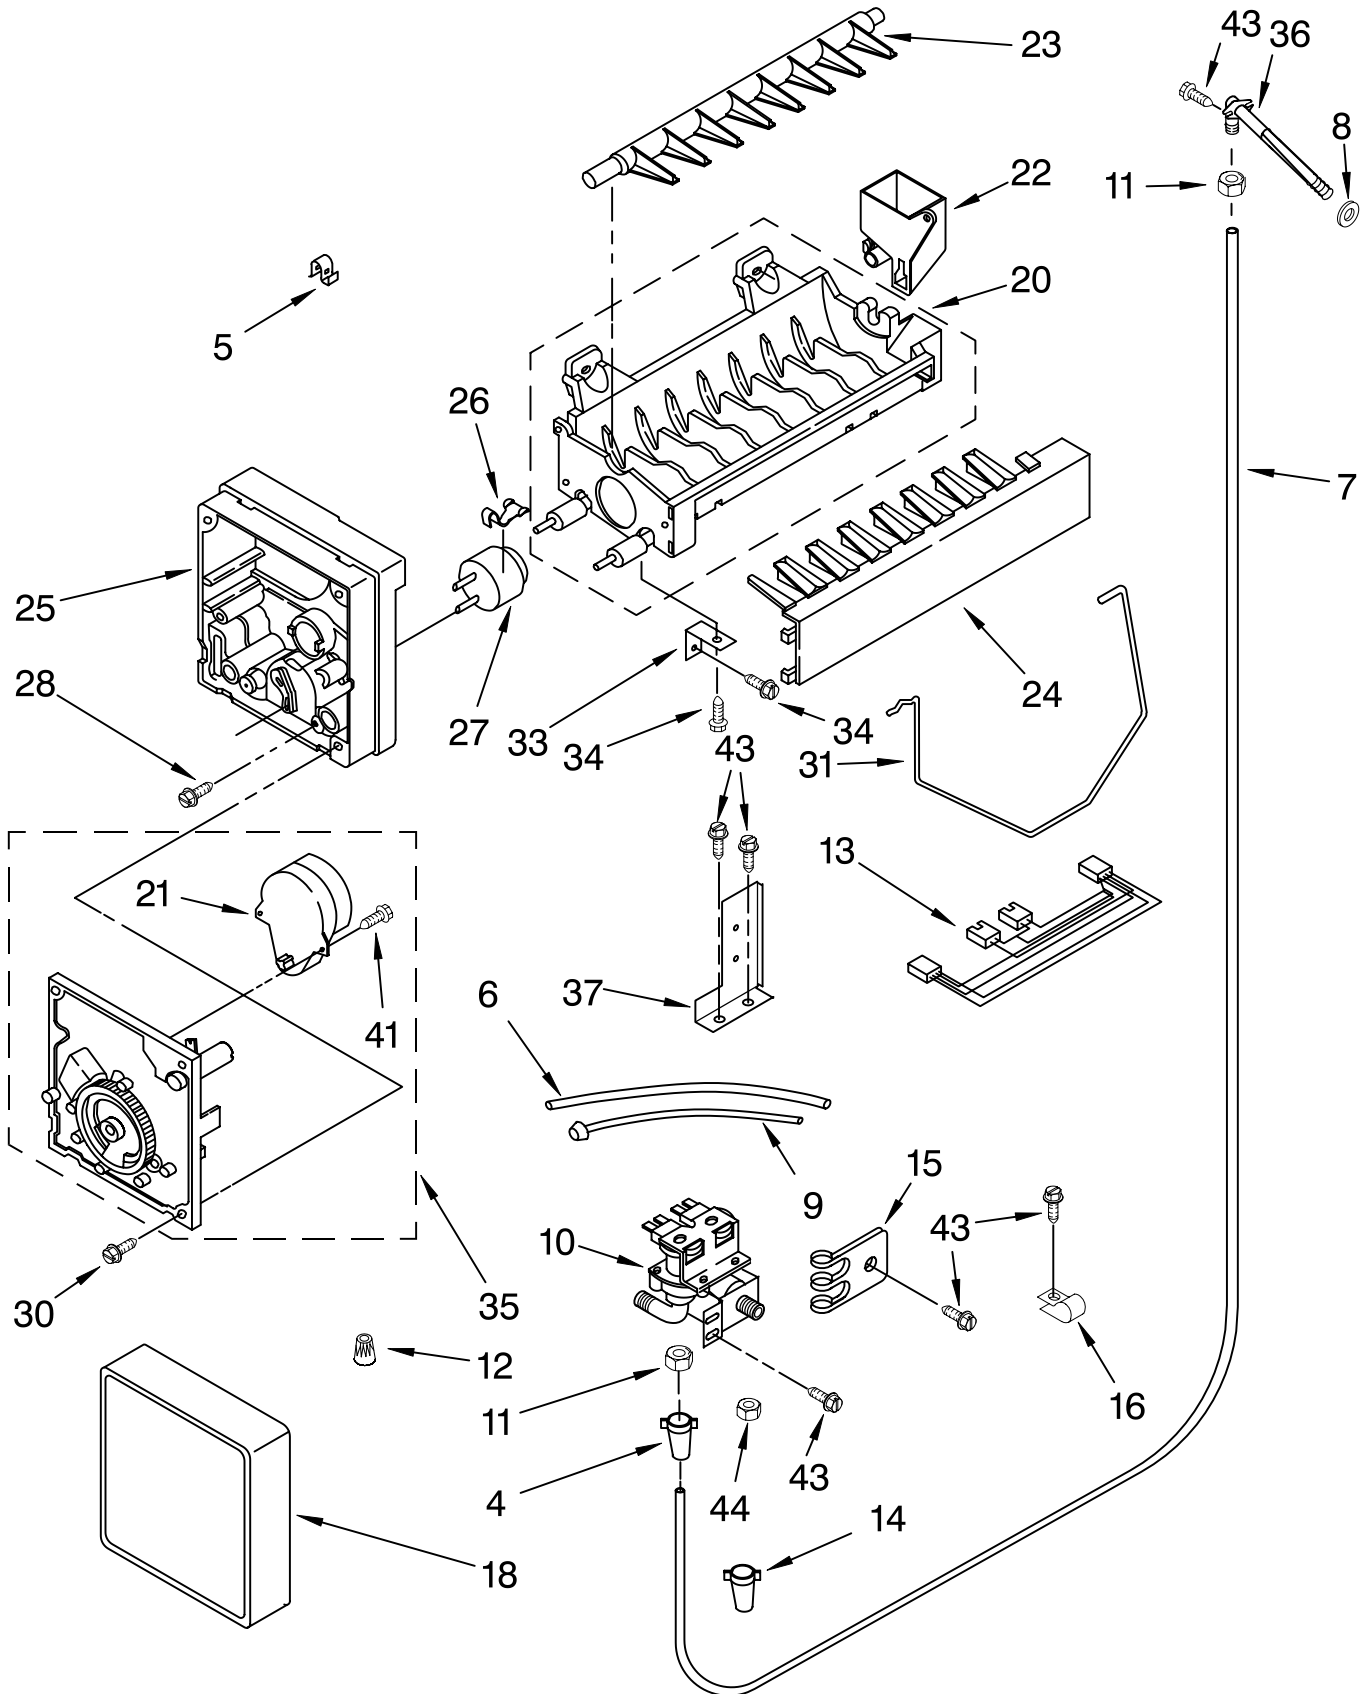

ICEMAKER PARTS

For Models: KSSS48QKB00, KSSS48QKT00, KSSS48QKW00, KSSS48QKX00
(Black) (Biscuit) (White) (Etched Aluminum)

FOR ORDERING INFORMATION REFER TO PARTS PRICE LIST

ICEMAKER PARTS

For Models: KSSS48QKB00, KSSS48QKT00, KSSS48QKW00, KSSS48QKX00
(Black) (Biscuit) (White) (Etched Aluminum)

Illus. No.	Part No.	DESCRIPTION	Illus. No.	Part No.	DESCRIPTION	Illus. No.	Part No.	DESCRIPTION
4	841707	Insert, Tube	18	2174155	Cover	30	489276	Screw
5	628379	Clip, Fuse	20	628228	Mold & Heater	31	2171593	Shut Off Arm
6	2214613	Tube, Filter Inlet			(Also Order	33	2171952	Bracket
7	2208933	Water Inlet Tube Assembly			542638 Silicone Grease)	34	489478	Screw
8	1106508	Seal Gasket	21	628398	Motor	35	628399	Module Assembly (Includes Items 21 & 41)
9	2209430	Tube, Filter Outlet	22	628356	Cup-Water Fill	36	2185988	Fitting, Water Tube
10	2006766	Valve, Solenoid	23	2194711	Ejector	37	2004914	Water Valve Mounting Bracket
11	627018	Nut, Compression	24	2182124	Ice Striper	41	489136	Screw (2)
12	227991	Connector, Wire	25	2194712	Support	43	486194	Screw
13	2209072	Water Valve, Harness	26	627796	Retainer Thermostat (2)	44	1129179	Compression Nut
14	1129177	Insert, Tube	27	627985	Thermostat (Also Order	100	4317943	Complete Icemaker Assembly
15	2208136	Clamp, Nylon Valve			542639 Cement Alumilastic)			
16	488937	Clamp Tube	28	489322	Screw			

PARTS NOT ILLUSTRATED

Illus. No.	Part No.	DESCRIPTION

Following Parts Not Illustrated
(Optional Parts Only)

2220866	Front Panel Kit (White)
2220869	Front Panel Kit (Black)
2220875	Front Panel Kit (Stainless Steel)
2220872	Front Panel Kit (Biscuit)

Black Acrylic
Static Cleaner Part No. 978849