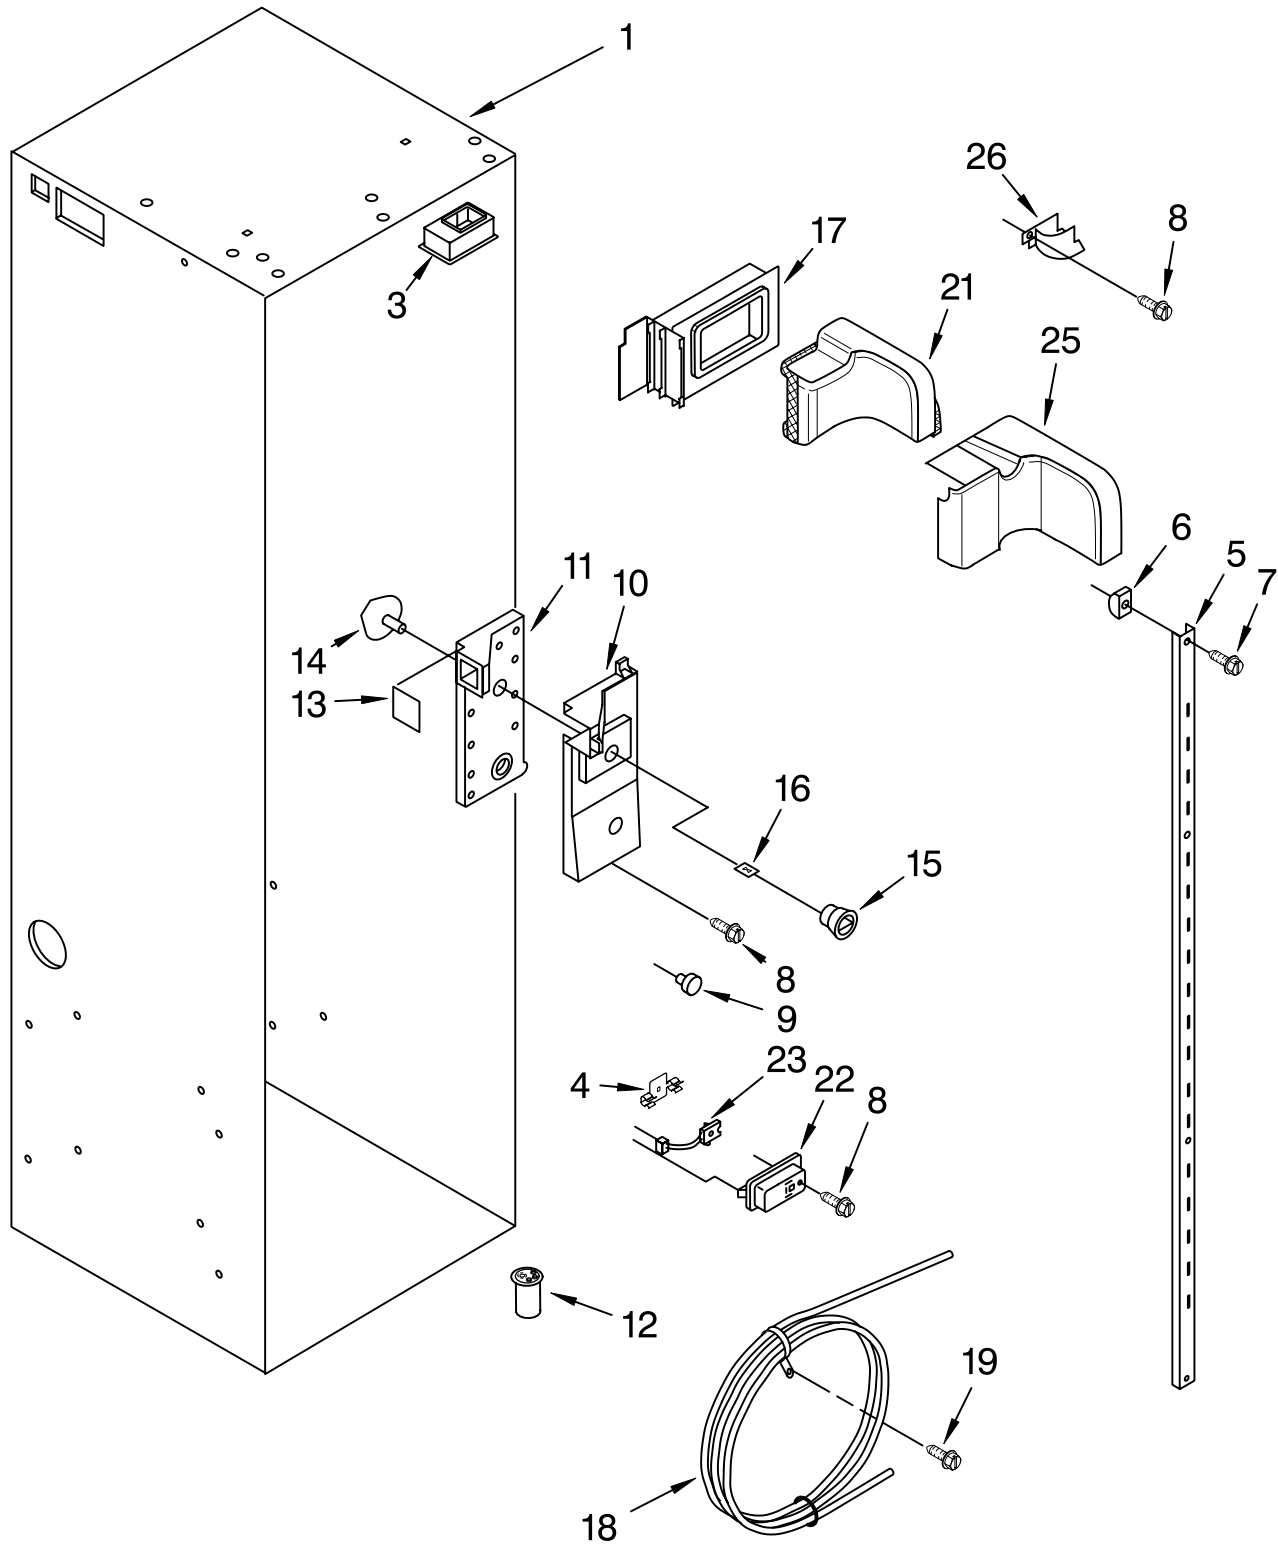

REFRIGERATOR LINER PARTS

For Models: KSSS48QKB00, KSSS48QKT00, KSSS48QKW00, KSSS48QKX00
(Black) (Biscuit) (White) (Etched Aluminum)

FOR ORDERING INFORMATION REFER TO PARTS PRICE LIST

REFRIGERATOR LINER PARTS

For Models: KSSS48QKB00, KSSS48QKT00, KSSS48QKW00, KSSS48QKX00
(Black) (Biscuit) (White) (Etched Aluminum)

Illus. No.	Part No.	DESCRIPTION
1		Liner (Not A Serviceable Part)
3	2208970	Air Duct
4	2209204	Clip, Thermistor
5	2208975	Ladder, Shelf (2)
6	520965	Screw Support, Ladder (8)
7	488357	Screw
8	486194	Screw
9	1112257	Hole Plug
10	2220888	Meat Pan, Air Duct Cover
11	2000337	Meat Pan, Air Duct
12	2220993	Release Valve
13	2001326	Seal, Air Duct
14	1112218	Damper Control, Meat Pan
15	2003811	Control Knob, Meat Pan
16	2003841	Retainer, Knob
17	2208904	Air Baffle Assembly
18	2209687	Reservoir
19	488280	Screw
21	2208997	Diffuser Assembly
22	1116793	Cover, Thermistor
23	2213442	Thermistor
25	2215728	Cover, Diffuser
26	2003577	Guard, Air Return

FOR ORDERING INFORMATION REFER TO PARTS PRICE LIST