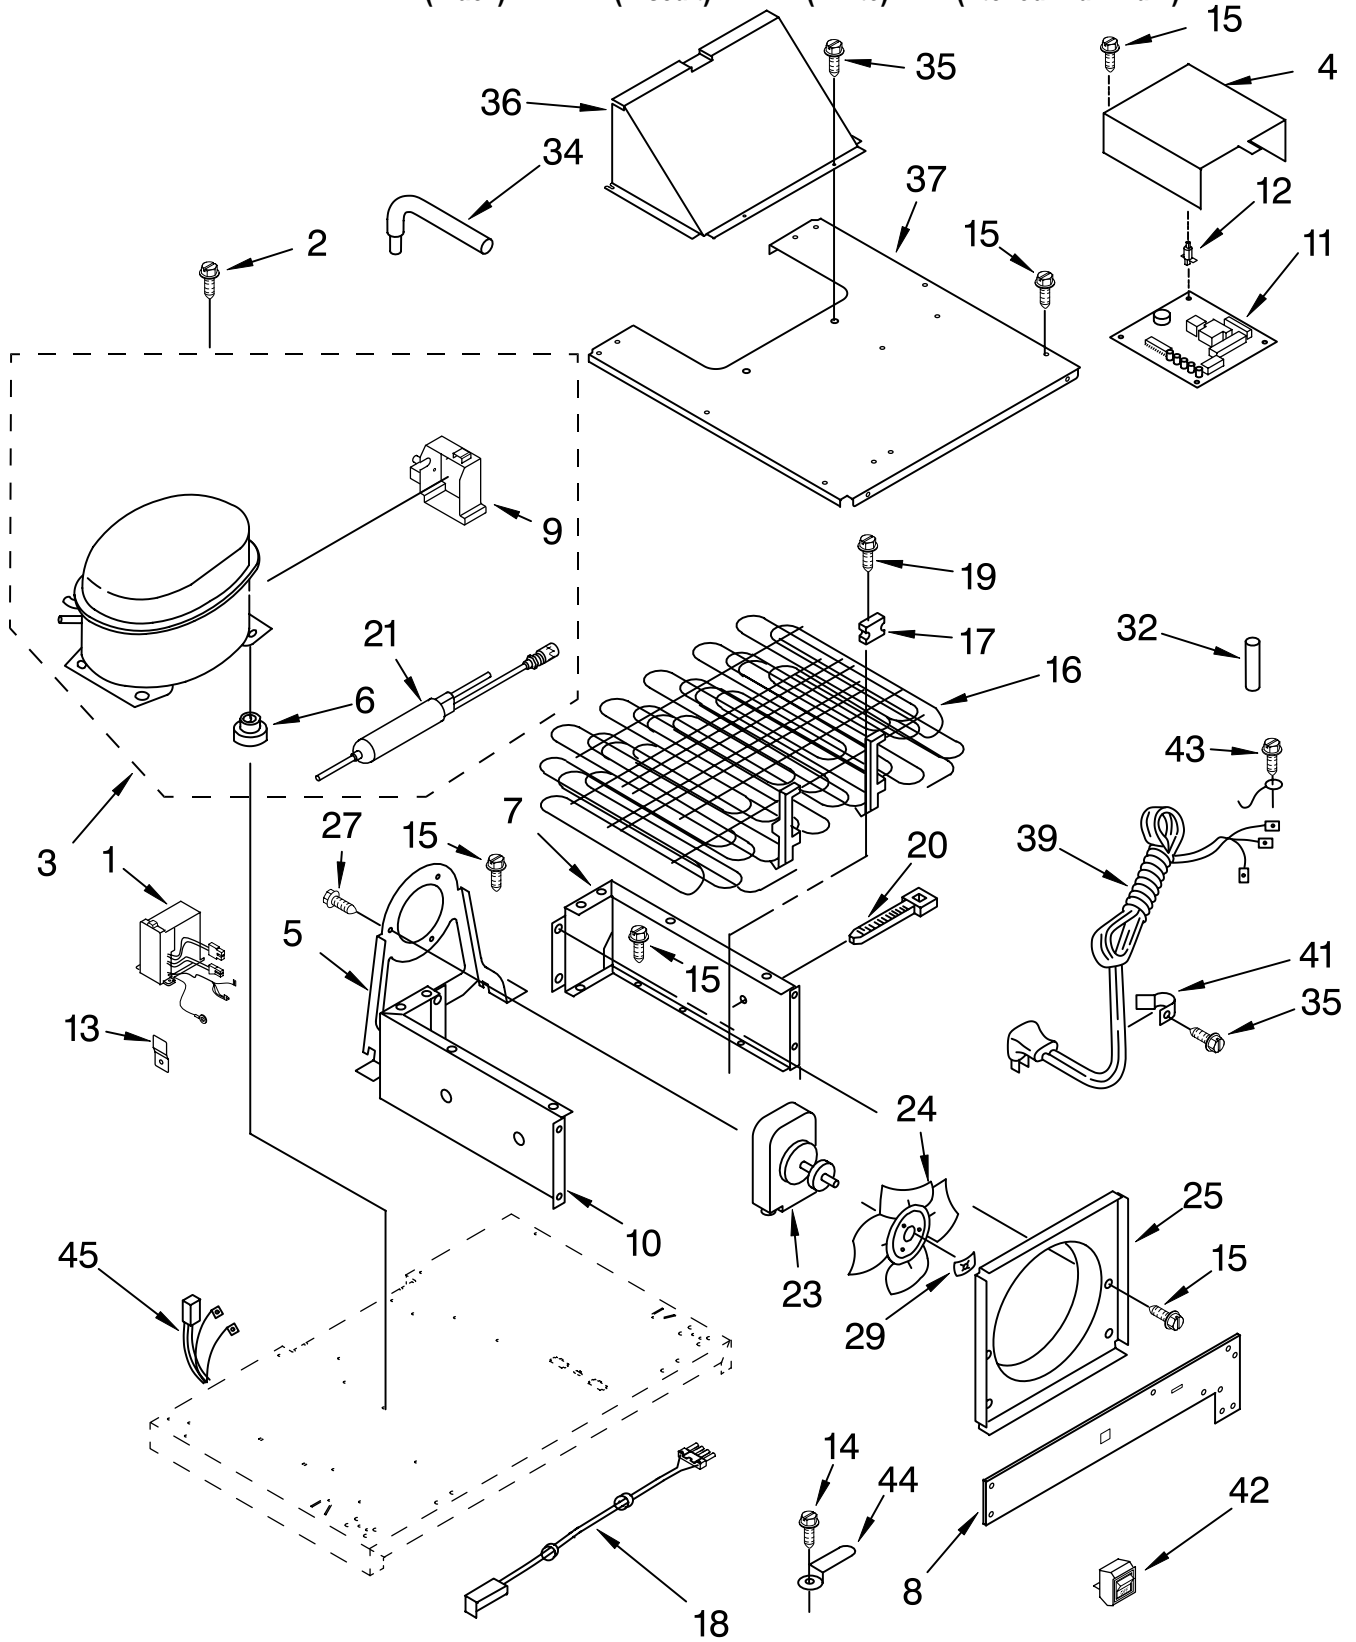

UPPER UNIT PARTS

For Models: KSSS48QKB00, KSSS48QKT00, KSSS48QKW00, KSSS48QKX00
(Black) (Biscuit) (White) (Etched Aluminum)

FOR ORDERING INFORMATION REFER TO PARTS PRICE LIST

UPPER UNIT PARTS

For Models: KSSS48QKB00, KSSS48QKT00, KSSS48QKW00, KSSS48QKX00

(Black)

(Biscuit)

(White)

(Etched Aluminum)

Illus. No.	Part No.	DESCRIPTION
1	2209324	Inverter Box
2	489373	Screw, Compressor Mounting (4)
3	2208937	Compressor (Includes Items 6, 9 & 21) (Also Order 876765 Tube Kit)
4	2199929	Housing, Control Board
5	2215641	Bracket, Fan Motor
6	1100826	Grommet, Mounting
7	2209038	Shroud, Condenser (Right)
8	2215665	Panel, Condenser Front
9	2215676	Terminal Cover
10	2209037	Shroud, Condenser (Left)
11	2221501	Control Board
12	2203075	Spacer (5)
13	2209493	Bracket, Inverter Box
14	486899	Screw
15	487869	Screw
16	2209062	Condenser

Illus. No.	Part No.	DESCRIPTION
17	943447	Grommet (4)
18	2221009	Jumper Wire
19	487522	Screw
20	851095	Wire Tie (2)
21	2199167	Drier
23	2206036	Motor, Fan
24	2190685	Blade, Fan
25	2003169	Orifice, Fan
27	8281160	Screw
29	486692	Speed Nut
32	2000645	Sleeve, Condenser
34	2194319	Process, Tube
35	486194	Screw
36	2209495	Cover, Fan
37	2215628	Cover, Condenser
39	2003381	Service Cord
41	549193	Clamp, Cord
42	1113229	Switch, Power Disconnect
43	488879	Screw, Ground
44	653035	Clip, Cord Plug
45	2215944	Wiring Harness, Unit Compartment

Illus. No.	Part No.	DESCRIPTION

Following Parts Not Illustrated and Optional Parts Not Included

978025	Valve, Access (1/4")
978026	Valve, Access (5/16")
978027	Valve, Access (3/8")
978028	Valve, Access (1/2")
978029	Valve, Access (5/8")
978030	Valve, Access (3/4")
876764	Valve, Access (3/16")

REFRIGERANT CHARGE

7.75 oz.
(R-134A)

FOR ORDERING INFORMATION REFER TO PARTS PRICE LIST