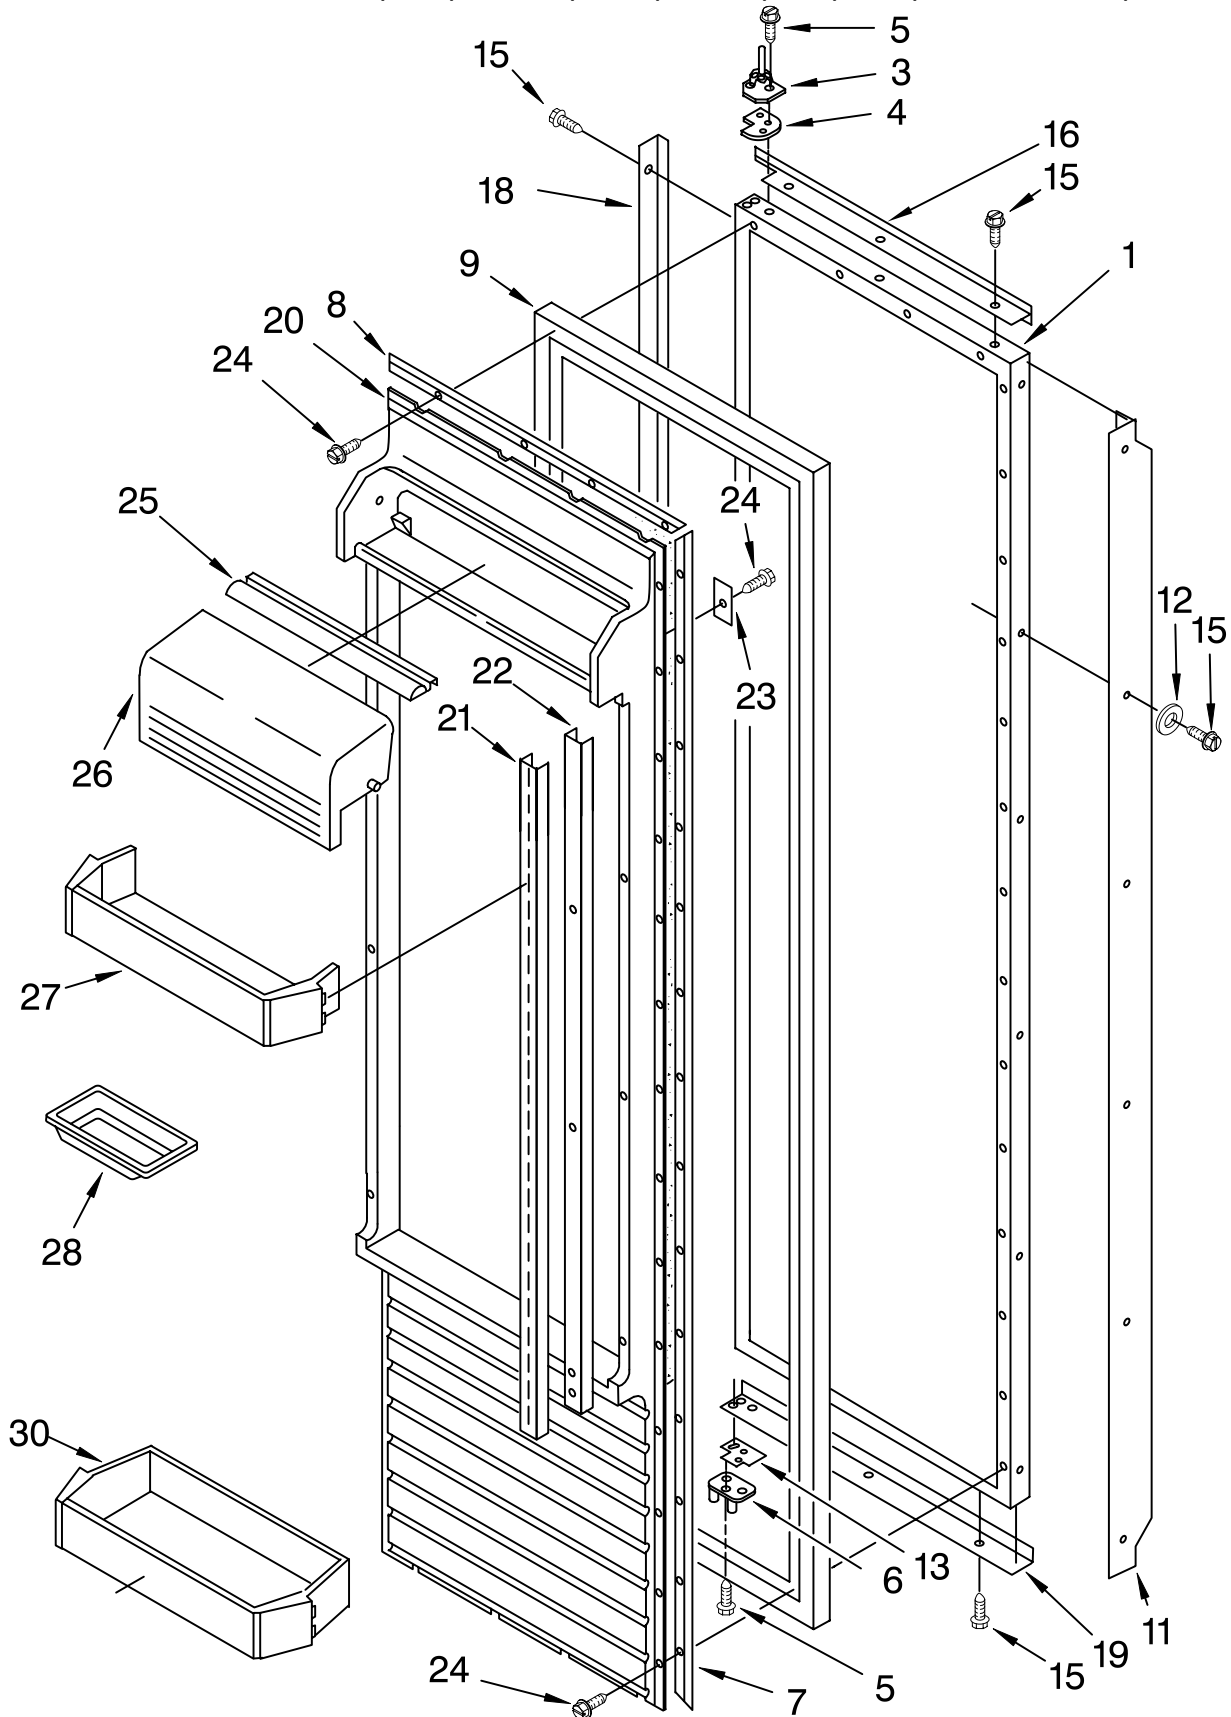

REFRIGERATOR DOOR PARTS

For Models: KSSS48QKB00, KSSS48QKT00, KSSS48QKW00, KSSS48QKX00
(Black) (Biscuit) (White) (Etched Aluminum)

FOR ORDERING INFORMATION REFER TO PARTS PRICE LIST

REFRIGERATOR DOOR PARTS

For Models: KSSS48QKB00, KSSS48QKT00, KSSS48QKW00, KSSS48QKX00
(Black)   (Biscuit)   (White)   (Etched Aluminum)

Illus. No.	Part No.	DESCRIPTION	Illus. No.	Part No.	DESCRIPTION	Illus. No.	Part No.	DESCRIPTION
1	8201581	Refrigerator Door Panel (Includes Insulation)	12	2001230	Washer	19		Trim (Bottom)
3	2220922	Hinge Assembly, Top	13	2004549	Door, Spacer Bottom		2209419W	White
4	2004520	Spacer-Door, Top	15		Screw		2209419B	Black
5	489282	Screw		8281251	White		2209419T	Biscuit
6	2220809	Hinge Assembly, Bottom		8281252	Black	20	2009419	Etched Aluminum
7	1112533	Gasket Retainer, Side (2)		8281253	Biscuit		1113950	Panel, Interior Door
8	1112542	Gasket Retainer, Top & Bottom		8281250	Stainless Steel	21	1113949	Ladder, Shelf (2)
9	2188499	Door Gasket, Magnetic	16		Trim (Top)	22	1113948	Retainer, Shelf Ladder (2)
11		Handle, Door		2005015	White	23	1112514	Back Up Plate (8)
	2005953	White		2005841	Black	24	486194	Screw
	2005956	Black		2005769	Biscuit	25	1113955	Gasket
	2005955	Biscuit	18	2005012	Etched Aluminum	26	2003465	Door, Utility Bin
	2005952	Etched Aluminum			Trim (Side)	27	1113974	Door Shelf (3)
				2005968	White	28	2165792	Butter Tray
				2005971	Black	30	2188333	Shelf, Gallon Door
				2005970	Biscuit			
				2005967	Etched Aluminum			

FOR ORDERING INFORMATION REFER TO PARTS PRICE LIST