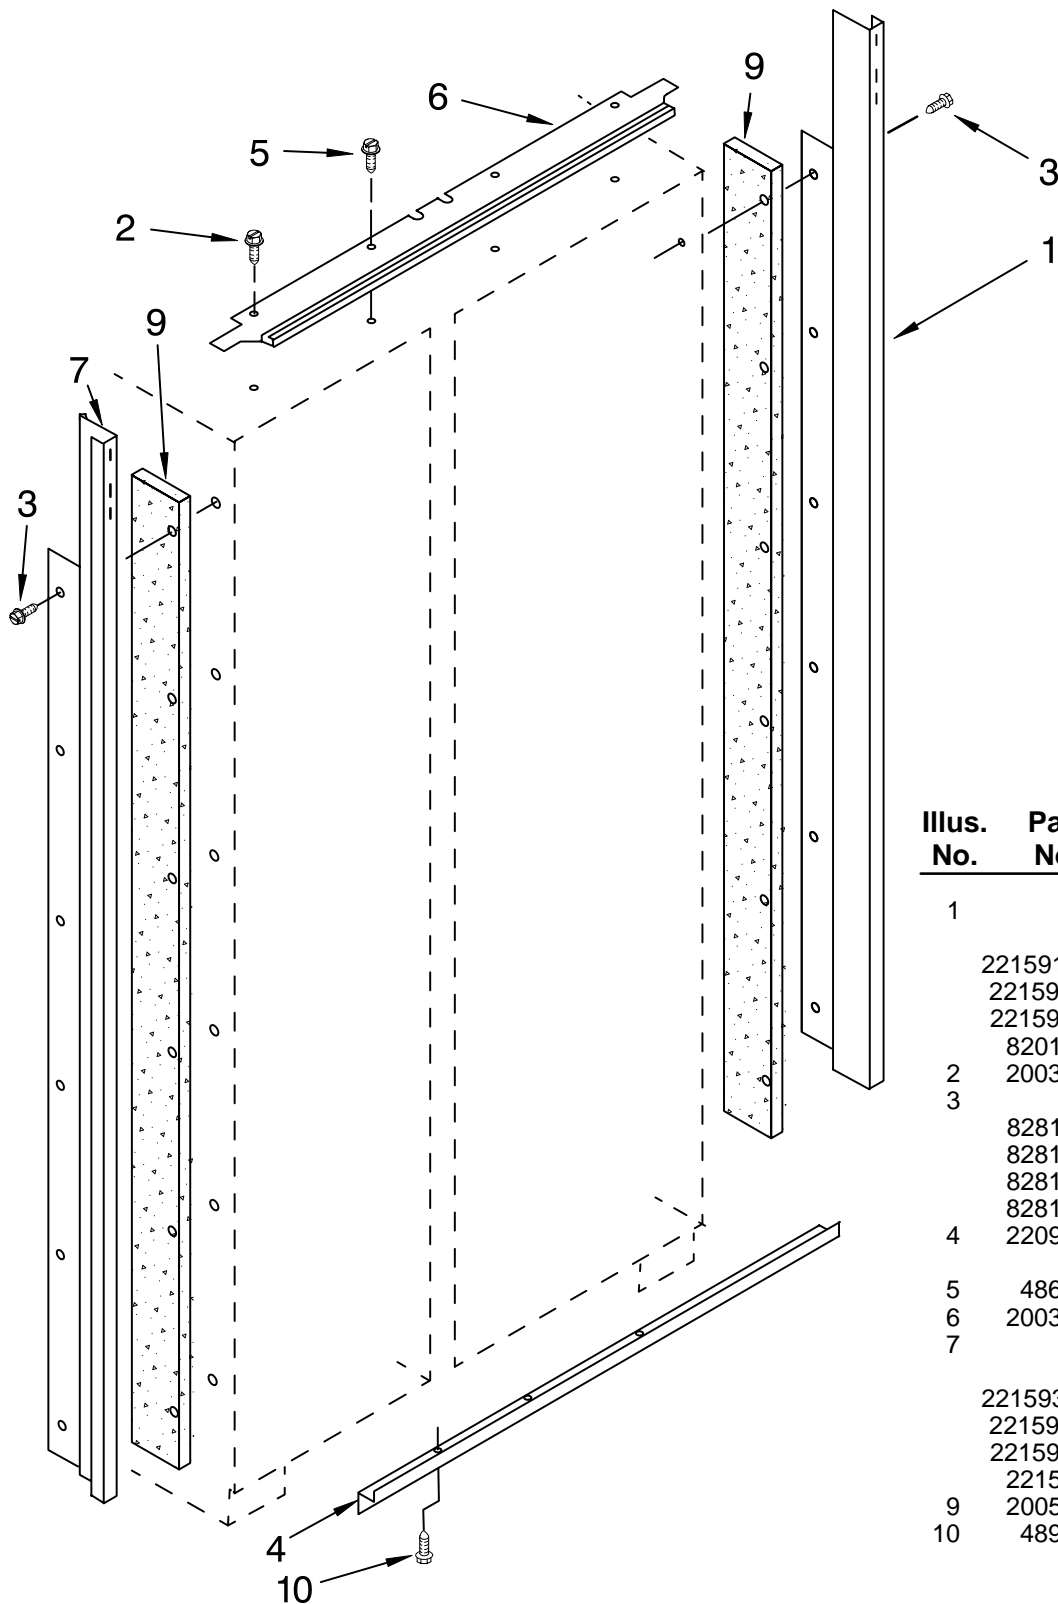

CABINET TRIM PARTS

For Models: KSSS48QKB00, KSSS48QKT00, KSSS48QKW00, KSSS48QKX00
(Black) (Biscuit) (White) (Etched Aluminum)

Illus. No.	Part No.	DESCRIPTION
1		Cabinet, Trim (Right Side)
	2215919W	White
	2215919B	Black
	2215919T	Biscuit
	8201535	Etched Aluminum
2	2003857	Screw
3		Screw
	8281251	White
	8281252	Black
	8281253	Biscuit
	8281250	Stainless Steel
4	2209075	Cabinet, Trim (Bottom)
5	486194	Screw
6	2003647	Cabinet, Trim Top
7		Cabinet Trim (Left Side)
	2215936W	White
	2215936B	Black
	2215936T	Biscuit
	2215936	Etched Aluminum
9	2005925	Seal-Trim, Side
10	489464	Screw

FOR ORDERING INFORMATION REFER TO PARTS PRICE LIST