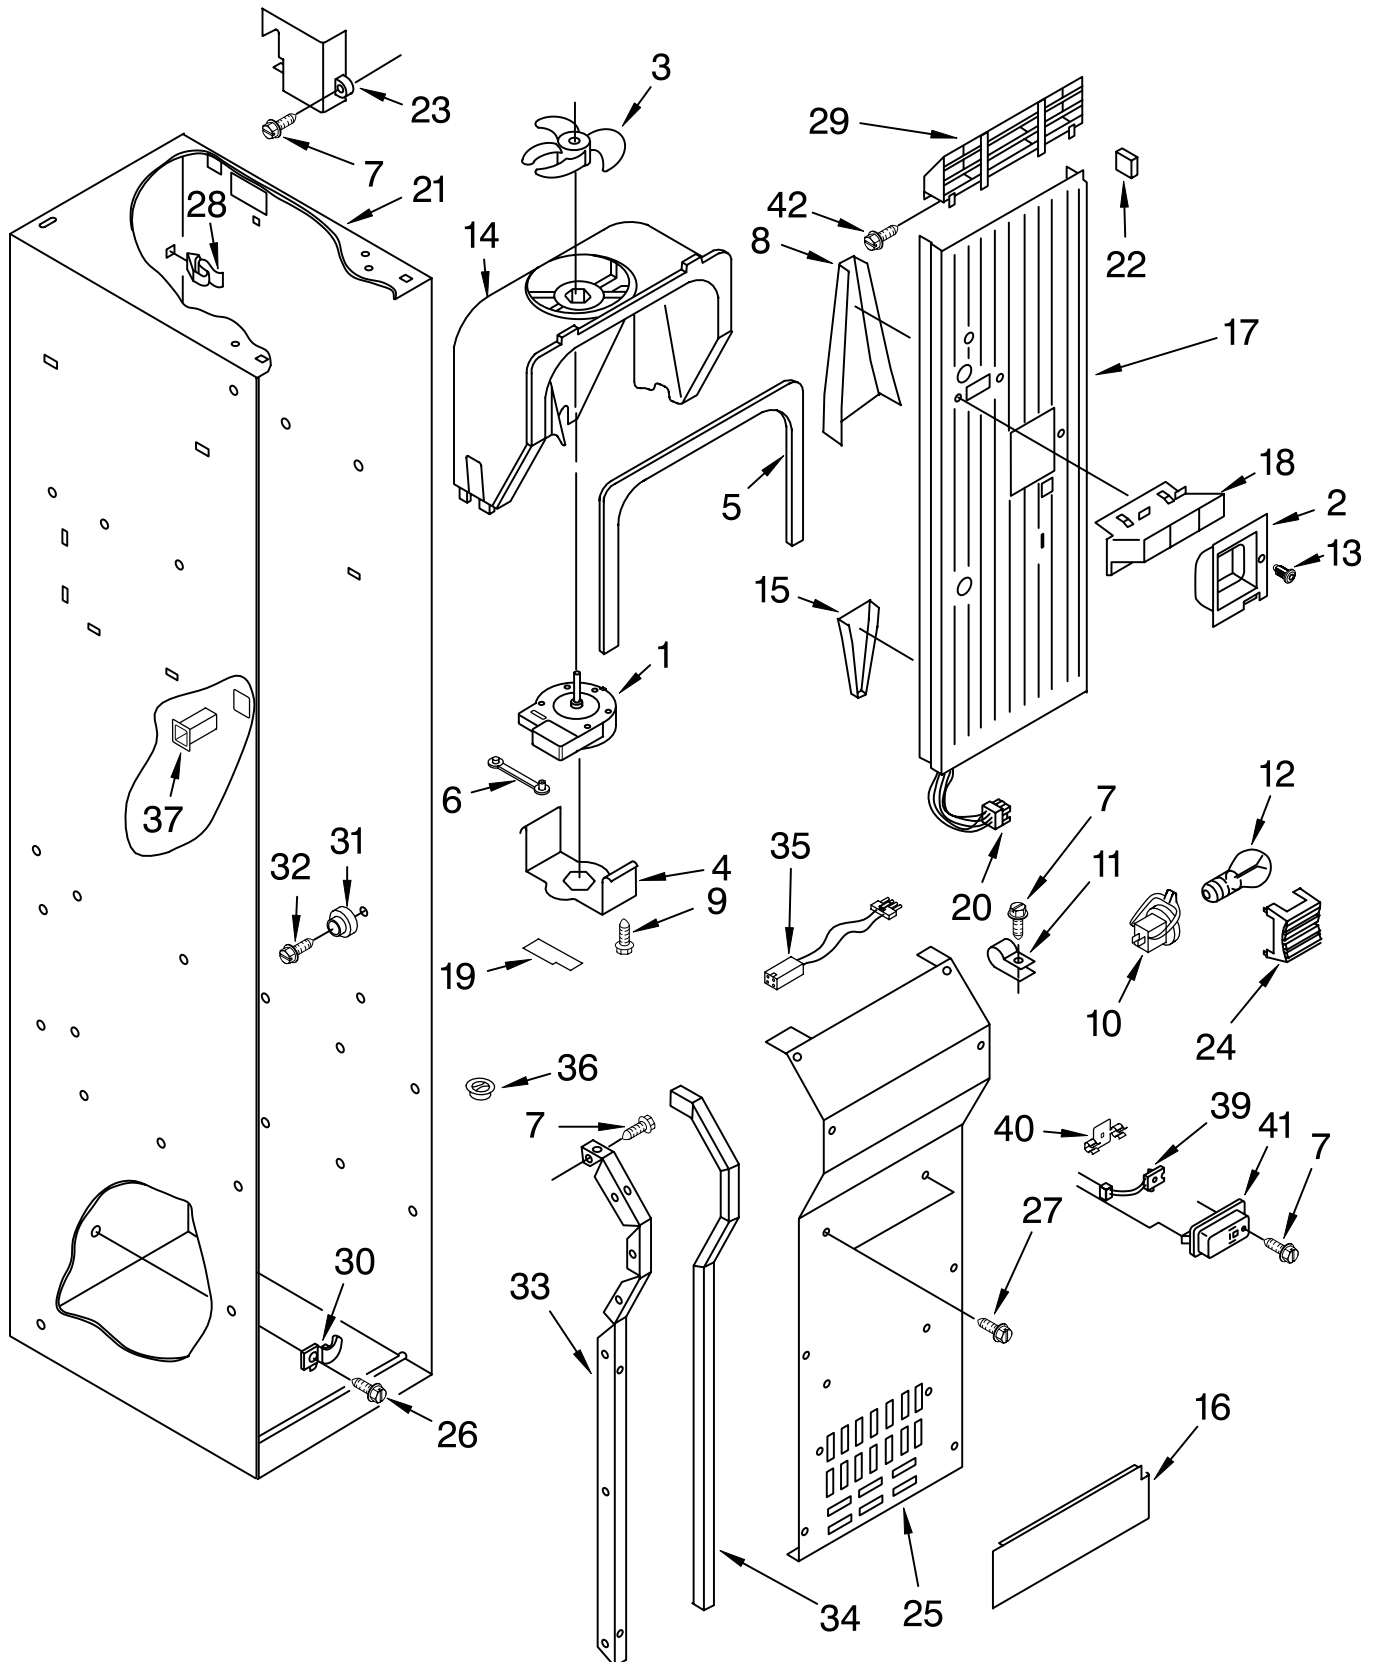

FREEZER LINER AND AIR FLOW PARTS

For Models: KSSS48QKB00, KSSS48QKT00, KSSS48QKW00, KSSS48QKX00
(Black) (Biscuit) (White) (Etched Aluminum)

FOR ORDERING INFORMATION REFER TO PARTS PRICE LIST

FREEZER LINER AND AIR FLOW PARTS

For Models: KSSS48QKB00, KSSS48QKT00, KSSS48QKW00, KSSS48QKX00
(Black)   (Biscuit)   (White)   (Etched Aluminum)

Illus. No.	Part No.	DESCRIPTION
1	2208939	Fan Motor
2	2002732	Cup, Clearance
3	2169142	Fan Blade
4	2155590	Retainer, Fan Motor
5	2155789	Gasket, Cover
6	2208968	Grommet
7	486194	Screw
8	2003924	Deflector, Air Duct
9	488500	Screw, Ground
10	2162085	Socket, Light (2)
11	488937	Clamp, Nylon
12	2160708	Light Bulb
13	1112871	Fastner
14	2182120	Scroll, Fan
15	2003929	Deflector, Air Duct
16	2215612	Cover, Air Duct
17	2209333	Assembly, Air Duct
18	2182146	Duct, Icemaker
19		Block, Fan Scroll
	2209482	Right
	2209066	Left
20	2209318	Harness, Wire
21		Liner (Not A Serviceable Part)
22	1112869	Gasket, Air Baffle
23	2215718	Cover, Air Outlet
24	2198589	Light Shield
25	2208991	Cover, Evaporator
26	486194	Screw
27	487539	Screw
28	2215823	Clip, Air Duct (4)
29	2208929	Diffuser, Air Duct
30	1112260	Support, Evaporator
31	2196483	Shelf, Stud (20)
32	8281158	Screw
33		Evaporator, Cover Rail
	2208979	Left Side
	2208980	Right Side
34	2220904	Gasket (2) Evaporator Cover
35	2221077	Wire, Jumper
36	2171931	Release Valve
37	2209220	Tube, Meat Pan
39	2213442	Thermistor
40	2209204	Clip, Thermistor
41	1116793	Cover, Thermistor
42	488208	Screw

FOR ORDERING INFORMATION REFER TO PARTS PRICE LIST