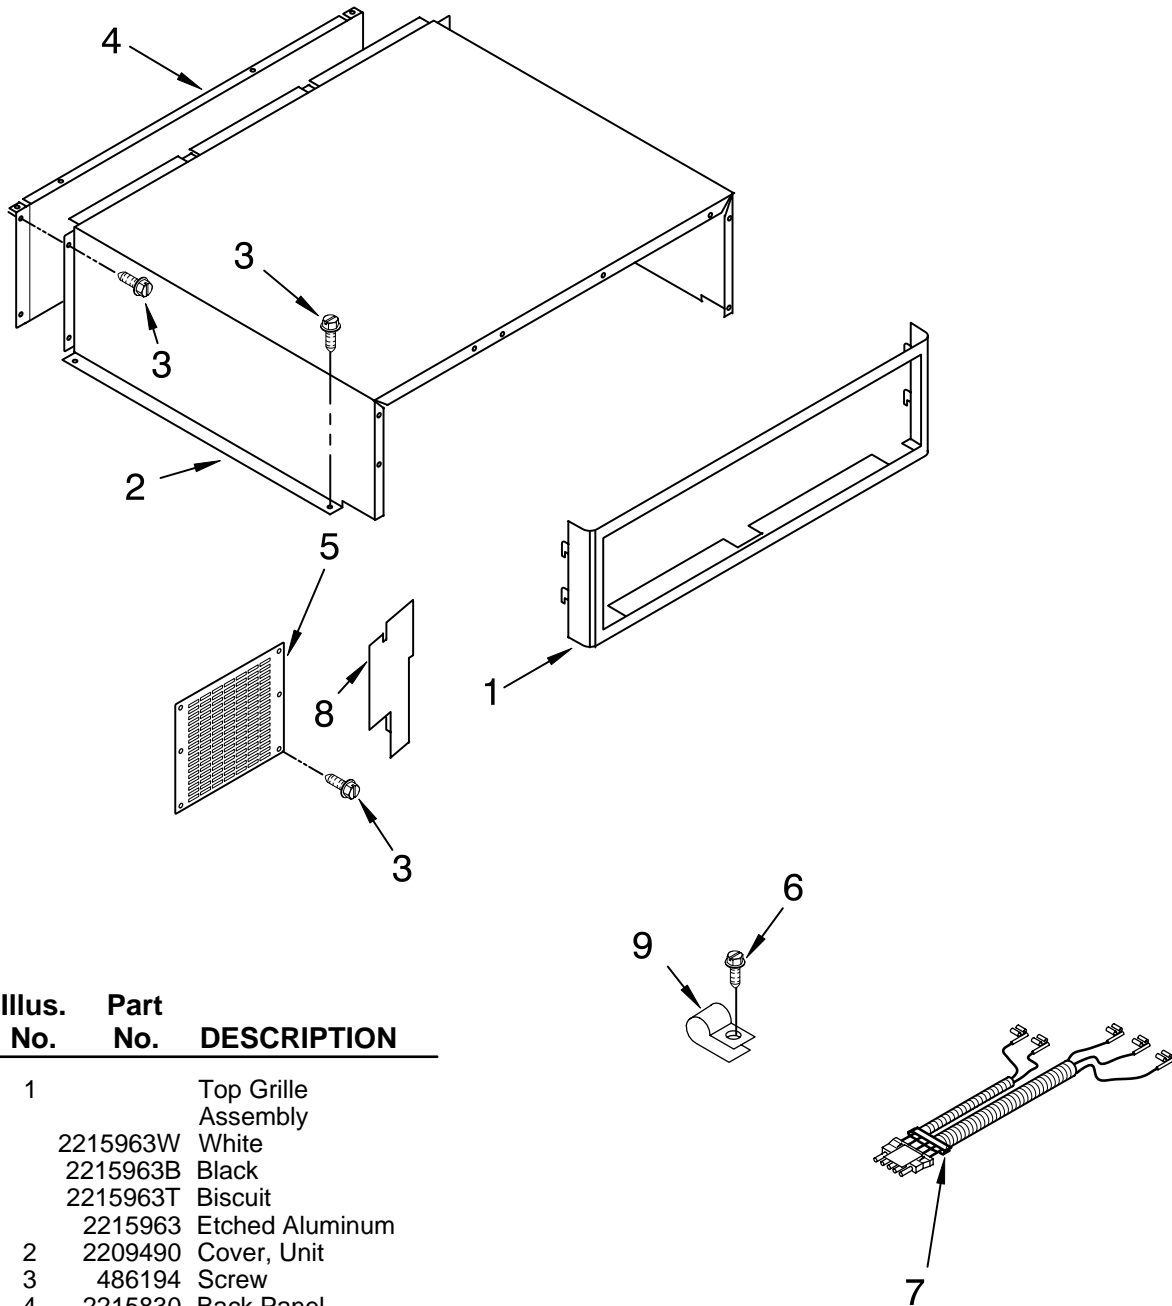

TOP GRILLE AND UNIT COVER PARTS

For Models: KSSS48QKB00, KSSS48QKT00, KSSS48QKW00, KSSS48QKX00
(Black) (Biscuit) (White) (Etched Aluminum)

Illus. No.	Part No.	DESCRIPTION
1		Top Grille Assembly
	2215963W	White
	2215963B	Black
	2215963T	Biscuit
	2215963	Etched Aluminum
2	2209490	Cover, Unit
3	486194	Screw
4	2215830	Back Panel
5	2209492	Guard, Wiring
6	487415	Screw
7	2220808	Wire Assembly RC/FC Light Switch
8	2006440	Baffle-Air, Condenser
9	489348	Screw

FOR ORDERING INFORMATION REFER TO PARTS PRICE LIST