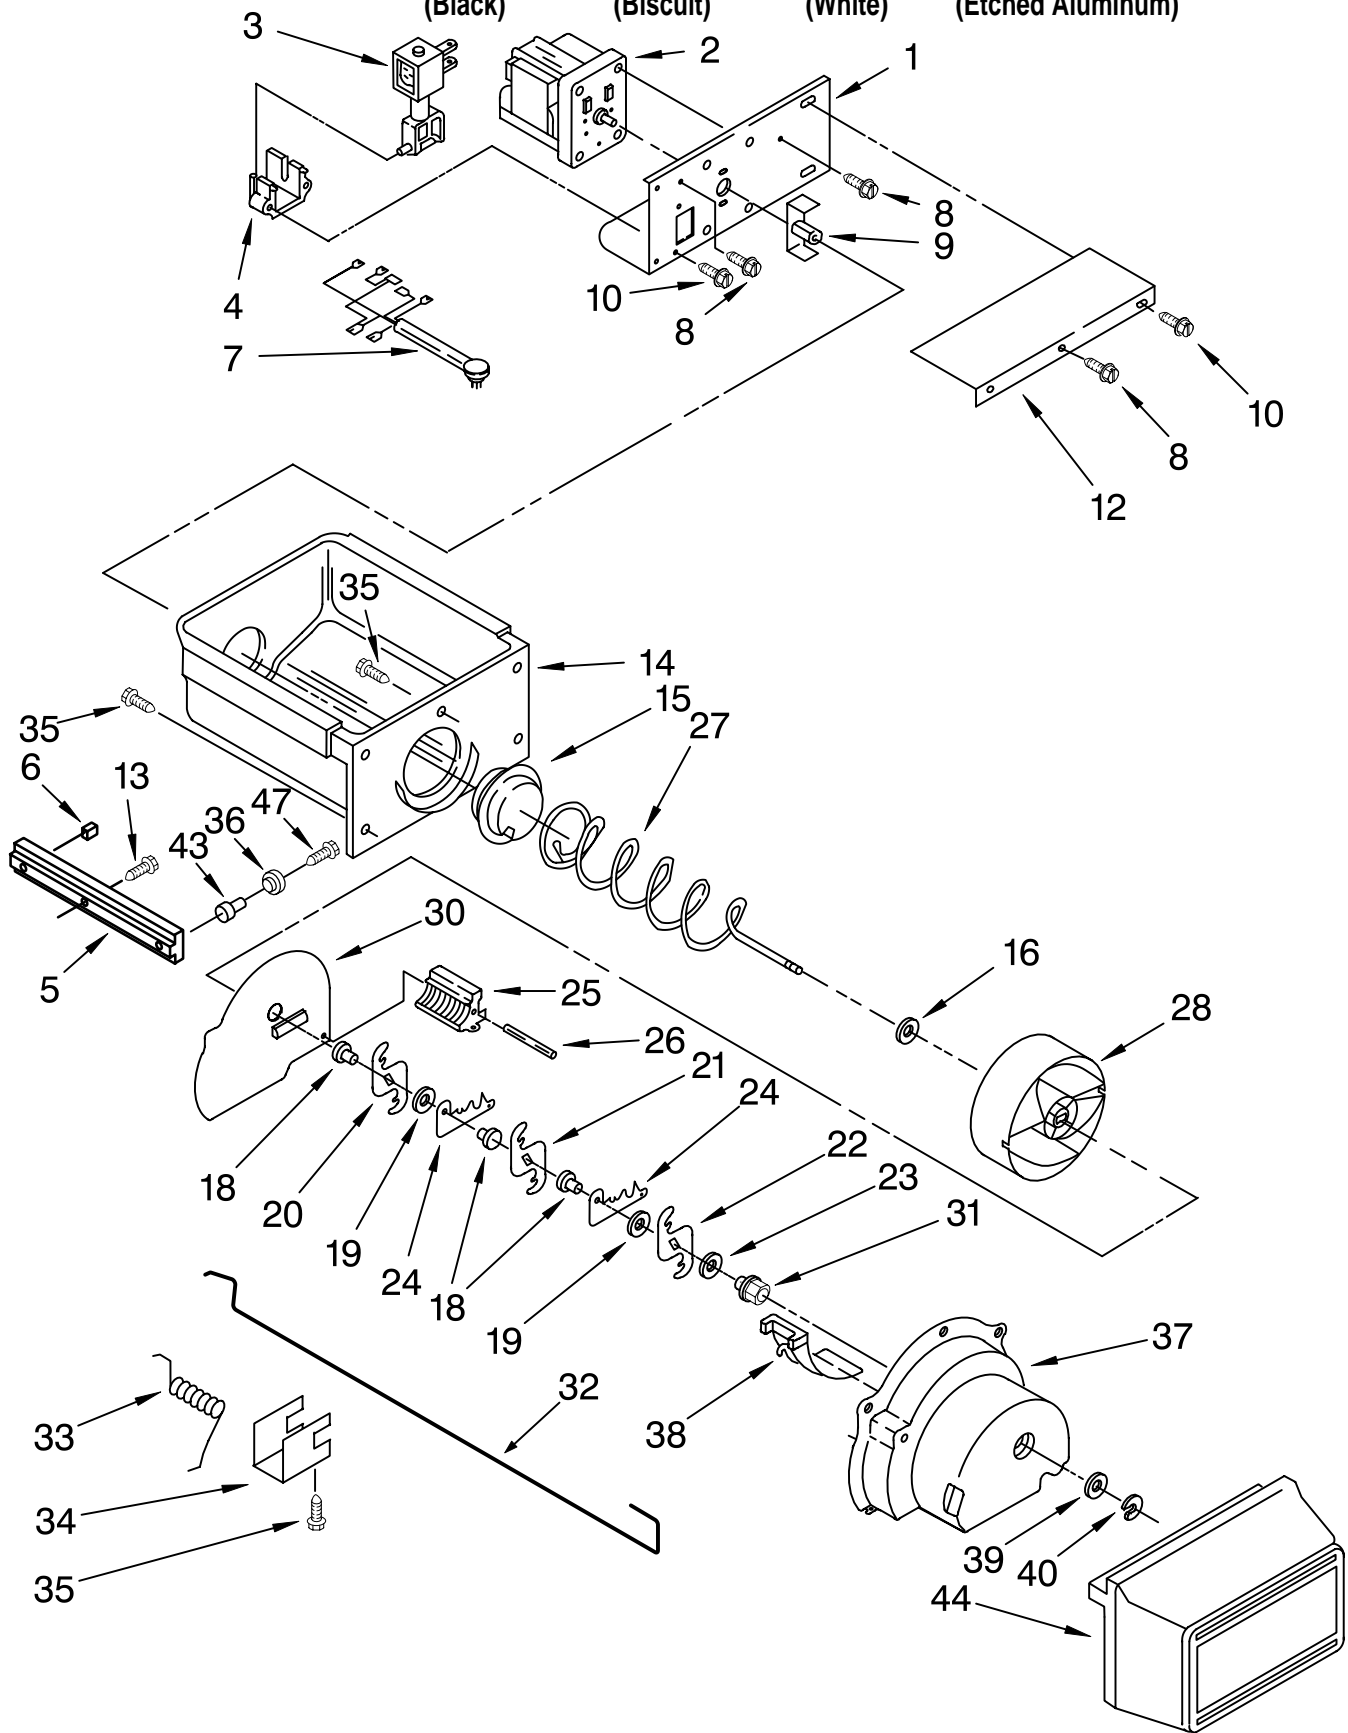

MOTOR AND ICE CONTAINER PARTS

For Models: KSSS48QKB00, KSSS48QKT00, KSSS48QKW00, KSSS48QKX00

(Black)

(Biscuit)

(White)

(Etched Aluminum)

FOR ORDERING INFORMATION REFER TO PARTS PRICE LIST

MOTOR AND ICE CONTAINER PARTS

For Models: KSSS48QKB00, KSSS48QKT00, KSSS48QKW00, KSSS48QKX00
(Black) (Biscuit) (White) (Etched Aluminum)

Illus. No.	Part No.	DESCRIPTION
1	2003941	Bracket, Motor
2	2155263	Motor, Dispenser
3	2003979	Solenoid Assembly
4	2149100	Guide, Solenoid
5		Slide, Container
	2002720	Right Side
	2002721	Left Side
6	1113169	Stop, Roller
7	2209120	Wiring Assembly, Ice Dispenser
8	489399	Screw
9	2205716	Coupling, Motor
10	489478	Screw
12	1113130	Cover, Motor
13	486194	Screw
14	2208908	Ice Container
15	983668	Coupling, Conveyor
16	3400912	Washer
18	1119005	Spacer, Step (3)
19	1119007	Spacer, Flat (2)
20	1119006	Blade, Rotary
21	1119012	Blade, Rotary
22	1119013	Blade, Rotary
23	489235	Washer, Plain
24	1119009	Blade, Fixed (2)
25	2157405	Block, Blade
26	489229	Roll Pin
27	2160602	Conveyor
28	2196194	Drum
30	2171682	Floating Baffle
31	1119018	Nut, Bearing
32	2002728	Control Arm
33	1119020	Spring, Return
34	1119021	Retainer Clip, Rod
35	488886	Screw
36	2188212	Roller
37	2180348	Housing, Crusher
38	1119017	Deflector, Ice
39	489234	Washer, Plain
40	489236	Retainer Ring
43	2174478	Eyelet, Roller
44	2002724	Front Cover, Ice Container
47	2003478	Screw
99	2160606	Complete Ice Crusher Mechanism Assembly
100	2006543	Complete Ice Container Assembly

FOR ORDERING INFORMATION REFER TO PARTS PRICE LIST