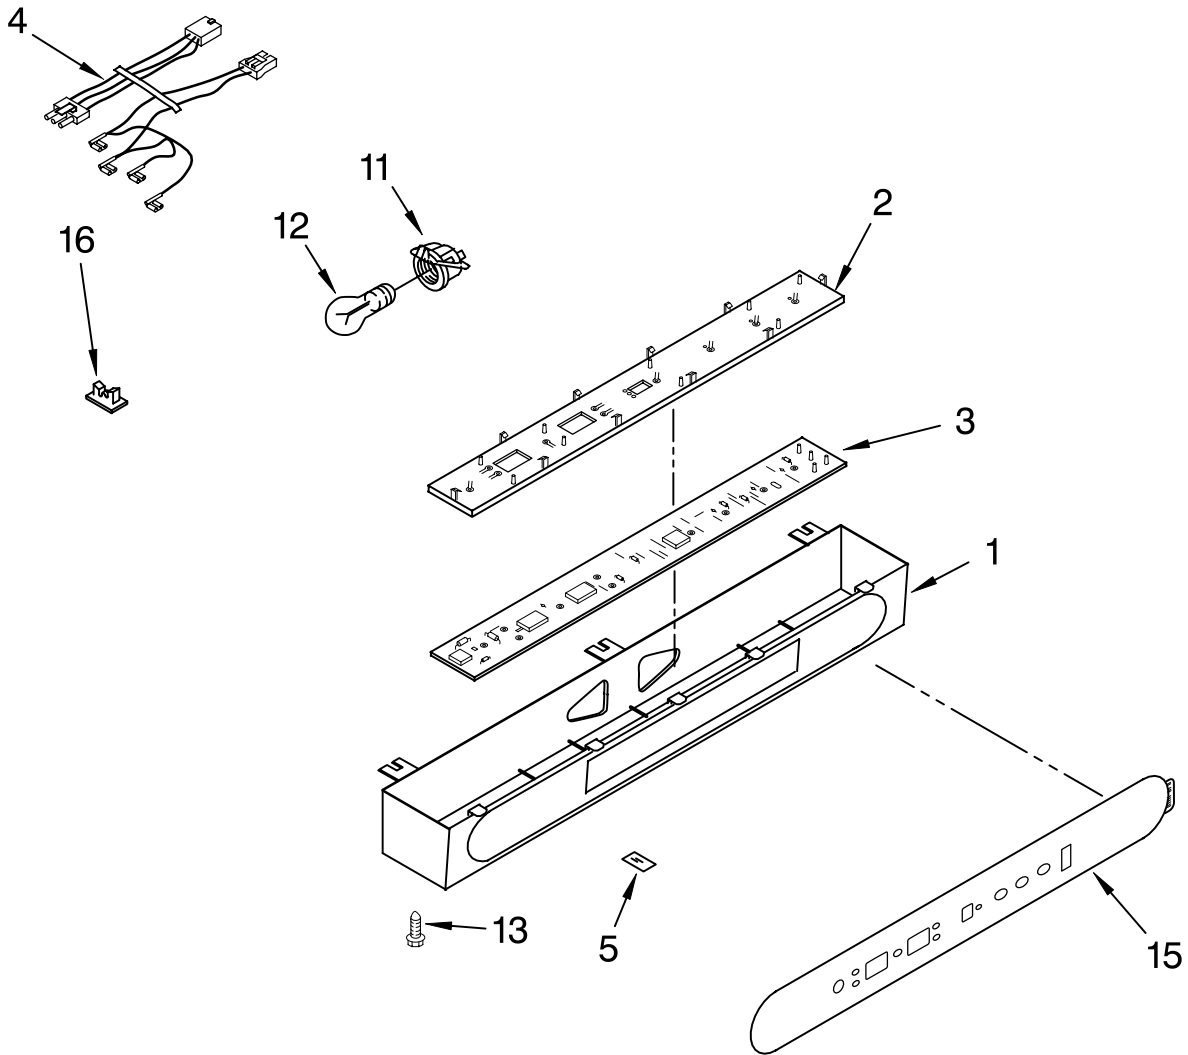

CONTROL PANEL PARTS

For Models: KSSS48QKB00, KSSS48QKT00, KSSS48QKW00, KSSS48QKX00
(Black) (Biscuit) (White) (Etched Aluminum)

Illus. No.	Part No.	DESCRIPTION
1	8201533	Control Box
2	2215670	Insert, Control Box
3	2209159	Circuit Board, Housing Control
4	2215941	Control Box Wire Harness
5	2003841	Retainer, Knob
11	2162085	Socket, Light
12	2160708	Light Bulb (2)
13	486194	Screw
15	2221065	Overlay
16	1115375	Clip, Wiring (3)

FOR ORDERING INFORMATION REFER TO PARTS PRICE LIST