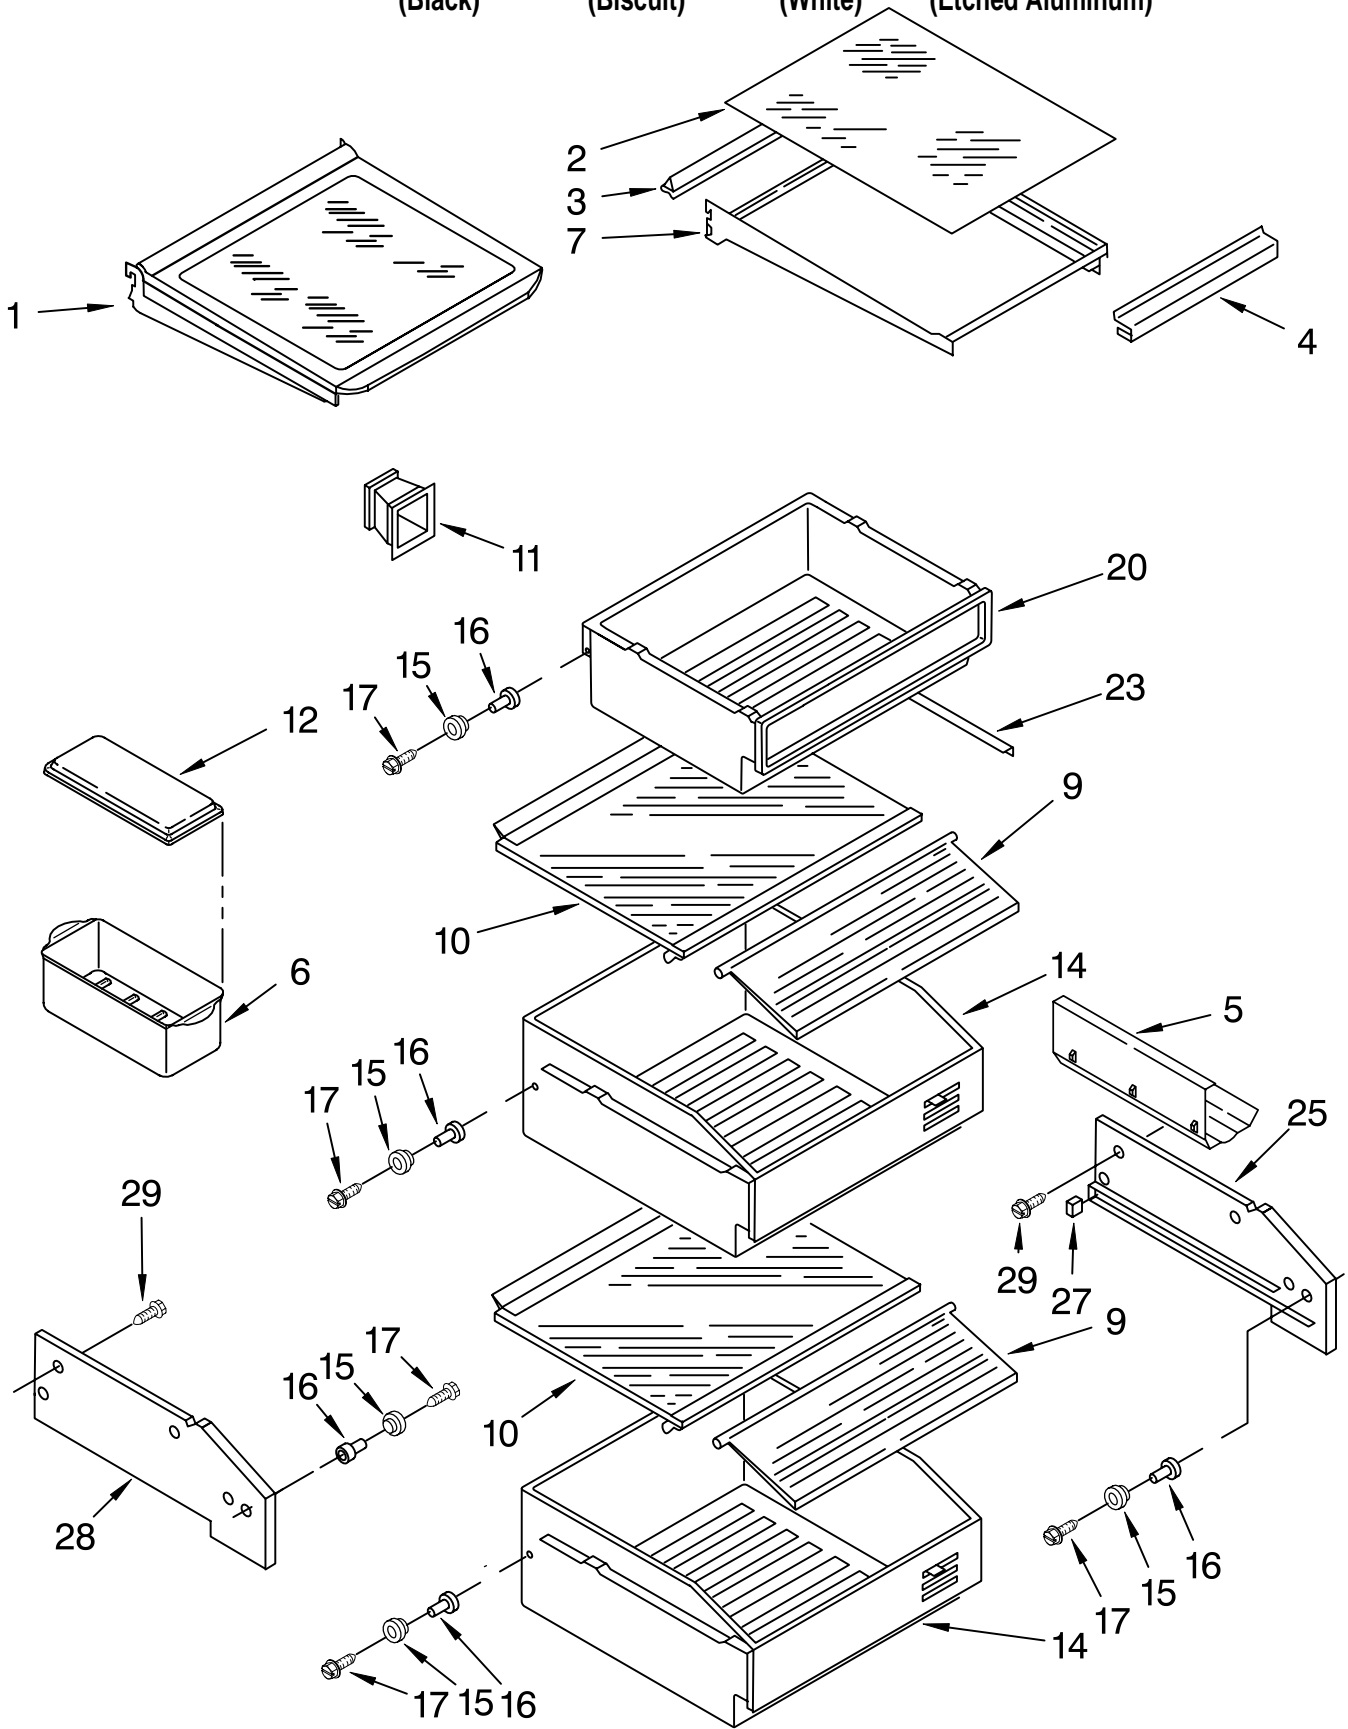

REFRIGERATOR SHELF PARTS

For Models: KSSS48QKB00, KSSS48QKT00, KSSS48QKW00, KSSS48QKX00
(Black) (Biscuit) (White) (Etched Aluminum)

FOR ORDERING INFORMATION REFER TO PARTS PRICE LIST

REFRIGERATOR SHELF PARTS

For Models: KSSS48QKB00, KSSS48QKT00, KSSS48QKW00, KSSS48QKX00
(Black) (Biscuit) (White) (Etched Aluminum)

Illus. No.	Part No.	DESCRIPTION
1	2174404	Frame, Shelf
2	2003377	Glass, Shelf
3	1112006	Reflector, Shelf
4	1113792	Gasket, Glass (2)
5	2179404	Rack, Wine
6	2216625	Egg Bin
7	2006525	Frame, Assembly Meat Pan
9	1112247	Cover, Crisper
10	2003380	Glass, Crisper (Includes #9)
11	2000742	Meat Pan, Connector
12	2169935	Cover
14	2220897	Crisper Pan (2)
15	2188212	Roller
16	2174478	Eyelet, Roller
17	2003478	Screw
20	2220903	Meat Pan
23	2002181	Retainer, Glass
25	2006515	Crisper Spacer, Right Side (2)
27	1113169	Stop, Roller
28	2006516	Crisper Spacer, Left Side (2)
29	486194	Screw