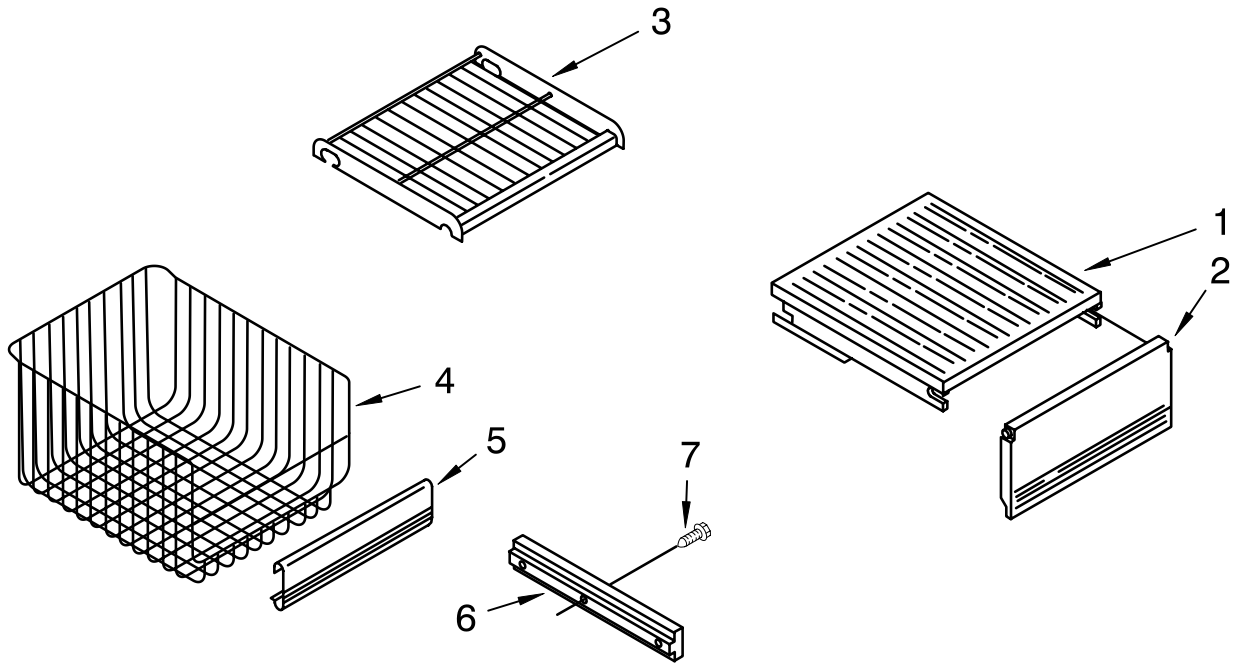

FOR ORDERING INFORMATION REFER TO PARTS PRICE LIST

CABINET TRIM PARTS

For Models: KSSS48QKB00, KSSS48QKT00, KSSS48QKW00, KSSS48QKX00
 (Black) (Biscuit) (White) (Etched Aluminum)

| Illus. No. | Part No. | DESCRIPTION |
|------------|----------|----------------------------|
| 1 | | Cabinet, Trim (Right Side) |
| | 2215919W | White |
| | 2215919B | Black |
| | 2215919T | Biscuit |
| | 8201535 | Etched Aluminum |
| 2 | 2003857 | Screw |
| 3 | | Screw |
| | 8281251 | White |
| | 8281252 | Black |
| | 8281253 | Biscuit |
| | 8281250 | Stainless Steel |
| 4 | 2209075 | Cabinet, Trim (Bottom) |
| 5 | 486194 | Screw |
| 6 | 2003647 | Cabinet, Trim Top |
| 7 | | Cabinet Trim (Left Side) |
| | 2215936W | White |
| | 2215936B | Black |
| | 2215936T | Biscuit |
| | 2215936 | Etched Aluminum |
| 9 | 2005925 | Seal-Trim, Side |
| 10 | 489464 | Screw |

FOR ORDERING INFORMATION REFER TO PARTS PRICE LIST

FREEZER SHELF PARTS

For Models: KSSS48QKB00, KSSS48QKT00, KSSS48QKW00, KSSS48QKX00
 (Black) (Biscuit) (White) (Etched Aluminum)

| Illus. No. | Part No. | DESCRIPTION |
|------------|----------|---------------------------|
| 1 | 2220891 | Solid Shelf |
| 2 | 2220848 | Front, Ice Compartment |
| 3 | 1113638 | Shelf, Fixed (2) |
| | 1112052 | Shelf, Deep |
| 4 | 2208196 | Basket |
| 5 | 2220845 | Trim, Basket |
| 6 | 2208198 | Slide, Basket |
| | 2208197 | Right Side |
| | 2208197 | Left Side |
| 7 | 486194 | Screw |