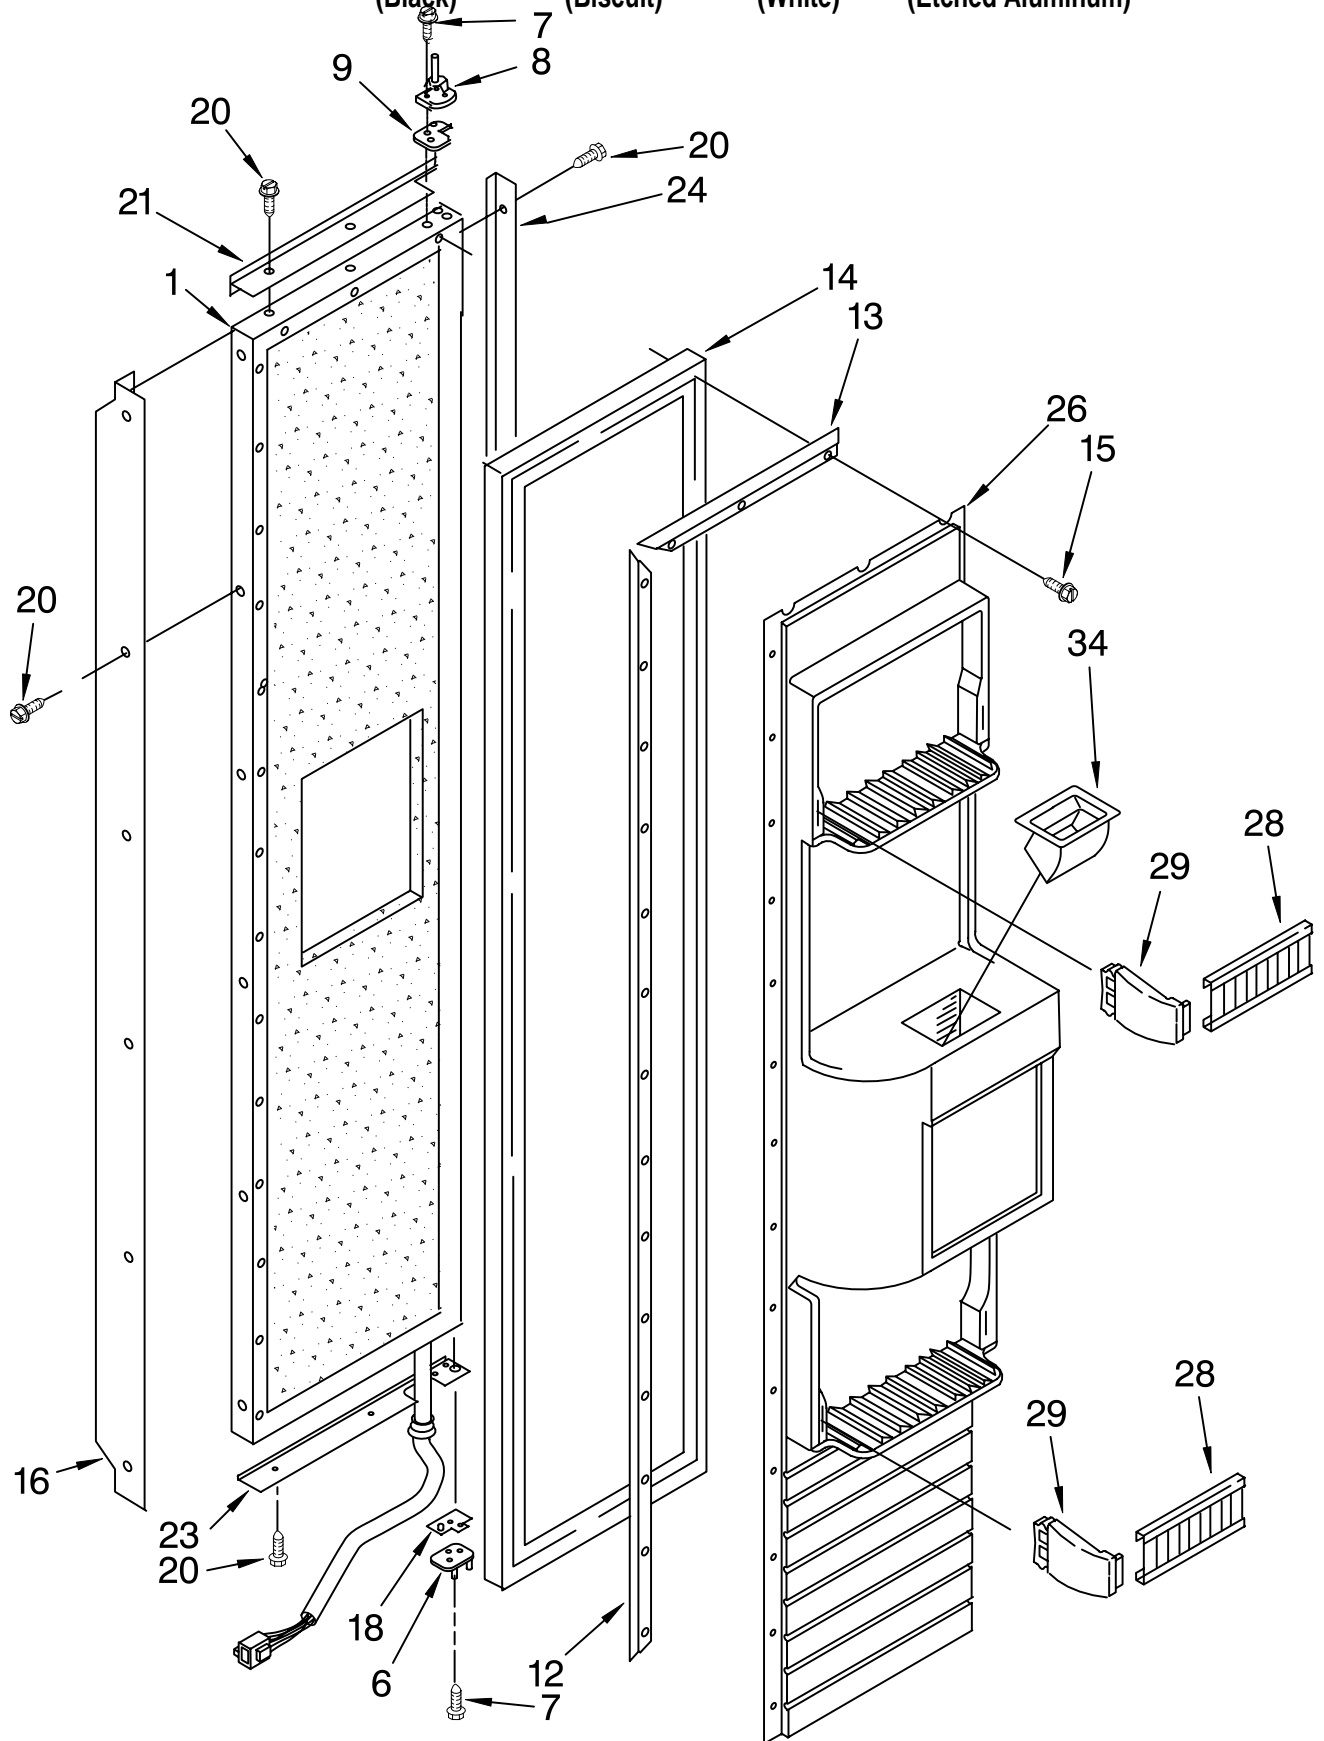

REFRIGERATOR DOOR PARTS

For Models: KSSS48QKB00, KSSS48QKT00, KSSS48QKW00, KSSS48QKX00
(Black)   (Biscuit)   (White)   (Etched Aluminum)

Illus. No.	Part No.	DESCRIPTION	Illus. No.	Part No.	DESCRIPTION	Illus. No.	Part No.	DESCRIPTION
1	8201581	Refrigerator Door Panel (Includes Insulation)	12	2001230	Washer	19		Trim (Bottom)
3	2220922	Hinge Assembly, Top	13	2004549	Door, Spacer Bottom		2209419W	White
4	2004520	Spacer-Door, Top	15		Screw		2209419B	Black
5	489282	Screw		8281251	White		2209419T	Biscuit
6	2220809	Hinge Assembly, Bottom		8281252	Black	20	2009419	Etched Aluminum
7	1112533	Gasket Retainer, Side (2)		8281253	Biscuit		1113950	Panel, Interior Door
8	1112542	Gasket Retainer, Top & Bottom		8281250	Stainless Steel	21	1113949	Ladder, Shelf (2)
9	2188499	Door Gasket, Magnetic	16		Trim (Top)	22	1113948	Retainer, Shelf Ladder (2)
11		Handle, Door		2005015	White	23	1112514	Back Up Plate (8)
	2005953	White		2005841	Black	24	486194	Screw
	2005956	Black		2005769	Biscuit	25	1113955	Gasket
	2005955	Biscuit	18	2005012	Etched Aluminum	26	2003465	Door, Utility Bin
	2005952	Etched Aluminum			Trim (Side)	27	1113974	Door Shelf (3)
				2005968	White	28	2165792	Butter Tray
				2005971	Black	30	2188333	Shelf, Gallon Door
				2005970	Biscuit			
				2005967	Etched Aluminum			

FOR ORDERING INFORMATION REFER TO PARTS PRICE LIST

FREEZER DOOR PARTS

For Models: KSSS48QKB00, KSSS48QKT00, KSSS48QKW00, KSSS48QKX00
(Black) (Biscuit) (White) (Etched Aluminum)

FOR ORDERING INFORMATION REFER TO PARTS PRICE LIST