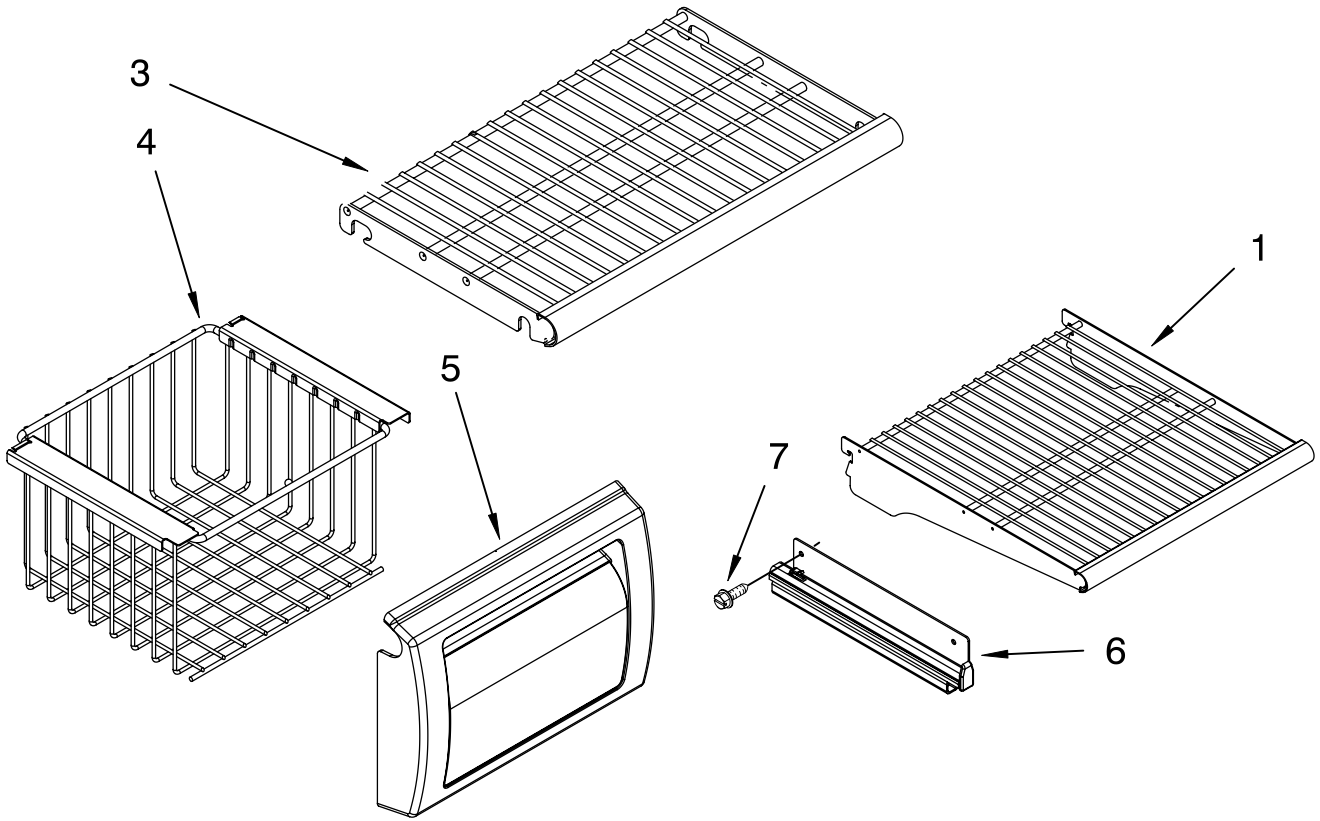

FOR ORDERING INFORMATION REFER TO PARTS PRICE LIST

CABINET TRIM PARTS

For Models: KSSS48QMW01, KSSS48QMB01, KSSS48QMX01
 (White) (Black) (Etched Aluminum)

Illus. No.	Part No.	DESCRIPTION
1		Cabinet, Trim (Right Side)
	2222552W	White
	2222552B	Black
	2222552X	Etched Aluminum
3		Screw
	8281251	White
	8281252	Black
	8281250	Stainless Steel
4	2254726	Cabinet, Trim (Bottom)
5	486194	Screw
6	2257368	Cabinet, Trim Top
7		Cabinet Trim (Left Side)
	2222553W	White
	2222553B	Black
	2222553X	Etched Aluminum
9	2005925	Seal-Trim, Side
10	489464	Screw

FOR ORDERING INFORMATION REFER TO PARTS PRICE LIST

FREEZER SHELF PARTS

For Models: KSSS48QMW01, KSSS48QMB01, KSSS48QMX01
 (White) (Black) (Etched Aluminum)

Illus. No.	Part No.	DESCRIPTION
1	2302869	Wire, Shelf
3	2302884	Shelf, Fixed (2)
4	2259083	Basket
5	2256271	Front, Basket
6	2259317	Slide, Basket
	2259318	Right Side
	2259318	Left Side
7	8533928	Screw