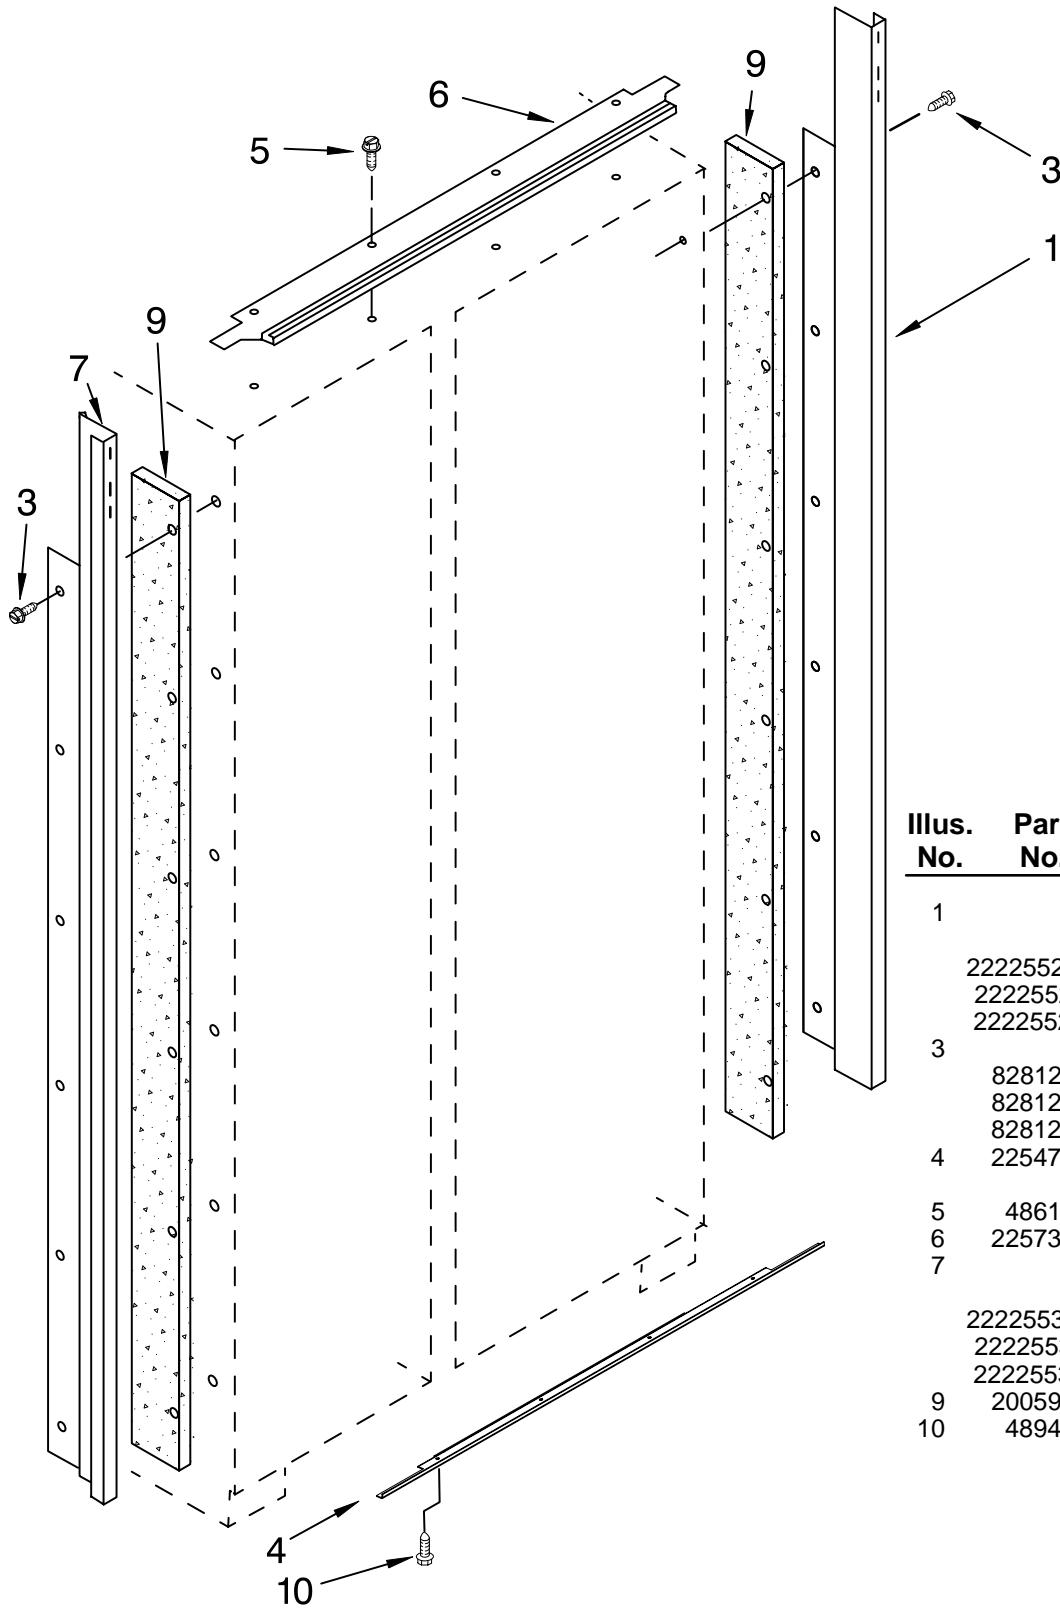

CABINET TRIM PARTS

For Models: KSSS48QMW01, KSSS48QMB01, KSSS48QMX01
(White) (Black) (Etched Aluminum)

Illus. No.	Part No.	DESCRIPTION
1		Cabinet, Trim (Right Side)
	2222552W	White
	2222552B	Black
	2222552X	Etched Aluminum
3		Screw
	8281251	White
	8281252	Black
	8281250	Stainless Steel
4	2254726	Cabinet, Trim (Bottom)
5	486194	Screw
6	2257368	Cabinet, Trim Top
7		Cabinet Trim (Left Side)
	2222553W	White
	2222553B	Black
	2222553X	Etched Aluminum
9	2005925	Seal-Trim, Side
10	489464	Screw

FOR ORDERING INFORMATION REFER TO PARTS PRICE LIST