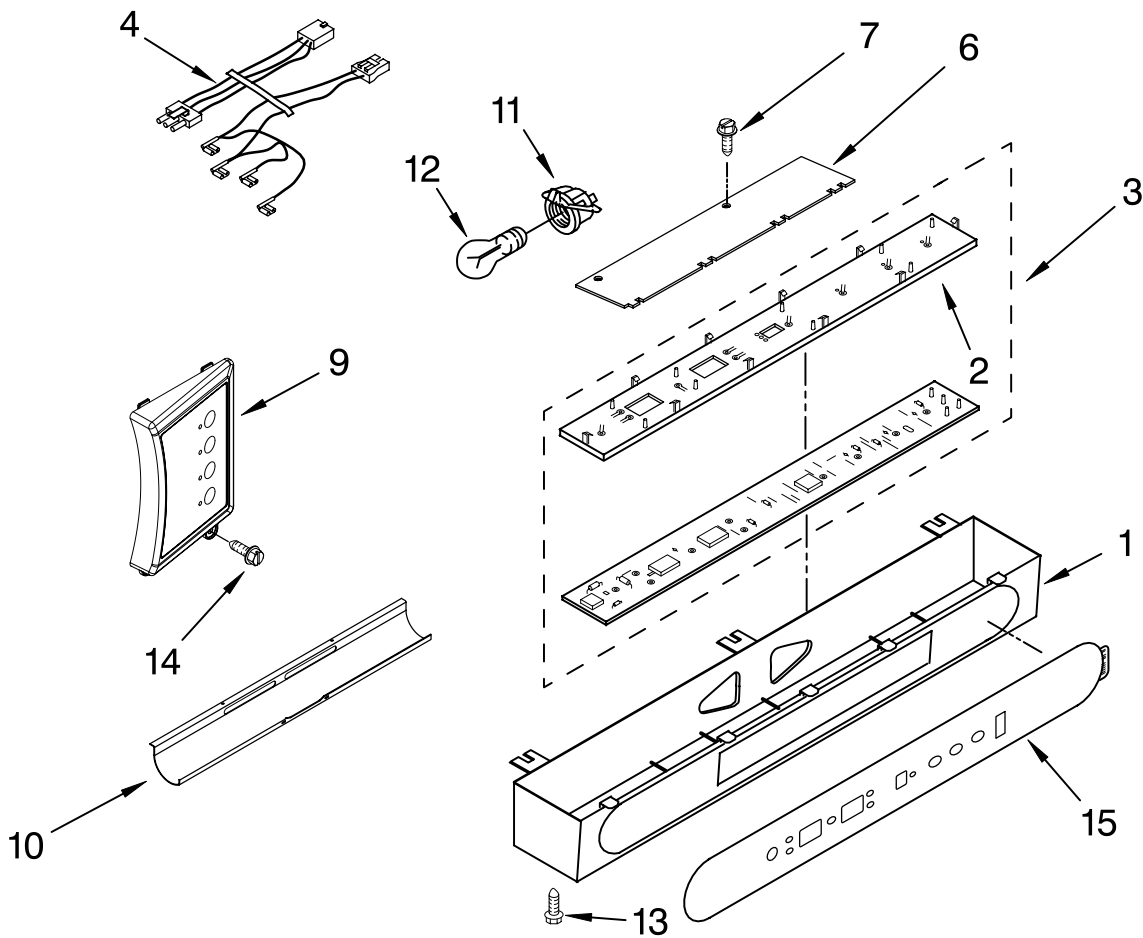

CONTROL PANEL PARTS

For Models: KSSS48QMW01, KSSS48QMB01, KSSS48QMX01
(White) (Black) (Etched Aluminum)

Illus. No.	Part No.	DESCRIPTION
1	2302773	Control Box
2	2303938	Insert, Control Box
3	2302913	Circuit Board, Housing Control
4	2187424	Control Box Wire Harness
6	2221121	Support, Control Box
7	489006	Screw (2)
9	2306086	Display Board, Ingredient Care Center
10	2302716	Shield, Light
11	2162085	Socket, Light
12	2255743	Light Bulb
13	486194	Screw
14	8281185	Screw
15	2257520	Overlay

FOR ORDERING INFORMATION REFER TO PARTS PRICE LIST