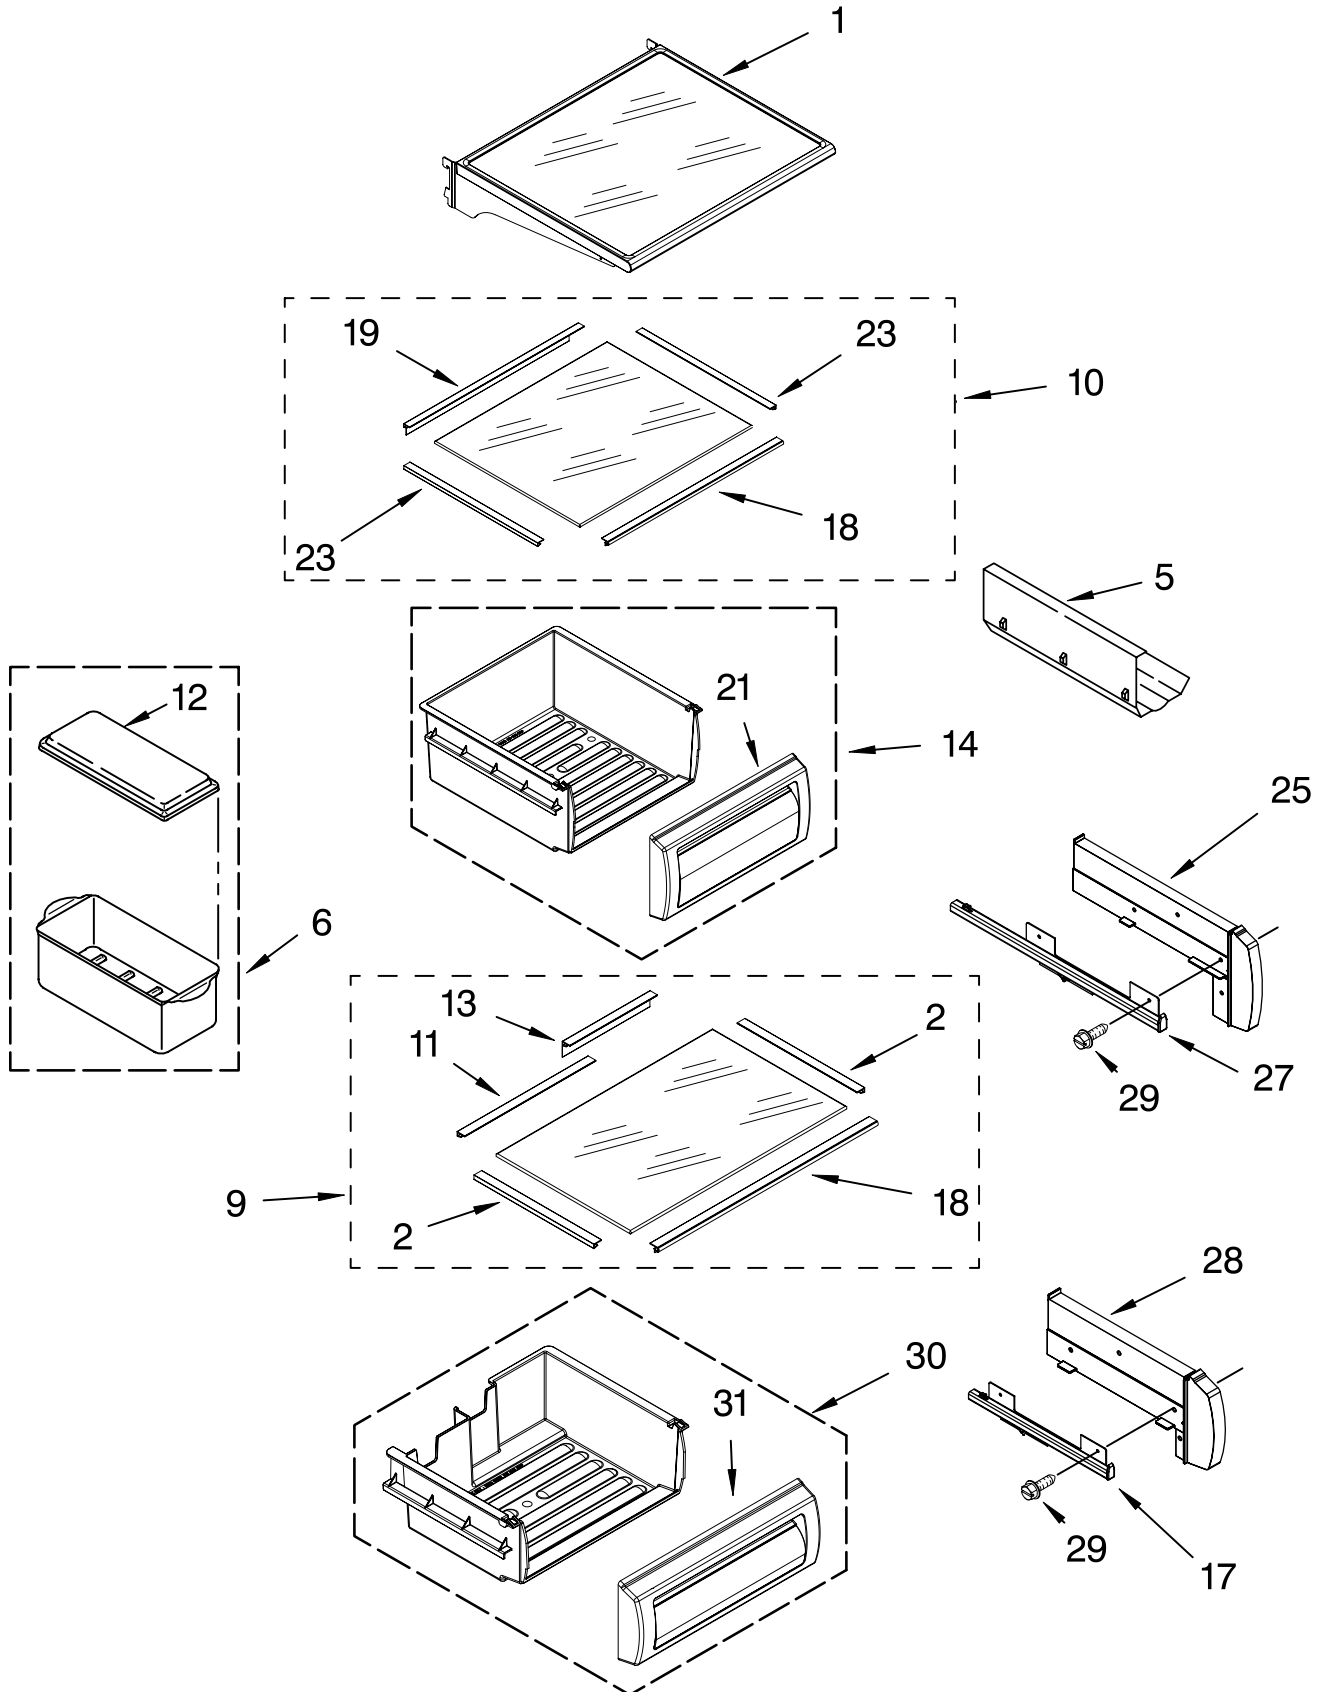

REFRIGERATOR SHELF PARTS

For Models: KSSS48QMW01, KSSS48QMB01, KSSS48QMX01
(White) (Black) (Etched Aluminum)

FOR ORDERING INFORMATION REFER TO PARTS PRICE LIST

REFRIGERATOR SHELF PARTS

For Models: KSSS48QMW01, KSSS48QMB01, KSSS48QMX01
(White) (Black) (Etched Aluminum)

Illus. No.	Part No.	DESCRIPTION
1	2222593	Shelf Assembly
2	2256250	Trim, Glass Side Meat Pan
5	2179404	Rack, Wine
6	2221071	Egg Bin
9	2302843	Meat Pan Cover Assembly
10	2302836	Crisper Cover Assembly
11	2257611	Trim, Glass Rear Side
12	2169935	Cover
13	2257583	Trim, Glass Rear
14	2252413	Crisper Pan (2)
17	2302954	Slide, Meat Pan Left Side
	2302955	Right Side
18		Trim, Glass Front (Not Serviceable)
19	2256255	Trim, Glass Rear
21	2256249	Front, Crisper Pan
23	2252255	Trim, Glass Side
25		Spacer, Crisper
	2256222	Right Side (2)
	2256223	Left Side (2)
27		Slide, Crisper
	2302957	Right Side (2)
	2302956	Left Side (2)
28		Spacer, Meat Pan
	2256243	Left Side
	2256244	Right Side
29		Screw
	8533929	Right Side (8-18 x 1.375)
	8533928	Left Side (8-18 x .75)
30	2256370	Pan Assembly Meat
31	2256367	Front, Meat Pan