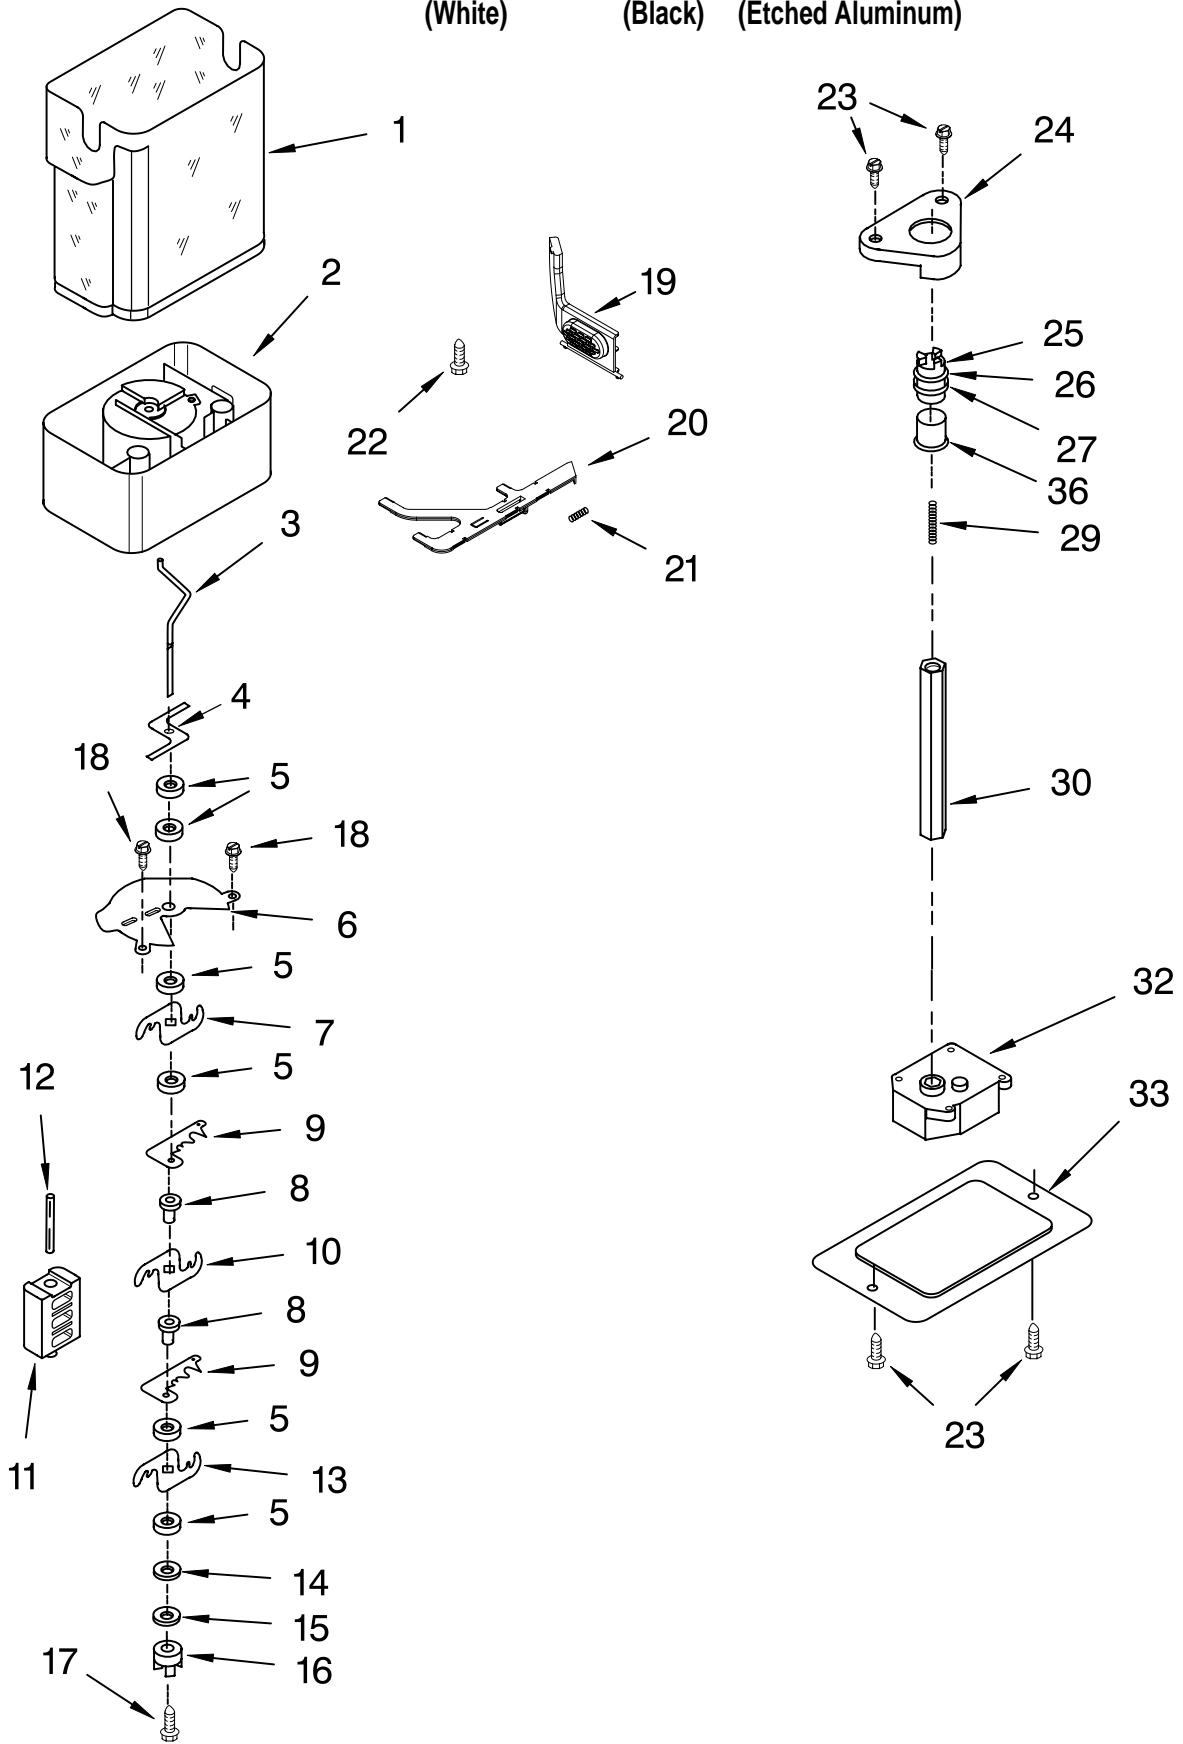

MOTOR AND ICE CONTAINER PARTS

For Models: KSSS48QMW01, KSSS48QMB01, KSSS48QMX01

(White)

(Black)

(Etched Aluminum)

FOR ORDERING INFORMATION REFER TO PARTS PRICE LIST

MOTOR AND ICE CONTAINER PARTS

For Models: KSSS48QMW01, KSSS48QMB01, KSSS48QMX01

(White)

(Black)

(Etched Aluminum)

Illus. No.	Part No.	DESCRIPTION
1	2222970	Ice Bin
2	2222969	Crusher Bin
3	2211590	Auger
4	2198603	Blade, Stirring
5	1119007	Spacer, Flat (6)
6	2255460	Cover, Crusher
7	2257024	Blade, Rotary
8	1119005	Spacer, Step (2)
9	2198601	Blade, Fixed
10	2257023	Blade, Rotary
11	2198602	Block, Blade
12	489229	Roll Pin
13	2257022	Blade, Rotary
14	489235	Washer, Plain
15	2198661	Washer, Coupling
16	2220457	Coupling, Top
17	8281164	Screw
18	3400065	Screw
19	2252265	Button, Bin
20	2252208	Latch, Bin
21	2198608	Spring, Latch
22	2198671	Screw (2)
23	8281163	Screw
24	2212369	Holder
25	2220458	Coupling, Bottom
26	2198628	Seal
27	2212370	Washer
29	2198607	Spring
30	999536	Drive Shaft
32	2212363	Dispenser, Motor
33	2222862	Cover
36	2212365	Sleeve, Coupling

FOR ORDERING INFORMATION REFER TO PARTS PRICE LIST