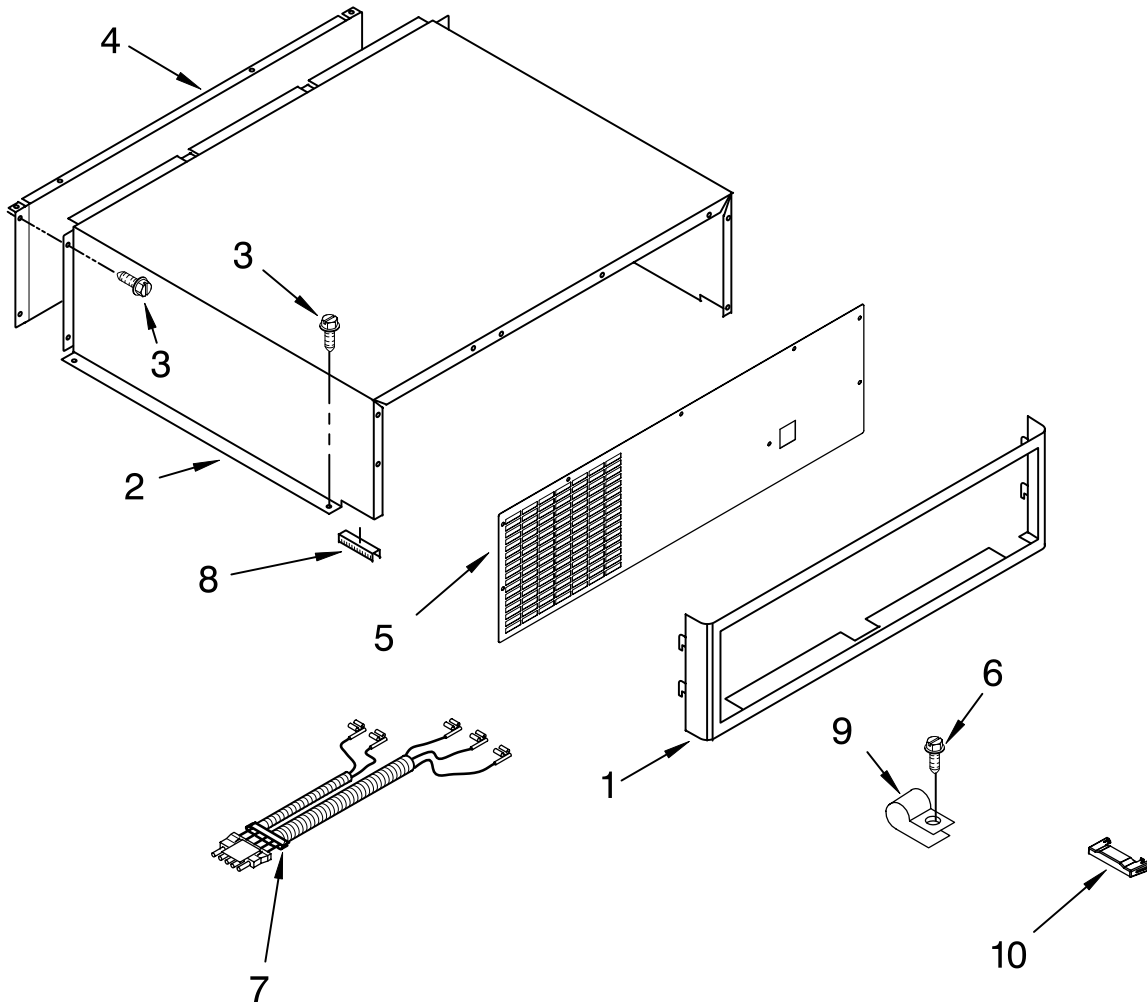

TOP GRILLE AND UNIT COVER PARTS

For Models: KSSS48QMW01, KSSS48QMB01, KSSS48QMX01
(White) (Black) (Etched Aluminum)

Illus. No.	Part No.	DESCRIPTION
1		Top Grille Assembly
	2257403W	White
	2257403B	Black
	2257403X	Etched Aluminum
2	2259320	Cover, Unit
3	486194	Screw
4	2256466	Back Panel
5	2302974	Cover, Unit Front
6	487415	Screw
7	2187429	Wire Assembly RC/FC Light Switch
8	2215910	Grommet, Flexible
9	489348	Clamp
10	2221297	Enclosure, Connector

FOR ORDERING INFORMATION REFER TO PARTS PRICE LIST