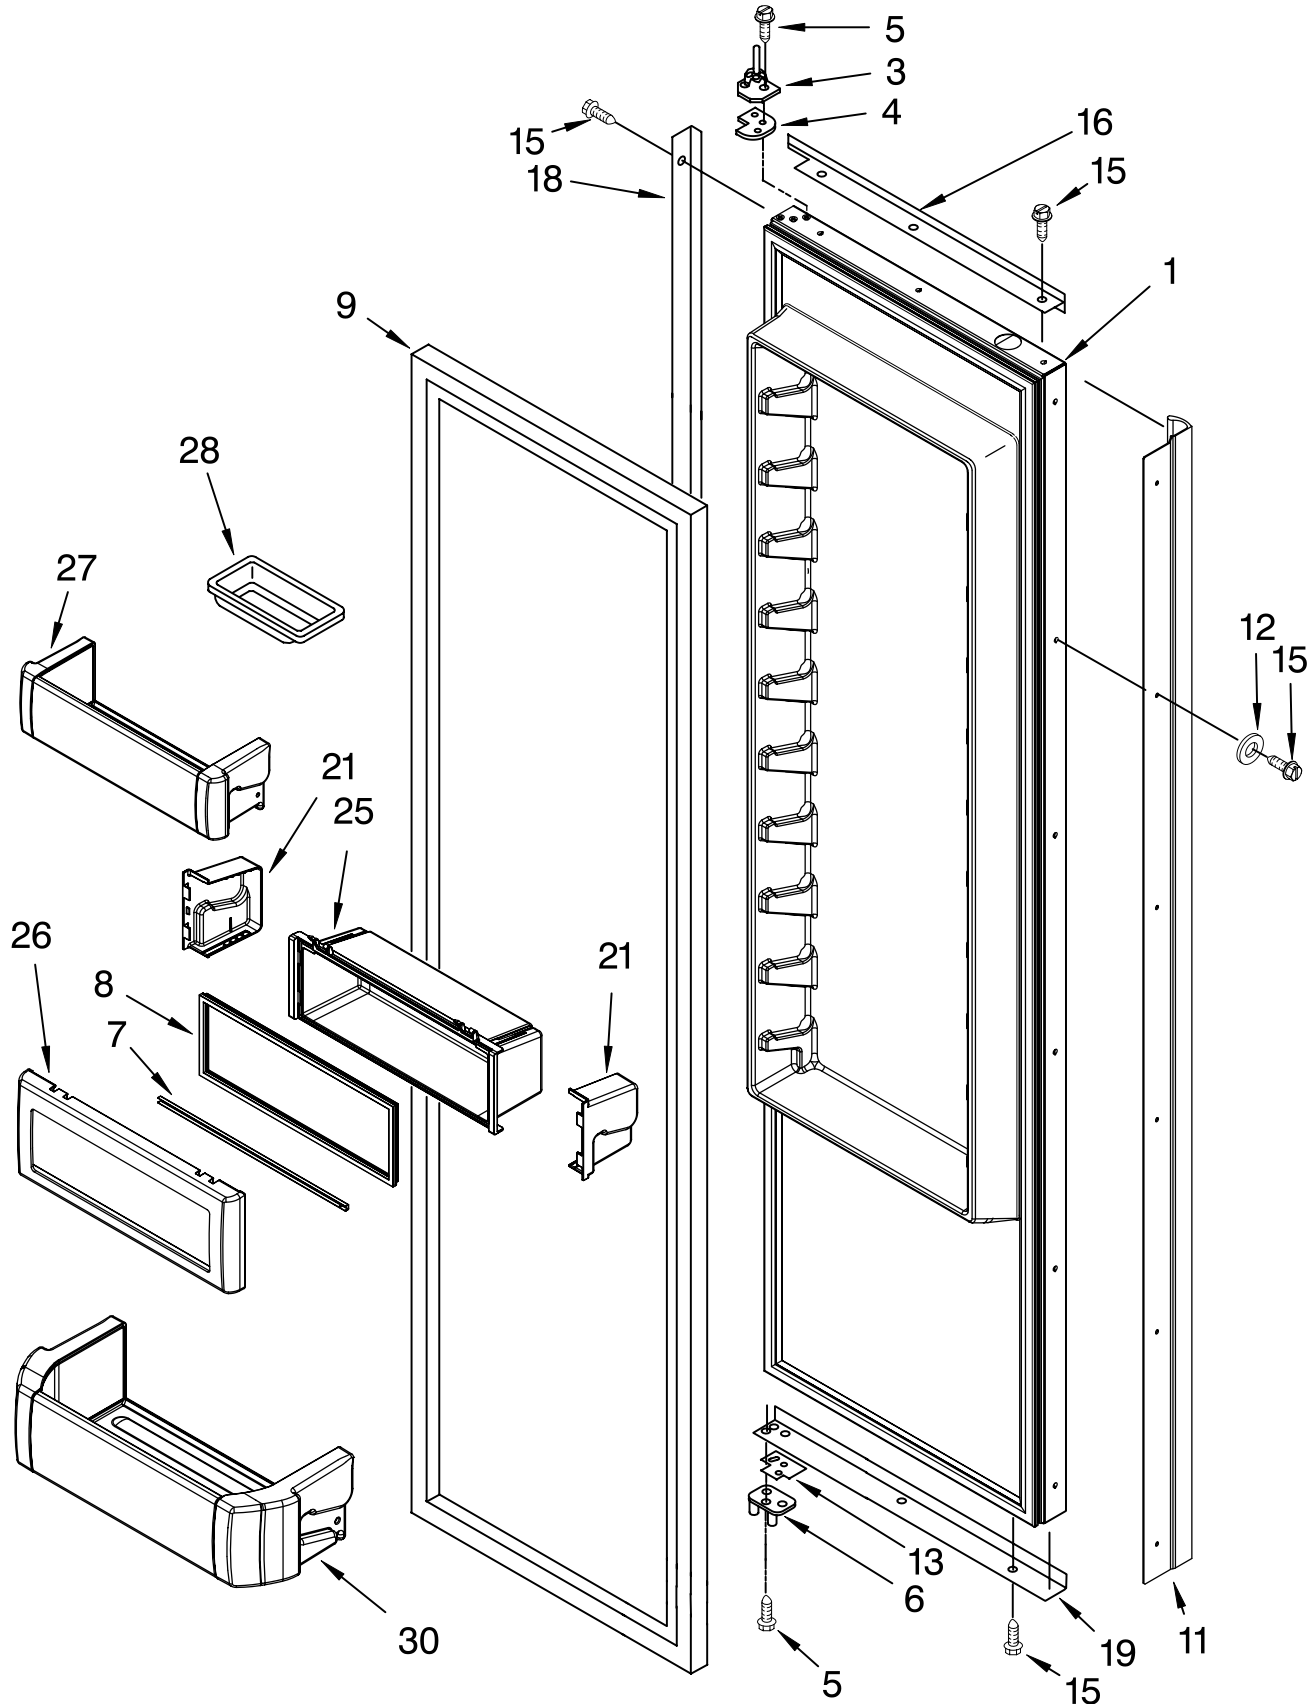

REFRIGERATOR DOOR PARTS

For Models: KSSS48QMW01, KSSS48QMB01, KSSS48QMX01
(White) (Black) (Etched Aluminum)

FOR ORDERING INFORMATION REFER TO PARTS PRICE LIST

REFRIGERATOR DOOR PARTS

For Models: KSSS48QMW01, KSSS48QMB01, KSSS48QMX01
(White) (Black) (Etched Aluminum)

Illus. No.	Part No.	DESCRIPTION
1	2252331	Refrigerator Door Panel (Includes Item #9)
3	2266854	Hinge Assembly, Top
4	2256381	Spacer-Door, Top
5	489282	Screw
6	2302878	Hinge Assembly, Bottom
7	2222797	Rail, Lid
8	2222983	Gasket, Utility Bin
9	2222812	Door Gasket, Magnetic
11		Handle, Door
	2256473W	White
	2256473B	Black
	2256473	Etched Aluminum
12	2001230	Washer
13	2257637	Door, Spacer Bottom
15		Screw, 8-15 x .500
	8281251	White
	8281252	Black
	8281250	Stainless Steel
16		Trim (Top)
	2005015	White
	2005841	Black
	2005012	Etched Aluminum
18		Trim (Side)
	2005968	White
	2005971	Black
	2005967	Etched Aluminum
19		Trim (Bottom)
	2215995W	White
	2215995B	Black
	2215995	Etched Aluminum
21		End Cap
	2222919	Right Side
	2222920	Left Side
25	2222923	Bin, Utility Center
26	2222926	Door, Utility Bin
27	2222774	Door Shelf
28	2165792	Butter Tray
30	2222771	Shelf, Gallon Door

FOR ORDERING INFORMATION REFER TO PARTS PRICE LIST