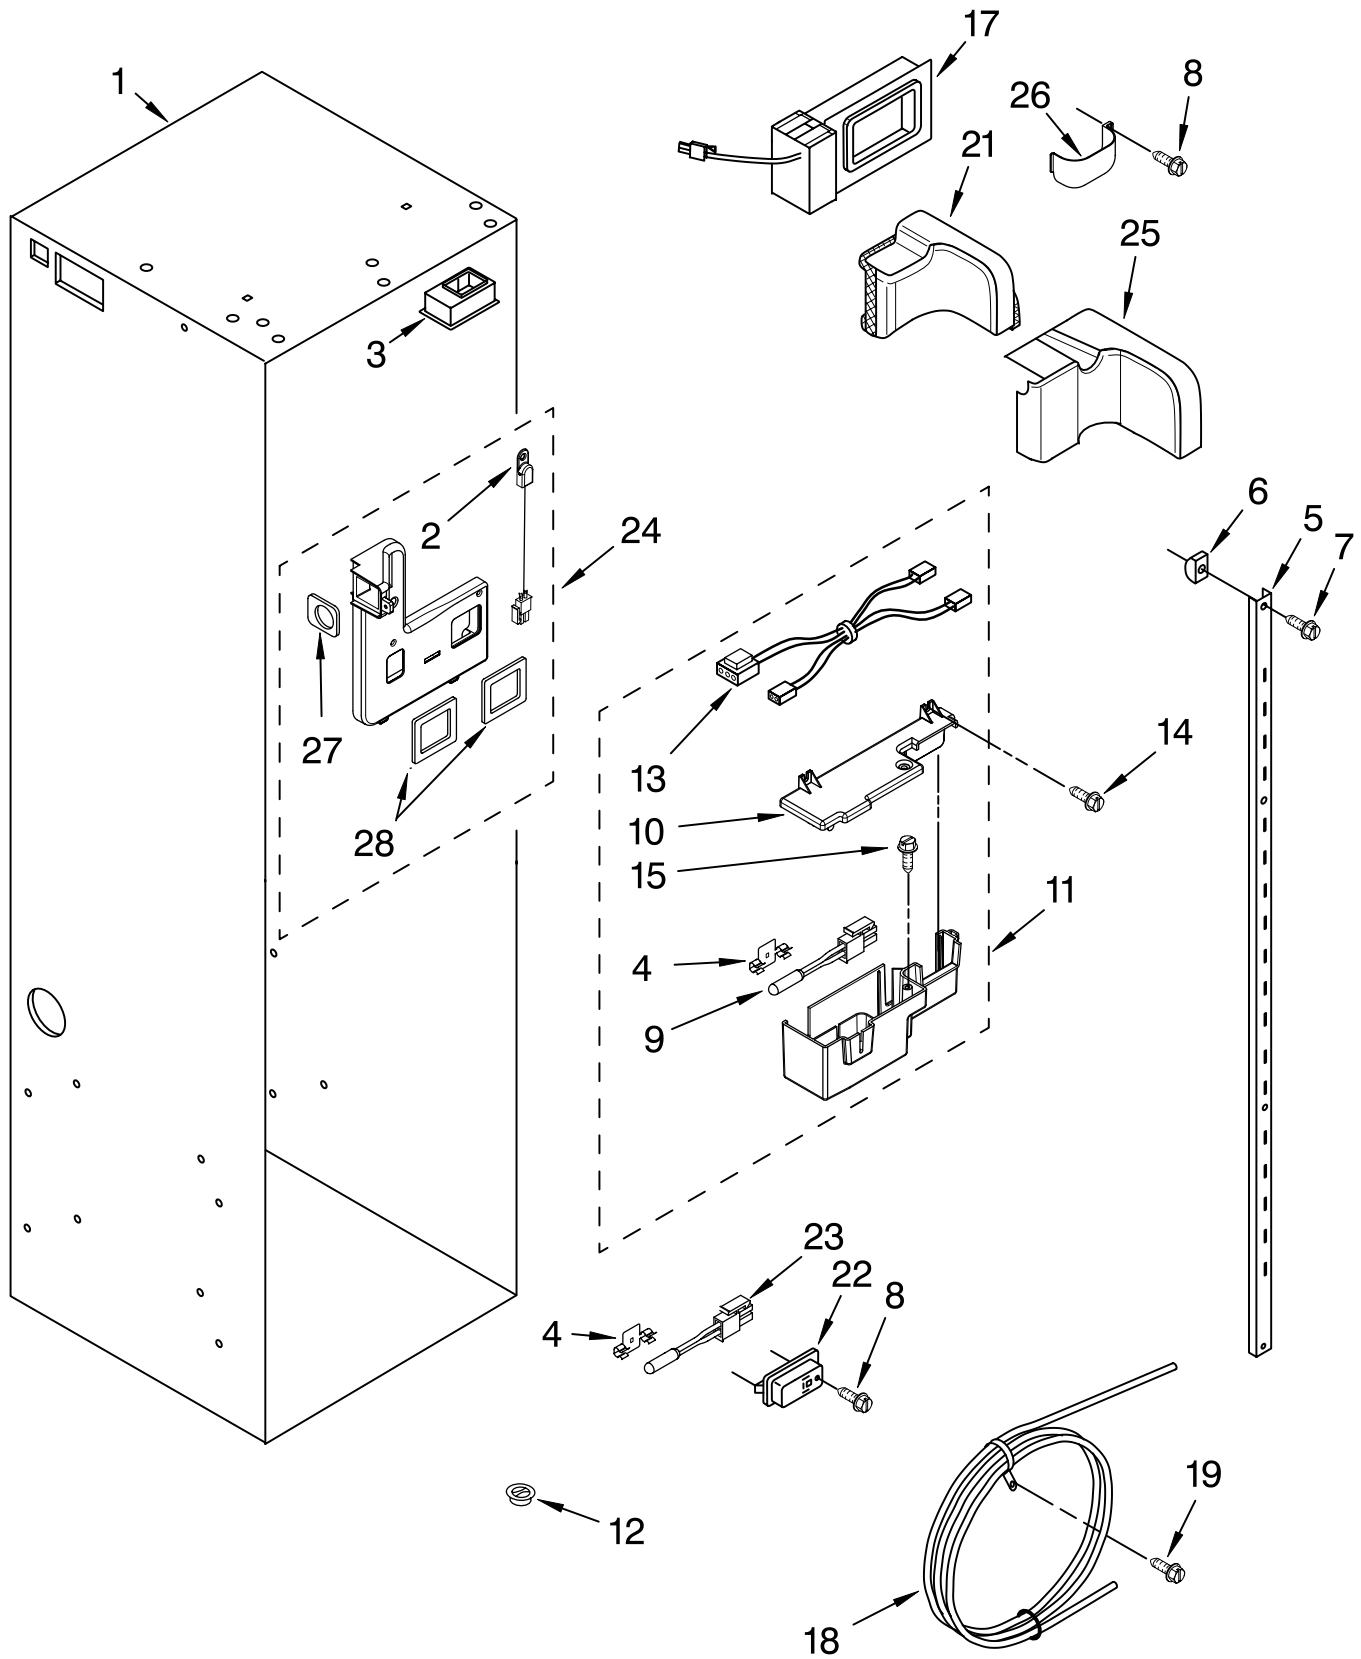

REFRIGERATOR LINER PARTS

For Models: KSSS48QMW01, KSSS48QMB01, KSSS48QMX01
(White) (Black) (Etched Aluminum)

FOR ORDERING INFORMATION REFER TO PARTS PRICE LIST

REFRIGERATOR LINER PARTS

For Models: KSSS48QMW01, KSSS48QMB01, KSSS48QMX01
(White) (Black) (Etched Aluminum)

Illus. No.	Part No.	DESCRIPTION
1		Liner (Not A Serviceable Part)
2	2306010	Thermistor
3	2208970	Air Duct
4	2209204	Clip, Thermistor
5	2259077	Ladder, Shelf (2)
6	520965	Screw Support, Ladder (8)
7	2006475	Screw
8	487539	Screw
9	2302937	Thermistor
10	2302986	Lid, Control Baffle
11	2302987	Baffle, Control Assembly
12	2171846	Release Valve
13	2187619	Jumper, Air Baffle
14	488357	Screw
15	486194	Screw
17	2221296	Air Baffle Assembly
18	2209687	Reservoir
19	488280	Screw
21	2208997	Diffuser Assembly
22	1116793	Cover, Thermistor
23	2188820	Thermistor
24	2302992	Spacer, Air-Baffle
25	2309087	Cover, Diffuser
26	2259066	Cover, Air Return
27	2259412	Seal, Air Duct (Round Hole)
28	2259398	Seal, Air Duct (Square Hole)

FOR ORDERING INFORMATION REFER TO PARTS PRICE LIST