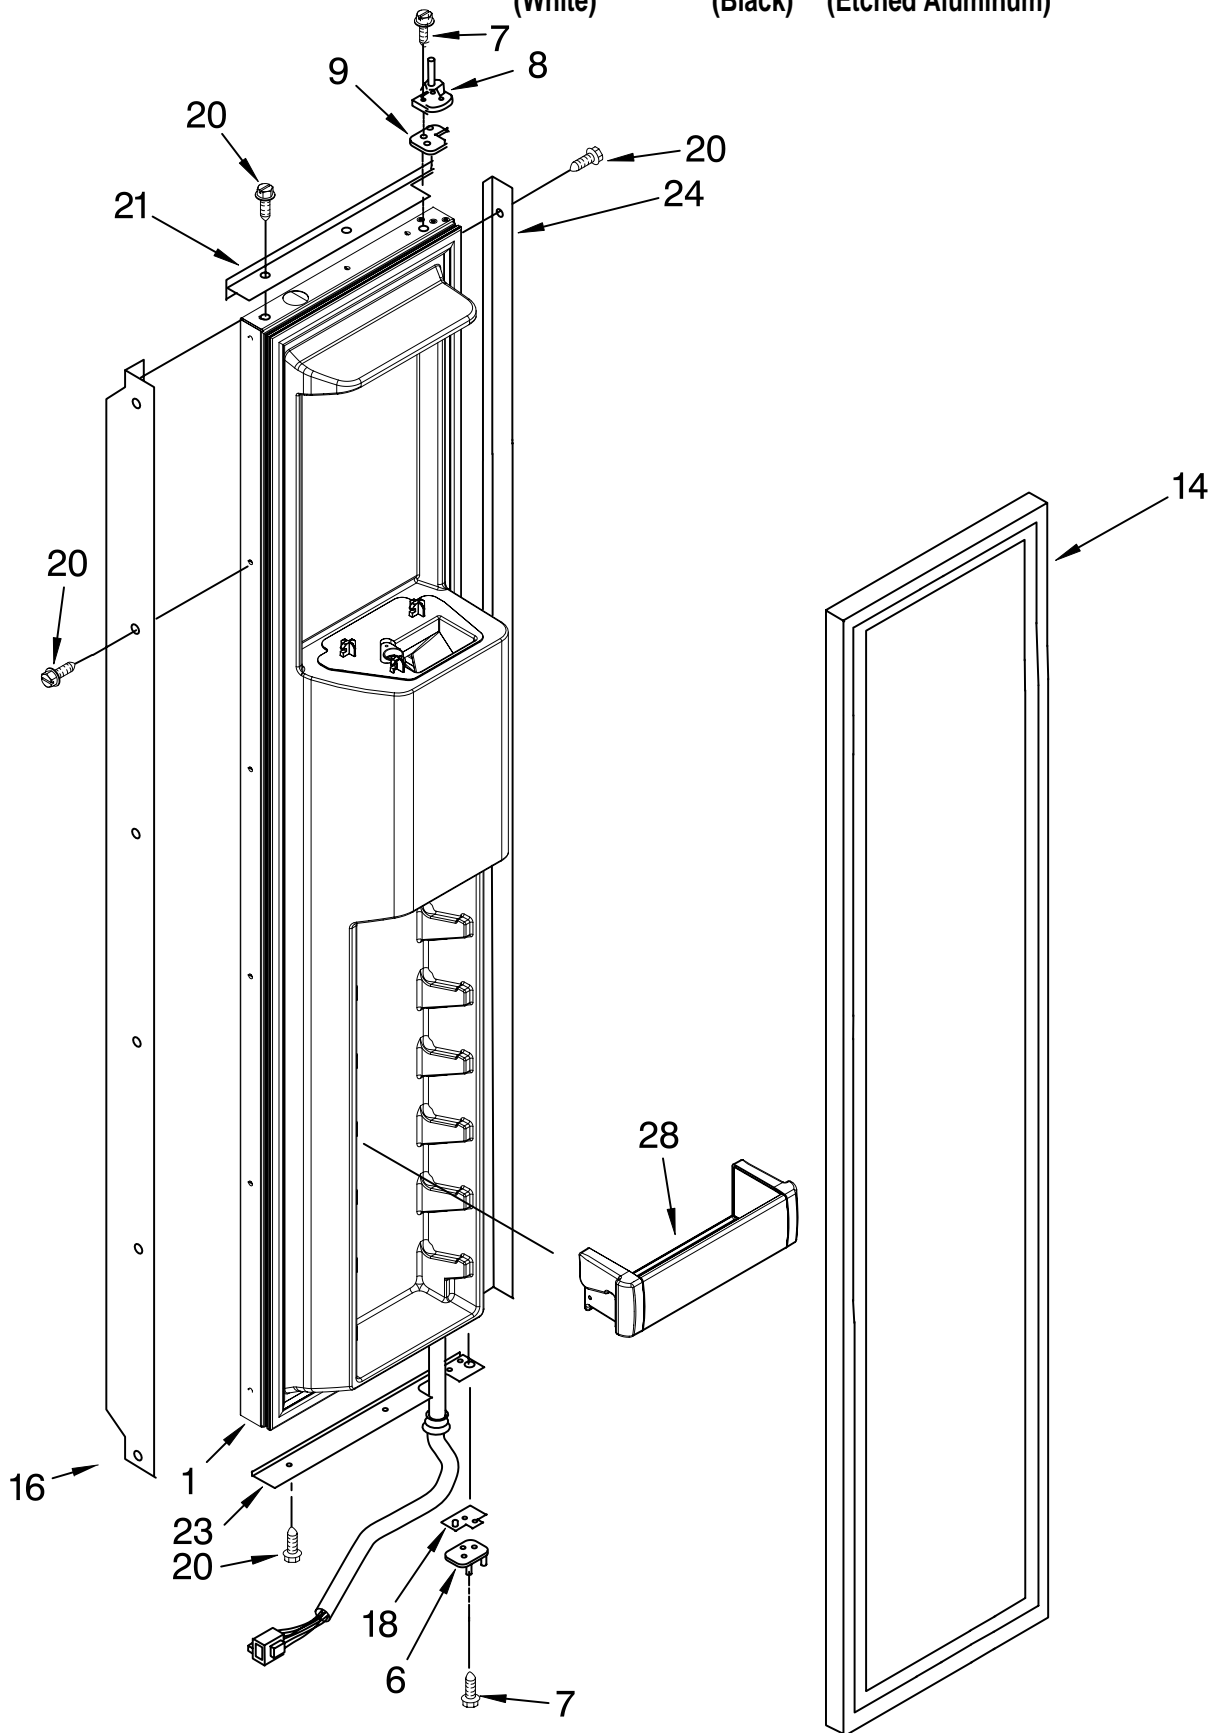

REFRIGERATOR DOOR PARTS

For Models: KSSS48QMW01, KSSS48QMB01, KSSS48QMX01
(White) (Black) (Etched Aluminum)

Illus. No.	Part No.	DESCRIPTION
1	2252331	Refrigerator Door Panel (Includes Item #9)
3	2266854	Hinge Assembly, Top
4	2256381	Spacer-Door, Top
5	489282	Screw
6	2302878	Hinge Assembly, Bottom
7	2222797	Rail, Lid
8	2222983	Gasket, Utility Bin
9	2222812	Door Gasket, Magnetic
11		Handle, Door
	2256473W	White
	2256473B	Black
	2256473	Etched Aluminum
12	2001230	Washer
13	2257637	Door, Spacer Bottom
15		Screw, 8-15 x .500
	8281251	White
	8281252	Black
	8281250	Stainless Steel
16		Trim (Top)
	2005015	White
	2005841	Black
	2005012	Etched Aluminum
18		Trim (Side)
	2005968	White
	2005971	Black
	2005967	Etched Aluminum
19		Trim (Bottom)
	2215995W	White
	2215995B	Black
	2215995	Etched Aluminum
21		End Cap
	2222919	Right Side
	2222920	Left Side
25	2222923	Bin, Utility Center
26	2222926	Door, Utility Bin
27	2222774	Door Shelf
28	2165792	Butter Tray
30	2222771	Shelf, Gallon Door

FOR ORDERING INFORMATION REFER TO PARTS PRICE LIST

FREEZER DOOR PARTS

For Models: KSSS48QMW01, KSSS48QMB01, KSSS48QMX01
(White) (Black) (Etched Aluminum)

FOR ORDERING INFORMATION REFER TO PARTS PRICE LIST