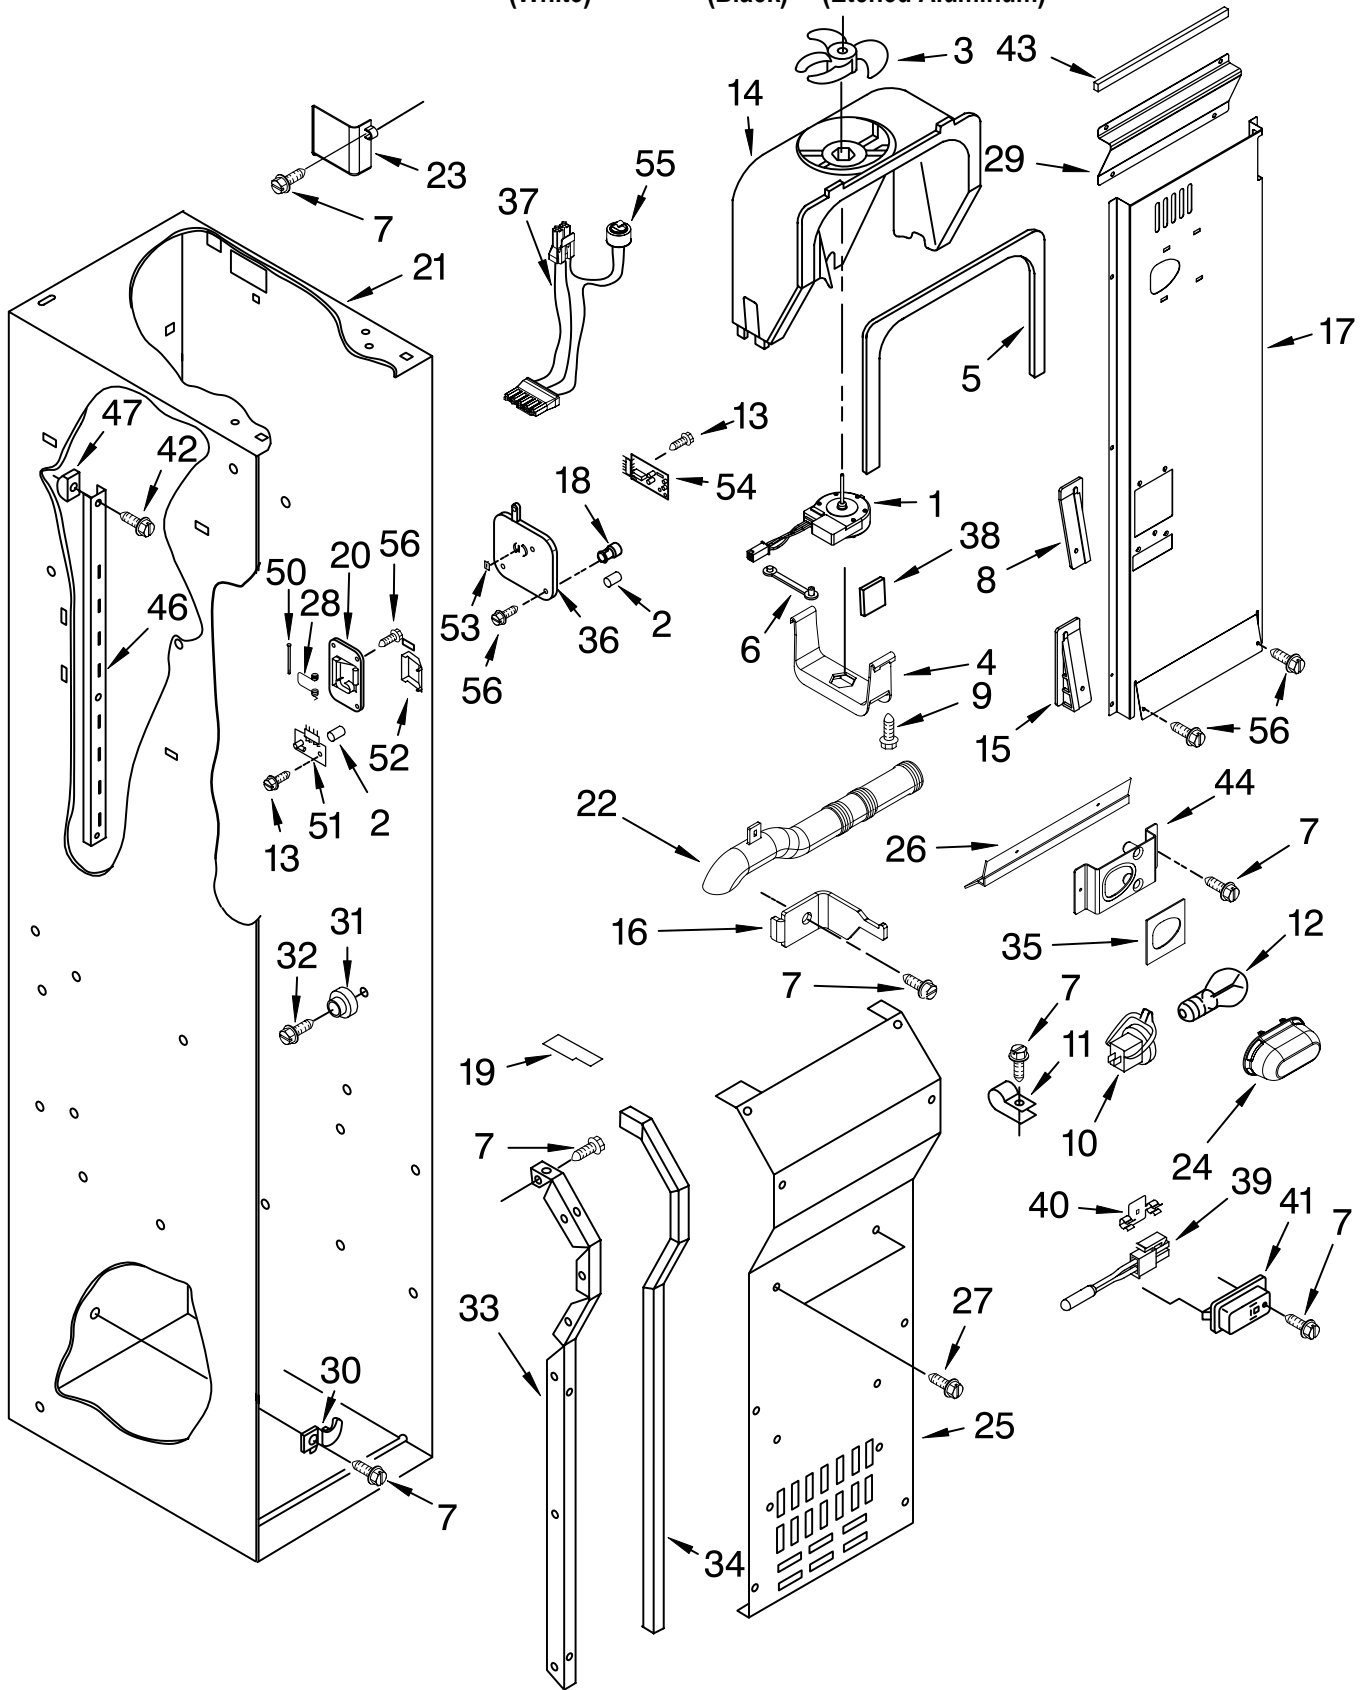

FREEZER LINER AND AIR FLOW PARTS

For Models: KSSS48QMW01, KSSS48QMB01, KSSS48QMX01

(White)

(Black)

(Etched Aluminum)

FOR ORDERING INFORMATION REFER TO PARTS PRICE LIST

FREEZER LINER AND AIR FLOW PARTS

For Models: KSSS48QMW01, KSSS48QMB01, KSSS48QMX01

(White)   (Black)   (Etched Aluminum)

Illus. No.	Part No.	DESCRIPTION	Illus. No.	Part No.	DESCRIPTION	Illus. No.	Part No.	DESCRIPTION
1	2259385	Fan Motor	20	2215650	Cover, Emitter	35	2302777	Seal, Light Socket
2	2198665	Tube, P.C. Board	21		Liner (Not A	36	2259493	Cover, Receiver
3	2169142	Fan Blade			Serviceable Part)	37	2187673	Harness, Evap Fan
4	2223733	Retainer, Fan Motor	22	2302924	Tube, Vent			(Includes Item 55)
5	2302817	Gasket, Cover	23	2259025	Cover, Air Outlet	38	2220241	Insulation (4)
6	2223986	Grommet	24	2259367	Light Shield	39	2188820	Thermistor
7	486194	Screw	25	2306050	Cover, Evaporator	40	2209204	Clip, Thermistor
8	2259464	Wedge, Air Duct	26	2302851	Support, Air Duct	41	1116793	Cover, Thermistor
9	488500	Screw, Ground	27	487539	Screw	42	2006475	Screw
10	2162085	Socket, Light	28	2198635	Spring	43	2306052	Gasket, Air Duct
11	488937	Clamp, Nylon	29	2306038	Deflector, Air	44	2257571	Bracket, Light
12	2255743	Light Bulb			Duct	46	2259032	Ladder, Shelf
13	489214	Screw	30	1112260	Support, Evaporator	47	2259445	Support, Screw
14	2182120	Scroll, Fan	31	2196483	Shelf, Stud (20)	50	2198634	Pin
15	2259465	Wedge, Air Duct	32	8281158	Screw	51	2220398	P.C. Board
16	2302925	Bracket, Vent Tube	33		Evaporator, Cover Rail	52	2198633	Flipper
17	2306047	Air Duct			2221107			Slide, Icemaker
18	2198643	Lens			Left Side			Shut Off
19		Block, Fan Scroll			2259355			P.C. Board,
	2209482	Right	34	2220904	Right Side	54	2255114	Receiver
	2209066	Left			Gasket (2)	55	2306462	Defrost, Bi-Metal
					Evaporator Cover	56	8281185	Screw

FOR ORDERING INFORMATION REFER TO PARTS PRICE LIST