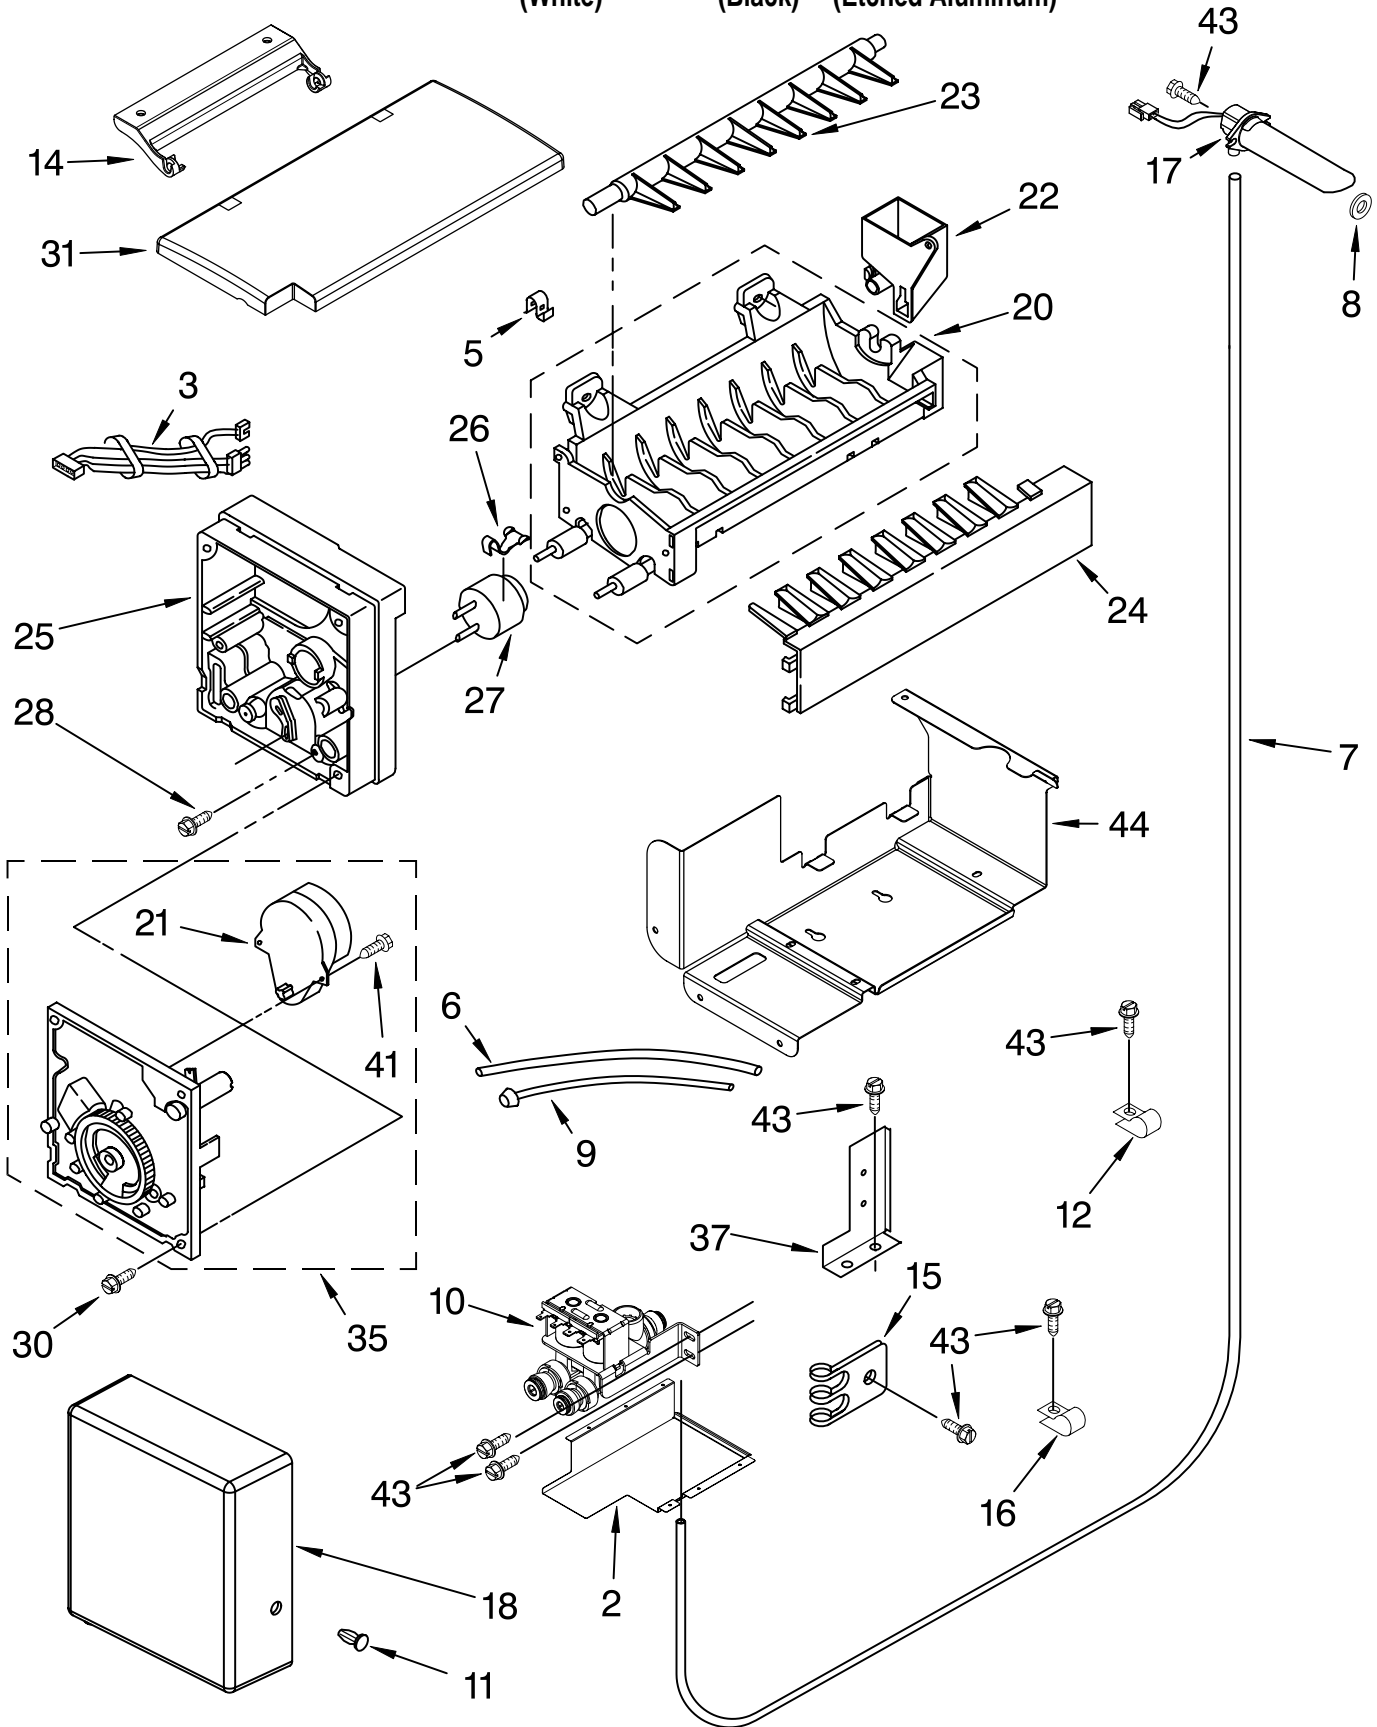

ICEMAKER PARTS

For Models: KSSS48QMW01, KSSS48QMB01, KSSS48QMX01
(White) (Black) (Etched Aluminum)

FOR ORDERING INFORMATION REFER TO PARTS PRICE LIST

ICEMAKER PARTS

For Models: KSSS48QMW01, KSSS48QMB01, KSSS48QMX01

(White)

(Black)

(Etched Aluminum)

Illus. No.	Part No.	DESCRIPTION	Illus. No.	Part No.	DESCRIPTION	Illus. No.	Part No.	DESCRIPTION
2	2300104	Cover, Bottom Electrical	20	628228	Mold & Heater (Also Order 542638 Silicone Grease)	37	2306151	Water Valve Mounting Bracket
3	2187717	Wire Assembly, Ice maker				41	489136	Screw (2)
5	628379	Clip, Fuse	21	628398	Motor	43	486194	Screw
6	2214613	Tube, Filter Inlet	22	628356	Cup-Water Fill	44	2252228	Bracket, Ice maker Mounting
7	2252393	Water Inlet Tube Assembly	23	627843	Ejector	100	2266836	Complete Ice maker Assembly
8	2302758	Seal Gasket	24	2198598	Ice Striper			
9	2302719	Tube, Filter Outlet	25	2194712	Support			
10	2188786	Valve, Solenoid	26	627796	Retainer Thermostat (2)			
11	489115	Fastener, Snap-In	27	628397	Thermostat (Also Order 542639 Cement Alumilastic)	Following Parts Not Illustrated (Optional Parts Only)		
12	2221070	Clamp, Tube				2220866		Front Panel Kit (White)
14	2198641	Bracket, Ice maker Cover	28	8533917	Screw	2220869		Front Panel Kit (Black)
15	2208136	Clamp, Nylon Valve	30	489276	Screw	2220875		Front Panel Kit (Stainless Steel)
16	488937	Clamp Tube	31	2222972	Cover, Ice maker	978849		Static Cleaner, Black Panel
17	2302756	Tube, Water Inlet	35	628399	Module Assembly (Includes Items 21 & 41)	2222968		Ice Container Assembly
18	2257538	Cover						

FOR ORDERING INFORMATION REFER TO PARTS PRICE LIST