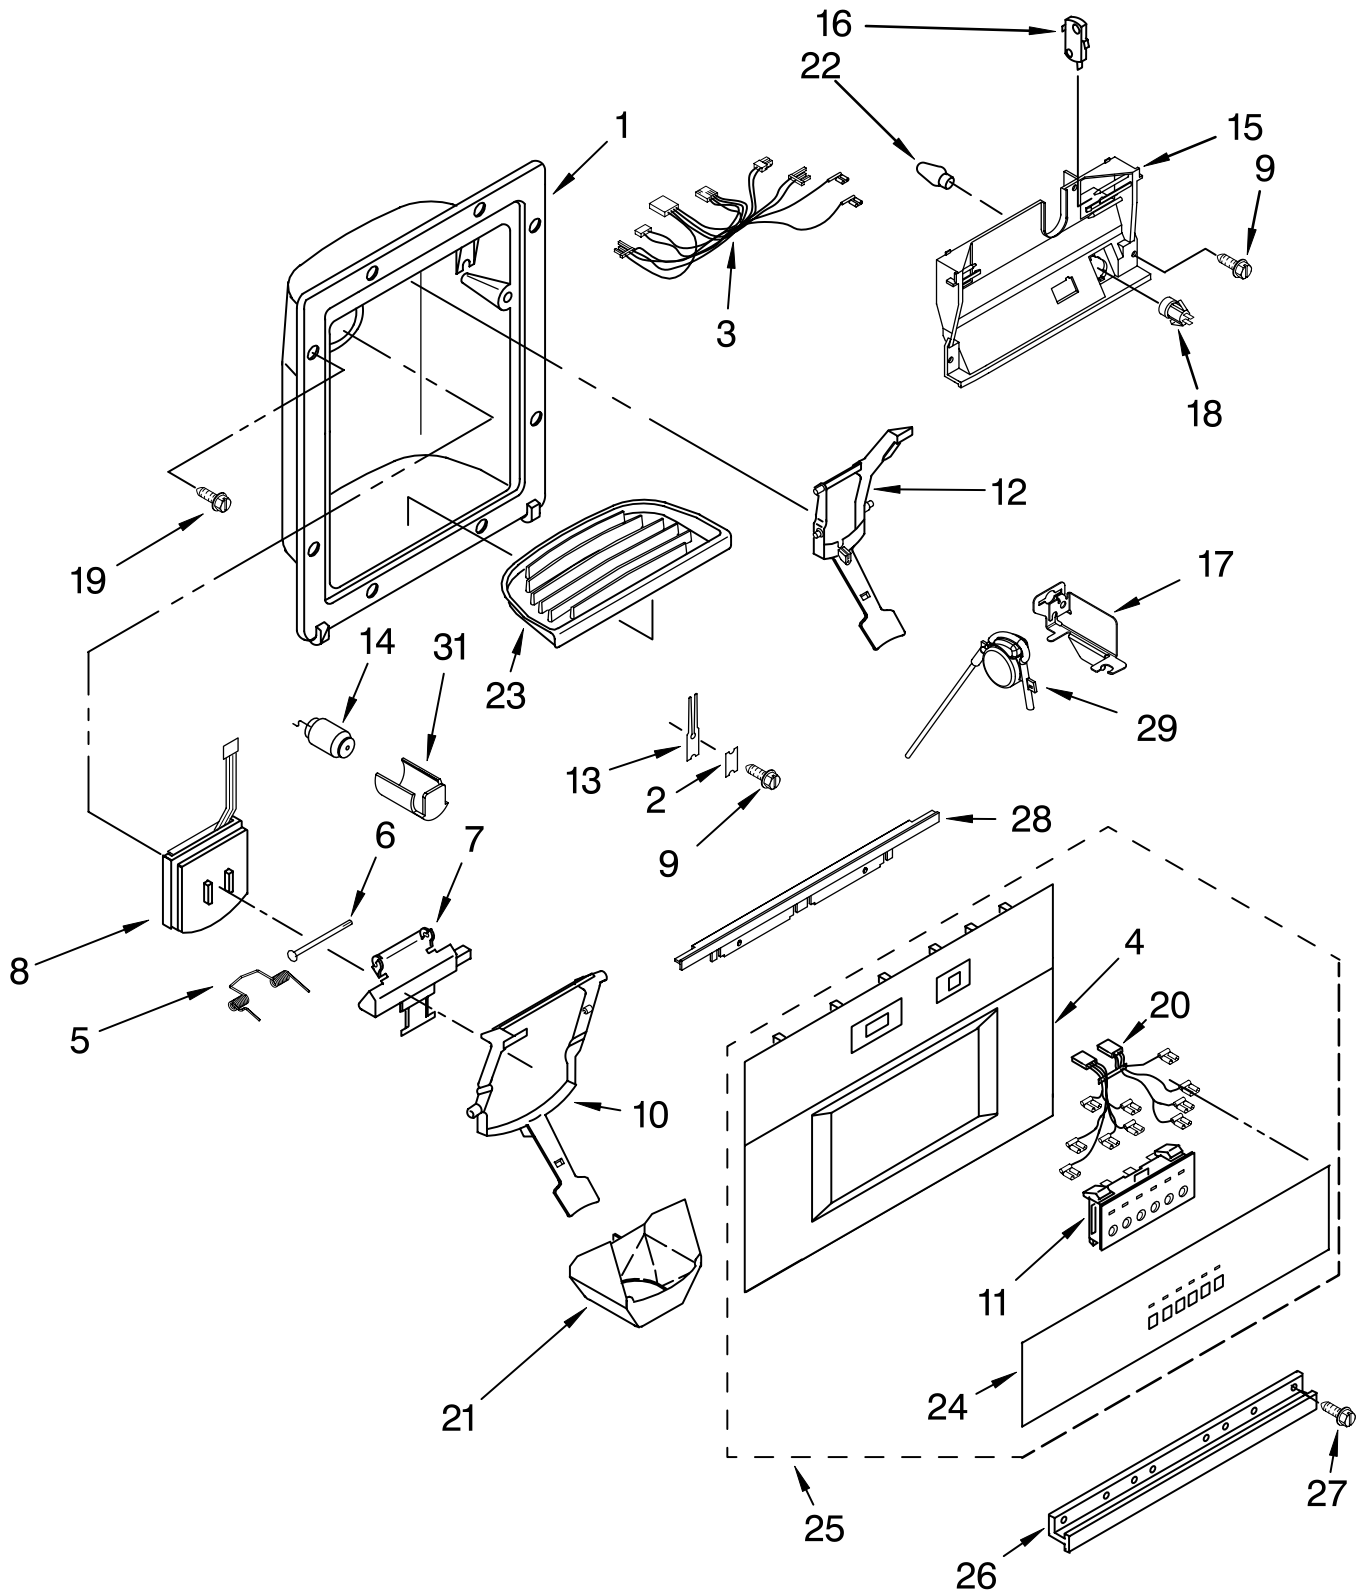

DISPENSER FRONT PARTS

For Models: KSSS48QMW01, KSSS48QMB01, KSSS48QMX01
(White) (Black) (Etched Aluminum)

FOR ORDERING INFORMATION REFER TO PARTS PRICE LIST

DISPENSER AND FRONT PARTS

For Models: KSSS48QMW01, KSSS48QMB01, KSSS48QMX01

Illus. No.	(White)		(Black)	(Etched Aluminum)
	Part No.			
DESCRIPTION				
1				Housing, Dispenser (Not Serviced)
2	2195051			Strain Relief
3	2187755			Wire Assembly
4				Cover, Dispenser (Not Available— Order Item 25)
5	2256199			Spring, Torsion
6	2196195			Pin
7	2206423			Ice Door Mechanism
8	2180353			Door, Ice
9	489000			Screw
10				Lever, Ice Dispenser
	2259396W			White
	2259396B			Black
11				Switch Assembly (Not Available Order Item 25)
12				Lever, Water Dispenser
	2259395W			White
	2259395B			Black
13	2194719			Spring, Lever
14	2205686			Delay Mechanism
15	2183771			Bracket, Control
16	2162361			Switch (4)
17	2259209			Bracket, Anti- Drip Valve
18	2180200			Lamp Holder
19	8281163			Screw
20	2187623			Harness, Switch Jumper Assembly
21	2180224			Guide, Ice
22	3406124			Light Bulb
23				Grille, Overflow
	2206670W			White
	2206670B			Black
24				Overlay, Cover (Not Available— Order Item 25)
25				Front Cover Assembly (Includes Items 4, 11, 20 & 24)
	2257553W			White
	2257553B			Black
26				Trim, Front (Bottom)
	2208919			White
	2208928			Black
27				Screw 8-15 x 1/2
	8281251			White
	8281252			Black
	8281250			Stainless Steel
28				Trim, Front (Top)
	2266920W			White
	2266920B			Black
29	2257420			Valve, Anti-Drip
31	2252127			Sleeve, Delay Mechanism

FOR ORDERING INFORMATION REFER TO PARTS PRICE LIST