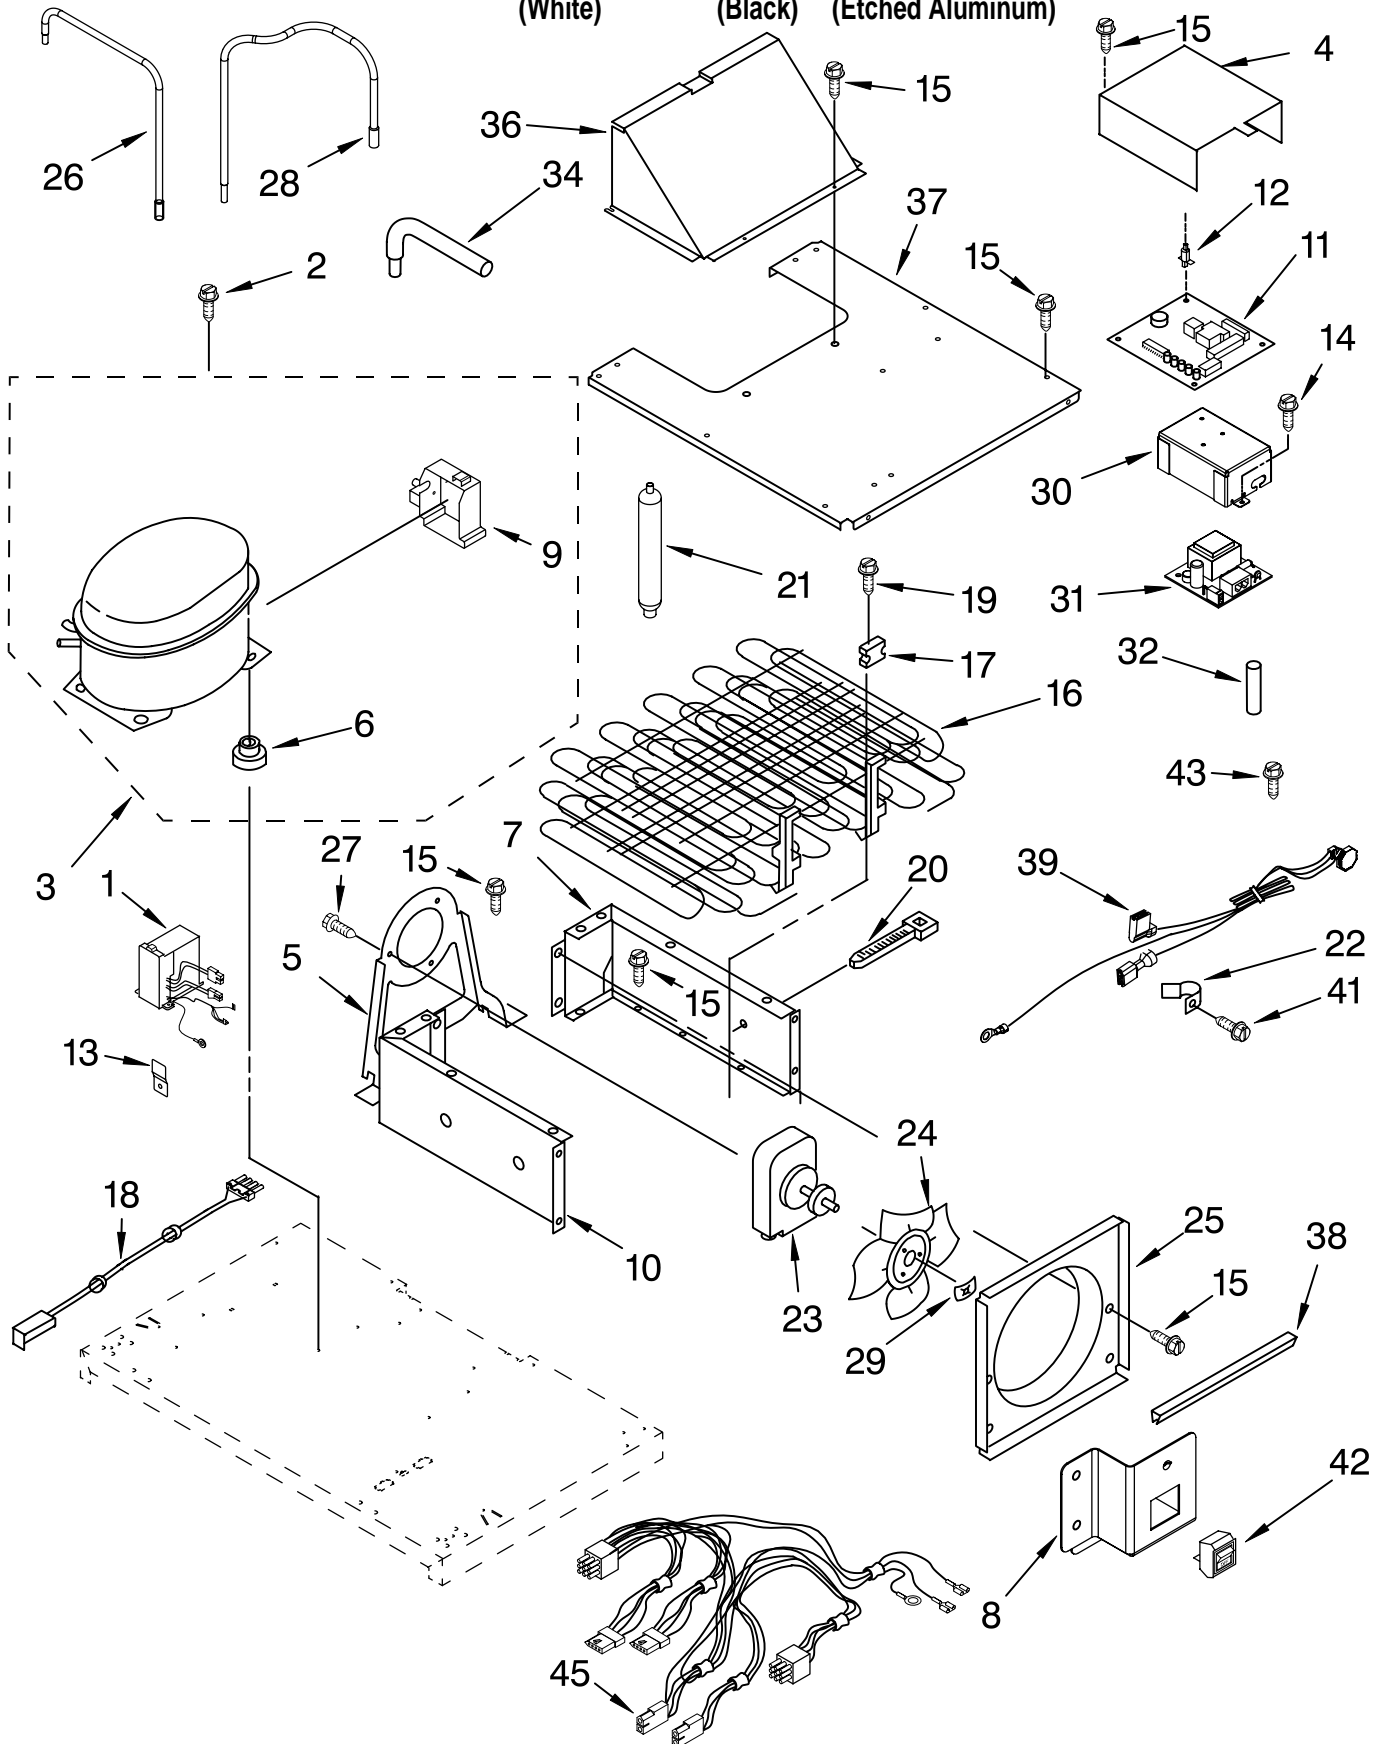

UPPER UNIT PARTS

For Models: KSSS48QMW01, KSSS48QMB01, KSSS48QMX01

(White)

(Black)

(Etched Aluminum)

FOR ORDERING INFORMATION REFER TO PARTS PRICE LIST

UPPER UNIT PARTS

For Models: KSSS48QMW01, KSSS48QMB01, KSSS48QMX01

(White)

(Black)

(Etched Aluminum)

Illus. No.	Part No.	DESCRIPTION
1	2306957	Inverter Box
2	489373	Screw, Compressor Mounting (4)
3	2302967	Compressor (Includes Items 6 & 9)(Also Order 876765 Tube Kit)
4	2257354	Housing, Control Board
5	2215641	Bracket, Fan Motor
6	1100826	Grommet, Mounting
7	2266803	Shroud, Condenser (Right)
8	2302969	Bracket, Switch
9	2215676	Terminal Cover
10	2302973	Shroud, Condenser (Left)
11	2303934	Control Board
12	2203075	Spacer (5)
13	2256328	Bracket, Inverter Box
14	8281149	Screw
15	1157158	Screw
16	2259307	Condenser
17	943447	Grommet (4)
18	2187629	Wire, Jumper
19	487522	Screw
20	2155774	Wire Tie

Illus. No.	Part No.	DESCRIPTION
21	2252363	Drier
22	549193	Clamp
23	2206036	Motor, Fan
24	2190685	Blade, Fan
25	2003169	Orifice, Fan
26	2259302	Tube, Drier Transition
27	8281160	Screw
28	2259341	Tube, Heat Loop Transition
29	486692	Speed Nut
30	2259349	Housing, Power Supply
31	2259350	Power Supply, Ingredient Care Center
32	2000645	Sleeve, Condenser
34	2194319	Process, Tube
36	2209495	Cover, Fan
37	2259092	Cover, Condenser
38	2307907	Grommet, Edge
39	2259197	Service Cord
41	486194	Screw
42	2266802	Switch, Power Disconnect

Illus. No.	Part No.	DESCRIPTION
43	487294	Screw, Ground
45	2187900	Wiring Harness, Unit Compartment

Following Parts Not Illustrated and Optional Parts Not Included

978025	Valve, Access (1/4")
978026	Valve, Access (5/16")
978027	Valve, Access (3/8")
978028	Valve, Access (1/2")
978029	Valve, Access (5/8")
978030	Valve, Access (3/4")
876764	Valve, Access (3/16")

REFRIGERANT CHARGE

7.75 oz.
(R-134A)

FOR ORDERING INFORMATION REFER TO PARTS PRICE LIST