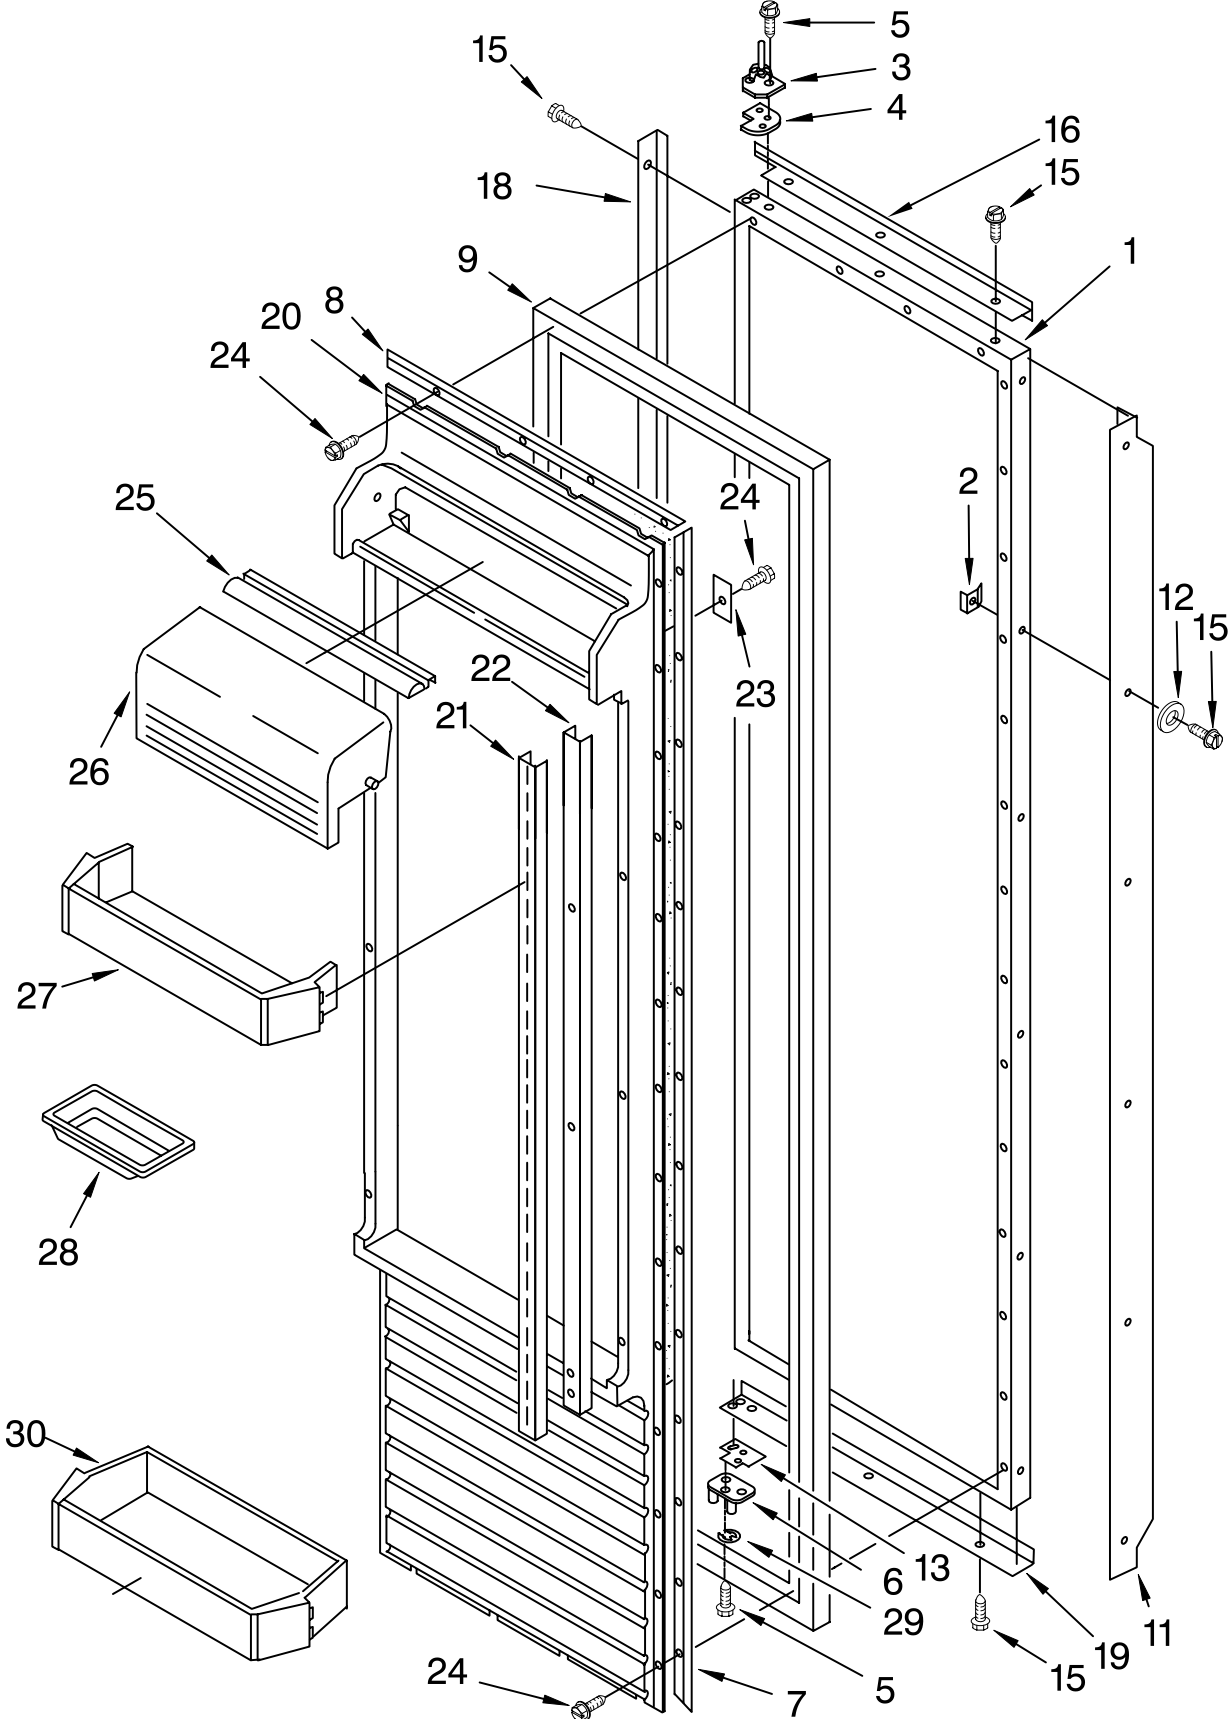

REFRIGERATOR DOOR PARTS

For Model: KSSS48QJX00
(Stainless Steel)

FOR ORDERING INFORMATION REFER TO PARTS PRICE LIST

REFRIGERATOR DOOR PARTS

For Model: KSSS48QJX00
(Stainless Steel)

Illus. No.	Part No.	DESCRIPTION
1	2003872	Refrigerator Door Panel (Includes Insulation)
2	939101	Screw Anchor (8)
3	2005329	Hinge Assembly, Top
4	2004520	Spacer-Door, Top
5	489282	Screw
6	2004523	Hinge Assembly, Bottom
7	1112533	Gasket Retainer, Side (2)
8	1112542	Gasket Retainer, Top & Bottom
9	2188321	Door Gasket, Magnetic
11	2005952	Handle, Door
12	2001230	Washer
13	2004549	Door, Spacer Bottom
15	487052	Screw
16	2005012	Trim (Top)
18	2005967	Trim (Side)
19	2003665	Trim (Bottom)
20	1113950	Panel, Interior Door
21	1113949	Ladder, Shelf (2)
22	1113948	Retainer, Shelf Ladder (2)
23	1112514	Back Up Plate (8)
24	486194	Screw
25	1113955	Gasket
26	2003465	Door, Utility Bin
27	1113974	Door Shelf (3)
28	2165792	Butter Tray
29	2004881	Retaining Ring, Door-Closure
30	2188333	Shelf, Gallon Door

FOR ORDERING INFORMATION REFER TO PARTS PRICE LIST