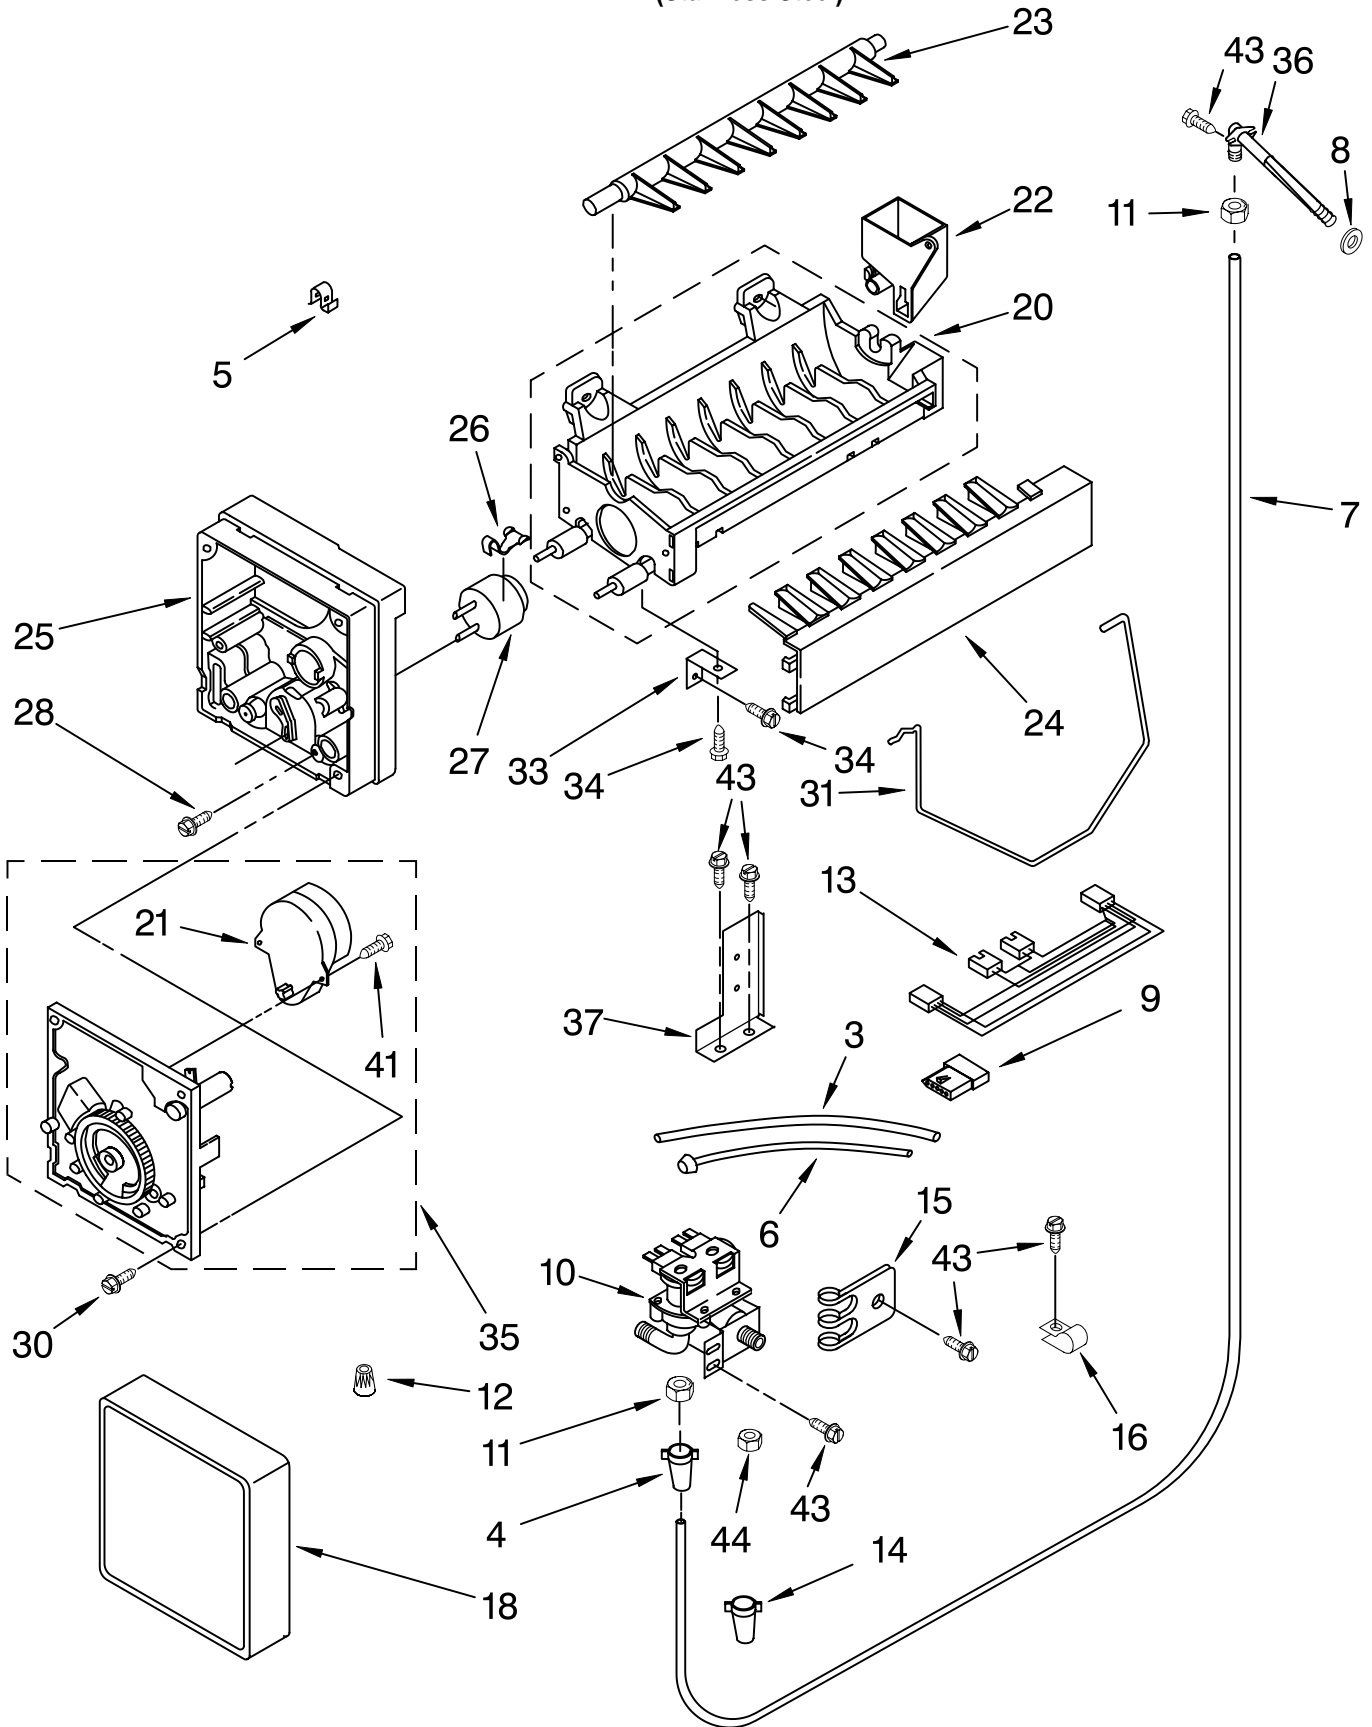

ICEMAKER PARTS

For Model: KSSS48QJX00
(Stainless Steel)

FOR ORDERING INFORMATION REFER TO PARTS PRICE LIST

ICEMAKER PARTS

For Model: KSSS48QJX00
(Stainless Steel)

Illus. No.	Part No.	DESCRIPTION	Illus. No.	Part No.	DESCRIPTION	Illus. No.	Part No.	DESCRIPTION
3	2203198	Tube, Filter Inlet	18	2174155	Cover	30	489276	Screw
4	841707	Insert, Tube	20	628228	Mold & Heater (Also Order 542638 Silicone Grease)	31	2171593	Shut Off Arm
5	628379	Clip, Fuse	21	628398	Motor	33	2171952	Bracket
6	2209430	Tube, Filter Outlet	22	628356	Cup-Water Fill	34	489478	Screw
7	2208933	Water Inlet Tube Assembly	23	2194711	Ejector	35	628399	Module Assembly (Includes Items 21 & 41)
8	1106508	Seal Gasket	24	2182124	Ice Striper	36	2185988	Fitting, Water Tube
9	2154472	Connector	25	2194712	Support	37	2004914	Water Valve Mounting Bracket
10	2003791	Valve, Solenoid	26	627796	Retainer	41	489136	Screw (2)
11	627018	Nut, Compression	27	627985	Thermostat (2)	43	486194	Screw
12	227991	Connector, Wire			Thermostat (Also Order 542639 Cement Alumilastic)	44	1129179	Compression Nut
13	2209072	Water Valve, Harness	28	489322	Screw	100	4317943	Complete Ice maker Assembly
14	1129177	Insert, Tube						
15	2208136	Clamp, Nylon Valve						
16	488937	Clamp Tube						

PARTS NOT ILLUSTRATED

Illus. No.	Part No.	DESCRIPTION

Following Parts Not Illustrated
(Optional Parts Only)

4378652	Front Panel Kit (White)
4378655	Front Panel Kit (Black)
4378658	Front Panel Kit (Almond)
4378661	Front Panel Kit (Stainless Steel)
4392888	Front Panel Kit (Biscuit)

Black Acrylic
Static Cleaner Part No. 978849