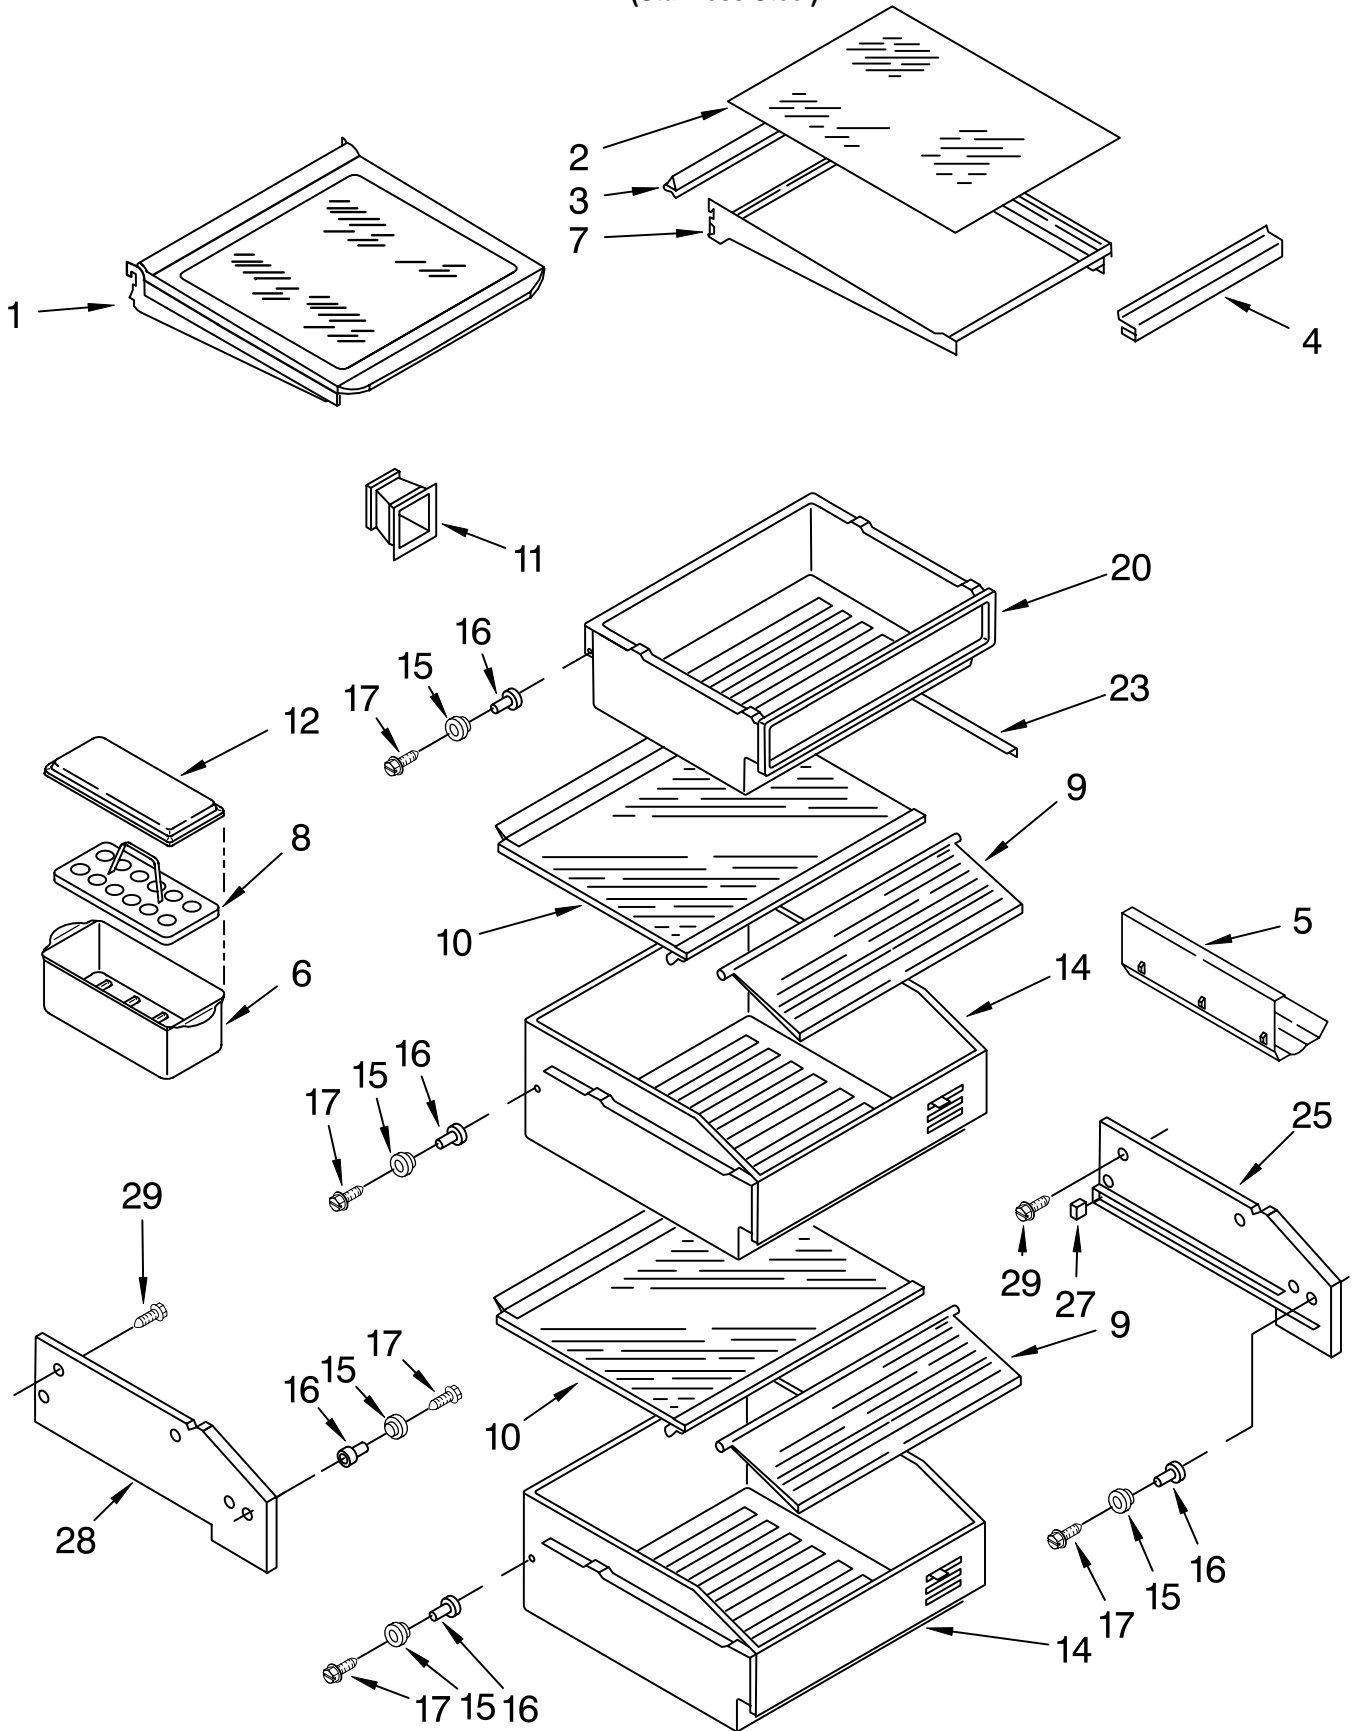

REFRIGERATOR SHELF PARTS

For Model: KSSS48QJX00
(Stainless Steel)

FOR ORDERING INFORMATION REFER TO PARTS PRICE LIST

REFRIGERATOR SHELF PARTS

For Model: KSSS48QJX00
(Stainless Steel)

Illus. No.	Part No.	DESCRIPTION
1	2174404	Frame, Shelf
2	2003377	Glass, Shelf
3	1112006	Reflector, Shelf
4	1113792	Gasket, Glass (2)
5	2179375	Rack, Wine
6	2169933	Egg Bin
7	2006525	Frame, Assembly Meat Pan
8	2164373	Egg Carrier
9	1112247	Cover, Crisper
10	2003380	Glass, Crisper (Includes #9)
11	2000742	Meat Pan, Connector
12	2169935	Cover
14	2006546	Crisper Pan (2)
15	2188212	Roller
16	2174478	Eyelet, Roller
17	2003478	Screw
20	2006531	Meat Pan
23	2002181	Retainer, Glass
25	2003411	Crisper Spacer, Right Side (2)
27	1113169	Stop, Roller
28	2003410	Crisper Spacer, Left Side (2)
29	486194	Screw

FOR ORDERING INFORMATION REFER TO PARTS PRICE LIST