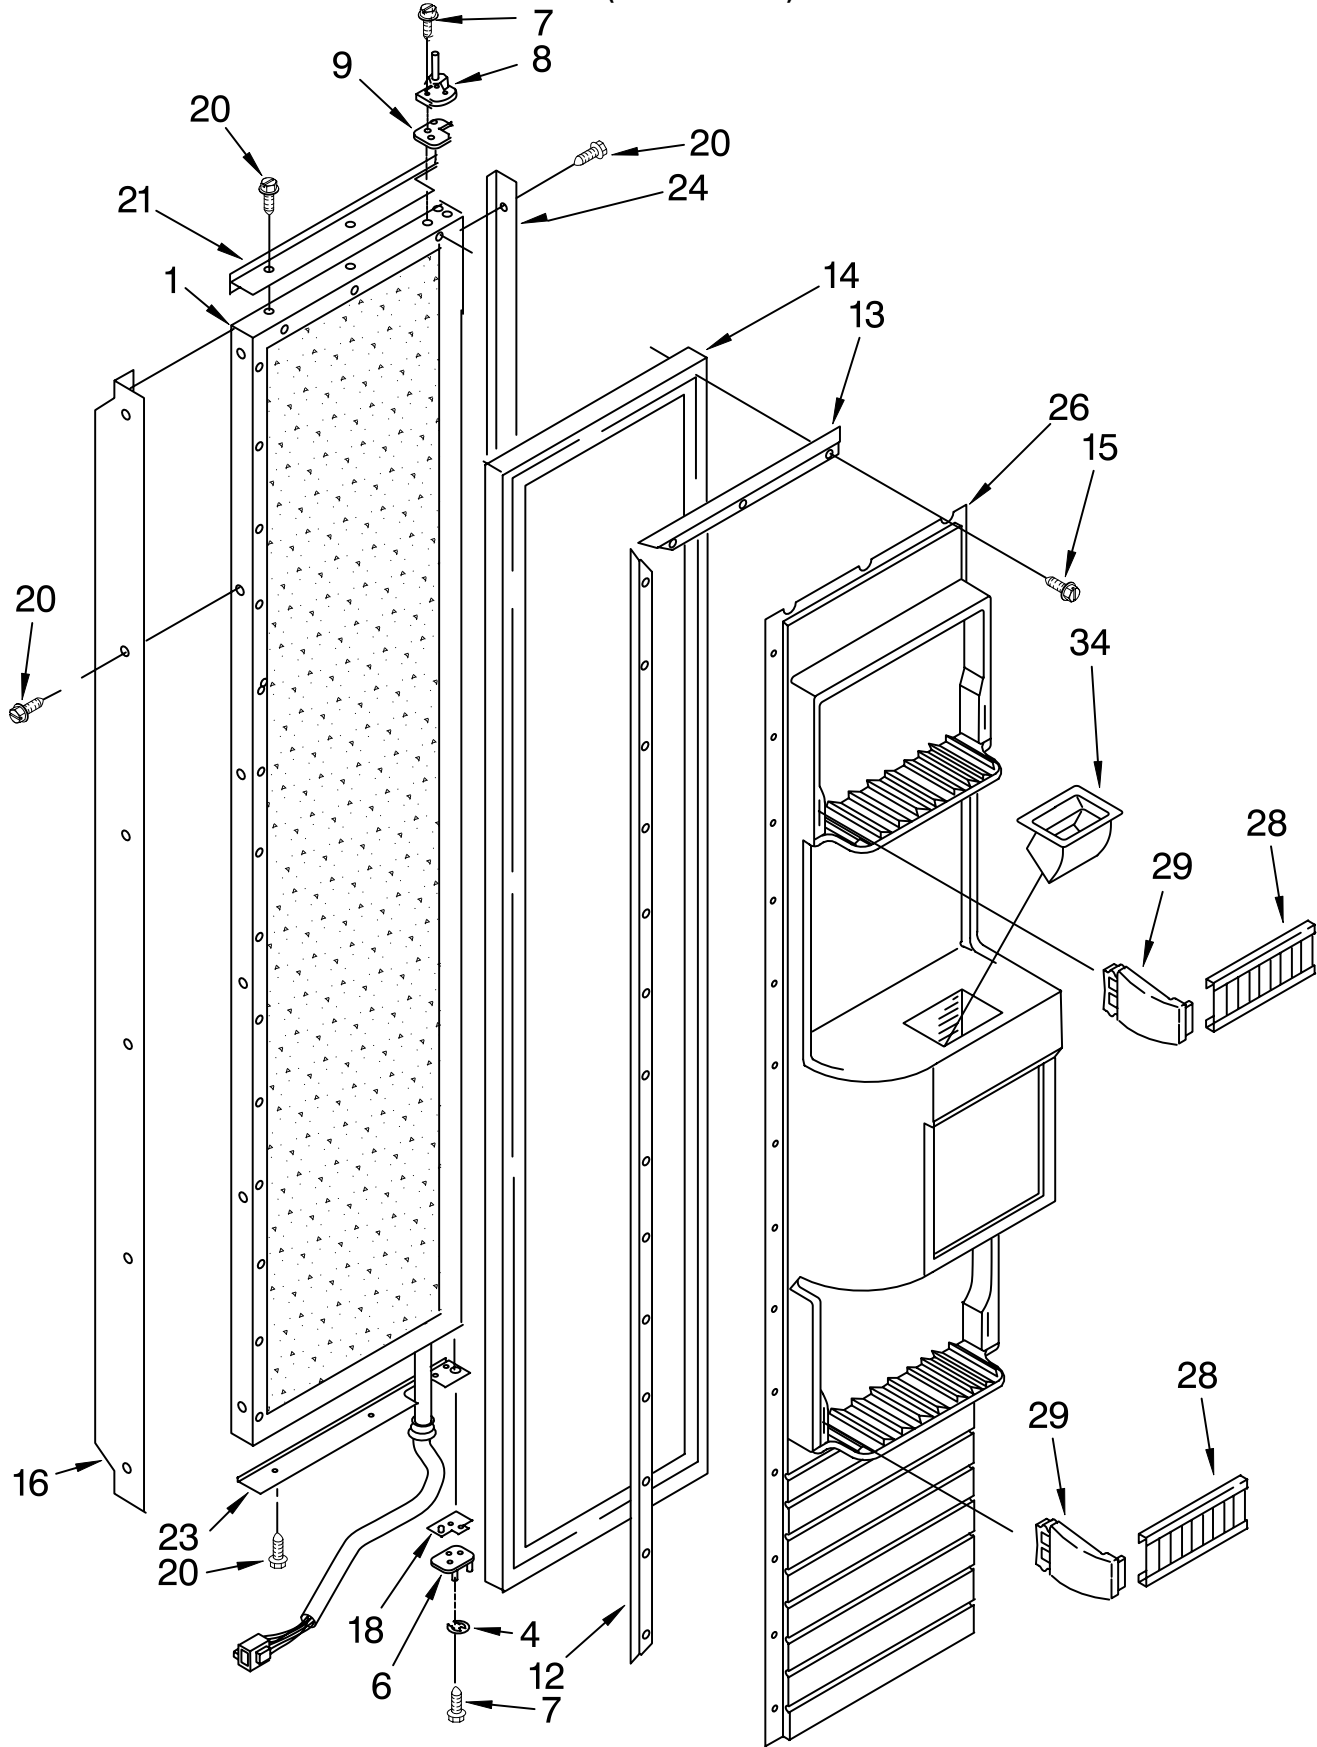

FREEZER DOOR PARTS

For Model: KSSS48QJX00
(Stainless Steel)

FOR ORDERING INFORMATION REFER TO PARTS PRICE LIST

FREEZER DOOR PARTS

For Model: KSSS48QJX00
(Stainless Steel)

Illus. No.	Part No.	DESCRIPTION
1	2202548B	Freezer Door Panel (Includes Insulation)
4	2004881	Retaining Ring, Door-Closure
6	2004524	Hinge, Bottom
7	489282	Screw
8	2005329	Hinge, Top
9	2004520	Spacer-Door, Top
12	1112533	Gasket Retainer, Side (2)
13	1112539	Gasket Retainer, Top & Bottom
14	2188319	Door Gasket, Magnetic
15	486194	Screw (34)
16	2005942	Handle, Door
18	2004549	Door, Spacer
20	487052	Screw
21	2005021	Trim (Top)
23	2004562	Trim (Bottom)
24	2005962	Trim (Side)
26	2209029	Panel, Interior Door
28	2195934	Trim, Door Shelf
29		Trim, Endcap
	2208954	Left Side
	2209134	Right Side
34	2208909	Ice Chute

FOR ORDERING INFORMATION REFER TO PARTS PRICE LIST