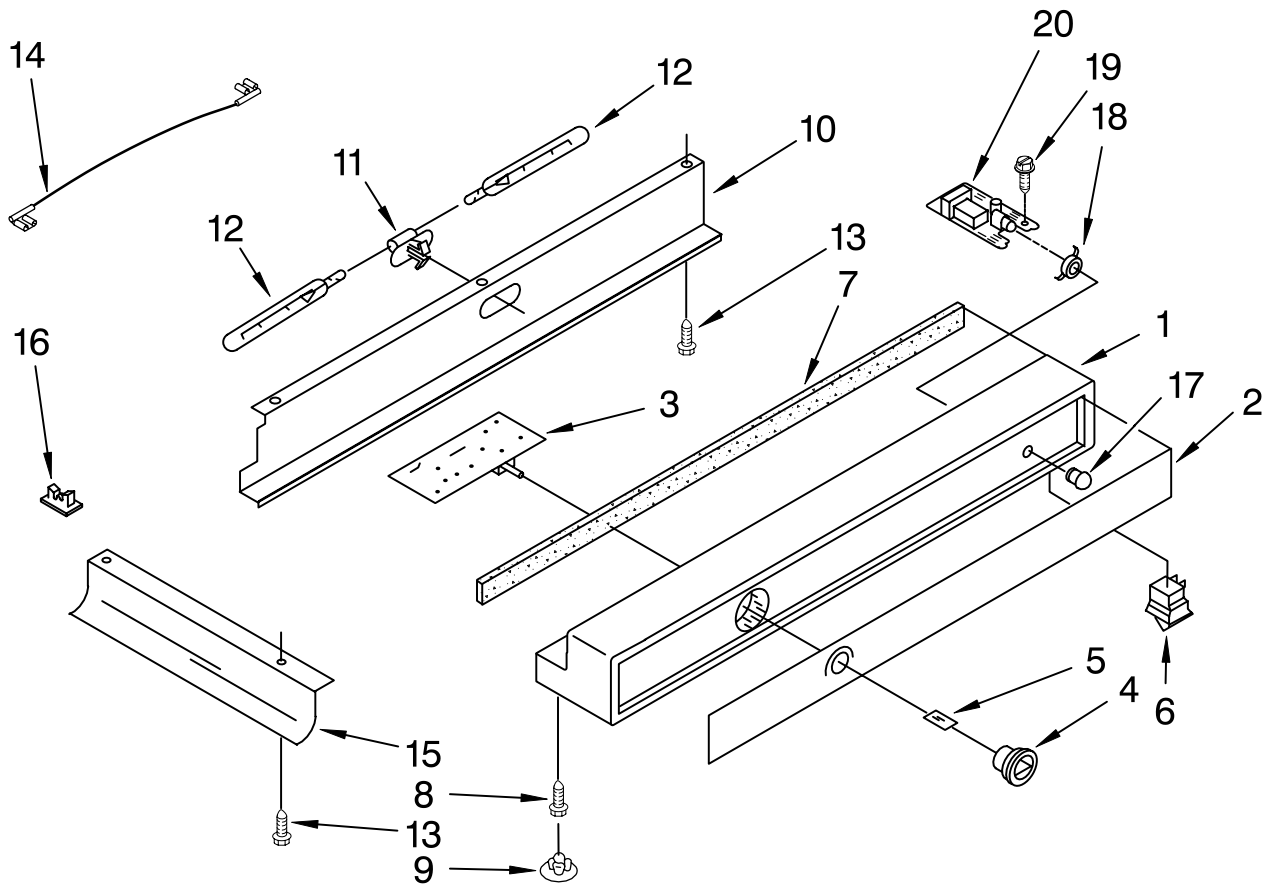

REFRIGERATOR CONTROL PANEL PARTS

For Model: KSSS48QJX00
(Stainless Steel)

Illus. No.	Part No.	DESCRIPTION
1	2209227	Control Panel
2	2209003	Inlay, Control Panel
3	2208995	Circuit Board
4	2003842	Control Knob
5	2003841	Retainer, Knob
6	1118894	Switch, Rocker Arm
7	1113137	Seal, Control Panel

Illus. No.	Part No.	DESCRIPTION
8	489260	Screw (3)
9	2000153	Hole Plug (3)
10	2209174	Shield, Control Panel
11	2005043	Socket, Light
12	548049	Light Bulb (2)
13	486194	Screw
14	2006223	Wire, Light

Illus. No.	Part No.	DESCRIPTION
15	2001141	Channel, Wiring
16	1115375	Clip, Wiring (2)
17	2200096	Lens, Indicator Light
18	2200097	Retainer, Lens
19	2203384	Circuit Board, Filter Indicator
20	489214	Screw

FOR ORDERING INFORMATION REFER TO PARTS PRICE LIST