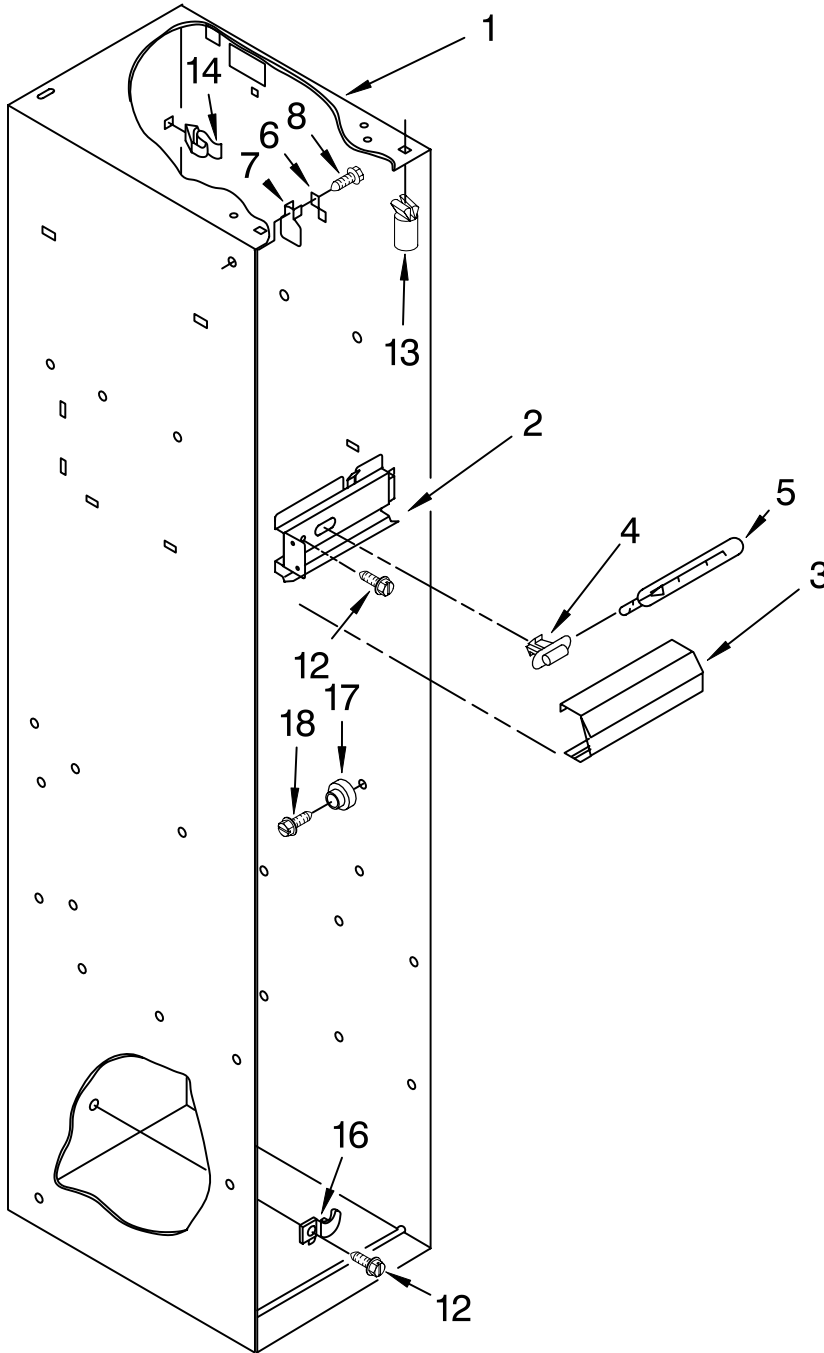

FREEZER LINER PARTS

For Model: KSSS48QJX00
(Stainless Steel)

Illus. No.	Part No.	DESCRIPTION
1		Liner (Not A Serviceable Part)
2	2005567	Bracket, Light
3	1113650	Lens
4	2005042	Light, Socket
5	548049	Light, Bulb
6	538533	Support Clip, Icemaker (2)
7	2000193	Grommet, Screw (2)
8	488552	Screw
12	486194	Screw
13	1112591	Spacer, Control Panel (3)
14	842534	Clip, Air Duct (4)
16	1112260	Support, Evaporator
17	2004068	Stud, Shelf (20)
18	487559	Screw

FOR ORDERING INFORMATION REFER TO PARTS PRICE LIST