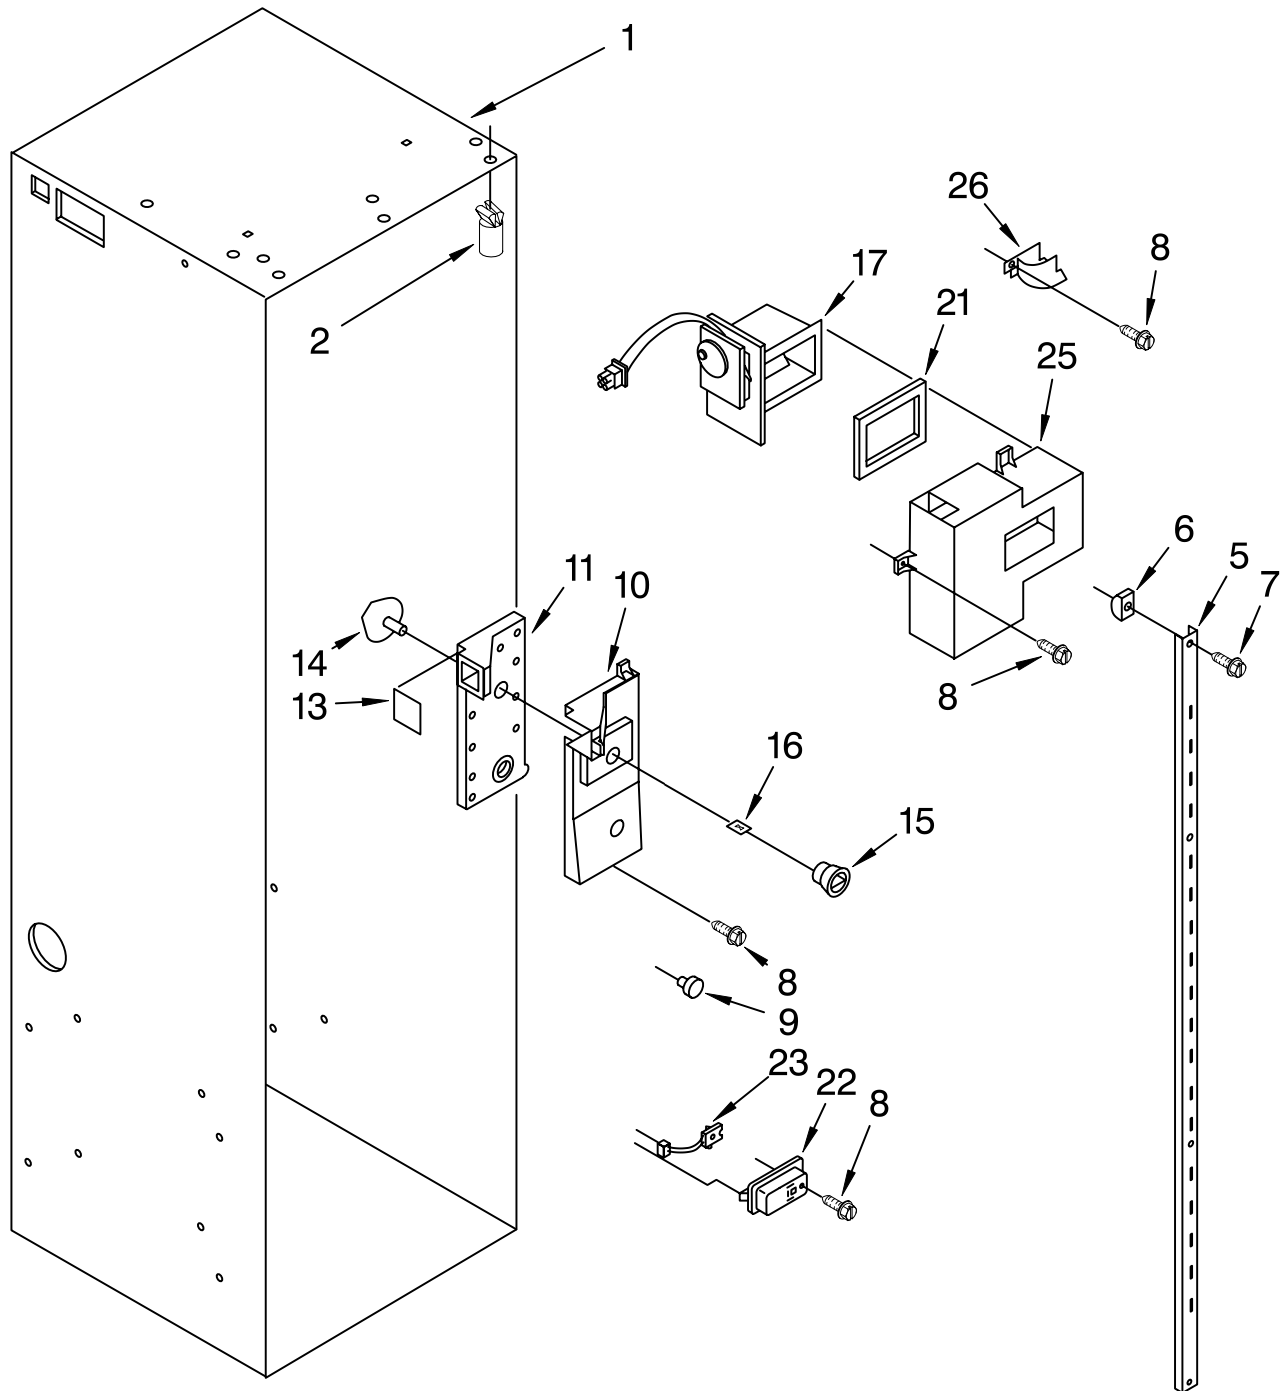

REFRIGERATOR LINER PARTS

For Model: KSSS48QJX00
(Stainless Steel)

FOR ORDERING INFORMATION REFER TO PARTS PRICE LIST

REFRIGERATOR LINER PARTS

For Model: KSSS48QJX00
(Stainless Steel)

Illus. No.	Part No.	DESCRIPTION
1		Liner (Not A Serviceable Part)
2	1112591	Spacer, Control Panel (3)
5	2001117	Ladder, Shelf (2)
6	520965	Screw Support, Ladder (8)
7	488357	Screw
8	486194	Screw
9	1112257	Hole Plug
10	2188392	Meat Pan, Air Duct Cover
11	2000337	Meat Pan, Air Duct
13	2001326	Seal, Air Duct
14	1112218	Damper Control, Meat Pan
15	2003811	Control Knob, Meat Pan
16	2003841	Retainer, Knob
17	2004484	Air Baffle Assembly
21	2208996	Diffuser Assembly
22	1116793	Cover, Thermistor
23	1116959	Thermistor
25	2208953	Cover, Diffuser
26	2003577	Guard, Air Return

FOR ORDERING INFORMATION REFER TO PARTS PRICE LIST