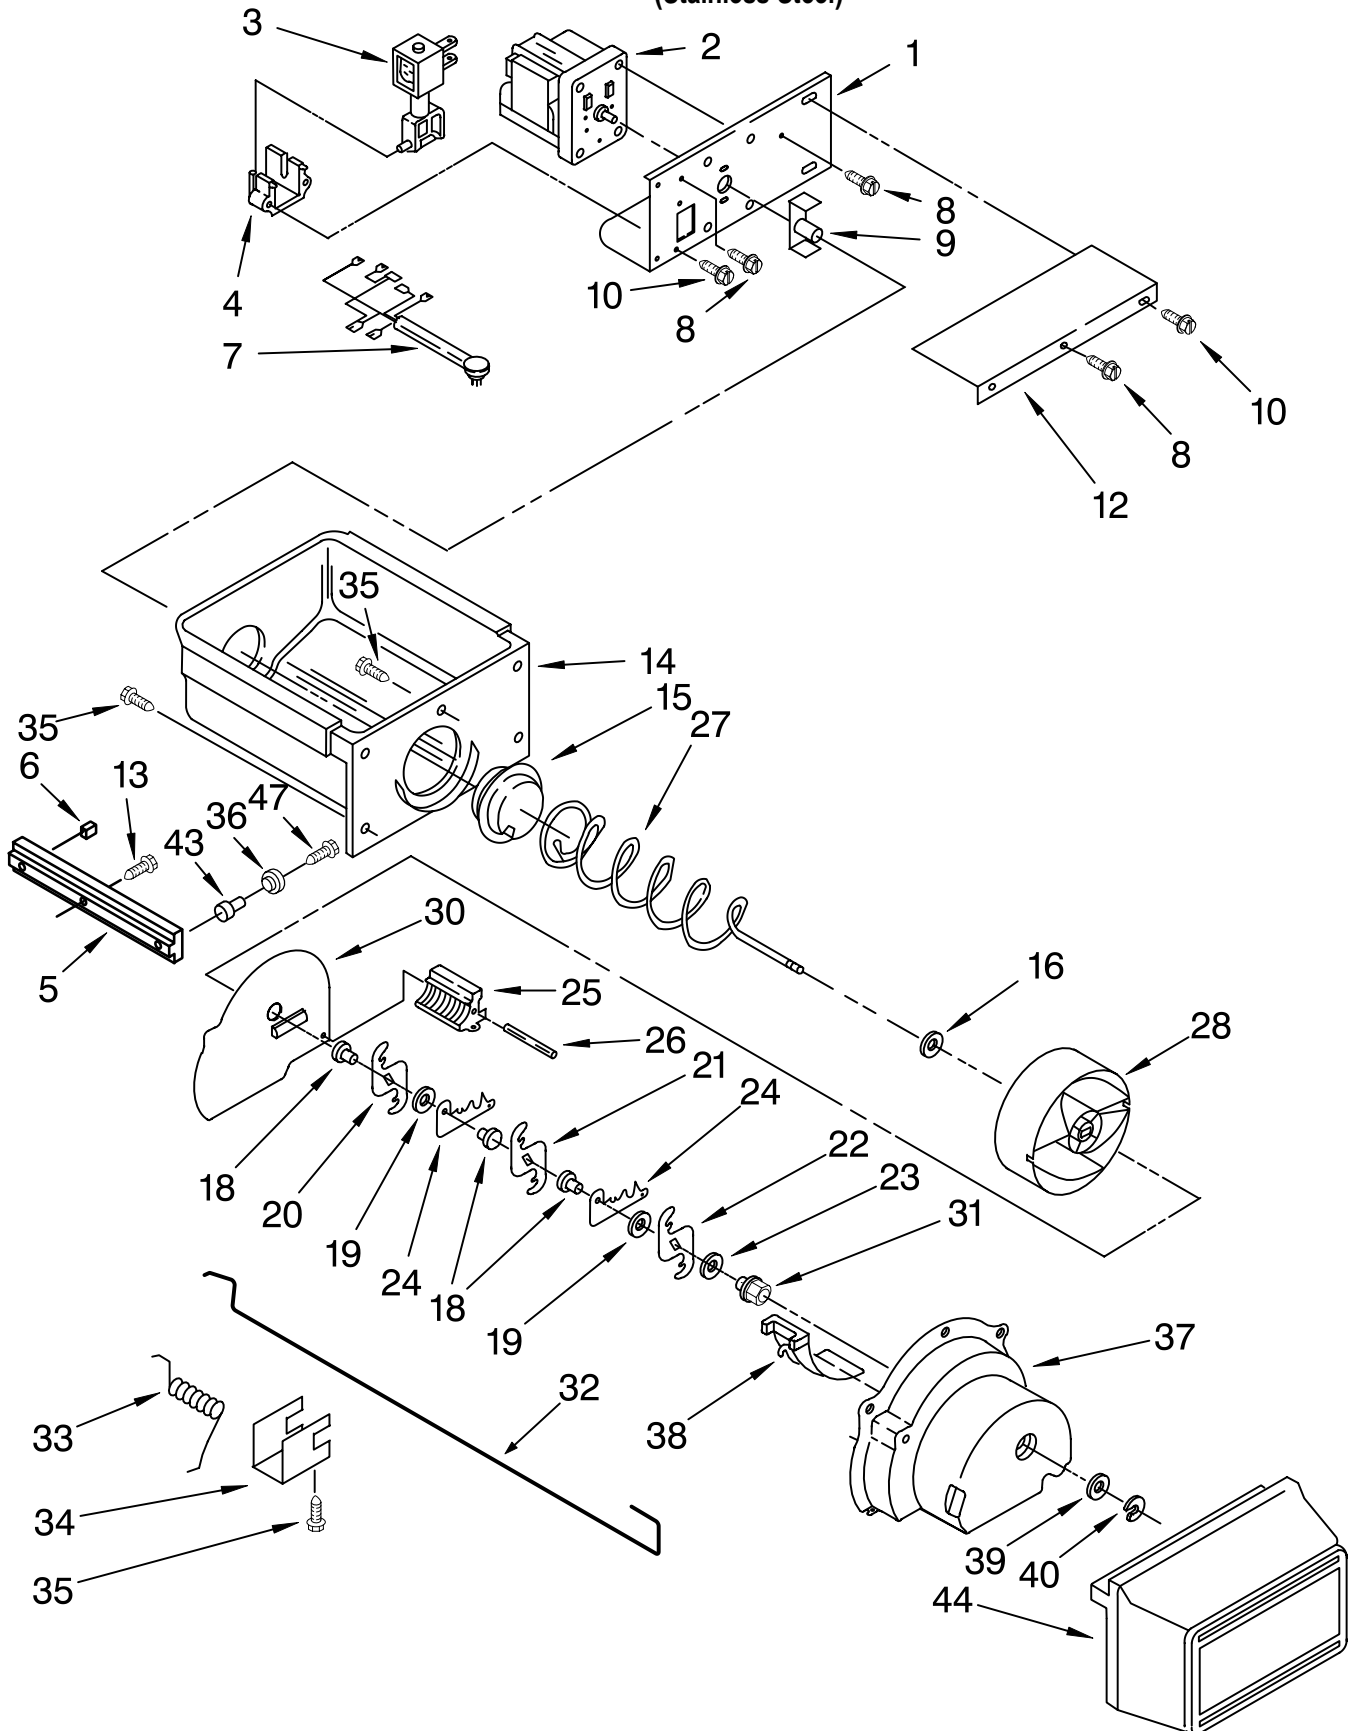

MOTOR AND ICE CONTAINER PARTS

For Model: KSSS48QJX00
(Stainless Steel)

FOR ORDERING INFORMATION REFER TO PARTS PRICE LIST

MOTOR AND ICE CONTAINER PARTS

For Model: KSSS48QJX00
(Stainless Steel)

Illus. No.	Part No.	DESCRIPTION
1	2003941	Bracket, Motor
2	2155263	Motor, Dispenser
3	2003979	Solenoid Assembly
4	2149100	Guide, Solenoid
5		Slide, Container
	2002720	Right Side
	2002721	Left Side
6	1113169	Stop, Roller
7	2004006	Wiring Assembly, Ice Dispenser
8	489399	Screw
9	2205716	Coupling, Motor
10	489478	Screw
12	1113130	Cover, Motor
13	486194	Screw
14	2208908	Ice Container
15	983668	Coupling, Conveyor
16	3400912	Washer
18	1119005	Spacer, Step (3)
19	1119007	Spacer, Flat (2)
20	1119006	Blade, Rotary
21	1119012	Blade, Rotary
22	1119013	Blade, Rotary
23	489235	Washer, Plain
24	1119009	Blade, Fixed (2)
25	2157405	Block, Blade
26	489229	Roll Pin
27	2160602	Conveyor
28	2196194	Drum
30	2171682	Floating Baffle
31	1119018	Nut, Bearing
32	2002728	Control Arm
33	1119020	Spring, Return
34	1119021	Retainer Clip, Rod
35	488886	Screw
36	2188212	Roller
37	2180348	Housing, Crusher
38	1119017	Deflector, Ice
39	489234	Washer, Plain
40	489236	Retainer Ring
43	2174478	Eyelet, Roller
44	2002724	Front Cover, Ice Container
47	2003478	Screw
99	2160606	Complete Ice Crusher Mechanism Assembly
100	2006543	Complete Ice Container Assembly

FOR ORDERING INFORMATION REFER TO PARTS PRICE LIST