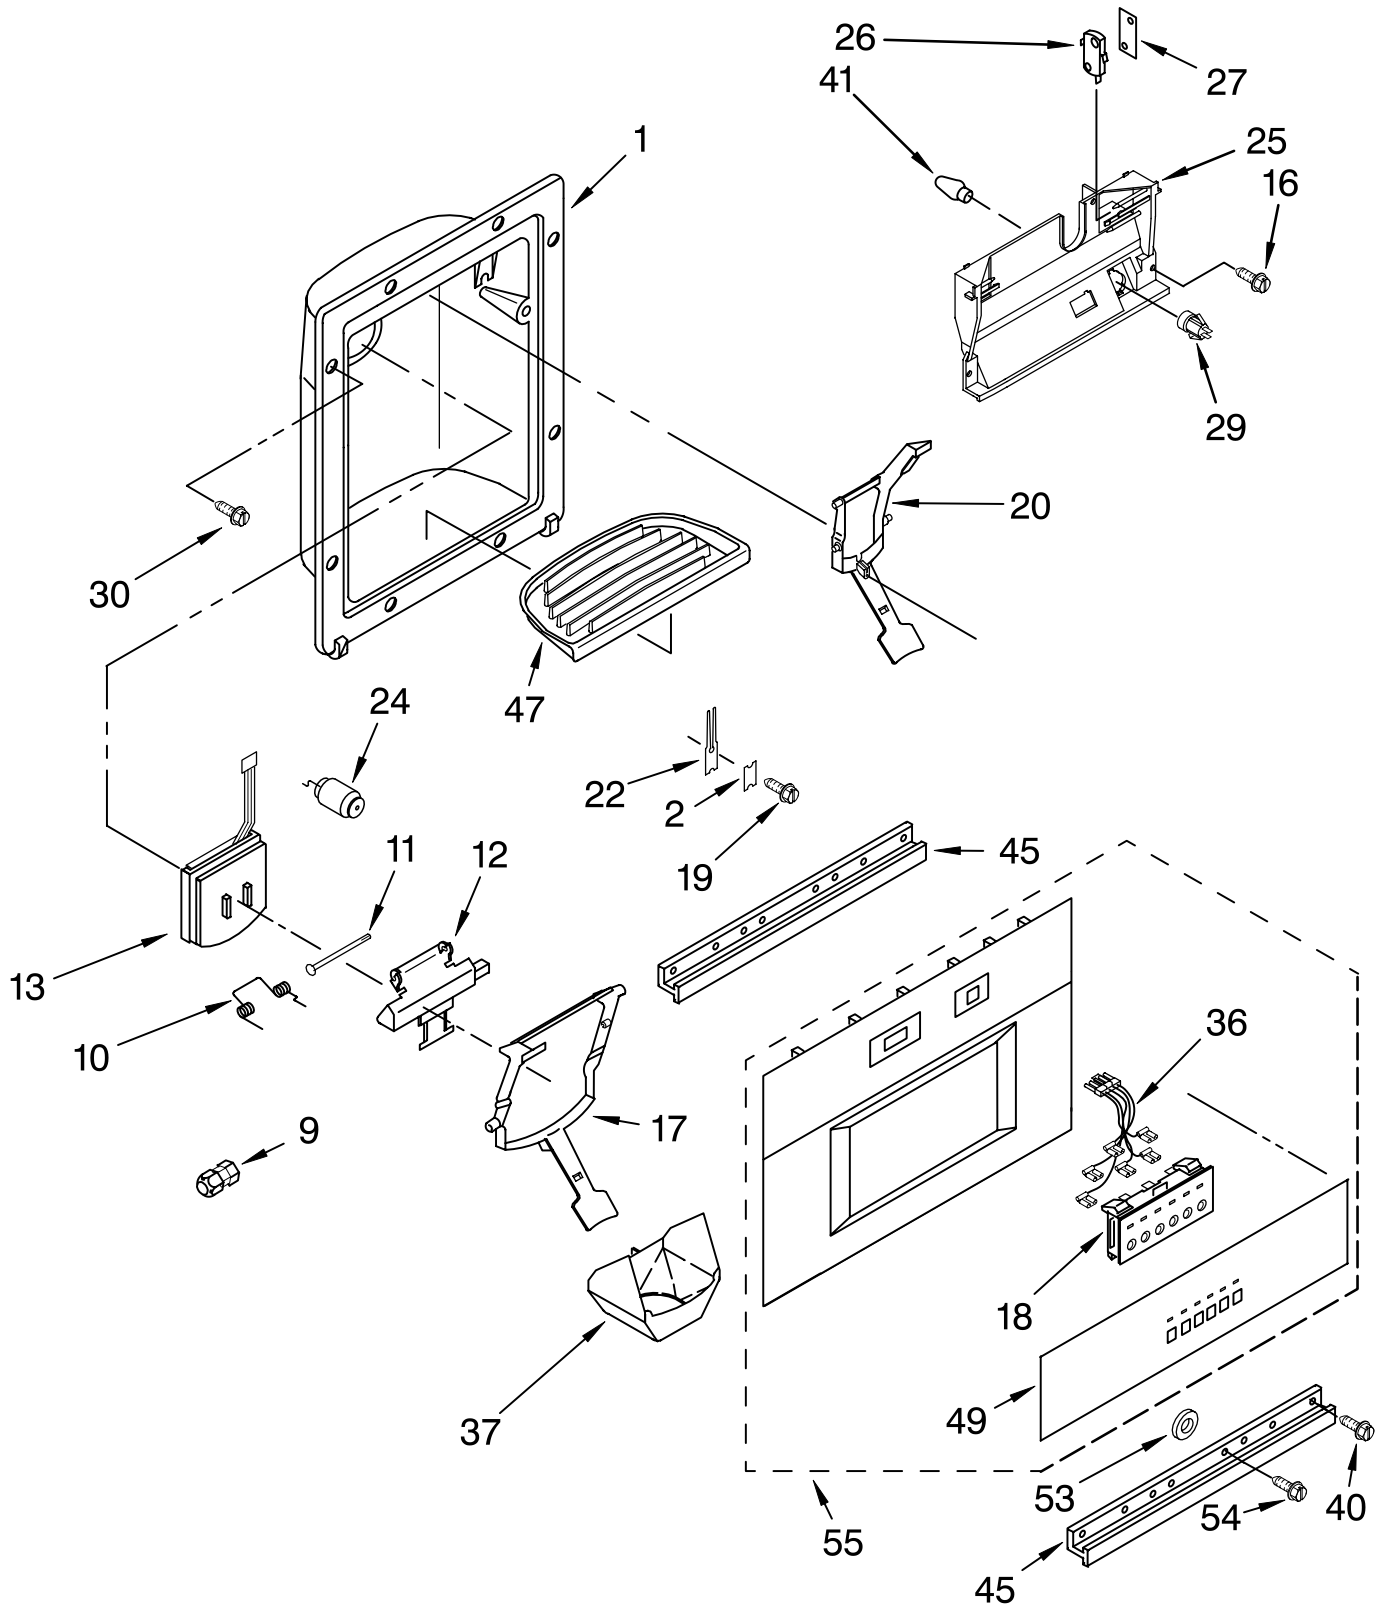

DISPENSER FRONT PARTS

For Model: KSSS48QJX00
(Stainless Steel)

FOR ORDERING INFORMATION REFER TO PARTS PRICE LIST

DISPENSER AND FRONT PARTS

For Model: KSSS48QJX00
(Stainless Steel)

<u>Illus.</u> <u>No.</u>	<u>Part</u> <u>No.</u>	<u>DESCRIPTION</u>
1		Housing, Dispenser (Not Serviceable)
2	2195051	Strain Relief
9	2150347	Union
10	2180209	Spring, Torsion
11	2196195	Pin
12	2206423	Ice Door Mechanism
13	2180205	Door, Ice
16	489000	Screw
17	2180261	Lever, Ice Dispenser
18	2202551	Switch Assembly (Also order Item #49)
19	489000	Screw
20	2180270	Lever, Water Dispenser
22	2194719	Spring, Lever
24	2205686	Delay Mechanism
25	2183771	Bracket, Control
26	2162361	Switch (2)
27	625834	Insulation, Switch
29	2180200	Lamp Holder
30	488500	Screw
36	2196199	Wire Assembly
37	2180224	Guide, Ice
40	487052	Screw
41	3406124	Light Bulb
45	2208928	Trim, Front (2)
47	2180325	Grille, Overflow
49	2202574	Overlay, Cover
53	487944	Washer (2)
54	488568	Screw (2)
55	2202568B	Front Cover Assembly (Includes Items 18, 36, & 49)

FOR ORDERING INFORMATION REFER TO PARTS PRICE LIST