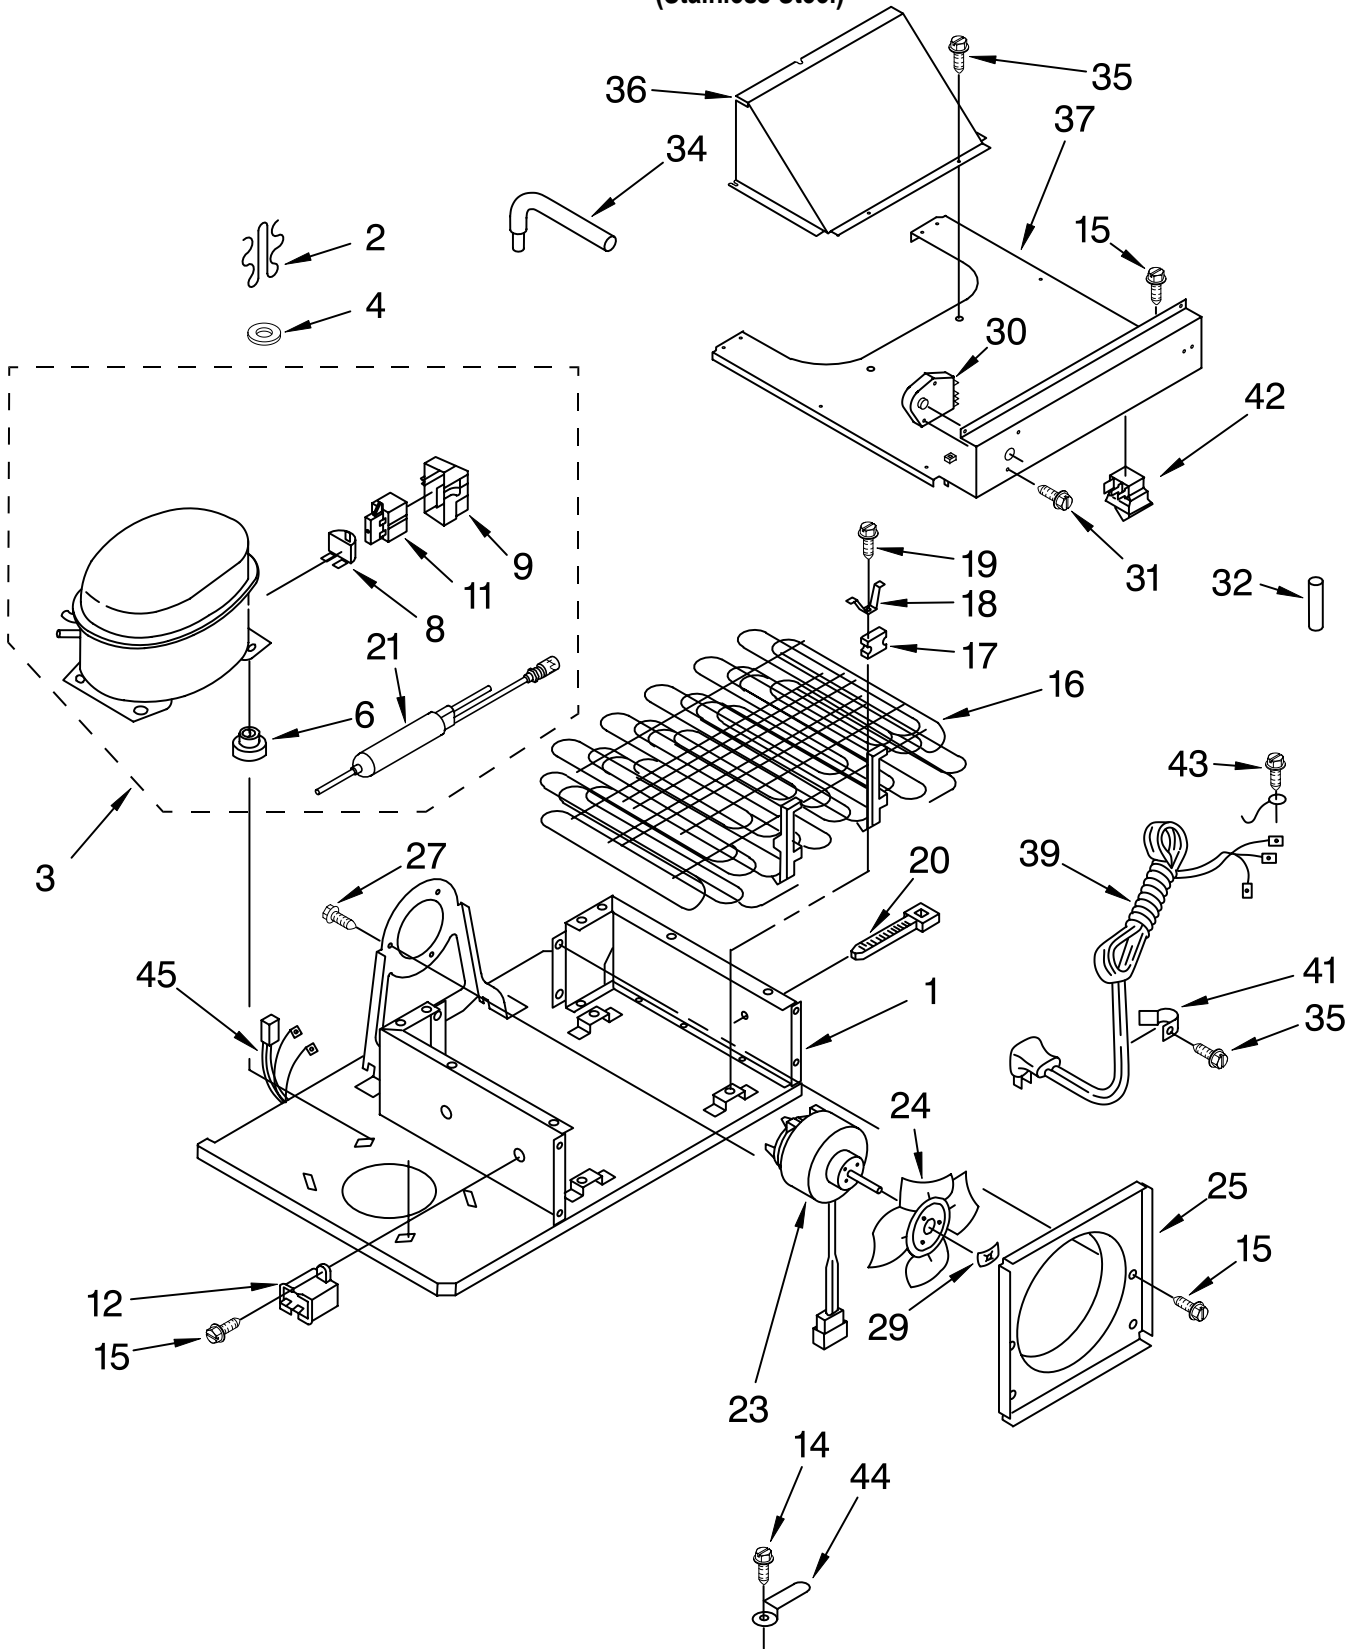

UPPER UNIT PARTS

For Model: KSSS48QJX00
(Stainless Steel)

FOR ORDERING INFORMATION REFER TO PARTS PRICE LIST

UPPER UNIT PARTS

For Model: KSSS48QJX00
(Stainless Steel)

Illus. No.	Part No.	DESCRIPTION
1	2003398	Assembly, Unit Base
2	2163787	Clip, Compressor Mounting (4)
3	2183420	Compressor (Includes Items 8, 9, 11, 12 & 21) (Also Order 876765 Tube Kit)
4	680975	Washer
6	2163786	Grommet, Mounting
8	2176858	Overload
9	2162358	Terminal Cover
11	1108143	Relay
12	2169137	Capacitor
14	486899	Screw
15	487869	Screw
16	2003392	Condenser
17	943447	Grommet (4)
18	1113019	Clamp (4)
19	487522	Screw

Illus. No.	Part No.	DESCRIPTION
20	851095	Wire Tie (2)
21	2202581	Drier
23	2208903	Motor, Fan
24	2190685	Blade, Fan
25	2003169	Orifice, Fan
27	489099	Screw (3)
29	486692	Speed Nut
30	2162044	Defrost Timer
31	488911	Screw
32	2000645	Sleeve, Condenser
34	2003011	Process, Tube
35	486194	Screw
36	2003174	Cover, Fan
37	2005535	Cover, Condenser
39	2003381	Service Cord
41	1113162	Clamp, Cord (2)
42	1113229	Switch, Power Disconnect
43	488879	Screw, Ground
44	653035	Clip, Cord Plug
45	2207479	Wiring Harness, Unit Compartment

Illus. No.	Part No.	DESCRIPTION

Following Parts Not Illustrated and Optional Parts Not Included

978025	Valve, Access (1/4")
978026	Valve, Access (5/16")
978027	Valve, Access (3/8")
978028	Valve, Access (1/2")
978029	Valve, Access (5/8")
978030	Valve, Access (3/4")
876764	Valve, Access (3/16")

REFRIGERANT CHARGE

7.5 oz.
(R-134A)

FOR ORDERING INFORMATION REFER TO PARTS PRICE LIST