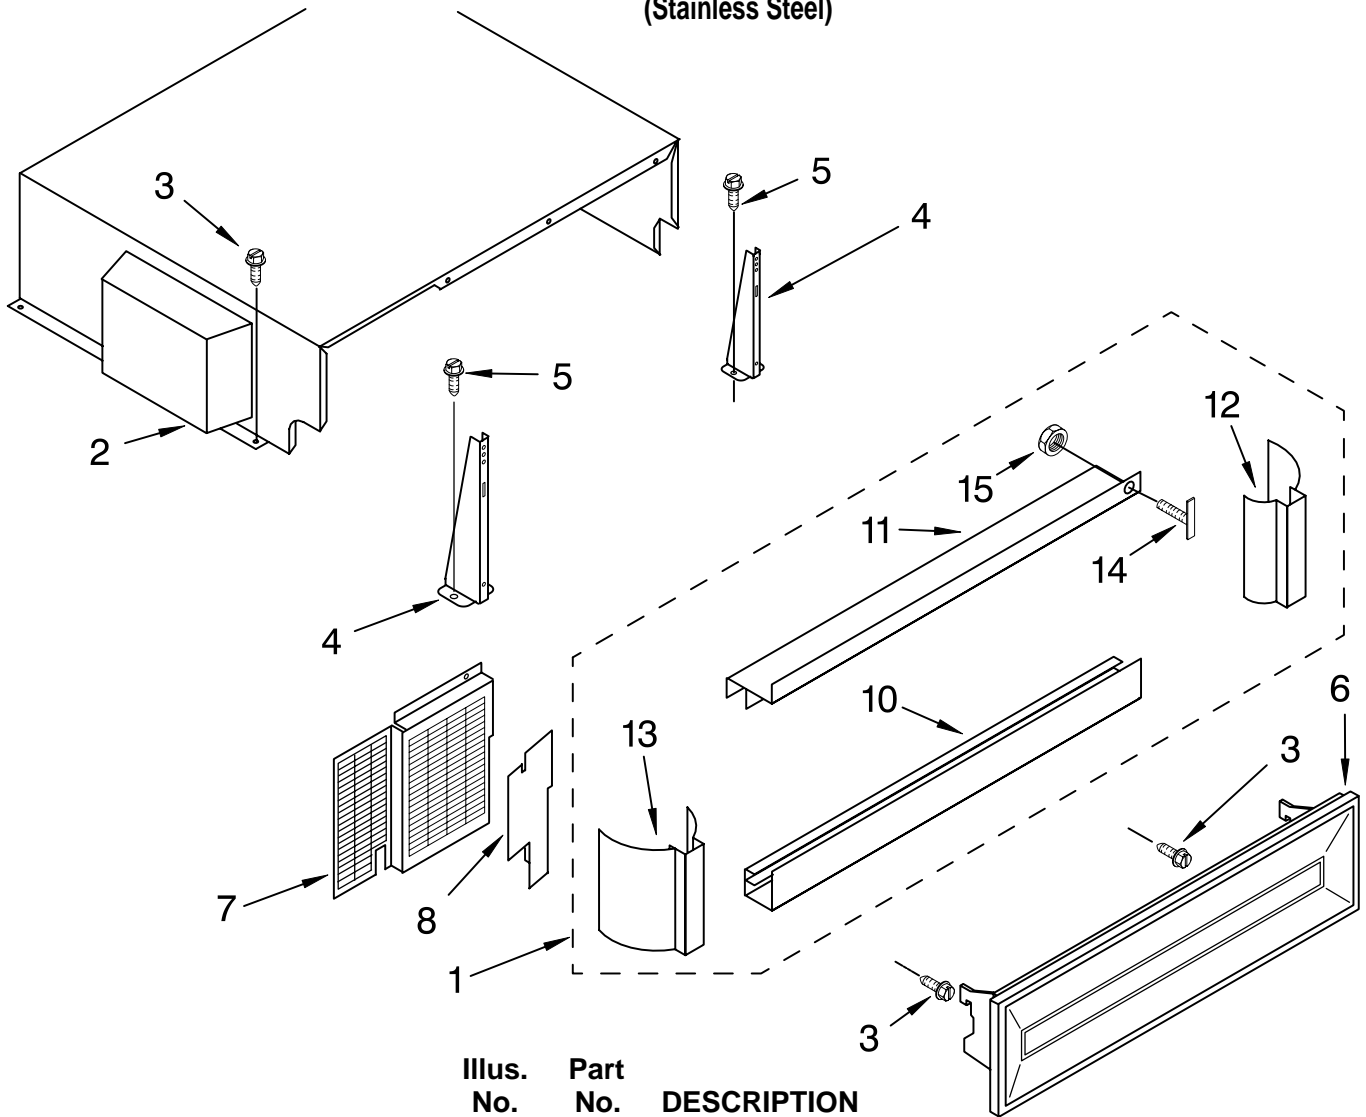

TOP GRILLE AND UNIT COVER PARTS

For Model: KSSS48QJX00
(Stainless Steel)

Illus. No.	Part No.	DESCRIPTION

1	2003715	Top Grille Assembly
2	2005549	Cover, Unit
3	486194	Screw
4	2002484	Grille, Bracket
5	2001415	Screw
6	2003724	Decorative Panel Assembly
7	2005534	Guard, Compressor Wiring
8	2006440	Baffle-Air, Condenser
10	2003613	Trim, Grille Bottom
11	2003619	Trim, Grille Top
12	2003599	Trim, Grille Right Side
13	2003605	Trim, Grille Left Side
14	2003347	Tee Bolt
15	1161548	Lock Nut

FOR ORDERING INFORMATION REFER TO PARTS PRICE LIST