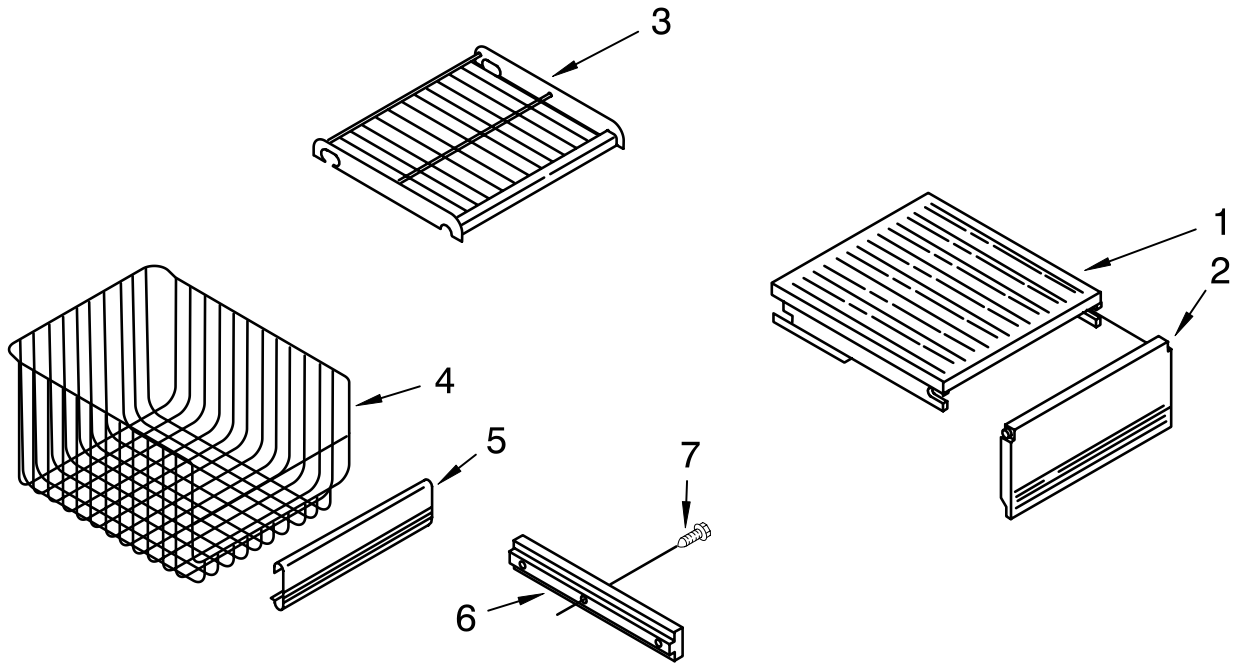

FREEZER SHELF PARTS

For Model: KSSS48QJX00
(Stainless Steel)

Illus. No.	Part No.	DESCRIPTION
1	2003144	Solid Shelf
2	2188383	Front, Ice Compartment
3	1113638	Shelf, Fixed (2)
	1112052	Shelf, Deep
4	2208196	Basket
5	2003114	Trim, Basket
6	2208198	Slide, Basket Right Side
	2208197	Left Side
7	486194	Screw

FOR ORDERING INFORMATION REFER TO PARTS PRICE LIST