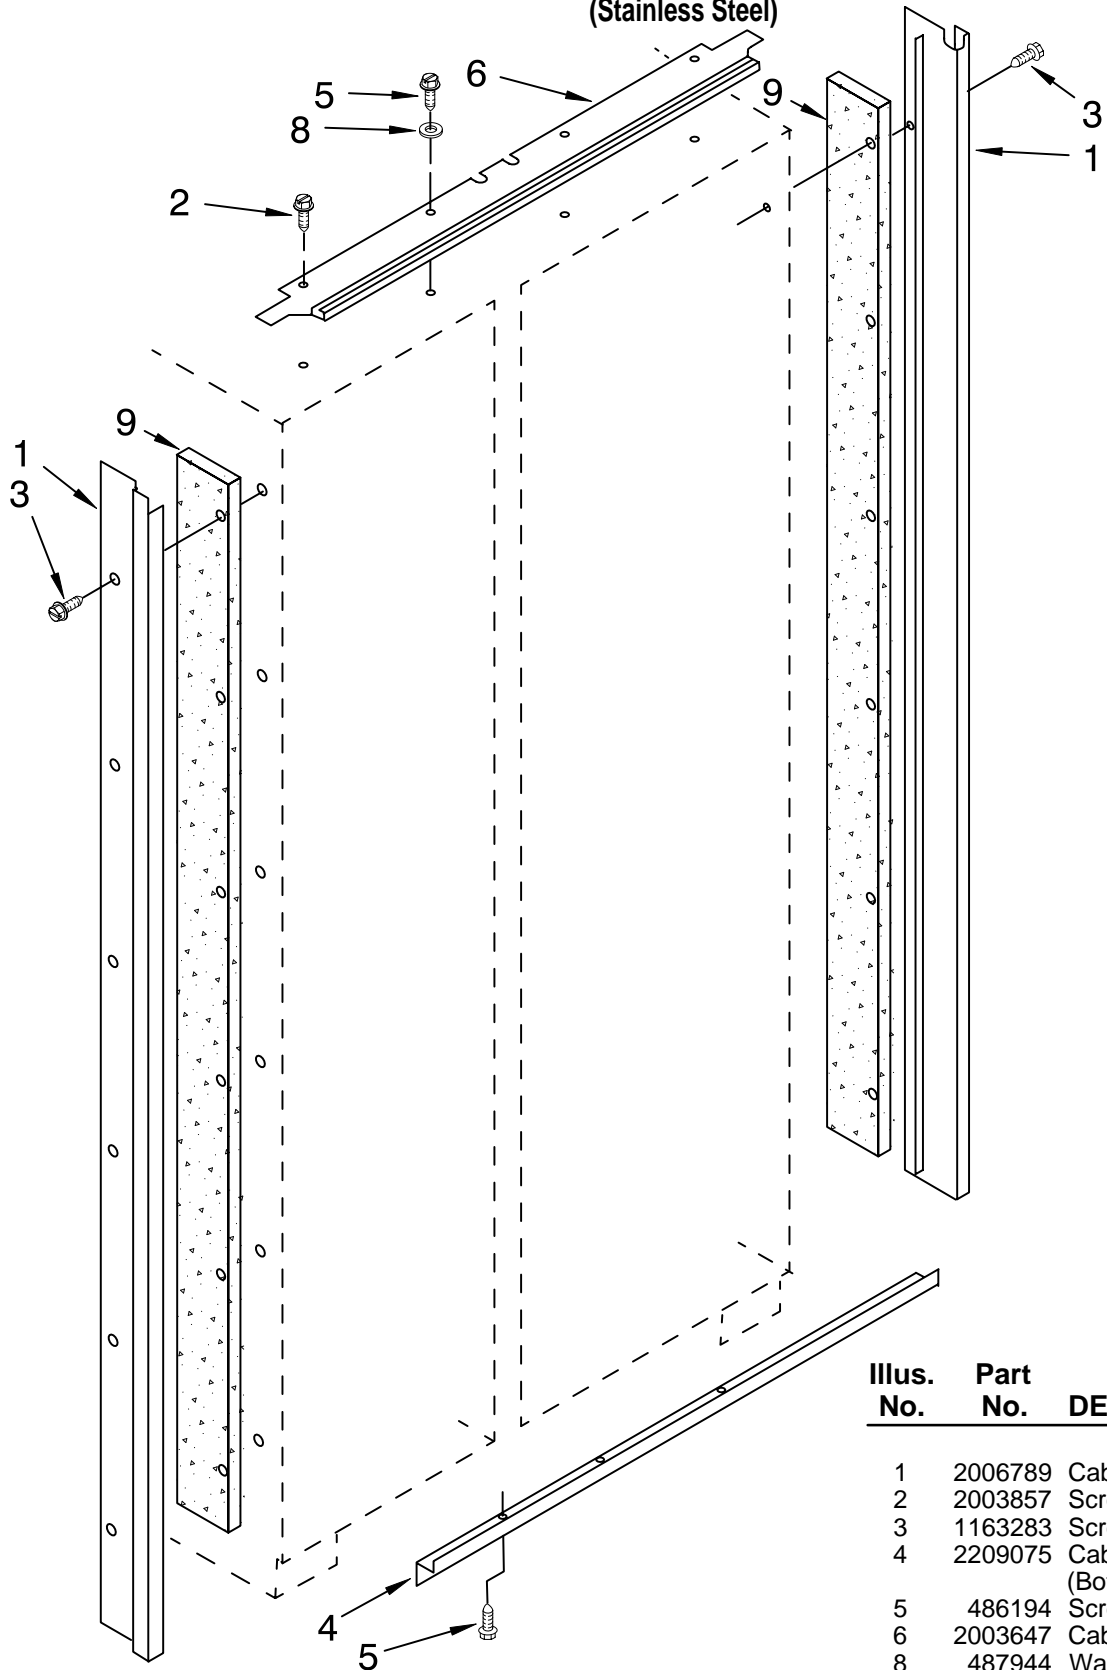

CABINET TRIM PARTS

For Model: KSSS48QJX00
(Stainless Steel)

Illus. No.	Part No.	DESCRIPTION
1	2006789	Cabinet, Trim (2)
2	2003857	Screw
3	1163283	Screw
4	2209075	Cabinet, Trim (Bottom)
5	486194	Screw
6	2003647	Cabinet, Trim Top
8	487944	Washer (2)
9	2005925	Seal-Trim, Side

FOR ORDERING INFORMATION REFER TO PARTS PRICE LIST