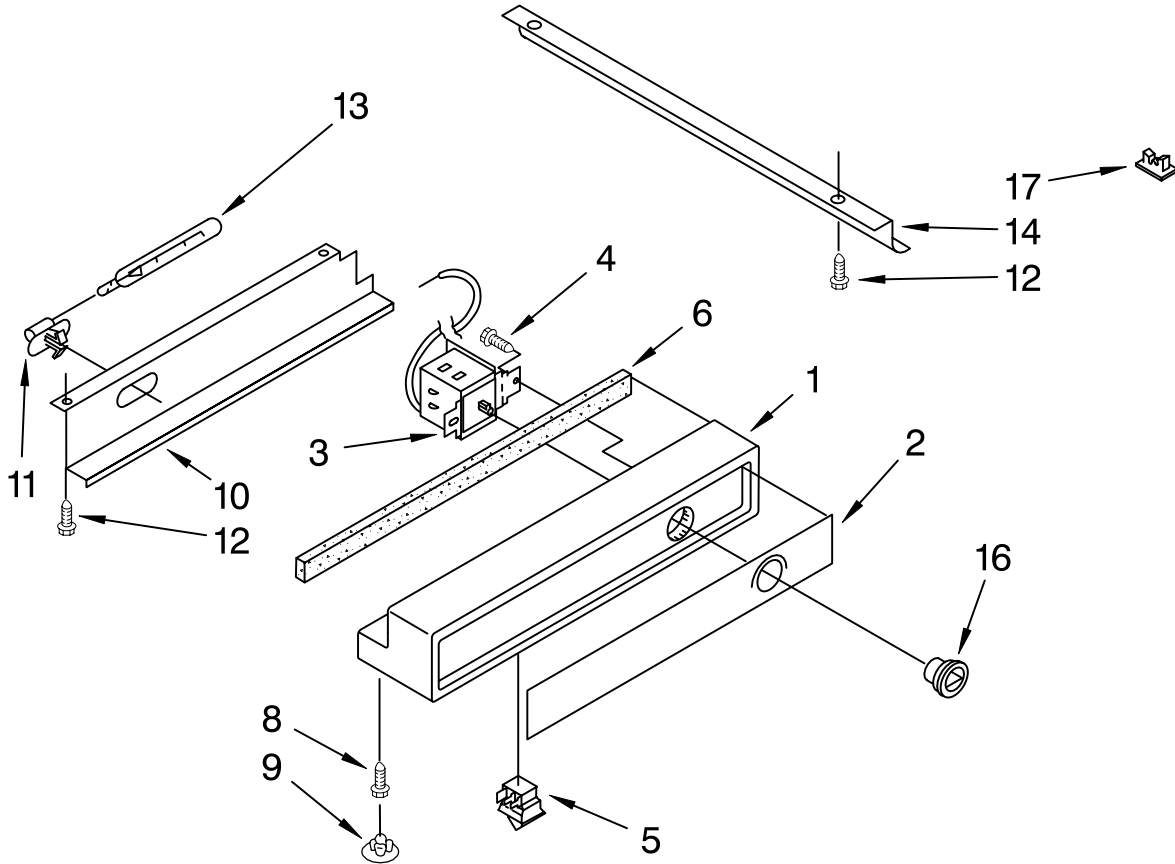

FREEZER CONTROL PANEL PARTS

For Models: KSSS48QHW00, KSSS48QHB00, KSSS48QHT00
(White) (Black) (Biscuit)

Illus. No.	Part No.	DESCRIPTION
1	1113627	Control Panel
2	2003309	Inlay, Control Panel
3	1113466	Thermostat & Barrier Assembly
4	488974	Screw (2)
5	1115373	Switch, Rocker Arm
6	1113136	Seal, Control Panel
8	489260	Screw (3)
9	2000153	Hole Plug (3)
10	2005563	Shield, Control Panel
11	2005042	Socket, Light
12	486194	Screw
13	548049	Light Bulb
14	2001974	Channel, Wiring
16	2182112	Knob, Thermostat
17	1115375	Clip, Wiring

FOR ORDERING INFORMATION REFER TO PARTS PRICE LIST