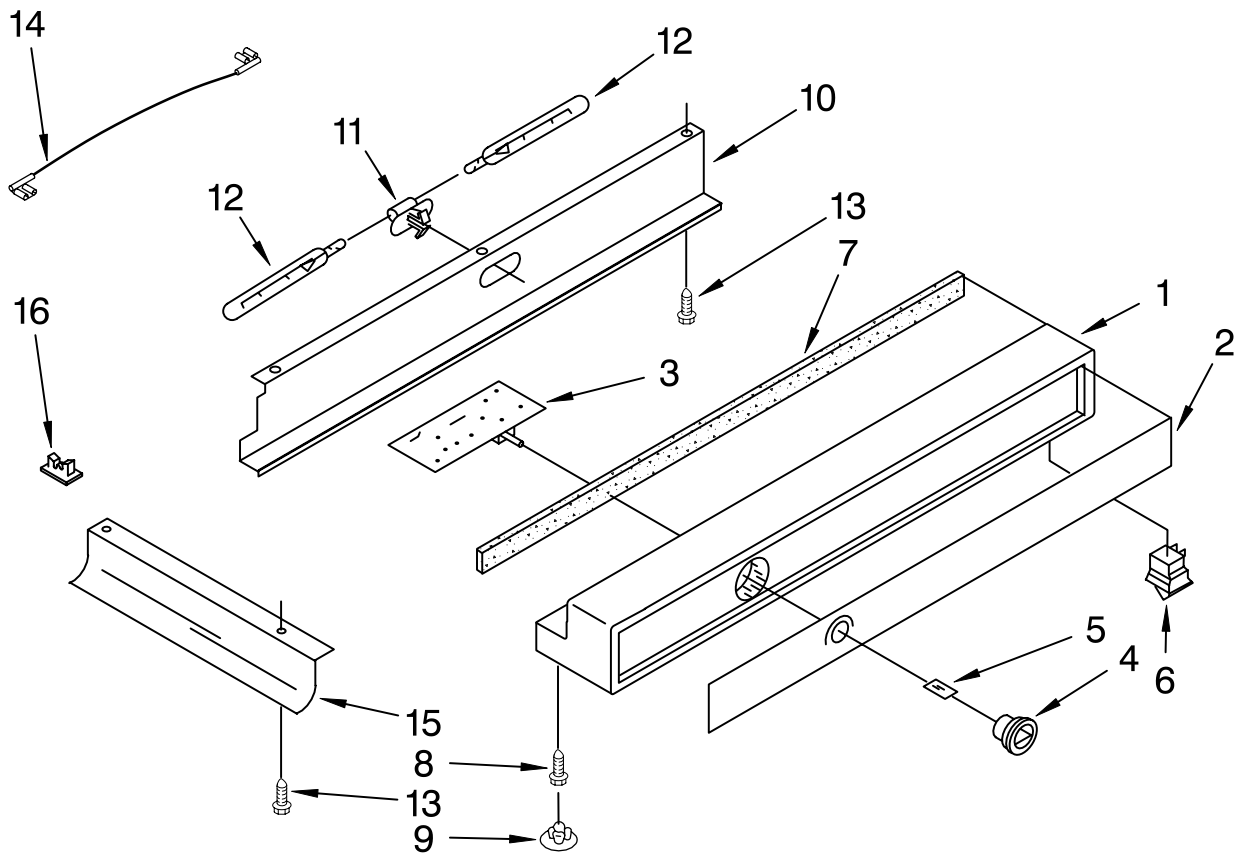

REFRIGERATOR CONTROL PANEL PARTS

For Models: KSSS48QHW00, KSSS48QHB00, KSSS48QHT00
(White) (Black) (Biscuit)

Illus. No.	Part No.	DESCRIPTION
1	1112642	Control Panel
2	2003303	Inlay, Control Panel
3	2004005	Circuit Board
4	2003842	Control Knob
5	2003841	Retainer, Knob
6	1118894	Switch, Rocker Arm
7	1113137	Seal, Control Panel
8	489260	Screw (3)
9	2000153	Hole Plug (3)
10	2005566	Shield, Control Panel
11	2005043	Socket, Light
12	548049	Light Bulb (2)
13	486194	Screw
14	2006223	Wire, Light
15	2001141	Channel, Wiring
16	1115375	Clip, Wiring (2)

FOR ORDERING INFORMATION REFER TO PARTS PRICE LIST