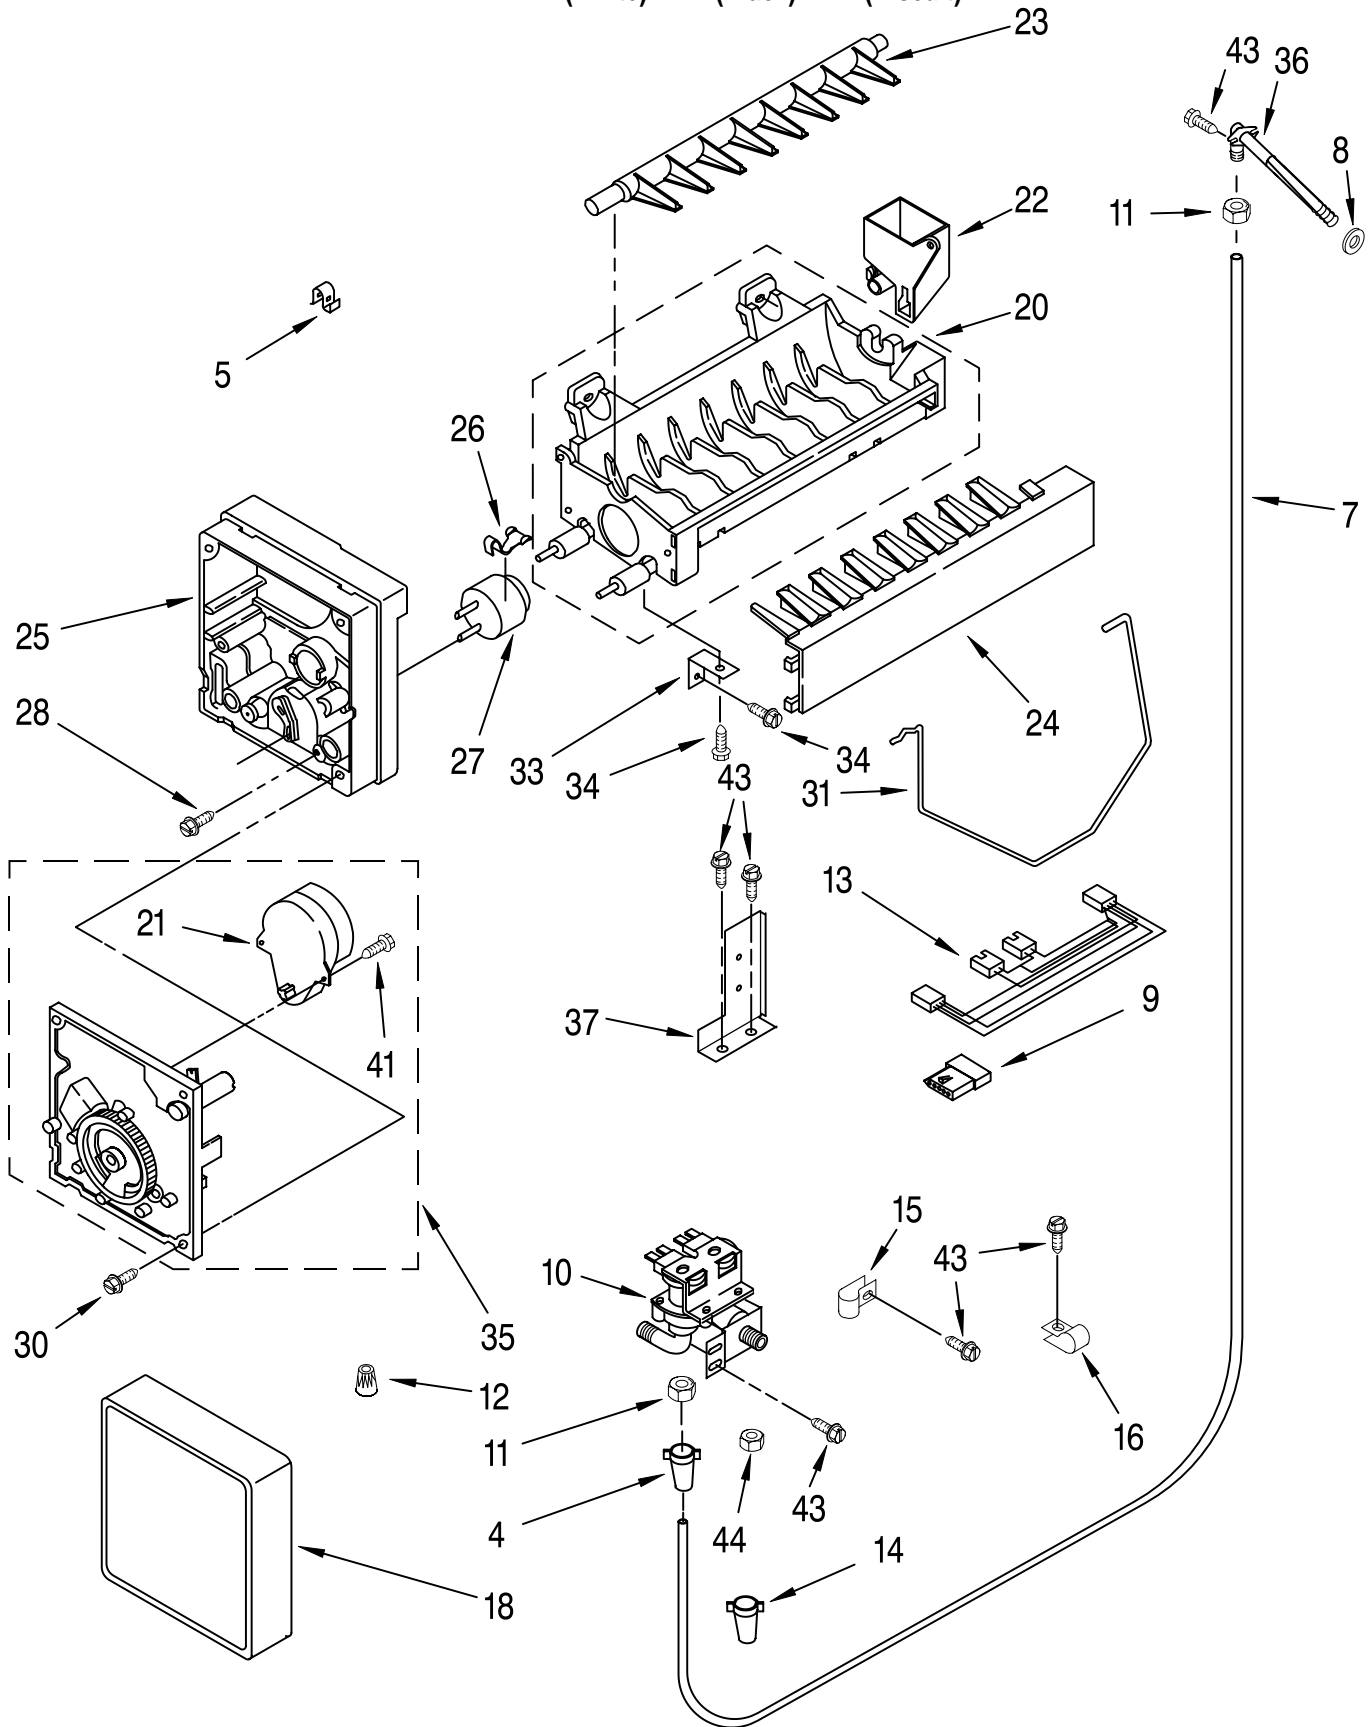

ICEMAKER PARTS

For Models: KSSS48QHW00, KSSS48QHB00, KSSS48QHT00
(White) (Black) (Biscuit)

FOR ORDERING INFORMATION REFER TO PARTS PRICE LIST

ICEMAKER PARTS

For Models: KSSS48QHW00, KSSS48QHB00, KSSS48QHT00
(White) (Black) (Biscuit)

Illus. No.	Part No.	DESCRIPTION	Illus. No.	Part No.	DESCRIPTION	Illus. No.	Part No.	DESCRIPTION
4	841707	Insert, Tube	20	628228	Mold & Heater (Also Order 542638 Silicone Grease)	30	489276	Screw
5	628379	Clip, Fuse				31	2171593	Shut Off Arm
7	2208933	Water Inlet Tube Assembly				33	2171952	Bracket
8	1106508	Seal Gasket	21	628398	Motor	34	489478	Screw
9	2154472	Connector	22	628356	Cup-Water Fill	35	628399	Module Assembly (Includes Items 21 & 41)
10	2003791	Valve, Solenoid	23	2194711	Ejector			
11	627018	Nut, Compression	24	2182124	Ice Striper	36	2185988	Fitting, Water Tube
12	227991	Connector, Wire	25	2194712	Support	37	2004914	Water Valve Mounting Bracket
13	2006738	Water Valve, Harness	26	627796	Retainer Thermostat (2)	41	489136	Screw (2)
14	1129177	Insert, Tube	27	627985	Thermostat (Also Order 542639 Cement Alumilastic)	43	486194	Screw
15	489348	Clamp, Nylon Valve				44	1129179	Compression Nut
16	488946	Clamp Tube				100	4317943	Complete Icemaker Assembly
18	2174155	Cover	28	489322	Screw			

PARTS NOT ILLUSTRATED

Illus. No.	Part No.	DESCRIPTION

Following Parts Not Illustrated
(Optional Parts Only)

4378652	Front Panel Kit (White)
4378655	Front Panel Kit (Black)
4378658	Front Panel Kit (Almond)
4378661	Front Panel Kit (Stainless Steel)
4392888	Front Panel Kit (Biscuit)

Black Acrylic
Static Cleaner Part No. 978849