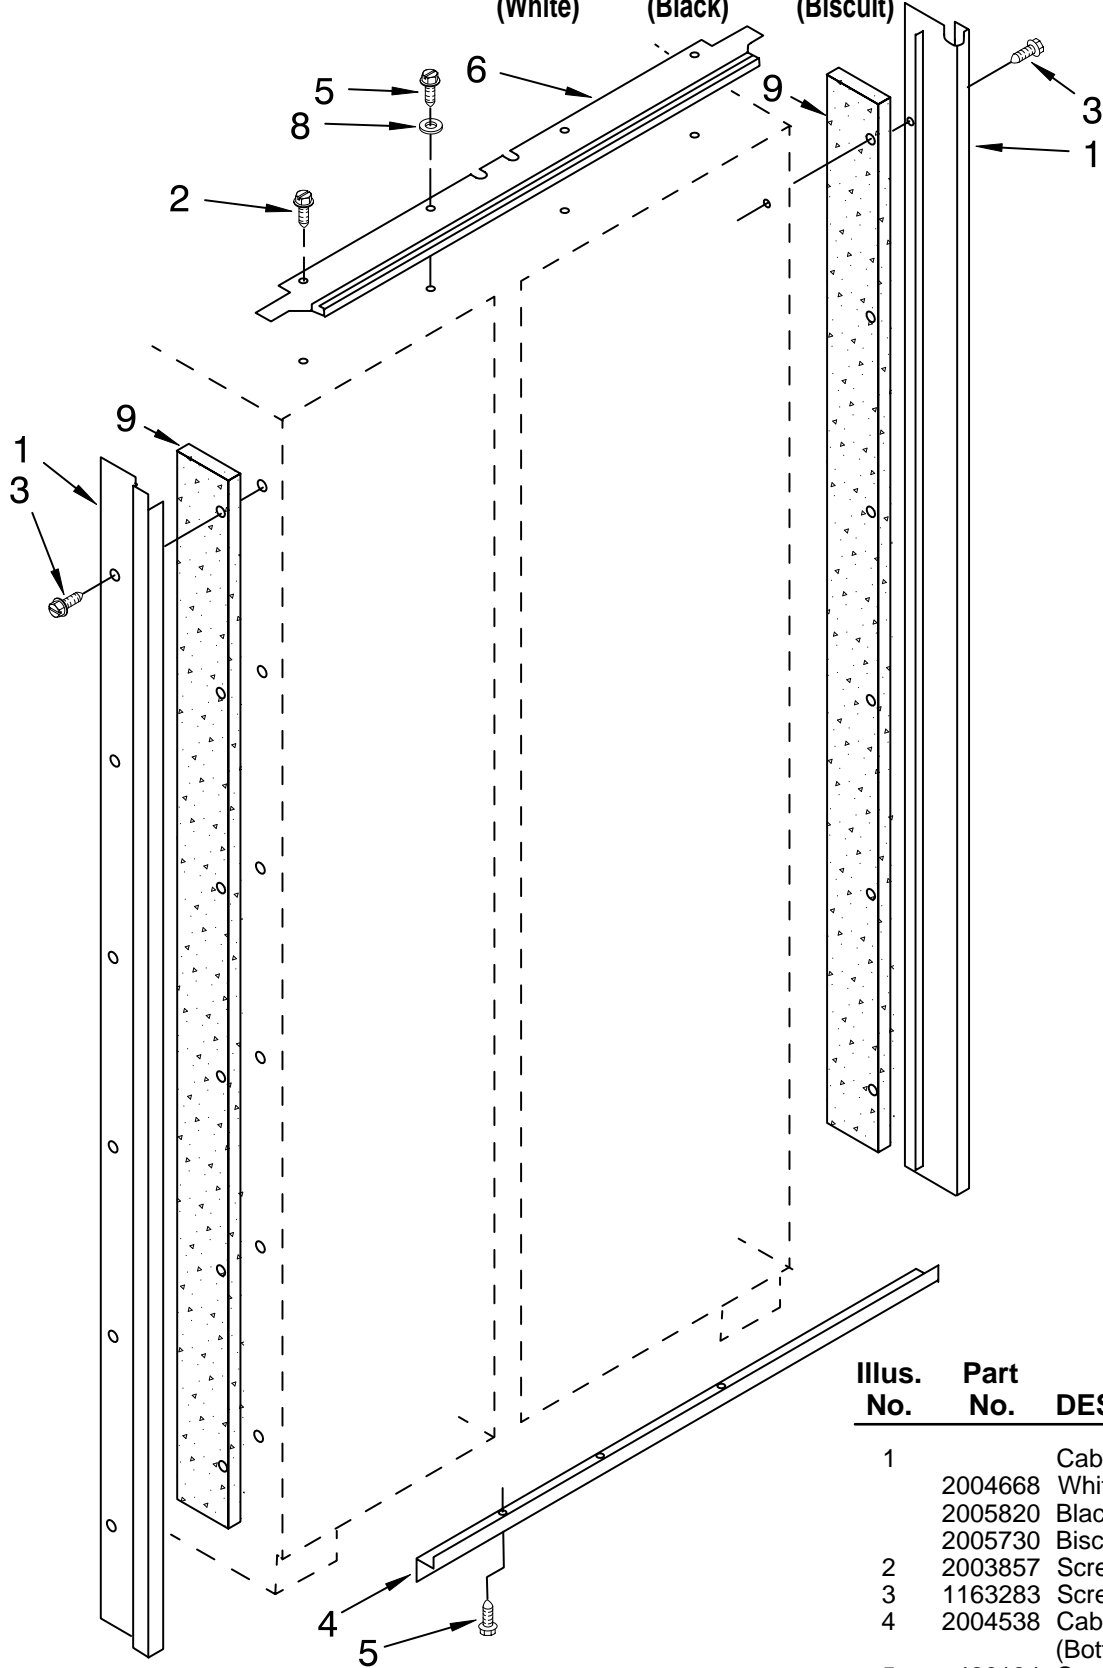

CABINET TRIM PARTS

For Models: KSSS48QHW00, KSSS48QHB00, KSSS48QHT00
(White) (Black) (Biscuit)

Illus. No.	Part No.	DESCRIPTION
1	2004668	Cabinet, Trim (2) White
	2005820	Black
	2005730	Biscuit
2	2003857	Screw
3	1163283	Screw
4	2004538	Cabinet, Trim (Bottom)
5	486194	Screw
6	2003647	Cabinet, Trim Top
8	487944	Washer (2)
9	2005925	Seal-Trim, Side

FOR ORDERING INFORMATION REFER TO PARTS PRICE LIST