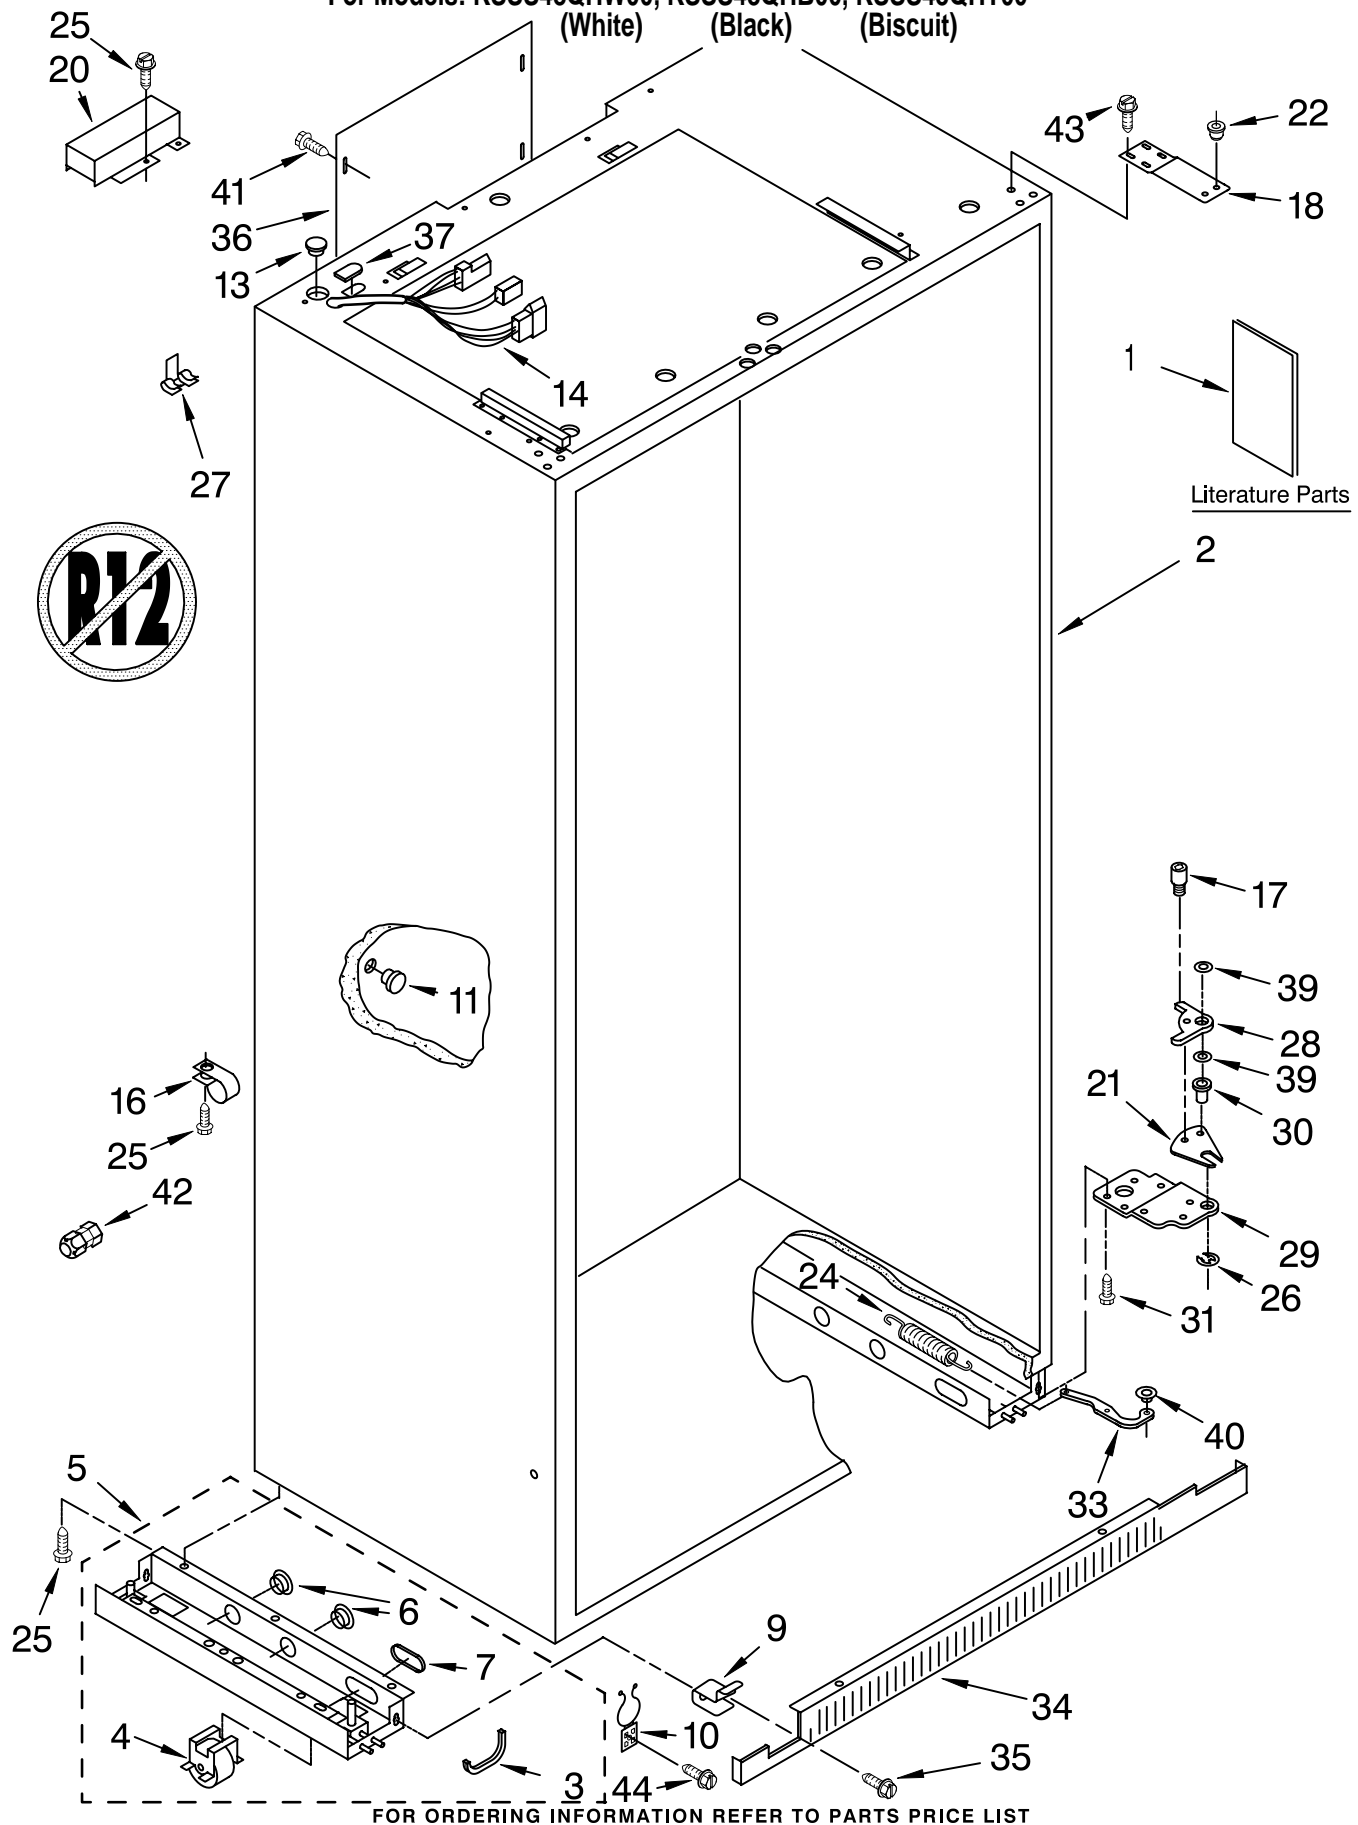

KitchenAid® CABINET PARTS

For Models: KSSS48QHW00, KSSS48QHB00, KSSS48QHT00
(White) (Black) (Biscuit)

48" BUILT IN
REFRIGERATOR

FOR ORDERING INFORMATION REFER TO PARTS PRICE LIST

CABINET PARTS

For Models: KSSS48QHW00, KSSS48QHB00, KSSS48QHT00
(White) (Black) (Biscuit)

FOR ORDERING INFORMATION REFER TO PARTS PRICE LIST

CABINET TRIM PARTS

For Models: KSSS48QHW00, KSSS48QHB00, KSSS48QHT00
(White) (Black) (Biscuit)

Illus. No.	Part No.	DESCRIPTION
1	2004668	Cabinet, Trim (2) White
	2005820	Black
	2005730	Biscuit
2	2003857	Screw
3	1163283	Screw
4	2004538	Cabinet, Trim (Bottom)
5	486194	Screw
6	2003647	Cabinet, Trim Top
8	487944	Washer (2)
9	2005925	Seal-Trim, Side

FOR ORDERING INFORMATION REFER TO PARTS PRICE LIST

FREEZER LINER PARTS

For Models: KSSS48QHW00, KSSS48QHB00, KSSS48QHT00
(White) (Black) (Biscuit)

Illus. No.	Part No.	DESCRIPTION
1		Liner (Not A Serviceable Part)
2	2005567	Bracket, Light
3	1113650	Lens
4	2005042	Light, Socket
5	548049	Light, Bulb
6	538533	Support Clip, Icemaker (2)
7	2000193	Grommet, Screw (2)
8	488552	Screw
12	486194	Screw
13	1112591	Spacer, Control Panel (3)
14	842534	Clip, Air Duct (4)
16	1112260	Support, Evaporator
17	2004068	Stud, Shelf (20)
18	487559	Screw