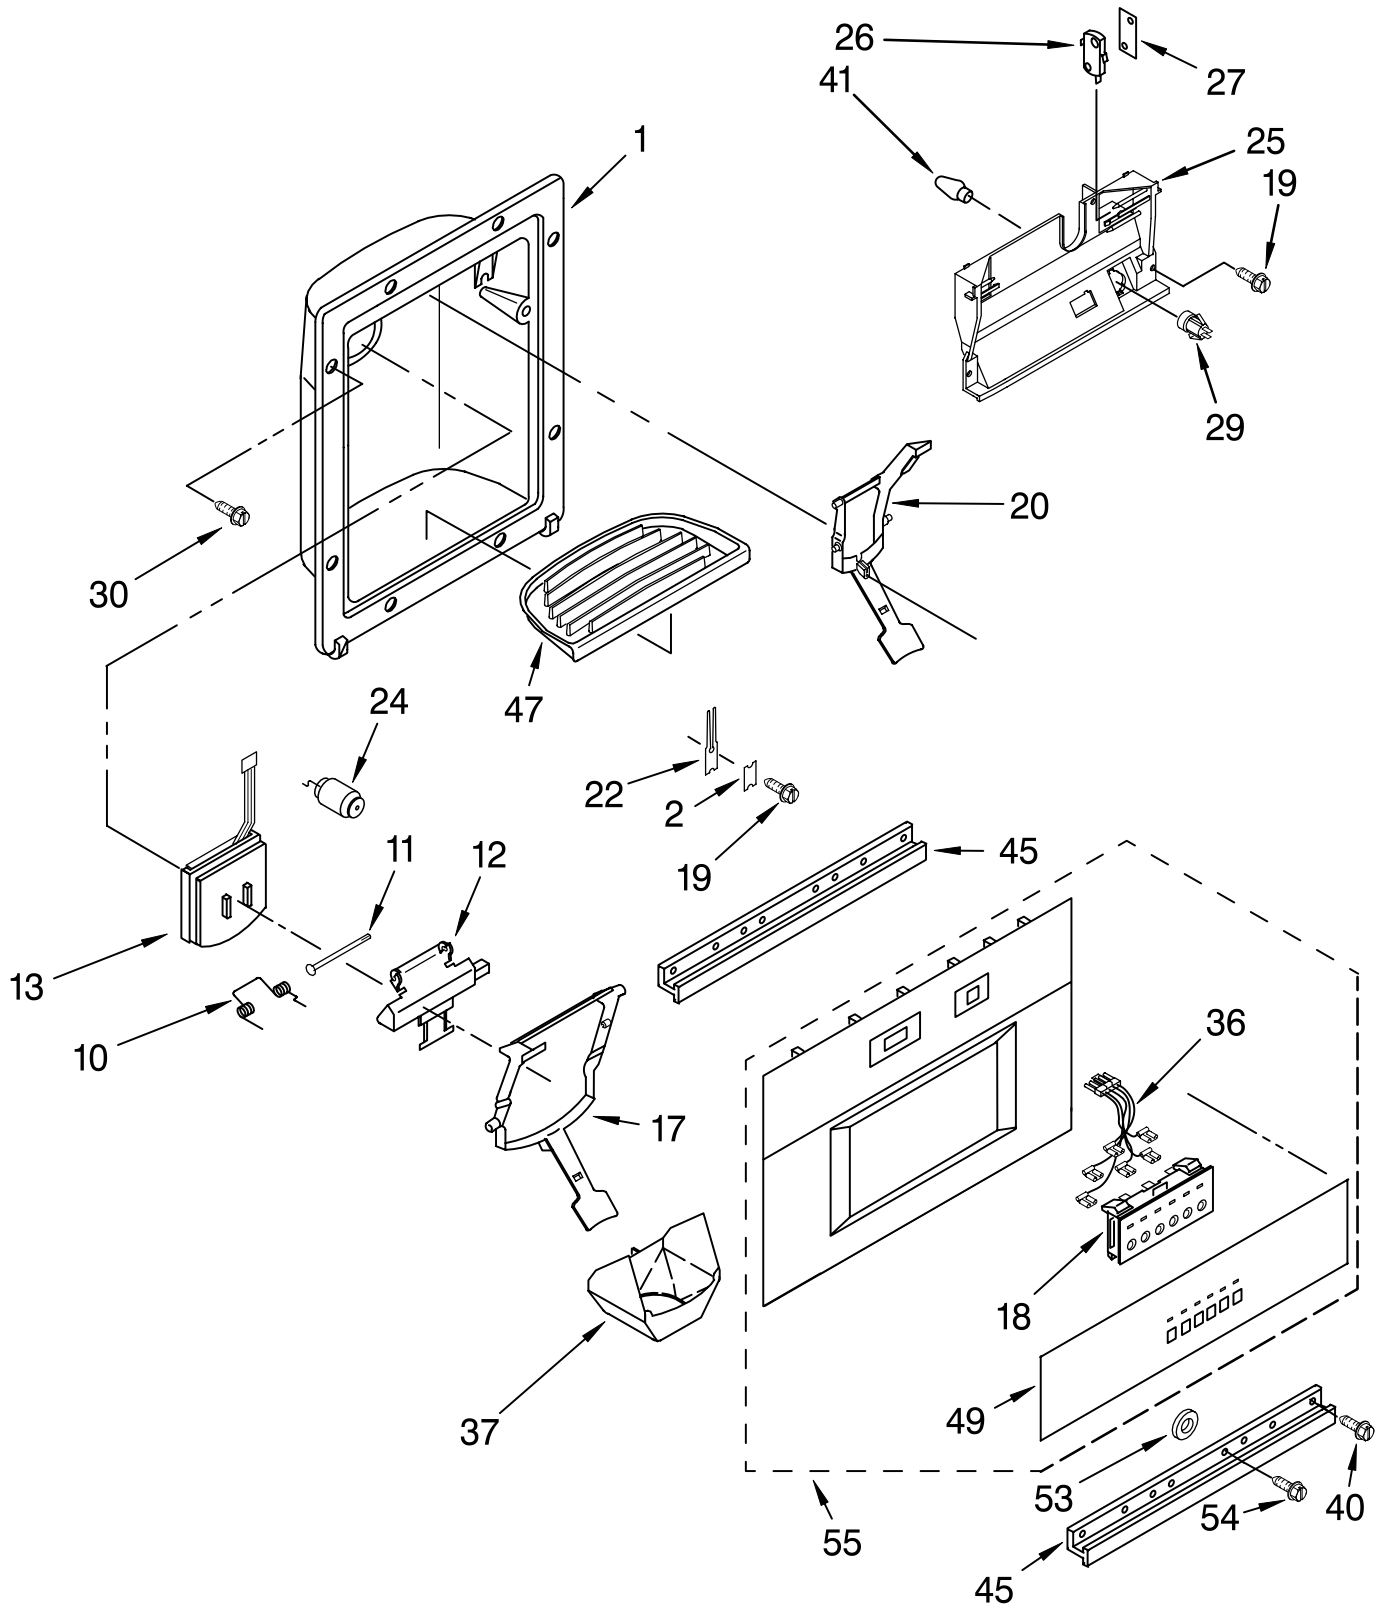

FREEZER DOOR PARTS

For Models: KSSS48QHW00, KSSS48QHB00, KSSS48QHT00
(White) (Black) (Biscuit)

Illus. No.	Part No.	DESCRIPTION
1		Freezer Door Panel (Includes Insulation)
	2202548W	White
	2202548B	Black
	2202548T	Biscuit
4	2004881	Retaining Ring, Door-Closure
6	2004524	Hinge, Bottom
7	489282	Screw
8	2005329	Hinge, Top
9	2004520	Spacer-Door, Top
12	1112533	Gasket Retainer, Side (2)
13	1112539	Gasket Retainer, Top & Bottom
14	2005531	Door Gasket, Magnetic
15	486194	Screw (34)
16		Handle, Door
	2005943	White
	2005942	Black
	2005945	Biscuit
18	2004549	Door, Spacer
20		Screw
	2001208	White
	487052	Stainless Steel
21		Trim (Top)
	2005024	White
	2005887	Black
	2005772	Biscuit
23		Trim (Bottom)
	2004671	White
	2005890	Black
	2005773	Biscuit
24		Trim (Side)
	2005963	White
	2005966	Black
	2005965	Biscuit
26	2002840	Panel, Interior Door
28	2003129	Shelf Bin (2)
33	939101	Screw Anchor
34	2208909	Ice Chute

DISPENSER FRONT PARTS

For Models: KSSS48QHW00, KSSS48QHB00, KSSS48QHT00
(White) (Black) (Biscuit)

FOR ORDERING INFORMATION REFER TO PARTS PRICE LIST