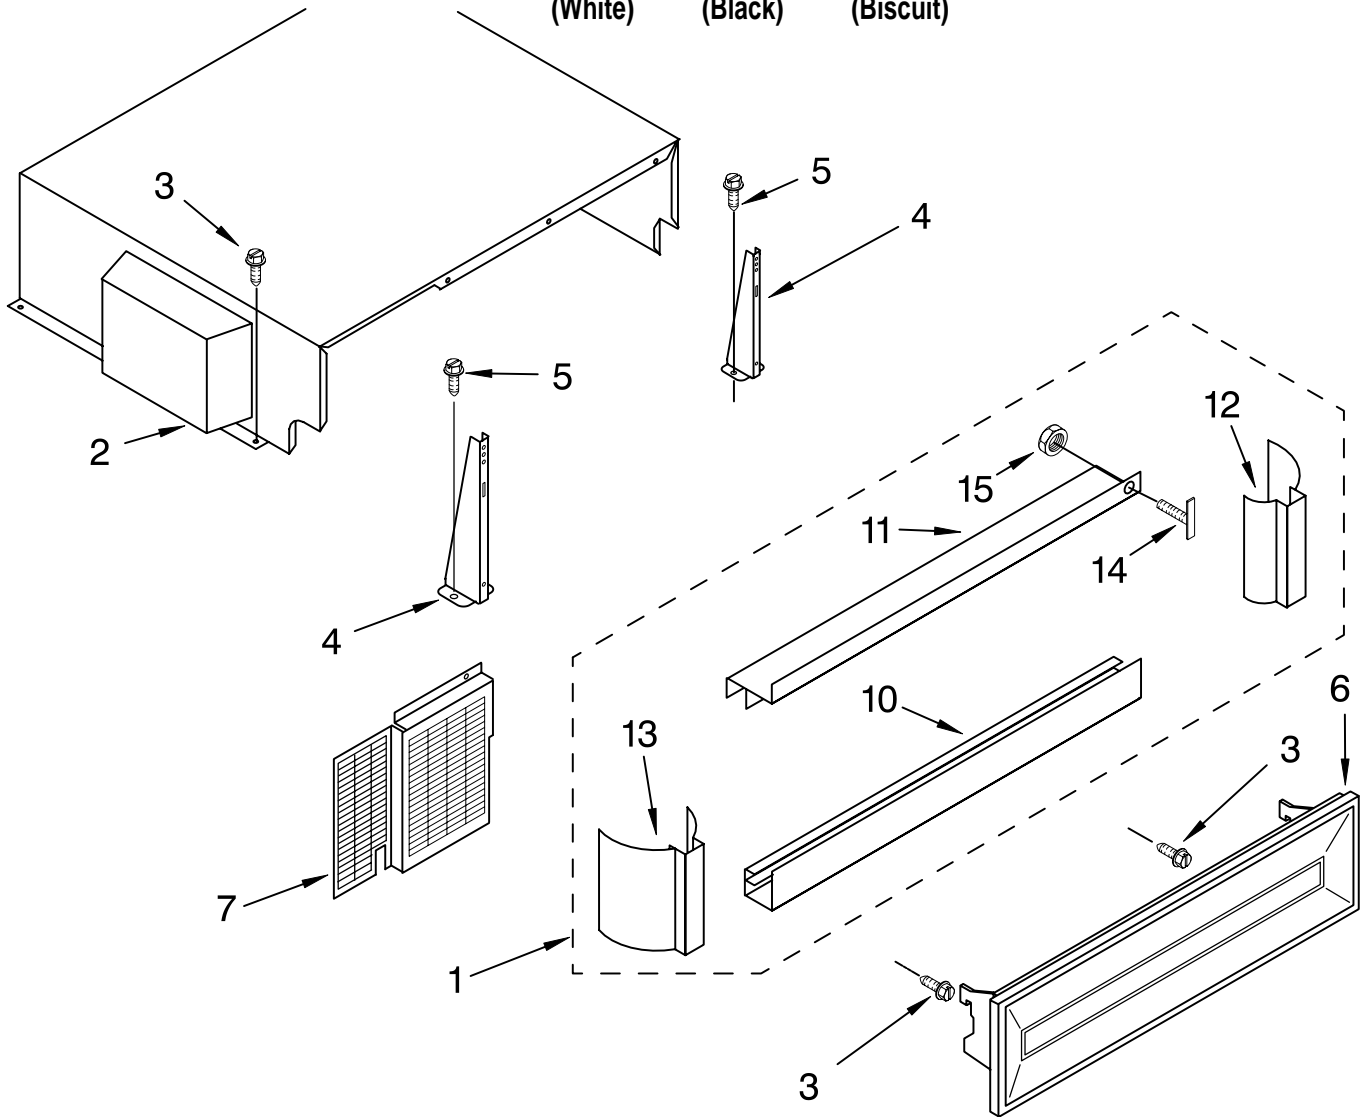

TOP GRILLE AND UNIT COVER PARTS

For Models: KSSS48QHW00, KSSS48QHB00, KSSS48QHT00
(White) (Black) (Biscuit)

Illus. No.	Part No.	DESCRIPTION
1		Top Grille Assembly
	2003718	White
	2005903	Black
	2006397	Biscuit
2	2005549	Cover, Unit
3	486194	Screw
4	2002484	Grille, Bracket
5	2001415	Screw
6		Decorative Panel Assembly
	2003727	White
	2005906	Black
	2006400	Biscuit

Illus. No.	Part No.	DESCRIPTION
7	2005534	Guard, Compressor Wiring
10		Trim, Grille Bottom
	2003616	White
	2005832	Black
	2005764	Biscuit
11		Trim, Grille Top
	2003622	White
	2005829	Black
	2005765	Biscuit

Illus. No.	Part No.	DESCRIPTION
12		Trim, Grille Right Side
	2003602	White
	2005821	Black
	2005732	Biscuit
13		Trim, Grille Left Side
	2003608	White
	2005824	Black
	2005733	Biscuit
14	2003347	Tee Bolt
15	1161548	Lock Nut

FOR ORDERING INFORMATION REFER TO PARTS PRICE LIST