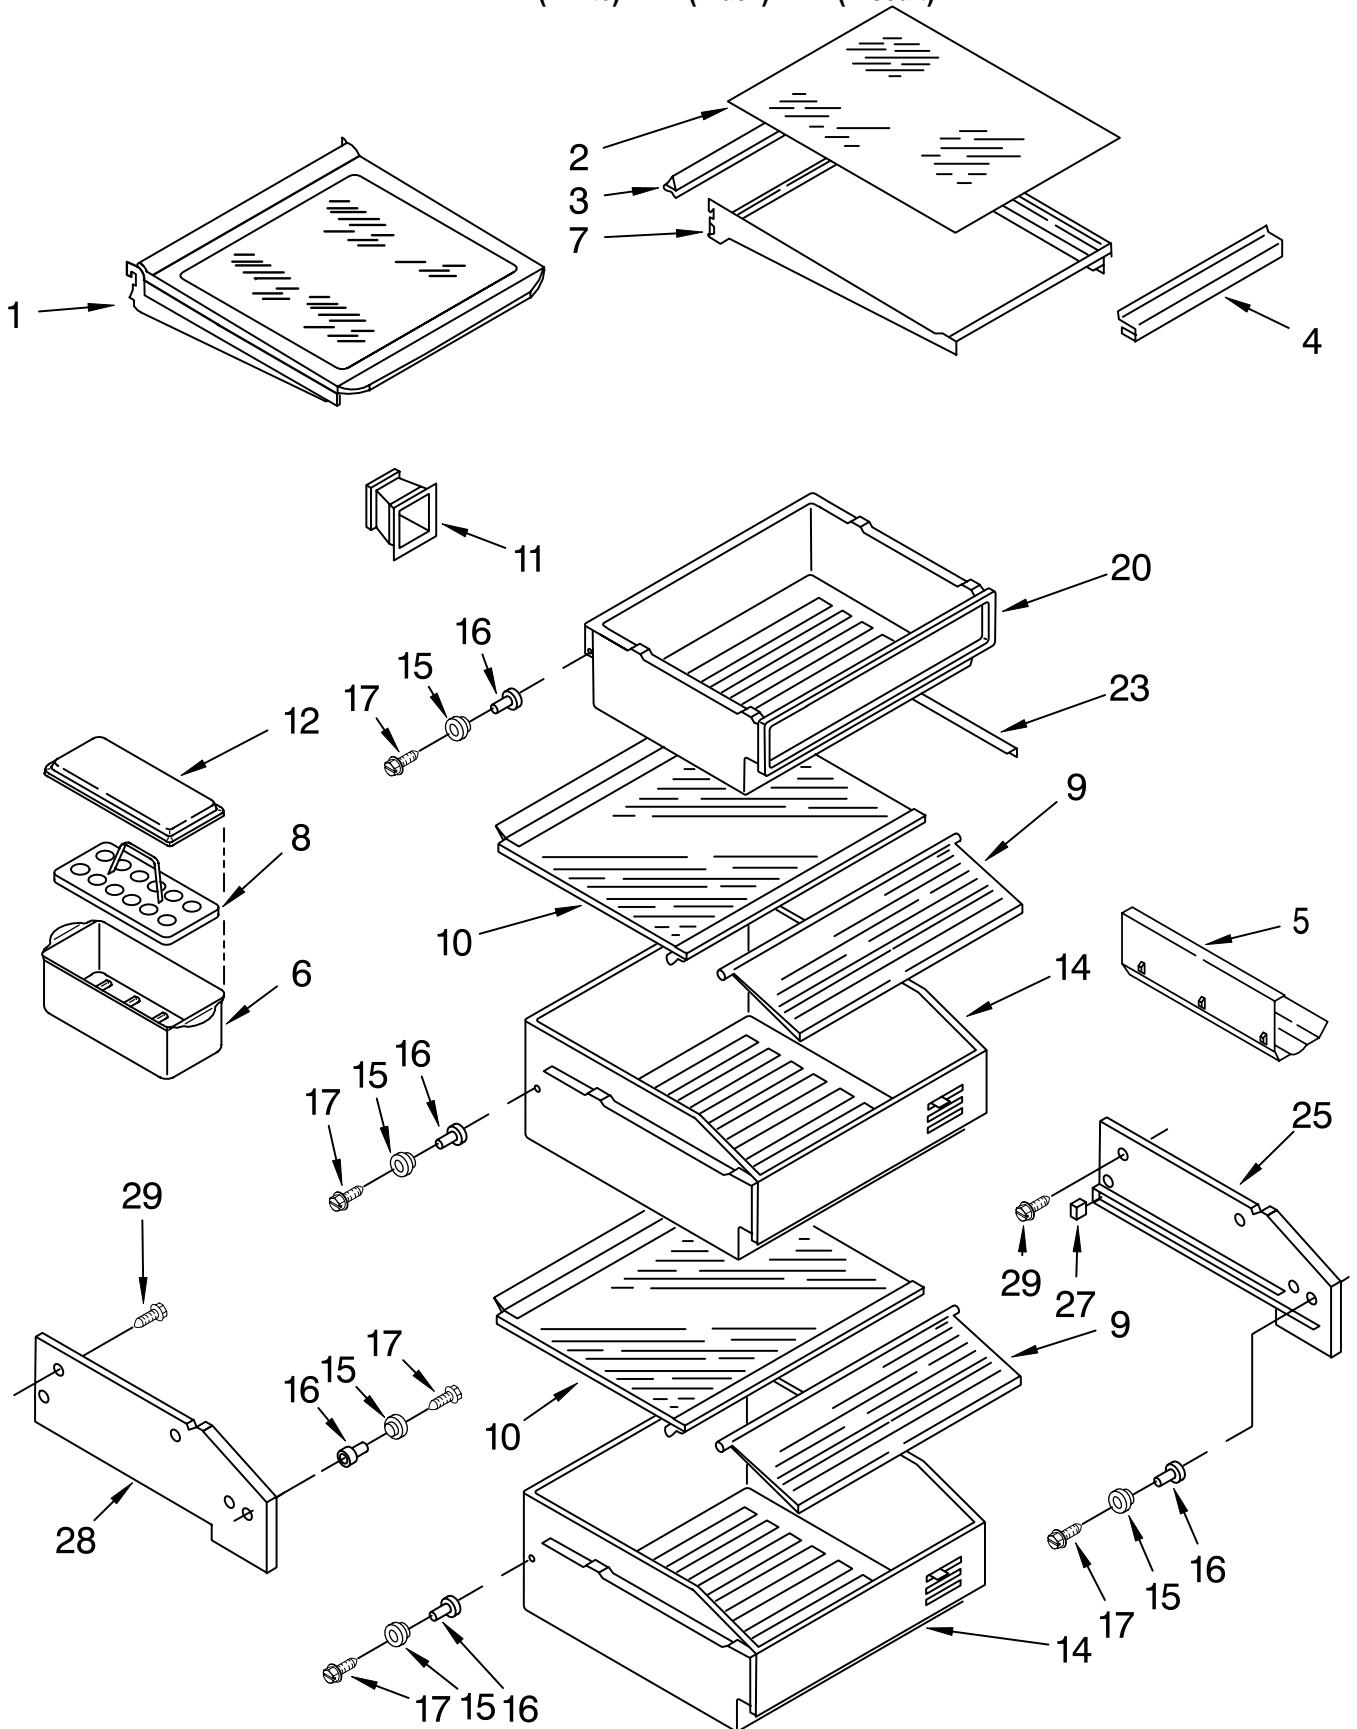

REFRIGERATOR SHELF PARTS

For Models: KSSS48QHW00, KSSS48QHB00, KSSS48QHT00
(White) (Black) (Biscuit)

FOR ORDERING INFORMATION REFER TO PARTS PRICE LIST

REFRIGERATOR SHELF PARTS

For Models: KSSS48QHW00, KSSS48QHB00, KSSS48QHT00
(White) (Black) (Biscuit)

Illus. No.	Part No.	DESCRIPTION
1	2174404	Frame, Shelf
2	2003377	Glass, Shelf
3	1112006	Reflector, Shelf
4	1113792	Gasket, Glass (2)
5	2179375	Rack, Wine
6	2169933	Egg Bin
7	2006525	Frame, Assembly Meat Pan
8	2164373	Egg Carrier
9	1112247	Cover, Crisper
10	2003380	Glass, Crisper (Includes #9)
11	2000742	Meat Pan, Connector
12	2169935	Cover
14	2006546	Crisper Pan (2)
15	2188212	Roller
16	2174478	Eyelet, Roller
17	2003478	Screw
20	2006531	Meat Pan
23	2002181	Retainer, Glass
25	2003411	Crisper Spacer, Right Side (2)
27	1113169	Stop, Roller
28	2003410	Crisper Spacer, Left Side (2)
29	486194	Screw