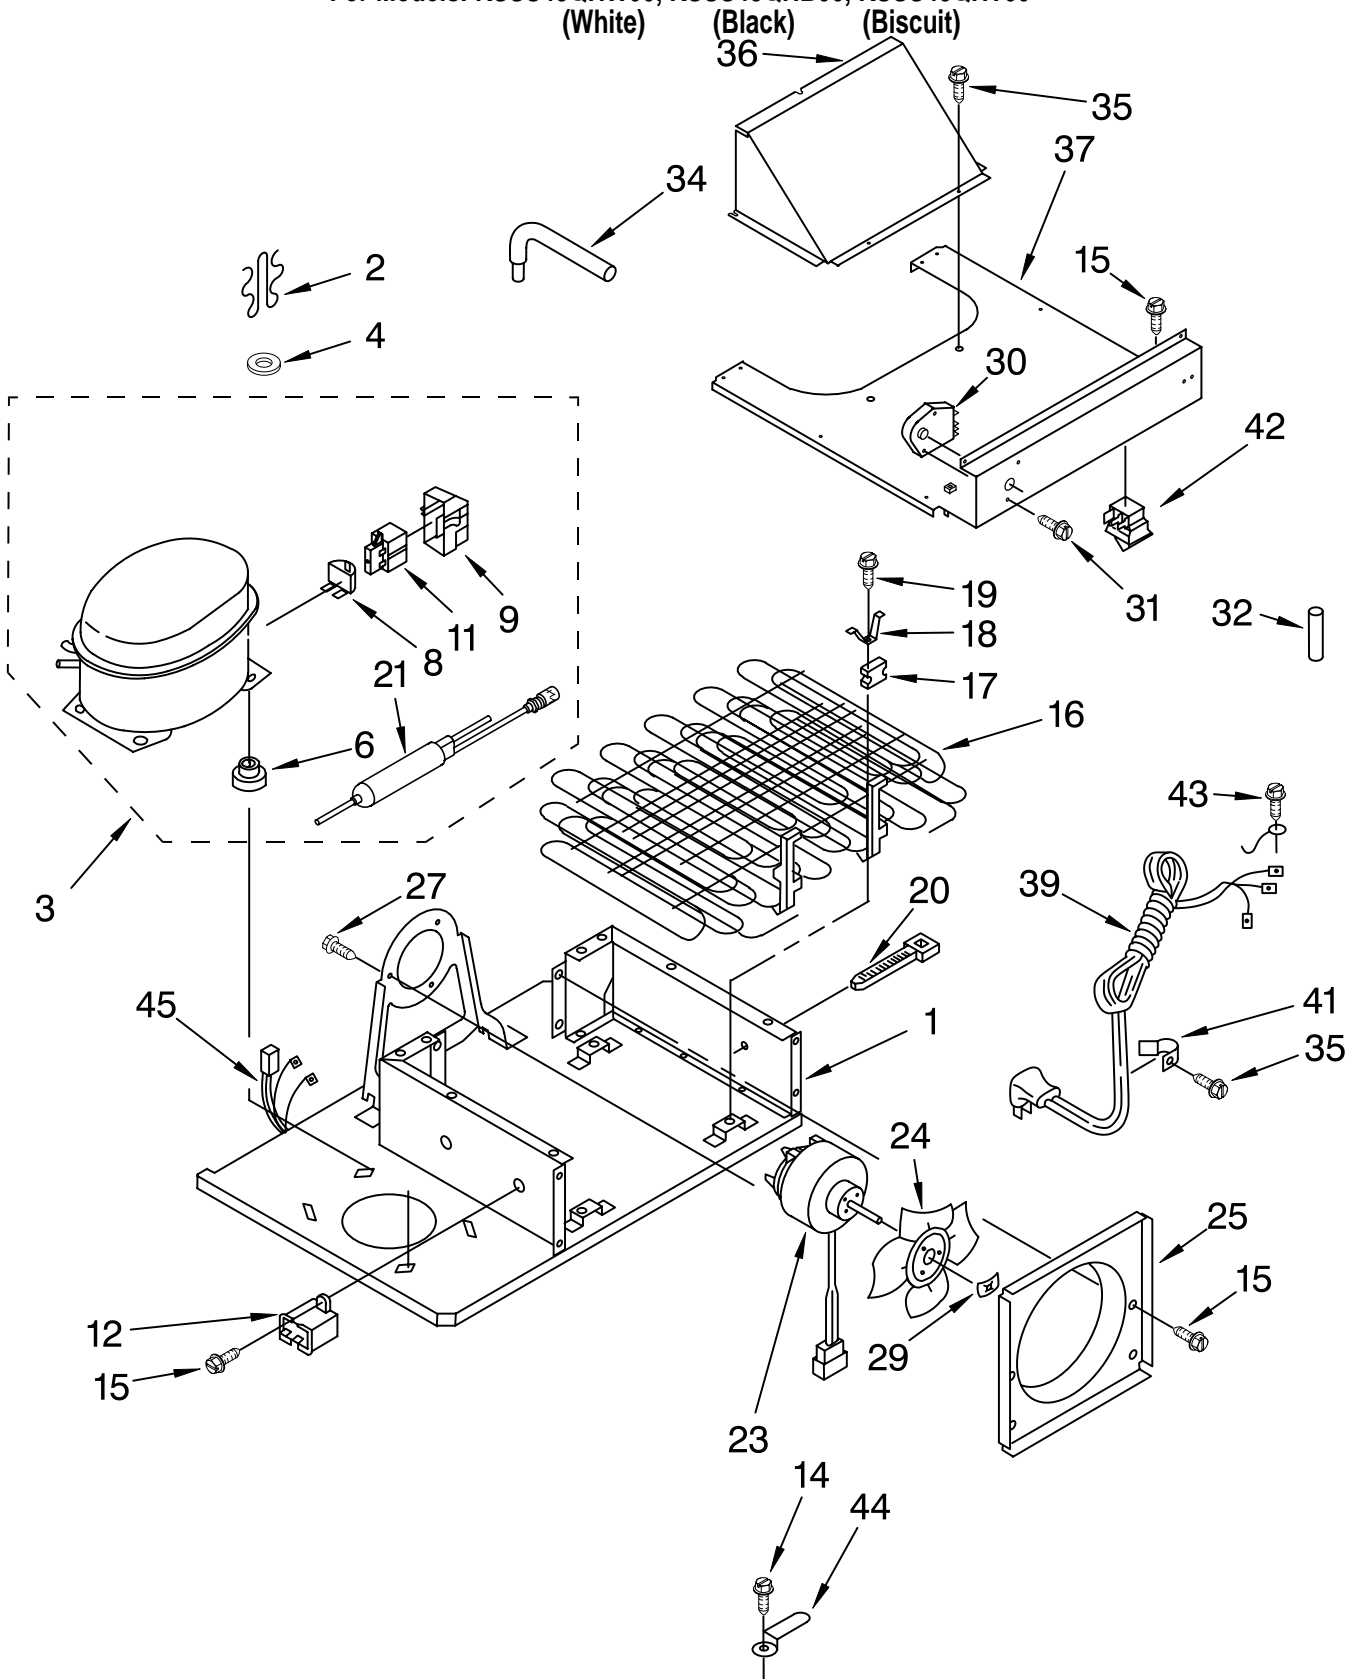

UPPER UNIT PARTS

For Models: KSSS48QHW00, KSSS48QHB00, KSSS48QHT00

(White)

(Black)

(Biscuit)

FOR ORDERING INFORMATION REFER TO PARTS PRICE LIST

UPPER UNIT PARTS

For Models: KSSS48QHW00, KSSS48QHB00, KSSS48QHT00
(White) (Black) (Biscuit)

Illus. No.	Part No.	DESCRIPTION
1	2003398	Assembly, Unit Base
2	2163787	Clip, Compressor Mounting (4)
3	2183420	Compressor (Includes Items 8, 9, 11, 12 & 21) (Also Order 876765 Tube Kit)
4	680975	Washer
6	2163786	Grommet, Mounting
8	2176858	Overload
9	2162358	Terminal Cover
11	1108143	Relay
12	2169137	Capacitor
14	486899	Screw
15	487869	Screw
16	2003392	Condenser
17	943447	Grommet (4)
18	1113019	Clamp (4)
19	487522	Screw
20	851095	Wire Tie (2)
21	2202581	Drier

Illus. No.	Part No.	DESCRIPTION
23	2208903	Motor, Fan
24	2190685	Blade, Fan
25	2003169	Orifice, Fan
27	489099	Screw (3)
29	486692	Speed Nut
30	2162044	Defrost Timer
31	488911	Screw
32	2000645	Sleeve, Condenser
34	2003011	Process, Tube
35	486194	Screw
36	2003174	Cover, Fan
37	2005535	Cover, Condenser
39	2003381	Service Cord
41	1113162	Clamp, Cord (2)
42	1113229	Switch, Power Disconnect
43	488879	Screw, Ground
44	653035	Clip, Cord Plug
45	2207479	Wiring Harness, Unit Compartment

Following Parts Not Illustrated and Optional Parts Not Included

978025	Valve, Access (1/4")
978026	Valve, Access (5/16")
978027	Valve, Access (3/8")
978028	Valve, Access (1/2")
978029	Valve, Access (5/8")
978030	Valve, Access (3/4")
876764	Valve, Access (3/16")

REFRIGERANT CHARGE

7.5 oz.
(R-134A)