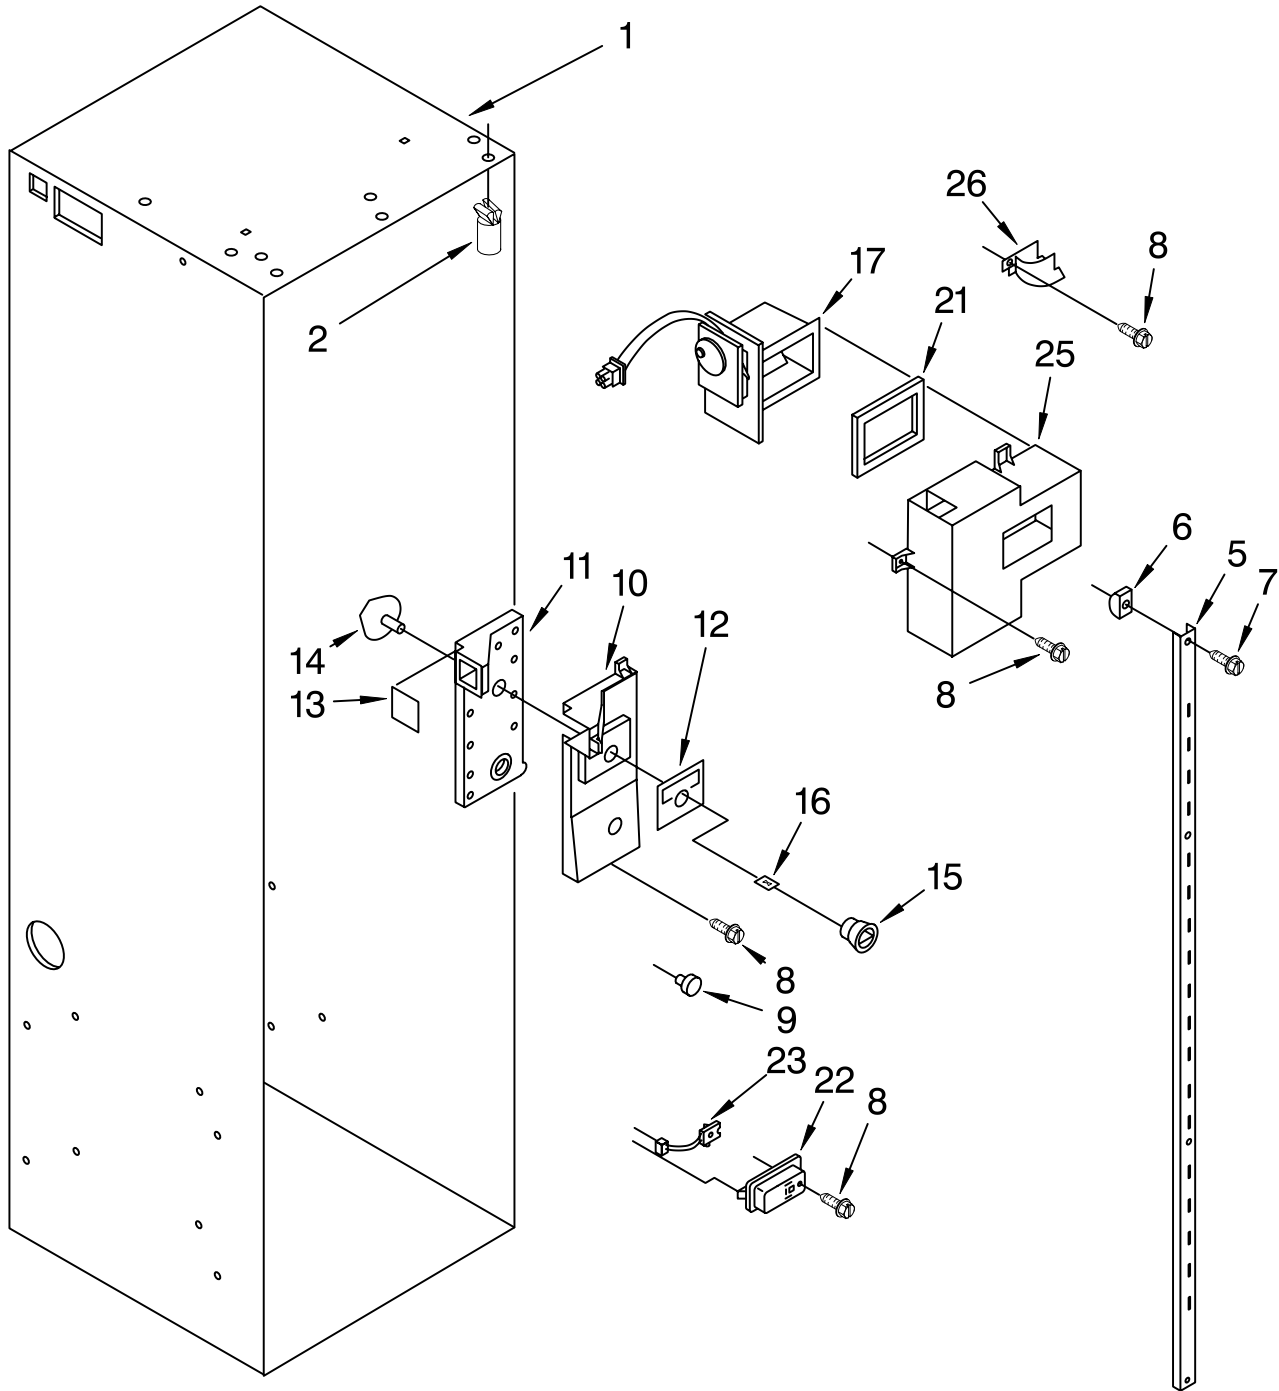

REFRIGERATOR LINER PARTS

For Models: KSSS48QHW00, KSSS48QHB00, KSSS48QHT00
(White) (Black) (Biscuit)

FOR ORDERING INFORMATION REFER TO PARTS PRICE LIST

REFRIGERATOR LINER PARTS

For Models: KSSS48QHW00, KSSS48QHB00, KSSS48QHT00
(White) (Black) (Biscuit)

Illus. No.	Part No.	DESCRIPTION
1		Liner (Not A Serviceable Part)
2	1112591	Spacer, Control Panel (3)
5	2001117	Ladder, Shelf (2)
6	520965	Screw Support, Ladder (8)
7	488357	Screw
8	486194	Screw
9	1112257	Hole Plug
10	2003579	Meat Pan, Air Duct Cover
11	2000337	Meat Pan, Air Duct
12	2003299	Inlay, Control Meat Pan
13	2001326	Seal, Air Duct
14	1112218	Damper Control, Meat Pan
15	2003811	Control Knob, Meat Pan
16	2003841	Retainer, Knob
17	2004484	Air Baffle Assembly
21	2001146	Seal
22	1116793	Cover, Thermistor
23	1116959	Thermistor
25	2003578	Air Baffle Cover
26	2003577	Guard, Air Return

FOR ORDERING INFORMATION REFER TO PARTS PRICE LIST