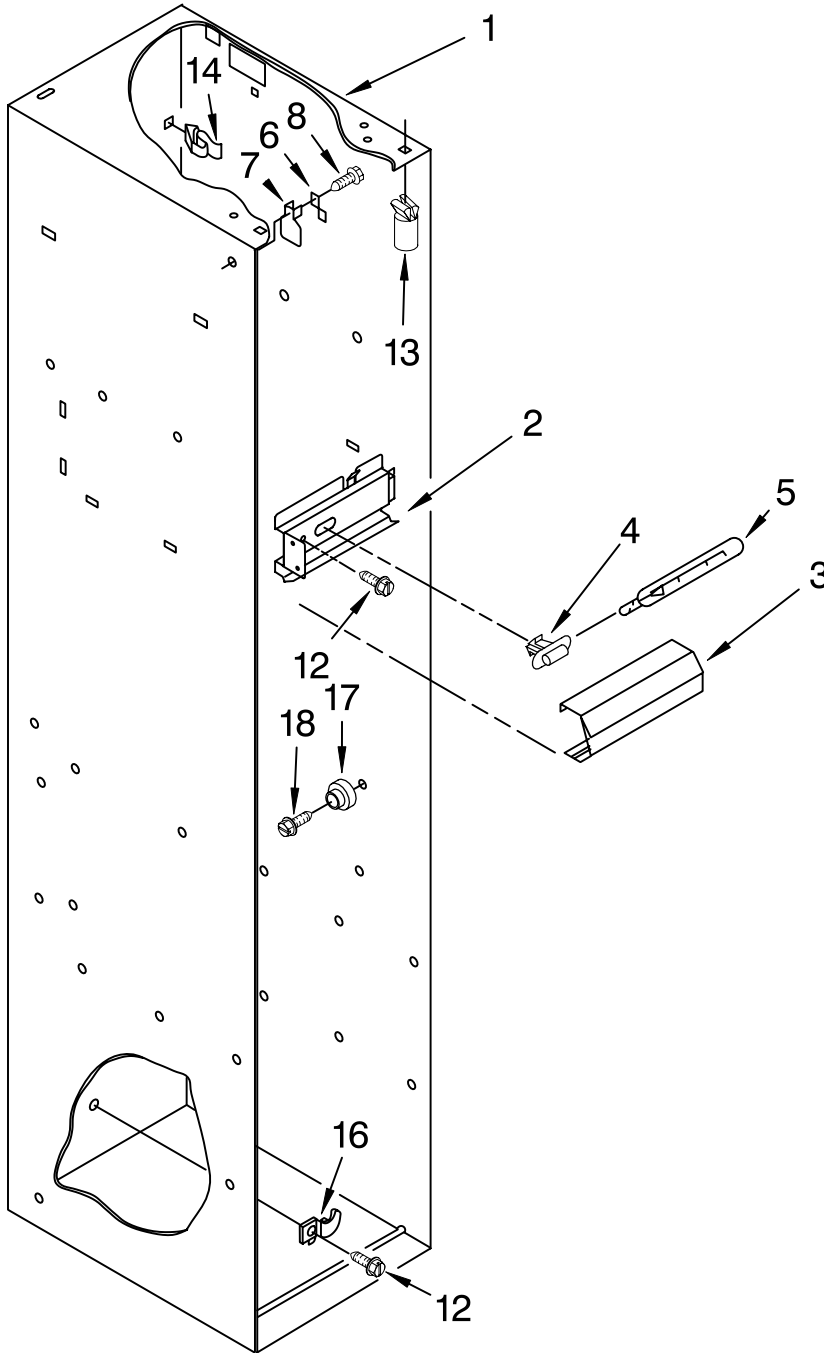

FOR ORDERING INFORMATION REFER TO PARTS PRICE LIST

CABINET TRIM PARTS

For Models: KSSS48QHW00, KSSS48QHB00, KSSS48QHT00
(White) (Black) (Biscuit)

Illus. No.	Part No.	DESCRIPTION
1	2004668	Cabinet, Trim (2) White
	2005820	Black
	2005730	Biscuit
2	2003857	Screw
3	1163283	Screw
4	2004538	Cabinet, Trim (Bottom)
5	486194	Screw
6	2003647	Cabinet, Trim Top
8	487944	Washer (2)
9	2005925	Seal-Trim, Side

FOR ORDERING INFORMATION REFER TO PARTS PRICE LIST

FREEZER LINER PARTS

For Models: KSSS48QHW00, KSSS48QHB00, KSSS48QHT00
(White) (Black) (Biscuit)

Illus. No.	Part No.	DESCRIPTION
1		Liner (Not A Serviceable Part)
2	2005567	Bracket, Light
3	1113650	Lens
4	2005042	Light, Socket
5	548049	Light, Bulb
6	538533	Support Clip, Icemaker (2)
7	2000193	Grommet, Screw (2)
8	488552	Screw
12	486194	Screw
13	1112591	Spacer, Control Panel (3)
14	842534	Clip, Air Duct (4)
16	1112260	Support, Evaporator
17	2004068	Stud, Shelf (20)
18	487559	Screw