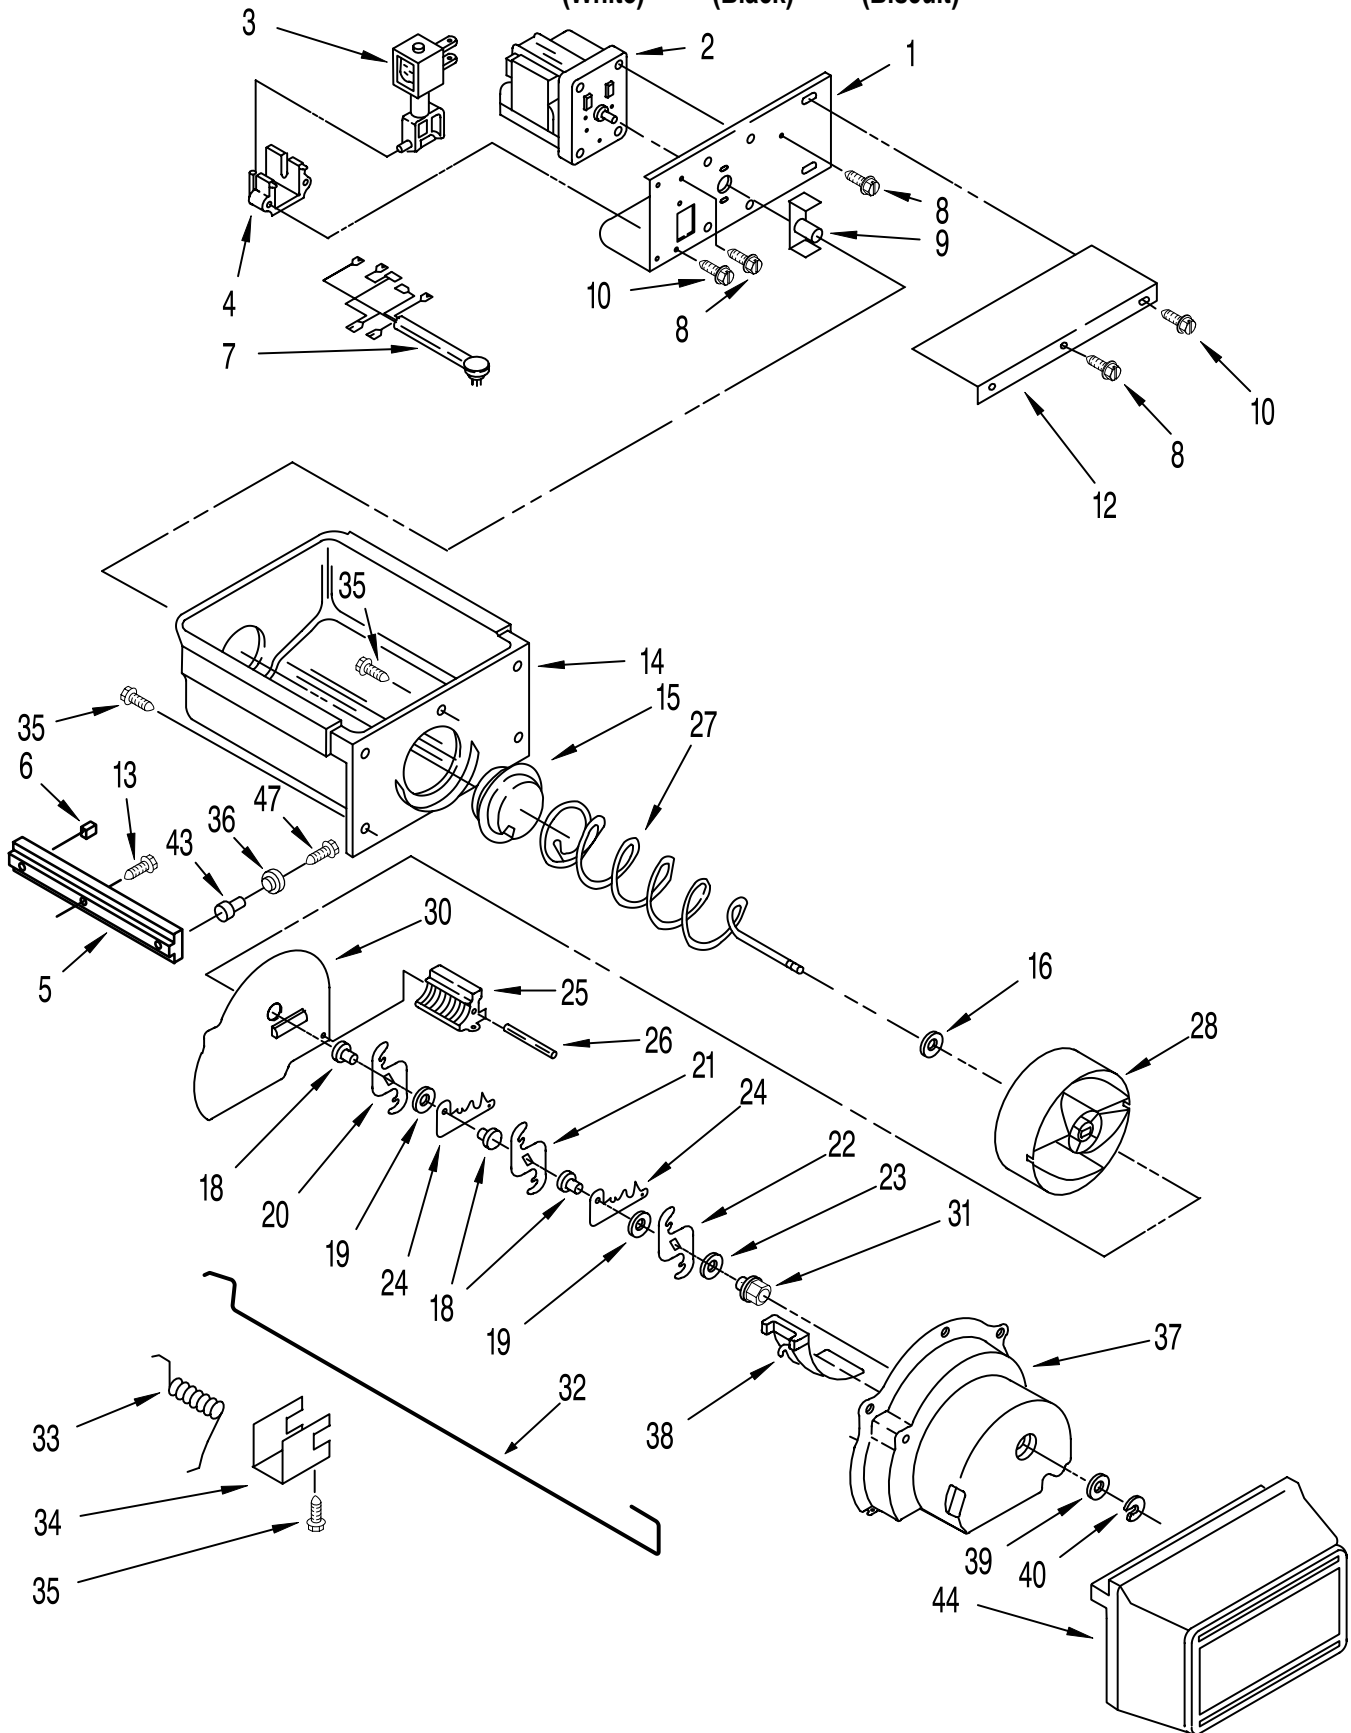

MOTOR AND ICE CONTAINER PARTS

For Models: KSSS48QHW00, KSSS48QHB00, KSSS48QHT00

(White) (Black) (Biscuit)

FOR ORDERING INFORMATION REFER TO PARTS PRICE LIST

MOTOR AND ICE CONTAINER PARTS

For Models: KSSS48QHW00, KSSS48QHB00, KSSS48QHT00
(White) (Black) (Biscuit)

Illus. No.	Part No.	DESCRIPTION
1	2003941	Bracket, Motor
2	2155263	Motor, Dispenser
3	2003979	Solenoid Assembly
4	2149100	Guide, Solenoid
5		Slide, Container
	2002720	Right Side
	2002721	Left Side
6	1113169	Stop, Roller
7	2004006	Wiring Assembly, Ice Dispenser
8	489399	Screw
9	983663	Coupling, Motor
10	489478	Screw
12	1113130	Cover, Motor
13	486194	Screw
14	2208908	Ice Container
15	983668	Coupling, Conveyor
16	3400912	Washer
18	1119005	Spacer, Step (3)
19	1119007	Spacer, Flat (2)
20	1119006	Blade, Rotary
21	1119012	Blade, Rotary
22	1119013	Blade, Rotary
23	489235	Washer, Plain
24	1119009	Blade, Fixed (2)
25	2157405	Block, Blade
26	489229	Roll Pin
27	2160602	Conveyor
28	2196194	Drum
30	2171682	Floating Baffle
31	1119018	Nut, Bearing
32	2002728	Control Arm
33	1119020	Spring, Return
34	1119021	Retainer Clip, Rod
35	488886	Screw
36	2188212	Roller
37	2180348	Housing, Crusher
38	1119017	Deflector, Ice
39	489234	Washer, Plain
40	489236	Retainer Ring
43	2174478	Eyelet, Roller
44	2002724	Front Cover, Ice Container
47	2003478	Screw
99	2160606	Complete Ice Crusher Mechanism Assembly
100	2006543	Complete Ice Container Assembly

FOR ORDERING INFORMATION REFER TO PARTS PRICE LIST