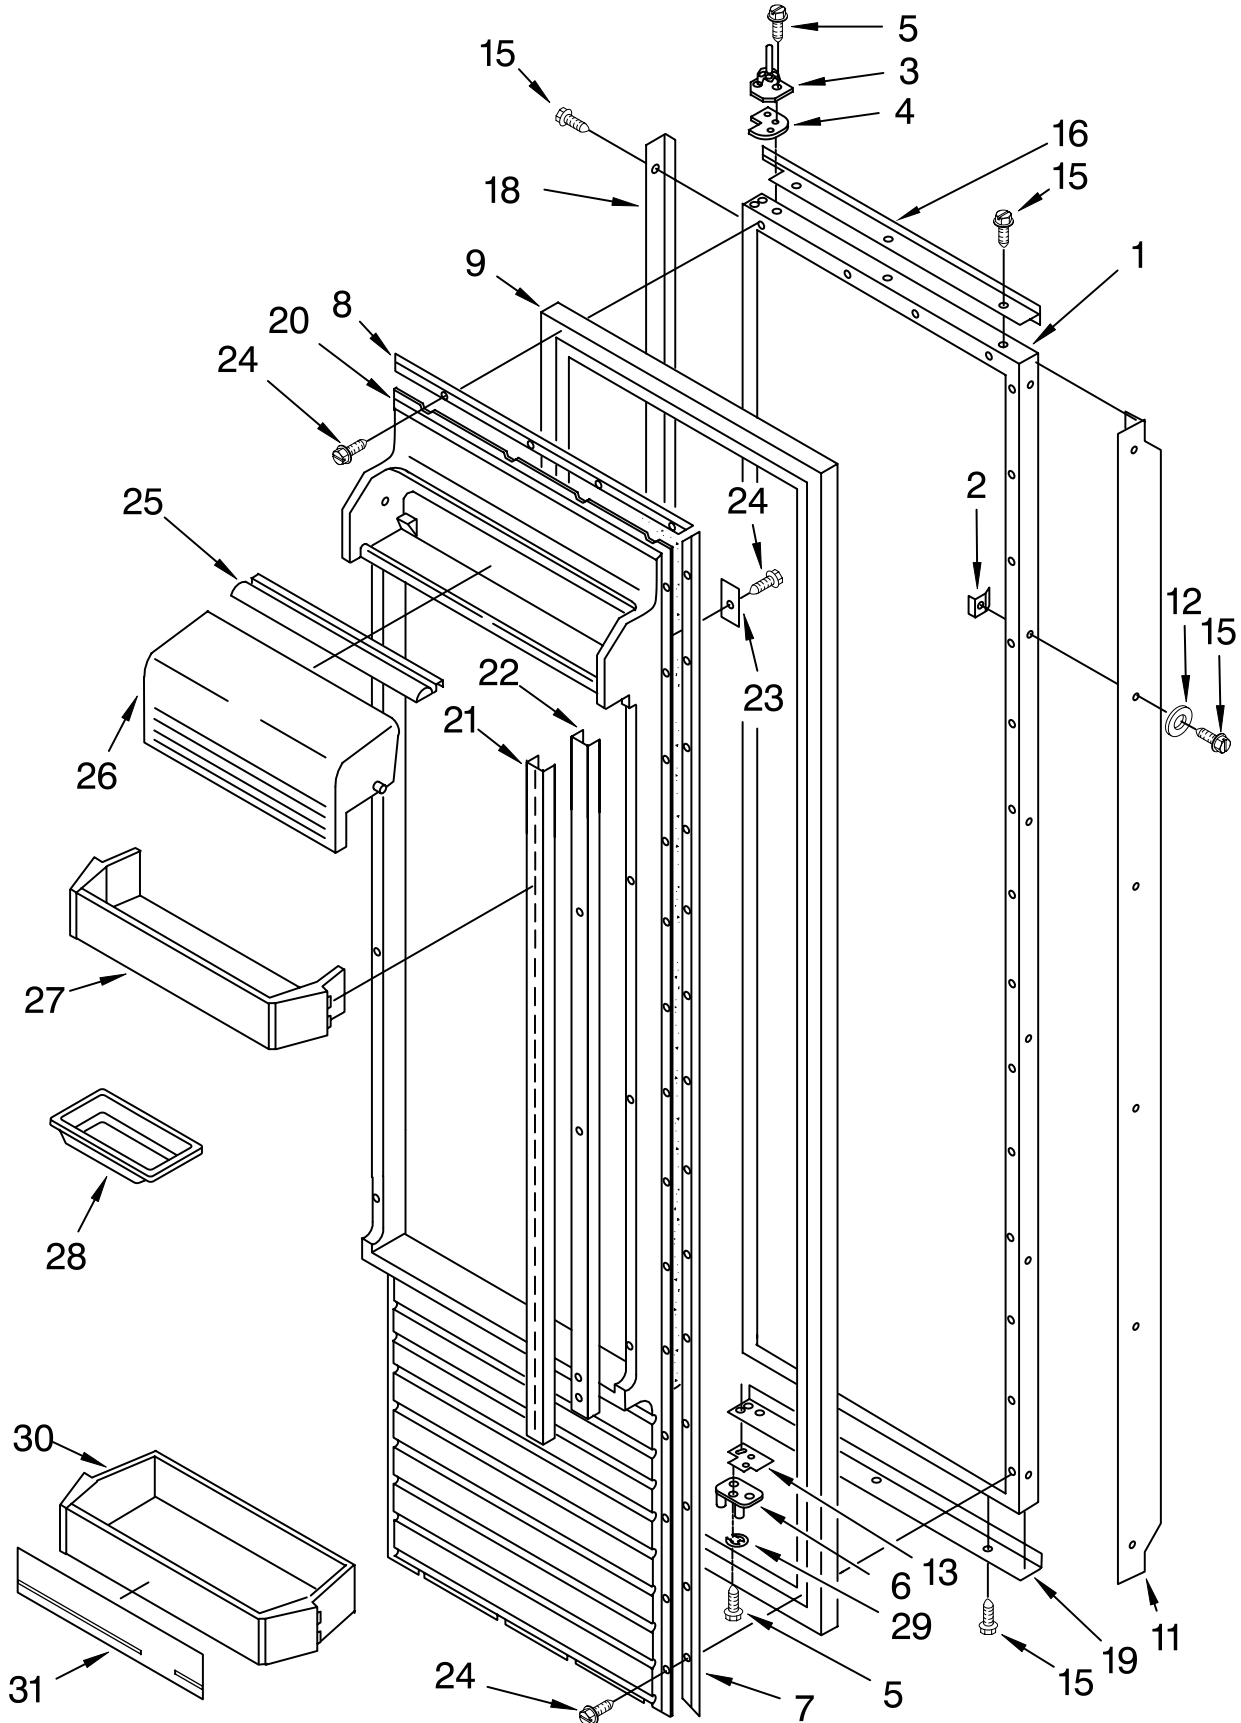

REFRIGERATOR DOOR PARTS

For Models: KSSS48QHW00, KSSS48QHB00, KSSS48QHT00
(White) (Black) (Biscuit)

FOR ORDERING INFORMATION REFER TO PARTS PRICE LIST

REFRIGERATOR DOOR PARTS

For Models: KSSS48QHW00, KSSS48QHB00, KSSS48QHT00
(White) (Black) (Biscuit)

Illus. No.	Part No.	DESCRIPTION
1	2003872	Refrigerator Door Panel (Includes Insulation)
2	939101	Screw Anchor (8)
3	2005329	Hinge Assembly, Top
4	2004520	Spacer-Door, Top
5	489282	Screw
6	2004523	Hinge Assembly, Bottom
7	1112533	Gasket Retainer, Side (2)
8	1112542	Gasket Retainer, Top & Bottom
9	2005533	Door Gasket, Magnetic
11		Handle, Door
	2005953	White
	2005956	Black
	2005955	Biscuit
12	2001230	Washer
13	2004549	Door, Spacer Bottom
15		Screw
	2001208	White
	3400878	Black
	3400877	Biscuit
16		Trim (Top)
	2005015	White
	2005841	Black
	2005769	Biscuit
18		Trim (Side)
	2005968	White
	2005971	Black
	2005970	Biscuit
19		Trim (Bottom)
	2003668	White
	2005882	Black
	2005770	Biscuit
20	1113950	Panel, Interior Door
21	1113949	Ladder, Shelf (2)
22	1113948	Retainer, Shelf Ladder (2)
23	1112514	Back Up Plate (8)
24	486194	Screw
25	1113955	Gasket
26	2003465	Door, Utility Bin
27	2003132	Door Shelf (4)
28	2165792	Butter Tray
29	2004881	Retaining Ring, Door-Closure
30	2006381	Shelf, Gallon Door
31	2006421	Overlay

FOR ORDERING INFORMATION REFER TO PARTS PRICE LIST