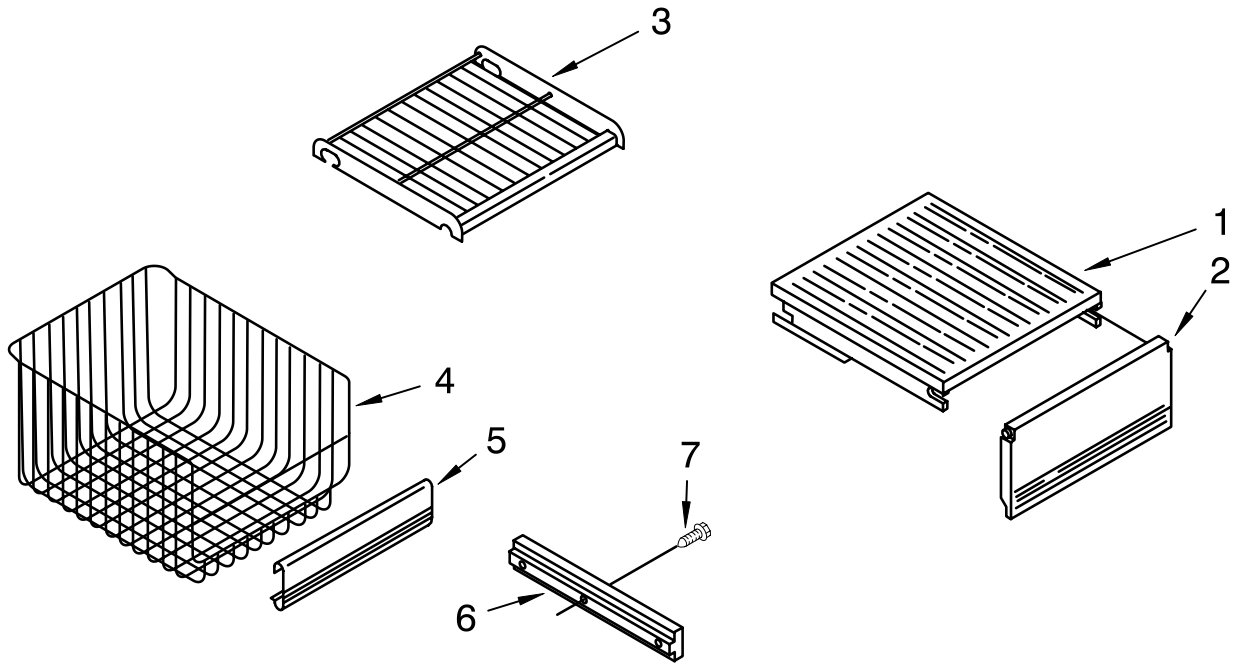

FREEZER SHELF PARTS

For Models: KSSS48QHW00, KSSS48QHB00, KSSS48QHT00
(White)   (Black)   (Biscuit)

Illus. No.	Part No.	DESCRIPTION
1	2003144	Solid Shelf
2	2003135	Front, Ice Compartment
3	1113638	Shelf, Fixed (2)
	1112052	Shelf, Deep
4	2208196	Basket
5	2003114	Trim, Basket
6		Slide, Basket
	2208198	Right Side
	2208197	Left Side
7	486194	Screw

FOR ORDERING INFORMATION REFER TO PARTS PRICE LIST