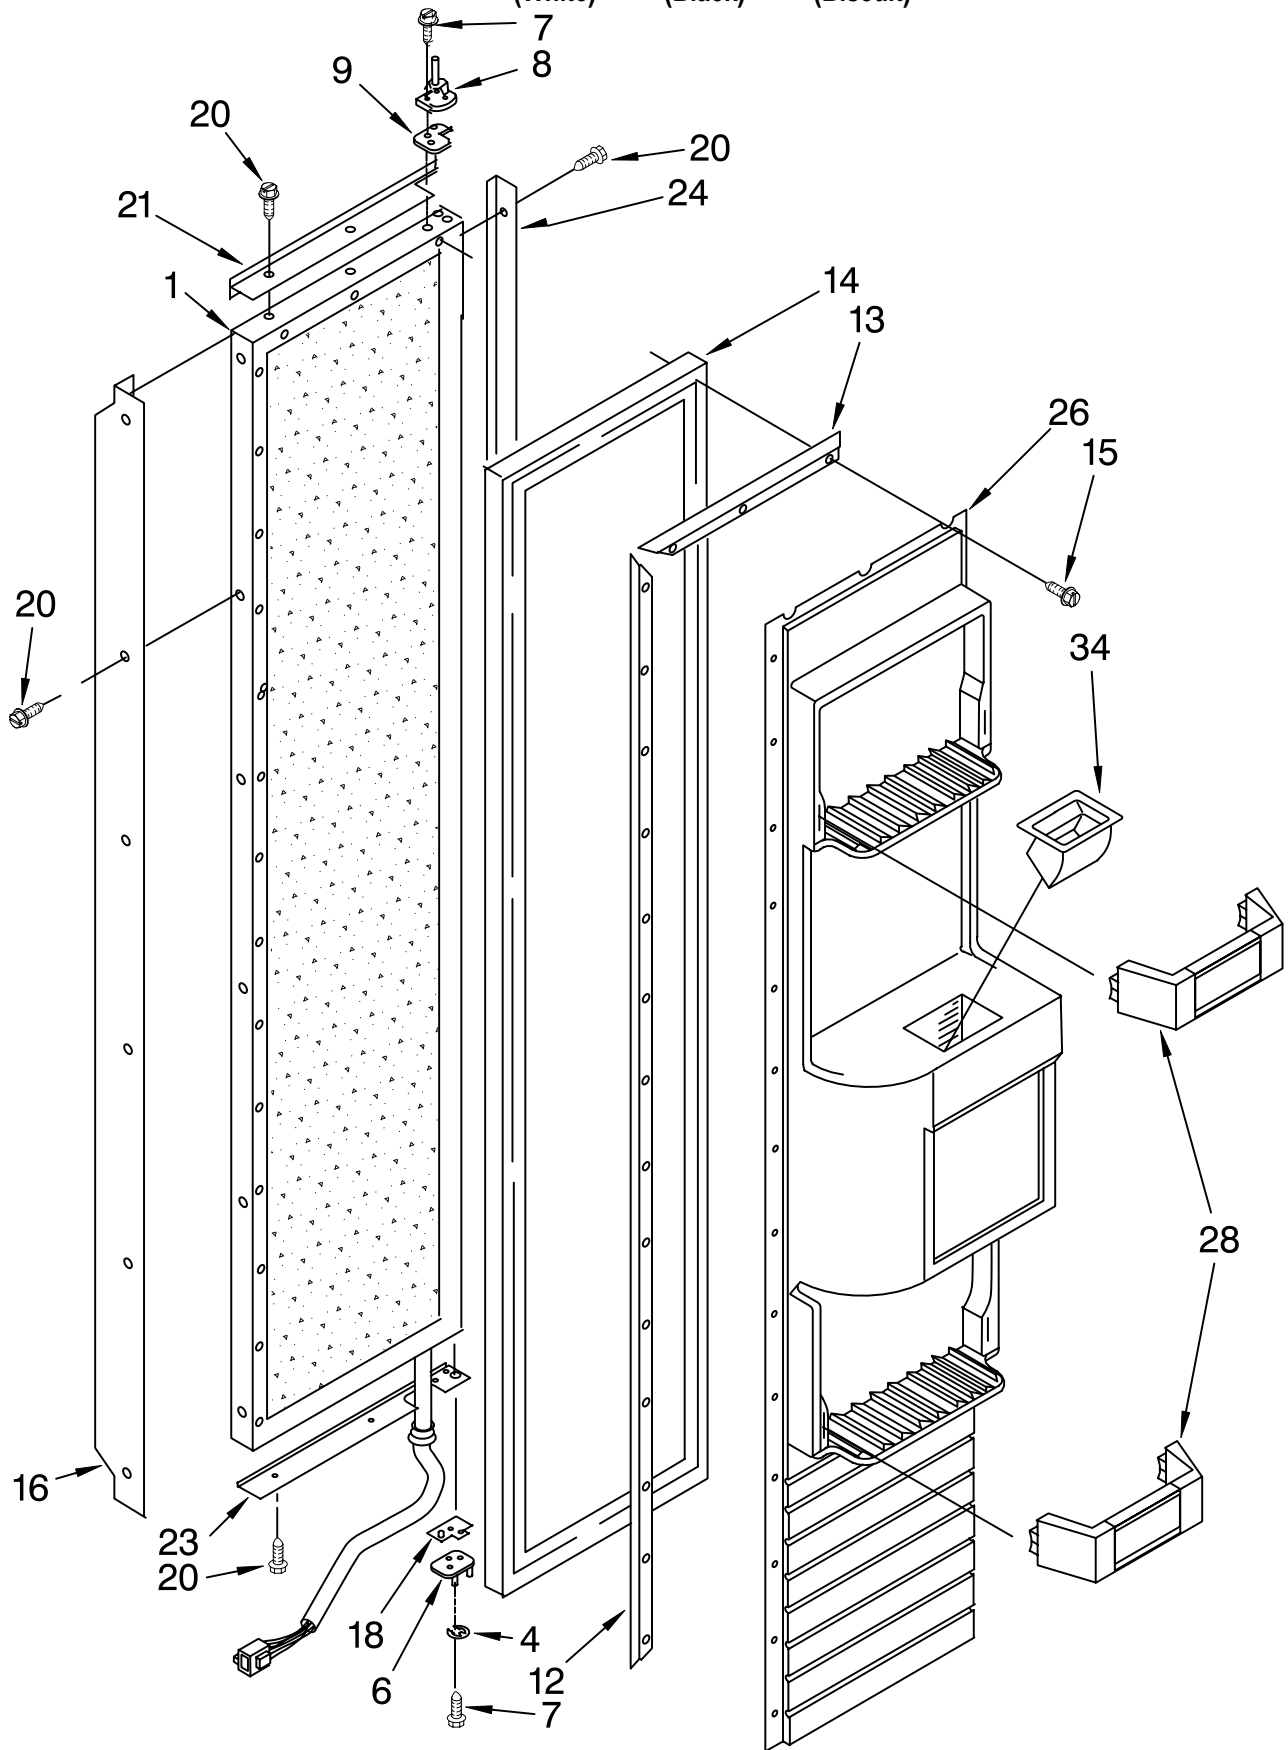

FREEZER DOOR PARTS

For Models: KSSS48QHW00, KSSS48QHB00, KSSS48QHT00
(White) (Black) (Biscuit)

FOR ORDERING INFORMATION REFER TO PARTS PRICE LIST

FREEZER DOOR PARTS

For Models: KSSS48QHW00, KSSS48QHB00, KSSS48QHT00
(White) (Black) (Biscuit)

Illus. No.	Part No.	DESCRIPTION
1		Freezer Door Panel (Includes Insulation)
	2202548W	White
	2202548B	Black
	2202548T	Biscuit
4	2004881	Retaining Ring, Door-Closure
6	2004524	Hinge, Bottom
7	489282	Screw
8	2005329	Hinge, Top
9	2004520	Spacer-Door, Top
12	1112533	Gasket Retainer, Side (2)
13	1112539	Gasket Retainer, Top & Bottom
14	2005531	Door Gasket, Magnetic
15	486194	Screw (34)
16		Handle, Door
	2005943	White
	2005942	Black
	2005945	Biscuit
18	2004549	Door, Spacer
20		Screw
	2001208	White
	487052	Stainless Steel
21		Trim (Top)
	2005024	White
	2005887	Black
	2005772	Biscuit
23		Trim (Bottom)
	2004671	White
	2005890	Black
	2005773	Biscuit
24		Trim (Side)
	2005963	White
	2005966	Black
	2005965	Biscuit
26	2002840	Panel, Interior Door
28	2003129	Shelf Bin (2)
33	939101	Screw Anchor
34	2208909	Ice Chute