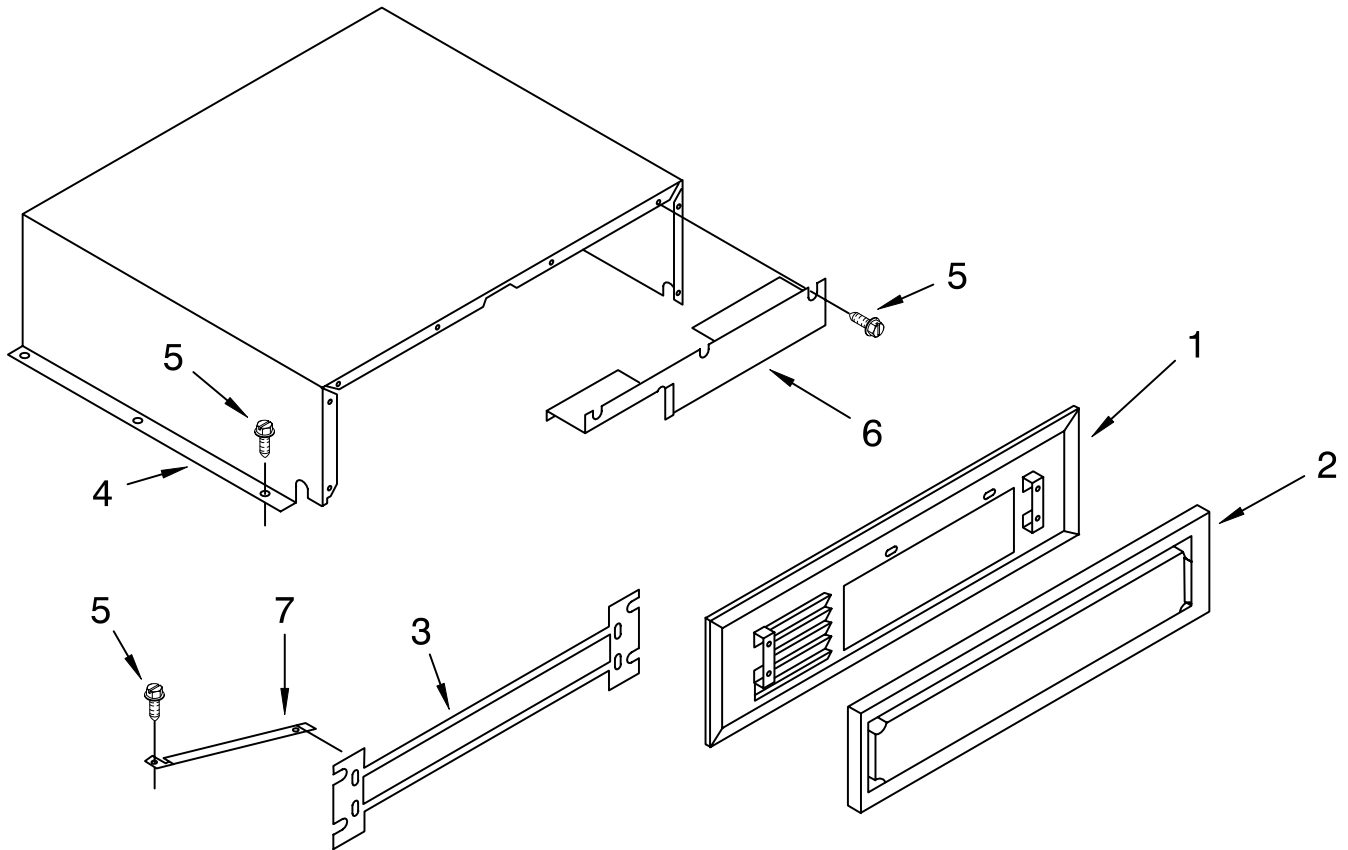

FOR ORDERING INFORMATION REFER TO PARTS PRICE LIST

REFRIGERATOR LINER PARTS

For Model: KSSS48MAX03

FOR ORDERING INFORMATION REFER TO PARTS PRICE LIST

REFRIGERATOR LINER PARTS

For Model: KSSS48MAX03

Illus. No.	Part No.	DESCRIPTION
1		LINER (Not A Serviceable Part)
2	1112591	Spacer, Control Panel (3)
5	2001117	Ladder, Shelf (2)
6	520965	Screw Support, Ladder (8)
7	488357	Screw, 8 x 1-1/4 (8)
8	486194	Screw, 8 x 1/2
9	1112257	Hole Plug
10	2000740	Meat Pan, Air Duct Cover (Also Order 12)
11	2000337	Meat Pan, Air Duct
12	2001302	Inlay, Control Meat Pan
13	2001326	Seal, Air Duct
14	1112218	Damper Control, Meat Pan
15	2001735	Control Knob, Meat Pan
16	837444	Retainer, Knob
17	2000343	Air Baffle Assembly
20	2001073	Wiring Harness, Air Baffle
21	2001146	Seal
22	1116793	Cover, Thermistor
23	1116959	Thermistor
25	2000736	Air Baffle Cover
26	2000527	Guard, Air Return

FOR ORDERING INFORMATION REFER TO PARTS PRICE LIST

FREEZER LINER PARTS

For Model: KSSS48MAX03

Illus. No.	Part No.	DESCRIPTION
1		Liner (Not A Serviceable Part)
2	1113649	Bracket
3	1113650	Light Lens
4	1112613	Light Socket
5	547225	Light Bulb
6	538533	Support Clip, Icemaker (2)
7	2000193	Grommet, Screw (2)
8	488552	Screw, 10-12 x 3/8 (2)
12	486194	Screw, 8 x 1/2
13	1112591	Spacer, Control Panel (3)
14	842534	Clip, Air Duct (4)
16	1112260	Support, Evaporator
17	658944	Stud, Shelf (8)
18	487559	Screw, 8-15 x 1-1/4 (8)

FOR ORDERING INFORMATION REFER TO PARTS PRICE LIST

TOP GRILLE AND UNIT COVER PARTS

For Model: KSSS48MAX03

Illus. No.	Part No.	DESCRIPTION
1	2001317	Decorative Panel Assembly
2	1113356	Back Up Panel
3	2001579	Top Grille Assembly
4	2001088	Cover, Unit
5	486194	Screw
6	1113300	Cover, Component Assembly
7	1113317	Brace