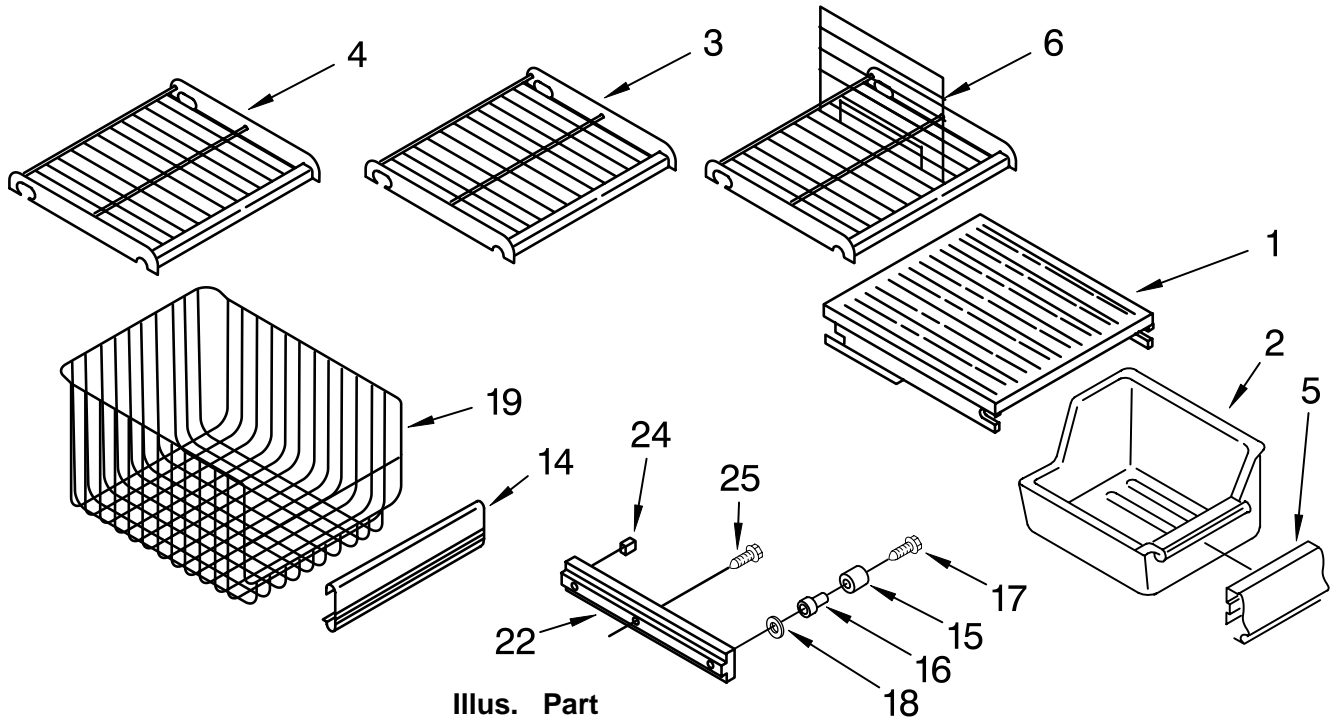

FOR ORDERING INFORMATION REFER TO PARTS PRICE LIST

TOP GRILLE AND UNIT COVER PARTS

For Model: KSSS48MAX03

Illus. No.	Part No.	DESCRIPTION
1	2001317	Decorative Panel Assembly
2	1113356	Back Up Panel
3	2001579	Top Grille Assembly
4	2001088	Cover, Unit
5	486194	Screw
6	1113300	Cover, Component Assembly
7	1113317	Brace

FOR ORDERING INFORMATION REFER TO PARTS PRICE LIST

REFRIGERATOR SHELF PARTS

For Model: KSSS48MAX03

FOR ORDERING INFORMATION REFER TO PARTS PRICE LIST

REFRIGERATOR SHELF PARTS

For Model: KSSS48MAX03

Illus. No.	Part No.	DESCRIPTION	Illus. No.	Part No.	DESCRIPTION	Illus. No.	Part No.	DESCRIPTION
1	1112004	Frame, Shelf	10	1113238	Glass, Crisper	19	2000557	Utility Pan
2	1113956	Glass, Shelf	11	2000742	Meat, Pan Connector	20	2000817	Meat Pan
3	1112006	Reflector, Shelf	14	2000554	Crisper Pan	25	1112165	Crisper Spacer, Right Side (2)
4	1113792	Gasket, Glass (2)	15	1113870	Roller	27	1113169	Stop, Roller
5	1125913	Rack, Wine	16	1113871	Eyelet, Roller	28	1113890	Crisper Spacer, Left Side (2)
6	1112324	Retainer Glass	17	489211	Screw, 10-16 x 3/4	29	486194	Screw, 8 x 1/2
7	1112014	Frame Assembly	18	488307	Washer			
9	1112247	Cover, Crisper						

FREEZER SHELF PARTS

Illus. No.	Part No.	DESCRIPTION
1	1113630	Solid Shelf
2	837141	Ice Cube Pan
3	1112052	Shelf, Fixed
4	1113638	Shelf, Fixed (2) (Large)
5	1122530	Trim
6	1113635	Shelf
14	1113644	Trim, Basket
15	1113870	Roller
16	1113871	Eyelet, Roller
17	489211	Screw, 10-16 x 3/4
18	488307	Washer
19	2001626	Basket
22	2000061	Slide, Basket R.S.
	2000062	Slide, Basket L.S.
24	1113169	Stop, Roller
25	486194	Screw, 8 x 1/2