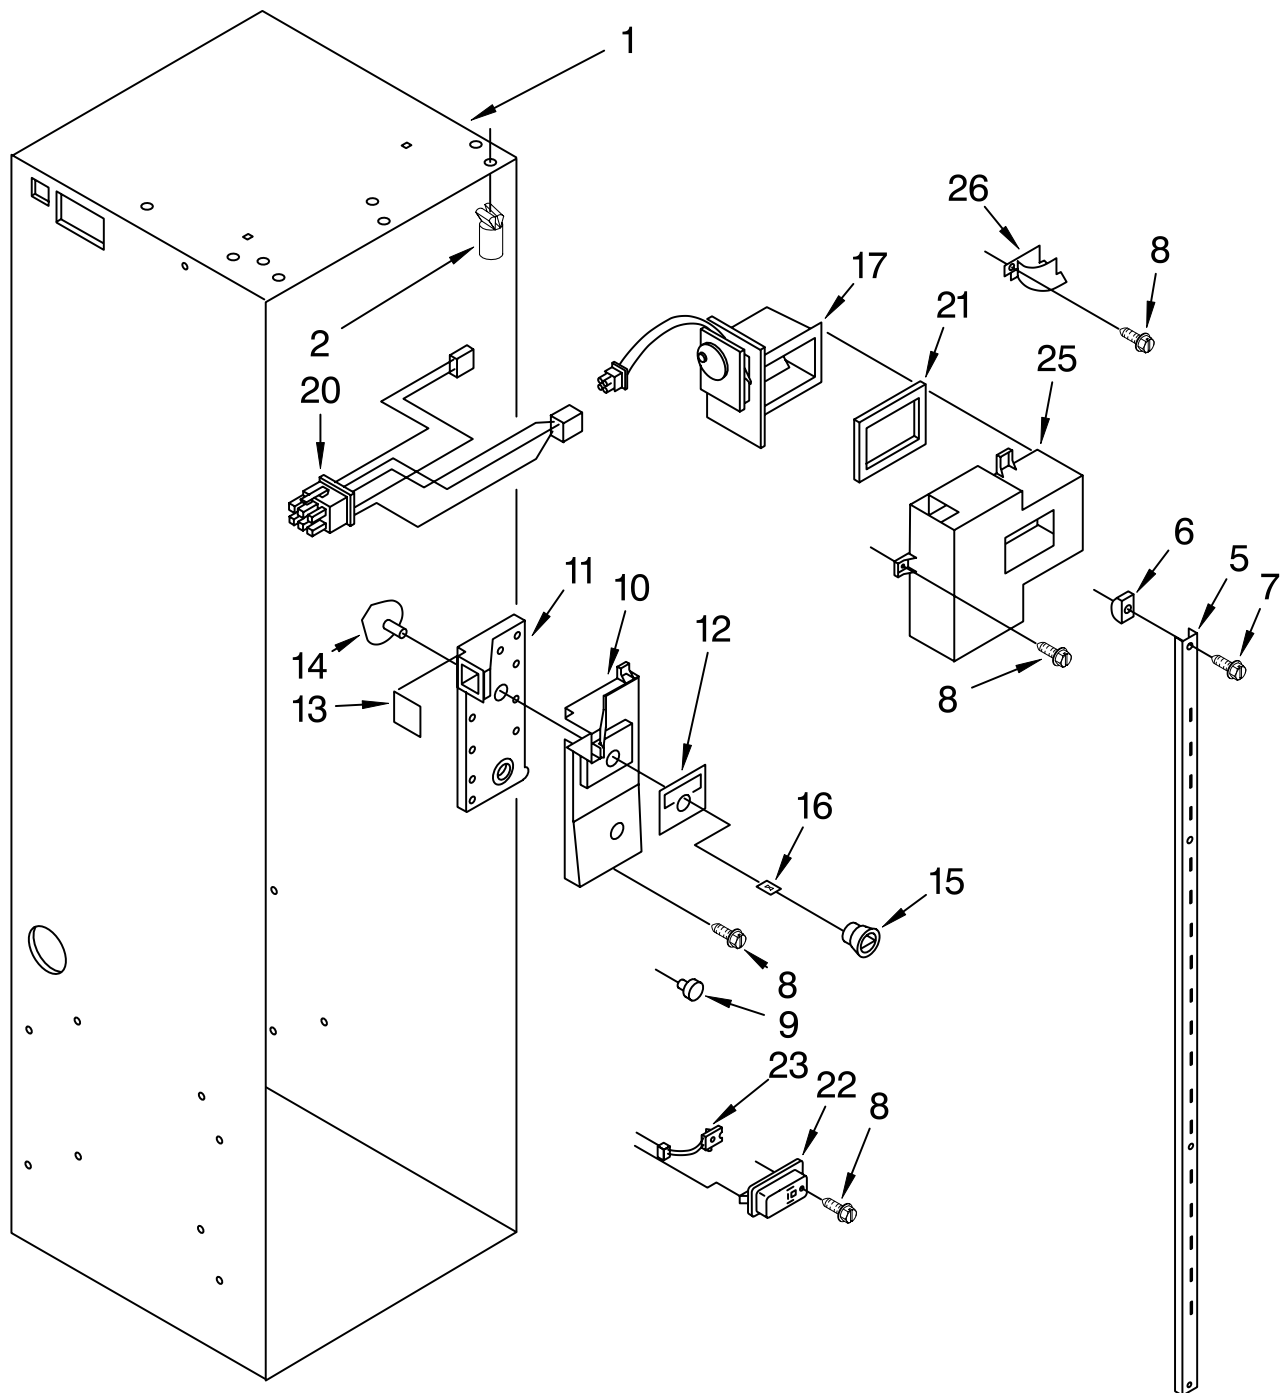

FOR ORDERING INFORMATION REFER TO PARTS PRICE LIST

CABINET TRIMS AND BREAKER TRIM PARTS

For Model: KSSS48MAX03

Illus. No.	Part No.	DESCRIPTION
1	2001764	Breaker Trim & Retainer Assembly
5	1112682	Magnet, Side (4)
6	1112679	Magnet, Freezer (2)
7	1112681	Magnet, Refrigerator (2)
9	2000321	Cabinet, Trim R.S
10	2000322	Cabinet, Trim L.S
11	2001297	Screw
12	1112802	Cabinet, Trim (Bottom)
13	488649	Screw, 8-32 x 1/2 (8)
14	2001311	Cabinet, Trim Top
15	2000007	Retainer, Unit Base (2)
16	487944	Washer (2)

FOR ORDERING INFORMATION REFER TO PARTS PRICE LIST

REFRIGERATOR LINER PARTS

For Model: KSSS48MAX03

FOR ORDERING INFORMATION REFER TO PARTS PRICE LIST

REFRIGERATOR LINER PARTS

For Model: KSSS48MAX03

Illus. No.	Part No.	DESCRIPTION
1		LINER (Not A Serviceable Part)
2	1112591	Spacer, Control Panel (3)
5	2001117	Ladder, Shelf (2)
6	520965	Screw Support, Ladder (8)
7	488357	Screw, 8 x 1-1/4 (8)
8	486194	Screw, 8 x 1/2
9	1112257	Hole Plug
10	2000740	Meat Pan, Air Duct Cover (Also Order 12)
11	2000337	Meat Pan, Air Duct
12	2001302	Inlay, Control Meat Pan
13	2001326	Seal, Air Duct
14	1112218	Damper Control, Meat Pan
15	2001735	Control Knob, Meat Pan
16	837444	Retainer, Knob
17	2000343	Air Baffle Assembly
20	2001073	Wiring Harness, Air Baffle
21	2001146	Seal
22	1116793	Cover, Thermistor
23	1116959	Thermistor
25	2000736	Air Baffle Cover
26	2000527	Guard, Air Return