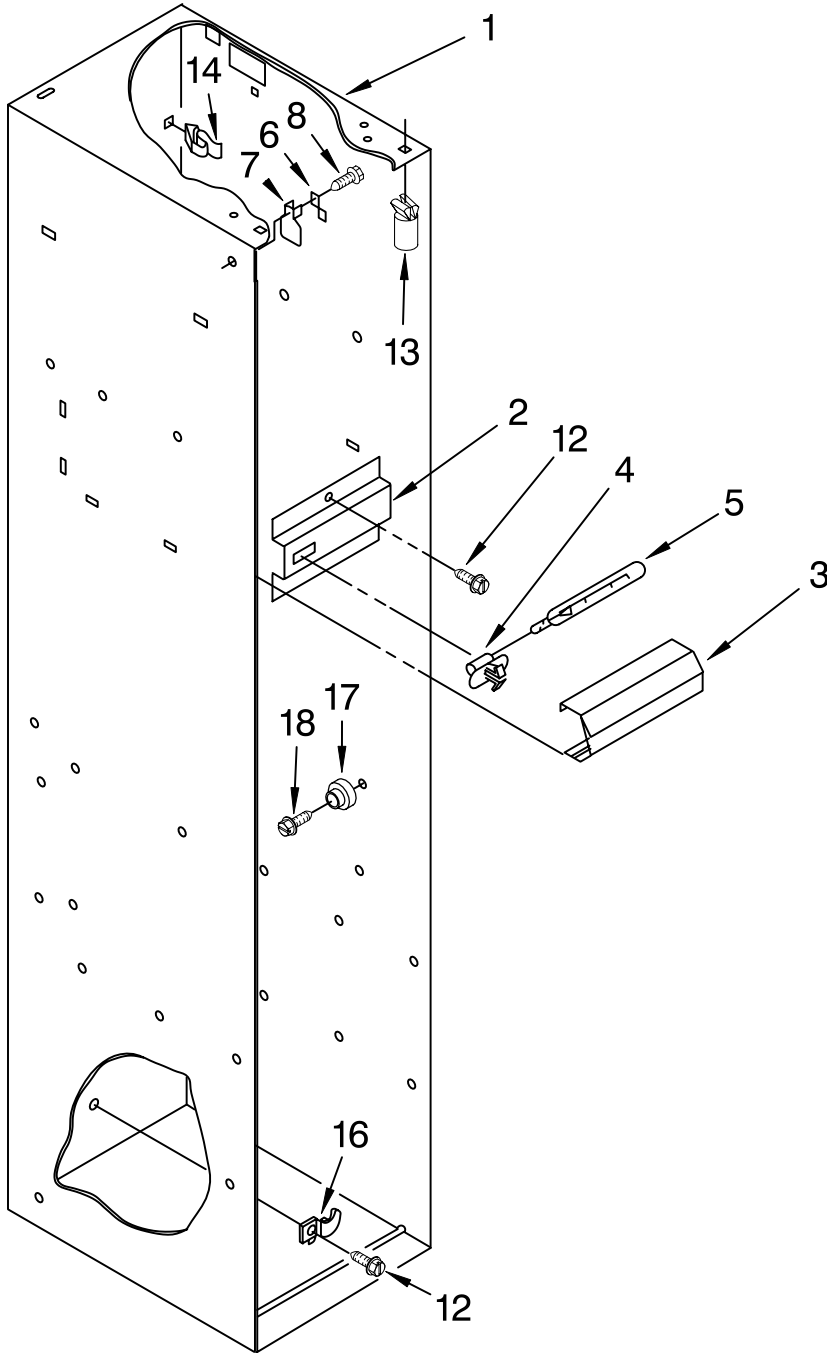

FOR ORDERING INFORMATION REFER TO PARTS PRICE LIST

CABINET TRIMS AND BREAKER TRIM PARTS

For Model: KSSS48MAX03

Illus. No.	Part No.	DESCRIPTION
1	2001764	Breaker Trim & Retainer Assembly
5	1112682	Magnet, Side (4)
6	1112679	Magnet, Freezer (2)
7	1112681	Magnet, Refrigerator (2)
9	2000321	Cabinet, Trim R.S
10	2000322	Cabinet, Trim L.S
11	2001297	Screw
12	1112802	Cabinet, Trim (Bottom)
13	488649	Screw, 8-32 x 1/2 (8)
14	2001311	Cabinet, Trim Top
15	2000007	Retainer, Unit Base (2)
16	487944	Washer (2)

FOR ORDERING INFORMATION REFER TO PARTS PRICE LIST

REFRIGERATOR LINER PARTS

For Model: KSSS48MAX03

FOR ORDERING INFORMATION REFER TO PARTS PRICE LIST

REFRIGERATOR LINER PARTS

For Model: KSSS48MAX03

Illus. No.	Part No.	DESCRIPTION
1		LINER (Not A Serviceable Part)
2	1112591	Spacer, Control Panel (3)
5	2001117	Ladder, Shelf (2)
6	520965	Screw Support, Ladder (8)
7	488357	Screw, 8 x 1-1/4 (8)
8	486194	Screw, 8 x 1/2
9	1112257	Hole Plug
10	2000740	Meat Pan, Air Duct Cover (Also Order 12)
11	2000337	Meat Pan, Air Duct
12	2001302	Inlay, Control Meat Pan
13	2001326	Seal, Air Duct
14	1112218	Damper Control, Meat Pan
15	2001735	Control Knob, Meat Pan
16	837444	Retainer, Knob
17	2000343	Air Baffle Assembly
20	2001073	Wiring Harness, Air Baffle
21	2001146	Seal
22	1116793	Cover, Thermistor
23	1116959	Thermistor
25	2000736	Air Baffle Cover
26	2000527	Guard, Air Return

FOR ORDERING INFORMATION REFER TO PARTS PRICE LIST

FREEZER LINER PARTS

For Model: KSSS48MAX03

Illus. No.	Part No.	DESCRIPTION
1		Liner (Not A Serviceable Part)
2	1113649	Bracket
3	1113650	Light Lens
4	1112613	Light Socket
5	547225	Light Bulb
6	538533	Support Clip, Icemaker (2)
7	2000193	Grommet, Screw (2)
8	488552	Screw, 10-12 x 3/8 (2)
12	486194	Screw, 8 x 1/2
13	1112591	Spacer, Control Panel (3)
14	842534	Clip, Air Duct (4)
16	1112260	Support, Evaporator
17	658944	Stud, Shelf (8)
18	487559	Screw, 8-15 x 1-1/4 (8)