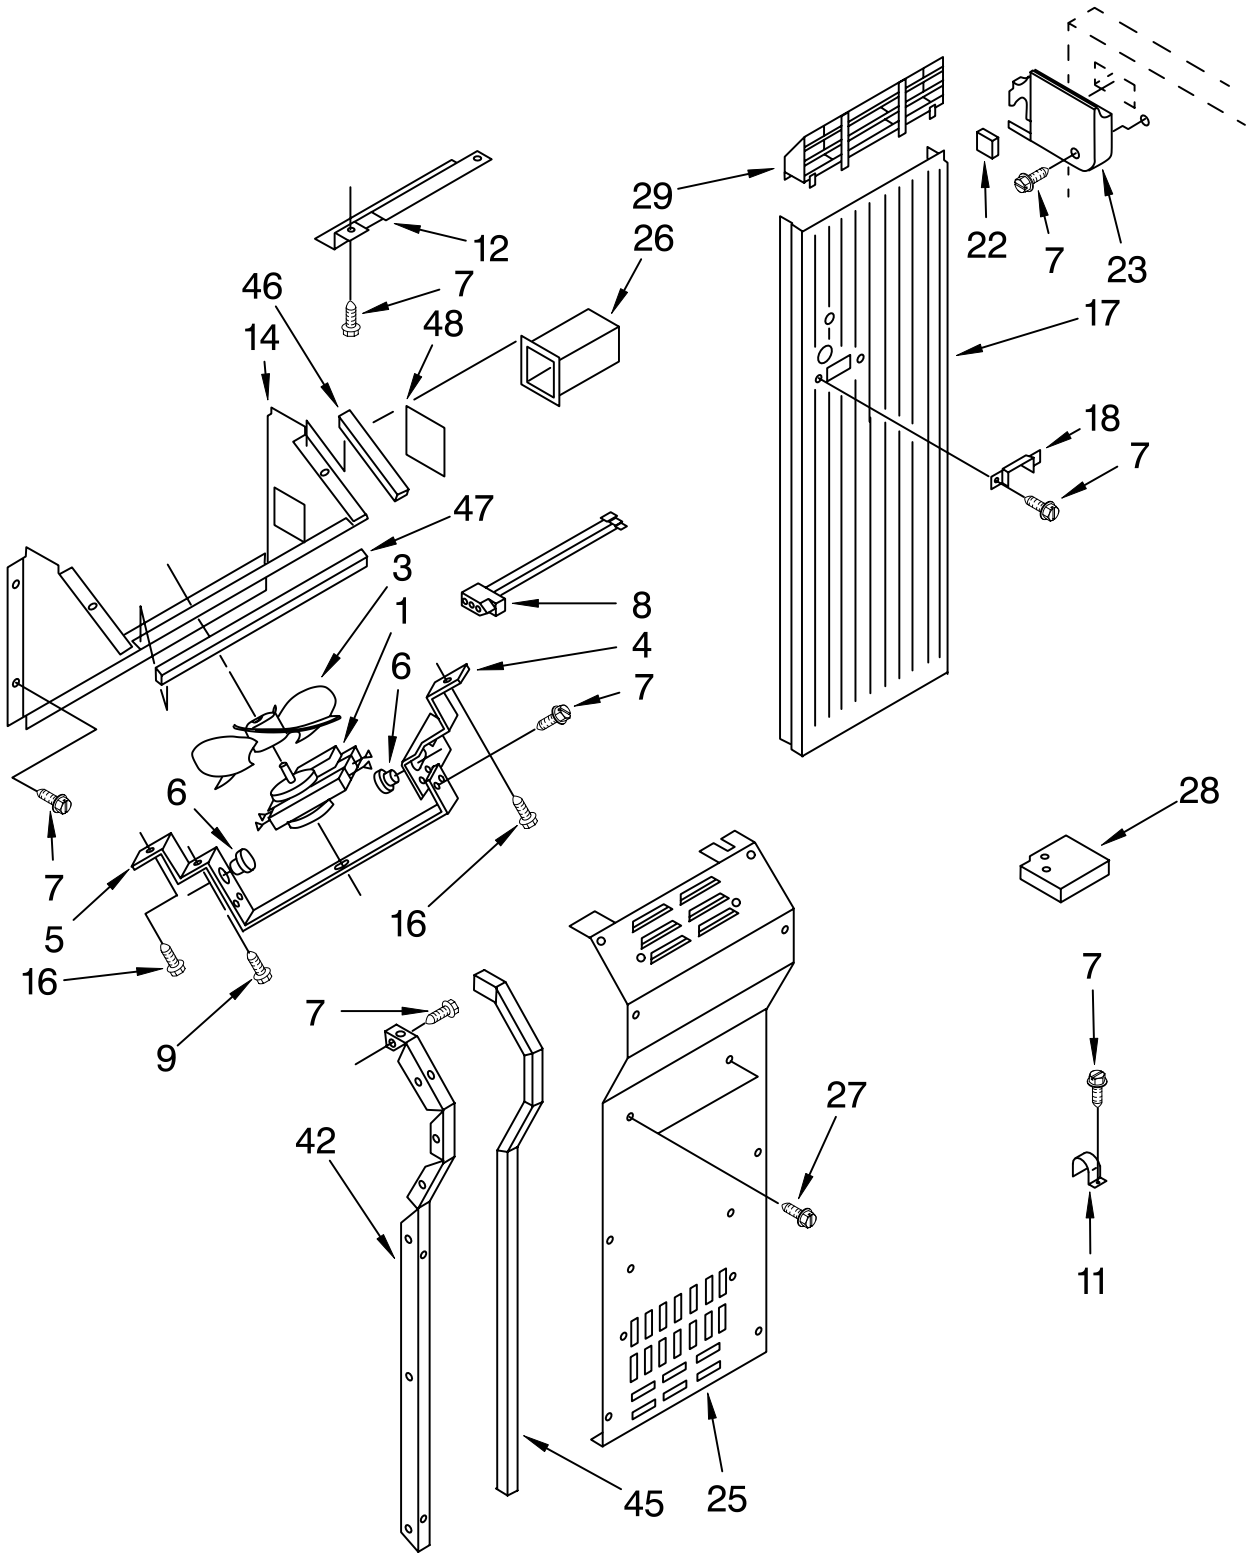

AIR FLOW AND RESERVOIR PARTS

For Model: KSSS48MAX03

FOR ORDERING INFORMATION REFER TO PARTS PRICE LIST

AIR FLOW AND RESERVOIR PARTS

For Model: KSSS48MAX03

Illus. No.	Part No.	DESCRIPTION
1	2001086	Fan Motor
3	2154800	Fan Blade
4	548263	Bracket (Double)
5	938224	Bracket (Single)
6	548268	Grommet
7	486194	Screw, 8 x 1/2
8	2000618	Motor, Wiring
9	488500	Screw, Ground
11	488366	Clamp, Tube
	489348	Clamp, Nylon
12	2000113	Channel, Wiring
14	2000783	Scroll, Fan
16	488772	Screw, 8 x 1/2
17	2000749	Assembly, Air Duct
18	2000048	Air Deflector, Icemaker
22	1112869	Gasket, Air Baffle
23	1113942	Cover, Air Outlet
25	2000342	Cover, Evaporator
26	2000796	Connector, Meat Pan Duct
27	487539	Screw, 8 x 1/2
28	1112840	Baffle, Evaporator
29	1112853	Diffuser, Air Duct
42		Evaporator, Cover Rail
	2000686	Left Side
	2000685	Right Side
45	2001337	Gasket (2) Evaporator Cover
46	2001079	Gasket (2)
47	2001080	Gasket
48	2001081	Gasket