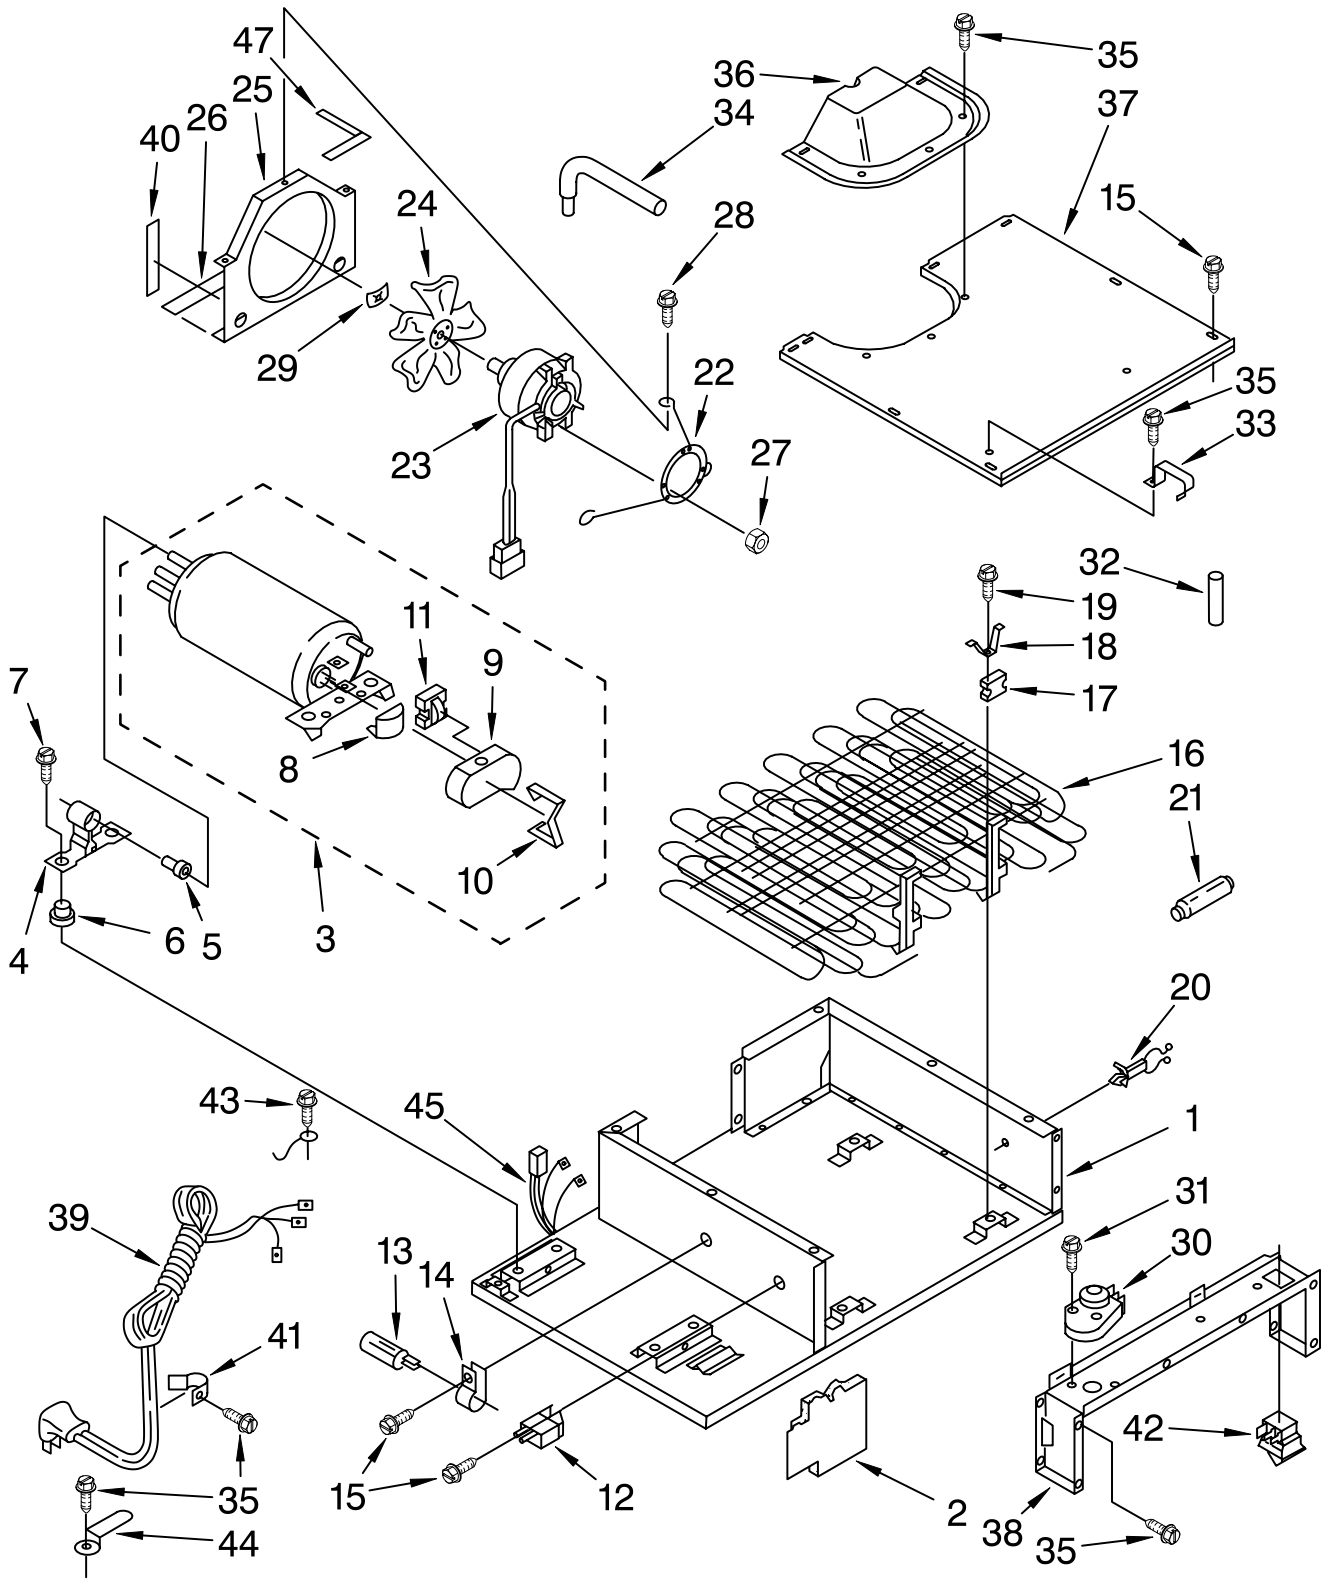

UPPER UNIT PARTS

For Model: KSSS48MAX03

FOR ORDERING INFORMATION REFER TO PARTS PRICE LIST

UPPER UNIT PARTS

For Model: KSSS48MAX03

Illus. No.	Part No.	DESCRIPTION	Illus. No.	Part No.	DESCRIPTION	Illus. No.	Part No.	DESCRIPTION
1	2001123	Assembly, Unit Base	20	1113228	Wire Tie (2)	43	488879	Screw, Ground
2	1113386	Assembly, Sound Barrier	21	1108023	Drier	44	653035	Clip, Cord Plug
3	2154923	Compressor (Includes Items 8, 9, 10, 11, 13) (Also Order 876765 Tube Kit)	22	2000358	Mounting Bracket, Motor	45	2001077	Wiring Harness, Unit Compartment
4	1105220	Bracket, Mounting	23	1113081	Motor, Fan	47	2001079	Gasket (2)
5	1105219	Grommet, Bracket	24	2000352	Blade, Fan	Following Parts Not Illustrated and Optional Parts Not Included		
6	1105200	Grommet, Mounting	25	2000351	Orifice, Fan			
7	489334	Screw	26	1113303	Gasket, Orifice	978025		Valve, Access (1/4")
8	2154948	Overload	27	488130	Nut (3)	978026		Valve, Access (5/16")
9	2154452	Terminal Cover	28	489368	Screw, 8 x 1/2 (3)	978027		Valve, Access (3/8")
10	1105222	Strap, Cover	29	486692	Speed Nut	978028		Valve, Access (1/2")
11	1118797	Relay	30	2162044	Defrost Timer	978029		Valve, Access (5/8")
12	2149684	Running Capacitor	31	488911	Screw, 6-20 x 3/8	978030		Valve, Access (3/4")
13	2154949	Starting Capacitor	32	2000645	Sleeve, Condenser	876764		Valve, Access (3/16")
14	1108033	Clamp	33	1113066	Clamp, Tube (2)	REFRIGERANT CHARGE		
15	487869	Screw, 8 x 3/8	34	1113059	Process, Tube	11.5 oz.		
16	1113015	Condenser	35	486194	Screw, 8 x 1/2			
17	943447	Grommet (4)	36	2000853	Cover, Fan			
18	1113019	Clamp (4)	37	1113028	Cover, Condenser			
19	487522	Screw, 8-32 x 5/8 (4)	38	1113076	Extension, Housing			
			39	937360	Service Cord			
			40	2001503	Seal Strip (2)			
			41	1113162	Clamp, Cord (2)			
			42	1113229	Switch, Power Disconnect			

FOR ORDERING INFORMATION REFER TO PARTS PRICE LIST