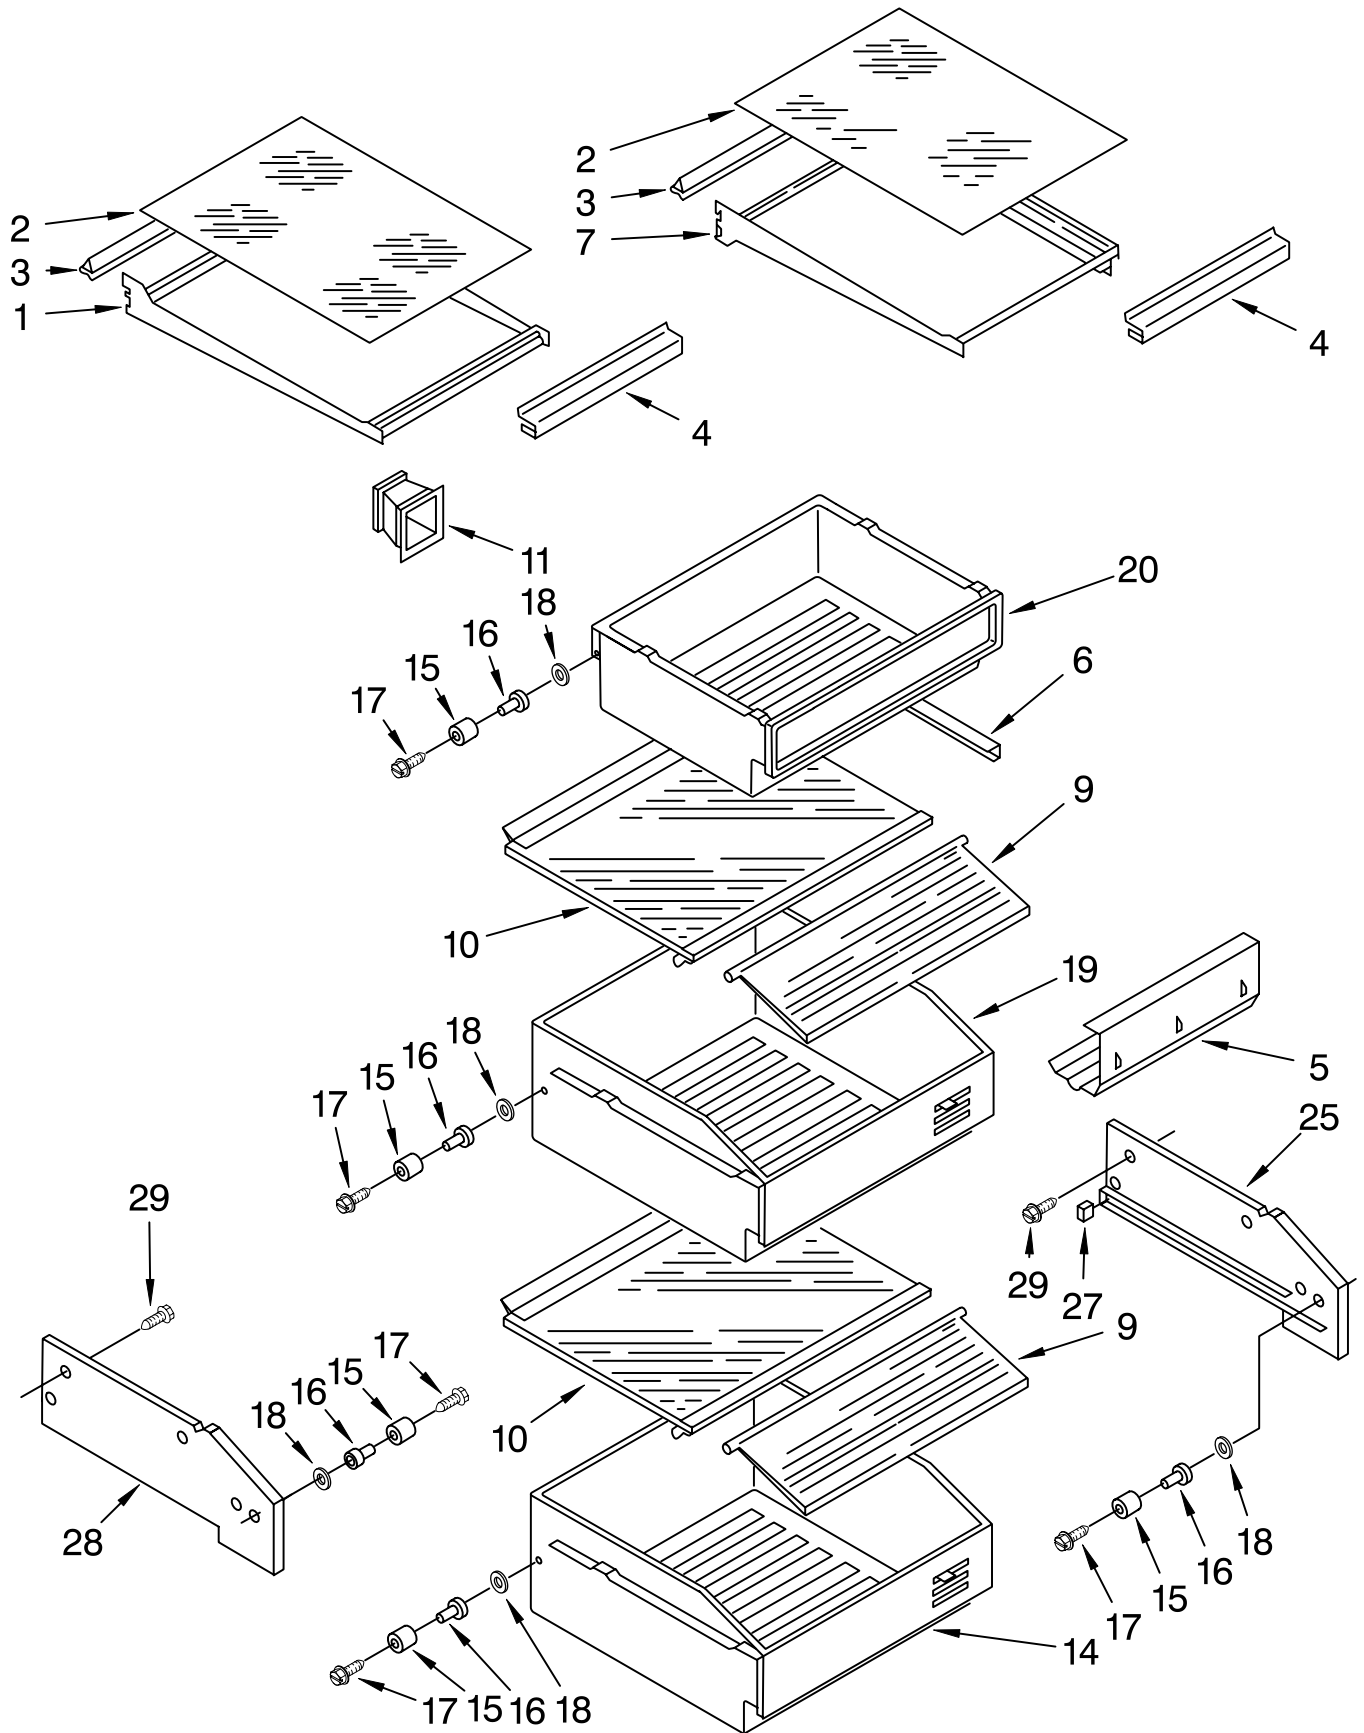

FOR ORDERING INFORMATION REFER TO PARTS PRICE LIST

TOP GRILLE AND UNIT COVER PARTS

For Model: KSSS48MAX03

Illus. No.	Part No.	DESCRIPTION
1	2001317	Decorative Panel Assembly
2	1113356	Back Up Panel
3	2001579	Top Grille Assembly
4	2001088	Cover, Unit
5	486194	Screw
6	1113300	Cover, Component Assembly
7	1113317	Brace

FOR ORDERING INFORMATION REFER TO PARTS PRICE LIST

REFRIGERATOR SHELF PARTS

For Model: KSSS48MAX03

FOR ORDERING INFORMATION REFER TO PARTS PRICE LIST

REFRIGERATOR SHELF PARTS

For Model: KSSS48MAX03

Illus. No.	Part No.	DESCRIPTION	Illus. No.	Part No.	DESCRIPTION	Illus. No.	Part No.	DESCRIPTION
1	1112004	Frame, Shelf	10	1113238	Glass, Crisper	19	2000557	Utility Pan
2	1113956	Glass, Shelf	11	2000742	Meat, Pan Connector	20	2000817	Meat Pan
3	1112006	Reflector, Shelf	14	2000554	Crisper Pan	25	1112165	Crisper Spacer, Right Side (2)
4	1113792	Gasket, Glass (2)	15	1113870	Roller	27	1113169	Stop, Roller
5	1125913	Rack, Wine	16	1113871	Eyelet, Roller	28	1113890	Crisper Spacer, Left Side (2)
6	1112324	Retainer Glass	17	489211	Screw, 10-16 x 3/4	29	486194	Screw, 8 x 1/2
7	1112014	Frame Assembly	18	488307	Washer			
9	1112247	Cover, Crisper						