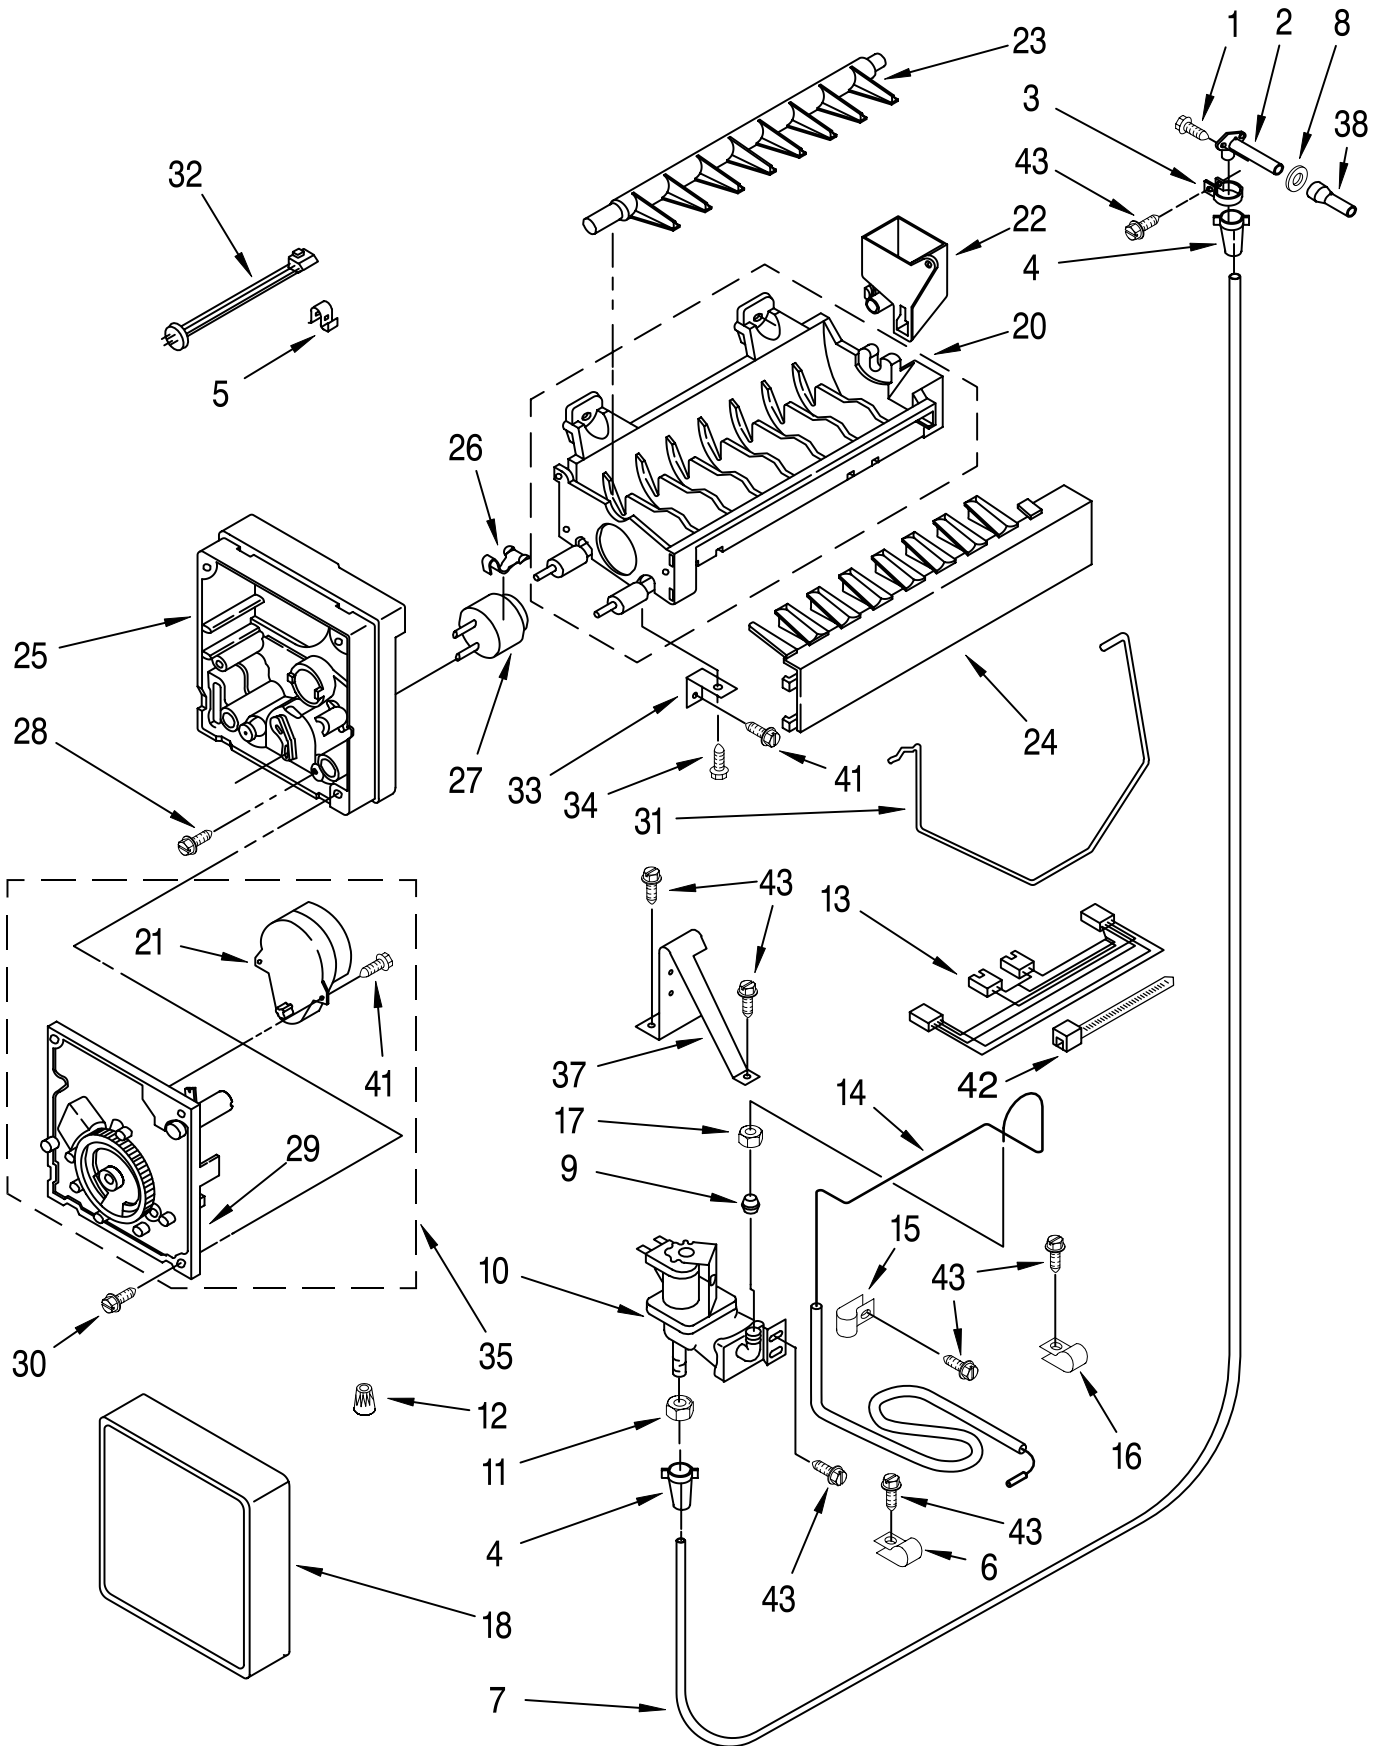

ICEMAKER PARTS

For Model: KSSS48MAX03

FOR ORDERING INFORMATION REFER TO PARTS PRICE LIST

ICEMAKER PARTS

For Model: KSSS48MAX03

Illus. No.	Part No.	DESCRIPTION	Illus. No.	Part No.	DESCRIPTION	Illus. No.	Part No.	DESCRIPTION
1	489084	Screw, 8 x 1/2	15	489348	Clamp, Nylon Valve	28	489322	Screw, 10-32 x 49/64
2	2000829	Fitting, Water Tube	16	1113066	Clamp Tube	29	628357	Module Assembly
3	2001087	Clamp, Tube	17	487857	Nut	30	489276	Screw
4	841707	Insert, Tube	18	1113703	Cover	31	627792	Shut Off Arm
5	628379	Clip, Fuse	20	628228	Mold & Heater (Also Order 542638 Silicone Grease)	32	1113403	Harness, Wiring
6	2000392	Wire Clip				33	627915	Bracket
7	2001260	Tube, Water (To Ice Maker)				34	489365	Screw, 8-32 x 27/64
8	1106508	Seal Gasket	21	628258	Motor	35	628366	Module Assembly (Includes Items 21, 29, 41)
9	487627	Sleeve, Nut	22	628356	Cup-Water Fill			
10	2001318	Valve, Solenoid	23	627843	Ejector	37	2000803	Water Valve Mounting Bracket
11	627018	Nut, Compression	24	627788	Ice Striper			
12	227991	Connector, Wire	25	627790	Support	38	2001098	Water Inlet Tube
13	2000837	Water Valve, Harness	26	627796	Retainer Thermostat (2)	41	489136	Screw, (2)
14	2001320	Copper, Water Line	27	627985	Thermostat (Also Order 542639 Cement Alumilastic)	42	857547	Wire Tie
						43	488645	Screw, 8 x 1/2
						100	4317943	Icemaker

PARTS NOT ILLUSTRATED

Illus. Part
No. No. DESCRIPTION

Following Parts Not Illustrated
(Optional Parts Only)

4318637 Front Panel Kit (White)
4318634 Front Panel Kit (Black)
4318640 Front Panel Kit (Almond)
4318643 Front Panel Kit (Stainless Steel)

Black Acrylic
Static Cleaner Part No. 978849

LITERATURE PARTS

LIT2001362 Use & Care Guide
LIT2001672 Energy Label
LIT2000850 Service & Wiring Sheet
LIT628370 Modular Icemaker Service Sheet
LIT2001094 Installation Instructions

FOR ORDERING INFORMATION REFER TO PARTS PRICE LIST