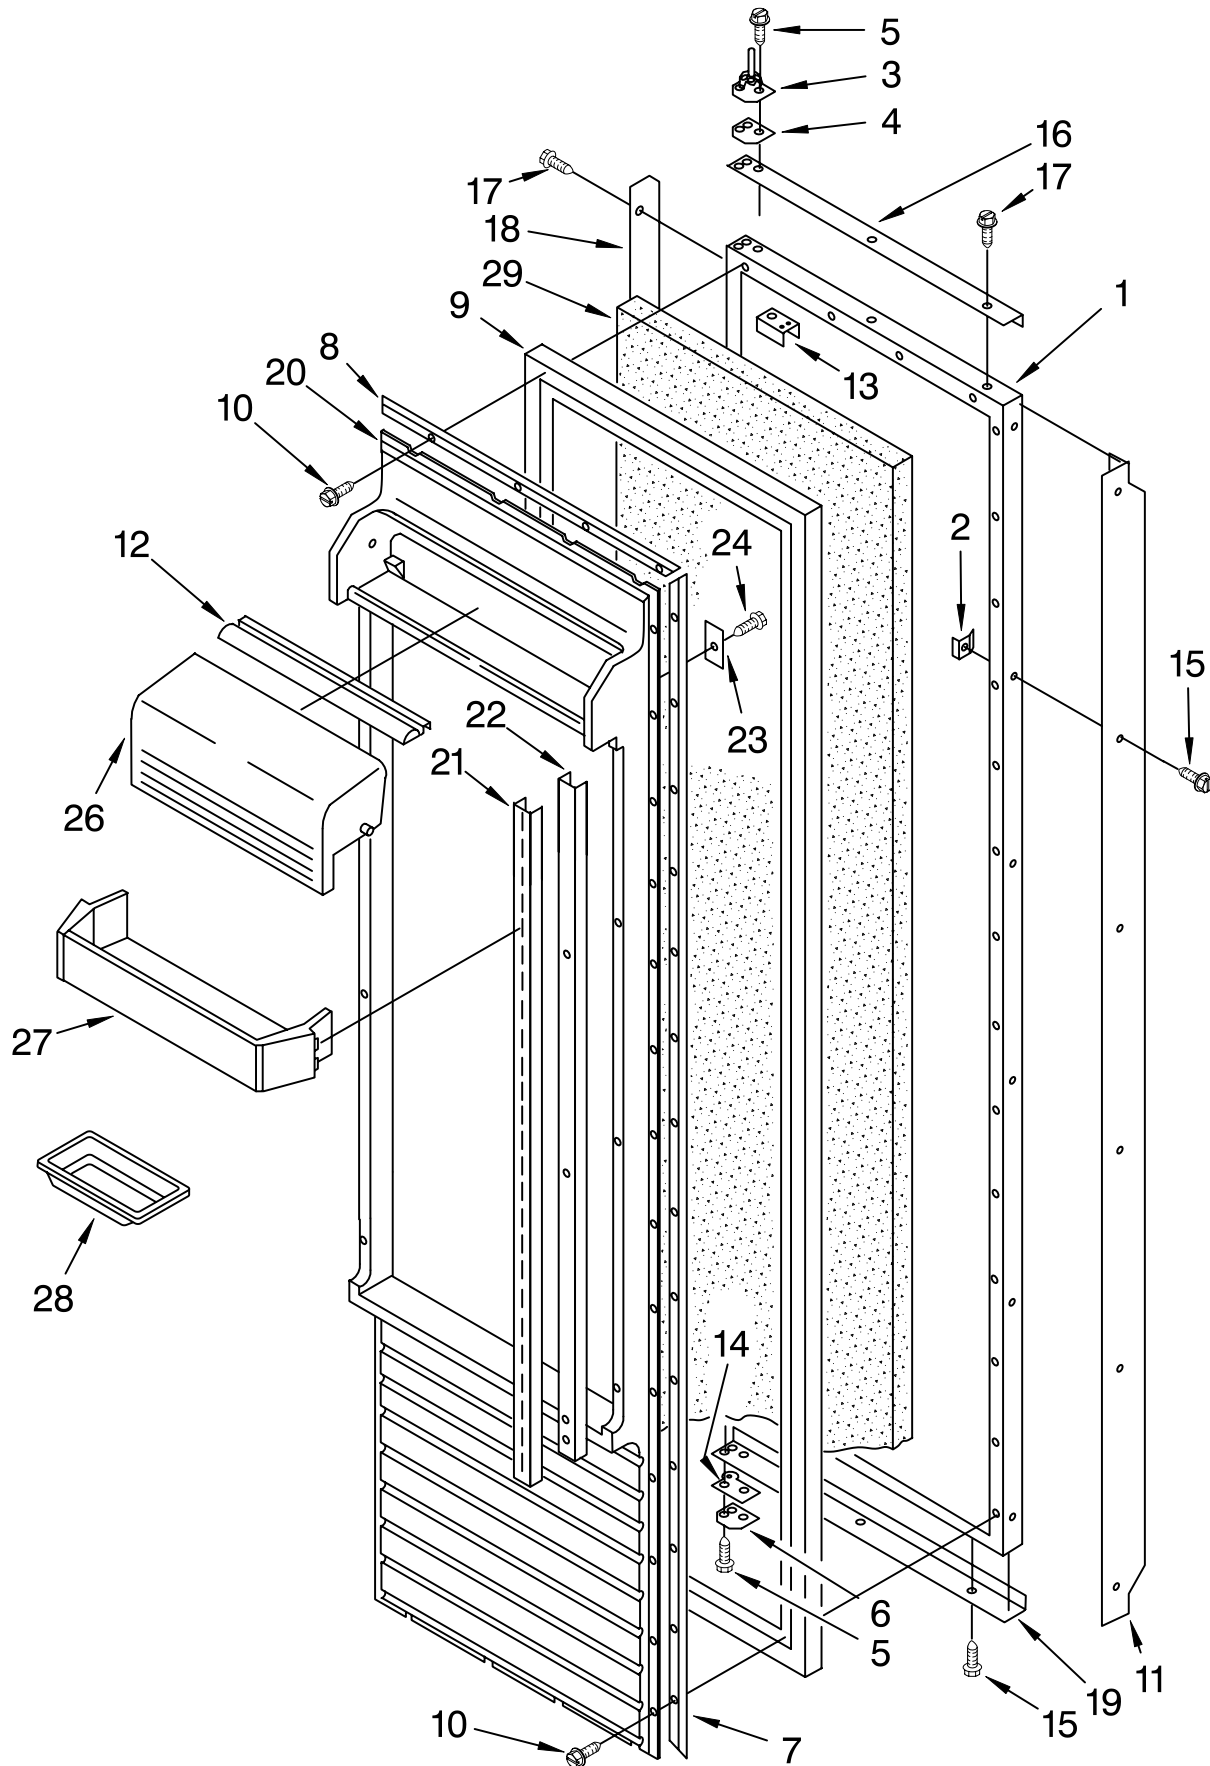

FREEZER SHELF PARTS

Illus. No.	Part No.	DESCRIPTION
1	1113630	Solid Shelf
2	837141	Ice Cube Pan
3	1112052	Shelf, Fixed
4	1113638	Shelf, Fixed (2) (Large)
5	1122530	Trim
6	1113635	Shelf
14	1113644	Trim, Basket
15	1113870	Roller
16	1113871	Eyelet, Roller
17	489211	Screw, 10-16 x 3/4
18	488307	Washer
19	2001626	Basket
22	2000061	Slide, Basket R.S.
	2000062	Slide, Basket L.S.
24	1113169	Stop, Roller
25	486194	Screw, 8 x 1/2

FOR ORDERING INFORMATION REFER TO PARTS PRICE LIST

REFRIGERATOR DOOR PARTS

For Model: KSSS48MAX03

FOR ORDERING INFORMATION REFER TO PARTS PRICE LIST

REFRIGERATOR DOOR PARTS

For Model: KSSS48MAX03

Illus. No.	Part No.	DESCRIPTION	Illus. No.	Part No.	DESCRIPTION	Illus. No.	Part No.	DESCRIPTION
1	2000695	Door Panel, Refrigerator (Also Order Item 29)	9	2001049	Door Gasket, Magnetic	20	1113950	Panel, Interior Door
2	939101	Screw Anchor (8)	10	489101	Screw, 7 x 1/2 (36)	21	1113949	Ladder, Shelf (2)
3	2000696	Hinge Assembly, Top	11	2000323	Handle, Door	22	1113948	Retainer, Shelf Ladder (2)
4	2000303	Spacer	12	1113955	Gasket Utility Door	23	1112514	Back Up Plate (8)
5	489282	Screw	13	2000349	Tap Plate	24	486194	Screw, 8 x 1/2
6	2000698	Hinge Assembly, Bottom	14	2000697	Door, Spacer Bottom	26	1112737	Door, Utility Bin
7	1112533	Gasket Retainer, Side (2)	15	487052	Screw	27	2000622	Door Shelf (4)
8	1112542	Gasket Retainer, Top & Bottom	16	2000317	Trim (Top)	28	1125936	Butter Tray
			17	489112	Screw	29	876029	Kit, Foam Slab (Required When Replacing Exterior Door Panel)
			18	2000314	Trim (Side)			
			19	2000320	Trim (Bottom)			