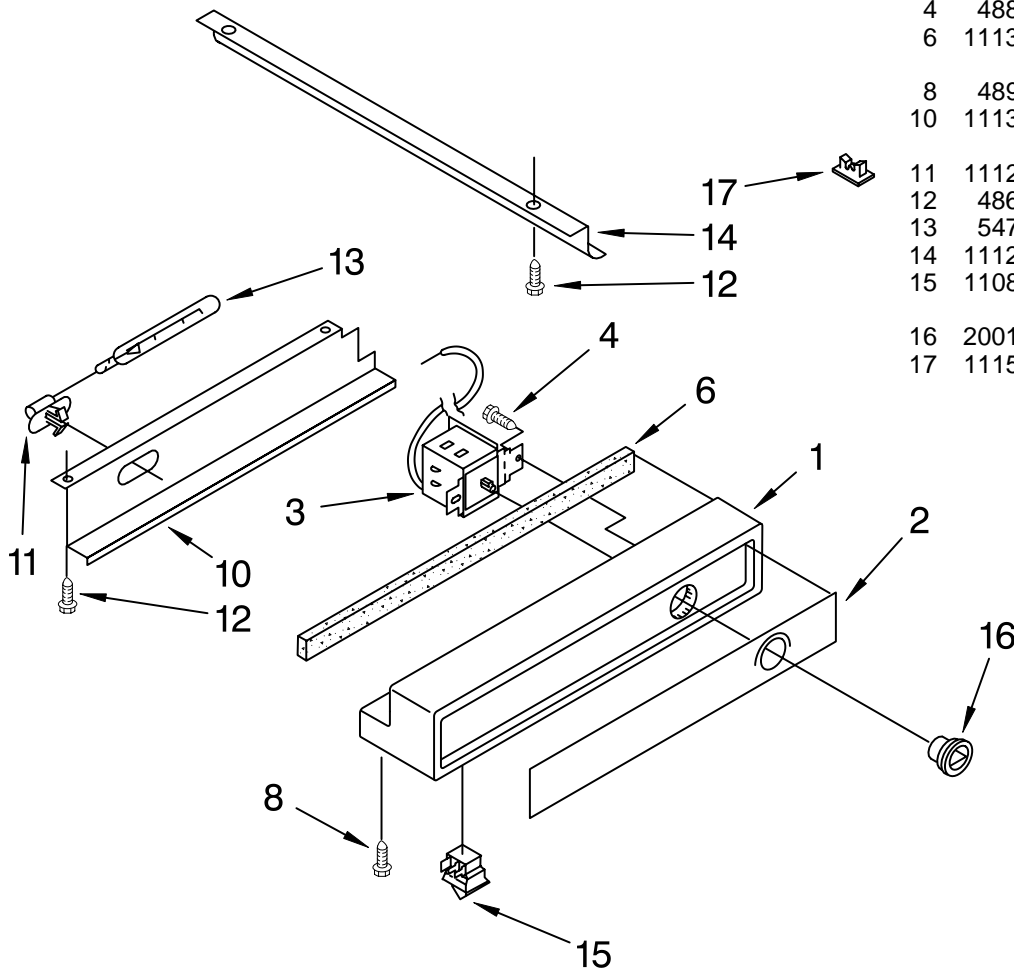

FOR ORDERING INFORMATION REFER TO PARTS PRICE LIST

FREEZER DOOR PARTS

For Model: KSSS48MAX03

FOR ORDERING INFORMATION REFER TO PARTS PRICE LIST

FREEZER DOOR PARTS

For Model: KSSS48MAX03

Illus. No.	Part No.	DESCRIPTION	Illus. No.	Part No.	DESCRIPTION	Illus. No.	Part No.	DESCRIPTION
1	2000716	Exterior Door Panel, Freezer	12	1112533	Gasket Retainer, Side (2)	21	2000328	Trim (Top)
4	876029	Kit, Foam Slab (Required When Replacing Exterior Door Panel)	13	1112539	Gasket Retainer, Top & Bottom	22	489112	Screw
6	2000720	Hinge, Bottom	14	2000878	Door Gasket, Magnetic	23	2000331	Trim (Bottom)
7	489282	Screw	15	489101	Screw, 7 x 1/2 (34)	24	2000325	Trim (Side)
8	2000721	Hinge, Top	16	2000324	Handle, Door	26	2000179	Panel, Interior Door
9	2000303	Spacer Plate	20	487052	Screw	28	2000606	Door Shelf, Assembly
10	2000697	Door, Spacer Bottom				33	939101	Screw Anchor

FREEZER CONTROL PANEL PARTS

Illus. No.	Part No.	DESCRIPTION
------------	----------	-------------

1	1112597	Control Panel
2	1113959	Inlay, Control Panel
3	1113466	Thermostat & Barrier Assembly
4	488974	Screw (2)
6	1113136	Seal, Control Panel
8	489260	Screw (3)
10	1113769	Shield, Control Panel
11	1112613	Socket, Light
12	486194	Screw, 8 x 1/2
13	547225	Light Bulb
14	1112707	Channel, Wiring
15	1108112	Switch, Rocker Arm (Light)
16	2001737	Knob, Thermostat
17	1115375	Clip, Wiring