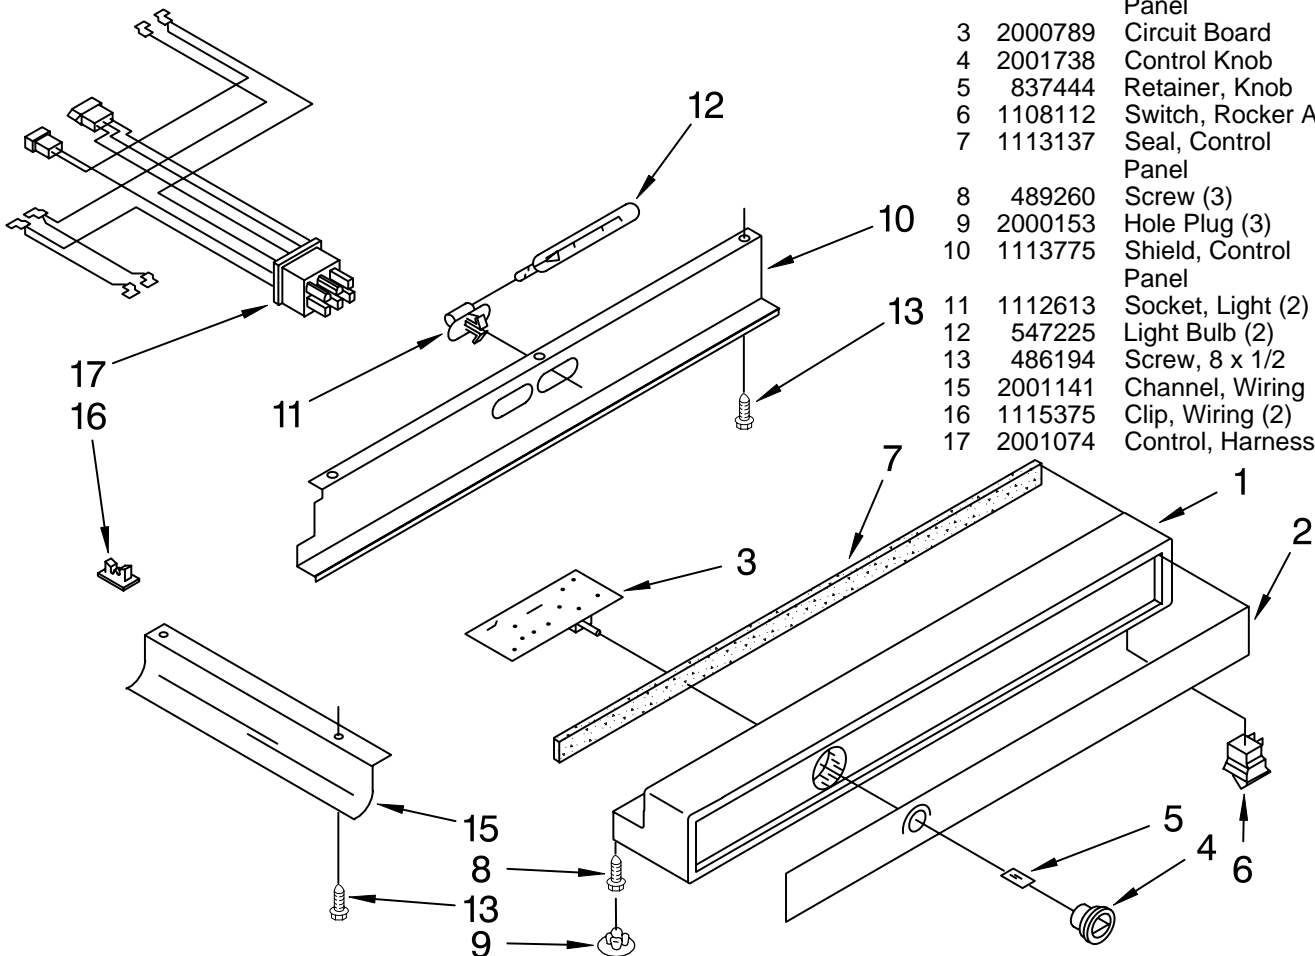

For Model: KSSS48MAX03

Illus. No.	Part No.	DESCRIPTION	Illus. No.	Part No.	DESCRIPTION	Illus. No.	Part No.	DESCRIPTION
1	2000695	Door Panel, Refrigerator (Also Order Item 29)	9	2001049	Door Gasket, Magnetic	20	1113950	Panel, Interior Door
2	939101	Screw Anchor (8)	10	489101	Screw, 7 x 1/2 (36)	21	1113949	Ladder, Shelf (2)
3	2000696	Hinge Assembly, Top	11	2000323	Handle, Door	22	1113948	Retainer, Shelf Ladder (2)
4	2000303	Spacer	12	1113955	Gasket Utility Door	23	1112514	Back Up Plate (8)
5	489282	Screw	13	2000349	Tap Plate	24	486194	Screw, 8 x 1/2
6	2000698	Hinge Assembly, Bottom	14	2000697	Door, Spacer Bottom	26	1112737	Door, Utility Bin
7	1112533	Gasket Retainer, Side (2)	15	487052	Screw	27	2000622	Door Shelf (4)
8	1112542	Gasket Retainer, Top & Bottom	16	2000317	Trim (Top)	28	1125936	Butter Tray
			17	489112	Screw	29	876029	Kit, Foam Slab (Required When Replacing Exterior Door Panel)
			18	2000314	Trim (Side)			
			19	2000320	Trim (Bottom)			

REFRIGERATOR CONTROL PANEL PARTS

Illus. No.	Part No.	DESCRIPTION
1	1112642	Control Panel
2	2000976	Inlay, Control Panel
3	2000789	Circuit Board
4	2001738	Control Knob
5	837444	Retainer, Knob
6	1108112	Switch, Rocker Arm
7	1113137	Seal, Control Panel
8	489260	Screw (3)
9	2000153	Hole Plug (3)
10	1113775	Shield, Control Panel
11	1112613	Socket, Light (2)
12	547225	Light Bulb (2)
13	486194	Screw, 8 x 1/2
15	2001141	Channel, Wiring
16	1115375	Clip, Wiring (2)
17	2001074	Control, Harness

FOR ORDERING INFORMATION REFER TO PARTS PRICE LIST