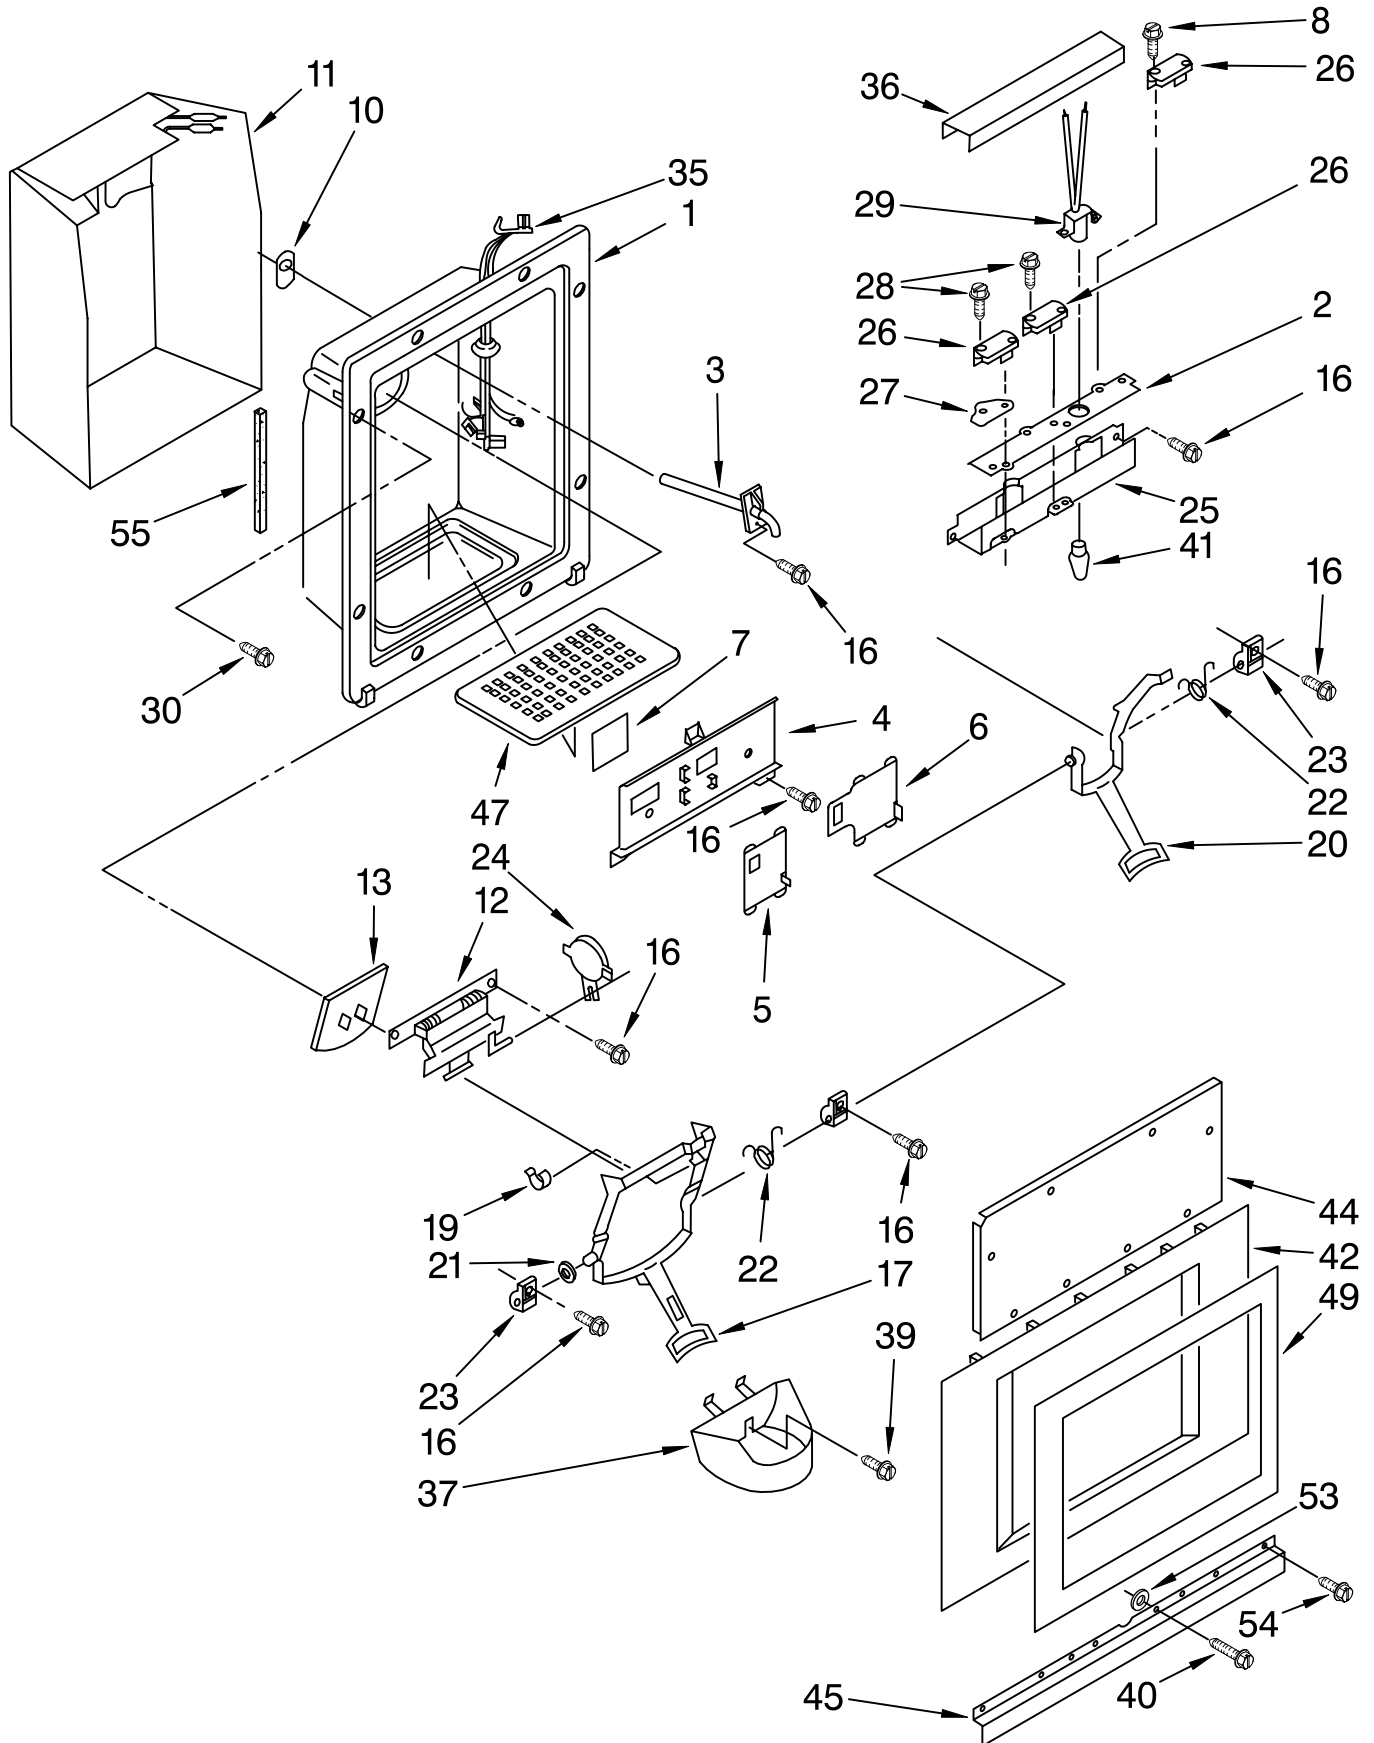

DISPENSER AND FRONT PARTS

For Model: KSSS48QDW00

FOR ORDERING INFORMATION REFER TO PARTS PRICE LIST

DISPENSER AND FRONT PARTS

For Model: KSSS48QDW00

<u>Illus.</u> <u>No.</u>	<u>Part</u> <u>No.</u>	<u>DESCRIPTION</u>
1	1124715	Housing, Dispenser
2	2147164	Insulator, Bracket Control
3	2157746	Water Fitting Assembly (Includes Water Tube)
4	2152717	Frame, Slides
5	2152720	Slide, Cube/Crush Switch
6	2152726	Slide, Light Switch
7	2147172	Heat Shield, Frame
8	488361	Screw
10	987048	Grommet
11	2149097	Heater, Ice Dispenser
12	2147167	Ice Door Mechanism
13	2147168	Door, Ice
16	489000	Screw
17	1124718	Lever, Ice Dispenser
19	987917	Bearing, Clip
20	2159197	Lever, Water Dispenser
21	488307	Washer
22	983696	Spring, Lever
23	983697	Bearing, Lever
24	1120581	Delay Mechanism
25	2147163	Bracket, Control
26	2162361	Switch (4)
27	625834	Insulation, Switch
28	489155	Screw
29	2147131	Lamp Holder
30	488500	Screw
35	2147166	Wiring Harness, Door
36	2147165	Wiring Shield
37	1124730	Guiding, Ice
39	488892	Screw
40	487052	Screw
41	851389	Light Bulb
42	2002881	Front Cover, Housing (Includes #49)
44	2002730	Cover, Dispenser Opening
45	2001161	Trim, Front (2)
47	1126120	Grille, Overflow
49	2002893	Overlay, Cover
53	487944	Washer (2)
54	488568	Screw (2)
55	482672	Seal

FOR ORDERING INFORMATION REFER TO PARTS PRICE LIST