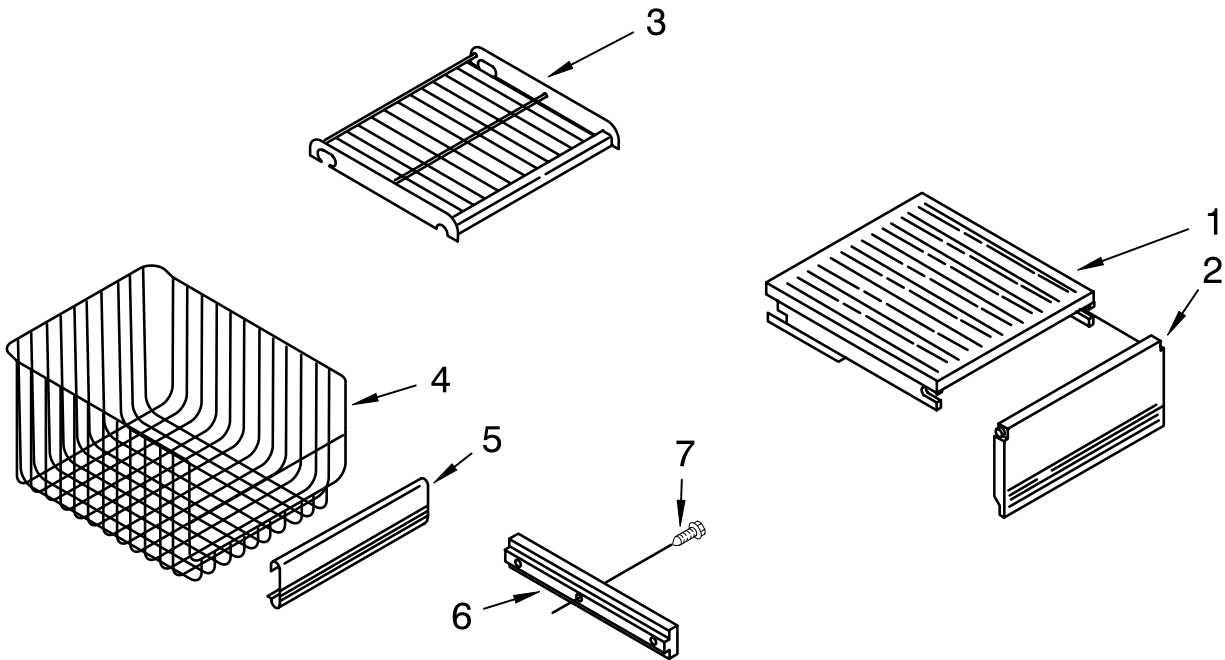

FREEZER SHELF PARTS

For Model: KSSS48QDW00

Illus. No.	Part No.	DESCRIPTION
1	2003144	Solid Shelf
2	2003135	Front, Ice Compartment
3	1113638	Shelf, Fixed (2)
	1112052	Shelf, Deep
4	2001626	Basket
5	2003114	Trim, Basket
6	2000061	Slide, Basket
	2000062	Right Side
	2000062	Left Side
7	486194	Screw

FOR ORDERING INFORMATION REFER TO PARTS PRICE LIST