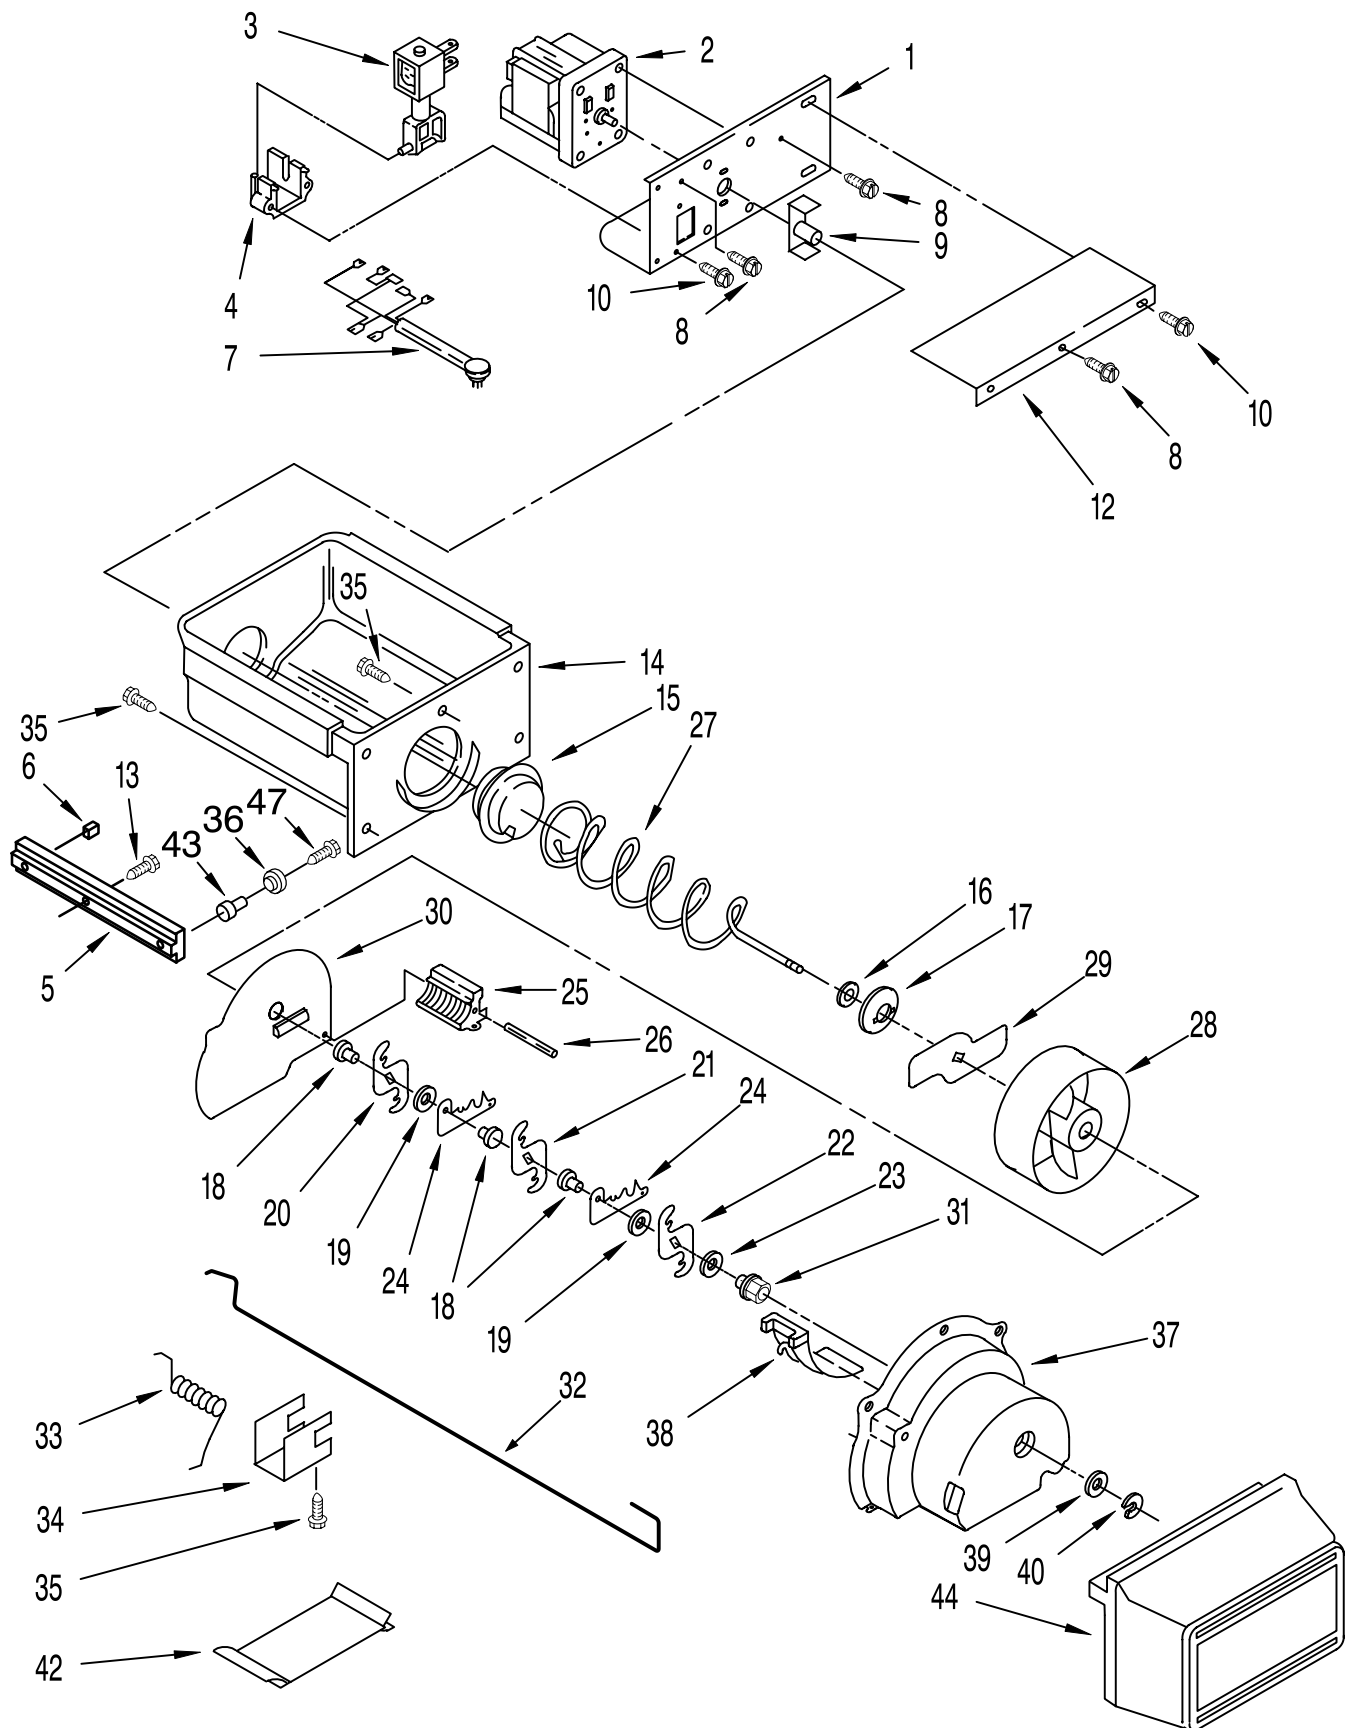

MOTOR AND ICE CONTAINER PARTS

For Model: KSSS48QDW00

FOR ORDERING INFORMATION REFER TO PARTS PRICE LIST

MOTOR AND ICE CONTAINER PARTS

For Model: KSSS48QDW00

Illus. No.	Part No.	DESCRIPTION
1	2002759	Bracket, Motor
2	2155263	Motor, Dispenser
3	2152713	Solenoid Assembly
4	2149100	Guide, Solenoid
5		Slide, Container
	2002720	Right Side
	2002721	Left Side
6	1113871	Stop, Roller
7	2002719	Wiring Assembly, Ice Dispenser
8	489399	Screw
9	983663	Coupling, Motor
10	489242	Screw
12	1113130	Cover, Motor
13	486194	Screw
14	2002727	Ice Container
15	983668	Coupling, Conveyor
16	1118480	Stop, Cone
17	1119074	Feeder Cone
18	1119005	Spacer, Step (3)
19	1119007	Spacer, Flat (2)
20	1119006	Blade, Rotary
21	1119012	Blade, Rotary
22	1119013	Blade, Rotary
23	489235	Washer, Plain
24	1119009	Blade, Fixed (2)
25	2157405	Block, Blade
26	489229	Roll Pin
27	2160602	Conveyor
28	2171681	Drum
29	1118470	Drive Bar
30	2171682	Floating Baffle
31	1119018	Nut, Bearing
32	2002728	Control Arm
33	1119020	Spring, Return
34	1119021	Retainer Clip, Rod
35	488886	Screw
36	2174388	Roller
37	2157407	Housing, Crusher
38	1119017	Deflector, Ice
39	489234	Washer, Plain
40	489236	Retainer Ring
42	2152700	Housing, Filler
43	1113871	Eyelet, Roller
44	2002724	Front Cover, Ice Container
47	489211	Screw

FOR ORDERING INFORMATION REFER TO PARTS PRICE LIST