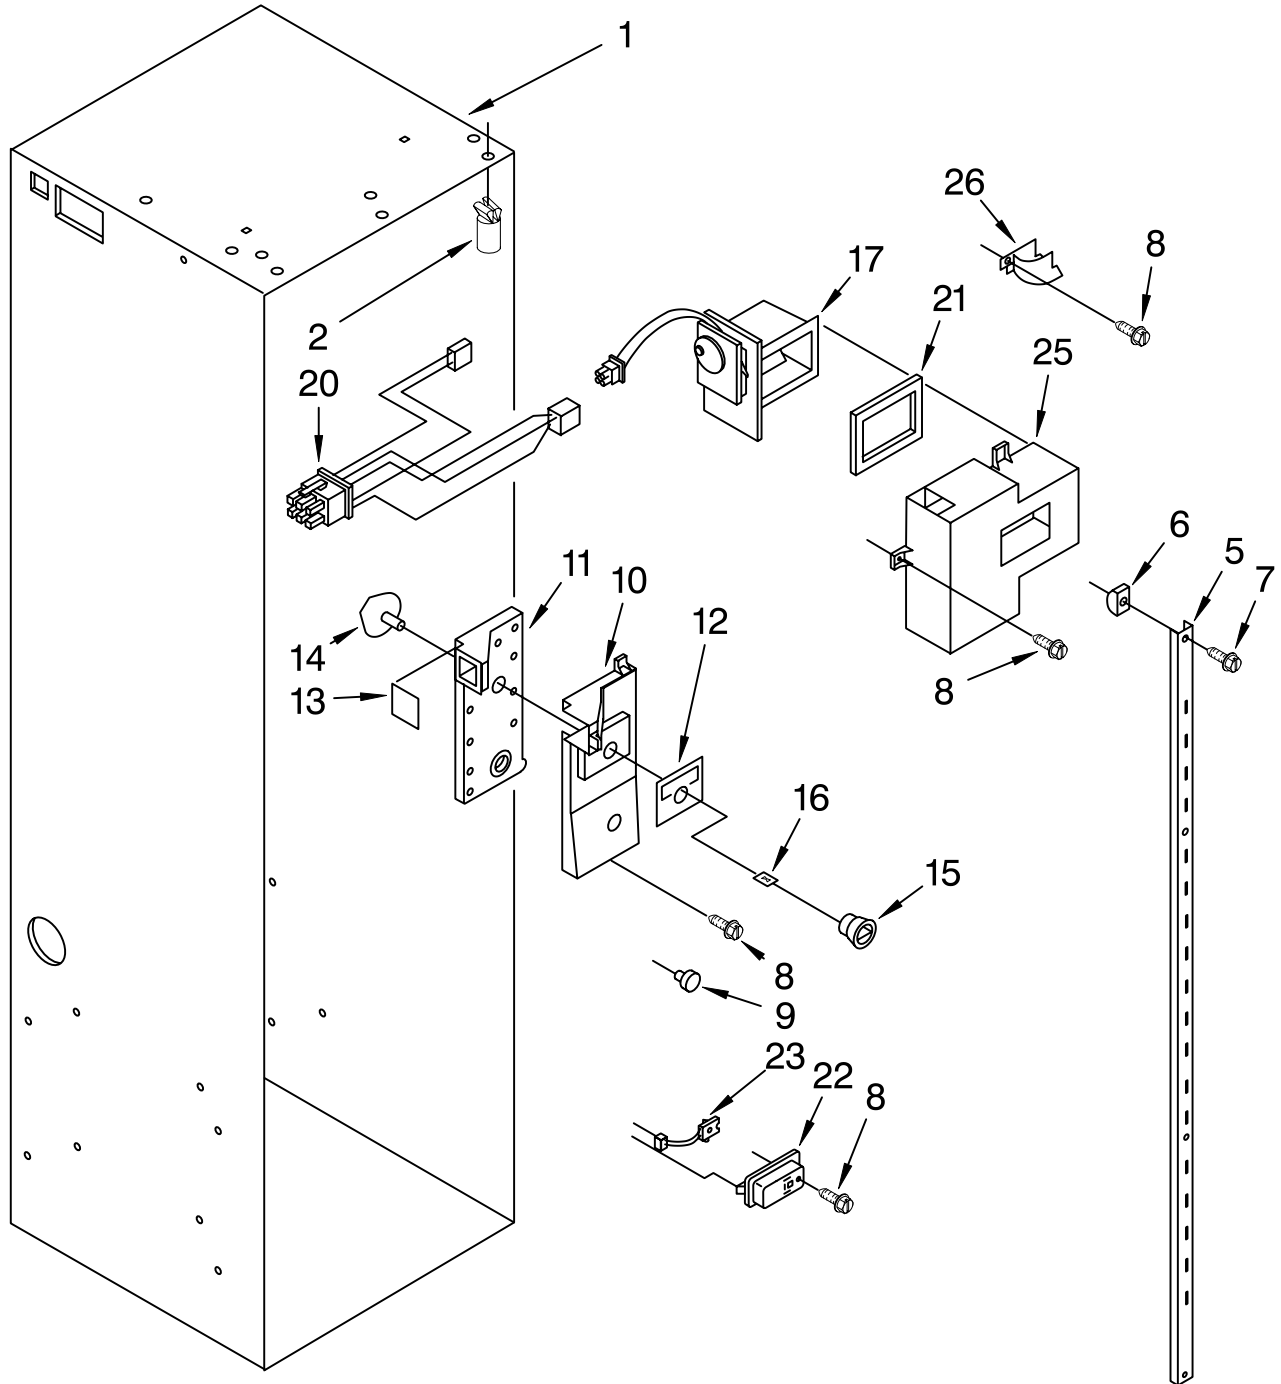

REFRIGERATOR LINER PARTS

For Model: KSSS48QDW00

FOR ORDERING INFORMATION REFER TO PARTS PRICE LIST

REFRIGERATOR LINER PARTS

For Model: KSSS48QDW00

Illus. No.	Part No.	DESCRIPTION
1		LINER (Not A Serviceable Part)
2	1112591	Spacer, Control Panel (3)
5	2001117	Ladder, Shelf (2)
6	520965	Screw Support, Ladder (8)
7	488357	Screw
8	486194	Screw
9	1112257	Hole Plug
10	2000740	Meat Pan, Air Duct Cover
11	2000337	Meat Pan, Air Duct
12	2003299	Inlay, Control Meat Pan
13	2001326	Seal, Air Duct
14	1112218	Damper Control, Meat Pan
15	2001735	Control Knob, Meat Pan
16	837444	Retainer, Knob
17	2000343	Air Baffle Assembly
20	2001073	Wiring Harness, Air Baffle
21	2001146	Seal
22	1116793	Cover, Thermistor
23	1116959	Thermistor
25	2000736	Air Baffle Cover
26	2000527	Guard, Air Return

FOR ORDERING INFORMATION REFER TO PARTS PRICE LIST