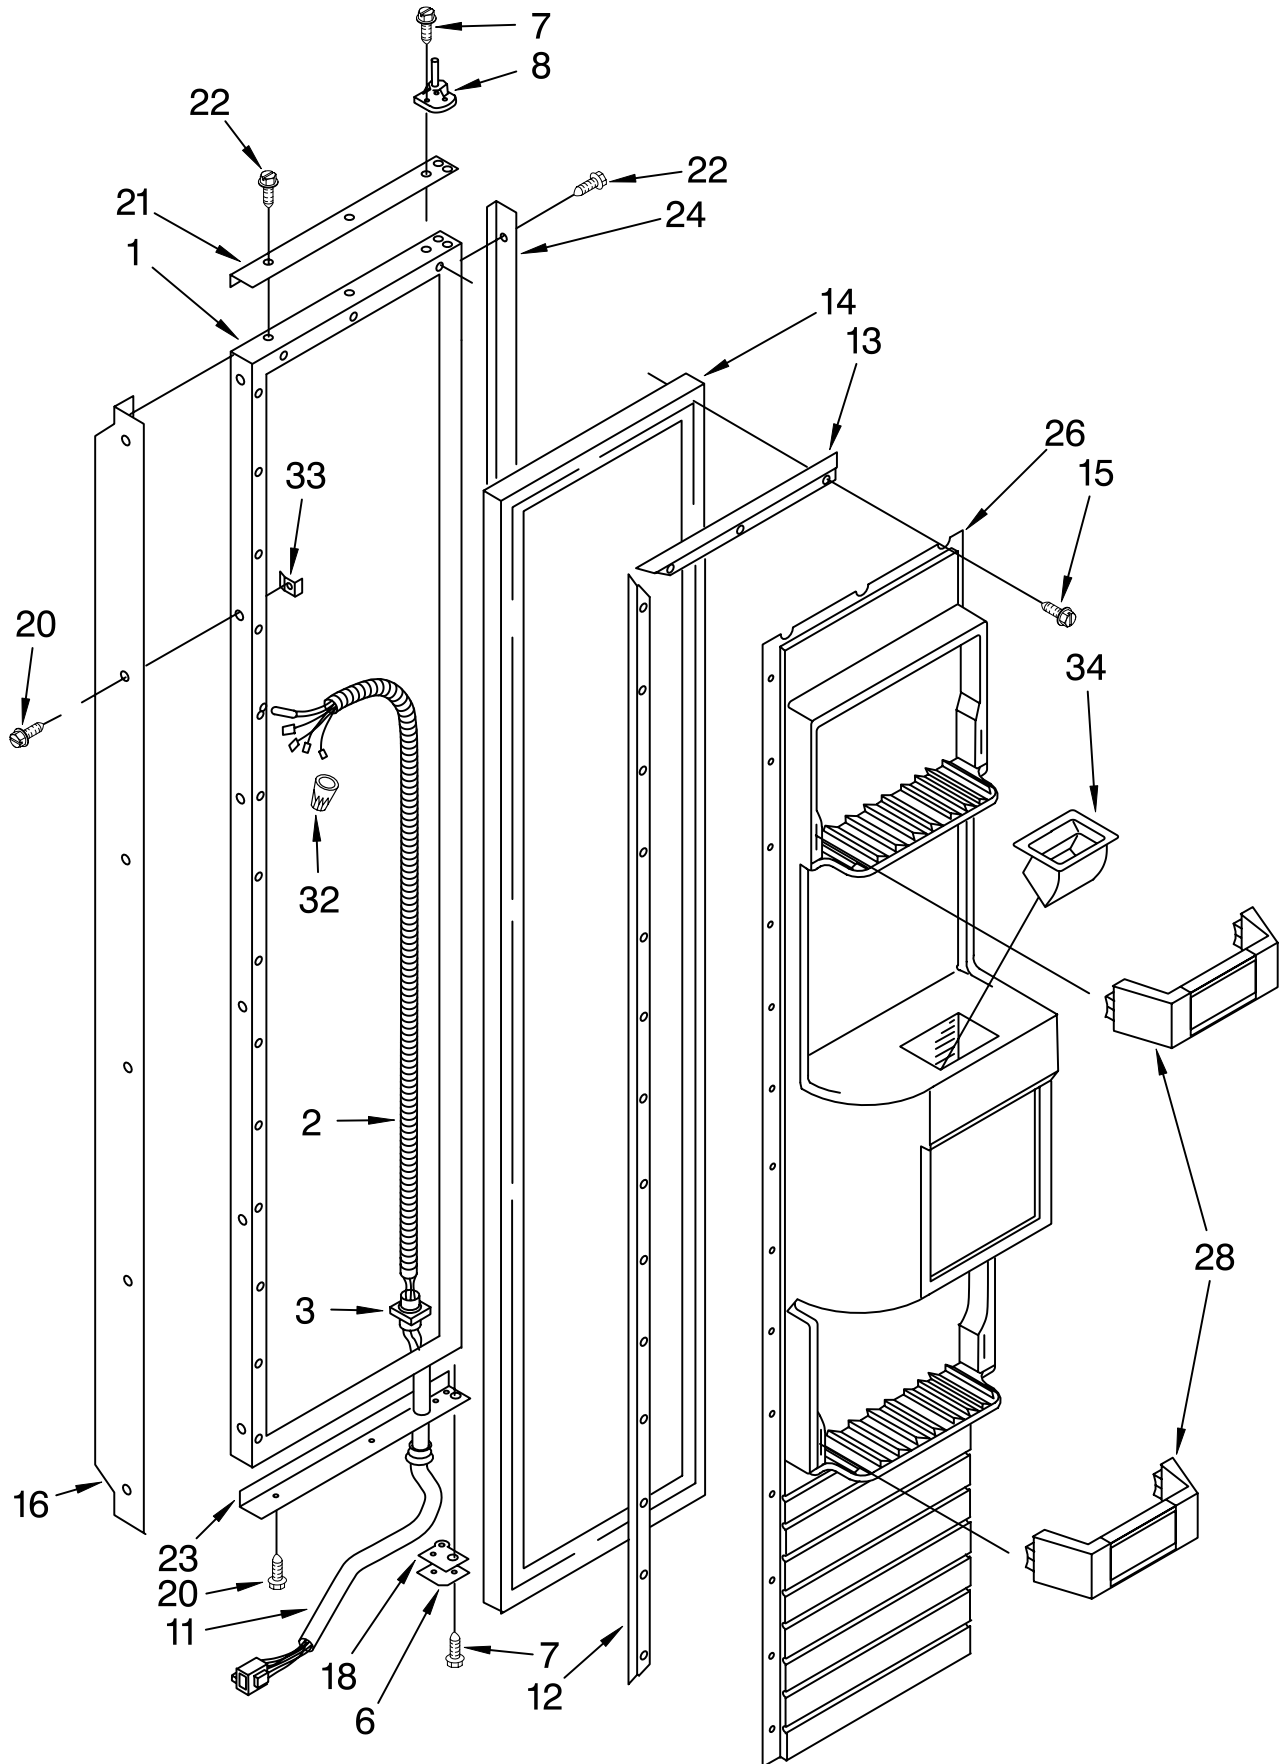

FREEZER DOOR PARTS

For Model: KSSS48QDW00

FOR ORDERING INFORMATION REFER TO PARTS PRICE LIST

FREEZER DOOR PARTS

For Model: KSSS48QDW00

Illus. No.	Part No.	DESCRIPTION
1	2002864	Freezer Door Panel (Includes Insulation)
2	1112997	Tube, Wiring
3	1112928	Retainer, Tube
6	2002074	Hinge, Bottom
7	489282	Screw
8	2001984	Hinge, Top
11	2003475	Wiring Harness, Freezer Door
12	1112533	Gasket Retainer, Side (2)
13	1112539	Gasket Retainer, Top & Bottom
14	2000878	Door Gasket, Magnetic
15	489089	Screw (36)
16	2002227	Handle, Door
18	2002007	Door, Spacer
20	2001208	Screw
21	2002205	Trim (Top)
22	2001209	Screw
23	2002953	Trim (Bottom)
24	2002199	Trim (Side)
26	2002840	Panel, Interior Door
28	2003129	Shelf Bin (2)
32	547217	Wire Connector
33	939101	Screw Anchor
34	2002733	Ice Chute

FOR ORDERING INFORMATION REFER TO PARTS PRICE LIST