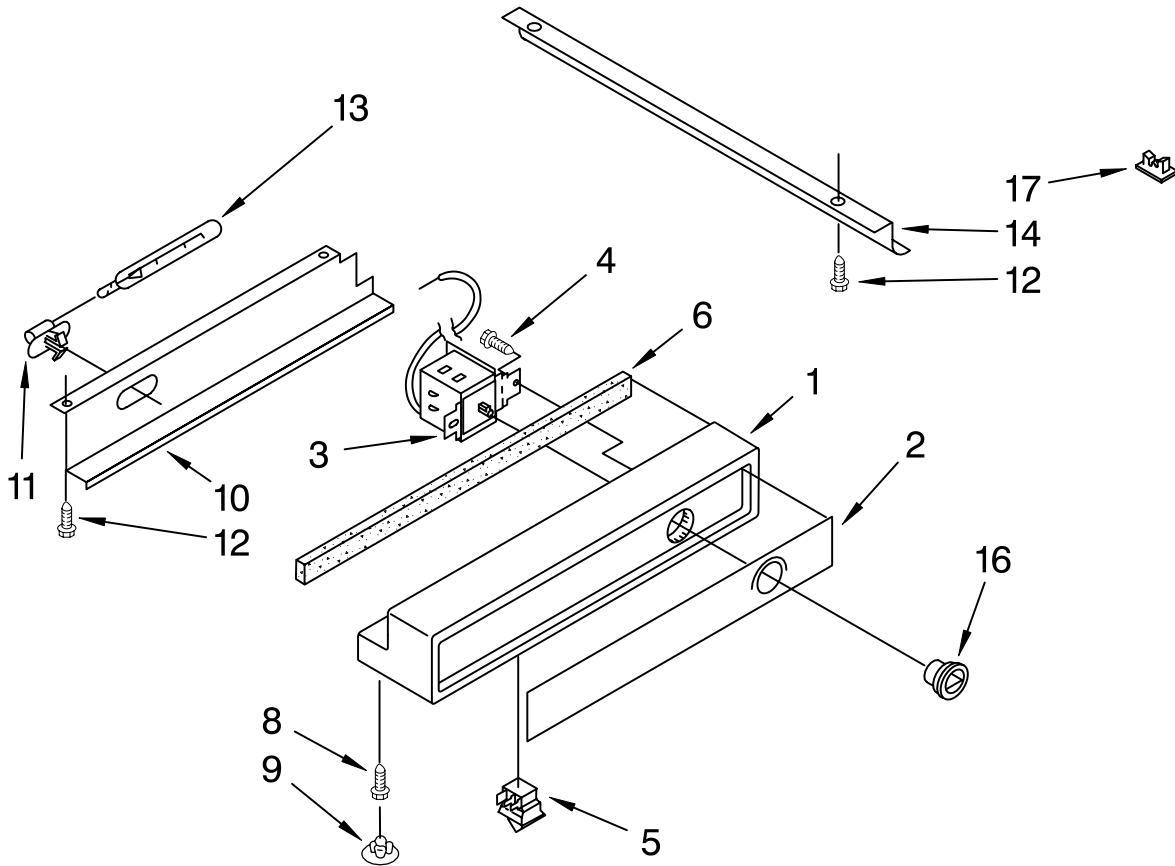

FREEZER CONTROL PANEL PARTS

For Model: KSSS48QDW00

Illus. No.	Part No.	DESCRIPTION
1	1113627	Control Panel
2	2003309	Inlay, Control Panel
3	1113466	Thermostat & Barrier Assembly
4	488974	Screw (2)
5	1115373	Switch, Rocker Arm
6	1113136	Seal, Control Panel
8	489260	Screw (3)
9	2000153	Hole Plug (3)
10	1113769	Shield, Control Panel
11	1112613	Socket, Light
12	486194	Screw
13	548049	Light Bulb
14	2001974	Channel, Wiring
16	2001737	Knob, Thermostat
17	1115375	Clip, Wiring

FOR ORDERING INFORMATION REFER TO PARTS PRICE LIST