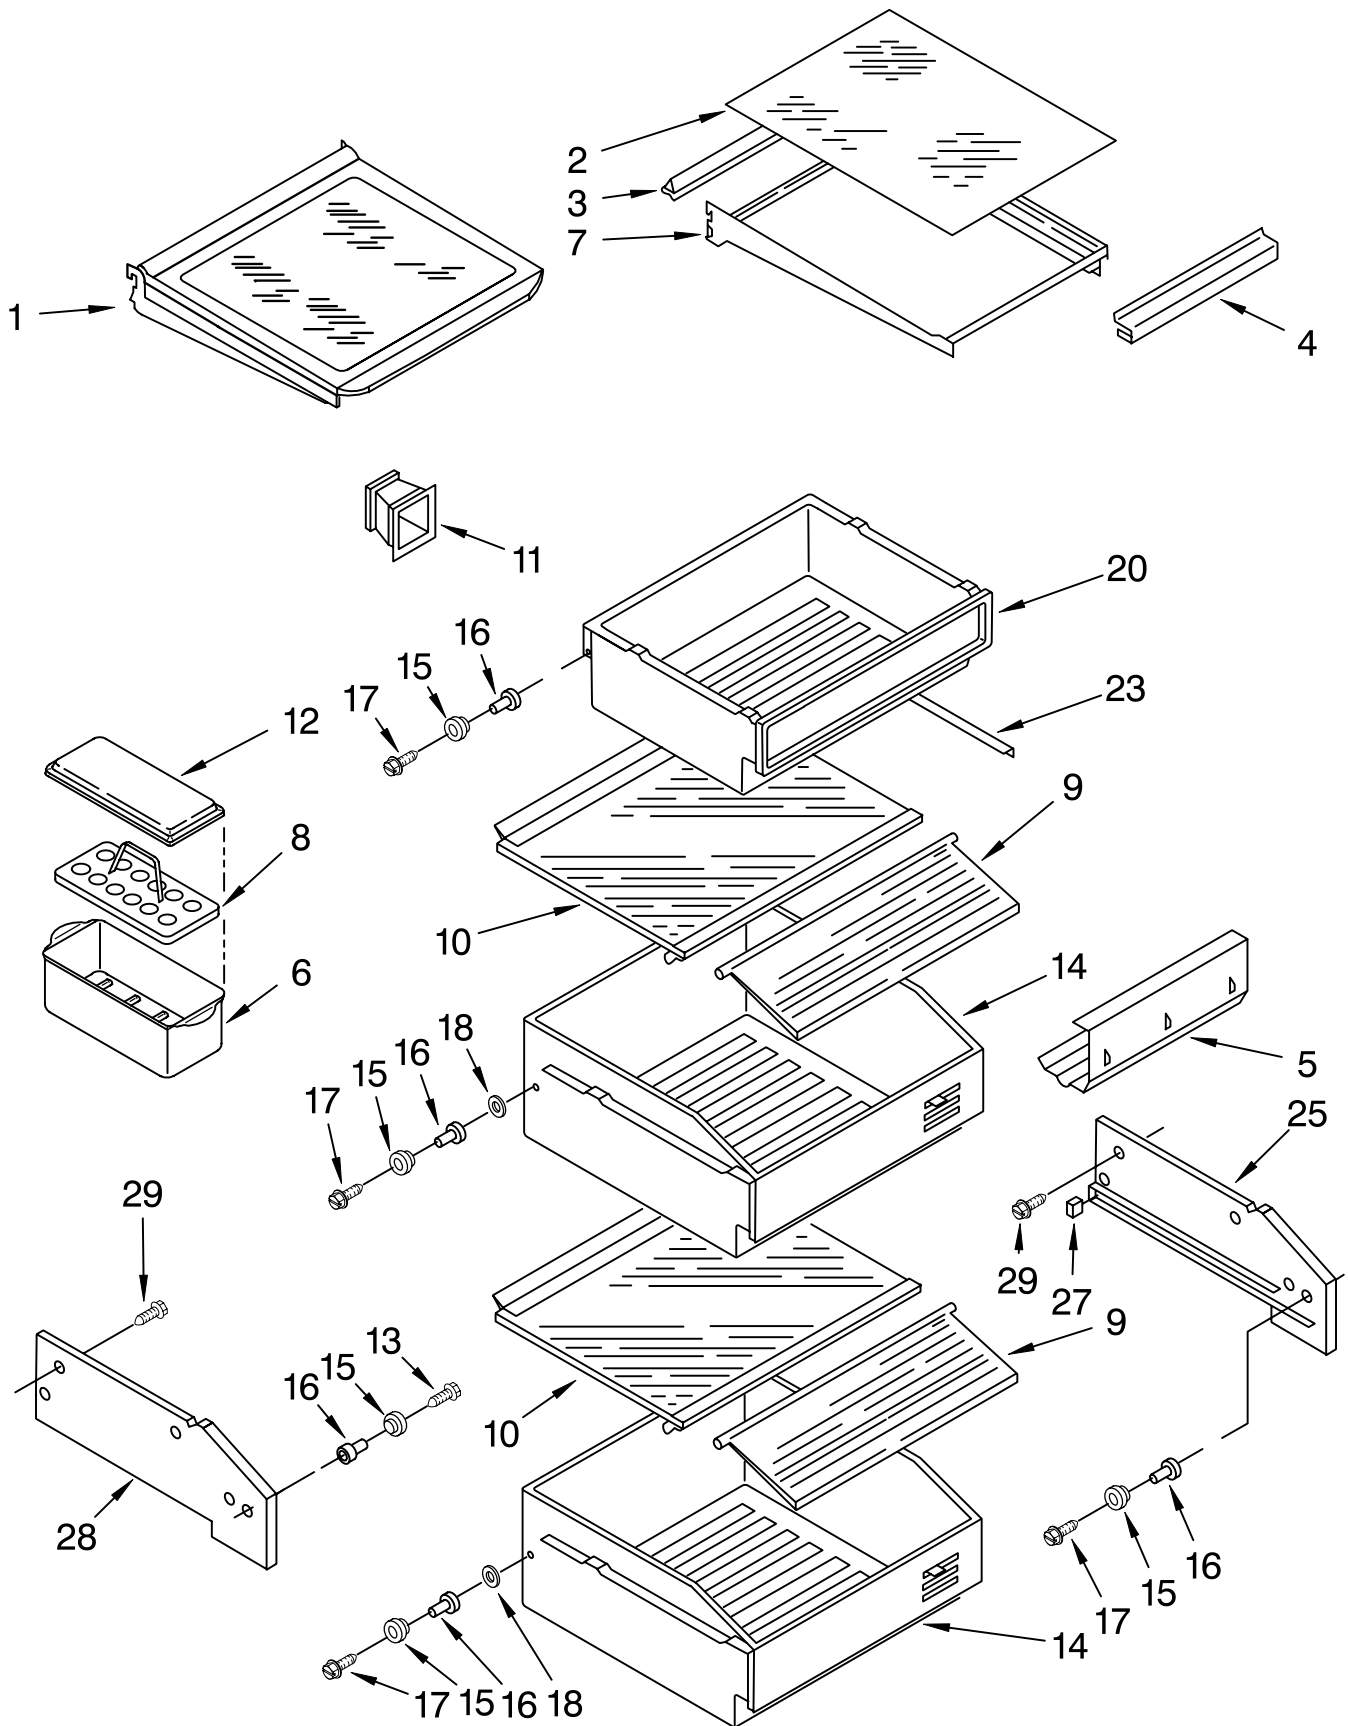

REFRIGERATOR SHELF PARTS

For Model: KSSS48QDW00

FOR ORDERING INFORMATION REFER TO PARTS PRICE LIST

REFRIGERATOR SHELF PARTS

For Model: KSSS48QDW00

Illus. No.	Part No.	DESCRIPTION
1	2174404	Frame, Shelf
2	2003377	Glass, Shelf
3	1112006	Reflector, Shelf
4	1113792	Gasket, Glass (2)
5	2179375	Rack, Wine
6	2164372	Egg Bin
7	2003327	Frame, Assembly Meat Pan
8	2164373	Egg Carrier
9	1112247	Cover, Crisper
10	2003380	Glass, Crisper (Includes #9)
11	2000742	Meat Pan, Connector
12	2164374	Cover
13	489212	Screw
14	2003317	Crisper Pan (2)
15	2174388	Roller
16	1113871	Eyelet, Roller
17	489211	Screw
18	488307	Washer
20	2003322	Meat Pan
23	2002181	Retainer, Glass
25	2003411	Crisper Spacer, Right Side (2)
27	1113169	Stop, Roller
28	2003410	Crisper Spacer, Left Side (2)
29	486194	Screw

FOR ORDERING INFORMATION REFER TO PARTS PRICE LIST