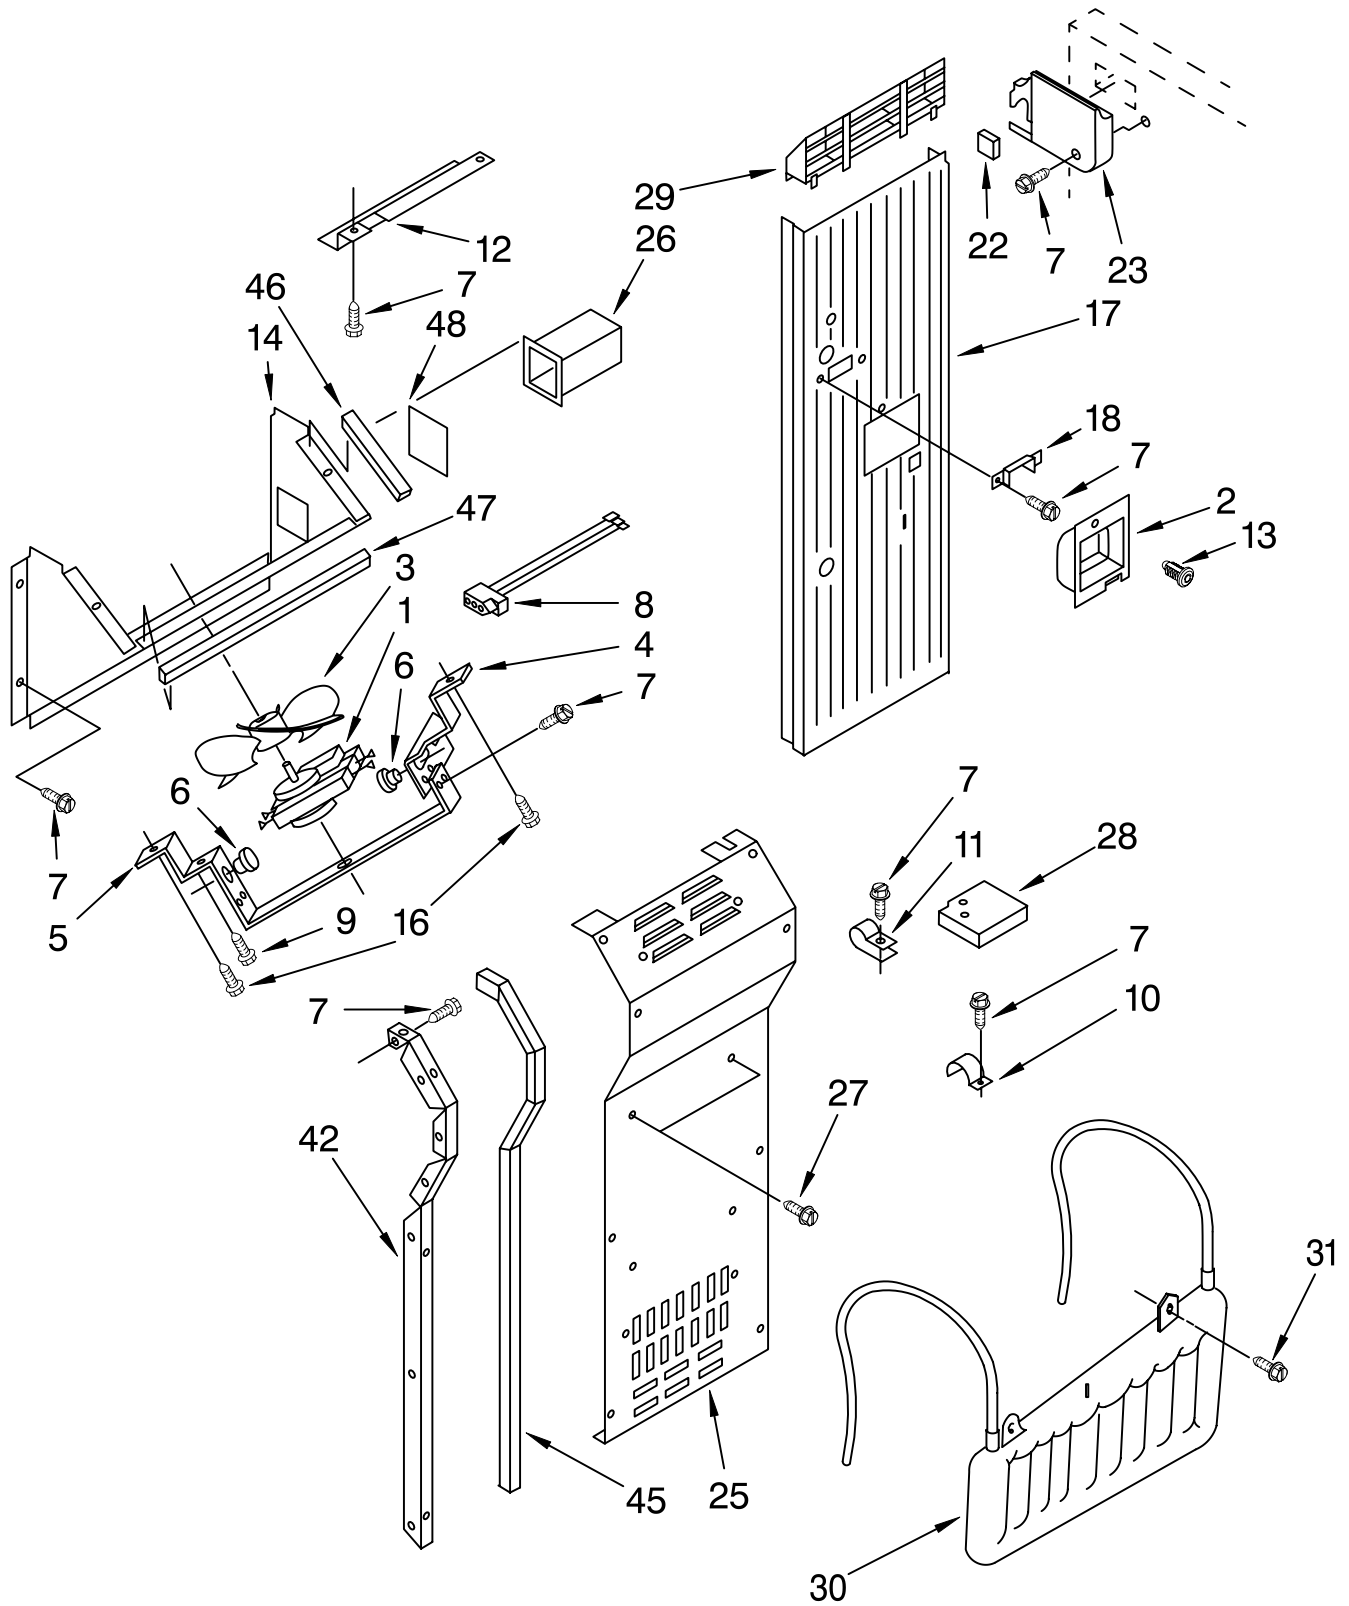

AIR FLOW AND RESERVOIR PARTS

For Model: KSSS48QDW00

FOR ORDERING INFORMATION REFER TO PARTS PRICE LIST

AIR FLOW AND RESERVOIR PARTS

For Model: KSSS48QDW00

<u>Illus. No.</u>	<u>Part No.</u>	<u>DESCRIPTION</u>
1	2003200	Fan Motor
2	2002732	Cup, Clearance
3	2169142	Fan Blade
4	548263	Bracket (Double)
5	938224	Bracket (Single)
6	548268	Grommet
7	486194	Screw
8	2000618	Motor, Wiring
9	488500	Screw, Ground
10	488366	Clamp, Tube
11	489348	Clamp, Nylon
12	2001145	Channel, Wiring
13	1112871	Fastner
14	2000783	Scroll, Fan
16	488772	Screw
17	2002962	Assembly, Air Duct
18	2000048	Air Deflector, Icemaker
22	1112869	Gasket, Air Baffle
23	1113942	Cover, Air Outlet
25	2000342	Cover, Evaporator
26	2000796	Connector, Meat Pan Duct
27	487539	Screw
28	1112840	Baffle, Evaporator
29	1112853	Diffuser, Air Duct
30	2000861	Reservoir
31	488280	Screw
42		Evaporator, Cover Rail
	2000686	Left Side
	2000685	Right Side
45	2001337	Gasket (2) Evaporator Cover
46	2001079	Gasket (2)
47	2001080	Gasket
48	2001081	Gasket

FOR ORDERING INFORMATION REFER TO PARTS PRICE LIST