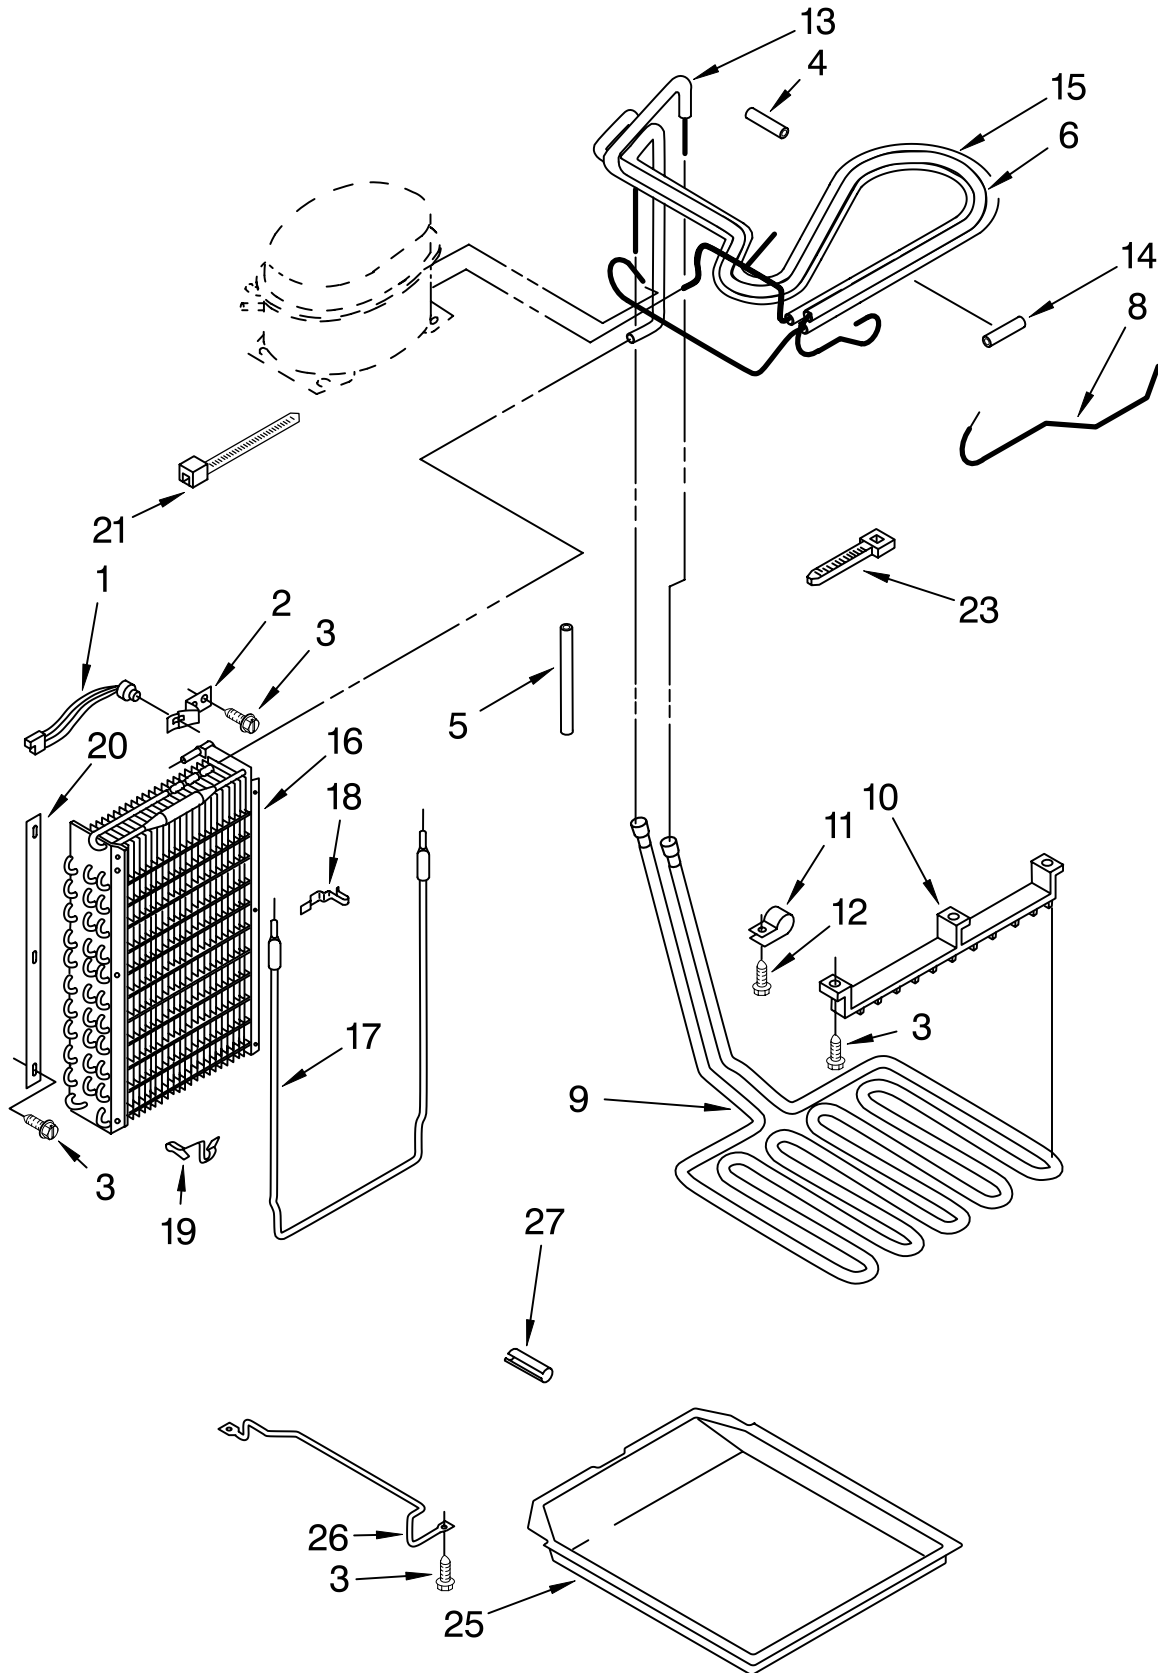

LOWER UNIT AND TUBE PARTS

For Model: KSSS48QDW00

FOR ORDERING INFORMATION REFER TO PARTS PRICE LIST

LOWER UNIT AND TUBE PARTS

For Model: KSSS48QDW00

Illus. No.	Part No.	DESCRIPTION
1	2000528	Defrost Bi-Metal
2	1113043	Clamp, Bi-Metal
3	486194	Screw
4	2003271	Sleeve
5	2002171	Sleeve
6	2002999	Condenser Inlet Tube
8	2003015	Tube, Connect (Drier)
9	2002994	Heater, Drain Pan
10	1113062	Hanger, Heater
11	1113105	Bracket, Heater
12	487534	Screw
13	2002995	Tube, Discharge
14	2003272	Sleeve
15	2003003	Heat Exchanger
16	2002966	Evaporator
17	2001608	Heater, Defrost
18	1113048	Clamp, Heater (2)
19	1108431	Clamp, Heater (2)
20	1112844	Gasket, Evaporator
21	857547	Wire Tie
23	851095	Strap
25	2001264	Drain Pan
26		Bracket, Drain Pan
	1113206	Left
	1113207	Right
27	513942	Dampener

FOR ORDERING INFORMATION REFER TO PARTS PRICE LIST