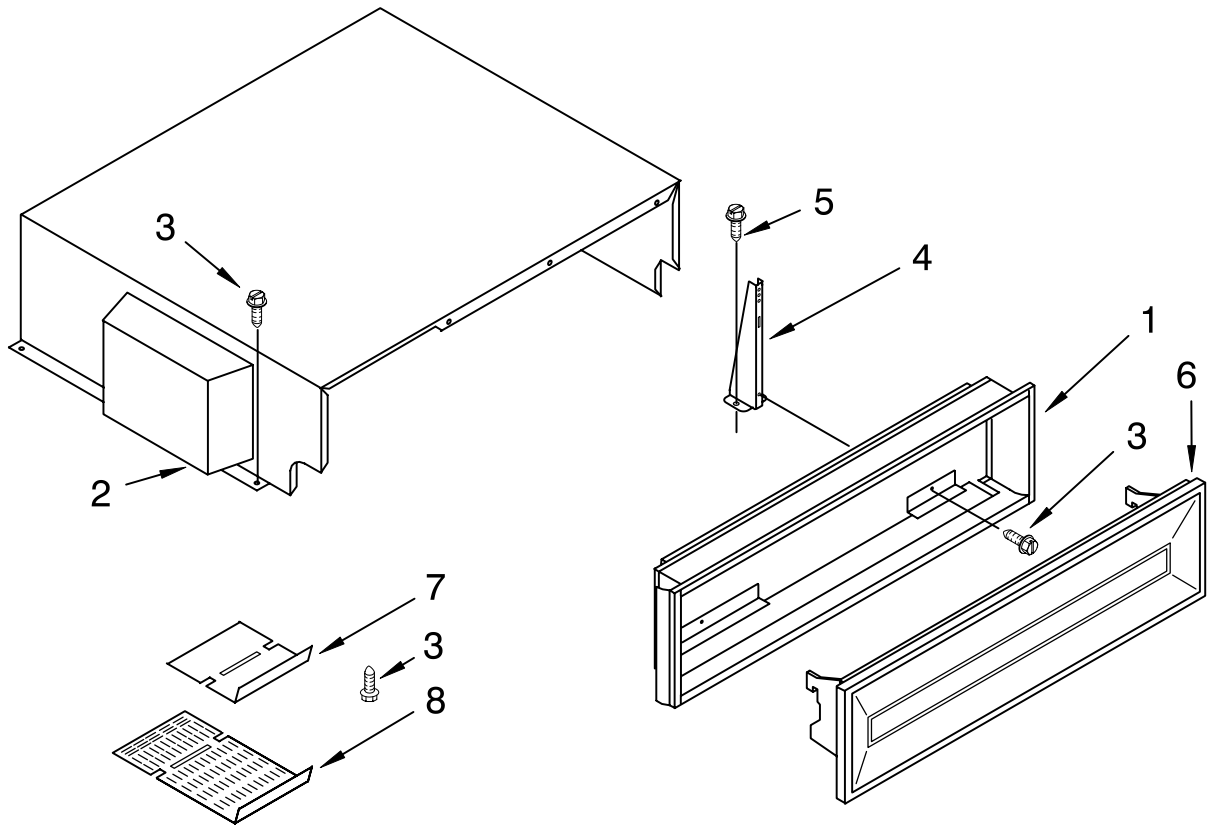

TOP GRILLE AND UNIT COVER PARTS

For Model: KSSS48QDW00

Illus. No.	Part No.	DESCRIPTION
1	2002587	Top Grille Assembly
2	2003267	Cover, Unit
3	486194	Screw
4	2002484	Grille, Bracket
5	2001415	Screw
6	2002959	Decorative Panel Assembly
7	2003480	Guard, Compressor Wiring
8	2003483	Guard, Water Valve Wiring

FOR ORDERING INFORMATION REFER TO PARTS PRICE LIST