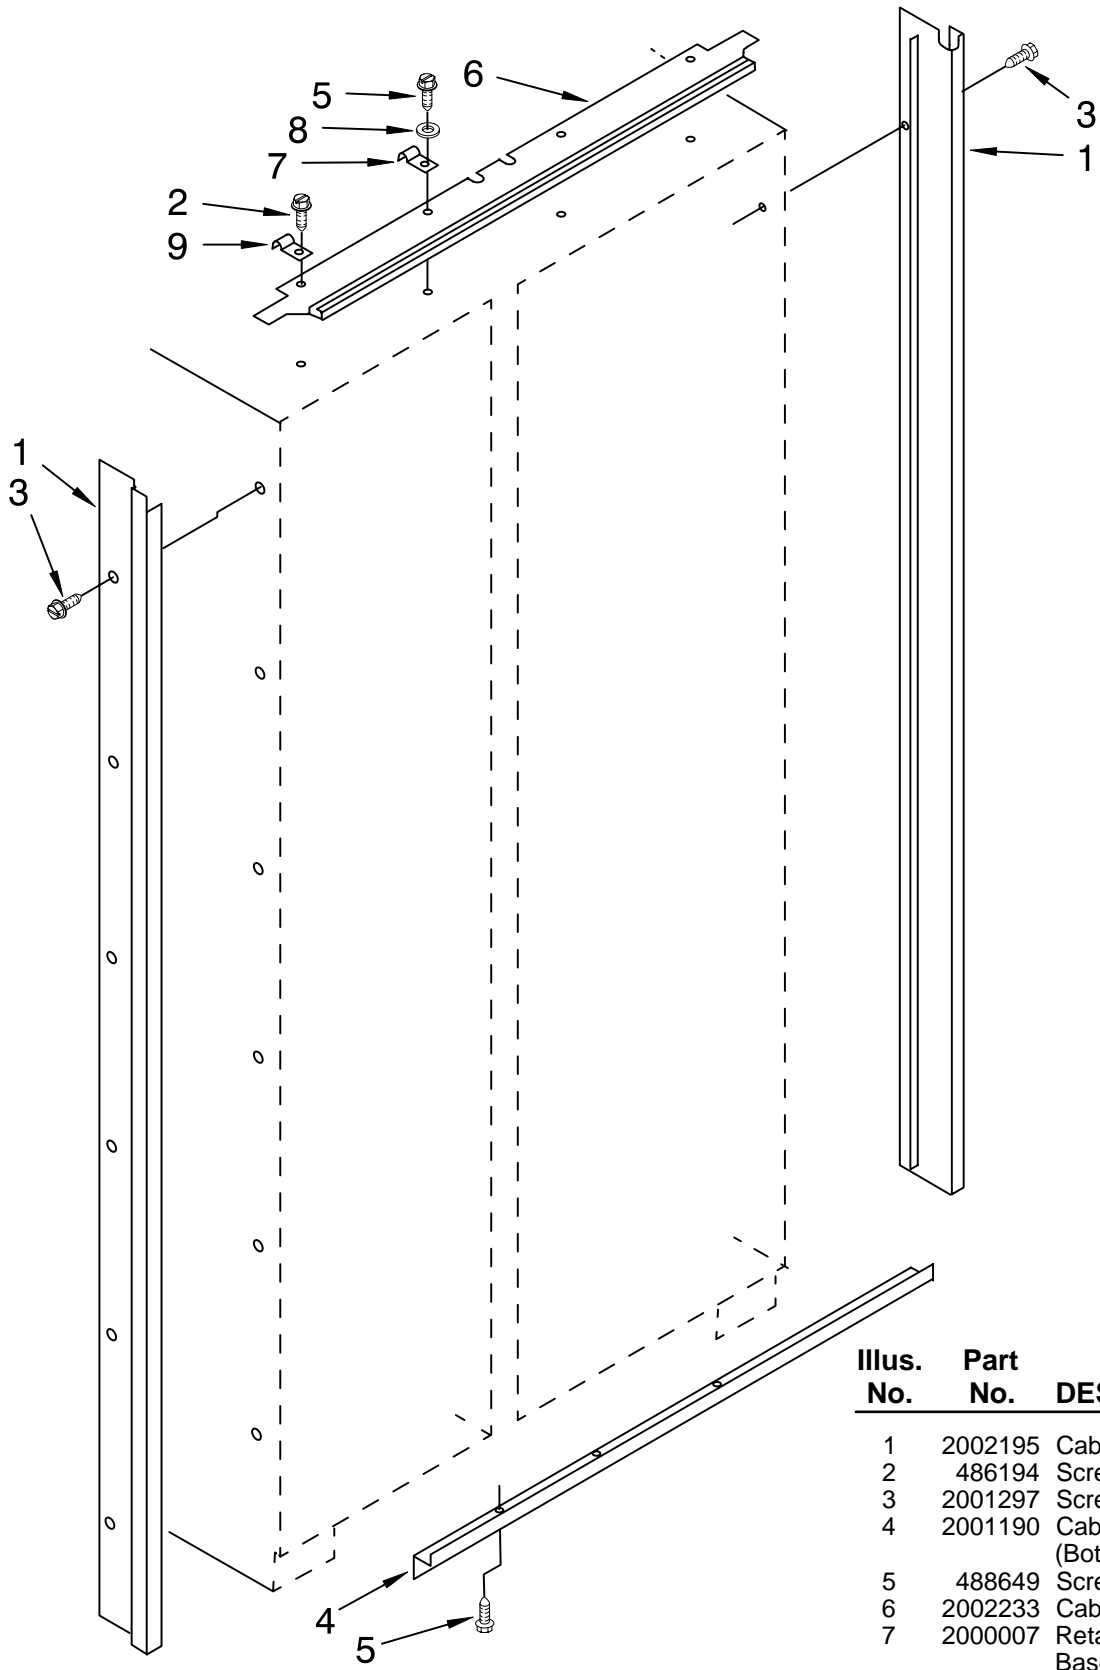

CABINET TRIM PARTS

For Model: KSSS48QDW00

Illus. No.	Part No.	DESCRIPTION
1	2002195	Cabinet, Trim (2)
2	486194	Screw
3	2001297	Screw
4	2001190	Cabinet, Trim (Bottom)
5	488649	Screw
6	2002233	Cabinet, Trim Top
7	2000007	Retainer, Unit Base (2)
8	487944	Washer (2)
9	2002474	Retainer Clip

FOR ORDERING INFORMATION REFER TO PARTS PRICE LIST