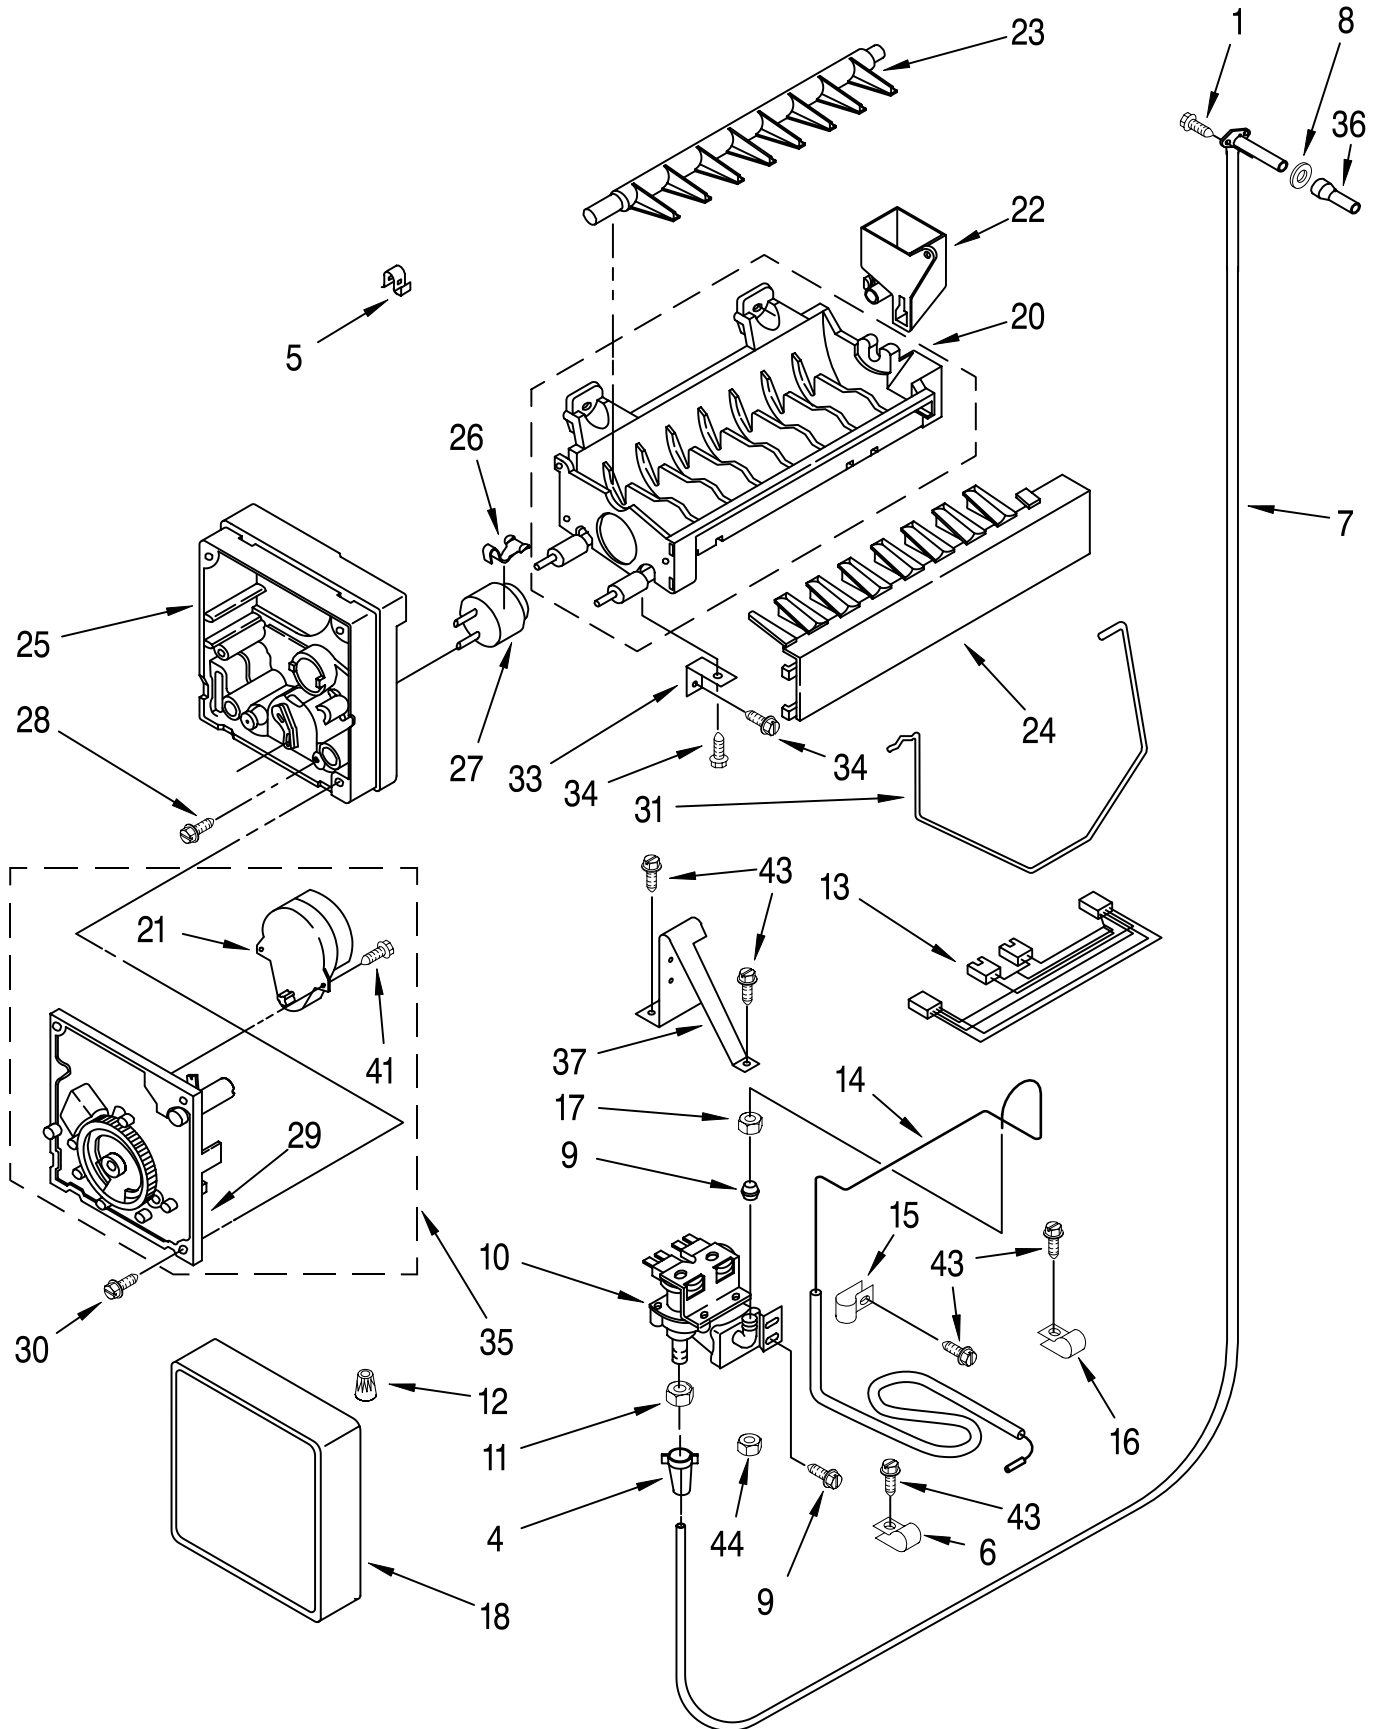

ICEMAKER PARTS

For Model: KSSS48QDW00

FOR ORDERING INFORMATION REFER TO PARTS PRICE LIST

ICEMAKER PARTS

For Model: KSSS48QDW00

Illus. No.	Part No.	DESCRIPTION	Illus. No.	Part No.	DESCRIPTION	Illus. No.	Part No.	DESCRIPTION
1	489084	Screw	16	2001087	Clamp Tube	28	489322	Screw
4	841707	Insert, Tube	17	487857	Nut	29	628399	Module Assembly
5	628379	Clip, Fuse	18	628355	Cover	30	489276	Screw
6	2000392	Wire Clip	20	628228	Mold & Heater (Also Order 542638 Silicone Grease)	31	2171593	Shut Off Arm
7	2001606	Water Inlet Tube Assembly	21	628398	Motor	33	2171952	Bracket
8	1106508	Seal Gasket	22	628356	Cup-Water Fill	34	489242	Screw
9	487627	Sleeve, Nut	23	627843	Ejector	35	628366	Module Assembly (Includes Items 21, 29, 41)
10	2181729	Valve, Solenoid	24	627788	Ice Striper	36	2001098	Water Inlet Tube
11	627018	Nut, Compression	25	627790	Support	37	2000803	Water Valve Mounting Bracket
12	227991	Connector, Wire	26	627796	Retainer Thermostat (2)	41	489136	Screw (2)
13	2003477	Water Valve, Harness	27	627985	Thermostat (Also Order 542639 Cement Alumilastic)	43	486194	Screw
14	2001320	Inlet, Water Line				44	1129179	Compression Nut
15	489348	Clamp, Nylon Valve				100	4317943	Complete Ice maker Assembly

PARTS NOT ILLUSTRATED

Illus. No.	Part No.	DESCRIPTION
Following Parts Not Illustrated (Optional Parts Only)		

- 4378652 Front Panel Kit
  (White)
- 4378655 Front Panel Kit
  (Black)
- 4378658 Front Panel Kit
  (Almond)
- 4378661 Front Panel Kit
  (Stainless Steel)

Black Acrylic
Static Cleaner Part No. 978849

LITERATURE PARTS

- LIT2002906 Use & Care Guide
- LIT2002912 Energy Label
- LIT2002934 Service & Wiring
  Sheet
- LIT628370 Modular Ice maker
  Service Sheet
- LIT2002941 Installation
  Instructions

FOR ORDERING INFORMATION REFER TO PARTS PRICE LIST