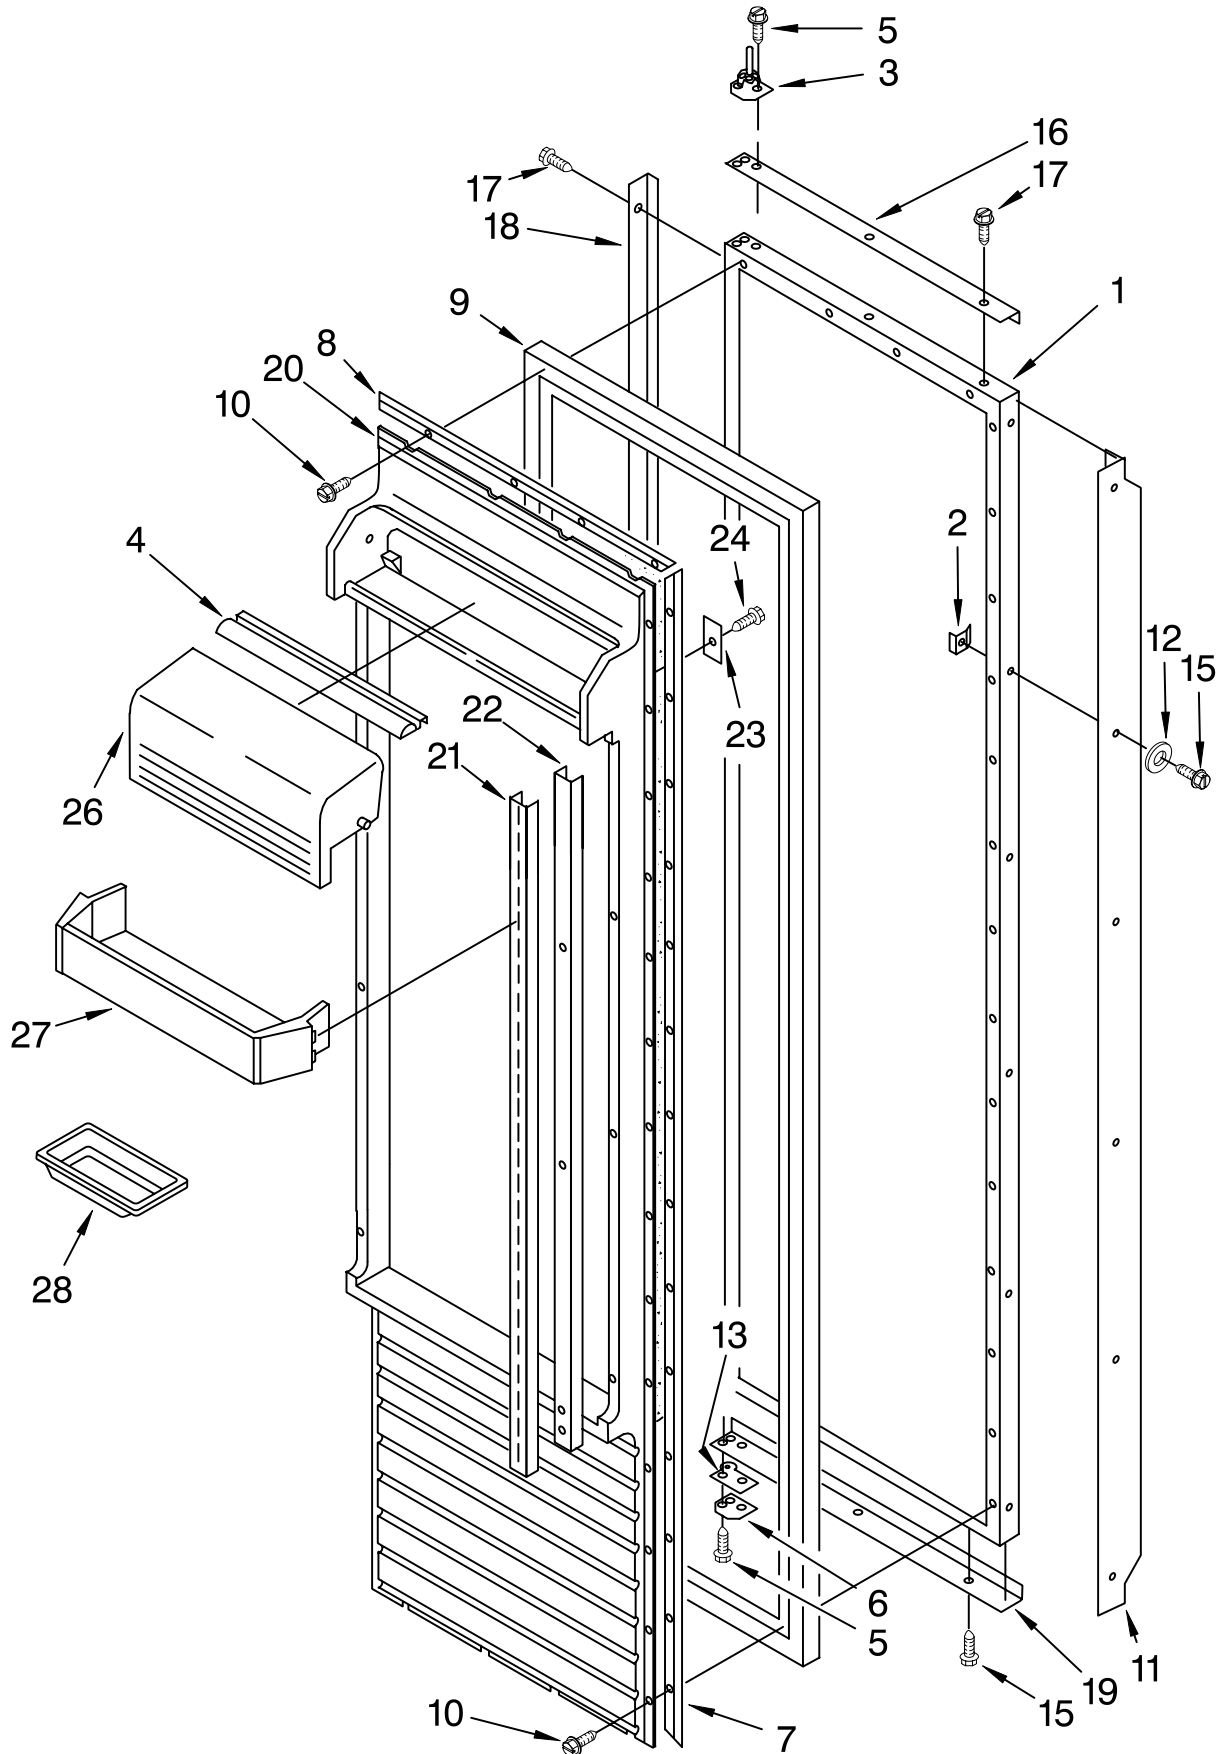

REFRIGERATOR DOOR PARTS

For Model: KSSS48QDW00

FOR ORDERING INFORMATION REFER TO PARTS PRICE LIST

REFRIGERATOR DOOR PARTS

For Model: KSSS48QDW00

Illus. No.	Part No.	DESCRIPTION
1	2002834	Refrigerator Door Panel (Includes Insulation)
2	939101	Screw Anchor (8)
3	2001983	Hinge Assembly, Top
4	1113955	Gasket, Utility Door
5	489282	Screw
6	2002073	Hinge Assembly, Bottom
7	1112533	Gasket Retainer, Side (2)
8	1112542	Gasket Retainer, Top & Bottom
9	2001049	Door Gasket, Magnetic
10	489089	Screw (40)
11	2002225	Handle, Door
12	2001230	Washer
13	2002007	Door, Spacer Bottom
15	2001208	Screw
16	2002205	Trim (Top)
17	2001209	Screw
18	2002197	Trim (Side)
19	2002846	Trim (Bottom)
20	1113950	Panel, Interior Door
21	1113949	Ladder, Shelf (2)
22	1113948	Retainer, Shelf Ladder (2)
23	1112514	Back Up Plate (6)
24	486194	Screw
26	2003465	Door, Utility Bin
27	2003132	Door Shelf (4)
28	1125936	Butter Tray

FOR ORDERING INFORMATION REFER TO PARTS PRICE LIST