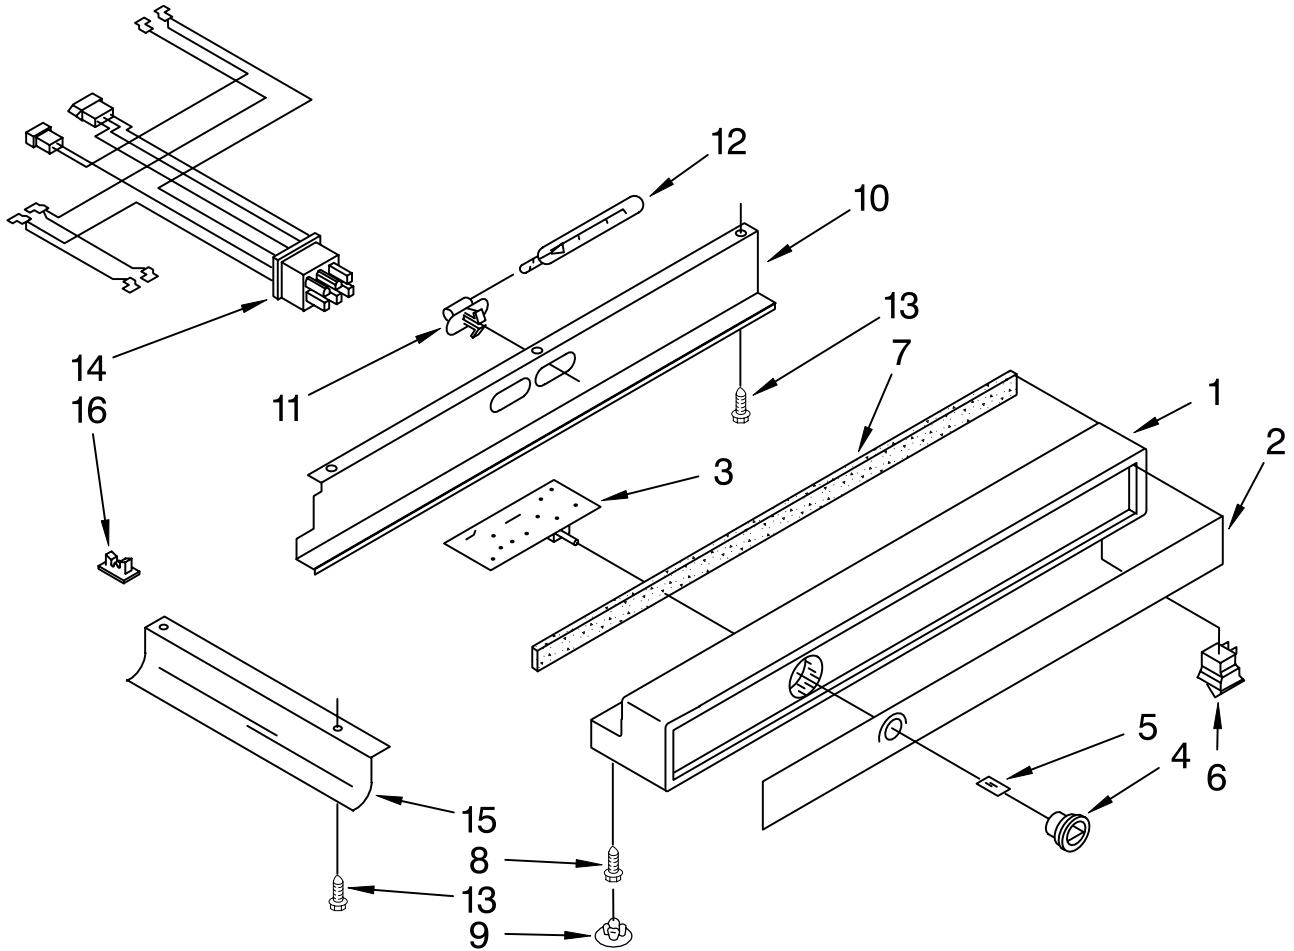

REFRIGERATOR CONTROL PANEL PARTS

For Model: KSSS48QDW00

Illus. No.	Part No.	DESCRIPTION
1	1112642	Control Panel
2	2003303	Inlay, Control Panel
3	2000789	Circuit Board
4	2001738	Control Knob
5	837444	Retainer, Knob
6	1118894	Switch, Rocker Arm
7	1113137	Seal, Control Panel
8	489260	Screw (3)
9	2000153	Hole Plug (3)
10	1113775	Shield, Control Panel
11	1112613	Socket, Light (2)
12	548049	Light Bulb (2)
13	486194	Screw
14	2001074	Control, Harness
15	2001141	Channel, Wiring
16	1115375	Clip, Wiring (2)

FOR ORDERING INFORMATION REFER TO PARTS PRICE LIST