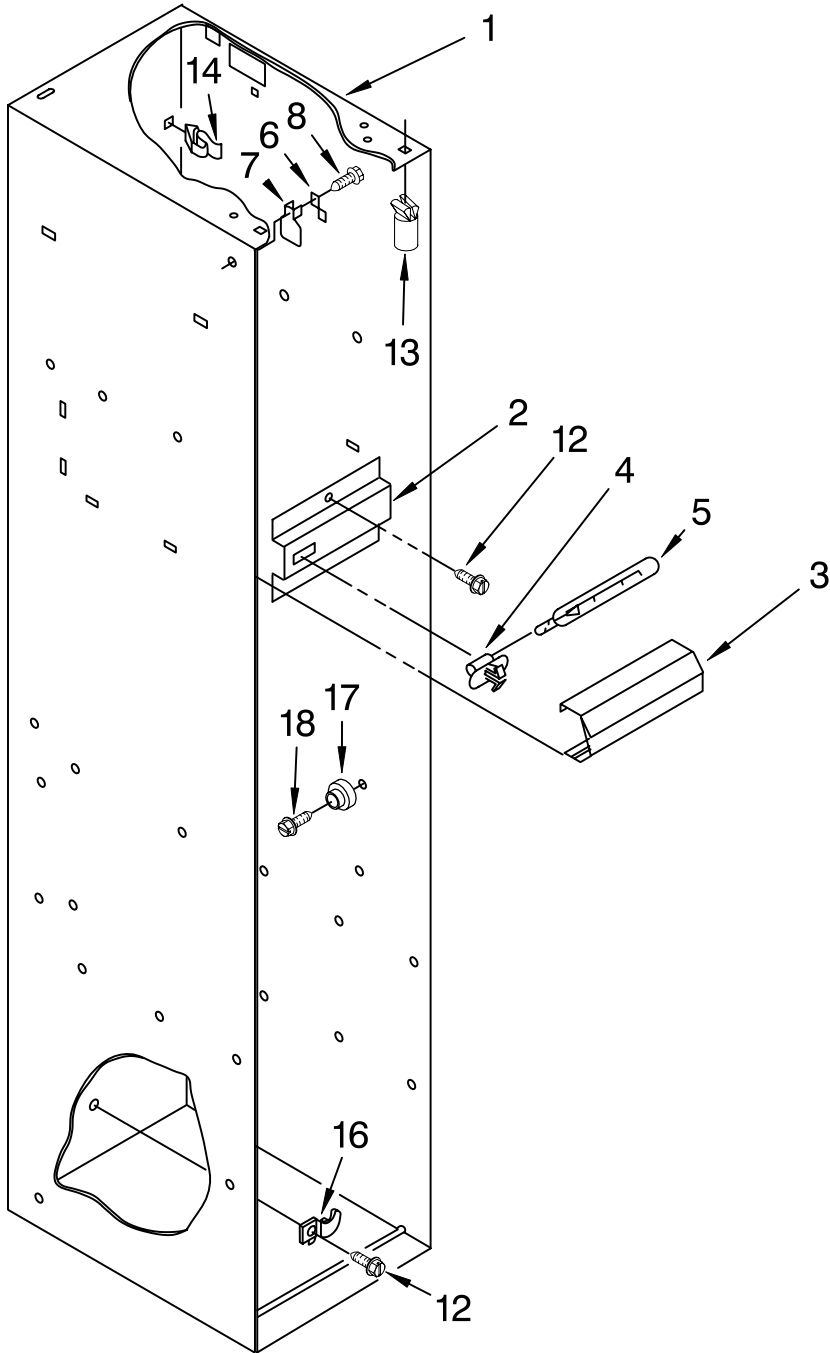

FREEZER LINER PARTS

For Model: KSSS48QDW00

Illus. No.	Part No.	DESCRIPTION
1		Liner (Not A Serviceable Part)
2	1113649	Bracket, Light
3	1113650	Lens
4	1112613	Light, Socket
5	548049	Light, Bulb
6	538533	Support Clip, Icemaker (2)
7	2000193	Grommet, Screw (2)
8	488552	Screw
12	486194	Screw
13	1112591	Spacer, Control Panel (3)
14	842534	Clip, Air Duct (4)
16	1112260	Support, Evaporator
17	658944	Stud, Shelf (8)
18	487559	Screw

FOR ORDERING INFORMATION REFER TO PARTS PRICE LIST