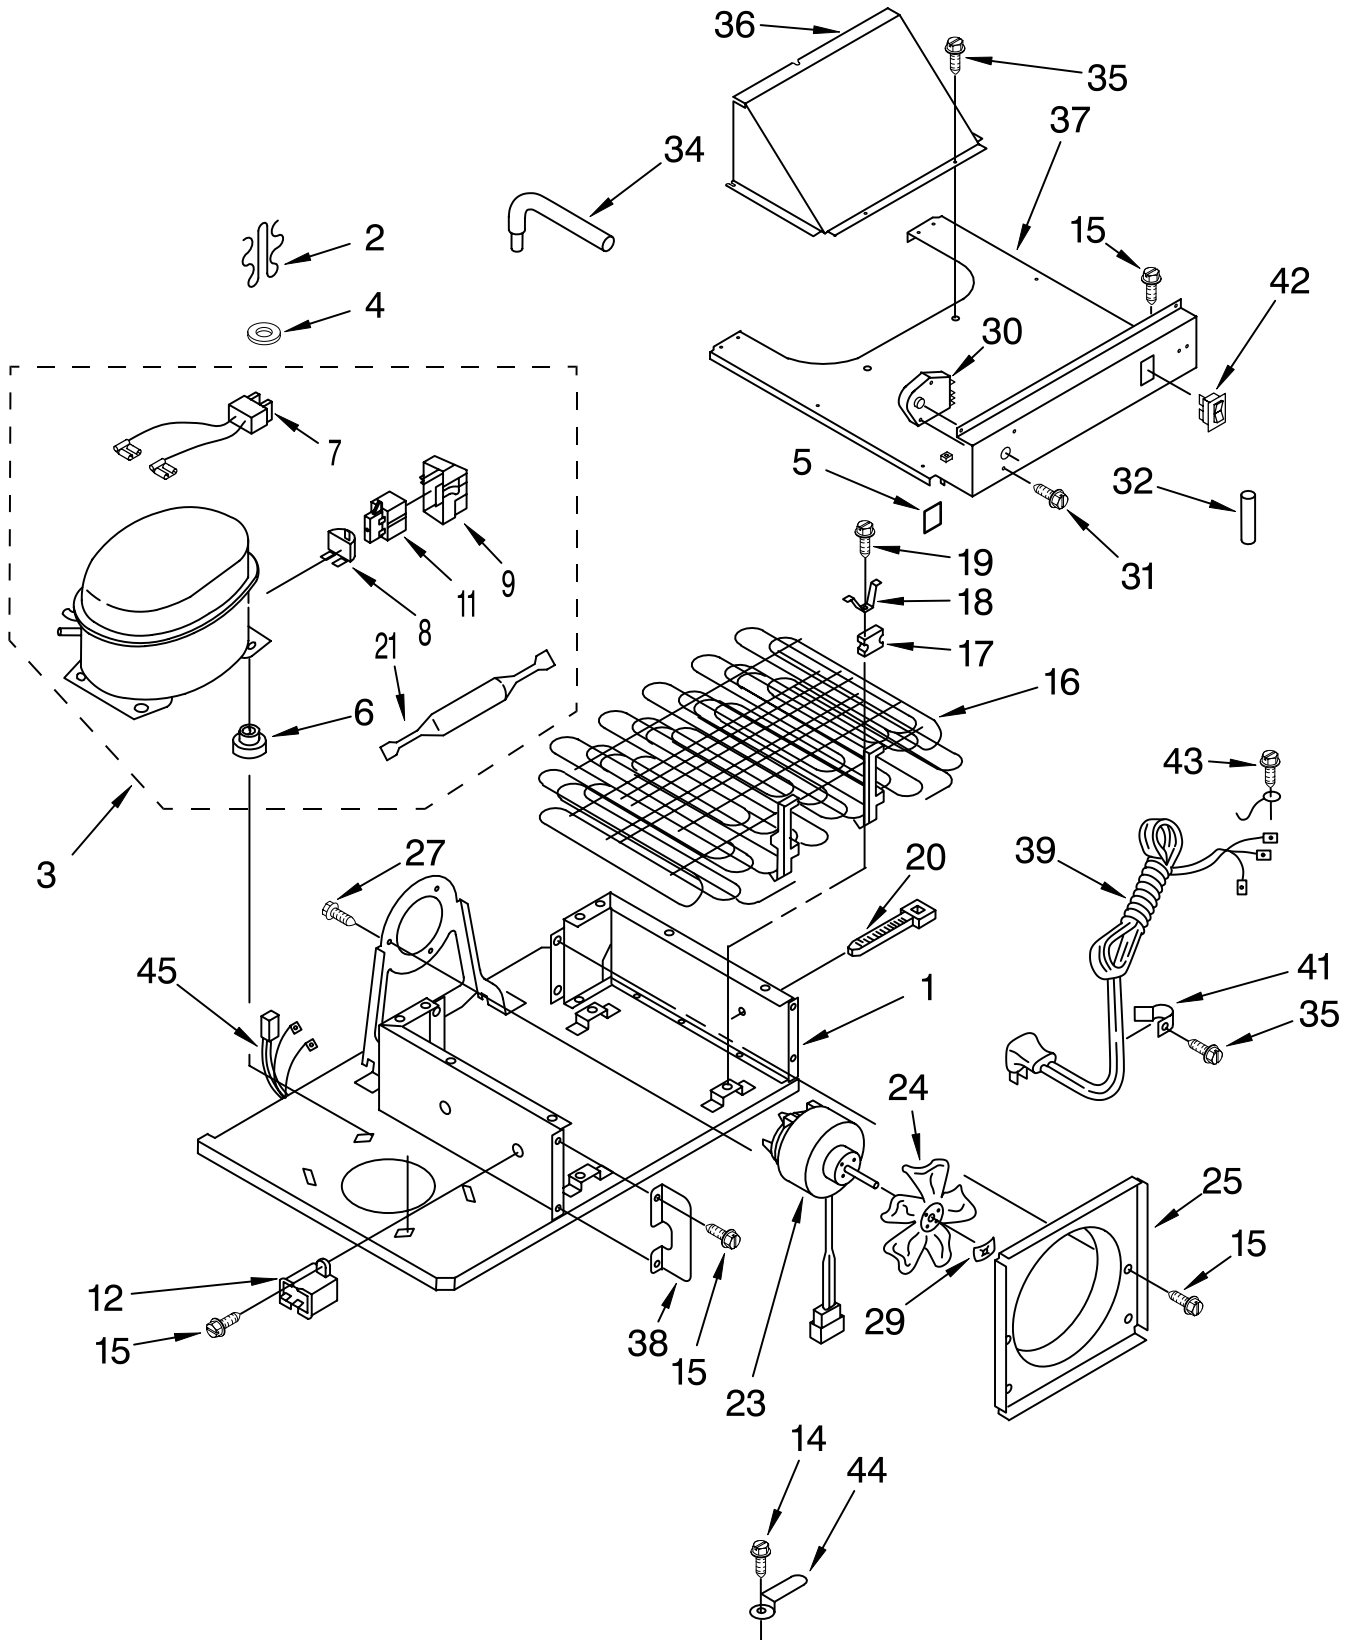

UPPER UNIT PARTS

For Model: KSSS48QDW00

FOR ORDERING INFORMATION REFER TO PARTS PRICE LIST

UPPER UNIT PARTS

For Model: KSSS48QDW00

Illus. No.	Part No.	DESCRIPTION	Illus. No.	Part No.	DESCRIPTION	Illus. No.	Part No.	DESCRIPTION
1	2003398	Assembly, Unit Base	18	1113019	Clamp (4)			
2	2163787	Clip, Compressor Mounting (4)	19	487522	Screw			
3	2169444	Compressor (Includes Items 7, 8, 9, 11, 12 & 21) (Also Order 876765 Tube Kit)	20	851095	Wire Tie (2)			Following Parts Not Illustrated and Optional Parts Not Included
4	680975	Washer	21	2164492	Drier			978025 Valve, Access (1/4")
5	2003389	Bushing, Foam	23	2169135	Motor, Fan			978026 Valve, Access (5/16")
6	2163786	Grommet, Mounting	24	1108179	Blade, Fan			978027 Valve, Access (3/8")
7	2172890	Wire Assembly	25	2003169	Orifice, Fan			978028 Valve, Access (1/2")
8	2176858	Overload (Includes Relay)	27	489099	Screw (3)			978029 Valve, Access (5/8")
9	2162358	Terminal Cover	29	486692	Speed Nut			978030 Valve, Access (3/4")
11		Relay (See Overload)	30	2162044	Defrost Timer			876764 Valve, Access (3/16")
12	2169137	Capacitor	31	488911	Screw			
14	486899	Screw	32	2000645	Sleeve, Condenser			
15	487869	Screw	34	2003011	Process, Tube			
16	2003392	Condenser	35	486194	Screw			
17	943447	Grommet (4)	36	2003174	Cover, Fan			
			37	2003355	Cover, Condenser			
			38	2003263	Air Vane			
			39	2003381	Service Cord			
			41	1113162	Clamp, Cord (2)			
			42	1113229	Switch, Power Disconnect			
			43	488879	Screw, Ground			
			44	653035	Clip, Cord Plug			
			45	2003356	Wiring Harness, Unit Compartment			
								REFRIGERANT CHARGE
								7.5 oz. (R-134A)

FOR ORDERING INFORMATION REFER TO PARTS PRICE LIST