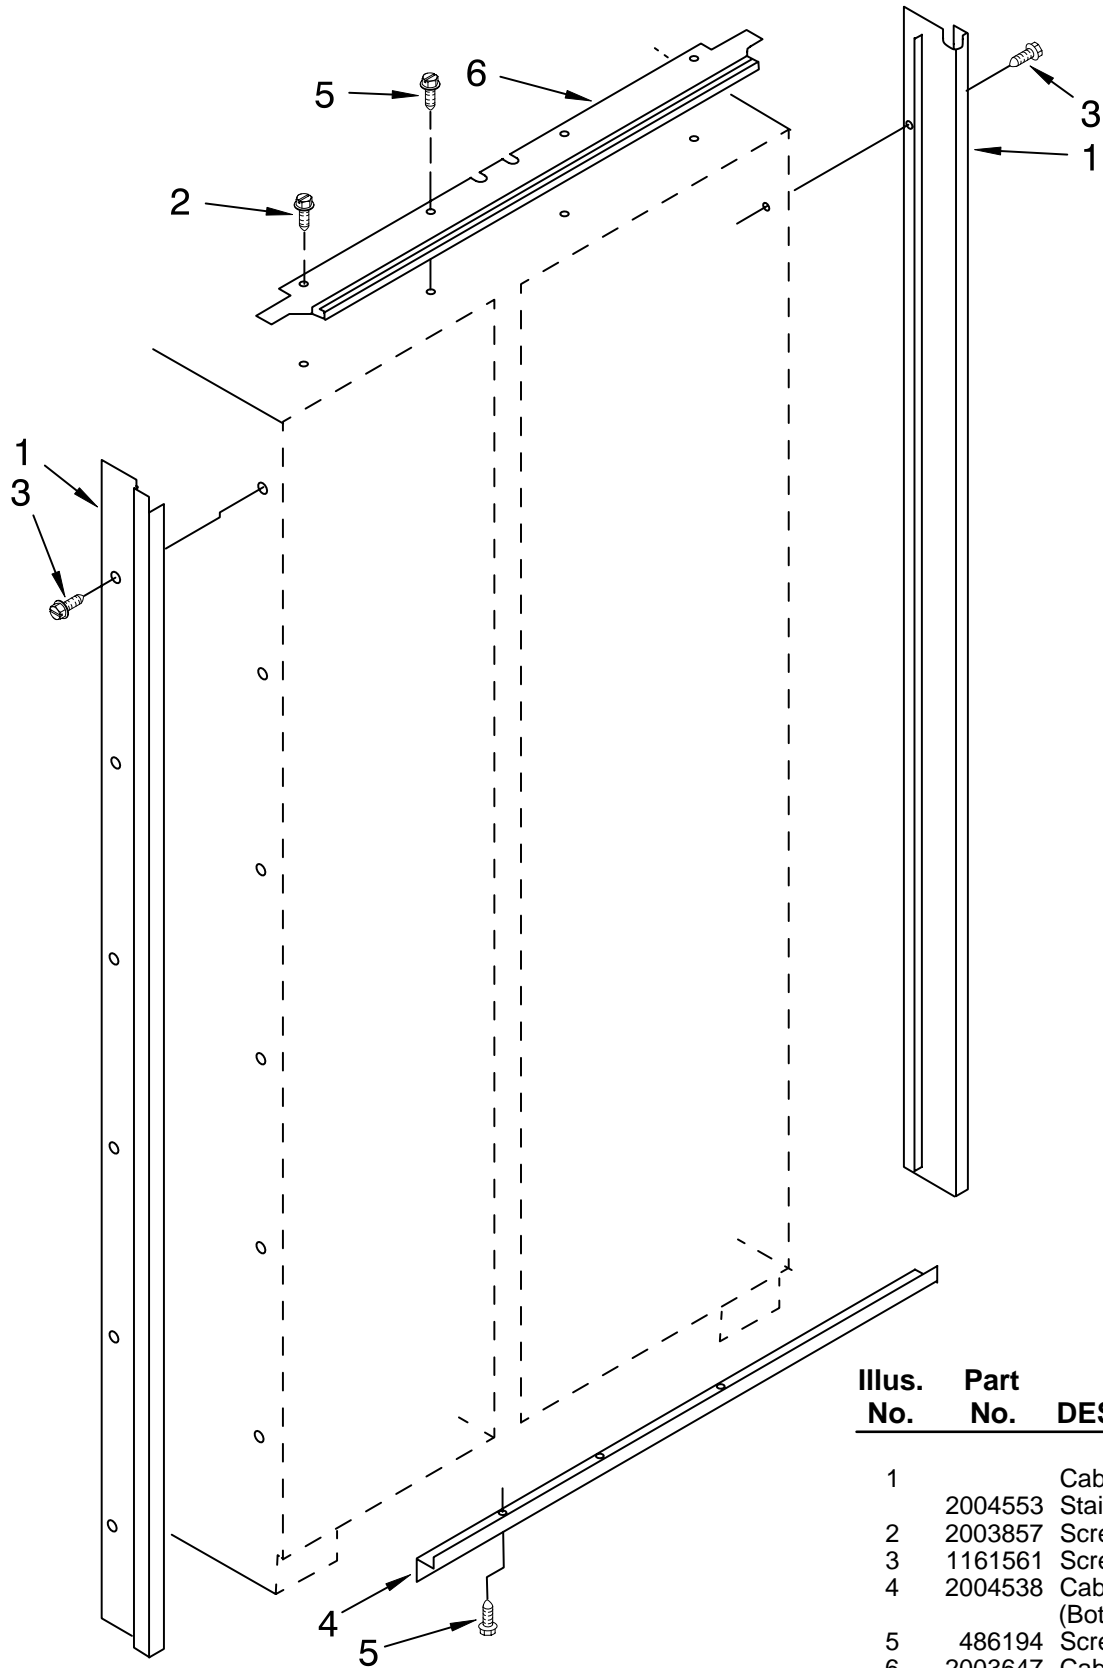

FOR ORDERING INFORMATION REFER TO PARTS PRICE LIST

CABINET PARTS

For Model: KSSS48MDX05

Illus. No.	Part No.	DESCRIPTION	Illus. No.	Part No.	DESCRIPTION	Illus. No.	Part No.	DESCRIPTION
1		Cabinet (Not A Serviceable Part)	16	488946	Tube, Clamp	28	2004867	Gap, Cover Assembly (Bottom)
3	2005004	Grommet, Tube Crossover	17	2004993	Screw, Door Stop	29		Hinge (Bottom)
4	1112023	Roller, Front & Rear (4)	18	2001976	Left Side		2004539	Freezer Side
5		Support, Leveler Assembly		2001975	Right Side		2004507	Refrigerator Side
	2004506	Refrigerator Side	19	2000770	Shim, Hinge Top	30	2004992	Bushing, Adjustable
	2004505	Freezer Side	20	1112805	Guard, Wiring	31	2001415	Screw
6	2005006	Grommet, Wiring	21	2004994	Lock, Adjustable Bushing	33	2004516	Linkage, Door Closure
7	2005007	Grommet, Flexible	22	2002903	Bushing	34		Grille Base, Front
9	2004852	Mounting Stud, Grill	24		Spring, Door Closure		2004532	Black
10	1112939	Hole Plug, Leveler		2004566	Refrigerator Side	35	489238	Screw
11	1112849	Cap, Grommet		2004567	Freezer Side	36	2004512	Cover, Rear
13	1113122	Grommet, Wiring	25	486194	Screw	37	1113123	Grommet, Wiring
14	2004913	Wiring Harness, Cabinet	26	2005008	Retaining Ring, Adjustable Bushing	39	2004595	Cup, Wiring
			27	1113227	Fastener (3)	40	2004565	Bushing, Door Closure
						41	1161561	Screw
						42	2150347	Union
						43	2001415	Screw (4)

FOR ORDERING INFORMATION REFER TO PARTS PRICE LIST

CABINET TRIM PARTS

For Model: KSSS48MDX05

Illus. No.	Part No.	DESCRIPTION
1	2004553	Cabinet, Trim (2) Stainless Steel
2	2003857	Screw
3	1161561	Screw
4	2004538	Cabinet, Trim (Bottom)
5	486194	Screw
6	2003647	Cabinet, Trim Top