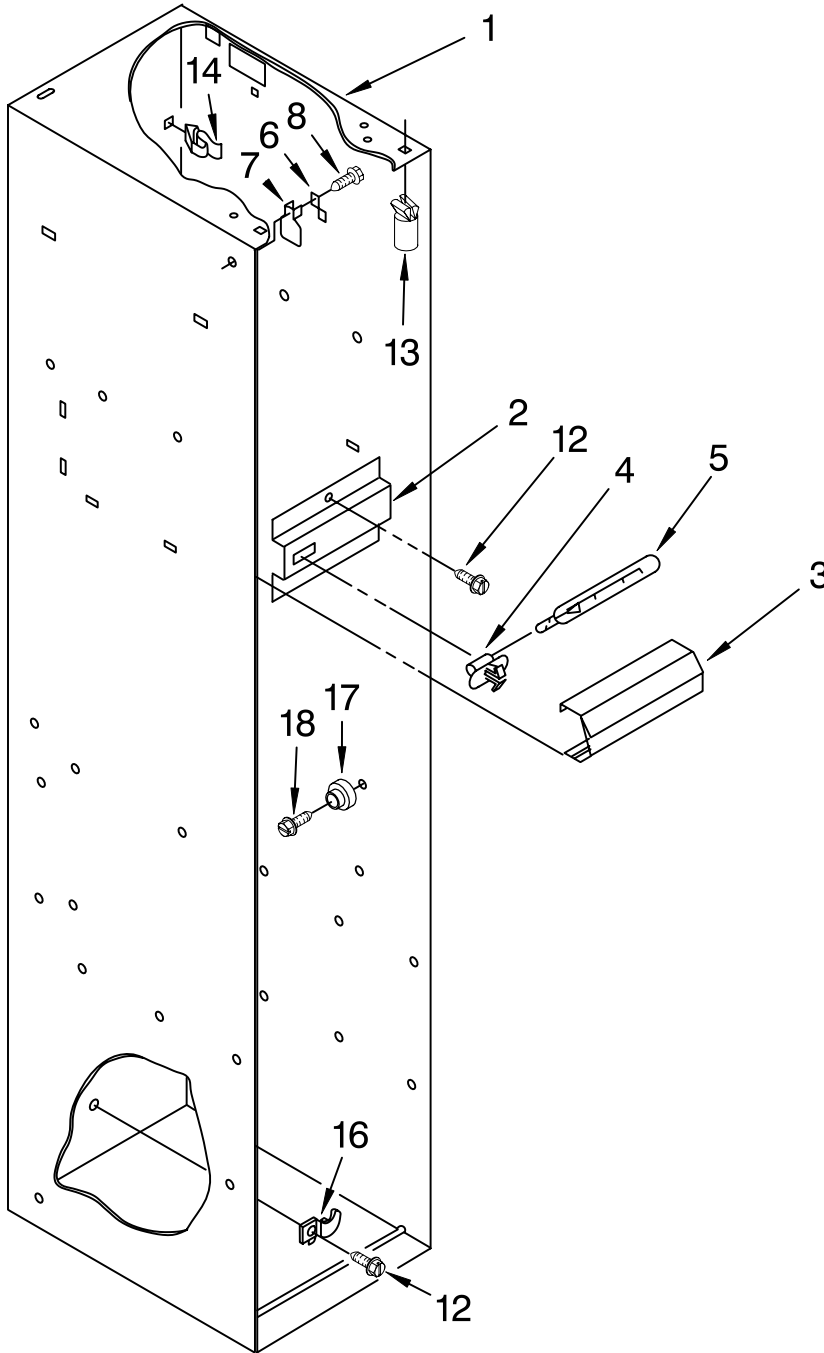

FOR ORDERING INFORMATION REFER TO PARTS PRICE LIST

CABINET TRIM PARTS

For Model: KSSS48MDX05

Illus. No.	Part No.	DESCRIPTION
1	2004553	Cabinet, Trim (2) Stainless Steel
2	2003857	Screw
3	1161561	Screw
4	2004538	Cabinet, Trim (Bottom)
5	486194	Screw
6	2003647	Cabinet, Trim Top

FOR ORDERING INFORMATION REFER TO PARTS PRICE LIST

FREEZER LINER PARTS

For Model: KSSS48MDX05

Illus. No.	Part No.	DESCRIPTION
1		Liner (Not A Serviceable Part)
2	1113649	Bracket, Light
3	1113650	Lens
4	1112613	Light, Socket
5	548049	Light, Bulb
6	538533	Support Clip, Icemaker (2)
7	2000193	Grommet, Screw (2)
8	488552	Screw
12	486194	Screw
13	1112591	Spacer, Control Panel (3)
14	842534	Clip, Air Duct (4)
16	1112260	Support, Evaporator
17	2004068	Stud, Shelf (20)
18	487559	Screw

FOR ORDERING INFORMATION REFER TO PARTS PRICE LIST

REFRIGERATOR LINER PARTS

For Model: KSSS48MDX05

FOR ORDERING INFORMATION REFER TO PARTS PRICE LIST

REFRIGERATOR LINER PARTS

For Model: KSSS48MDX05

Illus. No.	Part No.	DESCRIPTION
1		LINER (Not A Serviceable Part)
2	1112591	Spacer, Control Panel (3)
5	2001117	Ladder, Shelf (2)
6	520965	Screw Support, Ladder (8)
7	488357	Screw
8	486194	Screw
9	1112257	Hole Plug
10	2003579	Meat Pan, Air Duct Cover
11	2000337	Meat Pan, Air Duct
12	2003299	Inlay, Control Meat Pan
13	2001326	Seal, Air Duct
14	1112218	Damper Control, Meat Pan
15	2003811	Control Knob, Meat Pan
16	2003841	Retainer, Knob
17	2000343	Air Baffle Assembly
20	2001073	Wiring Harness, Air Baffle
21	2001146	Seal
22	1116793	Cover, Thermistor
23	1116959	Thermistor
25	2003578	Air Baffle Cover
26	2003577	Guard, Air Return