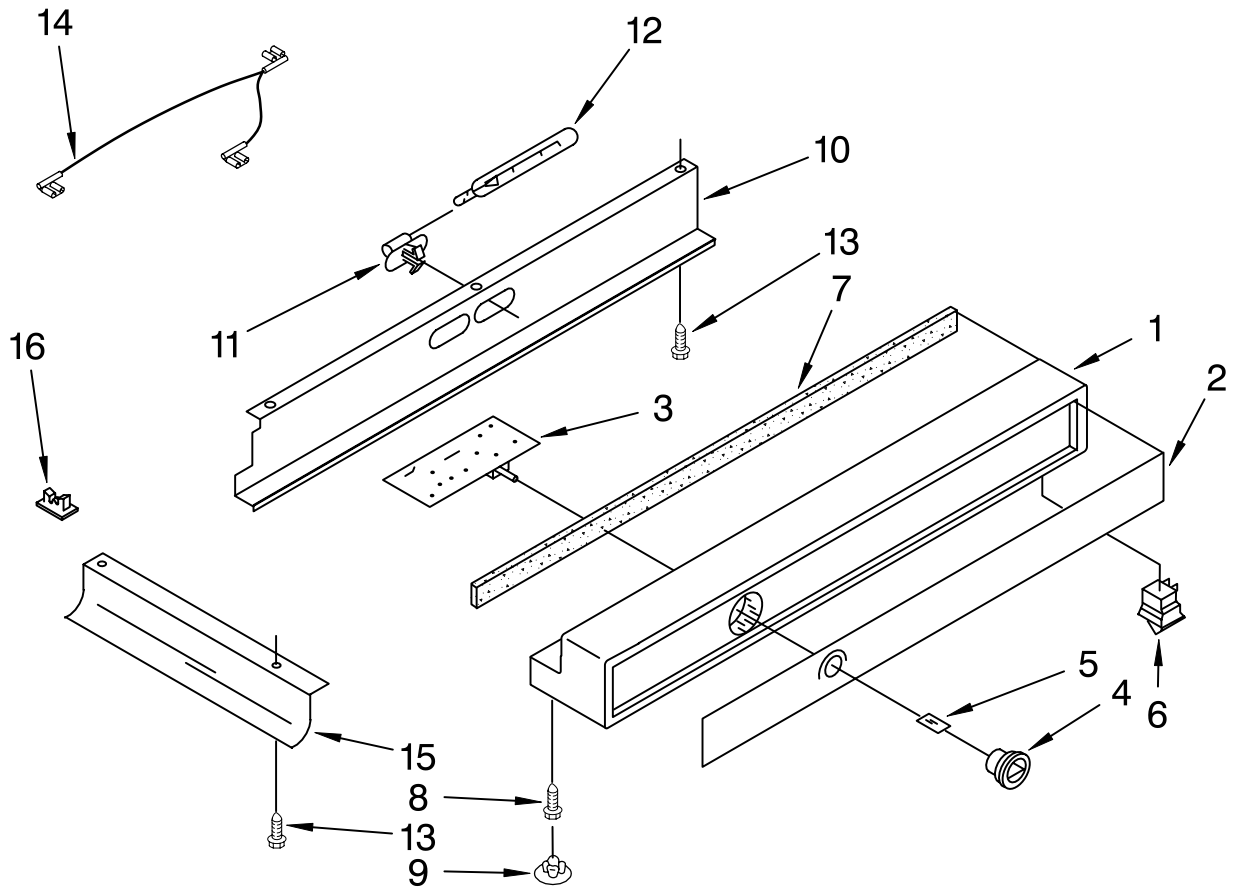

REFRIGERATOR CONTROL PANEL PARTS

For Model: KSSS48MDX05

Illus. No.	Part No.	DESCRIPTION
1	1112642	Control Panel
2	2003303	Inlay, Control Panel
3	2004005	Circuit Board
4	2003842	Control Knob
5	2003841	Retainer, Knob
6	1118894	Switch, Rocker Arm
7	1113137	Seal, Control Panel
8	489260	Screw (3)
9	2000153	Hole Plug (3)
10	1113775	Shield, Control Panel
11	1112613	Socket, Light (2)
12	548049	Light Bulb (2)
13	486194	Screw
14	2003758	Wire, Light
15	2001141	Channel, Wiring
16	1115375	Clip, Wiring (2)

FOR ORDERING INFORMATION REFER TO PARTS PRICE LIST