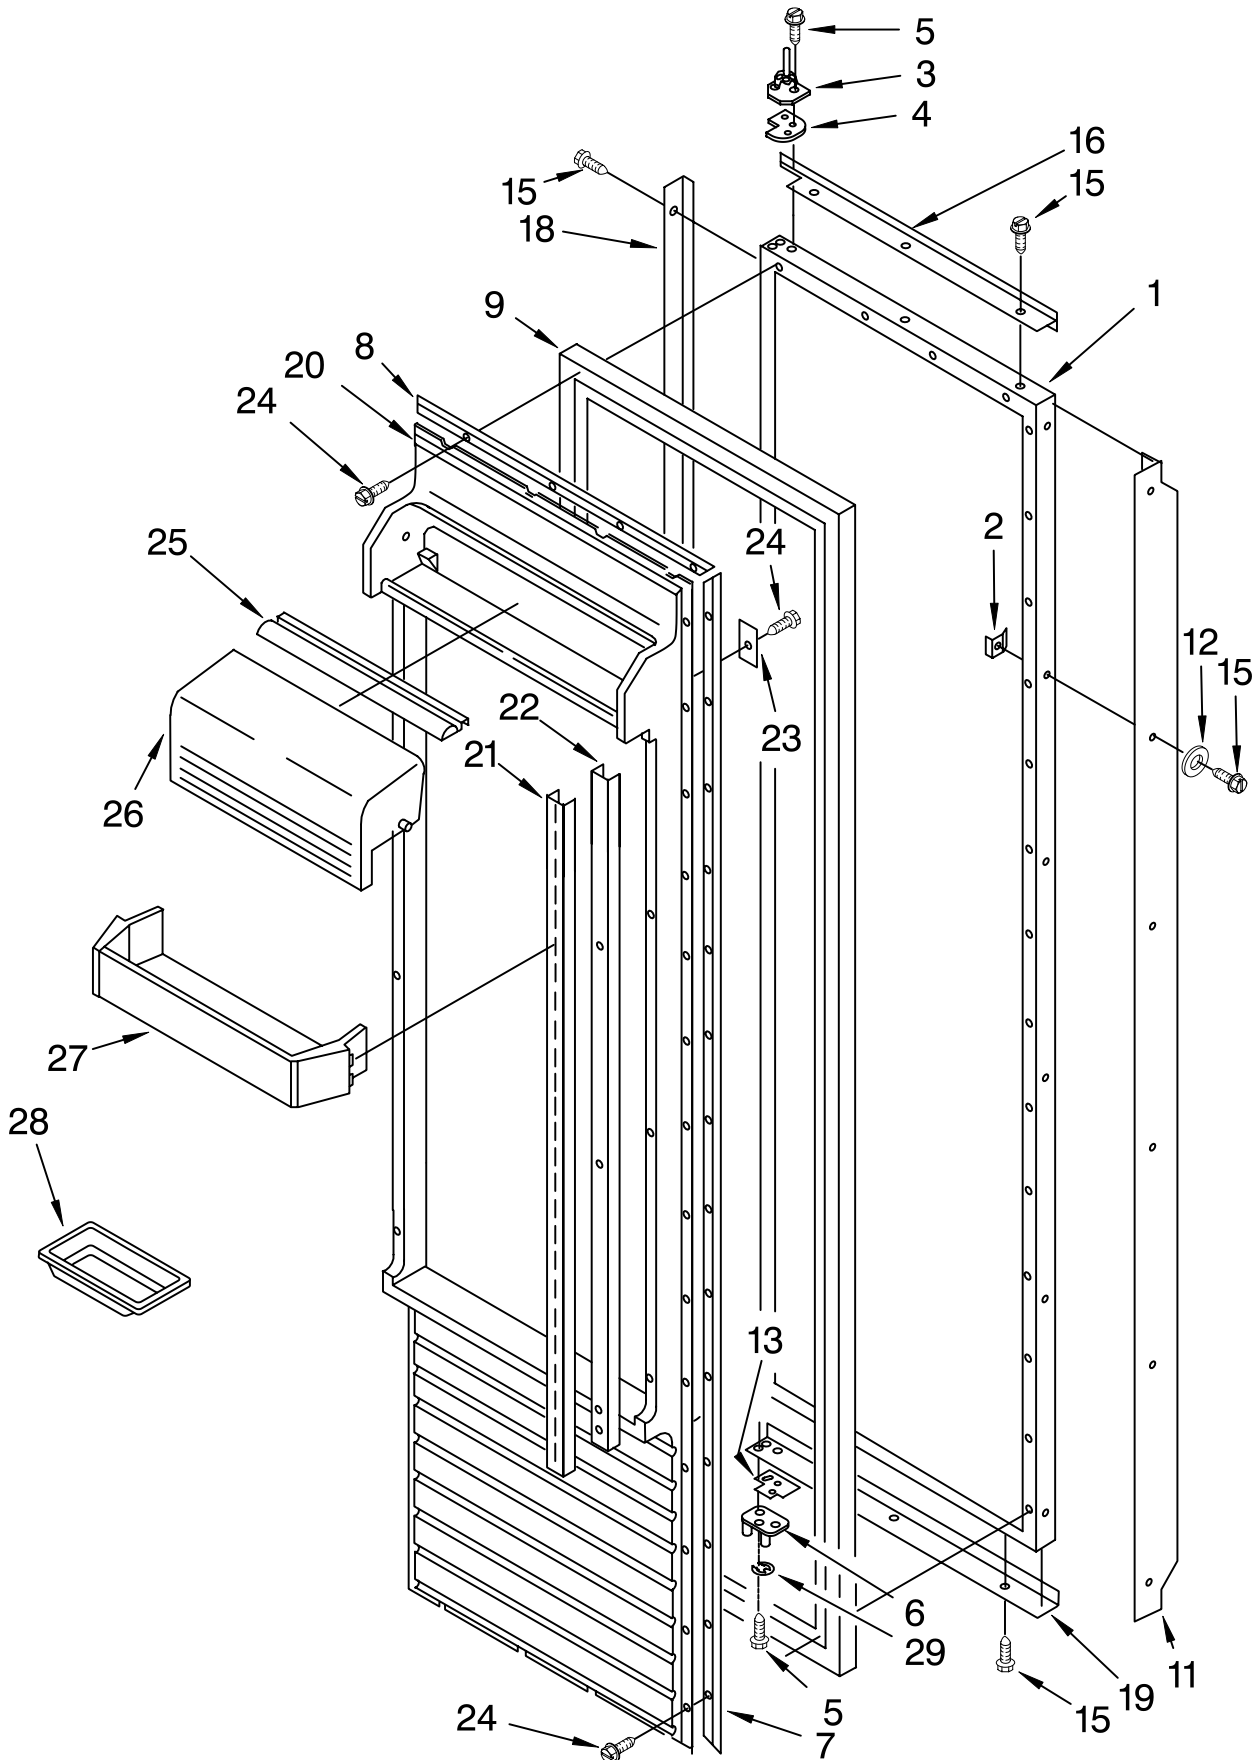

REFRIGERATOR DOOR PARTS

For Model: KSSS48MDX05

FOR ORDERING INFORMATION REFER TO PARTS PRICE LIST

REFRIGERATOR DOOR PARTS

For Model: KSSS48MDX05

Illus. No.	Part No.	DESCRIPTION
1	2003872	Refrigerator Door Panel (Includes Insulation)
2	939101	Screw Anchor (8)
3	2004521	Hinge Assembly, Top
4	2004520	Spacer-Door, Top
5	489282	Screw
6	2004523	Hinge Assembly, Bottom
7	1112533	Gasket Retainer, Side (2)
8	1112542	Gasket Retainer, Top & Bottom
9	2001049	Door Gasket, Magnetic
11		Handle, Door
	2003679	Stainless Steel
12	2001230	Washer
13	2004549	Door, Spacer Bottom
15		Screw
	487052	Stainless Steel
16		Trim (Top)
	2005012	Stainless Steel
18		Trim (Side)
	2003675	Stainless Steel
19		Trim (Bottom)
	2003665	Stainless Steel
20	1113950	Panel, Interior Door
21	1113949	Ladder, Shelf (2)
22	1113948	Retainer, Shelf Ladder (2)
23	1112514	Back Up Plate (8)
24	486194	Screw
25	1113955	Gasket
26	2003465	Door, Utility Bin
27	2003132	Door Shelf (4)
28	2165792	Butter Tray
29	2004881	Retaining Ring, Door-Closure

FOR ORDERING INFORMATION REFER TO PARTS PRICE LIST