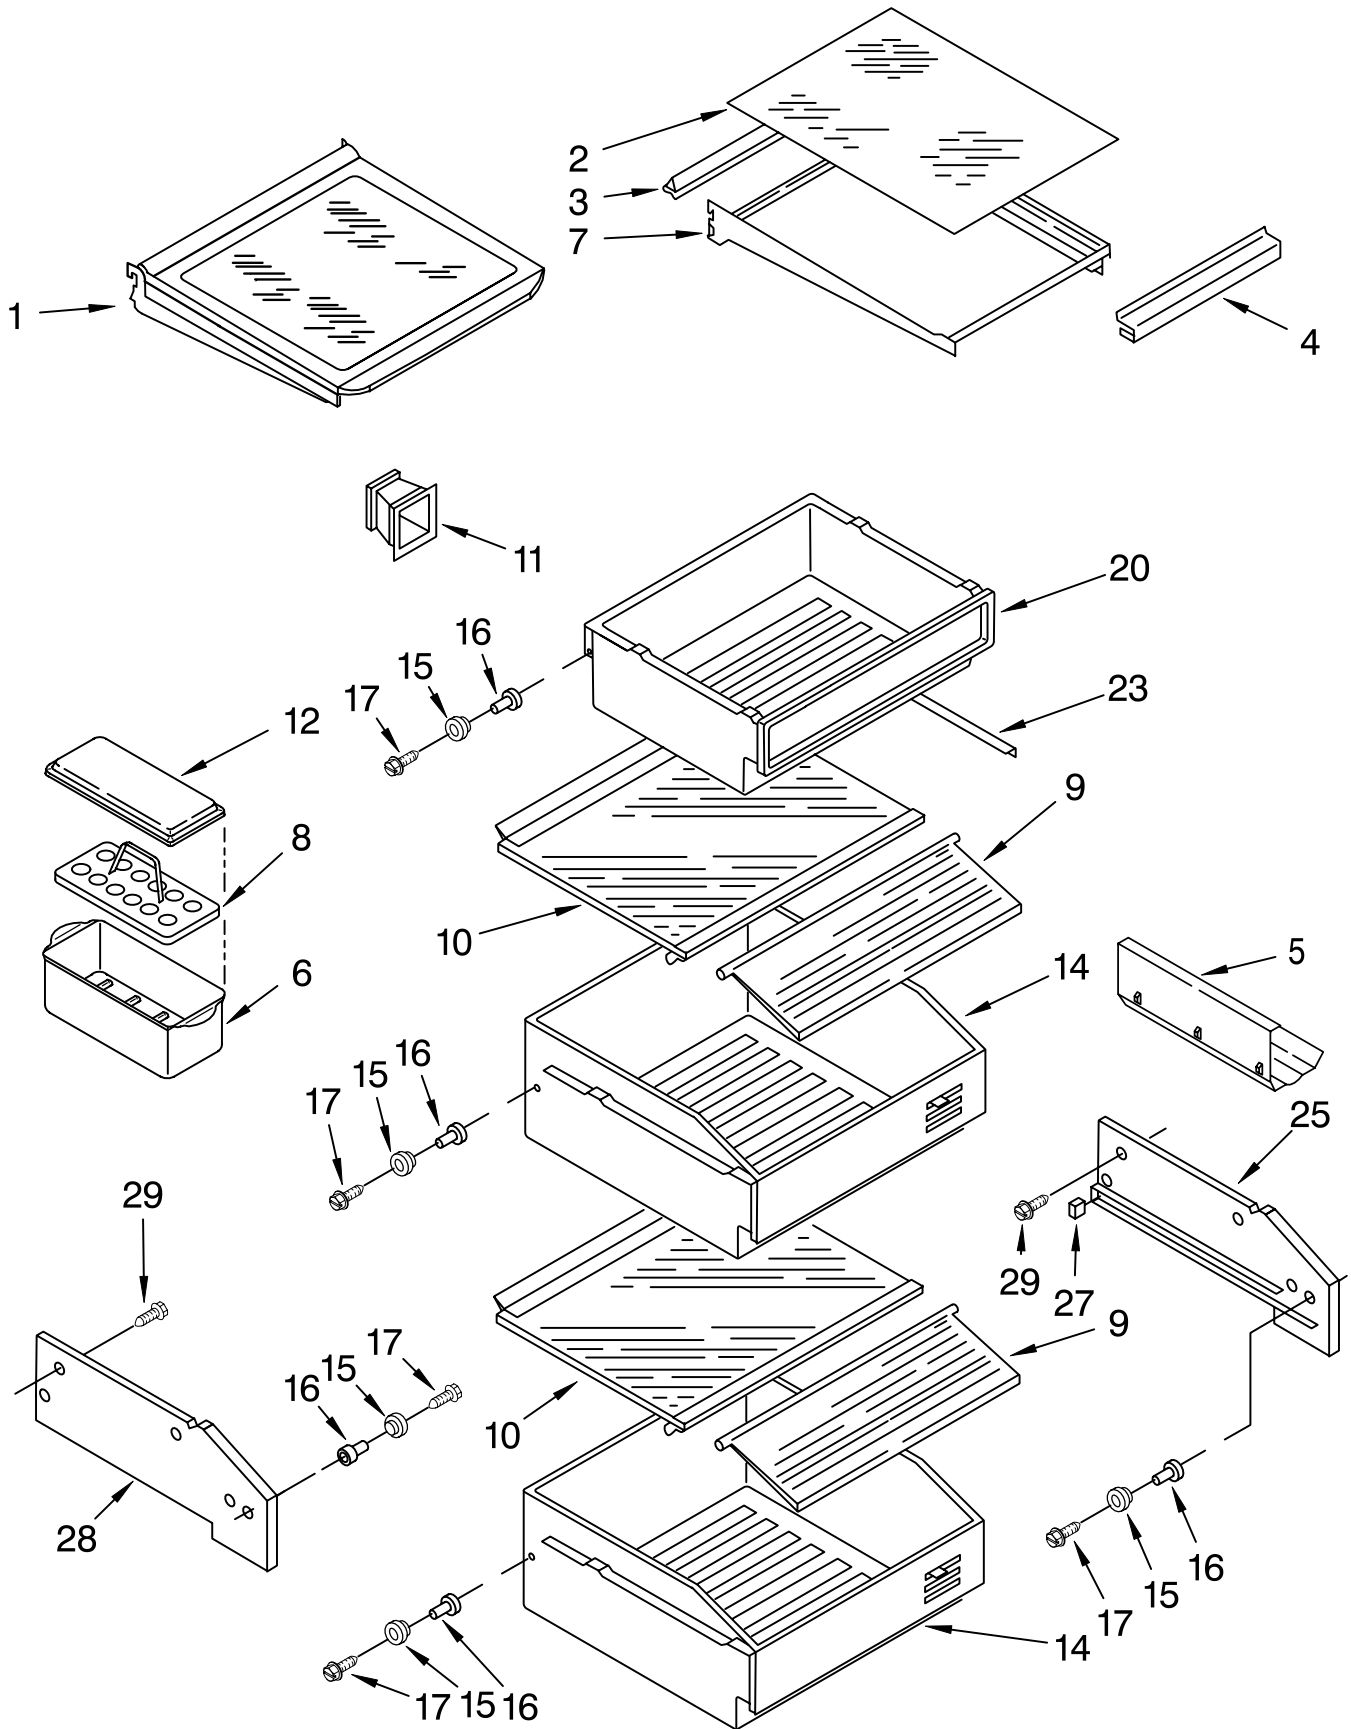

FOR ORDERING INFORMATION REFER TO PARTS PRICE LIST

FREEZER CONTROL PANEL PARTS

For Model: KSSS48MDX05

Illus. No.	Part No.	DESCRIPTION
1	1113627	Control Panel
2	2003309	Inlay, Control Panel
3	1113466	Thermostat & Barrier Assembly
4	488974	Screw (2)
5	1115373	Switch, Rocker Arm
6	1113136	Seal, Control Panel
8	489260	Screw (3)
9	2000153	Hole Plug (3)
10	1113769	Shield, Control Panel
11	1112613	Socket, Light
12	486194	Screw
13	548049	Light Bulb
14	2001974	Channel, Wiring
16	2182112	Knob, Thermostat
17	1115375	Clip, Wiring

FOR ORDERING INFORMATION REFER TO PARTS PRICE LIST

REFRIGERATOR SHELF PARTS

For Model: KSSS48MDX05

FOR ORDERING INFORMATION REFER TO PARTS PRICE LIST

REFRIGERATOR SHELF PARTS

For Model: KSSS48MDX05

Illus. No.	Part No.	DESCRIPTION
1	2174404	Frame, Shelf
2	2003377	Glass, Shelf
3	1112006	Reflector, Shelf
4	1113792	Gasket, Glass (2)
5	2179375	Rack, Wine
6	2169933	Egg Bin
7	2003327	Frame, Assembly Meat Pan
8	2164373	Egg Carrier
9	1112247	Cover, Crisper
10	2003380	Glass, Crisper (Includes #9)
11	2000742	Meat Pan, Connector
12	2169935	Cover
14	2003317	Crisper Pan (2)
15	2174388	Roller
16	2174478	Eyelet, Roller
17	489211	Screw
20	2003322	Meat Pan
23	2002181	Retainer, Glass
25	2003411	Crisper Spacer, Right Side (2)
27	1113169	Stop, Roller
28	2003410	Crisper Spacer, Left Side (2)
29	486194	Screw