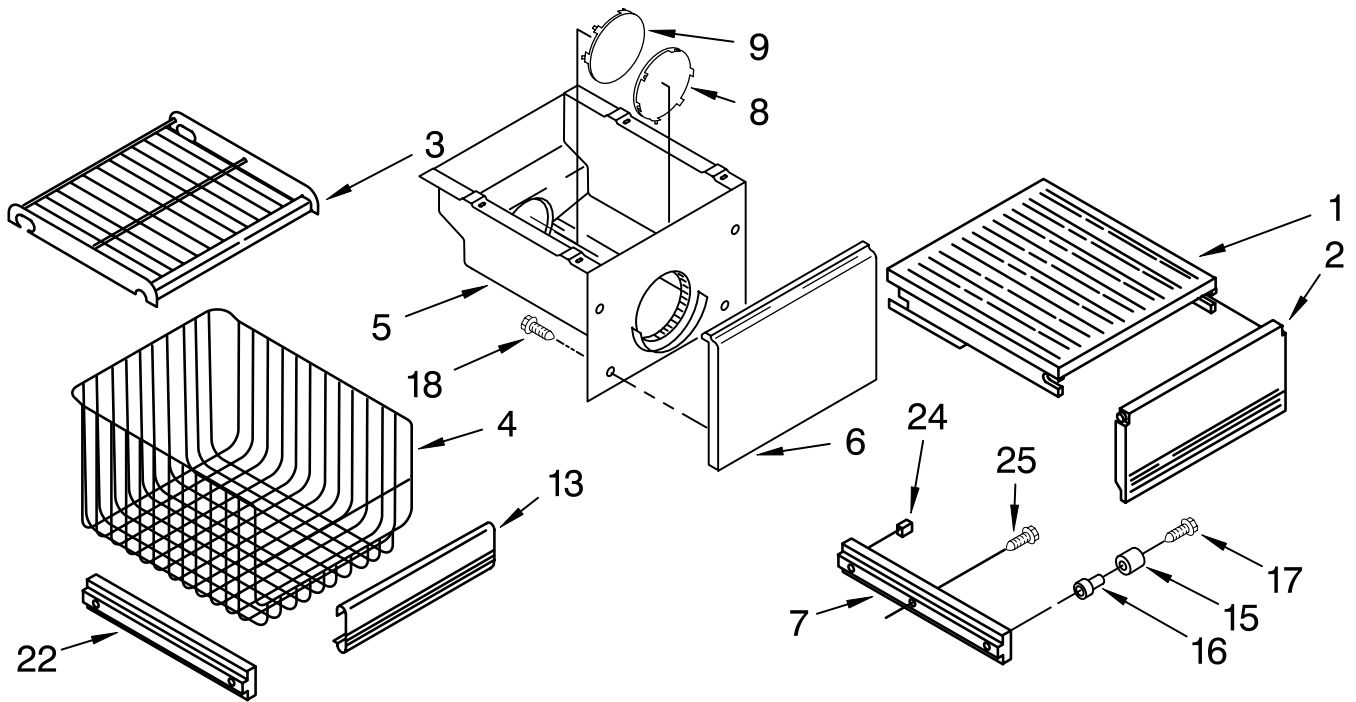

FOR ORDERING INFORMATION REFER TO PARTS PRICE LIST

REFRIGERATOR SHELF PARTS

For Model: KSSS48MDX05

FOR ORDERING INFORMATION REFER TO PARTS PRICE LIST

REFRIGERATOR SHELF PARTS

For Model: KSSS48MDX05

Illus. No.	Part No.	DESCRIPTION
1	2174404	Frame, Shelf
2	2003377	Glass, Shelf
3	1112006	Reflector, Shelf
4	1113792	Gasket, Glass (2)
5	2179375	Rack, Wine
6	2169933	Egg Bin
7	2003327	Frame, Assembly Meat Pan
8	2164373	Egg Carrier
9	1112247	Cover, Crisper
10	2003380	Glass, Crisper (Includes #9)
11	2000742	Meat Pan, Connector
12	2169935	Cover
14	2003317	Crisper Pan (2)
15	2174388	Roller
16	2174478	Eyelet, Roller
17	489211	Screw
20	2003322	Meat Pan
23	2002181	Retainer, Glass
25	2003411	Crisper Spacer, Right Side (2)
27	1113169	Stop, Roller
28	2003410	Crisper Spacer, Left Side (2)
29	486194	Screw

FOR ORDERING INFORMATION REFER TO PARTS PRICE LIST

FREEZER SHELF PARTS

For Model: KSSS48MDX05

Illus. No.	Part No.	DESCRIPTION
1	2003144	Solid Shelf
2	2003135	Front, Ice Compartment
3	1113638	Shelf, Fixed (2)
	1112052	Shelf, Fixed-Deep
4	2001626	Basket (2)
5	2002727	Ice Container
6	2003045	Front Cover
7		Slide, Container
	2002720	Right Side
	2002721	Left Side
8	2003046	Hole Plug, Front
9	2003047	Hole Plug, Rear
13	2003114	Trim, Basket
15	2174388	Roller
16	2174478	Eyelet, Roller
17	489211	Screw
18	488886	Screw
22		Basket Slide
	2000061	Right Side
	2000062	Left Side
24	1113169	Stop, Roller
25	486194	Screw