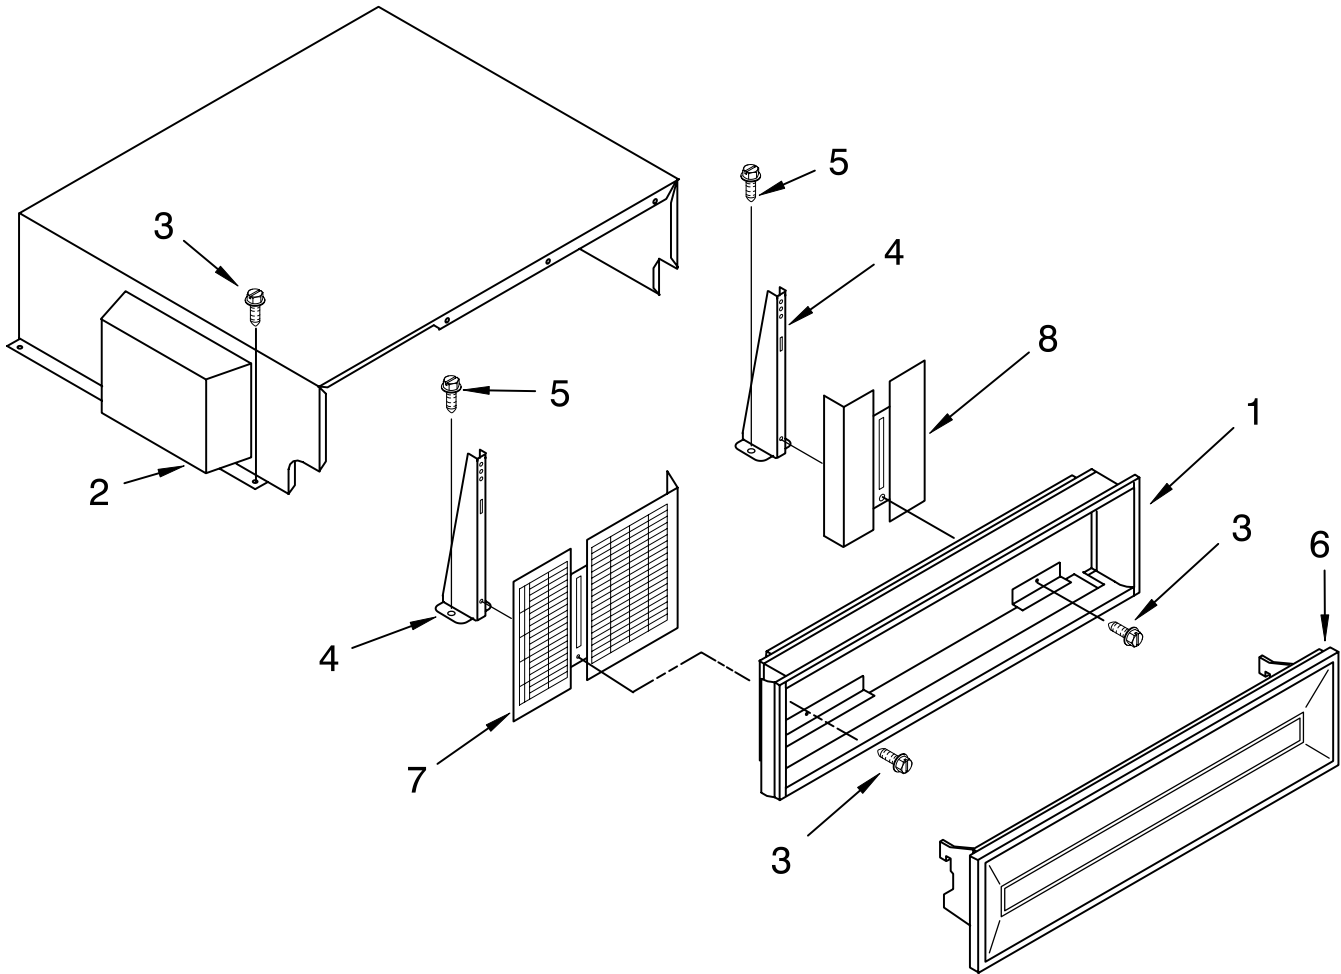

TOP GRILLE AND UNIT COVER PARTS

For Model: KSSS48MDX05

Illus. No.	Part No.	DESCRIPTION
1	2003715	Top Grille Assembly
2	2004946	Cover, Unit
3	486194	Screw
4	2002484	Grille, Bracket
5	2001415	Screw
6	2003724	Decorative Panel Assembly
7	2003480	Guard, Compressor Wiring
8	2003483	Guard, Water Valve Wiring

FOR ORDERING INFORMATION REFER TO PARTS PRICE LIST