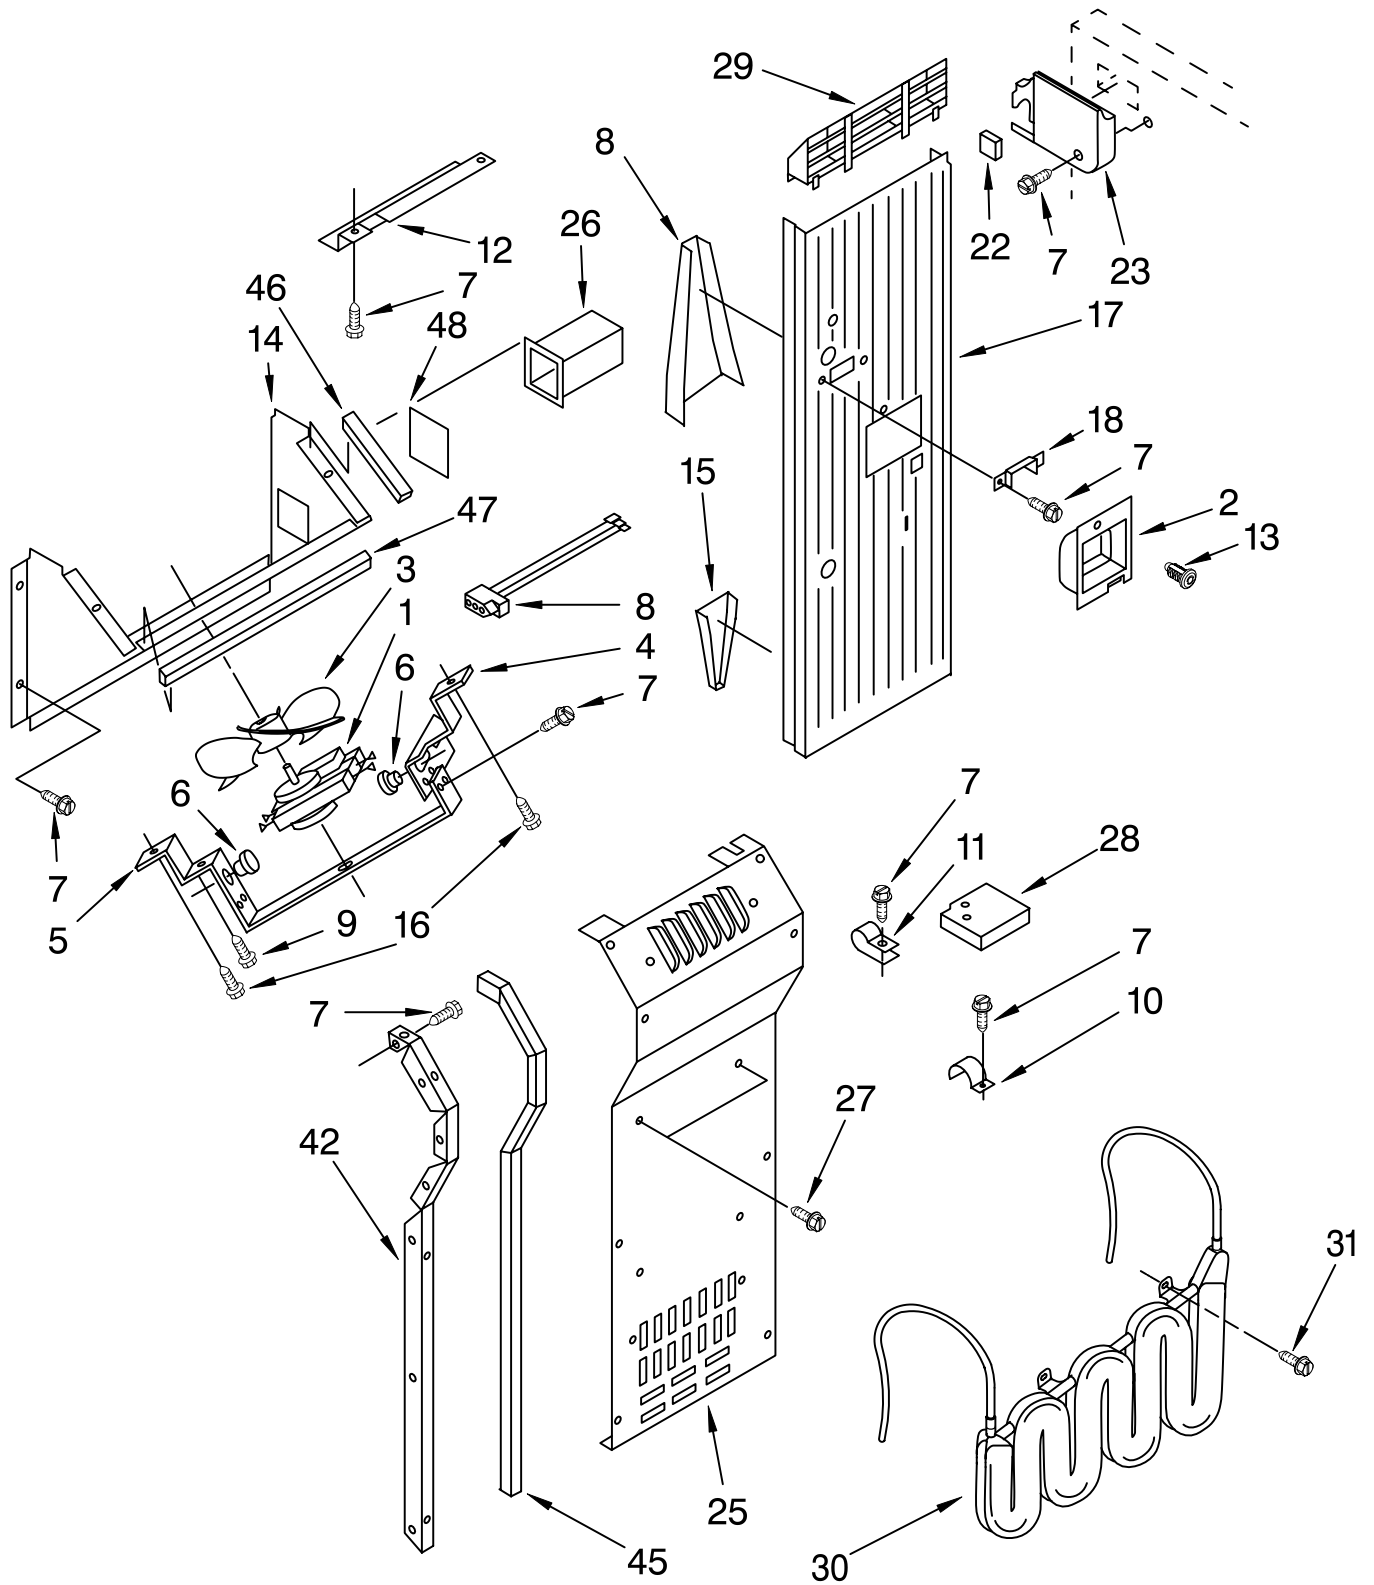

AIR FLOW AND RESERVOIR PARTS

For Model: KSSS48MDX05

FOR ORDERING INFORMATION REFER TO PARTS PRICE LIST

AIR FLOW AND RESERVOIR PARTS

For Model: KSSS48MDX05

Illus. No.	Part No.	DESCRIPTION
1	2003200	Fan Motor
2	2002732	Cup, Clearance
3	2169142	Fan Blade
4	548263	Bracket (Double)
5	938224	Bracket (Single)
6	548268	Grommet
7	486194	Screw
8	2003926	Deflector, Air Duct
9	488500	Screw, Ground
10	488366	Clamp, Tube
11	489348	Clamp, Nylon
12	2001145	Channel, Wiring
13	1112871	Fastner
14	2000783	Scroll, Fan
15	2003929	Deflector, Air Duct
16	488772	Screw
17	2004907	Assembly, Air Duct (Also Order Items 8 & 15)
18	2000048	Air Deflector, Icemaker
22	1112869	Gasket, Air Baffle
23	2003576	Cover, Air Outlet
25	2005037	Cover, Evaporator
26	2000796	Connector, Meat Pan Duct
27	487539	Screw
28	1112840	Baffle, Evaporator
29	1112853	Diffuser, Air Duct
30	2004947	Reservoir
31	488280	Screw
42		Evaporator, Cover Rail
	2000686	Left Side
	2000685	Right Side
45	2001337	Gasket (2) Evaporator Cover
46	2001079	Gasket (2)
47	2001080	Gasket
48	2001081	Gasket

FOR ORDERING INFORMATION REFER TO PARTS PRICE LIST