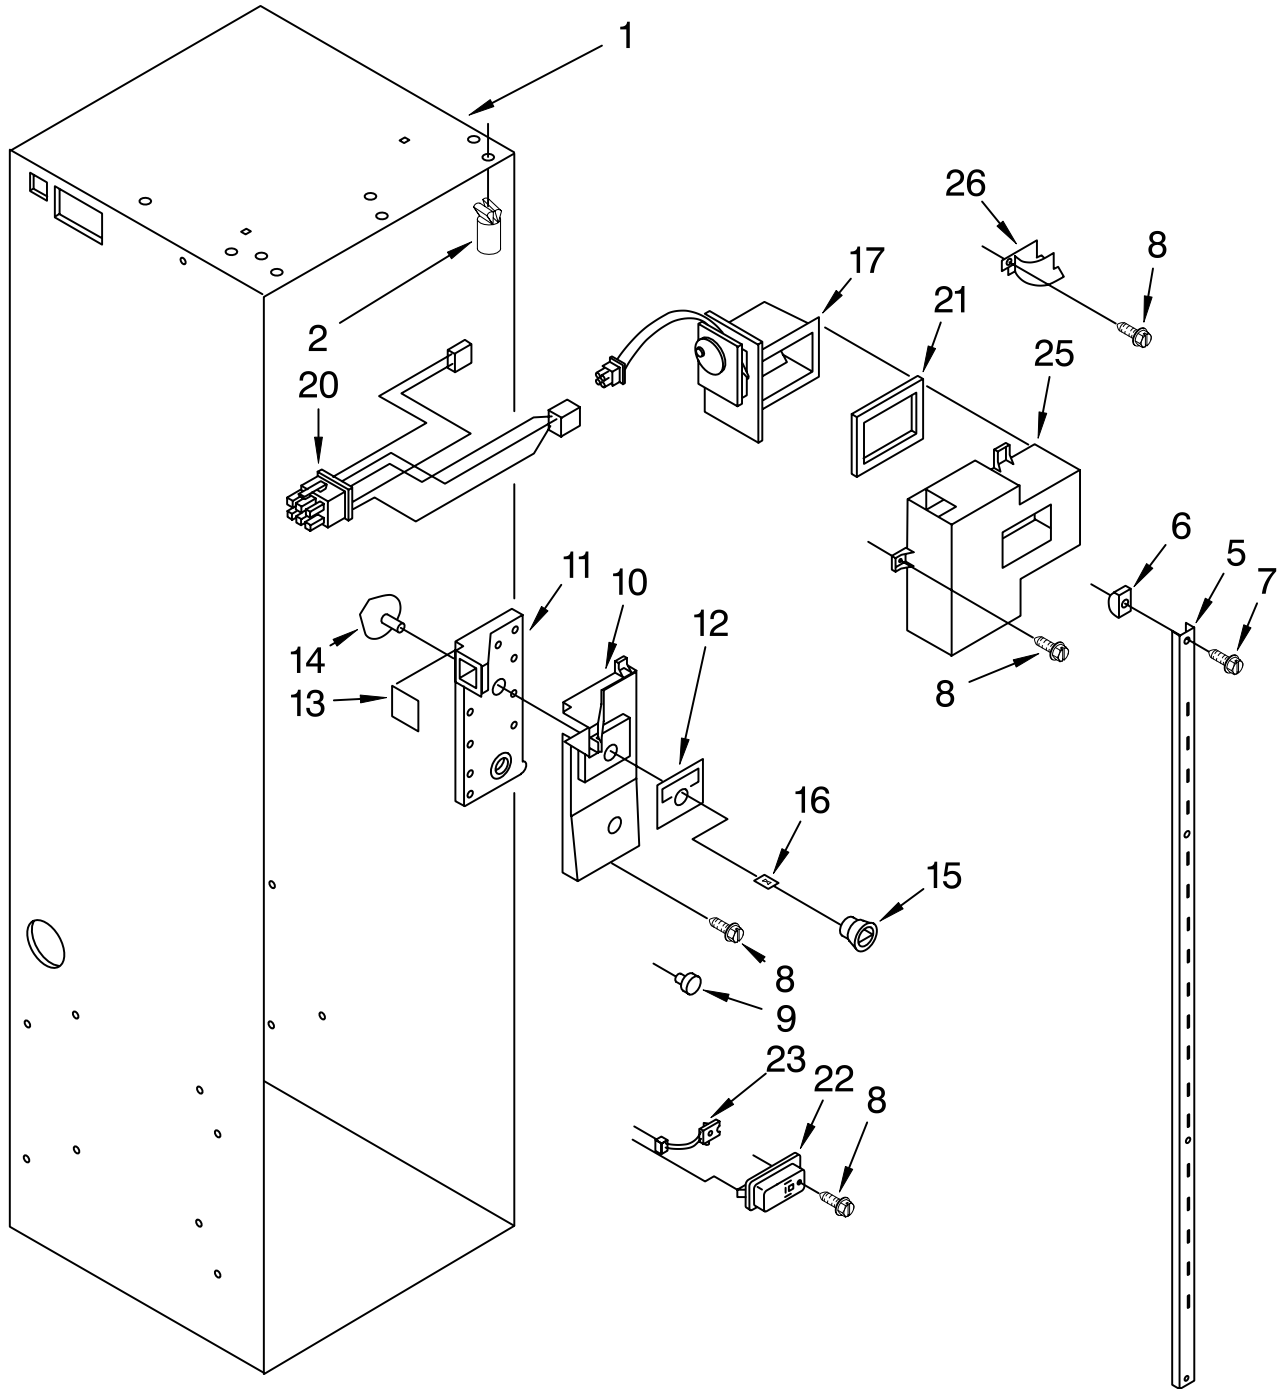

FOR ORDERING INFORMATION REFER TO PARTS PRICE LIST

FREEZER LINER PARTS

For Model: KSSS48MDX05

Illus. No.	Part No.	DESCRIPTION
1		Liner (Not A Serviceable Part)
2	1113649	Bracket, Light
3	1113650	Lens
4	1112613	Light, Socket
5	548049	Light, Bulb
6	538533	Support Clip, Icemaker (2)
7	2000193	Grommet, Screw (2)
8	488552	Screw
12	486194	Screw
13	1112591	Spacer, Control Panel (3)
14	842534	Clip, Air Duct (4)
16	1112260	Support, Evaporator
17	2004068	Stud, Shelf (20)
18	487559	Screw

FOR ORDERING INFORMATION REFER TO PARTS PRICE LIST

REFRIGERATOR LINER PARTS

For Model: KSSS48MDX05

FOR ORDERING INFORMATION REFER TO PARTS PRICE LIST

REFRIGERATOR LINER PARTS

For Model: KSSS48MDX05

Illus. No.	Part No.	DESCRIPTION
1		LINER (Not A Serviceable Part)
2	1112591	Spacer, Control Panel (3)
5	2001117	Ladder, Shelf (2)
6	520965	Screw Support, Ladder (8)
7	488357	Screw
8	486194	Screw
9	1112257	Hole Plug
10	2003579	Meat Pan, Air Duct Cover
11	2000337	Meat Pan, Air Duct
12	2003299	Inlay, Control Meat Pan
13	2001326	Seal, Air Duct
14	1112218	Damper Control, Meat Pan
15	2003811	Control Knob, Meat Pan
16	2003841	Retainer, Knob
17	2000343	Air Baffle Assembly
20	2001073	Wiring Harness, Air Baffle
21	2001146	Seal
22	1116793	Cover, Thermistor
23	1116959	Thermistor
25	2003578	Air Baffle Cover
26	2003577	Guard, Air Return

FOR ORDERING INFORMATION REFER TO PARTS PRICE LIST

REFRIGERATOR CONTROL PANEL PARTS

For Model: KSSS48MDX05

Illus. No.	Part No.	DESCRIPTION
1	1112642	Control Panel
2	2003303	Inlay, Control Panel
3	2004005	Circuit Board
4	2003842	Control Knob
5	2003841	Retainer, Knob
6	1118894	Switch, Rocker Arm
7	1113137	Seal, Control Panel
8	489260	Screw (3)
9	2000153	Hole Plug (3)
10	1113775	Shield, Control Panel
11	1112613	Socket, Light (2)
12	548049	Light Bulb (2)
13	486194	Screw
14	2003758	Wire, Light
15	2001141	Channel, Wiring
16	1115375	Clip, Wiring (2)