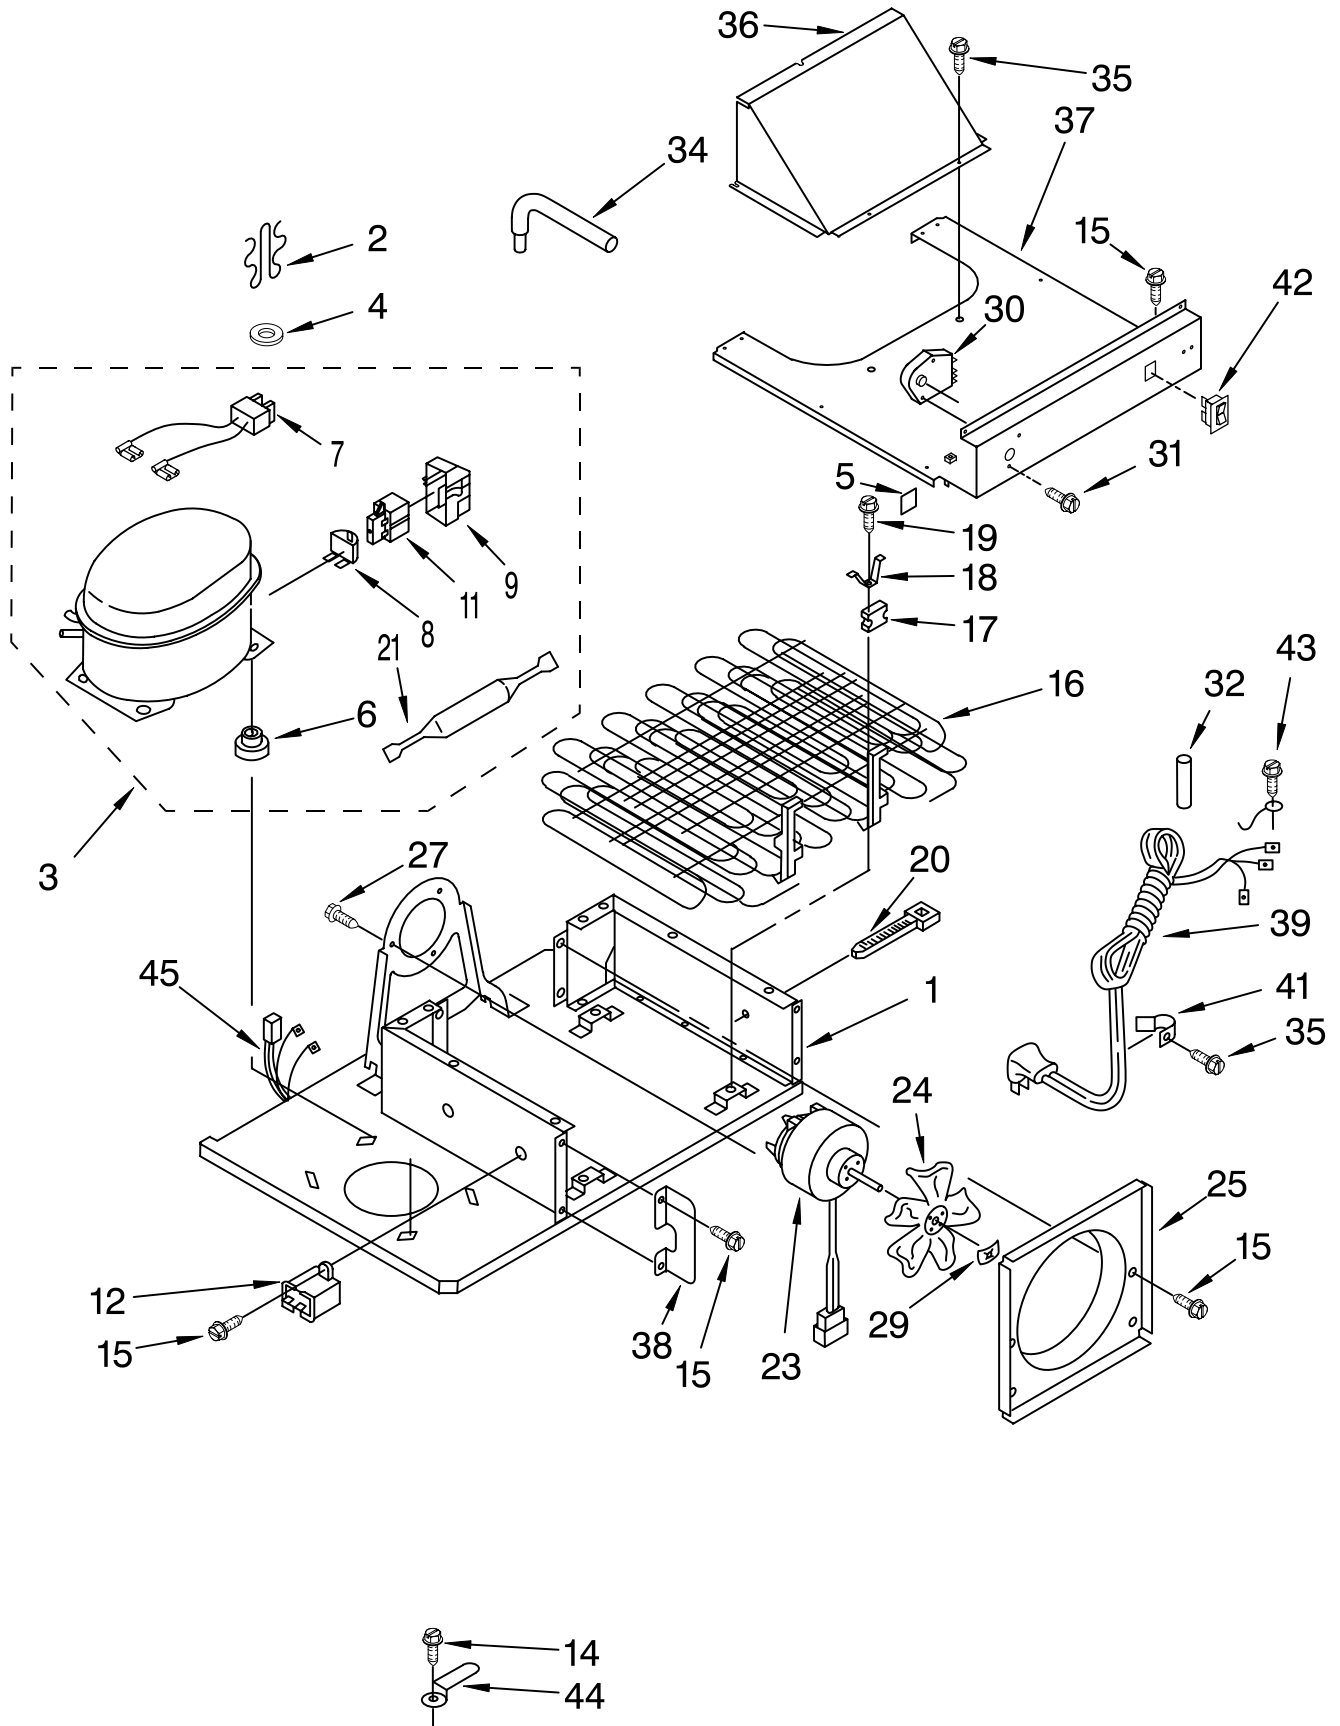

UPPER UNIT PARTS

For Model: KSSS48MDX05

FOR ORDERING INFORMATION REFER TO PARTS PRICE LIST

UPPER UNIT PARTS

For Model: KSSS48MDX05

Illus. No.	Part No.	DESCRIPTION	Illus. No.	Part No.	DESCRIPTION	Illus. No.	Part No.	DESCRIPTION
1	2003398	Assembly, Unit Base	19	487522	Screw	Following Parts Not Illustrated and Optional Parts Not Included 978025 Valve, Access (1/4") 978026 Valve, Access (5/16") 978027 Valve, Access (3/8") 978028 Valve, Access (1/2") 978029 Valve, Access (5/8") 978030 Valve, Access (3/4") 876764 Valve, Access (3/16")		
2	2163787	Clip, Compressor Mounting (4)	20	851095	Wire Tie (2)			
3	2183420	Compressor (Includes Items 7, 8, 9, 11, 12 & 21) (Also Order 876765 Tube Kit)	21	2164492	Drier			
4	680975	Washer	23	2169135	Motor, Fan			
5	2003389	Bushing, Foam	24	1108179	Blade, Fan			
6	2163786	Grommet, Mounting	25	2003169	Orifice, Fan			
7	1127675	Wire Assembly	27	489099	Screw (3)			
8	2176858	Overload (Includes Relay)	29	486692	Speed Nut			
9	2162358	Terminal Cover	30	2162044	Defrost Timer			
11		Relay (See Overload)	31	488911	Screw			
12	2169137	Capacitor	32	2000645	Sleeve, Condenser			
14	486899	Screw	34	2003011	Process, Tube			
15	487869	Screw	35	486194	Screw			
16	2003392	Condenser	36	2003174	Cover, Fan			
17	943447	Grommet (4)	37	2003355	Cover, Condenser			
18	1113019	Clamp (4)	38	2003263	Air Vane			
			39	2003381	Service Cord	REFRIGERANT CHARGE 7.5 oz. (R-134A)		
			41	1113162	Clamp, Cord (2)			
			42	1113229	Switch, Power Disconnect			
			43	488879	Screw, Ground			
			44	653035	Clip, Cord Plug			
			45	2003356	Wiring Harness, Unit Compartment			

FOR ORDERING INFORMATION REFER TO PARTS PRICE LIST