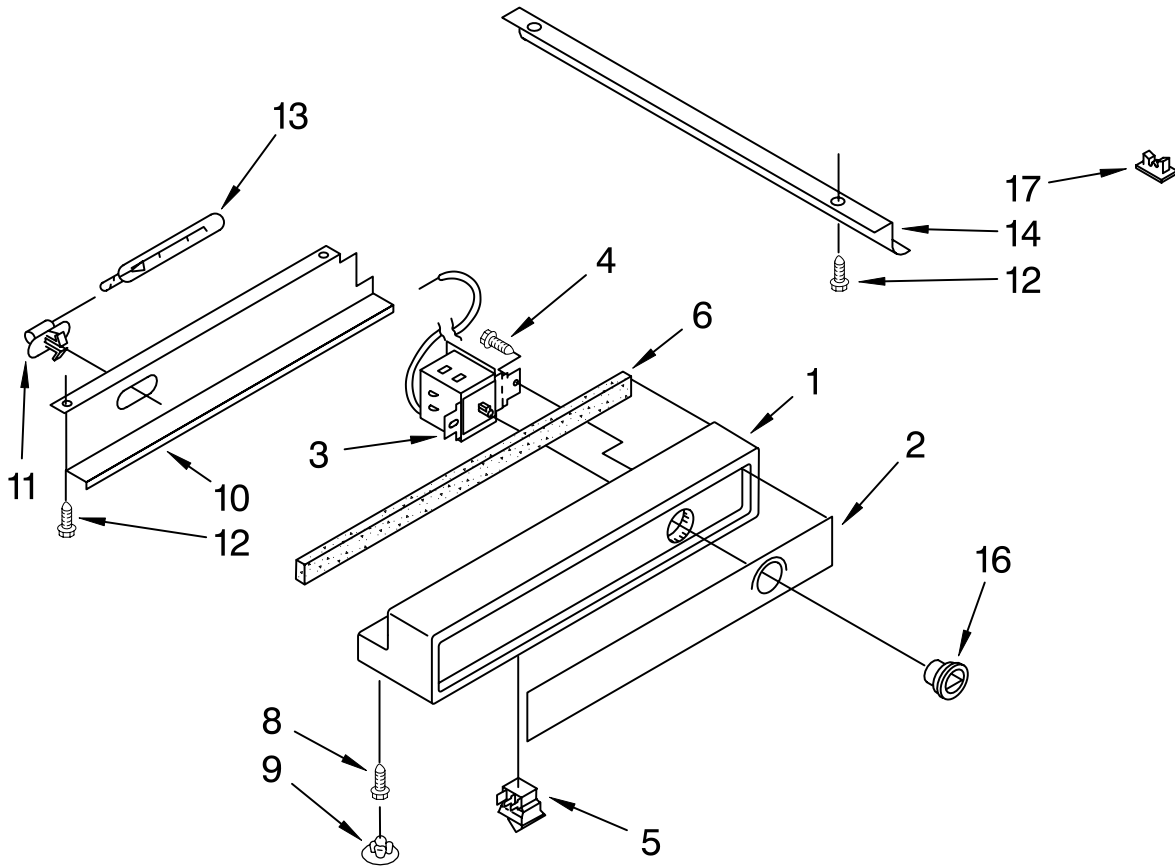

FOR ORDERING INFORMATION REFER TO PARTS PRICE LIST

REFRIGERATOR LINER PARTS

For Model: KSSS48MDX05

FOR ORDERING INFORMATION REFER TO PARTS PRICE LIST

REFRIGERATOR LINER PARTS

For Model: KSSS48MDX05

Illus. No.	Part No.	DESCRIPTION
1		LINER (Not A Serviceable Part)
2	1112591	Spacer, Control Panel (3)
5	2001117	Ladder, Shelf (2)
6	520965	Screw Support, Ladder (8)
7	488357	Screw
8	486194	Screw
9	1112257	Hole Plug
10	2003579	Meat Pan, Air Duct Cover
11	2000337	Meat Pan, Air Duct
12	2003299	Inlay, Control Meat Pan
13	2001326	Seal, Air Duct
14	1112218	Damper Control, Meat Pan
15	2003811	Control Knob, Meat Pan
16	2003841	Retainer, Knob
17	2000343	Air Baffle Assembly
20	2001073	Wiring Harness, Air Baffle
21	2001146	Seal
22	1116793	Cover, Thermistor
23	1116959	Thermistor
25	2003578	Air Baffle Cover
26	2003577	Guard, Air Return

FOR ORDERING INFORMATION REFER TO PARTS PRICE LIST

REFRIGERATOR CONTROL PANEL PARTS

For Model: KSSS48MDX05

Illus. No.	Part No.	DESCRIPTION
1	1112642	Control Panel
2	2003303	Inlay, Control Panel
3	2004005	Circuit Board
4	2003842	Control Knob
5	2003841	Retainer, Knob
6	1118894	Switch, Rocker Arm
7	1113137	Seal, Control Panel
8	489260	Screw (3)
9	2000153	Hole Plug (3)
10	1113775	Shield, Control Panel
11	1112613	Socket, Light (2)
12	548049	Light Bulb (2)
13	486194	Screw
14	2003758	Wire, Light
15	2001141	Channel, Wiring
16	1115375	Clip, Wiring (2)

FOR ORDERING INFORMATION REFER TO PARTS PRICE LIST

FREEZER CONTROL PANEL PARTS

For Model: KSSS48MDX05

Illus. No.	Part No.	DESCRIPTION
1	1113627	Control Panel
2	2003309	Inlay, Control Panel
3	1113466	Thermostat & Barrier Assembly
4	488974	Screw (2)
5	1115373	Switch, Rocker Arm
6	1113136	Seal, Control Panel
8	489260	Screw (3)
9	2000153	Hole Plug (3)
10	1113769	Shield, Control Panel
11	1112613	Socket, Light
12	486194	Screw
13	548049	Light Bulb
14	2001974	Channel, Wiring
16	2182112	Knob, Thermostat
17	1115375	Clip, Wiring