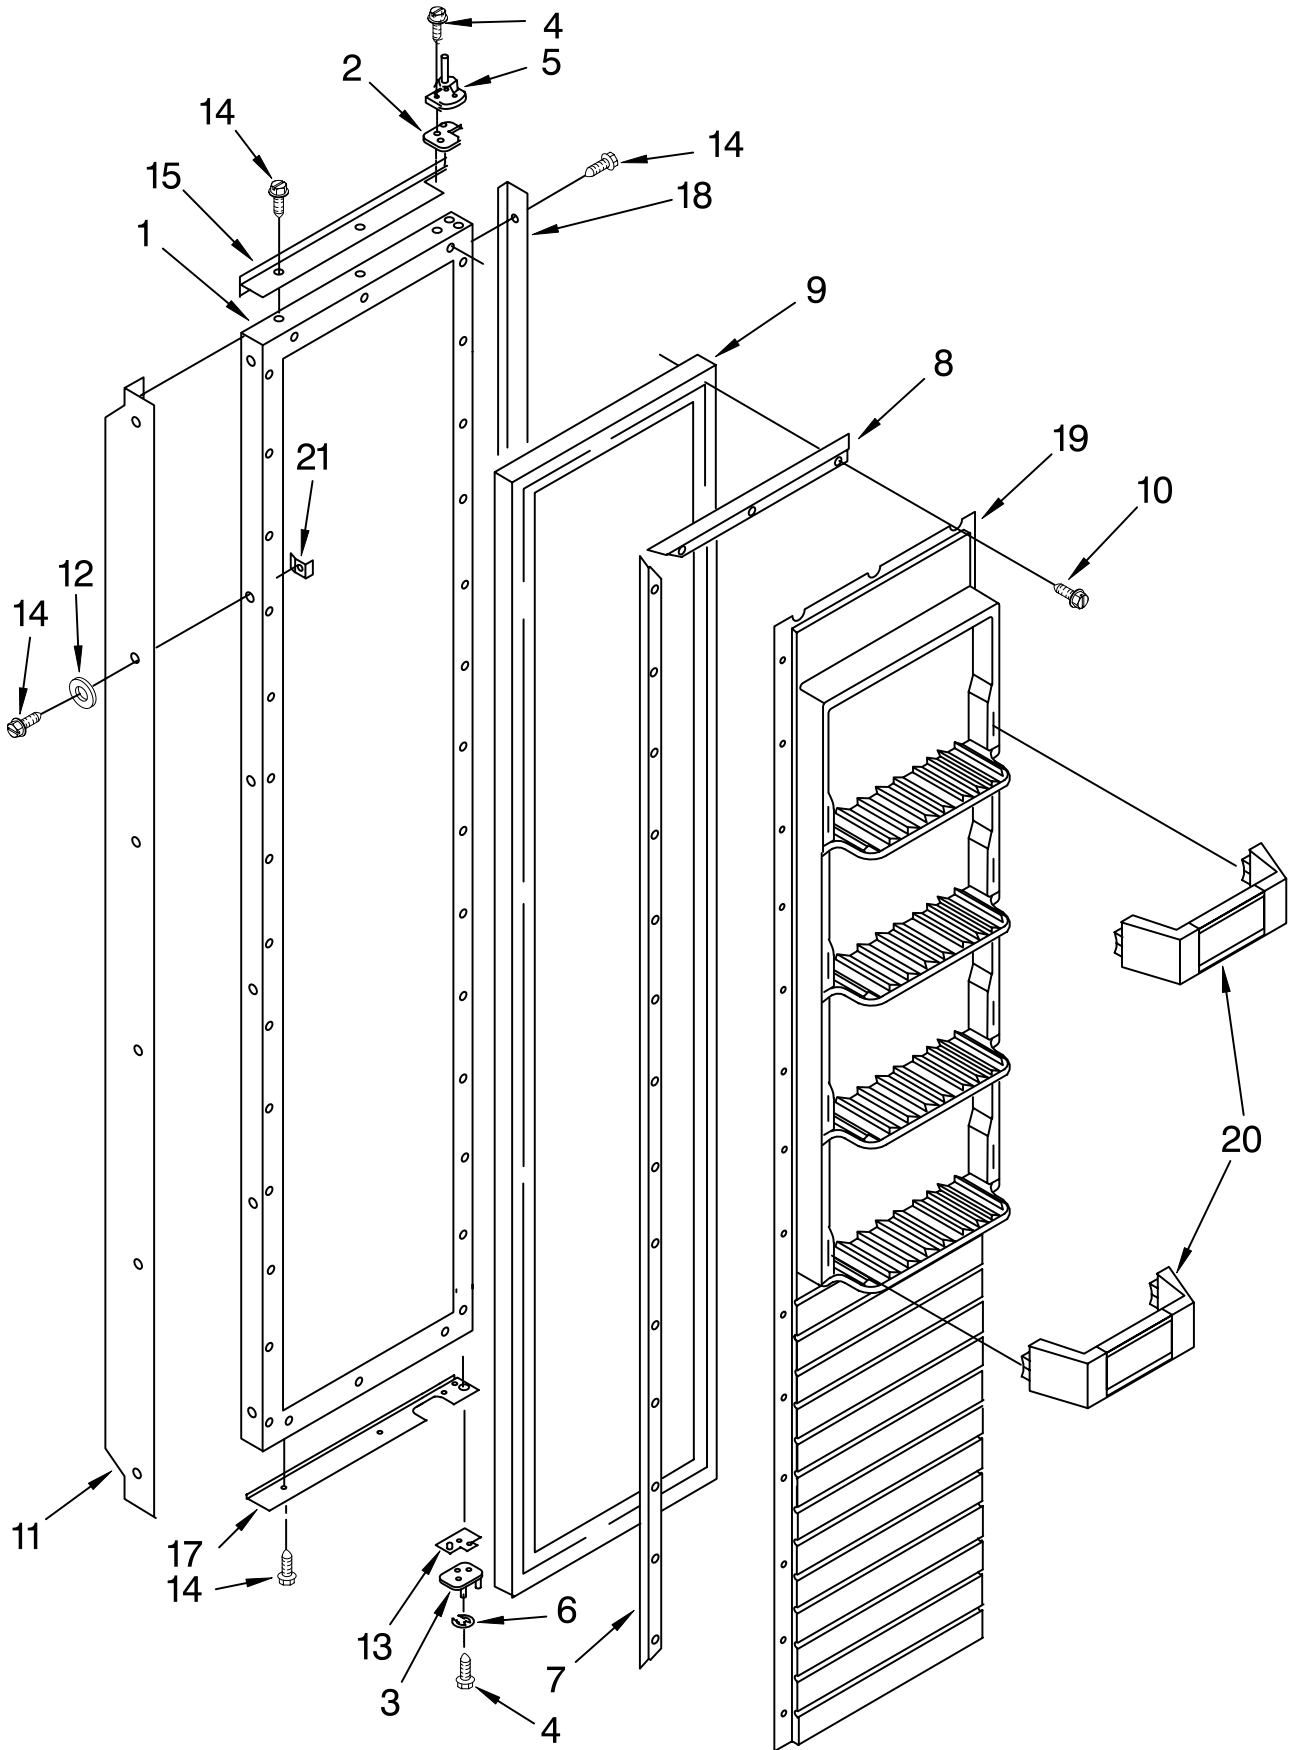

FREEZER DOOR PARTS

For Model: KSSS48MDX05

FOR ORDERING INFORMATION REFER TO PARTS PRICE LIST

FREEZER DOOR PARTS

For Model: KSSS48MDX05

Illus. No.	Part No.	DESCRIPTION
1	2003878	Freezer Door Panel (Includes Insulation)
2	2004520	Spacer-Door, Top
3	2004524	Hinge, Bottom
4	489282	Screw
5	2004521	Hinge, Top
6	2004881	Retaining Ring Door-Closure
7	1112533	Gasket Retainer, Side (2)
8	1112539	Gasket Retainer, Top & Bottom
9	2000878	Door Gasket, Magnetic
10	486194	Screw (34)
11	2003681	Handle, Door
12	2001230	Washer
13	2004549	Door, Spacer
14	487052	Screw
15	2005021	Trim (Top)
17	2004562	Trim (Bottom)
18	2003677	Trim (Side)
19	2000179	Interior Door Panel
20	2003129	Shelf Bin (4)
21	939101	Screw Anchor

FOR ORDERING INFORMATION REFER TO PARTS PRICE LIST