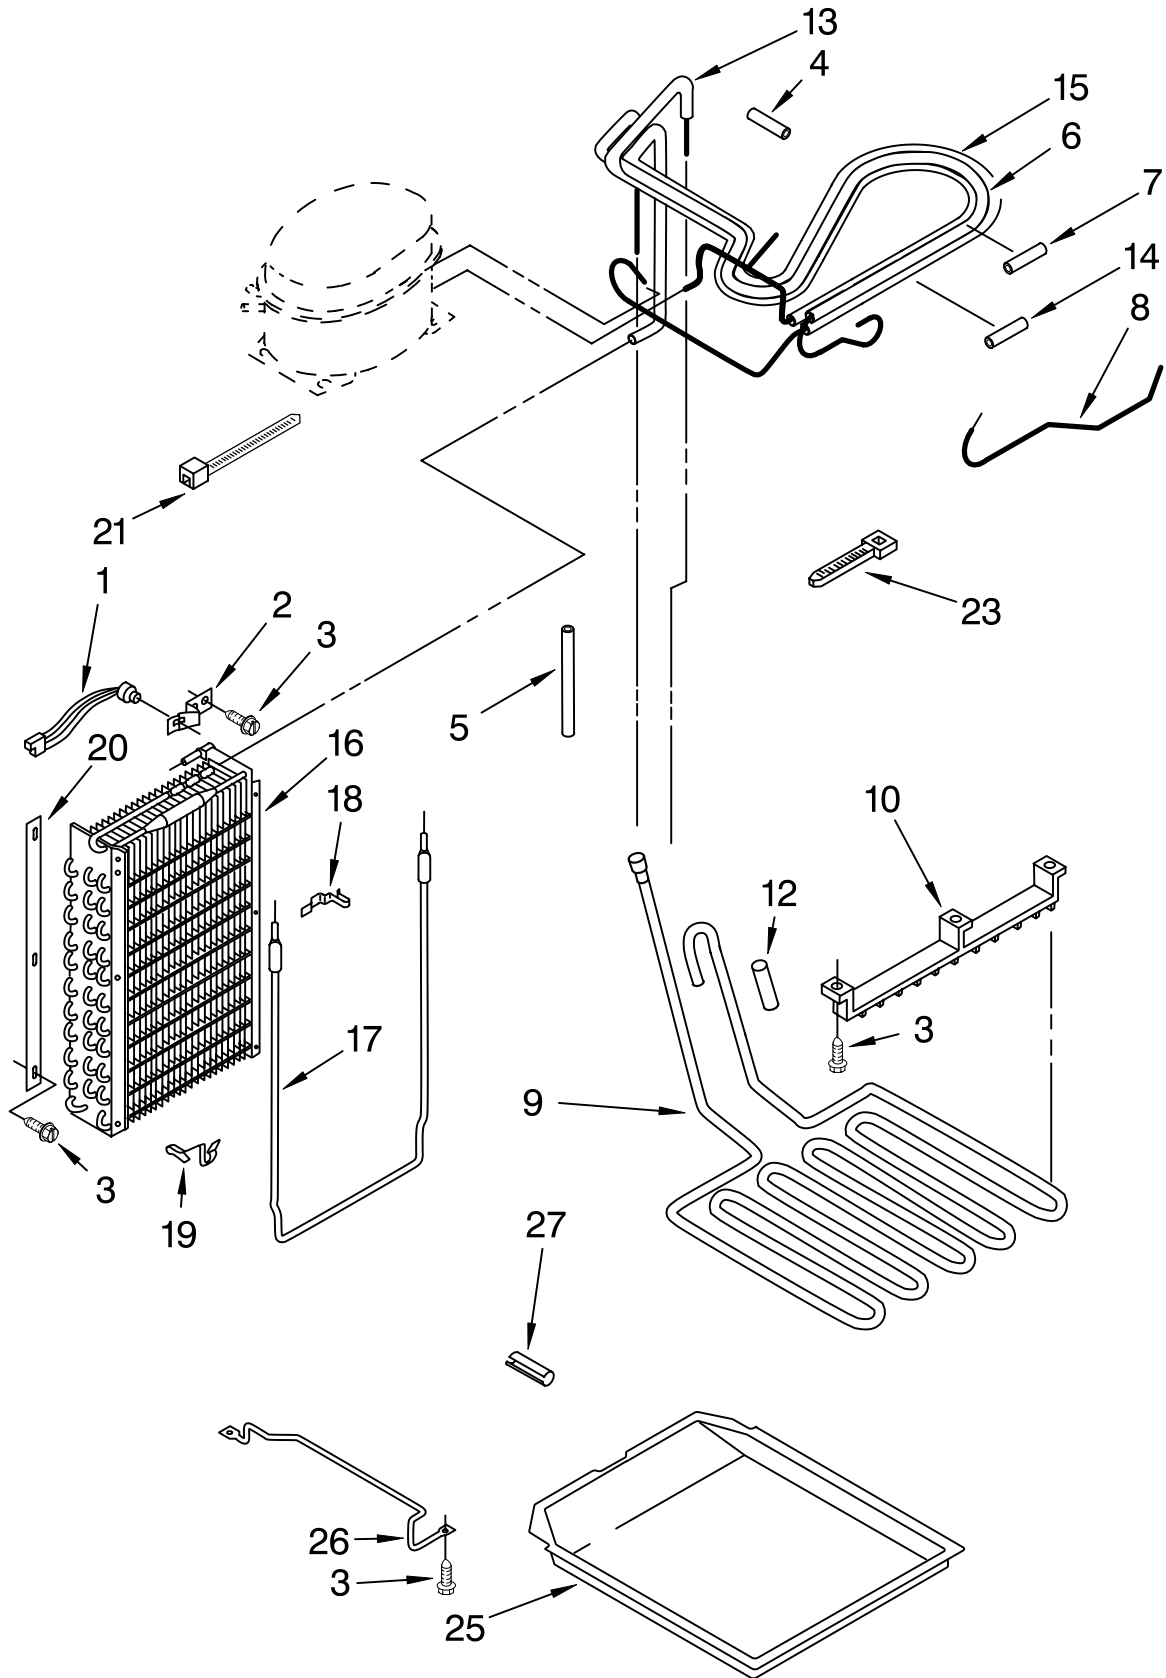

FOR ORDERING INFORMATION REFER TO PARTS PRICE LIST

LOWER UNIT AND TUBE PARTS

For Model: KSSS48MDX05

FOR ORDERING INFORMATION REFER TO PARTS PRICE LIST

LOWER UNIT AND TUBE PARTS

For Model: KSSS48MDX05

Illus. No.	Part No.	DESCRIPTION
1	2000528	Defrost Bi-Metal
2	1113043	Clamp, Bi-Metal
3	486194	Screw
4	2003271	Sleeve
5	2002171	Sleeve
6	2002999	Condenser Inlet Tube
7	2003484	Sleeve
8	2003015	Tube, Connect (Drier)
9	2004545	Heater, Drain Pan
10	1113062	Hanger, Heater
12	2002448	Sleeve
13	2002995	Tube, Discharge
14	2003272	Sleeve
15	2003003	Heat Exchanger
16	2002966	Evaporator
17	2001608	Heater, Defrost
18	1113048	Clamp, Heater (2)
19	1108431	Clamp, Heater (2)
20	1112844	Gasket, Evaporator
21	857547	Wire Tie
23	851095	Strap
25	2001264	Drain Pan
26		Bracket, Drain Pan
	1113206	Left
	1113207	Right
27	513942	Dampener