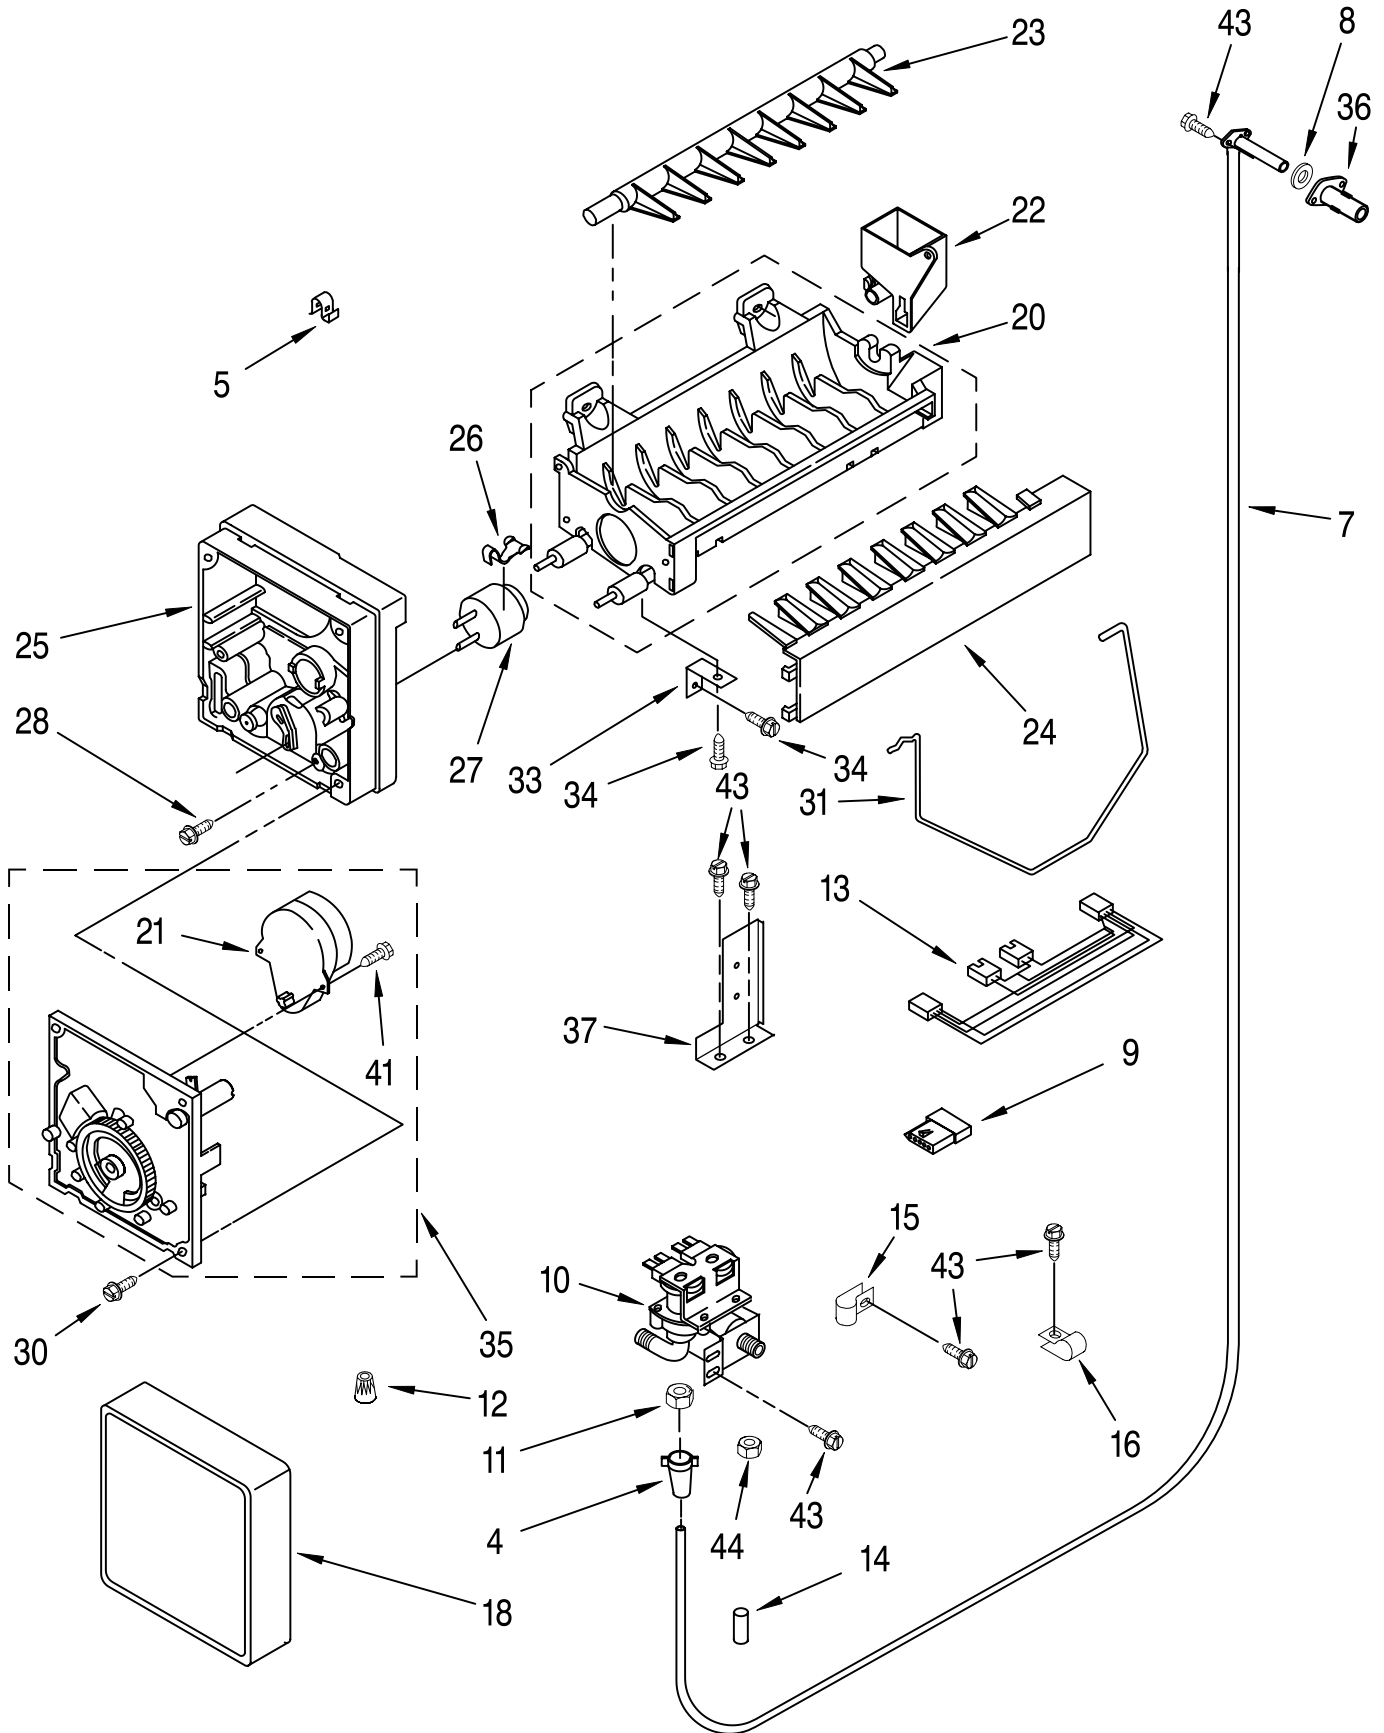

ICEMAKER PARTS

For Model: KSSS48MDX05

FOR ORDERING INFORMATION REFER TO PARTS PRICE LIST

ICEMAKER PARTS

For Model: KSSS48MDX05

Illus. No.	Part No.	DESCRIPTION	Illus. No.	Part No.	DESCRIPTION	Illus. No.	Part No.	DESCRIPTION
4	841707	Insert, Tube	20	628228	Mold & Heater (Also Order 542638 Silicone Grease)	30	489276	Screw
5	628379	Clip, Fuse				31	2171593	Shut Off Arm
7	2005009	Water Inlet Tube Assembly				33	2171952	Bracket
8	1106508	Seal Gasket	21	628398	Motor	34	489478	Screw
9	2154472	Connector	22	628356	Cup-Water Fill	35	628399	Module Assembly (Includes Items 21 & 41)
10	2003791	Valve, Solenoid	23	627843	Ejector	36	2005034	Heater, Fill Tube
11	627018	Nut, Compression	24	2182124	Ice Striper	37	2004914	Water Valve Mounting Bracket
12	227991	Connector, Wire	25	2194712	Support	41	489136	Screw (2)
13	2004547	Water Valve, Harness	26	627796	Retainer Thermostat (2)	43	486194	Screw
14	2005038	Plug, Water Valve	27	627985	Thermostat (Also Order 542639 Cement Alumilastic)	44	1129179	Compression Nut
15	489348	Clamp, Nylon Valve				100	4317943	Complete Icemaker Assembly
16	488946	Clamp Tube	28	489322	Screw			
18	2174155	Cover						

PARTS NOT ILLUSTRATED

Illus. No.	Part No.	DESCRIPTION

Following Parts Not Illustrated
(Optional Parts Only)

4318637	Front Panel Kit (White)
4318634	Front Panel Kit (Black)
4318640	Front Panel Kit (Almond)
4318643	Front Panel Kit (Stainless Steel)

Black Acrylic
Static Cleaner Part No. 978849

LITERATURE PARTS

LIT2004846	Use & Care Guide
LIT2004988	Energy Label
LIT2004863	Service & Wiring Sheet
LIT628370	Modular Icemaker Service Sheet
LIT2004864	Installation Instructions

FOR ORDERING INFORMATION REFER TO PARTS PRICE LIST