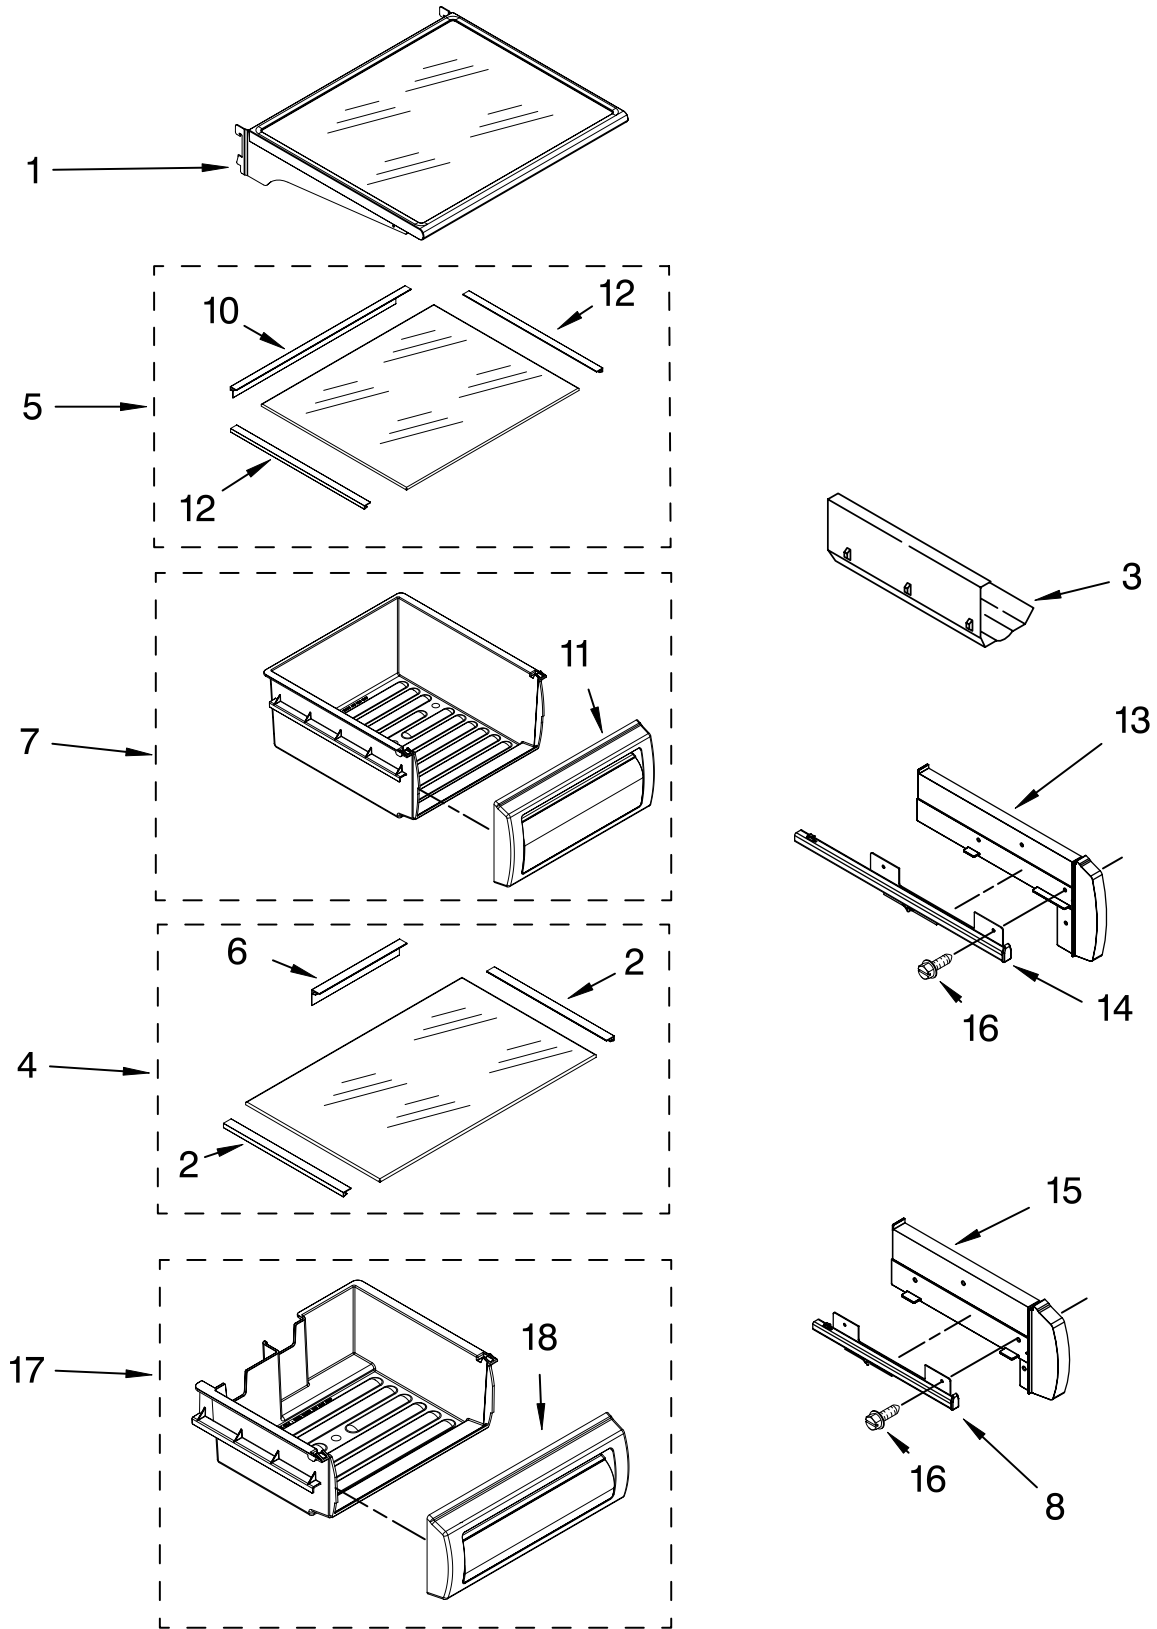

REFRIGERATOR SHELF PARTS

For Model: KSSS48FTX00
(Etched Aluminum)

FOR ORDERING INFORMATION REFER TO PARTS PRICE LIST

REFRIGERATOR SHELF PARTS

For Model: KSSS48FTX00
(Etched Aluminum)

Illus. No.	Part No.	DESCRIPTION
1	2222593	Shelf Assy (4)
2	2256250	Trim, Glass Side Meat Pan
3	2179404	Rack, Wine
4	2302843	Meat Pan Cover Assembly
5	2302836	Crisper Cover Assembly
6	2257583	Trim, Glass Rear
7	2252413	Crisper Pan (2)
8		Slide, Meat Pan
	2302954	Left Side
	2302955	Right Side
10	2256255	Trim, Glass Rear
11	2256249	Front, Crisper Pan
12	2252255	Trim, Glass Side
13		Spacer, Crisper
	2256222	Right Side (2)
	2256223	Left Side (2)
14		Slide, Crisper
	2302957	Right Side (2)
	2302956	Left Side (2)
15		Spacer, Meat Pan
	2256243	Left Side
	2256244	Right Side
16	8533929	Screw
17	2256370	Pan Assembly Meat
18	2256367	Front, Meat Pan

FOR ORDERING INFORMATION REFER TO PARTS PRICE LIST