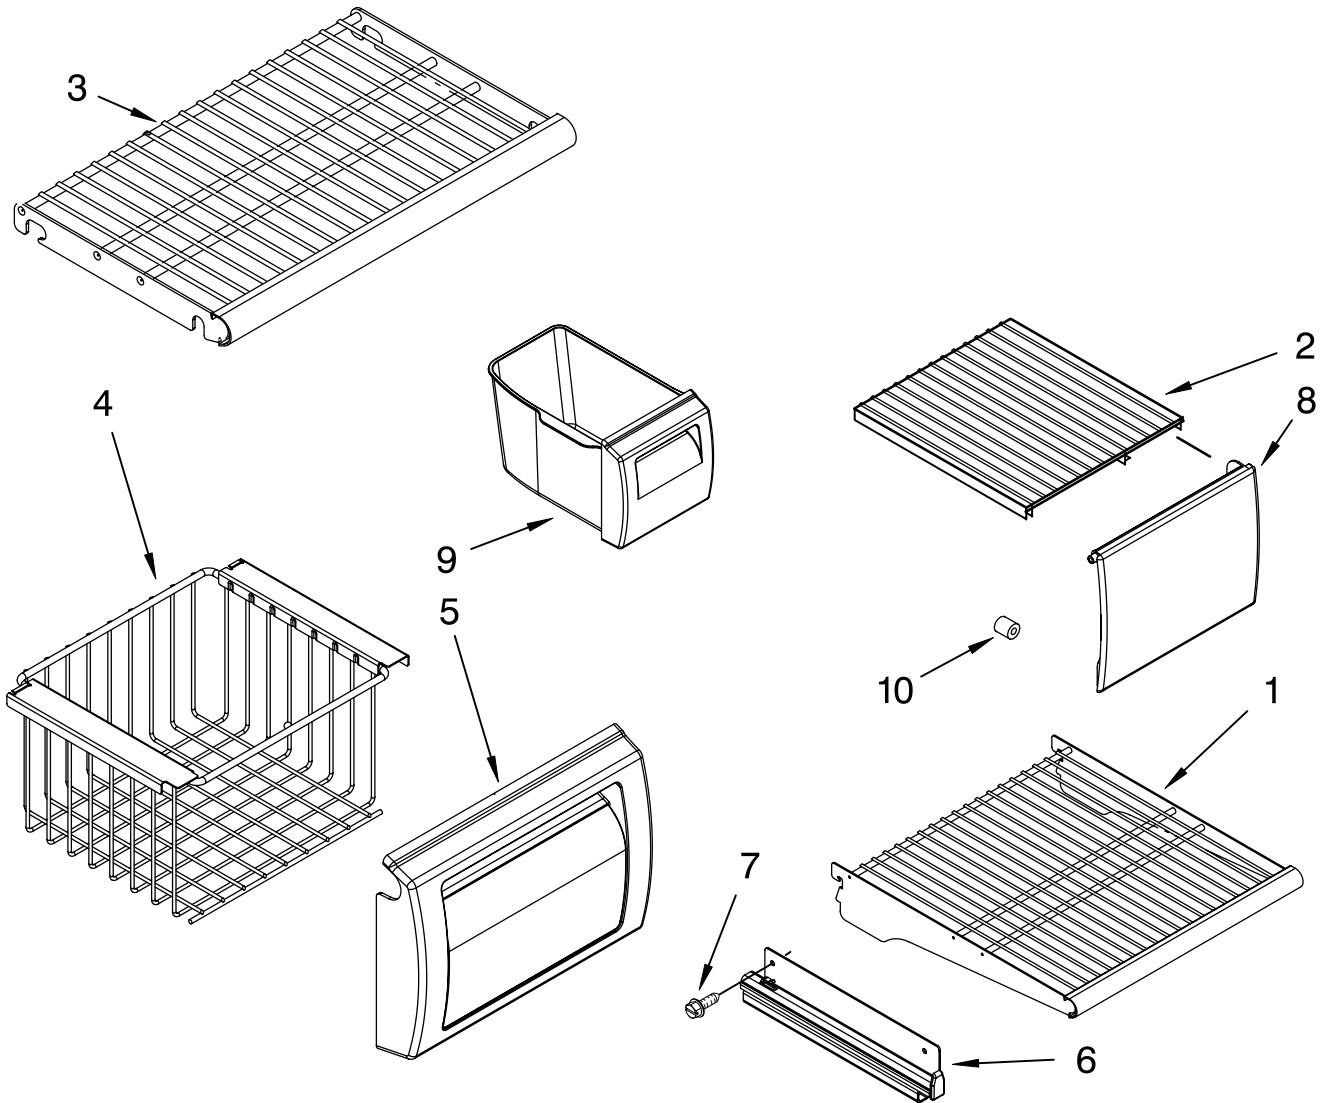

FOR ORDERING INFORMATION REFER TO PARTS PRICE LIST

CABINET TRIM PARTS

For Model: KSSS48FTX00
(Etched Aluminum)

Illus. No.	Part No.	DESCRIPTION
1	W10132472	Cabinet, Trim (Right Side)
2	1163283	Screw
3	2316688	Cabinet, Trim (Bottom)
4	486194	Screw
5	2314018	Cabinet, Trim Top
6	W10132541	Cabinet Trim (Left Side)
7	W10121451	Nutsert (4)
8	2005925	Seal-Trim, Side
9	489464	Screw

FOR ORDERING INFORMATION REFER TO PARTS PRICE LIST

FREEZER SHELF PARTS

For Model: KSSS48FTX00
(Etched Aluminum)

Illus. No.	Part No.	DESCRIPTION
1	2302869	Wire, Shelf (2)
2	2302872	Cover, Shelf
3	2302884	Shelf, Fixed (2)
4	2259086	Basket
5	2256271	Front, Basket
6	2259317	Slide, Basket
	2259318	Right Side
	2259318	Left Side
7	8533928	Screw
8	2266935	Door, Ice
9	2266932	Bucket, Ice
10	2266955	Spacer