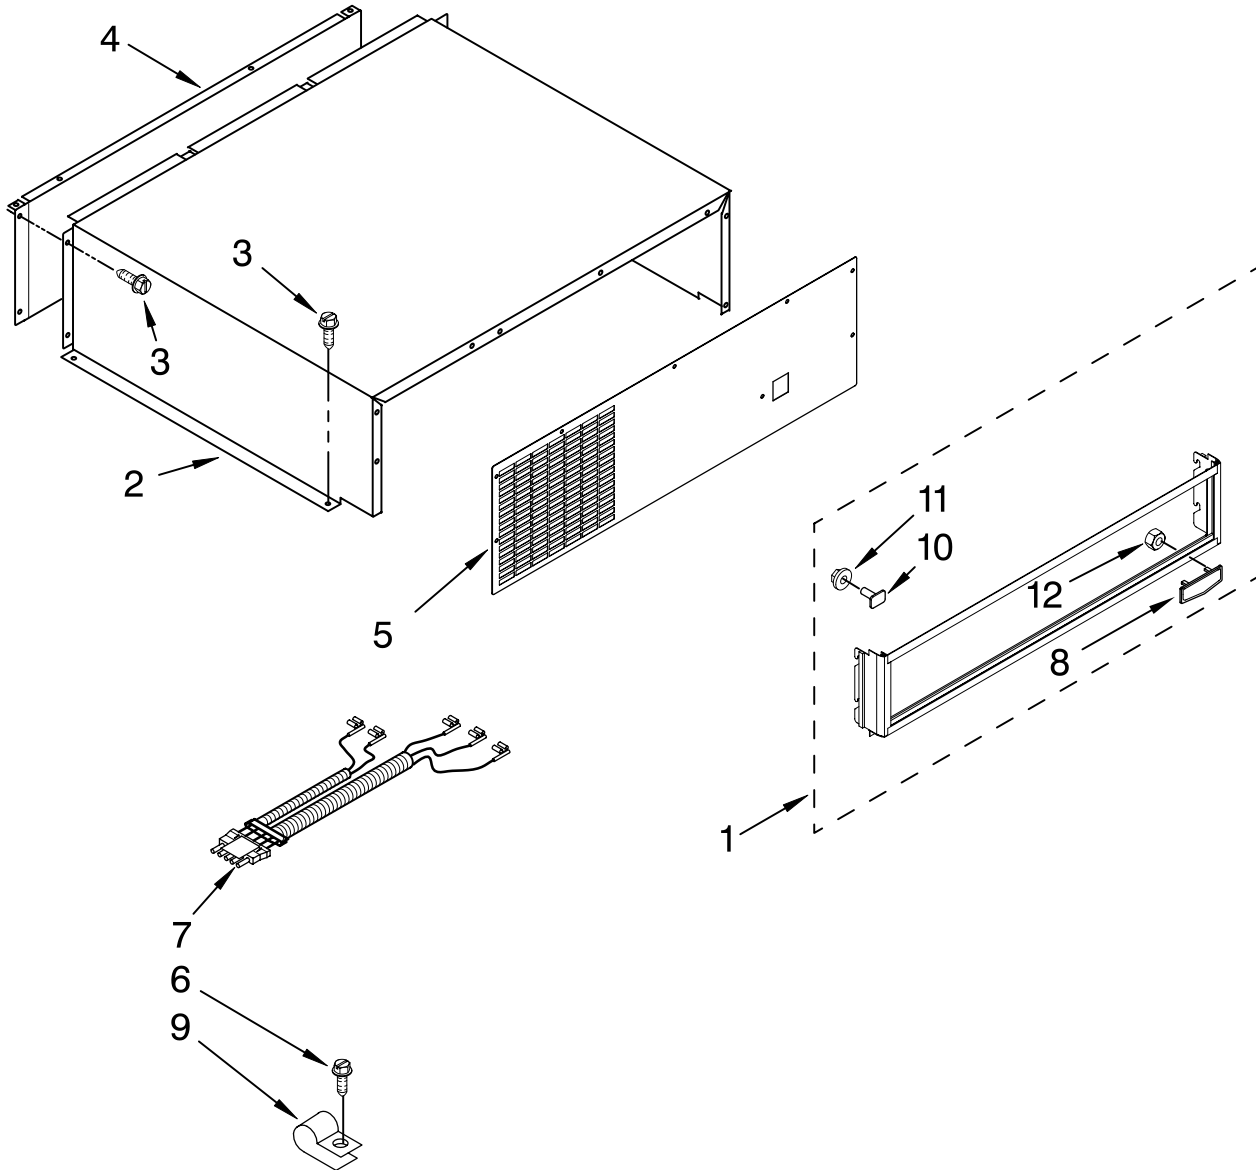

TOP GRILLE AND UNIT COVER PARTS

For Model: KSSS48FTX00
(Etched Aluminum)

Illus. No.	Part No.	DESCRIPTION
1	2316826S	Top, Grille Assy
2	2320502	Cover, Unit
3	486194	Screw
4	2256466	Back Panel
5	W10121229	Cover, Unit Front
6	487415	Screw
7	2310194	Wire Assembly RC/FC Light Switch
8	2317923S	Nameplate
9	489348	Clamp
10	2003347	Tee Bolt (4)
11	1161548	Nut (4)
12	2004333	Nut (2)

FOR ORDERING INFORMATION REFER TO PARTS PRICE LIST