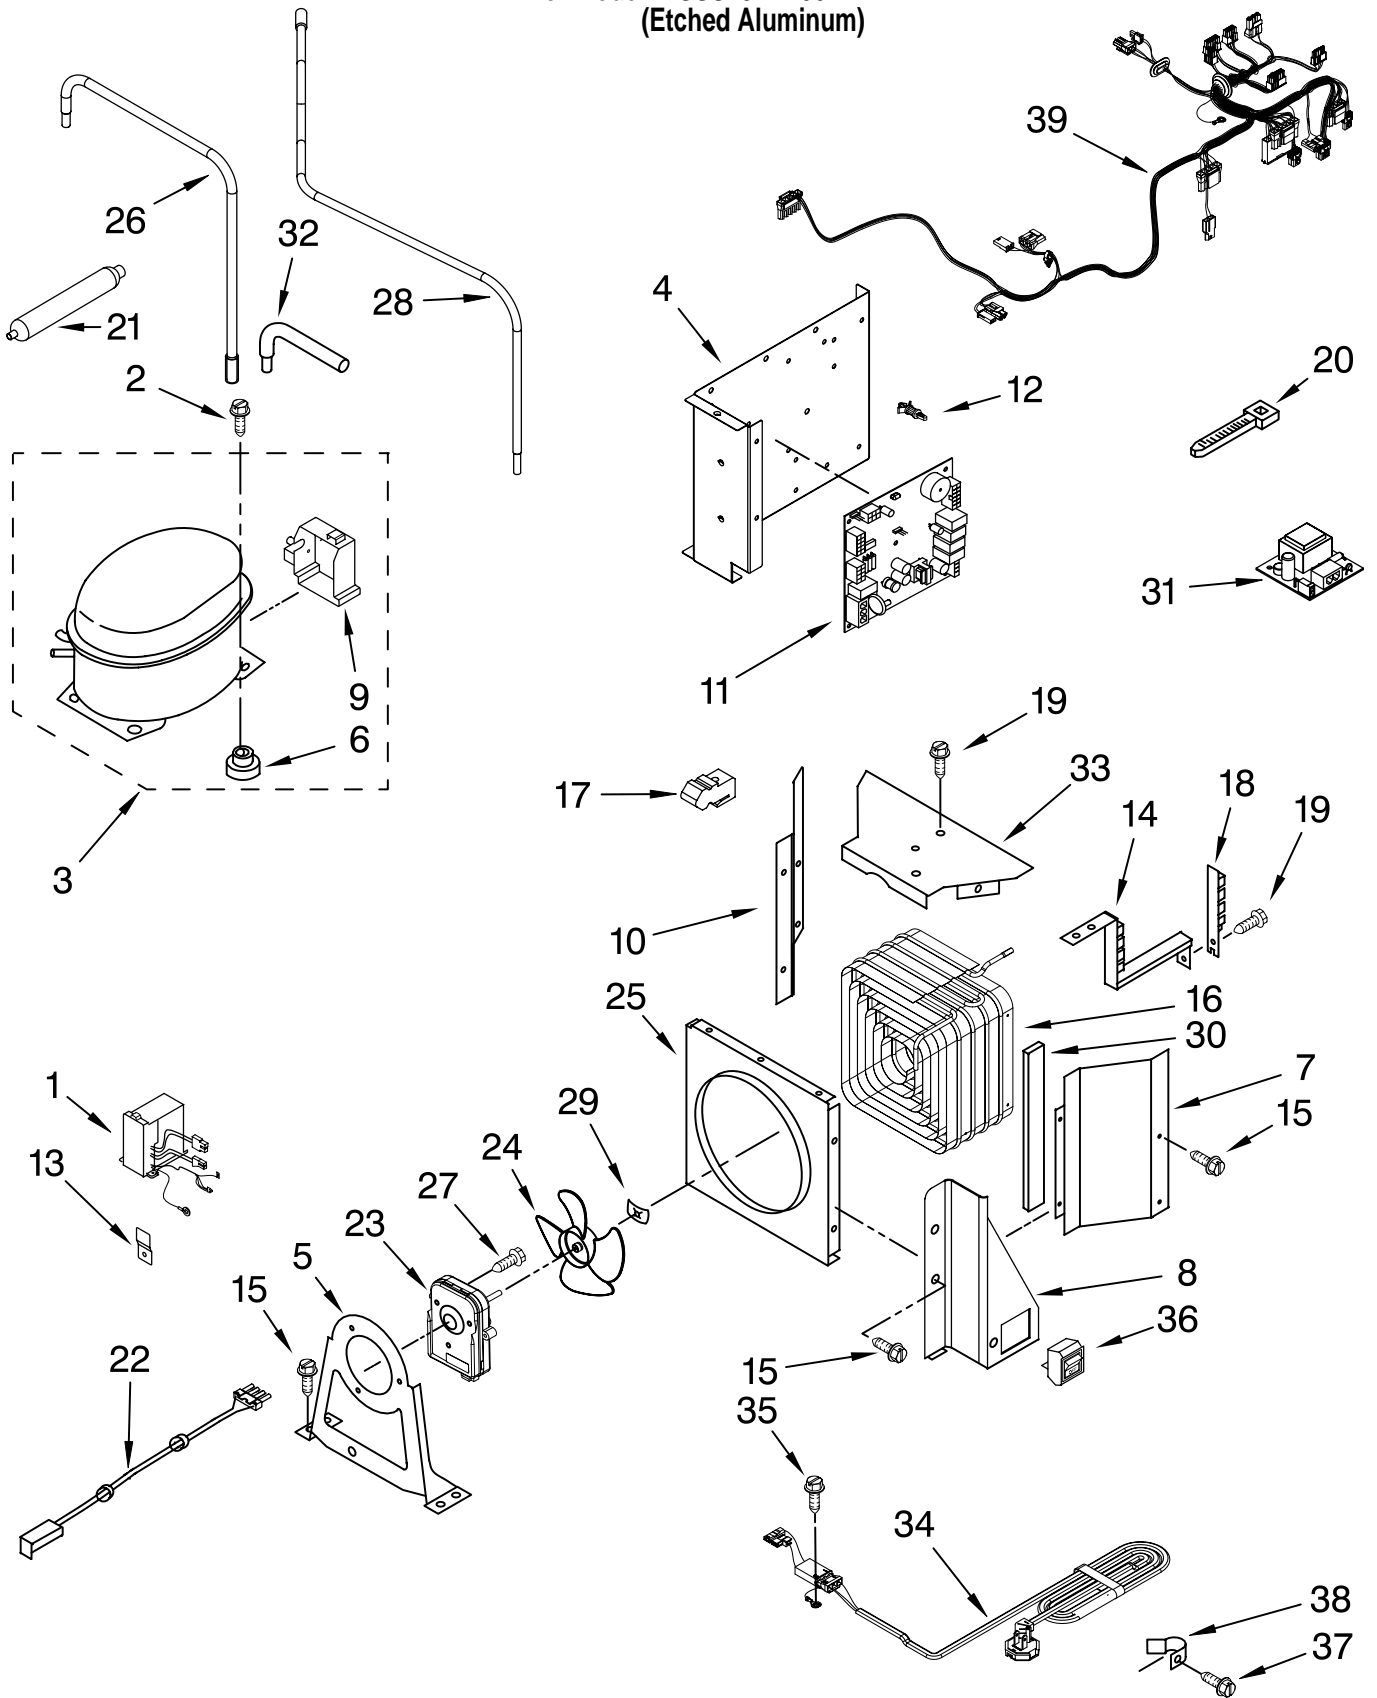

UPPER UNIT PARTS

For Model: KSSS48FTX00
(Etched Aluminum)

FOR ORDERING INFORMATION REFER TO PARTS PRICE LIST

UPPER UNIT PARTS

For Model: KSSS48FTX00
(Etched Aluminum)

Illus. No.	Part No.	DESCRIPTION
1	W10133449	Inverter Box
2	489373	Screw, Compressor Mounting (4)
3	2223393	Compressor (Includes Items 6 & 9)(Also Order 876765 Tube Kit)
4	2318087	Housing, Control Board
5	2215641	Bracket, Fan Motor
6	1100826	Grommet, Mounting
7	2309002	Support, Condenser (Right)
8	2307684	Bracket, Switch
9	2215676	Terminal Cover
10	2309001	Support, Condenser (Left)
11	W10121049	Control Board
12	2203075	Spacer (5)
13	2256328	Bracket, Inverter Box
14	2317031	Bracket, Vibration Condenser
15	1157158	Screw
16	2307998	Condenser
17	2309431	Grommet (4)

Illus. No.	Part No.	DESCRIPTION
18	2317030	Arm, Vibration Condenser
19	487522	Screw
20	2155774	Wire Tie
21	2317982	Drier
22	2310207	Wire Assembly (Condenser Fan)
23	2206036	Motor, Fan
24	2190685	Blade, Fan
25	2003169	Orifice, Fan
26	2307566	Tube, Drier Transition
27	8281160	Screw
28	2307694	Tube, Heat Loop Transition
29	486692	Speed Nut
30	2309432	Gasket, Condenser
31	2259350	Power Supply, Ingredient Care Center
32	2194319	Process, Tube
33	2309000	Cover, Condenser
34	2310251	Service Cord
35	486194	Screw
36	2266802	Switch, Power Disconnect
37	487294	Screw, Ground

Illus. No.	Part No.	DESCRIPTION
38	549193	Clamp, Cord
39	2310294	Wiring Harness, Unit Compartment

Following Parts Not Illustrated and Optional Parts Not Included

978025	Valve, Access (1/4")
978026	Valve, Access (5/16")
978027	Valve, Access (3/8")
978028	Valve, Access (1/2")
978029	Valve, Access (5/8")
978030	Valve, Access (3/4")
876764	Valve, Access (3/16")

REFRIGERANT CHARGE

7.75 oz.
(R-134A)