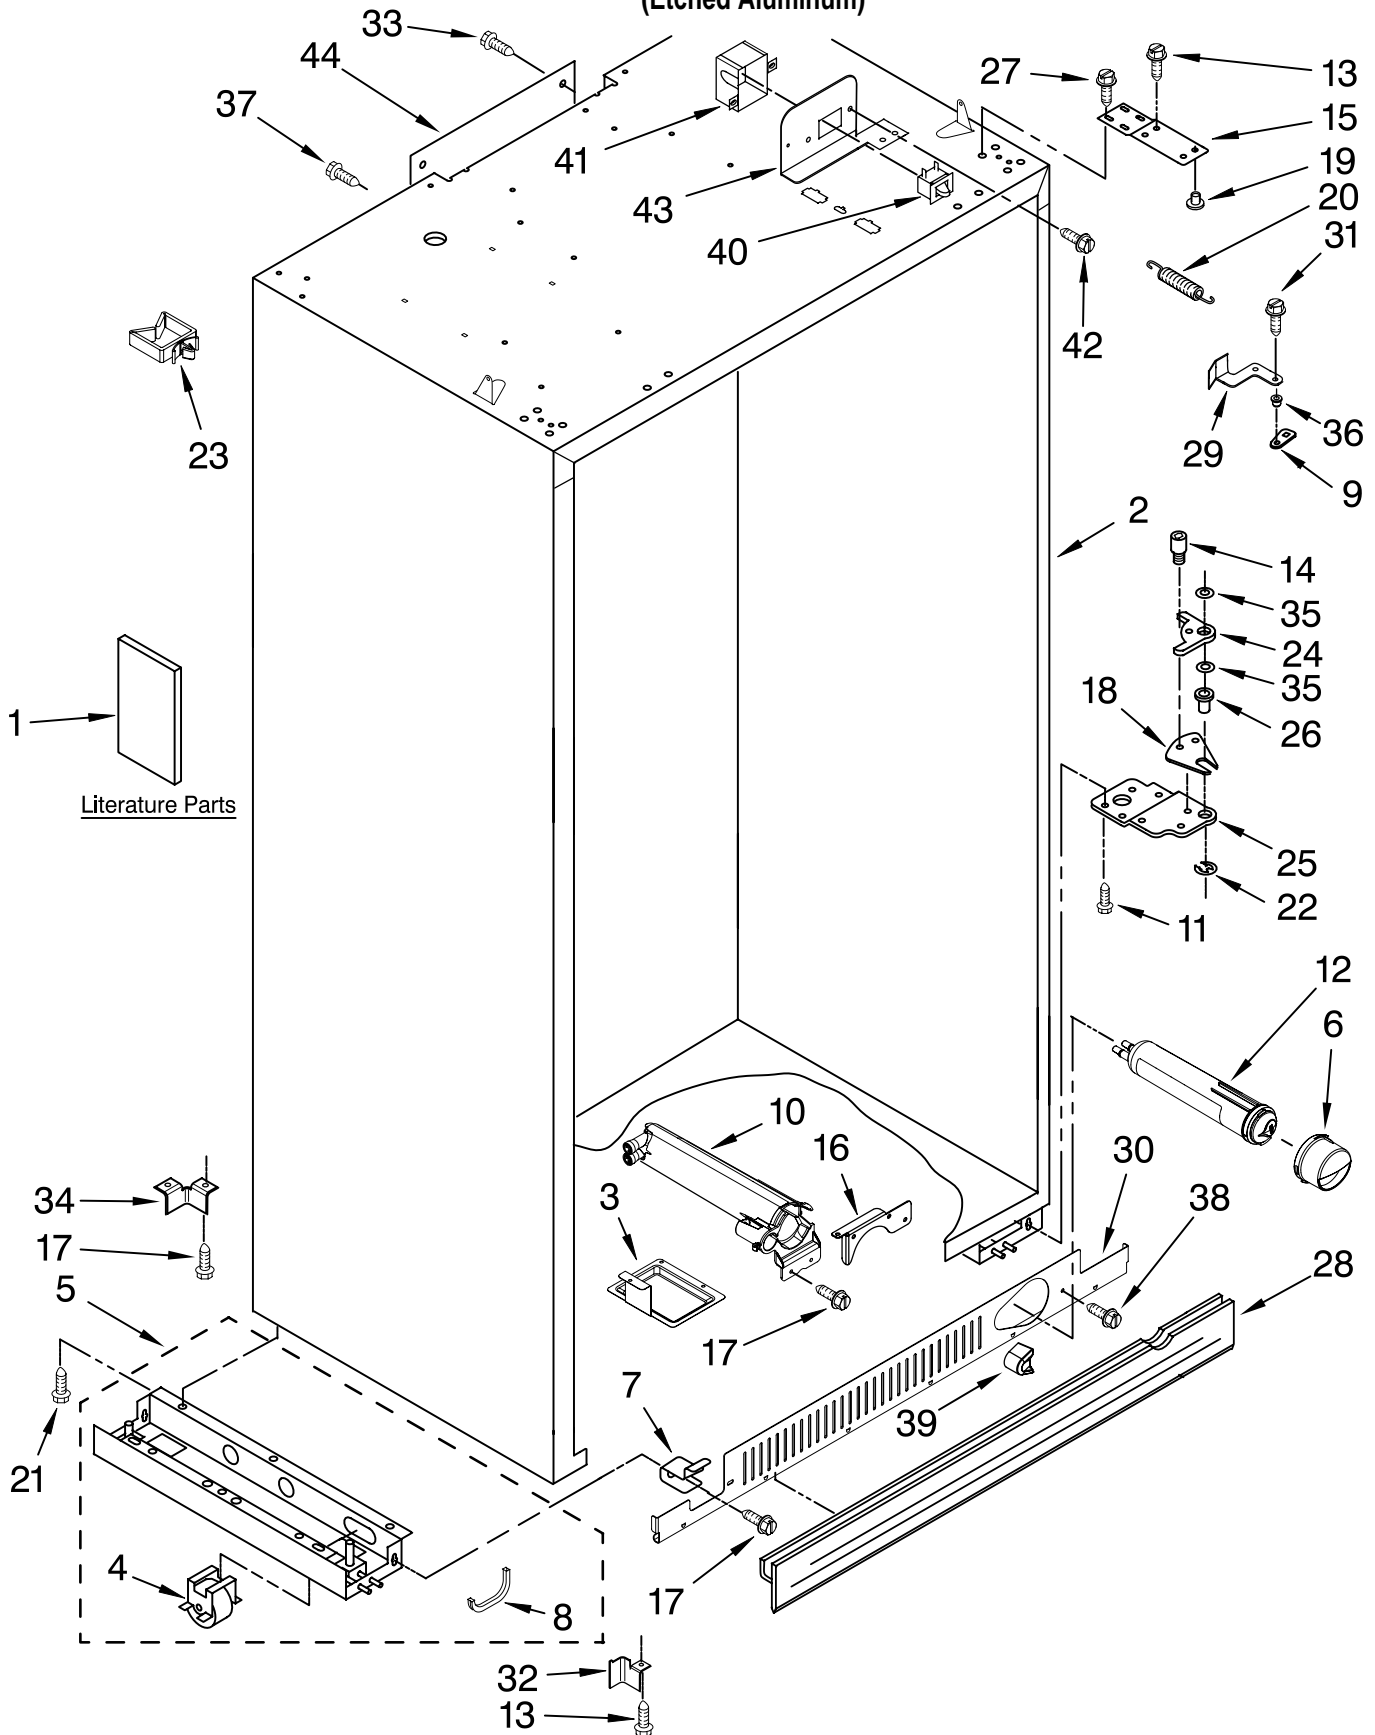

CABINET PARTS

For Model: KSSS48FTX00
(Etched Aluminum)

48" BUILT IN
REFRIGERATOR

FOR ORDERING INFORMATION REFER TO PARTS PRICE LIST

CABINET PARTS

For Model: KSSS48FTX00
(Etched Aluminum)

Illus. No.	Part No.	DESCRIPTION	Illus. No.	Part No.	DESCRIPTION	Illus. No.	Part No.	DESCRIPTION
1		Literature Parts	10	2260526	Housing, Water Filter	29		Extension Arm, Door Closer
	2316571	Use & Care Guide	11	3400525	Screw		2266882	Right
	2316577	Energy Guide	12	4396841	Filter, Water		2266881	Left
	2318165	Service & Wiring Sheet	13	489399	Screw	30		Grille Bottom, Front
	2306337	Icemaker and Ingredient Care Center	14	3400230	Screw, Door Stop		2325186B	Black
		Service Sheet	15	2257644	Hinge (Top)	31	2005921	Screw
	2318069	Main Control Service Sheet	16	2318190	Bracket, Mount (Water Filter)	32		Bracket, Support Base (Front)
	2316565	Installation Instructions	17	489464	Screw		2006616	Left
2		Cabinet (Not A Serviceable Part)	18	2004994	Lock, Adjustable Bushing		2006556	Right
3	2318189	Tray, Drip Filter	19	2300082	Bushing	33	1157158	Screw
4	W10138054	Roller, Front & Rear (4)	20		Spring, Door Closure	34	2006617	Bracket, Support Base (Rear) (2)
5		Support, Leveler Assembly		2221242	Right Side	35	2006346	Washer
	2318194	Refrigerator Side		2004517	Left Side	36	2266880	Bushing, Extension Arm
	2318193	Freezer Side	21	486194	Screw	37	1163283	Screw
6	2260518B	Cap, Water Filter	22	2005008	Retaining Ring, Adjustable Bushing	38	8281163	Screw
		Black	23	W10129069	Wire Clip (5)	39	2260503B	Button, Filter
7	2307640	Mounting Stud, Grille	24	2006342	Gap, Cover Assembly (Bottom)	40		Switch, Rocker Arm
8	2307584	Grommet, Crossover Tube	25		Hinge (Bottom)		1118894	Refrigerator Door Side
9	2005783	Cam, Door Closer		2006780	Freezer Side		1115373	Freezer Door Side
				2006779	Refrigerator Side	41	2215938	Cover, Switch (2)
			26	2302876	Bushing, Adjustable	42	487415	Screw (2)
			27	8533913	Screw 1/4-20 x 5/8	43		Bracket, Switch
			28		Skirt-Grille, Bottom		2221097	Right
				2209026B	Black		2221096	Left
						44	2215612	Cover, Rear