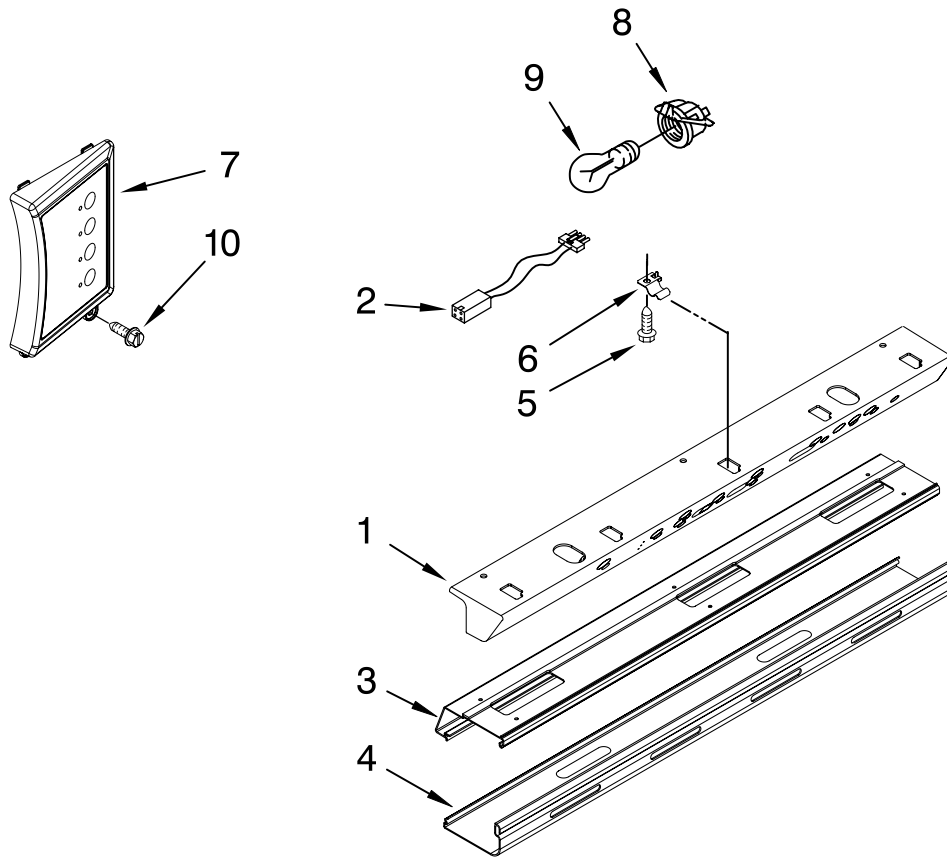

CONTROL PANEL PARTS

For Model: KSSS48FTX00
(Etched Aluminum)

Illus. No.	Part No.	DESCRIPTION
1	2307587	Control Box
2	2310164	Wire, Jumper
3	2324973	Bracket, Control Box
4	2307596	Shield, Light
5	487539	Screw
6	2317000	Clip, Control Box
7	2306086	Display Board, Ingredient Care Center
8	2223857	Socket, Light
9	2326255	Light Bulb
10	8281185	Screw

FOR ORDERING INFORMATION REFER TO PARTS PRICE LIST