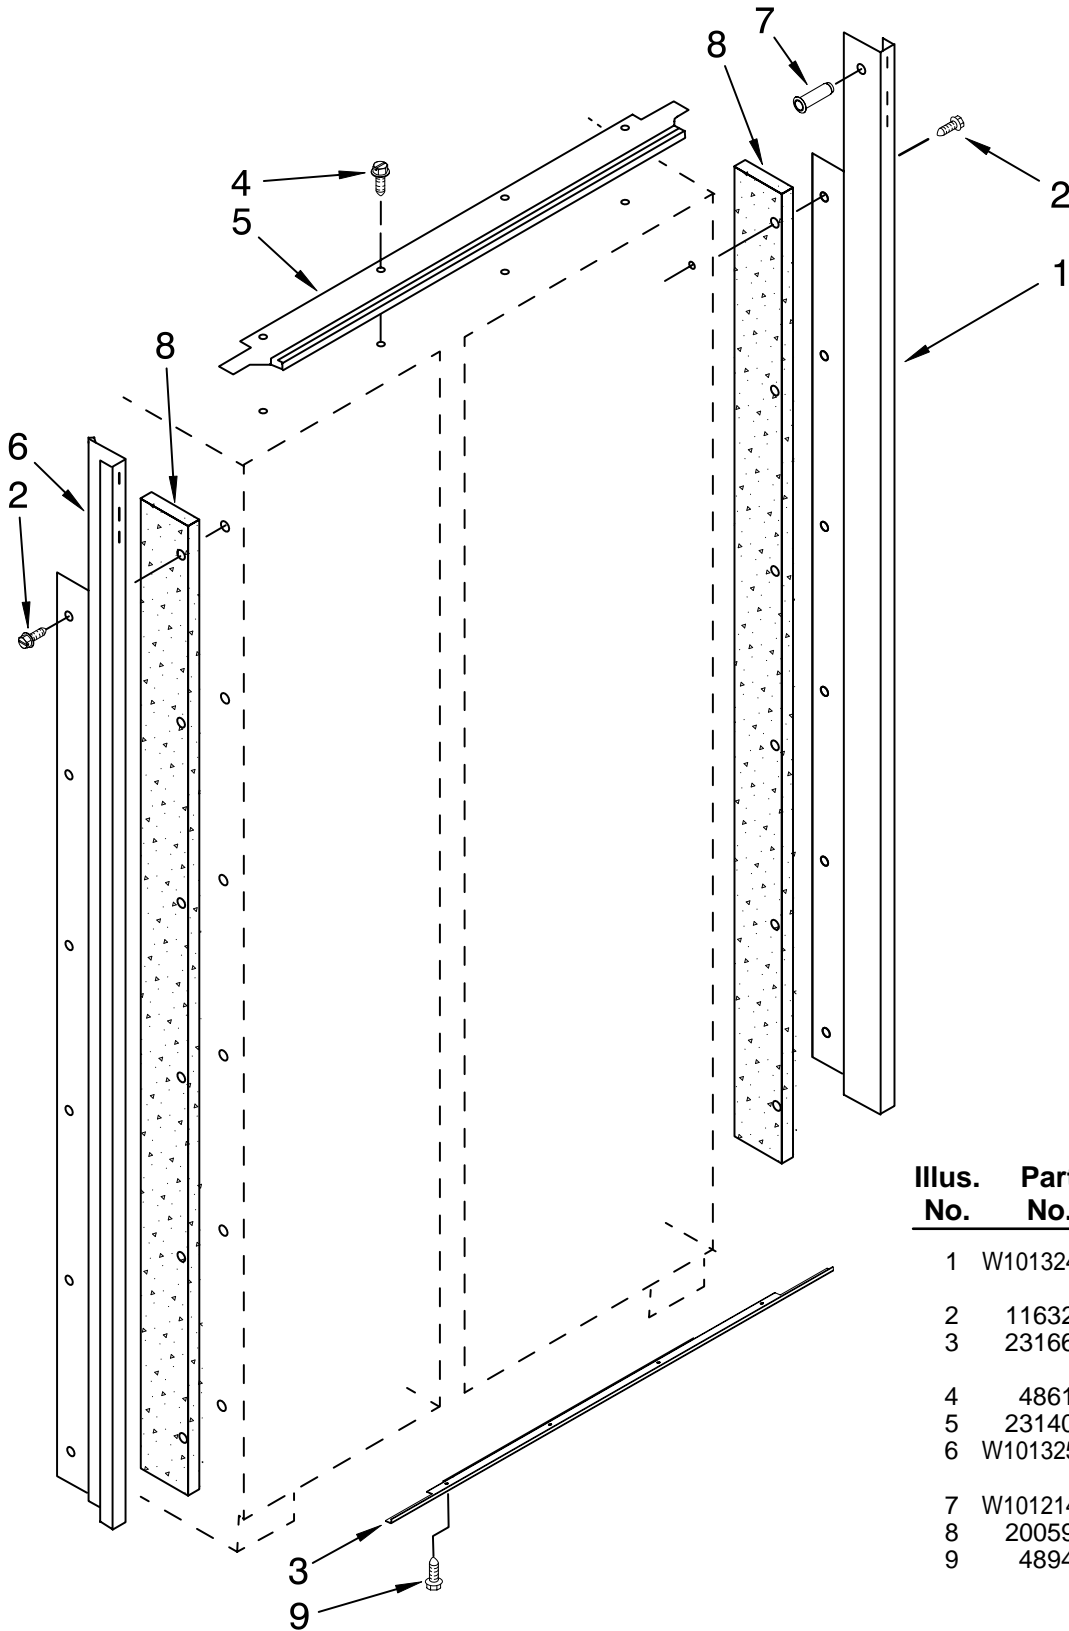

CABINET TRIM PARTS

For Model: KSSS48FTX00
(Etched Aluminum)

Illus. No.	Part No.	DESCRIPTION
1	W10132472	Cabinet, Trim (Right Side)
2	1163283	Screw
3	2316688	Cabinet, Trim (Bottom)
4	486194	Screw
5	2314018	Cabinet, Trim Top
6	W10132541	Cabinet Trim (Left Side)
7	W10121451	Nutsert (4)
8	2005925	Seal-Trim, Side
9	489464	Screw

FOR ORDERING INFORMATION REFER TO PARTS PRICE LIST