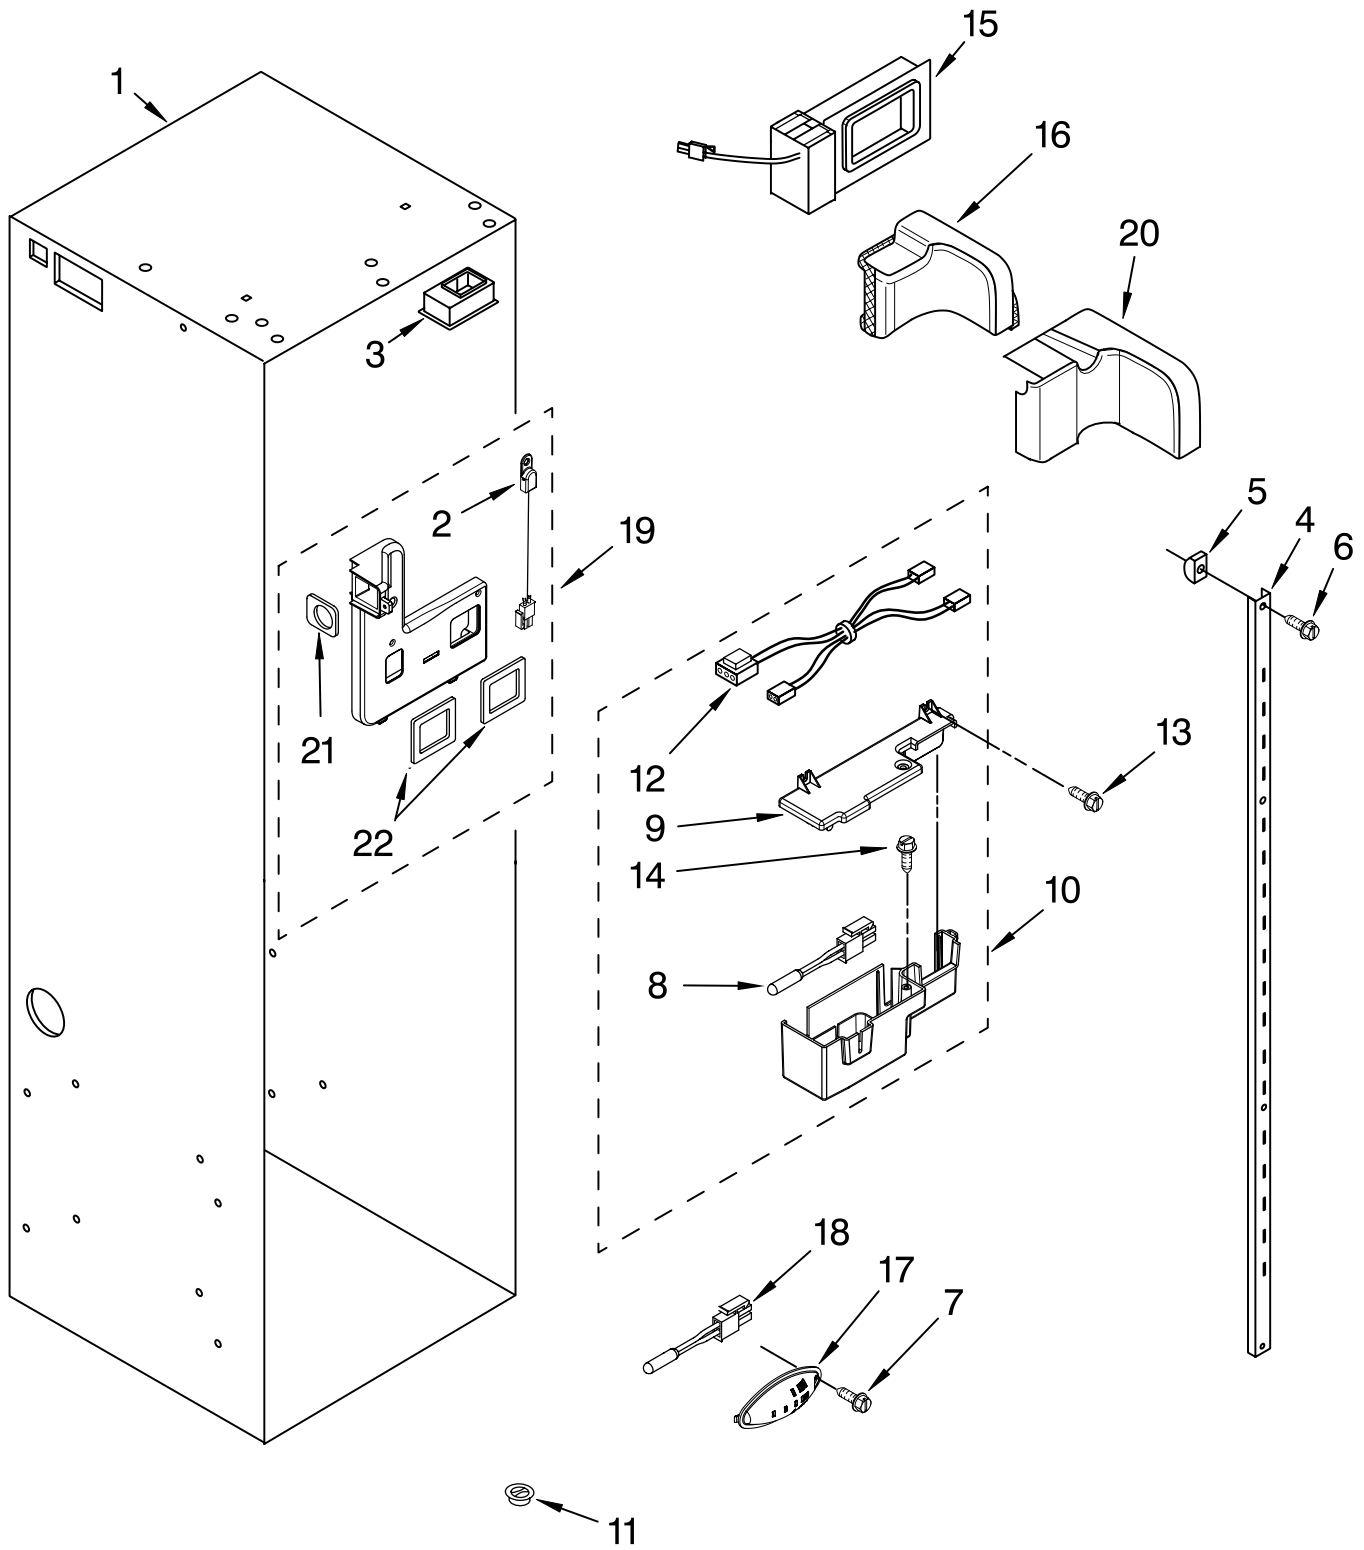

REFRIGERATOR LINER PARTS

For Model: KSSS48FTX00
(Etched Aluminum)

FOR ORDERING INFORMATION REFER TO PARTS PRICE LIST

REFRIGERATOR LINER PARTS

For Model: KSSS48FTX00
(Etched Aluminum)

Illus. No.	Part No.	DESCRIPTION
1		Liner (Not A Serviceable Part)
2	2306010	Thermistor
3	2208970	Air Duct
4	2259077	Ladder, Shelf (2)
5	520965	Screw Support, Ladder (8)
6	2006475	Screw
7	487539	Screw
8	2302937	Thermistor
9	2302986	Lid, Air Baffle
10	2320635	Baffle, Control Assembly
11	2171846	Release Valve
12	2310205	Jumper, Air Baffle
13	488357	Screw
14	486194	Screw
15	2221296	Air Baffle Assembly
16	2309222	Diffuser Assembly
17	2317105	Cover, Thermistor
18	2188820	Thermistor
19	2302992	Spacer, Air-Baffle
20	2309087	Cover, Diffuser
21	2259412	Seal, Air Duct (Round Hole)
22	2259398	Seal, Air Duct (Square Hole)