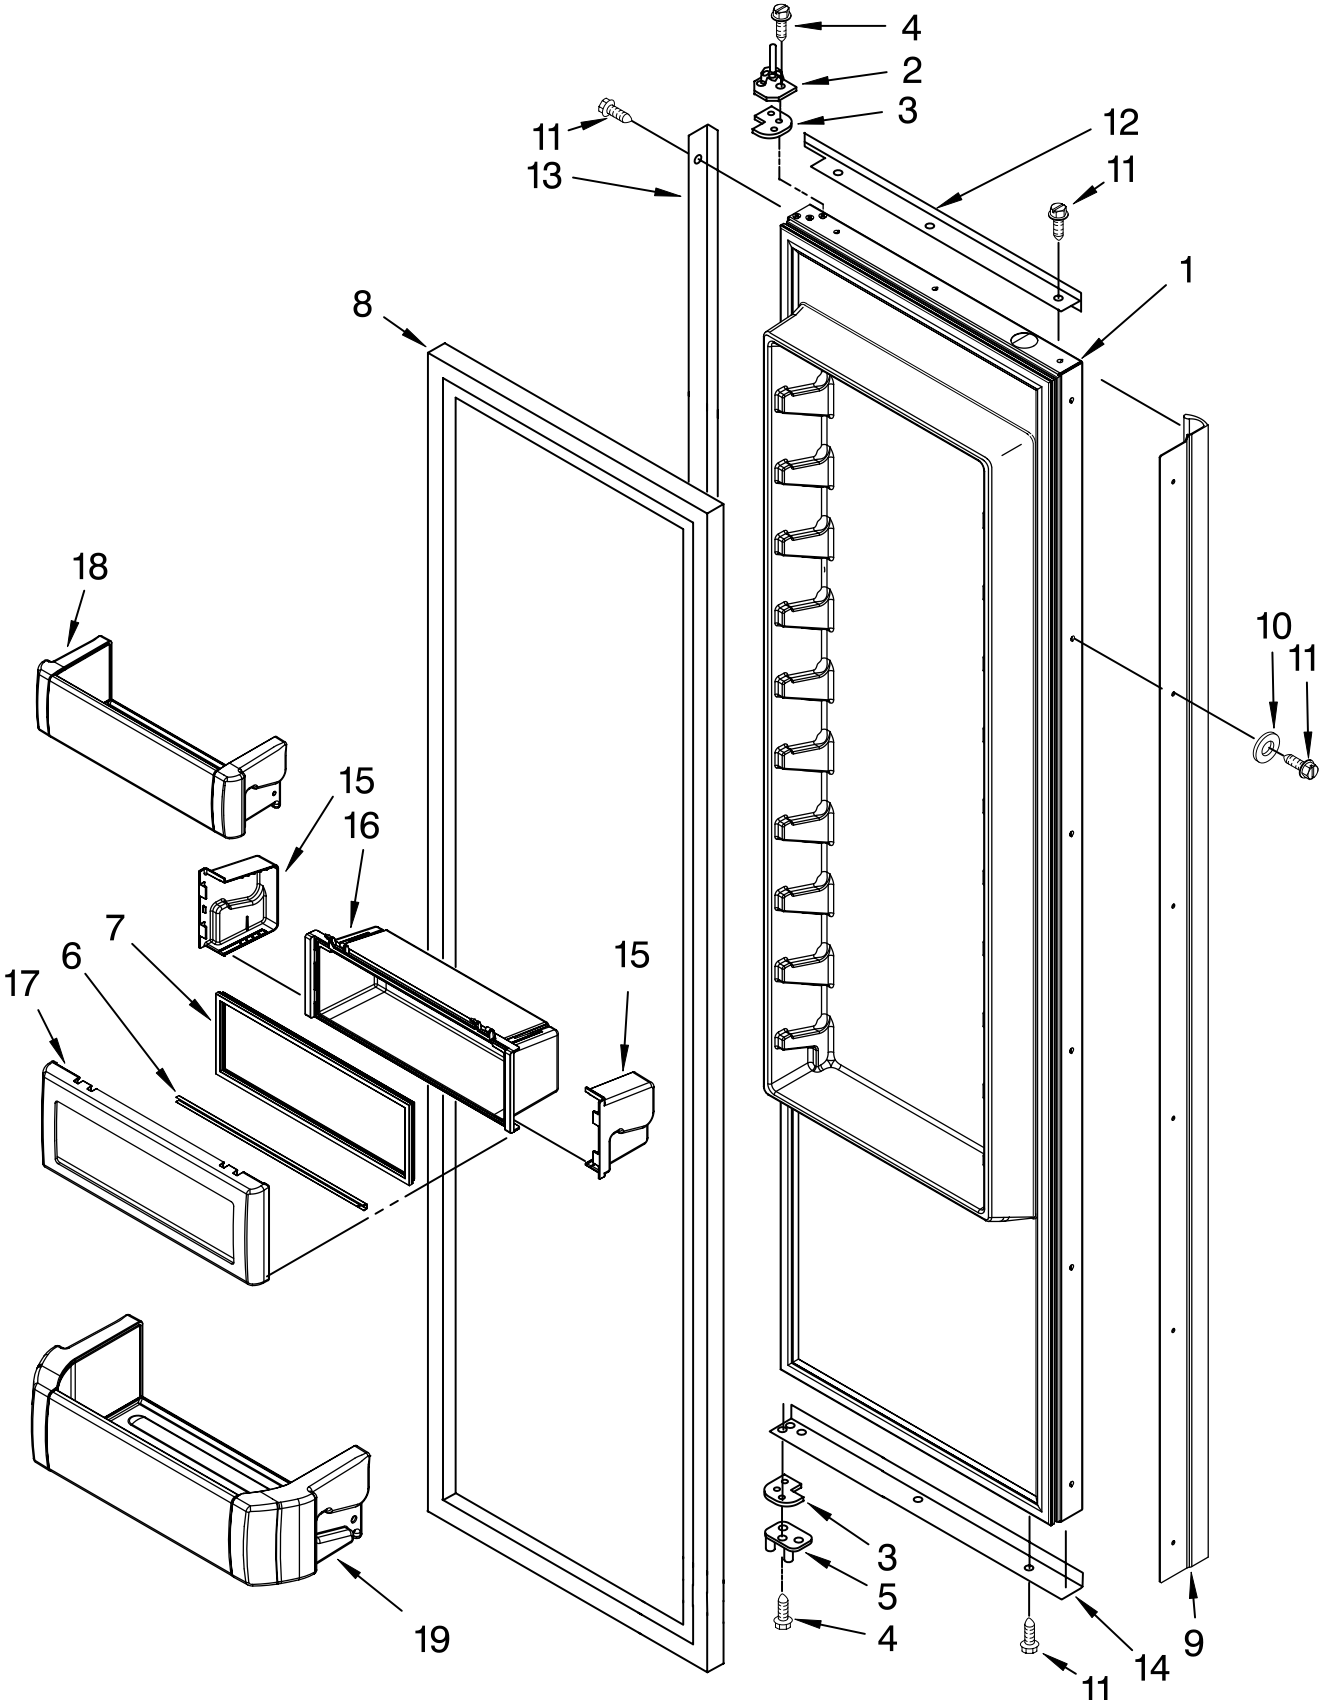

REFRIGERATOR DOOR PARTS

For Model: KSSS48FTX00
(Etched Aluminum)

FOR ORDERING INFORMATION REFER TO PARTS PRICE LIST

REFRIGERATOR DOOR PARTS

For Model: KSSS48FTX00
(Etched Aluminum)

Illus. No.	Part No.	DESCRIPTION
1	2252331	Refrigerator Door (Includes #8)
2	2266854	Hinge Assembly, Top
3	2316804	Spacer-Door, Top & Bottom
4	489282	Screw
5	2302878	Hinge Assembly, Bottom
6	2222797	Rail, Lid
7	2222983	Gasket, Utility Bin
8	2222812	Door Gasket, Magnetic
9	2316842S	Handle, Door
10	2001230	Washer
11		Screw, 8-15 x .500
	8281250	Stainless Steel
12	2005018	Trim-Door, Top
13	2005969	Trim-Door, Side
14	2215995S	Trim-Door, Bottom
15		End Cap
	2222919	Right Side
	2222920	Left Side
16	2222923	Bin, Utility Center
17	2257617	Door, Utility Bin
18	2222774	Bin, Door (3)
19	2222771	Bin, Door Door

FOR ORDERING INFORMATION REFER TO PARTS PRICE LIST