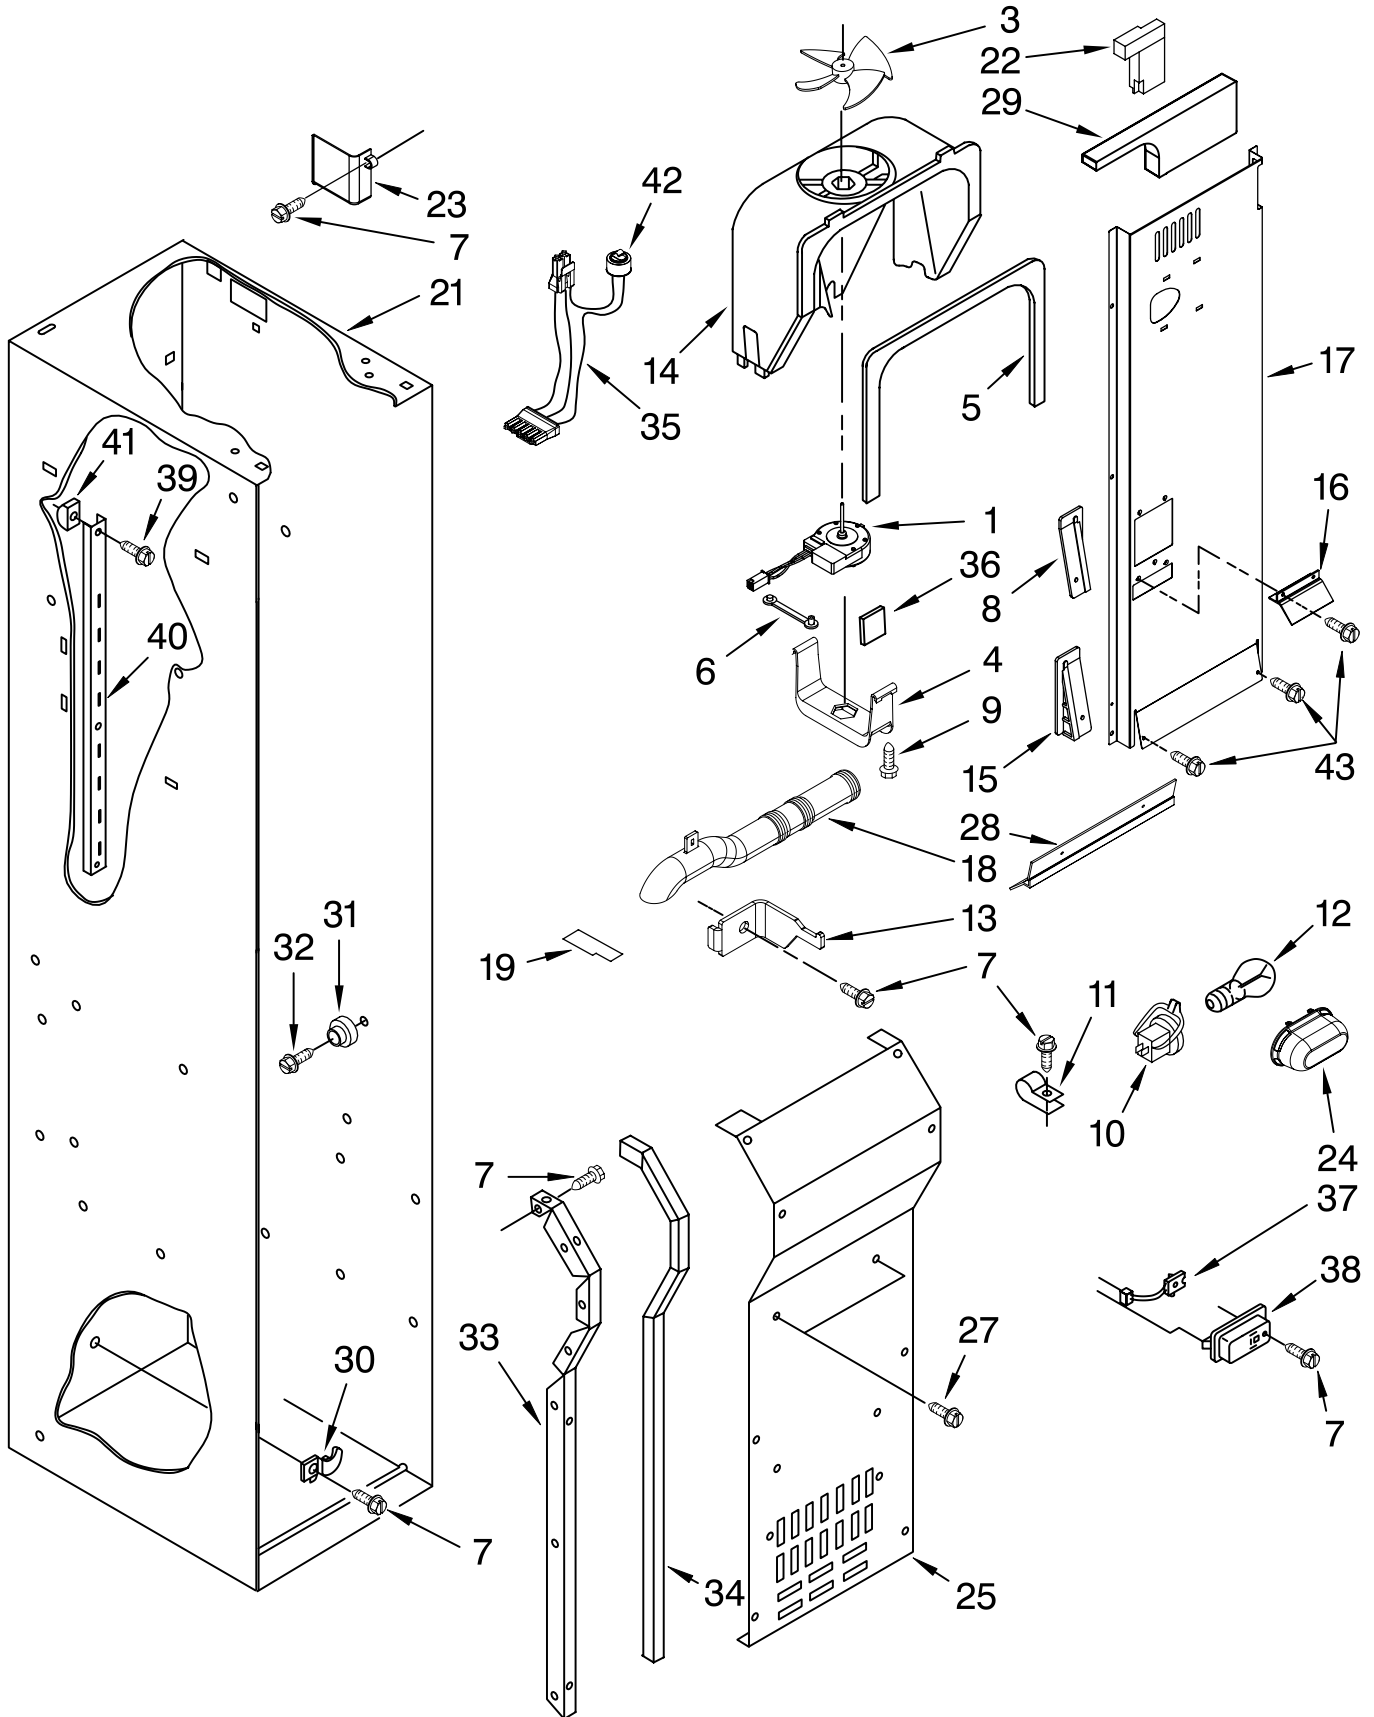

FREEZER LINER AND AIR FLOW PARTS

For Model: KSSS48FTX00
(Etched Aluminum)

FOR ORDERING INFORMATION REFER TO PARTS PRICE LIST

FREEZER LINER AND AIR FLOW PARTS

For Model: KSSS48FTX00
(Etched Aluminum)

Illus. No.	Part No.	DESCRIPTION
1	2259385	Fan Motor
3	2169142	Fan Blade
4	2223733	Retainer, Fan Motor
5	2302817	Gasket, Cover
6	2223986	Grommet
7	486194	Screw
8	2259464	Wedge, Air Duct
9	488500	Screw, Ground
10	2223857	Socket, Light (2)
11	488937	Clamp, Nylon
12	2326255	Light Bulb
13	2302925	Bracket, Vent Tube
14	2182120	Scroll, Fan
15	2259465	Wedge, Air Duct
16	2266801	Deflector, Air
17	2307778	Air Duct
18	2302924	Tube, Vent
19		Block, Fan Scroll
	2209482	Right
	2209066	Left
21		Liner (Not A Serviceable Part)
22	2317828	Block, Return Air
23	2259025	Cover, Air Outlet
24	2307751	Light Shield
25	2314044	Cover, Evaporator
27	8281163	Screw
28	2302851	Support, Air Duct
29	2309284	Deflector, Air Duct
30	1112260	Support, Evaporator
31	2196483	Shelf, Stud (20)
32	8281158	Screw
33		Evaporator, Cover Rail
	2221107	Left Side
	2259355	Right Side
34	2220904	Gasket (2) Evaporator Cover
35	2310310	Harness, Evap Fan (Includes Item 42)
36	2220241	Insulation (4)
37	2188820	Thermistor
38	2317105	Cover, Thermistor
39	2006475	Screw
40	2259032	Ladder, Shelf
41	2259445	Support, Screw
42	2317087	Defrost, Bi-Metal
43	8281185	Screw

FOR ORDERING INFORMATION REFER TO PARTS PRICE LIST