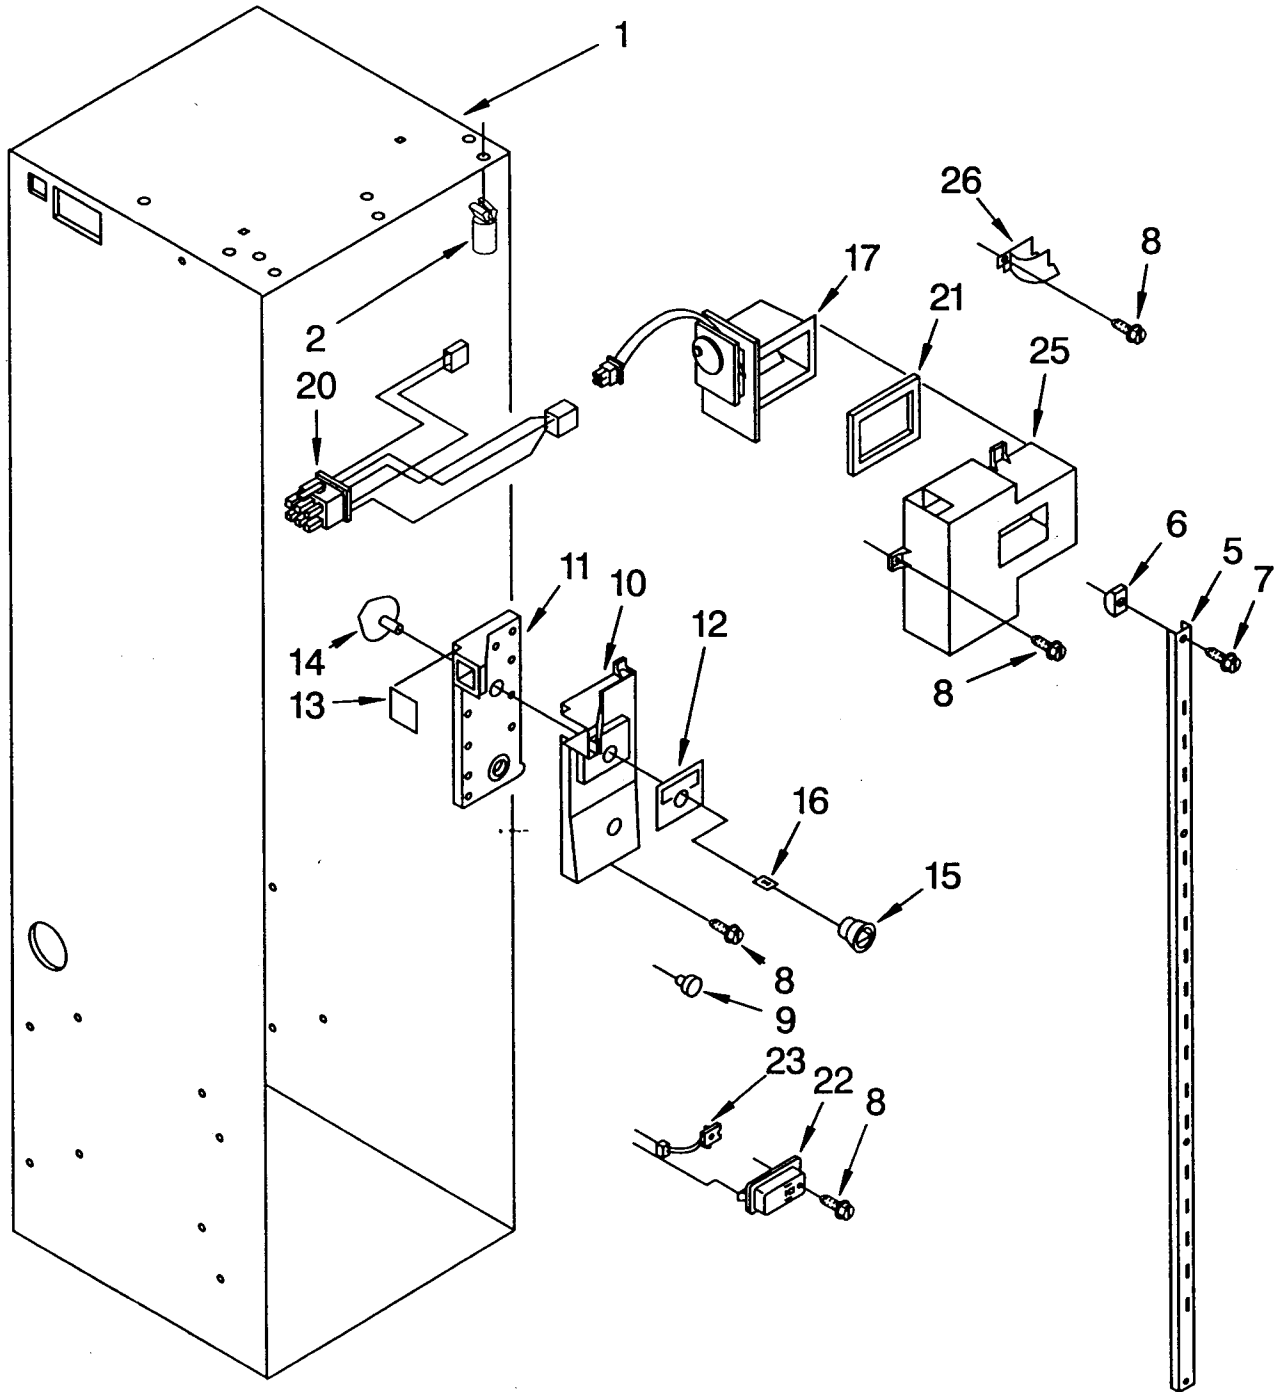

KitchenAid.

CABINET PARTS

For Model: KSSS48MBX00

REFRIGERATOR

10/94

1		Cabinet (Not A Serviceable Part)
2	1112019	Leveler, Front (2)
3	1113249	Retainer (2)
4	1112023	Roller, Front & Rear (4)
5	1112695	Leveler, Adjustable (2)
6	2000670	Adjusting Rod (2)
7	1113250	Sleeve, Retainer (2)
8	1112937	Bushing, Rod (2)
9	489359	Screw
10	1112939	Hole Plug, Leveler
11	1112849	Cap, Grommet
13	1113122	Grommet, Wiring
14	2002003	Wiring Harness, Cabinet
15	1112848	Drain Fitting
16		Gap, Cover Assembly (Top)
	2000305	Left Side
	2000304	Right Side
17	2001295	Shoulder Screw
18		Hinge (Top)
	2000306	Left Side
	2000307	Right Side
19	2000770	Shim, Hinge Top
20	1112805	Guard, Wiring
21	487534	Screw (2)
23	1112992	Door Closer Assembly (2)
24	2000333	Bracket, Door Closer
25	486194	Screw
26	1112973	Tap Plate, Hinge Butt (2)
27	1113227	Fastener (3)
28		Gap, Cover Assembly (Bottom)
	2001200	Left Side
	2001199	Right Side
29		Hinge (Bottom)
	2001733	Left Side
	2001732	Right Side
30	1112942	Shim, Hinge (1)
	1112943	Shim, Hinge (2) Bottom (4)
31	2000490	Screw
33	2001266	Tube clamp
34	2001964	Grille Base, Front
35	489238	Screw (6)
36	2000684	Cover, Rear
37	1113123	Grommet, Wiring
38	1113079	Grommet, Flexible
41	2001377	Screw
42	2000530	Grommet
43	2001415	Screw (4)
44	489359	Screw

REFRIGERATOR LINER PARTS

For Model: KSSS48MBX00

1		LINER (Not A Serviceable Part)
2	1112591	Spacer, Control Panel (3)
5	2001117	Ladder, Shelf (2)
6	520965	Screw Support, Ladder (8)
7	488357	Screw
8	486194	Screw
9	1112257	Hole Plug
10	2000740	Meat Pan, Air Duct Cover (Also Order 12)
11	2000337	Meat Pan, Air Duct
12	2001302	Inlay, Control Meat Pan
13	2001326	Seal, Air Duct
14	1112218	Damper Control, Meat Pan
15	2001735	Control Knob, Meat Pan
16	837444	Retainer, Knob
17	2000343	Air Baffle Assembly
20	2001073	Wiring Harness, Air Baffle
21	2001146	Seal
22	1116793	Cover, Thermistor
23	1116959	Thermistor
25	2000736	Air Baffle Cover
26	2000527	Guard, Air Return