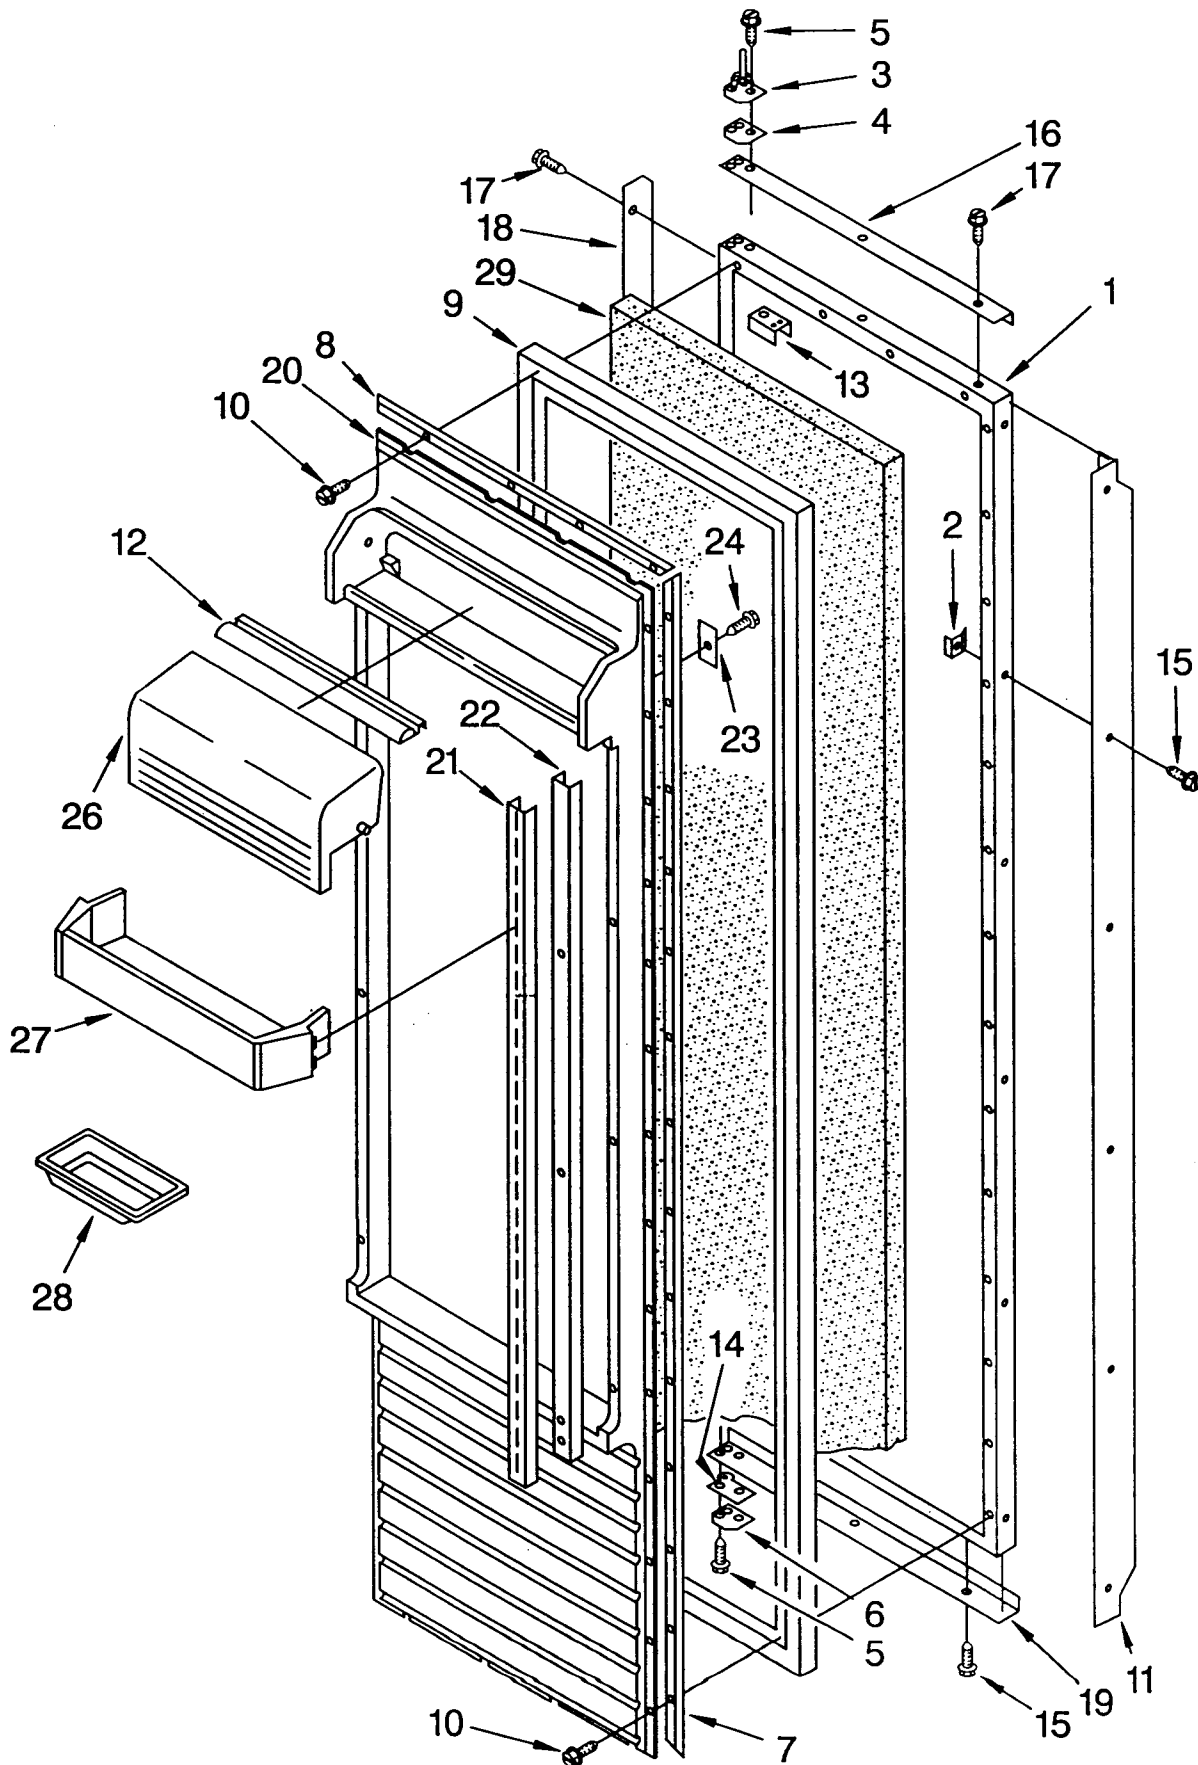

REFRIGERATOR SHELF PARTS

For Model: KSSS48MBX00

1	1112004	Frame, Shelf
2	1113956	Glass, Shelf
3	1112006	Reflector, Shelf
4	1113792	Gasket, Glass (2)
5	1125913	Rack, Wine
6	2002181	Retainer Glass
7	1112014	Frame Assembly
9	1112247	Cover, Crisper
10	2002148	Glass, Crisper
11	2000742	Meat, Pan Connector
14	2000554	Crisper Pan
15	1113870	Roller
16	1113871	Eyelet, Roller
17	489211	Screw
18	488307	Washer
19	2000557	Utility Pan
20	2000817	Meat Pan
21	2164372	Egg Bin
22	2164373	Egg Carrier
23	2164374	Cover
25	1112165	Crisper Spacer, Right Side (2)
27	1113169	Stop, Roller
28	2002180	Crisper Spacer, Left Side (2)
29	486194	Screw

REFRIGERATOR DOOR PARTS

For Model: KSSS48MBX00

1	2000695	Door Panel, Refrigerator (Also Order Item 29)
2	939101	Screw Anchor (8)
3	2000696	Hinge Assembly, Top
4	2000303	Spacer
5	489282	Screw
6	2000698	Hinge Assembly, Bottom
7	1112533	Gasket Retainer, Side (2)
8	1112542	Gasket Retainer, Top & Bottom
9	2001049	Door Gasket, Magnetic
10	489101	Screw
11	2000323	Handle, Door
12	1113955	Gasket Utility Door
13	2000349	Tap Plate
14	2000697	Door, Spacer Bottom
15	487052	Screw
16	2000317	Trim (Top)
17	489112	Screw
18	2000314	Trim (Side)
19	2000320	Trim (Bottom)
20	1113950	Panel, Interior Door
21	1113949	Ladder, Shelf (2)
22	1113948	Retainer, Shelf Ladder (2)
23	1112514	Back Up Plate (8)
24	486194	Screw
26	1112737	Door, Utility Bin
27	2000622	Door Shelf (4)
28	1125936	Butter Tray
29	876029	Kit, Foam Slab (Required When Replacing Exterior Door Panel)