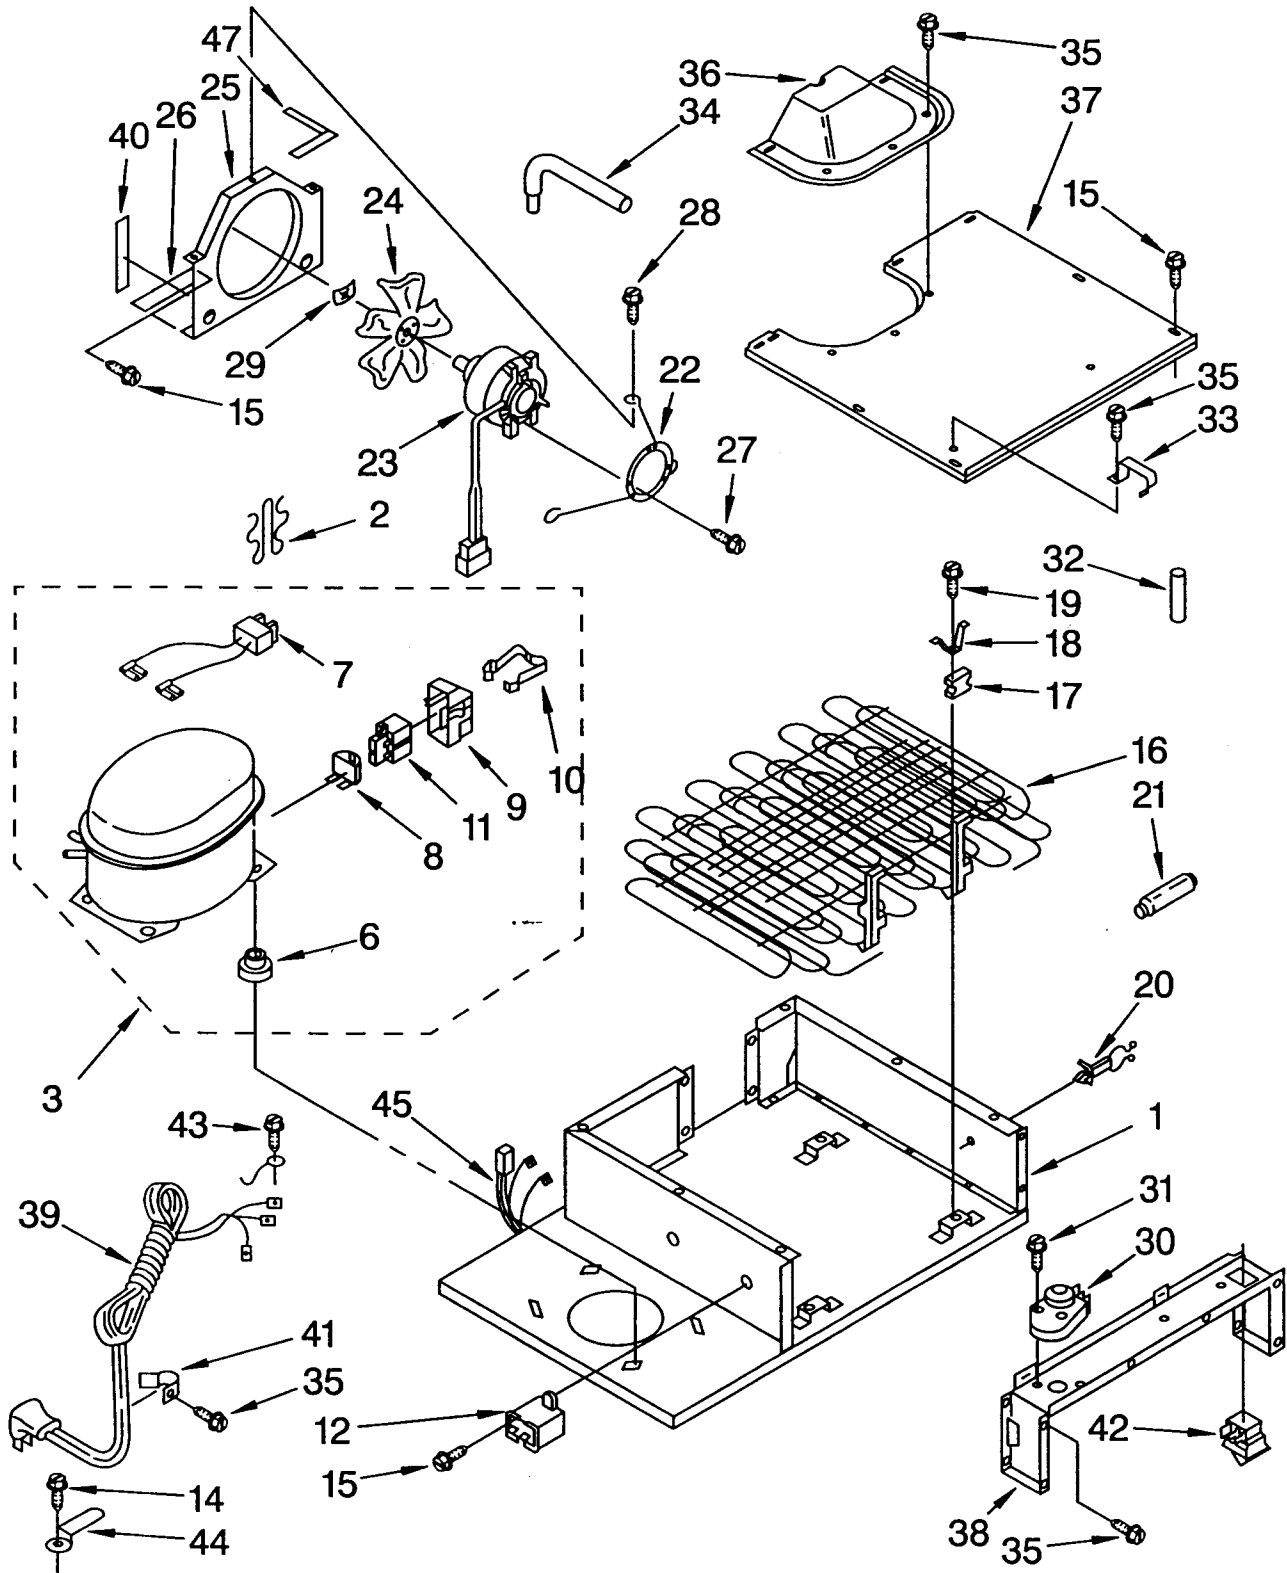

UPPER UNIT PARTS

For Model: KSSS48MBX00