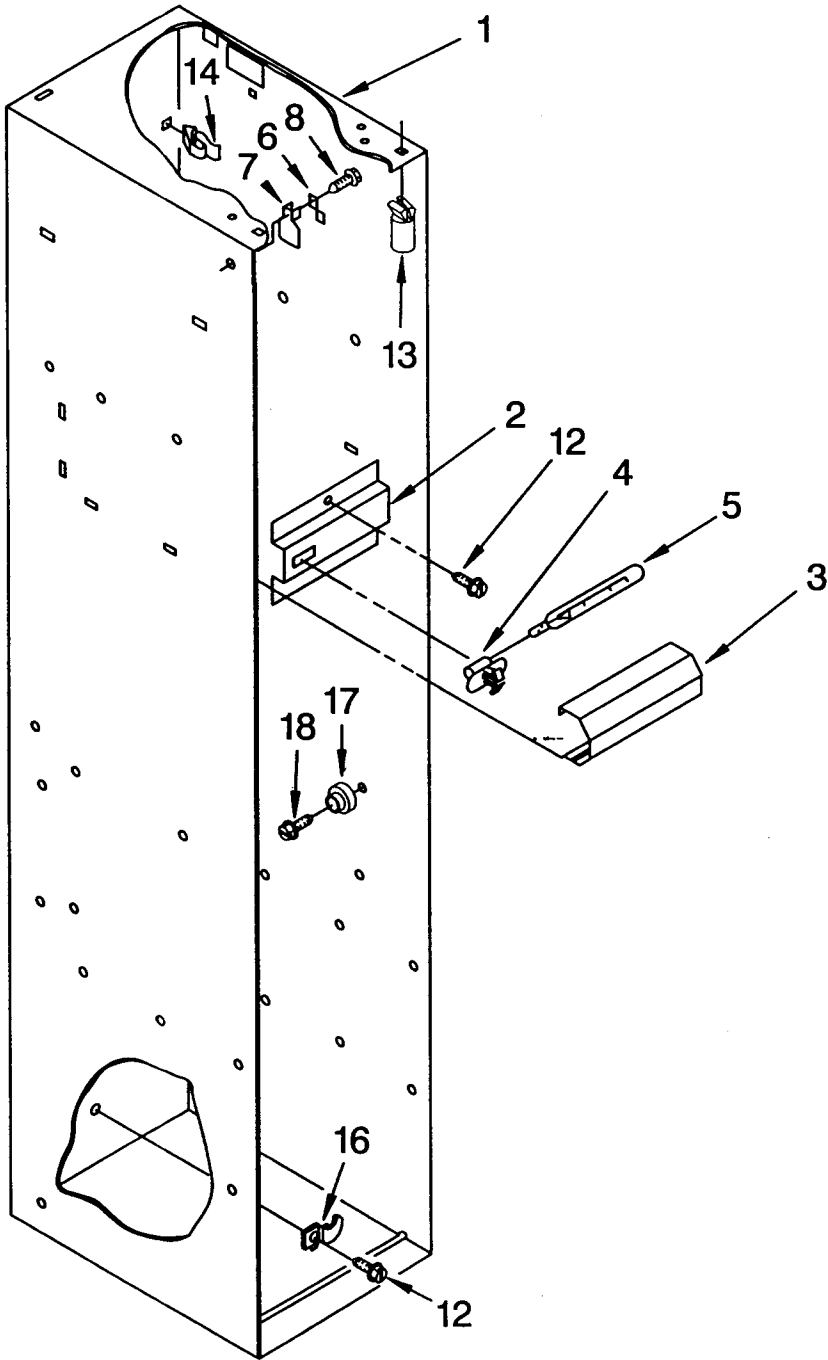

FREEZER LINER PARTS

For Model: KSSS48MBX00