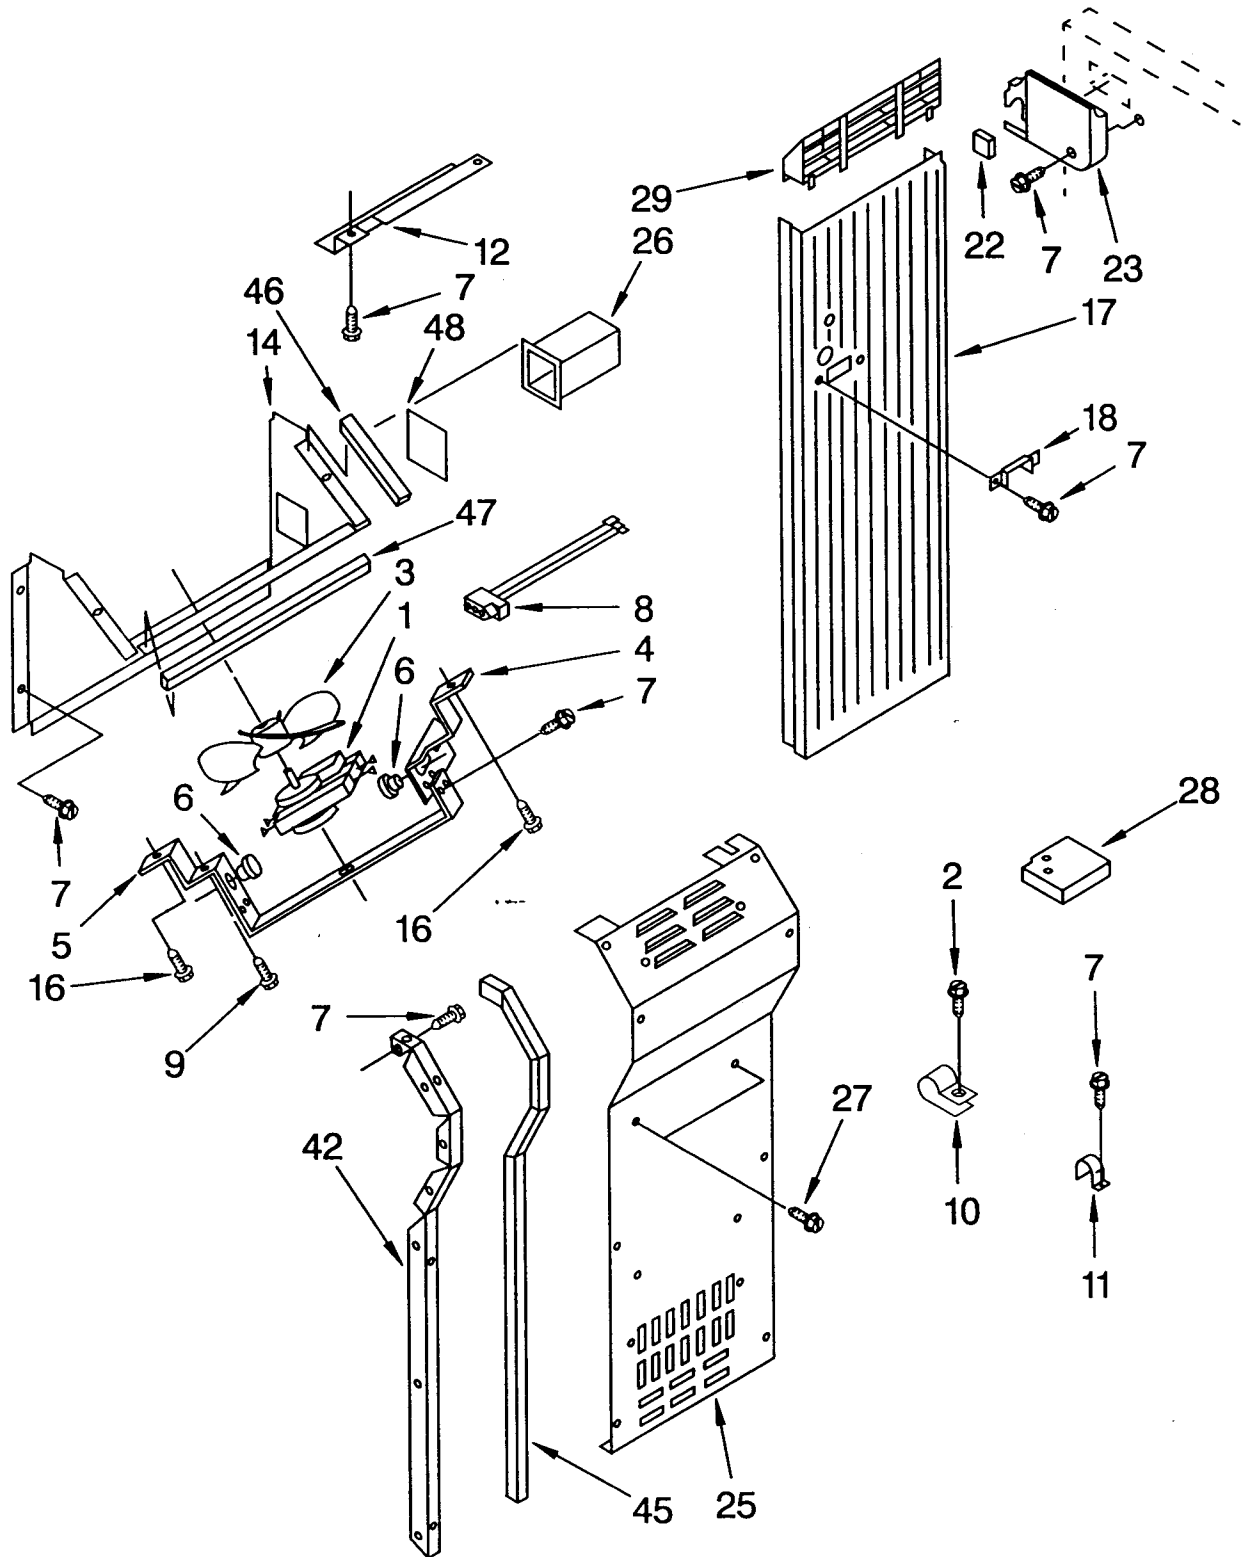

AIR FLOW AND RESERVOIR PARTS

For Model: KSSS48MBX00

1	2001086	Fan Motor
2	488908	Screw
3	2154800	Fan Blade
4	548263	Bracket (Double)
5	938224	Bracket (Single)
6	548268	Grommet
7	486194	Screw
8	2000618	Motor, Wiring
9	488500	Screw, Ground
10	488366	Clamp, Tube
11	489348	Clamp, Nylon
12	2000113	Channel, Wiring
14	2000783	Scroll, Fan
16	488772	Screw
17	2000749	Assembly, Air Duct
18	2000048	Air Deflector, Icemaker
22	1112869	Gasket, Air Baffle
23	1113942	Cover, Air Outlet
25	2000342	Cover, Evaporator
26	2000796	Connector, Meat Pan Duct
27	487539	Screw
28	1112840	Baffle, Evaporator
29	1112853	Diffuser, Air Duct
42		Evaporator, Cover Rail
	2000686	Left Side
	2000685	Right Side
45	2001337	Gasket (2) Evaporator Cover
46	2001079	Gasket (2)
47	2001080	Gasket
48	2001081	Gasket