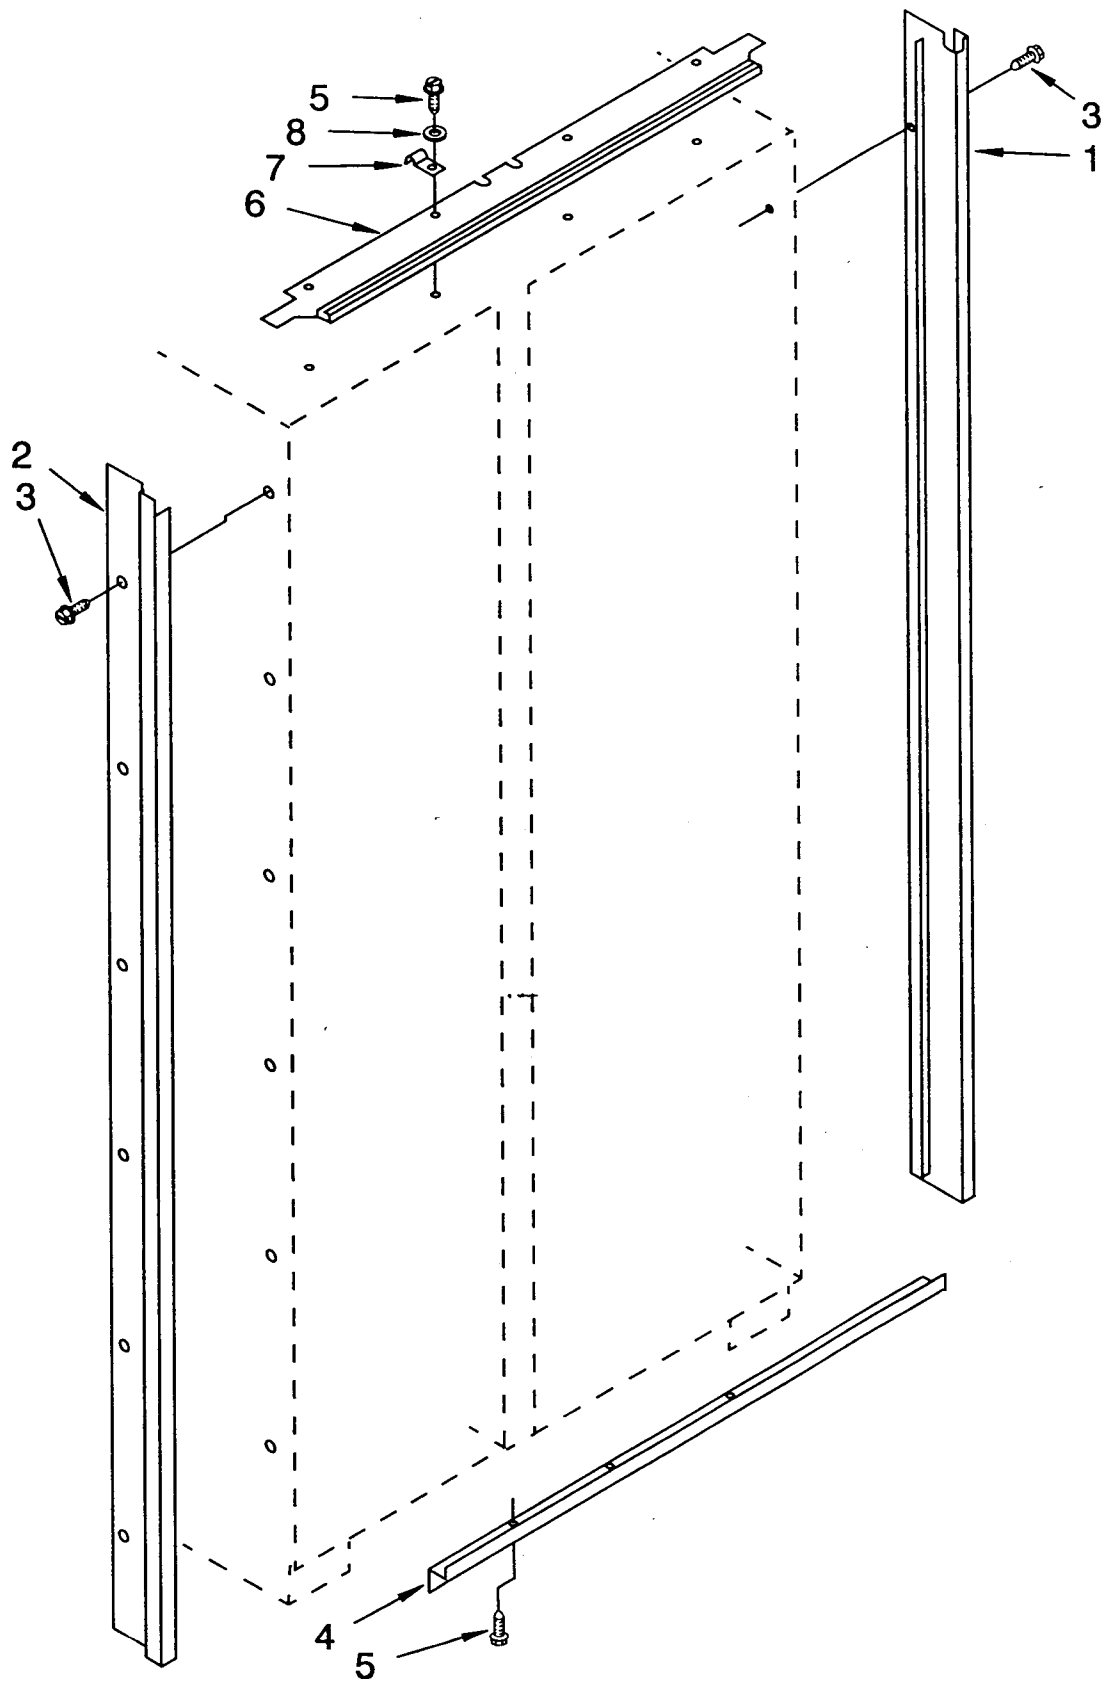

CABINET TRIM PARTS

For Model: KSSS48MBX00