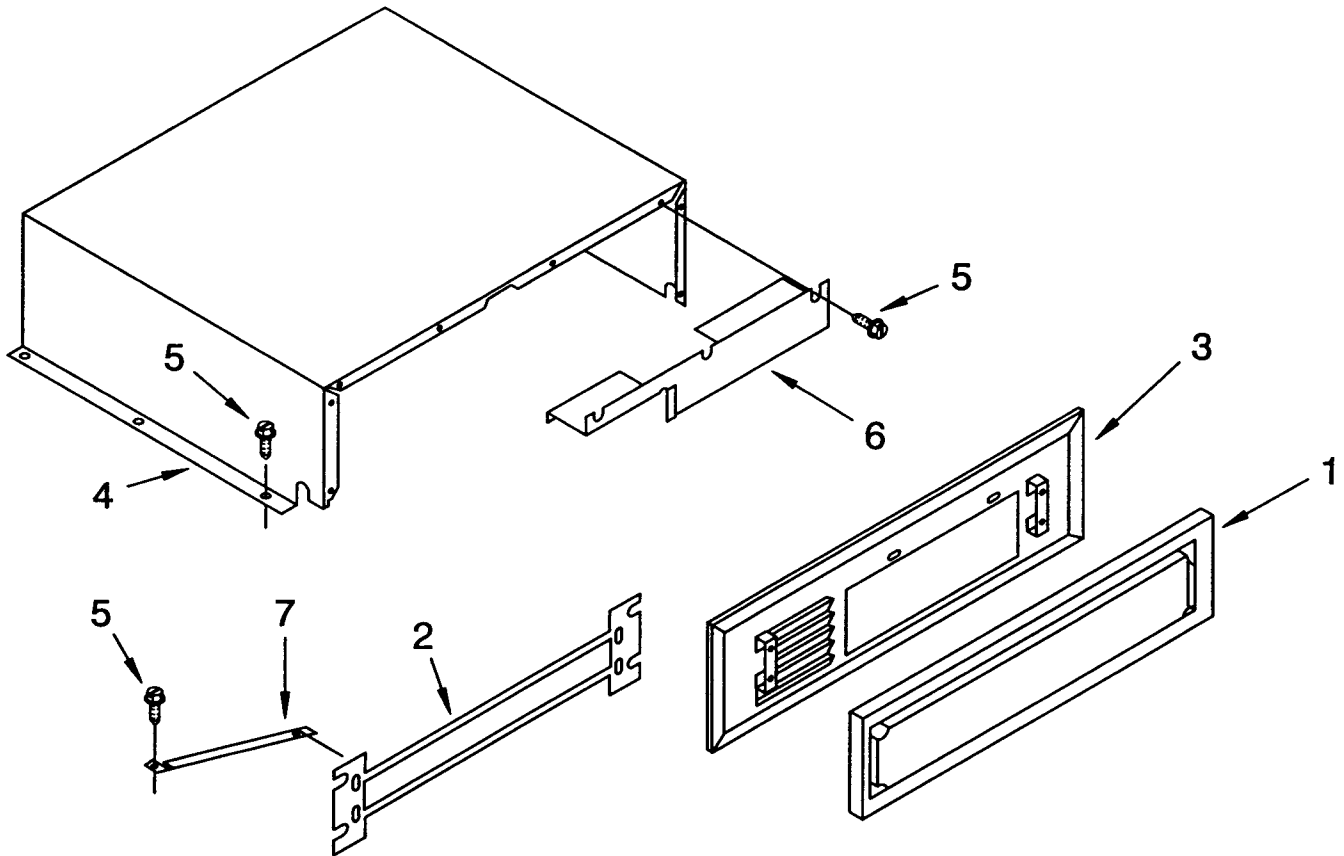

TOP GRILLE AND UNIT COVER PARTS

For Model: KSSS48MBX00