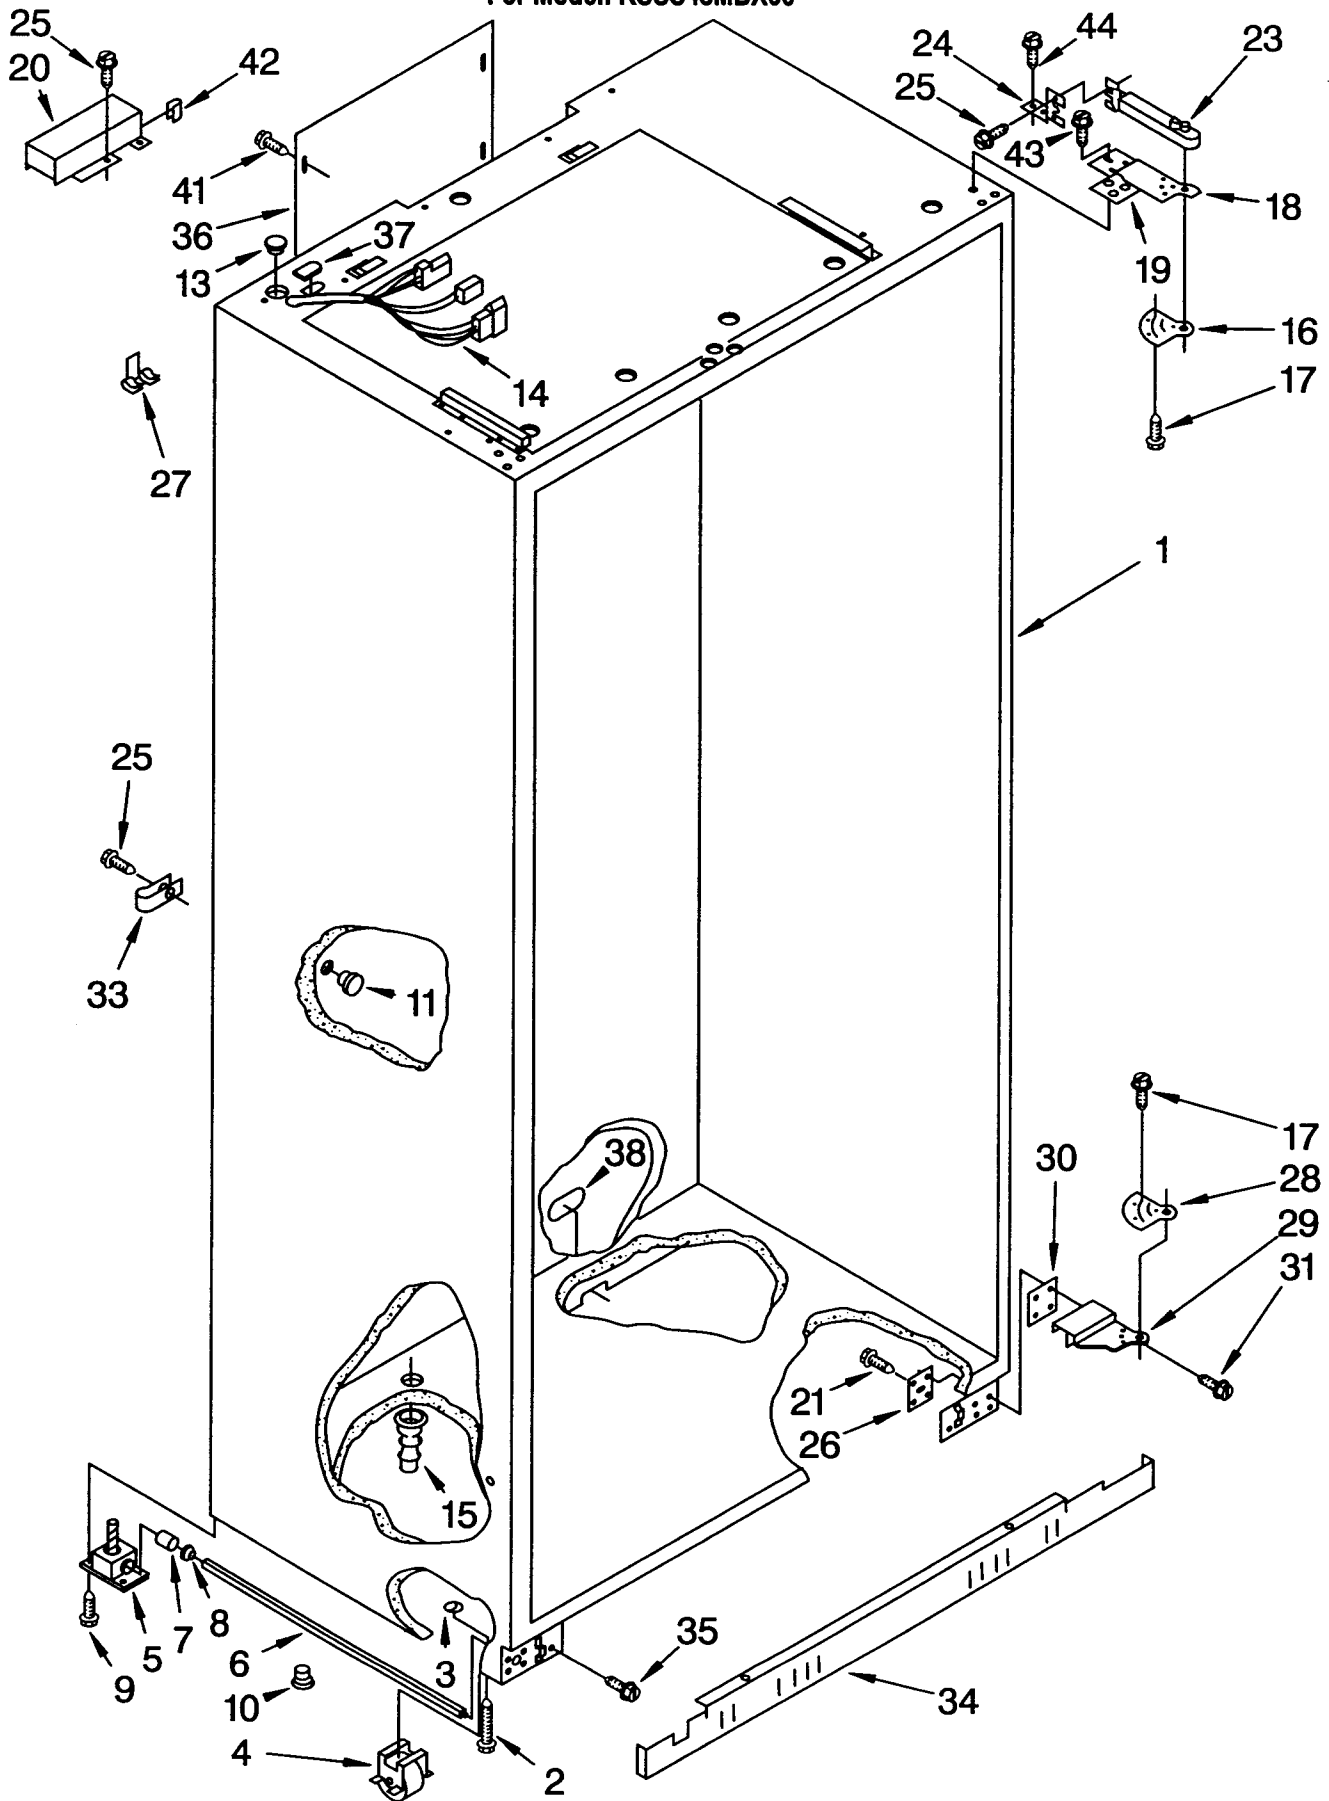

KitchenAid.

CABINET PARTS

For Model: KSSS48MBX00

REFRIGERATOR

10/94

1		Cabinet (Not A Serviceable Part)
2	1112019	Leveler, Front (2)
3	1113249	Retainer (2)
4	1112023	Roller, Front & Rear (4)
5	1112695	Leveler, Adjustable (2)
6	2000670	Adjusting Rod (2)
7	1113250	Sleeve, Retainer (2)
8	1112937	Bushing, Rod (2)
9	489359	Screw
10	1112939	Hole Plug, Leveler
11	1112849	Cap, Grommet
13	1113122	Grommet, Wiring
14	2002003	Wiring Harness, Cabinet
15	1112848	Drain Fitting
16		Gap, Cover Assembly (Top)
	2000305	Left Side
	2000304	Right Side
17	2001295	Shoulder Screw
18		Hinge (Top)
	2000306	Left Side
	2000307	Right Side
19	2000770	Shim, Hinge Top
20	1112805	Guard, Wiring
21	487534	Screw (2)
23	1112992	Door Closer Assembly (2)
24	2000333	Bracket, Door Closer
25	486194	Screw
26	1112973	Tap Plate, Hinge Butt (2)
27	1113227	Fastener (3)
28		Gap, Cover Assembly (Bottom)
	2001200	Left Side
	2001199	Right Side
29		Hinge (Bottom)
	2001733	Left Side
	2001732	Right Side
30	1112942	Shim, Hinge (1)
	1112943	Shim, Hinge (2) Bottom (4)
31	2000490	Screw
33	2001266	Tube clamp
34	2001964	Grille Base, Front
35	489238	Screw (6)
36	2000684	Cover, Rear
37	1113123	Grommet, Wiring
38	1113079	Grommet, Flexible
41	2001377	Screw
42	2000530	Grommet
43	2001415	Screw (4)
44	489359	Screw

REFRIGERATOR LINER PARTS

For Model: KSSS48MBX00

1		LINER (Not A Serviceable Part)
2	1112591	Spacer, Control Panel (3)
5	2001117	Ladder, Shelf (2)
6	520965	Screw Support, Ladder (8)
7	488357	Screw
8	486194	Screw
9	1112257	Hole Plug
10	2000740	Meat Pan, Air Duct Cover (Also Order 12)
11	2000337	Meat Pan, Air Duct
12	2001302	Inlay, Control Meat Pan
13	2001326	Seal, Air Duct
14	1112218	Damper Control, Meat Pan
15	2001735	Control Knob, Meat Pan
16	837444	Retainer, Knob
17	2000343	Air Baffle Assembly
20	2001073	Wiring Harness, Air Baffle
21	2001146	Seal
22	1116793	Cover, Thermistor
23	1116959	Thermistor
25	2000736	Air Baffle Cover
26	2000527	Guard, Air Return