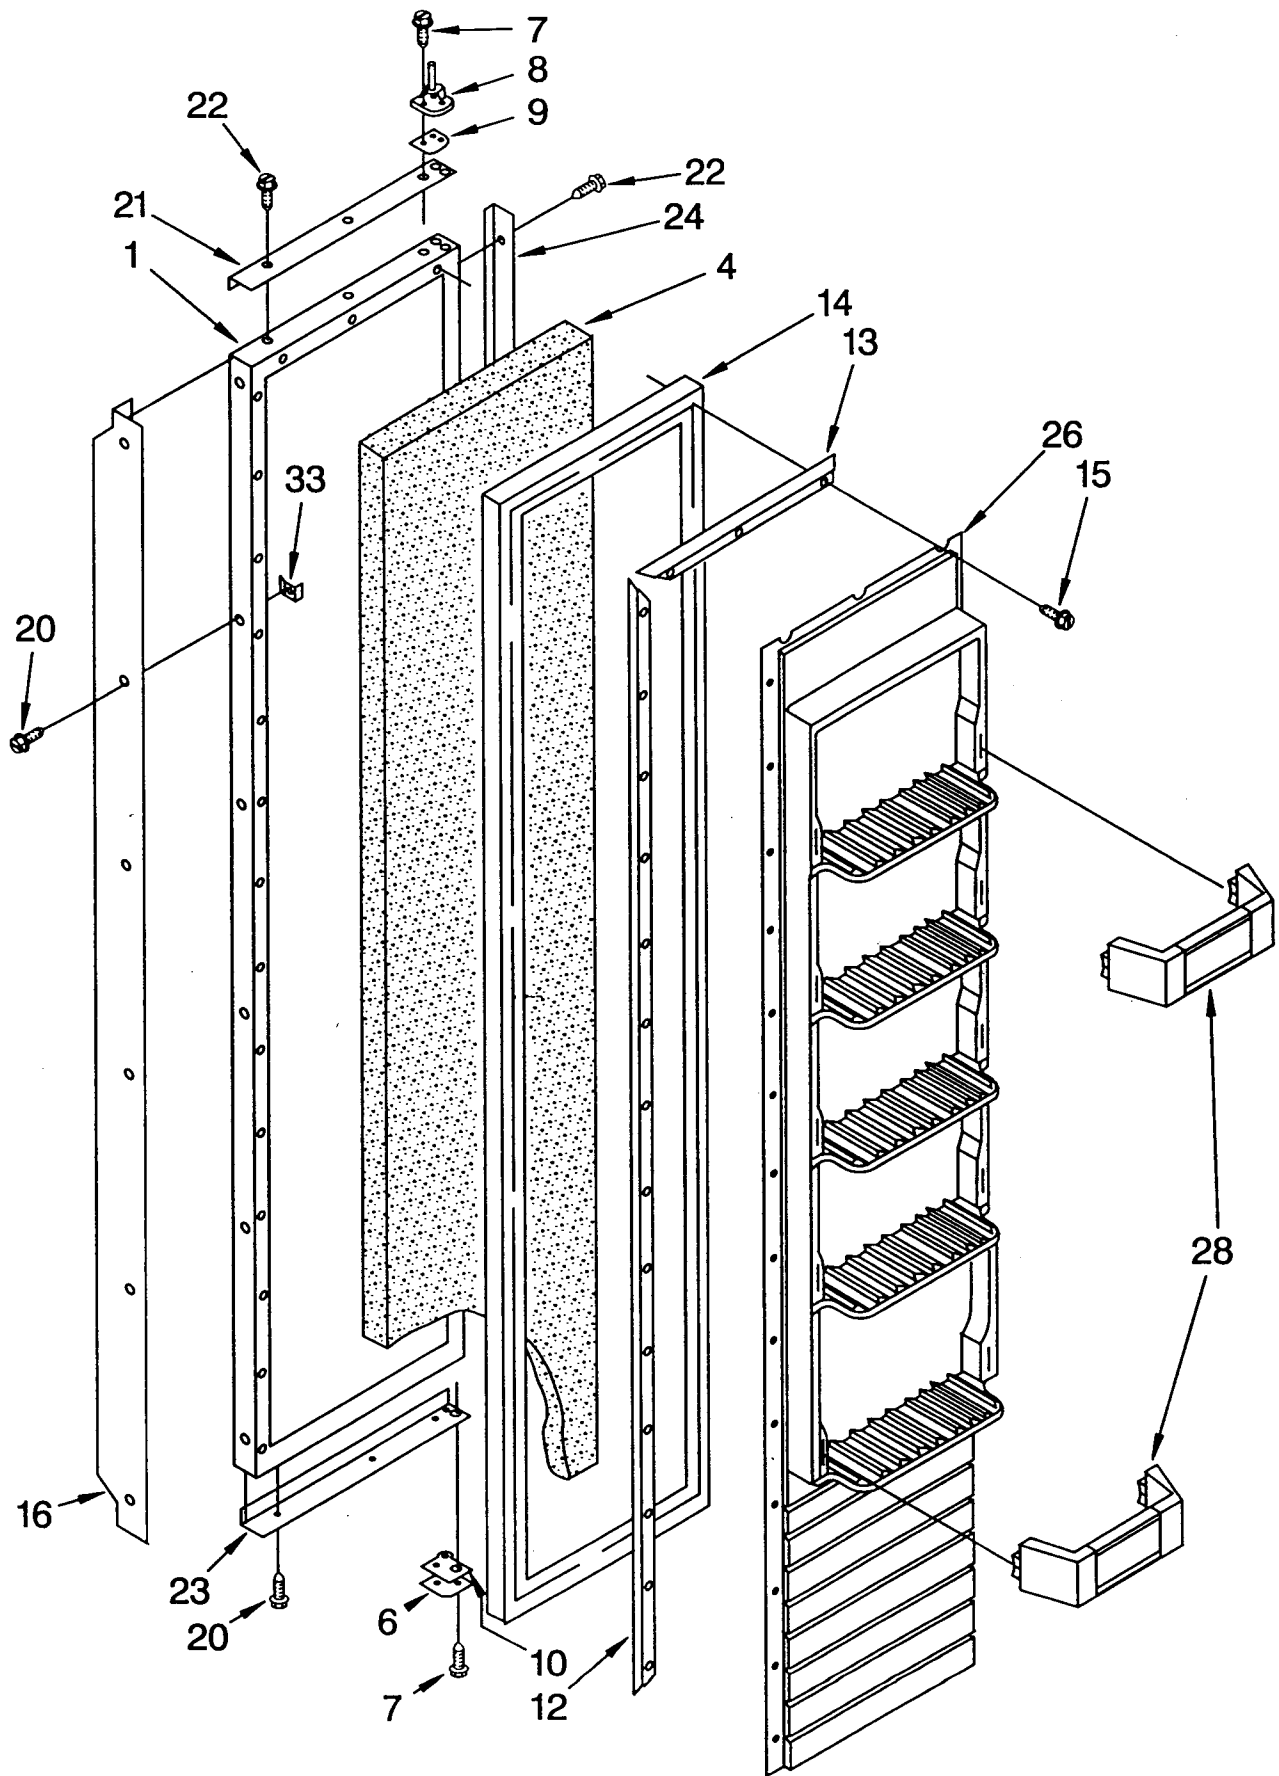

FREEZER DOOR PARTS

For Model: KSSS48MBX00