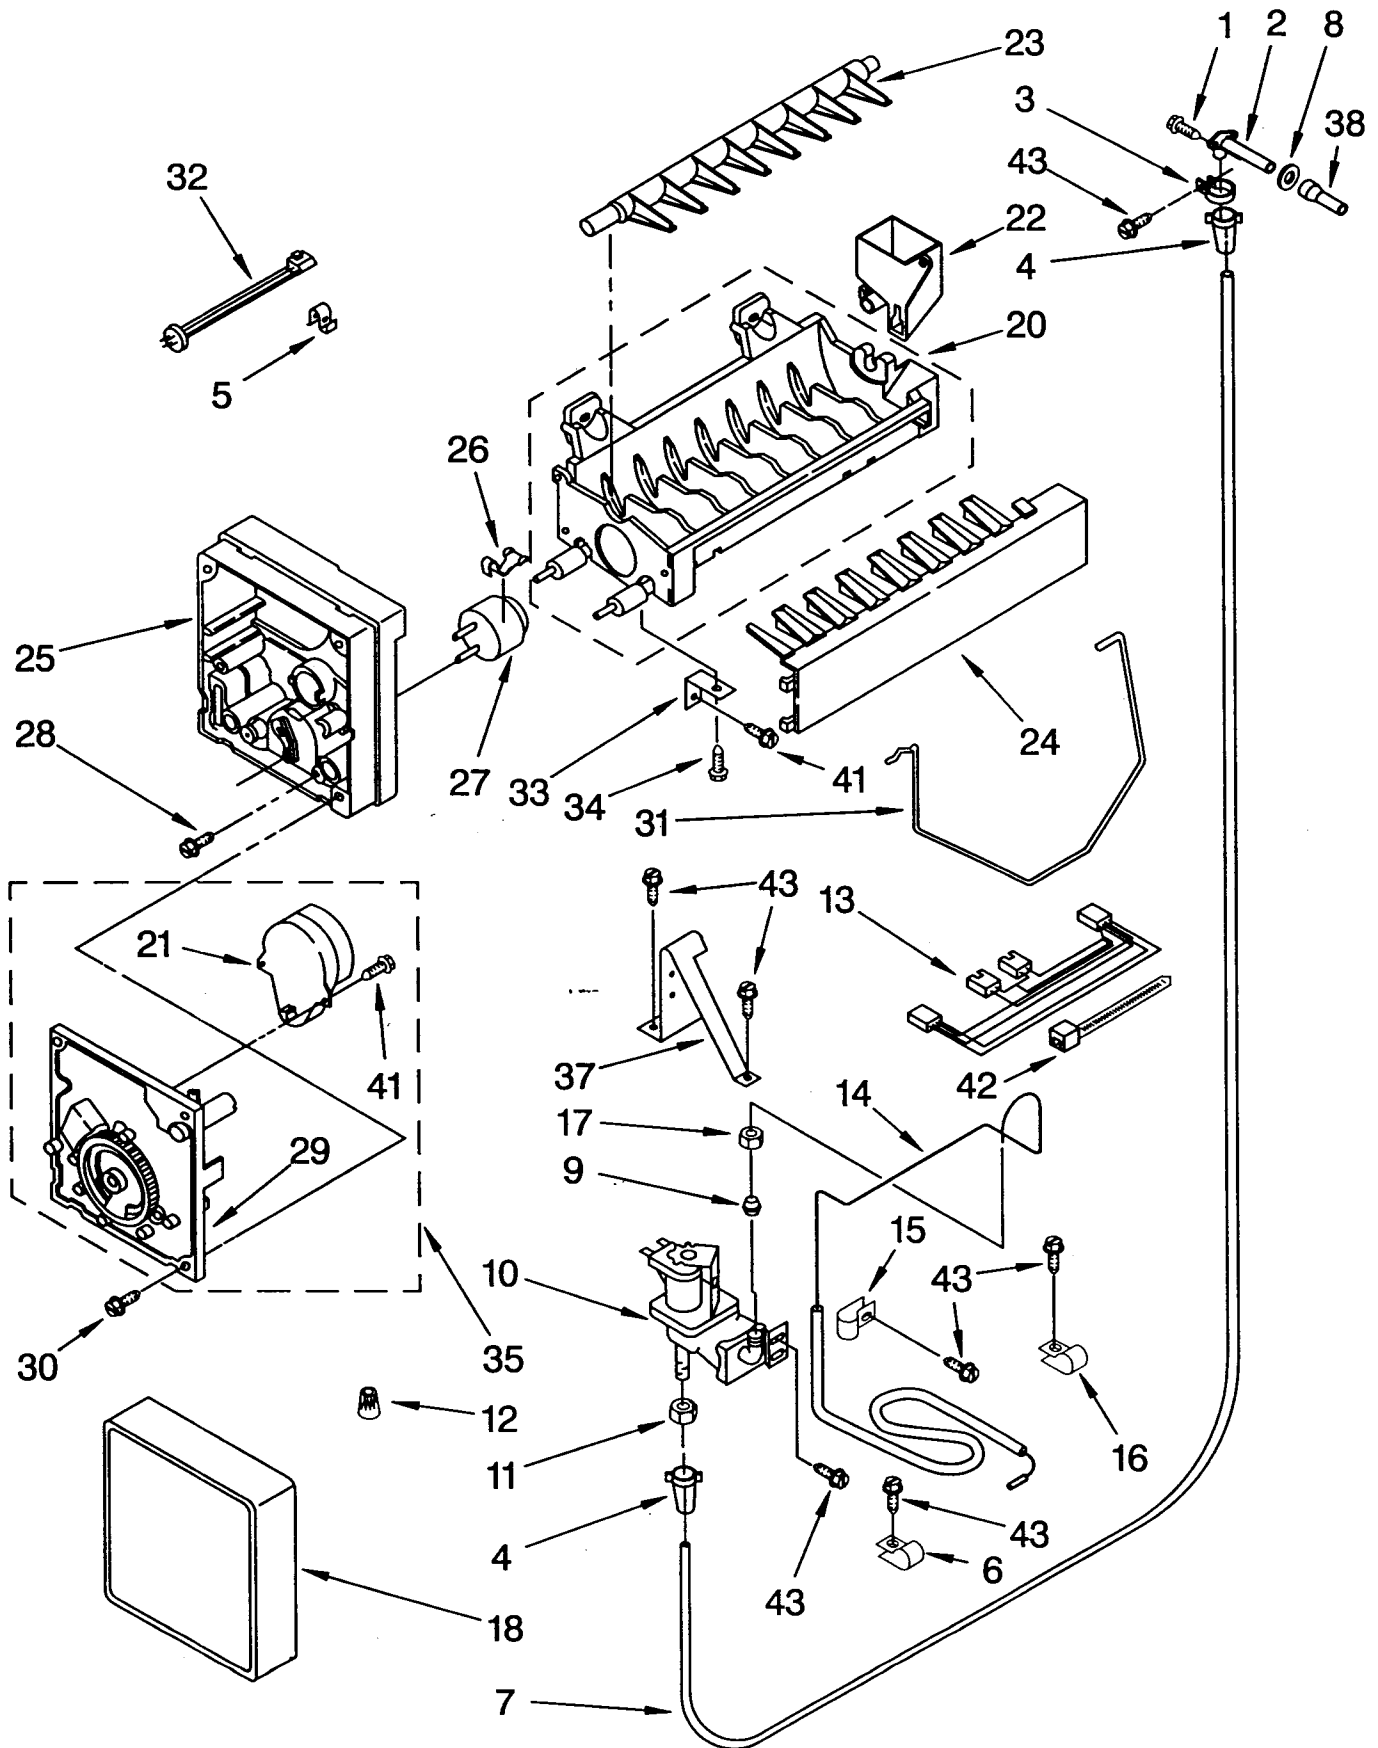

ICEMAKER PARTS

For Model: KSSS48MBX00