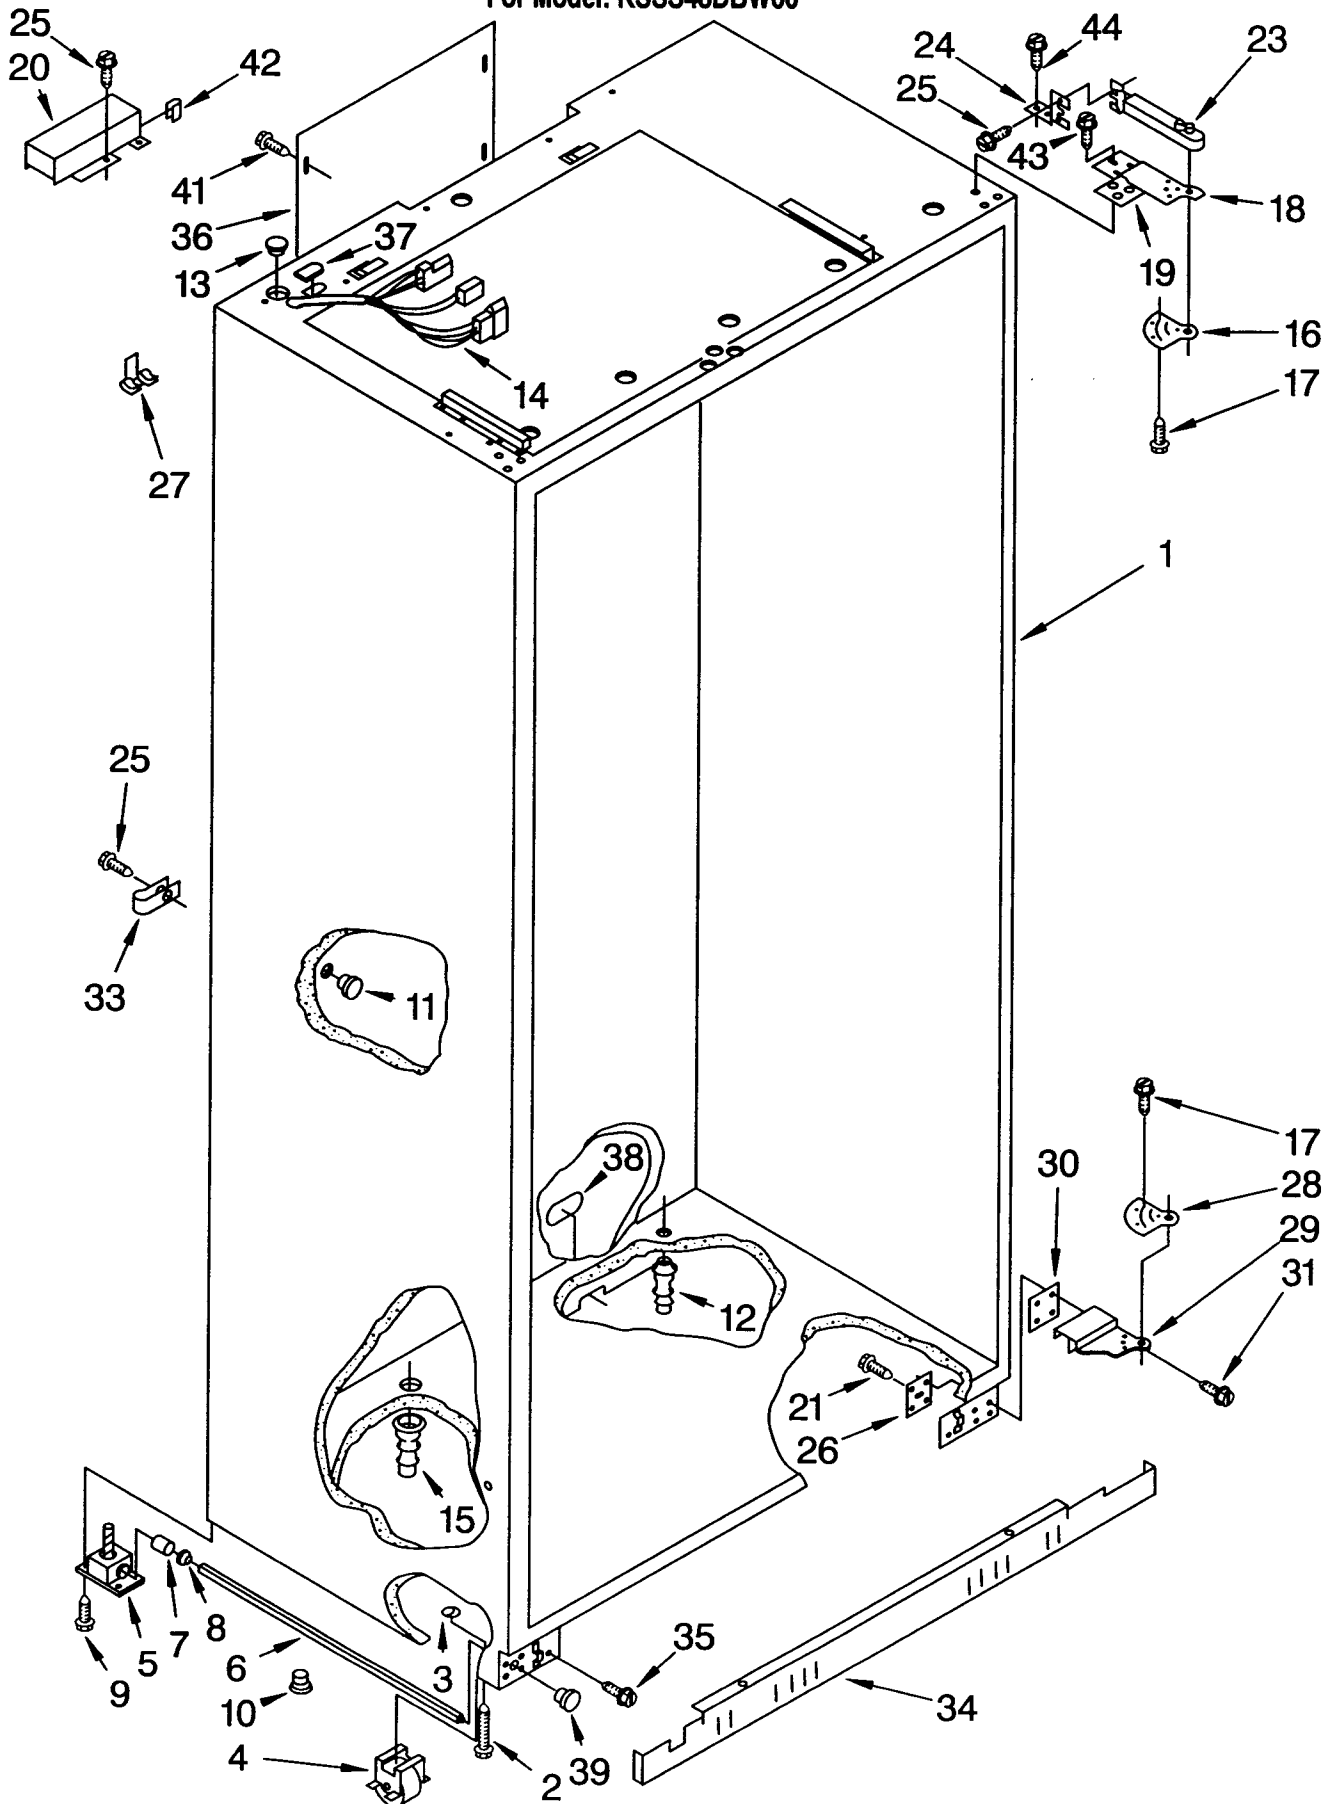

KitchenAid®

CABINET PARTS

For Model: KSSS48DBW00

REFRIGERATOR

8/24

1		Cabinet (Not A Serviceable Part)
2	1112019	Leveler, Front (2)
3	1113249	Retainer (2)
4	1112023	Roller, Front & Rear (4)
5	1112695	Leveler, Adjustable (2)
6	2000670	Adjusting Rod (2)
7	1113250	Sleeve, Retainer (2)
8	1112937	Bushing, Rod (2)
9	489359	Screw
10	1112939	Hole Plug, Leveler
11	1112849	Cap, Grommet
12	1112970	Grommet, Water Tube
13	1113122	Grommet, Wiring
14	2002000	Wiring Harness, Cabinet
15	1112848	Drain Fitting
16		Gap, Cover Assembly (Top)
	2000305	Left Side
	2000304	Right Side
17	2001295	Shoulder Screw
18		Hinge (Top)
	2000306	Left Side
	2000307	Right Side
19	2000770	Shim, Hinge Top
20	1112805	Guard, Wiring
21	487534	Screw (2)
23	1112992	Door Closer Assembly (2)
24	2000333	Bracket, Door Closer
25	486194	Screw
26	1112973	Tap Plate, Hinge Butt (2)
27	1113227	Fastener (3)
28		Gap, Cover Assembly (Bottom)
	2001200	Left Side
	2001199	Right Side
29		Hinge (Bottom)
	2001733	Left Side
	2001732	Right Side
30	1112942	Shim, Hinge (1)
	1112943	Shim, Hinge (2) Bottom (4)
31	2000490	Screw
33	2001266	Tube clamp
34	2001961	Grille Base, Front
35	489238	Screw (6)
36	2000684	Cover, Rear
37	1113123	Grommet, Wiring
38	1113079	Grommet, Flexible
39	1112926	Grommet, Tube
41	2001377	Screw
42	2000530	Grommet
43	2001415	Screw (4)
44	489359	Screw

REFRIGERATOR LINER PARTS

For Model: KSSS48DBW00

1		LINER (Not A Serviceable Part)
2	1112591	Spacer, Control Panel (3)
5	2001117	Ladder, Shelf (2)
6	520965	Screw Support, Ladder (8)
7	488357	Screw
8	486194	Screw
9	1112257	Hole Plug
10	2000740	Meat Pan, Air Duct Cover (Also Order 12)
11	2000337	Meat Pan, Air Duct
12	2001302	Inlay, Control Meat Pan
13	2001326	Seal, Air Duct
14	1112218	Damper Control, Meat Pan
15	2001735	Control Knob, Meat Pan
16	837444	Retainer, Knob
17	2000343	Air Baffle Assembly
20	2001073	Wiring Harness, Air Baffle
21	2001146	Seal
22	1116793	Cover, Thermistor
23	1116959	Thermistor
25	2000736	Air Baffle Cover
26	2000527	Guard, Air Return