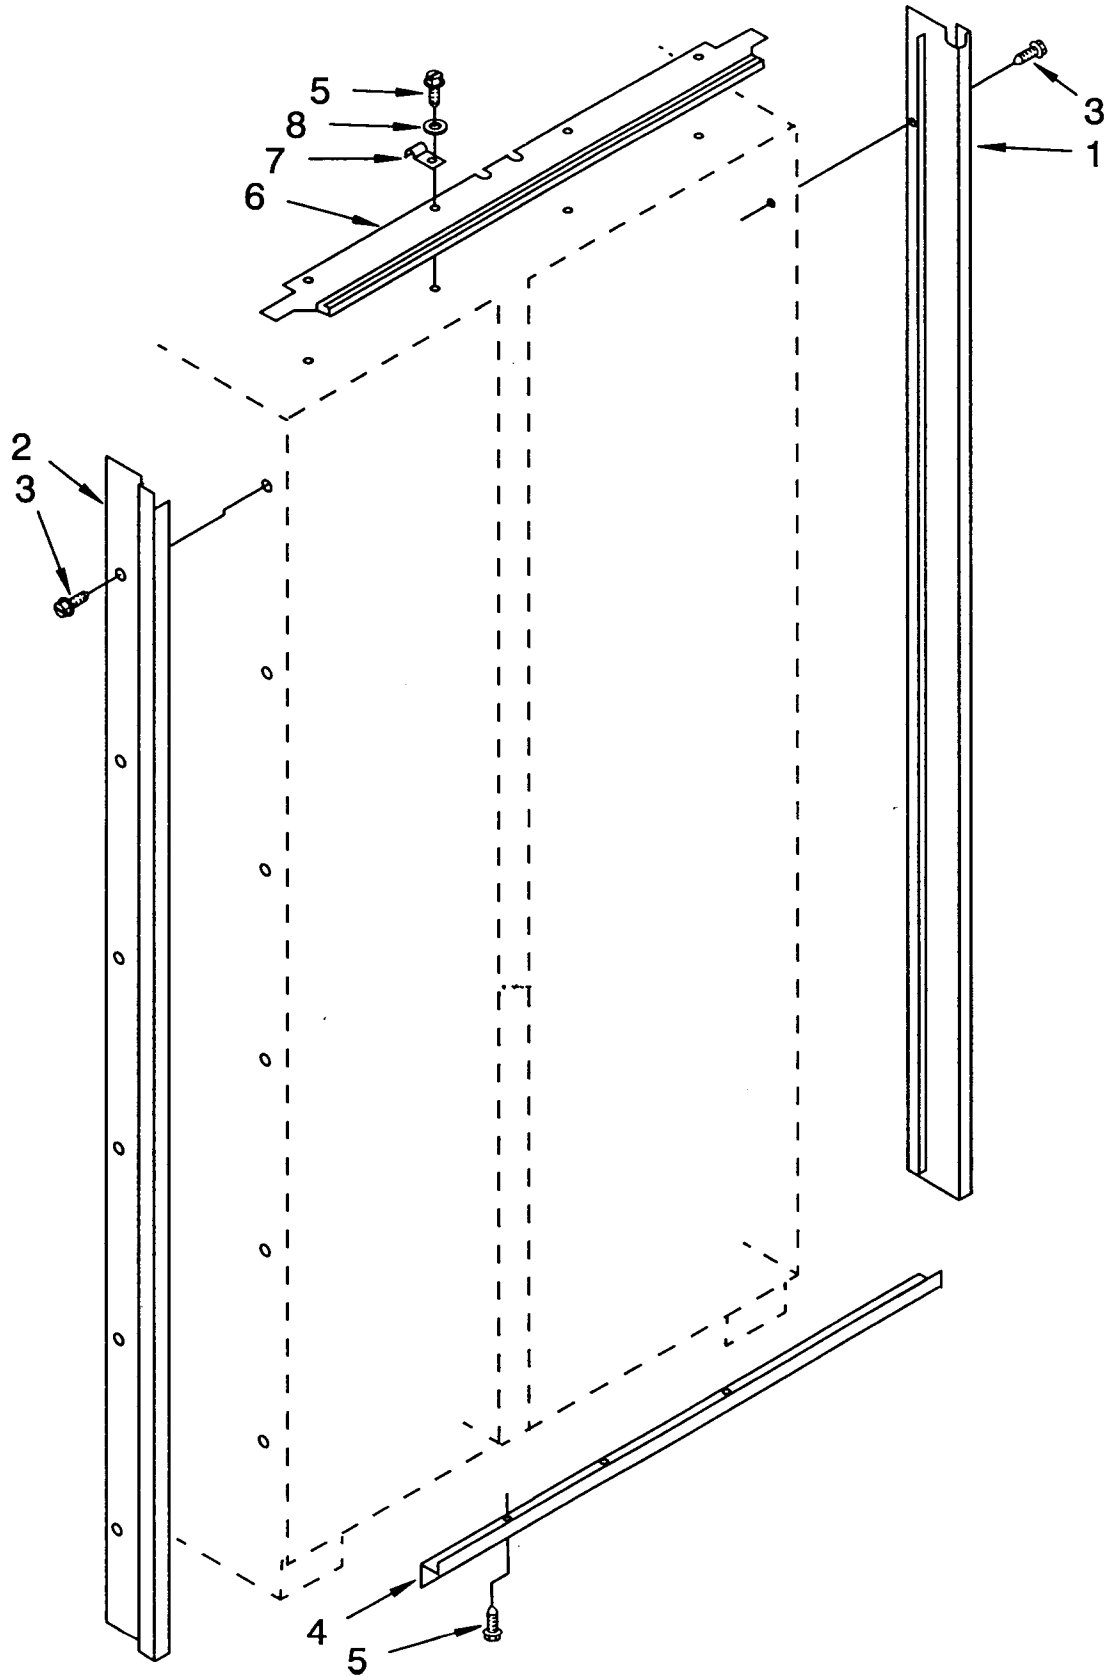

CABINET TRIM PARTS

For Model: KSSS48DBW00