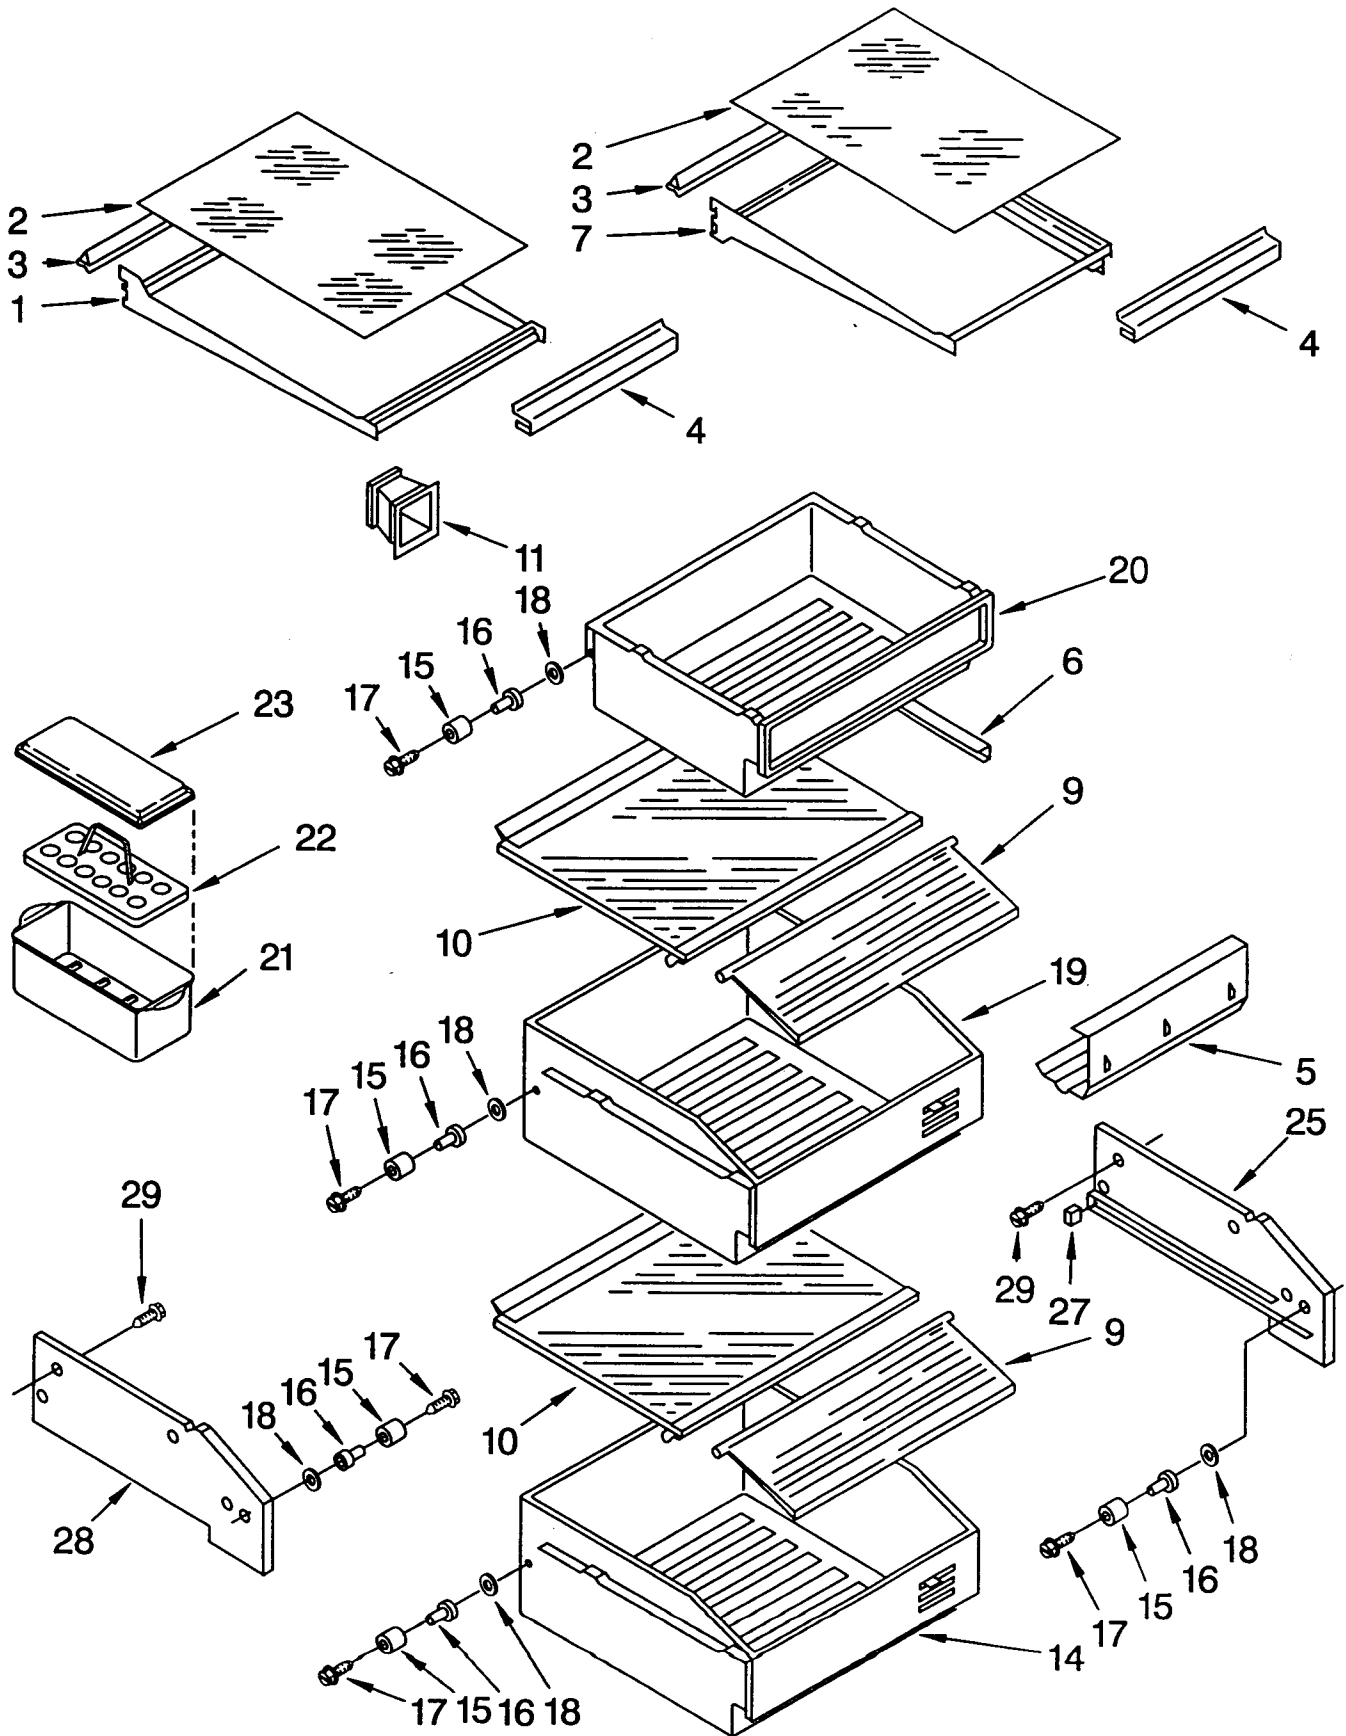

FREEZER LINER PARTS

For Model: KSSS48DBW00

1		Liner (Not A Serviceable Part)
6	538533	Support Clip, Icemaker (2)
7	2000193	Grommet, Screw (2)
8	488552	Screw
9	992720	Stud, Support (4)
12	486194	Screw
13	1112591	Spacer, Control Panel (3)
14	842534	Clip, Air Duct (4)
16	1112260	Support, Evaporator
17	658944	Stud, Shelf (8)
18	487559	Screw

ICE CONTAINER PARTS

For Model: KSSS48DBW00

1		Spacer, Track
	1112282	Left Side
	1112281	Right Side
2	1113870	Roller
3	1113871	Eyelet, Roller
5	1113169	Stop, Roller
6	488307	Washer
7	486194	Screw
8	1113127	Bracket, Motor
9	2155262	Motor Assembly
10	489399	Screw
11	983663	Coupling, Motor
12	1112613	Socket, Light
13	1113130	Cover, Motor
14	487294	Screw
15	1112287	Ice Container
16	1112378	Conveyor
17	983668	Coupling, Conveyor
18	946192	Drive Bar, Drum
19	946195	Bearing Nut
20	946193	Drum
21	946194	Baffle
22	2001034	Overlay, Cover
23	1112382	Front Cover
24	488886	Screw
25	489211	Screw
28	1113140	Lens, Dispenser
29	547225	Light Bulb

REFRIGERATOR SHELF PARTS

For Model: KSSS48DBW00

1	1112004	Frame, Shelf
2	1113956	Glass, Shelf
3	1112006	Reflector, Shelf
4	1113792	Gasket, Glass (2)
5	1125913	Rack, Wine
6	2002181	Retainer Glass
7	1112014	Frame Assembly
9	1112247	Cover, Crisper
10	2002148	Glass, Crisper
11	2000742	Meat, Pan Connector
14	2000554	Crisper Pan
15	1113870	Roller
16	1113871	Eyelet, Roller
17	489211	Screw
18	488307	Washer
19	2000557	Utility Pan
20	2000817	Meat Pan
21	2164372	Egg Bin
22	2164373	Egg Carrier
23	2164374	Cover
25	1112165	Crisper Spacer, Right Side (2)
27	1113169	Stop, Roller
28	2002180	Crisper Spacer, Left Side (2)
29	486194	Screw