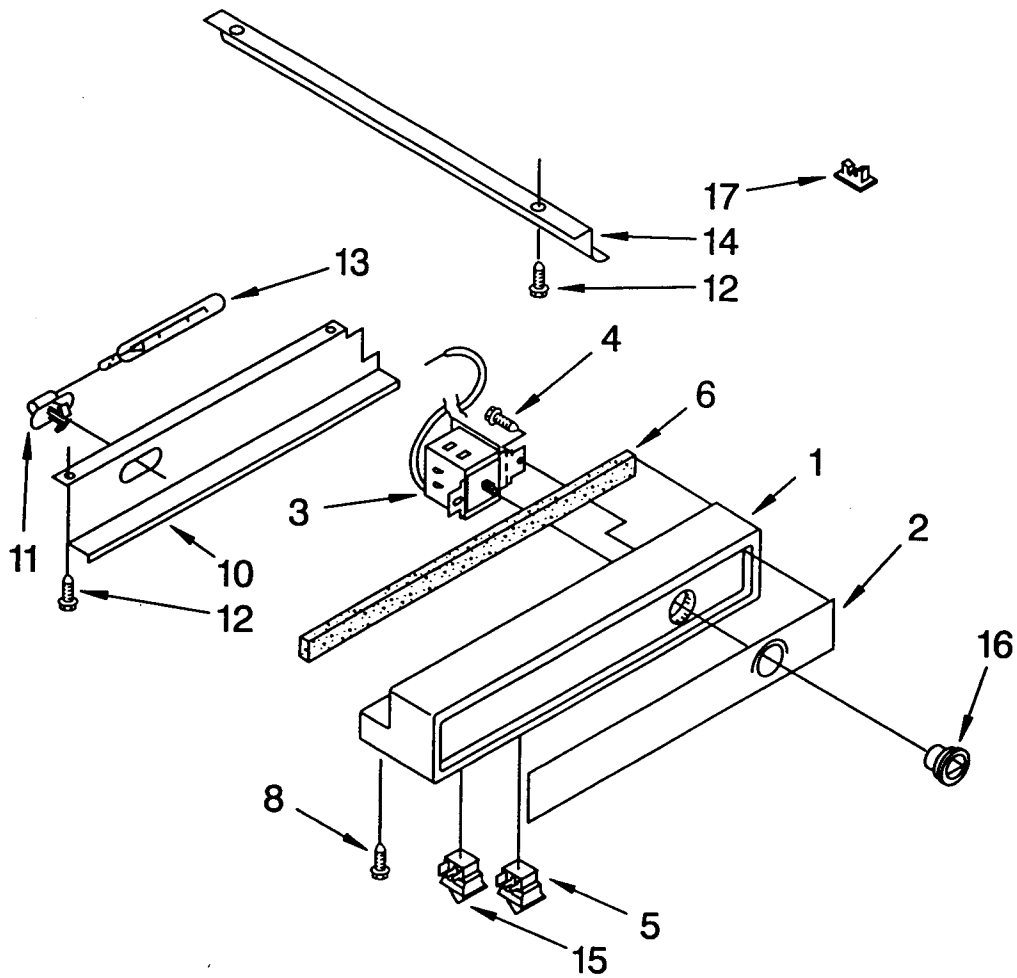

FREEZER CONTROL PANEL PARTS

For Model: KSSS48DBW00