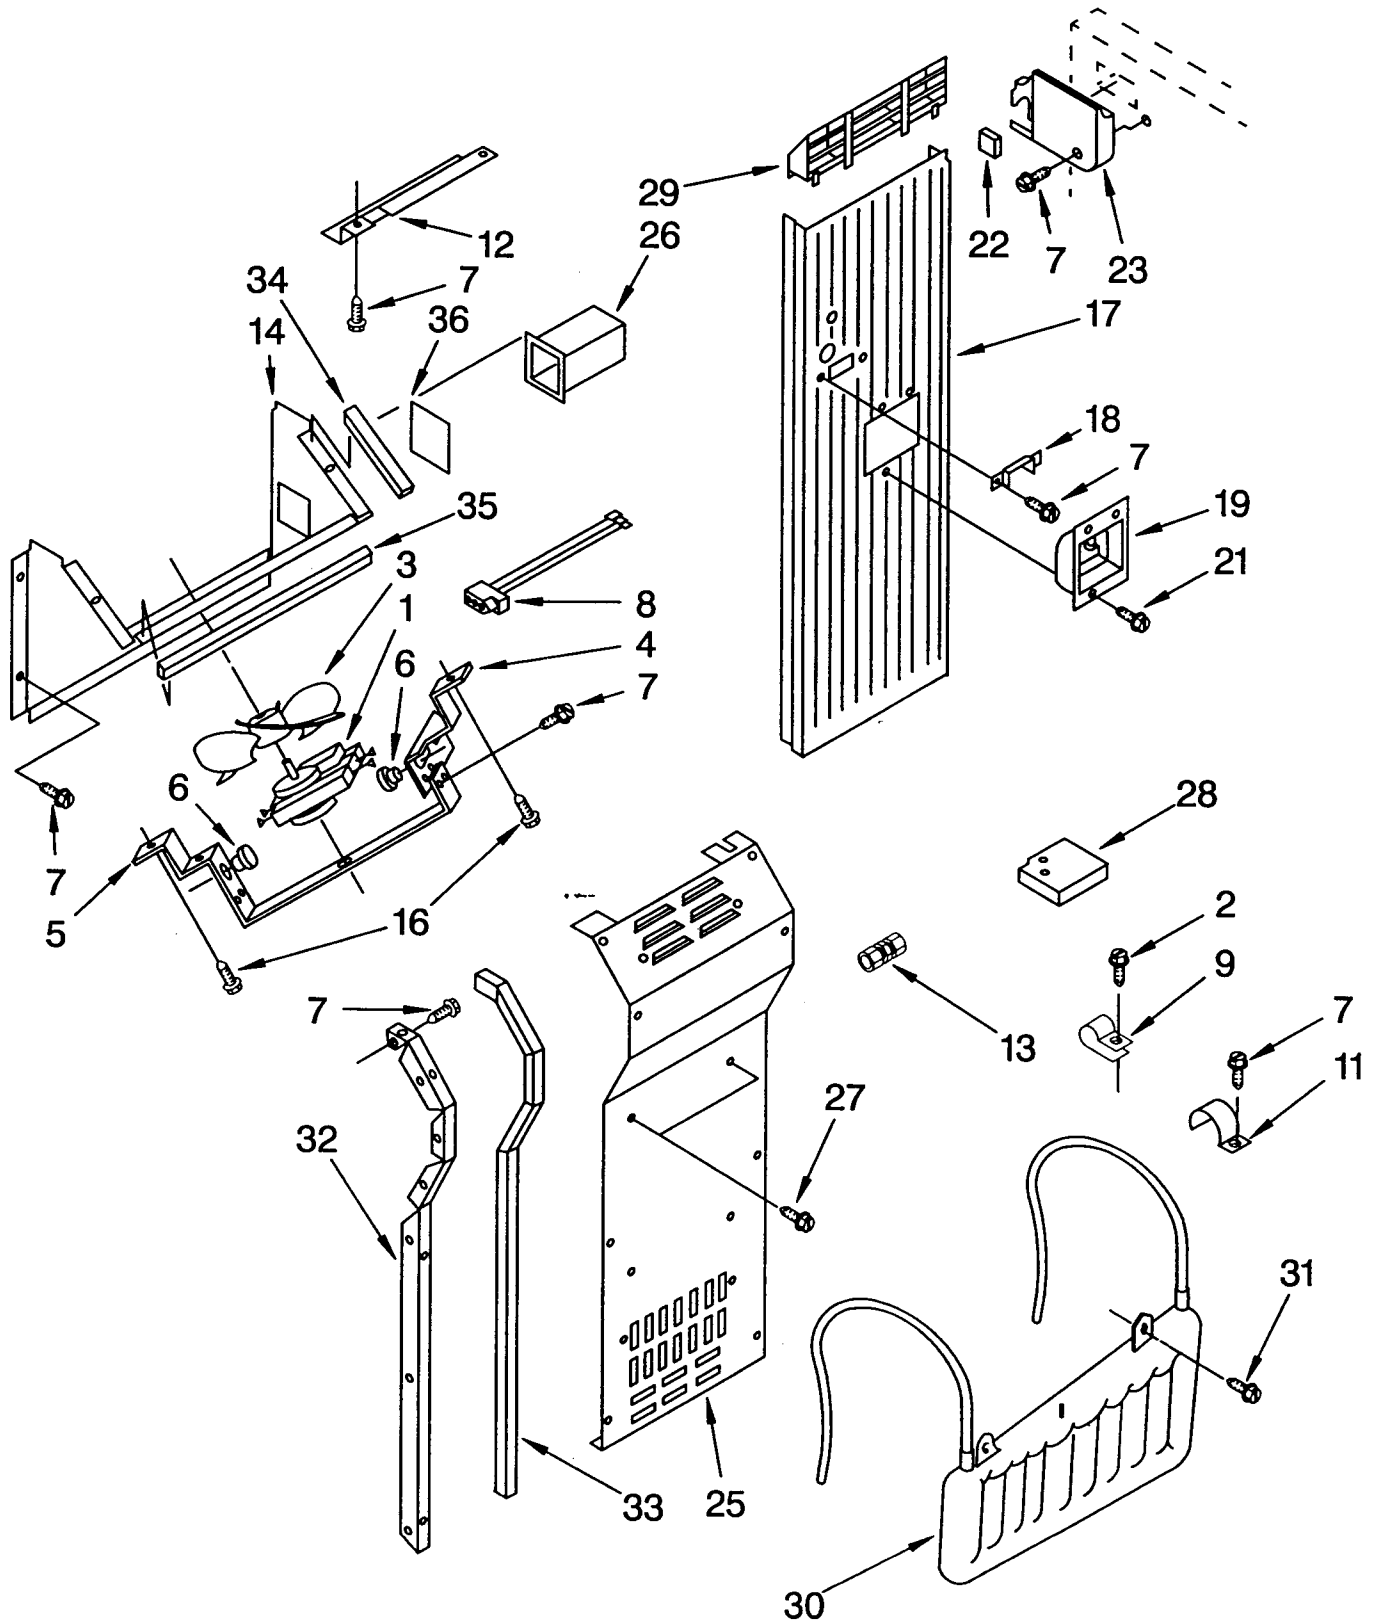

REFRIGERANT CHARGE 10 OZ.

LOWER UNIT AND TUBE PARTS

For Model: KSSS48DBW00

1	2000528	Defrost Bi-Metal
2	1113043	Clamp, Bi-Metal
3	486194	Screw
4	2002186	Sleeve
5	2002171	Sleeve
6	2002184	Condenser Inlet Tube
8	2002408	Tube, Connect (Drier)
9	2000756	Heater, Drain Pan
10	1113062	Hanger, Heater
11	1113105	Bracket, Heater
12	487534	Screw
13	2002381	Tube, Discharge
14	2002187	Sleeve
15	2002403	Heat Exchanger
16	2001133	Evaporator
17	2001608	Heater, Defrost
18	1113048	Clamp, Heater (2)
19	1108431	Clamp, Heater (2)
20	1112844	Gasket, Evaporator
21	857547	Wire Tie
22	1113070	Guard, Hook-Up
23	851095	Strap (7)
24	488946	Clamp, Wiring
25	2001264	Drain Pan
26		Bracket, Drain Pan
	1113206	(L.H.)
	1113207	(R.H.)
27	513942	Dampener
28	934011	Clip, Water Tube

AIR FLOW AND RESERVOIR PARTS

For Model: KSSS48DBW00

1	2001086	Fan Motor
2	488908	Screw
3	2154800	Fan Blade
4	548263	Bracket (Double)
5	938224	Bracket (Single)
6	548268	Grommet
7	486194	Screw
8	2000618	Motor, Wiring
9	488366	Clamp
11	489348	Clamp, Nylon
12	2000113	Channel, Wiring
13	2150347	Union
14	2000783	Scroll, Fan
16	488772	Screw
17	2000746	Assembly, Air Duct
18	2000048	Air Deflector, Ice maker
19	1112870	Cup, Motor
21	1112871	Fastener (3)
22	1112869	Gasket, Air Baffle
23	1113942	Cover, Air Outlet
25	2000342	Cover, Evaporator
26	2000796	Connector, Meat Pan Duct
27	487539	Screw
28	1112840	Baffle, Evaporator
29	1112853	Diffuser, Air Duct
30	2000861	Reservoir, Water
31	488280	Screw
32		Evaporator, Cover Rail
	2000686	Left Side
	2000685	Right Side
33	2001337	Gasket (2) Evaporator Cover
34	2001079	Gasket (2)
35	2001080	Gasket
36	2001081	Gasket