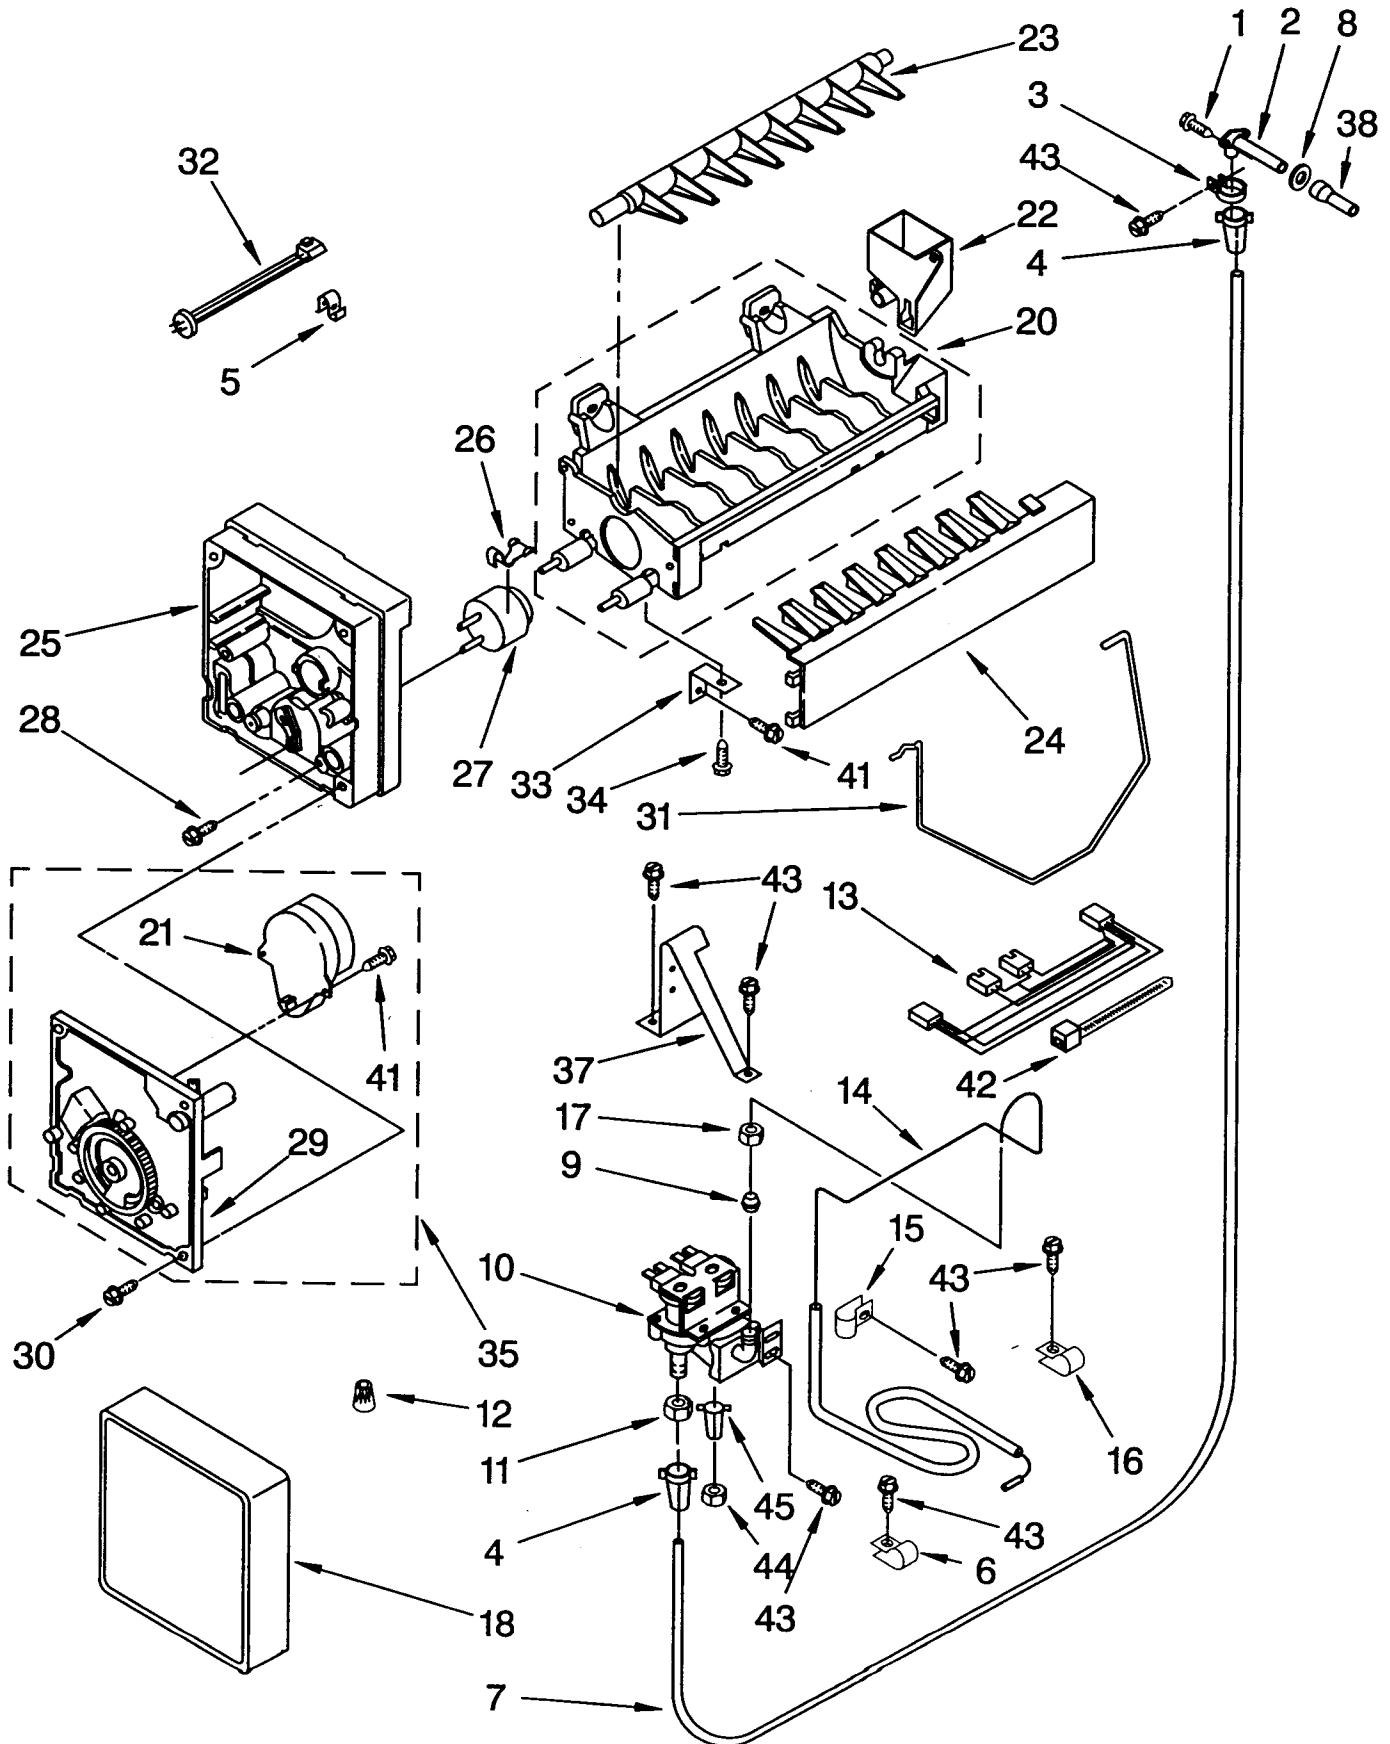

ICEMAKER PARTS

For Model: KSSS48DBW00