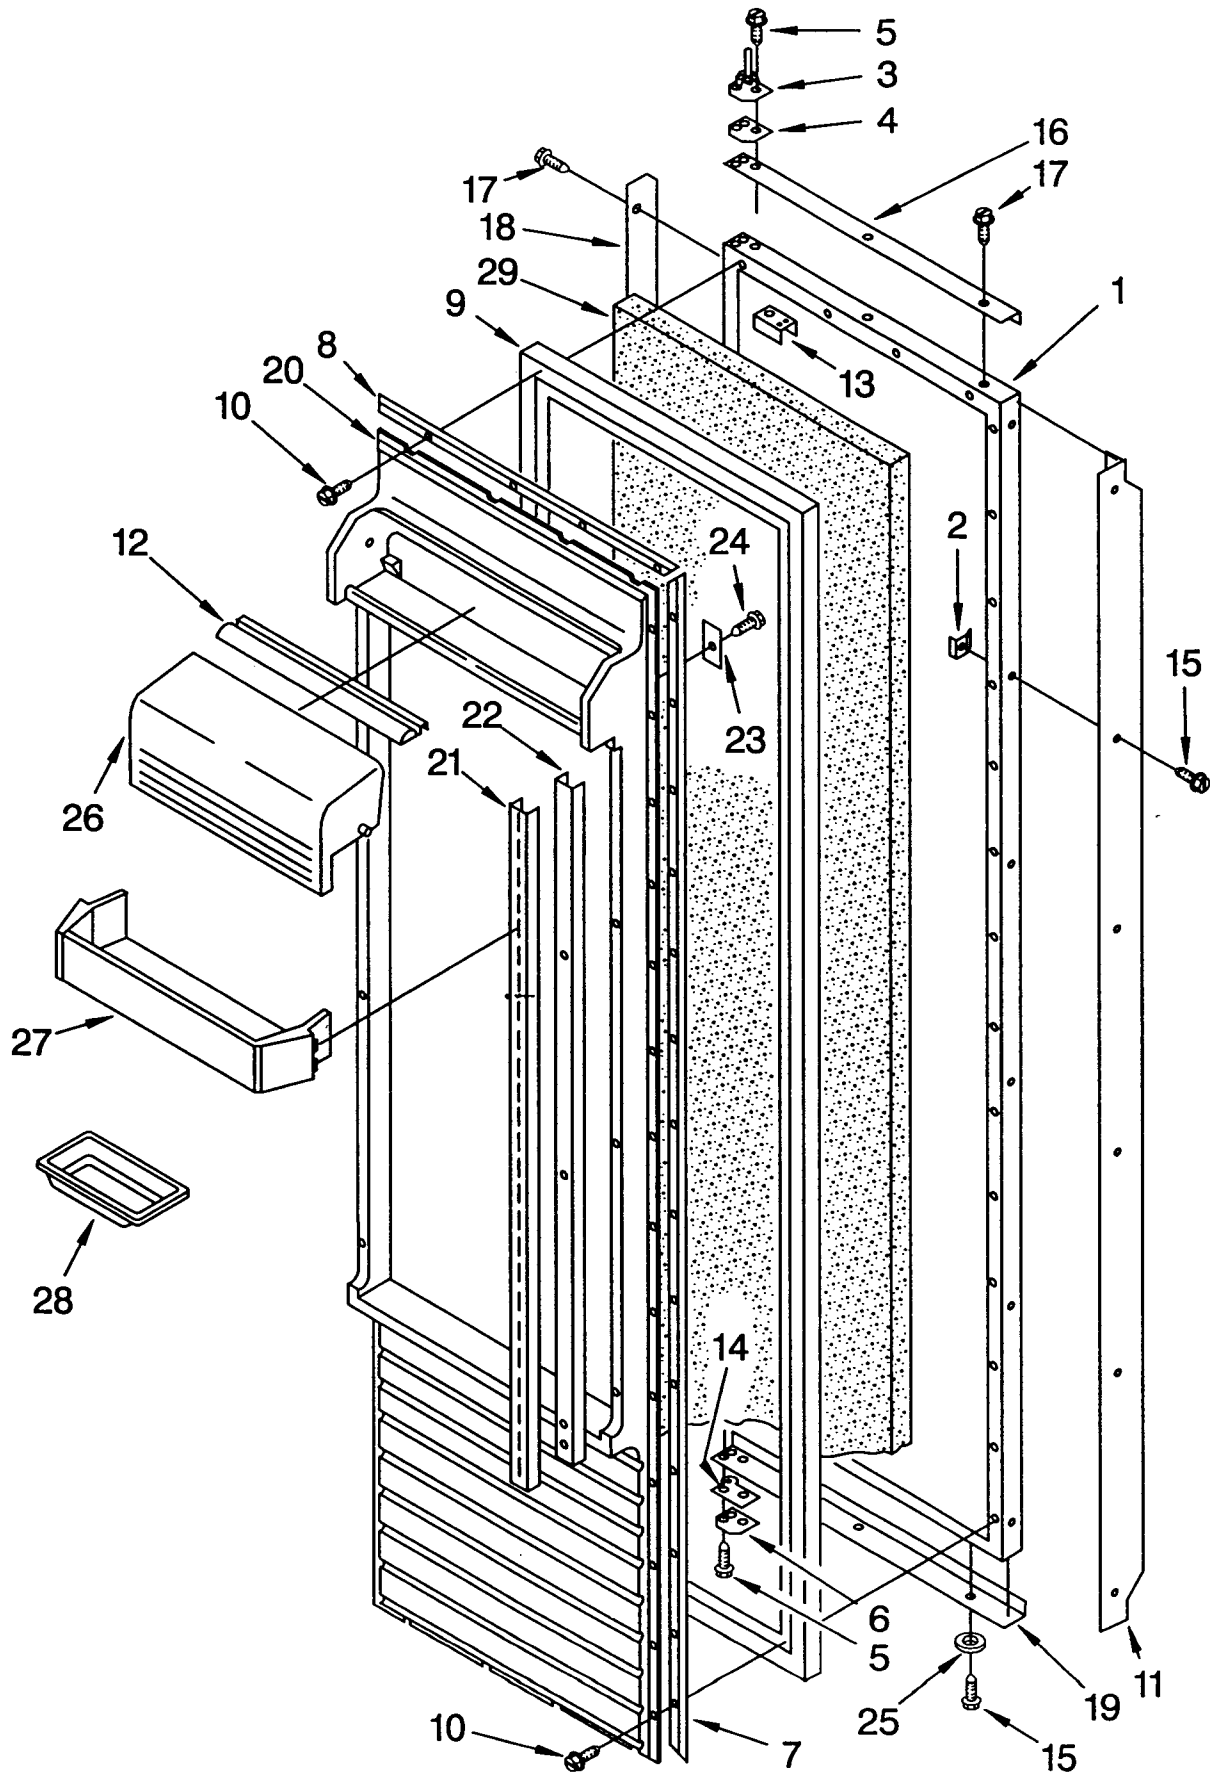

REFRIGERATOR SHELF PARTS

For Model: KSSS48DBW00

1	1112004	Frame, Shelf
2	1113956	Glass, Shelf
3	1112006	Reflector, Shelf
4	1113792	Gasket, Glass (2)
5	1125913	Rack, Wine
6	2002181	Retainer Glass
7	1112014	Frame Assembly
9	1112247	Cover, Crisper
10	2002148	Glass, Crisper
11	2000742	Meat, Pan Connector
14	2000554	Crisper Pan
15	1113870	Roller
16	1113871	Eyelet, Roller
17	489211	Screw
18	488307	Washer
19	2000557	Utility Pan
20	2000817	Meat Pan
21	2164372	Egg Bin
22	2164373	Egg Carrier
23	2164374	Cover
25	1112165	Crisper Spacer, Right Side (2)
27	1113169	Stop, Roller
28	2002180	Crisper Spacer, Left Side (2)
29	486194	Screw

REFRIGERATOR DOOR PARTS

For Model: KSSS48DBW00

1	2000695	Door Panel, Refrigerator (Also Order Item 29)
2	939101	Screw Anchor (8)
3	2000696	Hinge Assembly, Top
4	2000303	Spacer
5	489282	Screw
6	2000698	Hinge Assembly, Bottom
7	1112533	Gasket Retainer, Side (2)
8	1112542	Gasket Retainer, Top & Bottom
9	2001049	Door Gasket, Magnetic
10	489101	Screw
11	2000388	Handle, Door
12	1113955	Gasket Utility Door
13	2000349	Tap Plate
14	2000697	Door, Spacer Bottom
15	2001208	Screw
16	2001399	Trim (Top)
17	2001209	Screw
18	2000391	Trim (Side)
19	2001403	Trim (Bottom)
20	1113950	Panel, Interior Door
21	1113949	Ladder, Shelf (2)
22	1113948	Retainer, Shelf Ladder (2)
23	1112514	Back Up Plate (8)
24	486194	Screw
25	2001230	Washer
26	1112737	Door, Utility Bin
27	2000622	Door Shelf (4)
28	1125936	Butter Tray
29	876029	Kit, Foam Slab (Required When Replacing Exterior Door Panel)