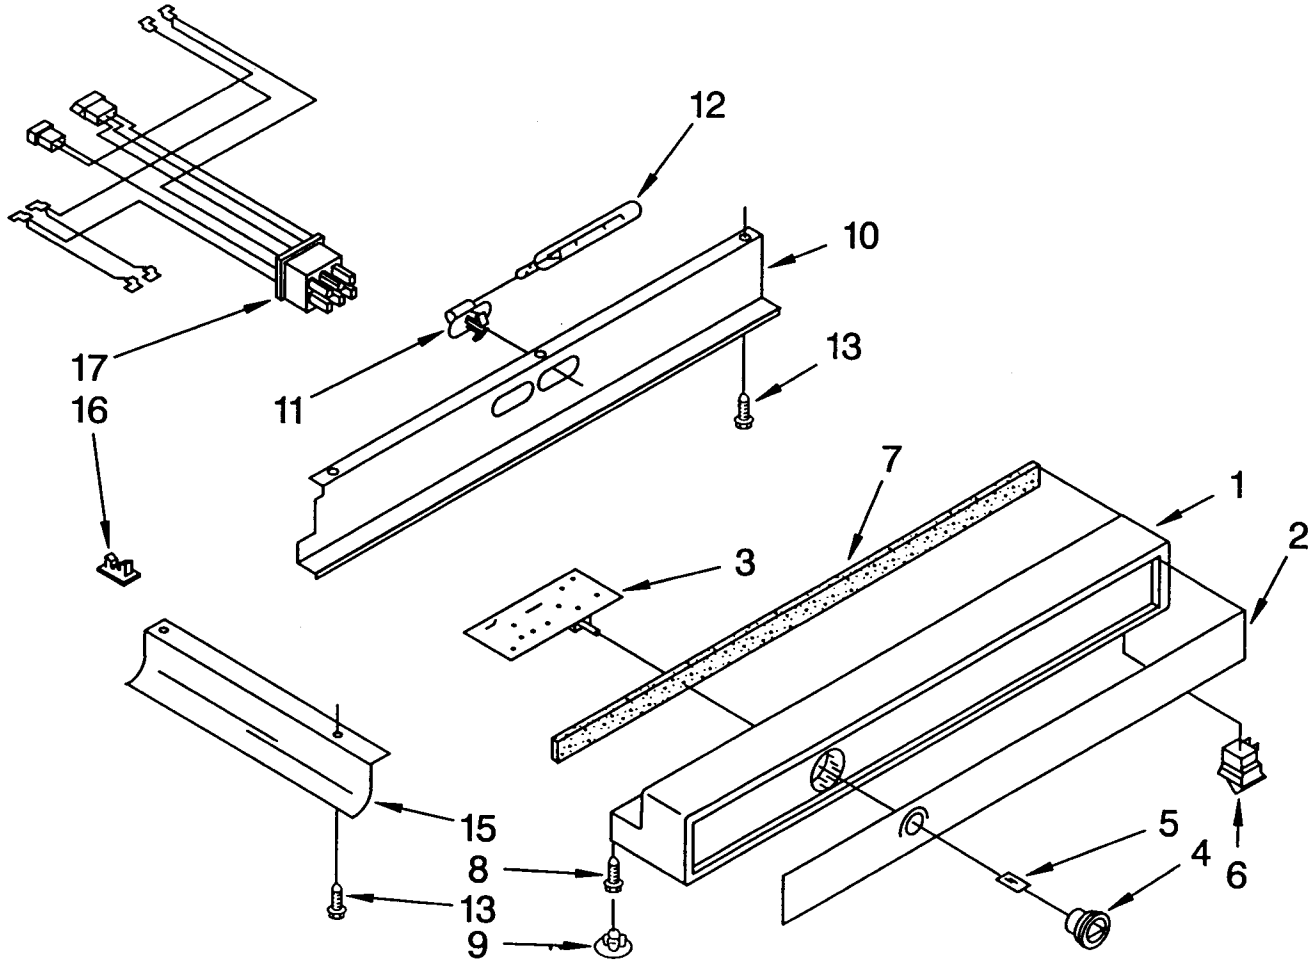

REFRIGERATOR CONTROL PANEL PARTS

For Model: KSSS48DBW00