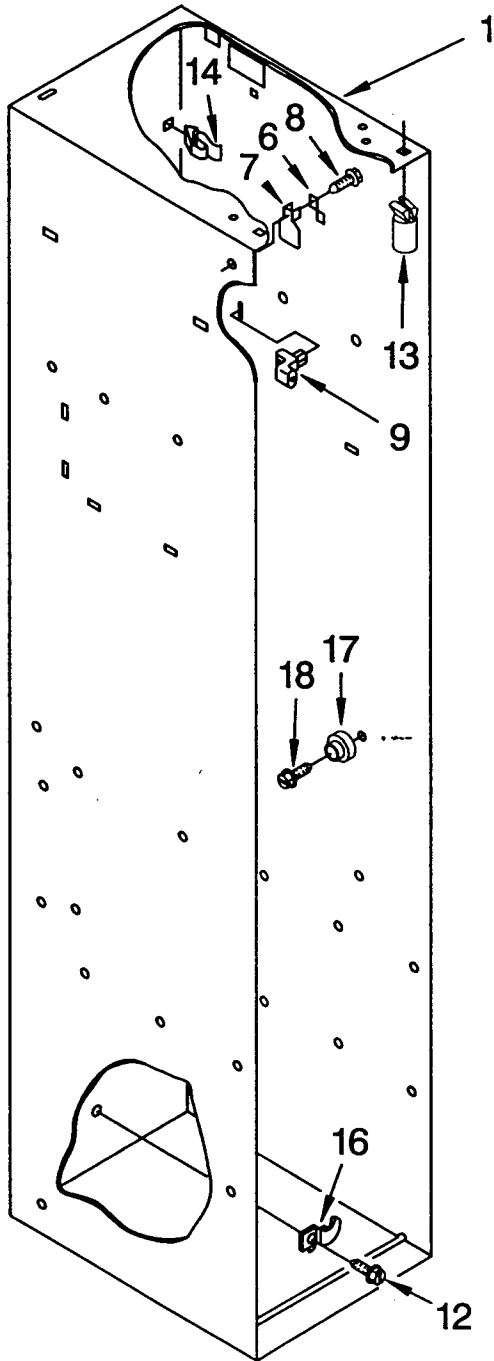

REFRIGERATOR LINER PARTS

For Model: KSSS48DBW00

1		LINER (Not A Serviceable Part)
2	1112591	Spacer, Control Panel (3)
5	2001117	Ladder, Shelf (2)
6	520965	Screw Support, Ladder (8)
7	488357	Screw
8	486194	Screw
9	1112257	Hole Plug
10	2000740	Meat Pan, Air Duct Cover (Also Order 12)
11	2000337	Meat Pan, Air Duct
12	2001302	Inlay, Control Meat Pan
13	2001326	Seal, Air Duct
14	1112218	Damper Control, Meat Pan
15	2001735	Control Knob, Meat Pan
16	837444	Retainer, Knob
17	2000343	Air Baffle Assembly
20	2001073	Wiring Harness, Air Baffle
21	2001146	Seal
22	1116793	Cover, Thermistor
23	1116959	Thermistor
25	2000736	Air Baffle Cover
26	2000527	Guard, Air Return

FREEZER LINER PARTS

For Model: KSSS48DBW00

1		Liner (Not A Serviceable Part)
6	538533	Support Clip, Icemaker (2)
7	2000193	Grommet, Screw (2)
8	488552	Screw
9	992720	Stud, Support (4)
12	486194	Screw
13	1112591	Spacer, Control Panel (3)
14	842534	Clip, Air Duct (4)
16	1112260	Support, Evaporator
17	658944	Stud, Shelf (8)
18	487559	Screw