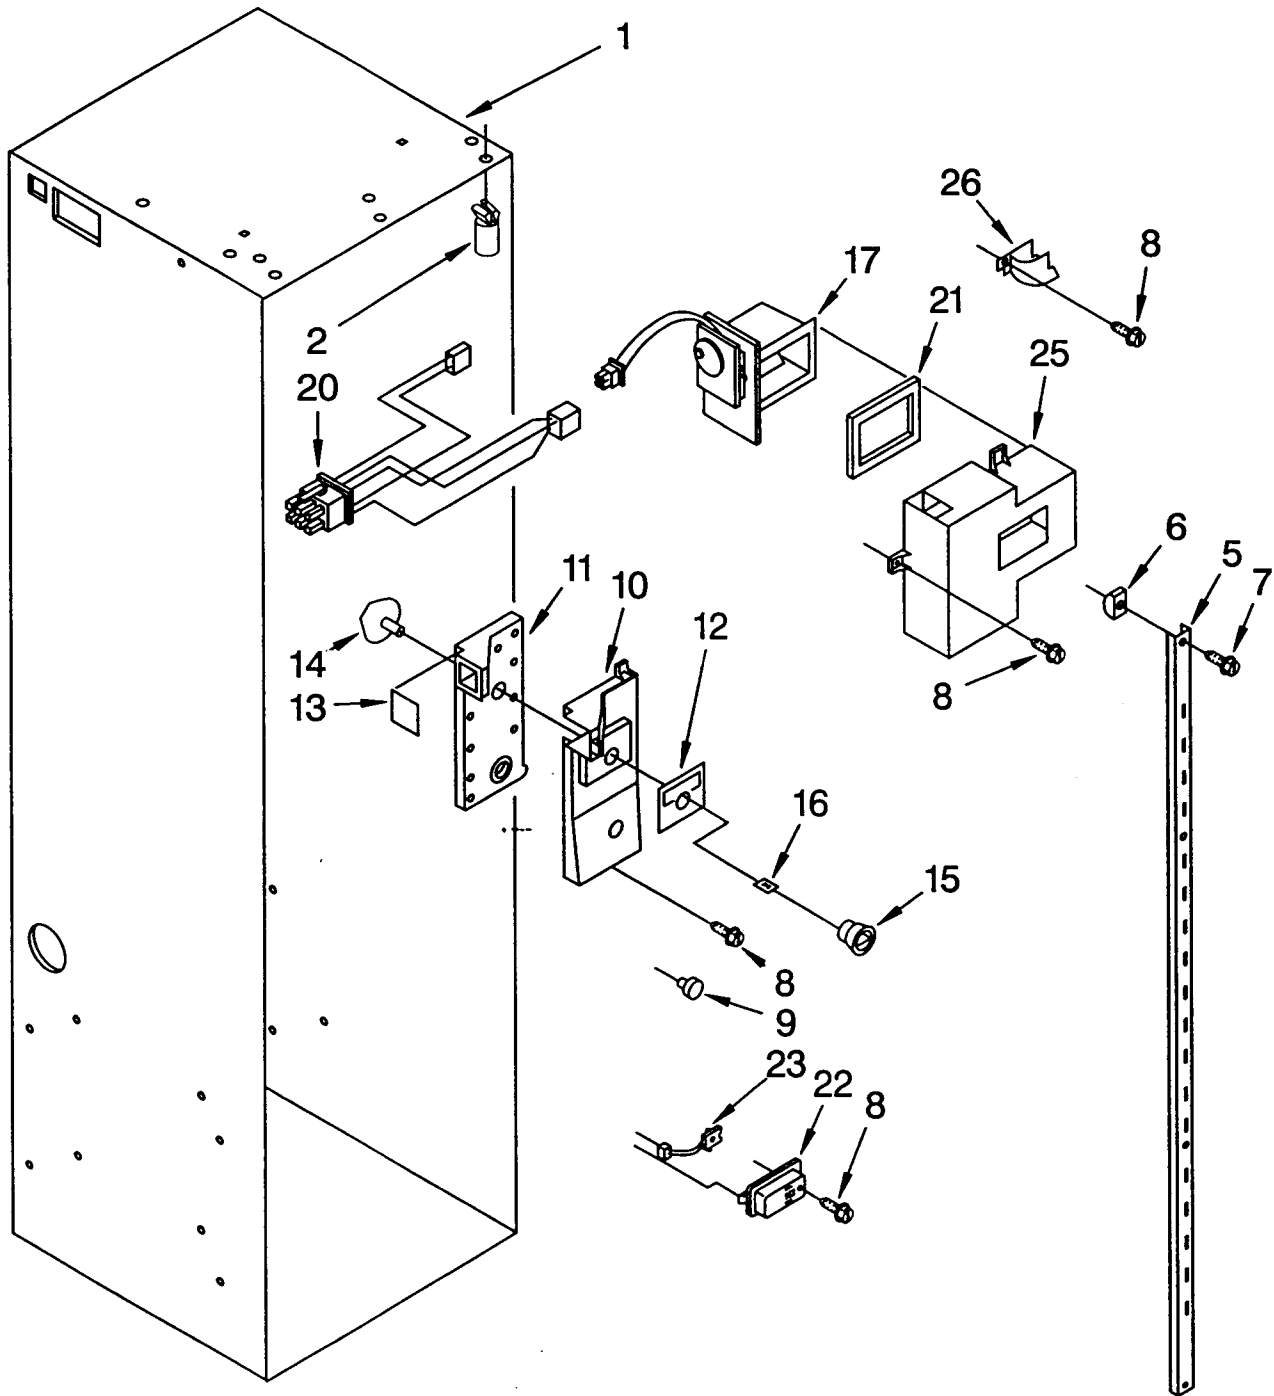

KitchenAid®

CABINET PARTS

For Model: KSSS48DBW00

REFRIGERATOR

8/24

1		Cabinet (Not A Serviceable Part)
2	1112019	Leveler, Front (2)
3	1113249	Retainer (2)
4	1112023	Roller, Front & Rear (4)
5	1112695	Leveler, Adjustable (2)
6	2000670	Adjusting Rod (2)
7	1113250	Sleeve, Retainer (2)
8	1112937	Bushing, Rod (2)
9	489359	Screw
10	1112939	Hole Plug, Leveler
11	1112849	Cap, Grommet
12	1112970	Grommet, Water Tube
13	1113122	Grommet, Wiring
14	2002000	Wiring Harness, Cabinet
15	1112848	Drain Fitting
16		Gap, Cover Assembly (Top)
	2000305	Left Side
	2000304	Right Side
17	2001295	Shoulder Screw
18		Hinge (Top)
	2000306	Left Side
	2000307	Right Side
19	2000770	Shim, Hinge Top
20	1112805	Guard, Wiring
21	487534	Screw (2)
23	1112992	Door Closer Assembly (2)
24	2000333	Bracket, Door Closer
25	486194	Screw
26	1112973	Tap Plate, Hinge Butt (2)
27	1113227	Fastener (3)
28		Gap, Cover Assembly (Bottom)
	2001200	Left Side
	2001199	Right Side
29		Hinge (Bottom)
	2001733	Left Side
	2001732	Right Side
30	1112942	Shim, Hinge (1)
	1112943	Shim, Hinge (2) Bottom (4)
31	2000490	Screw
33	2001266	Tube clamp
34	2001961	Grille Base, Front
35	489238	Screw (6)
36	2000684	Cover, Rear
37	1113123	Grommet, Wiring
38	1113079	Grommet, Flexible
39	1112926	Grommet, Tube
41	2001377	Screw
42	2000530	Grommet
43	2001415	Screw (4)
44	489359	Screw

REFRIGERATOR LINER PARTS

For Model: KSSS48DBW00

1		LINER (Not A Serviceable Part)
2	1112591	Spacer, Control Panel (3)
5	2001117	Ladder, Shelf (2)
6	520965	Screw Support, Ladder (8)
7	488357	Screw
8	486194	Screw
9	1112257	Hole Plug
10	2000740	Meat Pan, Air Duct Cover (Also Order 12)
11	2000337	Meat Pan, Air Duct
12	2001302	Inlay, Control Meat Pan
13	2001326	Seal, Air Duct
14	1112218	Damper Control, Meat Pan
15	2001735	Control Knob, Meat Pan
16	837444	Retainer, Knob
17	2000343	Air Baffle Assembly
20	2001073	Wiring Harness, Air Baffle
21	2001146	Seal
22	1116793	Cover, Thermistor
23	1116959	Thermistor
25	2000736	Air Baffle Cover
26	2000527	Guard, Air Return