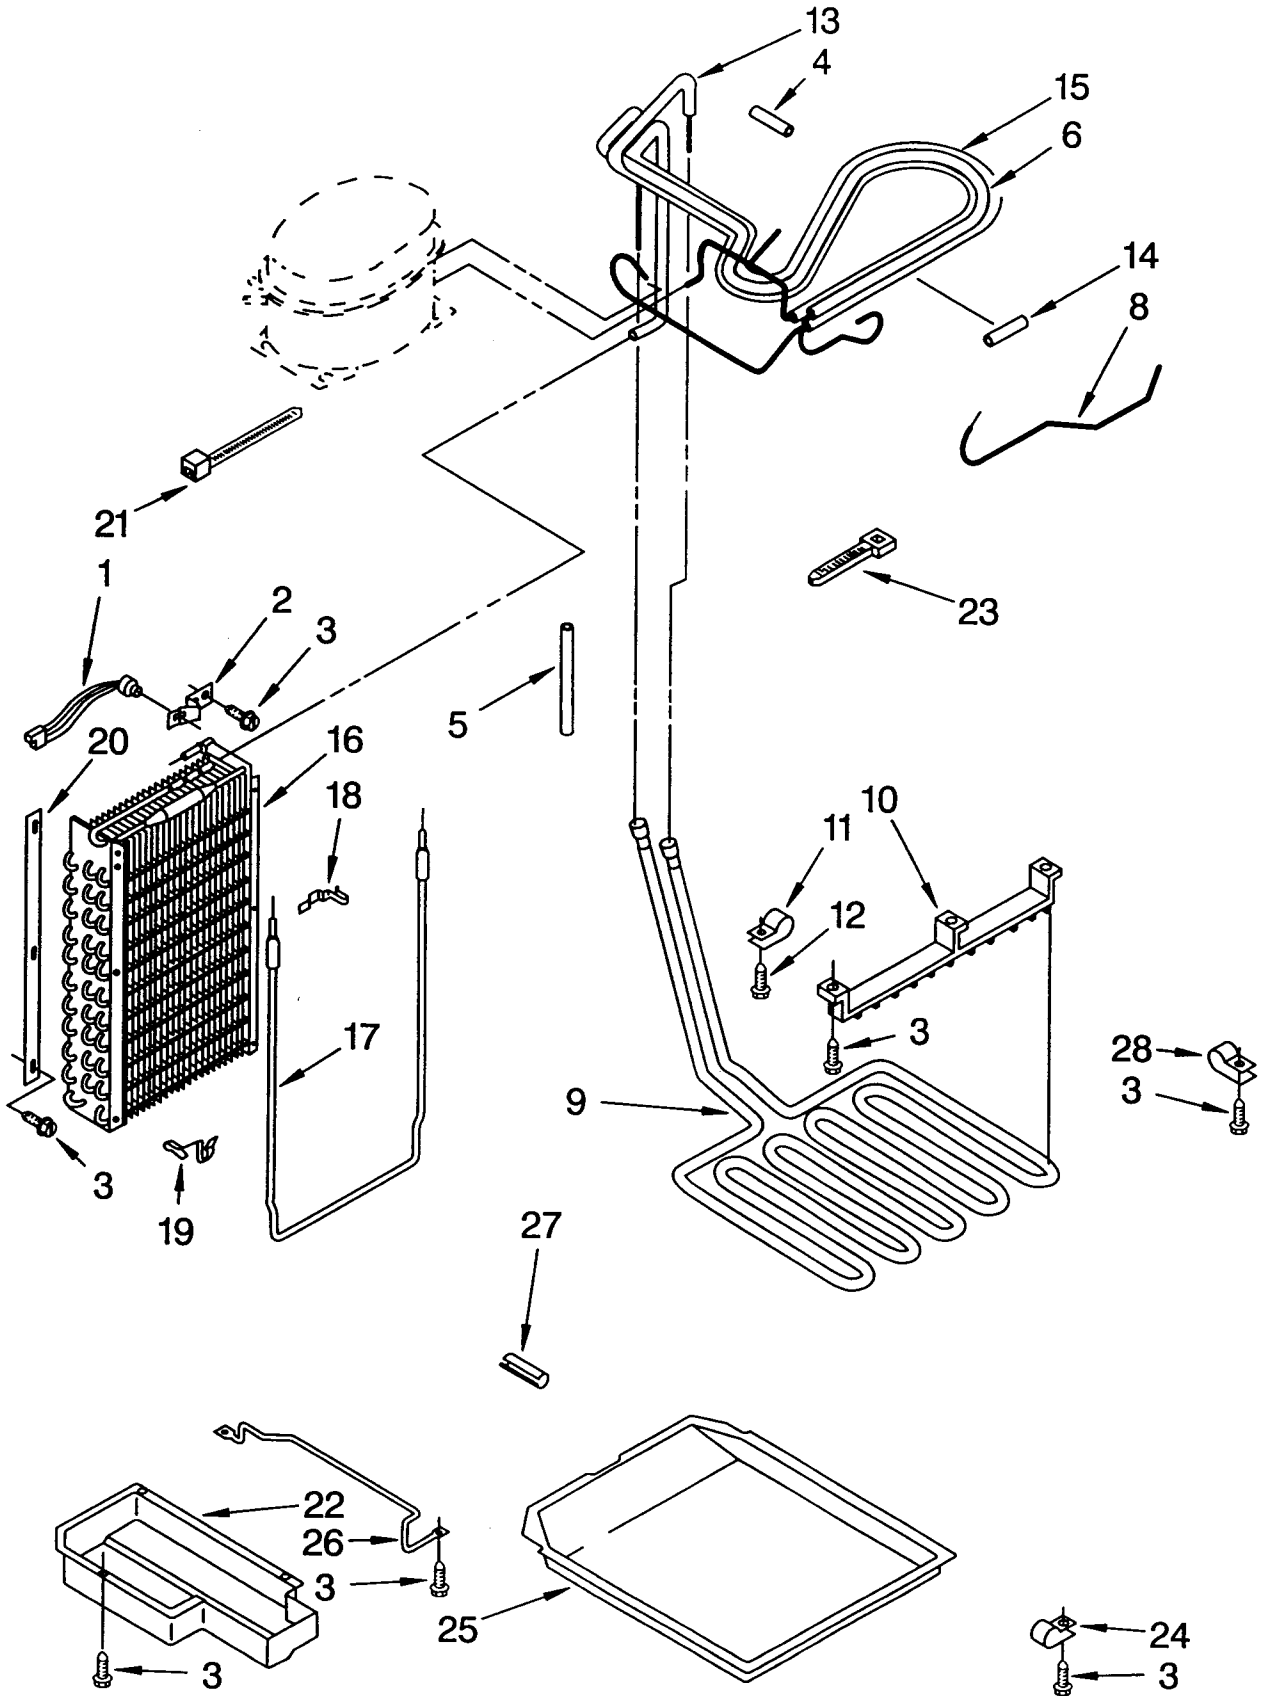

LOWER UNIT AND TUBE PARTS

For Model: KSSS48DBW00