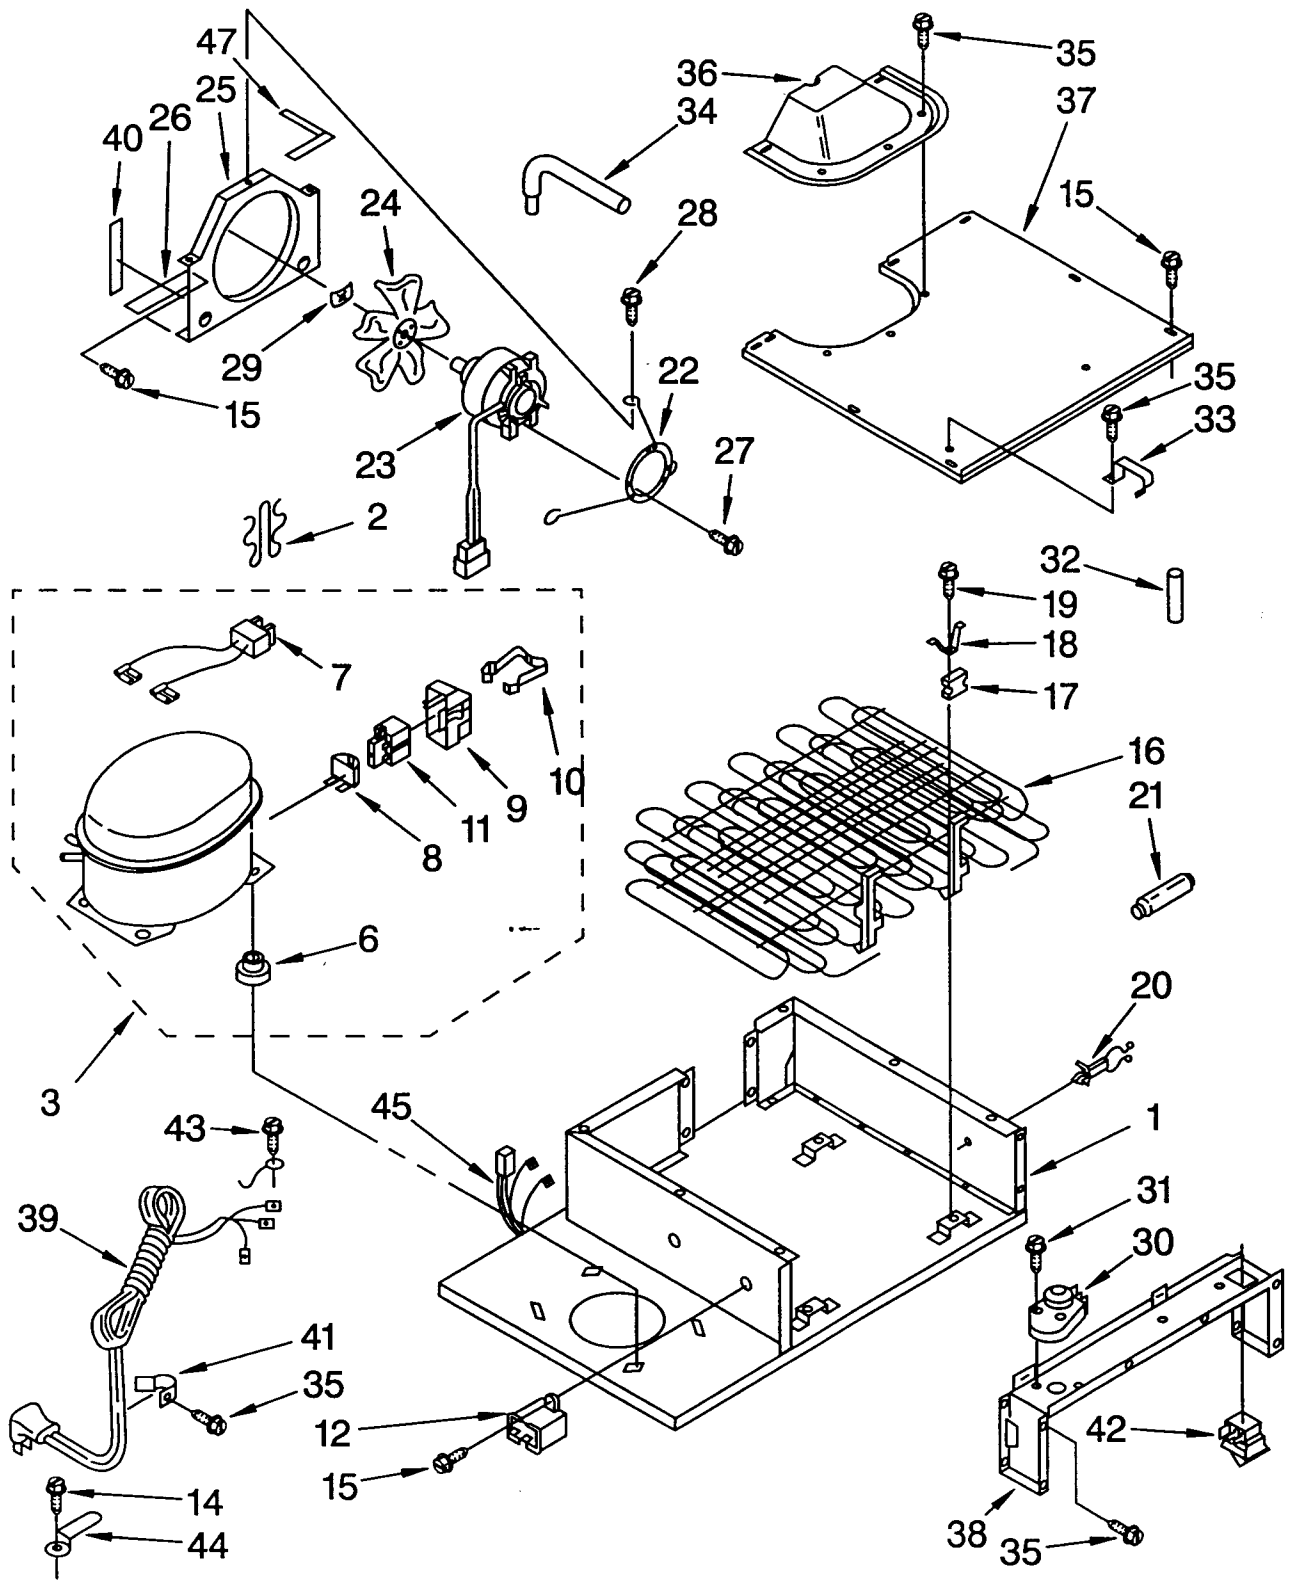

UPPER UNIT PARTS

For Model: KSSS48DBW00