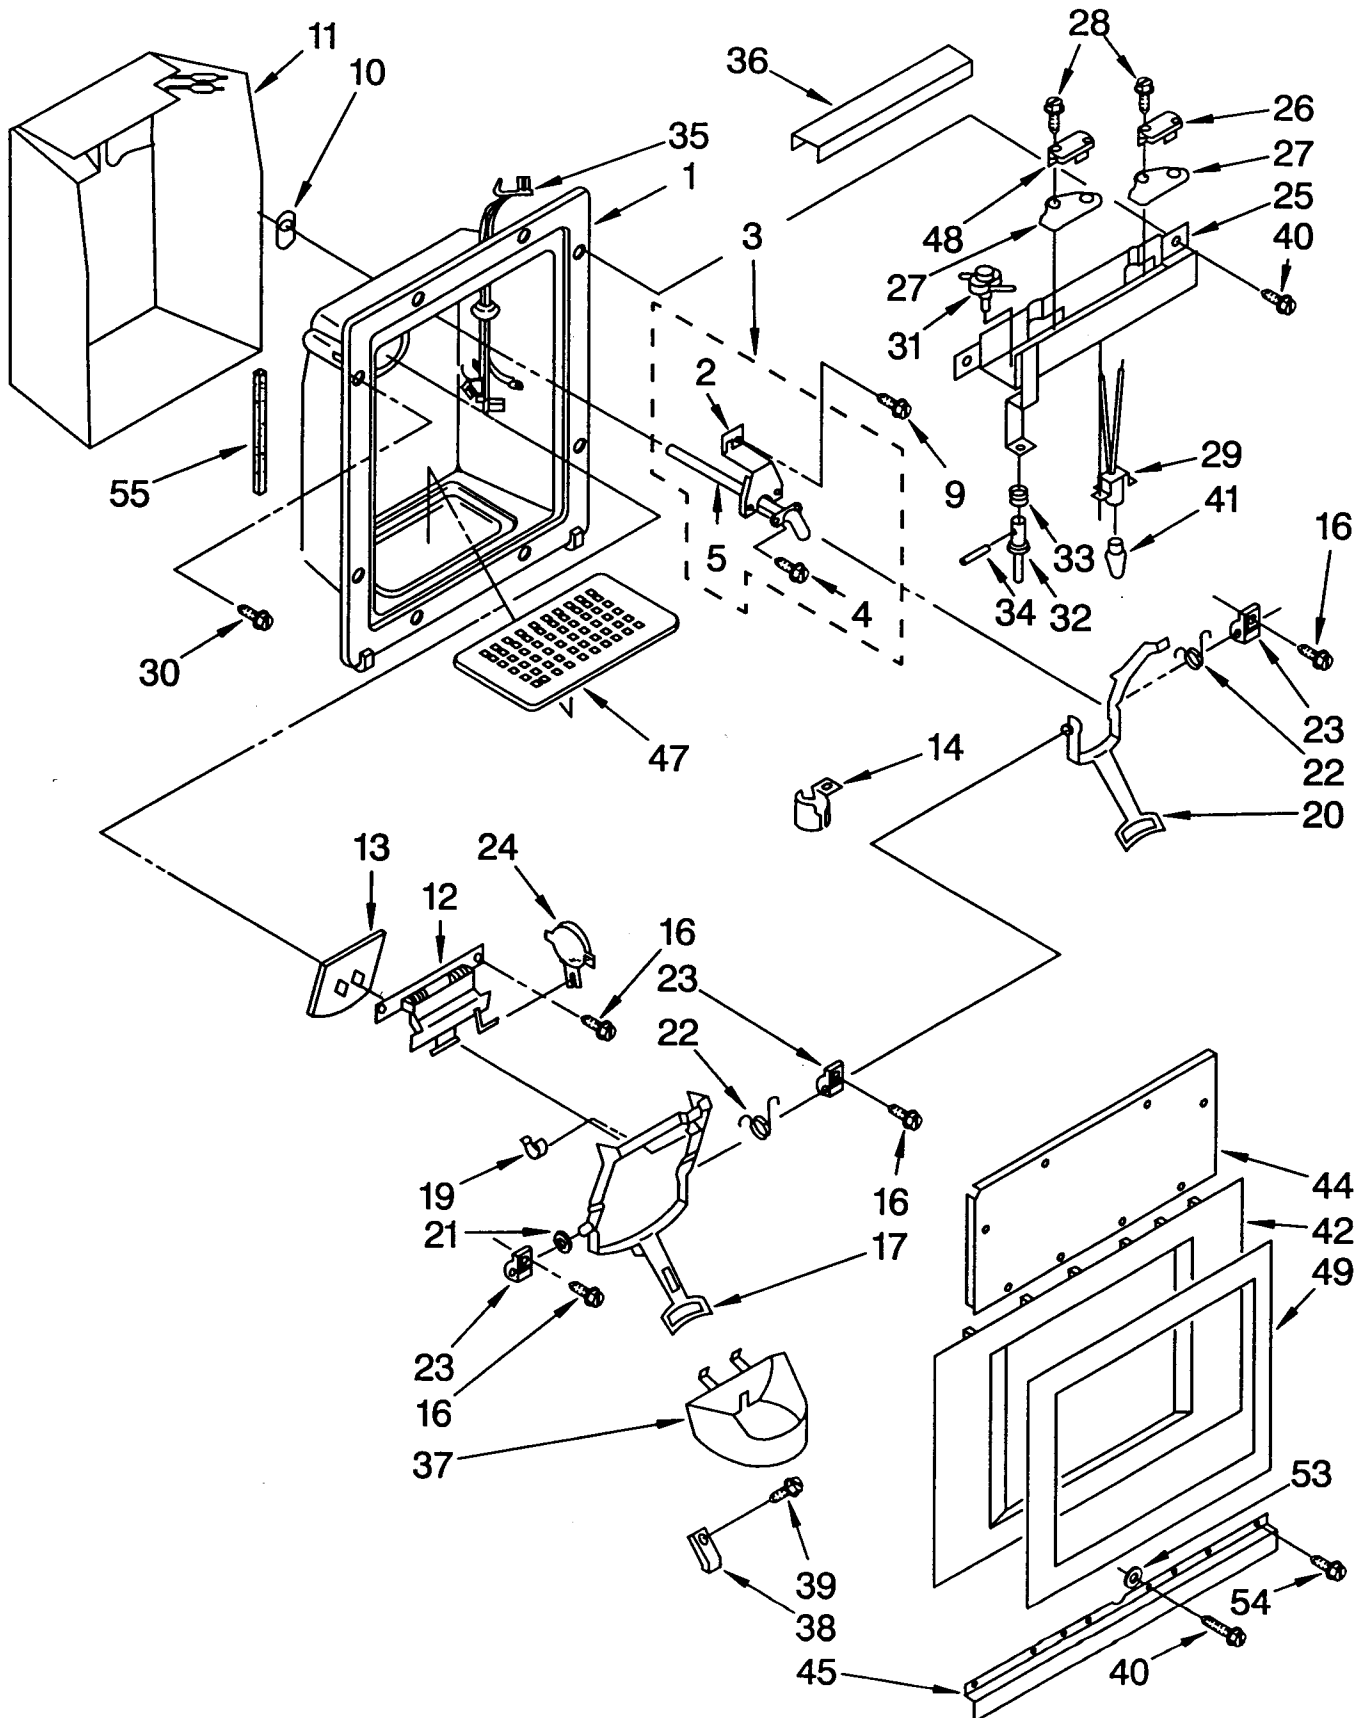

DISPENSER AND FRONT PARTS

For Model: KSSS48DBW00