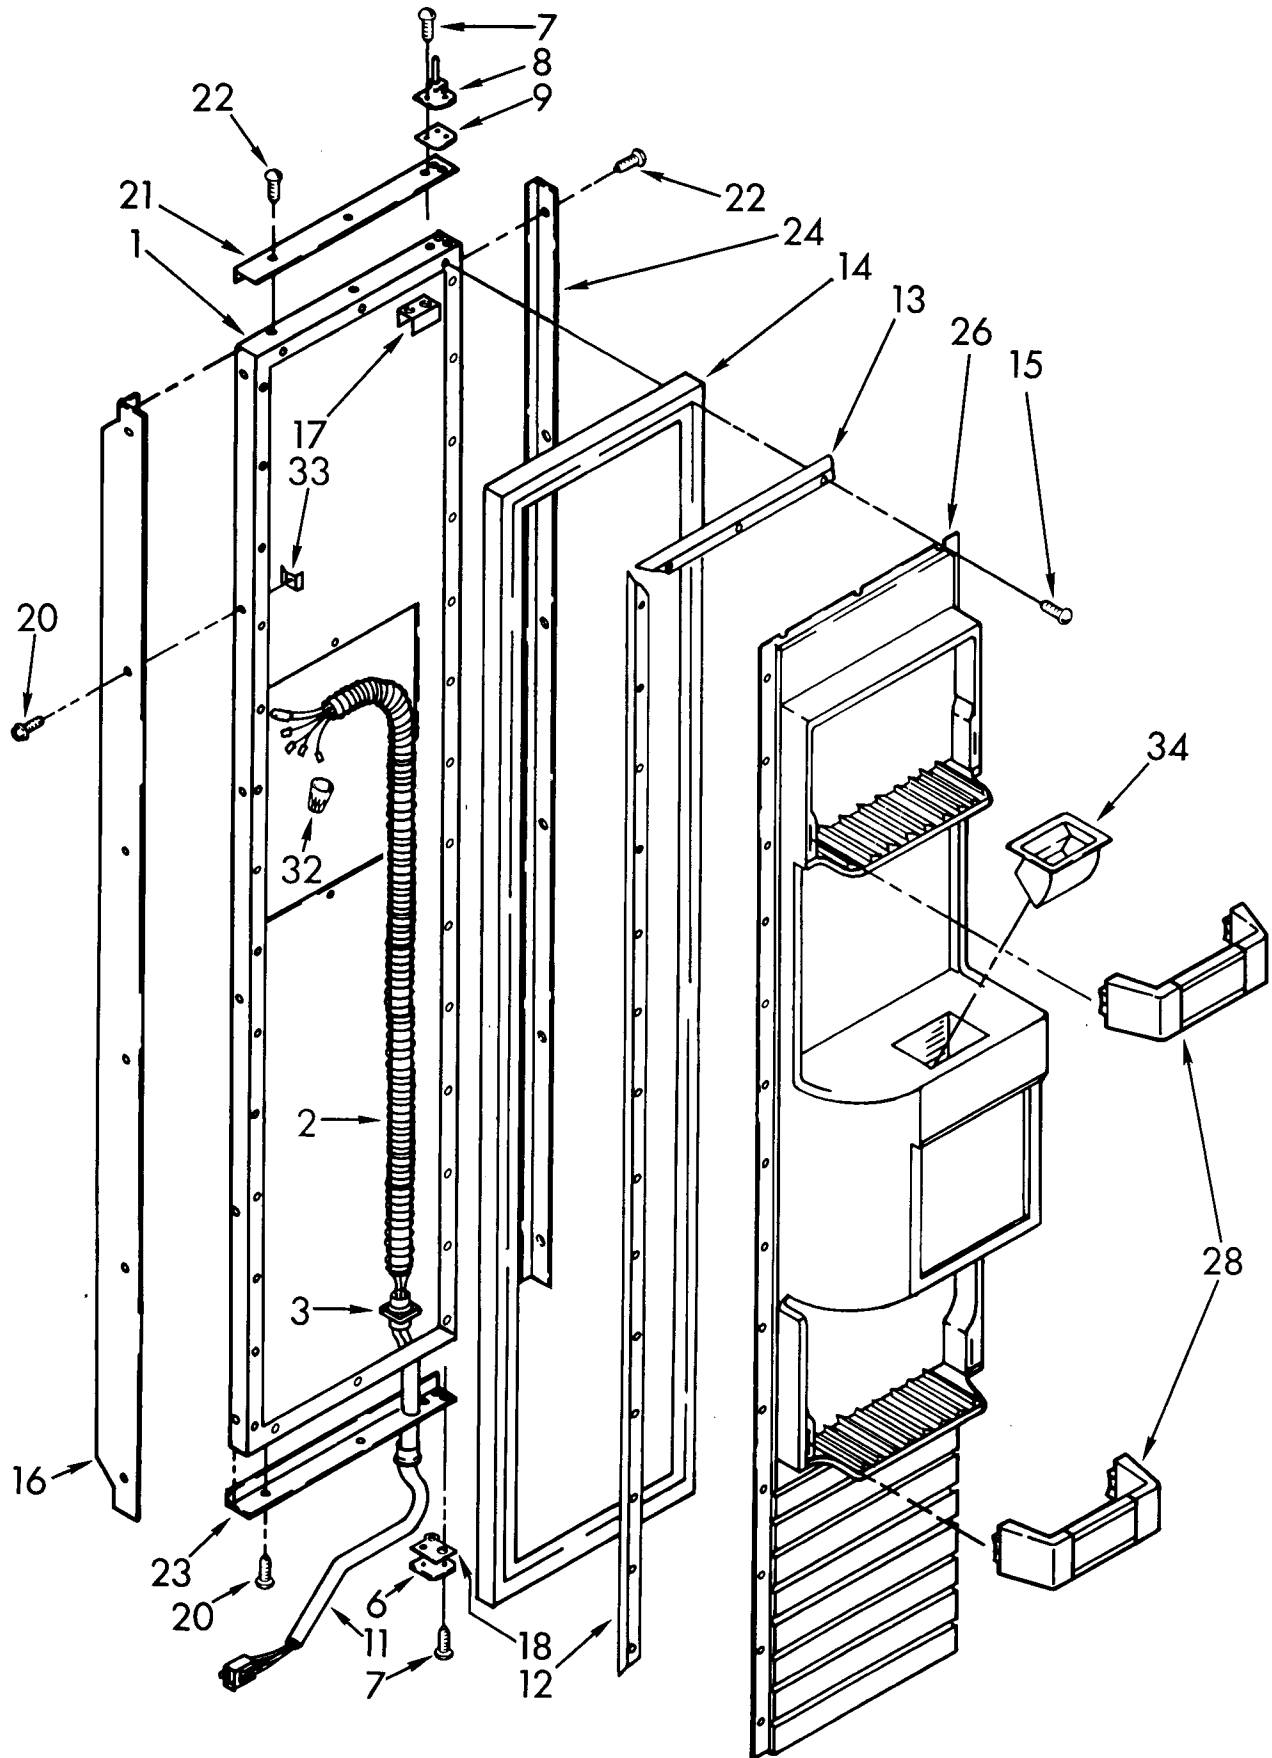

FREEZER DOOR PARTS

For Model: KSSS48DAW00