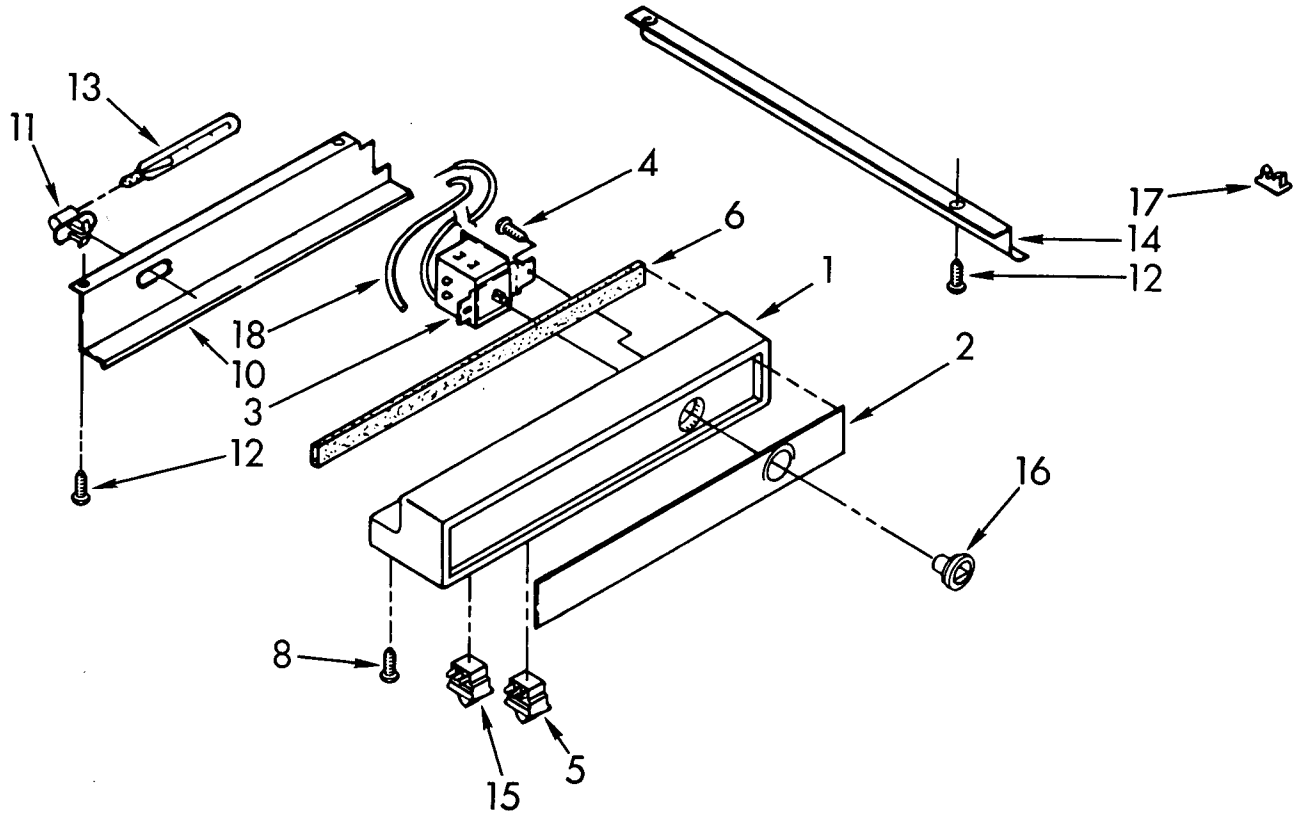

FREEZER CONTROL PANEL PARTS