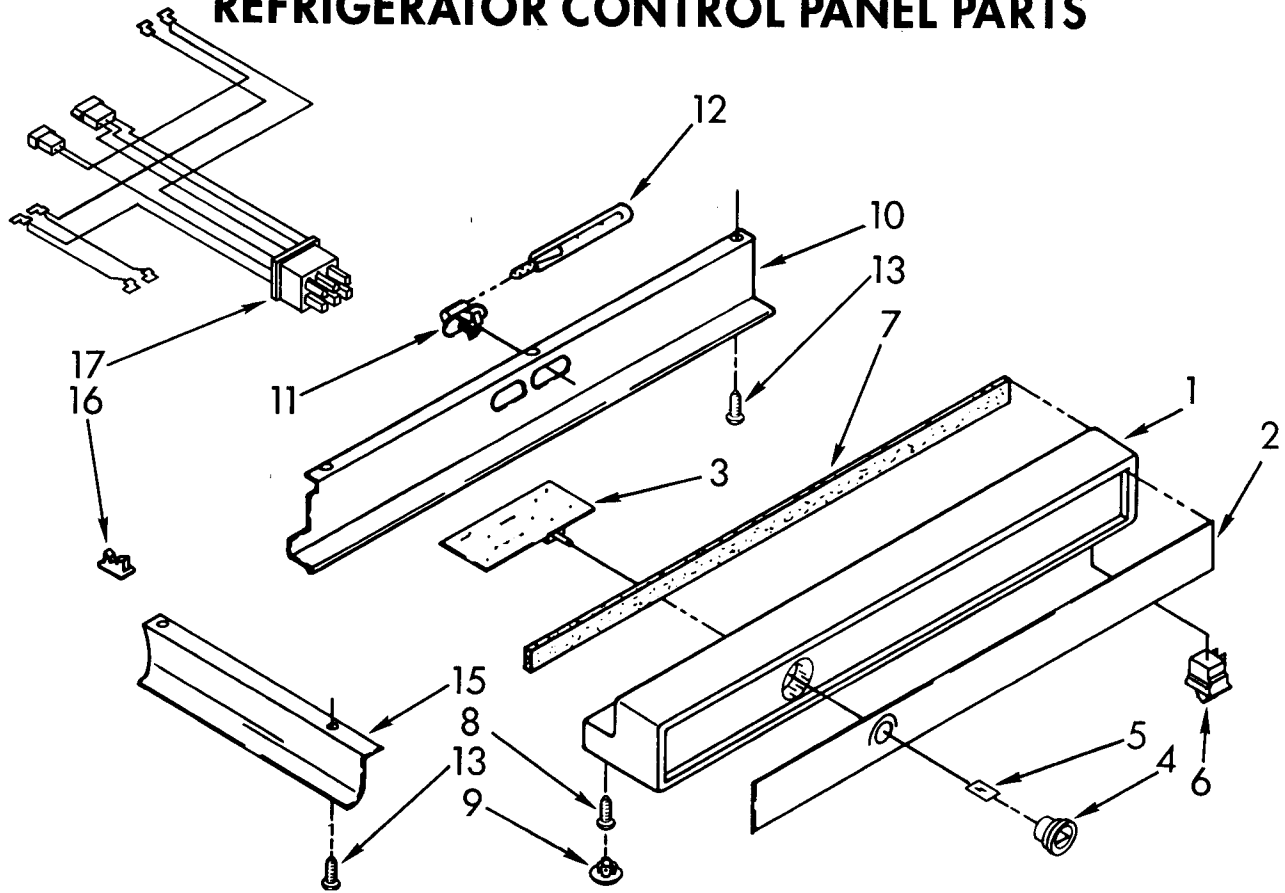

REFRIGERATOR CONTROL PANEL PARTS