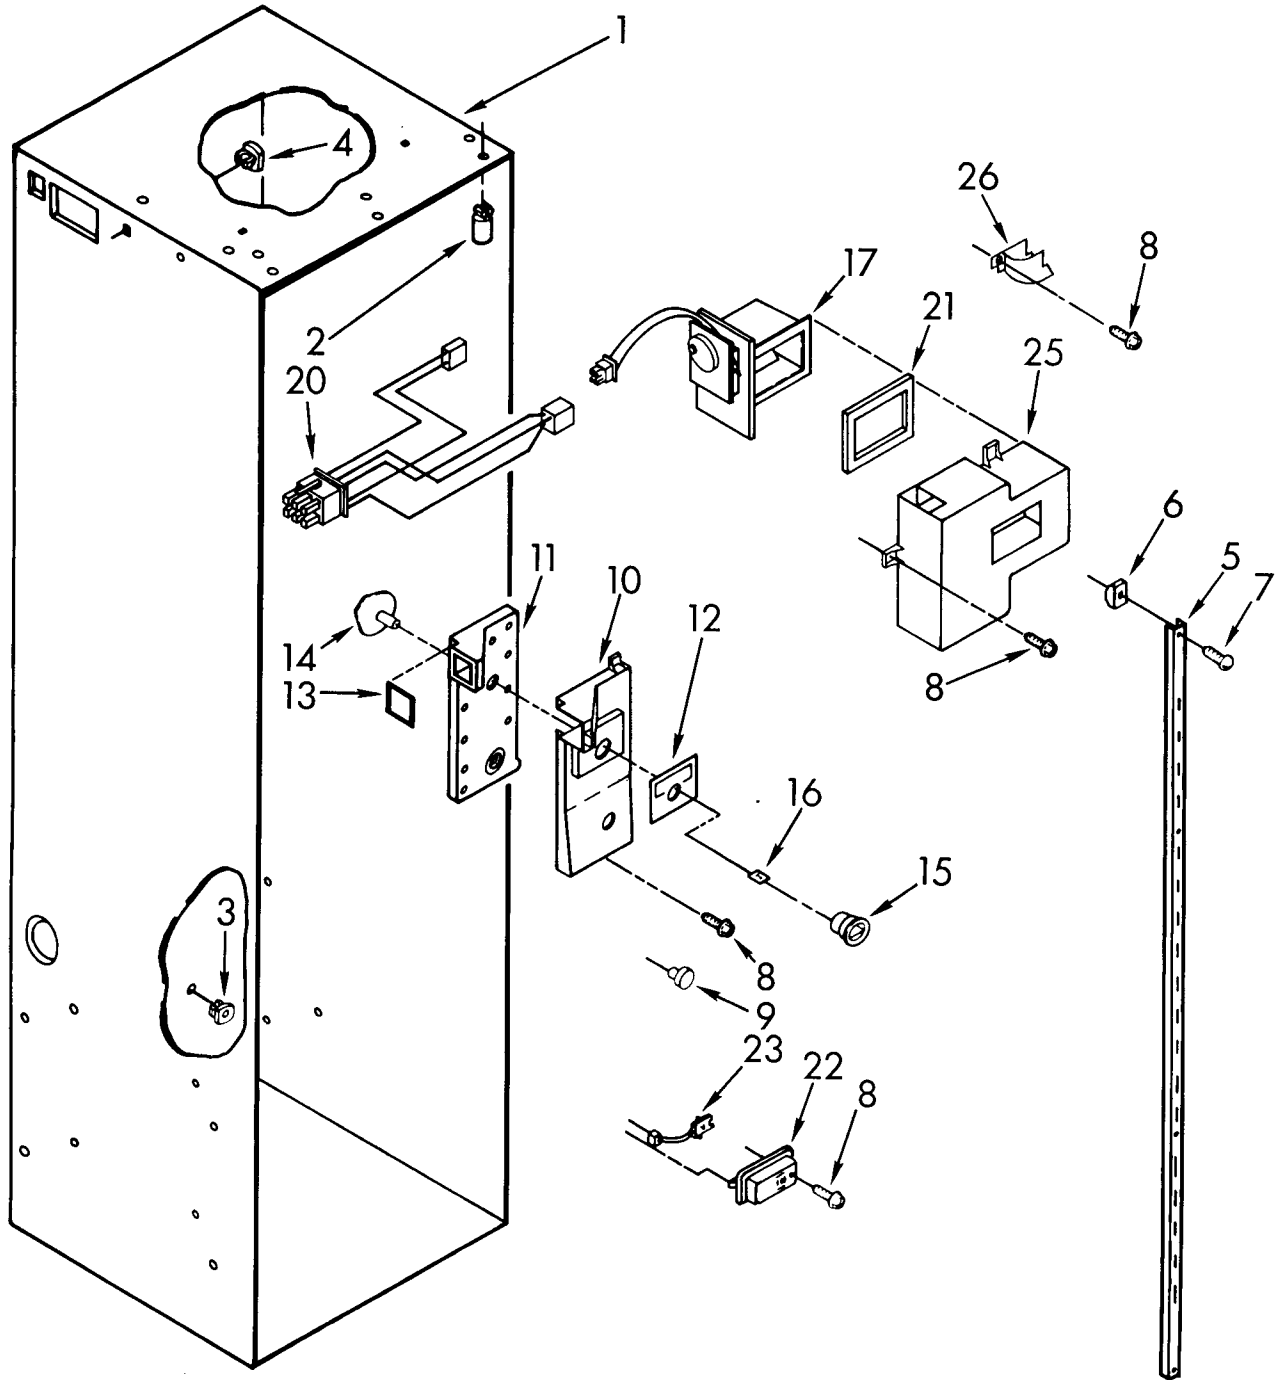

# CABINET TRIMS AND BREAKER TRIM PARTS

For Model: KSSS48DAW00

1	2000652	Breaker Trim & Retainer Assembly
5	1112682	Magnet, Side (4)
6	1112679	Magnet, Freezer (2)
7	1112681	Magnet, Refrigerator (2)
9	2000321	Cabinet, Trim R.S
10	2000322	Cabinet, Trim L.S
11	2001297	Screw
12	1112802	Cabinet, Trim (Bottom)
13	488649	Screw, 8-32 x 1/2 (8)
14	2000782	Cabinet, Trim Top
15	2000007	Retainer, Unit Base (2)
16	487944	Washer (2)

# REFRIGERATOR LINER PARTS

For Model: KSSS48DAW00

1		LINER (Not A Serviceable Part)
2	1112591	Spacer, Control Panel (3)
3	843436	Grommet, Screw (3)
4	842339	Grommet
5	2001117	Ladder, Shelf (2)
6	520965	Screw Support, Ladder (8)
7	488357	Screw, 8 x 1-1/4 (8)
8	486194	Screw, 8 x 1/2
9	1112257	Hole Plug
10	2000740	Meat Pan, Air Duct Cover (Also Order 12)
11	2000337	Meat Pan, Air Duct
12	2001302	Inlay, Control Meat Pan
13	2001326	Seal, Air Duct
14	1112218	Damper Control, Meat Pan
15	1112258	Control Knob, Meat Pan
16	837444	Retainer, Knob
17	2000343	Air Baffle Assembly
20	2001073	Wiring Harness, Air Baffle
21	2001146	Seal
22	1116793	Cover, Thermistor
23	1116959	Thermistor
25	2000736	Air Baffle Cover
26	2000527	Guard, Air Return