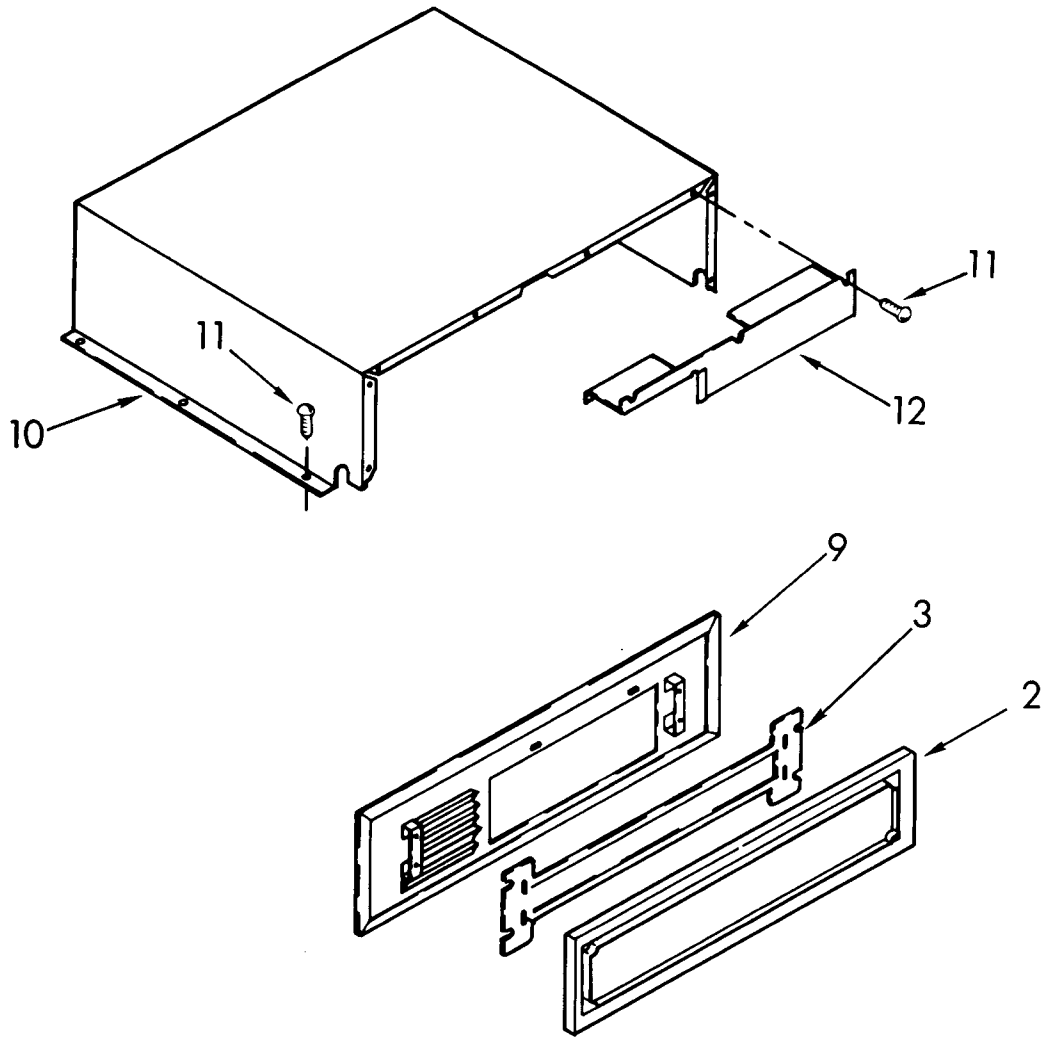

# TOP GRILLE AND UNIT COVER PARTS

For Model: KSSS48DAW00

2	2001055	Decorative Panel Assembly
3	1113356	Back Up Panel
9	2000846	Top Grille Assembly
10	2001088	Cover, Unit
11	486194	Screw, 8 x 1/2
12	1113300	Cover, Component Assembly