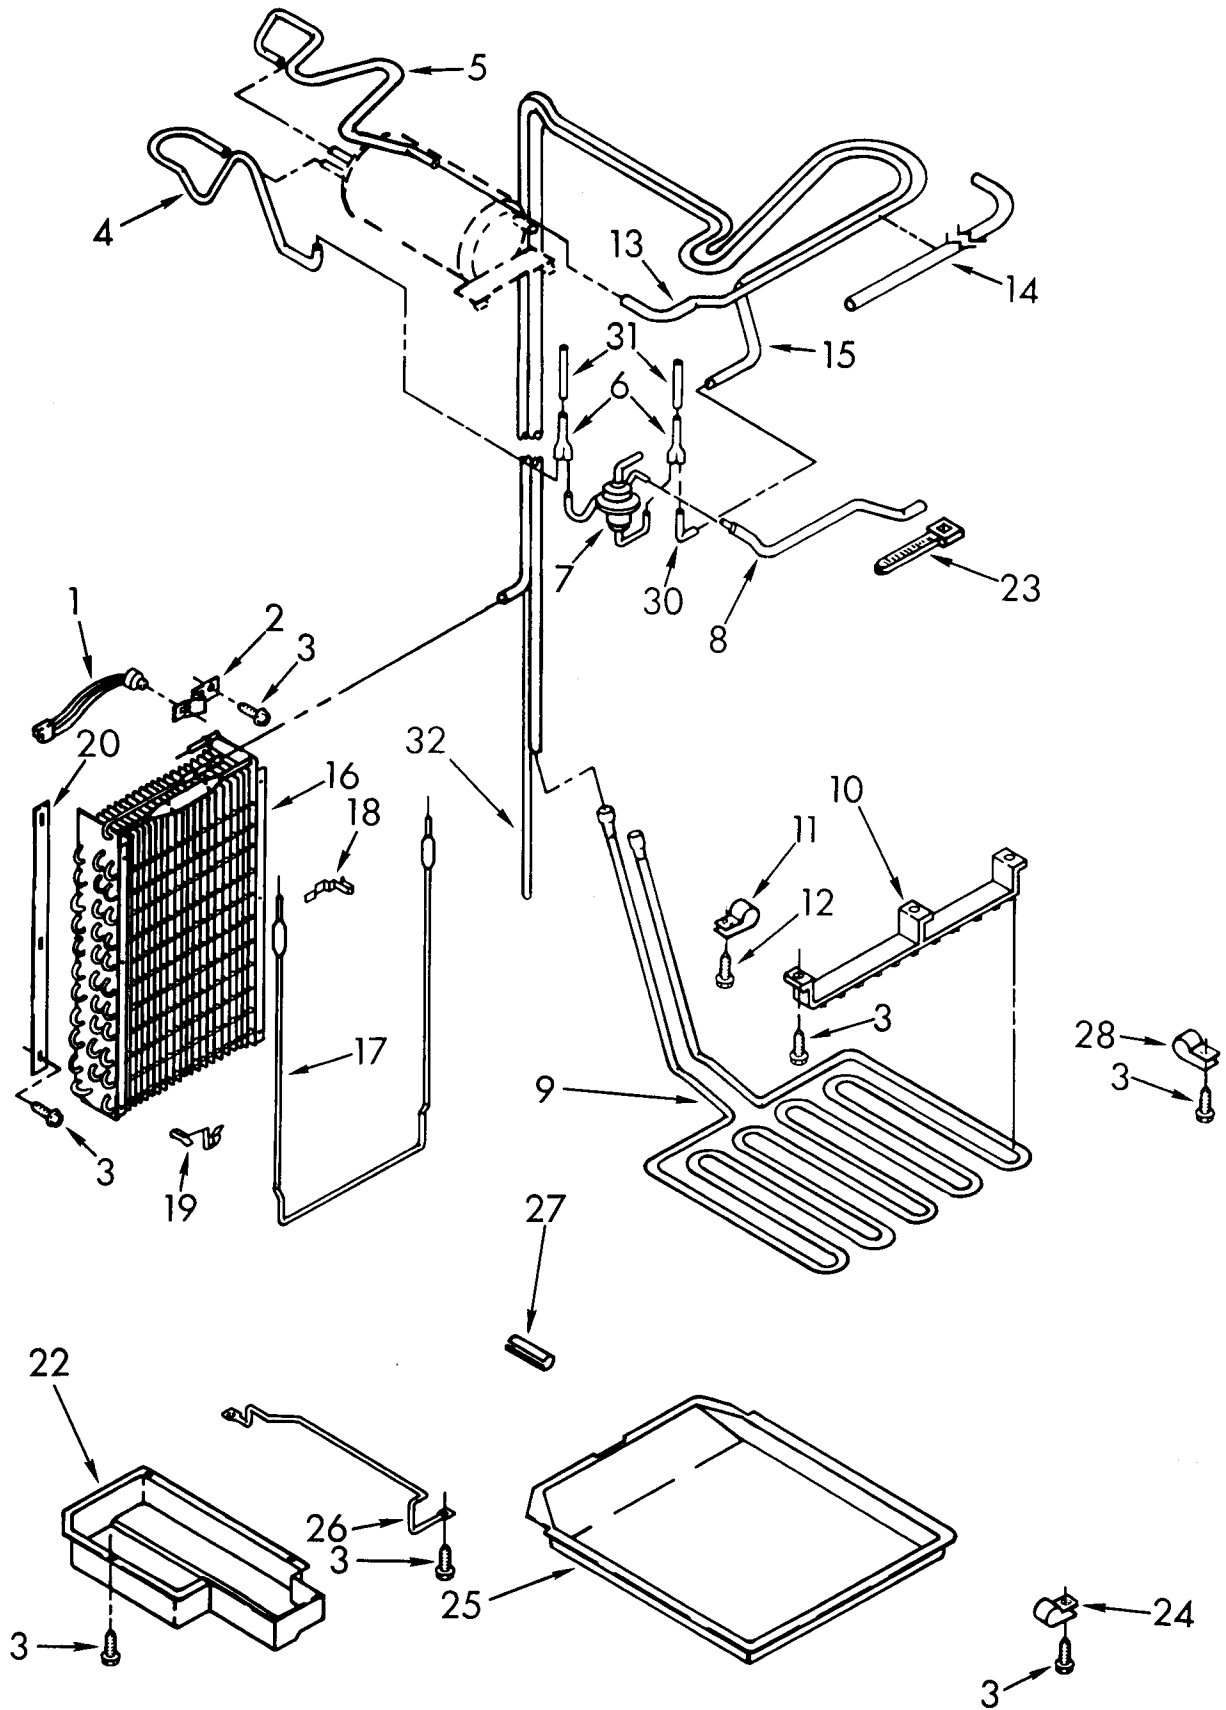

LOWER UNIT AND TUBE PARTS

For Model: KSSS48DAW00