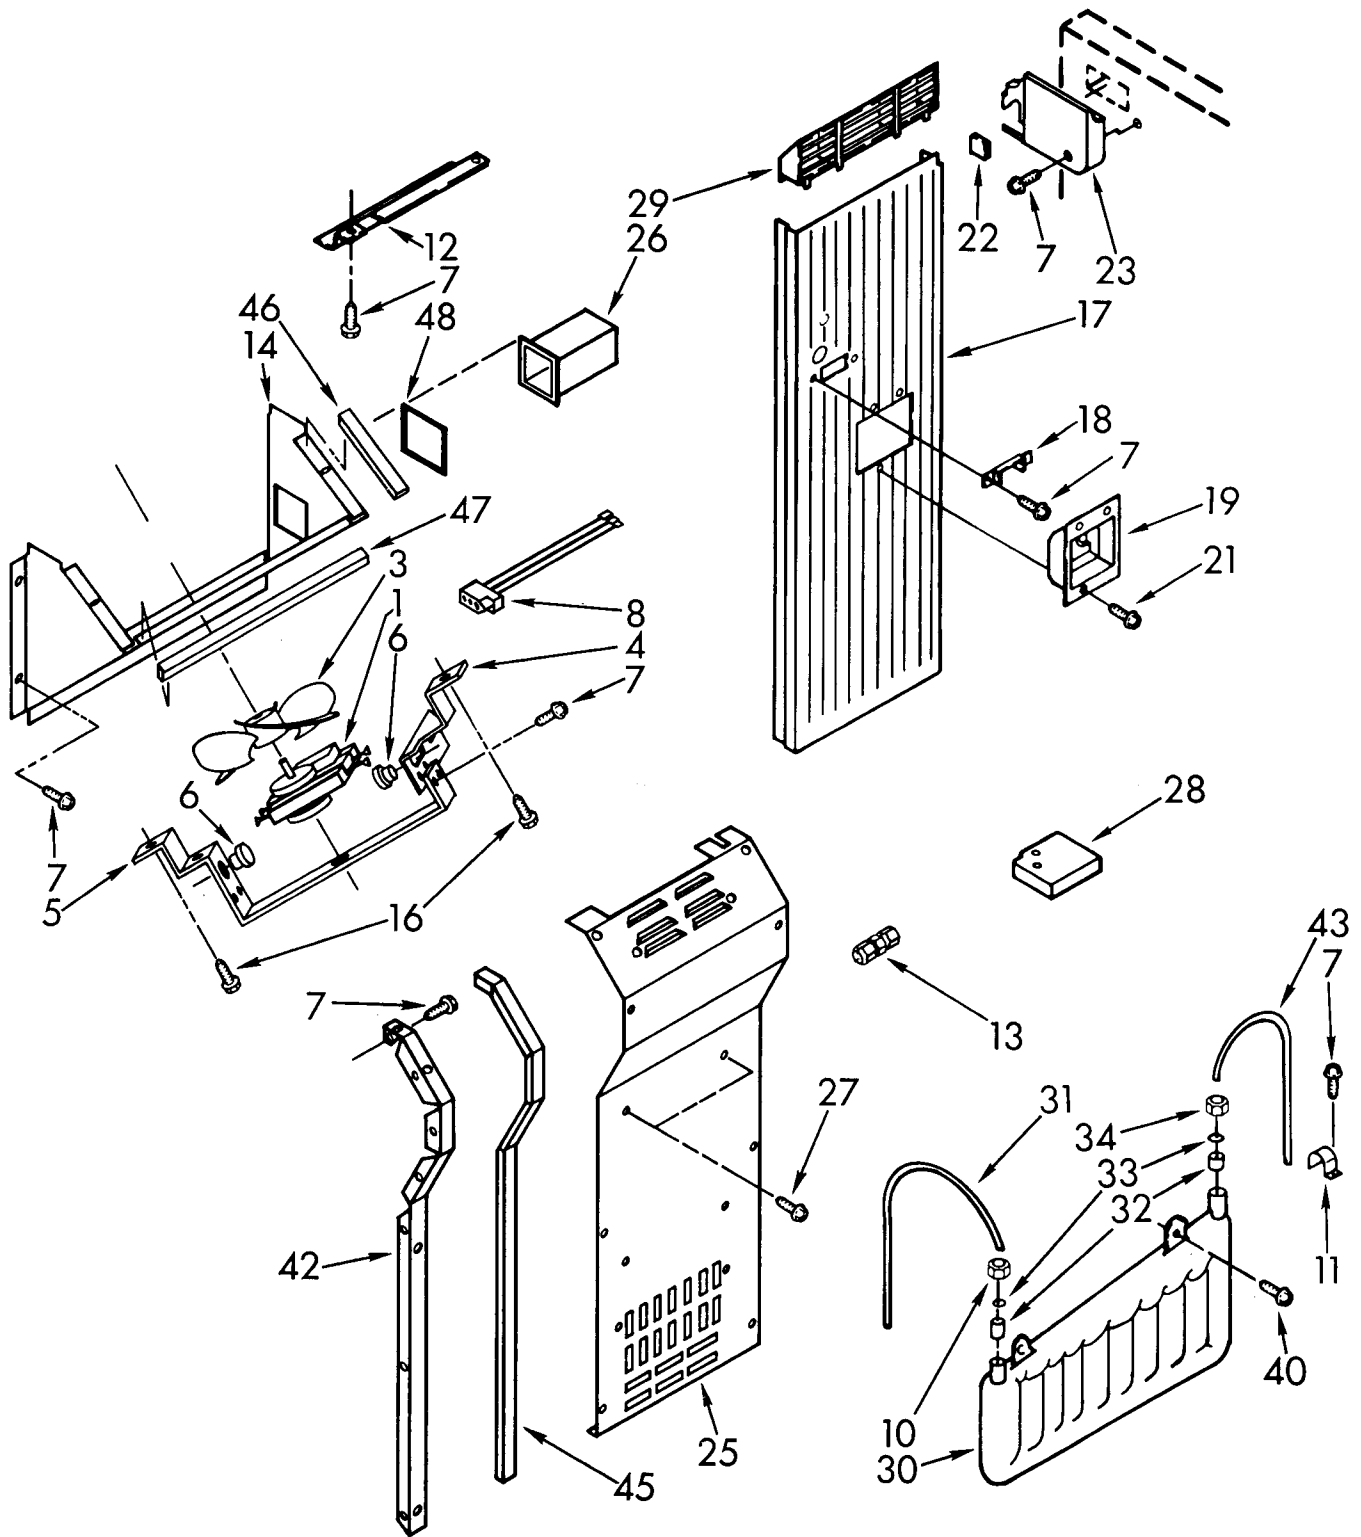

AIR FLOW AND RESERVOIR PARTS

For Model: KSSS48DAW00