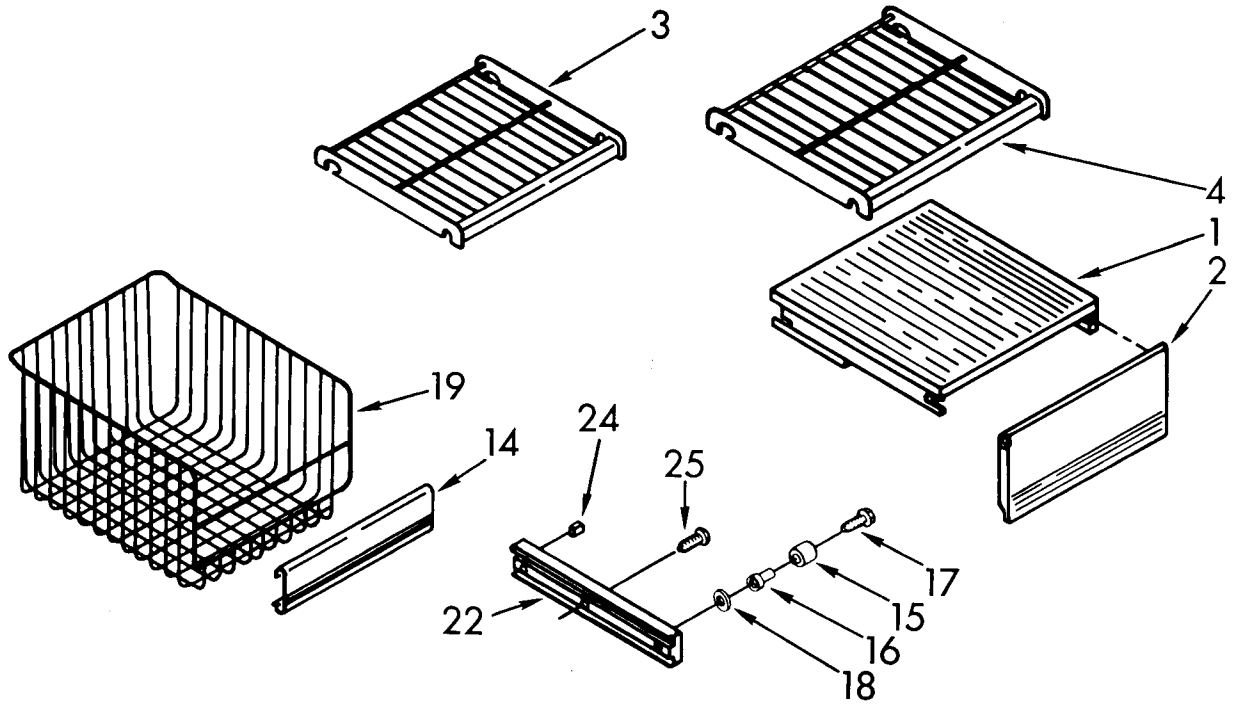

FREEZER SHELF PARTS