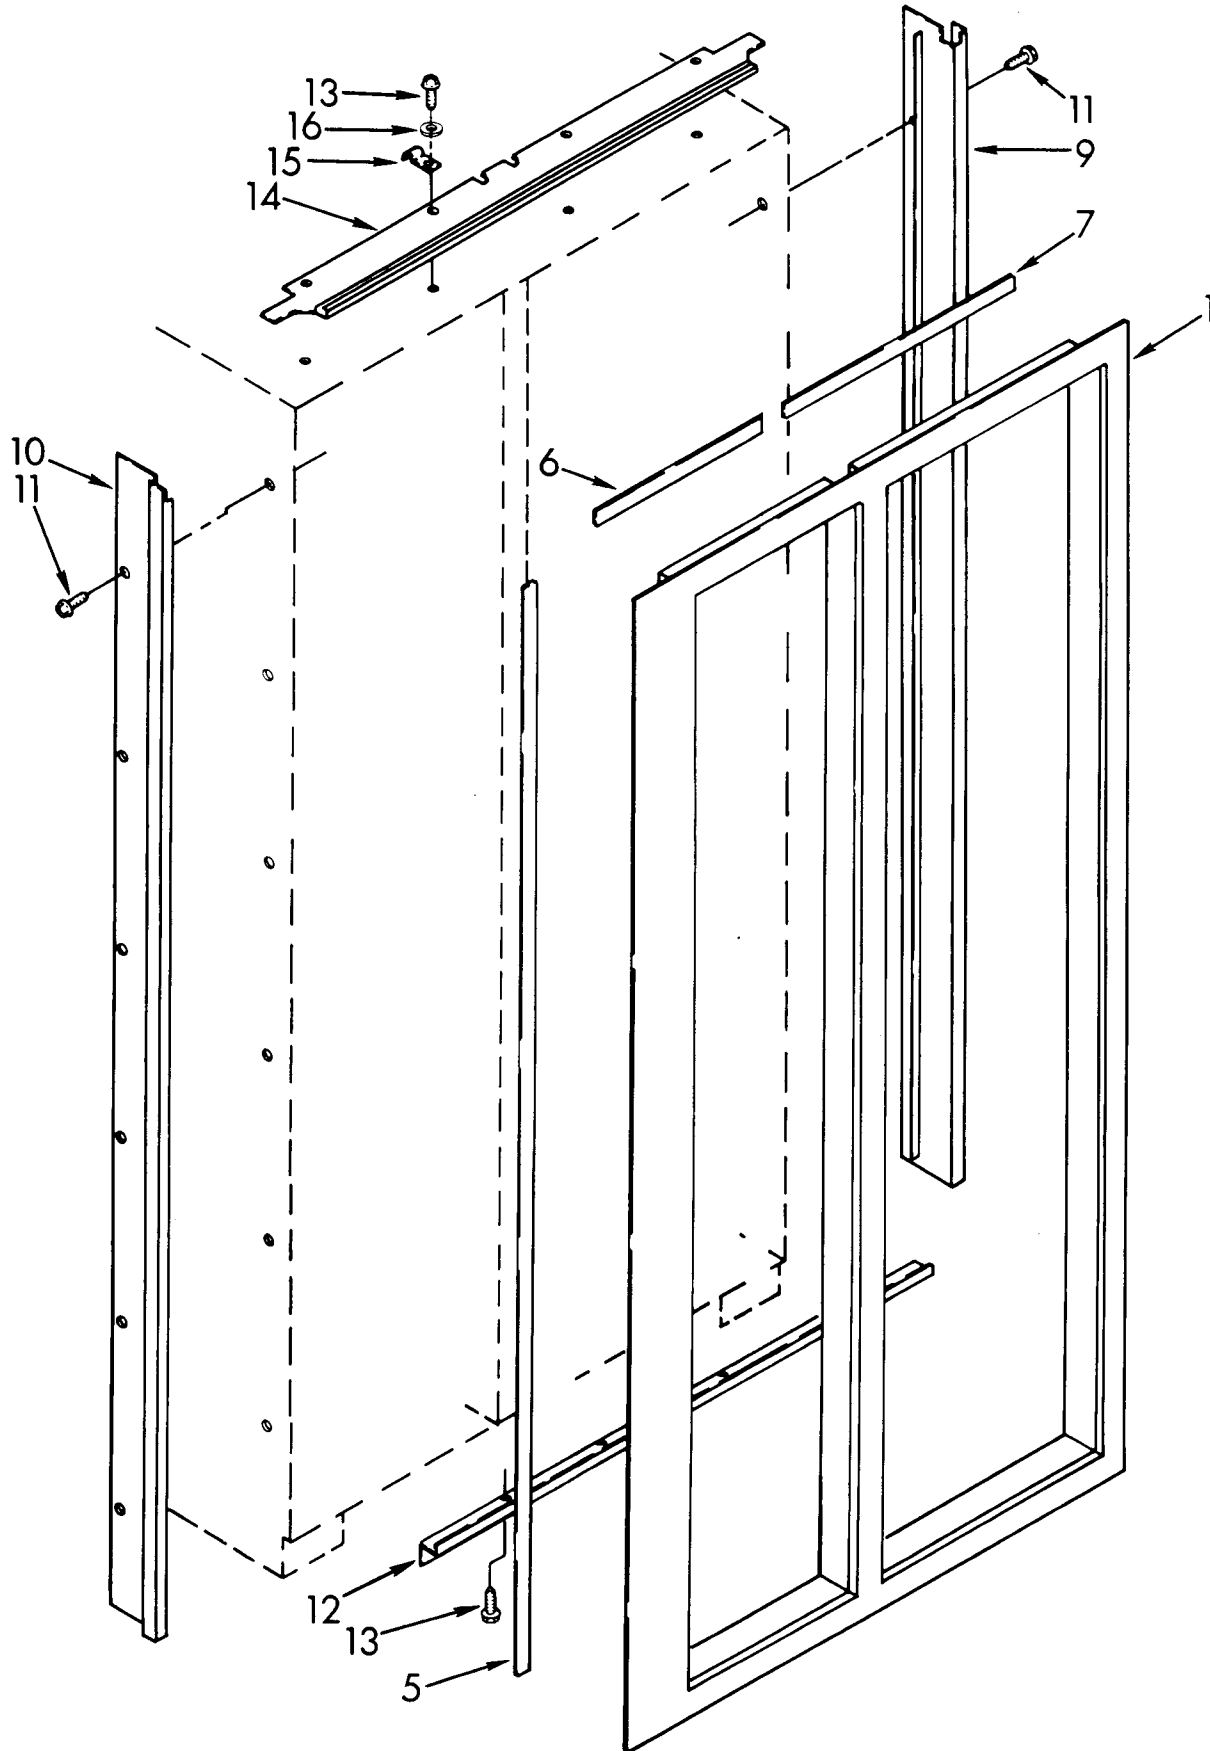

CABINET TRIMS AND BREAKER TRIM PARTS

For Model: KSSS48DAW00