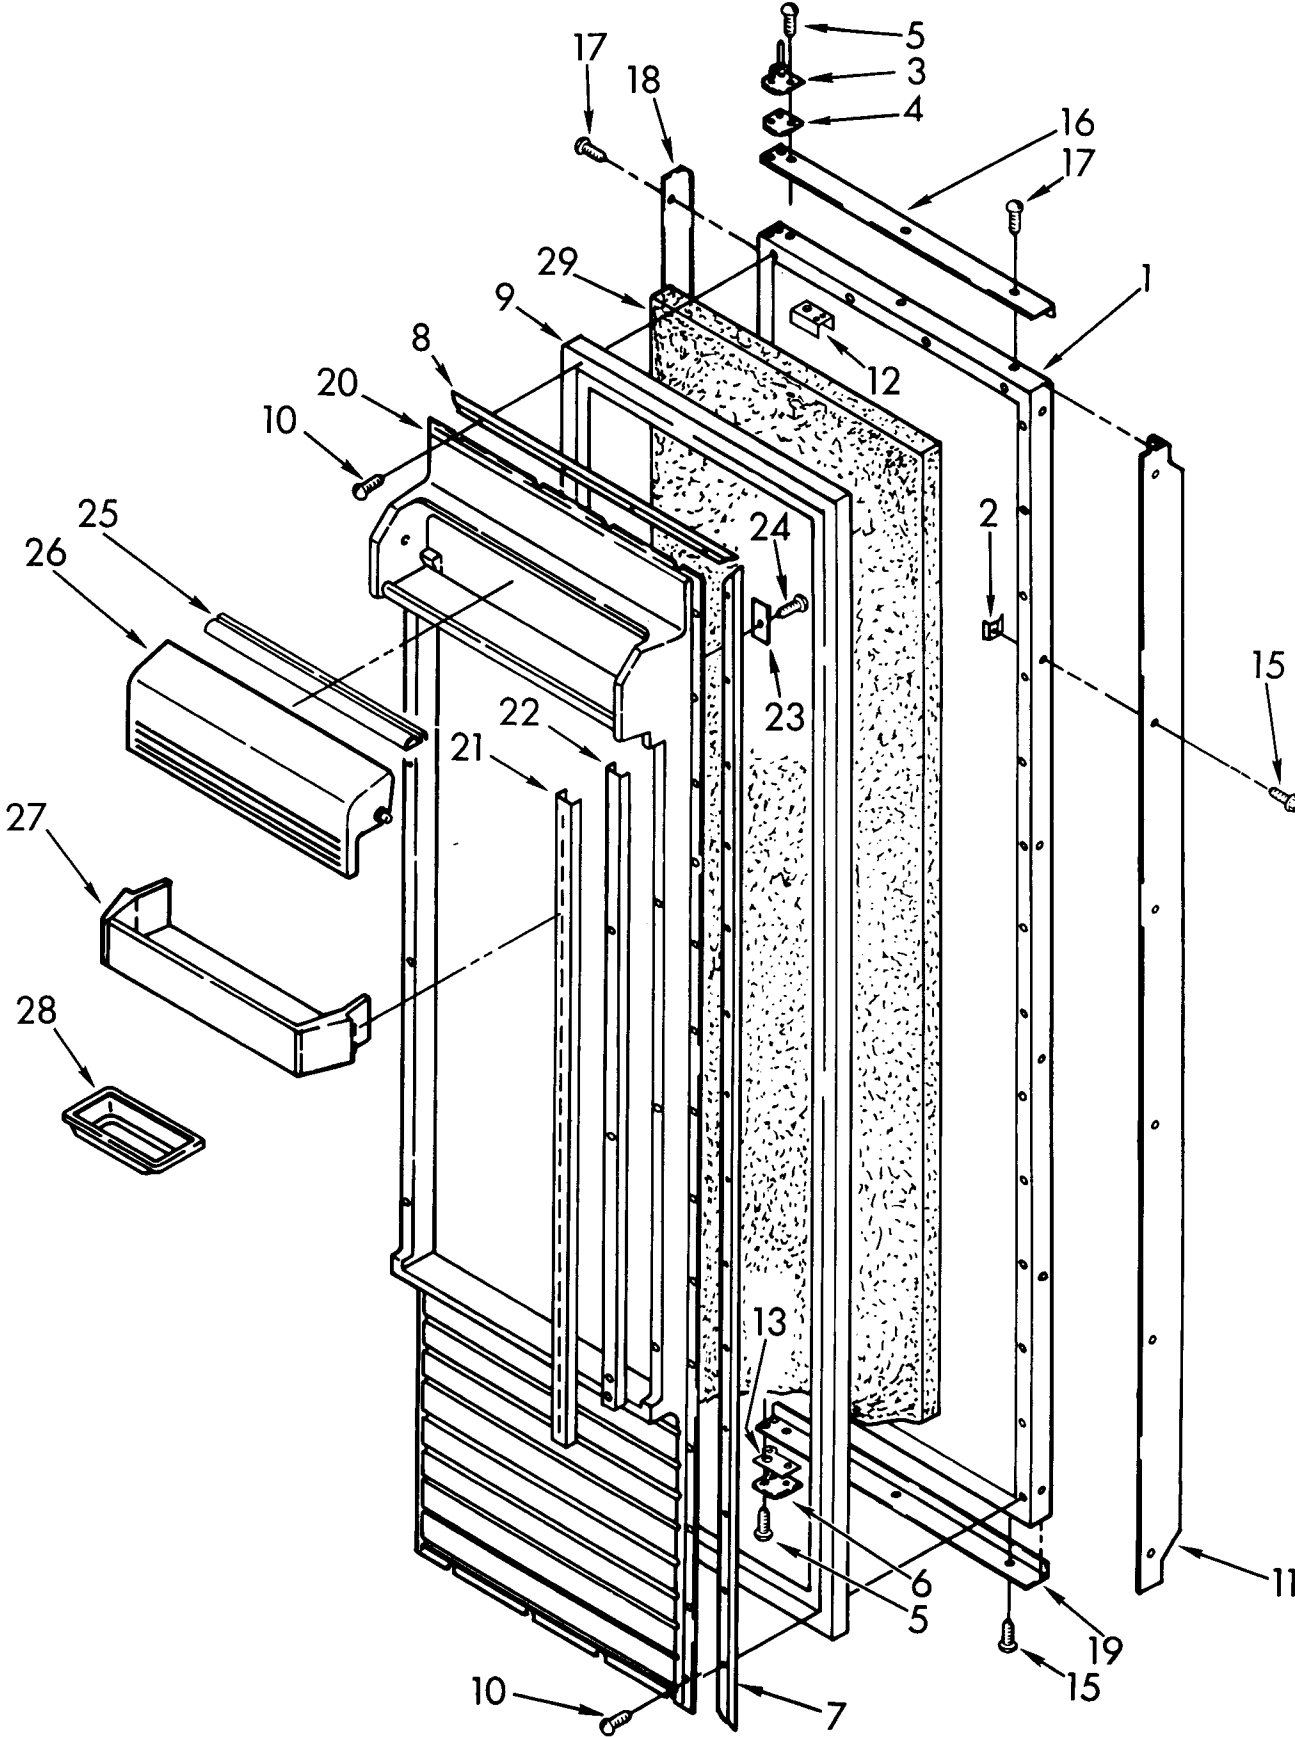

REFRIGERATOR DOOR PARTS

For Model: KSSS48DAW00