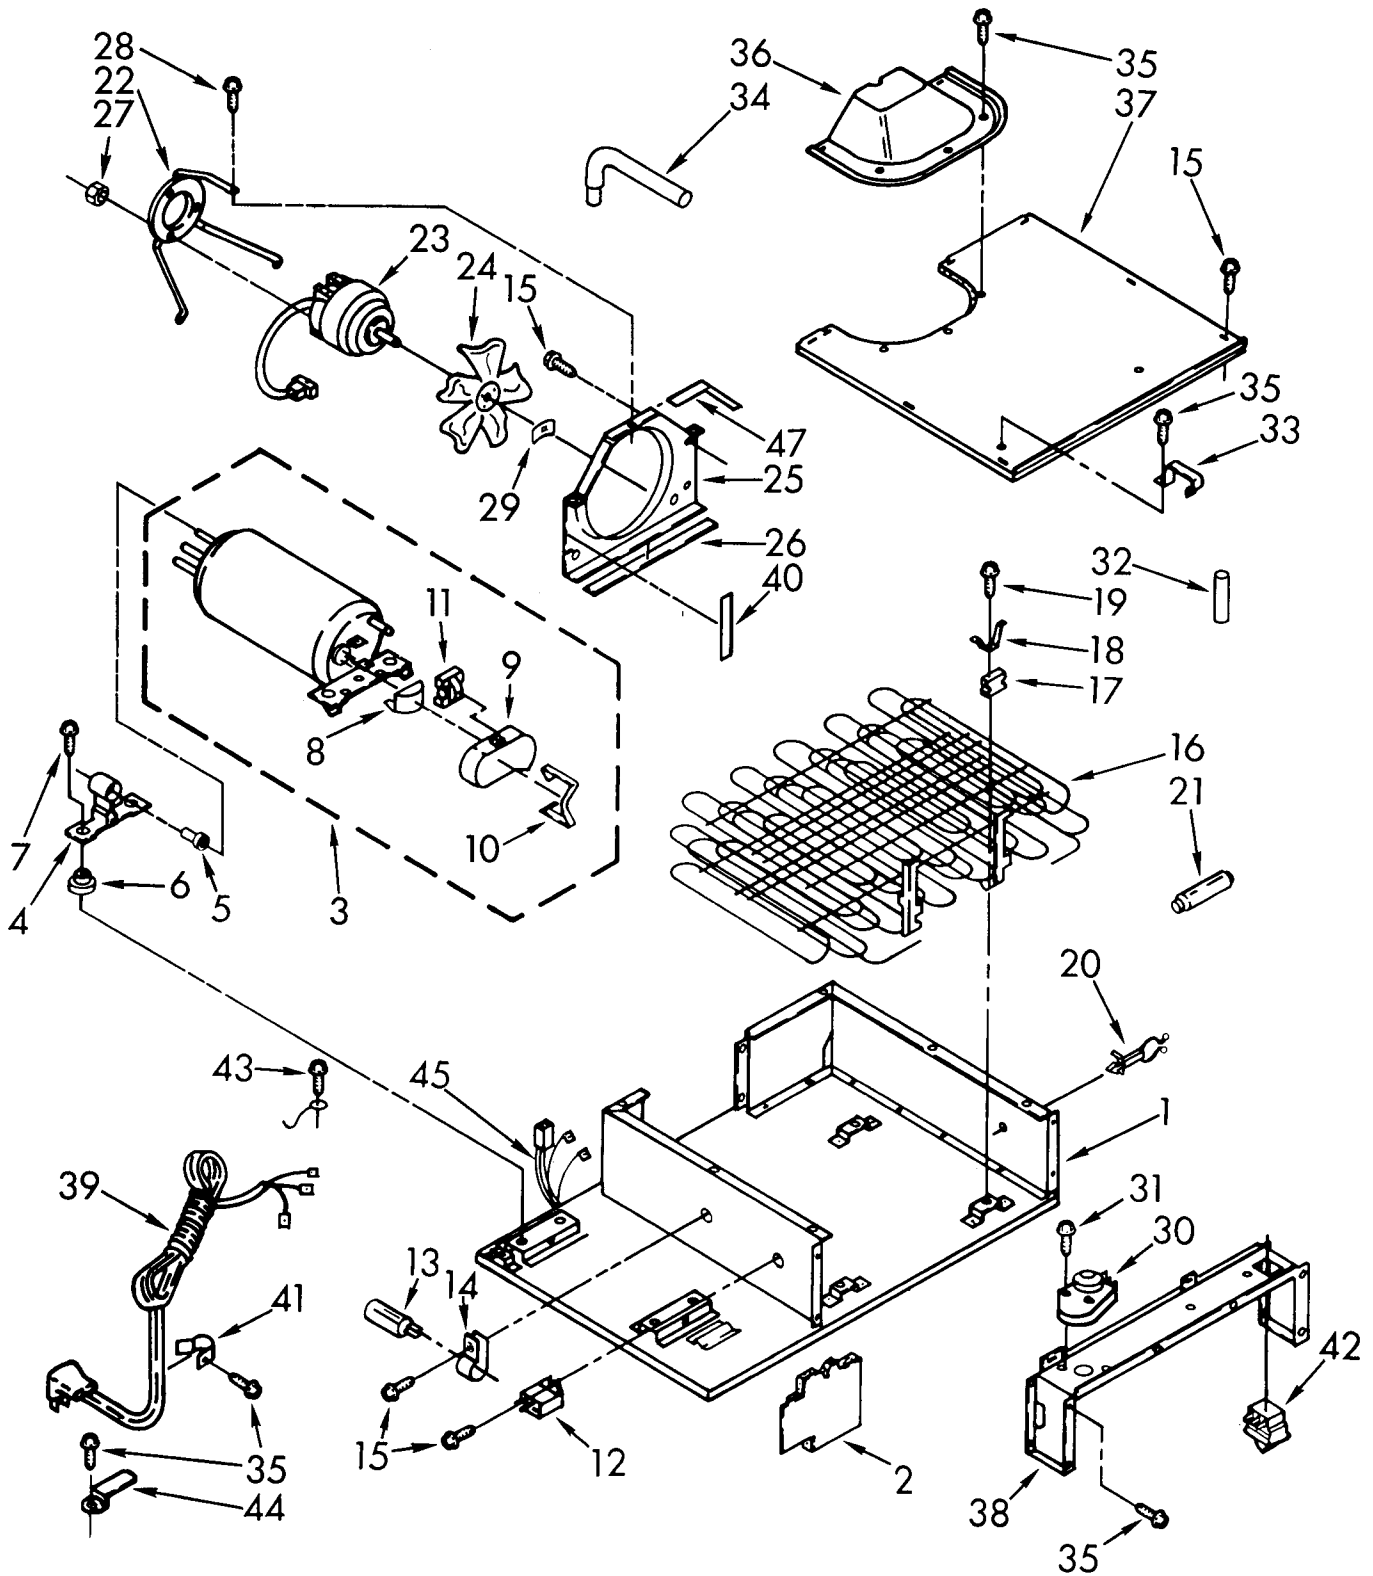

UPPER UNIT PARTS

For Model: KSSS48DAW00