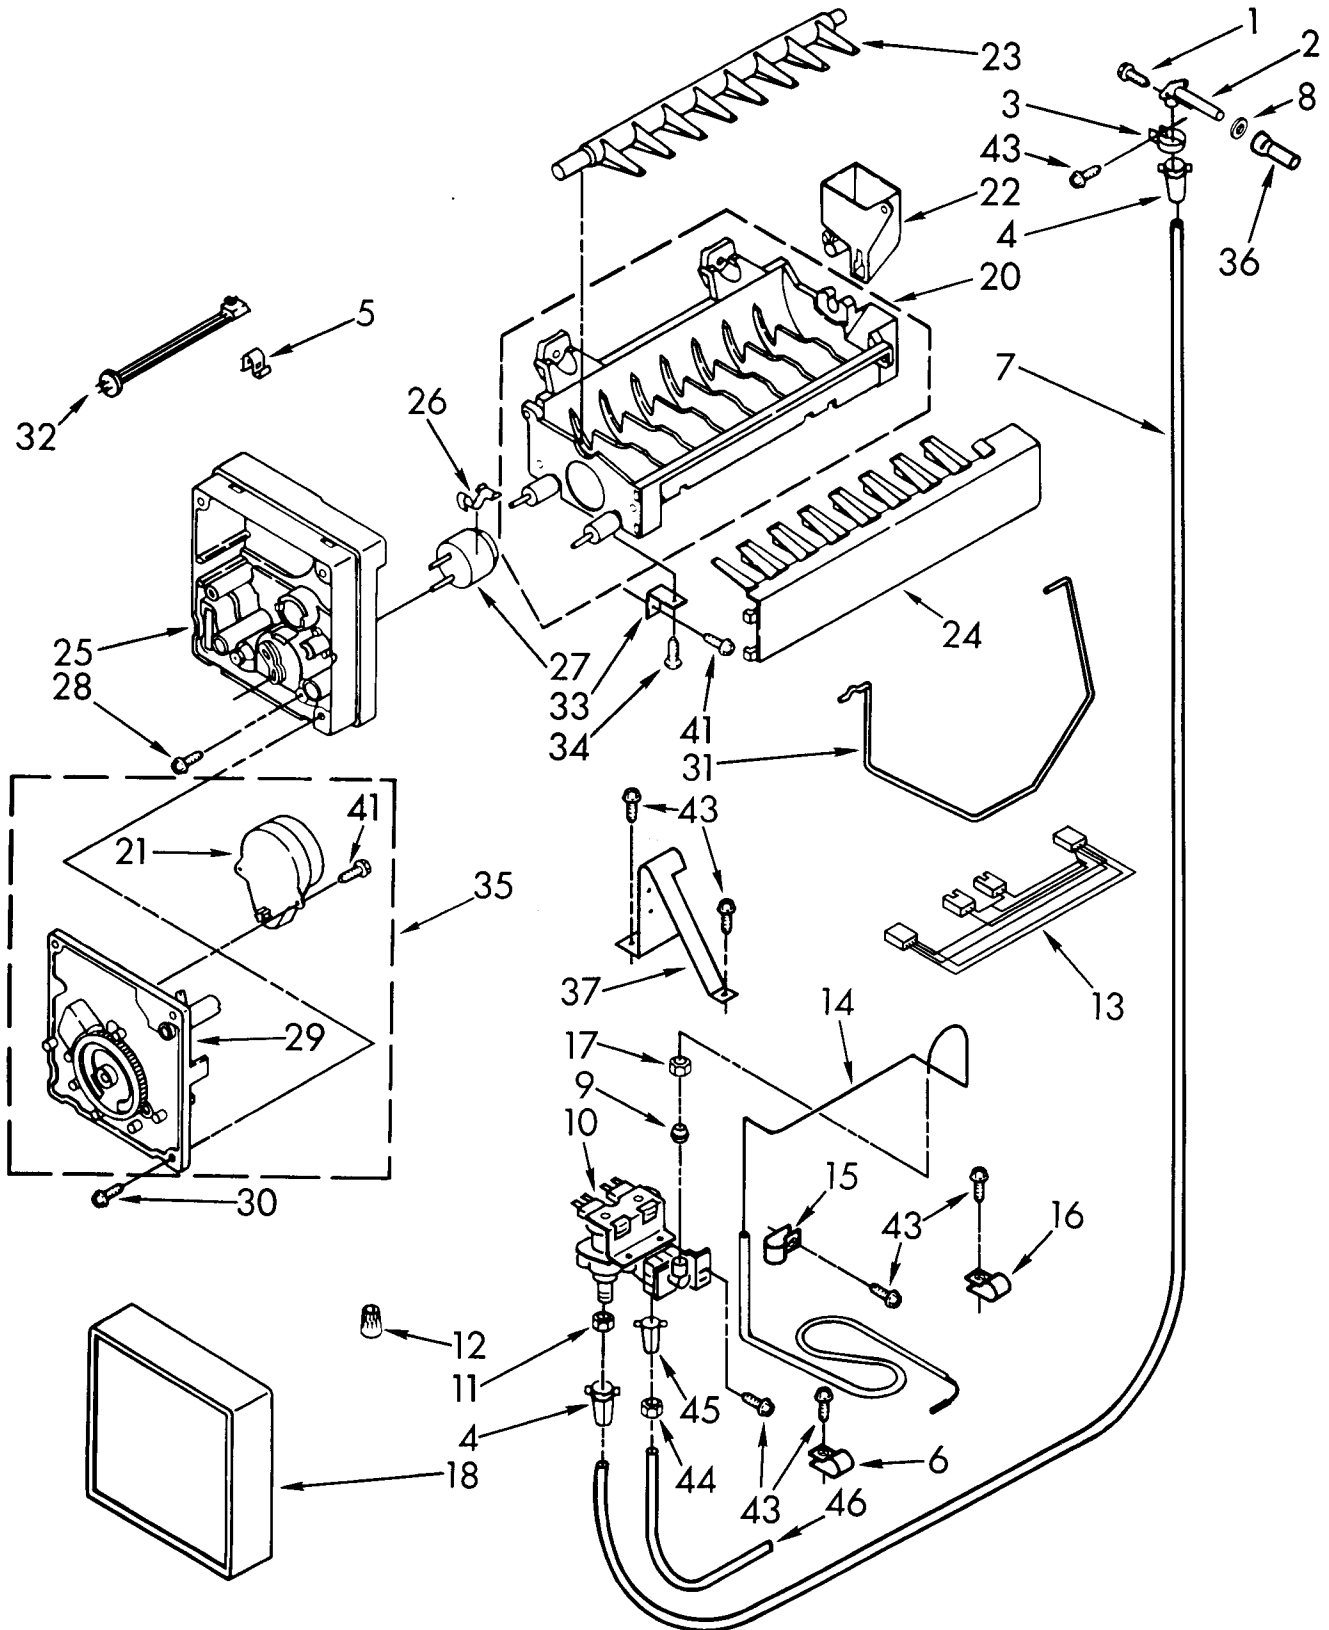

ICEMAKER PARTS

For Model: KSSS48DAW00