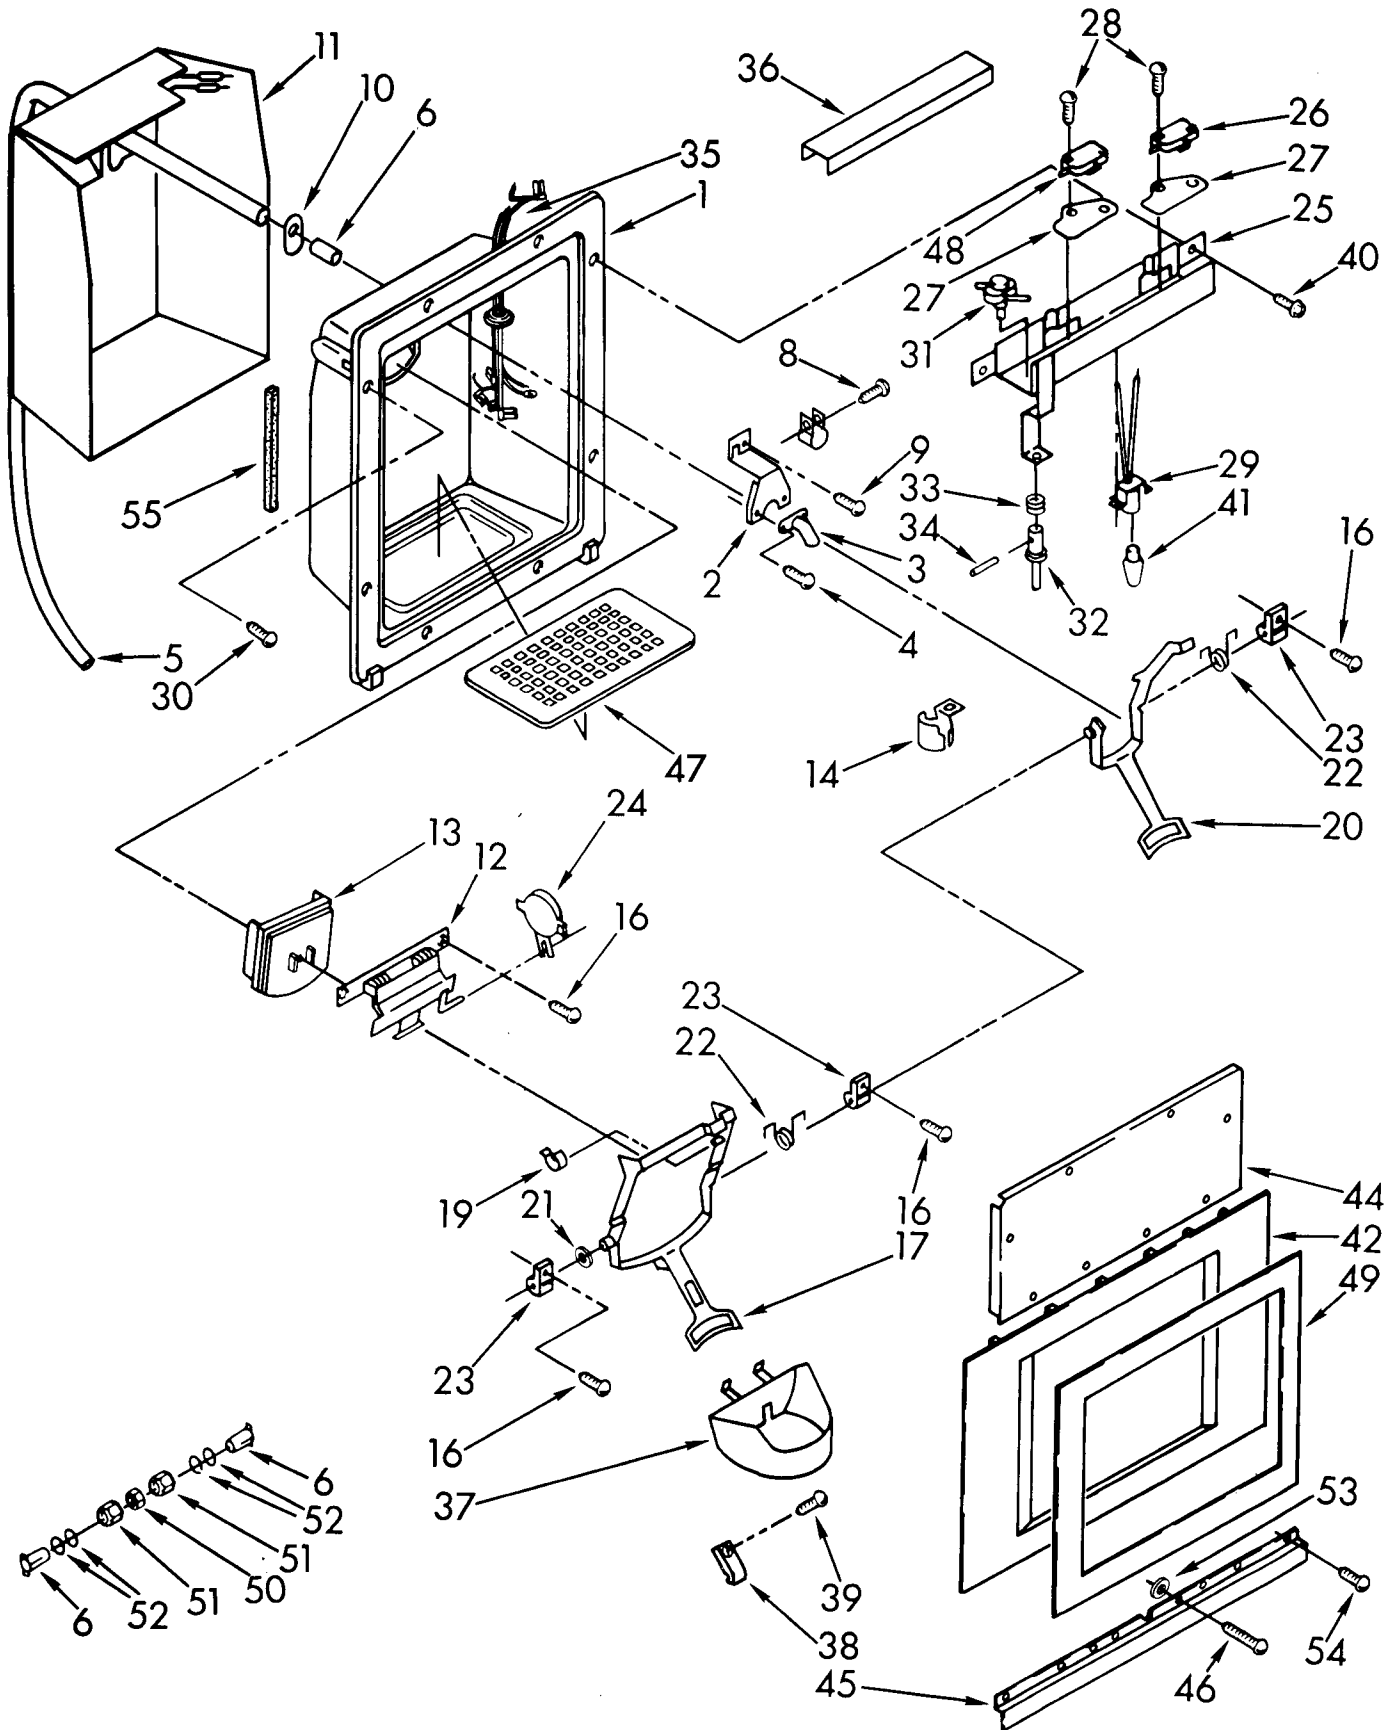

DISPENSER AND FRONT PARTS

For Model: KSSS48DAW00