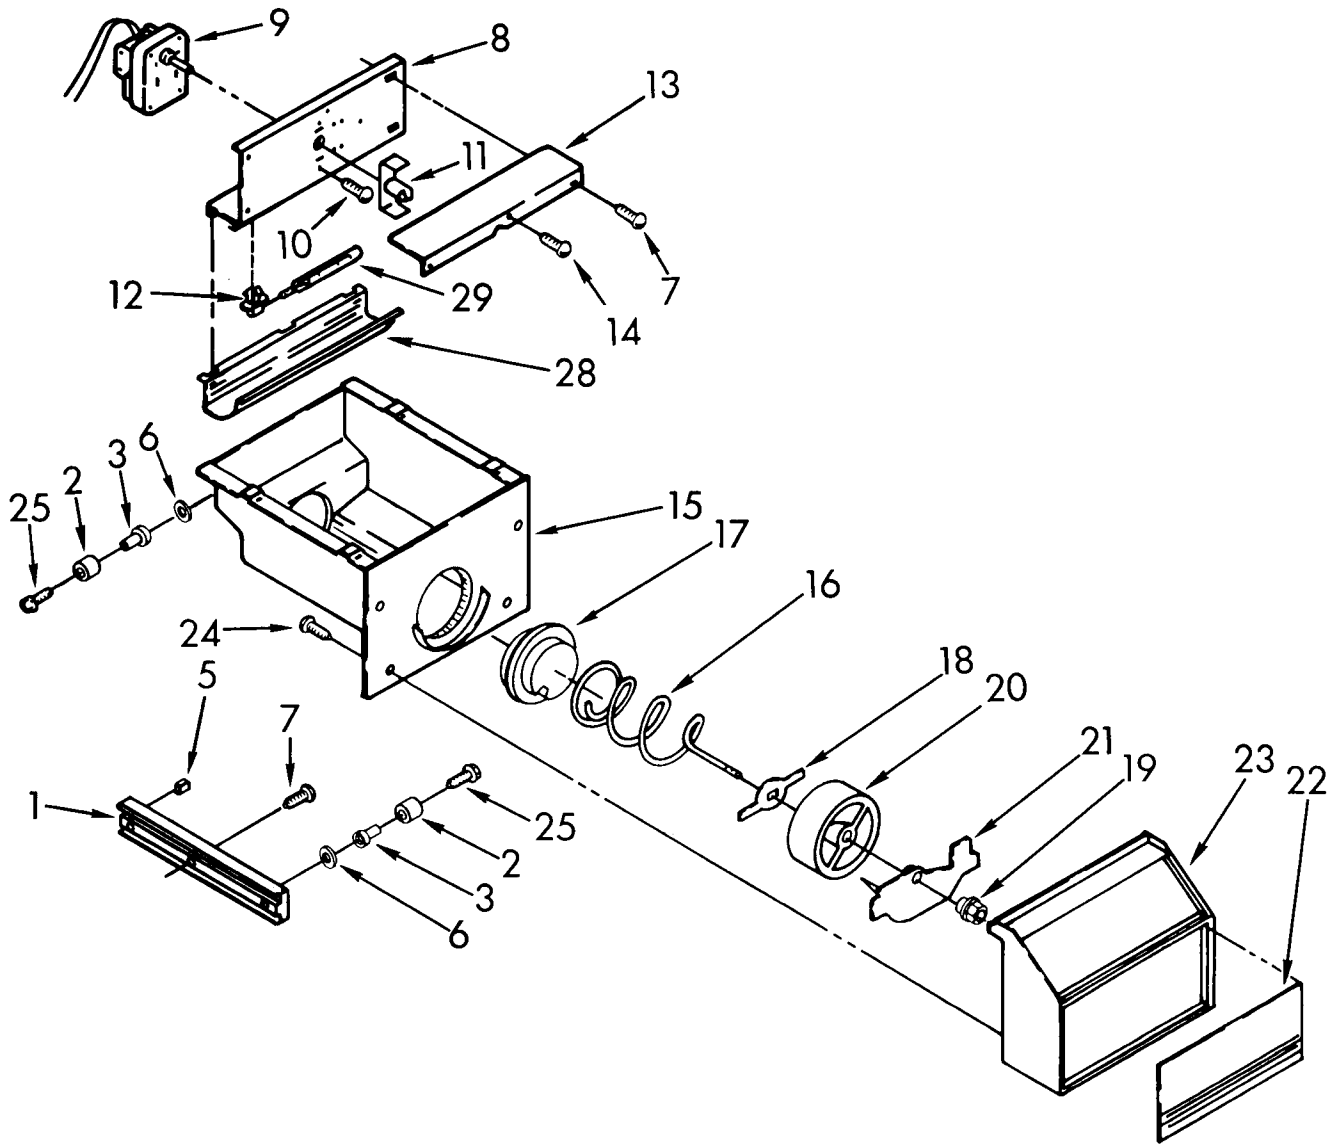

# FREEZER LINER PARTS

For Model: KSSS48DAW00

1		Liner (Not A Serviceable Part)
6	538533	Support Clip, Icemaker (2)
7	2000193	Grommet, Screw (2)
8	488552	Screw, 10-12 x 3/8 (2)
9	992720	Stud, Support (4)
12	486194	Screw, 8 x 1/2
13	1112591	Spacer, Control Panel (3)
14	842534	Clip, Air Duct (4)
15	842339	Grommet (15)
16	1112260	Support, Evaporator
17	658944	Stud, Shelf (8)
18	487559	Screw, 8-15 x 1-1/4 (8)

# ICE CONTAINER PARTS

For Model: KSSS48DAW00

1		Spacer, Track
	1112282	Left Side
	1112281	Right Side
2	1113870	Roller
3	1113871	Eyelet, Roller
5	1113169	Stop, Roller
6	488307	Washer
7	486194	Screw, 8 x 1/2
8	1113127	Bracket, Motor
9	1113960	Motor Assembly
10	488906	Screw, 8-32 x 5/16
11	983663	Coupling, Motor
12	1112613	Socket, Light
13	1113130	Cover, Motor
14	487294	Screw, 8-32 x 3/8
15	1112287	Ice Container
16	1112378	Conveyor
17	983668	Coupling, Conveyor
18	946192	Drive Bar, Drum
19	946195	Bearing Nut
20	946193	Drum
21	946194	Baffle
22	2001034	Overlay, Cover
23	1112382	Front Cover
24	488886	Screw, 8-18 x 1/2 (5)
25	489211	Screw, 10-16 x 3/4
28	1113140	Lens, Dispenser
29	547225	Light Bulb