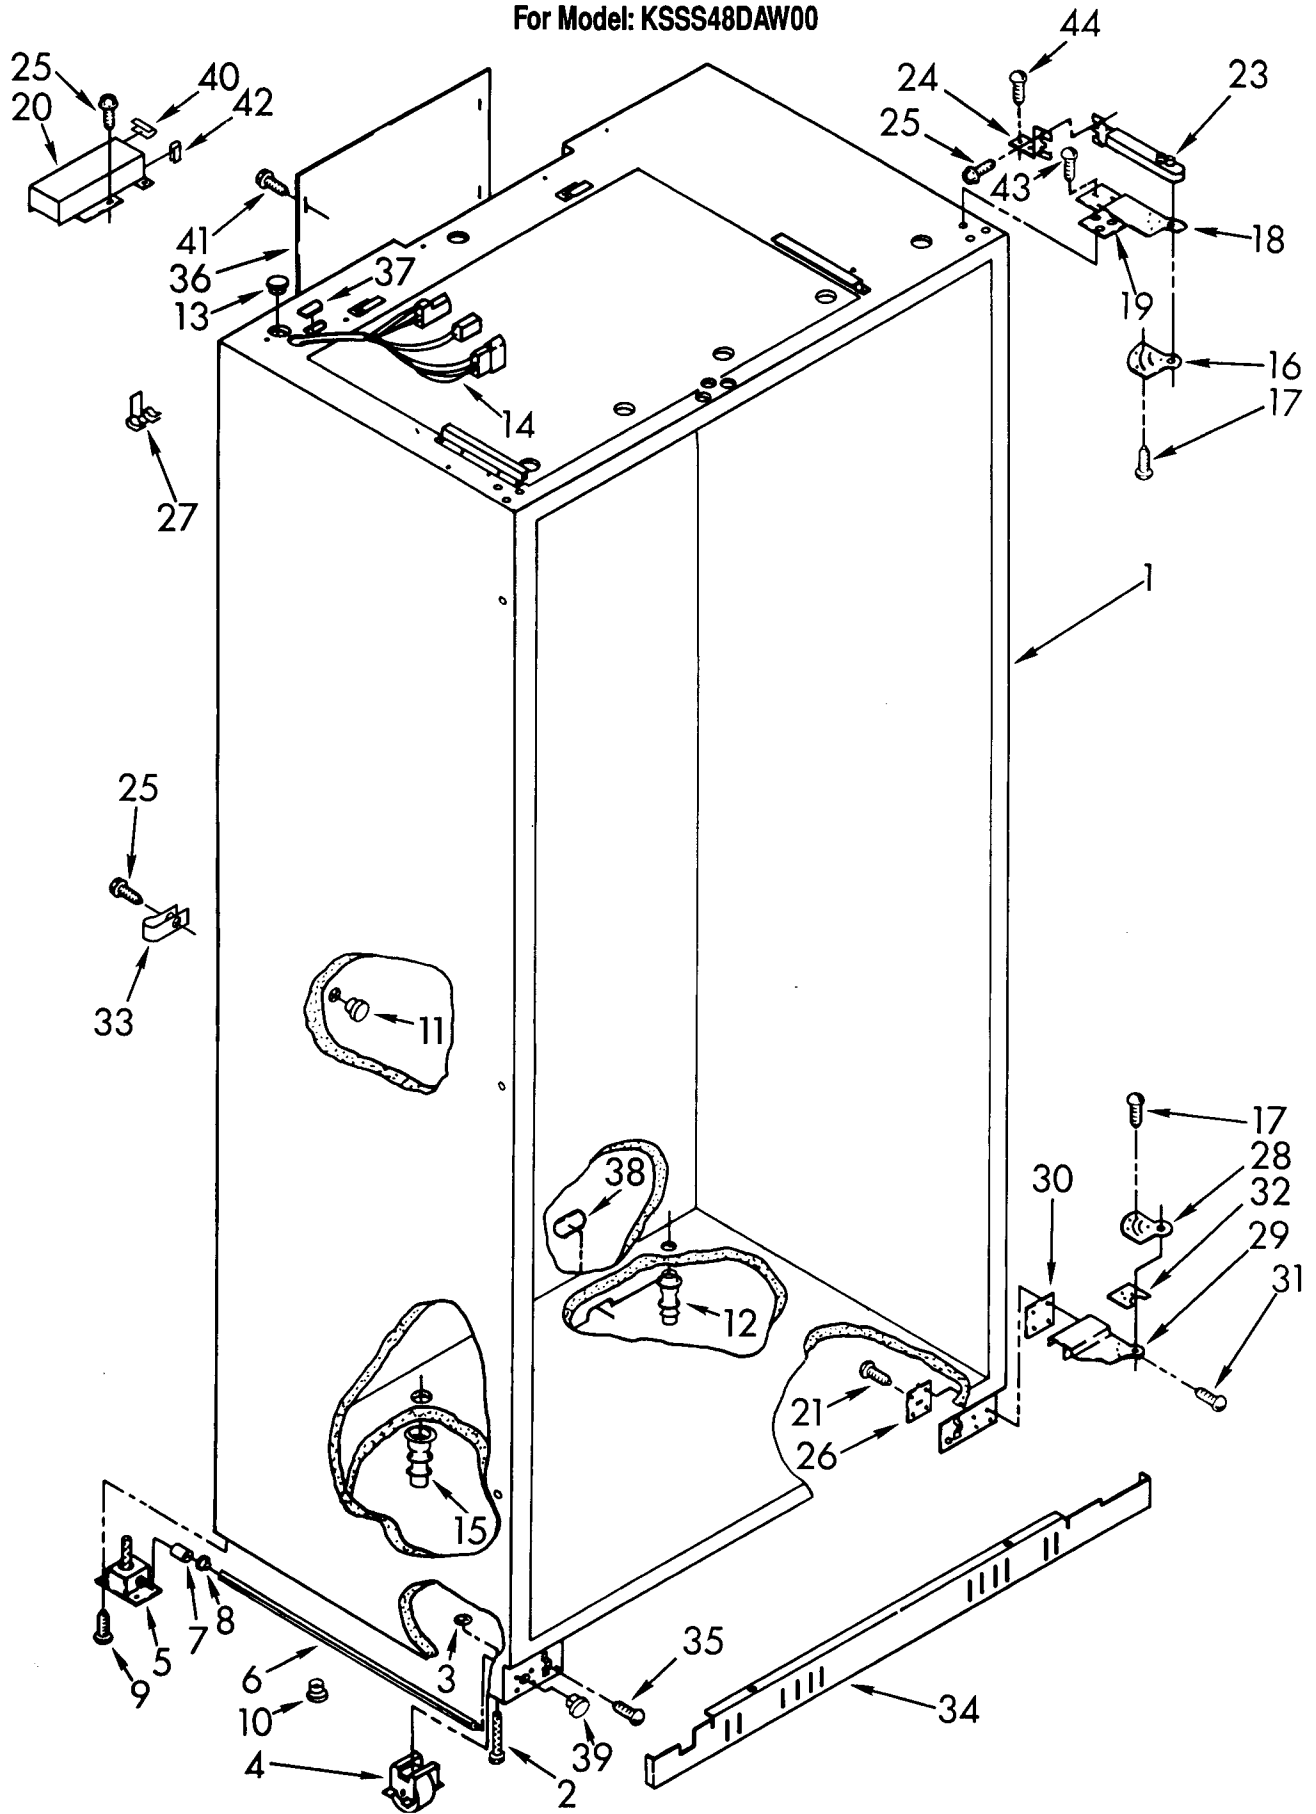

# CABINET PARTS

For Model: KSSS48DAW00

1		Cabinet (Not A Serviceable Part)
2	1112019	Leveler, Front (2)
3	1113249	Retainer (2)
4	1112023	Roller, Front & Rear (4)
5	1112695	Leveler, Adjustable (2)
6	2000670	Adjusting Rod (2)
7	1113250	Sleeve, Retainer (2)
8	1112937	Bushing, Rod (2)
9	489359	Screw
10	1112939	Hole Plug, Leveler
11	1112849	Cap, Grommet
12	1112970	Grommet, Water Tube
13	1113122	Grommet, Wiring
14	2000832	Wiring Harness, Cabinet
15	1112848	Drain Fitting
16		Gap, Cover Assembly (Top)
	2000305	Left Side
	2000304	Right Side
17	2001295	Shoulder Screw
18		Hinge (Top)
	2000306	Left Side
	2000307	Right Side
19	2000770	Shim, Hinge Top
20	1112805	Guard, Wiring
21	487534	Screw (2)
23	1112992	Door Closer Assembly (2)
24	2000333	Bracket, Door Closer
25	486194	Screw, 8 x 1/2
26	1112973	Tap Plate, Hinge Butt (2)
27	1113227	Fastener (3)
28		Gap, Cover Assembly (Bottom)
	2001200	Left Side
	2001199	Right Side
29		Hinge (Bottom)
	2000308	Left Side
	2000309	Right Side
30	1112942	Shim, Hinge (1)
	1112943	Shim, Hinge (2) Bottom (4)
31	2000490	Screw, 1/4-28 x 3/4
32	2000854	Spacer, Lower Door Hinge
33	2001266	Tube clamp
34	1112139	Grille Base, Front
35	489238	Screw (6)
36	2000684	Cover, Rear
37	1113123	Grommet, Wiring
38	1113079	Grommet, Flexible
39	1112926	Grommet, Tube
40	1113078	Grommet (2)
41	2001377	Screw
42	2000530	Grommet
43	2000671	Screw (4)
44	489359	Screw