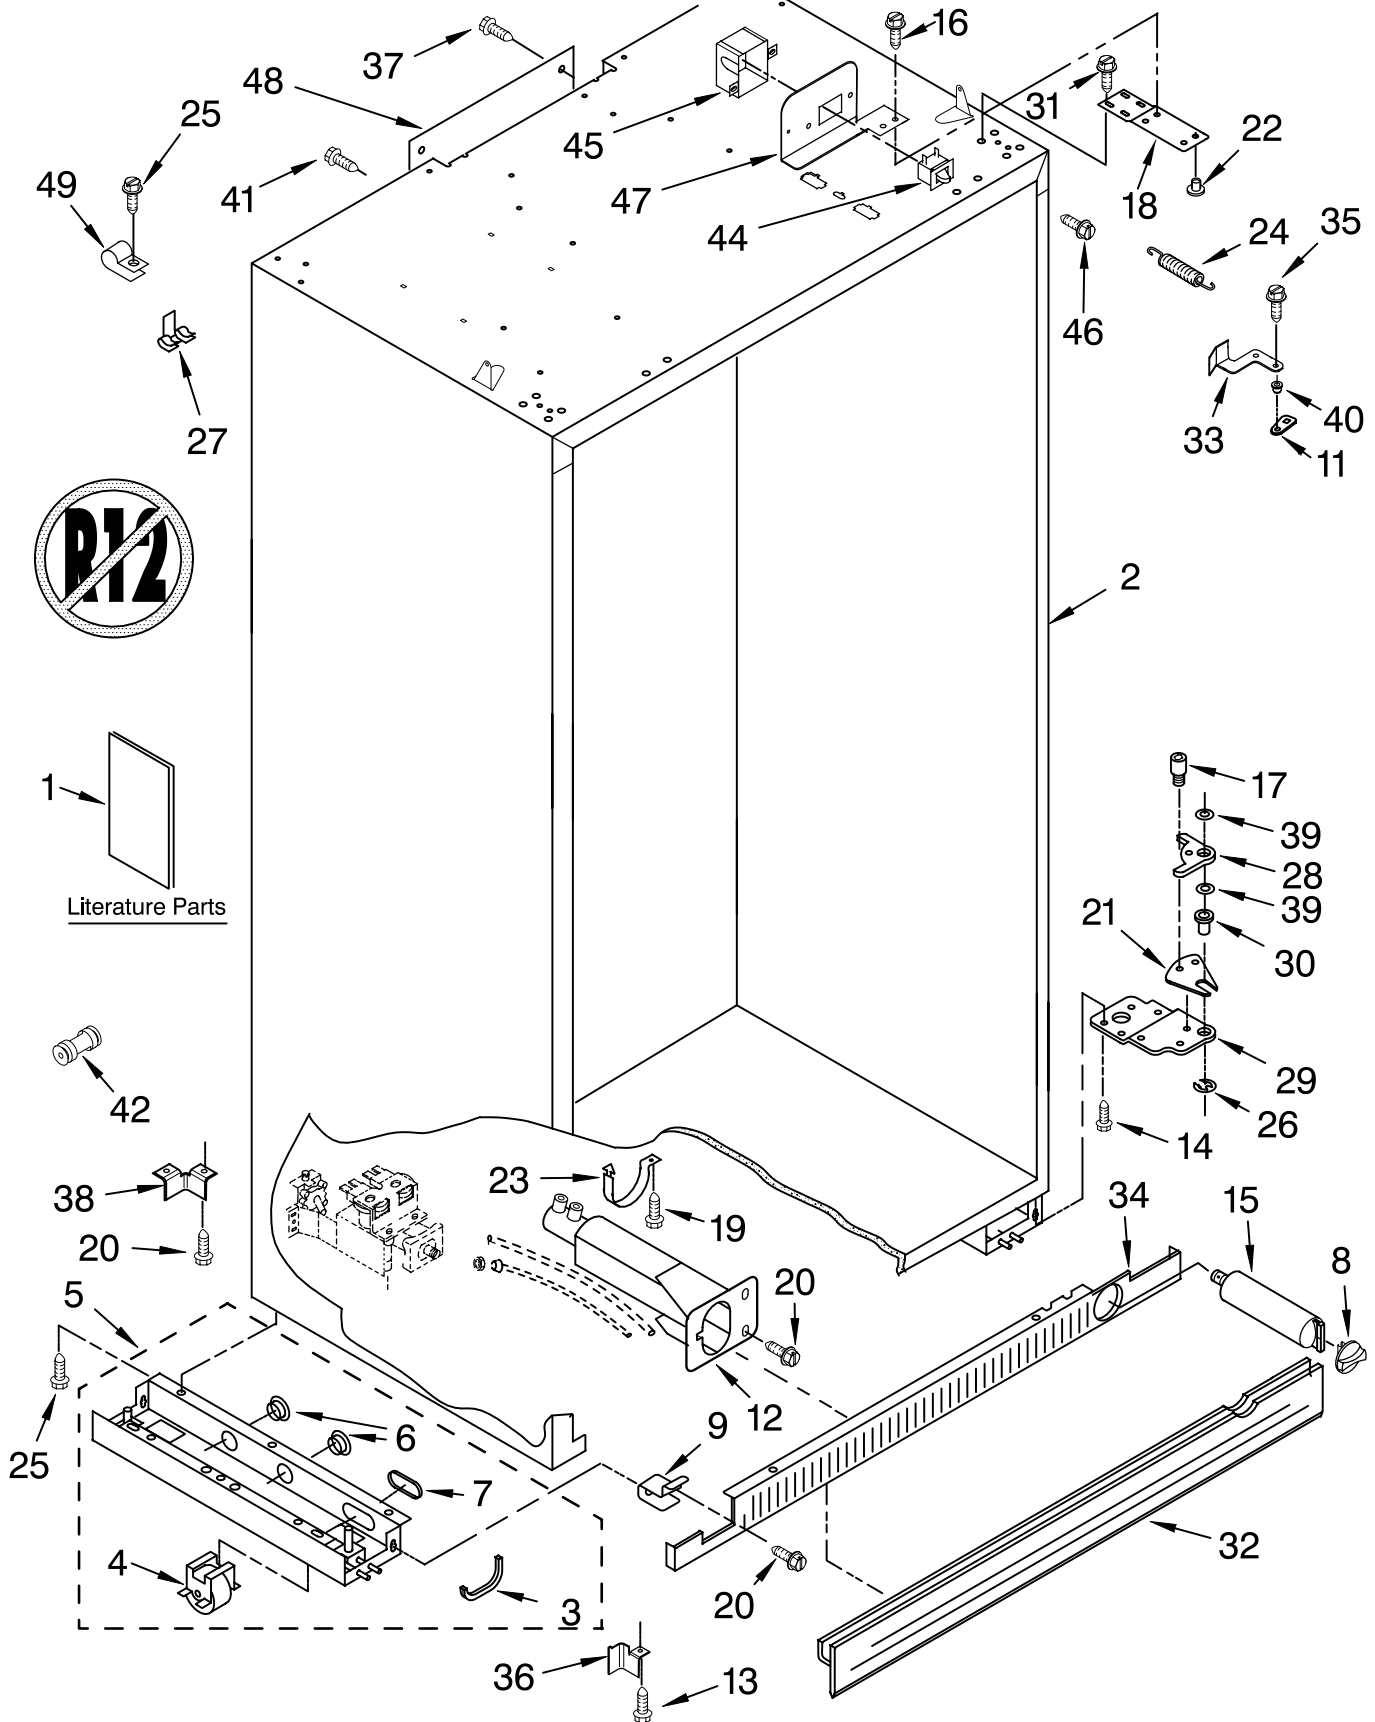

KitchenAid® CABINET PARTS

For Models: KSSS42QKB01, KSSS42QKT01, KSSS42QKW01, KSSS42QKX01
 (Black) (Biscuit) (White) (Etched Aluminum)

42" BUILT IN
 REFRIGERATOR

FOR ORDERING INFORMATION REFER TO PARTS PRICE LIST

FOR ORDERING INFORMATION REFER TO PARTS PRICE LIST

CABINET TRIM PARTS

For Models: KSSS42QKB01, KSSS42QKT01, KSSS42QKW01, KSSS42QKX01
 (Black) (Biscuit) (White) (Etched Aluminum)

Illus. No.	Part No.	DESCRIPTION
1		Cabinet, Trim (Right Side)
	2215919W	White
	2215919B	Black
	2215919T	Biscuit
	8201535	Etched Aluminum
3		Screw
	8281251	White
	8281252	Black
	8281253	Biscuit
	8281250	Stainless Steel
4	2254725	Cabinet, Trim (Bottom)
5	486194	Screw
6	2003646	Cabinet, Trim Top
7		Cabinet Trim (Left Side)
	2215936W	White
	2215936B	Black
	2215936T	Biscuit
	2215936	Etched Aluminum
9	2005925	Seal-Trim, Side
10	489464	Screw