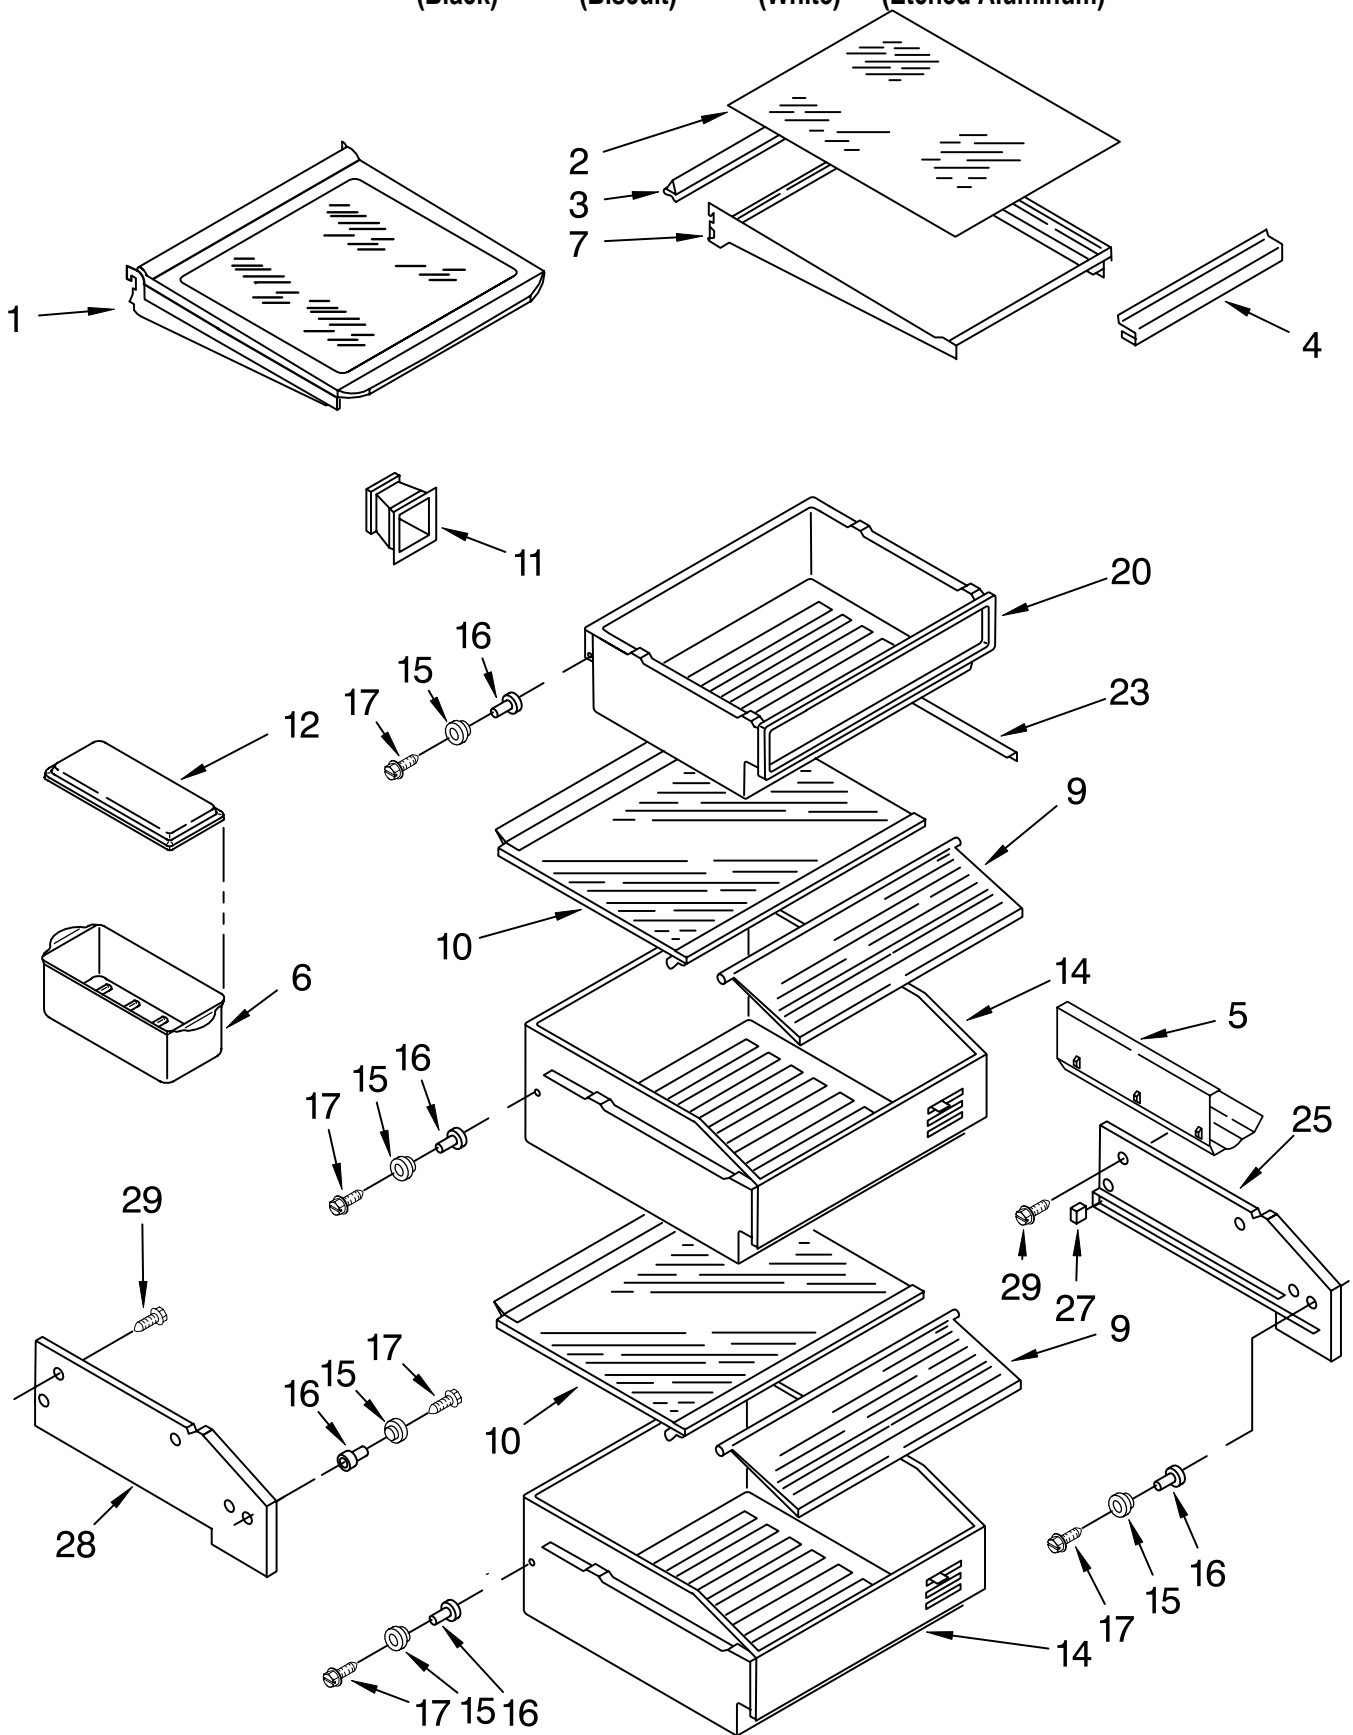

REFRIGERATOR SHELF PARTS

For Models: KSSS42QKB01, KSSS42QKT01, KSSS42QKW01, KSSS42QKX01
(Black) (Biscuit) (White) (Etched Aluminum)

FOR ORDERING INFORMATION REFER TO PARTS PRICE LIST

REFRIGERATOR SHELF PARTS

For Models: KSSS42QKB01, KSSS42QKT01, KSSS42QKW01, KSSS42QKX01
(Black) (Biscuit) (White) (Etched Aluminum)

Illus. No.	Part No.	DESCRIPTION
1	2174403	Frame, Shelf
2	2003376	Glass, Shelf
3	1113547	Reflector, Shelf
4	1113791	Gasket, Glass (2)
5	2179404	Rack, Wine
6	2216625	Egg Bin
7	2006524	Frame, Assembly Meat Pan
9	1113894	Cover, Crisper
10	2003379	Glass, Crisper (Includes #9)
11	2000742	Meat Pan, Connector
12	2169935	Cover
14	2220896	Crisper Pan (2)
15	2188212	Roller
16	2174478	Eyelet, Roller
17	2003478	Screw
20	2220902	Meat Pan
23	2002181	Retainer, Glass
25	2006515	Crisper Spacer, Right Side (2)
27	1113169	Stop, Roller
28	2006516	Crisper Spacer, Left Side (2)
29	486194	Screw

FOR ORDERING INFORMATION REFER TO PARTS PRICE LIST