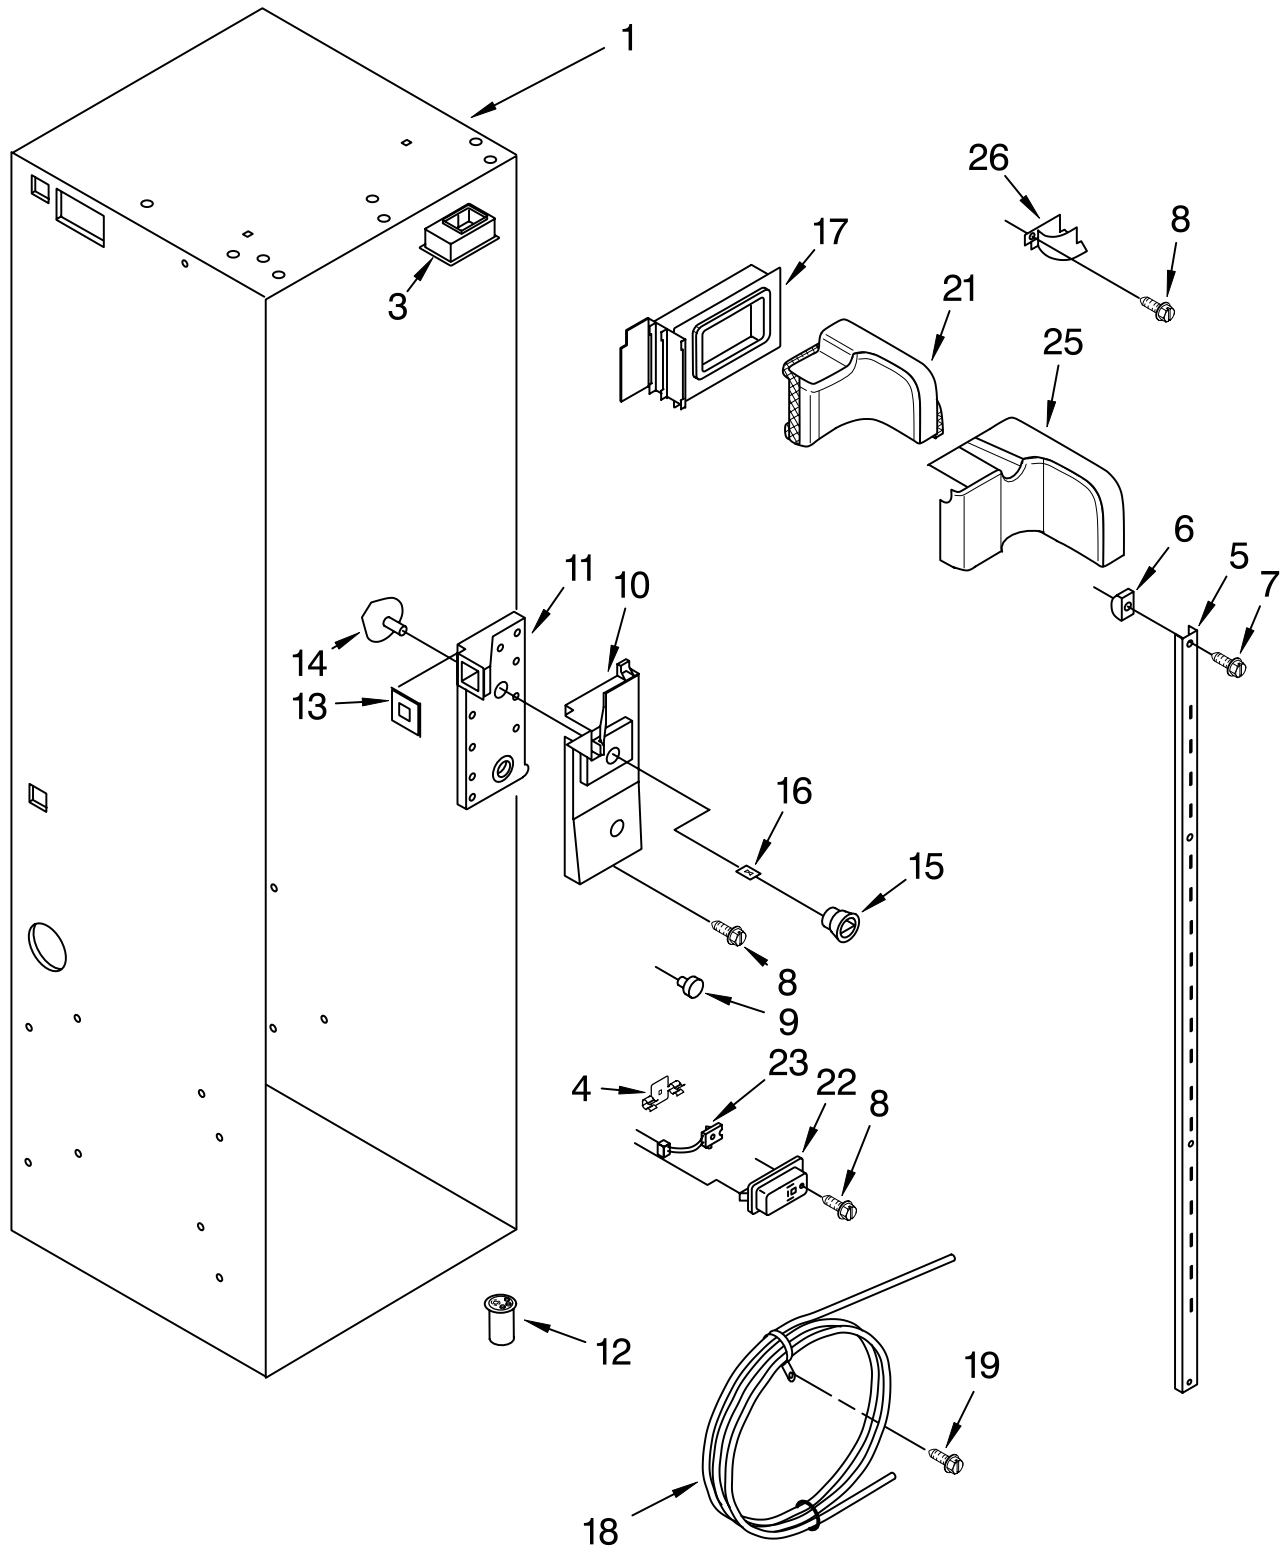

REFRIGERATOR LINER PARTS

For Models: KSSS42QKB01, KSSS42QKT01, KSSS42QKW01, KSSS42QKX01
(Black) (Biscuit) (White) (Etched Aluminum)

FOR ORDERING INFORMATION REFER TO PARTS PRICE LIST

REFRIGERATOR LINER PARTS

For Models: KSSS42QKB01, KSSS42QKT01, KSSS42QKW01, KSSS42QKX01
(Black) (Biscuit) (White) (Etched Aluminum)

Illus. No.	Part No.	DESCRIPTION
1		Liner (Not A Serviceable Part)
3	2208970	Air Duct
4	2209204	Clip, Thermistor
5	2221211	Ladder, Shelf (2)
6	520965	Screw Support, Ladder (8)
7	2006475	Screw
8	486194	Screw
9	1112257	Hole Plug
10	2220888	Meat Pan, Air Duct Cover
11	2000337	Meat Pan, Air Duct
12	2220993	Release Valve
13	2221175	Seal, Air Duct
14	1112218	Damper Control, Meat Pan
15	2003811	Control Knob, Meat Pan
16	2003841	Retainer, Knob
17	2221296	Air Baffle Assembly
18	2209687	Reservoir
19	488280	Screw
21	2208997	Diffuser Assembly
22	1116793	Cover, Thermistor
23	2213442	Thermistor
25	2215728	Cover, Diffuser
26	2003577	Guard, Air Return