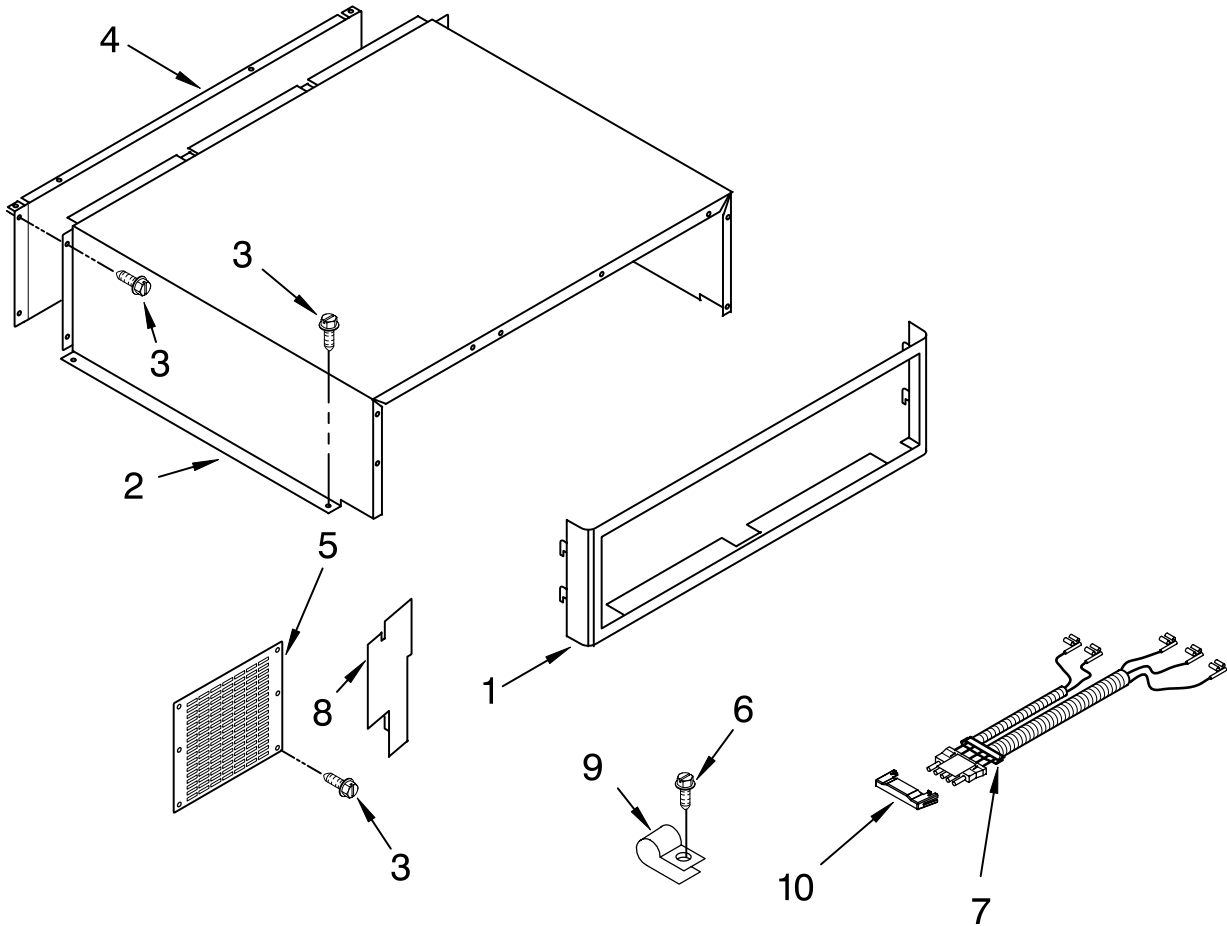

TOP GRILLE AND UNIT COVER PARTS

For Models: KSSS42QKB01, KSSS42QKT01, KSSS42QKW01, KSSS42QKX01
(Black) (Biscuit) (White) (Etched Aluminum)

Illus. No.	Part No.	DESCRIPTION
1		Top Grille Assembly
	2215962W	White
	2215962B	Black
	2215962T	Biscuit
	8201577	Etched Aluminum
2	2209490	Cover, Unit
3	486194	Screw
4	2215830	Back Panel
5	2209492	Guard, Wiring
6	487415	Screw
7	2187429	Wire Assembly RC/FC Light Switch
8	2215678	Baffle-Air, Condenser
9	488946	Clamp, Tube
10	2221297	Enclosure, Terminal

FOR ORDERING INFORMATION REFER TO PARTS PRICE LIST