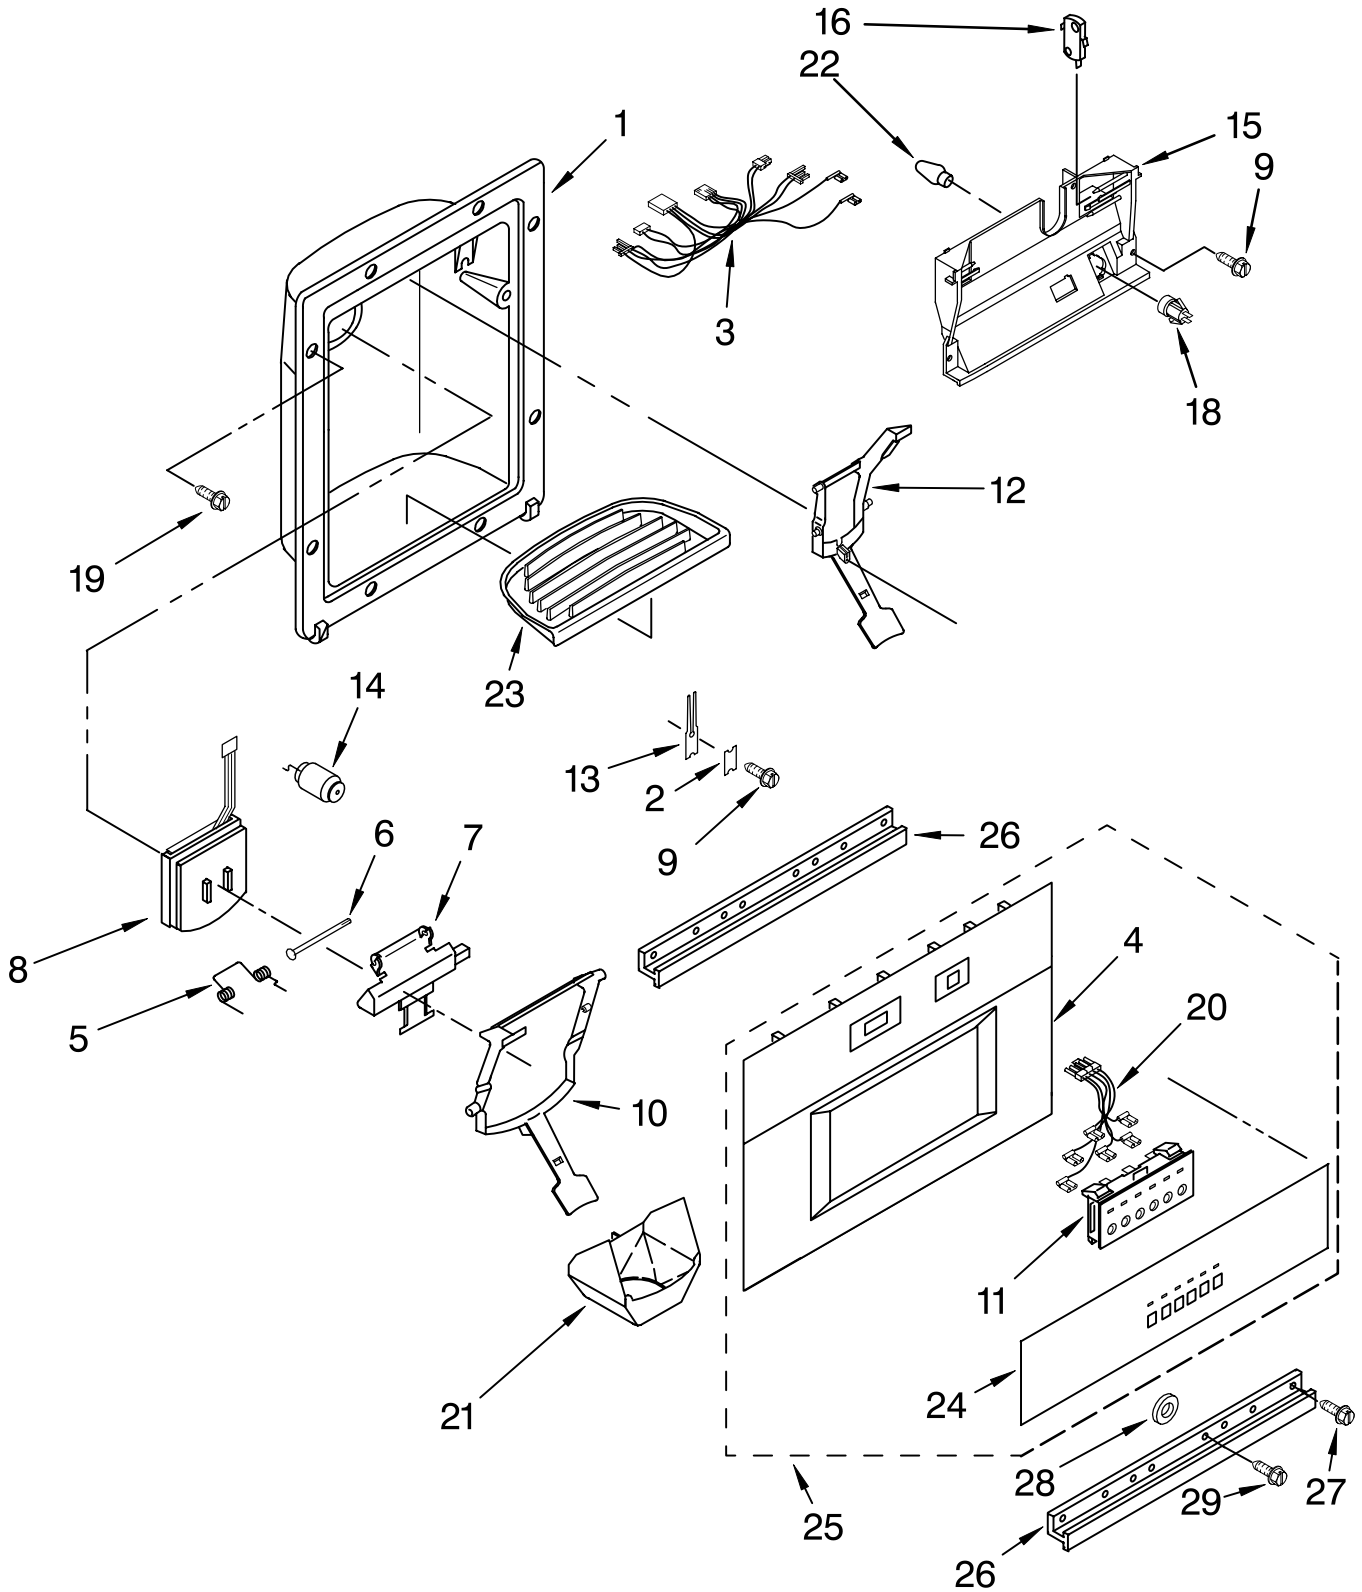

DISPENSER FRONT PARTS

For Models: KSSS42QKB01, KSSS42QKT01, KSSS42QKW01, KSSS42QKX01
(Black) (Biscuit) (White) (Etched Aluminum)

FOR ORDERING INFORMATION REFER TO PARTS PRICE LIST

DISPENSER AND FRONT PARTS

For Models: KSSS42QKB01, KSSS42QKT01, KSSS42QKW01, KSSS42QKX01
(Black) (Biscuit) (White) (Etched Aluminum)

Illus. No.	Part No.	DESCRIPTION
1		Housing, Dispenser (Not Serviced)
2	2195051	Strain Relief
3	2221203	Wire Assembly
4		Cover, Dispenser (Not Serviced)
5	2180209	Spring, Torsion
6	2196195	Pin
7	2206423	Ice Door Mechanism
8	2180352	Door, Ice
9	489000	Screw
10		Lever, Ice Dispenser
	2180259	White
	2180261	Black
	2186850	Biscuit
11	2180236	Switch Assembly
12		Lever, Water Dispenser
	2180268	White
	2180270	Black
	2186852	Biscuit
13	2194719	Spring, Lever
14	2205686	Delay Mechanism
15	2183771	Bracket, Control
16	2162361	Switch (2)
18	2180200	Lamp Holder
19	488500	Screw
20	2187409	Wire Assembly
21	2180224	Guide, Ice
22	3406124	Light Bulb
23		Grille, Overflow
	2180323	White
	2180325	Black
	2186860	Biscuit
24		Overlay, Cover (Not Serviced)
25		Front Cover Assembly (Includes Items 4, 11, 20 & 24)
	2220987W	White
	2220987B	Black
	2220987T	Biscuit
26		Trim, Front (2)
	2208918	White
	2208927	Black
	2208924	Biscuit
27		Screw 8-15 x 1/2
	8281251	White
	8281252	Black
	8281253	Biscuit
	8281250	Stainless Steel
28	487944	Washer
29	488568	Screw 8-15 x 3/4

FOR ORDERING INFORMATION REFER TO PARTS PRICE LIST