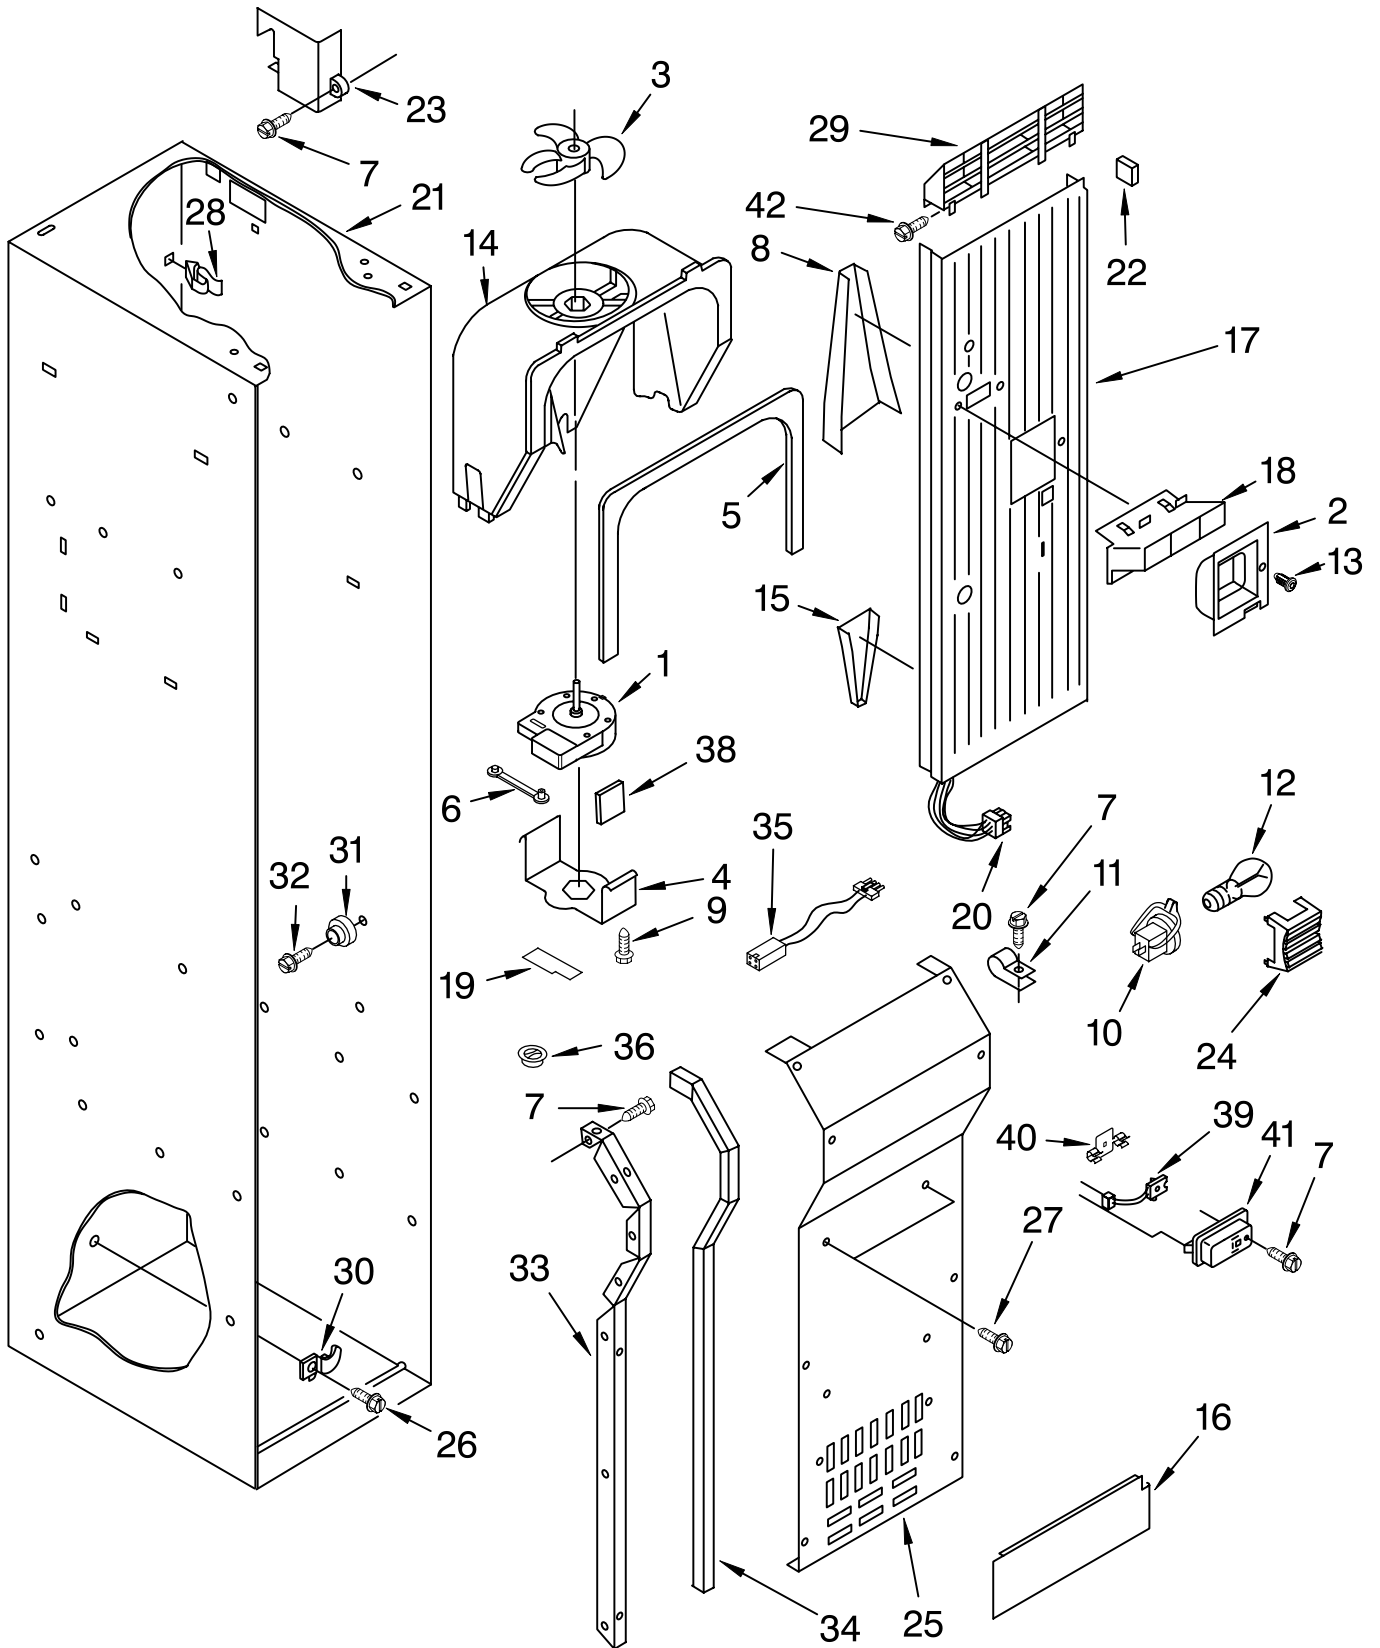

FREEZER LINER AND AIR FLOW PARTS

For Models: KSSS42QKB01, KSSS42QKT01, KSSS42QKW01, KSSS42QKX01
(Black) (Biscuit) (White) (Etched Aluminum)

FOR ORDERING INFORMATION REFER TO PARTS PRICE LIST

FREEZER LINER AND AIR FLOW PARTS

For Models: KSSS42QKB01, KSSS42QKT01, KSSS42QKW01, KSSS42QKX01
(Black) (Biscuit) (White) (Etched Aluminum)

Illus. No.	Part No.	DESCRIPTION
1	2208939	Fan Motor
2	2002732	Cup, Clearance
3	2169142	Fan Blade
4	2155590	Retainer, Fan Motor
5	2155789	Gasket, Cover
6	2208968	Grommet
7	486194	Screw
8	2003925	Deflector, Air Duct
9	487294	Screw, Ground
10	2162085	Socket, Light (2)
11	488937	Clamp, Nylon
12	2160708	Light Bulb (2)
13	1112871	Fastner
14	2182120	Scroll, Fan
15	2003928	Deflector, Air Duct
16	2215612	Cover, Air Duct
17	2209335	Assembly, Air Duct
18	2182146	Duct, Icemaker
19		Block, Fan Scroll
	2209480	Right
	2209066	Left
20	2221262	Harness, Wire
21		Liner (Not A Serviceable Part)
22	1112869	Gasket, Air Baffle
23	2215718	Cover, Air Outlet
24	2198589	Light Shield (2)
25	2221105	Cover, Evaporator
26	486194	Screw
27	487539	Screw
28	2215823	Clip, Air Duct (4)
29	1112852	Diffuser, Air Duct
30	1112260	Support, Evaporator (2)
31	2196483	Stud, Shelf (20)
32	8281158	Screw
33		Evaporator, Cover Rail
	2221107	Left Side
	2221108	Right Side
34	2220904	Gasket (2) Evaporator Cover
35	2221077	Wire, Jumper
36	2171931	Release Valve
38	2220241	Insulation (4)
39	2213442	Thermistor
40	2209204	Clip, Thermistor
41	1116793	Cover, Thermistor
42	488208	Screw

FOR ORDERING INFORMATION REFER TO PARTS PRICE LIST