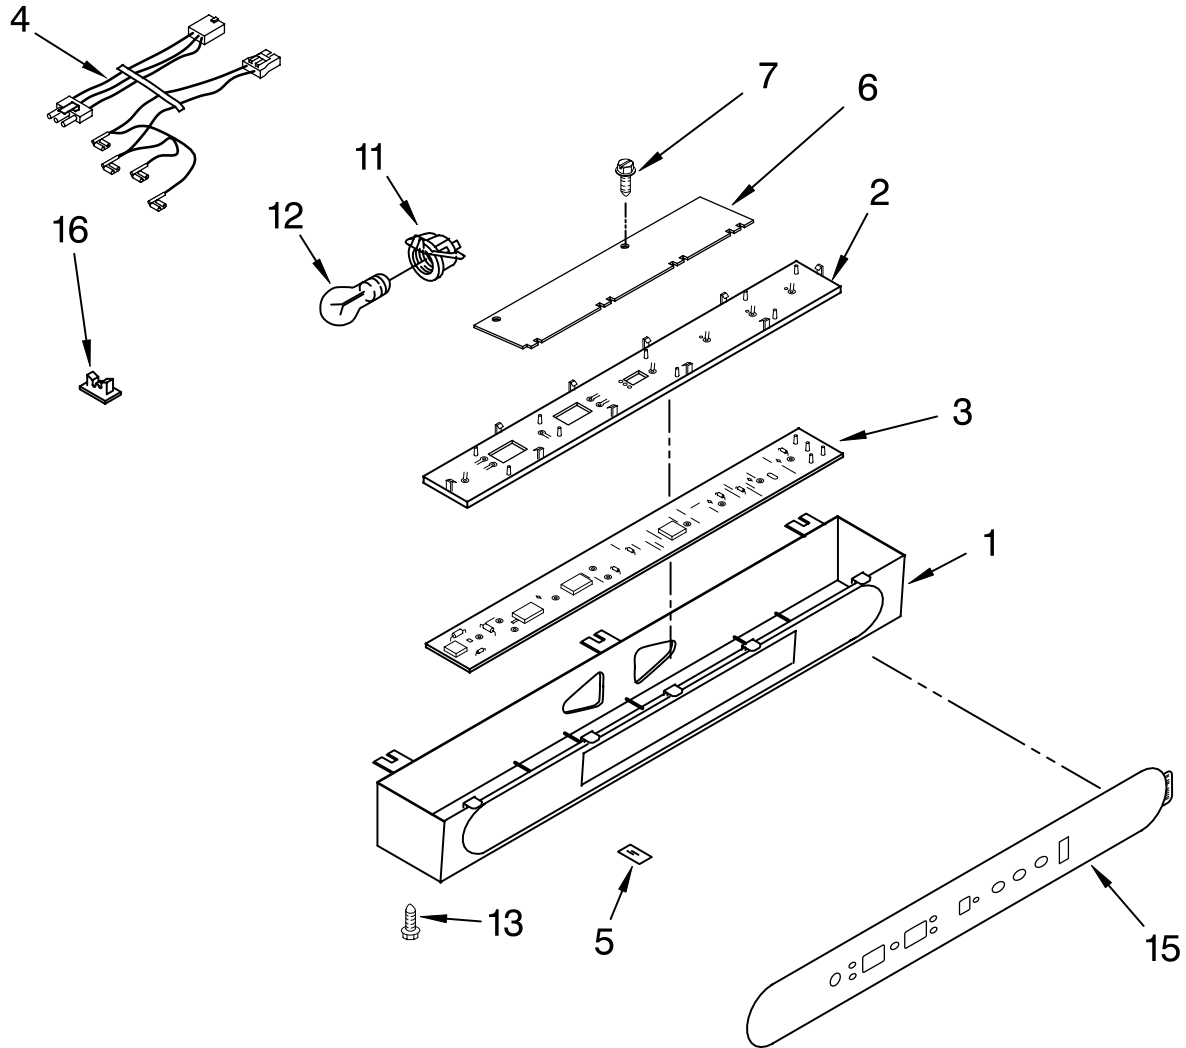

CONTROL PANEL PARTS

For Models: KSSS42QKB01, KSSS42QKT01, KSSS42QKW01, KSSS42QKX01
(Black) (Biscuit) (White) (Etched Aluminum)

Illus. No.	Part No.	DESCRIPTION
1	2215716	Control Box
2	2215670	Insert, Control Box
3	2209159	Circuit Board, Housing Control
4	2187424	Control Box Wire Harness
5	2003841	Retainer, Knob
6	2221121	Support, Control Box
7	489006	Screw
11	2162085	Socket, Light (2)
12	2160708	Light Bulb (2)
13	486194	Screw
15	2221066	Overlay
16	1115375	Clip, Wiring (3)

FOR ORDERING INFORMATION REFER TO PARTS PRICE LIST