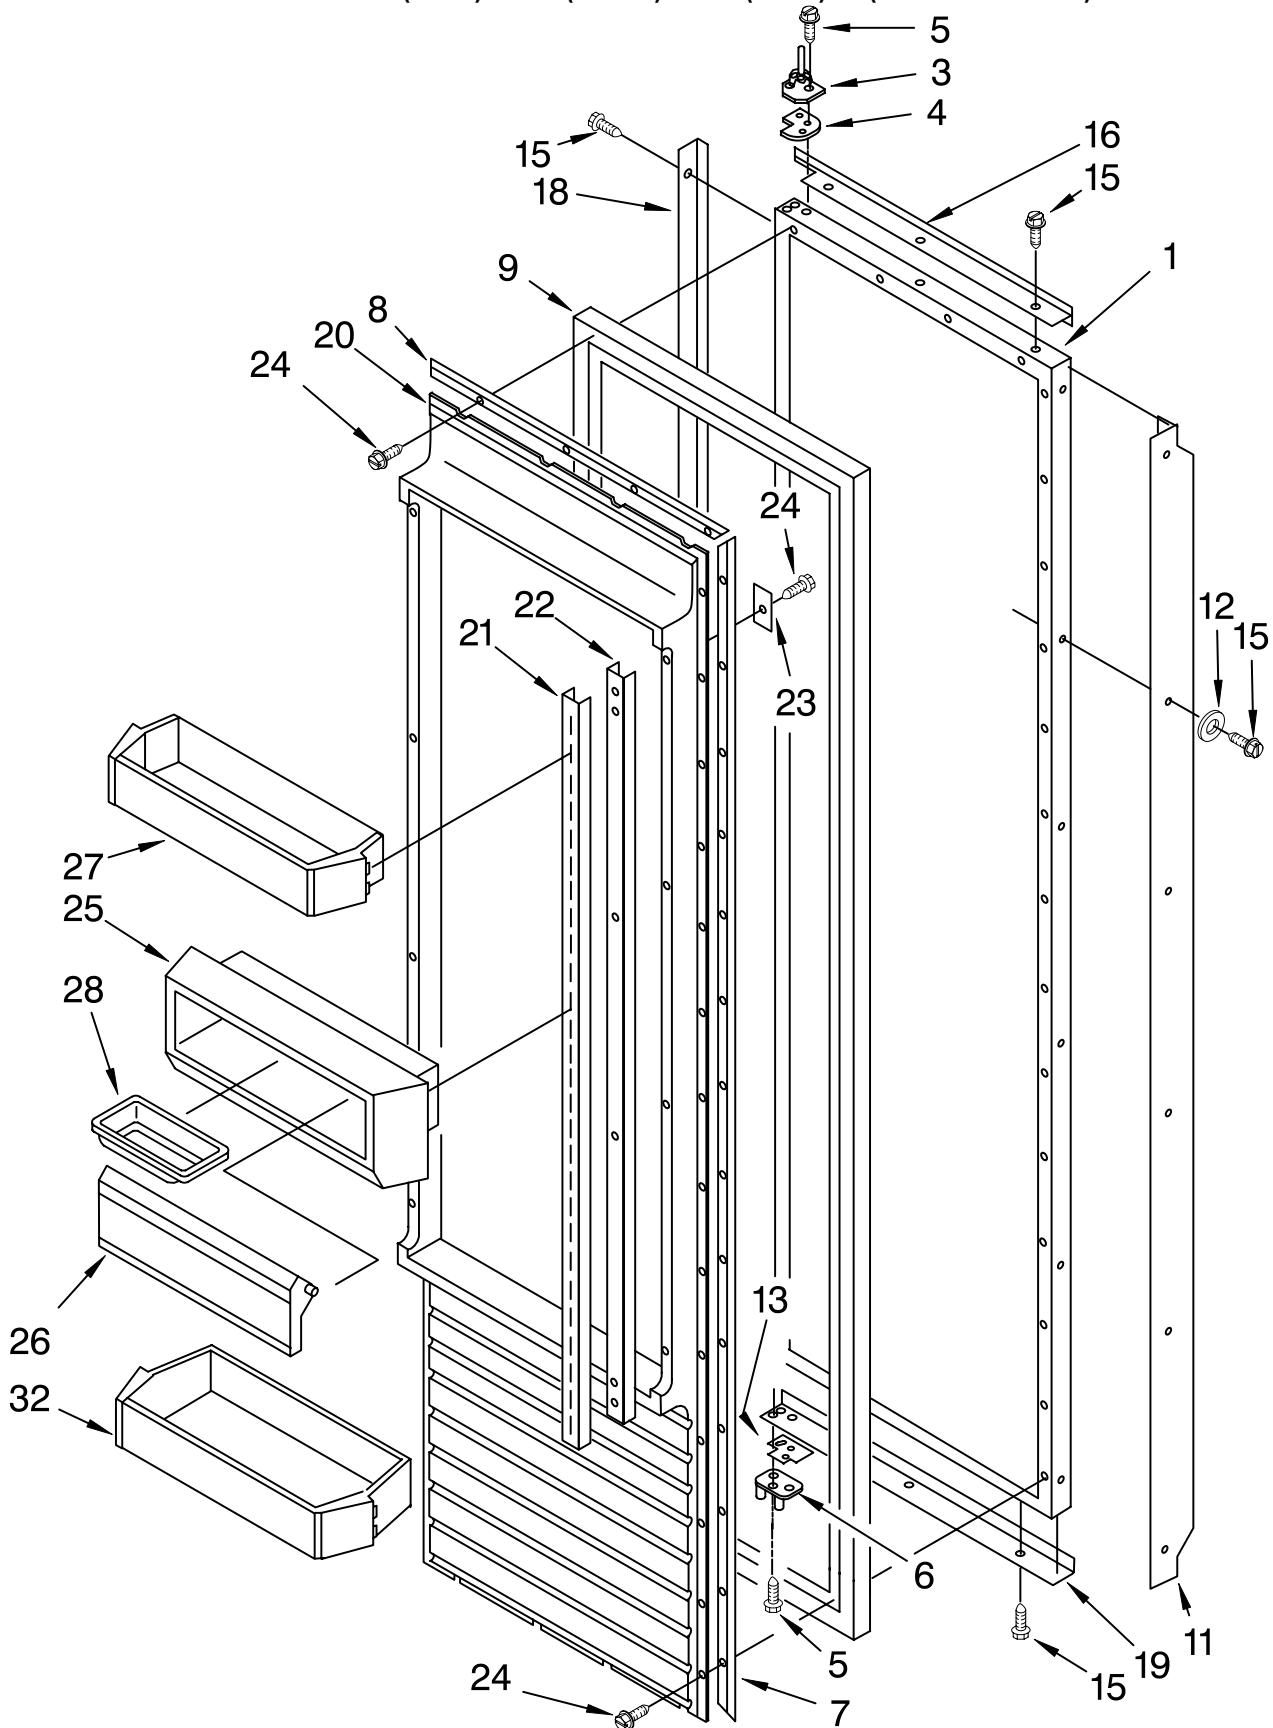

REFRIGERATOR DOOR PARTS

For Models: KSSS42QKB01, KSSS42QKT01, KSSS42QKW01, KSSS42QKX01
(Black) (Biscuit) (White) (Etched Aluminum)

FOR ORDERING INFORMATION REFER TO PARTS PRICE LIST

REFRIGERATOR DOOR PARTS

For Models: KSSS42QKB01, KSSS42QKT01, KSSS42QKW01, KSSS42QKX01
(Black) (Biscuit) (White) (Etched Aluminum)

Illus. No.	Part No.	DESCRIPTION
1	2215988	Refrigerator Door Panel (Includes Insulation)
3	2220922	Hinge Assembly, Top
4	2004520	Spacer-Door, Top
5	489282	Screw
6	2220809	Hinge Assembly, Bottom
7	1112533	Gasket Retainer, Side (2)
8	1112541	Gasket Retainer, Top & Bottom
9	2188498	Door Gasket, Magnetic
11		Handle, Door
	2005953	White
	2005956	Black
	2005955	Biscuit
	2005952	Etched Aluminum
12	2001230	Washer
13	2004549	Door, Spacer Bottom
15		Screw
	8281251	White
	8281252	Black
	8281253	Biscuit
	8281250	Stainless Steel
16		Trim (Top)
	2005014	White
	2005840	Black
	2005757	Biscuit
	2005011	Etched Aluminum
18		Trim (Side)
	2005968	White
	2005971	Black
	2005970	Biscuit
	2005967	Etched Aluminum
19		Trim (Bottom)
	2209418W	White
	2209418B	Black
	2209418T	Biscuit
	2209418	Etched Aluminum
20	1113953	Panel, Interior Door
21	1113951	Ladder, Shelf (2)
22	1112530	Retainer, Shelf Ladder (2)
23	1112514	Back Up Plate (8)
24	486194	Screw
25	1112721	Bin, Utility
26	2003464	Door, Utility Bin
27	1113973	Door Shelf (3)
28	2165792	Butter Tray
32	2188332	Shelf, Gallon Door

FOR ORDERING INFORMATION REFER TO PARTS PRICE LIST