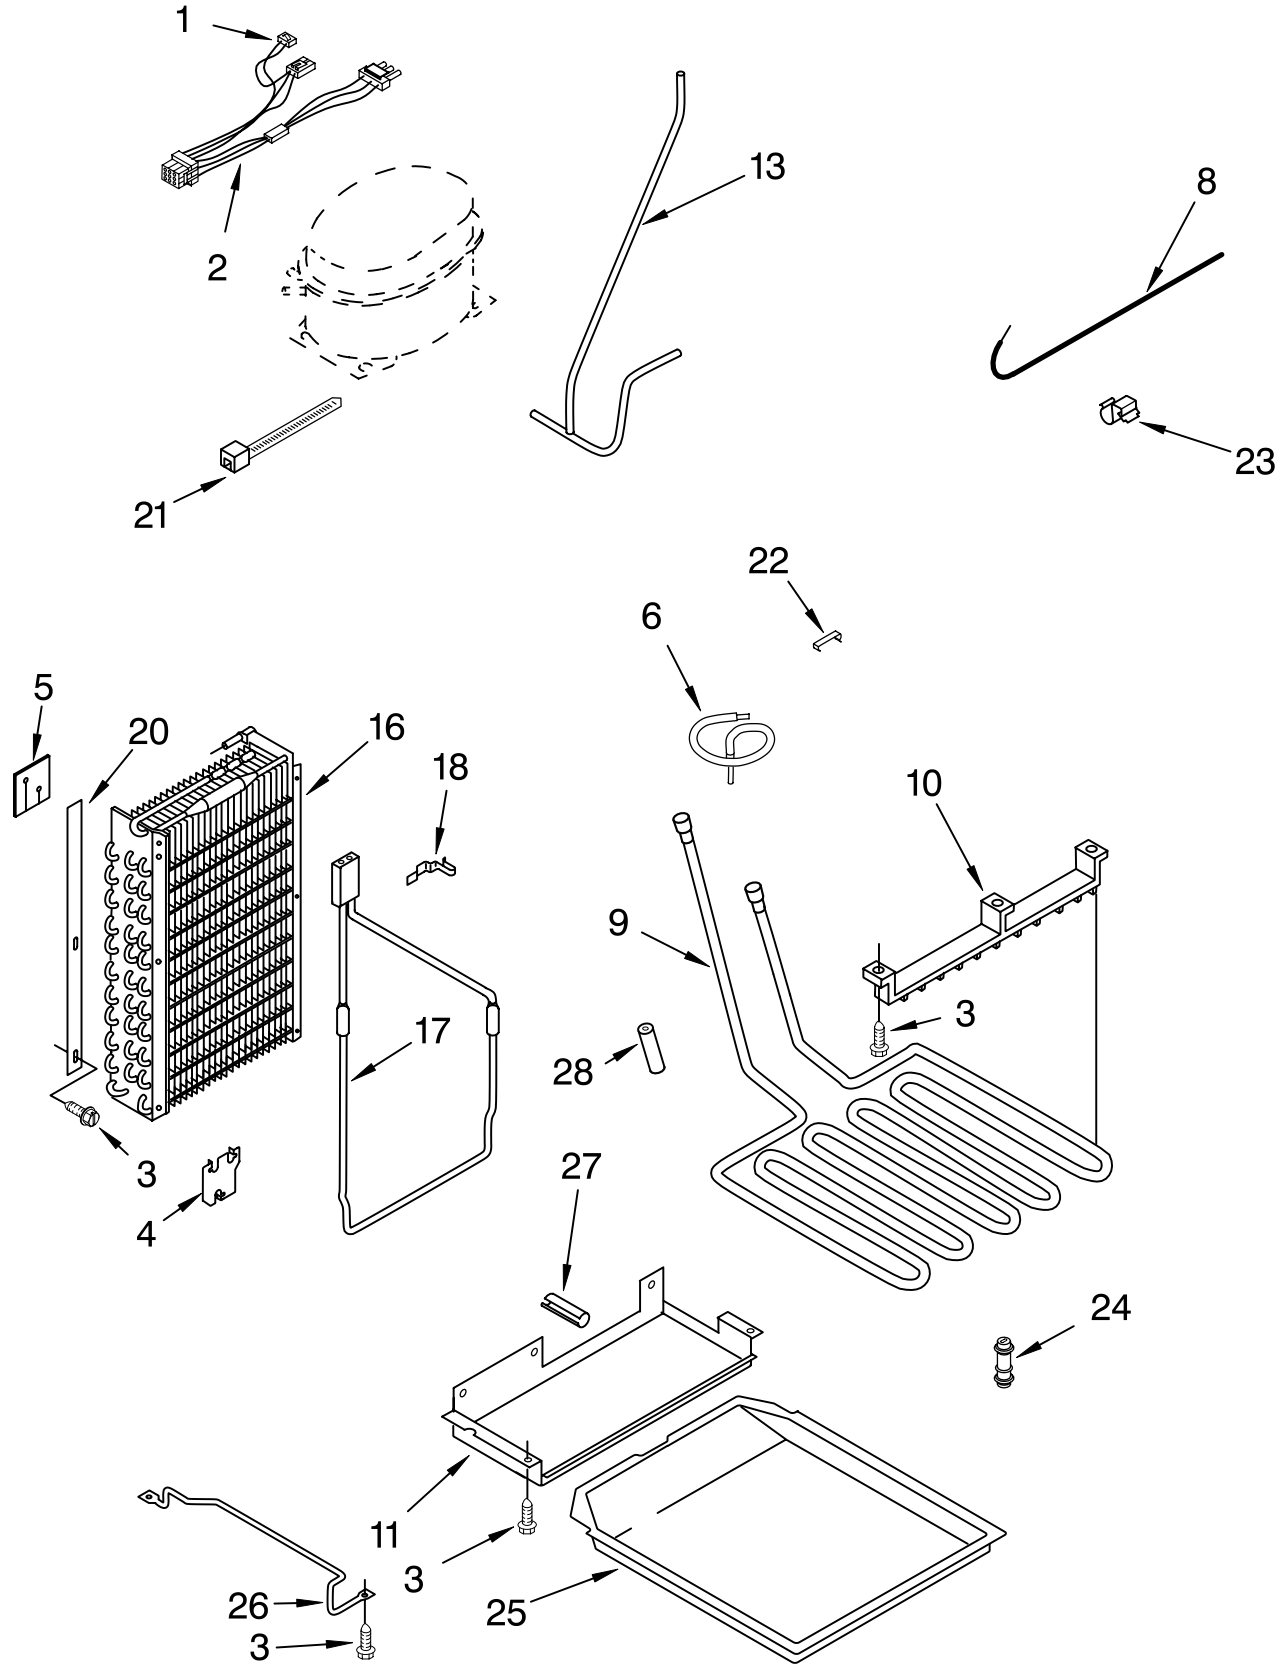

LOWER UNIT AND TUBE PARTS

For Models: KSSS42QKB01, KSSS42QKT01, KSSS42QKW01, KSSS42QKX01
(Black) (Biscuit) (White) (Etched Aluminum)

FOR ORDERING INFORMATION REFER TO PARTS PRICE LIST

LOWER UNIT AND TUBE PARTS

For Models: KSSS42QKB01, KSSS42QKT01, KSSS42QKW01, KSSS42QKX01
(Black) (Biscuit) (White) (Etched Aluminum)

Illus. No.	Part No.	DESCRIPTION
1	2196155	Defrost Bi-Metal
2	2209119	Wire Harness
3	486194	Screw
4	2215508	Bracket
5	2209067	Side Support
6	2209035	Suction Tube
8	2209454	Tube, Connect (Drier)
9	2209451	Heater, Drain Pan
10	2209450	Hanger, Heater
11	2005908	Shield, Drain Pan
13	2209036	Tube, Discharge
16	2209064	Evaporator
17	2006750	Heater, Defrost
18	1113048	Clamp, Heater (2)
20	2220832	Gasket, Evaporator
21	857547	Wire Tie
22	2215691	Clip, Heat Exchanger
23	934011	Clip, Water Tube
24	2209444	Grommet, Water Tube
25	2001264	Drain Pan
26		Bracket, Drain Pan
	1113206	Left
	1113207	Right
27	513942	Dampener
28	2215648	Damper, Heater