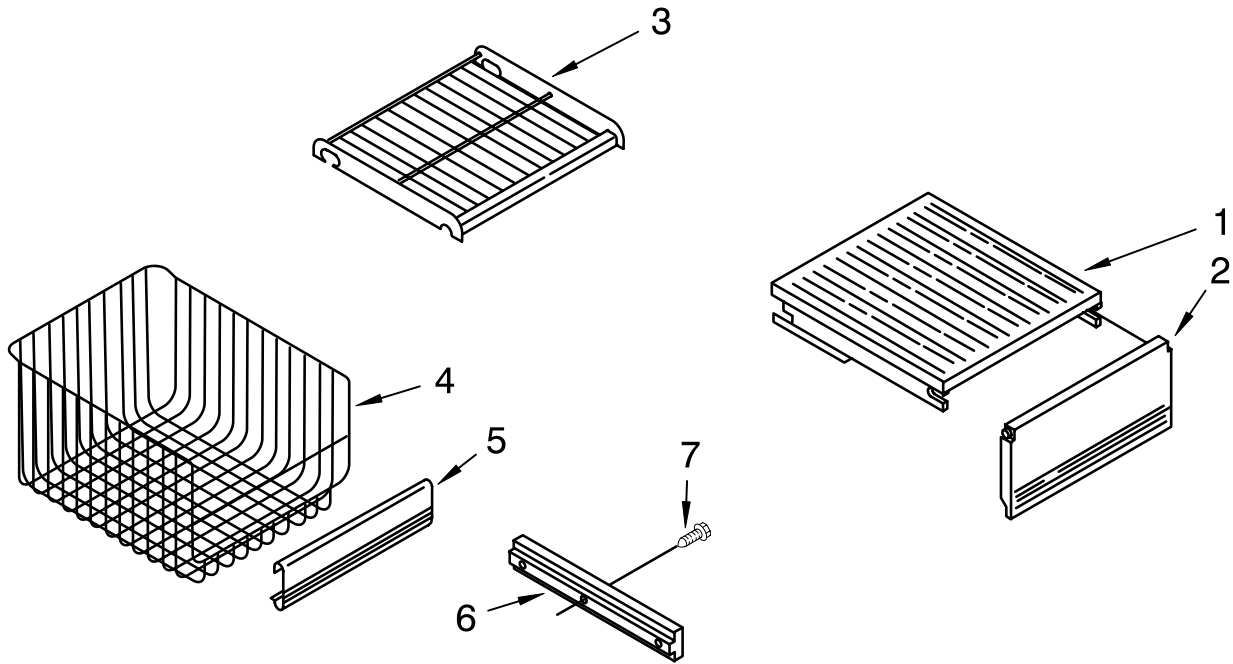

FOR ORDERING INFORMATION REFER TO PARTS PRICE LIST

CABINET TRIM PARTS

For Models: KSSS42QKB01, KSSS42QKT01, KSSS42QKW01, KSSS42QKX01
 (Black) (Biscuit) (White) (Etched Aluminum)

Illus. No.	Part No.	DESCRIPTION
1		Cabinet, Trim (Right Side)
	2215919W	White
	2215919B	Black
	2215919T	Biscuit
	8201535	Etched Aluminum
3		Screw
	8281251	White
	8281252	Black
	8281253	Biscuit
	8281250	Stainless Steel
4	2254725	Cabinet, Trim (Bottom)
5	486194	Screw
6	2003646	Cabinet, Trim Top
7		Cabinet Trim (Left Side)
	2215936W	White
	2215936B	Black
	2215936T	Biscuit
	2215936	Etched Aluminum
9	2005925	Seal-Trim, Side
10	489464	Screw

FOR ORDERING INFORMATION REFER TO PARTS PRICE LIST

FREEZER SHELF PARTS

For Models: KSSS42QKB01, KSSS42QKT01, KSSS42QKW01, KSSS42QKX01
 (Black) (Biscuit) (White) (Etched Aluminum)

Illus. No.	Part No.	DESCRIPTION
1	2220890	Solid Shelf
2	2220847	Front, Ice Compartment
3	1113637	Shelf, Fixed (2)
	1113565	Shelf, Deep
4	2208194	Basket
5	2220844	Trim, Basket
6	2208198	Slide, Basket
	2208197	Right Side
	2208197	Left Side
7	486194	Screw