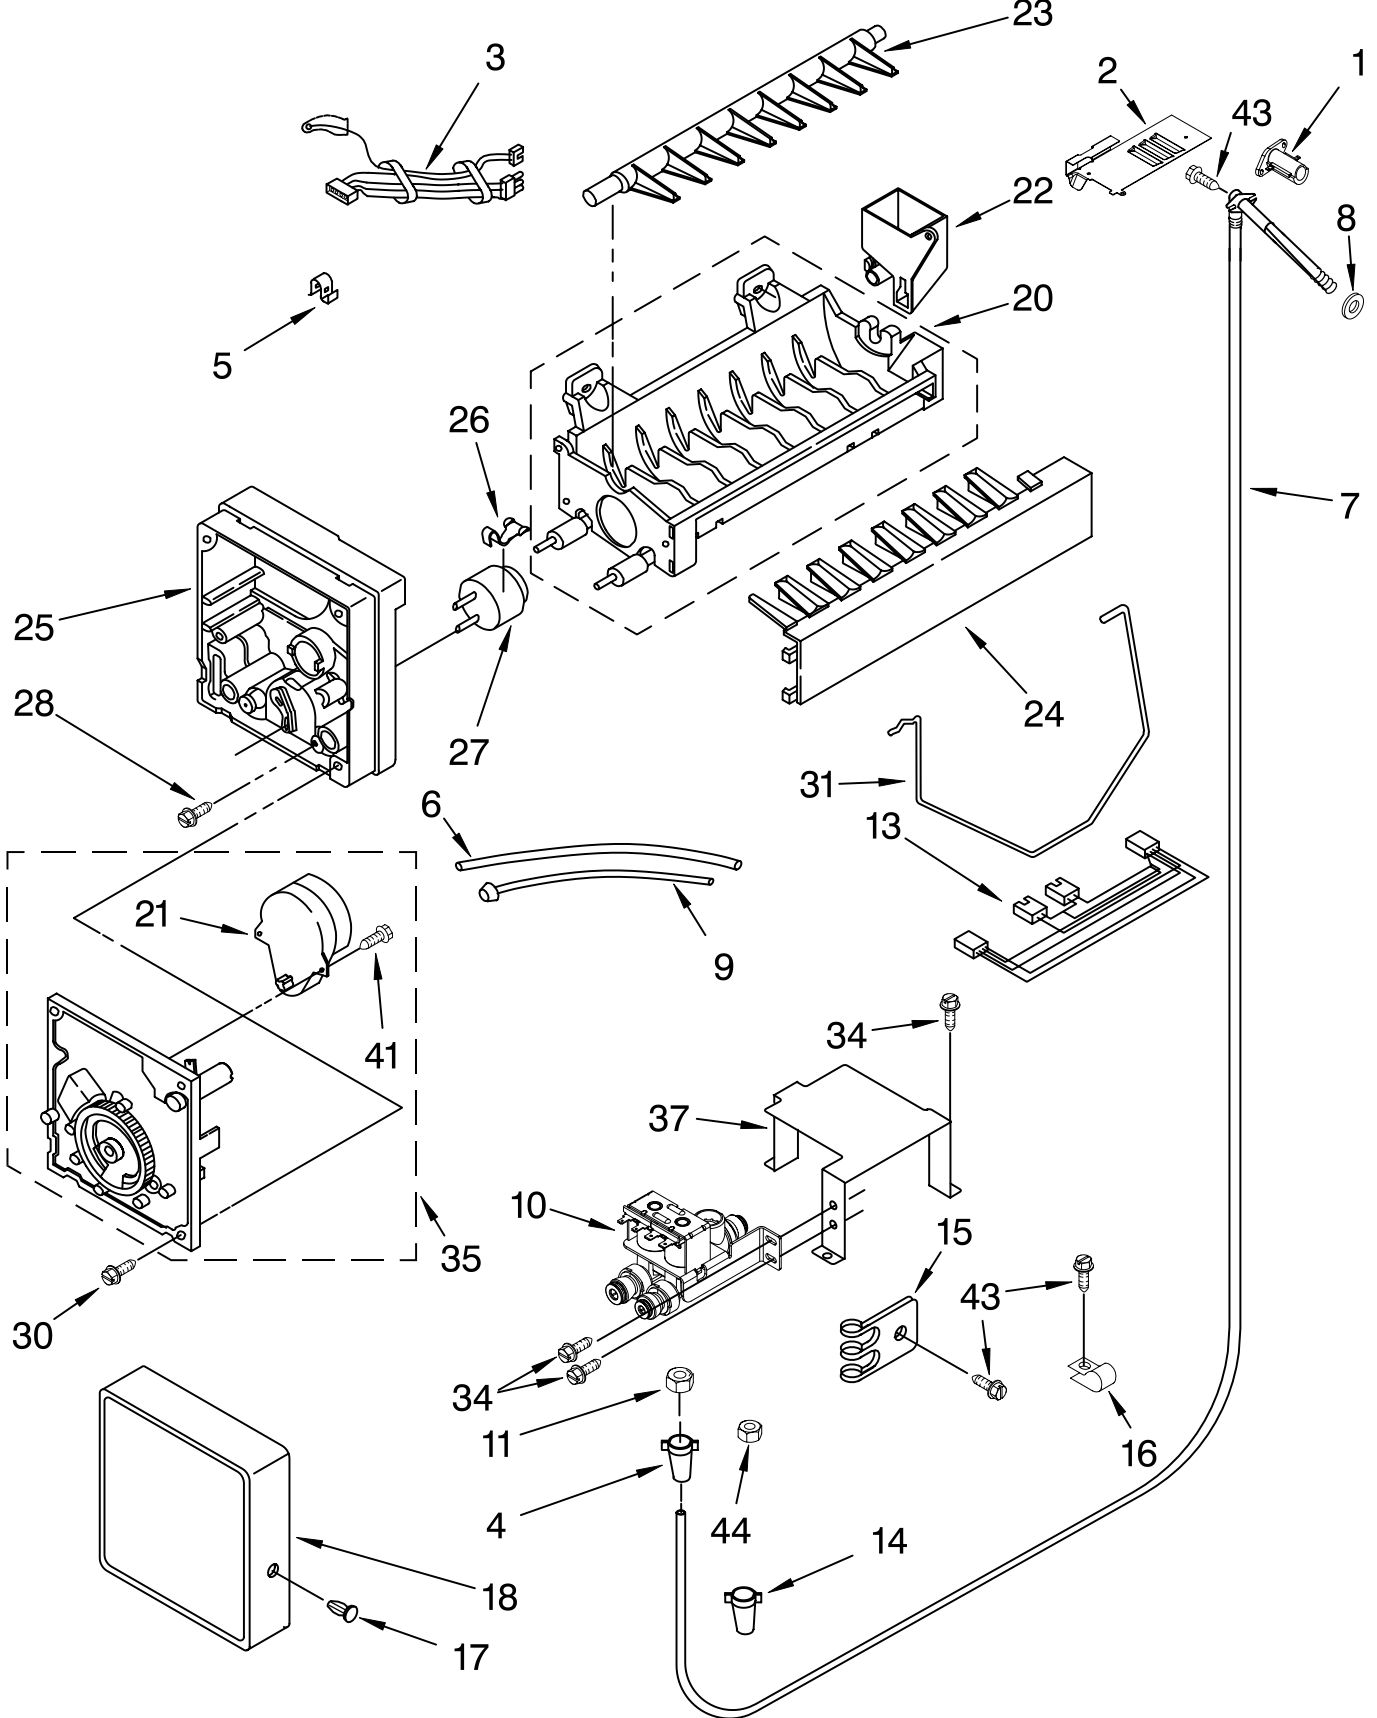

ICEMAKER PARTS

For Models: KSSS42QKB01, KSSS42QKT01, KSSS42QKW01, KSSS42QKX01
(Black) (Biscuit) (White) (Etched Aluminum)

FOR ORDERING INFORMATION REFER TO PARTS PRICE LIST

ICEMAKER PARTS

For Models: KSSS42QKB01, KSSS42QKT01, KSSS42QKW01, KSSS42QKX01
(Black) (Biscuit) (White) (Etched Aluminum)

Illus. No.	Part No.	DESCRIPTION	Illus. No.	Part No.	DESCRIPTION	Illus. No.	Part No.	DESCRIPTION
1	2221240	Heater, Fill Tube	15	2208136	Clamp, Nylon Valve	27	627985	Thermostat (Also Order 542639 Cement Alumilastic)
2	2221231	Heat Shield	16	488937	Clamp Tube	28	489322	Screw
3	2254737	Wire Assembly, Icemaker	17	489115	Fastener, Snap-In	30	489276	Screw
4	841707	Insert, Tube	18	2221232	Cover	31	2171593	Shut Off Arm
5	628379	Clip, Fuse	20	628228	Mold & Heater (Also Order 542638 Silicone Grease)	34	489464	Screw
6	2214613	Tube, Filter Inlet	21	628398	Motor	35	628399	Module Assembly (Includes Items 21 & 41)
7	2221140	Water Inlet Tube Assembly	22	628356	Cup-Water Fill	37	2221282	Water Valve Mounting Bracket
8	1106508	Seal Gasket	23	2194711	Ejector	41	489136	Screw (2)
9	2209430	Tube, Filter Outlet	24	2182124	Ice Striper	43	486194	Screw
10	2221221	Valve, Solenoid	25	2195914	Support	44	1129179	Compression Nut
11	2204357	Nut, Compression	26	627796	Retainer Thermostat (2)	100	4317943	Complete Icemaker Assembly
13	2254727	Water Valve, Harness						
14	1129177	Insert, Tube						

PARTS NOT ILLUSTRATED

Illus. No.	Part No.	DESCRIPTION
Following Parts Not Illustrated (Optional Parts Only)		

- 2220865 Front Panel Kit (White)
- 2220868 Front Panel Kit (Black)
- 2220874 Front Panel Kit (Stainless Steel)
- 2220871 Front Panel Kit (Biscuit)

Black Acrylic
Static Cleaner Part No. 978849