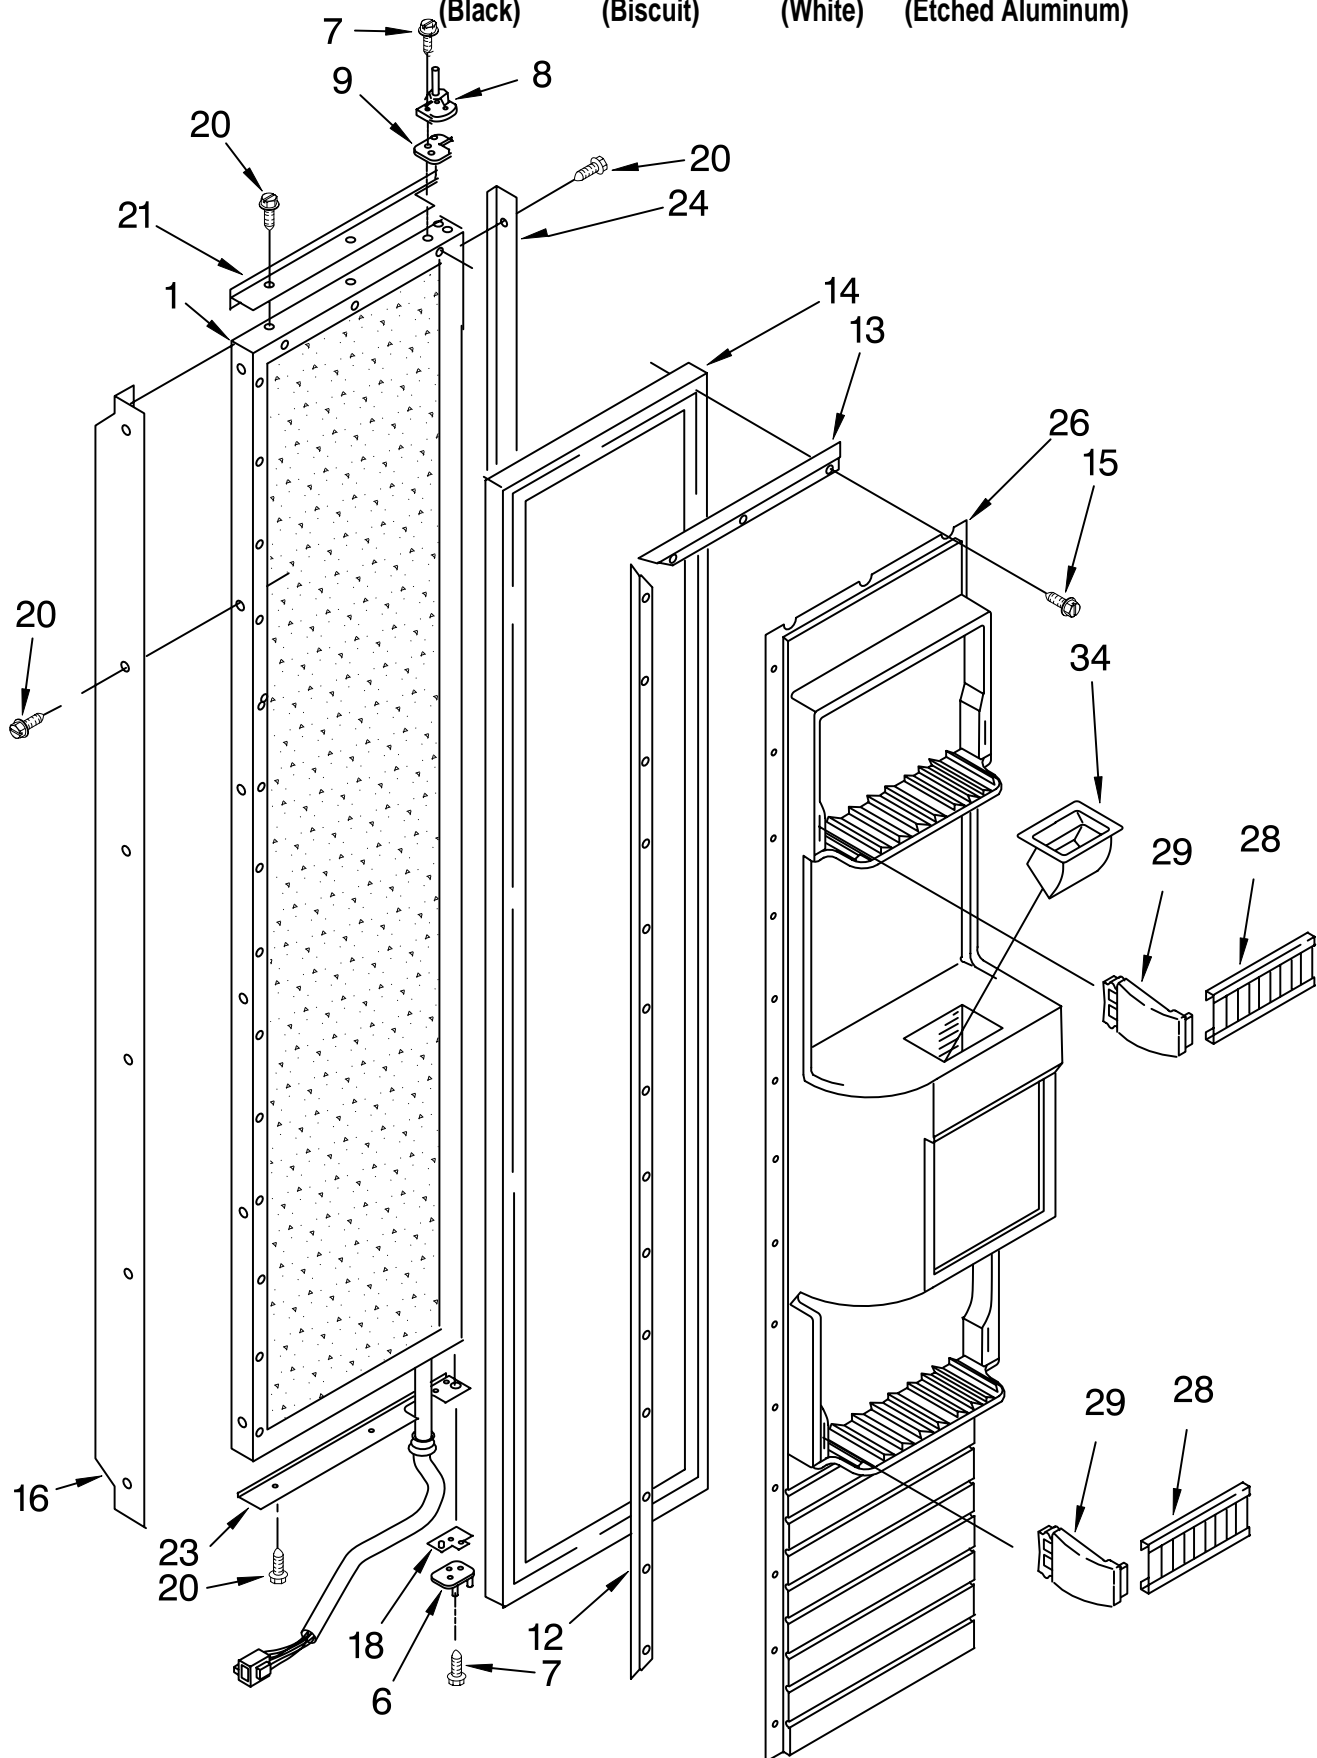

REFRIGERATOR DOOR PARTS

For Models: KSSS42QKB01, KSSS42QKT01, KSSS42QKW01, KSSS42QKX01
(Black) (Biscuit) (White) (Etched Aluminum)

Illus. No.	Part No.	DESCRIPTION
1	2215988	Refrigerator Door Panel (Includes Insulation)
3	2220922	Hinge Assembly, Top
4	2004520	Spacer-Door, Top
5	489282	Screw
6	2220809	Hinge Assembly, Bottom
7	1112533	Gasket Retainer, Side (2)
8	1112541	Gasket Retainer, Top & Bottom
9	2188498	Door Gasket, Magnetic
11		Handle, Door
	2005953	White
	2005956	Black
	2005955	Biscuit
	2005952	Etched Aluminum
12	2001230	Washer
13	2004549	Door, Spacer Bottom
15		Screw
	8281251	White
	8281252	Black
	8281253	Biscuit
	8281250	Stainless Steel
16		Trim (Top)
	2005014	White
	2005840	Black
	2005757	Biscuit
	2005011	Etched Aluminum
18		Trim (Side)
	2005968	White
	2005971	Black
	2005970	Biscuit
	2005967	Etched Aluminum
19		Trim (Bottom)
	2209418W	White
	2209418B	Black
	2209418T	Biscuit
	2209418	Etched Aluminum
20	1113953	Panel, Interior Door
21	1113951	Ladder, Shelf (2)
22	1112530	Retainer, Shelf Ladder (2)
23	1112514	Back Up Plate (8)
24	486194	Screw
25	1112721	Bin, Utility
26	2003464	Door, Utility Bin
27	1113973	Door Shelf (3)
28	2165792	Butter Tray
32	2188332	Shelf, Gallon Door

FOR ORDERING INFORMATION REFER TO PARTS PRICE LIST

FREEZER DOOR PARTS

For Models: KSSS42QKB01, KSSS42QKT01, KSSS42QKW01, KSSS42QKX01
(Black) (Biscuit) (White) (Etched Aluminum)

FOR ORDERING INFORMATION REFER TO PARTS PRICE LIST