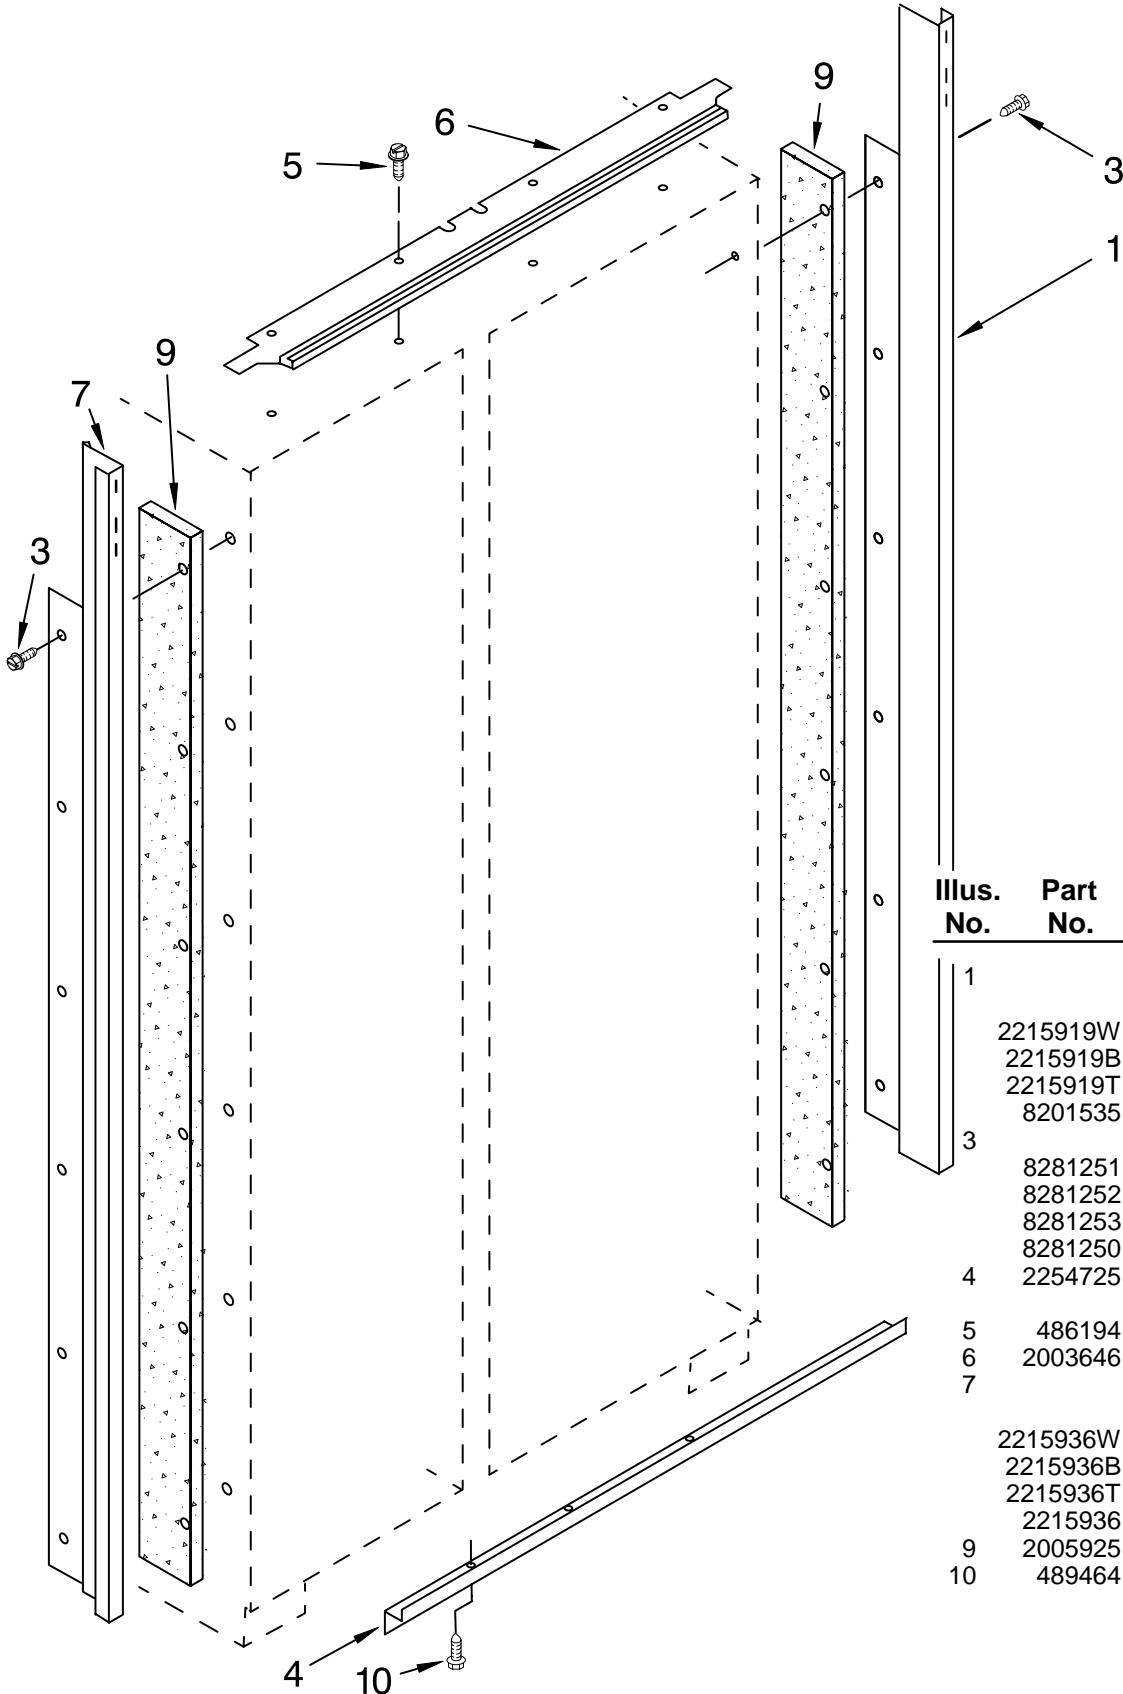

CABINET TRIM PARTS

For Models: KSSS42QKB01, KSSS42QKT01, KSSS42QKW01, KSSS42QKX01
(Black) (Biscuit) (White) (Etched Aluminum)

Illus. No.	Part No.	DESCRIPTION
1		Cabinet, Trim (Right Side)
	2215919W	White
	2215919B	Black
	2215919T	Biscuit
	8201535	Etched Aluminum
3		Screw
	8281251	White
	8281252	Black
	8281253	Biscuit
	8281250	Stainless Steel
4	2254725	Cabinet, Trim (Bottom)
5	486194	Screw
6	2003646	Cabinet, Trim Top
7		Cabinet Trim (Left Side)
	2215936W	White
	2215936B	Black
	2215936T	Biscuit
	2215936	Etched Aluminum
9	2005925	Seal-Trim, Side
10	489464	Screw

FOR ORDERING INFORMATION REFER TO PARTS PRICE LIST