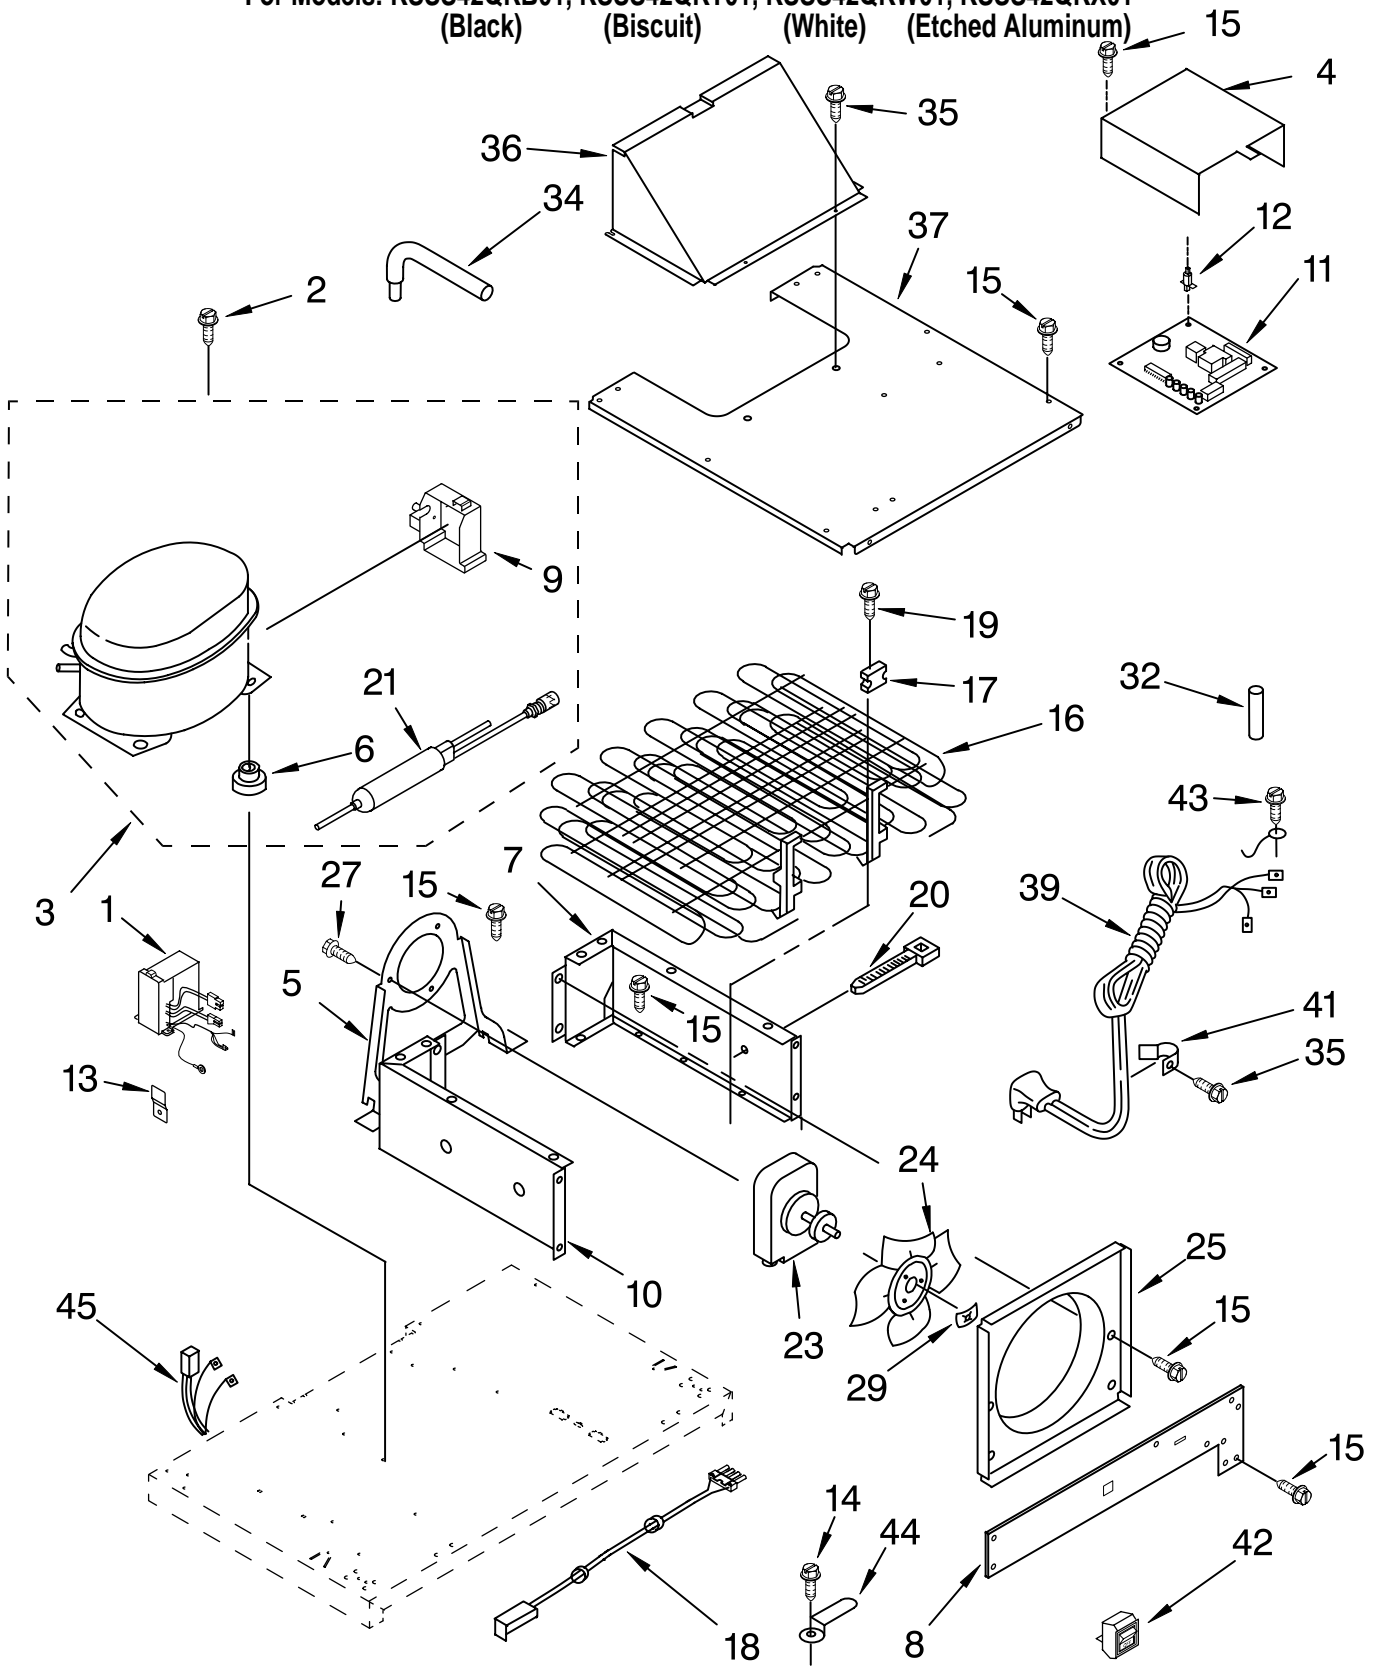

UPPER UNIT PARTS

For Models: KSSS42QKB01, KSSS42QKT01, KSSS42QKW01, KSSS42QKX01
(Black) (Biscuit) (White) (Etched Aluminum)

FOR ORDERING INFORMATION REFER TO PARTS PRICE LIST

UPPER UNIT PARTS

For Models: KSSS42QKB01, KSSS42QKT01, KSSS42QKW01, KSSS42QKX01
(Black) (Biscuit) (White) (Etched Aluminum)

Illus. No.	Part No.	DESCRIPTION	Illus. No.	Part No.	DESCRIPTION	Illus. No.	Part No.	DESCRIPTION
1	2209324	Inverter Box	17	943447	Grommet (4)	Following Parts Not Illustrated and Optional Parts Not Included		
2	489373	Screw, Compressor Mounting (4)	18	2187422	Wire, Jumper			
3	2208937	Compressor (Includes Items 6, 9 & 21) (Also Order 876765 Tube Kit)	19	487522	Screw	978025		Valve, Access (1/4")
4	2199929	Housing, Control Board	20	851095	Wire Tie (2)	978026		Valve, Access (5/16")
5	2215641	Bracket, Fan Motor	21	2199167	Drier	978027		Valve, Access (3/8")
6	1100826	Grommet, Mounting	23	2206036	Motor, Fan	978028		Valve, Access (1/2")
7	2209038	Shroud, Condenser (Right)	24	2190685	Blade, Fan	978029		Valve, Access (5/8")
8	2215665	Panel, Condenser Front	25	2003169	Orifice, Fan	978030		Valve, Access (3/4")
9	2215676	Terminal Cover	27	8281160	Screw	876764		Valve, Access (3/16")
10	2209037	Shroud, Condenser (Left)	29	486692	Speed Nut	REFRIGERANT CHARGE		
11	2254739	Control Board	32	2000645	Sleeve, Condenser	7.75 oz. (R-134A)		
12	2203075	Spacer (5)	34	2194319	Process, Tube			
13	2209493	Bracket, Inverter Box	35	486194	Screw			
14	486899	Screw	36	2209495	Cover, Fan			
15	487415	Screw	37	2215628	Cover, Condenser			
16	2209062	Condenser	39	2003381	Service Cord			
			41	549193	Clamp, Cord			
			42	1113229	Switch, Power Disconnect			
			43	487294	Screw, Ground			
			44	653035	Clip, Cord Plug			
			45	2187417	Wiring Harness, Unit Compartment			

FOR ORDERING INFORMATION REFER TO PARTS PRICE LIST