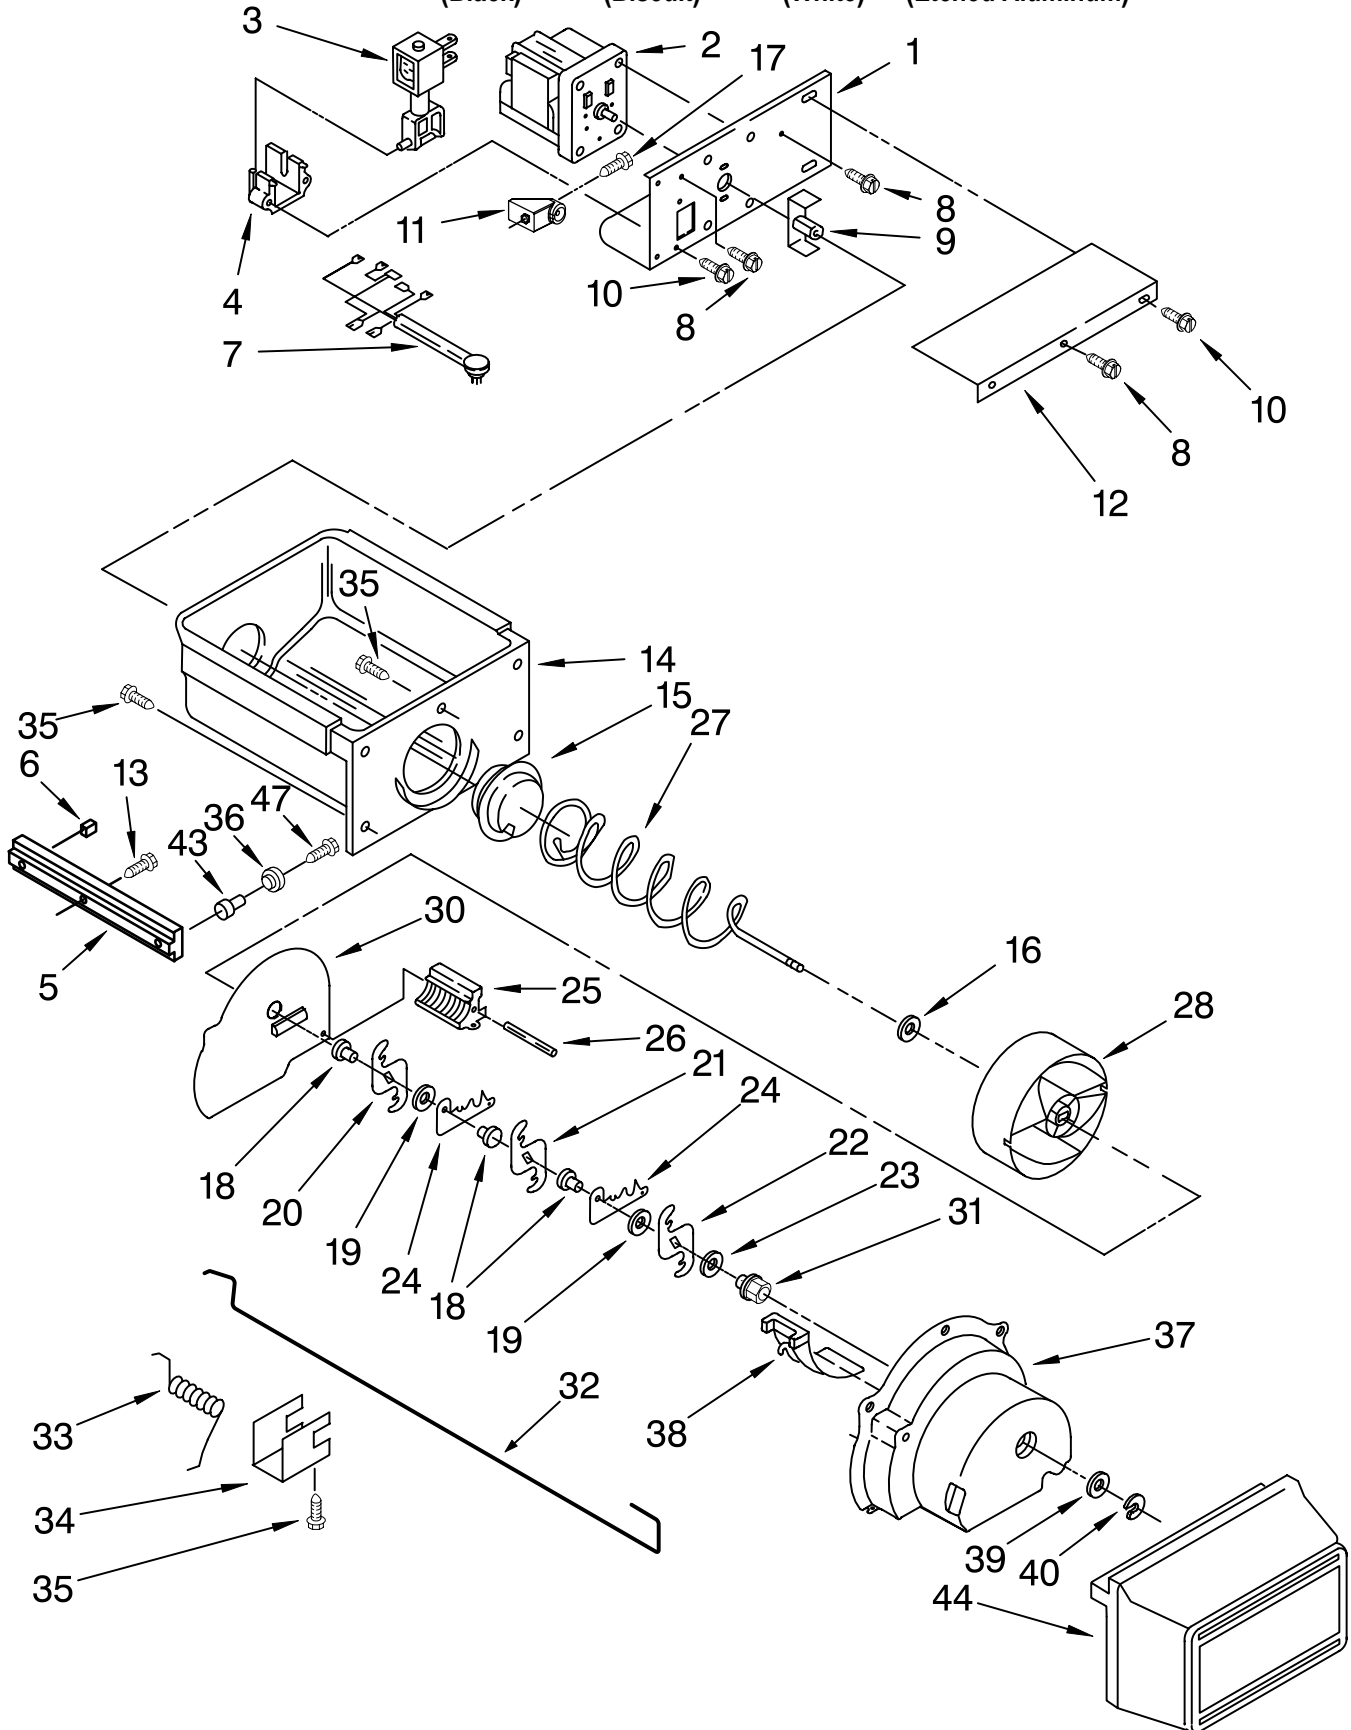

MOTOR AND ICE CONTAINER PARTS

For Models: KSSS42QKB01, KSSS42QKT01, KSSS42QKW01, KSSS42QKX01
(Black) (Biscuit) (White) (Etched Aluminum)

FOR ORDERING INFORMATION REFER TO PARTS PRICE LIST

MOTOR AND ICE CONTAINER PARTS

For Models: KSSS42QKB01, KSSS42QKT01, KSSS42QKW01, KSSS42QKX01
(Black) (Biscuit) (White) (Etched Aluminum)

Illus. No.	Part No.	DESCRIPTION
1	2003940	Bracket, Motor
2	2155263	Motor, Dispenser
3	2003979	Solenoid Assembly
4	2149100	Guide, Solenoid
5		Slide, Container
	2002720	Right Side
	2002721	Left Side
6	1113169	Stop, Roller
7	2187421	Wiring Assembly, Ice Dispenser
8	489399	Screw
9	2205716	Coupling, Motor
10	489478	Screw
11	2196206	Stud, Auger
12	1113129	Cover, Motor
13	486194	Screw
14	2208907	Ice Container
15	983668	Coupling, Conveyor
16	3400912	Washer
17	3400893	Screw
18	1119005	Spacer, Step (3)
19	1119007	Spacer, Flat (2)
20	1119006	Blade, Rotary
21	1119012	Blade, Rotary
22	1119013	Blade, Rotary
23	489235	Washer, Plain
24	1119009	Blade, Fixed (2)
25	2157405	Block, Blade
26	489229	Roll Pin
27	2160602	Conveyor
28	2196194	Drum
30	2171682	Floating Baffle
31	1119018	Nut, Bearing
32	2002728	Control Arm
33	1119020	Spring, Return
34	1119021	Retainer Clip, Rod
35	488886	Screw
36	2188212	Roller
37	2180348	Housing, Crusher
38	1119017	Deflector, Ice
39	489234	Washer, Plain
40	489236	Retainer Ring
43	2174478	Eyelet, Roller
44	2002723	Front Cover, Ice Container
47	2003478	Screw
99	2160606	Complete Ice Crusher Mechanism Assembly
100	2006542	Complete Ice Container Assembly

FOR ORDERING INFORMATION REFER TO PARTS PRICE LIST