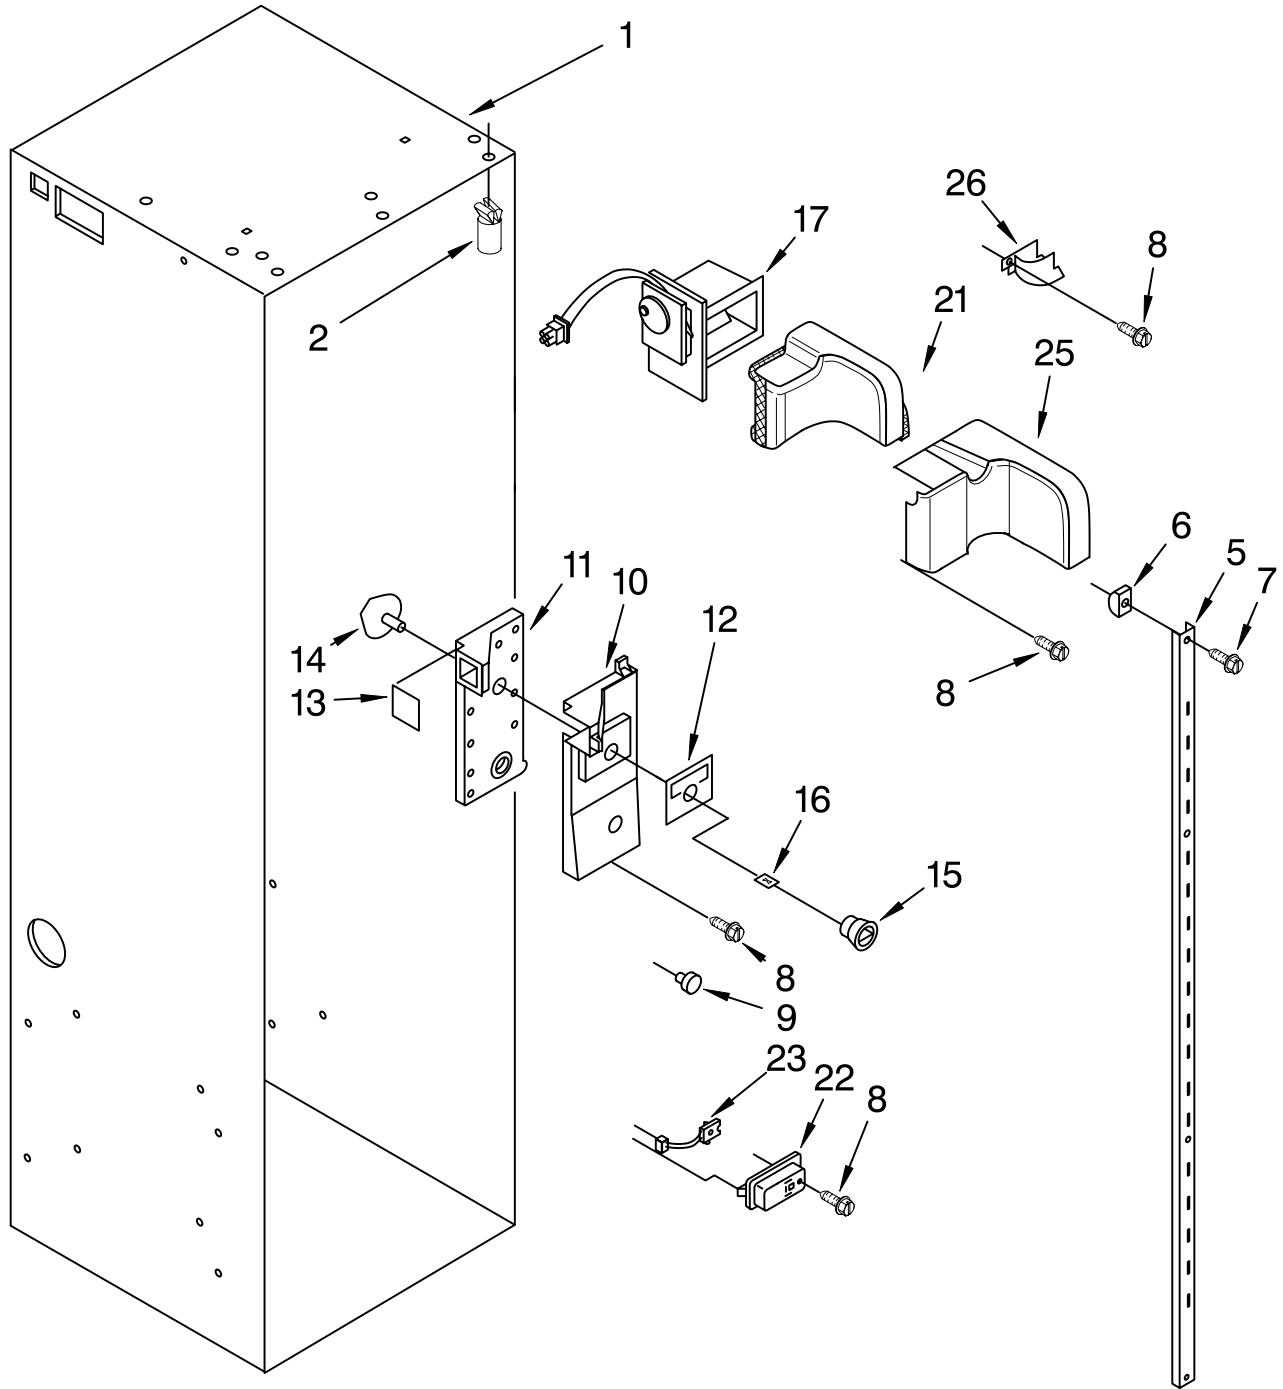

REFRIGERATOR LINER PARTS

For Model: KSSS42QJX00
(Stainless Steel)

FOR ORDERING INFORMATION REFER TO PARTS PRICE LIST

REFRIGERATOR LINER PARTS

For Model: KSSS42QJX00

(Stainless Steel)

Illus. No.	Part No.	DESCRIPTION
1		LINER (Not A Serviceable Part)
2	1112591	Spacer, Control Panel (3)
5	2001117	Ladder, Shelf (2)
6	520965	Screw Support, Ladder (8)
7	488357	Screw
8	486194	Screw
9	1112257	Hole Plug
10	2003579	Meat Pan, Air Duct Cover
11	2000337	Meat Pan, Air Duct
12	2003299	Inlay, Control Meat Pan
13	2001326	Seal, Air Duct
14	1112218	Damper Control, Meat Pan
15	2003811	Control Knob, Meat Pan
16	2003841	Retainer, Knob
17	2004484	Air Baffle Assembly
21	2208996	Diffuser Assembly
22	1116793	Cover, Thermistor
23	1116959	Thermistor
25	2208953	Cover, Diffuser
26	2003577	Guard, Air Return

FOR ORDERING INFORMATION REFER TO PARTS PRICE LIST