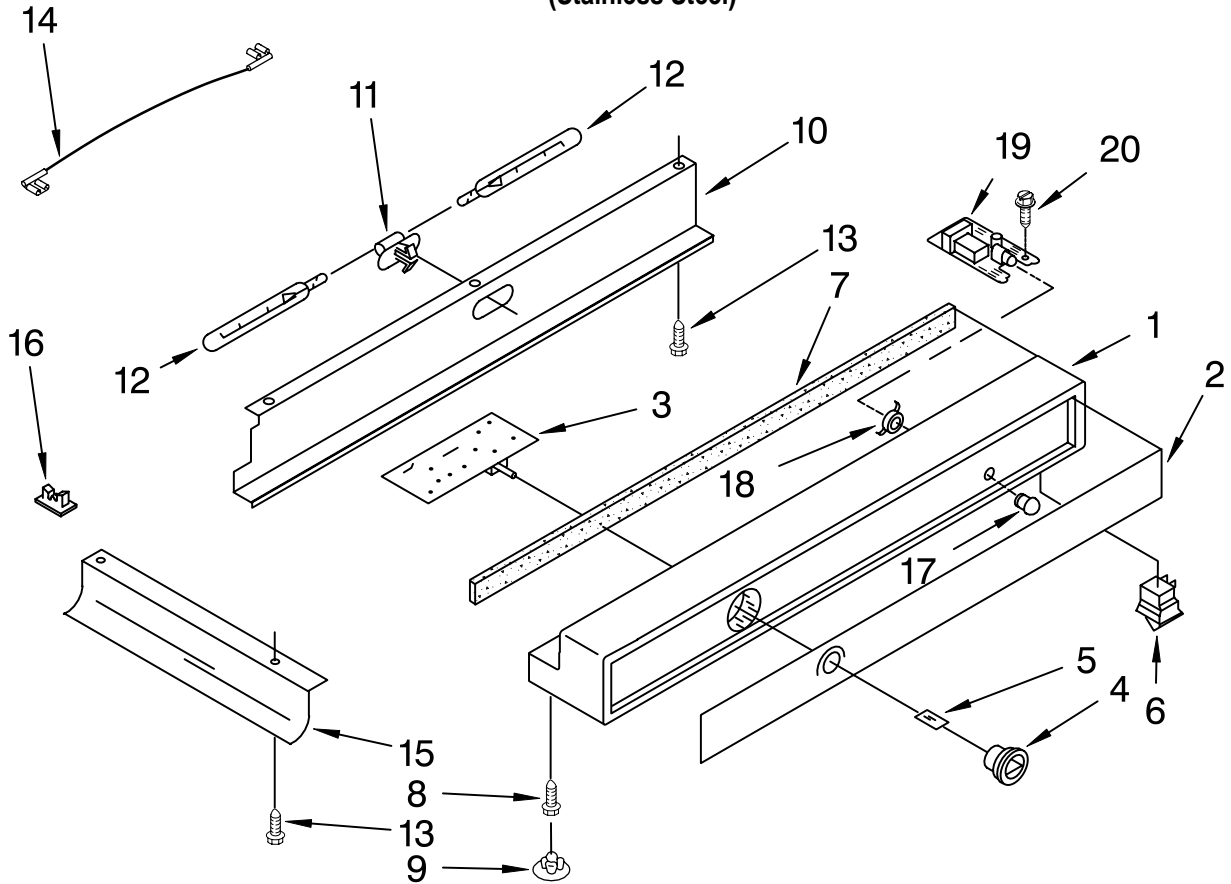

REFRIGERATOR CONTROL PANEL PARTS

For Model: KSSS42QJX00

(Stainless Steel)

Illus. No.	Part No.	DESCRIPTION
1	2209226	Control Panel
2	2209002	Inlay, Control Panel
3	2208995	Circuit Board
4	2003842	Control Knob
5	2003841	Retainer, Knob
6	1118894	Switch, Rocker Arm
7	1113135	Seal, Control Panel
8	489260	Screw (3)
9	2000153	Hole Plug (3)
10	2209173	Shield, Control Panel
11	2005043	Socket, Light
12	548049	Light Bulb (2)
13	486194	Screw
14	2006223	Wire, Light
15	2001141	Channel, Wiring
16	1115375	Clip, Wiring (2)
17	2200096	Lens, Indicator Light
18	2200097	Retainer, Lens
19	2203384	Circuit Board, Filter Indicator
20	489214	Screw

FOR ORDERING INFORMATION REFER TO PARTS PRICE LIST