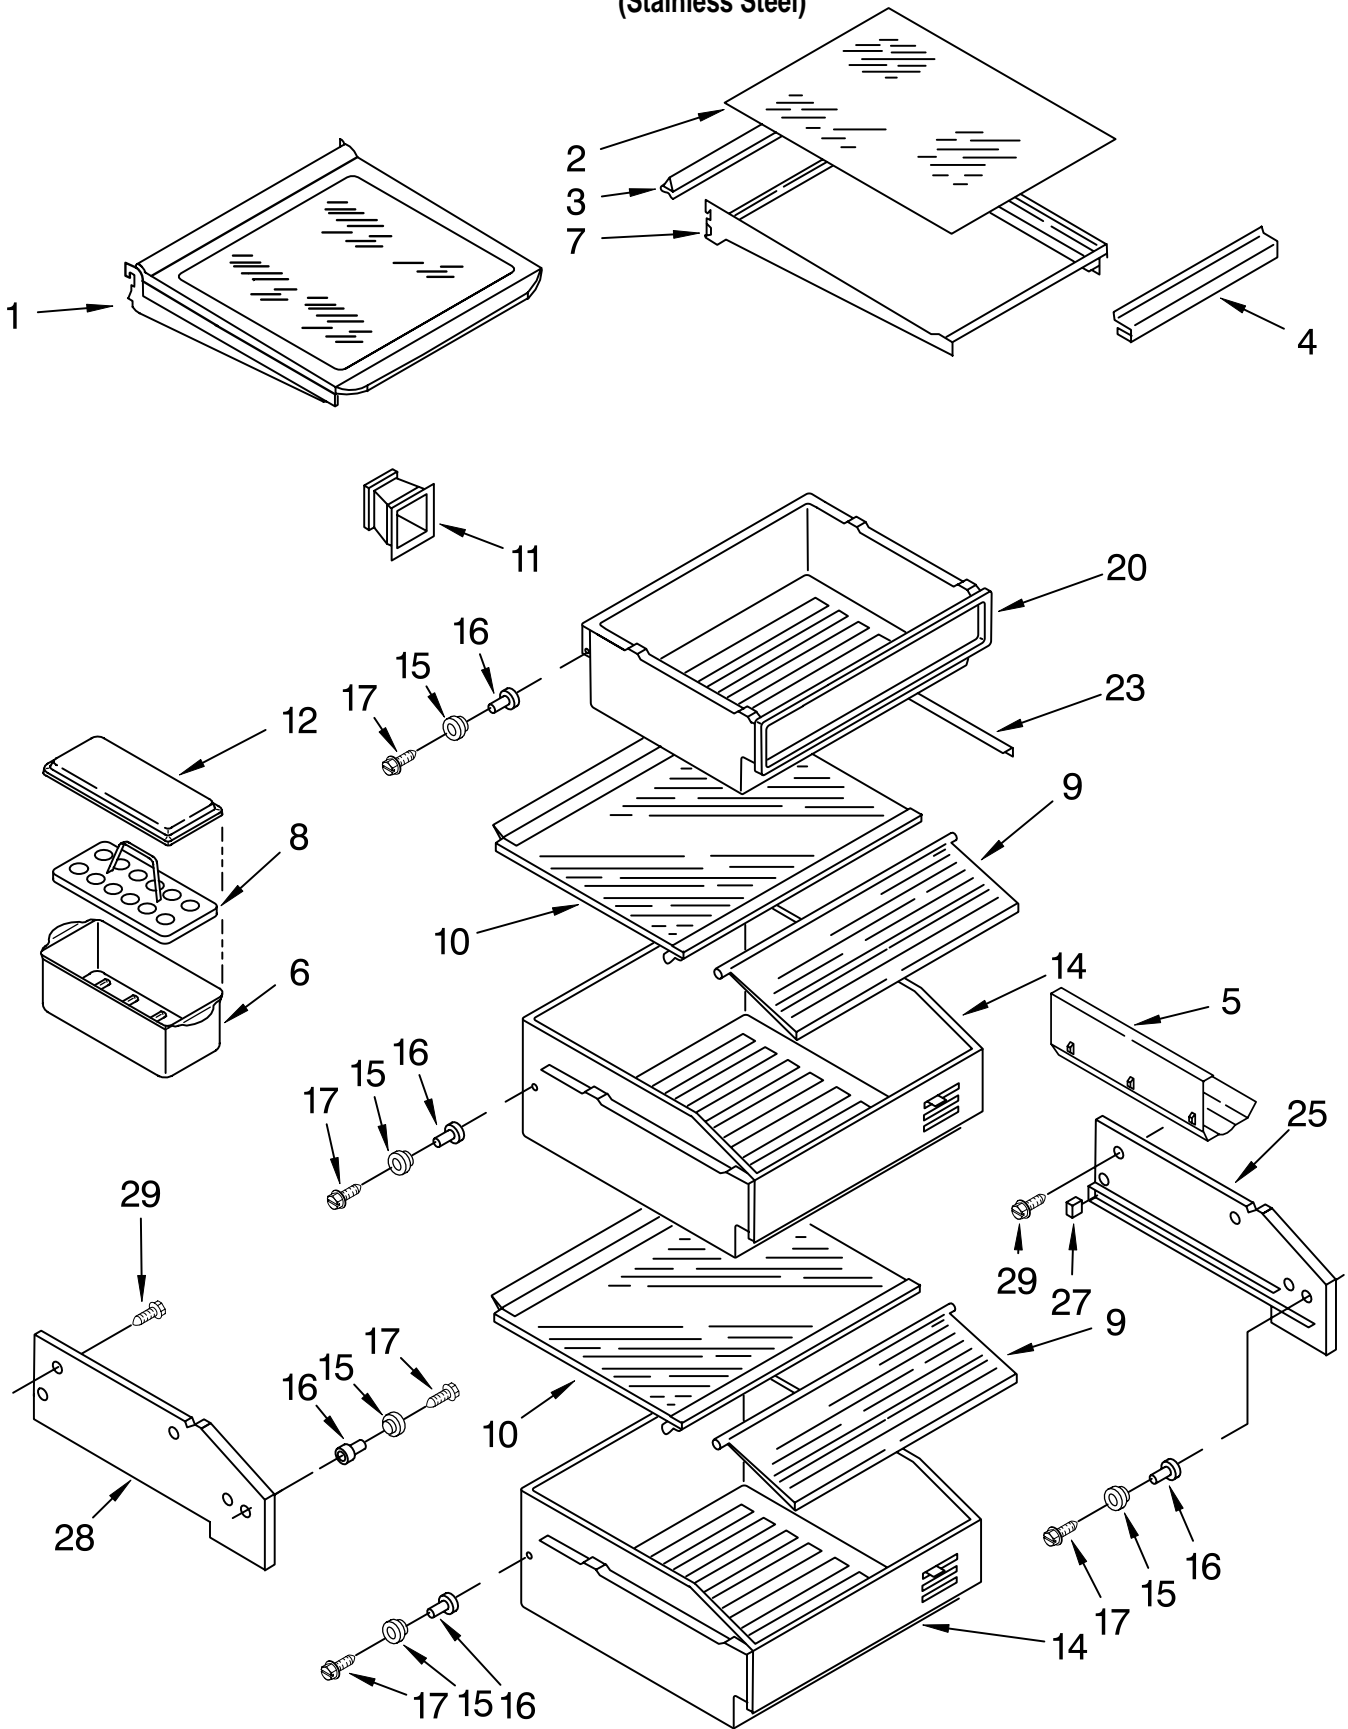

REFRIGERATOR SHELF PARTS

For Model: KSSS42QJX00

(Stainless Steel)

FOR ORDERING INFORMATION REFER TO PARTS PRICE LIST

REFRIGERATOR SHELF PARTS

For Model: KSSS42QJX00

(Stainless Steel)

Illus. No.	Part No.	DESCRIPTION
1	2174403	Frame, Shelf
2	2003376	Glass, Shelf
3	1113547	Reflector, Shelf
4	1113791	Gasket, Glass (2)
5	2179375	Rack, Wine
6	2169933	Egg Bin
7	2006524	Frame, Assembly Meat Pan
8	2164373	Egg Carrier
9	1113894	Cover, Crisper
10	2003379	Glass, Crisper
11	2000742	Meat Pan, Connector
12	2169935	Cover
14	2006545	Crisper Pan (2)
15	2188212	Roller
16	2174478	Eyelet, Roller
17	2003478	Screw
20	2006530	Meat Pan
23	2002181	Retainer, Glass
25	2003411	Crisper Spacer, Right Side (2)
27	1113169	Stop, Roller
28	2003410	Crisper Spacer, Left Side (2)
29	486194	Screw