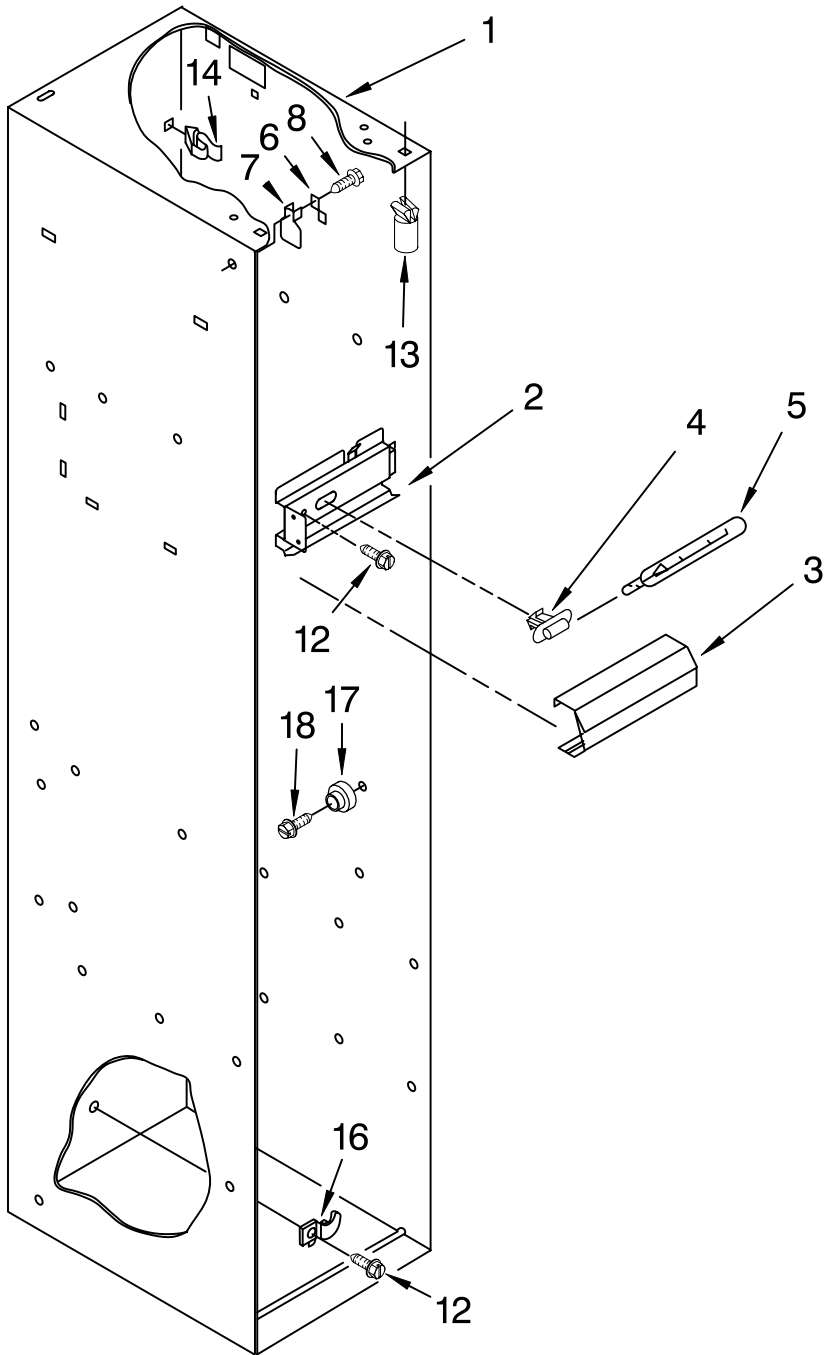

FREEZER LINER PARTS

For Model: KSSS42QJX00

(Stainless Steel)

Illus. No.	Part No.	DESCRIPTION
1		Liner (Not A Serviceable Part)
2	2005567	Bracket, Light
3	1113650	Lens
4	2005042	Light, Socket
5	548049	Light, Bulb
6	538533	Support Clip, Icemaker (2)
7	2000193	Grommet, Screw (2)
8	488552	Screw
12	486194	Screw
13	1112591	Spacer, Control Panel (3)
14	842534	Clip, Air Duct (4)
16	1112260	Support, Evaporator
17	2004068	Stud, Shelf (20)
18	487559	Screw

FOR ORDERING INFORMATION REFER TO PARTS PRICE LIST