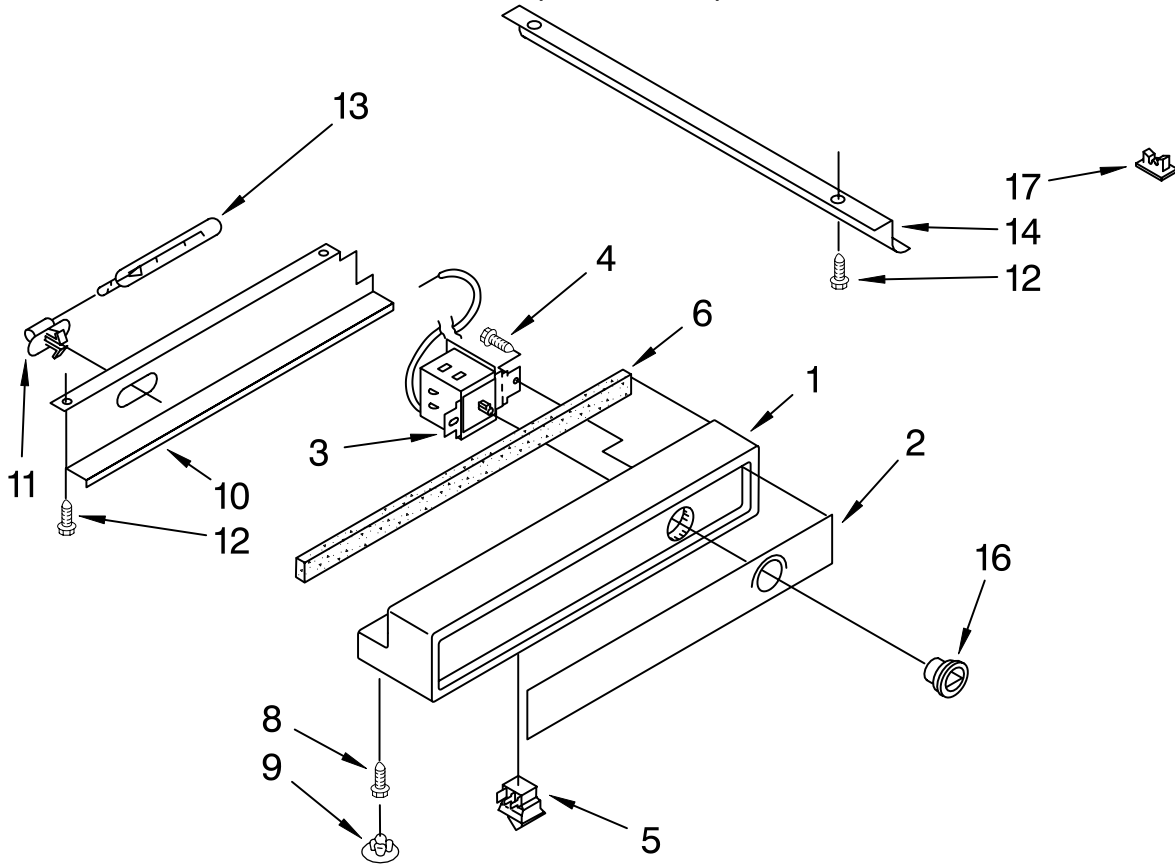

FREEZER CONTROL PANEL PARTS

For Model: KSSS42QJX00

(Stainless Steel)

Illus. No.	Part No.	DESCRIPTION
1	1113626	Control Panel
2	2003308	Inlay, Control Panel
3	1113466	Thermostat & Barrier Assembly
4	488974	Screw (2)
5	1115373	Switch, Rocker Arm
6	1113134	Seal, Control Panel
8	489260	Screw (3)
9	2000153	Hole Plug (3)
10	2209253	Shield, Control Panel
11	2005042	Socket, Light
12	486194	Screw
13	548049	Light Bulb
14	2001145	Channel, Wiring
16	2182112	Knob, Thermostat
17	1115375	Clip, Wiring

FOR ORDERING INFORMATION REFER TO PARTS PRICE LIST