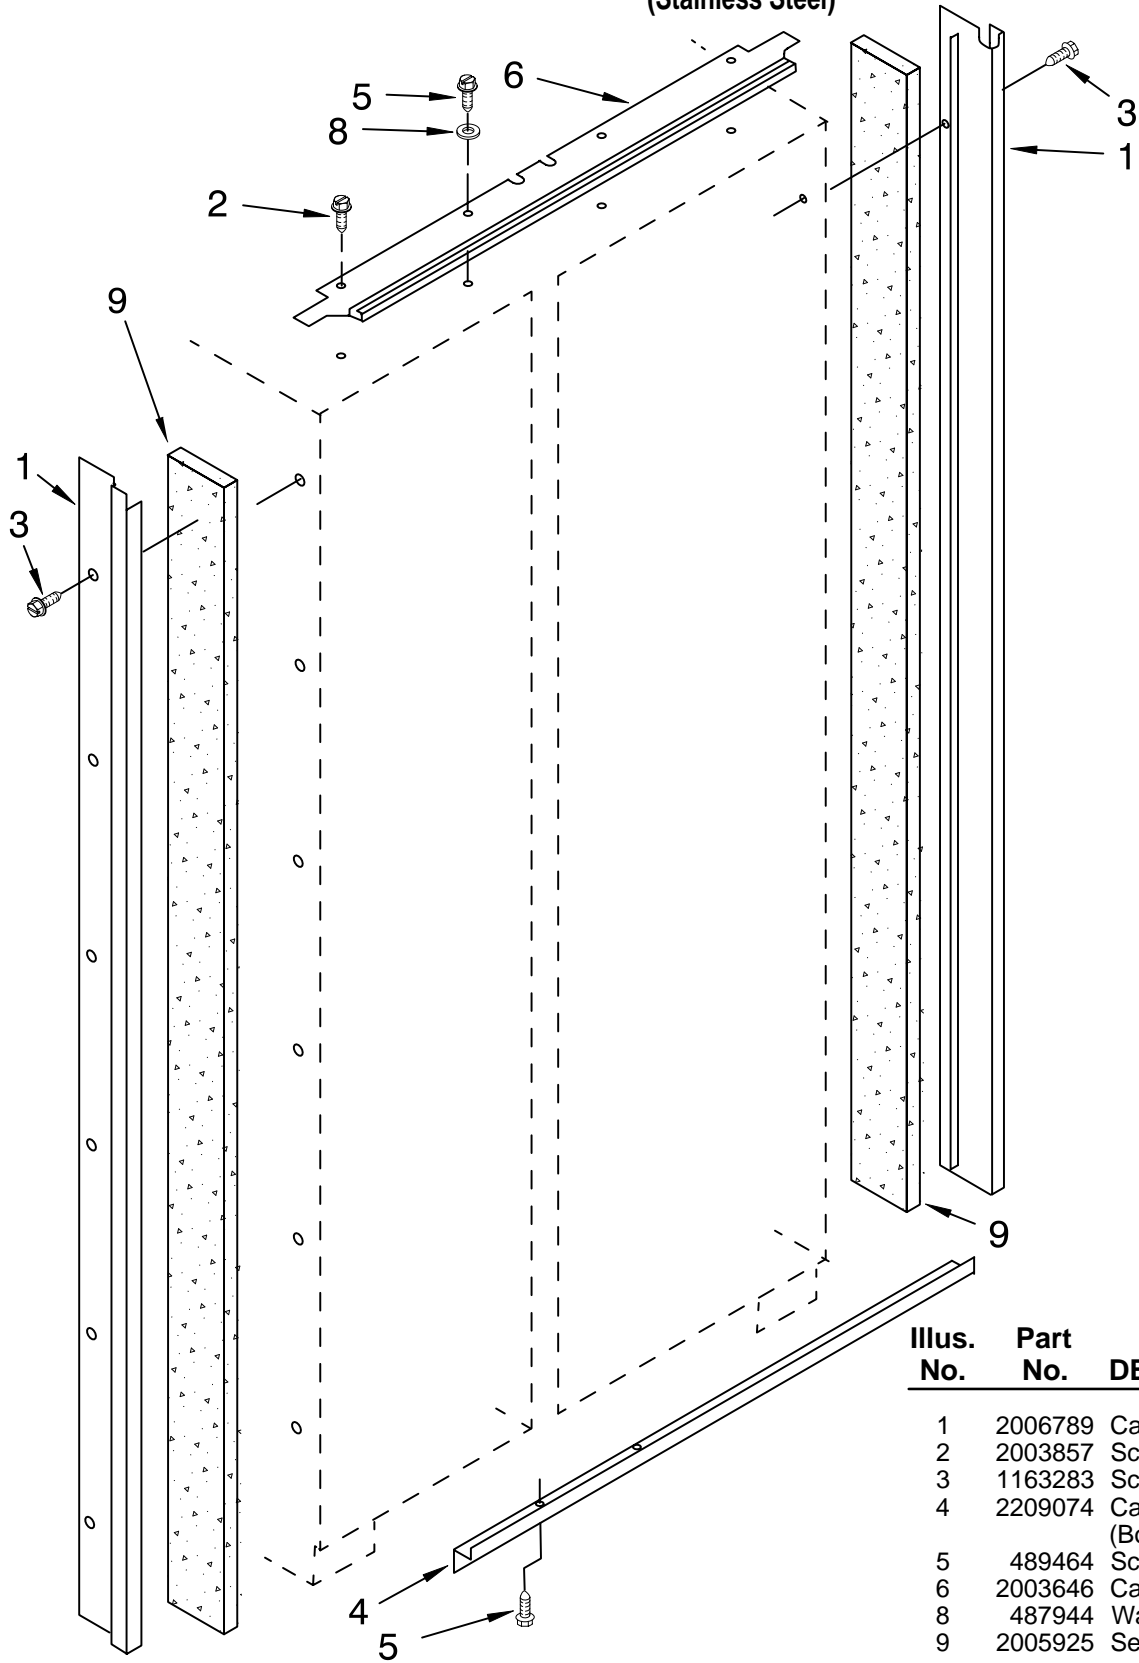

CABINET TRIM PARTS

For Model: KSSS42QJX00

(Stainless Steel)

Illus. No.	Part No.	DESCRIPTION
1	2006789	Cabinet, Trim (2)
2	2003857	Screw
3	1163283	Screw
4	2209074	Cabinet, Trim (Bottom)
5	489464	Screw
6	2003646	Cabinet, Trim Top
8	487944	Washer (2)
9	2005925	Seal-Trim, Side

FOR ORDERING INFORMATION REFER TO PARTS PRICE LIST