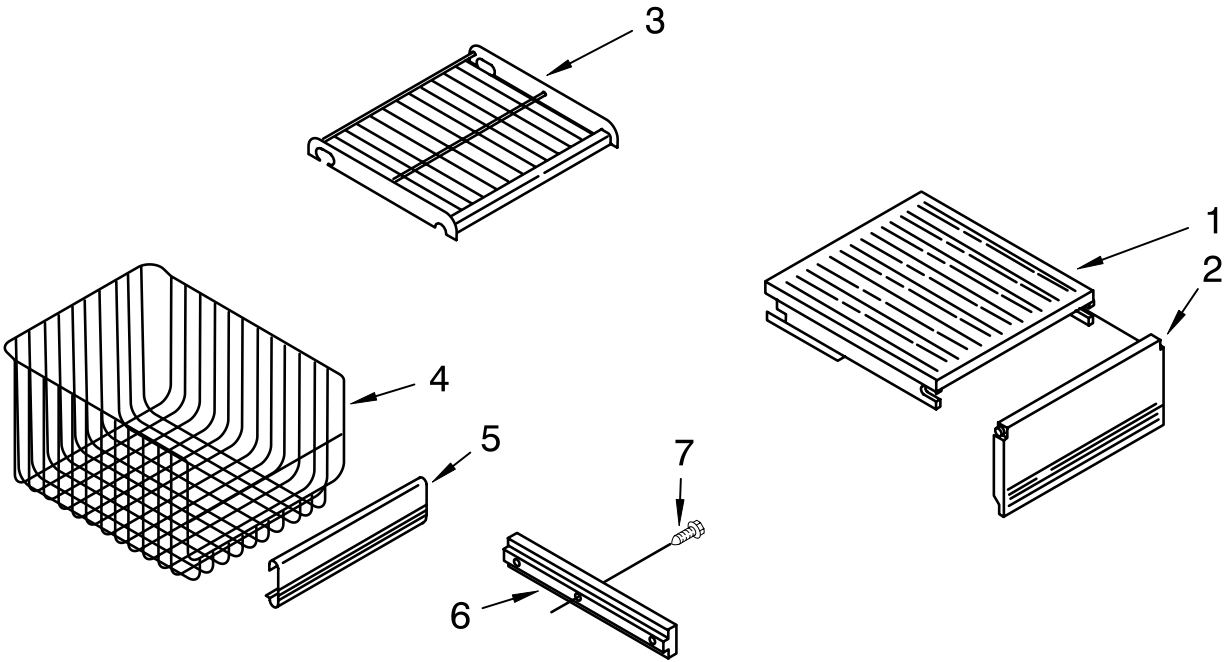

FREEZER SHELF PARTS

For Model: KSSS42QJX00

(Stainless Steel)

Illus. No.	Part No.	DESCRIPTION
1	2003143	Solid Shelf
2	2188382	Front, Ice Compartment
3	1113565	Shelf, Fixed (1)
	1113637	Shelf, Deep (2)
4	2208194	Basket
5	2003113	Trim, Basket
6	2208198	Slide, Basket Right Side
	2208197	Left Side
7	486194	Screw

FOR ORDERING INFORMATION REFER TO PARTS PRICE LIST