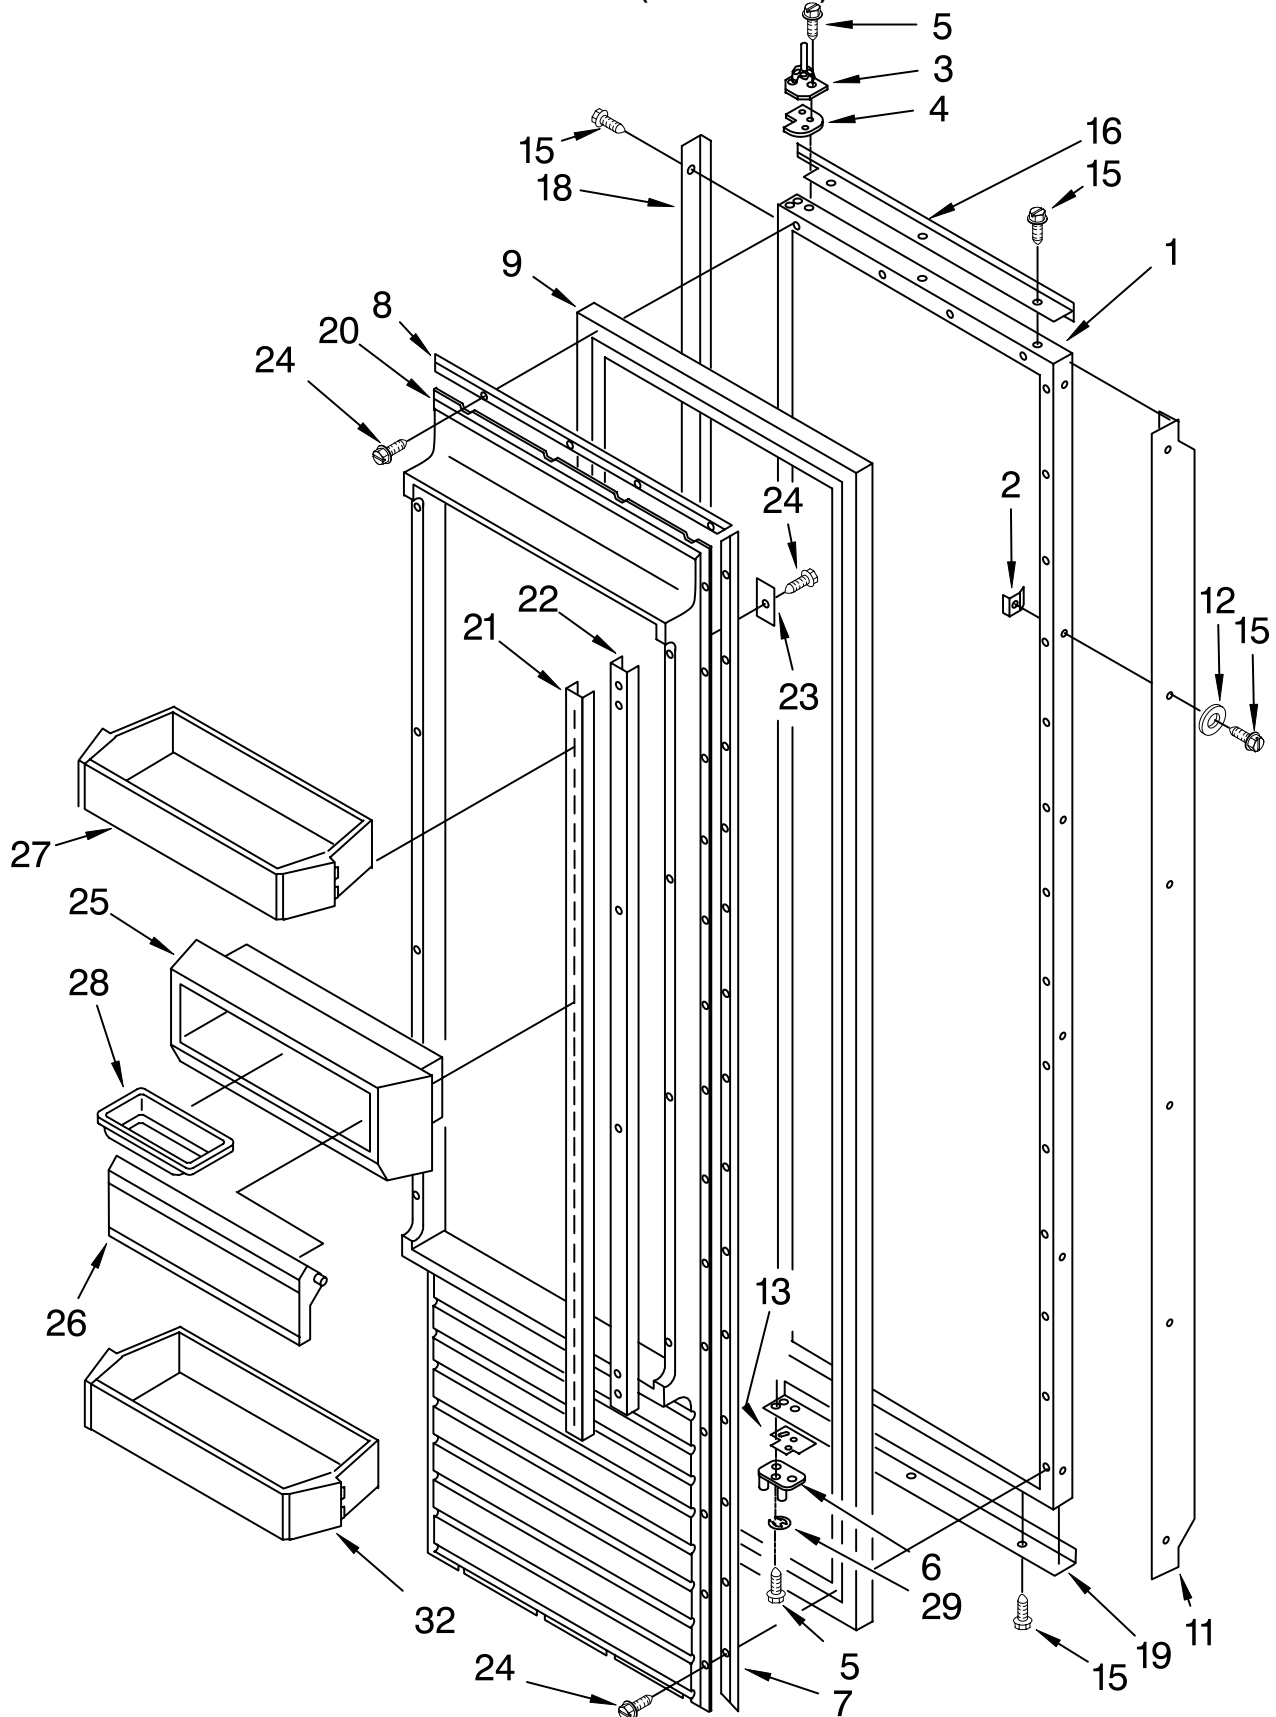

MOTOR AND ICE CONTAINER PARTS

For Model: KSSS42QJX00

(Stainless Steel)

Illus. No.	Part No.	DESCRIPTION
1	2003940	Bracket, Motor
2	2155263	Motor, Dispenser
3	2003979	Solenoid Assembly
4	2149100	Guide, Solenoid
5		Slide, Container
	2002720	Right Side
	2002721	Left Side
6	1113169	Stop, Roller
7	2004006	Wiring Assembly, Ice Dispenser
8	489399	Screw
9	2205716	Coupling, Motor
10	489478	Screw
12	1113129	Cover, Motor
13	486194	Screw
14	2208907	Ice Container
15	983668	Coupling, Conveyor
18	1119005	Spacer, Step (3)
19	1119007	Spacer, Flat (2)
20	1119006	Blade, Rotary
21	1119012	Blade, Rotary
22	1119013	Blade, Rotary
23	489235	Washer, Plain
24	1119009	Blade, Fixed (2)
25	2157405	Block, Blade
26	489229	Roll Pin
27	2160602	Conveyor
28	2196194	Drum
29	3400912	Washer
30	2171682	Floating Baffle
31	1119018	Nut, Bearing
32	2002728	Control Arm
33	1119020	Spring, Return
34	1119021	Retainer Clip, Rod
35	488886	Screw
36	2188212	Roller
37	2180348	Housing, Crusher
38	1119017	Deflector, Ice
39	489234	Washer, Plain
40	489236	Retainer Ring
43	2174478	Eyelet, Roller
44	2002723	Front Cover, Ice Container
47	2003478	Screw
99	2160606	Complete Ice Crusher Mechanism Assembly
100	2006542	Complete Ice Container Assembly

FOR ORDERING INFORMATION REFER TO PARTS PRICE LIST

REFRIGERATOR DOOR PARTS

For Model: KSSS42QJX00

(Stainless Steel)

FOR ORDERING INFORMATION REFER TO PARTS PRICE LIST