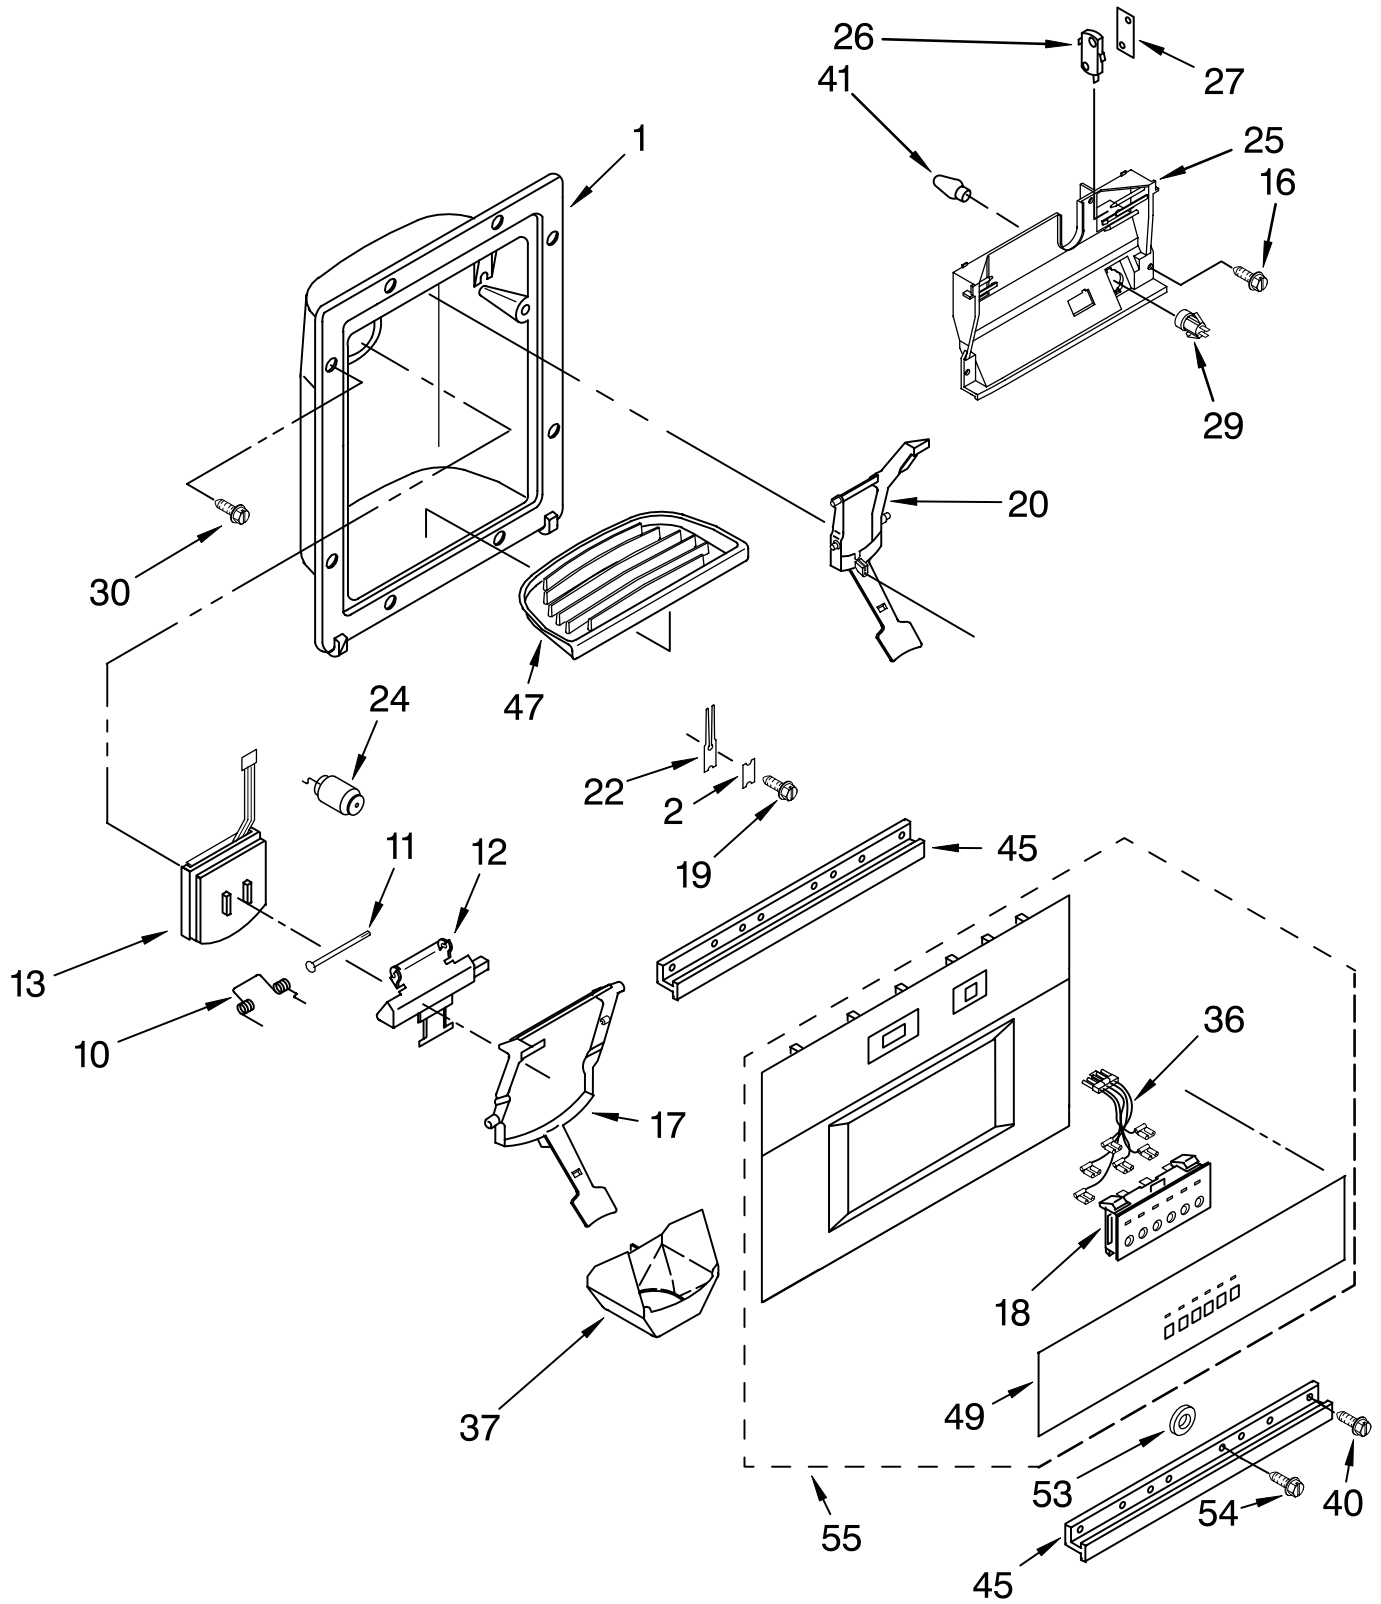

DISPENSER FRONT PARTS

For Model: KSSS42QJX00

(Stainless Steel)

FOR ORDERING INFORMATION REFER TO PARTS PRICE LIST

DISPENSER AND FRONT PARTS

For Model: KSSS42QJX00

(Stainless Steel)

Illus. No.	Part No.	DESCRIPTION
1		Housing, Dispenser (Not Serviceable)
2	2195051	Strain Relief
10	2180209	Spring, Torsion
11	2196195	Pin
12	2206423	Ice Door Mechanism
13	2180205	Door, Ice
16	489000	Screw
17	2180261	Lever, Ice
18	2202551	Dispenser Switch Assembly (Also Order Item #49)
19	489000	Screw
20	2180270	Lever, Water Dispenser
22	2194719	Spring, Lever
24	2205686	Delay Mechanism
25	2183771	Bracket, Control
26	2162361	Switch (2)
27	625834	Insulation, Switch
29	2180200	Lamp Holder
30	488500	Screw
36	2196199	Wire Assembly
37	2180224	Guide, Ice
40	487052	Screw
41	3406124	Light Bulb
45	2208927	Trim, Front (2)
47	2180325	Grille, Overflow
49	2202575	Overlay, Cover
53	487944	Washer (2)
54	488568	Screw (2)
55	2202569B	Front Cover Assembly (Includes Items 18, 36, & 49)