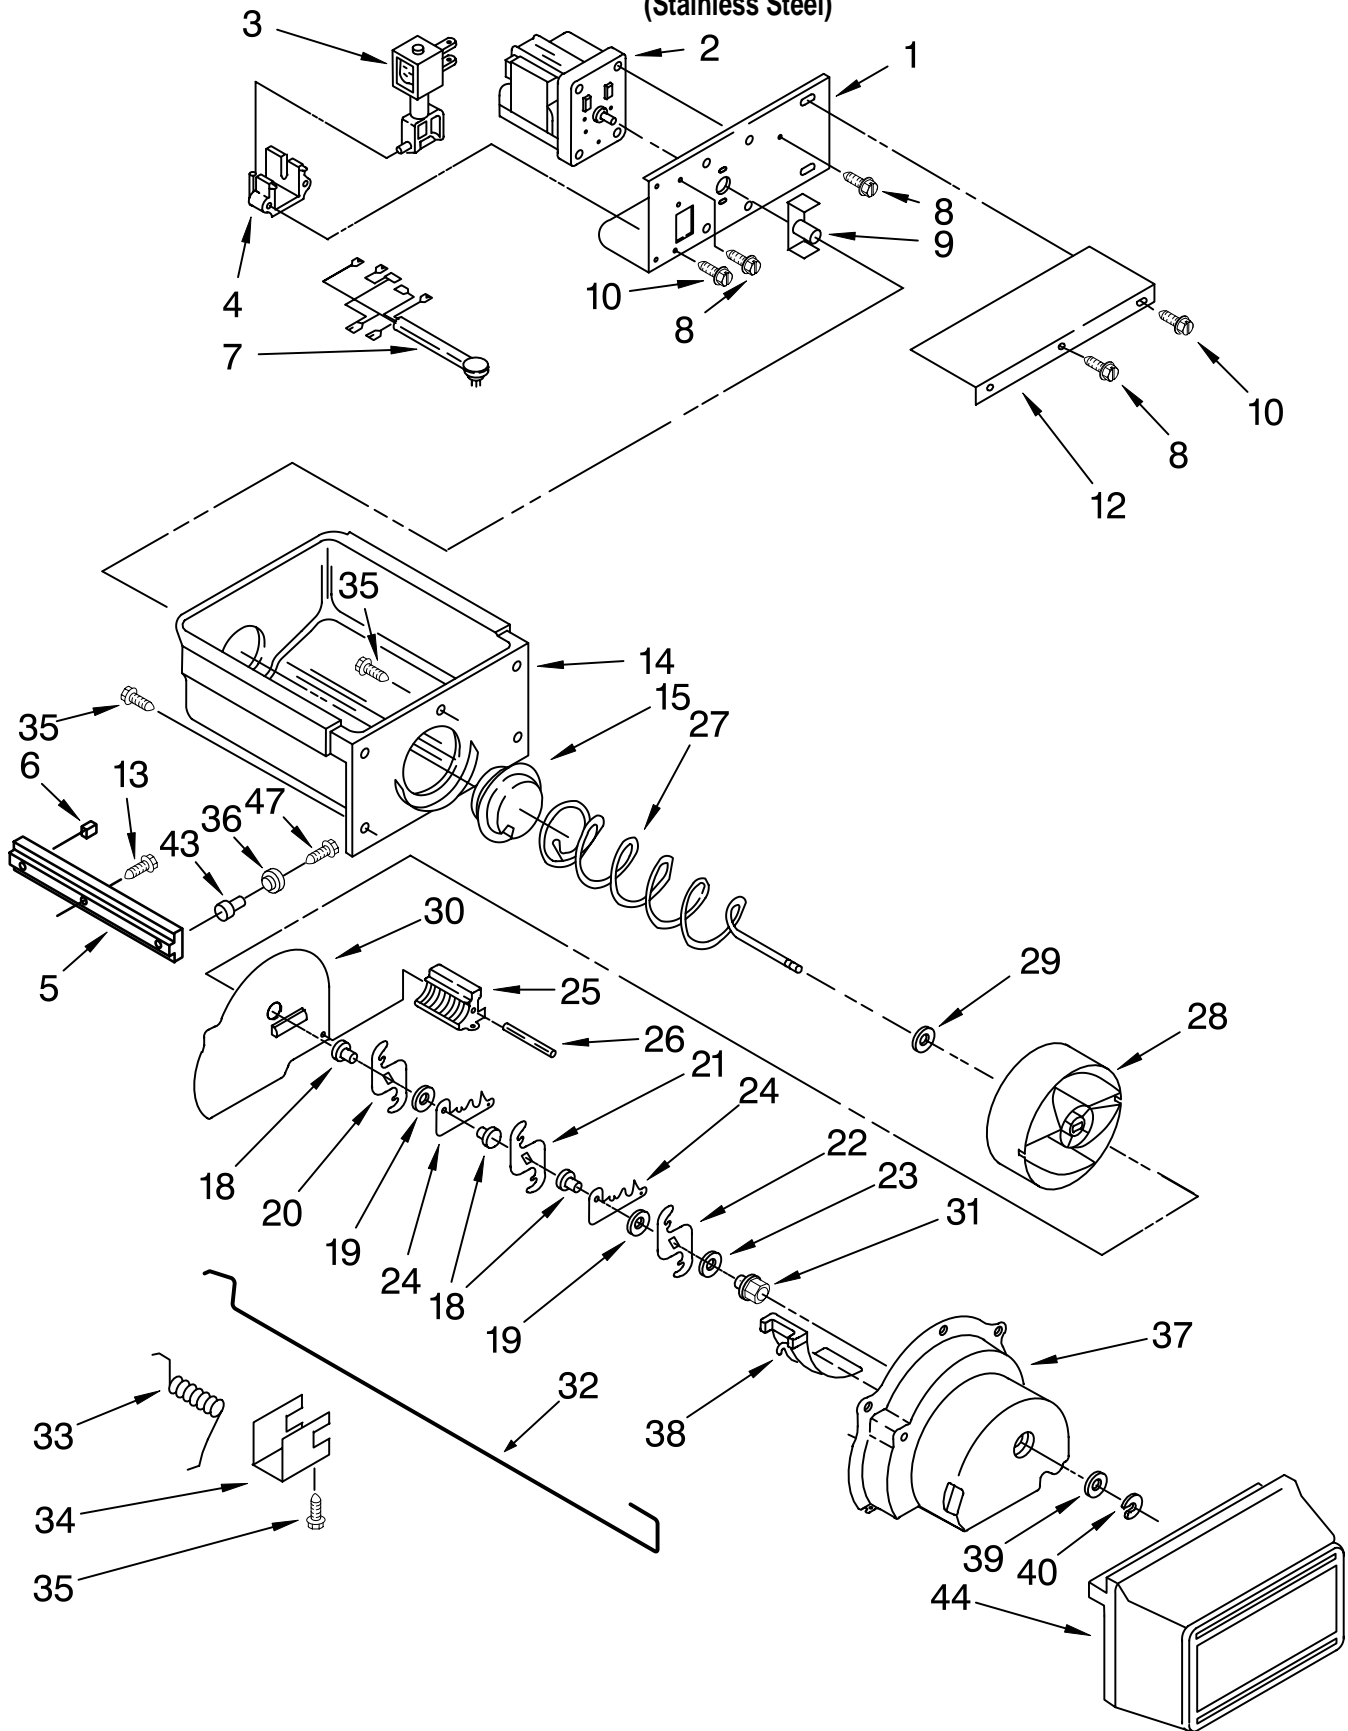

MOTOR AND ICE CONTAINER PARTS

For Model: KSSS42QJX00

(Stainless Steel)

FOR ORDERING INFORMATION REFER TO PARTS PRICE LIST

MOTOR AND ICE CONTAINER PARTS

For Model: KSSS42QJX00

(Stainless Steel)

Illus. No.	Part No.	DESCRIPTION
1	2003940	Bracket, Motor
2	2155263	Motor, Dispenser
3	2003979	Solenoid Assembly
4	2149100	Guide, Solenoid
5		Slide, Container
	2002720	Right Side
	2002721	Left Side
6	1113169	Stop, Roller
7	2004006	Wiring Assembly, Ice Dispenser
8	489399	Screw
9	2205716	Coupling, Motor
10	489478	Screw
12	1113129	Cover, Motor
13	486194	Screw
14	2208907	Ice Container
15	983668	Coupling, Conveyor
18	1119005	Spacer, Step (3)
19	1119007	Spacer, Flat (2)
20	1119006	Blade, Rotary
21	1119012	Blade, Rotary
22	1119013	Blade, Rotary
23	489235	Washer, Plain
24	1119009	Blade, Fixed (2)
25	2157405	Block, Blade
26	489229	Roll Pin
27	2160602	Conveyor
28	2196194	Drum
29	3400912	Washer
30	2171682	Floating Baffle
31	1119018	Nut, Bearing
32	2002728	Control Arm
33	1119020	Spring, Return
34	1119021	Retainer Clip, Rod
35	488886	Screw
36	2188212	Roller
37	2180348	Housing, Crusher
38	1119017	Deflector, Ice
39	489234	Washer, Plain
40	489236	Retainer Ring
43	2174478	Eyelet, Roller
44	2002723	Front Cover, Ice Container
47	2003478	Screw
99	2160606	Complete Ice Crusher Mechanism Assembly
100	2006542	Complete Ice Container Assembly

FOR ORDERING INFORMATION REFER TO PARTS PRICE LIST