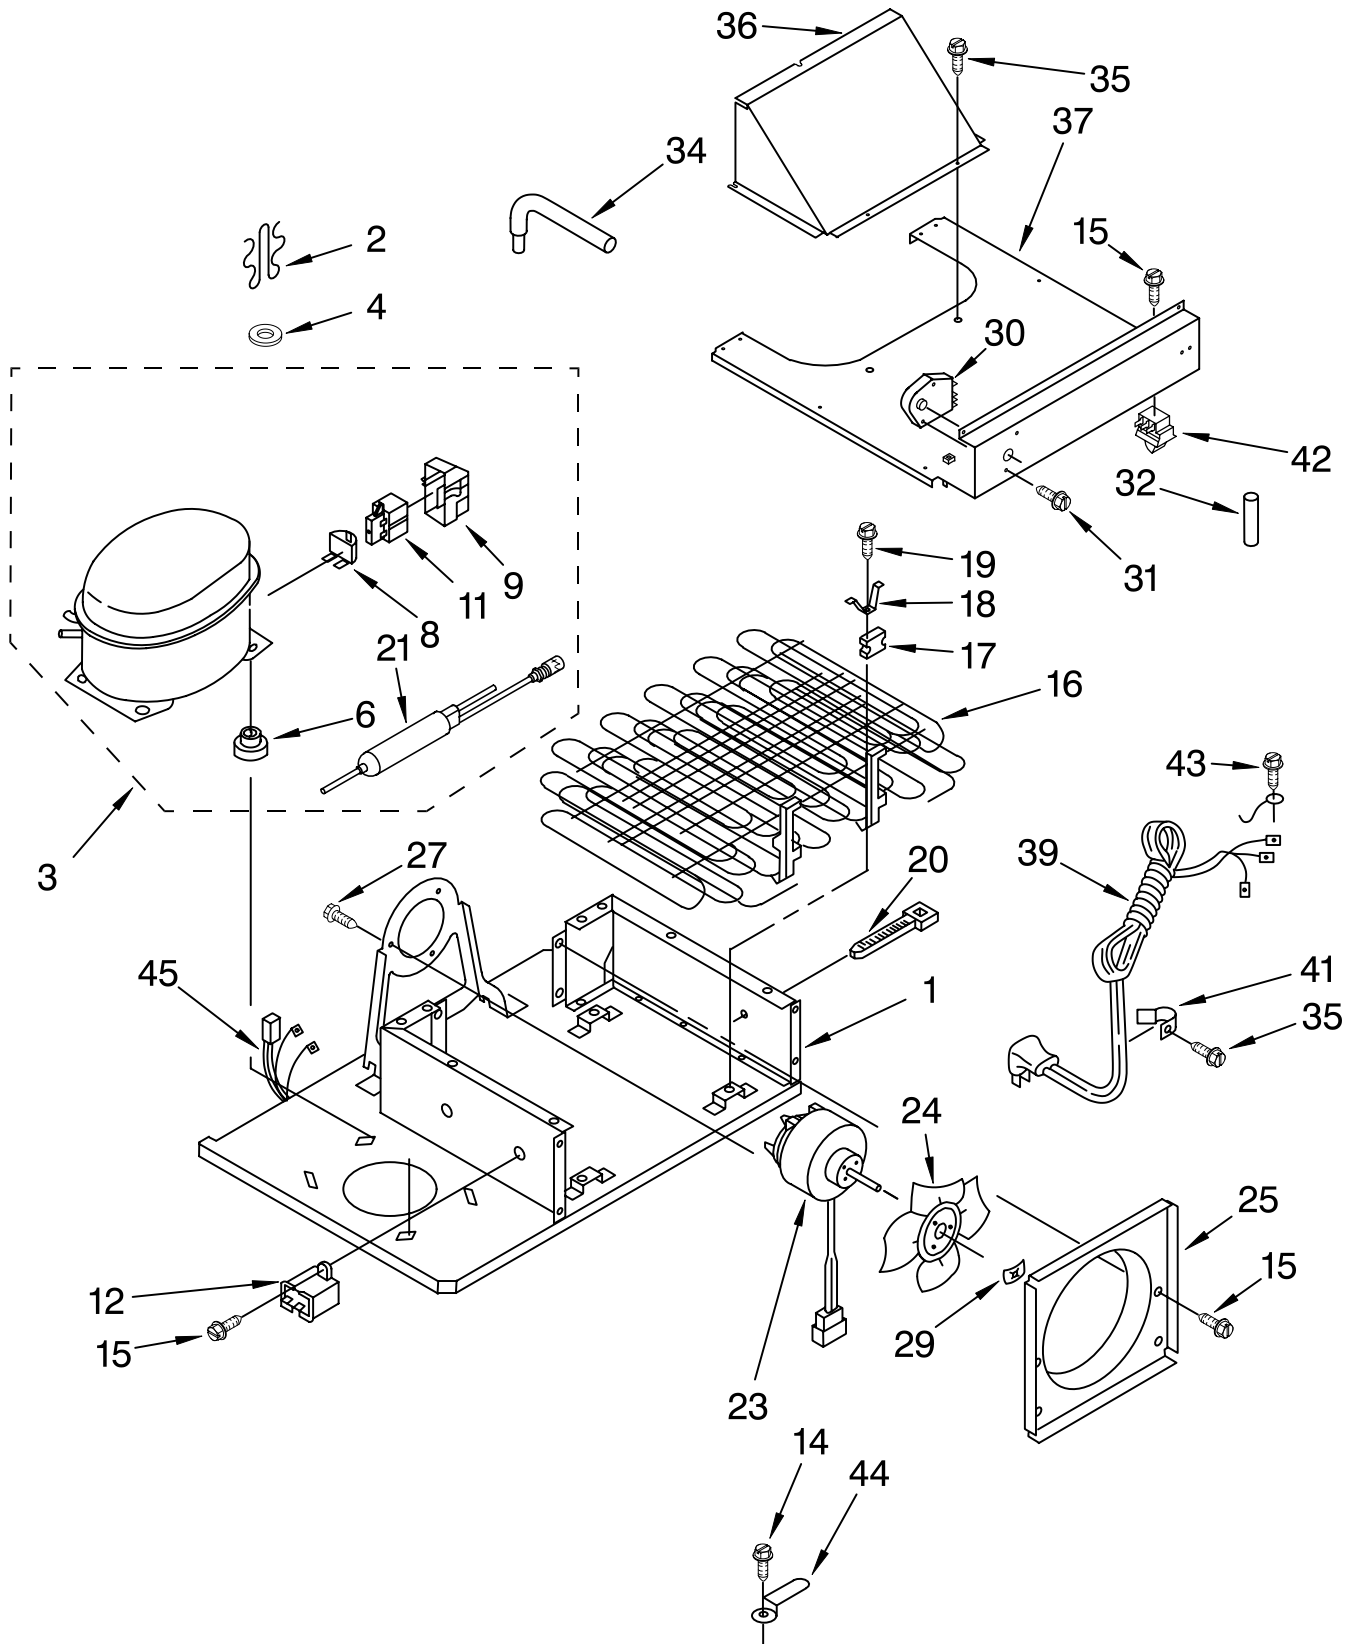

UPPER UNIT PARTS

For Model: KSSS42QJX00

(Stainless Steel)

FOR ORDERING INFORMATION REFER TO PARTS PRICE LIST

UPPER UNIT PARTS

For Model: KSSS42QJX00

(Stainless Steel)

Illus. No.	Part No.	DESCRIPTION
1	2003398	Assembly, Unit Base
2	2163787	Clip, Compressor Mounting (4)
3	2183419	Compressor (Includes Items 8, 9, 11, 12 & 21) (Also Order 876765 Tube Kit)
4	680975	Washer
6	2163786	Grommet, Mounting
8	2154697	Overload (Includes Relay)
9	2162358	Terminal Cover
11	1108143	Relay (See Overload)
12	2169137	Capacitor
14	486899	Screw
15	487869	Screw
16	2003392	Condenser
17	943447	Grommet (4)
18	1113019	Clamp (4)
19	487522	Screw

Illus. No.	Part No.	DESCRIPTION
20	851095	Wire Tie (2)
21	2202581	Drier
23	2208903	Motor, Fan
24	2190685	Blade, Fan
25	2003169	Orifice, Fan
27	489099	Screw (3)
29	486692	Speed Nut
30	2162044	Defrost Timer
31	488911	Screw
32	2000645	Sleeve, Condenser
34	2003011	Process, Tube
35	486194	Screw
36	2003174	Cover, Fan
37	2005535	Cover, Condenser
39	2003381	Service Cord
41	1113162	Clamp, Cord (2)
42	1113229	Switch, Power Disconnect
43	488879	Screw, Ground
44	653035	Clip, Cord Plug
45	2207479	Wiring Harness, Unit Compartment

Illus. No.	Part No.	DESCRIPTION

Following Parts Not Illustrated and Optional Parts Not Included

978025	Valve, Access (1/4")
978026	Valve, Access (5/16")
978027	Valve, Access (3/8")
978028	Valve, Access (1/2")
978029	Valve, Access (5/8")
978030	Valve, Access (3/4")
876764	Valve, Access (3/16")

REFRIGERANT CHARGE

6.75 oz.
(R-134A)