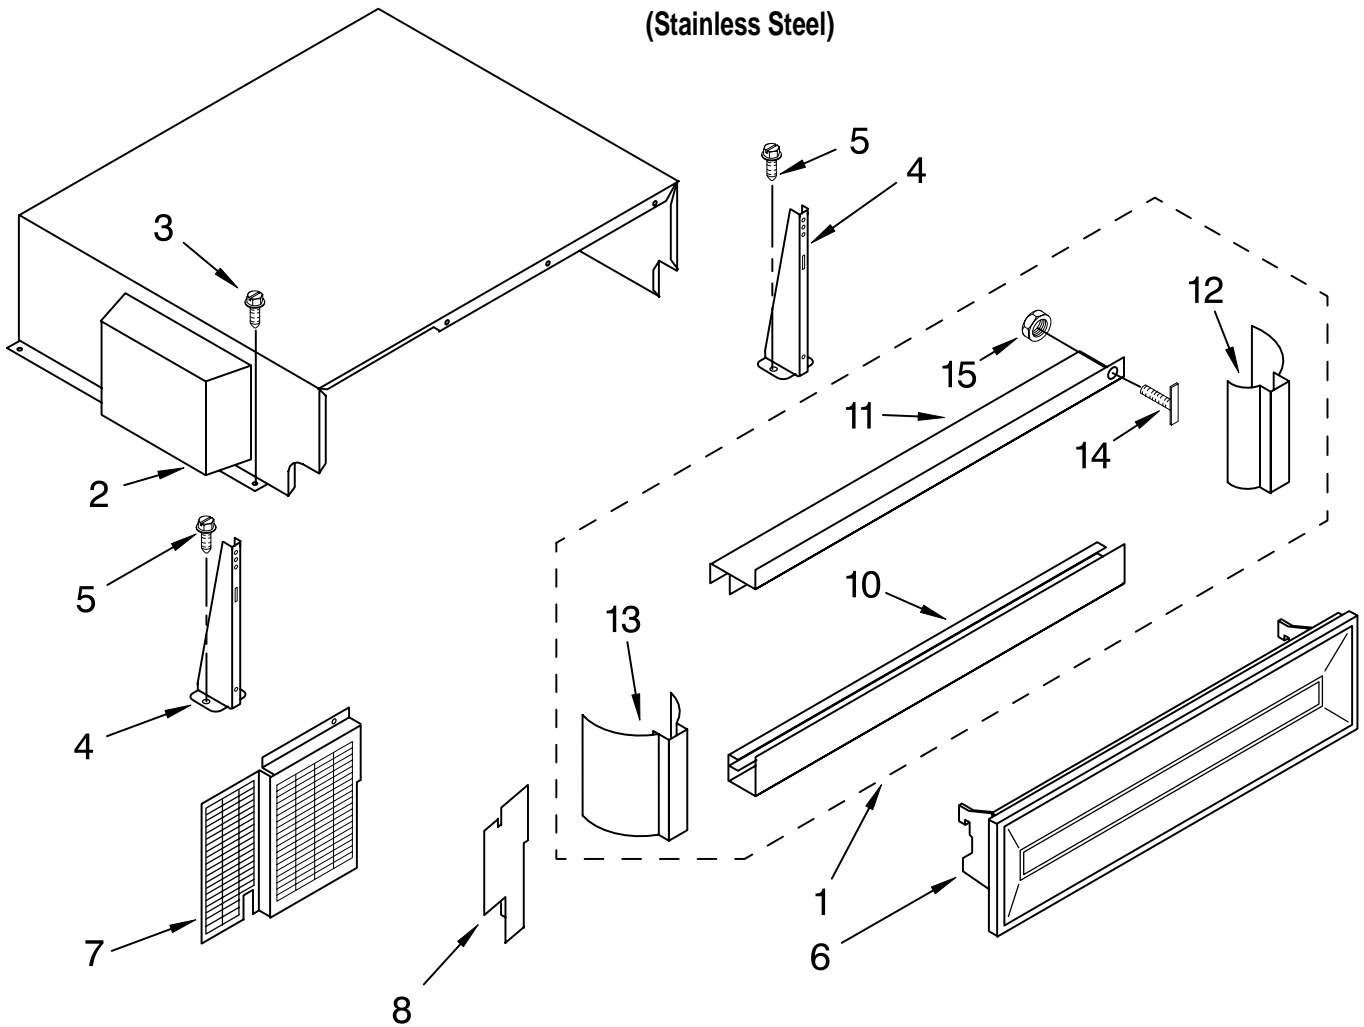

TOP GRILLE AND UNIT COVER PARTS

For Model: KSSS42QJX00

(Stainless Steel)

Illus. No.	Part No.	DESCRIPTION	Illus. No.	Part No.	DESCRIPTION	Illus. No.	Part No.	DESCRIPTION
1	2003714	Top Grille Assembly	6	2003723	Decorative Panel Assembly	12	2003599	Trim, Grille Right Side
2	2005549	Cover, Unit	7	2005534	Guard, Compressor Wiring	13	2003605	Trim, Grille Left Side
3	486194	Screw	8	2006440	Baffle-Air, Condenser	14	2003347	Tee Bolt
4	2002484	Grille, Bracket	10	2003612	Trim, Grille Bottom	15	1161548	Lock Nut
5	2001415	Screw	11	2003618	Trim, Grille Top			

FOR ORDERING INFORMATION REFER TO PARTS PRICE LIST