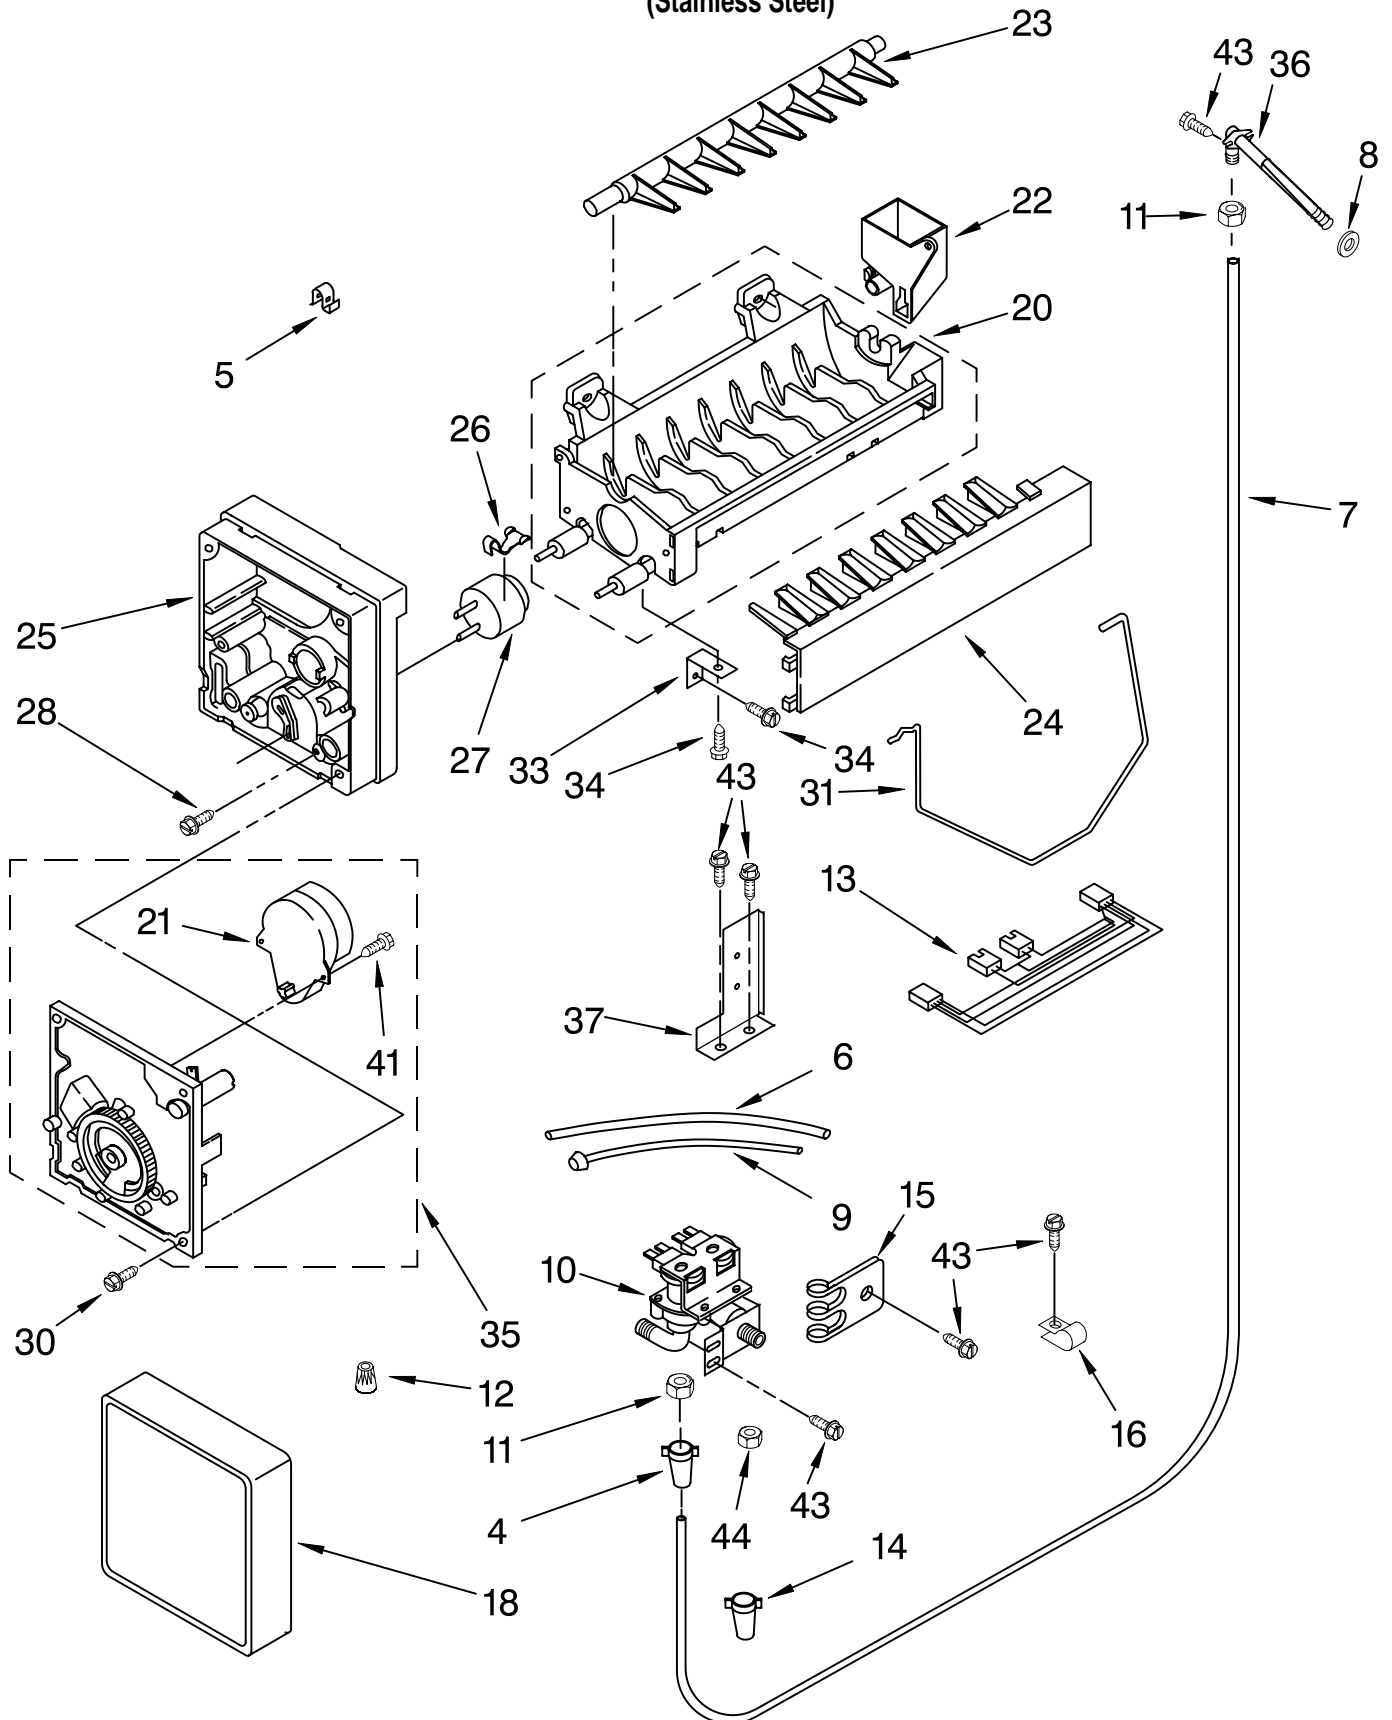

ICEMAKER PARTS

For Model: KSSS42QJX00

(Stainless Steel)

FOR ORDERING INFORMATION REFER TO PARTS PRICE LIST

ICEMAKER PARTS

For Model: KSSS42QJX00

(Stainless Steel)

Illus. No.	Part No.	DESCRIPTION	Illus. No.	Part No.	DESCRIPTION	Illus. No.	Part No.	DESCRIPTION
4	841707	Insert, Tube	16	488937	Clamp Tube	28	489322	Screw
5	628379	Clip, Fuse	18	2174155	Cover	30	489276	Screw
6	2203198	Tube, Filter Inlet	20	628228	Mold & Heater (Also Order 542638 Silicone Grease)	31	2171593	Shut Off Arm
7	2208933	Water Inlet Tube Assembly	21	628398	Motor	33	2171952	Bracket
8	1106508	Seal Gasket	22	628356	Cup-Water Fill	34	489478	Screw
9	2209430	Tube, Filter Outlet	23	2194711	Ejector	35	628399	Module Assembly (Includes Items 21 & 41)
10	2006766	Valve, Solenoid	24	2182124	Ice Striper	36	2185988	Fitting, Water Tube
11	627018	Nut, Compression	25	2194712	Support	37	2004914	Water Valve Mounting Bracket
12	227991	Connector, Wire	26	627796	Retainer	41	489136	Screw (2)
13	2209072	Water Valve, Harness	27	627985	Thermostat (2) Thermostat (Also Order 542639 Cement Alumilastic)	43	486194	Screw
14	1129177	Insert, Tube				44	1129179	Compression Nut
15	2208136	Clamp, Nylon Valve				100	4317943	Complete Ice maker Assembly

PARTS NOT ILLUSTRATED

Illus. No.	Part No.	DESCRIPTION

Following Parts Not Illustrated
(Optional Parts Only)

- 4378651 Front Panel Kit (White)
- 4378654 Front Panel Kit (Black)
- 4378657 Front Panel Kit (Almond)
- 4378660 Front Panel Kit (Stainless Steel)
- 4392887 Front Panel Kit (Biscuit)

Black Acrylic
Static Cleaner Part No. 978849