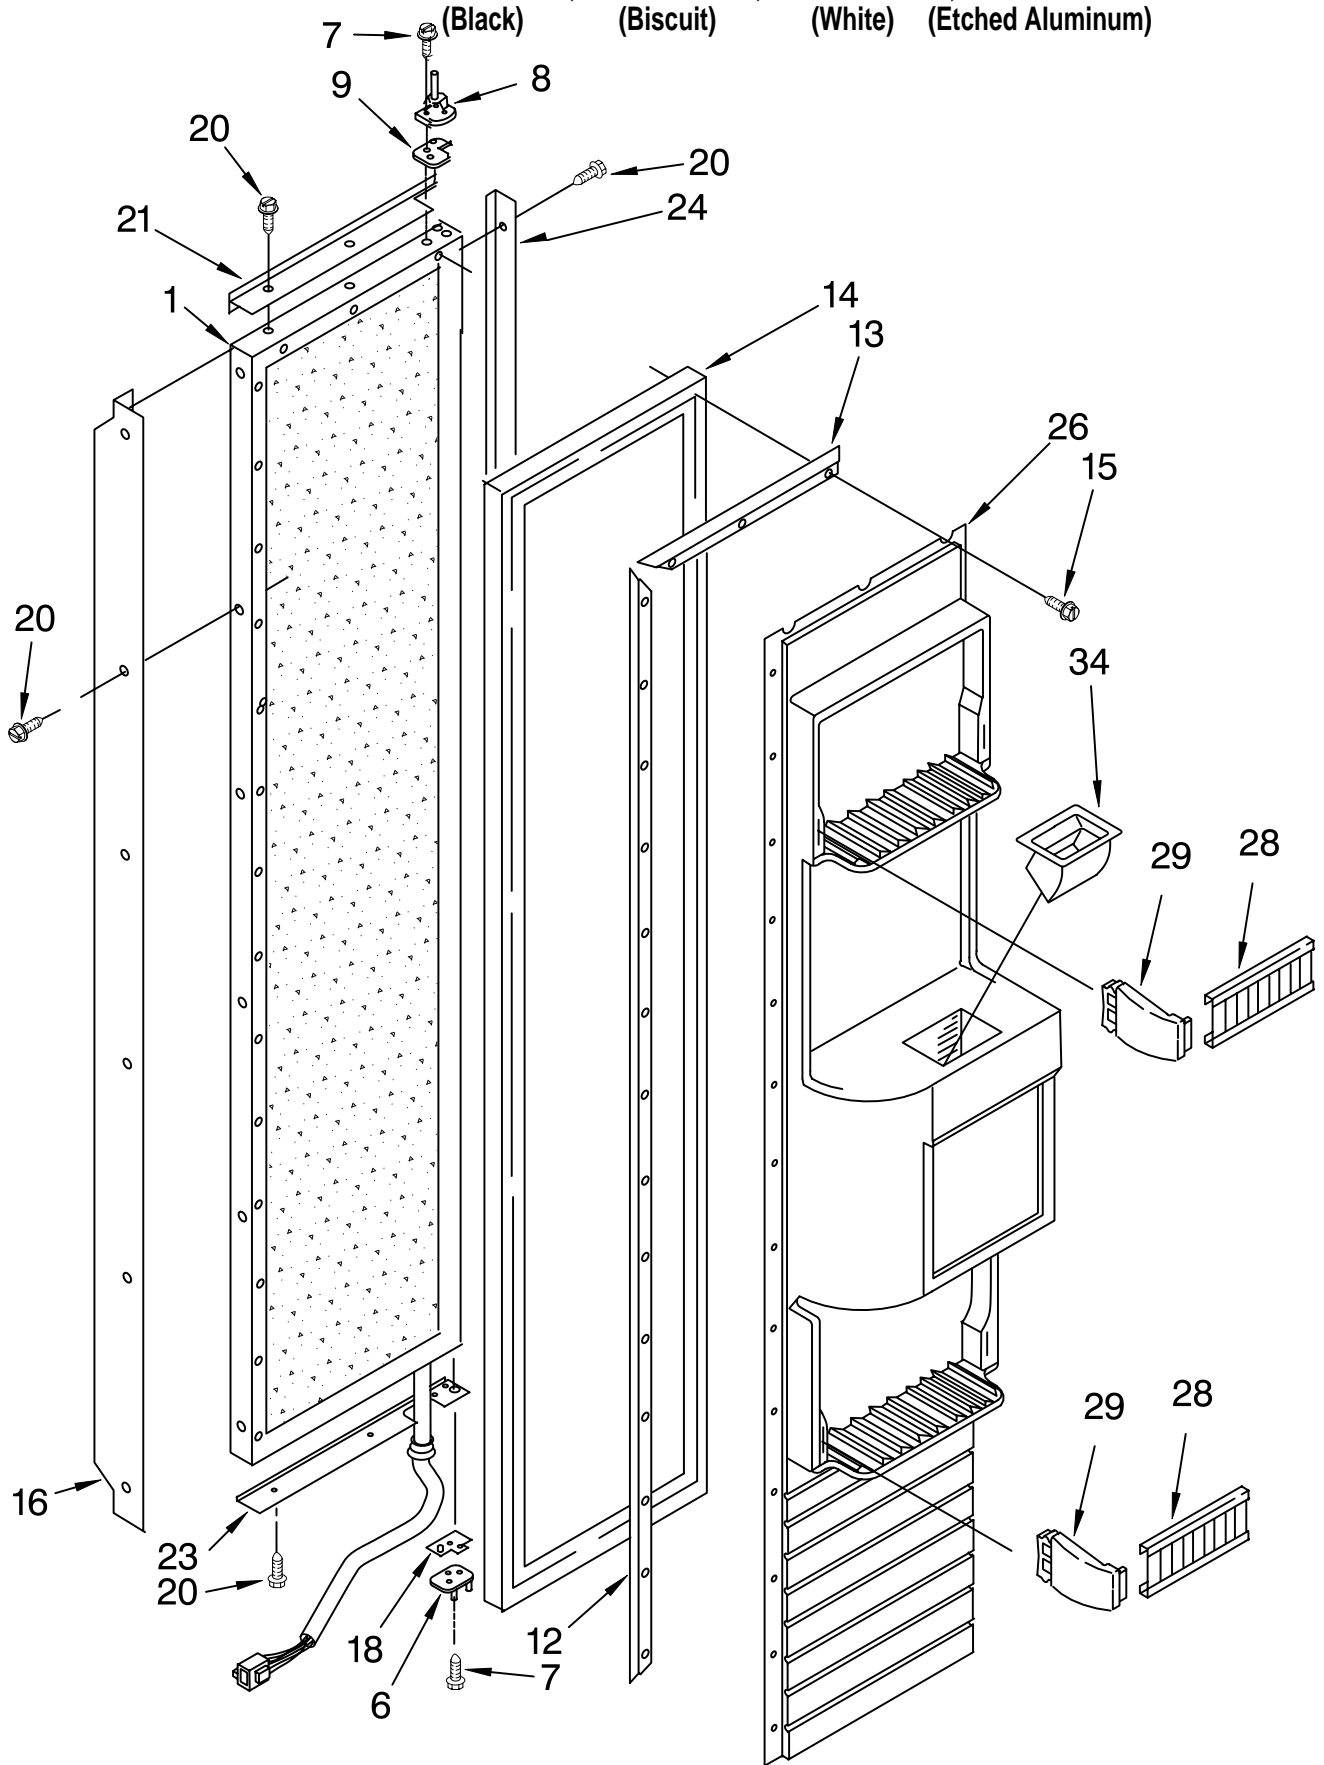

REFRIGERATOR DOOR PARTS

For Models: KSSS42QKB02, KSSS42QKT02, KSSS42QKW02, KSSS42QKX02
(Black) (Biscuit) (White) (Etched Aluminum)

Illus. No.	Part No.	DESCRIPTION
1	2259181	Refrigerator Door Panel (Includes Insulation)
3	2266854	Hinge Assembly, Top
4	2256381	Spacer-Door, Top
5	489282	Screw
6	2256389	Hinge Assembly, Bottom
7	1112533	Gasket Retainer, Side (2)
8	1112541	Gasket Retainer, Top & Bottom
9	2188498	Door Gasket, Magnetic
11		Handle, Door
	2005953	White
	2005956	Black
	2005955	Biscuit
	2005952	Etched Aluminum
12	2001230	Washer
13	2257637	Door, Spacer Bottom
15		Screw
	8281251	White
	8281252	Black
	8281253	Biscuit
	8281250	Stainless Steel
16		Trim (Top)
	2005014	White
	2005840	Black
	2005757	Biscuit
	2005011	Etched Aluminum
18		Trim (Side)
	2005968	White
	2005971	Black
	2005970	Biscuit
	2005967	Etched Aluminum
19		Trim (Bottom)
	2215994W	White
	2215994B	Black
	2215994T	Biscuit
	2215994	Etched Aluminum
20	1113953	Panel, Interior Door
21	1113951	Ladder, Shelf (2)
22	1112530	Retainer, Shelf Ladder (2)
23	1112514	Back Up Plate (8)
24	486194	Screw
25	1112721	Bin, Utility
26	2003464	Door, Utility Bin
27	1113973	Door Shelf (3)
28	2165792	Butter Tray
32	2188332	Shelf, Gallon Door

FOR ORDERING INFORMATION REFER TO PARTS PRICE LIST

FREEZER DOOR PARTS

For Models: KSSS42QKB02, KSSS42QKT02, KSSS42QKW02, KSSS42QKX02

7 (Black) (Biscuit) (White) (Etched Aluminum)

FOR ORDERING INFORMATION REFER TO PARTS PRICE LIST