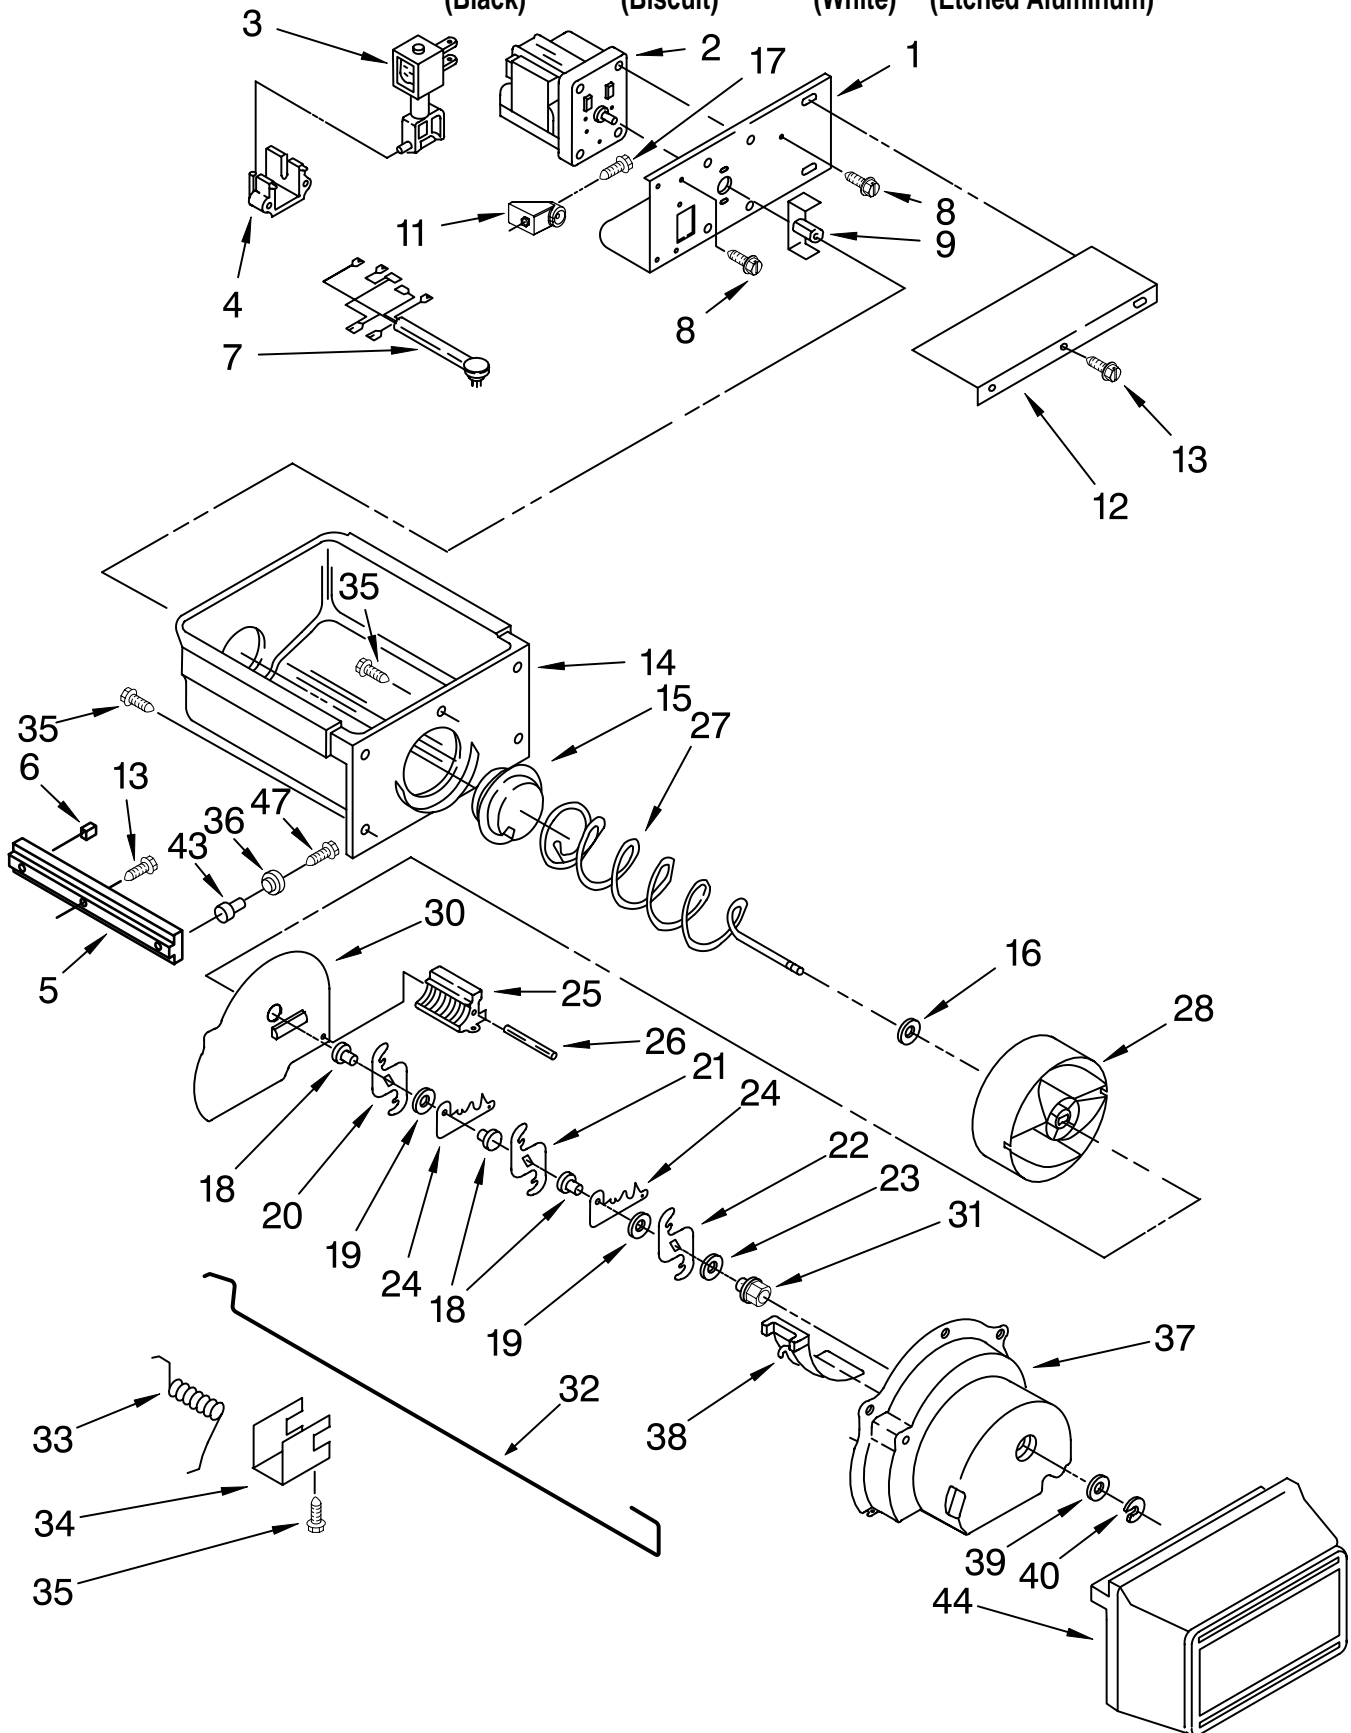

MOTOR AND ICE CONTAINER PARTS

For Models: KSSS42QKB02, KSSS42QKT02, KSSS42QKW02, KSSS42QKX02
(Black) (Biscuit) (White) (Etched Aluminum)

FOR ORDERING INFORMATION REFER TO PARTS PRICE LIST

MOTOR AND ICE CONTAINER PARTS

For Models: KSSS42QKB02, KSSS42QKT02, KSSS42QKW02, KSSS42QKX02
(Black) (Biscuit) (White) (Etched Aluminum)

Illus. No.	Part No.	DESCRIPTION
1	2003940	Bracket, Motor
2	2155263	Motor, Dispenser
3	2003979	Soleniod Assembly
4	2149100	Guide, Solenoid
5		Slide, Container
	2002720	Right Side
	2002721	Left Side
6	1113169	Stop, Roller
7	2187421	Wiring Assembly, Ice Dispenser
8	489399	Screw
9	2205716	Coupling, Motor
11	2196206	Stud, Auger
12	1113129	Cover, Motor
13	486194	Screw
14	2208907	Ice Container
15	983668	Coupling, Conveyor
16	3400912	Washer
17	3400893	Screw
18	1119005	Spacer, Step (3)
19	1119007	Spacer, Flat (2)
20	1119006	Blade, Rotary
21	1119012	Blade, Rotary
22	1119013	Blade, Rotary
23	489235	Washer, Plain
24	1119009	Blade, Fixed (2)
25	2157405	Block, Blade
26	489229	Roll Pin
27	2160602	Conveyor
28	2196194	Drum
30	2171682	Floating Baffle
31	1119018	Nut, Bearing
32	2002728	Control Arm
33	1119020	Spring, Return
34	1119021	Retainer Clip, Rod
35	488886	Screw
36	2188212	Roller
37	2180348	Housing, Crusher
38	1119017	Deflector, Ice
39	489234	Washer, Plain
40	489236	Retainer Ring
43	2174478	Eyelet, Roller
44	2002723	Front Cover, Ice Container
47	2003478	Screw
99	2160606	Complete Ice Crusher Mechanism Assembly
100	2006542	Complete Ice Container Assembly

FOR ORDERING INFORMATION REFER TO PARTS PRICE LIST