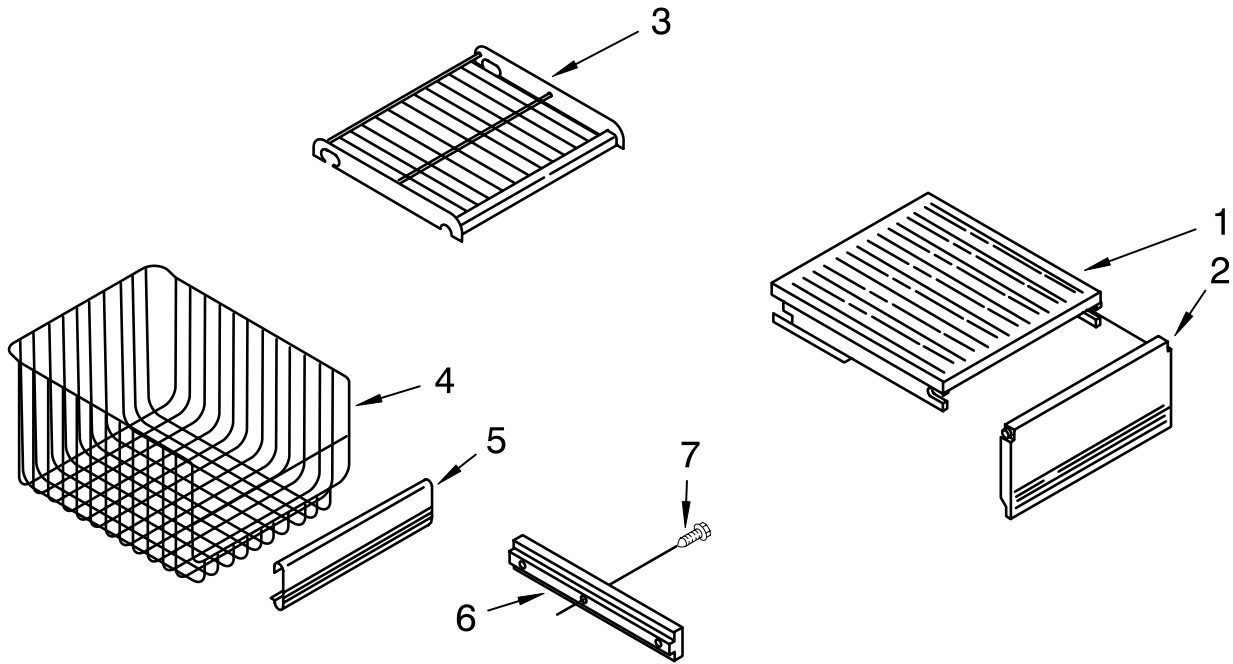

FREEZER SHELF PARTS

For Models: KSSS42QKB02, KSSS42QKT02, KSSS42QKW02, KSSS42QKX02
(Black) (Biscuit) (White) (Etched Aluminum)

Illus. No.	Part No.	DESCRIPTION
1	2220890	Solid Shelf
2	2220847	Front, Ice Compartment
3	1113637	Shelf, Fixed (2)
	1113565	Shelf, Deep
4	2208194	Basket
5	2220844	Trim, Basket
6	2208198	Slide, Basket Right Side
	2208197	Left Side
7	486194	Screw

FOR ORDERING INFORMATION REFER TO PARTS PRICE LIST