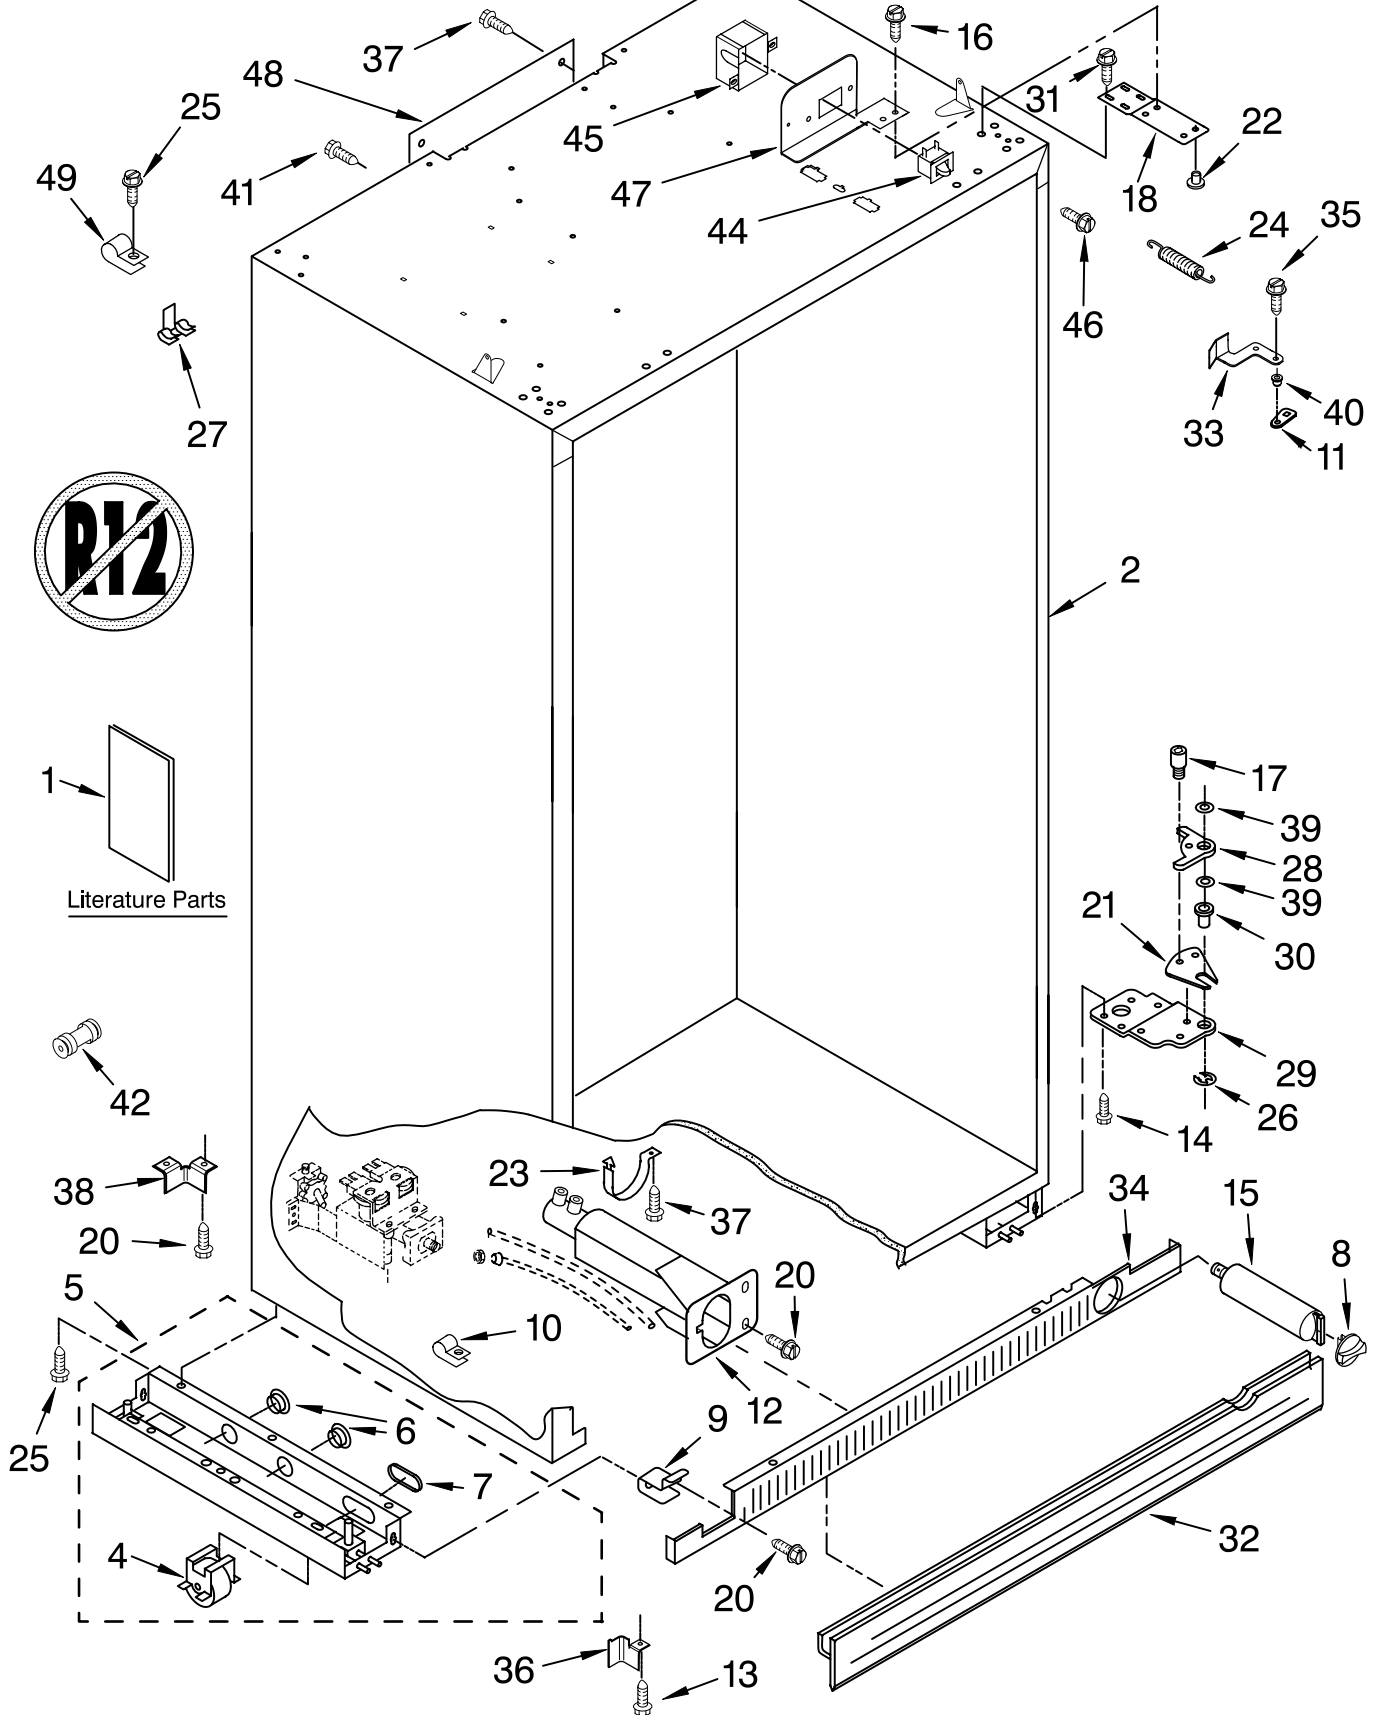

KitchenAid® CABINET PARTS

For Models: KSSS42QKB02, KSSS42QKT02, KSSS42QKW02, KSSS42QKX02
(Black) (Biscuit) (White) (Etched Aluminum)

42" BUILT IN REFRIGERATOR

FOR ORDERING INFORMATION REFER TO PARTS PRICE LIST