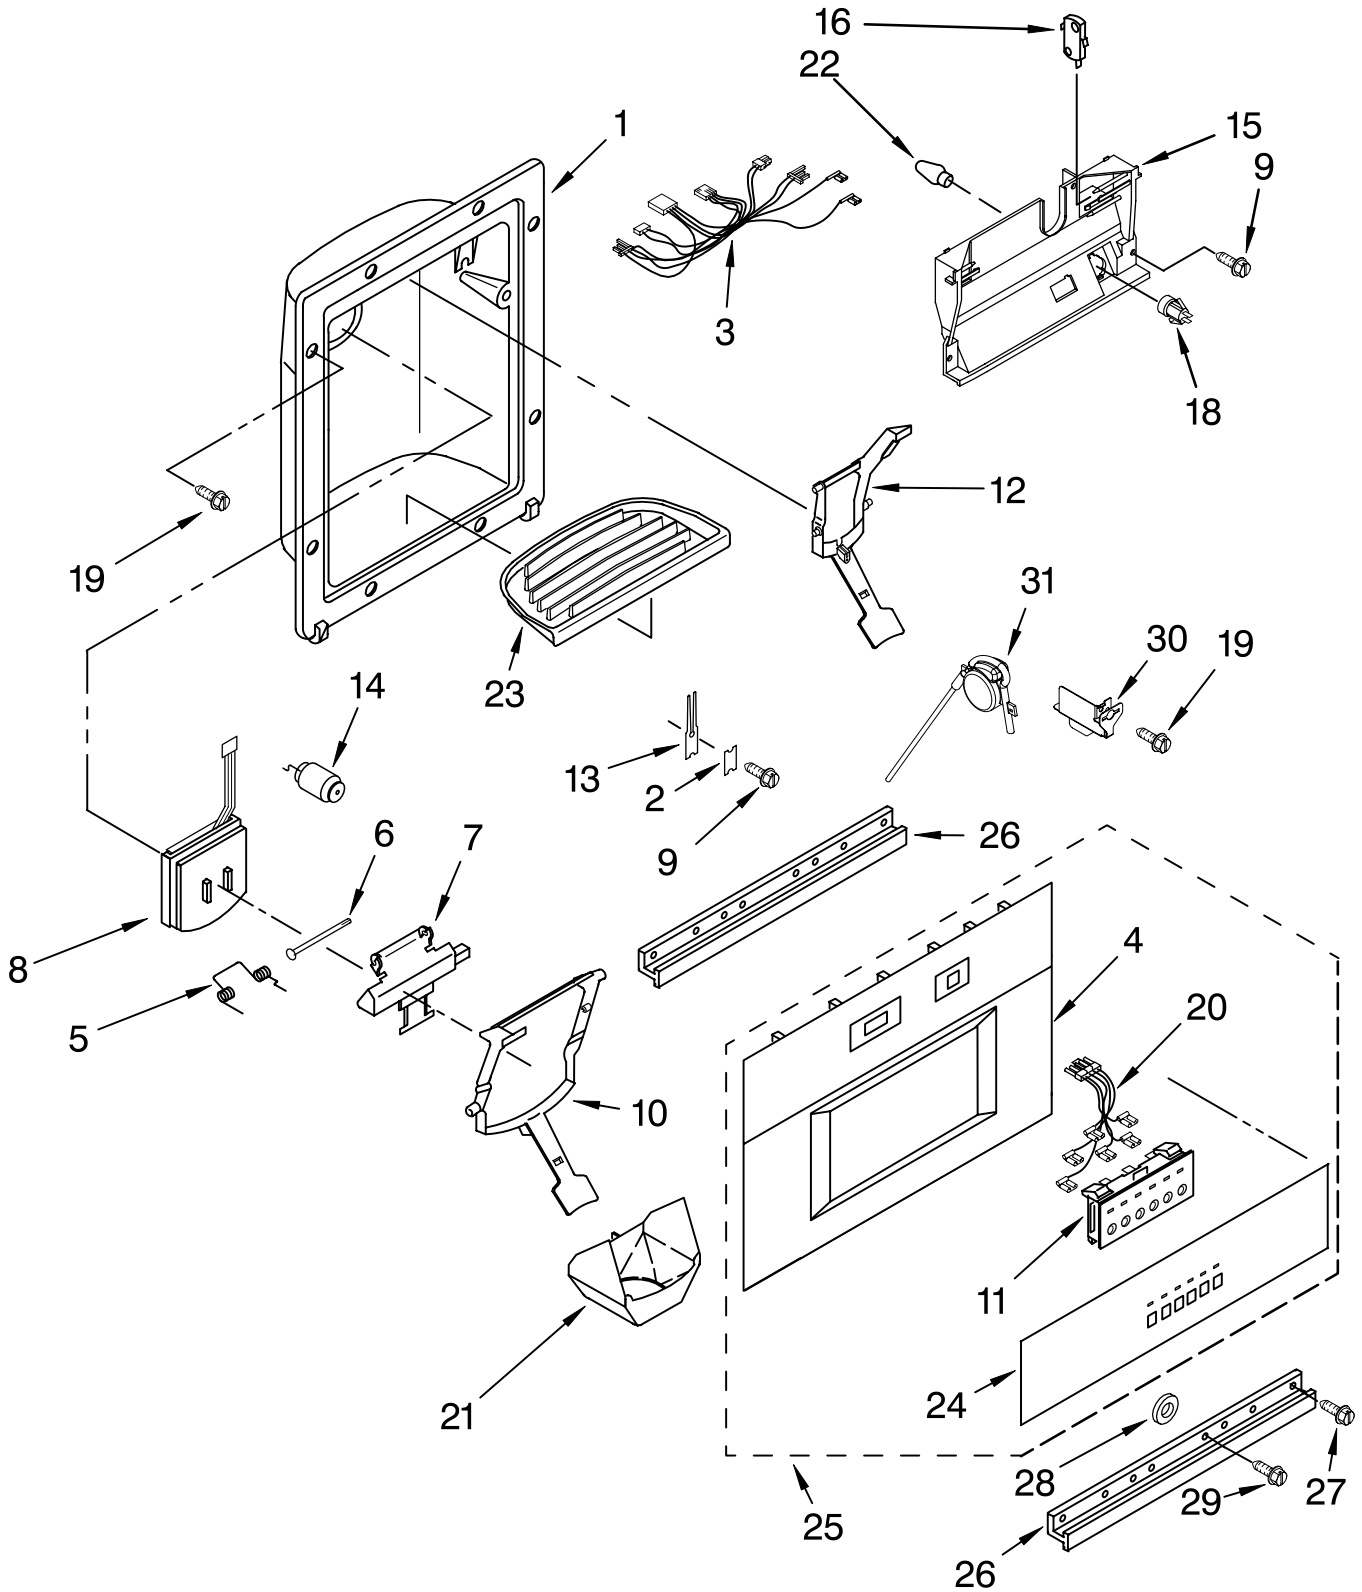

DISPENSER FRONT PARTS

For Models: KSSS42QKB02, KSSS42QKT02, KSSS42QKW02, KSSS42QKX02
(Black) (Biscuit) (White) (Etched Aluminum)

FOR ORDERING INFORMATION REFER TO PARTS PRICE LIST

DISPENSER AND FRONT PARTS

For Models: KSSS42QKB02, KSSS42QKT02, KSSS42QKW02, KSSS42QKX02
(Black) (Biscuit) (White) (Etched Aluminum)

Illus. No.	Part No.	DESCRIPTION	Illus. No.	Part No.	DESCRIPTION	Illus. No.	Part No.	DESCRIPTION
1		Housing, Dispenser (Not Serviced)	13	2194719	Spring, Lever	25		Front Cover Assembly (Includes Items 4, 11, 20 & 24)
2	2195051	Strain Relief	14	2205686	Delay Mechanism			
3	2221203	Wire Assembly	15	2183771	Bracket, Control			
4		Cover, Dispenser (Not Serviced)	16	2162361	Switch (2)			
5	2180209	Spring, Torsion	18	2180200	Lamp Holder		2220987W	White
6	2196195	Pin	19	489101	Screw		2220987B	Black
7	2206423	Ice Door Mechanism	20	2187409	Wire Assembly		2220987T	Biscuit
8	2180352	Door, Ice	21	2180224	Guide, Ice	26		Trim, Front (2)
9	489000	Screw	22	3406124	Light Bulb		2208918	White
10		Lever, Ice Dispenser	23		Grille, Overflow		2208927	Black
	2180259	White		2180323	White		2208924	Biscuit
	2180261	Black	24	2180325	Black	27		Screw 8-15 x 1/2
	2186850	Biscuit		2186860	Biscuit		8281251	White
11	2180236	Switch Assembly			Overlay, Cover (Not Serviced)		8281252	Black
12		Lever, Water Dispenser					8281253	Biscuit
	2180268	White					8281250	Stainless Steel
	2180270	Black				28	487944	Washer
	2186852	Biscuit				29	488568	Screw 8-15 x 3/4
						30	2221214	Bracket, Antidrip Valve
						31	2257420	Valve, Antidrip (Includes Tube)

FOR ORDERING INFORMATION REFER TO PARTS PRICE LIST