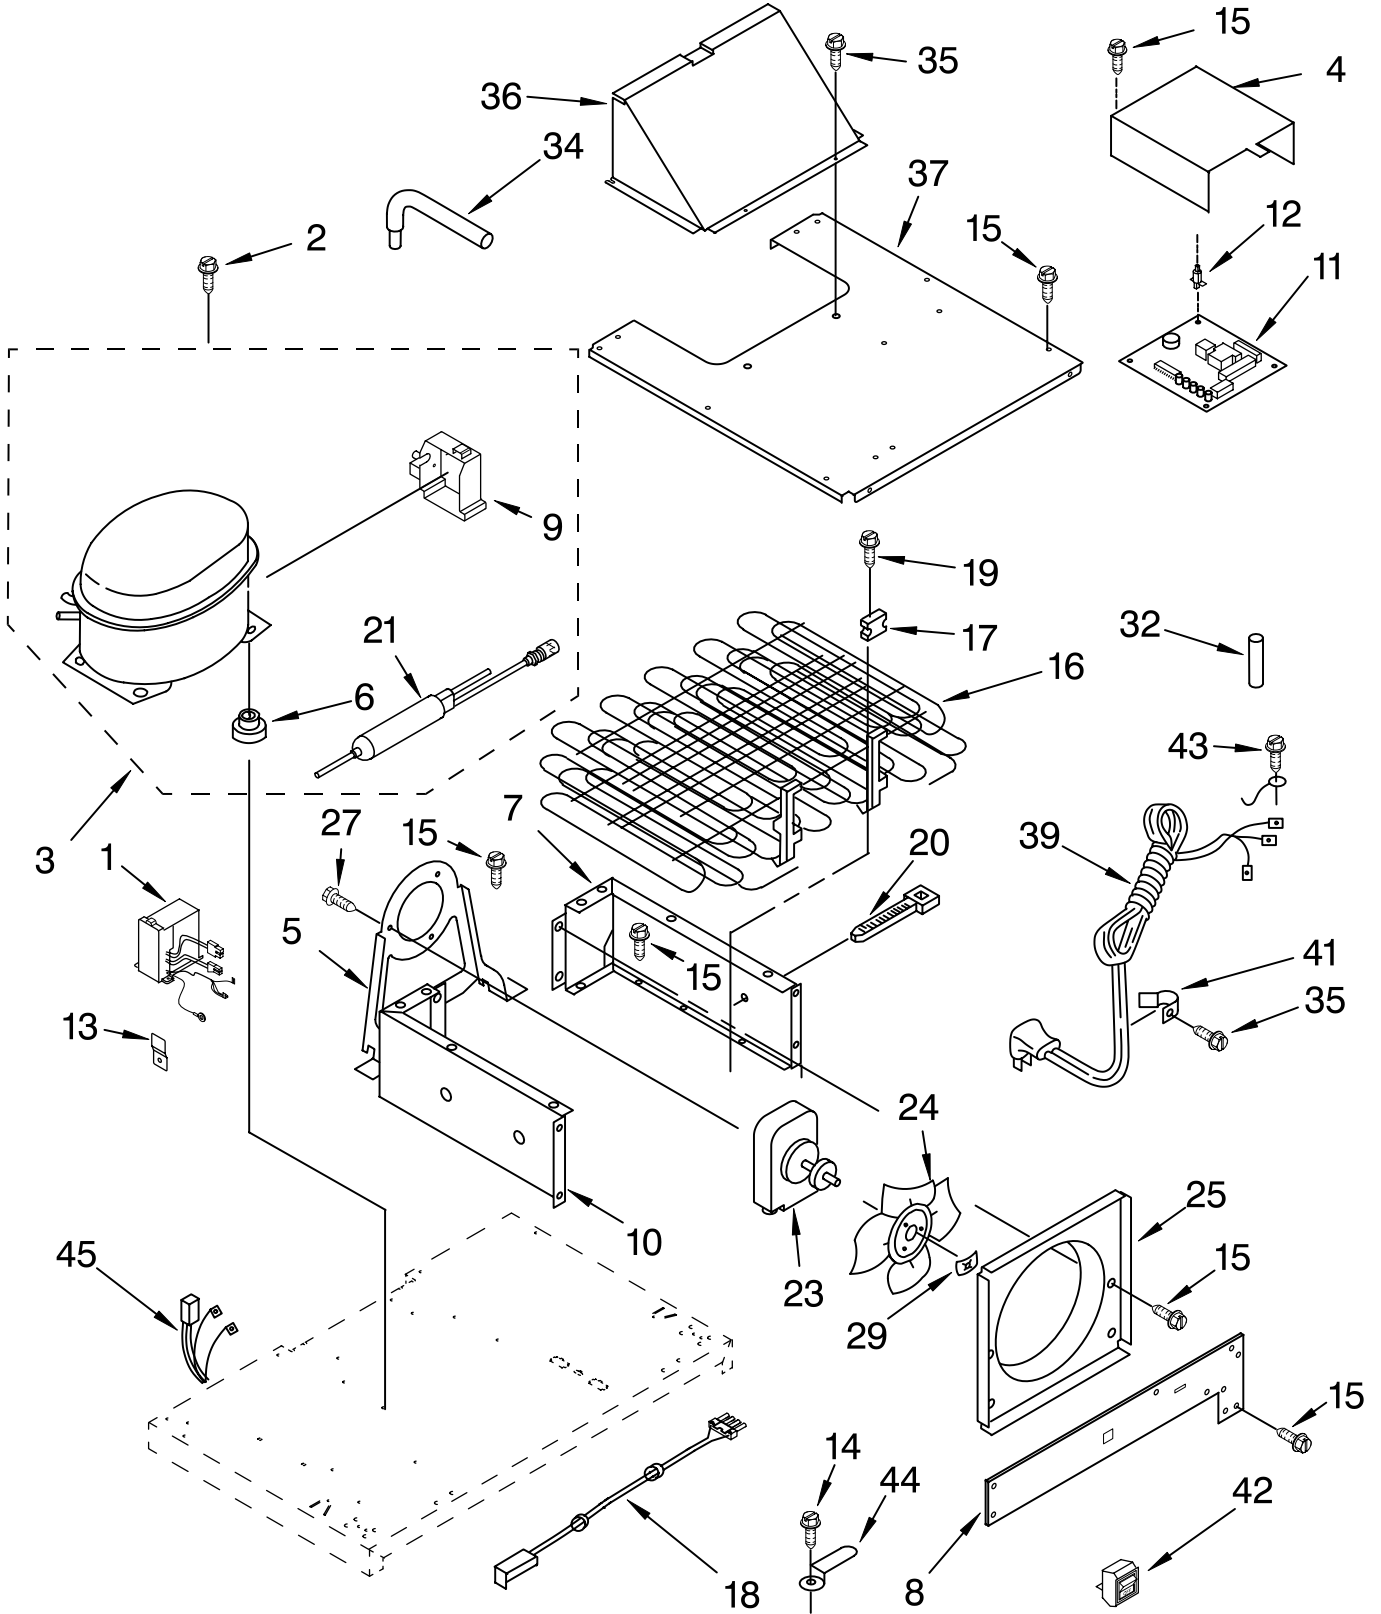

DISPENSER AND FRONT PARTS

For Models: KSSS42QKB02, KSSS42QKT02, KSSS42QKW02, KSSS42QKX02
(Black) (Biscuit) (White) (Etched Aluminum)

Illus. No.	Part No.	DESCRIPTION	Illus. No.	Part No.	DESCRIPTION	Illus. No.	Part No.	DESCRIPTION
1		Housing, Dispenser (Not Serviced)	13	2194719	Spring, Lever	25		Front Cover Assembly (Includes Items 4, 11, 20 & 24)
2	2195051	Strain Relief	14	2205686	Delay Mechanism			
3	2221203	Wire Assembly	15	2183771	Bracket, Control			
4		Cover, Dispenser (Not Serviced)	16	2162361	Switch (2)			
5	2180209	Spring, Torsion	18	2180200	Lamp Holder		2220987W	White
6	2196195	Pin	19	489101	Screw		2220987B	Black
7	2206423	Ice Door Mechanism	20	2187409	Wire Assembly		2220987T	Biscuit
8	2180352	Door, Ice	21	2180224	Guide, Ice	26		Trim, Front (2)
9	489000	Screw	22	3406124	Light Bulb		2208918	White
10		Lever, Ice Dispenser	23		Grille, Overflow		2208927	Black
	2180259	White		2180323	White		2208924	Biscuit
	2180261	Black	24	2180325	Black	27		Screw 8-15 x 1/2
	2186850	Biscuit		2186860	Biscuit		8281251	White
11	2180236	Switch Assembly			Overlay, Cover (Not Serviced)		8281252	Black
12		Lever, Water Dispenser					8281253	Biscuit
	2180268	White					8281250	Stainless Steel
	2180270	Black				28	487944	Washer
	2186852	Biscuit				29	488568	Screw 8-15 x 3/4
						30	2221214	Bracket, Antidrip Valve
						31	2257420	Valve, Antidrip (Includes Tube)

FOR ORDERING INFORMATION REFER TO PARTS PRICE LIST

UPPER UNIT PARTS

For Models: KSSS42QKB02, KSSS42QKT02, KSSS42QKW02, KSSS42QKX02
(Black) (Biscuit) (White) (Etched Aluminum)

FOR ORDERING INFORMATION REFER TO PARTS PRICE LIST