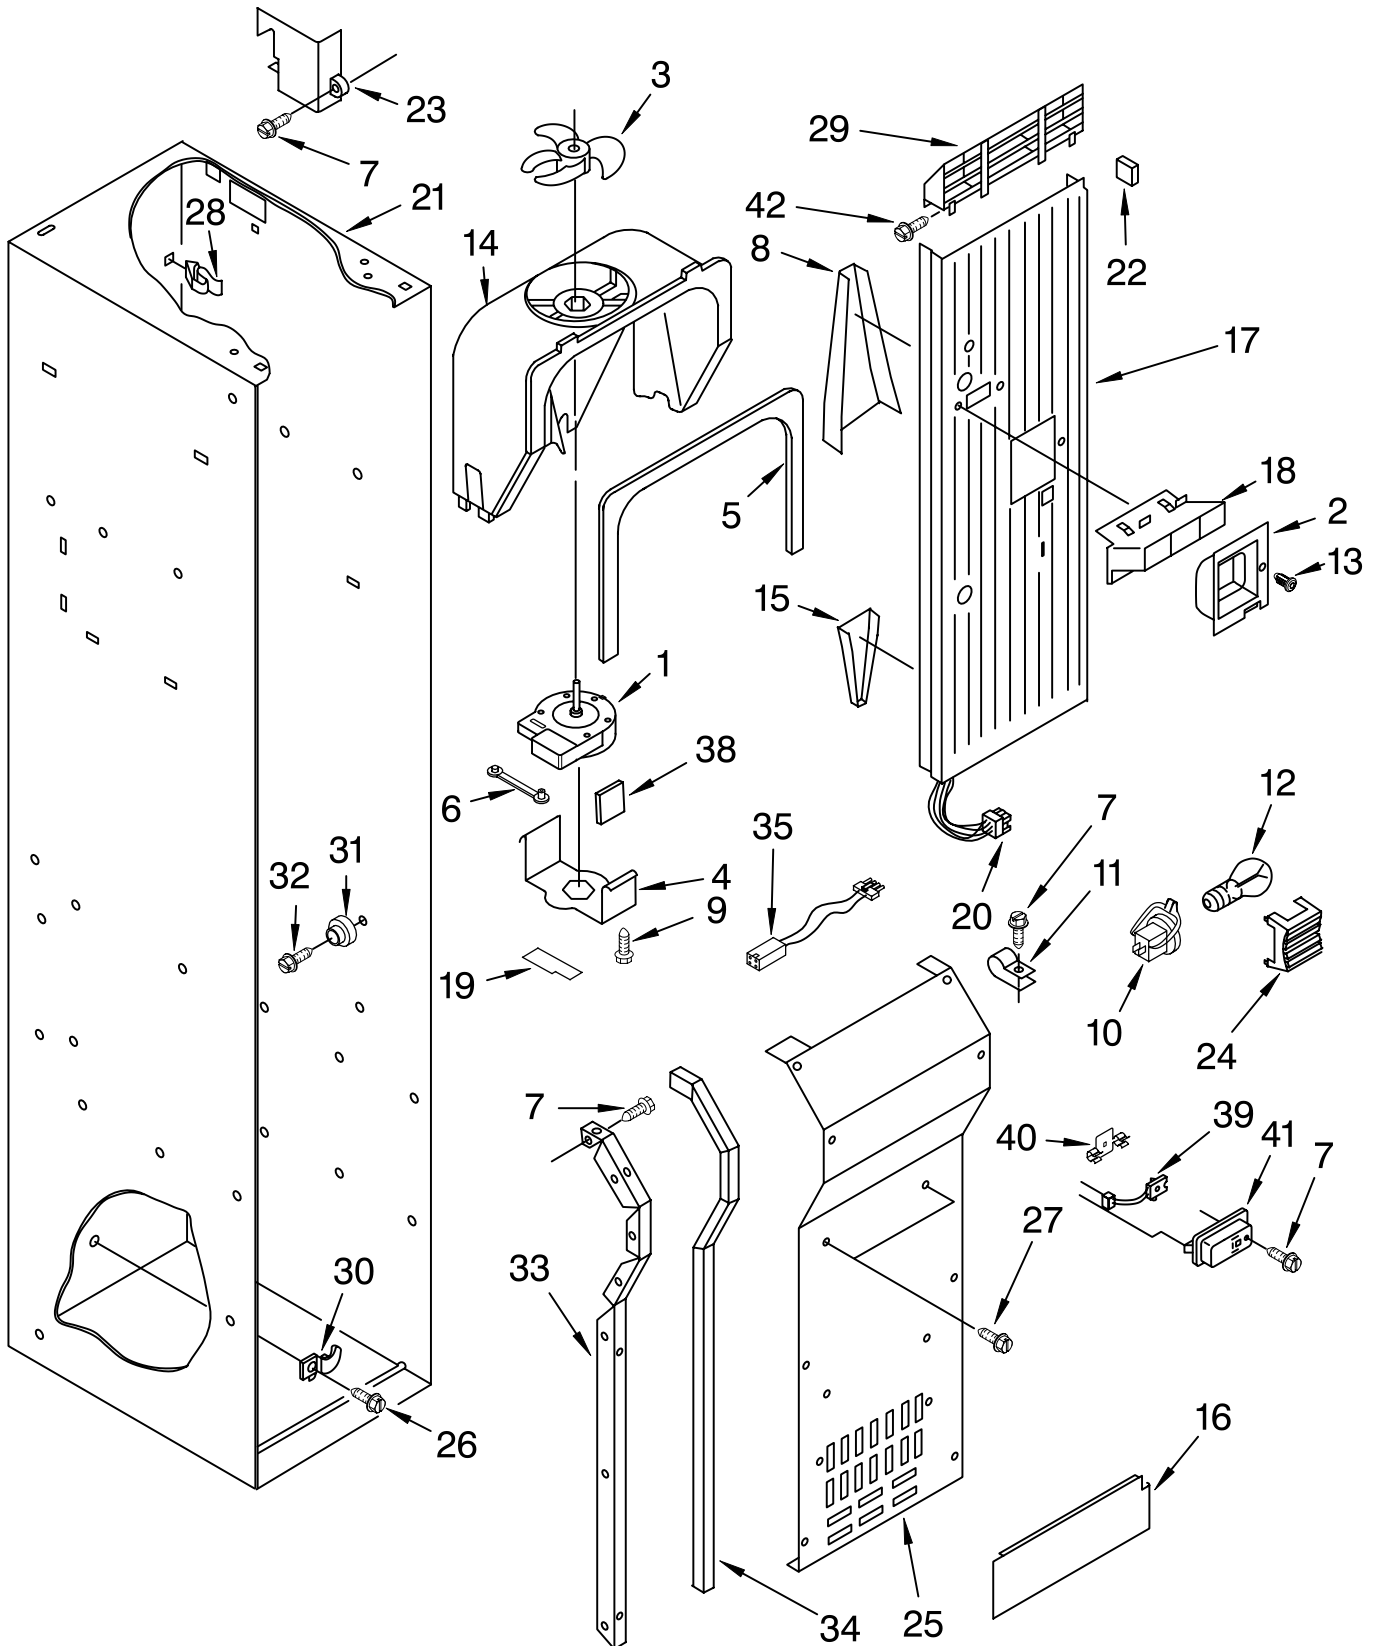

FREEZER LINER AND AIR FLOW PARTS

For Models: KSSS42QKB02, KSSS42QKT02, KSSS42QKW02, KSSS42QKX02
(Black) (Biscuit) (White) (Etched Aluminum)

FOR ORDERING INFORMATION REFER TO PARTS PRICE LIST

FREEZER LINER AND AIR FLOW PARTS

For Models: KSSS42QKB02, KSSS42QKT02, KSSS42QKW02, KSSS42QKX02
(Black) (Biscuit) (White) (Etched Aluminum)

Illus. No.	Part No.	DESCRIPTION
1	2208939	Fan Motor
2	2002732	Cup, Clearance
3	2169142	Fan Blade
4	2155590	Retainer, Fan Motor
5	2155789	Gasket, Cover
6	2208968	Grommet
7	486194	Screw
8	2003925	Deflector, Air Duct
9	487294	Screw, Ground
10	2162085	Socket, Light (2)
11	488937	Clamp, Nylon
12	2160708	Light Bulb (2)
13	1112871	Fastner
14	2182120	Scroll, Fan
15	2003928	Deflector, Air Duct
16	2215612	Cover, Air Duct
17	2209335	Assembly, Air Duct
18	2182146	Duct, Icemaker
19		Block, Fan Scroll
	2209480	Right
	2209066	Left
20	2221262	Harness, Wire
21		Liner (Not A Serviceable Part)
22	1112869	Gasket, Air Baffle
23	2215718	Cover, Air Outlet
24	2198589	Light Shield (2)
25	2221105	Cover, Evaporator
26	486194	Screw
27	487539	Screw
28	2215823	Clip, Air Duct (4)
29	1112852	Diffuser, Air Duct
30	1112260	Support, Evaporator (2)
31	2196483	Stud, Shelf (20)
32	8281158	Screw
33		Evaporator, Cover Rail
	2221107	Left Side
	2221108	Right Side
34	2220904	Gasket (2) Evaporator Cover
35	2221077	Wire, Jumper
38	2220241	Insulation (4)
39	2213442	Thermistor
40	2209204	Clip, Thermistor
41	1116793	Cover, Thermistor
42	488208	Screw