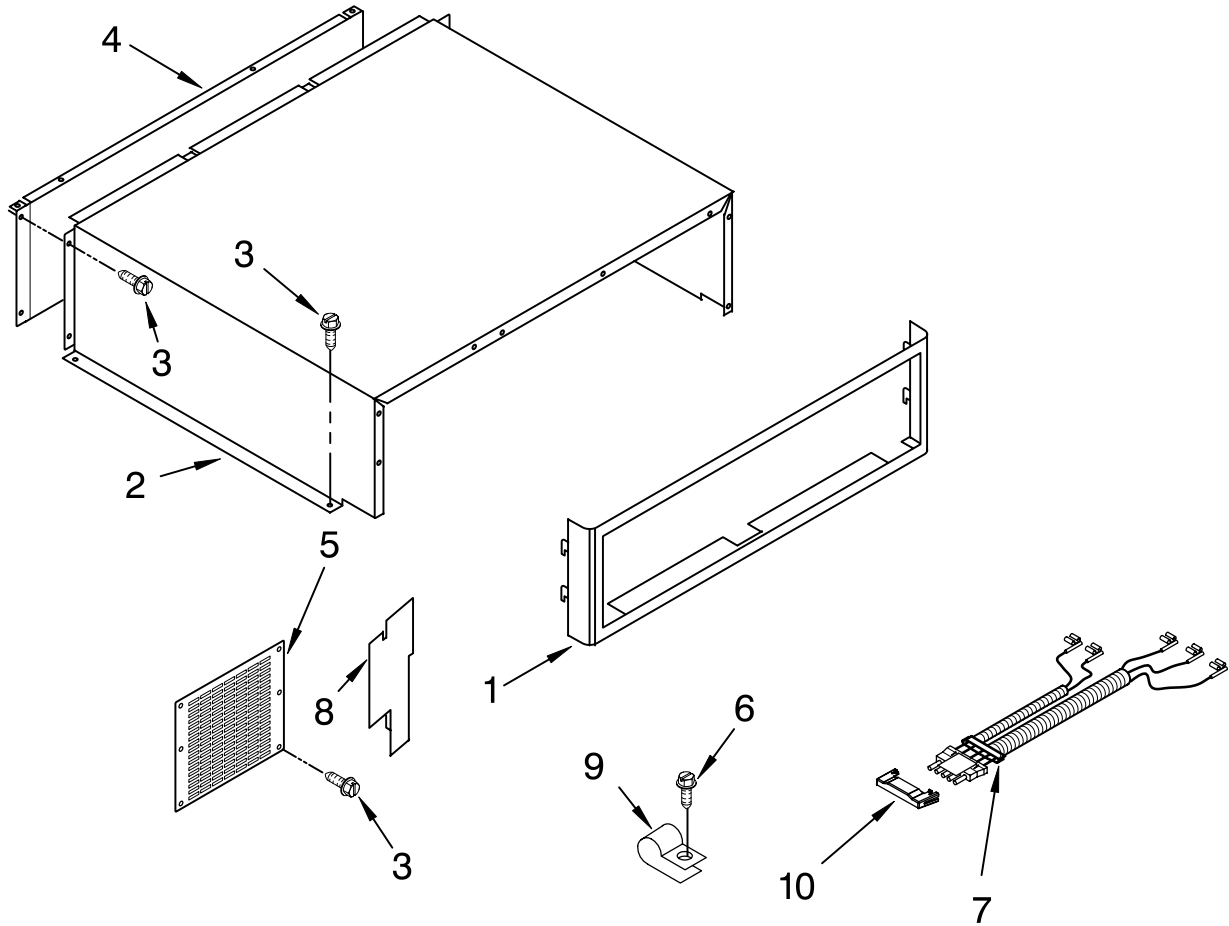

TOP GRILLE AND UNIT COVER PARTS

For Models: KSSS42QKB02, KSSS42QKT02, KSSS42QKW02, KSSS42QKX02
(Black) (Biscuit) (White) (Etched Aluminum)

Illus. No.	Part No.	DESCRIPTION
1		Top Grille Assembly
	2215962W	White
	2215962B	Black
	2215962T	Biscuit
	8201577	Etched Aluminum
2	2209490	Cover, Unit
3	486194	Screw
4	2215830	Back Panel
5	2209492	Guard, Wiring
6	487415	Screw
7	2187429	Wire Assembly RC/FC Light Switch
8	2215678	Baffle-Air, Condenser
9	488946	Clamp, Tube
10	2221297	Enclosure, Terminal

FOR ORDERING INFORMATION REFER TO PARTS PRICE LIST