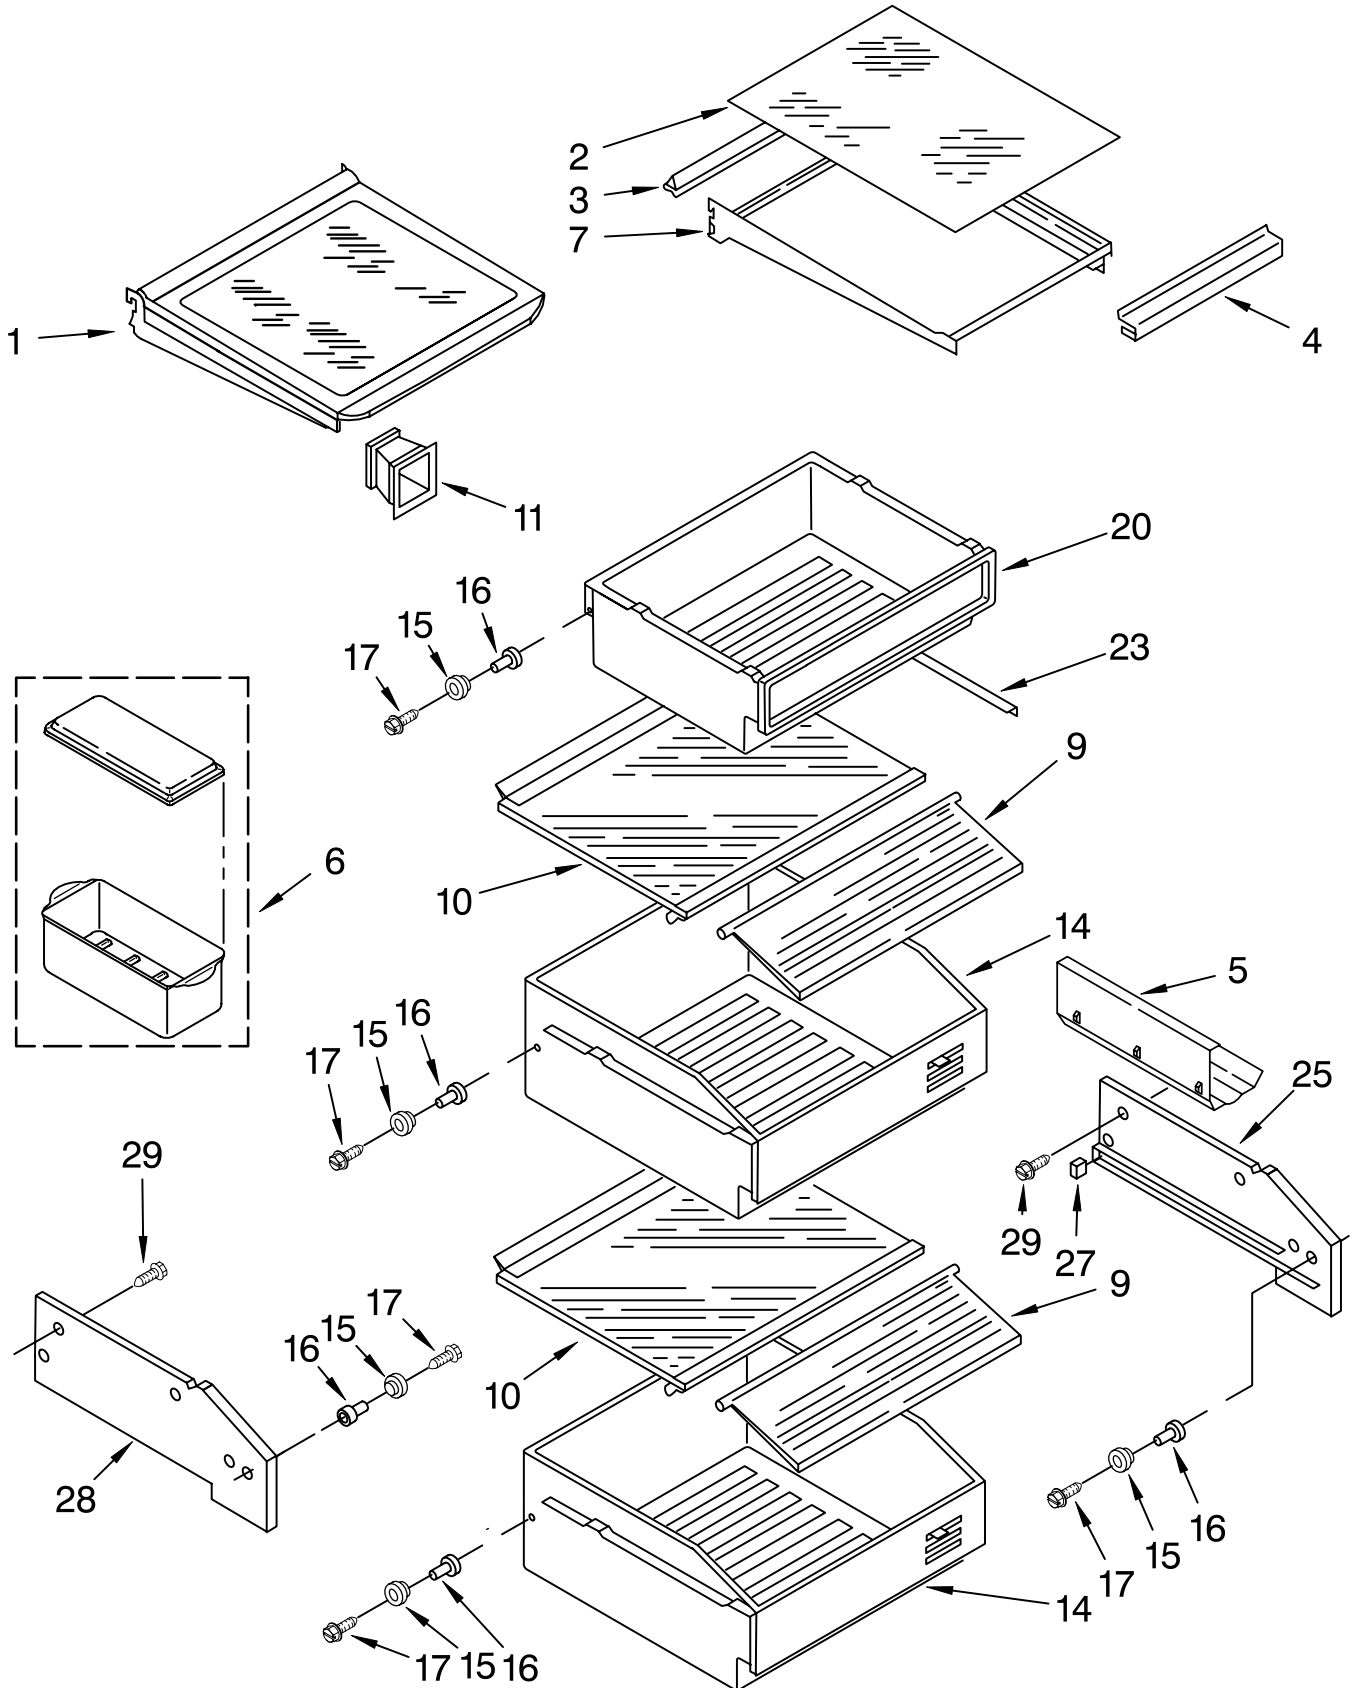

REFRIGERATOR SHELF PARTS

For Models: KSSS42QKB02, KSSS42QKT02, KSSS42QKW02, KSSS42QKX02
(Black) (Biscuit) (White) (Etched Aluminum)

FOR ORDERING INFORMATION REFER TO PARTS PRICE LIST

REFRIGERATOR SHELF PARTS

For Models: KSSS42QKB02, KSSS42QKT02, KSSS42QKW02, KSSS42QKX02
(Black) (Biscuit) (White) (Etched Aluminum)

Illus. No.	Part No.	DESCRIPTION
1	2174403	Frame, Shelf
2	2003376	Glass, Shelf
3	1113547	Reflector, Shelf
4	1113791	Gasket, Glass (2)
5	2179404	Rack, Wine
6	2221071	Egg Bin
7	2006524	Frame, Assembly Meat Pan
9	1113894	Cover, Crisper
10	2003379	Glass, Crisper (Includes #9)
11	2000742	Meat Pan, Connector
14	2220896	Crisper Pan (2)
15	2188212	Roller
16	2174478	Eyelet, Roller
17	2003478	Screw
20	2220902	Meat Pan
23	2002181	Retainer, Glass
25	2006515	Crisper Spacer, Right Side (2)
27	1113169	Stop, Roller
28	2006516	Crisper Spacer, Left Side (2)
29	486194	Screw