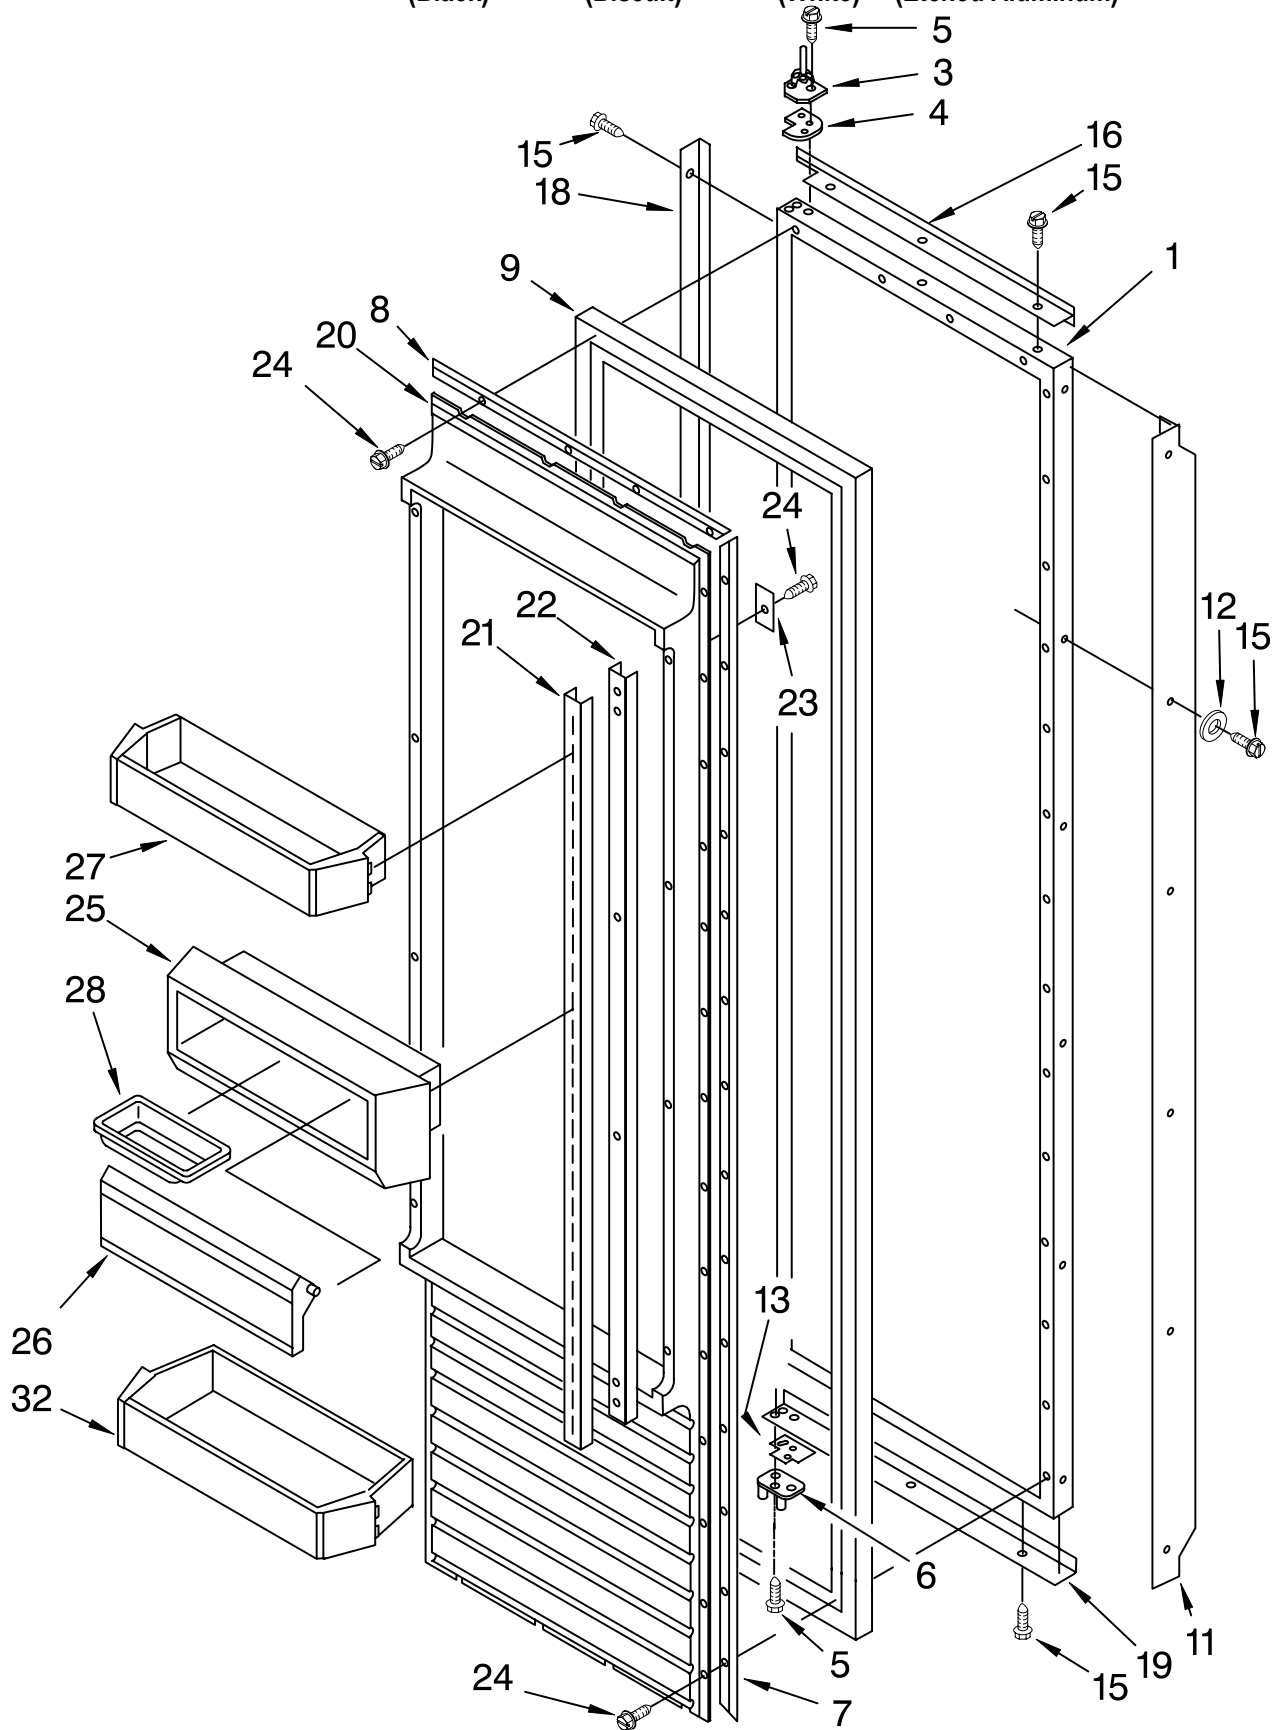

REFRIGERATOR DOOR PARTS

For Models: KSSS42QKB02, KSSS42QKT02, KSSS42QKW02, KSSS42QKX02
(Black) (Biscuit) (White) (Etched Aluminum)

FOR ORDERING INFORMATION REFER TO PARTS PRICE LIST

REFRIGERATOR DOOR PARTS

For Models: KSSS42QKB02, KSSS42QKT02, KSSS42QKW02, KSSS42QKX02
(Black) (Biscuit) (White) (Etched Aluminum)

Illus. No.	Part No.	DESCRIPTION
1	2259181	Refrigerator Door Panel (Includes Insulation)
3	2266854	Hinge Assembly, Top
4	2256381	Spacer-Door, Top
5	489282	Screw
6	2256389	Hinge Assembly, Bottom
7	1112533	Gasket Retainer, Side (2)
8	1112541	Gasket Retainer, Top & Bottom
9	2188498	Door Gasket, Magnetic
11		Handle, Door
	2005953	White
	2005956	Black
	2005955	Biscuit
	2005952	Etched Aluminum
12	2001230	Washer
13	2257637	Door, Spacer Bottom
15		Screw
	8281251	White
	8281252	Black
	8281253	Biscuit
	8281250	Stainless Steel
16		Trim (Top)
	2005014	White
	2005840	Black
	2005757	Biscuit
	2005011	Etched Aluminum
18		Trim (Side)
	2005968	White
	2005971	Black
	2005970	Biscuit
	2005967	Etched Aluminum
19		Trim (Bottom)
	2215994W	White
	2215994B	Black
	2215994T	Biscuit
	2215994	Etched Aluminum
20	1113953	Panel, Interior Door
21	1113951	Ladder, Shelf (2)
22	1112530	Retainer, Shelf Ladder (2)
23	1112514	Back Up Plate (8)
24	486194	Screw
25	1112721	Bin, Utility
26	2003464	Door, Utility Bin
27	1113973	Door Shelf (3)
28	2165792	Butter Tray
32	2188332	Shelf, Gallon Door

FOR ORDERING INFORMATION REFER TO PARTS PRICE LIST