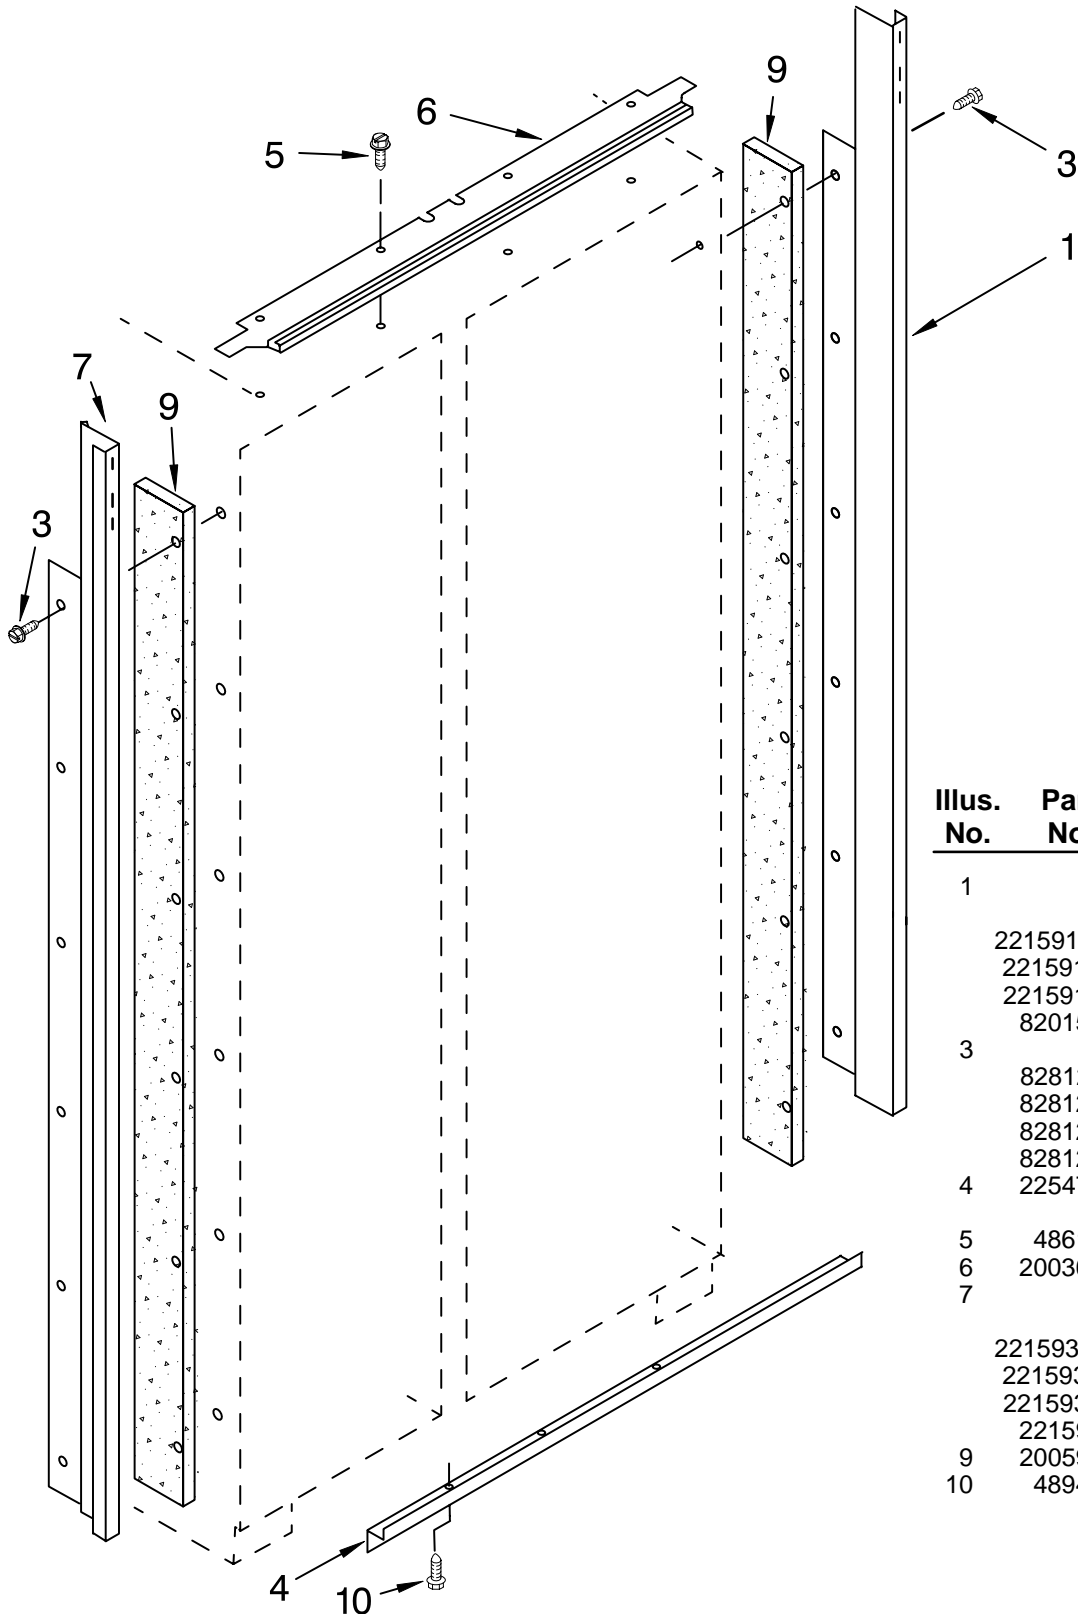

CABINET TRIM PARTS

For Models: KSSS42QKB02, KSSS42QKT02, KSSS42QKW02, KSSS42QKX02
(Black) (Biscuit) (White) (Etched Aluminum)

Illus. No.	Part No.	DESCRIPTION
1		Cabinet, Trim (Right Side)
	2215919W	White
	2215919B	Black
	2215919T	Biscuit
	8201535	Etched Aluminum
3		Screw
	8281251	White
	8281252	Black
	8281253	Biscuit
	8281250	Stainless Steel
4	2254725	Cabinet, Trim (Bottom)
5	486194	Screw
6	2003646	Cabinet, Trim Top
7		Cabinet Trim (Left Side)
	2215936W	White
	2215936B	Black
	2215936T	Biscuit
	2215936	Etched Aluminum
9	2005925	Seal-Trim, Side
10	489464	Screw

FOR ORDERING INFORMATION REFER TO PARTS PRICE LIST