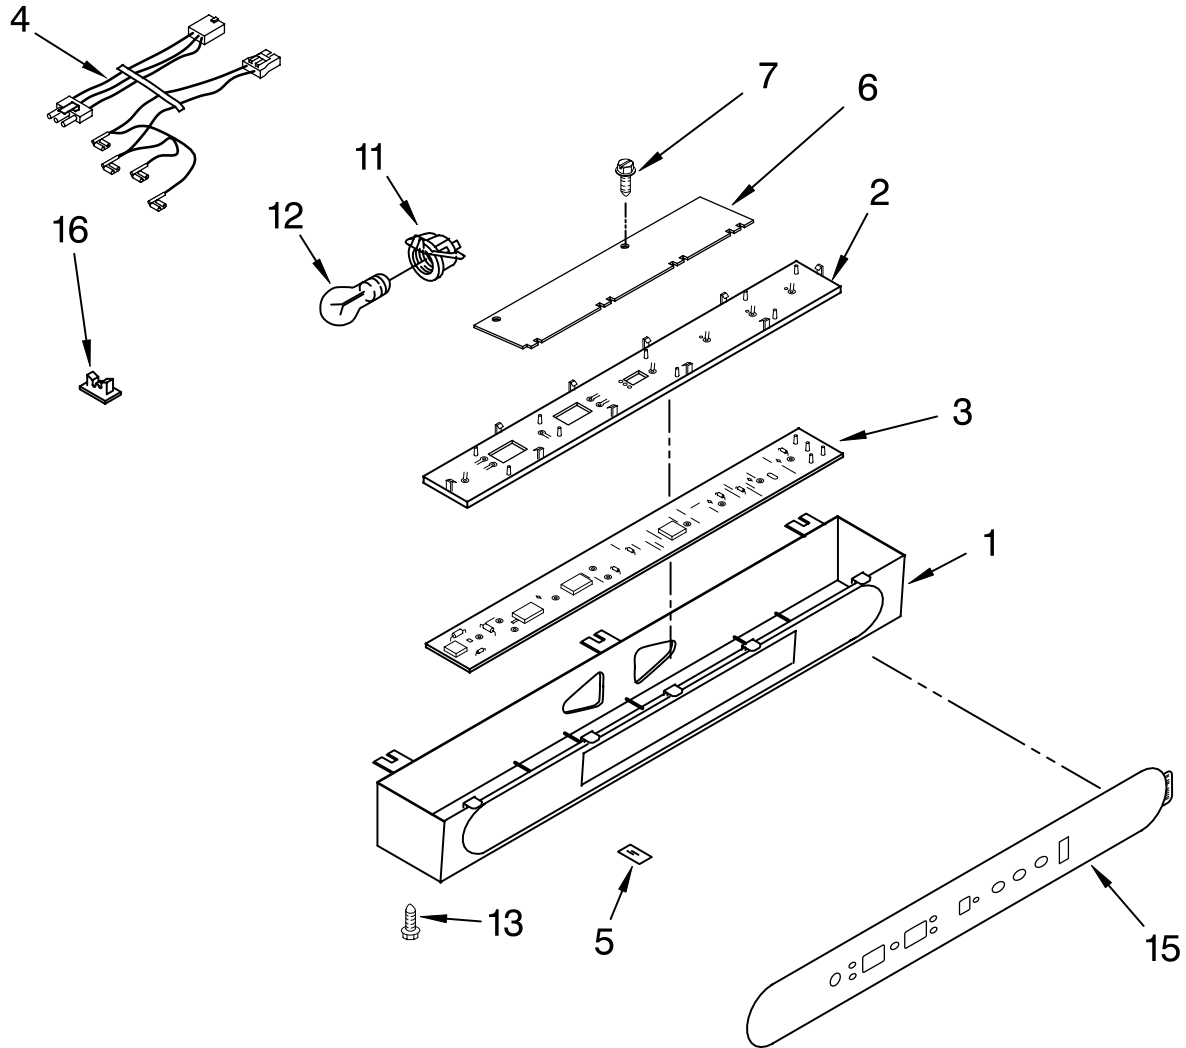

CONTROL PANEL PARTS

For Models: KSSS42QKB02, KSSS42QKT02, KSSS42QKW02, KSSS42QKX02
(Black) (Biscuit) (White) (Etched Aluminum)

Illus. No.	Part No.	DESCRIPTION
1	2215716	Control Box
2	2215670	Insert, Control Box
3	2209159	Circuit Board, Housing Control
4	2187424	Control Box Wire Harness
5	2003841	Retainer, Knob
6	2221121	Support, Control Box
7	489006	Screw
11	2162085	Socket, Light (2)
12	2160708	Light Bulb (2)
13	486194	Screw
15	2221066	Overlay
16	1115375	Clip, Wiring (3)

FOR ORDERING INFORMATION REFER TO PARTS PRICE LIST