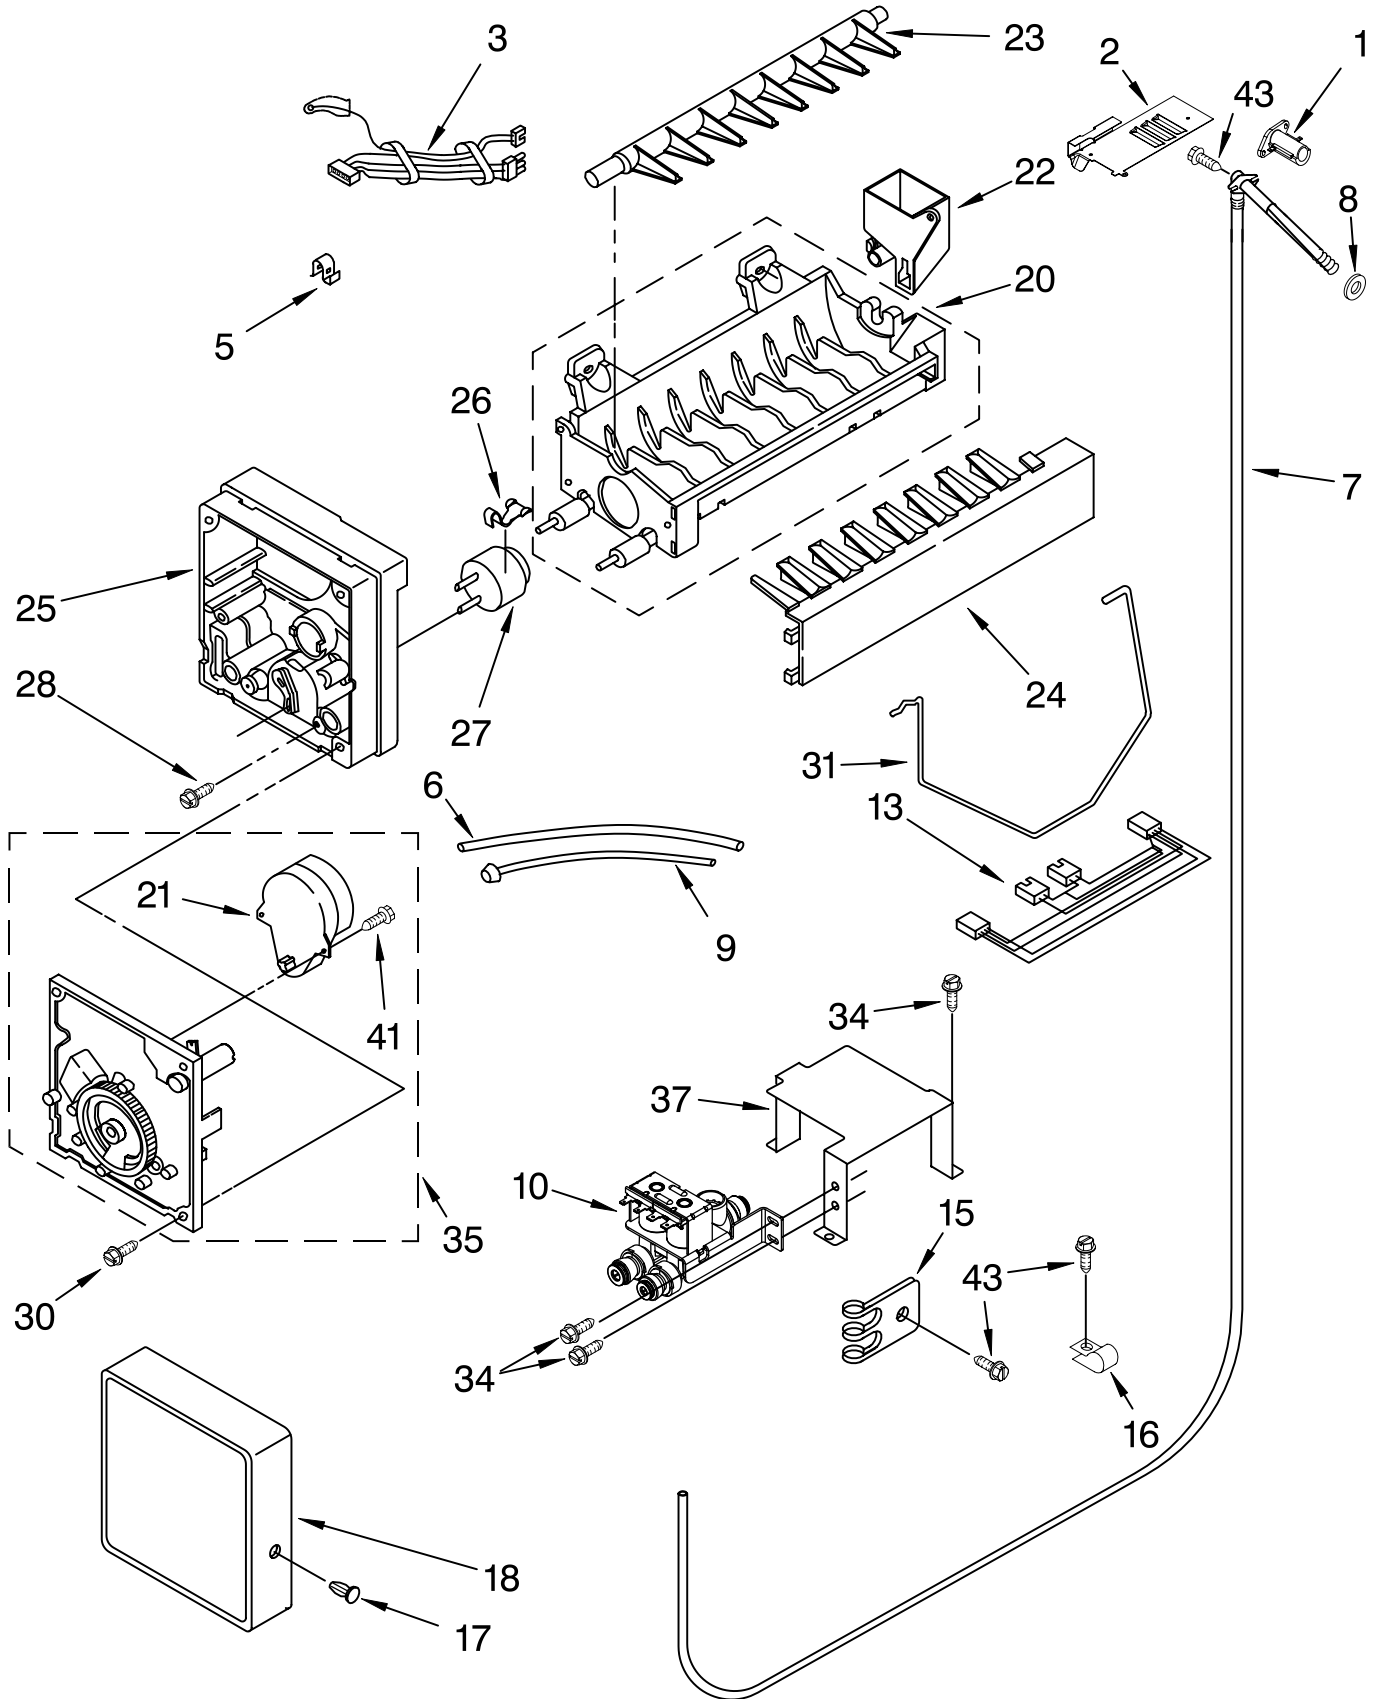

ICEMAKER PARTS

For Models: KSSS42QKB02, KSSS42QKT02, KSSS42QKW02, KSSS42QKX02
(Black) (Biscuit) (White) (Etched Aluminum)

FOR ORDERING INFORMATION REFER TO PARTS PRICE LIST

ICEMAKER PARTS

For Models: KSSS42QKB02, KSSS42QKT02, KSSS42QKW02, KSSS42QKX02
(Black) (Biscuit) (White) (Etched Aluminum)

Illus. No.	Part No.	DESCRIPTION	Illus. No.	Part No.	DESCRIPTION	Illus. No.	Part No.	DESCRIPTION
1	2221240	Heater, Fill Tube	16	488937	Clamp Tube	27	627985	Thermostat
2	2221231	Heat Shield	17	489115	Fastener, Snap-In			(Also Order
3	2254792	Wire Assembly, Icemaker	18	2257538	Cover			542639 Cement
5	628379	Clip, Fuse	20	628228	Mold & Heater			Alumilastic)
6	2214613	Tube, Filter Inlet			(Also Order	28	489322	Screw
7	2221140	Water Inlet Tube Assembly			542638 Silicone Grease)	30	489276	Screw
8	1106508	Seal Gasket	21	627811	Motor	31	2209675	Shut Off Arm
9	2254800	Tube, Filter Outlet	22	628356	Cup-Water Fill	34	489464	Screw
10	2221221	Valve, Solenoid	23	2194711	Ejector	35	626653	Module Assembly
13	2254795	Water Valve, Harness	24	2182124	Ice Striper			(Includes Items
15	2208136	Clamp, Nylon Valve	25	2195914	Support	37	2221282	Water Valve
			26	627796	Retainer			Mounting Bracket
					Thermostat (2)	41	489136	Screw (2)
						43	486194	Screw
						100	4317943	Complete Icemaker Assembly

PARTS NOT ILLUSTRATED

Illus. No.	Part No.	DESCRIPTION

Following Parts Not Illustrated
(Optional Parts Only)

- 2220865 Front Panel Kit (White)
- 2220868 Front Panel Kit (Black)
- 2220874 Front Panel Kit (Stainless Steel)
- 2220871 Front Panel Kit (Biscuit)

Black Acrylic
Static Cleaner Part No. 978849