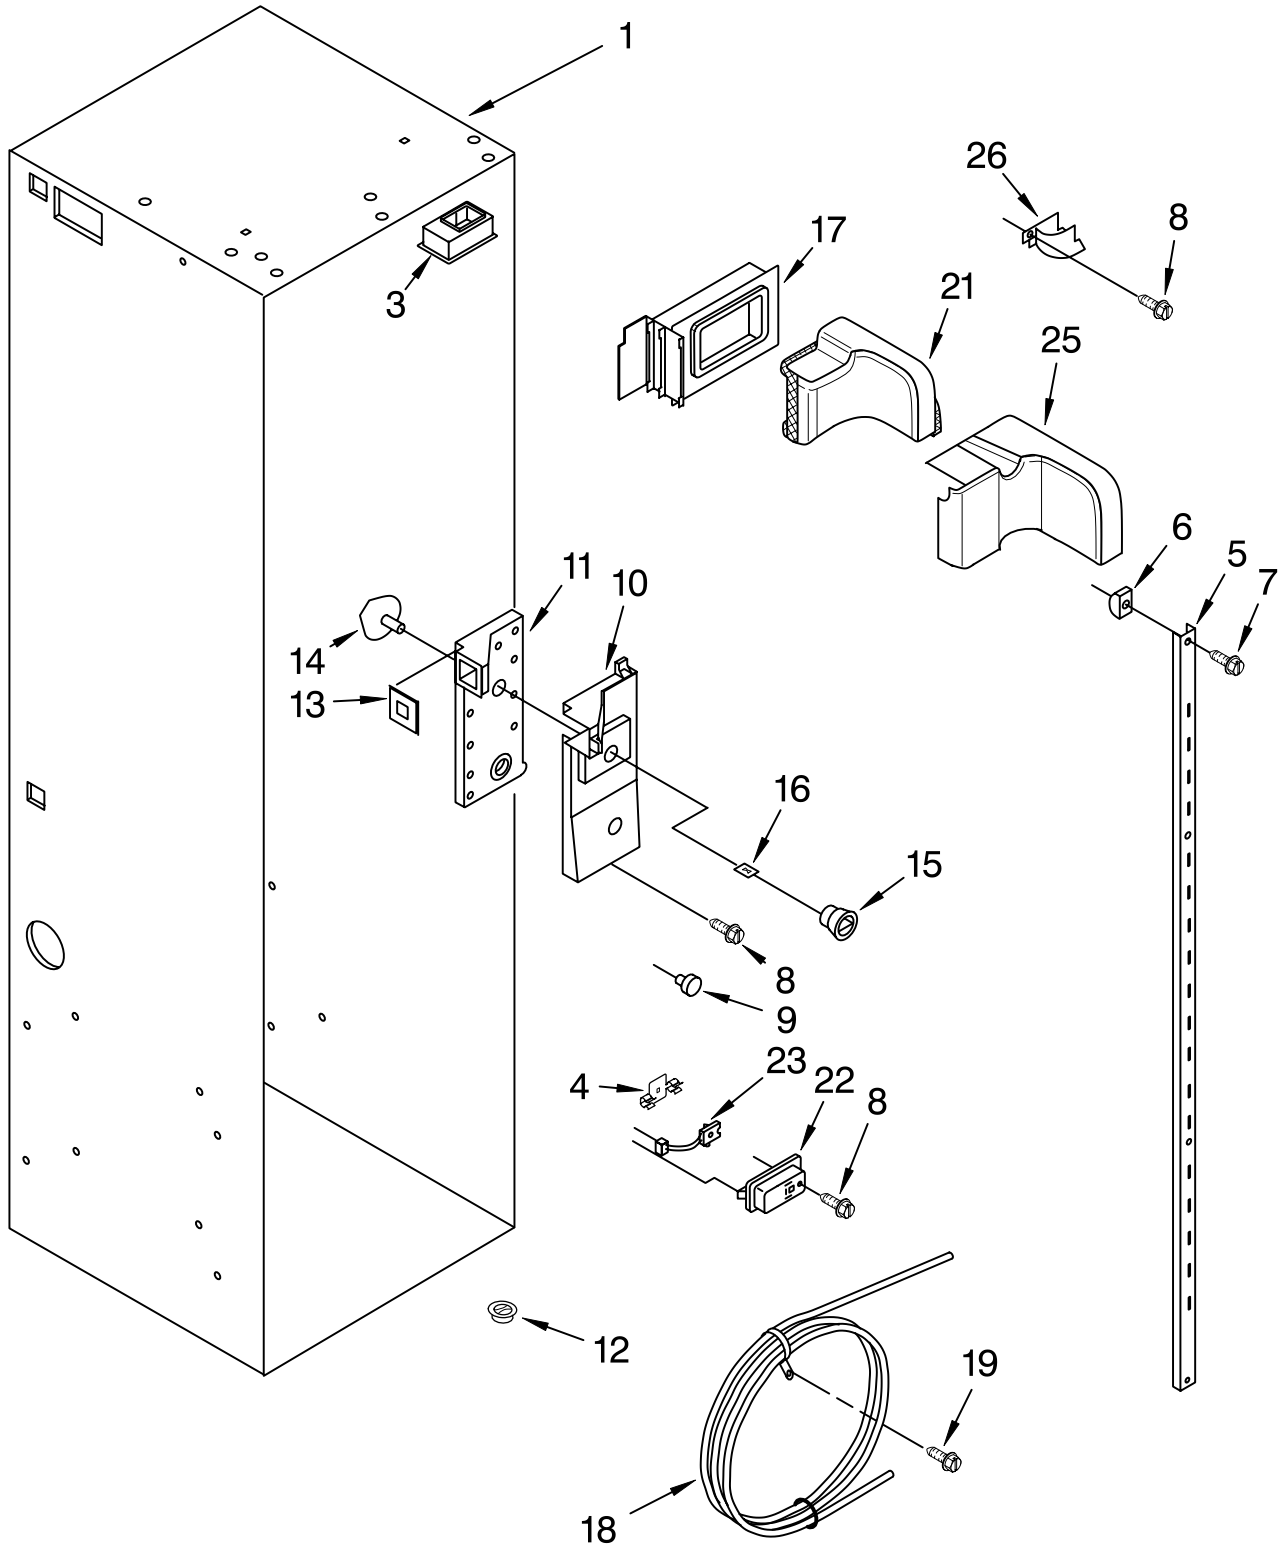

REFRIGERATOR LINER PARTS

For Models: KSSS42QKB02, KSSS42QKT02, KSSS42QKW02, KSSS42QKX02
(Black) (Biscuit) (White) (Etched Aluminum)

FOR ORDERING INFORMATION REFER TO PARTS PRICE LIST

REFRIGERATOR LINER PARTS

For Models: KSSS42QKB02, KSSS42QKT02, KSSS42QKW02, KSSS42QKX02
(Black) (Biscuit) (White) (Etched Aluminum)

Illus. No.	Part No.	DESCRIPTION
1		Liner (Not A Serviceable Part)
3	2208970	Air Duct
4	2209204	Clip, Thermistor
5	2221211	Ladder, Shelf (2)
6	520965	Screw Support, Ladder (8)
7	2006475	Screw
8	486194	Screw
9	1112257	Hole Plug
10	2220888	Meat Pan, Air Duct Cover
11	2000337	Meat Pan, Air Duct
12	2171846	Release Valve
13	2221175	Seal, Air Duct
14	1112218	Damper Control, Meat Pan
15	2003811	Control Knob, Meat Pan
16	2003841	Retainer, Knob
17	2221296	Air Baffle Assembly
18	2209687	Reservoir
19	488280	Screw
21	2208997	Diffuser Assembly
22	1116793	Cover, Thermistor
23	2213442	Thermistor
25	2215728	Cover, Diffuser
26	2003577	Guard, Air Return