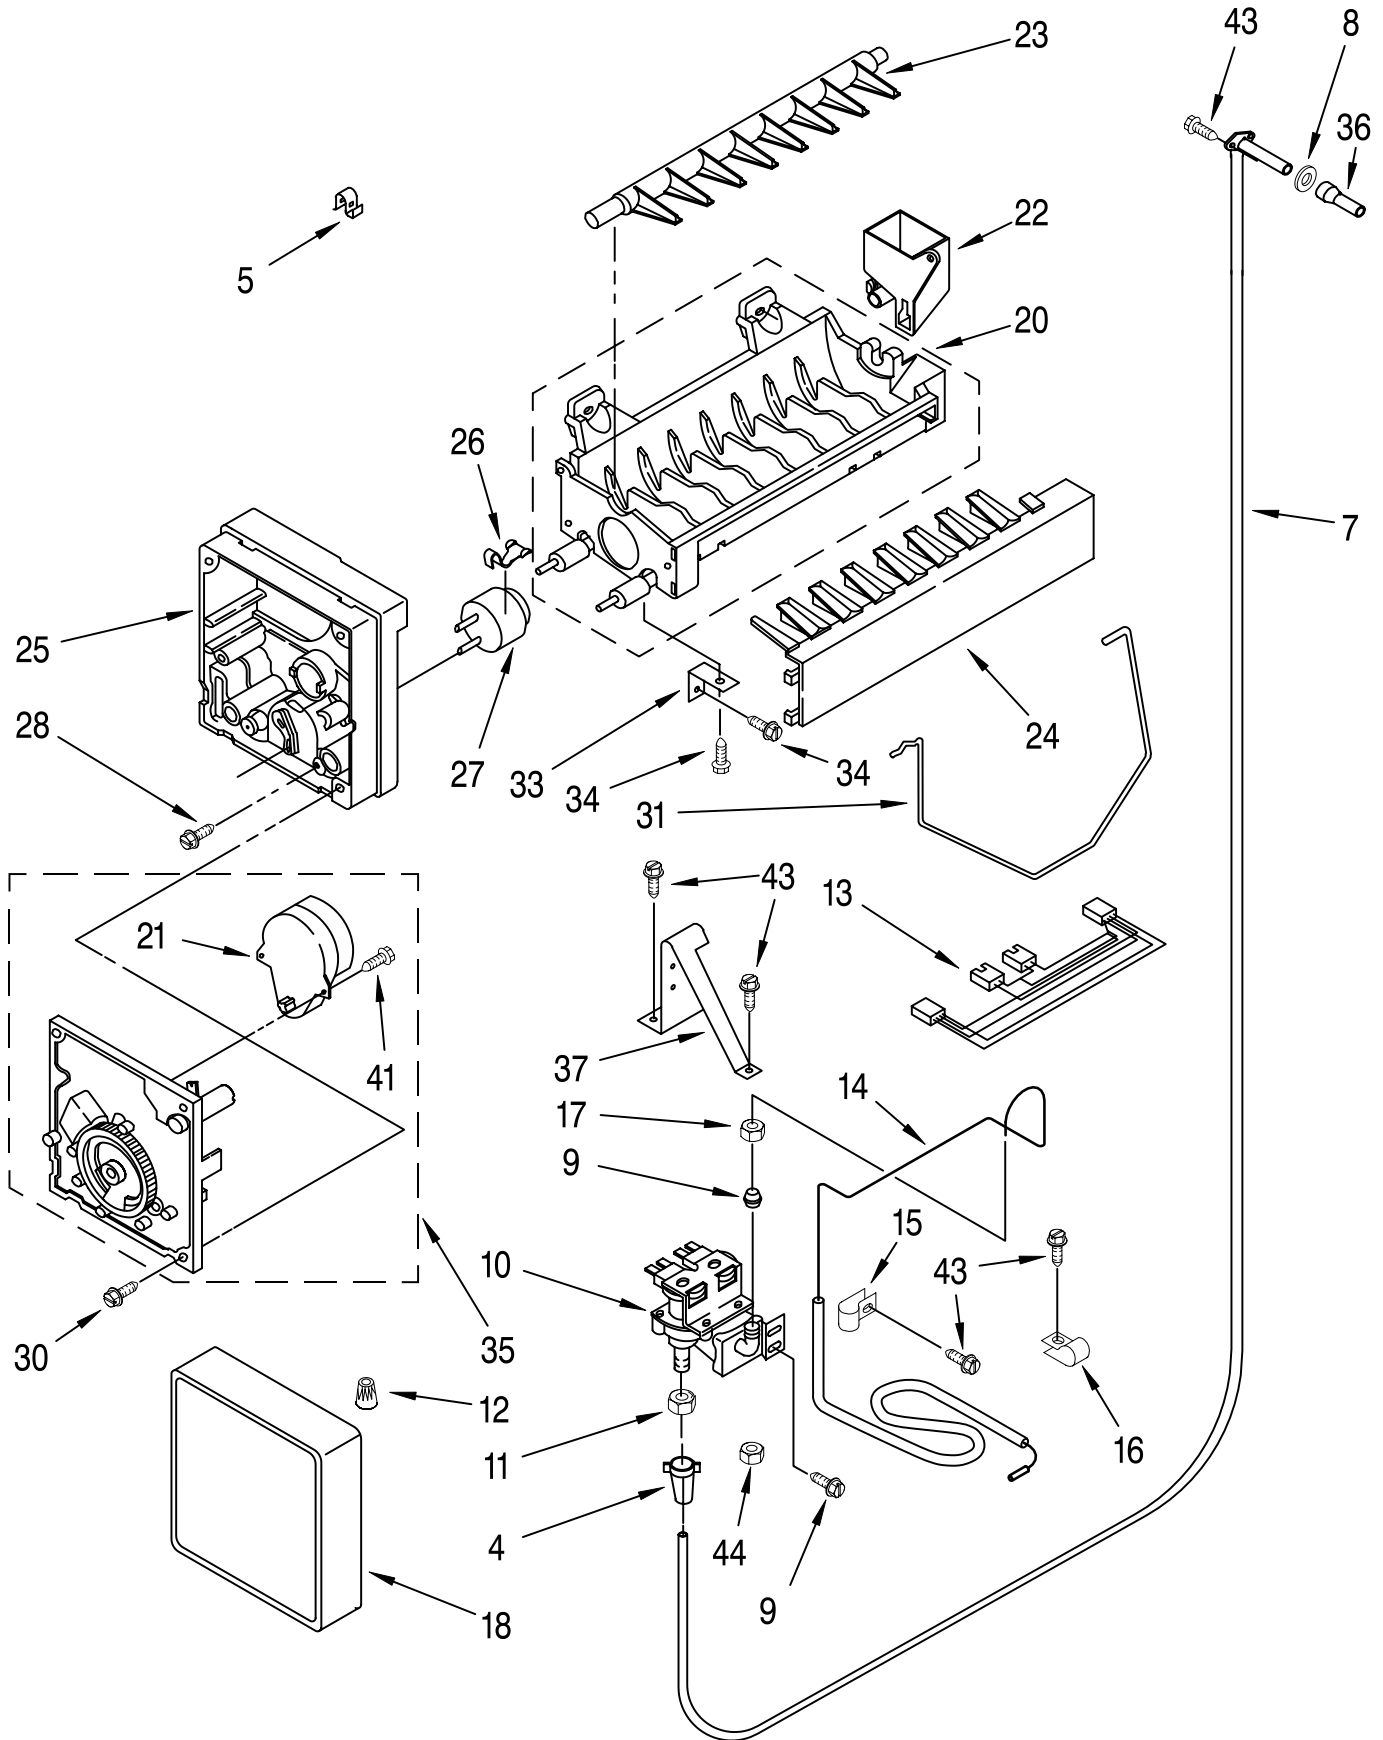

ICEMAKER PARTS

For Models: KSSS42QDW04, KSSS42QDX04

FOR ORDERING INFORMATION REFER TO PARTS PRICE LIST

ICEMAKER PARTS

For Models: KSSS42QDW04, KSSS42QDX04

Illus. No.	Part No.	DESCRIPTION	Illus. No.	Part No.	DESCRIPTION	Illus. No.	Part No.	DESCRIPTION
4	841707	Insert, Tube	18	2174155	Cover	28	489322	Screw
5	628379	Clip, Fuse	20	628228	Mold & Heater (Also Order 542638 Silicone Grease)	30	489276	Screw
7	2003814	Water Inlet Tube Assembly				31	2171593	Shut Off Arm
8	1106508	Seal Gasket	21	628398	Motor	33	2171952	Bracket
9	487627	Sleeve, Nut	22	628356	Cup-Water Fill	34	489478	Screw
10	2181729	Valve, Solenoid	23	627843	Ejector	35	628399	Module Assembly (Includes Items 21 & 41)
11	627018	Nut, Compression	24	627788	Ice Striper	36	2003812	Water Inlet Tube
12	227991	Connector, Wire	25	627790	Support	37	2000803	Water Valve Mounting Bracket
13	2003477	Water Valve, Harness	26	627796	Retainer Thermostat (2)	41	489136	Screw (2)
14	2001354	Inlet, Water Line	27	627985	Thermostat (Also Order 542639 Cement Alumilastic)	43	486194	Screw
15	489348	Clamp, Nylon Valve				44	1129179	Compression Nut
16	2001087	Clamp Tube				100	4317943	Complete Ice maker Assembly
17	487857	Nut						

PARTS NOT ILLUSTRATED

Illus. No.	Part No.	DESCRIPTION

Following Parts Not Illustrated
(Optional Parts Only)

4378651	Front Panel Kit (White)
4378654	Front Panel Kit (Black)
4378657	Front Panel Kit (Almond)
4378660	Front Panel Kit (Stainless Steel)

Black Acrylic
Static Cleaner Part No. 978849

LITERATURE PARTS

LIT2003755	Use & Care Guide
LIT2003584	Energy Label
LIT2003942	Service & Wiring Sheet
LIT628370	Modular Ice maker Service Sheet
LIT2004022	Installation Instructions

FOR ORDERING INFORMATION REFER TO PARTS PRICE LIST