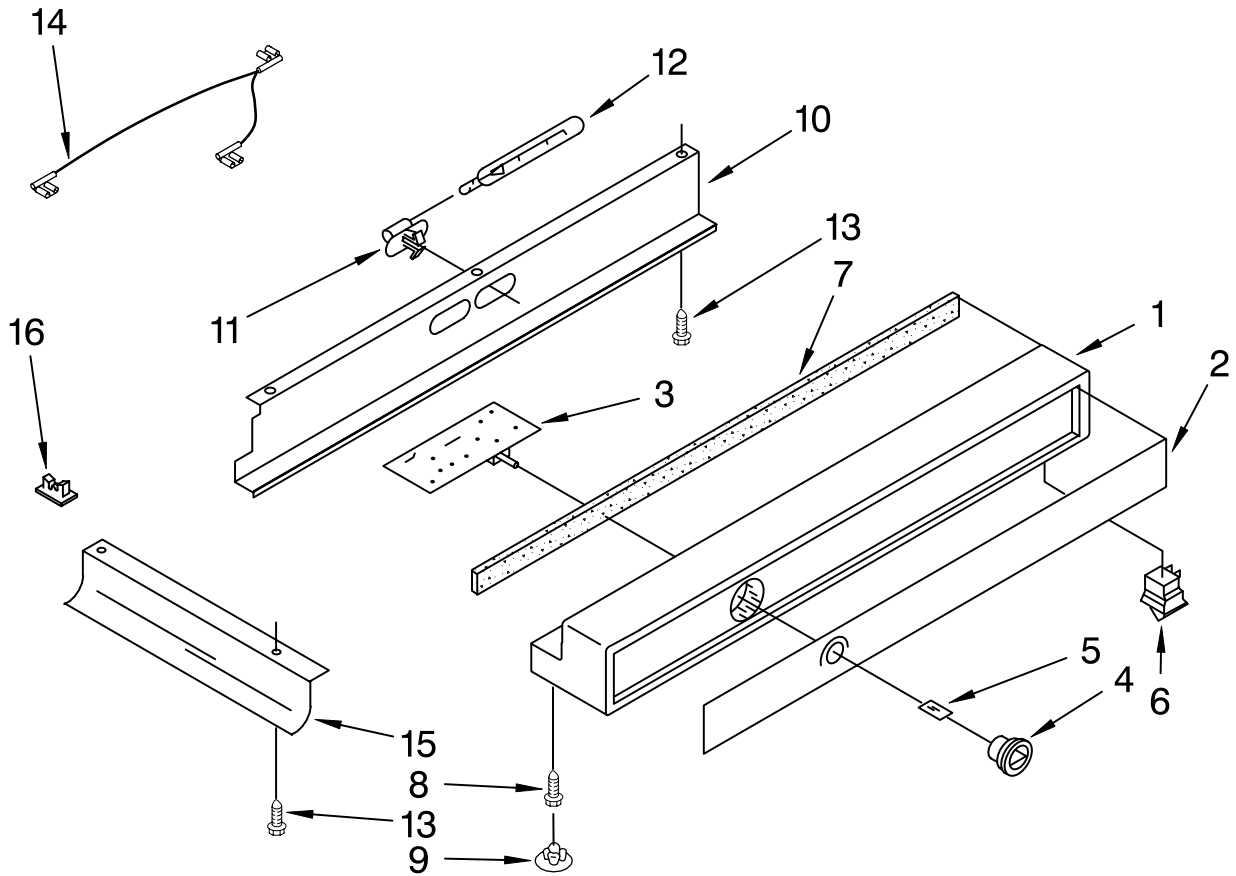

REFRIGERATOR CONTROL PANEL PARTS

For Models: KSSS42QDW04, KSSS42QDX04

Illus. No.	Part No.	DESCRIPTION
1	1112641	Control Panel
2	2003302	Inlay, Control Panel
3	2000789	Circuit Board
4	2003842	Control Knob
5	2003841	Retainer, Knob
6	1118894	Switch, Rocker Arm
7	1113135	Seal, Control Panel
8	489260	Screw (3)
9	2000153	Hole Plug (3)
10	1113774	Shield, Control Panel
11	1112613	Socket, Light (2)
12	548049	Light Bulb (2)
13	486194	Screw
14	2003758	Wire, Light
15	2001141	Channel, Wiring
16	1115375	Clip, Wiring (2)

FOR ORDERING INFORMATION REFER TO PARTS PRICE LIST