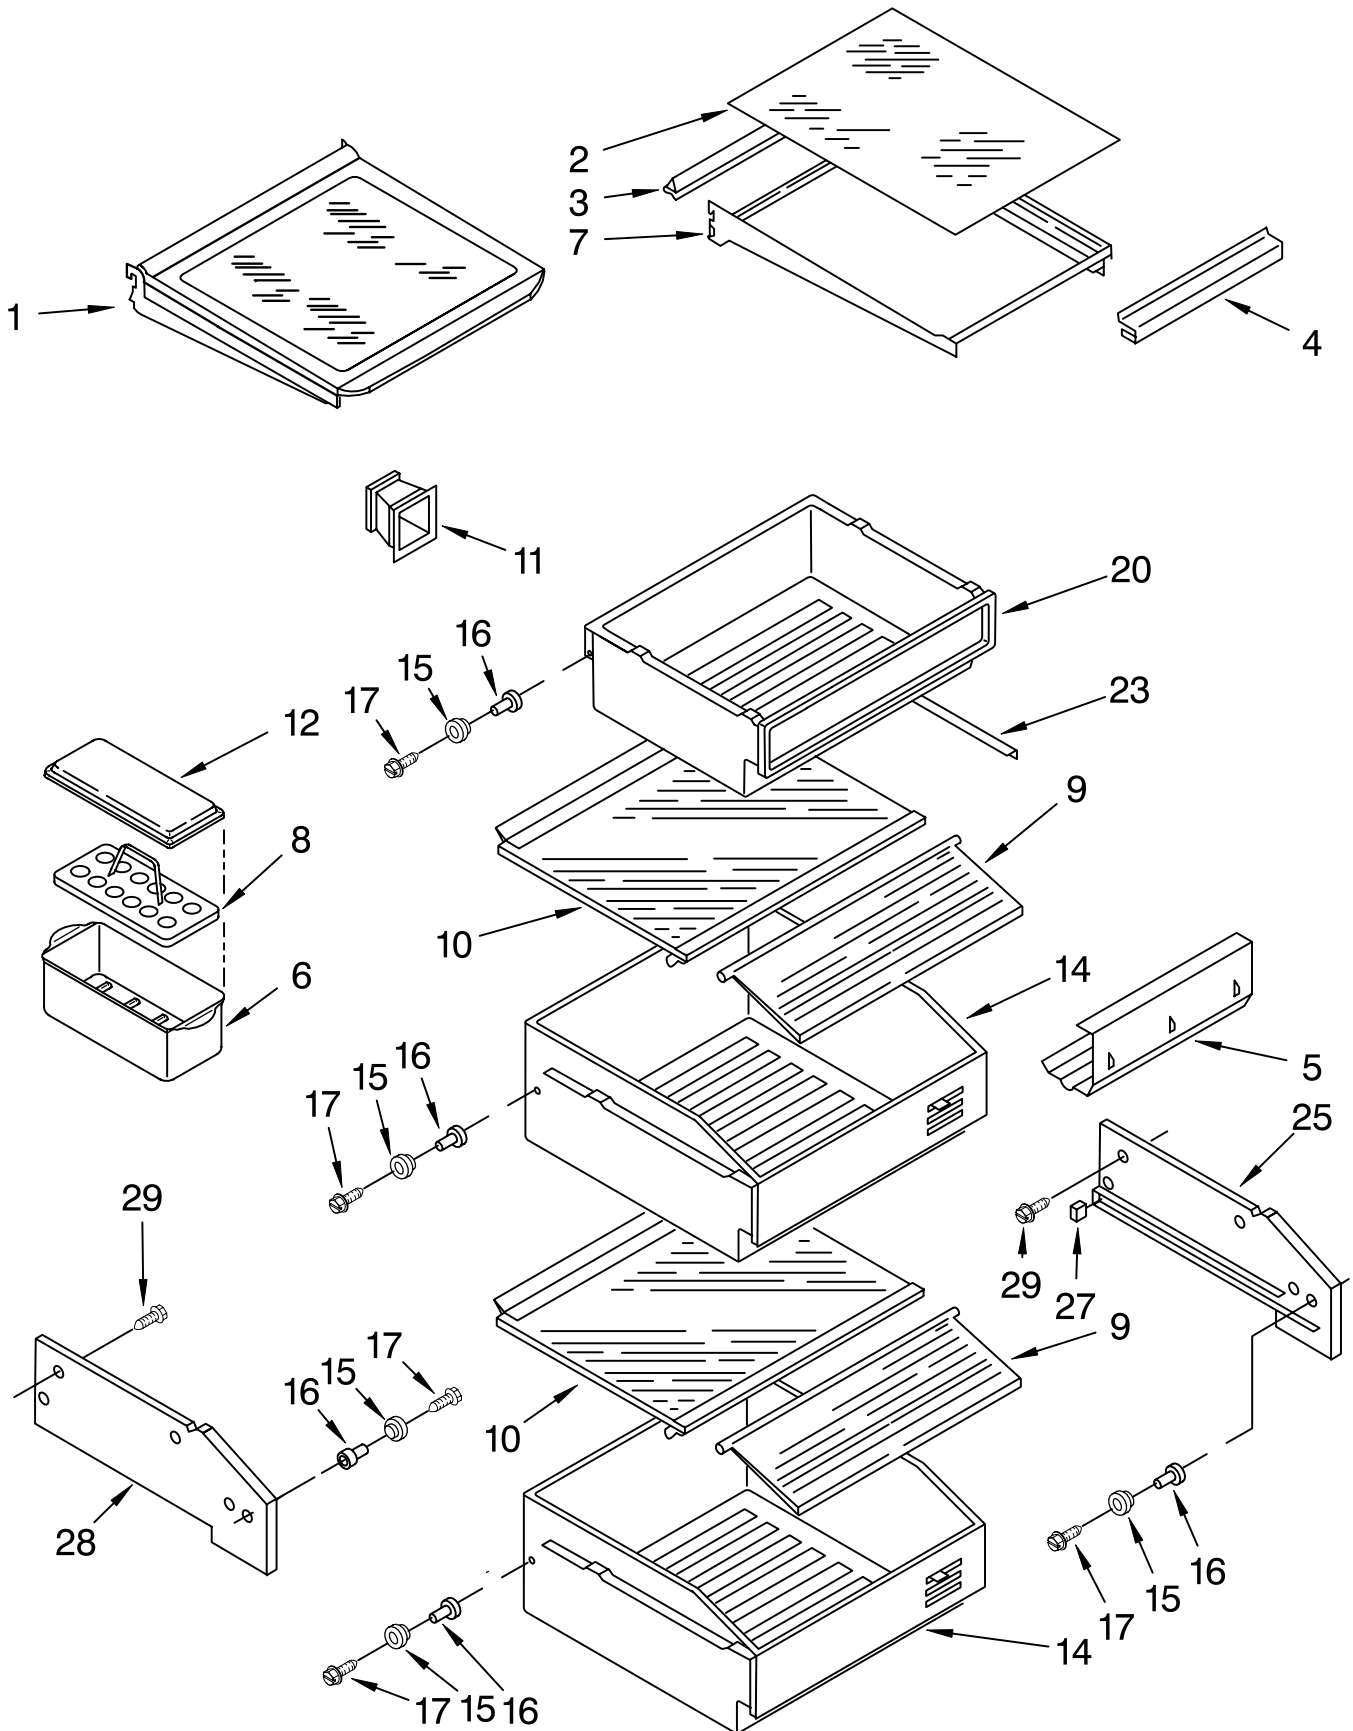

REFRIGERATOR SHELF PARTS

For Models: KSSS42QDW04, KSSS42QDX04

FOR ORDERING INFORMATION REFER TO PARTS PRICE LIST

REFRIGERATOR SHELF PARTS

For Models: KSSS42QDW04, KSSS42QDX04

Illus. No.	Part No.	DESCRIPTION
1	2174403	Frame, Shelf
2	2003376	Glass, Shelf
3	1113547	Reflector, Shelf
4	1113791	Gasket, Glass (2)
5	2179375	Rack, Wine
6	2169933	Egg Bin
7	2003326	Frame, Assembly Meat Pan
8	2164373	Egg Carrier
9	1113894	Cover, Crisper
10	2003379	Glass, Crisper (Includes #9)
11	2000742	Meat Pan, Connector
12	2169935	Cover
14	2003316	Crisper Pan (2)
15	2174388	Roller
16	2174478	Eyelet, Roller
17	489211	Screw
20	2003321	Meat Pan
23	2002181	Retainer, Glass
25	2003411	Crisper Spacer, Right Side (2)
27	1113169	Stop, Roller
28	2003410	Crisper Spacer, Left Side (2)
29	486194	Screw

FOR ORDERING INFORMATION REFER TO PARTS PRICE LIST