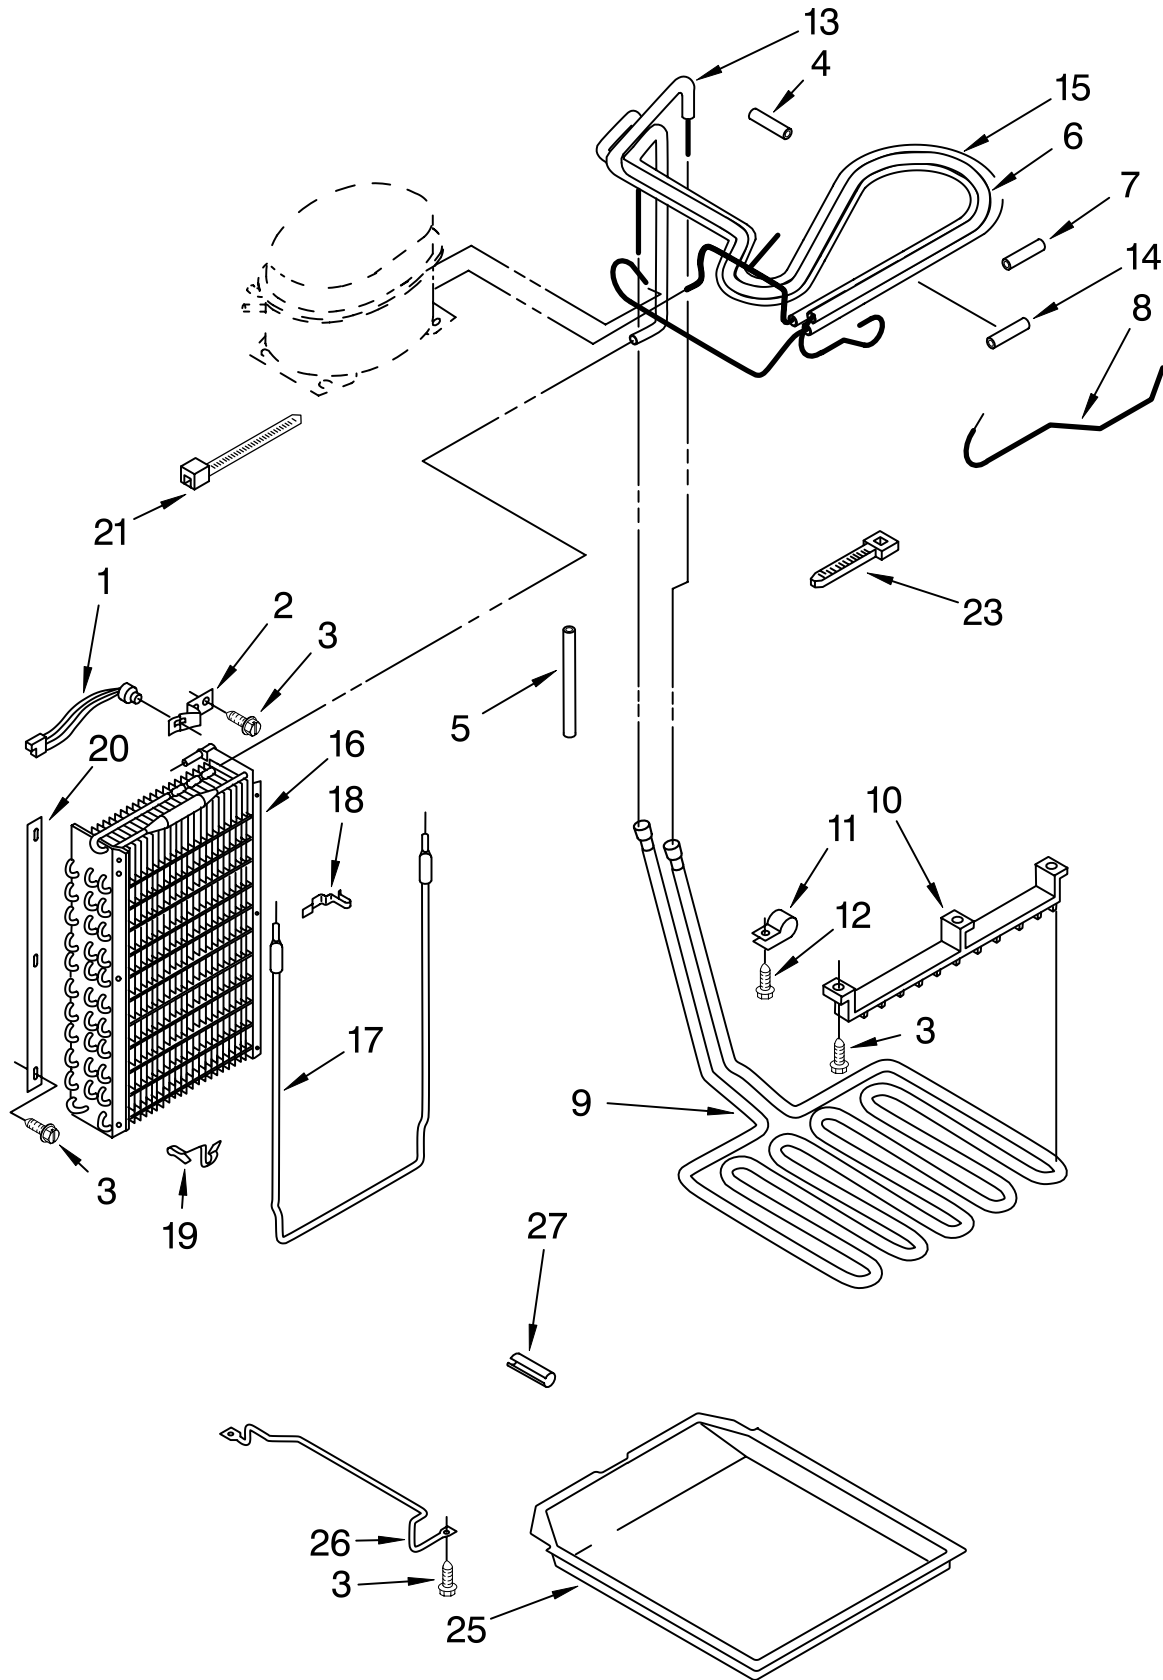

LOWER UNIT AND TUBE PARTS

For Models: KSSS42QDW04, KSSS42QDX04

FOR ORDERING INFORMATION REFER TO PARTS PRICE LIST

LOWER UNIT AND TUBE PARTS

For Models: KSSS42QDW04, KSSS42QDX04

<u>Illus.</u> <u>No.</u>	<u>Part</u> <u>No.</u>	<u>DESCRIPTION</u>
1	2000528	Defrost Bi-Metal
2	1113043	Clamp, Bi-Metal
3	486194	Screw
4	2003271	Sleeve
5	2002171	Sleeve
6	2002999	Condenser Inlet Tube
7	2003484	Sleeve
8	2003015	Tube, Connect (Drier)
9	2002993	Heater, Drain Pan
10	1113062	Hanger, Heater
11	1113105	Bracket, Heater
12	487534	Screw
13	2002995	Tube, Discharge
14	2003272	Sleeve
15	2003002	Heat Exchanger
16	2002965	Evaporator
17	2000631	Heater, Defrost
18	1113048	Clamp, Heater (2)
19	1108431	Clamp, Heater (2)
20	1112844	Gasket, Evaporator
21	857547	Wire Tie
23	851095	Strap
25	2001264	Drain Pan
26		Bracket, Drain Pan
	1113206	Left
	1113207	Right
27	513942	Dampener

FOR ORDERING INFORMATION REFER TO PARTS PRICE LIST