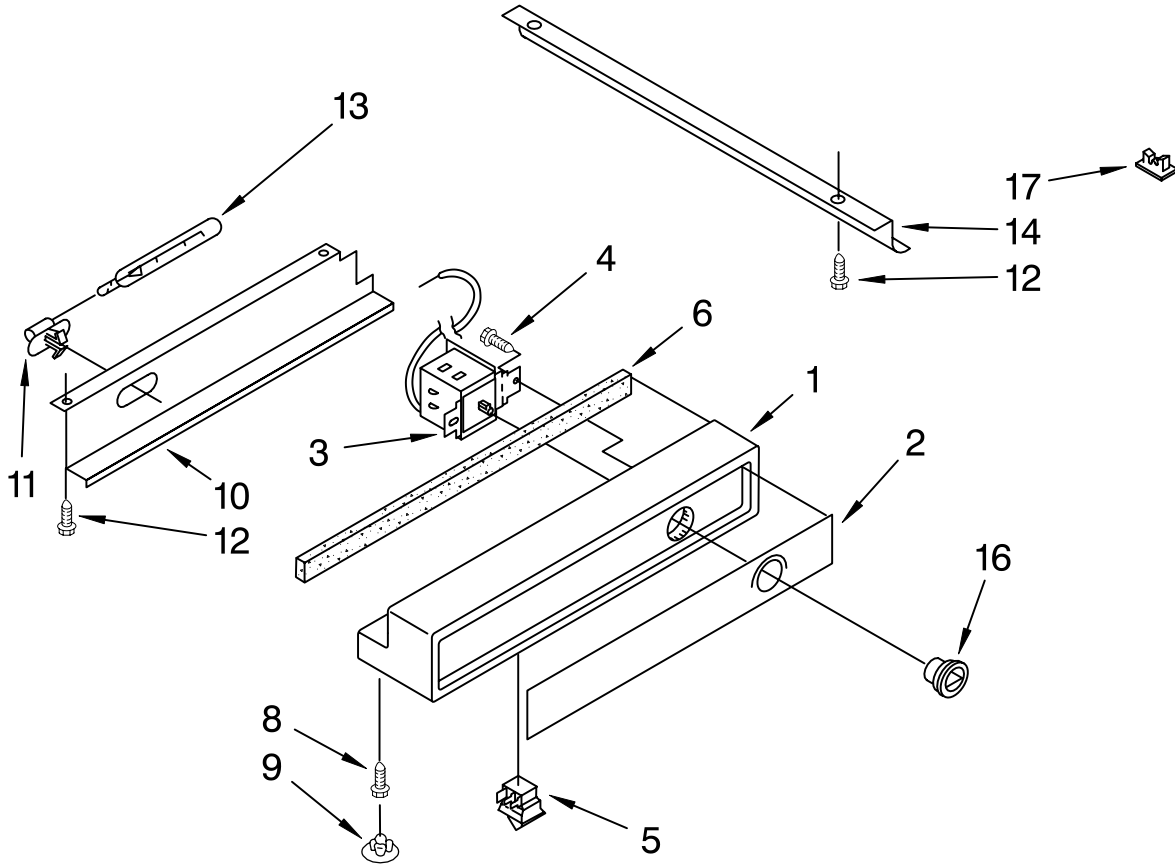

FREEZER CONTROL PANEL PARTS

For Models: KSSS42QDW04, KSSS42QDX04

Illus. No.	Part No.	DESCRIPTION
1	1113626	Control Panel
2	2003308	Inlay, Control Panel
3	1113466	Thermostat & Barrier Assembly
4	488974	Screw (2)
5	1115373	Switch, Rocker Arm
6	1113134	Seal, Control Panel
8	489260	Screw (3)
9	2000153	Hole Plug (3)
10	1113768	Shield, Control Panel
11	1112613	Socket, Light
12	486194	Screw
13	548049	Light Bulb
14	2001973	Channel, Wiring
16	2182112	Knob, Thermostat
17	1115375	Clip, Wiring

FOR ORDERING INFORMATION REFER TO PARTS PRICE LIST