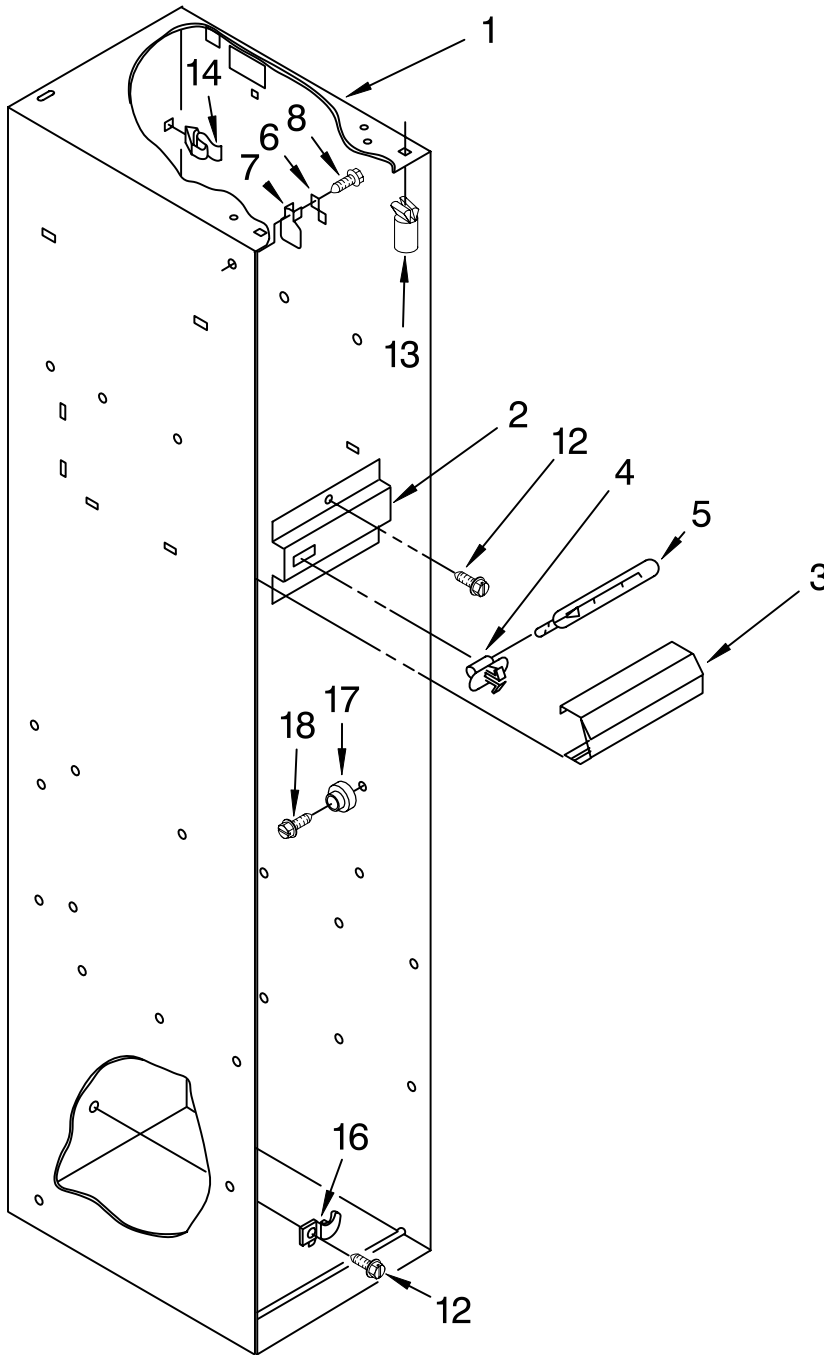

FREEZER LINER PARTS

For Models: KSSS42QDW04, KSSS42QDX04

Illus. No.	Part No.	DESCRIPTION
1		Liner (Not A Serviceable Part)
2	1113649	Bracket, Light
3	1113650	Lens
4	1112613	Light, Socket
5	548049	Light, Bulb
6	538533	Support Clip, Icemaker (2)
7	2000193	Grommet, Screw (2)
8	488552	Screw
12	486194	Screw
13	1112591	Spacer, Control Panel (3)
14	842534	Clip, Air Duct (4)
16	1112260	Support, Evaporator
17	2004068	Stud, Shelf (20)
18	487559	Screw

FOR ORDERING INFORMATION REFER TO PARTS PRICE LIST