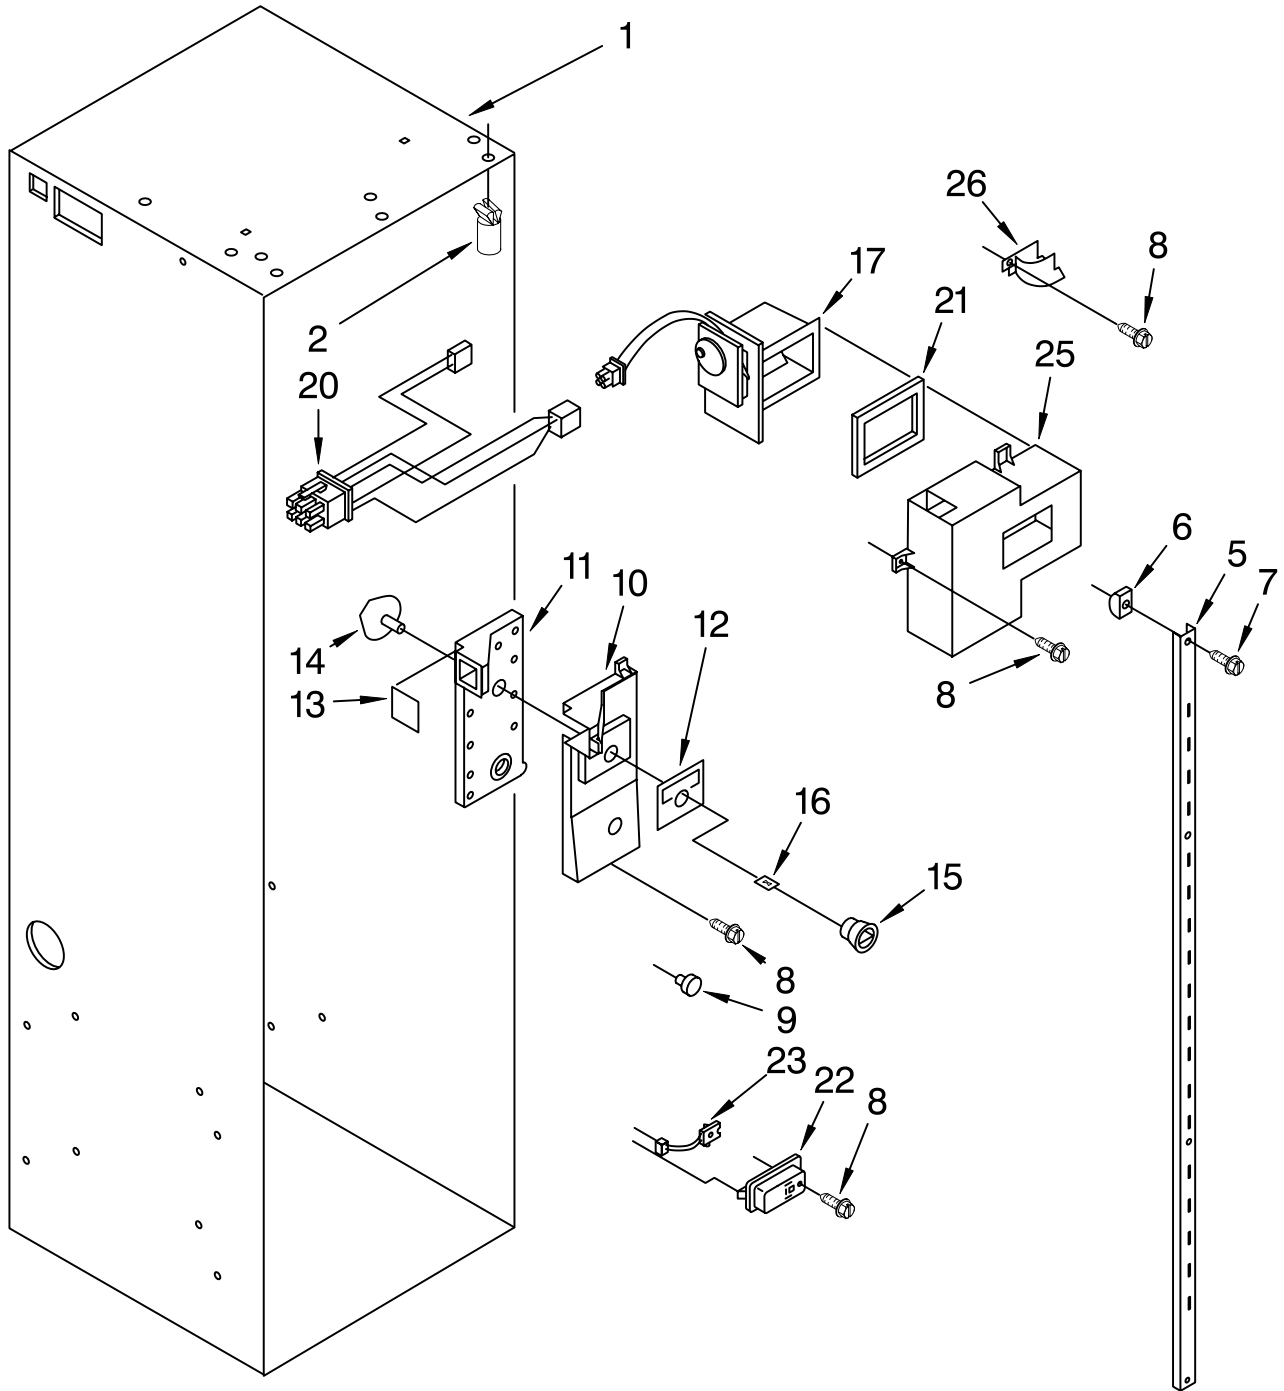

REFRIGERATOR LINER PARTS

For Models: KSSS42QDW04, KSSS42QDX04

FOR ORDERING INFORMATION REFER TO PARTS PRICE LIST

REFRIGERATOR LINER PARTS

For Models: KSSS42QDW04, KSSS42QDX04

Illus. No.	Part No.	DESCRIPTION
1		LINER (Not A Serviceable Part)
2	1112591	Spacer, Control Panel (3)
5	2001117	Ladder, Shelf (2)
6	520965	Screw Support, Ladder (8)
7	488357	Screw
8	486194	Screw
9	1112257	Hole Plug
10	2003579	Meat Pan, Air Duct Cover
11	2000337	Meat Pan, Air Duct
12	2003299	Inlay, Control Meat Pan
13	2001326	Seal, Air Duct
14	1112218	Damper Control, Meat Pan
15	2003811	Control Knob, Meat Pan
16	2003841	Retainer, Knob
17	2000343	Air Baffle Assembly
20	2001073	Wiring Harness, Air Baffle
21	2001146	Seal
22	1116793	Cover, Thermistor
23	1116959	Thermistor
25	2003578	Air Baffle Cover
26	2003577	Guard, Air Return

FOR ORDERING INFORMATION REFER TO PARTS PRICE LIST