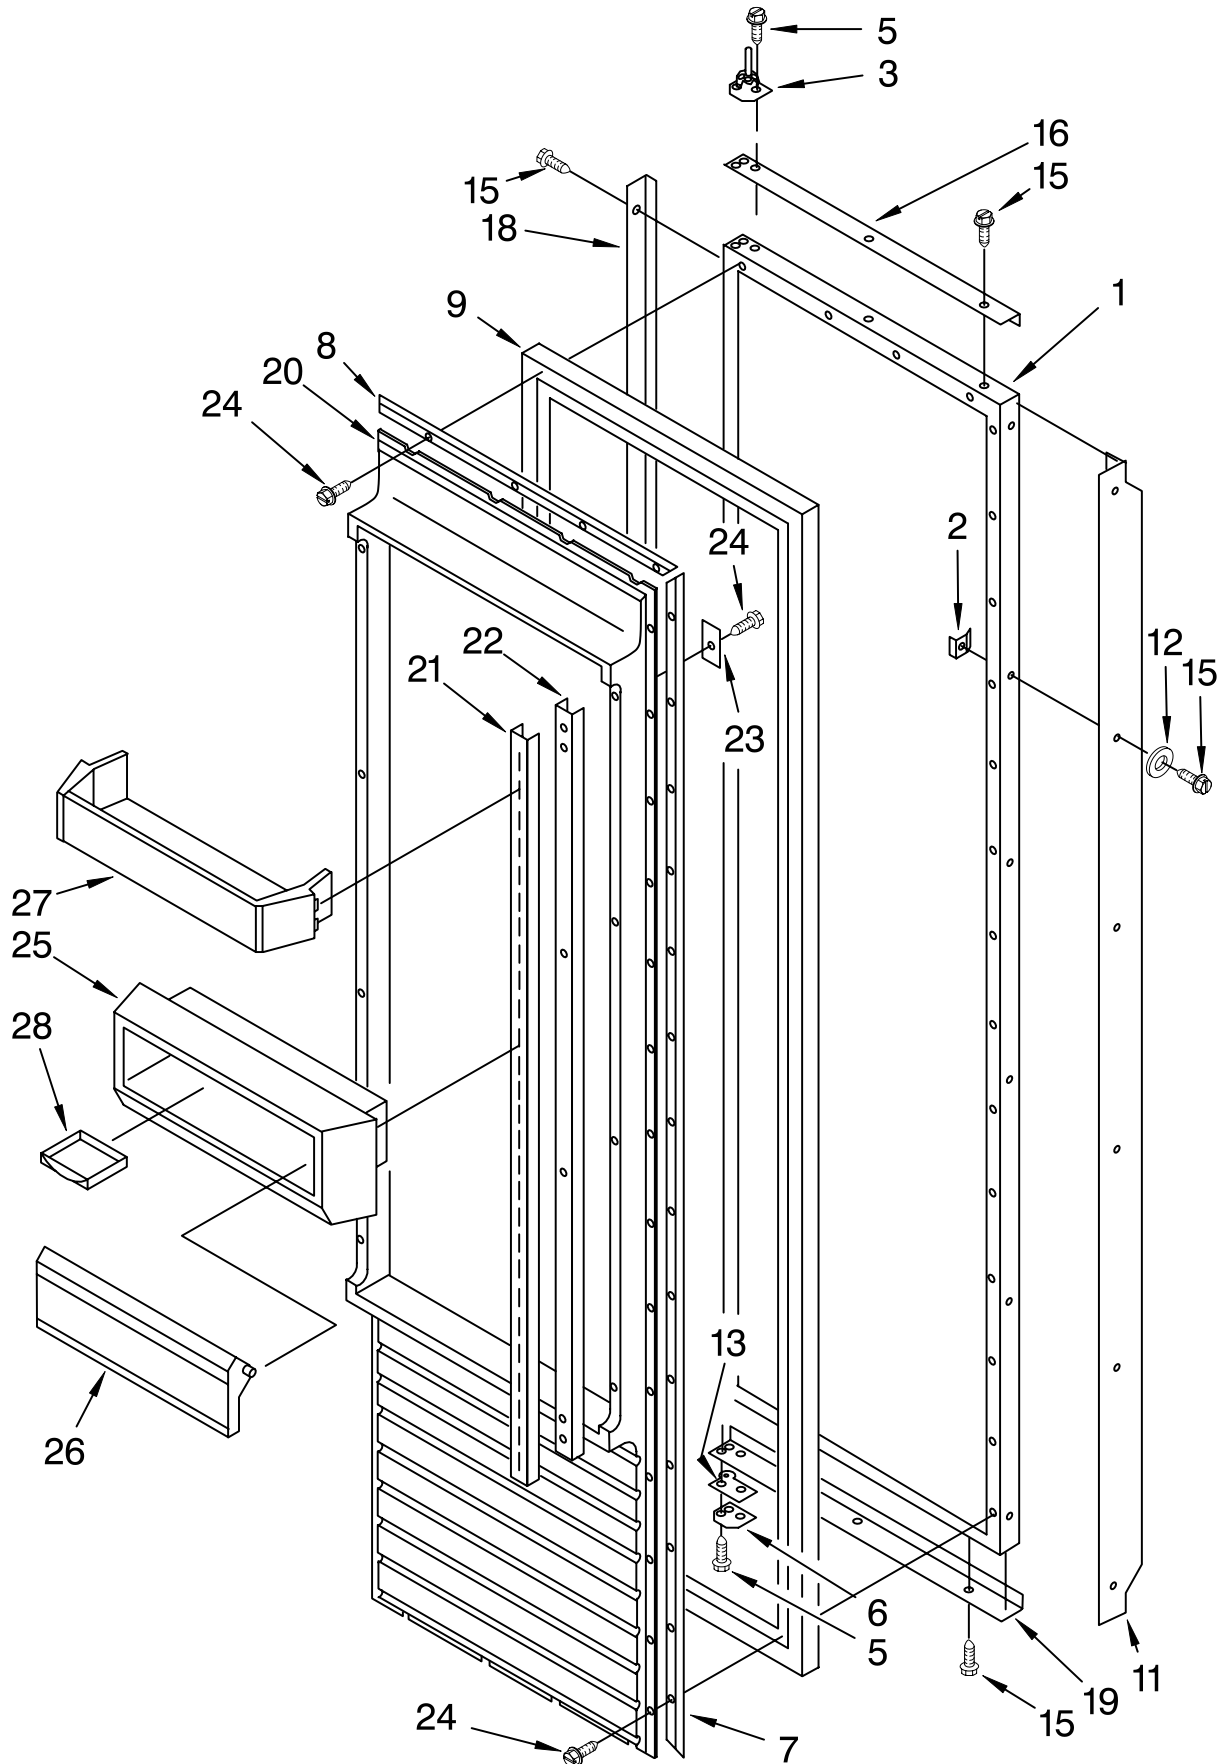

REFRIGERATOR DOOR PARTS

For Models: KSSS42QDW04, KSSS42QDX04

FOR ORDERING INFORMATION REFER TO PARTS PRICE LIST

REFRIGERATOR DOOR PARTS

For Models: KSSS42QDW04, KSSS42QDX04

Illus. No.	Part No.	DESCRIPTION
1	2003871	Refrigerator Door Panel (Includes Insulation)
2	939101	Screw Anchor (8)
3	2001983	Hinge Assembly, Top
5	489282	Screw
6	2003986	Hinge Assembly, Bottom
7	1112533	Gasket Retainer, Side (2)
8	1112541	Gasket Retainer, Top & Bottom
9	2000880	Door Gasket, Magnetic
11		Handle, Door
	2003680	White
	2003679	Stainless Steel
12	2001230	Washer
13	2003982	Door, Spacer Bottom
15		Screw
	2001208	White
	487052	Stainless Steel
16		Trim (Top)
	2003655	White
	2003652	Stainless Steel
18		Trim (Side)
	2003676	White
	2003675	Stainless Steel
19		Trim (Bottom)
	2003667	White
	2003664	Stainless Steel
20	1113953	Panel, Interior Door
21	1113951	Ladder, Shelf (2)
22	1112530	Retainer, Shelf Ladder (2)
23	1112514	Back Up Plate (8)
24	486194	Screw
25	1112721	Bin, Utility
26	2003464	Door, Utility Bin
27	2003131	Door Shelf (4)
28	1125936	Butter Tray

FOR ORDERING INFORMATION REFER TO PARTS PRICE LIST