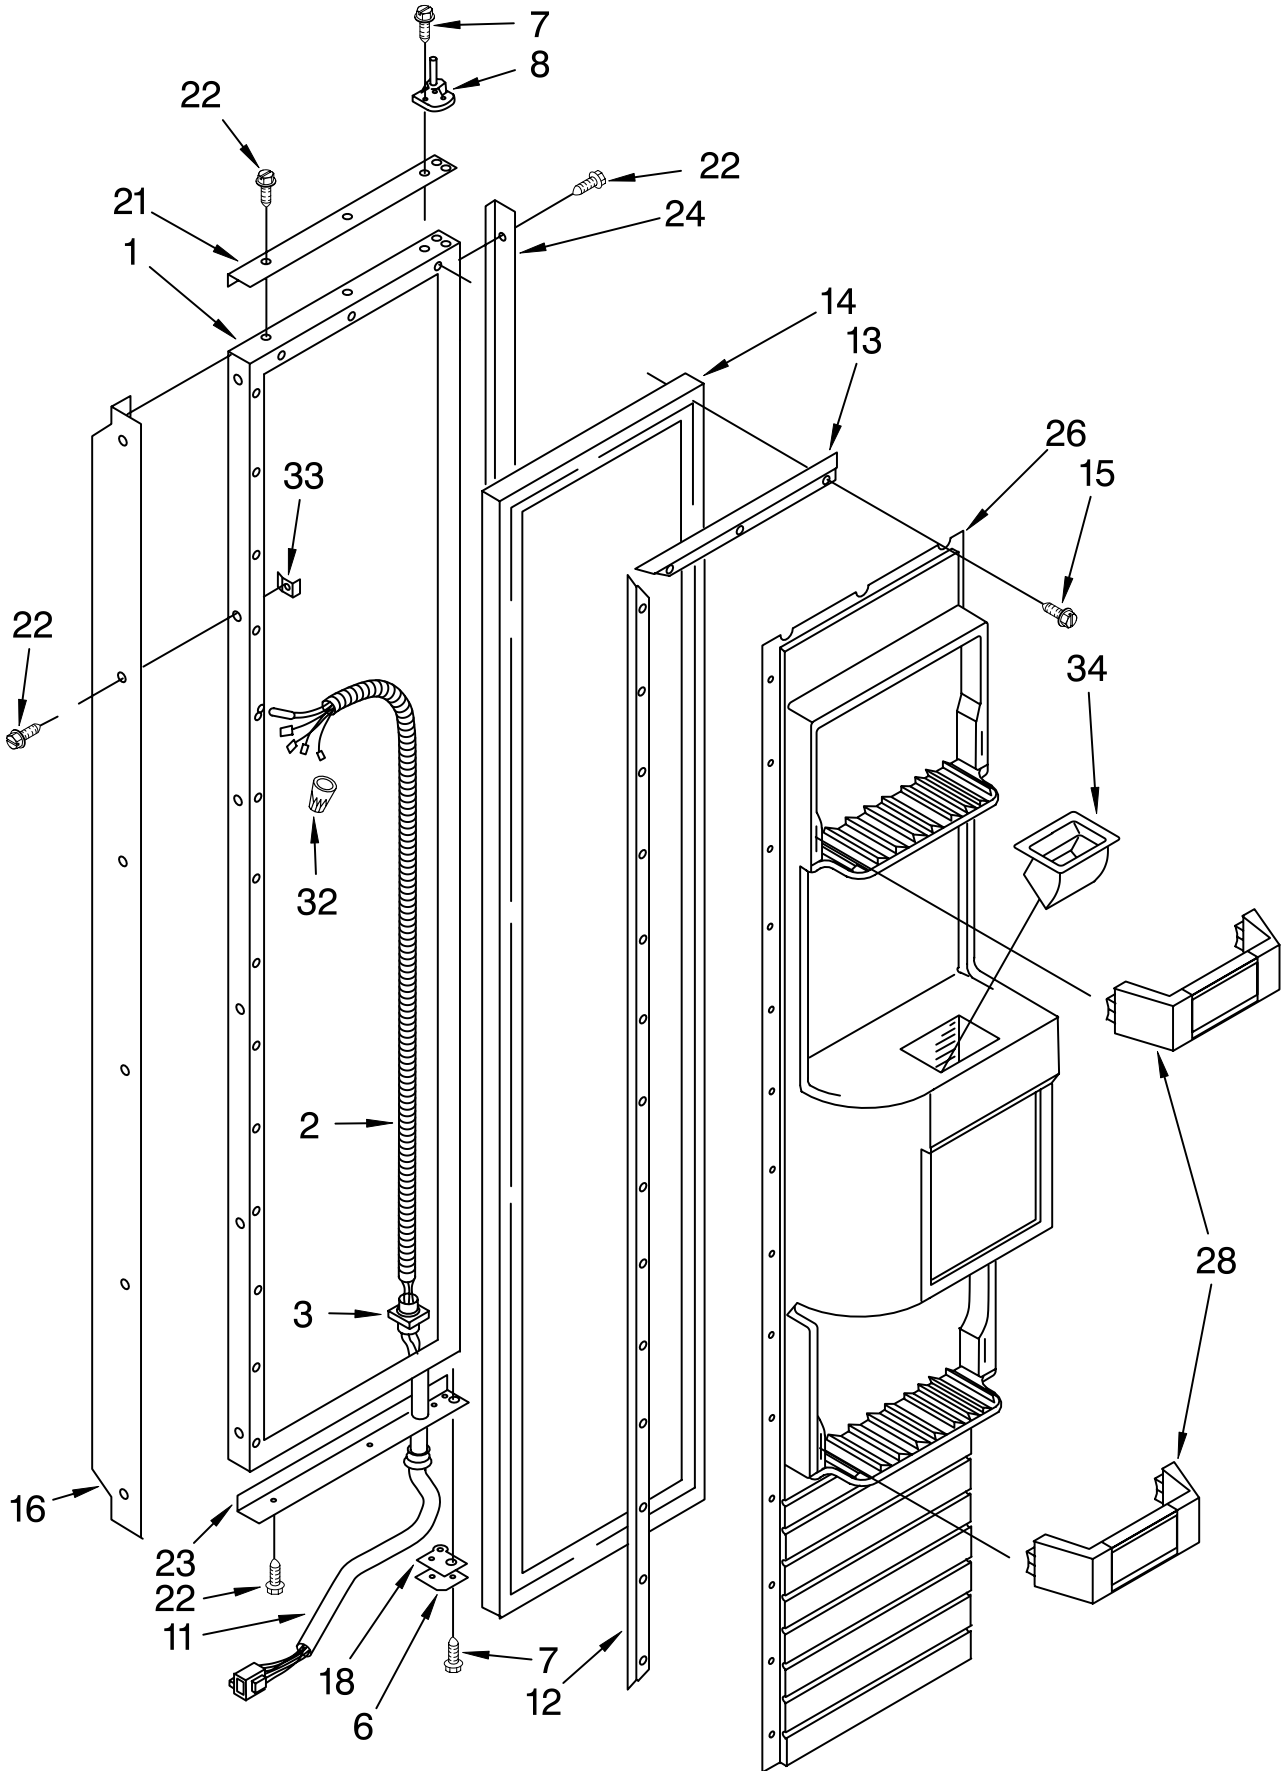

FREEZER DOOR PARTS

For Models: KSSS42QDW04, KSSS42QDX04

FOR ORDERING INFORMATION REFER TO PARTS PRICE LIST

FREEZER DOOR PARTS

For Models: KSSS42QDW04, KSSS42QDX04

Illus. No.	Part No.	DESCRIPTION
1	2003874	Freezer Door Panel (Includes Insulation)
2	1112997	Tube, Wiring
3	1112928	Retainer, Tube
6	2003985	Hinge, Bottom
7	489282	Screw
8	2001984	Hinge, Top
11	2003475	Wiring Harness, Freezer Door
12	1112533	Gasket Retainer, Side (2)
13	1112540	Gasket Retainer, Top & Bottom
14	2000879	Door Gasket, Magnetic
15	486194	Screw (36)
16		Handle, Door
	2003682	White
	2003681	Stainless Steel
18	2003982	Door, Spacer
21		Trim (Top)
	2003661	White
	2003658	Stainless Steel
22		Screw
	2001208	White
	487052	Stainless Steel
23		Trim (Bottom)
	2003673	White
	2003670	Stainless Steel
24		Trim (Side)
	2003678	White
	2003677	Stainless Steel
26	2002839	Panel, Interior Door
28	2003128	Shelf Bin (2)
32	547217	Wire Connector
33	939101	Screw Anchor
34	2002733	Ice Chute

FOR ORDERING INFORMATION REFER TO PARTS PRICE LIST