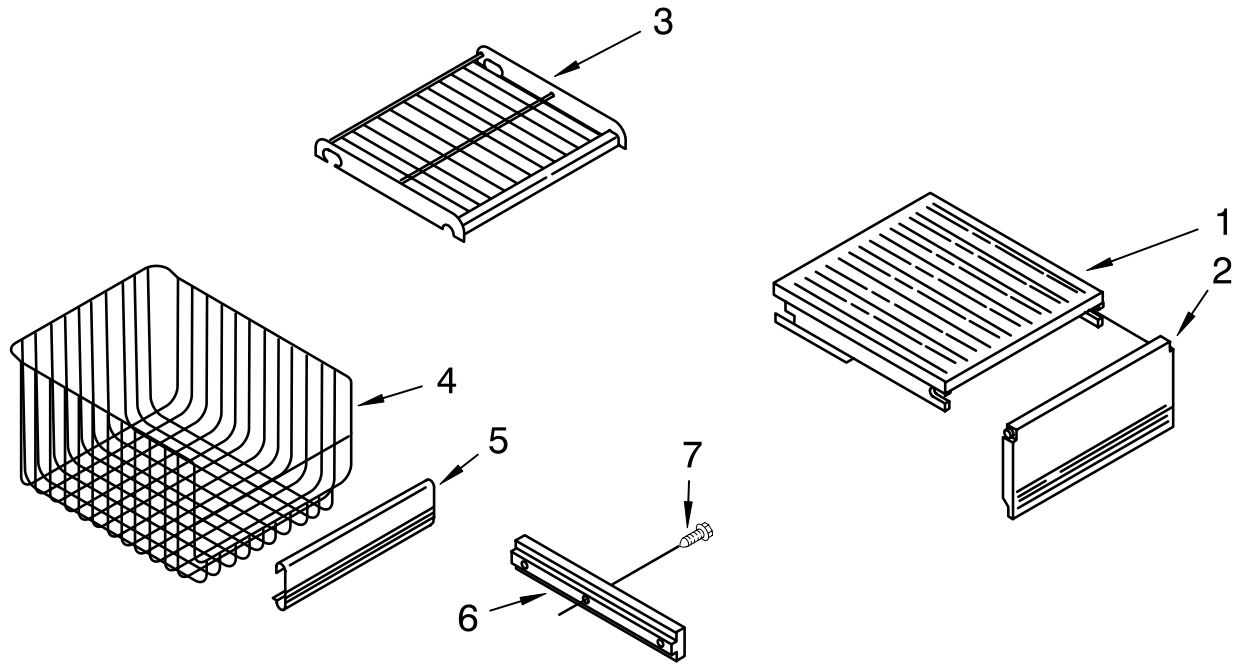

FREEZER SHELF PARTS

For Models: KSSS42QDW04, KSSS42QDX04

Illus. No.	Part No.	DESCRIPTION
1	2003143	Solid Shelf
2	2003134	Front, Ice Compartment
3	1113637	Shelf, Fixed (2)
	1113565	Shelf, Deep
4	2001625	Basket
5	2003113	Trim, Basket
6	2000061	Slide, Basket
	2000062	Right Side
	2000062	Left Side
7	486194	Screw

FOR ORDERING INFORMATION REFER TO PARTS PRICE LIST