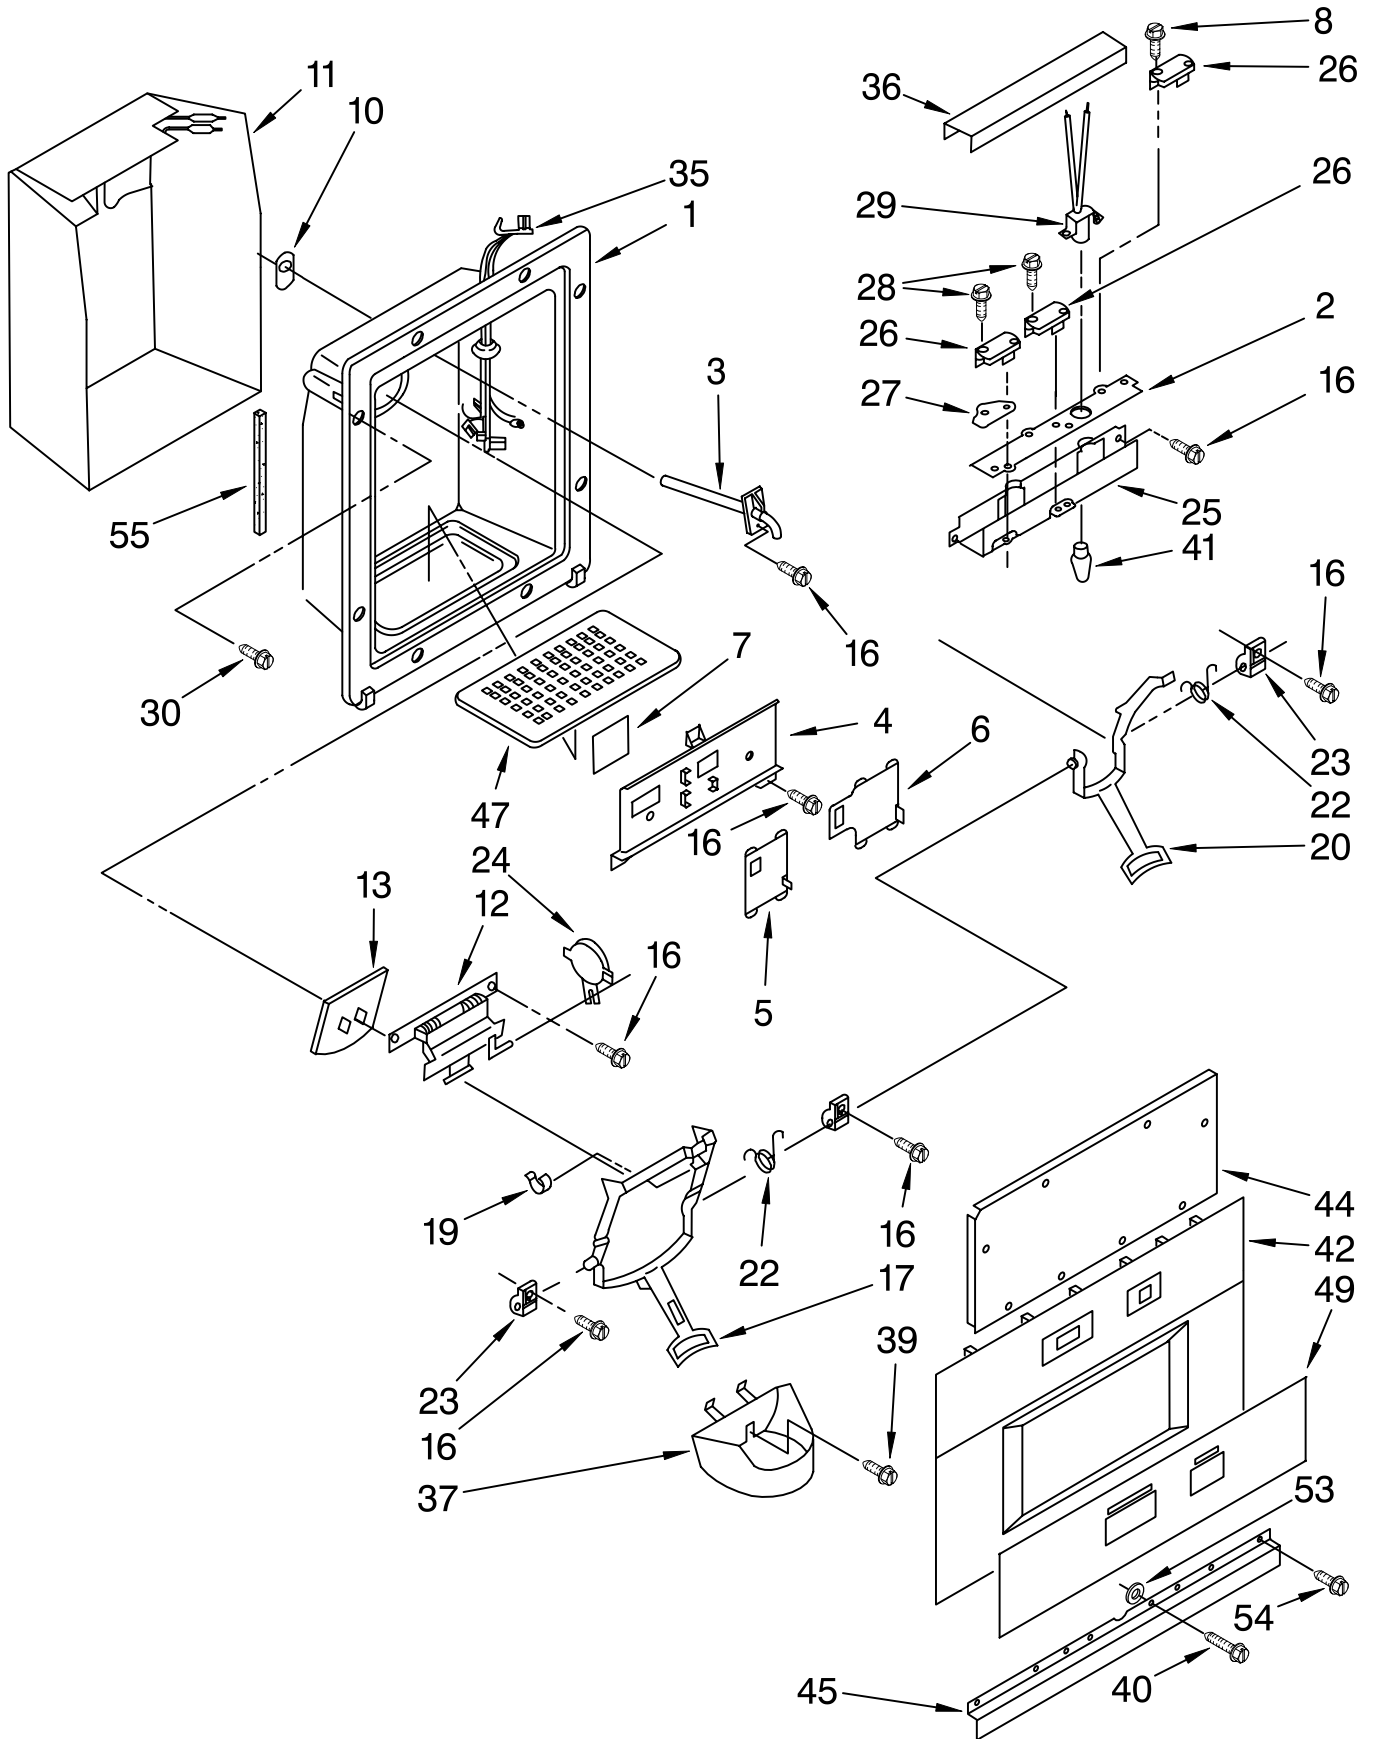

FREEZER DOOR PARTS

For Models: KSSS42QDW04, KSSS42QDX04

Illus. No.	Part No.	DESCRIPTION
1	2003874	Freezer Door Panel (Includes Insulation)
2	1112997	Tube, Wiring
3	1112928	Retainer, Tube
6	2003985	Hinge, Bottom
7	489282	Screw
8	2001984	Hinge, Top
11	2003475	Wiring Harness, Freezer Door
12	1112533	Gasket Retainer, Side (2)
13	1112540	Gasket Retainer, Top & Bottom
14	2000879	Door Gasket, Magnetic
15	486194	Screw (36)
16		Handle, Door
	2003682	White
	2003681	Stainless Steel
18	2003982	Door, Spacer
21		Trim (Top)
	2003661	White
	2003658	Stainless Steel
22		Screw
	2001208	White
	487052	Stainless Steel
23		Trim (Bottom)
	2003673	White
	2003670	Stainless Steel
24		Trim (Side)
	2003678	White
	2003677	Stainless Steel
26	2002839	Panel, Interior Door
28	2003128	Shelf Bin (2)
32	547217	Wire Connector
33	939101	Screw Anchor
34	2002733	Ice Chute

FOR ORDERING INFORMATION REFER TO PARTS PRICE LIST

DISPENSER AND FRONT PARTS

For Models: KSSS42QDW04, KSSS42QDX04

FOR ORDERING INFORMATION REFER TO PARTS PRICE LIST