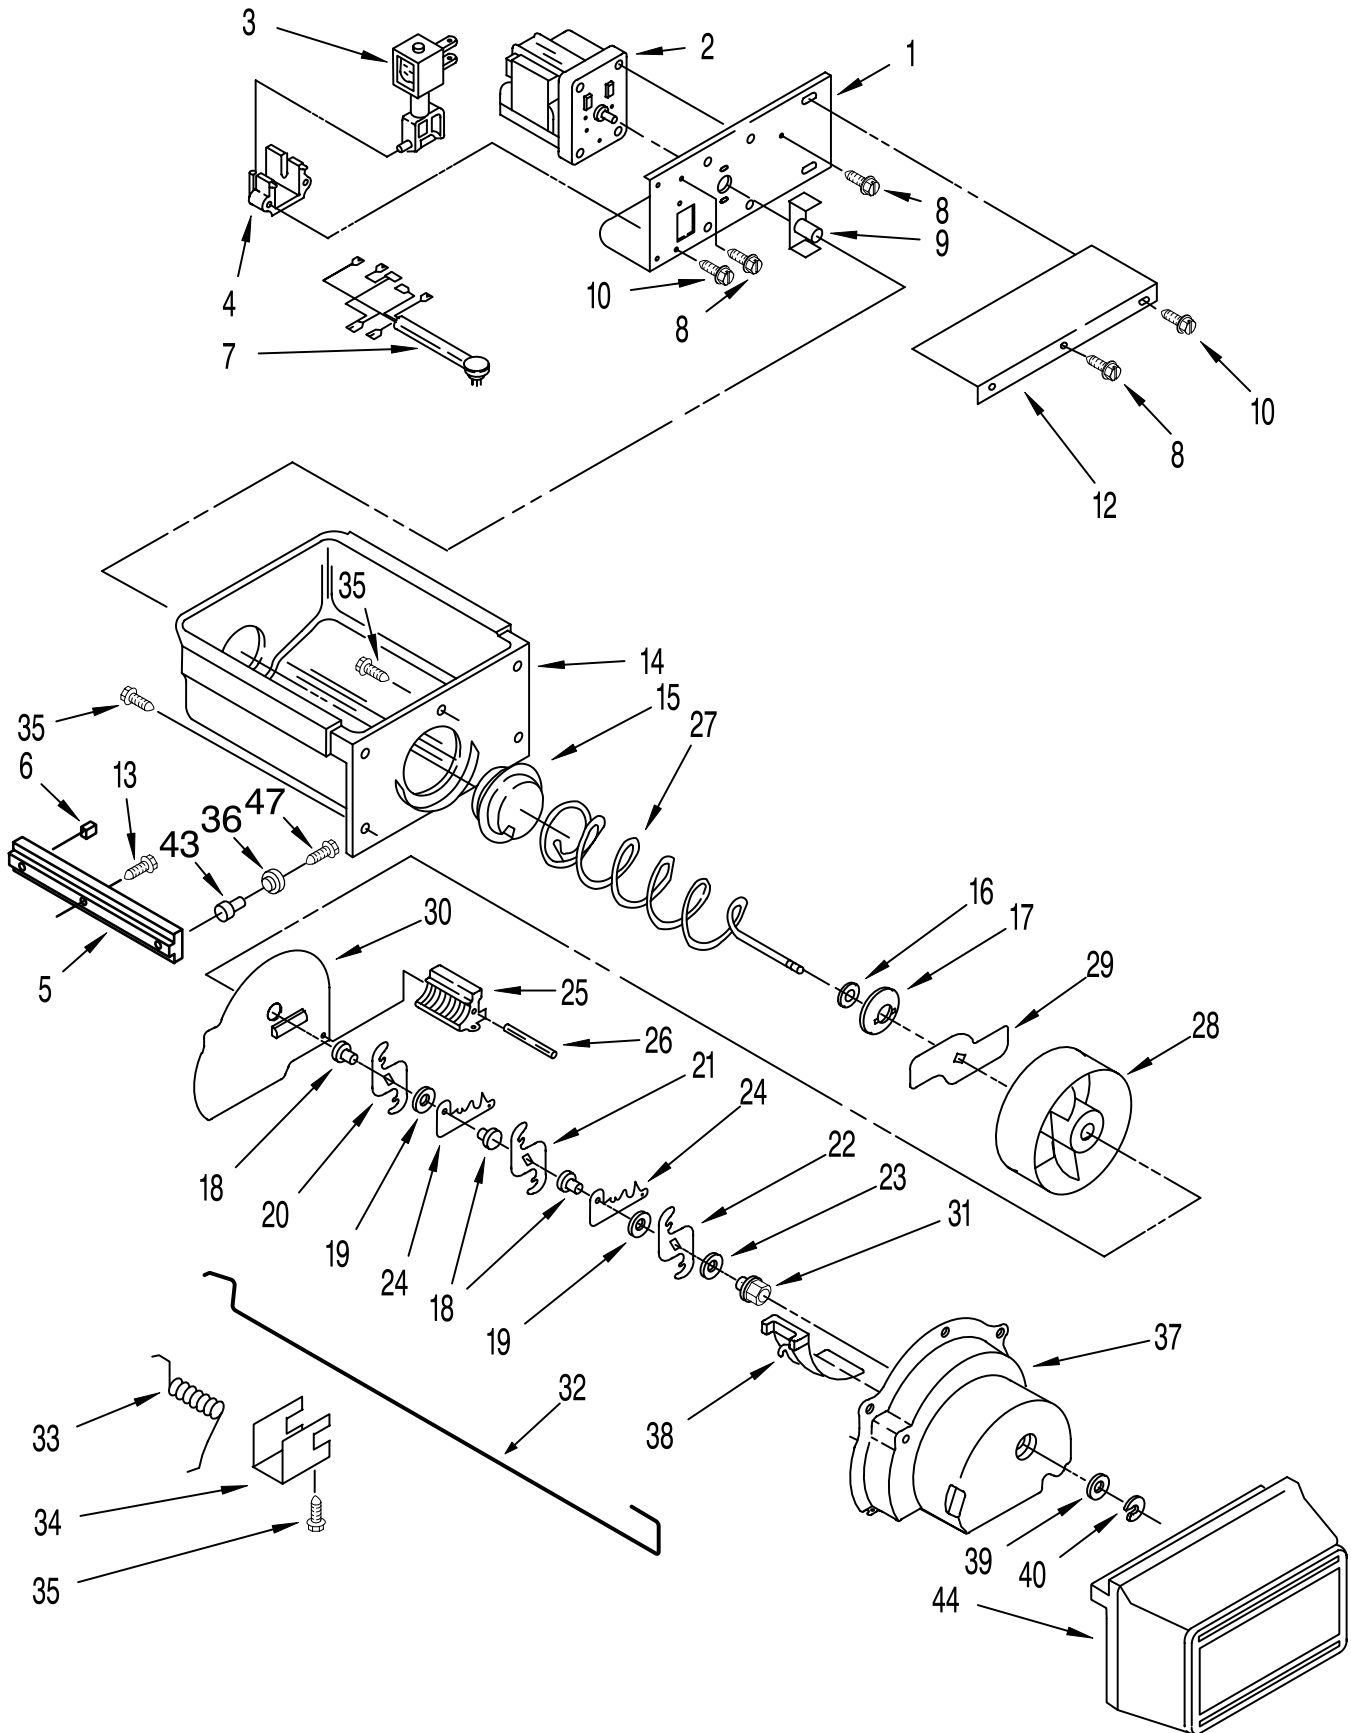

MOTOR AND ICE CONTAINER PARTS

For Models: KSSS42QDW04, KSSS42QDX04

FOR ORDERING INFORMATION REFER TO PARTS PRICE LIST

MOTOR AND ICE CONTAINER PARTS

For Models: KSSS42QDW04, KSSS42QDX04

Illus. No.	Part No.	DESCRIPTION
1	2003940	Bracket, Motor
2	2155263	Motor, Dispenser
3	2003979	Solenoid Assembly
4	2149100	Guide, Solenoid
5		Slide, Container
	2002720	Right Side
	2002721	Left Side
6	1113169	Stop, Roller
7	2004006	Wiring Assembly, Ice Dispenser
8	489399	Screw
9	983663	Coupling, Motor
10	489478	Screw
12	1113129	Cover, Motor
13	486194	Screw
14	2002726	Ice Container
15	983668	Coupling, Conveyor
16	1118480	Stop, Cone
17	1119074	Feeder Cone
18	1119005	Spacer, Step (3)
19	1119007	Spacer, Flat (2)
20	1119006	Blade, Rotary
21	1119012	Blade, Rotary
22	1119013	Blade, Rotary
23	489235	Washer, Plain
24	1119009	Blade, Fixed (2)
25	2157405	Block, Blade
26	489229	Roll Pin
27	2160602	Conveyor
28	2171681	Drum
29	1118470	Drive Bar
30	2171682	Floating Baffle
31	1119018	Nut, Bearing
32	2002728	Control Arm
33	1119020	Spring, Return
34	1119021	Retainer Clip, Rod
35	488886	Screw
36	2174388	Roller
37	2180348	Housing, Crusher
38	1119017	Deflector, Ice
39	489234	Washer, Plain
40	489236	Retainer Ring
43	2174478	Eyelet, Roller
44	2002723	Front Cover, Ice Container
47	489211	Screw

FOR ORDERING INFORMATION REFER TO PARTS PRICE LIST