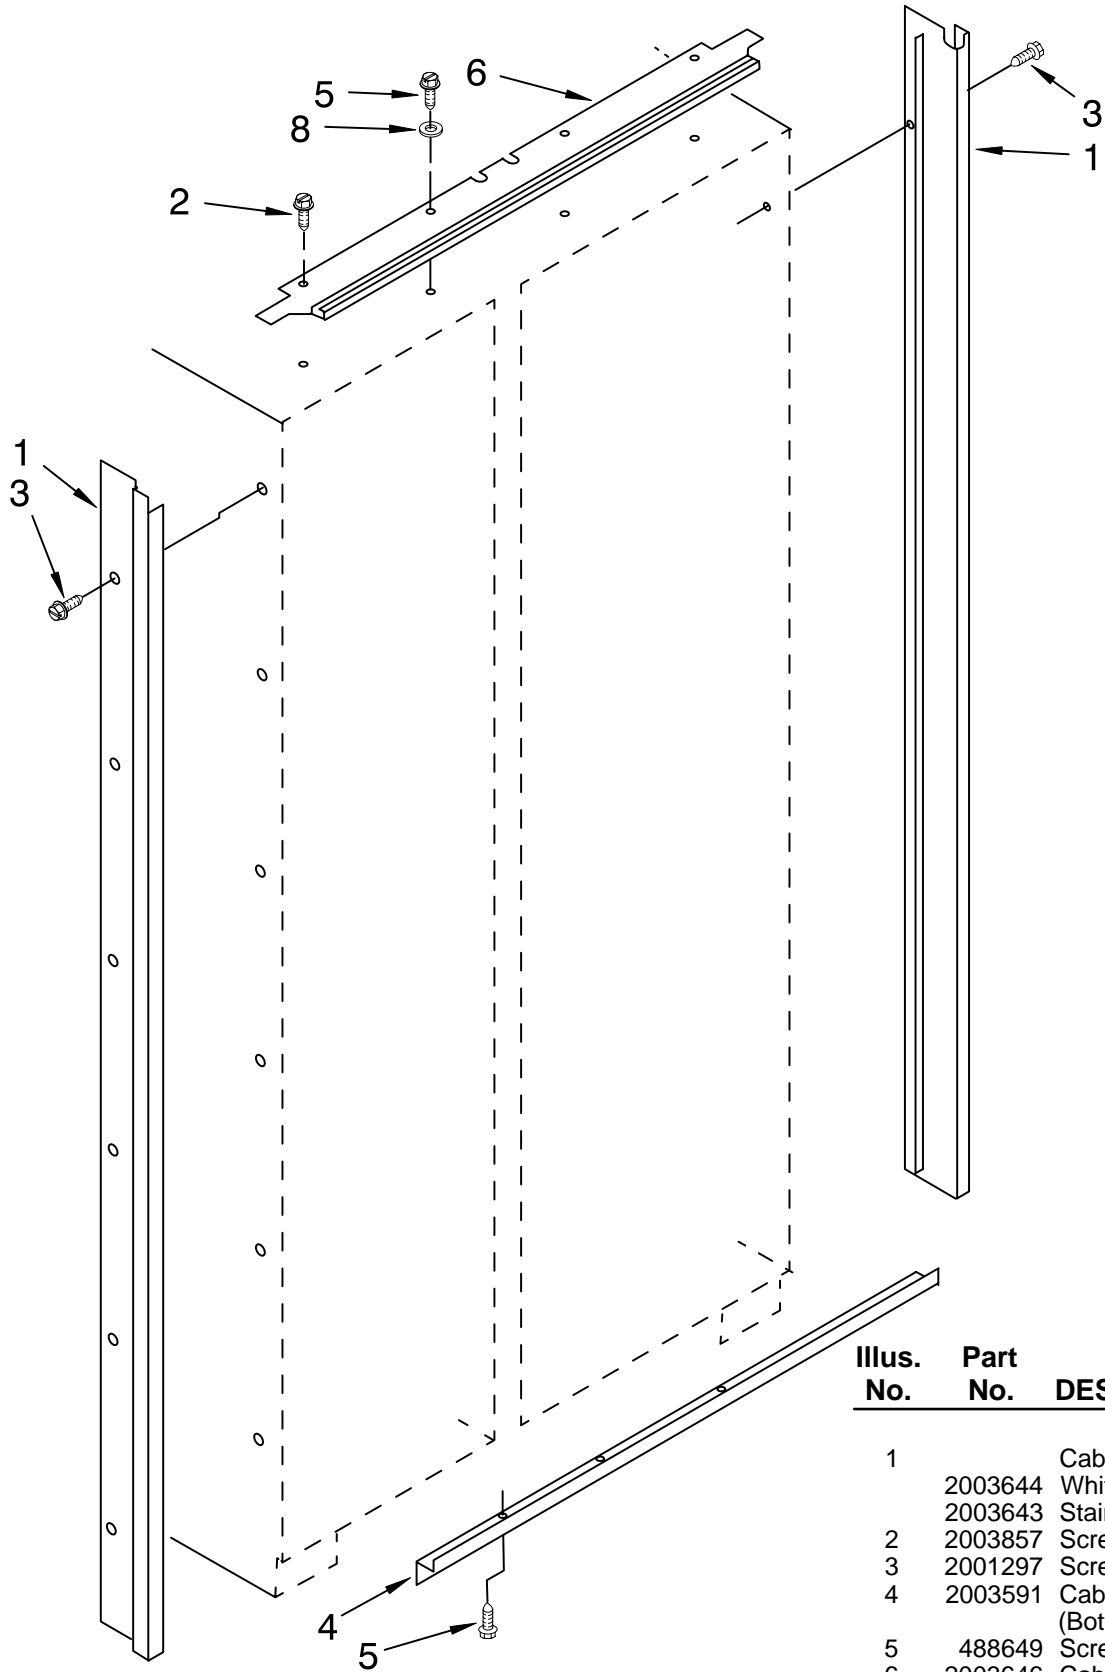

CABINET TRIM PARTS

For Models: KSSS42QDW04, KSSS42QDX04

Illus. No.	Part No.	DESCRIPTION
1	2003644	Cabinet, Trim (2) White
	2003643	Stainless Steel
2	2003857	Screw
3	2001297	Screw
4	2003591	Cabinet, Trim (Bottom)
5	488649	Screw
6	2003646	Cabinet, Trim Top
8	487944	Washer (2)

FOR ORDERING INFORMATION REFER TO PARTS PRICE LIST