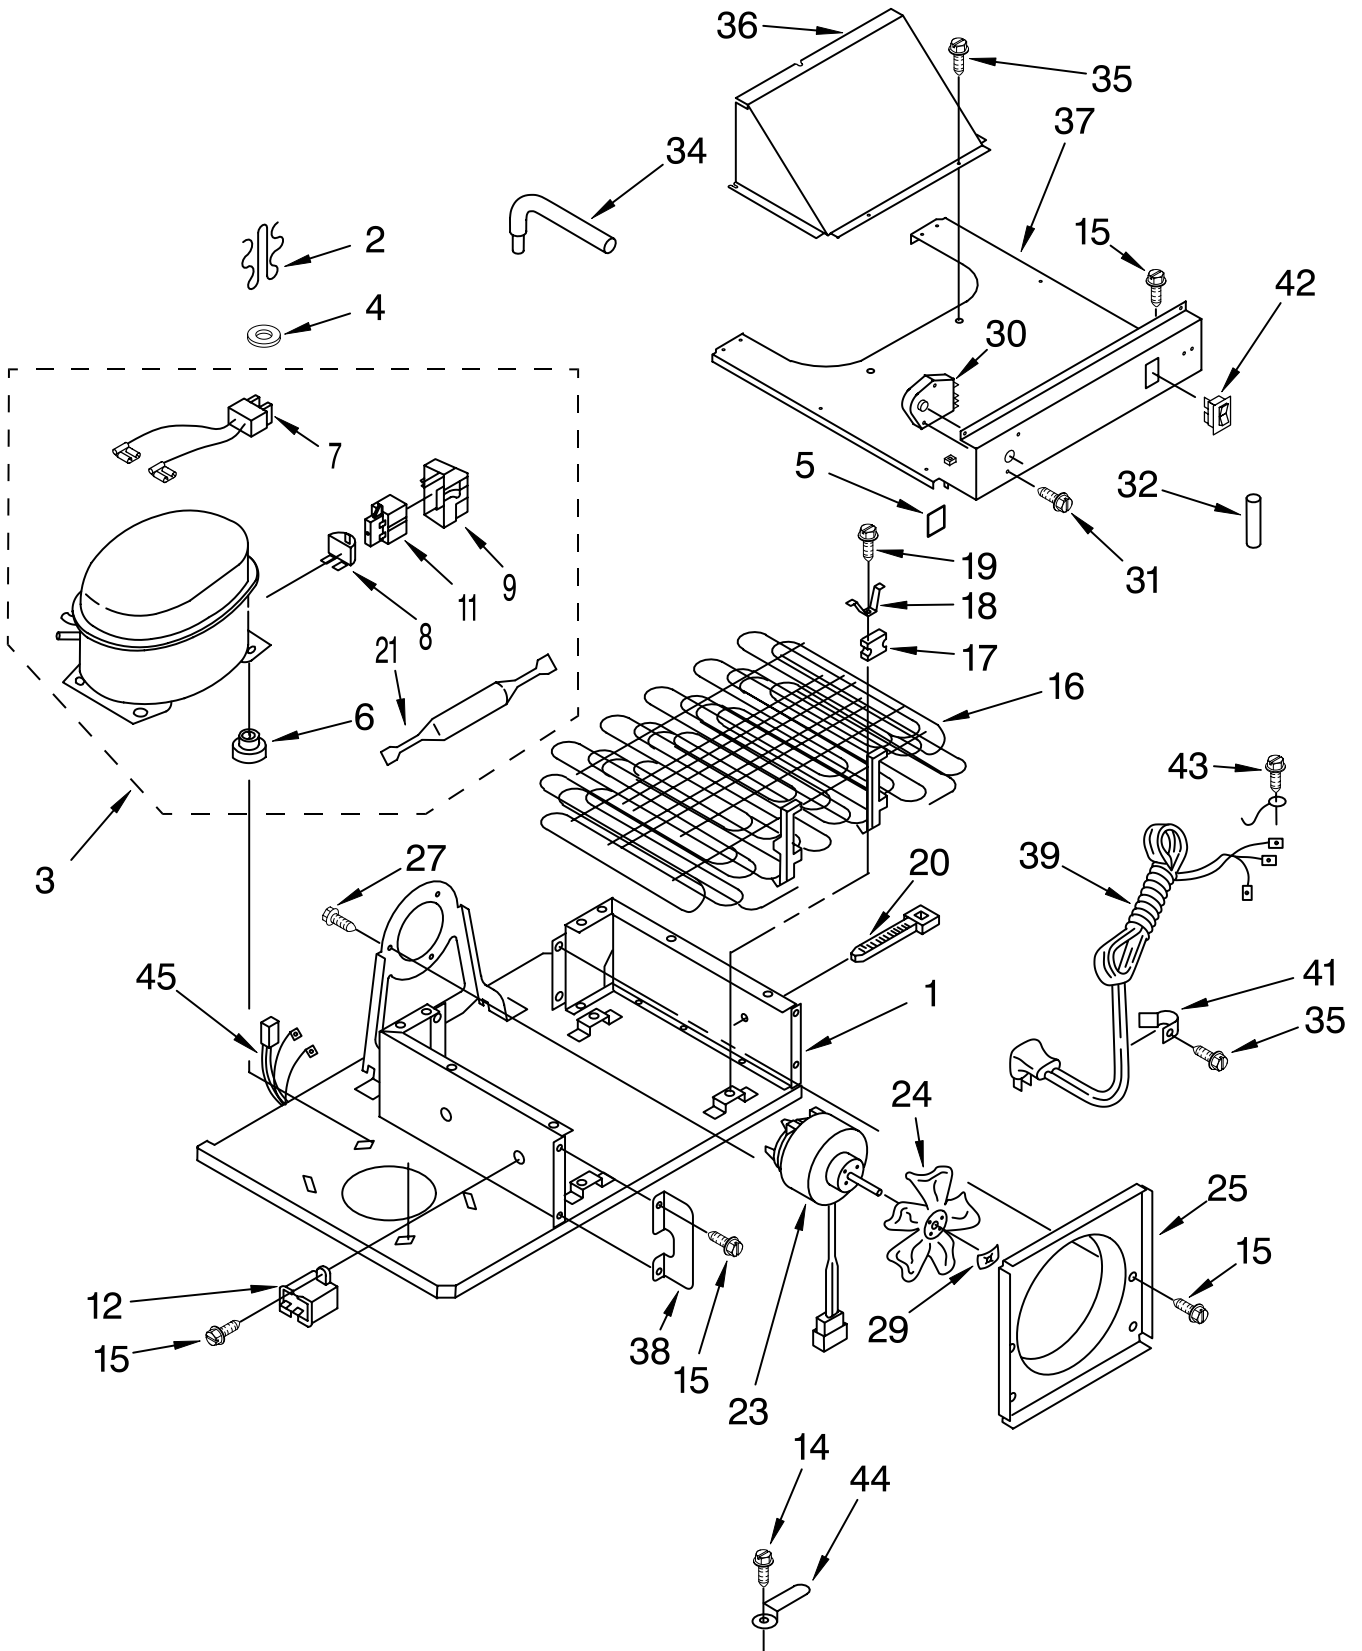

UPPER UNIT PARTS

For Models: KSSS42QDW04, KSSS42QDX04

FOR ORDERING INFORMATION REFER TO PARTS PRICE LIST

UPPER UNIT PARTS

For Models: KSSS42QDW04, KSSS42QDX04

Illus. No.	Part No.	DESCRIPTION	Illus. No.	Part No.	DESCRIPTION	Illus. No.	Part No.	DESCRIPTION	
1	2003398	Assembly, Unit Base	19	487522	Screw				
2	2163787	Clip, Compressor Mounting (4)	20	851095	Wire Tie (2)				
3	2183419	Compressor (Includes Items 7, 8, 9, 11, 12 & 21) (Also Order 876765 Tube Kit)	21	2164492	Drier			Following Parts Not Illustrated and Optional Parts Not Included	
4	680975	Washer	23	2169135	Motor, Fan				
5	2003389	Bushing, Foam	24	1108179	Blade, Fan				
6	2163786	Grommet, Mounting	25	2003169	Orifice, Fan				
7	2172890	Wire Assembly	27	489099	Screw (3)				
8	2154697	Overload (Includes Relay)	29	486692	Speed Nut				
9	2162358	Terminal Cover	30	2162044	Defrost Timer				
11		Relay (See Overload)	31	488911	Screw				
12	2169137	Capacitor	32	2000645	Sleeve, Condenser				
14	486899	Screw	34	2003011	Process, Tube				
15	487869	Screw	35	486194	Screw				
16	2003392	Condenser	36	2003174	Cover, Fan				
17	943447	Grommet (4)	37	2003355	Cover, Condenser				
18	1113019	Clamp (4)	38	2003263	Air Vane				
			39	2003381	Service Cord			978025	Valve, Access (1/4")
			41	1113162	Clamp, Cord (2)			978026	Valve, Access (5/16")
			42	1113229	Switch, Power Disconnect			978027	Valve, Access (3/8")
			43	488879	Screw, Ground			978028	Valve, Access (1/2")
			44	653035	Clip, Cord Plug			978029	Valve, Access (5/8")
			45	2003356	Wiring Harness, Unit Compartment			978030	Valve, Access (3/4")
								876764	Valve, Access (3/16")
								REFRIGERANT CHARGE	
									6.75 oz. (R-134A)