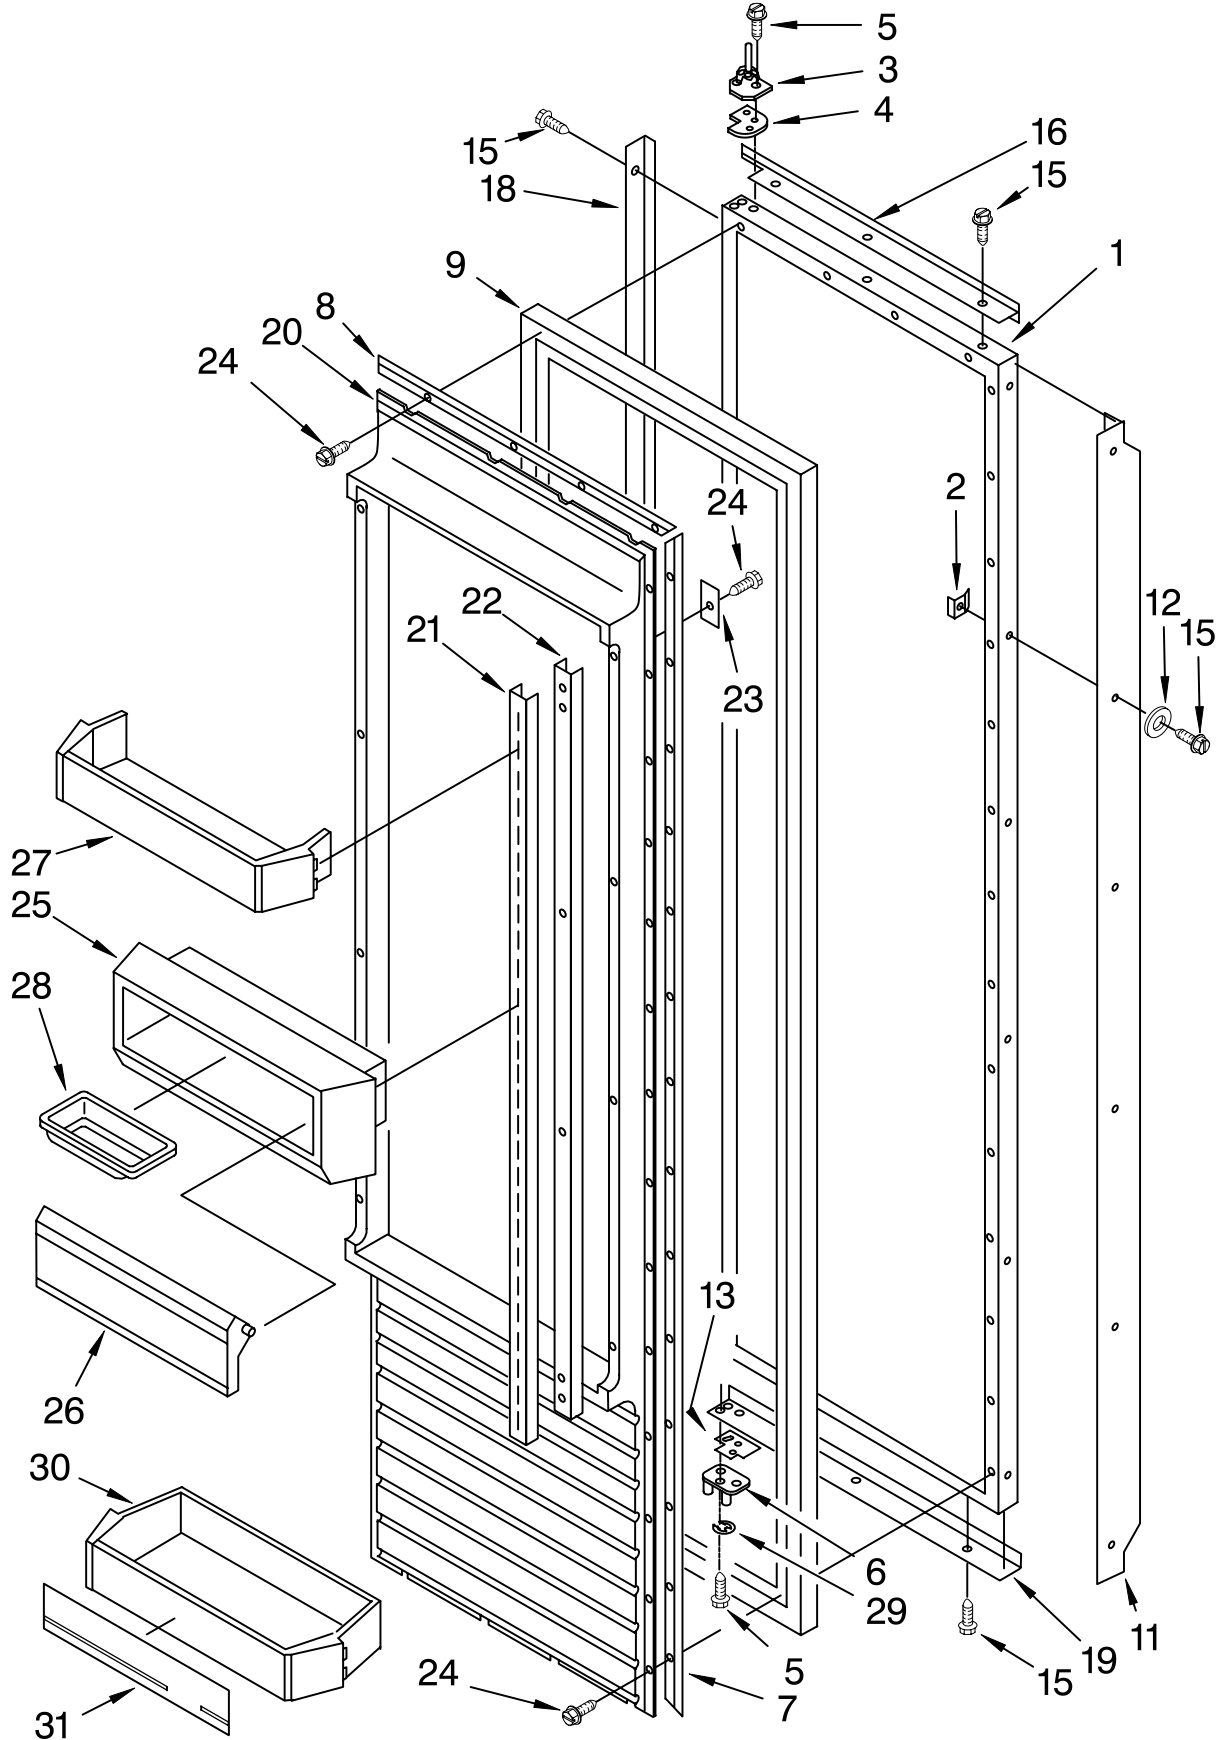

REFRIGERATOR DOOR PARTS

For Models: KSSS42MHW00, KSSS42MHB00, KSSS42MHT00
(White) (Black) (Biscuit)

FOR ORDERING INFORMATION REFER TO PARTS PRICE LIST

REFRIGERATOR DOOR PARTS

For Models: KSSS42MHW00, KSSS42MHB00, KSSS42MHT00
(White) (Black) (Biscuit)

Illus. No.	Part No.	DESCRIPTION
1	2003871	Refrigerator Door Panel (Includes Insulation)
2	939101	Screw Anchor (8)
3	2005329	Hinge Assembly, Top
4	2004520	Spacer-Door, Top
5	489282	Screw
6	2004523	Hinge Assembly, Bottom
7	1112533	Gasket Retainer, Side (2)
8	1112541	Gasket Retainer, Top & Bottom
9	2005532	Door Gasket, Magnetic
11		Handle, Door
	2005953	White
	2005956	Black
	2005955	Biscuit
12	2001230	Washer
13	2004549	Door, Spacer
15		Bottom Screw
	2001208	White
	3400878	Black
	3400877	Biscuit
16		Trim (Top)
	2005014	White
	2005840	Black
	2005757	Biscuit
18		Trim (Side)
	2005968	White
	2005971	Black
	2005970	Biscuit
19		Trim (Bottom)
	2003667	White
	2005881	Black
	2005758	Biscuit
20	1113953	Panel, Interior Door
21	1113951	Ladder, Shelf (2)
22	1112530	Retainer, Shelf Ladder (2)
23	1112514	Back Up Plate (8)
24	486194	Screw
25	1112721	Bin, Utility
26	2003464	Door, Utility Bin
27	2003131	Door Shelf (4)
28	2165792	Butter Tray
29	2004881	Retaining Ring, Door-Closure
30	2006423	Shelf, Gallon Door
31	2006420	Overlay

FOR ORDERING INFORMATION REFER TO PARTS PRICE LIST