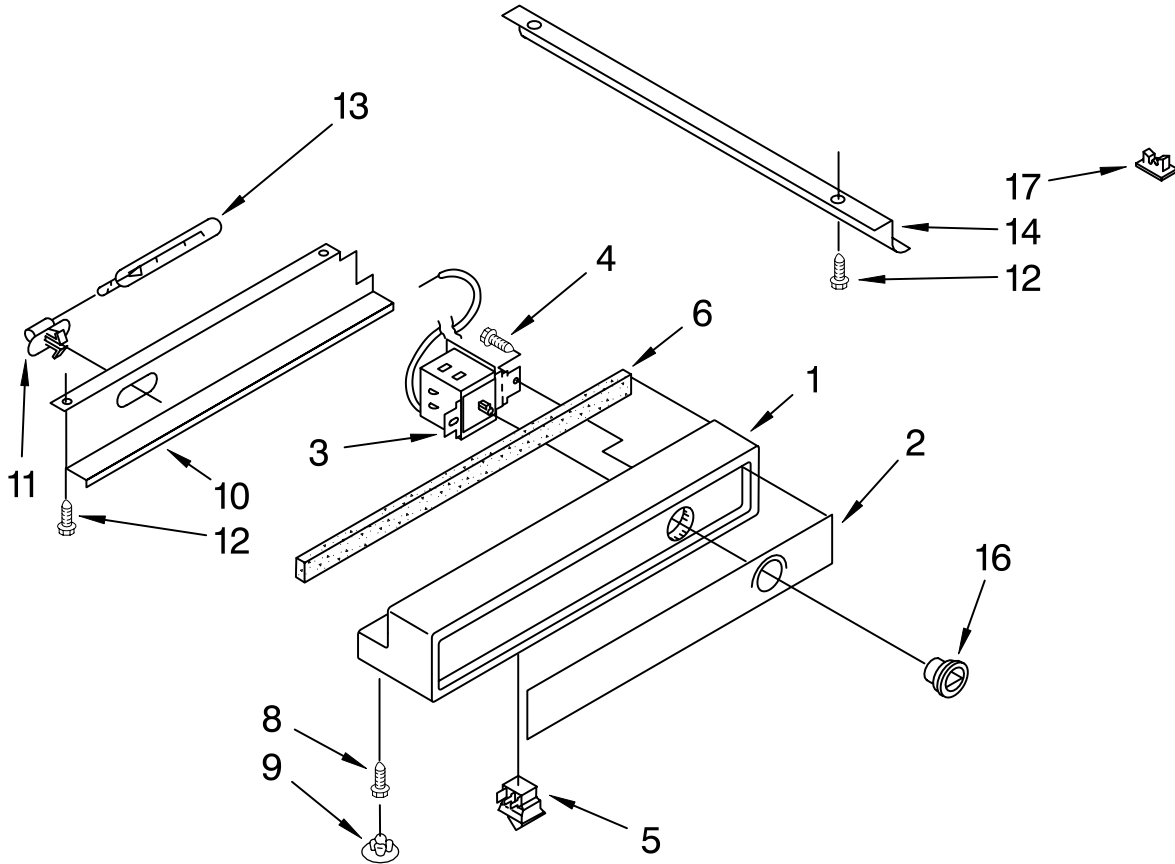

FREEZER CONTROL PANEL PARTS

For Models: KSSS42MHW00, KSSS42MHB00, KSSS42MHT00

(White)   (Black)   (Biscuit)

Illus. No.	Part No.	DESCRIPTION
1	1113626	Control Panel
2	2003308	Inlay, Control Panel
3	1113466	Thermostat & Barrier Assembly
4	488974	Screw (2)
5	1115373	Switch, Rocker Arm
6	1113134	Seal, Control Panel
8	489260	Screw (3)
9	2000153	Hole Plug (3)
10	2005562	Shield, Control Panel
11	2005042	Socket, Light
12	486194	Screw
13	548049	Light Bulb
14	2001973	Channel, Wiring
16	2182112	Knob, Thermostat
17	1115375	Clip, Wiring

FOR ORDERING INFORMATION REFER TO PARTS PRICE LIST