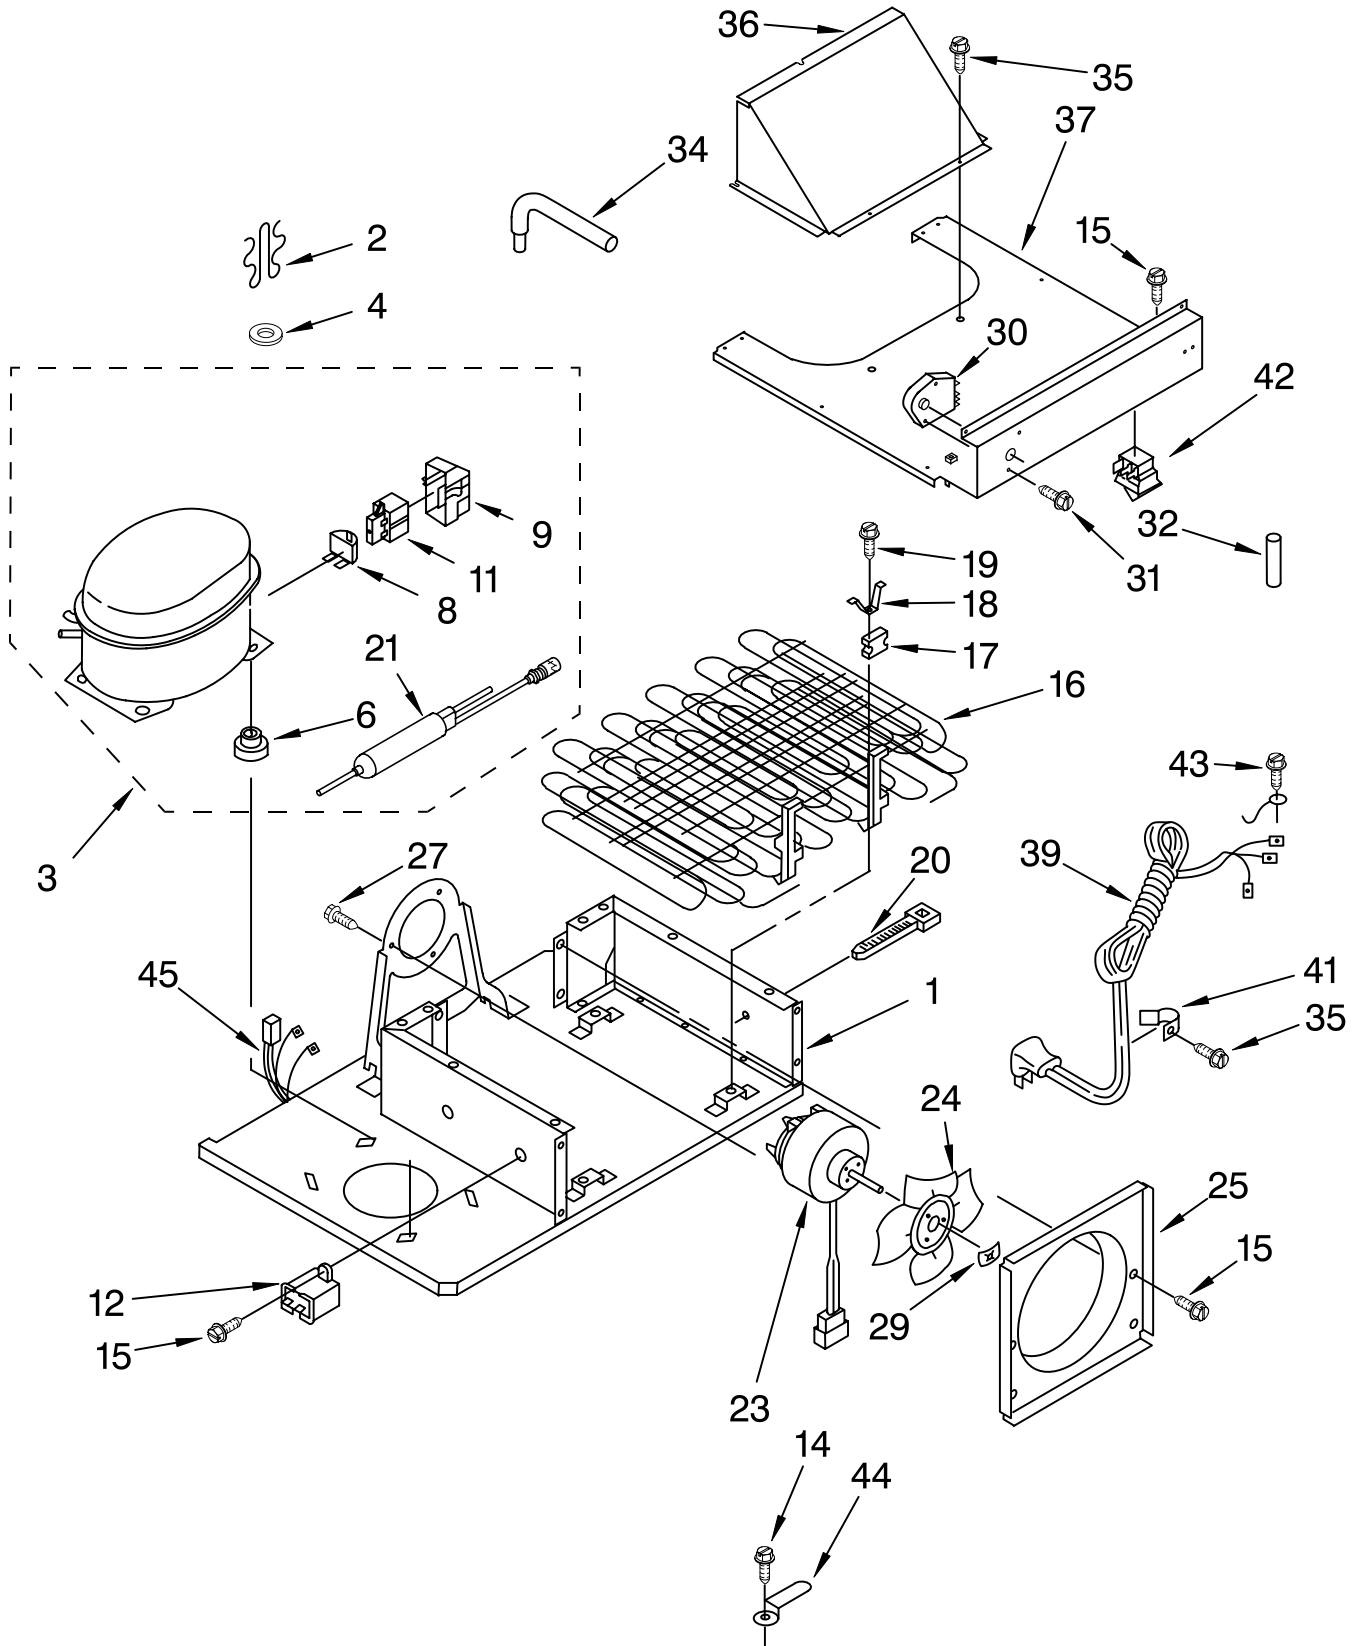

UPPER UNIT PARTS

For Models: KSSS42MHW00, KSSS42MHB00, KSSS42MHT00
(White) (Black) (Biscuit)

FOR ORDERING INFORMATION REFER TO PARTS PRICE LIST

UPPER UNIT PARTS

For Models: KSSS42MHW00, KSSS42MHB00, KSSS42MHT00

(White)

(Black)

(Biscuit)

Illus. No.	Part No.	DESCRIPTION	Illus. No.	Part No.	DESCRIPTION	Illus. No.	Part No.	DESCRIPTION	
1	2003398	Assembly, Unit Base	20	851095	Wire Tie (2)				
2	2163787	Clip, Compressor Mounting (4)	21	2202581	Drier			Following Parts Not Illustrated and Optional Parts Not Included	
3	2183419	Compressor (Includes Items 8, 9, 11, 12 & 21) (Also Order 876765 Tube Kit)	23	2208903	Motor, Fan				
4	680975	Washer	24	2190685	Blade, Fan				
6	2163786	Grommet, Mounting	25	2003169	Orifice, Fan			978025	Valve, Access (1/4")
8	2154697	Overload	27	489099	Screw (3)			978026	Valve, Access (5/16")
9	2162358	Terminal Cover	29	486692	Speed Nut			978027	Valve, Access (3/8")
11	1108143	Relay	30	2162044	Defrost Timer			978028	Valve, Access (1/2")
12	2169137	Capacitor	31	488911	Screw			978029	Valve, Access (5/8")
14	486899	Screw	32	2000645	Sleeve, Condenser			978030	Valve, Access (3/4")
15	487869	Screw	34	2003011	Process, Tube			876764	Valve, Access (3/16")
16	2003392	Condenser	35	486194	Screw				
17	943447	Grommet (4)	36	2003174	Cover, Fan				
18	1113019	Clamp (4)	37	2005535	Cover, Condenser				
19	487522	Screw	39	2003381	Service Cord				
			41	1113162	Clamp, Cord (2)				
			42	1113229	Switch, Power Disconnect				
			43	488879	Screw, Ground				
			44	653035	Clip, Cord Plug				
			45	2006753	Wiring Harness, Unit Compartment				
									REFRIGERANT CHARGE
									6.75 oz. (R-134A)

FOR ORDERING INFORMATION REFER TO PARTS PRICE LIST