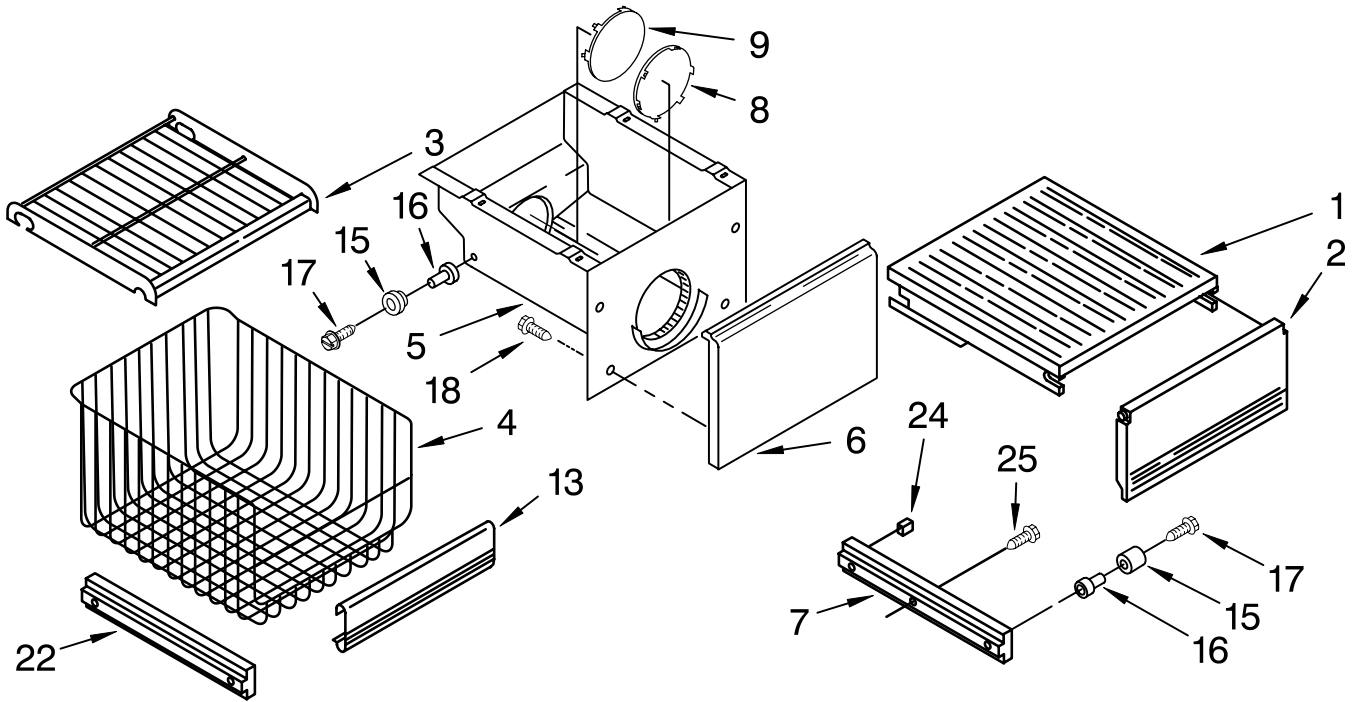

FREEZER SHELF PARTS

For Models: KSSS42MHW00, KSSS42MHB00, KSSS42MHT00

(White)

(Black)

(Biscuit)

Illus. No.	Part No.	DESCRIPTION
1	2003143	Solid Shelf
2	2003134	Front, Ice Compartment
3	1113637	Shelf, Fixed (2)
	1113565	Shelf, Deep
4	2208194	Basket (2)
5	2208907	Ice Container
6	2003044	Front Cover
7		Slide, Container
	2002720	Right Side
	2002721	Left Side
8	2003046	Hole Plug, Front
9	2003047	Hole Plug, Rear
13	2003113	Trim, Basket
15	2188212	Roller
16	2174478	Eyelet, Roller
17	2003478	Screw
18	488886	Screw
22		Basket Slide
	2208198	Right Side
	2208197	Left Side
24	1113169	Stop, Roller
25	486194	Screw

FOR ORDERING INFORMATION REFER TO PARTS PRICE LIST