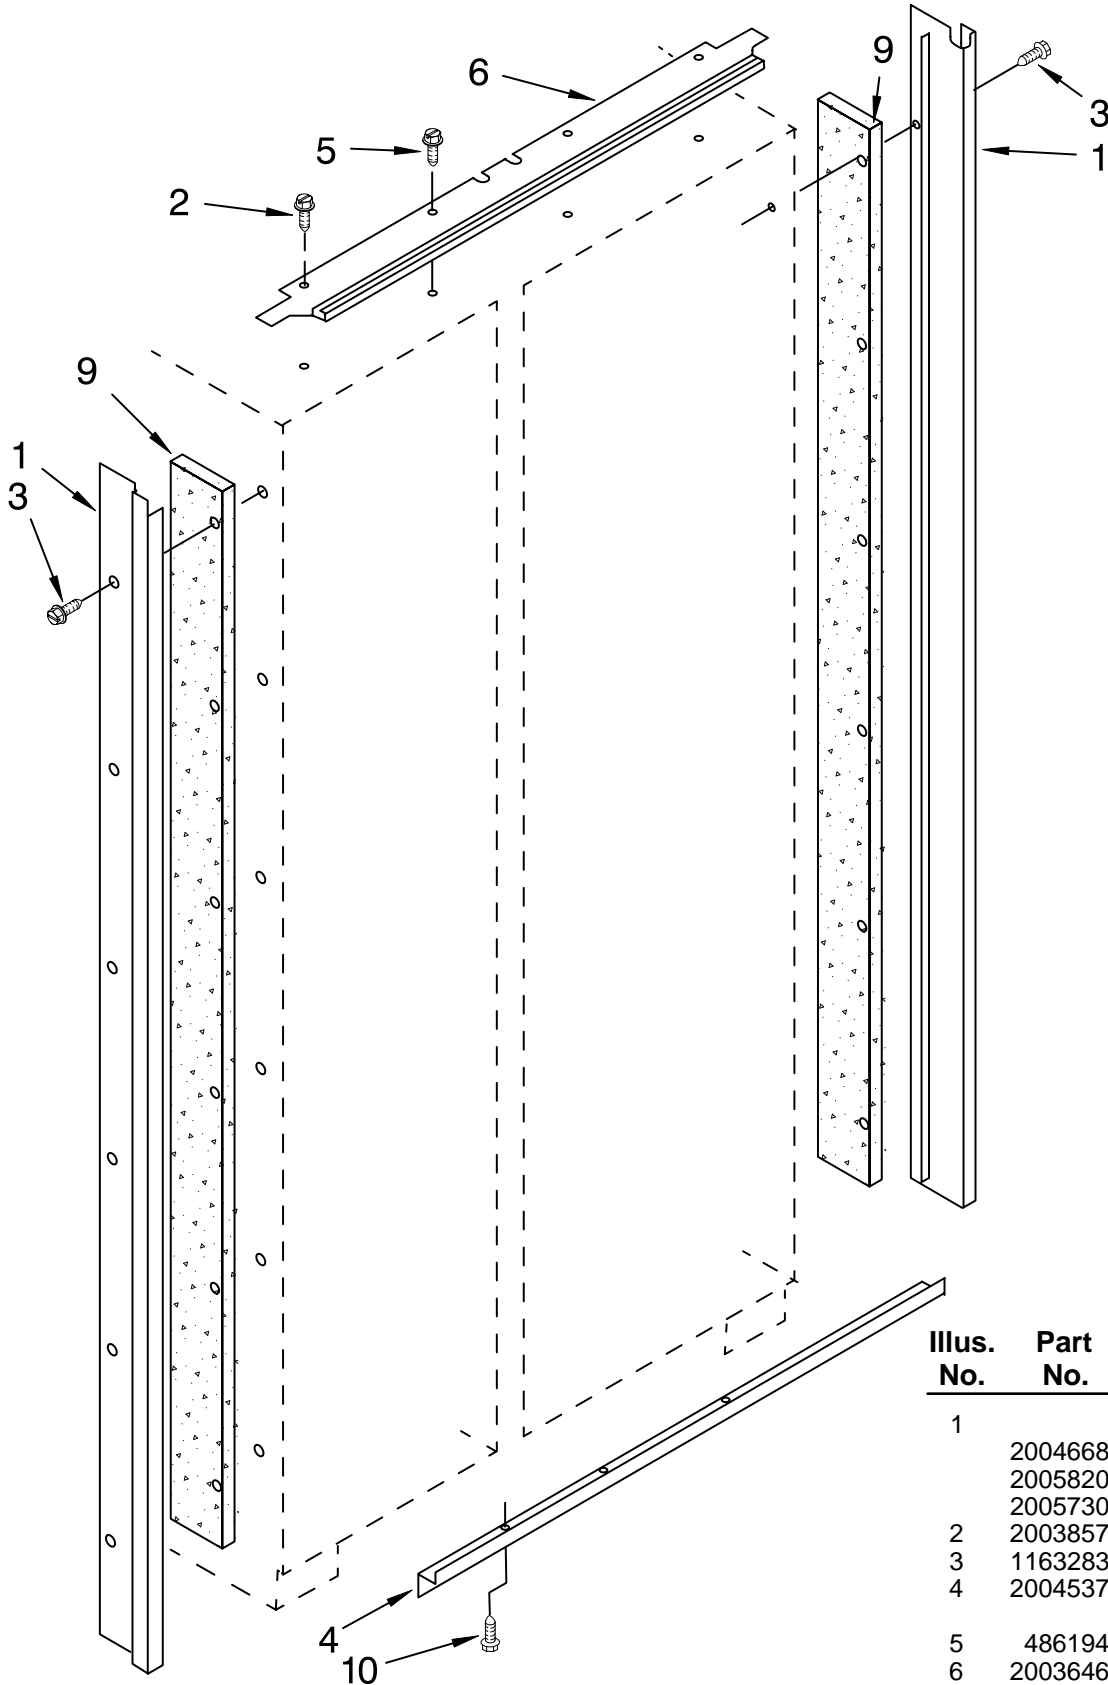

CABINET TRIM PARTS

For Models: KSSS42MHW00, KSSS42MHB00, KSSS42MHT00
(White) (Black) (Biscuit)

Illus. No.	Part No.	DESCRIPTION
1	2004668	Cabinet, Trim (2) White
	2005820	Black
	2005730	Biscuit
2	2003857	Screw
3	1163283	Screw
4	2004537	Cabinet, Trim (Bottom)
5	486194	Screw
6	2003646	Cabinet, Trim Top
9	2005925	Seal-Trim, Side
10	489464	Screw

FOR ORDERING INFORMATION REFER TO PARTS PRICE LIST