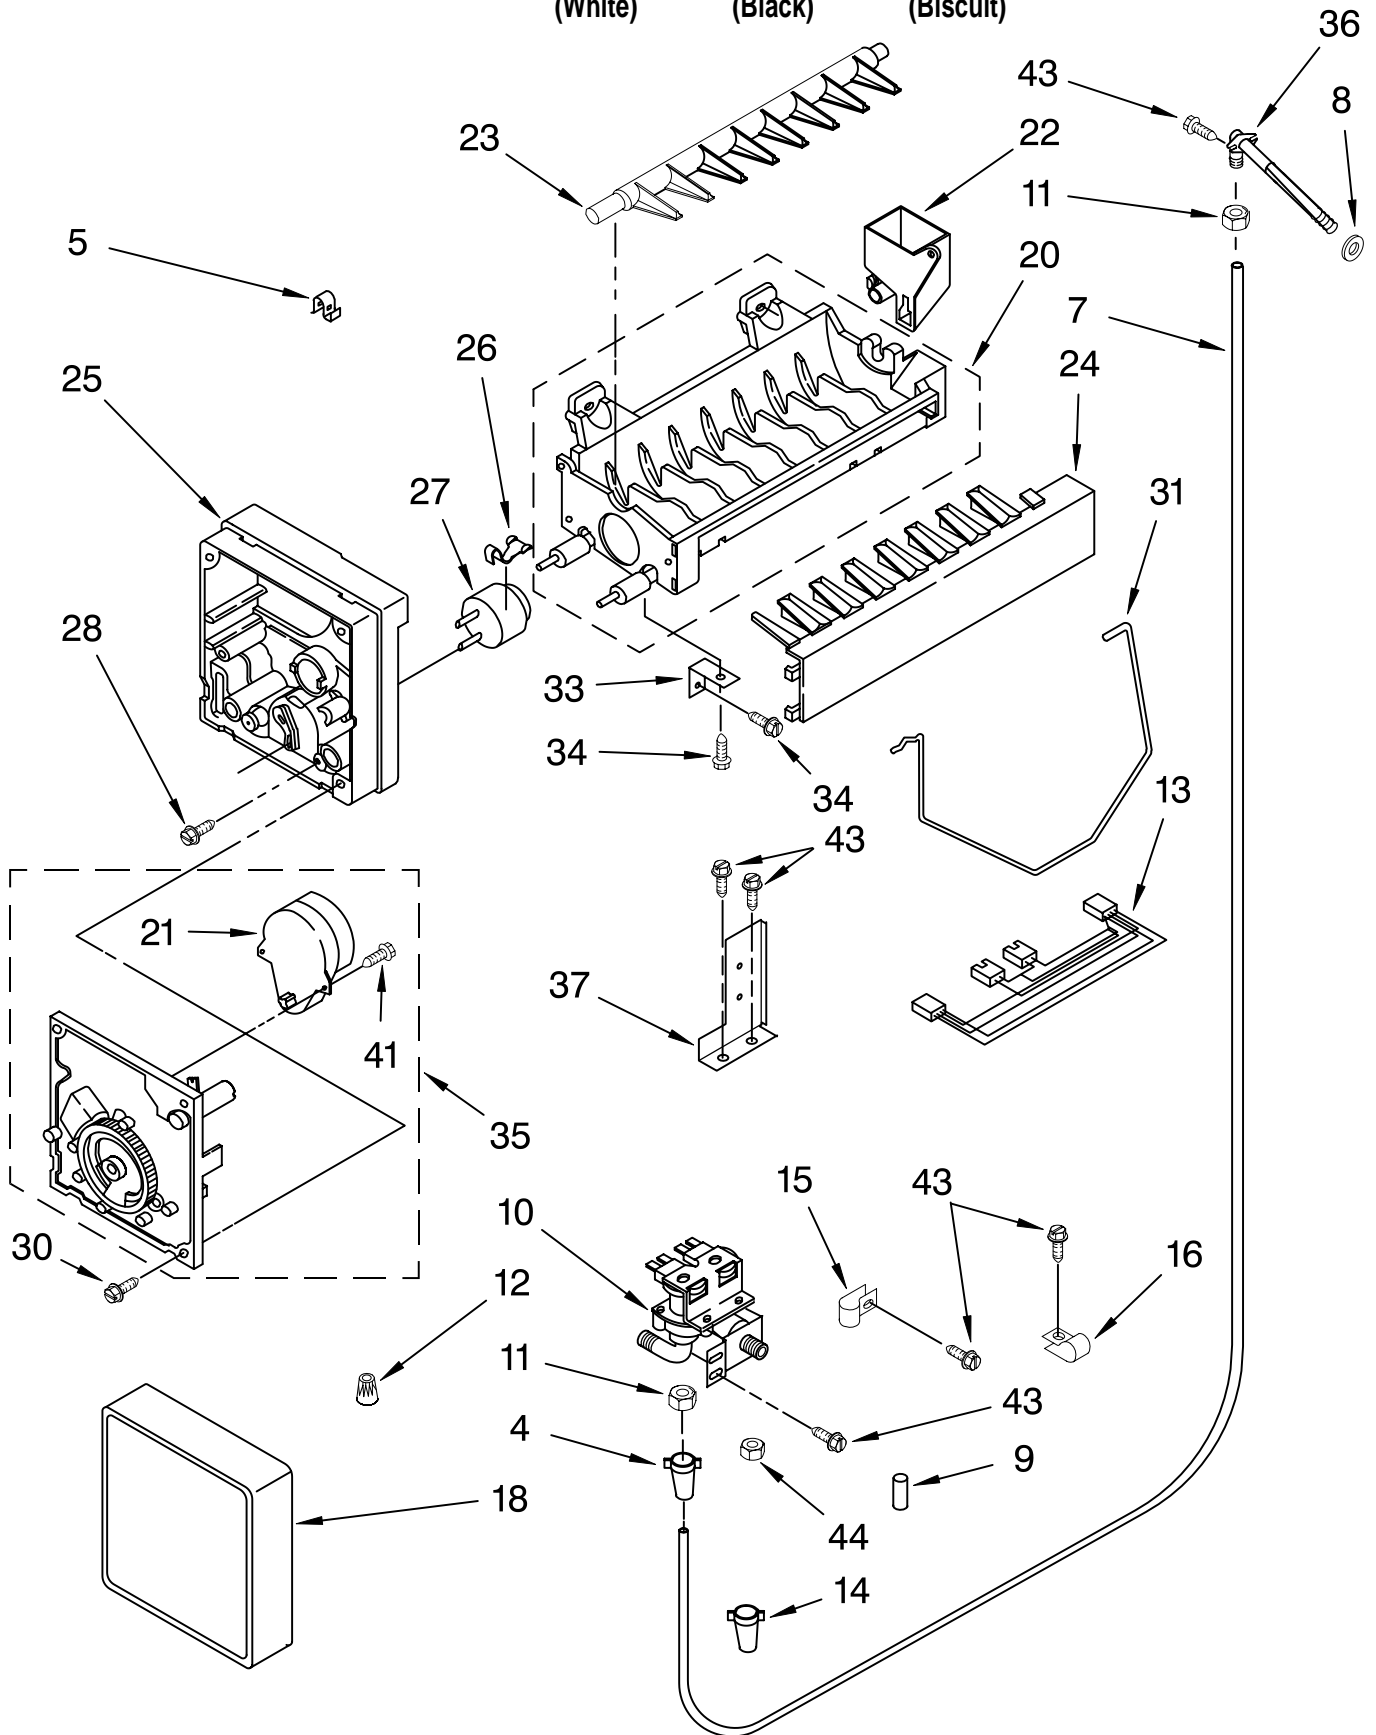

ICEMAKER PARTS

For Models: KSSS42MHW00, KSSS42MHB00, KSSS42MHT00
(White) (Black) (Biscuit)

FOR ORDERING INFORMATION REFER TO PARTS PRICE LIST

ICEMAKER PARTS

For Models: KSSS42MHW00, KSSS42MHB00, KSSS42MHT00
(White) (Black) (Biscuit)

Illus. No.	Part No.	DESCRIPTION	Illus. No.	Part No.	DESCRIPTION	Illus. No.	Part No.	DESCRIPTION
4	841707	Insert, Tube	20	628228	Mold & Heater	31	2171593	Shut Off Arm
5	628379	Clip, Fuse			(Also Order	33	2171952	Bracket
7	2208933	Water Inlet Tube Assembly			542638 Silicone Grease)	34	489478	Screw
8	1106508	Seal Gasket	21	628398	Motor	35	628399	Module Assembly (Includes Items 21 & 41)
9	2005038	Plug, Water Valve	22	628356	Cup-Water Fill	36	2185988	Fitting, Water Tube
10	2003791	Valve, Solenoid	23	2194711	Ejector	37	2004914	Water Valve Mounting Bracket
11	627018	Nut, Compression	24	2182124	Ice Striper	41	489136	Screw (2)
12	2006738	Connector, Wire	25	2194712	Support	43	486194	Screw
13	2006738	Water Valve, Harness	26	627796	Retainer Thermostat (2)	44	1129179	Compression Nut
14	1129177	Insert, Tube	27	627985	Thermostat (Also Order	100	4317943	Complete Icemaker Assembly
15	489348	Clamp, Nylon Valve			542639 Cement Alumilastic)			
16	488946	Clamp Tube	28	489322	Screw			
18	2174155	Cover	30	489276	Screw			

PARTS NOT ILLUSTRATED

Illus. No.	Part No.	DESCRIPTION

Following Parts Not Illustrated
(Optional Parts Only)

4378651	Front Panel Kit (White)
4378654	Front Panel Kit (Black)
4378657	Front Panel Kit (Almond)
4378660	Front Panel Kit (Stainless Steel)
4392880	Front Panel Kit (Biscuit)

Black Acrylic
Static Cleaner Part No. 978849