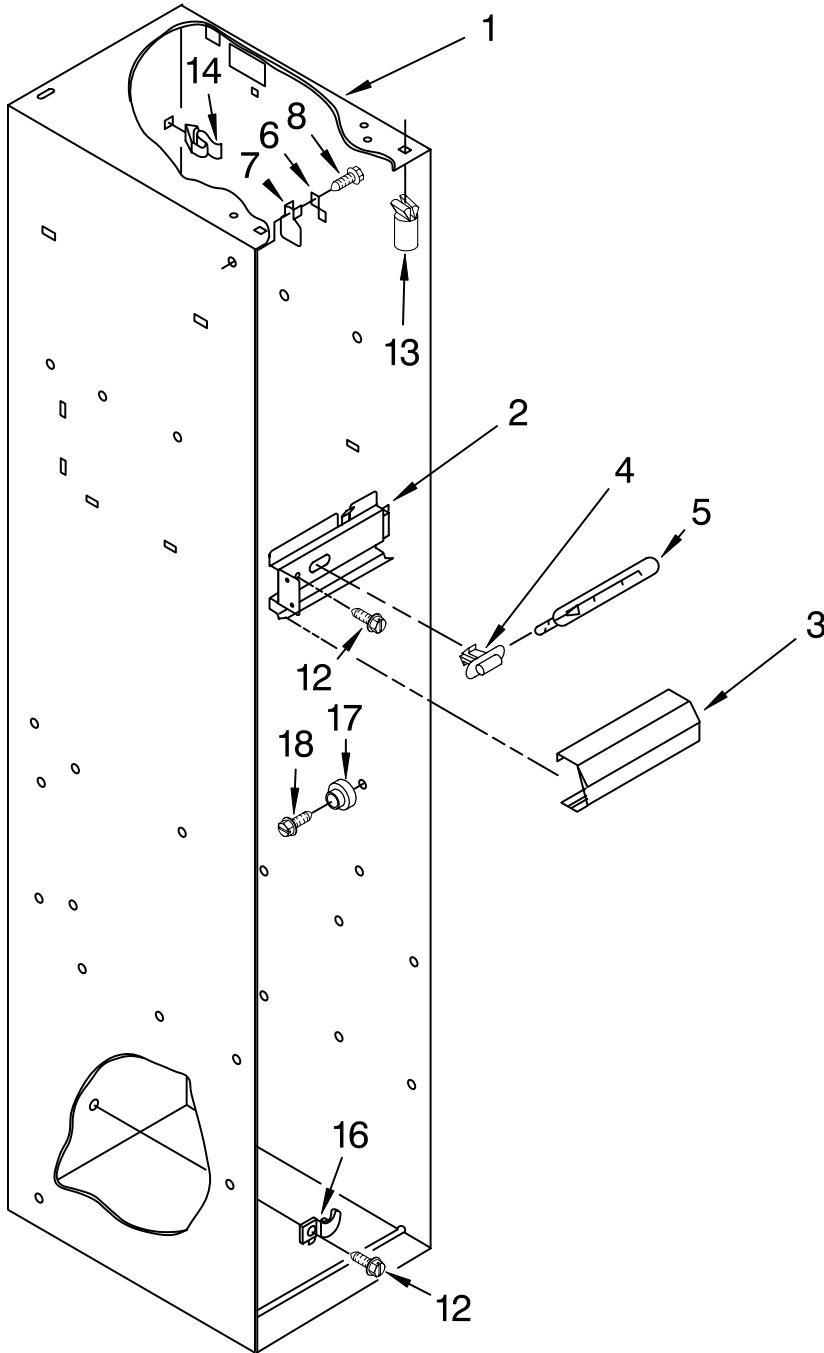

FREEZER LINER PARTS

For Models: KSSS42MHW00, KSSS42MHB00, KSSS42MHT00
(White) (Black) (Biscuit)

Illus. No.	Part No.	DESCRIPTION
1		Liner (Not A Serviceable Part)
2	2005567	Bracket, Light
3	1113650	Lens
4	2005042	Light, Socket
5	548049	Light, Bulb
6	538533	Support Clip, Icemaker (2)
7	2000193	Grommet, Screw (2)
8	488552	Screw
12	486194	Screw
13	1112591	Spacer, Control Panel (3)
14	842534	Clip, Air Duct (4)
16	1112260	Support, Evaporator
17	2004068	Stud, Shelf (20)
18	487559	Screw

FOR ORDERING INFORMATION REFER TO PARTS PRICE LIST