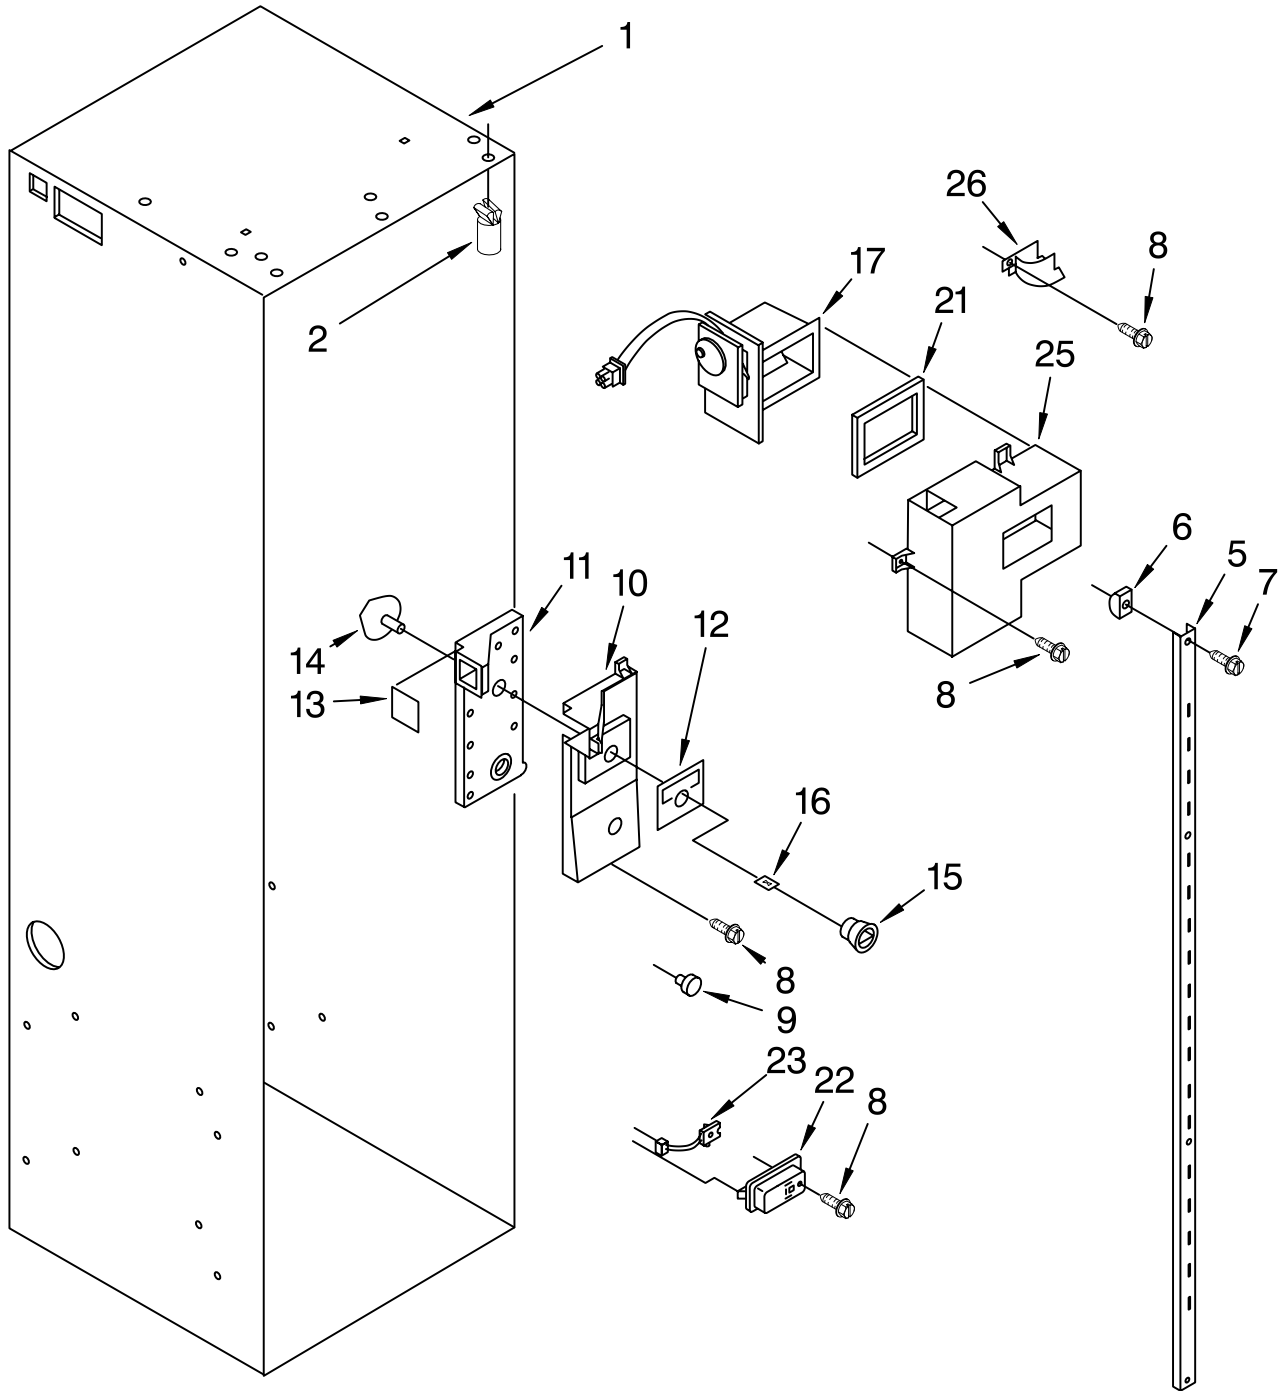

REFRIGERATOR LINER PARTS

For Models: KSSS42MHW00, KSSS42MHB00, KSSS42MHT00
(White) (Black) (Biscuit)

FOR ORDERING INFORMATION REFER TO PARTS PRICE LIST

REFRIGERATOR LINER PARTS

For Models: KSSS42MHW00, KSSS42MHB00, KSSS42MHT00

(White)

(Black)

(Biscuit)

Illus. No.	Part No.	DESCRIPTION
1		LINER (Not A Serviceable Part)
2	1112591	Spacer, Control Panel (3)
5	2001117	Ladder, Shelf (2)
6	520965	Screw Support, Ladder (8)
7	488357	Screw
8	486194	Screw
9	1112257	Hole Plug
10	2003579	Meat Pan, Air Duct Cover
11	2000337	Meat Pan, Air Duct
12	2003299	Inlay, Control Meat Pan
13	2001326	Seal, Air Duct
14	1112218	Damper Control, Meat Pan
15	2003811	Control Knob, Meat Pan
16	2003841	Retainer, Knob
17	2004484	Air Baffle Assembly
21	2001146	Seal
22	1116793	Cover, Thermistor
23	1116959	Thermistor
25	2003578	Air Baffle Cover
26	2003577	Guard, Air Return

FOR ORDERING INFORMATION REFER TO PARTS PRICE LIST