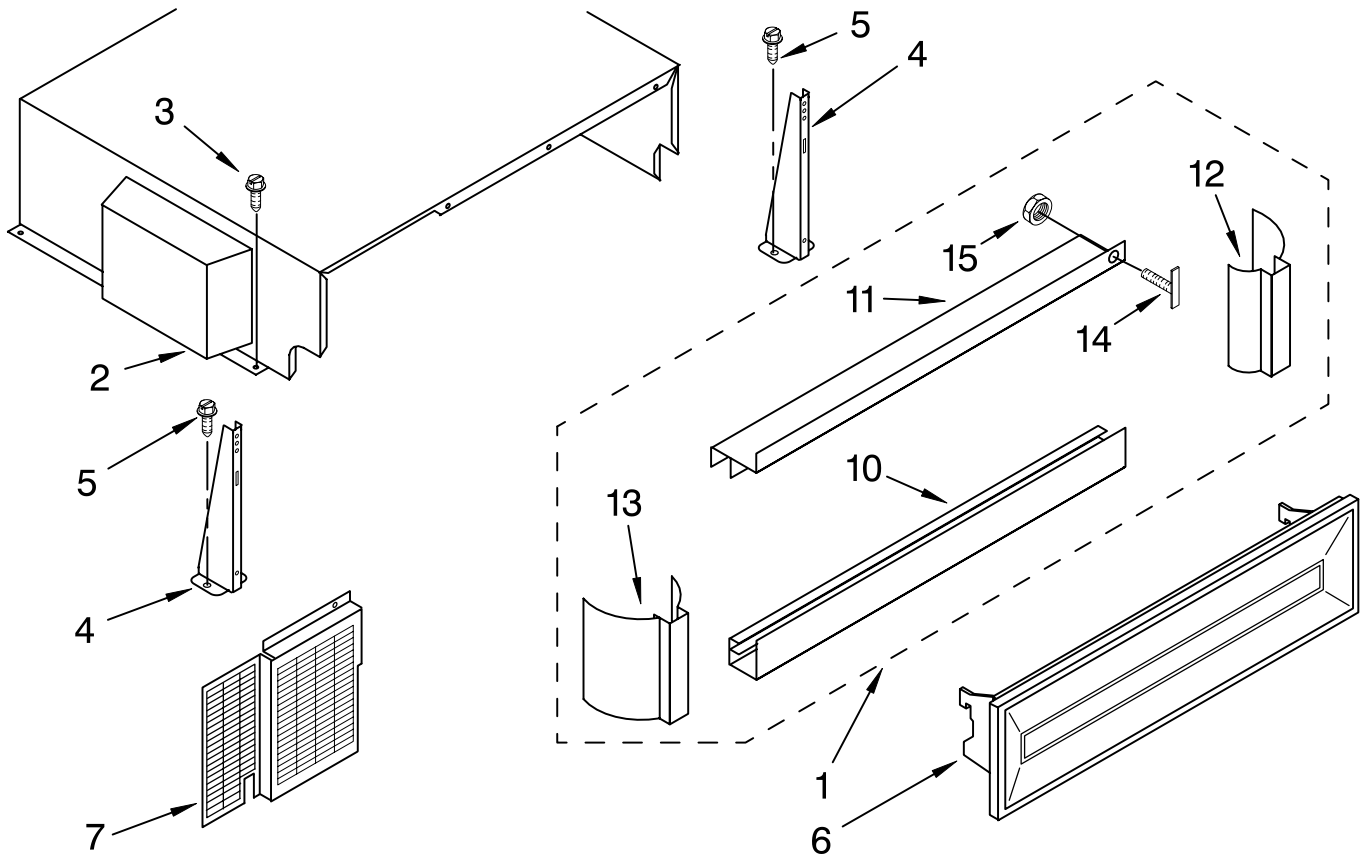

TOP GRILLE AND UNIT COVER PARTS

For Models: KSSS42MHW00, KSSS42MHB00, KSSS42MHT00
(White) (Black) (Biscuit)

Illus. No.	Part No.	DESCRIPTION
1		Top Grille Assembly
	2003717	White
	2005902	Black
	2006396	Biscuit
2	2005549	Cover, Unit
3	486194	Screw
4	2002484	Grille, Bracket
5	2001415	Screw
6		Decorative Panel Assembly
	2003726	White
	2005905	Black
	2006399	Biscuit

Illus. No.	Part No.	DESCRIPTION
7	2005534	Guard, Compressor Wiring
10		Trim, Grille Bottom
	2003615	White
	2005831	Black
	2005752	Biscuit
11		Trim, Grille Top
	2003621	White
	2005828	Black
	2005753	Biscuit

Illus. No.	Part No.	DESCRIPTION
12		Trim, Grille Right Side
	2003602	White
	2005821	Black
	2005732	Biscuit
13		Trim, Grille Left Side
	2003608	White
	2005824	Black
	2005733	Biscuit
14	2003347	Tee Bolt
15	1161548	Lock Nut

FOR ORDERING INFORMATION REFER TO PARTS PRICE LIST