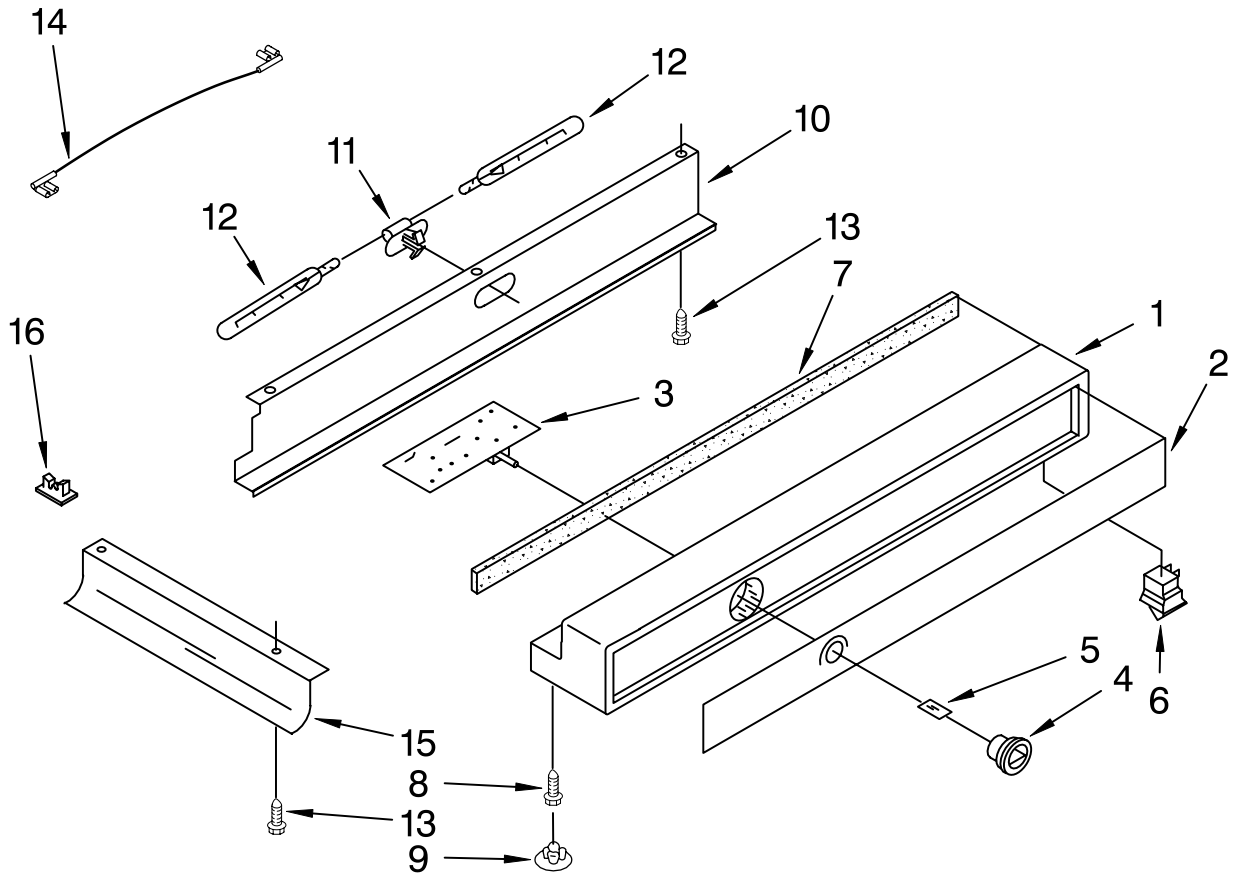

REFRIGERATOR CONTROL PANEL PARTS

For Models: KSSS42MHW00, KSSS42MHB00, KSSS42MHT00

(White)

(Black)

(Biscuit)

Illus. No.	Part No.	DESCRIPTION

1	1112641	Control Panel
2	2003302	Inlay, Control Panel
3	2004005	Circuit Board
4	2003842	Control Knob
5	2003841	Retainer, Knob
6	1118894	Switch, Rocker Arm
7	1113135	Seal, Control Panel
8	489260	Screw (3)
9	2000153	Hole Plug (3)
10	2005565	Shield, Control Panel
11	2005043	Socket, Light
12	548049	Light Bulb (2)
13	486194	Screw
14	2006223	Wire, Light
15	2001141	Channel, Wiring
16	1115375	Clip, Wiring (2)

FOR ORDERING INFORMATION REFER TO PARTS PRICE LIST