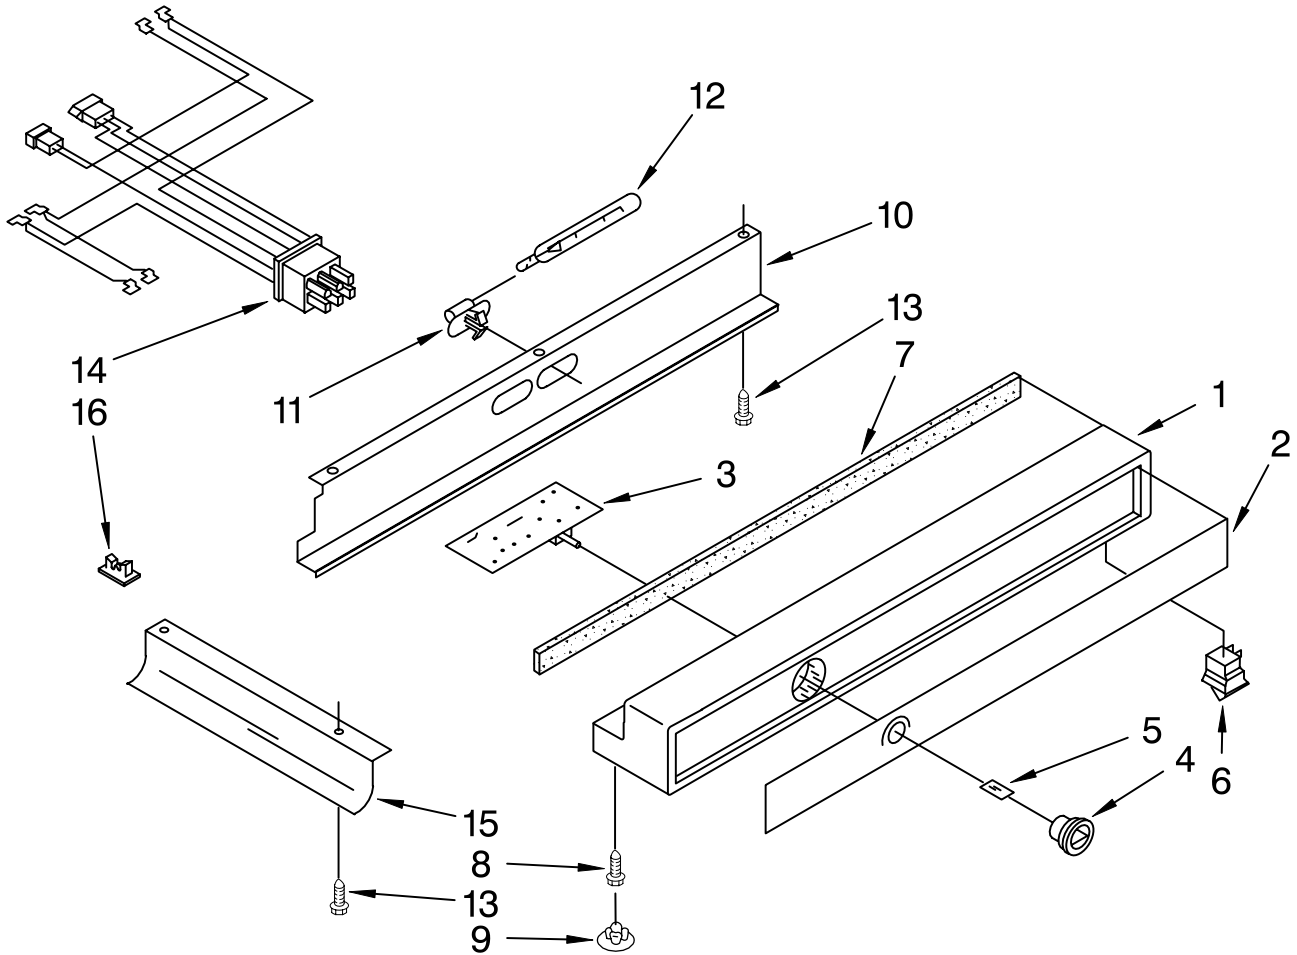

REFRIGERATOR CONTROL PANEL PARTS

For Model: KSSS42MDX02

Illus. No.	Part No.	DESCRIPTION

1	1112641	Control Panel
2	2003302	Inlay, Control Panel
3	2000789	Circuit Board
4	2001738	Control Knob
5	837444	Retainer, Knob
6	1118894	Switch, Rocker Arm
7	1113135	Seal, Control Panel
8	489260	Screw (3)
9	2000153	Hole Plug (3)
10	1113774	Shield, Control Panel
11	1112613	Socket, Light (2)
12	548049	Light Bulb (2)
13	486194	Screw
14	2001074	Control, Harness
15	2001141	Channel, Wiring
16	1115375	Clip, Wiring (2)

FOR ORDERING INFORMATION REFER TO PARTS PRICE LIST