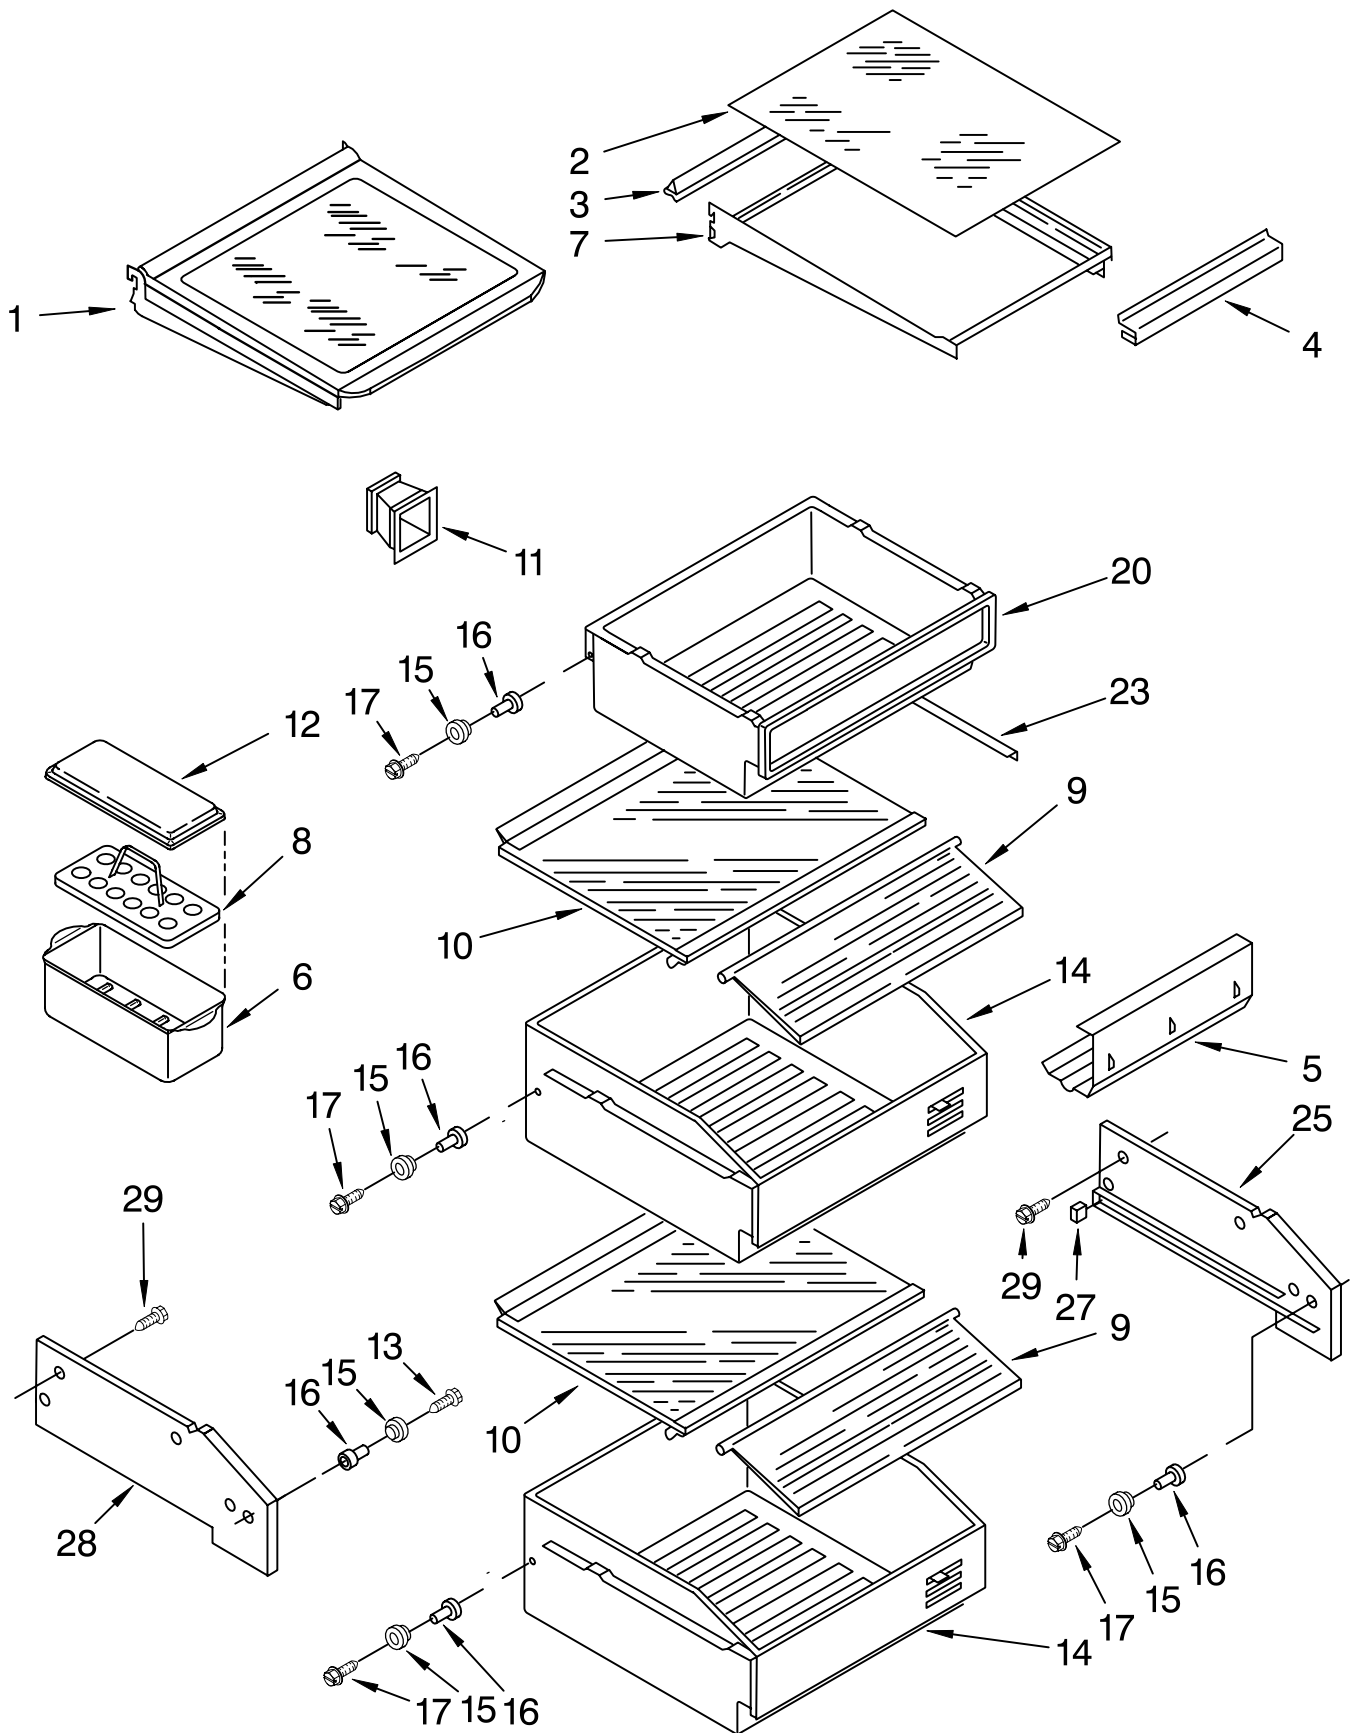

FOR ORDERING INFORMATION REFER TO PARTS PRICE LIST

FREEZER CONTROL PANEL PARTS

For Model: KSSS42MDX02

Illus. No.	Part No.	DESCRIPTION
1	1113626	Control Panel
2	2003308	Inlay, Control Panel
3	1113466	Thermostat & Barrier Assembly
4	488974	Screw (2)
5	1115373	Switch, Rocker Arm
6	1113134	Seal, Control Panel
8	489260	Screw (3)
9	2000153	Hole Plug (3)
10	1113768	Shield, Control Panel
11	1112613	Socket, Light
12	486194	Screw
13	548049	Light Bulb
14	2001973	Channel, Wiring
16	2001737	Knob, Thermostat
17	1115375	Clip, Wiring

FOR ORDERING INFORMATION REFER TO PARTS PRICE LIST

REFRIGERATOR SHELF PARTS

For Model: KSSS42MDX02

FOR ORDERING INFORMATION REFER TO PARTS PRICE LIST

REFRIGERATOR SHELF PARTS

For Model: KSSS42MDX02

Illus. No.	Part No.	DESCRIPTION
1	2174403	Frame, Shelf
2	2003376	Glass, Shelf
3	1113547	Reflector, Shelf
4	1113791	Gasket, Glass (2)
5	2179375	Rack, Wine
6	2169933	Egg Bin
7	2003326	Frame, Assembly Meat Pan
8	2164373	Egg Carrier
9	1113894	Cover, Crisper
10	2003379	Glass, Crisper (Includes #9)
11	2000742	Meat Pan, Connector
12	2169935	Cover
13	489212	Screw
14	2003316	Crisper Pan (2)
15	2174388	Roller
16	1113871	Eyelet, Roller
17	489211	Screw
20	2003321	Meat Pan
23	2002181	Retainer, Glass
25	2003411	Crisper Spacer, Right Side (2)
27	1113169	Stop, Roller
28	2003410	Crisper Spacer, Left Side (2)
29	486194	Screw