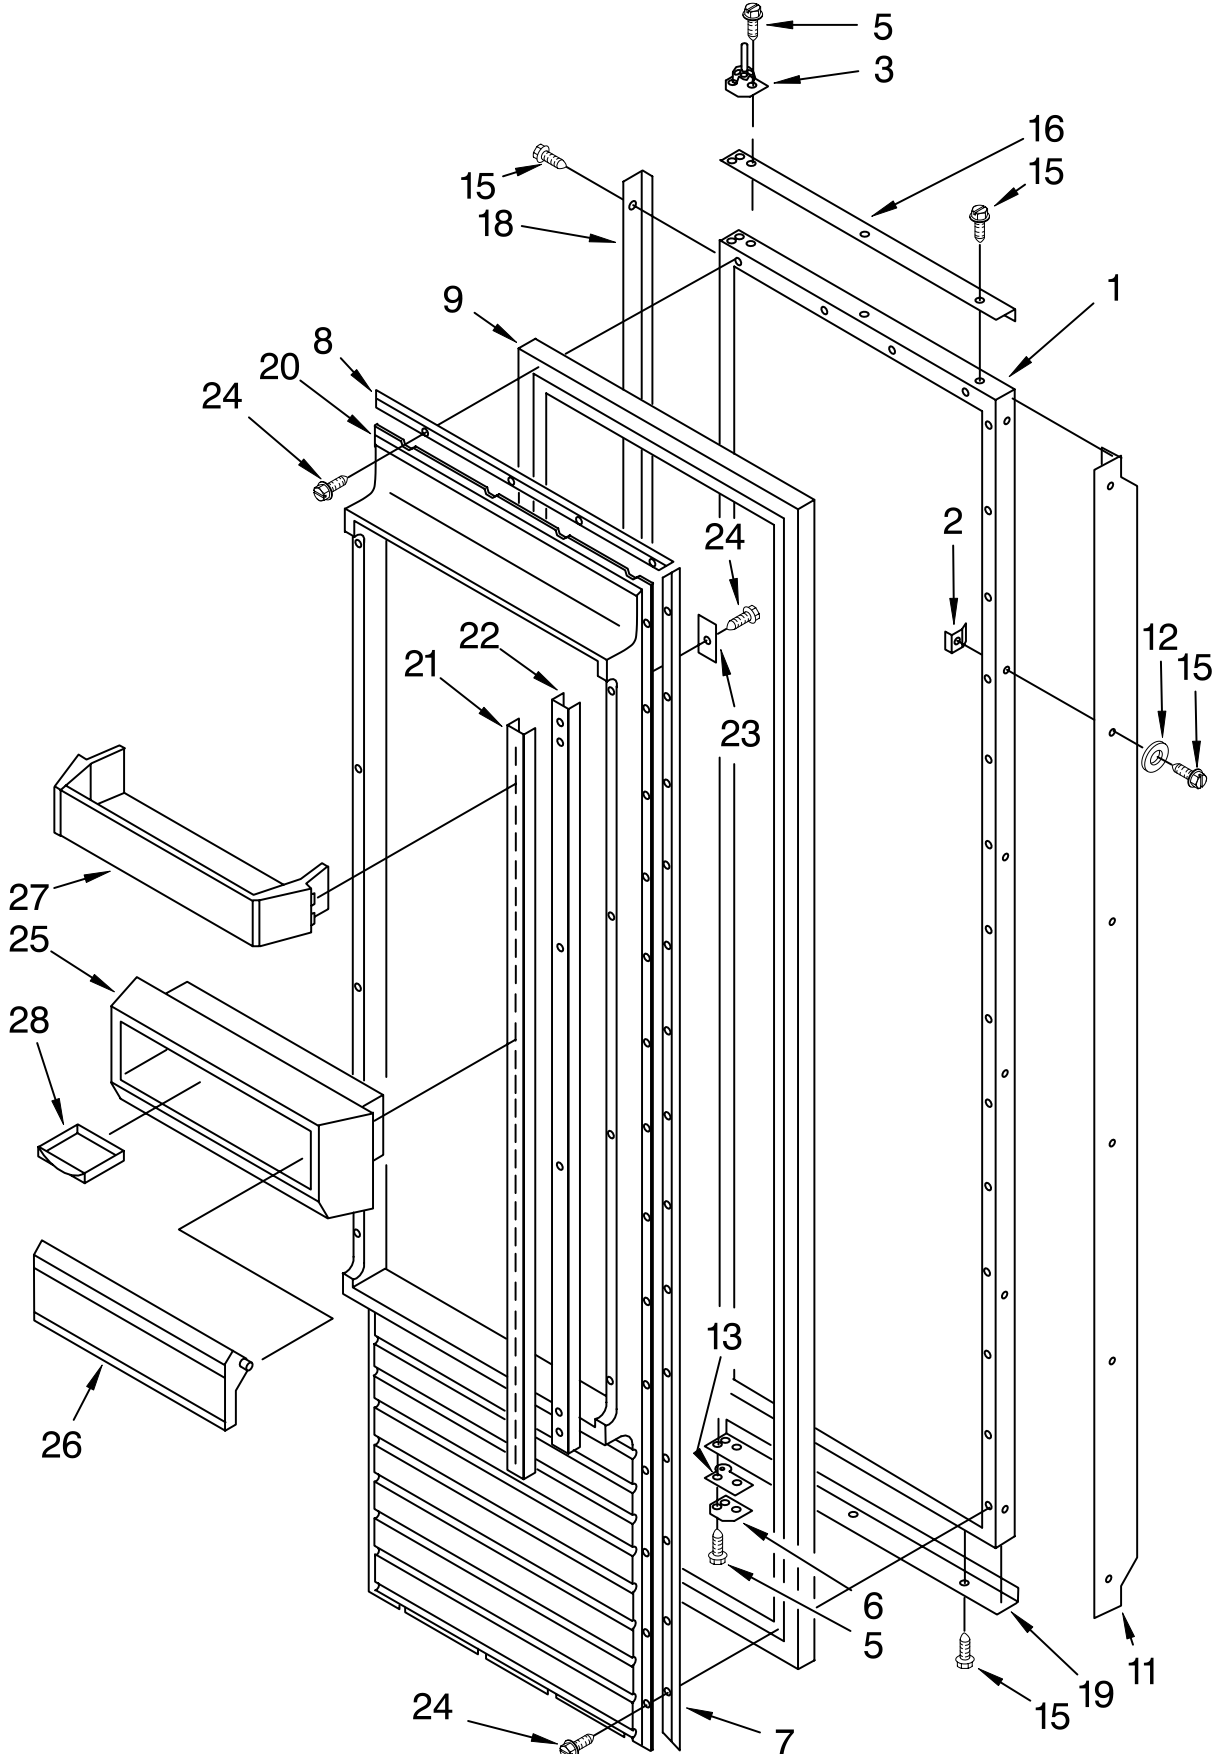

REFRIGERATOR DOOR PARTS

For Model: KSSS42MDX02

FOR ORDERING INFORMATION REFER TO PARTS PRICE LIST

REFRIGERATOR DOOR PARTS

For Model: KSSS42MDX02

Illus. No.	Part No.	DESCRIPTION
1	2003871	Refrigerator Door Panel (Includes Insulation)
2	939101	Screw Anchor (8)
3	2001983	Hinge Assembly, Top
5	489282	Screw
6	2002073	Hinge Assembly, Bottom
7	1112533	Gasket Retainer, Side (2)
8	1112541	Gasket Retainer, Top & Bottom
9	2000880	Door Gasket, Magnetic
11	2002224	Handle, Door
12	2001230	Washer
13	2002007	Door, Spacer Bottom
15	487052	Screw
16	2002201	Trim (Top)
18	2002196	Trim (Side)
19	2002842	Trim (Bottom)
20	1113953	Panel, Interior Door
21	1113951	Ladder, Shelf (2)
22	1112530	Retainer, Shelf Ladder (2)
23	1112514	Back Up Plate (8)
24	486194	Screw
25	1112721	Bin, Utility
26	2003464	Door, Utility Bin
27	2003131	Door Shelf (4)
28	1125936	Butter Tray

FOR ORDERING INFORMATION REFER TO PARTS PRICE LIST