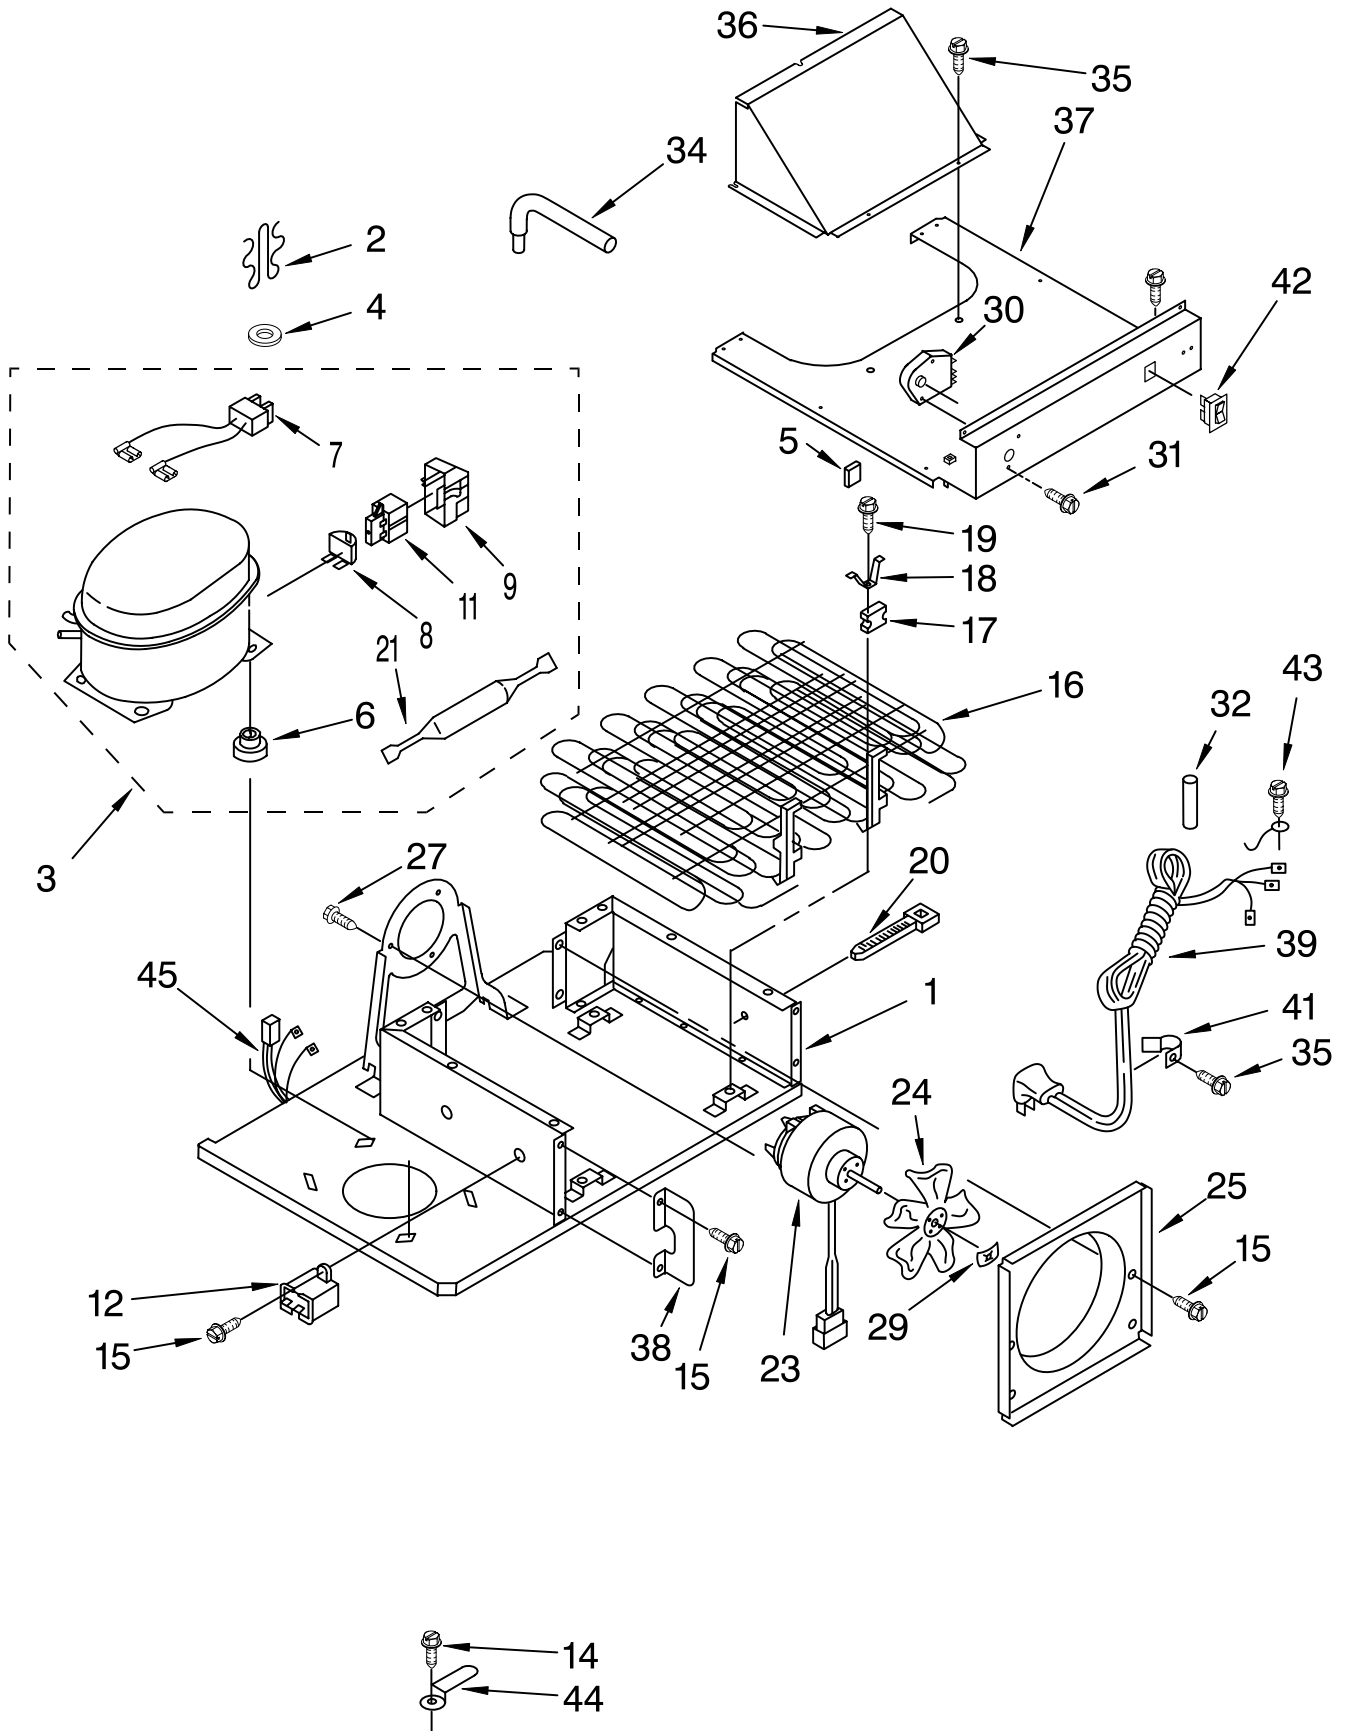

UPPER UNIT PARTS

For Model: KSSS42MDX02

FOR ORDERING INFORMATION REFER TO PARTS PRICE LIST

UPPER UNIT PARTS

For Model: KSSS42MDX02

Illus. No.	Part No.	DESCRIPTION	Illus. No.	Part No.	DESCRIPTION	Illus. No.	Part No.	DESCRIPTION
1	2003398	Assembly, Unit Base	19	487522	Screw	Following Parts Not Illustrated and Optional Parts Not Included 978025 Valve, Access (1/4") 978026 Valve, Access (5/16") 978027 Valve, Access (3/8") 978028 Valve, Access (1/2") 978029 Valve, Access (5/8") 978030 Valve, Access (3/4") 876764 Valve, Access (3/16")		
2	2163787	Clip, Compressor Mounting (4)	20	851095	Wire Tie (2)			
3	2169443	Compressor (Includes Items 7, 8, 9, 11, 12 & 21) (Also Order 876765 Tube Kit)	21	2164492	Drier			
4	680975	Washer	23	2169135	Motor, Fan			
5	2003389	Bushing, Foam	24	1108179	Blade, Fan			
6	2163786	Grommet, Mounting	25	2003169	Orifice, Fan			
7	2172890	Wire Assembly	27	489099	Screw (3)			
8	2154697	Overload (Includes Relay)	29	486692	Speed Nut			
9	2162358	Terminal Cover	30	2162044	Defrost Timer			
11		Relay (See Overload)	31	488911	Screw			
12	2169137	Capacitor	32	2000645	Sleeve, Condenser			
14	486899	Screw	34	2003011	Process, Tube			
15	487869	Screw	35	486194	Screw			
16	2003392	Condenser	36	2003174	Cover, Fan			
17	943447	Grommet (4)	37	2003355	Cover, Condenser			
18	1113019	Clamp (4)	38	2003263	Air Vane			
			39	2003381	Service Cord			
			41	1113162	Clamp, Cord (2)			
			42	1113229	Switch, Power Disconnect			
			43	488879	Screw, Ground			
			44	653035	Clip, Cord Plug			
			45	2003356	Wiring Harness, Unit Compartment			
						REFRIGERANT CHARGE 6.75 oz. (R-134A)		

FOR ORDERING INFORMATION REFER TO PARTS PRICE LIST