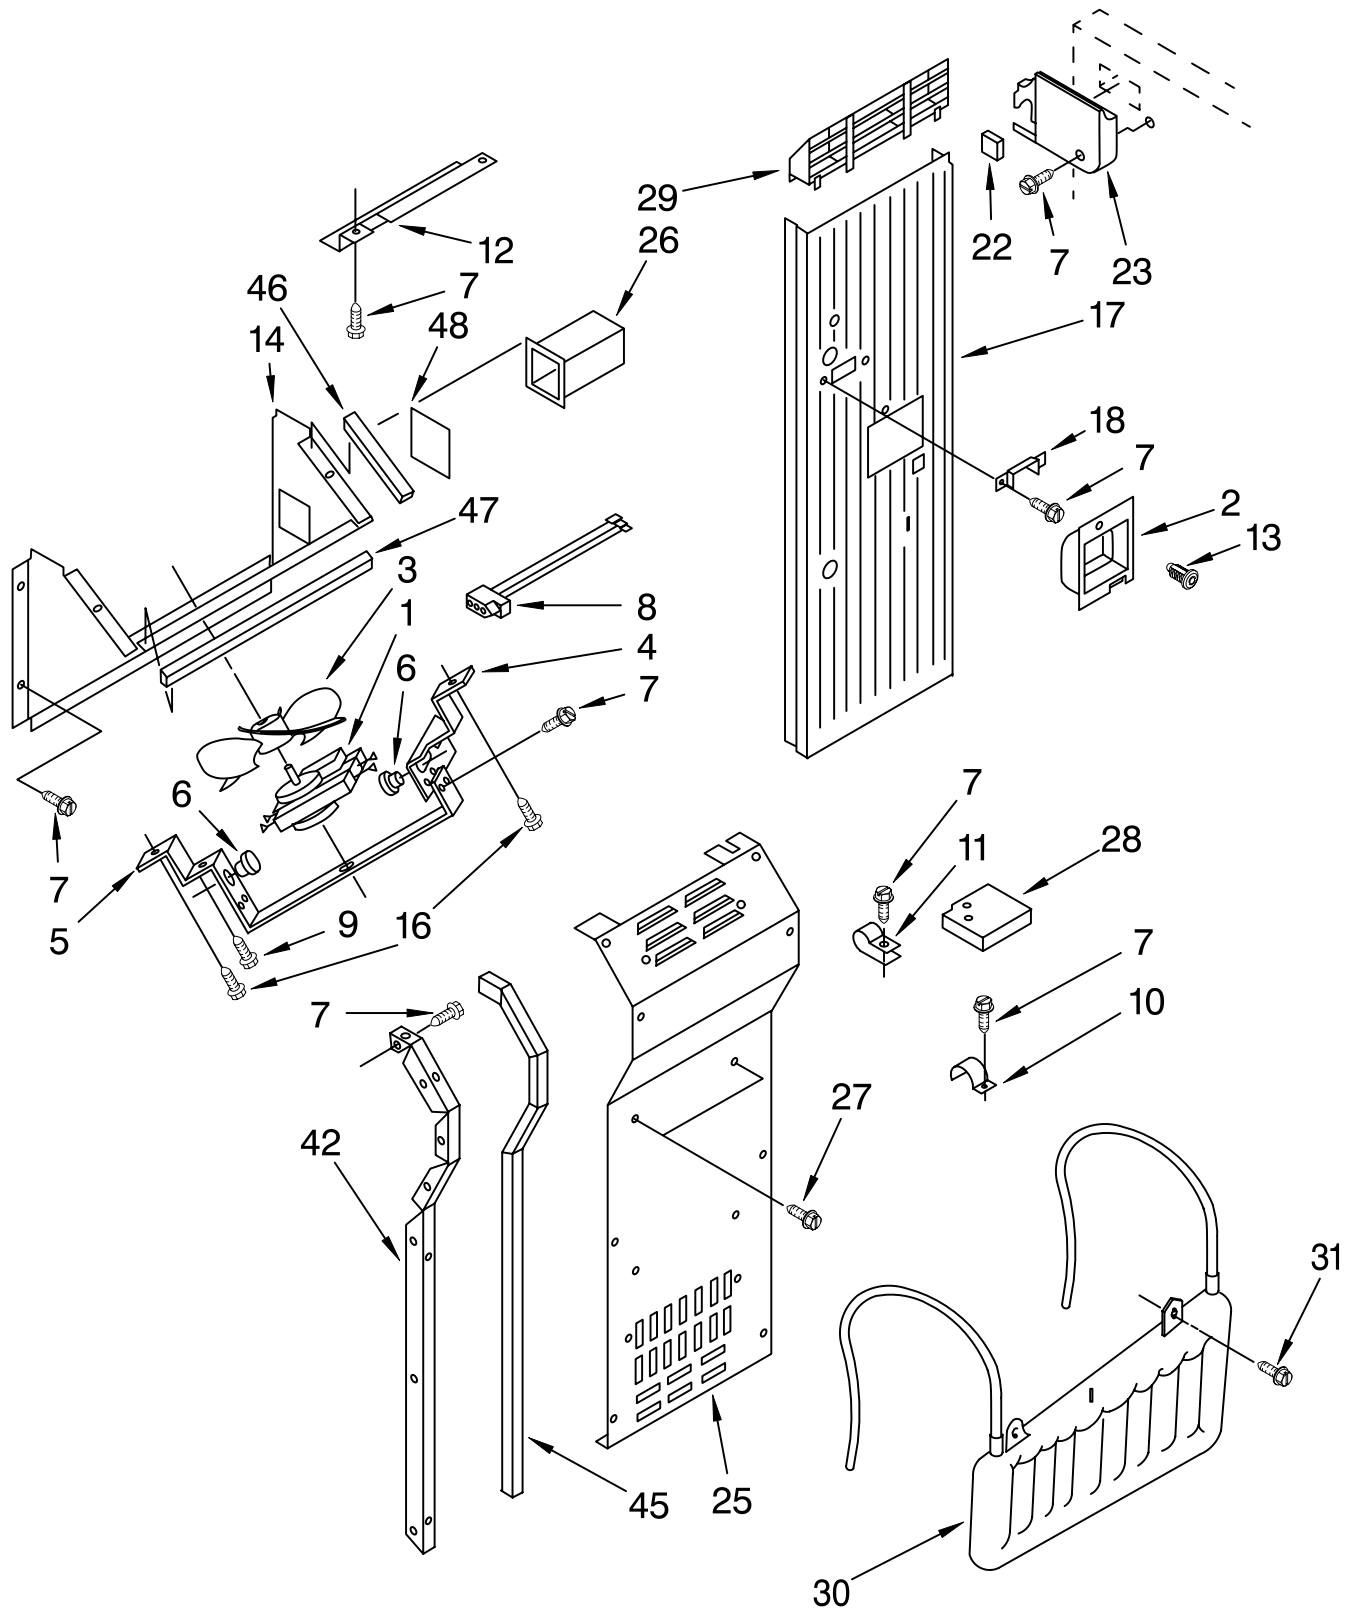

AIR FLOW AND RESERVOIR PARTS

For Model: KSSS42MDX02

FOR ORDERING INFORMATION REFER TO PARTS PRICE LIST

AIR FLOW AND RESERVOIR PARTS

For Model: KSSS42MDX02

Illus. No.	Part No.	DESCRIPTION
1	2003200	Fan Motor
2	2002732	Cup, Clearance
3	2169142	Fan Blade
4	548263	Bracket (Double)
5	938224	Bracket (Single)
6	548268	Grommet
7	486194	Screw
8	2000618	Motor, Wiring
9	488500	Screw, Ground
10	488366	Clamp, Tube
11	489348	Clamp, Nylon
12	2001145	Channel, Wiring
13	1112871	Fastner
14	2000783	Scroll, Fan
16	488772	Screw
17	2002961	Assembly, Air Duct
18	2000048	Air Deflector, Icemaker
22	1112869	Gasket, Air Baffle
23	1113942	Cover, Air Outlet
25	2000341	Cover, Evaporator
26	2000795	Connector, Meat Pan Duct
27	487539	Screw
28	1112840	Baffle, Evaporator
29	1112852	Diffuser, Air Duct
30	2000861	Reservoir
31	488280	Screw
42		Evaporator, Cover Rail
	2000686	Left Side
	2000685	Right Side
45	2001337	Gasket (2) Evaporator Cover
46	2001079	Gasket (2)
47	2001080	Gasket
48	2001081	Gasket

FOR ORDERING INFORMATION REFER TO PARTS PRICE LIST