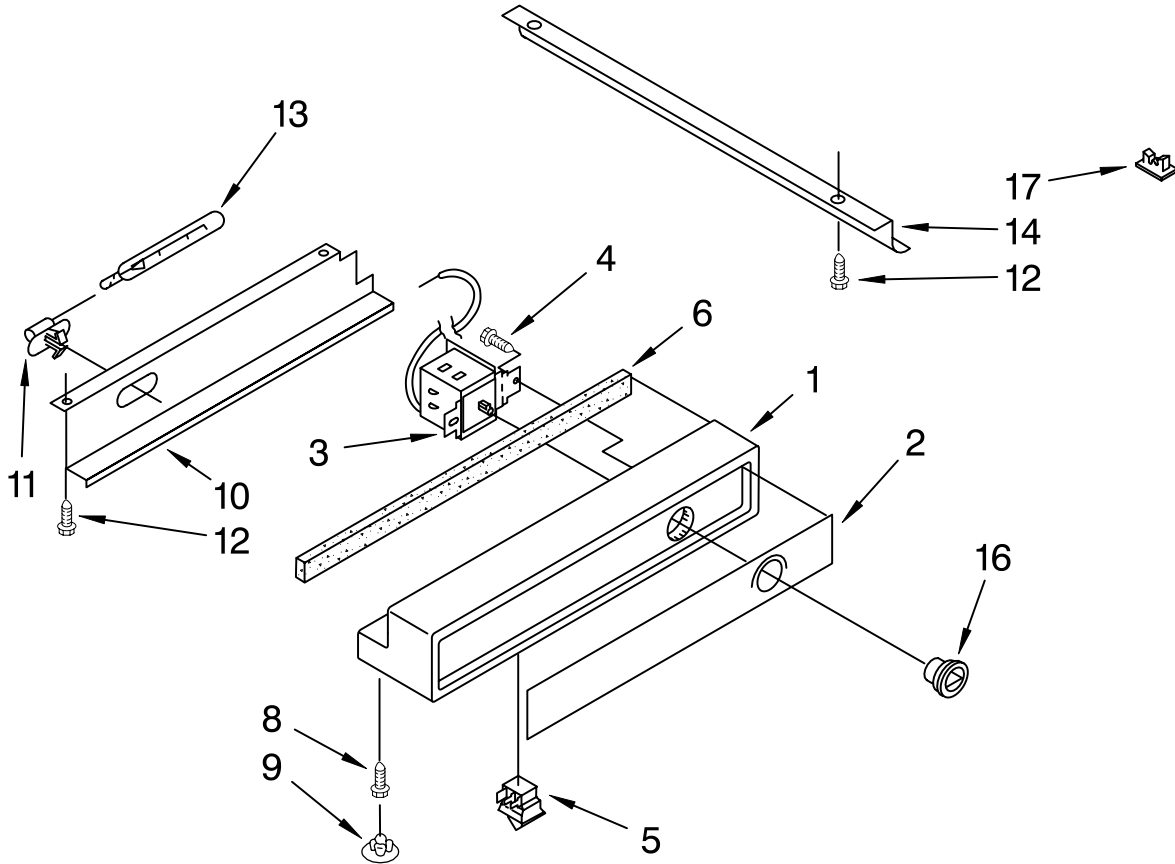

FREEZER CONTROL PANEL PARTS

For Model: KSSS42MDX02

Illus. No.	Part No.	DESCRIPTION
1	1113626	Control Panel
2	2003308	Inlay, Control Panel
3	1113466	Thermostat & Barrier Assembly
4	488974	Screw (2)
5	1115373	Switch, Rocker Arm
6	1113134	Seal, Control Panel
8	489260	Screw (3)
9	2000153	Hole Plug (3)
10	1113768	Shield, Control Panel
11	1112613	Socket, Light
12	486194	Screw
13	548049	Light Bulb
14	2001973	Channel, Wiring
16	2001737	Knob, Thermostat
17	1115375	Clip, Wiring

FOR ORDERING INFORMATION REFER TO PARTS PRICE LIST