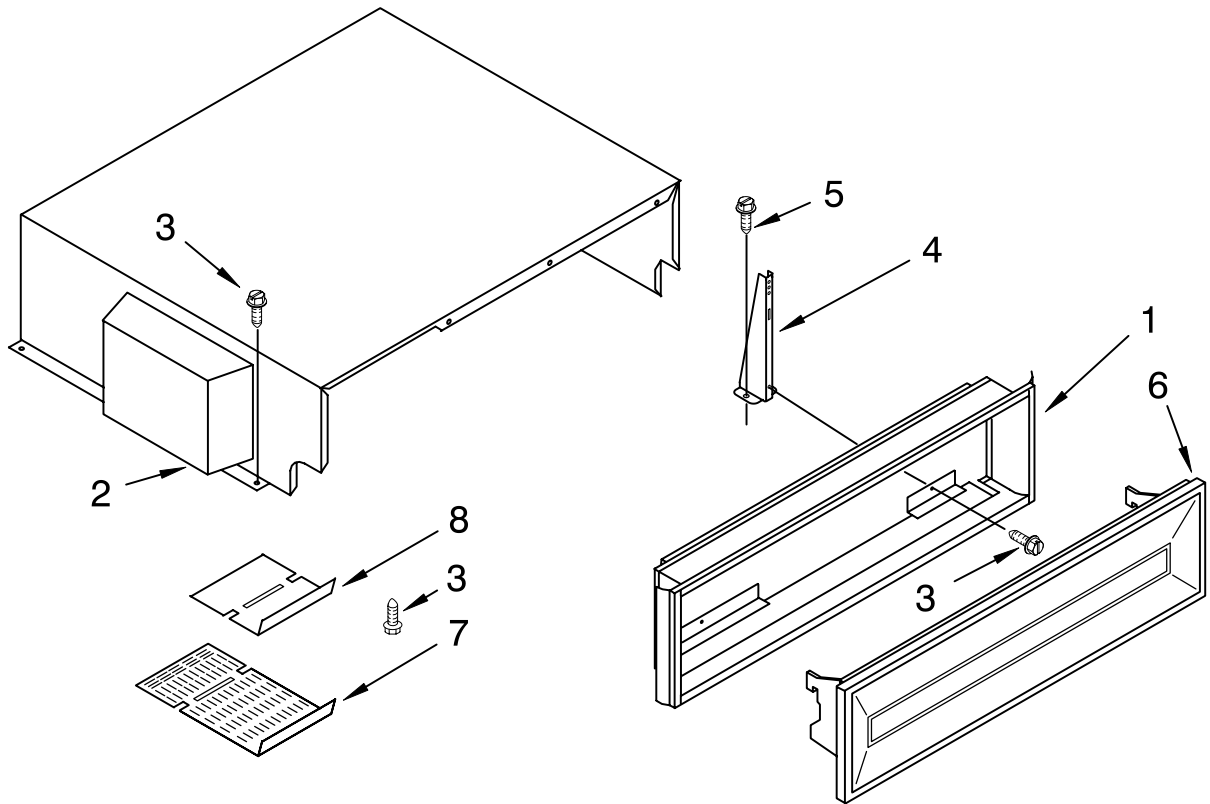

TOP GRILLE AND UNIT COVER PARTS

For Model: KSSS42MDX02

Illus. No.	Part No.	DESCRIPTION
1	2002583	Top Grille Assembly
2	2003267	Cover, Unit
3	486194	Screw
4	2002484	Grille, Bracket
5	2001415	Screw
6	2002955	Decorative Panel Assembly
7	2003480	Guard, Compressor Wiring
8	2003482	Guard, Water Valve Wiring

FOR ORDERING INFORMATION REFER TO PARTS PRICE LIST