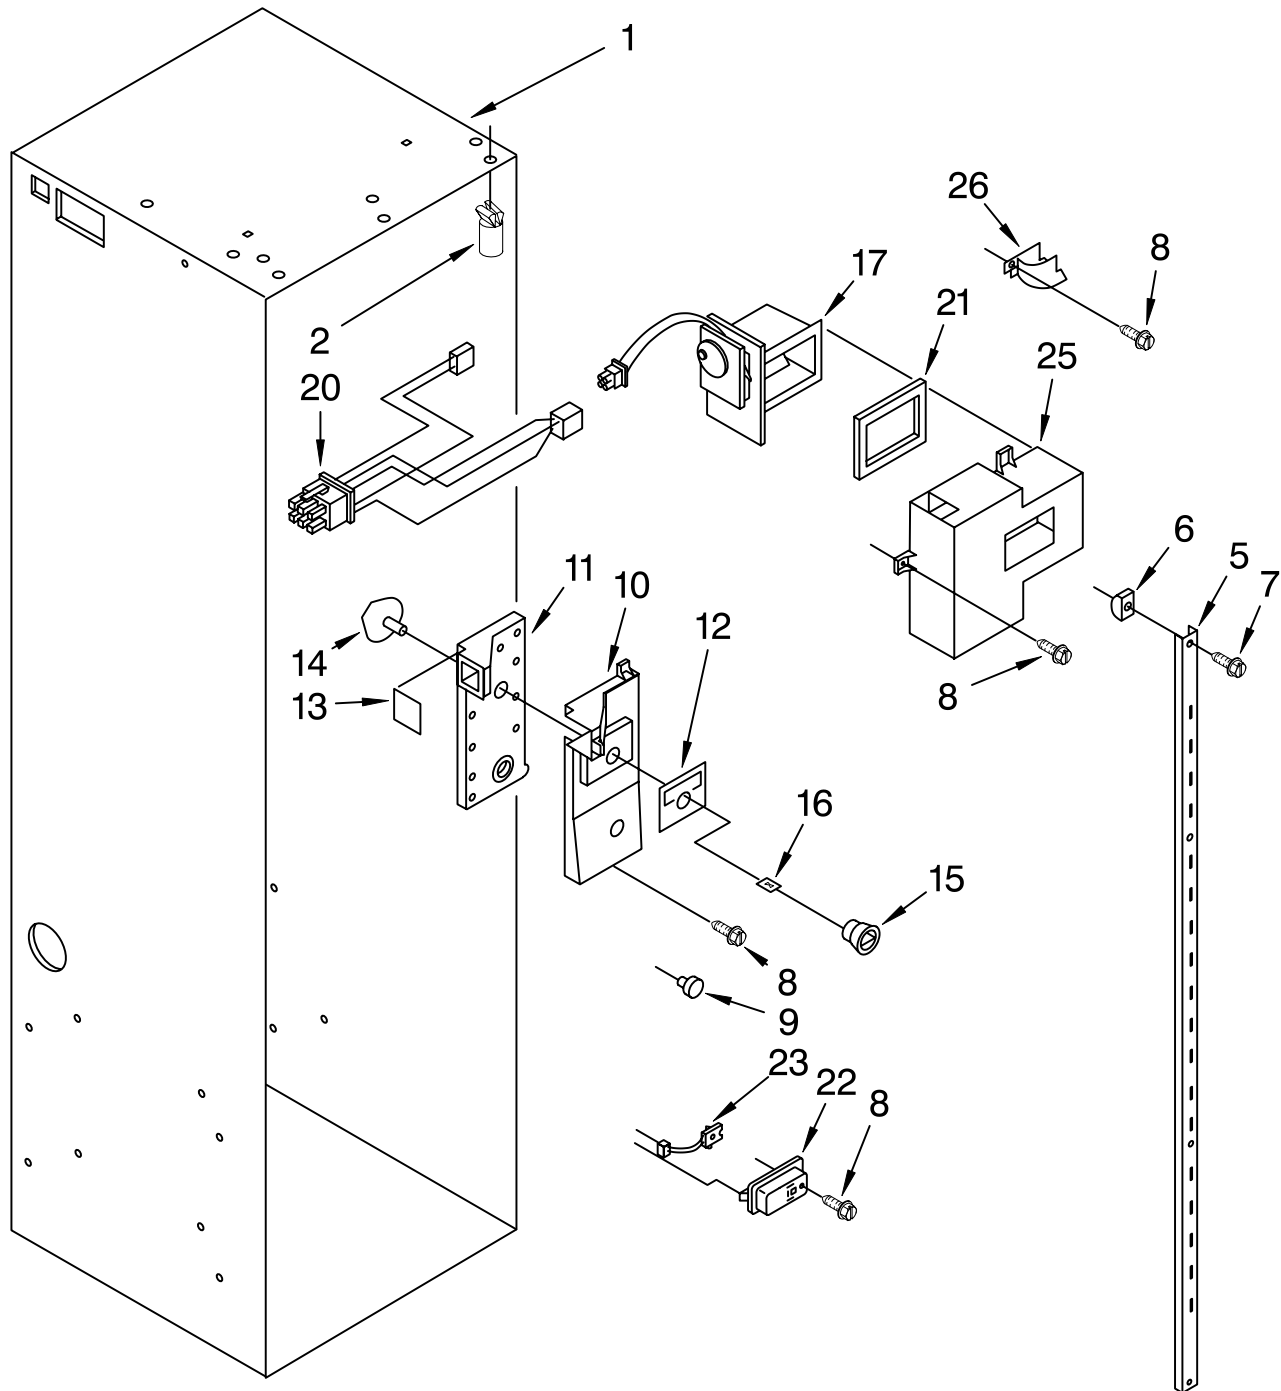

FOR ORDERING INFORMATION REFER TO PARTS PRICE LIST

FREEZER LINER PARTS

For Model: KSSS42MDX02

Illus. No.	Part No.	DESCRIPTION
1		Liner (Not A Serviceable Part)
2	1113649	Bracket, Light
3	1113650	Lens
4	1112613	Light, Socket
5	548049	Light, Bulb
6	538533	Support Clip, Icemaker (2)
7	2000193	Grommet, Screw (2)
8	488552	Screw
12	486194	Screw
13	1112591	Spacer, Control Panel (3)
14	842534	Clip, Air Duct (4)
16	1112260	Support, Evaporator
17	658944	Stud, Shelf (8)
18	487559	Screw

FOR ORDERING INFORMATION REFER TO PARTS PRICE LIST

REFRIGERATOR LINER PARTS

For Model: KSSS42MDX02

FOR ORDERING INFORMATION REFER TO PARTS PRICE LIST

REFRIGERATOR LINER PARTS

For Model: KSSS42MDX02

Illus. No.	Part No.	DESCRIPTION
1		LINER (Not A Serviceable Part)
2	1112591	Spacer, Control Panel (3)
5	2001117	Ladder, Shelf (2)
6	520965	Screw Support, Ladder (8)
7	488357	Screw
8	486194	Screw
9	1112257	Hole Plug
10	2000740	Meat Pan, Air Duct Cover
11	2000337	Meat Pan, Air Duct
12	2003299	Inlay, Control Meat Pan
13	2001326	Seal, Air Duct
14	1112218	Damper Control, Meat Pan
15	2001735	Control Knob, Meat Pan
16	837444	Retainer, Knob
17	2000343	Air Baffle Assembly
20	2001073	Wiring Harness, Air Baffle
21	2001146	Seal
22	1116793	Cover, Thermistor
23	1116959	Thermistor
25	2000736	Air Baffle Cover
26	2000527	Guard, Air Return