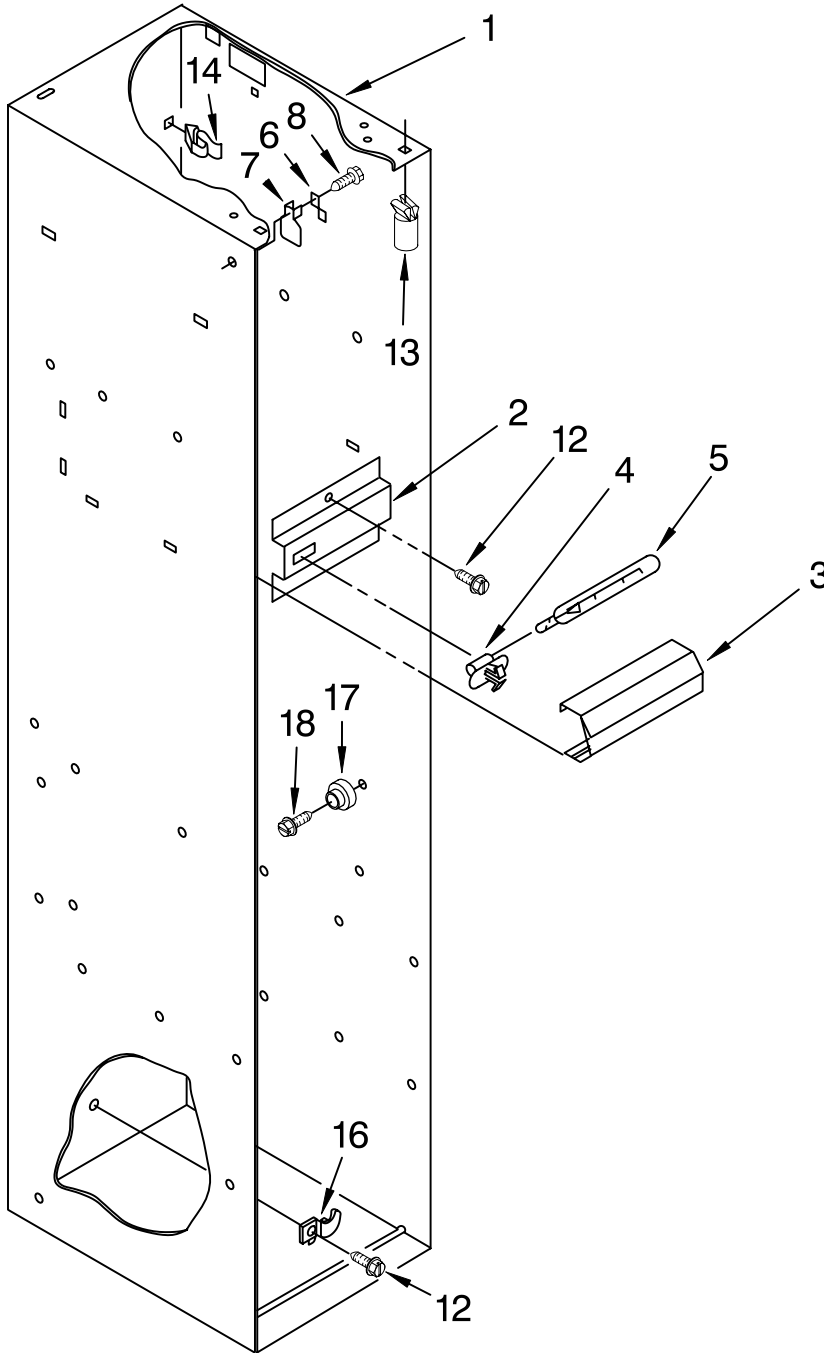

FOR ORDERING INFORMATION REFER TO PARTS PRICE LIST

CABINET TRIM PARTS

For Model: KSSS42MDX02

Illus. No.	Part No.	DESCRIPTION
1	2002194	Cabinet, Trim (2)
2	486194	Screw
3	2001297	Screw
4	1112801	Cabinet, Trim (Bottom)
5	488649	Screw
6	2002229	Cabinet, Trim Top

FOR ORDERING INFORMATION REFER TO PARTS PRICE LIST

FREEZER LINER PARTS

For Model: KSSS42MDX02

Illus. No.	Part No.	DESCRIPTION
1		Liner (Not A Serviceable Part)
2	1113649	Bracket, Light
3	1113650	Lens
4	1112613	Light, Socket
5	548049	Light, Bulb
6	538533	Support Clip, Icemaker (2)
7	2000193	Grommet, Screw (2)
8	488552	Screw
12	486194	Screw
13	1112591	Spacer, Control Panel (3)
14	842534	Clip, Air Duct (4)
16	1112260	Support, Evaporator
17	658944	Stud, Shelf (8)
18	487559	Screw

FOR ORDERING INFORMATION REFER TO PARTS PRICE LIST

REFRIGERATOR LINER PARTS

For Model: KSSS42MDX02

FOR ORDERING INFORMATION REFER TO PARTS PRICE LIST

REFRIGERATOR LINER PARTS

For Model: KSSS42MDX02

Illus. No.	Part No.	DESCRIPTION
1		LINER (Not A Serviceable Part)
2	1112591	Spacer, Control Panel (3)
5	2001117	Ladder, Shelf (2)
6	520965	Screw Support, Ladder (8)
7	488357	Screw
8	486194	Screw
9	1112257	Hole Plug
10	2000740	Meat Pan, Air Duct Cover
11	2000337	Meat Pan, Air Duct
12	2003299	Inlay, Control Meat Pan
13	2001326	Seal, Air Duct
14	1112218	Damper Control, Meat Pan
15	2001735	Control Knob, Meat Pan
16	837444	Retainer, Knob
17	2000343	Air Baffle Assembly
20	2001073	Wiring Harness, Air Baffle
21	2001146	Seal
22	1116793	Cover, Thermistor
23	1116959	Thermistor
25	2000736	Air Baffle Cover
26	2000527	Guard, Air Return