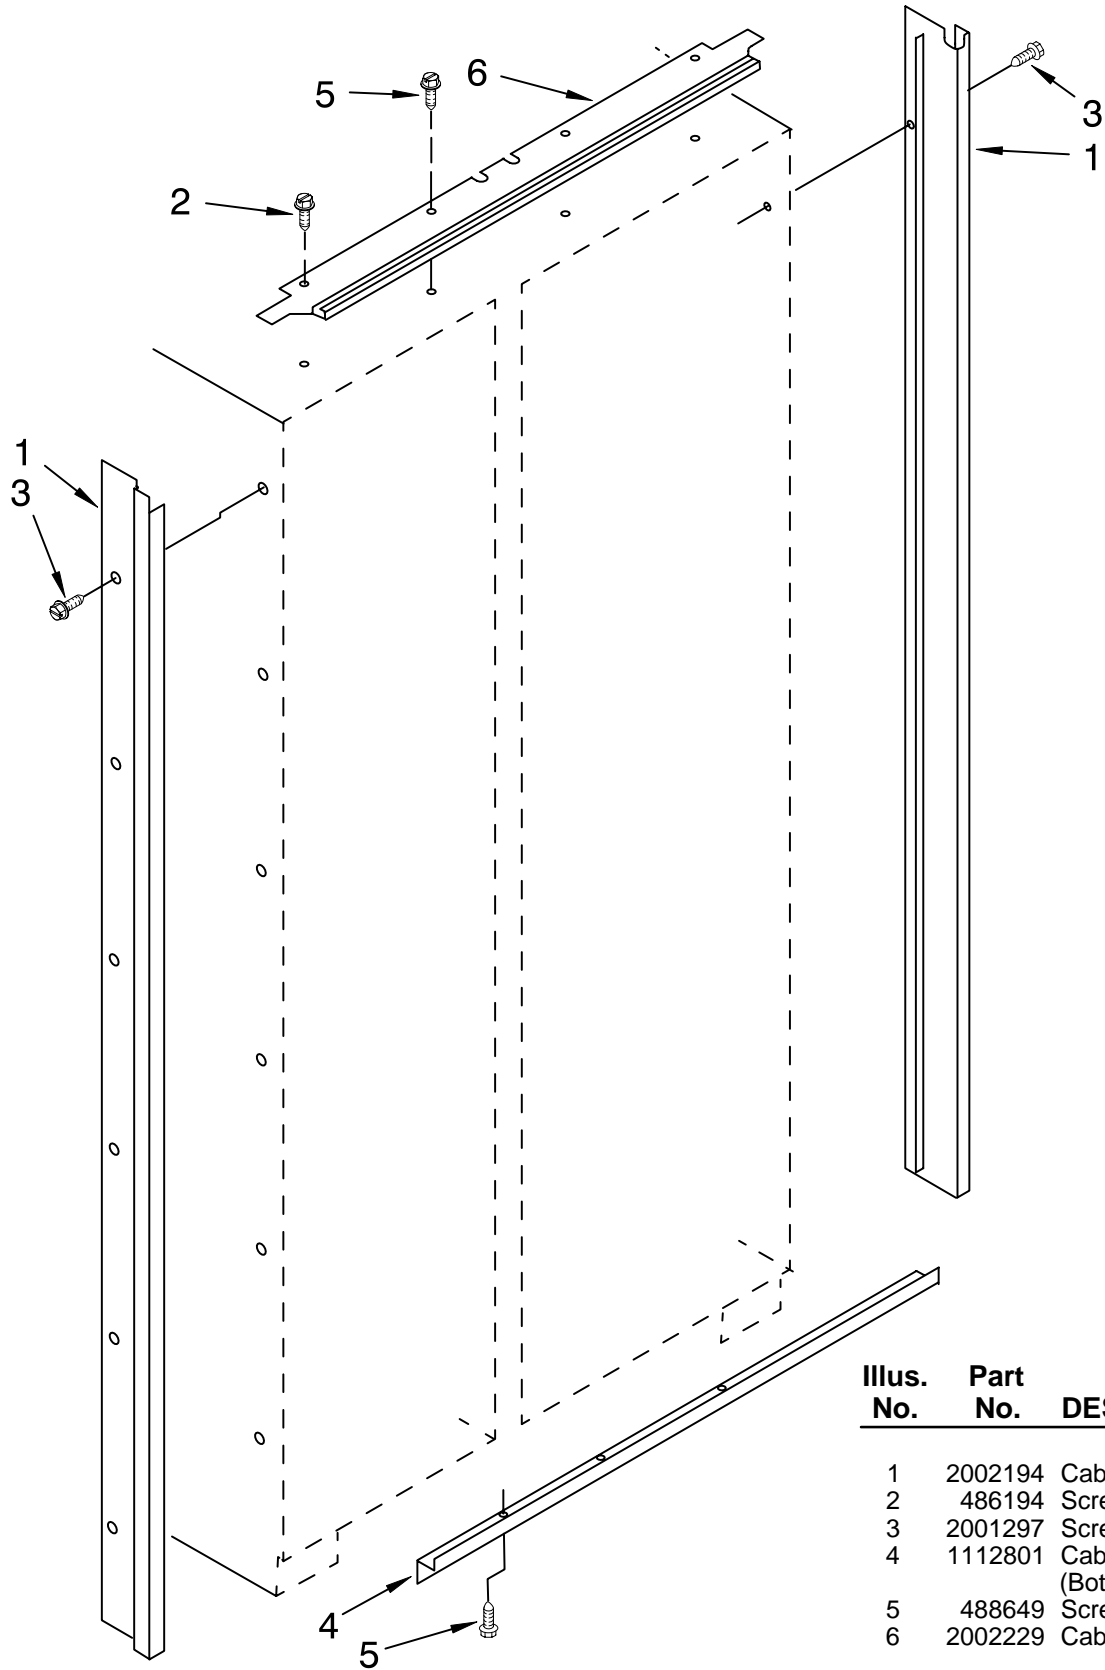

FOR ORDERING INFORMATION REFER TO PARTS PRICE LIST

CABINET PARTS

For Model: KSSS42MDX02

Illus. No.	Part No.	DESCRIPTION	Illus. No.	Part No.	DESCRIPTION	Illus. No.	Part No.	DESCRIPTION
1		Cabinet (Not A Serviceable Part)	17	2001295	Shoulder Screw	29		Hinge (Bottom)
2	1112019	Leveler, Front (2)	18		Hinge (Top)		2001978	Left Side
4	1112023	Roller, Front & Rear (4)		2001976	Left Side		2001977	Right Side
5	1112695	Leveler, Adjustable (2)	19	2000770	Shim, Hinge Top	30	1112942	Shim, Hinge (1)
6	2000670	Adjusting Rod (2)	20	1112805	Guard, Wiring		1112943	Shim, Hinge (2)
7	1113250	Sleeve, Retainer (2)	21	487534	Screw (2)	31	2000490	Screw
8	1112937	Bushing, Rod (2)	22	2002903	Bushing	33	2001266	Tube clamp
9	489359	Screw	23	1112992	Door Closer Assembly (2)	34	2001963	Grille Base, Front
10	1112939	Hole Plug, Leveler	24	2000333	Bracket, Door Closer	35	489238	Screw (6)
11	1112849	Cap, Grommet	25	486194	Screw	36	2000684	Cover, Rear
12	2002902	Stop Screw	26	1112973	Tap Plate, Hinge Butt (2)	37	1113123	Grommet, Wiring
13	1113122	Grommet, Wiring	27	1113227	Fastener (3)	38	1113079	Grommet, Flexible
14	2002804	Wiring Harness, Cabinet	28		Gap, Cover Assembly (Bottom)	39	2003472	Cup, Wiring
15	1112848	Drain Fitting		2003386	Left Side	40	2003474	Seal
				2003387	Right Side	41	2001377	Screw
						42	2003473	Grommet
						43	2001415	Screw (4)
						44	489359	Screw

FOR ORDERING INFORMATION REFER TO PARTS PRICE LIST

CABINET TRIM PARTS

For Model: KSSS42MDX02

Illus. No.	Part No.	DESCRIPTION
1	2002194	Cabinet, Trim (2)
2	486194	Screw
3	2001297	Screw
4	1112801	Cabinet, Trim (Bottom)
5	488649	Screw
6	2002229	Cabinet, Trim Top