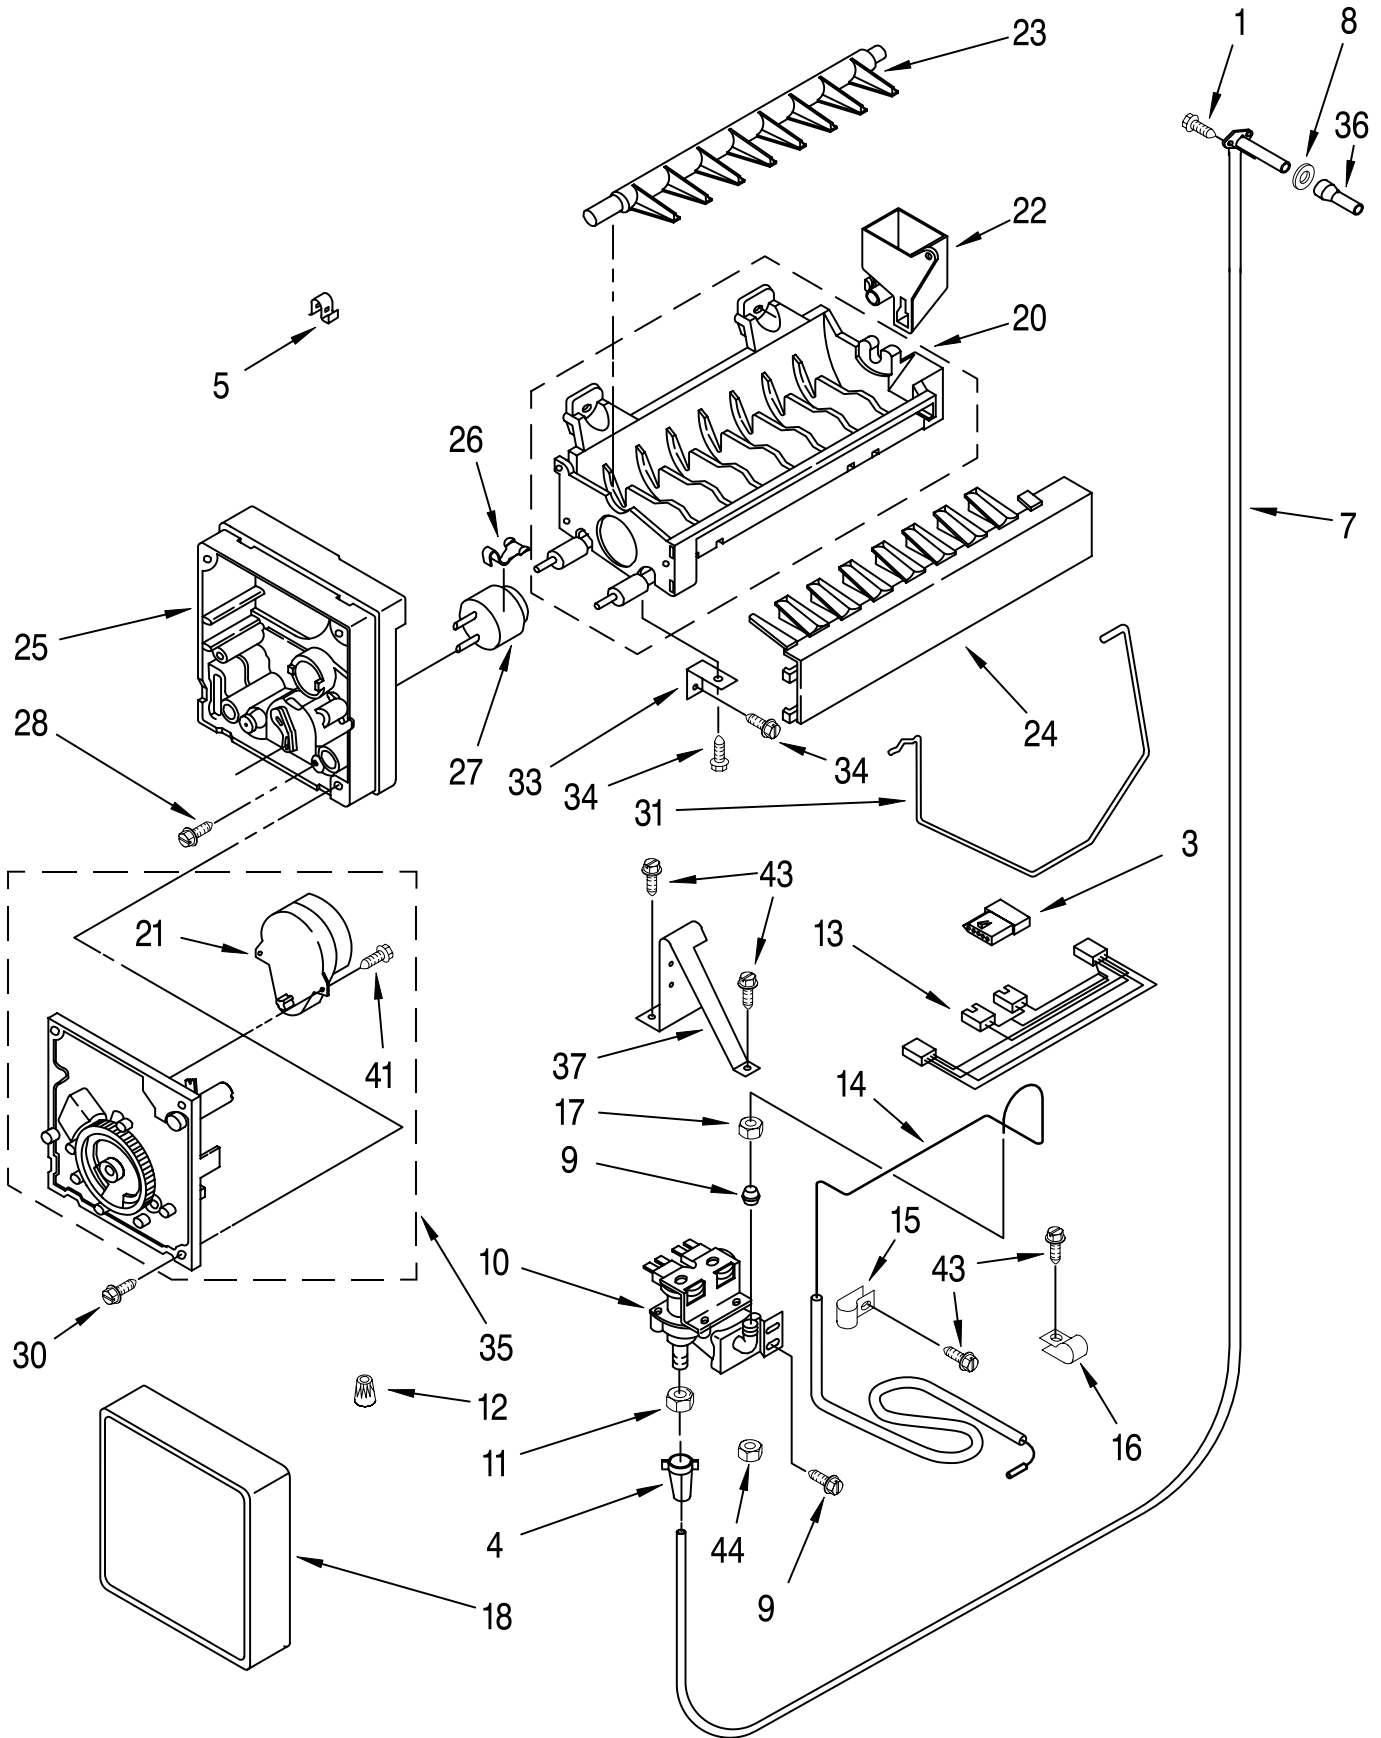

ICEMAKER PARTS

For Model: KSSS42MDX02

FOR ORDERING INFORMATION REFER TO PARTS PRICE LIST

ICEMAKER PARTS

For Model: KSSS42MDX02

Illus. No.	Part No.	DESCRIPTION	Illus. No.	Part No.	DESCRIPTION	Illus. No.	Part No.	DESCRIPTION
1	489084	Screw	16	2001087	Clamp Tube	28	489322	Screw
3	2154472	Connector	17	487857	Nut	30	489276	Screw
4	841707	Insert, Tube	18	628355	Cover	31	2171593	Shut Off Arm
5	628379	Clip, Fuse	20	628228	Mold & Heater (Also Order 542638 Silicone Grease)	33	2171952	Bracket
7	2001606	Water Inlet Tube Assembly				34	489242	Screw
8	1106508	Seal Gasket	21	628398	Motor	35	628399	Module Assembly (Includes Items 21 & 41)
9	487627	Sleeve, Nut	22	628356	Cup-Water Fill	36	2001098	Water Inlet Tube
10	2181729	Valve, Solenoid	23	627843	Ejector	37	2000803	Water Valve Mounting Bracket
11	627018	Nut, Compression	24	627788	Ice Striper	41	489136	Screw (2)
12	227991	Connector, Wire	25	627790	Support	43	486194	Screw
13	2003477	Water Valve, Harness	26	627796	Retainer Thermostat (2)	44	1129179	Compression Nut
14	2001354	Inlet Water Line	27	627985	Thermostat (Also Order 542639 Cement Alumilastic)	100	4317943	Complete Icemaker Assembly
15	489348	Clamp, Nylon Valve						

PARTS NOT ILLUSTRATED

Illus. No.	Part No.	DESCRIPTION

Following Parts Not Illustrated
(Optional Parts Only)

4318636	Front Panel Kit (White)
4318633	Front Panel Kit (Black)
4318639	Front Panel Kit (Almond)
4318642	Front Panel Kit (Stainless Steel)

Black Acrylic
Static Cleaner Part No. 978849

LITERATURE PARTS

LIT2002906	Use & Care Guide
LIT2002914	Energy Label
LIT2002934	Service & Wiring Sheet
LIT628370	Modular Icemaker Service Sheet
LIT2002941	Installation Instructions

FOR ORDERING INFORMATION REFER TO PARTS PRICE LIST