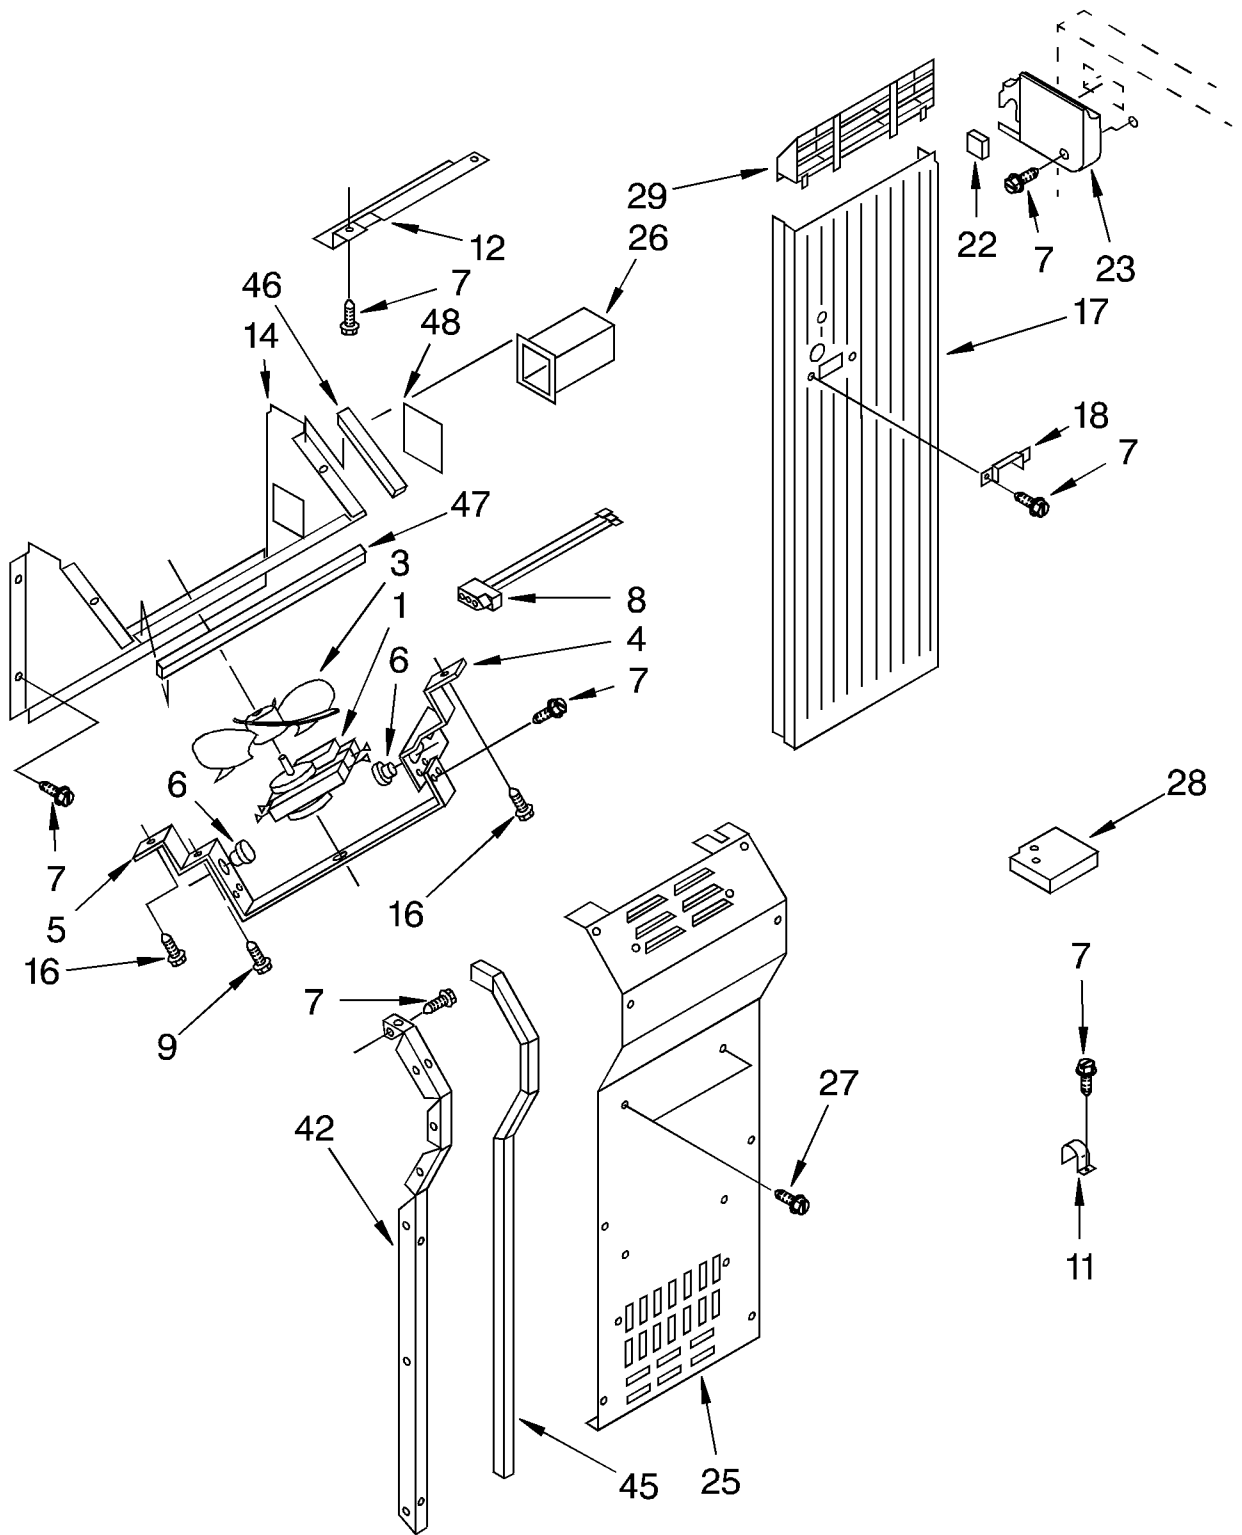

# AIR FLOW AND RESERVOIR PARTS

For Model: KSSS42MBX01

|    |         |                             |
|----|---------|-----------------------------|
| 1  | 2001086 | Fan Motor                   |
| 3  | 2169142 | Fan Blade                   |
| 4  | 548263  | Bracket (Double)            |
| 5  | 938224  | Bracket (Single)            |
| 6  | 548268  | Grommet                     |
| 7  | 486194  | Screw                       |
| 8  | 2000618 | Motor, Wiring               |
| 9  | 488500  | Screw, Ground               |
| 11 | 488366  | Clamp, Tube                 |
|    | 489348  | Clamp, Nylon                |
| 12 | 2001257 | Channel, Wiring             |
| 14 | 2000783 | Scroll, Fan                 |
| 16 | 488772  | Screw                       |
| 17 | 2000748 | Assembly, Air Duct          |
| 18 | 2000048 | Air Deflector, Ice maker    |
| 22 | 1112869 | Gasket, Air Baffle          |
| 23 | 1113942 | Cover, Air Outlet           |
| 25 | 2000341 | Cover, Evaporator           |
| 26 | 2000795 | Connector, Meat Pan Duct    |
| 27 | 487539  | Screw                       |
| 28 | 1112840 | Baffle, Evaporator          |
| 29 | 1112852 | Diffuser, Air Duct          |
| 42 |         | Evaporator, Cover Rail      |
|    | 2000686 | Left Side                   |
|    | 2000685 | Right Side                  |
| 45 | 2001337 | Gasket (2) Evaporator Cover |
| 46 | 2001079 | Gasket (2)                  |
| 47 | 2001080 | Gasket                      |
| 48 | 2001081 | Gasket                      |