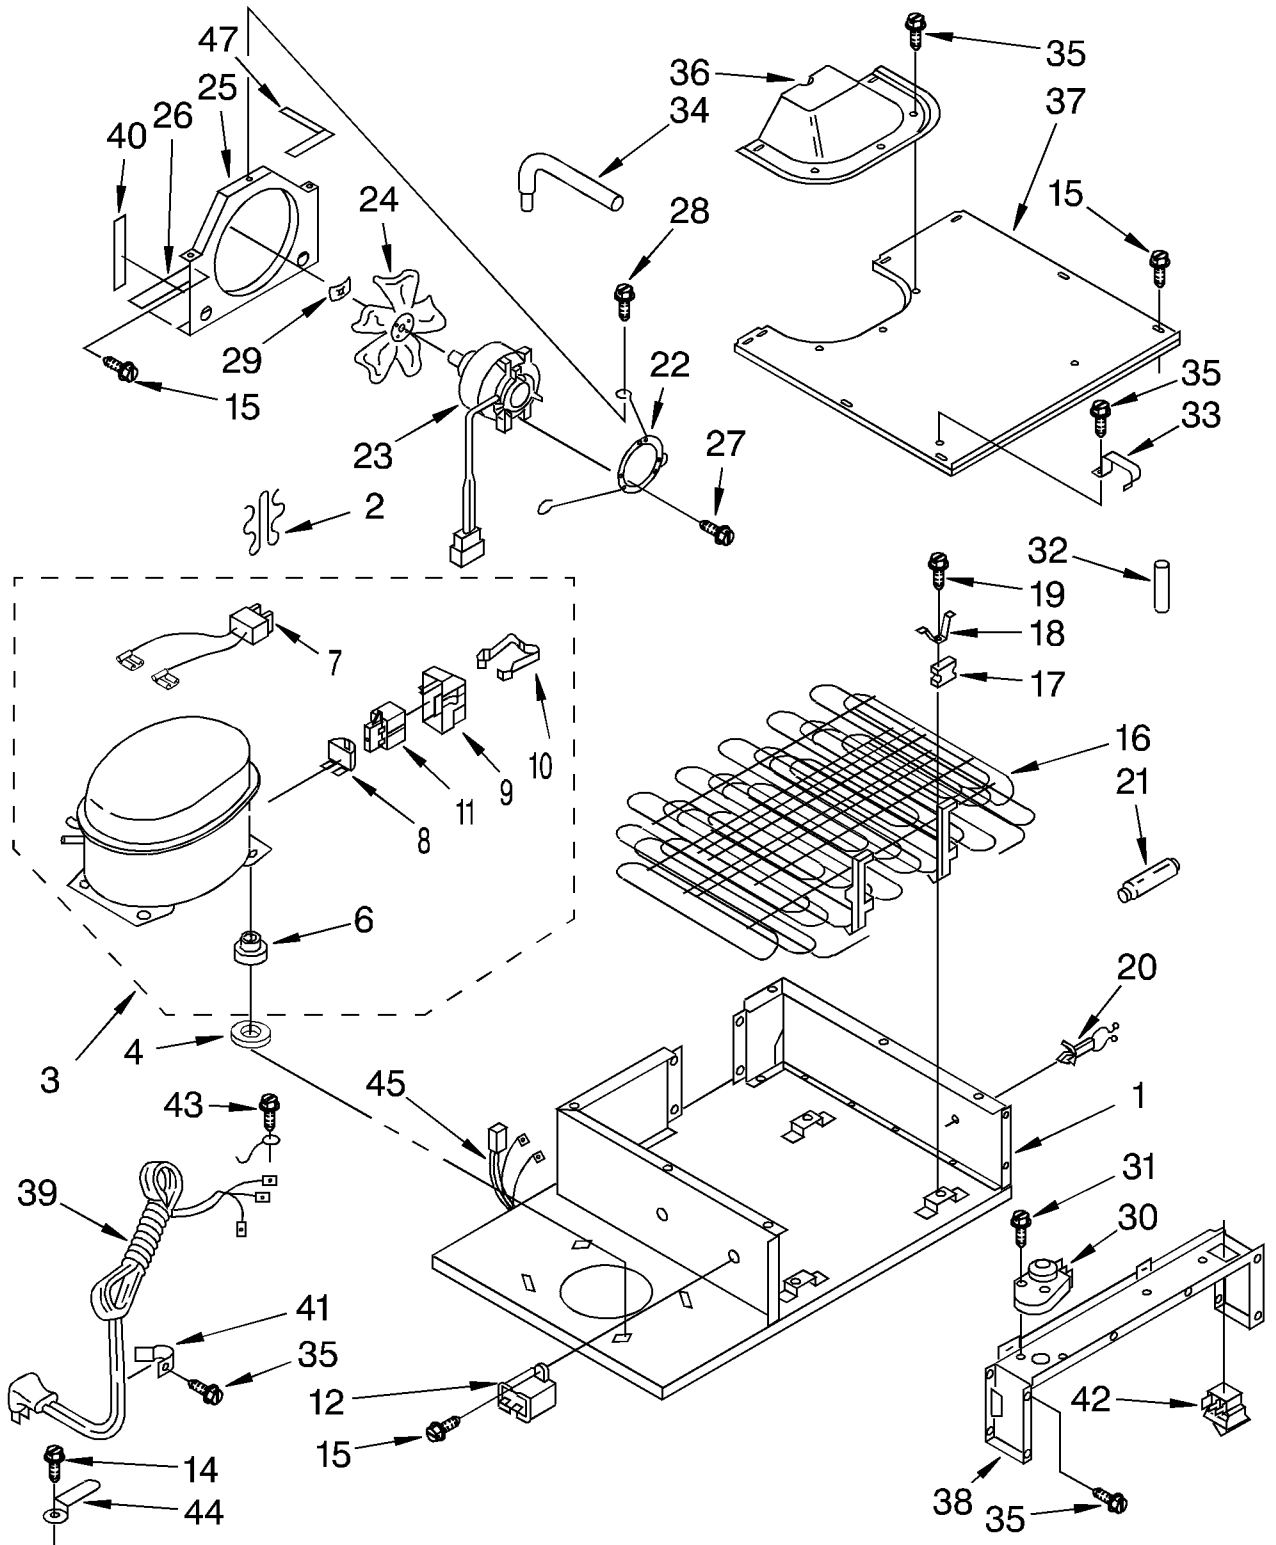

UPPER UNIT PARTS

For Model: KSSS42MBX01