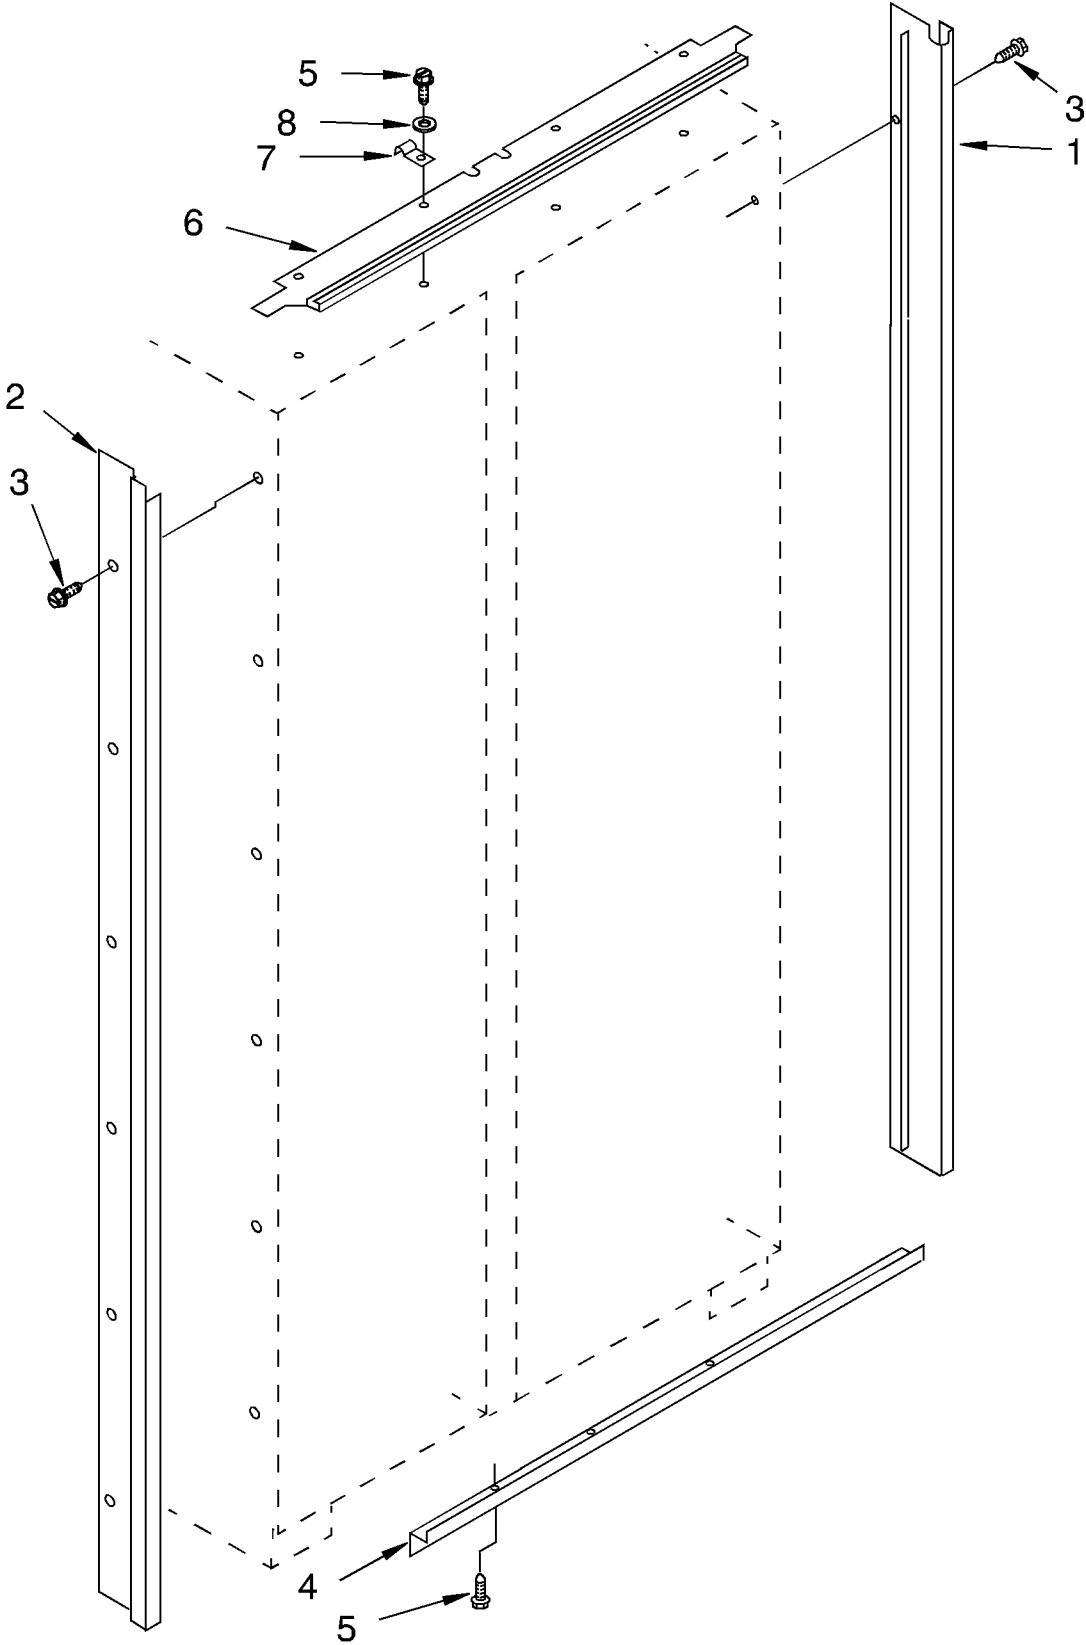

CABINET TRIM PARTS

For Model: KSSS42MBX01