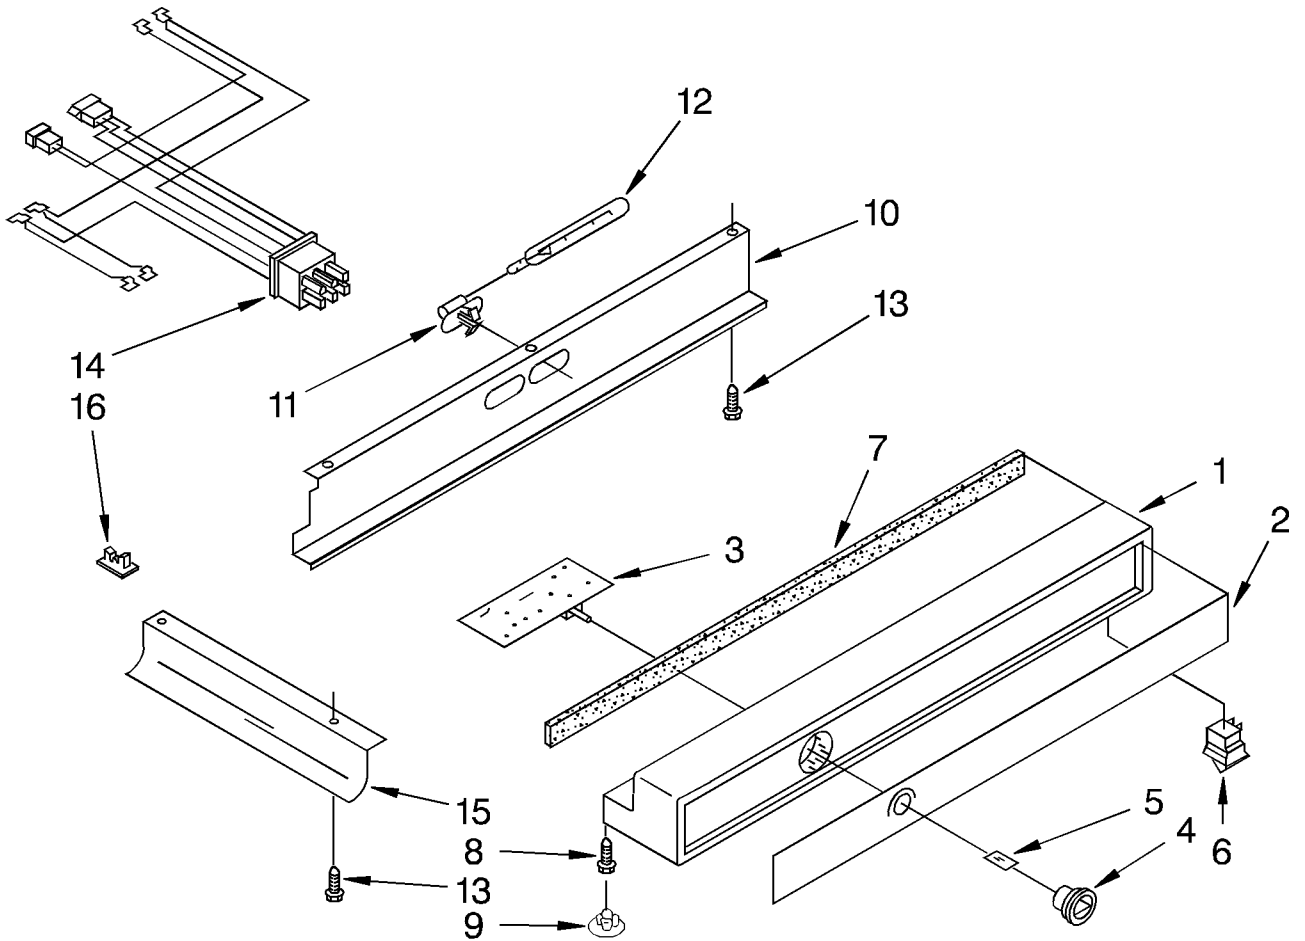

REFRIGERATOR CONTROL PANEL PARTS

For Model: KSSS42MBX01