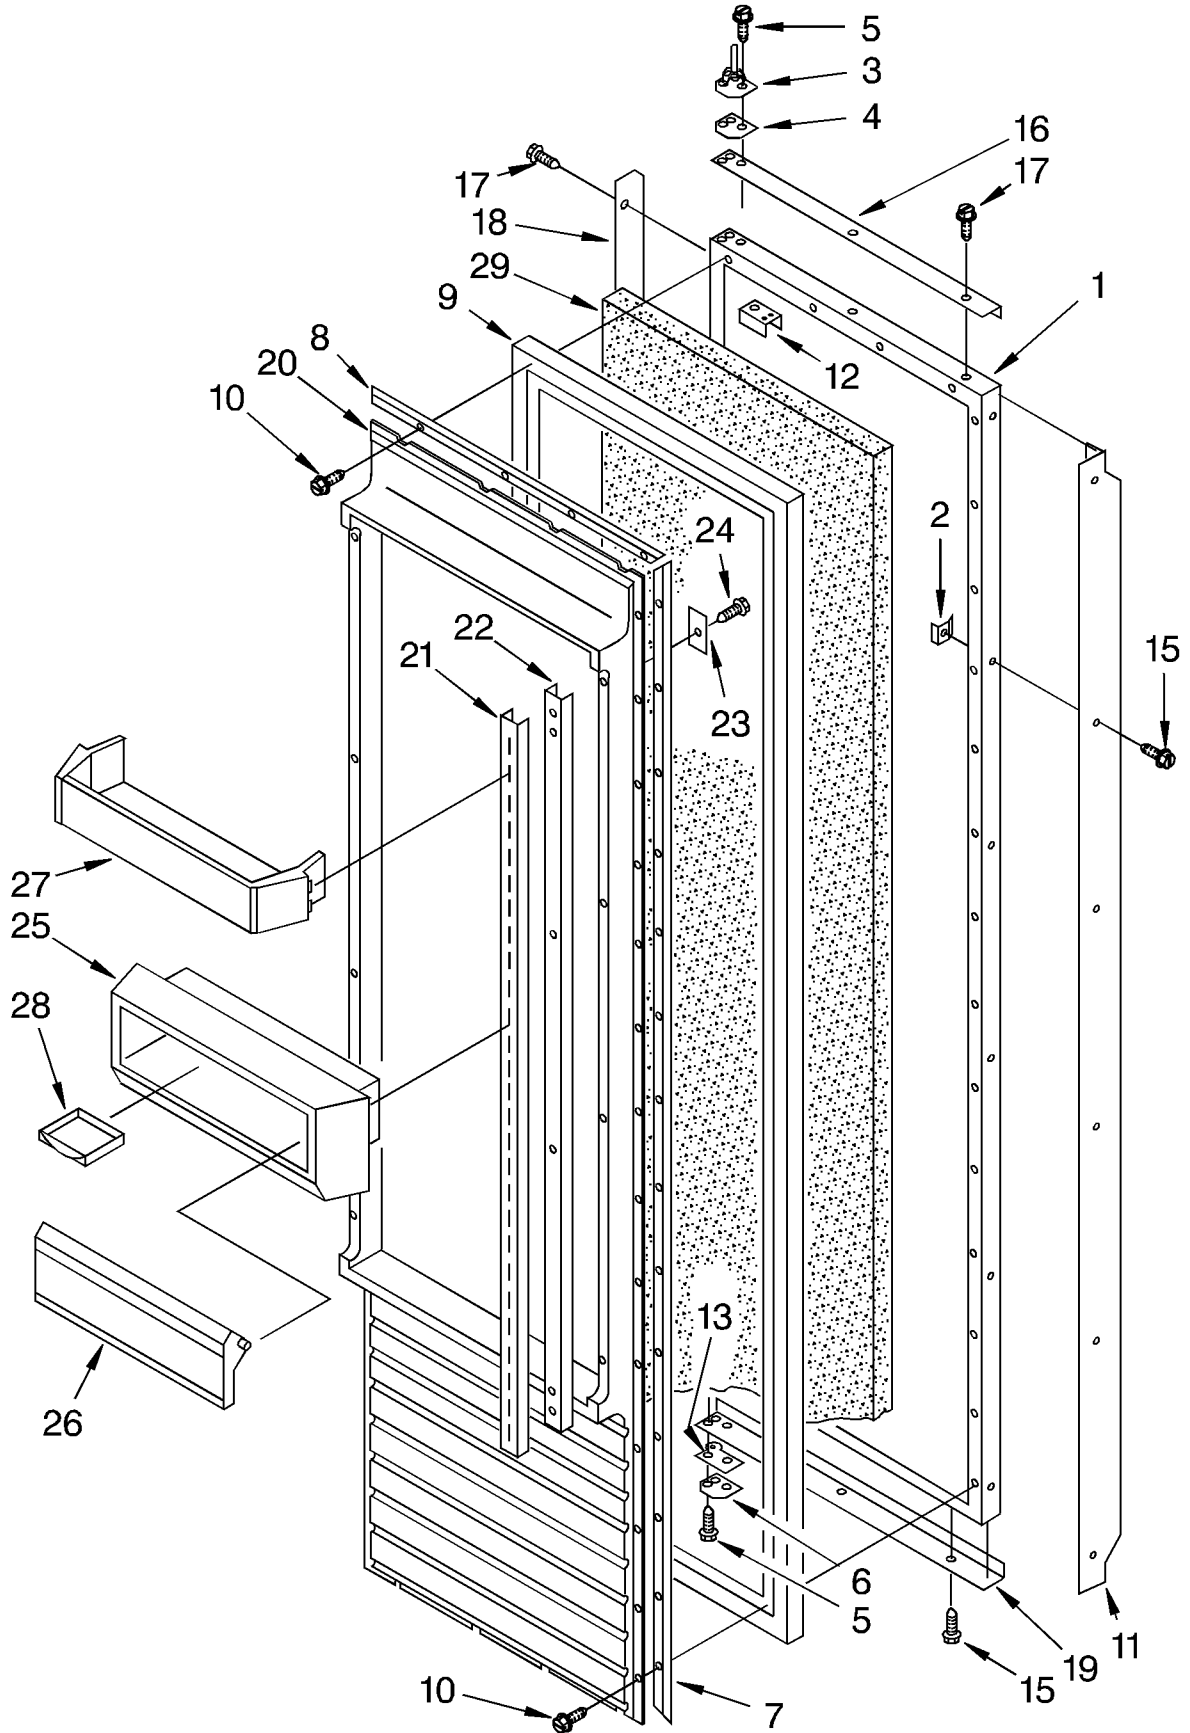

REFRIGERATOR DOOR PARTS

For Model: KSSS42MBX01