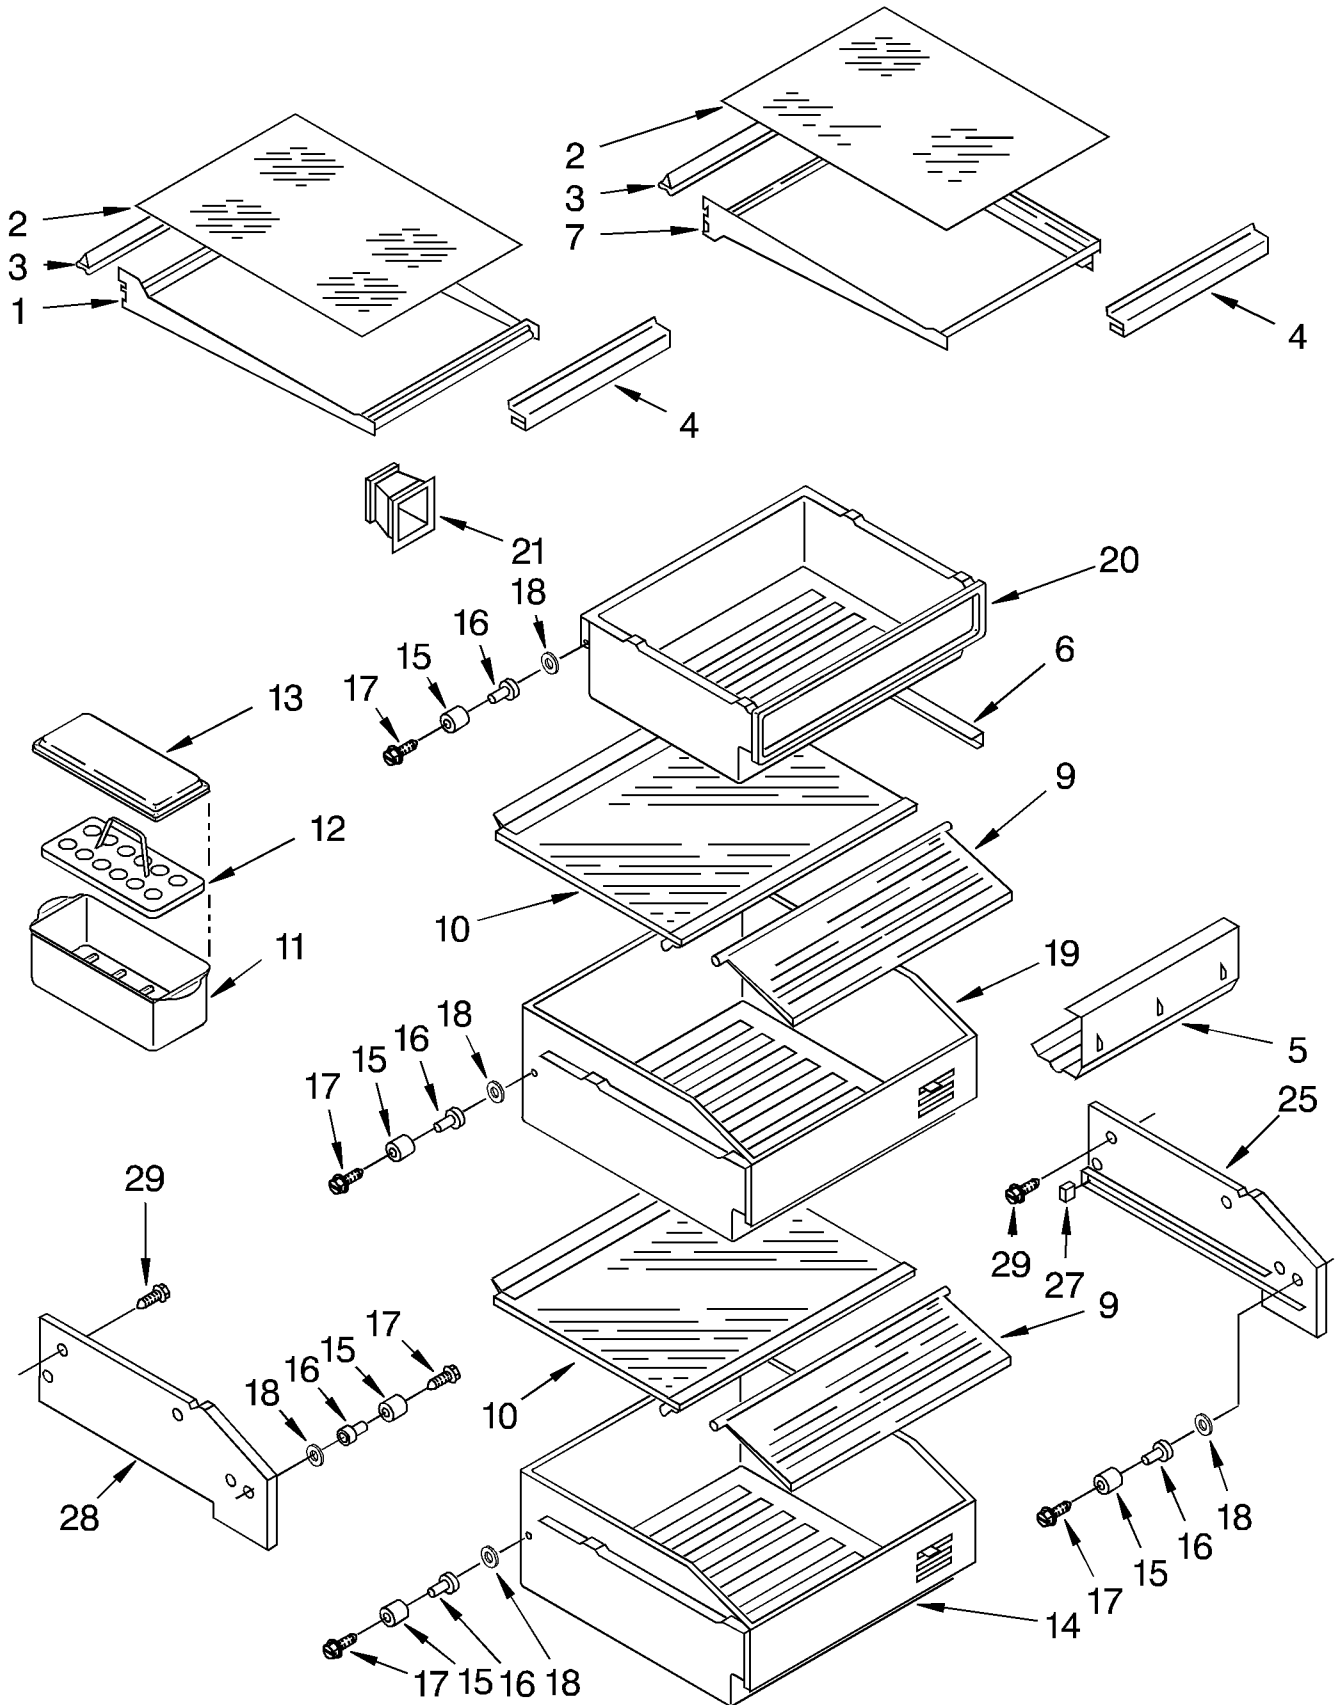

REFRIGERATOR SHELF PARTS

For Model: KSSS42MBX01