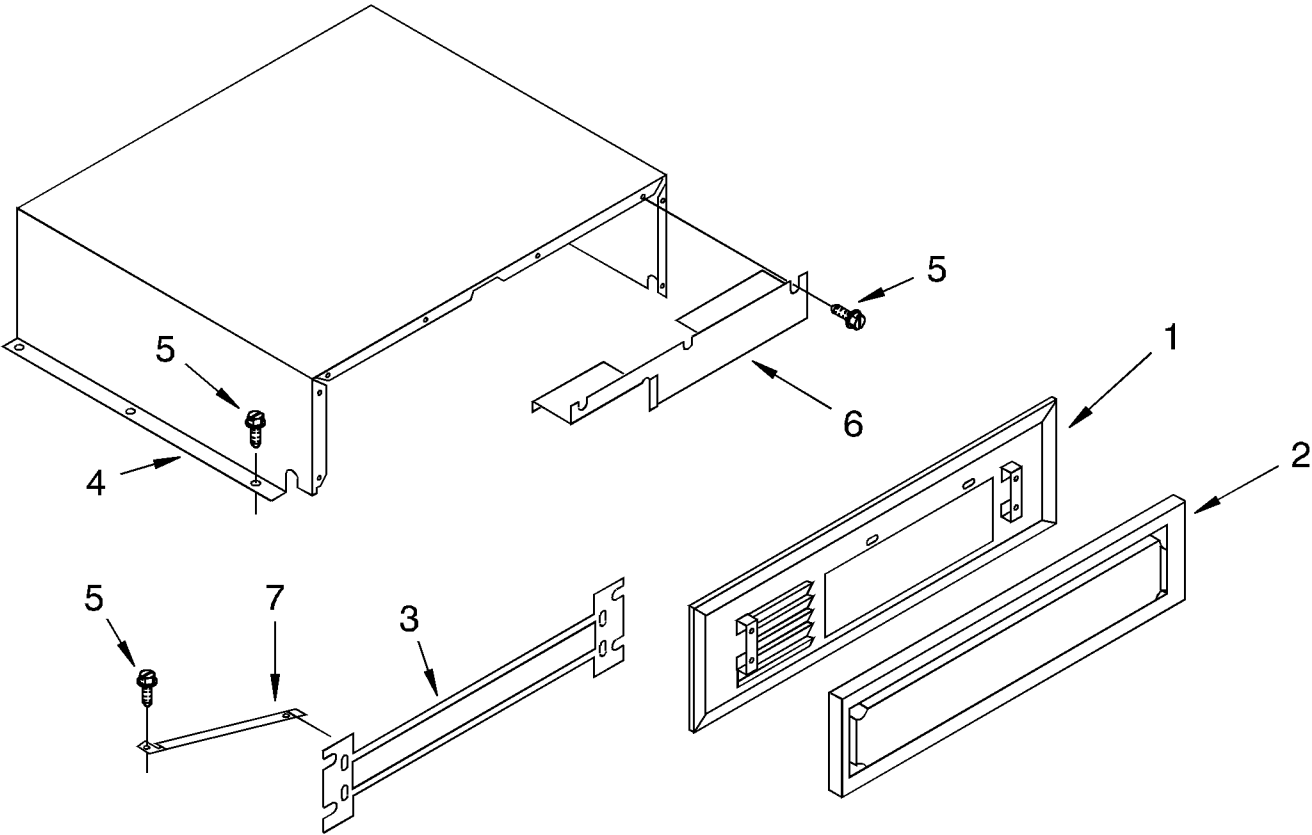

TOP GRILLE AND UNIT COVER PARTS

For Model: KSSS42MBX01

|   |         |                           |
|---|---------|---------------------------|
| 1 | 2002674 | Top Grille Assembly       |
| 2 | 2001316 | Decorative Panel Assembly |
| 3 | 1113355 | Back Up Panel             |
| 4 | 2001883 | Cover, Unit               |
| 5 | 486194  | Screw                     |
| 6 | 2001874 | Cover, Component Assembly |
| 7 | 1113317 | Brace                     |