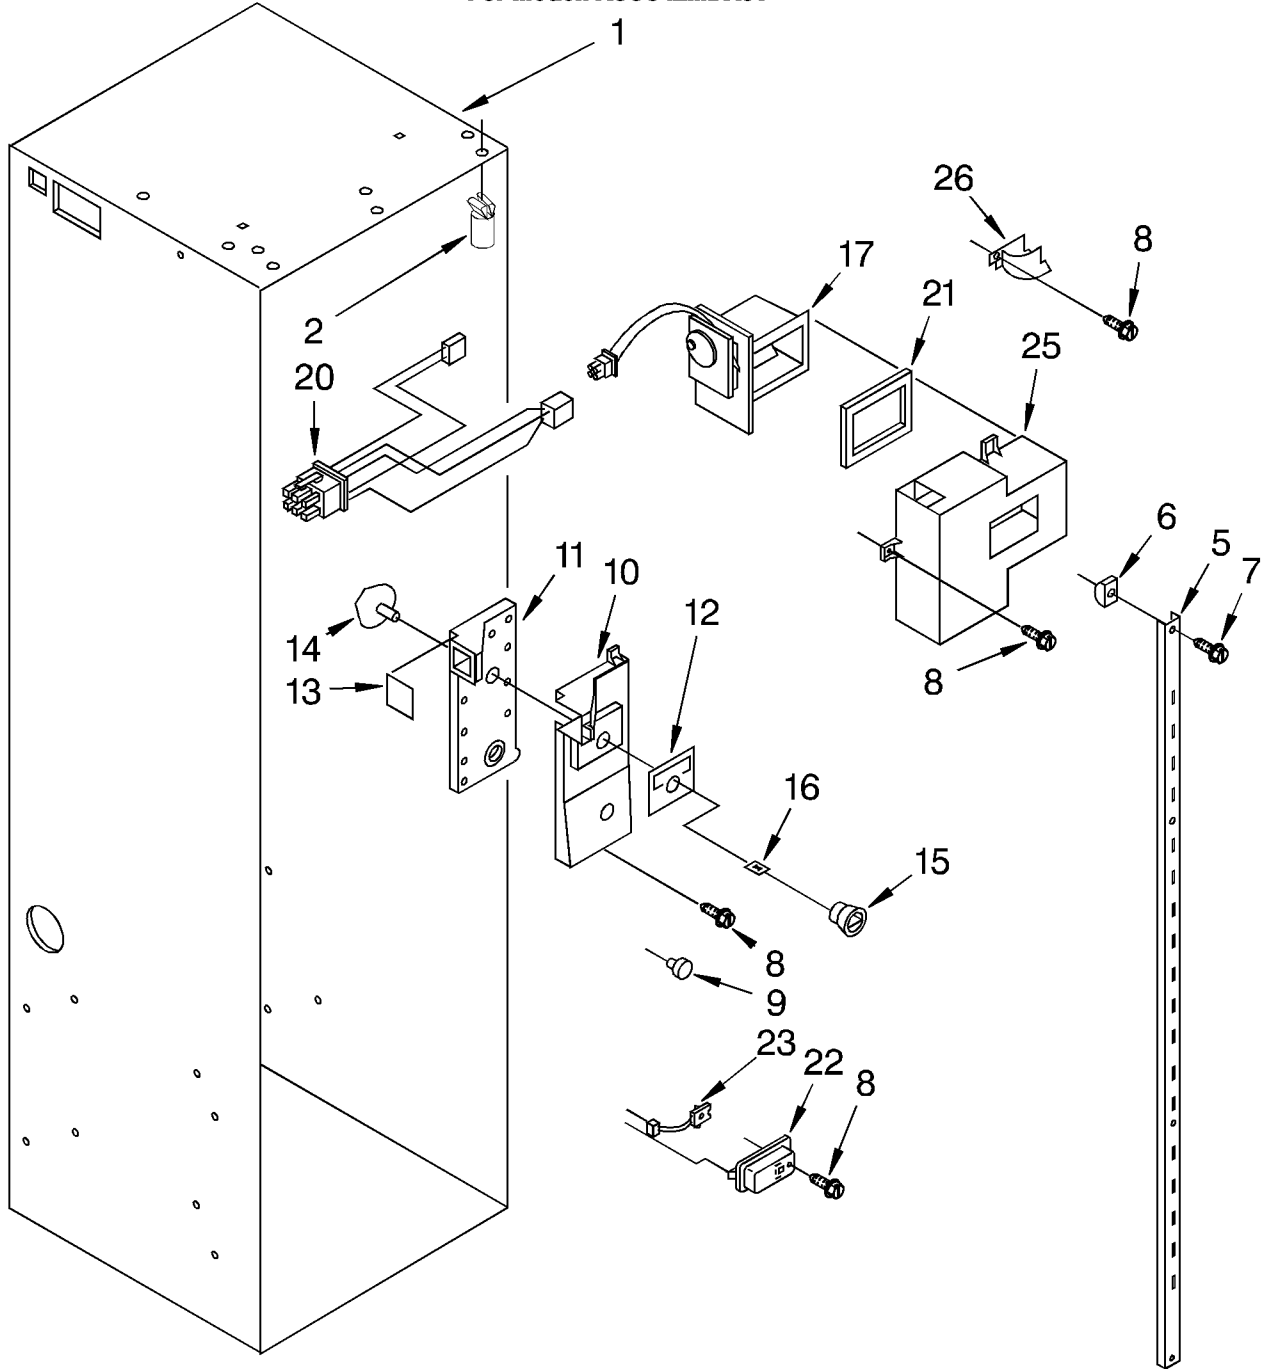

TOP GRILLE AND UNIT COVER PARTS

For Model: KSSS42MBX01

|   |         |                           |
|---|---------|---------------------------|
| 1 | 2002674 | Top Grille Assembly       |
| 2 | 2001316 | Decorative Panel Assembly |
| 3 | 1113355 | Back Up Panel             |
| 4 | 2001883 | Cover, Unit               |
| 5 | 486194  | Screw                     |
| 6 | 2001874 | Cover, Component Assembly |
| 7 | 1113317 | Brace                     |

# REFRIGERATOR LINER PARTS

For Model: KSSS42MBX01

|    |         |  |
|----|---------|--|
| 1  |         | LINER (Not A Serviceable Part)           |
| 2  | 1112591 | Spacer, Control Panel (3)                |
| 5  | 2001117 | Ladder, Shelf (2)                        |
| 6  | 520965  | Screw Support, Ladder (8)                |
| 7  | 488357  | Screw (8)                                |
| 8  | 486194  | Screw                                    |
| 9  | 1112257 | Hole Plug                                |
| 10 | 2000740 | Meat Pan, Air Duct Cover (Also Order 12) |
| 11 | 2000337 | Meat Pan, Air Duct                       |
| 12 | 2001302 | Inlay, Control Meat Pan                  |
| 13 | 2001326 | Seal, Air Duct                           |
| 14 | 1112218 | Damper Control, Meat Pan                 |
| 15 | 2001735 | Control Knob, Meat Pan                   |
| 16 | 837444  | Retainer, Knob                           |
| 17 | 2000343 | Air Baffle Assembly                      |
| 20 | 2001073 | Wiring Harness, Air Baffle               |
| 21 | 2001146 | Seal                                     |
| 22 | 1116793 | Cover, Thermistor                        |
| 23 | 1116959 | Thermistor                               |
| 25 | 2000736 | Air Baffle Cover                         |
| 26 | 2000527 | Guard, Air Return                        |