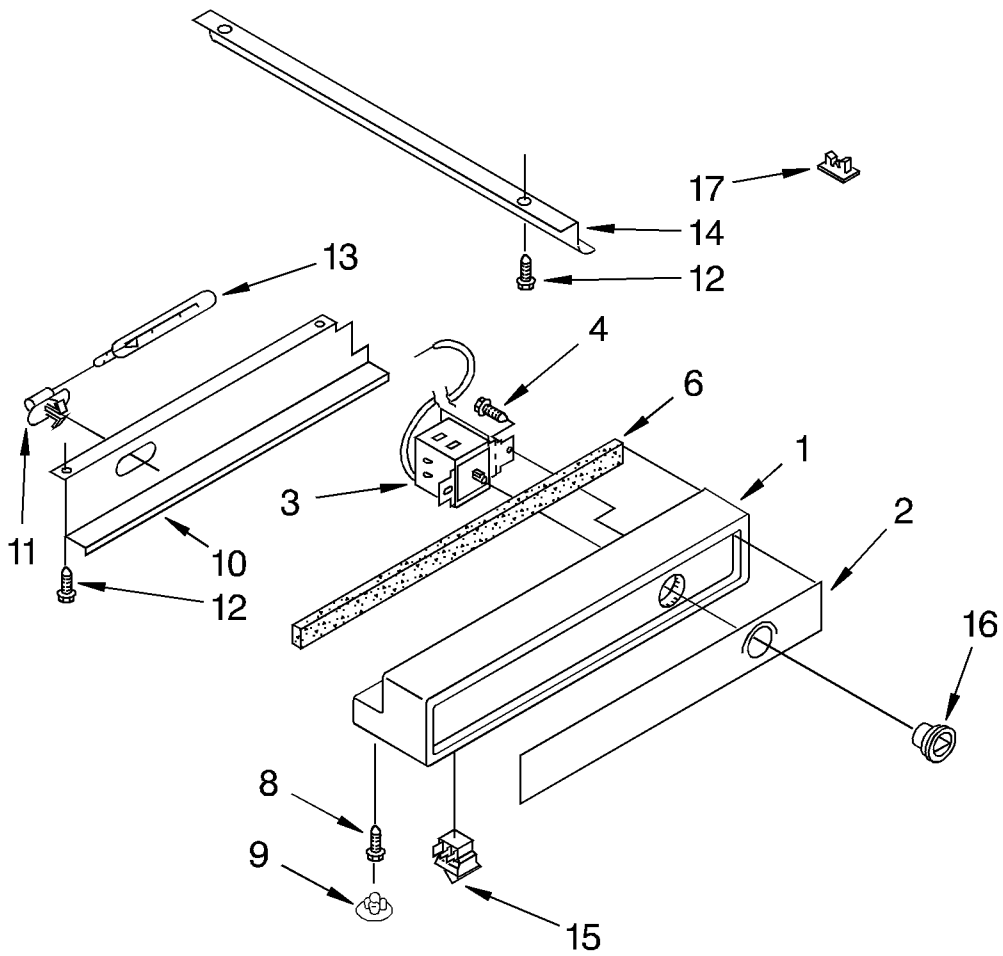

FREEZER CONTROL PANEL PARTS

For Model: KSSS42MBX01