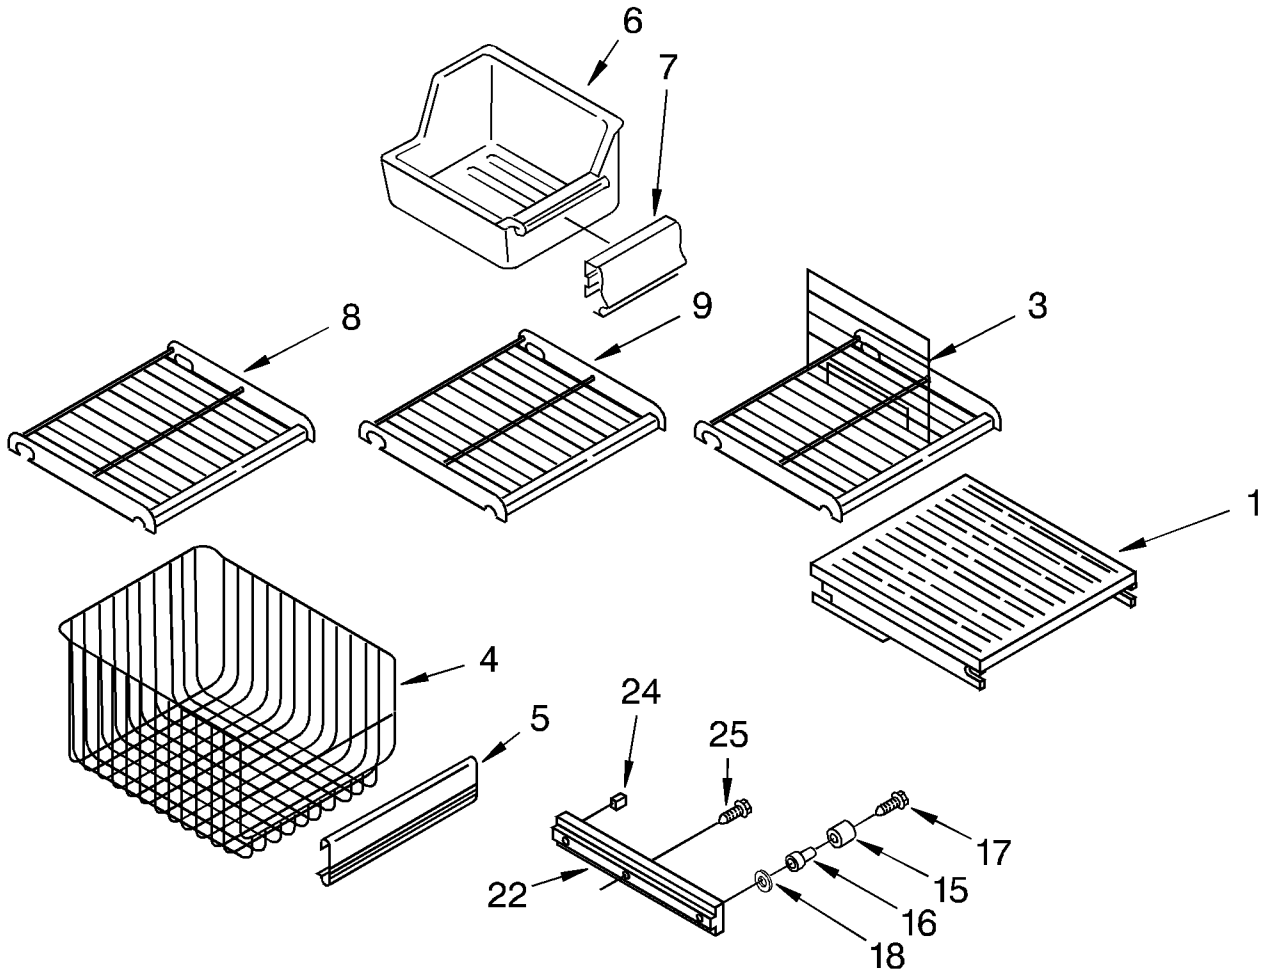

FREEZER SHELF PARTS

For Model: KSSS42MBX01