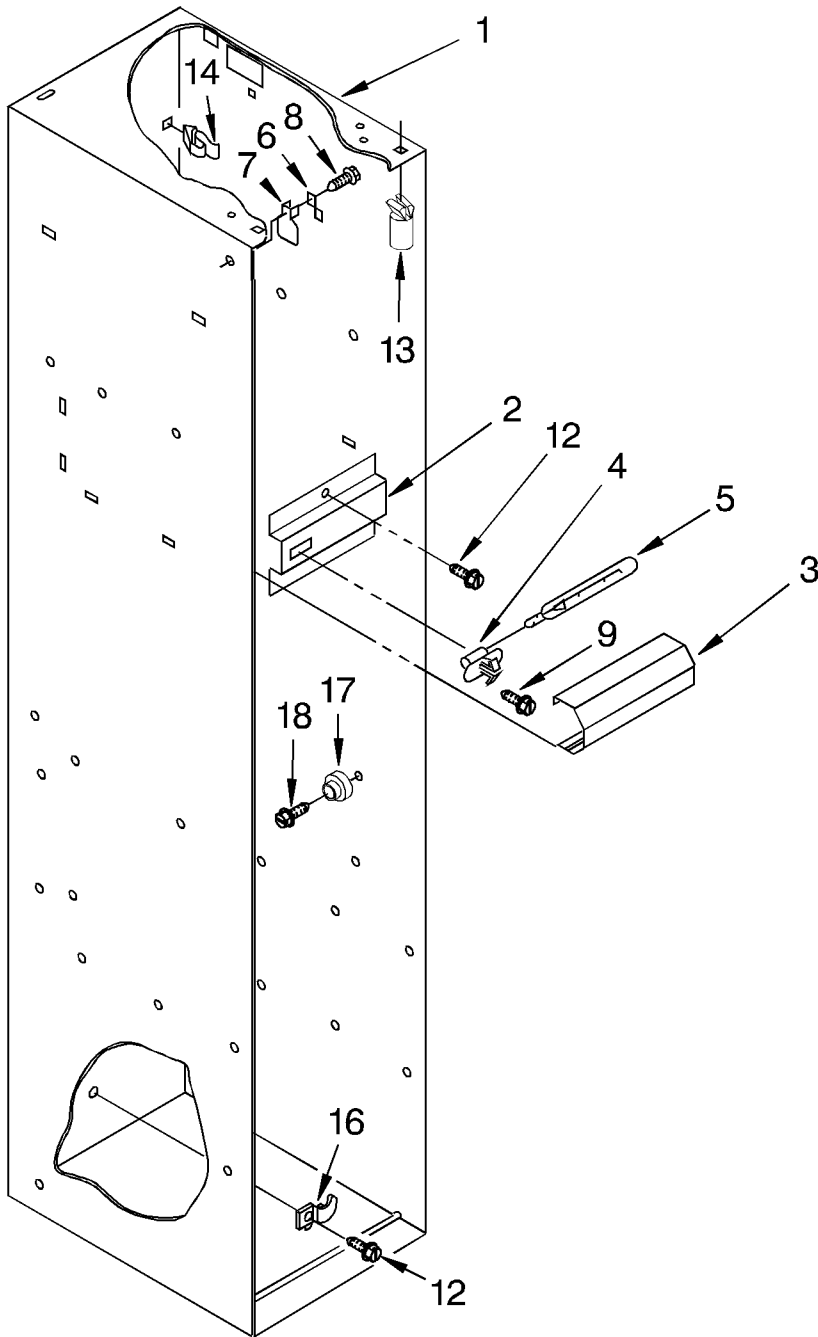

FREEZER LINER PARTS

For Model: KSSS42MBX01