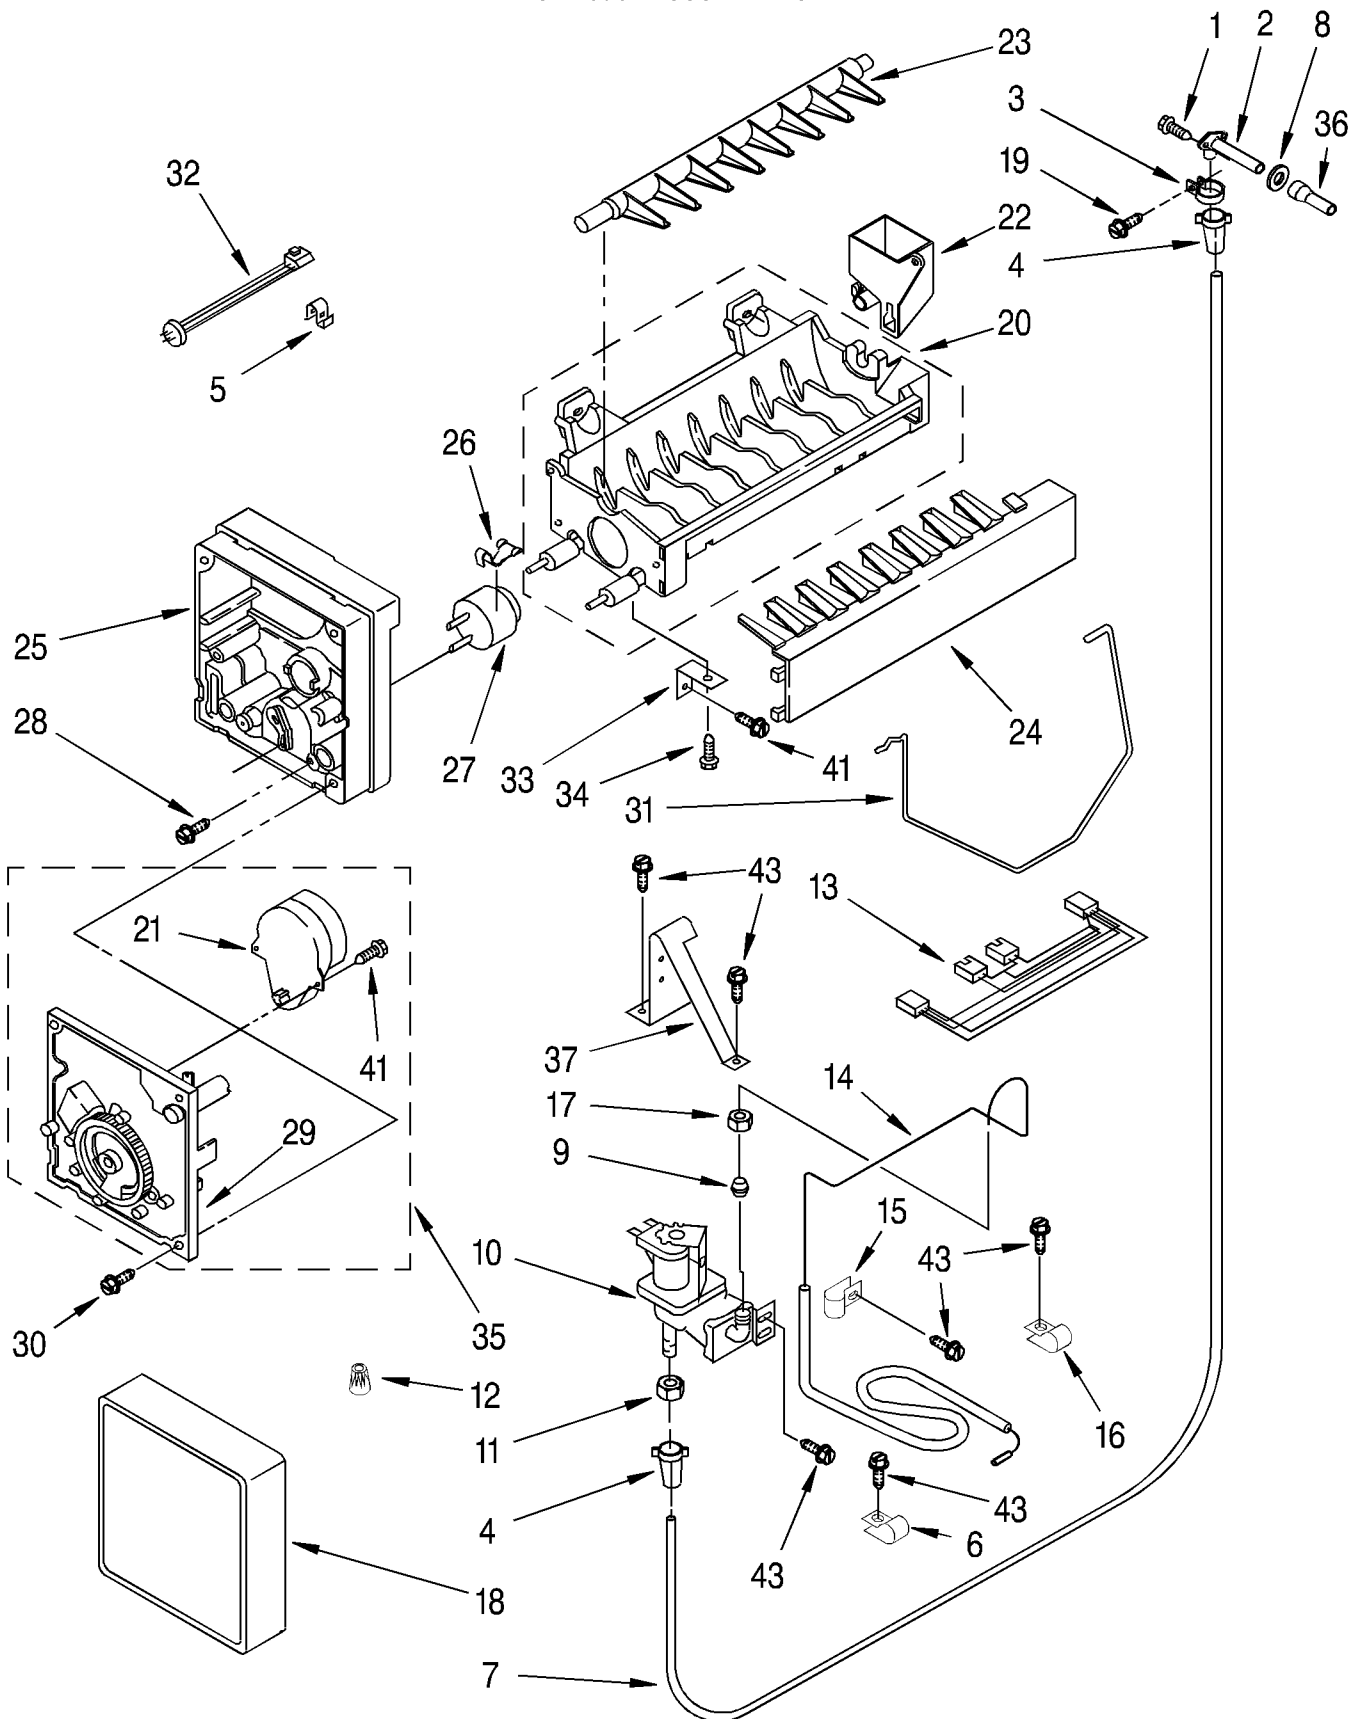

ICEMAKER PARTS

For Model: KSSS42MBX01