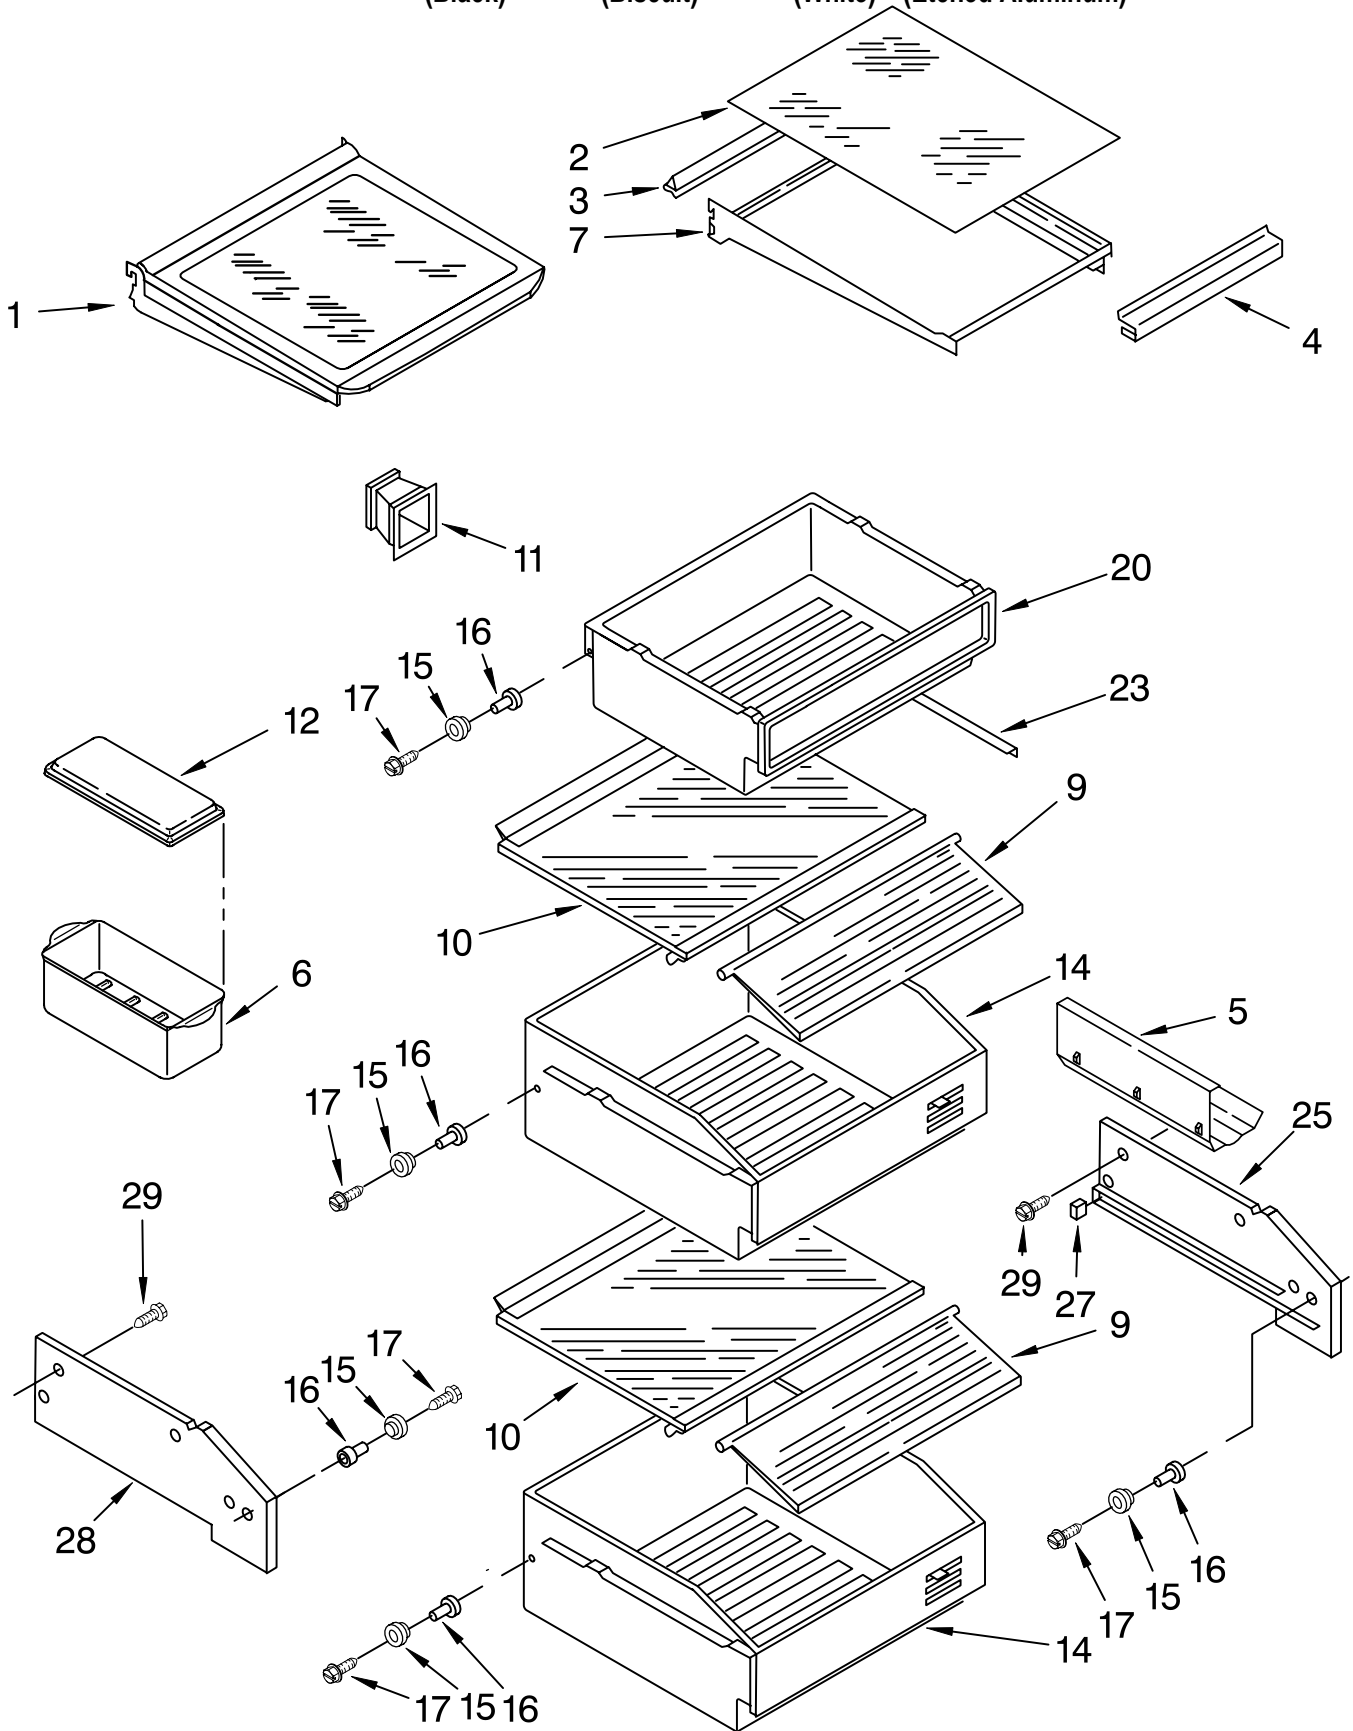

REFRIGERATOR SHELF PARTS

For Models: KSSS42FKB00, KSSS42FKT00, KSSS42FKW00, KSSS42FKX00
(Black) (Biscuit) (White) (Etched Aluminum)

FOR ORDERING INFORMATION REFER TO PARTS PRICE LIST

REFRIGERATOR SHELF PARTS

For Models: KSSS42FKB00, KSSS42FKT00, KSSS42FKW00, KSSS42FKX00
(Black) (Biscuit) (White) (Etched Aluminum)

Illus. No.	Part No.	DESCRIPTION
1	2174403	Frame, Shelf
2	2003376	Glass, Shelf
3	1113547	Reflector, Shelf
4	1113791	Gasket, Glass (2)
5	2179404	Rack, Wine
6	2216625	Egg Bin
7	2006524	Frame, Assembly Meat Pan
9	1113894	Cover, Crisper
10	2003379	Glass, Crisper (Includes #9)
11	2000742	Meat Pan, Connector
12	2169935	Cover
14	2220896	Crisper Pan (2)
15	2188212	Roller
16	2174478	Eyelet, Roller
17	2003478	Screw
20	2220902	Meat Pan
23	2002181	Retainer, Glass
25	2006515	Crisper Spacer, Right Side (2)
27	1113169	Stop, Roller
28	2006516	Crisper Spacer, Left Side (2)
29	486194	Screw