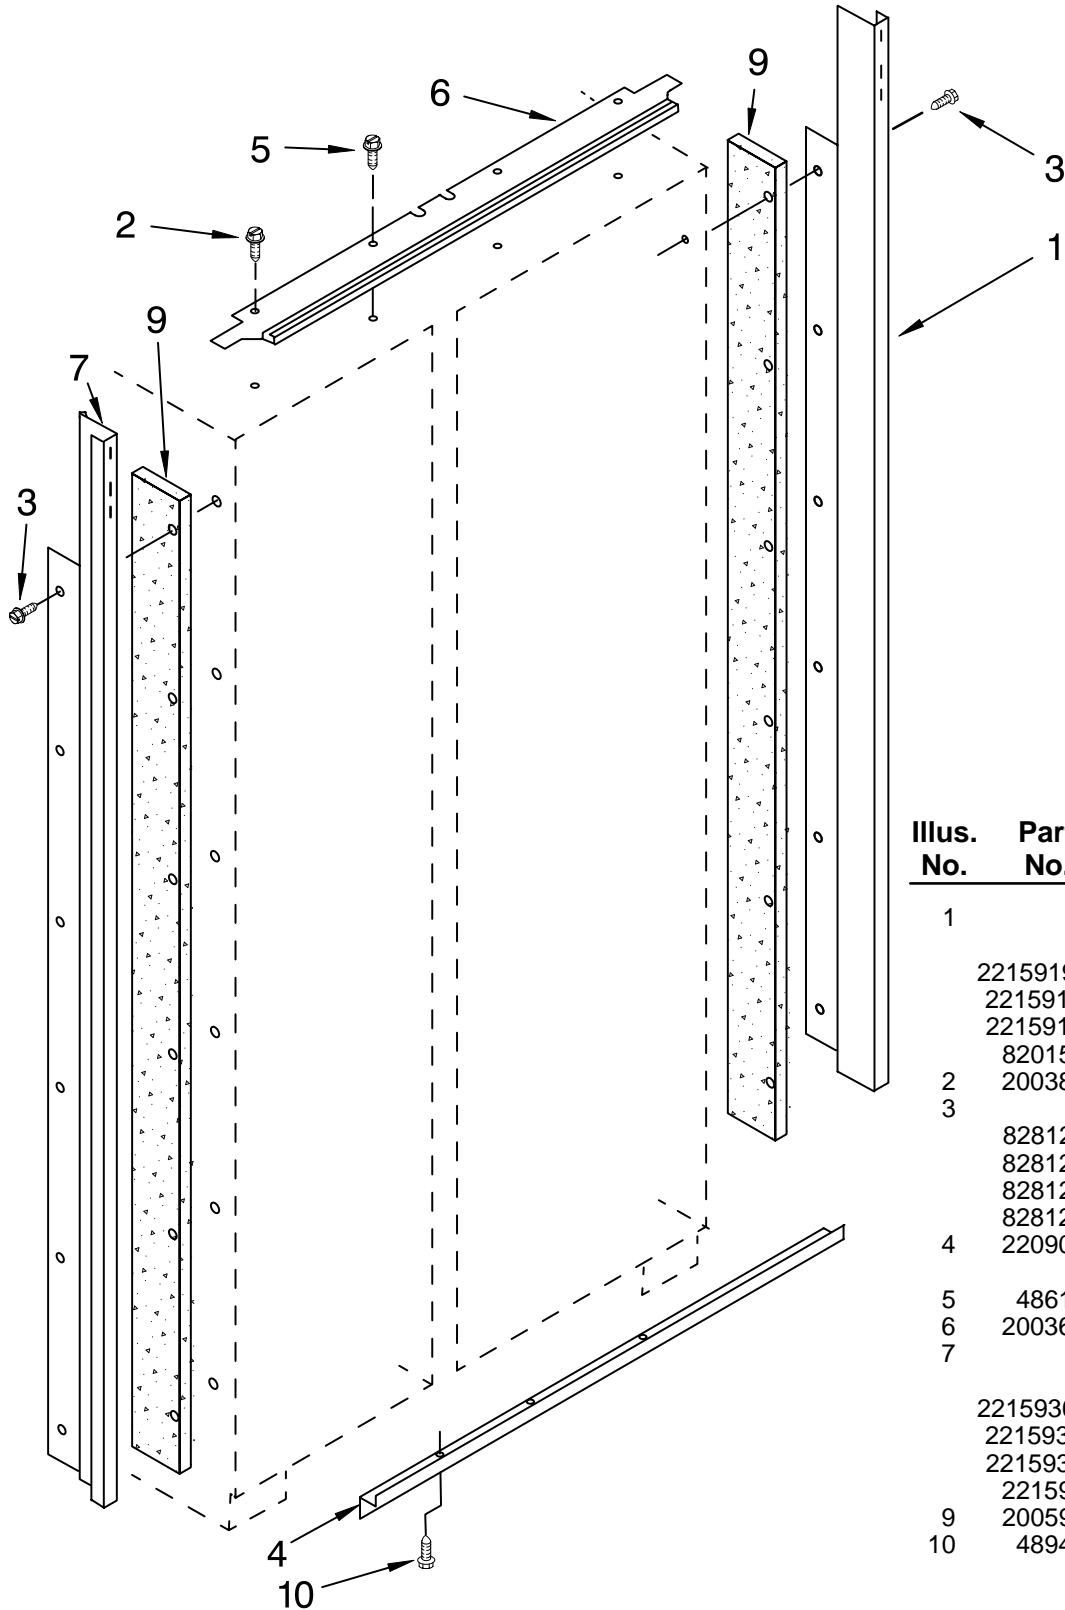

FOR ORDERING INFORMATION REFER TO PARTS PRICE LIST

CABINET TRIM PARTS

For Models: KSSS42FKB00, KSSS42FKT00, KSSS42FKW00, KSSS42FKX00
 (Black) (Biscuit) (White) (Etched Aluminum)

Illus. No.	Part No.	DESCRIPTION
1		Cabinet, Trim (Right Side)
	2215919W	White
	2215919B	Black
	2215919T	Biscuit
	8201535	Etched Aluminum
2	2003857	Screw
3		Screw
	8281251	White
	8281252	Black
	8281253	Biscuit
	8281250	Stainless Steel
4	2209074	Cabinet, Trim (Bottom)
5	486194	Screw
6	2003646	Cabinet, Trim Top
7		Cabinet Trim (Left Side)
	2215936W	White
	2215936B	Black
	2215936T	Biscuit
	2215936	Etched Aluminum
9	2005925	Seal-Trim, Side
10	489464	Screw