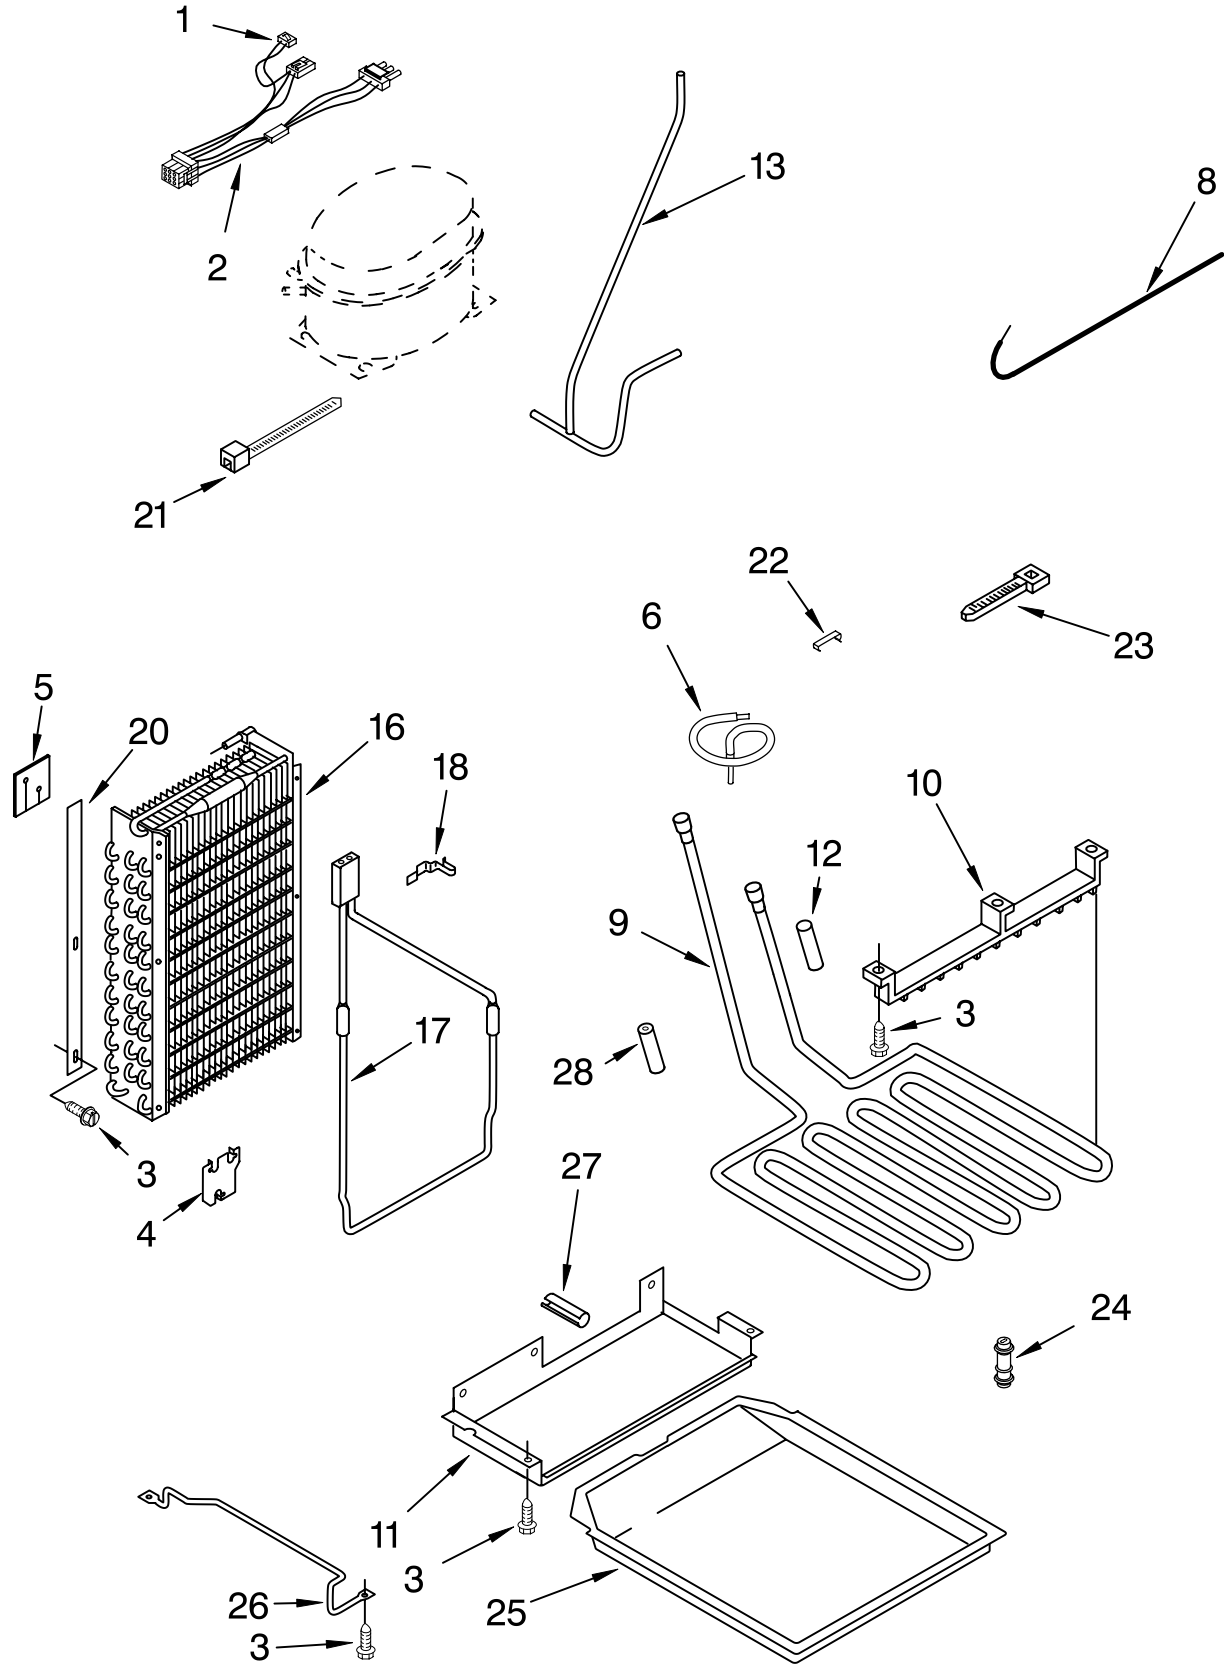

FOR ORDERING INFORMATION REFER TO PARTS PRICE LIST

LOWER UNIT AND TUBE PARTS

For Models: KSSS42FKB00, KSSS42FKT00, KSSS42FKW00, KSSS42FKX00
 (Black) (Biscuit) (White) (Etched Aluminum)

Illus. No.	Part No.	DESCRIPTION
1	2196155	Defrost Bi-Metal
2	2209119	Wire Harness
3	486194	Screw
4	2215508	Bracket
5	2209067	Side Support
6	2209035	Suction Tube
8	2209454	Tube, Connect (Drier)
9	2209451	Heater, Drain Pan
10	2209450	Hanger, Heater
11	2005908	Shield, Drain Pan
12	2002448	Sleeve
13	2209036	Tube, Discharge
16	2209064	Evaporator
17	2006750	Heater, Defrost
18	1113048	Clamp, Heater (2)
20	2220832	Gasket, Evaporator
21	857547	Wire Tie
22	2215691	Clip, Heat Exchanger
23	851095	Strap
24	2209444	Grommet, Water Tube
25	2001264	Drain Pan
26		Bracket, Drain Pan
	1113206	Left
	1113207	Right
27	513942	Dampener
28	2215648	Damper, Heater