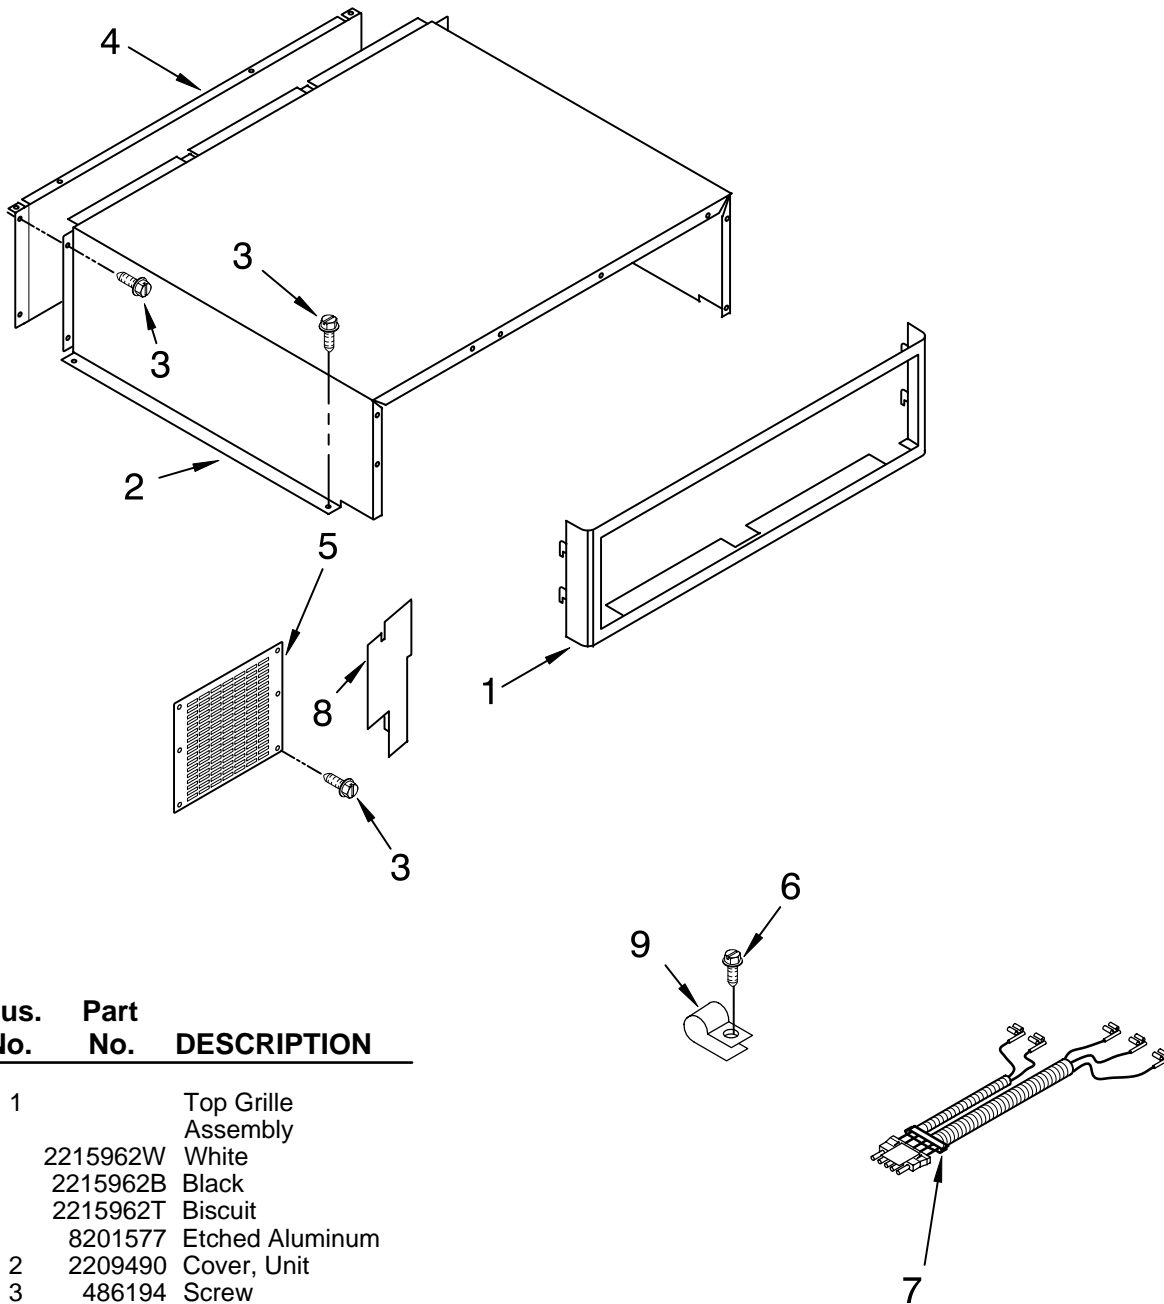

TOP GRILLE AND UNIT COVER PARTS

For Models: KSSS42FKB00, KSSS42FKT00, KSSS42FKW00, KSSS42FKX00
(Black) (Biscuit) (White) (Etched Aluminum)

Illus. No.	Part No.	DESCRIPTION
1	2215962W	Top Grille Assembly White
	2215962B	Black
	2215962T	Biscuit
	8201577	Etched Aluminum
2	2209490	Cover, Unit
3	486194	Screw
4	2215830	Back Panel
5	2209492	Guard, Wiring
6	487415	Screw
7	2220808	Wire Assembly RC/FC Light Switch
8	2006440	Baffle-Air, Condenser
9	489348	Screw

FOR ORDERING INFORMATION REFER TO PARTS PRICE LIST