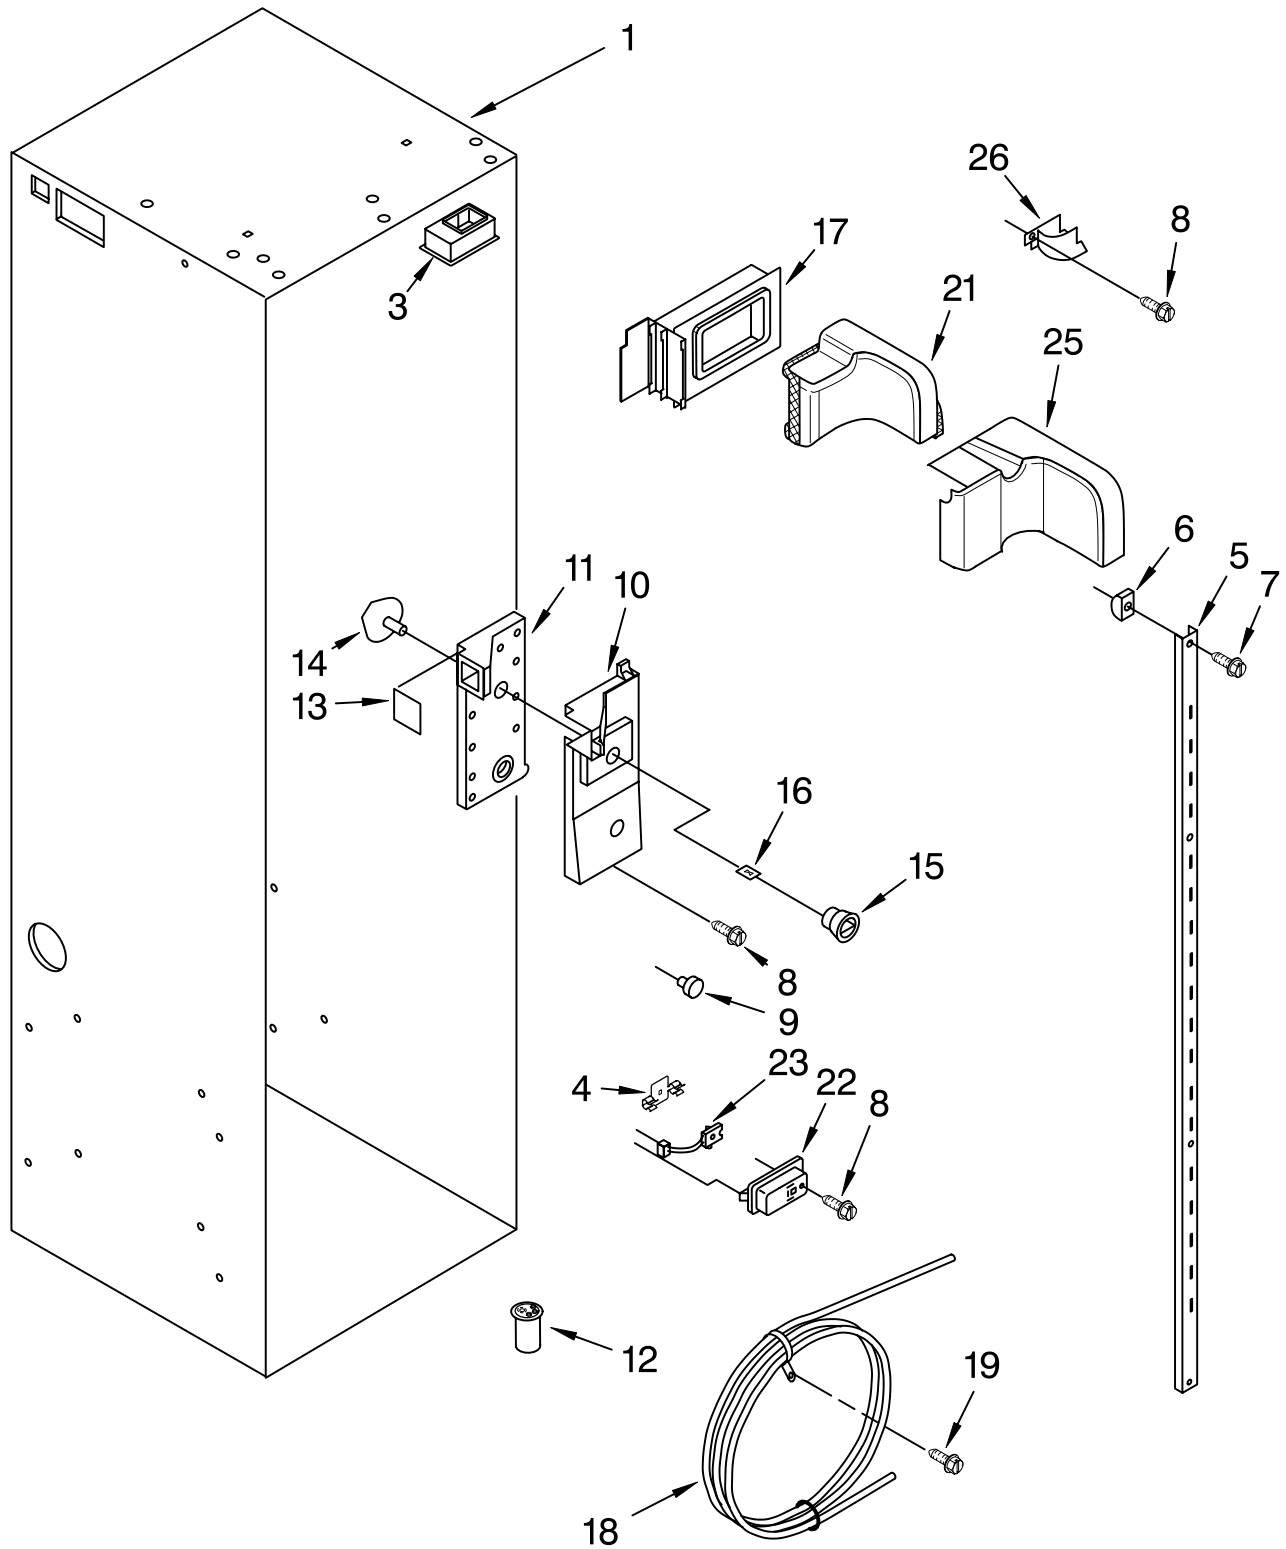

REFRIGERATOR LINER PARTS

For Models: KSSS42FKB00, KSSS42FKT00, KSSS42FKW00, KSSS42FKX00
(Black) (Biscuit) (White) (Etched Aluminum)

FOR ORDERING INFORMATION REFER TO PARTS PRICE LIST

REFRIGERATOR LINER PARTS

For Models: KSSS42FKB00, KSSS42FKT00, KSSS42FKW00, KSSS42FKX00
(Black) (Biscuit) (White) (Etched Aluminum)

Illus. No.	Part No.	DESCRIPTION
1		Liner (Not A Serviceable Part)
3	2208970	Air Duct
4	2209204	Clip, Thermistor
5	2208975	Ladder, Shelf (2)
6	520965	Screw Support, Ladder (8)
7	488357	Screw
8	486194	Screw
9	1112257	Hole Plug
10	2220888	Meat Pan, Air Duct Cover
11	2000337	Meat Pan, Air Duct
12	2220993	Release Valve
13	2001326	Seal, Air Duct
14	1112218	Damper Control, Meat Pan
15	2003811	Control Knob, Meat Pan
16	2003841	Retainer, Knob
17	2208904	Air Baffle Assembly
18	2209687	Reservoir
19	488280	Screw
21	2208997	Diffuser Assembly
22	1116793	Cover, Thermistor
23	2213442	Thermistor
25	2215728	Cover, Diffuser
26	2003577	Guard, Air Return

FOR ORDERING INFORMATION REFER TO PARTS PRICE LIST