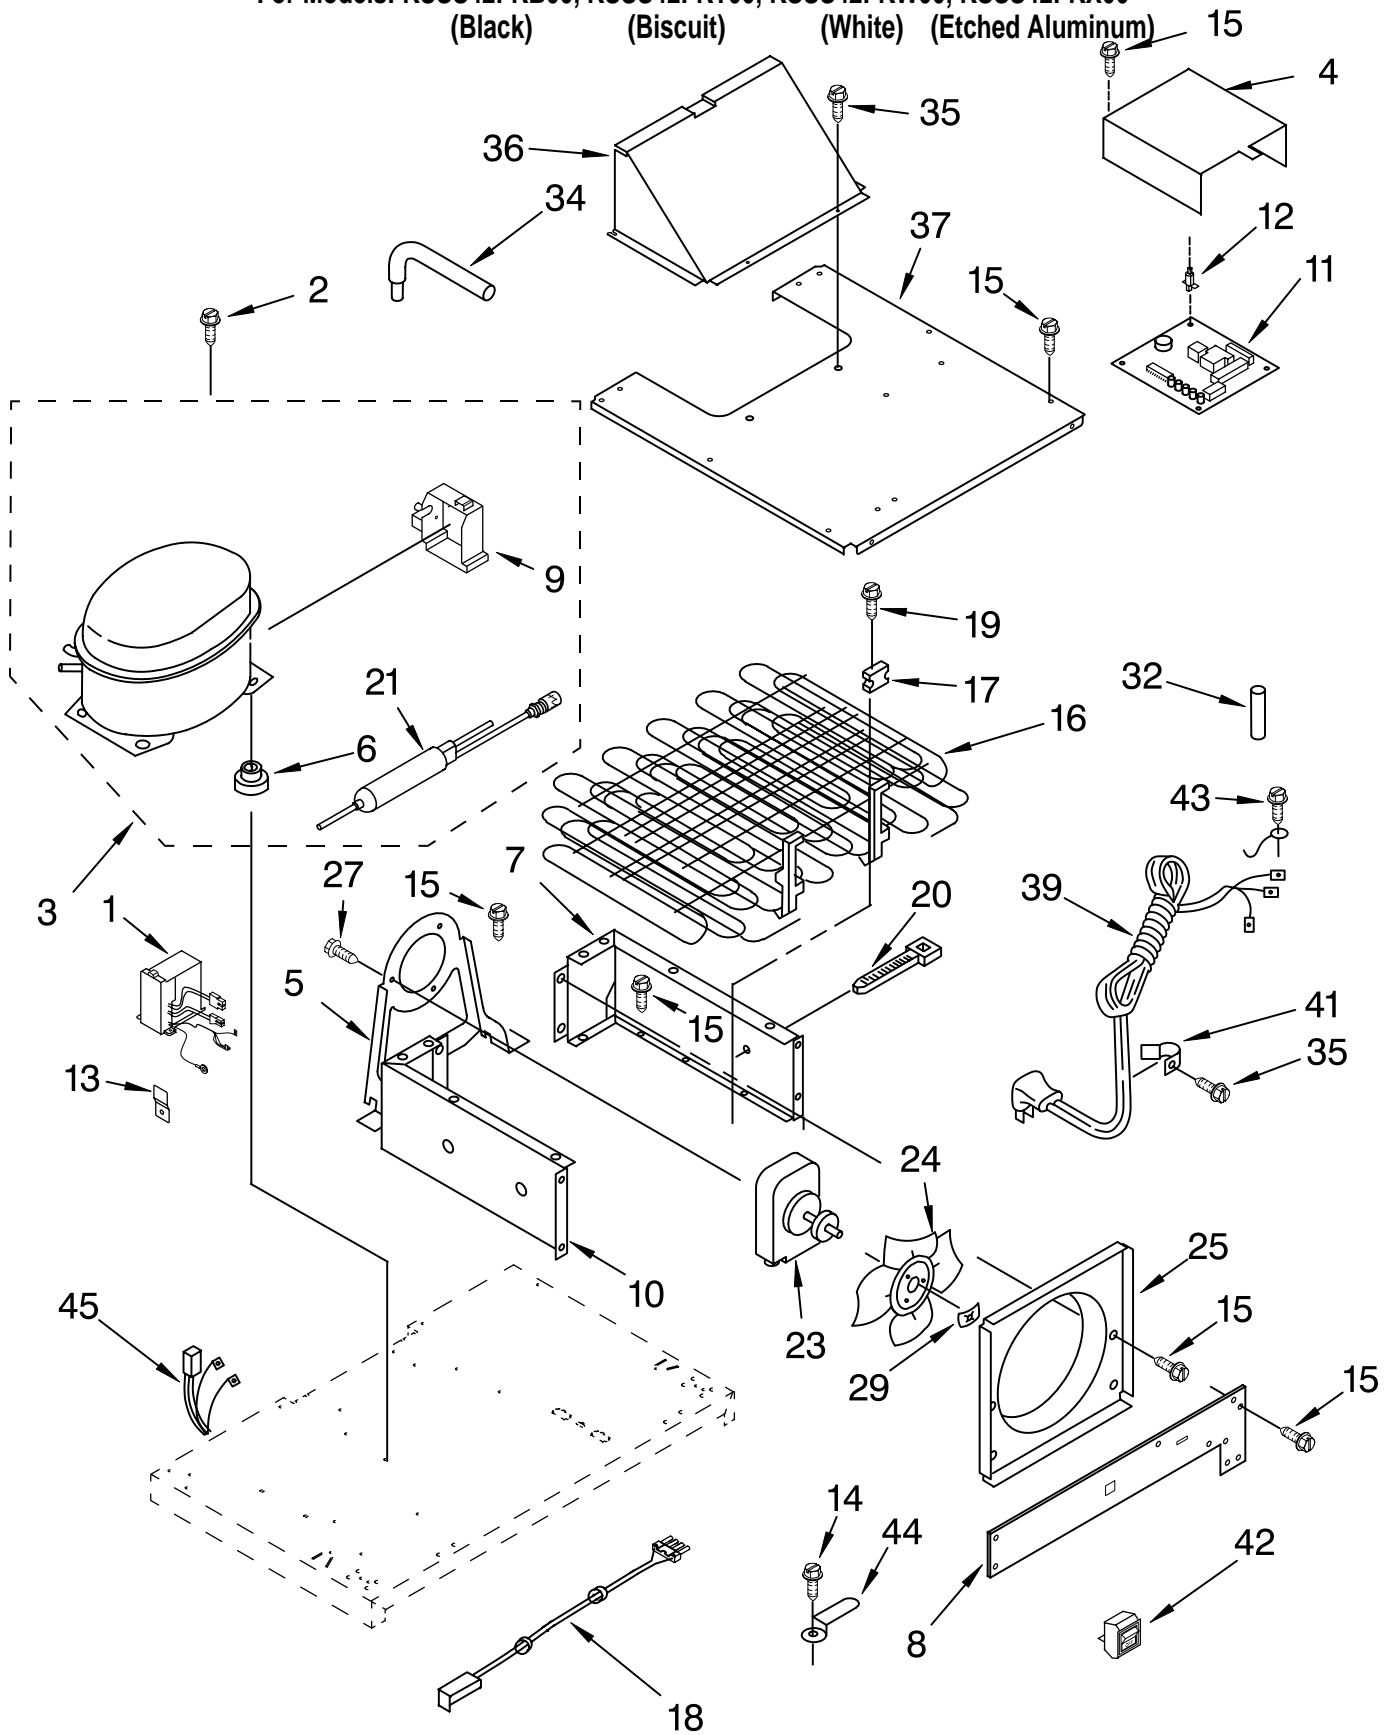

UPPER UNIT PARTS

For Models: KSSS42FKB00, KSSS42FKT00, KSSS42FKW00, KSSS42FKX00
(Black) (Biscuit) (White) (Etched Aluminum)

FOR ORDERING INFORMATION REFER TO PARTS PRICE LIST