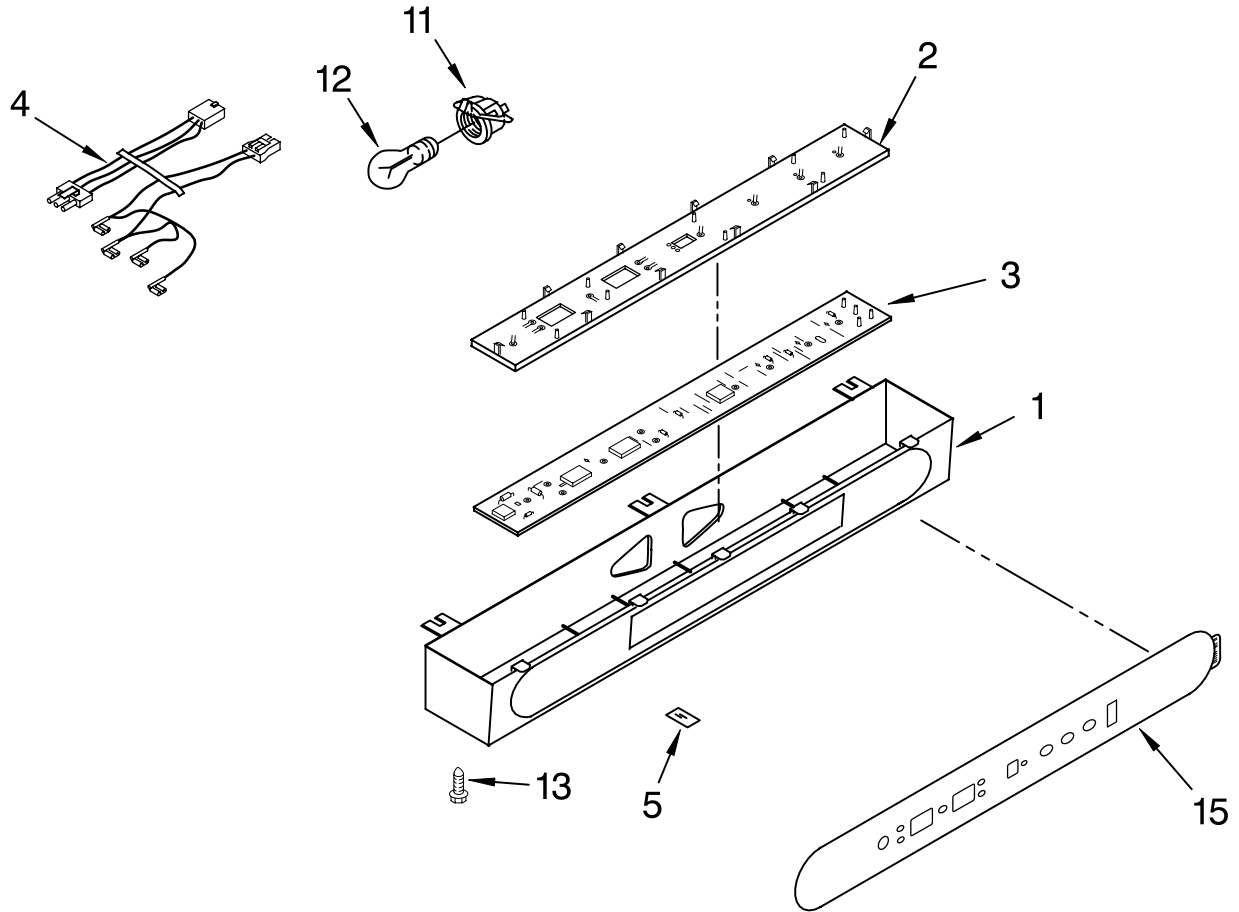

CONTROL PANEL PARTS

For Models: KSSS42FKB00, KSSS42FKT00, KSSS42FKW00, KSSS42FKX00
(Black) (Biscuit) (White) (Etched Aluminum)

Illus. No.	Part No.	DESCRIPTION
1	2215716	Control Box
2	2215670	Insert, Control Box
3	2209159	Circuit Board, Housing Control
4	2215941	Control Box Wire Harness
5	2003841	Retainer, Knob
11	2162085	Socket, Light (2)
12	2160708	Light Bulb (2)
13	486194	Screw
15	2221066	Overlay

FOR ORDERING INFORMATION REFER TO PARTS PRICE LIST