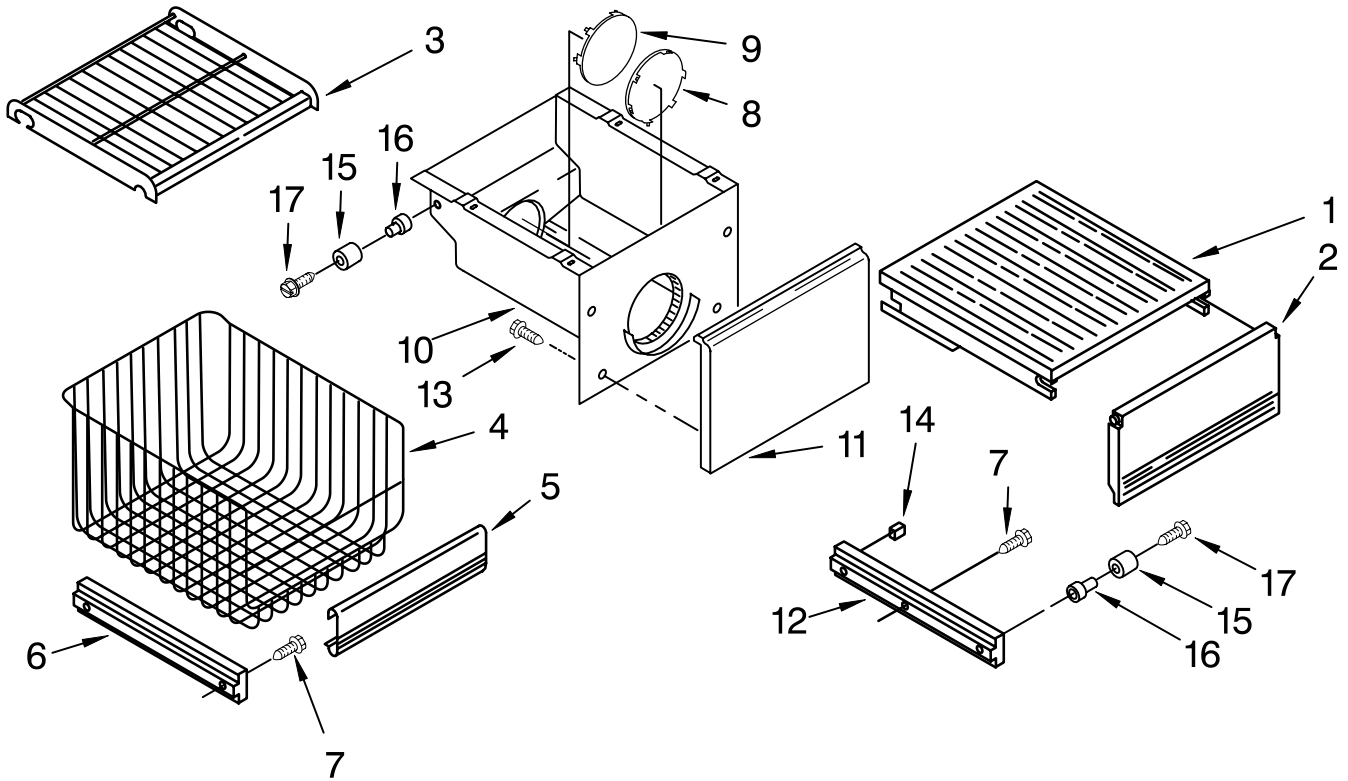

FOR ORDERING INFORMATION REFER TO PARTS PRICE LIST

CABINET TRIM PARTS

For Models: KSSS42FKB00, KSSS42FKT00, KSSS42FKW00, KSSS42FKX00
 (Black) (Biscuit) (White) (Etched Aluminum)

Illus. No.	Part No.	DESCRIPTION
1		Cabinet, Trim (Right Side)
	2215919W	White
	2215919B	Black
	2215919T	Biscuit
	8201535	Etched Aluminum
2	2003857	Screw
3		Screw
	8281251	White
	8281252	Black
	8281253	Biscuit
	8281250	Stainless Steel
4	2209074	Cabinet, Trim (Bottom)
5	486194	Screw
6	2003646	Cabinet, Trim Top
7		Cabinet Trim (Left Side)
	2215936W	White
	2215936B	Black
	2215936T	Biscuit
	2215936	Etched Aluminum
9	2005925	Seal-Trim, Side
10	489464	Screw

FOR ORDERING INFORMATION REFER TO PARTS PRICE LIST

FREEZER SHELF PARTS

For Models: KSSS42FKB00, KSSS42FKT00, KSSS42FKW00, KSSS42FKX00
 (Black) (Biscuit) (White) (Etched Aluminum)

Illus. No.	Part No.	DESCRIPTION
1	2220890	Solid Shelf
2	2220847	Front, Ice Compartment
3	1113637	Shelf, Fixed (2)
	1113565	Shelf, Deep
4	2208194	Basket
5	2220844	Trim, Basket
6	2208198	Right Side
	2208197	Left Side
7	486194	Screw
8	2003046	Hole Plug, Front
9	2003047	Hole Plug, Rear
10	2208907	Ice Container
11	2003044	Front Cover
12	2002720	Right Side
	2002721	Left Side
13	488886	Screw
14	1113169	Stop, Roller
15	2188212	Roller
16	2174478	Eyelet, Roller
17	2003478	Screw