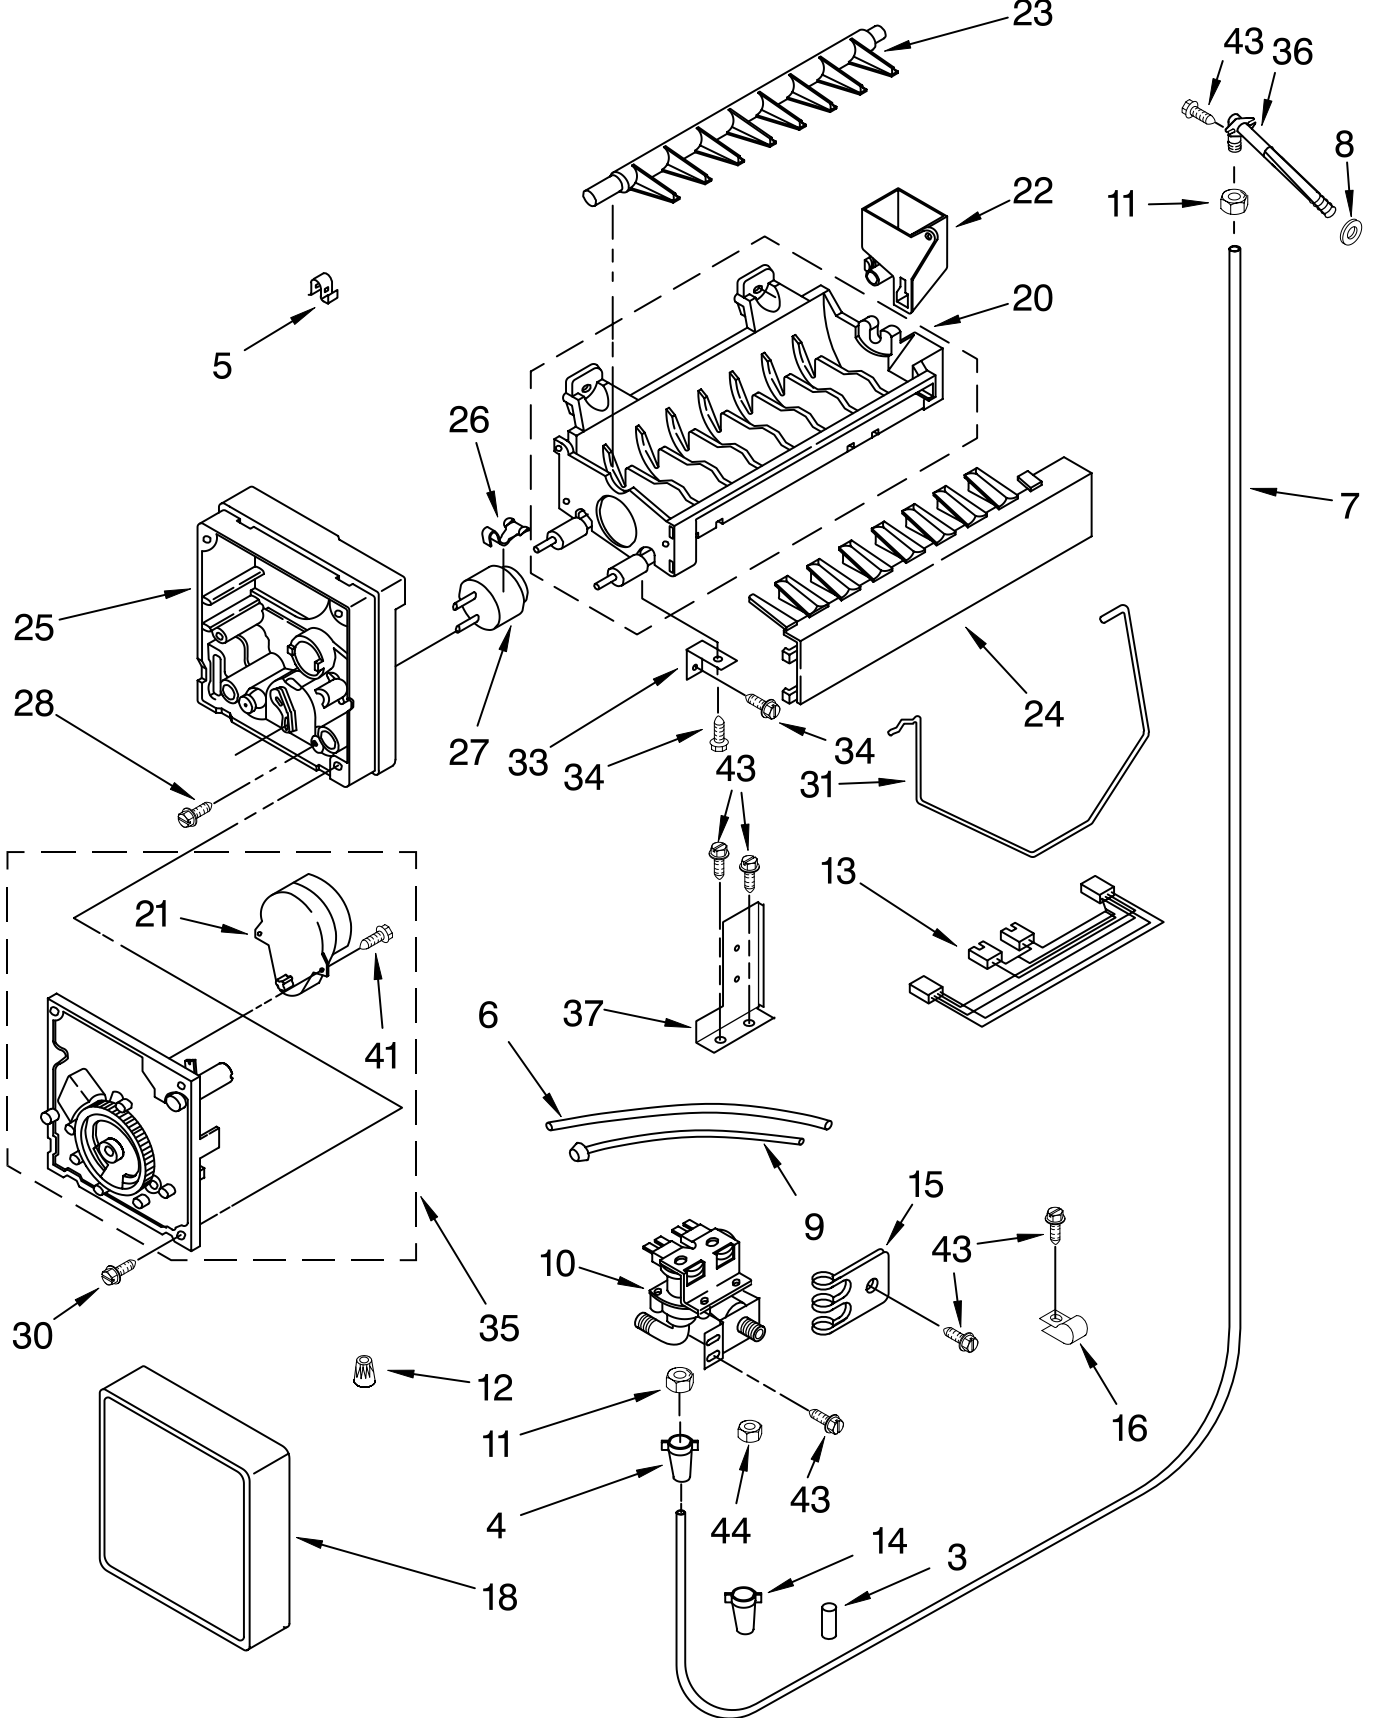

ICEMAKER PARTS

For Models: KSSS42FKB00, KSSS42FKT00, KSSS42FKW00, KSSS42FKX00
(Black) (Biscuit) (White) (Etched Aluminum)

FOR ORDERING INFORMATION REFER TO PARTS PRICE LIST

ICEMAKER PARTS

For Models: KSSS42FKB00, KSSS42FKT00, KSSS42FKW00, KSSS42FKX00
(Black) (Biscuit) (White) (Etched Aluminum)

Illus. No.	Part No.	DESCRIPTION	Illus. No.	Part No.	DESCRIPTION	Illus. No.	Part No.	DESCRIPTION
3	2005038	Plug, Water Valve	16	488937	Clamp Tube	28	489322	Screw
4	841707	Insert, Tube	18	2174155	Cover	30	489276	Screw
5	628379	Clip, Fuse	20	628228	Mold & Heater	31	2171593	Shut Off Arm
6	2214613	Tube, Filter Inlet			(Also Order	33	2171952	Bracket
7	2208933	Water Inlet Tube Assembly			542638 Silicone Grease)	34	489478	Screw
8	1106508	Seal Gasket	21	628398	Motor	35	628399	Module Assembly (Includes Items 21 & 41)
9	2209430	Tube, Filter Outlet	22	628356	Cup-Water Fill	36	2185988	Fitting, Water Tube
10	2006766	Valve, Solenoid	23	2194711	Ejector	37	2004914	Water Valve Mounting Bracket
11	627018	Nut, Compression	24	2182124	Ice Striper	41	489136	Screw (2)
12	227991	Connector, Wire	25	2194712	Support	43	486194	Screw
13	2209072	Water Valve, Harness	26	627796	Retainer	44	1129179	Compression Nut
14	1129177	Insert, Tube	27	627985	Thermostat (Also Order	100	4317943	Complete Ice maker Assembly
15	2208136	Clamp, Nylon Valve			542639 Cement Alumilastic)			

PARTS NOT ILLUSTRATED

Illus. No.	Part No.	DESCRIPTION
Following Parts Not Illustrated (Optional Parts Only)		
	2220853	Front Panel Kit (White)
	2220856	Front Panel Kit (Black)
	2220862	Front Panel Kit (Stainless Steel)
	2220859	Front Panel Kit (Biscuit)

Black Acrylic
Static Cleaner Part No. 978849