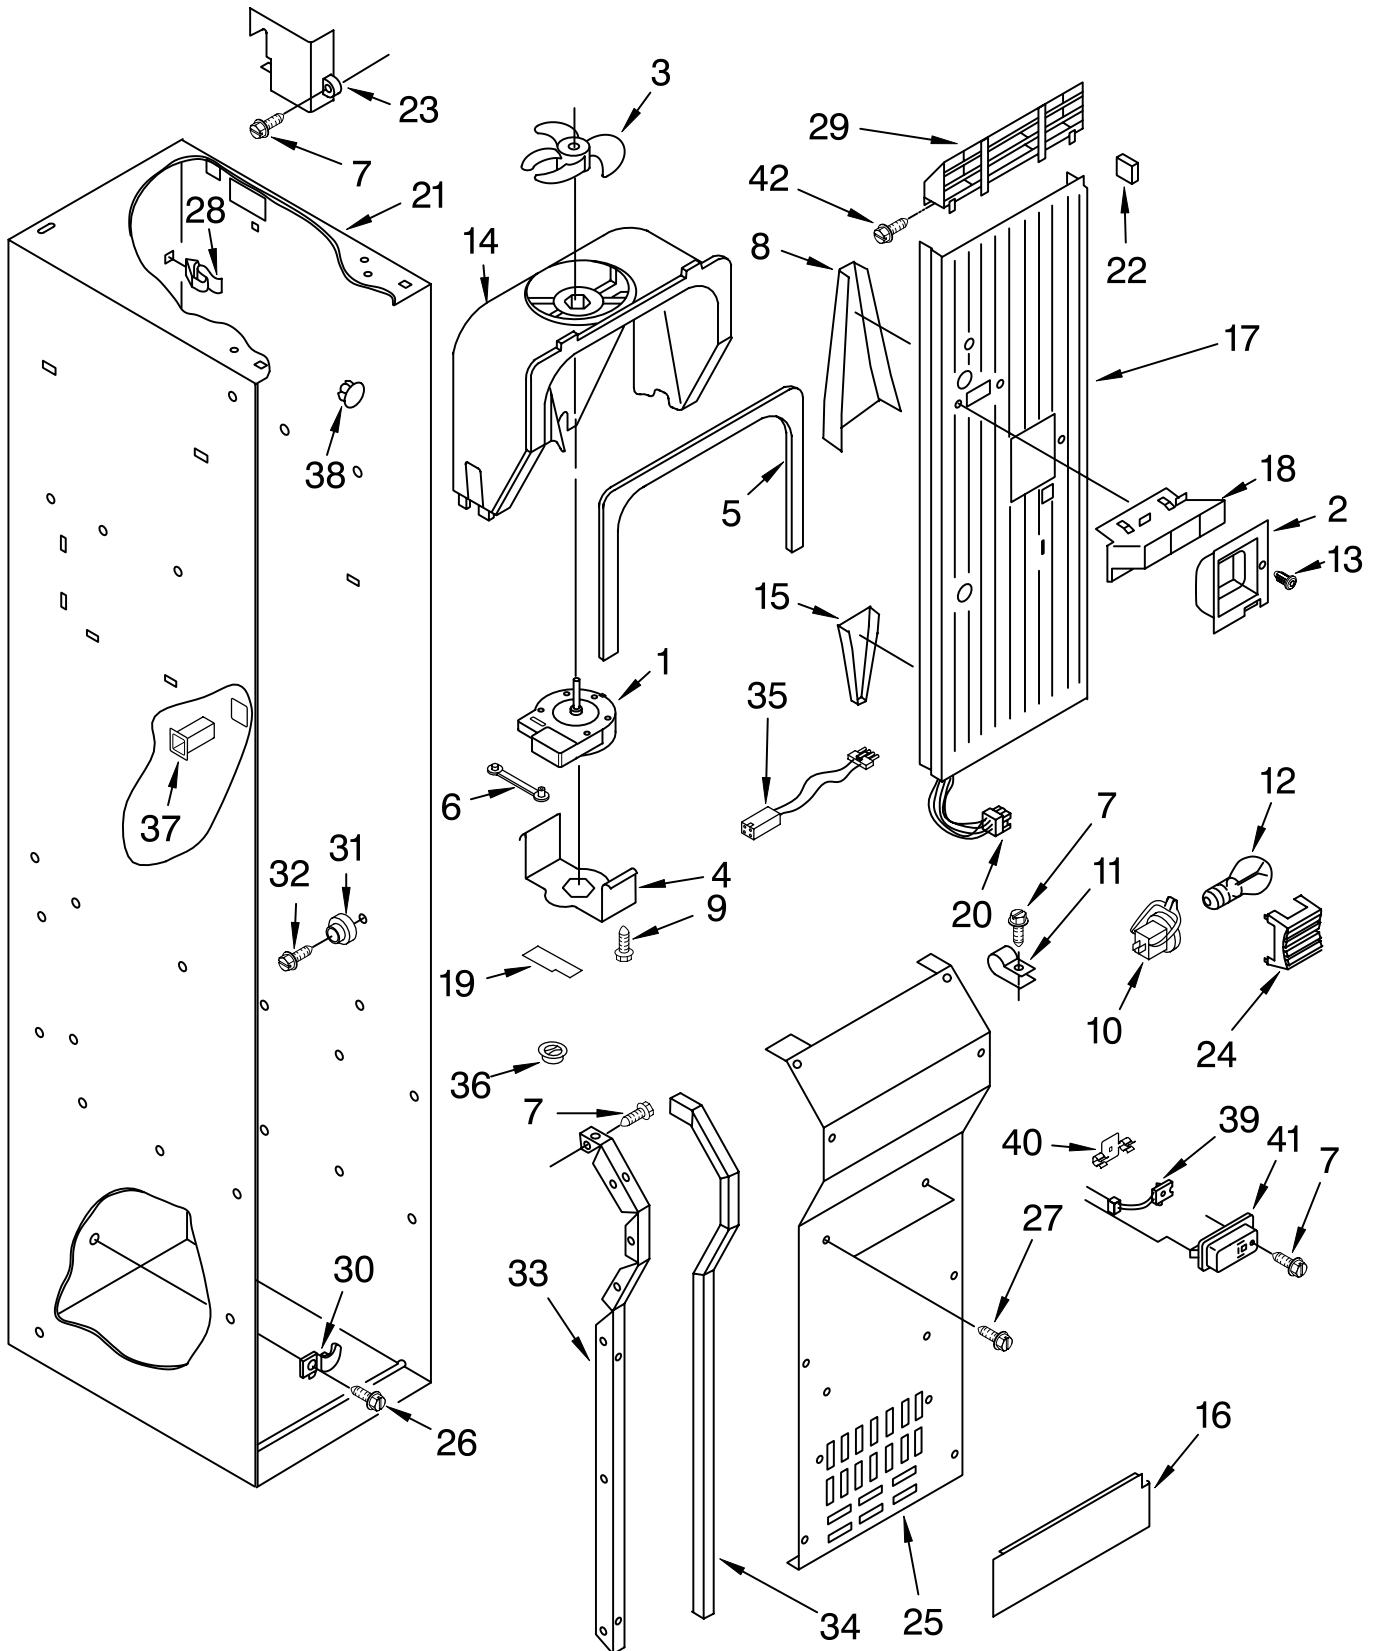

FREEZER LINER AND AIR FLOW PARTS

For Models: KSSS42FKB00, KSSS42FKT00, KSSS42FKW00, KSSS42FKX00
(Black) (Biscuit) (White) (Etched Aluminum)

FOR ORDERING INFORMATION REFER TO PARTS PRICE LIST

FREEZER LINER AND AIR FLOW PARTS

For Models: KSSS42FKB00, KSSS42FKT00, KSSS42FKW00, KSSS42FKX00

(Black)   (Biscuit)   (White)   (Etched Aluminum)

Illus. No.	Part No.	DESCRIPTION
1	2208939	Fan Motor
2	2002732	Cup, Clearance
3	2169142	Fan Blade
4	2155590	Retainer, Fan Motor
5	2155789	Gasket, Cover
6	2208968	Grommet
7	486194	Screw
8	2003925	Deflector, Air Duct
9	488500	Screw, Ground
10	2162085	Socket, Light (2)
11	488937	Clamp, Nylon
12	2160708	Light Bulb
13	1112871	Fastner
14	2182120	Scroll, Fan
15	2003928	Deflector, Air Duct
16	2215612	Cover, Air Duct
17	2209332	Assembly, Air Duct
18	2182146	Duct, Icemaker
19	2209480	Right
	2209066	Left
20	2209318	Harness, Wire
21		Liner (Not Serviceable Part)
22	1112869	Gasket, Air Baffle
23	2215718	Cover, Air Outlet
24	2198589	Light Shield
25	2208978	Cover, Evaporator
26	486194	Screw
27	487539	Screw
28	2215823	Clip, Air Duct (4)
29	1112852	Diffuser, Air Duct
30	1112260	Support, Evaporator
31	2196483	Stud, Shelf (20)
32	8281158	Screw
33		Evaporator, Cover Rail
	2208979	Left Side
	2208980	Right Side
34	2220904	Gasket (2) Evaporator Cover
35	2221077	Wire, Jumper
36	2171931	Release Valve
37	2209220	Tube, Meat Pan
38	941839	Hole Plug
39	2213442	Thermistor
40	2209204	Clip, Thermistor
41	1116793	Cover, Thermistor
42	488208	Screw 8-15 x 7/8

FOR ORDERING INFORMATION REFER TO PARTS PRICE LIST