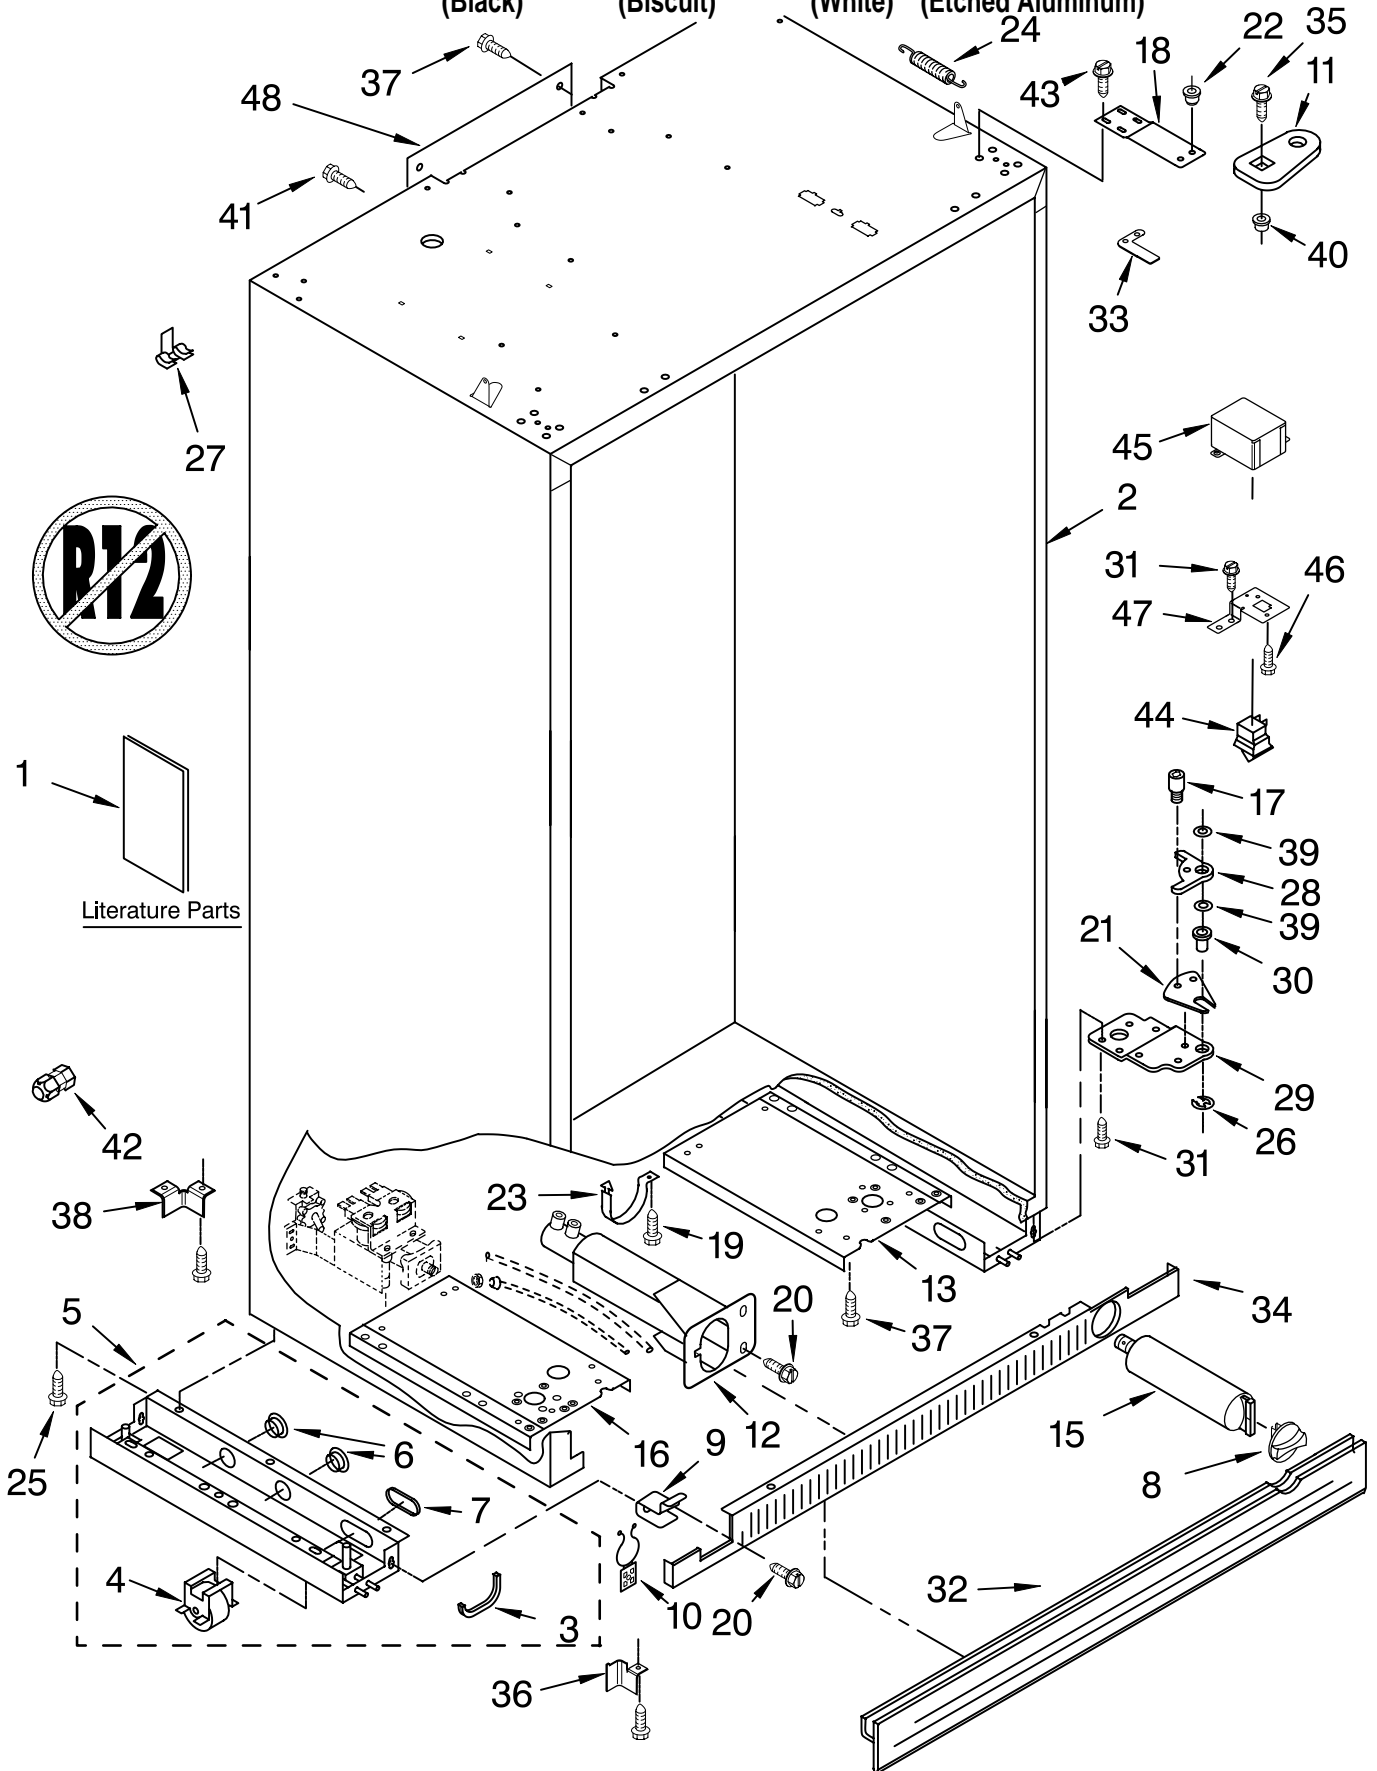

KitchenAid® CABINET PARTS

For Models: KSSS42FKB00, KSSS42FKT00, KSSS42FKW00, KSSS42FKX00

42" BUILT IN REFRIGERATOR

(Black)

(Biscuit)

(White)

(Etched Aluminum)

FOR ORDERING INFORMATION REFER TO PARTS PRICE LIST

FOR ORDERING INFORMATION REFER TO PARTS PRICE LIST

CABINET TRIM PARTS

For Models: KSSS42FKB00, KSSS42FKT00, KSSS42FKW00, KSSS42FKX00
 (Black) (Biscuit) (White) (Etched Aluminum)

Illus. No.	Part No.	DESCRIPTION
1		Cabinet, Trim (Right Side)
	2215919W	White
	2215919B	Black
	2215919T	Biscuit
	8201535	Etched Aluminum
2	2003857	Screw
3		Screw
	8281251	White
	8281252	Black
	8281253	Biscuit
	8281250	Stainless Steel
4	2209074	Cabinet, Trim (Bottom)
5	486194	Screw
6	2003646	Cabinet, Trim Top
7		Cabinet Trim (Left Side)
	2215936W	White
	2215936B	Black
	2215936T	Biscuit
	2215936	Etched Aluminum
9	2005925	Seal-Trim, Side
10	489464	Screw

FOR ORDERING INFORMATION REFER TO PARTS PRICE LIST

FREEZER SHELF PARTS

For Models: KSSS42FKB00, KSSS42FKT00, KSSS42FKW00, KSSS42FKX00
 (Black) (Biscuit) (White) (Etched Aluminum)

Illus. No.	Part No.	DESCRIPTION
1	2220890	Solid Shelf
2	2220847	Front, Ice Compartment
3	1113637	Shelf, Fixed (2)
	1113565	Shelf, Deep
4	2208194	Basket
5	2220844	Trim, Basket
6	2208198	Right Side
	2208197	Left Side
7	486194	Screw
8	2003046	Hole Plug, Front
9	2003047	Hole Plug, Rear
10	2208907	Ice Container
11	2003044	Front Cover
12	2002720	Right Side
	2002721	Left Side
13	488886	Screw
14	1113169	Stop, Roller
15	2188212	Roller
16	2174478	Eyelet, Roller
17	2003478	Screw