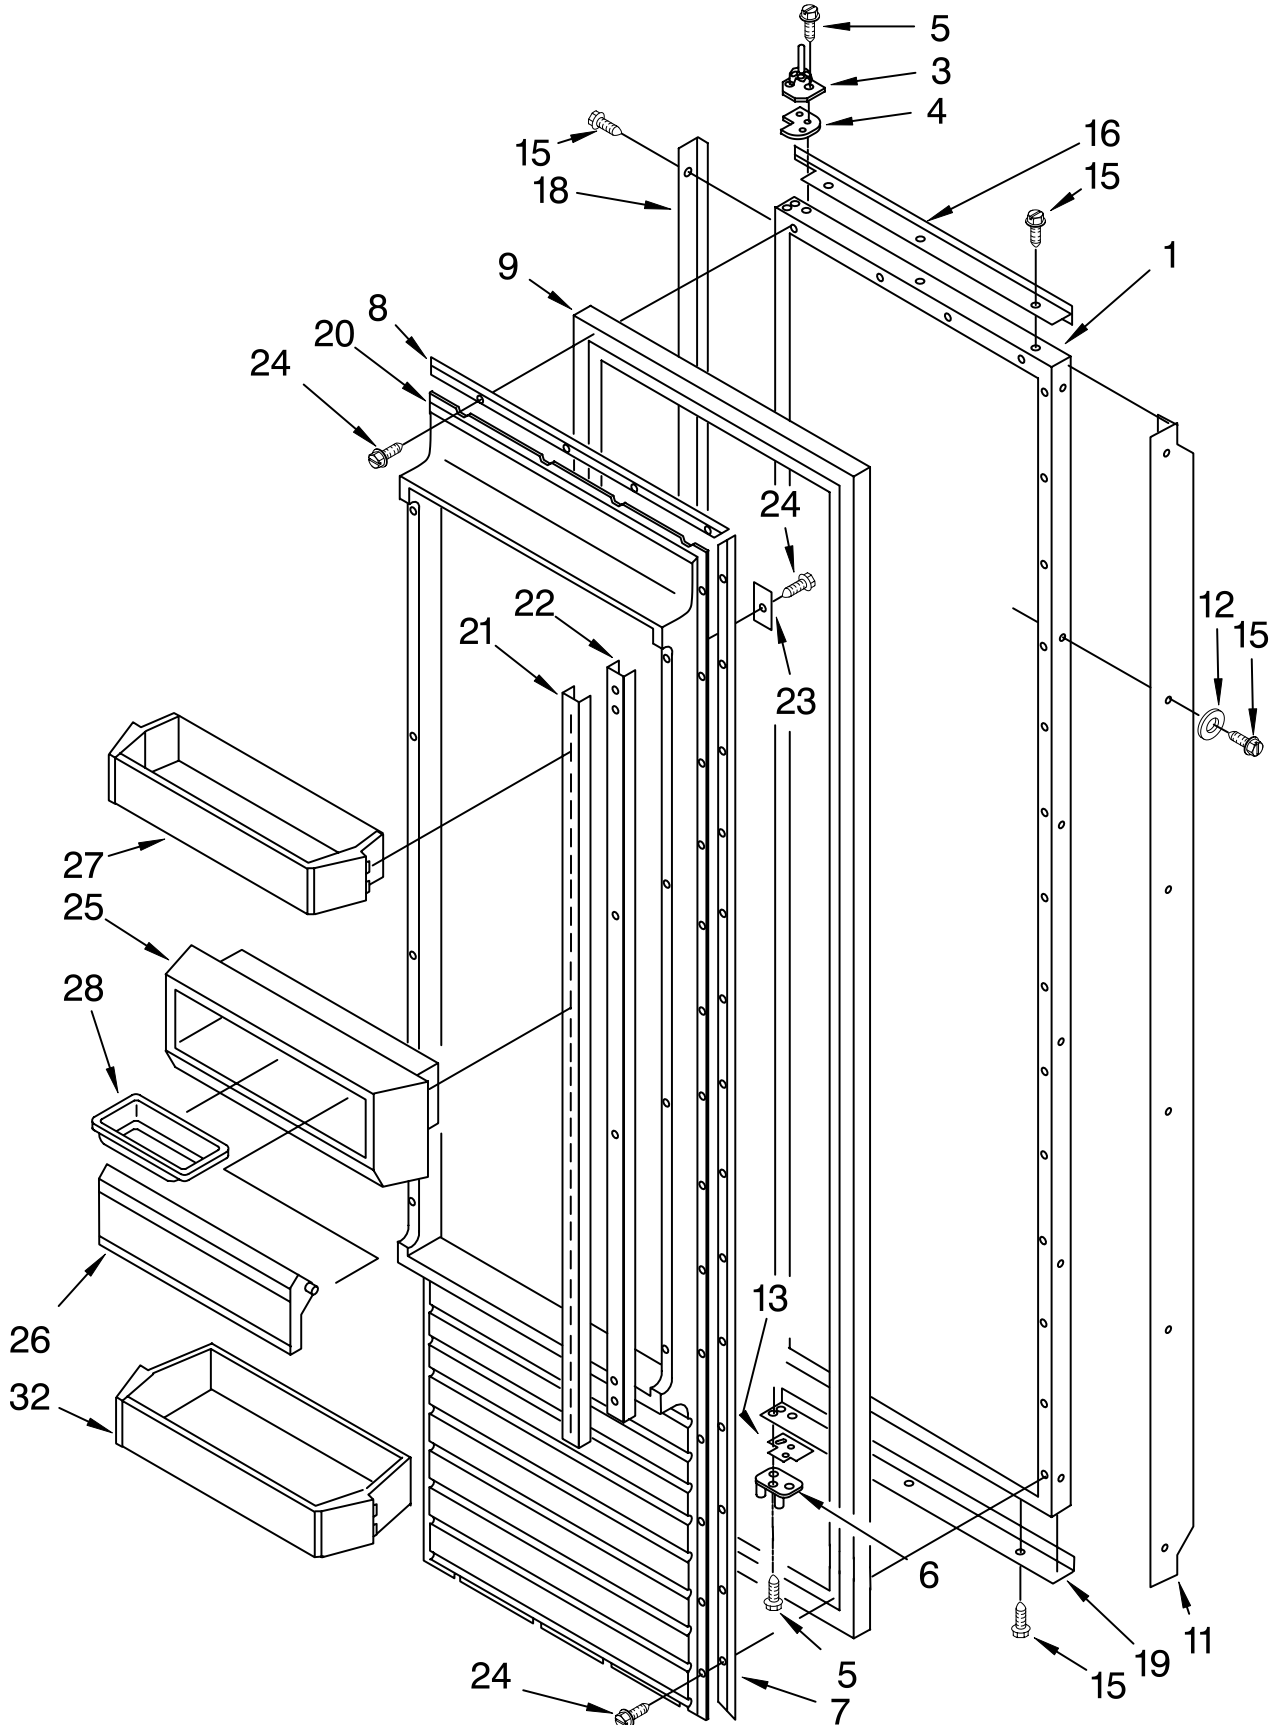

REFRIGERATOR DOOR PARTS

For Models: KSSS42FKB00, KSSS42FKT00, KSSS42FKW00, KSSS42FKX00
(Black) (Biscuit) (White) (Etched Aluminum)

FOR ORDERING INFORMATION REFER TO PARTS PRICE LIST

REFRIGERATOR DOOR PARTS

For Models: KSSS42FKB00, KSSS42FKT00, KSSS42FKW00, KSSS42FKX00
(Black) (Biscuit) (White) (Etched Aluminum)

Illus. No.	Part No.	DESCRIPTION
1	2215988	Refrigerator Door Panel (Includes Insulation)
3	2220922	Hinge Assembly, Top
4	2004520	Spacer-Door, Top
5	489282	Screw
6	2220809	Hinge Assembly, Bottom
7	1112533	Gasket Retainer, Side (2)
8	1112541	Gasket Retainer, Top & Bottom
9	2188498	Door Gasket, Magnetic
11		Handle, Door
	2005953	White
	2005956	Black
	2005955	Biscuit
	2005952	Etched Aluminum
12	2001230	Washer
13	2004549	Door, Spacer Bottom
15		Screw
	8281251	White
	8281252	Black
	8281253	Biscuit
	8281250	Stainless Steel
16		Trim (Top)
	2005014	White
	2005840	Black
	2005757	Biscuit
	2005011	Etched Aluminum
18		Trim (Side)
	2005968	White
	2005971	Black
	2005970	Biscuit
	2005967	Etched Aluminum
19		Trim (Bottom)
	2209418W	White
	2209418B	Black
	2209418T	Biscuit
	2209418	Etched Aluminum
20	1113953	Panel, Interior Door
21	1113951	Ladder, Shelf (2)
22	1112530	Retainer, Shelf Ladder (2)
23	1112514	Back Up Plate (8)
24	486194	Screw
25	1112721	Bin, Utility
26	2003464	Door, Utility Bin
27	1113973	Door Shelf (3)
28	2165792	Butter Tray
32	2188332	Shelf, Gallon Door

FOR ORDERING INFORMATION REFER TO PARTS PRICE LIST