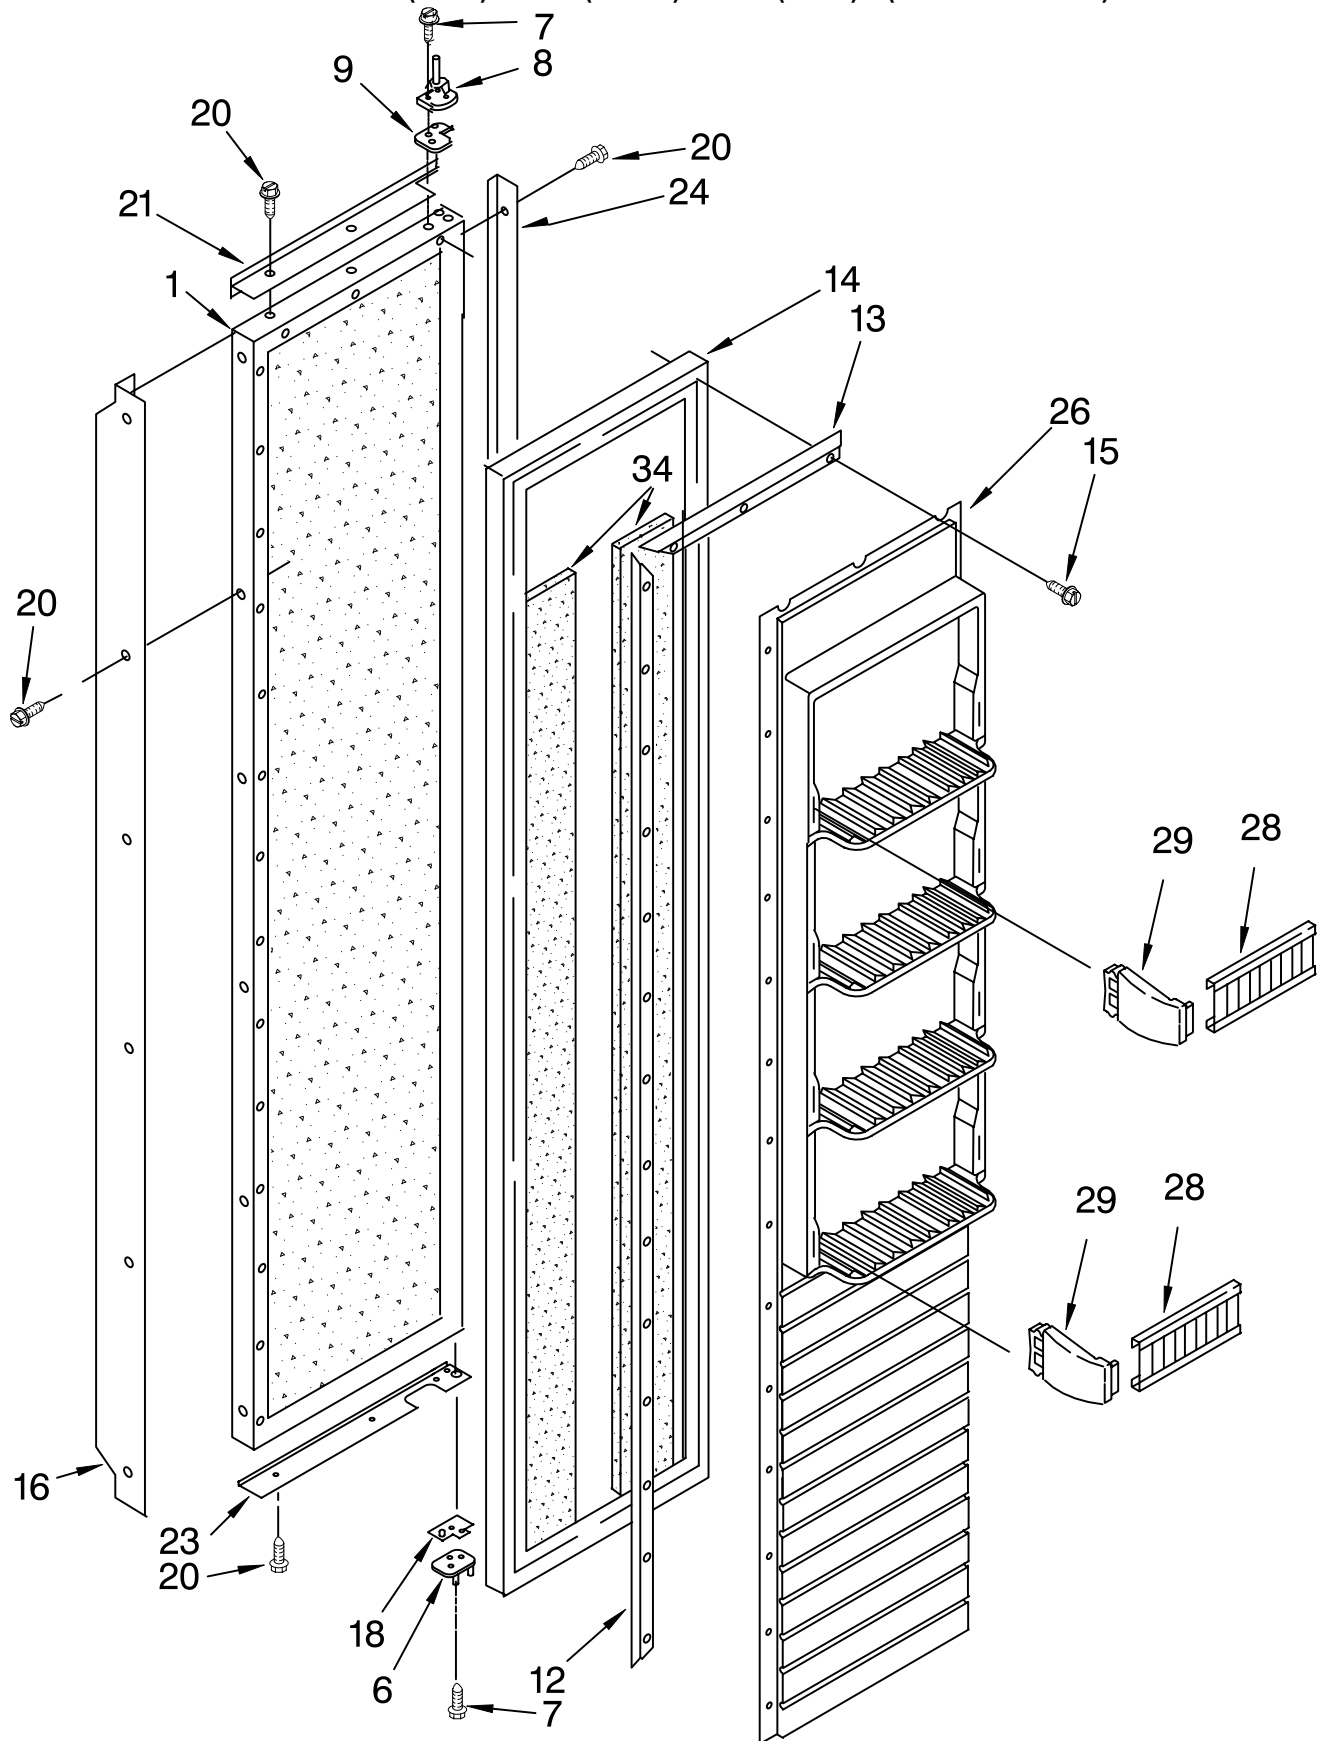

REFRIGERATOR DOOR PARTS

For Models: KSSS42FKB00, KSSS42FKT00, KSSS42FKW00, KSSS42FKX00
(Black) (Biscuit) (White) (Etched Aluminum)

Illus. No.	Part No.	DESCRIPTION
1	2215988	Refrigerator Door Panel (Includes Insulation)
3	2220922	Hinge Assembly, Top
4	2004520	Spacer-Door, Top
5	489282	Screw
6	2220809	Hinge Assembly, Bottom
7	1112533	Gasket Retainer, Side (2)
8	1112541	Gasket Retainer, Top & Bottom
9	2188498	Door Gasket, Magnetic
11		Handle, Door
	2005953	White
	2005956	Black
	2005955	Biscuit
	2005952	Etched Aluminum
12	2001230	Washer
13	2004549	Door, Spacer Bottom
15		Screw
	8281251	White
	8281252	Black
	8281253	Biscuit
	8281250	Stainless Steel
16		Trim (Top)
	2005014	White
	2005840	Black
	2005757	Biscuit
	2005011	Etched Aluminum
18		Trim (Side)
	2005968	White
	2005971	Black
	2005970	Biscuit
	2005967	Etched Aluminum
19		Trim (Bottom)
	2209418W	White
	2209418B	Black
	2209418T	Biscuit
	2209418	Etched Aluminum
20	1113953	Panel, Interior Door
21	1113951	Ladder, Shelf (2)
22	1112530	Retainer, Shelf Ladder (2)
23	1112514	Back Up Plate (8)
24	486194	Screw
25	1112721	Bin, Utility
26	2003464	Door, Utility Bin
27	1113973	Door Shelf (3)
28	2165792	Butter Tray
32	2188332	Shelf, Gallon Door

FOR ORDERING INFORMATION REFER TO PARTS PRICE LIST

FREEZER DOOR PARTS

For Models: KSSS42FKB00, KSSS42FKT00, KSSS42FKW00, KSSS42FKX00
(Black) (Biscuit) (White) (Etched Aluminum)

FOR ORDERING INFORMATION REFER TO PARTS PRICE LIST