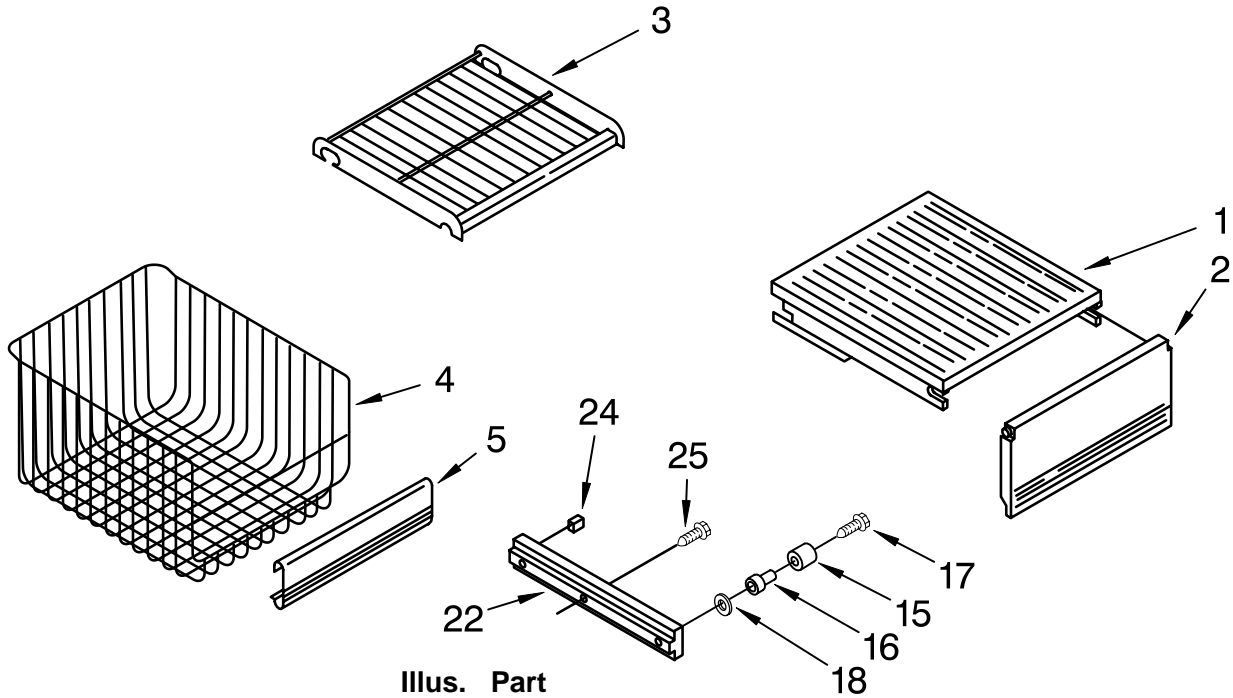

REFRIGERATOR SHELF PARTS

For Model: KSSS42DAW03

Illus. No.	Part No.	DESCRIPTION	Illus. No.	Part No.	DESCRIPTION	Illus. No.	Part No.	DESCRIPTION
1	1113543	Frame, Shelf	14	2000888	Crisper Pan	21	2000742	Meat Pan
2	1112318	Glass, Shelf	15	1113870	Roller			Connector
3	1113547	Reflector, Shelf	16	1113871	Eyelet, Roller	25	1112165	Crisper Spacer, Right Side (2)
4	1113791	Gasket, Glass (2)	17	489211	Screw, 10-16 x 3/4	27	1113169	Stop, Roller
5	1125913	Rack, Wine	18	488307	Washer	28	1113890	Crisper Spacer, Left Side (2)
7	1113551	Frame Assembly	19	2000892	Utility Pan	29	486194	Screw, 8 x 1/2
9	1113894	Cover, Crisper	20	2000816	Meat Pan			
10	2000155	Glass, Crisper						

FREEZER SHELF PARTS

Illus. No.	Part No.	DESCRIPTION
1	1112366	Solid Shelf
2	2000886	Front, Ice Compartment
3	1113565	Shelf, Bottom (2)
	1113637	Shelf, Top (1)
4	2001625	Basket
5	1113643	Trim, Basket
15	1113870	Roller
16	1113871	Eyelet, Roller
17	489211	Screw, 10-16 x 3/4
18	488307	Washer
22	2000061	Slide, Basket R.S.
	2000062	Slide, Basket L.S.
24	1113169	Stop, Roller
25	486194	Screw, 8 x 1/2

FOR ORDERING INFORMATION REFER TO PARTS PRICE LIST