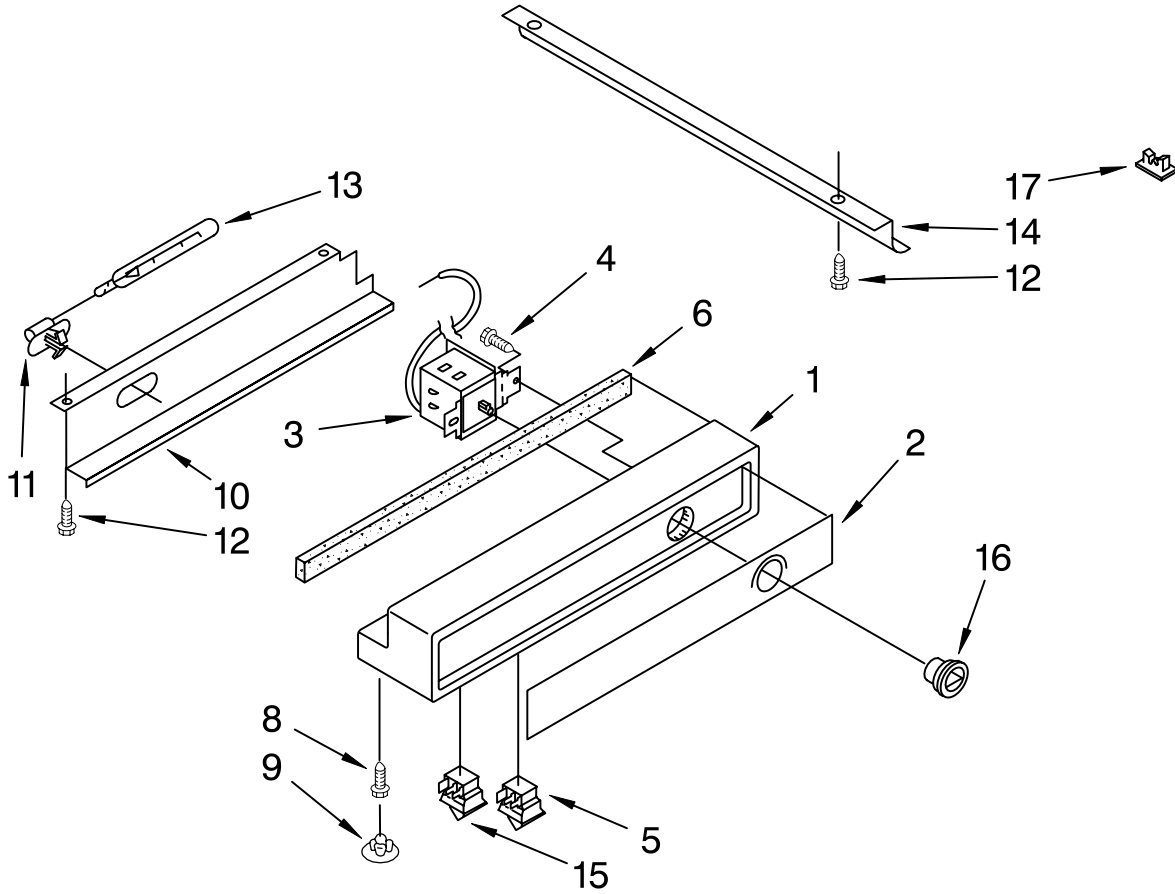

FREEZER CONTROL PANEL PARTS

For Model: KSSS42DAW03

Illus. No.	Part No.	DESCRIPTION
1	1112596	Control Panel
2	1113964	Inlay, Control Panel
3	1113466	Thermostat & Barrier Assembly
4	488974	Screw (2)
5	851387	Switch, Rocker Arm (Dispenser Motor)
6	1113134	Seal, Control Panel
8	489260	Screw (3)
9	2000153	Hole Plug (3)
10	1113768	Shield, Control Panel
11	1112613	Socket, Light
12	486194	Screw, 8 x 1/2
13	547225	Light Bulb
14	2001145	Channel, Wiring
15	1108112	Switch, Rocker Arm (Light)
16	2001737	Knob, Thermostat
17	1115375	Clip, Wiring

FOR ORDERING INFORMATION REFER TO PARTS PRICE LIST