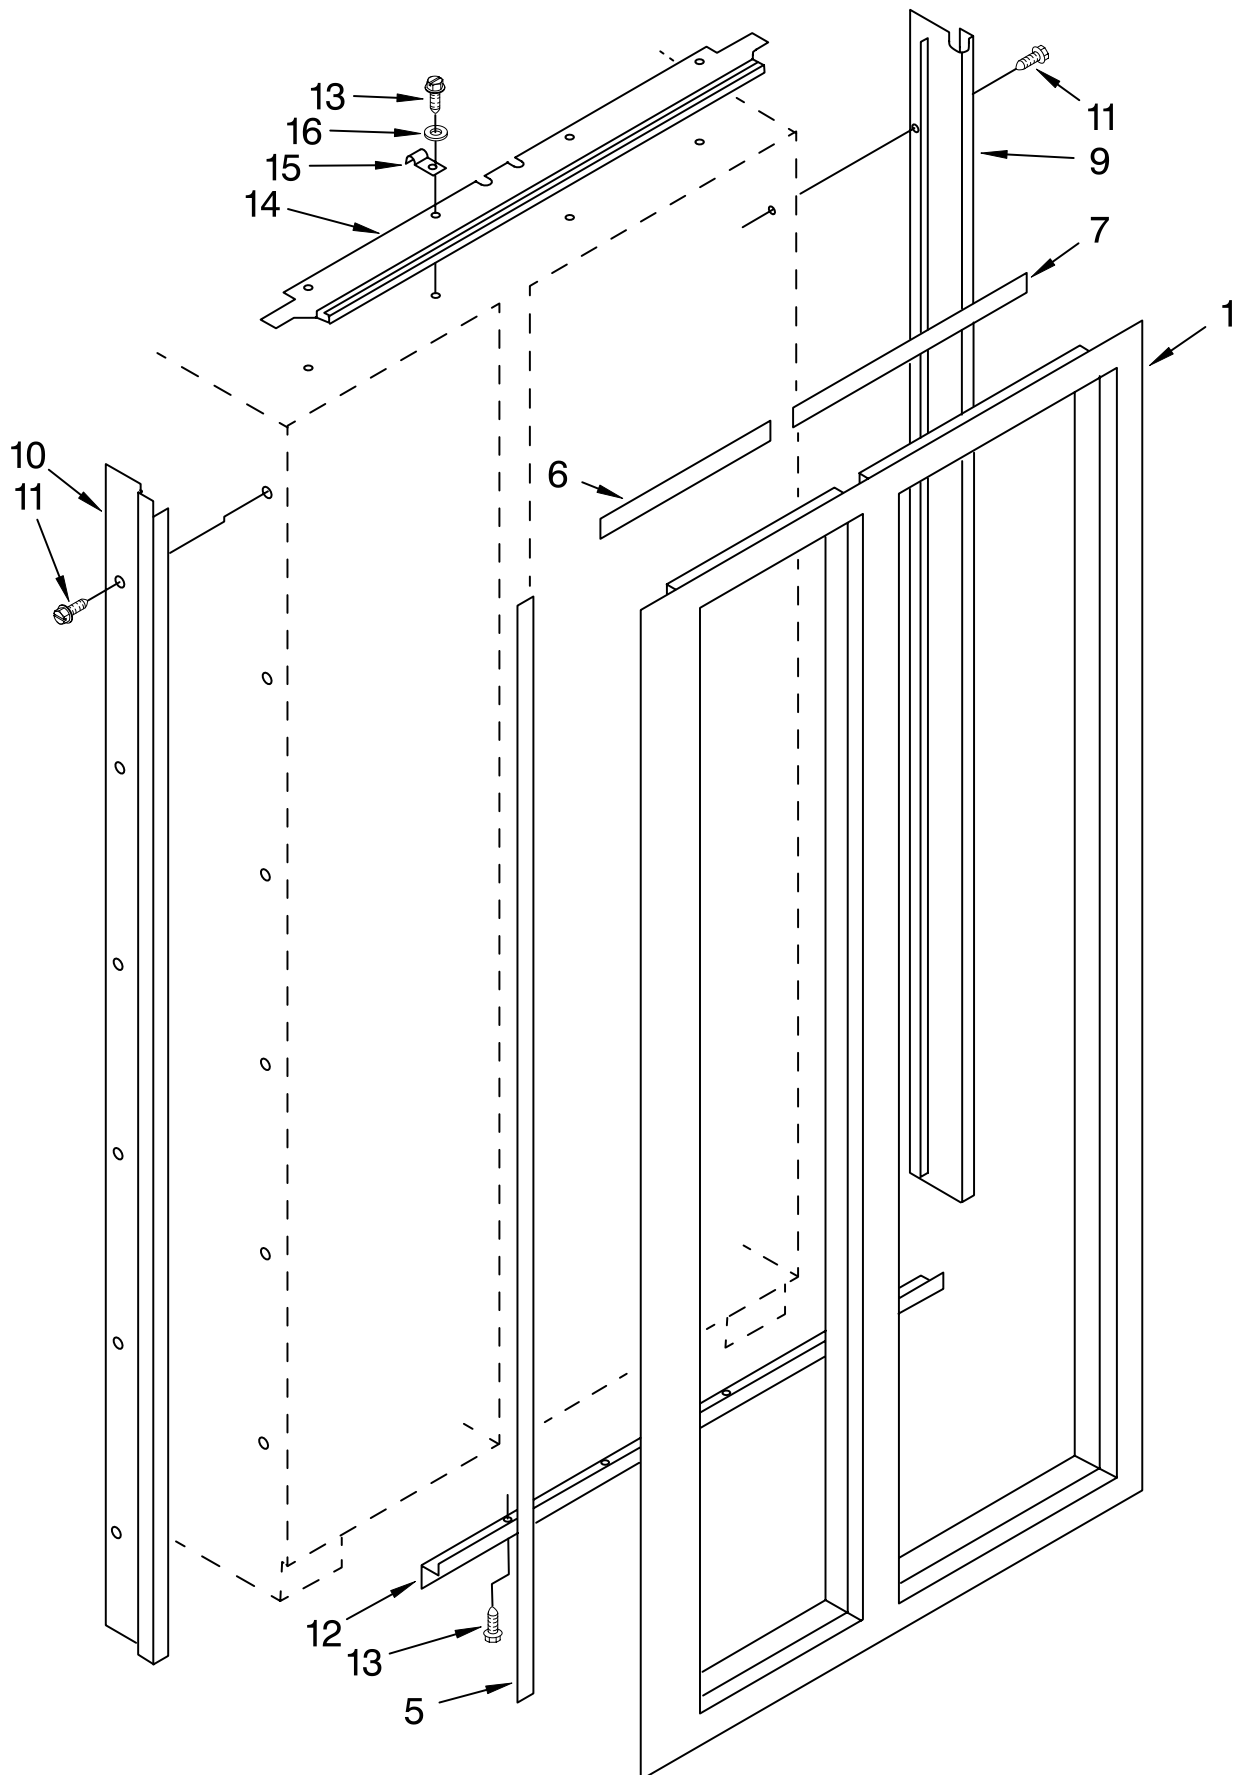

CABINET TRIMS AND BREAKER TRIM PARTS

For Model: KSSS42DAW03

FOR ORDERING INFORMATION REFER TO PARTS PRICE LIST

CABINET TRIMS AND BREAKER TRIM PARTS

For Model: KSSS42DAW03

Illus. No.	Part No.	DESCRIPTION	Illus. No.	Part No.	DESCRIPTION	Illus. No.	Part No.	DESCRIPTION
1	2000651	Breaker Trim & Retainer Assembly	9	2001390	Cabinet, Trim R.S	13	488649	Screw, 8-32 x 1/2 (8)
5	1112682	Magnet, Side (4)	10	2001391	Cabinet, Trim L.S	14	2001388	Cabinet, Trim Top
6	1112684	Magnet, Freezer (2)	11	2001297	Screw	15	2000007	Retainer, Unit Base (2)
7	1112680	Magnet, Refrigerator (2)	12	2001189	Cabinet, Trim (Bottom)	16	487944	Washer (2)

TOP GRILLE AND UNIT COVER PARTS