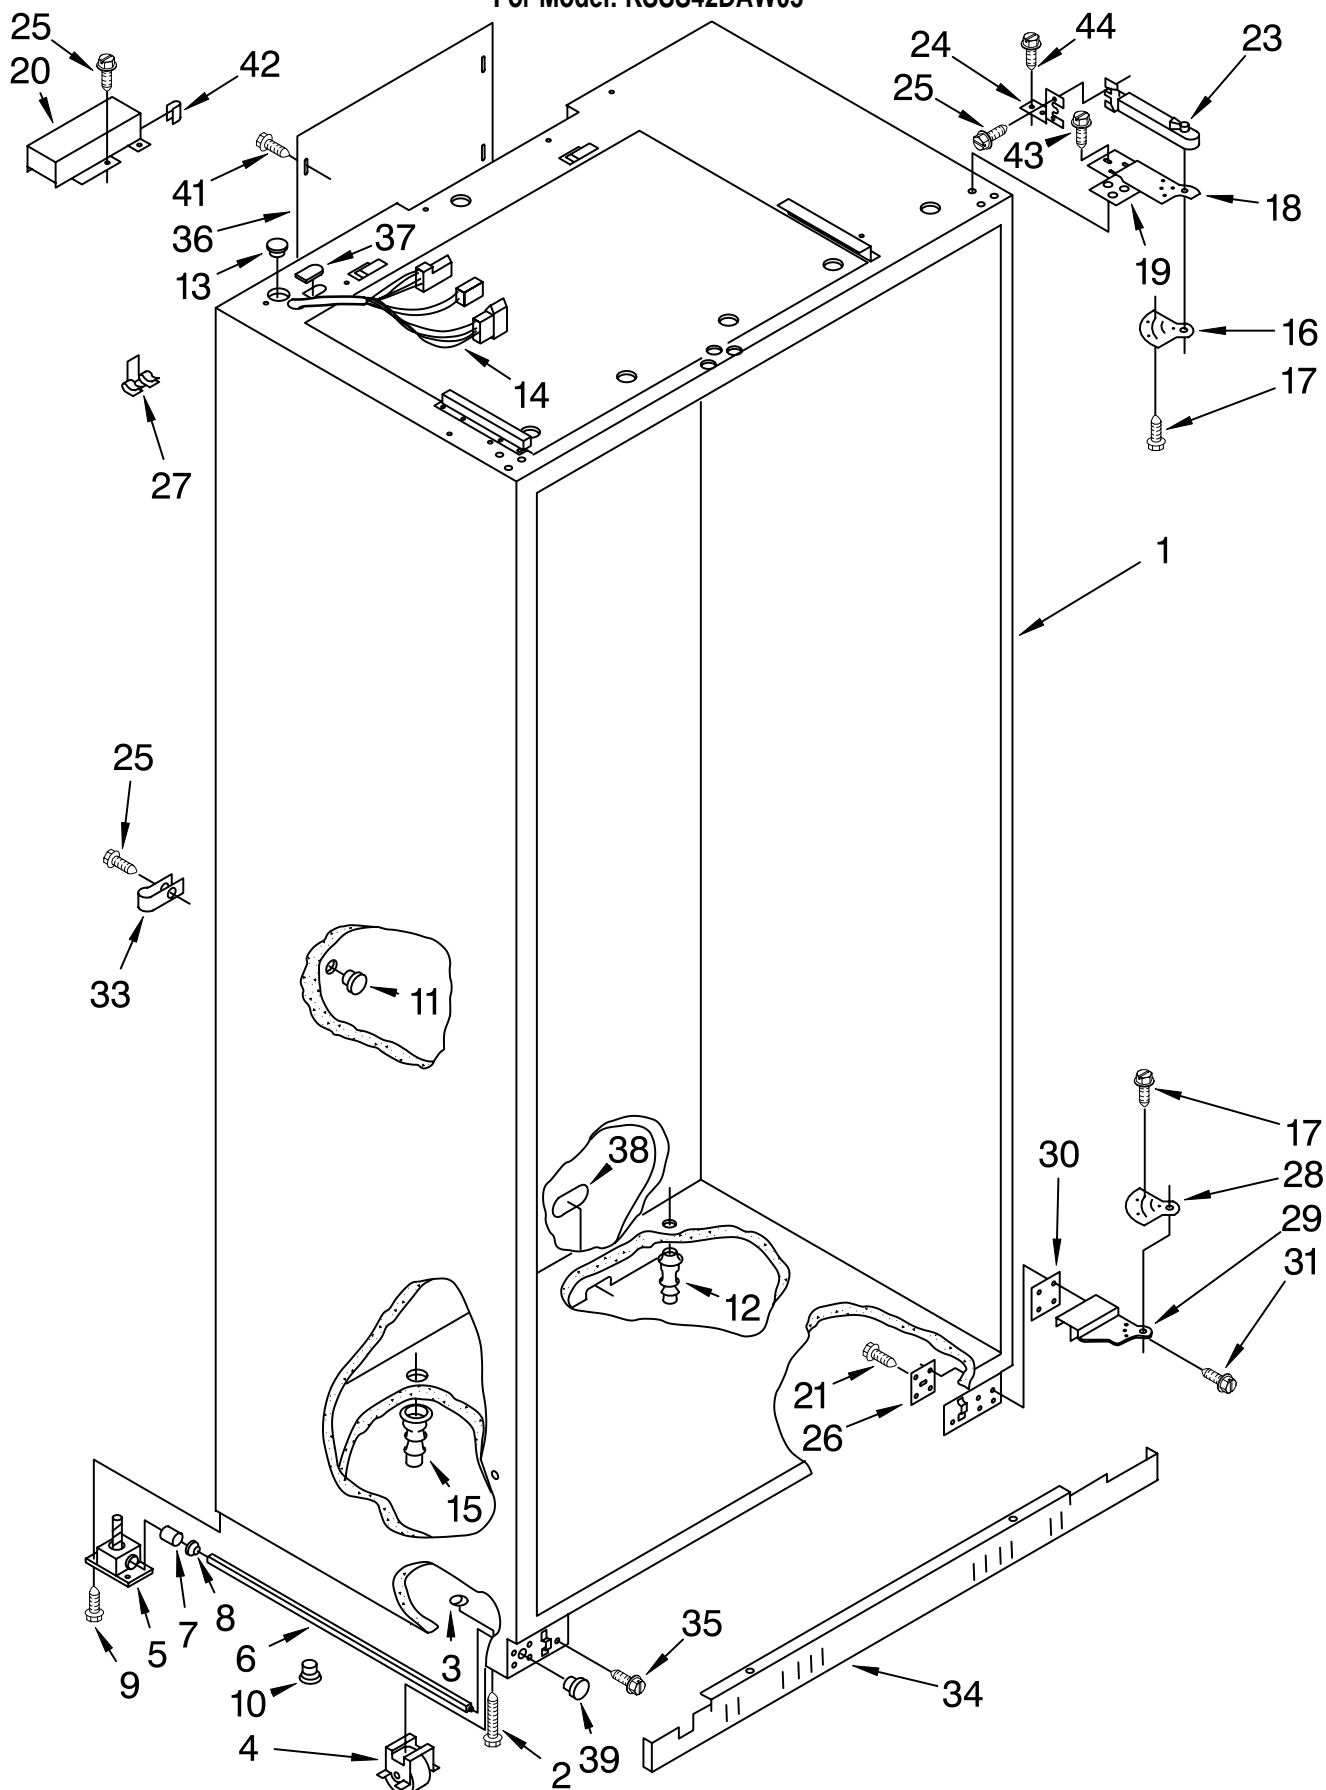

CABINET PARTS

For Model: KSSS42DAW03

REFRIGERATOR

FOR ORDERING INFORMATION REFER TO PARTS PRICE LIST

CABINET PARTS

For Model: KSSS42DAW03

Illus. No.	Part No.	DESCRIPTION	Illus. No.	Part No.	DESCRIPTION	Illus. No.	Part No.	DESCRIPTION
1		Cabinet (Not A Serviceable Part)	16		Gap, Cover Assembly (Top)	28		Gap, Cover Assembly (Bottom)
2	1112019	Leveler, Front (2)		2000305	Left Side		2001200	Left Side
3	1113249	Retainer (2)		2000304	Right Side		2001199	Right Side
4	1112023	Roller, Front & Rear (4)	17	2001295	Shoulder Screw	29		Hinge (Bottom)
5	1112695	Leveler, Adjustable (2)	18		Hinge (Top)		2001733	Left Side
6	2000670	Adjusting Rod (2)		2000306	Left Side		2001732	Right Side
7	1113250	Sleeve, Retainer (2)	19	2000770	Shim, Hinge Top	30	1112942	Shim, Hinge (1)
8	1112937	Bushing, Rod (2)	20	1112805	Guard, Wiring		1112943	Shim, Hinge (2)
9	489359	Screw	21	487534	Screw (2)	31		Bottom (4)
10	1112939	Hole Plug, Leveler	23	1112992	Door Closer Assembly (2)		2000490	Screw, 1/4-28 x 3/4
11	1112849	Cap, Grommet	24	2000333	Bracket, Door Closer	33	2001266	Tube clamp
12	1112970	Grommet, Water Tube	25	486194	Screw, 8 x 1/2	34	2001960	Grille Base, Front
13	1113122	Grommet, Wiring	26	1112973	Tap Plate, Hinge Butt (2)	35	489238	Screw (6)
14	2000831	Wiring Harness, Cabinet	27	1113227	Fastener (3)	36	2000684	Cover, Rear
15	1112848	Drain Fitting				37	1113123	Grommet, Wiring
						38	1113079	Grommet, Flexible
						39	1112926	Grommet, Tube
						41	2001377	Screw
						42	2000530	Grommet
						43	2001415	Screw (8)
						44	489359	Screw

Illus. No.	Part No.	DESCRIPTION	Illus. No.	Part No.	DESCRIPTION	Illus. No.	Part No.	DESCRIPTION
1	2000651	Breaker Trim & Retainer Assembly	9	2001390	Cabinet, Trim R.S	13	488649	Screw, 8-32 x 1/2 (8)
5	1112682	Magnet, Side (4)	10	2001391	Cabinet, Trim L.S	14	2001388	Cabinet, Trim Top
6	1112684	Magnet, Freezer (2)	11	2001297	Screw	15	2000007	Retainer, Unit Base (2)
7	1112680	Magnet, Refrigerator (2)	12	2001189	Cabinet, Trim (Bottom)	16	487944	Washer (2)