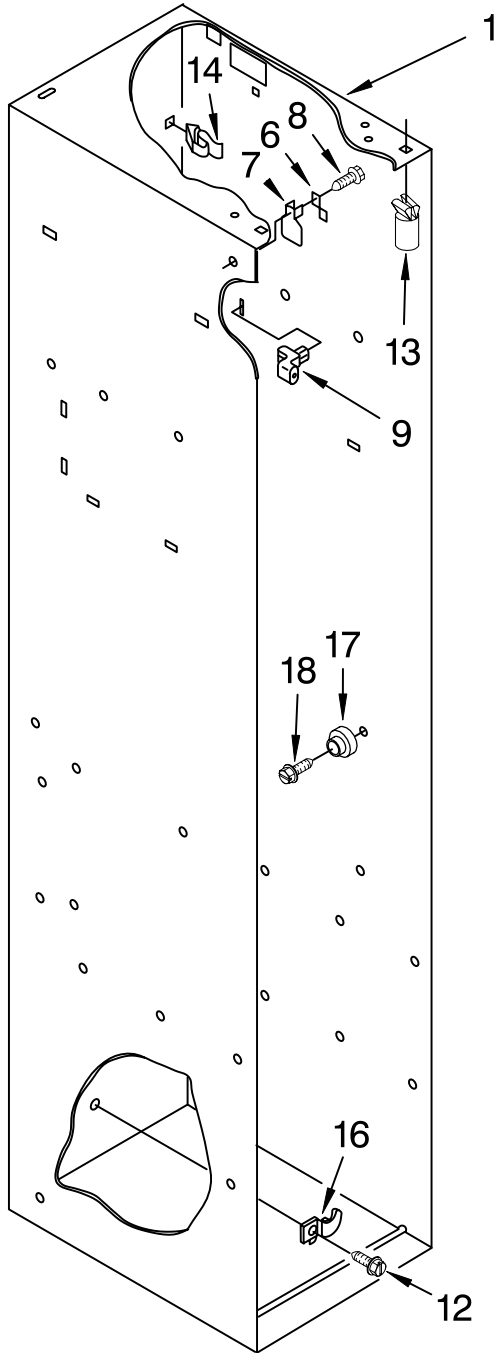

FOR ORDERING INFORMATION REFER TO PARTS PRICE LIST

REFRIGERATOR LINER PARTS

For Model: KSSS42DAW03

FOR ORDERING INFORMATION REFER TO PARTS PRICE LIST

REFRIGERATOR LINER PARTS

For Model: KSSS42DAW03

Illus. No.	Part No.	DESCRIPTION
1		LINER (Not A Serviceable Part)
2	1112591	Spacer, Control Panel (3)
3	843436	Grommet, Screw (3)
5	2001117	Ladder, Shelf (2)
6	520965	Screw Support, Ladder (8)
7	488357	Screw, 8 x 1-1/4 (8)
8	486194	Screw, 8 x 1/2
9	1112257	Hole Plug
10	2000740	Meat Pan, Air Duct Cover (Also Order 12)
11	2000337	Meat Pan, Air Duct
12	2001302	Inlay, Control Meat Pan
13	2001326	Seal, Air Duct
14	1112218	Damper Control, Meat Pan
15	2001735	Control Knob, Meat Pan
16	837444	Retainer, Knob
17	2000343	Air Baffle Assembly
20	2001073	Wiring Harness, Air Baffle
21	2001146	Seal
22	1116793	Cover, Thermistor
23	1116959	Thermistor
25	2000736	Air Baffle Cover
26	2000527	Guard, Air Return

FOR ORDERING INFORMATION REFER TO PARTS PRICE LIST

FREEZER LINER PARTS

For Model: KSSS42DAW03

Illus. No.	Part No.	DESCRIPTION
1		Liner (Not A Serviceable Part)
6	538533	Support Clip, Icemaker (2)
7	2000193	Grommet, Screw (2)
8	488552	Screw, 10-12 x 3/8 (2)
9	992720	Stud, Support (4)
12	486194	Screw, 8 x 1/2
13	1112591	Spacer, Control Panel (3)
14	842534	Clip, Air Duct (4)
16	1112260	Support, Evaporator
17	658944	Stud, Shelf (20)
18	487559	Screw, 8-15 x 1-1/4 (20)

FOR ORDERING INFORMATION REFER TO PARTS PRICE LIST

ICE CONTAINER PARTS

For Model: KSSS42DAW03

Illus. No.	Part No.	DESCRIPTION
1	1112282	Spacer, Track Left Side
	1112281	Right Side
2	1113870	Roller
3	1113871	Eyelet, Roller
5	1113169	Stop, Roller
6	488307	Washer
7	486194	Screw, 8 x 1/2
8	1113126	Bracket, Motor
9	2155271	Motor Assembly