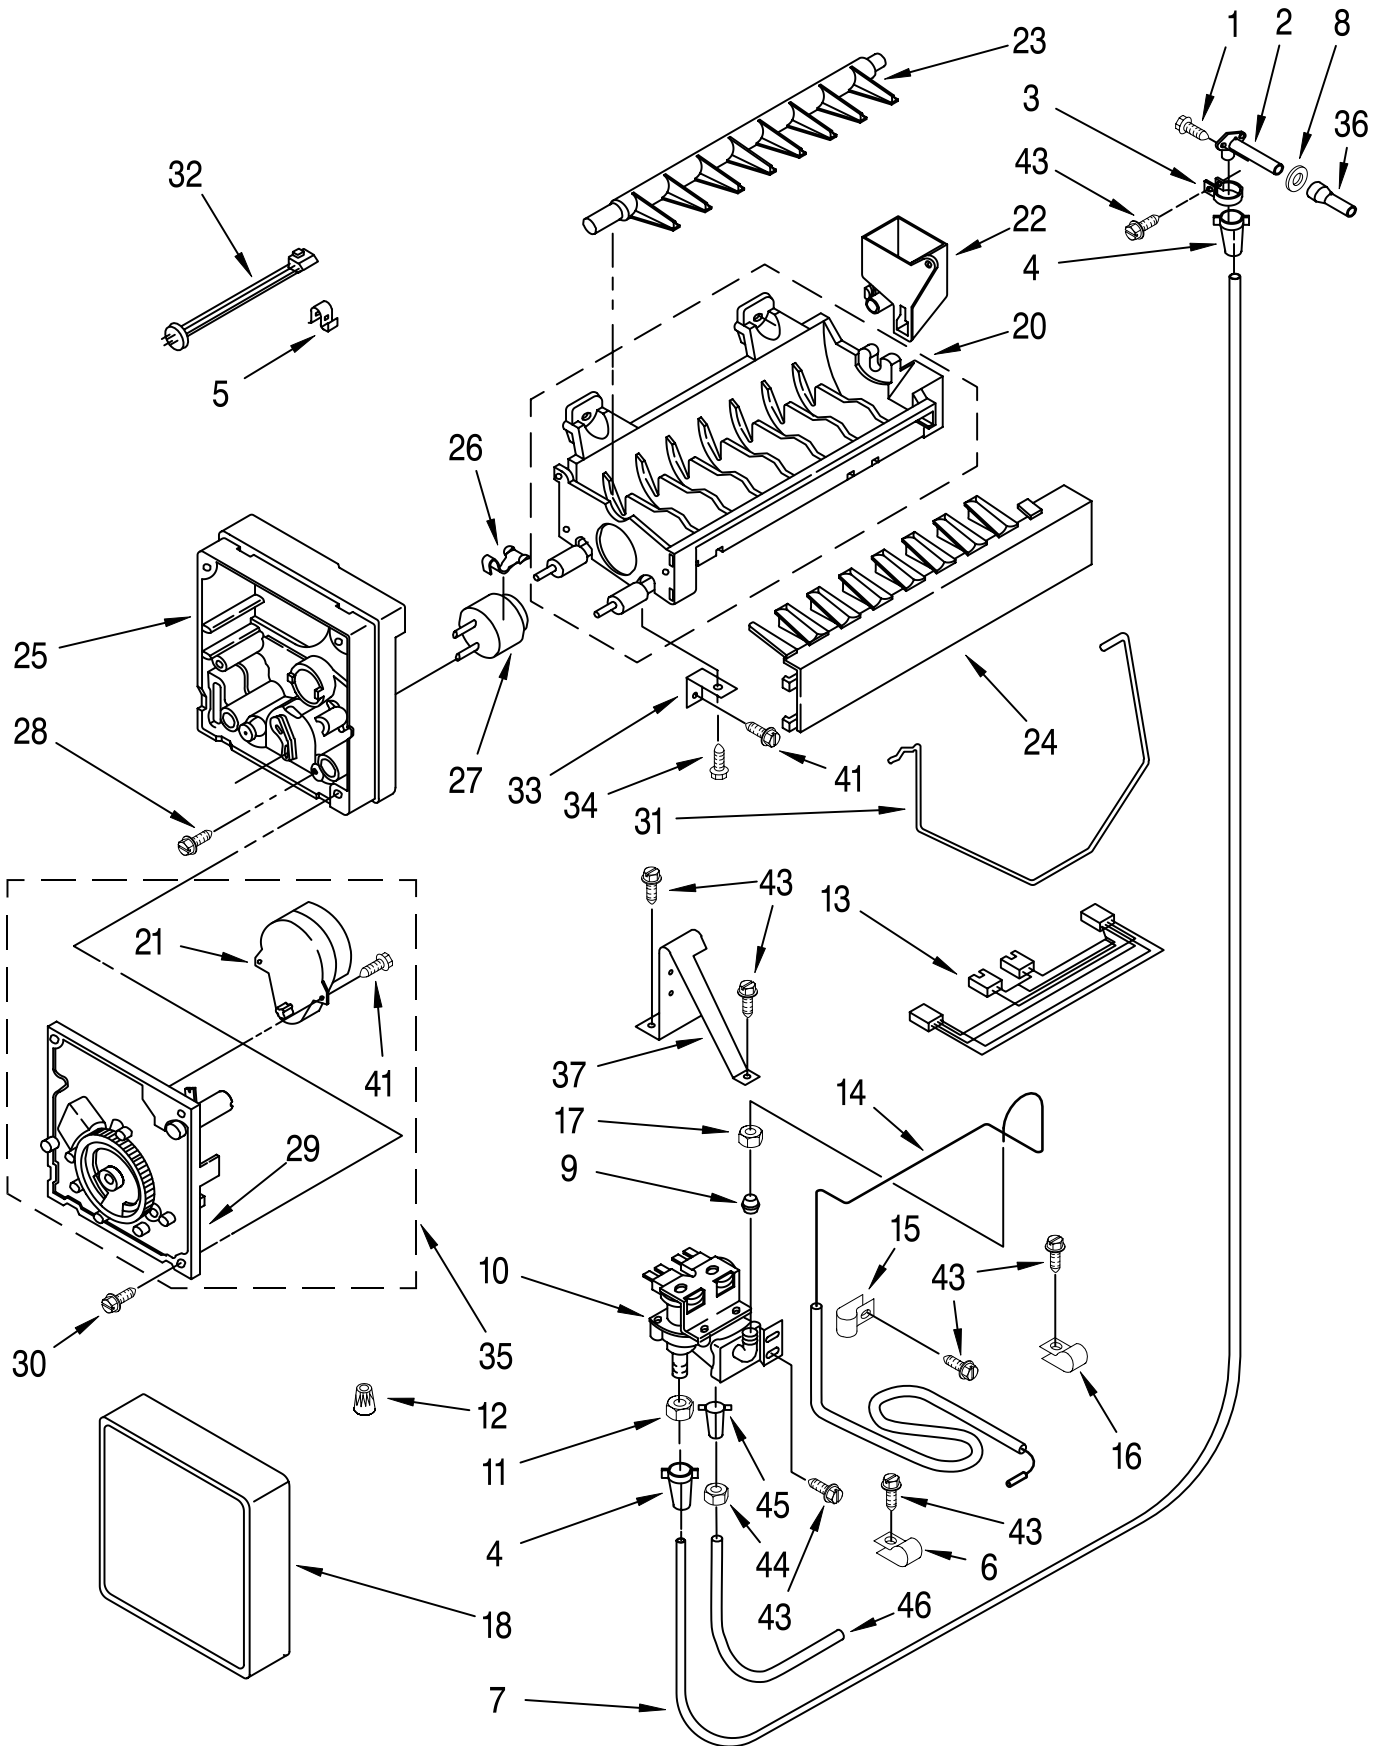

ICEMAKER PARTS

For Model: KSSS42DAW03

FOR ORDERING INFORMATION REFER TO PARTS PRICE LIST

ICEMAKER PARTS

For Model: KSSS42DAW03

Illus. No.	Part No.	DESCRIPTION	Illus. No.	Part No.	DESCRIPTION	Illus. No.	Part No.	DESCRIPTION
1	489084	Screw, 8 x 1/2	18	628355	Cover	30	489276	Screw
2	2000829	Fitting, Water Tube	20	628228	Mold & Heater (Also Order 542638 Silicone Grease)	31	627913	Shut Off Arm
3	2001087	Clamp, Tube				32	1113403	Harness, Wiring
4	841707	Insert, Tube				33	627915	Bracket
5	628379	Clip, Fuse	21	628258	Motor	34	489365	Screw, 8-32 x 27/64
6	2000392	Wire Clip	22	628356	Cup-Water Fill	35	628366	Module Assembly (Includes Items 21, 29, 41)
7	2001336	Tube, Water (To Ice Maker)	23	627843	Ejector			
8	1106508	Seal Gasket	24	627788	Ice Striper	36	2001098	Water Inlet Tube
9	487627	Sleeve, Nut	25	627790	Support	37	2000803	Water Valve
10	2155062	Valve, Solenoid	26	627796	Retainer			
11	627018	Nut, Compression	27	627985	Thermostat (2) Thermostat (Also Order 542639 Cement Alumilastic)	41	489136	Screw, (2) 3-24 x 3/8
12	227991	Connector, Wire				43	486194	Screw, 8 x 1/2
13	2000836	Water Valve, Harness	28	489322	Screw, 10-32 x 49/64	44	1129179	Compression Nut
14	2001354	Copper, Water Line	29	628357	Module Assembly	45	1129177	Insert, Tube
15	489348	Clamp, Nylon Valve				46	2001151	Water, Tube (From Water Reservoir)
16	1113066	Clamp Tube				100	4317943	Icemaker
17	487857	Nut						

PARTS NOT ILLUSTRATED

Illus. Part
No. No. DESCRIPTION

Following Parts Not Illustrated
(Optional Parts Only)

4210570 Front Panel Kit (White)
4210569 Front Panel Kit (Black)
4211160 Front Panel Kit (Almond)
4210594 Front Panel Kit (Stainless Steel)

Black Acrylic
Static Cleaner Part No. 978849

LITERATURE PARTS

LIT2001362 Use & Care Guide
LIT2001673 Energy Label
LIT2000850 Service & Wiring Sheet
LIT628370 Modular Icemaker Service Sheet
LIT2001094 Installation Instructions

FOR ORDERING INFORMATION REFER TO PARTS PRICE LIST