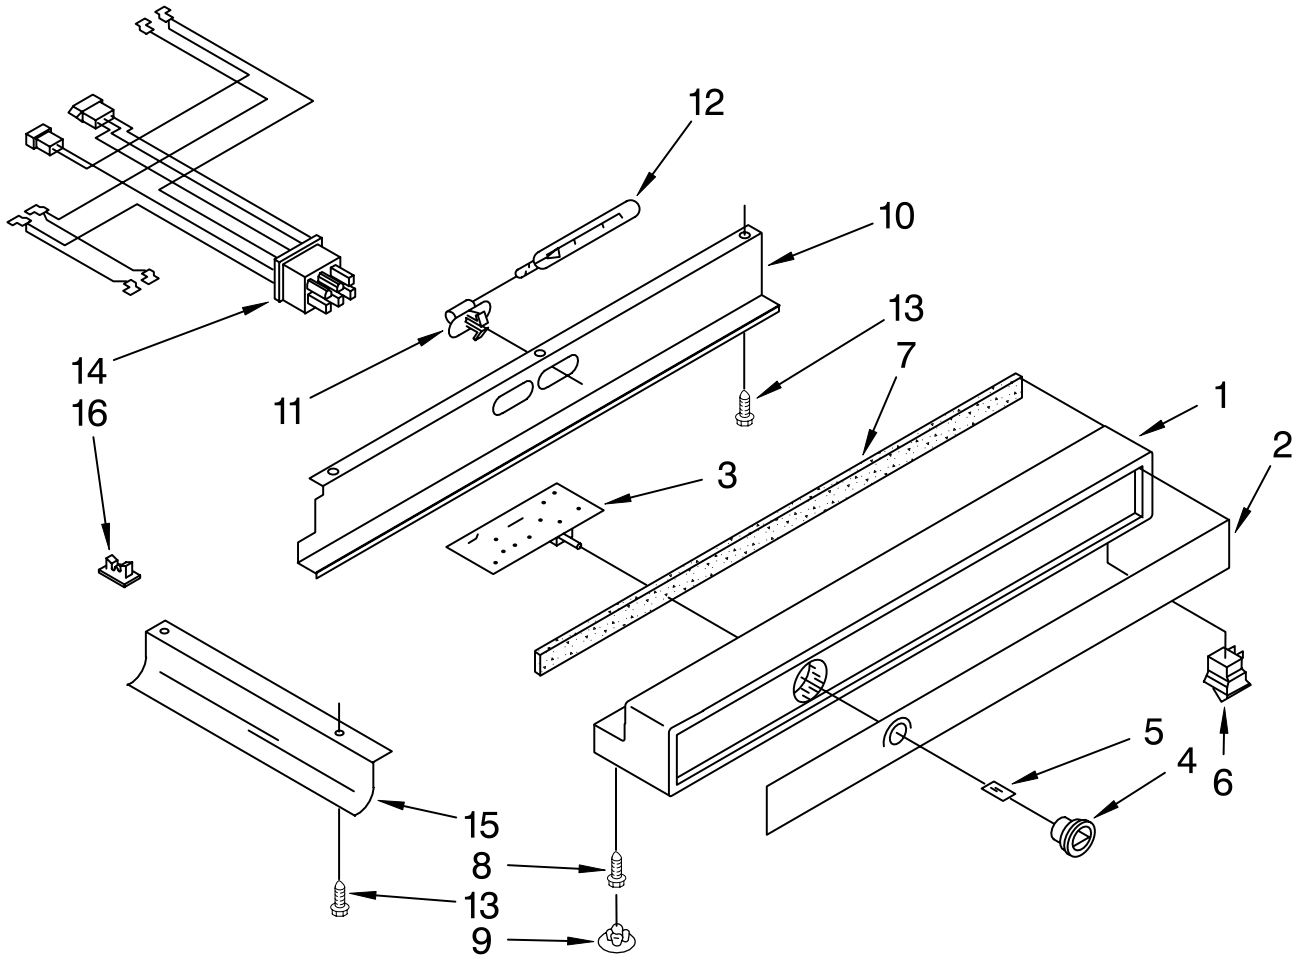

REFRIGERATOR CONTROL PANEL PARTS

For Model: KSSS42DAW03

Illus. No.	Part No.	DESCRIPTION
1	1112641	Control Panel
2	2000975	Inlay, Control Panel
3	2000789	Circuit Board
4	2001738	Control Knob
5	837444	Retainer, Knob
6	1108112	Switch, Rocker Arm
7	1113135	Seal, Control Panel
8	489260	Screw (3)
9	2000153	Hole Plug (3)
10	1113774	Shield, Control Panel
11	1112613	Socket, Light (2)
12	547225	Light Bulb (2)
13	486194	Screw, 8 x 1/2
14	2001074	Control Harness
15	2001141	Channel, Wiring
16	1115375	Clip, Wiring (2)

FOR ORDERING INFORMATION REFER TO PARTS PRICE LIST