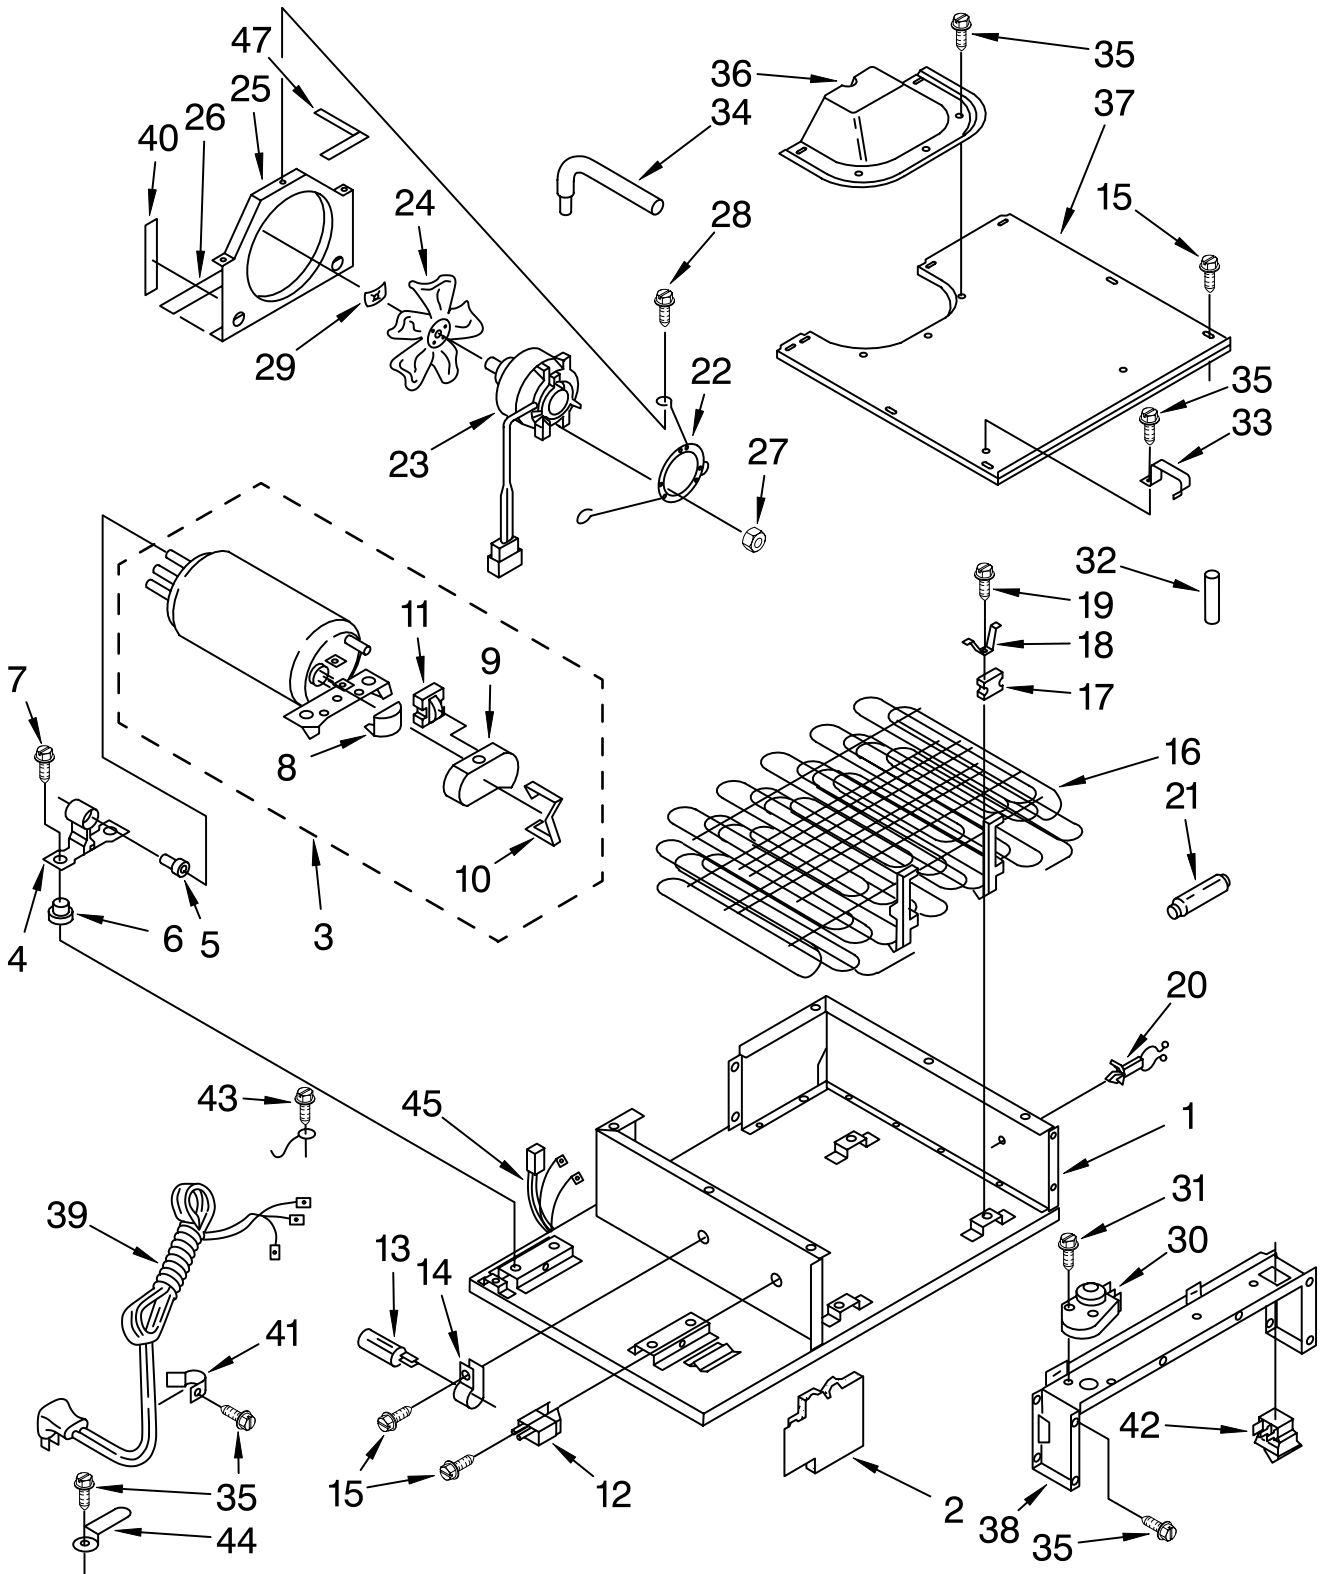

UPPER UNIT PARTS

For Model: KSSS42DAW03

FOR ORDERING INFORMATION REFER TO PARTS PRICE LIST

UPPER UNIT PARTS

For Model: KSSS42DAW03

Illus. No.	Part No.	DESCRIPTION	Illus. No.	Part No.	DESCRIPTION	Illus. No.	Part No.	DESCRIPTION
1	2001127	Assembly, Unit Base	20	1113228	Wire Tie (2)	43	488879	Screw, Ground
2	1113386	Assembly, Sound Barrier	21	1108023	Drier	44	653035	Clip, Cord Plug
3	2154922	Compressor (Includes Items 8, 9, 10, 11, 13) (Also Order 876765 Tube Kit)	22	2000358	Mounting Bracket, Motor	45	2001078	Wiring Harness, Unit Compartment
4	1105220	Bracket, Mounting	23	1113081	Motor, Fan	47	2001079	Gasket (2)
5	1105219	Grommet, Bracket	24	2000352	Blade, Fan	Following Parts Not Illustrated and Optional Parts Not Included		
6	1105200	Grommet, Mounting	25	2000351	Orifice, Fan	978025		Valve, Access (1/4")
7	489334	Screw	26	1113303	Gasket, Orifice	978026		Valve, Access (5/16")
8	2154947	Overload	27	488130	Nut (3)	978027		Valve, Access (3/8")
9	2154452	Terminal Cover	28	489368	Screw, 8 x 1/2 (3)	978028		Valve, Access (1/2")
10	1105222	Strap, Cover	29	486692	Speed Nut	978029		Valve, Access (5/8")
11	1118797	Relay	30	2162044	Defrost Timer	978030		Valve, Access (3/4")
12	2149684	Running Capacitor	31	488911	Screw, 6-20 x 3/8	876764		Valve, Access (3/16")
13	2154949	Starting Capacitor	32	2000645	Sleeve, Condenser	REFRIGERANT CHARGE		
14	1108033	Clamp	33	1113066	Clamp, Tube (2)	11.0 ozs		
15	487869	Screw, 8 x 3/8	34	1113059	Process, Tube			
16	1113015	Condenser	35	486194	Screw, 8 x 1/2			
17	943447	Grommet (4)	36	2000853	Cover, Fan			
18	1113019	Clamp (4)	37	1113028	Cover, Condenser			
19	487522	Screw, 8-32 x 5/8 (4)	38	1113076	Extension, Housing			
			39	937360	Service Cord			
			40	2001503	Seal Strip (2)			
			41	1113162	Clamp, Cord (2)			
			42	1113229	Switch, Power Disconnect			

FOR ORDERING INFORMATION REFER TO PARTS PRICE LIST