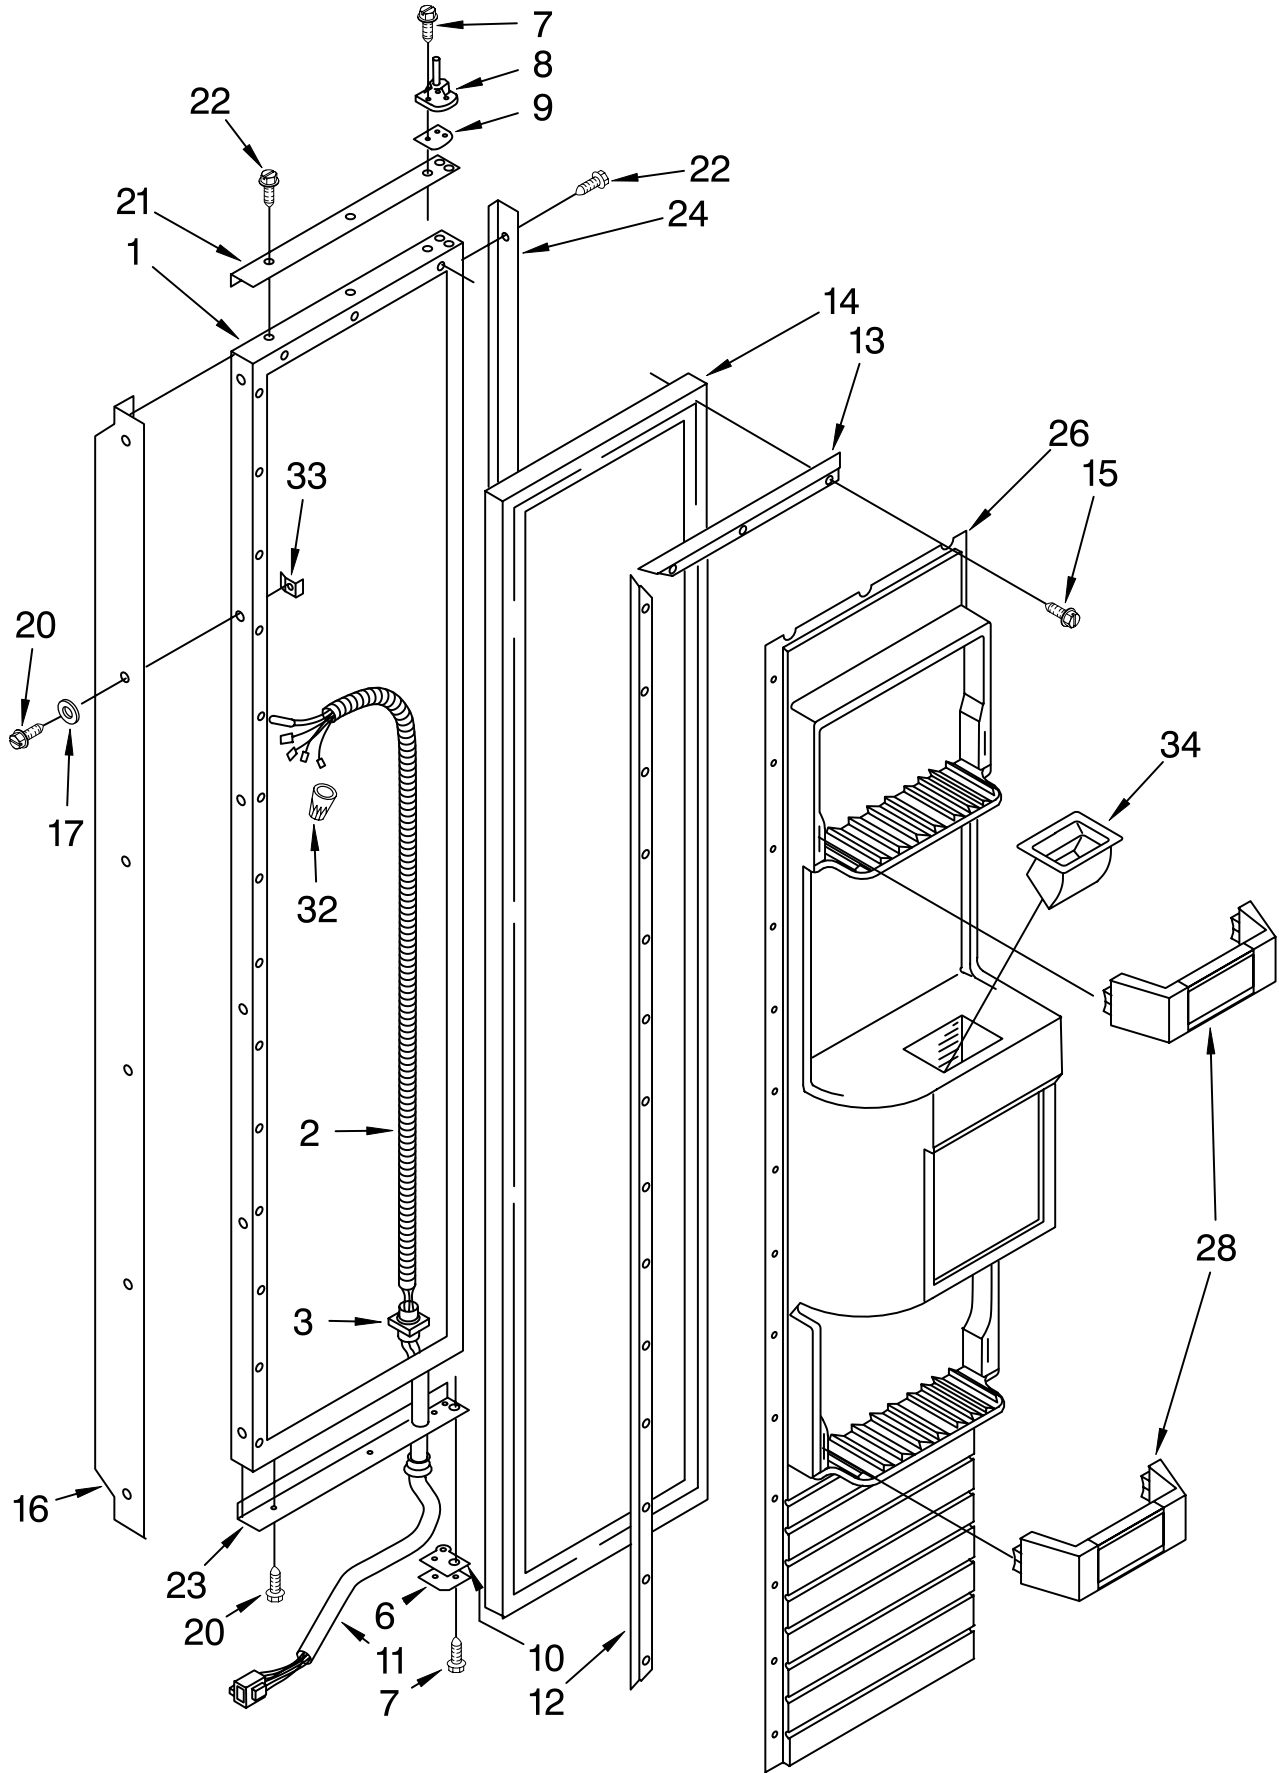

FREEZER DOOR PARTS

For Model: KSSS42DAW03

FOR ORDERING INFORMATION REFER TO PARTS PRICE LIST

FREEZER DOOR PARTS

For Model: KSSS42DAW03

Illus. No.	Part No.	DESCRIPTION
1	2001137	Exterior Door Panel, Freezer (Includes Insulation)
2	1112997	Tube, Wiring
3	1112928	Retainer, Tube
6	2000720	Hinge, Bottom
7	489282	Screw
8	2000721	Hinge, Top
9	2001396	Spacer Plate
10	2001395	Spacer, Bottom
11	2001323	Wiring Harness, Freezer Door
12	1112533	Gasket Retainer, Side (2)
13	1112540	Gasket Retainer, Top & Bottom
14	2000879	Door Gasket, Magnetic
15	489101	Screw, 7 x 1/2 (34)
16	2000389	Handle, Door
17	2001230	Washer
20	2001208	Screw
21	2001407	Trim (Top)
22	2001209	Screw
23	2001410	Trim (Bottom)
24	2000390	Trim (Side)
26	1113946	Panel, Interior Door
28	2000605	Door Shelf,
32	227991	Wire Connector
33	939101	Screw Anchor
34	2000798	Ice Chute