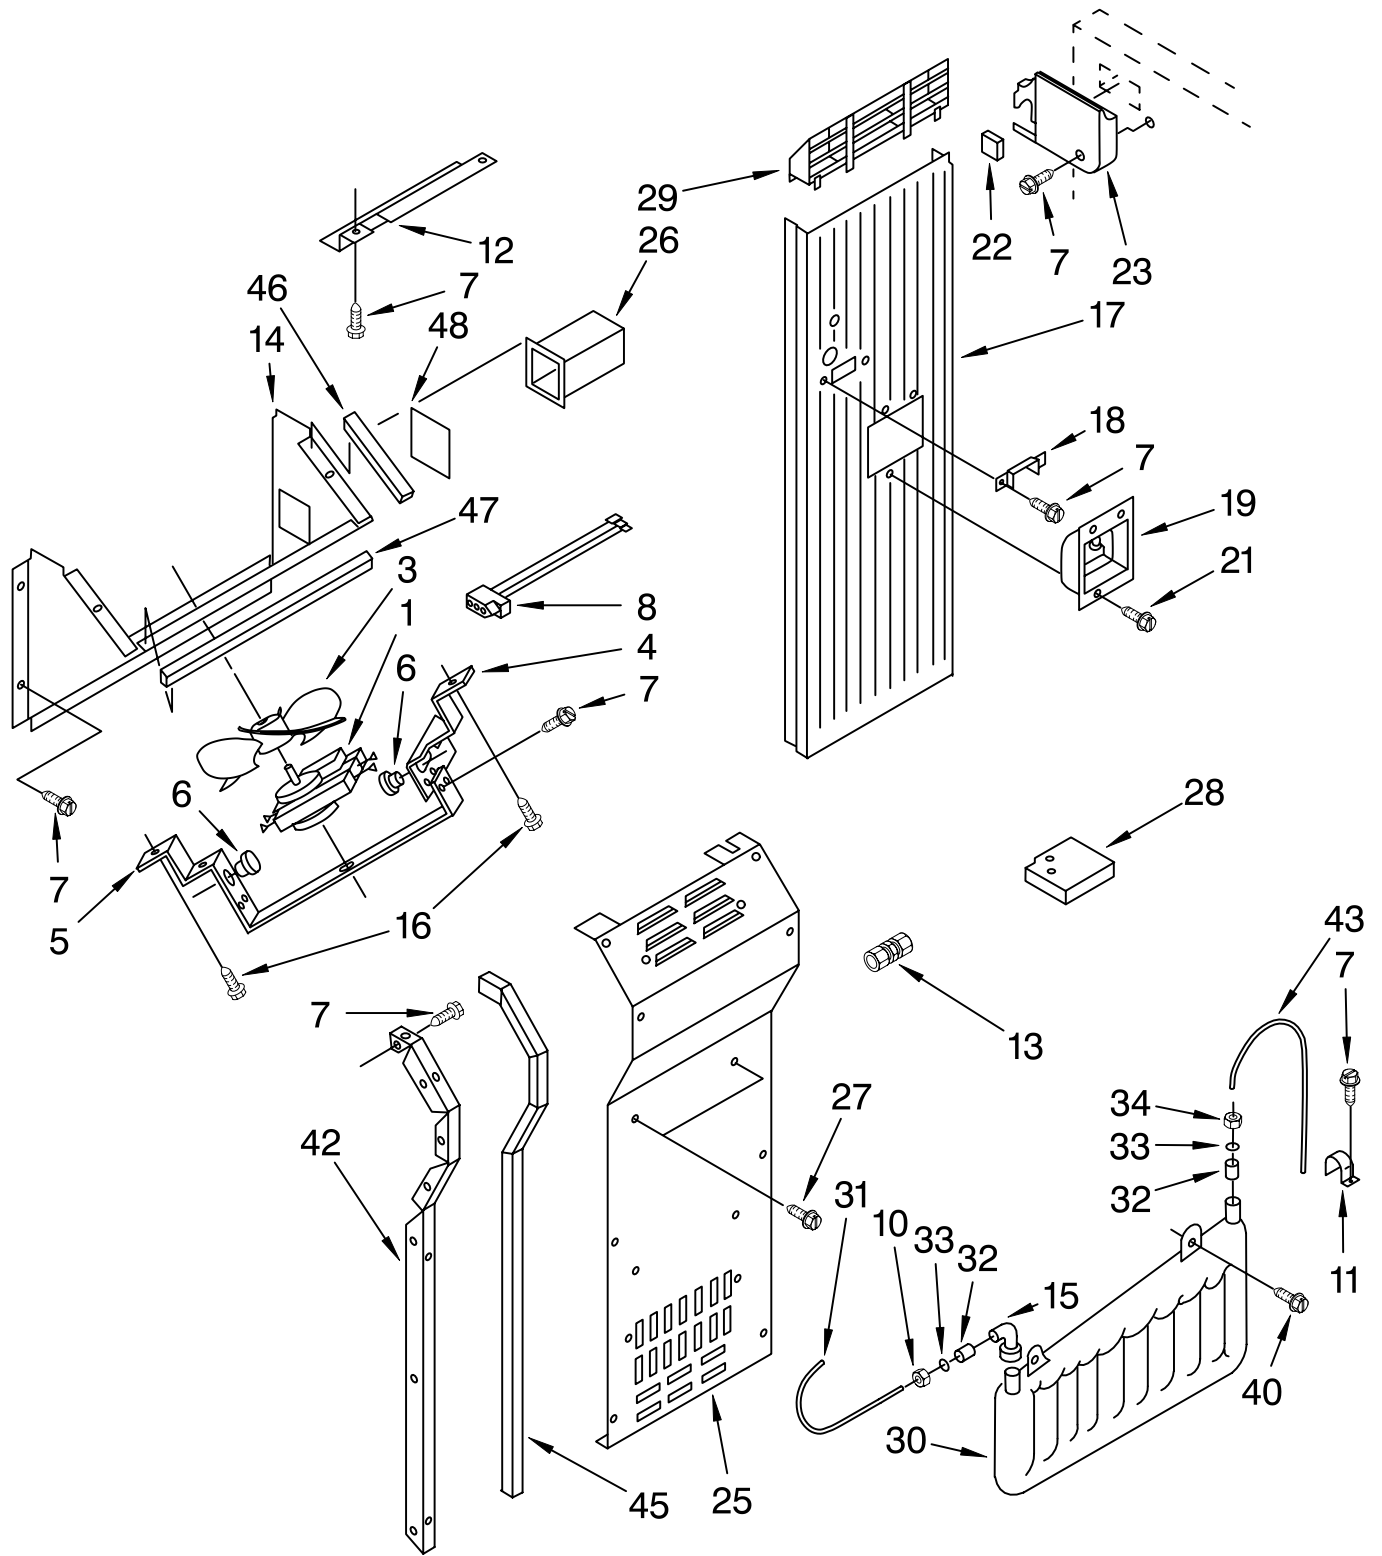

AIR FLOW AND RESERVOIR PARTS

For Model: KSSS42DAW03

FOR ORDERING INFORMATION REFER TO PARTS PRICE LIST

AIR FLOW AND RESERVOIR PARTS

For Model: KSSS42DAW03

Illus. No.	Part No.	DESCRIPTION
1	2001086	Fan Motor
3	2154800	Fan Blade
4	548263	Bracket (Double)
5	938224	Bracket (Single)
6	548268	Grommet
7	486194	Screw, 8 x 1/2
8	2000618	Motor, Wiring
10	1129179	Nut
11	488366	Clamp, Tube
	489348	Clamp, Nylon
12	2001973	Channel, Wiring
13	2150347	Union
14	2000783	Scroll, Fan
15	2001791	Elbow
16	488772	Screw, 8 x 1/2
17	2000745	Assembly, Air Duct
18	2000048	Air Deflector, Icemaker
19	1112870	Cup, Motor
21	1112871	Fastener (3)
22	1112869	Gasket, Air Baffle
23	1113942	Cover, Air Outlet
25	2000341	Cover, Evaporator
26	2000795	Connector, Meat Pan Duct
27	487539	Screw, 8 x 1/2
28	1112840	Baffle, Evaporator
29	1112852	Diffuser, Air Duct
30	1129170	Reservoir, Water
31	2001151	Water Tube (Inlet)
32	841707	Insert, Tube
33	488819	"O" Ring Seal
34	488795	Compression Nut
40	488775	Screw
42		Evaporator, Cover Rail
	2000686	Left Side
	2000685	Right Side
43	2001321	Water Tube (Outlet)
45	2001337	Gasket (2) Evaporator Cover
46	2001079	Gasket (2)
47	2001080	Gasket
48	2001081	Gasket

FOR ORDERING INFORMATION REFER TO PARTS PRICE LIST