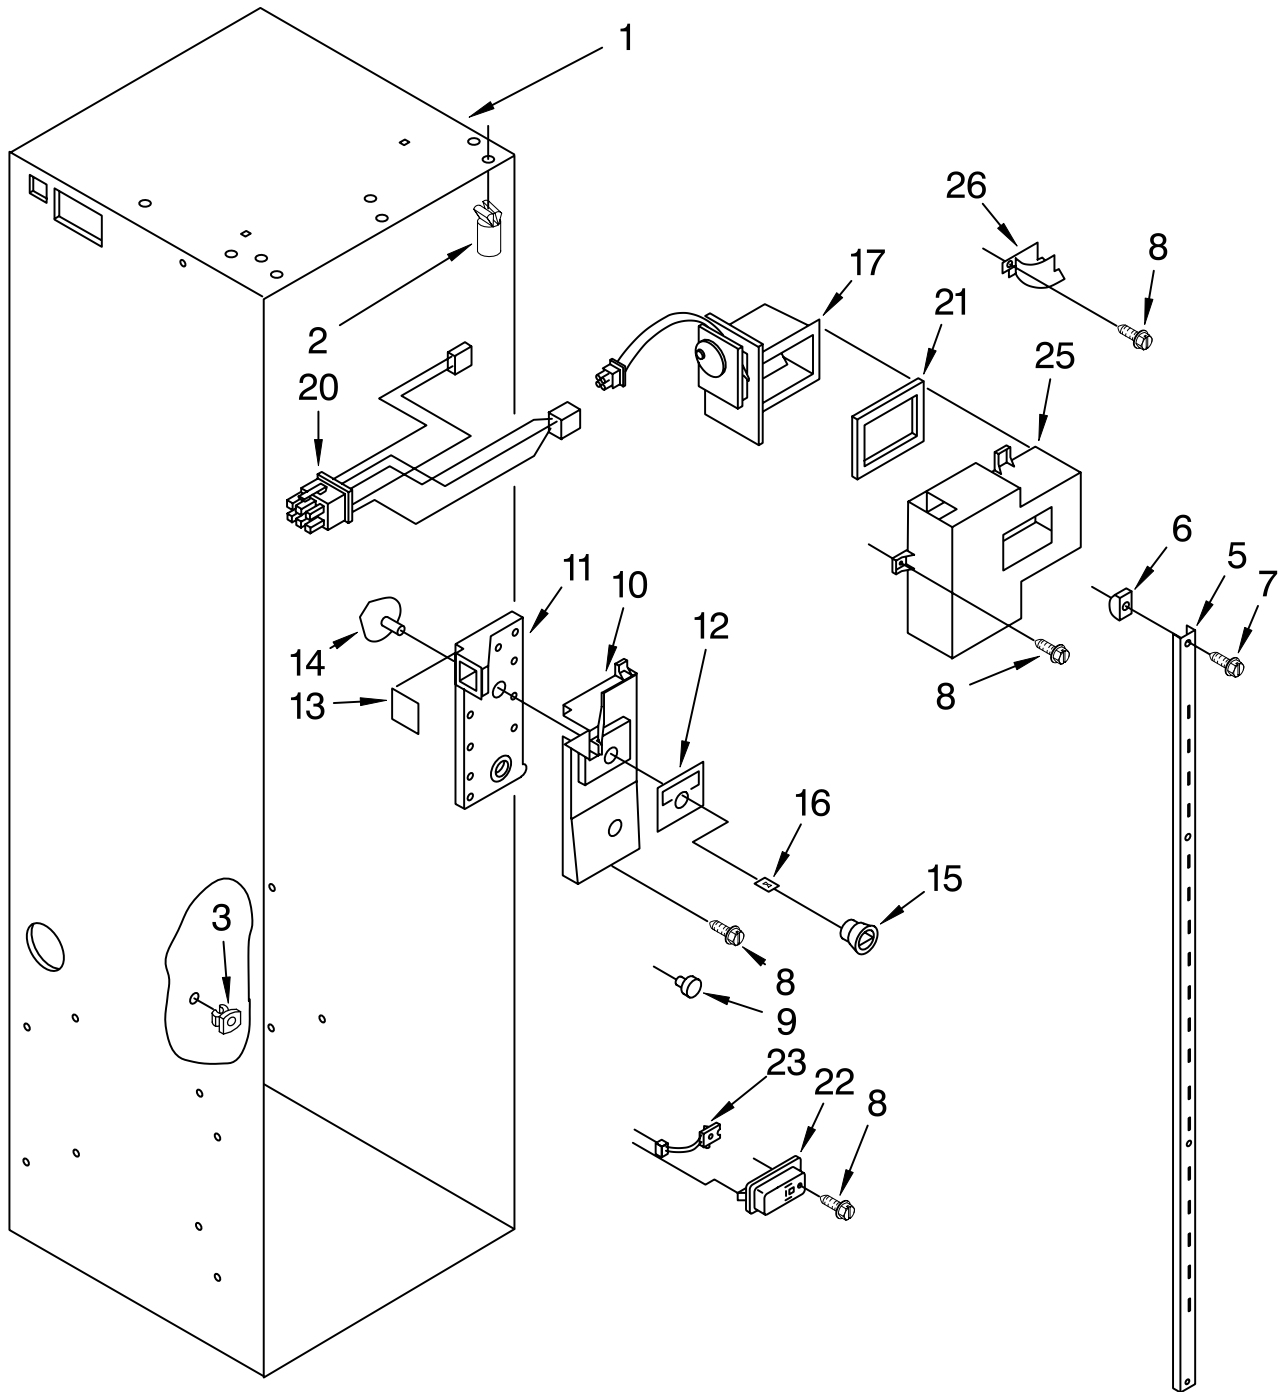

Illus. No.	Part No.	DESCRIPTION	Illus. No.	Part No.	DESCRIPTION	Illus. No.	Part No.	DESCRIPTION
1	2000651	Breaker Trim & Retainer Assembly	9	2001390	Cabinet, Trim R.S	13	488649	Screw, 8-32 x 1/2 (8)
5	1112682	Magnet, Side (4)	10	2001391	Cabinet, Trim L.S	14	2001388	Cabinet, Trim Top
6	1112684	Magnet, Freezer (2)	11	2001297	Screw	15	2000007	Retainer, Unit Base (2)
7	1112680	Magnet, Refrigerator (2)	12	2001189	Cabinet, Trim (Bottom)	16	487944	Washer (2)

TOP GRILLE AND UNIT COVER PARTS

Illus. No.	Part No.	DESCRIPTION
1	2001581	Top Grille Assembly
2	2001313	Decorative Panel Assembly
3	1113355	Back Up Panel
4	2001088	Cover, Unit
5	486194	Screw, 8 x 1/2
6	1113300	Cover, Component Assembly
7	1113317	Brace

FOR ORDERING INFORMATION REFER TO PARTS PRICE LIST

REFRIGERATOR LINER PARTS

For Model: KSSS42DAW03

FOR ORDERING INFORMATION REFER TO PARTS PRICE LIST

REFRIGERATOR LINER PARTS

For Model: KSSS42DAW03

Illus. No.	Part No.	DESCRIPTION
1		LINER (Not A Serviceable Part)
2	1112591	Spacer, Control Panel (3)
3	843436	Grommet, Screw (3)
5	2001117	Ladder, Shelf (2)
6	520965	Screw Support, Ladder (8)
7	488357	Screw, 8 x 1-1/4 (8)
8	486194	Screw, 8 x 1/2
9	1112257	Hole Plug
10	2000740	Meat Pan, Air Duct Cover (Also Order 12)
11	2000337	Meat Pan, Air Duct
12	2001302	Inlay, Control Meat Pan
13	2001326	Seal, Air Duct
14	1112218	Damper Control, Meat Pan
15	2001735	Control Knob, Meat Pan
16	837444	Retainer, Knob
17	2000343	Air Baffle Assembly
20	2001073	Wiring Harness, Air Baffle
21	2001146	Seal
22	1116793	Cover, Thermistor
23	1116959	Thermistor
25	2000736	Air Baffle Cover
26	2000527	Guard, Air Return