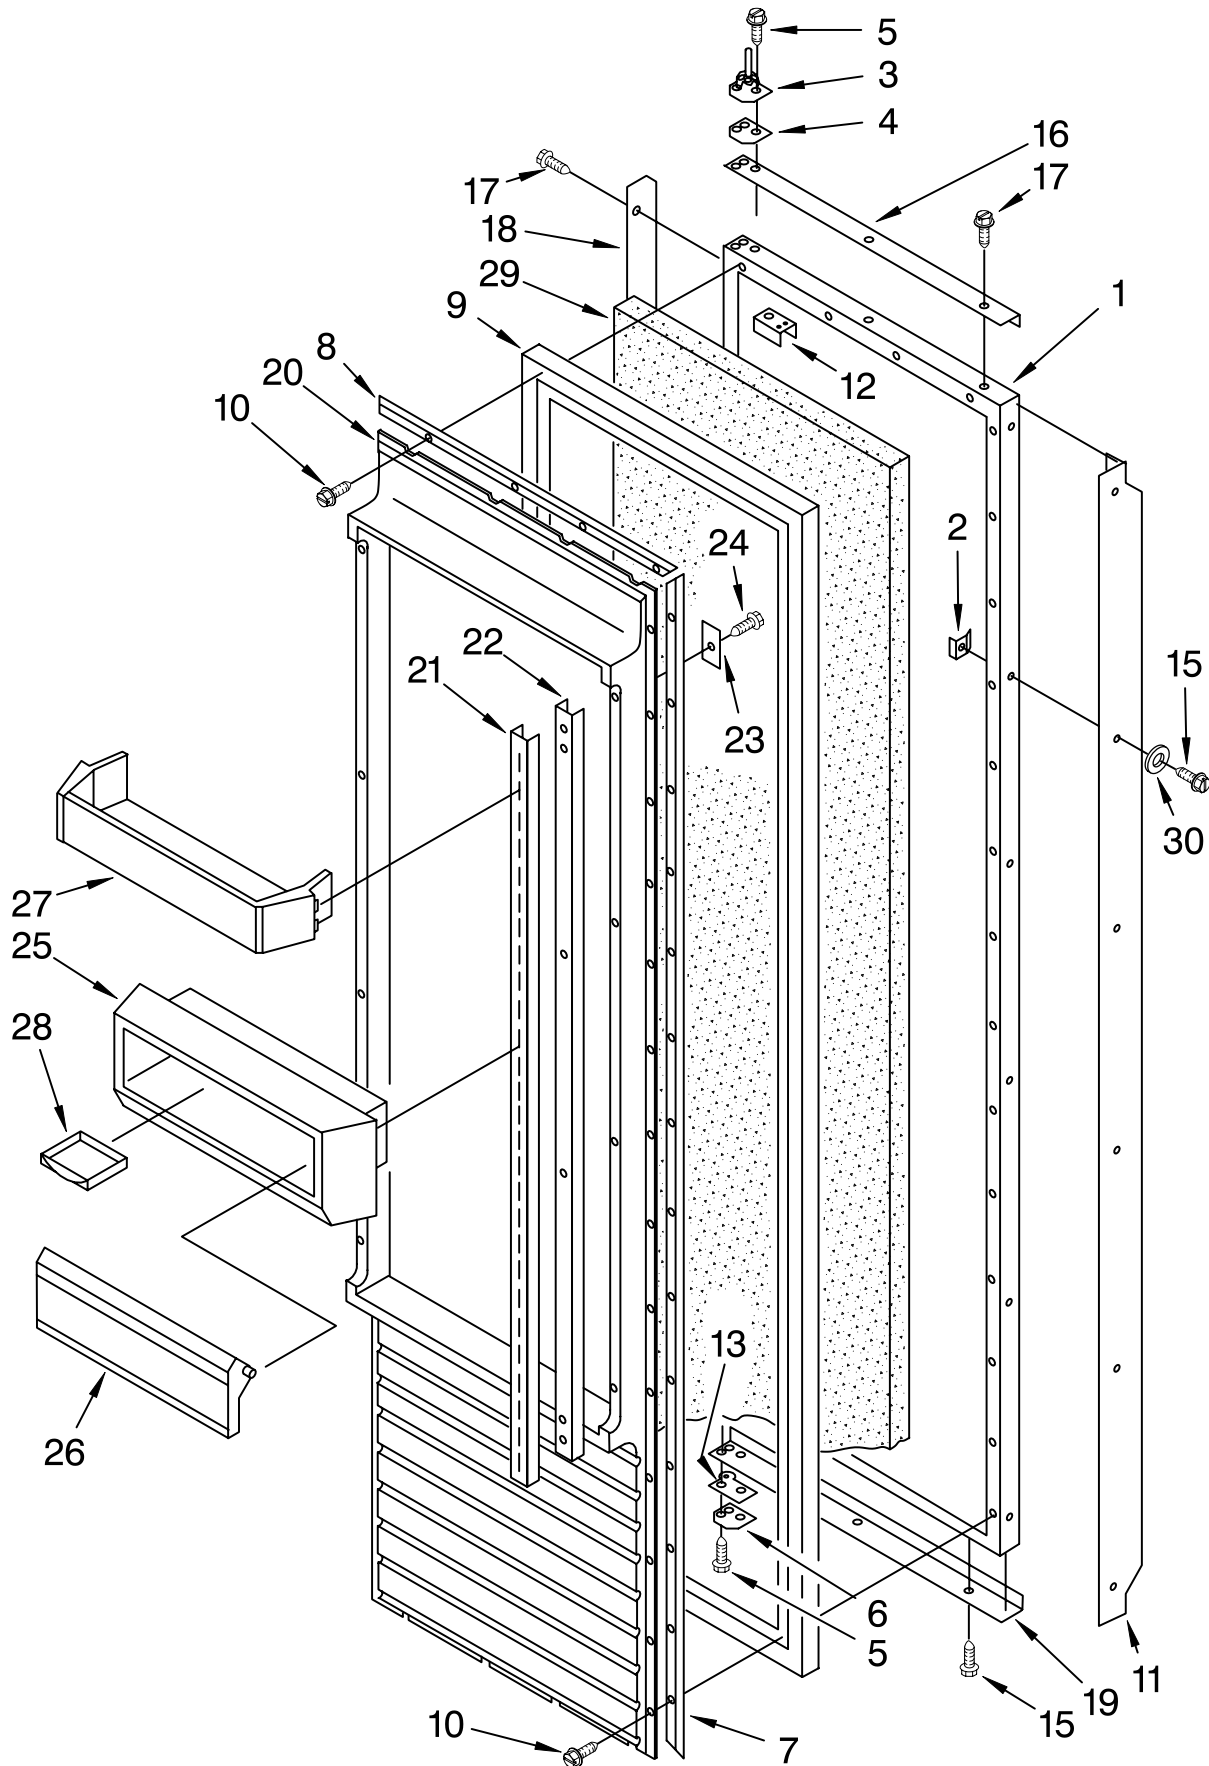

REFRIGERATOR DOOR PARTS

For Model: KSSS42DAW03

FOR ORDERING INFORMATION REFER TO PARTS PRICE LIST

REFRIGERATOR DOOR PARTS

For Model: KSSS42DAW03

Illus. No.	Part No.	DESCRIPTION
1	2000694	Door Panel, Refrigerator (Also Order Item 29)
2	939101	Screw Anchor (8)
3	2000696	Hinge Assembly, Top
4	2001396	Spacer, Top
5	489282	Screw
6	2000698	Hinge Assembly, Bottom
7	1112533	Gasket Retainer, Side (2)
8	1112541	Gasket Retainer, Top & Bottom
9	2000880	Door Gasket, Magnetic
10	489101	Screw, 7 x 1/2 (36)
11	2000388	Handle, Door
12	2000349	Tap Plate
13	2001395	Spacer, Bottom
15	2001208	Screw
16	2001398	Trim (Top)
17	2001209	Screw
18	2000391	Trim (Side)
19	2001402	Trim (Bottom)
20	1113953	Panel, Interior Door
21	1113951	Ladder, Shelf (2)
22	1112530	Retainer, Shelf Ladder (2)
23	1112514	Back Up Plate (8)
24	486194	Screw, 8 x 1/2
25	1112721	Bin, Utility
26	1112736	Door, Utility Bin
27	2000912	Door Shelf (4)
28	1125936	Butter Tray
29	876029	Kit, Foam Slab (Required When Replacing Exterior Door Panel)
30	2001230	Washer

FOR ORDERING INFORMATION REFER TO PARTS PRICE LIST