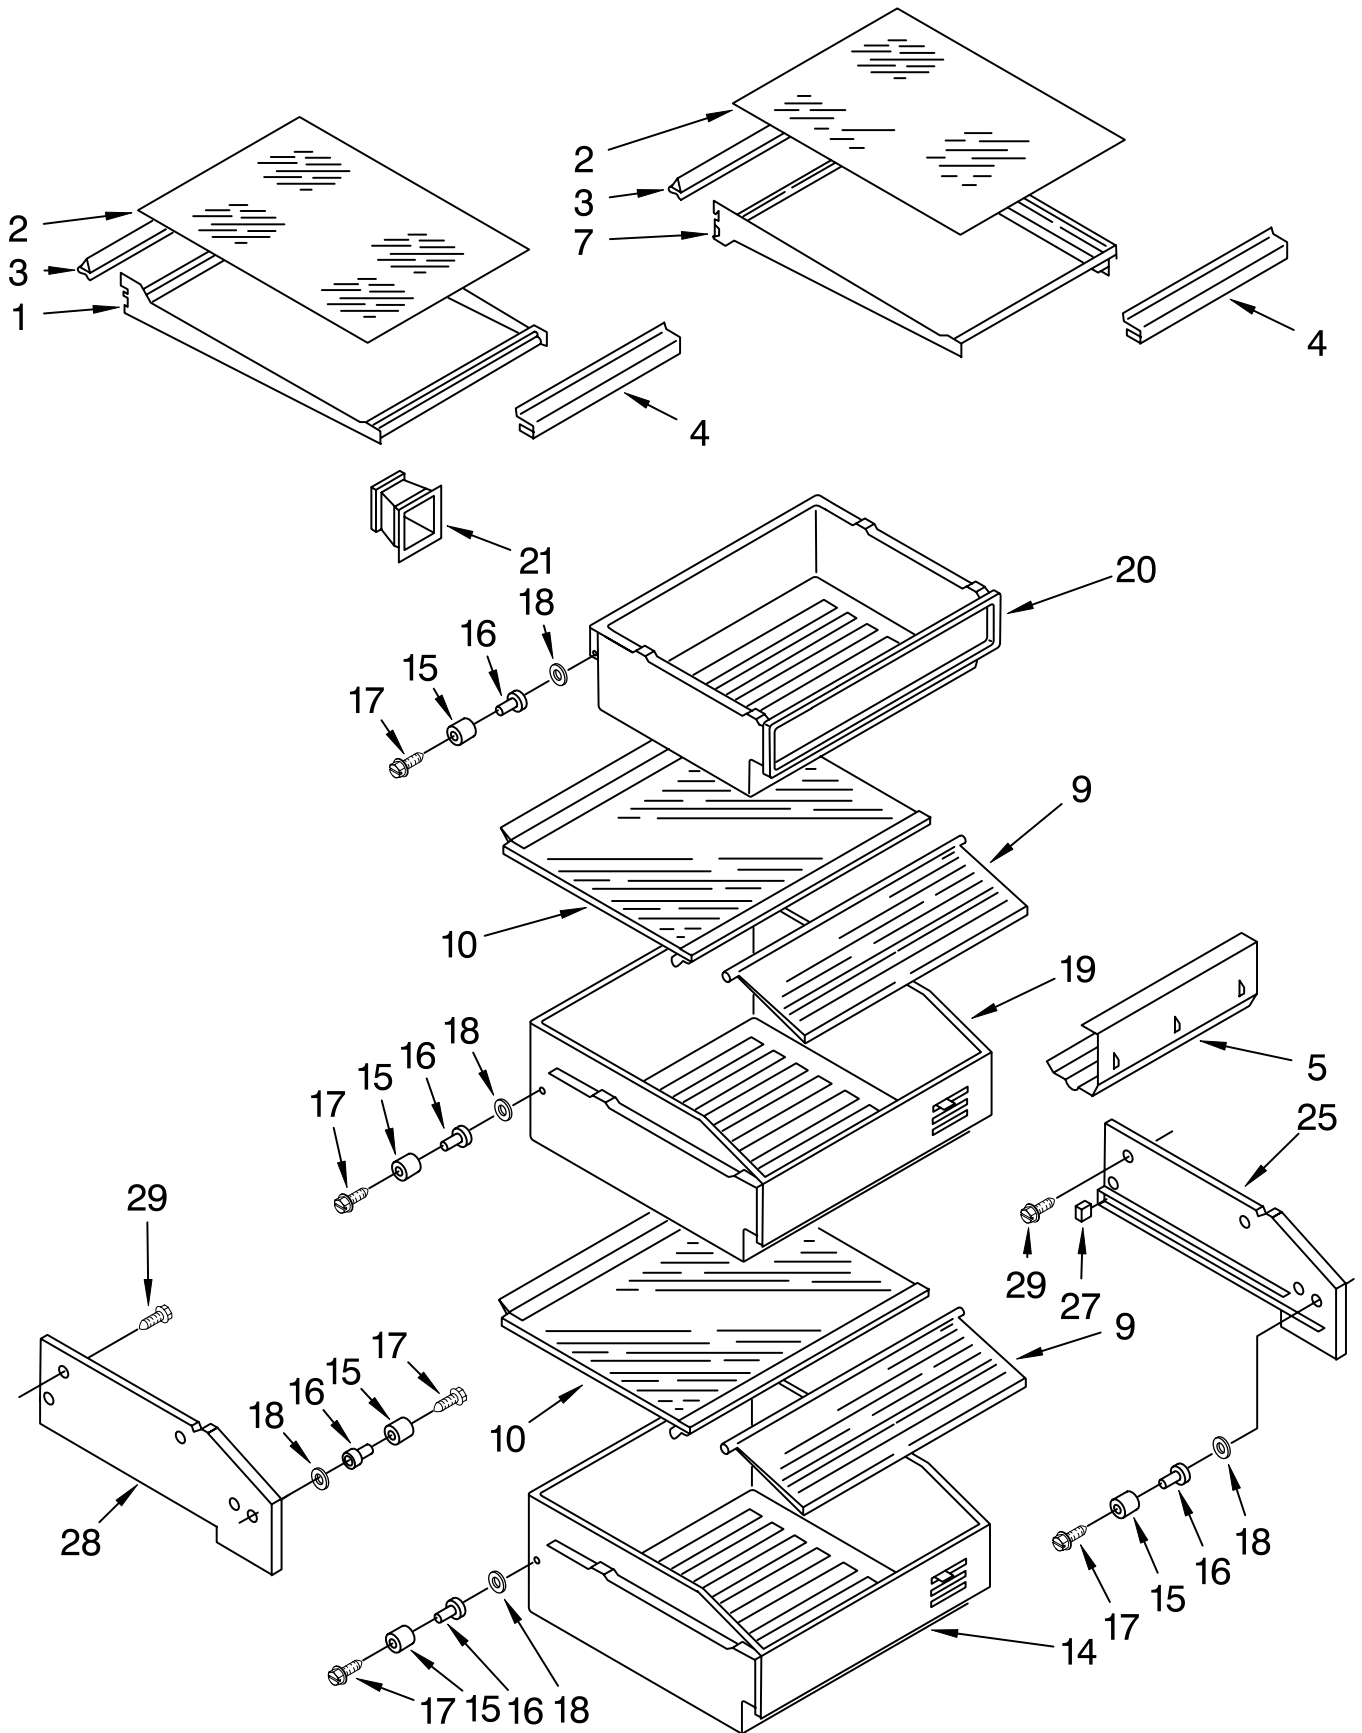

REFRIGERATOR SHELF PARTS

For Model: KSSS42DAW03

FOR ORDERING INFORMATION REFER TO PARTS PRICE LIST

REFRIGERATOR SHELF PARTS

For Model: KSSS42DAW03

Illus. No.	Part No.	DESCRIPTION	Illus. No.	Part No.	DESCRIPTION	Illus. No.	Part No.	DESCRIPTION
1	1113543	Frame, Shelf	14	2000888	Crisper Pan	21	2000742	Meat Pan
2	1112318	Glass, Shelf	15	1113870	Roller			Connector
3	1113547	Reflector, Shelf	16	1113871	Eyelet, Roller	25	1112165	Crisper Spacer, Right Side (2)
4	1113791	Gasket, Glass (2)	17	489211	Screw, 10-16 x 3/4	27	1113169	Stop, Roller
5	1125913	Rack, Wine	18	488307	Washer	28	1113890	Crisper Spacer, Left Side (2)
7	1113551	Frame Assembly	19	2000892	Utility Pan	29	486194	Screw, 8 x 1/2
9	1113894	Cover, Crisper	20	2000816	Meat Pan			
10	2000155	Glass, Crisper						

FREEZER SHELF PARTS