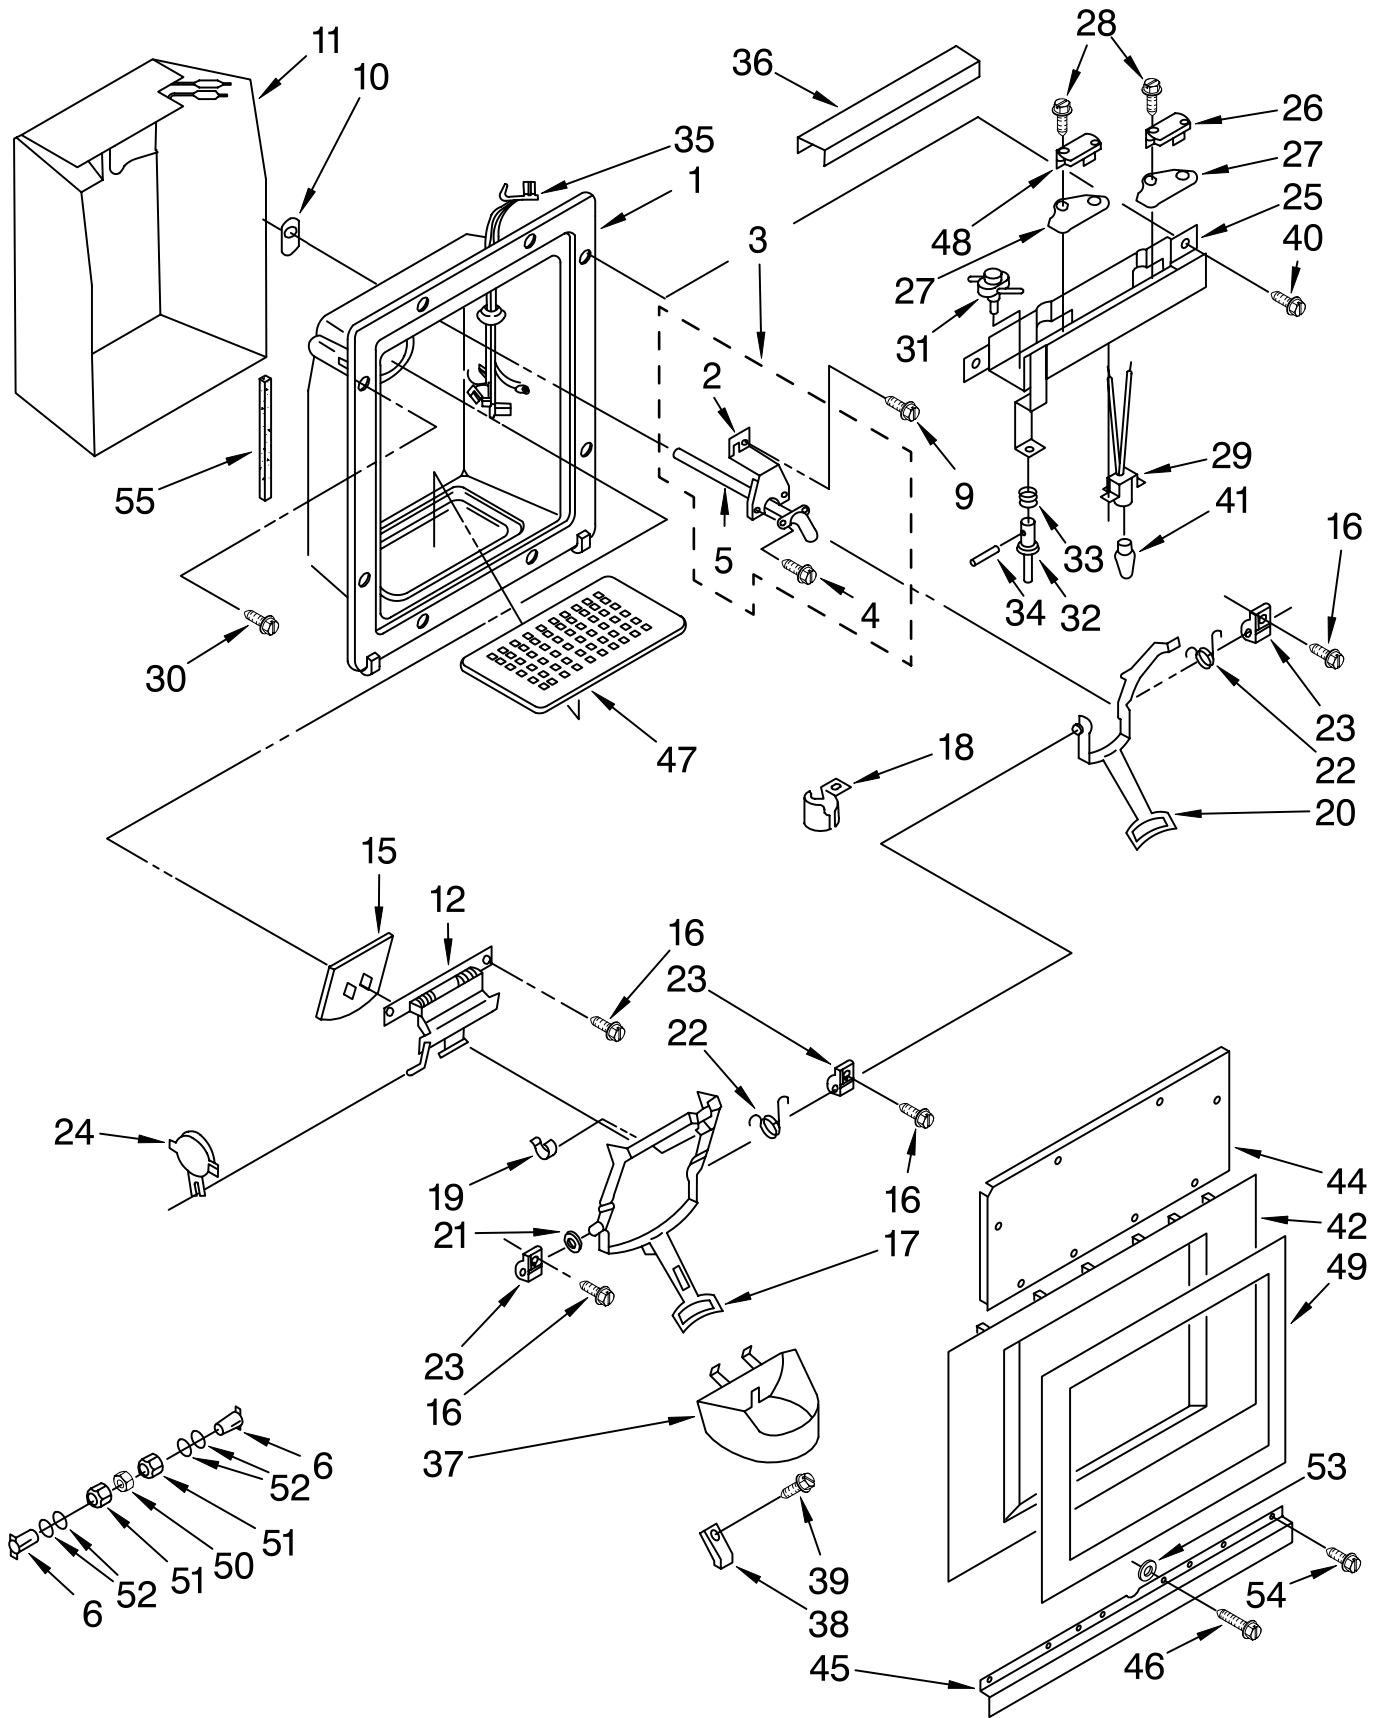

FREEZER DOOR PARTS

For Model: KSSS42DAW03

Illus. No.	Part No.	DESCRIPTION
1	2001137	Exterior Door Panel, Freezer (Includes Insulation)
2	1112997	Tube, Wiring
3	1112928	Retainer, Tube
6	2000720	Hinge, Bottom
7	489282	Screw
8	2000721	Hinge, Top
9	2001396	Spacer Plate
10	2001395	Spacer, Bottom
11	2001323	Wiring Harness, Freezer Door
12	1112533	Gasket Retainer, Side (2)
13	1112540	Gasket Retainer, Top & Bottom
14	2000879	Door Gasket, Magnetic
15	489101	Screw, 7 x 1/2 (34)
16	2000389	Handle, Door
17	2001230	Washer
20	2001208	Screw
21	2001407	Trim (Top)
22	2001209	Screw
23	2001410	Trim (Bottom)
24	2000390	Trim (Side)
26	1113946	Panel, Interior Door
28	2000605	Door Shelf,
32	227991	Wire Connector
33	939101	Screw Anchor
34	2000798	Ice Chute

DISPENSER AND FRONT PARTS

For Model: KSSS42DAW03

FOR ORDERING INFORMATION REFER TO PARTS PRICE LIST