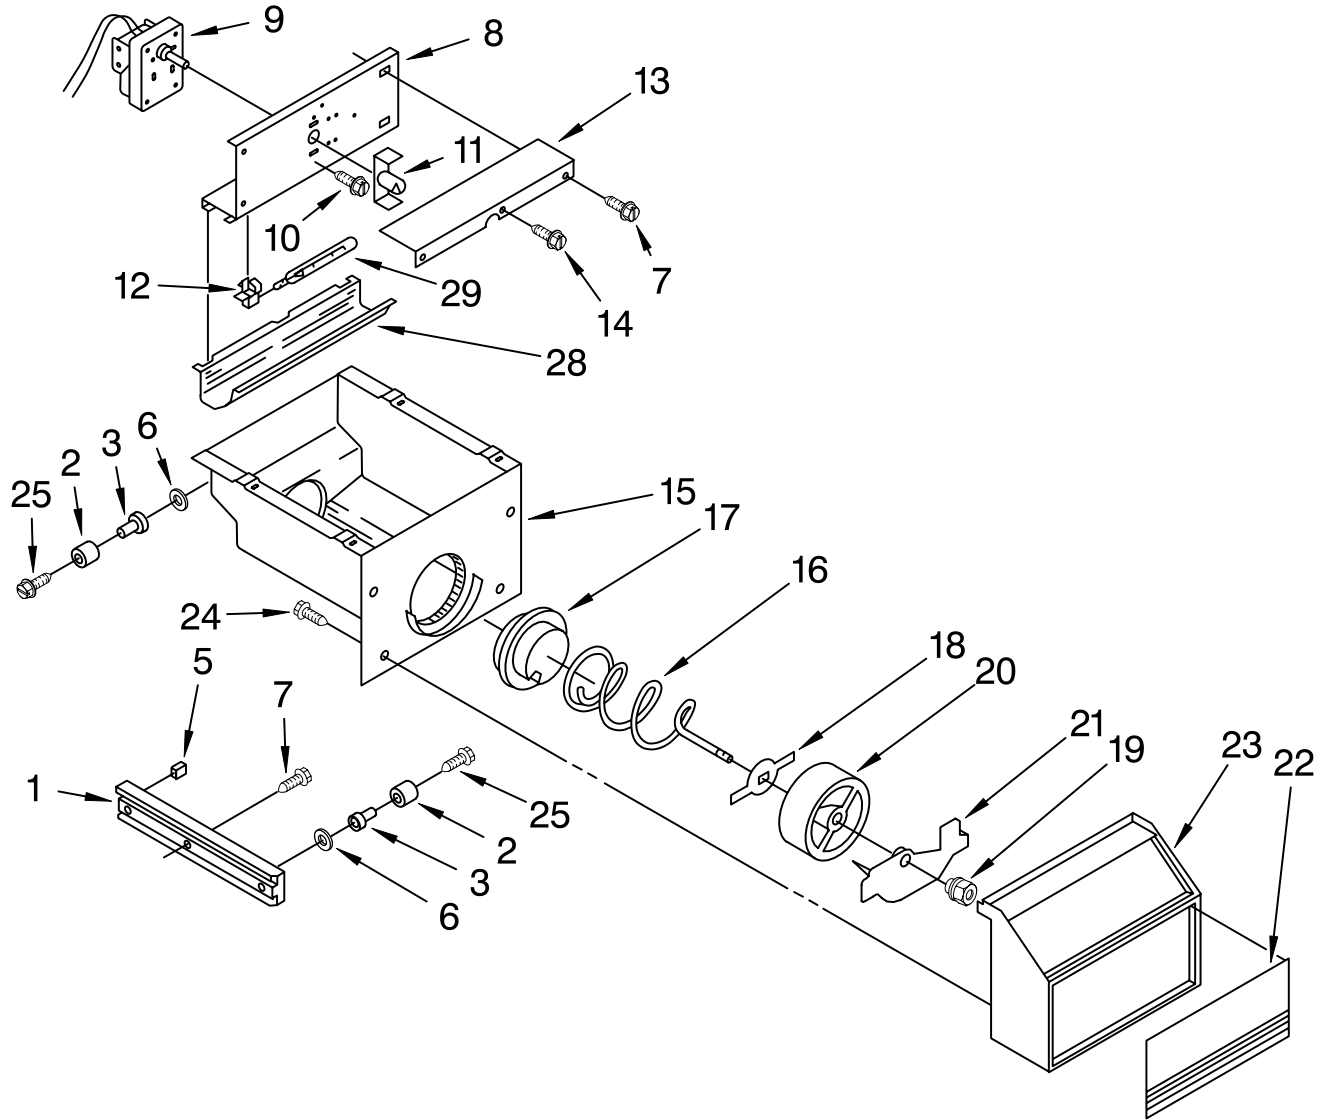

FOR ORDERING INFORMATION REFER TO PARTS PRICE LIST

REFRIGERATOR LINER PARTS

For Model: KSSS42DAW03

FOR ORDERING INFORMATION REFER TO PARTS PRICE LIST

REFRIGERATOR LINER PARTS

For Model: KSSS42DAW03

Illus. No.	Part No.	DESCRIPTION
1		LINER (Not A Serviceable Part)
2	1112591	Spacer, Control Panel (3)
3	843436	Grommet, Screw (3)
5	2001117	Ladder, Shelf (2)
6	520965	Screw Support, Ladder (8)
7	488357	Screw, 8 x 1-1/4 (8)
8	486194	Screw, 8 x 1/2
9	1112257	Hole Plug
10	2000740	Meat Pan, Air Duct Cover (Also Order 12)
11	2000337	Meat Pan, Air Duct
12	2001302	Inlay, Control Meat Pan
13	2001326	Seal, Air Duct
14	1112218	Damper Control, Meat Pan
15	2001735	Control Knob, Meat Pan
16	837444	Retainer, Knob
17	2000343	Air Baffle Assembly
20	2001073	Wiring Harness, Air Baffle
21	2001146	Seal
22	1116793	Cover, Thermistor
23	1116959	Thermistor
25	2000736	Air Baffle Cover
26	2000527	Guard, Air Return

FOR ORDERING INFORMATION REFER TO PARTS PRICE LIST

FREEZER LINER PARTS

For Model: KSSS42DAW03

Illus. No.	Part No.	DESCRIPTION
1		Liner (Not A Serviceable Part)
6	538533	Support Clip, Icemaker (2)
7	2000193	Grommet, Screw (2)
8	488552	Screw, 10-12 x 3/8 (2)
9	992720	Stud, Support (4)
12	486194	Screw, 8 x 1/2
13	1112591	Spacer, Control Panel (3)
14	842534	Clip, Air Duct (4)
16	1112260	Support, Evaporator
17	658944	Stud, Shelf (20)
18	487559	Screw, 8-15 x 1-1/4 (20)

FOR ORDERING INFORMATION REFER TO PARTS PRICE LIST

ICE CONTAINER PARTS

For Model: KSSS42DAW03

Illus. No.	Part No.	DESCRIPTION
1	1112282	Spacer, Track Left Side
	1112281	Right Side
2	1113870	Roller
3	1113871	Eyelet, Roller
5	1113169	Stop, Roller
6	488307	Washer
7	486194	Screw, 8 x 1/2
8	1113126	Bracket, Motor
9	2155271	Motor Assembly