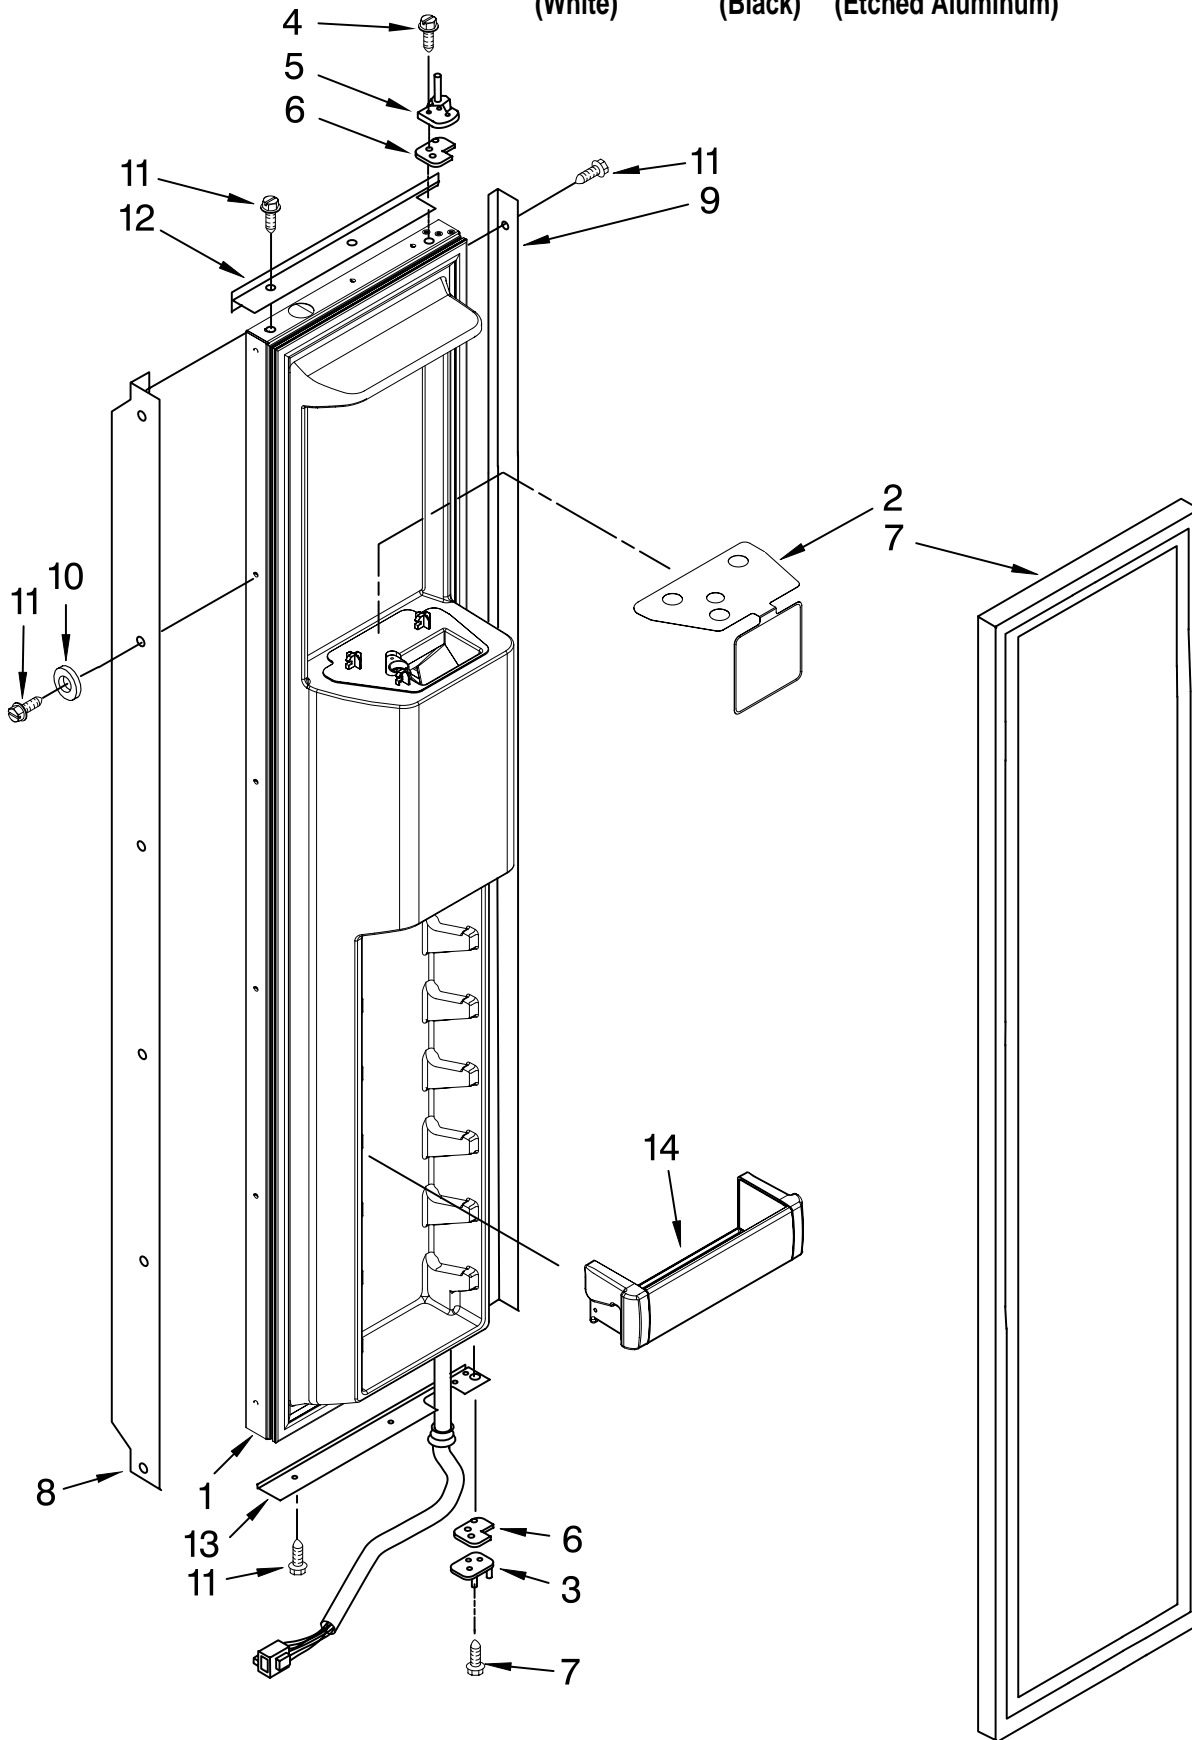

REFRIGERATOR DOOR PARTS

For Models: KSSS36QW00, KSSS36QB00, KSSS36QT00
(White) (Black) (Etched Aluminum)

Illus. No.	Part No.	DESCRIPTION
1	2252329	Refrigerator Door (Includes #8)
2	2266854	Hinge Assembly, Top
3	2316804	Spacer-Door, Top & Bottom
4	489282	Screw
5	2302878	Hinge Assembly, Bottom
6	2222795	Rail, Lid
7	2222981	Gasket, Utility Bin
8	2222810	Door Gasket, Magnetic
9		Handle, Door
	2316842W	White
	2316842B	Black
	2316842S	Stainless Steel
10	2001230	Washer
11	8281251	Screw, 8-15 x .500
12		Trim-Door, Top
	2005013	White
	2005839	Black
	2005016	Brushed Aluminum
13		Trim-Door, Side
	2005968	White
	2005971	Black
	2005969	Brushed Aluminum
14		Trim-Door, Bottom
	2215993W	White
	2215993B	Black
	2215993S	Stainless Steel
15		End Cap
	2222919	Right Side
	2222920	Left Side
16	2222921	Bin, Utility Center
17	W10131132	Door, Utility Bin
18	2222772	Bin, Door (3)
19	2222769	Bin, Door

FOR ORDERING INFORMATION REFER TO PARTS PRICE LIST

FREEZER DOOR PARTS

For Models: KSSS36QW00, KSSS36QT00, KSSS36QTB00, KSSS36QTX00
(White) (Black) (Etched Aluminum)

FOR ORDERING INFORMATION REFER TO PARTS PRICE LIST