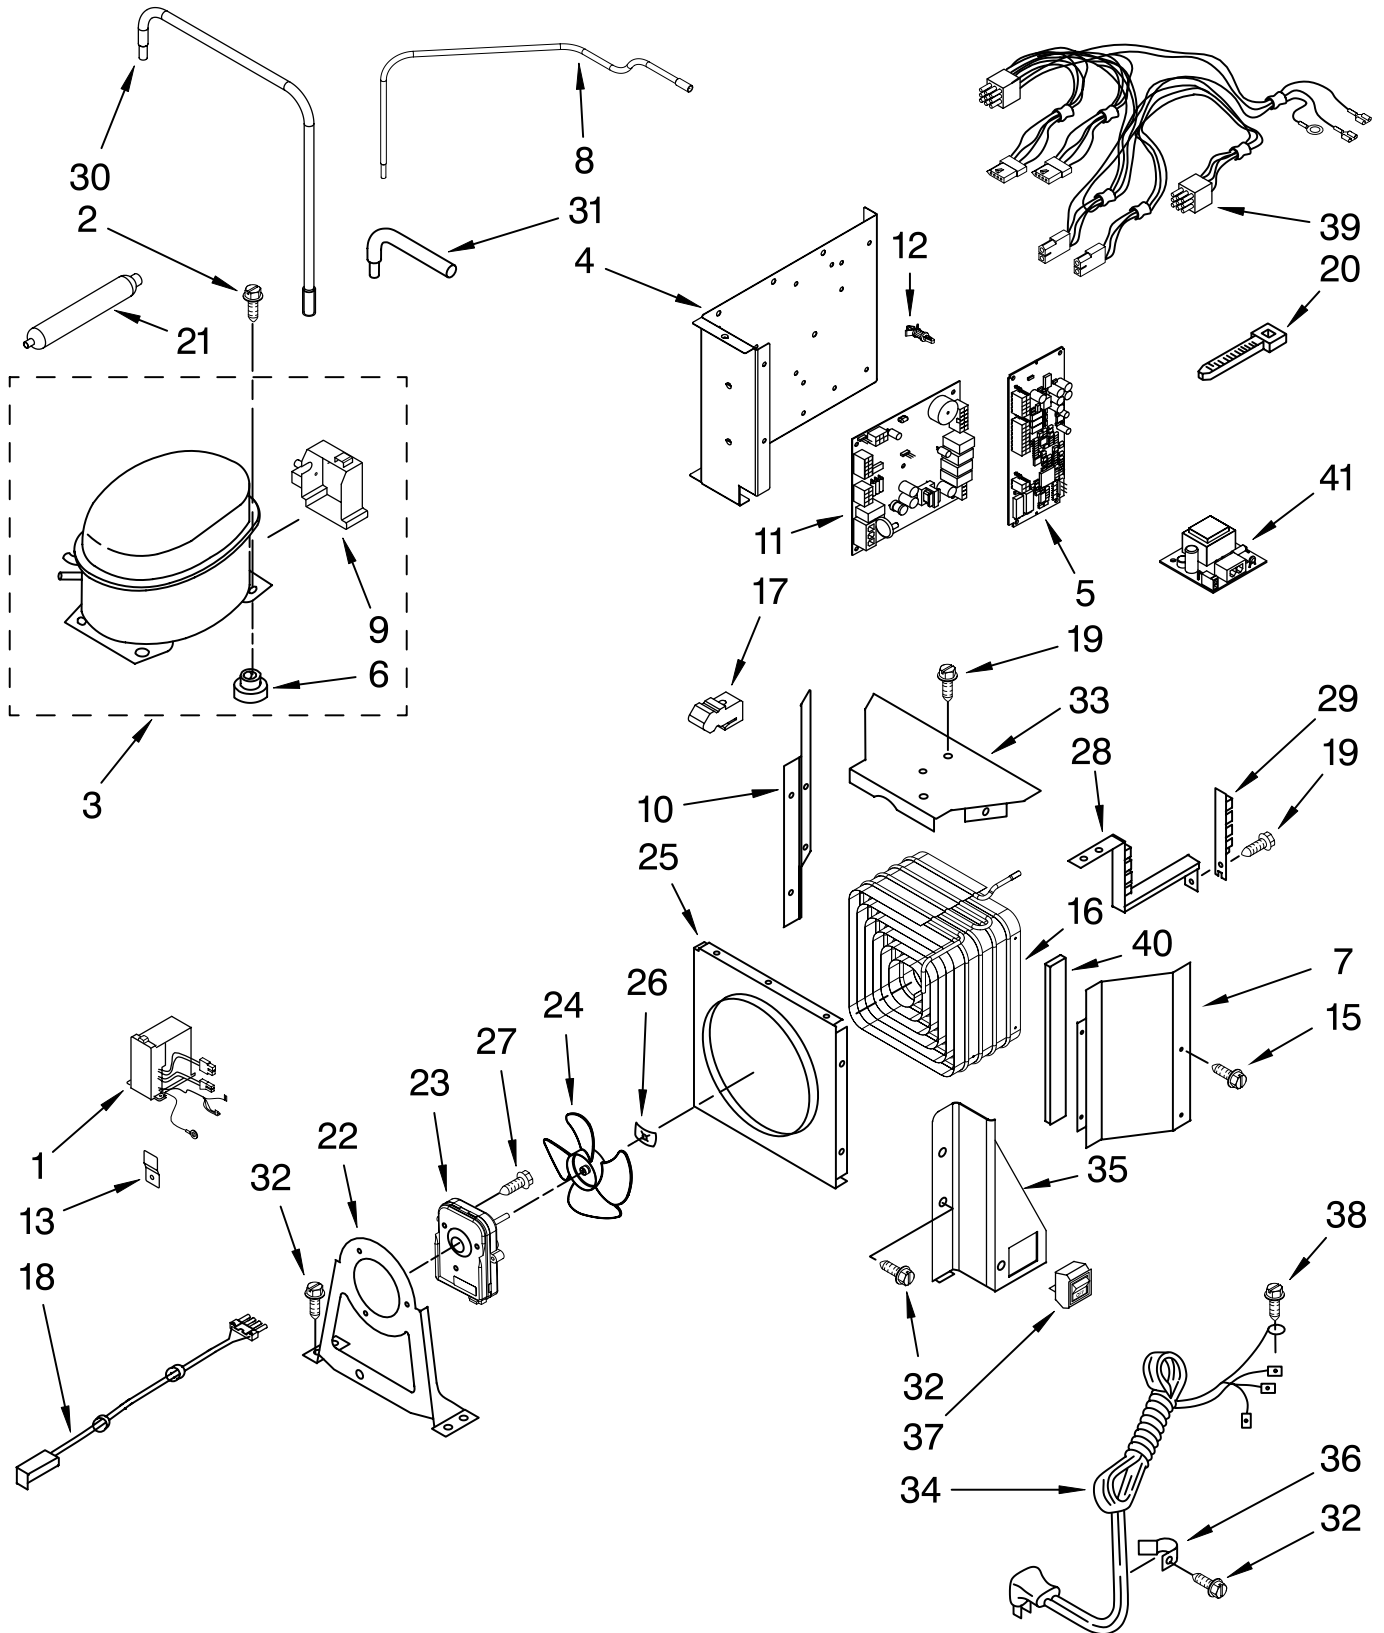

UPPER UNIT PARTS

For Models: KSSS36QW00, KSSS36QT00, KSSS36QTB00, KSSS36QTX00
(White) (Black) (Etched Aluminum)

FOR ORDERING INFORMATION REFER TO PARTS PRICE LIST

UPPER UNIT PARTS

For Models: KSSS36QW00, KSSS36QT00, KSSS36QTX00
(White) (Black) (Etched Aluminum)

Illus. No.	Part No.	DESCRIPTION	Illus. No.	Part No.	DESCRIPTION	Illus. No.	Part No.	DESCRIPTION
1	W10133449	Inverter Box	21	2317982	Drier	Following Parts Not Illustrated and Optional Parts Not Included <table> <tr> <td>978025</td> <td>Valve, Access</td> <td>(1/4")</td> </tr> <tr> <td>978026</td> <td>Valve, Access</td> <td>(5/16")</td> </tr> <tr> <td>978027</td> <td>Valve, Access</td> <td>(3/8")</td> </tr> <tr> <td>978028</td> <td>Valve, Access</td> <td>(1/2")</td> </tr> <tr> <td>978029</td> <td>Valve, Access</td> <td>(5/8")</td> </tr> <tr> <td>978030</td> <td>Valve, Access</td> <td>(3/4")</td> </tr> <tr> <td>876764</td> <td>Valve, Access</td> <td>(3/16")</td> </tr> </table> REFRIGERANT CHARGE <table> <tr> <td>6.25 oz.</td> </tr> <tr> <td>(R-134A)</td> </tr> </table>		
2	489373	Screw, Compressor Mounting (4)	22	2215641	Bracket, Fan Motor (Condenser Fan)			
3	2223393	Compressor (Includes Items 6 & 9)(Also Order 876765 Tube Kit)	23	2206036	Motor, Fan			
4	2318087	Housing, Control Board	24	2190685	Blade, Fan			
5	2318054	Control Board	25	2003169	Orifice, Fan			
6	1100826	Grommet, Mounting	26	486692	Speed Nut			
7	2309002	Support, Condenser	27	8281160	Screw			
8	2307692	Tube, Transiton (Cond/Ht Loop) (Right)	28	2317031	Bracket, Vibration (Condenser)			
9	2215676	Terminal Cover	29	2317030	Arm, Vibration (Condenser)			
10	2309001	Support, Condenser (Left)	30	2307566	Tube, Transition (Condenser/Drier)			
11	W10121049	Control Board	31	2194319	Tube, Process			
12	2203075	Spacer (5)	32	486194	Screw			
13	2256328	Bracket, Inverter Box	33	2309000	Cover, Condenser			
15	1157158	Screw	34	2310251	Service Cord			
16	2307998	Condenser	35	2307684	Bracket, Mounting (Power Switch)			
17	2309431	Grommet (2)	36	549193	Clamp, Cord			
18	2310207	Wire, Jumper	37	2266802	Switch, Power Disconnect			
19	489399	Screw	38	487294	Screw, Ground			
20	2155774	Wire Tie	39	W10129829	Wiring Harness, Unit Compartment			
			40	2309432	Gasket, Condenser			
			41	2259350	Power Supply, Ingredient Care Center