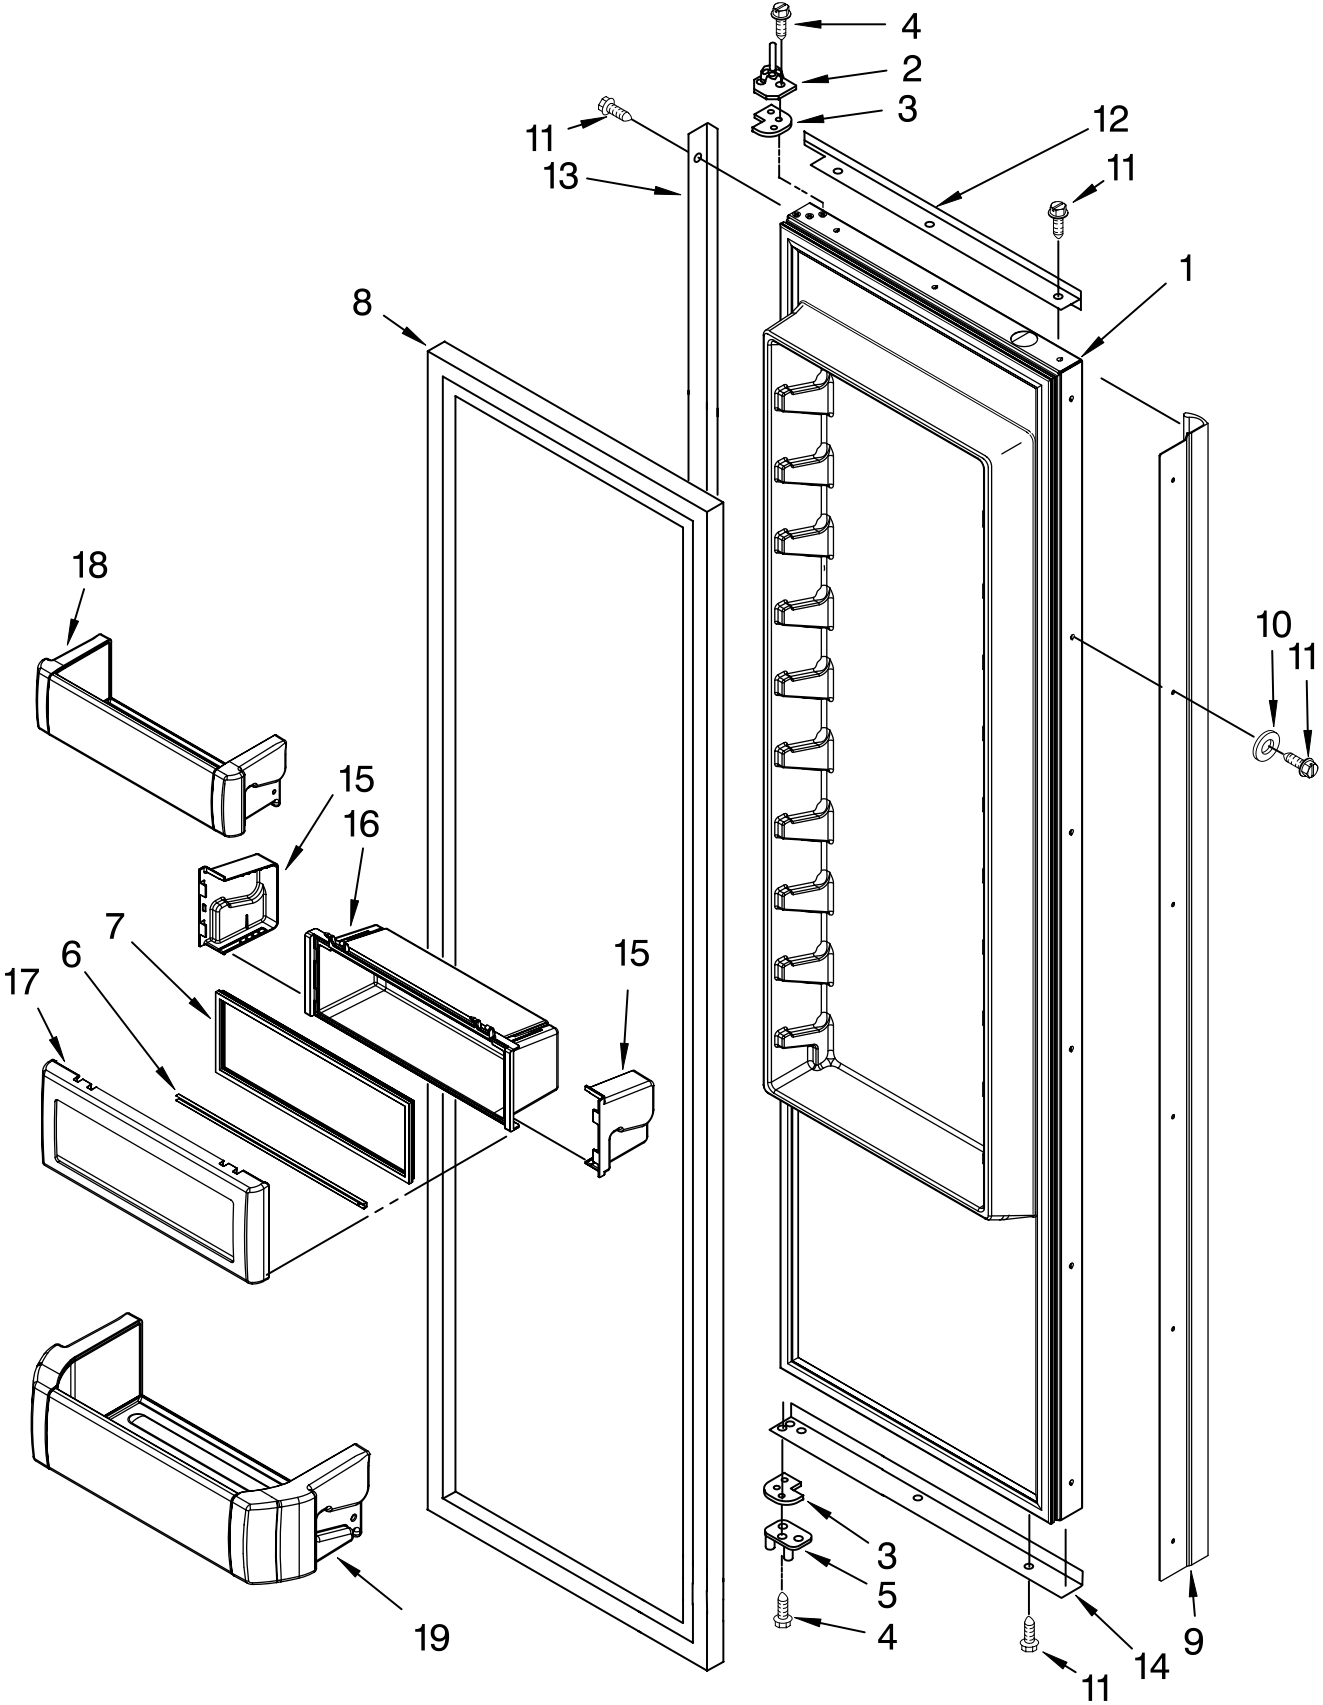

REFRIGERATOR DOOR PARTS

For Models: KSSS36QTW00, KSSS36QTB00, KSSS36QTX00
(White) (Black) (Etched Aluminum)

FOR ORDERING INFORMATION REFER TO PARTS PRICE LIST

REFRIGERATOR DOOR PARTS

For Models: KSSS36QW00, KSSS36QB00, KSSS36QT00
(White) (Black) (Etched Aluminum)

Illus. No.	Part No.	DESCRIPTION
1	2252329	Refrigerator Door (Includes #8)
2	2266854	Hinge Assembly, Top
3	2316804	Spacer-Door, Top & Bottom
4	489282	Screw
5	2302878	Hinge Assembly, Bottom
6	2222795	Rail, Lid
7	2222981	Gasket, Utility Bin
8	2222810	Door Gasket, Magnetic
9		Handle, Door
	2316842W	White
	2316842B	Black
	2316842S	Stainless Steel
10	2001230	Washer
11	8281251	Screw, 8-15 x .500
12		Trim-Door, Top
	2005013	White
	2005839	Black
	2005016	Brushed Aluminum
13		Trim-Door, Side
	2005968	White
	2005971	Black
	2005969	Brushed Aluminum
14		Trim-Door, Bottom
	2215993W	White
	2215993B	Black
	2215993S	Stainless Steel
15		End Cap
	2222919	Right Side
	2222920	Left Side
16	2222921	Bin, Utility Center
17	W10131132	Door, Utility Bin
18	2222772	Bin, Door (3)
19	2222769	Bin, Door

FOR ORDERING INFORMATION REFER TO PARTS PRICE LIST