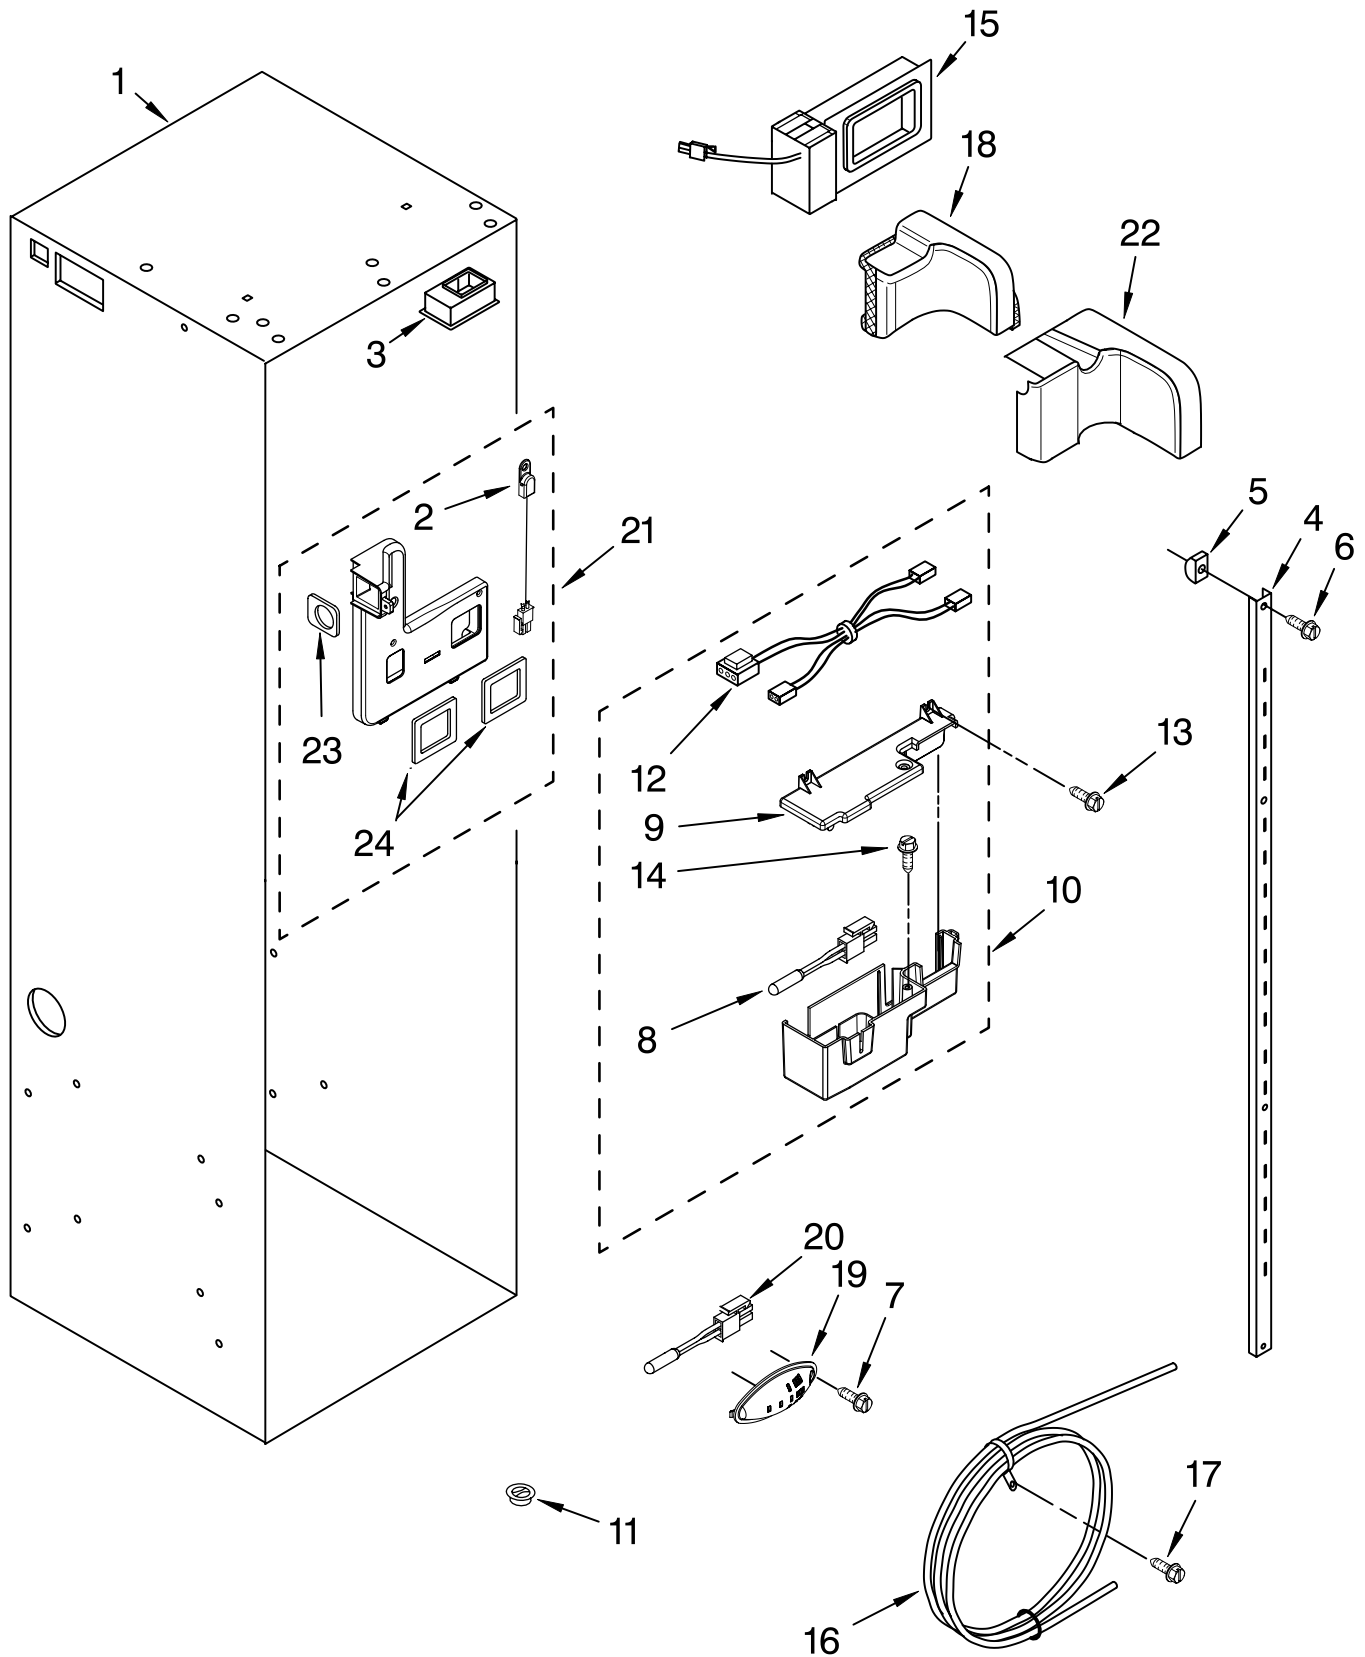

REFRIGERATOR LINER PARTS

For Models: KSSS36QW00, KSSS36QT00, KSSS36QTX00
(White) (Black) (Etched Aluminum)

FOR ORDERING INFORMATION REFER TO PARTS PRICE LIST

REFRIGERATOR LINER PARTS

For Models: KSSS36QW00, KSSS36QT00, KSSS36QTX00
(White) (Black) (Etched Aluminum)

Illus. No.	Part No.	DESCRIPTION
1		Liner (Not A Serviceable Part)
2	2306010	Thermistor
3	2208970	Air Duct
4	2259077	Ladder, Shelf (2)
5	520965	Screw Support, Ladder (8)
6	2006475	Screw
7	487539	Screw
8	2302937	Thermistor
9	2302986	Lid, Meat Pan Baffle
10	2320635	Baffle Control Assembly
11	2171846	Release Valve
12	2310205	Jumper, Air Baffle
13	488357	Screw
14	486194	Screw
15	2221296	Air Baffle Assembly
16	2327509	Reservoir
17	488280	Screw
18	2309222	Diffuser Assembly
19	2317105	Cover, Thermistor
20	2188820	Thermistor
21	2302992	Spacer, Air-Baffle
22	2309087	Cover, Diffuser
23	2259412	Seal, Air Duct (Round Hole)
24	2259398	Seal, Air Duct (Square Hole)

FOR ORDERING INFORMATION REFER TO PARTS PRICE LIST