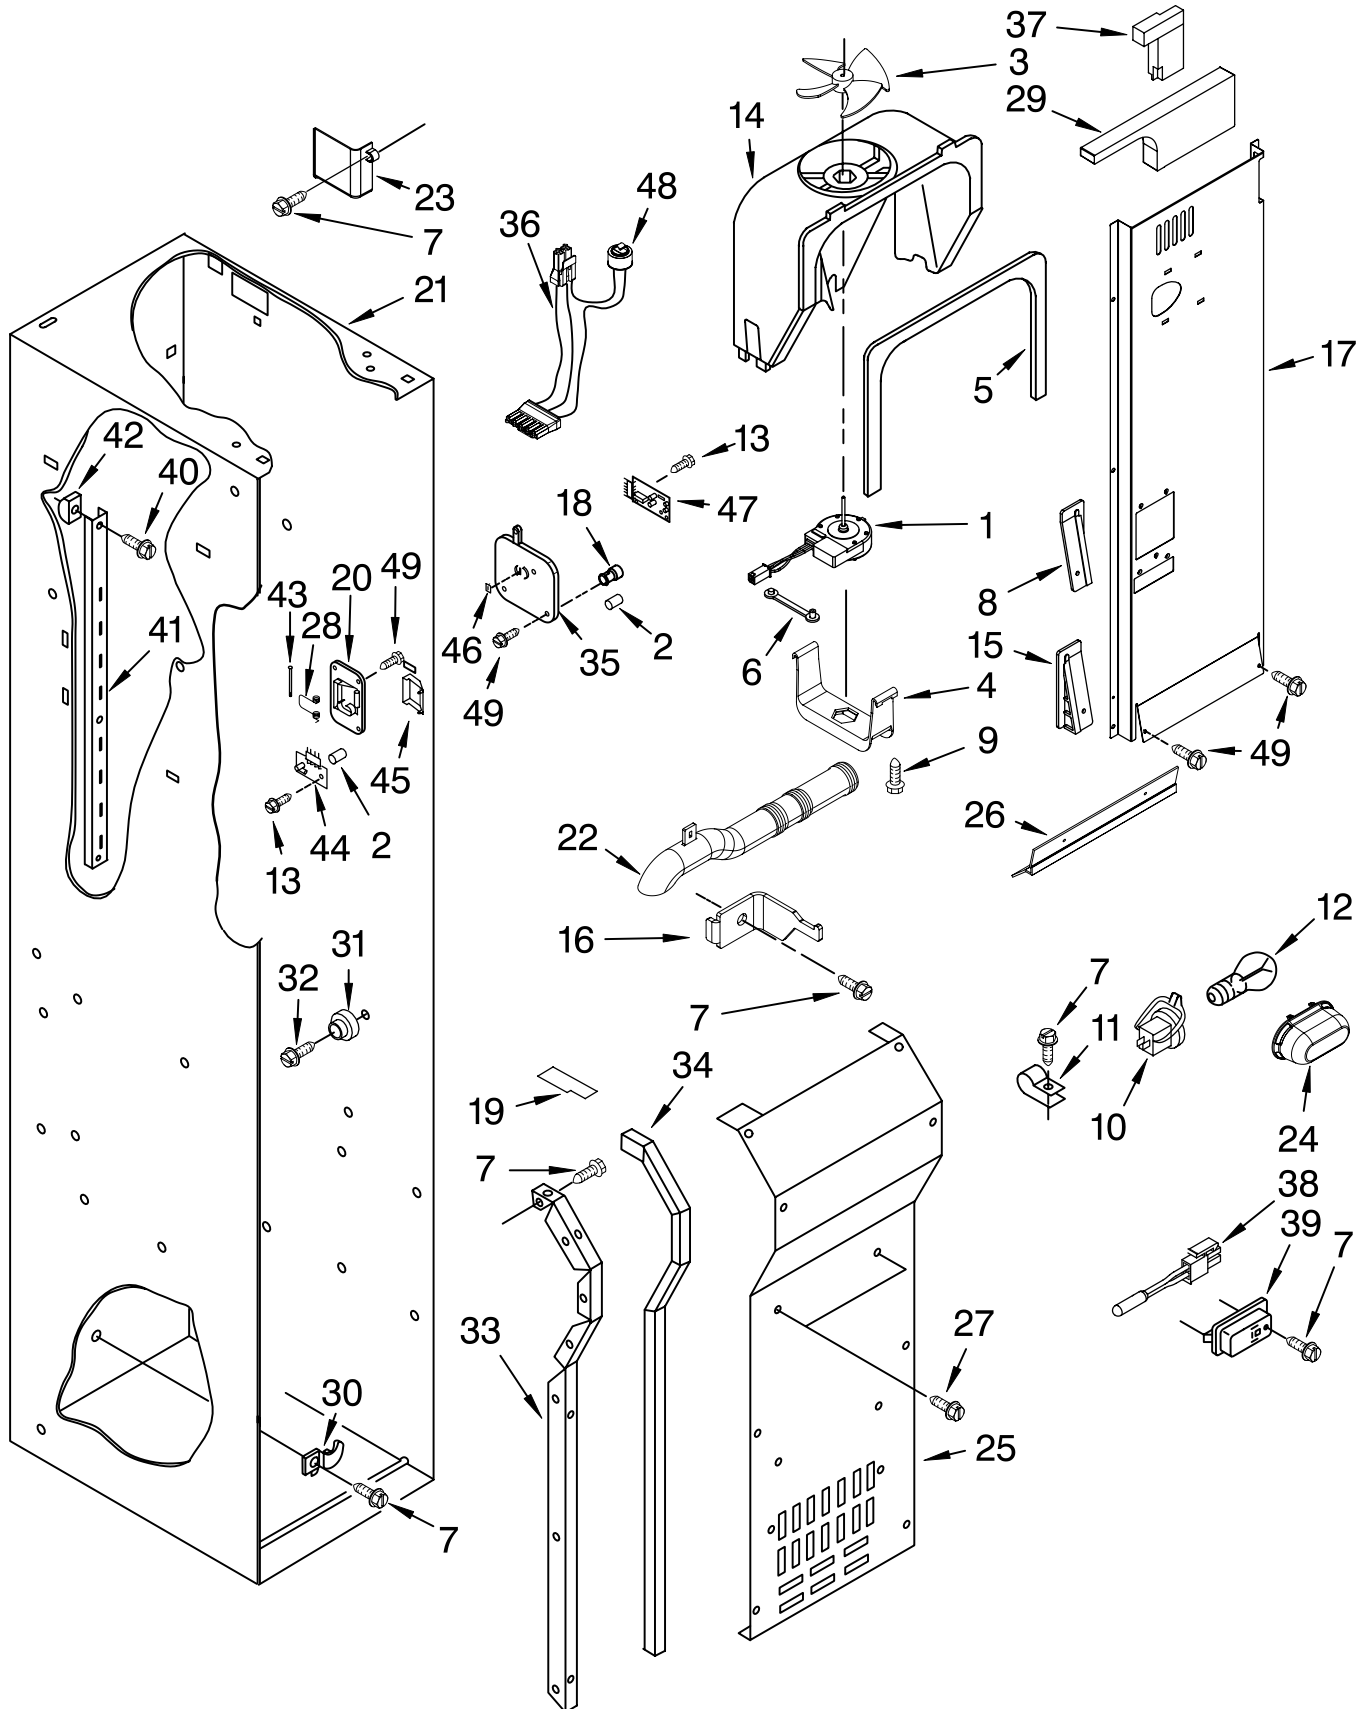

FREEZER LINER AND AIR FLOW PARTS

For Models: KSSS36QTW00, KSSS36QTB00, KSSS36QTX00

(White)

(Black)

(Etched Aluminum)

FOR ORDERING INFORMATION REFER TO PARTS PRICE LIST

FREEZER LINER AND AIR FLOW PARTS

For Models: KSSS36QW00, KSSS36QT00, KSSS36QTX00

(White)   (Black)   (Etched Aluminum)

Illus. No.	Part No.	DESCRIPTION	Illus. No.	Part No.	DESCRIPTION	Illus. No.	Part No.	DESCRIPTION
1	2259385	Fan Motor	20	2215650	Cover, Emitter	34	2220904	Gasket (2)
2	2198665	Tube, P.C. Board	21		Liner (Not A Serviceable Part)	35	2259493	Evaporator Cover Cover, Receiver
3	2169142	Fan Blade	22	2302933	Tube, Vent	36	2310310	Harness, Evap Fan (Includes Item 55)
4	2223733	Retainer, Fan Motor	23	2259025	Cover, Air Outlet	37	2317826	Block, Return Air
5	2302816	Gasket, Cover	24	2307751	Light Shield	38	2306010	Thermistor
6	2223986	Grommet	25	2314042	Cover, Evaporator	39	2317105	Cover, Thermistor
7	486194	Screw	26	2302849	Support, Air Duct	40	2006475	Screw
8	2259464	Wedge, Air Duct	27	487539	Screw	41	2259032	Ladder, Shelf
9	488500	Screw, Ground	28	2198635	Spring	42	2259397	Support, Screw
10	2223857	Socket, Light (2)	29	2309282	Deflector, Air Duct	43	2198634	Pin
11	488937	Clamp, Nylon	30	1112260	Support, Evaporator	44	2220398	P.C. Board Emitter
12	2326255	Light Bulb	31	2196483	Shelf, Stud (20)	45	2198633	Flipper
13	489214	Screw	32	8281158	Screw	46	2255563	Slide, Icemaker Shut Off
14	2182119	Scroll, Fan	33		Evaporator, Cover Rail	47	2255114	P.C. Board, Receiver
15	2259465	Wedge, Air Duct		2221107	Left Side	48	2317087	Defrost, Bi-Metal
16	2302925	Bracket, Vent Tube		2259355	Right Side	49	8281185	Screw
17	2307773	Air Duct						
18	2198643	Lens						
19		Block, Fan Scroll						
	2209481	Right						
	2209066	Left						

FOR ORDERING INFORMATION REFER TO PARTS PRICE LIST