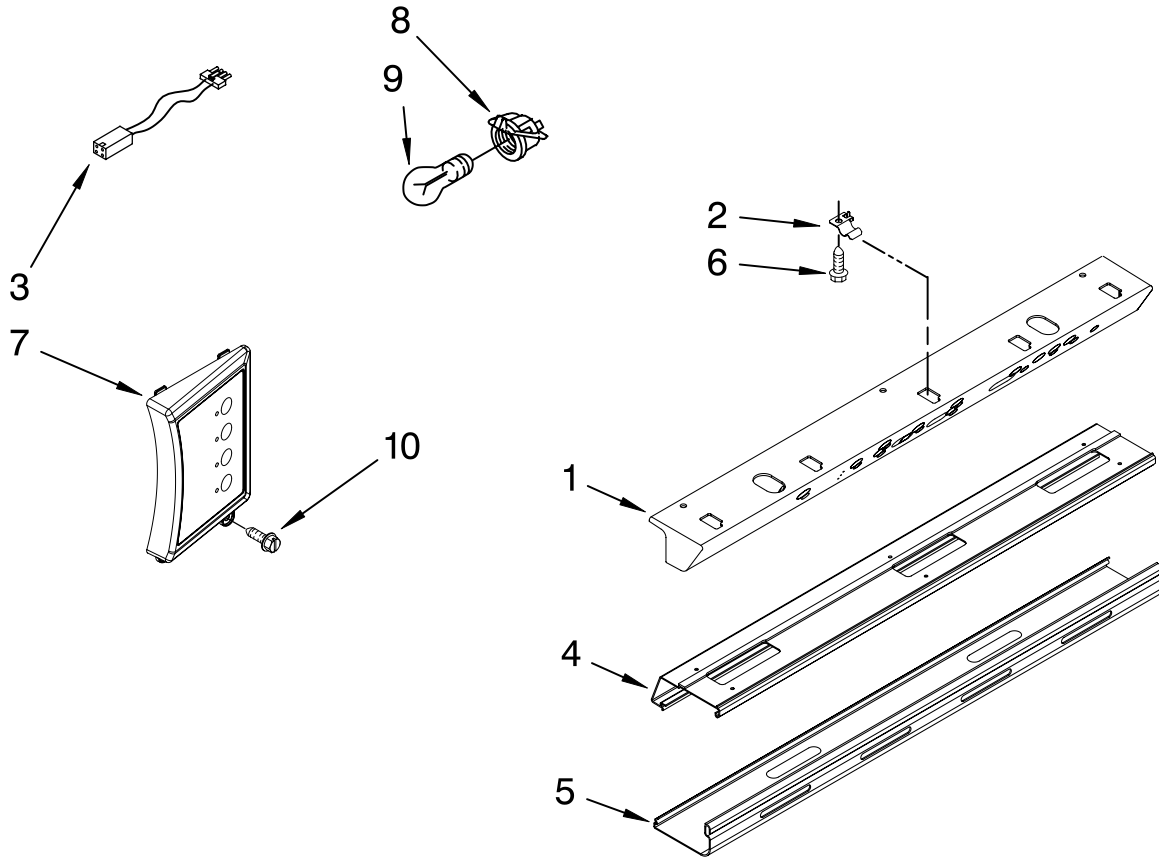

CONTROL PANEL PARTS

For Models: KSSS36QW00, KSSS36QT00, KSSS36QTB00, KSSS36QTX00
(White) (Black) (Etched Aluminum)

Illus. No.	Part No.	DESCRIPTION
1	2316544	Control Box
2	2317000	Clip, Box
3	2310390	Wire, Jumper
4	2324971	Bracket, Control Box
5	2307594	Shield, Control Box
6	487539	Screw (2)
7	2306086	Display, Ingredient Care Center
8	2223857	Socket, Light
9	2326255	Light Bulb (2)
10	8281185	Screw

FOR ORDERING INFORMATION REFER TO PARTS PRICE LIST