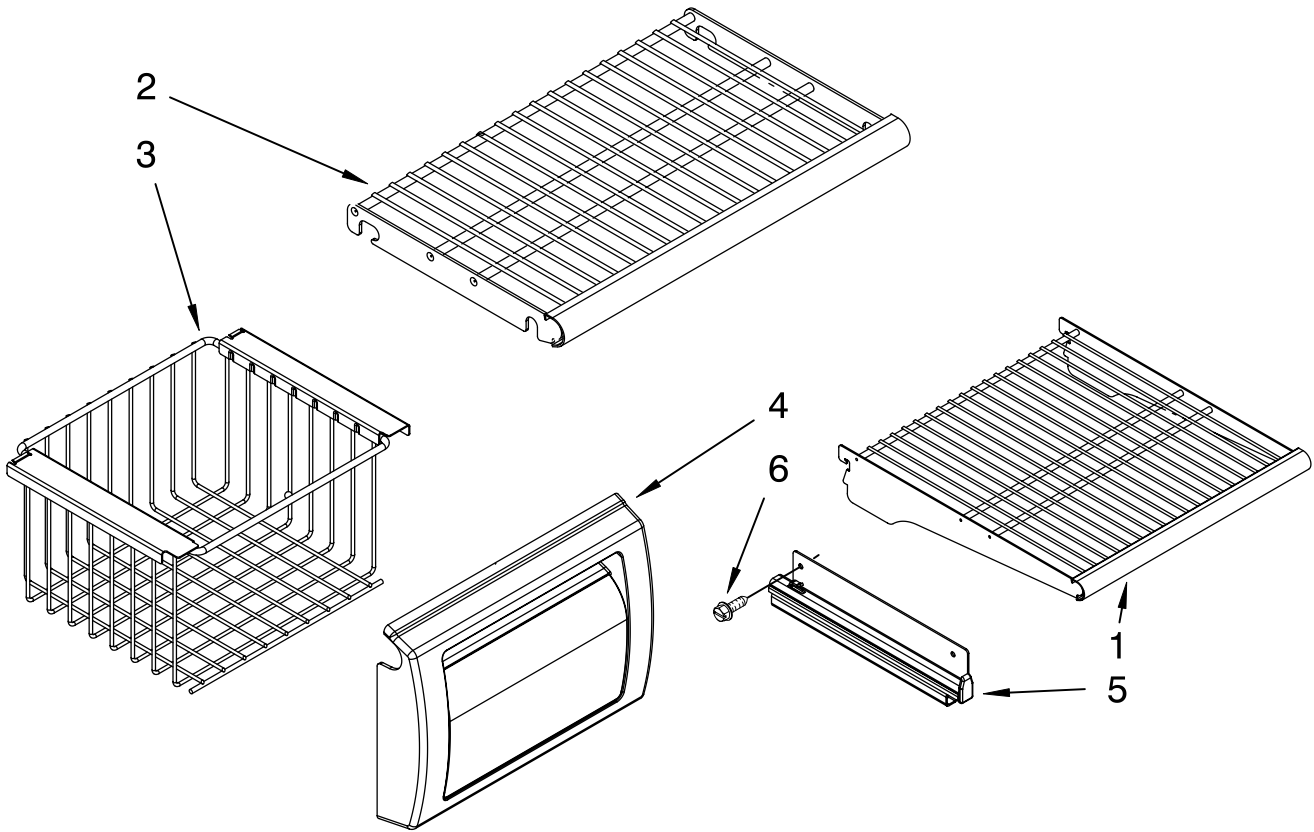

FREEZER SHELF PARTS

For Models: KSSS36QW00, KSSS36QT00, KSSS36QTB00, KSSS36QTX00
(White) (Black) (Etched Aluminum)

Illus. No.	Part No.	DESCRIPTION
1	2302867	Wire, Shelf (4)
2	2302882	Shelf, Fixed (2)
3	2259081	Basket
4	2256269	Front, Basket
5		Slide, Basket
	2259317	Right Side
	2259318	Left Side
6	8533928	Screw

FOR ORDERING INFORMATION REFER TO PARTS PRICE LIST