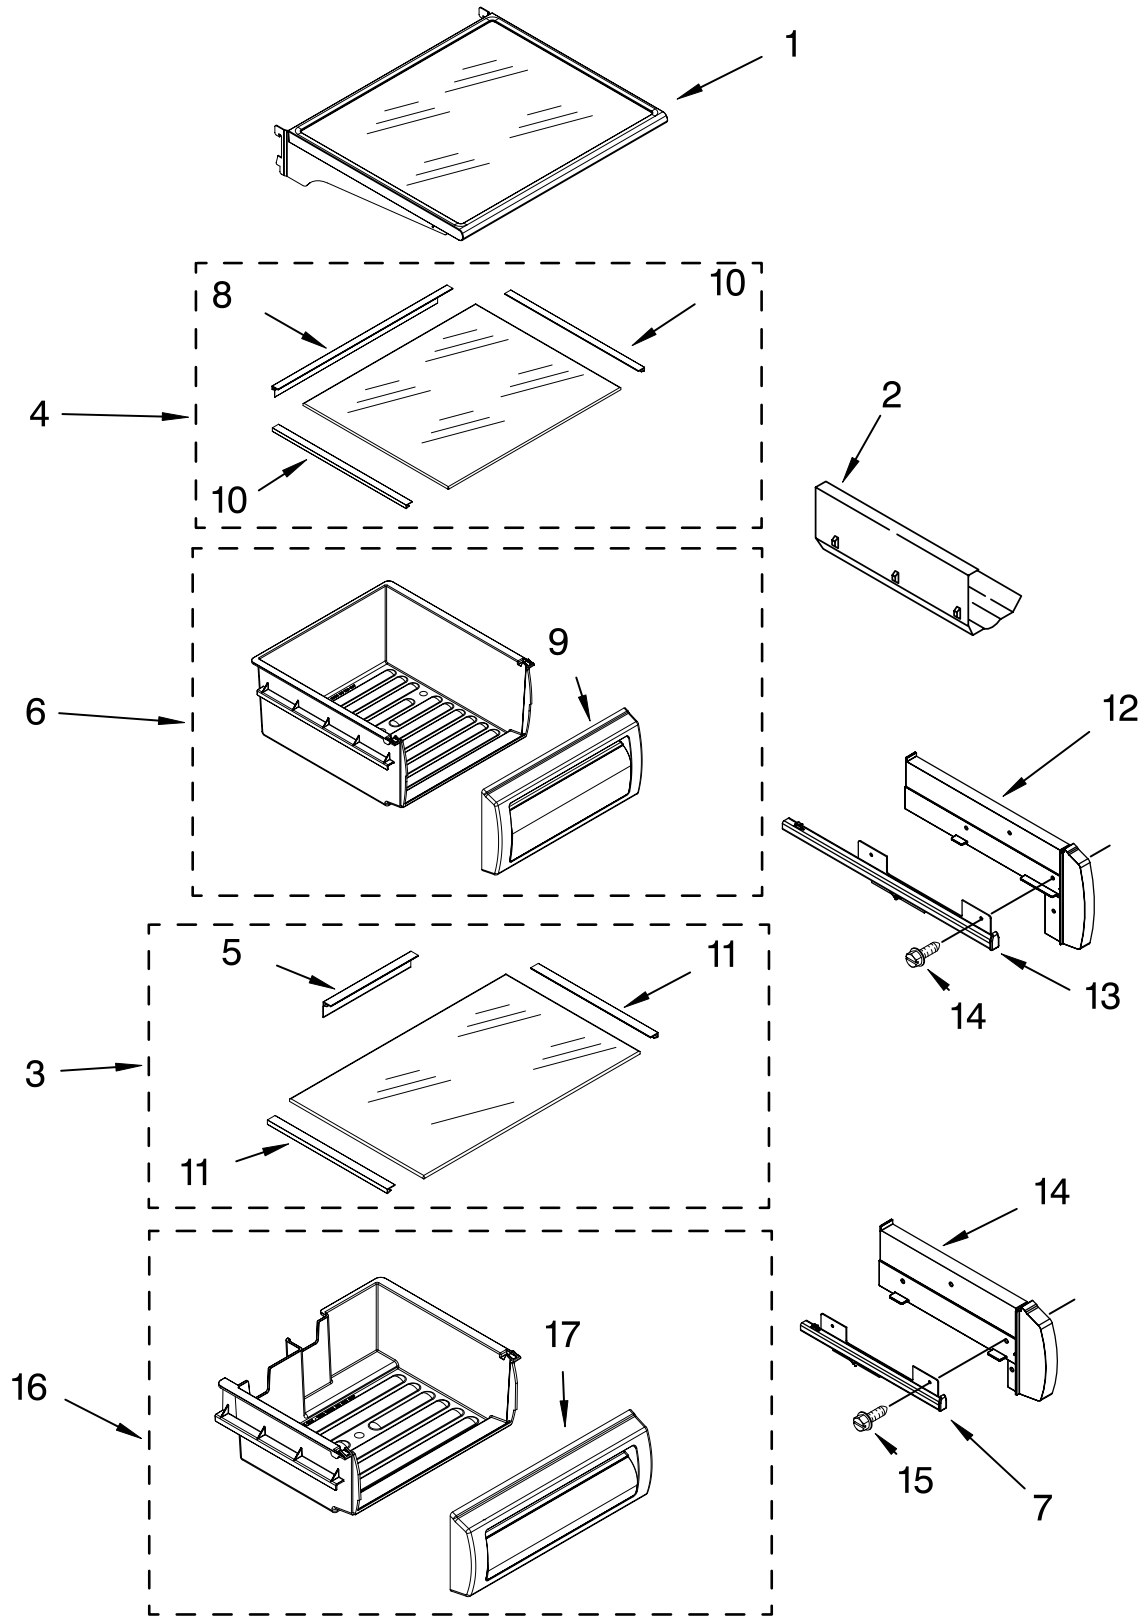

REFRIGERATOR SHELF PARTS

For Models: KSSS36QW00, KSSS36QT00, KSSS36QTB00, KSSS36QTX00
(White) (Black) (Etched Aluminum)

FOR ORDERING INFORMATION REFER TO PARTS PRICE LIST

REFRIGERATOR SHELF PARTS

For Models: KSSS36QW00, KSSS36QTB00, KSSS36QTX00
(White) (Black) (Etched Aluminum)

Illus. No.	Part No.	DESCRIPTION
1	2222591	Shelf Assy (4)
2	2179404	Rack, Wine
3	2302841	Assembly, Meat Pan Cover
4	2302834	Assembly, Crisper Cover
5	2257581	Trim, Glass Rear
6	2252411	Crisper Pan (2)
7		Slide, Meat Pan
	2302954	Left Side
	2302955	Right Side
8	2256253	Trim, Glass Rear
9	2256247	Front, Crisper Pan
10	2252255	Trim, Glass Side Crisper Pan
11	2256250	Trim, Glass Side Meat Pan
12		Spacer, Crisper
	2256222	Right Side (2)
	2256223	Left Side (2)
13		Slide, Crisper
	2302956	Right Side
	2302957	Left Side
14		Spacer, Meat Pan
	2256243	Left Side
	2256244	Right Side
15		Screw
	8533929	Right Side- (8-18 x 1.375)
	8533928	Left Side- (8-18 x .750)
16	2256368	Pan Assembly Meat
17	2256365	Front, Meat Pan