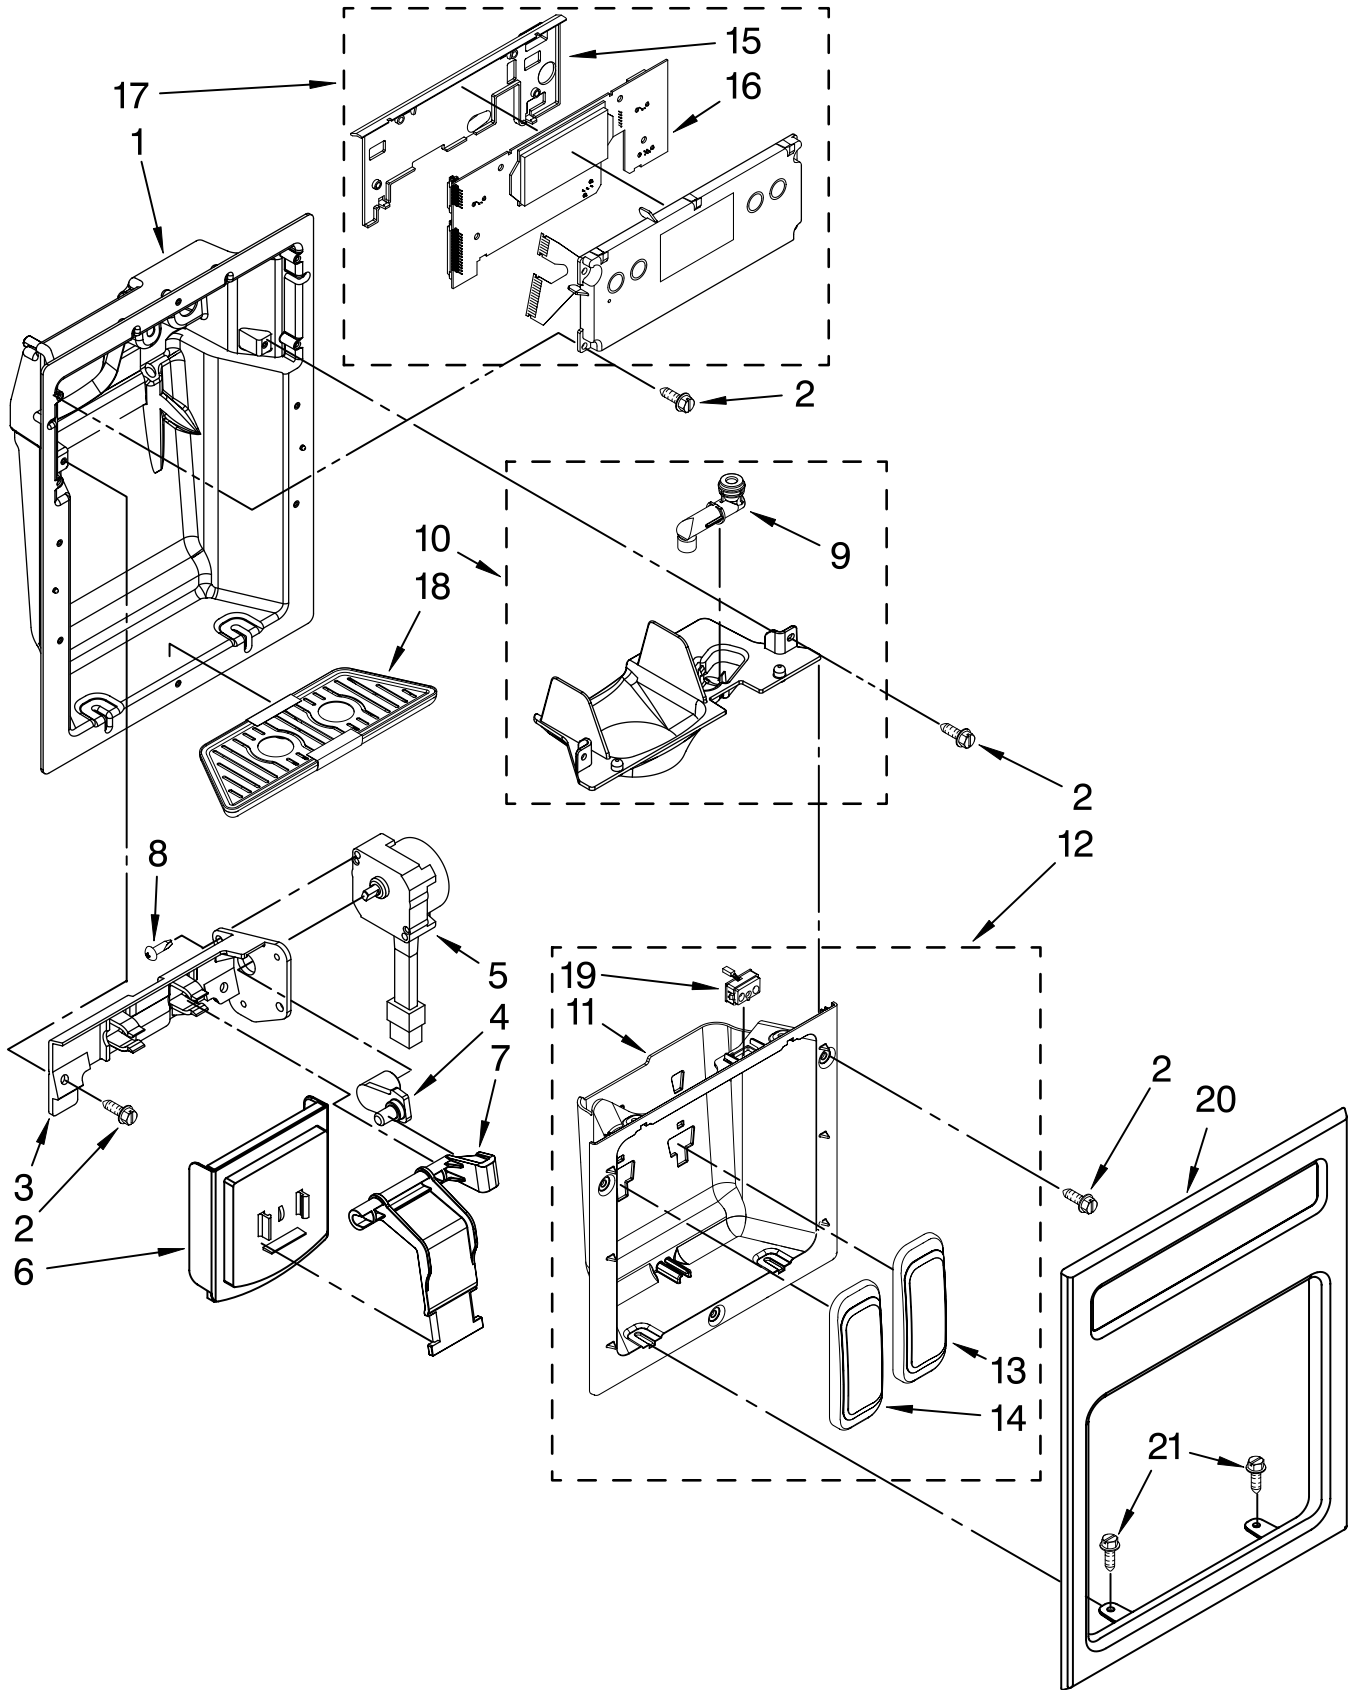

DISPENSER FRONT PARTS

For Models: KSSS36QTW00, KSSS36QTB00, KSSS36QTX00
(White) (Black) (Etched Aluminum)

FOR ORDERING INFORMATION REFER TO PARTS PRICE LIST

DISPENSER AND FRONT PARTS

For Models: KSSS36QW00, KSSS36QT00, KSSS36QTB00, KSSS36QTX00
(White) (Black) (Etched Aluminum)

Illus. No.	Part No.	DESCRIPTION
1		Housing, Dispenser (Not Serviced)
2	486194	Screw (3)
3	W10132946	Bracket, Motor
4	2305242	Connector, Door Bracket
5	2318021	Motor, Ice Door
6	2180353	Door, Ice
7	2318020	Support, Ice Door
8	4449745	Screw (2)
9	2305235	Spigot
10	2318017	Separator Assembly
11		Housing, Middle (Not Available Order Item 12)
12		Housing Assembly
	2307675W	White
	2307675B	Black
	2307675US	Universal Silver
13		Water, Paddle Asy
	2305307CE	For White Model
	2305307GE	For Black Model
	2305307GN	For Aluminum Model
14		Ice, Paddle Asy
	2305306CE	For White Model
	2305306GE	For Black Model
	2305306GN	For Aluminum Model
15	2305219	Cover, Control
16	2304140	Electronic Control (Includes #15)
17	2318073	User Interface Asy
18		Tray, Housing
	2318062W	White
	2318062B	Black
	2318062US	Universal Silver
19	2305342	LED Assembly
20		Front, Cover
	2307320W	White
	2307320B	Black
	2307320US	Universal Silver
21	488568	Screw

FOR ORDERING INFORMATION REFER TO PARTS PRICE LIST