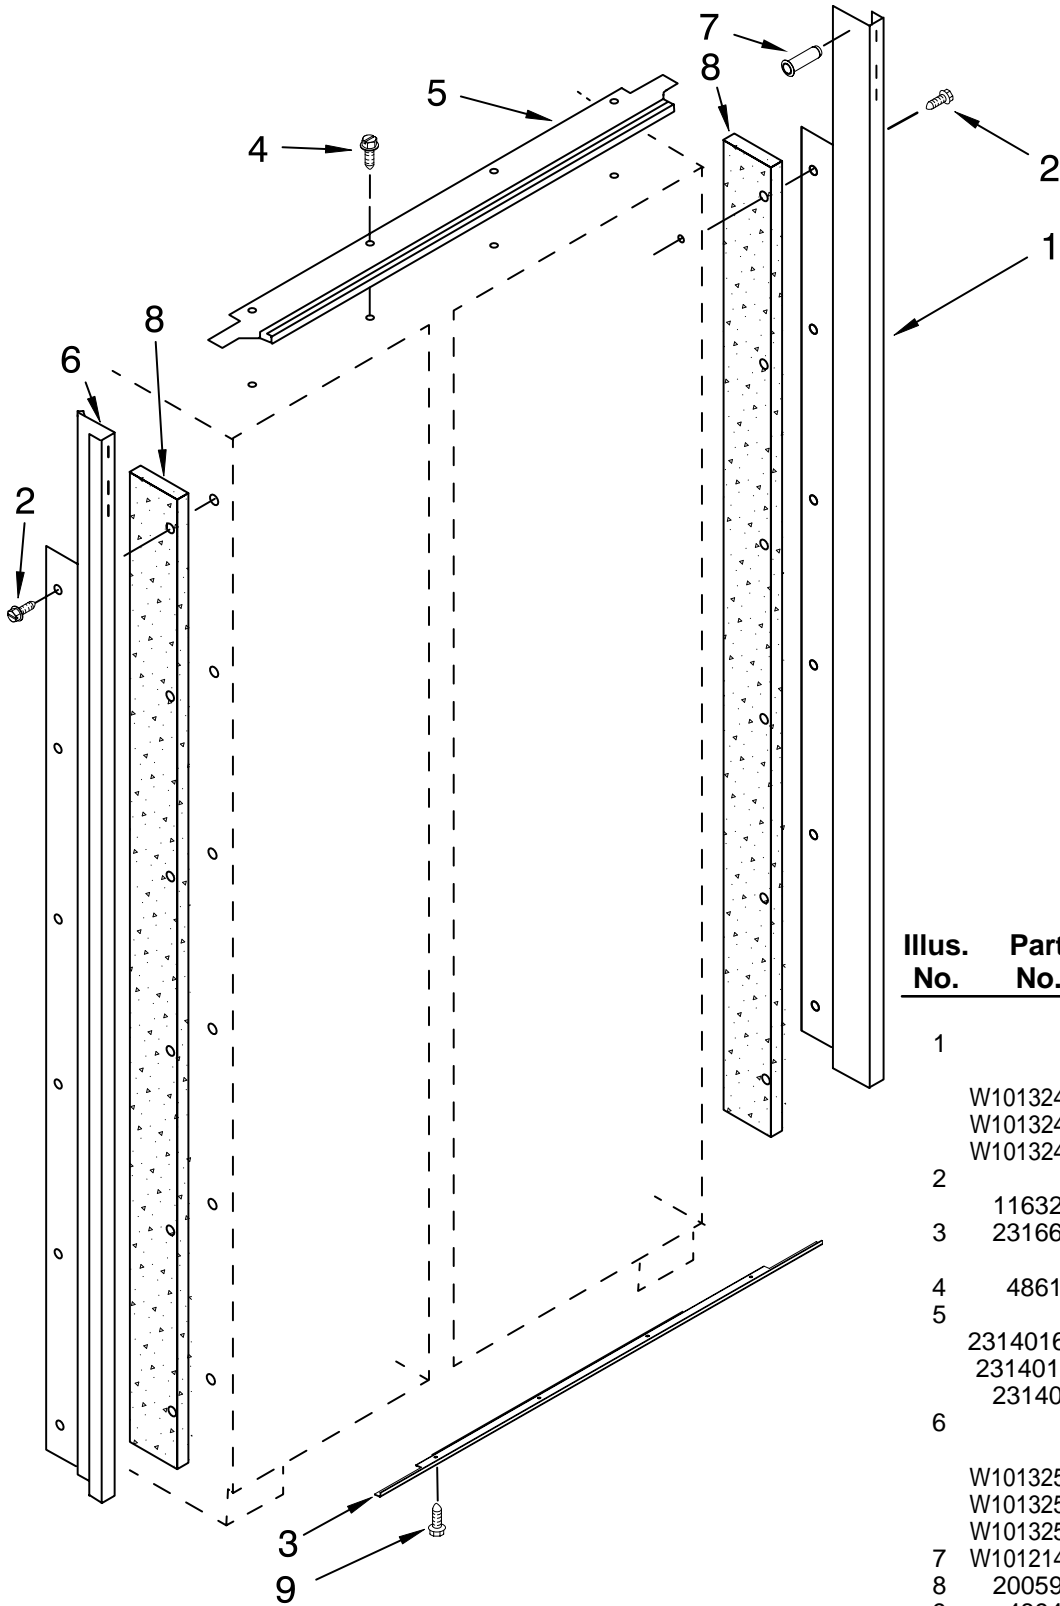

# CABINET TRIM PARTS

For Models: KSSS36QW00, KSSS36QT00, KSSS36QTX00  
 (White) (Black) (Etched Aluminum)

Illus. No.	Part No.	DESCRIPTION
1		Cabinet, Trim (Right Side)
	W10132470	White
	W10132471	Black
	W10132472	Stainless Steel
2		Screw
	1163283	Stainless Steel
3	2316686	Cabinet, Trim (Bottom)
4	486194	Screw
5		Cabinet, Trim Top
	2314016W	White
	2314016B	Black
	2314016	Brushed Aluminum
6		Cabinet Trim (Left Side)
	W10132537	White
	W10132540	Black
	W10132541	Stainless Steel
7	W10121451	Nutsert (4)
8	2005925	Seal-Trim, Side
9	489464	Screw