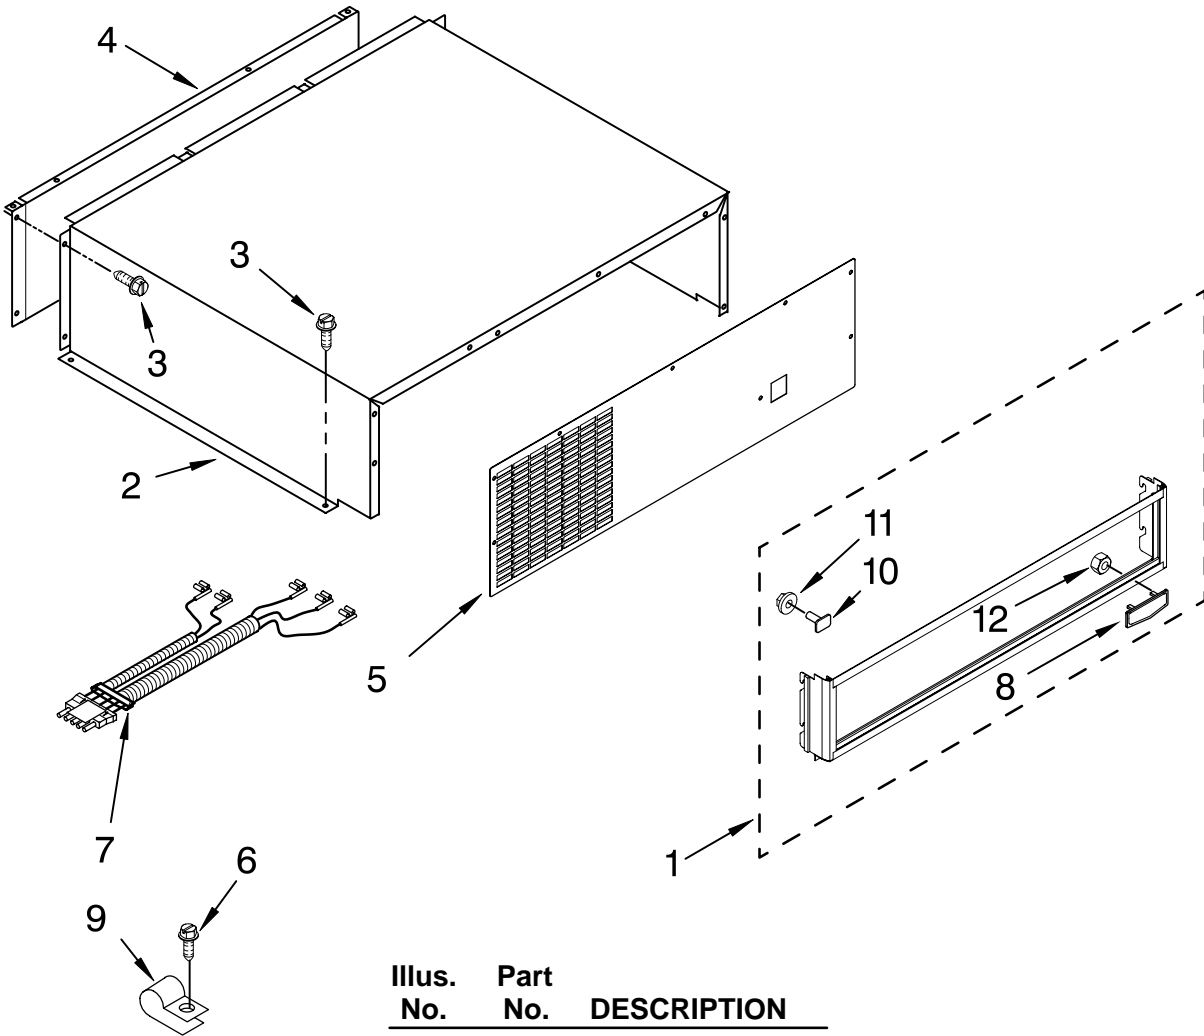

TOP GRILLE AND UNIT COVER PARTS

For Models: KSSS36QTW00, KSSS36QTB00, KSSS36QTX00
(White) (Black) (Etched Aluminum)

Illus. No.	Part No.	DESCRIPTION
1		Top Grille Assy
	2316824W	White
	2316824B	Black
	2316824S	Stainless Steel
2	2320502	Cover, Unit
3	486194	Screw
4	2256466	Back Panel
5	W10121229	Cover, Unit Front
6	487415	Screw
7	2310194	Wire Assembly
		RC/FC Light Switch
8		Badge, Kitchen Aid
	2317923W	White
	2317923B	Black
	2317923S	Stainless Steel
9	489348	Clamp
10	2003347	Tee Bolt (4)
11	1161548	Nut (4)
12	2004333	Nut (2)

FOR ORDERING INFORMATION REFER TO PARTS PRICE LIST