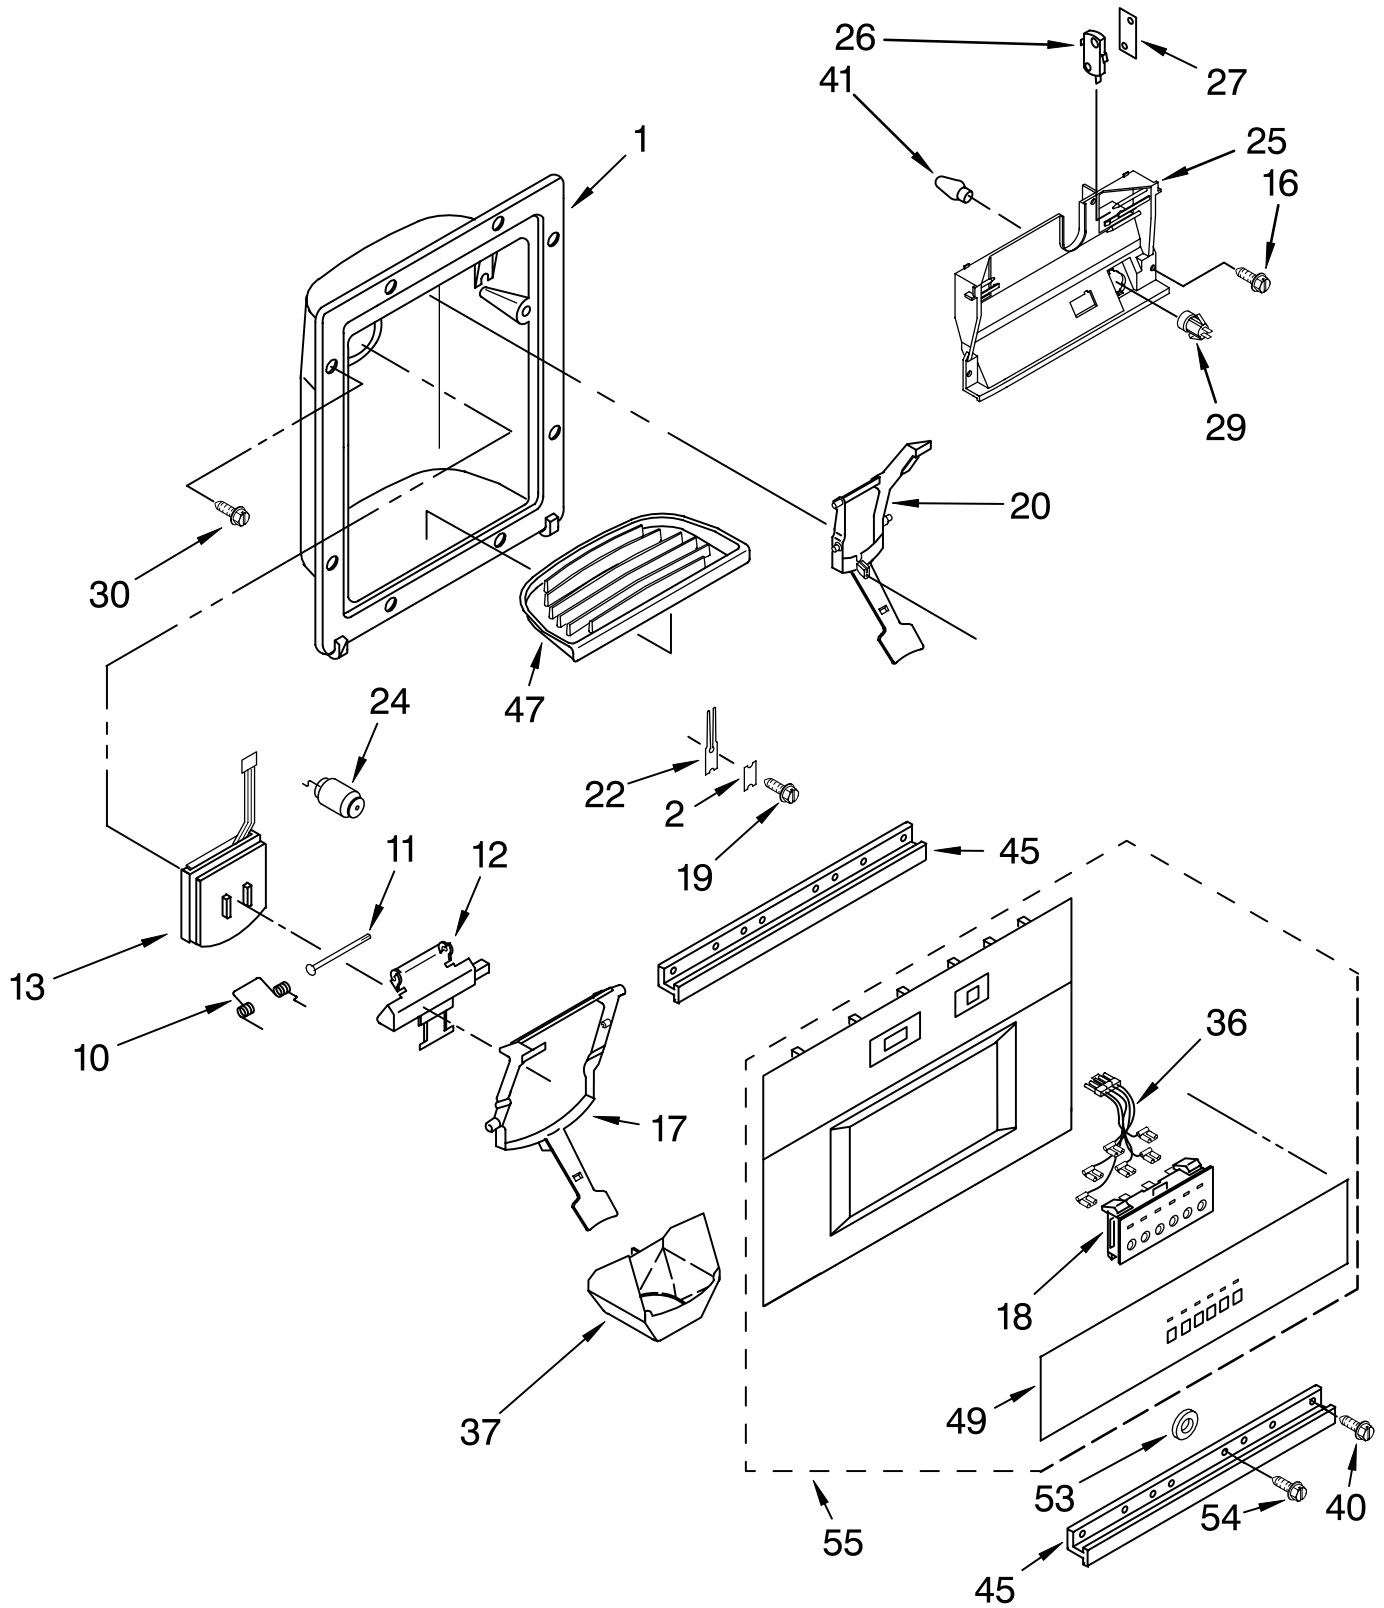

DISPENSER FRONT PARTS

For Models: KSSS36QJW00, KSSS36QJB00, KSSS36QJT00
(White) (Black) (Biscuit)

FOR ORDERING INFORMATION REFER TO PARTS PRICE LIST