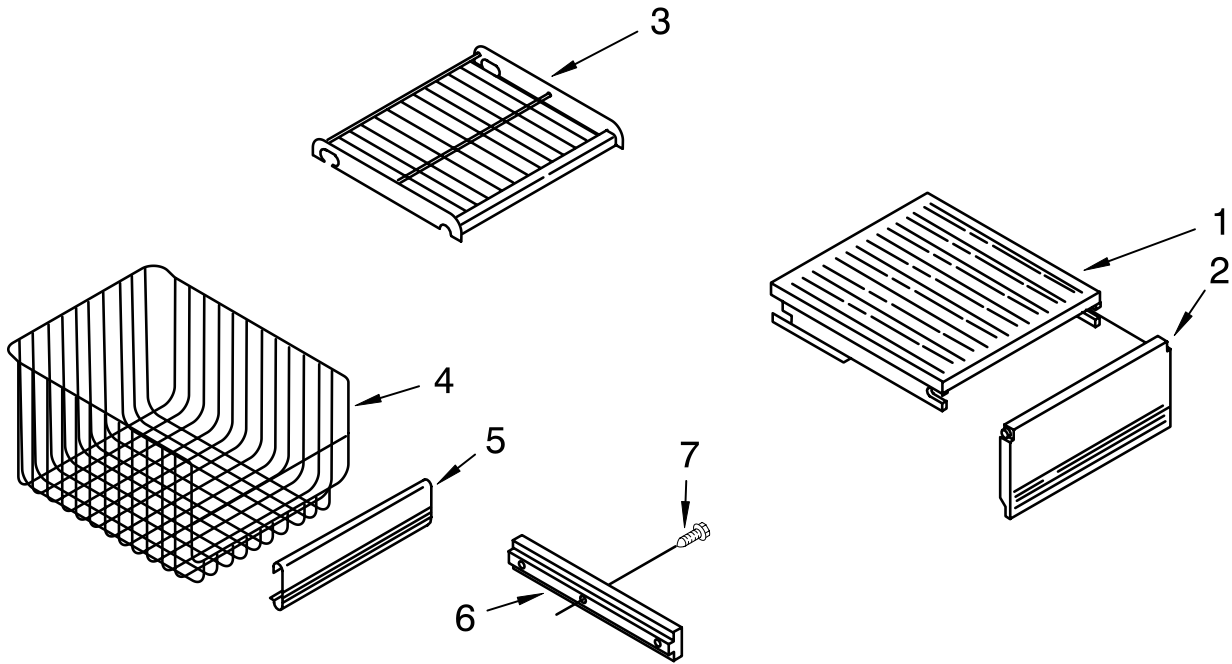

FREEZER SHELF PARTS

For Models: KSSS36QJW00, KSSS36QJB00, KSSS36QJT00
(White) (Black) (Biscuit)

Illus. No.	Part No.	DESCRIPTION
1	2003142	Solid Shelf
2	2188381	Front, Ice Compartment
3	1113564	Shelf, Fixed (1)
	1113636	Shelf, Deep (2)
4	2208192	Basket
5	2003112	Trim, Basket
6	2208198	Right Side
	2208197	Left Side
7	486194	Screw

FOR ORDERING INFORMATION REFER TO PARTS PRICE LIST