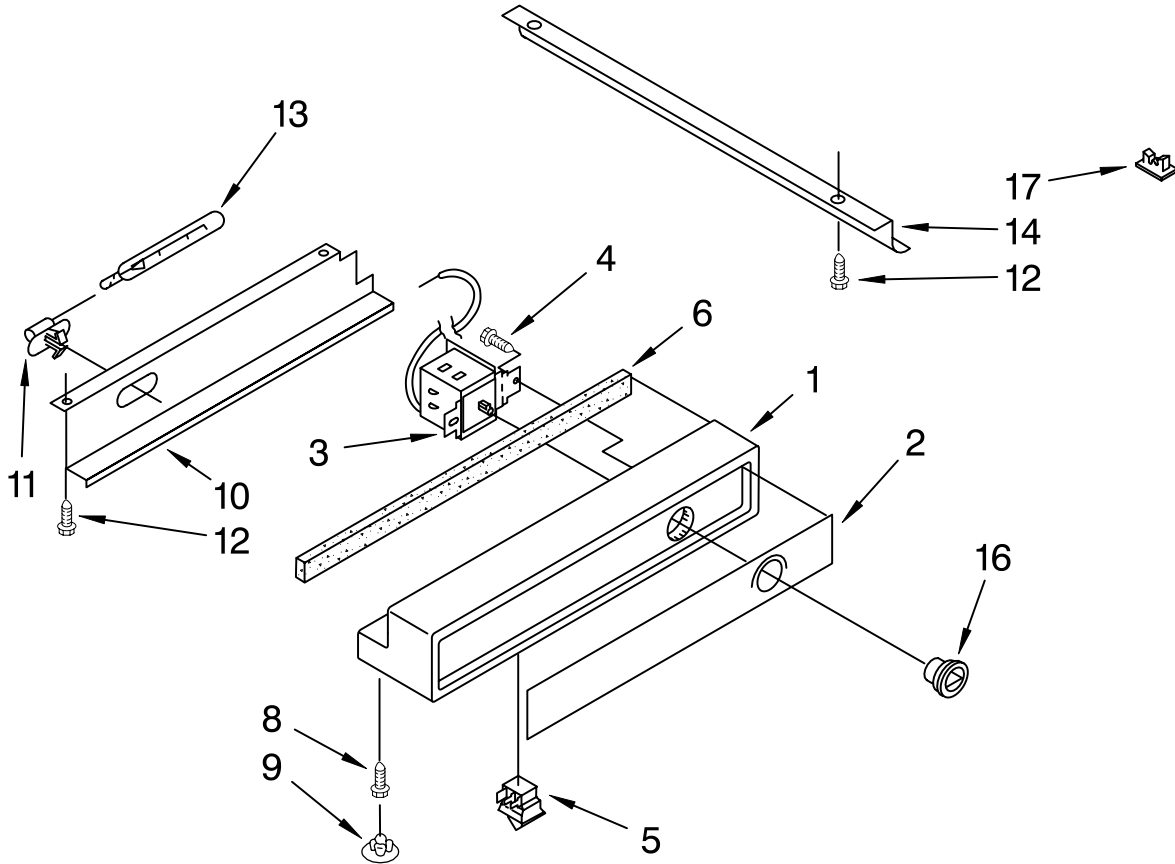

FREEZER CONTROL PANEL PARTS

For Models: KSSS36QJW00, KSSS36QJB00, KSSS36QJT00
(White) (Black) (Biscuit)

Illus. No.	Part No.	DESCRIPTION
1	1113625	Control Panel
2	2003307	Inlay, Control Panel
3	1113466	Thermostat & Barrier Assembly
4	488974	Screw (2)
5	1115373	Switch, Rocker Arm
6	1113132	Seal, Control Panel
8	489260	Screw (3)
9	2000153	Hole Plug (3)
10	2209252	Shield, Control Panel
11	2005042	Socket, Light
12	486194	Screw
13	548049	Light Bulb
14	2001142	Channel, Wiring
16	2182112	Knob, Thermostat
17	1115375	Clip, Wiring

FOR ORDERING INFORMATION REFER TO PARTS PRICE LIST