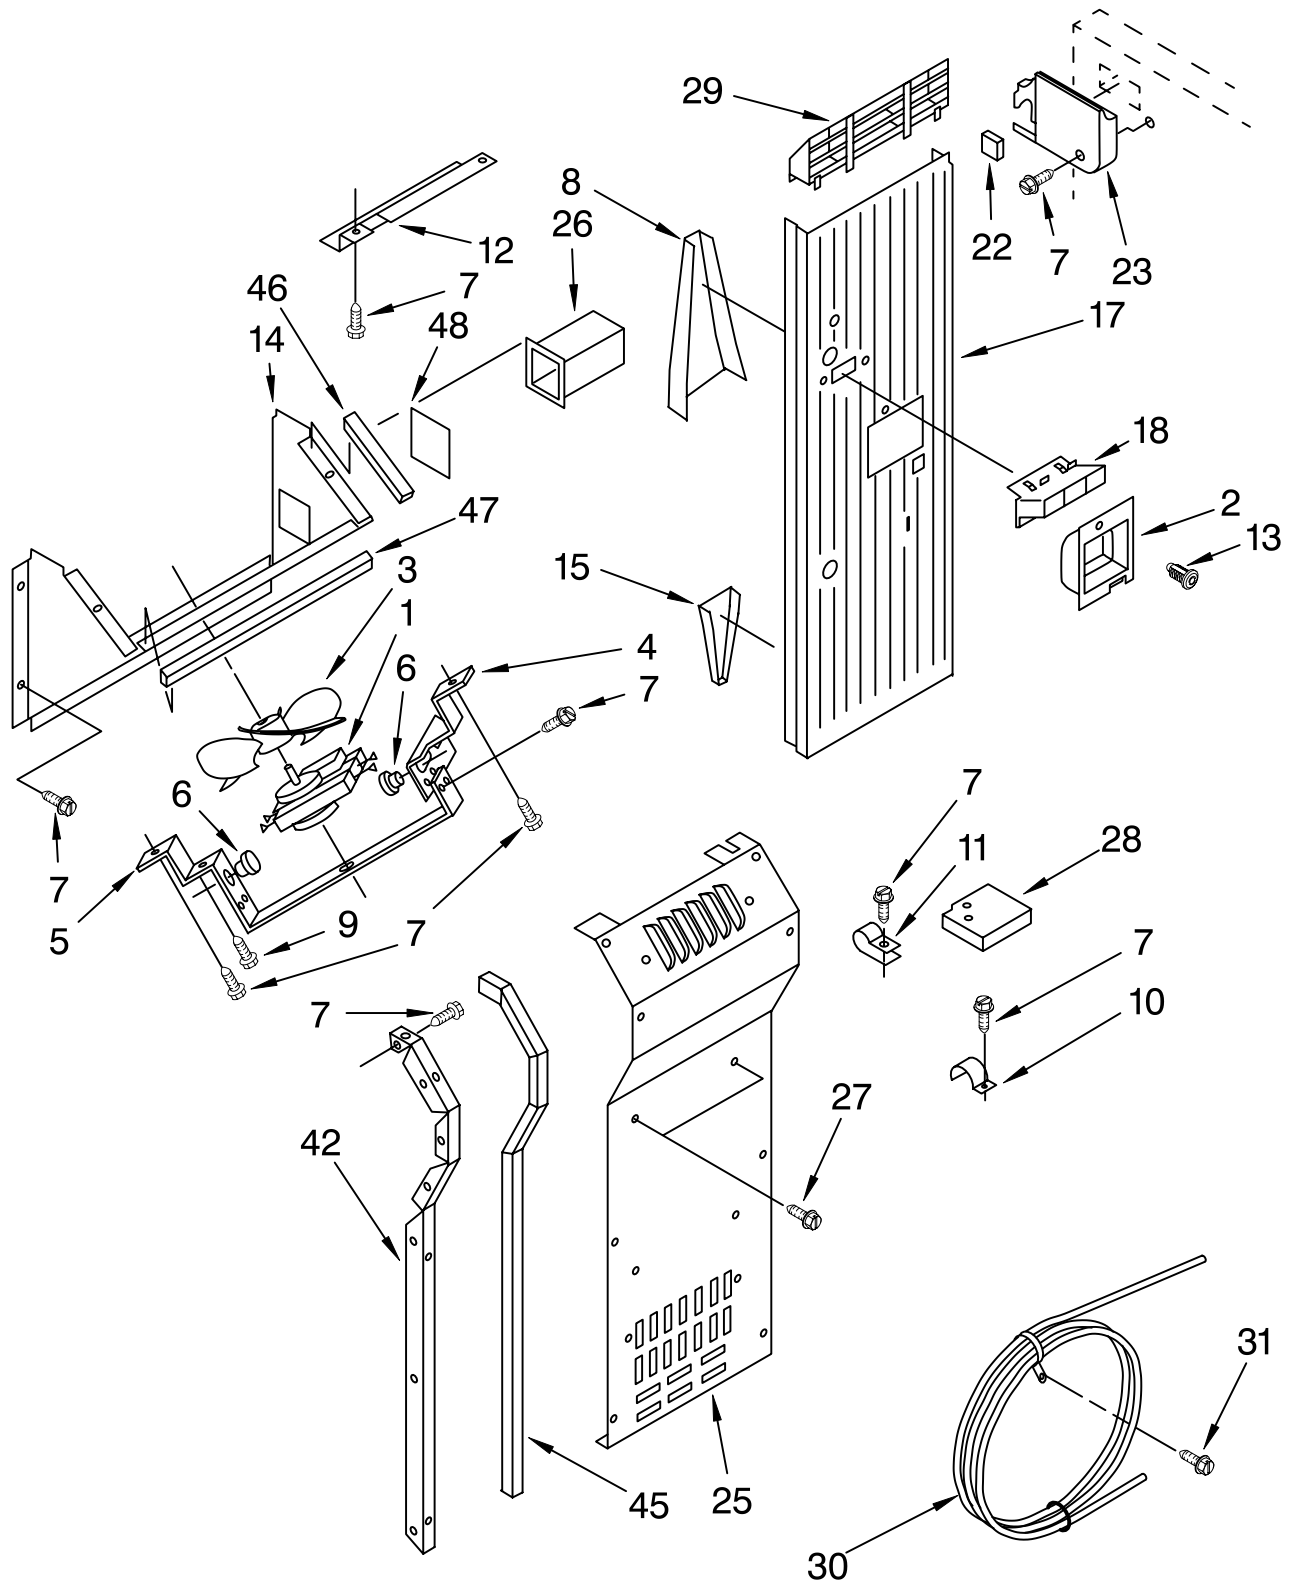

AIR FLOW AND RESERVOIR PARTS

For Models: KSSS36QJW00, KSSS36QJB00, KSSS36QJT00

(White)

(Black)

(Biscuit)

FOR ORDERING INFORMATION REFER TO PARTS PRICE LIST

AIR FLOW AND RESERVOIR PARTS

For Models: KSSS36QJW00, KSSS36QJB00, KSSS36QJT00

(White)

(Black)

(Biscuit)

Illus. No.	Part No.	DESCRIPTION
1	2003200	Fan Motor
2	2002732	Cup, Clearance
3	2169142	Fan Blade
4	548263	Bracket (Double)
5	938224	Bracket (Single)
6	548268	Grommet
7	486194	Screw
8	2003924	Deflector, Air Duct
9	488500	Screw, Ground
10	488366	Clamp, Tube
11	488937	Clamp, Nylon
12	2001145	Channel, Wiring
13	1112871	Fastner
14	2000783	Scroll, Fan
15	2003927	Deflector, Air Duct
17	2208900	Assembly, Air Duct (Also Order Items 8 & 15)
18	2182146	Air Deflector, Icemaker
22	1112869	Gasket, Air Baffle
23	2003576	Cover, Air Outlet
25	2005035	Cover, Evaporator
26	2000797	Connector, Meat Pan Duct
27	487539	Screw
28	1112840	Baffle, Evaporator
29	1112851	Diffuser, Air Duct
30	2209687	Reservoir
31	488280	Screw
42		Evaporator, Cover Rail
	2000686	Left Side
	2000685	Right Side
45	2001337	Gasket (2) Evaporator Cover
46	2001079	Gasket (2)
47	2001080	Gasket
48	2001081	Gasket

FOR ORDERING INFORMATION REFER TO PARTS PRICE LIST