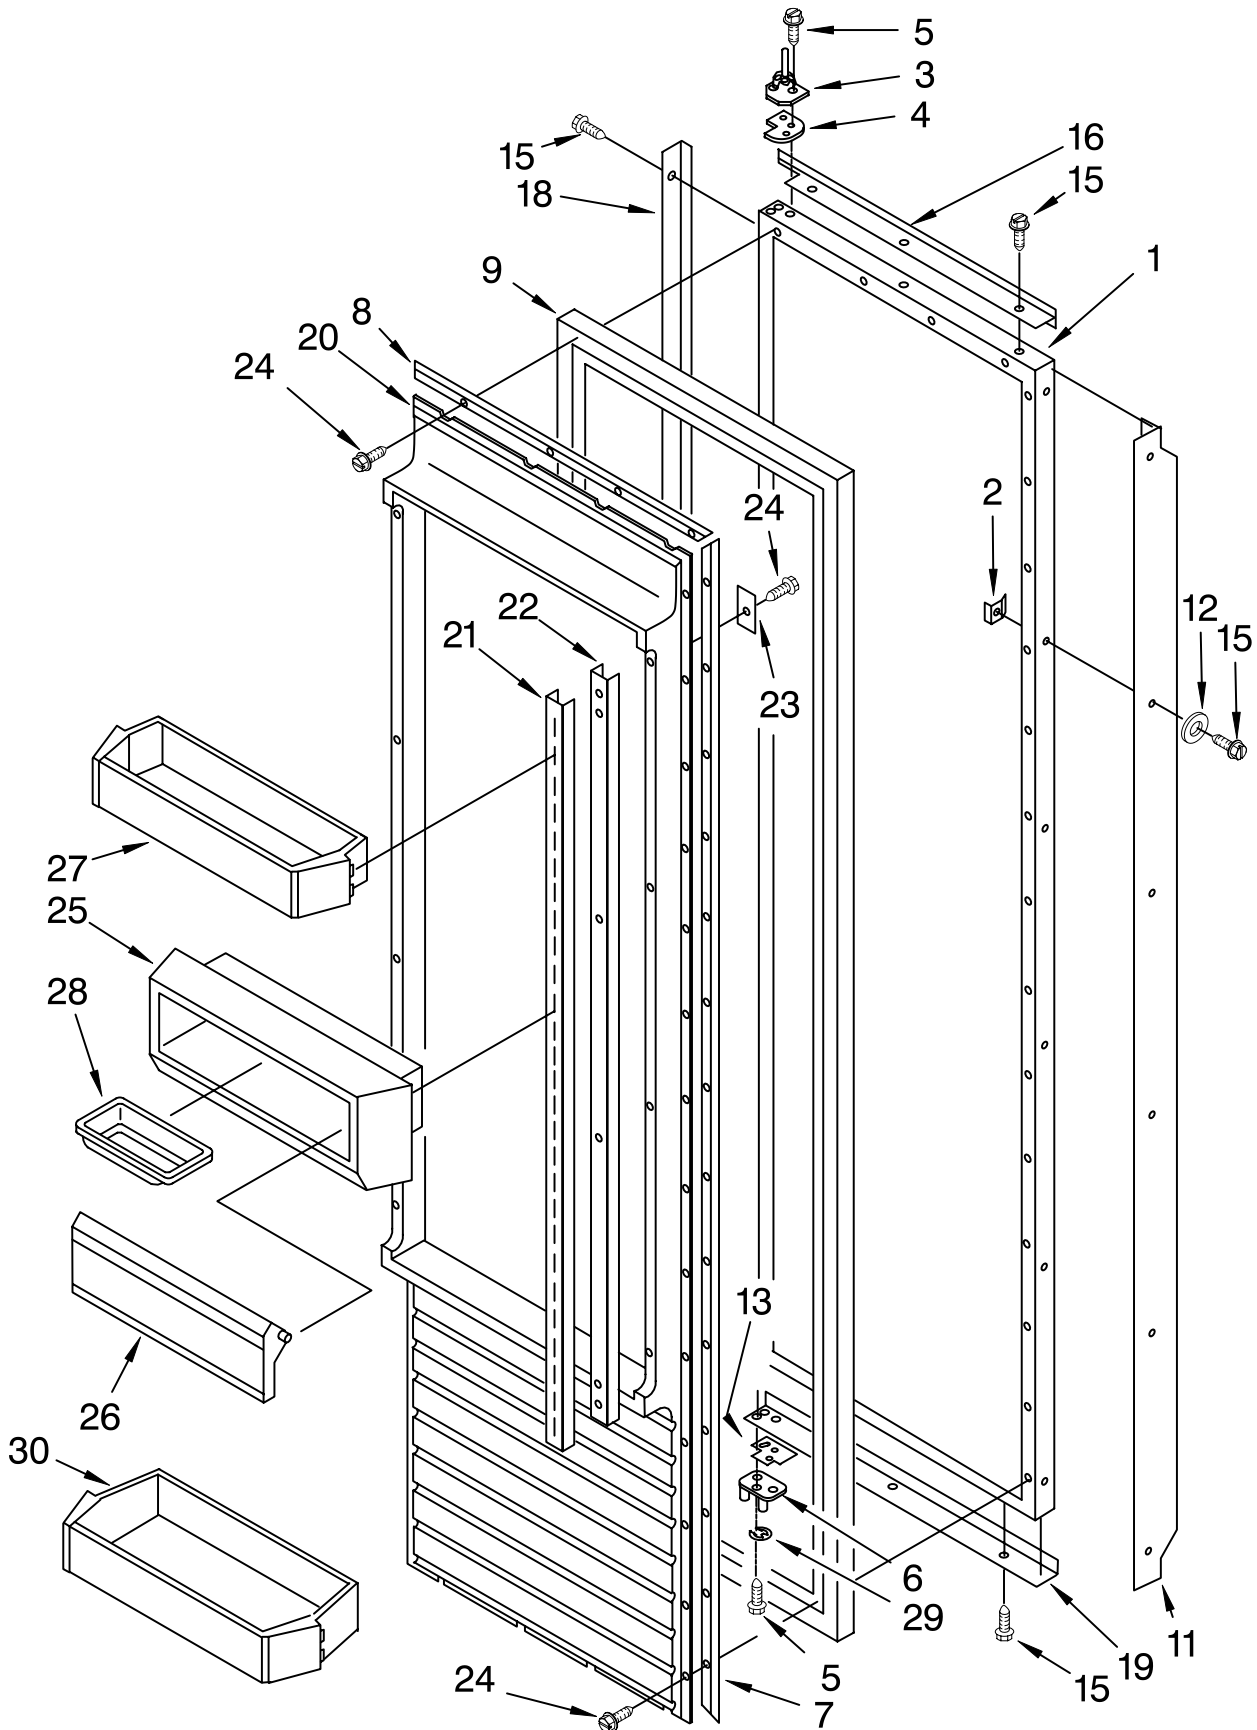

REFRIGERATOR DOOR PARTS

For Models: KSSS36QJW00, KSSS36QJB00, KSSS36QJT00
(White) (Black) (Biscuit)

FOR ORDERING INFORMATION REFER TO PARTS PRICE LIST

REFRIGERATOR DOOR PARTS

For Models: KSSS36QJW00, KSSS36QJB00, KSSS36QJT00

(White)

(Black)

(Biscuit)

Illus. No.	Part No.	DESCRIPTION	Illus. No.	Part No.	DESCRIPTION	Illus. No.	Part No.	DESCRIPTION
1	2003870	Refrigerator Door Panel (Includes Insulation)	11		Handle, Door	19		Trim (Bottom)
				2005953	White		2003666	White
				2005956	Black		2005880	Black
2	939101	Screw Anchor (8)		2005955	Biscuit		2005743	Biscuit
3	2005329	Hinge Assembly, Top	12	2001230	Washer	20	1113952	Panel, Interior Door
4	2004520	Spacer-Door, Top	13	2004549	Door, Spacer Bottom	21	1113951	Ladder, Shelf (2)
5	489282	Screw	15		Screw, 8-15 x .500	22	1112530	Retainer, Shelf Ladder (2)
6	2004523	Hinge Assembly, Bottom		2001208	White	23	1112514	Back Up Plate (8)
7	1112533	Gasket Retainer, Side (2)		3400878	Black	24	486194	Screw
8	1112539	Gasket Retainer, Top & Bottom	16		Trim (Top)	25	1112720	Bin, Utility
9	2188319	Door Gasket, Magnetic		2005013	White	26	2003463	Door, Utility Bin
				2005839	Black	27	1112745	Door Shelf
				2005740	Biscuit	28	2165792	Butter Tray
			18		Trim (Side)	29	2004881	Retaining Ring, Door-Closure
				2005968	White	30	2188331	Shelf, Gallon Door
				2005971	Black			
				2005970	Biscuit			

FOR ORDERING INFORMATION REFER TO PARTS PRICE LIST