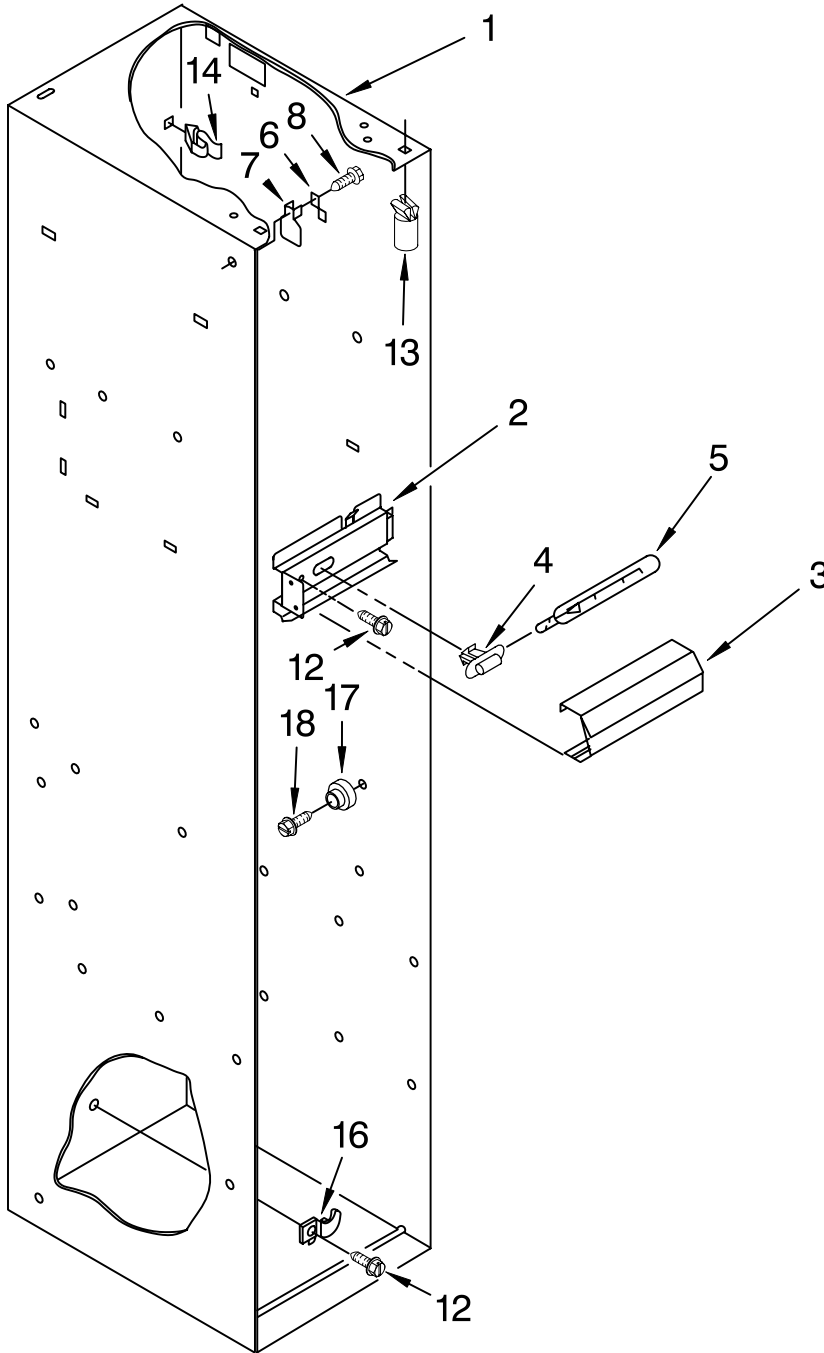

FOR ORDERING INFORMATION REFER TO PARTS PRICE LIST

CABINET TRIM PARTS

For Models: KSSS36QJW00, KSSS36QJB00, KSSS36QJT00
(White) (Black) (Biscuit)

Illus. No.	Part No.	DESCRIPTION
1	2006790	Cabinet, Trim White
	2006793	Black
	2006792	Biscuit
2	2003857	Screw
3	1163283	Screw
4	2209073	Cabinet, Trim (Bottom)
5	486194	Screw
6	2003645	Cabinet, Trim Top
7	2005925	Seal-Trim, Side
8	489464	Screw

FOR ORDERING INFORMATION REFER TO PARTS PRICE LIST

FREEZER LINER PARTS

For Models: KSSS36QJW00, KSSS36QJB00, KSSS36QJT00
(White) (Black) (Biscuit)

Illus. No.	Part No.	DESCRIPTION
1		Liner (Not A Serviceable Part)
2	2005567	Bracket, Light
3	1113650	Lens
4	2005042	Light, Socket
5	548049	Light, Bulb
6	538533	Support Clip, Icemaker (2)
7	2000193	Grommet, Screw (2)
8	488552	Screw
12	486194	Screw
13	1112591	Spacer, Control Panel (3)
14	842534	Clip, Air Duct (4)
16	1112260	Support, Evaporator
17	2004068	Stud, Shelf (20)
18	487559	Screw