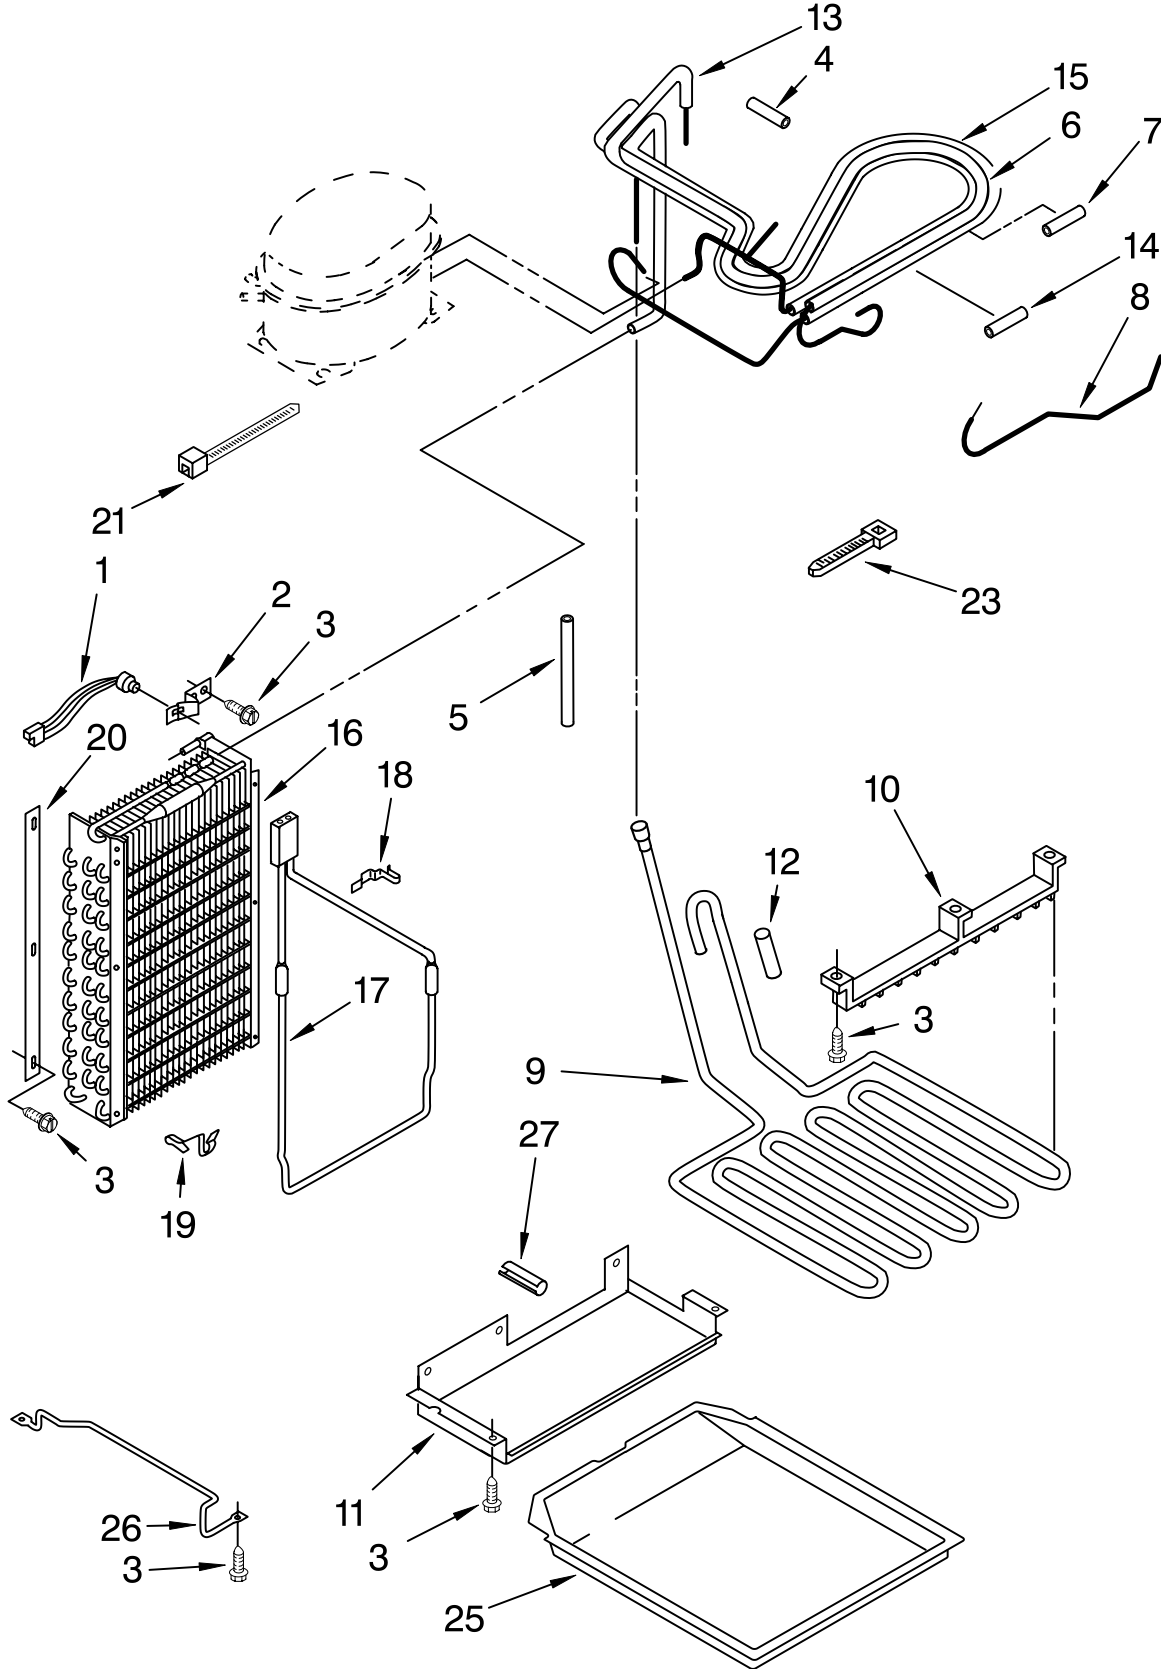

LOWER UNIT AND TUBE PARTS

For Models: KSSS36QJW00, KSSS36QJB00, KSSS36QJT00
(White) (Black) (Biscuit)

FOR ORDERING INFORMATION REFER TO PARTS PRICE LIST

LOWER UNIT AND TUBE PARTS

For Models: KSSS36QJW00, KSSS36QJB00, KSSS36QJT00
(White) (Black) (Biscuit)

<u>Illus.</u> <u>No.</u>	<u>Part</u> <u>No.</u>	<u>DESCRIPTION</u>
1	2006755	Defrost Bi-Metal
2	1113043	Clamp, Bi-Metal
3	486194	Screw
4	2003271	Sleeve
5	2002171	Sleeve
6	2002999	Condenser Inlet Tube
7	2003484	Sleeve
8	2003015	Tube, Connect (Drier)
9	2004545	Heater, Drain Pan
10	1113062	Hanger, Heater
11	2005908	Shield-Drain, Pan
12	2002448	Sleeve
13	2002995	Tube, Discharge
14	2003272	Sleeve
15	2003001	Heat Exchanger
16	2002964	Evaporator
17	2006749	Heater, Defrost
18	1113048	Clamp, Heater (2)
19	1108431	Clamp, Heater (2)
20	1112844	Gasket, Evaporator
21	857547	Wire Tie
23	851095	Strap
25	2001264	Drain Pan
26		Bracket, Drain Pan
	1113206	Left
	1113207	Right
27	513942	Dampener

FOR ORDERING INFORMATION REFER TO PARTS PRICE LIST