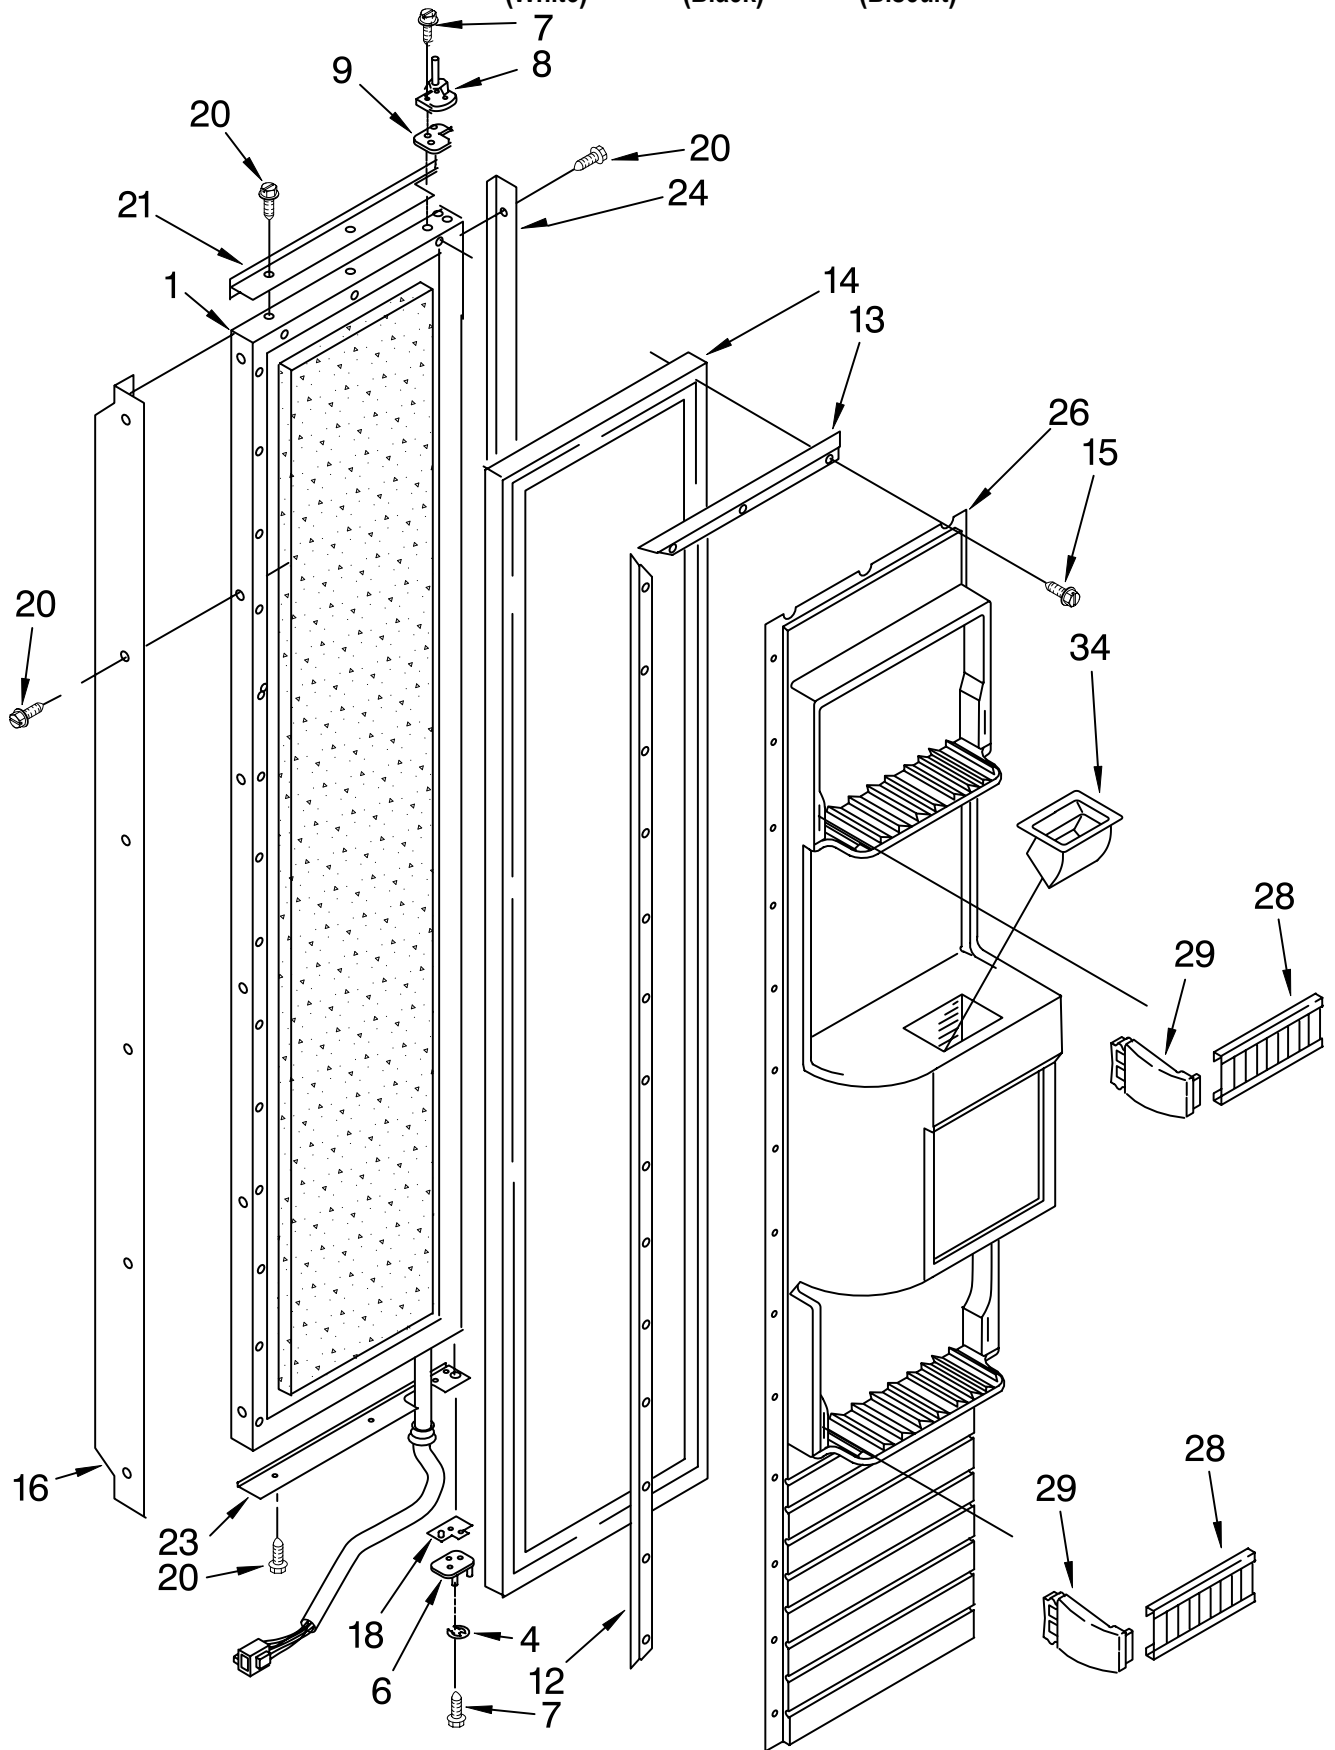

REFRIGERATOR DOOR PARTS

For Models: KSSS36QJW00, KSSS36QJB00, KSSS36QJT00

(White)

(Black)

(Biscuit)

Illus. No.	Part No.	DESCRIPTION	Illus. No.	Part No.	DESCRIPTION	Illus. No.	Part No.	DESCRIPTION
1	2003870	Refrigerator Door Panel (Includes Insulation)	11		Handle, Door	19		Trim (Bottom)
				2005953	White		2003666	White
				2005956	Black		2005880	Black
2	939101	Screw Anchor (8)		2005955	Biscuit		2005743	Biscuit
3	2005329	Hinge Assembly, Top	12	2001230	Washer	20	1113952	Panel, Interior Door
4	2004520	Spacer-Door, Top	13	2004549	Door, Spacer Bottom	21	1113951	Ladder, Shelf (2)
5	489282	Screw	15		Screw, 8-15 x .500	22	1112530	Retainer, Shelf Ladder (2)
6	2004523	Hinge Assembly, Bottom		2001208	White	23	1112514	Back Up Plate (8)
7	1112533	Gasket Retainer, Side (2)		3400878	Black	24	486194	Screw
8	1112539	Gasket Retainer, Top & Bottom	16		Trim (Top)	25	1112720	Bin, Utility
9	2188319	Door Gasket, Magnetic		2005013	White	26	2003463	Door, Utility Bin
				2005839	Black	27	1112745	Door Shelf
				2005740	Biscuit	28	2165792	Butter Tray
			18		Trim (Side)	29	2004881	Retaining Ring, Door-Closure
				2005968	White	30	2188331	Shelf, Gallon Door
				2005971	Black			
				2005970	Biscuit			

FOR ORDERING INFORMATION REFER TO PARTS PRICE LIST

FREEZER DOOR PARTS

For Models: KSSS36QJW00, KSSS36QJB00, KSSS36QJT00

(White)

(Black)

(Biscuit)

FOR ORDERING INFORMATION REFER TO PARTS PRICE LIST