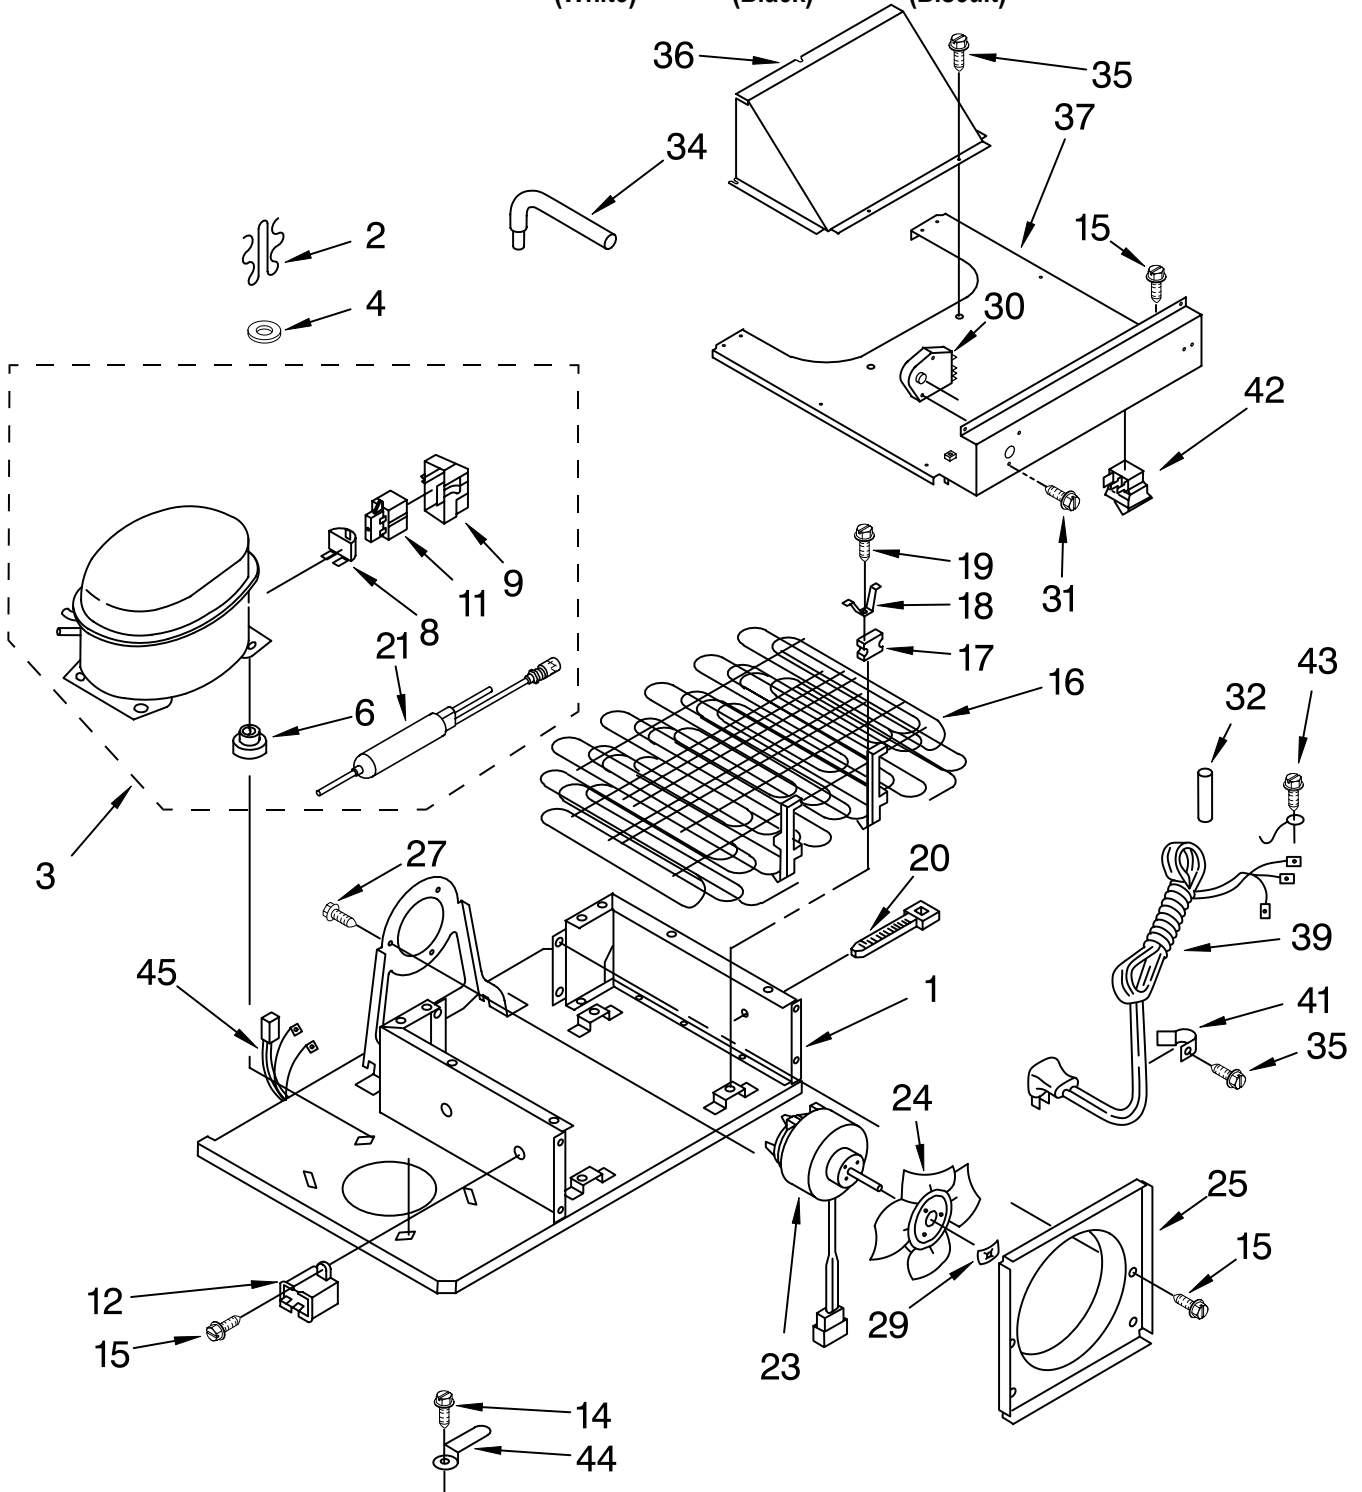

UPPER UNIT PARTS

For Models: KSSS36QJW00, KSSS36QJB00, KSSS36QJT00
(White) (Black) (Biscuit)

FOR ORDERING INFORMATION REFER TO PARTS PRICE LIST

UPPER UNIT PARTS

For Models: KSSS36QJW00, KSSS36QJB00, KSSS36QJT00
(White) (Black) (Biscuit)

Illus. No.	Part No.	DESCRIPTION	Illus. No.	Part No.	DESCRIPTION	Illus. No.	Part No.	DESCRIPTION
1	2003398	Assembly, Unit Base	21	2202581	Drier	Following Parts Not Illustrated and Optional Parts Not Included 978025 Valve, Access (1/4") 978026 Valve, Access (5/16") 978027 Valve, Access (3/8") 978028 Valve, Access (1/2") 978029 Valve, Access (5/8") 978030 Valve, Access (3/4") 876764 Valve, Access (3/16")		
2	2163787	Clip, Compressor Mounting (4)	23	2208903	Motor, Fan			
3	2183418	Compressor (Includes Items 8, 9, 11,12 & 21) (Also Order 876765 Tube Kit)	24	2190685	Blade, Fan			
4	680975	Washer	25	2003169	Orifice, Fan			
6	2163786	Grommet, Mounting	27	489099	Screw (3)			
8	2154760	Overload	29	486692	Speed Nut			
9	2162358	Terminal Cover	30	2162044	Defrost Timer			
11	1108143	Relay	31	488911	Screw			
12	2169137	Capacitor	32	2000645	Sleeve, Condenser			
14	486899	Screw	34	2003011	Process, Tube			
15	487869	Screw	35	487869	Screw			
16	2003392	Condenser	36	2003174	Cover, Fan			
17	943447	Grommet (4)	37	2005535	Cover, Condenser			
18	1113019	Clamp (4)	39	2003381	Service Cord			
19	487522	Screw	41	1113162	Clamp, Cord (2)			
20	851095	Wire Tie (2)	42	1113229	Switch, Power Disconnect			
			43	488879	Screw, Ground	REFRIGERANT CHARGE 7.0 oz. (R-134A)		
			44	653035	Clip, Cord Plug			
			45	2207479	Wiring Harness, Unit Compartment