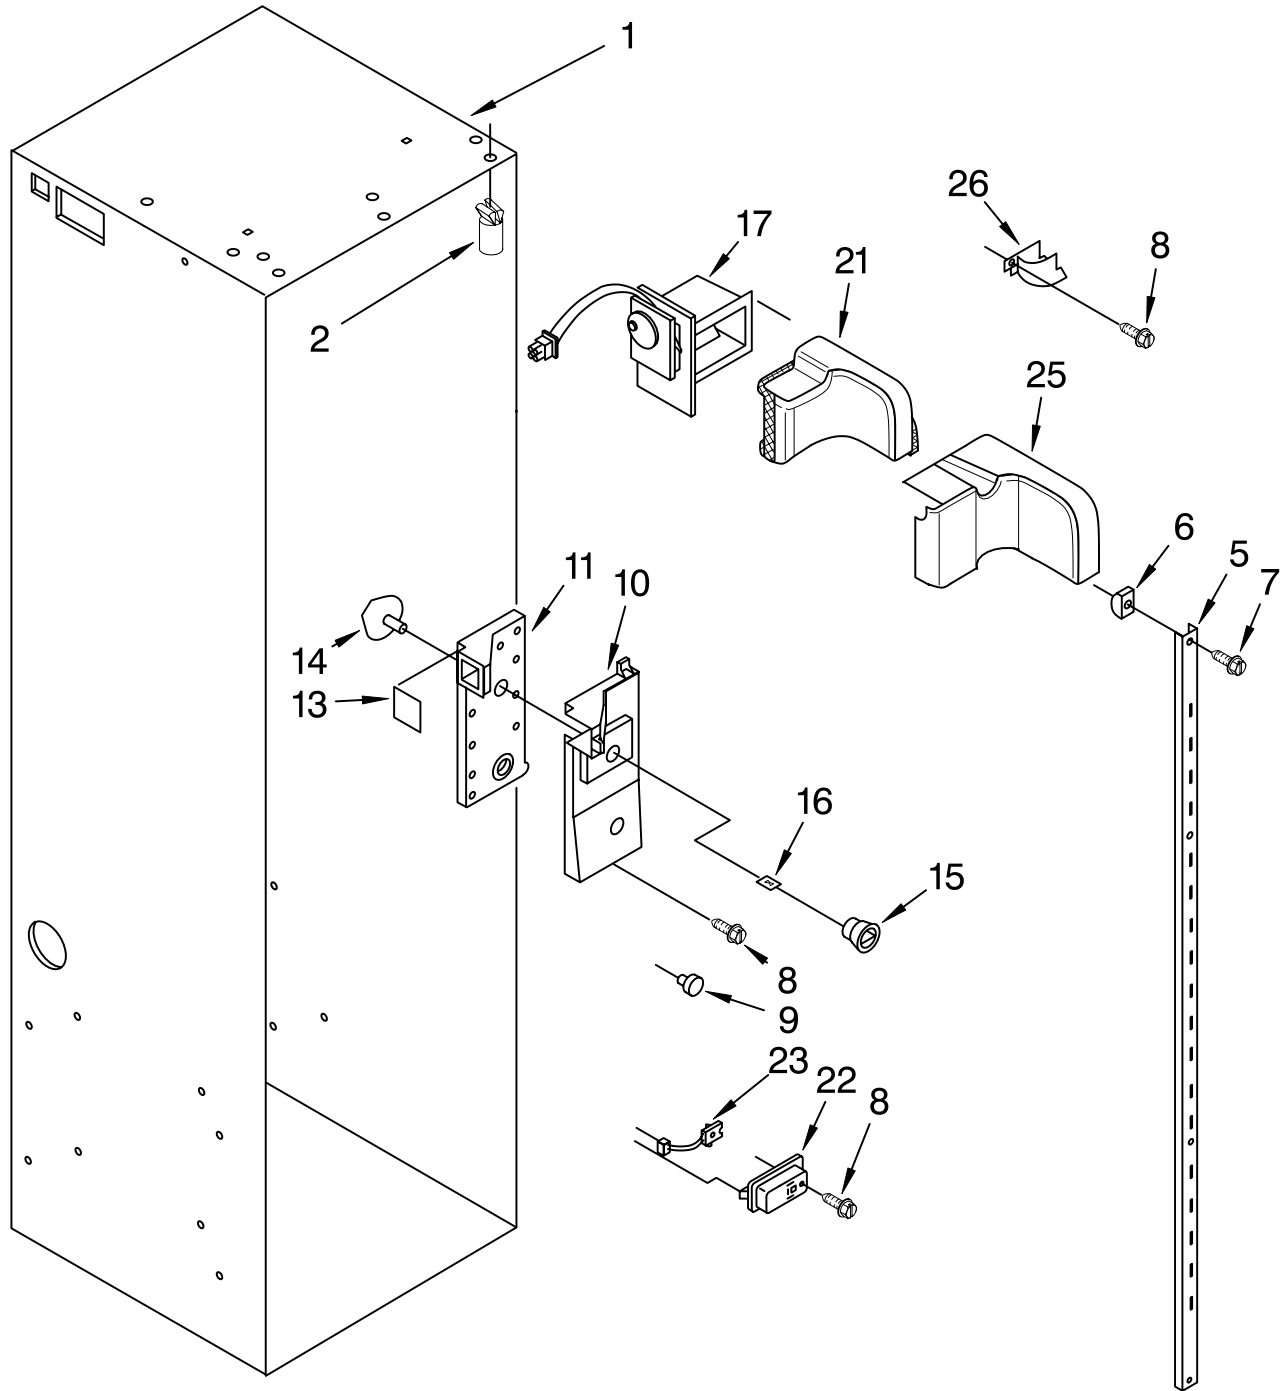

REFRIGERATOR LINER PARTS

For Models: KSSS36QJW00, KSSS36QJB00, KSSS36QJT00
(White) (Black) (Biscuit)

FOR ORDERING INFORMATION REFER TO PARTS PRICE LIST

REFRIGERATOR LINER PARTS

For Models: KSSS36QJW00, KSSS36QJB00, KSSS36QJT00
(White) (Black) (Biscuit)

Illus. No.	Part No.	DESCRIPTION
1		LINER (Not A Serviceable Part)
2	1112591	Spacer, Control Panel (3)
5	2001117	Ladder, Shelf (2)
6	520965	Screw Support, Ladder (8)
7	488357	Screw
8	486194	Screw
9	1112257	Hole Plug
10	2188392	Meat Pan, Air Duct Cover
11	2000337	Meat Pan, Air Duct
13	2001326	Seal, Air Duct
14	1112218	Damper Control, Meat Pan
15	2003811	Control Knob, Meat Pan
16	2003841	Retainer, Knob
17	2004484	Air Baffle Assembly
21	2208996	Diffuser Assembly
22	1116793	Cover, Thermistor
23	1116959	Thermistor
25	2208953	Cover, Diffuser
26	2003577	Guard, Air Return

FOR ORDERING INFORMATION REFER TO PARTS PRICE LIST