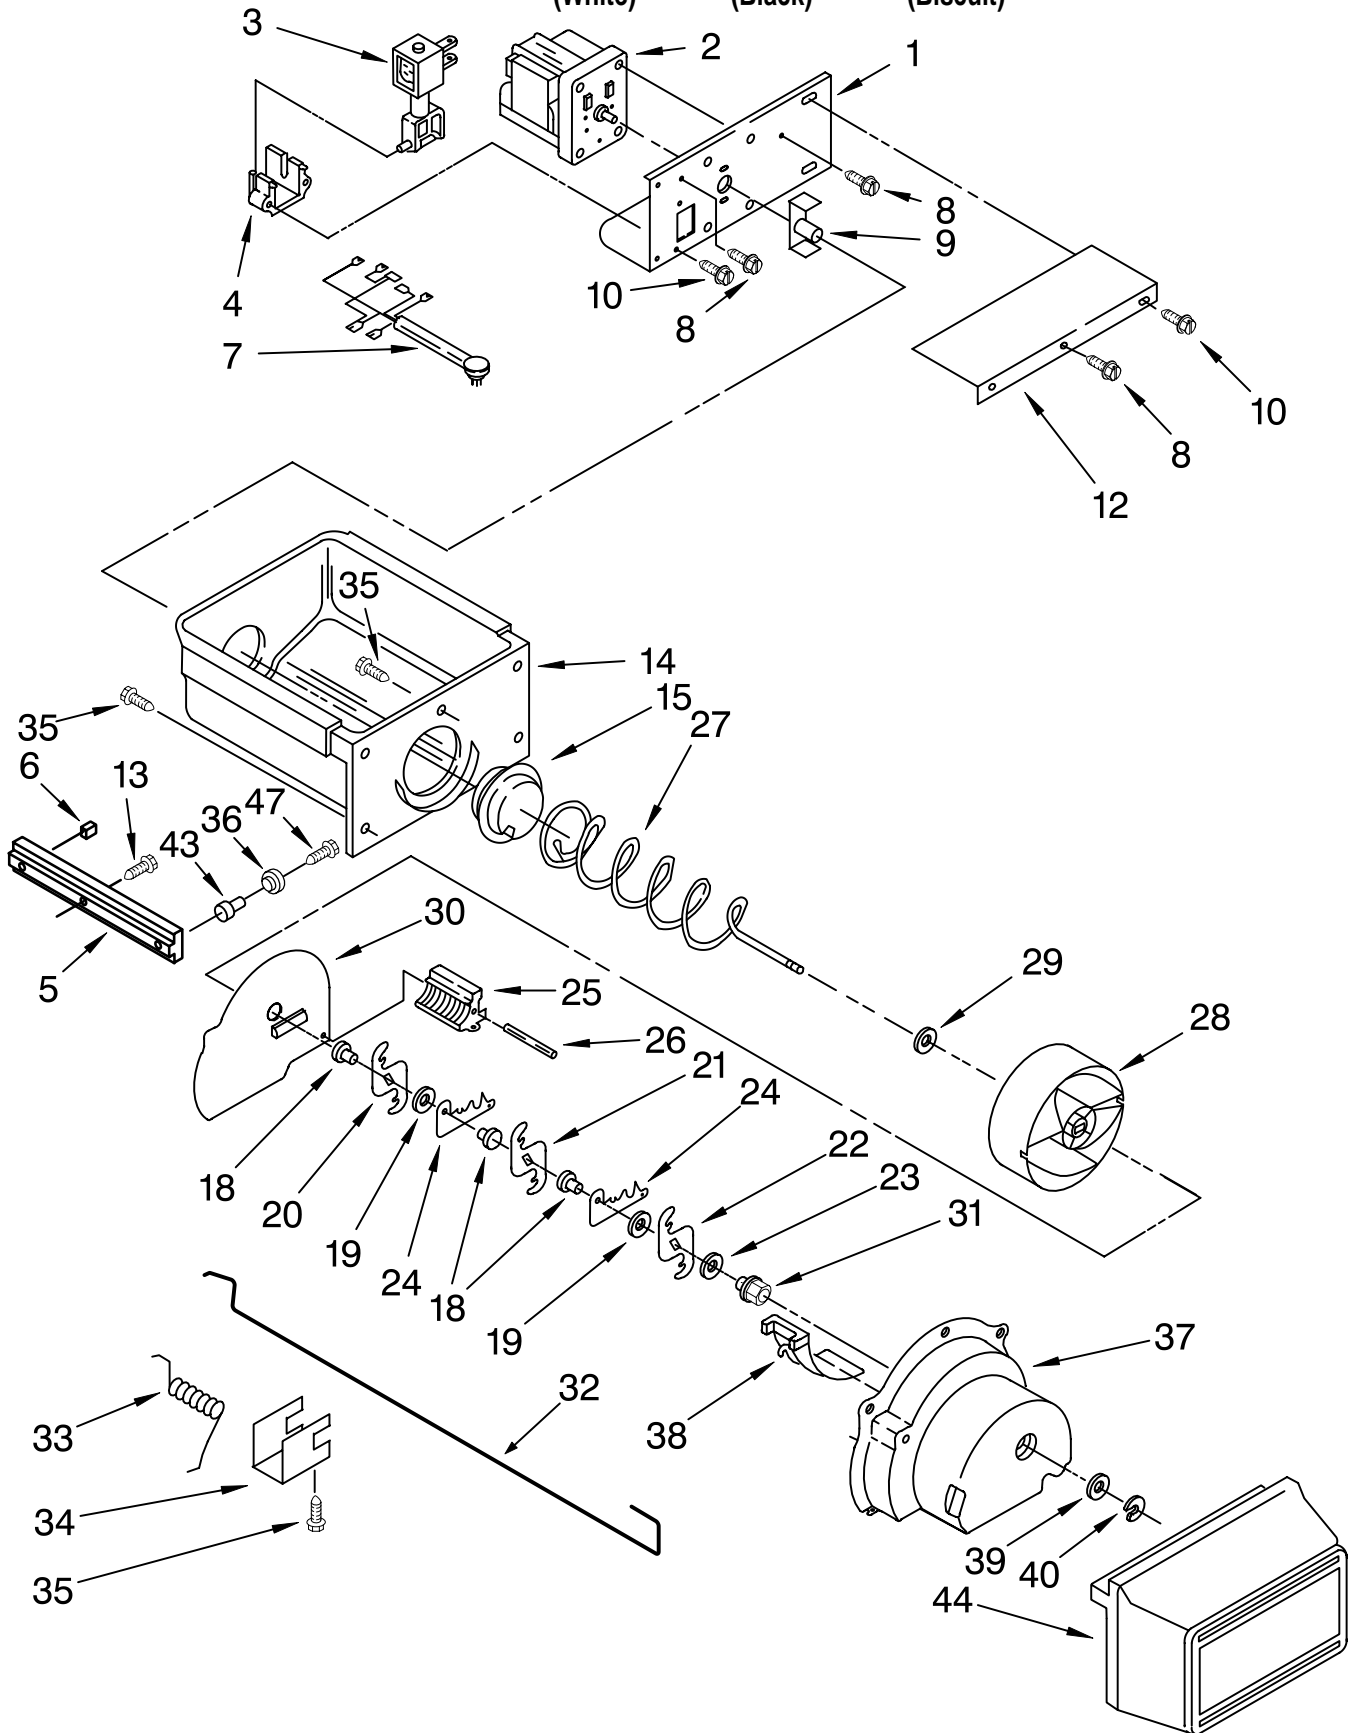

MOTOR AND ICE CONTAINER PARTS

For Models: KSSS36QJW00, KSSS36QJB00, KSSS36QJT00

(White)

(Black)

(Biscuit)

FOR ORDERING INFORMATION REFER TO PARTS PRICE LIST

MOTOR AND ICE CONTAINER PARTS

For Models: KSSS36QJW00, KSSS36QJB00, KSSS36QJT00
(White) (Black) (Biscuit)

Illus. No.	Part No.	DESCRIPTION
1	2003939	Bracket, Motor
2	2155263	Motor, Dispenser
3	2003979	Soleniod Assembly
4	2149100	Guide, Solenoid
5		Slide, Container
	2002720	Right Side
	2002721	Left Side
6	1113169	Stop, Roller
7	2004006	Wiring Assembly, Ice Dispenser
8	489399	Screw
9	2205716	Coupling, Motor
10	489478	Screw
12	1113128	Cover, Motor
13	486194	Screw
14	2208906	Ice Container
15	983668	Coupling, Conveyor
18	1119005	Spacer, Step (3)
19	1119007	Spacer, Flat (2)
20	1119006	Blade, Rotary
21	1119012	Blade, Rotary
22	1119013	Blade, Rotary
23	489235	Washer, Plain
24	1119009	Blade, Fixed (2)
25	2157405	Block, Blade
26	489229	Roll Pin
27	2160602	Conveyor
28	2196194	Drum
29	3400912	Washer
30	2171682	Floating Baffle
31	1119018	Nut, Bearing
32	2002728	Control Arm
33	1119020	Spring, Return
34	1119021	Retainer Clip, Rod
35	488886	Screw
36	2188212	Roller
37	2180348	Housing, Crusher
38	1119017	Deflector, Ice
39	489234	Washer, Plain
40	489236	Retainer Ring
43	2174478	Eyelet, Roller
44	2002722	Front Cover, Ice Container
47	2003478	Screw
99	2160606	Complete Ice Crusher Mechanism Assembly
100	2006541	Complete Ice Container Assembly

FOR ORDERING INFORMATION REFER TO PARTS PRICE LIST