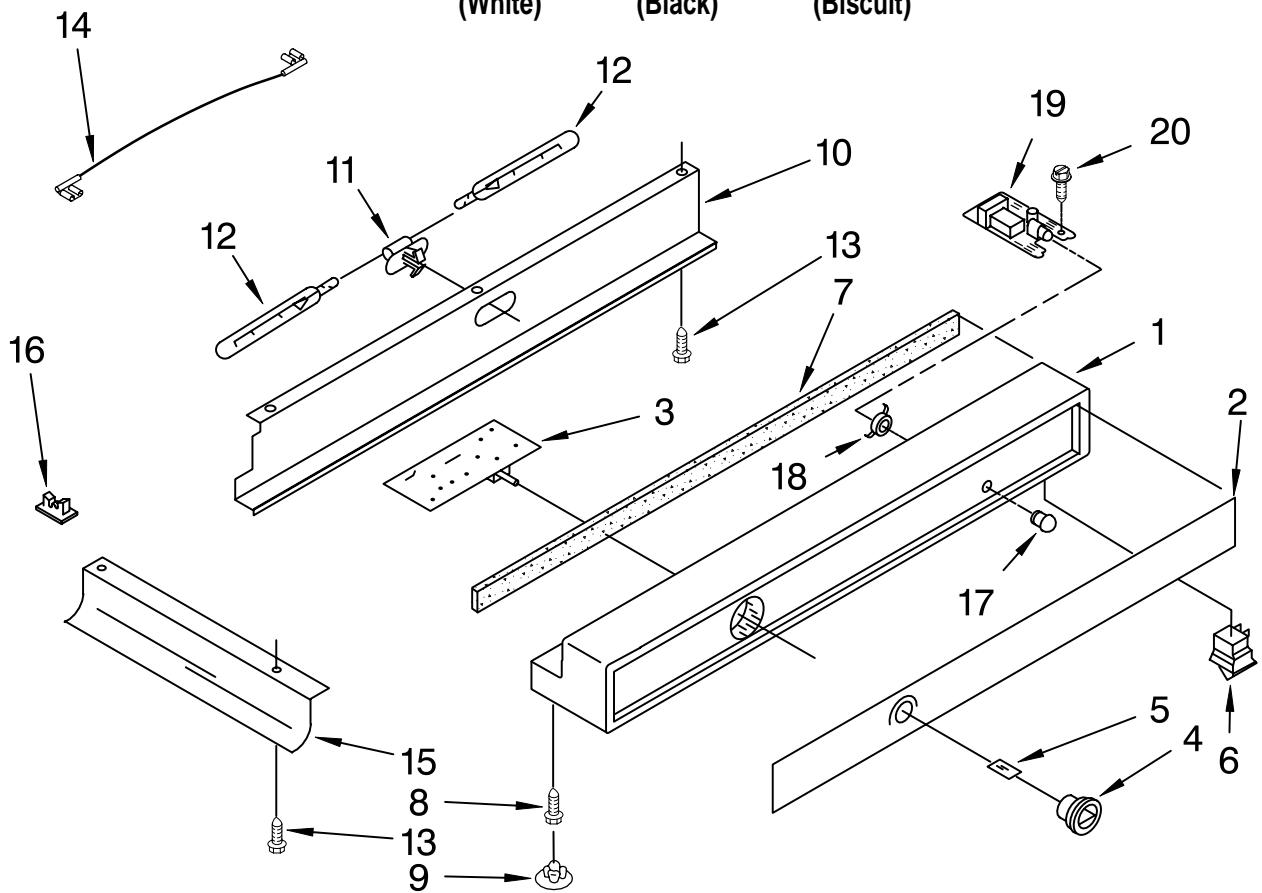

REFRIGERATOR CONTROL PANEL PARTS

For Models: KSSS36QJW00, KSSS36QJB00, KSSS36QJT00

(White) (Black) (Biscuit)

Illus. No.	Part No.	DESCRIPTION
1	2209225	Control Panel
2	2209001	Inlay, Control Panel
3	2208995	Circuit Board
4	2003842	Control Knob
5	2003841	Retainer, Knob
6	1118894	Switch, Rocker Arm
7	1113133	Seal, Control Panel
8	489260	Screw (3)
9	2000153	Hole Plug (3)
10	2209172	Shield, Control Panel
11	2005043	Socket, Light
12	548049	Light Bulb (2)
13	486194	Screw
14	2006223	Wire, Light
15	2001141	Channel, Wiring
16	1115375	Clip, Wiring (2)
17	2200096	Lens, Indicator Light
18	2200097	Retainer, Lens
19	2203384	Circuit Board, Filter Indicator
20	489214	Screw

FOR ORDERING INFORMATION REFER TO PARTS PRICE LIST