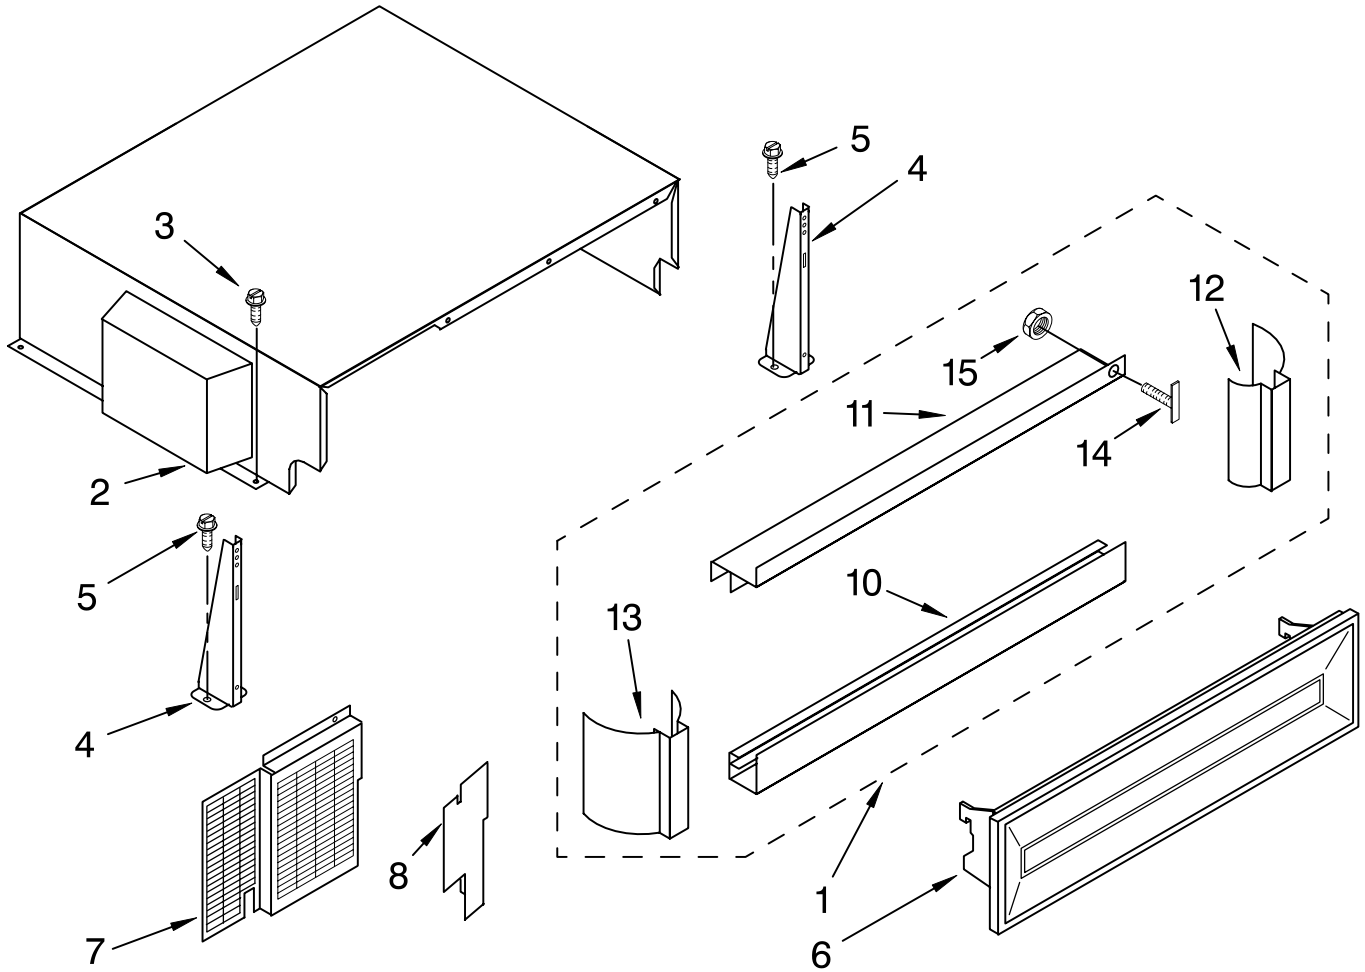

TOP GRILLE AND UNIT COVER PARTS

For Models: KSSS36QJW00, KSSS36QJB00, KSSS36QJT00
(White) (Black) (Biscuit)

Illus. No.	Part No.	DESCRIPTION	Illus. No.	Part No.	DESCRIPTION	Illus. No.	Part No.	DESCRIPTION
1		Top Grille Assembly	7	2005534	Guard, Compressor Wiring	12		Trim, Grille Right Side
	2003716	White	8	2006440	Baffle-Air, Condenser		2003602	White
	2005901	Black					2005821	Black
	2006395	Biscuit	10		Trim, Grille Bottom		2005732	Biscuit
2	2005549	Cover, Unit		2003614	White	13		Trim, Grille Left Side
3	486194	Screw		2005830	Black		2003608	White
4	2002484	Grille, Bracket		2005734	Biscuit		2005824	Black
5	2001415	Screw	11		Trim, Grille Top		2005733	Biscuit
6		Decorative Panel Assembly		2003620	White	14	2003347	Tee Bolt
	2003725	White		2005827	Black	15	1161548	Lock Nut
	2005904	Black		2005735	Biscuit			
	2006398	Biscuit						

FOR ORDERING INFORMATION REFER TO PARTS PRICE LIST