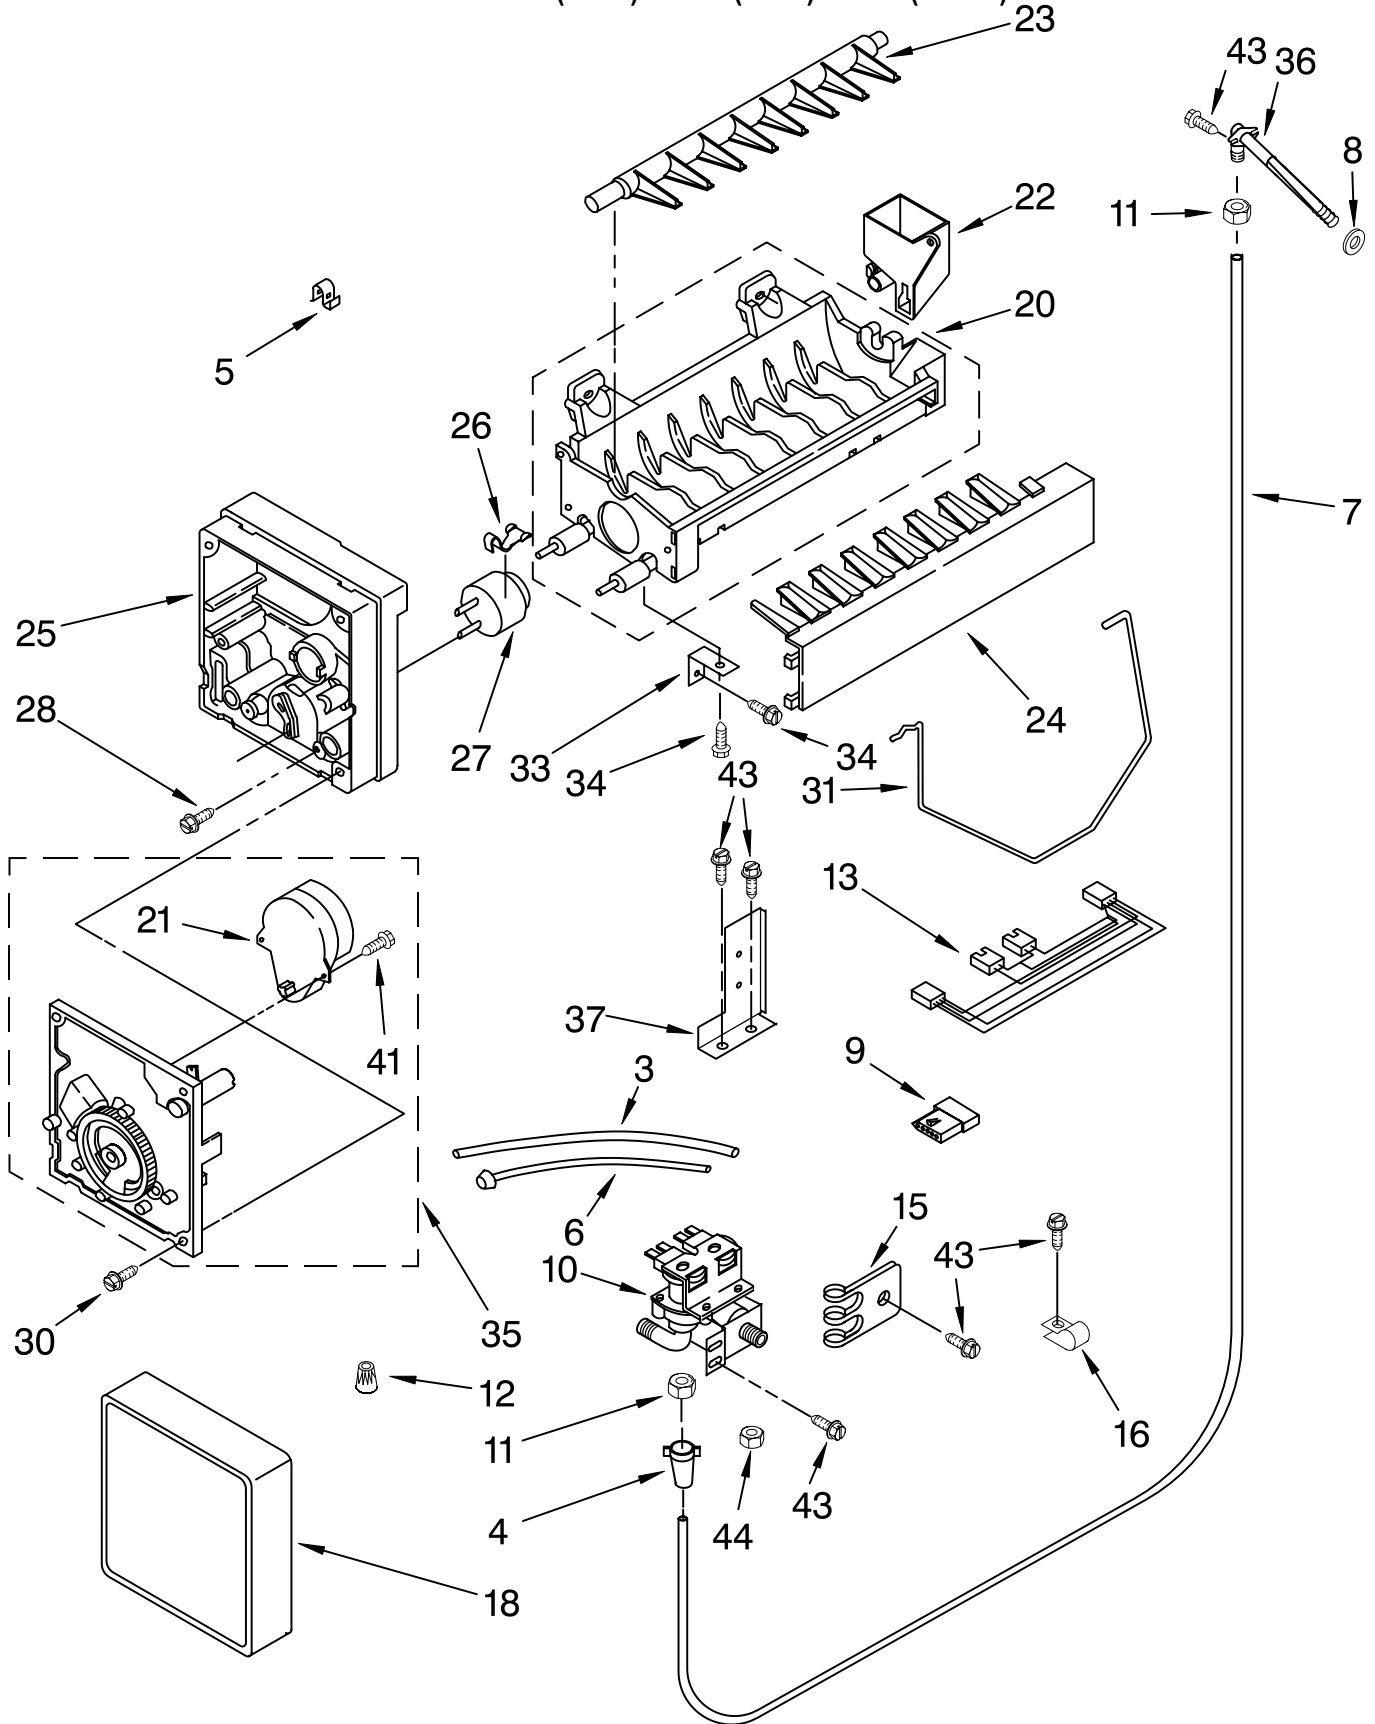

ICEMAKER PARTS

For Models: KSSS36QJW00, KSSS36QJB00, KSSS36QJT00
(White) (Black) (Biscuit)

FOR ORDERING INFORMATION REFER TO PARTS PRICE LIST

ICEMAKER PARTS

For Models: KSSS36QJW00, KSSS36QJB00, KSSS36QJT00
(White) (Black) (Biscuit)

Illus. No.	Part No.	DESCRIPTION	Illus. No.	Part No.	DESCRIPTION	Illus. No.	Part No.	DESCRIPTION
3	2203198	Tube, Filter Inlet	18	2174155	Cover	30	489276	Screw
4	841707	Insert, Tube	20	628228	Mold & Heater (Also Order	31	2171593	Shut Off Arm
5	628379	Clip, Fuse			542638 Silicone Grease)	33	2171952	Bracket
6	2209430	Tube, Filter Outlet	21	628398	Motor	34	489478	Screw
7	2208933	Water Inlet Tube Assembly	22	628356	Cup-Water Fill	35	628399	Module Assembly (Includes Items 21 & 41)
8	1106508	Seal Gasket	23	2194711	Ejector	36	2185988	Fitting, Water Tube
9	2154472	Connector	24	2182124	Ice Striper	37	2004914	Water Valve Mounting Bracket
10	2006766	Valve, Solenoid	25	2194712	Support	41	489136	Screw (2)
11	627018	Nut, Compression	26	627796	Retainer	43	486194	Screw
12	227991	Connector, Wire	27	627985	Thermostat (Also Order	44	1129179	Compression Nut
13	2209072	Water Valve, Harness			542639 Cement Alumilastic)	100	4317943	Complete Icemaker Assembly
15	2208136	Clamp, Nylon Valve	28	489322	Screw			
16	488937	Clamp Tube						

PARTS NOT ILLUSTRATED

Illus. No.	Part No.	DESCRIPTION

Following Parts Not Illustrated
(Optional Parts Only)

4378650	Front Panel Kit (White)
4378653	Front Panel Kit (Black)
4378656	Front Panel Kit (Almond)
4378659	Front Panel Kit (Stainless Steel)
4392886	Front Panel Kit (Biscuit)

Black Acrylic
Static Cleaner Part No. 978849