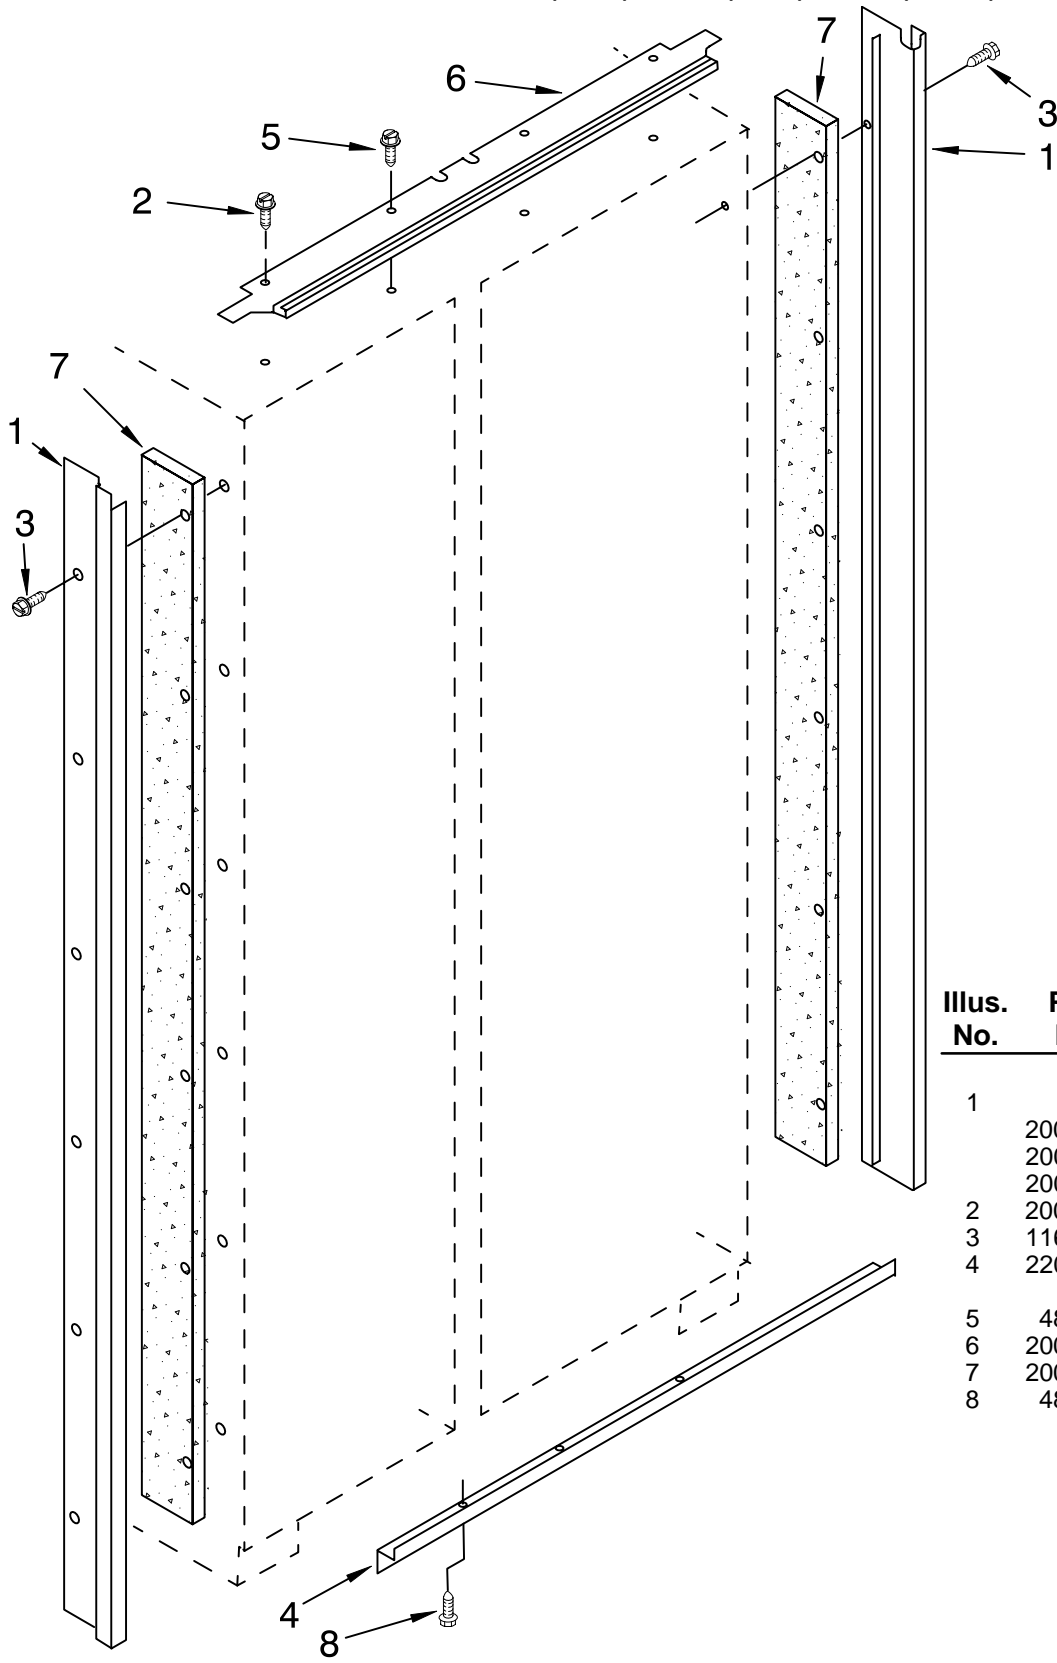

FOR ORDERING INFORMATION REFER TO PARTS PRICE LIST

CABINET TRIM PARTS

For Models: KSSS36QJW00, KSSS36QJB00, KSSS36QJT00
(White) (Black) (Biscuit)

Illus. No.	Part No.	DESCRIPTION
1	2006790	Cabinet, Trim White
	2006793	Black
	2006792	Biscuit
2	2003857	Screw
3	1163283	Screw
4	2209073	Cabinet, Trim (Bottom)
5	486194	Screw
6	2003645	Cabinet, Trim Top
7	2005925	Seal-Trim, Side
8	489464	Screw