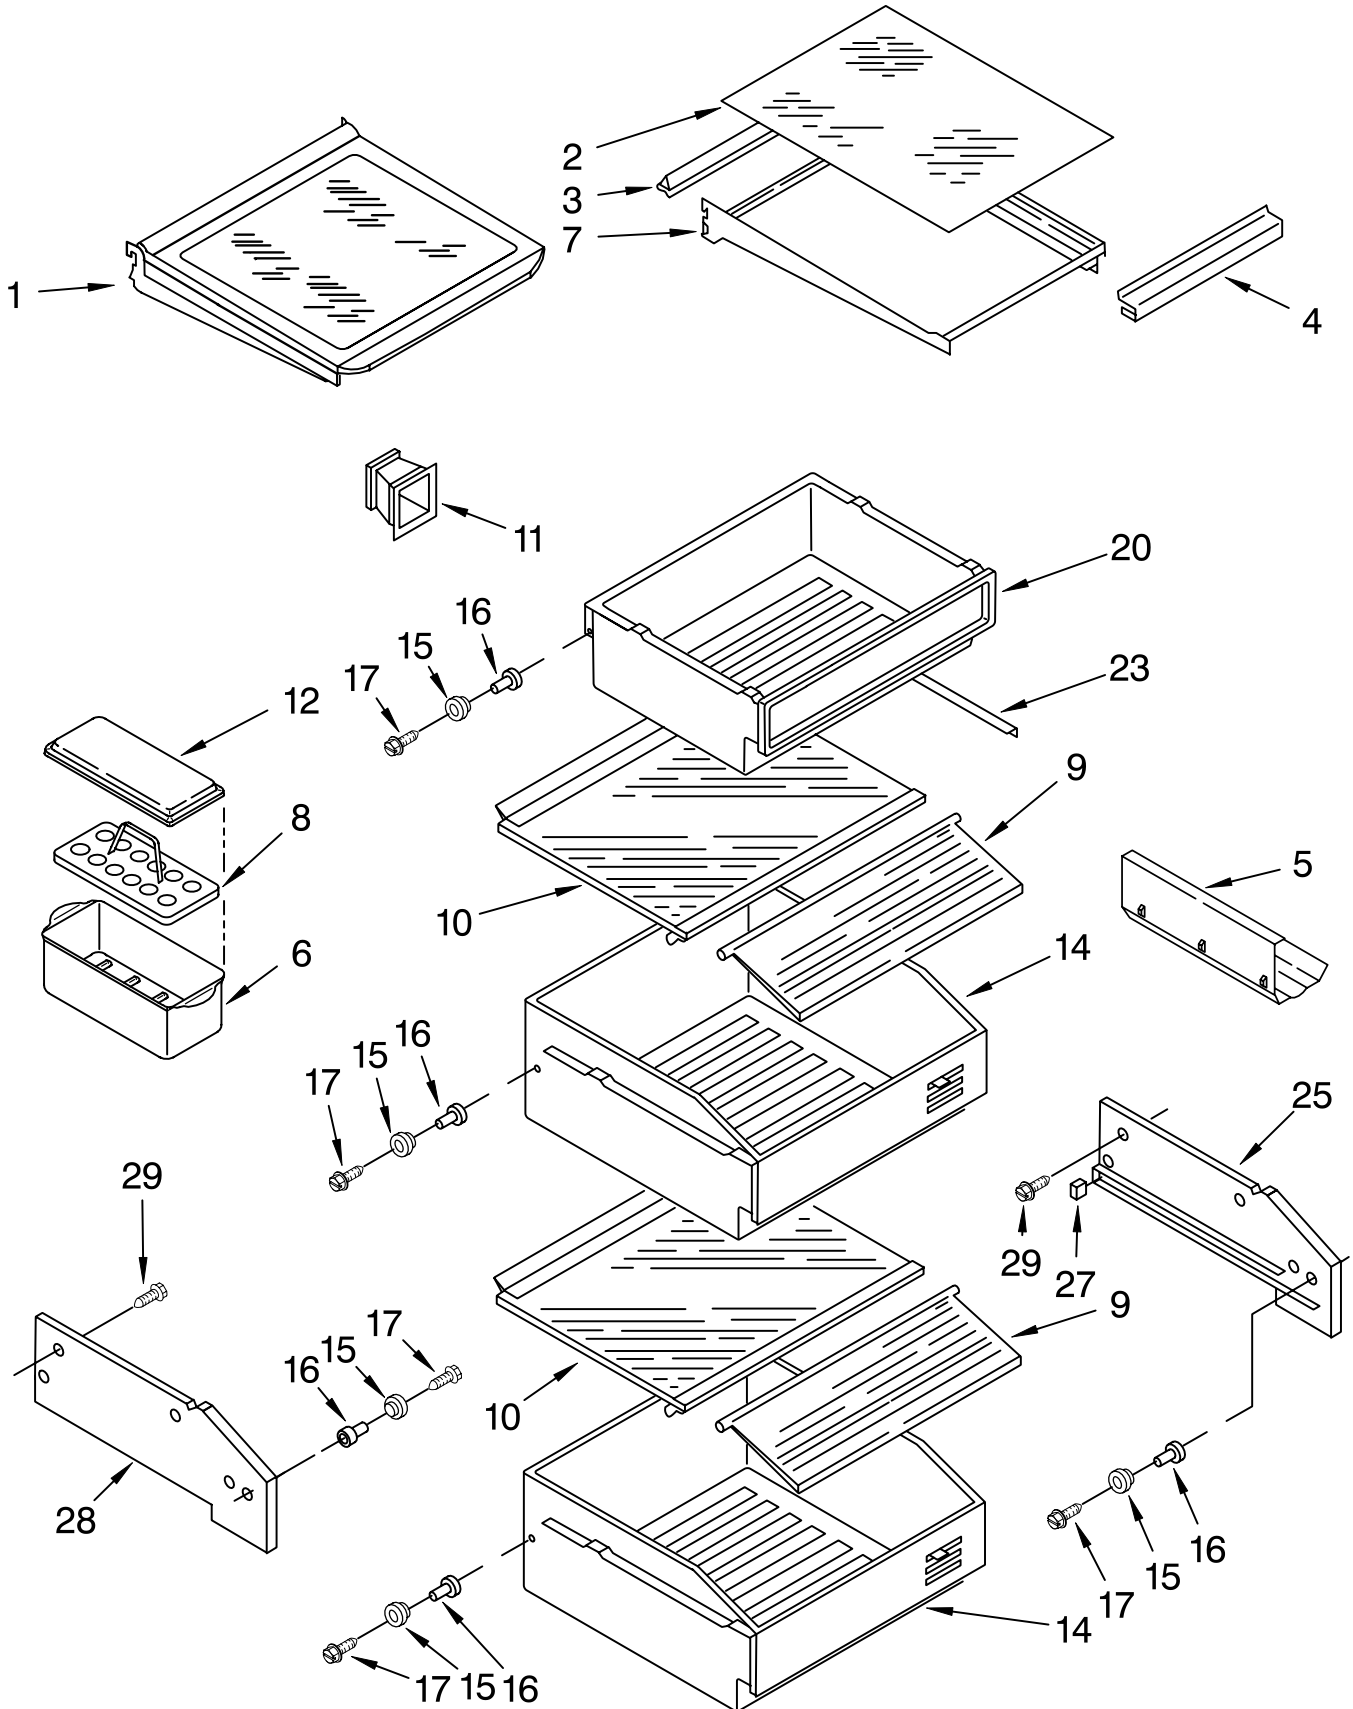

REFRIGERATOR SHELF PARTS

For Models: KSSS36QJW00, KSSS36QJB00, KSSS36QJT00

(White)

(Black)

(Biscuit)

FOR ORDERING INFORMATION REFER TO PARTS PRICE LIST

REFRIGERATOR SHELF PARTS

For Models: KSSS36QJW00, KSSS36QJB00, KSSS36QJT00
(White) (Black) (Biscuit)

Illus.	Part	
No.	No.	DESCRIPTION
1	2174402	Frame, Shelf
2	2003375	Glass, Shelf
3	1113546	Reflector, Shelf
4	1113790	Gasket, Glass (2)
5	2179375	Rack, Wine
6	2169933	Egg Bin
7	2006523	Frame, Assembly Meat Pan
8	2164373	Egg Carrier
9	1113893	Cover, Crisper
10	2003378	Glass, Crisper
11	2000742	Meat Pan, Connector
12	2169935	Cover
14	2006544	Crisper Pan (2)
15	2188212	Roller
16	2174478	Eyelet, Roller
17	2003478	Screw
20	2006529	Meat Pan
23	2002181	Retainer, Glass
25	2003411	Crisper Spacer, Right Side (2)
27	1113169	Stop, Roller
28	2003410	Crisper Spacer, Left Side (2)
29	486194	Screw