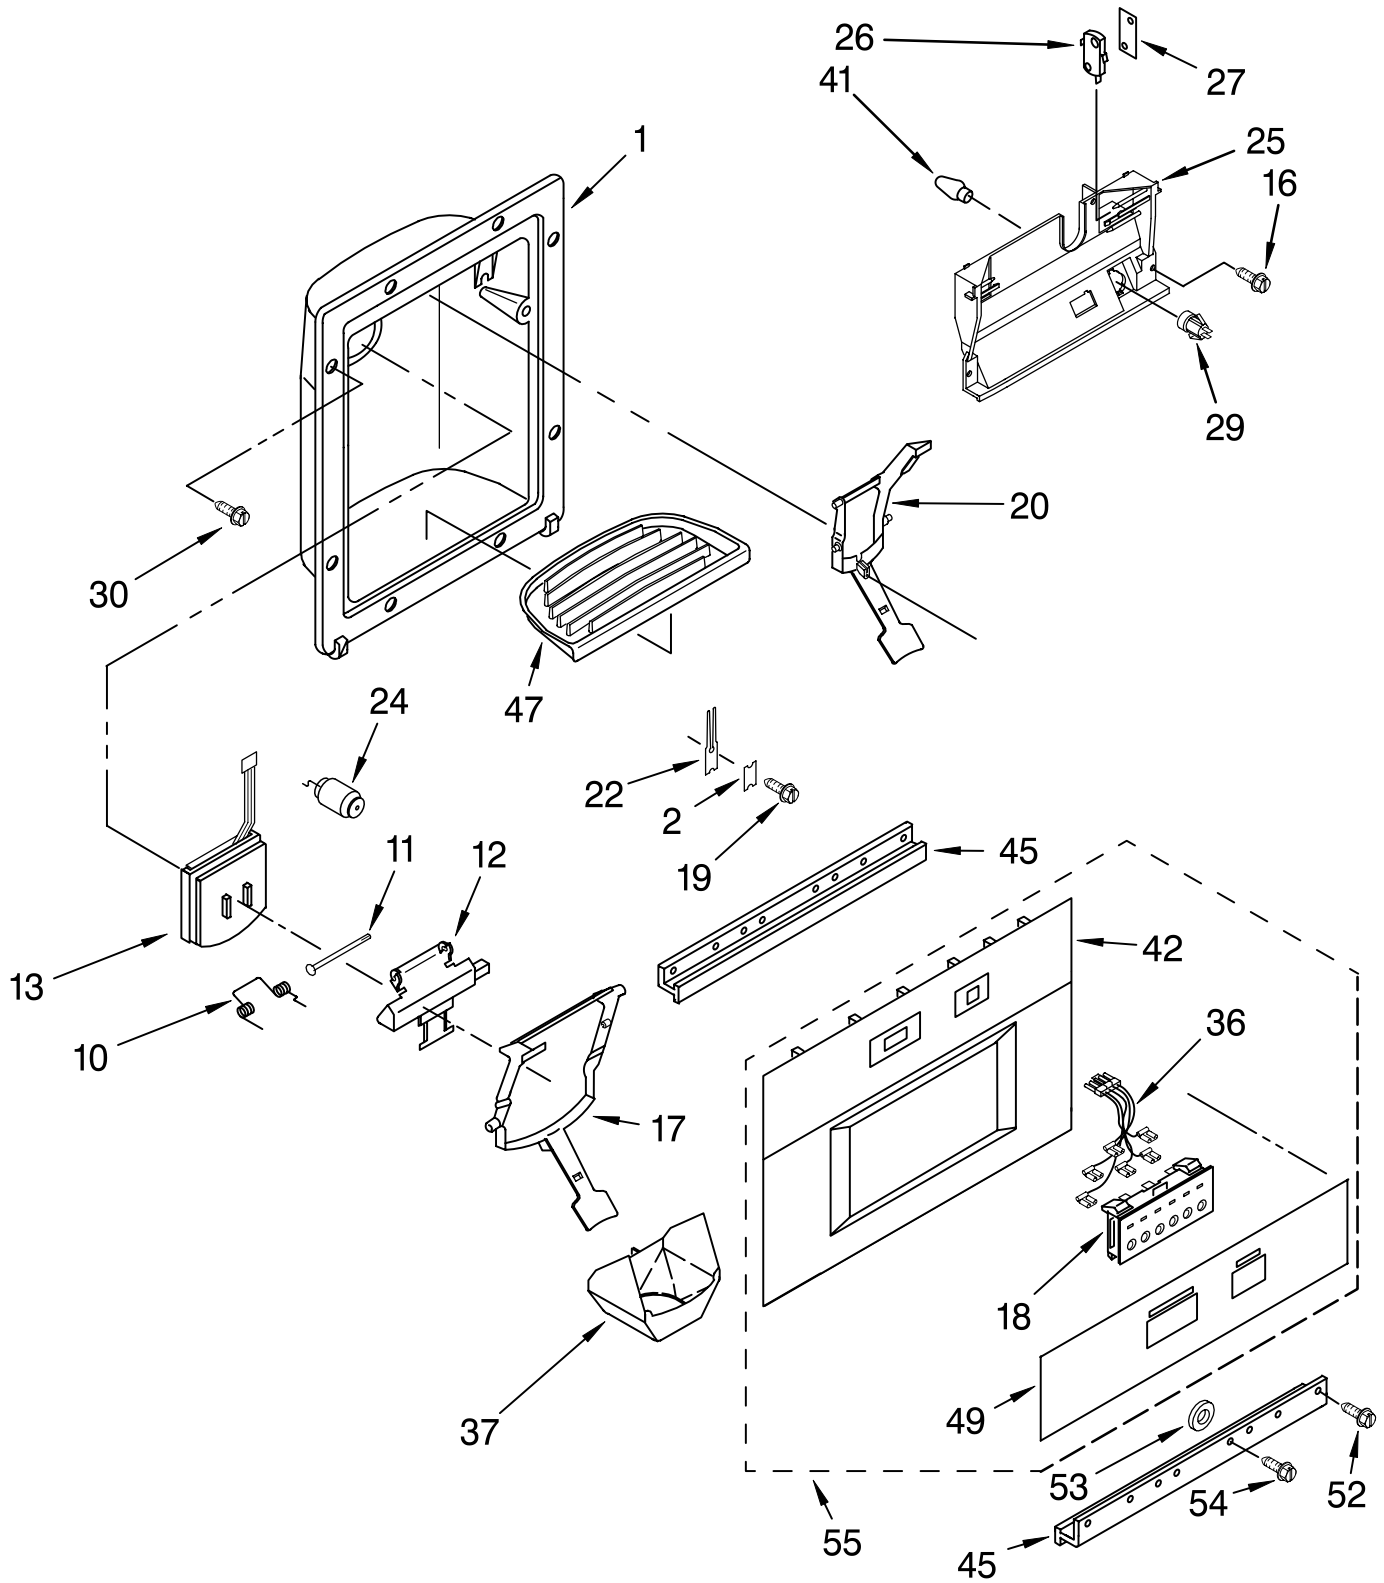

DISPENSER FRONT PARTS

For Models: KSSS36QHW00, KSSS36QHB00, KSSS36QHT00
(White) (Black) (Biscuit)

FOR ORDERING INFORMATION REFER TO PARTS PRICE LIST

DISPENSER AND FRONT PARTS

For Models: KSSS36QHW00, KSSS36QHB00, KSSS36QHT00

(White)

(Black)

(Biscuit)

Illus. No.	Part No.	DESCRIPTION	Illus. No.	Part No.	DESCRIPTION	Illus. No.	Part No.	DESCRIPTION
1		Housing, Dispenser (Not Serviceable)	20		Lever, Water Dispenser	47		Grille, Overflow
2	2195051	Strain Relief		2180268	White		2180323	White
9	2150347	Union		2180270	Black		2180325	Black
10	2180209	Spring, Torsion		2186852	Biscuit		2186860	Biscuit
11	2196195	Pin	22	2194719	Spring, Lever	49		Overlay, Cover
12	2180208	Ice Door Mechanism	24	2180223	Delay Mechanism		2202573	White
13	2180205	Door, Ice	25	2183771	Bracket, Control		2202576	Black
16	489000	Screw	26	2162361	Switch (2)		2202579	Biscuit
17		Lever, Ice Dispenser	27	625834	Insulation, Switch	53	487944	Washer (2)
	2180259	White	29	2180200	Lamp Holder	54	488568	Screw (2)
	2180261	Black	30	488500	Screw	55		Front Cover Assembly
	2186850	Biscuit	36	2196199	Wire Assembly			(Includes Items 18, 36, 42, & 49)
18	2202551	Switch Assembly (Also Order Item #49)	37	2180224	Guide, Ice		2202570W	White
	489000	Screw	40	487052	Screw		2202570B	Black
			41	3406124	Light Bulb		2202570T	Biscuit
			45		Trim, Front (2)			
				2208917	White			
				2208926	Black			
				2208923	Biscuit			

FOR ORDERING INFORMATION REFER TO PARTS PRICE LIST