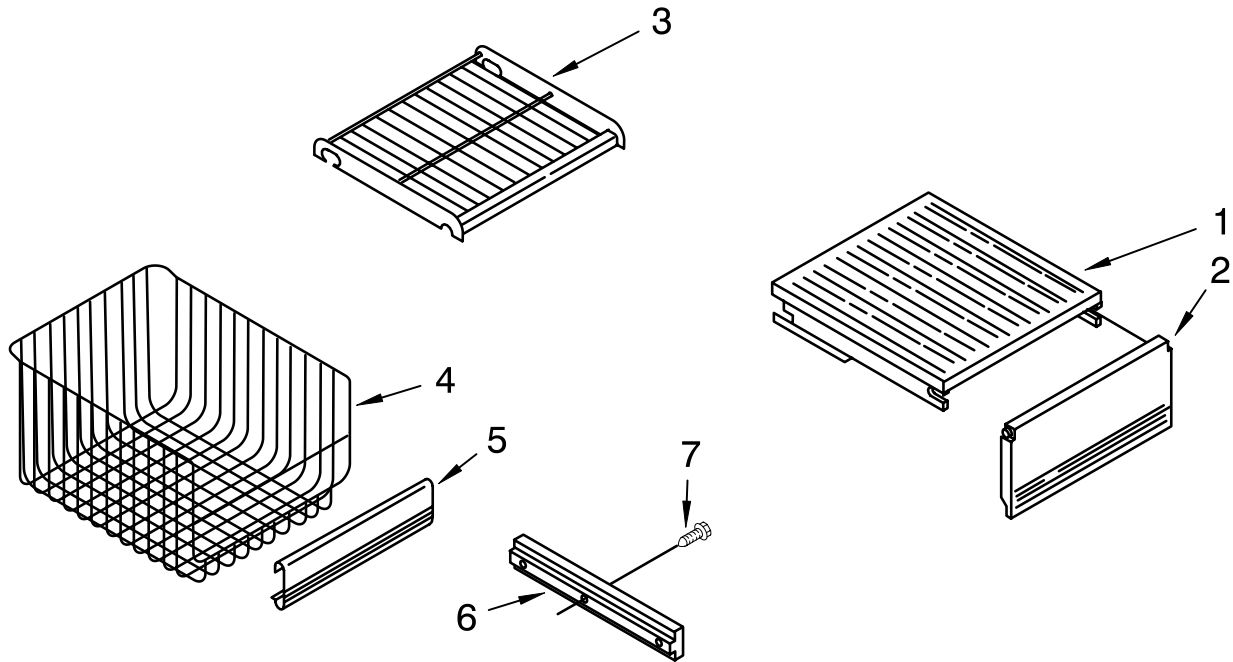

FREEZER SHELF PARTS

For Models: KSSS36QHW00, KSSS36QHB00, KSSS36QHT00
(White) (Black) (Biscuit)

Illus. No.	Part No.	DESCRIPTION
1	2003142	Solid Shelf
2	2003133	Front, Ice Compartment
3	1113564	Shelf, Fixed (1)
	1113636	Shelf, Deep (2)
4	2208192	Basket
5	2003112	Trim, Basket
6		Slide, Basket
	2208198	Right Side
	2208197	Left Side
7	486194	Screw

FOR ORDERING INFORMATION REFER TO PARTS PRICE LIST