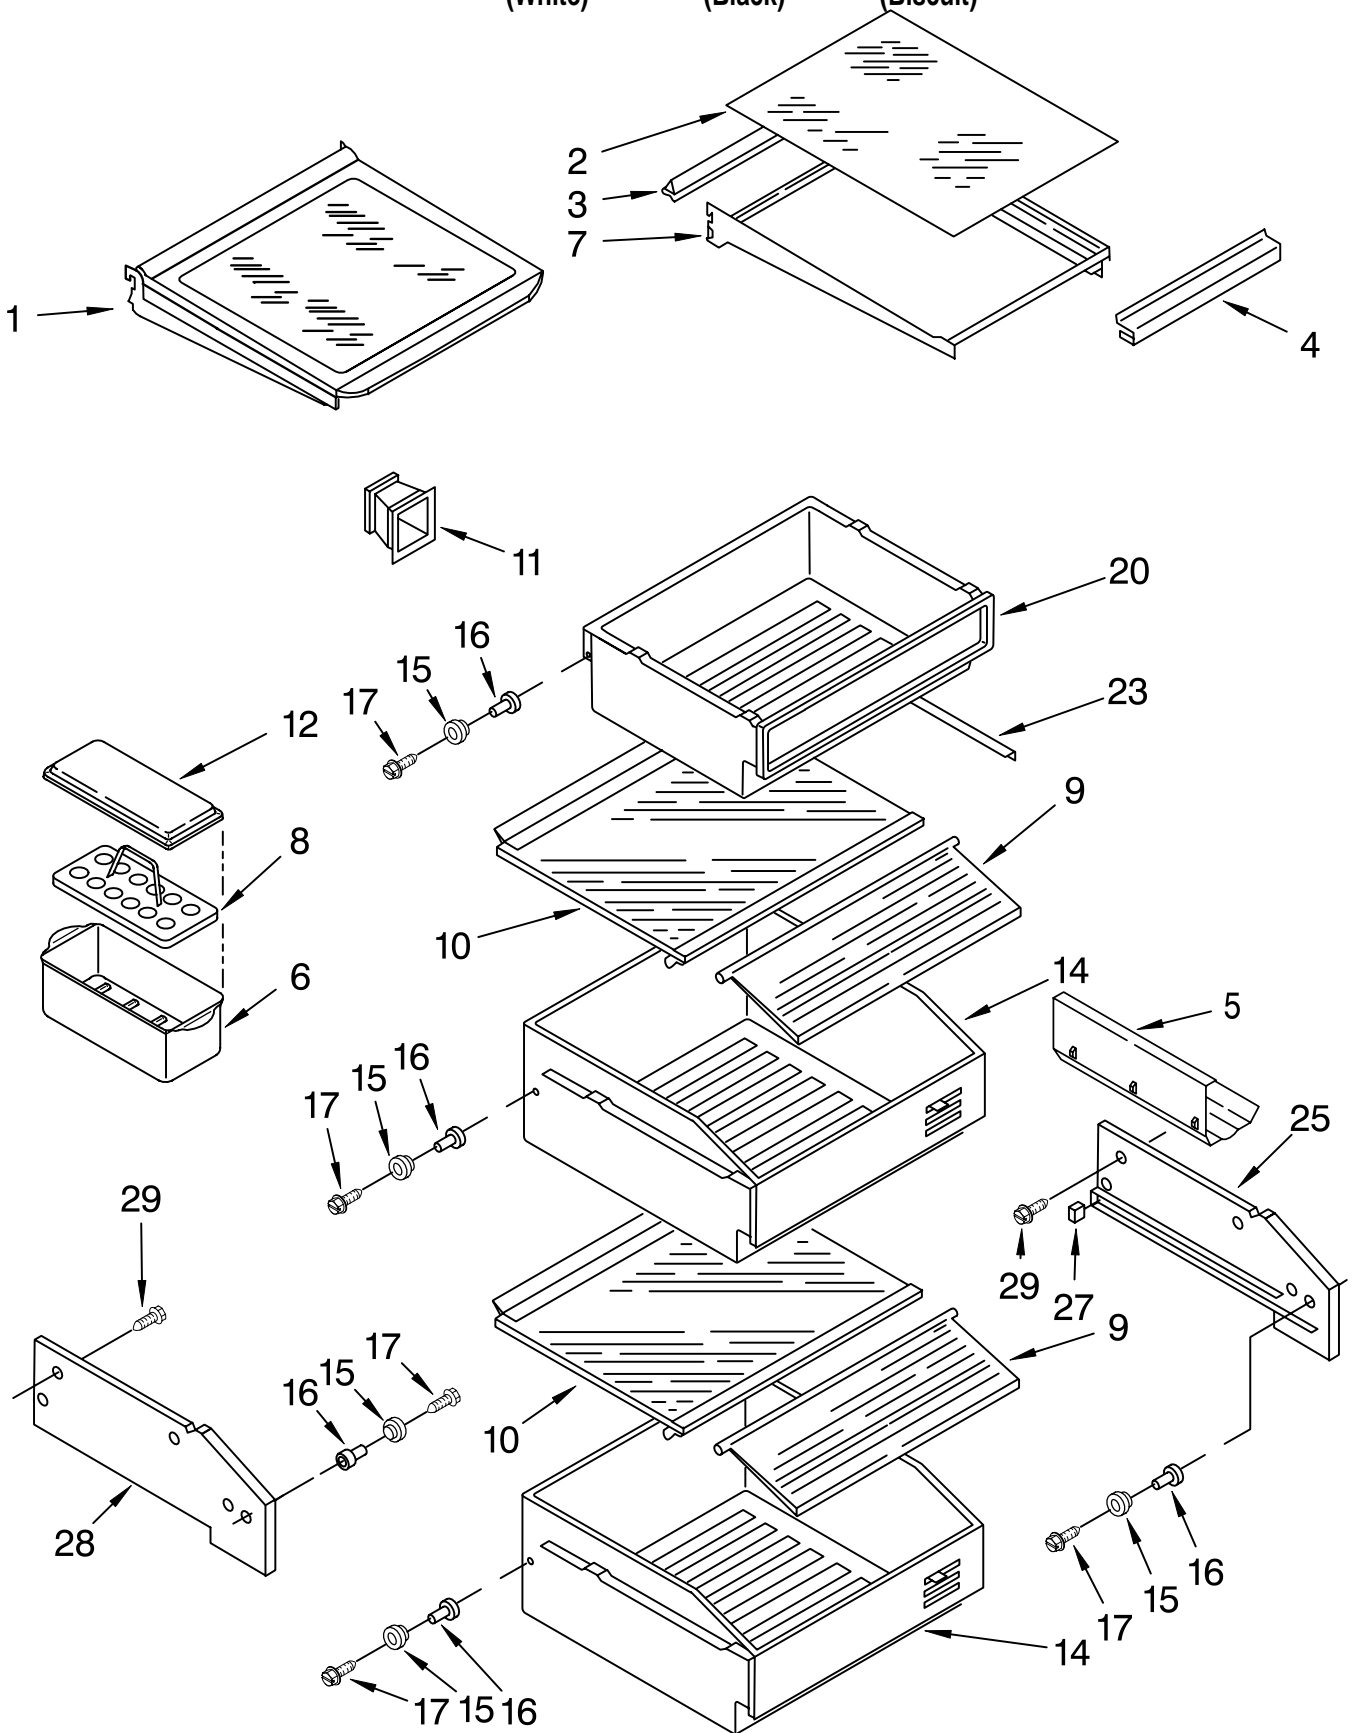

REFRIGERATOR SHELF PARTS

For Models: KSSS36QHW00, KSSS36QHB00, KSSS36QHT00

(White)

(Black)

(Biscuit)

FOR ORDERING INFORMATION REFER TO PARTS PRICE LIST

REFRIGERATOR SHELF PARTS

For Models: KSSS36QHW00, KSSS36QHB00, KSSS36QHT00
(White) (Black) (Biscuit)

Illus. No.	Part No.	DESCRIPTION
1	2174402	Frame, Shelf
2	2003375	Glass, Shelf
3	1113546	Reflector, Shelf
4	1113790	Gasket, Glass (2)
5	2179375	Rack, Wine
6	2169933	Egg Bin
7	2006523	Frame, Assembly Meat Pan
8	2164373	Egg Carrier
9	1113893	Cover, Crisper
10	2003378	Glass, Crisper
11	2000742	Meat Pan, Connector
12	2169935	Cover
14	2006544	Crisper Pan (2)
15	2188212	Roller
16	2174478	Eyelet, Roller
17	2003478	Screw
20	2006529	Meat Pan
23	2002181	Retainer, Glass
25	2003411	Crisper Spacer, Right Side (2)
27	1113169	Stop, Roller
28	2003410	Crisper Spacer, Left Side (2)
29	486194	Screw

FOR ORDERING INFORMATION REFER TO PARTS PRICE LIST