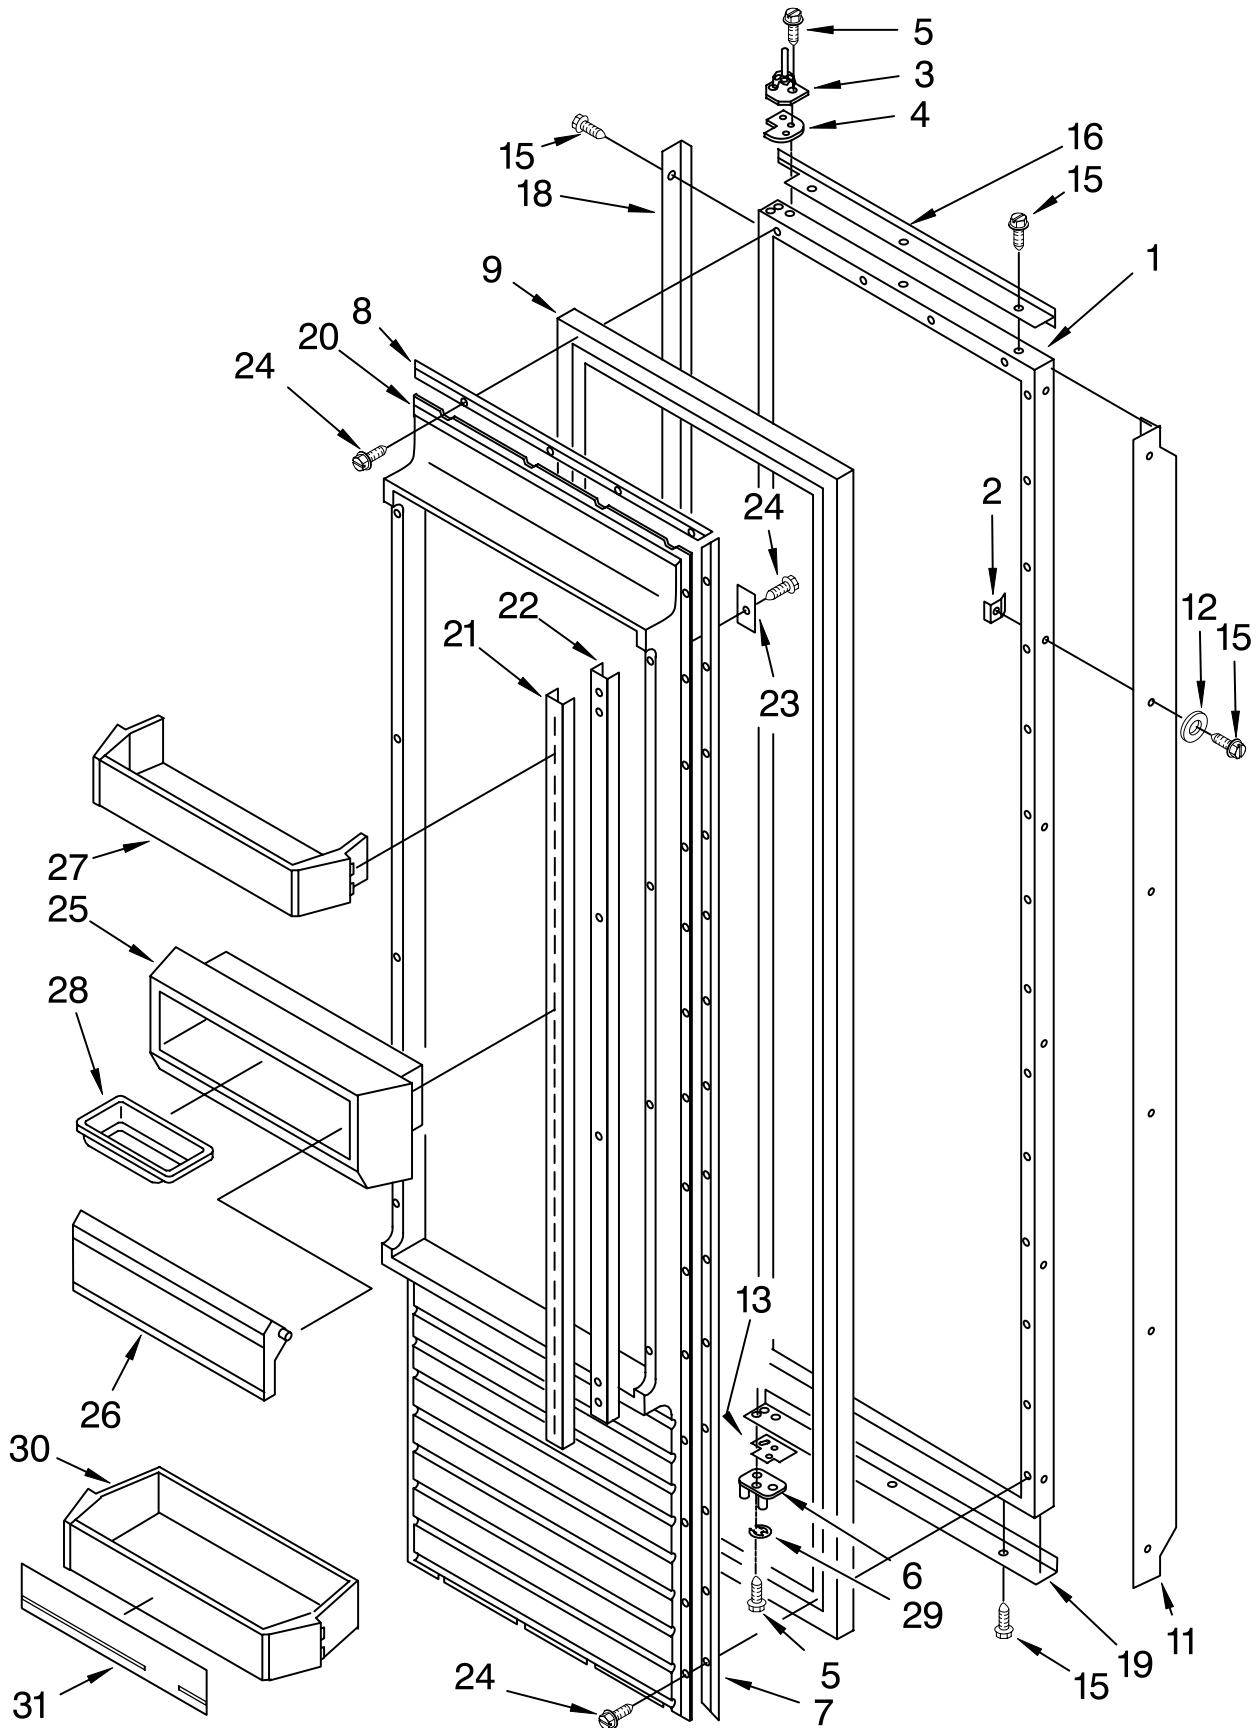

REFRIGERATOR DOOR PARTS

For Models: KSSS36QHW00, KSSS36QHB00, KSSS36QHT00
(White) (Black) (Biscuit)

FOR ORDERING INFORMATION REFER TO PARTS PRICE LIST

REFRIGERATOR DOOR PARTS

For Models: KSSS36QHW00, KSSS36QHB00, KSSS36QHT00
(White) (Black) (Biscuit)

Illus. No.	Part No.	DESCRIPTION	Illus. No.	Part No.	DESCRIPTION	Illus. No.	Part No.	DESCRIPTION
1	2003870	Refrigerator Door Panel (Includes Insulation)	11		Handle, Door	19		Trim (Bottom)
2	939101	Screw Anchor (8)		2005953	White		2003666	White
3	2005329	Hinge Assembly, Top		2005956	Black		2005880	Black
4	2004520	Spacer-Door, Top	12	2001230	Washer	20	2005743	Biscuit
5	489282	Screw	13	2004549	Door, Spacer Bottom		1113952	Panel, Interior Door
6	2004523	Hinge Assembly, Bottom	15		Screw, 8-15 x .500	21	1113951	Ladder, Shelf (2)
7	1112533	Gasket Retainer, Side (2)		2001208	White	22	1112530	Retainer, Shelf Ladder (2)
8	1112539	Gasket Retainer, Top & Bottom		3400878	Black	23	1112514	Back Up Plate (8)
9	2005531	Door Gasket, Magnetic	16	3400877	Biscuit	24	486194	Screw
					Trim (Top)	25	1112720	Bin, Utility
				2005013	White	26	2003463	Door, Utility Bin
				2005839	Black	27	2003130	Door Shelf (4)
				2005740	Biscuit	28	2165792	Butter Tray
			18		Trim (Side)	29	2004881	Retaining Ring, Door-Closure
				2005968	White	30	2207459	Shelf, Gallon Door
				2005971	Black	31	2207460	Overlay
				2005970	Biscuit			

FOR ORDERING INFORMATION REFER TO PARTS PRICE LIST