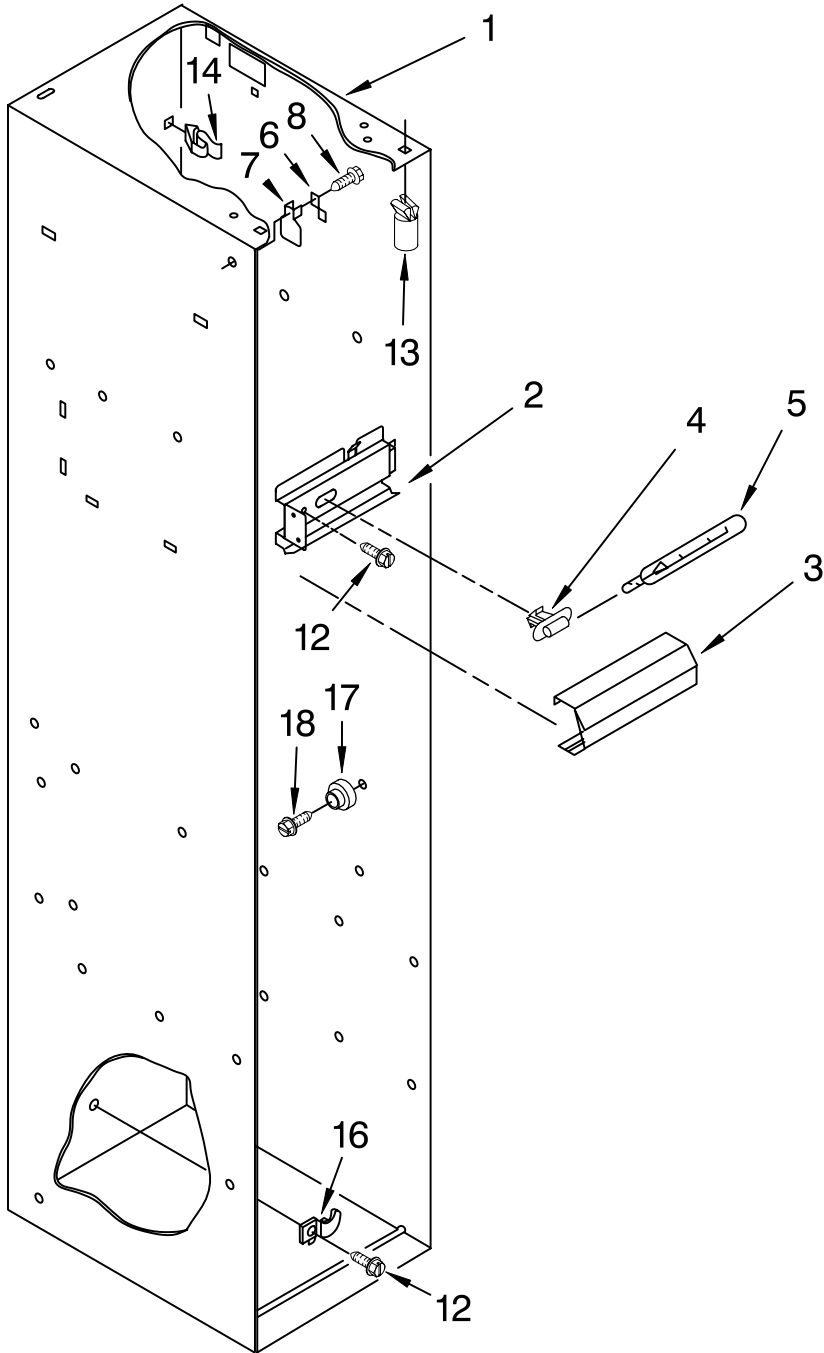

FREEZER LINER PARTS

For Models: KSSS36QHW00, KSSS36QHB00, KSSS36QHT00
(White) (Black) (Biscuit)

Illus. No.	Part No.	DESCRIPTION
1		Liner (Not A Serviceable Part)
2	2005567	Bracket, Light
3	1113650	Lens
4	2005042	Light, Socket
5	548049	Light, Bulb
6	538533	Support Clip, Icemaker (2)
7	2000193	Grommet, Screw (2)
8	488552	Screw
12	486194	Screw
13	1112591	Spacer, Control Panel (3)
14	842534	Clip, Air Duct (4)
16	1112260	Support, Evaporator
17	2004068	Stud, Shelf (20)
18	487559	Screw

FOR ORDERING INFORMATION REFER TO PARTS PRICE LIST