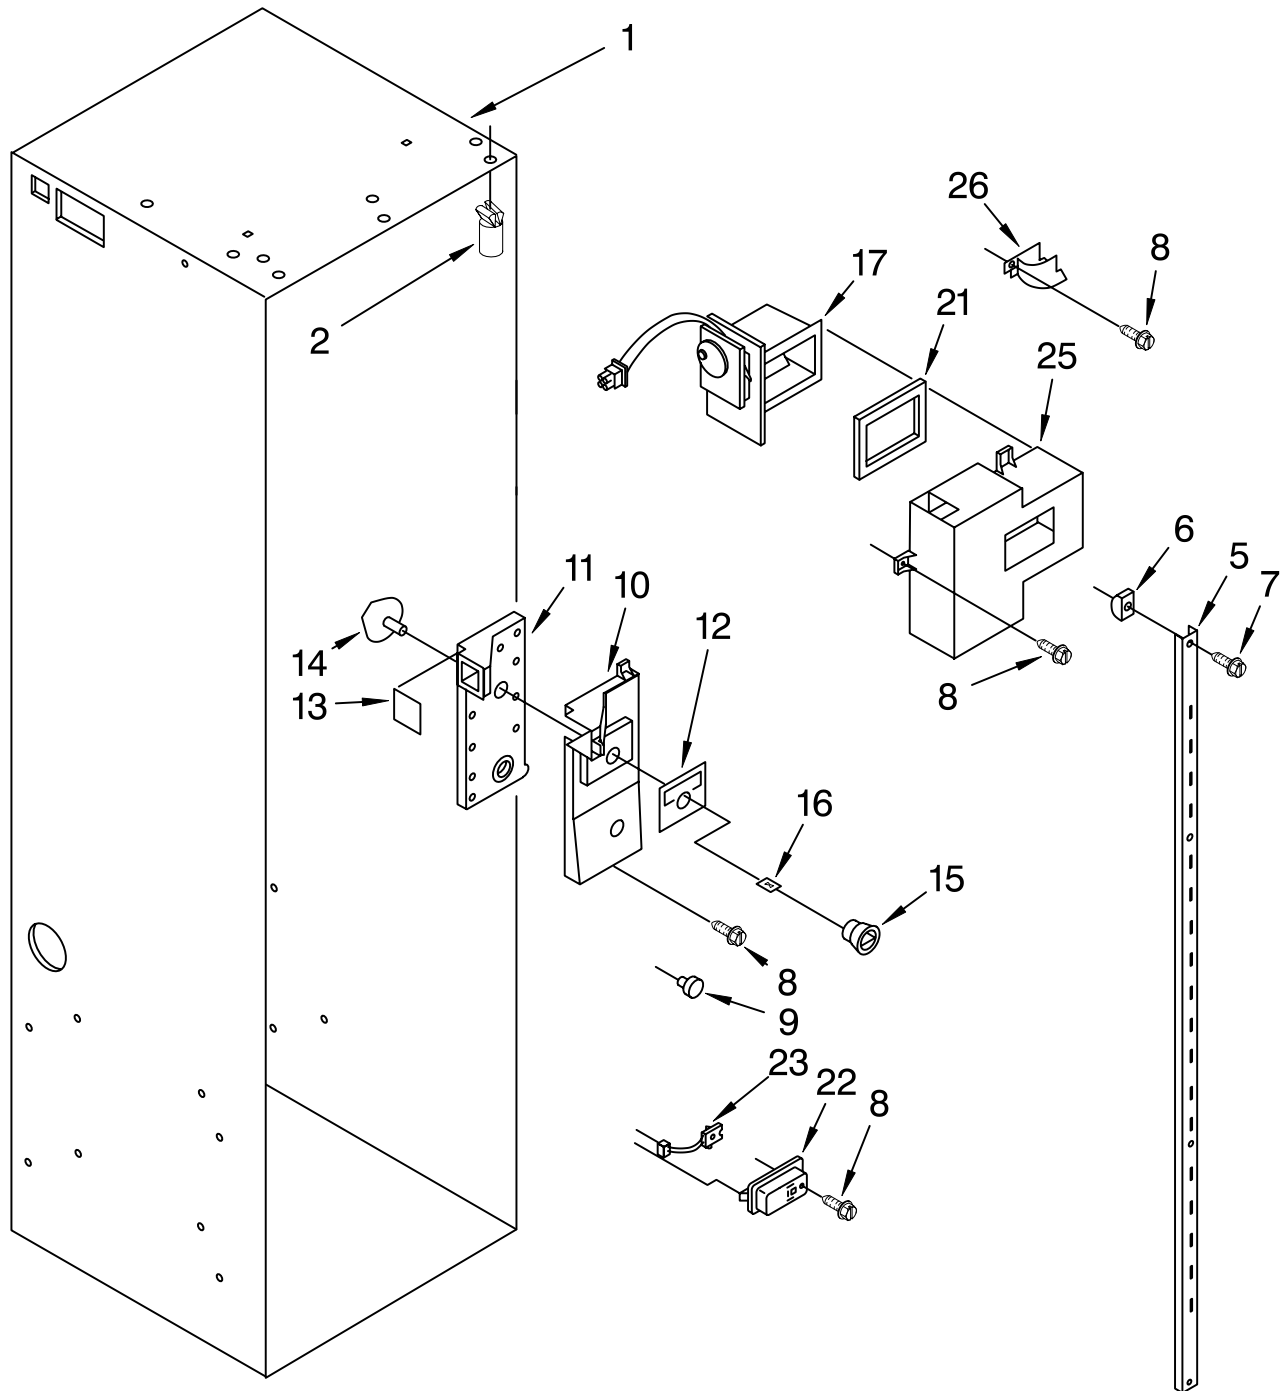

REFRIGERATOR LINER PARTS

For Models: KSSS36QHW00, KSSS36QHB00, KSSS36QHT00
(White) (Black) (Biscuit)

FOR ORDERING INFORMATION REFER TO PARTS PRICE LIST

REFRIGERATOR LINER PARTS

For Models: KSSS36QHW00, KSSS36QHB00, KSSS36QHT00
(White) (Black) (Biscuit)

Illus. No.	Part No.	DESCRIPTION
1		LINER (Not A Serviceable Part)
2	1112591	Spacer, Control Panel (3)
5	2001117	Ladder, Shelf (2)
6	520965	Screw Support, Ladder (8)
7	488357	Screw
8	486194	Screw
9	1112257	Hole Plug
10	2003579	Meat Pan, Air Duct Cover
11	2000337	Meat Pan, Air Duct
12	2003299	Inlay, Control Meat Pan
13	2001326	Seal, Air Duct
14	1112218	Damper Control, Meat Pan
15	2003811	Control Knob, Meat Pan
16	2003841	Retainer, Knob
17	2004484	Air Baffle Assembly
21	2001146	Seal
22	1116793	Cover, Thermistor
23	1116959	Thermistor
25	2003578	Air Baffle Cover
26	2003577	Guard, Air Return

FOR ORDERING INFORMATION REFER TO PARTS PRICE LIST