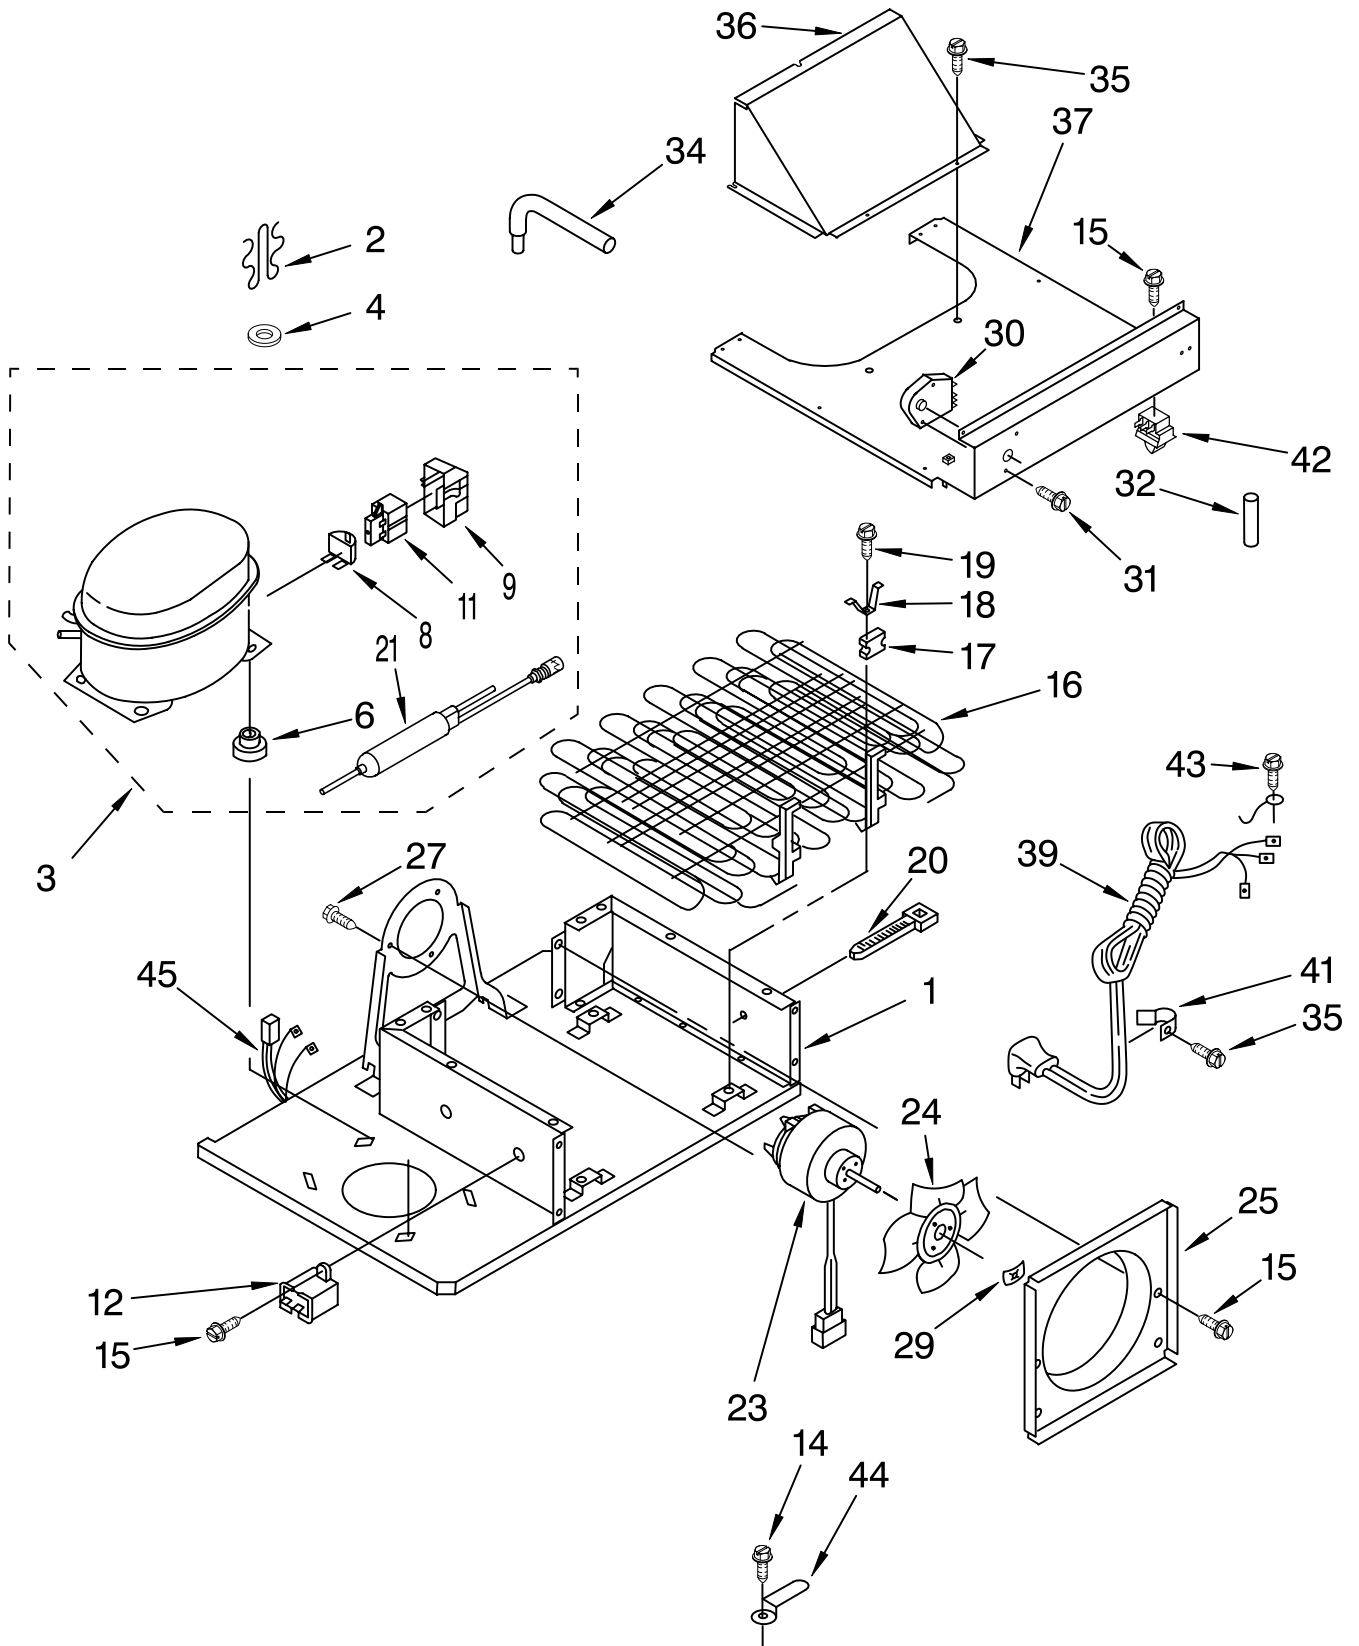

UPPER UNIT PARTS

For Models: KSSS36QHW00, KSSS36QHB00, KSSS36QHT00
(White) (Black) (Biscuit)

FOR ORDERING INFORMATION REFER TO PARTS PRICE LIST

UPPER UNIT PARTS

For Models: KSSS36QHW00, KSSS36QHB00, KSSS36QHT00
(White) (Black) (Biscuit)

Illus. No.	Part No.	DESCRIPTION
1	2003398	Assembly, Unit Base
2	2163787	Clip, Compressor Mounting (4)
3	2183418	Compressor (Includes Items 8, 9, 11, 12 & 21) (Also Order 876765 Tube Kit)
4	680975	Washer
6	2163786	Grommet, Mounting
8	2154760	Overload
9	2162358	Terminal Cover
11	1108143	Relay
12	2169137	Capacitor
14	486899	Screw
15	487869	Screw
16	2003392	Condenser
17	943447	Grommet (4)
18	1113019	Clamp (4)
19	487522	Screw
20	851095	Wire Tie (2)

Illus. No.	Part No.	DESCRIPTION
21	2202581	Drier
23	2208903	Motor, Fan
24	2190685	Blade, Fan
25	2003169	Orifice, Fan
27	489099	Screw (3)
29	486692	Speed Nut
30	2162044	Defrost Timer
31	488911	Screw
32	2000645	Sleeve, Condenser
34	2003011	Process, Tube
35	486194	Screw
36	2003174	Cover, Fan
37	2005535	Cover, Condenser
39	2003381	Service Cord
41	1113162	Clamp, Cord (2)
42	1113229	Switch, Power Disconnect
43	488879	Screw, Ground
44	653035	Clip, Cord Plug
45	2207479	Wiring Harness, Unit Compartment

Following Parts Not Illustrated and Optional Parts Not Included

- 978025 Valve, Access (1/4")
- 978026 Valve, Access (5/16")
- 978027 Valve, Access (3/8")
- 978028 Valve, Access (1/2")
- 978029 Valve, Access (5/8")
- 978030 Valve, Access (3/4")
- 876764 Valve, Access (3/16")

REFRIGERANT CHARGE

7.0 oz.
(R-134A)