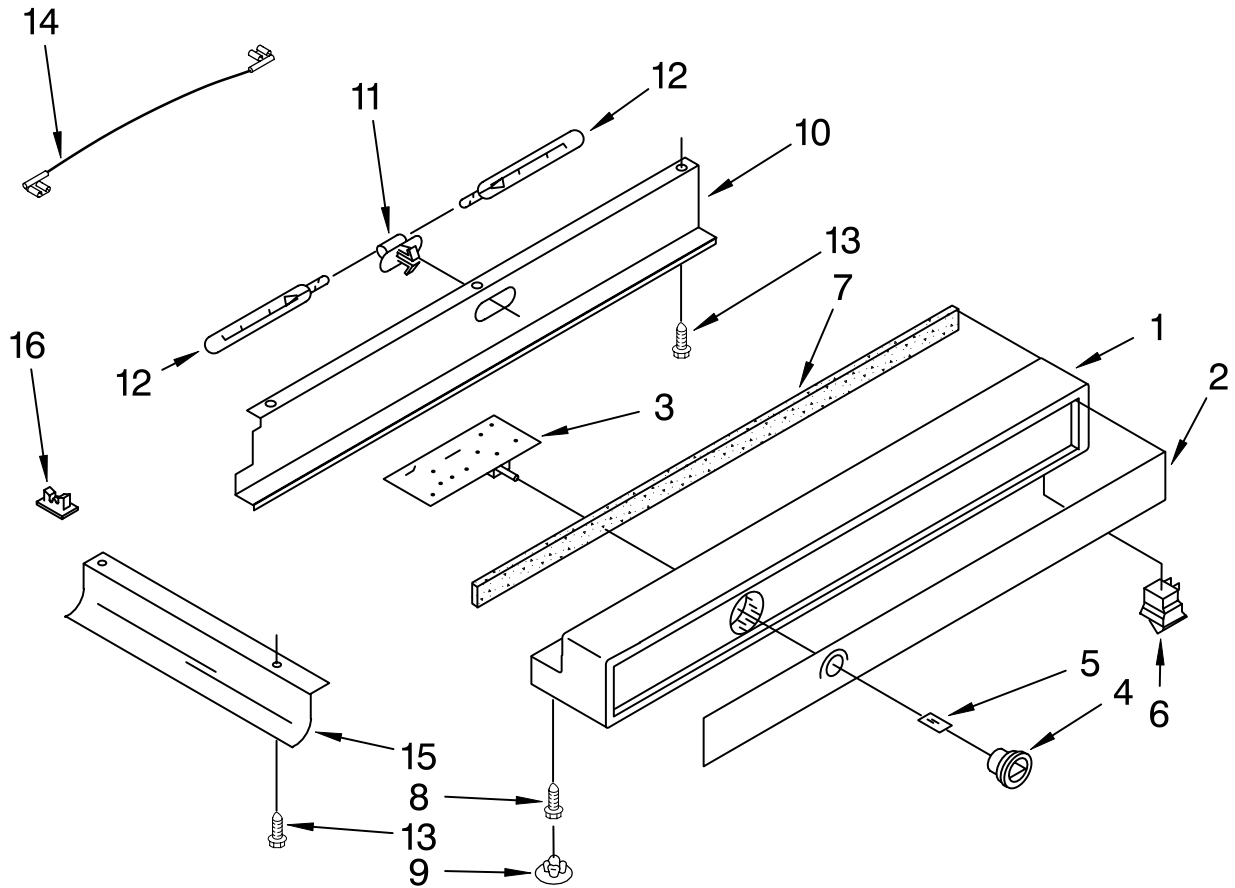

REFRIGERATOR CONTROL PANEL PARTS

For Models: KSSS36QHW00, KSSS36QHB00, KSSS36QHT00
(White) (Black) (Biscuit)

Illus. No.	Part No.	DESCRIPTION
1	1112640	Control Panel
2	2003301	Inlay, Control Panel
3	2004005	Circuit Board
4	2003842	Control Knob
5	2003841	Retainer, Knob
6	1118894	Switch, Rocker Arm
7	1113133	Seal, Control Panel
8	489260	Screw (3)
9	2000153	Hole Plug (3)
10	2005564	Shield, Control Panel
11	2005043	Socket, Light
12	548049	Light Bulb (2)
13	486194	Screw
14	2006223	Wire, Light
15	2001141	Channel, Wiring
16	1115375	Clip, Wiring (2)

FOR ORDERING INFORMATION REFER TO PARTS PRICE LIST