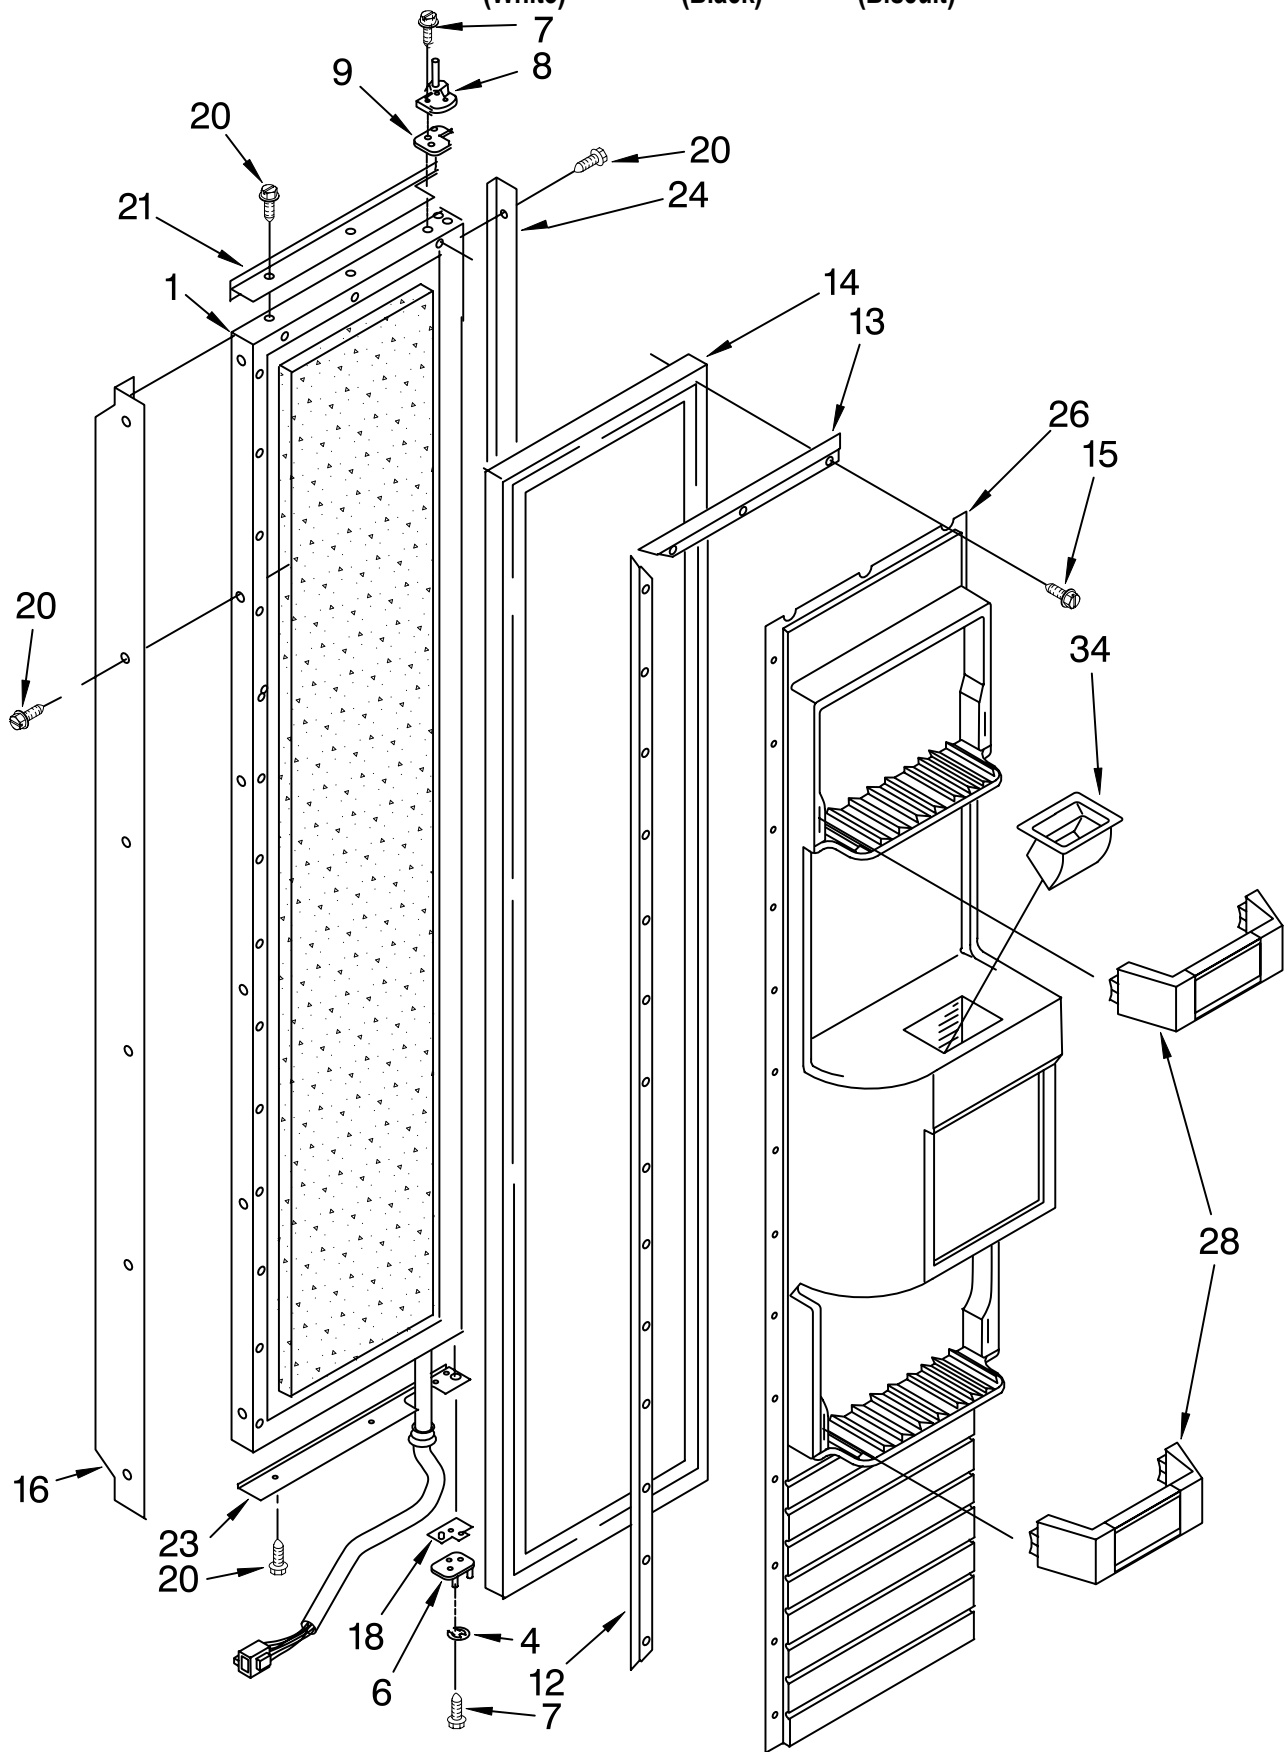

FREEZER DOOR PARTS

For Models: KSSS36QHW00, KSSS36QHB00, KSSS36QHT00

(White)

(Black)

(Biscuit)

FOR ORDERING INFORMATION REFER TO PARTS PRICE LIST

FREEZER DOOR PARTS

For Models: KSSS36QHW00, KSSS36QHB00, KSSS36QHT00
(White) (Black) (Biscuit)

Illus. No.	Part No.	DESCRIPTION
1		Freezer Door Panel (Includes Insulation)
	2202546W	White
	2202546B	Black
	2202546T	Biscuit
4	2004881	Retaining Ring, Door-Closure
6	2004524	Hinge, Bottom
7	489282	Screw
8	2005329	Hinge, Top
9	2004520	Spacer-Door, Top
12	1112533	Gasket Retainer, Side (2)
13	1112538	Gasket Retainer, Top & Bottom
14	2005529	Door Gasket, Magnetic
15	486194	Screw (34)
16		Handle, Door
	2005943	White
	2005946	Black
	2005945	Biscuit
18	2004549	Door, Spacer
20		Screw
	2001208	White
	3400878	Black
	3400877	Biscuit
21		Trim (Top)
	2005022	White
	2005885	Black
	2005746	Biscuit
23		Trim (Bottom)
	2004669	White
	2005888	Black
	2005747	Biscuit
24		Trim (Side)
	2005963	White
	2005966	Black
	2005965	Biscuit
26	2002838	Panel, Interior Door
28	2003127	Shelf Bin (2)
34	2208909	Ice Chute