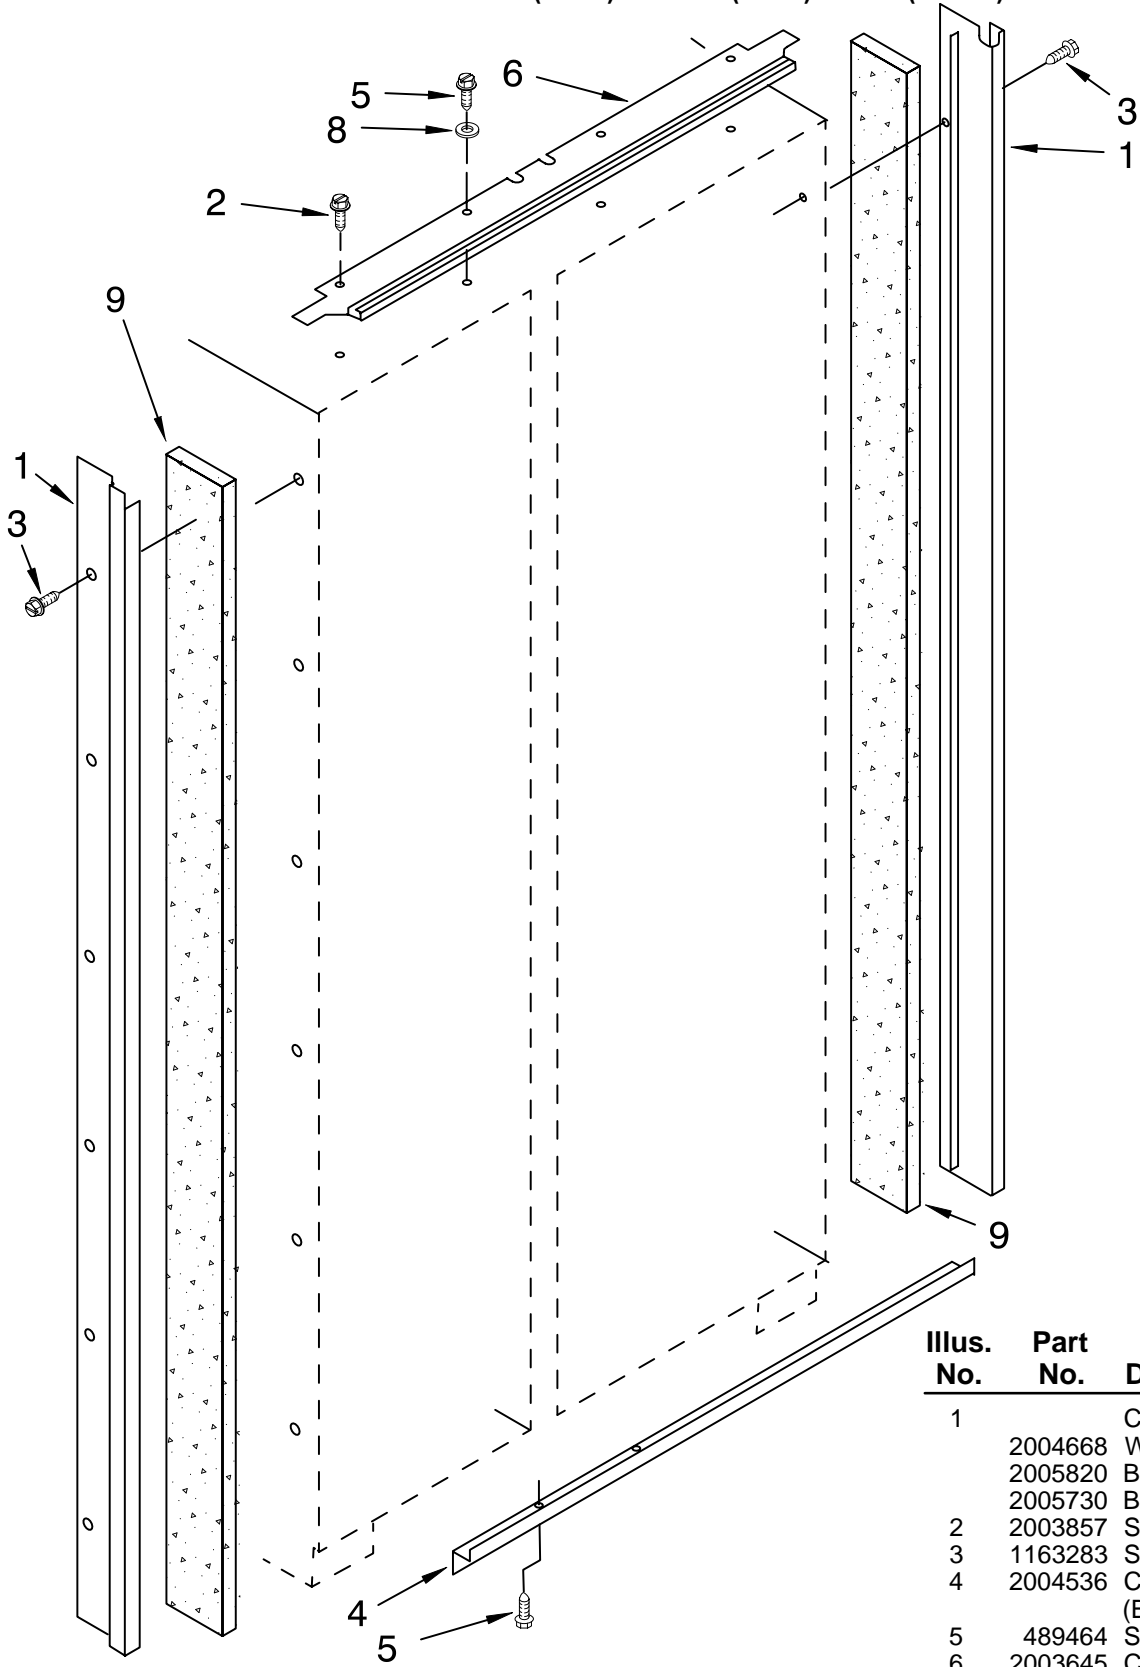

CABINET TRIM PARTS

For Models: KSSS36QHW00, KSSS36QHB00, KSSS36QHT00
(White) (Black) (Biscuit)

Illus. No.	Part No.	DESCRIPTION
1		Cabinet, Trim (2)
	2004668	White
	2005820	Black
	2005730	Biscuit
2	2003857	Screw
3	1163283	Screw
4	2004536	Cabinet, Trim (Bottom)
5	489464	Screw
6	2003645	Cabinet, Trim Top
8	487944	Washer (2)
9	2005925	Seal-Trim, Side

FOR ORDERING INFORMATION REFER TO PARTS PRICE LIST