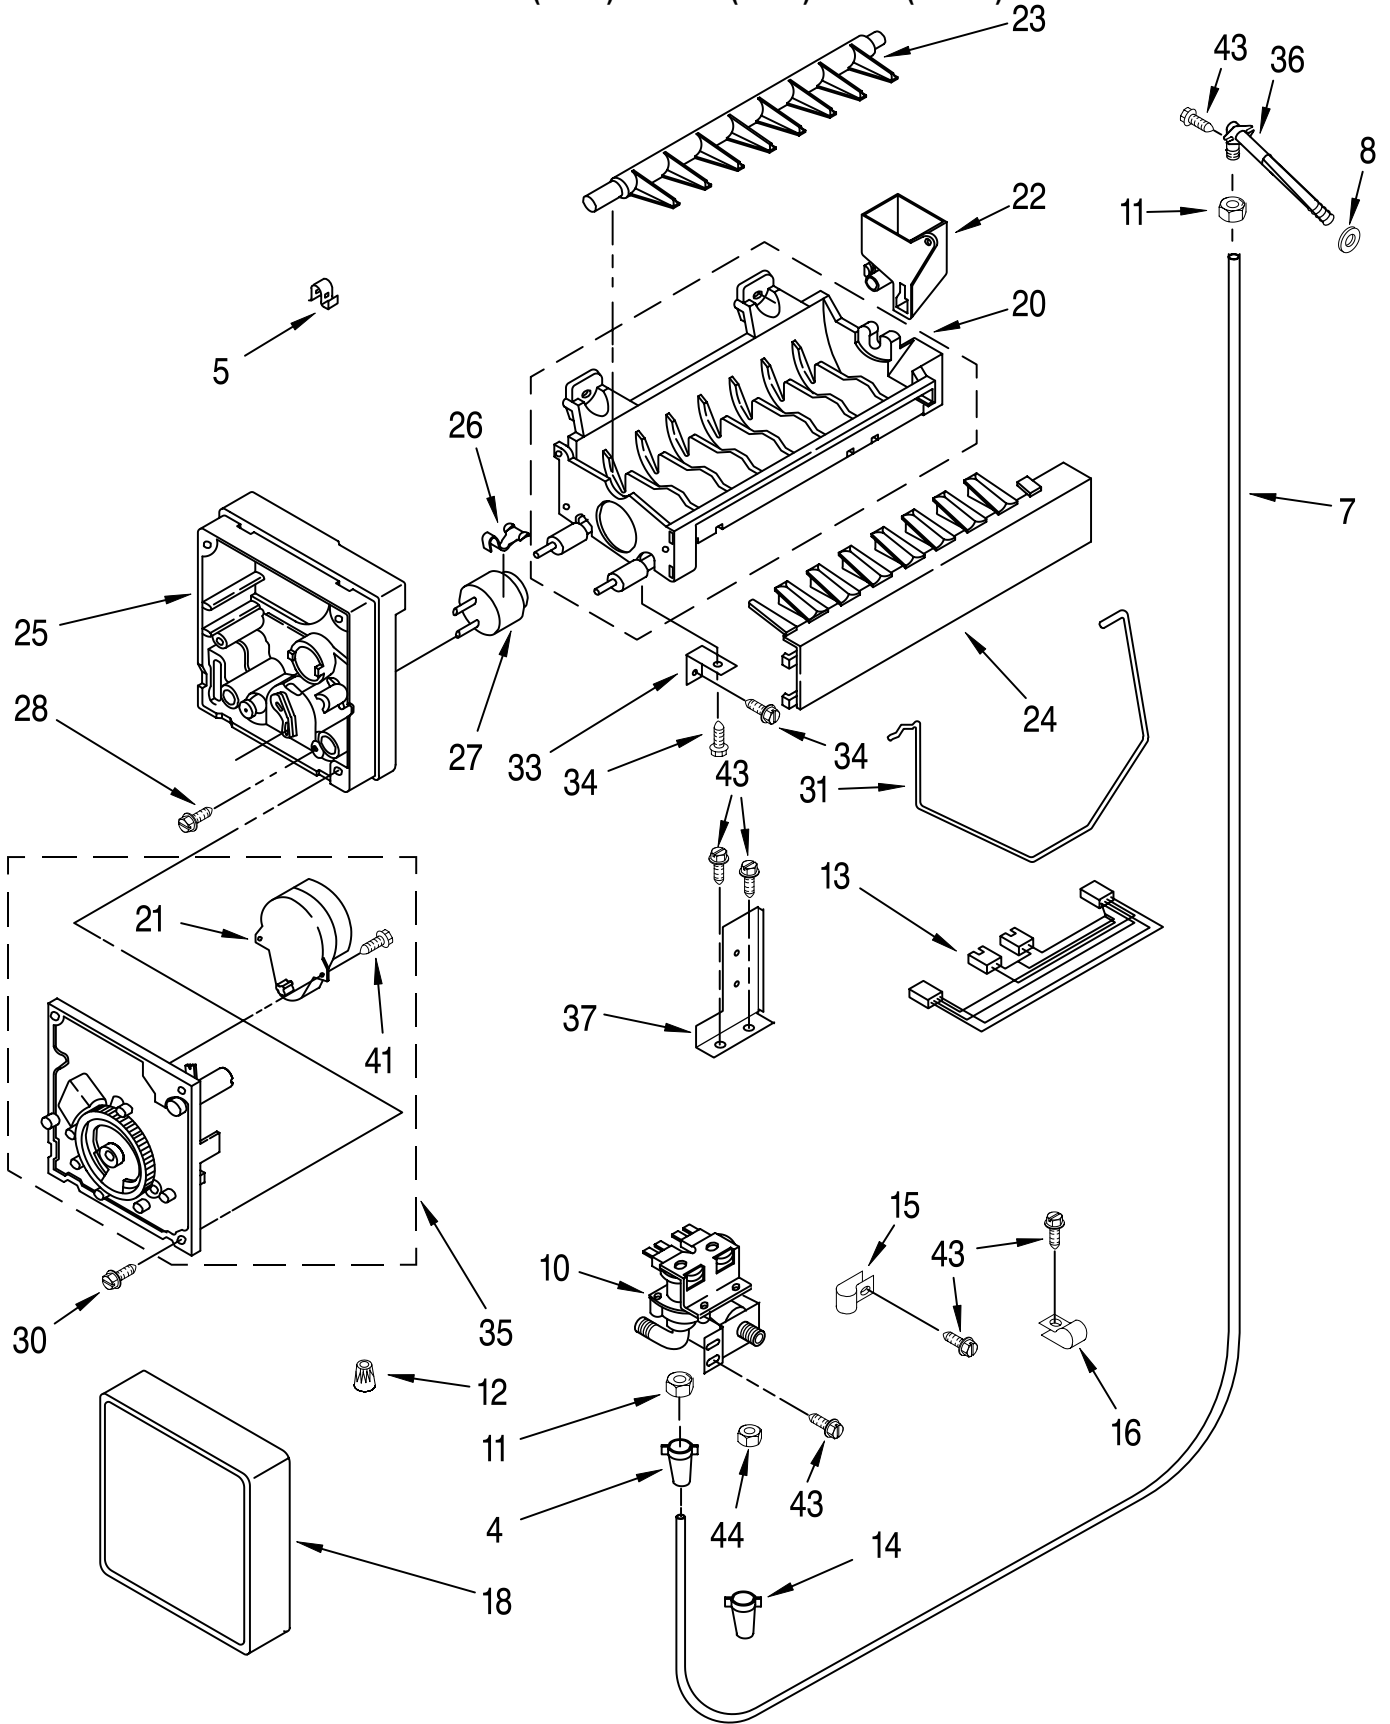

ICEMAKER PARTS

For Models: KSSS36QHW00, KSSS36QHB00, KSSS36QHT00
(White) (Black) (Biscuit)

FOR ORDERING INFORMATION REFER TO PARTS PRICE LIST

ICEMAKER PARTS

For Models: KSSS36QHW00, KSSS36QHB00, KSSS36QHT00
(White) (Black) (Biscuit)

Illus. No.	Part No.	DESCRIPTION	Illus. No.	Part No.	DESCRIPTION	Illus. No.	Part No.	DESCRIPTION
4	841707	Insert, Tube	20	628228	Mold & Heater (Also Order 542638 Silicone Grease)	30	489276	Screw
5	628379	Clip, Fuse				31	2171593	Shut Off Arm
7	2208933	Water Inlet Tube Assembly				33	2171952	Bracket
8	1106508	Seal Gasket	21	628398	Motor	34	489478	Screw
10	2003791	Valve, Solenoid	22	628356	Cup-Water Fill	35	628399	Module Assembly (Includes Items 21 & 41)
11	627018	Nut, Compression	23	2194711	Ejector	36	2185988	Fitting, Water Tube
12	227991	Connector, Wire	24	2182124	Ice Striper	37	2004914	Water Valve Mounting Bracket
13	2006738	Water Valve, Harness	25	2194712	Support	41	489136	Screw (2)
14	1129177	Insert, Tube	26	627796	Retainer Thermostat (2)	43	486194	Screw
15	489348	Clamp, Nylon Valve	27	627985	Thermostat (Also Order 542639 Cement Alumilastic)	44	1129179	Compression Nut
16	488946	Clamp Tube				100	4317943	Complete Icemaker Assembly
18	2174155	Cover	28	489322	Screw			

PARTS NOT ILLUSTRATED

Illus. No.	Part No.	DESCRIPTION

Following Parts Not Illustrated
(Optional Parts Only)

4378650	Front Panel Kit (White)
4378653	Front Panel Kit (Black)
4378656	Front Panel Kit (Almond)
4378659	Front Panel Kit (Stainless Steel)
4392886	Front Panel Kit (Biscuit)

Black Acrylic
Static Cleaner Part No. 978849