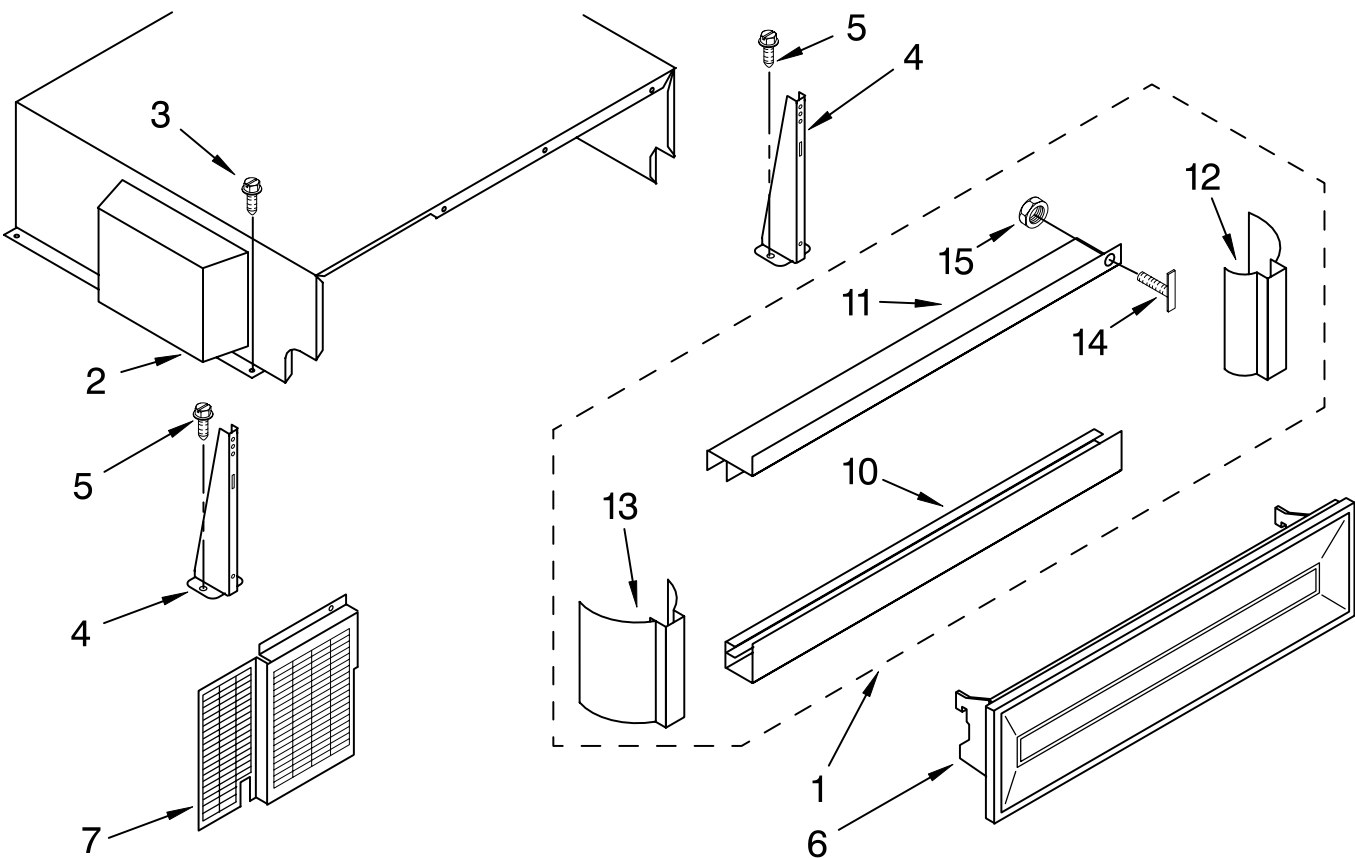

TOP GRILLE AND UNIT COVER PARTS

For Models: KSSS36QHW00, KSSS36QHB00, KSSS36QHT00
(White) (Black) (Biscuit)

Illus. No.	Part No.	DESCRIPTION
1		Top Grille Assembly
	2003716	White
	2005901	Black
	2006395	Biscuit
2	2005549	Cover, Unit
3	486194	Screw
4	2002484	Grille, Bracket
5	2001415	Screw
6		Decorative Panel Assembly
	2003725	White
	2005904	Black
	2006398	Biscuit

Illus. No.	Part No.	DESCRIPTION
7	2005534	Guard, Compressor Wiring
10		Trim, Grille Bottom
	2003614	White
	2005830	Black
	2005734	Biscuit
11		Trim, Grille Top
	2003620	White
	2005827	Black
	2005735	Biscuit

Illus. No.	Part No.	DESCRIPTION
12		Trim, Grille Right Side
	2003602	White
	2005821	Black
	2005732	Biscuit
13		Trim, Grille Left Side
	2003608	White
	2005824	Black
	2005733	Biscuit
14	2003347	Tee Bolt
15	1161548	Lock Nut

FOR ORDERING INFORMATION REFER TO PARTS PRICE LIST