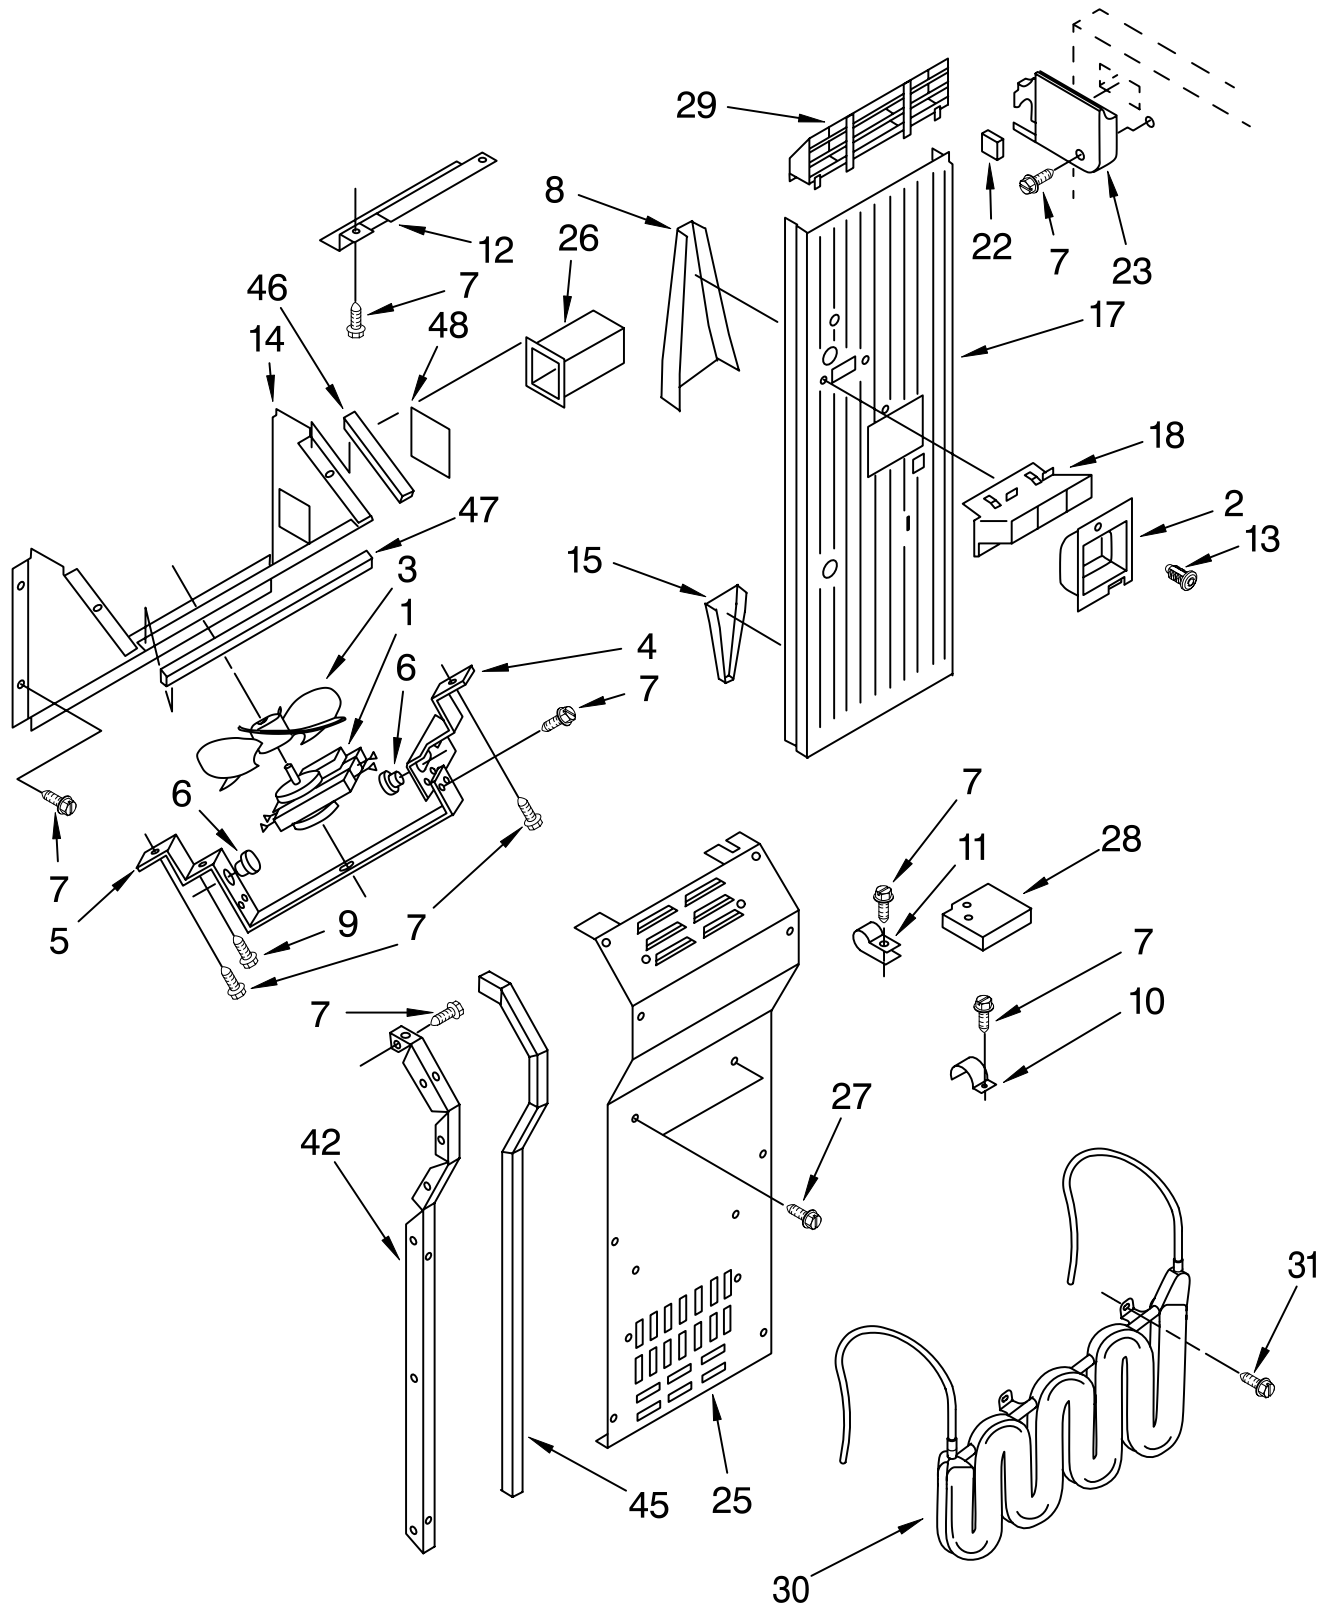

AIR FLOW AND RESERVOIR PARTS

For Models: KSS36QHW00, KSS36QHB00, KSS36QHT00
(White) (Black) (Biscuit)

FOR ORDERING INFORMATION REFER TO PARTS PRICE LIST

AIR FLOW AND RESERVOIR PARTS

For Models: KSSS36QHW00, KSSS36QHB00, KSSS36QHT00

(White)

(Black)

(Biscuit)

Illus. No.	Part No.	DESCRIPTION
1	2188322	Fan Motor
2	2002732	Cup, Clearance
3	2169142	Fan Blade
4	548263	Bracket (Double)
5	938224	Bracket (Single)
6	548268	Grommet
7	486194	Screw
8	2003924	Deflector, Air Duct
9	488500	Screw, Ground
10	488366	Clamp, Tube
11	489348	Clamp, Nylon
12	2001145	Channel, Wiring
13	1112871	Fastner
14	2000783	Scroll, Fan
15	2003927	Deflector, Air Duct
17	2208900	Assembly, Air Duct (Also Order Items 8 & 15)
18	2182146	Air Deflector, Icemaker
22	1112869	Gasket, Air Baffle
23	2003576	Cover, Air Outlet
25	2202596	Cover, Evaporator
26	2000797	Connector, Meat Pan Duct
27	487539	Screw
28	1112840	Baffle, Evaporator
29	1112851	Diffuser, Air Duct
30	2006145	Reservoir
31	488280	Screw
42		Evaporator, Cover Rail
	2000686	Left Side
	2000685	Right Side
45	2001337	Gasket (2) Evaporator Cover
46	2001079	Gasket (2)
47	2001080	Gasket
48	2001081	Gasket

FOR ORDERING INFORMATION REFER TO PARTS PRICE LIST