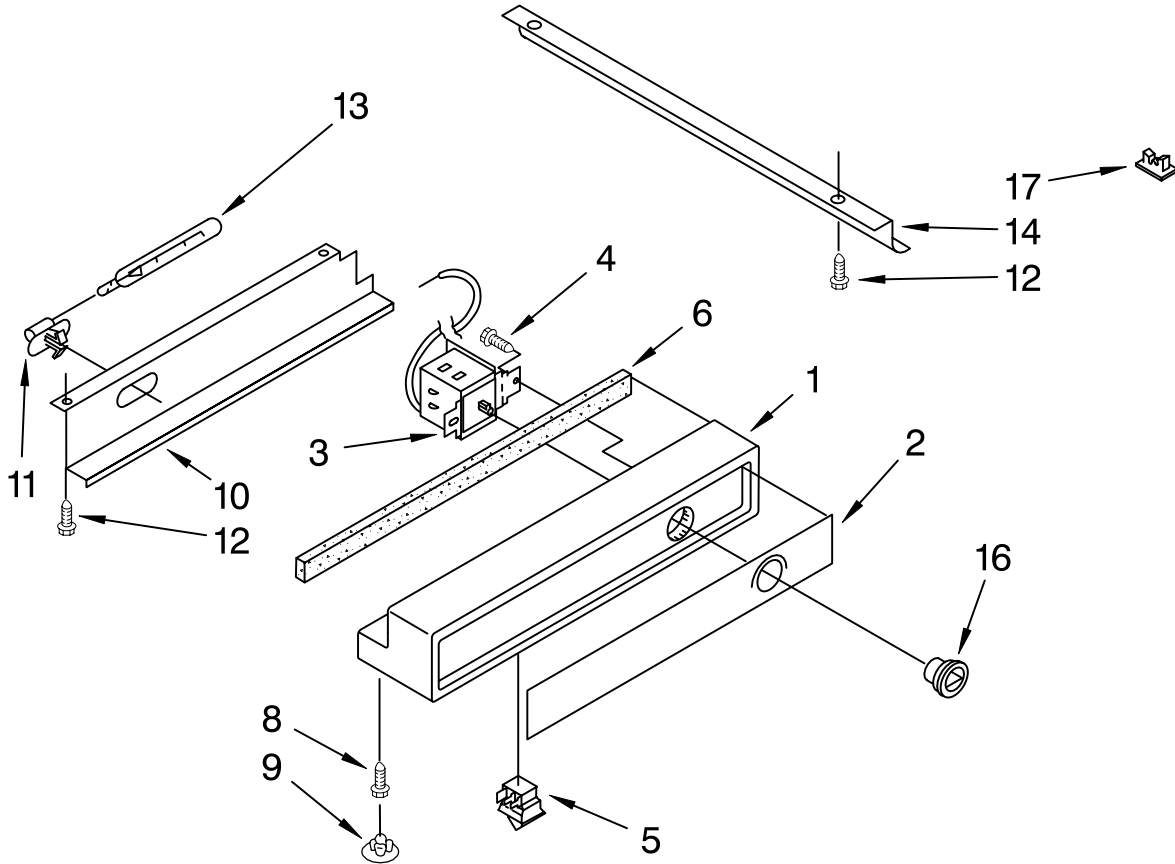

FREEZER CONTROL PANEL PARTS

For Models: KSSS36QHW00, KSSS36QHB00, KSSS36QHT00
(White) (Black) (Biscuit)

Illus. No.	Part No.	DESCRIPTION
1	1113625	Control Panel
2	2003307	Inlay, Control Panel
3	1113466	Thermostat & Barrier Assembly
4	488974	Screw (2)
5	1115373	Switch, Rocker Arm
6	1113132	Seal, Control Panel
8	489260	Screw (3)
9	2000153	Hole Plug (3)
10	2005561	Shield, Control Panel
11	2005042	Socket, Light
12	486194	Screw
13	548049	Light Bulb
14	2001142	Channel, Wiring
16	2182112	Knob, Thermostat
17	1115375	Clip, Wiring

FOR ORDERING INFORMATION REFER TO PARTS PRICE LIST