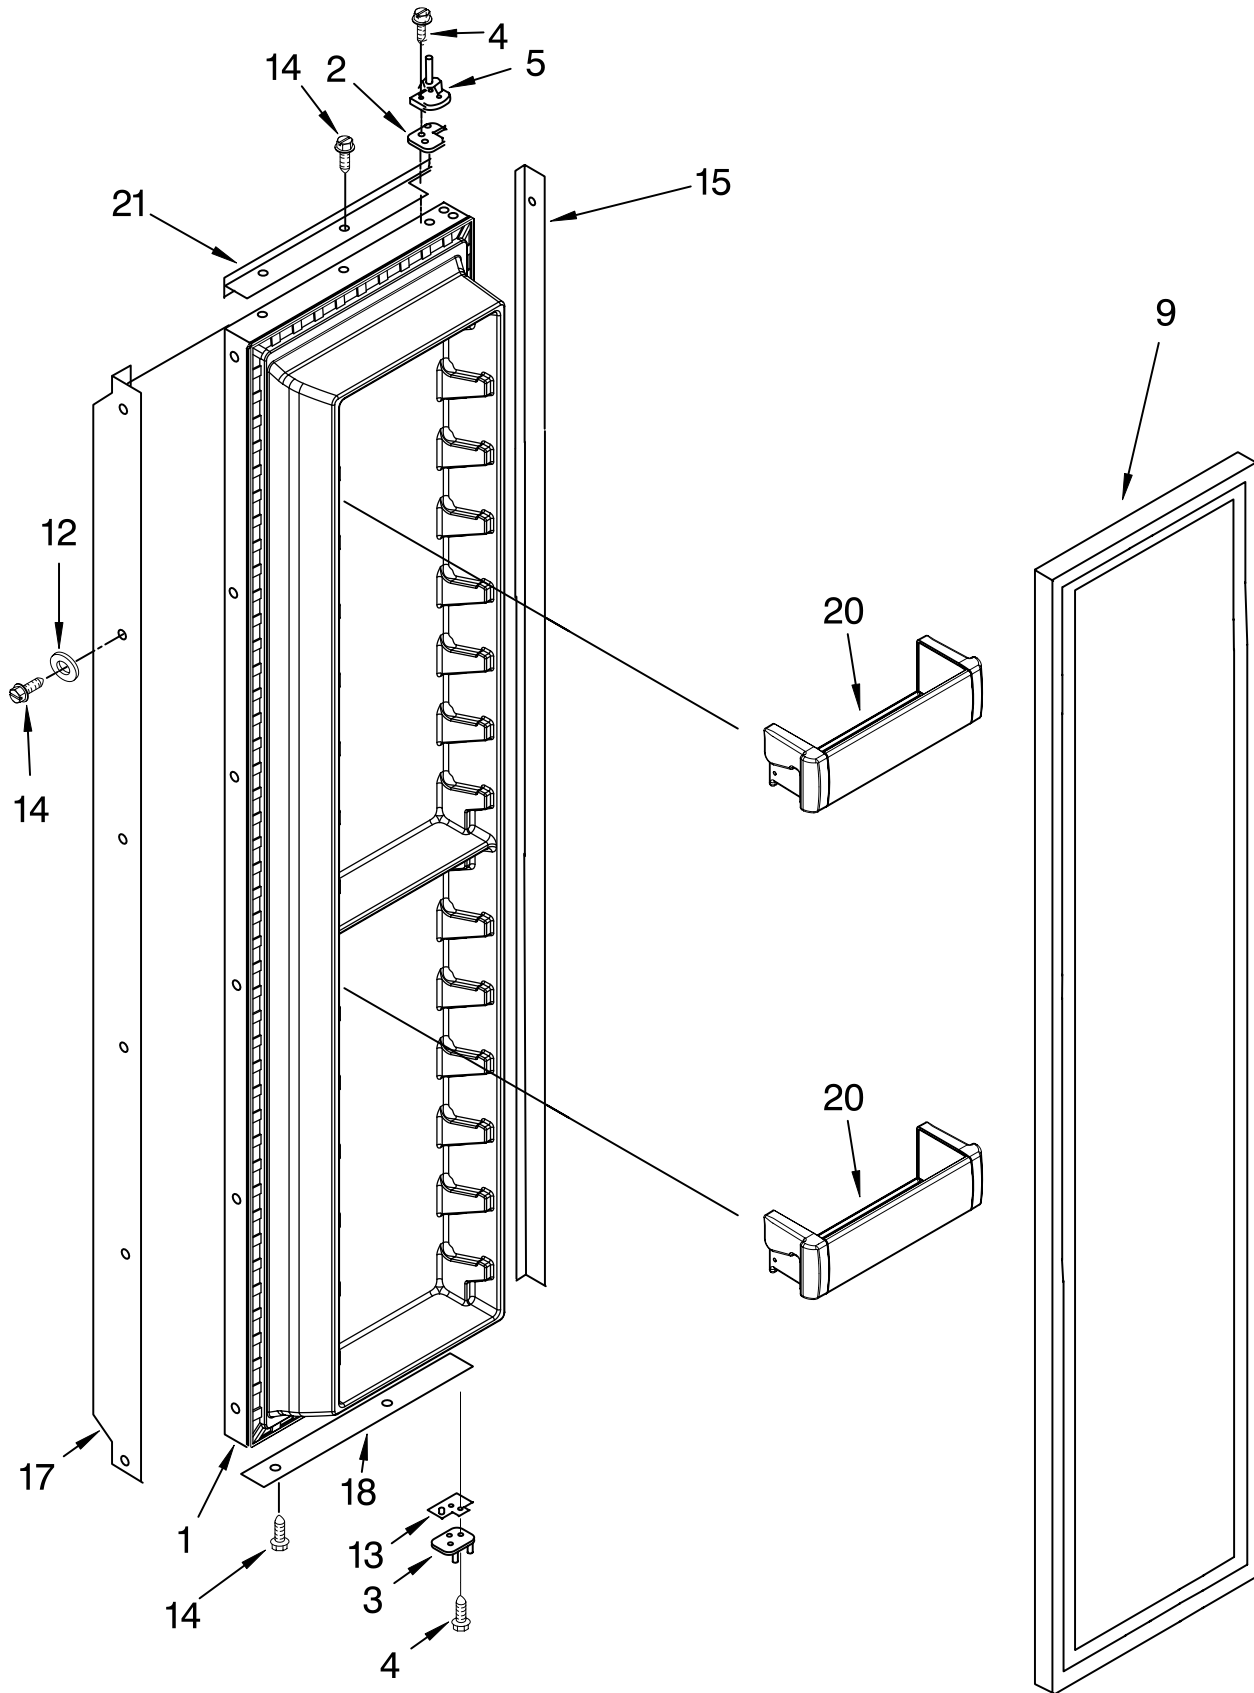

FREEZER DOOR PARTS

For Models: KSSS36FMB01, KSSS36FMX01

(Black) (Etched Aluminum)

FOR ORDERING INFORMATION REFER TO PARTS PRICE LIST

FREEZER DOOR PARTS

For Models: KSSS36FMB01, KSSS36FMX01
(Black) (Etched Aluminum)

Illus. No.	Part No.	DESCRIPTION
1	2252326	Freezer Door Panel (Includes Item 9)
2	2256381	Spacer, Top Door
3	2302879	Hinge, Bottom
4	489282	Screw
5	2266854	Hinge, Top & Bottom
9	2222813	Door Gasket, Magnetic
12	2001230	Washer, Nylon
13	2257637	Spacer, Door (Bottom)
14		Screw
	8281250	Stainless Steel
	8281252	Black
15		Trim, Side Door
	2005966	Black
	2005962	Etched Aluminum
17		Handle, Door
	2256472B	Black
	2256472	Etched Aluminum
18		Trim, Bottom Door
	2215984B	Black
	2215984	Etched Aluminum
20	2222775	Bin, Shelf (6)
21		Trim, Top Door
	2005885	Black
	2005019	Etched Aluminum