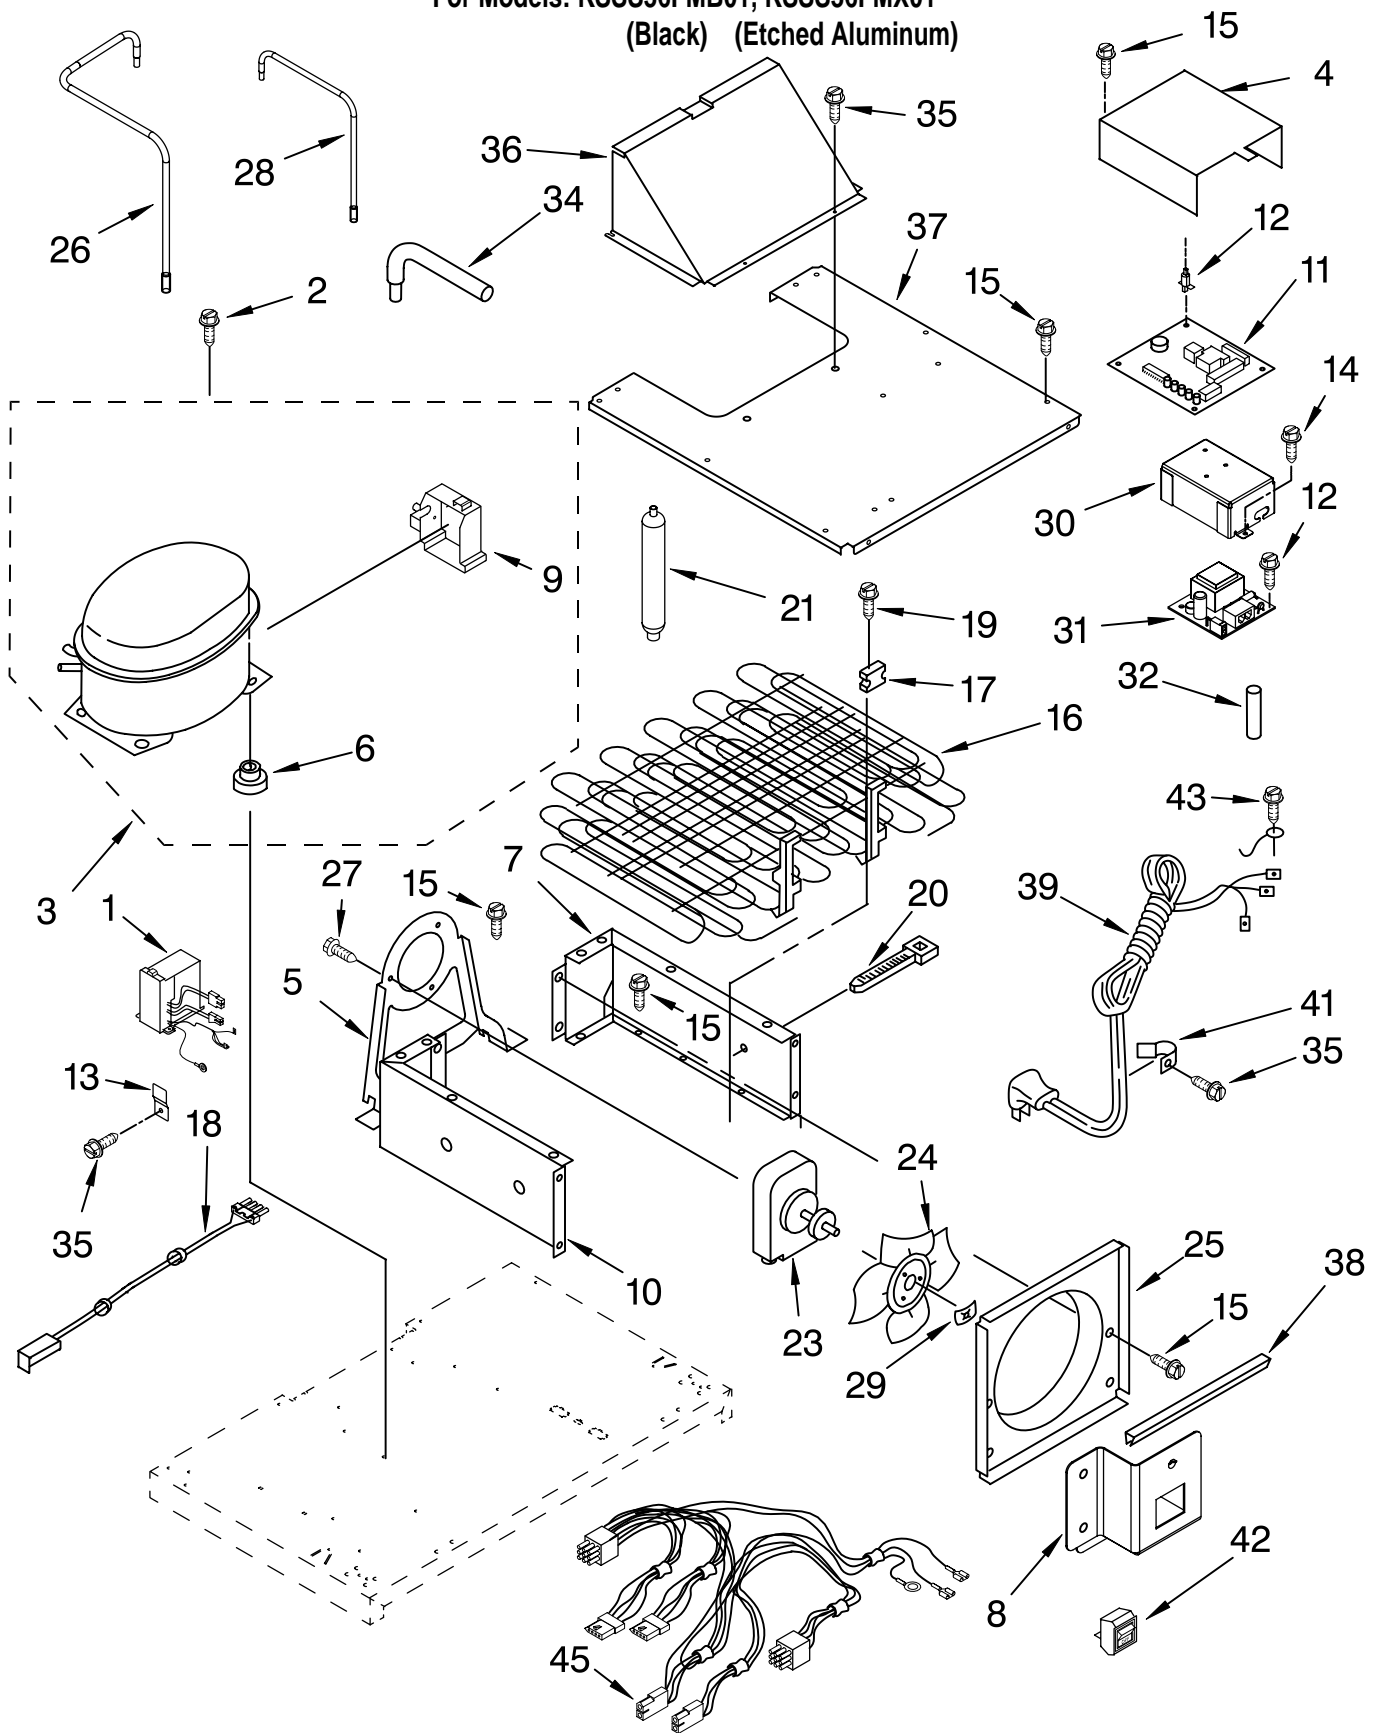

UPPER UNIT PARTS

For Models: KSSS36FMB01, KSSS36FMX01
(Black) (Etched Aluminum)

FOR ORDERING INFORMATION REFER TO PARTS PRICE LIST

UPPER UNIT PARTS

For Models: KSSS36FMB01, KSSS36FMX01
(Black) (Etched Aluminum)

Illus. No.	Part No.	DESCRIPTION
1	2224047	Inverter Box
2	489373	Screw, Compressor Mounting (4)
3	2223393	Compressor (Includes Items 6 & 9) (Also Order 876765 Tube Kit)
4	2257354	Housing, Control Board
5	2215641	Bracket, Fan Motor
6	1100826	Grommet, Mounting
7	2266803	Shroud, Condenser (Right)
8	2302969	Bracket, Mounting Switch
9	2215676	Terminal Cover
10	2302973	Shroud, Condenser (Left)
11	2303934	Control Board
12	2203075	Spacer (5)
13	2256328	Bracket, Inverter Box
14	8281149	Screw
15	1157158	Screw
16	2259307	Condenser
17	943447	Grommet (4)
18	2187629	Wire, Jumper

Illus. No.	Part No.	DESCRIPTION
19	487522	Screw
20	2155774	Wire Tie
21	2252363	Drier
23	2206036	Motor, Fan
24	2190685	Blade, Fan
25	2003169	Orifice, Fan
26	2300190	Tube, Transfer Drier
27	8281160	Screw
28	2259301	Tube, Transfer Heat Loop
29	486692	Speed Nut
30	2259349	Housing, Power Supply
31	2259350	Power Supply, Ingredient Care Center
32	2000645	Sleeve, Condenser
34	2194319	Process, Tube
35	486194	Screw
36	2209495	Cover, Fan
37	2259092	Cover, Condenser
38	2307907	Grommet, Edge
39	2259197	Service Cord
41	549193	Clamp, Cord
42	2266802	Switch, Power Disconnect

Illus. No.	Part No.	DESCRIPTION
43	487294	Screw, Ground
45	2187900	Wiring Harness, Unit Compartment

Following Parts Not Illustrated and Optional Parts Not Included

978025	Valve, Access (1/4")
978026	Valve, Access (5/16")
978027	Valve, Access (3/8")
978028	Valve, Access (1/2")
978029	Valve, Access (5/8")
978030	Valve, Access (3/4")
876764	Valve, Access (3/16")

REFRIGERANT CHARGE

6.25 oz.
(R-134A)