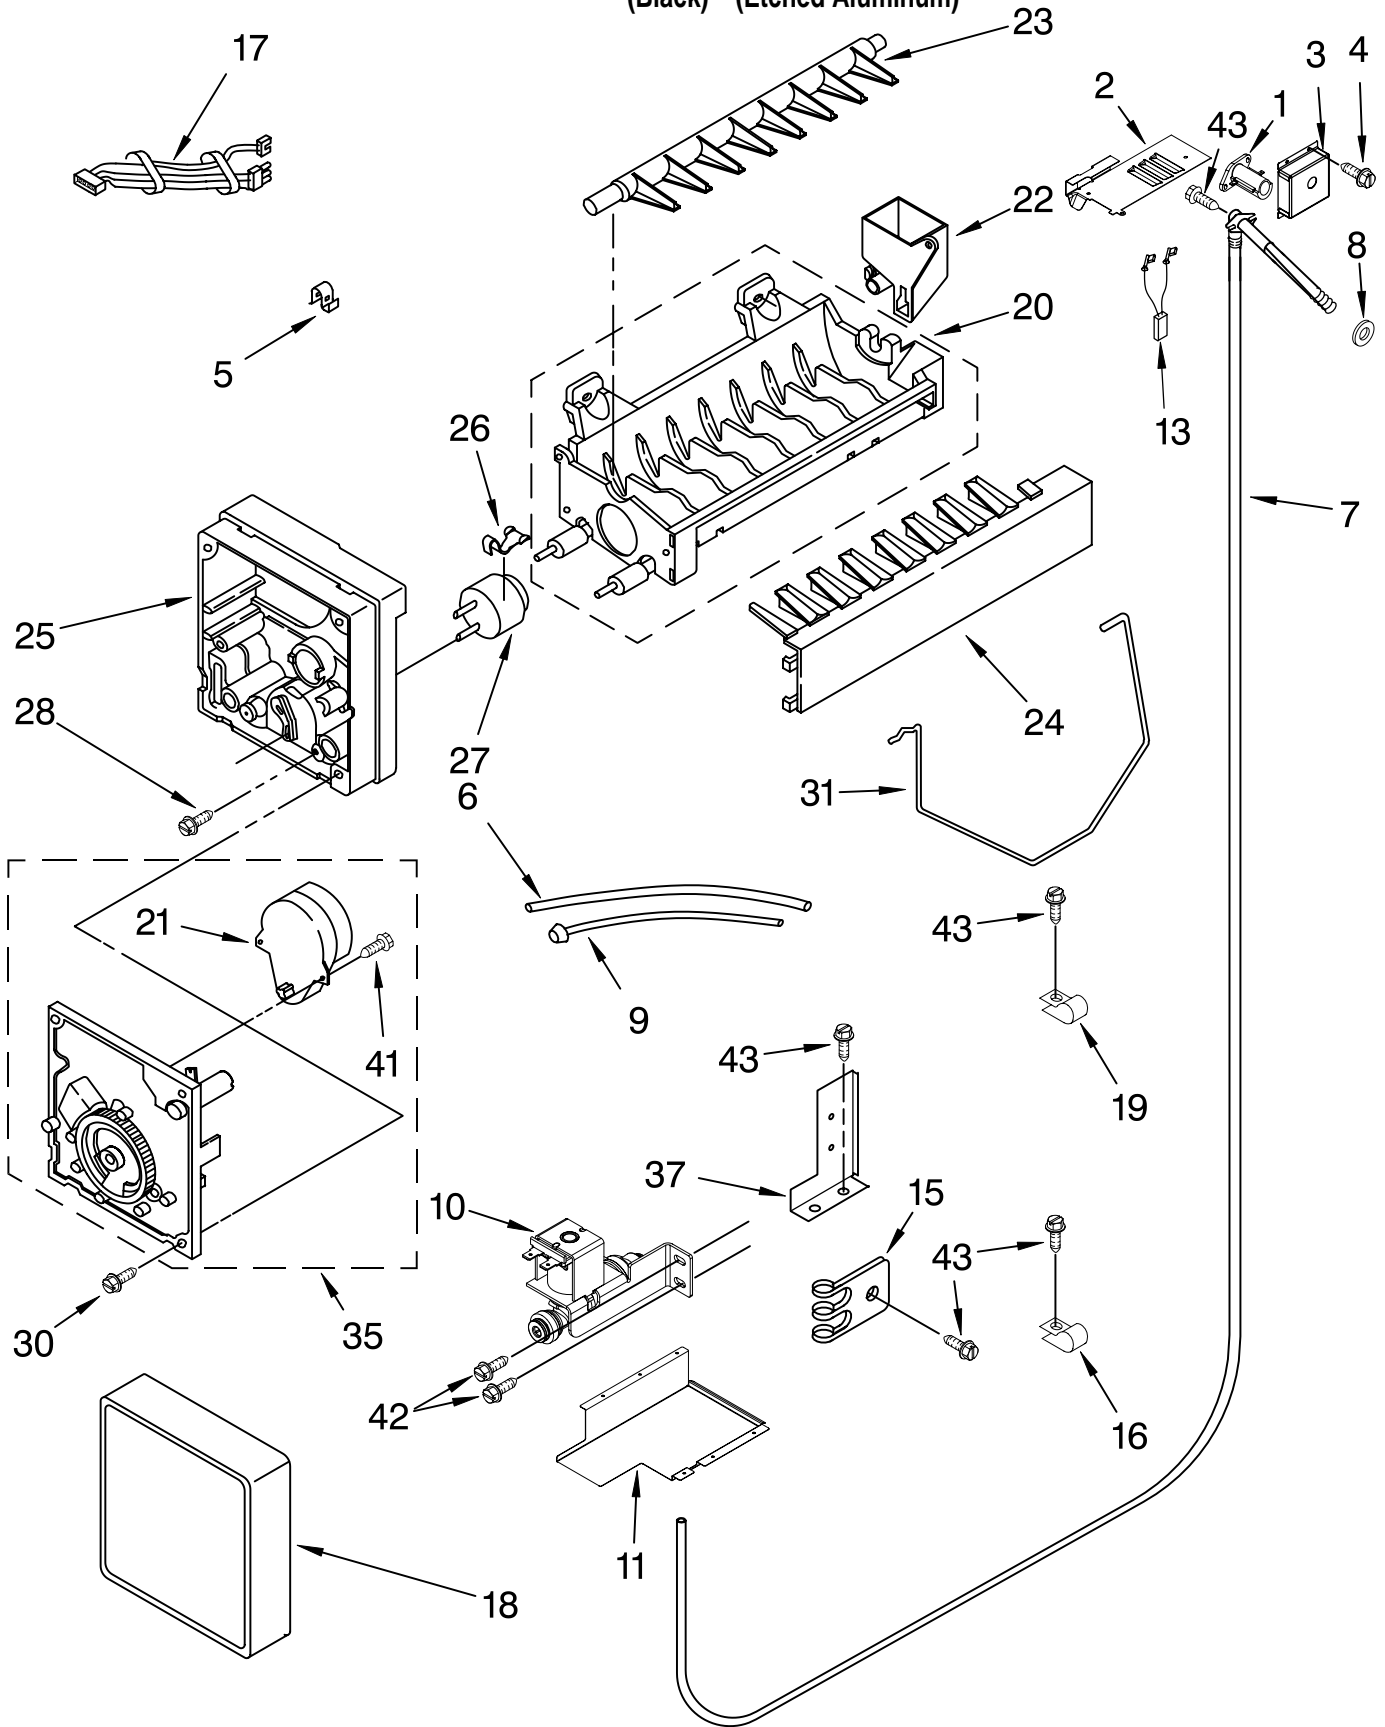

ICEMAKER PARTS

For Models: KSSS36FMB01, KSSS36FMX01
(Black) (Etched Aluminum)

FOR ORDERING INFORMATION REFER TO PARTS PRICE LIST

ICEMAKER PARTS

For Models: KSSS36FMB01, KSSS36FMX01
(Black) (Etched Aluminum)

Illus. No.	Part No.	DESCRIPTION
1	2221240	Heater, Fill Tube
2	2221231	Heat Shield
3	2259064	Cover, Fill Tube
4	487539	Screw
5	628379	Clip, Fuse
6	2214613	Tube, Filter Inlet
7	2221140	Water Inlet Tube Assembly
8	1106508	Seal Gasket
9	2302719	Tube, Filter Outlet
10	2254709	Valve, Solenoid
11	2300104	Cover, Bottom Electrical
13	2187683	Jumper, Fill Tube Heater
15	2208136	Clamp, Nylon Valve
16	488937	Clamp Tube
17	2187715	Wire Assembly, Icemaker
18	2257538	Cover
19	2221070	Clamp, Tube
20	628228	Mold & Heater (Also Order 542638 Silicone Grease)
21	627811	Motor
22	628356	Cup-Water Fill
23	627843	Ejector
24	2182124	Ice Striper
25	2195914	Support
26	627796	Retainer
27	627985	Thermostat (2) Thermostat (Also Order 542639 Cement Alumilastic)
28	8533917	Screw
30	489276	Screw
31	2300169	Shut Off Arm
35	626653	Module Assembly (Includes Items 21 & 41)
37	2004914	Water Valve Mounting Bracket
41	489136	Screw (2)
42	489464	Screw 8-18 x 1/2
43	486194	Screw
100	2316703	Complete Icemaker Assembly

FOR ORDERING INFORMATION REFER TO PARTS PRICE LIST