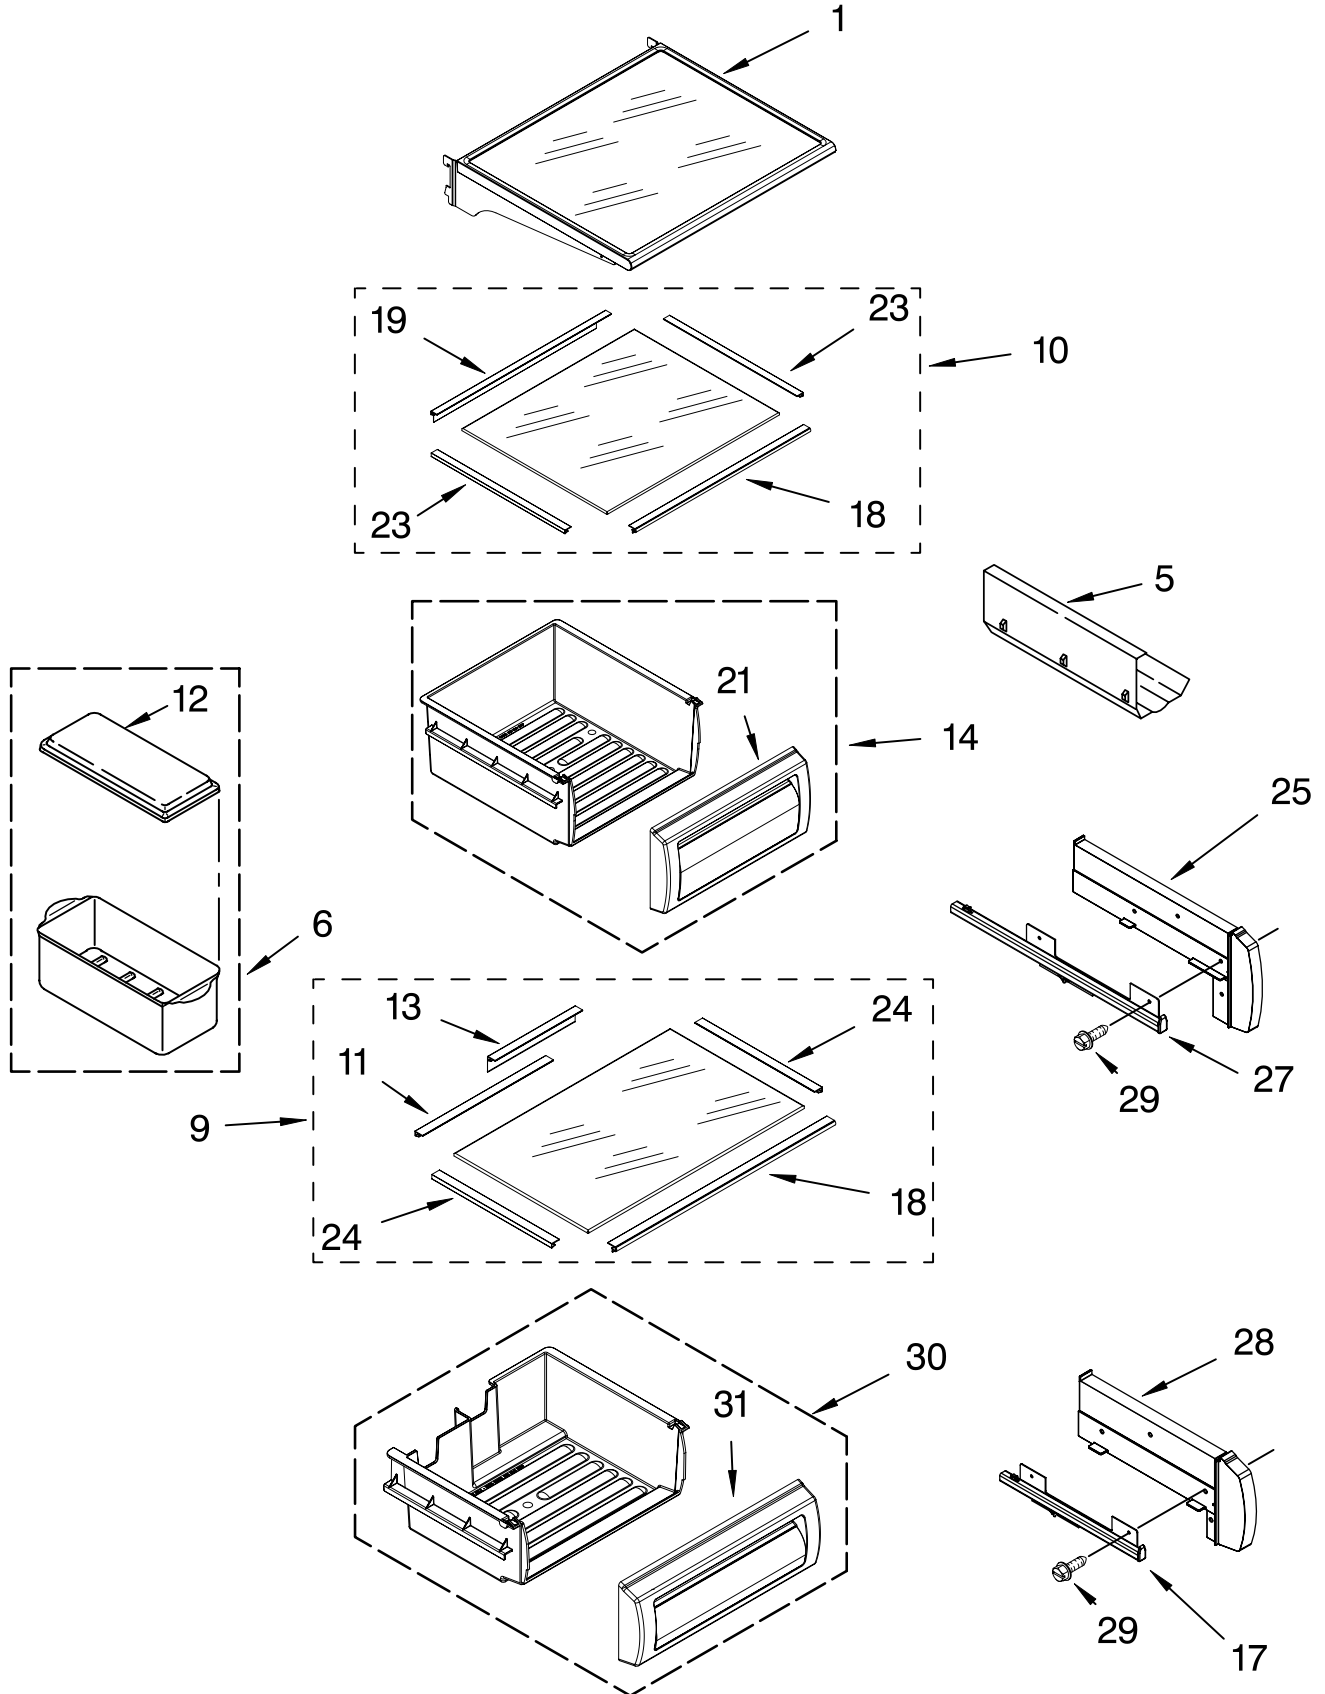

REFRIGERATOR SHELF PARTS

For Models: KSSS36FMB01, KSSS36FMX01

(Black) (Etched Aluminum)

FOR ORDERING INFORMATION REFER TO PARTS PRICE LIST

REFRIGERATOR SHELF PARTS

For Models: KSSS36FMB01, KSSS36FMX01

(Black) (Etched Aluminum)

Illus. No.	Part No.	DESCRIPTION
1	2222591	Shelf Assembly
5	2179404	Rack, Wine
6	2221071	Egg Bin Assembly
9	2302841	Meat Pan Cover Assembly
10	2302834	Crisper Cover Assembly
11	2257611	Trim, Side Glass
12	2169935	Cover
13	2257581	Trim, Rear Glass
14	2252411	Crisper Pan (2)
17		Slide, Meat Pan
	2302955	Right Side
	2302954	Left Side
18		Trim, Front Glass (Not Serviced Separately)
19	2256253	Trim, Rear Glass
21	2256247	Front, Crisper Pan
23	2252255	Trim, Side Glass Crisper Pan
24	2256250	Trim, Side Glass Meat Pan
25		Spacer, Crisper
	2256222	Right Side
	2256223	Left Side
27		Slide, Crisper
	2302957	Right Side
	2302956	Left Side
28		Spacer, Meat Pan
	2256244	Right Side
	2256243	Left Side
29		Screw
	8533929	Right Side
	8533928	Left Side
30	2256368	Meat Pan Assembly
31	2256365	Front, Meat Pan

FOR ORDERING INFORMATION REFER TO PARTS PRICE LIST