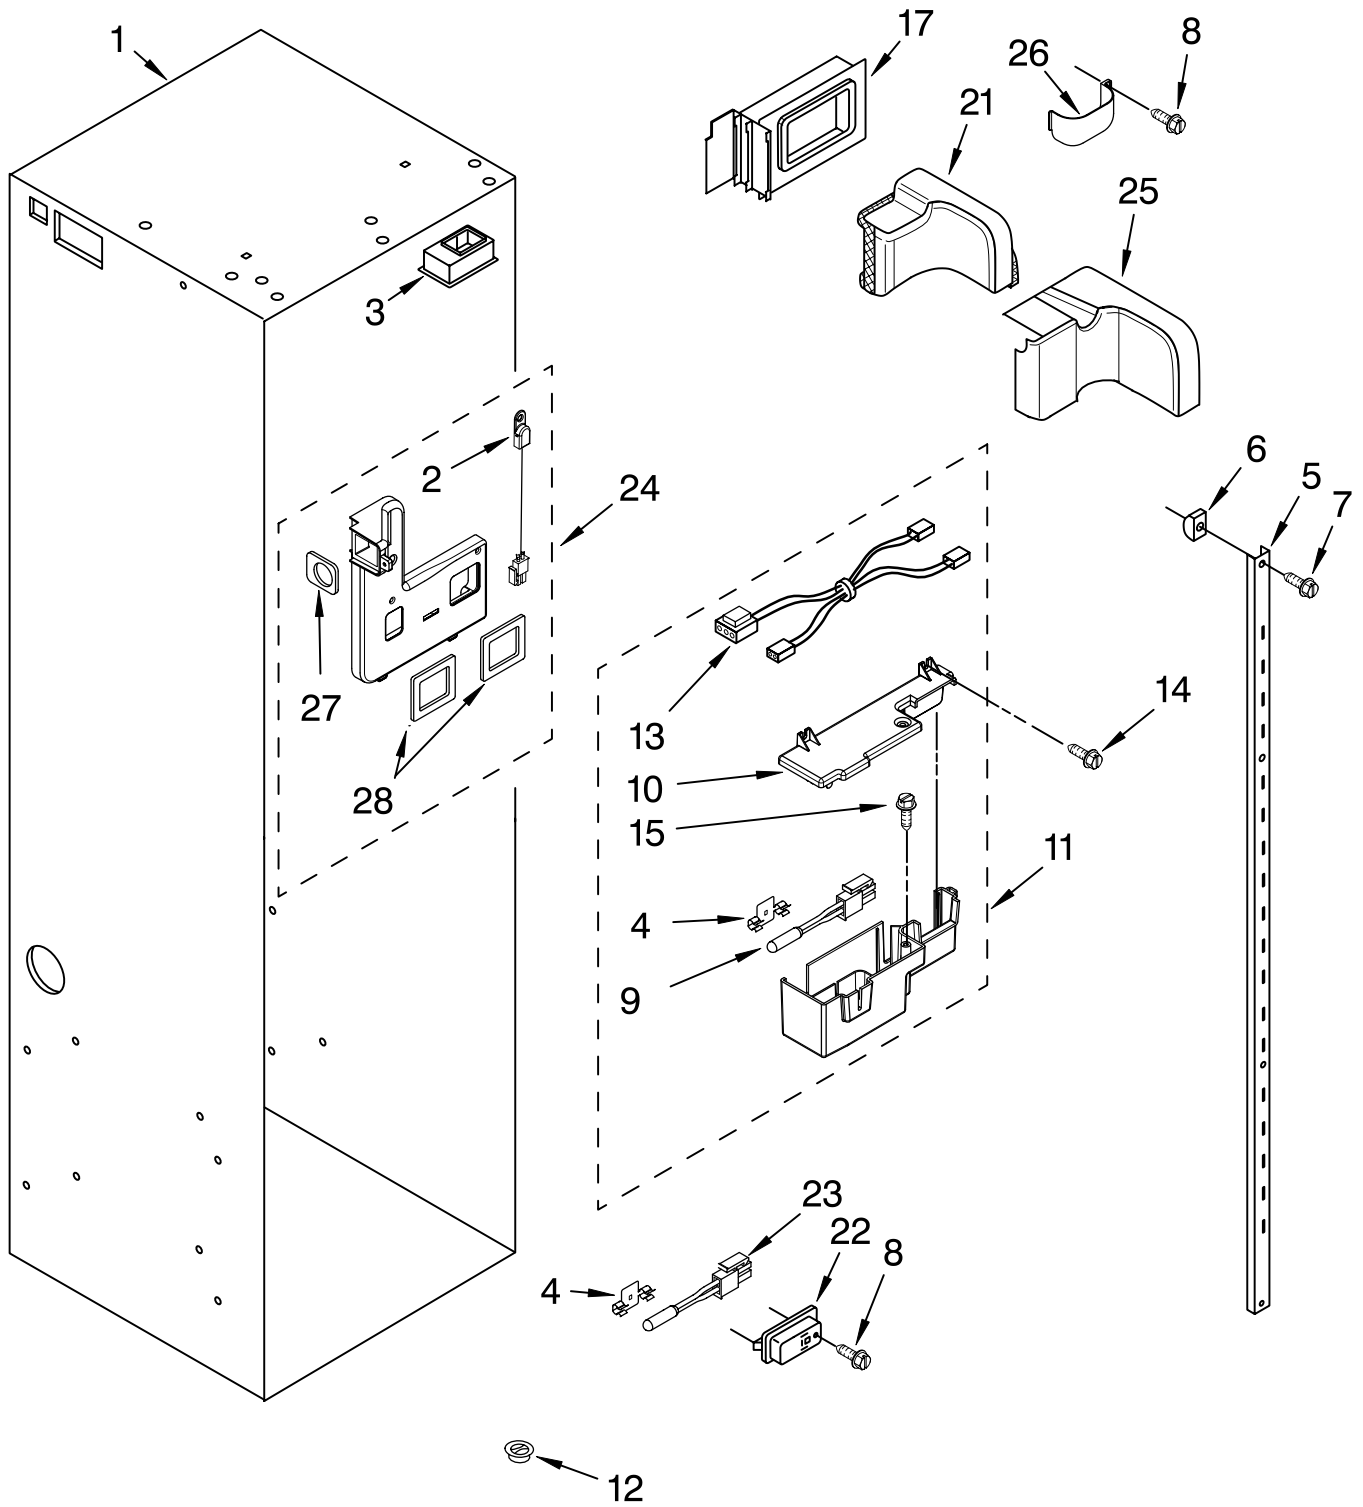

REFRIGERATOR LINER PARTS

For Models: KSSS36FMB01, KSSS36FMX01

(Black) (Etched Aluminum)

FOR ORDERING INFORMATION REFER TO PARTS PRICE LIST

REFRIGERATOR LINER PARTS

For Models: KSSS36FMB01, KSSS36FMX01

(Black) (Etched Aluminum)

Illus. No.	Part No.	DESCRIPTION
1		Liner (Not A Serviceable Part)
2	2306010	Thermistor
3	2208970	Air Duct
4	2209204	Clip, Thermistor
5	2259077	Ladder, Shelf (2)
6	520965	Screw Support, Ladder (8)
7	2006475	Screw
8	487539	Screw
9	2302937	Thermistor
10	2302986	Lid, Baffle
11	2302987	Baffle Control Assembly
12	2171846	Release Valve
13	2187619	Harness, Jumper
14	488357	Screw
15	486194	Screw
17	2221296	Air Baffle Assembly
21	2208997	Diffuser Assembly
22	1116793	Cover, Thermistor
23	2188820	Thermistor
24	2302992	Spacer Assembly
25	2215728	Cover, Diffuser
26	2259066	Cover, Air Return
27	2259412	Seal, Air Duct (Round Hole)
28	2259398	Seal, Air Duct (Square Hole)

FOR ORDERING INFORMATION REFER TO PARTS PRICE LIST