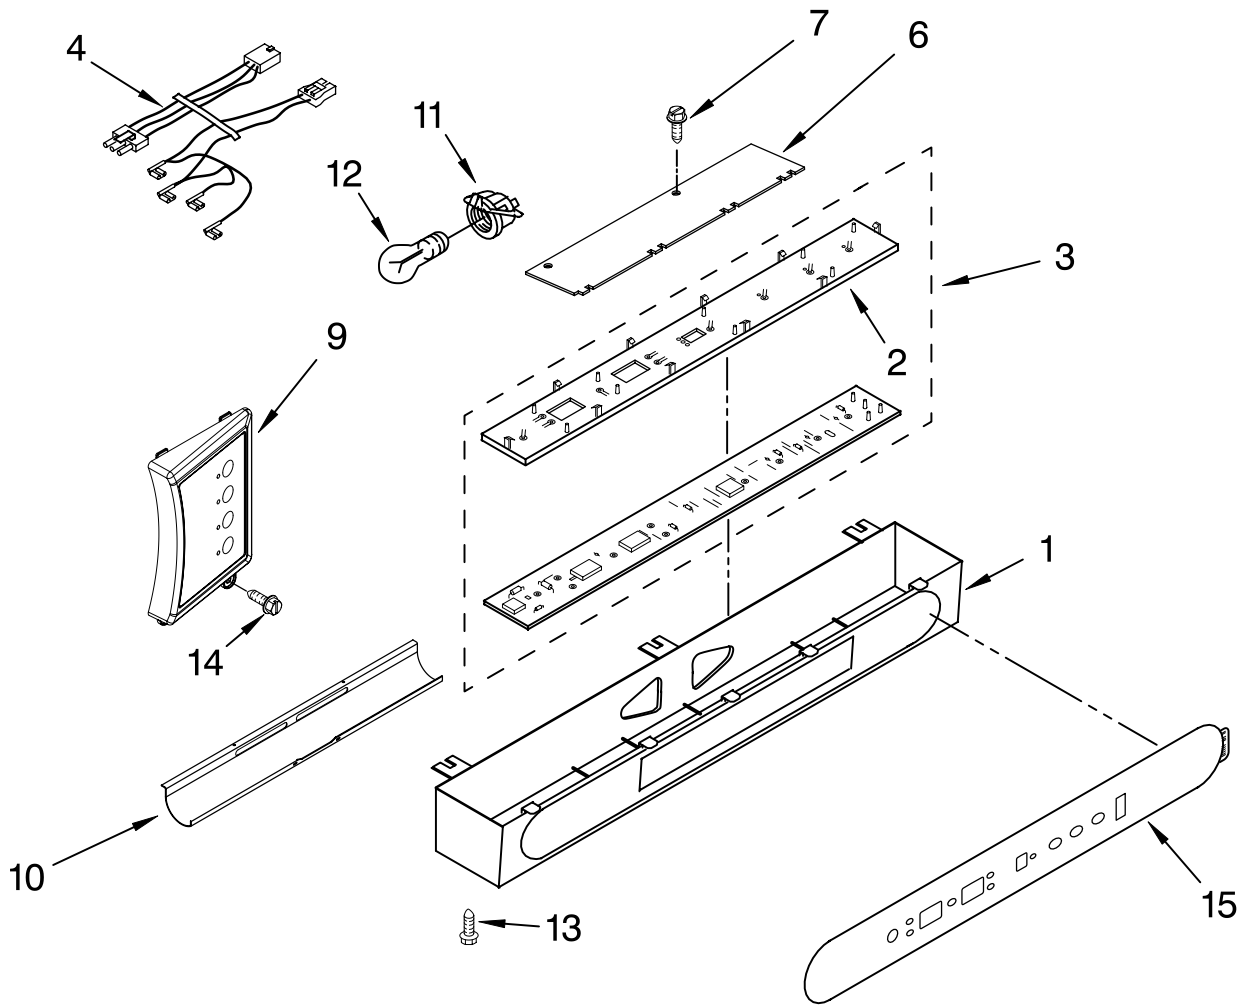

CONTROL PANEL PARTS

For Models: KSSS36FMB01, KSSS36FMX01

(Black) (Etched Aluminum)

Illus. No.	Part No.	DESCRIPTION
1	2302771	Control Box
2	2215670	Insert, Control Box
3	2266951	Circuit Board, Housing Control
4	2187424	Control Box Wire Harness
6	2221121	Support, Control Box
7	489006	Screw (2)
9	2306086	Display Board, Ingredient Care Center
10	2302727	Shield, Light
11	2162085	Socket, Light
12	2255743	Light Bulb
13	486194	Screw
14	8281185	Screw
15	2257518	Overlay

FOR ORDERING INFORMATION REFER TO PARTS PRICE LIST