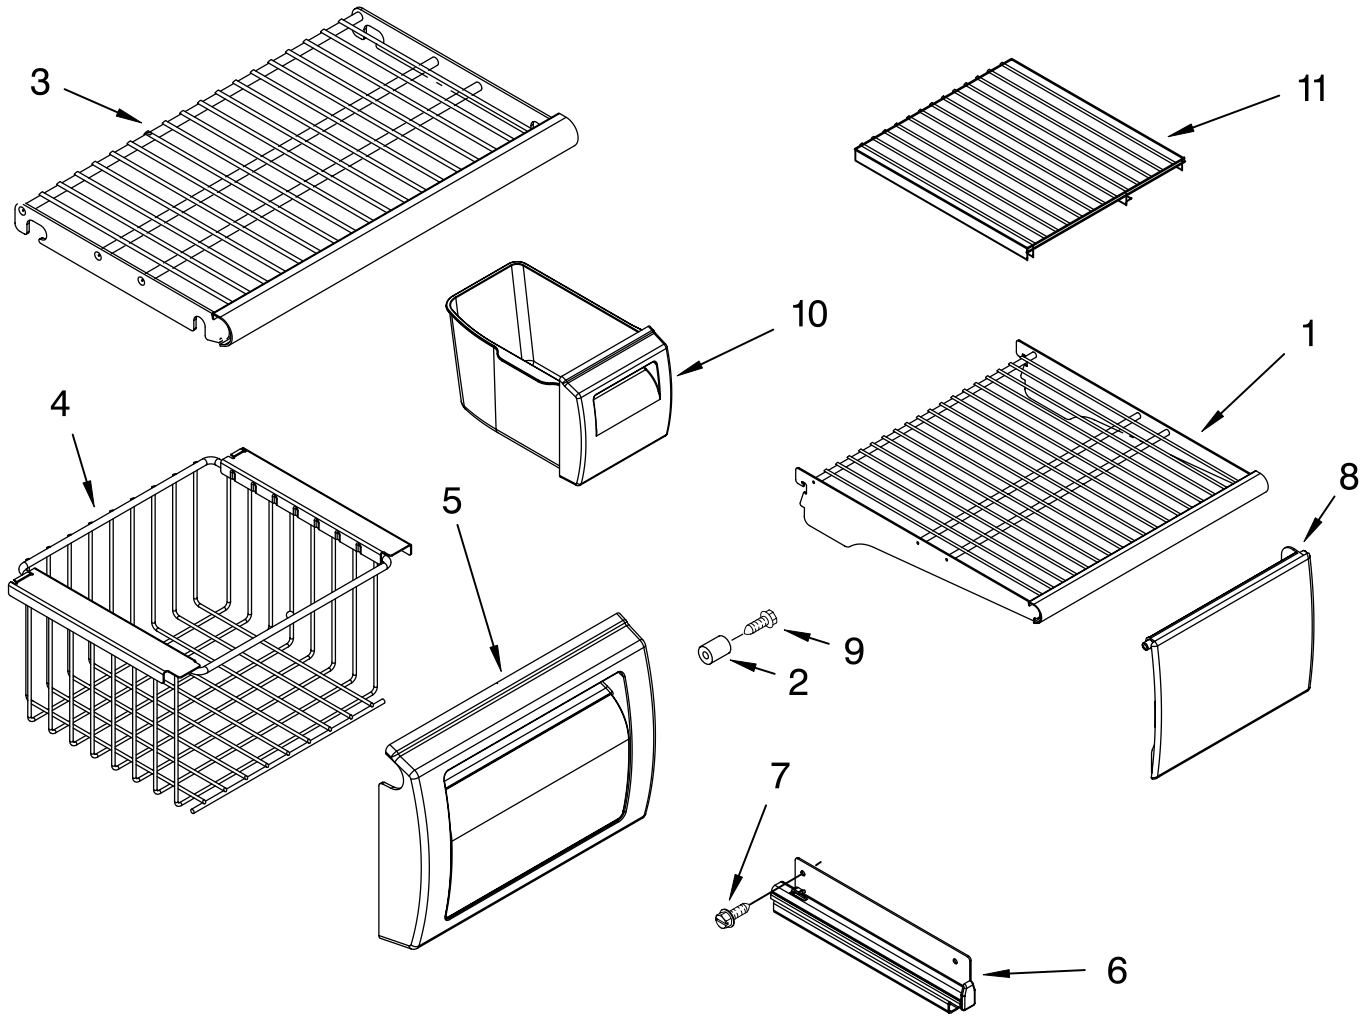

FOR ORDERING INFORMATION REFER TO PARTS PRICE LIST

CABINET TRIM PARTS

For Models: KSSS36FMB01, KSSS36FMX01
(Black) (Etched Aluminum)

Illus. No.	Part No.	DESCRIPTION
1		Cabinet, Trim (Right Side)
	2222552B	Black
	2222552X	Etched Aluminum
2	486194	Screw
3	1163283	Screw
4	2254724	Cabinet, Trim (Bottom)
5	486194	Screw
6	2257366	Cabinet, Trim Top
7		Cabinet Trim (Left Side)
	2222553B	Black
	2222553X	Etched Aluminum
9	2005925	Seal-Trim, Side
10	489464	Screw

FOR ORDERING INFORMATION REFER TO PARTS PRICE LIST

FREEZER SHELF PARTS

For Models: KSSS36FMB01, KSSS36FMX01

(Black) (Etched Aluminum)

Illus. No.	Part No.	DESCRIPTION
1	2302867	Shelf, Wire (2)
2	2266955	Spacer, Ice Door
3	2302882	Shelf, Fixed (2)
4	2259081	Basket (2)
5	2256269	Front, Basket
6		Slide, Basket
	2259317	Right Side
	2259318	Left Side
7	8533928	Screw
8	2266933	Door, Ice
9	8533929	Screw
10	2266930	Ice Bucket
11	2302870	Cover, Shelf