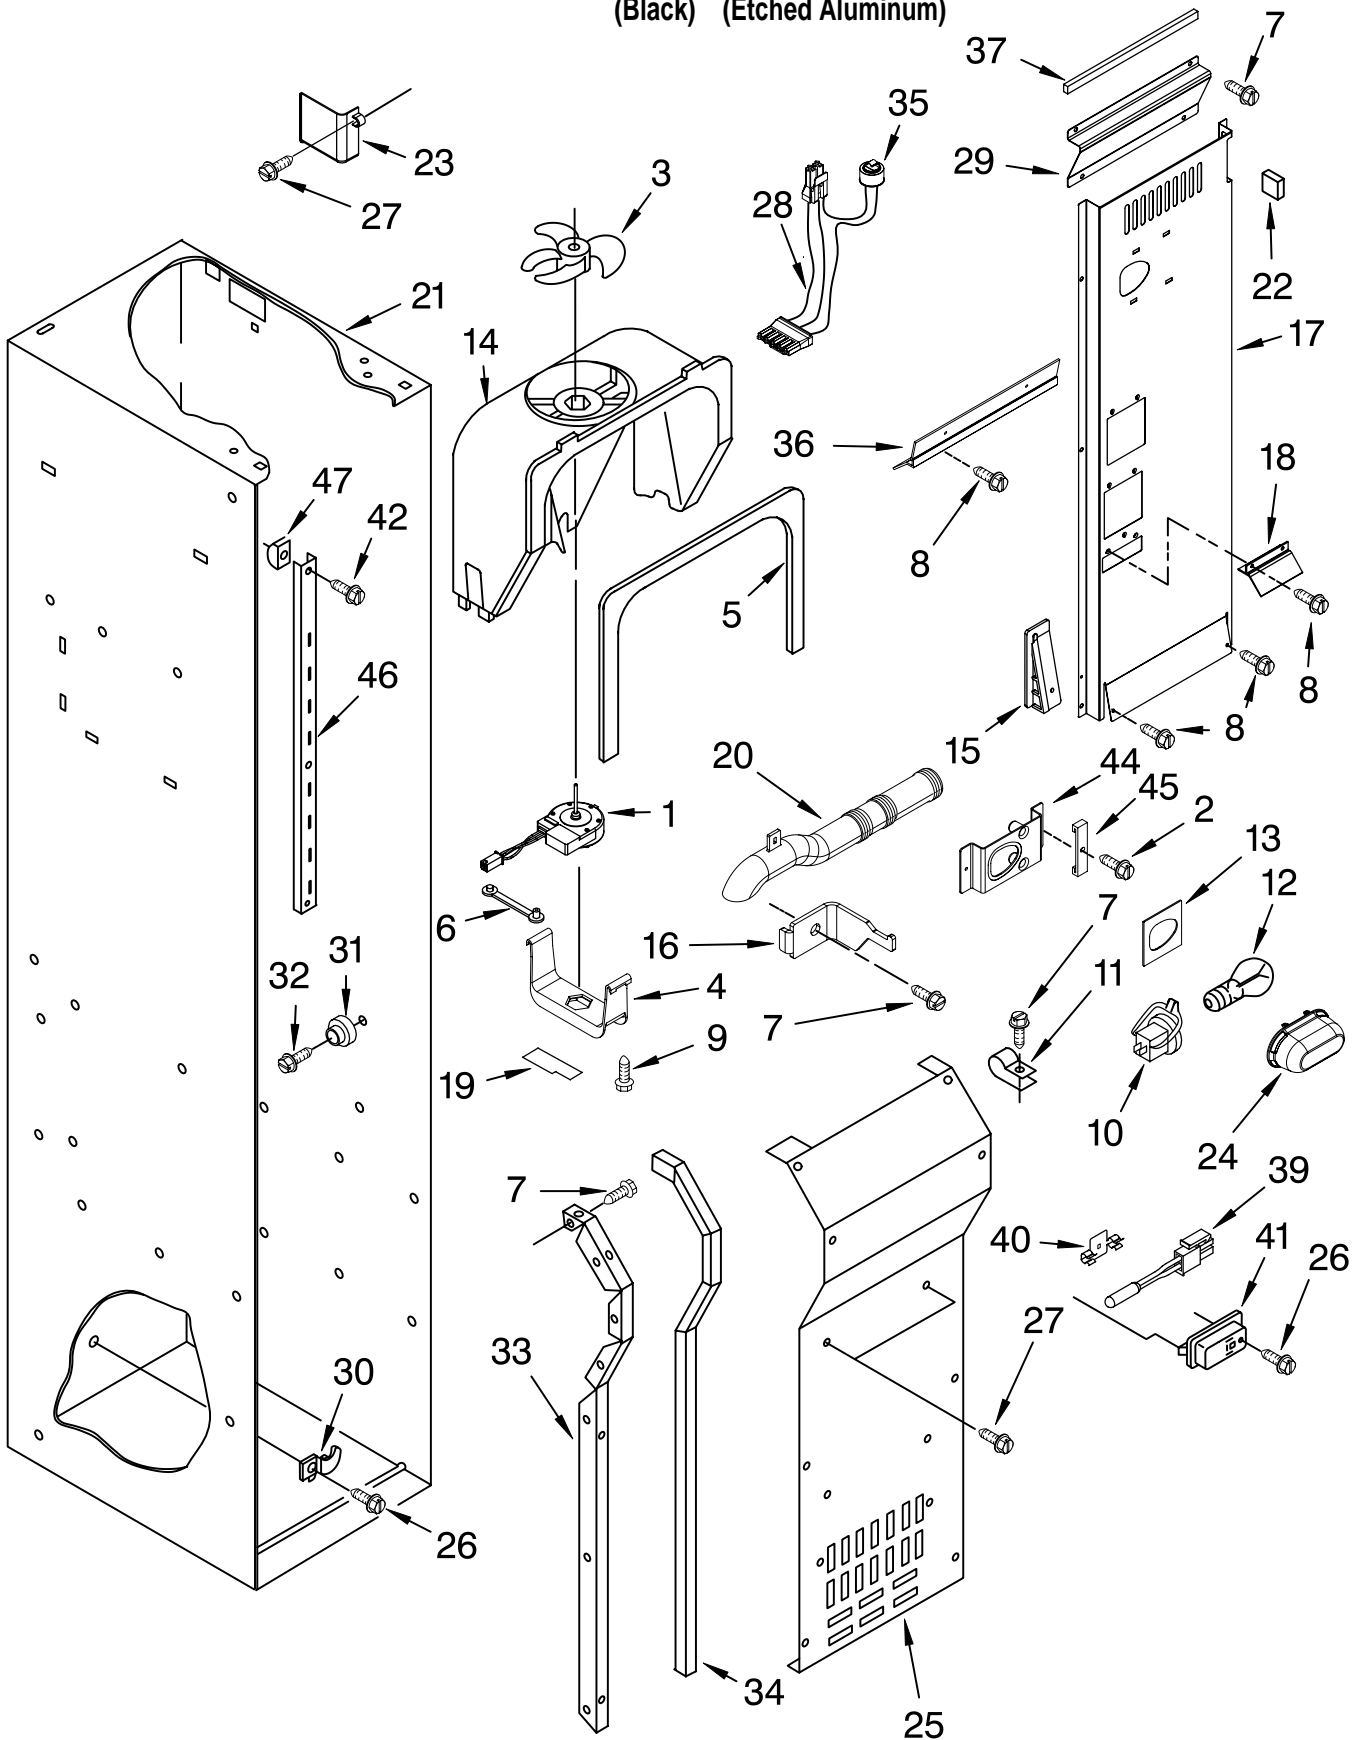

FREEZER LINER AND AIR FLOW PARTS

For Models: KSSS36FMB01, KSSS36FMX01

(Black) (Etched Aluminum)

FOR ORDERING INFORMATION REFER TO PARTS PRICE LIST

FREEZER LINER AND AIR FLOW PARTS

For Models: KSSS36FMB01, KSSS36FMX01

(Black) (Etched Aluminum)

Illus. No.	Part No.	DESCRIPTION	Illus. No.	Part No.	DESCRIPTION	Illus. No.	Part No.	DESCRIPTION
1	2259385	Fan Motor	17	2306042	Air Duct	31	2196483	Shelf, Stud (20)
2	488687	Screw	18	2266801	Deflector, Air	32	8281158	Screw
3	2169142	Fan Blade	19		Block, Fan Scroll	33		Evaporator,
4	2223733	Retainer, Fan Motor		2209481	Right			Cover Rail
5	2302816	Gasket, Cover		2209066	Left		2221107	Left Side
6	2223986	Grommet	20	2302933	Tube, Vent		2259355	Right Side
7	486194	Screw	21		Liner (Not A Serviceable Part)	34	2220904	Gasket (2) Evaporator Cover
8	8281185	Screw	22	2306055	Pad	35	2306462	Defrost, Bi-Metal
9	488500	Screw, Ground	23	2259025	Cover, Air Outlet	36	2302849	Support, Air Duct
10	2162085	Socket, Light (2)	24	2259367	Light Shield	37	2306051	Gasket, Air Duct
11	488937	Clamp, Nylon	25	2306048	Cover, Evaporator	39	2188820	Thermistor
12	2255743	Light Bulb (2)	26	486194	Screw	40	2209204	Clip, Thermistor
13	2302777	Seal, Light Socket	27	487539	Screw	41	1116793	Cover, Thermistor
14	2182119	Scroll, Fan	28	2187673	Harness, Wire (Includes Item 35)	42	2006475	Screw
15		Wedge, Air Duct	29	2306037	Deflector, Air Duct	44	2257571	Bracket, Light
	2259464	Right				45	2259446	Spacer, Light Bracket
	2259465	Left	30	1112260	Support, Evaporator (2)	46	2259032	Ladder, Shelf
16	2302925	Bracket, Vent Tube				47	2259397	Support, Screw

FOR ORDERING INFORMATION REFER TO PARTS PRICE LIST