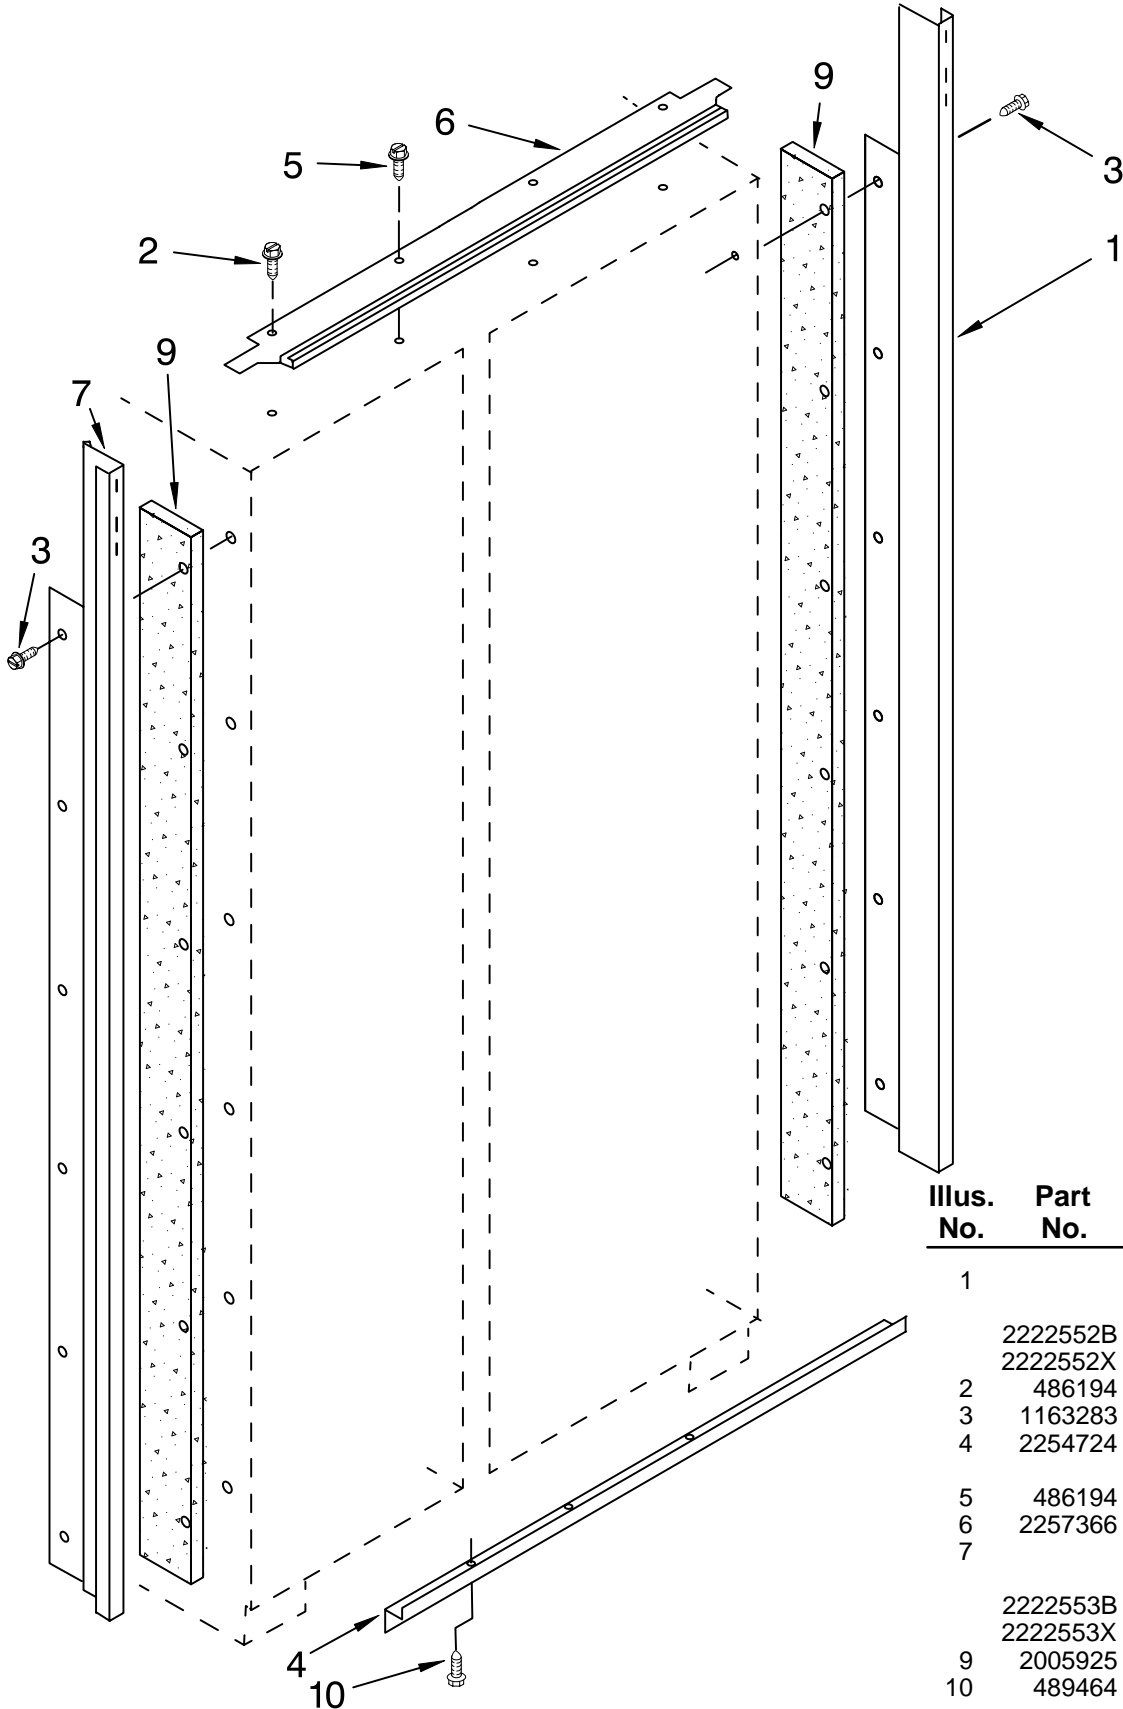

CABINET TRIM PARTS

For Models: KSSS36FMB01, KSSS36FMX01
(Black) (Etched Aluminum)

Illus. No.	Part No.	DESCRIPTION
1		Cabinet, Trim (Right Side)
	2222552B	Black
	2222552X	Etched Aluminum
2	486194	Screw
3	1163283	Screw
4	2254724	Cabinet, Trim (Bottom)
5	486194	Screw
6	2257366	Cabinet, Trim Top
7		Cabinet Trim (Left Side)
	2222553B	Black
	2222553X	Etched Aluminum
9	2005925	Seal-Trim, Side
10	489464	Screw

FOR ORDERING INFORMATION REFER TO PARTS PRICE LIST