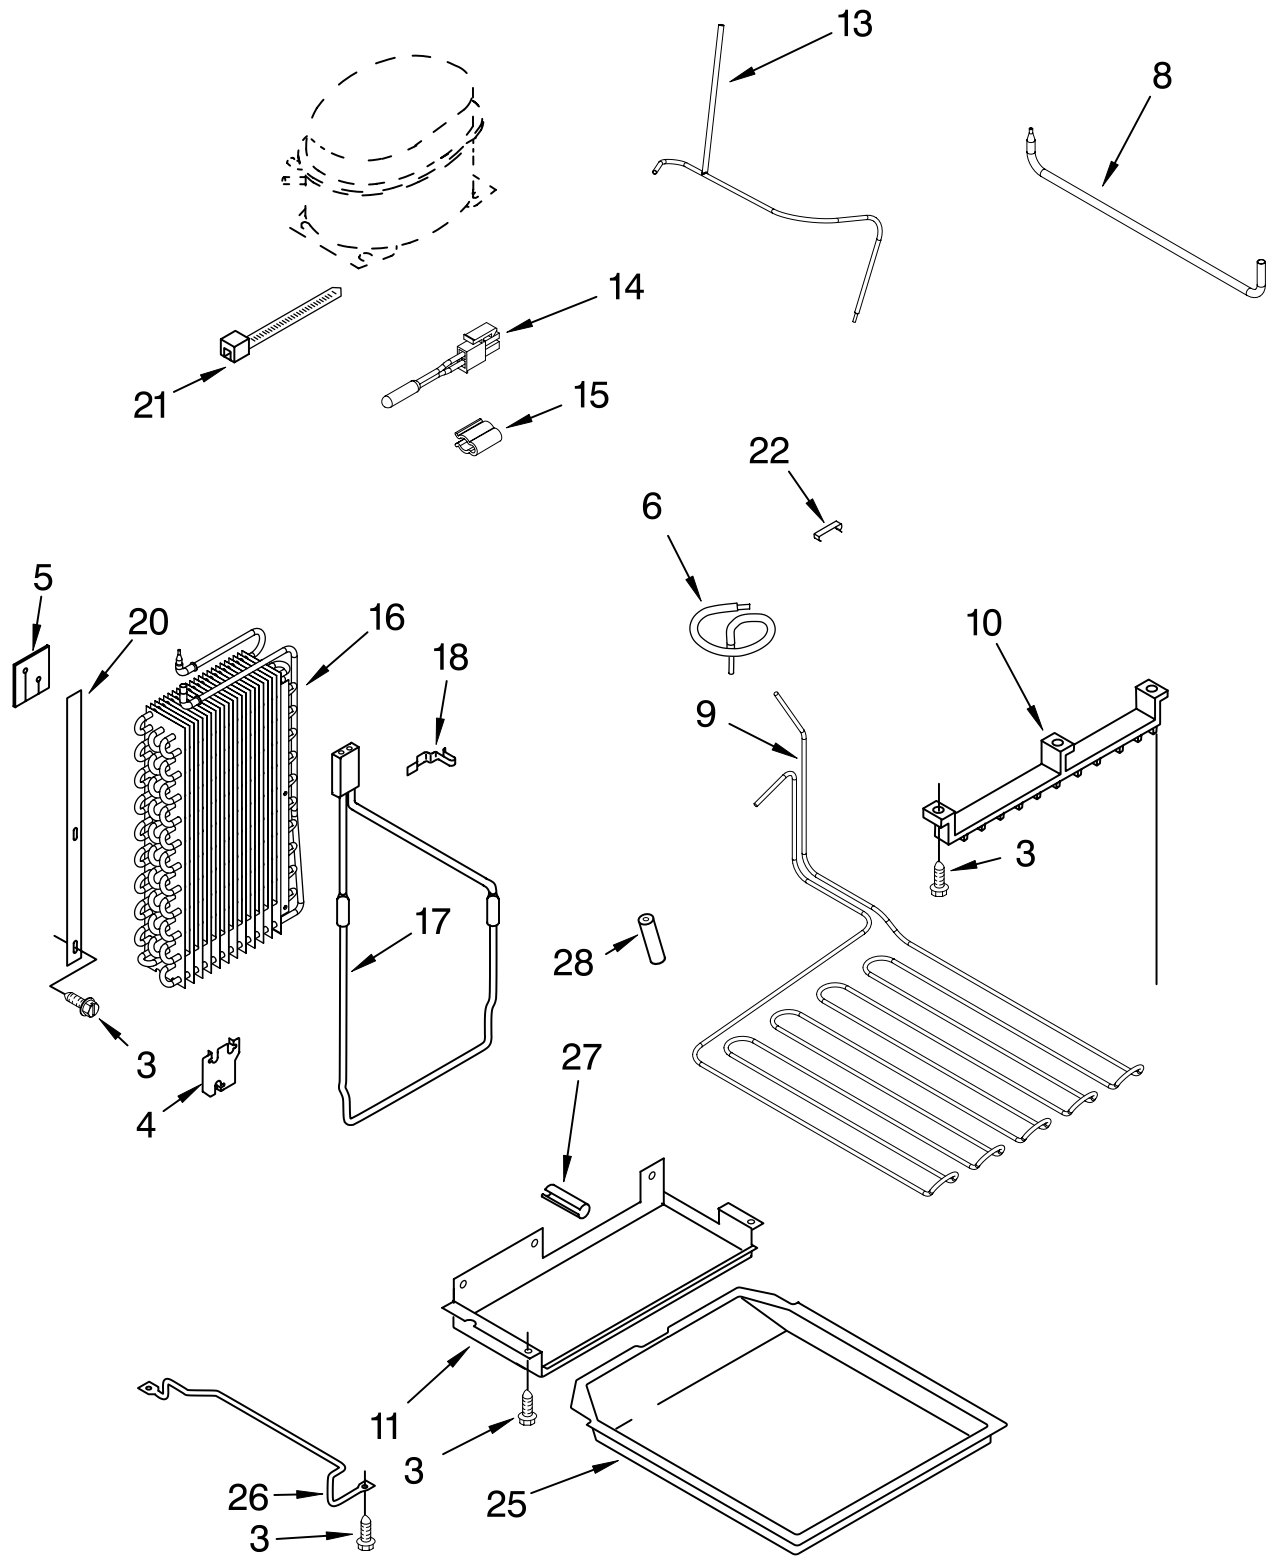

LOWER UNIT AND TUBE PARTS

For Models: KSSS36FMB01, KSSS36FMX01

(Black) (Etched Aluminum)

FOR ORDERING INFORMATION REFER TO PARTS PRICE LIST

LOWER UNIT AND TUBE PARTS

For Models: KSSS36FMB01, KSSS36FMX01

(Black) (Etched Aluminum)

Illus.	Part	
No.	No.	DESCRIPTION
3	486194	Screw
4	2215508	Bracket
5	2302929	Side Support
6	2259303	Suction Tube
8	2300191	Tube, Connect (Drier)
9	2259329	Heater, Drain Pan
10	2209450	Hanger, Heater
11	2005908	Shield, Drain Pan
13	2259352	Tube, Discharge
14	2213442	Thermistor
15	2257639	Clip, Thermistor
16	2306092	Evaporator
17	2306387	Heater, Defrost
18	1113048	Clamp, Heater (2)
20	2220832	Gasket, Evaporator
21	2155774	Wire Tie
22	2215691	Clip, Heat Exchanger Tube
25	2001264	Drain Pan
26		Bracket, Drain Pan
	1113206	Left
	1113207	Right
27	513942	Dampener
28	2215648	Damper, Heater