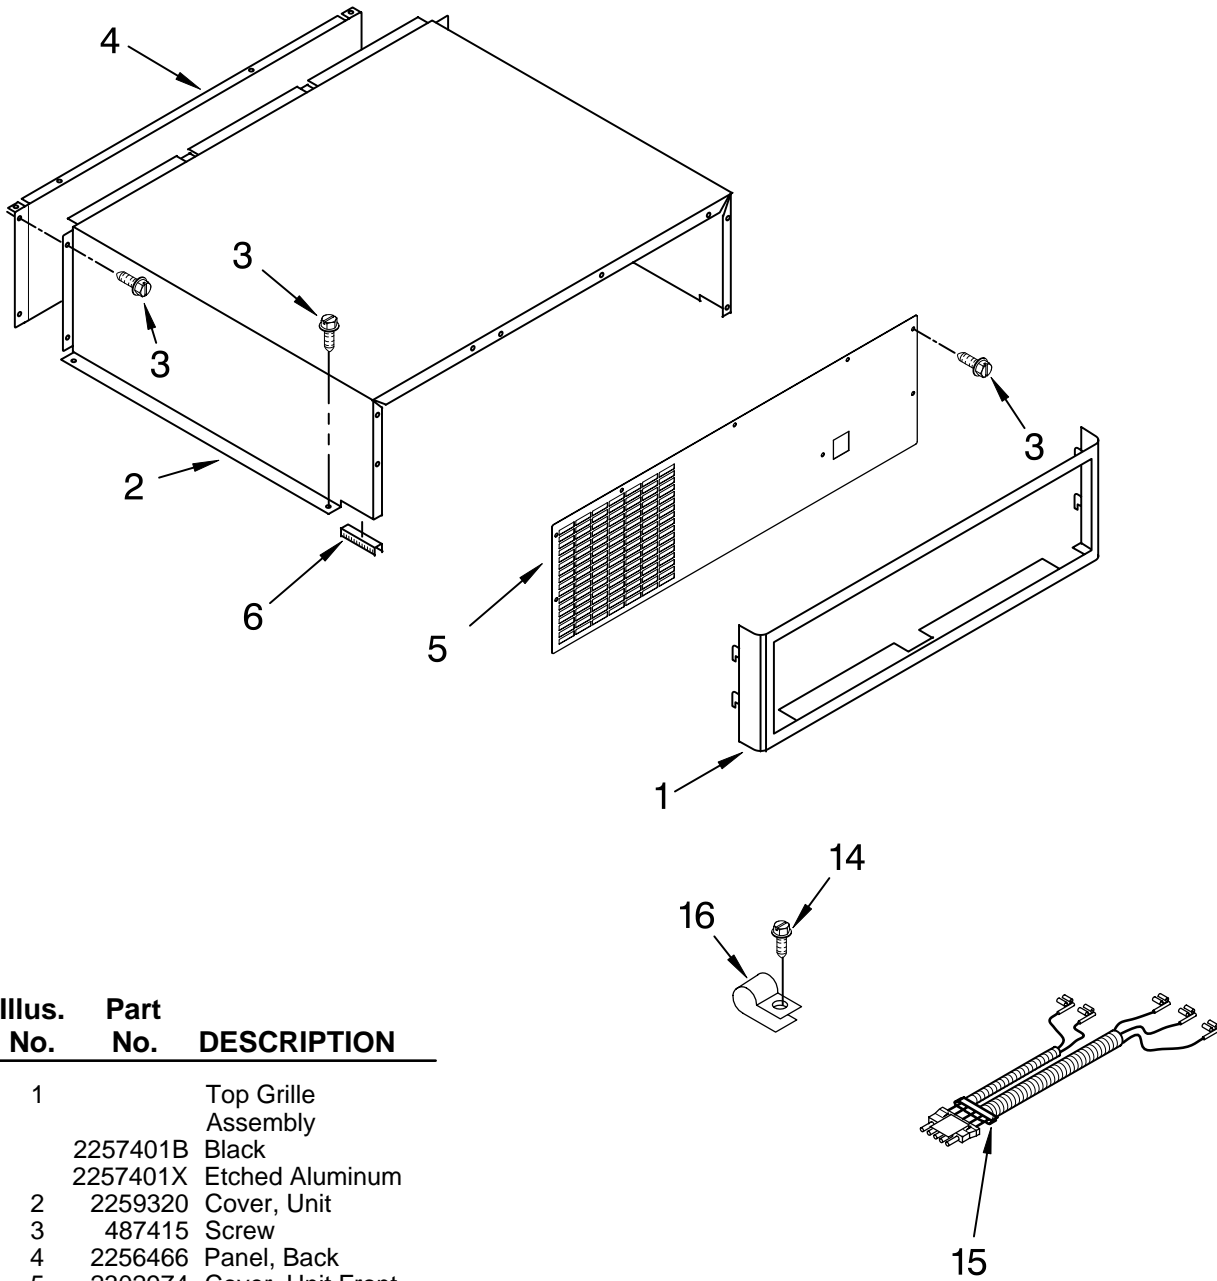

TOP GRILLE AND UNIT COVER PARTS

For Models: KSSS36FMB01, KSSS36FMX01
(Black) (Etched Aluminum)

Illus. No.	Part No.	DESCRIPTION
1		Top Grille Assembly
	2257401B	Black
	2257401X	Etched Aluminum
2	2259320	Cover, Unit
3	487415	Screw
4	2256466	Panel, Back
5	2302974	Cover, Unit Front
6	2215910	Grommet, Flexible
14	1157158	Screw
15	2187429	Wire Assembly, RC/FC Light Switch
16	489348	Clamp, Tube

FOR ORDERING INFORMATION REFER TO PARTS PRICE LIST