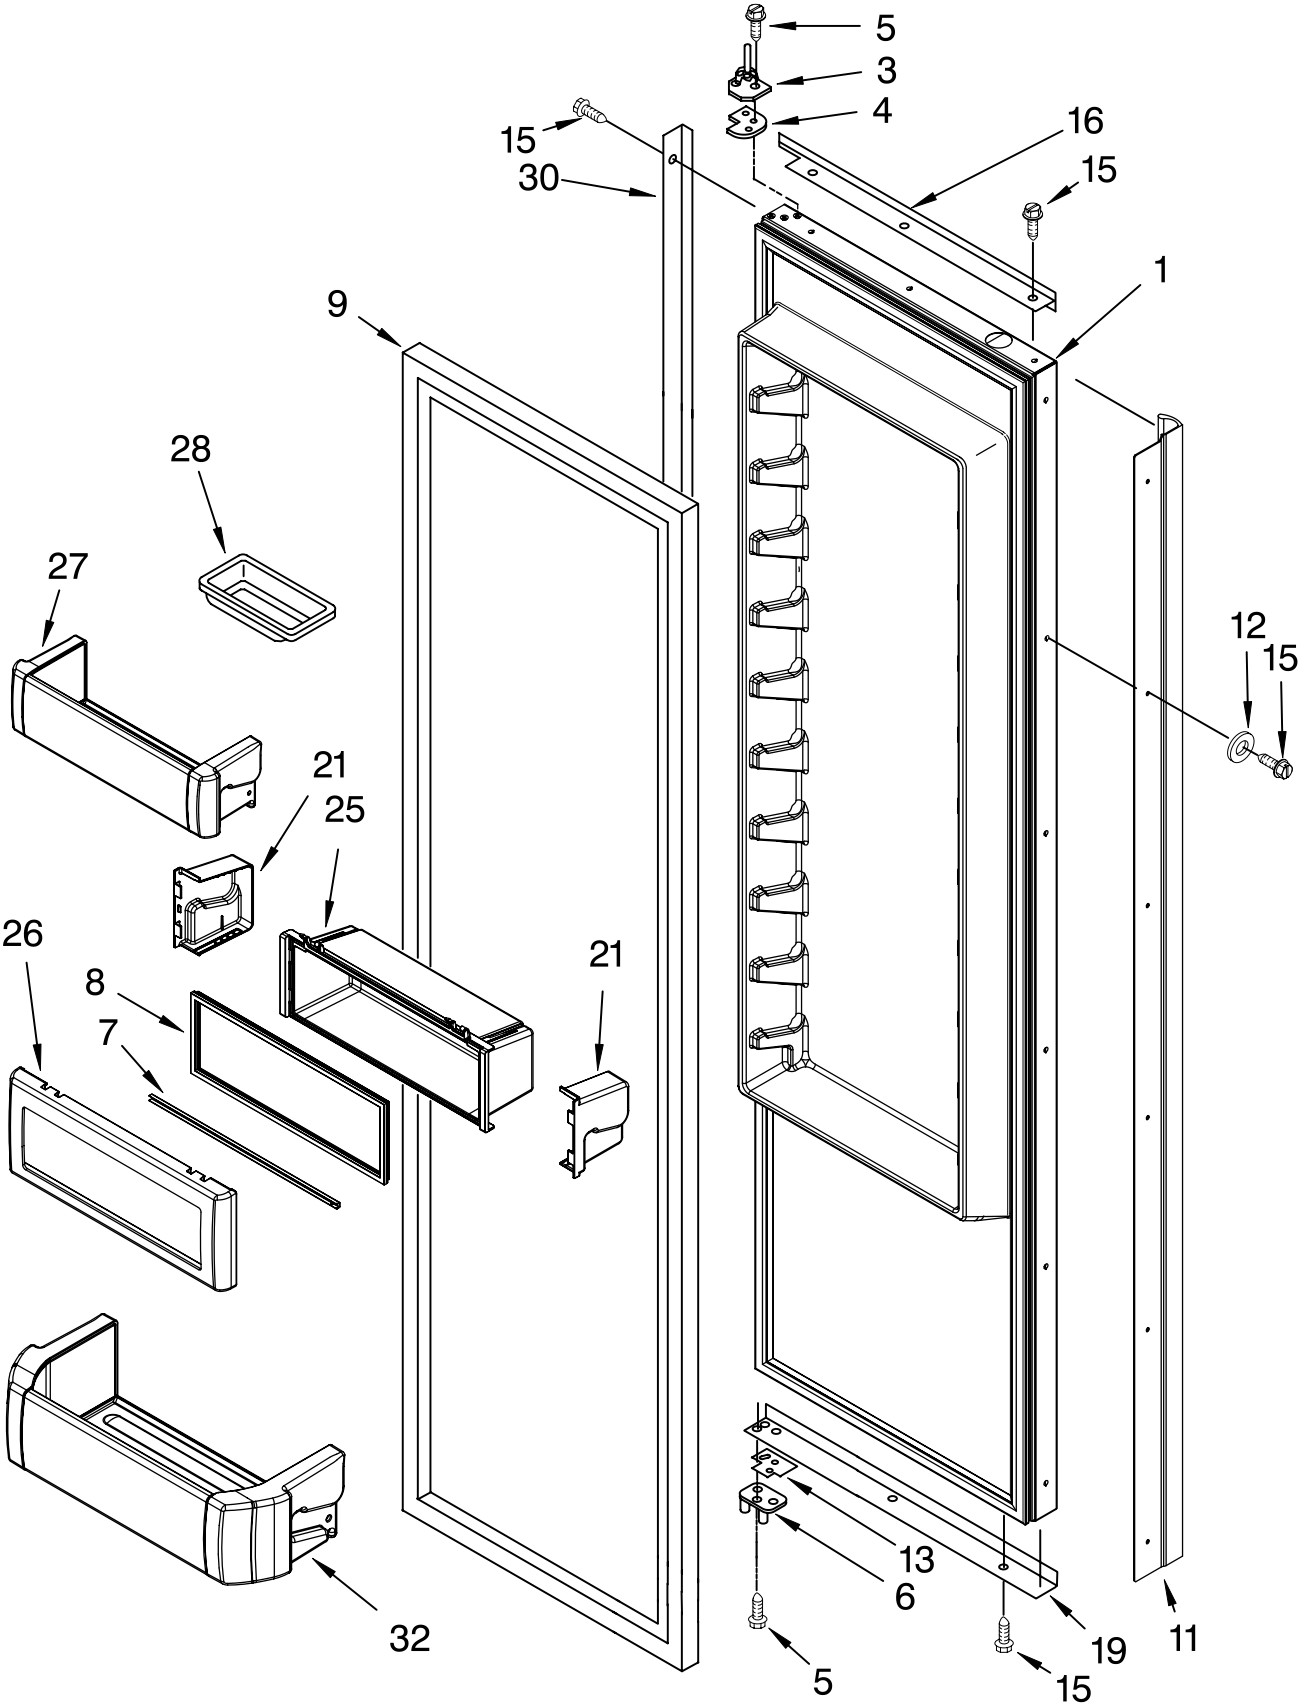

REFRIGERATOR DOOR PARTS

For Models: KSSS36FMB01, KSSS36FMX01

(Black) (Etched Aluminum)

FOR ORDERING INFORMATION REFER TO PARTS PRICE LIST

REFRIGERATOR DOOR PARTS

For Models: KSSS36FMB01, KSSS36FMX01
(Black) (Etched Aluminum)

Illus. No.	Part No.	DESCRIPTION
1	2252329	Refrigerator Door Panel (Includes Item 9)
3	2266854	Hinge Assembly, Top
4	2256381	Spacer-Door, Top
5	489282	Screw
6	2302878	Hinge Assembly, Bottom
7	2222795	Rail, Utility Lid
8	2222981	Gasket, Utility Bin
9	2222810	Door Gasket, Magnetic
11		Handle, Door
	2256473B	Black
	2256473	Etched Aluminum
12	2001230	Washer
13	2257637	Spacer, Bottom Door
15		Screw
	8281250	Stainless Steel
	8281252	Black
16		Trim, Top
	2005839	Black
	2005010	Etched Aluminum
19		Trim, Bottom
	2215993B	Black
	2215993	Etched Aluminum
21		End Cap
	2222919	Right Side
	2222920	Left Side
25	2222921	Bin, Utility
26	2222924	Door, Utility Bin
27	2222772	Door Shelf (3)
28	2165792	Butter Tray
30		Trim, Side
	2005971	Black
	2005967	Etched Aluminum
32	2222769	Shelf, Gallon Door

FOR ORDERING INFORMATION REFER TO PARTS PRICE LIST