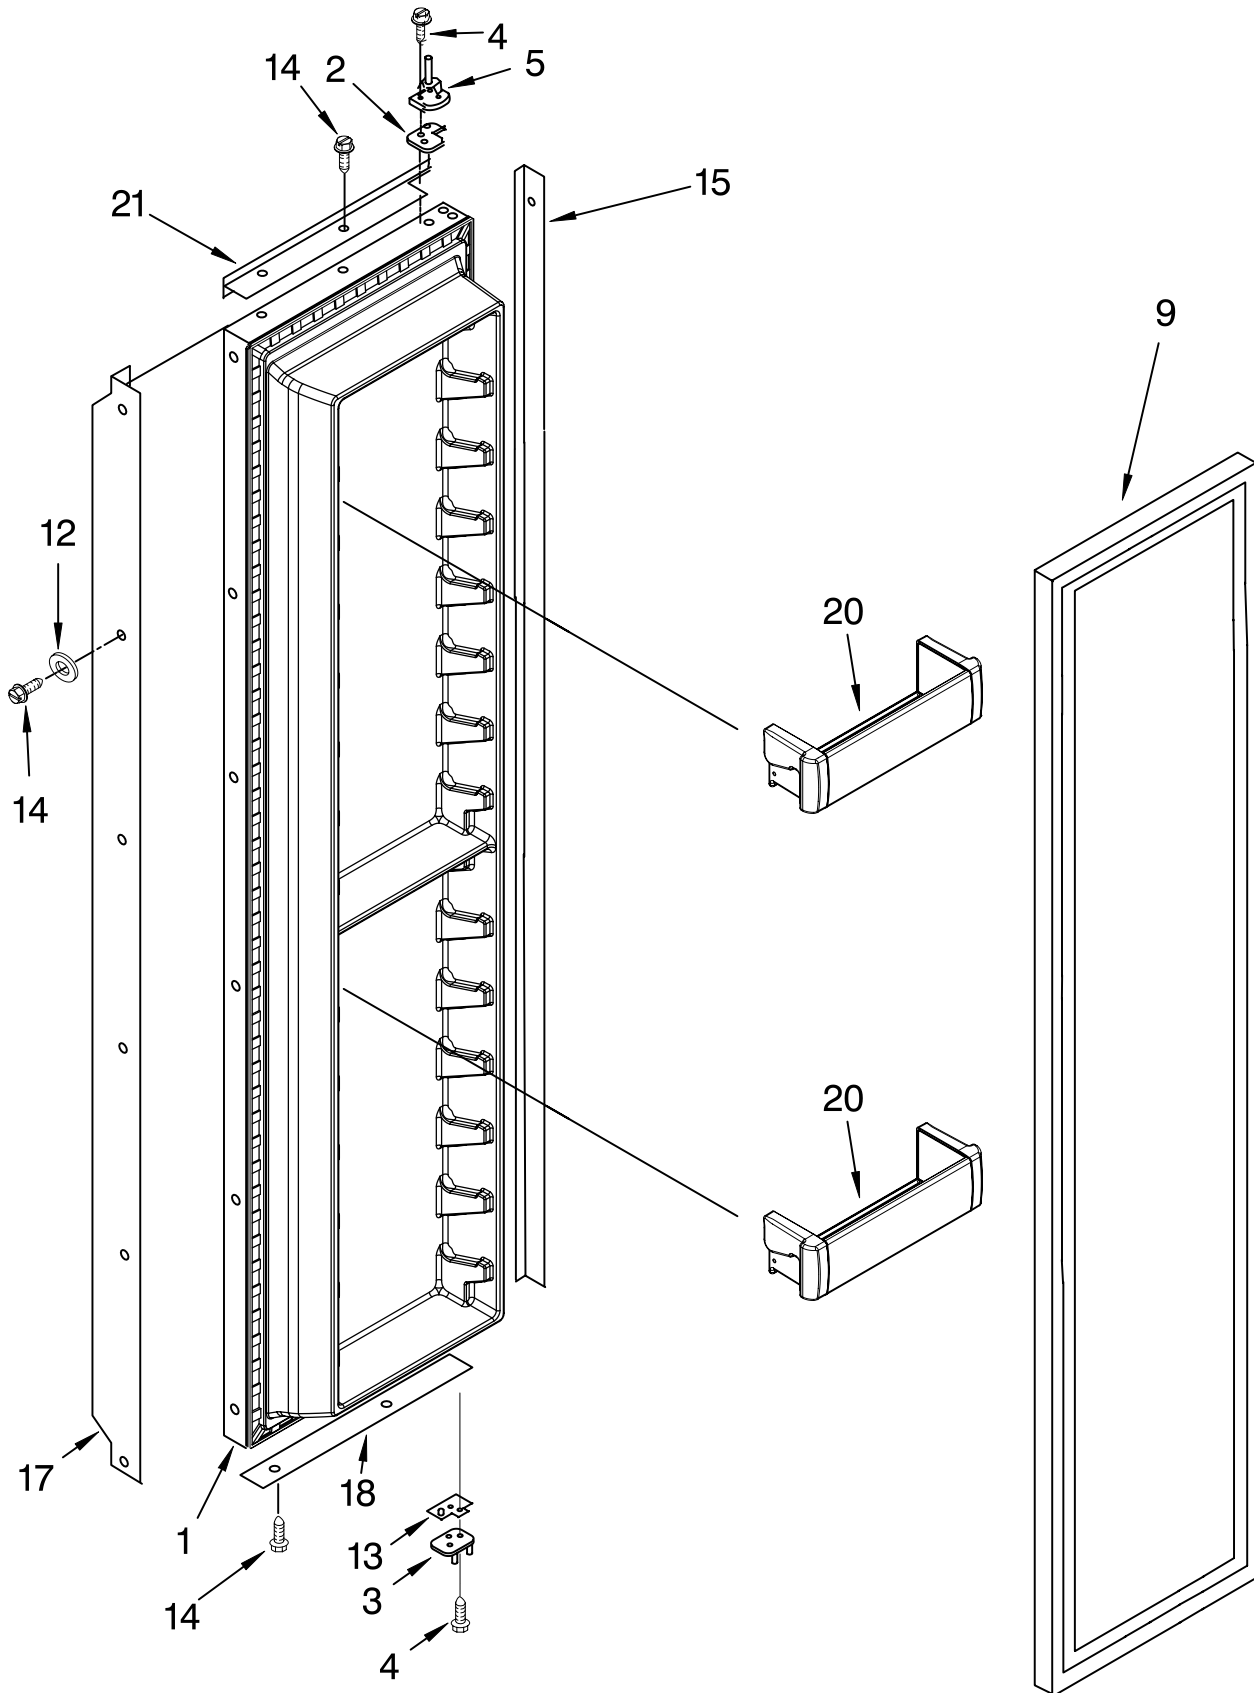

FREEZER DOOR PARTS

For Models: KSSS36FMB02, KSSS36FMX02

(Black) (Etched Aluminum)

FOR ORDERING INFORMATION REFER TO PARTS PRICE LIST

FREEZER DOOR PARTS

For Models: KSSS36FMB02, KSSS36FMX02
(Black) (Etched Aluminum)

Illus. No.	Part No.	DESCRIPTION
1	2252326	Freezer Door Panel (Includes Item 9)
2	2256381	Spacer, Top Door
3	2302879	Hinge, Bottom
4	489282	Screw
5	2266854	Hinge, Top & Bottom
9	2222813	Door Gasket, Magnetic
12	2001230	Washer, Nylon
13	2257637	Spacer, Door (Bottom)
14		Screw
	8281250	Stainless Steel
	8281252	Black
15		Trim, Side Door
	2005966	Black
	2005962	Etched Aluminum
17		Handle, Door
	2256472B	Black
	2256472	Etched Aluminum
18		Trim, Bottom Door
	2215984B	Black
	2215984	Etched Aluminum
20	2222775	Bin, Shelf (6)
21		Trim, Top Door
	2005885	Black
	2005019	Etched Aluminum