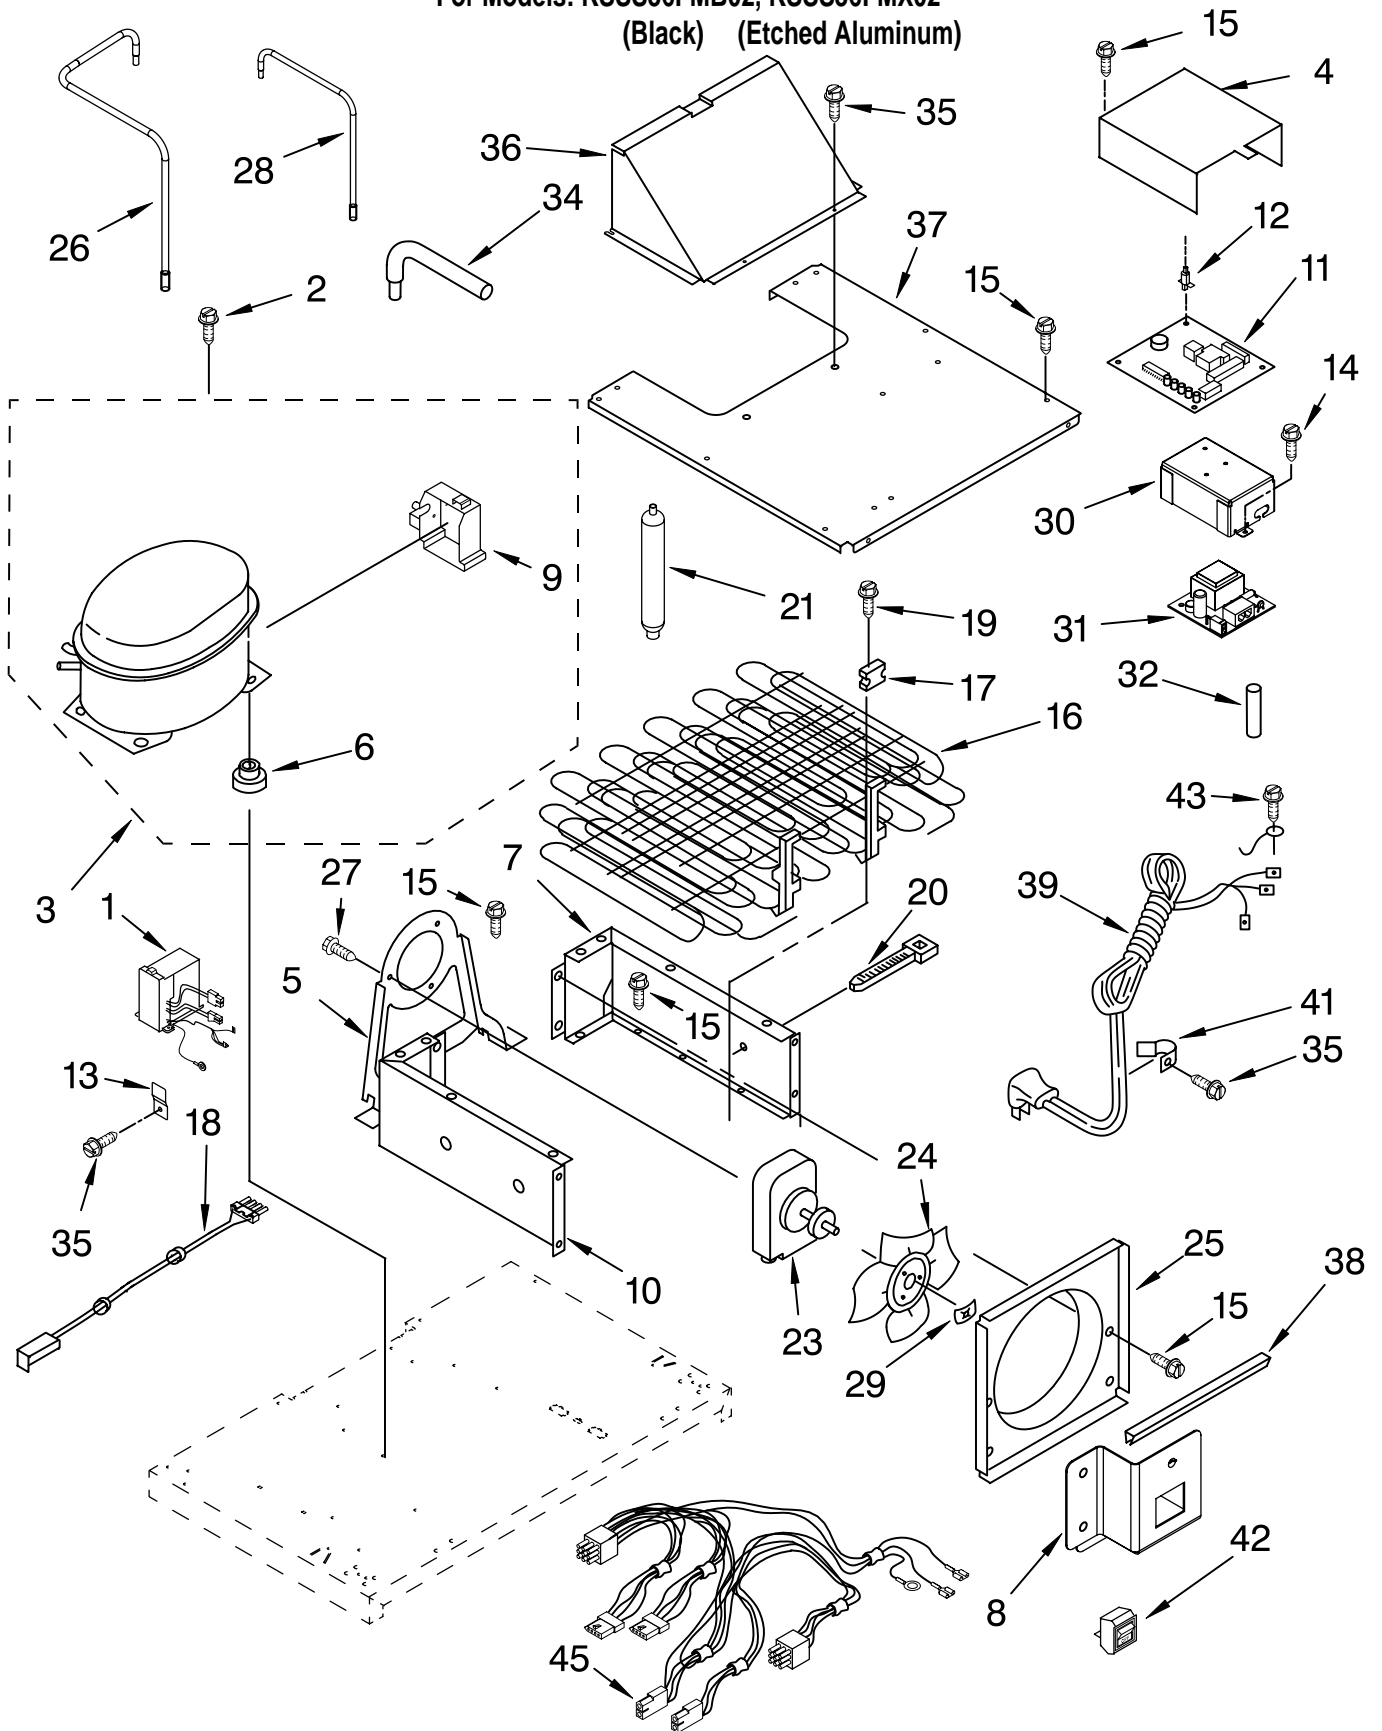

UPPER UNIT PARTS

For Models: KSSS36FMB02, KSSS36FMX02

(Black) (Etched Aluminum)

FOR ORDERING INFORMATION REFER TO PARTS PRICE LIST

UPPER UNIT PARTS

For Models: KSSS36FMB02, KSSS36FMX02

(Black) (Etched Aluminum)

Illus. No.	Part No.	DESCRIPTION	Illus. No.	Part No.	DESCRIPTION	Illus. No.	Part No.	DESCRIPTION
1	2306957	Inverter Box	20	2155774	Wire Tie	45	2187900	Wiring Harness, Unit Compartment
2	489373	Screw, Compressor Mounting (4)	21	2252363	Drier	Following Parts Not Illustrated and Optional Parts Not Included		
3	2223393	Compressor (Includes Items 6 & 9) (Also Order 876765 Tube Kit)	23	2206036	Motor, Fan			
4	2257354	Housing, Control Board	24	2190685	Blade, Fan	978025		Valve, Access (1/4")
5	2215641	Bracket, Fan Motor	25	2003169	Orifice, Fan	978026		Valve, Access (5/16")
6	1100826	Grommet, Mounting	26	2300190	Tube, Transfer Drier	978027		Valve, Access (3/8")
7	2266803	Shroud, Condenser (Right)	27	8281160	Screw	978028		Valve, Access (1/2")
8	2302969	Bracket, Mounting Switch	28	2259301	Tube, Transfer Heat Loop	978029		Valve, Access (5/8")
9	2215676	Terminal Cover	29	486692	Speed Nut	978030		Valve, Access (3/4")
10	2302973	Shroud, Condenser (Left)	30	2259349	Housing, Power Supply	876764		Valve, Access (3/16")
11	2307028	Control Board	31	2259350	Power Supply, Ingredient Care Center	REFRIGERANT CHARGE		
12	2203075	Spacer (5)	32	2000645	Sleeve, Condenser	6.25 oz. (R-134A)		
13	2256328	Bracket, Inverter Box	34	2194319	Process, Tube			
14	8281149	Screw	35	486194	Screw			
15	1157158	Screw	36	2209495	Cover, Fan			
16	2259307	Condenser	37	2259092	Cover, Condenser			
17	943447	Grommet (4)	38	2307907	Grommet, Edge			
18	2187629	Wire, Jumper	39	2259197	Service Cord			
19	487522	Screw	41	549193	Clamp, Cord			
			42	2266802	Switch, Power Disconnect			
			43	487294	Screw, Ground			

FOR ORDERING INFORMATION REFER TO PARTS PRICE LIST