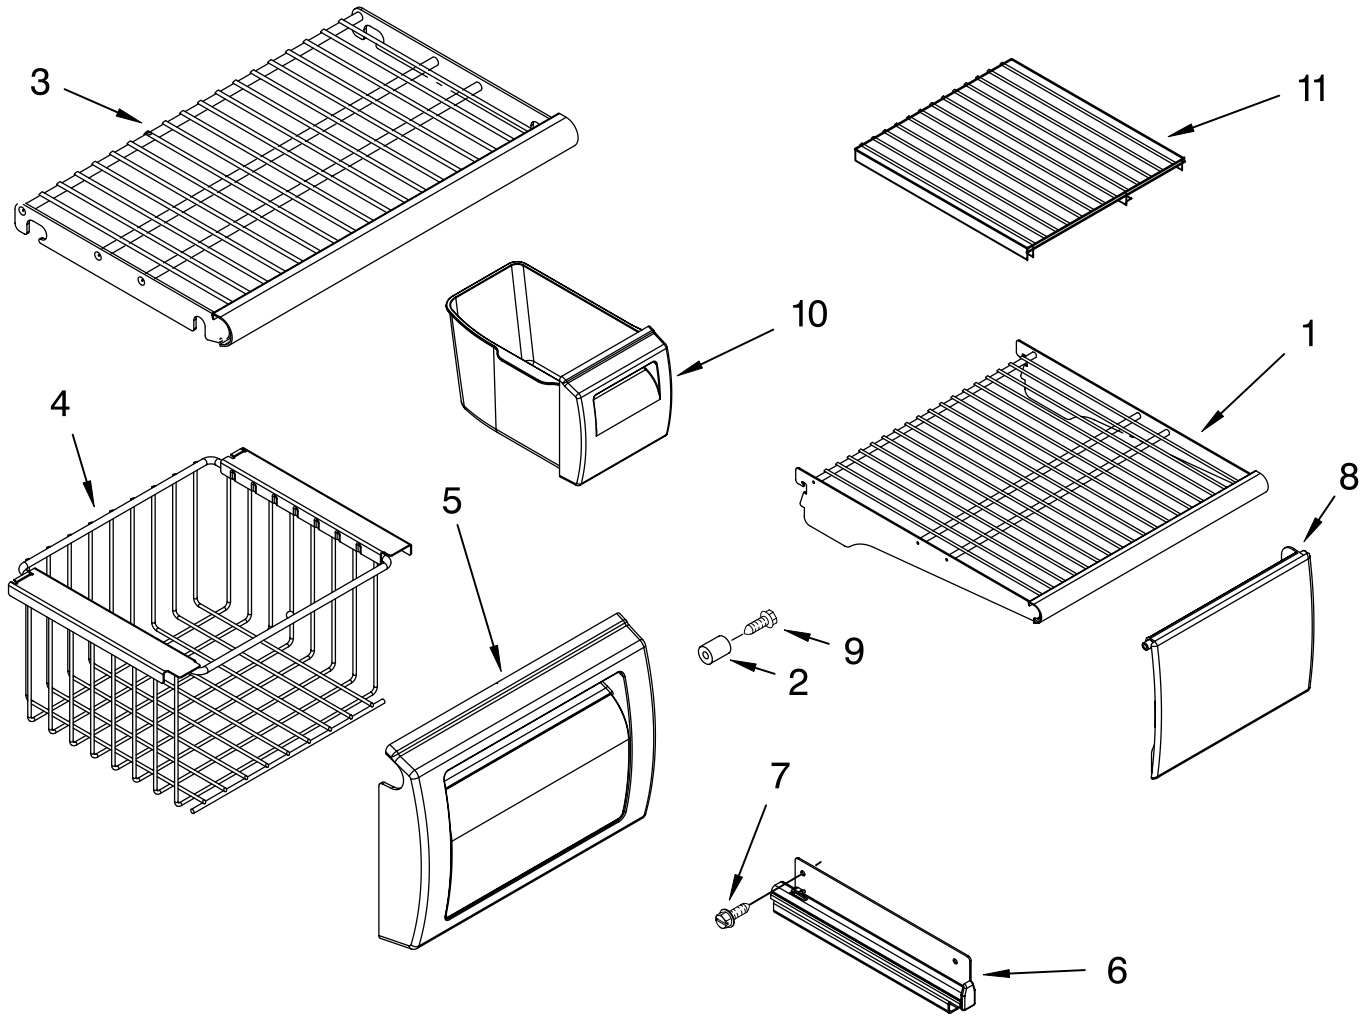

FOR ORDERING INFORMATION REFER TO PARTS PRICE LIST

CABINET TRIM PARTS

For Models: KSSS36FMB02, KSSS36FMX02
(Black) (Etched Aluminum)

Illus. No.	Part No.	DESCRIPTION
1		Cabinet, Trim (Right Side)
	2222552B	Black
	2222552X	Etched Aluminum
2	486194	Screw
3	1163283	Screw
4	2254724	Cabinet, Trim (Bottom)
5	486194	Screw
6	2313991	Cabinet, Trim Top
7		Cabinet Trim (Left Side)
	2222553B	Black
	2222553X	Etched Aluminum
9	2005925	Seal-Trim, Side
10	489464	Screw

FOR ORDERING INFORMATION REFER TO PARTS PRICE LIST

FREEZER SHELF PARTS

For Models: KSSS36FMB02, KSSS36FMX02

(Black) (Etched Aluminum)

Illus. No.	Part No.	DESCRIPTION
1	2302867	Shelf, Wire (2)
2	2266955	Spacer, Ice Door
3	2302882	Shelf, Fixed (2)
4	2259081	Basket (2)
5	2256269	Front, Basket
6		Slide, Basket
	2259317	Right Side
	2259318	Left Side
7	8533928	Screw
8	2266933	Door, Ice
9	8533929	Screw
10	2266930	Ice Bucket
11	2302870	Cover, Shelf