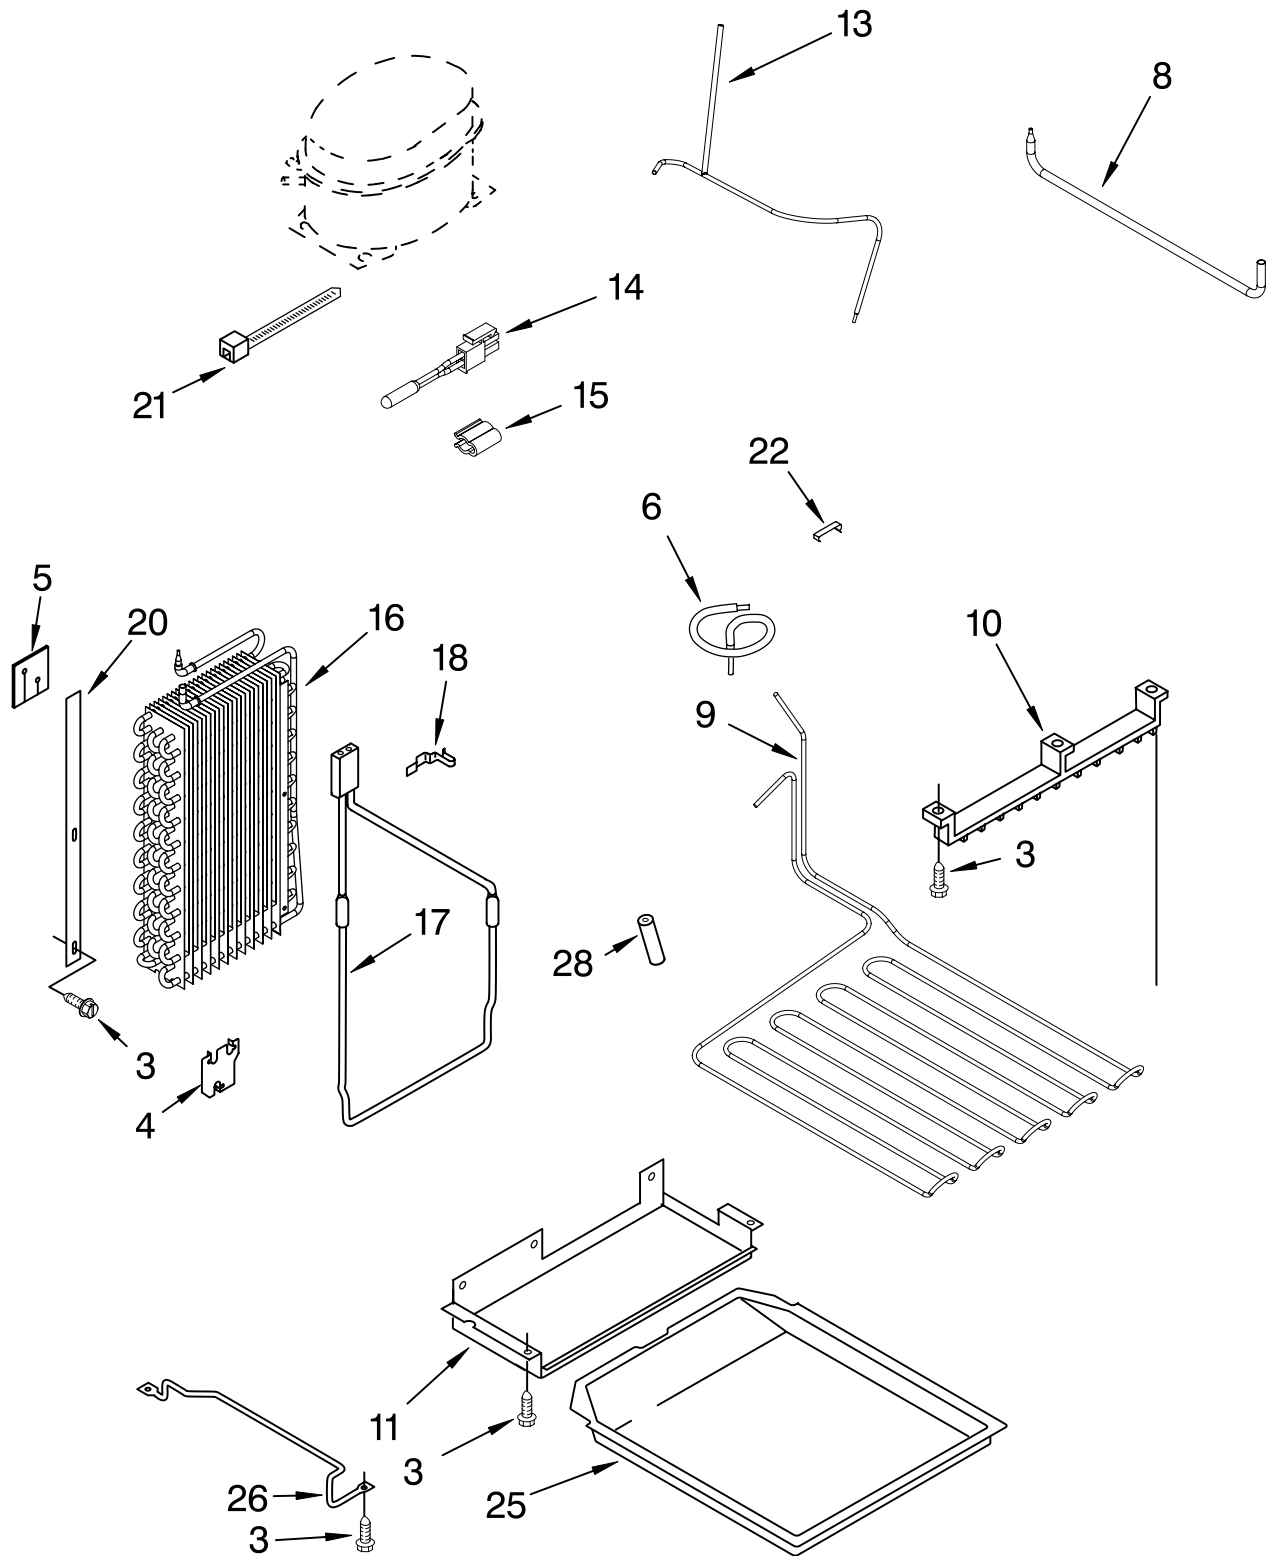

LOWER UNIT AND TUBE PARTS

For Models: KSSS36FMB02, KSSS36FMX02

(Black) (Etched Aluminum)

FOR ORDERING INFORMATION REFER TO PARTS PRICE LIST

LOWER UNIT AND TUBE PARTS

For Models: KSSS36FMB02, KSSS36FMX02

(Black) (Etched Aluminum)

Illus.	Part	
No.	No.	DESCRIPTION
3	486194	Screw
4	2215508	Bracket
5	2302929	Side Support
6	2259303	Suction Tube
8	2259304	Tube, Connect (Drier)
9	2259329	Heater, Drain Pan
10	2209450	Hanger, Heater
11	2005908	Shield, Drain Pan
13	2259352	Tube, Discharge
14	2188820	Thermistor
15	2209204	Clip, Thermistor
16	2306092	Evaporator
17	2306387	Heater, Defrost
18	1113048	Clamp, Heater (2)
20	2220832	Gasket, Evaporator
21	2155774	Wire Tie
22	2215691	Clip, Heat Exchanger Tube
25	2001264	Drain Pan
26		Bracket, Drain Pan
	1113206	Left
	1113207	Right
28	2215648	Damper, Heater

FOR ORDERING INFORMATION REFER TO PARTS PRICE LIST