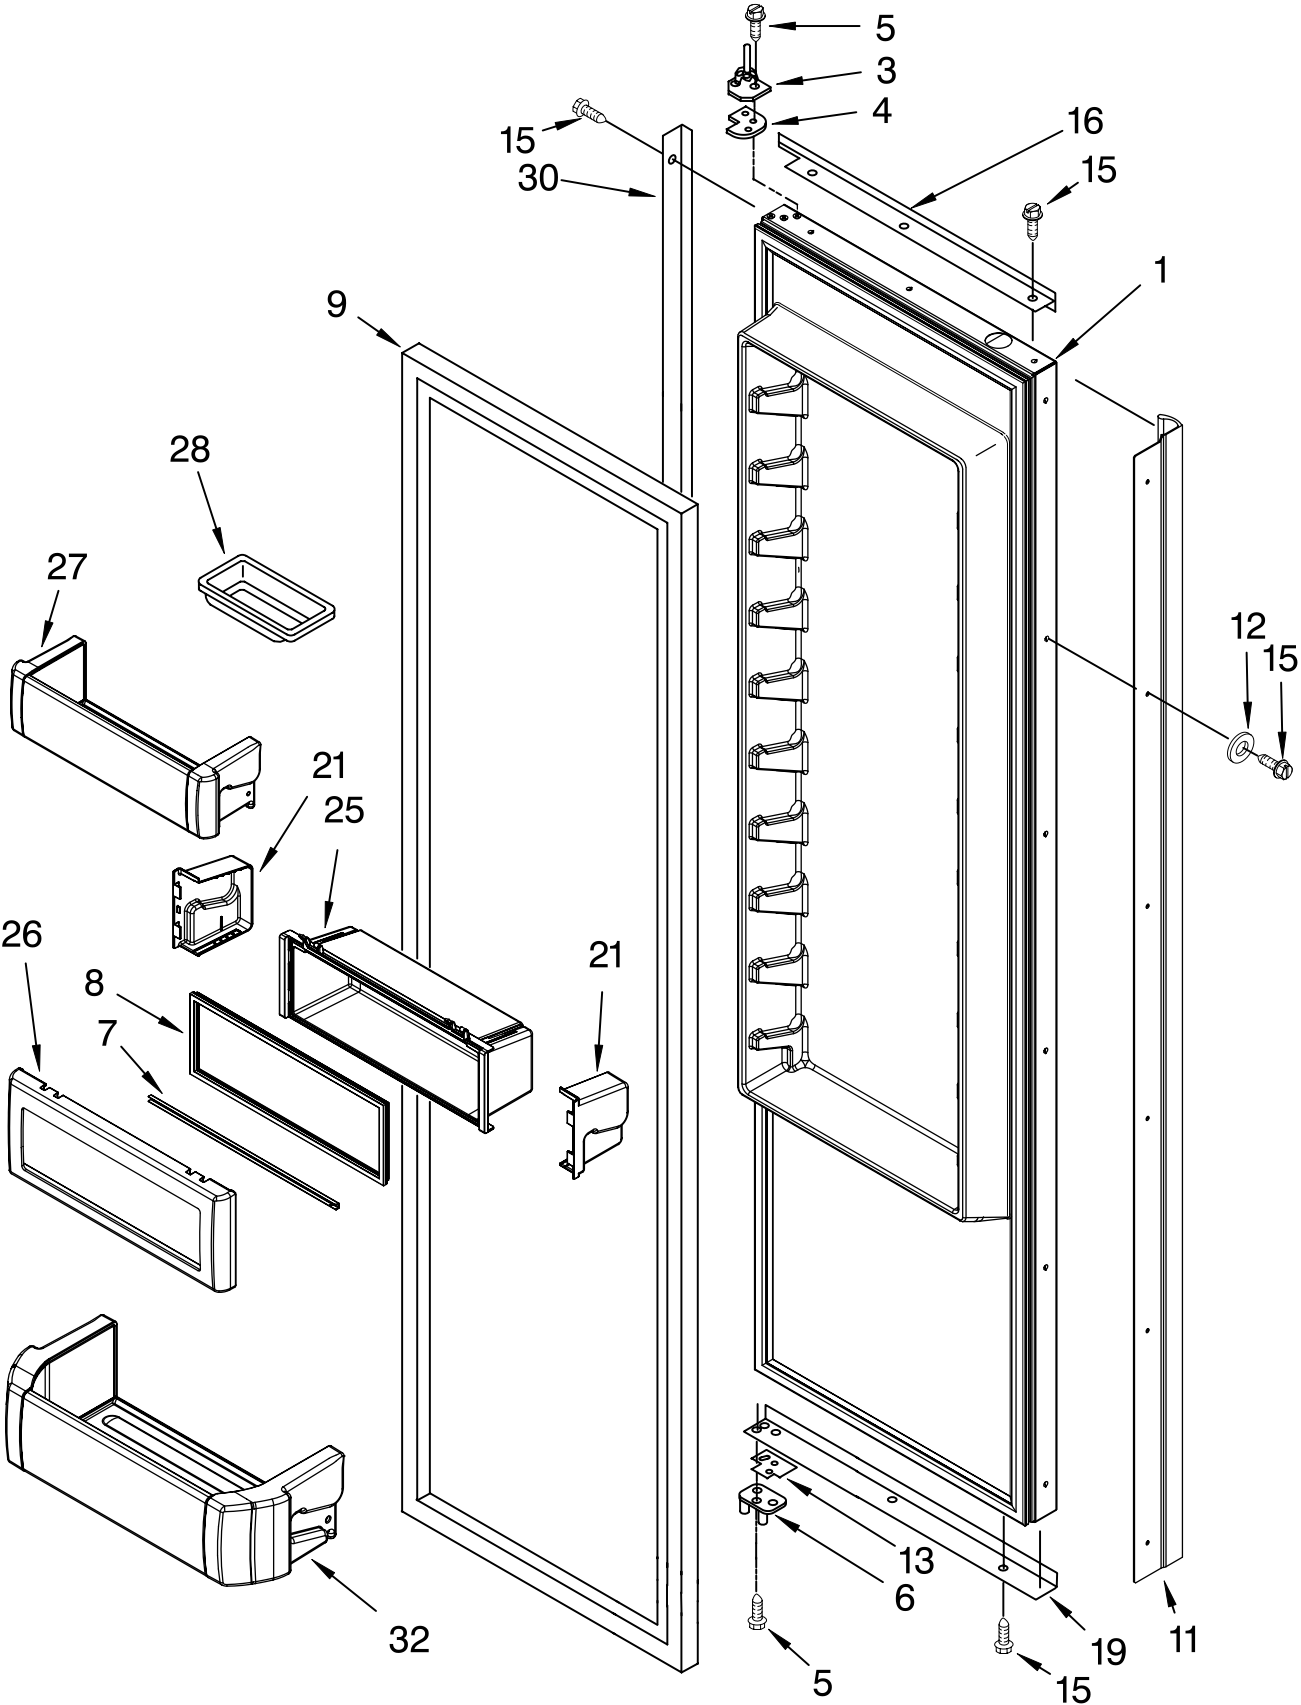

REFRIGERATOR DOOR PARTS

For Models: KSSS36FMB02, KSSS36FMX02

(Black) (Etched Aluminum)

FOR ORDERING INFORMATION REFER TO PARTS PRICE LIST

REFRIGERATOR DOOR PARTS

For Models: KSSS36FMB02, KSSS36FMX02
(Black) (Etched Aluminum)

Illus. No.	Part No.	DESCRIPTION
1	2252329	Refrigerator Door Panel (Includes Item 9)
3	2266854	Hinge Assembly, Top
4	2256381	Spacer-Door, Top
5	489282	Screw
6	2302878	Hinge Assembly, Bottom
7	2222795	Rail, Utility Lid
8	2222981	Gasket, Utility Bin
9	2222810	Door Gasket, Magnetic
11		Handle, Door
	2256473B	Black
	2256473	Etched Aluminum
12	2001230	Washer
13	2257637	Spacer, Bottom Door
15		Screw
	8281250	Stainless Steel
	8281252	Black
16		Trim, Top
	2005839	Black
	2005010	Etched Aluminum
19		Trim, Bottom
	2215993B	Black
	2215993	Etched Aluminum
21		End Cap
	2222919	Right Side
	2222920	Left Side
25	2222921	Bin, Utility
26	2222924	Door, Utility Bin
27	2222772	Door Shelf (3)
28	2165792	Butter Tray
30		Trim, Side
	2005971	Black
	2005967	Etched Aluminum
32	2222769	Shelf, Gallon Door

FOR ORDERING INFORMATION REFER TO PARTS PRICE LIST