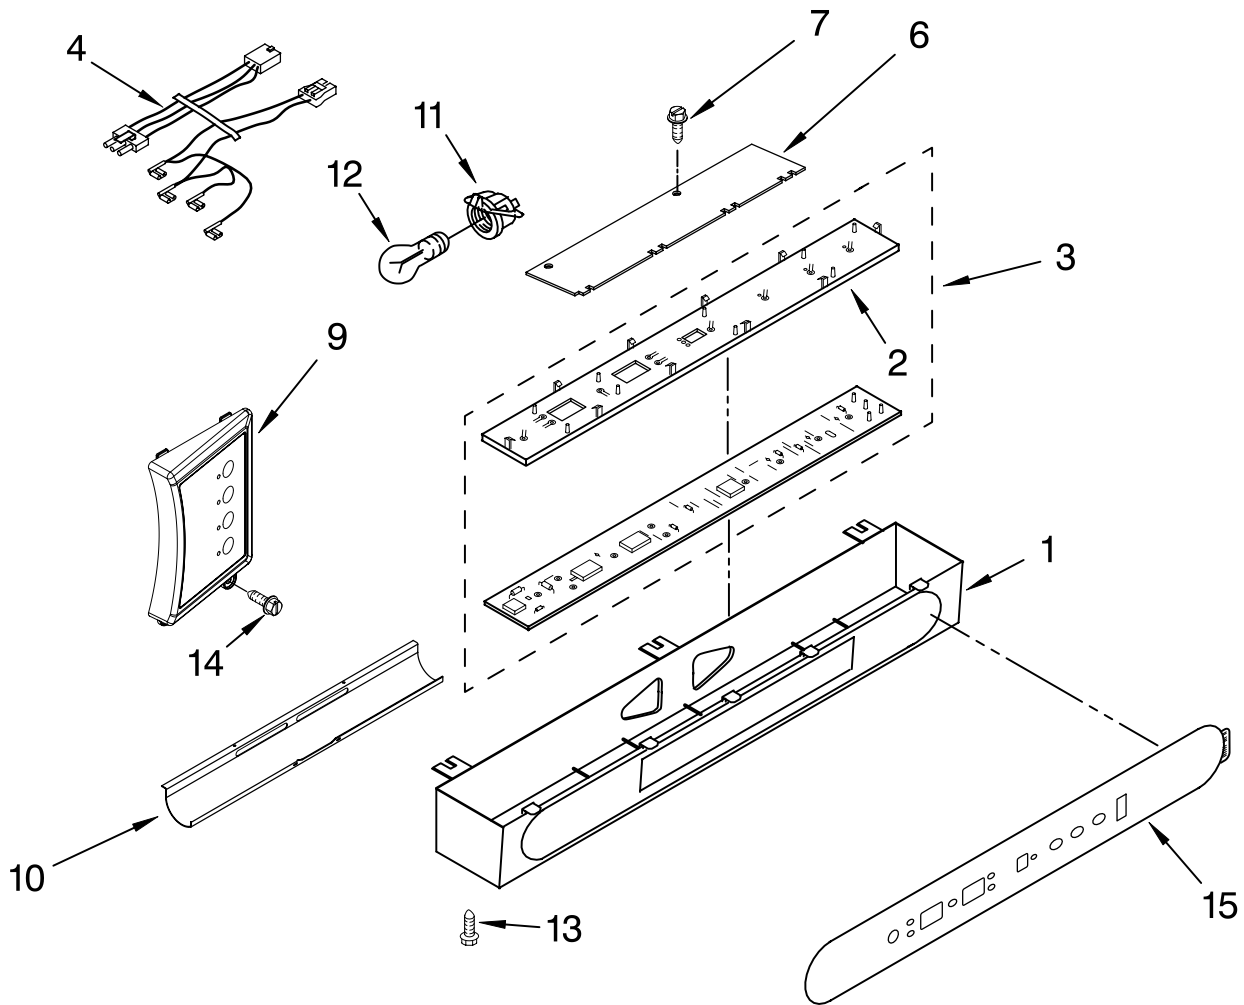

CONTROL PANEL PARTS

For Models: KSSS36FMB02, KSSS36FMX02

(Black) (Etched Aluminum)

Illus. No.	Part No.	DESCRIPTION
1	2302771	Control Box
2	2303938	Insert, Control Box
3	2302913	Circuit Board, Housing Control
4	2187424	Control Box Wire Harness
6	2221121	Support, Control Box
7	489006	Screw (2)
9	2306086	Display Board, Ingredient Care Center
10	2302727	Shield, Light
11	2162085	Socket, Light
12	2255743	Light Bulb
13	486194	Screw
14	8281185	Screw
15	2257518	Overlay

FOR ORDERING INFORMATION REFER TO PARTS PRICE LIST