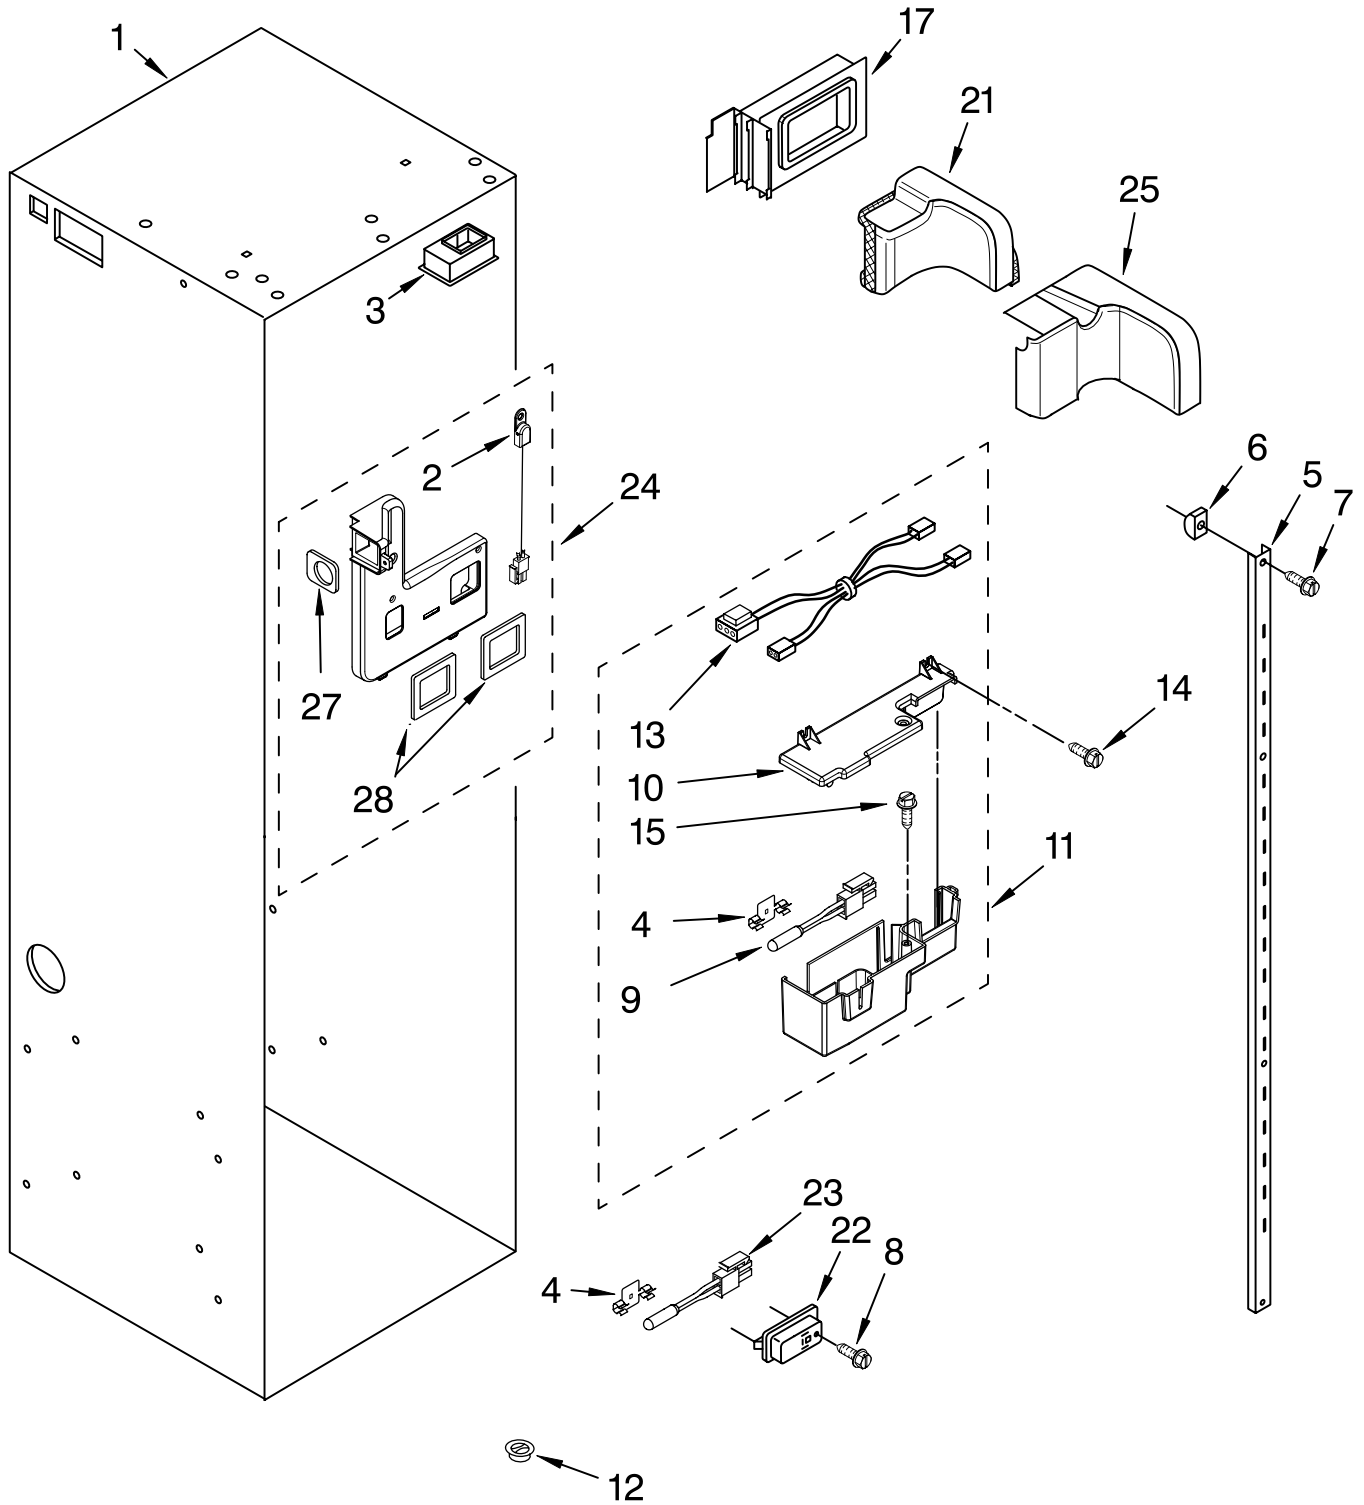

REFRIGERATOR LINER PARTS

For Models: KSSS36FMB02, KSSS36FMX02
(Black) (Etched Aluminum)

FOR ORDERING INFORMATION REFER TO PARTS PRICE LIST

REFRIGERATOR LINER PARTS

For Models: KSSS36FMB02, KSSS36FMX02

(Black) (Etched Aluminum)

Illus. No.	Part No.	DESCRIPTION
1		Liner (Not A Serviceable Part)
2	2306010	Thermistor
3	2208970	Air Duct
4	2209204	Clip, Thermistor
5	2259077	Ladder, Shelf (2)
6	520965	Screw Support, Ladder (8)
7	2006475	Screw
8	487539	Screw
9	2302937	Thermistor
10	2302986	Lid, Baffle
11	2302987	Baffle Control Assembly
12	2171846	Release Valve
13	2187619	Harness, Jumper
14	488357	Screw
15	486194	Screw
17	2221296	Air Baffle Assembly
21	2309222	Diffuser Assembly
22	1116793	Cover, Thermistor
23	2188820	Thermistor
24	2302992	Spacer Assembly
25	2309087	Cover, Diffuser
27	2259412	Seal, Air Duct (Round Hole)
28	2259398	Seal, Air Duct (Square Hole)

FOR ORDERING INFORMATION REFER TO PARTS PRICE LIST