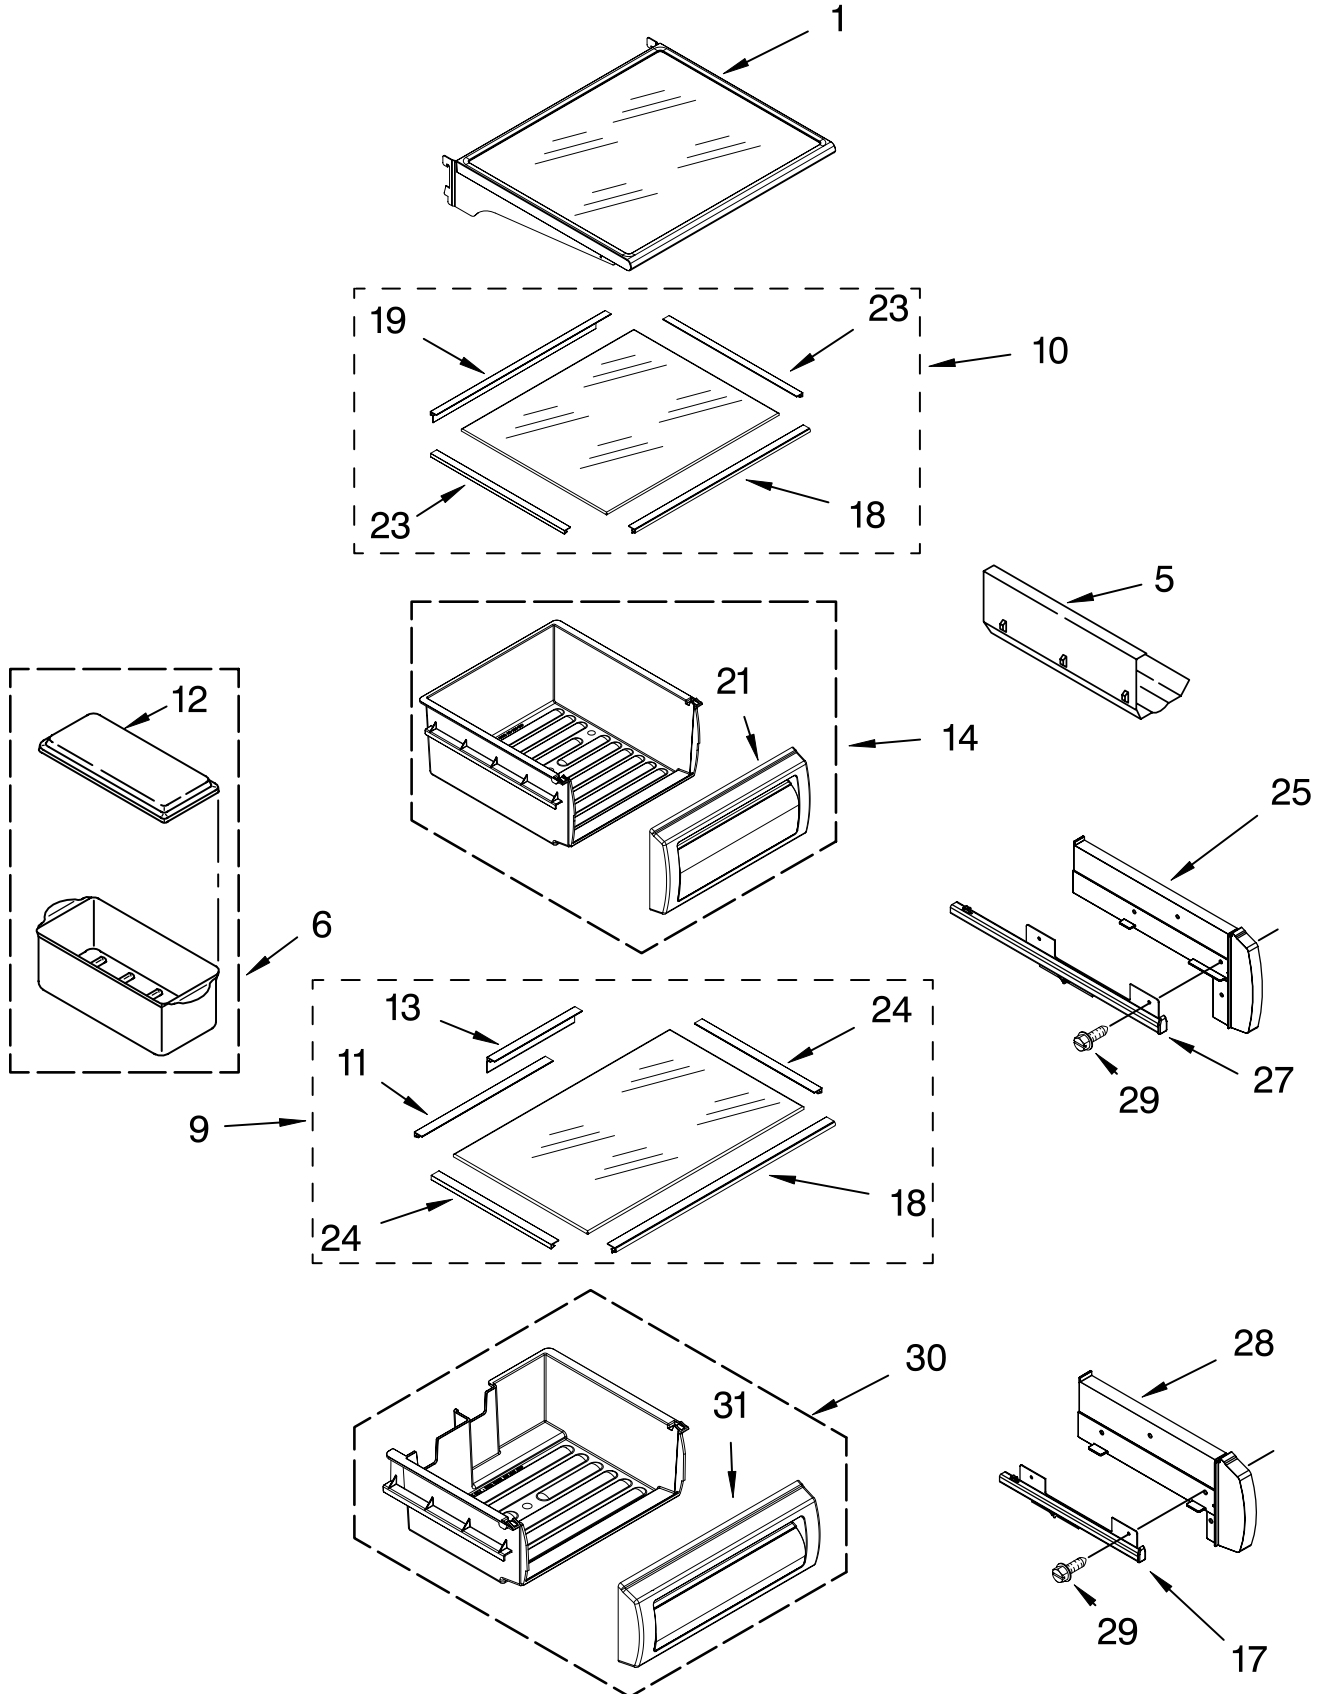

REFRIGERATOR SHELF PARTS

For Models: KSSS36FMB02, KSSS36FMX02
(Black) (Etched Aluminum)

FOR ORDERING INFORMATION REFER TO PARTS PRICE LIST

REFRIGERATOR SHELF PARTS

For Models: KSSS36FMB02, KSSS36FMX02

(Black) (Etched Aluminum)

Illus. No.	Part No.	DESCRIPTION
1	2222591	Shelf Assembly
5	2179404	Rack, Wine
6	2221071	Egg Bin Assembly
9	2302841	Meat Pan Cover Assembly
10	2302834	Crisper Cover Assembly
11	2257611	Trim, Side Glass
12	2169935	Cover
13	2257581	Trim, Rear Glass
14	2252411	Crisper Pan (2)
17		Slide, Meat Pan
	2302955	Right Side
	2302954	Left Side
18		Trim, Front Glass (Not Serviced Separately)
19	2256253	Trim, Rear Glass
21	2256247	Front, Crisper Pan
23	2252255	Trim, Side Glass Crisper Pan
24	2256250	Trim, Side Glass Meat Pan
25		Spacer, Crisper
	2256222	Right Side
	2256223	Left Side
27		Slide, Crisper
	2302957	Right Side
	2302956	Left Side
28		Spacer, Meat Pan
	2256244	Right Side
	2256243	Left Side
29		Screw
	8533929	Right Side
	8533928	Left Side
30	2256368	Meat Pan Assembly
31	2256365	Front, Meat Pan

FOR ORDERING INFORMATION REFER TO PARTS PRICE LIST