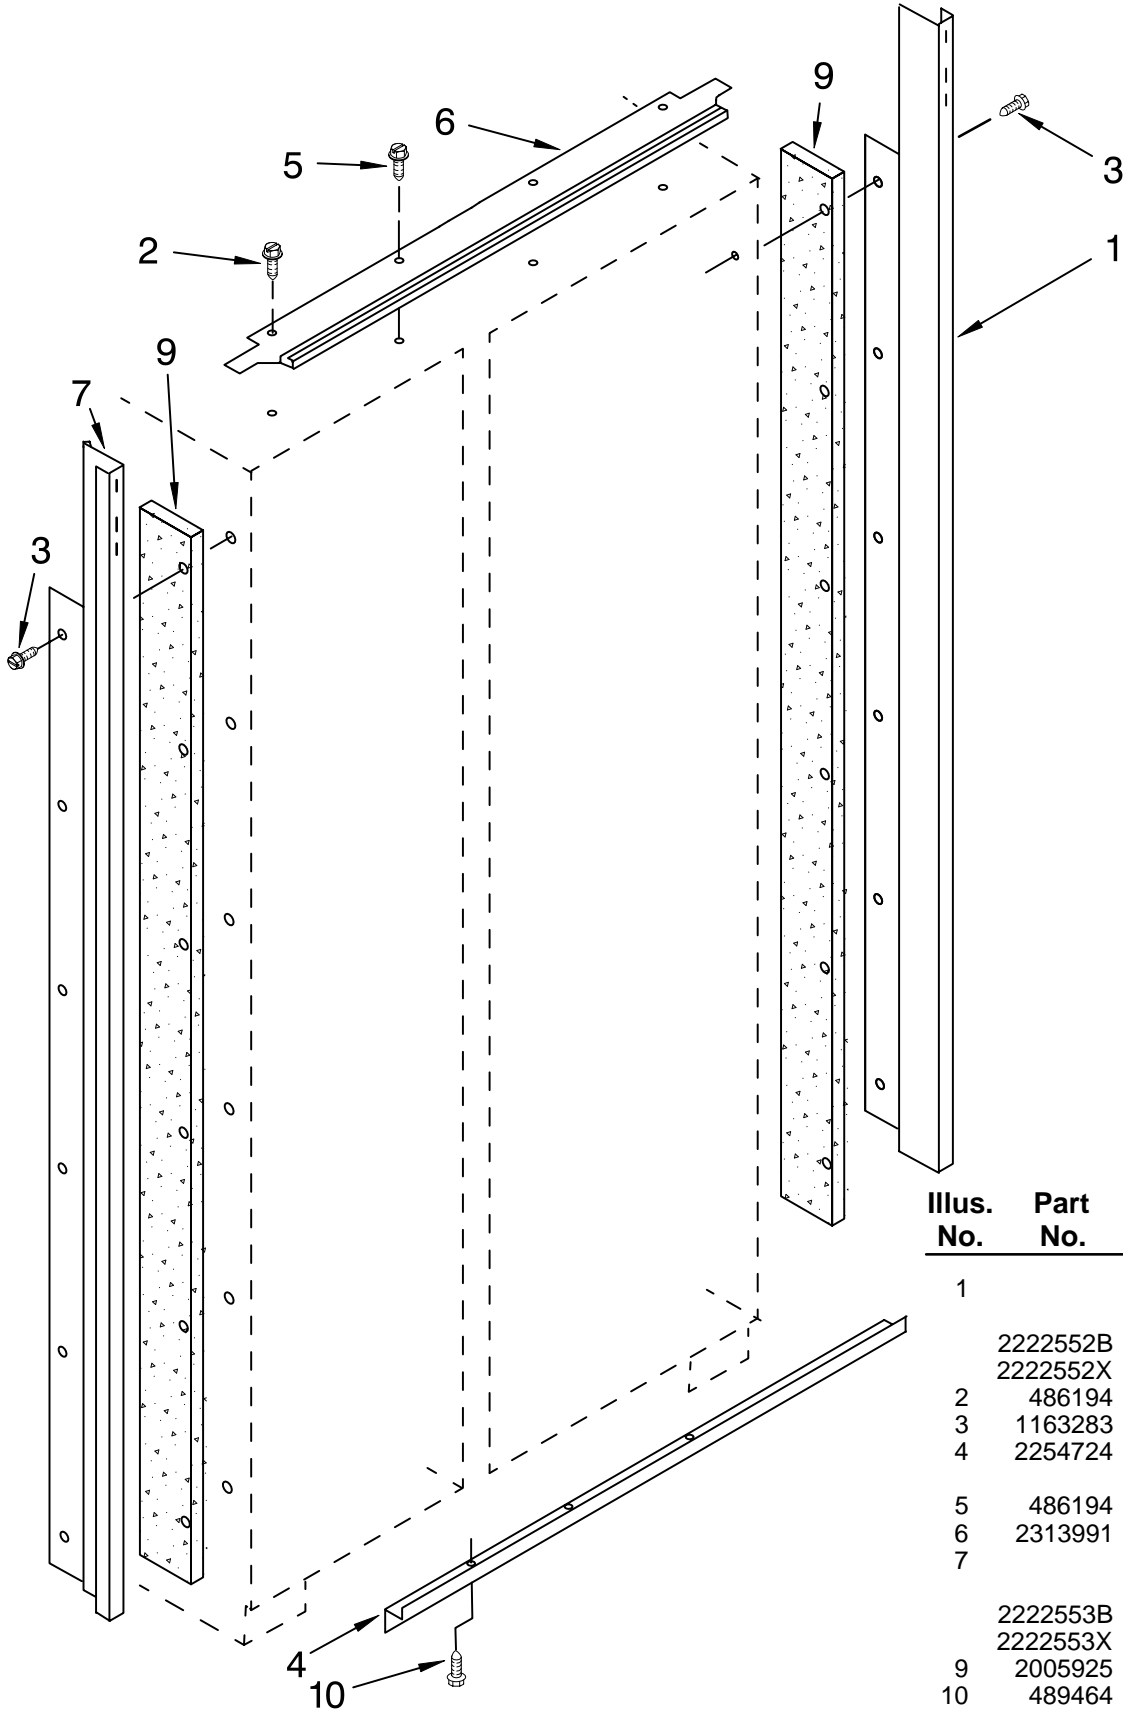

CABINET TRIM PARTS

For Models: KSSS36FMB02, KSSS36FMX02
(Black) (Etched Aluminum)

Illus. No.	Part No.	DESCRIPTION
1		Cabinet, Trim (Right Side)
	2222552B	Black
	2222552X	Etched Aluminum
2	486194	Screw
3	1163283	Screw
4	2254724	Cabinet, Trim (Bottom)
5	486194	Screw
6	2313991	Cabinet, Trim Top
7		Cabinet Trim (Left Side)
	2222553B	Black
	2222553X	Etched Aluminum
9	2005925	Seal-Trim, Side
10	489464	Screw

FOR ORDERING INFORMATION REFER TO PARTS PRICE LIST