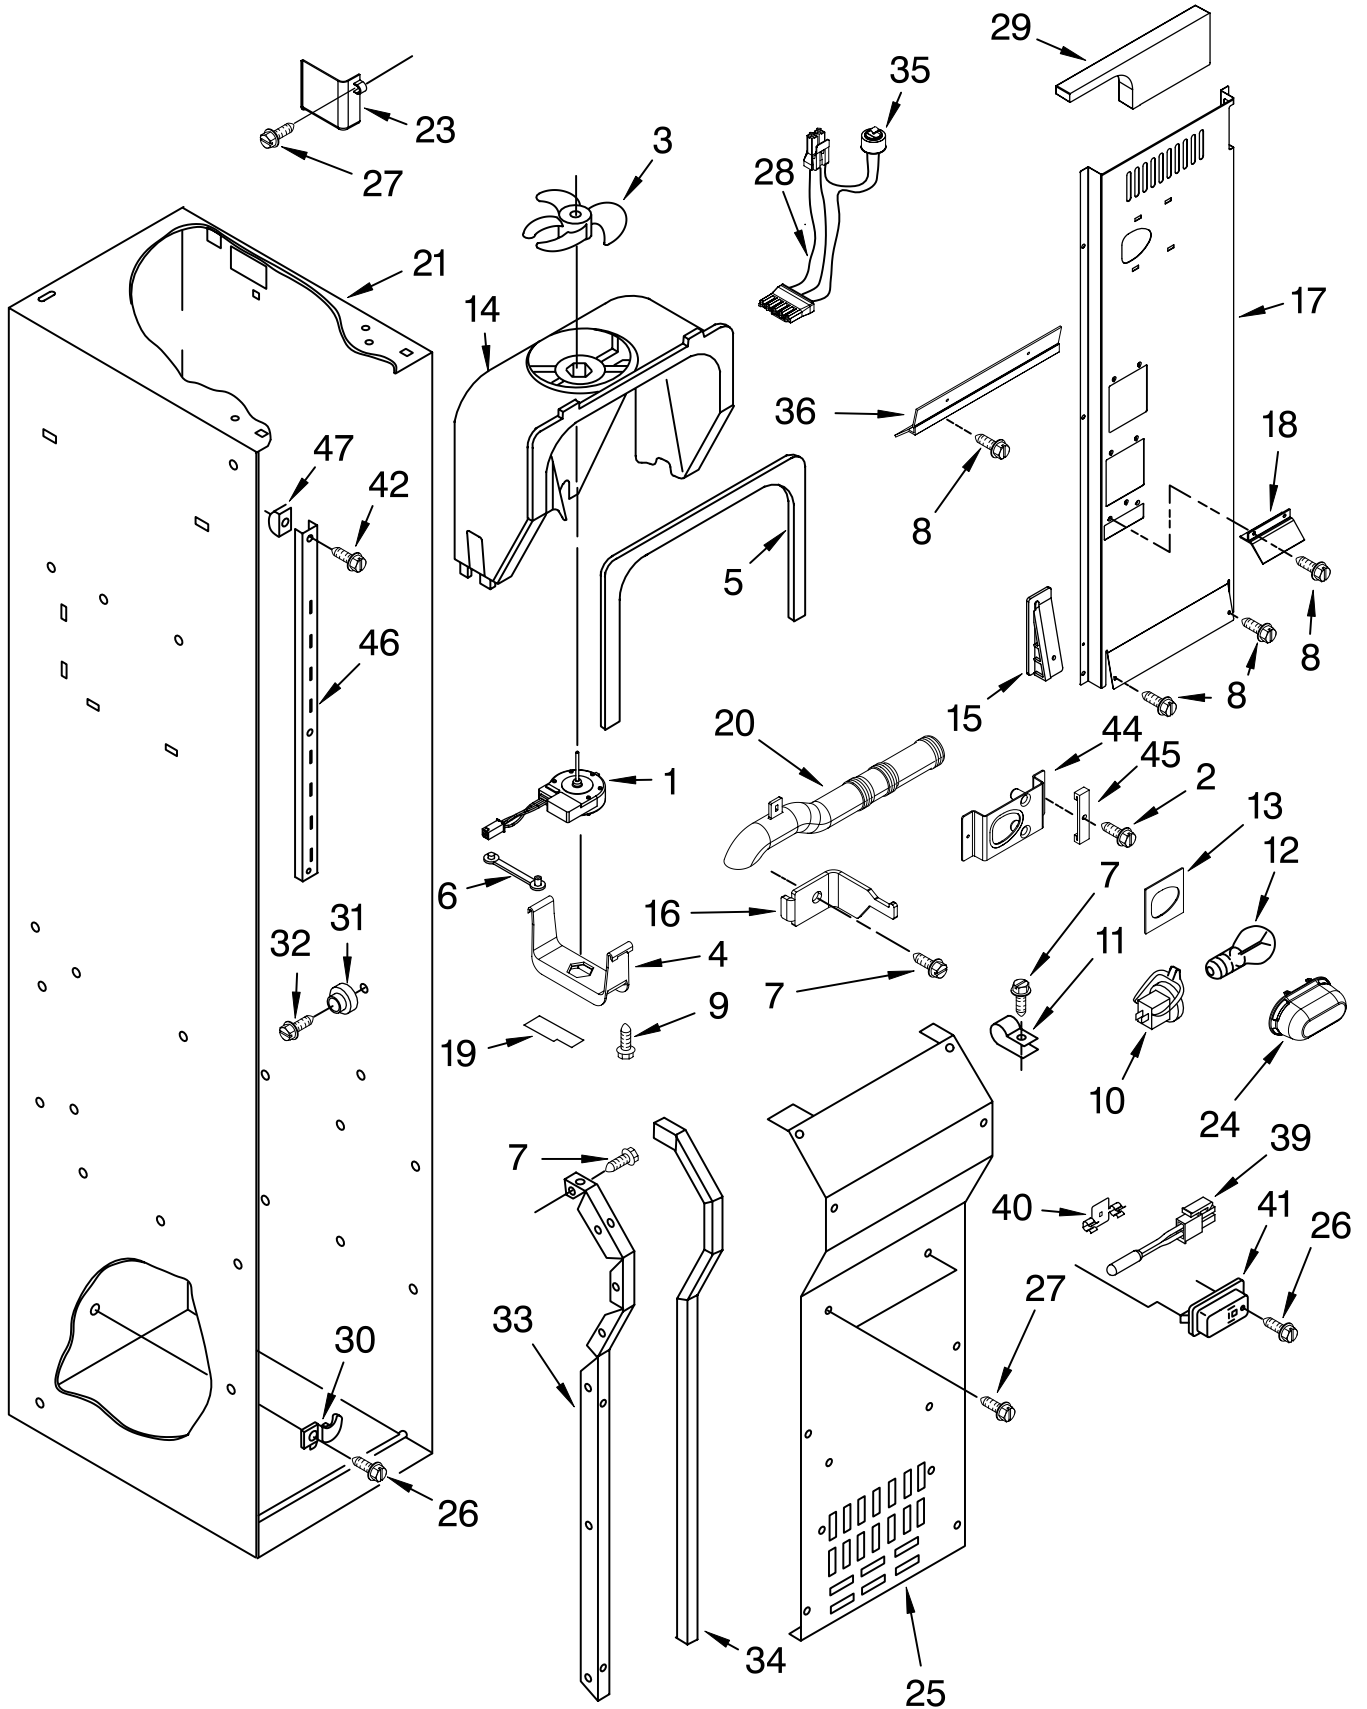

FREEZER LINER AND AIR FLOW PARTS

For Models: KSSS36FMB02, KSSS36FMX02
(Black) (Etched Aluminum)

FOR ORDERING INFORMATION REFER TO PARTS PRICE LIST

FREEZER LINER AND AIR FLOW PARTS

For Models: KSSS36FMB02, KSSS36FMX02

(Black) (Etched Aluminum)

Illus. No.	Part No.	DESCRIPTION	Illus. No.	Part No.	DESCRIPTION	Illus. No.	Part No.	DESCRIPTION
1	2259385	Fan Motor	17	2306042	Air Duct	32	8281158	Screw
2	489464	Screw	18	2266801	Deflector, Air	33		Evaporator, Cover Rail
3	2169142	Fan Blade	19		Block, Fan Scroll			
4	2223733	Retainer, Fan Motor		2209481	Right		2221107	Left Side
5	2302816	Gasket, Cover		2209066	Left		2259355	Right Side
6	2223986	Grommet	20	2302933	Tube, Vent	34	2220904	Gasket (2) Evaporator Cover
7	486194	Screw	21		Liner (Not A Serviceable Part)	35	2306462	Defrost, Bi-Metal
8	8281185	Screw	23	2259025	Cover, Air Outlet	36	2302849	Support, Air Duct
9	488500	Screw, Ground	24	2259367	Light Shield	39	2188820	Thermistor
10	2162085	Socket, Light (2)	25	2314042	Cover, Evaporator	40	2209204	Clip, Thermistor
11	488937	Clamp, Nylon	26	486194	Screw	41	1116793	Cover, Thermistor
12	2255743	Light Bulb (2)	27	487539	Screw	42	2006475	Screw
13	2302777	Seal, Light Socket	28	2187673	Harness, Wire (Includes Item 35)	44	2257571	Bracket, Light
14	2182119	Scroll, Fan	29	2309282	Deflector, Air Duct	45	2259446	Spacer, Light Bracket
15		Wedge, Air Duct				46	2259032	Ladder, Shelf
	2259464	Right	30	1112260	Support, Evaporator (2)	47	2259397	Support, Screw
	2259465	Left						
16	2302925	Bracket, Vent Tube	31	2196483	Shelf, Stud (20)			

FOR ORDERING INFORMATION REFER TO PARTS PRICE LIST