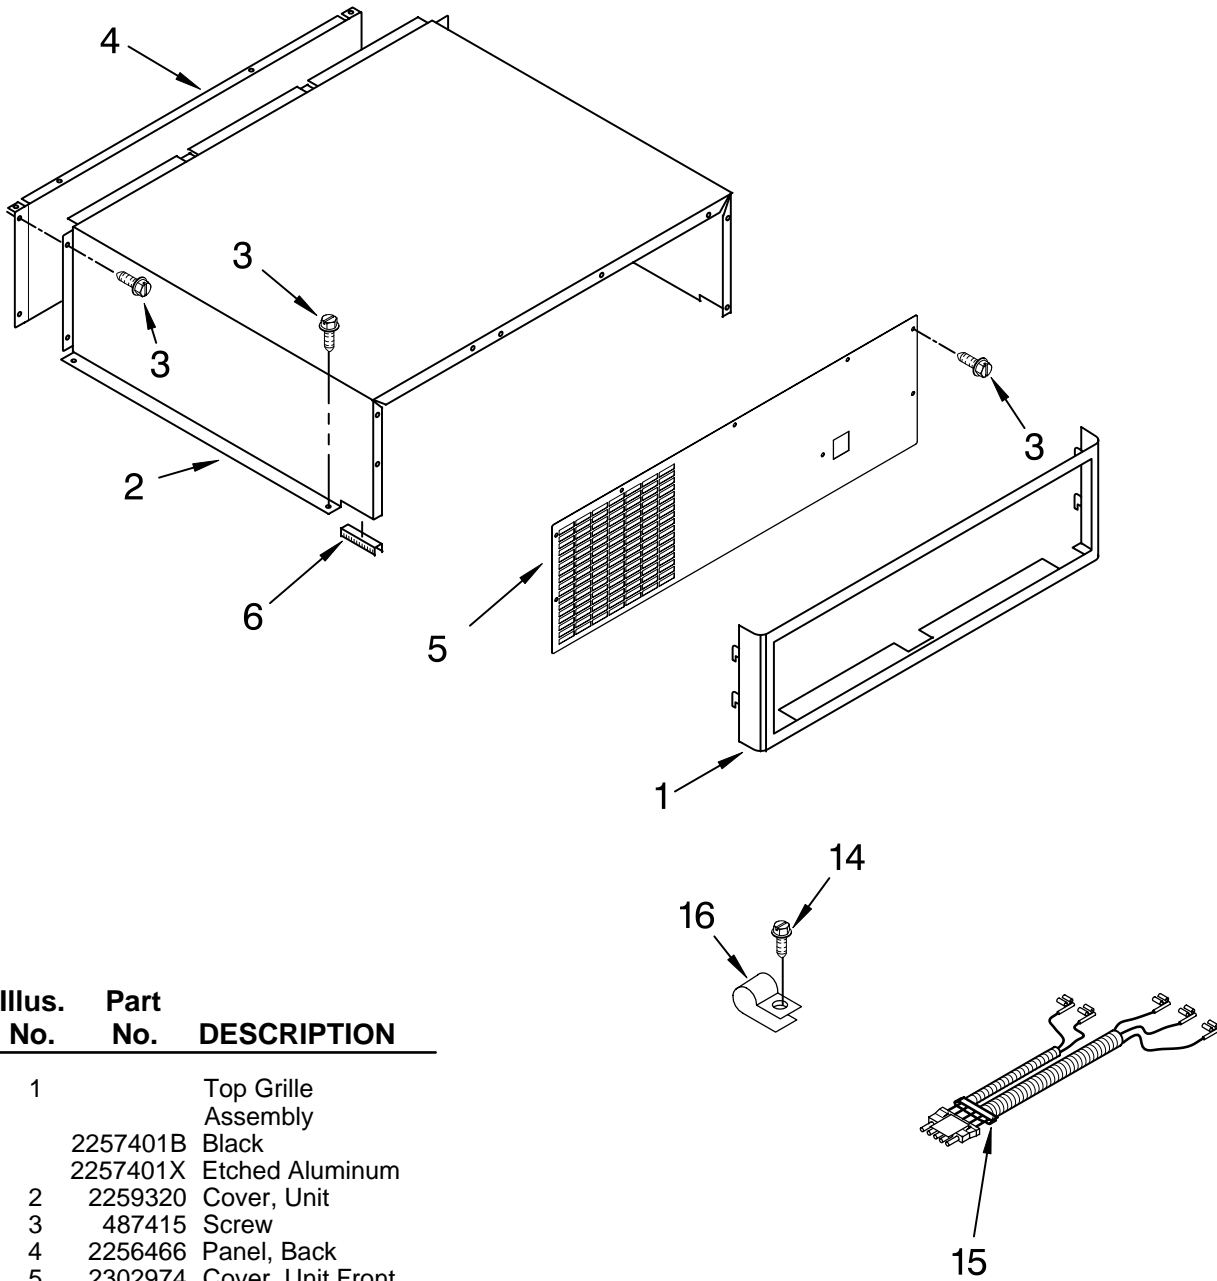

TOP GRILLE AND UNIT COVER PARTS

For Models: KSSS36FMB02, KSSS36FMX02
(Black) (Etched Aluminum)

Illus. No.	Part No.	DESCRIPTION
1		Top Grille Assembly
	2257401B	Black
	2257401X	Etched Aluminum
2	2259320	Cover, Unit
3	487415	Screw
4	2256466	Panel, Back
5	2302974	Cover, Unit Front
6	2215910	Grommet, Flexible
14	1157158	Screw
15	2187429	Wire Assembly, RC/FC Light Switch
16	489348	Clamp, Tube

FOR ORDERING INFORMATION REFER TO PARTS PRICE LIST