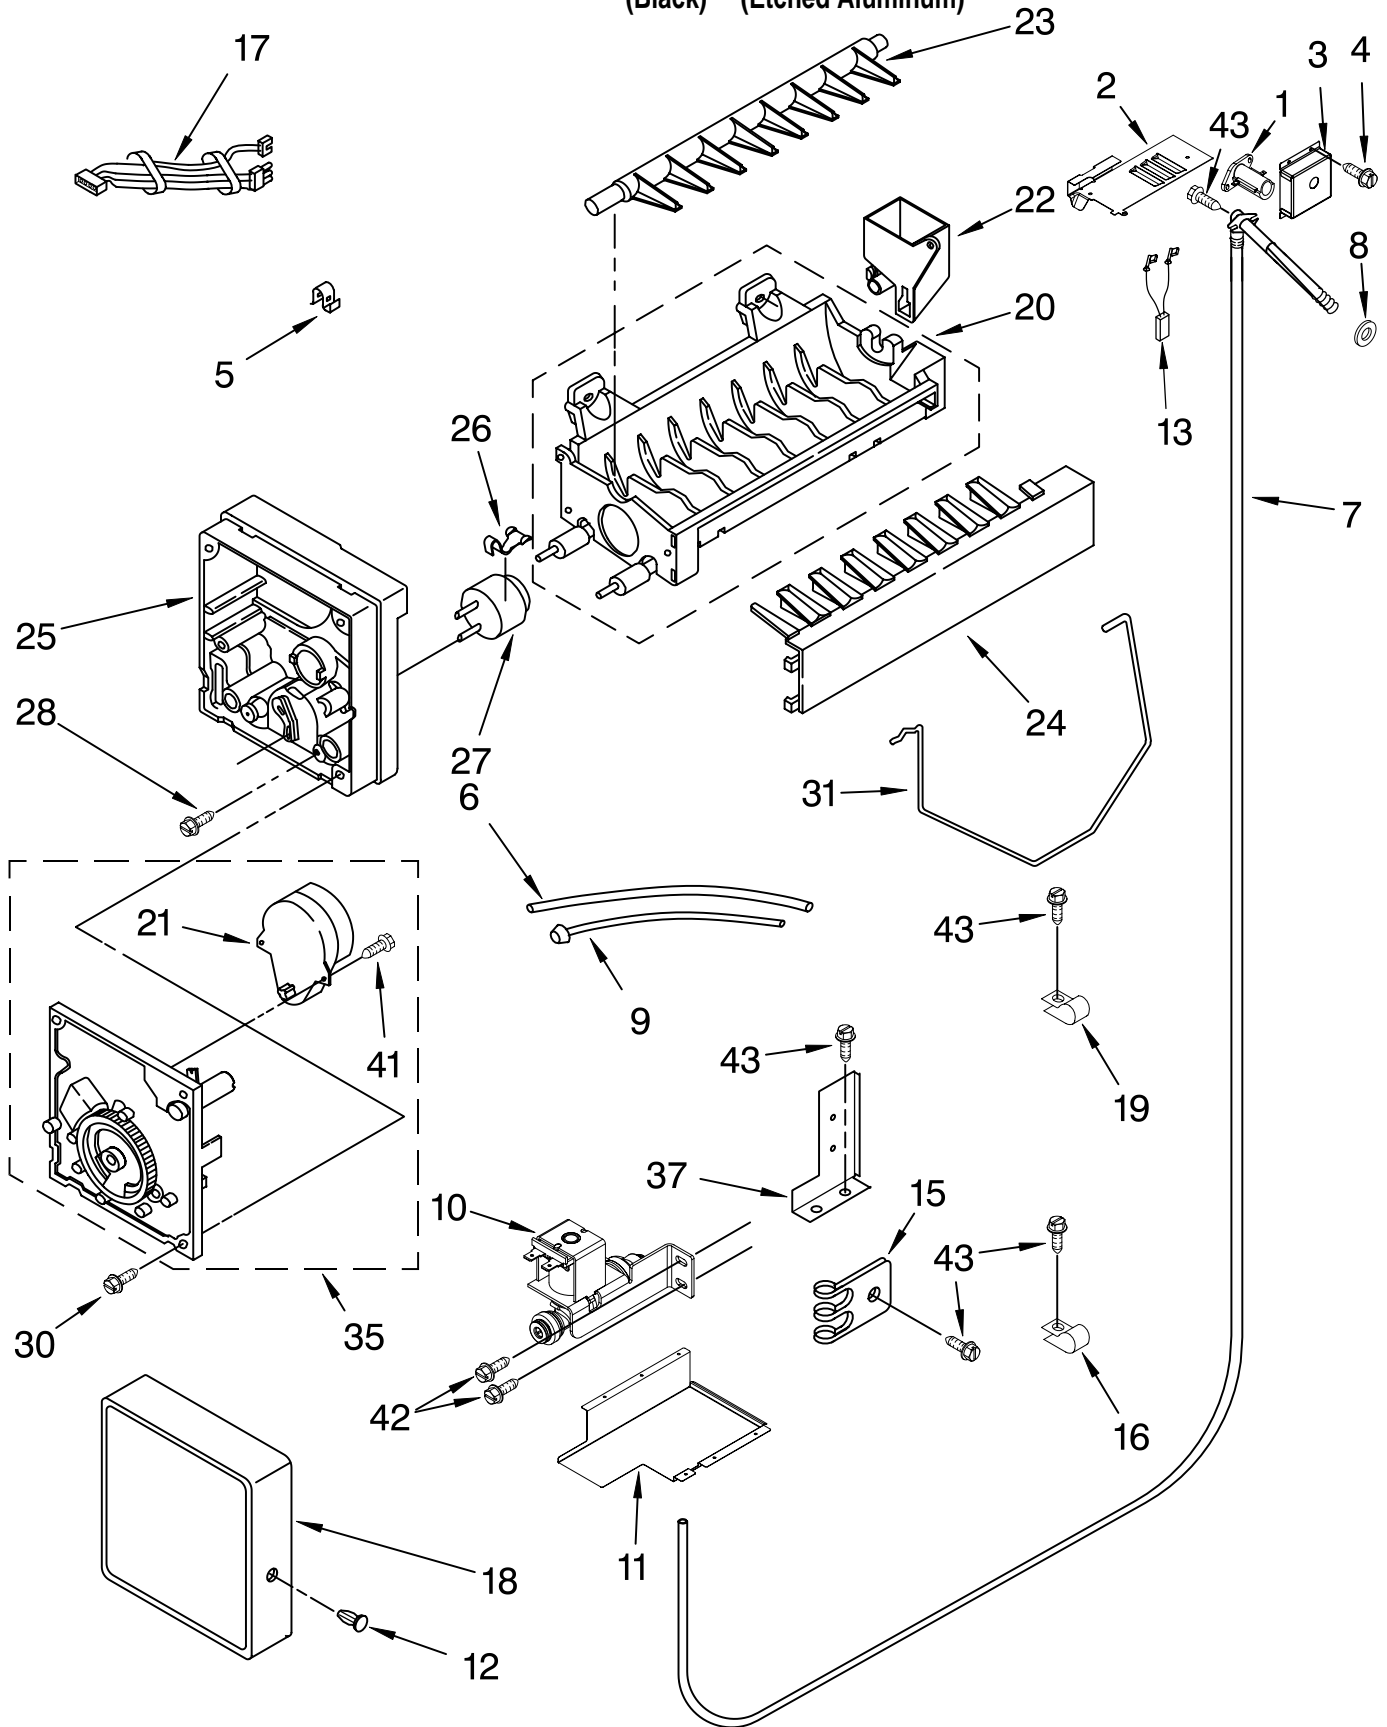

ICEMAKER PARTS

For Models: KSSS36FMB02, KSSS36FMX02
(Black) (Etched Aluminum)

FOR ORDERING INFORMATION REFER TO PARTS PRICE LIST

ICEMAKER PARTS

For Models: KSSS36FMB02, KSSS36FMX02
(Black) (Etched Aluminum)

Illus. No.	Part No.	DESCRIPTION
1	2221240	Heater, Fill Tube
2	2221231	Heat Shield
3	2259064	Cover, Fill Tube
4	487539	Screw
5	628379	Clip, Fuse
6	2214613	Tube, Filter Inlet
7	2314050	Water Inlet Tube Assembly
8	1106508	Seal Gasket
9	2302719	Tube, Filter Outlet
10	2313917	Valve, Solenoid
11	2300104	Cover, Bottom Electrical
12	489115	Fastener, Snap-In
13	2187683	Jumper, Fill Tube Heater
15	2208136	Clamp, Nylon Valve
16	488937	Clamp Tube
17	2187715	Wire Assembly, Icemaker
18	2257538	Cover
19	2221070	Clamp, Tube
20	628228	Mold & Heater (Also Order 542638 Silicone Grease)
21	626676	Motor
22	628356	Cup-Water Fill
23	627843	Ejector
24	2182124	Ice Striper
25	2195914	Support
26	627796	Retainer
27	627985	Thermostat (2) Thermostat (Also Order 542639 Cement Alumilastic)
28	8533917	Screw
30	489276	Screw
31	2313990	Shut Off Arm
35	626678	Module Assembly (Includes Items 21 & 41)
37	2306151	Water Valve Mounting Bracket
41	489136	Screw (2)
42	489464	Screw 8-18 x 1/2
43	486194	Screw
100	2316703	Complete Icemaker Assembly

FOR ORDERING INFORMATION REFER TO PARTS PRICE LIST