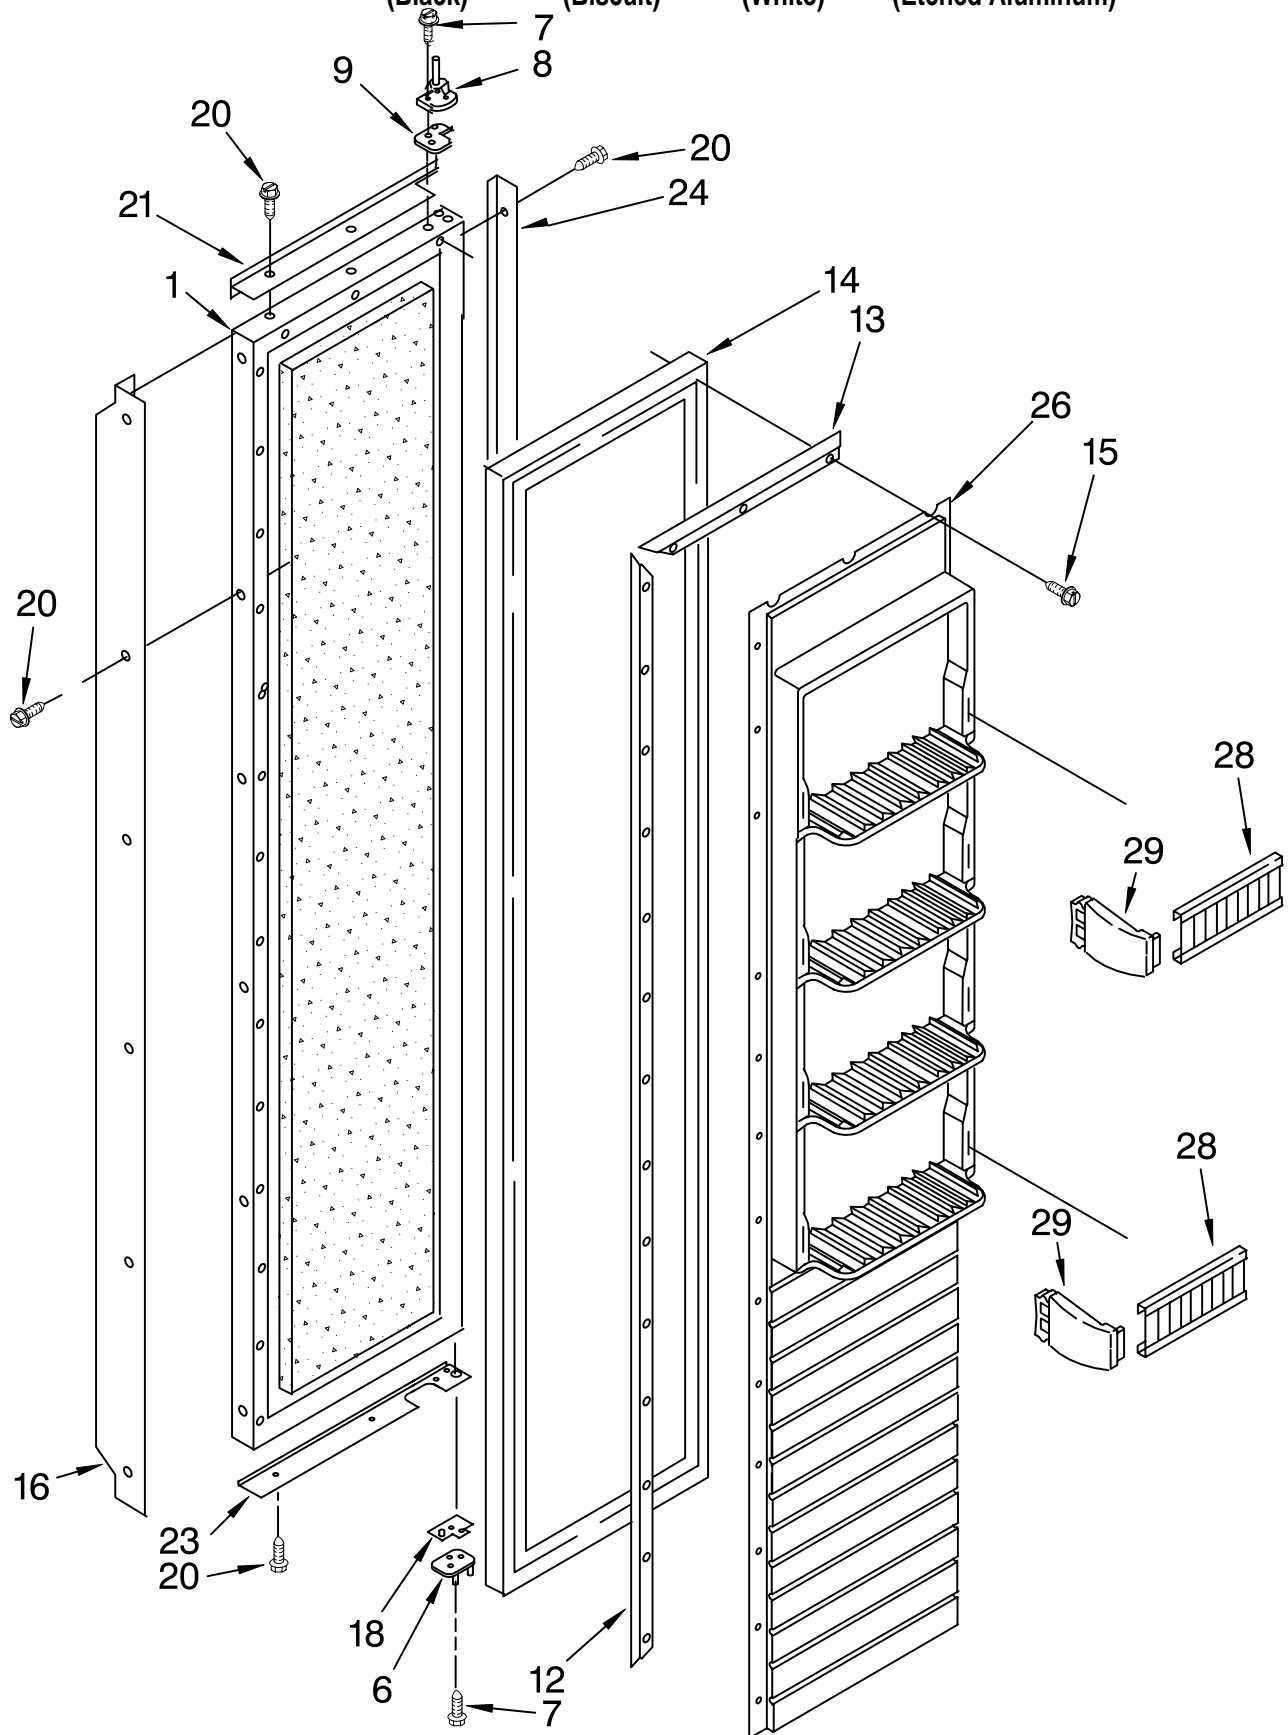

REFRIGERATOR DOOR PARTS

For Models: KSSS36FKB00, KSSS36FKT00, KSSS36FKW00, KSSS36FKX00
(Black) (Biscuit) (White) (Etched Aluminum)

Illus. No.	Part No.	DESCRIPTION	Illus. No.	Part No.	DESCRIPTION	Illus. No.	Part No.	DESCRIPTION
1	8201580	Refrigerator Door Panel (Includes Insulation)	12	2001230	Washer	19		Trim (Bottom)
3	2220922	Hinge Assembly, Top	13	2004549	Door, Spacer Bottom		2209417W	White
4	2004520	Spacer-Door, Top	15		Screw, 8-15 x .500		2209417B	Black
5	489282	Screw		8281251	White		2209417T	Biscuit
6	2220809	Hinge Assembly, Bottom		8281252	Black	20	1113952	Etched Aluminum Panel, Interior Door
7	1112533	Gasket Retainer, Side (2)		8281253	Biscuit	21	1113951	Ladder, Shelf (2)
8	1112539	Gasket Retainer, Top & Bottom	16		Stainless Steel Trim (Top)	22	1112530	Retainer, Shelf Ladder (2)
9	2188497	Door Gasket, Magnetic		2005013	White	23	1112514	Back Up Plate (8)
11		Handle, Door		2005839	Black	24	486194	Screw
	2005953	White	18	2005740	Biscuit	25	1112720	Bin, Utility
	2005956	Black		2005010	Etched Aluminum Trim (Side)	26	2003463	Door, Utility Bin
	2005955	Biscuit		2005968	White	27	1112745	Door Shelf
	2005952	Etched Aluminum		2005971	Black	28	2165792	Butter Tray
				2005970	Biscuit	30	2188331	Shelf, Gallon Door
				2005967	Etched Aluminum			

FOR ORDERING INFORMATION REFER TO PARTS PRICE LIST

FREEZER DOOR PARTS

For Models: KSSS36FKB00, KSSS36FKT00, KSSS36FKW00, KSSS36FKX00
(Black) (Biscuit) (White) (Etched Aluminum)

FOR ORDERING INFORMATION REFER TO PARTS PRICE LIST