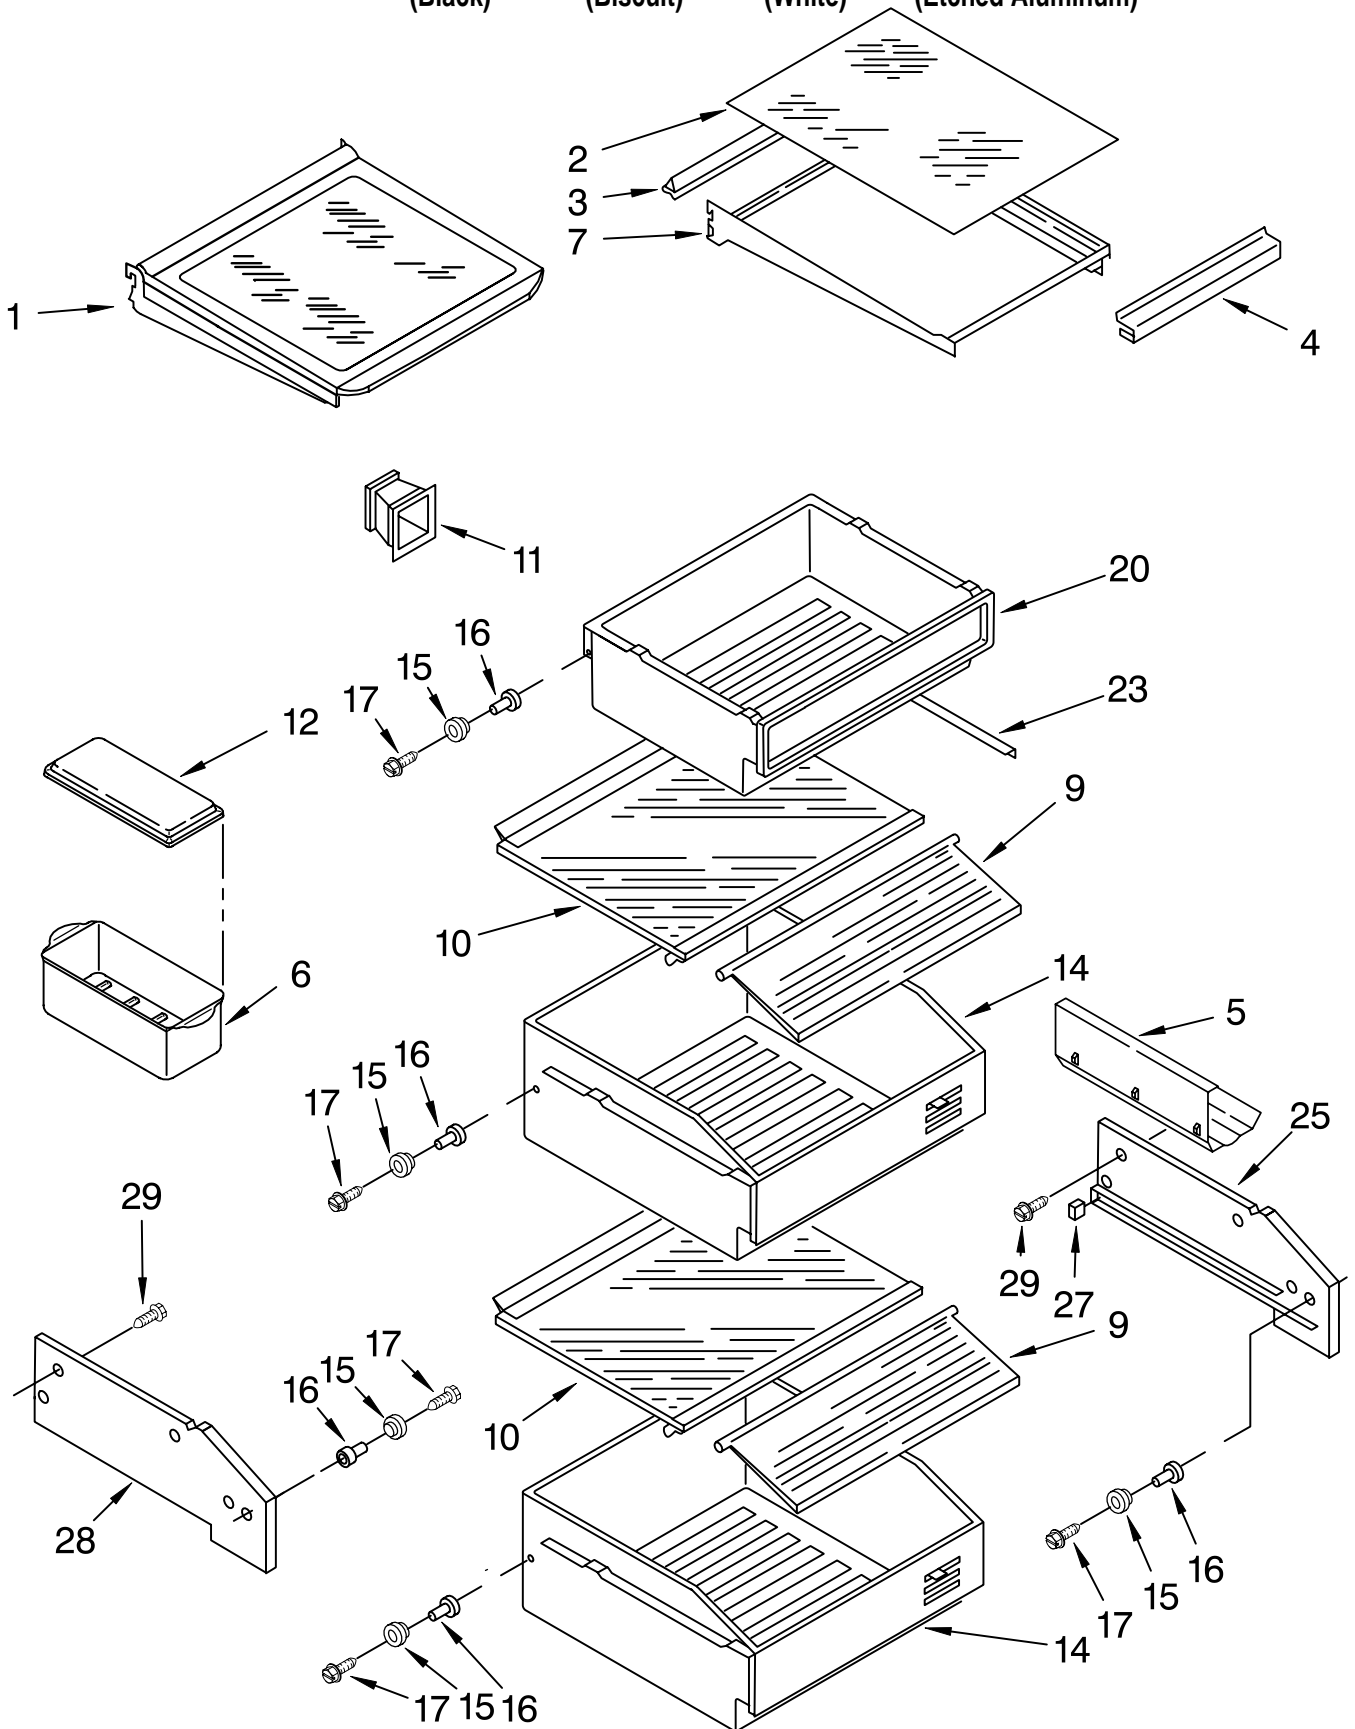

REFRIGERATOR SHELF PARTS

For Models: KSSS36FKB00, KSSS36FKT00, KSSS36FKW00, KSSS36FKX00
(Black) (Biscuit) (White) (Etched Aluminum)

FOR ORDERING INFORMATION REFER TO PARTS PRICE LIST

REFRIGERATOR SHELF PARTS

For Models: KSSS36FKB00, KSSS36FKT00, KSSS36FKW00, KSSS36FKX00
(Black) (Biscuit) (White) (Etched Aluminum)

Illus. No.	Part No.	DESCRIPTION
1	2174402	Frame, Shelf
2	2003375	Glass, Shelf
3	1113546	Reflector, Shelf
4	1113790	Gasket, Glass (2)
5	2179404	Rack, Wine
6	2216625	Egg Bin
7	2006523	Frame, Assembly Meat Pan
9	1113893	Cover, Crisper
10	2003378	Glass, Crisper (Includes #9)
11	2000742	Meat Pan, Connector
12	2169935	Cover
14	2220895	Crisper Pan (2)
15	2188212	Roller
16	2174478	Eyelet, Roller
17	2003478	Screw
20	2220901	Meat Pan
23	2002181	Retainer, Glass
25	2006515	Crisper Spacer, Right Side (2)
27	1113169	Stop, Roller
28	2006516	Crisper Spacer, Left Side (2)
29	486194	Screw