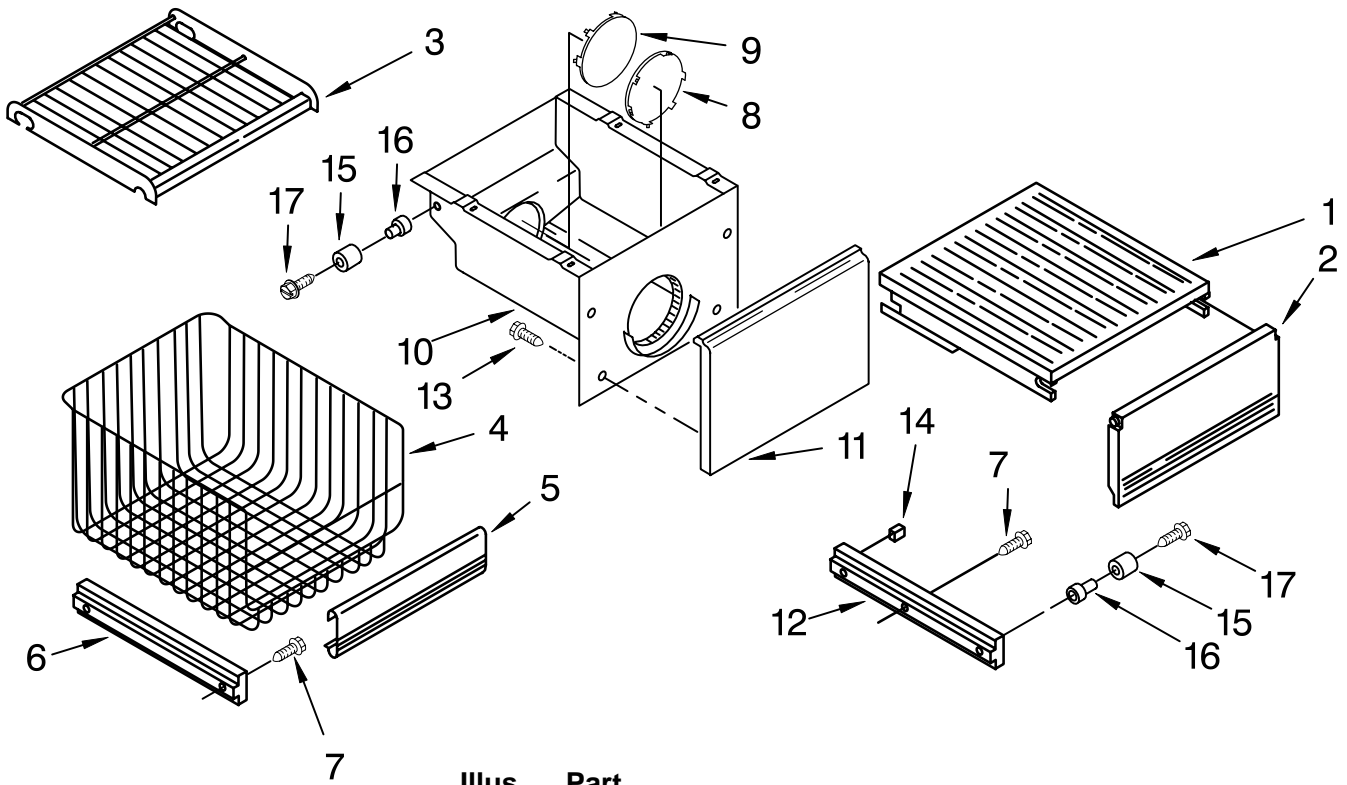

FOR ORDERING INFORMATION REFER TO PARTS PRICE LIST

CABINET TRIM PARTS

For Models: KSSS36FKB00, KSSS36FKT00, KSSS36FKW00, KSSS36FKX00
 (Black) (Biscuit) (White) (Etched Aluminum)

Illus. No.	Part No.	DESCRIPTION
1		Cabinet, Trim (Right Side)
	2215919W	White
	2215919B	Black
	2215919T	Biscuit
	8201535	Etched Aluminum
2	2003857	Screw
3		Screw
	8281251	White
	8281252	Black
	8281253	Biscuit
	8281250	Stainless Steel
4	2209073	Cabinet, Trim (Bottom)
5	486194	Screw
6	2003645	Cabinet, Trim Top
7		Cabinet Trim (Left Side)
	2215936W	White
	2215936B	Black
	2215936T	Biscuit
	2215936	Etched Aluminum
9	2005925	Seal-Trim, Side
10	489464	Screw

FOR ORDERING INFORMATION REFER TO PARTS PRICE LIST

FREEZER SHELF PARTS

For Models: KSSS36FKB00, KSSS36FKT00, KSSS36FKW00, KSSS36FKX00
 (Black) (Biscuit) (White) (Etched Aluminum)

Illus. No.	Part No.	DESCRIPTION
1	2220889	Solid Shelf
2	2220846	Front, Ice Compartment
3	1113636	Shelf, Fixed (2)
	1113564	Shelf, Deep
4	2208192	Basket
5	2220843	Trim, Basket
6	2208198	Slide, Basket
	2208197	Right Side
	2208197	Left Side
7	486194	Screw
8	2003046	Hole Plug, Front
9	2003047	Hole Plug, Rear
10	2208906	Ice Container
11	2003043	Front Cover
12	2002720	Slide, Container
	2002720	Right Side
	2002721	Left Side
13	488886	Screw
14	1113169	Stop, Roller
15	2188212	Roller
16	2174478	Eyelet, Roller
17	2003478	Screw