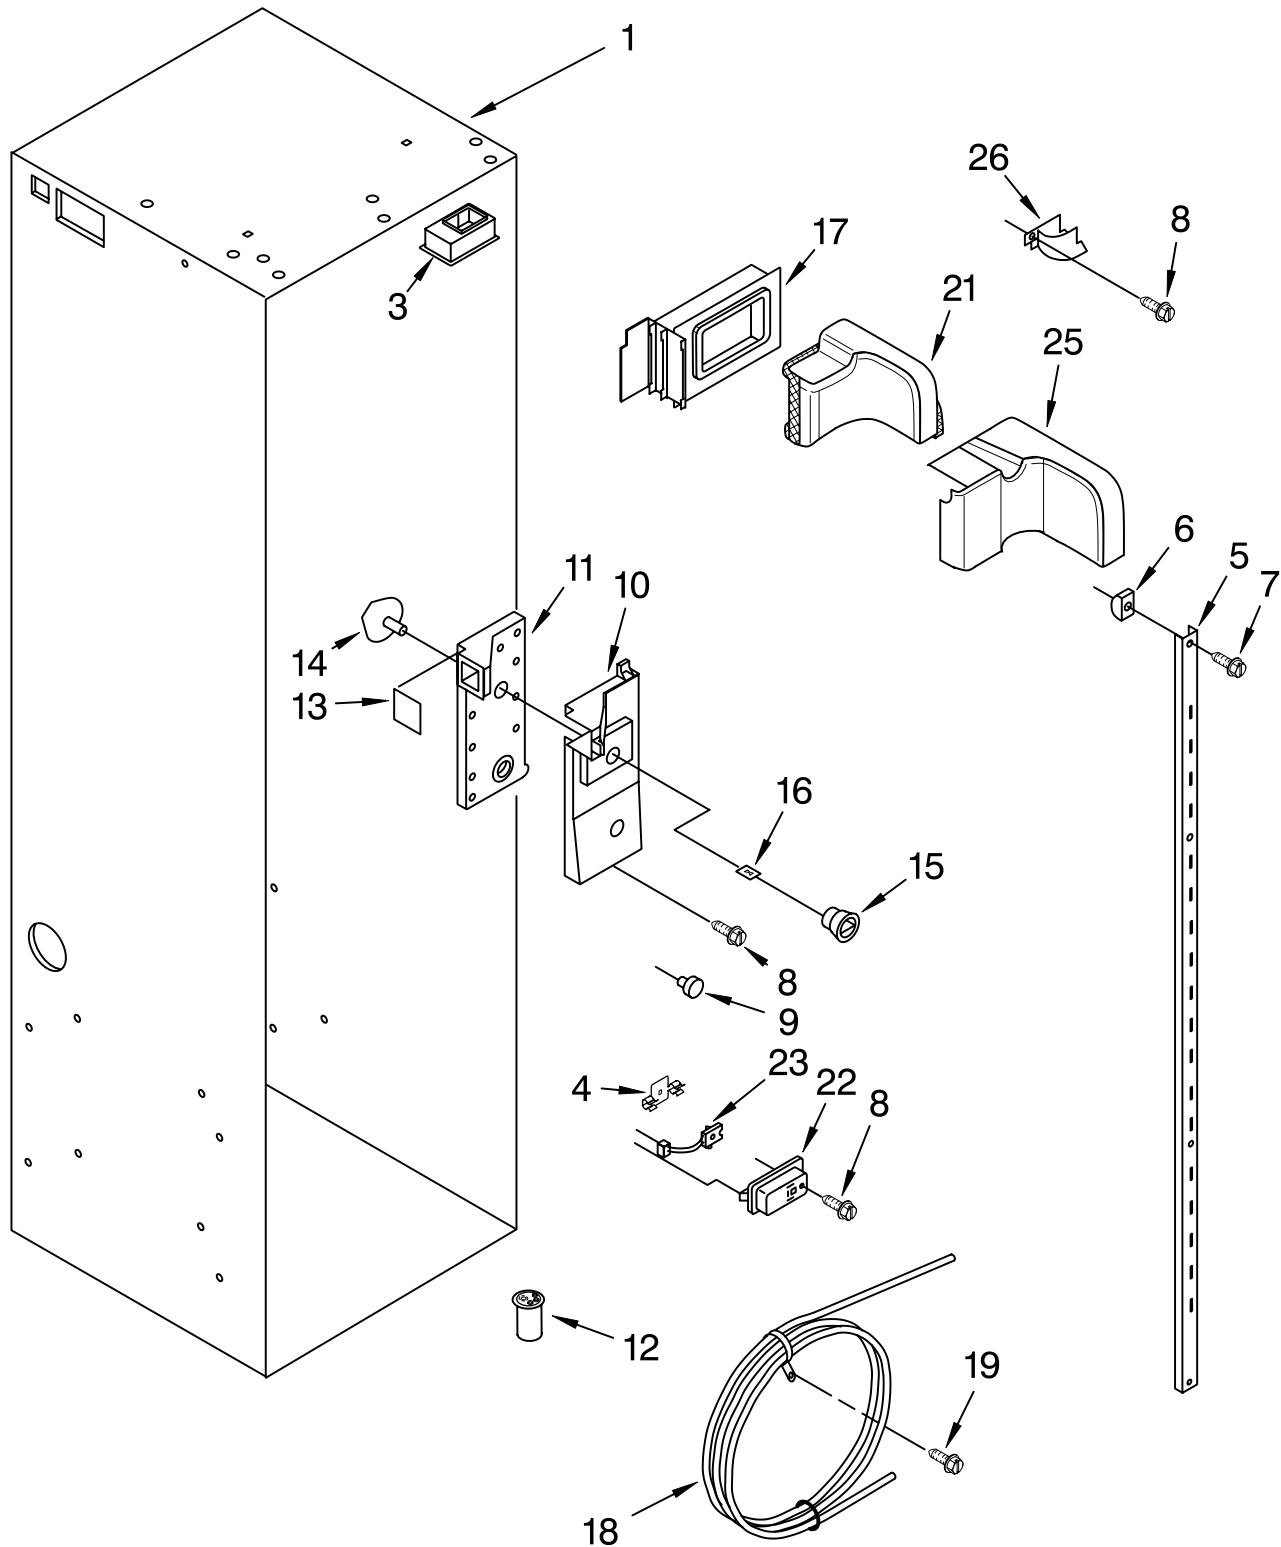

REFRIGERATOR LINER PARTS

For Models: KSSS36FKB00, KSSS36FKT00, KSSS36FKW00, KSSS36FKX00
(Black) (Biscuit) (White) (Etched Aluminum)

FOR ORDERING INFORMATION REFER TO PARTS PRICE LIST

REFRIGERATOR LINER PARTS

For Models: KSSS36FKB00, KSSS36FKT00, KSSS36FKW00, KSSS36FKX00
(Black) (Biscuit) (White) (Etched Aluminum)

Illus. No.	Part No.	DESCRIPTION
1		Liner (Not A Serviceable Part)
3	2208970	Air Duct
4	2209204	Clip, Thermistor
5	2208975	Ladder, Shelf (2)
6	520965	Screw Support, Ladder (8)
7	488357	Screw
8	486194	Screw
9	1112257	Hole Plug
10	2220888	Meat Pan, Air Duct Cover
11	2000337	Meat Pan, Air Duct
12	2220993	Release Valve
13	2001326	Seal, Air Duct
14	1112218	Damper Control, Meat Pan
15	2003811	Control Knob, Meat Pan
16	2003841	Retainer, Knob
17	2208904	Air Baffle Assembly
18	2209687	Reservoir
19	488280	Screw
21	2208997	Diffuser Assembly
22	1116793	Cover, Thermistor
23	2213442	Thermistor
25	2215728	Cover, Diffuser
26	2003577	Guard, Air Return