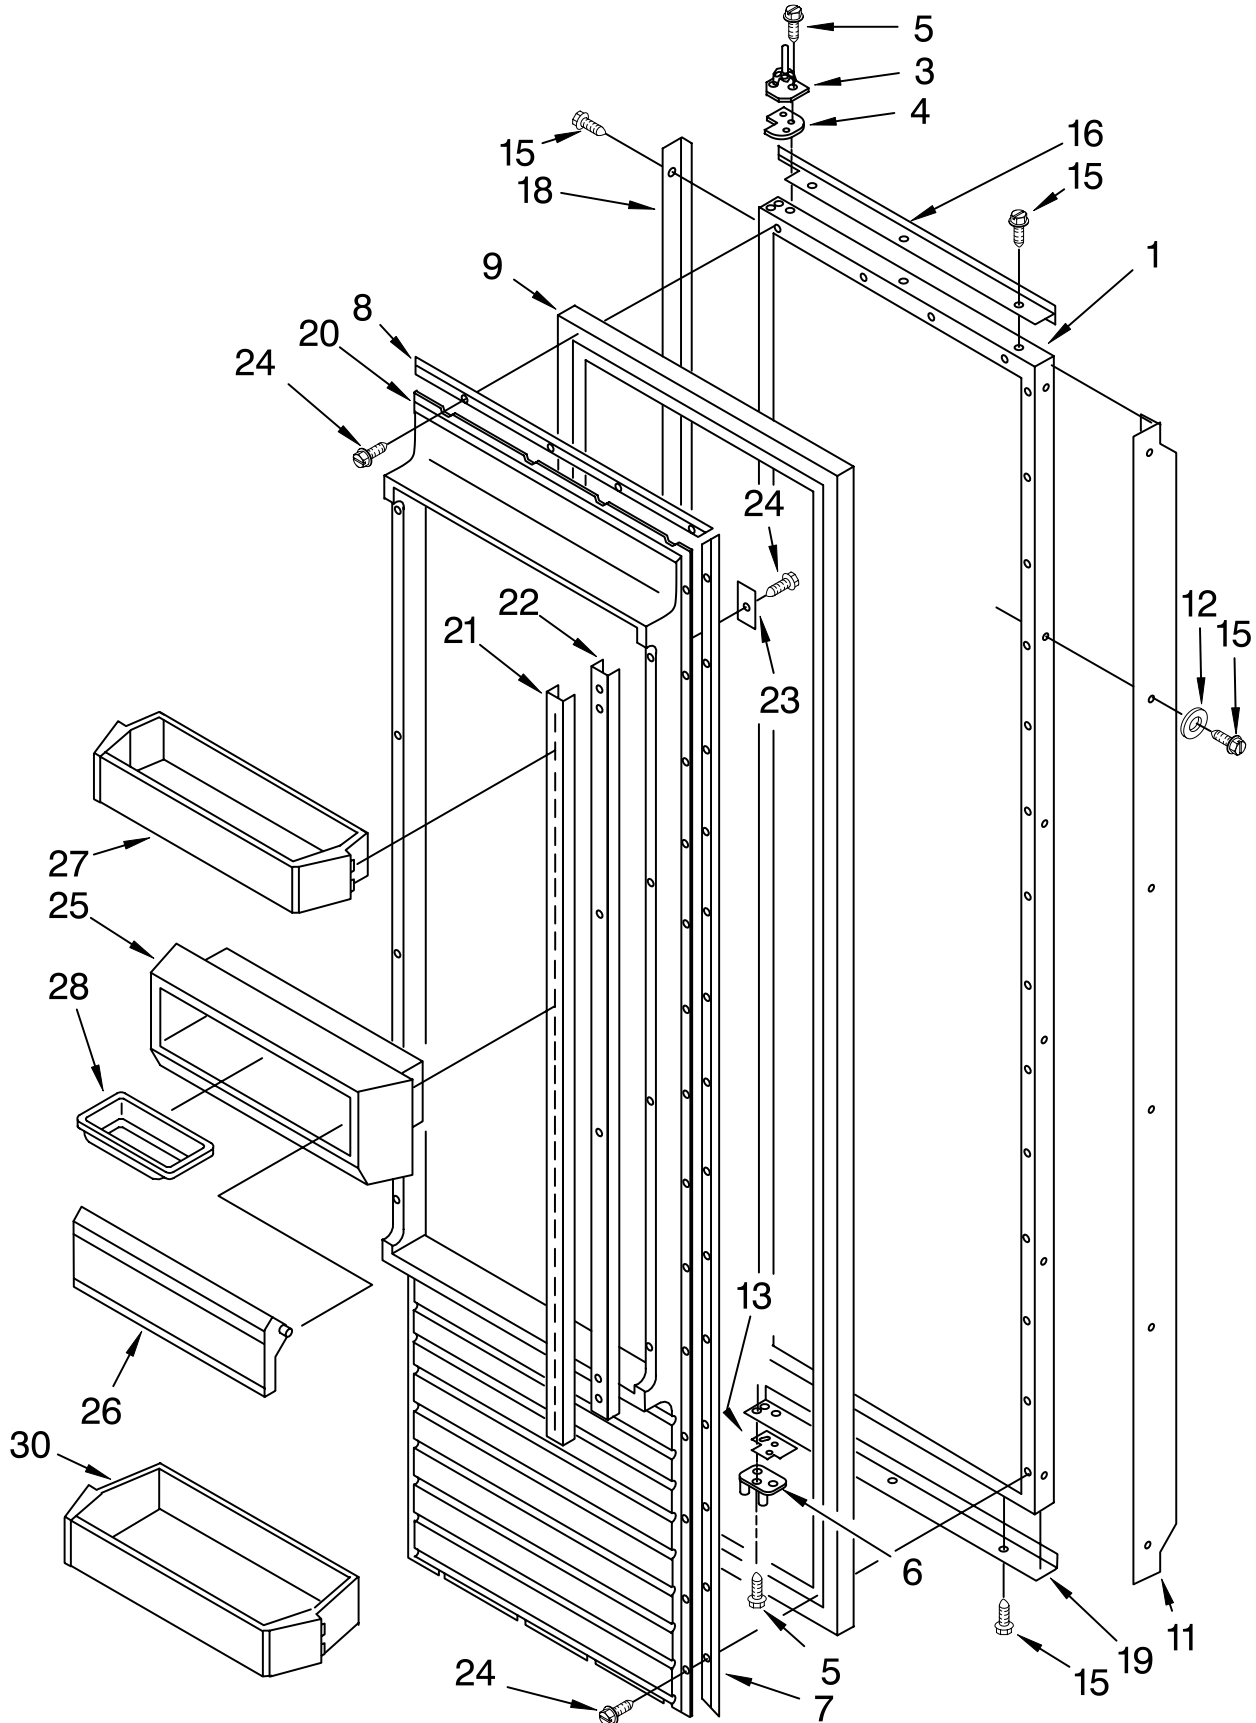

REFRIGERATOR DOOR PARTS

For Models: KSSS36FKB00, KSSS36FKT00, KSSS36FKW00, KSSS36FKX00
(Black) (Biscuit) (White) (Etched Aluminum)

FOR ORDERING INFORMATION REFER TO PARTS PRICE LIST

REFRIGERATOR DOOR PARTS

For Models: KSSS36FKB00, KSSS36FKT00, KSSS36FKW00, KSSS36FKX00
(Black) (Biscuit) (White) (Etched Aluminum)

Illus. No.	Part No.	DESCRIPTION	Illus. No.	Part No.	DESCRIPTION	Illus. No.	Part No.	DESCRIPTION
1	8201580	Refrigerator Door Panel (Includes Insulation)	12	2001230	Washer	19		Trim (Bottom)
3	2220922	Hinge Assembly, Top	13	2004549	Door, Spacer Bottom		2209417W	White
4	2004520	Spacer-Door, Top	15		Screw, 8-15 x .500		2209417B	Black
5	489282	Screw		8281251	White		2209417T	Biscuit
6	2220809	Hinge Assembly, Bottom		8281252	Black	20	1113952	Etched Aluminum Panel, Interior Door
7	1112533	Gasket Retainer, Side (2)		8281253	Biscuit	21	1113951	Ladder, Shelf (2)
8	1112539	Gasket Retainer, Top & Bottom	16		Stainless Steel Trim (Top)	22	1112530	Retainer, Shelf Ladder (2)
9	2188497	Door Gasket, Magnetic		2005013	White	23	1112514	Back Up Plate (8)
11		Handle, Door		2005839	Black	24	486194	Screw
	2005953	White	18	2005740	Biscuit	25	1112720	Bin, Utility
	2005956	Black		2005010	Etched Aluminum Trim (Side)	26	2003463	Door, Utility Bin
	2005955	Biscuit		2005968	White	27	1112745	Door Shelf
	2005952	Etched Aluminum		2005971	Black	28	2165792	Butter Tray
				2005970	Biscuit	30	2188331	Shelf, Gallon Door
				2005967	Etched Aluminum			

FOR ORDERING INFORMATION REFER TO PARTS PRICE LIST