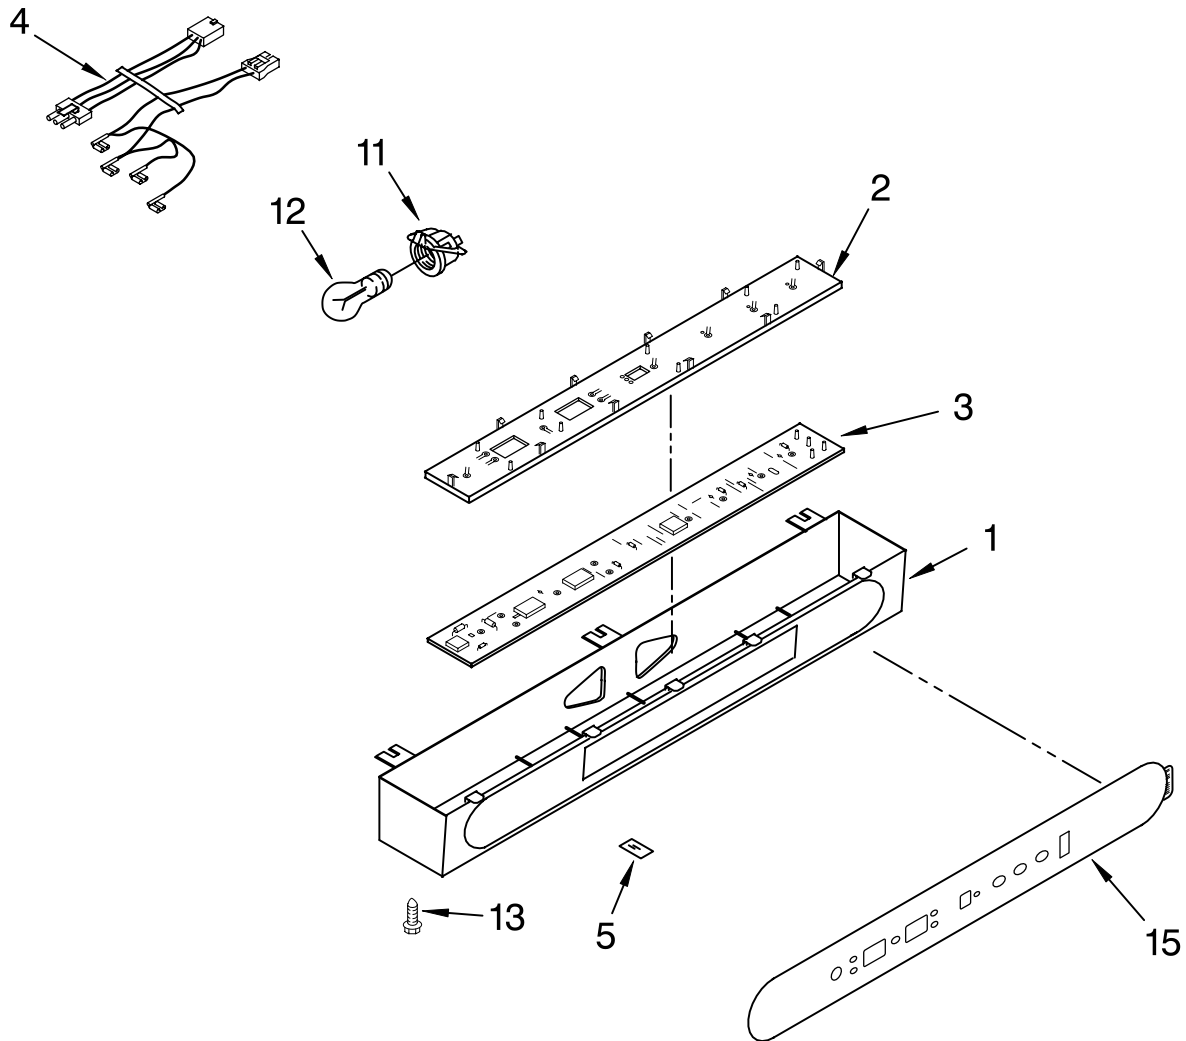

CONTROL PANEL PARTS

For Models: KSSS36FKB00, KSSS36FKT00, KSSS36FKW00, KSSS36FKX00
(Black) (Biscuit) (White) (Etched Aluminum)

Illus. No.	Part No.	DESCRIPTION
1	2215715	Control Box
2	2215670	Insert, Control Box
3	2209159	Circuit Board, Housing Control
4	2215941	Control Box Wire Harness
5	2003841	Retainer, Knob
11	2162085	Socket, Light
12	2160708	Light Bulb (2)
13	486194	Screw
15	2221067	Overlay

FOR ORDERING INFORMATION REFER TO PARTS PRICE LIST