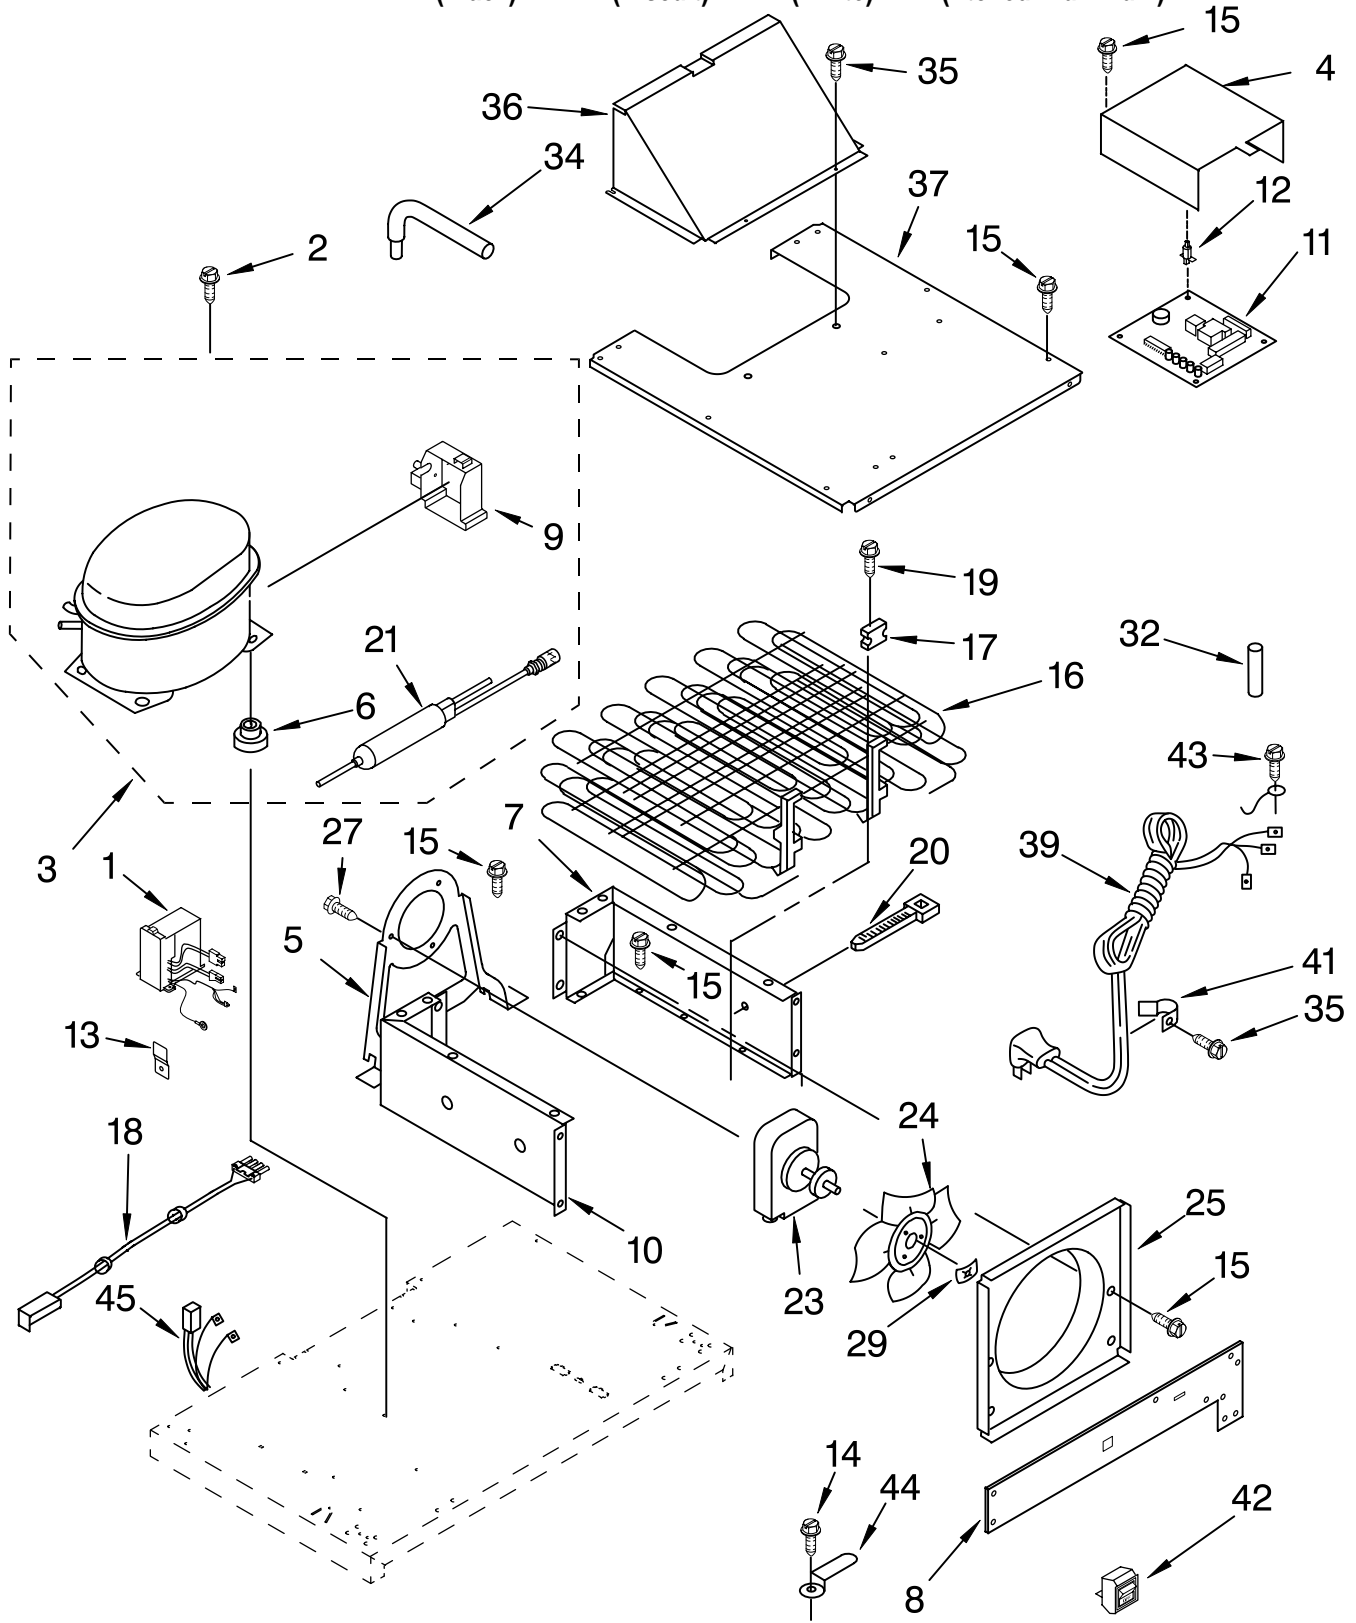

UPPER UNIT PARTS

For Models: KSSS36FKB00, KSSS36FKT00, KSSS36FKW00, KSSS36FKX00
(Black) (Biscuit) (White) (Etched Aluminum)

FOR ORDERING INFORMATION REFER TO PARTS PRICE LIST

UPPER UNIT PARTS

For Models: KSSS36FKB00, KSSS36FKT00, KSSS36FKW00, KSSS36FKX00
(Black) (Biscuit) (White) (Etched Aluminum)

Illus. No.	Part No.	DESCRIPTION	Illus. No.	Part No.	DESCRIPTION	Illus. No.	Part No.	DESCRIPTION
1	2209324	Inverter Box	17	943447	Grommet (4)			
2	489373	Screw, Compressor Mounting (4)	18	2221009	Wire, Jumper			
3	2208937	Compressor (Includes Items 6, 9 & 21) (Also Order 876765 Tube Kit)	19	487522	Screw			
4	2199929	Housing, Control Board	20	851095	Wire Tie (2)			
5	2215641	Bracket, Fan Motor	21	2199167	Drier			
6	1100826	Grommet, Mounting	23	2206036	Motor, Fan			
7	2209038	Shroud, Condenser (Right)	24	2190685	Blade, Fan			
8	2215665	Panel, Condenser Front	25	2003169	Orifice, Fan			
9	2215676	Terminal Cover	27	8281160	Screw			
10	2209037	Shroud, Condenser (Left)	29	486692	Speed Nut			
11	2221501	Control Board	32	2000645	Sleeve, Condenser			
12	2203075	Spacer (5)	34	2194319	Process, Tube			
13	2209493	Bracket, Inverter Box	35	486194	Screw			
14	486899	Screw	36	2209495	Cover, Fan			
15	487869	Screw	37	2215628	Cover, Condenser			
16	2209062	Condenser	39	2003381	Service Cord			
			41	549193	Clamp, Cord			
			42	1113229	Switch, Power Disconnect			
			43	488879	Screw, Ground			
			44	653035	Clip, Cord Plug			
			45	2215944	Wiring Harness, Unit Compartment			

Following Parts Not Illustrated and Optional Parts Not Included

- 978025 Valve, Access (1/4")
- 978026 Valve, Access (5/16")
- 978027 Valve, Access (3/8")
- 978028 Valve, Access (1/2")
- 978029 Valve, Access (5/8")
- 978030 Valve, Access (3/4")
- 876764 Valve, Access (3/16")

REFRIGERANT CHARGE

7.75 oz.
(R-134A)

FOR ORDERING INFORMATION REFER TO PARTS PRICE LIST