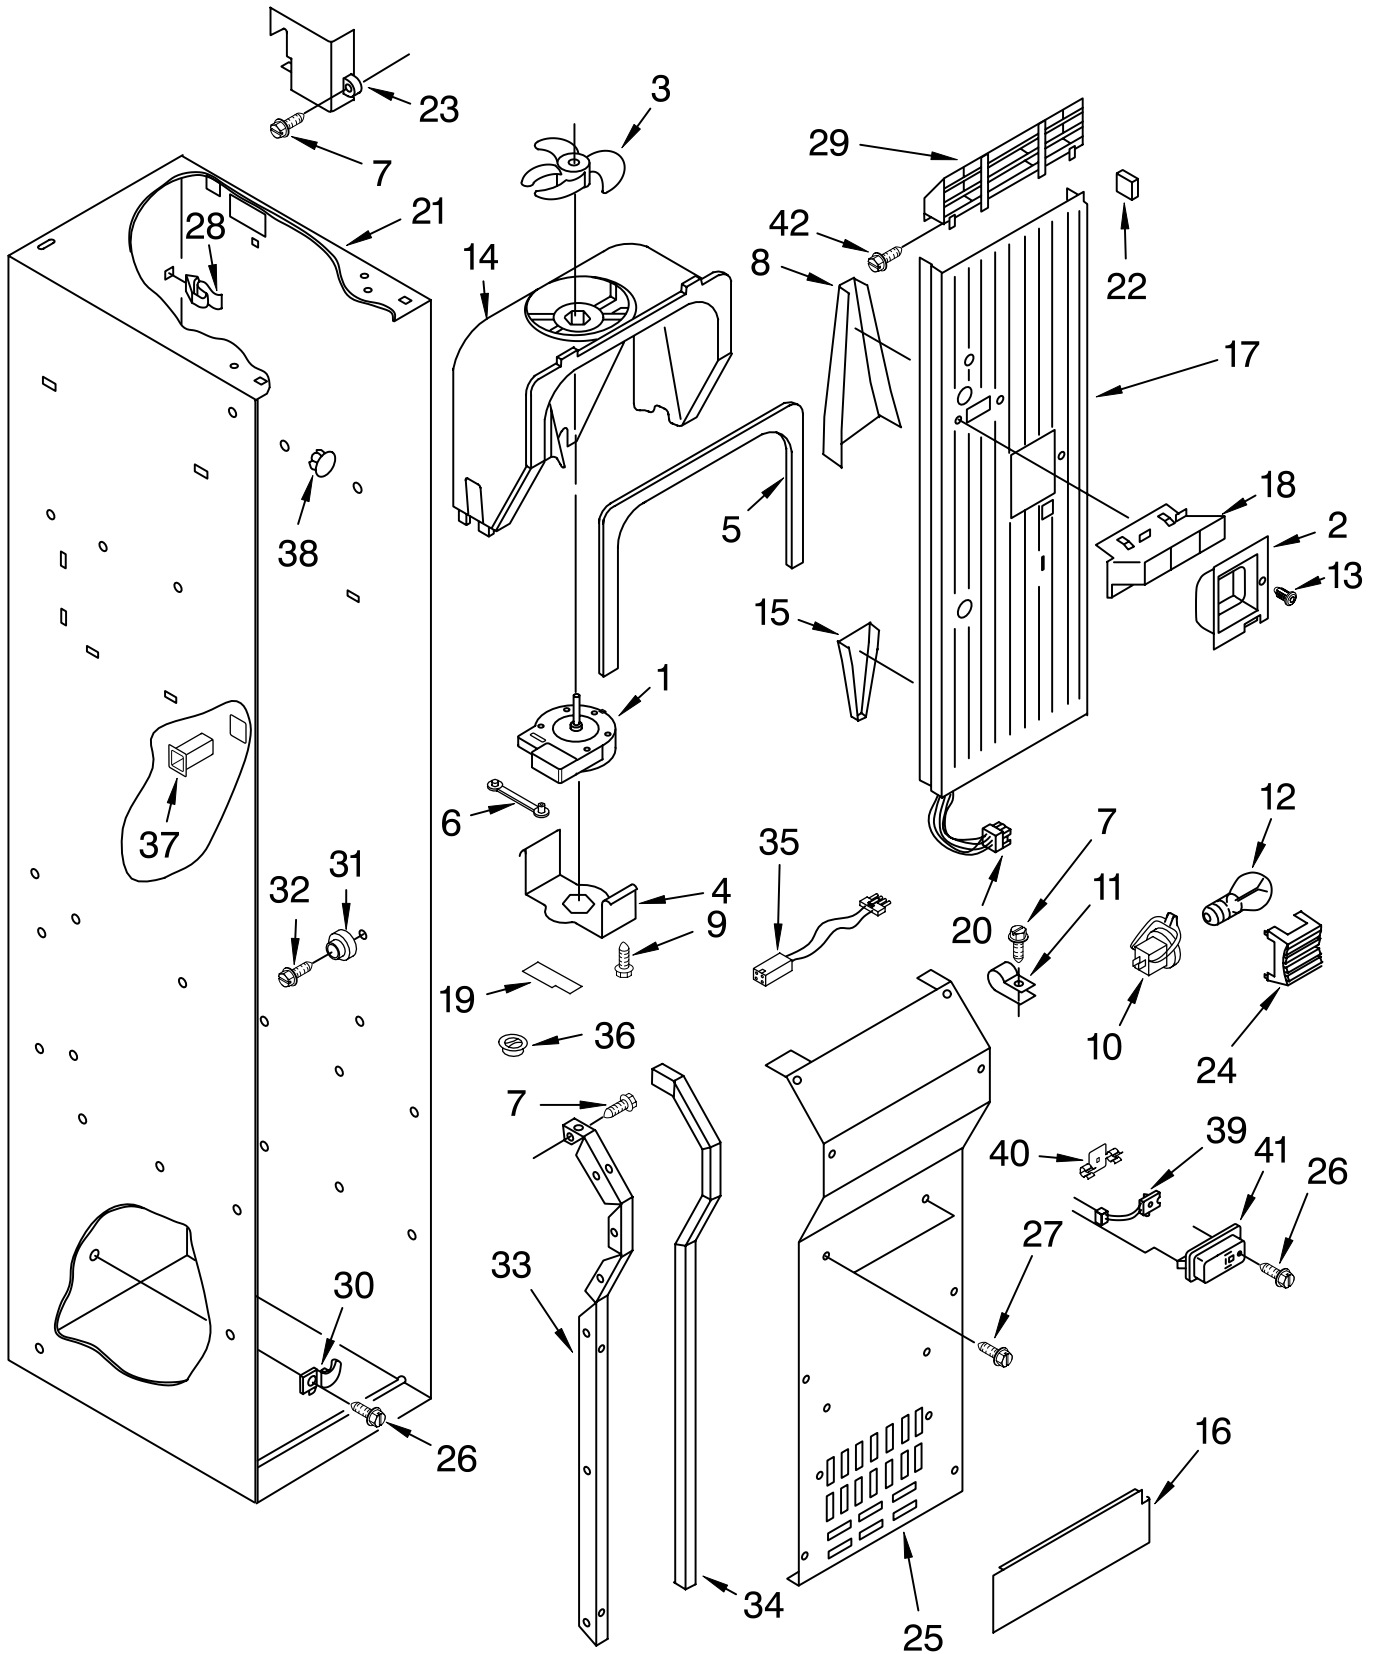

FREEZER LINER AND AIR FLOW PARTS

For Models: KSSS36FKB00, KSSS36FKT00, KSSS36FKW00, KSSS36FKX00
(Black) (Biscuit) (White) (Etched Aluminum)

FOR ORDERING INFORMATION REFER TO PARTS PRICE LIST

FREEZER LINER AND AIR FLOW PARTS

For Models: KSSS36FKB00, KSSS36FKT00, KSSS36FKW00, KSSS36FKX00
(Black) (Biscuit) (White) (Etched Aluminum)

Illus. No.	Part No.	DESCRIPTION
1	2208939	Fan Motor
2	2002732	Cup, Clearance
3	2169142	Fan Blade
4	2155590	Retainer, Fan Motor
5	2155788	Gasket, Cover
6	2208968	Grommet
7	486194	Screw
8	2003924	Deflector, Air Duct
9	488500	Screw, Ground
10	2162085	Socket, Light (2)
11	488937	Clamp, Nylon
12	2160708	Light Bulb (2)
13	1112871	Fastner
14	2182119	Scroll, Fan
15	2003927	Deflector, Air Duct
16	2215612	Cover, Air Duct
17	2209331	Assembly, Air Duct
18	2182146	Duct, Ice maker
19		Block, Fan Scroll
	2209481	Right
	2209066	Left
20	2209318	Harness, Wire
21		Liner (Not A Serviceable Part)
22	1112869	Gasket, Air Baffle
23	2215718	Cover, Air Outlet
24	2198589	Light Shield (2)
25	2208990	Cover, Evaporator
26	486194	Screw
27	487539	Screw
28	2215823	Clip, Air Duct (4)
29	1112851	Diffuser, Air Duct
30	1112260	Support, Evaporator (2)
31	2196483	Shelf, Stud (20)
32	8281158	Screw
33		Evaporator, Cover Rail
	2208979	Left Side
	2208980	Right Side
34	2220904	Gasket (2) Evaporator Cover
35	2221077	Wire, Jumper
36	2171931	Release Valve
37	2209220	Tube, Meat Pan
38	941839	Hole Plug (4)
39	2213442	Thermistor
40	2209204	Clip, Thermistor
41	1116793	Cover, Thermistor
42	488208	Screw 8-15 x 7/8

FOR ORDERING INFORMATION REFER TO PARTS PRICE LIST