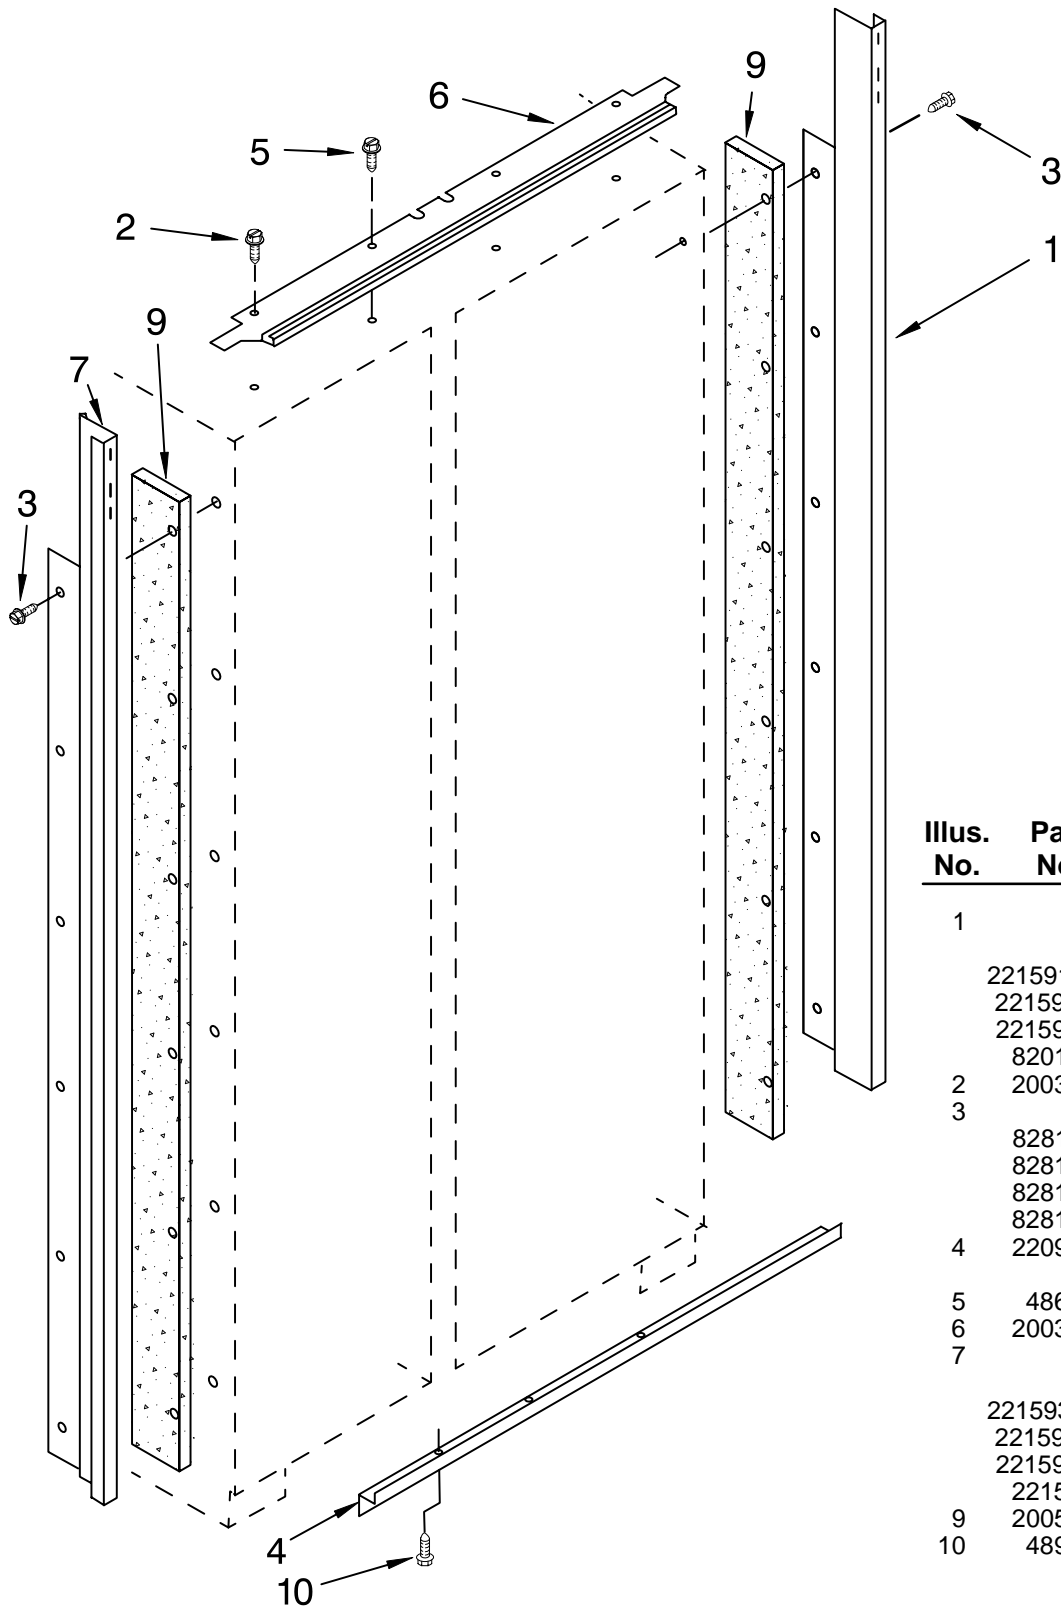

FOR ORDERING INFORMATION REFER TO PARTS PRICE LIST

CABINET TRIM PARTS

For Models: KSSS36FKB00, KSSS36FKT00, KSSS36FKW00, KSSS36FKX00
 (Black) (Biscuit) (White) (Etched Aluminum)

Illus. No.	Part No.	DESCRIPTION
1		Cabinet, Trim (Right Side)
	2215919W	White
	2215919B	Black
	2215919T	Biscuit
	8201535	Etched Aluminum
2	2003857	Screw
3		Screw
	8281251	White
	8281252	Black
	8281253	Biscuit
	8281250	Stainless Steel
4	2209073	Cabinet, Trim (Bottom)
5	486194	Screw
6	2003645	Cabinet, Trim Top
7		Cabinet Trim (Left Side)
	2215936W	White
	2215936B	Black
	2215936T	Biscuit
	2215936	Etched Aluminum
9	2005925	Seal-Trim, Side
10	489464	Screw