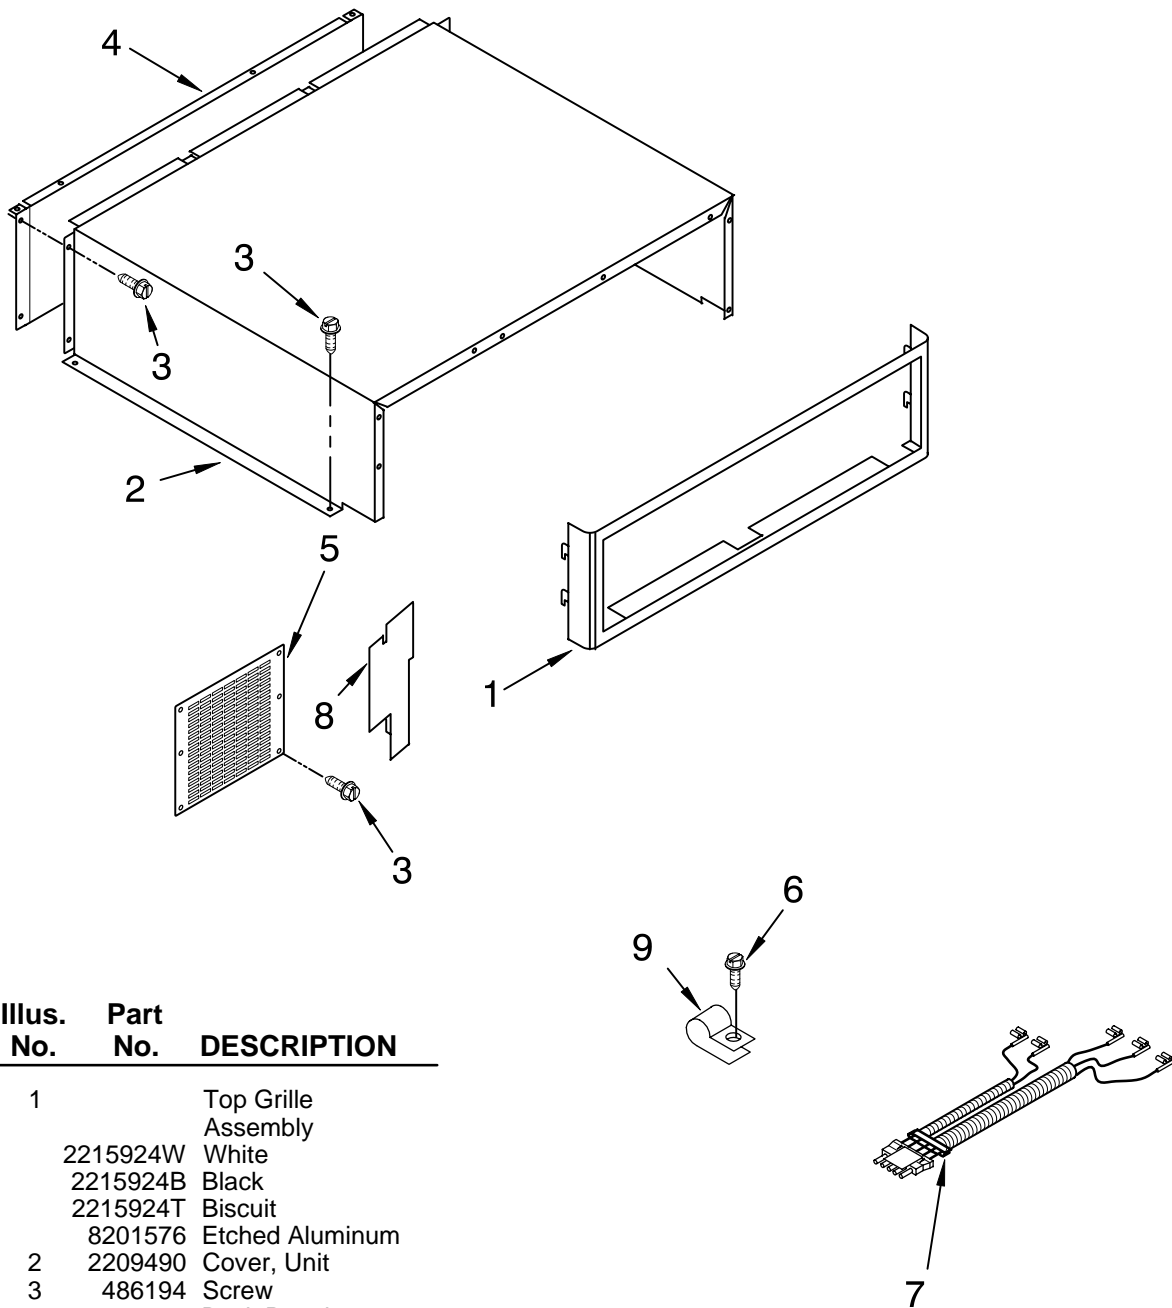

TOP GRILLE AND UNIT COVER PARTS

For Models: KSSS36FKB00, KSSS36FKT00, KSSS36FKW00, KSSS36FKX00
(Black) (Biscuit) (White) (Etched Aluminum)

Illus. No.	Part No.	DESCRIPTION
1		Top Grille Assembly
	2215924W	White
	2215924B	Black
	2215924T	Biscuit
	8201576	Etched Aluminum
2	2209490	Cover, Unit
3	486194	Screw
4	2215830	Back Panel
5	2209492	Guard, Wiring
6	487415	Screw
7	2220808	Wire Assembly RC/FC Light Switch
8	2006440	Baffle-Air, Condenser
9	489348	Clamp

FOR ORDERING INFORMATION REFER TO PARTS PRICE LIST