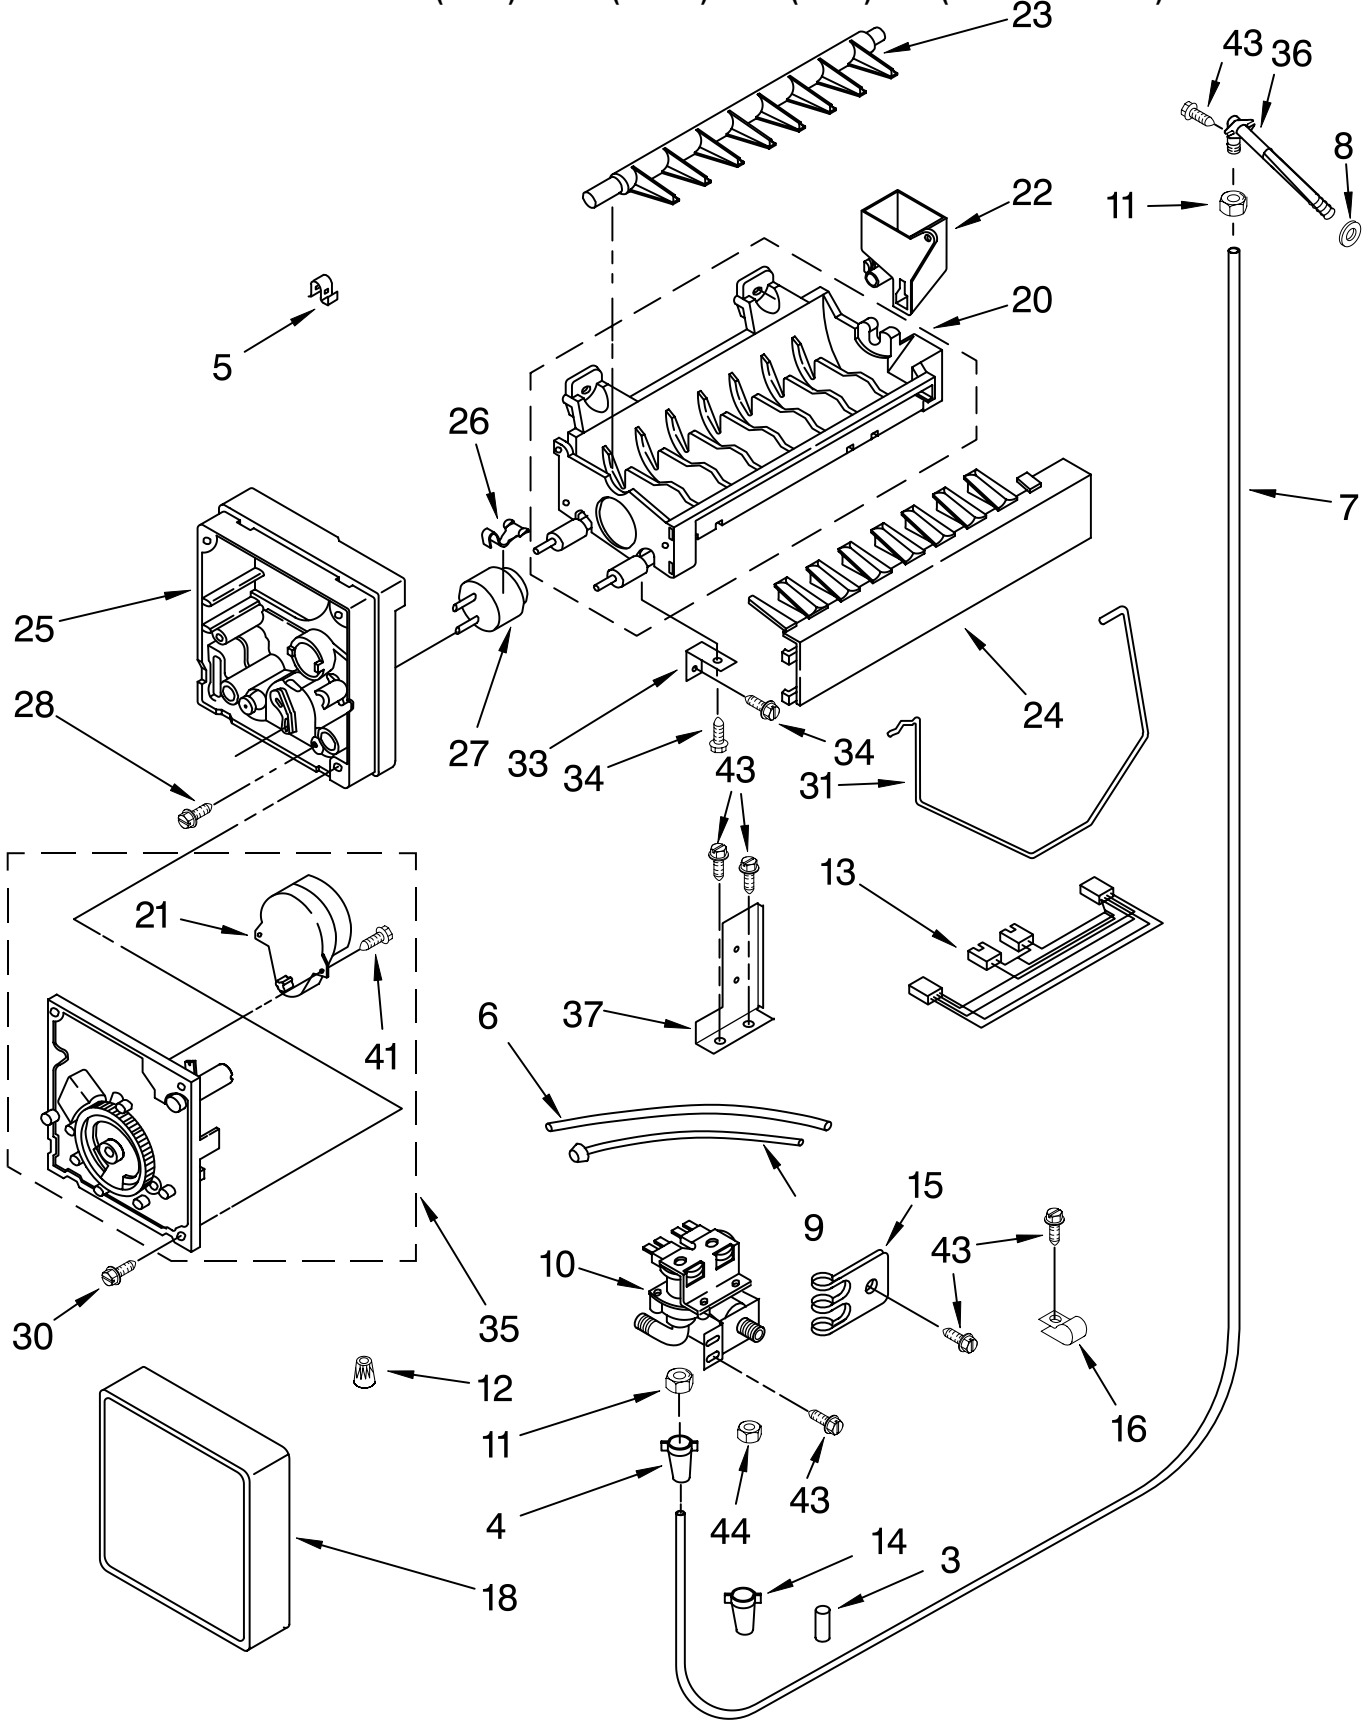

ICEMAKER PARTS

For Models: KSSS36FKB00, KSSS36FKT00, KSSS36FKW00, KSSS36FKX00
(Black) (Biscuit) (White) (Etched Aluminum)

FOR ORDERING INFORMATION REFER TO PARTS PRICE LIST

ICEMAKER PARTS

For Models: KSSS36FKB00, KSSS36FKT00, KSSS36FKW00, KSSS36FKX00
(Black) (Biscuit) (White) (Etched Aluminum)

Illus. No.	Part No.	DESCRIPTION	Illus. No.	Part No.	DESCRIPTION	Illus. No.	Part No.	DESCRIPTION
3	2005038	Plug, Water Valve	16	488937	Clamp Tube	28	489322	Screw
4	841707	Insert, Tube	18	2174155	Cover	30	489276	Screw
5	628379	Clip, Fuse	20	628228	Mold & Heater (Also Order 542638 Silicone Grease)	31	2171593	Shut Off Arm
6	2214613	Tube, Filter Inlet				33	2171952	Bracket
7	2208933	Water Inlet Tube Assembly				34	489478	Screw
8	1106508	Seal Gasket	21	628398	Motor	35	628399	Module Assembly (Includes Items 21 & 41)
9	2209430	Tube, Filter Outlet	22	628356	Cup-Water Fill	36	2185988	Fitting, Water Tube
10	2006766	Valve, Solenoid	23	2194711	Ejector	37	2004914	Water Valve Mounting Bracket
11	627018	Nut, Compression	24	2182124	Ice Striper	41	489136	Screw (2)
12	227991	Connector, Wire	25	2194712	Support	43	486194	Screw
13	2209072	Water Valve, Harness	26	627796	Retainer Thermostat (2)	44	1129179	Compression Nut
14	1129177	Insert, Tube	27	627985	Thermostat (Also Order 542639 Cement Alumilastic)	100	4317943	Complete Icemaker Assembly
15	2208136	Clamp, Nylon Valve						

PARTS NOT ILLUSTRATED

Illus. No.	Part No.	DESCRIPTION

Following Parts Not Illustrated
(Optional Parts Only)

- 2220852 Front Panel Kit
  (White)
- 2220855 Front Panel Kit
  (Black)
- 2220861 Front Panel Kit
  (Stainless Steel)
- 2220858 Front Panel Kit
  (Biscuit)

Black Acrylic
Static Cleaner Part No. 978849