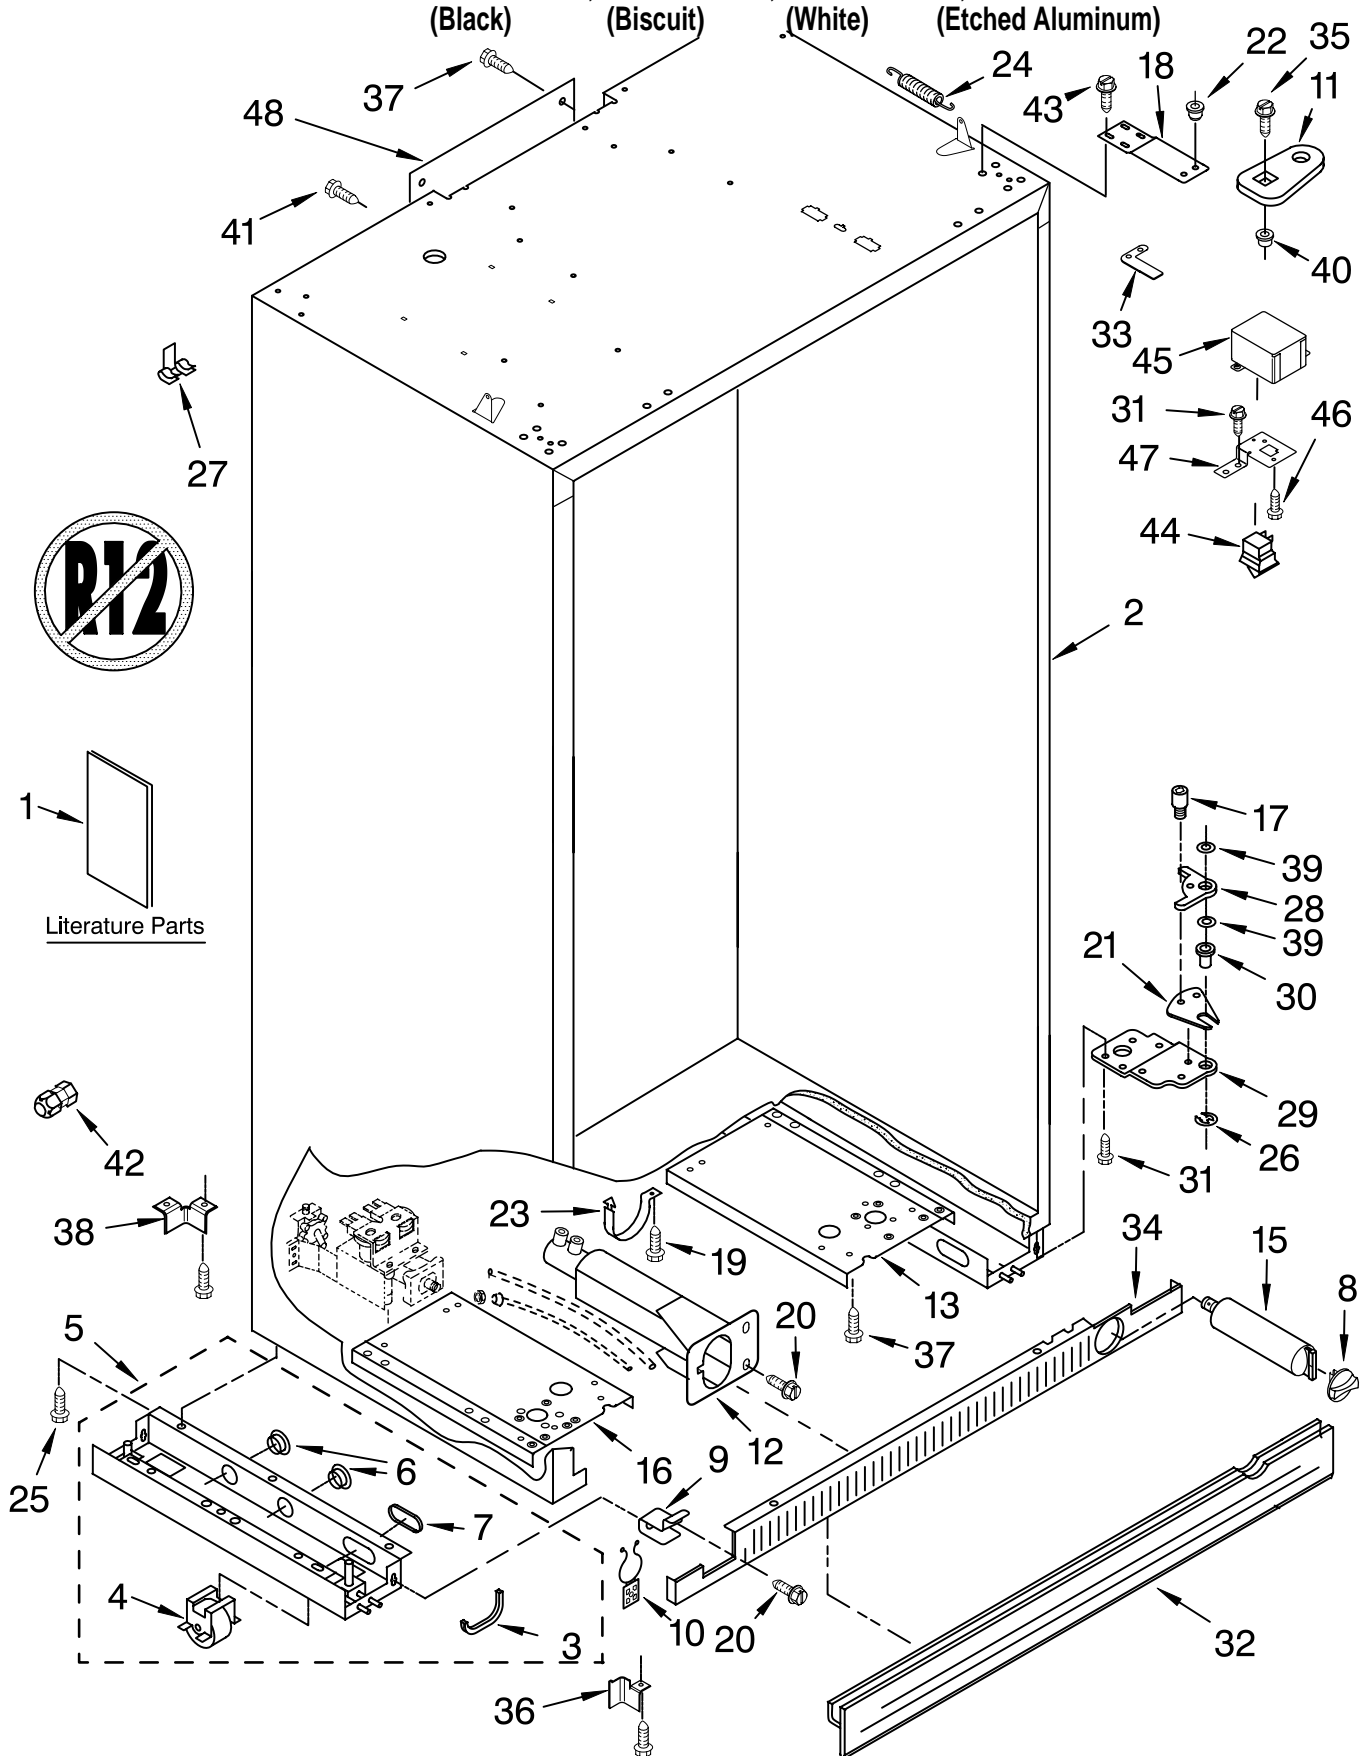

KitchenAid® CABINET PARTS

For Models: KSSS36FKB00, KSSS36FKT00, KSSS36FKW00, KSSS36FKX00

36" BUILT IN REFRIGERATOR

(Black)

(Biscuit)

(White)

(Etched Aluminum)

FOR ORDERING INFORMATION REFER TO PARTS PRICE LIST

FOR ORDERING INFORMATION REFER TO PARTS PRICE LIST

CABINET TRIM PARTS

For Models: KSSS36FKB00, KSSS36FKT00, KSSS36FKW00, KSSS36FKX00
 (Black) (Biscuit) (White) (Etched Aluminum)

Illus. No.	Part No.	DESCRIPTION
1		Cabinet, Trim (Right Side)
	2215919W	White
	2215919B	Black
	2215919T	Biscuit
	8201535	Etched Aluminum
2	2003857	Screw
3		Screw
	8281251	White
	8281252	Black
	8281253	Biscuit
	8281250	Stainless Steel
4	2209073	Cabinet, Trim (Bottom)
5	486194	Screw
6	2003645	Cabinet, Trim Top
7		Cabinet Trim (Left Side)
	2215936W	White
	2215936B	Black
	2215936T	Biscuit
	2215936	Etched Aluminum
9	2005925	Seal-Trim, Side
10	489464	Screw