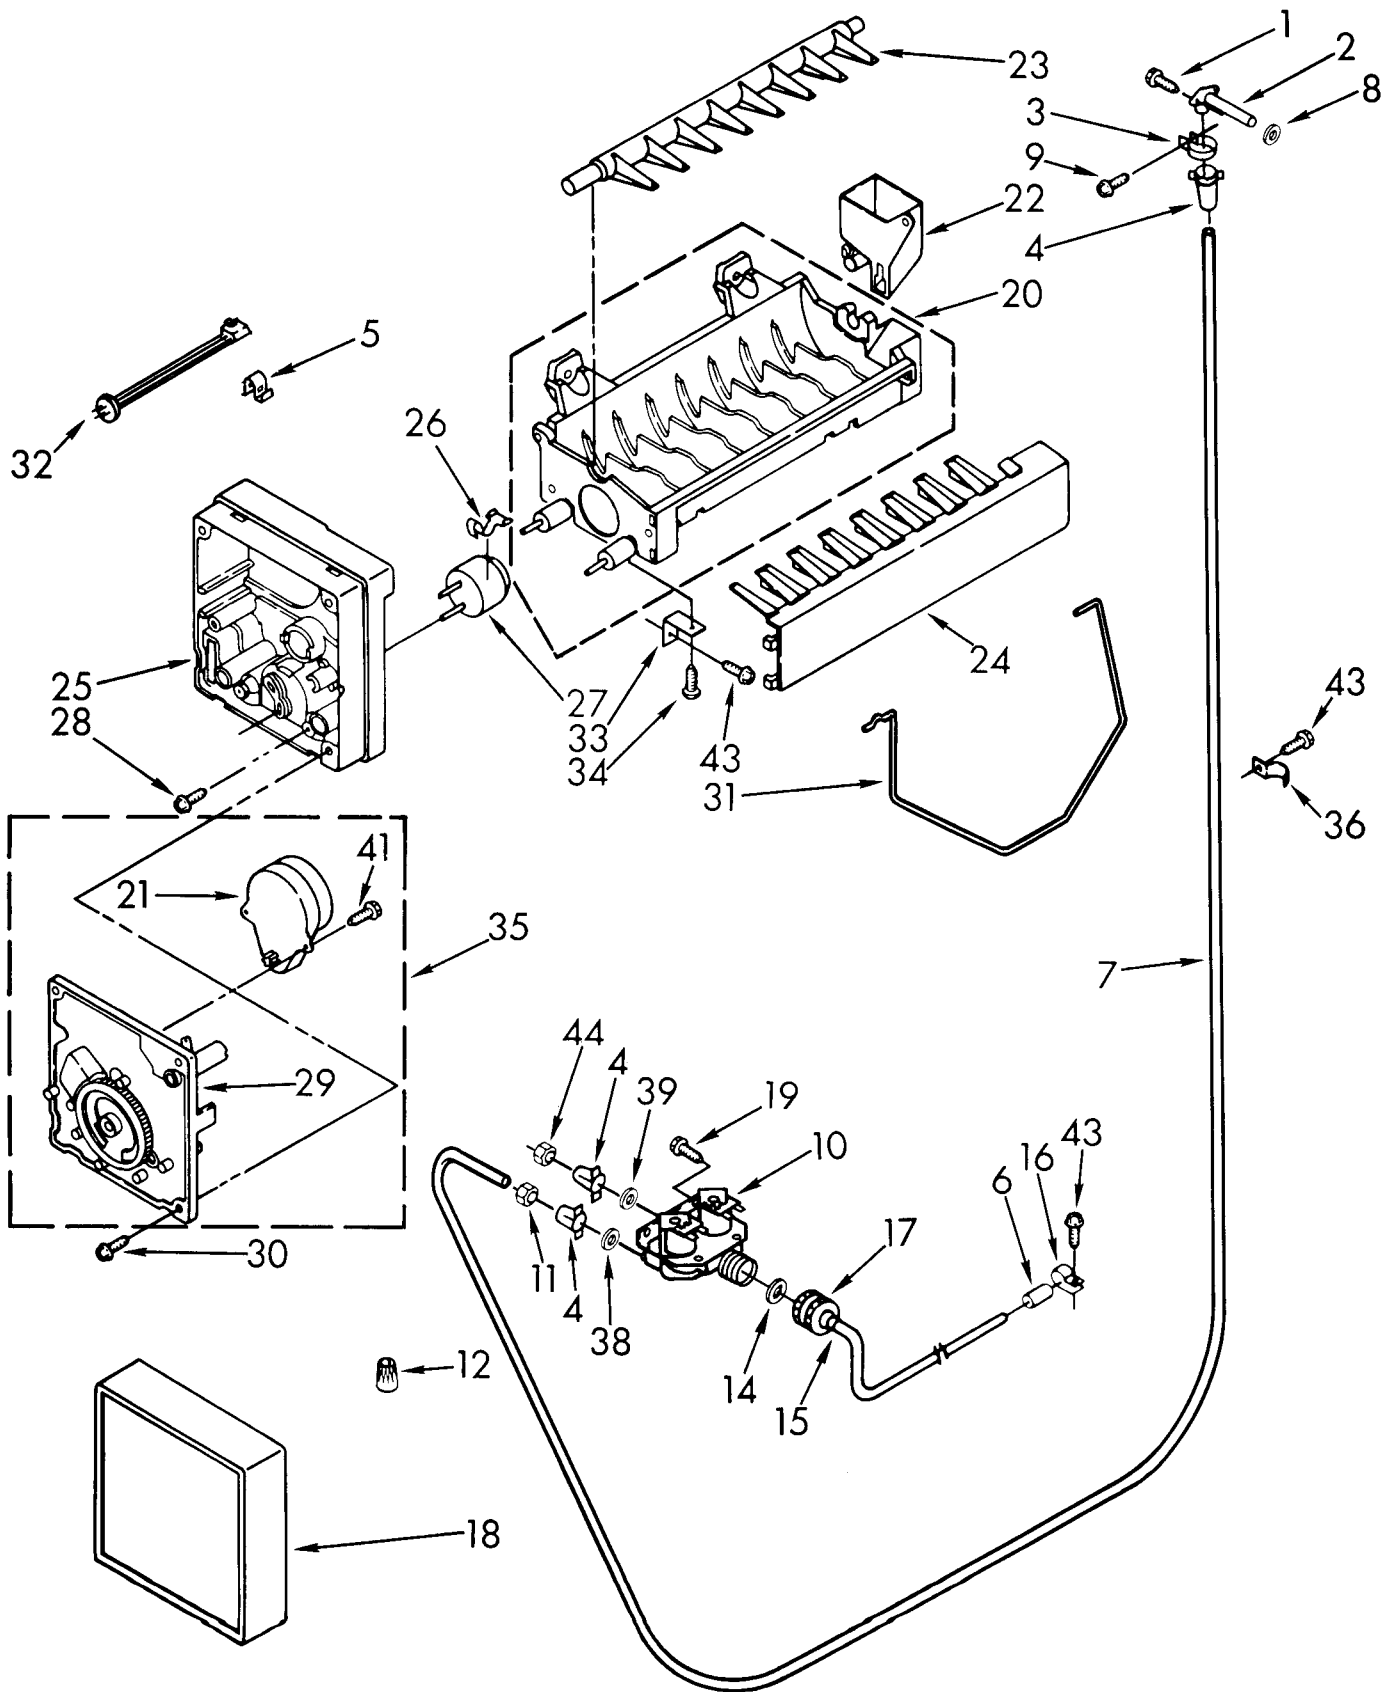

ICEMAKER PARTS

For Model: KSSS36DWW00