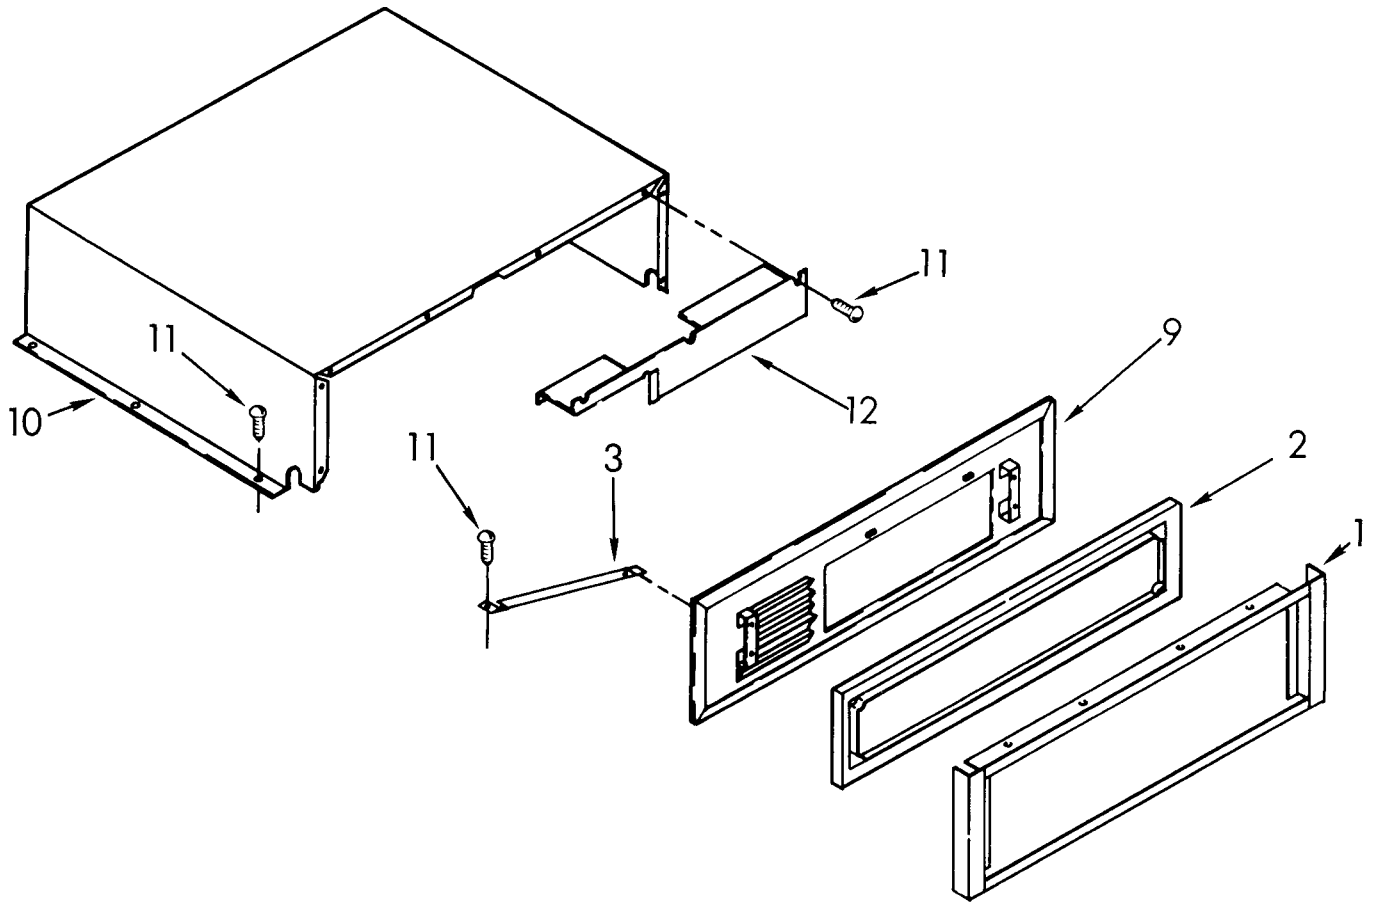

TOP GRILLE AND UNIT COVER PARTS