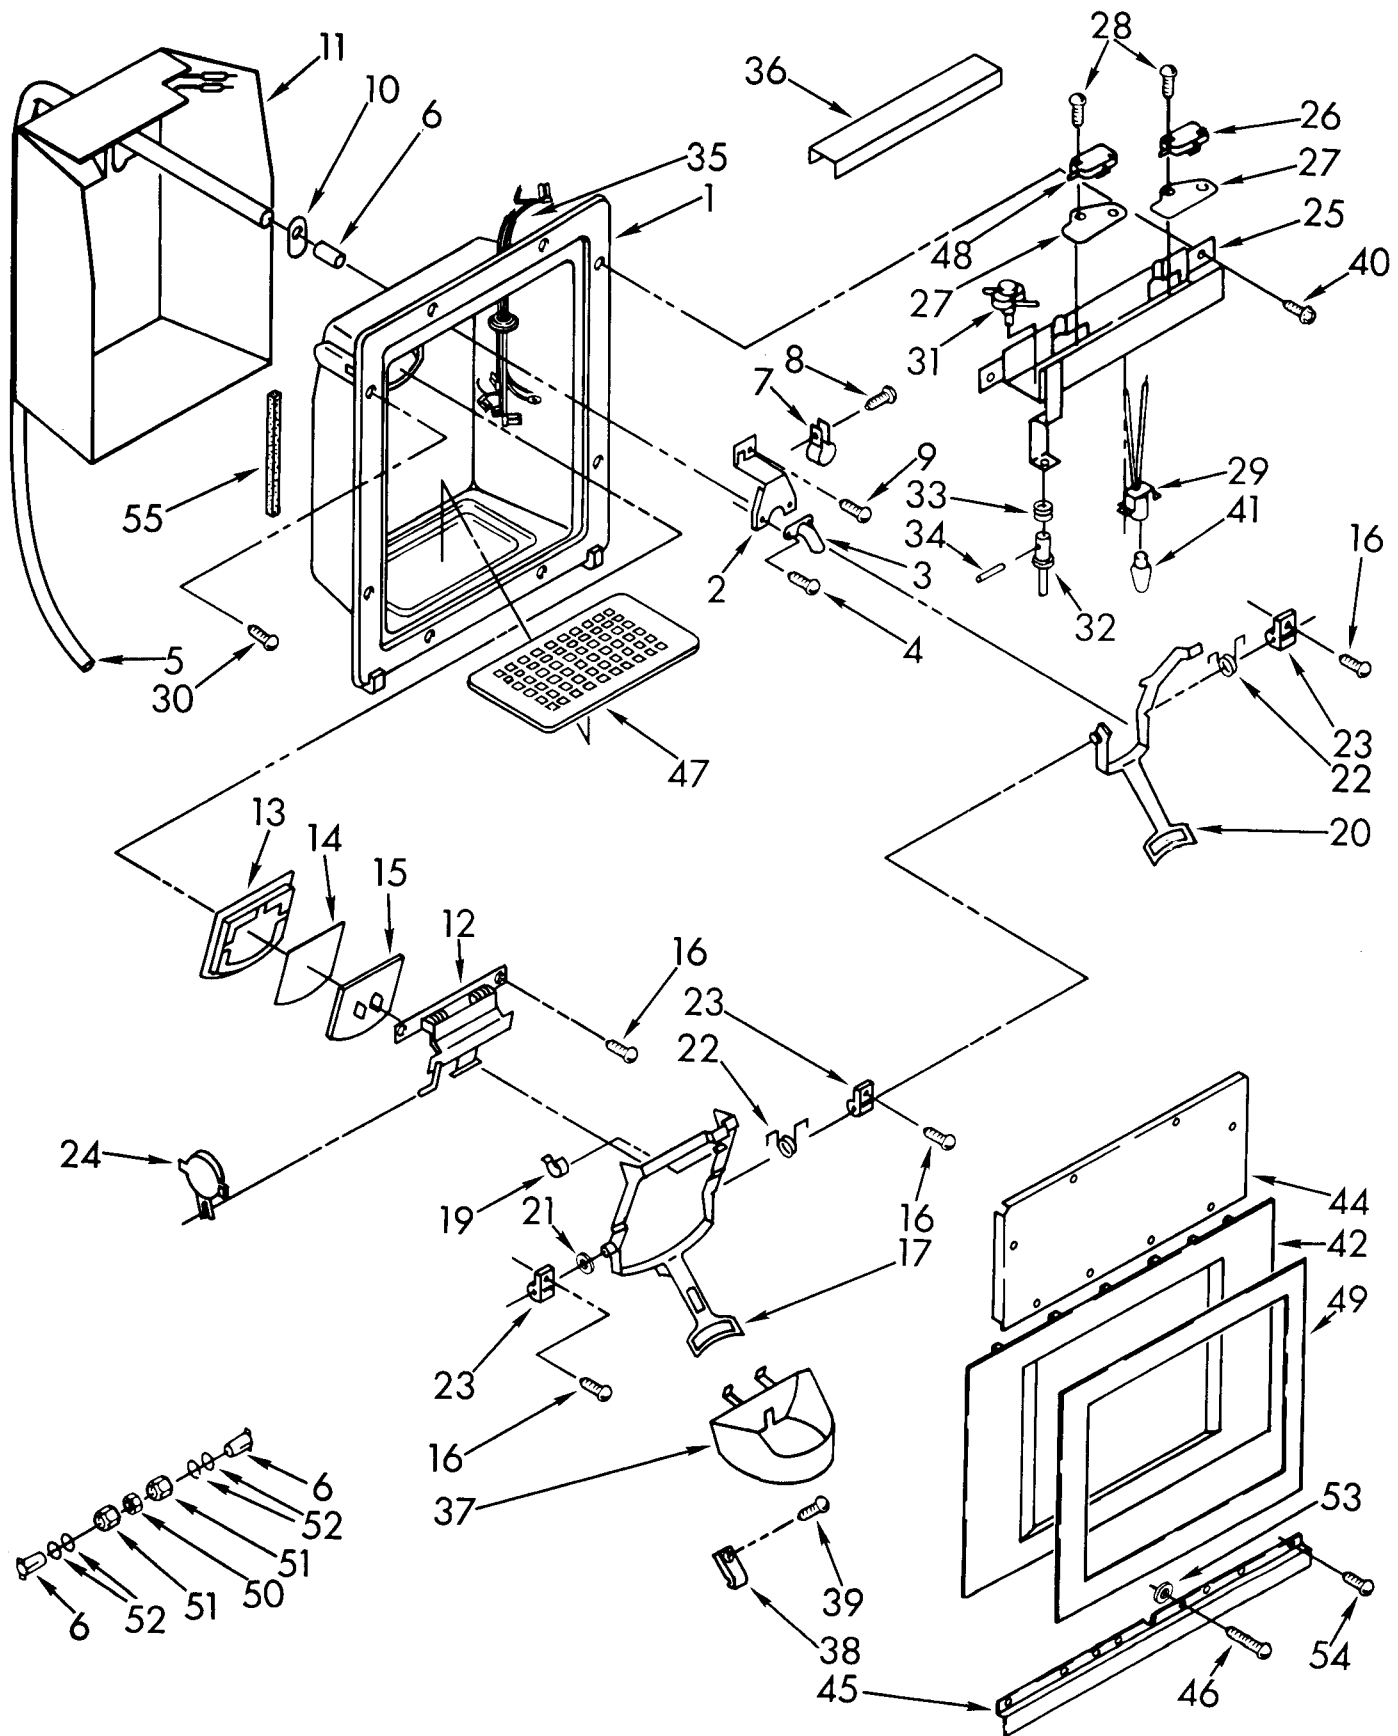

DISPENSER AND FRONT PARTS

For Model: KSSS36DWW00