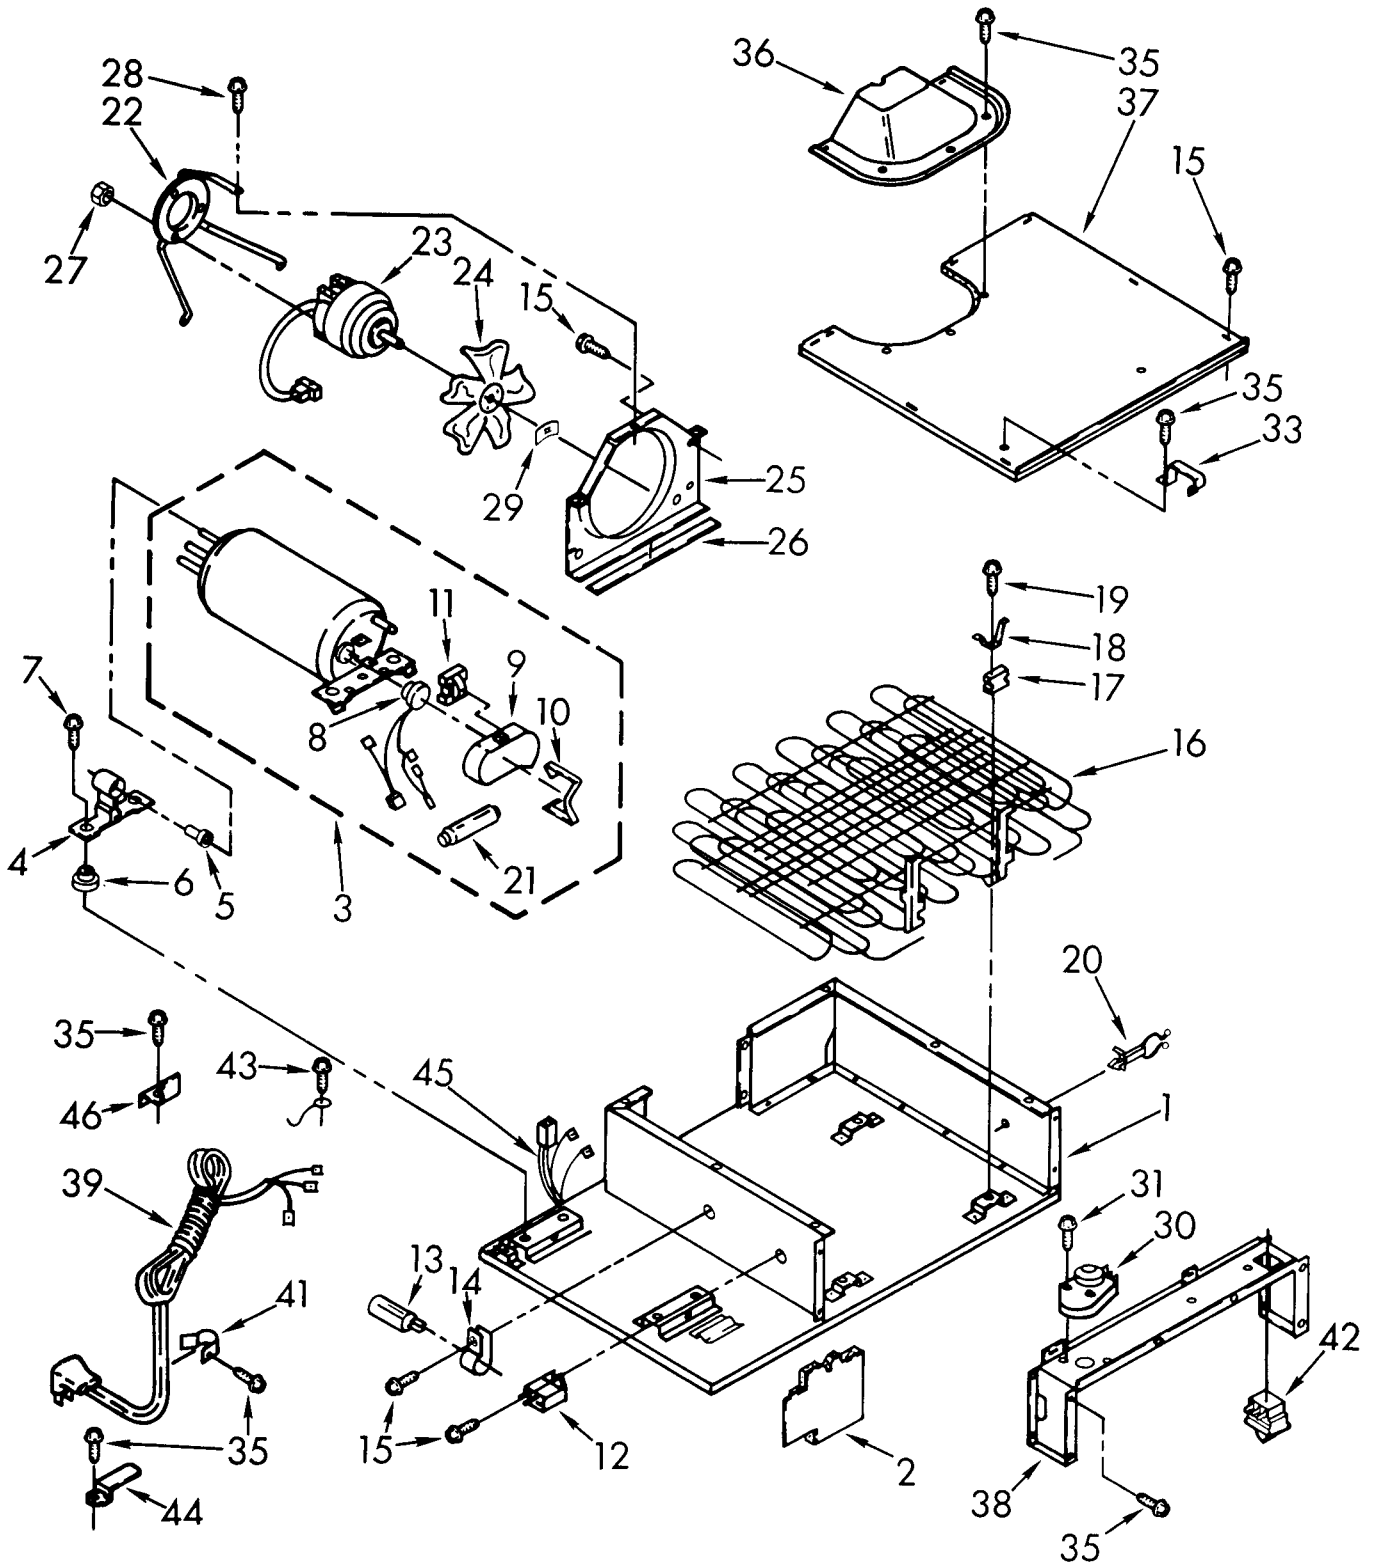

UPPER UNIT PARTS

For Model: KSSS36DWW00