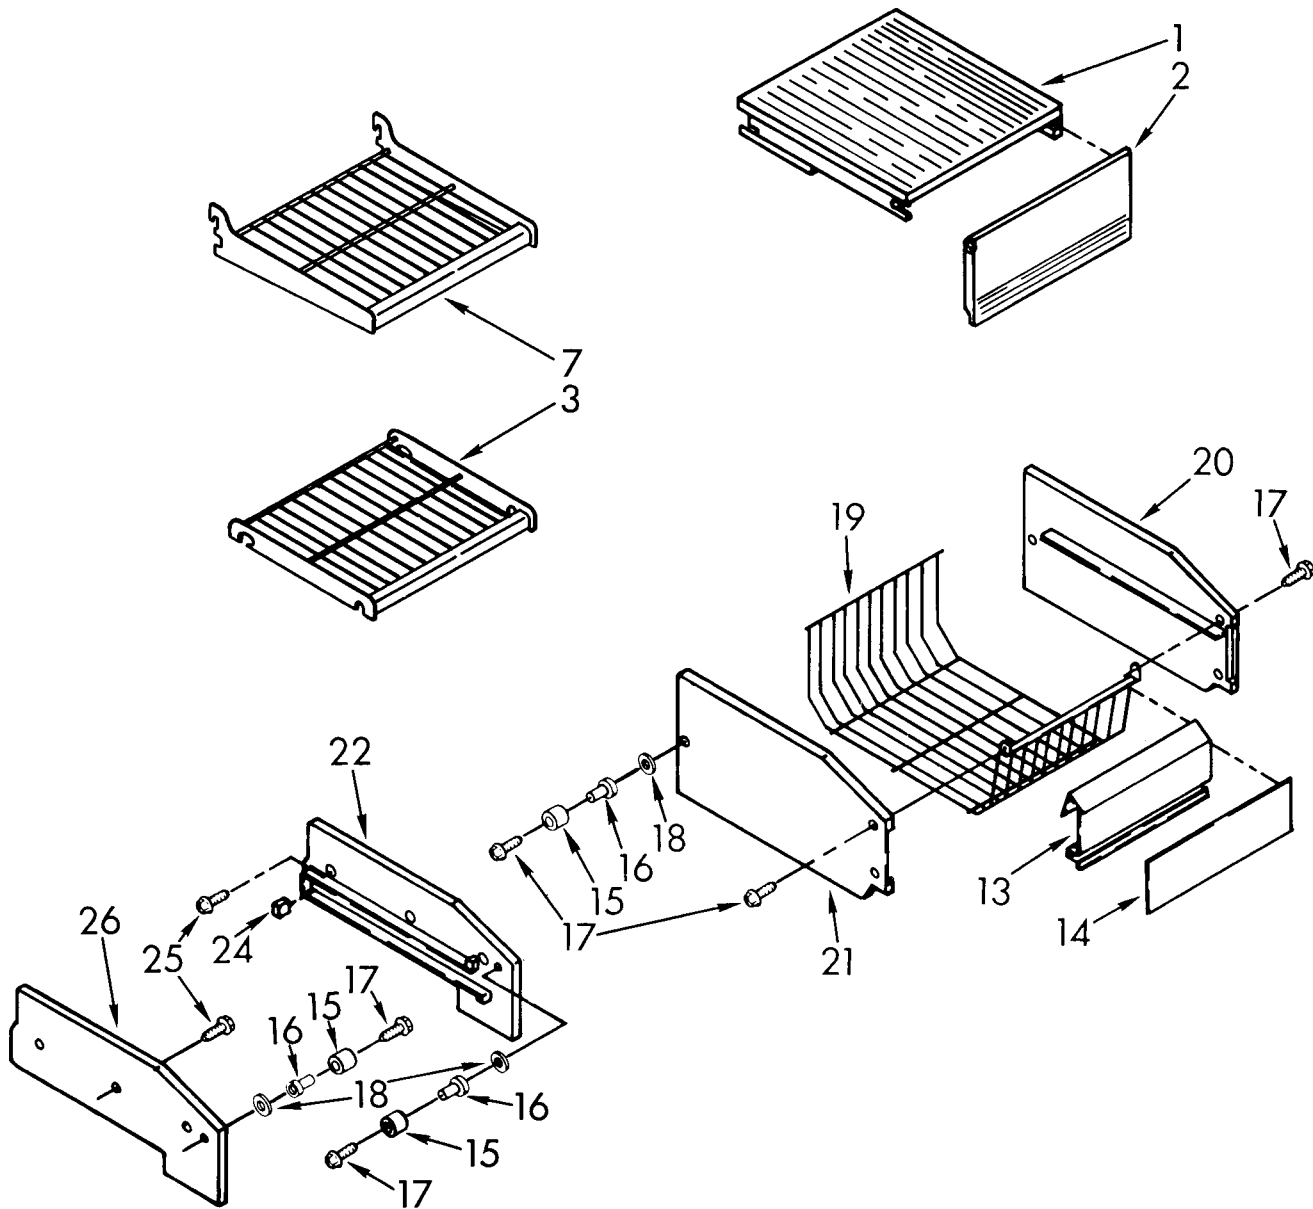

FREEZER SHELF PARTS

For Model: KSSS36DWW00