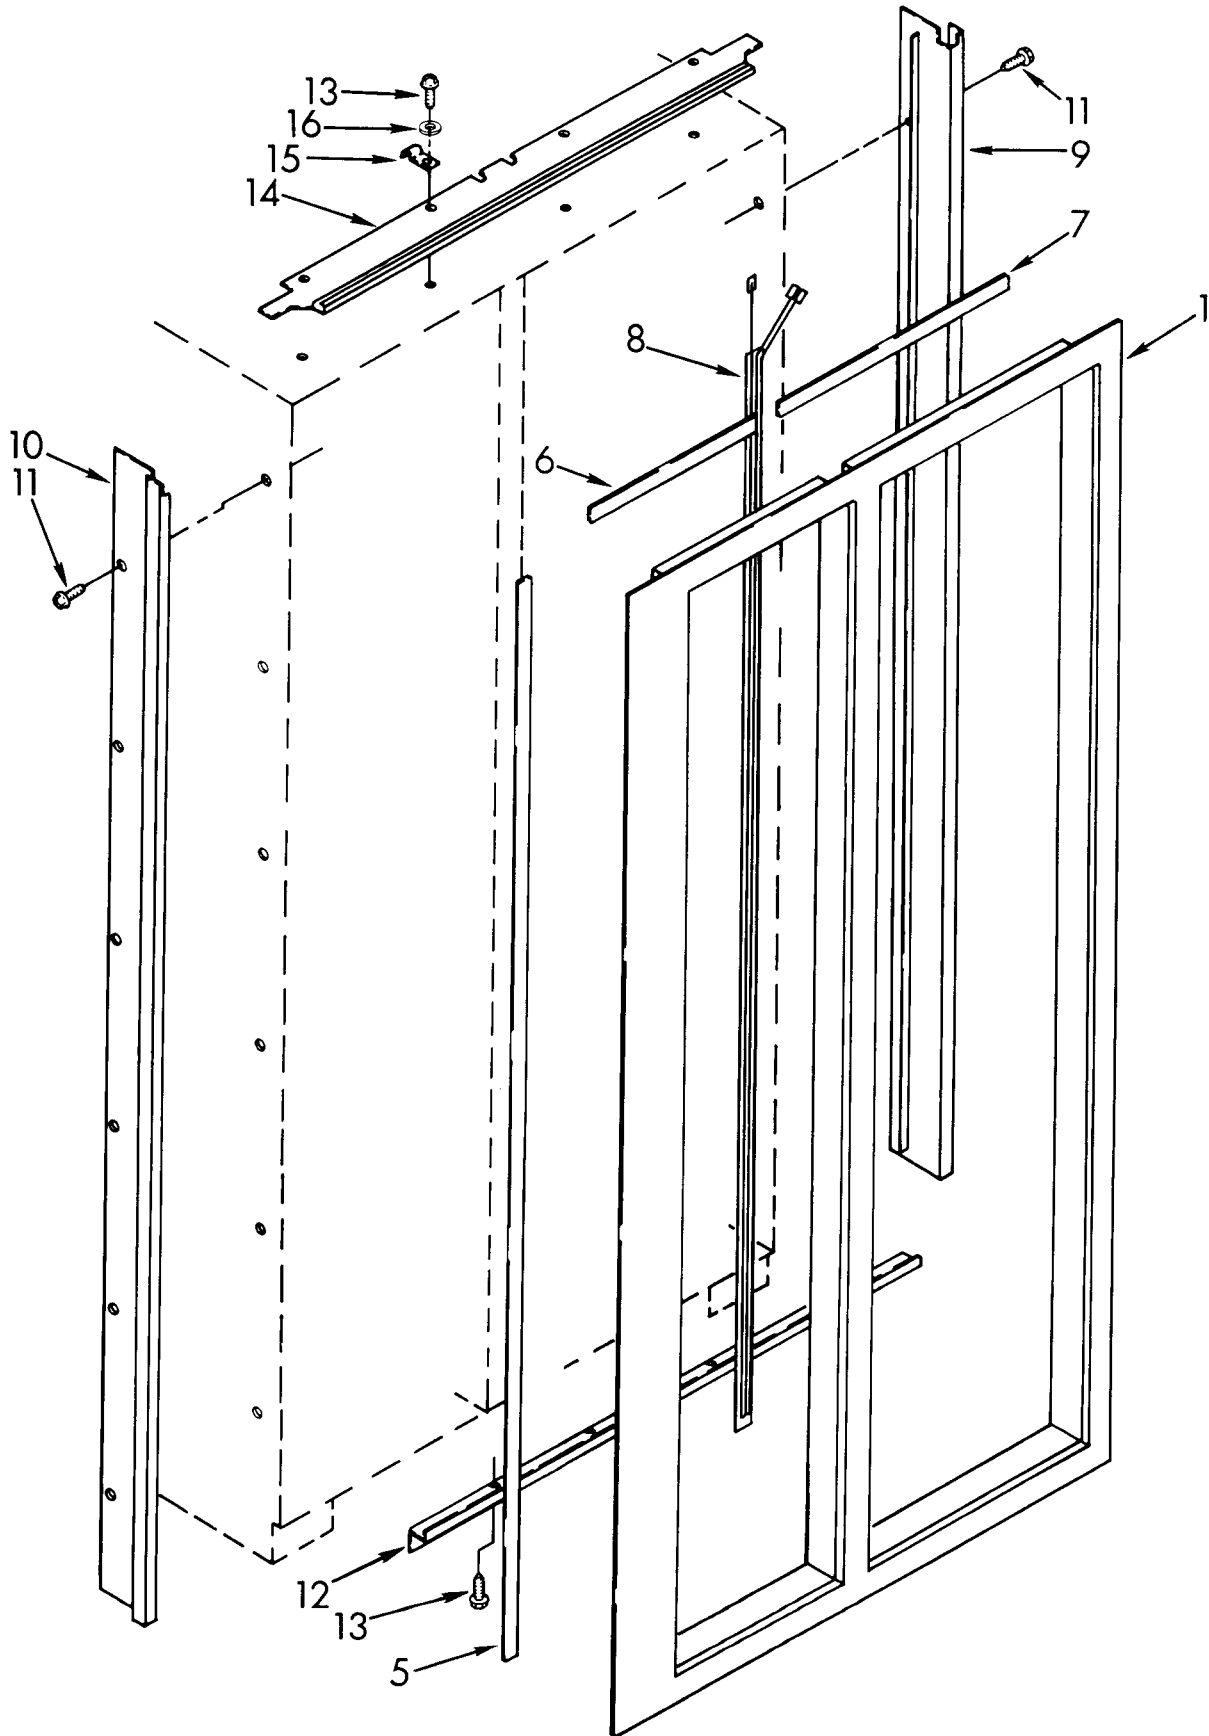

CABINET TRIMS AND BREAKER TRIM PARTS

For Model: KSSS36DWW00