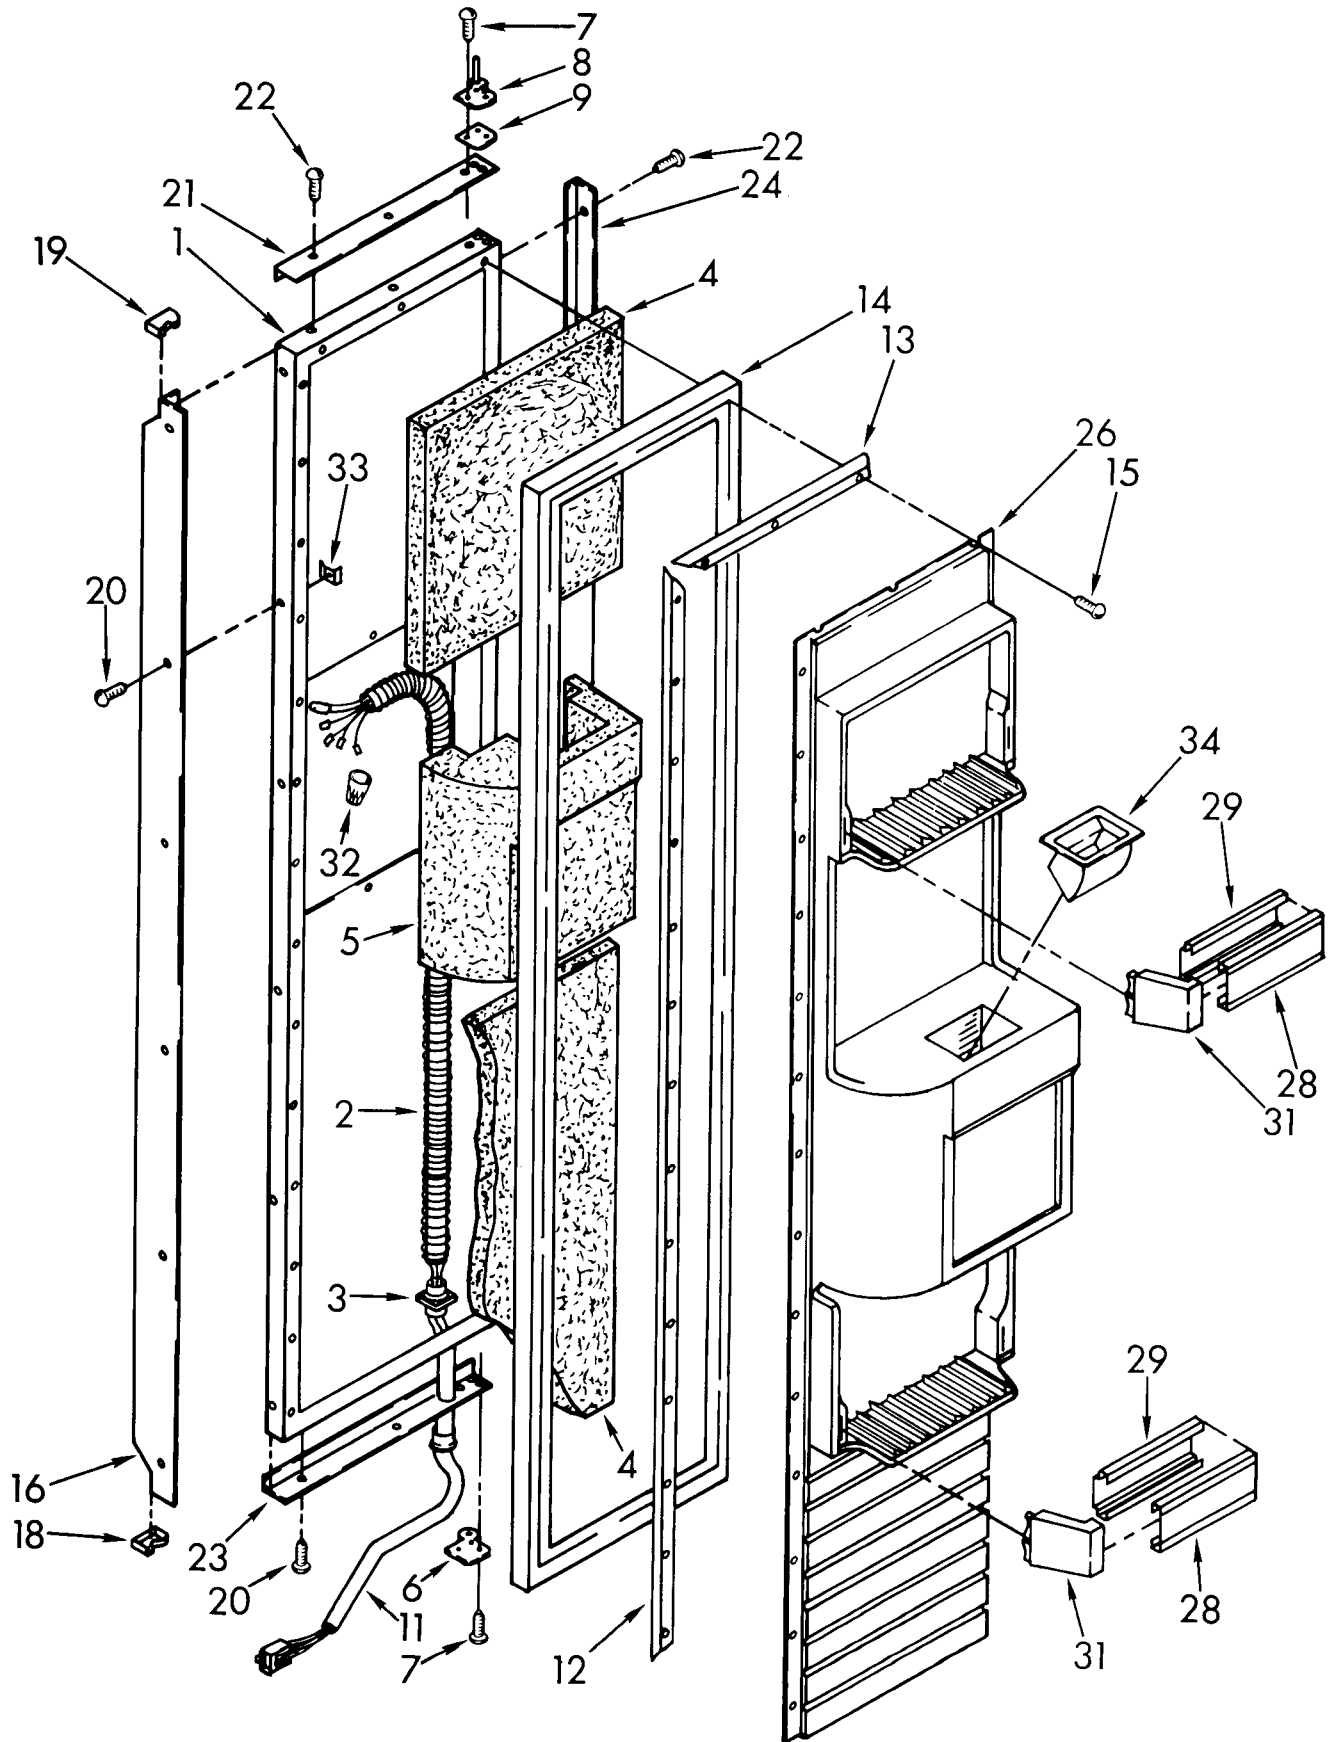

FREEZER DOOR PARTS

For Model: KSSS36DWW00