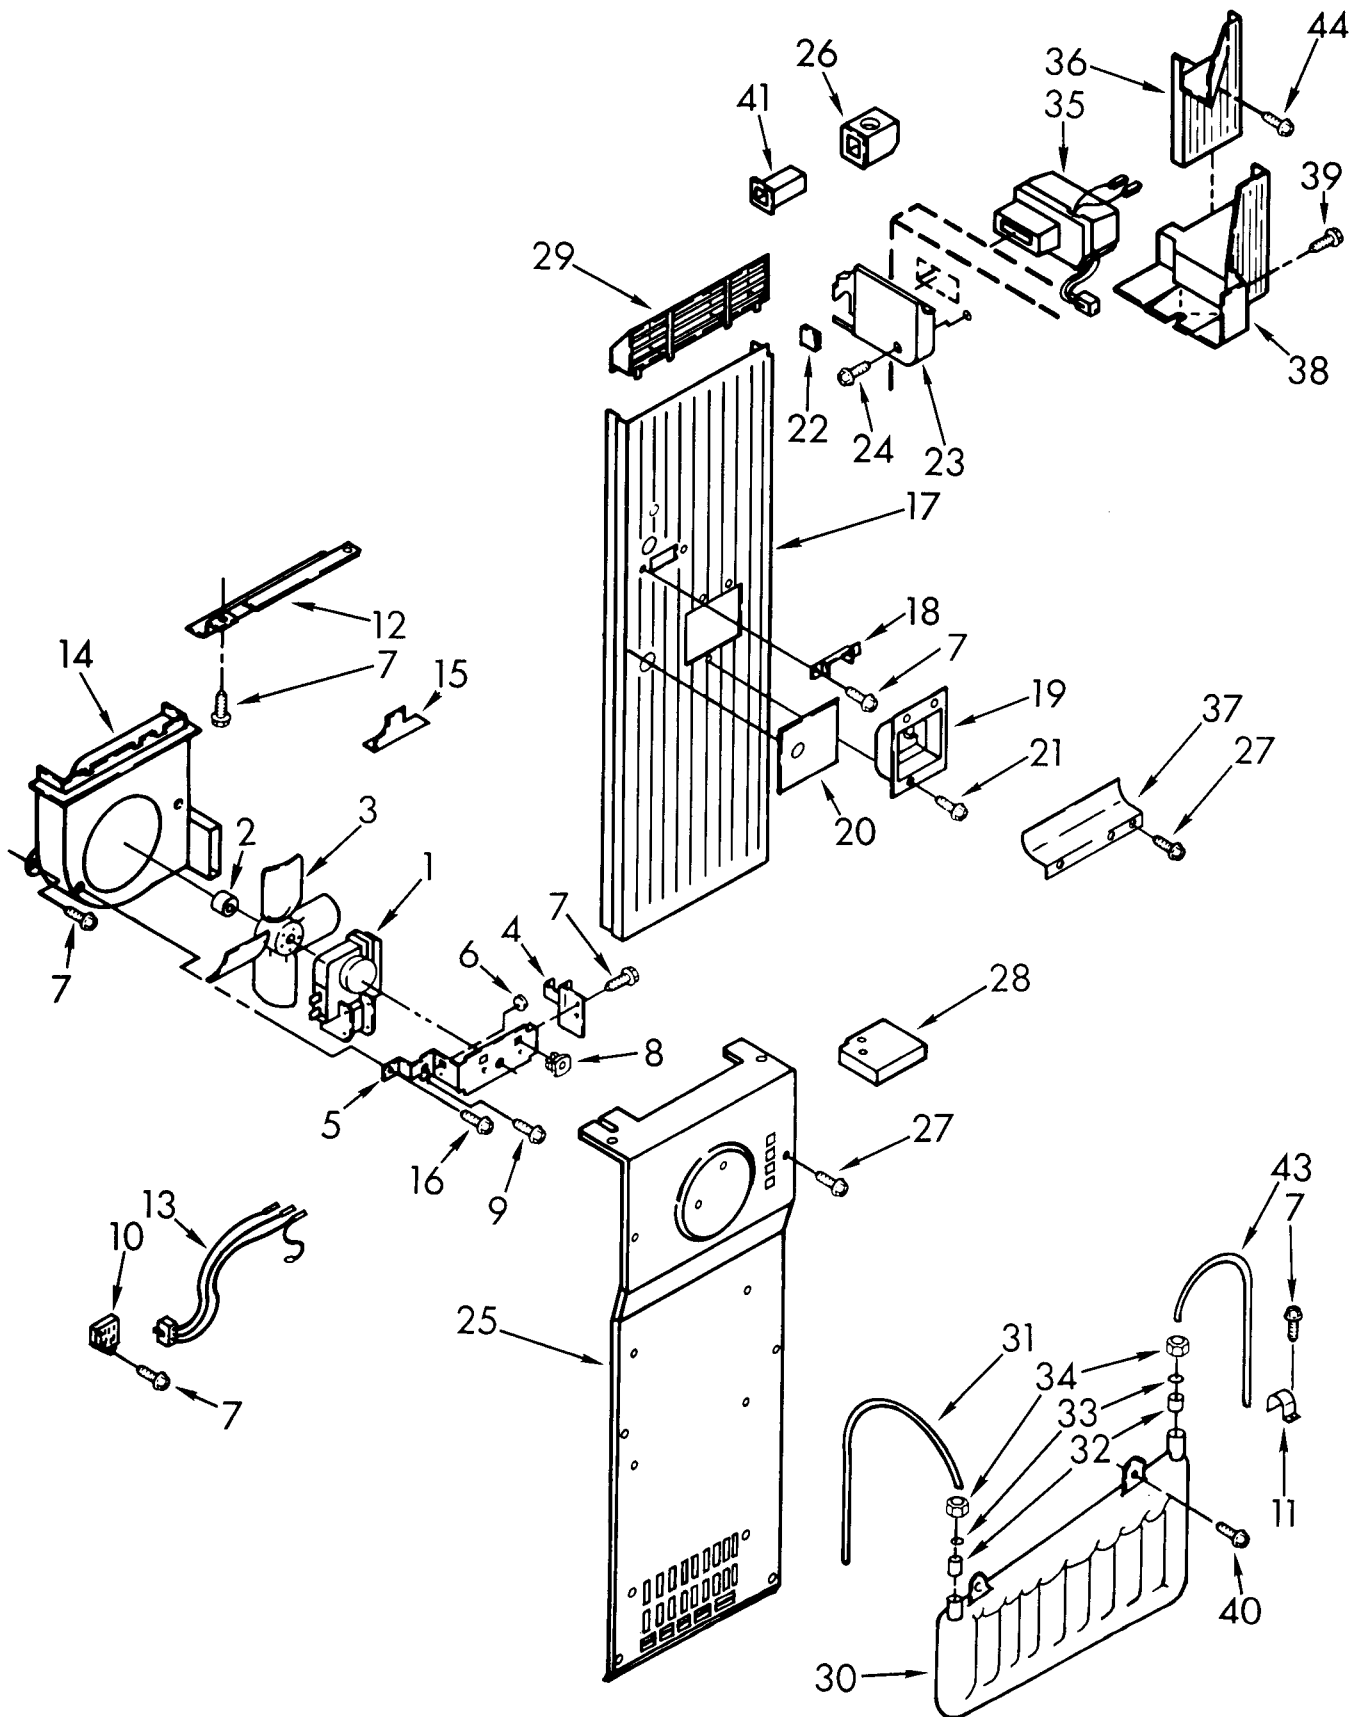

AIR FLOW AND RESERVOIR PARTS

For Model: KSSS36DWW00