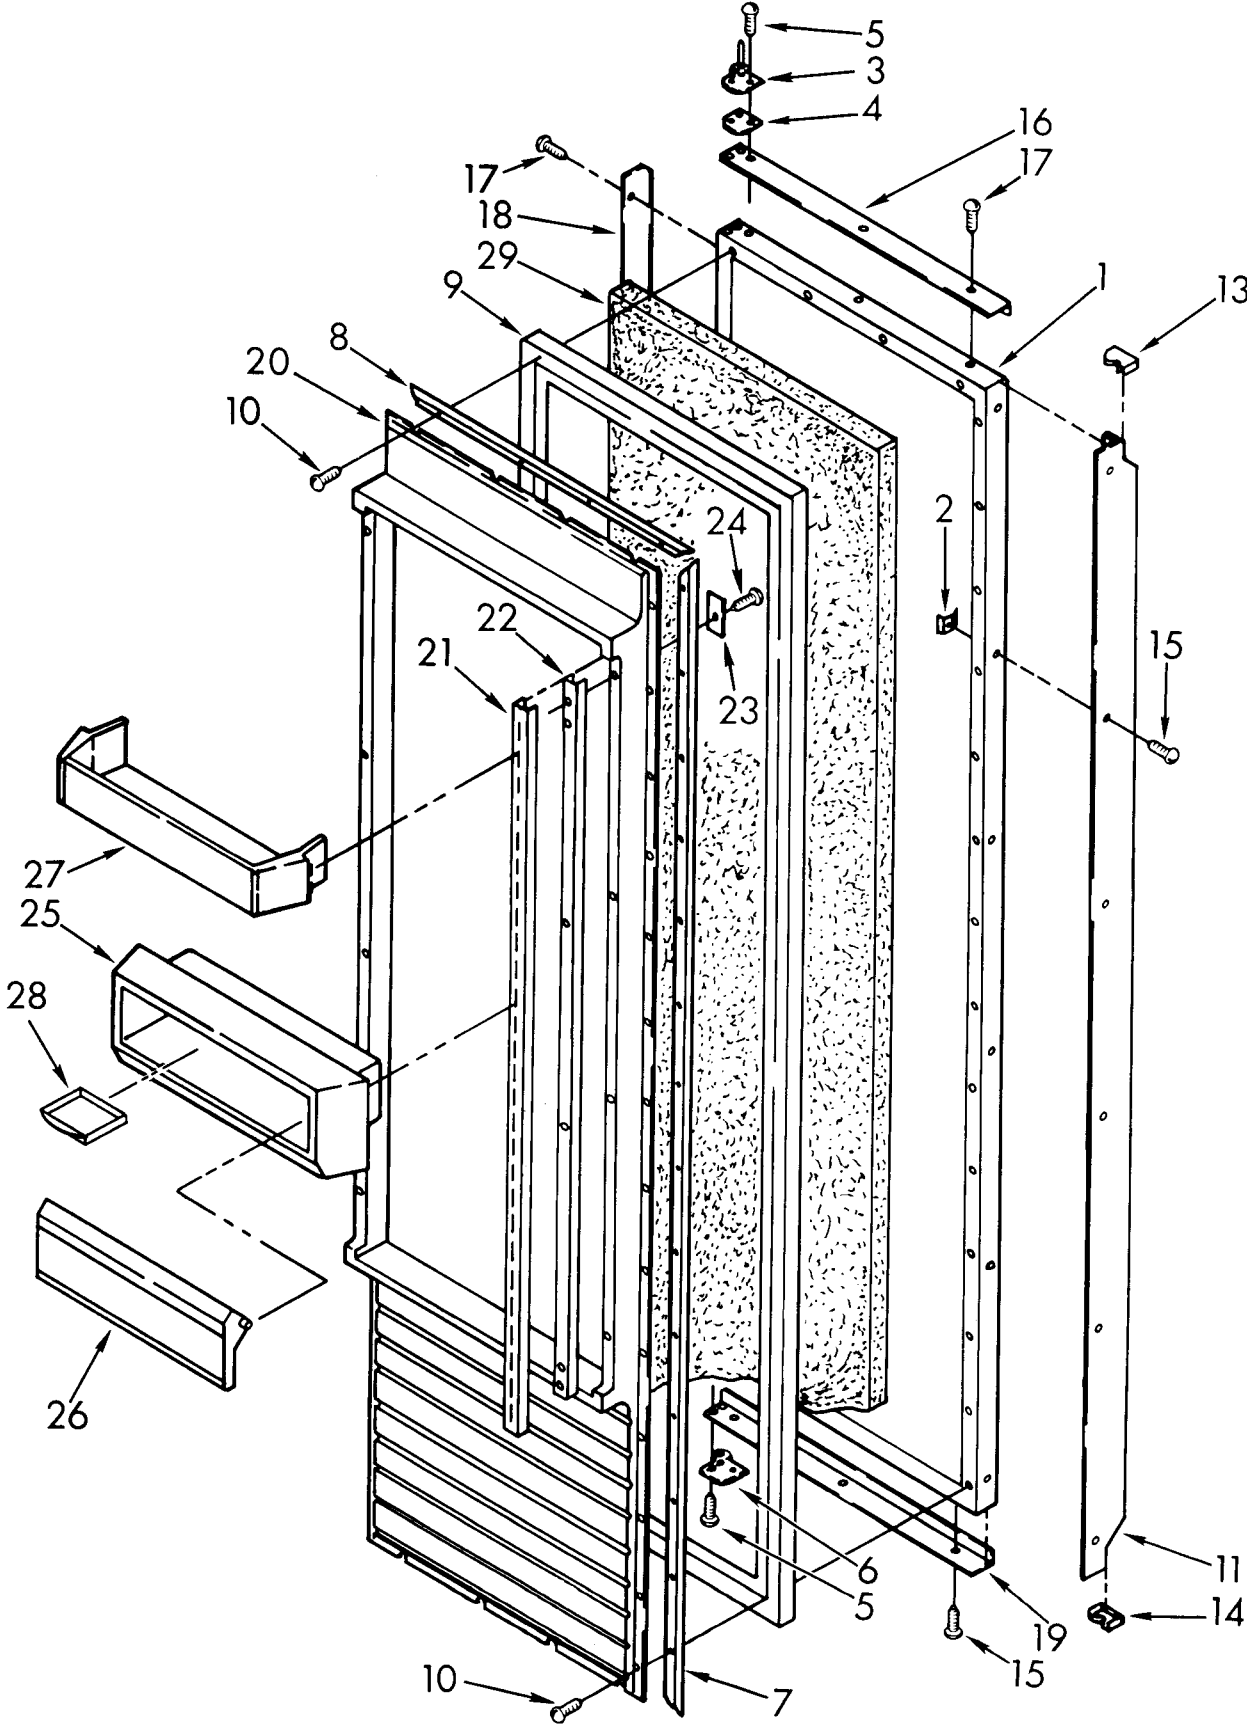

REFRIGERATOR DOOR PARTS

For Model: KSSS36DWW00