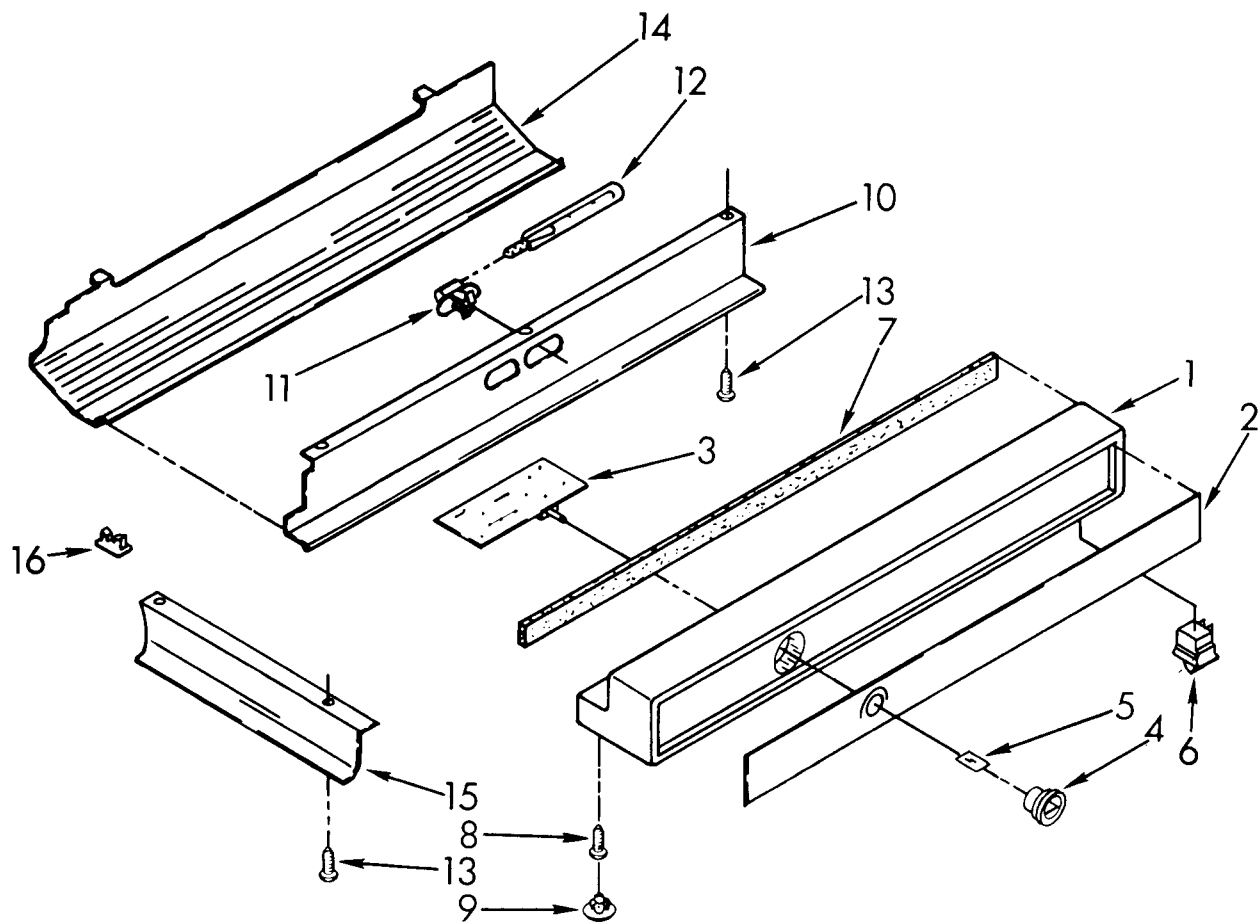

REFRIGERATOR CONTROL PANEL PARTS