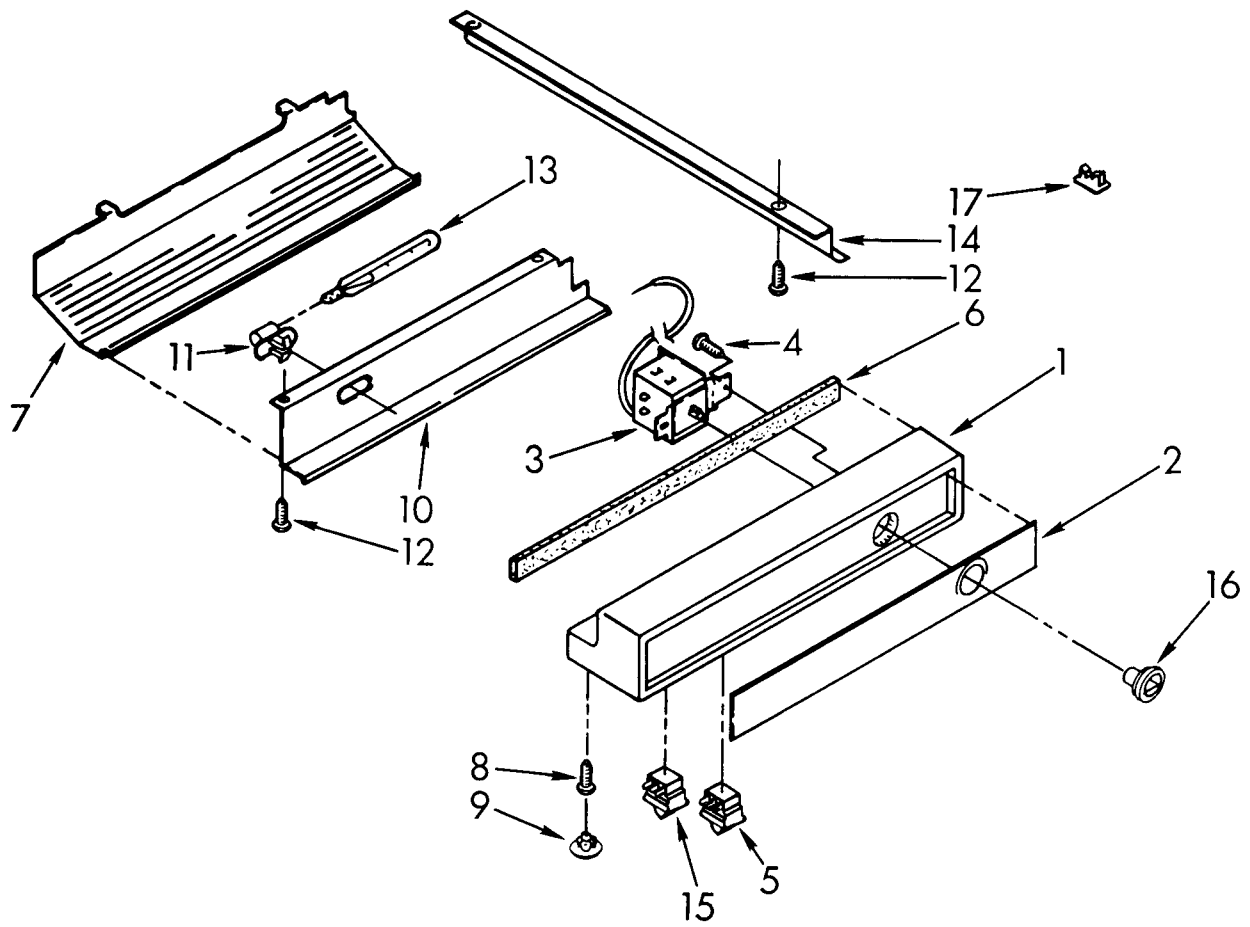

FREEZER CONTROL PANEL PARTS