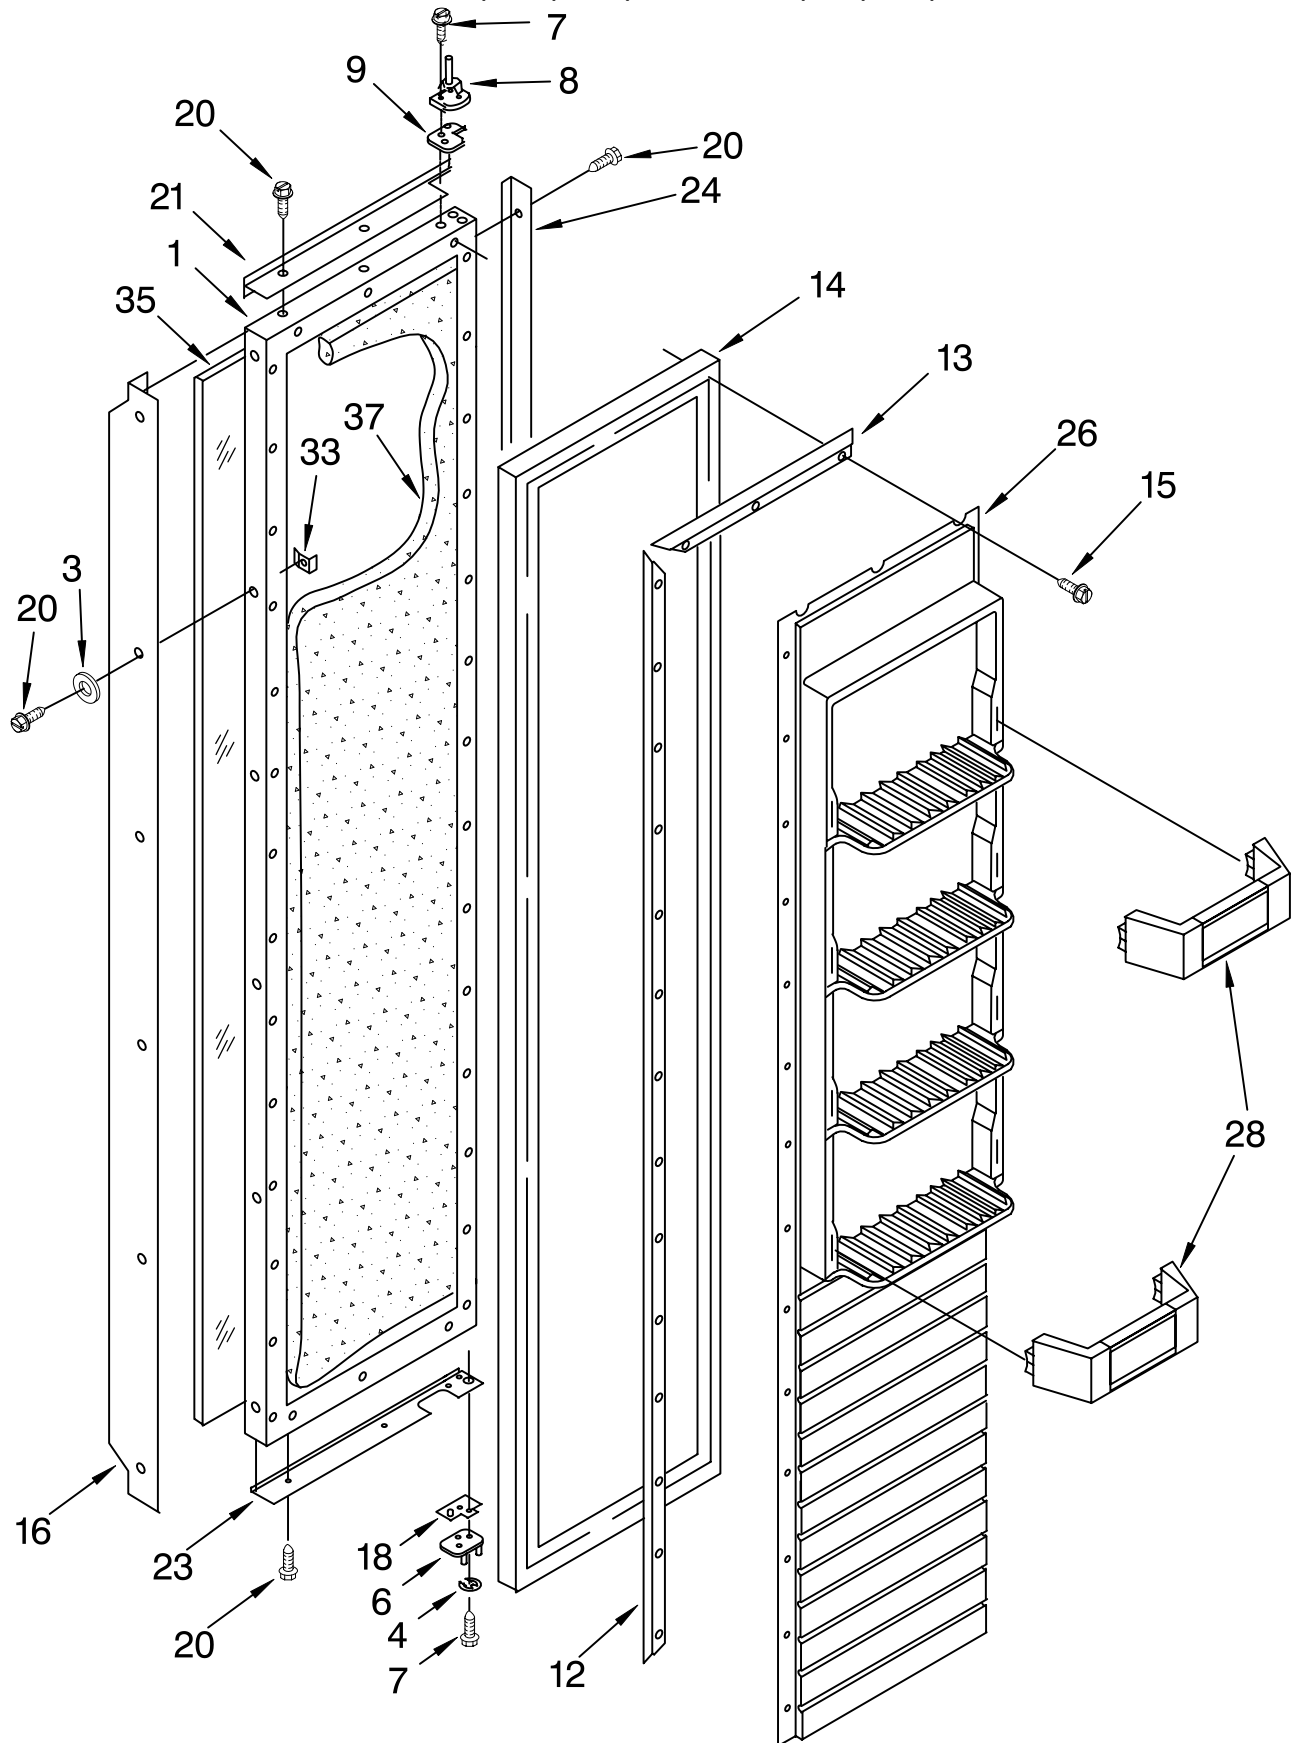

FREEZER DOOR PARTS

For Models: KSSP48MFW05, KSSP48MFS05, KSSP48MFB05
(White) (Stainless Steel) (Black)

FOR ORDERING INFORMATION REFER TO PARTS PRICE LIST

FREEZER DOOR PARTS

For Models: KSSP48MFW05, KSSP48MFS05, KSSP48MFB05
(White) (Stainless Steel) (Black)

Illus. No.	Part No.	DESCRIPTION
1	2003878	Freezer Door Panel (Includes Insulation)
3	2001230	Washer
4	2004881	Retaining Ring, Door-Closure
6	2004524	Hinge, Bottom
7	489282	Screw
8	2004521	Hinge, Top
9	2004520	Spacer-Door, Top
12	1112533	Gasket Retainer, Side (2)
13	1112539	Gasket Retainer, Top & Bottom
14	2000878	Door Gasket, Magnetic
15	486194	Screw (34)
16		Handle, Door
	2003682	White
	2003681	Black
	2004637	Stainless Steel
18	2004549	Door, Spacer
20		Screw
	2001208	White
	487052	Stainless Steel
21		Trim (Top)
	2005024	White
	2005021	Black
	2005027	Stainless Steel
23		Trim (Bottom)
	2004671	White
	2004562	Black
	2004633	Stainless Steel
24		Trim (Side)
	2003678	White
	2003677	Black
	2004635	Stainless Steel
26	2000179	Panel, Interior Door
28	2003129	Shelf Bin (2)
33	939101	Screw Anchor
35		Panel, Decorative
	4210790	White
	4210535	Black
	4378750	Stainless Steel
37	2005054	Insulation

FOR ORDERING INFORMATION REFER TO PARTS PRICE LIST