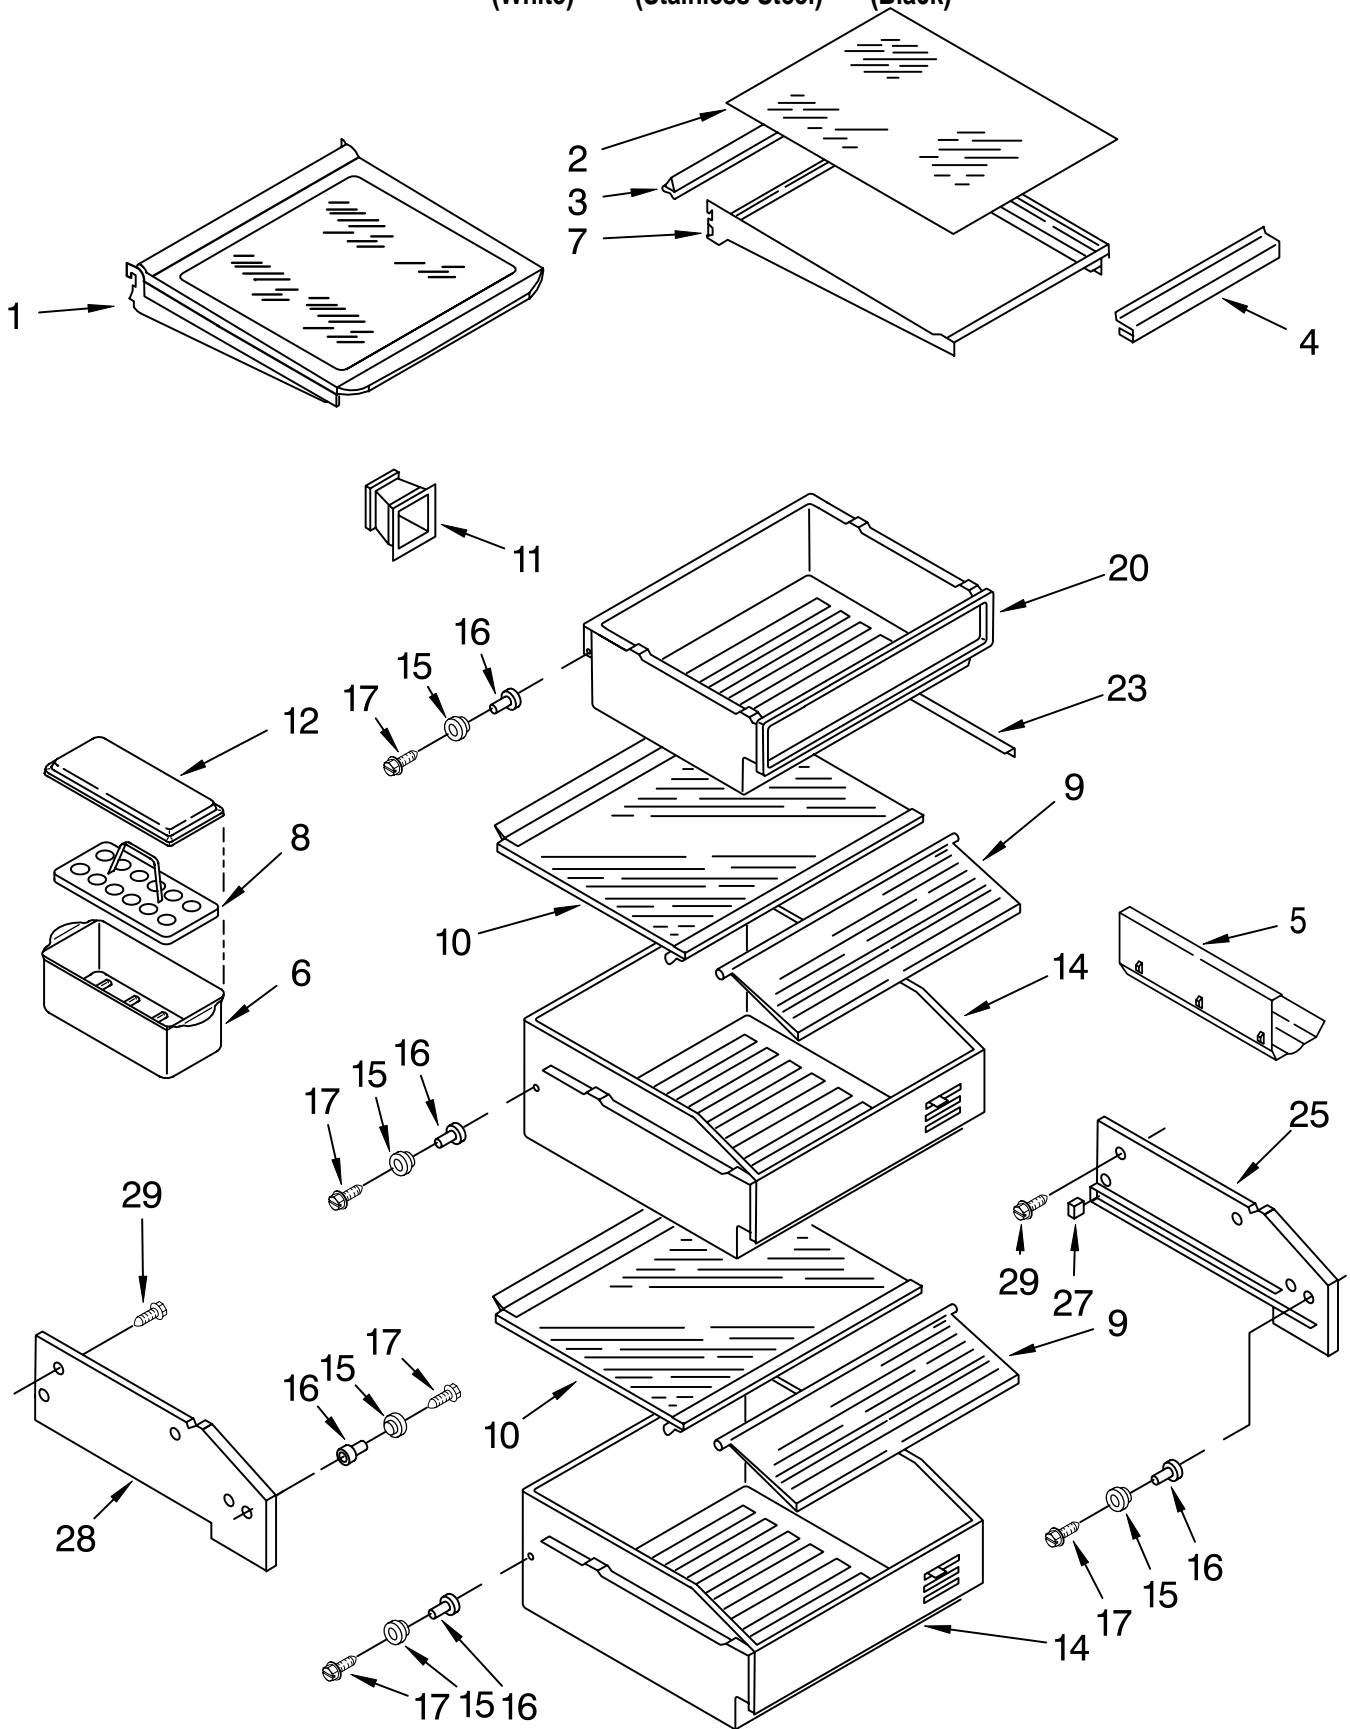

REFRIGERATOR SHELF PARTS

For Models: KSSP48MFW05, KSSP48MFS05, KSSP48MFB05
(White) (Stainless Steel) (Black)

FOR ORDERING INFORMATION REFER TO PARTS PRICE LIST

REFRIGERATOR SHELF PARTS

For Models: KSSP48MFW05, KSSP48MFS05, KSSP48MFB05
(White) (Stainless Steel) (Black)

Illus.	Part	
No.	No.	DESCRIPTION
1	2174404	Frame, Shelf
2	2003377	Glass, Shelf
3	1112006	Reflector, Shelf
4	1113792	Gasket, Glass (2)
5	2179375	Rack, Wine
6	2169933	Egg Bin
7	2003327	Frame, Assembly Meat Pan
8	2164373	Egg Carrier
9	1112247	Cover, Crisper
10	2003380	Glass, Crisper (Includes #9)
11	2000742	Meat Pan, Connector
12	2169935	Cover
14	2003317	Crisper Pan (2)
15	2174388	Roller
16	2174478	Eyelet, Roller
17	489211	Screw
20	2003322	Meat Pan
23	2002181	Retainer, Glass
25	2003411	Crisper Spacer, Right Side (2)
27	1113169	Stop, Roller
28	2003410	Crisper Spacer, Left Side (2)
29	486194	Screw

FOR ORDERING INFORMATION REFER TO PARTS PRICE LIST