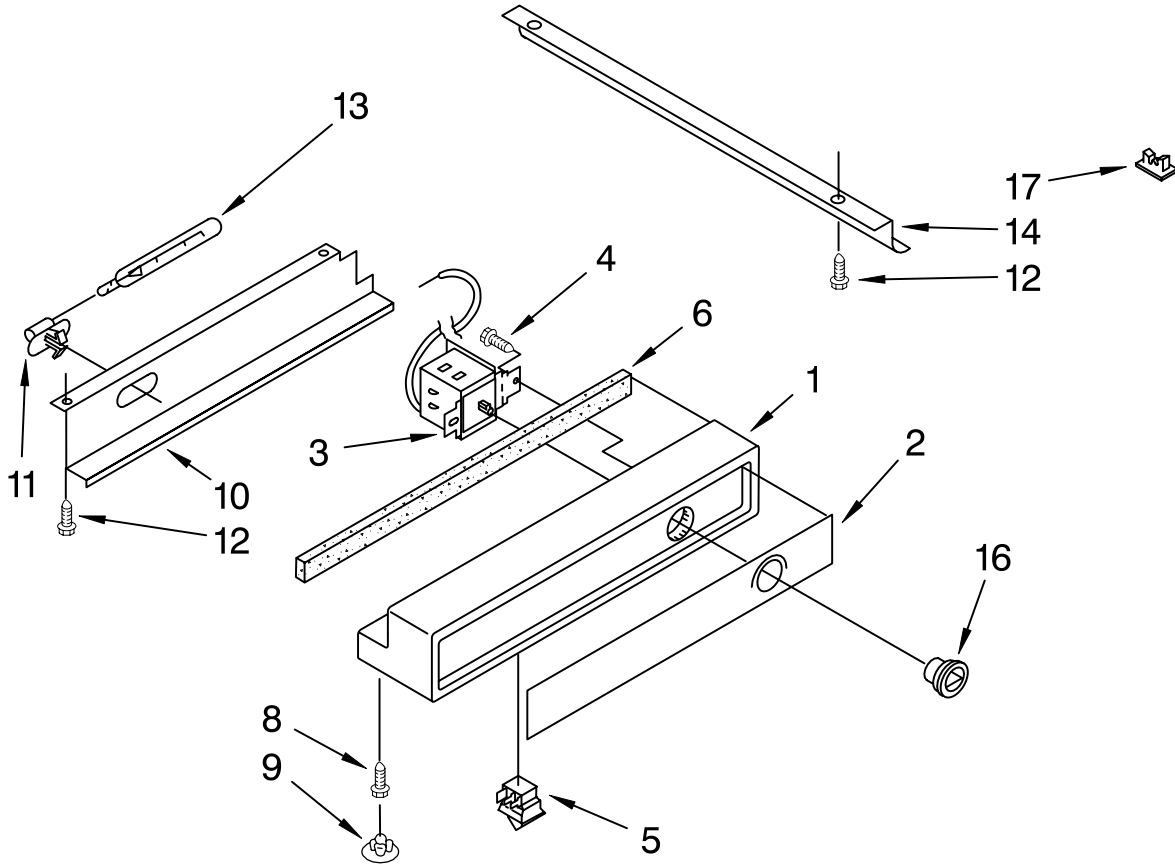

FREEZER CONTROL PANEL PARTS

For Models: KSSP48MFW05, KSSP48MFS05, KSSP48MFB05
(White) (Stainless Steel) (Black)

Illus. No.	Part No.	DESCRIPTION
1	1113627	Control Panel
2	2003309	Inlay, Control Panel
3	1113466	Thermostat & Barrier Assembly
4	488974	Screw (2)
5	1115373	Switch, Rocker Arm
6	1113136	Seal, Control Panel
8	489260	Screw (3)
9	2000153	Hole Plug (3)
10	1113769	Shield, Control Panel
11	1112613	Socket, Light
12	486194	Screw
13	548049	Light Bulb
14	2001974	Channel, Wiring
16	2182112	Knob, Thermostat
17	1115375	Clip, Wiring

FOR ORDERING INFORMATION REFER TO PARTS PRICE LIST