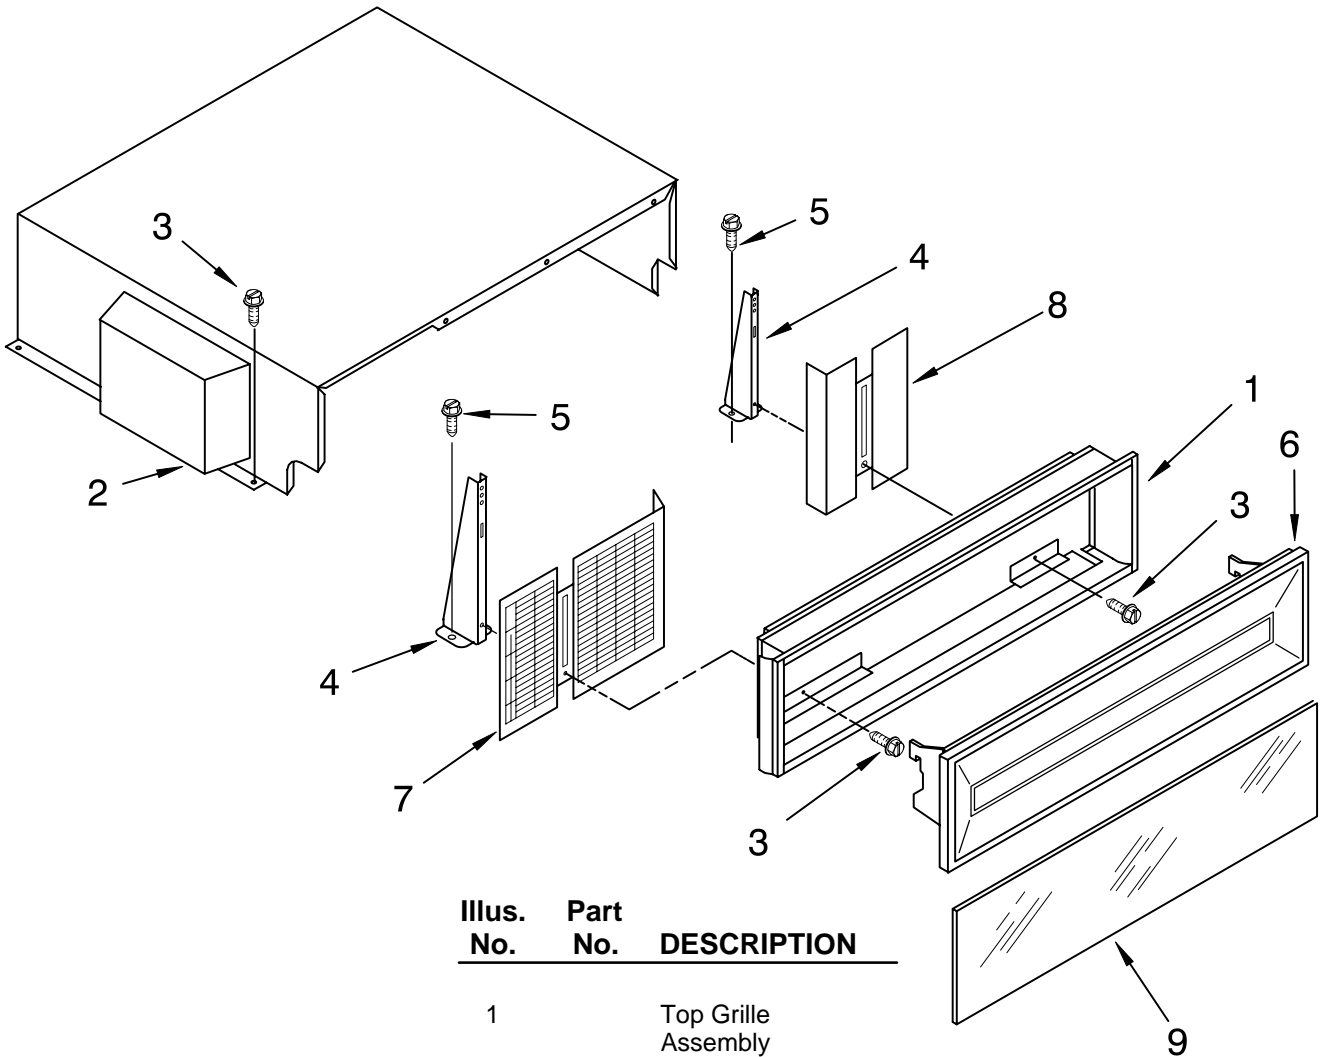

TOP GRILLE AND UNIT COVER PARTS

For Models: KSSP48MFW05, KSSP48MFS05, KSSP48MFB05
(White) (Stainless Steel) (Black)

Illus. No.	Part No.	DESCRIPTION
1		Top Grille Assembly
	2003718	White
	2003715	Black
	2004957	Stainless Steel
2	2004946	Cover, Unit
3	486194	Screw
4	2002484	Grille, Bracket
5	2001415	Screw
6		Decorative Panel Assembly
	2003727	White
	2003724	Black
	2004960	Stainless Steel
7	2003480	Guard, Compressor Wiring
8	2003483	Guard, Water Valve Wiring
9		Panel, Decorative Acrylic
	4318657	White
	4318649	Black
	4378763	Stainless Steel

FOR ORDERING INFORMATION REFER TO PARTS PRICE LIST