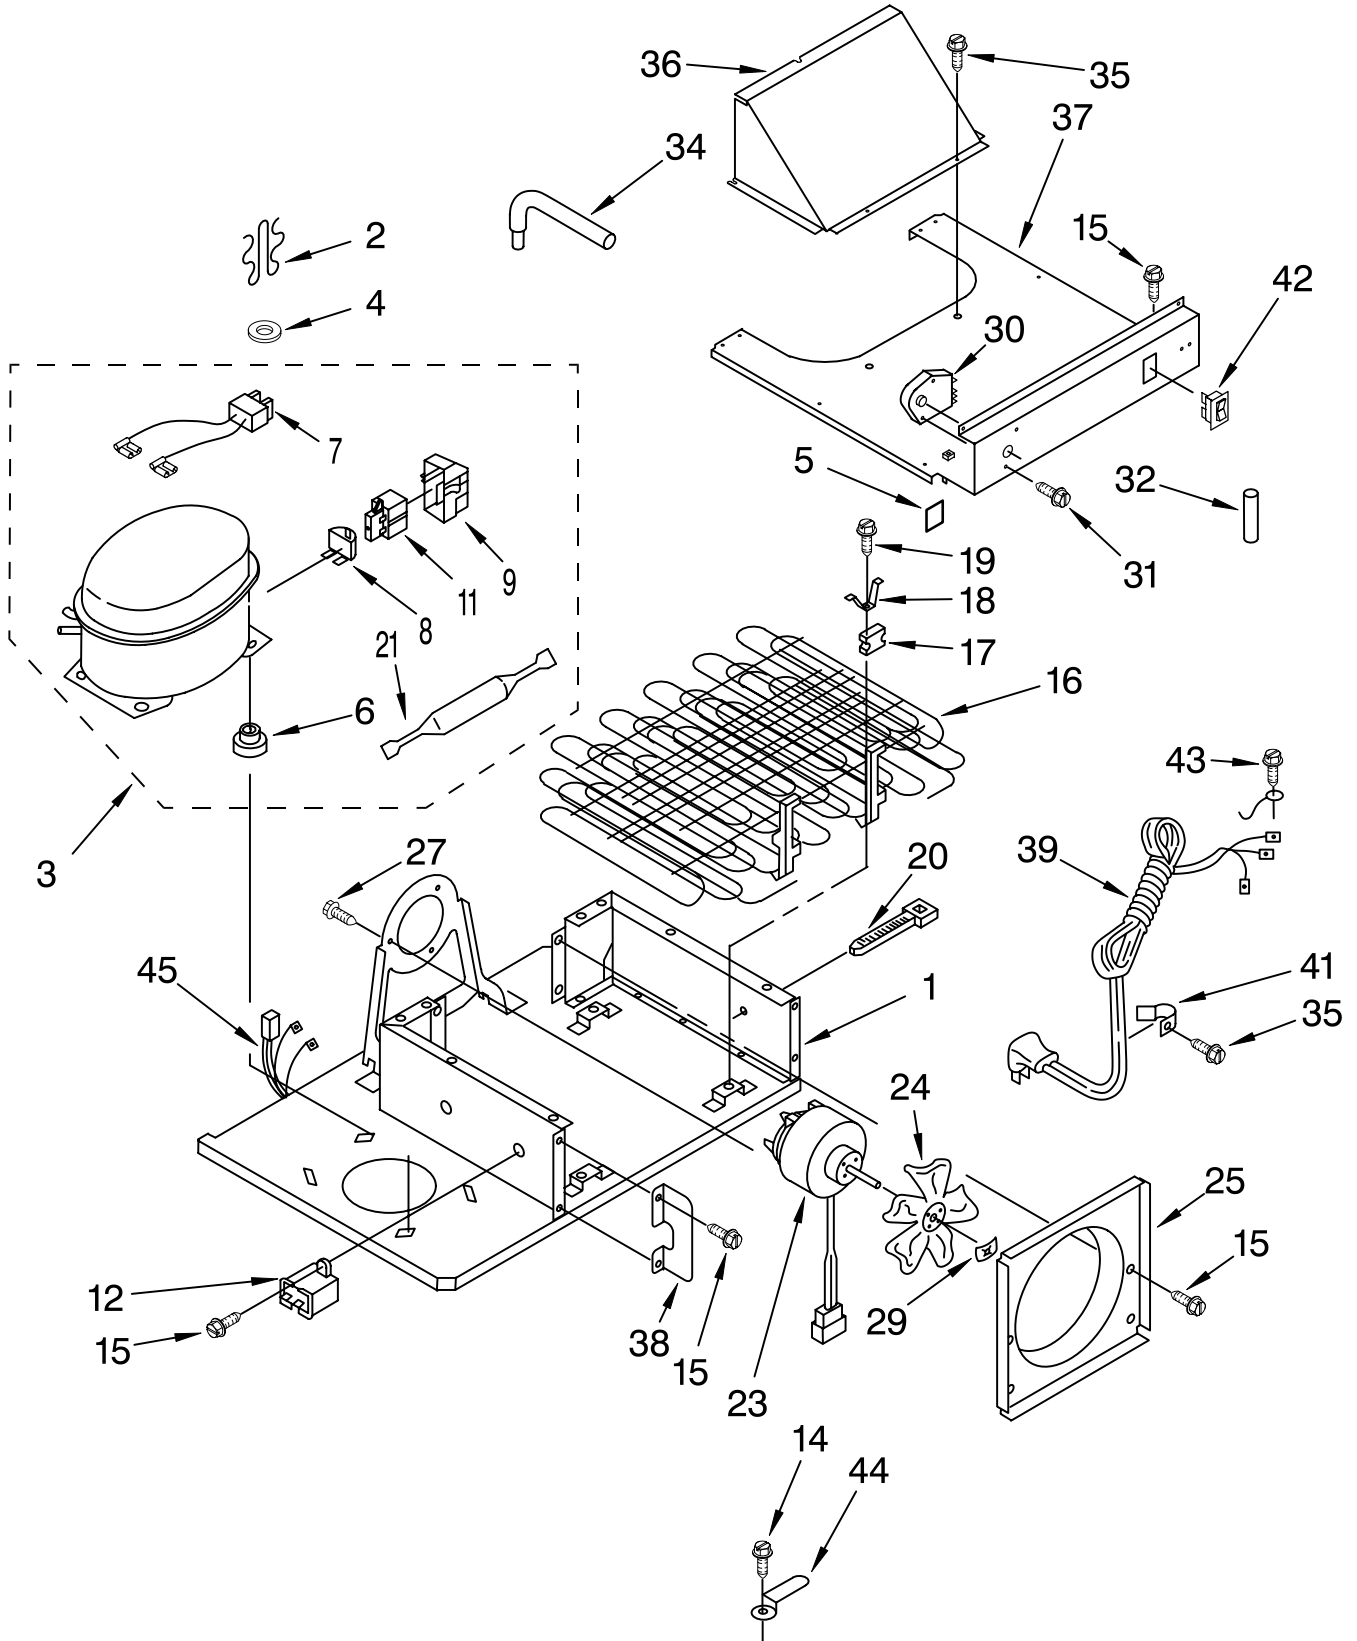

UPPER UNIT PARTS

For Models: KSSP48MFW05, KSSP48MFS05, KSSP48MFB05
(White) (Stainless Steel) (Black)

FOR ORDERING INFORMATION REFER TO PARTS PRICE LIST

UPPER UNIT PARTS

For Models: KSSP48MFW05, KSSP48MFS05, KSSP48MFB05
(White) (Stainless Steel) (Black)

Illus. No.	Part No.	DESCRIPTION	Illus. No.	Part No.	DESCRIPTION	Illus. No.	Part No.	DESCRIPTION
1	2003398	Assembly, Unit Base	19	487522	Screw	Following Parts Not Illustrated and Optional Parts Not Included <table> <tr> <td>978025</td> <td>Valve, Access (1/4")</td> </tr> <tr> <td>978026</td> <td>Valve, Access (5/16")</td> </tr> <tr> <td>978027</td> <td>Valve, Access (3/8")</td> </tr> <tr> <td>978028</td> <td>Valve, Access (1/2")</td> </tr> <tr> <td>978029</td> <td>Valve, Access (5/8")</td> </tr> <tr> <td>978030</td> <td>Valve, Access (3/4")</td> </tr> <tr> <td>876764</td> <td>Valve, Access (3/16")</td> </tr> </table> REFRIGERANT CHARGE 7.5 oz. (R-134A)		
2	2163787	Clip, Compressor Mounting (4)	20	851095	Wire Tie (2)			
3	2183420	Compressor (Includes Items 7, 8, 9, 11, 12 & 21) (Also Order 876765 Tube Kit)	21	2164492	Drier			
4	680975	Washer	23	2169135	Motor, Fan			
5	2003389	Bushing, Foam	24	1108179	Blade, Fan			
6	2163786	Grommet, Mounting	25	2003169	Orifice, Fan			
7	2172890	Wire Assembly	27	489099	Screw (3)			
8	2176858	Overload (Includes Relay)	29	486692	Speed Nut			
9	2162358	Terminal Cover	30	2162044	Defrost Timer			
11		Relay (See Overload)	31	488911	Screw			
12	2169137	Capacitor	32	2000645	Sleeve, Condenser			
14	486899	Screw	34	2003011	Process, Tube			
15	487869	Screw	35	486194	Screw			
16	2003392	Condenser	36	2003174	Cover, Fan			
17	943447	Grommet (4)	37	2003355	Cover, Condenser			
18	1113019	Clamp (4)	38	2003263	Air Vane			
			39	2003381	Service Cord			
			41	1113162	Clamp, Cord (2)			
			42	1113229	Switch, Power Disconnect			
			43	488879	Screw, Ground			
			44	653035	Clip, Cord Plug			
			45	2003356	Wiring Harness, Unit Compartment			

FOR ORDERING INFORMATION REFER TO PARTS PRICE LIST