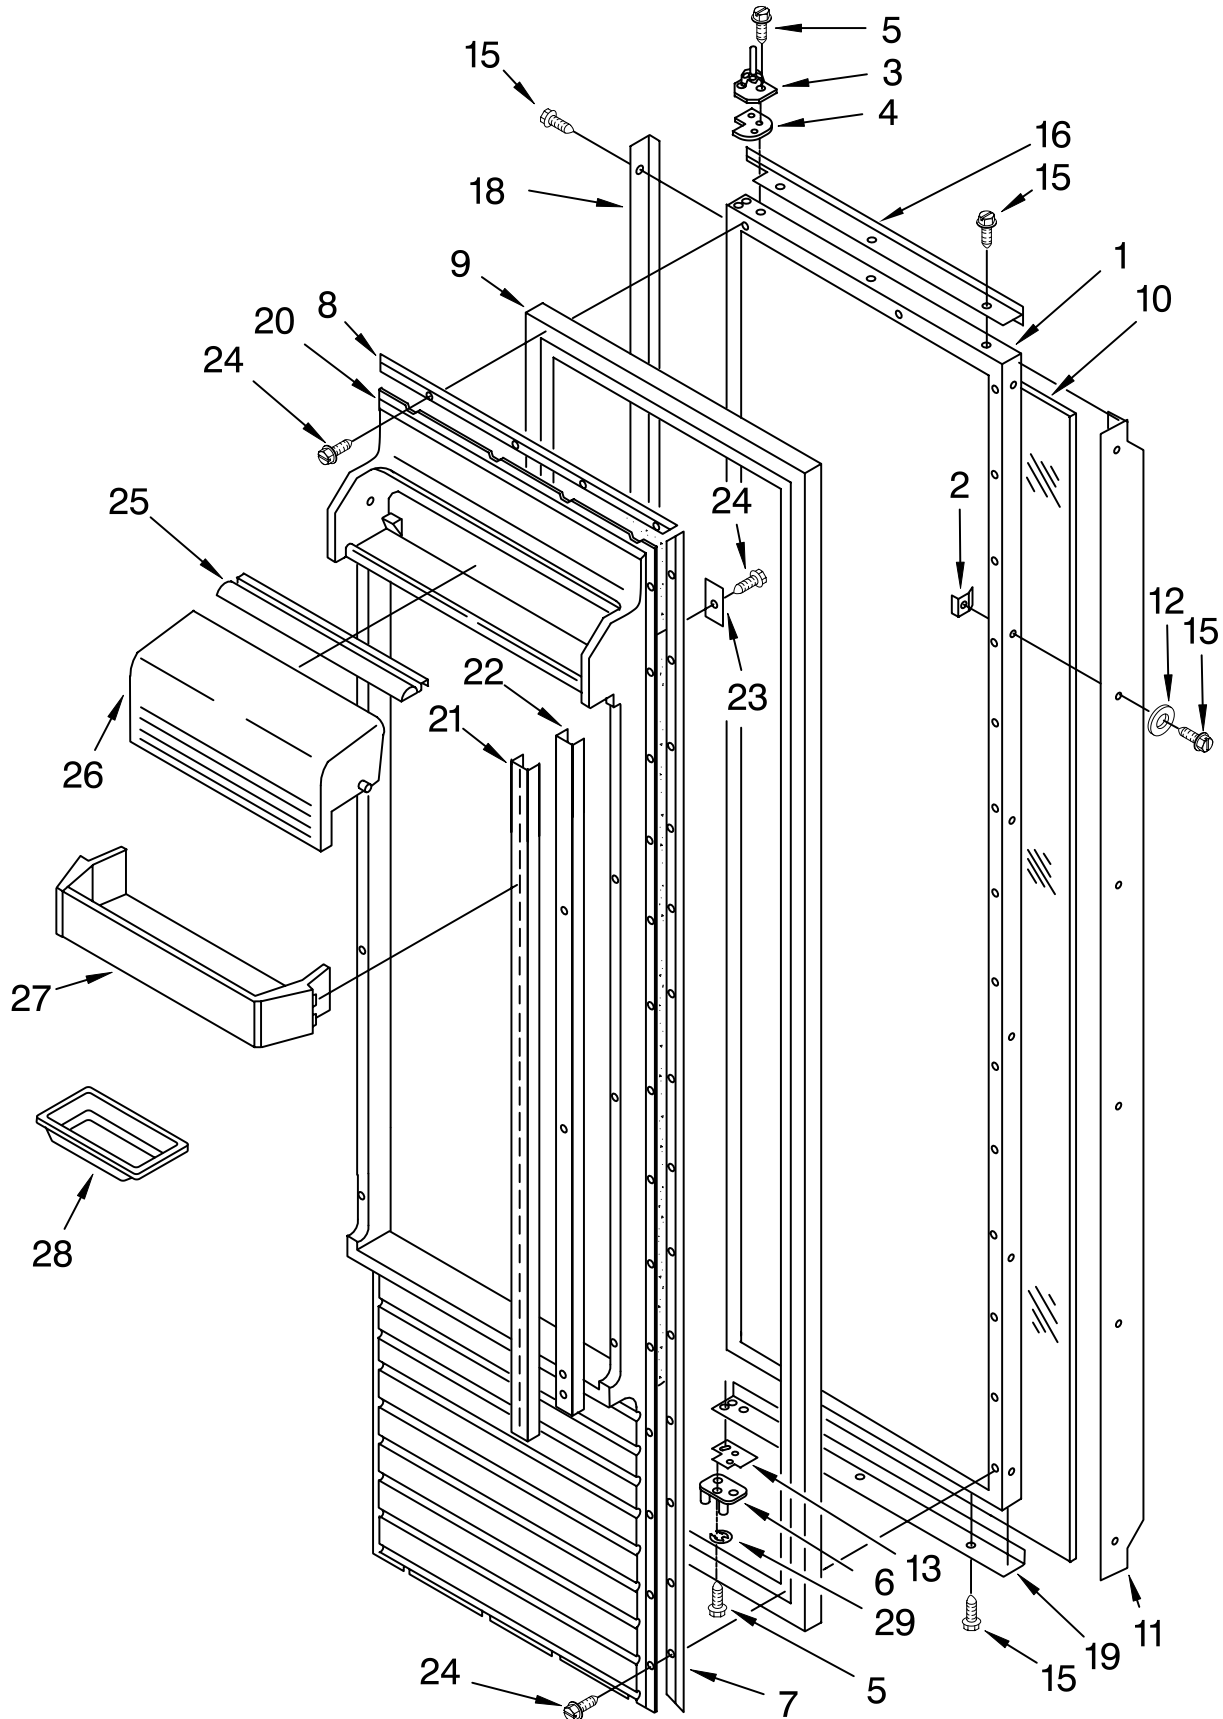

REFRIGERATOR DOOR PARTS

For Models: KSSP48MFW05, KSSP48MFS05, KSSP48MFB05
(White) (Stainless Steel) (Black)

FOR ORDERING INFORMATION REFER TO PARTS PRICE LIST

REFRIGERATOR DOOR PARTS

For Models: KSSP48MFW05, KSSP48MFS05, KSSP48MFB05
(White) (Stainless Steel) (Black)

Illus. No.	Part No.	DESCRIPTION
1	2003872	Refrigerator Door Panel (Includes Insulation)
2	939101	Screw Anchor (8)
3	2004521	Hinge Assembly, Top
4	2004520	Spacer-Door, Top
5	489282	Screw
6	2004523	Hinge Assembly, Bottom
7	1112533	Gasket Retainer, Side (2)
8	1112542	Gasket Retainer, Top & Bottom
9	2001049	Door Gasket, Magnetic
10		Panel, Decorative
	4318654	White
	4318646	Black
	4378762	Stainless Steel
11		Handle, Door
	2003680	White
	2003679	Black
	2004636	Stainless Steel
12	2001230	Washer
13	2004549	Door, Spacer Bottom
15		Screw
	2001208	White
	487052	Stainless Steel
16		Trim (Top)
	2005015	White
	2005012	Black
	2005018	Stainless Steel
18		Trim (Side)
	2003676	White
	2003675	Black
	2004634	Stainless Steel
19		Trim (Bottom)
	2003668	White
	2003665	Black
	2004630	Stainless Steel
20	1113950	Panel, Interior Door
21	1113949	Ladder, Shelf (2)
22	1113948	Retainer, Shelf Ladder (2)
23	1112514	Back Up Plate (8)
24	486194	Screw
25	1113955	Gasket
26	2003465	Door, Utility Bin
27	2003132	Door Shelf (4)
28	2165792	Butter Tray
29	2004881	Retaining Ring, Door-Closure

FOR ORDERING INFORMATION REFER TO PARTS PRICE LIST