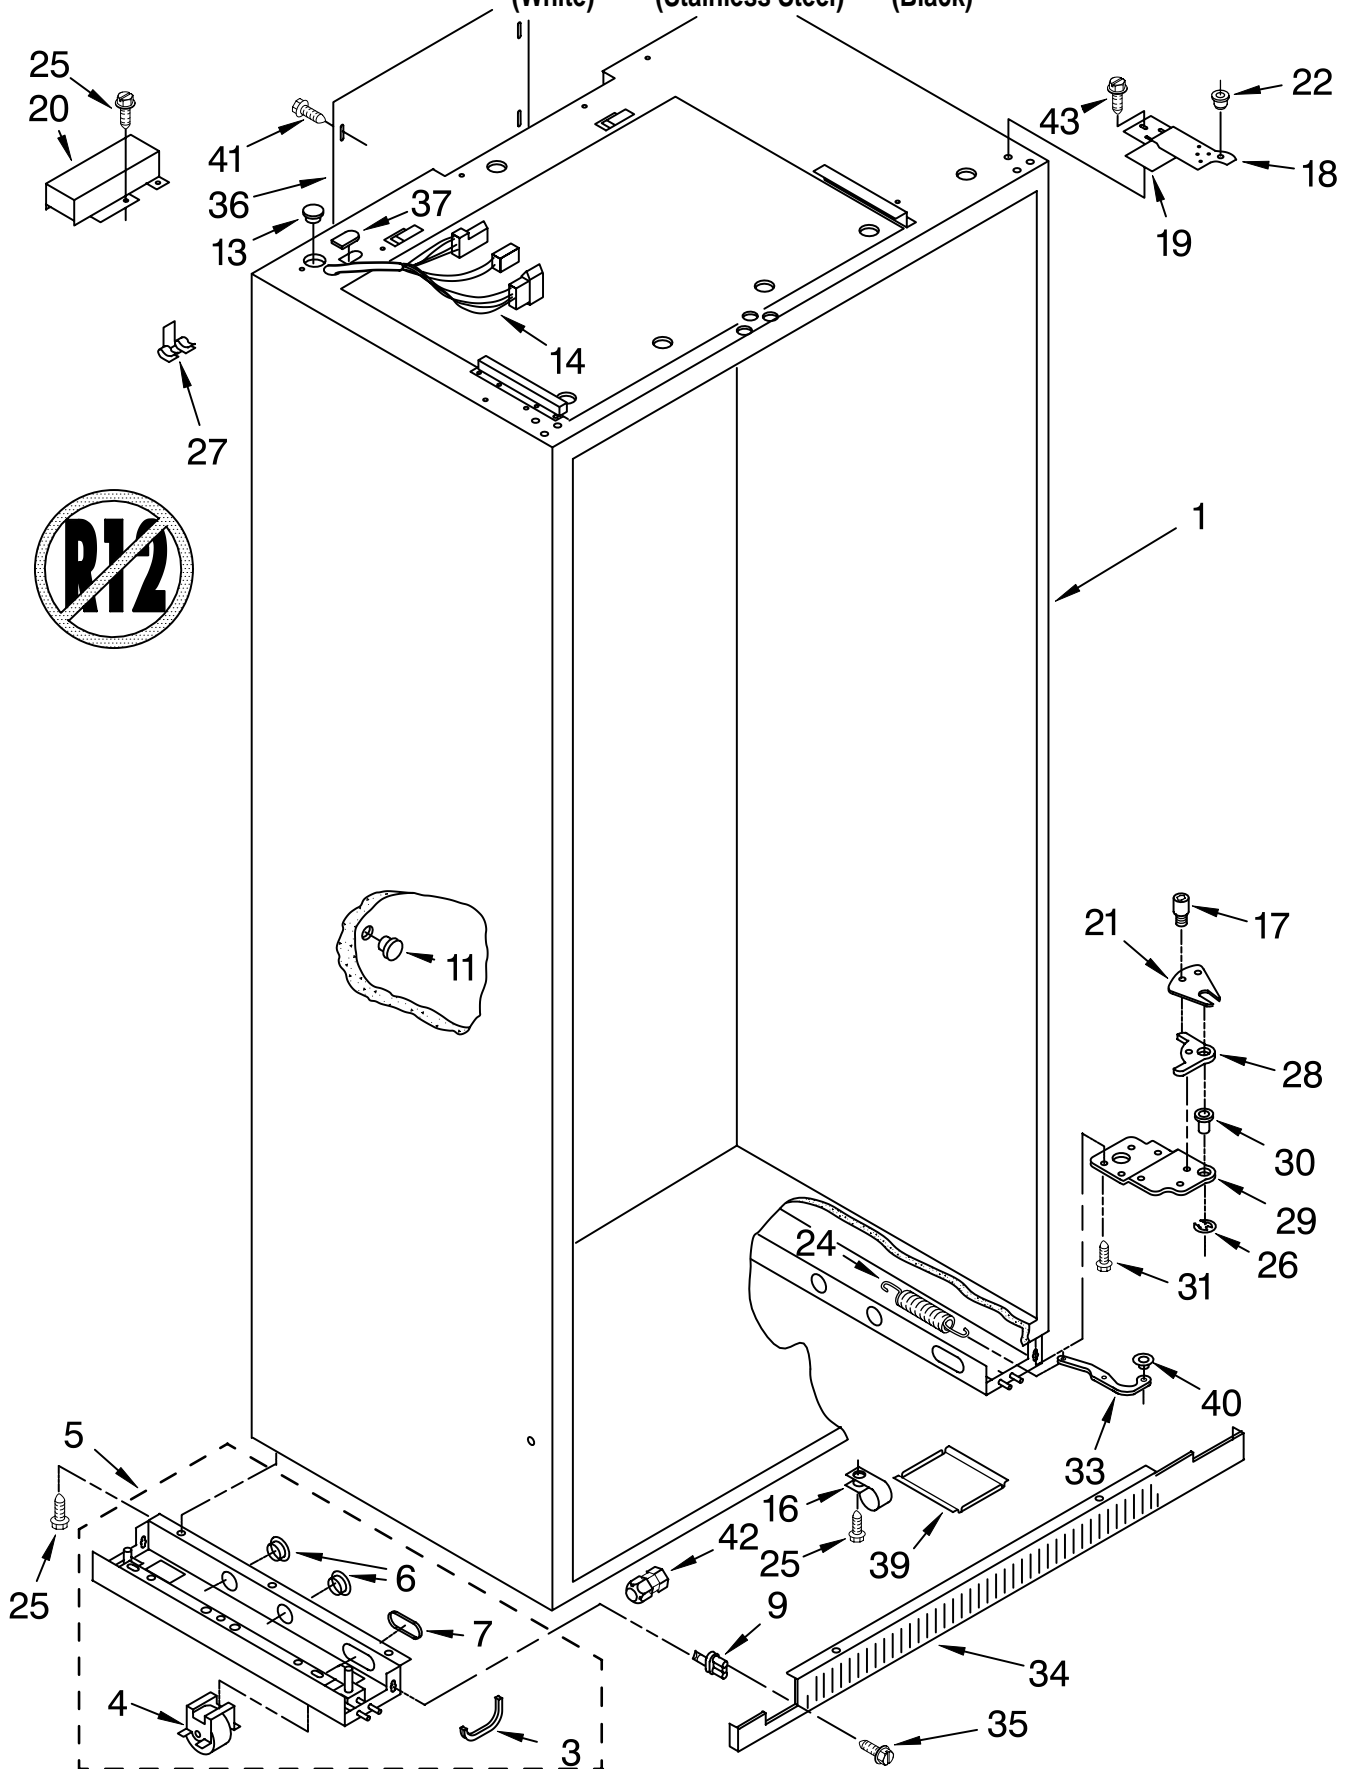

For Models: KSSP48MFW05, KSSP48MFS05, KSSP48MFB05
(White) (Stainless Steel) (Black)

48" BUILT IN
REFRIGERATOR

FOR ORDERING INFORMATION REFER TO PARTS PRICE LIST

CABINET PARTS

For Models: KSSP48MFW05, KSSP48MFS05, KSSP48MFB05
(White) (Stainless Steel) (Black)

Illus. No.	Part No.	DESCRIPTION	Illus. No.	Part No.	DESCRIPTION	Illus. No.	Part No.	DESCRIPTION
1		Cabinet (Not A Serviceable Part)	17	2004993	Screw, Door Stop	30	2004992	Bushing, Adjustable
3	2005004	Grommet, Tube Crossover	18		Hinge (Top)	31	2001415	Screw
4	1112023	Roller, Front & Rear (4)		2001976	Left Side	33	2004516	Linkage, Door Closure
5		Support, Leveler Assembly	19	2000770	Shim, Hinge Top	34		Grille Base, Front
	2004506	Refrigerator Side	20	1112805	Guard, Wiring		2004535	White
	2004505	Freezer Side	21	2004994	Lock, Adjustable		2004532	Stainless Steel and Black Models
6	2005006	Grommet, Wiring	22	2002903	Bushing	35	489238	Screw
7	2005007	Grommet, Flexible	24		Spring, Door Closure	36	2004512	Cover, Rear
9	2004852	Mounting Stud, Grill		2004566	Refrigerator Side	37	1113123	Grommet, Wiring
11	1112849	Cap, Grommet		2004567	Freezer Side	39	2004595	Cup, Wiring
13	1113122	Grommet, Wiring	25	486194	Screw	40	2004565	Bushing, Door Closure
14	2004913	Wiring Harness, Cabinet	26	2005008	Retaining Ring, Adjustable Bushing	41	1163283	Screw
16	488946	Tube, Clamp	27	1113227	Fastener (3)	42	2150347	Union
			28	2004867	Gap, Cover Assembly (Bottom)	43	2001415	Screw (4)
			29		Hinge (Bottom)			
				2004539	Freezer Side			
				2004507	Refrigerator Side			

FOR ORDERING INFORMATION REFER TO PARTS PRICE LIST