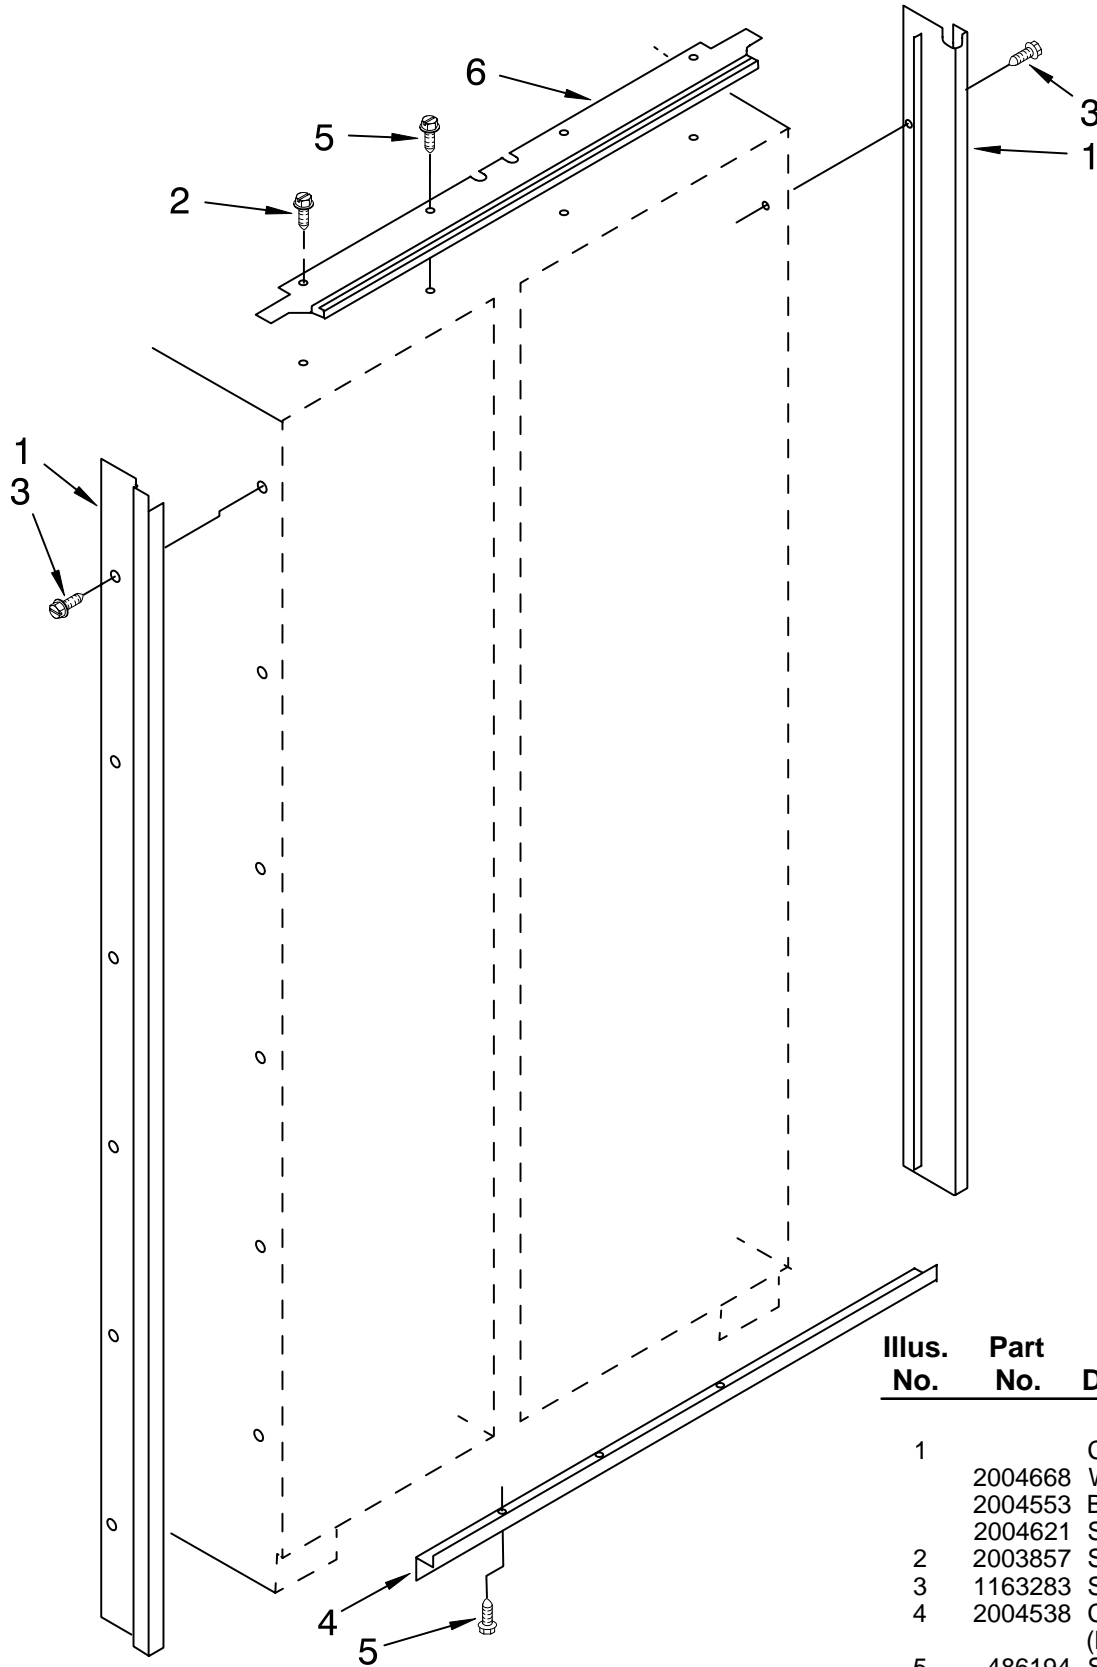

CABINET TRIM PARTS

For Models: KSSP48MFW05, KSSP48MFS05, KSSP48MFB05
(White) (Stainless Steel) (Black)

Illus. No.	Part No.	DESCRIPTION
1	2004668	Cabinet, Trim (2) White
	2004553	Black
	2004621	Stainless Steel
2	2003857	Screw
3	1163283	Screw
4	2004538	Cabinet, Trim (Bottom)
5	486194	Screw
6	2003647	Cabinet, Trim Top

FOR ORDERING INFORMATION REFER TO PARTS PRICE LIST