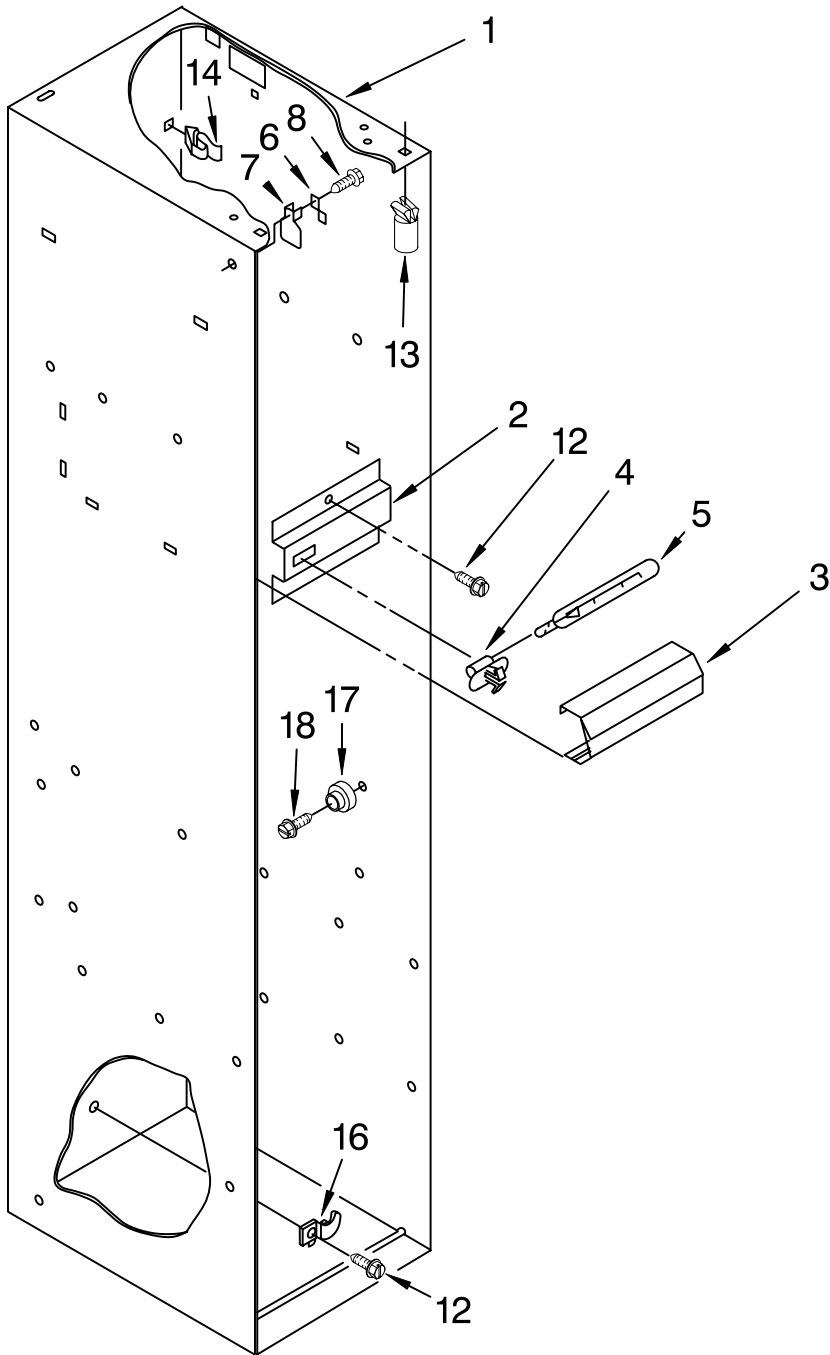

FREEZER LINER PARTS

For Models: KSSP48MFW05, KSSP48MFS05, KSSP48MFB05
(White) (Stainless Steel) (Black)

Illus. No.	Part No.	DESCRIPTION
1		Liner (Not A Serviceable Part)
2	1113649	Bracket, Light
3	1113650	Lens
4	1112613	Light, Socket
5	548049	Light, Bulb
6	538533	Support Clip, Icemaker (2)
7	2000193	Grommet, Screw (2)
8	488552	Screw
12	486194	Screw
13	1112591	Spacer, Control Panel (3)
14	842534	Clip, Air Duct (4)
16	1112260	Support, Evaporator
17	2004068	Stud, Shelf (20)
18	487559	Screw

FOR ORDERING INFORMATION REFER TO PARTS PRICE LIST