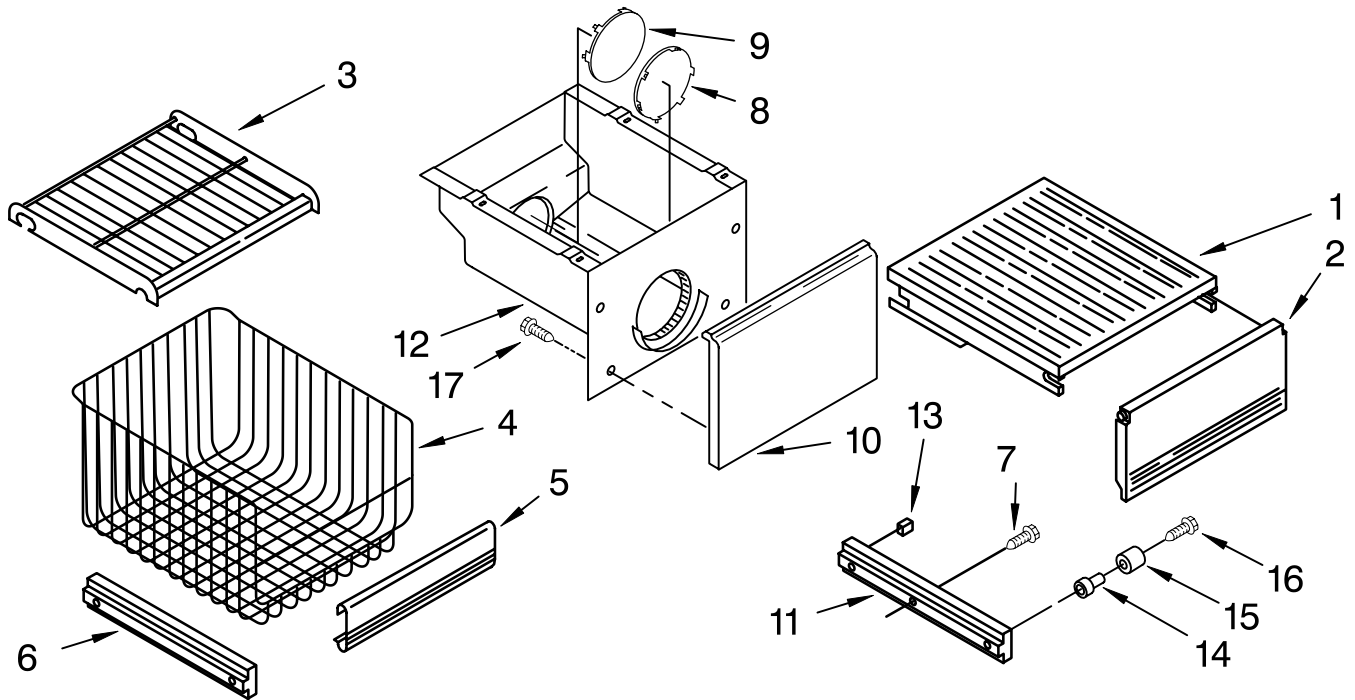

FREEZER SHELF PARTS

For Models: KSSP48MFW05, KSSP48MFS05, KSSP48MFB05
(White) (Stainless Steel) (Black)

Illus. No.	Part No.	DESCRIPTION
1	2003144	Solid Shelf
2	2003135	Front, Ice Compartment
3	1113638	Shelf, Fixed (2)
	1112052	Shelf, Deep
4	2001626	Basket
5	2003114	Trim, Basket
6		Slide, Basket
	2000061	Right Side
	2000062	Left Side
7	486194	Screw
8	2003046	Hole Plug, Front
9	2003047	Hole Plug, Rear
10	2003045	Front Cover
		Slide, Container
11		Slide, Container
	2002720	Right Side
	2002721	Left Side
12	2002727	Ice Container
13	1113169	Stop, Roller
14	2174478	Eyelet, Roller
15	2174388	Roller
16	489211	Screw
17	488886	Screw

FOR ORDERING INFORMATION REFER TO PARTS PRICE LIST