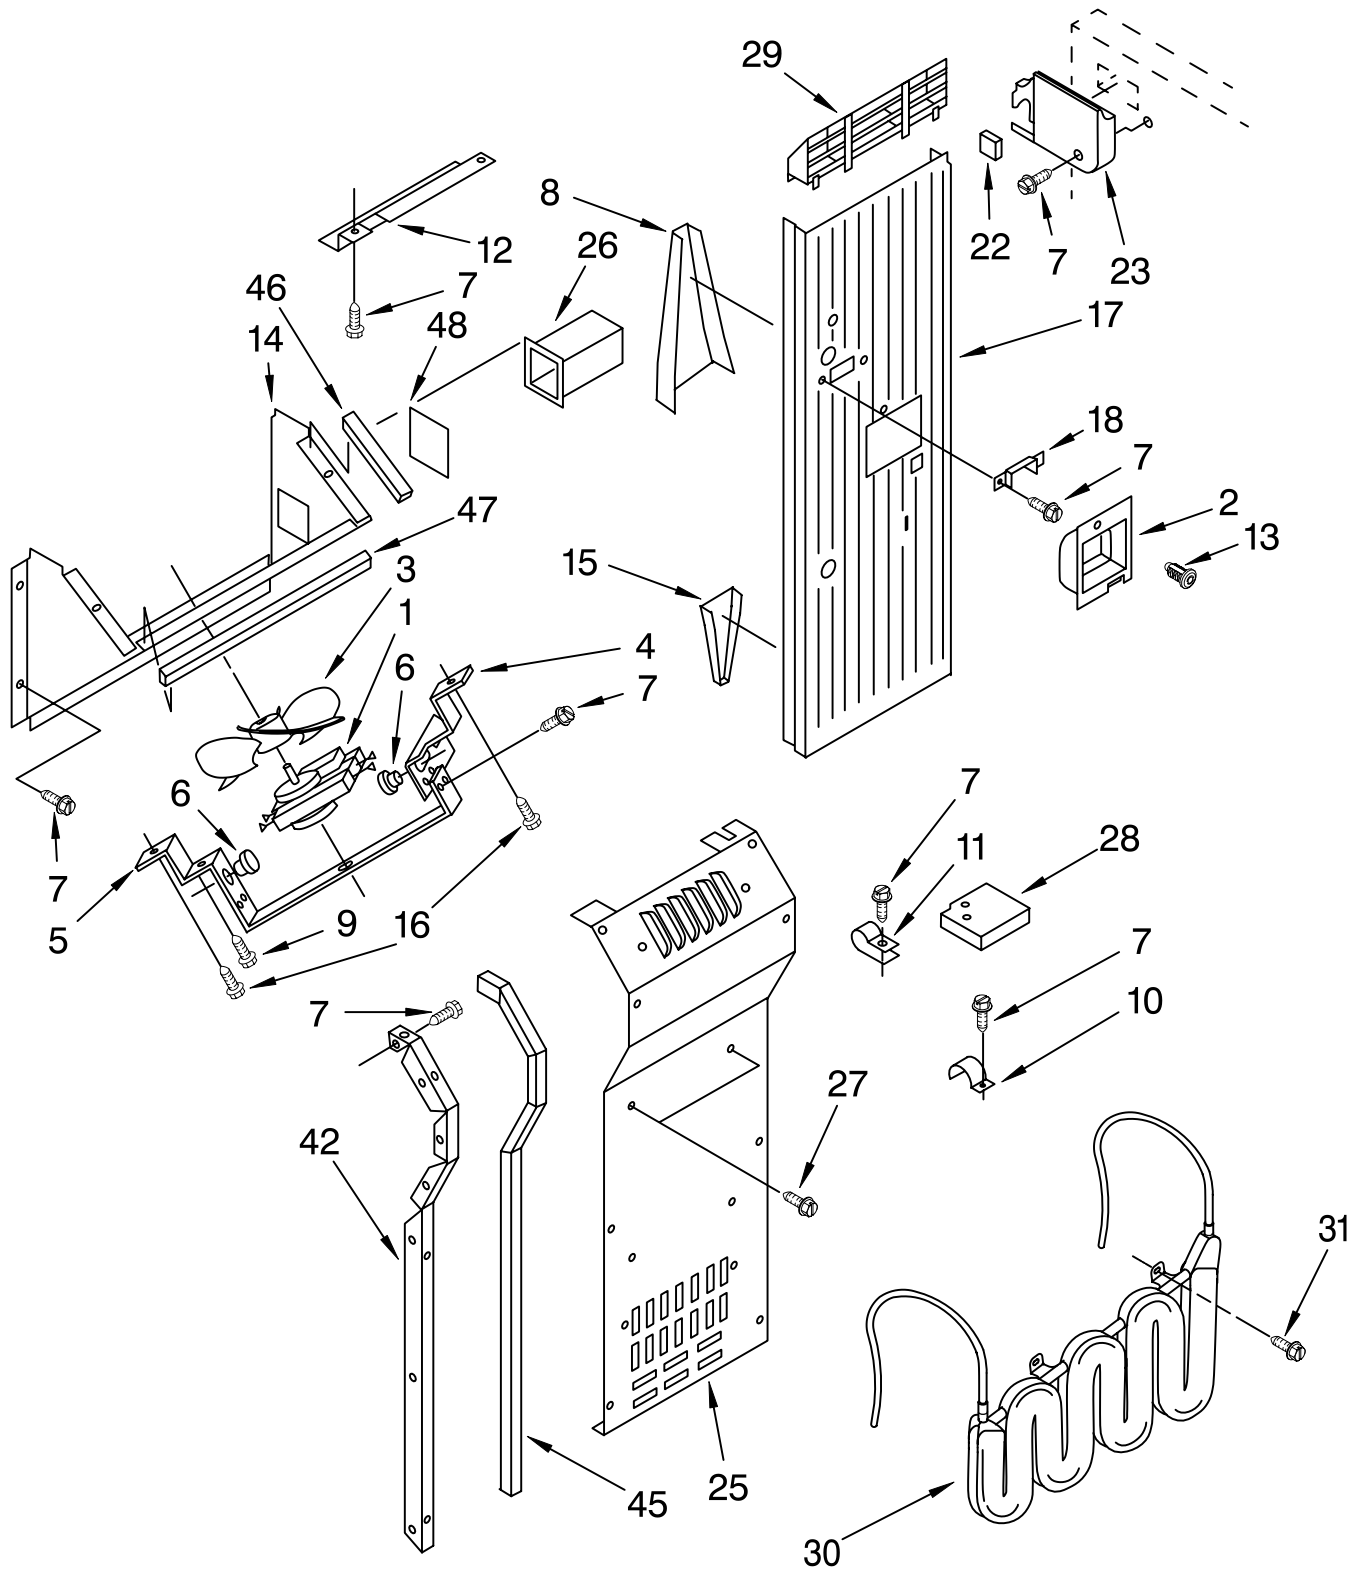

AIR FLOW AND RESERVOIR PARTS

For Models: KSSP48MFW05, KSSP48MFS05, KSSP48MFB05
(White) (Stainless Steel) (Black)

FOR ORDERING INFORMATION REFER TO PARTS PRICE LIST

AIR FLOW AND RESERVOIR PARTS

For Models: KSSP48MFW05, KSSP48MFS05, KSSP48MFB05
(White) (Stainless Steel) (Black)

Illus. No.	Part No.	DESCRIPTION
1	2003200	Fan Motor
2	2002732	Cup, Clearance
3	2169142	Fan Blade
4	548263	Bracket (Double)
5	938224	Bracket (Single)
6	548268	Grommet
7	486194	Screw
8	2003926	Deflector, Air Duct
9	488500	Screw, Ground
10	488366	Clamp, Tube
11	489348	Clamp, Nylon
12	2001145	Channel, Wiring
13	1112871	Fastner
14	2000783	Scroll, Fan
15	2003929	Deflector, Air Duct
16	488772	Screw
17	2004907	Assembly, Air Duct (Also Order Items 8 & 15)
18	2000048	Air Deflector, Icemaker
22	1112869	Gasket, Air Baffle
23	2003576	Cover, Air Outlet
25	2005037	Cover, Evaporator
26	2000796	Connector, Meat Pan Duct
27	487539	Screw
28	1112840	Baffle, Evaporator
29	1112853	Diffuser, Air Duct
30	2004947	Reservoir
31	488280	Screw
42		Evaporator, Cover Rail
	2000686	Left Side
	2000685	Right Side
45	2001337	Gasket (2) Evaporator Cover
46	2001079	Gasket (2)
47	2001080	Gasket
48	2001081	Gasket

FOR ORDERING INFORMATION REFER TO PARTS PRICE LIST