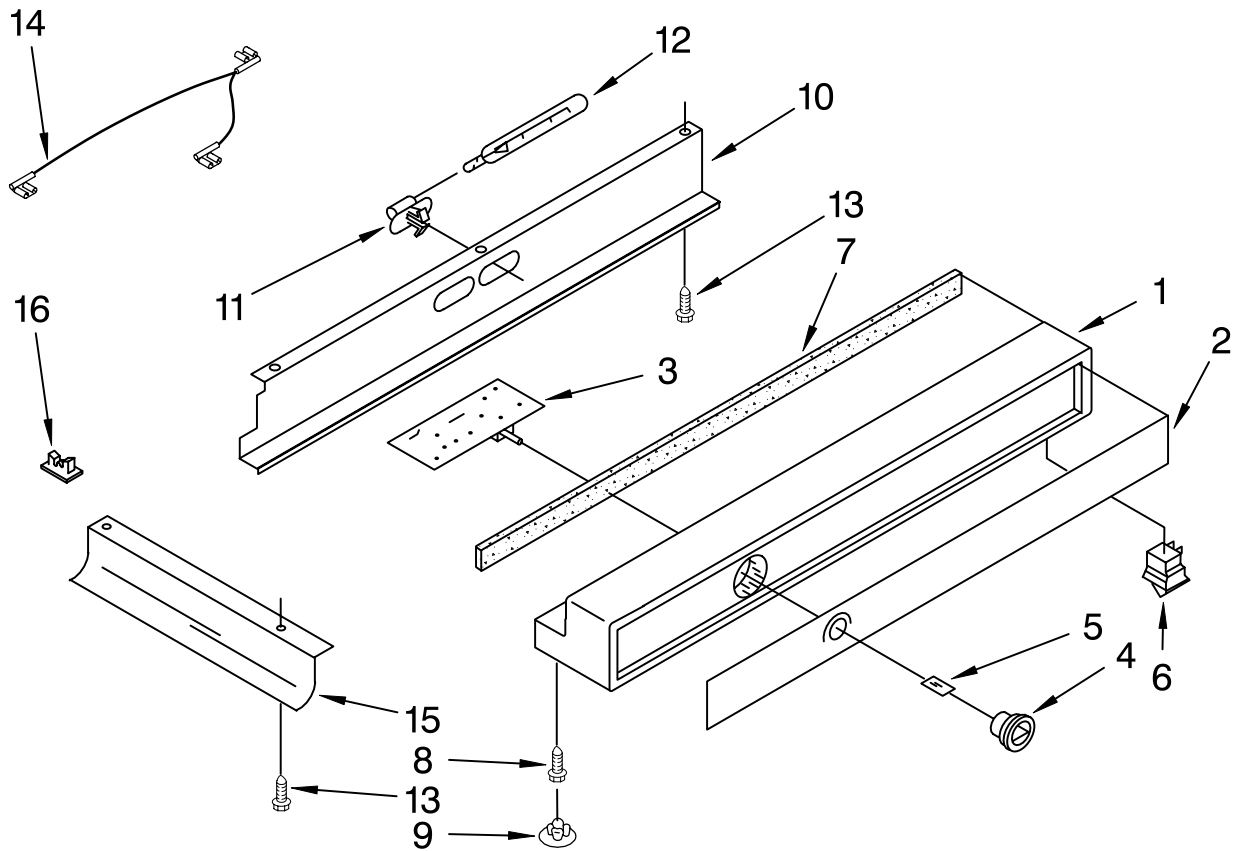

REFRIGERATOR CONTROL PANEL PARTS

For Models: KSSP48MFW05, KSSP48MFS05, KSSP48MFB05
(White) (Stainless Steel) (Black)

Illus. No.	Part No.	DESCRIPTION
1	1112642	Control Panel
2	2003303	Inlay, Control Panel
3	2004005	Circuit Board
4	2003842	Control Knob
5	2003841	Retainer, Knob
6	1118894	Switch, Rocker Arm
7	1113137	Seal, Control Panel
8	489260	Screw (3)
9	2000153	Hole Plug (3)
10	1113775	Shield, Control Panel
11	1112613	Socket, Light (2)
12	548049	Light Bulb (2)
13	486194	Screw
14	2003758	Wire, Light
15	2001141	Channel, Wiring
16	1115375	Clip, Wiring (2)

FOR ORDERING INFORMATION REFER TO PARTS PRICE LIST