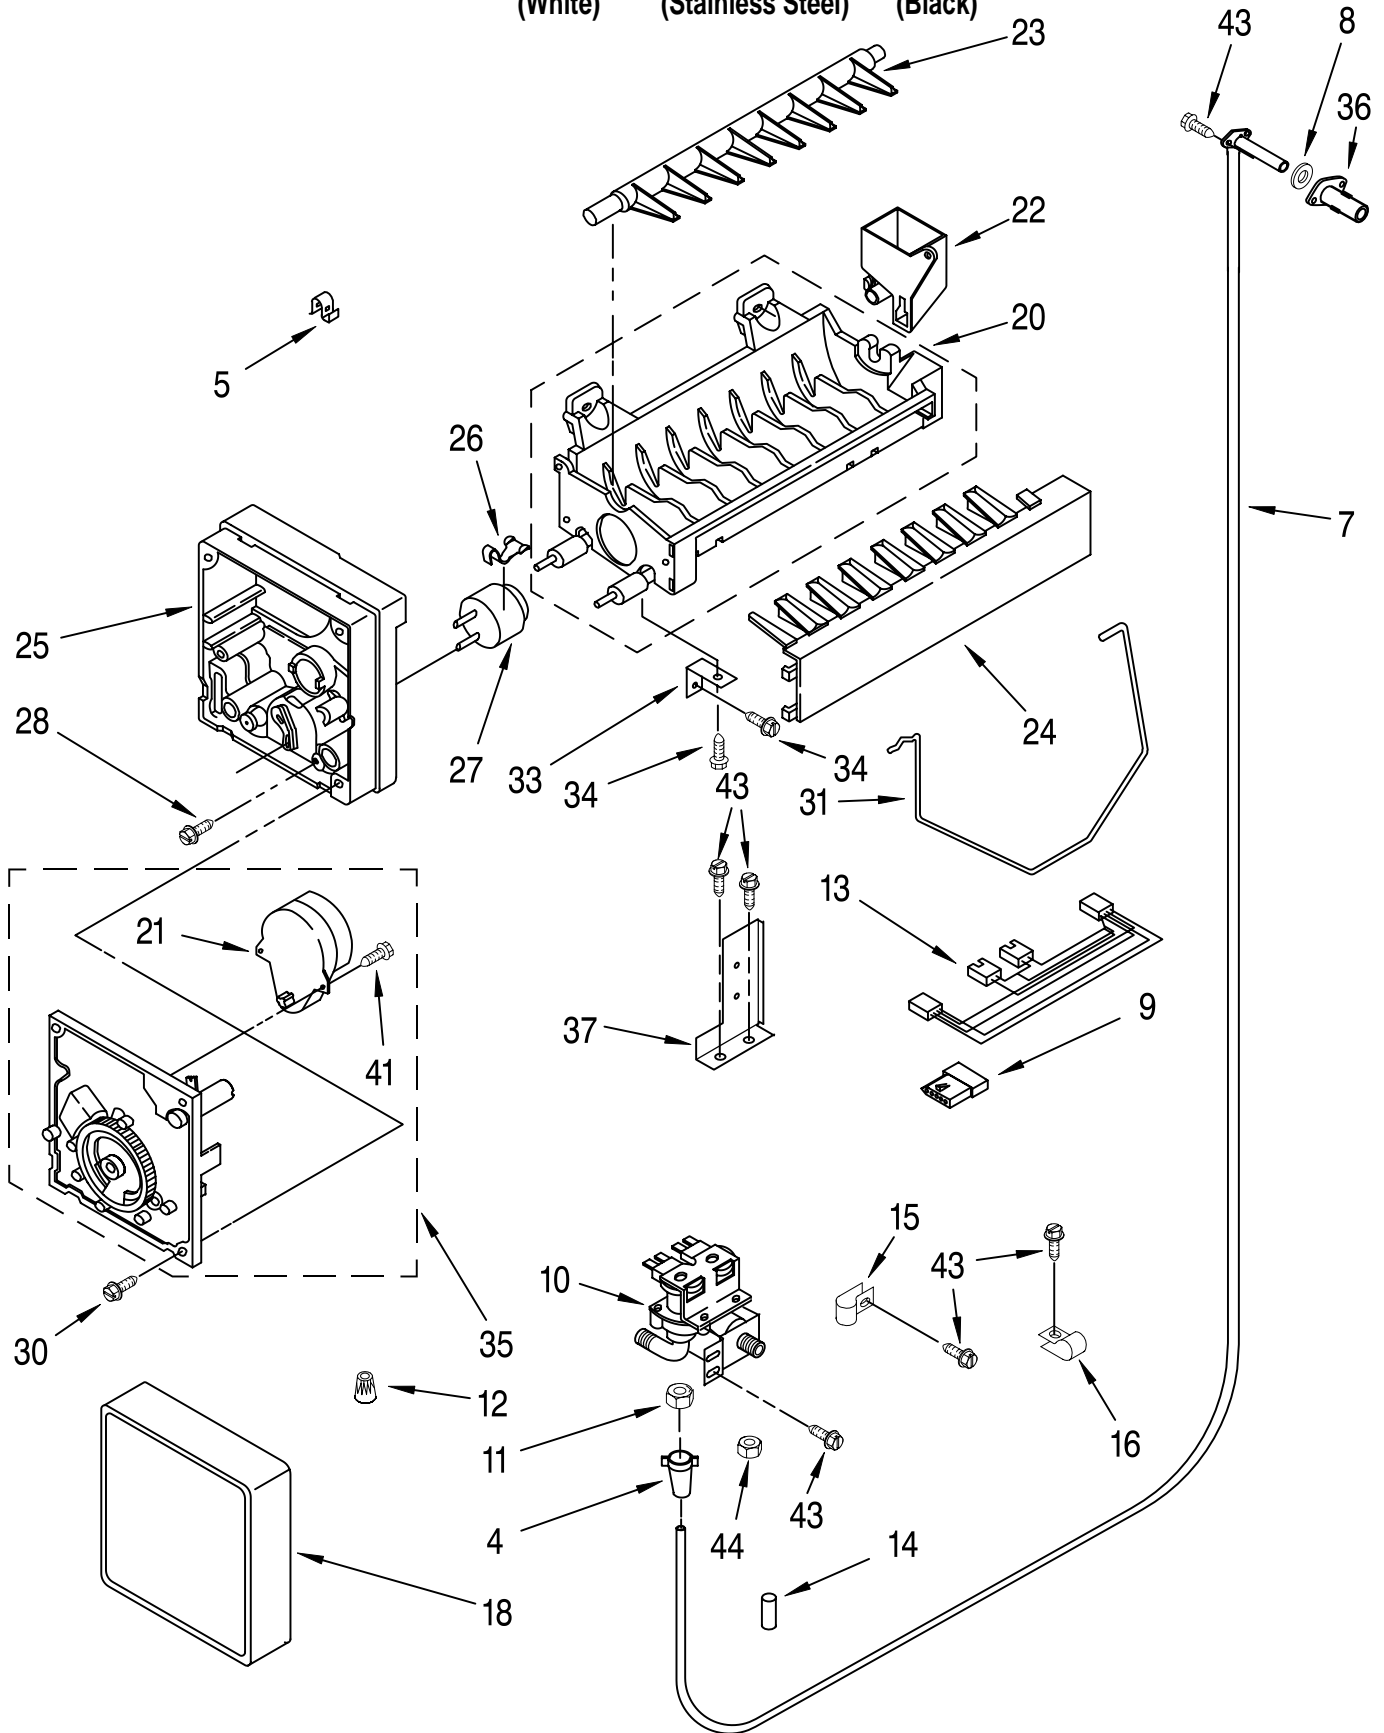

ICEMAKER PARTS

For Models: KSSP48MFW05, KSSP48MFS05, KSSP48MFB05
(White) (Stainless Steel) (Black)

FOR ORDERING INFORMATION REFER TO PARTS PRICE LIST

ICEMAKER PARTS

For Models: KSSP48MFW05, KSSP48MFS05, KSSP48MFB05
(White) (Stainless Steel) (Black)

Illus. No.	Part No.	DESCRIPTION	Illus. No.	Part No.	DESCRIPTION	Illus. No.	Part No.	DESCRIPTION
4	841707	Insert, Tube	20	628228	Mold & Heater (Also Order 542638 Silicone Grease)	33	2171952	Bracket
5	628379	Clip, Fuse				34	489478	Screw
7	2005009	Water Inlet Tube Assembly				35	628399	Module Assembly (Includes Items 21 & 41)
8	1106508	Seal Gasket	21	628398	Motor			
9	2154472	Connector	22	628356	Cup-Water Fill	36	2005034	Heater, Fill Tube
10	2003791	Valve, Solenoid	23	627843	Ejector			
11	627018	Nut, Compression	24	2182124	Ice Striper	37	2004914	Water Valve Mounting Bracket
12	227991	Connector, Wire	25	2194712	Support			
13	2004547	Water Valve, Harness	26	627796	Retainer Thermostat (2)	41	489136	Screw (2)
14	2005038	Plug, Water Valve	27	627985	Thermostat (Also Order 542639 Cement Alumilastic)	43	486194	Screw
15	489348	Clamp, Nylon Valve				44	1129179	Compression Nut
16	488946	Clamp Tube	28	489322	Screw	100	4317943	Complete Icemaker Assembly
18	2174155	Cover	30	489276	Screw			
			31	2171593	Shut Off Arm			

PARTS NOT ILLUSTRATED

Illus. No.	Part No.	DESCRIPTION

Following Parts Not Illustrated
(Optional Parts Only)

4378652	Front Panel Kit (White)
4378655	Front Panel Kit (Black)
4378658	Front Panel Kit (Almond)
4378661	Front Panel Kit (Stainless Steel)

Black Acrylic
Static Cleaner Part No. 978849

LITERATURE PARTS

LIT2004846	Use & Care Guide
LIT2004988	Energy Label
LIT2004863	Service & Wiring Sheet
LIT628370	Modular Icemaker Service Sheet
LIT2004864	Installation Instructions

FOR ORDERING INFORMATION REFER TO PARTS PRICE LIST