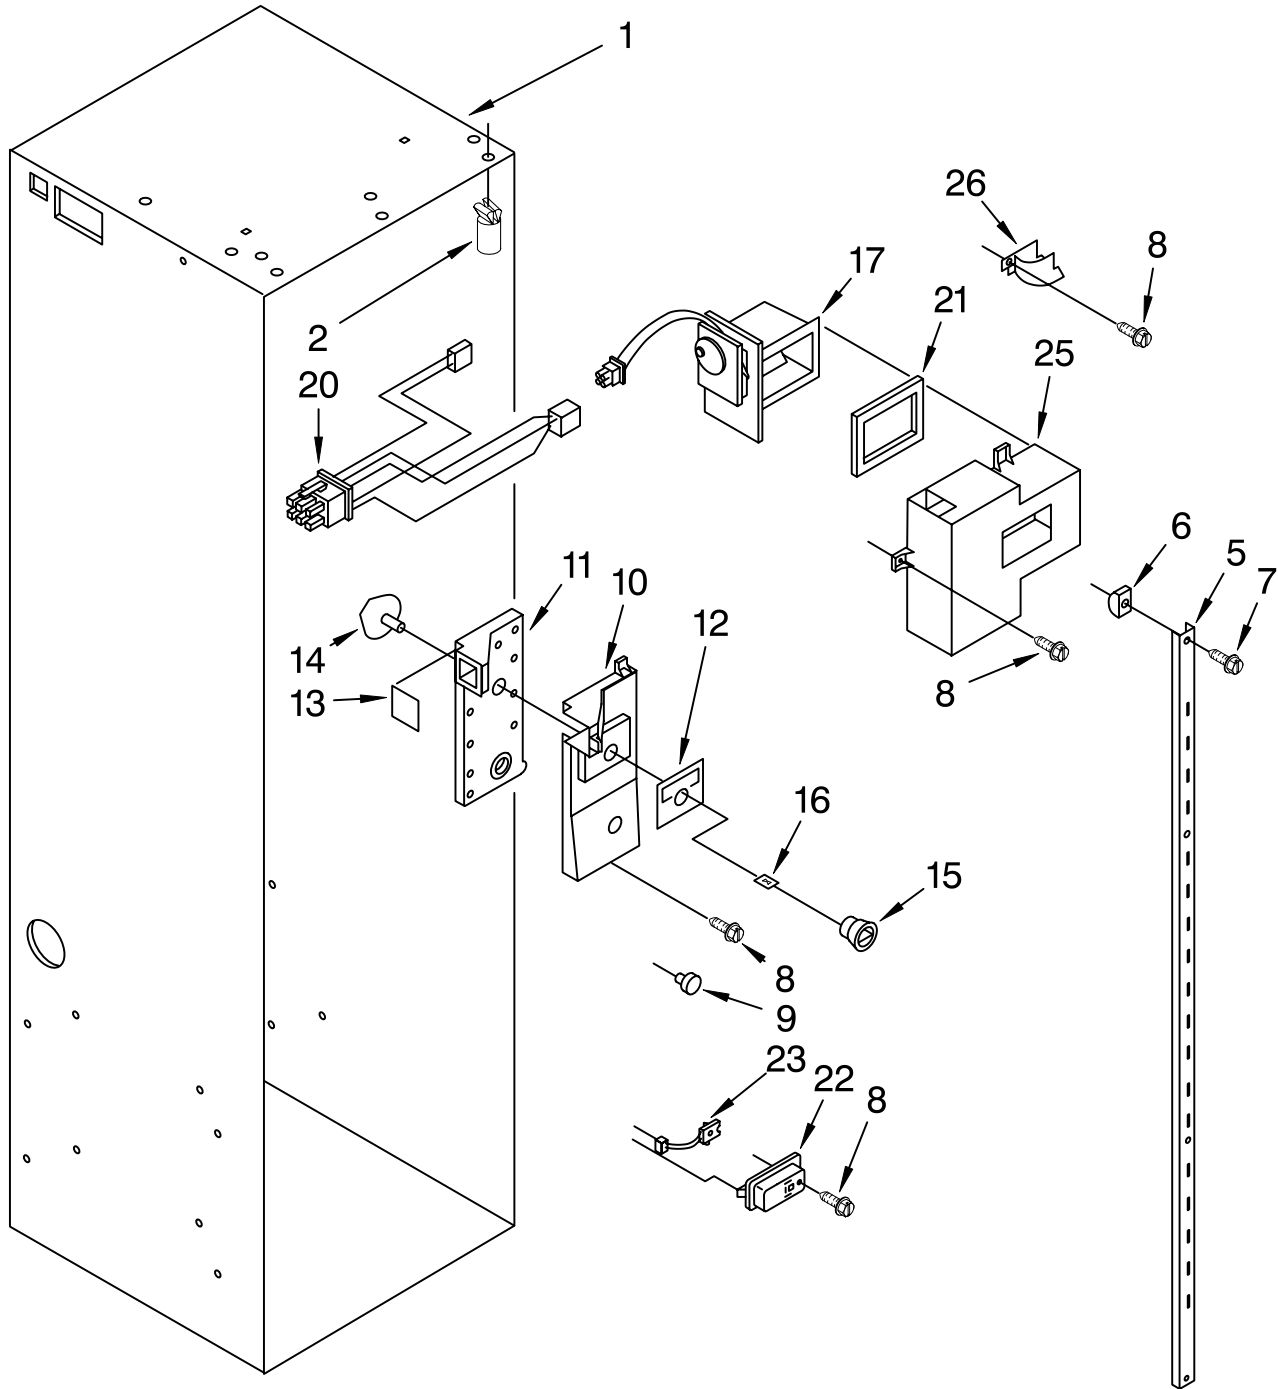

REFRIGERATOR LINER PARTS

For Models: KSSP48MFW05, KSSP48MFS05, KSSP48MFB05
(White) (Stainless Steel) (Black)

FOR ORDERING INFORMATION REFER TO PARTS PRICE LIST

REFRIGERATOR LINER PARTS

For Models: KSSP48MFW05, KSSP48MFS05, KSSP48MFB05
(White) (Stainless Steel) (Black)

Illus. No.	Part No.	DESCRIPTION
1		Liner (Not A Serviceable Part)
2	1112591	Spacer, Control Panel (3)
5	2001117	Ladder, Shelf (2)
6	520965	Screw Support, Ladder (8)
7	488357	Screw
8	486194	Screw
9	1112257	Hole Plug
10	2003579	Meat Pan, Air Duct Cover
11	2000337	Meat Pan, Air Duct
12	2003299	Inlay, Control Meat Pan
13	2001326	Seal, Air Duct
14	1112218	Damper Control, Meat Pan
15	2003811	Control Knob, Meat Pan
16	2003841	Retainer, Knob
17	2000343	Air Baffle Assembly
20	2001073	Wiring Harness, Air Baffle
21	2001146	Seal
22	1116793	Cover, Thermistor
23	1116959	Thermistor
25	2003578	Air Baffle Cover
26	2003577	Guard, Air Return