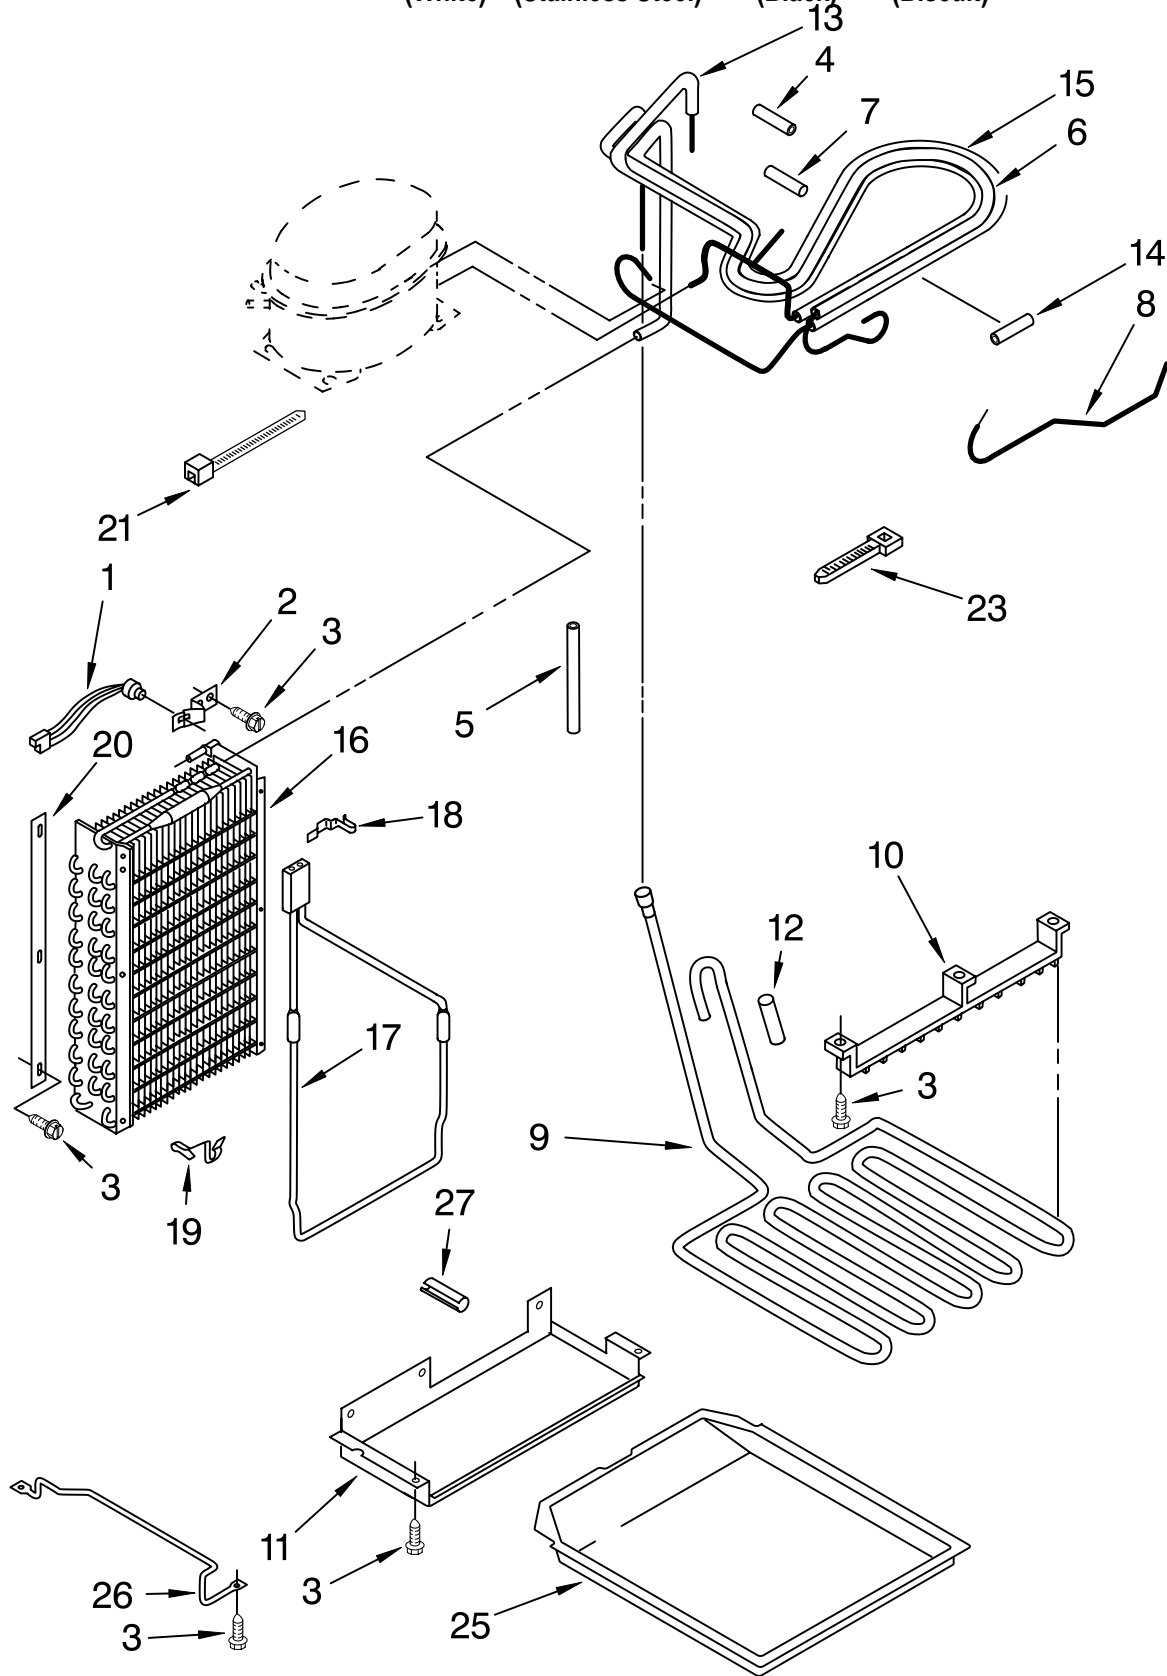

LOWER UNIT AND TUBE PARTS

For Models: KSSP42QHW00, KSSP42QHS00, KSSP42QHB00, KSSP42QHT00
(White) (Stainless Steel) (Black) (Biscuit)

FOR ORDERING INFORMATION REFER TO PARTS PRICE LIST

LOWER UNIT AND TUBE PARTS

For Models: KSSP42QHW00, KSSP42QHS00, KSSP42QHB00, KSSP42QHT00
(White) (Stainless Steel) (Black) (Biscuit)

Illus. No.	Part No.	DESCRIPTION
1	2000528	Defrost Bi-Metal
2	1113043	Clamp, Bi-Metal
3	486194	Screw
4	2003271	Sleeve
5	2002171	Sleeve
6	2002999	Condenser Inlet Tube
7	2003484	Sleeve, Condenser Inlet Tube
8	2003015	Tube, Connect (Drier)
9	2004545	Heater, Drain Pan
10	1113062	Hanger, Heater
11	2005908	Shield, Drain Pan
12	2002448	Sleeve
13	2002995	Tube, Discharge
14	2003272	Sleeve
15	2003002	Heat Exchanger
16	2002965	Evaporator
17	2006750	Heater, Defrost
18	1113048	Clamp, Heater (2)
19	1108431	Clamp, Heater (2)
20	1112844	Gasket, Evaporator
21	857547	Wire Tie
23	851095	Strap
25	2001264	Drain Pan
26		Bracket, Drain Pan
	1113206	Left
	1113207	Right
27	513942	Dampener

FOR ORDERING INFORMATION REFER TO PARTS PRICE LIST