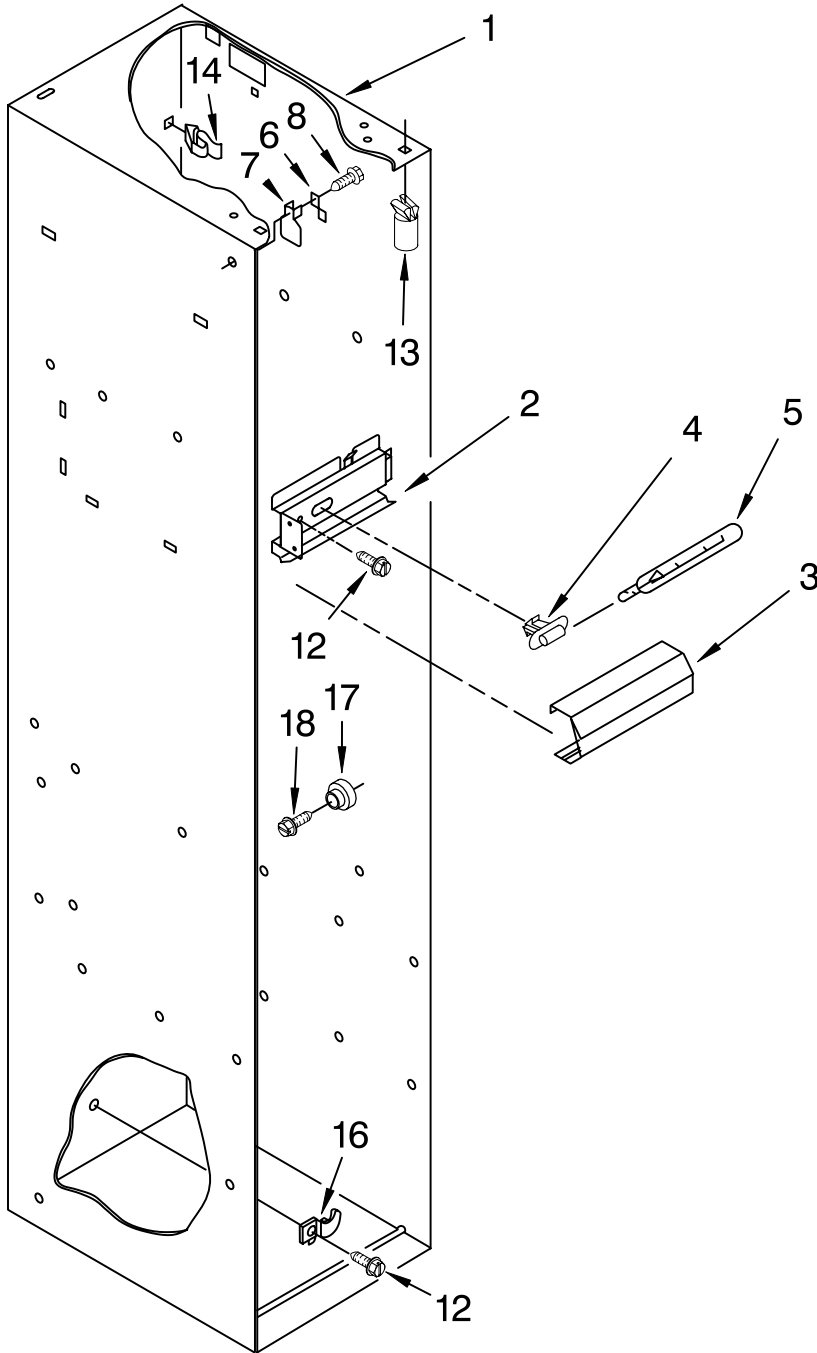

FOR ORDERING INFORMATION REFER TO PARTS PRICE LIST

CABINET TRIM PARTS

For Models: KSSP42QHW00, KSSP42QHS00, KSSP42QHB00, KSSP42QHT00
 (White) (Stainless Steel) (Black) (Biscuit)

Illus. No.	Part No.	DESCRIPTION
1	2004668	Cabinet, Trim (2) White
	2005820	Black
	2004621	Stainless Steel
	2005730	Biscuit
2	2003857	Screw
3	1163283	Screw
4	2004537	Cabinet, Trim (Bottom)
5	486194	Screw
6	2003646	Cabinet, Trim Top
8	487944	Washer (2)
9	2005925	Seal-Trim, Side
10	489464	Screw

FOR ORDERING INFORMATION REFER TO PARTS PRICE LIST

FREEZER LINER PARTS

For Models: KSSP42QHW00, KSSP42QHS00, KSSP42QHB00, KSSP42QHT00
 (White) (Stainless Steel) (Black) (Biscuit)

Illus. No.	Part No.	DESCRIPTION
1		Liner (Not A Serviceable Part)
2	2005567	Bracket, Light
3	1113650	Lens
4	2005042	Light, Socket
5	548049	Light, Bulb
6	538533	Support Clip, Ice maker (2)
7	2000193	Grommet, Screw (2)
8	488552	Screw
12	486194	Screw
13	1112591	Spacer, Control Panel (3)
14	842534	Clip, Air Duct (4)
16	1112260	Support, Evaporator
17	2004068	Stud, Shelf (20)
18	487559	Screw