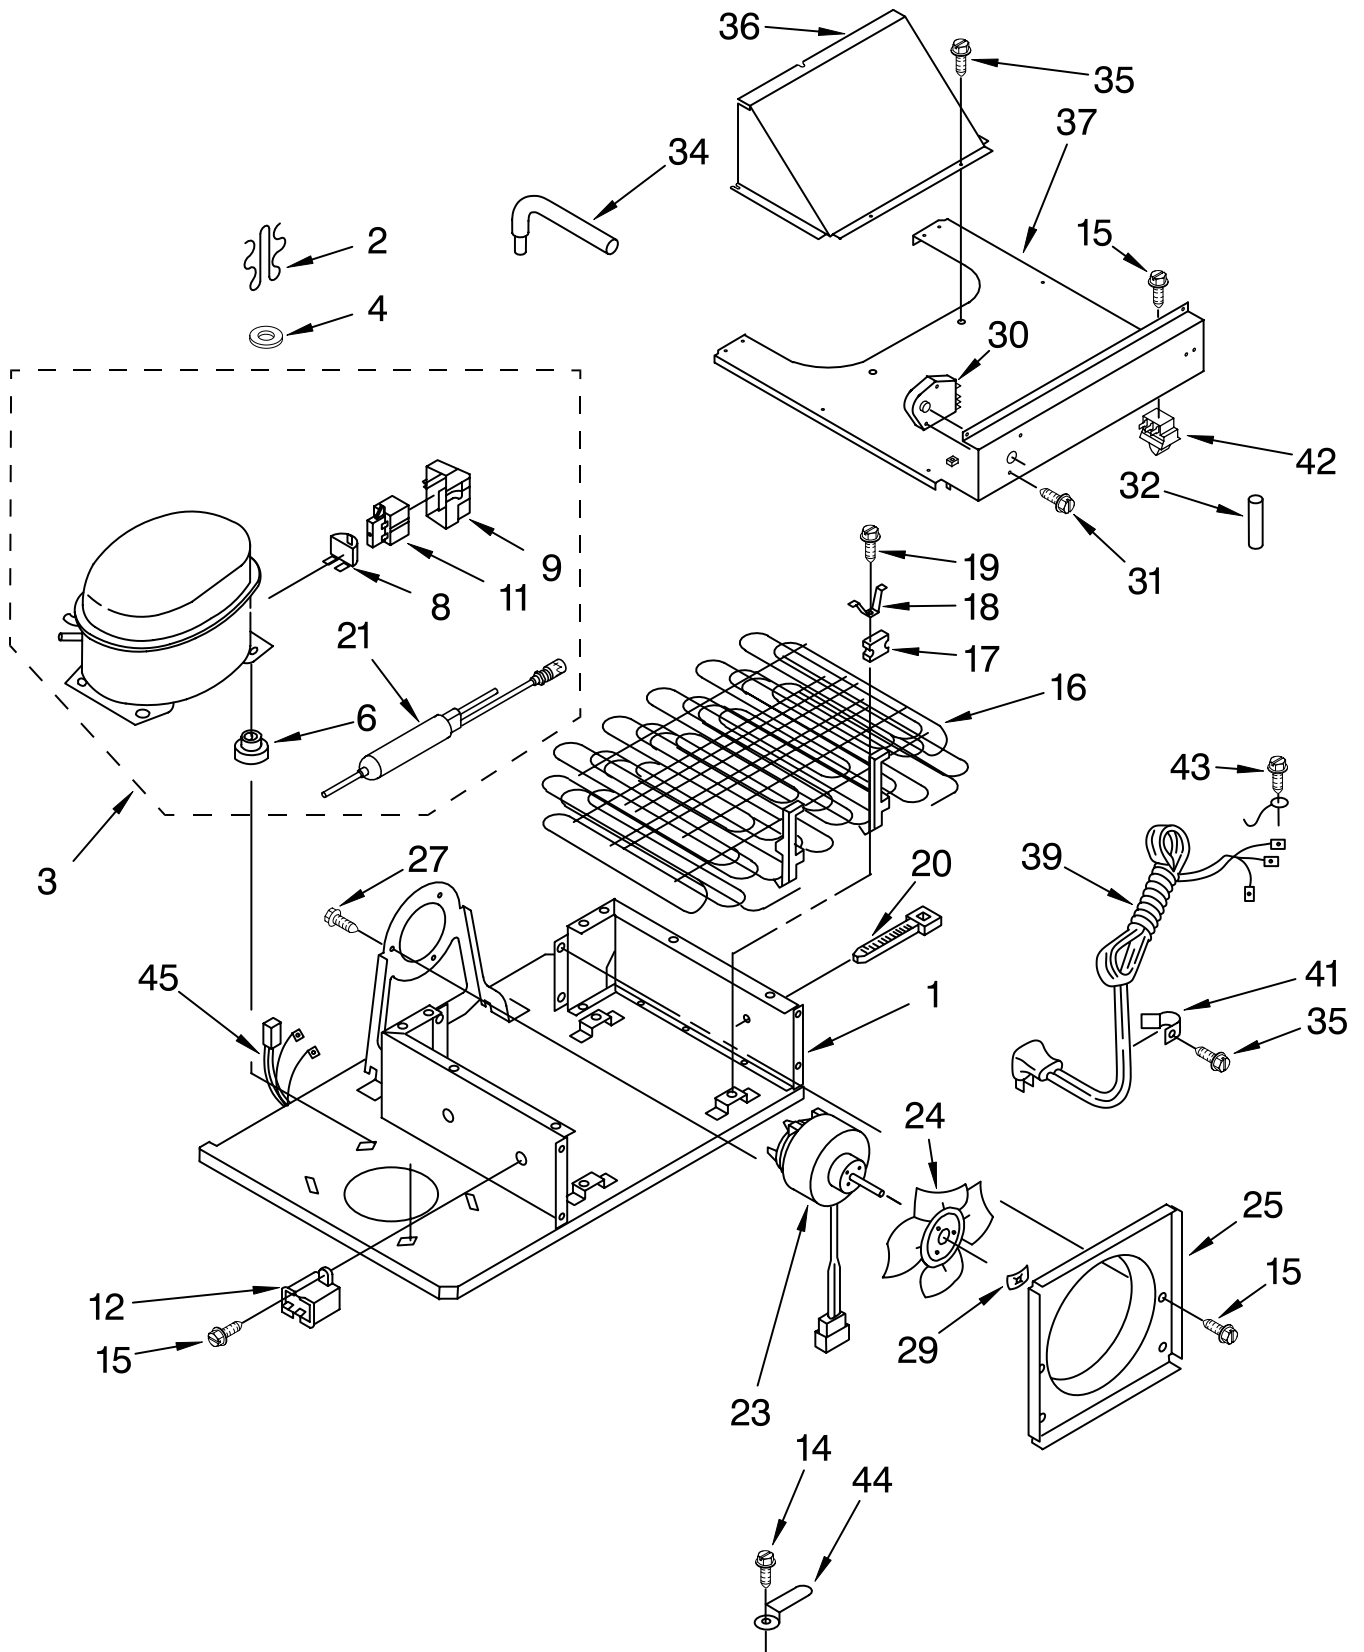

UPPER UNIT PARTS

For Models: KSSP42QHW00, KSSP42QHS00, KSSP42QHB00, KSSP42QHT00
(White) (Stainless Steel) (Black) (Biscuit)

FOR ORDERING INFORMATION REFER TO PARTS PRICE LIST

UPPER UNIT PARTS

For Models: KSSP42QHW00, KSSP42QHS00, KSSP42QHB00, KSSP42QHT00
(White) (Stainless Steel) (Black) (Biscuit)

Illus. No.	Part No.	DESCRIPTION
1	2003398	Assembly, Unit Base
2	2163787	Clip, Compressor Mounting (4)
3	2183419	Compressor (Includes Items 8, 9, 11, 12 & 21) (Also Order 876765 Tube Kit)
4	680975	Washer
6	2163786	Grommet, Mounting
8	2154697	Overload
9	2162358	Terminal Cover
11	1108143	Relay
12	2169137	Capacitor
14	486899	Screw
15	487869	Screw
16	2003392	Condenser
17	943447	Grommet (4)
18	1113019	Clamp (4)

Illus. No.	Part No.	DESCRIPTION
19	487522	Screw
20	851095	Wire Tie (2)
21	2202581	Drier
23	2208903	Motor, Fan
24	2190685	Blade, Fan
25	2003169	Orifice, Fan
27	489099	Screw (3)
29	486692	Speed Nut
30	2162044	Defrost Timer
31	488911	Screw
32	2000645	Sleeve, Condenser
34	2003011	Process, Tube
35	486194	Screw
36	2003174	Cover, Fan
37	2005535	Cover, Condenser
39	2003381	Service Cord
41	1113162	Clamp, Cord (2)
42	1113229	Switch, Power Disconnect
43	488879	Screw, Ground
44	653035	Clip, Cord Plug
45	2207479	Wiring Harness, Unit Compartment

Illus. No.	Part No.	DESCRIPTION
Following Parts Not Illustrated and Optional Parts Not Included		
	978025	Valve, Access (1/4")
	978026	Valve, Access (5/16")
	978027	Valve, Access (3/8")
	978028	Valve, Access (1/2")
	978029	Valve, Access (5/8")
	978030	Valve, Access (3/4")
	876764	Valve, Access (3/16")

REFRIGERANT CHARGE

6.75 oz.
(R-134A)