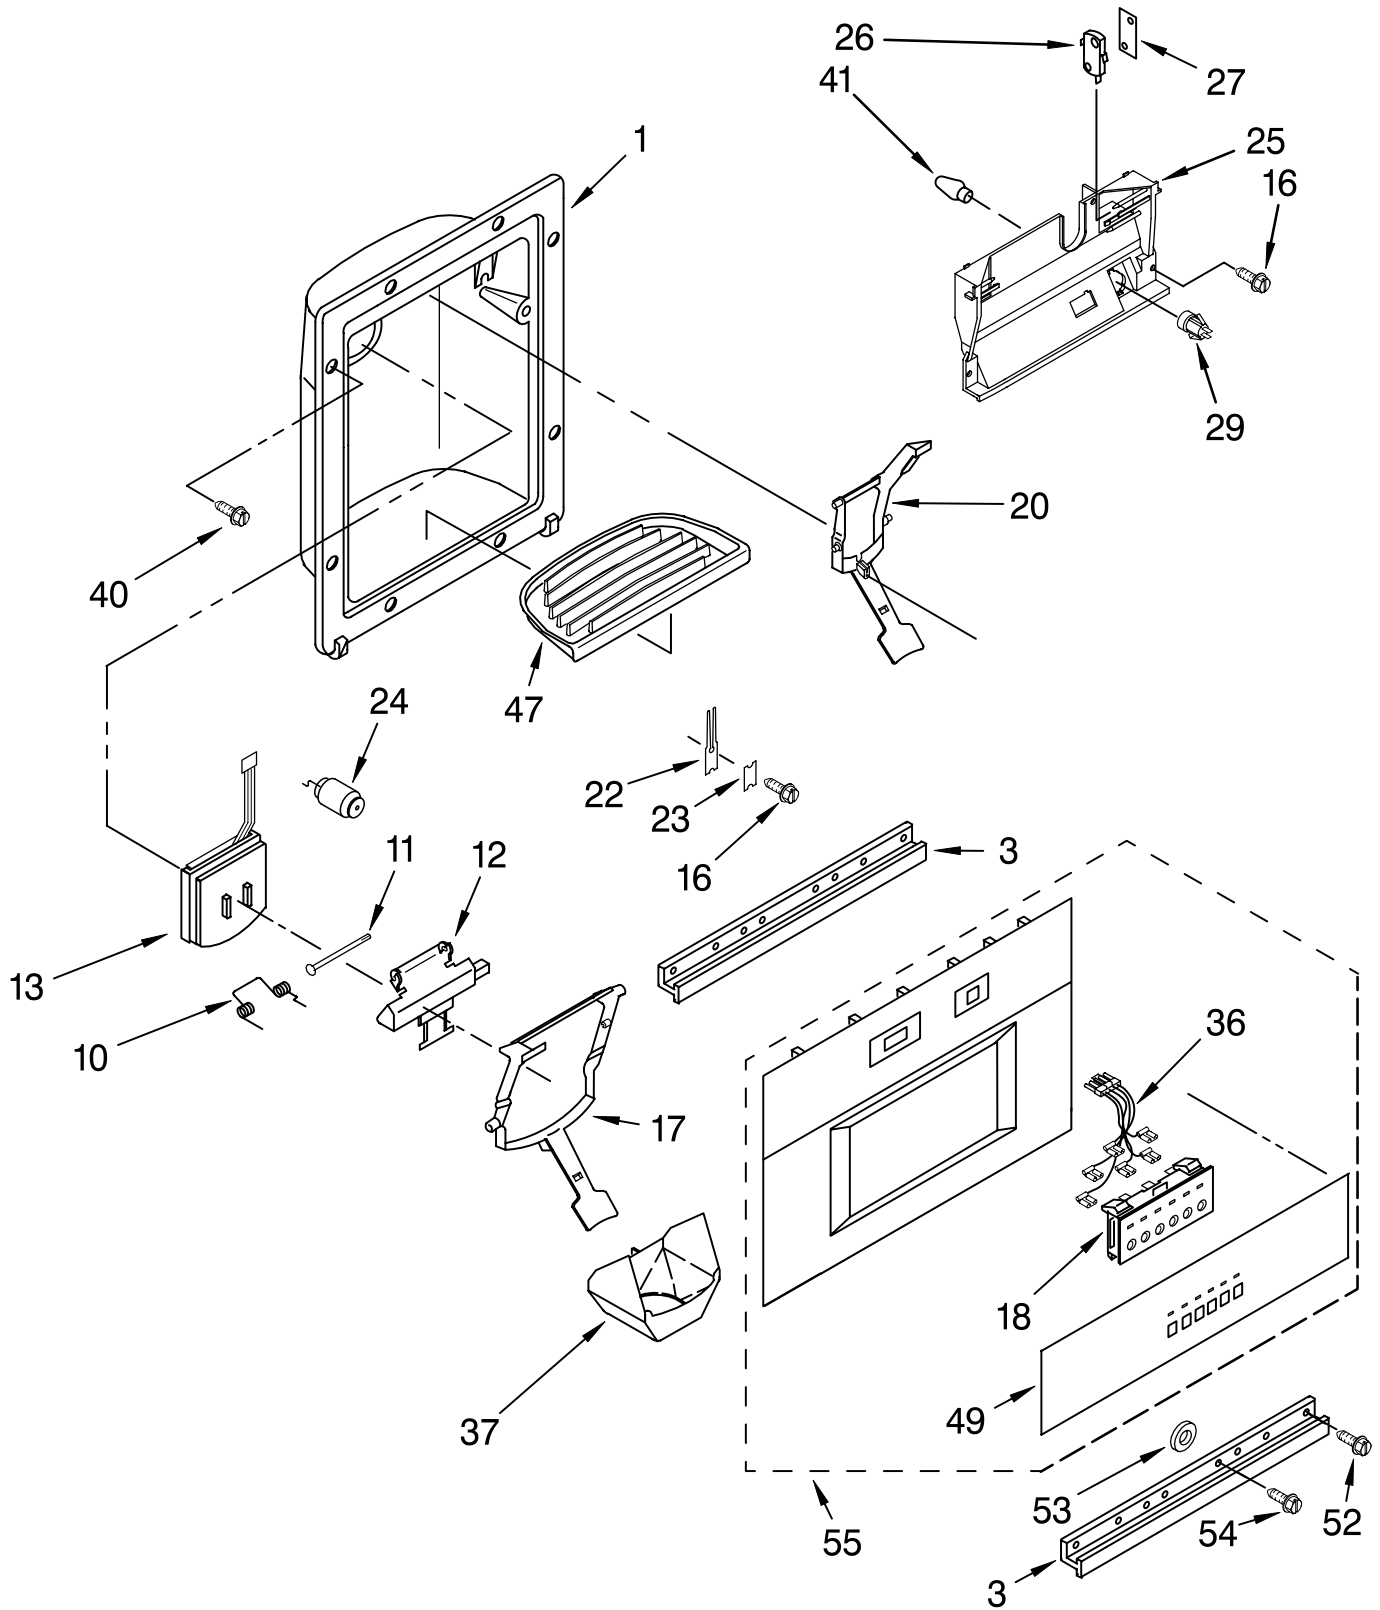

DISPENSER FRONT PARTS

For Models: KSSP42QHW00, KSSP42QHS00, KSSP42QHB00, KSSP42QHT00
(White) (Stainless Steel) (Black) (Biscuit)

FOR ORDERING INFORMATION REFER TO PARTS PRICE LIST