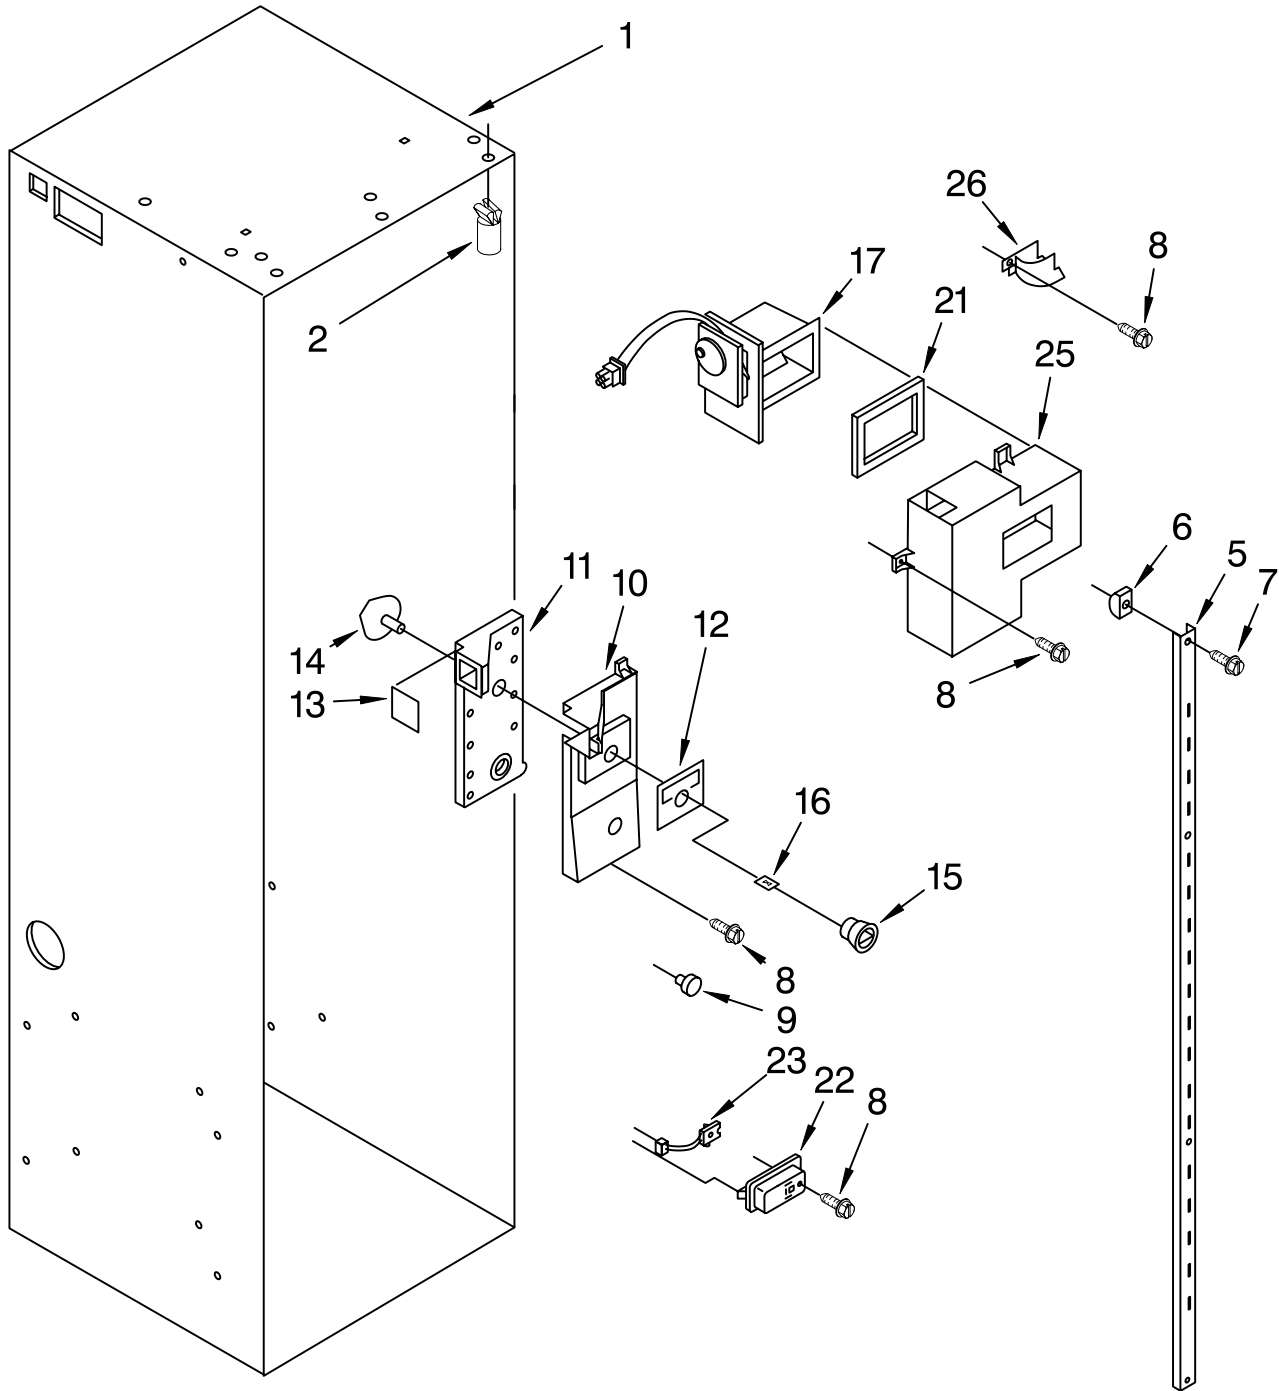

REFRIGERATOR LINER PARTS

For Models: KSSP42QHW00, KSSP42QHS00, KSSP42QHB00, KSSP42QHT00
(White) (Stainless Steel) (Black) (Biscuit)

FOR ORDERING INFORMATION REFER TO PARTS PRICE LIST

REFRIGERATOR LINER PARTS

For Models: KSSP42QHW00, KSSP42QHS00, KSSP42QHB00, KSSP42QHT00
(White) (Stainless Steel) (Black) (Biscuit)

Illus. No.	Part No.	DESCRIPTION
1		LINER (Not A Serviceable Part)
2	1112591	Spacer, Control Panel (3)
5	2001117	Ladder, Shelf (2)
6	520965	Screw Support, Ladder (8)
7	488357	Screw
8	486194	Screw
9	1112257	Hole Plug
10	2003579	Meat Pan, Air Duct Cover
11	2000337	Meat Pan, Air Duct
12	2003299	Inlay, Control Meat Pan
13	2001326	Seal, Air Duct
14	1112218	Damper Control, Meat Pan
15	2003811	Control Knob, Meat Pan
16	2003841	Retainer, Knob
17	2004484	Air Baffle Assembly
21	2001146	Seal
22	1116793	Cover, Thermistor
23	1116959	Thermistor
25	2003578	Air Baffle Cover
26	2003577	Guard, Air Return

FOR ORDERING INFORMATION REFER TO PARTS PRICE LIST