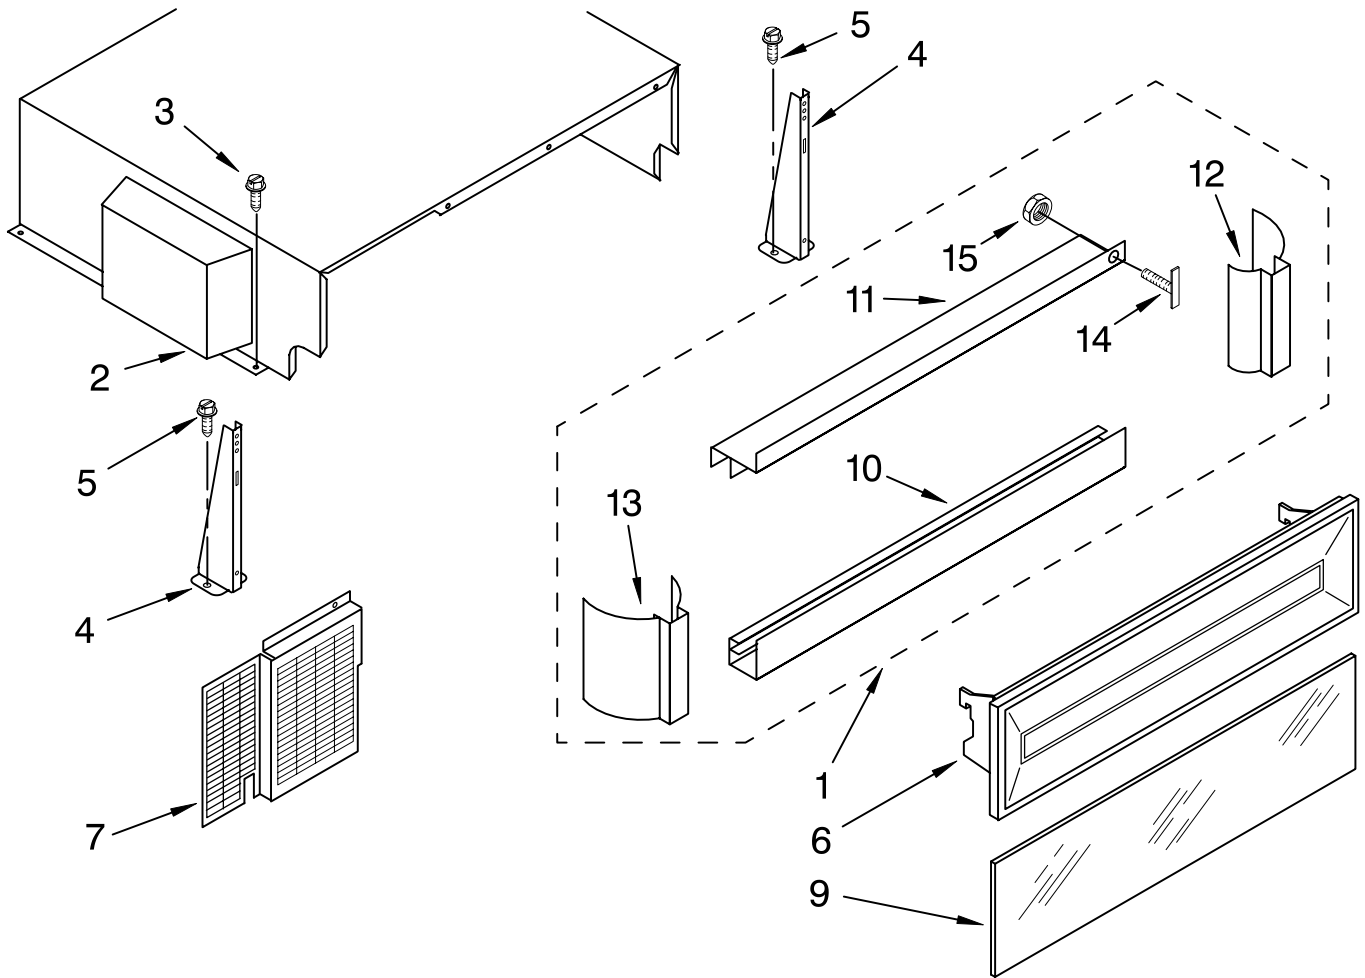

TOP GRILLE AND UNIT COVER PARTS

For Models: KSSP42QHW00, KSSP42QHS00, KSSP42QHB00, KSSP42QHT00
(White) (Stainless Steel) (Black) (Biscuit)

Illus. No.	Part No.	DESCRIPTION
1		Top Grille Assembly
	2003717	White
	2005902	Black
	2004956	Stainless Steel
	2006396	Biscuit
2	2005549	Cover, Unit
3	486194	Screw
4	2002484	Grille, Bracket
5	2001415	Screw
6		Decorative Panel Assembly
	2003726	White
	2005905	Black
	2004959	Stainless Steel
	2006399	Biscuit
7	2005534	Guard, Compressor Wiring

Illus. No.	Part No.	DESCRIPTION
9		Panel, Decorative Acrylic
	4210802	White
	4210610	Black
	4378757	Stainless Steel
	2005754	Biscuit
10		Trim, Grille Bottom
	2003615	White
	2005831	Black
	2004610	Stainless Steel
	2005752	Biscuit
11		Trim, Grille Top
	2003621	White
	2005828	Black
	2004613	Stainless Steel
	2005753	Biscuit

Illus. No.	Part No.	DESCRIPTION
12		Trim, Grille Right Side
	2003602	White
	2005821	Black
	2004603	Stainless Steel
	2005732	Biscuit
13		Trim, Grille Left Side
	2003608	White
	2005824	Black
	2004606	Stainless Steel
	2005733	Biscuit
14	2003347	Tee Bolt
15	1161548	Lock Nut

FOR ORDERING INFORMATION REFER TO PARTS PRICE LIST