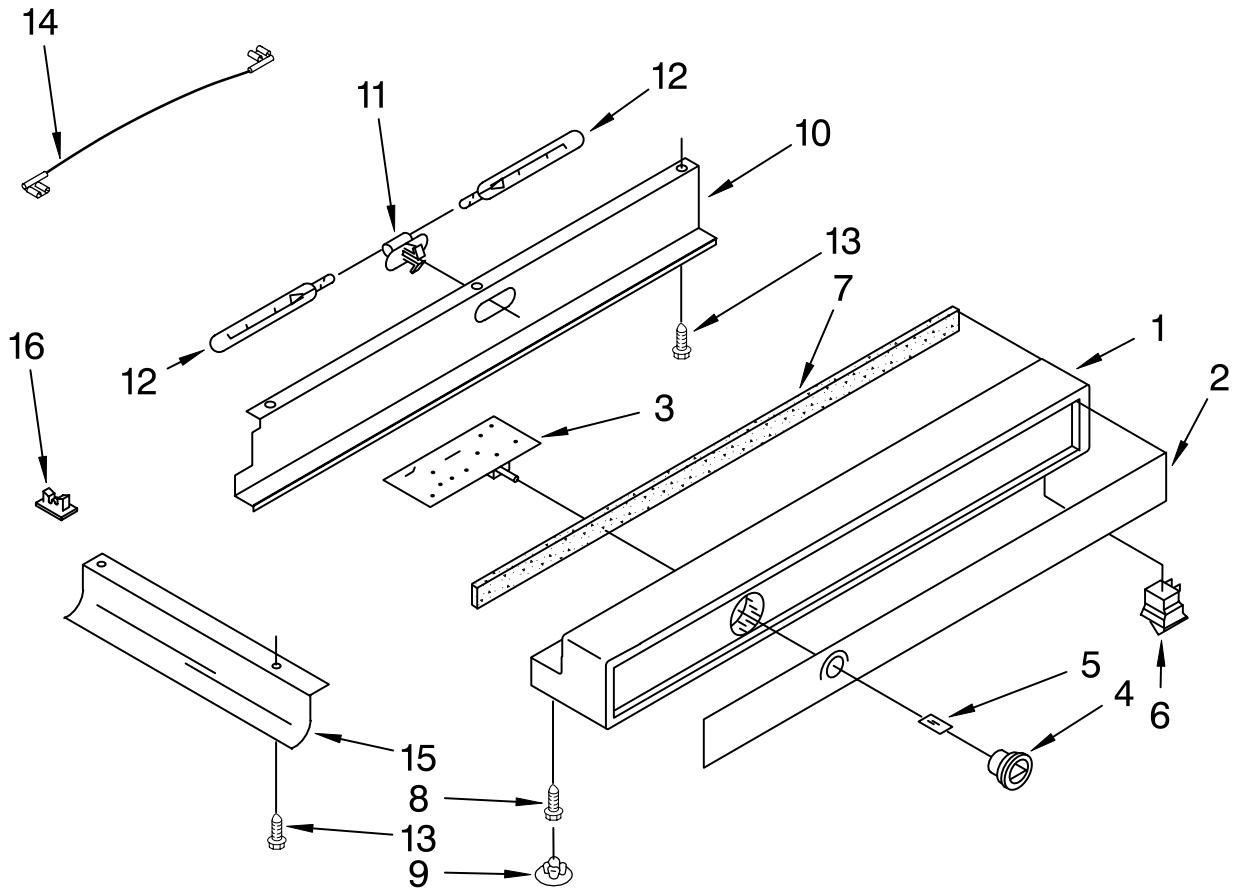

REFRIGERATOR CONTROL PANEL PARTS

For Models: KSSP42QHW00, KSSP42QHS00, KSSP42QHB00, KSSP42QHT00
(White) (Stainless Steel) (Black) (Biscuit)

Illus. No.	Part No.	DESCRIPTION
1	1112641	Control Panel
2	2003302	Inlay, Control Panel
3	2004005	Circuit Board
4	2003842	Control Knob
5	2003841	Retainer, Knob
6	1118894	Switch, Rocker Arm
7	1113135	Seal, Control Panel
8	489260	Screw (3)
9	2000153	Hole Plug (3)
10	2005565	Shield, Control Panel
11	2005043	Socket, Light
12	548049	Light Bulb (2)
13	486194	Screw
14	2006223	Wire, Light
15	2001141	Channel, Wiring
16	1115375	Clip, Wiring (2)

FOR ORDERING INFORMATION REFER TO PARTS PRICE LIST