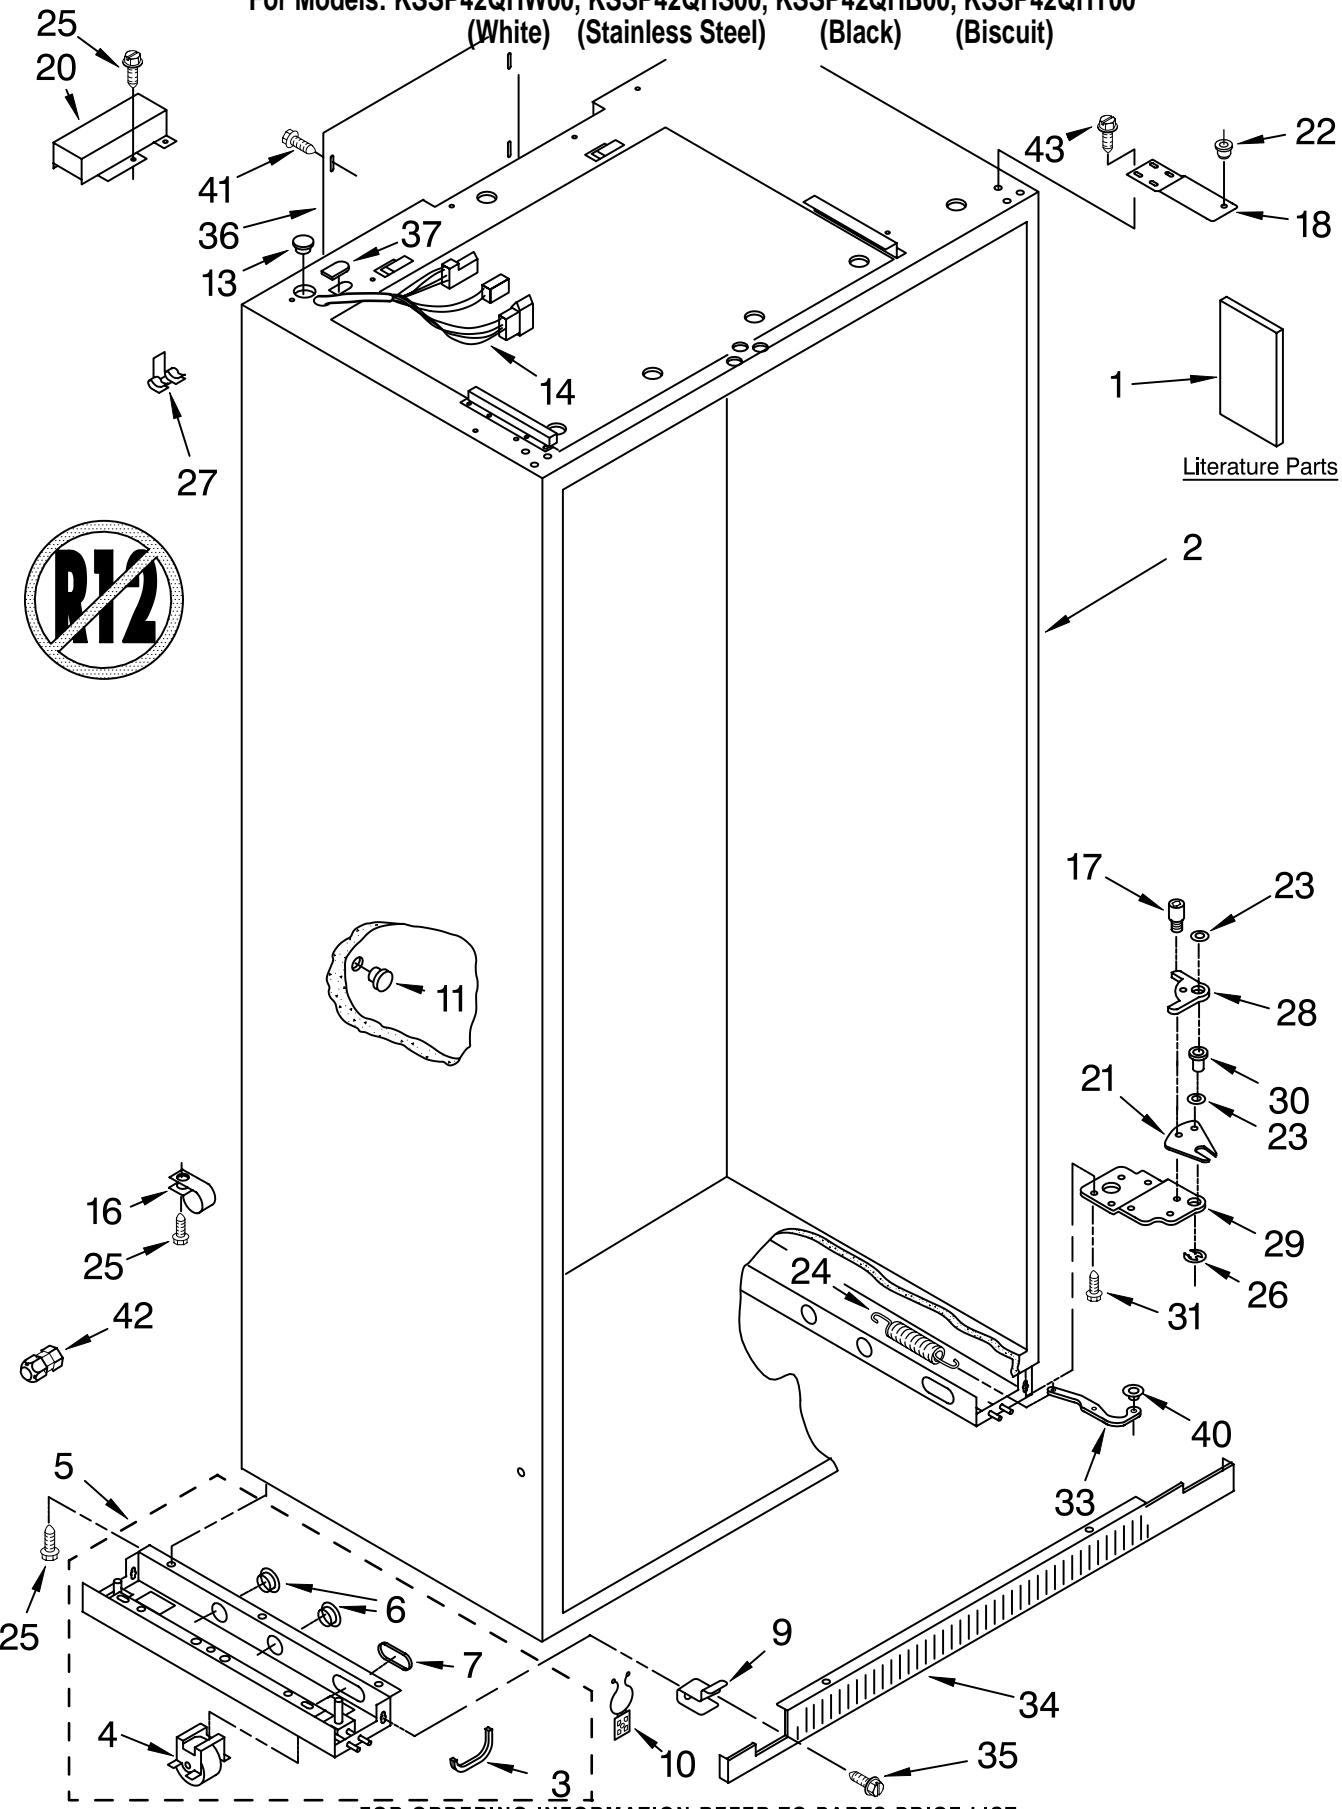

For Models: KSSP42QHW00, KSSP42QHS00, KSSP42QHB00, KSSP42QHT00
(White) (Stainless Steel) (Black) (Biscuit)

Literature Parts

FOR ORDERING INFORMATION REFER TO PARTS PRICE LIST