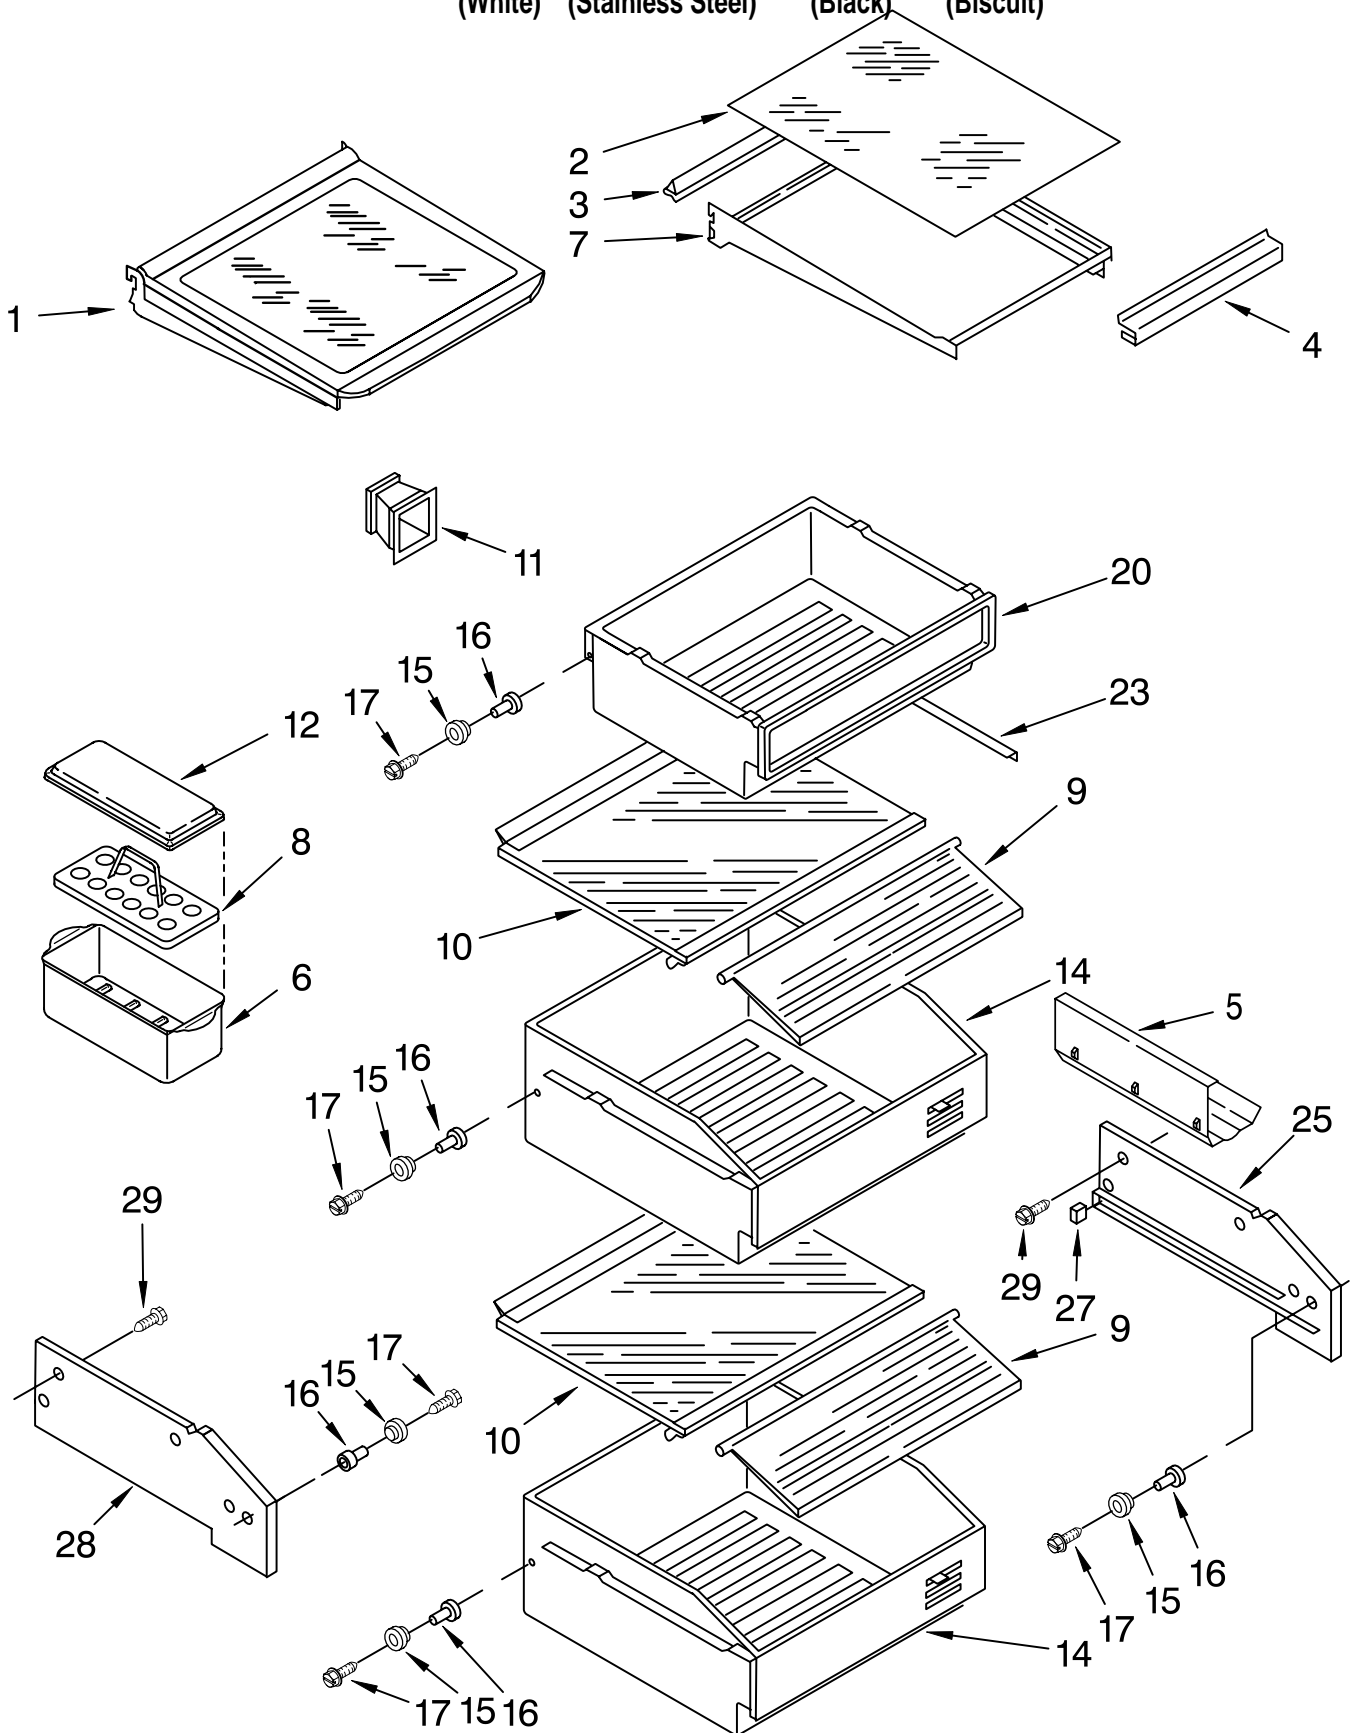

REFRIGERATOR SHELF PARTS

For Models: KSSP42QHW00, KSSP42QHS00, KSSP42QHB00, KSSP42QHT00
(White) (Stainless Steel) (Black) (Biscuit)

FOR ORDERING INFORMATION REFER TO PARTS PRICE LIST

REFRIGERATOR SHELF PARTS

For Models: KSSP42QHW00, KSSP42QHS00, KSSP42QHB00, KSSP42QHT00
(White) (Stainless Steel) (Black) (Biscuit)

Illus. No.	Part No.	DESCRIPTION
1	2174403	Frame, Shelf
2	2003376	Glass, Shelf
3	1113547	Retainer, Shelf
4	1113791	Gasket, Glass (2)
5	2179375	Rack, Wine
6	2169933	Egg Bin
7	2006524	Frame, Assembly Meat Pan
8	2164373	Egg Carrier
9	1113894	Cover, Crisper
10	2003379	Glass, Crisper
11	2000742	Meat Pan, Connector
12	2169935	Cover
14	2006545	Crisper Pan (2)
15	2188212	Roller
16	2174478	Eyelet, Roller
17	2003478	Screw
20	2006530	Meat Pan
23	2002181	Retainer, Glass
25	2003411	Crisper Spacer, Right Side (2)
27	1113169	Stop, Roller
28	2003410	Crisper Spacer, Left Side (2)
29	486194	Screw