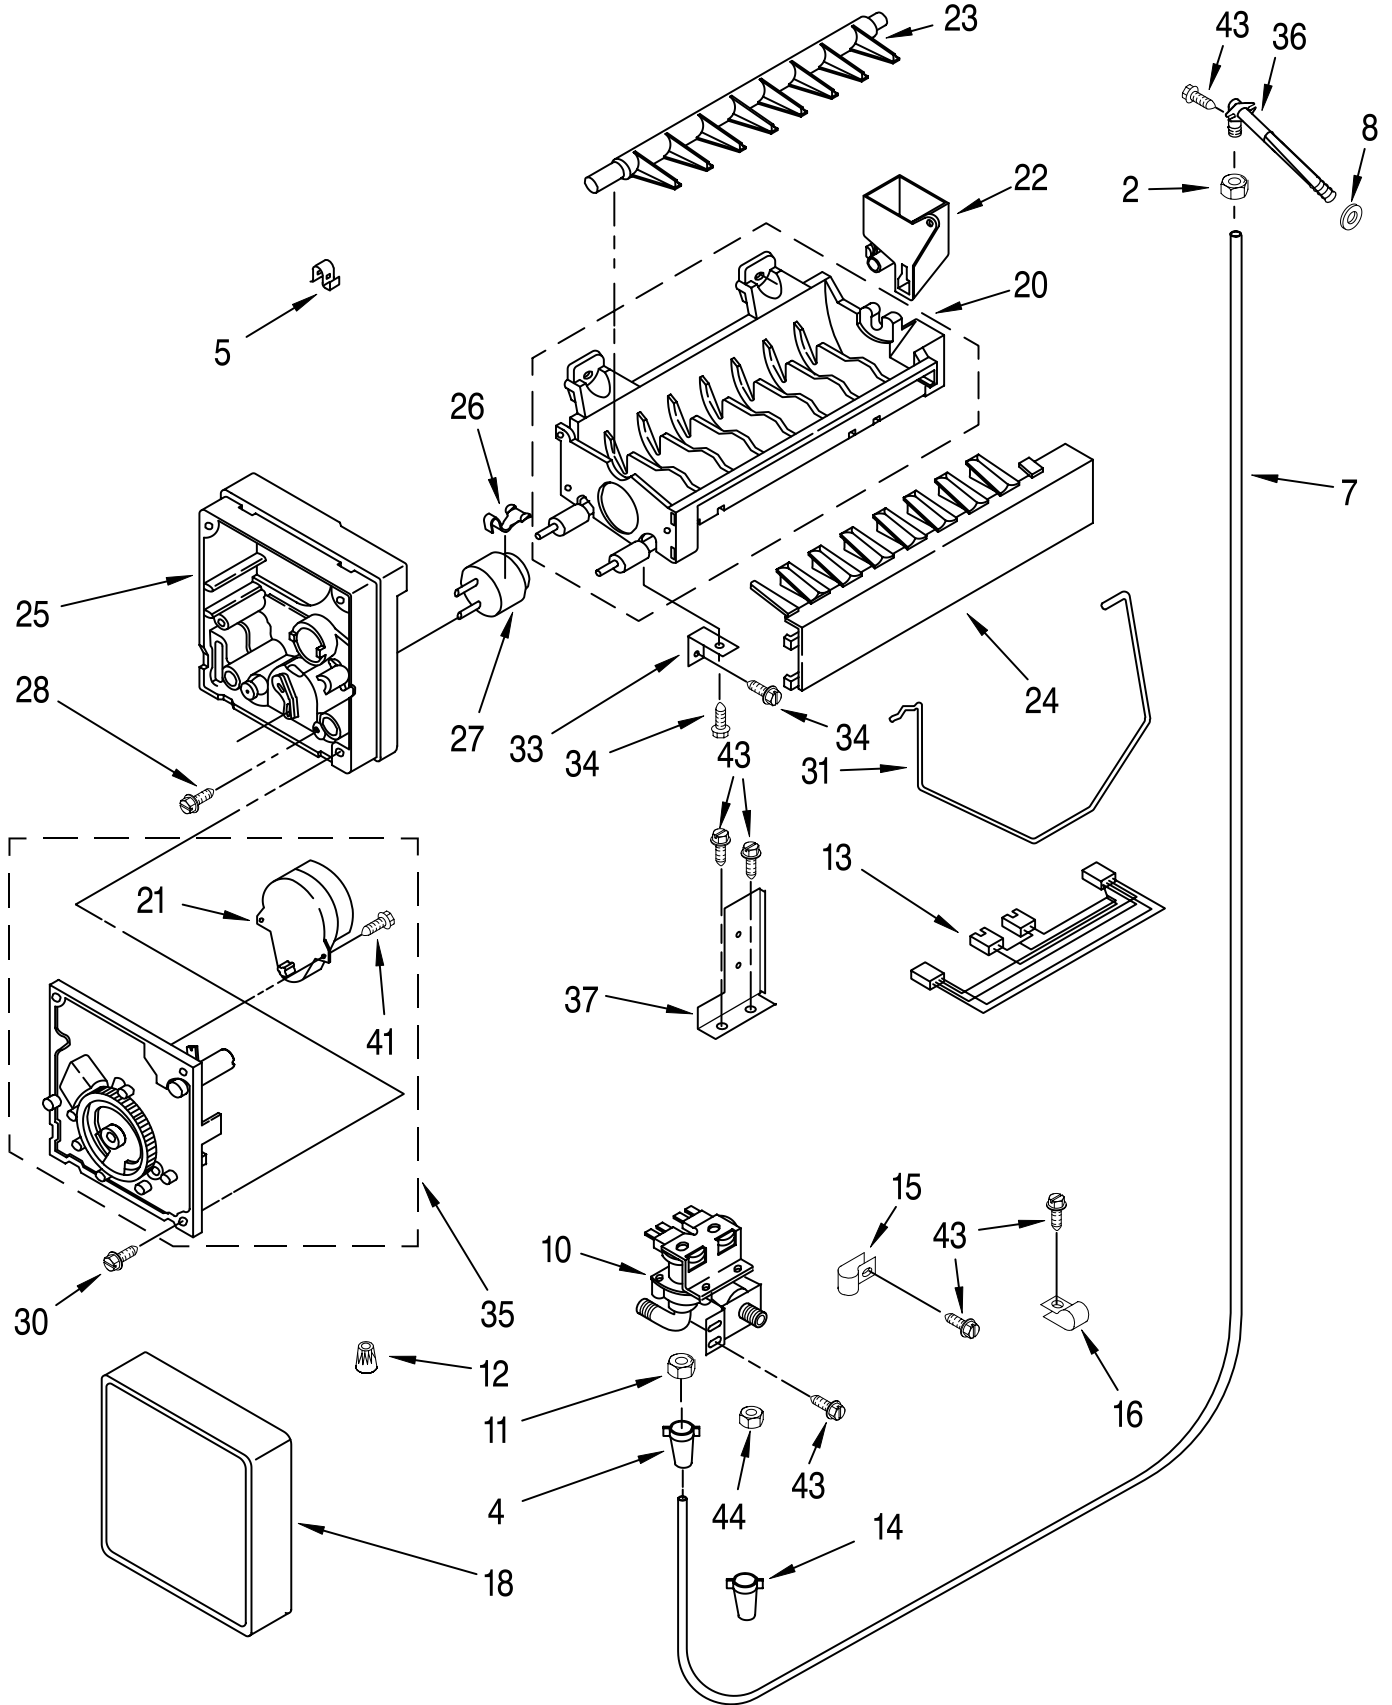

ICEMAKER PARTS

For Models: KSSP42QHW00, KSSP42QHS00, KSSP42QHB00, KSSP42QHT00
(White) (Stainless Steel) (Black) (Biscuit)

FOR ORDERING INFORMATION REFER TO PARTS PRICE LIST

ICEMAKER PARTS

For Models: KSSP42QHW00, KSSP42QHS00, KSSP42QHB00, KSSP42QHT00
(White) (Stainless Steel) (Black) (Biscuit)

Illus. No.	Part No.	DESCRIPTION	Illus. No.	Part No.	DESCRIPTION	Illus. No.	Part No.	DESCRIPTION
2	627018	Nut, Compression	20	628228	Mold & Heater	30	489276	Screw
4	841707	Insert, Tube			(Also Order	31	2171593	Shut Off Arm
5	628379	Clip, Fuse			542638 Silicone	33	2171952	Bracket
7	2208933	Water Inlet			Grease)	34	489478	Screw
		Tube Assembly	21	628398	Motor	35	628399	Module Assembly
8	1106508	Seal Gasket	22	628356	Cup-Water Fill			(Includes Items
10	2003791	Valve, Solenoid	23	2194711	Ejector			21 & 41)
11	627018	Nut, Compression	24	2182124	Ice Striper	36	2185988	Fitting, Water
12	227991	Connector, Wire	25	2194712	Support			Tube
13	2006738	Water Valve, Harness	26	627796	Retainer	37	2004914	Water Valve
14	1129177	Insert, Tube			Thermostat (2)			Mounting Bracket
15	489348	Clamp, Nylon Valve	27	627985	Thermostat	41	489136	Screw (2)
16	488946	Clamp Tube			(Also Order	43	486194	Screw
18	2174155	Cover			542639 Cement	44	1129179	Compression Nut
			28	489322	Alumilastic)	100	4317943	Complete Ice maker
					Screw			Assembly

PARTS NOT ILLUSTRATED

Illus. No.	Part No.	DESCRIPTION

Following Parts Not Illustrated
(Optional Parts Only)

4378650	Front Panel Kit (White)
4378653	Front Panel Kit (Black)
4378656	Front Panel Kit (Almond)
4378659	Front Panel Kit (Stainless Steel)
4392887	Front Panel Kit (Biscuit)

Black Acrylic
Static Cleaner Part No. 978849