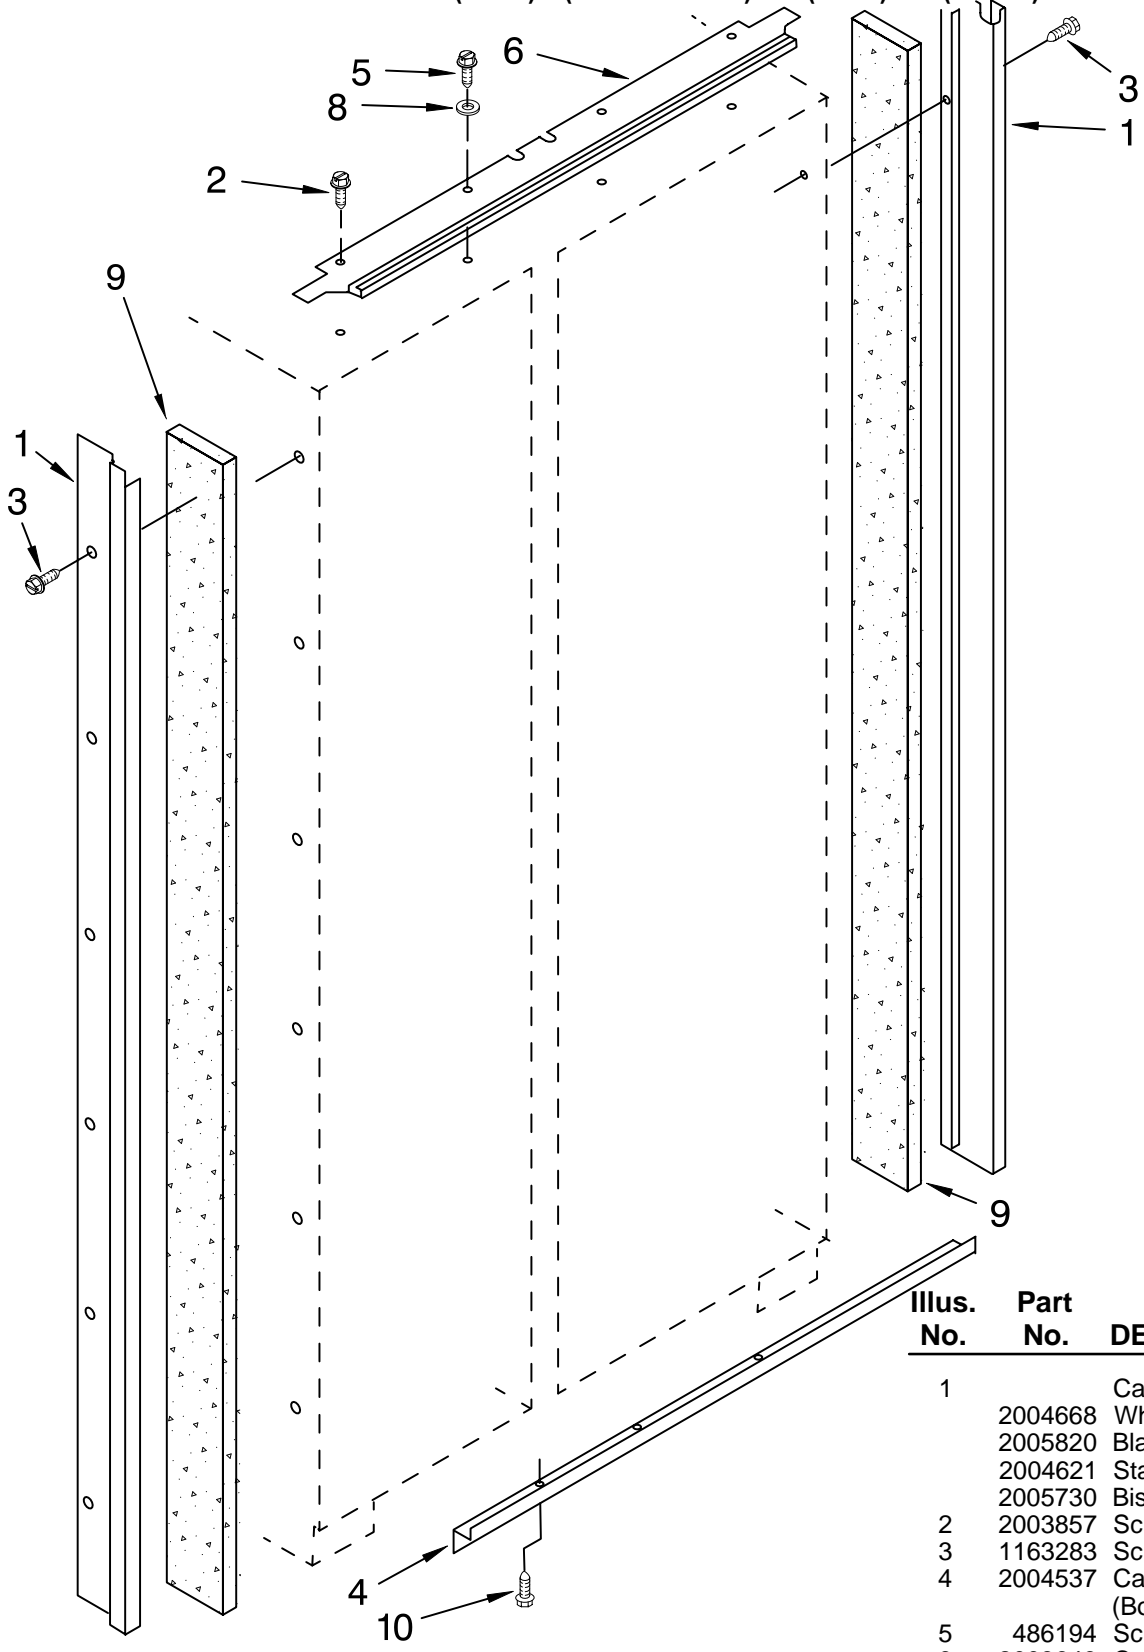

FOR ORDERING INFORMATION REFER TO PARTS PRICE LIST

CABINET TRIM PARTS

For Models: KSSP42QHW00, KSSP42QHS00, KSSP42QHB00, KSSP42QHT00
 (White) (Stainless Steel) (Black) (Biscuit)

Illus. No.	Part No.	DESCRIPTION
1	2004668	Cabinet, Trim (2) White
	2005820	Black
	2004621	Stainless Steel
	2005730	Biscuit
2	2003857	Screw
3	1163283	Screw
4	2004537	Cabinet, Trim (Bottom)
5	486194	Screw
6	2003646	Cabinet, Trim Top
8	487944	Washer (2)
9	2005925	Seal-Trim, Side
10	489464	Screw