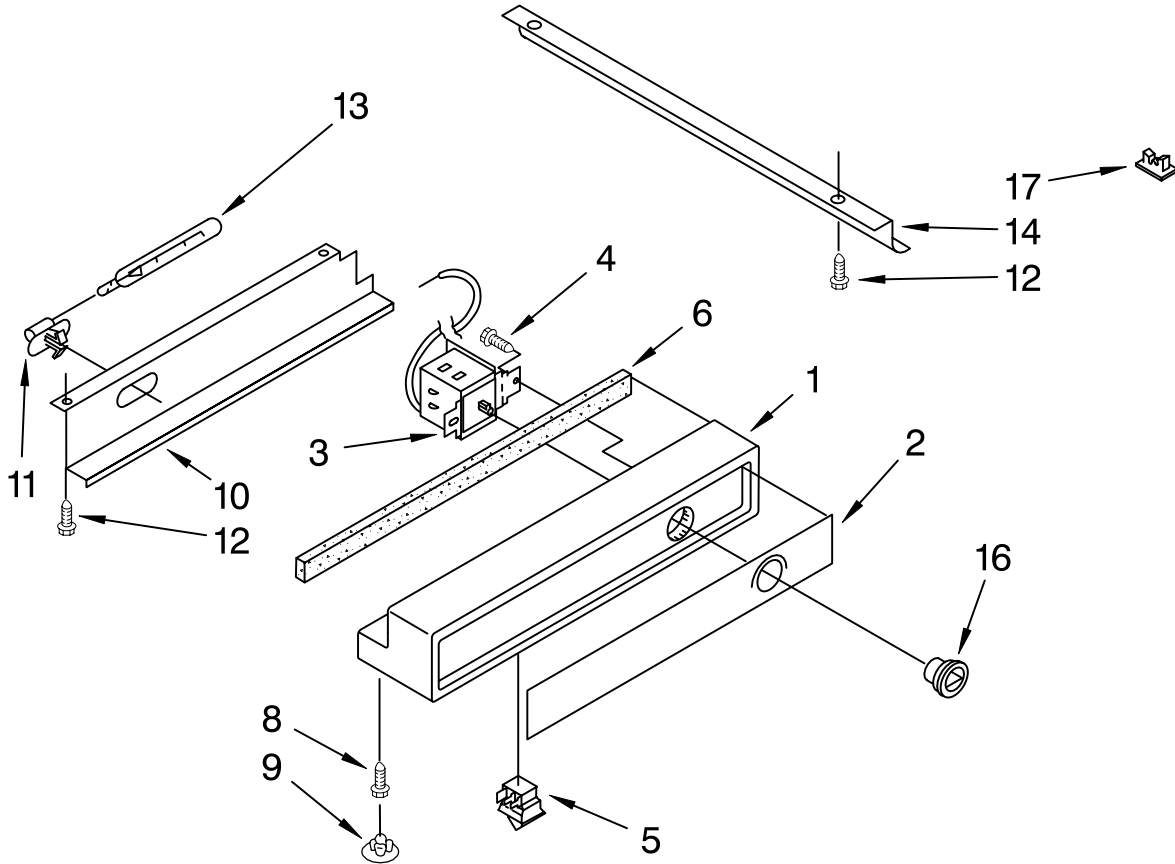

FREEZER CONTROL PANEL PARTS

For Models: KSSP42QHW00, KSSP42QHS00, KSSP42QHB00, KSSP42QHT00
(White) (Stainless Steel) (Black) (Biscuit)

Illus. No.	Part No.	DESCRIPTION
1	1113626	Control Panel
2	2003308	Inlay, Control Panel
3	1113466	Thermostat & Barrier Assembly
4	488974	Screw (2)
5	1115373	Switch, Rocker Arm
6	1113134	Seal, Control Panel
8	489260	Screw (3)
9	2000153	Hole Plug (3)
10	2005562	Shield, Control Panel
11	2005042	Socket, Light
12	486194	Screw
13	548049	Light Bulb
14	2001145	Channel, Wiring
16	2182112	Knob, Thermostat
17	1115375	Clip, Wiring

FOR ORDERING INFORMATION REFER TO PARTS PRICE LIST