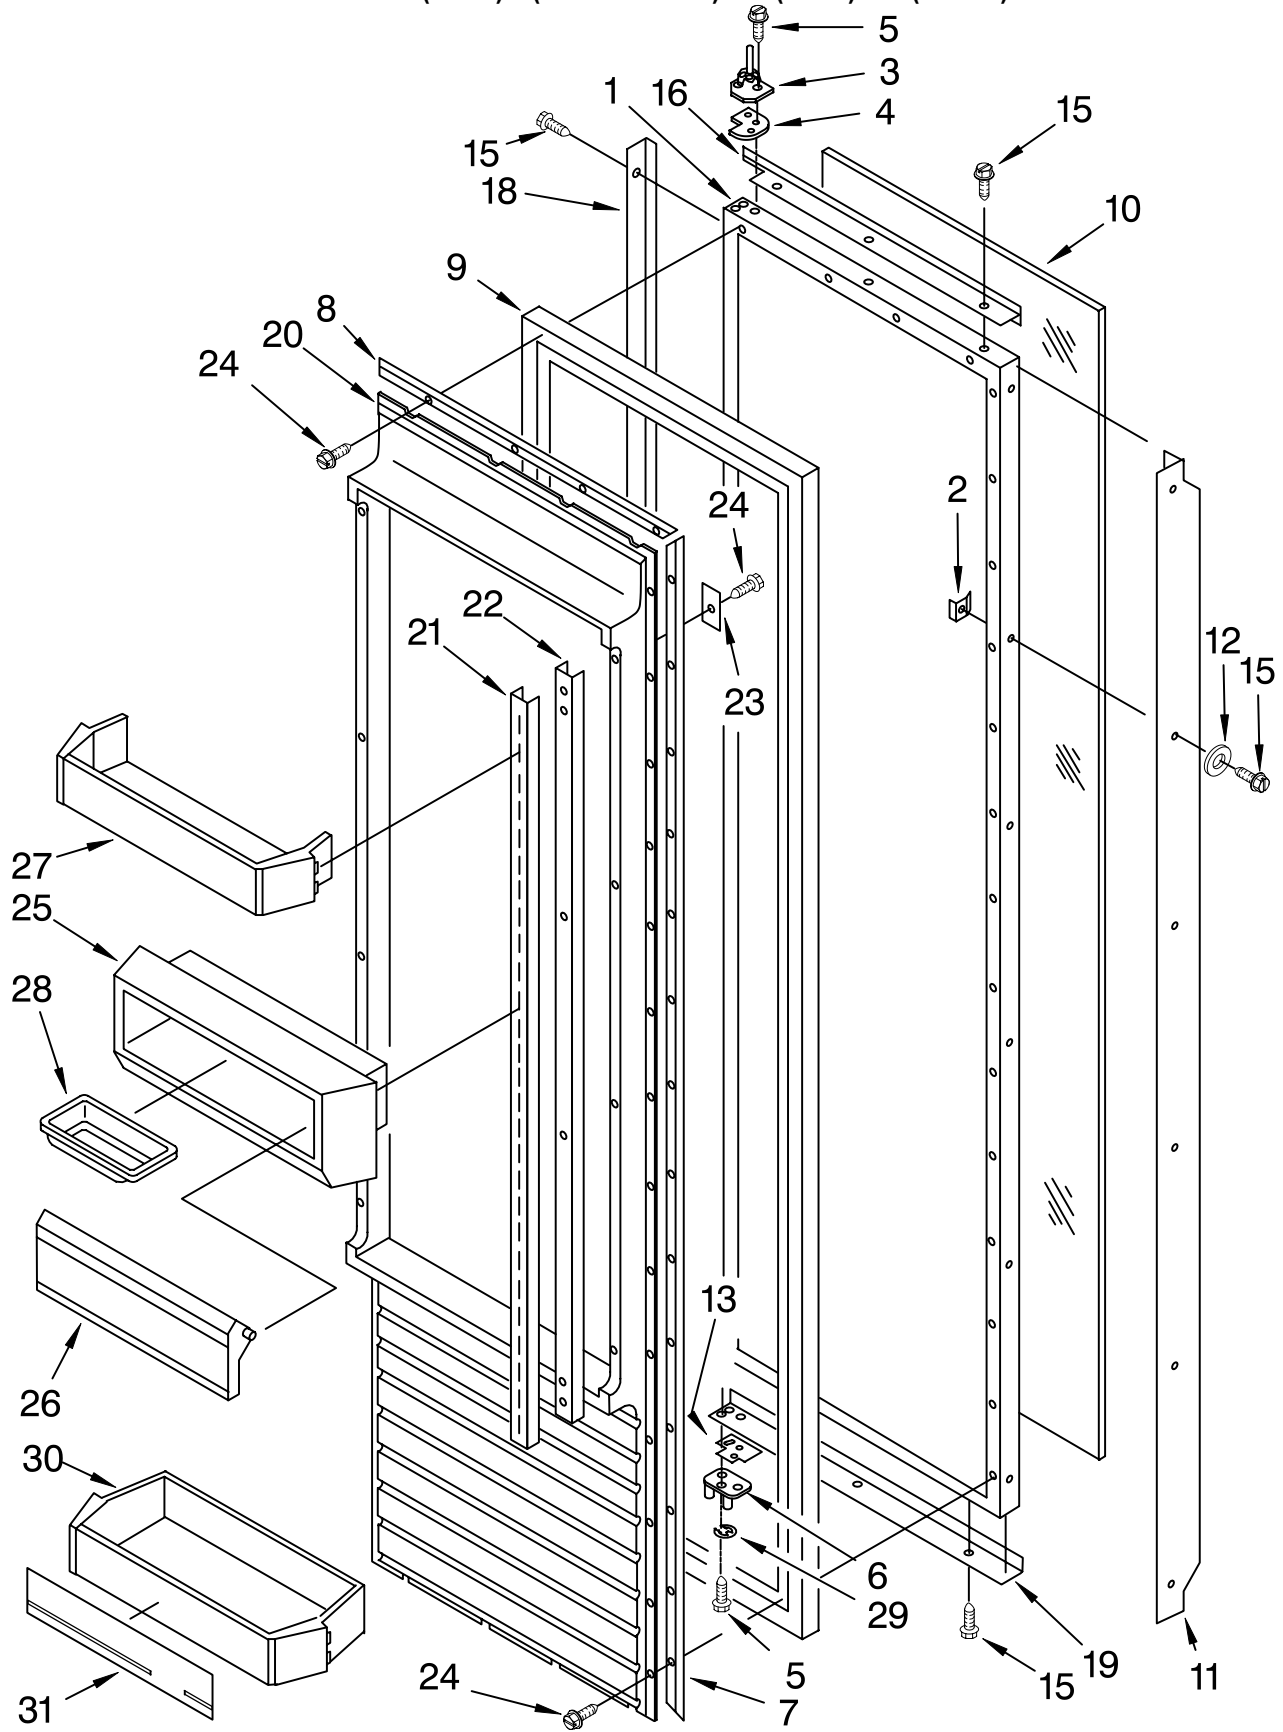

MOTOR AND ICE CONTAINER PARTS

For Models: KSSP42QHW00, KSSP42QHS00, KSSP42QHB00, KSSP42QHT00
(White) (Stainless Steel) (Black) (Biscuit)

Illus. No.	Part No.	DESCRIPTION
1	2003940	Bracket, Motor
2	2155263	Motor, Dispenser
3	2003979	Solenoid Assembly
4	2149100	Guide, Solenoid
5		Slide, Container
	2002720	Right Side
	2002721	Left Side
6	1113169	Stop, Roller
7	2004006	Wiring Assembly, Ice Dispenser
8	489399	Screw
9	983663	Coupling, Motor
10	489478	Screw
12	1113129	Cover, Motor
13	486194	Screw
14	2208907	Ice Container
15	983668	Coupling, Conveyor
16	3400912	Washer
18	1119005	Spacer, Step (3)
19	1119007	Spacer, Flat (2)
20	1119006	Blade, Rotary
21	1119012	Blade, Rotary
22	1119013	Blade, Rotary
23	489235	Washer, Plain
24	1119009	Blade, Fixed (2)
25	2157405	Block, Blade
26	489229	Roll Pin
27	2160602	Conveyor
28	2196194	Drum
30	2171682	Floating Baffle
31	1119018	Nut, Bearing
32	2002728	Control Arm
33	1119020	Spring, Return
34	1119021	Retainer Clip, Rod
35	488886	Screw
36	2188212	Roller
37	2180348	Housing, Crusher
38	1119017	Deflector, Ice
39	489234	Washer, Plain
40	489236	Retainer Ring
43	2174478	Eyelet, Roller
44	2002723	Front Cover, Ice Container
47	2003478	Screw
99	2160606	Complete Ice Crusher Mechanism Assembly
100	2006542	Complete Ice Container Assembly

FOR ORDERING INFORMATION REFER TO PARTS PRICE LIST

REFRIGERATOR DOOR PARTS

For Models: KSSP42QHW00, KSSP42QHS00, KSSP42QHB00, KSSP42QHT00
(White) (Stainless Steel) (Black) (Biscuit)

FOR ORDERING INFORMATION REFER TO PARTS PRICE LIST