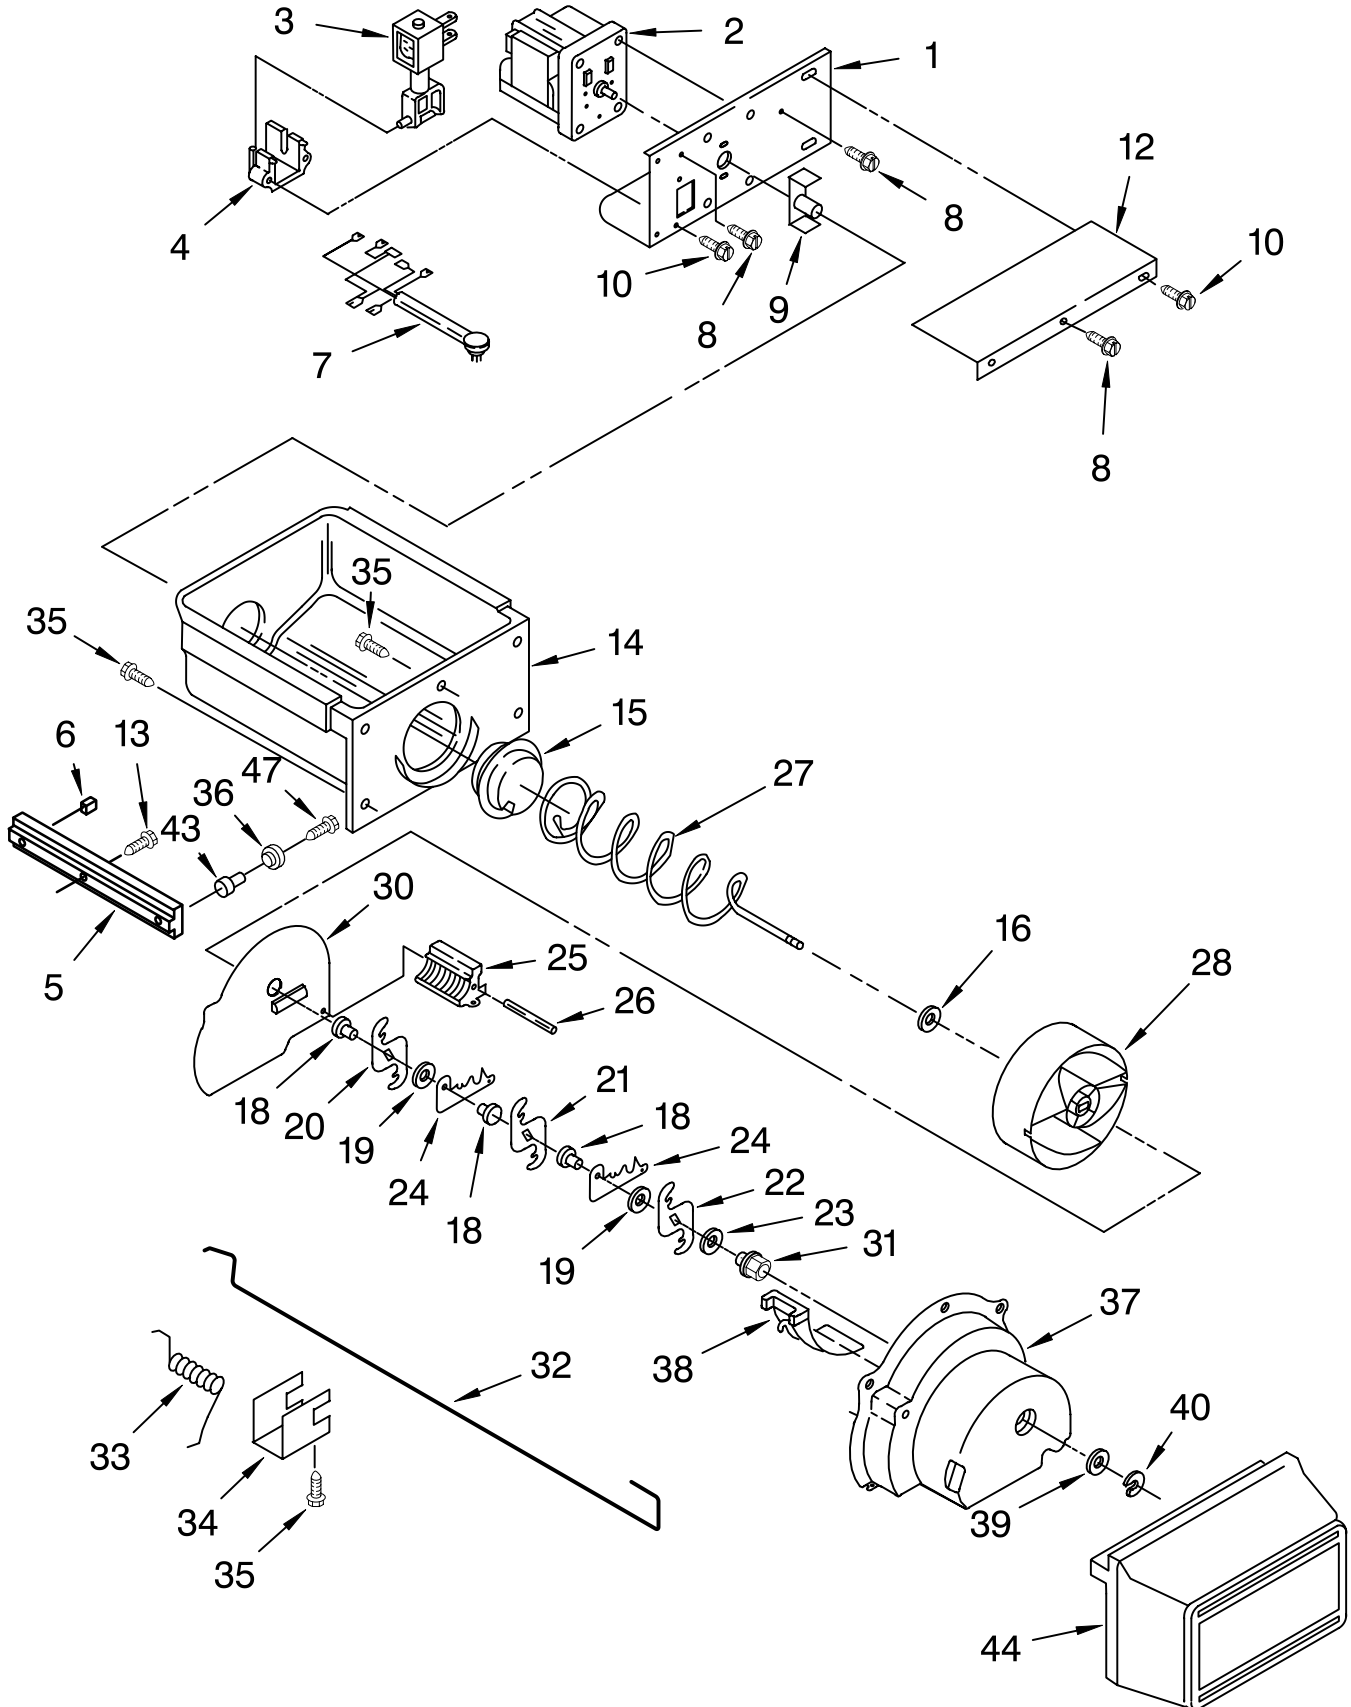

MOTOR AND ICE CONTAINER PARTS

For Models: KSSP42QHW00, KSSP42QHS00, KSSP42QHB00, KSSP42QHT00
(White) (Stainless Steel) (Black) (Biscuit)

FOR ORDERING INFORMATION REFER TO PARTS PRICE LIST

MOTOR AND ICE CONTAINER PARTS

For Models: KSSP42QHW00, KSSP42QHS00, KSSP42QHB00, KSSP42QHT00
(White) (Stainless Steel) (Black) (Biscuit)

Illus. No.	Part No.	DESCRIPTION
1	2003940	Bracket, Motor
2	2155263	Motor, Dispenser
3	2003979	Solenoid Assembly
4	2149100	Guide, Solenoid
5		Slide, Container
	2002720	Right Side
	2002721	Left Side
6	1113169	Stop, Roller
7	2004006	Wiring Assembly, Ice Dispenser
8	489399	Screw
9	983663	Coupling, Motor
10	489478	Screw
12	1113129	Cover, Motor
13	486194	Screw
14	2208907	Ice Container
15	983668	Coupling, Conveyor
16	3400912	Washer
18	1119005	Spacer, Step (3)
19	1119007	Spacer, Flat (2)
20	1119006	Blade, Rotary
21	1119012	Blade, Rotary
22	1119013	Blade, Rotary
23	489235	Washer, Plain
24	1119009	Blade, Fixed (2)
25	2157405	Block, Blade
26	489229	Roll Pin
27	2160602	Conveyor
28	2196194	Drum
30	2171682	Floating Baffle
31	1119018	Nut, Bearing
32	2002728	Control Arm
33	1119020	Spring, Return
34	1119021	Retainer Clip, Rod
35	488886	Screw
36	2188212	Roller
37	2180348	Housing, Crusher
38	1119017	Deflector, Ice
39	489234	Washer, Plain
40	489236	Retainer Ring
43	2174478	Eyelet, Roller
44	2002723	Front Cover, Ice Container
47	2003478	Screw
99	2160606	Complete Ice Crusher Mechanism Assembly
100	2006542	Complete Ice Container Assembly

FOR ORDERING INFORMATION REFER TO PARTS PRICE LIST