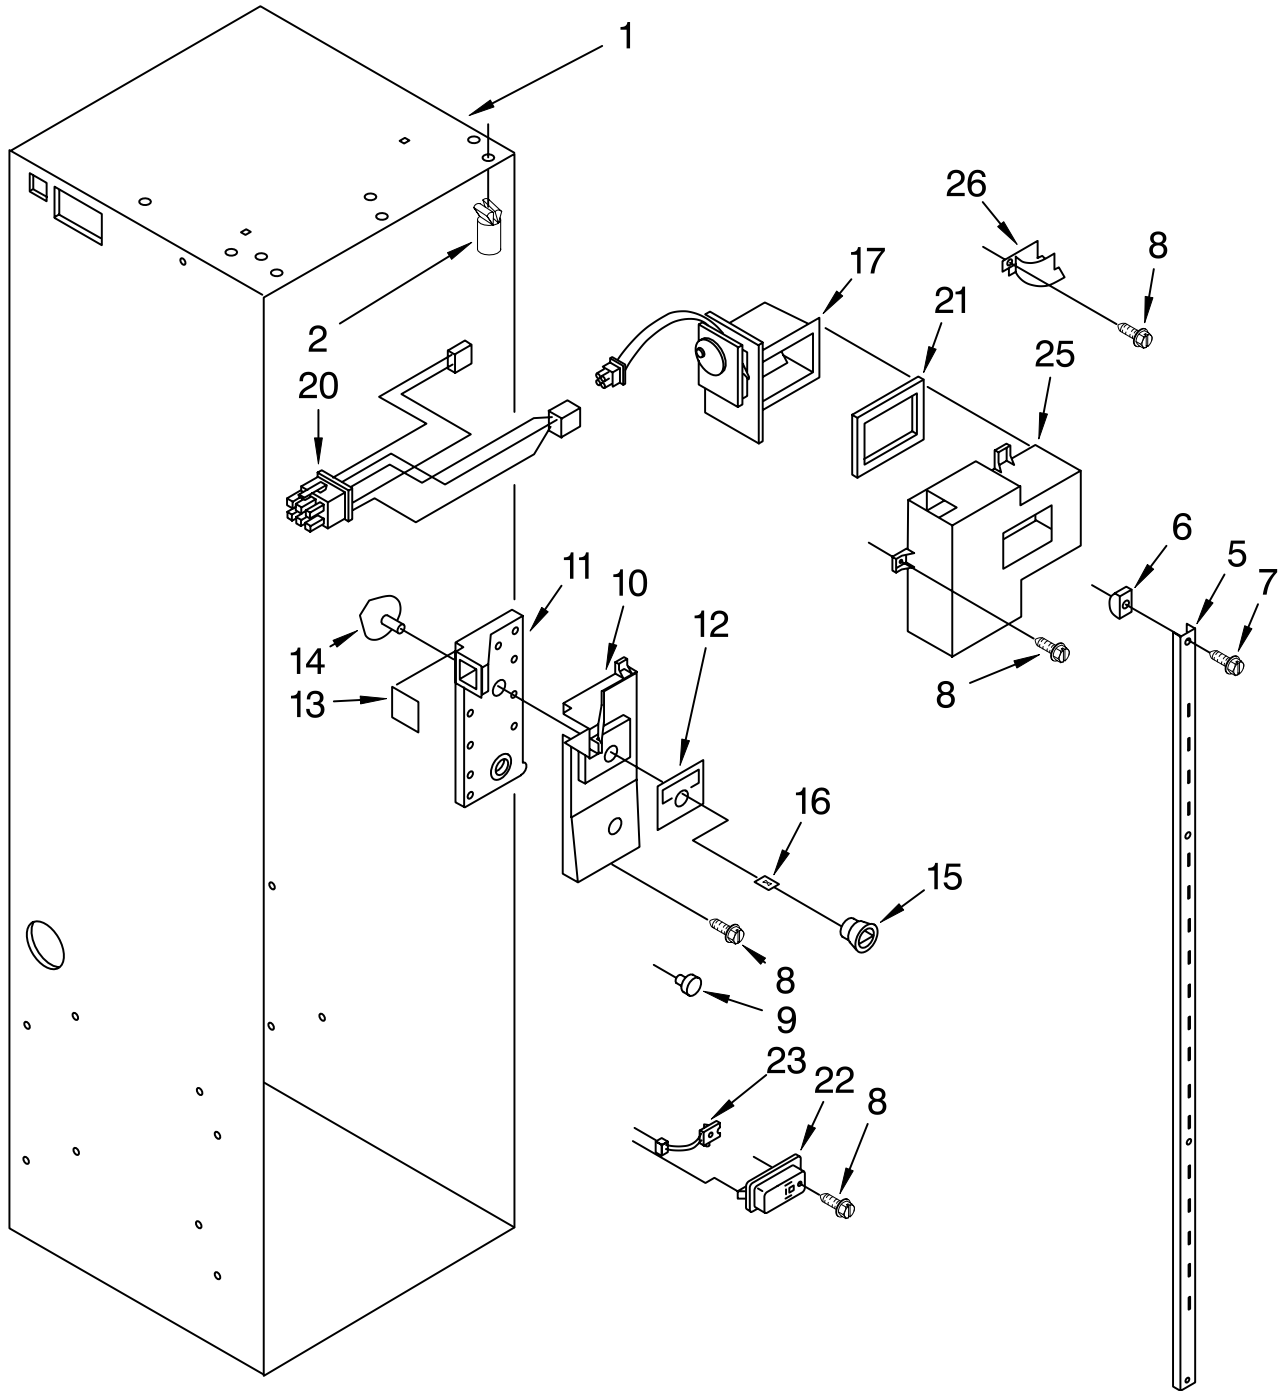

REFRIGERATOR LINER PARTS

For Models: KSSP36QFW05, KSSP36QFS05, KSSP36QFB05
(White) (Stainless Steel) (Black)

FOR ORDERING INFORMATION REFER TO PARTS PRICE LIST

REFRIGERATOR LINER PARTS

For Models: KSSP36QFW05, KSSP36QFS05, KSSP36QFB05
(White) (Stainless Steel) (Black)

Illus. No.	Part No.	DESCRIPTION
1		LINER (Not A Serviceable Part)
2	1112591	Spacer, Control Panel (3)
5	2001117	Ladder, Shelf (2)
6	520965	Screw Support, Ladder (8)
7	488357	Screw
8	486194	Screw
9	1112257	Hole Plug
10	2003579	Meat Pan, Air Duct Cover
11	2000337	Meat Pan, Air Duct
12	2003299	Inlay, Control Meat Pan
13	2001326	Seal, Air Duct
14	1112218	Damper Control, Meat Pan
15	2003811	Control Knob, Meat Pan
16	2003841	Retainer, Knob
17	2000343	Air Baffle Assembly
20	2001073	Wiring Harness, Air Baffle
21	2001146	Seal
22	1116793	Cover, Thermistor
23	1116959	Thermistor
25	2003578	Air Baffle Cover
26	2003577	Guard, Air Return

FOR ORDERING INFORMATION REFER TO PARTS PRICE LIST