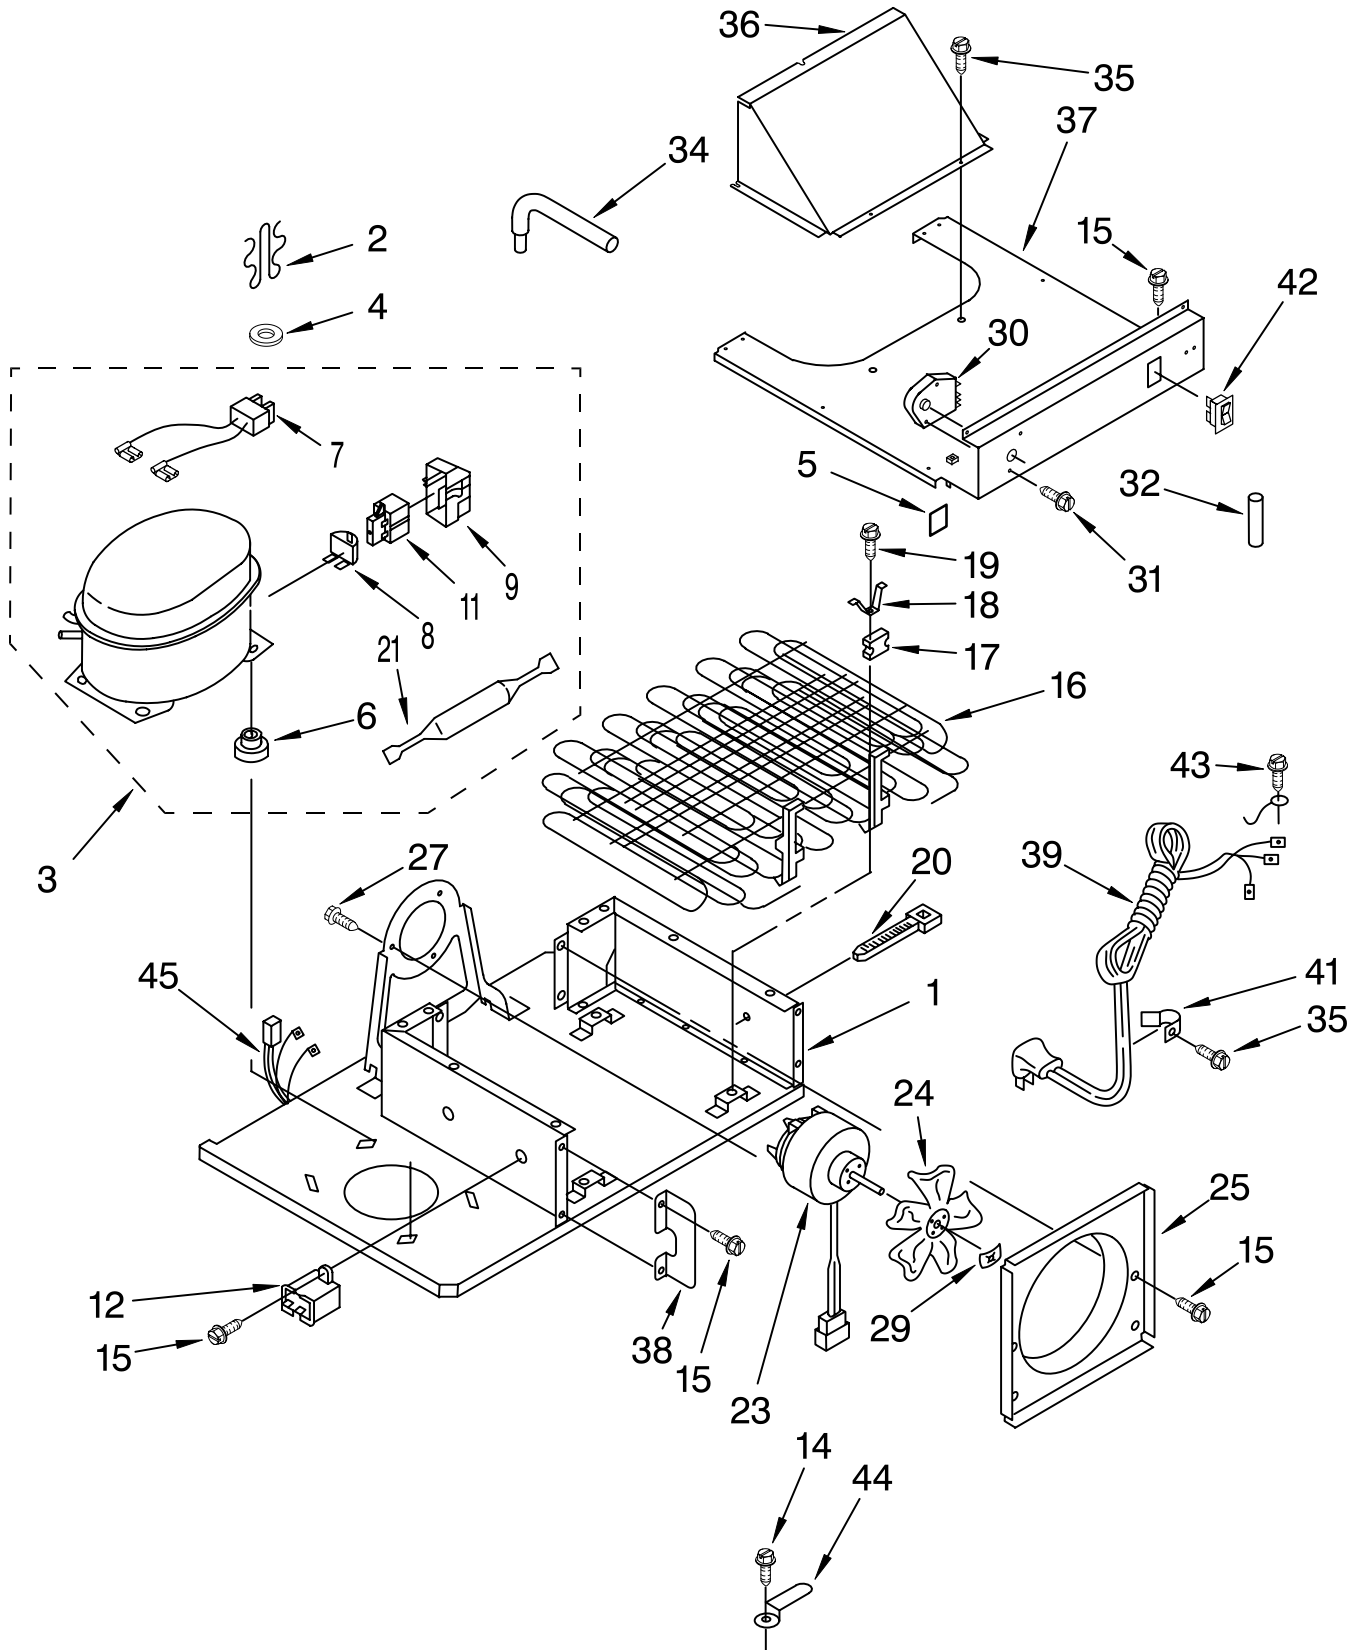

UPPER UNIT PARTS

For Models: KSSP36QFW05, KSSP36QFS05, KSSP36QFB05
(White) (Stainless Steel) (Black)

FOR ORDERING INFORMATION REFER TO PARTS PRICE LIST

UPPER UNIT PARTS

For Models: KSSP36QFW05, KSSP36QFS05, KSSP36QFB05
(White) (Stainless Steel) (Black)

Illus. No.	Part No.	DESCRIPTION	Illus. No.	Part No.	DESCRIPTION	Illus. No.	Part No.	DESCRIPTION
1	2003398	Assembly, Unit Base	20	851095	Wire Tie (2)	Following Parts Not Illustrated and Optional Parts Not Included <table> <tr> <td>978025</td> <td>Valve, Access (1/4")</td> </tr> <tr> <td>978026</td> <td>Valve, Access (5/16")</td> </tr> <tr> <td>978027</td> <td>Valve, Access (3/8")</td> </tr> <tr> <td>978028</td> <td>Valve, Access (1/2")</td> </tr> <tr> <td>978029</td> <td>Valve, Access (5/8")</td> </tr> <tr> <td>978030</td> <td>Valve, Access (3/4")</td> </tr> <tr> <td>876764</td> <td>Valve, Access (3/16")</td> </tr> </table> REFRIGERANT CHARGE 7.0 oz. (R-134A)		
2	2163787	Clip, Compressor Mounting (4)	21	2164492	Drier			
3	2183418	Compressor (Includes Items 7, 8, 9, 11, 12 & 21) (Also Order 876765 Tube Kit)	23	2169135	Motor, Fan			
4	680975	Washer	24	1108179	Blade, Fan			
5	2003389	Bushing, Foam	25	2003169	Orifice, Fan			
6	2163786	Grommet, Mounting	27	489099	Screw (3)			
7	2172890	Wire Assembly	29	486692	Speed Nut			
8	2154760	Overload (Includes Relay)	30	2162044	Defrost Timer			
9	2162358	Terminal Cover	31	488911	Screw			
11		Relay (See Overload)	32	2000645	Sleeve, Condenser			
12	2169137	Capacitor	34	2003011	Process, Tube			
14	486899	Screw	35	486194	Screw			
15	487869	Screw	36	2003174	Cover, Fan			
16	2003392	Condenser	37	2003355	Cover, Condenser			
17	943447	Grommet (4)	38	2003263	Air Vane			
18	1113019	Clamp (4)	39	2003381	Service Cord			
19	487522	Screw	41	1113162	Clamp, Cord (2)			
			42	1113229	Switch, Power Disconnect			
			43	488879	Screw, Ground			
			44	653035	Clip, Cord Plug			
			45	2003356	Wiring Harness, Unit Compartment			

FOR ORDERING INFORMATION REFER TO PARTS PRICE LIST