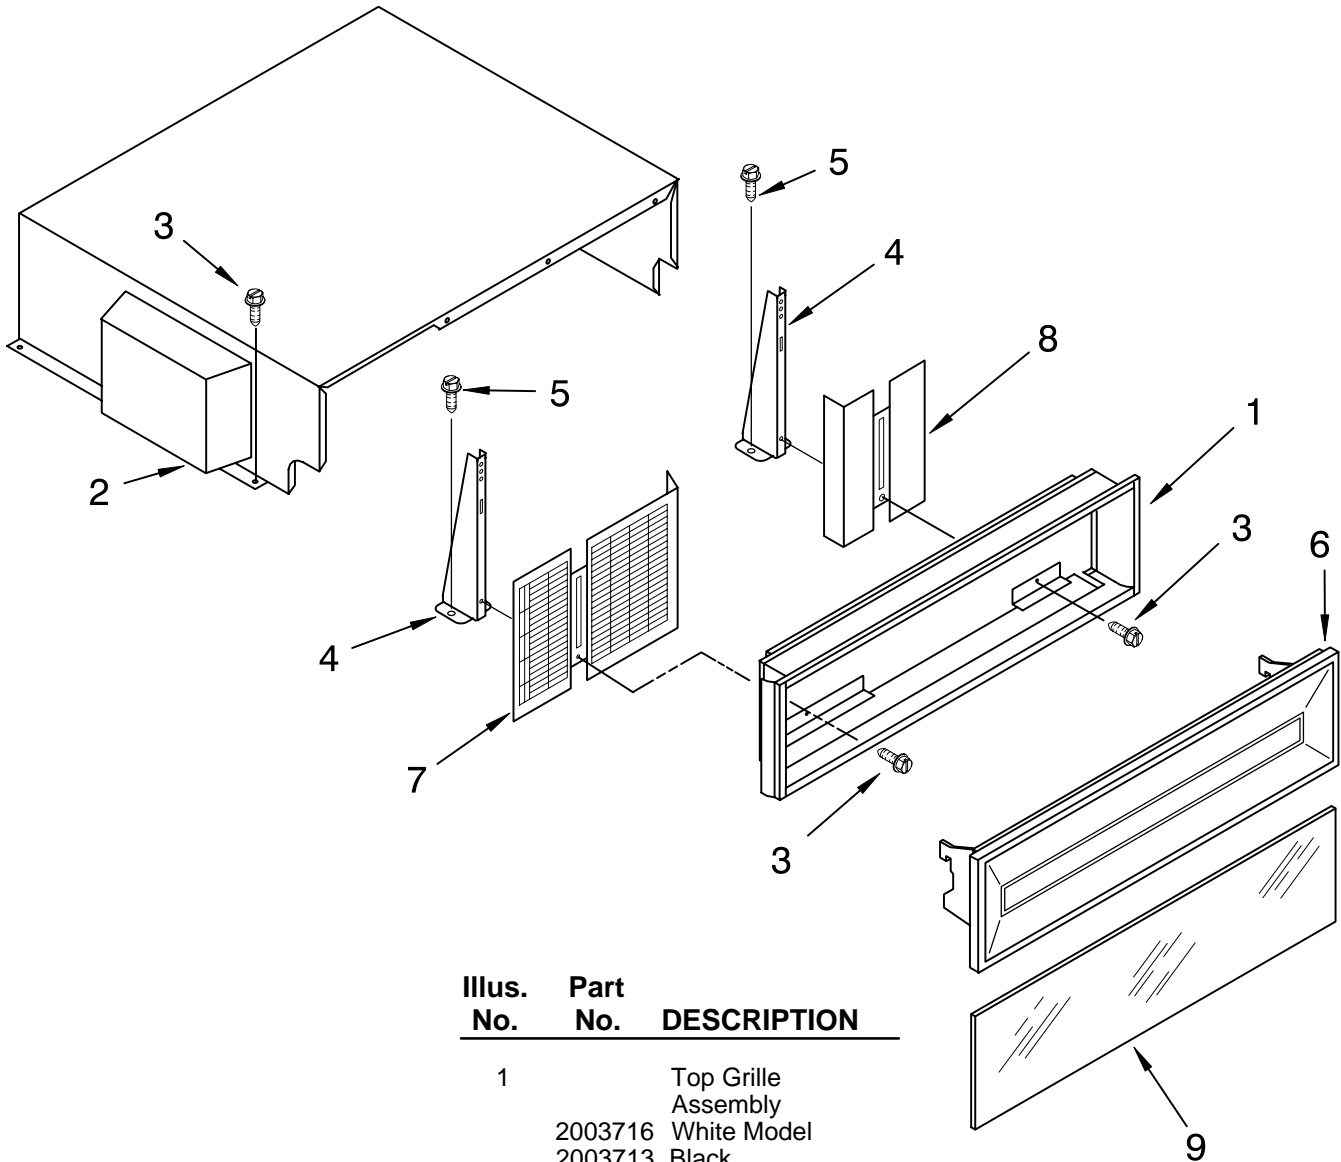

TOP GRILLE AND UNIT COVER PARTS

For Models: KSSP36QFW05, KSSP36QFS05, KSSP36QFB05
(White) (Stainless Steel) (Black)

Illus. No.	Part No.	DESCRIPTION
1		Top Grille Assembly
	2003716	White Model
	2003713	Black
	2004955	Stainless Steel
2	2004946	Cover, Unit
3	486194	Screw
4	2002484	Grille, Bracket
5	2001415	Screw
6		Decorative Panel Assembly
	2003725	White
	2003722	Black
	2004958	Stainless Steel
7	2003480	Guard, Compressor Wiring
8	2003481	Guard, Water Valve Wiring
9		Panel, Decorative Acrylic
	4210796	White
	4210650	Black
	4210710	Stainless Steel

FOR ORDERING INFORMATION REFER TO PARTS PRICE LIST