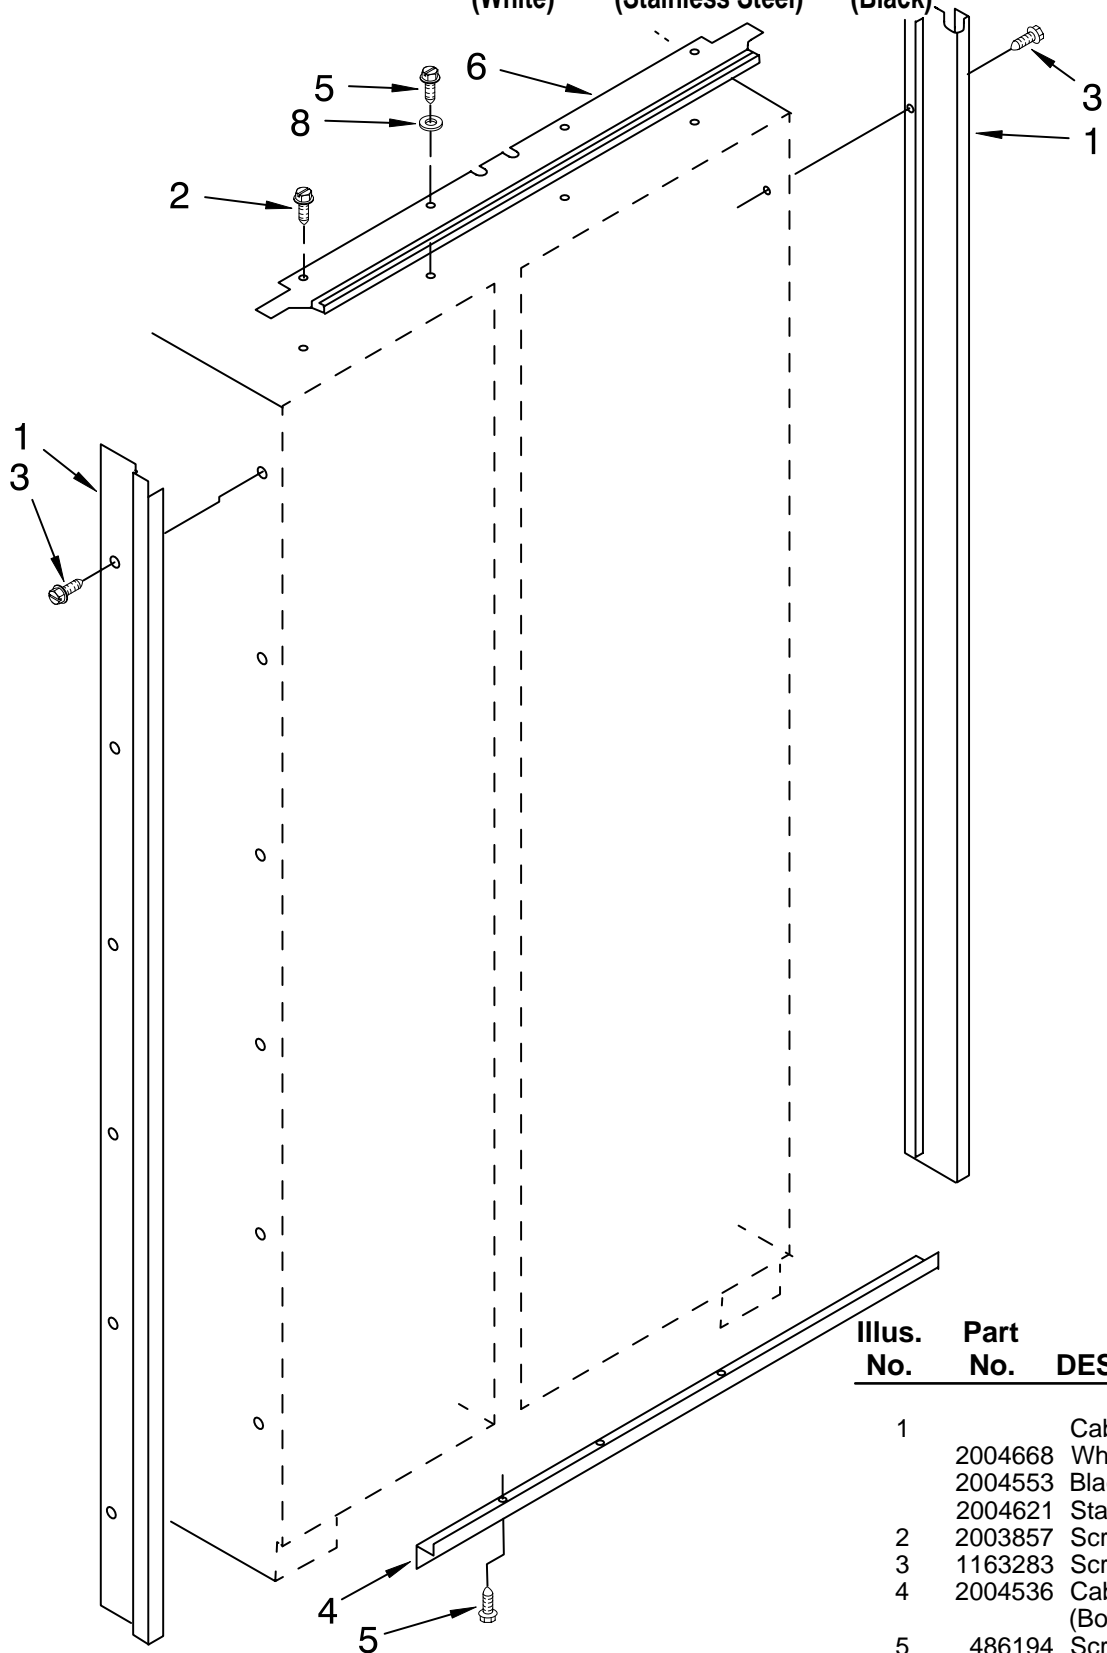

CABINET TRIM PARTS

For Models: KSSP36QFW05, KSSP36QFS05, KSSP36QFB05
(White) (Stainless Steel) (Black)

Illus. No.	Part No.	DESCRIPTION
1	2004668	Cabinet, Trim (2) White
	2004553	Black
	2004621	Stainless Steel
2	2003857	Screw
3	1163283	Screw
4	2004536	Cabinet, Trim (Bottom)
5	486194	Screw
6	2003645	Cabinet, Trim Top
8	487944	Washer (2)

FOR ORDERING INFORMATION REFER TO PARTS PRICE LIST