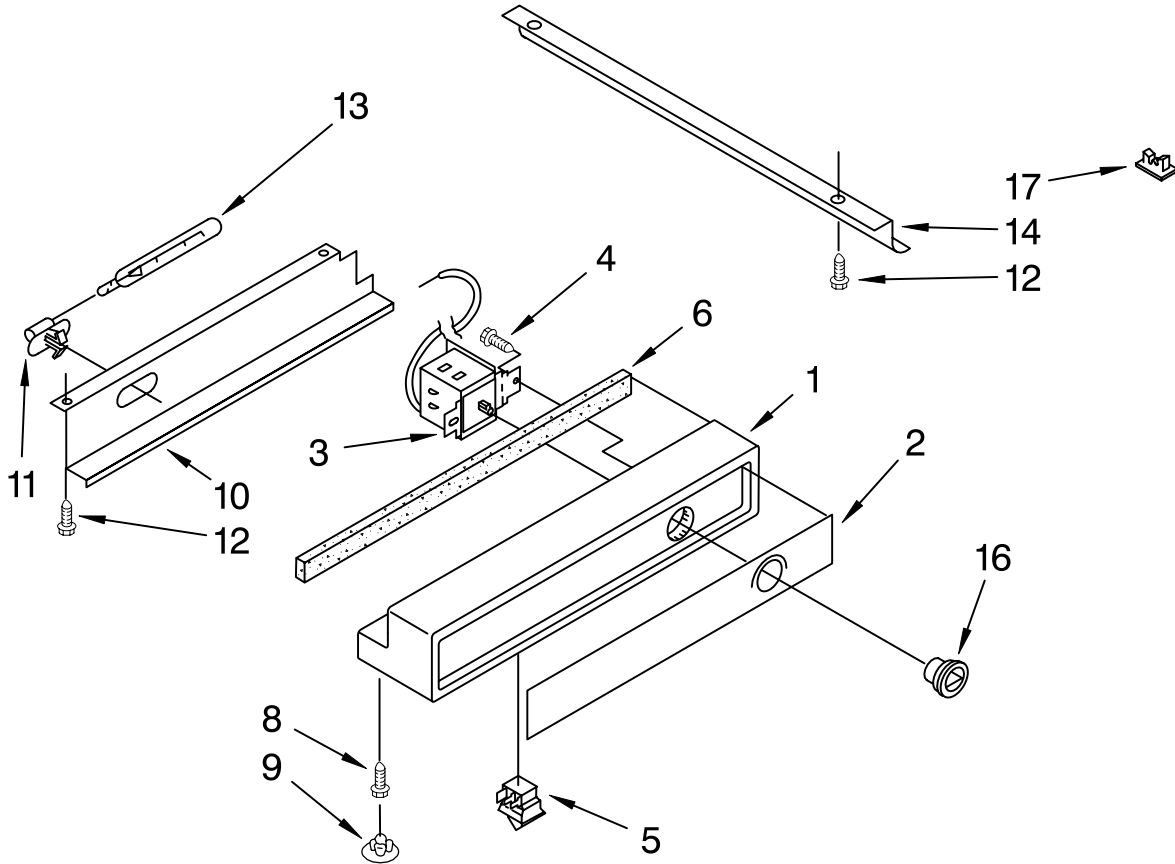

FREEZER CONTROL PANEL PARTS

For Models: KSSP36QFW05, KSSP36QFS05, KSSP36QFB05
(White) (Stainless Steel) (Black)

Illus. No.	Part No.	DESCRIPTION
1	1113625	Control Panel
2	2003307	Inlay, Control Panel
3	1113466	Thermostat & Barrier Assembly
4	488974	Screw (2)
5	1115373	Switch, Rocker Arm
6	1113132	Seal, Control Panel
8	489260	Screw (3)
9	2000153	Hole Plug (3)
10	1113767	Shield, Control Panel
11	1112613	Socket, Light
12	486194	Screw
13	548049	Light Bulb
14	2001142	Channel, Wiring
16	2182112	Knob, Thermostat
17	1115375	Clip, Wiring

FOR ORDERING INFORMATION REFER TO PARTS PRICE LIST