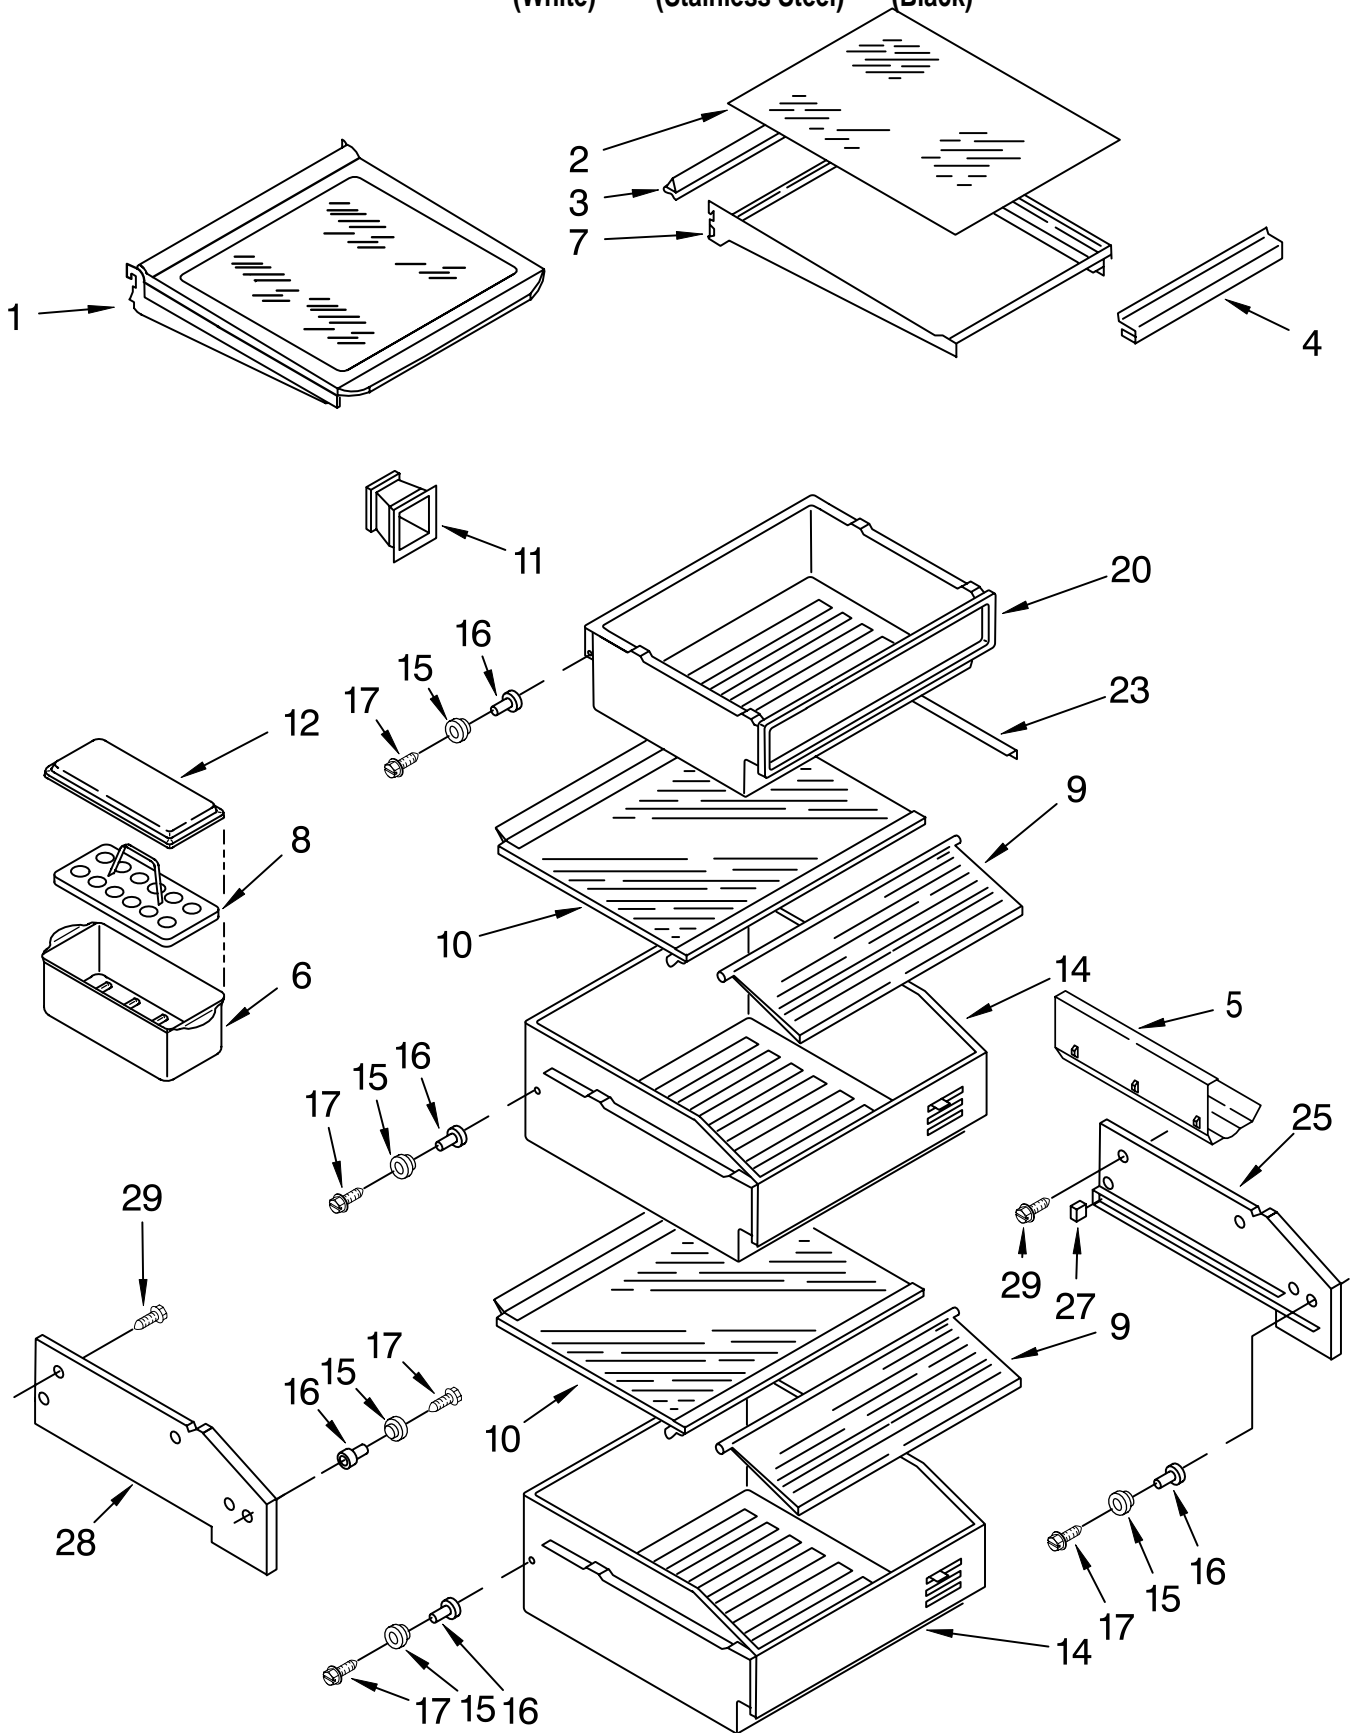

REFRIGERATOR SHELF PARTS

For Models: KSSP36QFW05, KSSP36QFS05, KSSP36QFB05
(White) (Stainless Steel) (Black)

FOR ORDERING INFORMATION REFER TO PARTS PRICE LIST

REFRIGERATOR SHELF PARTS

For Models: KSSP36QFW05, KSSP36QFS05, KSSP36QFB05
(White) (Stainless Steel) (Black)

Illus. No.	Part No.	DESCRIPTION
1	2174402	Frame, Shelf
2	2003375	Glass, Shelf
3	1113546	Reflector, Shelf
4	1113790	Gasket, Glass (2)
5	2179375	Rack, Wine
6	2169933	Egg Bin
7	2003325	Frame, Assembly Meat Pan
8	2164373	Egg Carrier
9	1113893	Cover, Crisper
10	2003378	Glass, Crisper
11	2000742	Meat Pan, Connector
12	2169935	Cover
14	2003315	Crisper Pan (2)
15	2174388	Roller
16	2174478	Eyelet, Roller
17	489211	Screw
20	2003320	Meat Pan
23	2002181	Retainer, Glass
25	2003411	Crisper Spacer, Right Side (2)
27	1113169	Stop, Roller
28	2003410	Crisper Spacer, Left Side (2)
29	486194	Screw