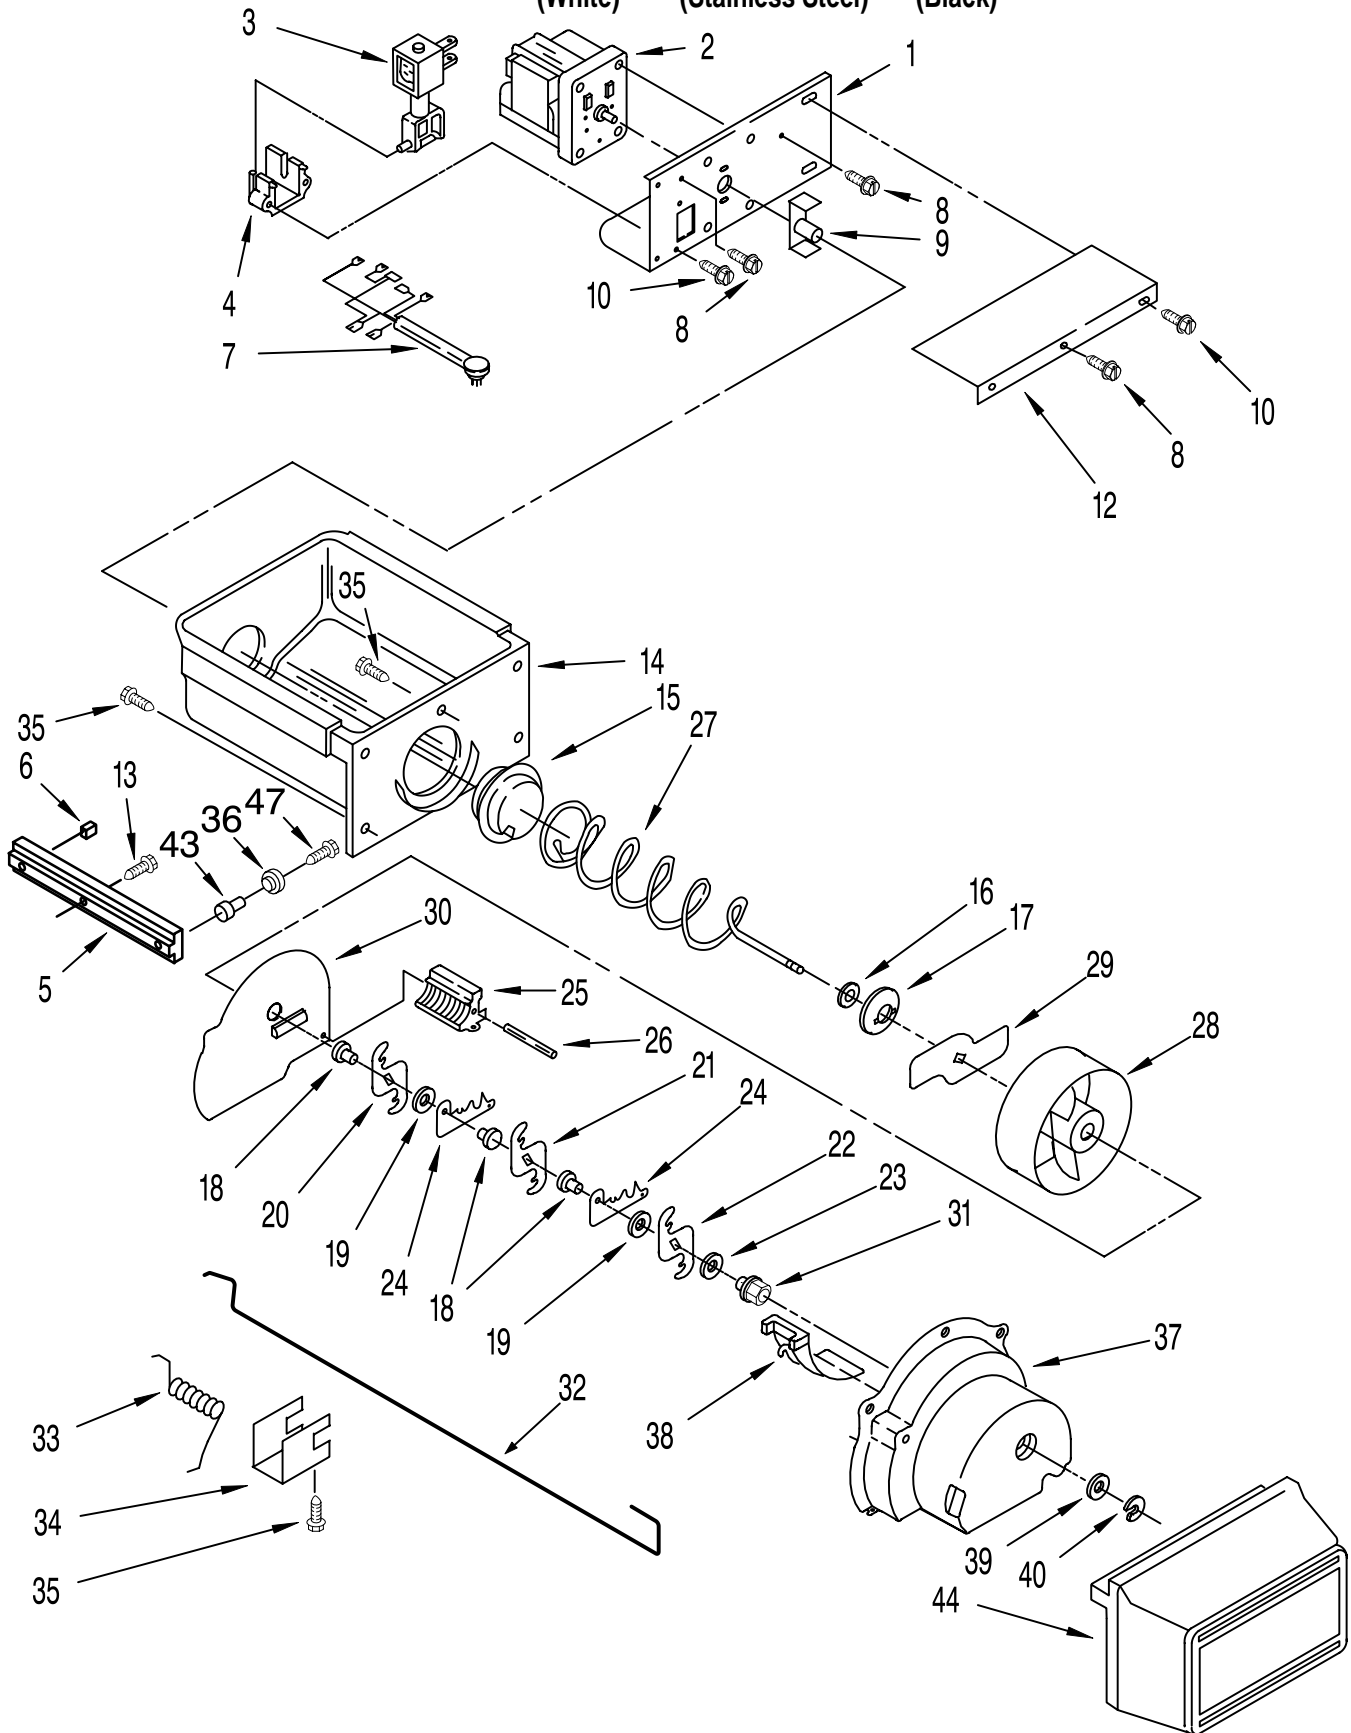

MOTOR AND ICE CONTAINER PARTS

For Models: KSSP36QFW05, KSSP36QFS05, KSSP36QFB05
(White) (Stainless Steel) (Black)

FOR ORDERING INFORMATION REFER TO PARTS PRICE LIST

MOTOR AND ICE CONTAINER PARTS

For Models: KSSP36QFW05, KSSP36QFS05, KSSP36QFB05
(White) (Stainless Steel) (Black)

Illus. No.	Part No.	DESCRIPTION
1	2003939	Bracket, Motor
2	2155263	Motor, Dispenser
3	2003979	Solenoid Assembly
4	2149100	Guide, Solenoid
5		Slide, Container
	2002720	Right Side
	2002721	Left Side
6	1113169	Stop, Roller
7	2004006	Wiring Assembly, Ice Dispenser
8	489399	Screw
9	983663	Coupling, Motor
10	489478	Screw
12	1113128	Cover, Motor
13	486194	Screw
14	2002725	Ice Container
15	983668	Coupling, Conveyor
16	1118480	Stop, Cone
17	1119074	Feeder Cone
18	1119005	Spacer, Step (3)
19	1119007	Spacer, Flat (2)
20	1119006	Blade, Rotary
21	1119012	Blade, Rotary
22	1119013	Blade, Rotary
23	489235	Washer, Plain
24	1119009	Blade, Fixed (2)
25	2157405	Block, Blade
26	489229	Roll Pin
27	2160602	Conveyor
28	2171681	Drum
29	1118470	Drive Bar
30	2171682	Floating Baffle
31	1119018	Nut, Bearing
32	2002728	Control Arm
33	1119020	Spring, Return
34	1119021	Retainer Clip, Rod
35	488886	Screw
36	2174388	Roller
37	2180348	Housing, Crusher
38	1119017	Deflector, Ice
39	489234	Washer, Plain
40	489236	Retainer Ring
43	2174478	Eyelet, Roller
44	2002722	Front Cover, Ice Container
47	489211	Screw
100	2002925	Complete Ice Container Assembly

FOR ORDERING INFORMATION REFER TO PARTS PRICE LIST