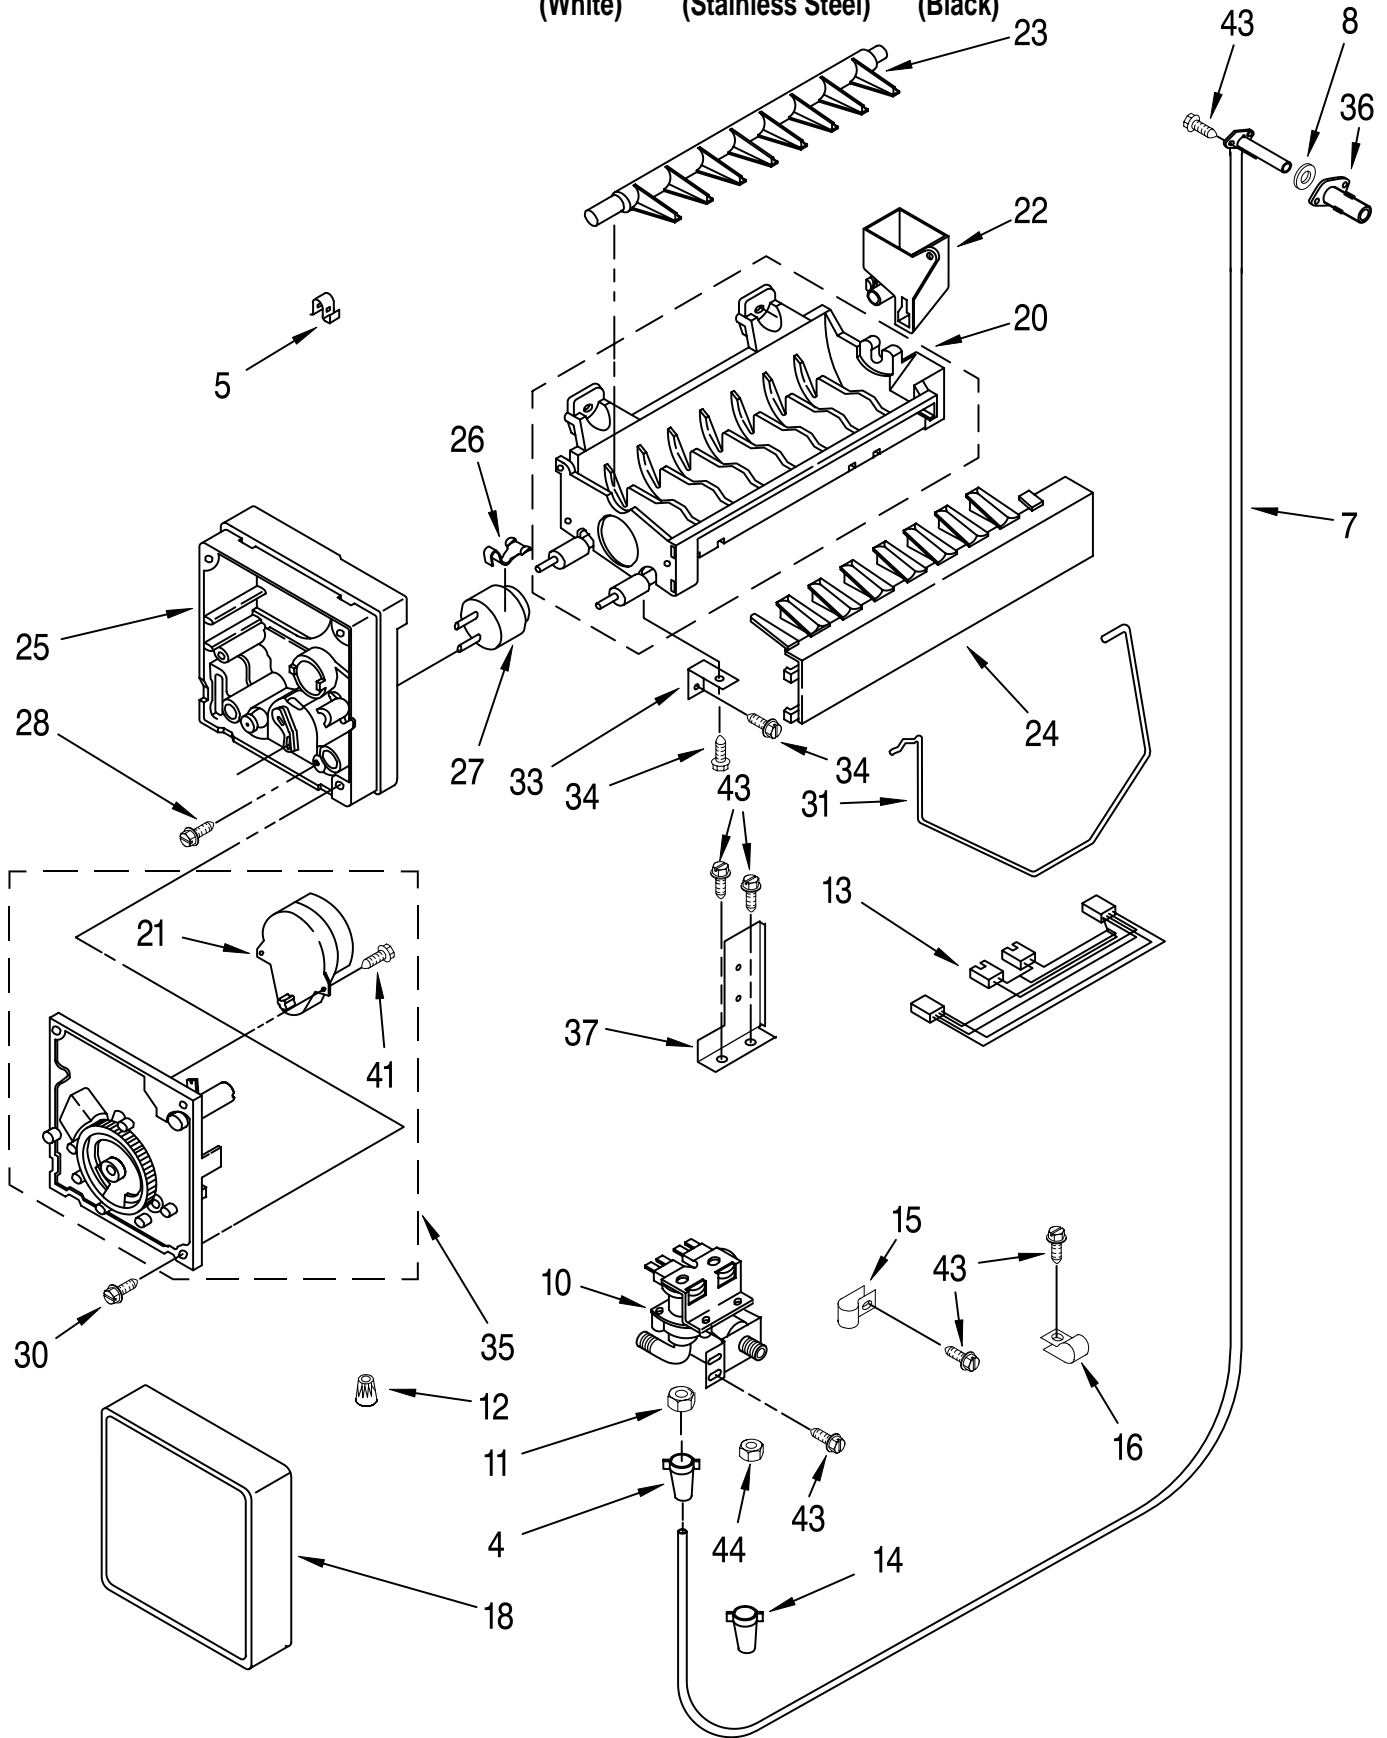

ICEMAKER PARTS

For Models: KSSP36QFW05, KSSP36QFS05, KSSP36QFB05
(White) (Stainless Steel) (Black)

FOR ORDERING INFORMATION REFER TO PARTS PRICE LIST

ICEMAKER PARTS

For Models: KSSP36QFW05, KSSP36QFS05, KSSP36QFB05
(White) (Stainless Steel) (Black)

Illus. No.	Part No.	DESCRIPTION	Illus. No.	Part No.	DESCRIPTION	Illus. No.	Part No.	DESCRIPTION
4	841707	Insert, Tube	20	628228	Mold & Heater (Also Order 542638 Silicone Grease)	31	2171593	Shut Off Arm
5	628379	Clip, Fuse				33	2171952	Bracket
7	2005009	Water Inlet Tube Assembly				34	489478	Screw
8	1106508	Seal Gasket	21	628398	Motor	35	628399	Module Assembly (Includes Items 21 & 41)
10	2003791	Valve, Solenoid	22	628356	Cup-Water Fill	36	2005034	Heater, Fill Tube
11	627018	Nut, Compression	23	627843	Ejector	37	2004914	Water Valve Mounting Bracket
12	227991	Connector, Wire	24	2182124	Ice Striper	41	489136	Screw (2)
13	2004547	Water Valve, Harness	25	2194712	Support	43	486194	Screw
14	1129177	Insert, Tube	26	627796	Retainer Thermostat (2)	44	1129179	Compression Nut
15	489348	Clamp, Nylon Valve	27	627985	Thermostat (Also Order 542639 Cement Alumilastic)	100	4317943	Complete Icemaker Assembly
16	488946	Clamp Tube						
18	2174155	Cover	28	489322	Screw			
			30	489276	Screw			

PARTS NOT ILLUSTRATED

Illus. No.	Part No.	DESCRIPTION

Following Parts Not Illustrated
(Optional Parts Only)

- 4378650 Front Panel Kit
  (White)
- 4378653 Front Panel Kit
  (Black)
- 4378656 Front Panel Kit
  (Almond)
- 4378659 Front Panel Kit
  (Stainless Steel)

Black Acrylic
Static Cleaner Part No. 978849

LITERATURE PARTS

- LIT2004846 Use & Care Guide
- LIT2004989 Energy Label
- LIT2004863 Service & Wiring
  Sheet
- LIT628370 Modular Icemaker
  Service Sheet
- LIT2004864 Installation
  Instructions

FOR ORDERING INFORMATION REFER TO PARTS PRICE LIST