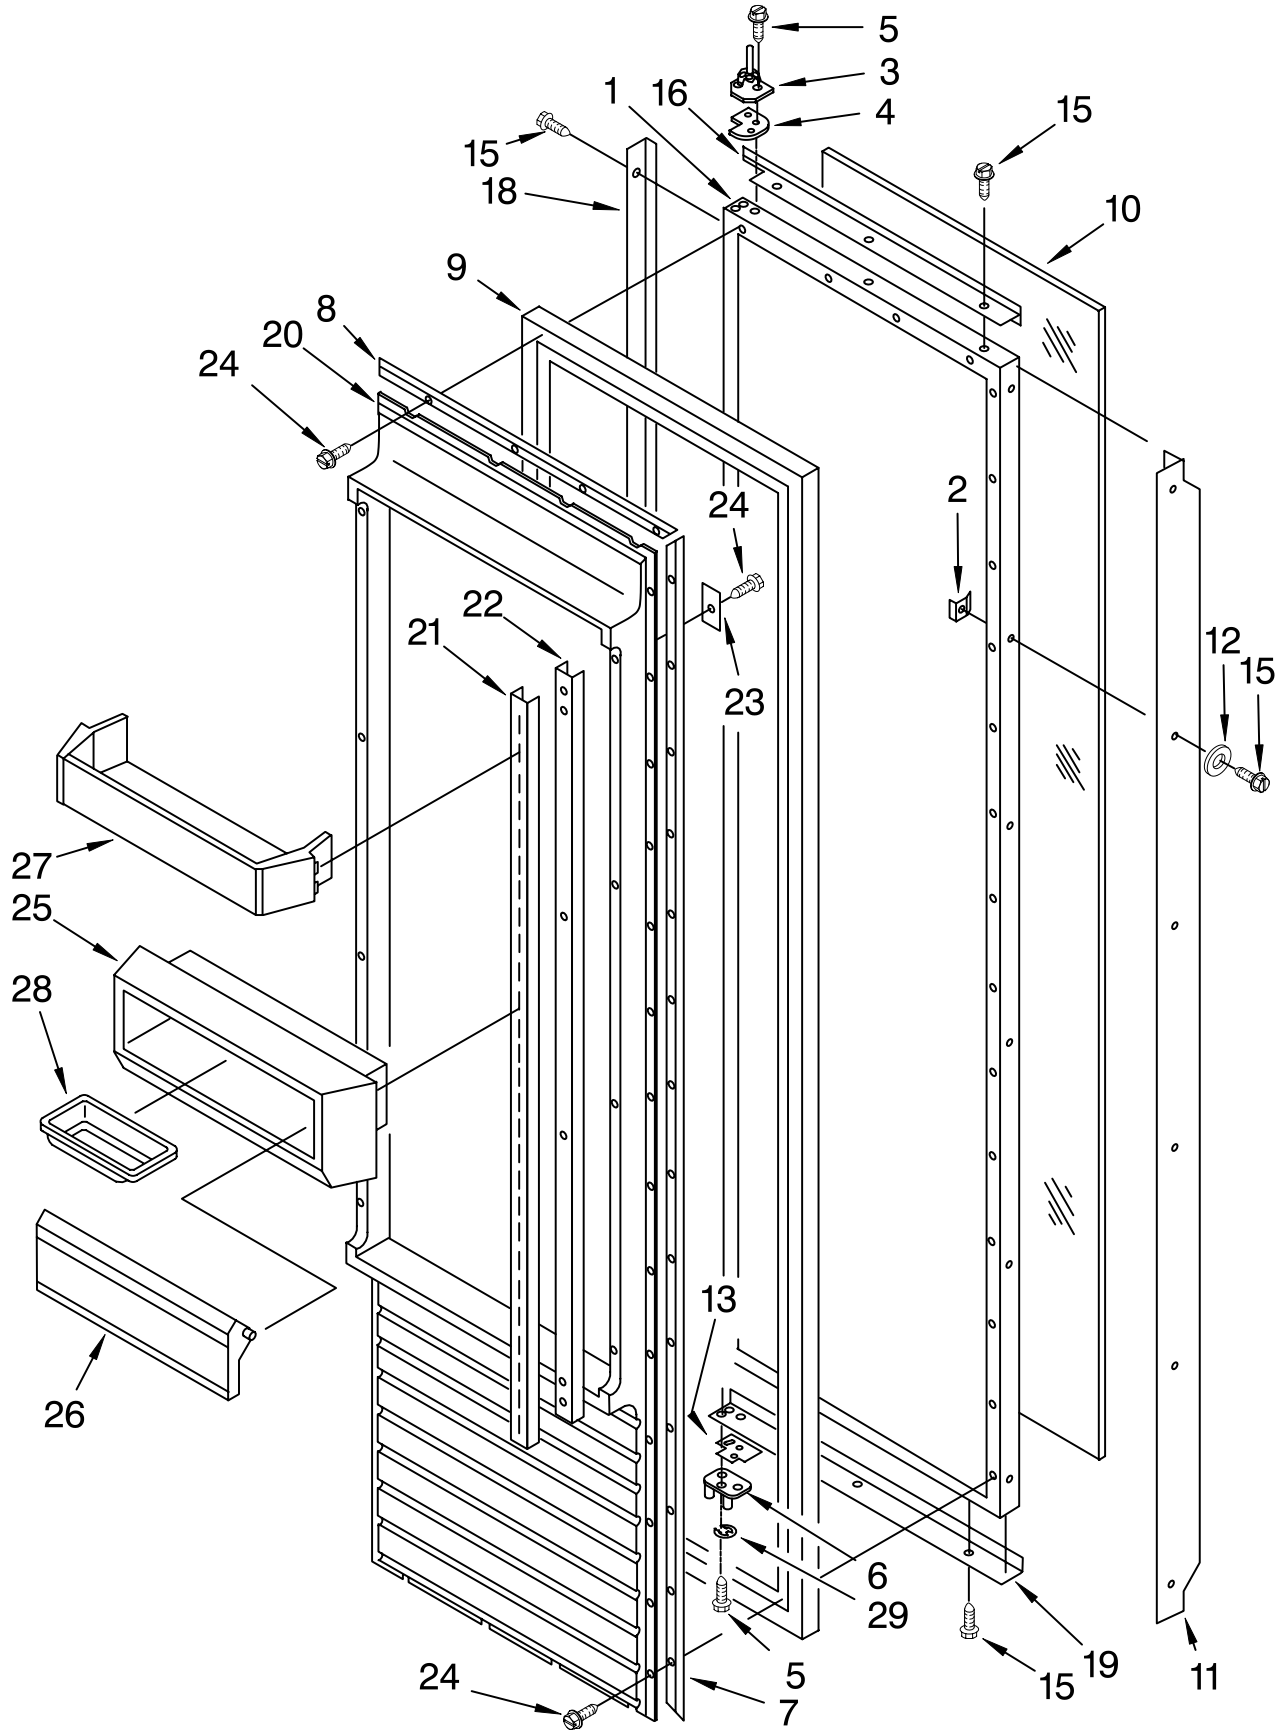

REFRIGERATOR DOOR PARTS

For Models: KSSP36QFW05, KSSP36QFS05, KSSP36QFB05
(White) (Stainless Steel) (Black)

FOR ORDERING INFORMATION REFER TO PARTS PRICE LIST

REFRIGERATOR DOOR PARTS

For Models: KSSP36QFW05, KSSP36QFS05, KSSP36QFB05
(White) (Stainless Steel) (Black)

Illus. No.	Part No.	DESCRIPTION
1	2003870	Refrigerator Door Panel (Includes Insulation)
2	939101	Screw Anchor (8)
3	2004521	Hinge Assembly, Top
4	2004520	Spacer-Door, Top
5	489282	Screw
6	2004523	Hinge Assembly, Bottom
7	1112533	Gasket Retainer, Side (2)
8	1112539	Gasket Retainer, Top & Bottom
9	2000878	Door Gasket, Magnetic
10		Panel, Decorative
	4210790	White
	4210535	Black
	4378750	Stainless Steel
11		Handle, Door
	2003680	White
	2003679	Black
	2004636	Stainless Steel
12	2001230	Washer
13	2004549	Door, Spacer Bottom
15		Screw
	2001208	White
	487052	Stainless Steel
16		Trim (Top)
	2005013	White
	2005010	Black
	2005016	Stainless Steel
18		Trim (Side)
	2003676	White
	2003675	Black
	2004634	Stainless Steel
19		Trim (Bottom)
	2003666	White
	2003663	Black
	2004628	Stainless Steel
20	1113952	Panel, Interior Door
21	1113951	Ladder, Shelf (2)
22	1112530	Retainer, Shelf Ladder (2)
23	1112514	Back Up Plate (8)
24	486194	Screw
25	1112720	Bin, Utility
26	2003463	Door, Utility Bin
27	2003130	Door Shelf (4)
28	2165792	Butter Tray
29	2004881	Retaining Ring, Door-Closure

FOR ORDERING INFORMATION REFER TO PARTS PRICE LIST