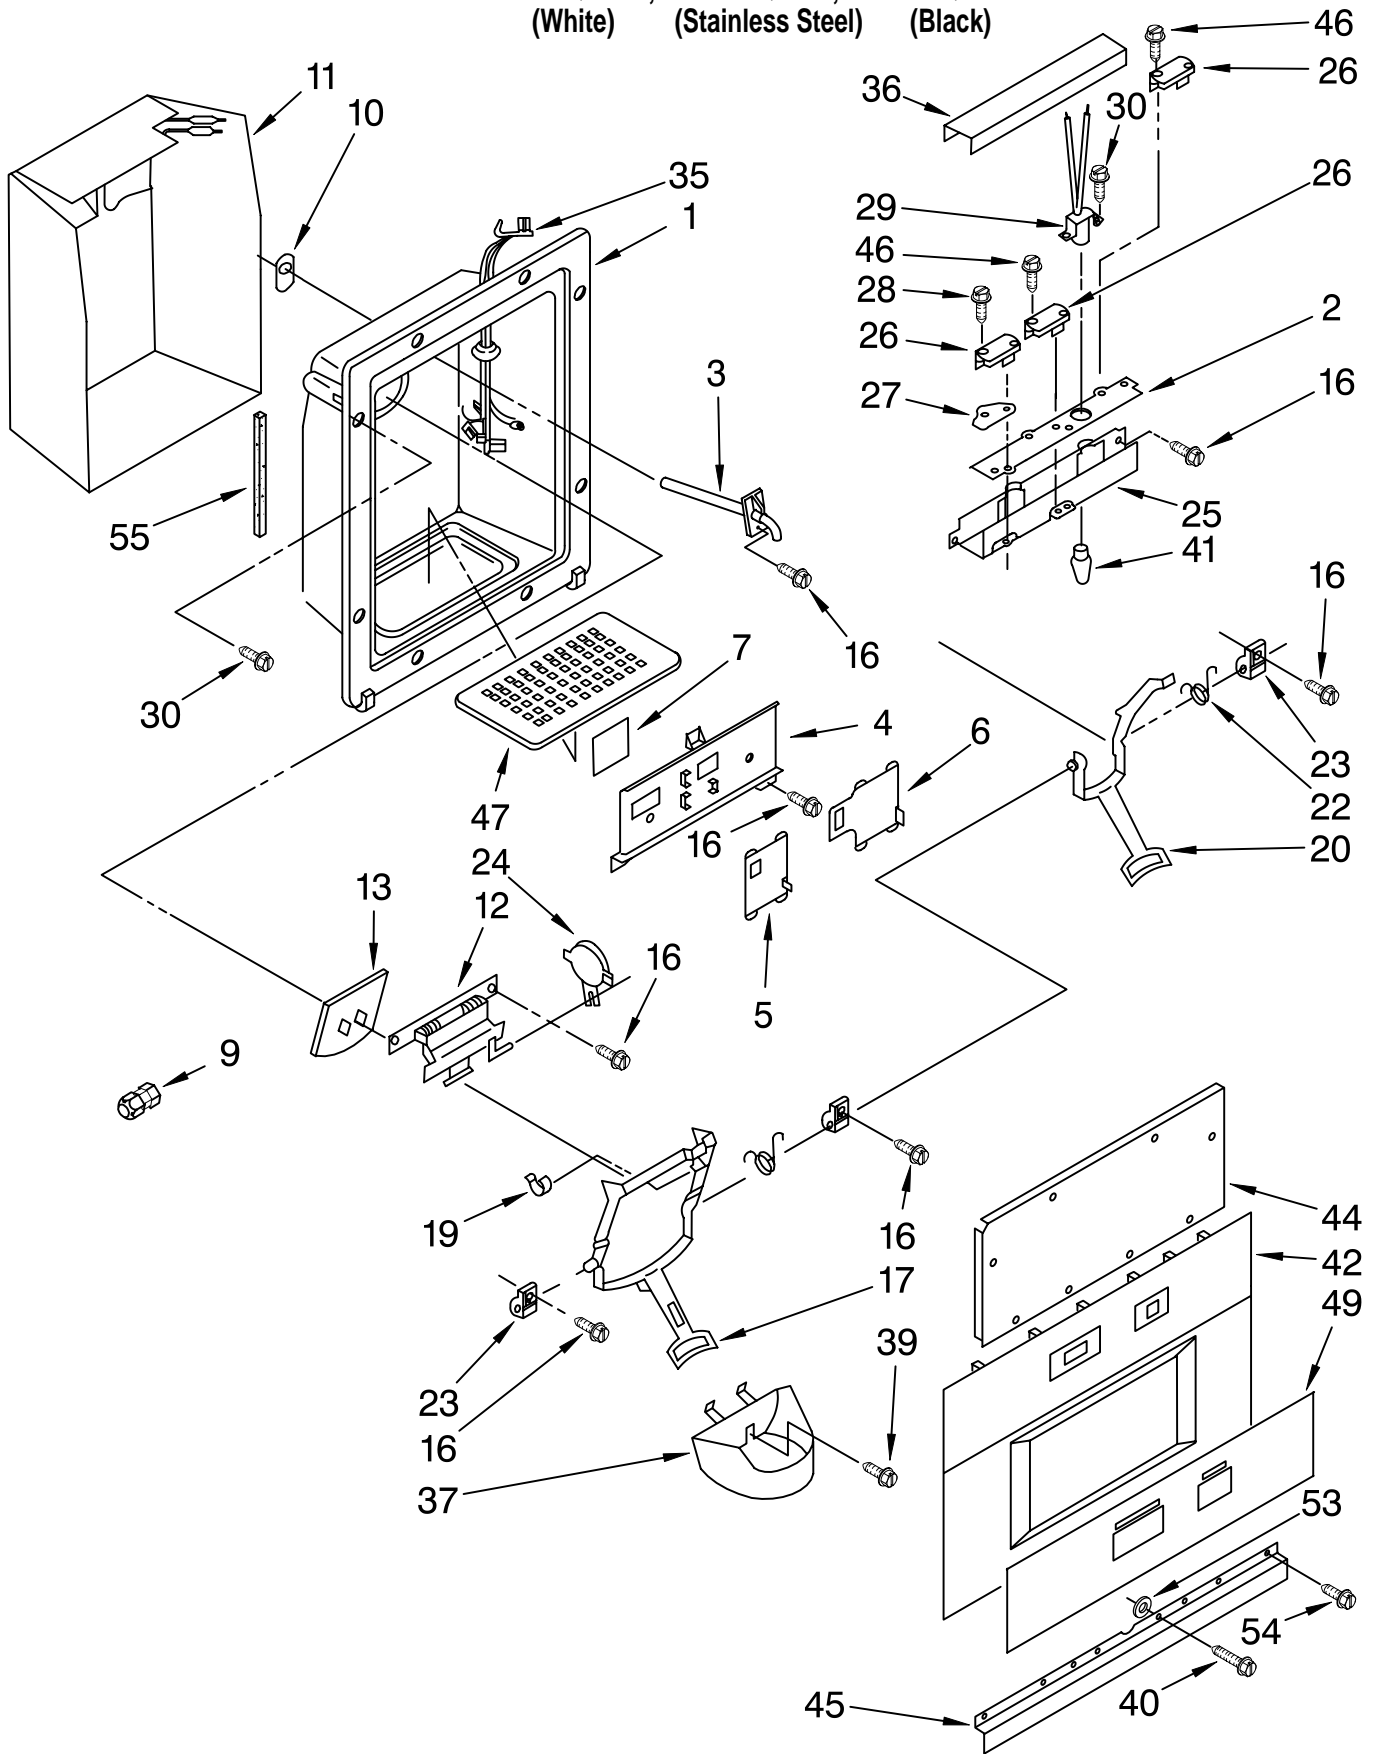

FREEZER DOOR PARTS

For Models: KSSP36QFW05, KSSP36QFS05, KSSP36QFB05
(White)   (Stainless Steel)   (Black)

Illus. No.	Part No.	DESCRIPTION
1	2004884	Freezer Door Panel (Includes Insulation)
2	1112997	Tube, Wiring
3	1112928	Retainer, Tube
4	2004881	Retaining Ring, Door-Closure
6	2004524	Hinge, Bottom
7	489282	Screw
8	2004521	Hinge, Top
9	2004520	Spacer-Door, Panel, Decorative
10		Upper
	4378734	White
	4378735	Black
	4378748	Stainless Steel
		Top
11	2004924	Wiring Harness, Freezer Door
12	1112533	Gasket Retainer, Side (2)
13	1112538	Gasket Retainer, Top & Bottom
14	2000877	Door Gasket, Magnetic
15	486194	Screw (34)
16		Handle, Door
	2003682	White
	2003681	Black
	2004637	Stainless Steel
17		Panel, Decorative
		Lower
	4210792	White
	4210541	Black
	4378749	Stainless Steel
18	2004549	Door, Spacer
20		Screw
	2001208	White
	487052	Stainless Steel
21		Trim (Top)
	2005022	White
	2005019	Black
	2005025	Stainless Steel
23		Trim (Bottom)
	2004669	White
	2004560	Black
	2004631	Stainless Steel
24		Trim (Side)
	2003678	White
	2003677	Black
	2004635	Stainless Steel
26	2002838	Panel, Interior Door
28	2003127	Shelf Bin (2)
30	2005059	Insulation
31	2005060	Insulation
32	547217	Wire Connector
33	939101	Screw Anchor
34	2002733	Ice Chute

FOR ORDERING INFORMATION REFER TO PARTS PRICE LIST

DISPENSER AND FRONT PARTS

For Models: KSSP36QFW05, KSSP36QFS05, KSSP36QFB05
(White) (Stainless Steel) (Black)

FOR ORDERING INFORMATION REFER TO PARTS PRICE LIST