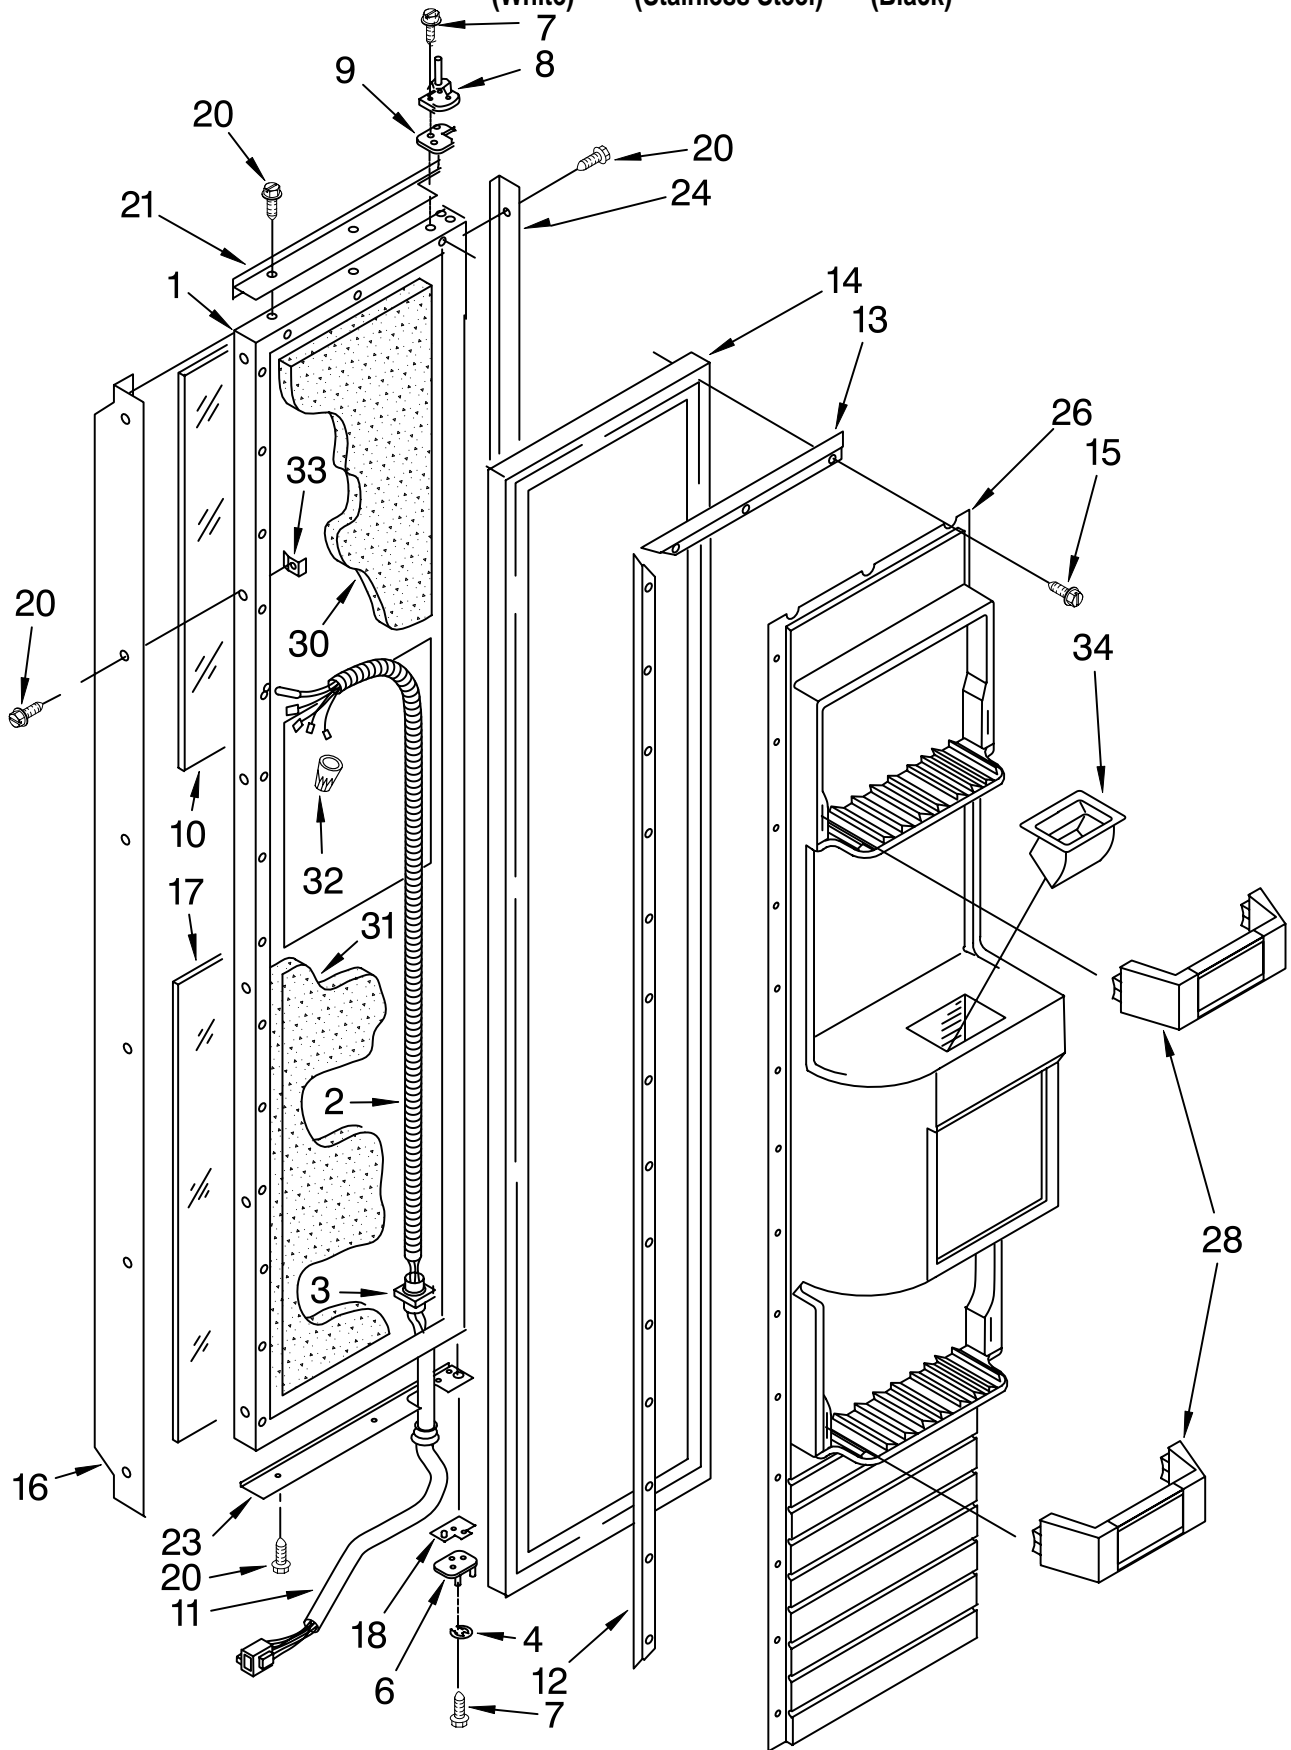

FREEZER DOOR PARTS

For Models: KSSP36QFW05, KSSP36QFS05, KSSP36QFB05

(White) (Stainless Steel) (Black)

FOR ORDERING INFORMATION REFER TO PARTS PRICE LIST

FREEZER DOOR PARTS

For Models: KSSP36QFW05, KSSP36QFS05, KSSP36QFB05
(White)   (Stainless Steel)   (Black)

Illus. No.	Part No.	DESCRIPTION
1	2004884	Freezer Door Panel (Includes Insulation)
2	1112997	Tube, Wiring
3	1112928	Retainer, Tube
4	2004881	Retaining Ring, Door-Closure
6	2004524	Hinge, Bottom
7	489282	Screw
8	2004521	Hinge, Top
9	2004520	Spacer-Door, Panel, Decorative
10		Upper
	4378734	White
	4378735	Black
	4378748	Stainless Steel
		Top
11	2004924	Wiring Harness, Freezer Door
12	1112533	Gasket Retainer, Side (2)
13	1112538	Gasket Retainer, Top & Bottom
14	2000877	Door Gasket, Magnetic
15	486194	Screw (34)
16		Handle, Door
	2003682	White
	2003681	Black
	2004637	Stainless Steel
17		Panel, Decorative
		Lower
	4210792	White
	4210541	Black
	4378749	Stainless Steel
18	2004549	Door, Spacer
20		Screw
	2001208	White
	487052	Stainless Steel
21		Trim (Top)
	2005022	White
	2005019	Black
	2005025	Stainless Steel
23		Trim (Bottom)
	2004669	White
	2004560	Black
	2004631	Stainless Steel
24		Trim (Side)
	2003678	White
	2003677	Black
	2004635	Stainless Steel
26	2002838	Panel, Interior Door
28	2003127	Shelf Bin (2)
30	2005059	Insulation
31	2005060	Insulation
32	547217	Wire Connector
33	939101	Screw Anchor
34	2002733	Ice Chute

FOR ORDERING INFORMATION REFER TO PARTS PRICE LIST