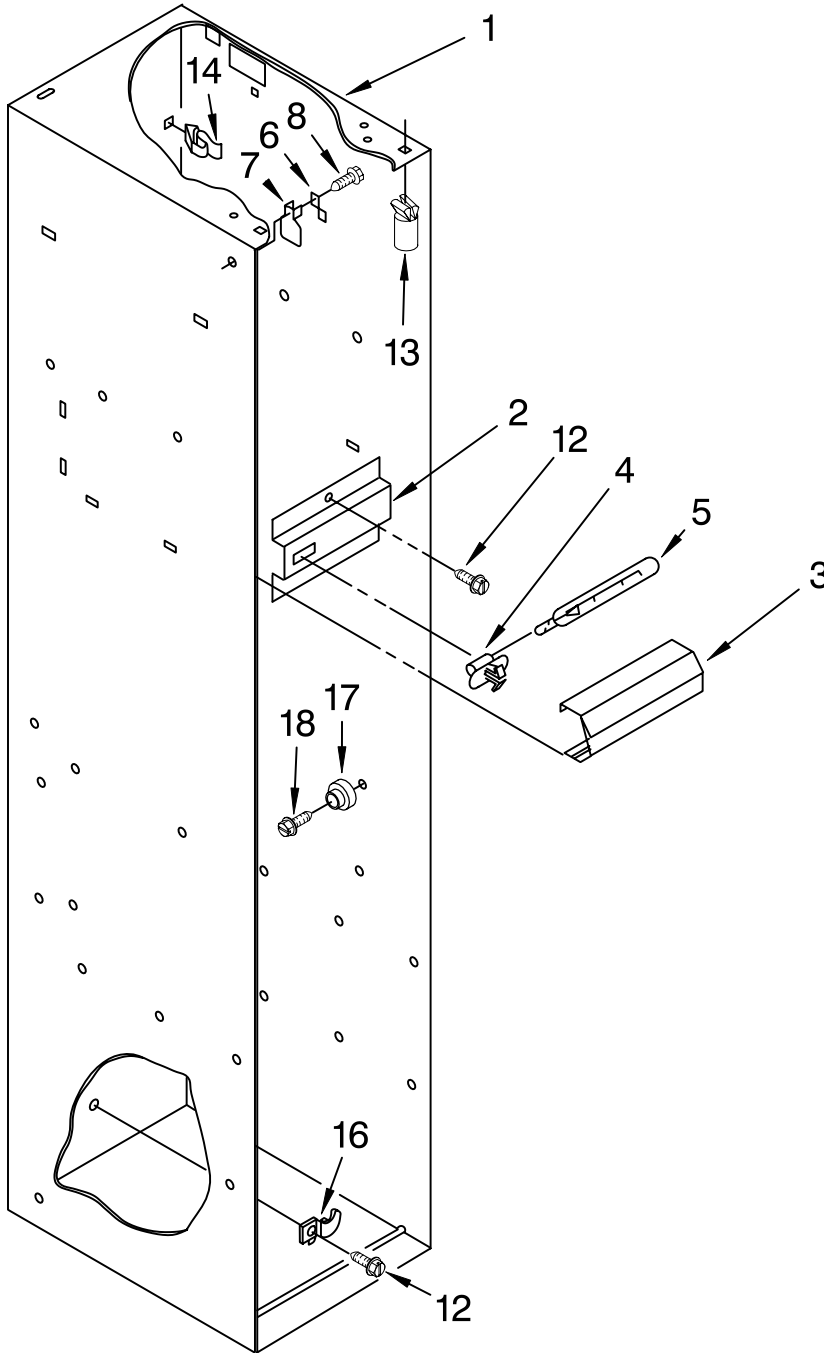

FREEZER LINER PARTS

For Models: KSSP36QFW05, KSSP36QFS05, KSSP36QFB05
(White)   (Stainless Steel)   (Black)

Illus. No.	Part No.	DESCRIPTION
1		Liner (Not A Serviceable Part)
2	1113649	Bracket, Light
3	1113650	Lens
4	1112613	Light, Socket
5	548049	Light, Bulb
6	538533	Support Clip, Icemaker (2)
7	2000193	Grommet, Screw (2)
8	488552	Screw
12	486194	Screw
13	1112591	Spacer, Control Panel (3)
14	842534	Clip, Air Duct (4)
16	1112260	Support, Evaporator
17	2004068	Stud, Shelf (20)
18	487559	Screw

FOR ORDERING INFORMATION REFER TO PARTS PRICE LIST