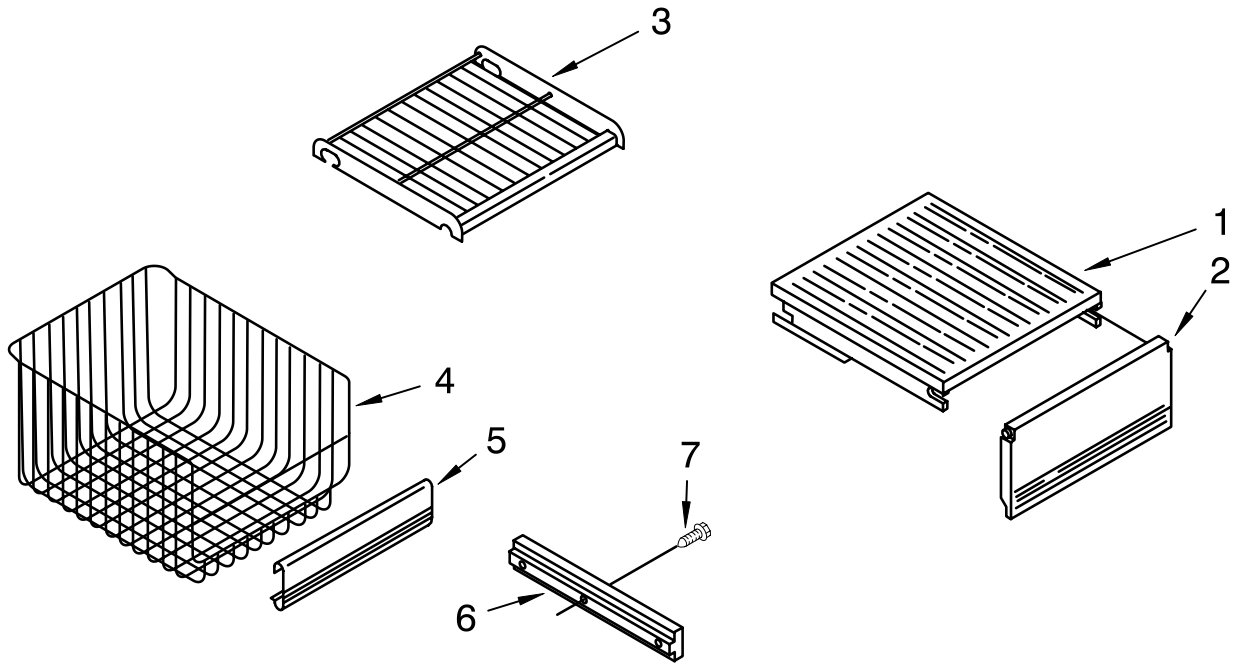

FREEZER SHELF PARTS

For Models: KSSP36QFW05, KSSP36QFS05, KSSP36QFB05
(White) (Stainless Steel) (Black)

Illus. No.	Part No.	DESCRIPTION
1	2003142	Solid Shelf
2	2003133	Front, Ice Compartment
3	1113564	Shelf, Fixed (1)
	1113636	Shelf, Deep (2)
4	2001551	Basket
5	2003112	Trim, Basket
6	2000061	Slide, Basket Right Side
	2000062	Left Side
7	486194	Screw

FOR ORDERING INFORMATION REFER TO PARTS PRICE LIST