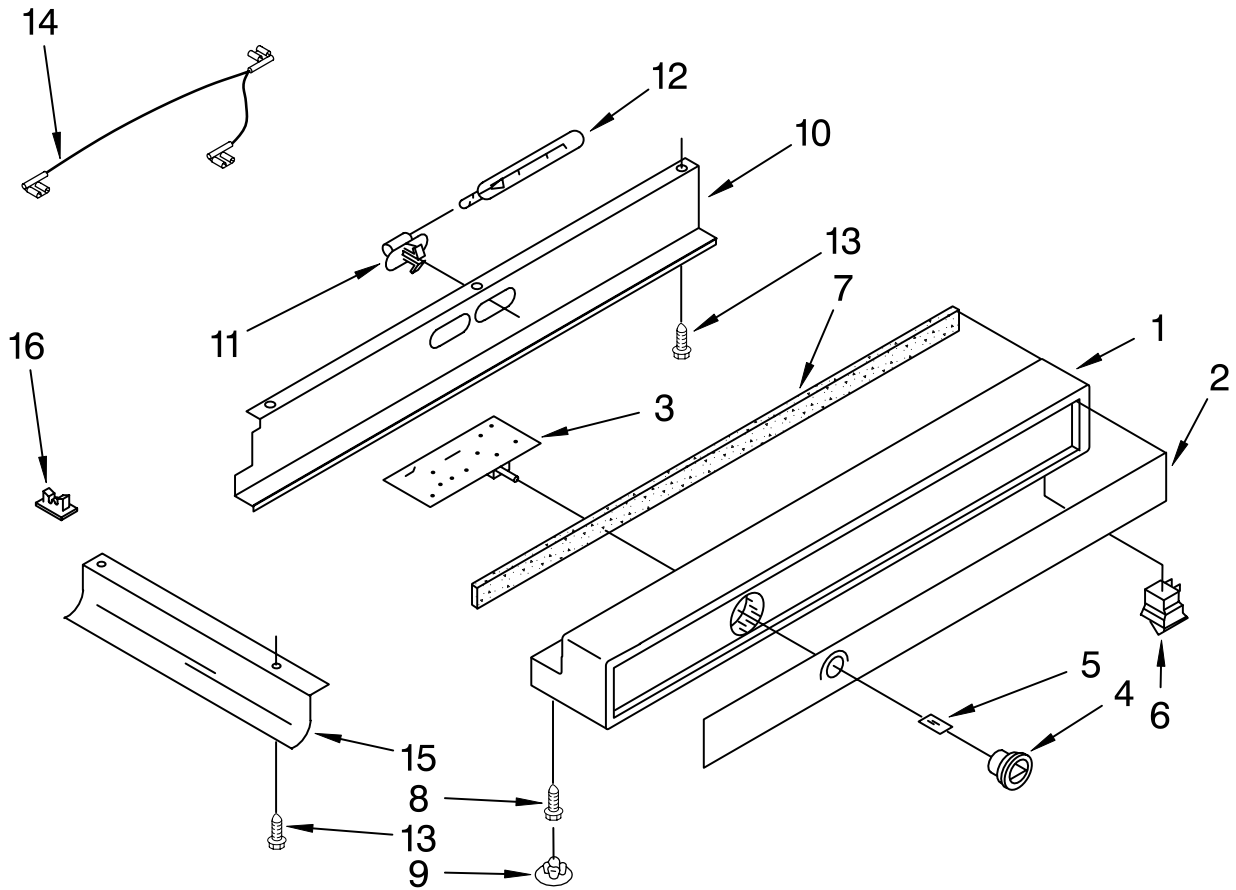

REFRIGERATOR CONTROL PANEL PARTS

For Models: KSSP36QFW05, KSSP36QFS05, KSSP36QFB05
(White) (Stainless Steel) (Black)

Illus. No.	Part No.	DESCRIPTION
1	1112640	Control Panel
2	2003301	Inlay, Control Panel
3	2004005	Circuit Board
4	2003842	Control Knob
5	2003841	Retainer, Knob
6	1118894	Switch, Rocker Arm
7	1113133	Seal, Control Panel
8	489260	Screw (3)
9	2000153	Hole Plug (3)
10	1113773	Shield, Control Panel
11	1112613	Socket, Light (2)
12	548049	Light Bulb (2)
13	486194	Screw
14	2003758	Wire, Light
15	2001141	Channel, Wiring
16	1115375	Clip, Wiring (2)

FOR ORDERING INFORMATION REFER TO PARTS PRICE LIST