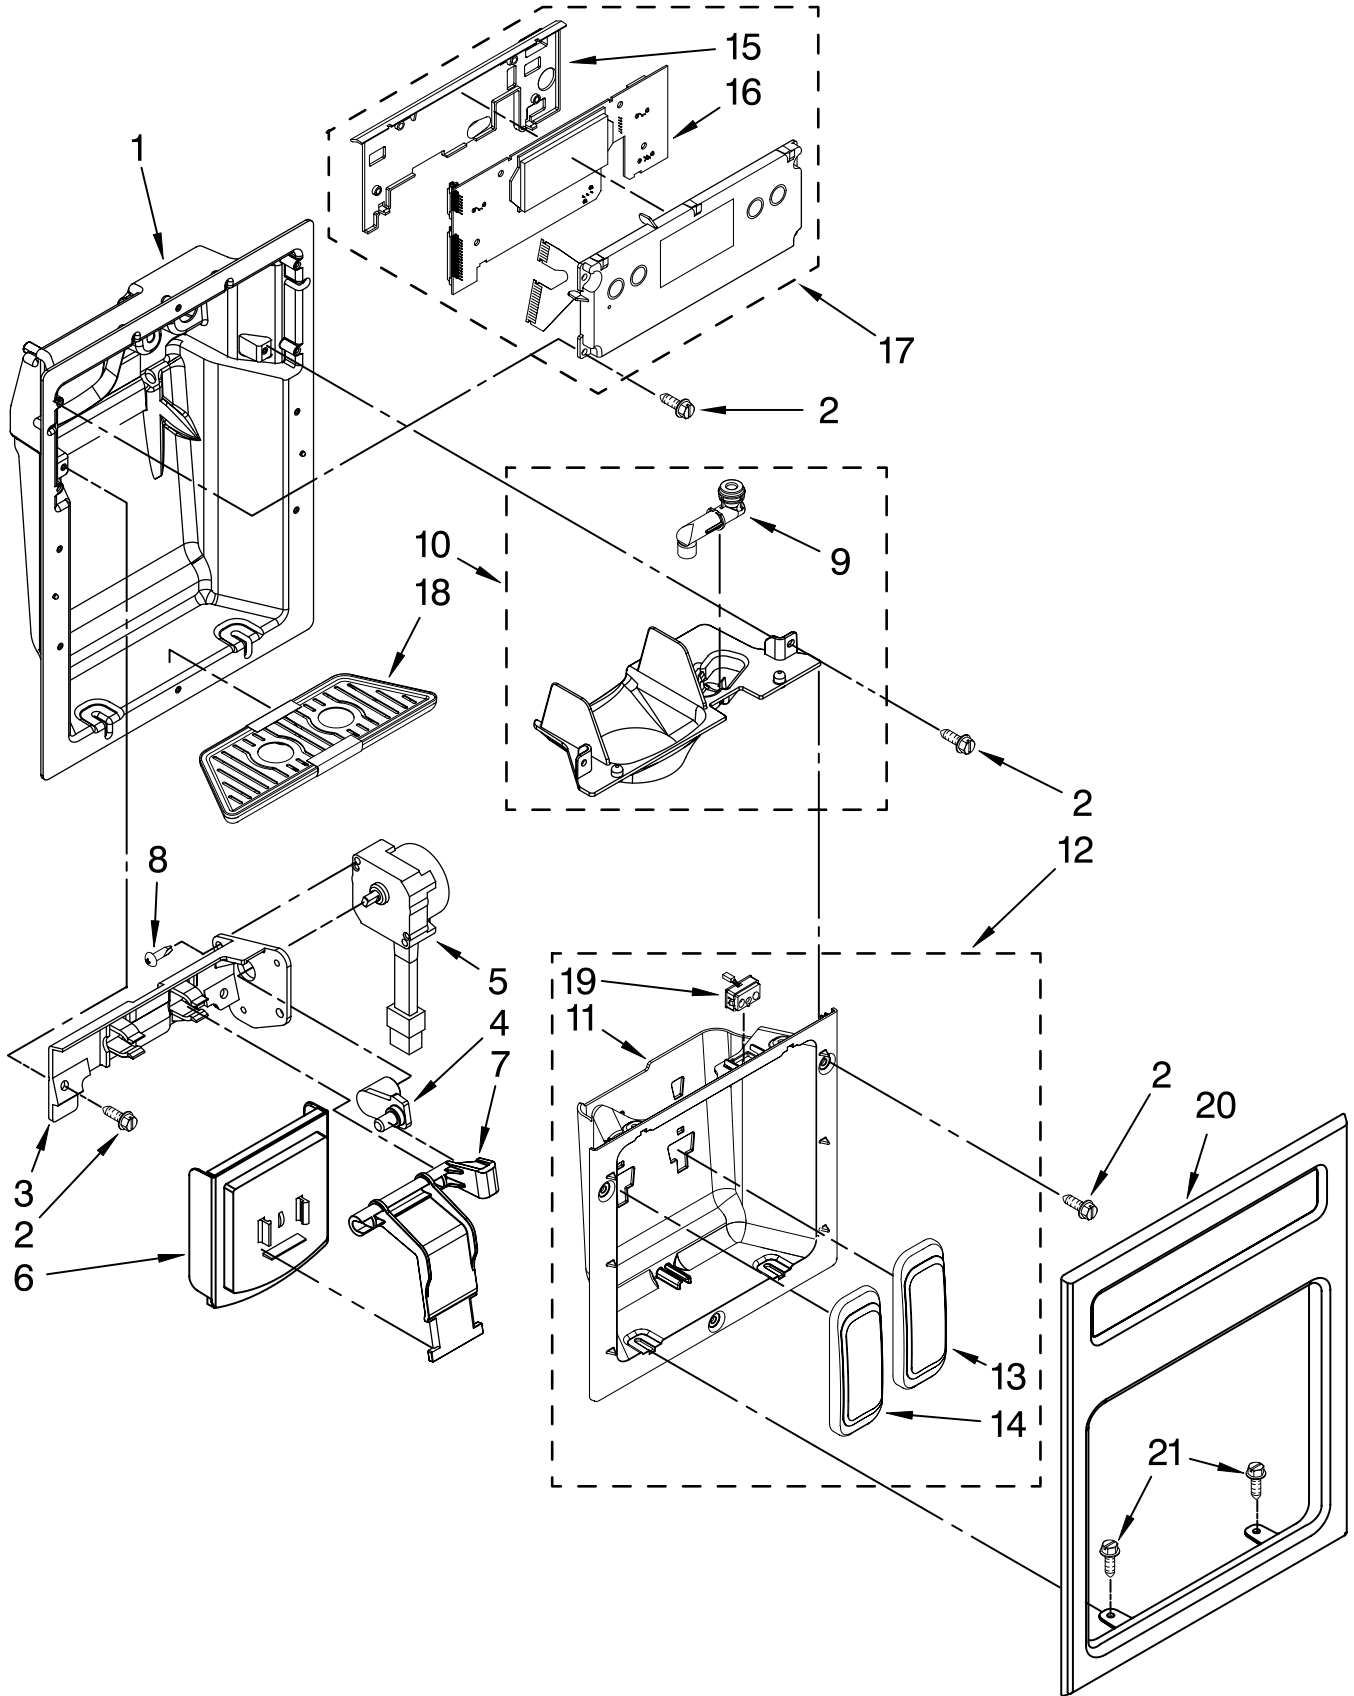

DISPENSER FRONT PARTS

For Models: KSS042QTB03, KSS042QTX03

(Black) (Etched Aluminum)

FOR ORDERING INFORMATION REFER TO PARTS PRICE LIST

DISPENSER FRONT PARTS

For Models: KSS042QTB03, KSS042QTX03

(Black) (Etched Aluminum)

Illus. No.	Part No.	DESCRIPTION
1		Housing, Dispenser (Not Serviced)
2	486194	Screw (3)
3	W10132946	Bracket, Motor
4	2305242	Connector, Door Bracket
5	2318021	Motor, Ice Door
6	2180353	Door, Ice
7	2318020	Support, Ice Door
8	4449745	Screw (2)
9	2305235	Spigot
10	2318017	Separator Assembly
11		Housing, Middle (Not Available Order Item 12)
12		Housing Assembly
	2307675B	Black
	2307675US	Universal Silver
13		Water, Paddle Asy
	2305307GE	For Black Model
	2305307GN	For Aluminum Model
14		Ice, Paddle Asy
	2305306GE	For Black Model
	2305306GN	For Aluminum Model
15	2305219	Cover, Control
16	2321746	Electronic Control (Includes #15)
17	W10151237	User Interface, Complete
18		Tray, Housing
	2318085B	Black
	2318085US	Universal Silver
19	2305342	LED Assembly
20		Front Cover
	2307321B	Black
	2307321US	Universal Silver
21	488568	Screw