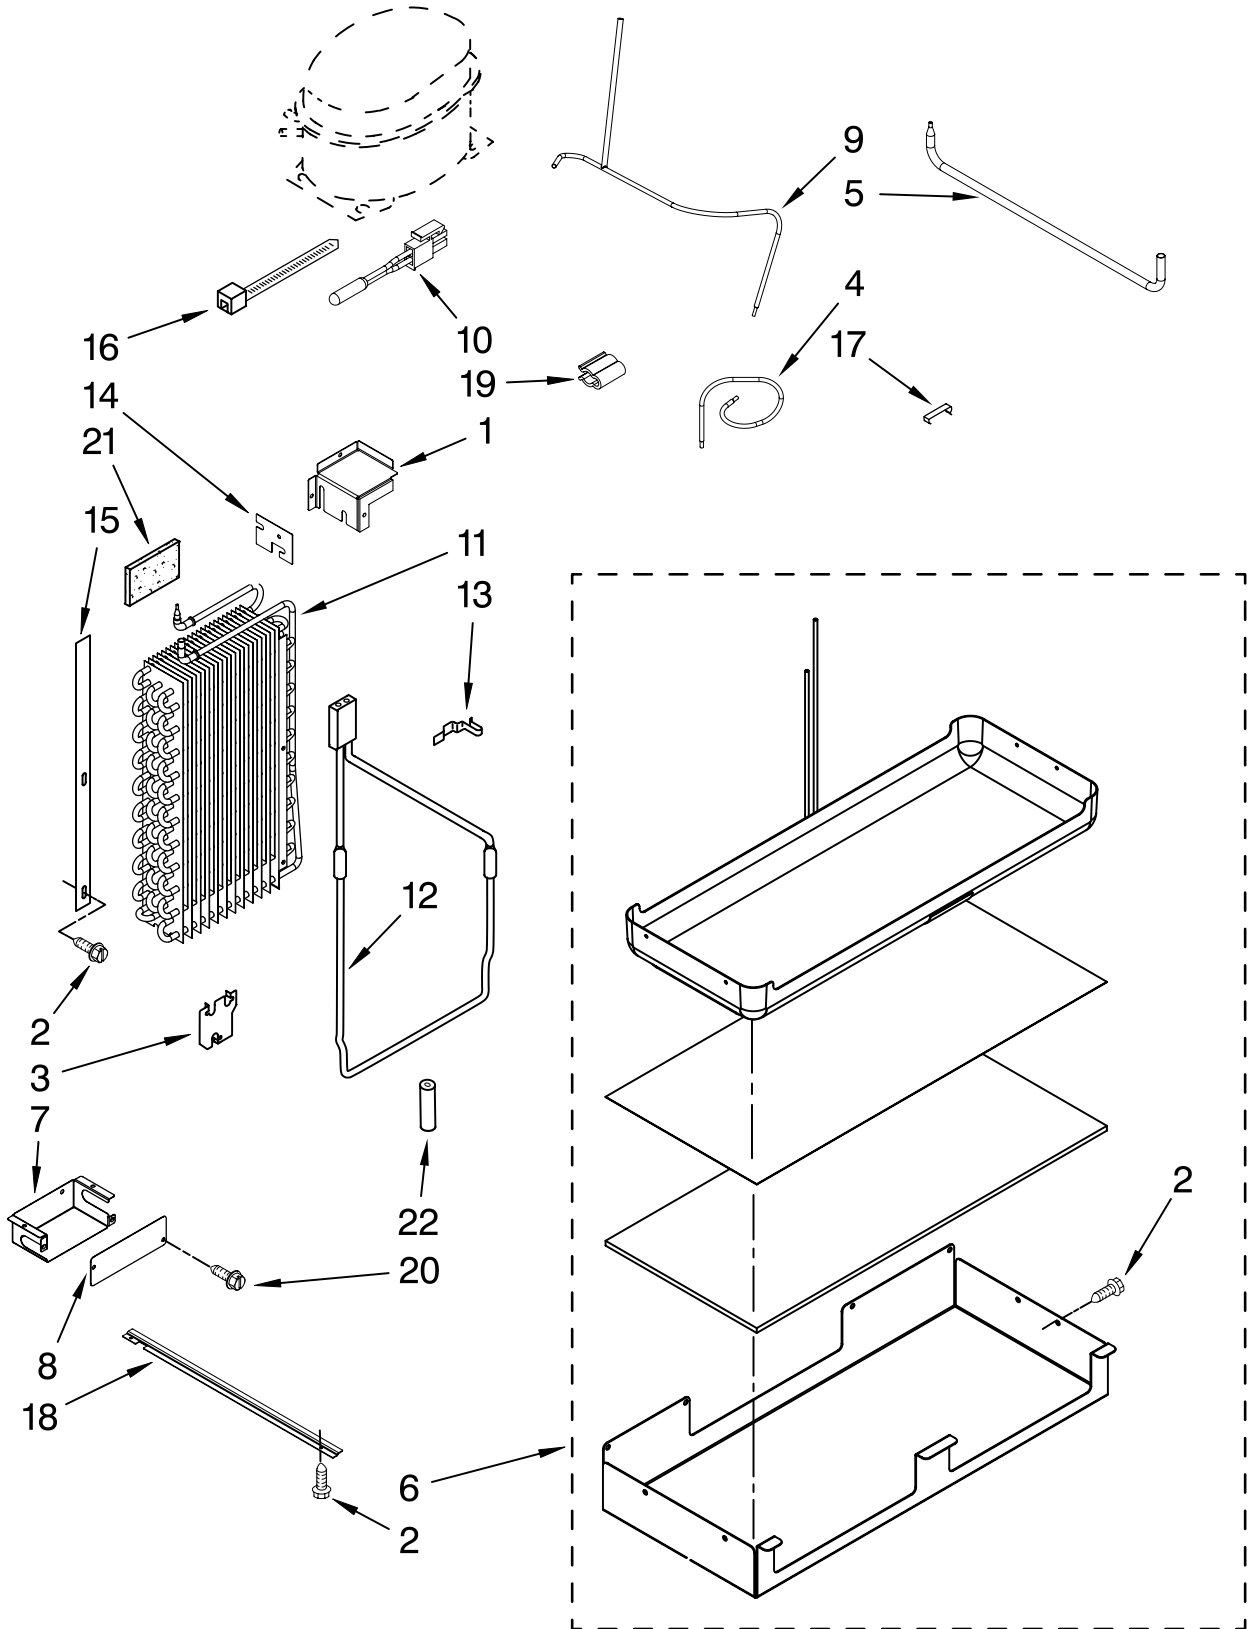

LOWER UNIT AND TUBE PARTS

For Models: KSS042QTB03, KSS042QTX03

(Black) (Etched Aluminum)

FOR ORDERING INFORMATION REFER TO PARTS PRICE LIST

LOWER UNIT AND TUBE PARTS

For Models: KSS042QTB03, KSS042QTX03

(Black) (Etched Aluminum)

Illus. No.	Part No.	DESCRIPTION
1	W10160981	Bracket Assembly, Air Return
2	486194	Screw
3	W10157752	Bracket
4	2309076	Suction Tube
5	2309070	Tube, Connect (Drier/Restrictor)
6	W10196999	Drain Pan Assy.
7	W10151288	Cover, Wiring
8	W10153595	Cover, Box
9	W10121371	Tube, Discharge
10	2188820	Thermistor
11	W10205101	Evaporator
12	W10140161	Heater, Defrost
13	1113048	Clamp, Heater (2)
14	W10139908	Seal, Return Air
15	2220832	Gasket, Evaporator
16	2155774	Wire Tie
17	W10169509	Clip, Heat Exchanger
18	2320554	Support, Drain Pan
19	9791833	Clip
20	304392	Screw 8-18 x 1/2
21	2220241	Insulation, Sound
22	2215648	Dampener

FOR ORDERING INFORMATION REFER TO PARTS PRICE LIST