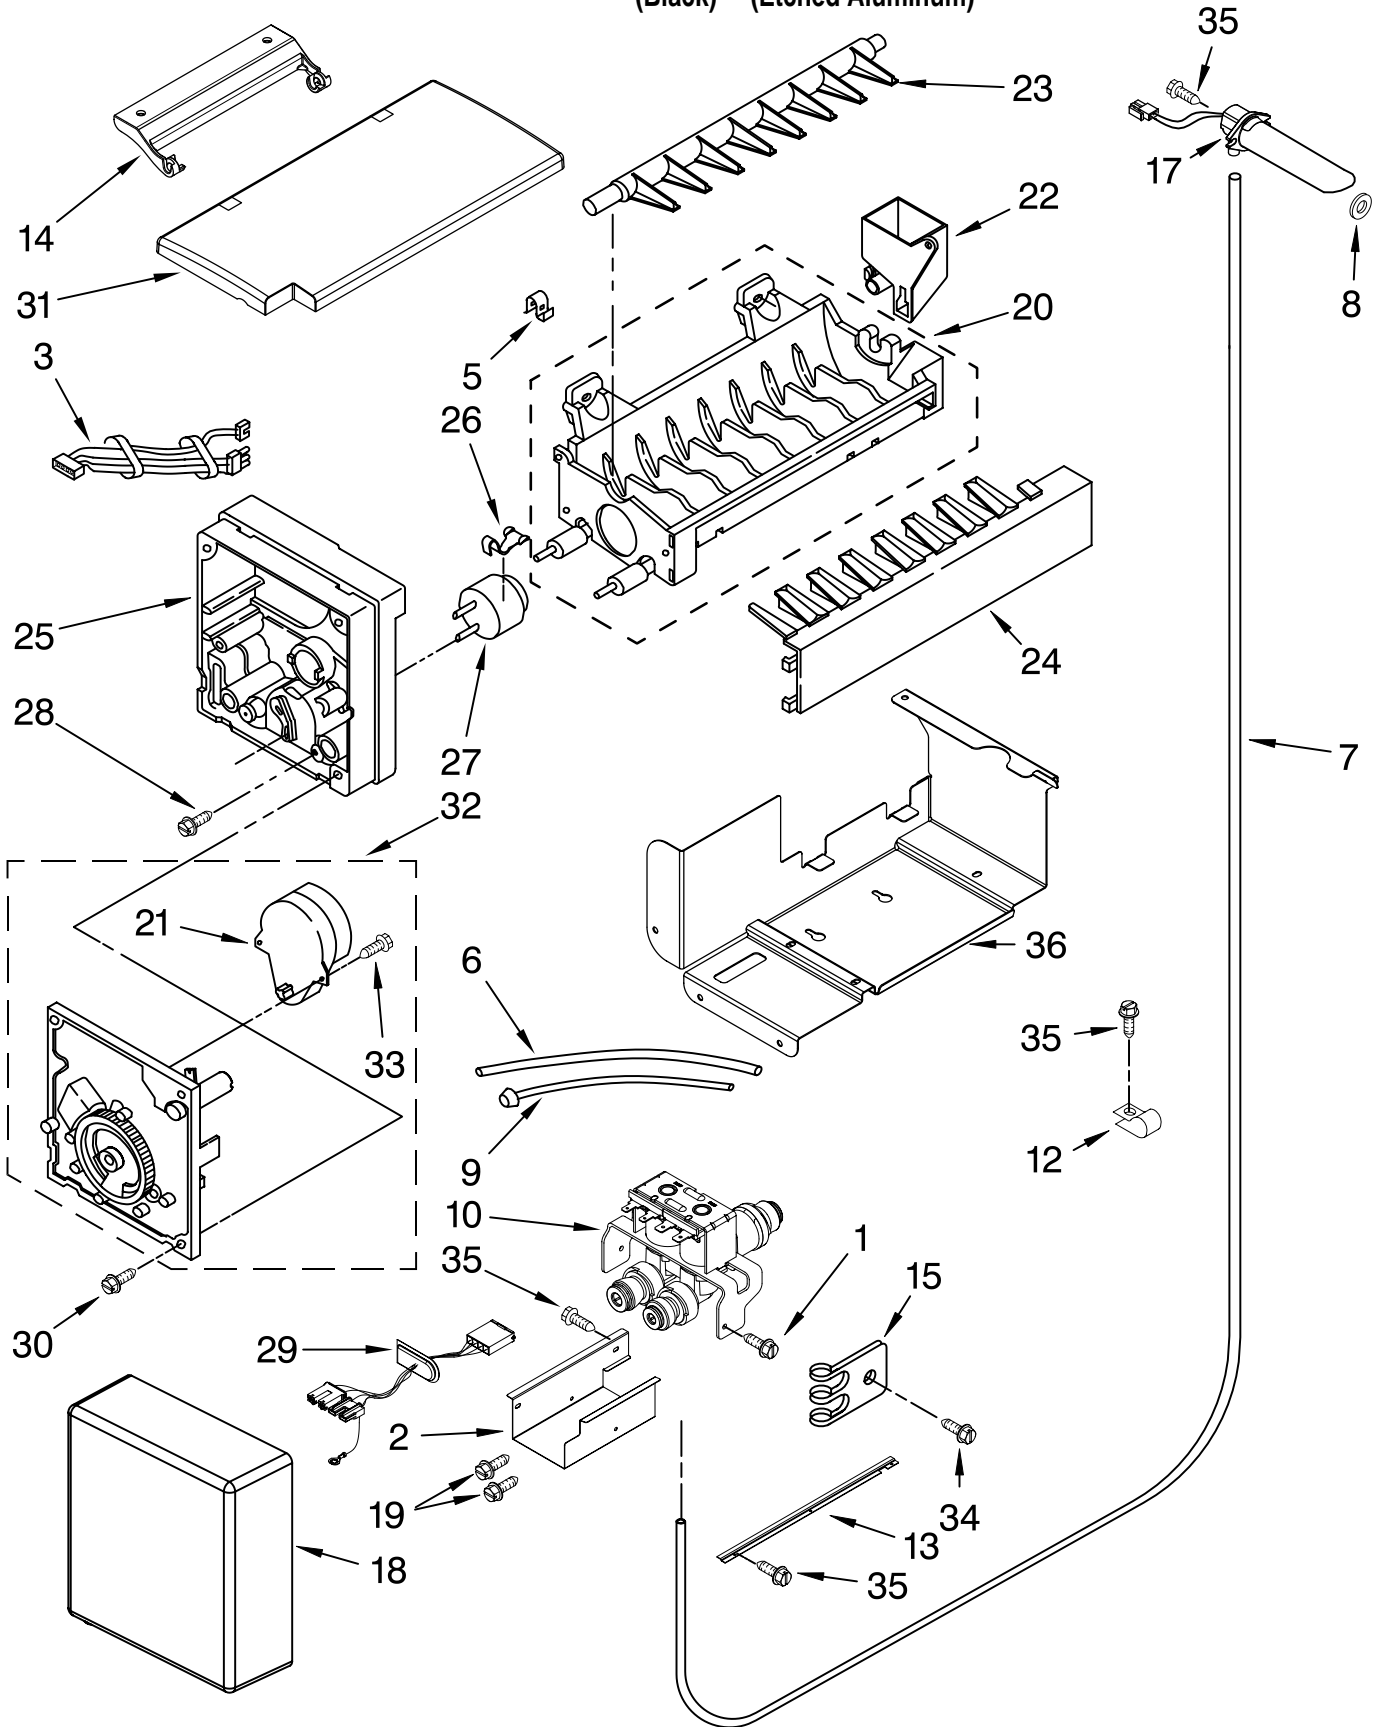

ICEMAKER PARTS

For Models: KSS042QTB03, KSS042QTX03
(Black) (Etched Aluminum)

FOR ORDERING INFORMATION REFER TO PARTS PRICE LIST

ICEMAKER PARTS

For Models: KSSO42QTB03, KSSO42QTX03
(Black) (Etched Aluminum)

Illus. No.	Part No.	DESCRIPTION	Illus. No.	Part No.	DESCRIPTION	Illus. No.	Part No.	DESCRIPTION
1	304392	Screw 8-18 x 1/2	20	W10122527	Mold & Heater (Also Order 542638 Silicone Grease)	33	489136	Screw (2)
2	2320601	Shield, Valve				34	489464	Screw
3	2310191	Wire Assembly, Icemaker				35	486194	Screw
5	628379	Clip, Fuse	21		Motor, (Not Serviceable Order Item 32)	36	2252228	Bracket, Icemaker Mounting
6	W10174395	Tube, Filter Inlet				100	W10190968	Complete Icemaker Assembly
7	2320658	Water Tube	22	628356	Cup-Water Fill	Following Parts Not Illustrated (Optional Parts Only)		
8	2302758	Seal Gasket	23	627843	Ejector		8537055	Cleaner, Stainless Steel
9	2317912	Tube, Filter Outlet	24	2198598	Ice Striper		W10134767	Ice Container Assembly
10	W10159842	Valve, Solenoid	25	2194712	Support		W10129081	Handle Kit for Previous Architect Series (Stainless)
12	2221070	Clamp, Tube	26	2315522	Retainer Thermostat (2)			
13	2320559	Support, Valve						
14	2198641	Bracket, Icemaker Cover	27	628397	Thermostat (Also Order 542639 Cement Alumilastic)			
15	2208136	Clamp, Nylon Valve						
17	2302756	Tube, Water Inlet	28	8533917	Screw			
18	2257538	Cover	29	W10139199	Wire Assembly, Smart Valve			
19	488500	Screw						
			30	489276	Screw			
			31	2317040	Cover, Icemaker			
			32	626680	Module Assembly (Includes Items 21 & 33)