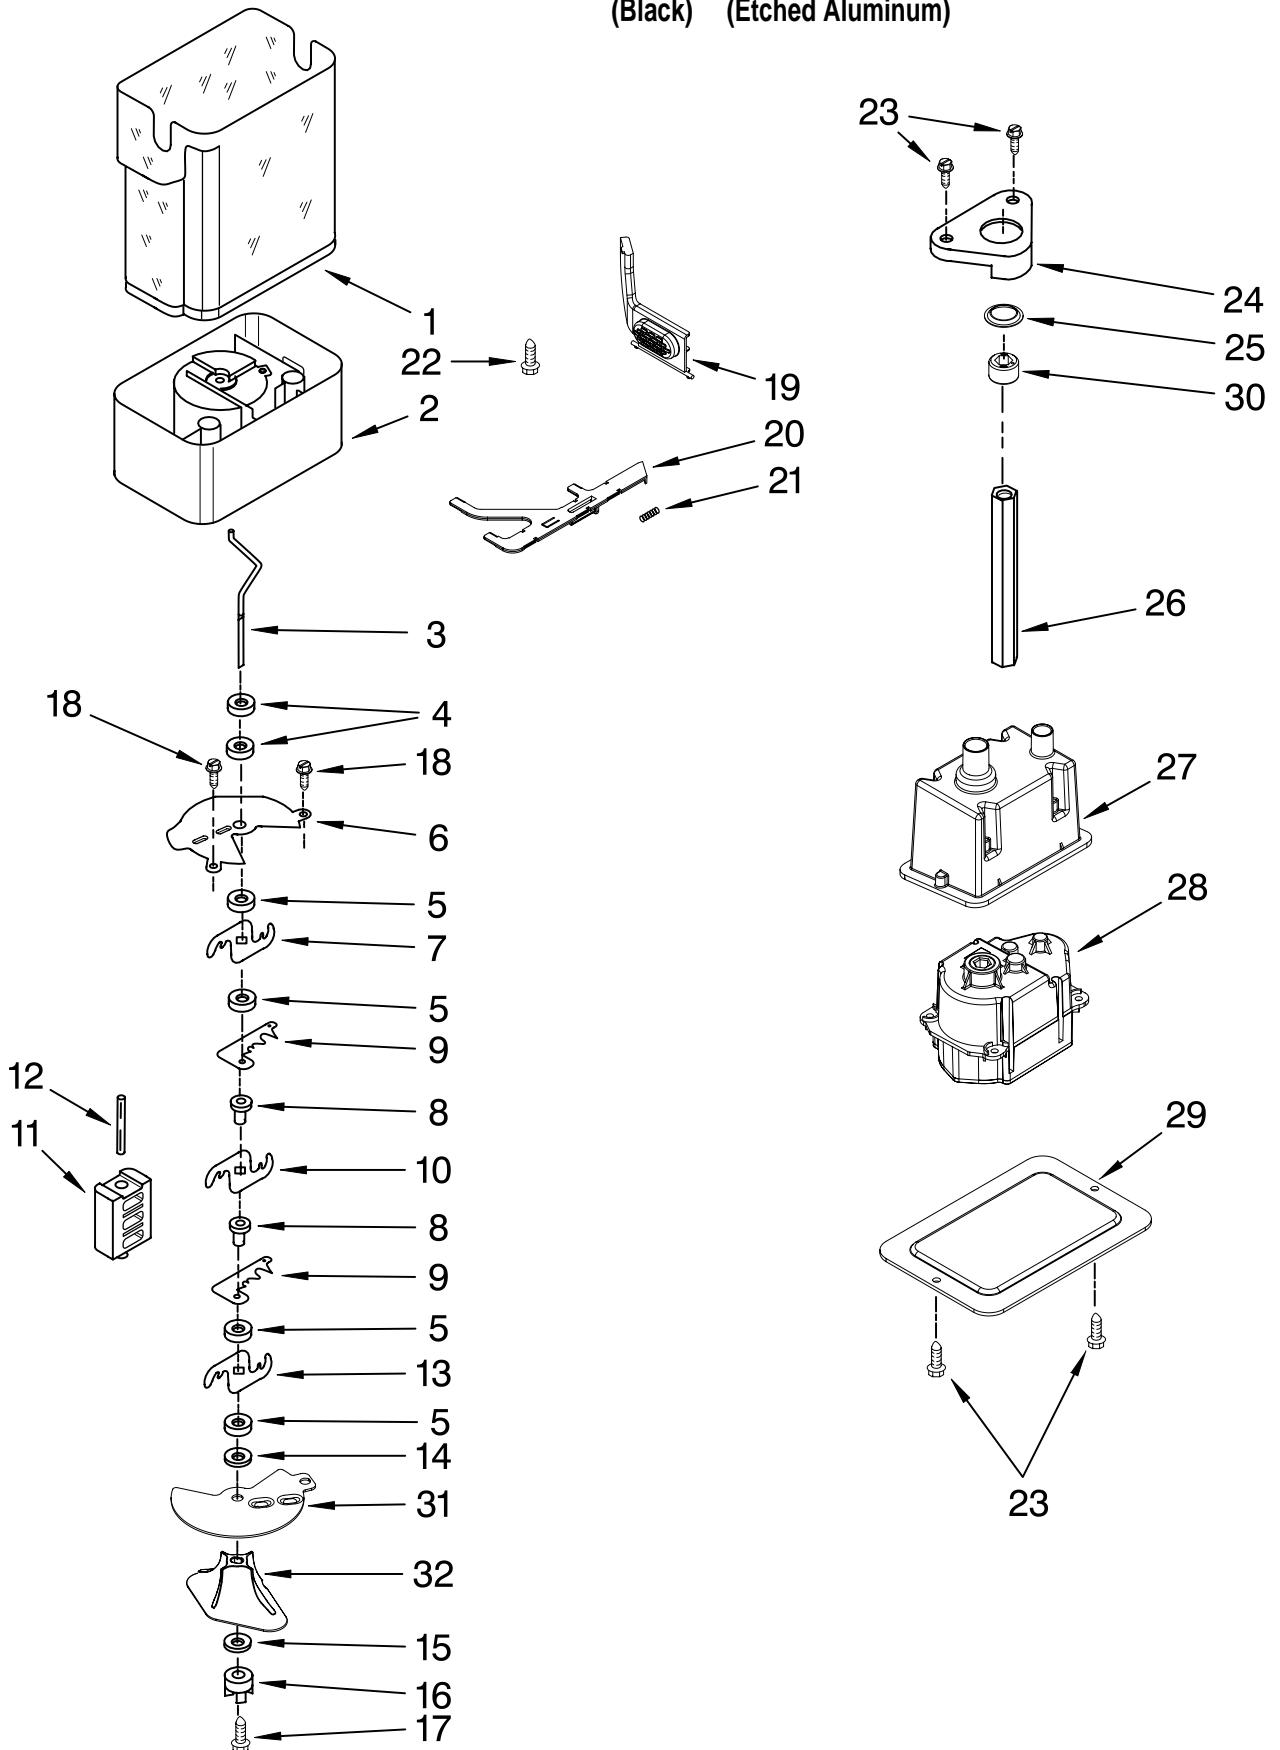

MOTOR AND ICE CONTAINER PARTS

For Models: KSS042QTB03, KSS042QTX03

(Black) (Etched Aluminum)

FOR ORDERING INFORMATION REFER TO PARTS PRICE LIST

MOTOR AND ICE CONTAINER PARTS

For Models: KSS042QTB03, KSS042QTX03

(Black) (Etched Aluminum)

Illus. No.	Part No.	DESCRIPTION
1	2222965	Ice Bin
2	W10134774	Crusher Bin
3	W10140642	Auger
4	2258220	Washer, Auger
5	1119007	Spacer, Flat (6)
6	2317248	Cover, Crusher
7	2257024	Blade, Rotary
8	1119005	Spacer, Step (2)
9	2257020	Blade, Fixed
10	2257023	Blade, Rotary
11	2317239	Block, Blade
12	489229	Roll Pin
13	2257022	Blade, Rotary
14	489235	Washer, Plain
15	2198661	Washer, Coupling
16	2188918	Coupling, Top
17	8281164	Screw
18	3400065	Screw
19	2252265	Button, Bin
20	W10134783	Latch, Bin
21	2198608	Spring, Latch
22	2198671	Screw (2)
23	8281163	Screw
24	2188919	Holder
25	2198628	Seal
26	2318030	Drive Shaft
27	2318011	Enclosure, Motor
28	2315546	Dispenser, Motor
29	2318028	Cover
30	2315559	Sleeve, Coupling
31	2317250	Chamber, Divider
32	2317243	Wiper

FOR ORDERING INFORMATION REFER TO PARTS PRICE LIST