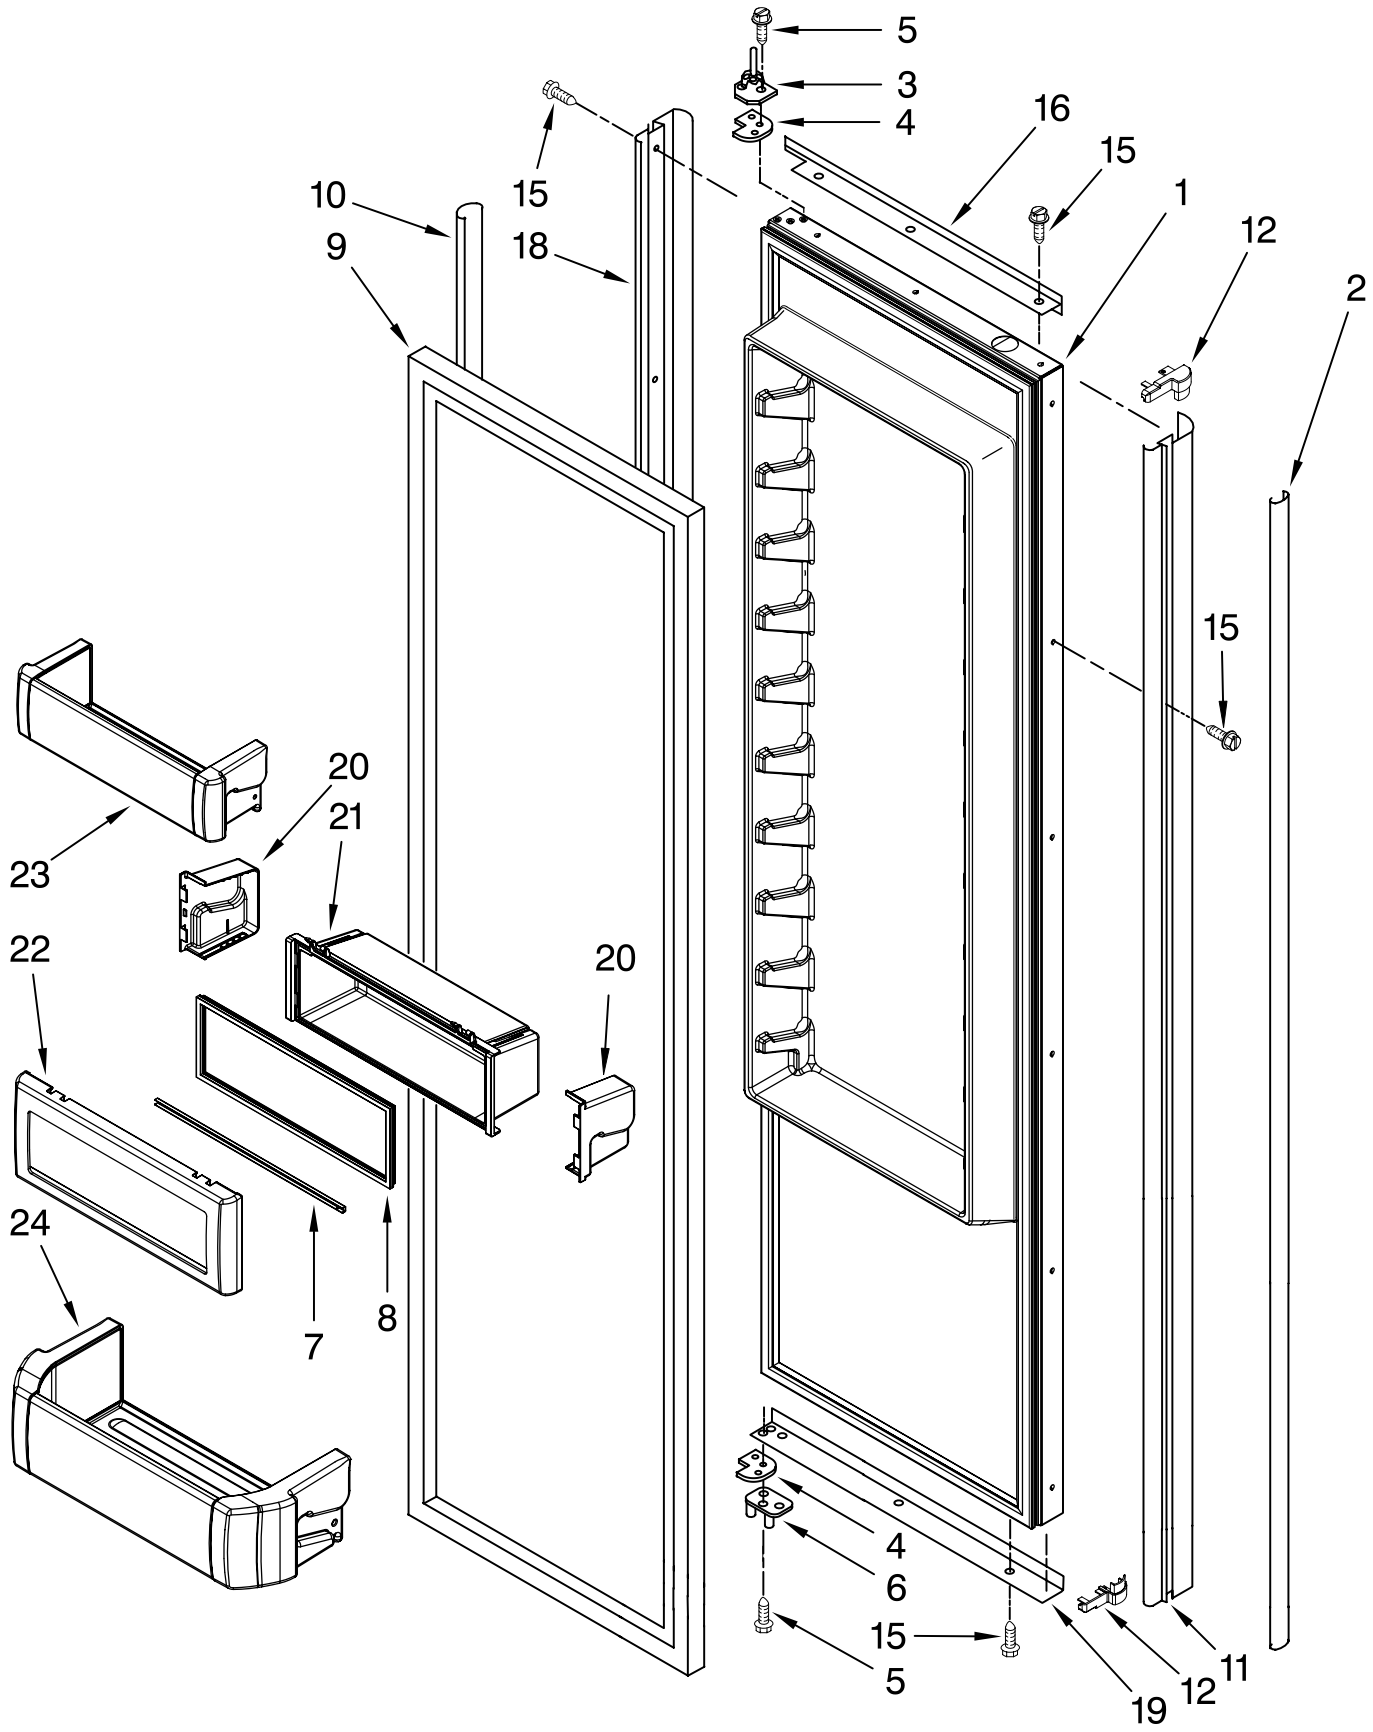

MOTOR AND ICE CONTAINER PARTS

For Models: KSS042QTB03, KSS042QTX03

(Black) (Etched Aluminum)

Illus. No.	Part No.	DESCRIPTION
1	2222965	Ice Bin
2	W10134774	Crusher Bin
3	W10140642	Auger
4	2258220	Washer, Auger
5	1119007	Spacer, Flat (6)
6	2317248	Cover, Crusher
7	2257024	Blade, Rotary
8	1119005	Spacer, Step (2)
9	2257020	Blade, Fixed
10	2257023	Blade, Rotary
11	2317239	Block, Blade
12	489229	Roll Pin
13	2257022	Blade, Rotary
14	489235	Washer, Plain
15	2198661	Washer, Coupling
16	2188918	Coupling, Top
17	8281164	Screw
18	3400065	Screw
19	2252265	Button, Bin
20	W10134783	Latch, Bin
21	2198608	Spring, Latch
22	2198671	Screw (2)
23	8281163	Screw
24	2188919	Holder
25	2198628	Seal
26	2318030	Drive Shaft
27	2318011	Enclosure, Motor
28	2315546	Dispenser, Motor
29	2318028	Cover
30	2315559	Sleeve, Coupling
31	2317250	Chamber, Divider
32	2317243	Wiper

FOR ORDERING INFORMATION REFER TO PARTS PRICE LIST

REFRIGERATOR DOOR PARTS

For Models: KSS042QTB03, KSS042QTX03

(Black) (Etched Aluminum)

FOR ORDERING INFORMATION REFER TO PARTS PRICE LIST