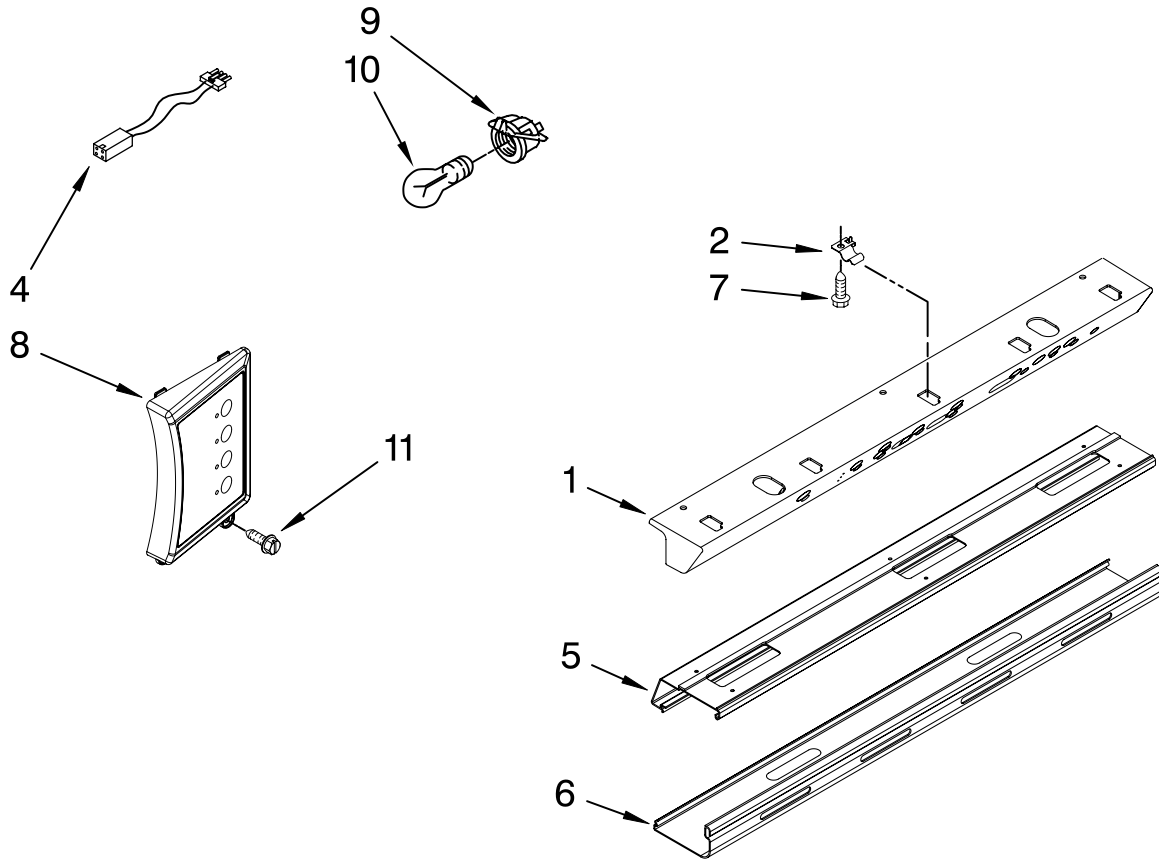

CONTROL PANEL PARTS

For Models: KSS042QTB03, KSS042QTX03

(Black) (Etched Aluminum)

Illus. No.	Part No.	DESCRIPTION
1	2316545	Control Box Assy
2	2317000	Clip, Box
4	2310390	Wire, Jumper
5	2307592	Bracket, Control Box
6	2307595	Shield, Control Box
7	487539	Screw (2)
8	2306086	Display, Ingredient Care Center
9	2223857	Socket, Light
10	2326255	Light Bulb (2)
11	8281185	Screw

FOR ORDERING INFORMATION REFER TO PARTS PRICE LIST