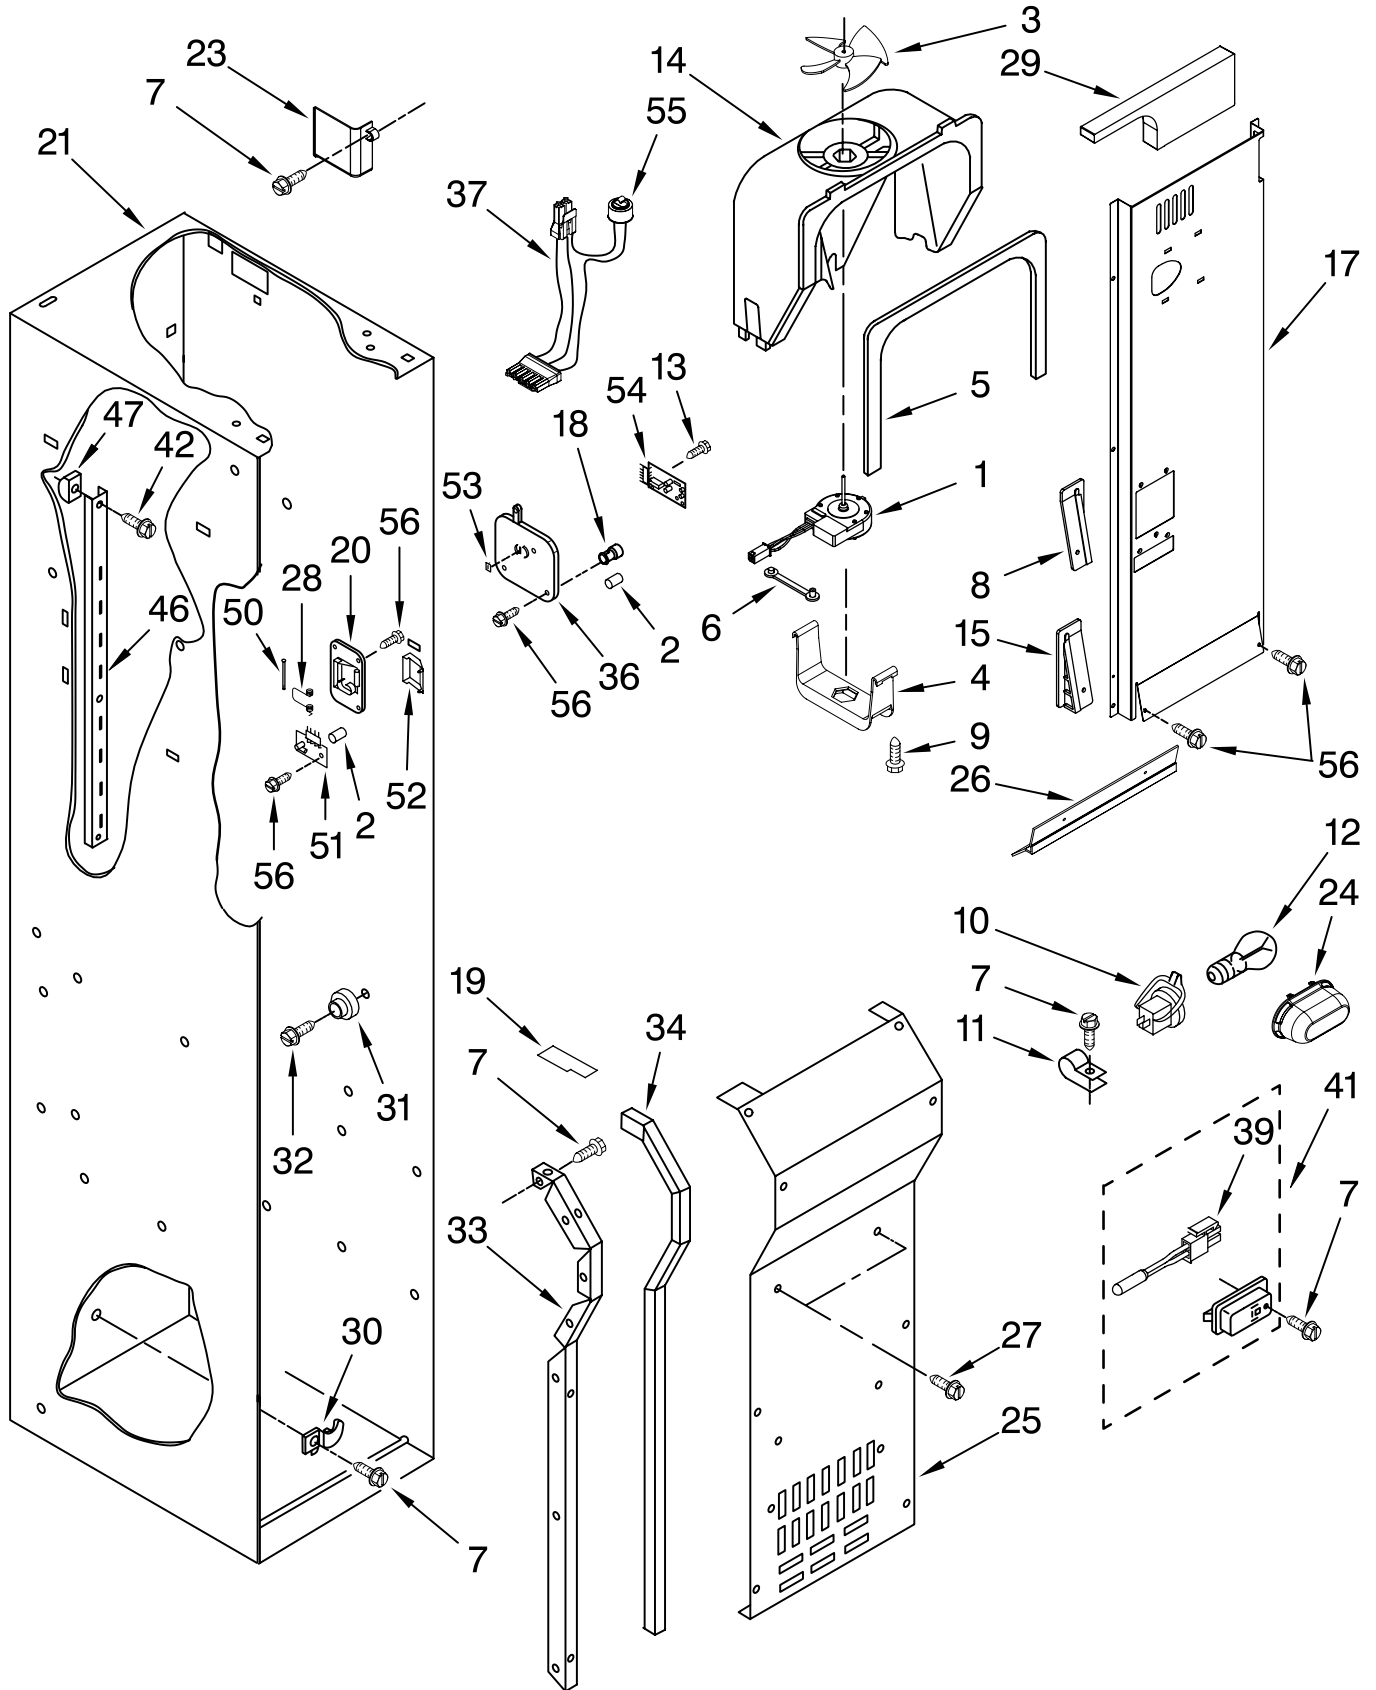

FREEZER LINER AND AIR FLOW PARTS

For Models: KSSO42QTB03, KSSO42QTX03

(Black) (Etched Aluminum)

FOR ORDERING INFORMATION REFER TO PARTS PRICE LIST

FREEZER LINER AND AIR FLOW PARTS

For Models: KSSO42QTB03, KSSO42QTX03

(Black) (Etched Aluminum)

Illus. No.	Part No.	DESCRIPTION	Illus. No.	Part No.	DESCRIPTION	Illus. No.	Part No.	DESCRIPTION
1	2259385	Fan Motor	19		Block, Fan Scroll	36	2259493	Cover, Receiver
2	2198665	Tube, P.C. Board		2209480	Right	37	W10139189	Harness, Evap Fan (Includes Item 55)
3	2169142	Fan Blade		2209066	Left	39	2306010	Thermistor
4	2223733	Retainer, Fan Motor	20	2215650	Cover, Emitter	41	2317844	Thermistor Assy
5	2302817	Gasket, Cover	21		Liner (Not A Serviceable Part)	42	2006475	Screw
6	2223986	Grommet	23	2259025	Cover, Air Outlet	46	2259032	Ladder, Shelf
7	486194	Screw	24	2307751	Light Shield	47	2259445	Support, Screw
8	2259464	Wedge, Air Duct	25	W10158003	Cover, Evaporator	50	2198634	Pin
9	488500	Screw, Ground	26	2302850	Support, Air Duct	51	W10193840	P.C. Board
10	2223857	Socket, Light (2)	27	487539	Screw			Emitter
11	488937	Clamp, Nylon	28	2198635	Spring	52	2198633	Flipper
12	2326255	Light Bulb	29	2309283	Deflector, Air Duct	53	2255563	Slide, Icemaker Shut Off
13	489214	Screw	30	1112260	Support, Evaporator	54	W10193666	P.C. Board, Receiver
14	2182120	Scroll, Fan	31	2196483	Shelf, Stud (20)	55	W10160570	Defrost, Bi-Metal
15	2259465	Wedge, Air Duct	32	W10191952	Screw	56	8281185	Screw
17	2307774	Air Duct	33		Evaporator, Cover Rail			
18	2198643	Lens		2221107	Left Side			
				2259355	Right Side			
			34	2220904	Gasket (2) Evaporator Cover			

FOR ORDERING INFORMATION REFER TO PARTS PRICE LIST