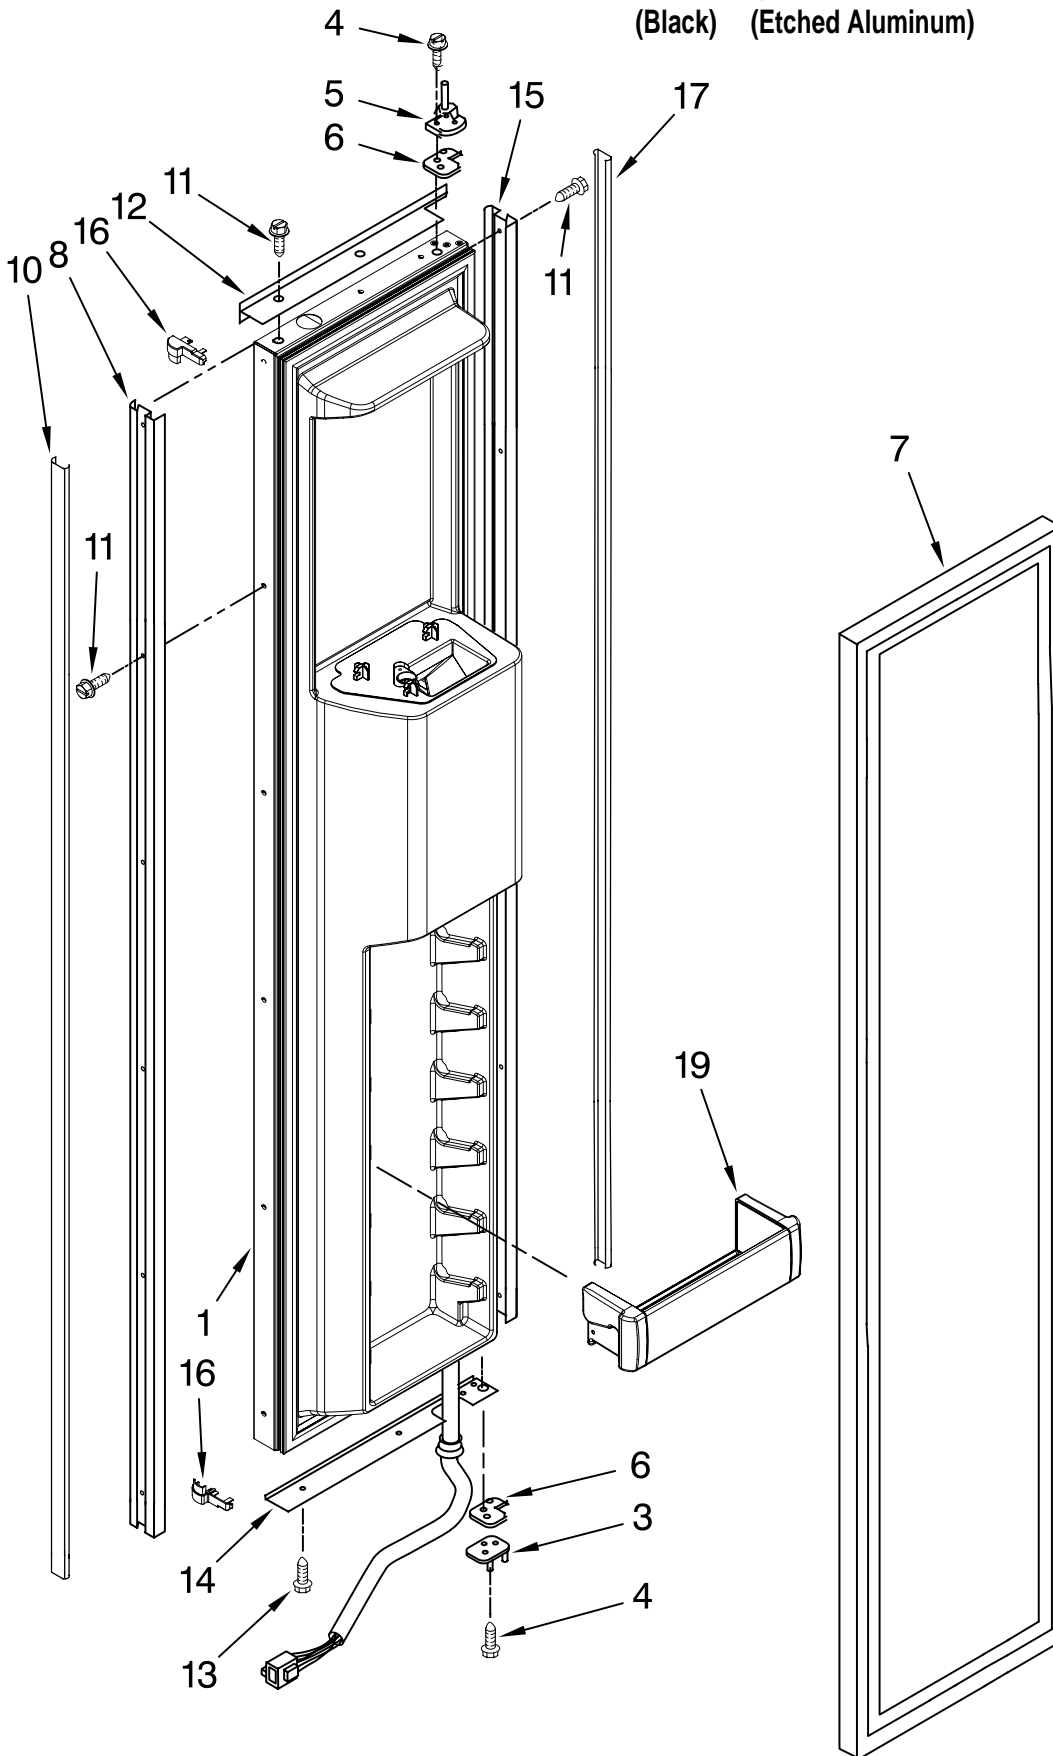

FREEZER DOOR PARTS

For Models: KSSO42QTB03, KSSO42QTX03
(Black) (Etched Aluminum)

FOR ORDERING INFORMATION REFER TO PARTS PRICE LIST