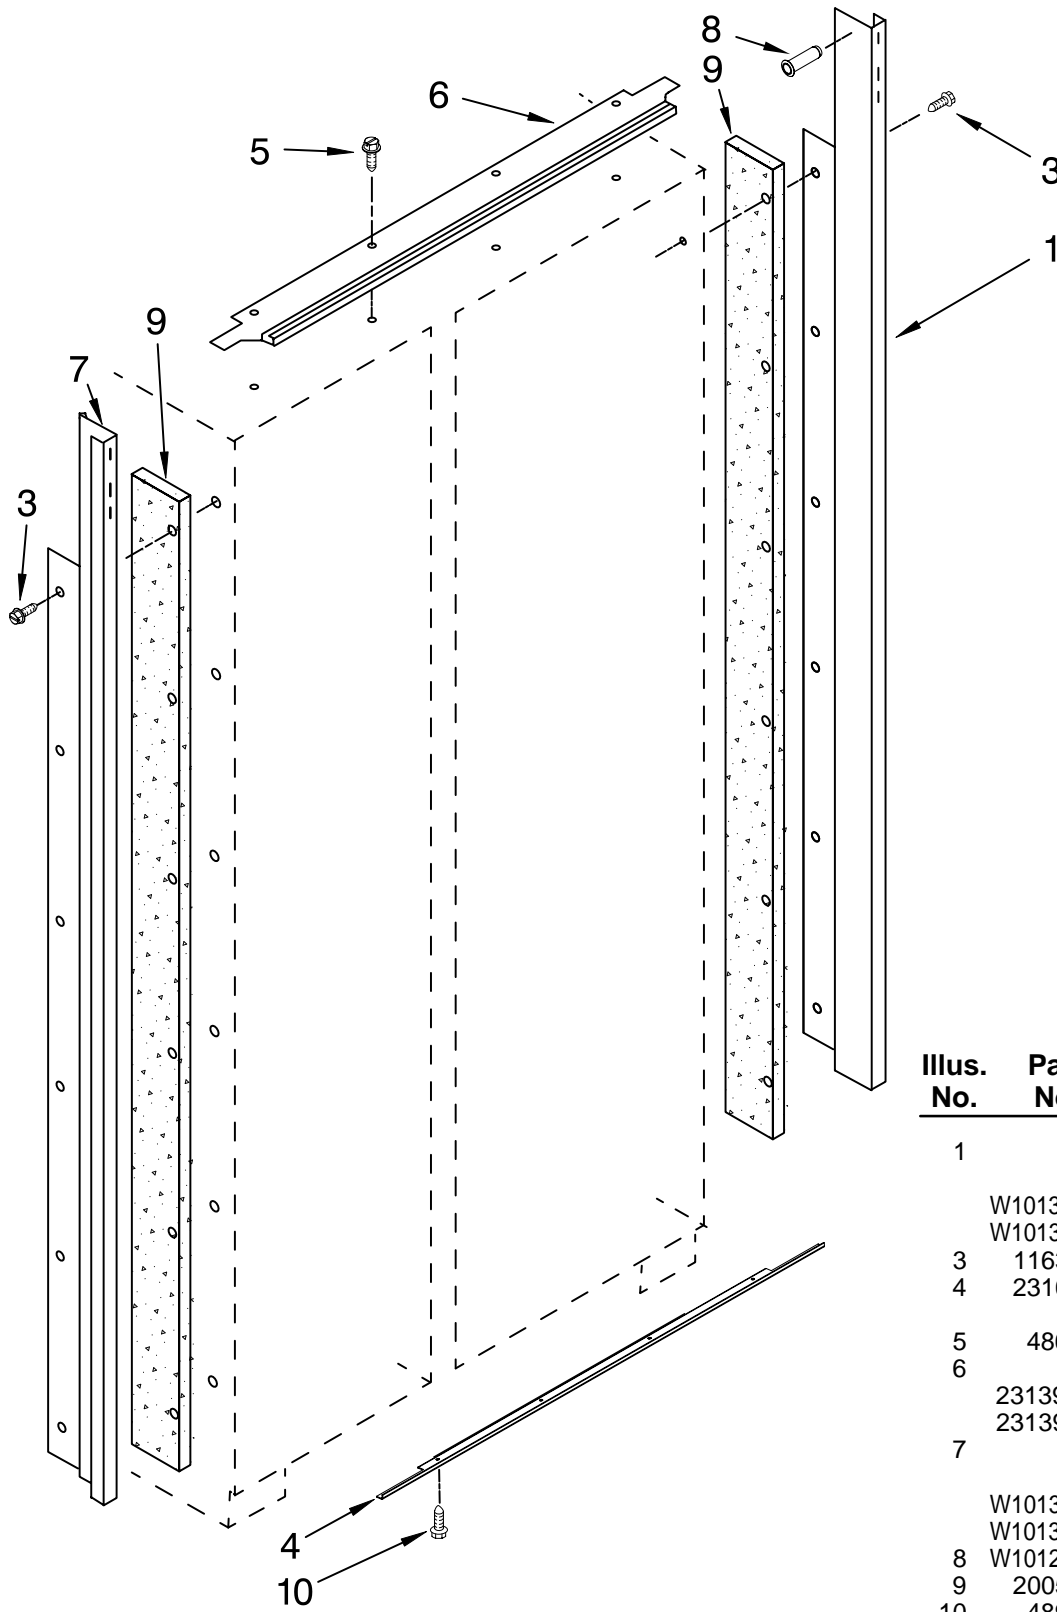

FOR ORDERING INFORMATION REFER TO PARTS PRICE LIST

CABINET TRIM PARTS

For Models: KSSO42QTBO3, KSSO42QTX03
(Black) (Etched Aluminum)

Illus. No.	Part No.	DESCRIPTION
1		Cabinet, Trim (Right Side)
	W10132410	Black
	W10132411	Stainless Steel
3	1163283	Screw
4	2316687	Cabinet, Trim (Bottom)
5	486194	Screw
6		Cabinet, Trim Top
	2313961B	Black
	2313961S	Stainless Steel
7		Cabinet Trim (Left Side)
	W10132415	Black
	W10132416	Stainless Steel
8	W10121451	Nutsert (4)
9	2005925	Seal-Trim, Side
10	489464	Screw