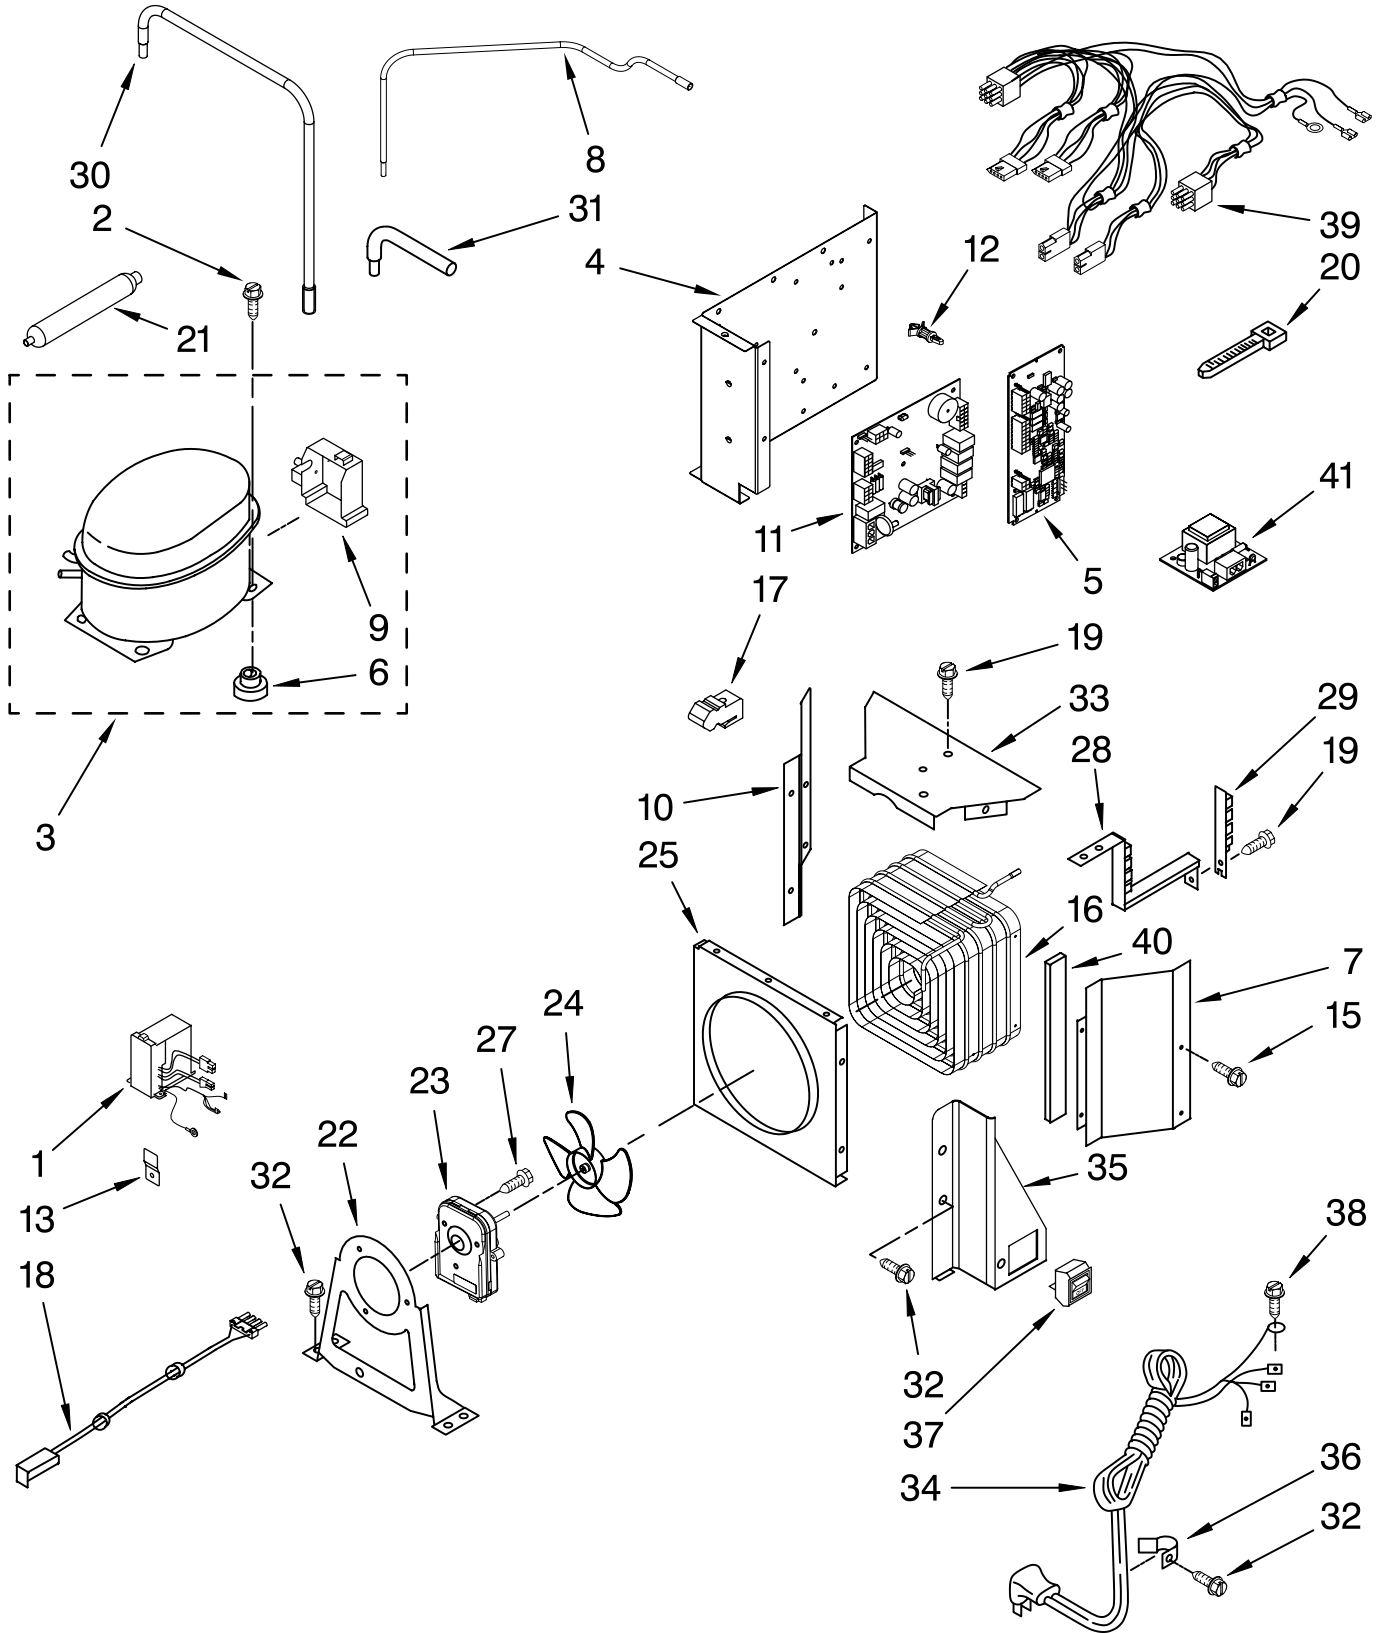

UPPER UNIT PARTS

For Models: KSS042QT B03, KSS042QT X03
(Black) (Etched Aluminum)

FOR ORDERING INFORMATION REFER TO PARTS PRICE LIST

UPPER UNIT PARTS

For Models: KSSO42QT03, KSSO42QT03
(Black) (Etched Aluminum)

Illus. No.	Part No.	DESCRIPTION	Illus. No.	Part No.	DESCRIPTION	Illus. No.	Part No.	DESCRIPTION
1	W10133449	Inverter Box	19	489399	Screw			
2	489373	Screw, Compressor Mounting (4)	20	2155774	Wire Tie			
3	2223393	Compressor (Includes Items 6 & 9)(Also Order 876765 Tube Kit)	21	W10175593	Drier			
4	2318087	Housing, Control Board	22	W10136614	Bracket, Fan Motor (Condenser Fan)			
5	2318054	Control Board	23	2188875	Motor, Fan			
6	1100826	Grommet, Mounting	24	W10139483	Blade, Fan			
7	2309002	Support, Condenser	25	2003169	Orifice, Fan			
8	2307693	Tube, Transiton (Cond/Ht Loop) (Right)	27	8533993	Screw			
9	2215676	Terminal Cover	28	2317031	Bracket, Vibration (Condenser)			
10	2309001	Support, Condenser (Left)	29	2317030	Arm, Vibration (Condenser)			
11	W10121049	Control Board	30	2307566	Tube, Transition (Condenser/Drier)			
12	2203075	Spacer (5)	31	2194319	Tube, Process			
13	2256328	Bracket, Inverter Box	32	486194	Screw			
15	1157158	Screw	33	2309000	Cover, Condenser			
16	2307998	Condenser	34	2310251	Service Cord			
17	2309431	Grommet (2)	35	W10185556	Bracket, Mounting (Power Switch)			
18	2310207	Wire, Jumper	36	549193	Clamp, Cord			
			37	2266802	Switch, Power Disconnect			
			38	487294	Screw, Ground			
			39	W10129829	Wiring Harness, Unit Compartment			
			40	2309432	Gasket, Condenser			
			41	2259350	Power Supply, Ingredient Care Center			
						Following Parts Not Illustrated and Optional Parts Not Included		
							978025	Valve, Access (1/4")
							978026	Valve, Access (5/16")
							978027	Valve, Access (3/8")
							978028	Valve, Access (1/2")
							978029	Valve, Access (5/8")
							978030	Valve, Access (3/4")
							876764	Valve, Access (3/16")
						REFRIGERANT CHARGE		
								7.50 oz. (R-134A)