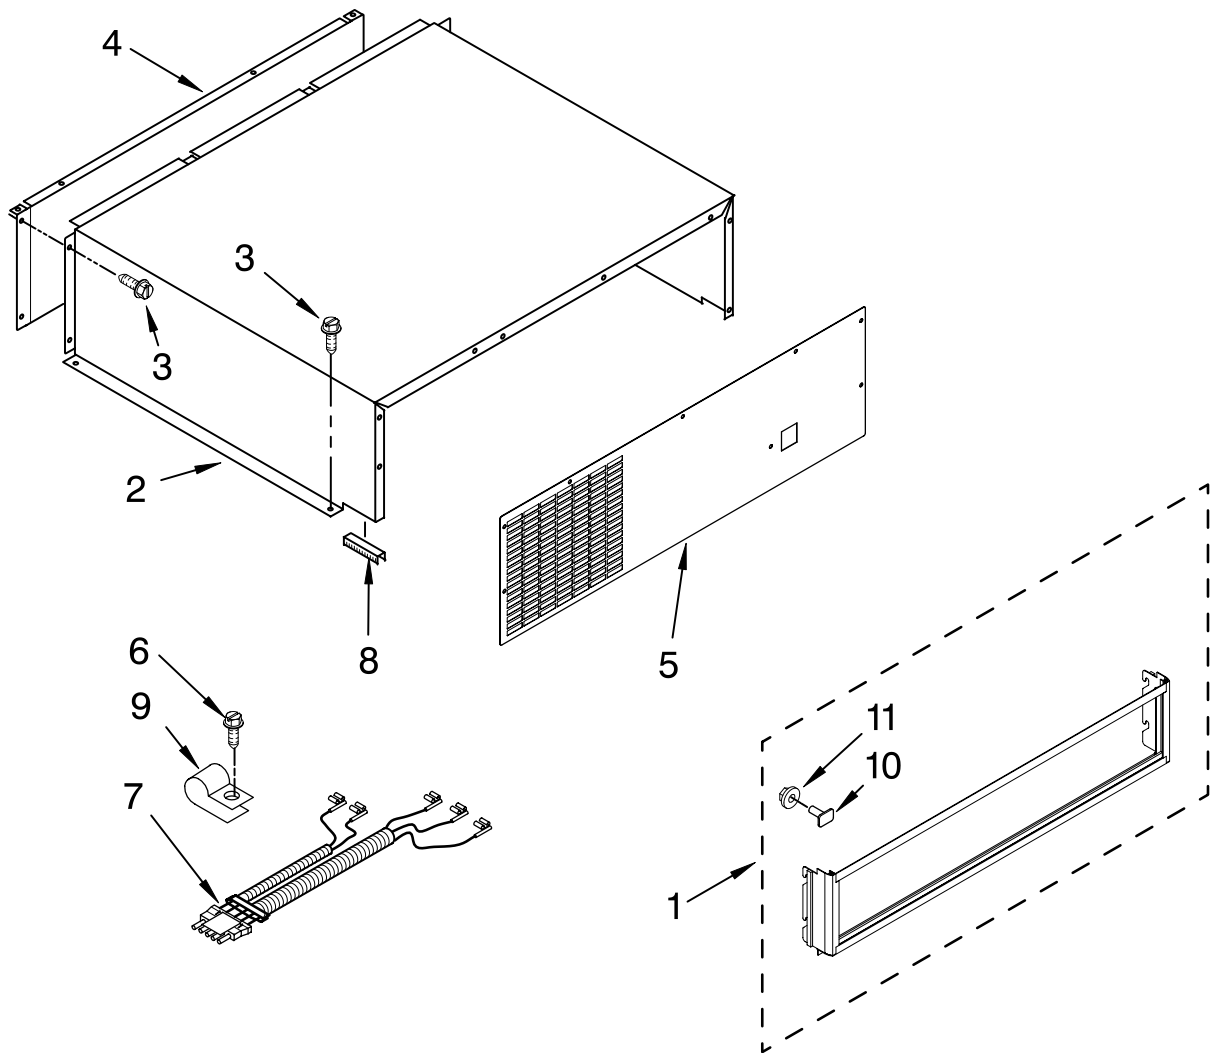

TOP GRILLE AND UNIT COVER PARTS

For Models: KSSO42QTB03, KSSO42QTX03
(Black) (Etched Aluminum)

Illus. No.	Part No.	DESCRIPTION
1		Panel, Decorative Assembly
	2313978B	Black
	2313978S	Stainless Steel
2	W10161693	Cover, Unit
3	486194	Screw
4	2256466	Back Panel
5	W10185625	Cover, Unit Front
6	487415	Screw
7	W10167456	Wire Assembly RC/FC Light Switch
8	2215910	Grommet
9	489348	Clamp
10	2003347	Tee Bolt (4)
11	1161548	Nut (4)

FOR ORDERING INFORMATION REFER TO PARTS PRICE LIST