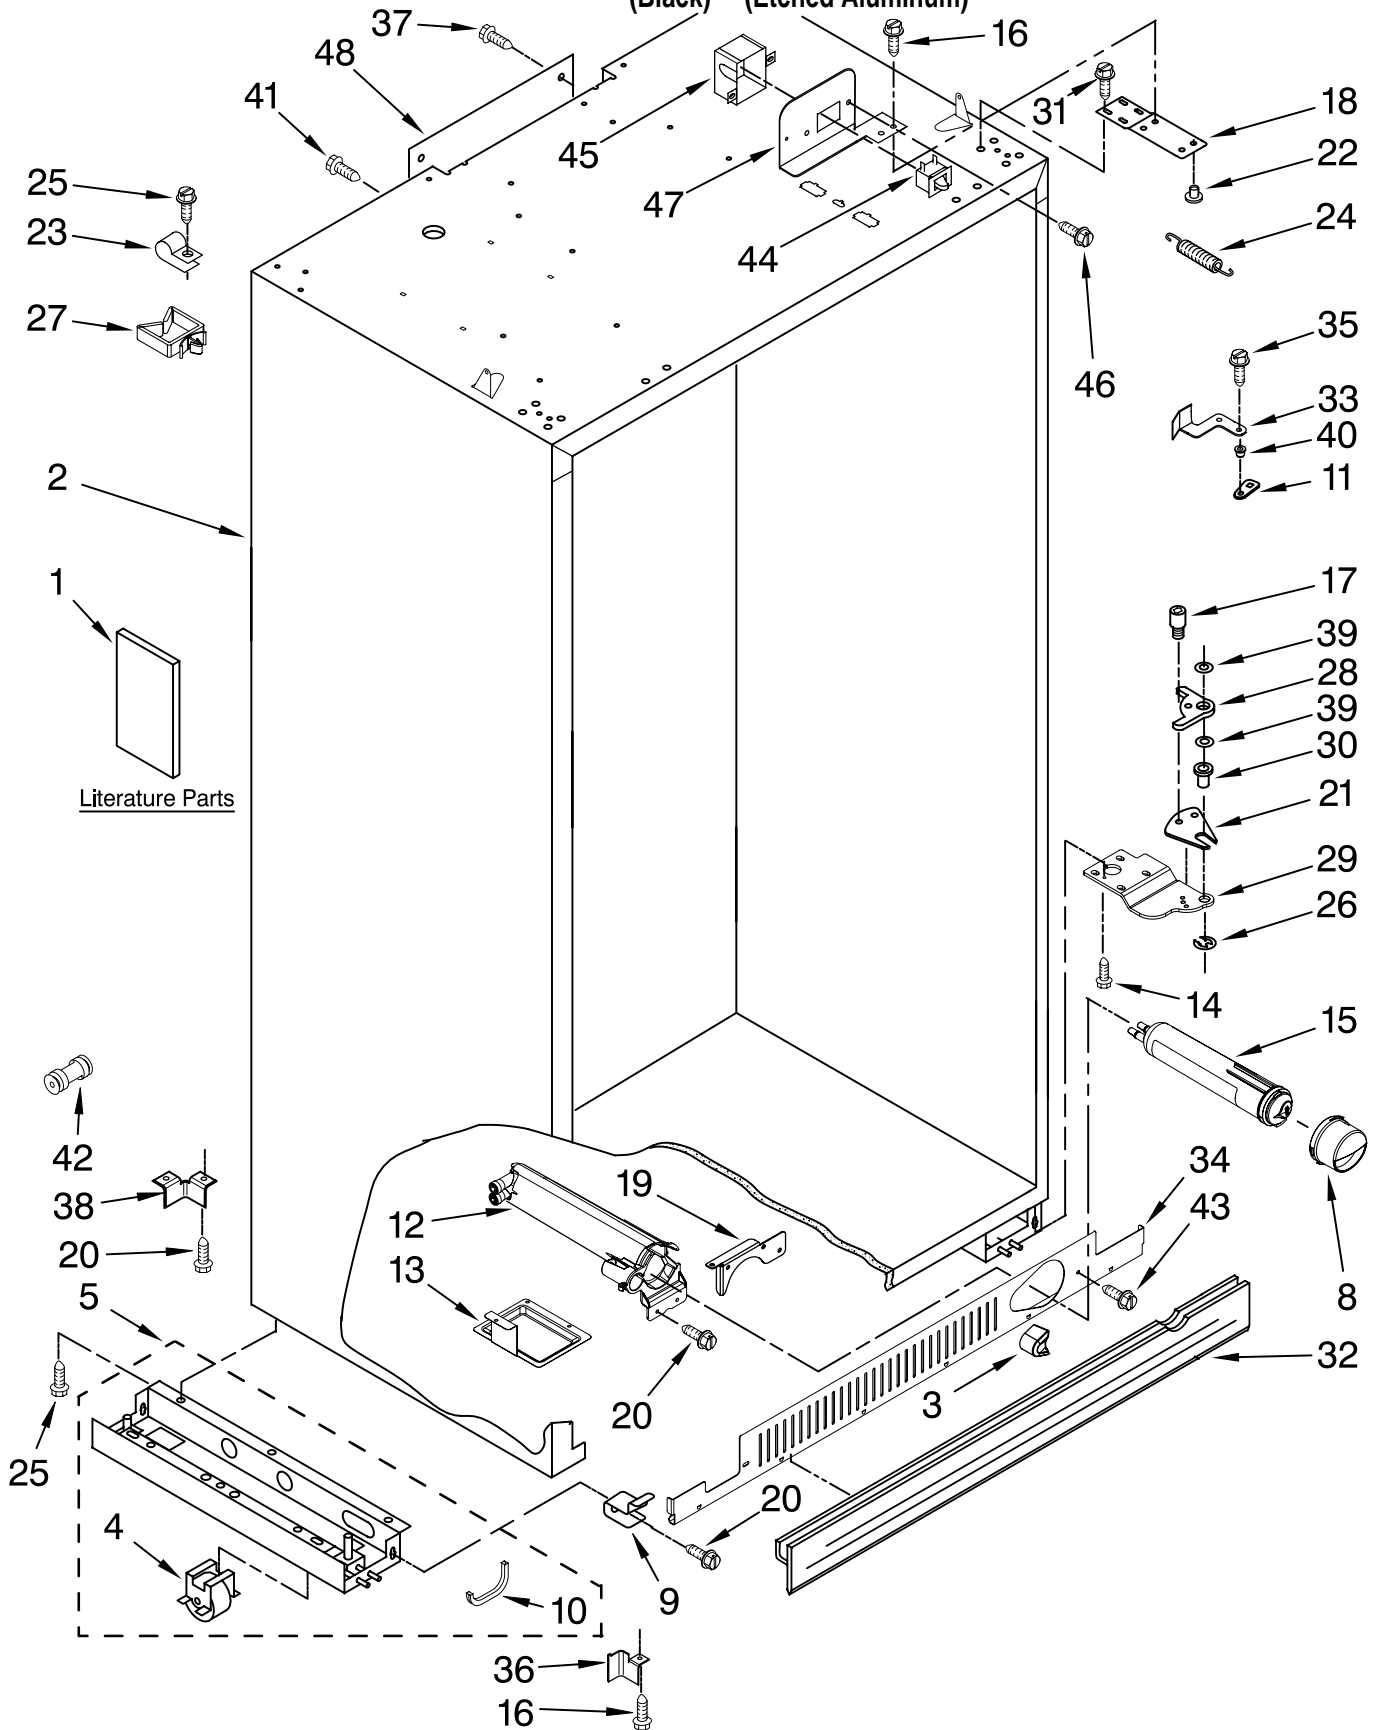

(Black) (Etched Aluminum)

FOR ORDERING INFORMATION REFER TO PARTS PRICE LIST

CABINET PARTS

For Models: KSSO42QTBO3, KSSO42QTX03
(Black) (Etched Aluminum)

Illus. No.	Part No.	DESCRIPTION	Illus. No.	Part No.	DESCRIPTION	Illus. No.	Part No.	DESCRIPTION
1		Literature Parts	13	2318189	Tray, Drip Filter	34		Grille Bottom,
	W10187855	Use & Care Guide	14	3400525	Screw			Front
	W10164072	Energy Guide	15	4396841	Filter, Water		2325185B	Black
	W10159832	Service & Wiring Sheet	16	489399	Screw	35	2005921	Screw
	2306424	Icemaker and Ingredient Care Center Service Sheet	17	3400230	Screw, Door Stop Hinge (Top)	36		Bracket, Support Base (Front)
	2318069	Main Control Service Sheet	18	2252292B	RC, Black		2006616	Left
	2316565	Installation Instructions		2252292	RC, Chrome		2006556	Right
2		Cabinet (Not A Serviceable Part)		2252291B	FC, Black	37	1157158	Screw
3	2260503B	Button, Filter	19	2318190	Bracket, Mtg (Water Filter)	38	2006617	Bracket, Support Base (Rear) (2)
4	W10138054	Roller, Front & Rear (4)	20	489464	Screw	39	2006346	Washer
5		Support, Leveler Assembly	21	2004994	Lock, Adjustable Bushing	40	2266880	Bushing, Extension Arm
	W10163493	Right Side	22	2300082	Bushing	41	1163283	Screw
	W10163491	Left Side	23	2221070	Clamp, Tube	42		Connector, Water Tube
8	2260518B	Cap, Water Filter	24	2221242	Spring, Door Closure (2)		2209709	5/16-1/4"
9	2307640	Mounting Stud, Grille	25	486194	Screw		2300868	1/4"
10	2307584	Grommet, Crossover Tube	26	2005008	Retaining Ring, Adjustable Bushing	43	8281163	Screw
11	2005783	Cam, Door Closer	27	W10129069	Wire Clip (5)	44	1118894	Switch, Rocker Arm
12	W10121140	Housing, Water Filter	28	2006342	Gap, Cover Assembly (Bottom)		1115373	Refrigerator Door Side
			29		Hinge (Bottom)	45	2215938	Freezer Door Side Cover, Switch (2)
				2309472	Freezer Side	46	487415	Screw (2)
				2309471	Refrigerator Side	47		Bracket, Switch
			30	2302876	Bushing, Adjustable		2221097	Right
			31	8533913	Screw 1/4-20 x 5/8		2221096	Left
			32		Skirt-Grille, Bottom	48	2215612	Cover, Rear
				2209025B	Black			
			33		Extension Arm, Door Closer			
				2267192B	Right, Black			
				2267192	Right, Chrome			
				2267193B	Left, Black			
				2267193	Left, Chrome			