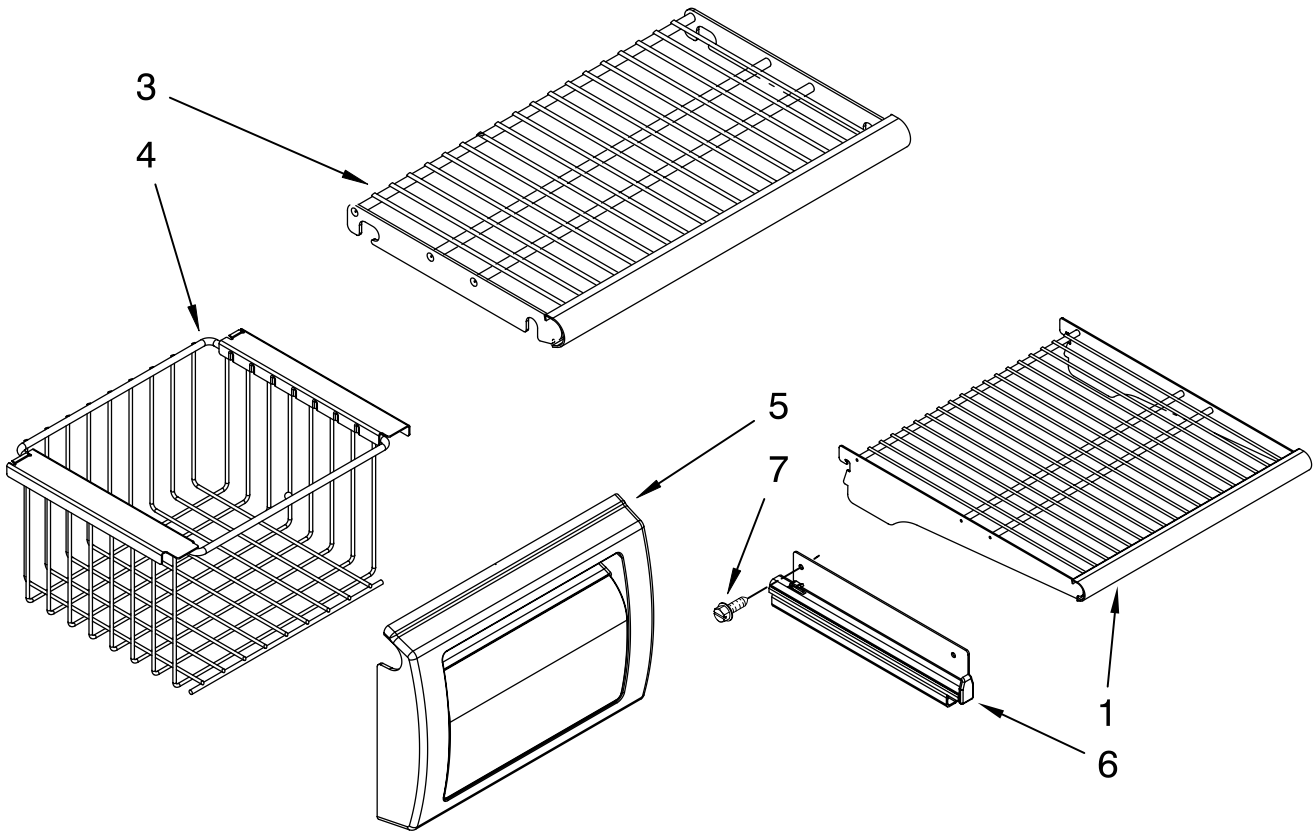

FOR ORDERING INFORMATION REFER TO PARTS PRICE LIST

CABINET TRIM PARTS

For Models: KSSO42QTBO3, KSSO42QTX03
(Black) (Etched Aluminum)

Illus. No.	Part No.	DESCRIPTION
1		Cabinet, Trim (Right Side)
	W10132410	Black
	W10132411	Stainless Steel
3	1163283	Screw
4	2316687	Cabinet, Trim (Bottom)
5	486194	Screw
6		Cabinet, Trim Top
	2313961B	Black
	2313961S	Stainless Steel
7		Cabinet Trim (Left Side)
	W10132415	Black
	W10132416	Stainless Steel
8	W10121451	Nutsert (4)
9	2005925	Seal-Trim, Side
10	489464	Screw

FOR ORDERING INFORMATION REFER TO PARTS PRICE LIST

FREEZER SHELF PARTS

For Models: KSSO42QTB03, KSSO42QTX03
(Black) (Etched Aluminum)

Illus. No.	Part No.	DESCRIPTION
	1	2302868 Wire, Shelf
	3	2302883 Shelf, Fixed (2)
	4	2259082 Basket
	5	2256270 Front, Basket
	6	Slide, Basket
		2259317 Right Side
		2259318 Left Side
	7	8533928 Screw