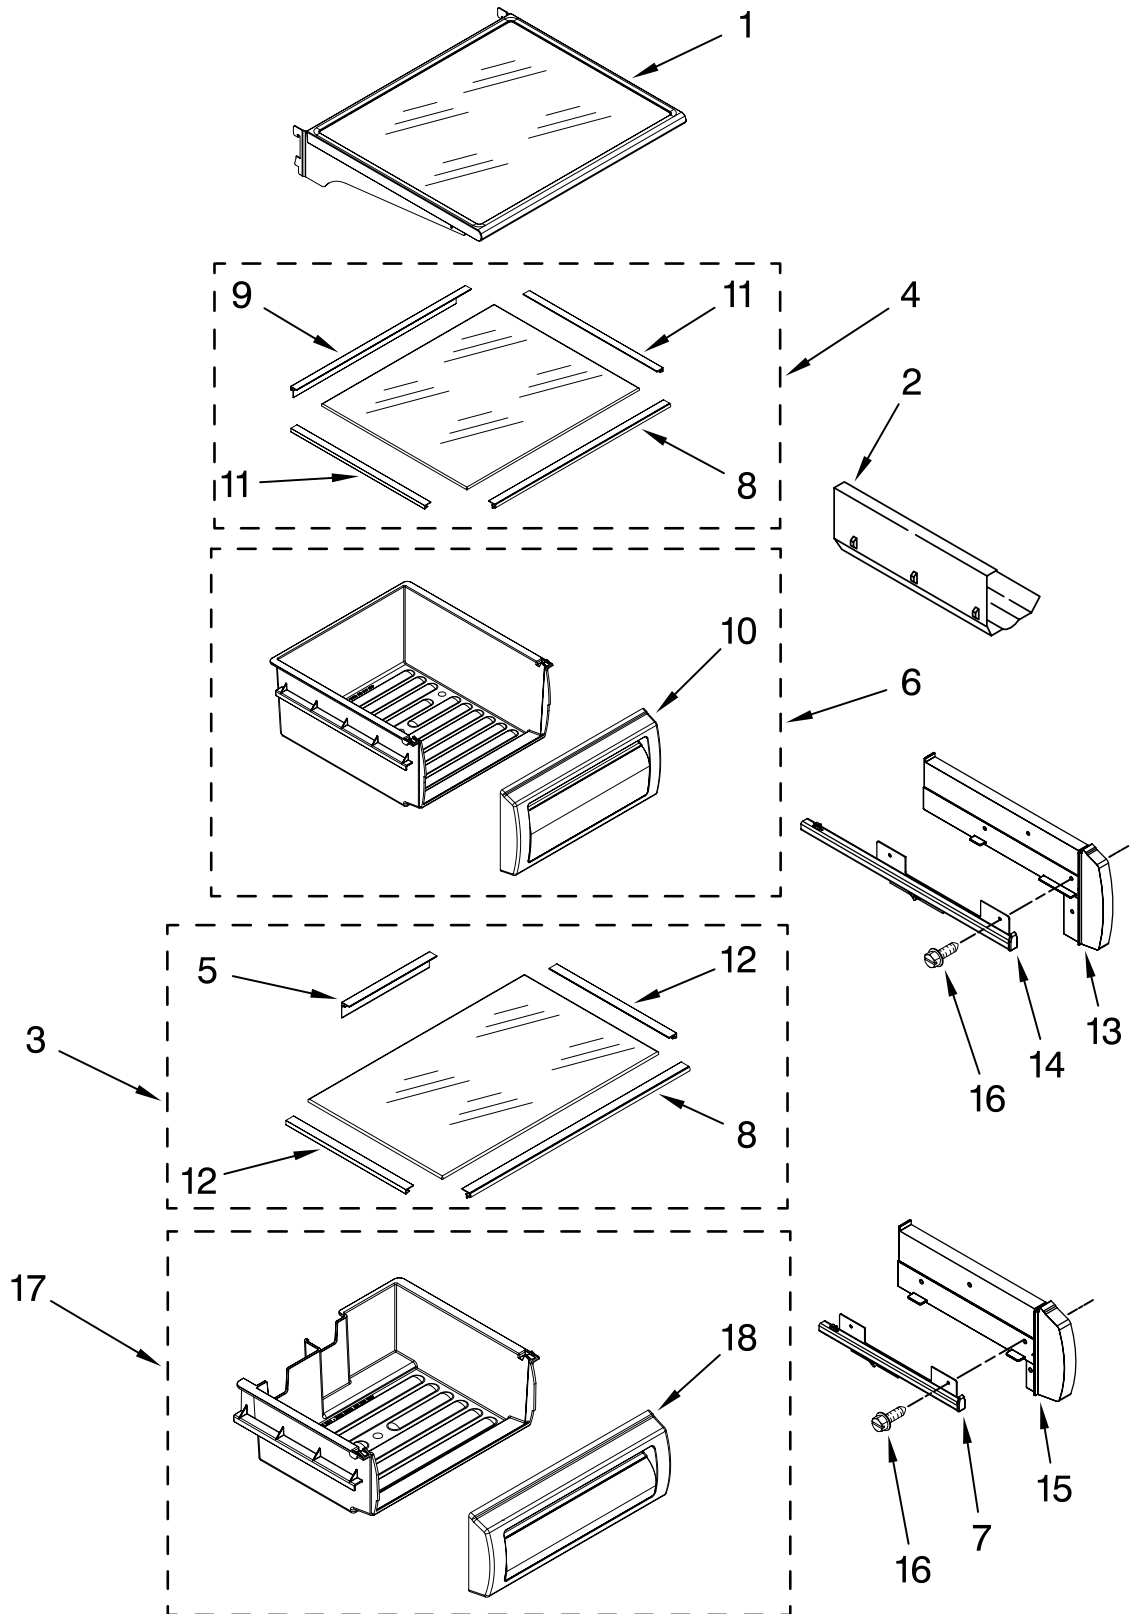

REFRIGERATOR SHELF PARTS

For Models: KSS042QTB03, KSS042QTX03

(Black) (Etched Aluminum)

FOR ORDERING INFORMATION REFER TO PARTS PRICE LIST

REFRIGERATOR SHELF PARTS

For Models: KSS042QT B03, KSS042QT X03

(Black) (Etched Aluminum)

Illus. No.	Part No.	DESCRIPTION
1	2222592	Shelf Assembly
2	2179404	Rack, Wine
3	2302842	Assembly, Meat Pan Cover
4	2302835	Assembly, Crisper Cover
5	2257582	Trim, Glass Rear
6	2252412	Crisper Pan (2)
7		Slide, Meat Pan
	2302954	Left Side
	2302955	Right Side
8	2302831	Trim, Glass Front
9	2256254	Trim, Glass Rear
10	2256248	Front, Crisper Pan
11	2252255	Trim, Glass Side Crisper Pan
12	2256250	Trim, Glass Side Meat Pan
13		Spacer, Crisper
	2256222	Right Side (2)
	2256223	Left Side (2)
14		Slide, Crisper
	2302956	Right Side
	2302957	Left Side
15		Spacer, Meat Pan
	2256243	Left Side
	2256244	Right Side
16		Screw
	8533929	Right Side— (8–18 x 1.375)
	8533928	Left Side— (8–18 x .750)
17	2256369	Pan Assembly Meat
18	2256366	Front, Meat Pan