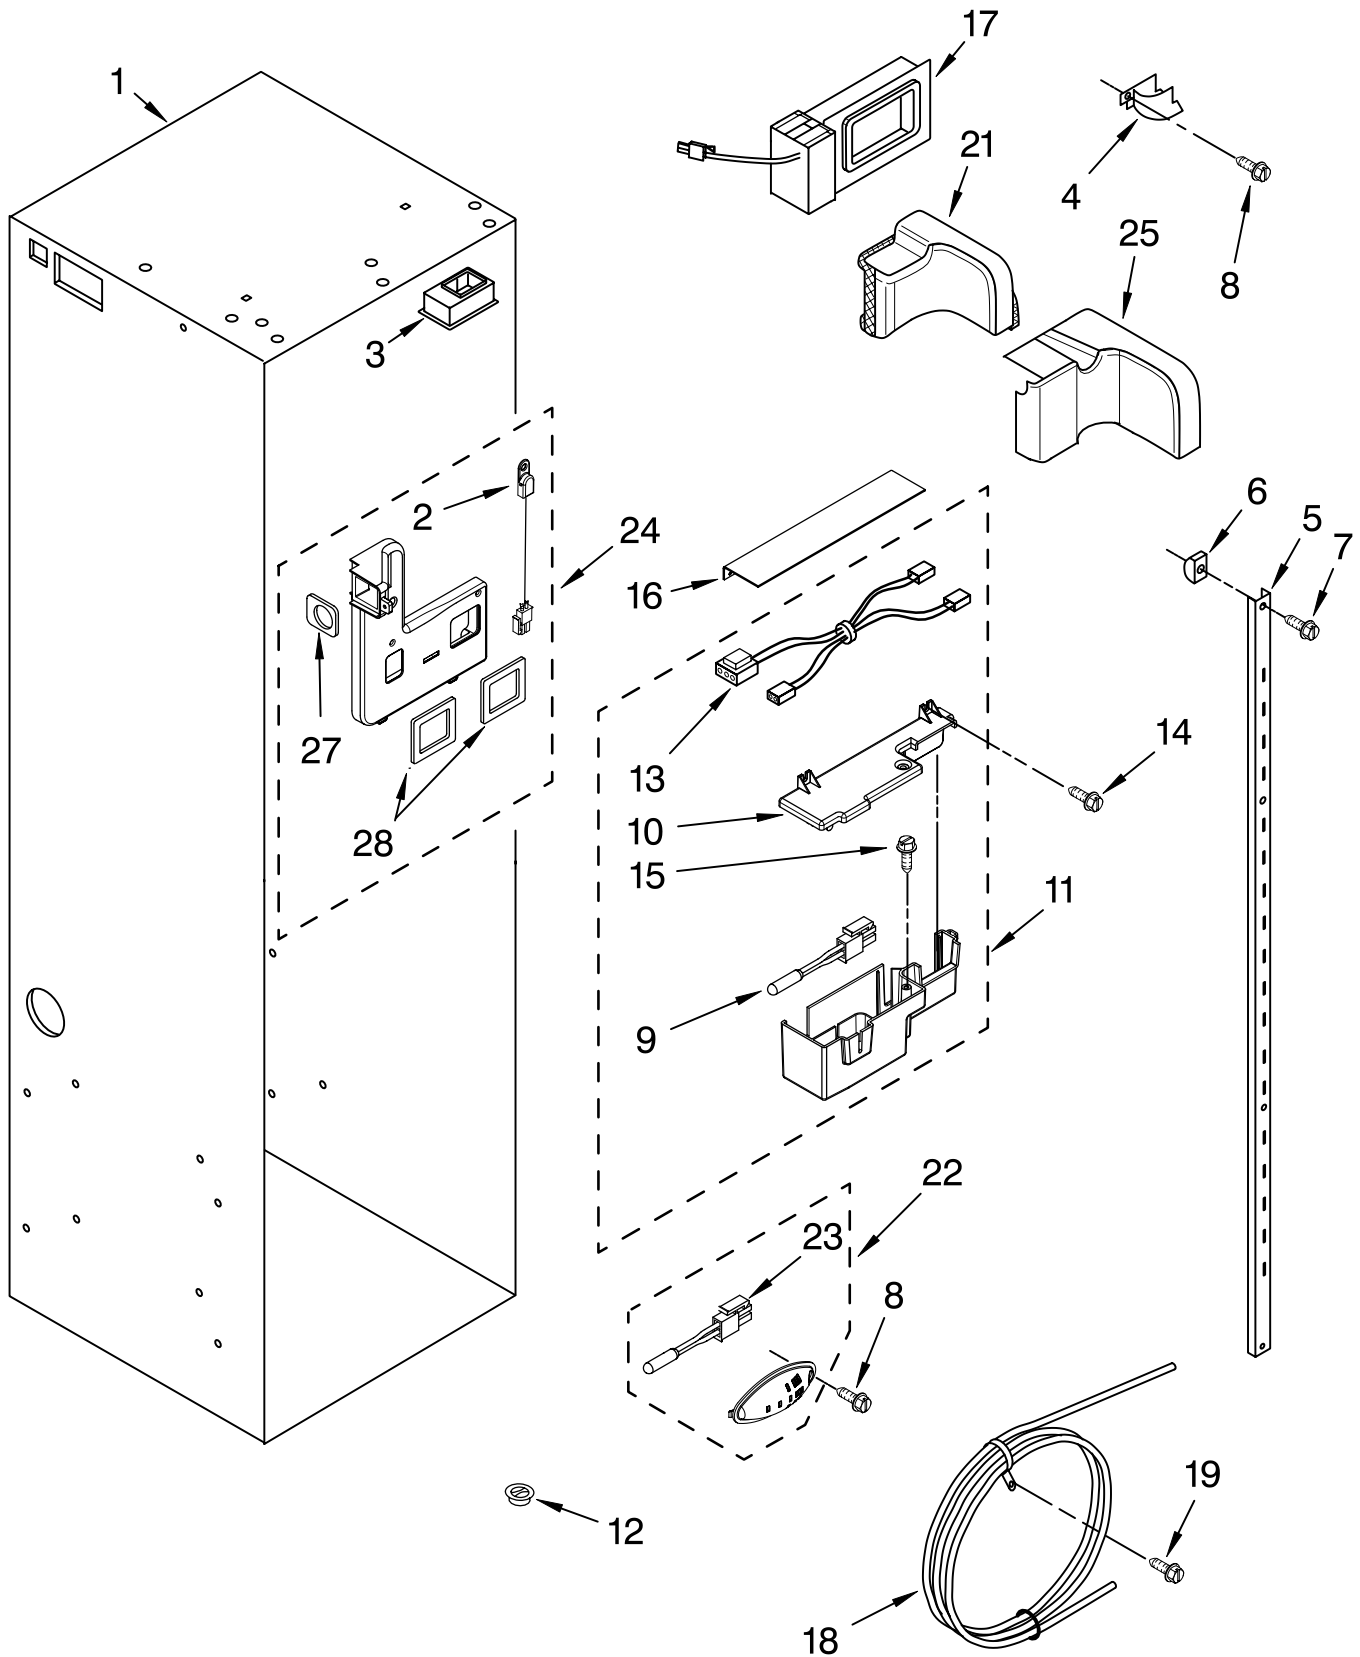

REFRIGERATOR LINER PARTS

For Models: KSS042QTB03, KSS042QTX03
(Black) (Etched Aluminum)

FOR ORDERING INFORMATION REFER TO PARTS PRICE LIST

REFRIGERATOR LINER PARTS

For Models: KSS042QTB03, KSS042QTX03

(Black) (Etched Aluminum)

Illus. No.	Part No.	DESCRIPTION
1		Liner (Not A Serviceable Part)
2	2306010	Thermistor
3	2208970	Air Duct
4	2003577	Guard, Air Return
5	2259077	Ladder, Shelf (2)
6	520965	Screw Support, Ladder (8)
7	2006475	Screw
8	487539	Screw
9	2302937	Thermistor
10	2302986	Lid, Meat Pan Baffle
11	W10169528	Baffle Control Assembly
12	2171846	Release Valve
13	2310205	Jumper, Air Baffle
14	488357	Screw
15	486194	Screw
16	W10159487	Diverter, Crisper
17	2221296	Air Baffle Assembly
18	2327509	Reservoir
19	488280	Screw
21	2309222	Diffuser Assembly
22	2317844	Thermistor Assy
23	2188820	Thermistor
24	2302992	Spacer, Air-Baffle
25	2309087	Cover, Diffuser
27	2259412	Seal, Air Duct (Round Hole)
28	2259398	Seal, Air Duct (Square Hole)

FOR ORDERING INFORMATION REFER TO PARTS PRICE LIST